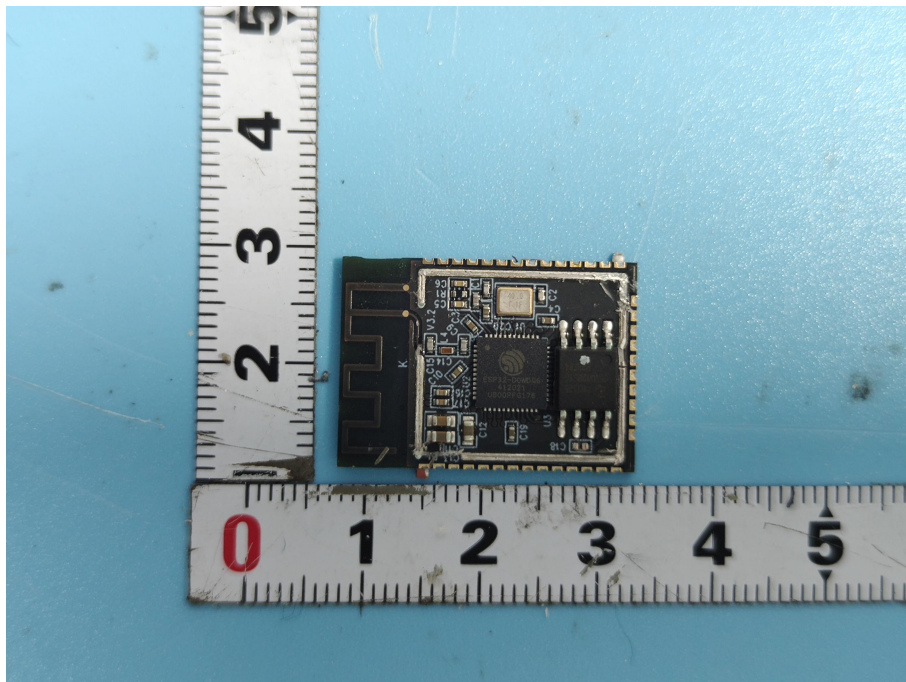

Model No.:GMEV40CIE1B-WC

INTERNAL PHOTO OF SAMPLE PCB

BT/WIFI  
ANT Location

INTERNAL PHOTO OF SAMPLE PCB

Model No.:GMEV40CIE1B-WC

INTERNAL PHOTO OF SAMPLE PCB

INTERNAL PHOTO OF SAMPLE PCB

Model No.:GMEV40CIE1B-WC

INTERNAL PHOTO OF SAMPLE PCB

INTERNAL PHOTO OF SAMPLE PCB