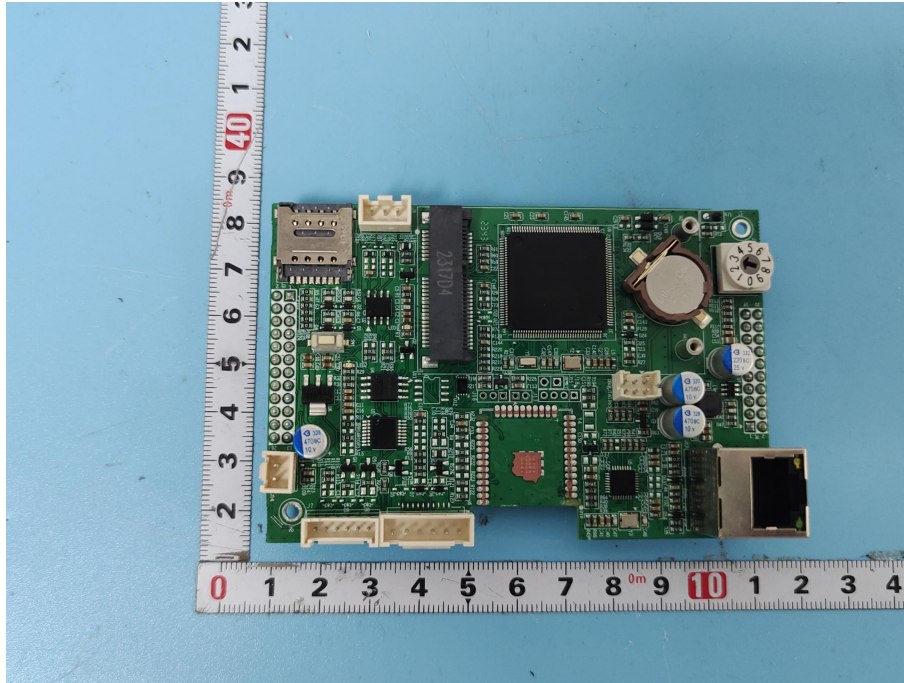

Model No.:GMEV40CIE1B-WC

INTERNAL PHOTO OF SAMPLE PCB

BT/WIFI  
ANT Location

INTERNAL PHOTO OF SAMPLE PCB

Model No.:GMEV40CIE1B-WC

INTERNAL PHOTO OF SAMPLE PCB

INTERNAL PHOTO OF SAMPLE PCB

Model No.:GMEV40CIE1B-WC

INTERNAL PHOTO OF SAMPLE PCB

INTERNAL PHOTO OF SAMPLE PCB