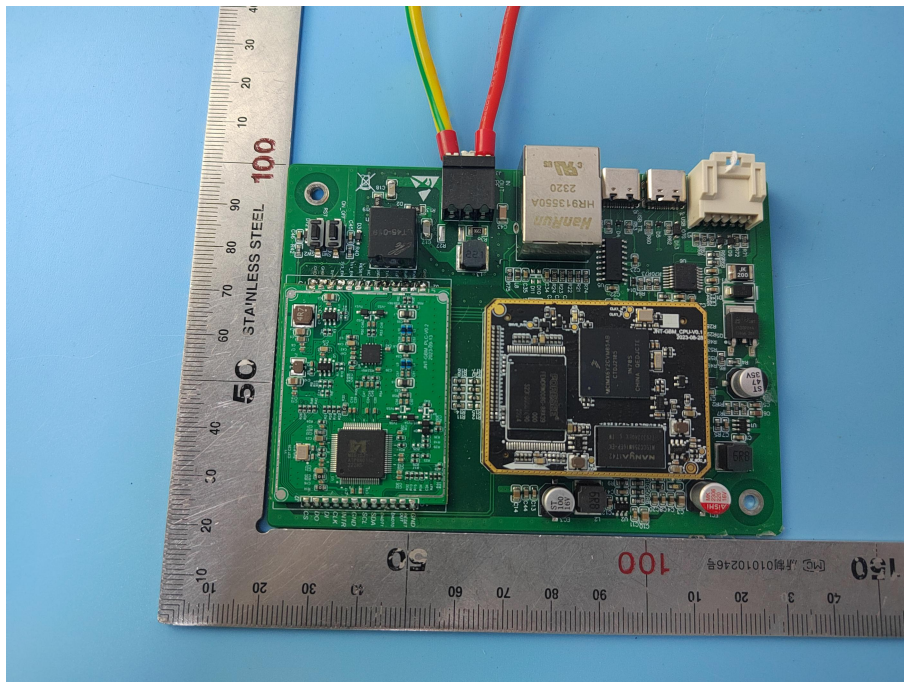

Model No.:GMEV40CIE1B-WC

INTERNAL PHOTO OF SAMPLE PCB

BT/WIFI  
ANT Location

INTERNAL PHOTO OF SAMPLE PCB

Model No.:GMEV40CIE1B-WC

INTERNAL PHOTO OF SAMPLE PCB

INTERNAL PHOTO OF SAMPLE PCB

Model No.:GMEV40CIE1B-WC

INTERNAL PHOTO OF SAMPLE PCB

INTERNAL PHOTO OF SAMPLE PCB