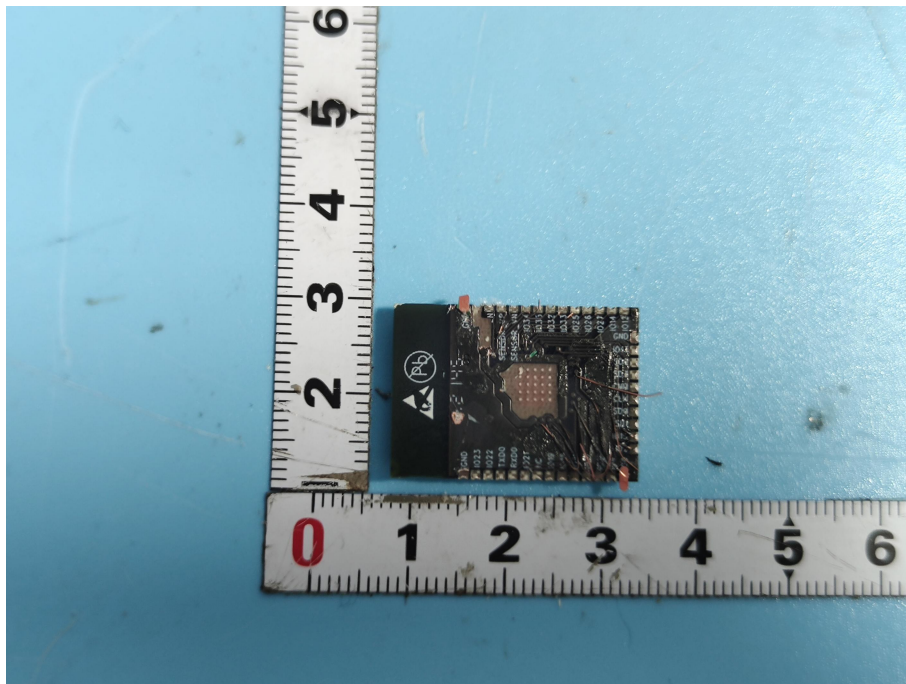

Model No.:GMEV40CIE1B-WC

INTERNAL PHOTO OF SAMPLE PCB

BT/WIFI  
ANT Location

INTERNAL PHOTO OF SAMPLE PCB

Model No.:GMEV40CIE1B-WC

INTERNAL PHOTO OF SAMPLE PCB

INTERNAL PHOTO OF SAMPLE PCB

Model No.:GMEV40CIE1B-WC

INTERNAL PHOTO OF SAMPLE PCB

INTERNAL PHOTO OF SAMPLE PCB