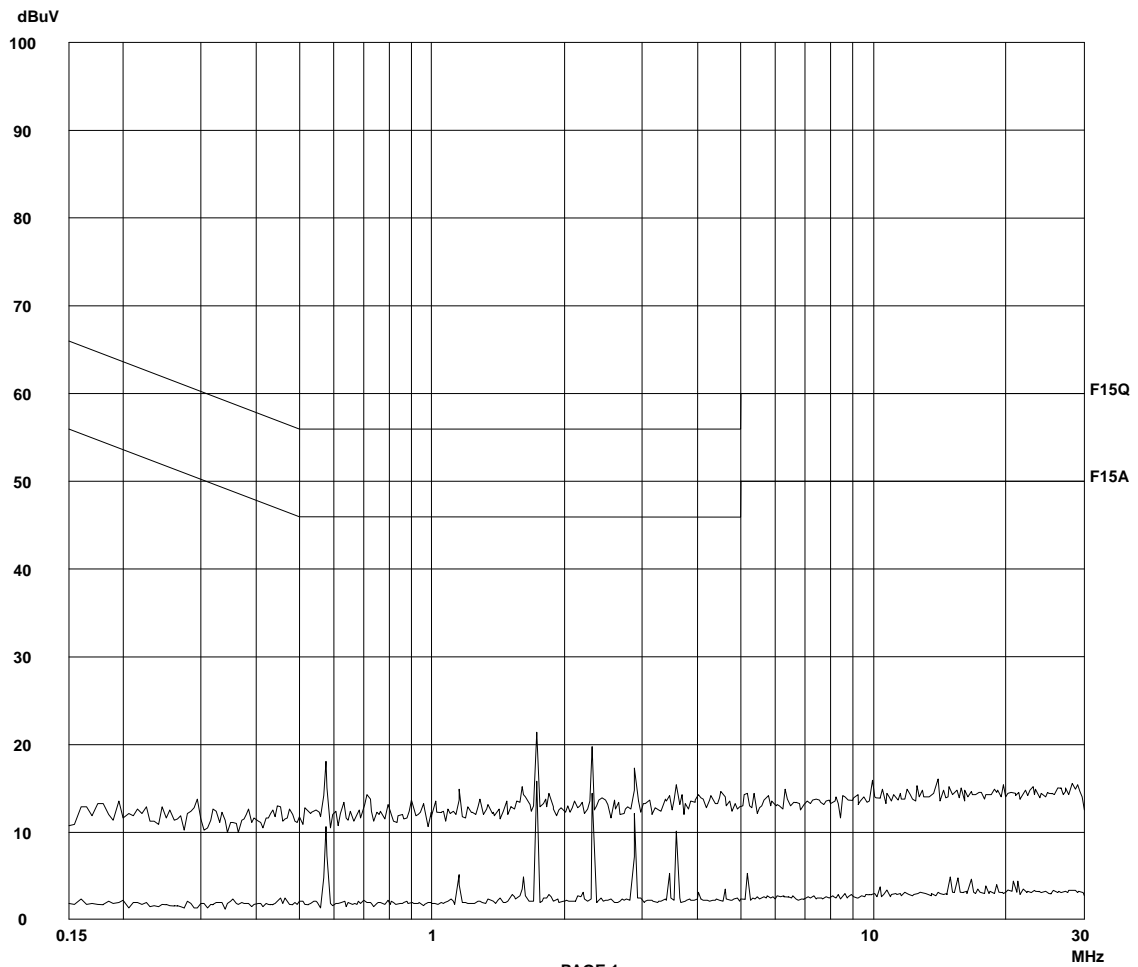

Report No.: 07041182  
Charging with Talk mode  
AC Port

Tested By: Hong, Report No.: 07041182

Scan Settings (1 Range)

|----- Frequencies -----||----- Receiver Settings -----|

Start	Stop	Step	IF BW	Detector	M-Time	Atten	Preamp	OpRge
150k	30M	5k	10k	PK+AV	10ms	AUTO	LN OFF	60dB

Final Measurement: x QP / + AV  
Meas Time: 1 s  
Subranges: 16  
Acc Margin: 20dB

Transducer No.	Start	Stop	Name
2 1	9k	30M	EW0700
12	9k	30M	EW0090

Report No.: 07041182  
Charging with Talk mode  
AC Port

**Tested By:**Hong, **Report No.:**07041182

**Scan Settings (1 Range)**

|----- Frequencies -----||----- Receiver Settings -----|

Start	Stop	Step	IF BW	Detector	M-Time	Atten	Preamp	OpRge
150k	30M	5k	10k	PK+AV	10ms	AUTO	LN OFF	60dB

**Final Measurement Results:**

no Results