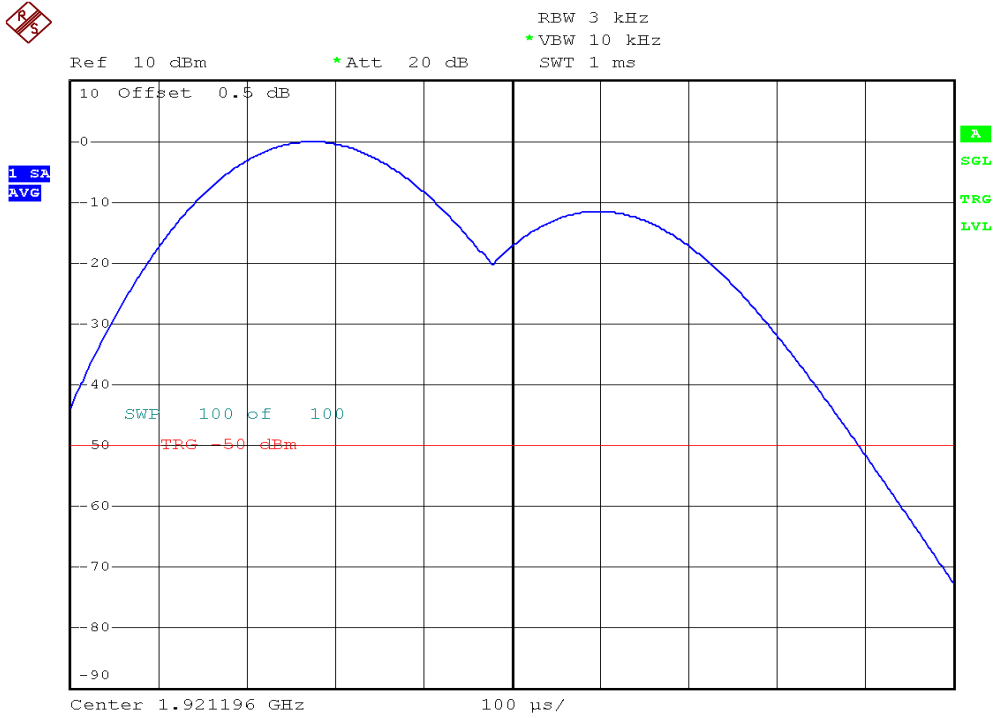

INTERTEK TESTING SERVICES

Power Spectral Density Plots

Plot 3A

Plot 3B