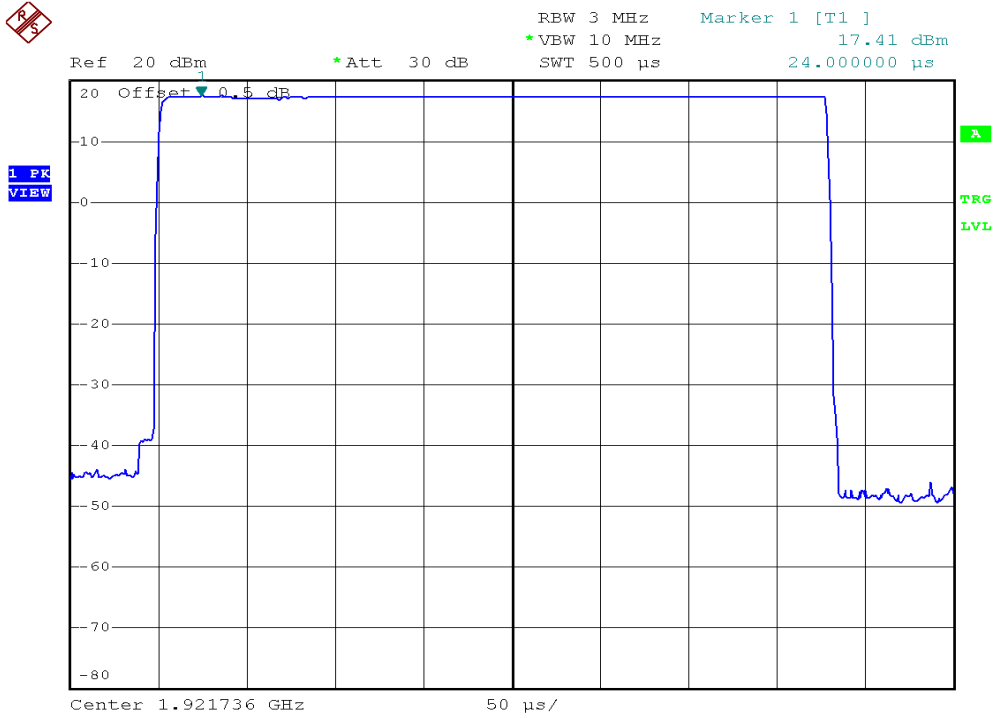

INTERTEK TESTING SERVICES

Peak Transmit Power Plots

Plot 2A

Plot 2B