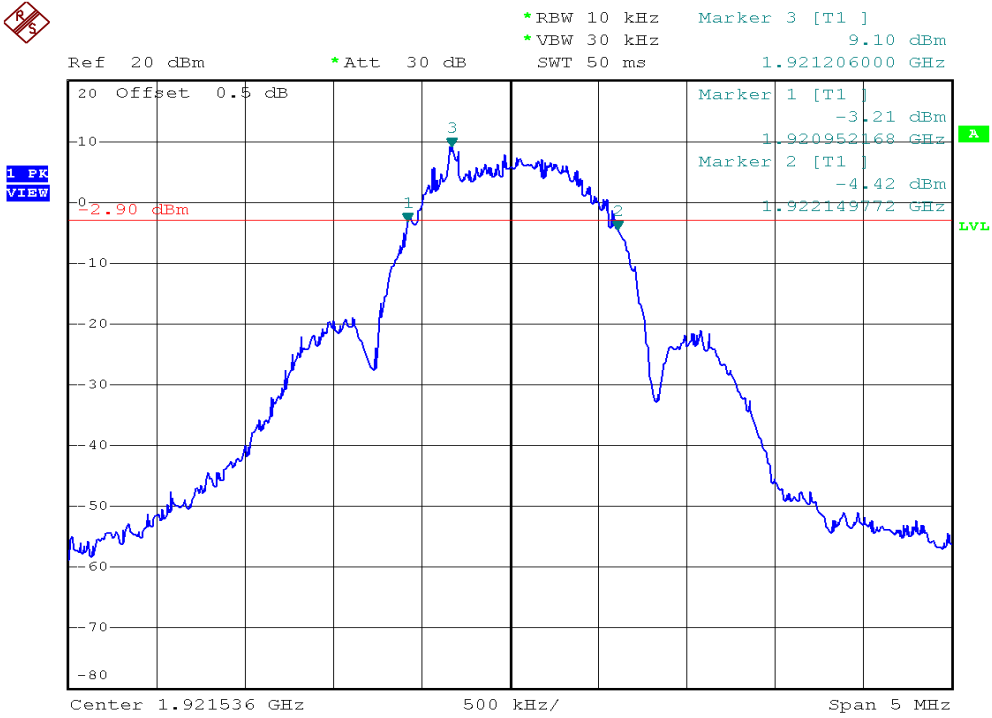

INTERTEK TESTING SERVICES

26dB Emission Bandwidth Plots

Plot 1C