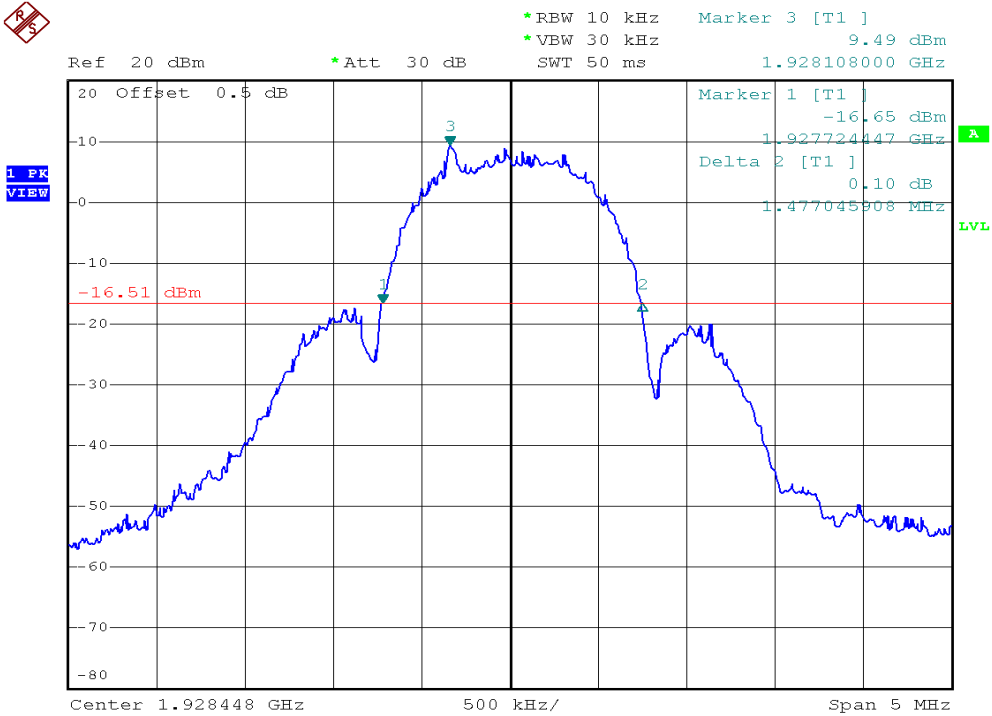

Plot 1E

Plot 1D