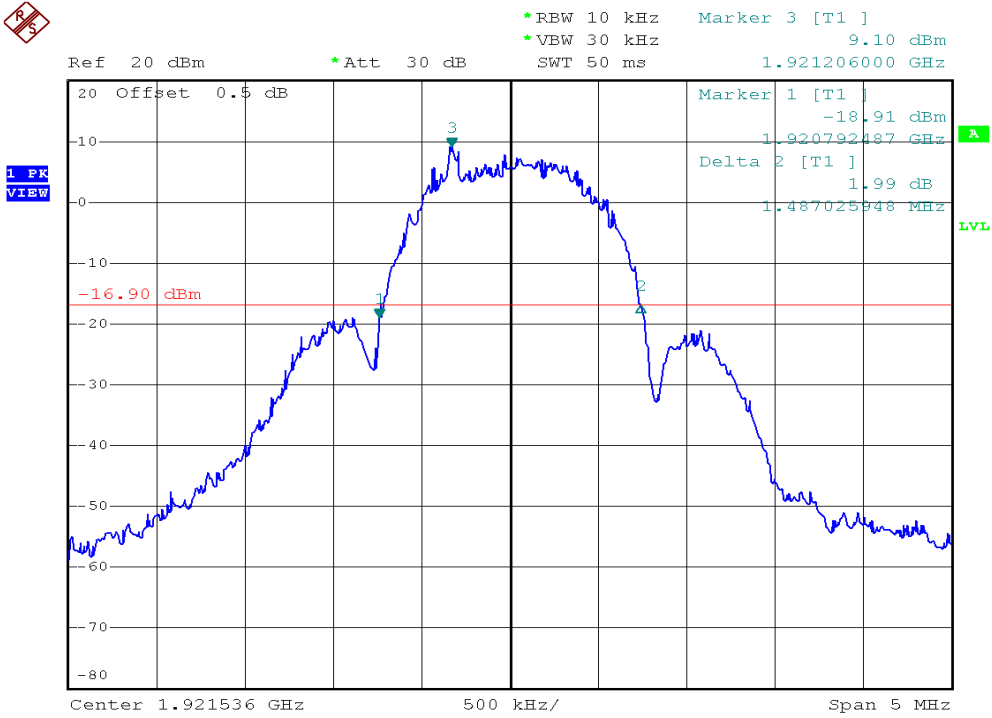

INTERTEK TESTING SERVICES

26dB Emission Bandwidth Plots

Plot 1A