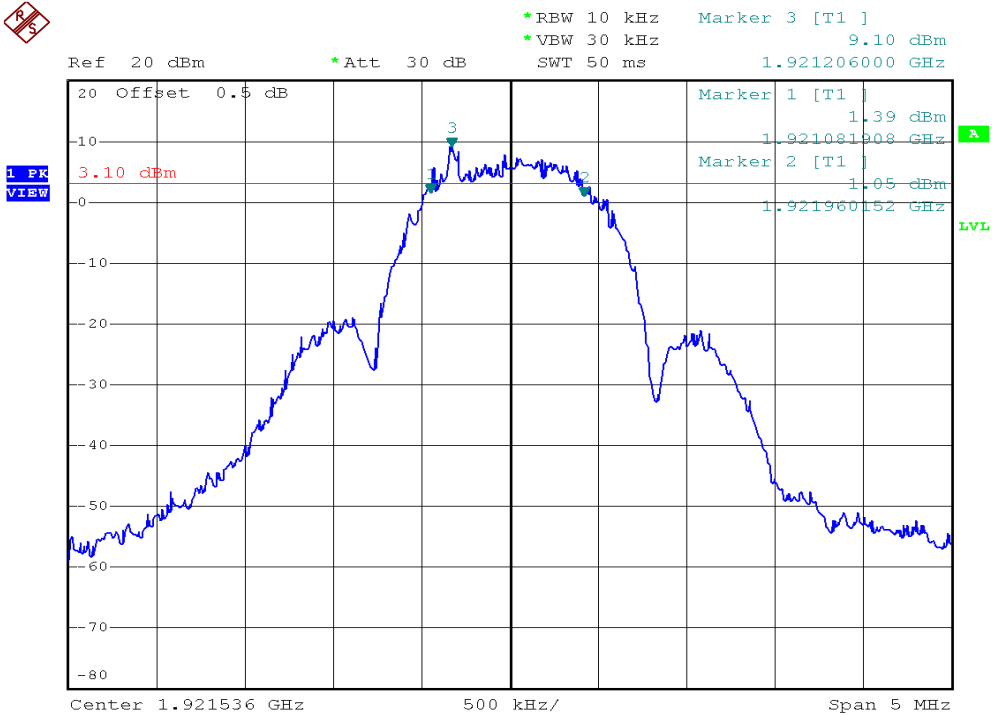

Plot 1C

Plot 1B