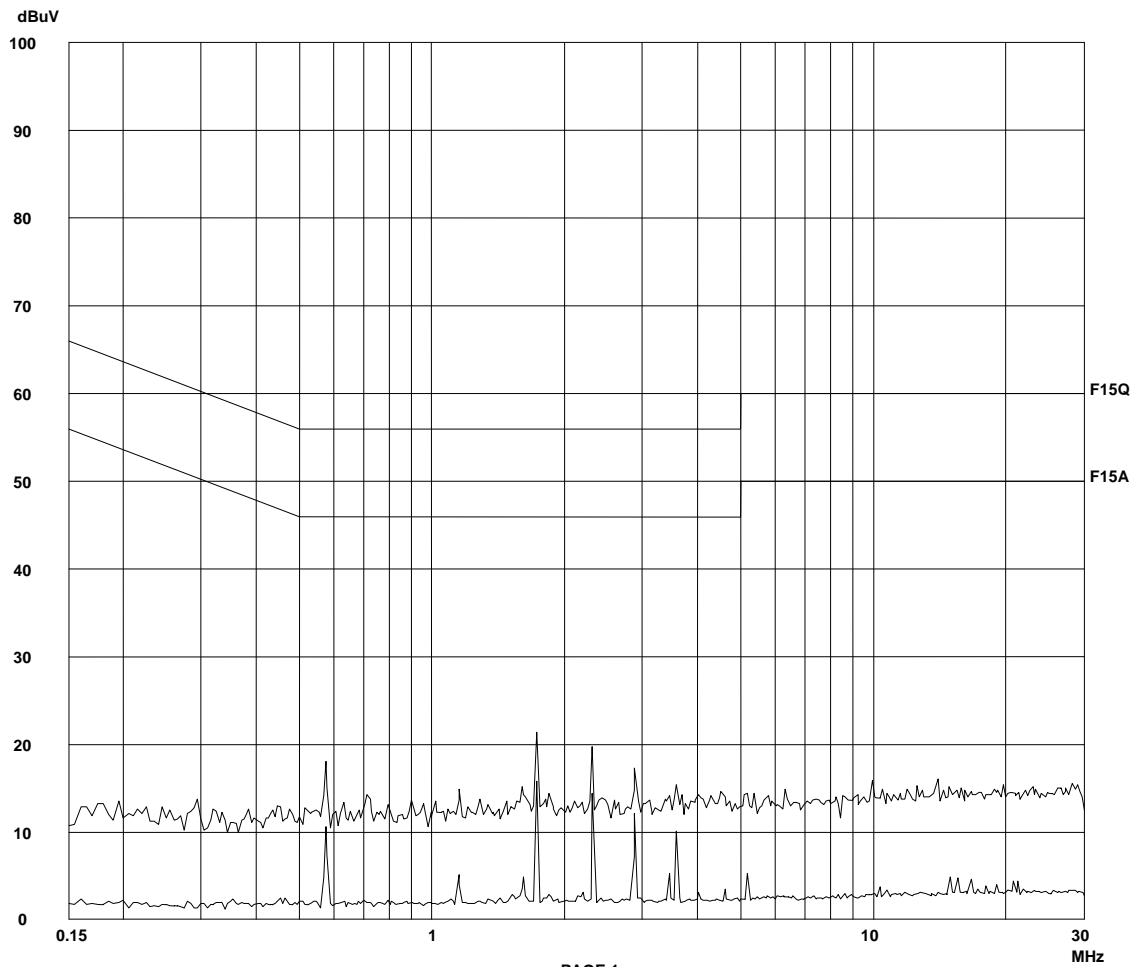

Report No.: 07041181
Charging with Talk mode
AC Port

Tested By: Hong, Report No.: 07041181

Scan Settings (1 Range)

|----- Frequencies -----||----- Receiver Settings -----|

Start	Stop	Step	IF BW	Detector	M-Time	Atten	Preamp	OpRge
150k	30M	5k	10k	PK+AV	10ms	AUTO	LN OFF	60dB

Final Measurement: x QP / + AV
Meas Time: 1 s
Subranges: 16
Acc Margin: 20dB

Transducer No.	Start	Stop	Name
2 1	9k	30M	EW0700
12	9k	30M	EW0090

Report No.: 07041181
Charging with Talk mode
AC Port

Tested By:Hong, **Report No.:**07041181

Scan Settings (1 Range)

|----- Frequencies -----||----- Receiver Settings -----|

Start	Stop	Step	IF BW	Detector	M-Time	Atten	Preamp	OpRge
150k	30M	5k	10k	PK+AV	10ms	AUTO	LN OFF	60dB

Final Measurement Results: