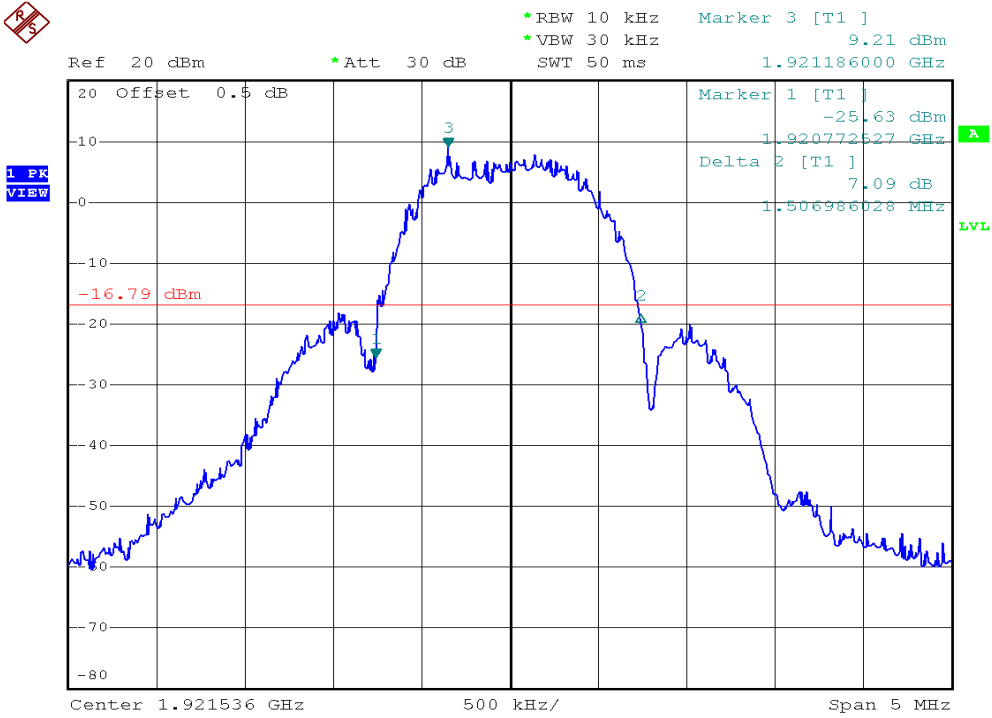

## 26dB Emission Bandwidth Plots

### Plot 1D