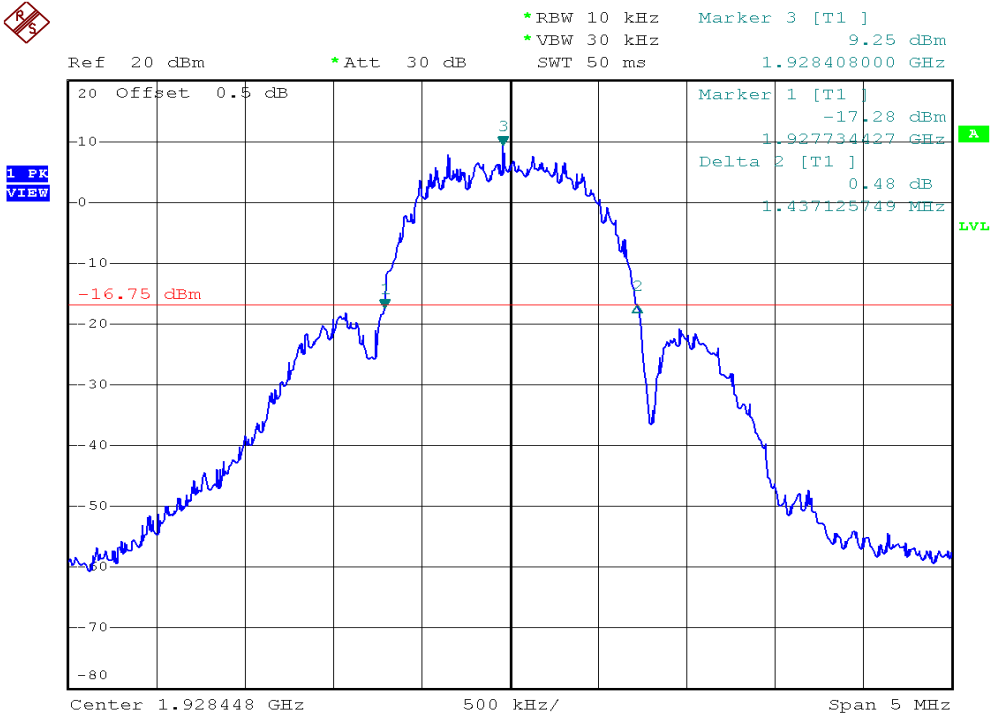

## 26dB Emission Bandwidth Plots

### Plot 1D