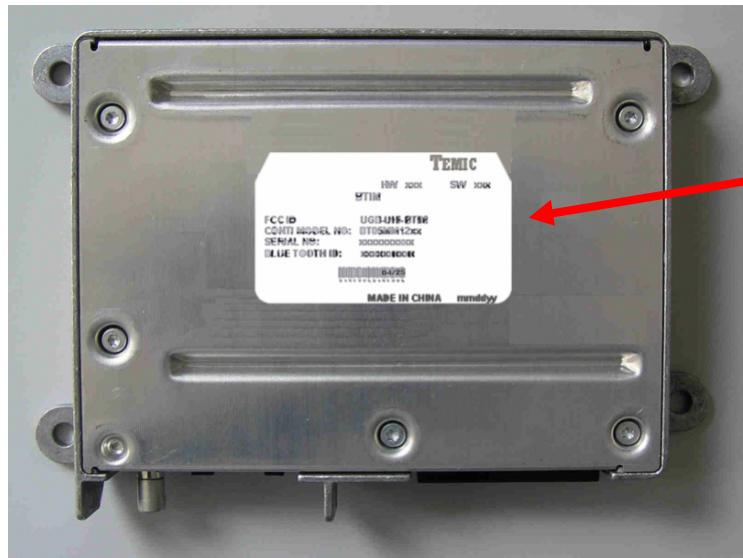

# UHI-BTIM Product labelling

Bottom side: No label

Top side:

**TEMIC**

HW xxx SW xxx  
BTIM

FCC ID UGB-UHI-BTIM  
CONTI MODEL NO: BT05MM12xx  
SERIAL NO: xxxxxxxxxxxx  
BLUE TOOTH ID: xxxxxxxxxxxx

MADE IN CHINA mmddyy