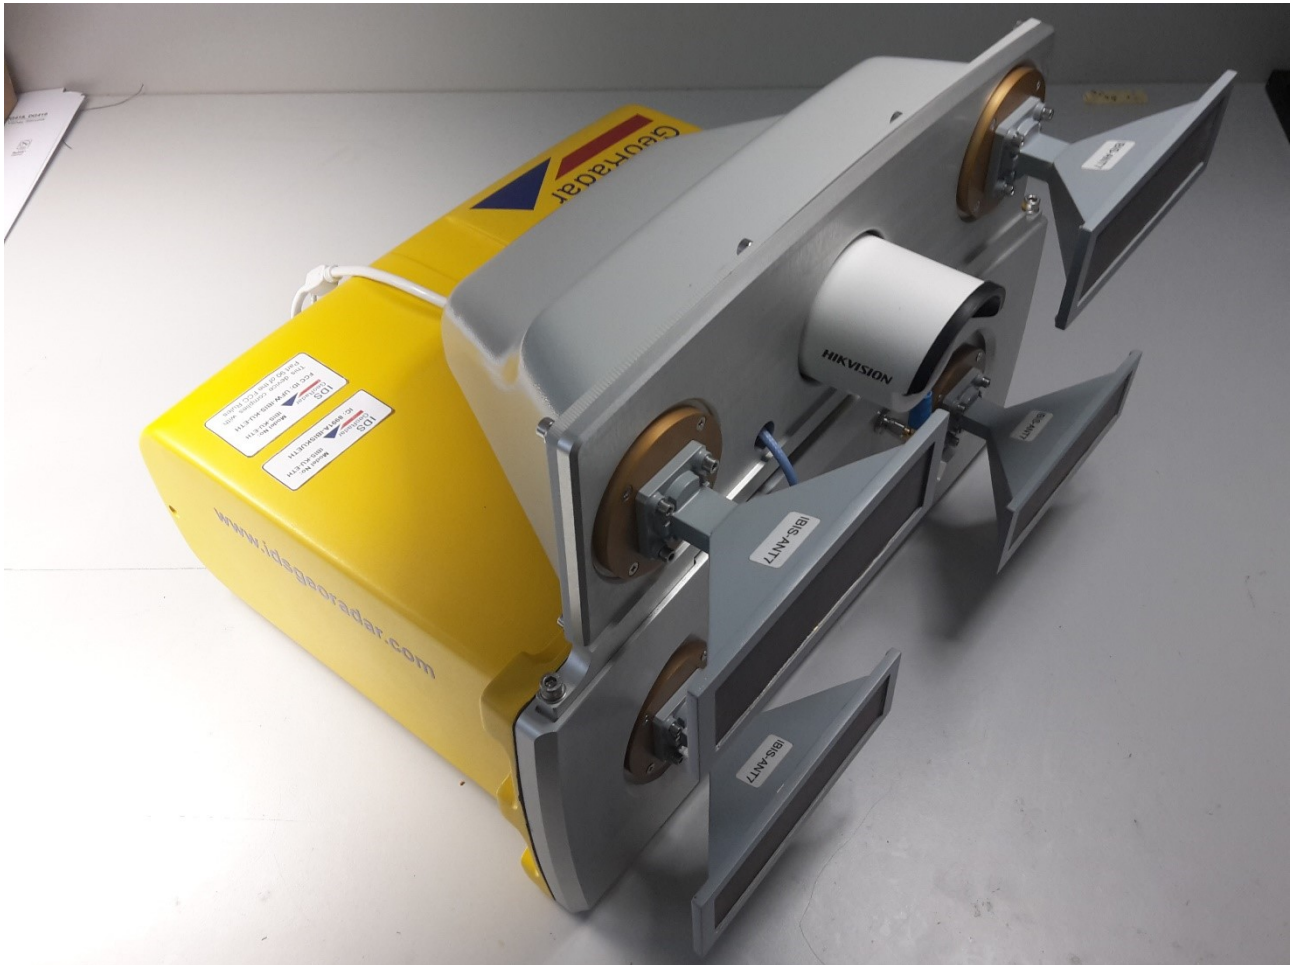

FCC: UFW-IBIS-KU-ETH3 IC: 8991A-IBISKUETH3

External Pictures

Figure 1 – Radar sensor + DEM Kit view

Figure 2 – Radar sensor + DEM Kit right side view

Figure 3 – Radar sensor + DEM Kit left side view

Figure 4 – Radar sensor view

Figure 5 – Radar sensor without antennas view

Figure 6 – Radar sensor rear view

Figure 7 – Radar sensor + DEM Kit rear view

Figure 8 – Radar sensor top view