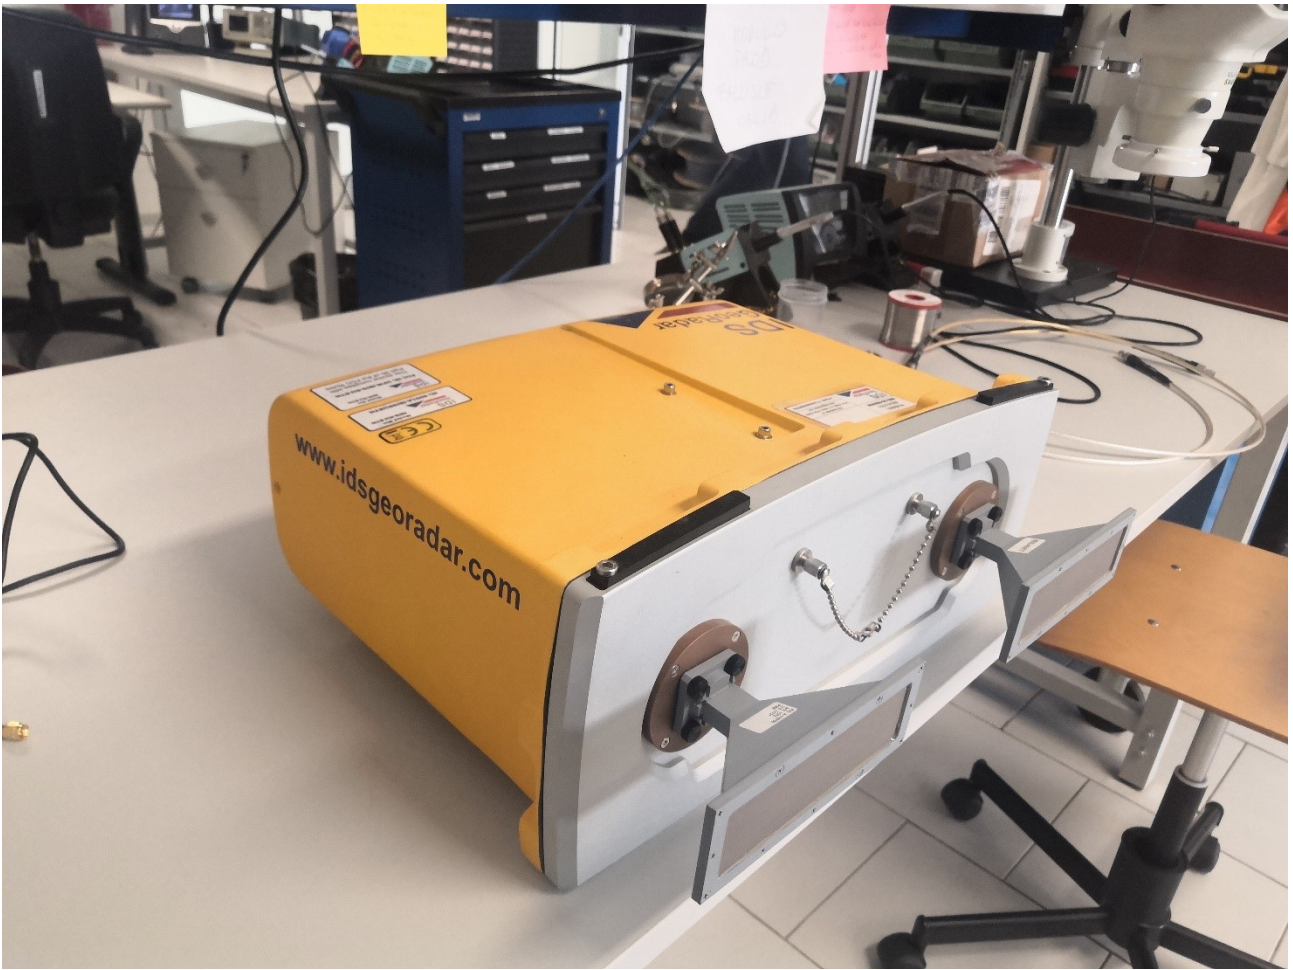

FCC: UFW-IBIS-KU-ETH3 IC: 8991A-IBISKUETH3

External Pictures

Figure 1 – Radar sensor + DEM Kit view

Figure 2 – Radar sensor + DEM Kit right side view

Figure 3 – Radar sensor + DEM Kit left side view

Figure 4 – Radar sensor view

Figure 5 – Radar sensor without antennas view

Figure 6 – Radar sensor rear view

Figure 7 – Radar sensor + DEM Kit rear view

Figure 8 – Radar sensor top view