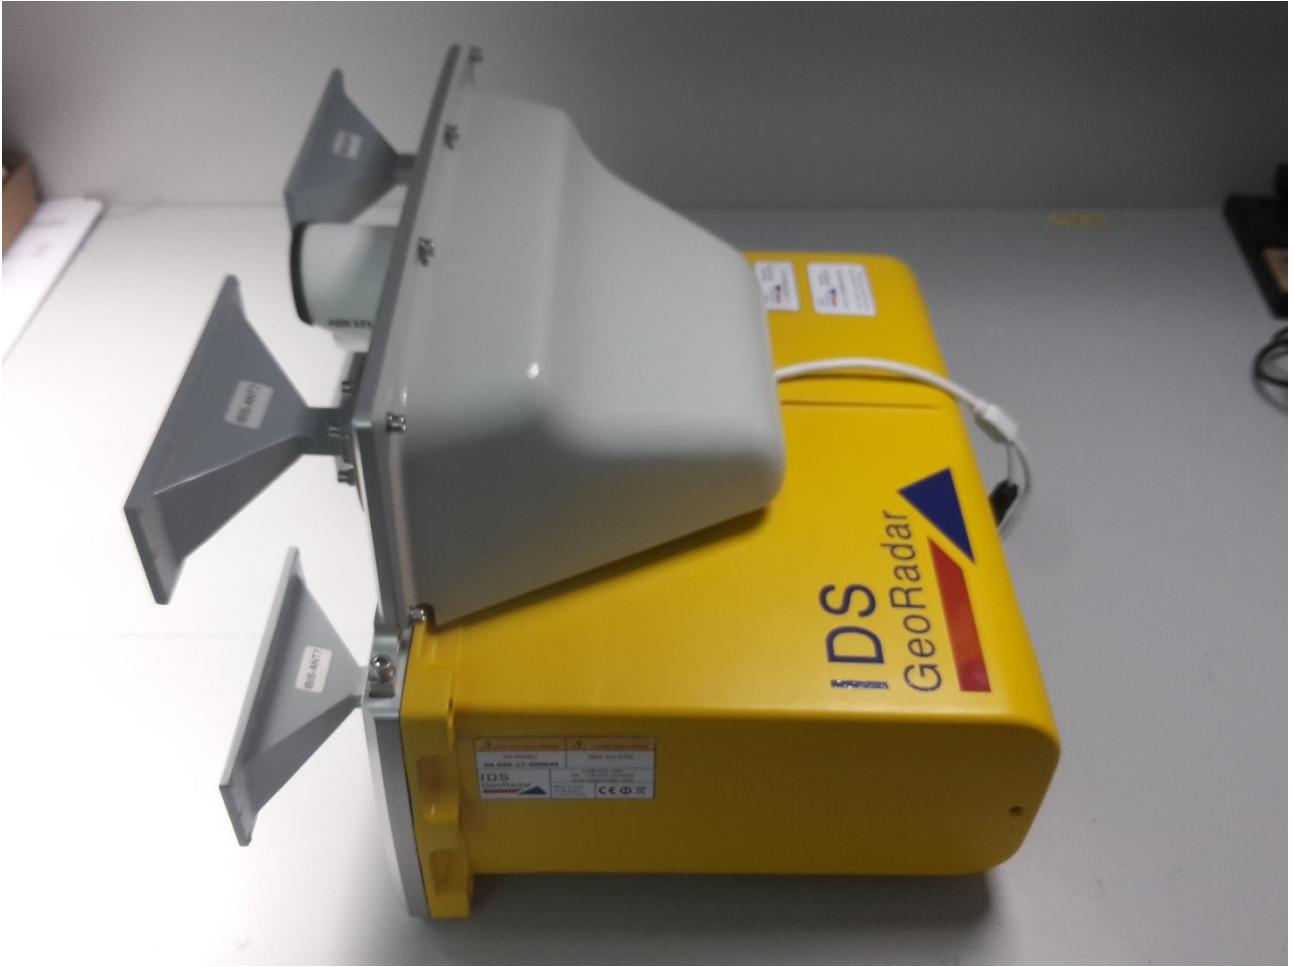

FCC: UFW-IBIS-KU-ETH3 IC: 8991A-IBISKUETH3

External Pictures

Figure 1 – Radar sensor + DEM Kit view

Figure 2 – Radar sensor + DEM Kit right side view

Figure 3 – Radar sensor + DEM Kit left side view

Figure 4 – Radar sensor view

Figure 5 – Radar sensor without antennas view

Figure 6 – Radar sensor rear view

Figure 7 – Radar sensor + DEM Kit rear view

Figure 8 – Radar sensor top view