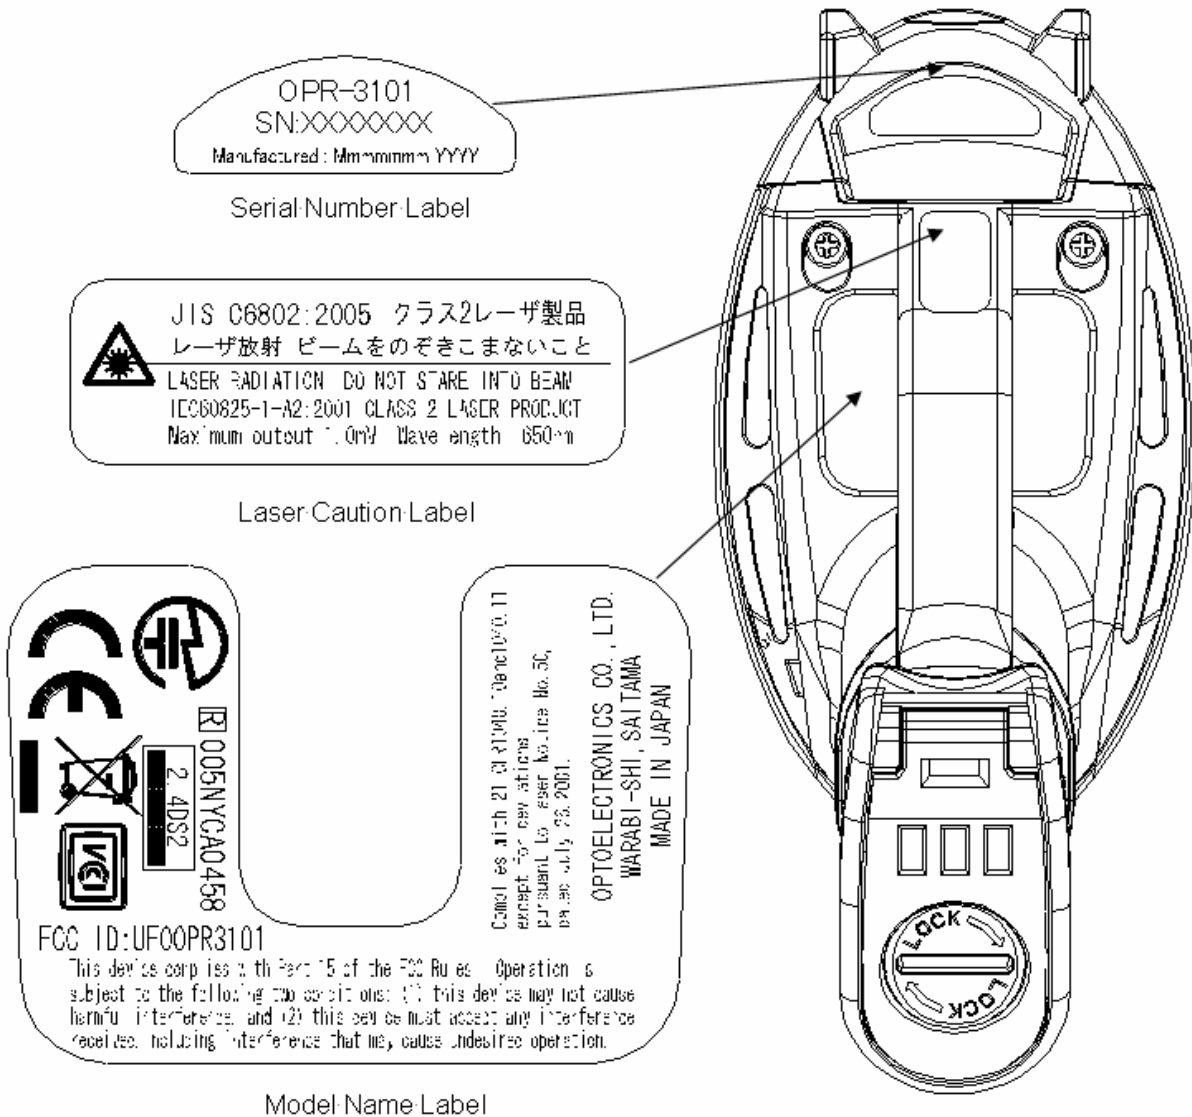

10. Serial Label, Serial No., Regulations

10-1. Serial Label

These labels shown below are affixed to the scanner.

Figure 9: Product Labels

- Serial Number Label: Product name, serial number and date of manufacture
- Laser Caution Label: This product is a laser class 2 product.
- Model Name Label: Information of all the certifications, logos and ID numbers

10-2. Accessories

The following items are packaged with OPR-3101 at the time of shipment.

- User's manual
- Designated battery pack (1UR18500F-OEL)