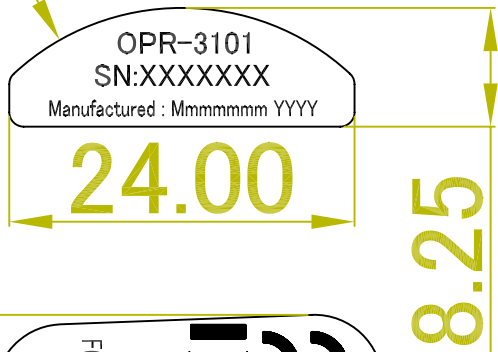

R17.21

Serial No. and
Manufacture Date
Label

Spec. Label

Ø5.10

Laser Caution Label

OPR3101 Label Drawing