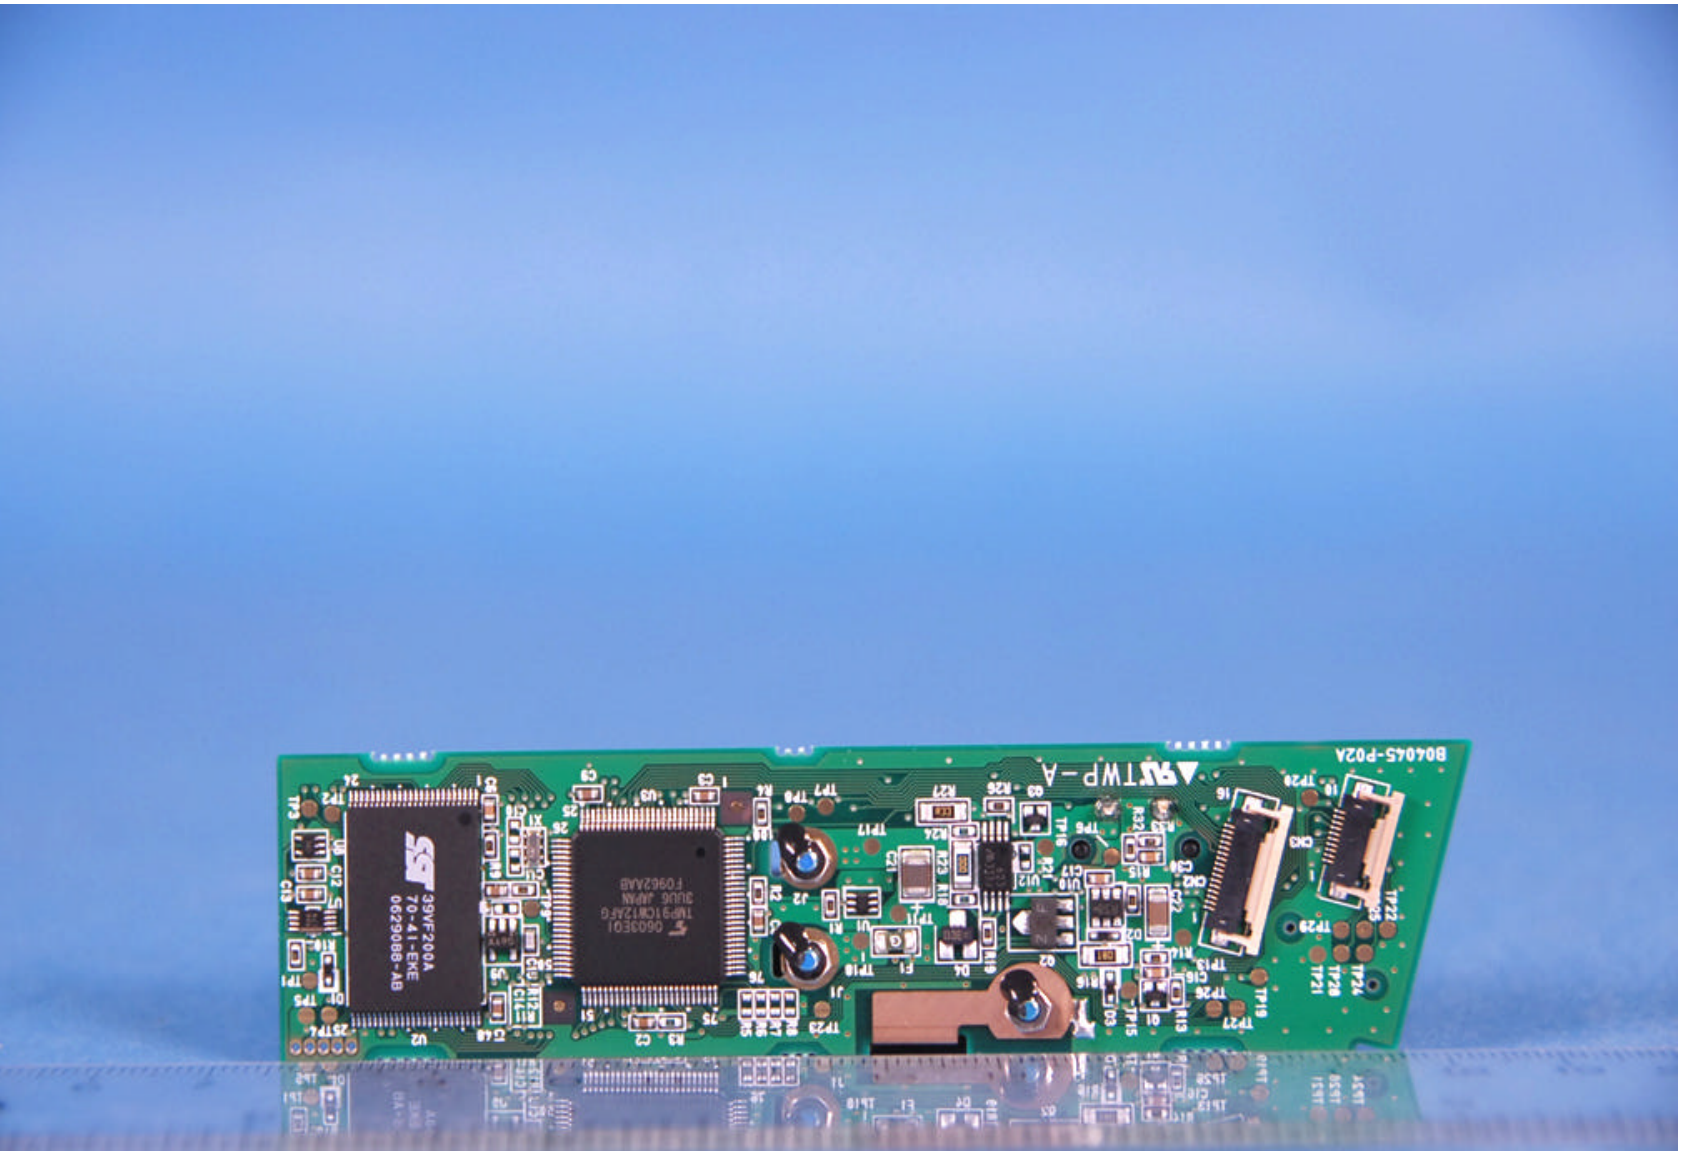

 <b>PCTEST</b> Competitive Wireless Lab	OPTOELECTRONICS FCC ID: UFOOPL7734	EUT Photographs
© 2007 PCTEST Lab.	Direct Sequence Spread Spectrum Transceiver	Model: OPL-7734

 PCTEST Competitive Windows Lab	OPTOELECTRONICS FCC ID: UFOOPL7734	EUT Photographs
© 2007 PCTEST Lab.	Direct Sequence Spread Spectrum Transceiver	Model: OPL-7734

 PCTEST Competitive Wireless Lab	OPTOELECTRONICS FCC ID: UFOOPL7734	EUT Photographs
© 2007 PCTEST Lab.	Direct Sequence Spread Spectrum Transceiver	Model: OPL-7734

 PCTEST Computer Windows Lab	OPTOELECTRONICS FCC ID: UFOOPL7734	EUT Photographs
© 2007 PCTEST Lab.	Direct Sequence Spread Spectrum Transceiver	Model: OPL-7734

 PCTEST Computer Windows Lab	OPTOELECTRONICS FCC ID: UFOOPL7734	EUT Photographs
© 2007 PCTEST Lab.	Direct Sequence Spread Spectrum Transceiver	Model: OPL-7734

 <b>PCTEST</b> Competitive Wireless Lab	OPTOELECTRONICS FCC ID: UFOOPL7734	EUT Photographs
© 2007 PCTEST Lab.	Direct Sequence Spread Spectrum Transceiver	Model: OPL-7734