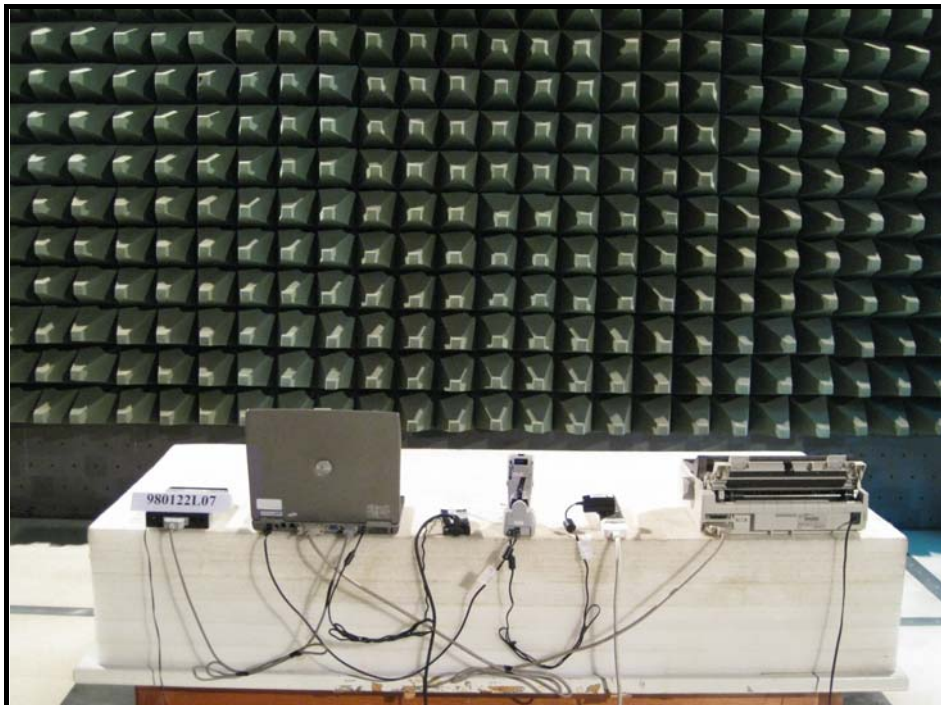

PHOTOGRAPHS OF THE TEST CONFIGURATION

FOR WLAN FUNCTION

CONDUCTED EMISSION TEST

(TEST MODE B)

RADIATED EMISSION TEST (TEST MODE A)

RADIATED EMISSION TEST (TEST MODE B)

FOR BLUETOOTH FUNCTION
CONDUCTED EMISSION TEST
(TEST MODE B)

RADIATED EMISSION TEST (TEST MODE A)

RADIATED EMISSION TEST (TEST MODE B)