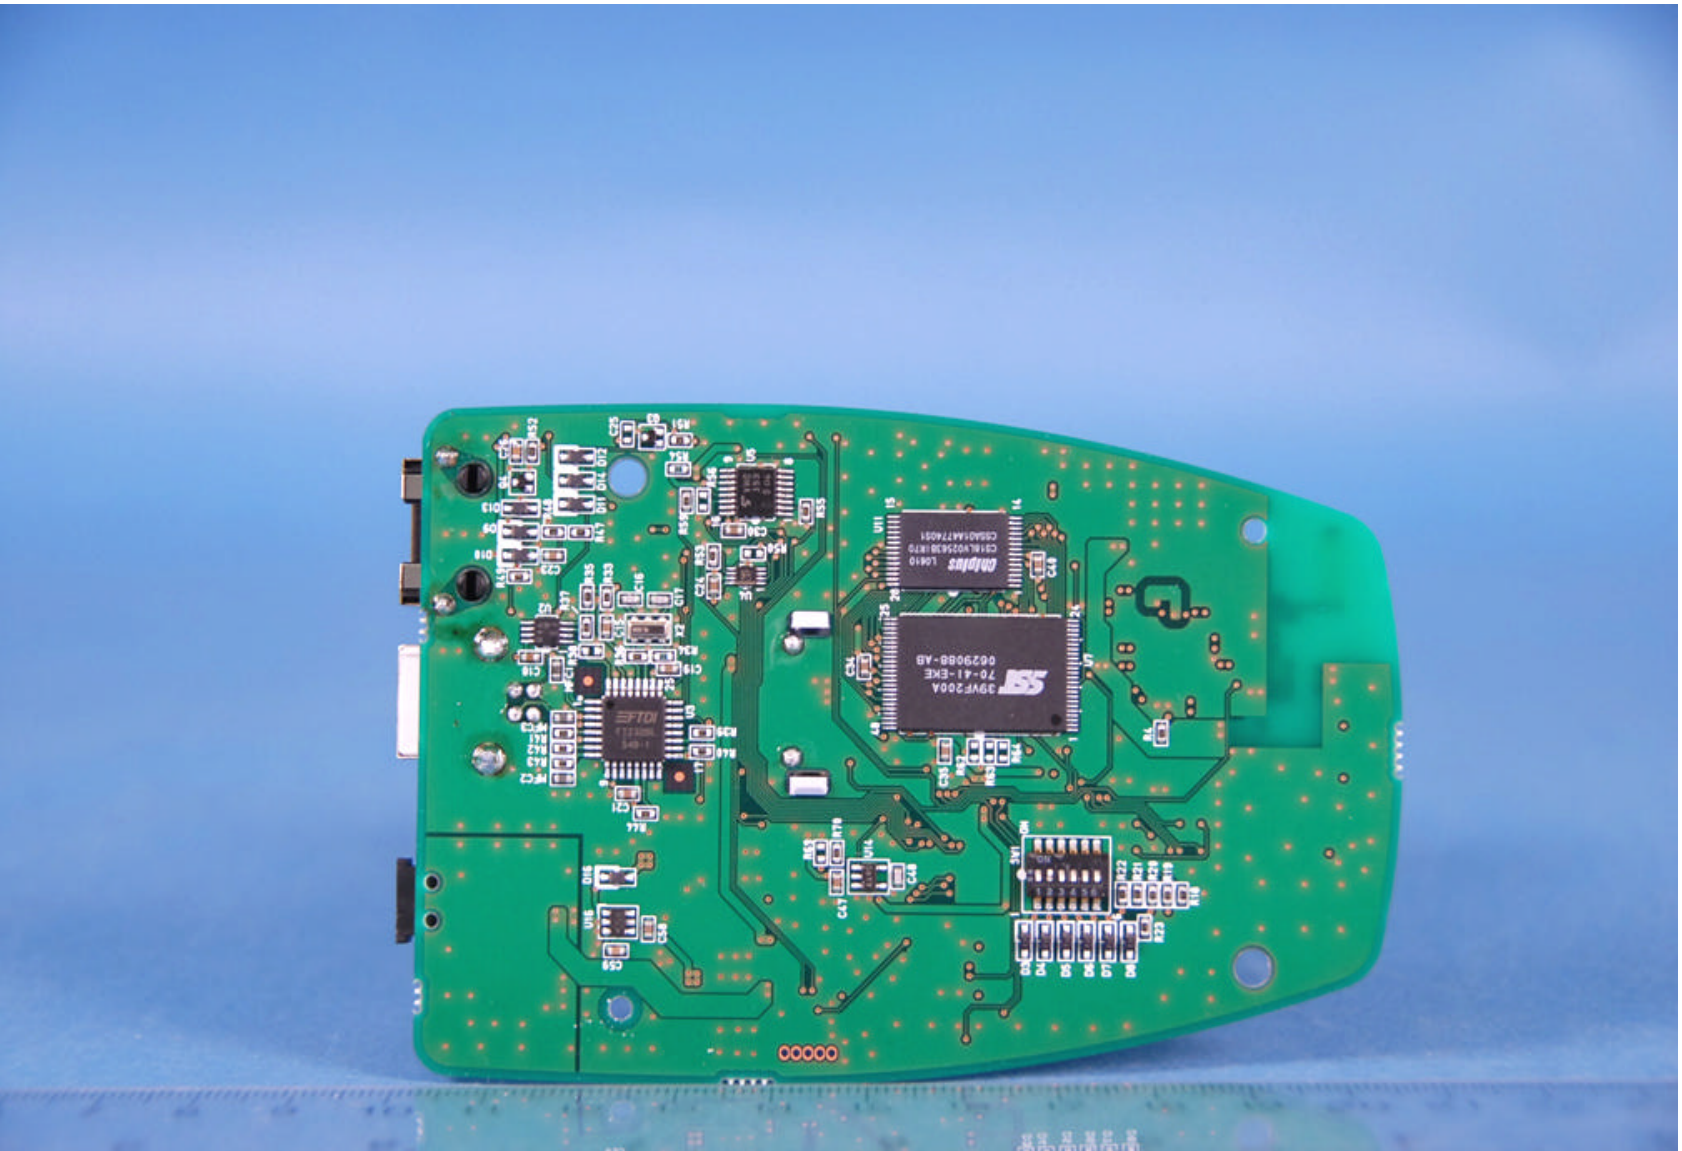

 PCTEST Competitive Wireless Lab	OPTOELECTRONICS FCC ID: UFOCRD7734	EUT Photographs
© 2007 PCTEST Lab.	DTS Cradle for Wireless Scanner	Model: CRD-7734

 <p>PCTEST Computer Wireless Lab</p> <p>© 2007 PCTEST Lab.</p>	OPTOELECTRONICS FCC ID: UFOCRD7734 DTS Cradle for Wireless Scanner	EUT Photographs Model: CRD-7734
---	---	------------------------------------

 PCTEST Competitive Wireless Lab	OPTOELECTRONICS FCC ID: UFOCRD7734	EUT Photographs
© 2007 PCTEST Lab.	DTS Cradle for Wireless Scanner	Model: CRD-7734

 PCTEST Competitive Wireless Lab	OPTOELECTRONICS FCC ID: UFOCRD7734	EUT Photographs
© 2007 PCTEST Lab.	DTS Cradle for Wireless Scanner	Model: CRD-7734