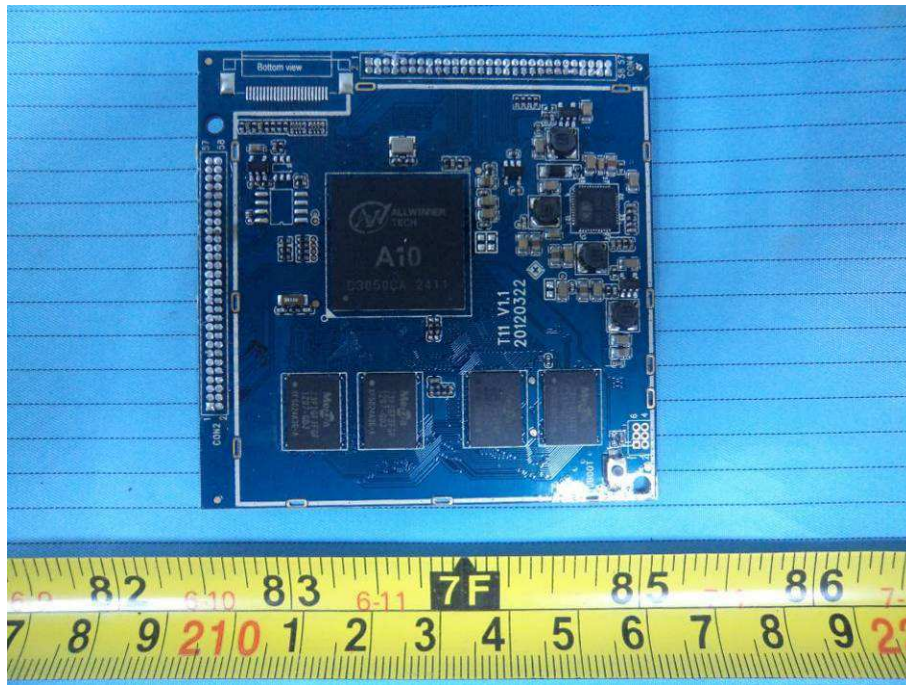

## EUT – Cover off View

WiFi Antenna

## EUT –TB2002 V1.1 Board Top View

**EUT -TB2002 V1.1 Board Bottom View**

**EUT - T11 V1.1 Board Top View**