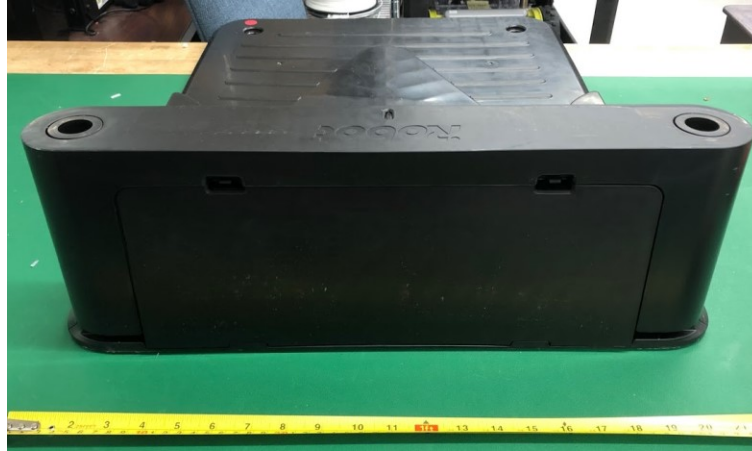

# Terra Robot: External, on dock

# Terra Dock: External

Rear cover removed

Power receptacle

# Terra Robot, External

Battery removed

Battery

Battery Label Detail