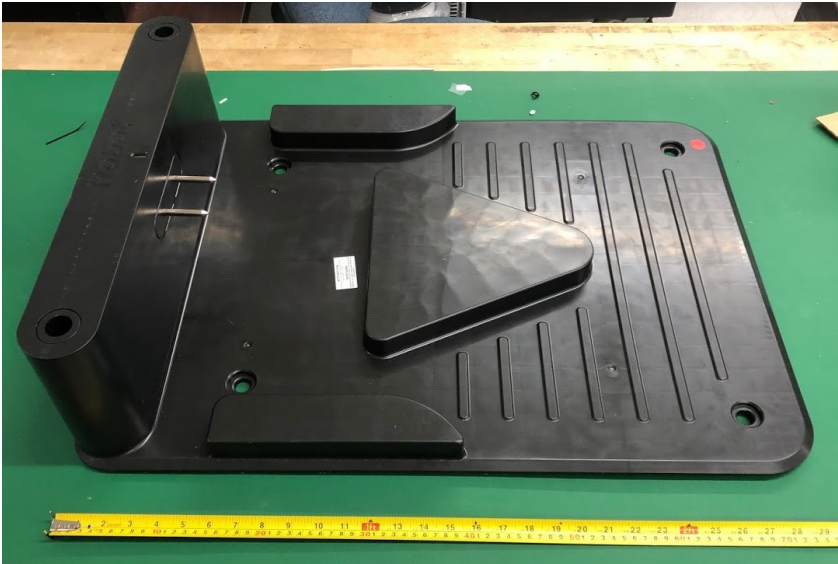

# Terra Robot: External, on dock

# Terra Dock: External

Rear cover removed

Power receptacle