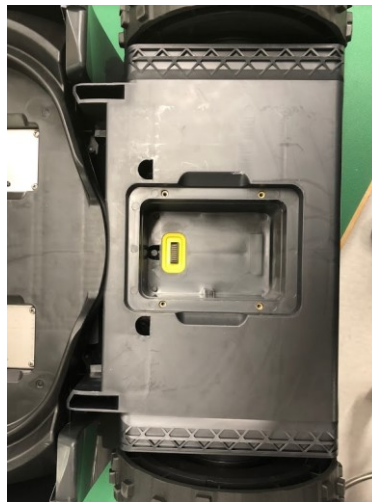

# Terra Dock: External

Rear cover removed

Power receptacle

# Terra Robot, External

Battery removed

Battery

Battery Label Detail