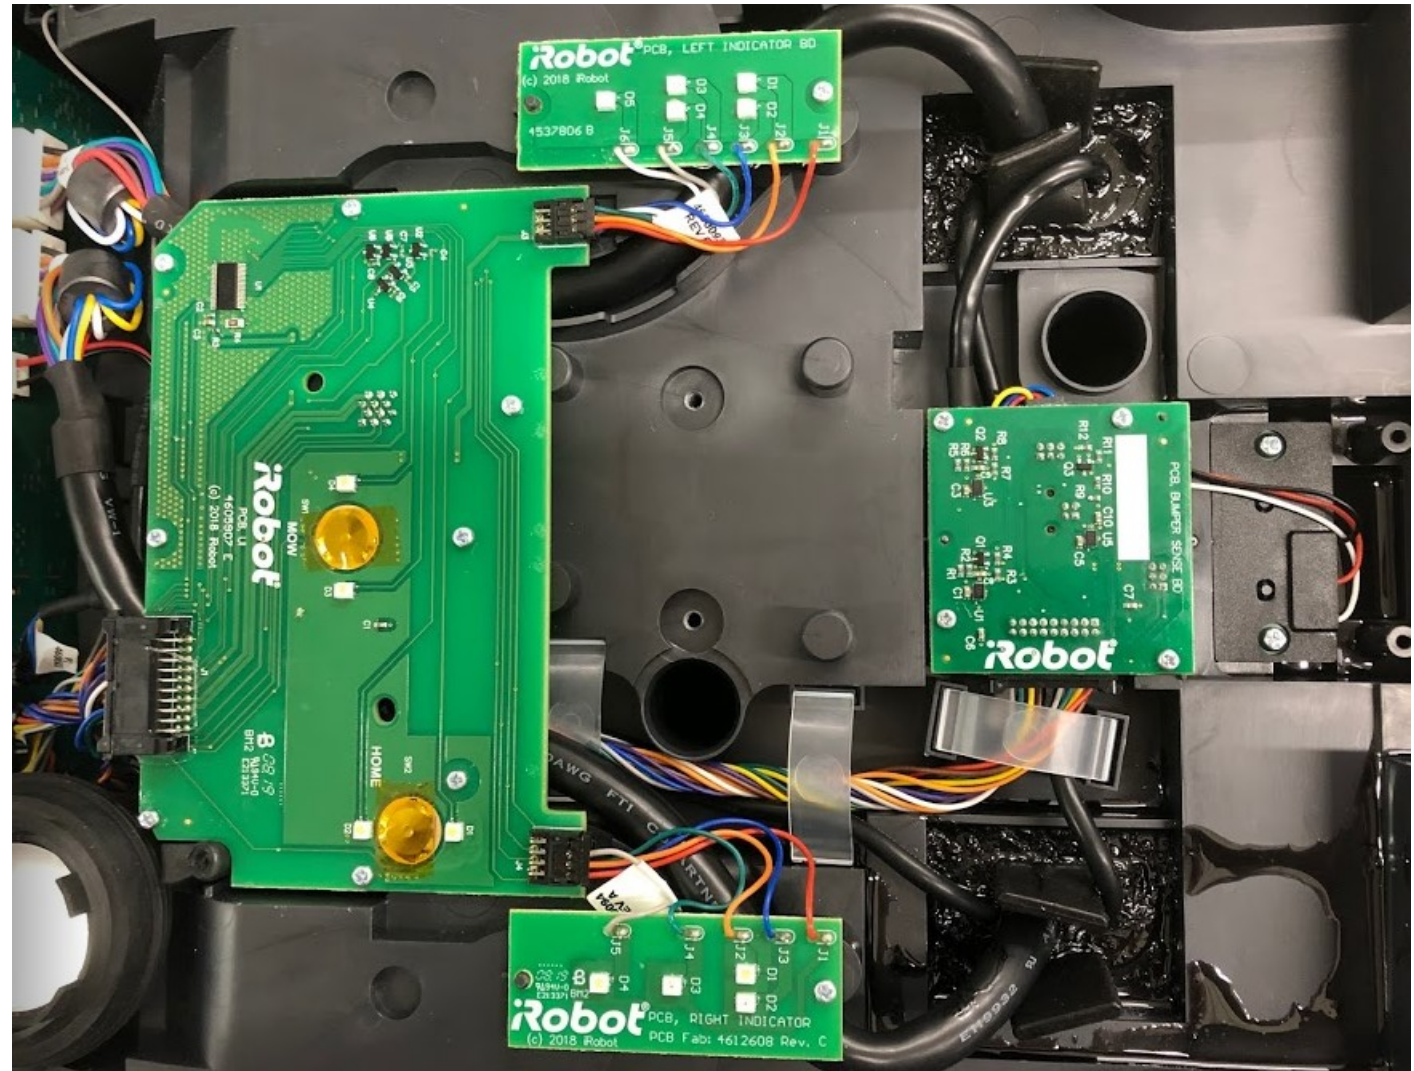

Terra Robot, Internal

AoA Torch Radome Removed

Bumper removed

Terra Robot, Internal

UI Faceplate removed

UI PCBAs and Bumper Sense PCBA

Terra Robot, Internal