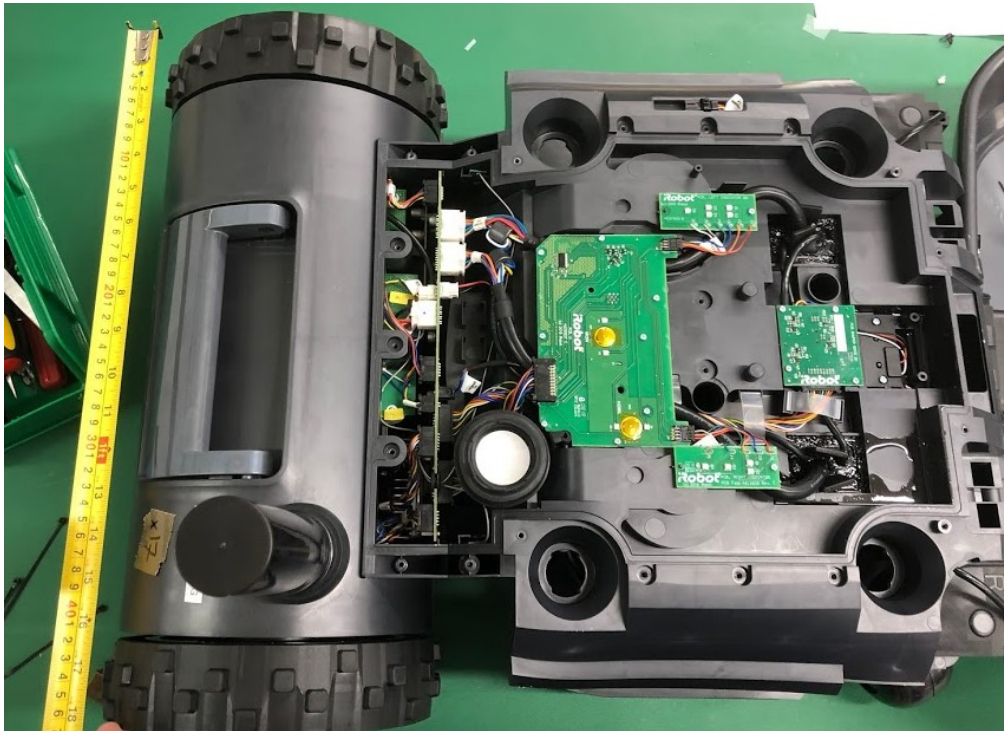

Terra Robot, Internal

AoA Torch Radome Removed

Bumper removed

Terra Robot, Internal

UI Faceplate removed

UI PCBAs and Bumper Sense PCBA

Terra Robot, Internal