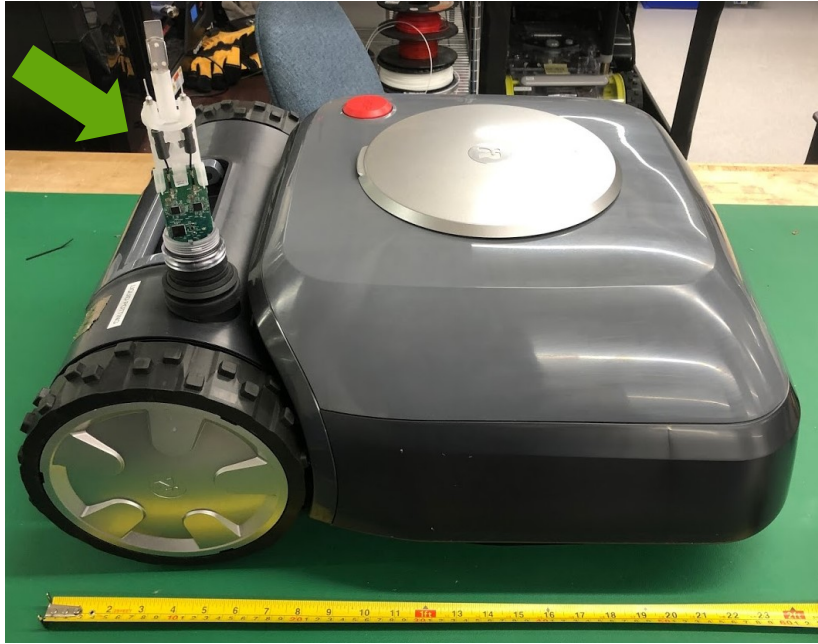

Terra Robot, Internal

AoA Torch Radome Removed

Bumper removed

Terra Robot, Internal

UI Faceplate removed

UI PCBAs and Bumper Sense PCBA

Terra Robot, Internal