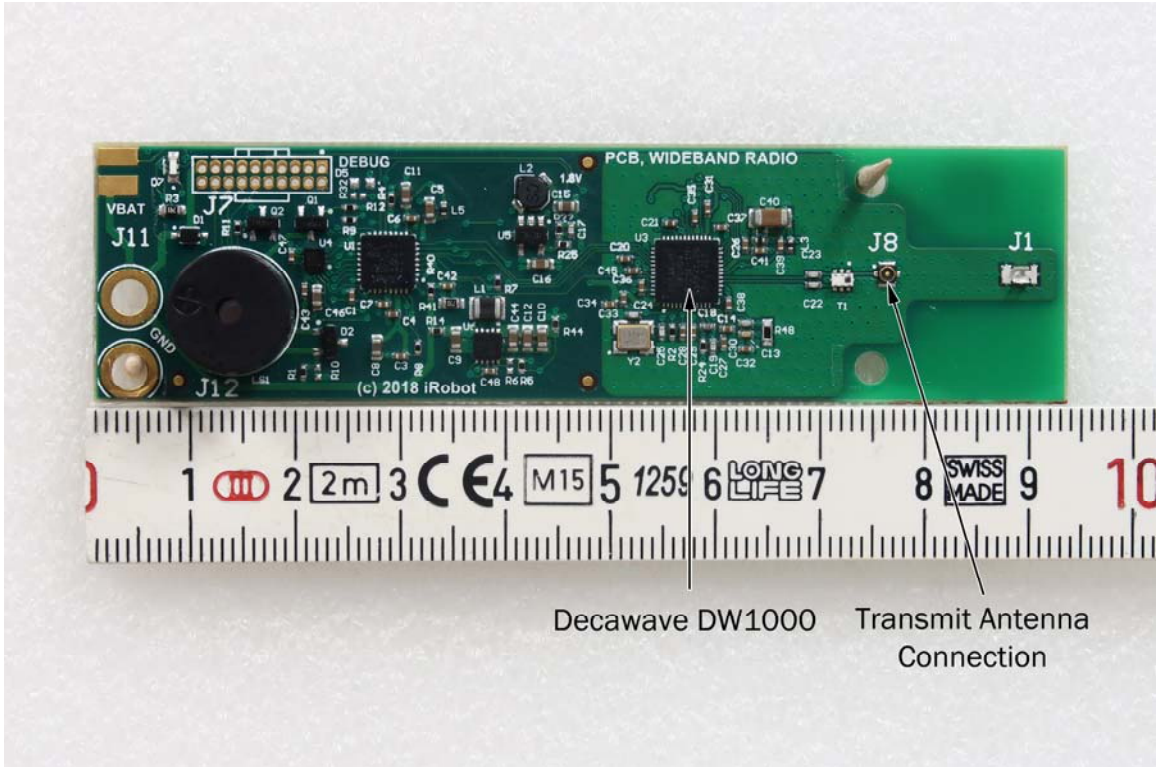

# Internal Photos – UFEAXB-Y1

## Side View – Antenna PCB & Battery Exposed

Side View – Antenna PCB & Battery Exposed 90 degrees

PCB Front

Decawave DW1000

Transmit Antenna  
Connection

PCB Rear