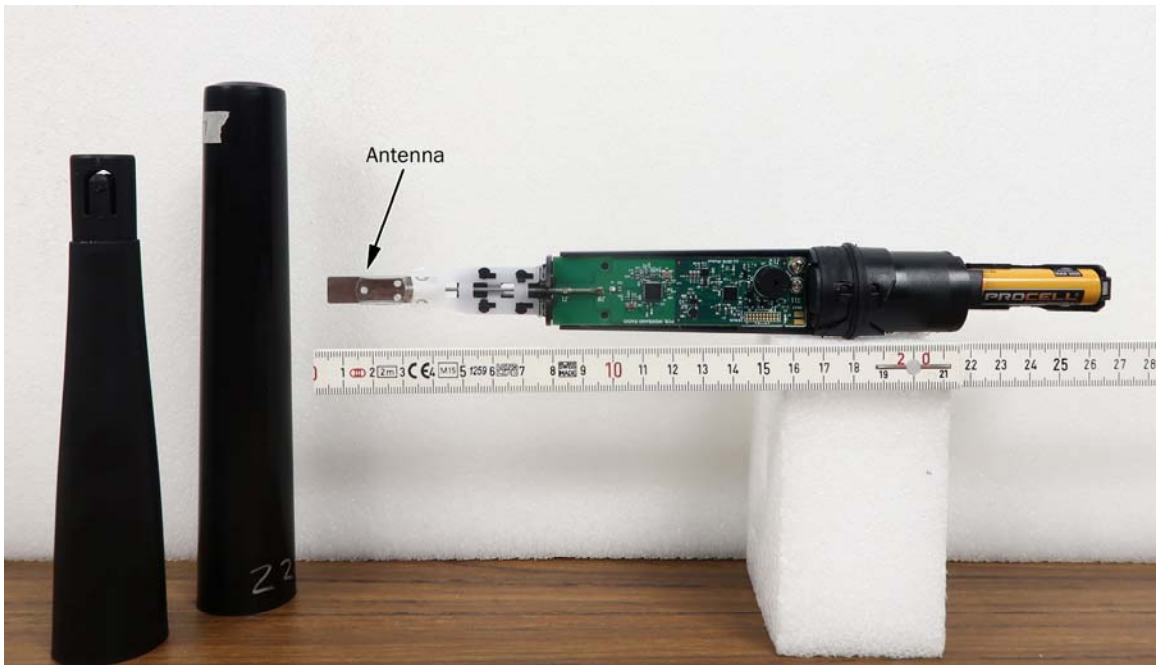

# Internal Photos – UFEAXB-Y1

## Side View – Antenna PCB & Battery Exposed

Side View – Antenna PCB & Battery Exposed 90 degrees

PCB Front

Decawave DW1000

Transmit Antenna  
Connection

PCB Rear