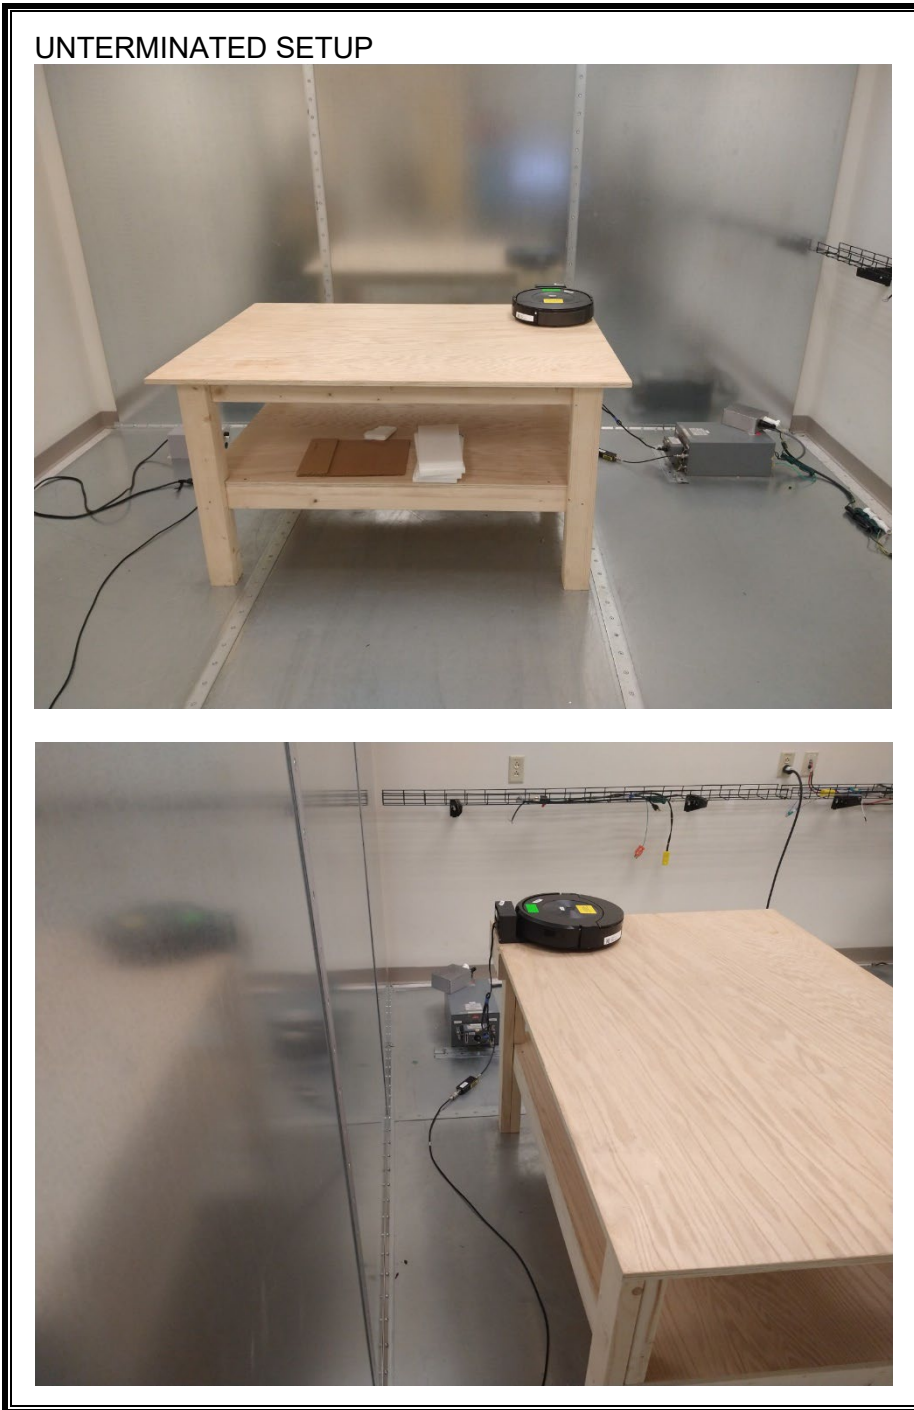

TEST SETUP PHOTOS EXHIBIT

Report Number: R14321459-EP1

Applicant : iRobot Corporation
8 Crosby Dr
Bedford, MA 01730, USA

Model : RCA-Y1

FCC ID : UFE-RCAY1

IC : 6652A-RCAY1

EUT Description : Automated robot vacuum

1. SETUP DIAGRAM

2. SETUP PHOTOS

BANDWIDTH/FREQ STABILITY SETUP PHOTO

RADIATED RF MEASUREMENT SETUP

AC MAINS EMISSIONS MEASUREMENT SETUP

END OF EXHIBIT