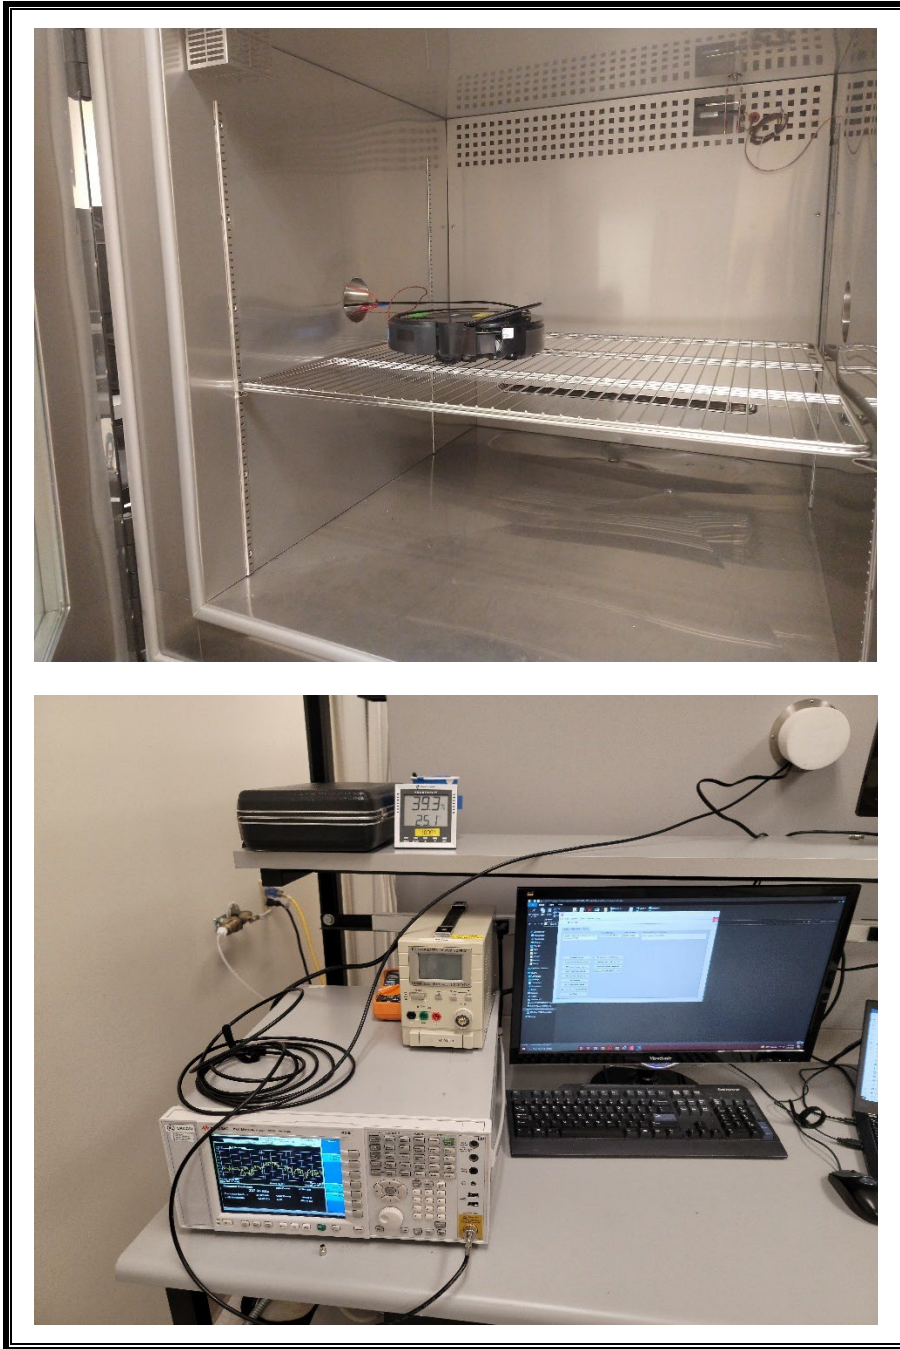

TEST SETUP PHOTOS EXHIBIT

Report Number: R14321459-EP1

Applicant : iRobot Corporation
8 Crosby Dr
Bedford, MA 01730, USA

Model : RCA-Y1

FCC ID : UFE-RCAY1

IC : 6652A-RCAY1

EUT Description : Automated robot vacuum

REVISION HISTORY

Ver.	Issue Date	Revisions	Revised By
1	2022-06-08	Initial Issue	Brian Kiewra

TABLE OF CONTENTS

REVISION HISTORY	2
TABLE OF CONTENTS	3
1. SETUP DIAGRAM	4
2. SETUP PHOTOS	5
END OF TEST REPORT	10

1. SETUP DIAGRAM

2. SETUP PHOTOS

BANDWIDTH/FREQ STABILITY SETUP PHOTO

RADIATED RF MEASUREMENT SETUP

AC MAINS EMISSIONS MEASUREMENT SETUP

END OF EXHIBIT