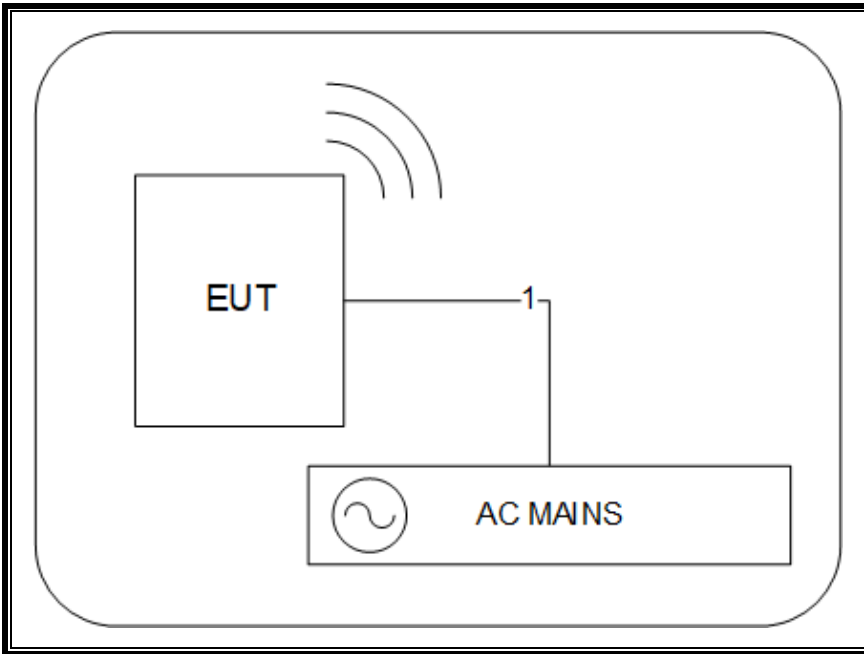

TEST SETUP PHOTOS EXHIBIT

Report Number: R14321459-EP1

Applicant : iRobot Corporation
8 Crosby Dr
Bedford, MA 01730, USA

Model : RCA-Y1

FCC ID : UFE-RCAY1

IC : 6652A-RCAY1

EUT Description : Automated robot vacuum

1. SETUP DIAGRAM

2. SETUP PHOTOS

BANDWIDTH/FREQ STABILITY SETUP PHOTO

RADIATED RF MEASUREMENT SETUP

AC MAINS EMISSIONS MEASUREMENT SETUP

END OF EXHIBIT