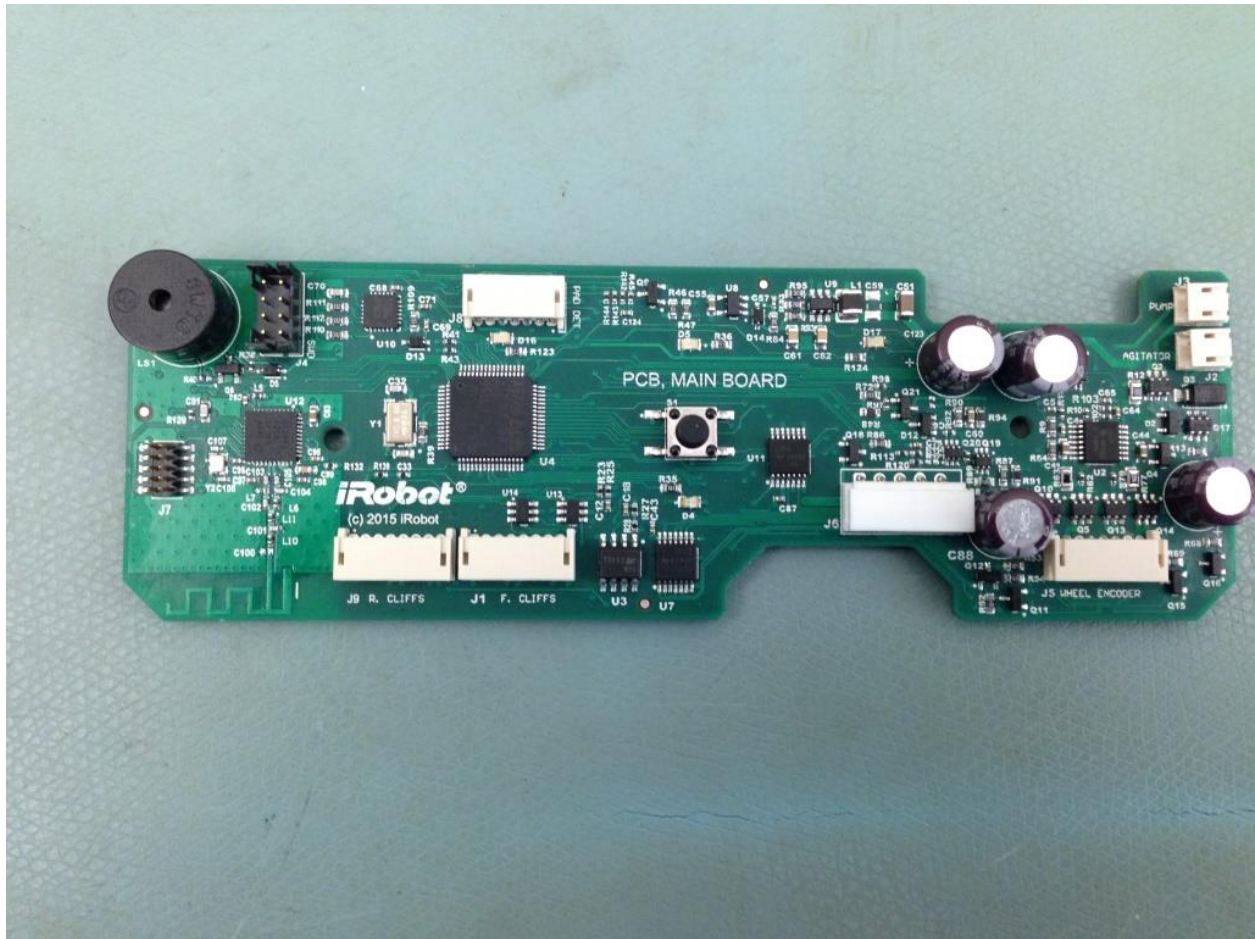

# Internal Photos

**EUT Name:** Braava  
**EUT Model:** 240jet  
**FCC ID:** UFE-ALT240ROB  
**IC ID:** 6652A-ALT240ROB

FCC Title 47, Part 15C, RSS-210 Issue 8, ANSI C63.10

*Prepared for:*

Stephen Pallotta  
iRobot Corporation  
8 Crosby Drive  
Bedford, MA 01730 USA  
Tel: 781-430-3284  
Fax: 781-430-3999

### Internal Photos:

Figure 1: Rear internal View of EUT  
(Photo provided by iRobot)

Figure 2: Side internal View.  
(Photo provided by iRobot)

Figure 3: Top Internal View  
(Photo provided by iRobot)

Figure 4: Close up View of Transmitter circuit with PCB Antenna.  
(Photo provided by iRobot)

Figure 5: Top view of circuit board.

(Photo provided by iRobot)

Figure 6: Bottom view of circuit board.

(Photo provided by iRobot)