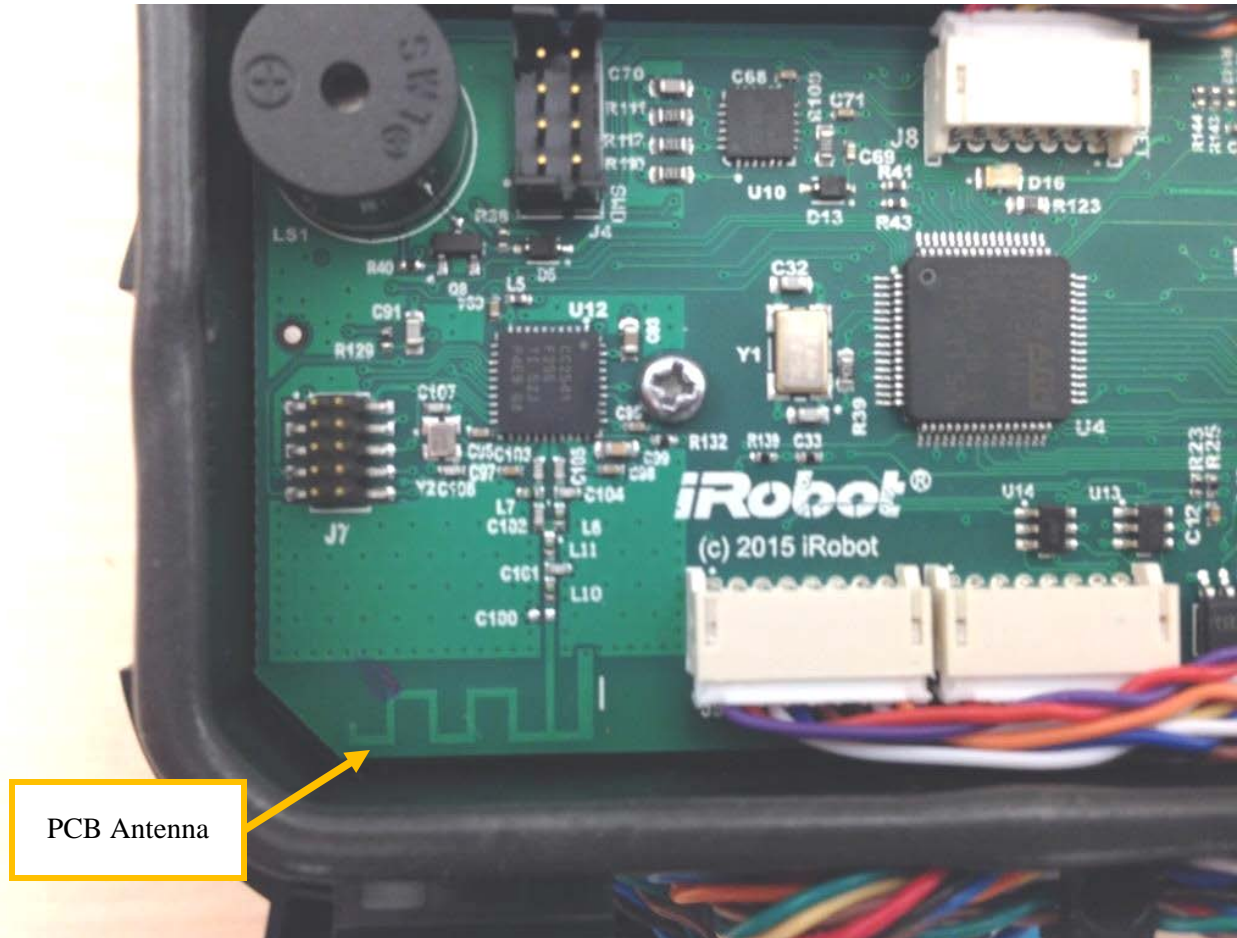

# Internal Photos

**EUT Name:** Braava  
**EUT Model:** 240jet  
**FCC ID:** UFE-ALT240ROB  
**IC ID:** 6652A-ALT240ROB

FCC Title 47, Part 15C, RSS-210 Issue 8, ANSI C63.10

*Prepared for:*

Stephen Pallotta  
iRobot Corporation  
8 Crosby Drive  
Bedford, MA 01730 USA  
Tel: 781-430-3284  
Fax: 781-430-3999

### Internal Photos:

Figure 1: Rear internal View of EUT  
(Photo provided by iRobot)

Figure 2: Side internal View.  
(Photo provided by iRobot)

Figure 3: Top Internal View  
(Photo provided by iRobot)

Figure 4: Close up View of Transmitter circuit with PCB Antenna.  
(Photo provided by iRobot)

Figure 5: Top view of circuit board.

(Photo provided by iRobot)

Figure 6: Bottom view of circuit board.

(Photo provided by iRobot)