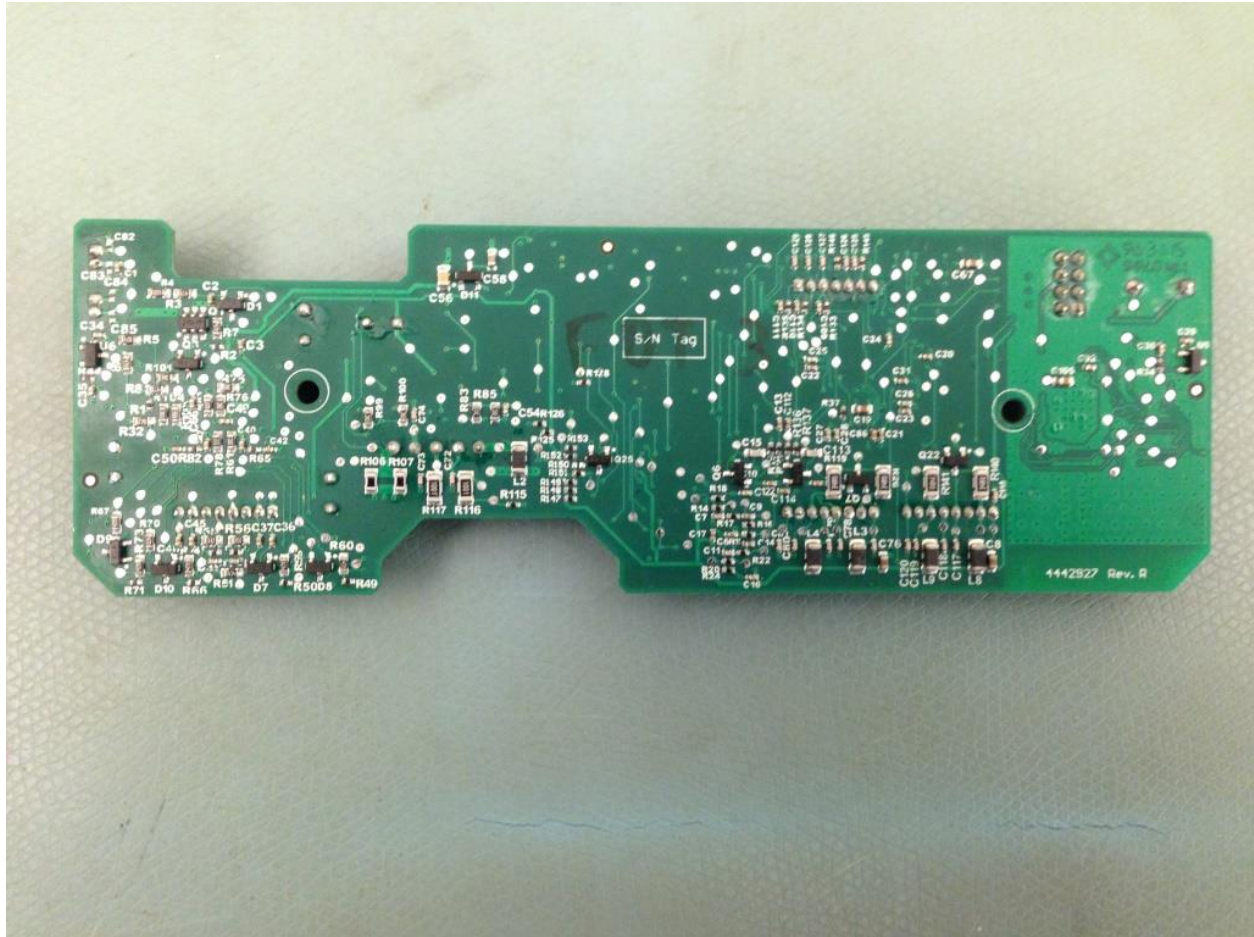

# Internal Photos

**EUT Name:** Braava  
**EUT Model:** 240jet  
**FCC ID:** UFE-ALT240ROB  
**IC ID:** 6652A-ALT240ROB

FCC Title 47, Part 15C, RSS-210 Issue 8, ANSI C63.10

*Prepared for:*

Stephen Pallotta  
iRobot Corporation  
8 Crosby Drive  
Bedford, MA 01730 USA  
Tel: 781-430-3284  
Fax: 781-430-3999

### Internal Photos:

Figure 1: Rear internal View of EUT  
(Photo provided by iRobot)

Figure 2: Side internal View.  
(Photo provided by iRobot)

Figure 3: Top Internal View  
(Photo provided by iRobot)

Figure 4: Close up View of Transmitter circuit with PCB Antenna.  
(Photo provided by iRobot)

Figure 5: Top view of circuit board.

(Photo provided by iRobot)

Figure 6: Bottom view of circuit board.

(Photo provided by iRobot)