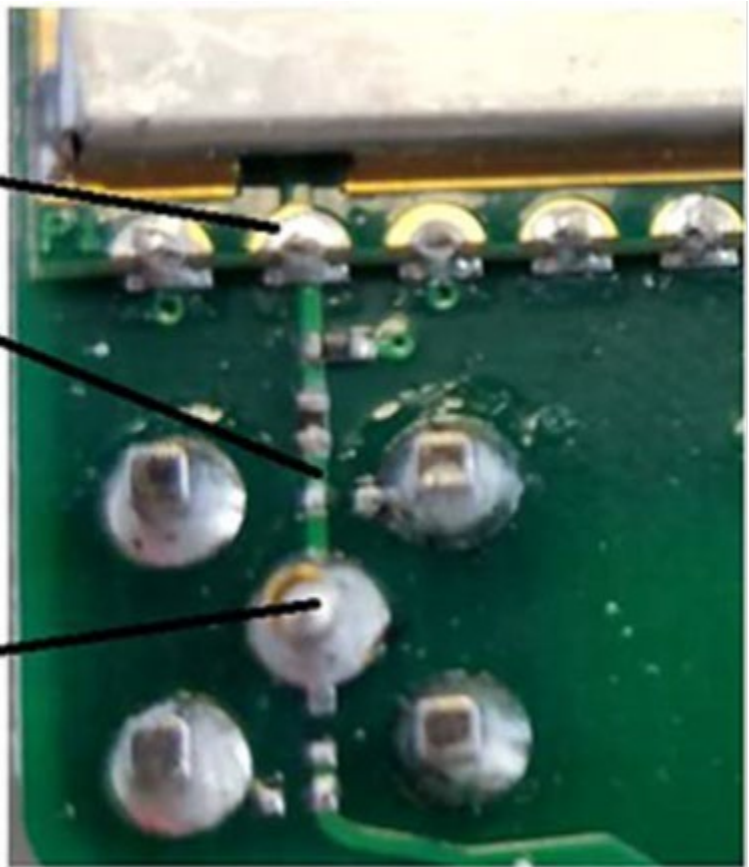

Figure 1: Top view with shield removed (tape measure for scale, cm)

Figure 2: Top view with shield

**Figure 3:** Back view

SX7023EXT RF Out

Antenna Trace

RP-SMA

**W1063RP - 2 dBi Antenna**

**HG905RD - 5 dBi Antenna**

**HGV-906U – 6 dBi Antenna**