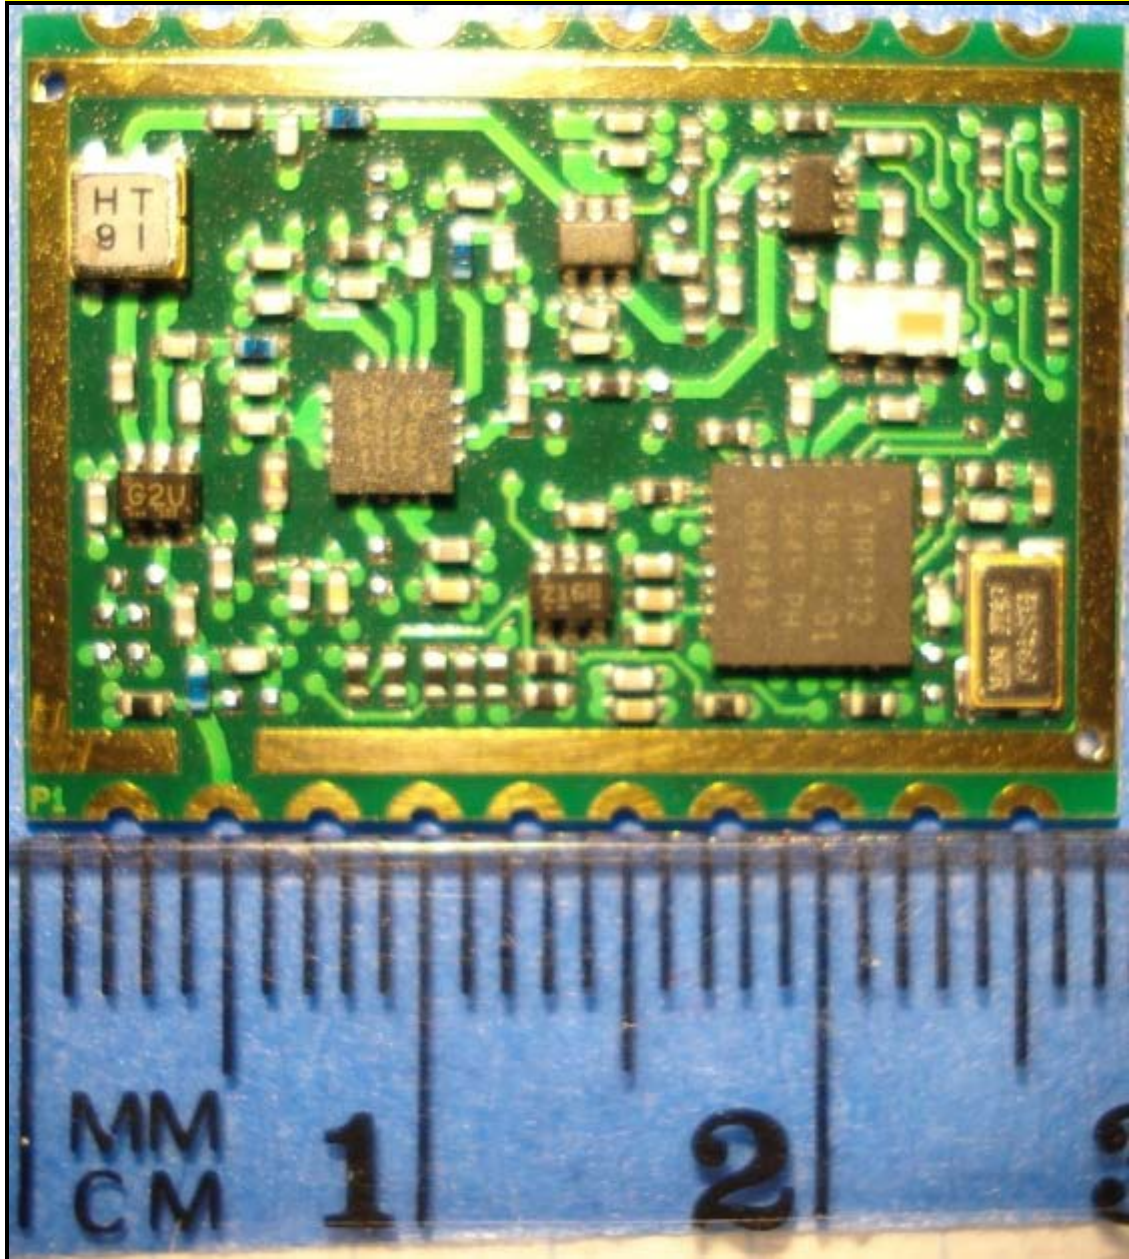

Rhein Tech Laboratories, Inc.
360 Herndon Parkway
Suite 1400
Herndon, VA 20170
<http://www.rheintech.com>

Client: Banner Engineering Corporation
Model: RM912HP
Standards: FCC 15.247/IC RSS-210
ID's: UE3RM912HP/7044A-RM912HP
Report #: 2009324

Appendix N: External Photographs

Photograph 20: EUT with Shield

Rhein Tech Laboratories, Inc.
360 Herndon Parkway
Suite 1400
Herndon, VA 20170
<http://www.rheintech.com>

Client: Banner Engineering Corporation
Model: RM912HP
Standards: FCC 15.247/IC RSS-210
ID's: UE3RM912HP/7044A-RM912HP
Report #: 2009324

Photograph 21: Top View

Rhein Tech Laboratories, Inc.
360 Herndon Parkway
Suite 1400
Herndon, VA 20170
<http://www.rheintech.com>

Client: Banner Engineering Corporation
Model: RM912HP
Standards: FCC 15.247/IC RSS-210
ID's: UE3RM912HP/7044A-RM912HP
Report #: 2009324