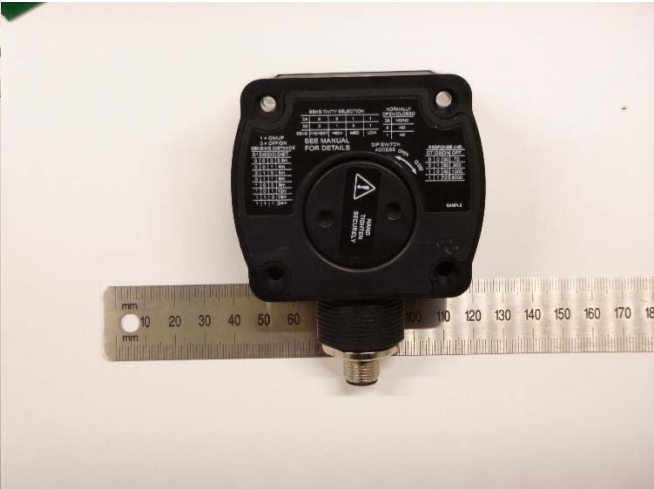

R-Gage QT50R and SA1T External Photos

Front

Back

Bottom

Top

Label Side 1 QT50R

Label Side 1 SA1T

Label Side 2