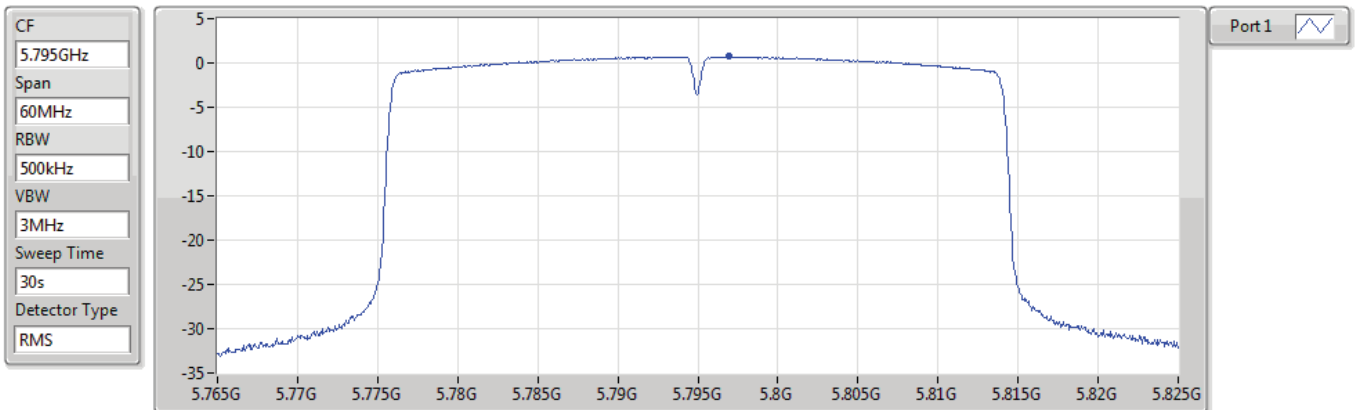

802.11ax HEW40_Nss1,(MCS0)_1TX(Port1)

PSD

5795MHz

25/06/2019

Sum (dBm/RBW)	PD (dBm/RBW)	Port 1 (dBm/RBW)
0.71	0.71	0.71