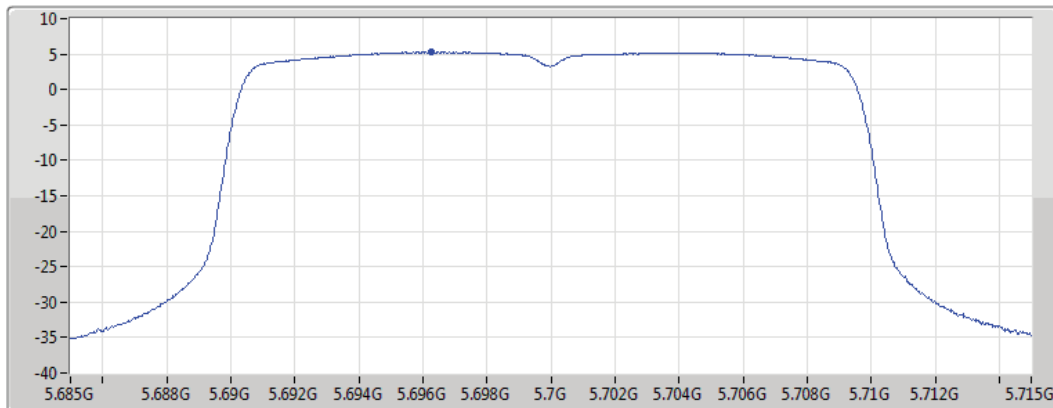

802.11ax HEW20_Nss1,(MCS0)_1TX(Port1)

PSD

5700MHz

04/07/2019

CF
5.7GHz
Span
30MHz
RBW
1MHz
VBW
3MHz
Sweep Time
30s
Detector Type
RMS

Sum	PD	Port 1
(dBm/RBW)	(dBm/RBW)	(dBm/RBW)
5.29	5.29	5.29