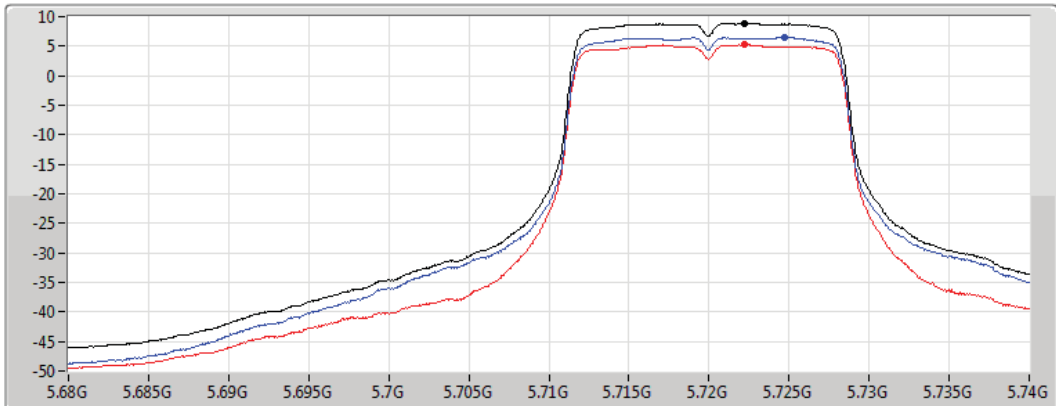

Sum ☒
Port 1 ☒
Port 2 ☒

Sum	PD	Port 1	Port 2
(dBm/RBW)	(dBm/RBW)	(dBm/RBW)	(dBm/RBW)
8.83	8.83	6.46	5.26