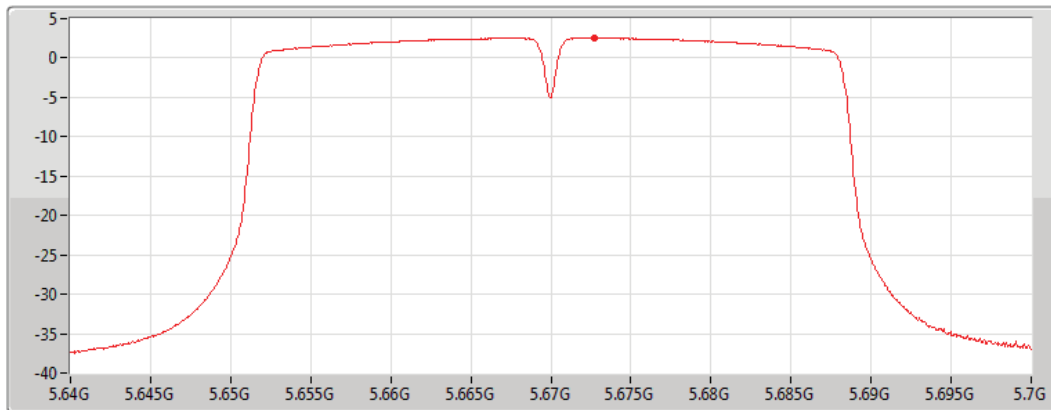

Port 2

Sum	PD	Port 1	Port 2
(dBm/RBW)	(dBm/RBW)	(dBm/RBW)	(dBm/RBW)
2.93	2.93		2.93

802.11ac VHT40_Nss1,(MCS0)_1TX(Port2)

PSD

5670MHz

04/07/2019

CF
5.67GHz
Span
60MHz
RBW
1MHz
VBW
3MHz
Sweep Time
30s
Detector Type
RMS