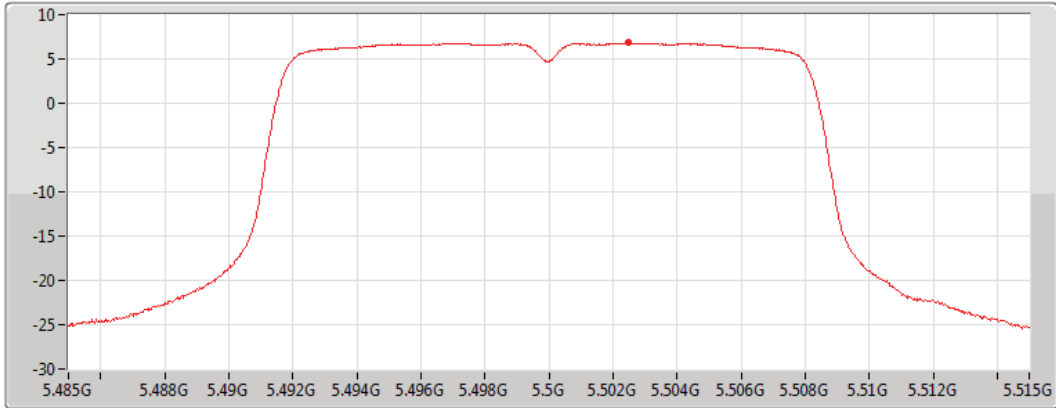

802.11a_Nss1,(6Mbps)_1TX(Port2)

PSD

5500MHz

04/07/2019

CF
5.5GHz
Span
30MHz
RBW
1MHz
VBW
3MHz
Sweep Time
15.5s
Detector Type
RMS

Port 2

Sum	PD	Port 1	Port 2
(dBm/RBW)	(dBm/RBW)	(dBm/RBW)	(dBm/RBW)
6.82	6.82		6.82