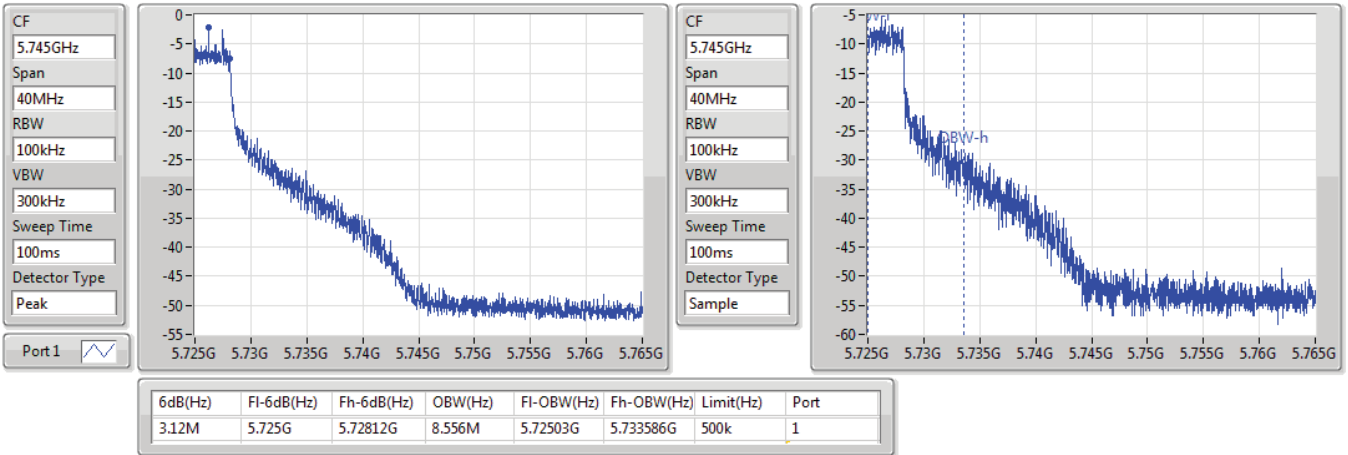

802.11a_Nss1,(6Mbps)_1TX

EBW

5720MHz Straddle 5.725-5.85GHz

04/07/2019