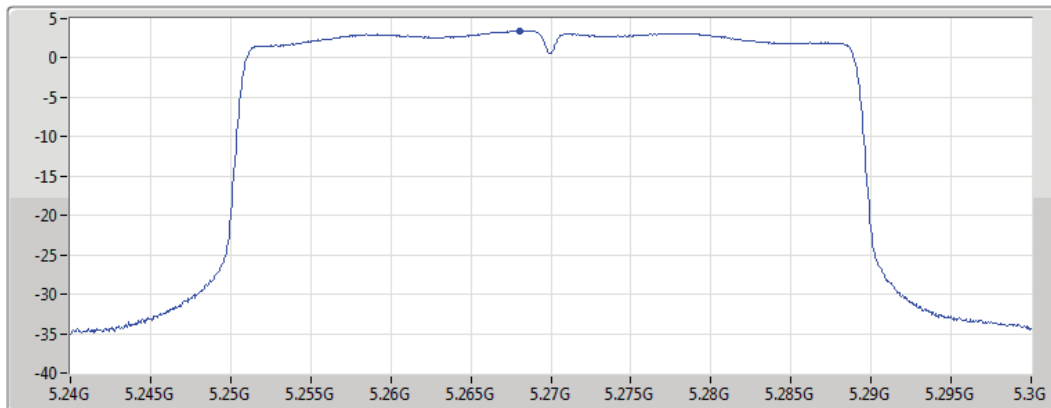

Sum	PD	Port 1
(dBm/RBW)	(dBm/RBW)	(dBm/RBW)
2.14	2.14	2.14

802.11ax HEW40_Nss1,(MCS0)_1TX(Port1)

PSD

5270MHz

04/07/2019

CF
5.27GHz
Span
60MHz
RBW
1MHz
VBW
3MHz
Sweep Time
30s
Detector Type
RMS

Port1

Sum	PD	Port 1
(dBm/RBW)	(dBm/RBW)	(dBm/RBW)
3.48	3.48	3.48