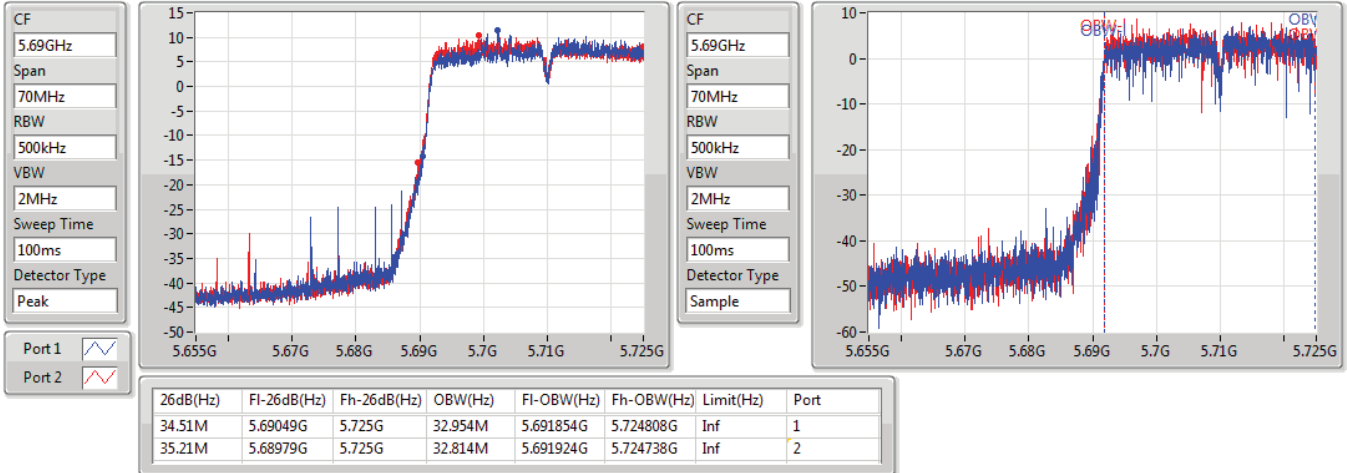

802.11ax HEW40-BF_Nss1,(MCS0)_2TX

EBW

5710MHz Straddle 5.47-5.725GHz

20/07/2019