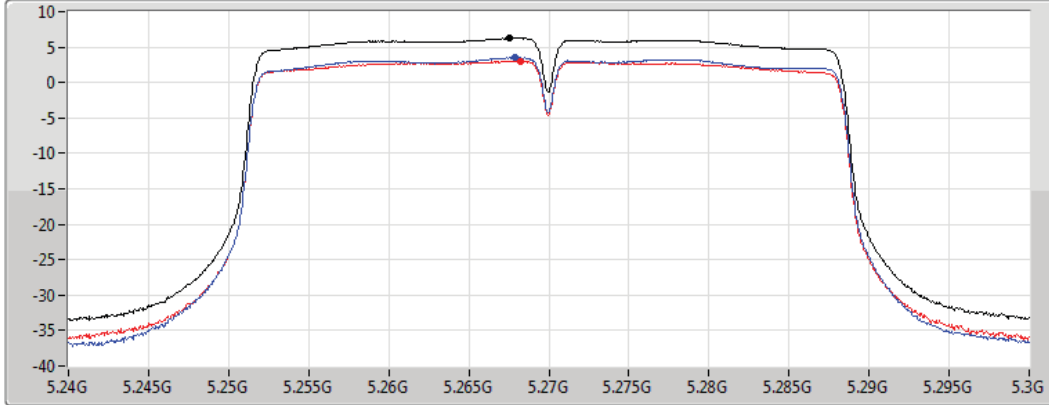

802.11ac VHT40_Nss1,(MCS0)_2TX

PSD

5270MHz

04/07/2019

CF
5.27GHz
Span
60MHz
RBW
1MHz
VBW
3MHz
Sweep Time
30s
Detector Type
RMS

Sum ☐
Port 1 ☐
Port 2 ☐

Sum	PD	Port 1	Port 2
(dBm/RBW)	(dBm/RBW)	(dBm/RBW)	(dBm/RBW)
6.27	6.27	3.52	3.00