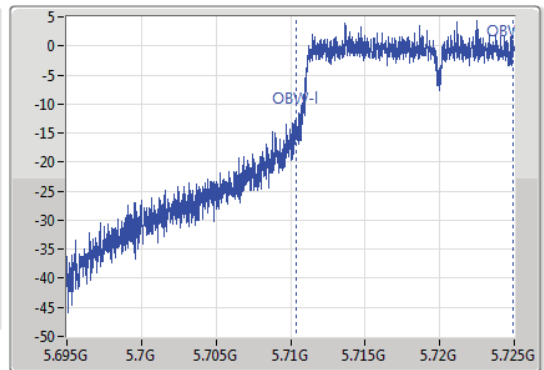

802.11ac VHT20_Nss1,(MCS0)_1TX

EBW

5720MHz Straddle 5.47-5.725GHz

04/07/2019

CF
5.71GHz
Span
30MHz
RBW
300kHz
VBW
1MHz
Sweep Time
100ms
Detector Type
Peak
Port 1

CF
5.71GHz
Span
30MHz
RBW
200kHz
VBW
1MHz
Sweep Time
100ms
Detector Type
Sample