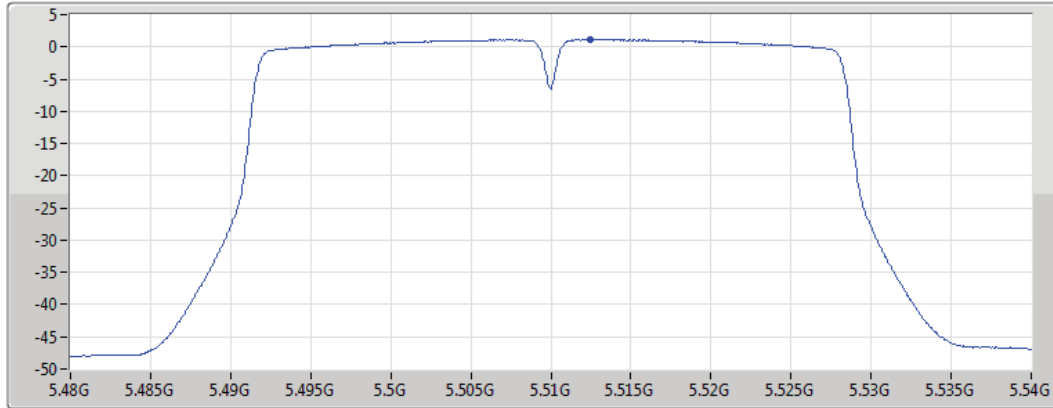

802.11ac VHT40_Nss1,(MCS0)_1TX(Port1)

PSD

5510MHz

04/07/2019

CF
5.51GHz
Span
60MHz
RBW
1MHz
VBW
3MHz
Sweep Time
30s
Detector Type
RMS

Port1

Sum (dBm/RBW)	PD (dBm/RBW)	Port 1 (dBm/RBW)
1.14	1.14	1.14