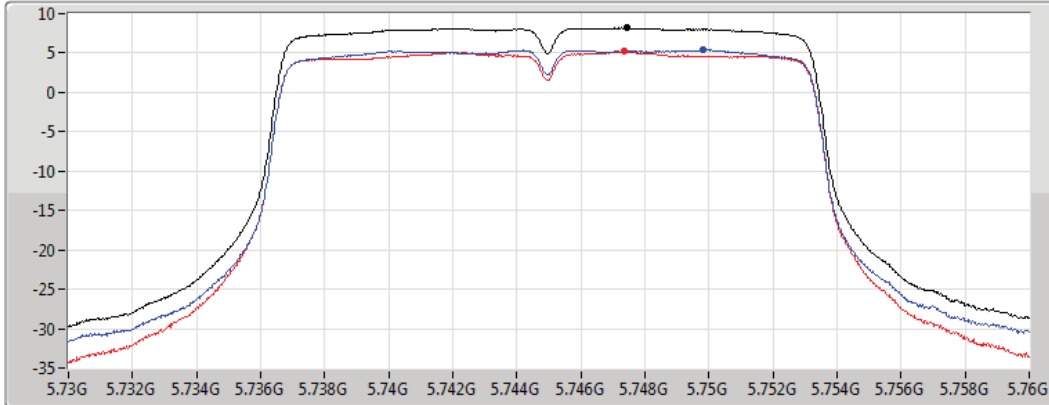

802.11a_Nss1,(6Mbps)_2TX

PSD

5745MHz

25/06/2019

CF
5.745GHz
Span
30MHz
RBW
500kHz
VBW
3MHz
Sweep Time
15.5s
Detector Type
RMS

Sum ☒
Port 1 ☒
Port 2 ☒

Sum	PD	Port 1	Port 2
(dBm/RBW)	(dBm/RBW)	(dBm/RBW)	(dBm/RBW)
8.19	8.19	5.39	5.17