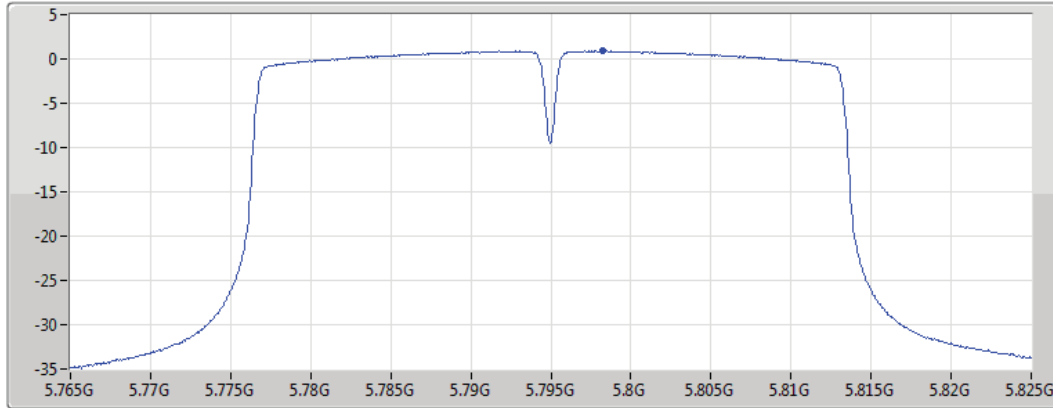

CF
5.755GHz
Span
60MHz
RBW
500kHz
VBW
3MHz
Sweep Time
30s
Detector Type
RMS

Port 1

Sum	PD	Port 1
(dBm/RBW)	(dBm/RBW)	(dBm/RBW)
0.86	0.86	0.86

802.11ac VHT40_Nss1,(MCS0)_1TX(Port1)

PSD

5795MHz

25/06/2019

CF
5.795GHz
Span
60MHz
RBW
500kHz
VBW
3MHz
Sweep Time
30s
Detector Type
RMS