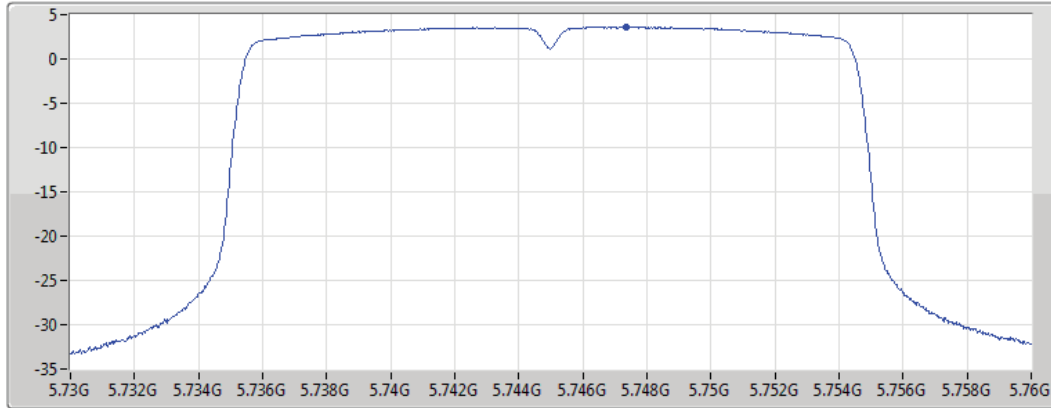

802.11ax HEW20_Nss1,(MCS0)_1TX(Port1)

PSD

5745MHz

25/06/2019

CF
5.745GHz
Span
30MHz
RBW
500kHz
VBW
3MHz
Sweep Time
30s
Detector Type
RMS

Port1

Sum	PD	Port 1
(dBm/RBW)	(dBm/RBW)	(dBm/RBW)
3.59	3.59	3.59