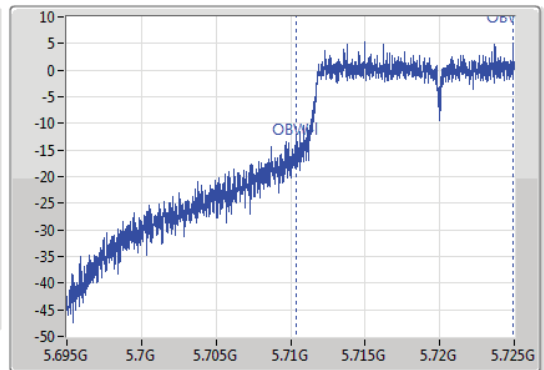

802.11a_Nss1,(6Mbps)_1TX

EBW

5720MHz Straddle 5.47-5.725GHz

04/07/2019

CF
5.71GHz
Span
30MHz
RBW
300kHz
VBW
1MHz
Sweep Time
100ms
Detector Type
Peak
Port 1

CF
5.71GHz
Span
30MHz
RBW
200kHz
VBW
1MHz
Sweep Time
100ms
Detector Type
Sample