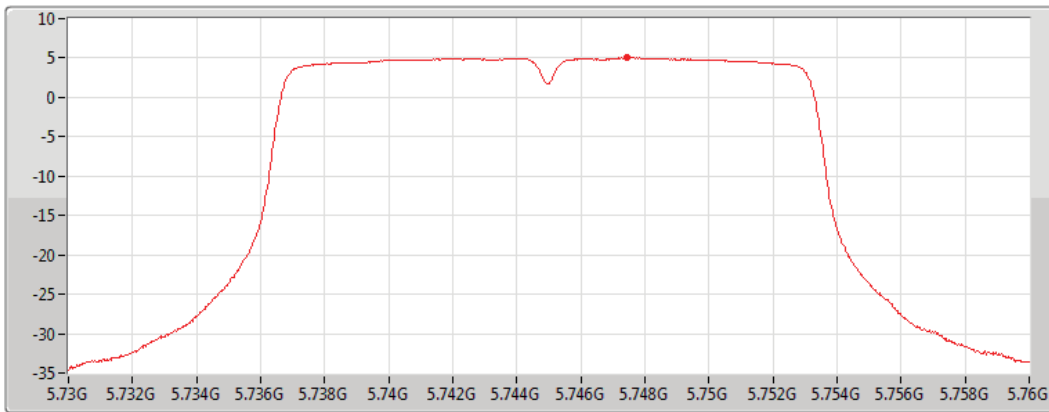

802.11a_Nss1,(6Mbps)_1TX(Port2)

PSD

5745MHz

25/06/2019

CF
5.745GHz
Span
30MHz
RBW
500kHz
VBW
3MHz
Sweep Time
15.5s
Detector Type
RMS

Port 2

Sum	PD	Port 1	Port 2
(dBm/RBW)	(dBm/RBW)	(dBm/RBW)	(dBm/RBW)
5.06	5.06		5.06