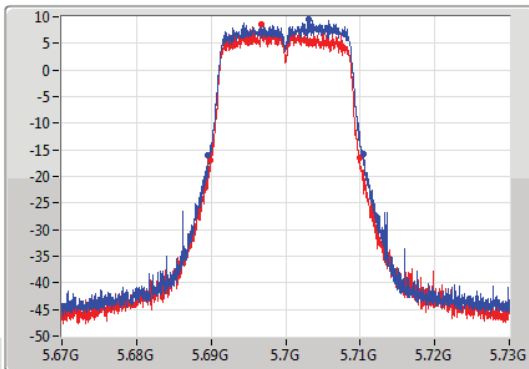

CF
5.7GHz
Span
60MHz
RBW
200kHz
VBW
1MHz
Sweep Time
100ms
Detector Type
Sample