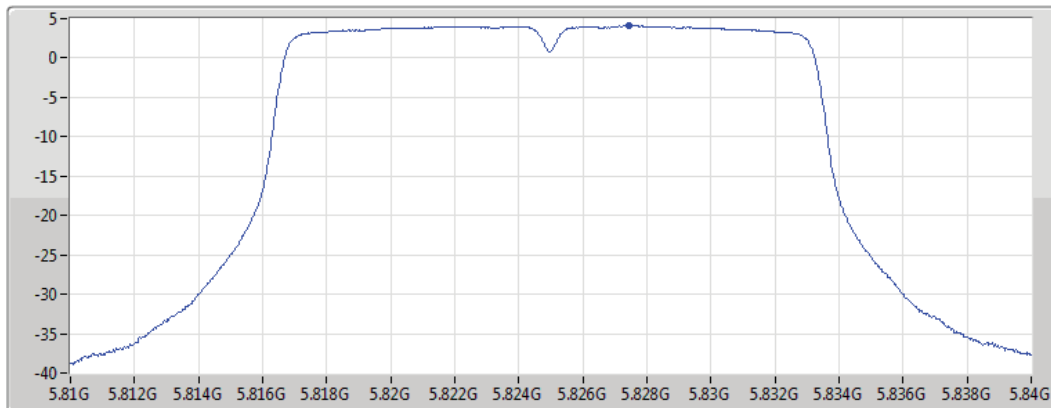

Port1

Sum	PD	Port 1
(dBm/RBW)	(dBm/RBW)	(dBm/RBW)
4.13	4.13	4.13