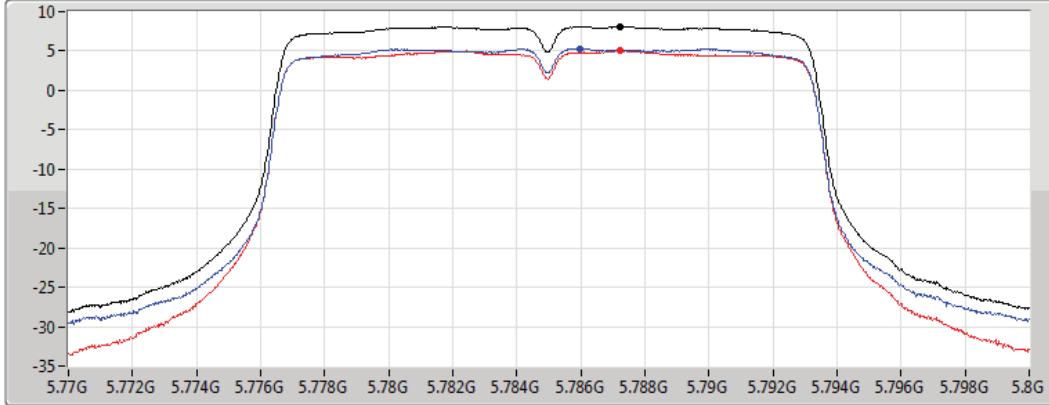

802.11a_Nss1,(6Mbps)_2TX

PSD

5785MHz

25/06/2019

CF
5.785GHz
Span
30MHz
RBW
500kHz
VBW
3MHz
Sweep Time
15.5s
Detector Type
RMS

Sum ☐
Port 1 ☐
Port 2 ☐

Sum	PD	Port 1	Port 2
(dBm/RBW)	(dBm/RBW)	(dBm/RBW)	(dBm/RBW)
8.12	8.12	5.28	5.09

802.11a_Nss1,(6Mbps)_2TX

PSD

5825MHz

25/06/2019

CF
5.825GHz
Span
30MHz
RBW
500kHz
VBW
3MHz
Sweep Time
15.5s
Detector Type
RMS