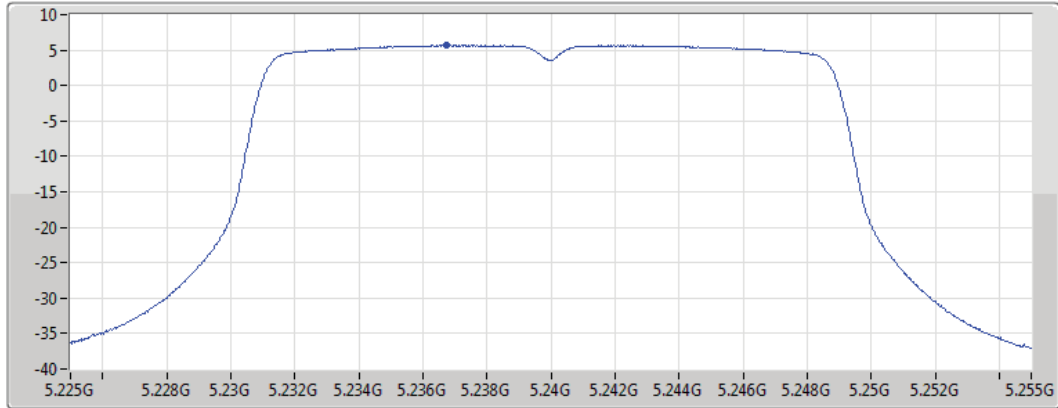

802.11ac VHT20_Nss1,(MCS0)_1TX(Port1)

PSD

5240MHz

25/06/2019

CF
5.24GHz
Span
30MHz
RBW
1MHz
VBW
3MHz
Sweep Time
30s
Detector Type
RMS

Port1

Sum	PD	Port 1
(dBm/RBW)	(dBm/RBW)	(dBm/RBW)
5.66	5.66	5.66