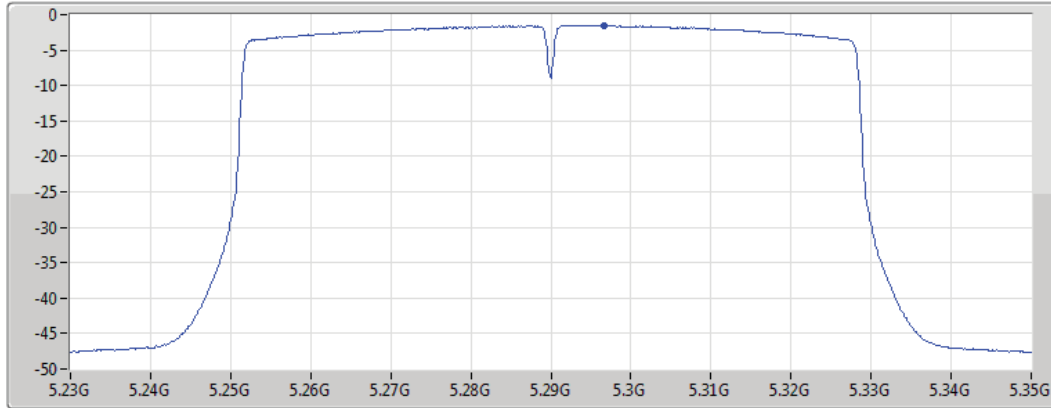

802.11ac VHT80_Nss1,(MCS0)_1TX(Port1)

PSD

5290MHz

04/07/2019

CF
5.29GHz
Span
120MHz
RBW
1MHz
VBW
3MHz
Sweep Time
30s
Detector Type
RMS

Port1

Sum (dBm/RBW)	PD (dBm/RBW)	Port 1 (dBm/RBW)
-1.51	-1.51	-1.51