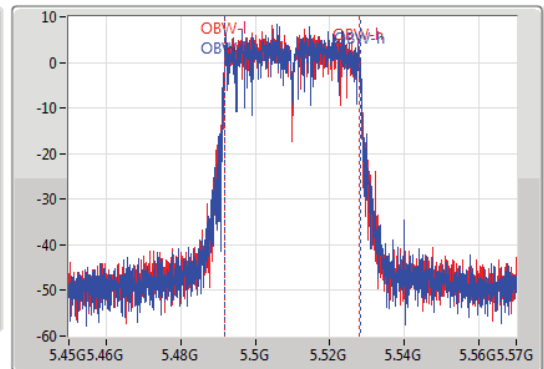

EBW

5510MHz

20/07/2019

CF: 5.51GHz
 Span: 120MHz
 RBW: 500kHz
 VBW: 2MHz
 Sweep Time: 100ms
 Detector Type: Peak

CF: 5.51GHz
 Span: 120MHz
 RBW: 500kHz
 VBW: 2MHz
 Sweep Time: 100ms
 Detector Type: Sample