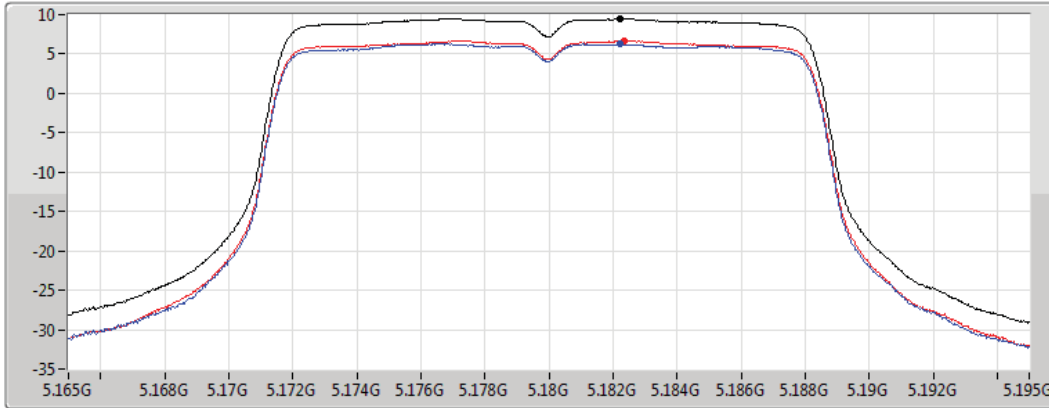

802.11a_Nss1,(6Mbps)_2TX

PSD

5180MHz

25/06/2019

CF
5.18GHz
Span
30MHz
RBW
1MHz
VBW
3MHz
Sweep Time
15.5s
Detector Type
RMS

Sum ☐
Port 1 ☐
Port 2 ☐

Sum	PD	Port 1	Port 2
(dBm/RBW)	(dBm/RBW)	(dBm/RBW)	(dBm/RBW)
9.47	9.47	6.27	6.67