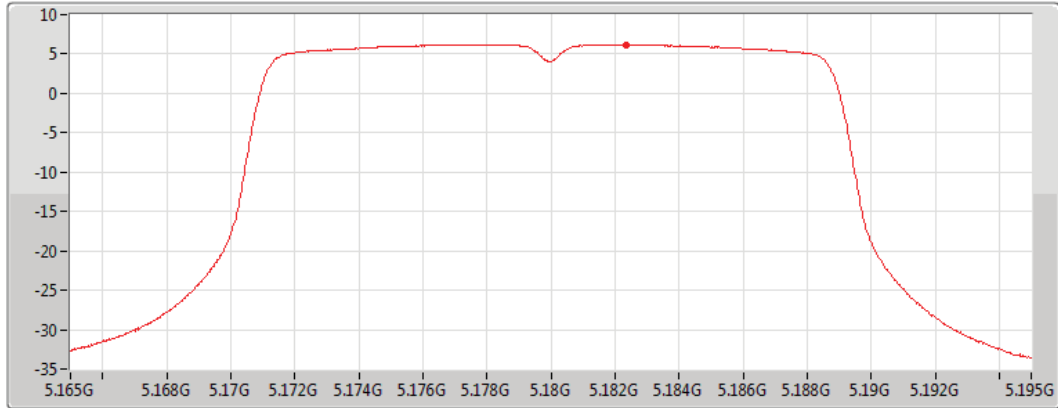

Sum	PD	Port 1
(dBm/RBW)	(dBm/RBW)	(dBm/RBW)
3.69	3.69	3.69

802.11ac VHT20_Nss1,(MCS0)_1TX(Port2)

PSD

5180MHz

25/06/2019

CF
5.18GHz
Span
30MHz
RBW
1MHz
VBW
3MHz
Sweep Time
30s
Detector Type
RMS

Port 2 

Sum	PD	Port 1	Port 2
(dBm/RBW)	(dBm/RBW)	(dBm/RBW)	(dBm/RBW)
6.17	6.17		6.17