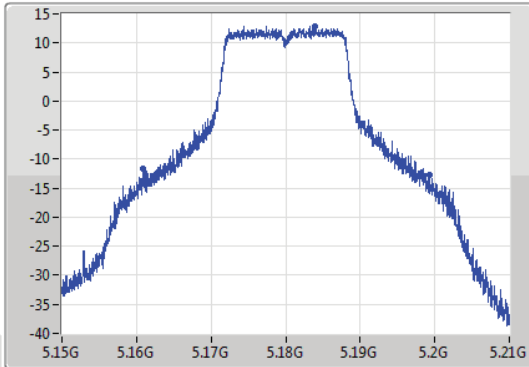

Port X-N dB = Port X 6dB down bandwidth for 5.725-5.85GHz band / 26dB down bandwidth for other band

Port X-OBW = Port X 99% occupied bandwidth;

802.11a_Nss1,(6Mbps)_1TX

EBW

5180MHz

28/06/2019

CF
5.18GHz
Span
60MHz
RBW
500kHz
VBW
2MHz
Sweep Time
100ms
Detector Type
Peak
Port1