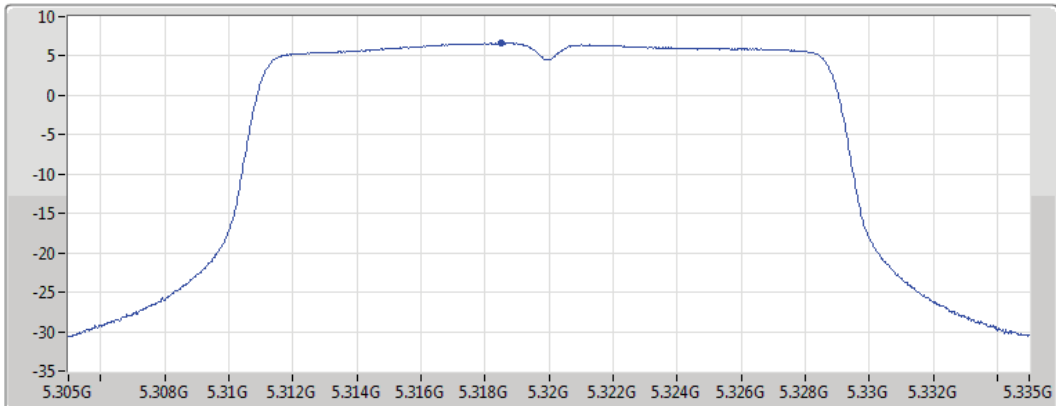

CF
5.3GHz
Span
30MHz
RBW
1MHz
VBW
3MHz
Sweep Time
30s
Detector Type
RMS

Port1

Sum	PD	Port 1
(dBm/RBW)	(dBm/RBW)	(dBm/RBW)
6.27	6.27	6.27

802.11ac VHT20_Nss1,(MCS0)_1TX(Port1)

PSD

5320MHz

04/07/2019

CF
5.32GHz
Span
30MHz
RBW
1MHz
VBW
3MHz
Sweep Time
30s
Detector Type
RMS