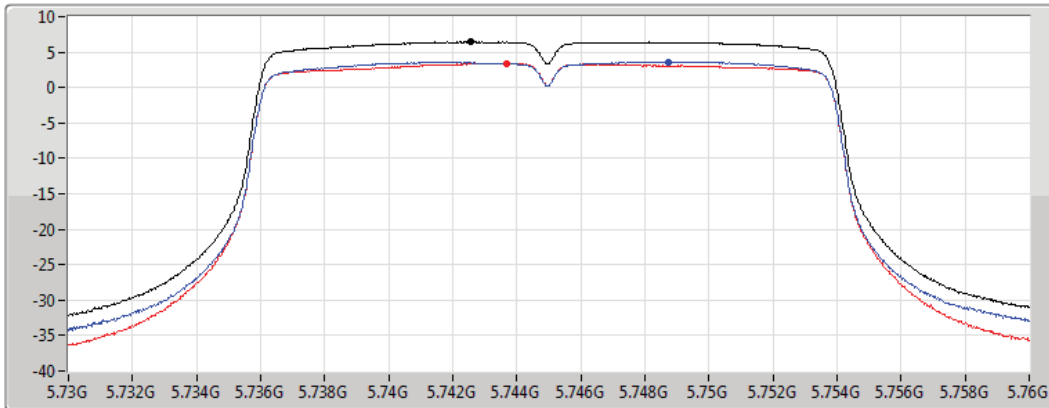

802.11ac VHT20_Nss1,(MCS0)_2TX 5745MHz

PSD

25/06/2019

CF
5.745GHz
Span
30MHz
RBW
500kHz
VBW
3MHz
Sweep Time
30s
Detector Type
RMS

Sum ☒
Port 1 ☒
Port 2 ☒

Sum	PD	Port 1	Port 2
(dBm/RBW)	(dBm/RBW)	(dBm/RBW)	(dBm/RBW)
6.45	6.45	3.63	3.42