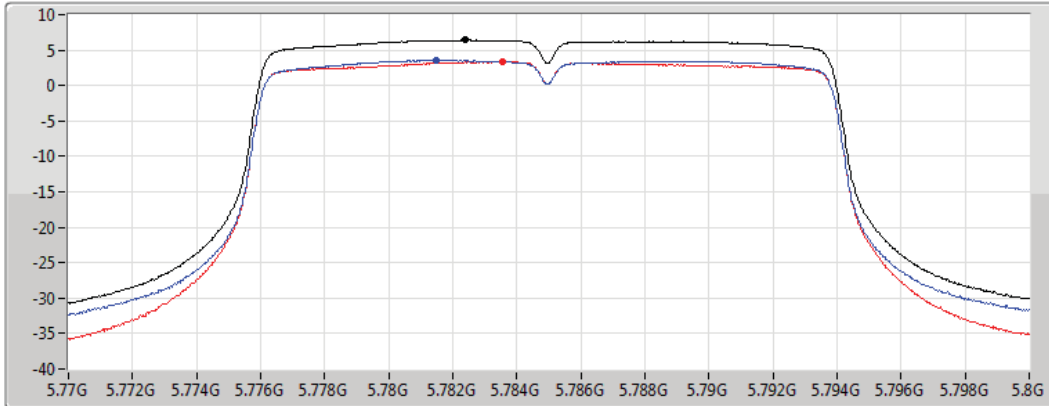

802.11ac VHT20_Nss1,(MCS0)_2TX

PSD

5785MHz

25/06/2019

CF
5.785GHz
Span
30MHz
RBW
500kHz
VBW
3MHz
Sweep Time
30s
Detector Type
RMS

Sum ☒
Port 1 ☒
Port 2 ☒

Sum	PD	Port 1	Port 2
(dBm/RBW)	(dBm/RBW)	(dBm/RBW)	(dBm/RBW)
6.41	6.41	3.56	3.36