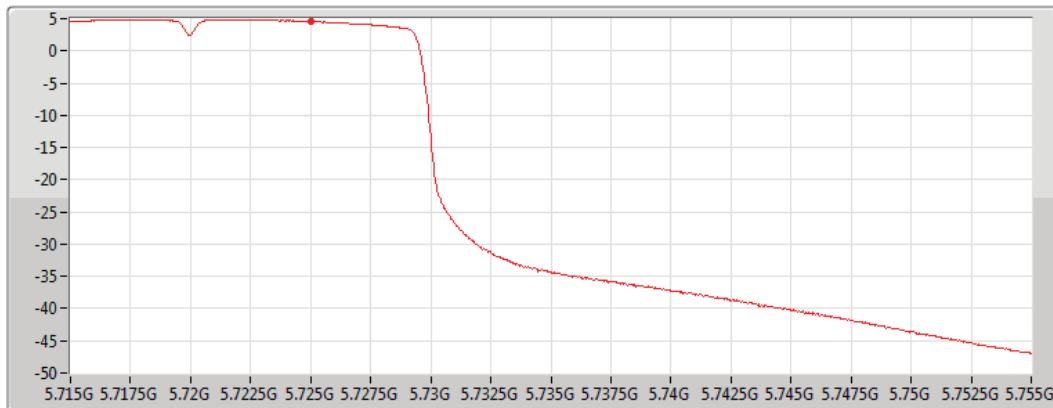

18/07/2019

CF
5.735GHz

Span
40MHz

RBW
500kHz

VBW
3MHz

Sweep Time
30s

Detector Type
RMS

Port 2