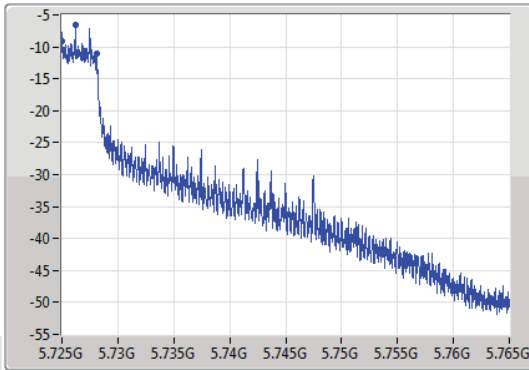

802.11ac VHT40_Nss1,(MCS0)_1TX
5710MHz Straddle 5.725-5.85GHz

EBW

04/07/2019

CF
5.745GHz
Span
40MHz
RBW
100kHz
VBW
300kHz
Sweep Time
100ms
Detector Type
Peak
Port 1

CF
5.745GHz
Span
40MHz
RBW
200kHz
VBW
1MHz
Sweep Time
100ms
Detector Type
Sample