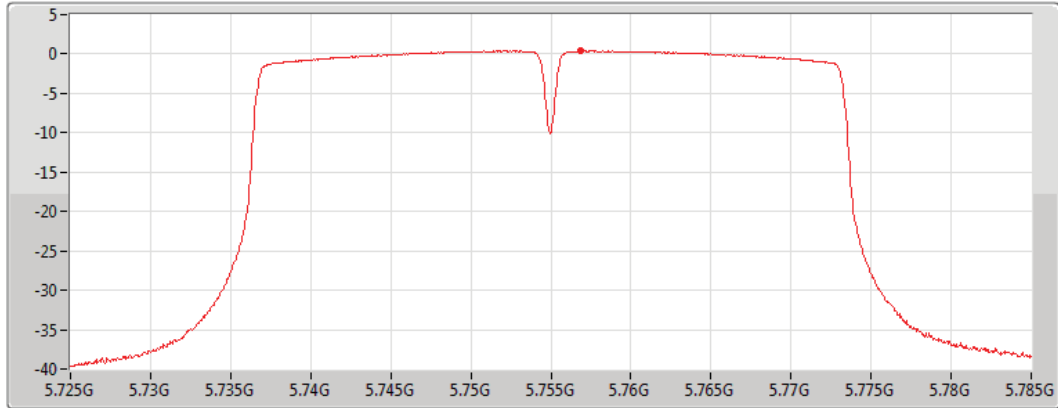

802.11ac VHT40_Nss1,(MCS0)_1TX(Port2)

PSD

5755MHz

25/06/2019

CF
5.755GHz
Span
60MHz
RBW
500kHz
VBW
3MHz
Sweep Time
30s
Detector Type
RMS

Port 2

Sum	PD	Port 1	Port 2
(dBm/RBW)	(dBm/RBW)	(dBm/RBW)	(dBm/RBW)
0.41	0.41		0.41