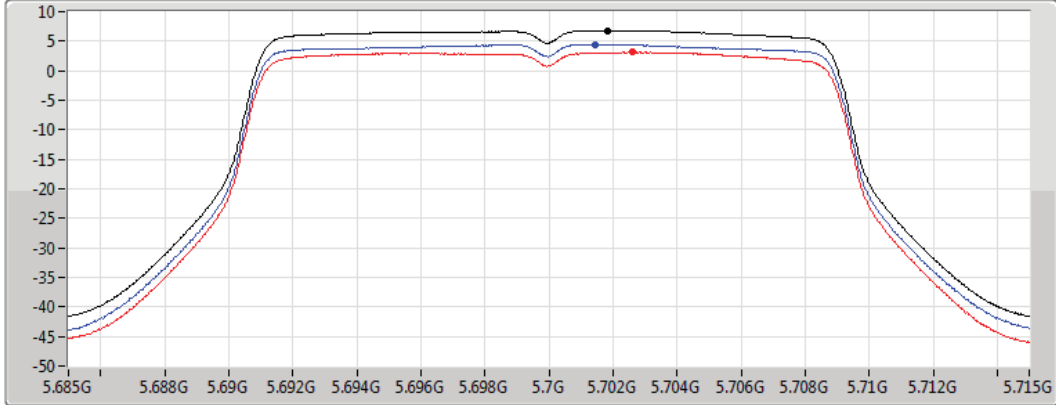

802.11ac VHT20_Nss1,(MCS0)_2TX

PSD

5700MHz

04/07/2019

CF
5.7GHz

Span
30MHz

RBW
1MHz

VBW
3MHz

Sweep Time
30s

Detector Type
RMS

Sum ☒

Port 1 ☒

Port 2 ☒

Sum	PD	Port 1	Port 2
(dBm/RBW)	(dBm/RBW)	(dBm/RBW)	(dBm/RBW)
6.80	6.80	4.47	3.11

802.11ac VHT20_Nss1,(MCS0)_2TX

PSD

5720MHz Straddle 5.47-5.725GHz

18/07/2019

CF
5.71GHz

Span
60MHz

RBW
1MHz

VBW
3MHz

Sweep Time
30s

Detector Type
RMS