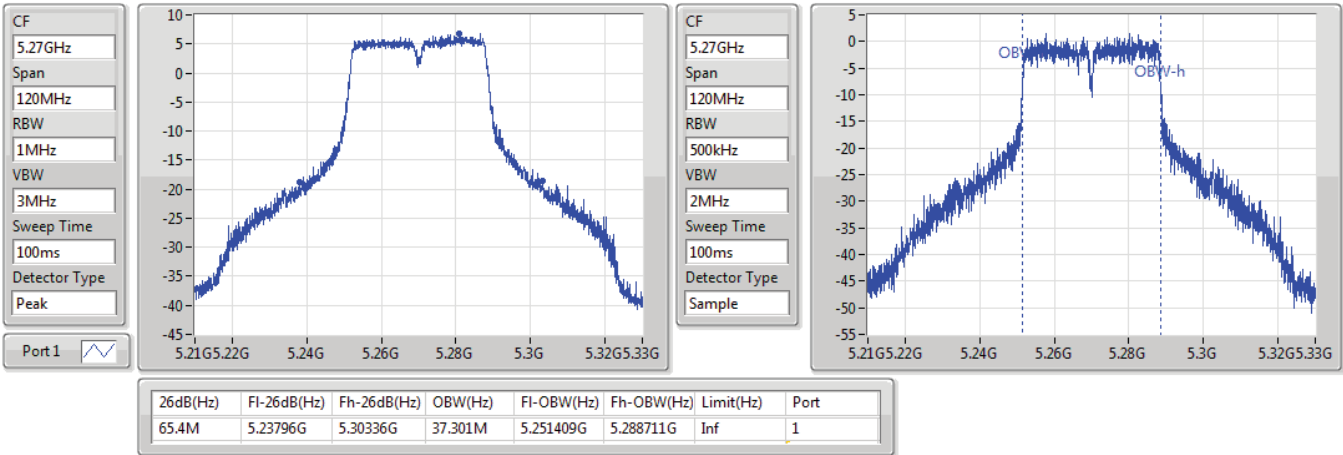

802.11ac VHT40_Nss1,(MCS0)_1TX

EBW

5270MHz

04/07/2019