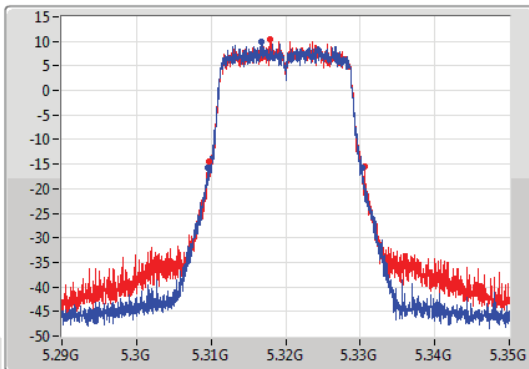

CF
5.32GHz
Span
60MHz
RBW
200kHz
VBW
1MHz
Sweep Time
100ms
Detector Type
Sample