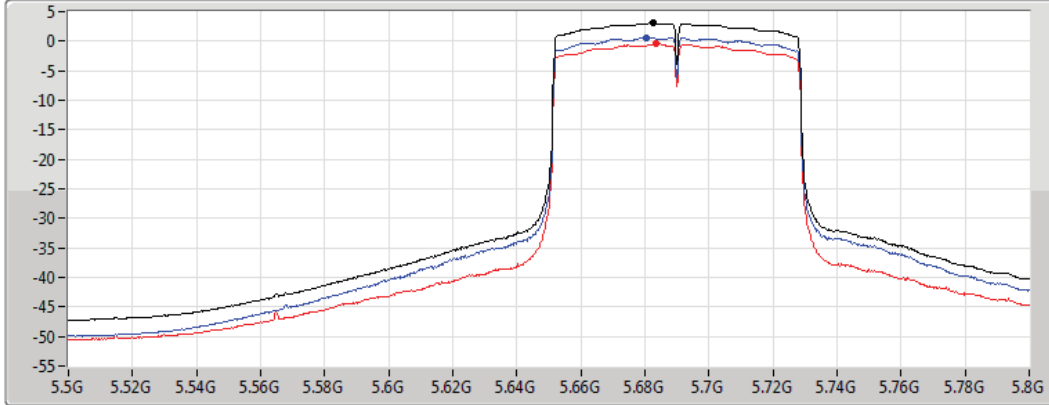

802.11ac VHT80_Nss1,(MCS0)_2TX
5690MHz Straddle 5.47-5.725GHz

PSD

04/07/2019

CF
5.65GHz
Span
300MHz
RBW
1MHz
VBW
3MHz
Sweep Time
30s
Detector Type
RMS

Sum ☒
Port 1 ☒
Port 2 ☒

Sum	PD	Port 1	Port 2
(dBm/RBW)	(dBm/RBW)	(dBm/RBW)	(dBm/RBW)
3.04	3.04	0.63	-0.46