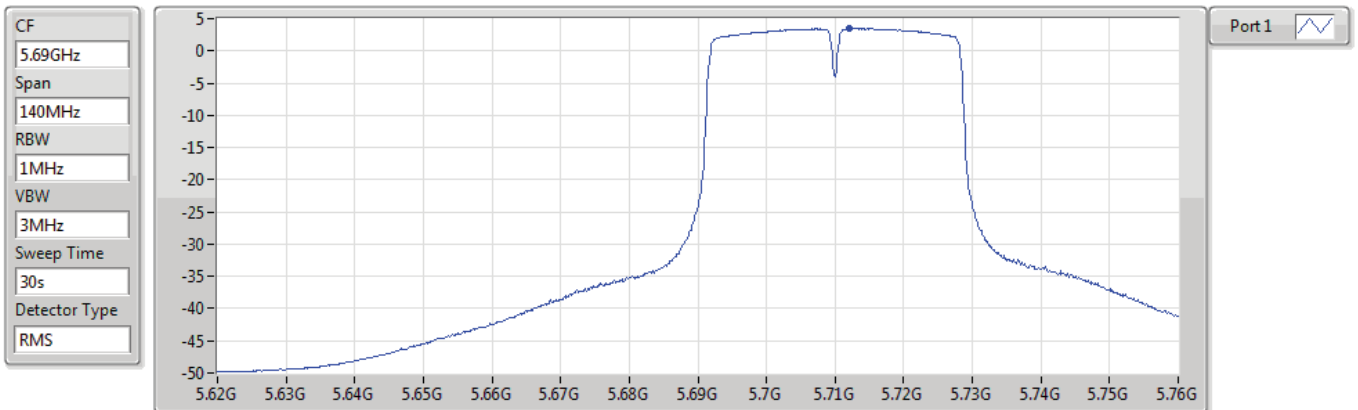

802.11ac VHT40_Nss1,(MCS0)_1TX(Port1)

PSD

5710MHz Straddle 5.47-5.725GHz

04/07/2019

Sum	PD	Port 1
(dBm/RBW)	(dBm/RBW)	(dBm/RBW)
3.51	3.51	3.51