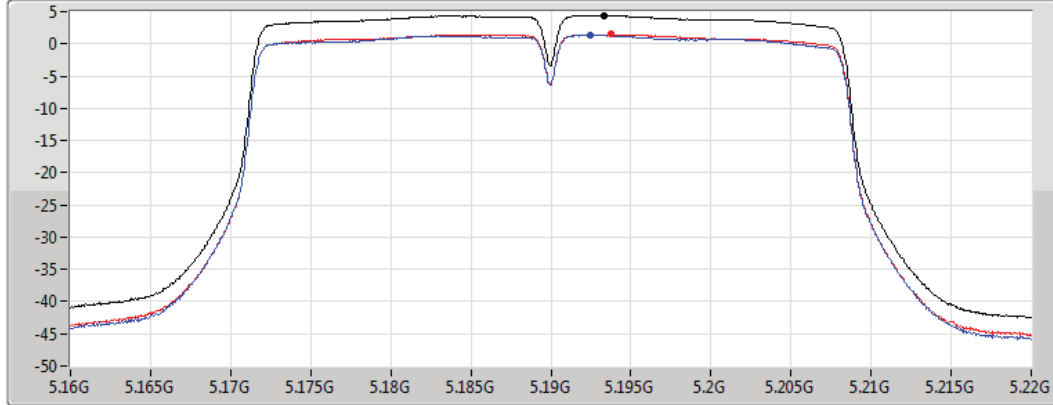

802.11ac VHT40_Nss1,(MCS0)_2TX

PSD

5190MHz

25/06/2019

CF
5.19GHz
Span
60MHz
RBW
1MHz
VBW
3MHz
Sweep Time
30s
Detector Type
RMS

Sum ☒
Port 1 ☒
Port 2 ☒

Sum	PD	Port 1	Port 2
(dBm/RBW)	(dBm/RBW)	(dBm/RBW)	(dBm/RBW)
4.41	4.41	1.38	1.47