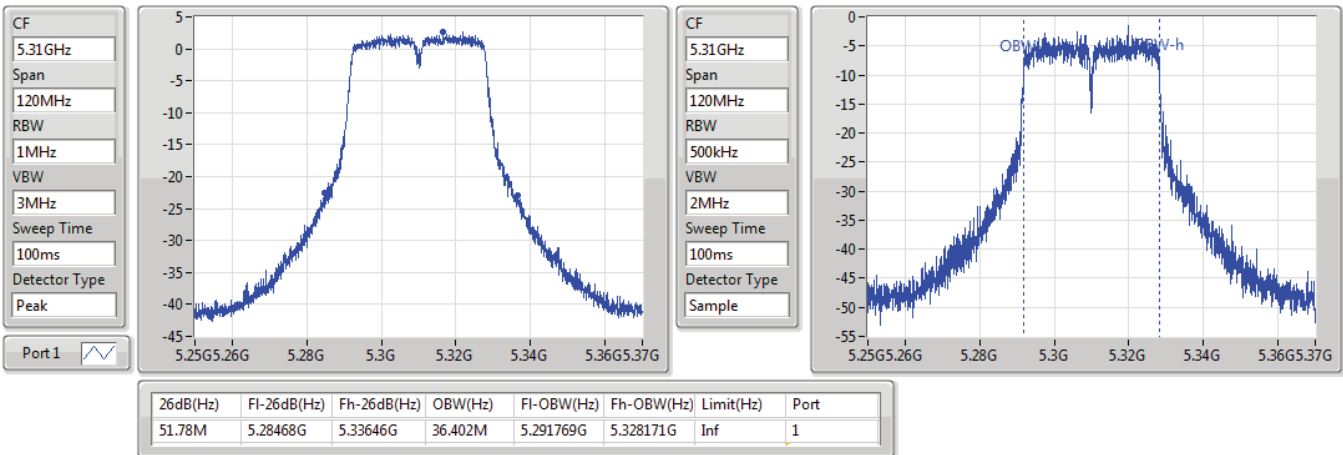

802.11ac VHT40_Nss1,(MCS0)_1TX

EBW

5310MHz

04/07/2019