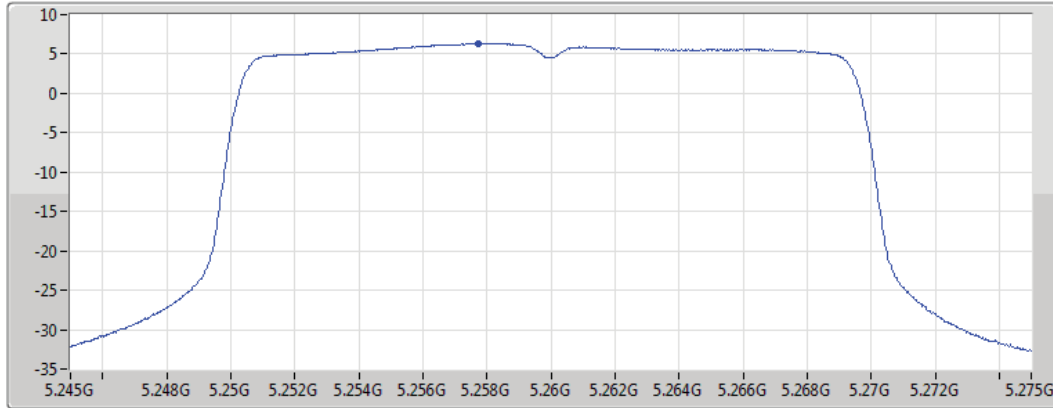

802.11ax HEW20_Nss1,(MCS0)_1TX(Port1)

PSD

5260MHz

04/07/2019

CF
5.26GHz
Span
30MHz
RBW
1MHz
VBW
3MHz
Sweep Time
30s
Detector Type
RMS

Port1

Sum	PD	Port 1
(dBm/RBW)	(dBm/RBW)	(dBm/RBW)
6.30	6.30	6.30