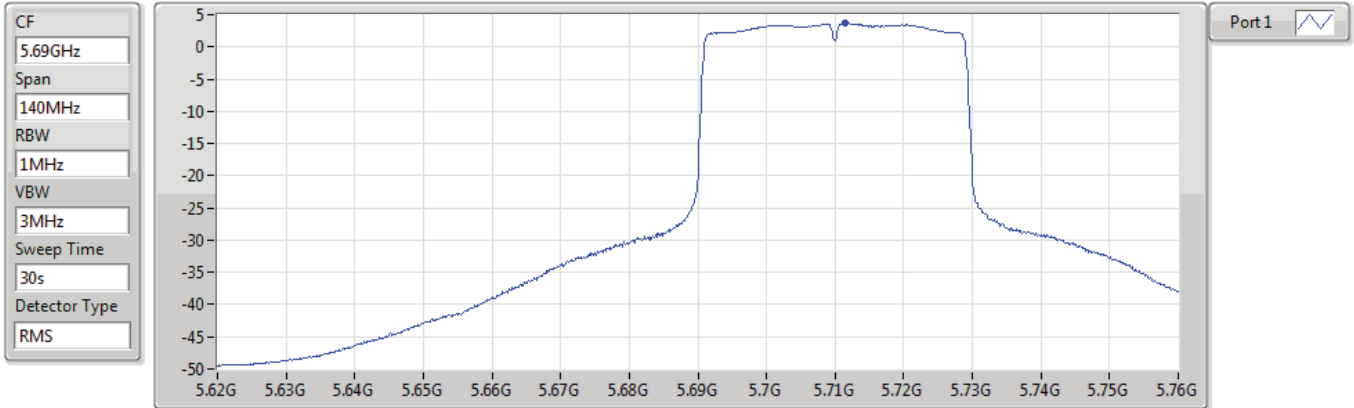

802.11ax HEW40_Nss1,(MCS0)_1TX(Port1)

PSD

5710MHz Straddle 5.47-5.725GHz

04/07/2019

Sum	PD	Port 1
(dBm/RBW)	(dBm/RBW)	(dBm/RBW)
3.70	3.70	3.70

802.11ax HEW40_Nss1,(MCS0)_1TX(Port1)

PSD