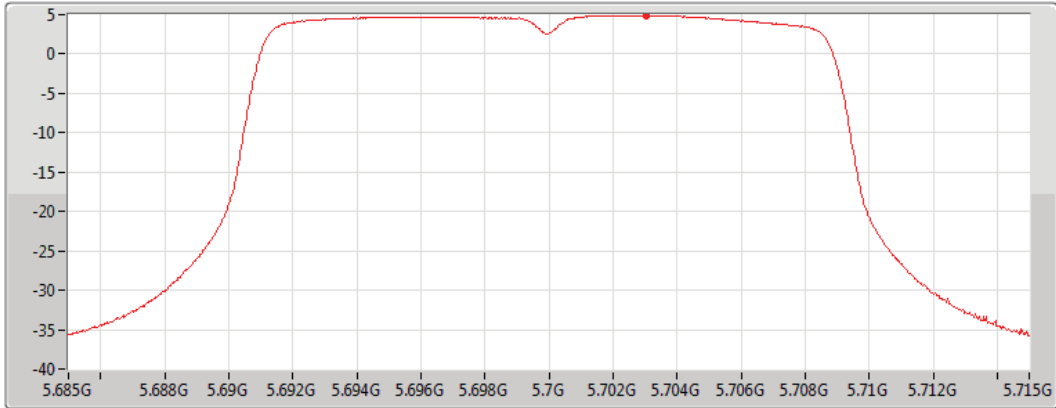

802.11ac VHT20_Nss1,(MCS0)_1TX(Port2)

PSD

5700MHz

04/07/2019

CF
5.7GHz
Span
30MHz
RBW
1MHz
VBW
3MHz
Sweep Time
30s
Detector Type
RMS

Port 2

Sum	PD	Port 1	Port 2
(dBm/RBW)	(dBm/RBW)	(dBm/RBW)	(dBm/RBW)
4.90	4.90		4.90

802.11ac VHT20_Nss1,(MCS0)_1TX(Port2)

PSD

5720MHz Straddle 5.47-5.725GHz

04/07/2019

CF
5.71GHz
Span
60MHz
RBW
1MHz
VBW
3MHz
Sweep Time
30s
Detector Type
RMS