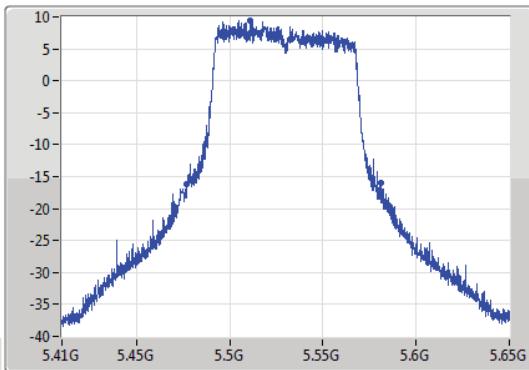

CF
5.53GHz
Span
240MHz
RBW
1MHz
VBW
3MHz
Sweep Time
100ms
Detector Type
Sample