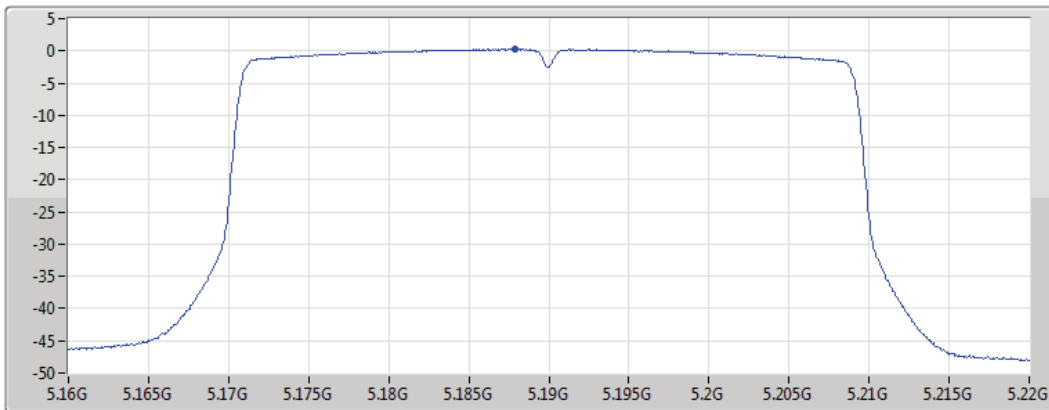

Sum
Port 1
Port 2

Sum	PD	Port 1	Port 2
(dBm/RBW)	(dBm/RBW)	(dBm/RBW)	(dBm/RBW)
5.92	5.92	2.51	3.35

802.11ax HEW40_Nss1,(MCS0)_1TX(Port1)

PSD

5190MHz

25/06/2019

CF
5.19GHz
Span
60MHz
RBW
1MHz
VBW
3MHz
Sweep Time
30s
Detector Type
RMS