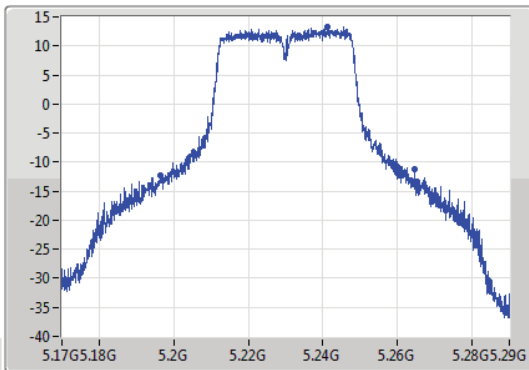

802.11ac VHT40_Nss1,(MCS0)_1TX

EBW

5230MHz

28/06/2019

CF: 5.23GHz
 Span: 120MHz
 RBW: 1MHz
 VBW: 3MHz
 Sweep Time: 100ms
 Detector Type: Peak
 Port 1

CF: 5.23GHz
 Span: 120MHz
 RBW: 500kHz
 VBW: 2MHz
 Sweep Time: 100ms
 Detector Type: Sample