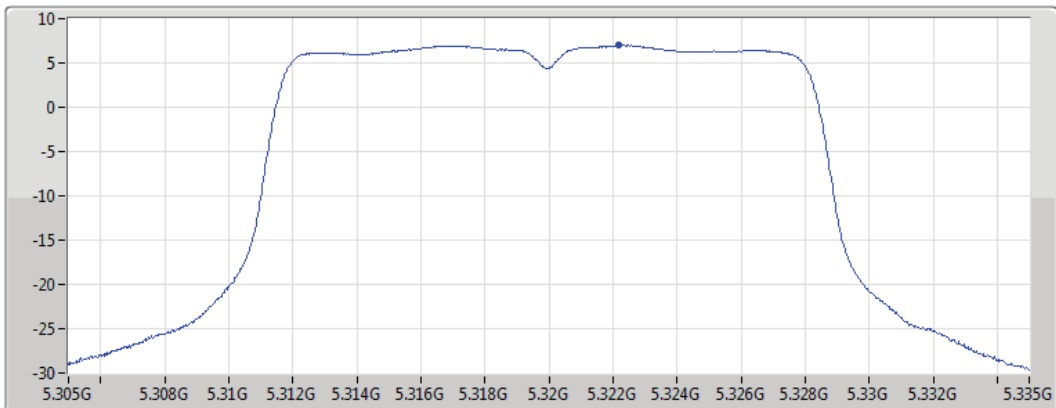

CF
5.3GHz
Span
30MHz
RBW
1MHz
VBW
3MHz
Sweep Time
15.5s
Detector Type
RMS

Port1

Sum	PD	Port 1
(dBm/RBW)	(dBm/RBW)	(dBm/RBW)
6.58	6.58	6.58

802.11a_Nss1,(6Mbps)_1TX(Port1)

PSD

5320MHz

04/07/2019

CF
5.32GHz
Span
30MHz
RBW
1MHz
VBW
3MHz
Sweep Time
15.5s
Detector Type
RMS