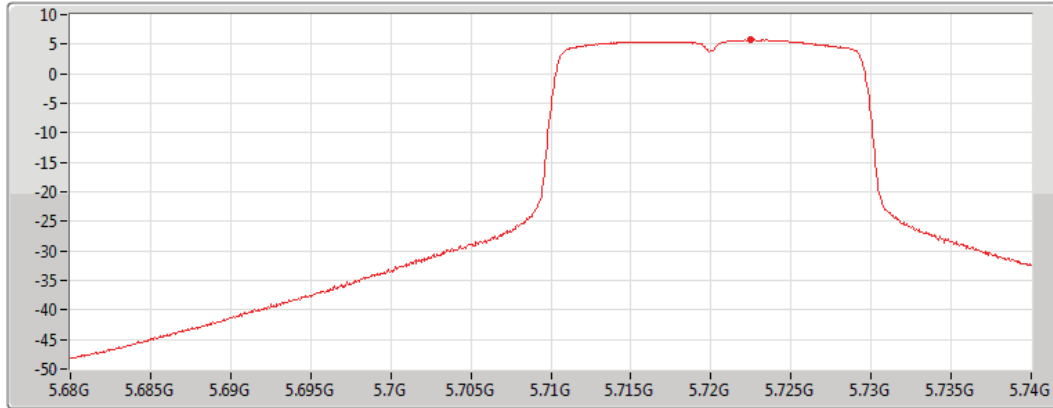

802.11ax HEW20_Nss1,(MCS0)_1TX(Port2)

PSD

5720MHz Straddle 5.47-5.725GHz

04/07/2019

CF
5.71GHz

Span
60MHz

RBW
1MHz

VBW
3MHz

Sweep Time
30s

Detector Type
RMS

Port 2

Sum	PD	Port 1	Port 2
(dBm/RBW)	(dBm/RBW)	(dBm/RBW)	(dBm/RBW)
5.72	5.72		5.72

802.11ax HEW20_Nss1,(MCS0)_1TX(Port2)

PSD