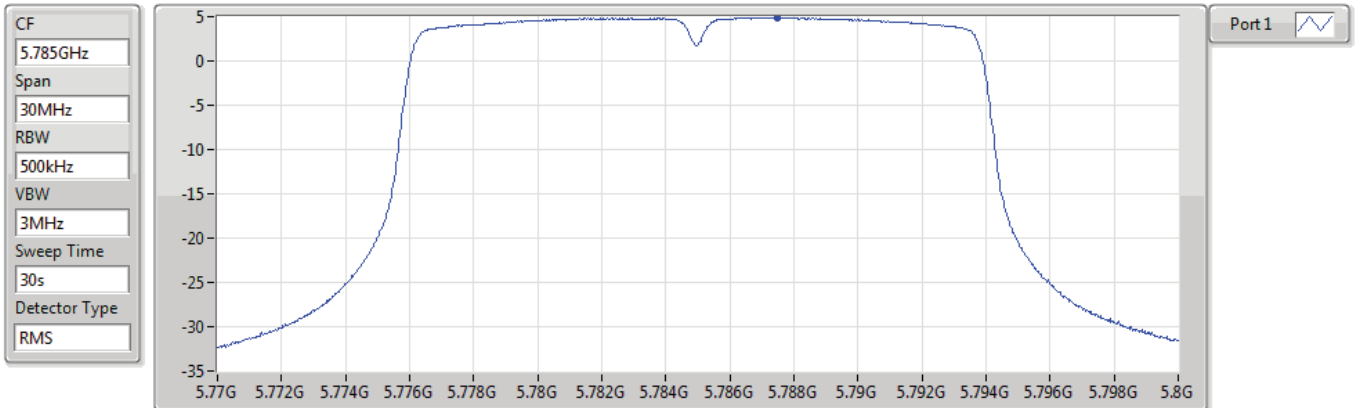

802.11ac VHT20_Nss1,(MCS0)_1TX(Port1)

PSD

5785MHz

25/06/2019

Sum	PD	Port 1
(dBm/RBW)	(dBm/RBW)	(dBm/RBW)
4.86	4.86	4.86