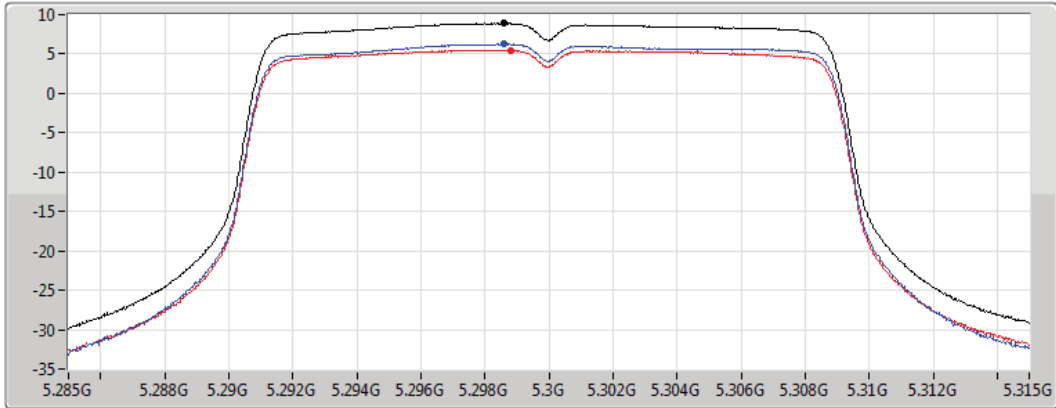

802.11ac VHT20_Nss1,(MCS0)_2TX

PSD

5300MHz

04/07/2019

CF
5.3GHz
Span
30MHz
RBW
1MHz
VBW
3MHz
Sweep Time
30s
Detector Type
RMS

Sum ☐
Port 1 ☐
Port 2 ☐

Sum	PD	Port 1	Port 2
(dBm/RBW)	(dBm/RBW)	(dBm/RBW)	(dBm/RBW)
8.89	8.89	6.27	5.48