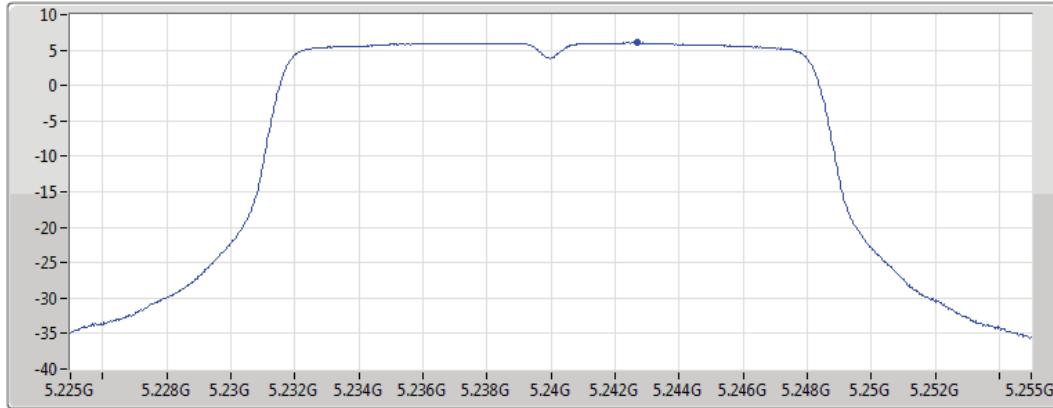

802.11a_Nss1,(6Mbps)_1TX(Port1)

PSD

5240MHz

25/06/2019

CF
5.24GHz
Span
30MHz
RBW
1MHz
VBW
3MHz
Sweep Time
15.5s
Detector Type
RMS

Port1

Sum	PD	Port 1
(dBm/RBW)	(dBm/RBW)	(dBm/RBW)
6.05	6.05	6.05