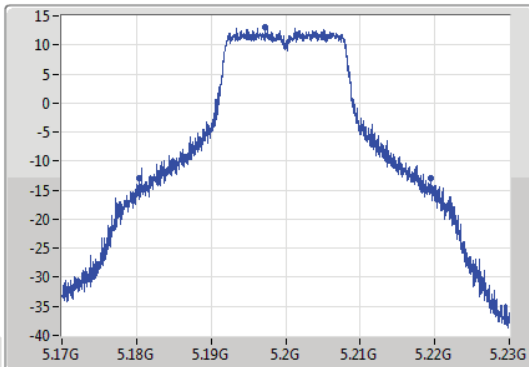

CF
5.2GHz
Span
60MHz
RBW
200kHz
VBW
1MHz
Sweep Time
100ms
Detector Type
Sample