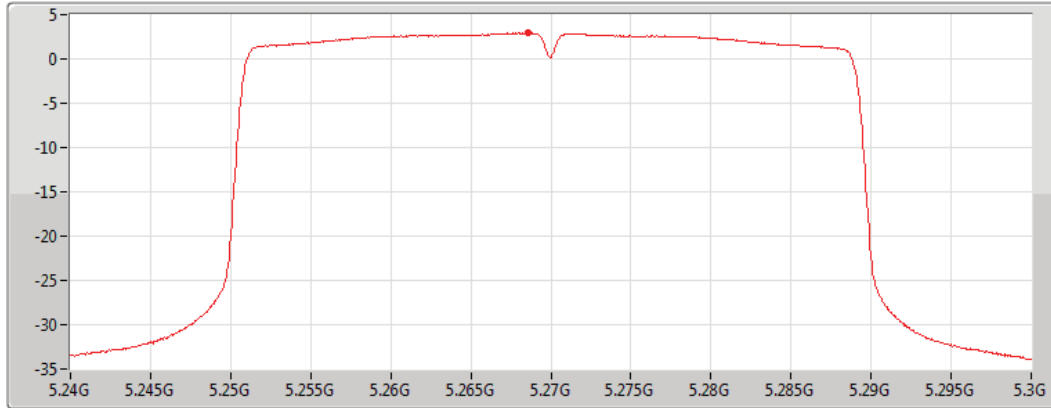

802.11ax HEW40_Nss1,(MCS0)_1TX(Port2)

PSD

5270MHz

04/07/2019

CF
5.27GHz
Span
60MHz
RBW
1MHz
VBW
3MHz
Sweep Time
30s
Detector Type
RMS

Port 2

Sum	PD	Port 1	Port 2
(dBm/RBW)	(dBm/RBW)	(dBm/RBW)	(dBm/RBW)
2.94	2.94		2.94