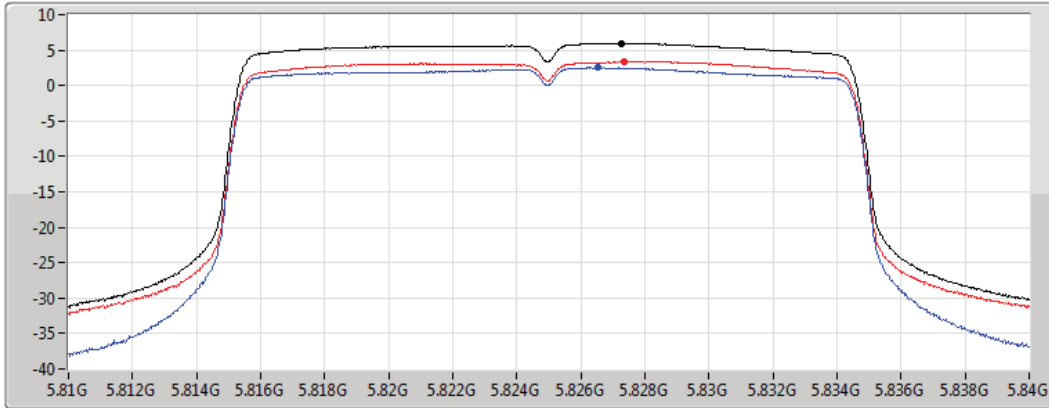

Sum
Port 1
Port 2

Sum	PD	Port 1	Port 2
(dBm/RBW)	(dBm/RBW)	(dBm/RBW)	(dBm/RBW)
6.89	6.89	3.84	3.91

802.11ax HEW20_Nss1,(MCS0)_2TX

PSD

5825MHz

25/06/2019

CF
5.825GHz
Span
30MHz
RBW
500kHz
VBW
3MHz
Sweep Time
30s
Detector Type
RMS