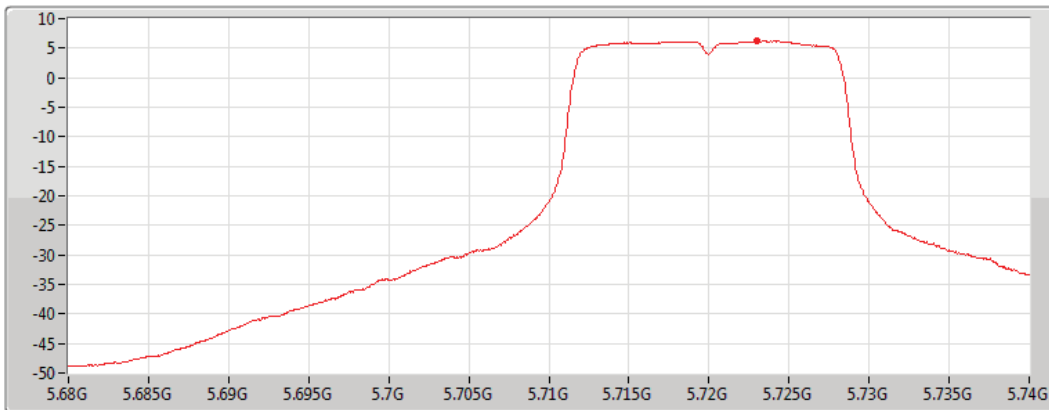

Port 2

Sum	PD	Port 1	Port 2
(dBm/RBW)	(dBm/RBW)	(dBm/RBW)	(dBm/RBW)
6.18	6.18		6.18