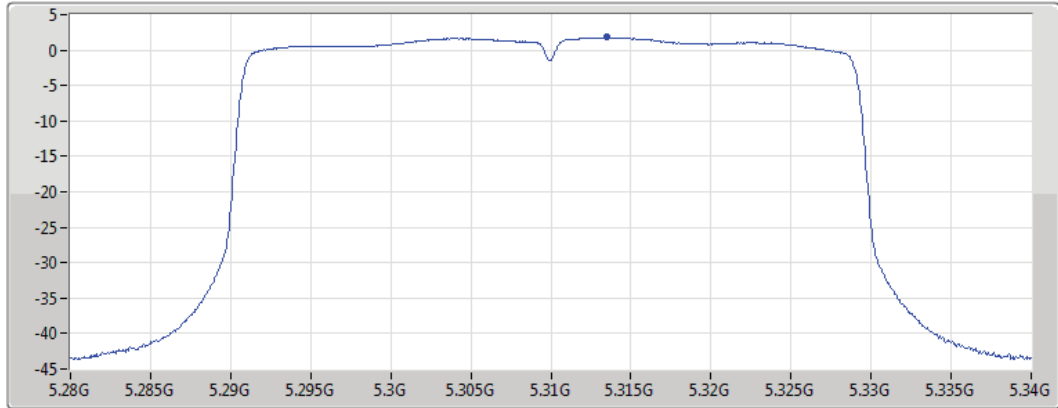

802.11ax HEW40_Nss1,(MCS0)_1TX(Port1)

PSD

5310MHz

04/07/2019

CF
5.31GHz
Span
60MHz
RBW
1MHz
VBW
3MHz
Sweep Time
30s
Detector Type
RMS

Port1

Sum	PD	Port 1
(dBm/RBW)	(dBm/RBW)	(dBm/RBW)
1.80	1.80	1.80