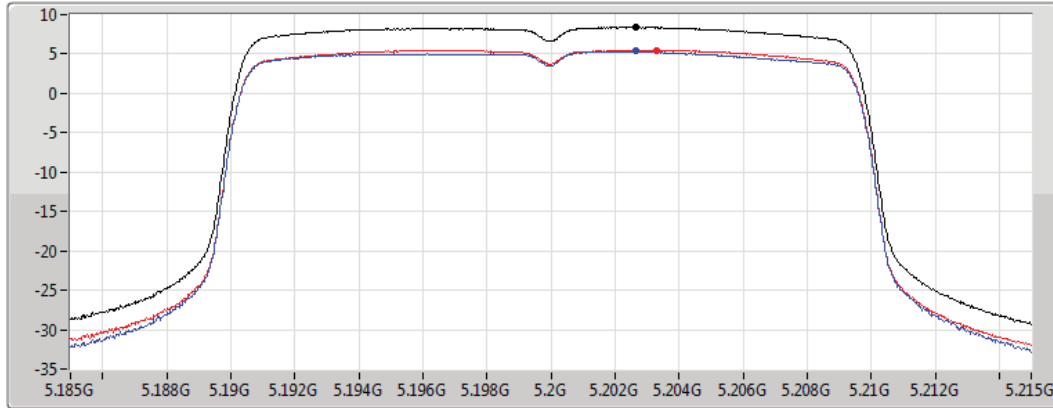

802.11ax HEW20_Nss1,(MCS0)_2TX

PSD

5200MHz

25/06/2019

CF
5.2GHz
Span
30MHz
RBW
1MHz
VBW
3MHz
Sweep Time
30s
Detector Type
RMS

Sum ☐
Port 1 ☐
Port 2 ☐

Sum	PD	Port 1	Port 2
(dBm/RBW)	(dBm/RBW)	(dBm/RBW)	(dBm/RBW)
8.40	8.40	5.35	5.48