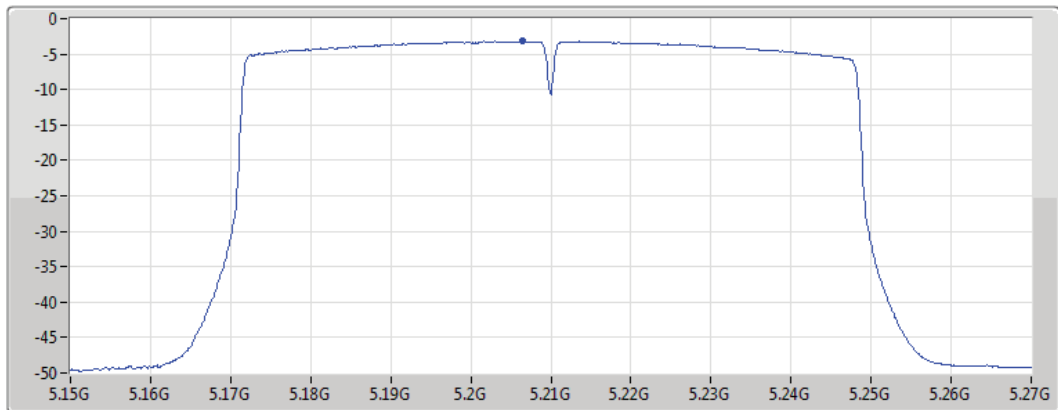

802.11ac VHT80_Nss1,(MCS0)_1TX(Port1)

PSD

5210MHz

25/06/2019

CF
5.21GHz
Span
120MHz
RBW
1MHz
VBW
3MHz
Sweep Time
30s
Detector Type
RMS

Port 1 ☒

Sum	PD	Port 1
(dBm/RBW)	(dBm/RBW)	(dBm/RBW)
-3.17	-3.17	-3.17