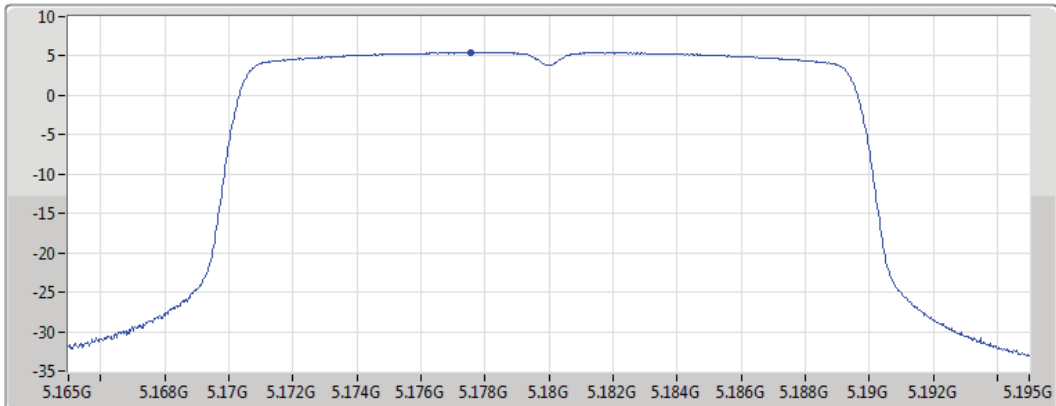

802.11ax HEW20_Nss1,(MCS0)_1TX(Port1)

PSD

5180MHz

25/06/2019

CF
5.18GHz
Span
30MHz
RBW
1MHz
VBW
3MHz
Sweep Time
30s
Detector Type
RMS

Port 1 ☒

Sum	PD	Port 1
(dBm/RBW)	(dBm/RBW)	(dBm/RBW)
5.44	5.44	5.44