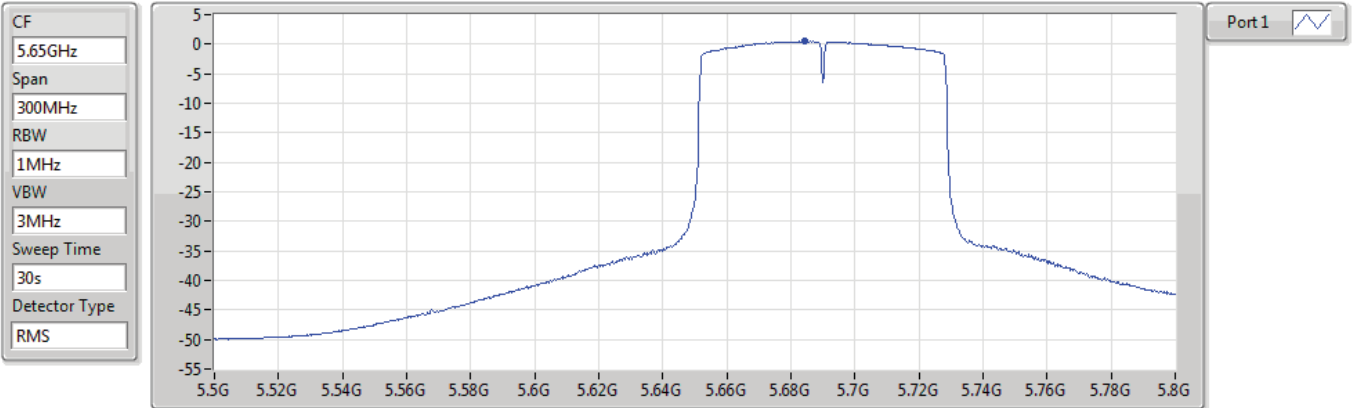

802.11ac VHT80_Nss1,(MCS0)_1TX(Port1)

PSD

5690MHz Straddle 5.47-5.725GHz

04/07/2019

Sum	PD	Port 1
(dBm/RBW)	(dBm/RBW)	(dBm/RBW)
0.51	0.51	0.51