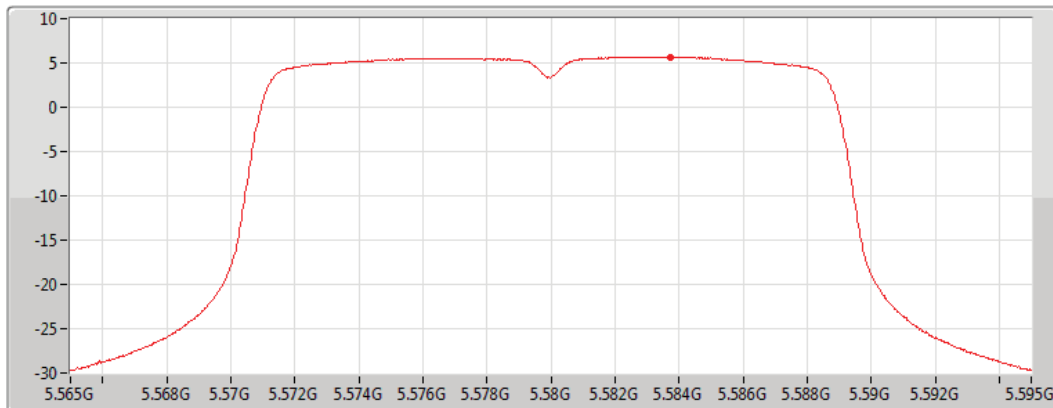

802.11ac VHT20_Nss1,(MCS0)_1TX(Port2)

PSD

5580MHz

04/07/2019

CF
5.58GHz
Span
30MHz
RBW
1MHz
VBW
3MHz
Sweep Time
30s
Detector Type
RMS

Port 2

Sum	PD	Port 1	Port 2
(dBm/RBW)	(dBm/RBW)	(dBm/RBW)	(dBm/RBW)
5.69	5.69		5.69