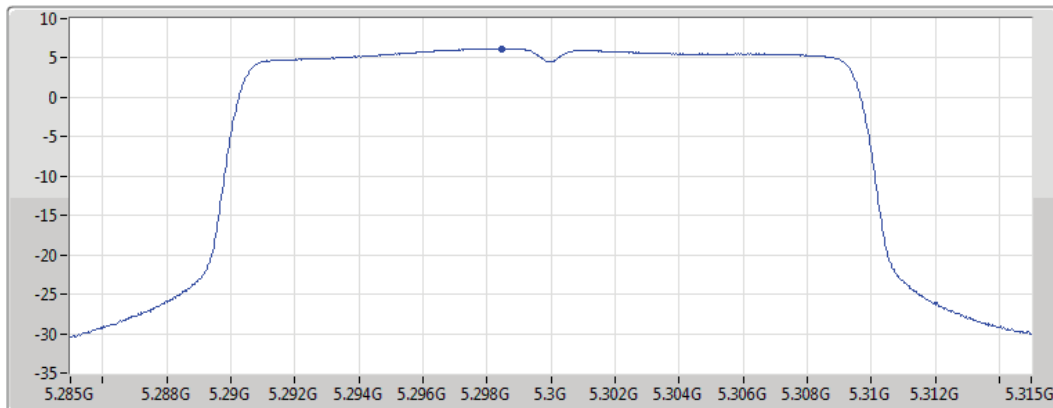

802.11ax HEW20_Nss1,(MCS0)_1TX(Port1)

PSD

5300MHz

04/07/2019

CF
5.3GHz
Span
30MHz
RBW
1MHz
VBW
3MHz
Sweep Time
30s
Detector Type
RMS

Port1

Sum	PD	Port 1
(dBm/RBW)	(dBm/RBW)	(dBm/RBW)
6.21	6.21	6.21