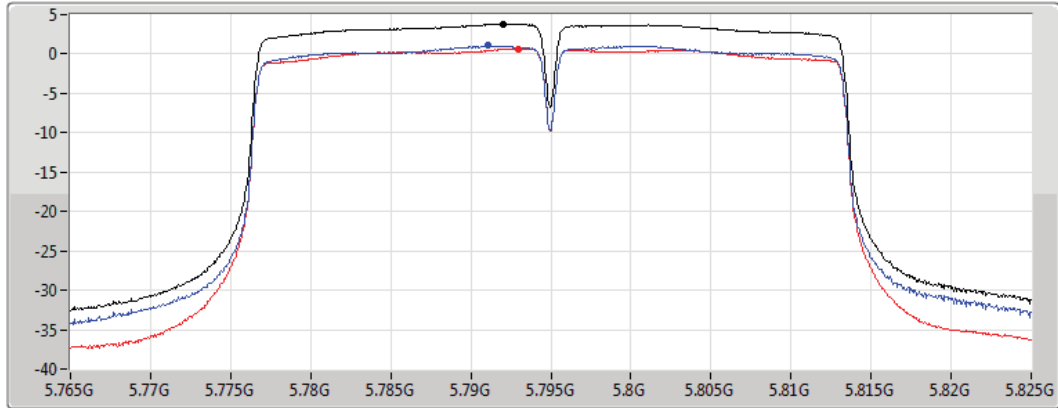

802.11ac VHT40_Nss1,(MCS0)_2TX

PSD

5795MHz

25/06/2019

CF
5.795GHz
Span
60MHz
RBW
500kHz
VBW
3MHz
Sweep Time
30s
Detector Type
RMS

Sum ☒
Port 1 ☒
Port 2 ☒

Sum	PD	Port 1	Port 2
(dBm/RBW)	(dBm/RBW)	(dBm/RBW)	(dBm/RBW)
3.83	3.83	1.05	0.68