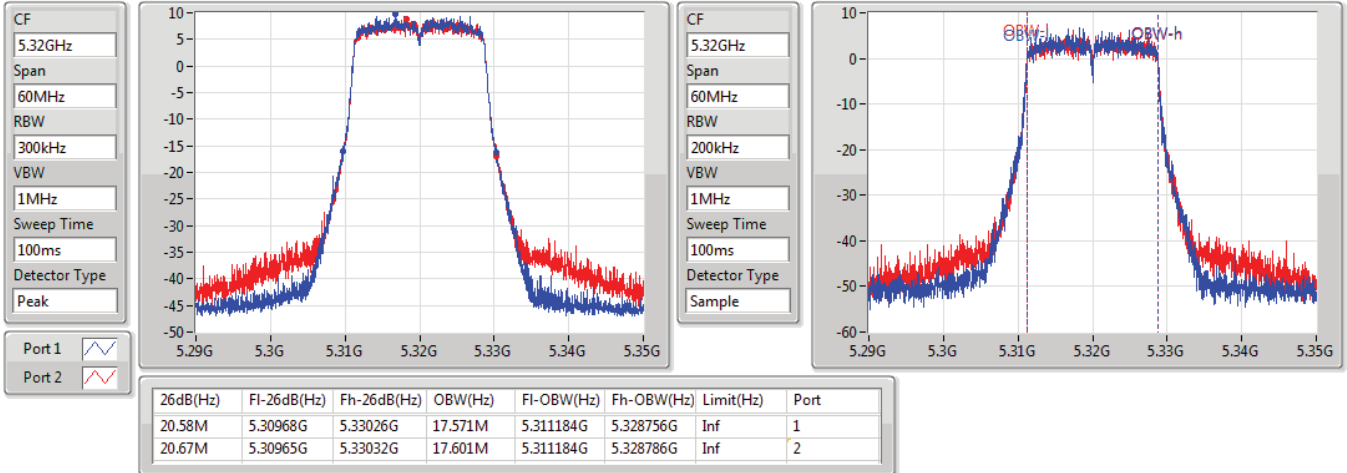

802.11ac VHT20-BF_Nss1,(MCS0)_2TX

EBW

5320MHz

20/07/2019