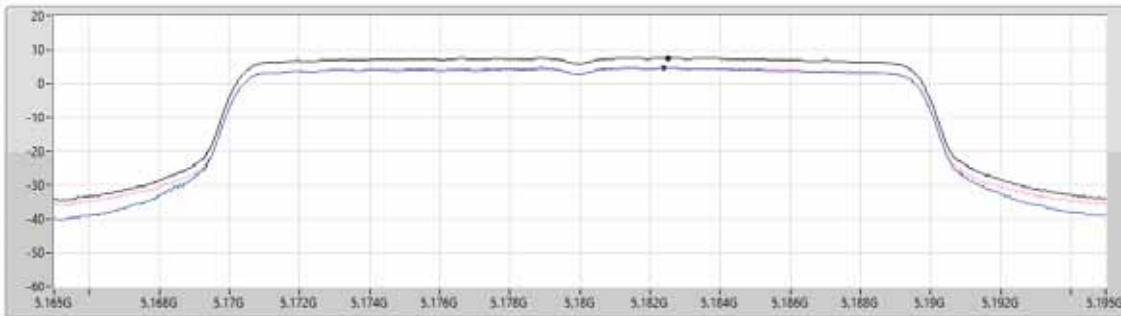

Port 2 

Sum (dBm/RBW)	PD (dBm/RBW)	Port 1 (dBm/RBW)	Port 2 (dBm/RBW)
3.22	3.22		3.22

802.11ax HEW20_Nss1,(MCS0)_2TX

PSD

5180MHz

17/10/2022

CF
5.18GHz
Span
30MHz
RBW
1MHz
VBW
3MHz
Sweep Time
20ms
Detector Type
RMS