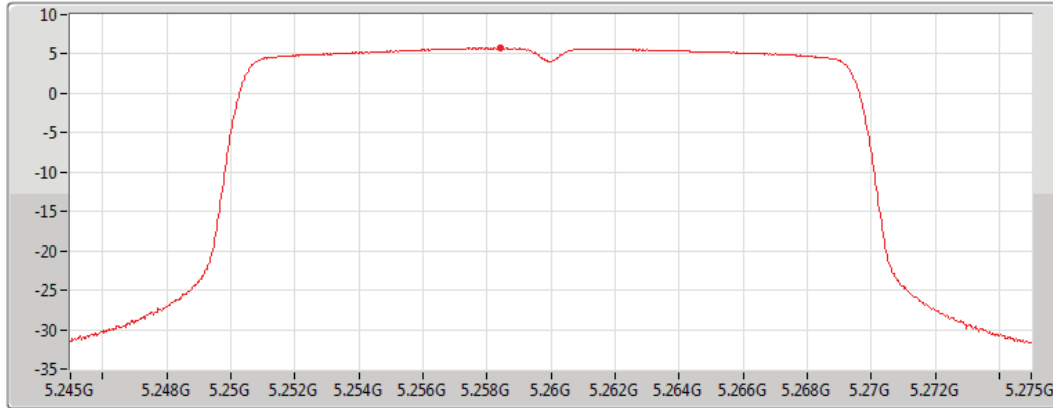

802.11ax HEW20_Nss1,(MCS0)_1TX(Port2)

PSD

5260MHz

04/07/2019

CF
5.26GHz
Span
30MHz
RBW
1MHz
VBW
3MHz
Sweep Time
30s
Detector Type
RMS

Port 2

Sum	PD	Port 1	Port 2
(dBm/RBW)	(dBm/RBW)	(dBm/RBW)	(dBm/RBW)
5.75	5.75		5.75