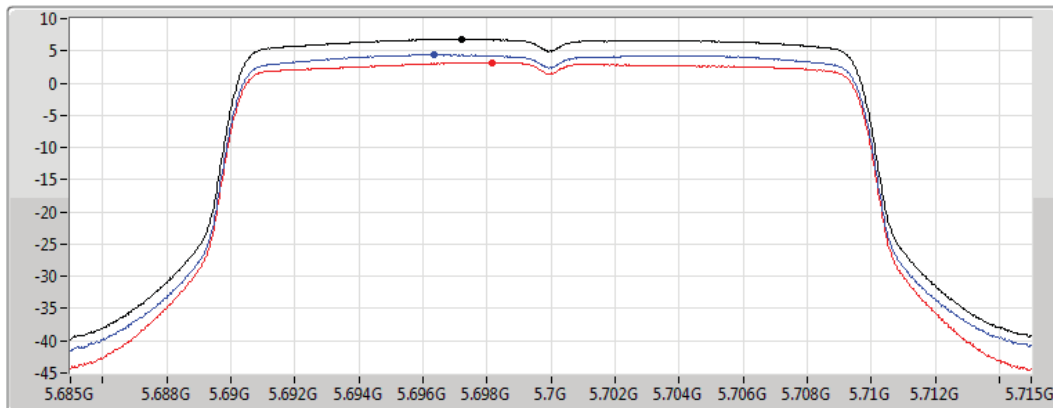

Sum
Port 1
Port 2

Sum	PD	Port 1	Port 2
(dBm/RBW)	(dBm/RBW)	(dBm/RBW)	(dBm/RBW)
8.72	8.72	6.06	5.45

802.11ax HEW20_Nss1,(MCS0)_2TX

PSD

5700MHz

04/07/2019

CF
5.7GHz
Span
30MHz
RBW
1MHz
VBW
3MHz
Sweep Time
30s
Detector Type
RMS