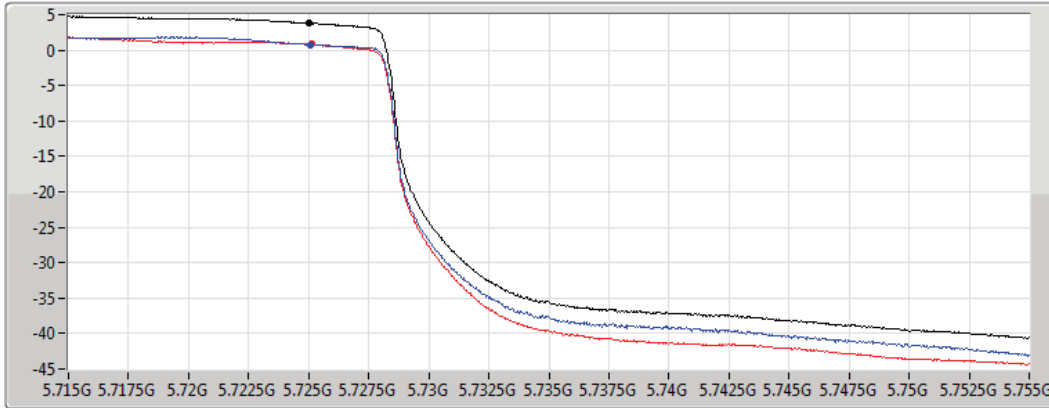

802.11ac VHT40_Nss1,(MCS0)_2TX
5710MHz Straddle 5.725-5.85GHz

PSD

18/07/2019

CF
5.735GHz
Span
40MHz
RBW
500kHz
VBW
3MHz
Sweep Time
30s
Detector Type
RMS

Sum ☒
Port 1 ☒
Port 2 ☒

Sum	PD	Port 1	Port 2
(dBm/RBW)	(dBm/RBW)	(dBm/RBW)	(dBm/RBW)
3.81	3.81	0.80	0.82