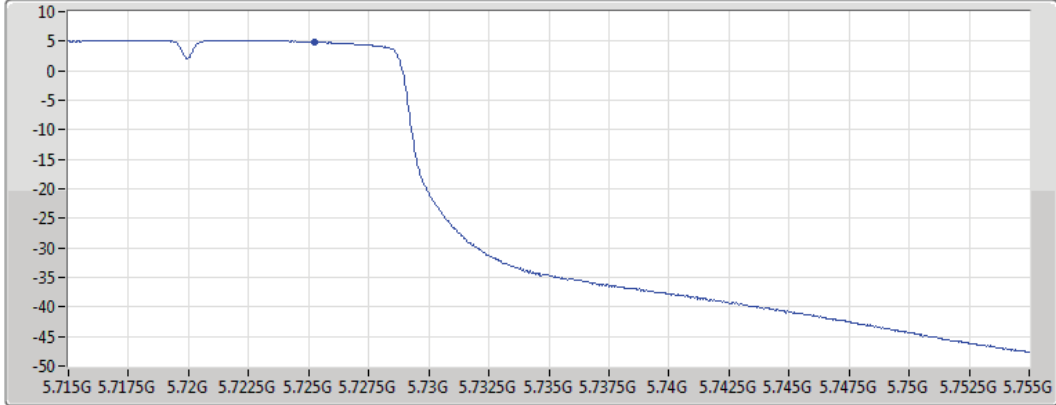

802.11ac VHT20_Nss1,(MCS0)_1TX(Port1)

PSD

5720MHz Straddle 5.725-5.85GHz

18/07/2019

CF
5.735GHz
Span
40MHz
RBW
500kHz
VBW
3MHz
Sweep Time
30s
Detector Type
RMS

Port1

Sum	PD	Port 1
(dBm/RBW)	(dBm/RBW)	(dBm/RBW)
4.92	4.92	4.92