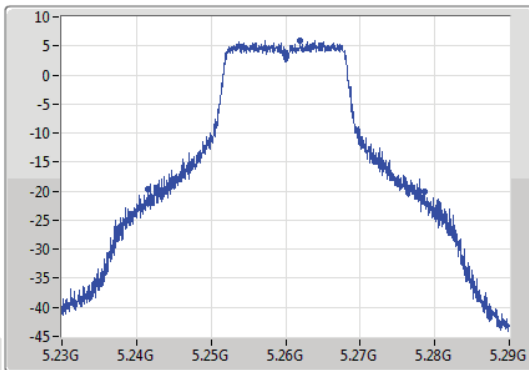

CF
5.26GHz
Span
60MHz
RBW
200kHz
VBW
1MHz
Sweep Time
100ms
Detector Type
Sample