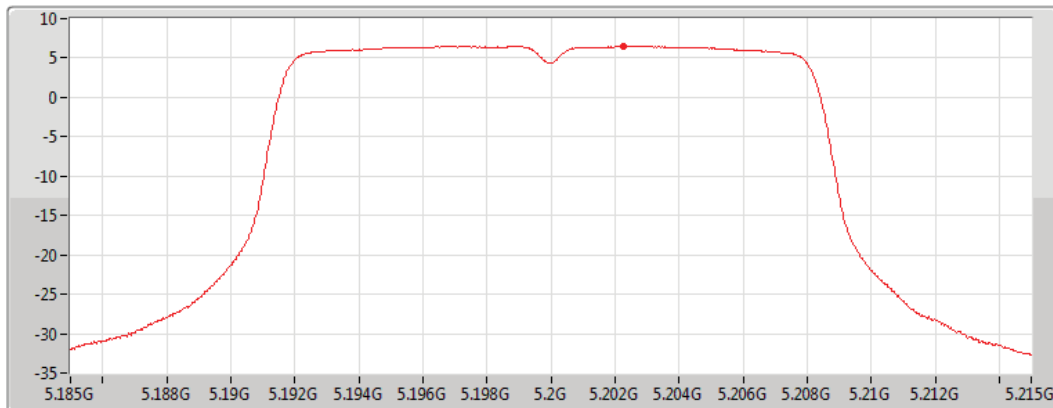

802.11a_Nss1,(6Mbps)_1TX(Port2)

PSD

5200MHz

25/06/2019

CF
5.2GHz
Span
30MHz
RBW
1MHz
VBW
3MHz
Sweep Time
15.5s
Detector Type
RMS

Port 2

Sum	PD	Port 1	Port 2
(dBm/RBW)	(dBm/RBW)	(dBm/RBW)	(dBm/RBW)
6.55	6.55		6.55