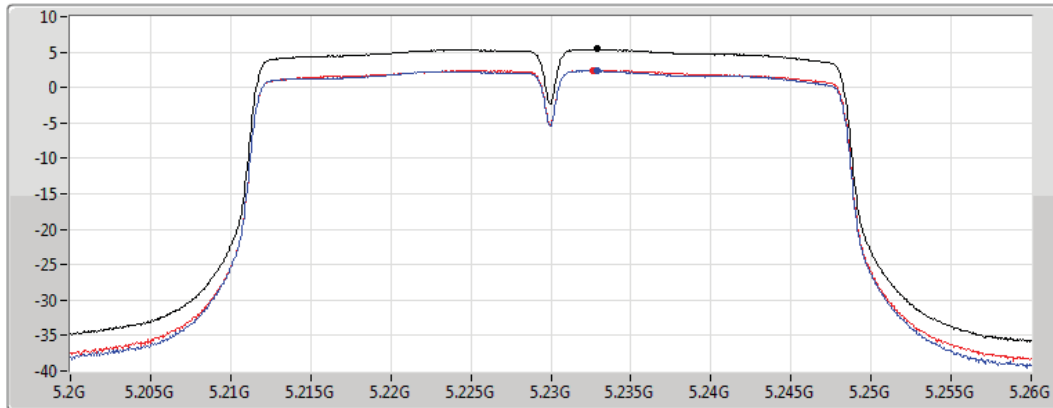

802.11ac VHT40_Nss1,(MCS0)_2TX

PSD

5230MHz

25/06/2019

CF
5.23GHz
Span
60MHz
RBW
1MHz
VBW
3MHz
Sweep Time
30s
Detector Type
RMS

Sum ☒
Port 1 ☒
Port 2 ☒

Sum	PD	Port 1	Port 2
(dBm/RBW)	(dBm/RBW)	(dBm/RBW)	(dBm/RBW)
5.42	5.42	2.41	2.41