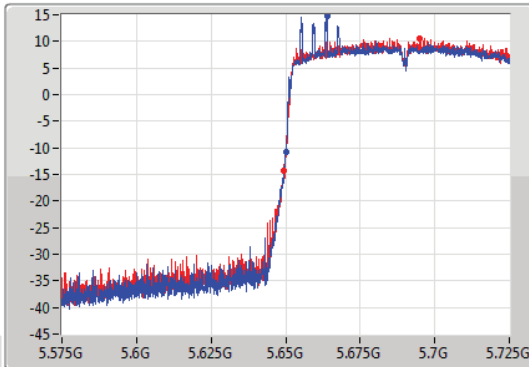

CF
5.65GHz

Span
150MHz

RBW
1MHz

VBW
3MHz

Sweep Time
100ms

Detector Type
Sample