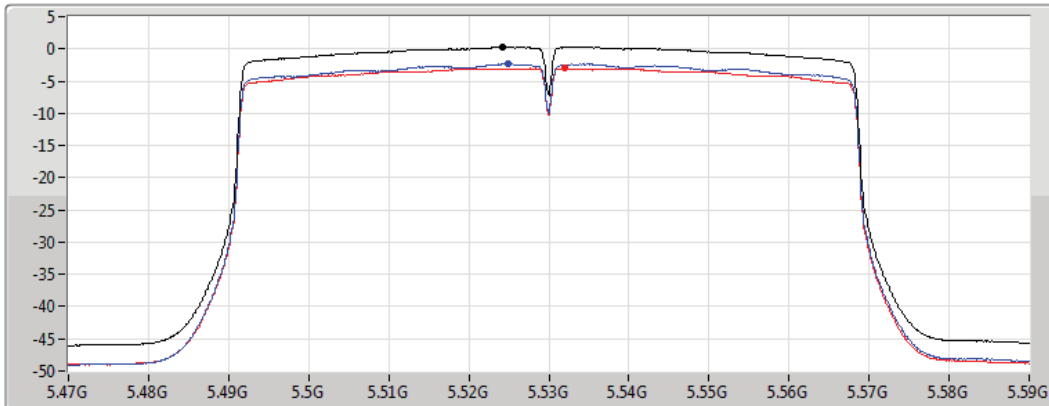

802.11ac VHT80_Nss1,(MCS0)_2TX

PSD

5530MHz

04/07/2019

CF
5.53GHz
Span
120MHz
RBW
1MHz
VBW
3MHz
Sweep Time
30s
Detector Type
RMS

Sum ☒
Port 1 ☒
Port 2 ☒

Sum	PD	Port 1	Port 2
(dBm/RBW)	(dBm/RBW)	(dBm/RBW)	(dBm/RBW)
0.26	0.26	-2.36	-3.04