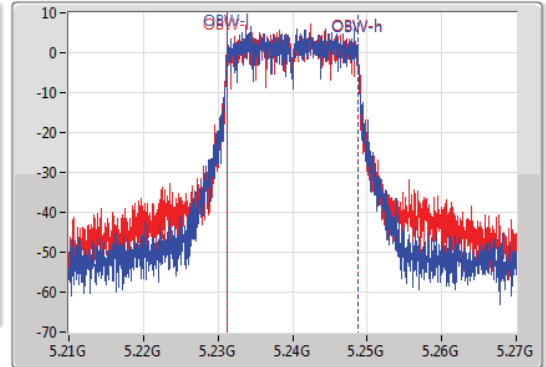

802.11ax HEW20-BF_Nss1,(MCS0)_2TX

EBW

5240MHz

20/07/2019

CF
5.24GHz
Span
60MHz
RBW
300kHz
VBW
1MHz
Sweep Time
100ms
Detector Type
Peak

CF
5.24GHz
Span
60MHz
RBW
200kHz
VBW
1MHz
Sweep Time
100ms
Detector Type
Sample