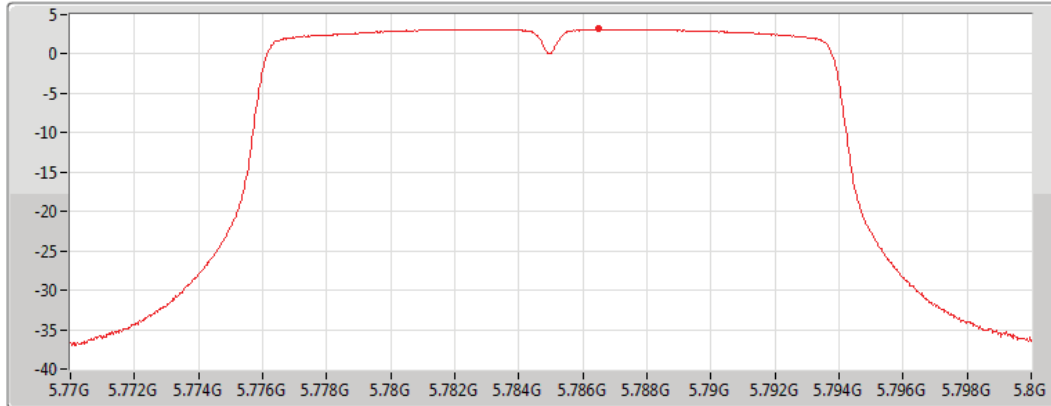

802.11ac VHT20_Nss1,(MCS0)_1TX(Port2)

PSD

5785MHz

25/06/2019

CF
5.785GHz

Span
30MHz

RBW
500kHz

VBW
3MHz

Sweep Time
30s

Detector Type
RMS

Sum	PD	Port 1	Port 2
(dBm/RBW)	(dBm/RBW)	(dBm/RBW)	(dBm/RBW)
3.16	3.16		3.16