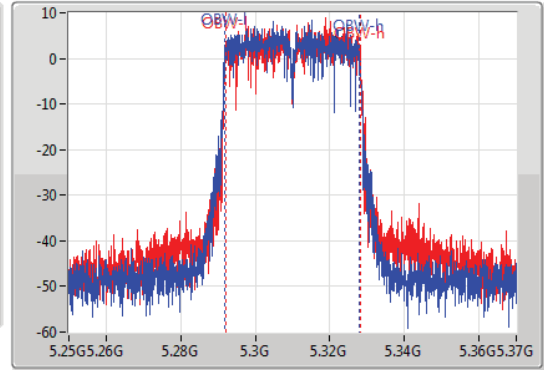

EBW

5310MHz

20/07/2019

CF: 5.31GHz
 Span: 120MHz
 RBW: 500kHz
 VBW: 2MHz
 Sweep Time: 100ms
 Detector Type: Peak

CF: 5.31GHz
 Span: 120MHz
 RBW: 500kHz
 VBW: 2MHz
 Sweep Time: 100ms
 Detector Type: Sample