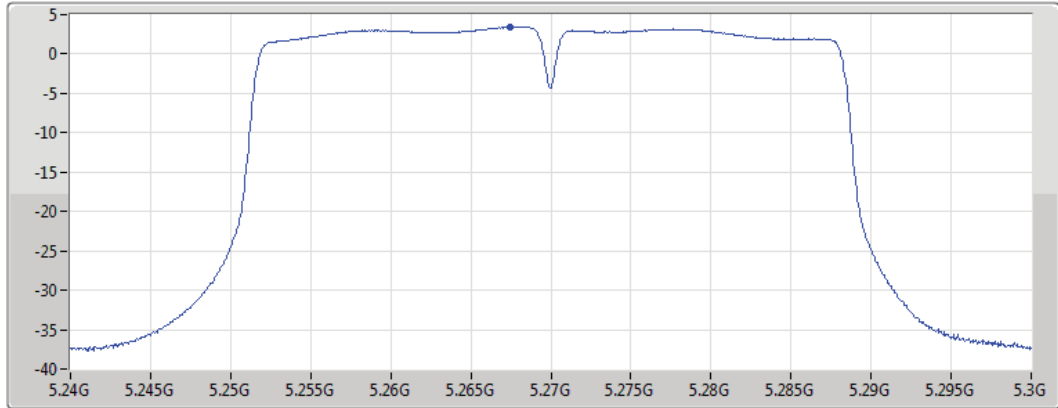

802.11ac VHT40_Nss1,(MCS0)_1TX(Port1)

PSD

5270MHz

04/07/2019

CF
5.27GHz
Span
60MHz
RBW
1MHz
VBW
3MHz
Sweep Time
30s
Detector Type
RMS

Port1

Sum	PD	Port 1
(dBm/RBW)	(dBm/RBW)	(dBm/RBW)
3.46	3.46	3.46