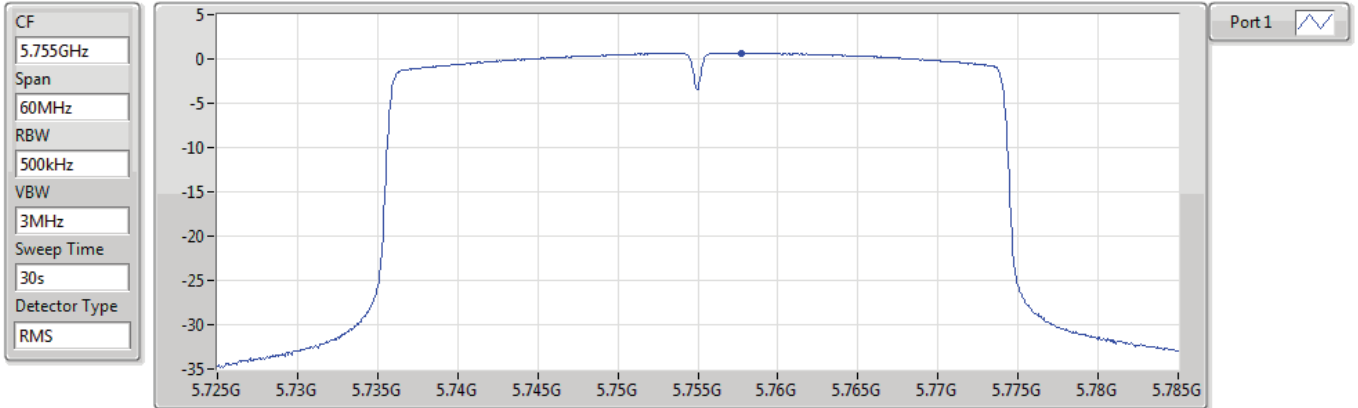

802.11ax HEW40_Nss1,(MCS0)_1TX(Port1)

PSD

5755MHz

25/06/2019

Sum (dBm/RBW)	PD (dBm/RBW)	Port 1 (dBm/RBW)
0.70	0.70	0.70