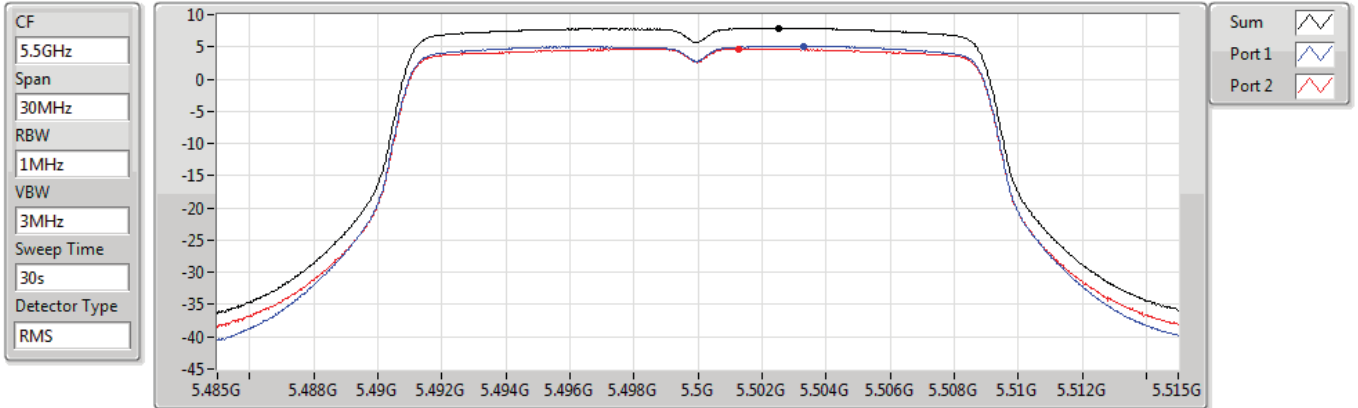

802.11ac VHT20_Nss1,(MCS0)_2TX

PSD

5500MHz

04/07/2019

Sum	PD	Port 1	Port 2
(dBm/RBW)	(dBm/RBW)	(dBm/RBW)	(dBm/RBW)
7.90	7.90	5.13	4.69