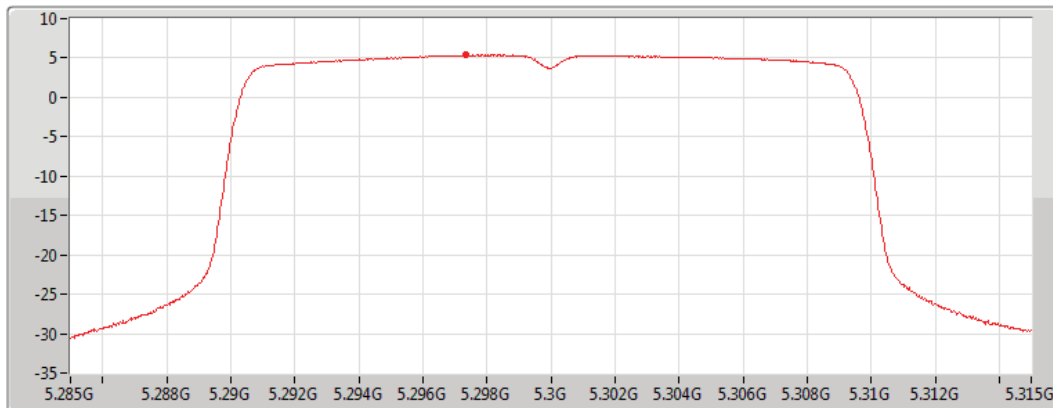

802.11ax HEW20_Nss1,(MCS0)_1TX(Port2)

PSD

5300MHz

04/07/2019

CF
5.3GHz
Span
30MHz
RBW
1MHz
VBW
3MHz
Sweep Time
30s
Detector Type
RMS

Port 2

Sum	PD	Port 1	Port 2
(dBm/RBW)	(dBm/RBW)	(dBm/RBW)	(dBm/RBW)
5.38	5.38		5.38