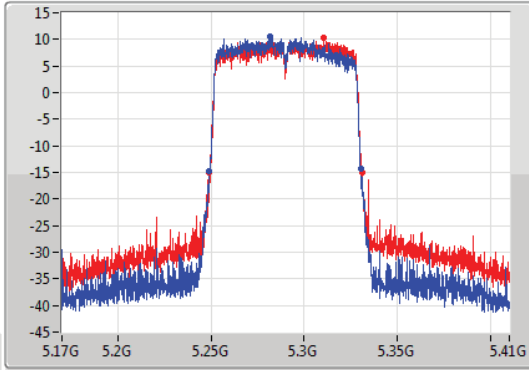

802.11ax HEW80-BF_Nss1,(MCS0)_2TX

EBW

5290MHz

20/07/2019

CF
5.29GHz
Span
240MHz
RBW
1MHz
VBW
3MHz
Sweep Time
100ms
Detector Type
Peak

CF
5.29GHz
Span
240MHz
RBW
1MHz
VBW
3MHz
Sweep Time
100ms
Detector Type
Sample