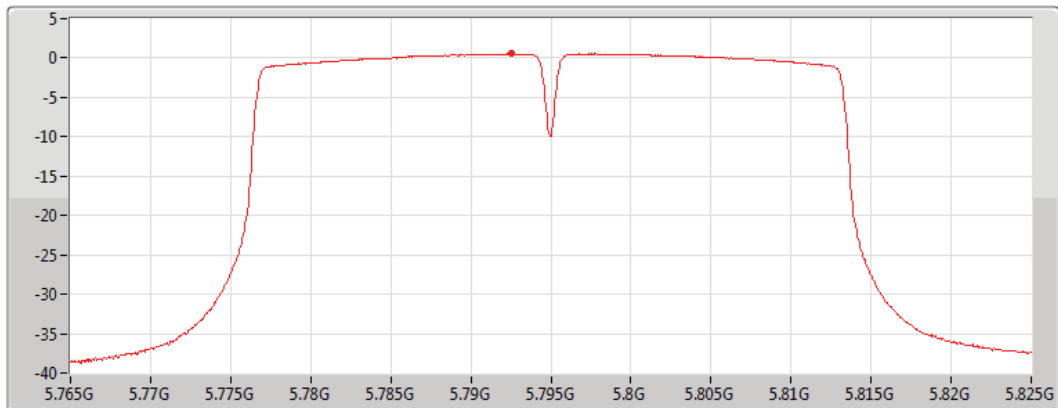

802.11ac VHT40_Nss1,(MCS0)_1TX(Port2)

PSD

5795MHz

25/06/2019

CF
5.795GHz
Span
60MHz
RBW
500kHz
VBW
3MHz
Sweep Time
30s
Detector Type
RMS

Port 2

Sum	PD	Port 1	Port 2
(dBm/RBW)	(dBm/RBW)	(dBm/RBW)	(dBm/RBW)
0.54	0.54		0.54