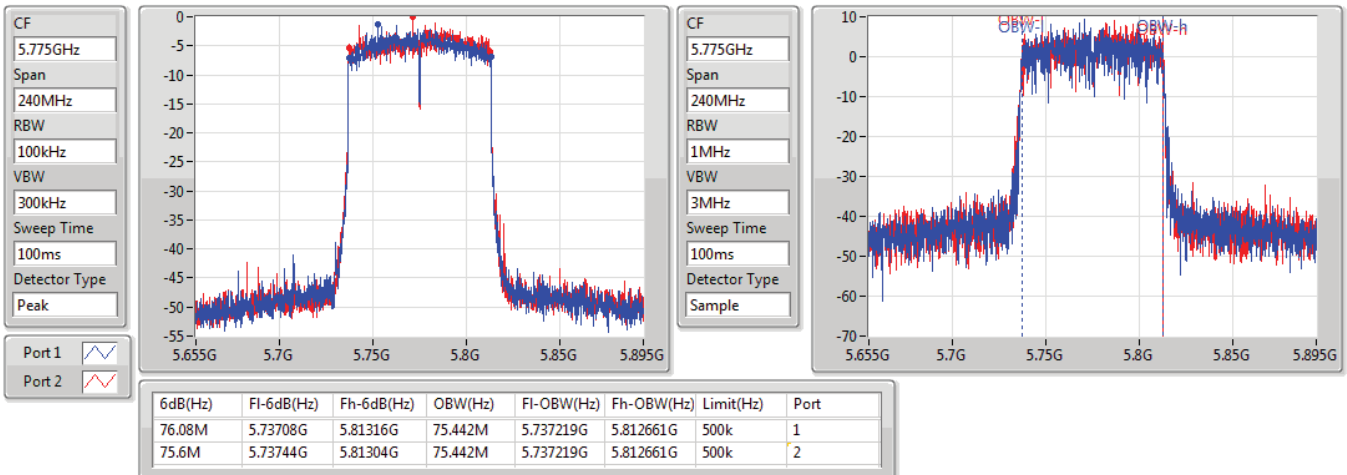

802.11ax HEW80-BF_Nss1,(MCS0)_2TX

EBW

5210MHz

20/07/2019

802.11ax HEW80-BF_Nss1,(MCS0)_2TX

EBW

5775MHz

20/07/2019

Summary

Mode	Max-N dB (Hz)	Max-OBW (Hz)	ITU-Code	Min-N dB (Hz)	Min-OBW (Hz)
5.25-5.35GHz	-	-	-	-	-
802.11ac VHT20-BF_Nss1,(MCS0)_2TX	20.85M	17.631M	17M6D1D	20.55M	17.571M
802.11ac VHT40-BF_Nss1,(MCS0)_2TX	40.5M	36.162M	36M2D1D	39.42M	36.042M
802.11ac VHT80-BF_Nss1,(MCS0)_2TX	80.52M	75.442M	75M4D1D	80.04M	75.442M
802.11ax HEW20-BF_Nss1,(MCS0)_2TX	20.79M	17.661M	17M7D1D	20.13M	17.571M
802.11ax HEW40-BF_Nss1,(MCS0)_2TX	39.42M	36.102M	36M1D1D	39M	36.042M
802.11ax HEW80-BF_Nss1,(MCS0)_2TX	81.96M	75.562M	75M6D1D	81.24M	75.322M
5.47-5.725GHz	-	-	-	-	-
802.11ac VHT20-BF_Nss1,(MCS0)_2TX	21.09M	17.601M	17M6D1D	15M	13.748M
802.11ac VHT40-BF_Nss1,(MCS0)_2TX	41.46M	36.162M	36M2D1D	35.105M	32.919M
802.11ac VHT80-BF_Nss1,(MCS0)_2TX	80.16M	75.442M	75M4D1D	74.925M	72.189M
802.11ax HEW20-BF_Nss1,(MCS0)_2TX	20.91M	17.601M	17M6D1D	15.135M	13.778M
802.11ax HEW40-BF_Nss1,(MCS0)_2TX	40.2M	36.162M	36M2D1D	34.51M	32.814M
802.11ax HEW80-BF_Nss1,(MCS0)_2TX	82.2M	75.682M	75M7D1D	75.825M	72.339M
5.725-5.85GHz	-	-	-	-	-
802.11ac VHT20-BF_Nss1,(MCS0)_2TX	3.76M	3.918M	3M92D1D	3.76M	3.918M
802.11ac VHT40-BF_Nss1,(MCS0)_2TX	3.2M	3.478M	3M48D1D	3.18M	3.478M
802.11ac VHT80-BF_Nss1,(MCS0)_2TX	3.2M	3.578M	3M58D1D	3.18M	3.538M
802.11ax HEW20-BF_Nss1,(MCS0)_2TX	3.76M	3.918M	3M92D1D	3.74M	3.878M
802.11ax HEW40-BF_Nss1,(MCS0)_2TX	3.2M	3.418M	3M42D1D	3.18M	3.418M
802.11ax HEW80-BF_Nss1,(MCS0)_2TX	3.2M	3.598M	3M60D1D	3.02M	3.598M