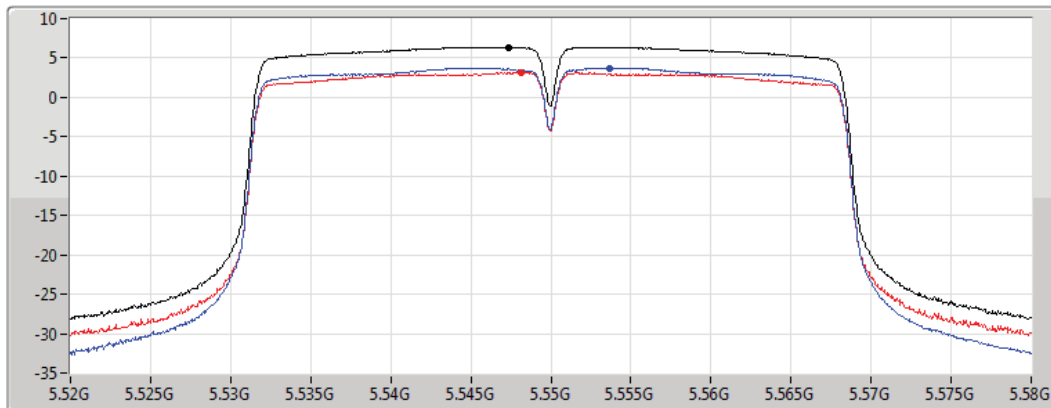

802.11ac VHT40_Nss1,(MCS0)_2TX

PSD

5550MHz

04/07/2019

CF
5.55GHz
Span
60MHz
RBW
1MHz
VBW
3MHz
Sweep Time
30s
Detector Type
RMS

Sum ☒
Port 1 ☒
Port 2 ☒

Sum	PD	Port 1	Port 2
(dBm/RBW)	(dBm/RBW)	(dBm/RBW)	(dBm/RBW)
6.38	6.38	3.74	3.14