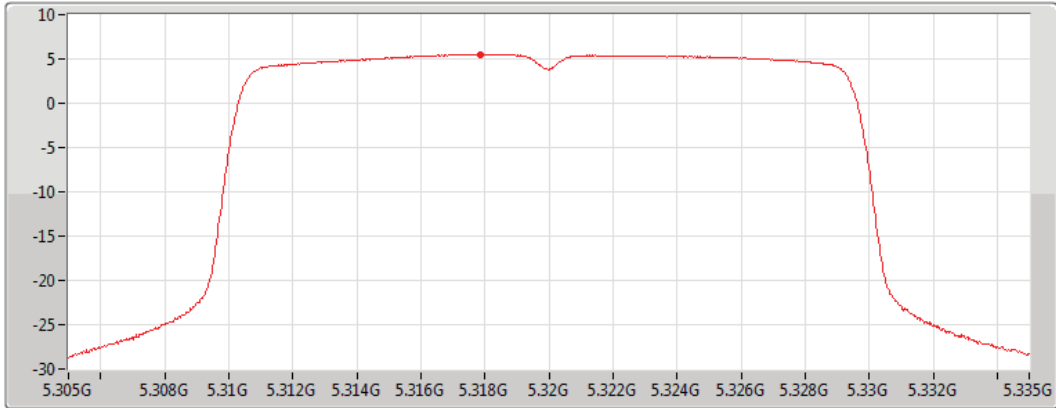

802.11ax HEW20_Nss1,(MCS0)_1TX(Port2)

PSD

5320MHz

04/07/2019

CF
5.32GHz
Span
30MHz
RBW
1MHz
VBW
3MHz
Sweep Time
30s
Detector Type
RMS

Port 2

Sum	PD	Port 1	Port 2
(dBm/RBW)	(dBm/RBW)	(dBm/RBW)	(dBm/RBW)
5.52	5.52		5.52