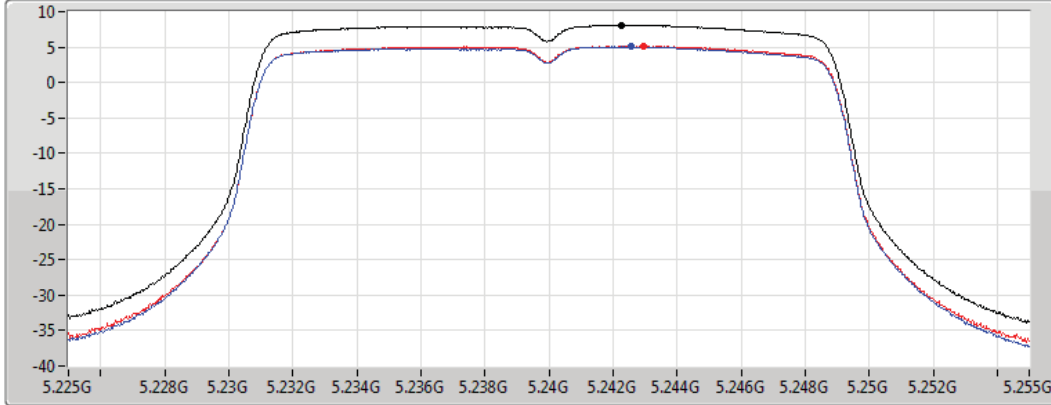

802.11ac VHT20_Nss1,(MCS0)_2TX

PSD

5240MHz

25/06/2019

CF
5.24GHz
Span
30MHz
RBW
1MHz
VBW
3MHz
Sweep Time
30s
Detector Type
RMS

Sum ☒
Port 1 ☒
Port 2 ☒

Sum	PD	Port 1	Port 2
(dBm/RBW)	(dBm/RBW)	(dBm/RBW)	(dBm/RBW)
8.09	8.09	5.04	5.15