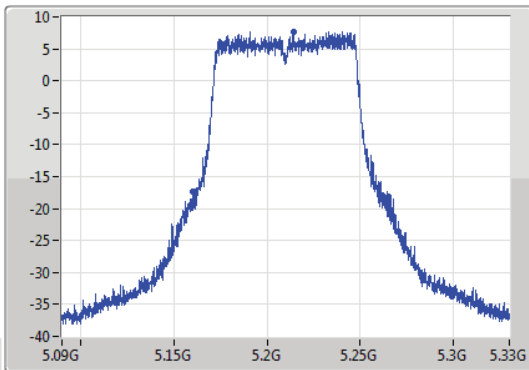

CF
5.21GHz
Span
240MHz
RBW
1MHz
VBW
3MHz
Sweep Time
100ms
Detector Type
Sample