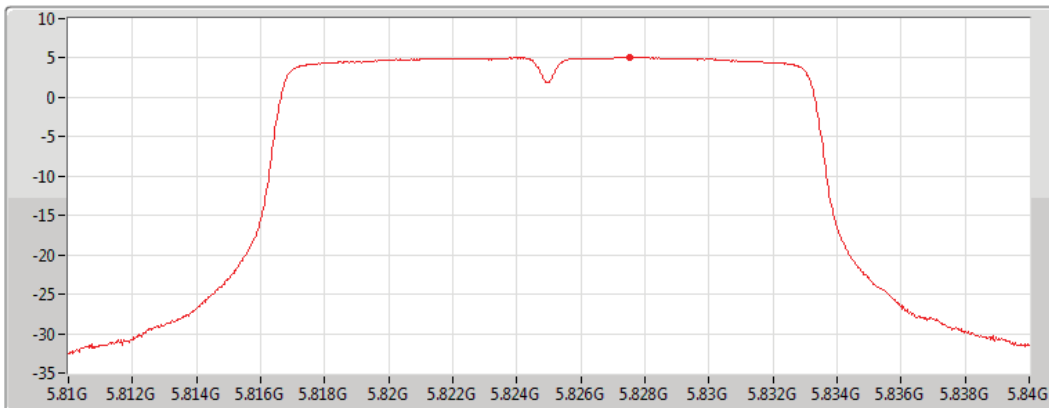

Port 2

Sum	PD	Port 1	Port 2
(dBm/RBW)	(dBm/RBW)	(dBm/RBW)	(dBm/RBW)
5.15	5.15		5.15