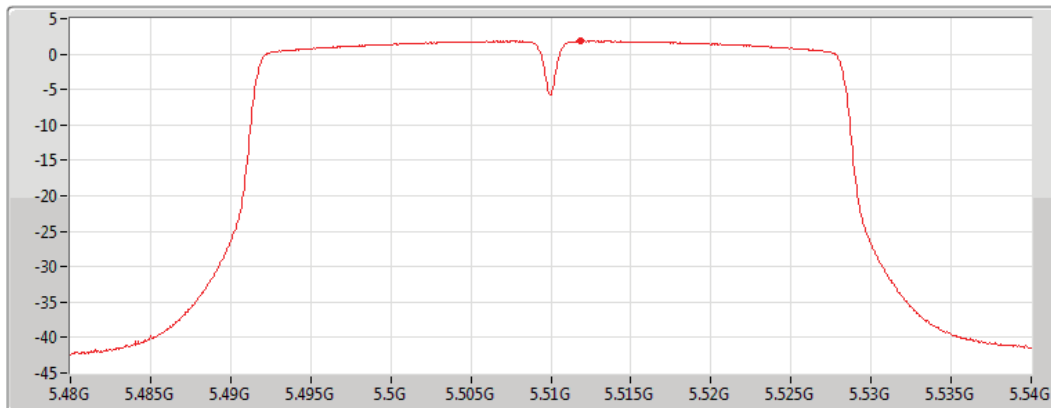

Port 2

Sum	PD	Port 1	Port 2
(dBm/RBW)	(dBm/RBW)	(dBm/RBW)	(dBm/RBW)
1.83	1.83		1.83

802.11ac VHT40_Nss1,(MCS0)_1TX(Port2)

PSD

5510MHz

04/07/2019

CF
5.51GHz
Span
60MHz
RBW
1MHz
VBW
3MHz
Sweep Time
30s
Detector Type
RMS