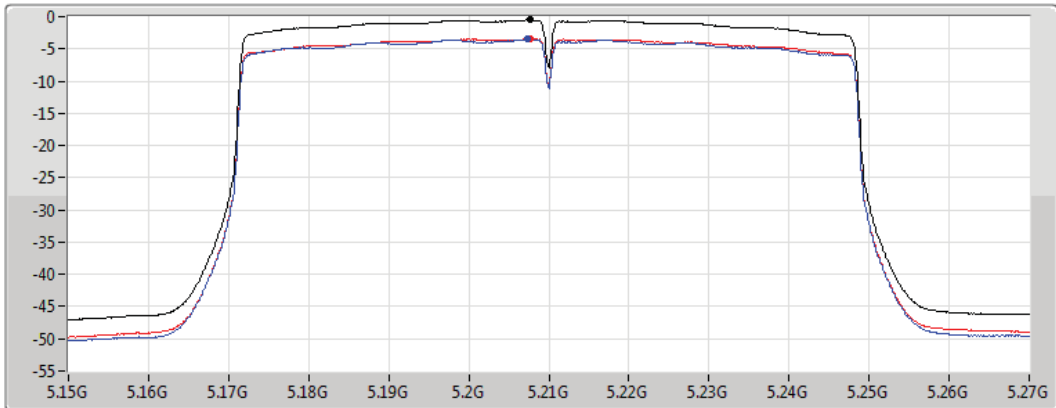

802.11ac VHT80_Nss1,(MCS0)_2TX

PSD

5210MHz

25/06/2019

CF
5.21GHz
Span
120MHz
RBW
1MHz
VBW
3MHz
Sweep Time
30s
Detector Type
RMS

Sum
Port 1
Port 2

Sum	PD	Port 1	Port 2
(dBm/RBW)	(dBm/RBW)	(dBm/RBW)	(dBm/RBW)
-0.49	-0.49	-3.54	-3.46