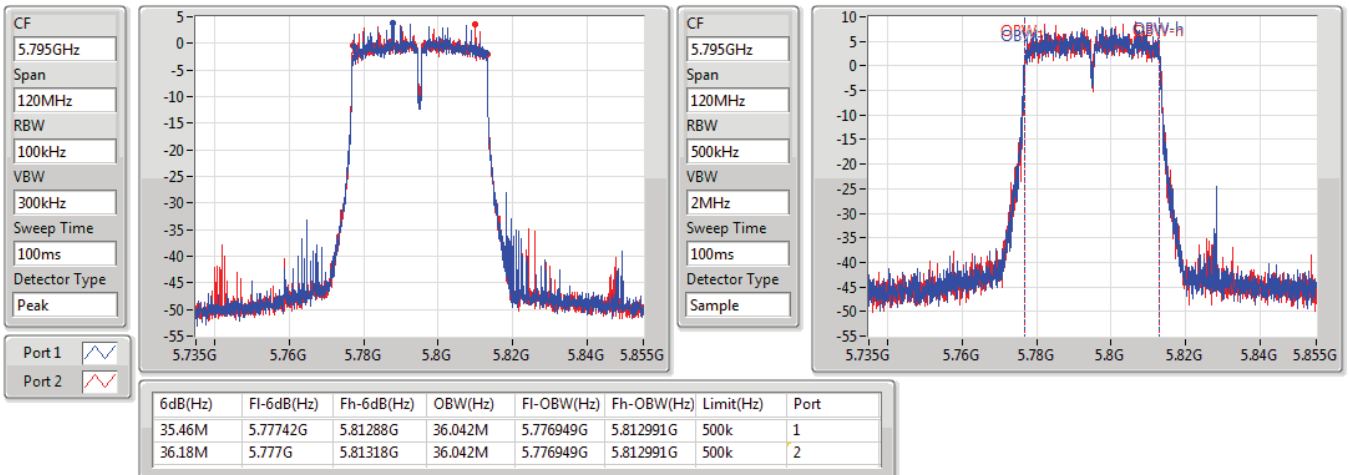

802.11ac VHT80-BF_Nss1,(MCS0)_2TX

EBW

5210MHz

20/07/2019

CF
5.21GHz
Span
240MHz
RBW
1MHz
VBW
3MHz
Sweep Time
100ms
Detector Type
Peak

CF
5.21GHz
Span
240MHz
RBW
1MHz
VBW
3MHz
Sweep Time
100ms
Detector Type
Sample