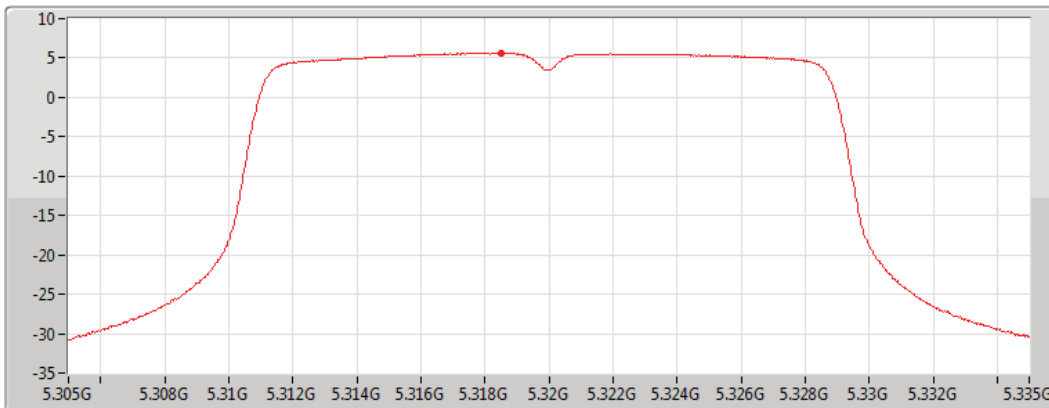

802.11ac VHT20_Nss1,(MCS0)_1TX(Port2)

PSD

5320MHz

04/07/2019

CF
5.32GHz
Span
30MHz
RBW
1MHz
VBW
3MHz
Sweep Time
30s
Detector Type
RMS

Port 2

Sum	PD	Port 1	Port 2
(dBm/RBW)	(dBm/RBW)	(dBm/RBW)	(dBm/RBW)
5.63	5.63		5.63