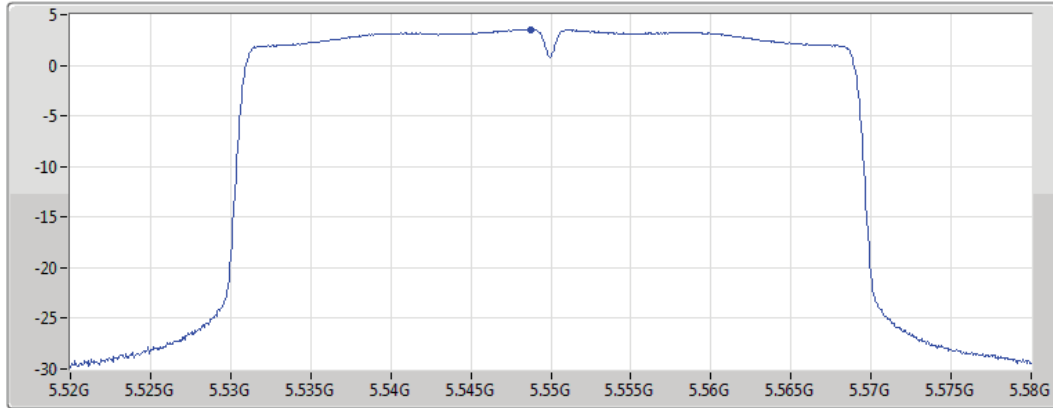

802.11ax HEW40_Nss1,(MCS0)_1TX(Port1)

PSD

5550MHz

04/07/2019

CF
5.55GHz
Span
60MHz
RBW
1MHz
VBW
3MHz
Sweep Time
30s
Detector Type
RMS

Port1

Sum	PD	Port 1
(dBm/RBW)	(dBm/RBW)	(dBm/RBW)
3.56	3.56	3.56