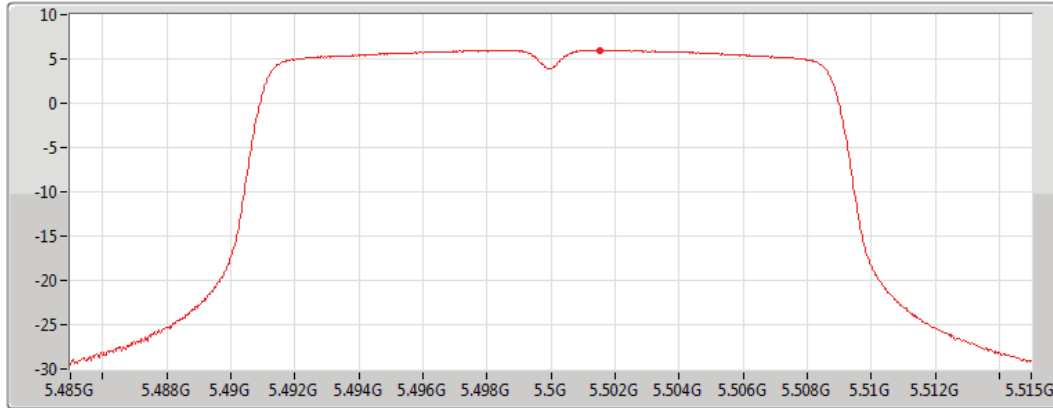

802.11ac VHT20_Nss1,(MCS0)_1TX(Port2)

PSD

5500MHz

04/07/2019

CF
5.5GHz
Span
30MHz
RBW
1MHz
VBW
3MHz
Sweep Time
30s
Detector Type
RMS

Port 2

Sum	PD	Port 1	Port 2
(dBm/RBW)	(dBm/RBW)	(dBm/RBW)	(dBm/RBW)
5.98	5.98		5.98