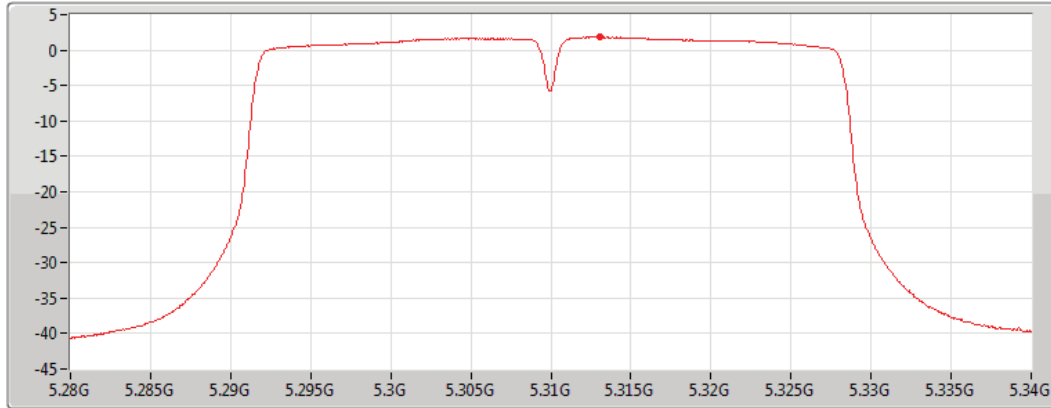

Sum	PD	Port 1	Port 2
(dBm/RBW)	(dBm/RBW)	(dBm/RBW)	(dBm/RBW)
1.39	1.39		1.39

802.11ac VHT40_Nss1,(MCS0)_1TX(Port2)

PSD

5310MHz

04/07/2019

CF
5.31GHz
Span
60MHz
RBW
1MHz
VBW
3MHz
Sweep Time
30s
Detector Type
RMS