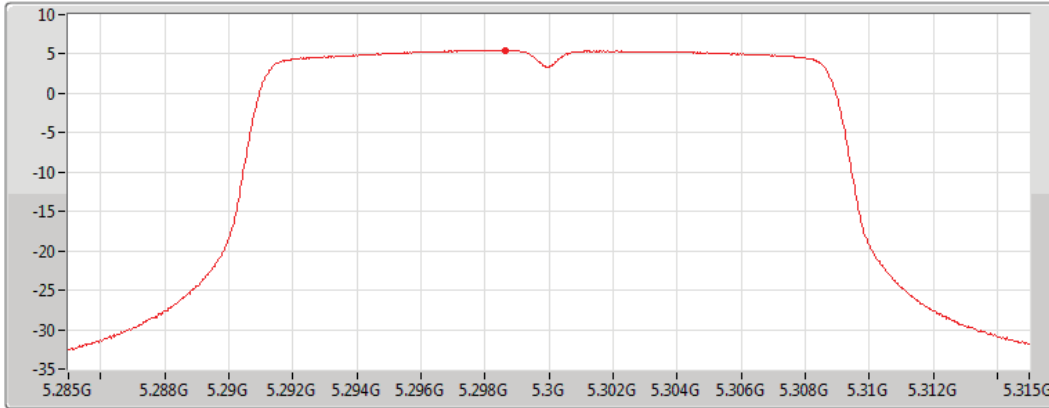

802.11ac VHT20_Nss1,(MCS0)_1TX(Port2)

PSD

5300MHz

04/07/2019

CF
5.3GHz
Span
30MHz
RBW
1MHz
VBW
3MHz
Sweep Time
30s
Detector Type
RMS

Port 2

Sum	PD	Port 1	Port 2
(dBm/RBW)	(dBm/RBW)	(dBm/RBW)	(dBm/RBW)
5.48	5.48		5.48