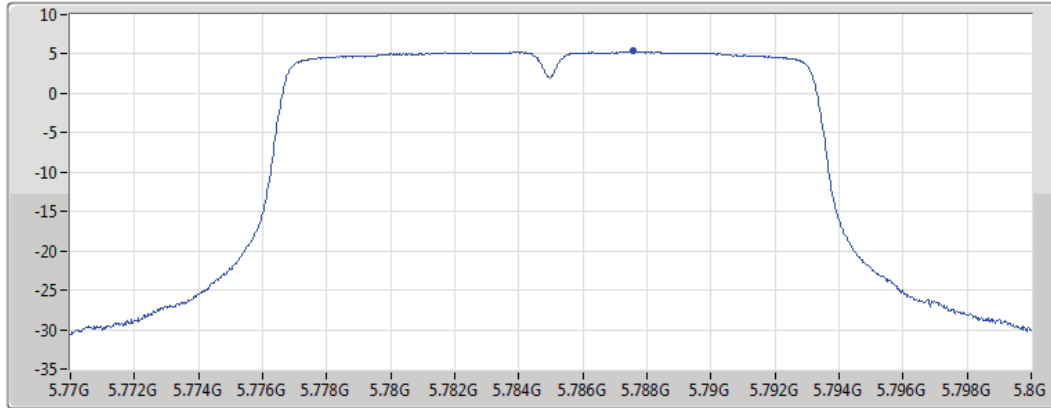

5785MHz

25/06/2019

CF
5.785GHz

Span
30MHz

RBW
500kHz

VBW
3MHz

Sweep Time
15.5s

Detector Type
RMS