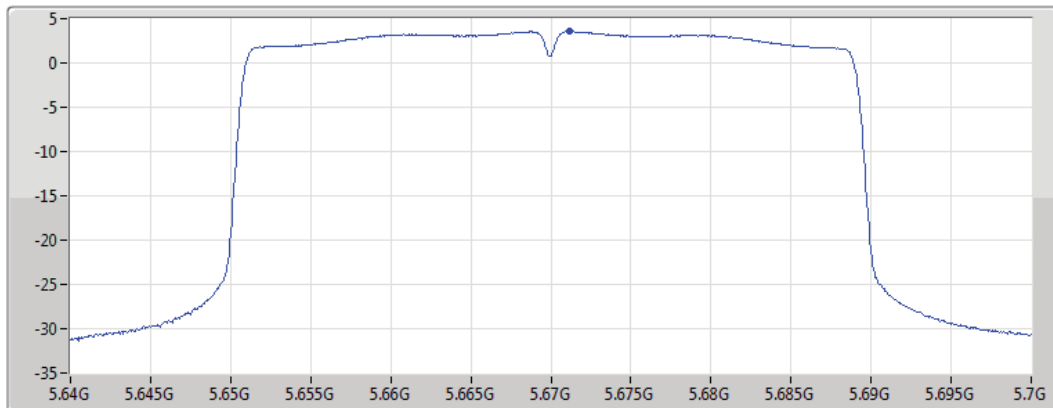

802.11ax HEW40_Nss1,(MCS0)_1TX(Port1)

PSD

5670MHz

04/07/2019

CF
5.67GHz
Span
60MHz
RBW
1MHz
VBW
3MHz
Sweep Time
30s
Detector Type
RMS

Port1

Sum	PD	Port 1
(dBm/RBW)	(dBm/RBW)	(dBm/RBW)
3.56	3.56	3.56