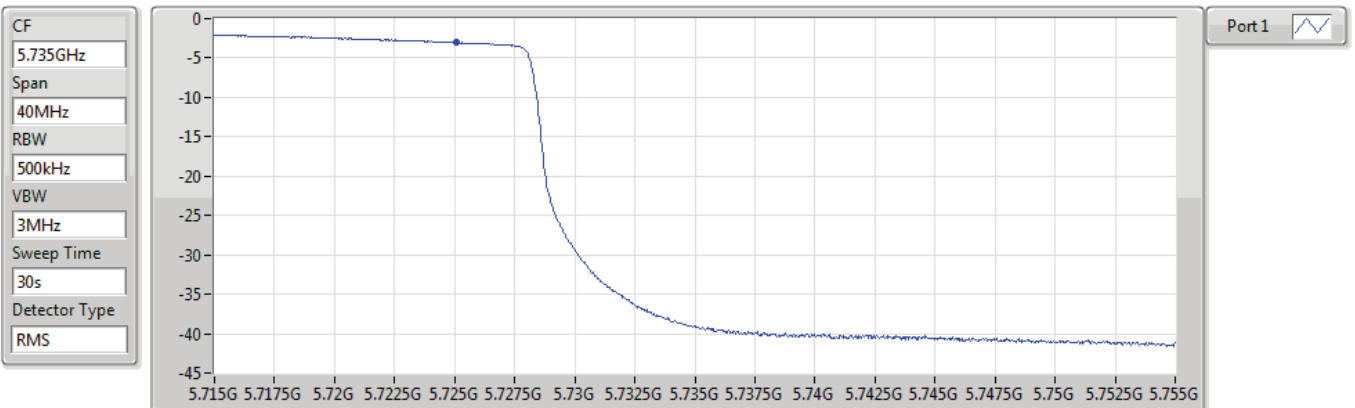

802.11ac VHT80_Nss1,(MCS0)_1TX(Port1)

PSD

5690MHz Straddle 5.725-5.85GHz

18/07/2019

Sum	PD	Port 1
(dBm/RBW)	(dBm/RBW)	(dBm/RBW)
-3.01	-3.01	-3.01