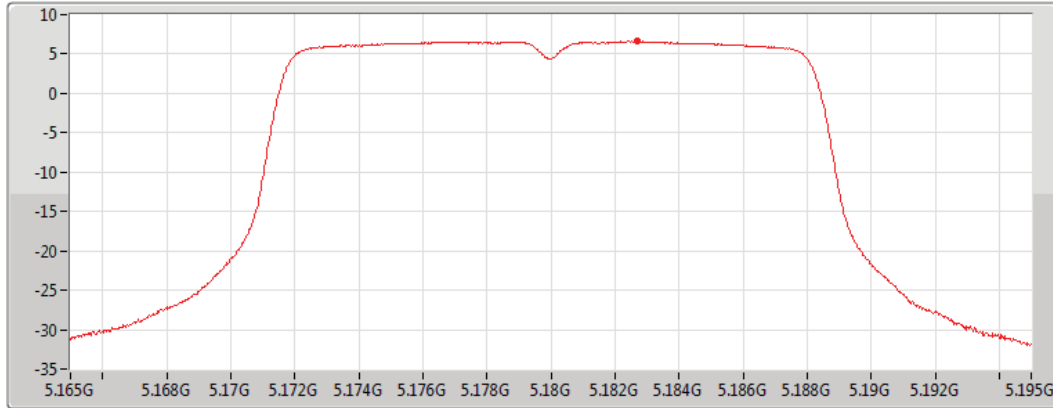

802.11a_Nss1,(6Mbps)_1TX(Port2)

PSD

5180MHz

25/06/2019

CF
5.18GHz
Span
30MHz
RBW
1MHz
VBW
3MHz
Sweep Time
15.5s
Detector Type
RMS

Port 2

Sum	PD	Port 1	Port 2
(dBm/RBW)	(dBm/RBW)	(dBm/RBW)	(dBm/RBW)
6.60	6.60		6.60