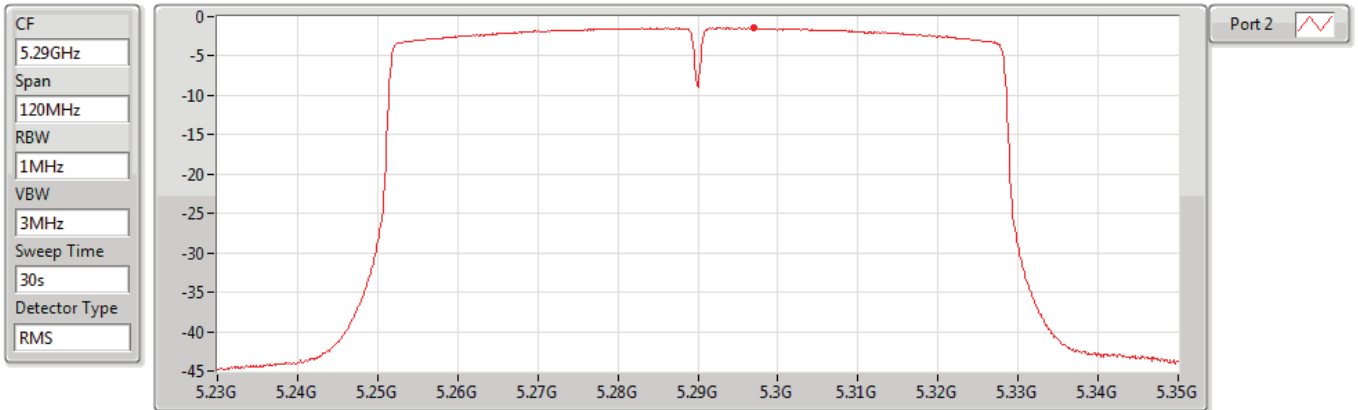

802.11ac VHT80_Nss1,(MCS0)_1TX(Port2)

PSD

5290MHz

04/07/2019

Sum	PD	Port 1	Port 2
(dBm/RBW)	(dBm/RBW)	(dBm/RBW)	(dBm/RBW)
-1.42	-1.42		-1.42