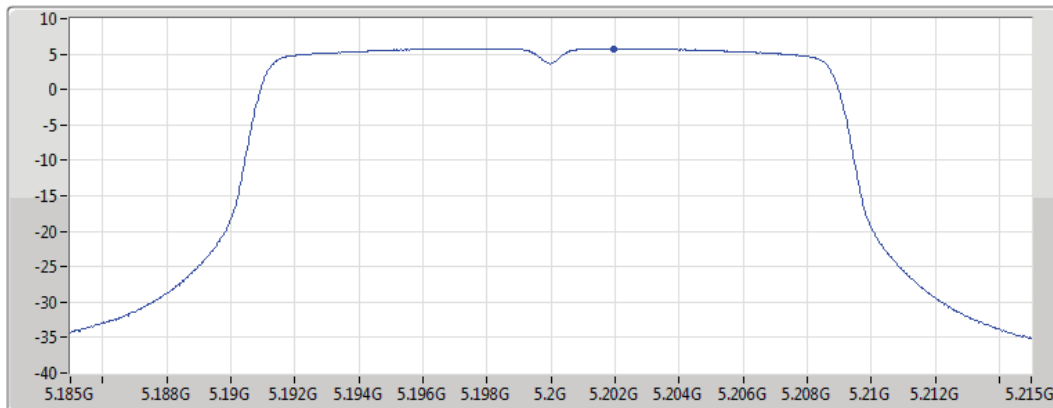

802.11ac VHT20_Nss1,(MCS0)_1TX(Port1)

PSD

5200MHz

25/06/2019

CF
5.2GHz
Span
30MHz
RBW
1MHz
VBW
3MHz
Sweep Time
30s
Detector Type
RMS

Port1

Sum	PD	Port 1
(dBm/RBW)	(dBm/RBW)	(dBm/RBW)
5.78	5.78	5.78