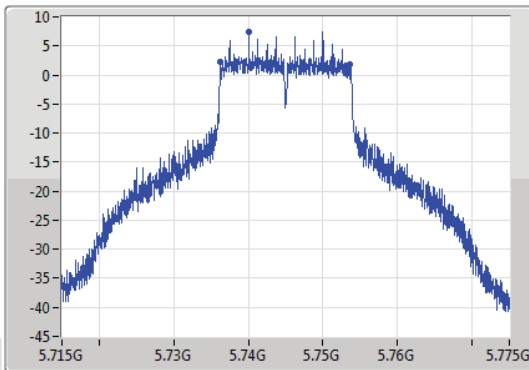

CF
5.745GHz
Span
60MHz
RBW
300kHz
VBW
1MHz
Sweep Time
100ms
Detector Type
Sample