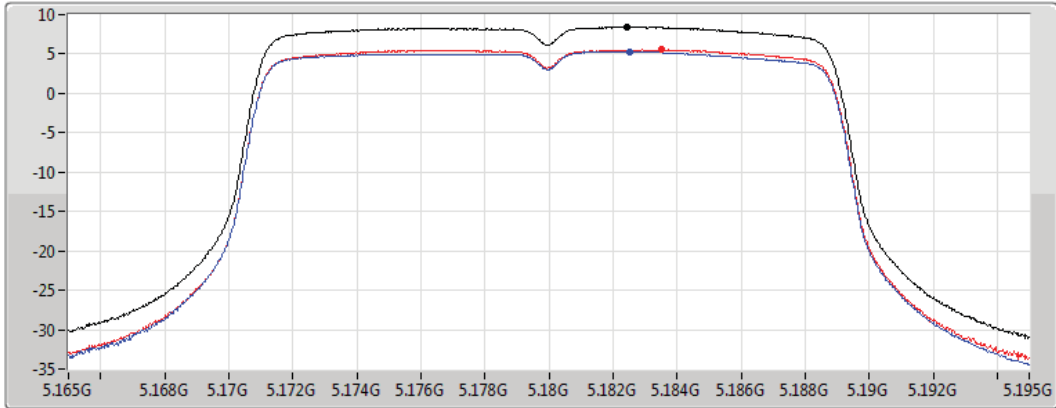

802.11ac VHT20_Nss1,(MCS0)_2TX

PSD

5180MHz

25/06/2019

CF
5.18GHz
Span
30MHz
RBW
1MHz
VBW
3MHz
Sweep Time
30s
Detector Type
RMS

Sum ☒
Port 1 ☒
Port 2 ☒

Sum	PD	Port 1	Port 2
(dBm/RBW)	(dBm/RBW)	(dBm/RBW)	(dBm/RBW)
8.42	8.42	5.33	5.55