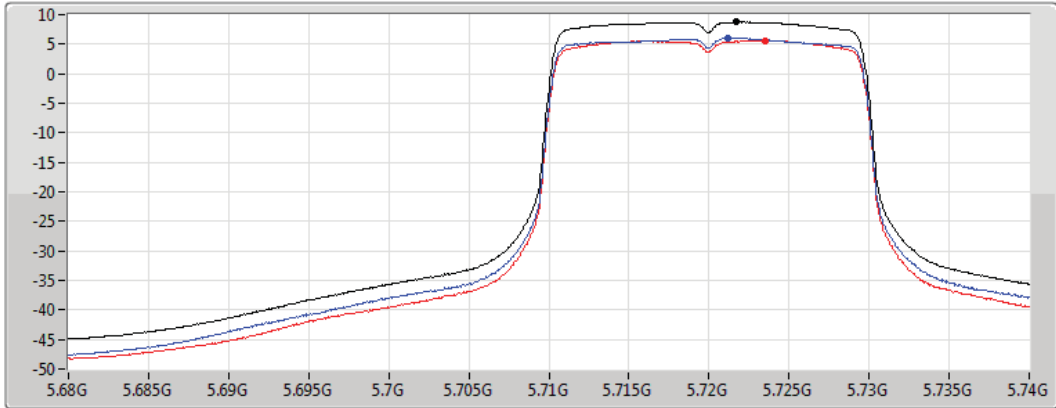

Sum
Port 1
Port 2

Sum	PD	Port 1	Port 2
(dBm/RBW)	(dBm/RBW)	(dBm/RBW)	(dBm/RBW)
6.81	6.81	4.39	3.20

802.11ax HEW20_Nss1,(MCS0)_2TX 5720MHz Straddle 5.47-5.725GHz

PSD

18/07/2019

CF
5.71GHz
Span
60MHz
RBW
1MHz
VBW
3MHz
Sweep Time
30s
Detector Type
RMS