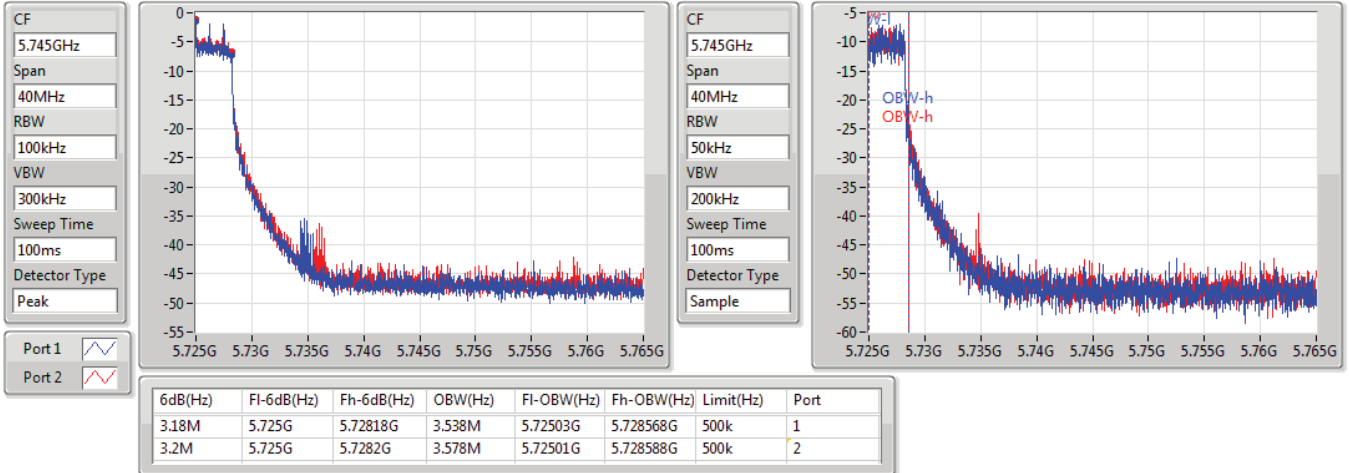

802.11ac VHT80-BF_Nss1,(MCS0)_2TX

EBW

5690MHz Straddle 5.725-5.85GHz

20/07/2019