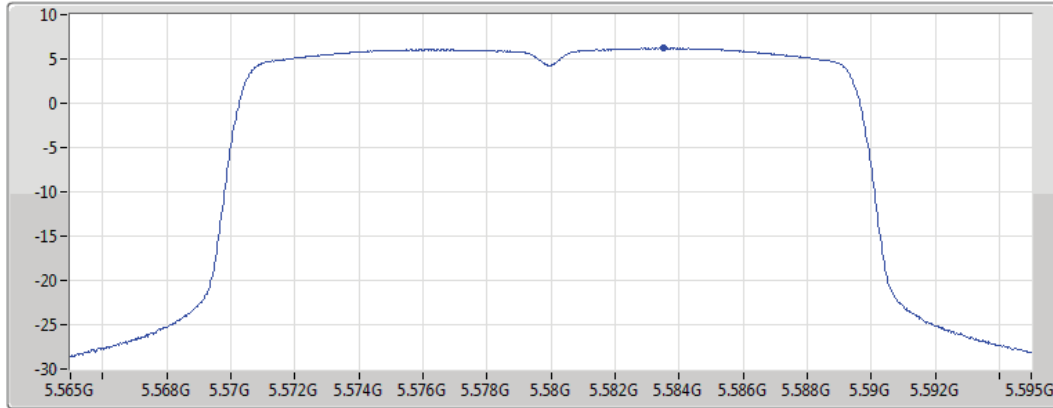

802.11ax HEW20_Nss1,(MCS0)_1TX(Port1)

PSD

5580MHz

04/07/2019

CF
5.58GHz
Span
30MHz
RBW
1MHz
VBW
3MHz
Sweep Time
30s
Detector Type
RMS

Sum	PD	Port 1
(dBm/RBW)	(dBm/RBW)	(dBm/RBW)
6.20	6.20	6.20