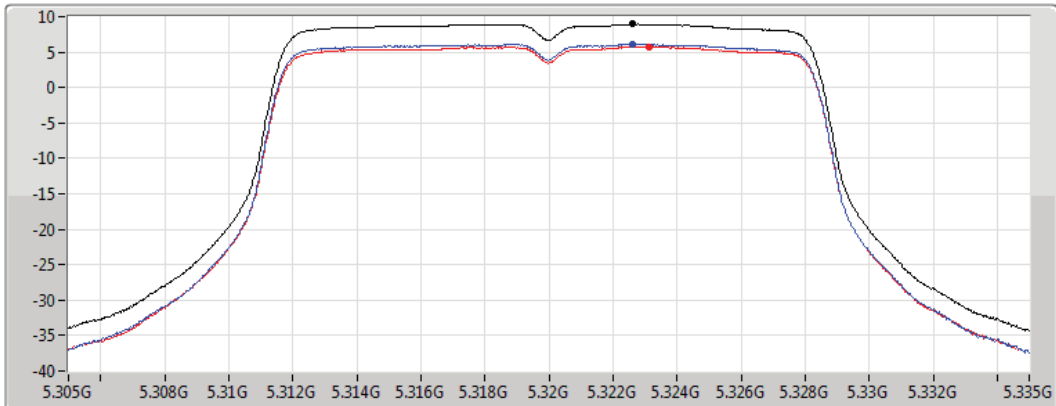

802.11a_Nss1,(6Mbps)_2TX

PSD

5320MHz

18/07/2019

CF
5.32GHz
Span
30MHz
RBW
1MHz
VBW
3MHz
Sweep Time
15.5s
Detector Type
RMS

Sum ☐
Port 1 ☐
Port 2 ☐

Sum	PD	Port 1	Port 2
(dBm/RBW)	(dBm/RBW)	(dBm/RBW)	(dBm/RBW)
8.93	8.93	6.11	5.76