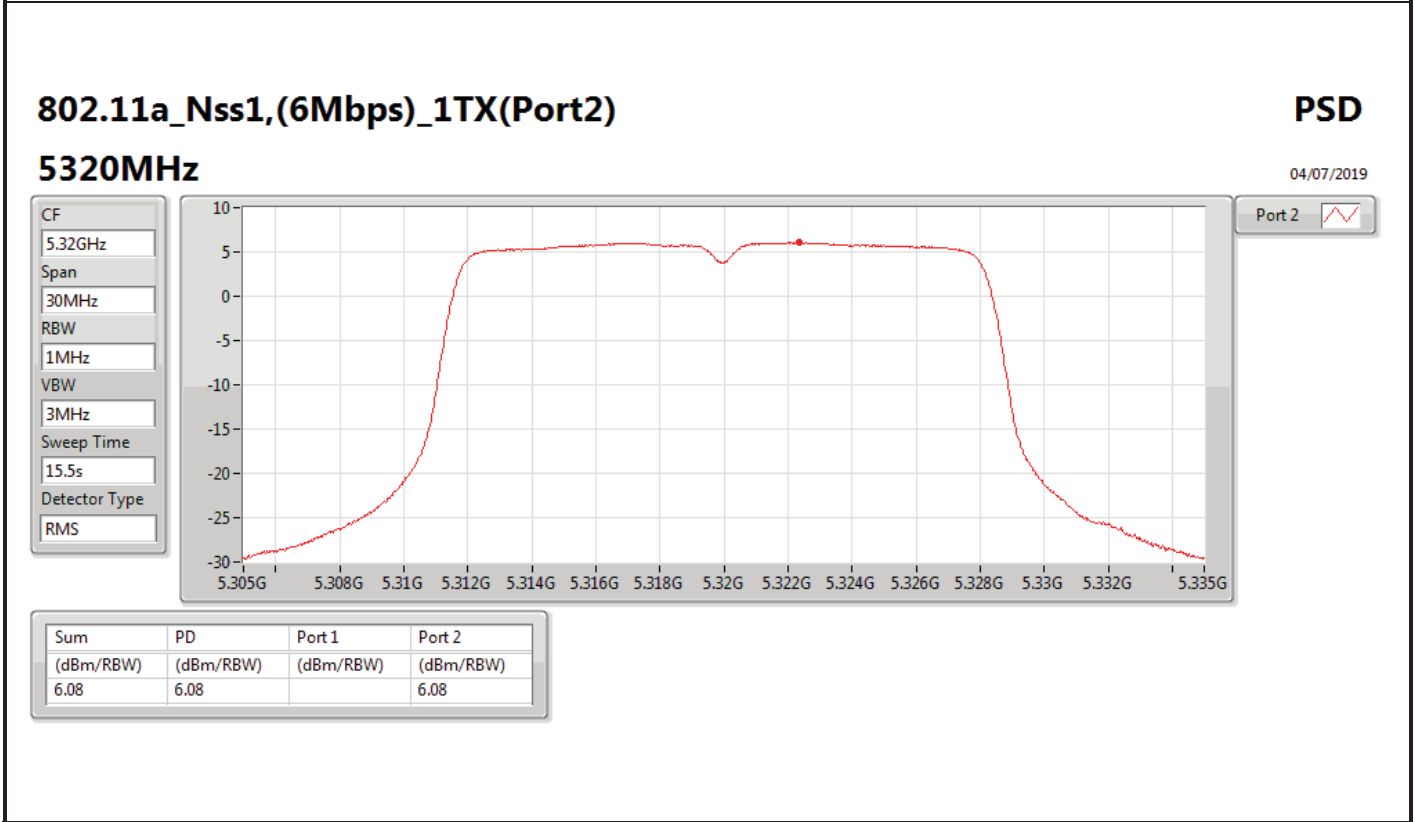

PSD

5260MHz

04/07/2019

CF
5.26GHz
Span
30MHz
RBW
1MHz
VBW
3MHz
Sweep Time
15.5s
Detector Type
RMS

Port 2

Sum	PD	Port 1	Port 2
(dBm/RBW)	(dBm/RBW)	(dBm/RBW)	(dBm/RBW)
6.25	6.25		6.25

802.11a_Nss1,(6Mbps)_1TX(Port2)