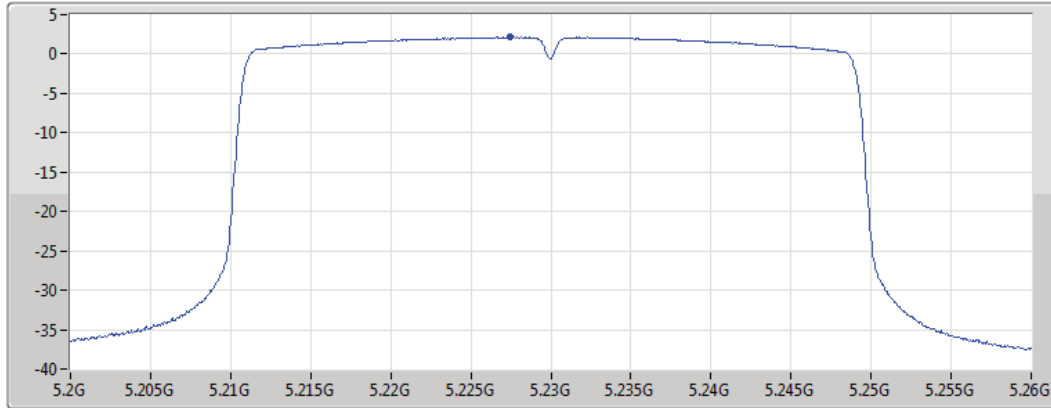

Port 1

Sum	PD	Port 1
(dBm/RBW)	(dBm/RBW)	(dBm/RBW)
0.23	0.23	0.23

802.11ax HEW40_Nss1,(MCS0)_1TX(Port1)

PSD

5230MHz

25/06/2019

CF
5.23GHz
Span
60MHz
RBW
1MHz
VBW
3MHz
Sweep Time
30s
Detector Type
RMS

Port1