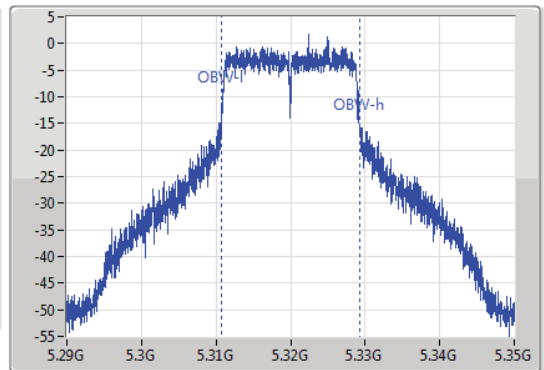

802.11ac VHT20_Nss1,(MCS0)_1TX

EBW

5320MHz

04/07/2019

CF: 5.32GHz
 Span: 60MHz
 RBW: 500kHz
 VBW: 2MHz
 Sweep Time: 100ms
 Detector Type: Peak
 Port 1

CF: 5.32GHz
 Span: 60MHz
 RBW: 200kHz
 VBW: 1MHz
 Sweep Time: 100ms
 Detector Type: Sample