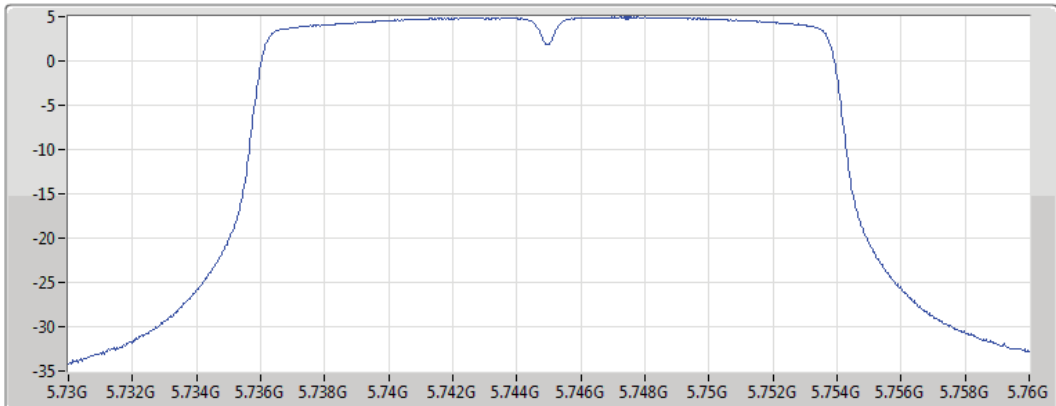

802.11ac VHT20_Nss1,(MCS0)_1TX(Port1)

PSD

5745MHz

25/06/2019

CF
5.745GHz
Span
30MHz
RBW
500kHz
VBW
3MHz
Sweep Time
30s
Detector Type
RMS

Port1

Sum	PD	Port 1
(dBm/RBW)	(dBm/RBW)	(dBm/RBW)
4.96	4.96	4.96