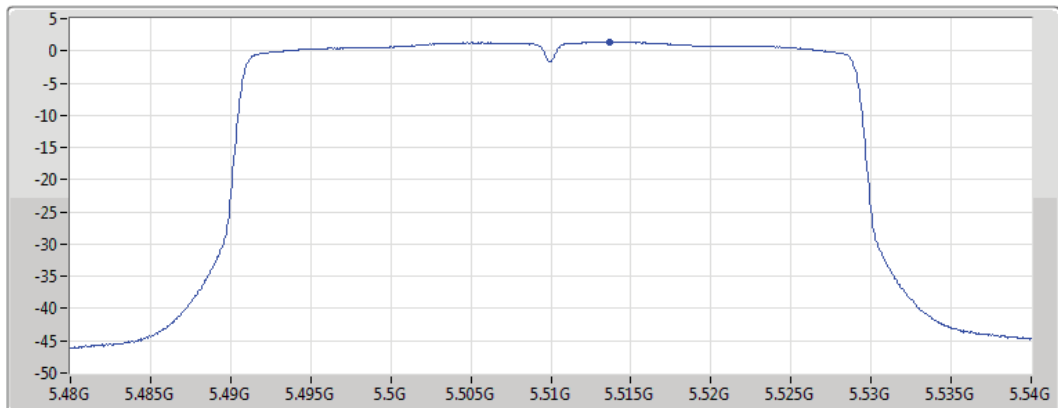

PSD

5510MHz

04/07/2019

CF
5.51GHz
Span
60MHz
RBW
1MHz
VBW
3MHz
Sweep Time
30s
Detector Type
RMS

Port1

Sum	PD	Port 1
(dBm/RBW)	(dBm/RBW)	(dBm/RBW)
1.39	1.39	1.39

802.11ax HEW40_Nss1,(MCS0)_1TX(Port1)

PSD