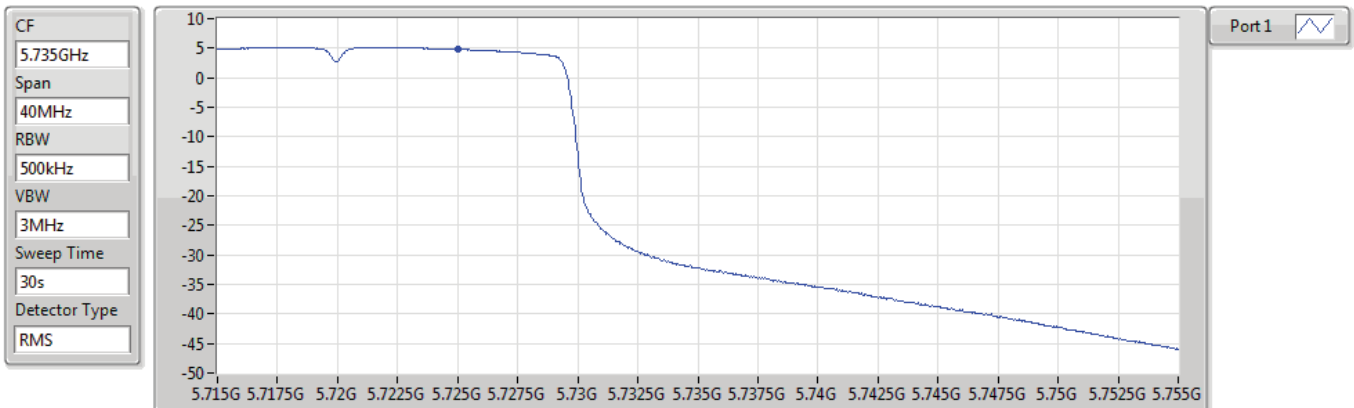

5720MHz Straddle 5.725-5.85GHz

18/07/2019

Sum	PD	Port 1
(dBm/RBW)	(dBm/RBW)	(dBm/RBW)
4.85	4.85	4.85