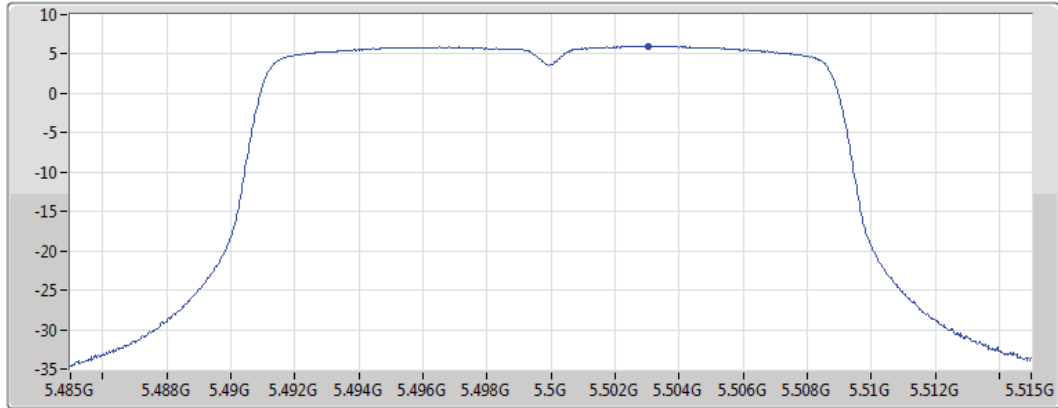

Port1

Sum	PD	Port 1
(dBm/RBW)	(dBm/RBW)	(dBm/RBW)
6.64	6.64	6.64

802.11ac VHT20_Nss1,(MCS0)_1TX(Port1)

PSD

5500MHz

04/07/2019

CF
5.5GHz
Span
30MHz
RBW
1MHz
VBW
3MHz
Sweep Time
30s
Detector Type
RMS

Port1