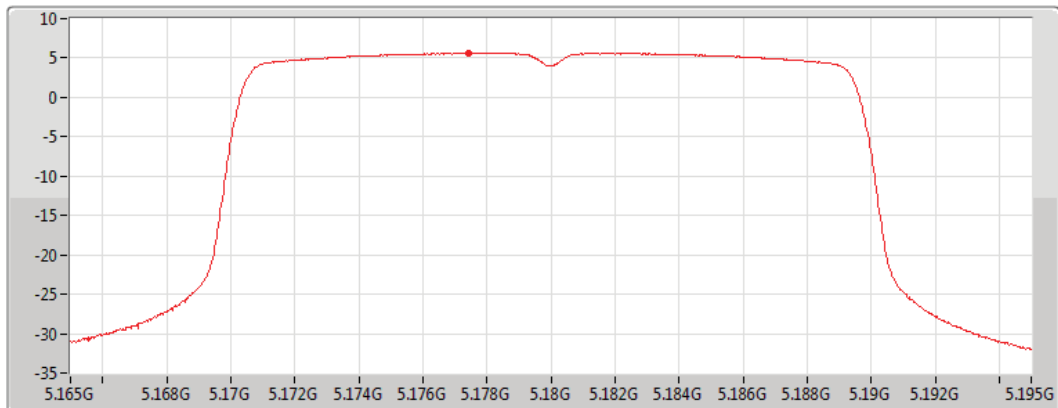

802.11ax HEW20_Nss1,(MCS0)_1TX(Port2)

PSD

5180MHz

25/06/2019

CF
5.18GHz

Span
30MHz

RBW
1MHz

VBW
3MHz

Sweep Time
30s

Detector Type
RMS

Port 2

Sum	PD	Port 1	Port 2
(dBm/RBW)	(dBm/RBW)	(dBm/RBW)	(dBm/RBW)
5.60	5.60		5.60