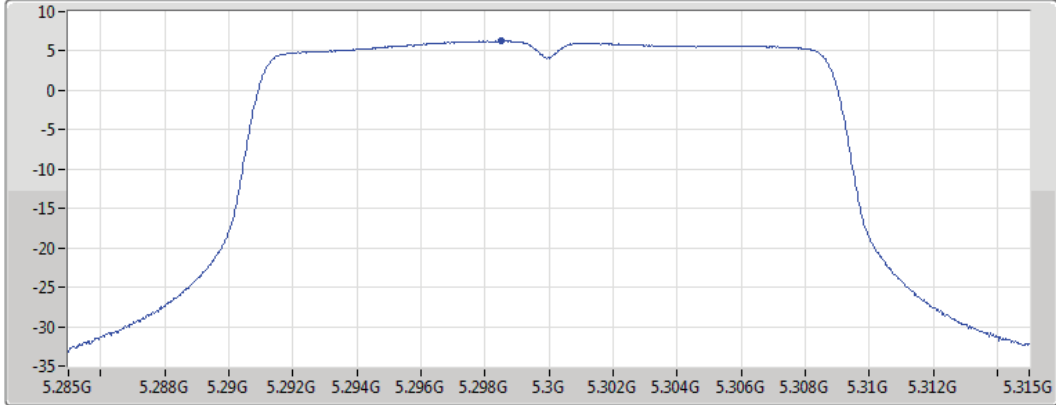

802.11ac VHT20_Nss1,(MCS0)_1TX(Port1)

PSD

5300MHz

04/07/2019

CF
5.3GHz
Span
30MHz
RBW
1MHz
VBW
3MHz
Sweep Time
30s
Detector Type
RMS

Port1

Sum	PD	Port 1
(dBm/RBW)	(dBm/RBW)	(dBm/RBW)
6.27	6.27	6.27