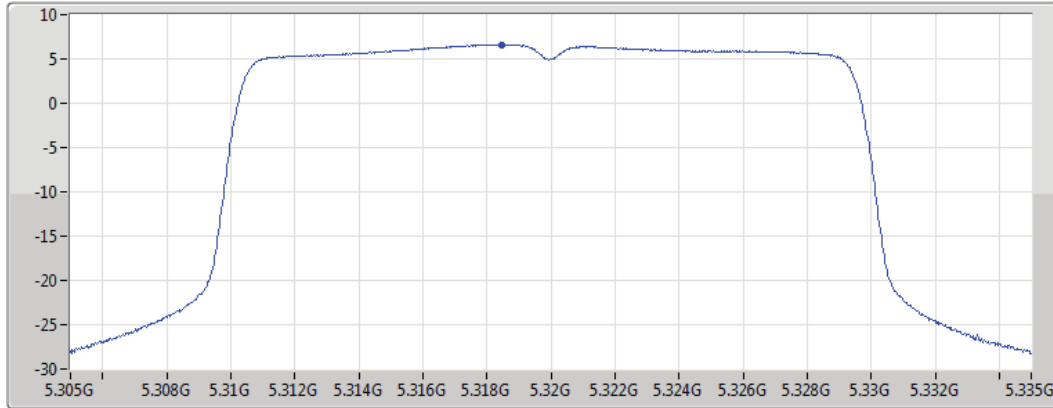

802.11ax HEW20_Nss1,(MCS0)_1TX(Port1)

PSD

5320MHz

04/07/2019

CF
5.32GHz
Span
30MHz
RBW
1MHz
VBW
3MHz
Sweep Time
30s
Detector Type
RMS

Port1

Sum	PD	Port 1
(dBm/RBW)	(dBm/RBW)	(dBm/RBW)
6.60	6.60	6.60