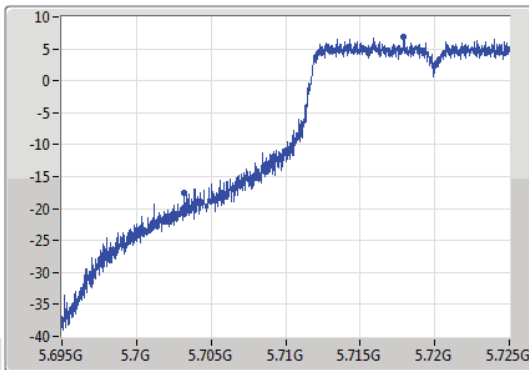

CF
5.71GHz
Span
30MHz
RBW
200kHz
VBW
1MHz
Sweep Time
100ms
Detector Type
Sample