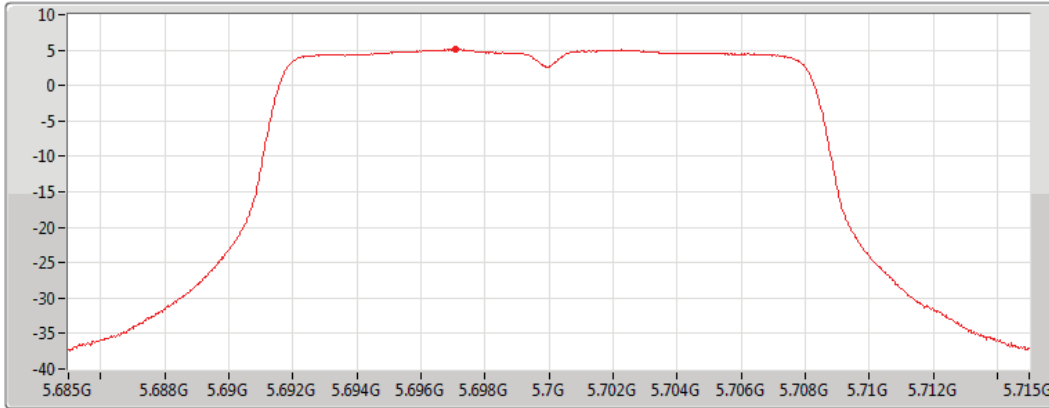

802.11a_Nss1,(6Mbps)_1TX(Port2)

PSD

5700MHz

04/07/2019

CF
5.7GHz
Span
30MHz
RBW
1MHz
VBW
3MHz
Sweep Time
15.5s
Detector Type
RMS

Port 2

Sum	PD	Port 1	Port 2
(dBm/RBW)	(dBm/RBW)	(dBm/RBW)	(dBm/RBW)
5.05	5.05		5.05

802.11a_Nss1,(6Mbps)_1TX(Port2)

PSD

5720MHz Straddle 5.47-5.725GHz

04/07/2019

CF
5.71GHz
Span
60MHz
RBW
1MHz
VBW
3MHz
Sweep Time
15.5s
Detector Type
RMS