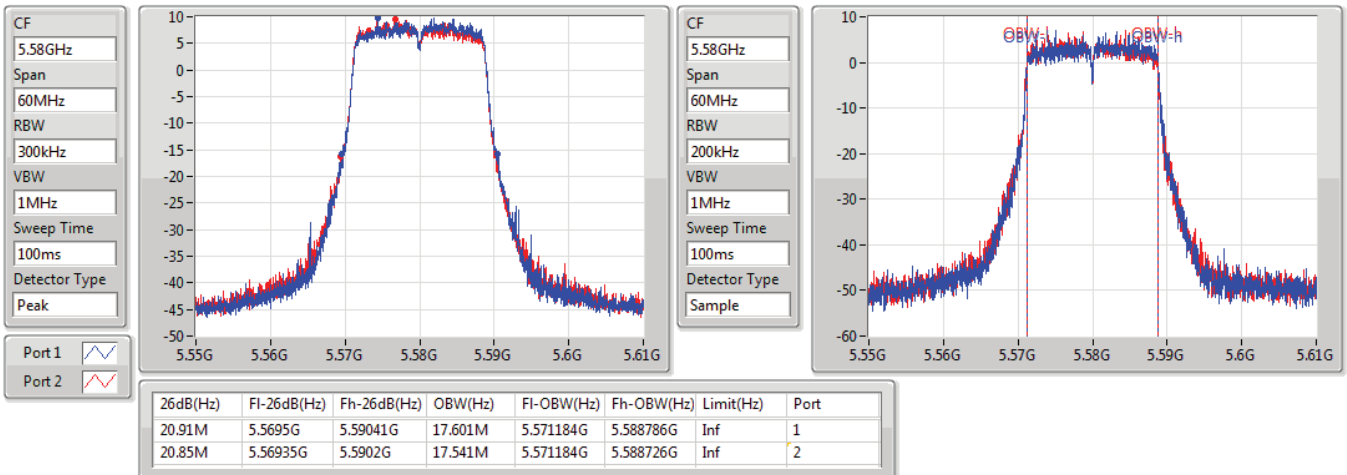

EBW

5500MHz

20/07/2019

802.11ax HEW20-BF_Nss1,(MCS0)_2TX

EBW

5580MHz

20/07/2019

802.11ax HEW20-BF_Nss1,(MCS0)_2TX

EBW

5700MHz

20/07/2019

CF: 5.7GHz
 Span: 60MHz
 RBW: 300kHz
 VBW: 1MHz
 Sweep Time: 100ms
 Detector Type: Peak
 Port 1:
 Port 2:

CF: 5.7GHz
 Span: 60MHz
 RBW: 200kHz
 VBW: 1MHz
 Sweep Time: 100ms
 Detector Type: Sample