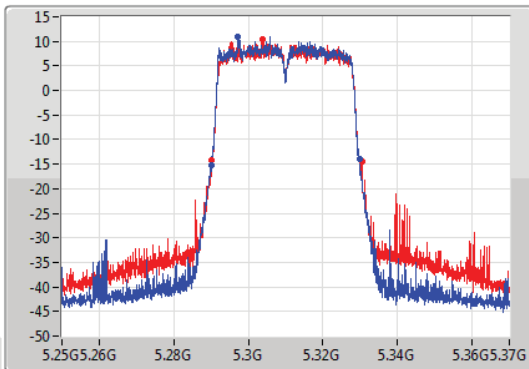

CF
5.31GHz
Span
120MHz
RBW
500kHz
VBW
2MHz
Sweep Time
100ms
Detector Type
Sample