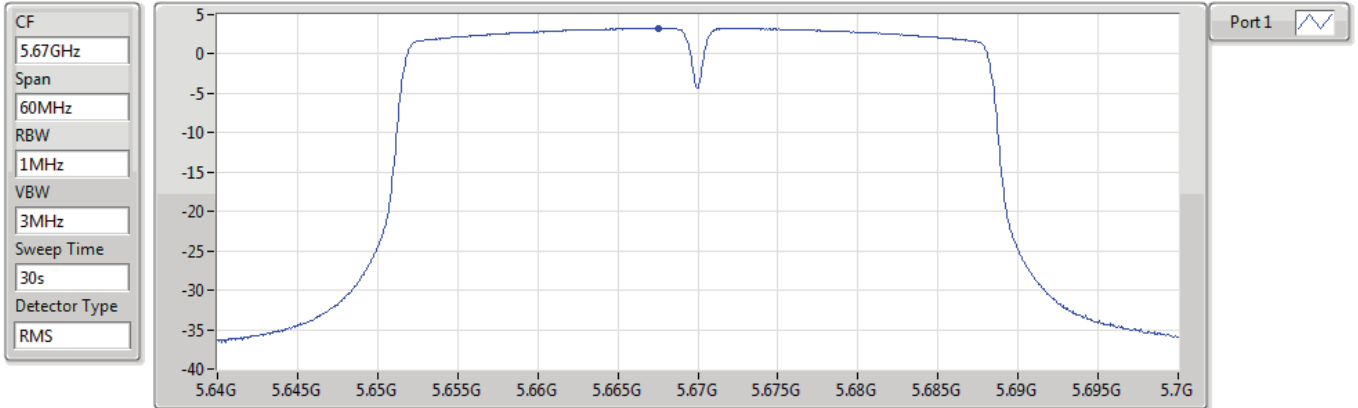

CF
5.55GHz
Span
60MHz
RBW
1MHz
VBW
3MHz
Sweep Time
30s
Detector Type
RMS

Port1

Sum (dBm/RBW)	PD (dBm/RBW)	Port 1 (dBm/RBW)
3.31	3.31	3.31

802.11ac VHT40_Nss1,(MCS0)_1TX(Port1)

PSD

5670MHz

04/07/2019

Sum	PD	Port 1
(dBm/RBW)	(dBm/RBW)	(dBm/RBW)
3.28	3.28	3.28