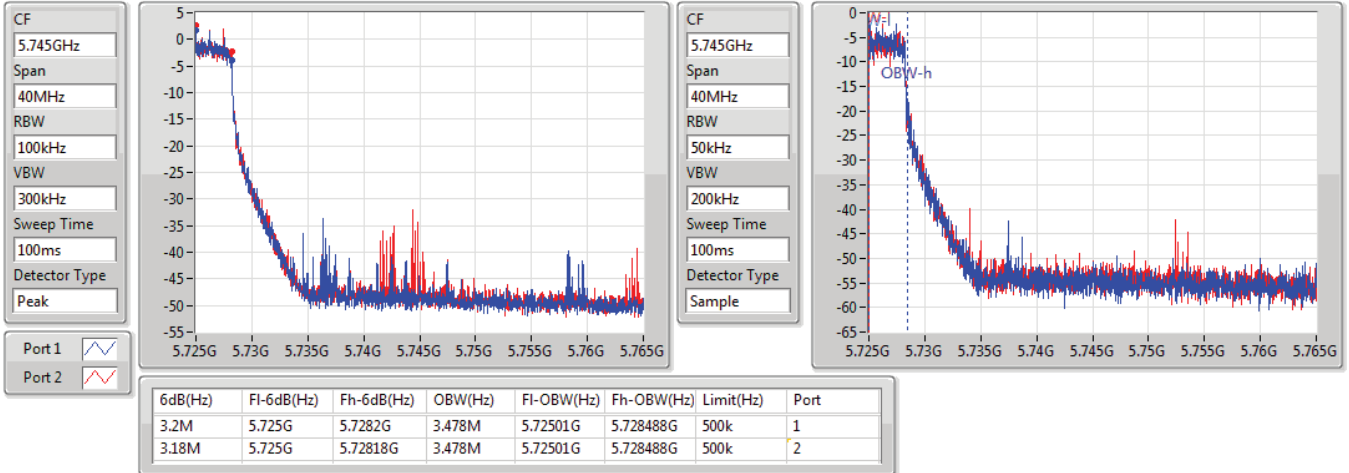

802.11ac VHT40-BF_Nss1,(MCS0)_2TX

EBW

5710MHz Straddle 5.725-5.85GHz

20/07/2019