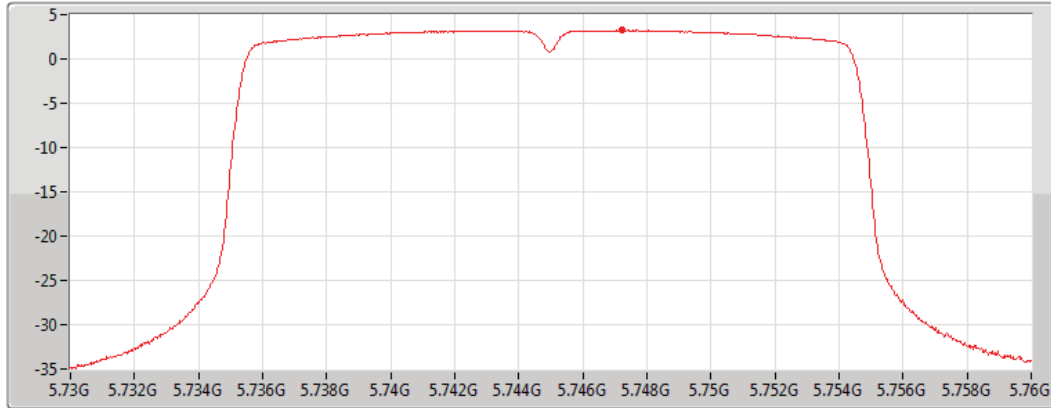

802.11ax HEW20_Nss1,(MCS0)_1TX(Port2)

PSD

5745MHz

25/06/2019

CF
5.745GHz
Span
30MHz
RBW
500kHz
VBW
3MHz
Sweep Time
30s
Detector Type
RMS

Port 2

Sum	PD	Port 1	Port 2
(dBm/RBW)	(dBm/RBW)	(dBm/RBW)	(dBm/RBW)
3.25	3.25		3.25