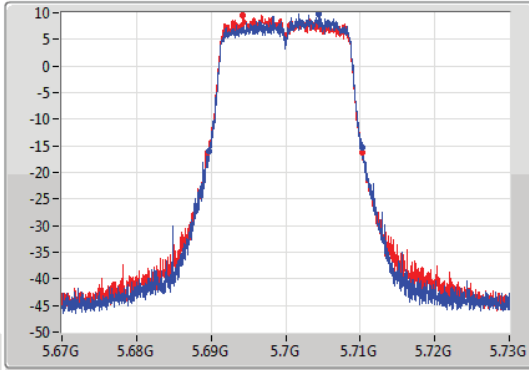

EBW

5700MHz

20/07/2019

CF: 5.7GHz
 Span: 60MHz
 RBW: 300kHz
 VBW: 1MHz
 Sweep Time: 100ms
 Detector Type: Peak
 Port 1:
 Port 2:

CF: 5.7GHz
 Span: 60MHz
 RBW: 200kHz
 VBW: 1MHz
 Sweep Time: 100ms
 Detector Type: Sample