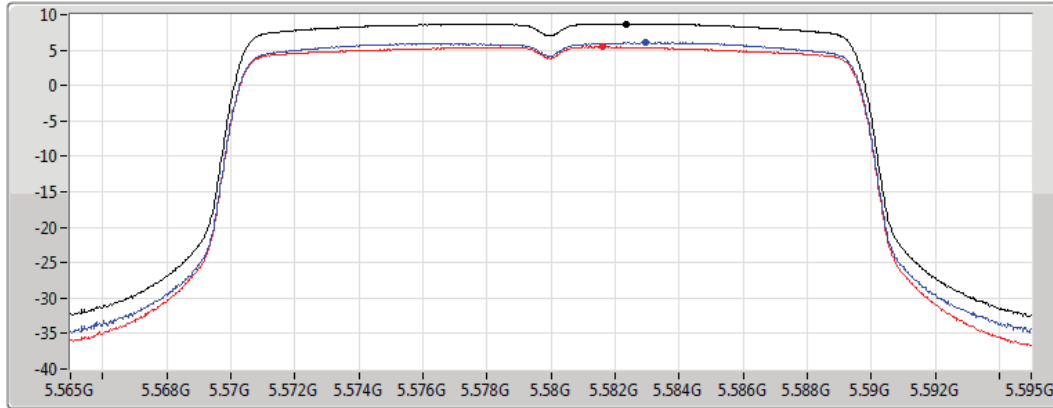

Sum
Port 1
Port 2

Sum	PD	Port 1	Port 2
(dBm/RBW)	(dBm/RBW)	(dBm/RBW)	(dBm/RBW)
8.81	8.81	6.23	5.38

802.11ax HEW20_Nss1,(MCS0)_2TX

PSD

5580MHz

18/07/2019

CF
5.58GHz
Span
30MHz
RBW
1MHz
VBW
3MHz
Sweep Time
30s
Detector Type
RMS