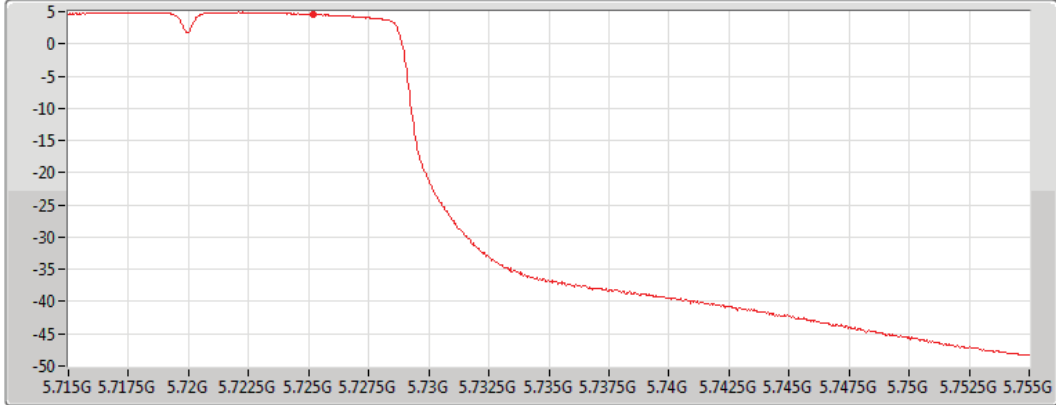

802.11ac VHT20_Nss1,(MCS0)_1TX(Port2)

PSD

5720MHz Straddle 5.725-5.85GHz

18/07/2019

CF
5.735GHz

Span
40MHz

RBW
500kHz

VBW
3MHz

Sweep Time
30s

Detector Type
RMS

Port 2

Sum	PD	Port 1	Port 2
(dBm/RBW)	(dBm/RBW)	(dBm/RBW)	(dBm/RBW)
4.64	4.64		4.64