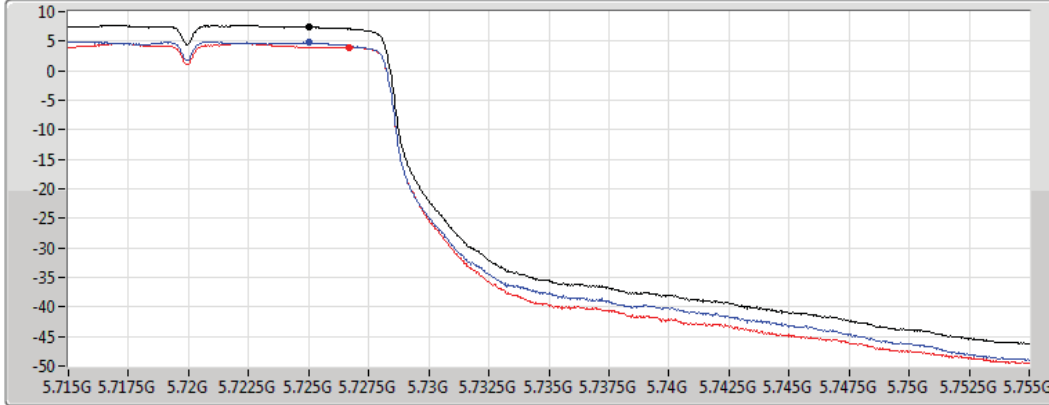

802.11a_Nss1,(6Mbps)_2TX

PSD

5720MHz Straddle 5.725-5.85GHz

18/07/2019

CF
5.735GHz
Span
40MHz
RBW
500kHz
VBW
3MHz
Sweep Time
15.5s
Detector Type
RMS

Sum ☒
Port 1 ☒
Port 2 ☒

Sum	PD	Port 1	Port 2
(dBm/RBW)	(dBm/RBW)	(dBm/RBW)	(dBm/RBW)
7.36	7.36	4.73	4.02