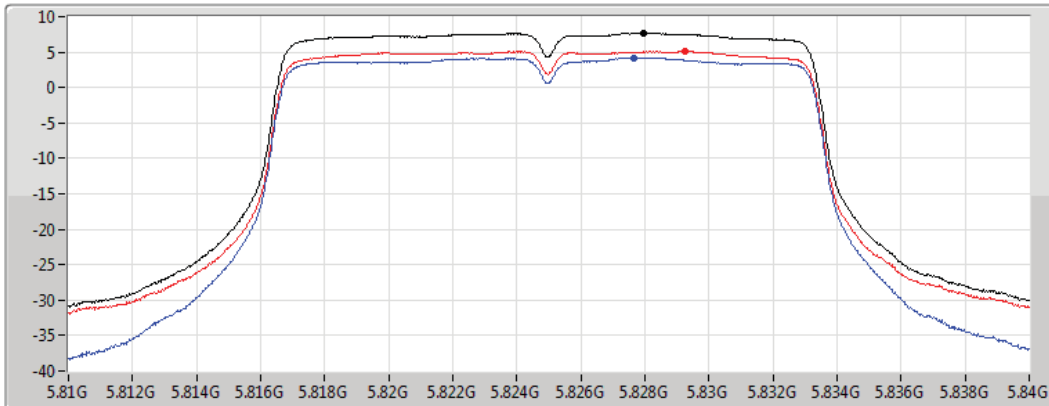

Sum ☐
Port 1 ☐
Port 2 ☐

Sum	PD	Port 1	Port 2
(dBm/RBW)	(dBm/RBW)	(dBm/RBW)	(dBm/RBW)
7.64	7.64	4.23	5.09