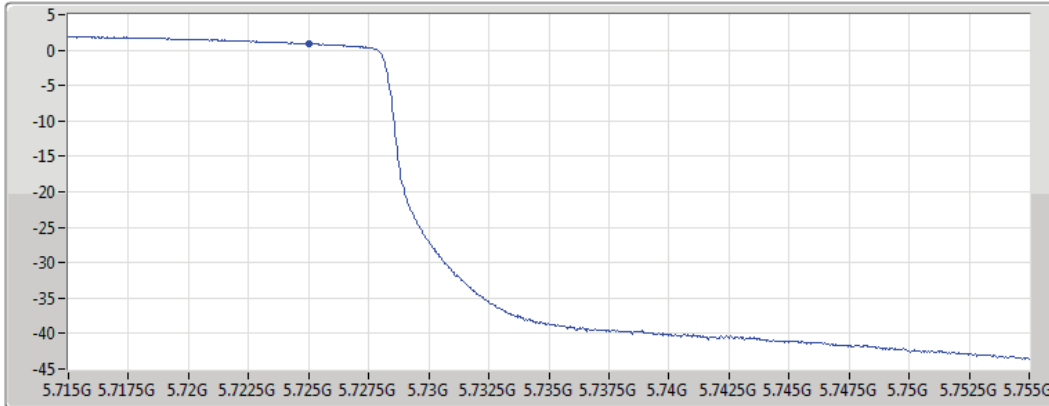

802.11ac VHT40_Nss1,(MCS0)_1TX(Port1)

PSD

5710MHz Straddle 5.725-5.85GHz

18/07/2019

CF
5.735GHz
Span
40MHz
RBW
500kHz
VBW
3MHz
Sweep Time
30s
Detector Type
RMS

Port 1

Sum	PD	Port 1
(dBm/RBW)	(dBm/RBW)	(dBm/RBW)
0.92	0.92	0.92

802.11ac VHT40_Nss1,(MCS0)_1TX(Port1)

PSD