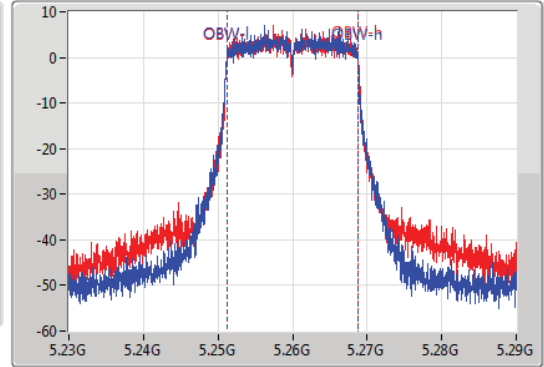

26dB(Hz)	Fl-26dB(Hz)	Fh-26dB(Hz)	OBW(Hz)	Fl-OBW(Hz)	Fh-OBW(Hz)	Limit(Hz)	Port
20.7M	5.24953G	5.27023G	17.631M	5.251154G	5.268786G	Inf	1
20.85M	5.24971G	5.27056G	17.601M	5.251184G	5.268786G	Inf	2

802.11ac VHT20-BF_Nss1,(MCS0)_2TX

EBW

5300MHz

20/07/2019

CF: 5.3GHz
Span: 60MHz
RBW: 300kHz
VBW: 1MHz
Sweep Time: 100ms
Detector Type: Peak