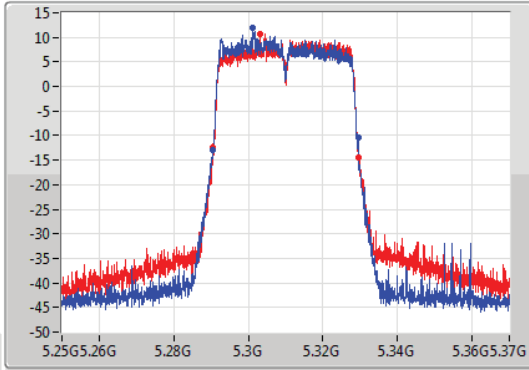

802.11ax HEW40-BF_Nss1,(MCS0)_2TX

EBW

5310MHz

20/07/2019

CF: 5.31GHz
Span: 120MHz
RBW: 500kHz
VBW: 2MHz
Sweep Time: 100ms
Detector Type: Peak

CF: 5.31GHz
Span: 120MHz
RBW: 500kHz
VBW: 2MHz
Sweep Time: 100ms
Detector Type: Sample