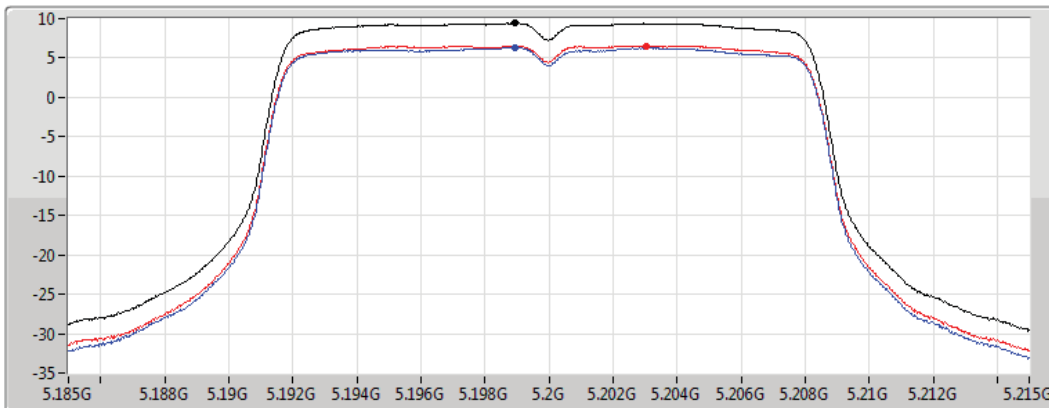

802.11a_Nss1,(6Mbps)_2TX

PSD

5200MHz

25/06/2019

CF
5.2GHz
Span
30MHz
RBW
1MHz
VBW
3MHz
Sweep Time
15.5s
Detector Type
RMS

Sum ☐
Port 1 ☐
Port 2 ☐

Sum	PD	Port 1	Port 2
(dBm/RBW)	(dBm/RBW)	(dBm/RBW)	(dBm/RBW)
9.44	9.44	6.34	6.52