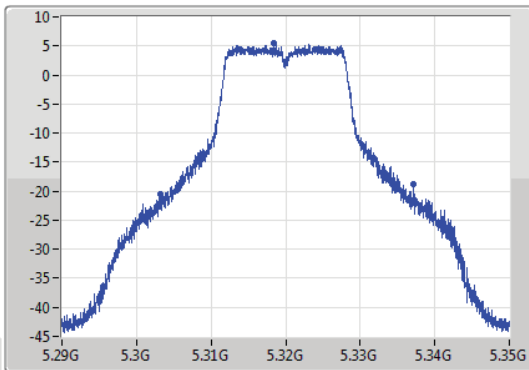

CF: 5.32GHz
Span: 60MHz
RBW: 200kHz
VBW: 1MHz
Sweep Time: 100ms
Detector Type: Sample