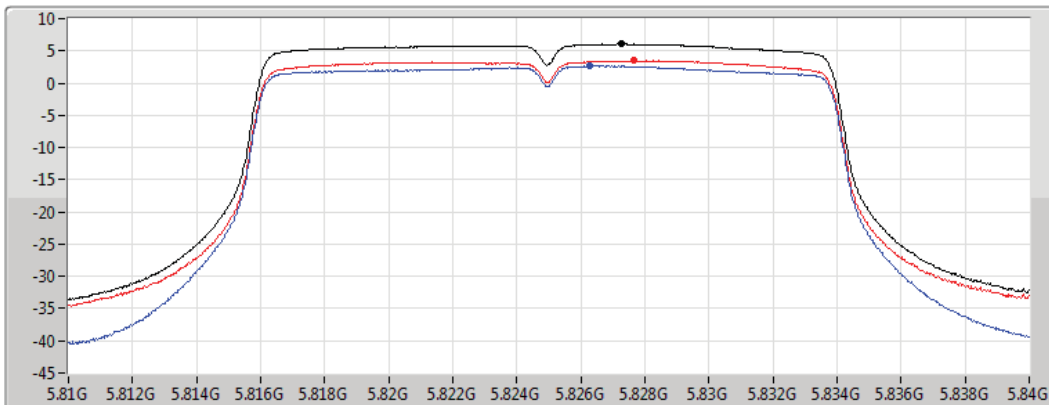

802.11ac VHT20_Nss1,(MCS0)_2TX

PSD

5825MHz

25/06/2019

CF
5.825GHz
Span
30MHz
RBW
500kHz
VBW
3MHz
Sweep Time
30s
Detector Type
RMS

Sum ☒
Port 1 ☒
Port 2 ☒

Sum	PD	Port 1	Port 2
(dBm/RBW)	(dBm/RBW)	(dBm/RBW)	(dBm/RBW)
6.04	6.04	2.64	3.48