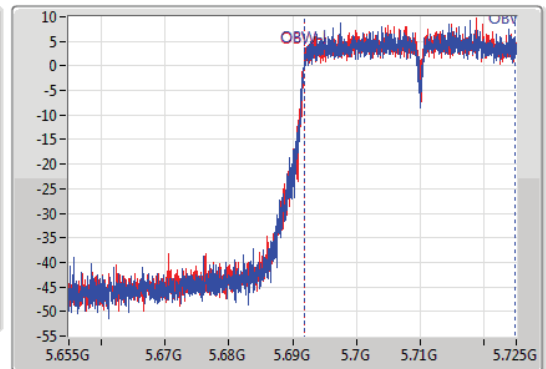

Sweep Time
100ms

Detector Type
Peak

CF
5.69GHz

Span
70MHz

RBW
500kHz

VBW
2MHz

Sweep Time
100ms

Detector Type
Sample