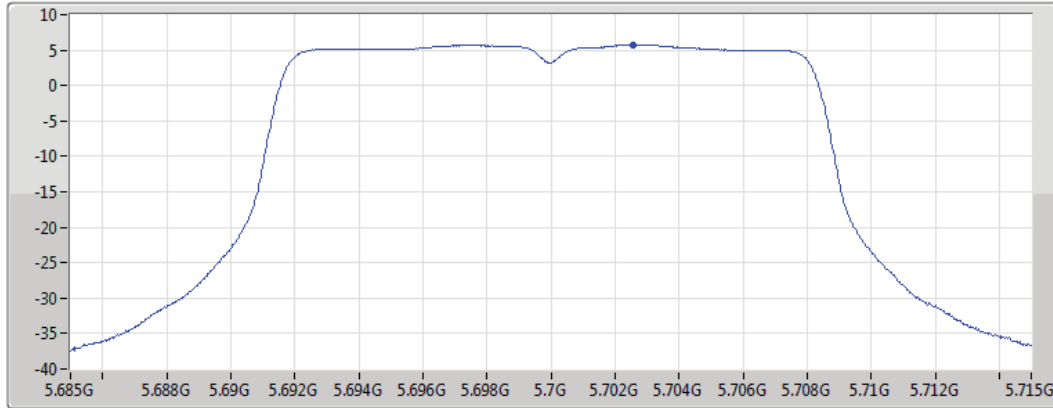

802.11a_Nss1,(6Mbps)_1TX(Port1)

PSD

5700MHz

04/07/2019

CF
5.7GHz
Span
30MHz
RBW
1MHz
VBW
3MHz
Sweep Time
15.5s
Detector Type
RMS

Port1

Sum	PD	Port 1
(dBm/RBW)	(dBm/RBW)	(dBm/RBW)
5.80	5.80	5.80

802.11a_Nss1,(6Mbps)_1TX(Port1)

PSD

5720MHz Straddle 5.47-5.725GHz

04/07/2019

CF
5.71GHz
Span
60MHz
RBW
1MHz
VBW
3MHz
Sweep Time
15.5s
Detector Type
RMS