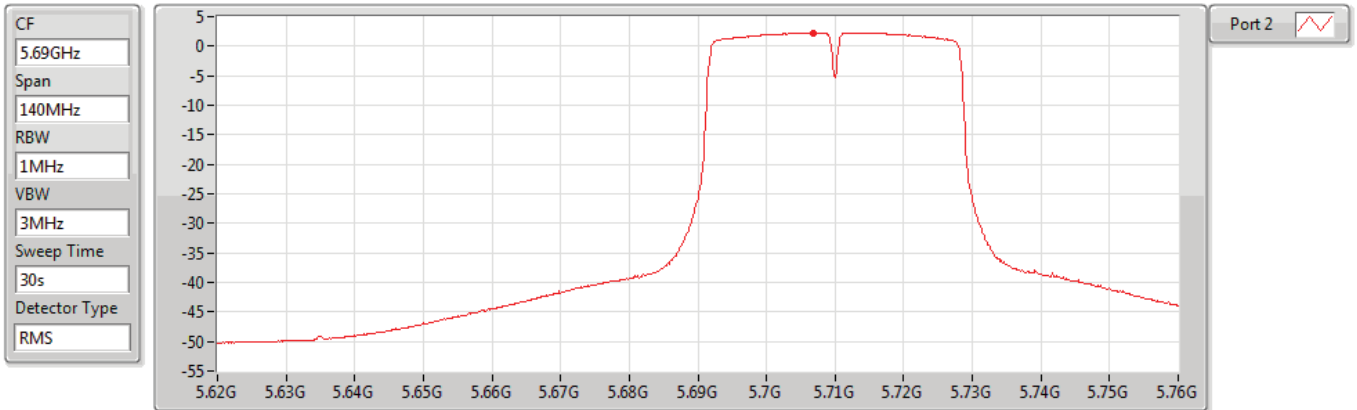

Port 2

Sum	PD	Port 1	Port 2
(dBm/RBW)	(dBm/RBW)	(dBm/RBW)	(dBm/RBW)
2.59	2.59		2.59

802.11ac VHT40_Nss1,(MCS0)_1TX(Port2)

PSD

5710MHz Straddle 5.47-5.725GHz

04/07/2019

Sum	PD	Port 1	Port 2
(dBm/RBW)	(dBm/RBW)	(dBm/RBW)	(dBm/RBW)
2.27	2.27		2.27