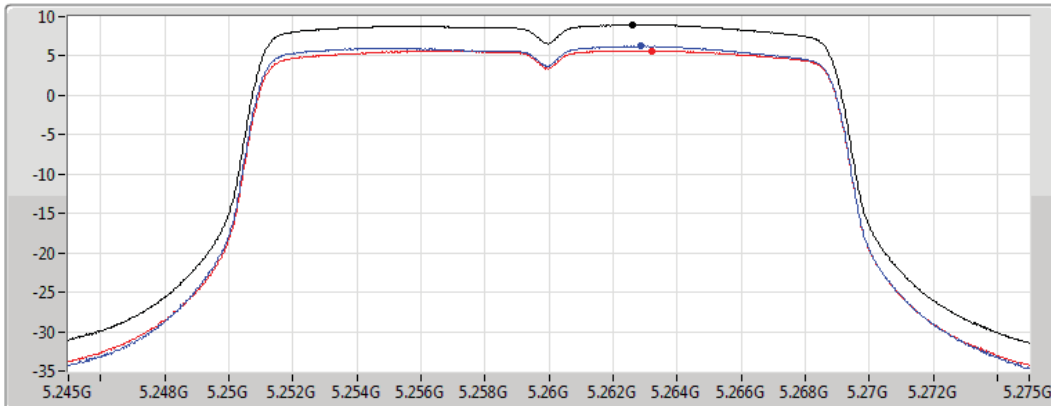

802.11ac VHT20_Nss1,(MCS0)_2TX

PSD

5260MHz

04/07/2019

CF
5.26GHz
Span
30MHz
RBW
1MHz
VBW
3MHz
Sweep Time
30s
Detector Type
RMS

Sum ☒
Port 1 ☒
Port 2 ☒

Sum	PD	Port 1	Port 2
(dBm/RBW)	(dBm/RBW)	(dBm/RBW)	(dBm/RBW)
8.95	8.95	6.25	5.65