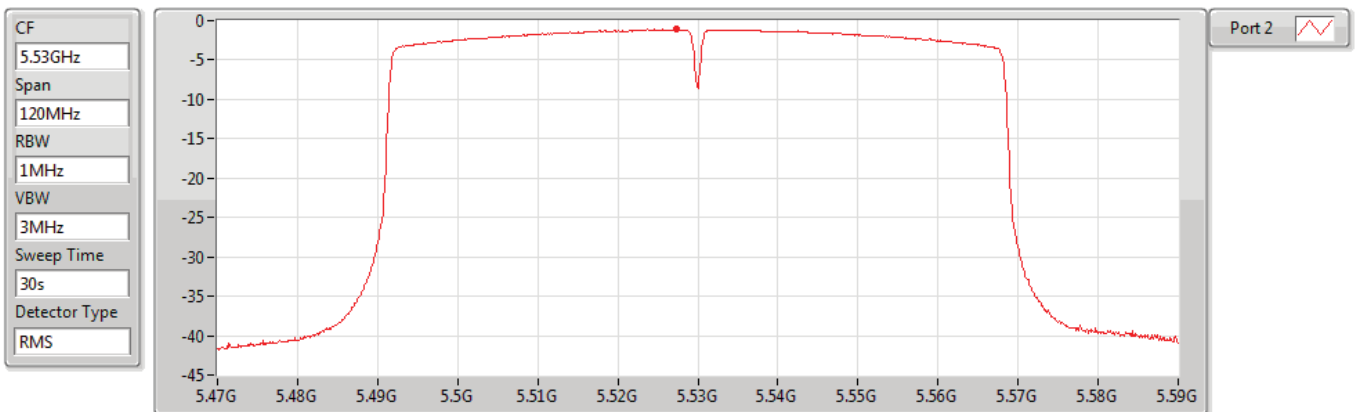

802.11ac VHT80_Nss1,(MCS0)_1TX(Port2)

PSD

5530MHz

04/07/2019

Sum	PD	Port 1	Port 2
(dBm/RBW)	(dBm/RBW)	(dBm/RBW)	(dBm/RBW)
-1.12	-1.12		-1.12