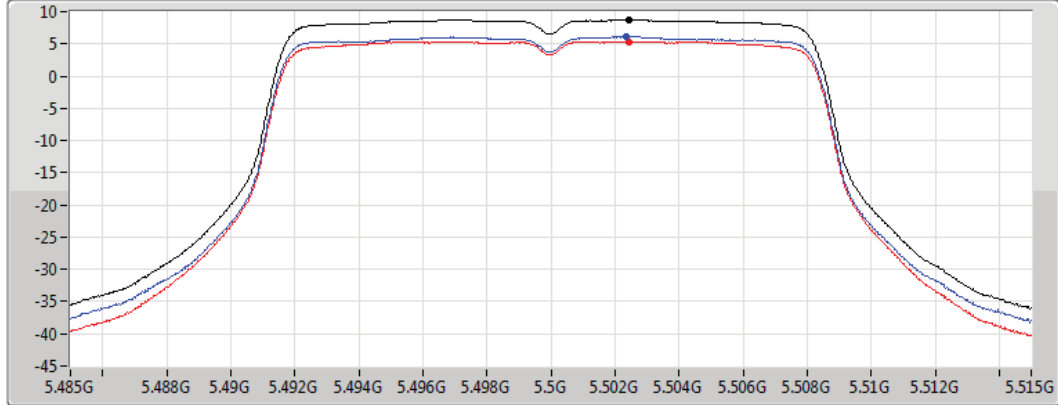

802.11a_Nss1,(6Mbps)_2TX

PSD

5500MHz

18/07/2019

CF
5.5GHz

Span
30MHz

RBW
1MHz

VBW
3MHz

Sweep Time
15.5s

Detector Type
RMS

Sum ☒

Port 1 ☒

Port 2 ☒

Sum	PD	Port 1	Port 2
(dBm/RBW)	(dBm/RBW)	(dBm/RBW)	(dBm/RBW)
8.75	8.75	6.12	5.34