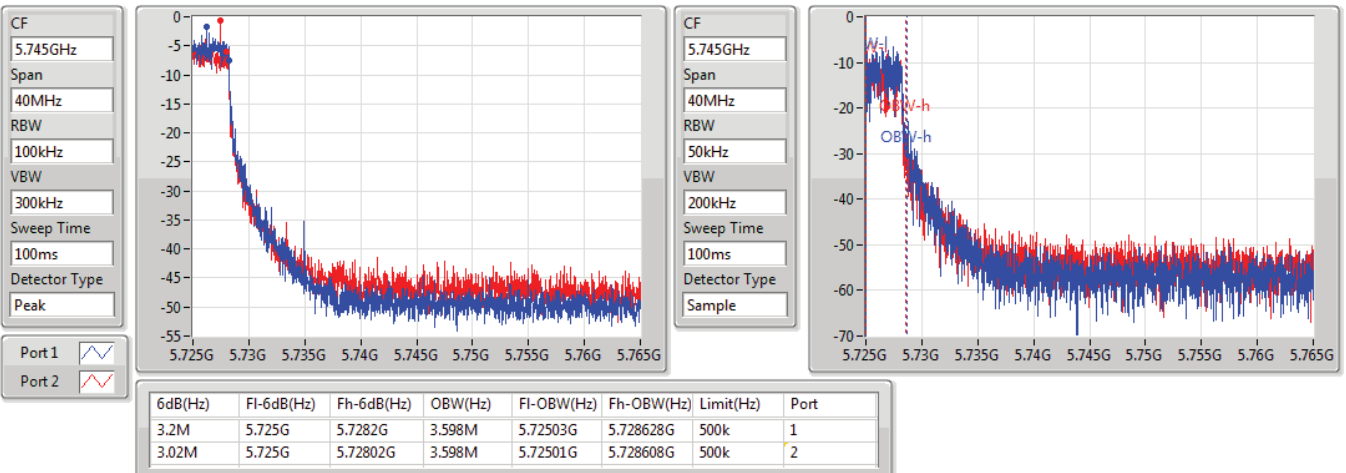

EBW

5690MHz Straddle 5.47-5.725GHz

20/07/2019

802.11ax HEW80-BF_Nss1,(MCS0)_2TX

EBW

5690MHz Straddle 5.725-5.85GHz

20/07/2019

Summary