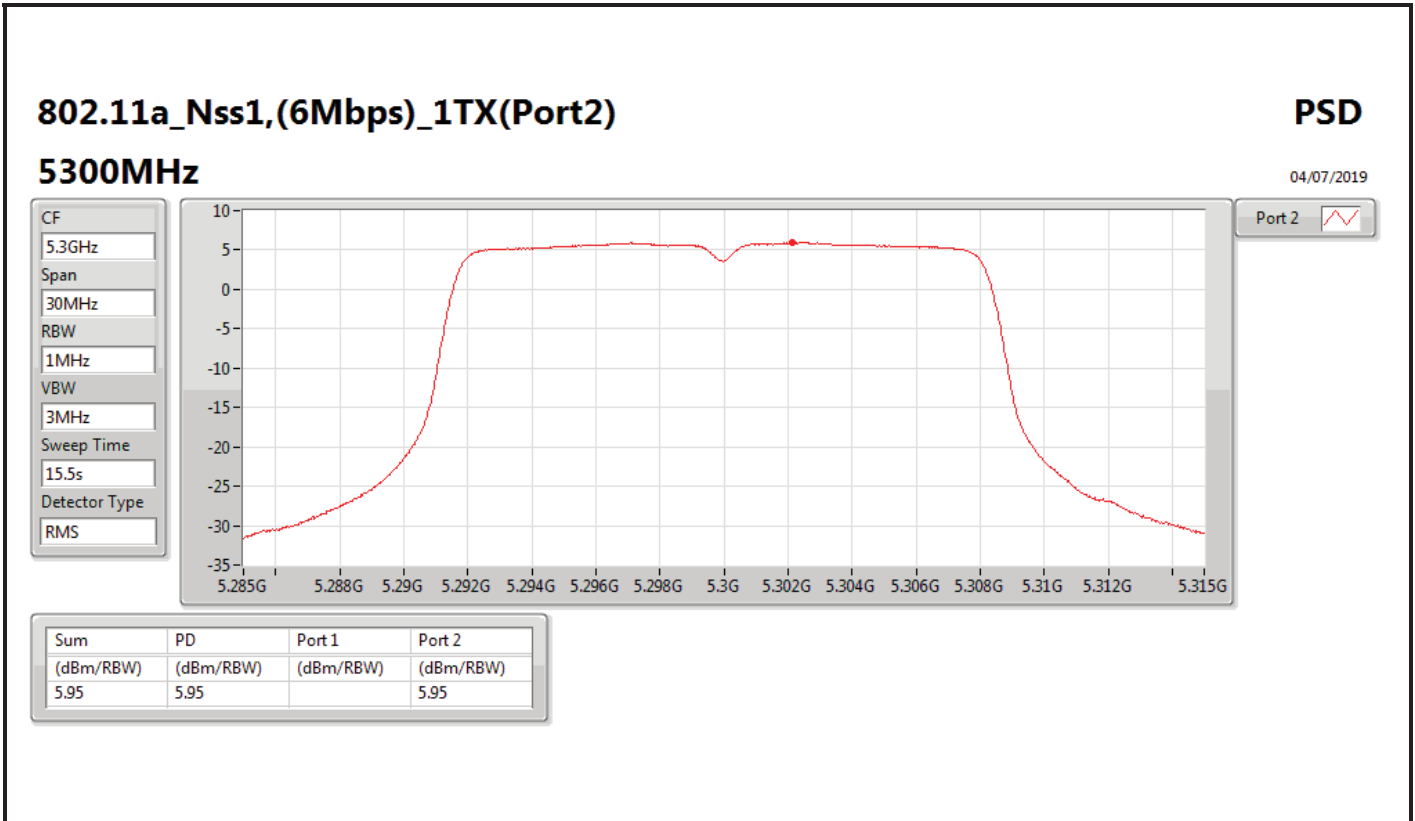

PSD

5260MHz

04/07/2019

CF
5.26GHz
Span
30MHz
RBW
1MHz
VBW
3MHz
Sweep Time
15.5s
Detector Type
RMS

Port 2

Sum	PD	Port 1	Port 2
(dBm/RBW)	(dBm/RBW)	(dBm/RBW)	(dBm/RBW)
6.25	6.25		6.25

802.11a_Nss1,(6Mbps)_1TX(Port2)