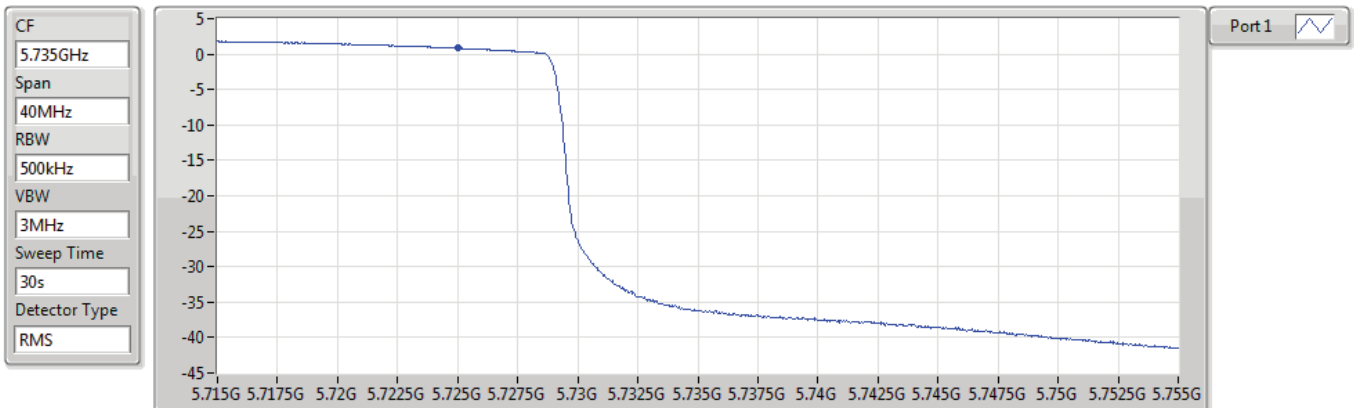

04/07/2019

Sum	PD	Port 1
(dBm/RBW)	(dBm/RBW)	(dBm/RBW)
3.70	3.70	3.70

802.11ax HEW40_Nss1,(MCS0)_1TX(Port1)

PSD

5710MHz Straddle 5.725-5.85GHz

18/07/2019

Sum	PD	Port 1
(dBm/RBW)	(dBm/RBW)	(dBm/RBW)
0.84	0.84	0.84