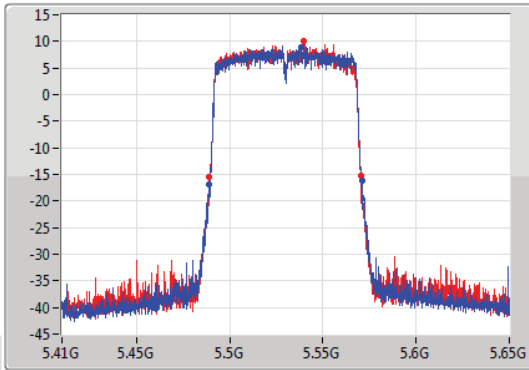

CF
5.53GHz
Span
240MHz
RBW
1MHz
VBW
3MHz
Sweep Time
100ms
Detector Type
Sample