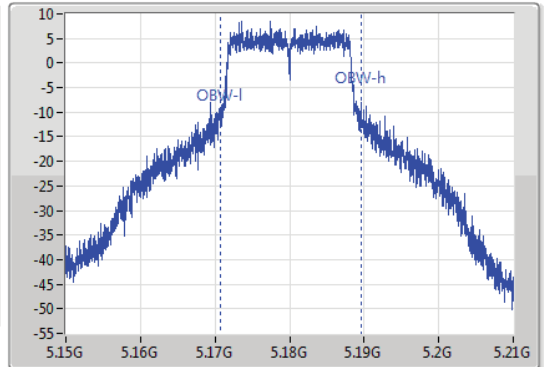

26dB(Hz)	Fl-26dB(Hz)	Fh-26dB(Hz)	OBW(Hz)	Fl-OBW(Hz)	Fh-OBW(Hz)	Limit(Hz)	Port
38.43M	5.16086G	5.19929G	18.801M	5.170735G	5.189535G	Inf	1

802.11a_Nss1,(6Mbps)_1TX

EBW

5200MHz

28/06/2019

CF
5.2GHz
Span
60MHz
RBW
500kHz
VBW
2MHz
Sweep Time
100ms
Detector Type
Peak
Port1