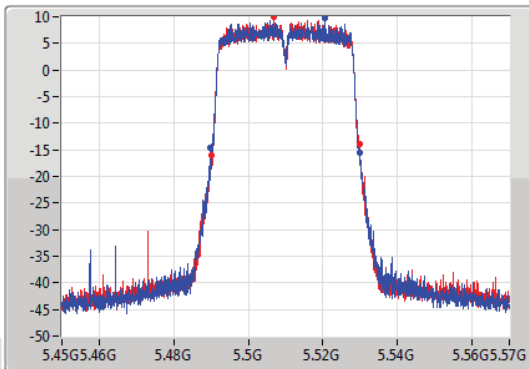

EBW

5510MHz

20/07/2019

CF: 5.51GHz
 Span: 120MHz
 RBW: 500kHz
 VBW: 2MHz
 Sweep Time: 100ms
 Detector Type: Peak

CF: 5.51GHz
 Span: 120MHz
 RBW: 500kHz
 VBW: 2MHz
 Sweep Time: 100ms
 Detector Type: Sample