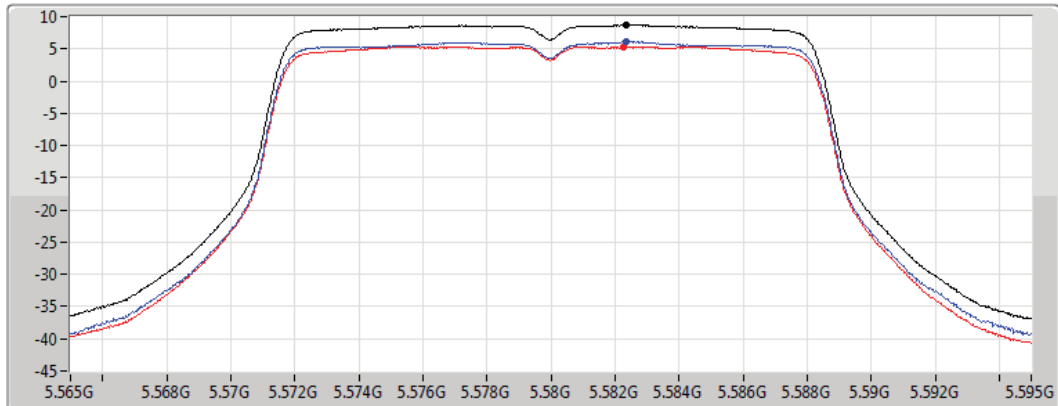

5580MHz

18/07/2019

CF
5.58GHz

Span
30MHz

RBW
1MHz

VBW
3MHz

Sweep Time
15.5s

Detector Type
RMS