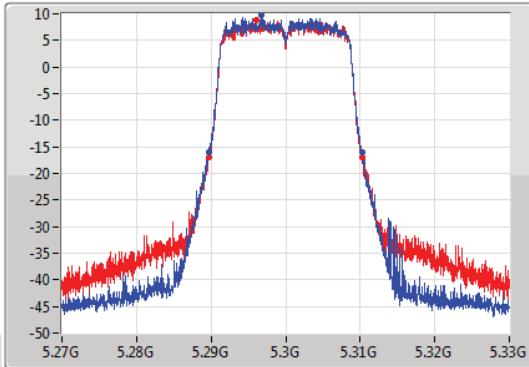

CF: 5.3GHz
Span: 60MHz
RBW: 200kHz
VBW: 1MHz
Sweep Time: 100ms
Detector Type: Sample