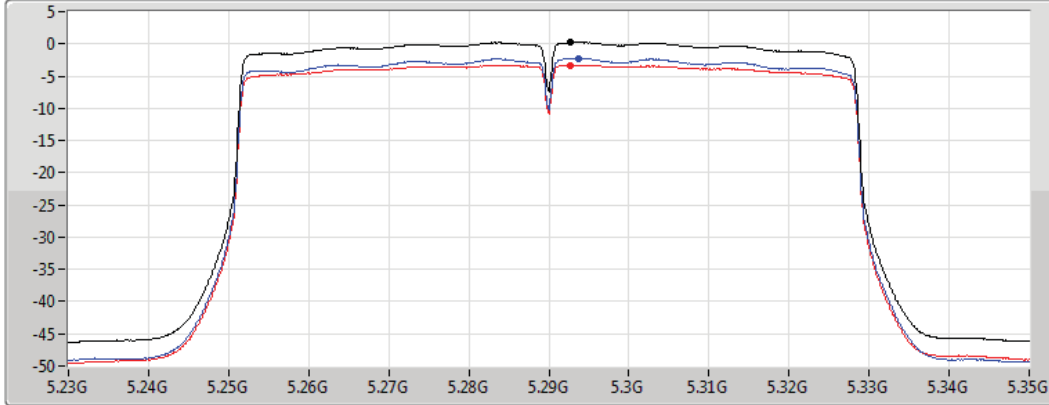

802.11ac VHT80_Nss1,(MCS0)_2TX

PSD

5290MHz

04/07/2019

CF
5.29GHz
Span
120MHz
RBW
1MHz
VBW
3MHz
Sweep Time
30s
Detector Type
RMS

Sum ☒
Port 1 ☒
Port 2 ☒

Sum	PD	Port 1	Port 2
(dBm/RBW)	(dBm/RBW)	(dBm/RBW)	(dBm/RBW)
0.26	0.26	-2.23	-3.30