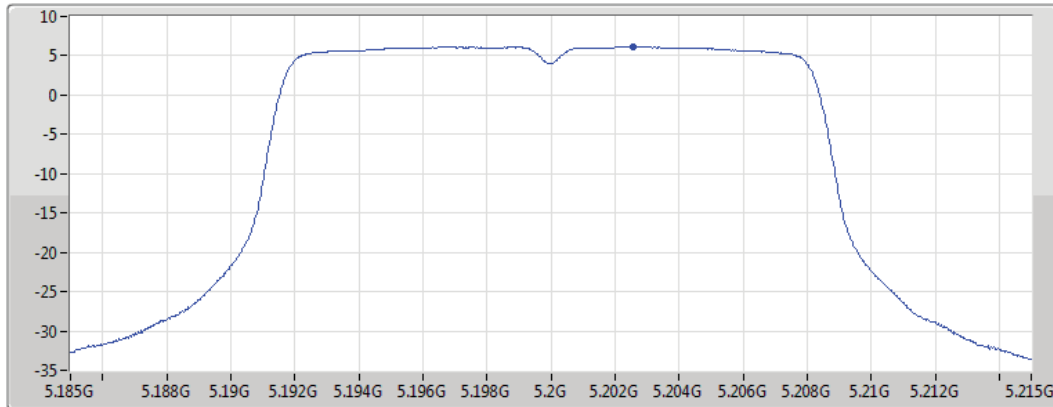

Port 1

Sum	PD	Port 1
(dBm/RBW)	(dBm/RBW)	(dBm/RBW)
6.20	6.20	6.20