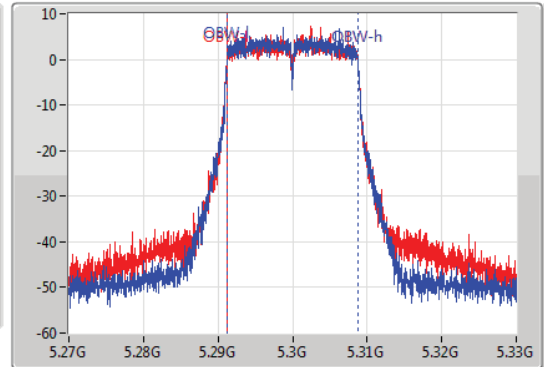

802.11ac VHT20-BF_Nss1,(MCS0)_2TX

EBW

5300MHz

20/07/2019

CF: 5.3GHz
 Span: 60MHz
 RBW: 300kHz
 VBW: 1MHz
 Sweep Time: 100ms
 Detector Type: Peak

CF: 5.3GHz
 Span: 60MHz
 RBW: 200kHz
 VBW: 1MHz
 Sweep Time: 100ms
 Detector Type: Sample