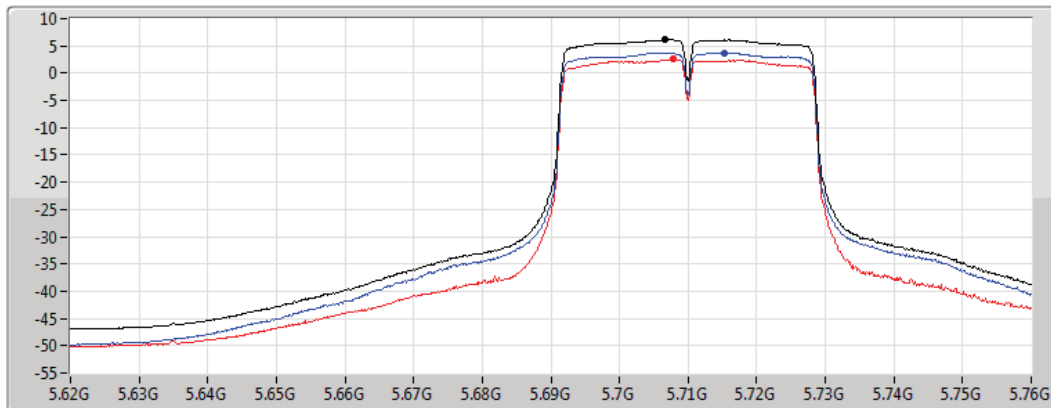

Sum ☒
Port 1 ☒
Port 2 ☒

Sum	PD	Port 1	Port 2
(dBm/RBW)	(dBm/RBW)	(dBm/RBW)	(dBm/RBW)
6.14	6.14	3.76	2.56