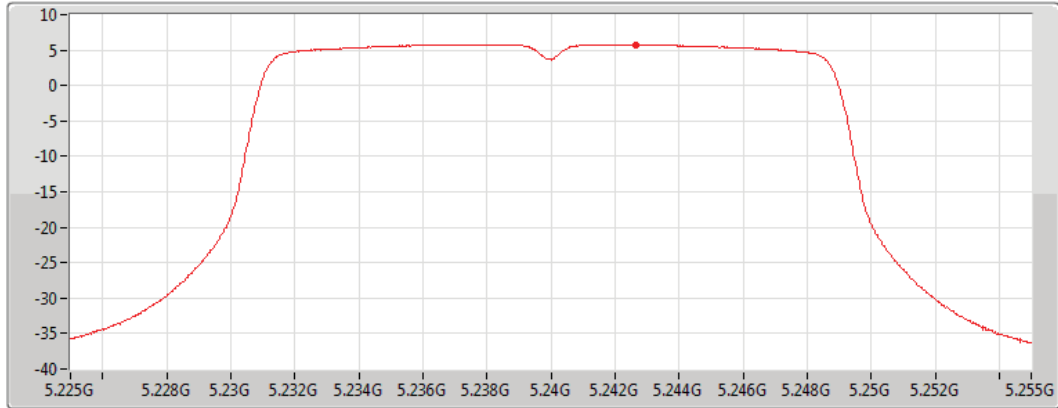

802.11ac VHT20_Nss1,(MCS0)_1TX(Port2)

PSD

5240MHz

25/06/2019

CF
5.24GHz

Span
30MHz

RBW
1MHz

VBW
3MHz

Sweep Time
30s

Detector Type
RMS

Port 2

Sum	PD	Port 1	Port 2
(dBm/RBW)	(dBm/RBW)	(dBm/RBW)	(dBm/RBW)
5.77	5.77		5.77