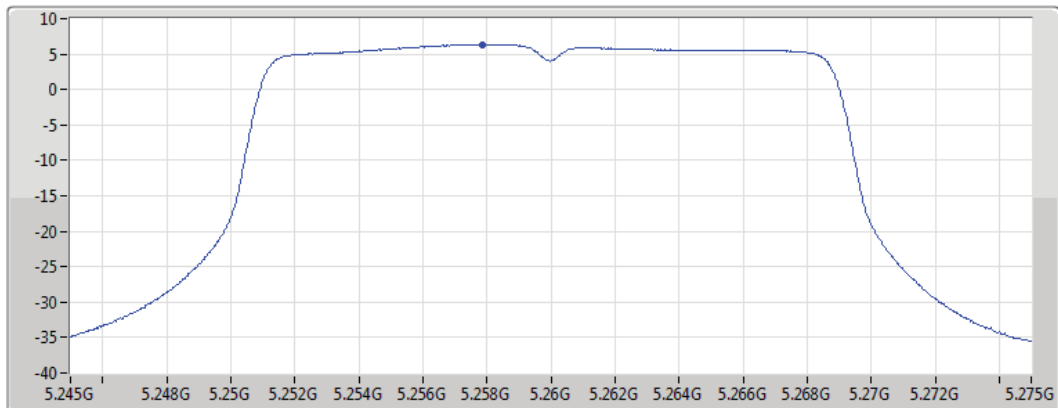

802.11ac VHT20_Nss1,(MCS0)_1TX(Port1)

PSD

5260MHz

04/07/2019

CF
5.26GHz
Span
30MHz
RBW
1MHz
VBW
3MHz
Sweep Time
30s
Detector Type
RMS

Port1

Sum	PD	Port 1
(dBm/RBW)	(dBm/RBW)	(dBm/RBW)
6.32	6.32	6.32