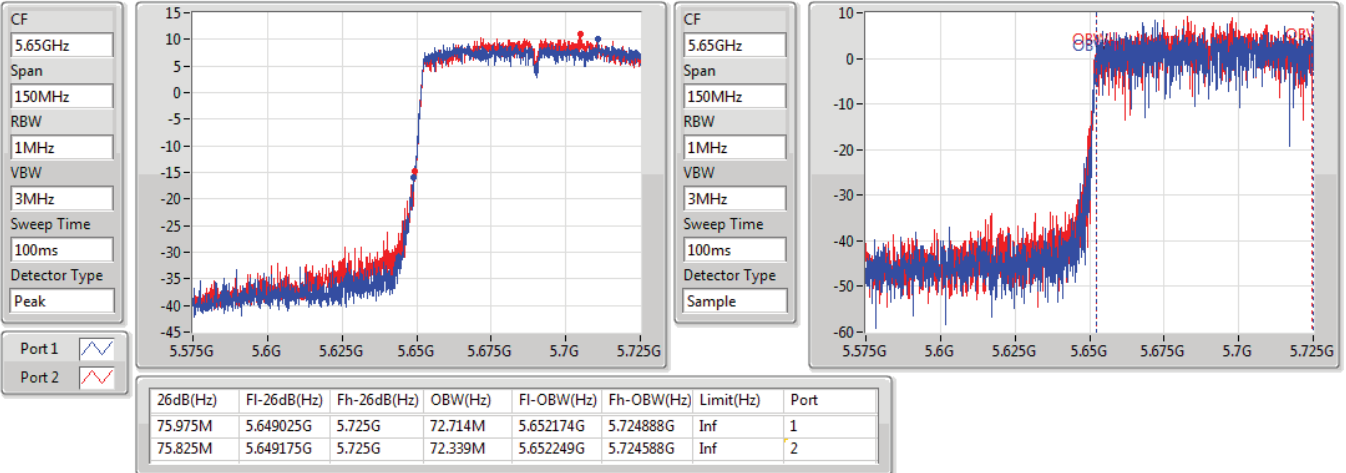

802.11ax HEW80-BF_Nss1,(MCS0)_2TX

EBW

5690MHz Straddle 5.47-5.725GHz

20/07/2019