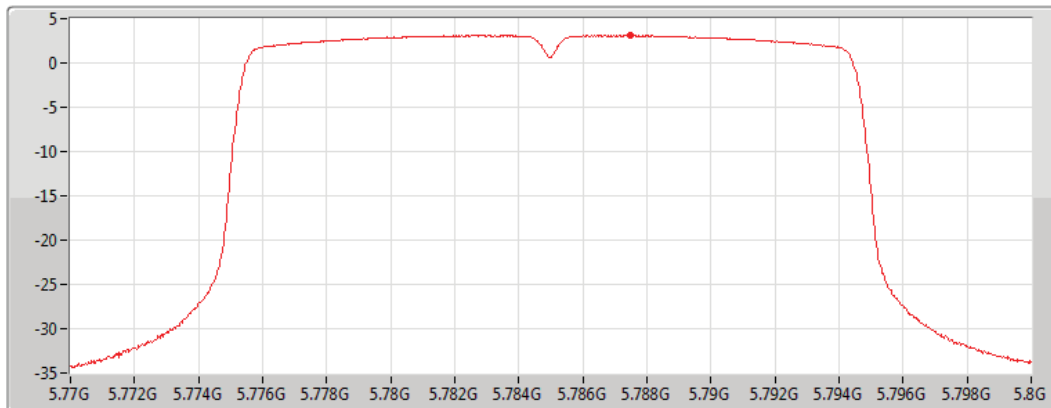

Port 2 

Sum	PD	Port 1	Port 2
(dBm/RBW)	(dBm/RBW)	(dBm/RBW)	(dBm/RBW)
3.25	3.25		3.25

802.11ax HEW20_Nss1,(MCS0)_1TX(Port2)

PSD

5785MHz

25/06/2019

CF
5.785GHz
Span
30MHz
RBW
500kHz
VBW
3MHz
Sweep Time
30s
Detector Type
RMS