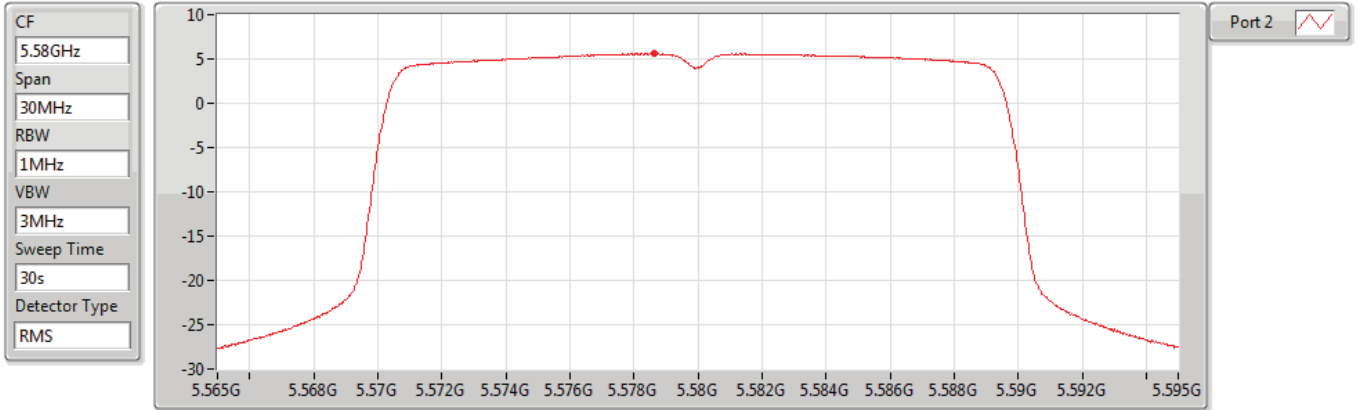

802.11ax HEW20_Nss1,(MCS0)_1TX(Port2)

PSD

5580MHz

04/07/2019

Sum	PD	Port 1	Port 2
(dBm/RBW)	(dBm/RBW)	(dBm/RBW)	(dBm/RBW)
5.58	5.58		5.58