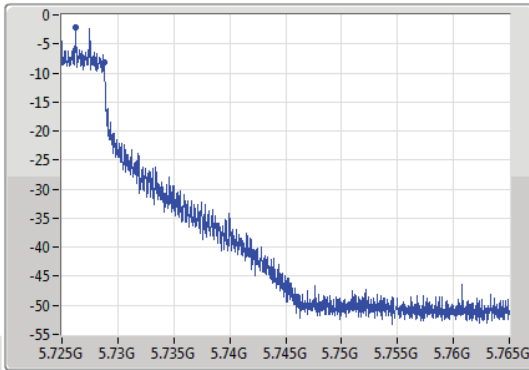

802.11ac VHT20_Nss1,(MCS0)_1TX
5720MHz Straddle 5.725-5.85GHz

EBW

04/07/2019

CF
5.745GHz
Span
40MHz
RBW
100kHz
VBW
300kHz
Sweep Time
100ms
Detector Type
Peak
Port 1

CF
5.745GHz
Span
40MHz
RBW
100kHz
VBW
300kHz
Sweep Time
100ms
Detector Type
Sample