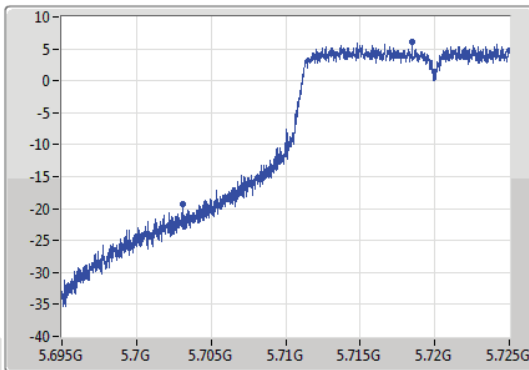

CF
5.71GHz
Span
30MHz
RBW
200kHz
VBW
1MHz
Sweep Time
100ms
Detector Type
Sample