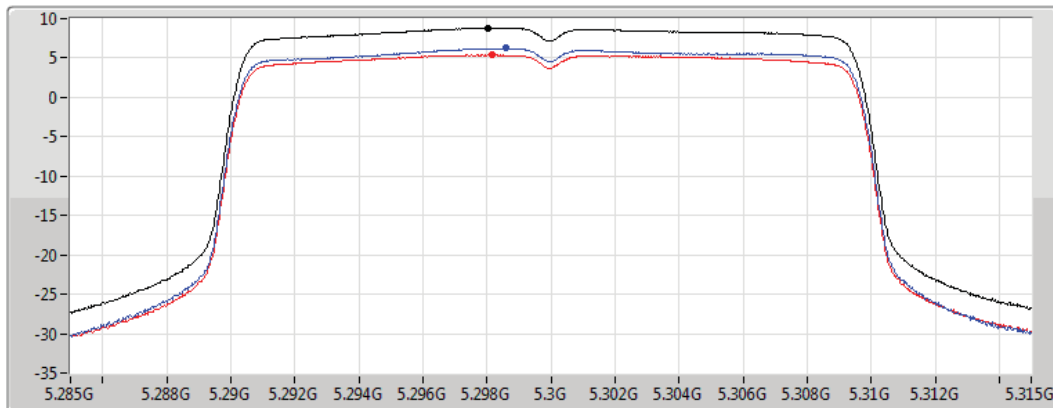

Sum
Port 1
Port 2

Sum	PD	Port 1	Port 2
(dBm/RBW)	(dBm/RBW)	(dBm/RBW)	(dBm/RBW)
8.83	8.83	6.34	5.25

802.11ax HEW20_Nss1,(MCS0)_2TX

PSD

5300MHz

04/07/2019

CF
5.3GHz
Span
30MHz
RBW
1MHz
VBW
3MHz
Sweep Time
30s
Detector Type
RMS