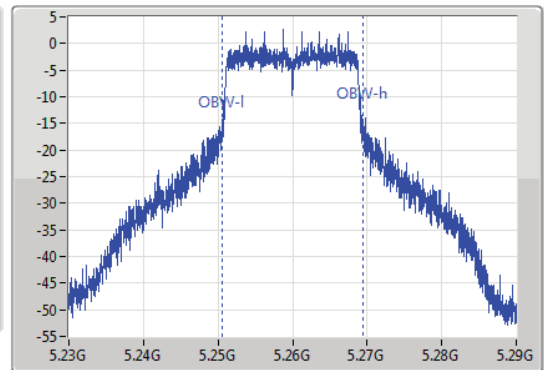

802.11ac VHT20_Nss1,(MCS0)_1TX

EBW

5260MHz

04/07/2019

CF
5.26GHz
Span
60MHz
RBW
500kHz
VBW
2MHz
Sweep Time
100ms
Detector Type
Peak
Port 1

CF
5.26GHz
Span
60MHz
RBW
200kHz
VBW
1MHz
Sweep Time
100ms
Detector Type
Sample