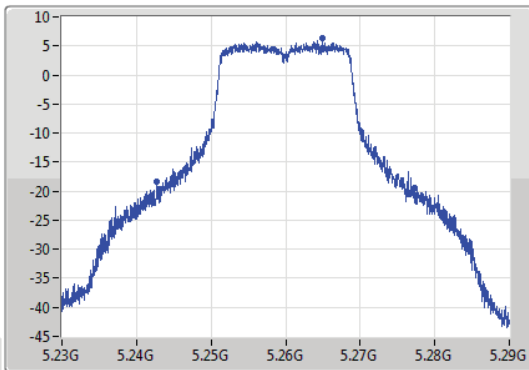

CF
5.26GHz
Span
60MHz
RBW
200kHz
VBW
1MHz
Sweep Time
100ms
Detector Type
Sample