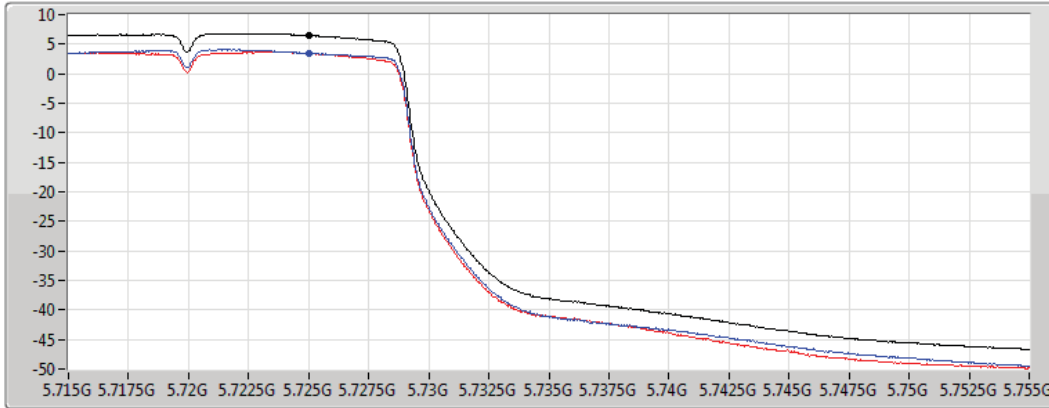

802.11ac VHT20_Nss1,(MCS0)_2TX 5720MHz Straddle 5.725-5.85GHz

PSD

18/07/2019

CF
5.735GHz
Span
40MHz
RBW
500kHz
VBW
3MHz
Sweep Time
30s
Detector Type
RMS

Sum ☒
Port 1 ☒
Port 2 ☒

Sum	PD	Port 1	Port 2
(dBm/RBW)	(dBm/RBW)	(dBm/RBW)	(dBm/RBW)
6.49	6.49	3.50	3.46