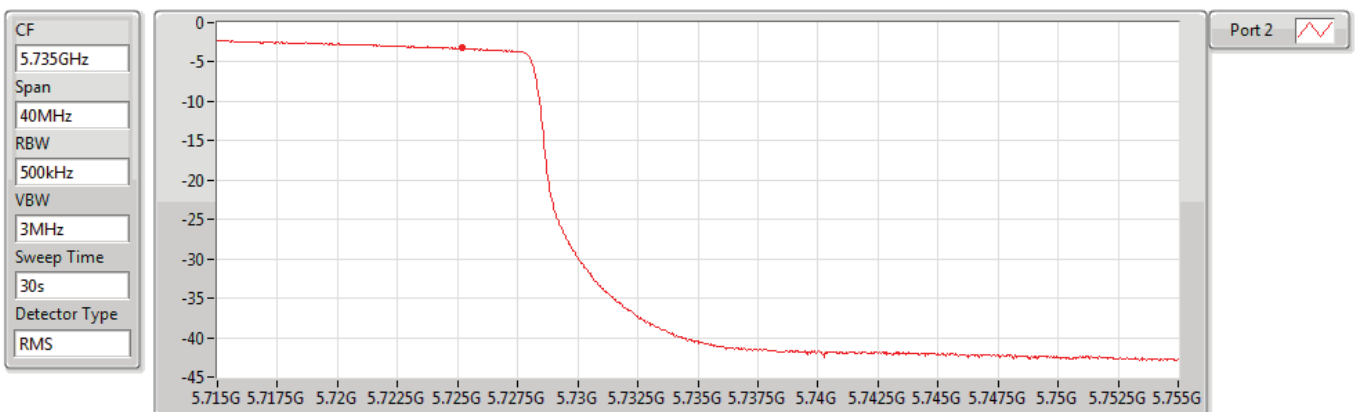

5690MHz Straddle 5.725-5.85GHz

18/07/2019

Sum	PD	Port 1	Port 2
(dBm/RBW)	(dBm/RBW)	(dBm/RBW)	(dBm/RBW)
-3.25	-3.25		-3.25