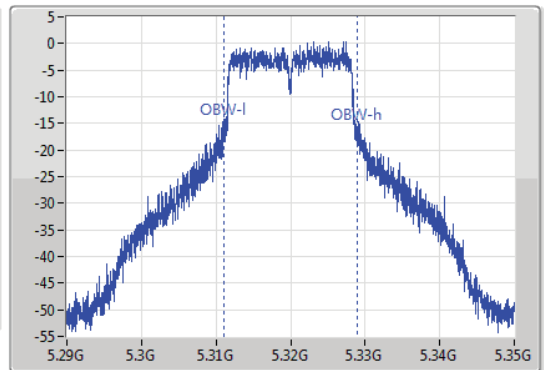

802.11a_Nss1,(6Mbps)_1TX

EBW

5320MHz

04/07/2019

CF: 5.32GHz
 Span: 60MHz
 RBW: 500kHz
 VBW: 2MHz
 Sweep Time: 100ms
 Detector Type: Peak
 Port 1

CF: 5.32GHz
 Span: 60MHz
 RBW: 200kHz
 VBW: 1MHz
 Sweep Time: 100ms
 Detector Type: Sample