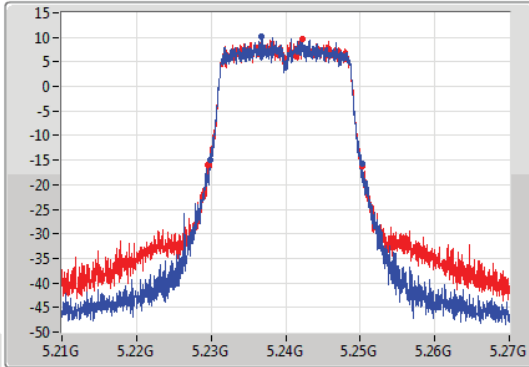

802.11ax HEW20-BF_Nss1,(MCS0)_2TX

EBW

5240MHz

20/07/2019

CF
5.24GHz
Span
60MHz
RBW
300kHz
VBW
1MHz
Sweep Time
100ms
Detector Type
Peak

CF
5.24GHz
Span
60MHz
RBW
200kHz
VBW
1MHz
Sweep Time
100ms
Detector Type
Sample