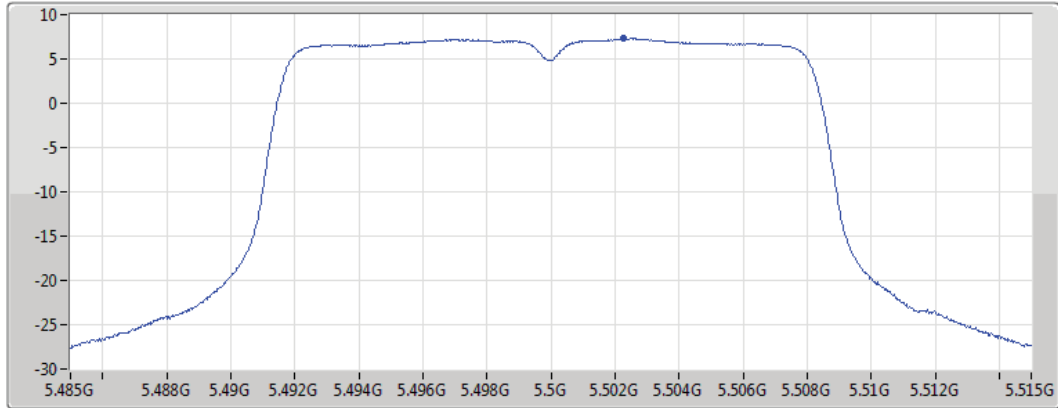

Port1

Sum	PD	Port 1
(dBm/RBW)	(dBm/RBW)	(dBm/RBW)
6.99	6.99	6.99

802.11a_Nss1,(6Mbps)_1TX(Port1)

PSD

5500MHz

04/07/2019

CF
5.5GHz
Span
30MHz
RBW
1MHz
VBW
3MHz
Sweep Time
15.5s
Detector Type
RMS

Port1