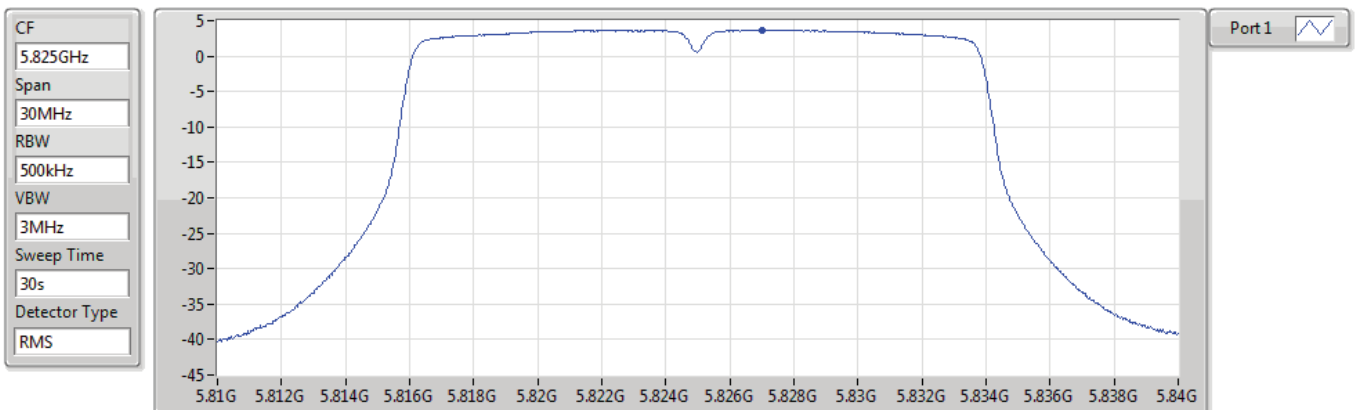

PSD

5785MHz

25/06/2019

Sum	PD	Port 1
(dBm/RBW)	(dBm/RBW)	(dBm/RBW)
4.86	4.86	4.86

802.11ac VHT20_Nss1,(MCS0)_1TX(Port1)

PSD

5825MHz

25/06/2019