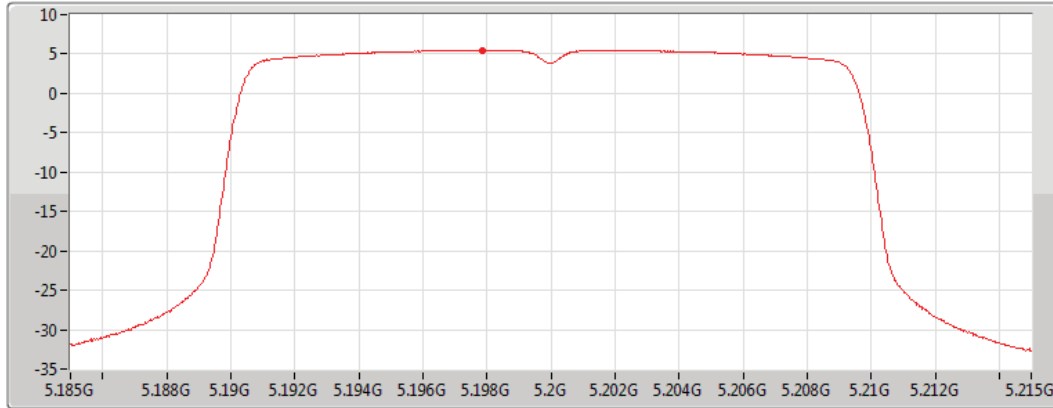

802.11ax HEW20_Nss1,(MCS0)_1TX(Port2)

PSD

5200MHz

25/06/2019

CF
5.2GHz
Span
30MHz
RBW
1MHz
VBW
3MHz
Sweep Time
30s
Detector Type
RMS

Port 2

Sum	PD	Port 1	Port 2
(dBm/RBW)	(dBm/RBW)	(dBm/RBW)	(dBm/RBW)
5.48	5.48		5.48