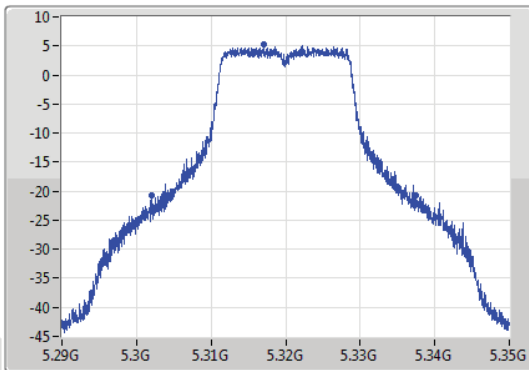

CF: 5.32GHz
Span: 60MHz
RBW: 200kHz
VBW: 1MHz
Sweep Time: 100ms
Detector Type: Sample