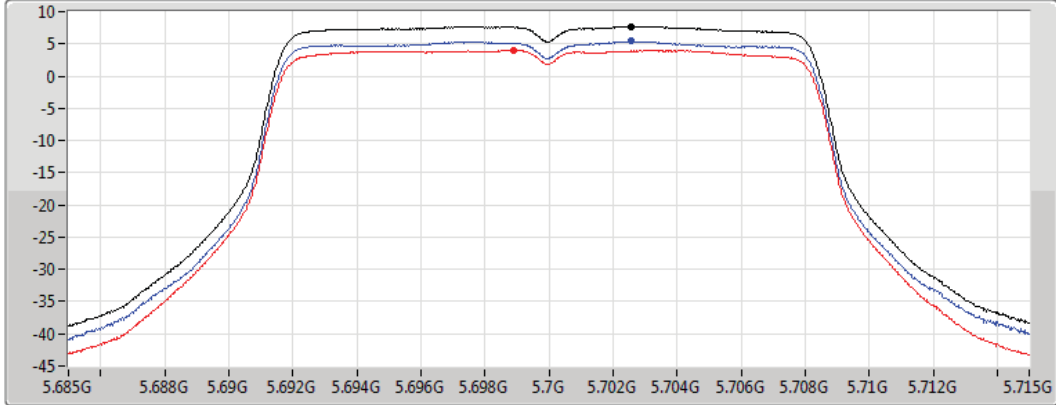

802.11a_Nss1,(6Mbps)_2TX

PSD

5700MHz

04/07/2019

CF
5.7GHz
Span
30MHz
RBW
1MHz
VBW
3MHz
Sweep Time
15.5s
Detector Type
RMS

Sum ☒
Port 1 ☒
Port 2 ☒

Sum	PD	Port 1	Port 2
(dBm/RBW)	(dBm/RBW)	(dBm/RBW)	(dBm/RBW)
7.72	7.72	5.40	3.98

802.11a_Nss1,(6Mbps)_2TX

PSD

5720MHz Straddle 5.47-5.725GHz

04/07/2019

CF
5.71GHz
Span
60MHz
RBW
1MHz
VBW
3MHz
Sweep Time
15.5s
Detector Type
RMS