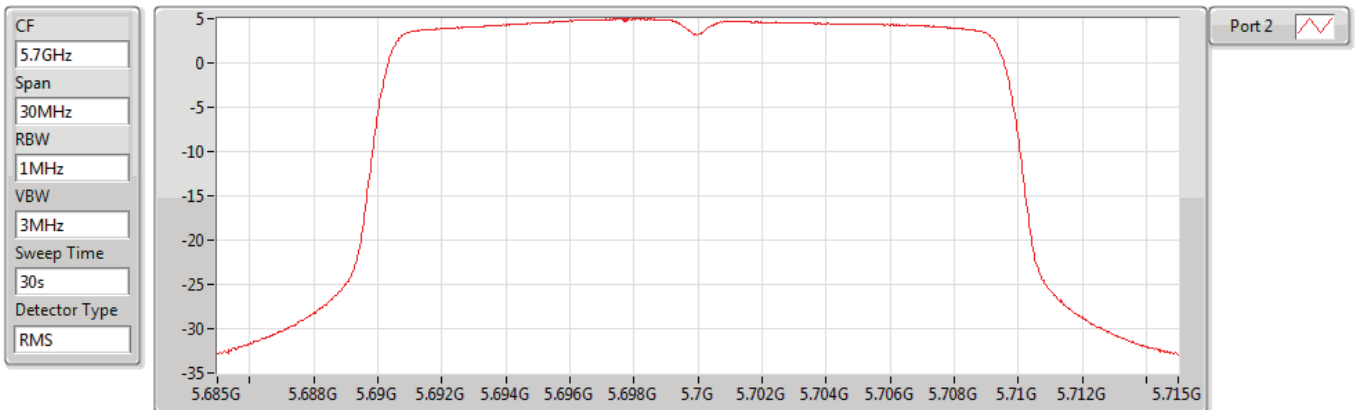

PSD

5580MHz

04/07/2019

Sum	PD	Port 1	Port 2
(dBm/RBW)	(dBm/RBW)	(dBm/RBW)	(dBm/RBW)
5.58	5.58		5.58

802.11ax HEW20_Nss1,(MCS0)_1TX(Port2)

PSD

5700MHz

04/07/2019