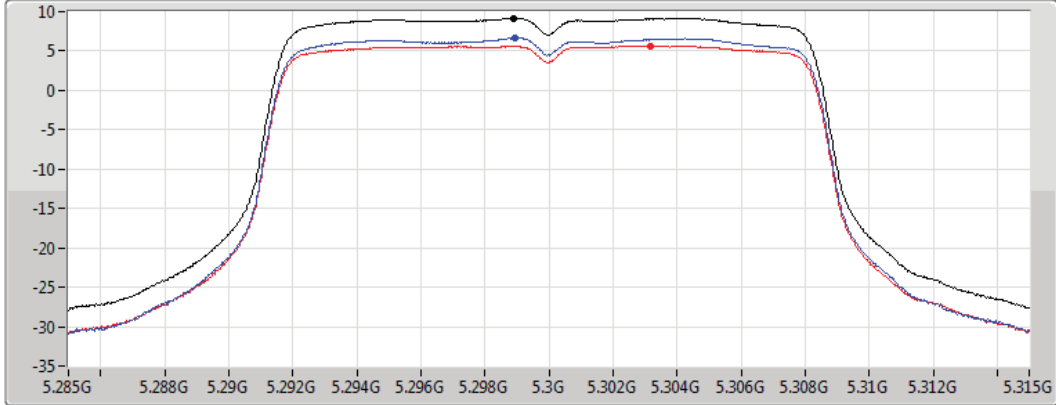

802.11a_Nss1,(6Mbps)_2TX

PSD

5300MHz

04/07/2019

CF
5.3GHz
Span
30MHz
RBW
1MHz
VBW
3MHz
Sweep Time
15.5s
Detector Type
RMS

Sum ☐
Port 1 ☐
Port 2 ☐

Sum	PD	Port 1	Port 2
(dBm/RBW)	(dBm/RBW)	(dBm/RBW)	(dBm/RBW)
9.15	9.15	6.66	5.63