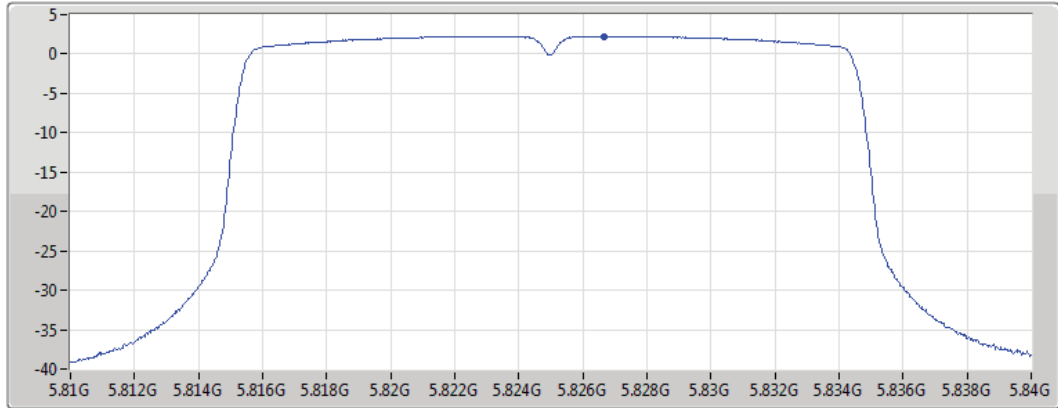

802.11ax HEW20_Nss1,(MCS0)_1TX(Port1)

PSD

5825MHz

25/06/2019

CF
5.825GHz

Span
30MHz

RBW
500kHz

VBW
3MHz

Sweep Time
30s

Detector Type
RMS

Port 1

Sum	PD	Port 1
(dBm/RBW)	(dBm/RBW)	(dBm/RBW)
2.27	2.27	2.27