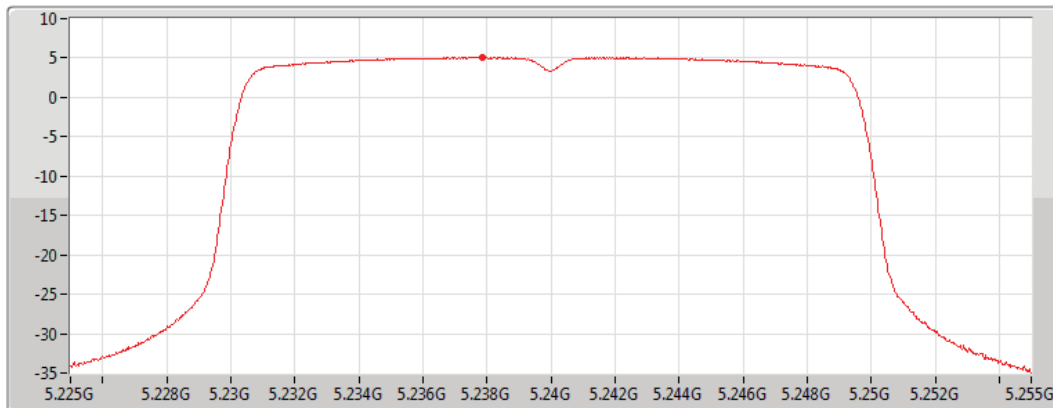

802.11ax HEW20_Nss1,(MCS0)_1TX(Port2)

PSD

5240MHz

25/06/2019

CF
5.24GHz
Span
30MHz
RBW
1MHz
VBW
3MHz
Sweep Time
30s
Detector Type
RMS

Port 2

Sum	PD	Port 1	Port 2
(dBm/RBW)	(dBm/RBW)	(dBm/RBW)	(dBm/RBW)
5.08	5.08		5.08