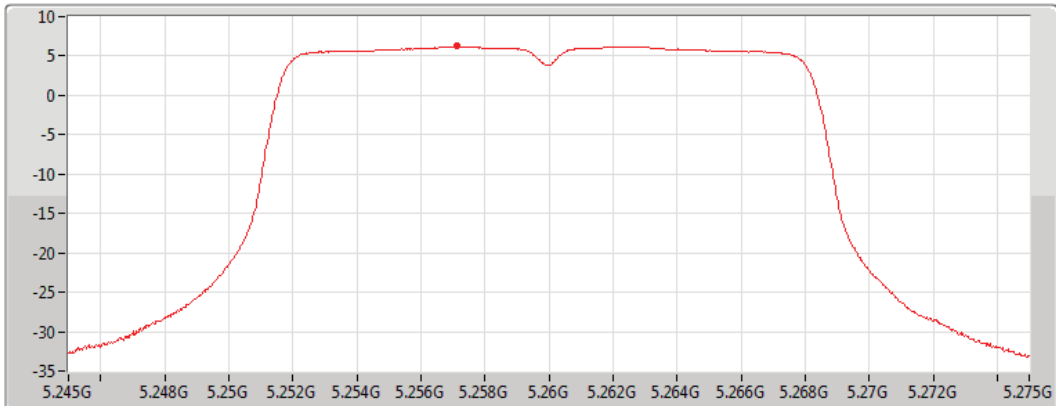

802.11a_Nss1,(6Mbps)_1TX(Port2)

PSD

5260MHz

04/07/2019

CF
5.26GHz
Span
30MHz
RBW
1MHz
VBW
3MHz
Sweep Time
15.5s
Detector Type
RMS

Port 2

Sum	PD	Port 1	Port 2
(dBm/RBW)	(dBm/RBW)	(dBm/RBW)	(dBm/RBW)
6.25	6.25		6.25