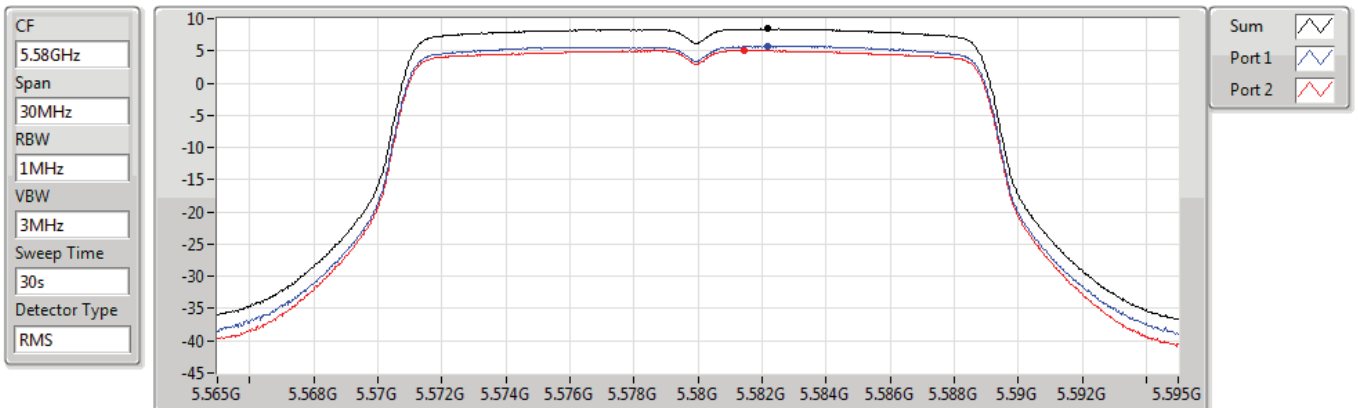

PSD

5500MHz

04/07/2019

Sum	PD	Port 1	Port 2
(dBm/RBW)	(dBm/RBW)	(dBm/RBW)	(dBm/RBW)
7.90	7.90	5.13	4.69

802.11ac VHT20_Nss1,(MCS0)_2TX

PSD

5580MHz

18/07/2019