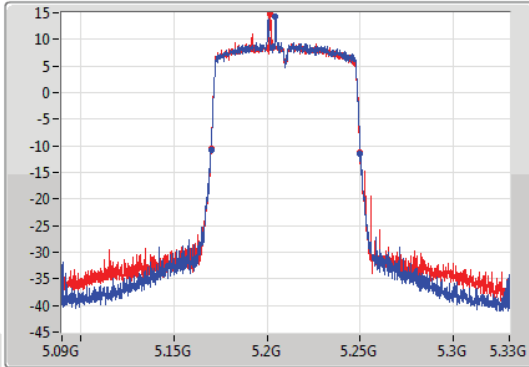

802.11ac VHT80-BF_Nss1,(MCS0)_2TX

EBW

5210MHz

20/07/2019

CF
5.21GHz
Span
240MHz
RBW
1MHz
VBW
3MHz
Sweep Time
100ms
Detector Type
Peak

CF
5.21GHz
Span
240MHz
RBW
1MHz
VBW
3MHz
Sweep Time
100ms
Detector Type
Sample