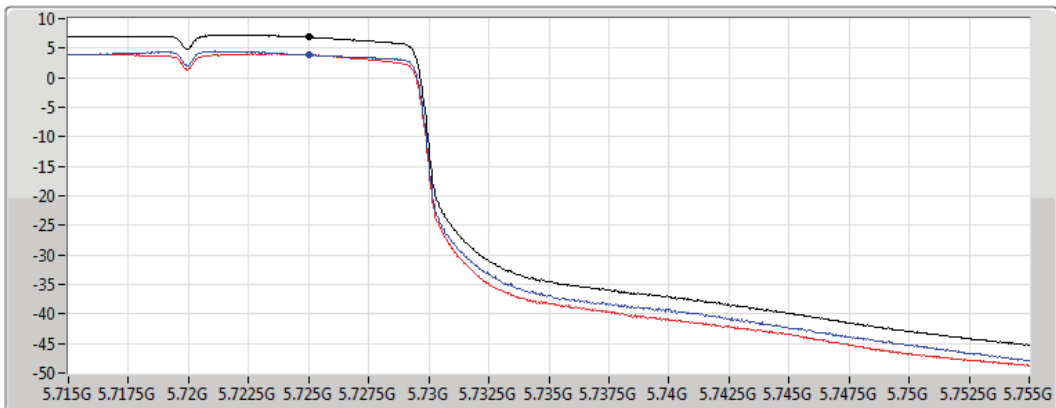

Sum
Port 1
Port 2

Sum	PD	Port 1	Port 2
(dBm/RBW)	(dBm/RBW)	(dBm/RBW)	(dBm/RBW)
8.74	8.74	5.99	5.60

802.11ax HEW20_Nss1,(MCS0)_2TX 5720MHz Straddle 5.725-5.85GHz

PSD

18/07/2019

CF
5.735GHz
Span
40MHz
RBW
500kHz
VBW
3MHz
Sweep Time
30s
Detector Type
RMS