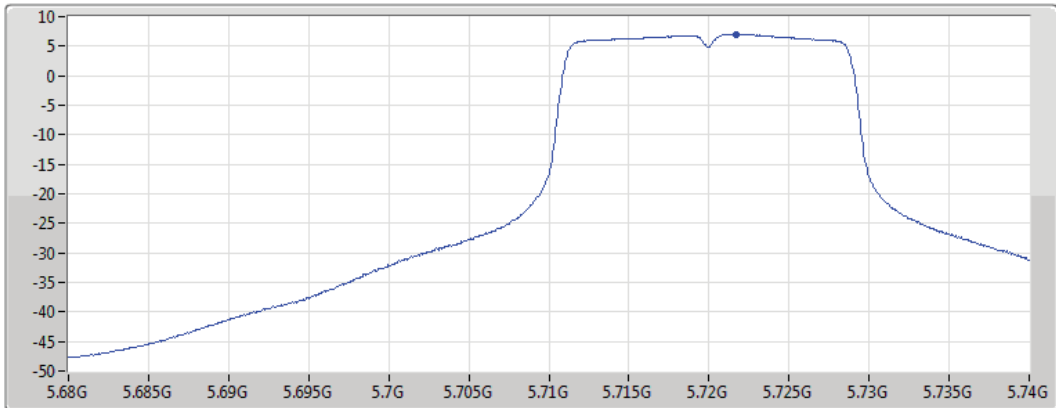

CF
5.71GHz

Span
60MHz

RBW
1MHz

VBW
3MHz

Sweep Time
30s

Detector Type
RMS

Port1

Sum	PD	Port 1
(dBm/RBW)	(dBm/RBW)	(dBm/RBW)
7.01	7.01	7.01