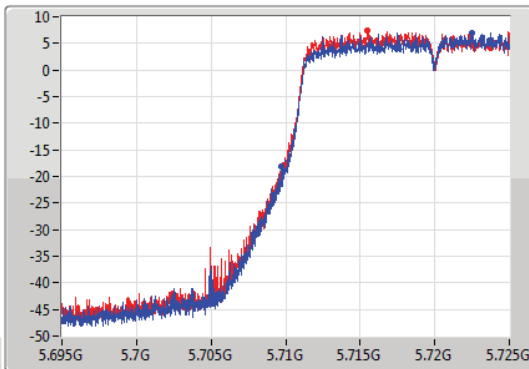

CF: 5.71GHz
Span: 30MHz
RBW: 200kHz
VBW: 1MHz
Sweep Time: 100ms
Detector Type: Sample