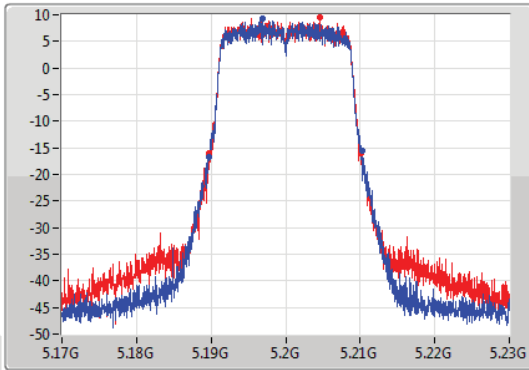

CF
5.2GHz
Span
60MHz
RBW
200kHz
VBW
1MHz
Sweep Time
100ms
Detector Type
Sample