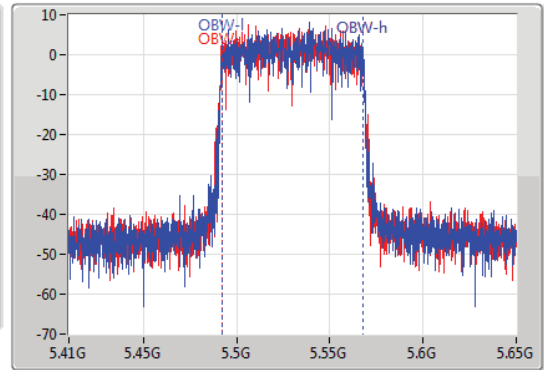

802.11ax HEW80-BF_Nss1,(MCS0)_2TX

EBW

5530MHz

20/07/2019

CF
5.53GHz
Span
240MHz
RBW
1MHz
VBW
3MHz
Sweep Time
100ms
Detector Type
Peak

CF
5.53GHz
Span
240MHz
RBW
1MHz
VBW
3MHz
Sweep Time
100ms
Detector Type
Sample