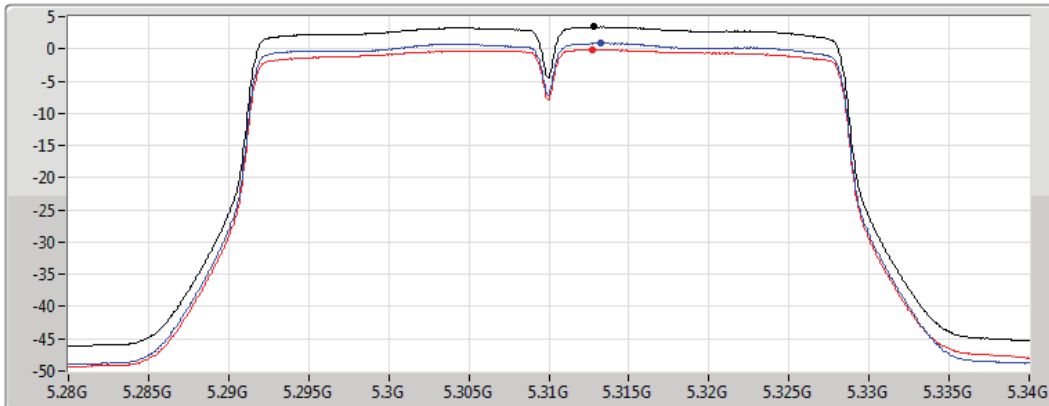

802.11ac VHT40_Nss1,(MCS0)_2TX

PSD

5310MHz

04/07/2019

CF
5.31GHz
Span
60MHz
RBW
1MHz
VBW
3MHz
Sweep Time
30s
Detector Type
RMS

Sum ☐
Port 1 ☐
Port 2 ☐

Sum	PD	Port 1	Port 2
(dBm/RBW)	(dBm/RBW)	(dBm/RBW)	(dBm/RBW)
3.41	3.41	0.92	-0.15