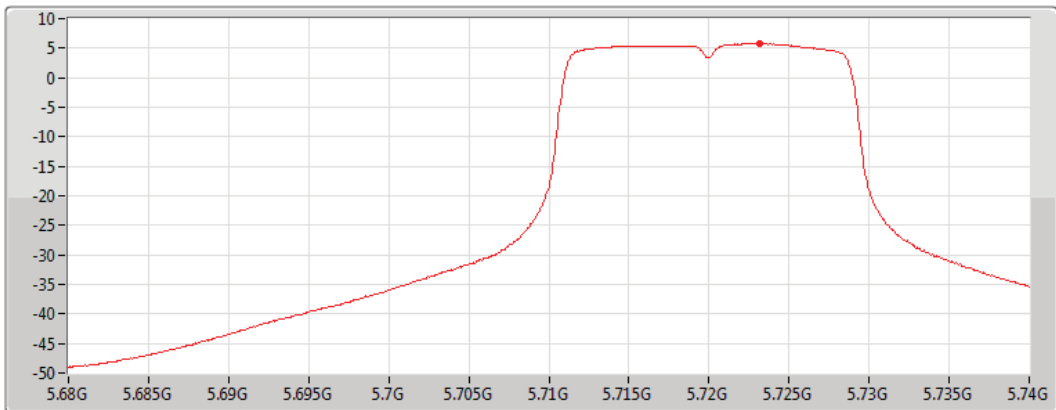

Port 2

Sum	PD	Port 1	Port 2
(dBm/RBW)	(dBm/RBW)	(dBm/RBW)	(dBm/RBW)
5.74	5.74		5.74