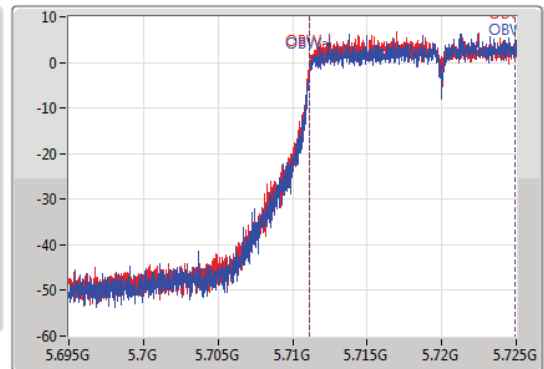

EBW

5720MHz Straddle 5.47-5.725GHz

20/07/2019

CF: 5.71GHz
 Span: 30MHz
 RBW: 200kHz
 VBW: 1MHz
 Sweep Time: 100ms
 Detector Type: Peak
 Port 1:
 Port 2:

CF: 5.71GHz
 Span: 30MHz
 RBW: 200kHz
 VBW: 1MHz
 Sweep Time: 100ms
 Detector Type: Sample