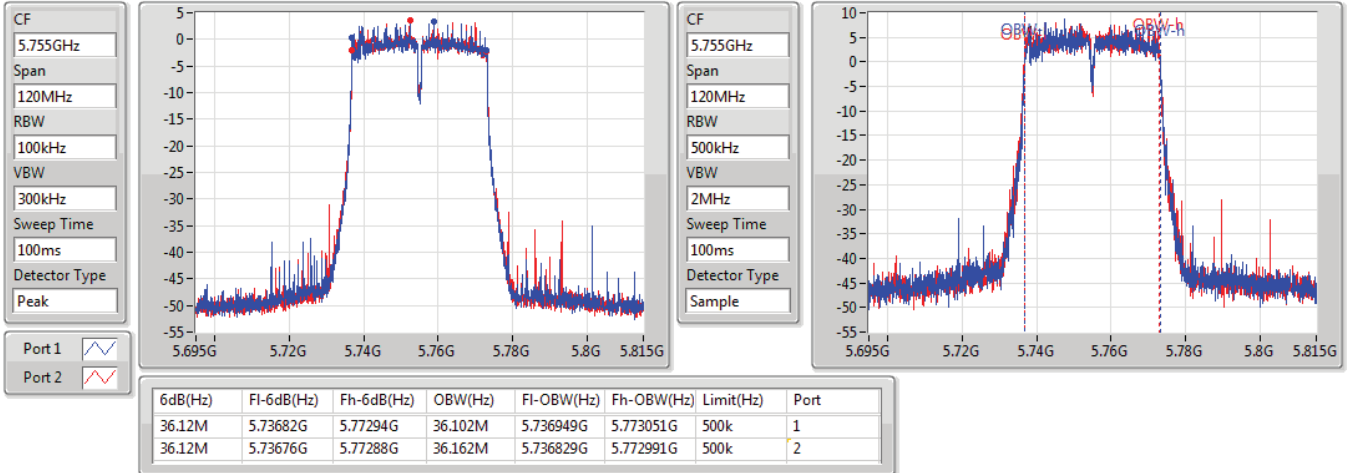

802.11ac VHT40-BF_Nss1,(MCS0)_2TX

EBW

5755MHz

20/07/2019