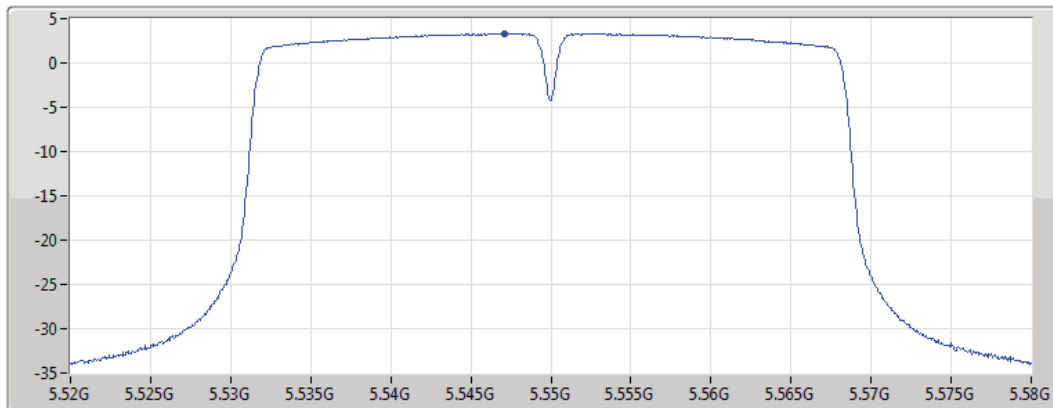

802.11ac VHT40_Nss1,(MCS0)_1TX(Port1)

PSD

5550MHz

04/07/2019

CF
5.55GHz
Span
60MHz
RBW
1MHz
VBW
3MHz
Sweep Time
30s
Detector Type
RMS

Port1

Sum (dBm/RBW)	PD (dBm/RBW)	Port 1 (dBm/RBW)
3.31	3.31	3.31