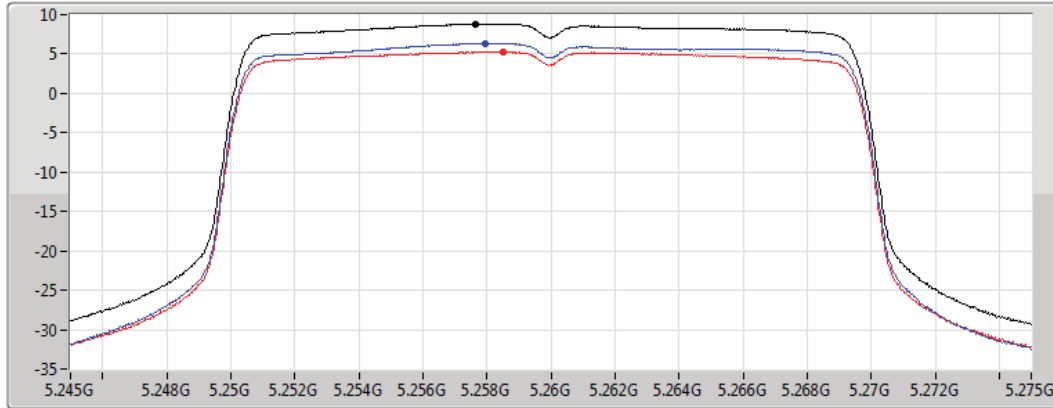

Sum
Port 1
Port 2

Sum	PD	Port 1	Port 2
(dBm/RBW)	(dBm/RBW)	(dBm/RBW)	(dBm/RBW)
8.18	8.18	5.14	5.23

802.11ax HEW20_Nss1,(MCS0)_2TX

PSD

5260MHz

04/07/2019

CF
5.26GHz
Span
30MHz
RBW
1MHz
VBW
3MHz
Sweep Time
30s
Detector Type
RMS