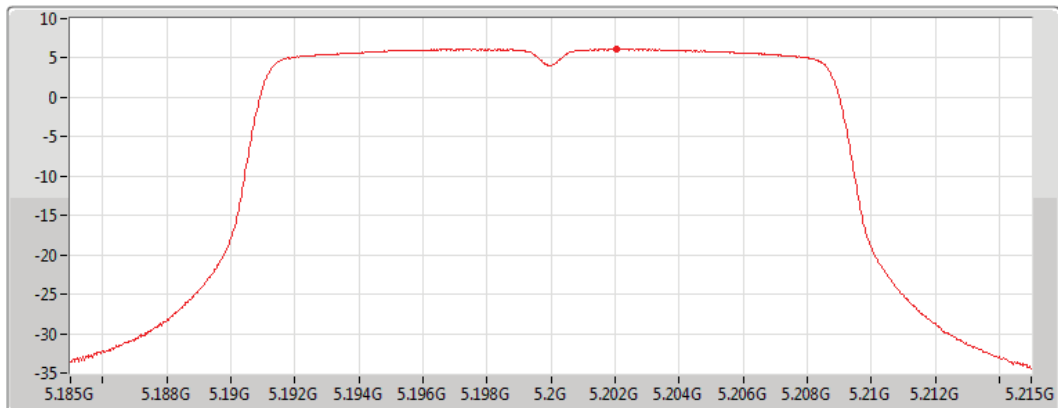

802.11ac VHT20_Nss1,(MCS0)_1TX(Port2)

PSD

5200MHz

25/06/2019

CF
5.2GHz
Span
30MHz
RBW
1MHz
VBW
3MHz
Sweep Time
30s
Detector Type
RMS

Port 2

Sum	PD	Port 1	Port 2
(dBm/RBW)	(dBm/RBW)	(dBm/RBW)	(dBm/RBW)
6.12	6.12		6.12