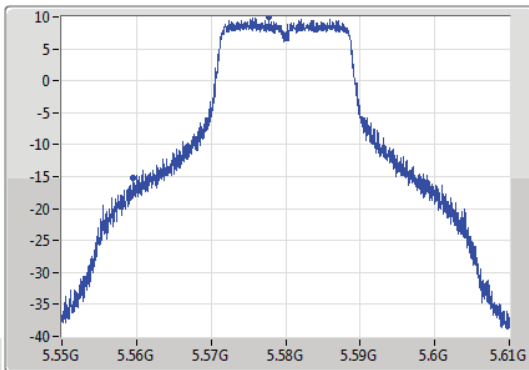

CF
5.58GHz
Span
60MHz
RBW
200kHz
VBW
1MHz
Sweep Time
100ms
Detector Type
Sample