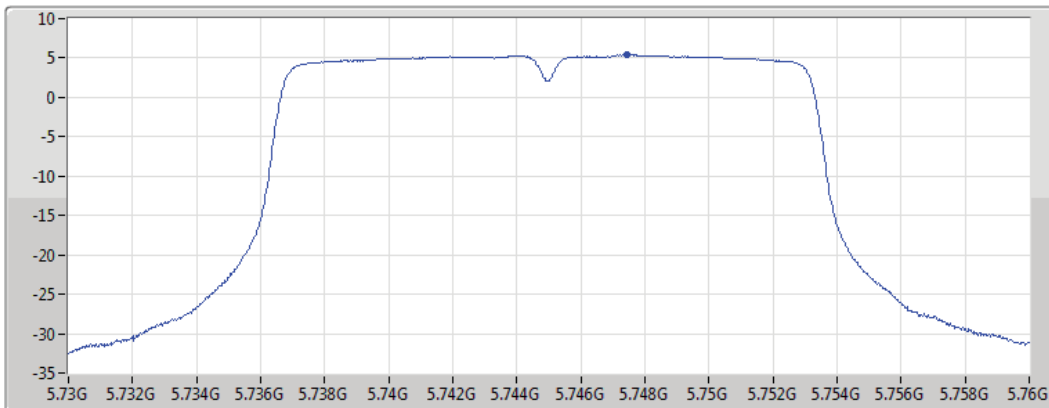

PSD

5745MHz

25/06/2019

CF
5.745GHz
Span
30MHz
RBW
500kHz
VBW
3MHz
Sweep Time
15.5s
Detector Type
RMS

Port1

Sum (dBm/RBW)	PD (dBm/RBW)	Port 1 (dBm/RBW)
5.38	5.38	5.38

802.11a_Nss1,(6Mbps)_1TX(Port1)

PSD