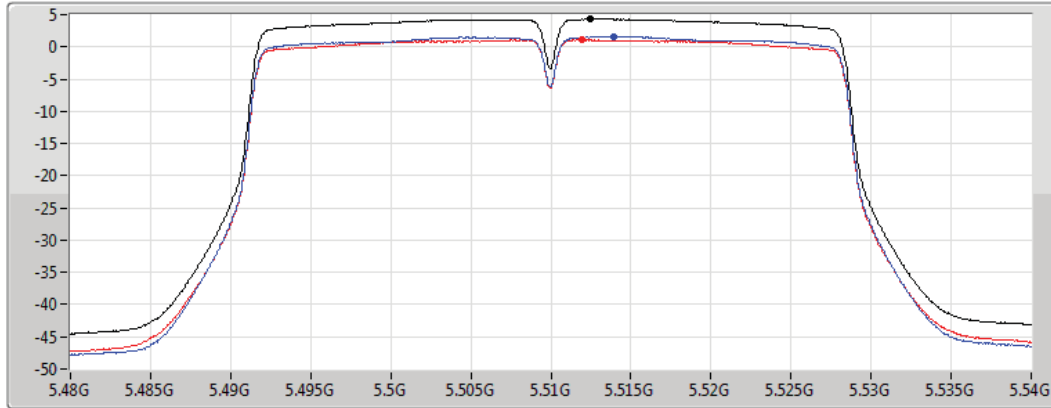

802.11ac VHT40_Nss1,(MCS0)_2TX

PSD

5510MHz

04/07/2019

CF
5.51GHz
Span
60MHz
RBW
1MHz
VBW
3MHz
Sweep Time
30s
Detector Type
RMS

Sum ☒
Port 1 ☒
Port 2 ☒

Sum	PD	Port 1	Port 2
(dBm/RBW)	(dBm/RBW)	(dBm/RBW)	(dBm/RBW)
4.31	4.31	1.60	1.08