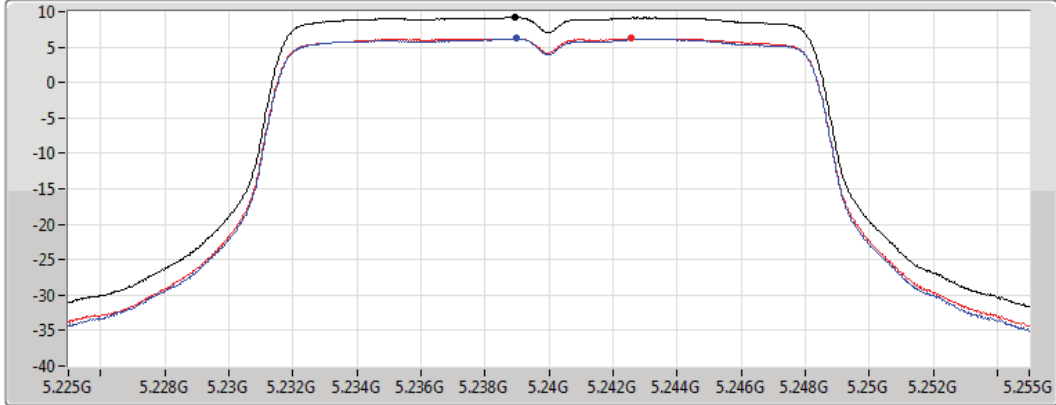

802.11a_Nss1,(6Mbps)_2TX

PSD

5240MHz

25/06/2019

CF
5.24GHz
Span
30MHz
RBW
1MHz
VBW
3MHz
Sweep Time
15.5s
Detector Type
RMS

Sum ☐
Port 1 ☐
Port 2 ☐

Sum	PD	Port 1	Port 2
(dBm/RBW)	(dBm/RBW)	(dBm/RBW)	(dBm/RBW)
9.18	9.18	6.20	6.20