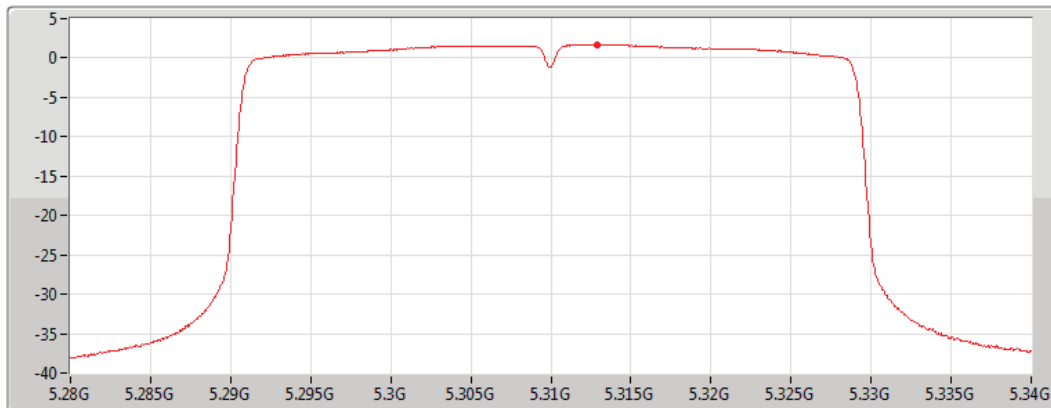

802.11ax HEW40_Nss1,(MCS0)_1TX(Port2)

PSD

5310MHz

04/07/2019

CF
5.31GHz
Span
60MHz
RBW
1MHz
VBW
3MHz
Sweep Time
30s
Detector Type
RMS

Port 2

Sum	PD	Port 1	Port 2
(dBm/RBW)	(dBm/RBW)	(dBm/RBW)	(dBm/RBW)
1.72	1.72		1.72