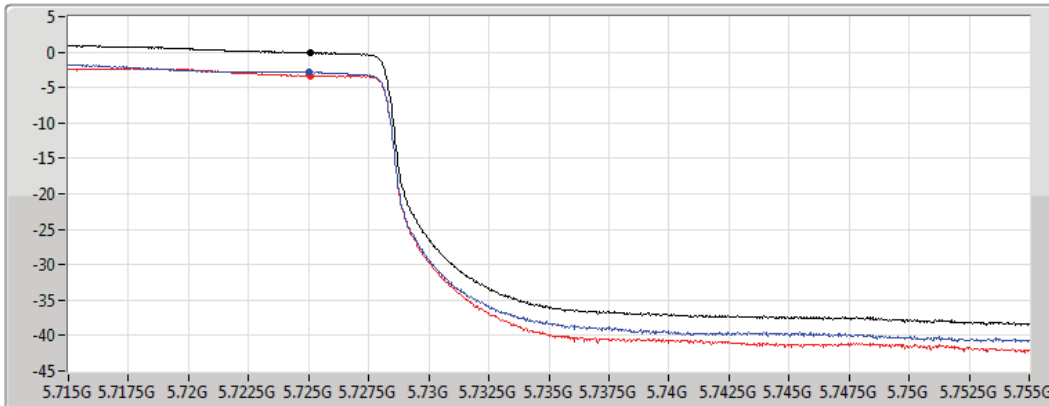

802.11ac VHT80_Nss1,(MCS0)_2TX
5690MHz Straddle 5.725-5.85GHz

PSD

18/07/2019

CF
5.735GHz
Span
40MHz
RBW
500kHz
VBW
3MHz
Sweep Time
30s
Detector Type
RMS

Sum ☒
Port 1 ☒
Port 2 ☒

Sum	PD	Port 1	Port 2
(dBm/RBW)	(dBm/RBW)	(dBm/RBW)	(dBm/RBW)
-0.06	-0.06	-2.82	-3.34