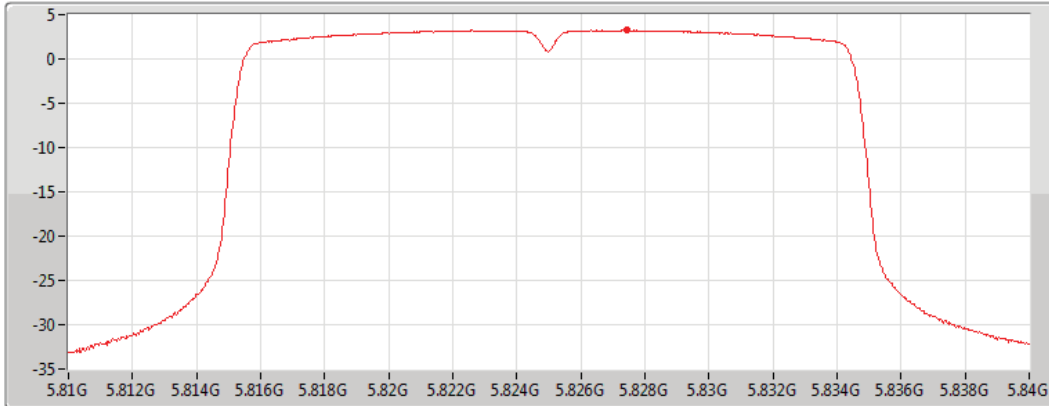

Port 2 

Sum	PD	Port 1	Port 2
(dBm/RBW)	(dBm/RBW)	(dBm/RBW)	(dBm/RBW)
3.10	3.10		3.10

802.11ax HEW20_Nss1,(MCS0)_1TX(Port2)

PSD

5825MHz

25/06/2019

CF
5.825GHz
Span
30MHz
RBW
500kHz
VBW
3MHz
Sweep Time
30s
Detector Type
RMS