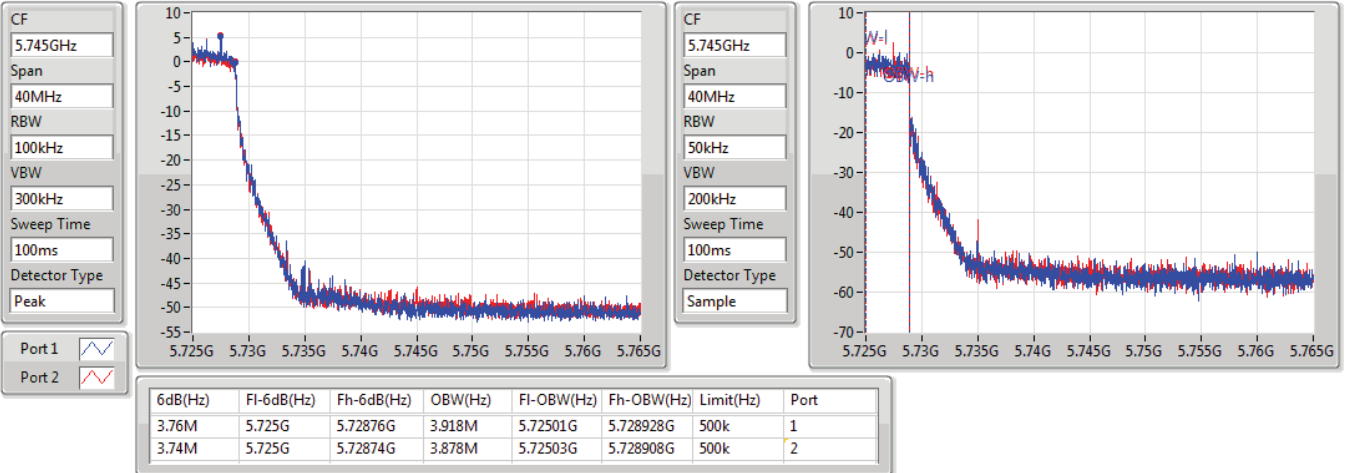

802.11ax HEW20-BF_Nss1,(MCS0)_2TX

EBW

5720MHz Straddle 5.725-5.85GHz

20/07/2019