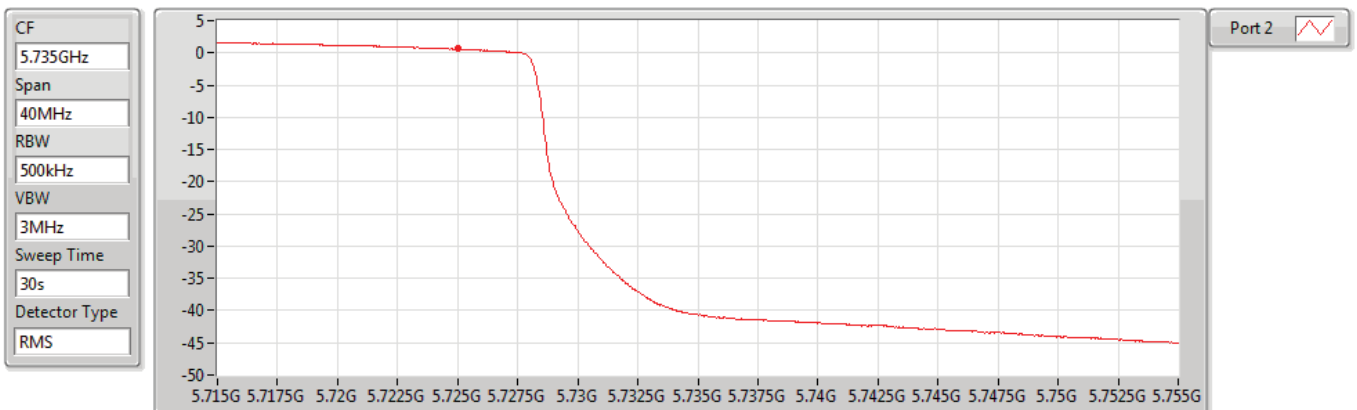

5710MHz Straddle 5.725-5.85GHz

18/07/2019

Sum	PD	Port 1	Port 2
(dBm/RBW)	(dBm/RBW)	(dBm/RBW)	(dBm/RBW)
0.61	0.61		0.61