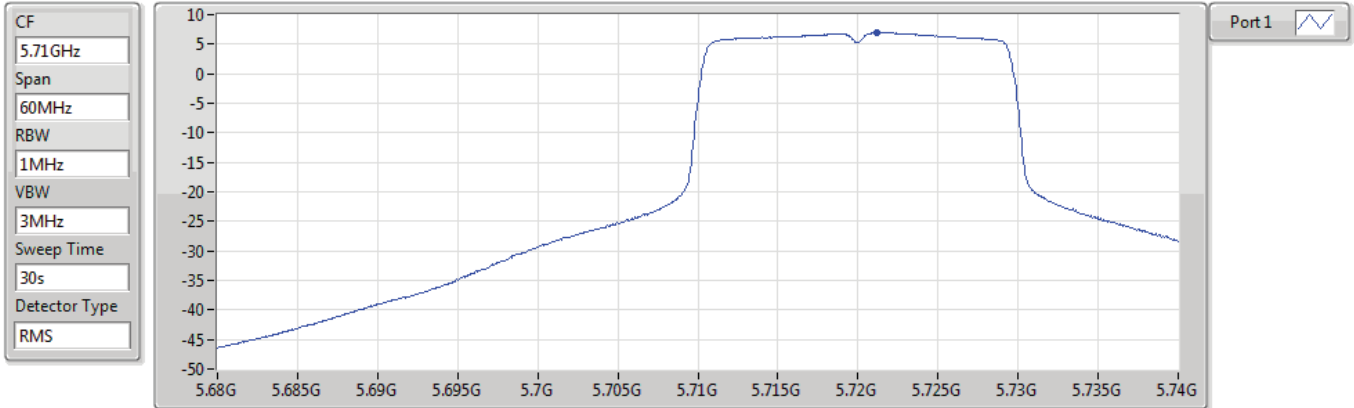

802.11ax HEW20_Nss1,(MCS0)_1TX(Port1)

PSD

5720MHz Straddle 5.47-5.725GHz

04/07/2019

Sum	PD	Port 1
(dBm/RBW)	(dBm/RBW)	(dBm/RBW)
6.91	6.91	6.91

802.11ax HEW20_Nss1,(MCS0)_1TX(Port1)

PSD