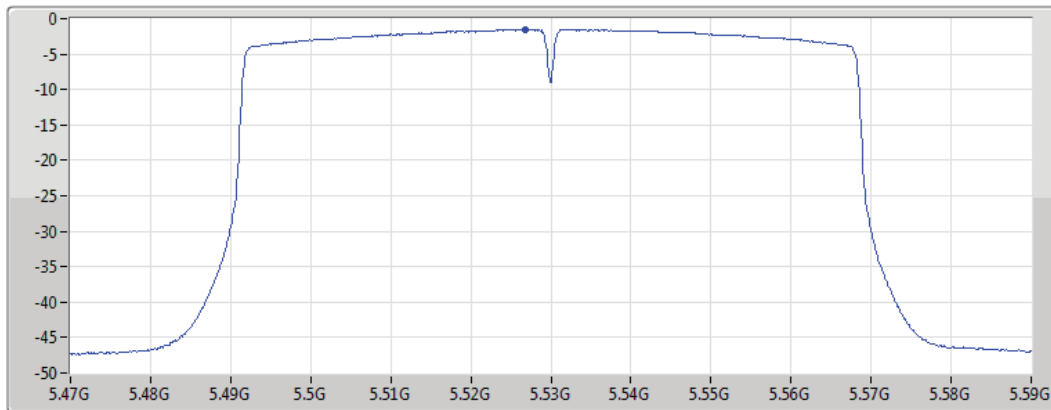

802.11ac VHT80_Nss1,(MCS0)_1TX(Port1)

PSD

5530MHz

04/07/2019

CF
5.53GHz
Span
120MHz
RBW
1MHz
VBW
3MHz
Sweep Time
30s
Detector Type
RMS

Port1

Sum (dBm/RBW)	PD (dBm/RBW)	Port 1 (dBm/RBW)
-1.56	-1.56	-1.56