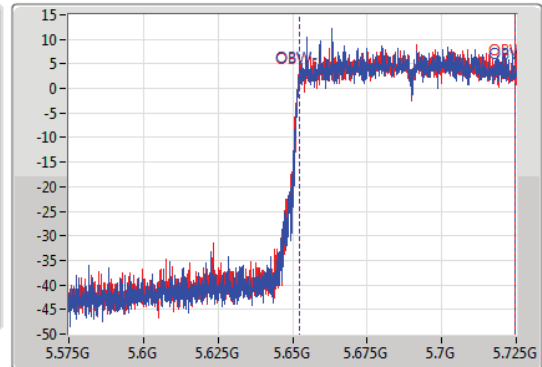

Sweep Time
100ms

Detector Type
Peak

CF
5.65GHz

Span
150MHz

RBW
1MHz

VBW
3MHz

Sweep Time
100ms

Detector Type
Sample