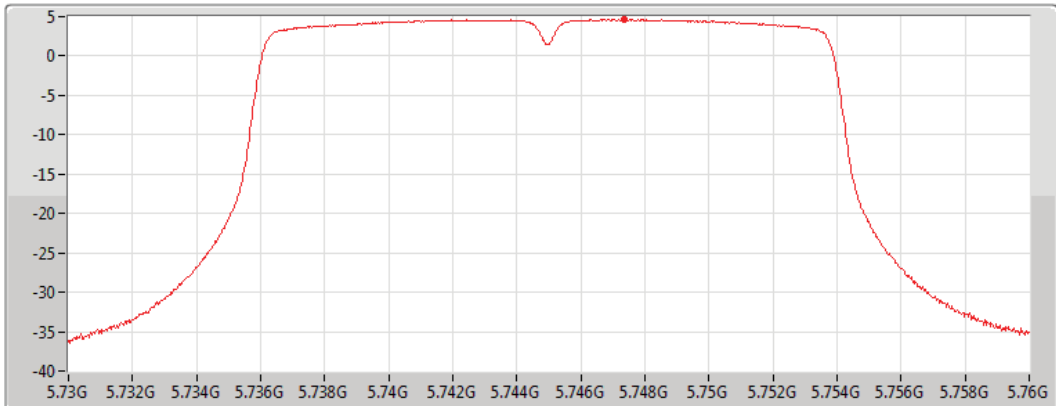

CF
5.745GHz

Span
30MHz

RBW
500kHz

VBW
3MHz

Sweep Time
30s

Detector Type
RMS

Port 2

Sum	PD	Port 1	Port 2
(dBm/RBW)	(dBm/RBW)	(dBm/RBW)	(dBm/RBW)
4.65	4.65		4.65