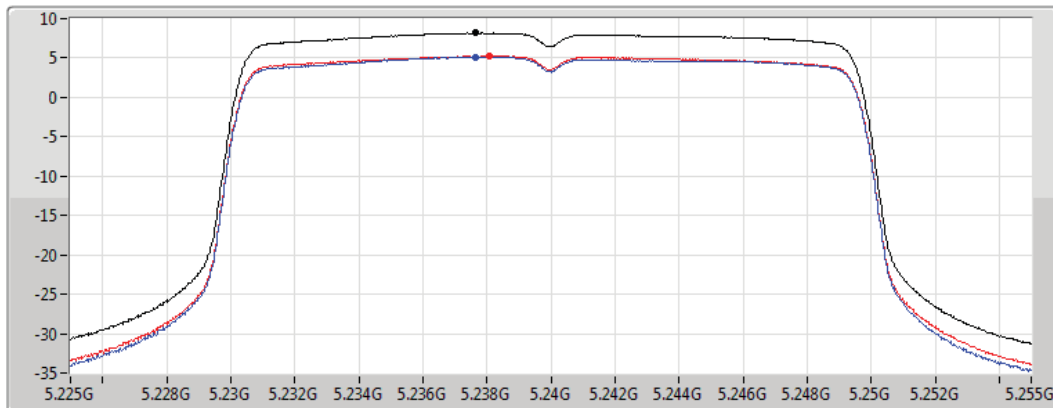

Sum
Port 1
Port 2

Sum	PD	Port 1	Port 2
(dBm/RBW)	(dBm/RBW)	(dBm/RBW)	(dBm/RBW)
8.40	8.40	5.35	5.48

802.11ax HEW20_Nss1,(MCS0)_2TX

PSD

5240MHz

25/06/2019

CF
5.24GHz
Span
30MHz
RBW
1MHz
VBW
3MHz
Sweep Time
30s
Detector Type
RMS