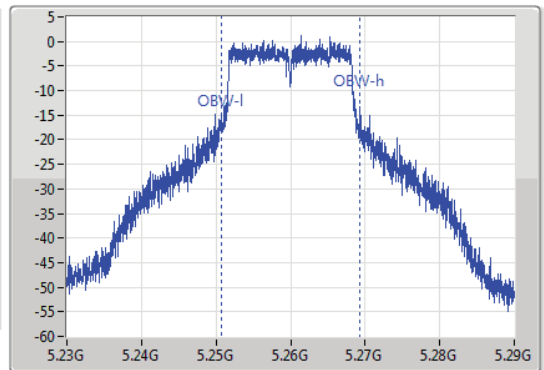

802.11a_Nss1,(6Mbps)_1TX

EBW

5260MHz

04/07/2019

CF
5.26GHz
Span
60MHz
RBW
500kHz
VBW
2MHz
Sweep Time
100ms
Detector Type
Peak
Port 1

CF
5.26GHz
Span
60MHz
RBW
200kHz
VBW
1MHz
Sweep Time
100ms
Detector Type
Sample