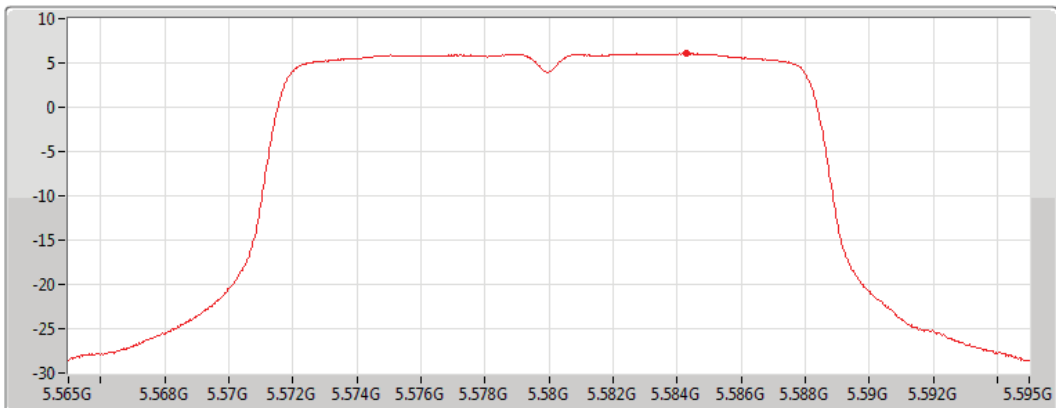

802.11a_Nss1,(6Mbps)_1TX(Port2)

PSD

5580MHz

04/07/2019

CF
5.58GHz
Span
30MHz
RBW
1MHz
VBW
3MHz
Sweep Time
15.5s
Detector Type
RMS

Port 2

Sum	PD	Port 1	Port 2
(dBm/RBW)	(dBm/RBW)	(dBm/RBW)	(dBm/RBW)
6.05	6.05		6.05