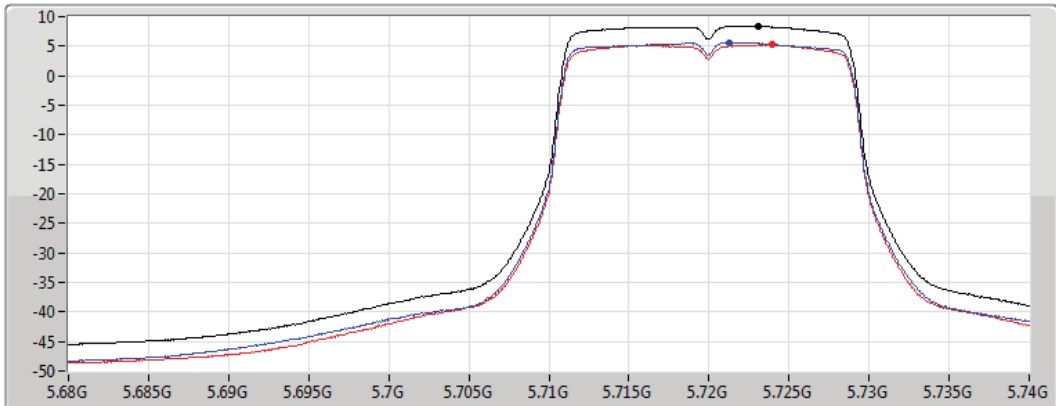

Sum ☒

Port 1 ☒

Port 2 ☒

Sum	PD	Port 1	Port 2
(dBm/RBW)	(dBm/RBW)	(dBm/RBW)	(dBm/RBW)
8.39	8.39	5.66	5.24