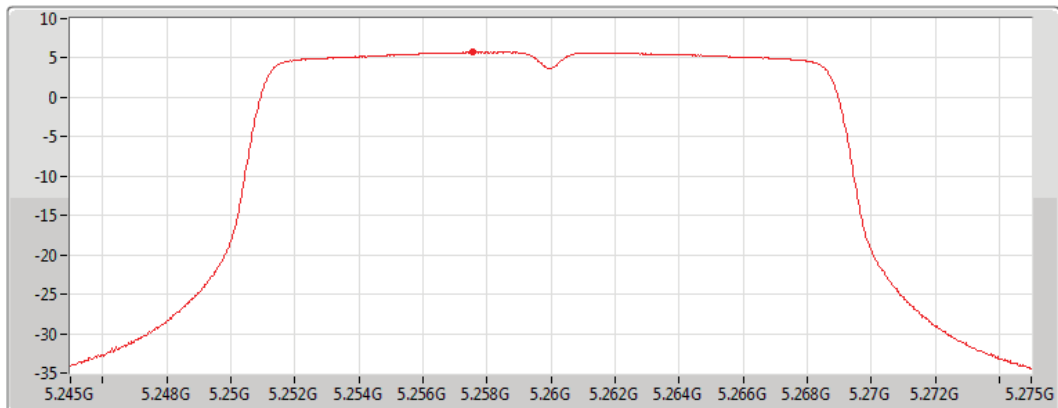

CF
5.26GHz

Span
30MHz

RBW
1MHz

VBW
3MHz

Sweep Time
30s

Detector Type
RMS

Port 2 

Sum	PD	Port 1	Port 2
(dBm/RBW)	(dBm/RBW)	(dBm/RBW)	(dBm/RBW)
5.77	5.77		5.77