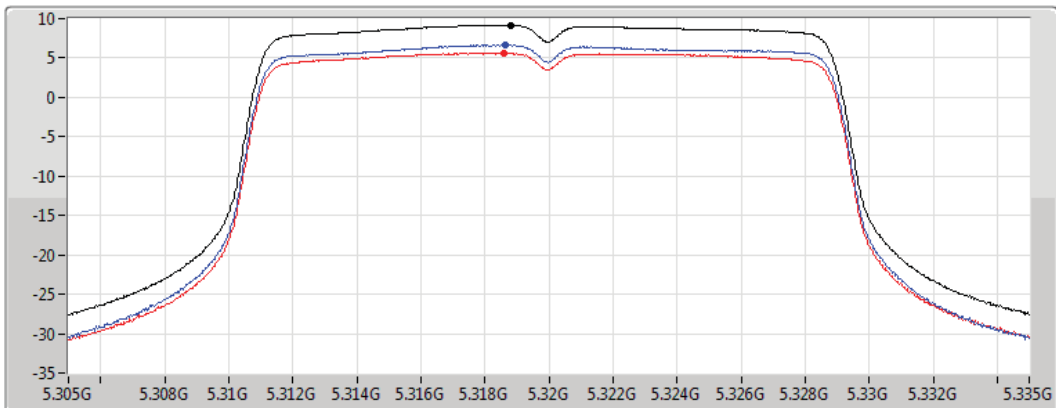

802.11ac VHT20_Nss1,(MCS0)_2TX

PSD

5320MHz

04/07/2019

CF
5.32GHz
Span
30MHz
RBW
1MHz
VBW
3MHz
Sweep Time
30s
Detector Type
RMS

Sum ☐
Port 1 ☐
Port 2 ☐

Sum	PD	Port 1	Port 2
(dBm/RBW)	(dBm/RBW)	(dBm/RBW)	(dBm/RBW)
9.15	9.15	6.65	5.60