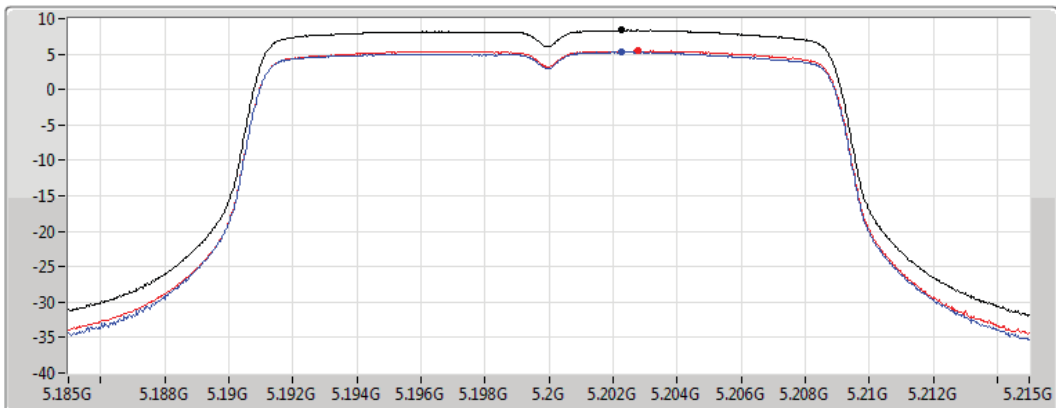

802.11ac VHT20_Nss1,(MCS0)_2TX

PSD

5200MHz

25/06/2019

CF
5.2GHz
Span
30MHz
RBW
1MHz
VBW
3MHz
Sweep Time
30s
Detector Type
RMS

Sum ☒
Port 1 ☒
Port 2 ☒

Sum	PD	Port 1	Port 2
(dBm/RBW)	(dBm/RBW)	(dBm/RBW)	(dBm/RBW)
8.35	8.35	5.30	5.45