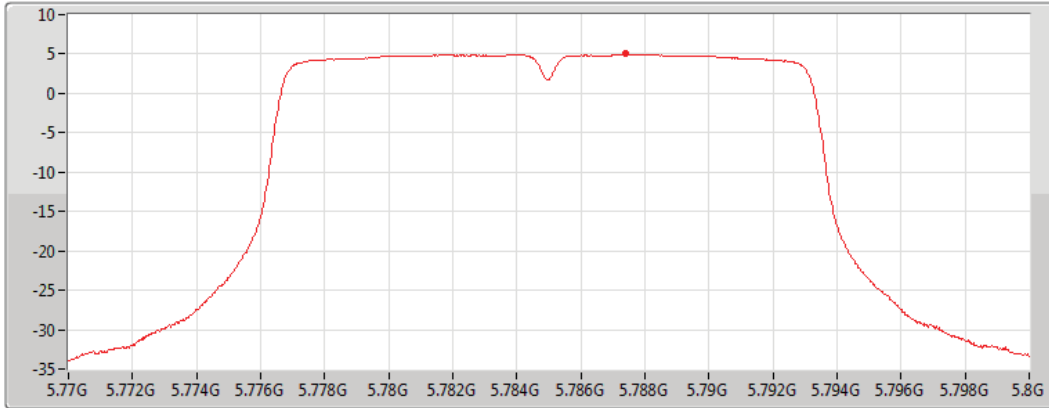

802.11a_Nss1,(6Mbps)_1TX(Port2)

PSD

5785MHz

25/06/2019

CF
5.785GHz
Span
30MHz
RBW
500kHz
VBW
3MHz
Sweep Time
15.5s
Detector Type
RMS

Port 2

Sum	PD	Port 1	Port 2
(dBm/RBW)	(dBm/RBW)	(dBm/RBW)	(dBm/RBW)
5.03	5.03		5.03

802.11a_Nss1,(6Mbps)_1TX(Port2)

PSD

5825MHz

25/06/2019

CF
5.825GHz
Span
30MHz
RBW
500kHz
VBW
3MHz
Sweep Time
15.5s
Detector Type
RMS