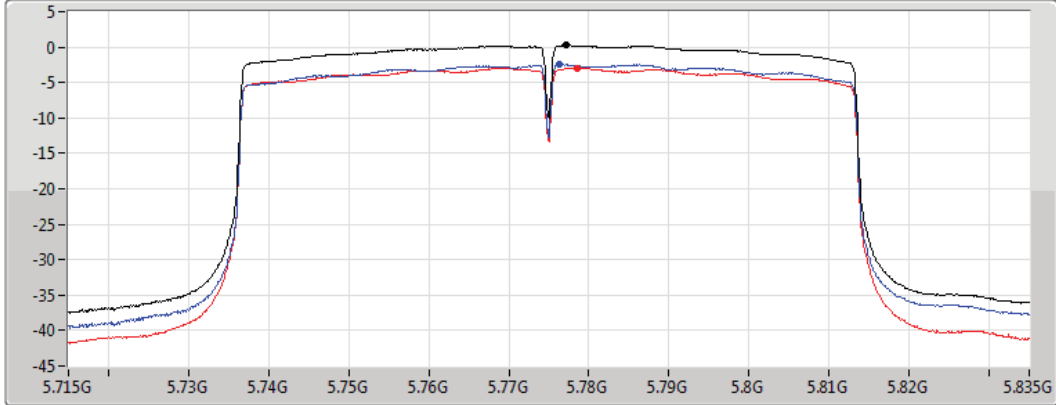

802.11ac VHT80_Nss1,(MCS0)_2TX

PSD

5775MHz

25/06/2019

CF
5.775GHz
Span
120MHz
RBW
500kHz
VBW
3MHz
Sweep Time
30s
Detector Type
RMS

Sum ☒
Port 1 ☒
Port 2 ☒

Sum	PD	Port 1	Port 2
(dBm/RBW)	(dBm/RBW)	(dBm/RBW)	(dBm/RBW)
0.26	0.26	-2.45	-2.96