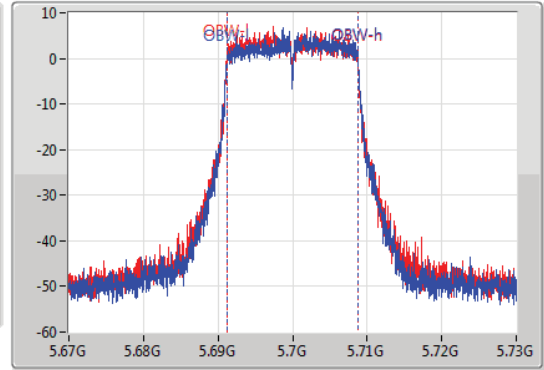

EBW

5700MHz

20/07/2019

CF: 5.7GHz
 Span: 60MHz
 RBW: 300kHz
 VBW: 1MHz
 Sweep Time: 100ms
 Detector Type: Peak
 Port 1:
 Port 2:

CF: 5.7GHz
 Span: 60MHz
 RBW: 200kHz
 VBW: 1MHz
 Sweep Time: 100ms
 Detector Type: Sample