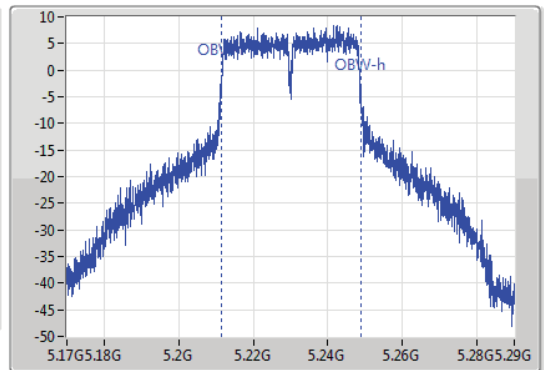

802.11ac VHT40_Nss1,(MCS0)_1TX

EBW

5230MHz

28/06/2019

CF: 5.23GHz
 Span: 120MHz
 RBW: 1MHz
 VBW: 3MHz
 Sweep Time: 100ms
 Detector Type: Peak
 Port 1

CF: 5.23GHz
 Span: 120MHz
 RBW: 500kHz
 VBW: 2MHz
 Sweep Time: 100ms
 Detector Type: Sample