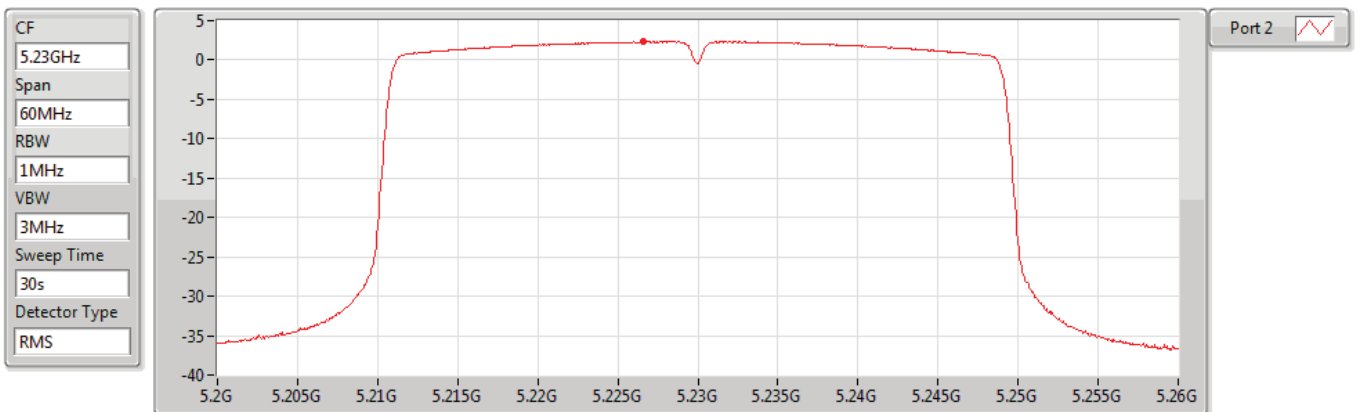

802.11ax HEW40_Nss1,(MCS0)_1TX(Port2)

PSD

5230MHz

25/06/2019

Sum	PD	Port 1	Port 2
(dBm/RBW)	(dBm/RBW)	(dBm/RBW)	(dBm/RBW)
2.34	2.34		2.34