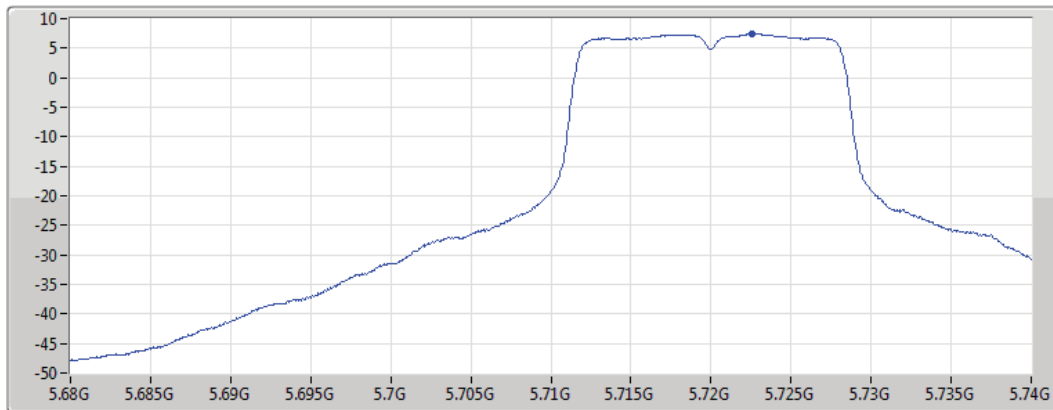

Port1

Sum	PD	Port 1
(dBm/RBW)	(dBm/RBW)	(dBm/RBW)
7.44	7.44	7.44