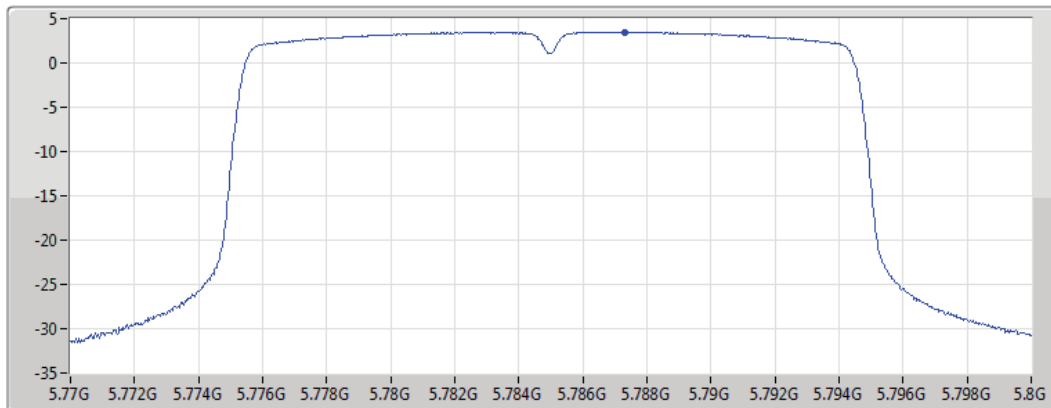

802.11ax HEW20_Nss1,(MCS0)_1TX(Port1)

PSD

5785MHz

25/06/2019

CF
5.785GHz
Span
30MHz
RBW
500kHz
VBW
3MHz
Sweep Time
30s
Detector Type
RMS

Port1

Sum	PD	Port 1
(dBm/RBW)	(dBm/RBW)	(dBm/RBW)
3.48	3.48	3.48