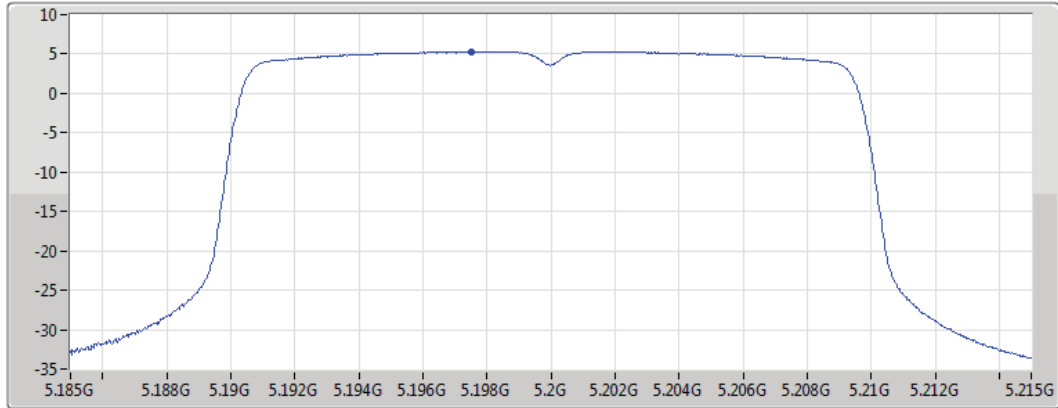

802.11ax HEW20_Nss1,(MCS0)_1TX(Port1)

PSD

5200MHz

25/06/2019

CF
5.2GHz
Span
30MHz
RBW
1MHz
VBW
3MHz
Sweep Time
30s
Detector Type
RMS

Port1

Sum	PD	Port 1
(dBm/RBW)	(dBm/RBW)	(dBm/RBW)
5.27	5.27	5.27