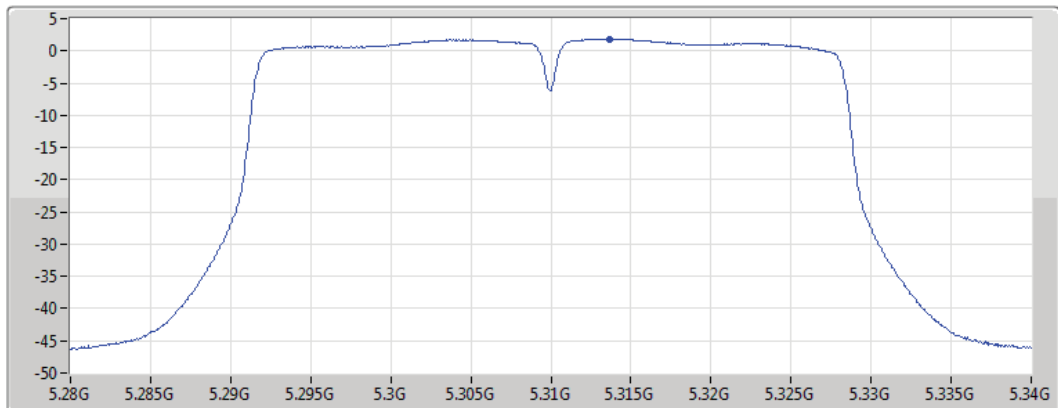

802.11ac VHT40_Nss1,(MCS0)_1TX(Port1)

PSD

5310MHz

04/07/2019

CF
5.31GHz
Span
60MHz
RBW
1MHz
VBW
3MHz
Sweep Time
30s
Detector Type
RMS

Port1

Sum	PD	Port 1
(dBm/RBW)	(dBm/RBW)	(dBm/RBW)
1.85	1.85	1.85