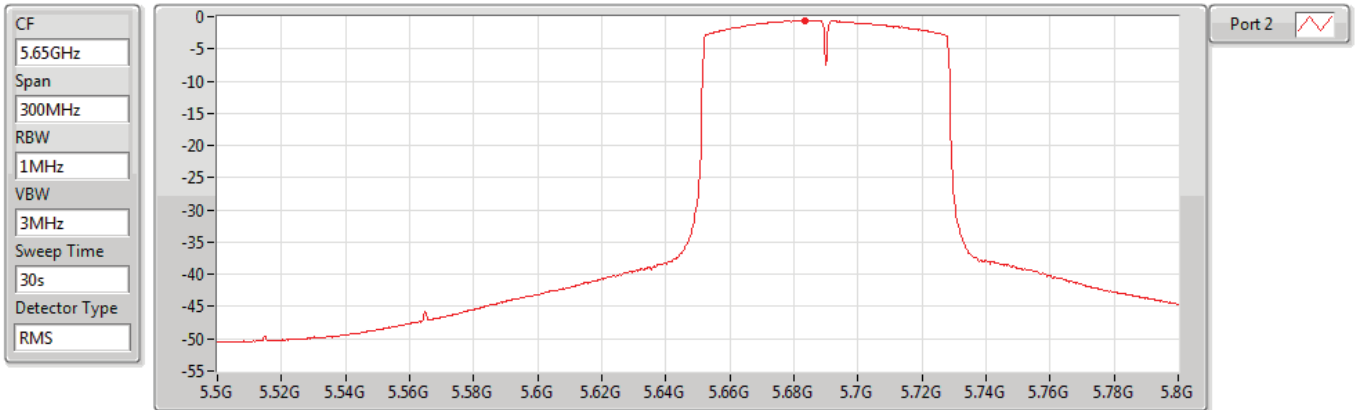

04/07/2019

Sum	PD	Port 1	Port 2
(dBm/RBW)	(dBm/RBW)	(dBm/RBW)	(dBm/RBW)
-1.12	-1.12		-1.12

802.11ac VHT80_Nss1,(MCS0)_1TX(Port2)

PSD

5690MHz Straddle 5.47-5.725GHz

04/07/2019

Sum	PD	Port 1	Port 2
(dBm/RBW)	(dBm/RBW)	(dBm/RBW)	(dBm/RBW)
-0.58	-0.58		-0.58