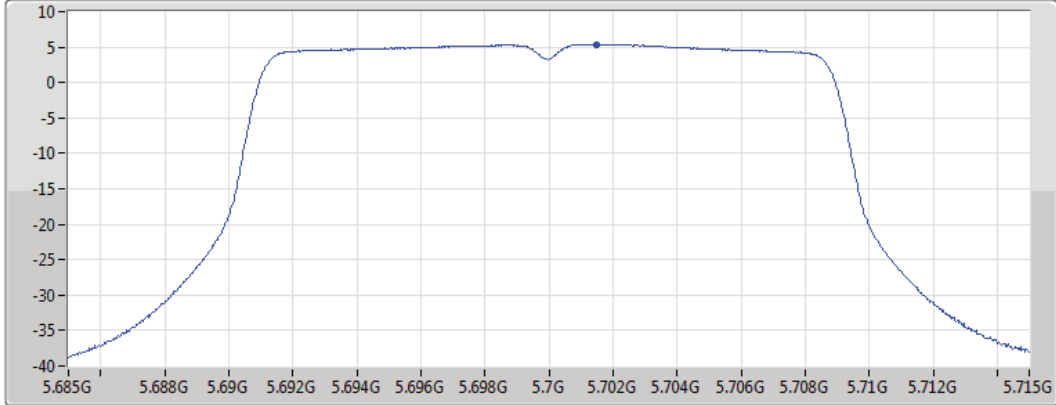

802.11ac VHT20_Nss1,(MCS0)_1TX(Port1)

PSD

5700MHz

04/07/2019

CF
5.7GHz

Span
30MHz

RBW
1MHz

VBW
3MHz

Sweep Time
30s

Detector Type
RMS

Port1

Sum	PD	Port 1
(dBm/RBW)	(dBm/RBW)	(dBm/RBW)
5.39	5.39	5.39

802.11ac VHT20_Nss1,(MCS0)_1TX(Port1)

PSD

5720MHz Straddle 5.47-5.725GHz

04/07/2019

CF
5.71GHz

Span
60MHz

RBW
1MHz

VBW
3MHz

Sweep Time
30s

Detector Type
RMS