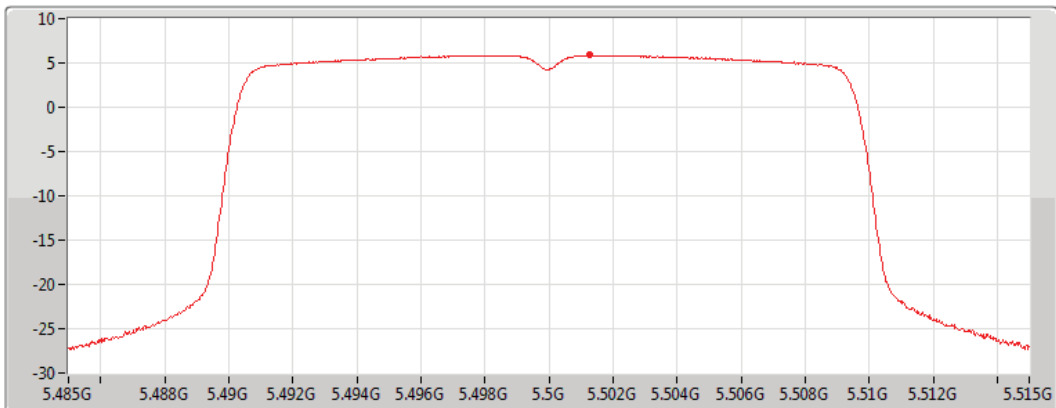

PSD

5500MHz

04/07/2019

CF
5.5GHz
Span
30MHz
RBW
1MHz
VBW
3MHz
Sweep Time
30s
Detector Type
RMS

Port 2 

Sum	PD	Port 1	Port 2
(dBm/RBW)	(dBm/RBW)	(dBm/RBW)	(dBm/RBW)
5.88	5.88		5.88

802.11ax HEW20_Nss1,(MCS0)_1TX(Port2)