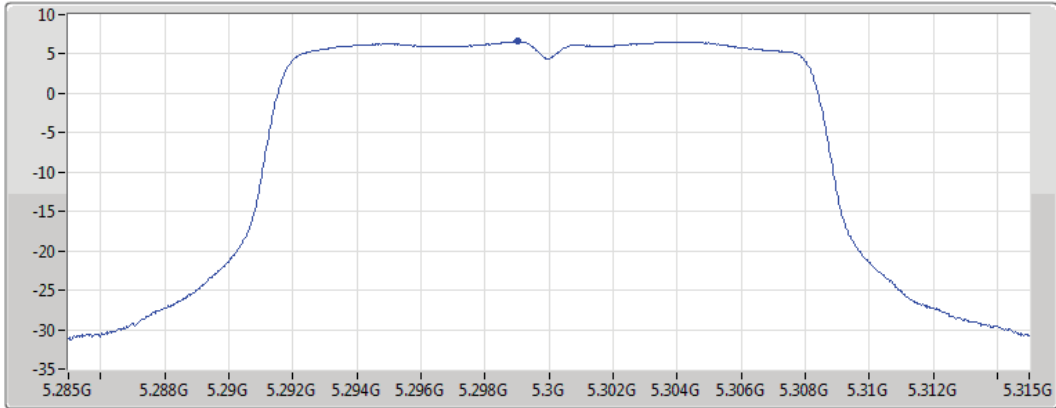

802.11a_Nss1,(6Mbps)_1TX(Port1)

PSD

5300MHz

04/07/2019

CF
5.3GHz
Span
30MHz
RBW
1MHz
VBW
3MHz
Sweep Time
15.5s
Detector Type
RMS

Port1

Sum	PD	Port 1
(dBm/RBW)	(dBm/RBW)	(dBm/RBW)
6.58	6.58	6.58