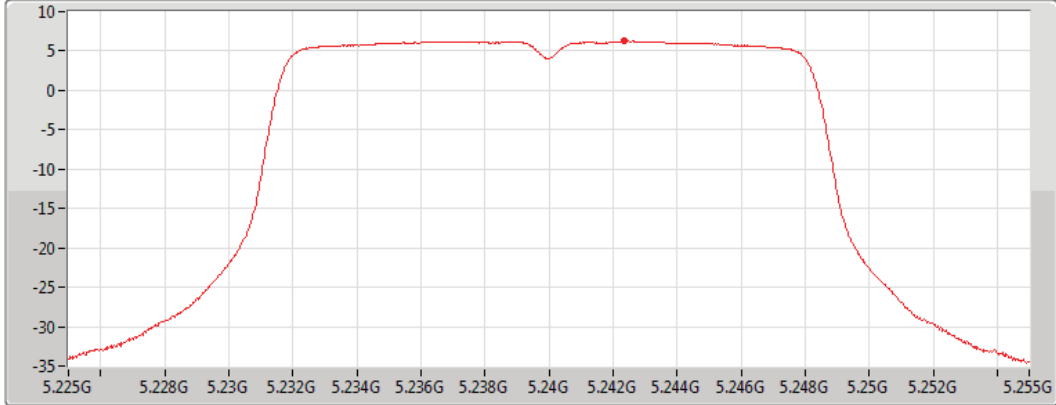

802.11a_Nss1,(6Mbps)_1TX(Port2)

PSD

5240MHz

25/06/2019

CF
5.24GHz
Span
30MHz
RBW
1MHz
VBW
3MHz
Sweep Time
15.5s
Detector Type
RMS

Port 2

Sum	PD	Port 1	Port 2
(dBm/RBW)	(dBm/RBW)	(dBm/RBW)	(dBm/RBW)
6.25	6.25		6.25