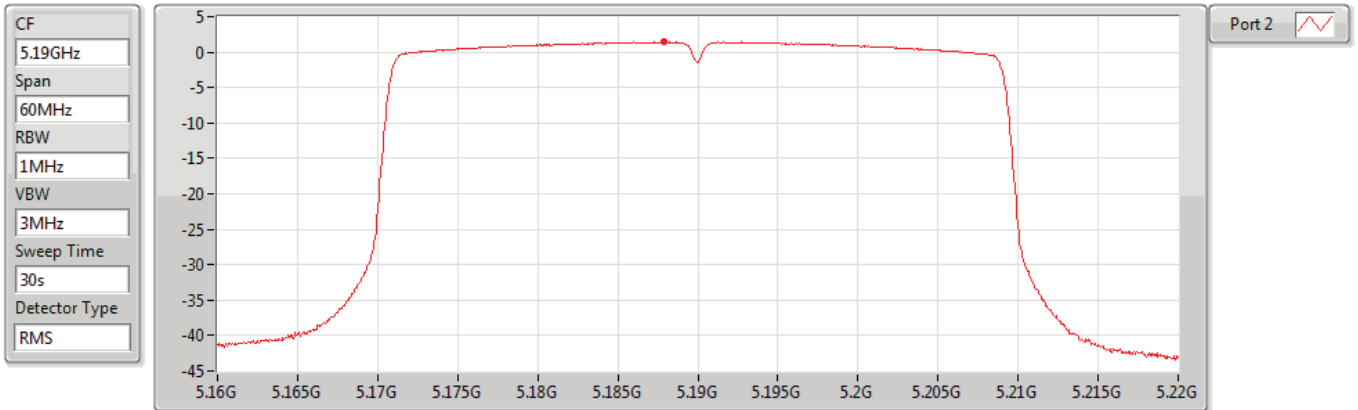

25/06/2019

Sum (dBm/RBW)	PD (dBm/RBW)	Port 1 (dBm/RBW)
0.71	0.71	0.71

802.11ax HEW40_Nss1,(MCS0)_1TX(Port2)

PSD

5190MHz

25/06/2019

Sum	PD	Port 1	Port 2
(dBm/RBW)	(dBm/RBW)	(dBm/RBW)	(dBm/RBW)
1.41	1.41		1.41