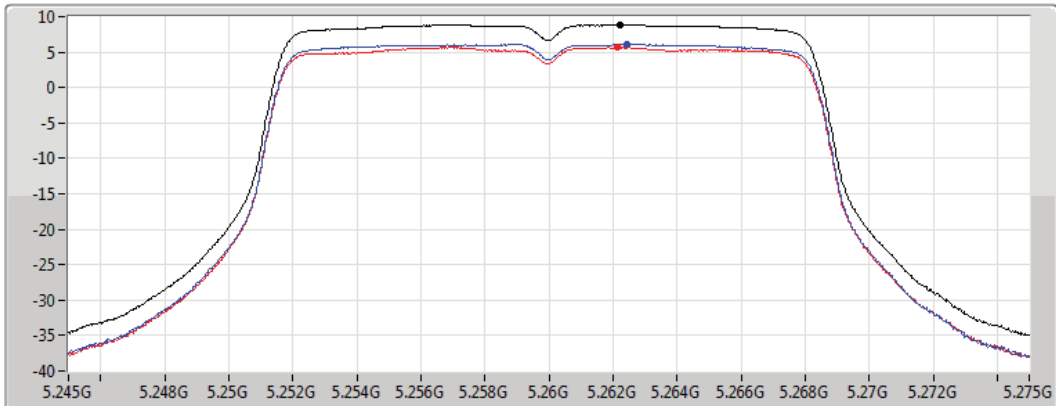

802.11a_Nss1,(6Mbps)_2TX

PSD

5260MHz

18/07/2019

CF
5.26GHz
Span
30MHz
RBW
1MHz
VBW
3MHz
Sweep Time
15.5s
Detector Type
RMS

Sum ☐
Port 1 ☐
Port 2 ☐

Sum	PD	Port 1	Port 2
(dBm/RBW)	(dBm/RBW)	(dBm/RBW)	(dBm/RBW)
8.88	8.88	6.10	5.68