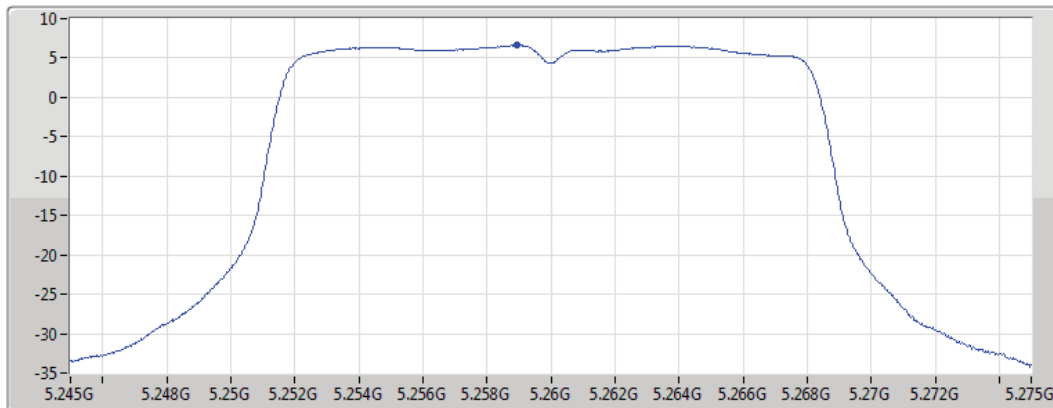

802.11a_Nss1,(6Mbps)_1TX(Port1)

PSD

5260MHz

04/07/2019

CF
5.26GHz
Span
30MHz
RBW
1MHz
VBW
3MHz
Sweep Time
15.5s
Detector Type
RMS

Port1

Sum	PD	Port 1
(dBm/RBW)	(dBm/RBW)	(dBm/RBW)
6.62	6.62	6.62