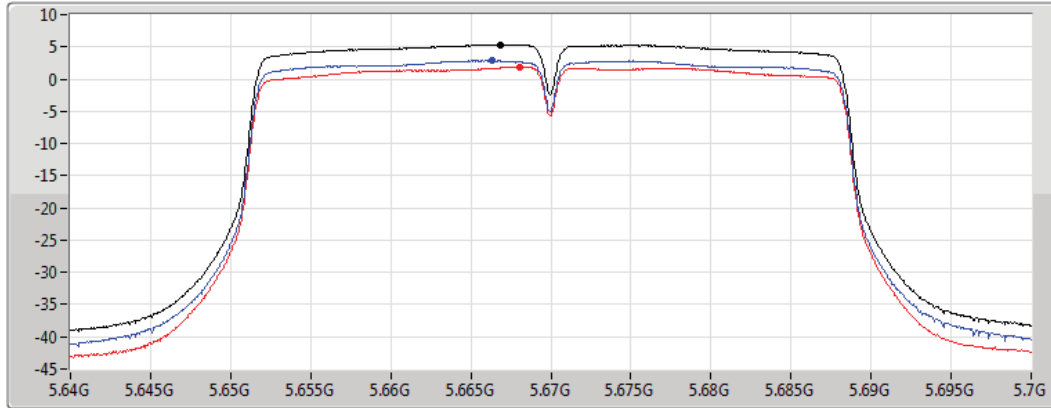

802.11ac VHT40_Nss1,(MCS0)_2TX

PSD

5670MHz

04/07/2019

CF
5.67GHz
Span
60MHz
RBW
1MHz
VBW
3MHz
Sweep Time
30s
Detector Type
RMS

Sum ☒
Port 1 ☒
Port 2 ☒

Sum	PD	Port 1	Port 2
(dBm/RBW)	(dBm/RBW)	(dBm/RBW)	(dBm/RBW)
5.33	5.33	2.86	1.84

802.11ac VHT40_Nss1,(MCS0)_2TX

PSD

5710MHz Straddle 5.47-5.725GHz

04/07/2019

CF
5.69GHz
Span
140MHz
RBW
1MHz
VBW
3MHz
Sweep Time
30s
Detector Type
RMS