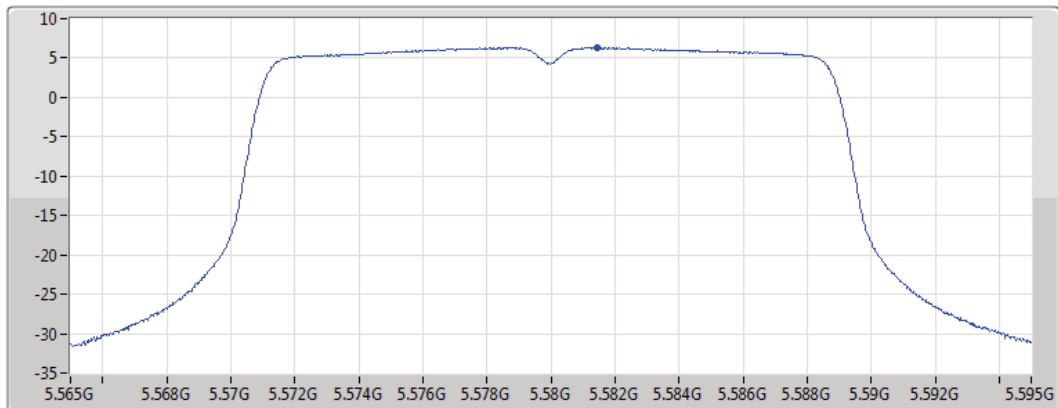

802.11ac VHT20_Nss1,(MCS0)_1TX(Port1)

PSD

5580MHz

04/07/2019

CF
5.58GHz
Span
30MHz
RBW
1MHz
VBW
3MHz
Sweep Time
30s
Detector Type
RMS

Port1

Sum	PD	Port 1
(dBm/RBW)	(dBm/RBW)	(dBm/RBW)
6.29	6.29	6.29