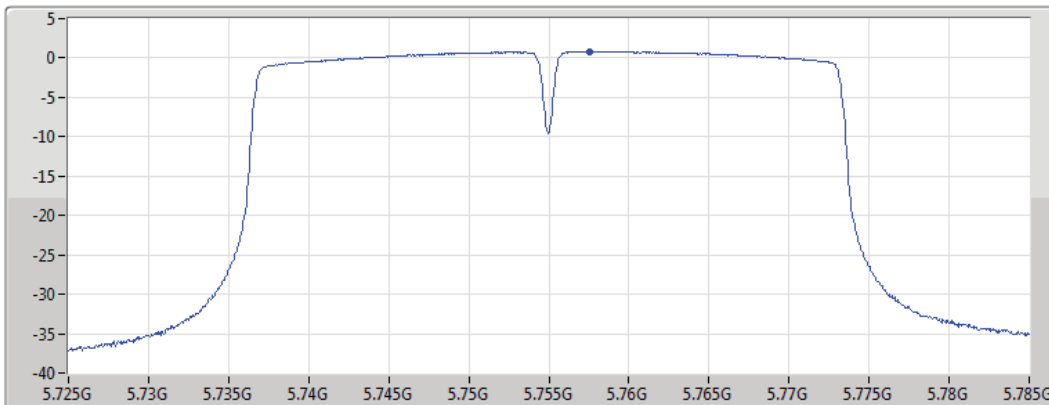

5755MHz

25/06/2019

CF
5.755GHz
Span
60MHz
RBW
500kHz
VBW
3MHz
Sweep Time
30s
Detector Type
RMS

Port 1

Sum	PD	Port 1
(dBm/RBW)	(dBm/RBW)	(dBm/RBW)
0.86	0.86	0.86