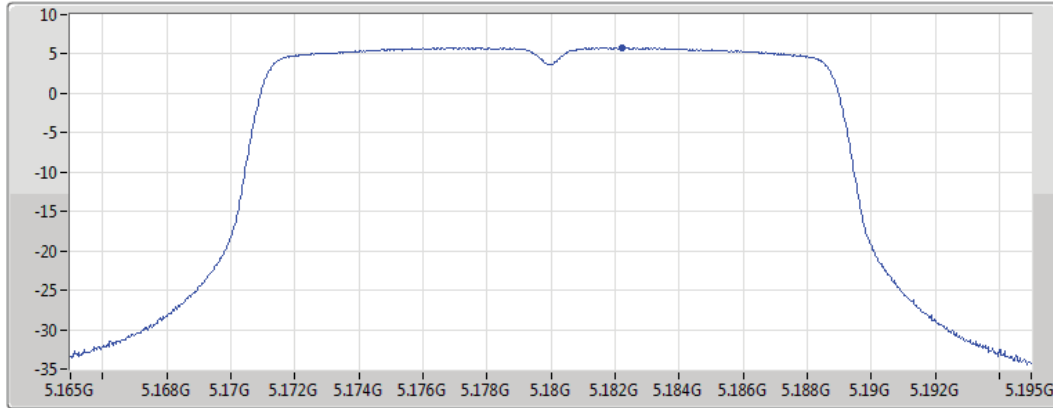

802.11ac VHT20_Nss1,(MCS0)_1TX(Port1)

PSD

5180MHz

25/06/2019

CF
5.18GHz
Span
30MHz
RBW
1MHz
VBW
3MHz
Sweep Time
30s
Detector Type
RMS

Port1

Sum	PD	Port 1
(dBm/RBW)	(dBm/RBW)	(dBm/RBW)
5.79	5.79	5.79