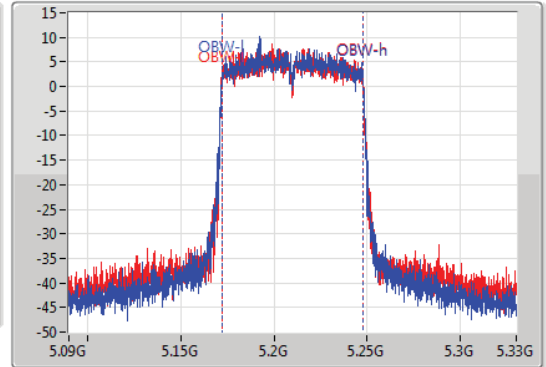

802.11ac VHT80-BF_Nss1,(MCS0)_2TX

EBW

5210MHz

20/07/2019

CF
5.21GHz
Span
240MHz
RBW
1MHz
VBW
3MHz
Sweep Time
100ms
Detector Type
Peak

CF
5.21GHz
Span
240MHz
RBW
1MHz
VBW
3MHz
Sweep Time
100ms
Detector Type
Sample