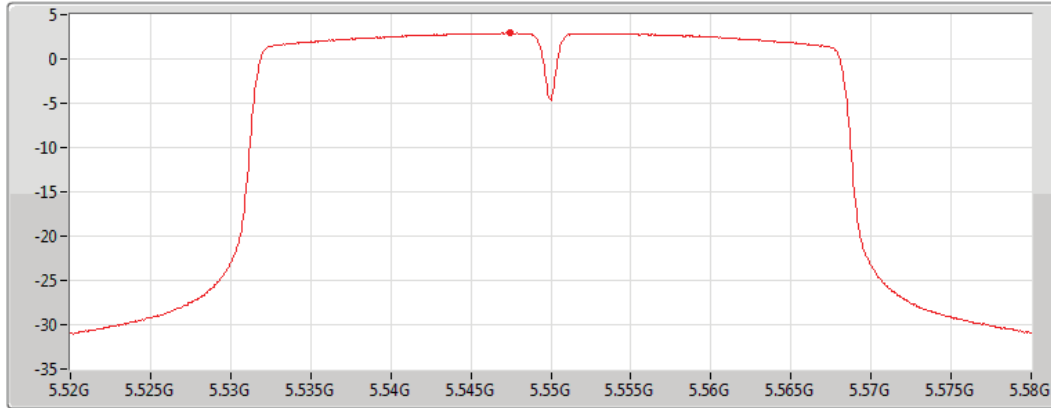

Port 2

Sum	PD	Port 1	Port 2
(dBm/RBW)	(dBm/RBW)	(dBm/RBW)	(dBm/RBW)
1.84	1.84		1.84

802.11ac VHT40_Nss1,(MCS0)_1TX(Port2)

PSD

5550MHz

04/07/2019

CF
5.55GHz
Span
60MHz
RBW
1MHz
VBW
3MHz
Sweep Time
30s
Detector Type
RMS