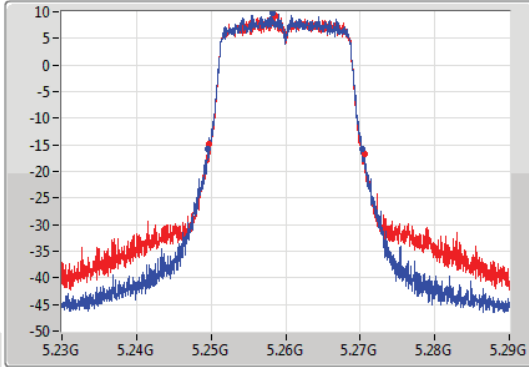

Port X-N dB = Port X 6dB down bandwidth for 5.725-5.85GHz band / 26dB down bandwidth for other band
Port X-OBW = Port X 99% occupied bandwidth;

802.11ac VHT20-BF_Nss1,(MCS0)_2TX

EBW

5260MHz

20/07/2019

CF: 5.26GHz
 Span: 60MHz
 RBW: 300kHz
 VBW: 1MHz
 Sweep Time: 100ms
 Detector Type: Peak