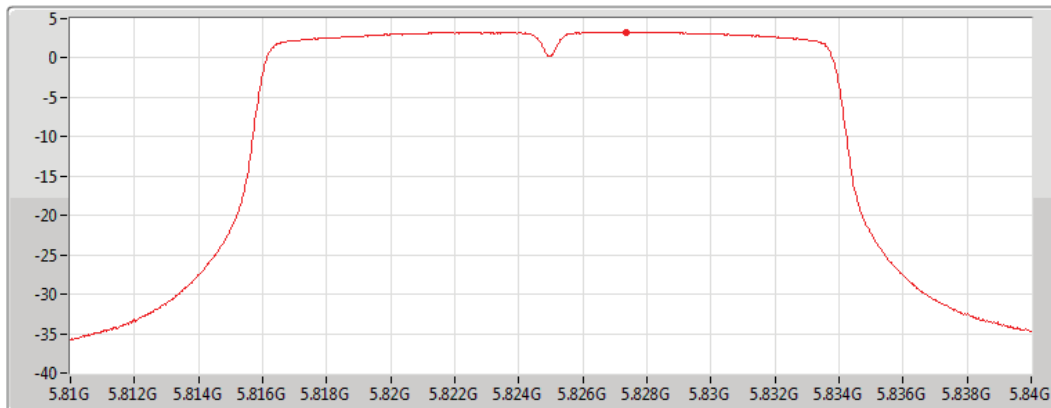

802.11ac VHT20_Nss1,(MCS0)_1TX(Port2)

PSD

5825MHz

25/06/2019

CF
5.825GHz

Span
30MHz

RBW
500kHz

VBW
3MHz

Sweep Time
30s

Detector Type
RMS

Sum	PD	Port 1	Port 2
(dBm/RBW)	(dBm/RBW)	(dBm/RBW)	(dBm/RBW)
3.32	3.32		3.32