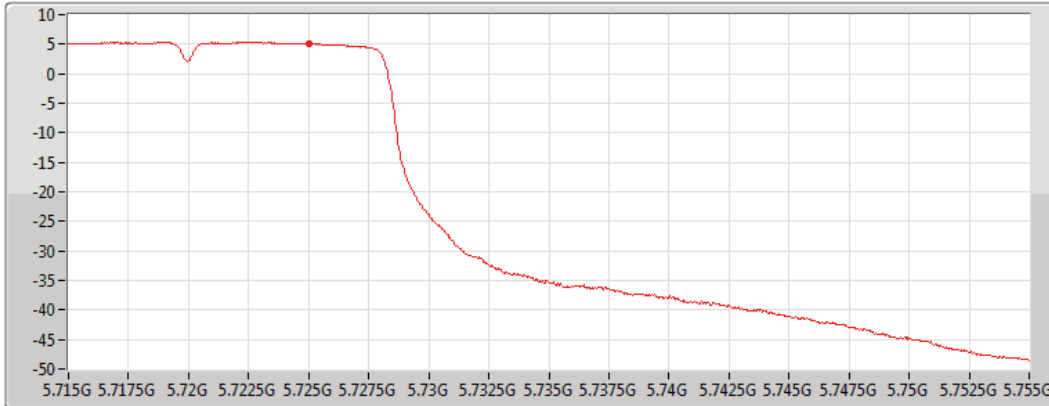

802.11a_Nss1,(6Mbps)_1TX(Port2)

PSD

5720MHz Straddle 5.725-5.85GHz

18/07/2019

CF
5.735GHz
Span
40MHz
RBW
500kHz
VBW
3MHz
Sweep Time
15.5s
Detector Type
RMS

Port 2

Sum	PD	Port 1	Port 2
(dBm/RBW)	(dBm/RBW)	(dBm/RBW)	(dBm/RBW)
5.11	5.11		5.11