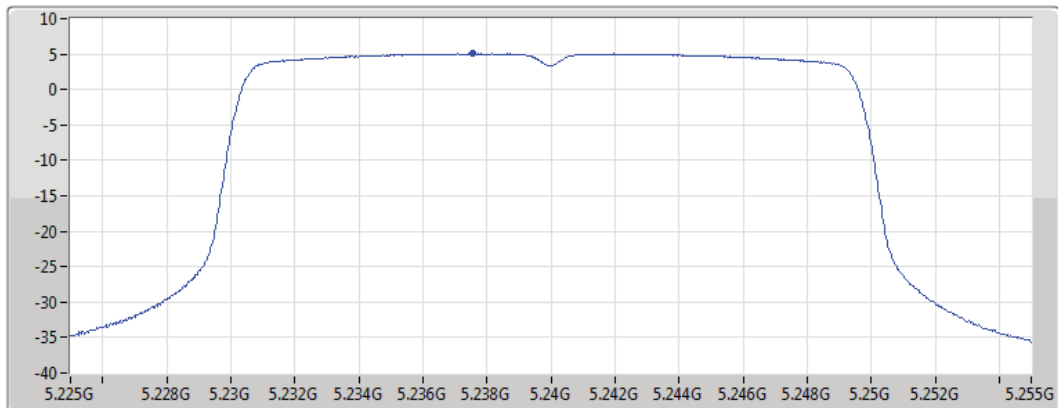

802.11ax HEW20_Nss1,(MCS0)_1TX(Port1)

PSD

5240MHz

25/06/2019

CF
5.24GHz
Span
30MHz
RBW
1MHz
VBW
3MHz
Sweep Time
30s
Detector Type
RMS

Port1

Sum	PD	Port 1
(dBm/RBW)	(dBm/RBW)	(dBm/RBW)
5.04	5.04	5.04