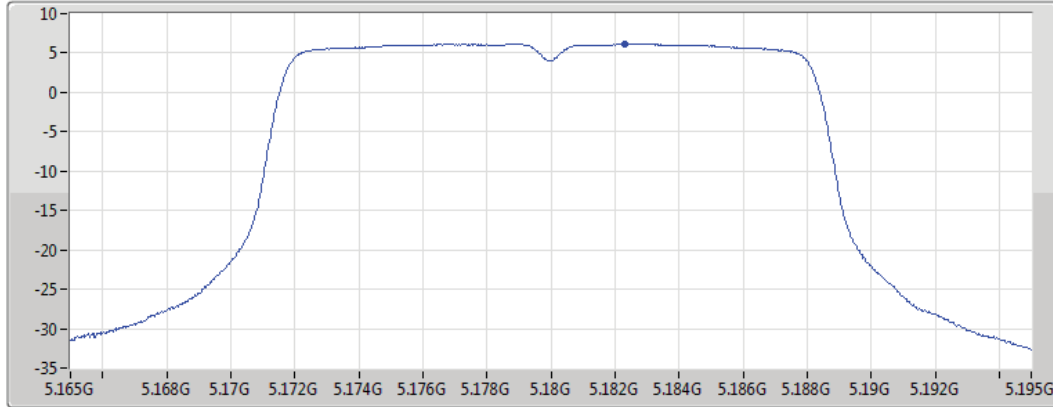

802.11a_Nss1,(6Mbps)_1TX(Port1)

PSD

5180MHz

25/06/2019

CF
5.18GHz
Span
30MHz
RBW
1MHz
VBW
3MHz
Sweep Time
15.5s
Detector Type
RMS

Port 1

Sum	PD	Port 1
(dBm/RBW)	(dBm/RBW)	(dBm/RBW)
6.20	6.20	6.20

802.11a_Nss1,(6Mbps)_1TX(Port1)

PSD

5200MHz

25/06/2019

CF
5.2GHz
Span
30MHz
RBW
1MHz
VBW
3MHz
Sweep Time
15.5s
Detector Type
RMS