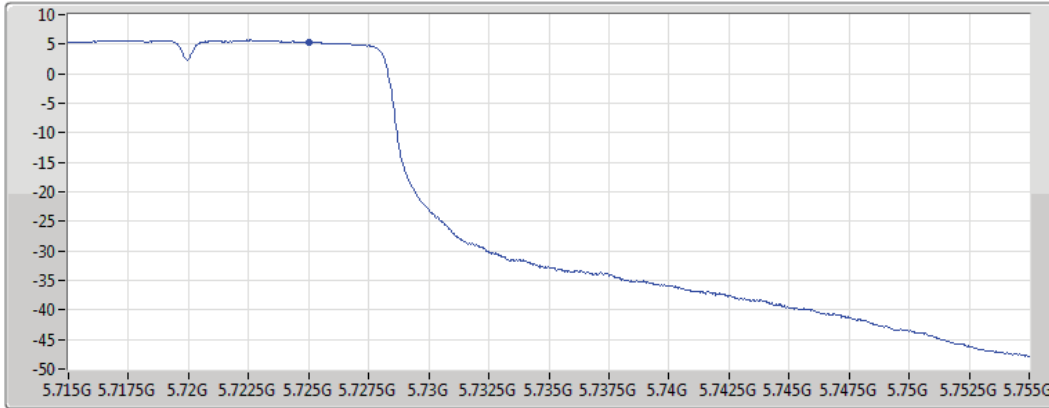

802.11a_Nss1,(6Mbps)_1TX(Port1)

PSD

5720MHz Straddle 5.725-5.85GHz

18/07/2019

CF
5.735GHz
Span
40MHz
RBW
500kHz
VBW
3MHz
Sweep Time
15.5s
Detector Type
RMS

Port1

Sum (dBm/RBW)	PD (dBm/RBW)	Port 1 (dBm/RBW)
5.37	5.37	5.37

802.11a_Nss1,(6Mbps)_1TX(Port1)

PSD