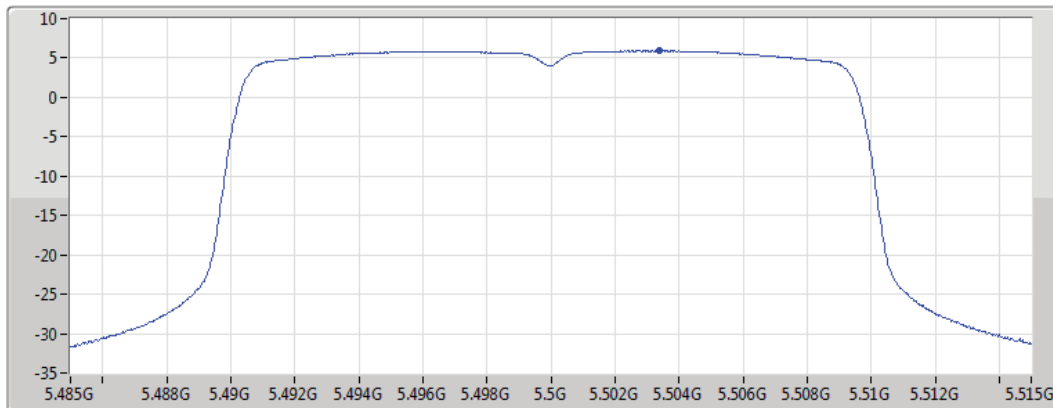

Port1

Sum	PD	Port 1
(dBm/RBW)	(dBm/RBW)	(dBm/RBW)
6.60	6.60	6.60

802.11ax HEW20_Nss1,(MCS0)_1TX(Port1)

PSD

5500MHz

04/07/2019

CF
5.5GHz
Span
30MHz
RBW
1MHz
VBW
3MHz
Sweep Time
30s
Detector Type
RMS

Port1