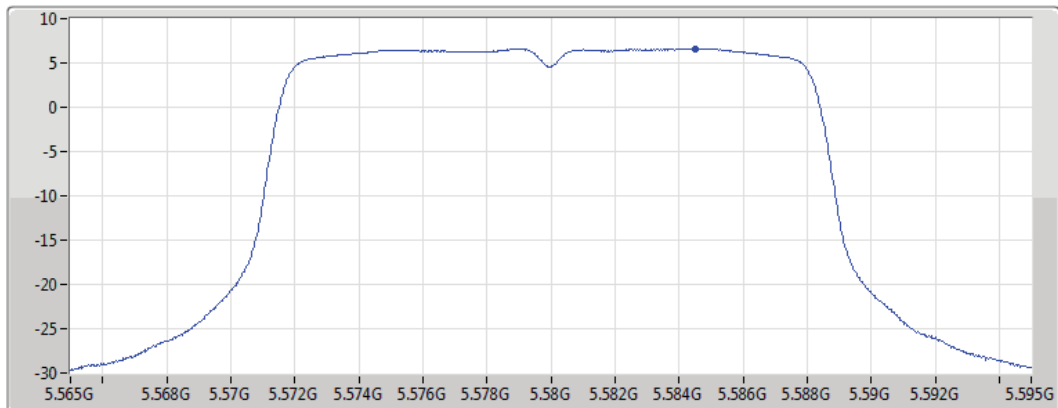

Sum	PD	Port 1
(dBm/RBW)	(dBm/RBW)	(dBm/RBW)
7.29	7.29	7.29

802.11a_Nss1,(6Mbps)_1TX(Port1)

PSD

5580MHz

04/07/2019

CF
5.58GHz
Span
30MHz
RBW
1MHz
VBW
3MHz
Sweep Time
15.5s
Detector Type
RMS

Port1

Sum	PD	Port 1
(dBm/RBW)	(dBm/RBW)	(dBm/RBW)
6.61	6.61	6.61