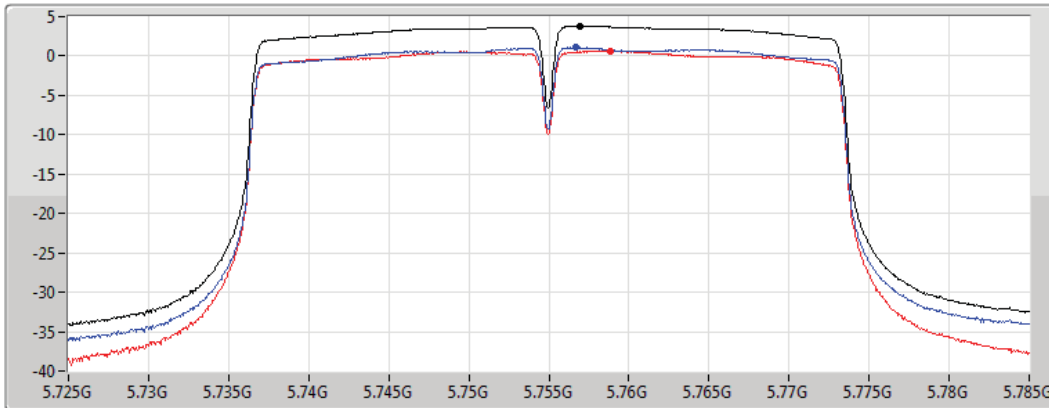

802.11ac VHT40_Nss1,(MCS0)_2TX
5755MHz

PSD

25/06/2019

CF
5.755GHz
Span
60MHz
RBW
500kHz
VBW
3MHz
Sweep Time
30s
Detector Type
RMS

Sum ☒
Port 1 ☒
Port 2 ☒

Sum	PD	Port 1	Port 2
(dBm/RBW)	(dBm/RBW)	(dBm/RBW)	(dBm/RBW)
3.81	3.81	1.09	0.63