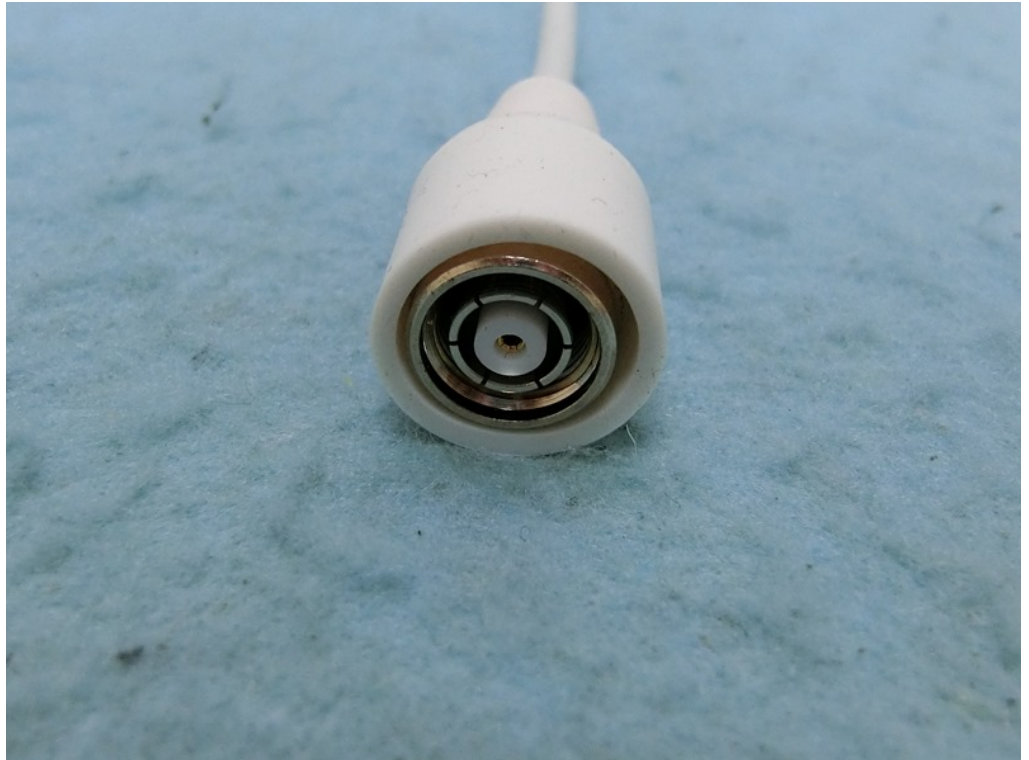

Wall-mounted rack