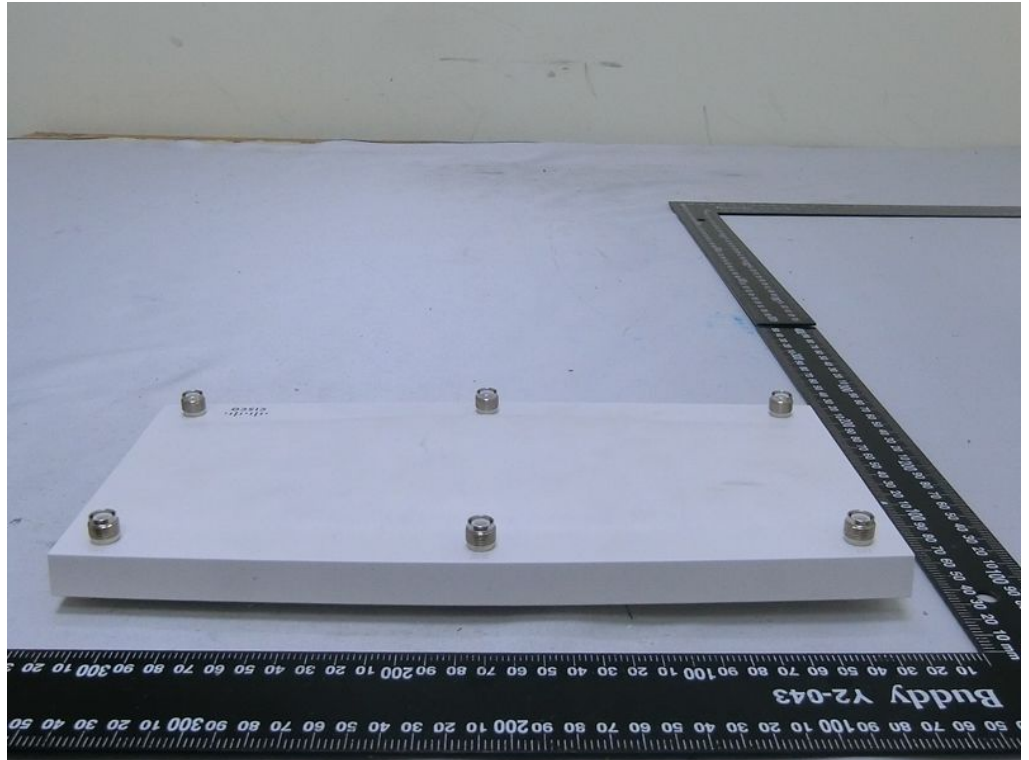

Brand Name: Cisco Model Name: MR46E-HW

Adapter 1

Adapter 2

Set 1

Set 2

Set 3

Set 4

Set 5

Set 6

Wall-mounted rack