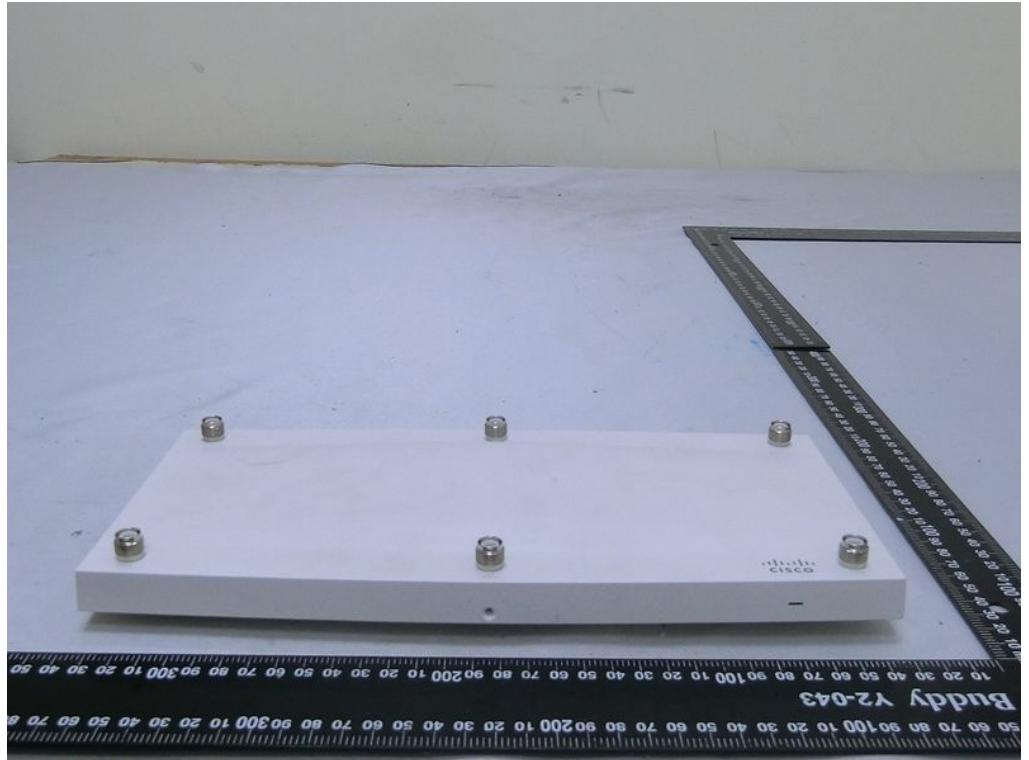

Brand Name: Cisco Model Name: MR46E-HW

Adapter 1

Adapter 2

Set 1

Set 2

Set 3

Set 4

Set 5

Set 6

Wall-mounted rack