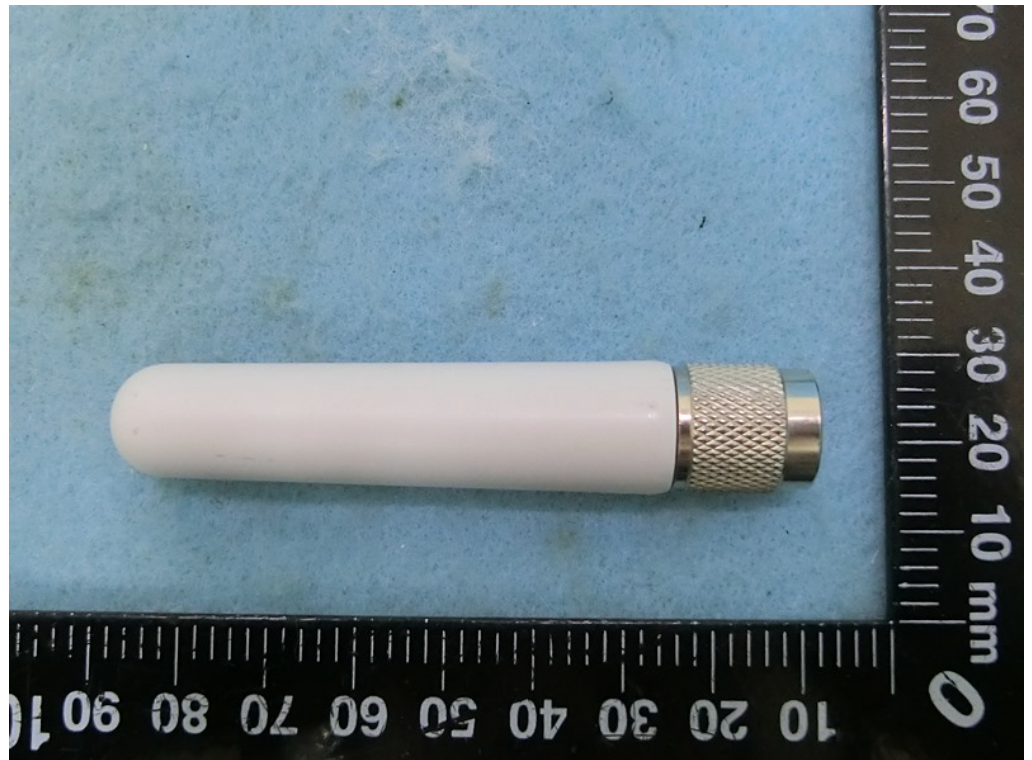

Brand Name: Cisco Model Name: MR46E-HW

Adapter 1

Adapter 2

Set 1

Set 2

Set 3

Set 4

Set 5