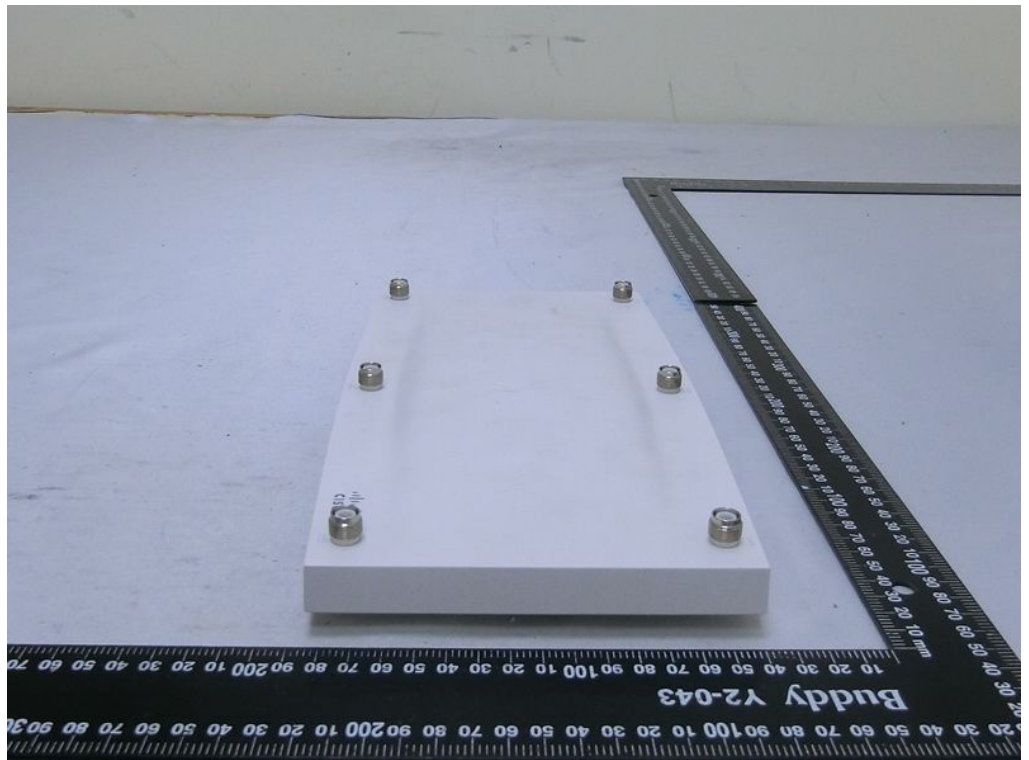

Brand Name: Cisco Model Name: MR46E-HW

Adapter 1

Adapter 2

Set 1

Set 2

Set 3

Set 4

Set 5

Set 6

Wall-mounted rack