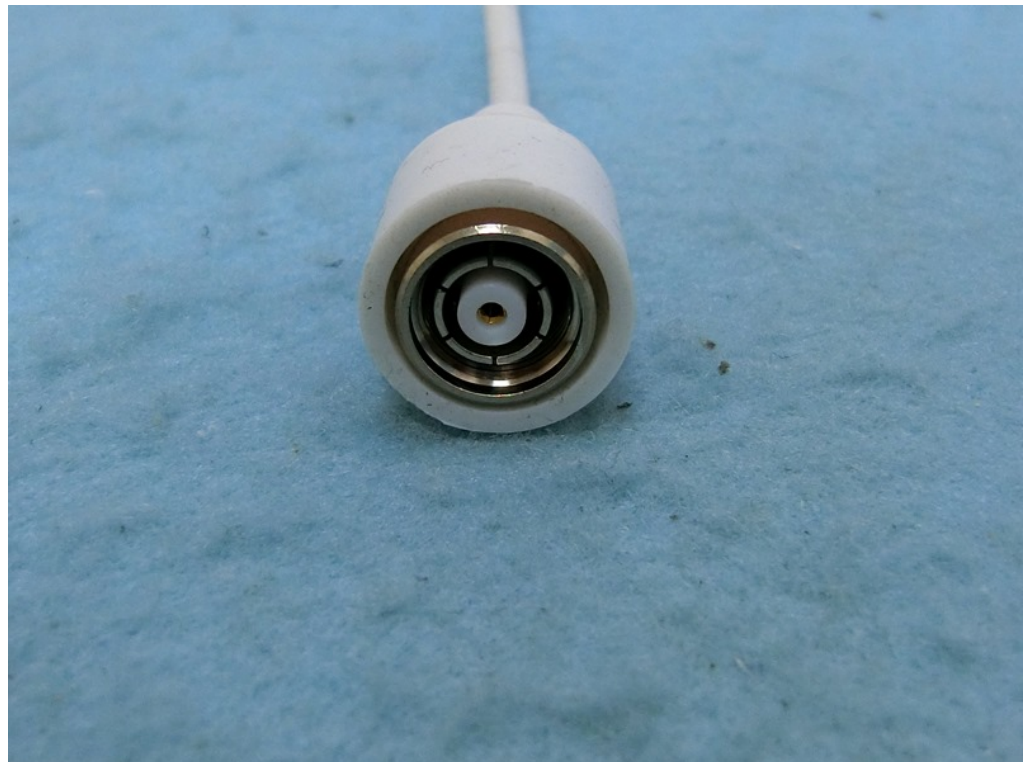

Brand Name: Cisco Model Name: MR46E-HW

Adapter 1

Adapter 2

Set 1

Set 2

Set 3

Set 4

Set 5