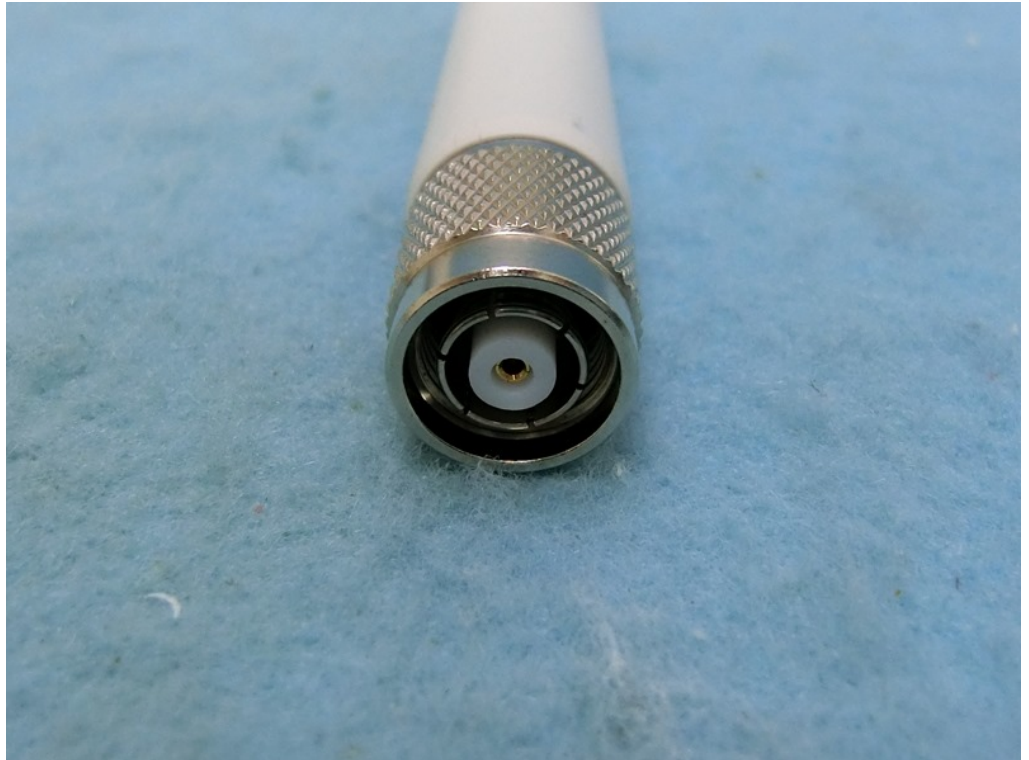

Brand Name: Cisco Model Name: MR46E-HW

Adapter 1

Adapter 2

Set 1

Set 2

Set 3

Set 4

Set 5