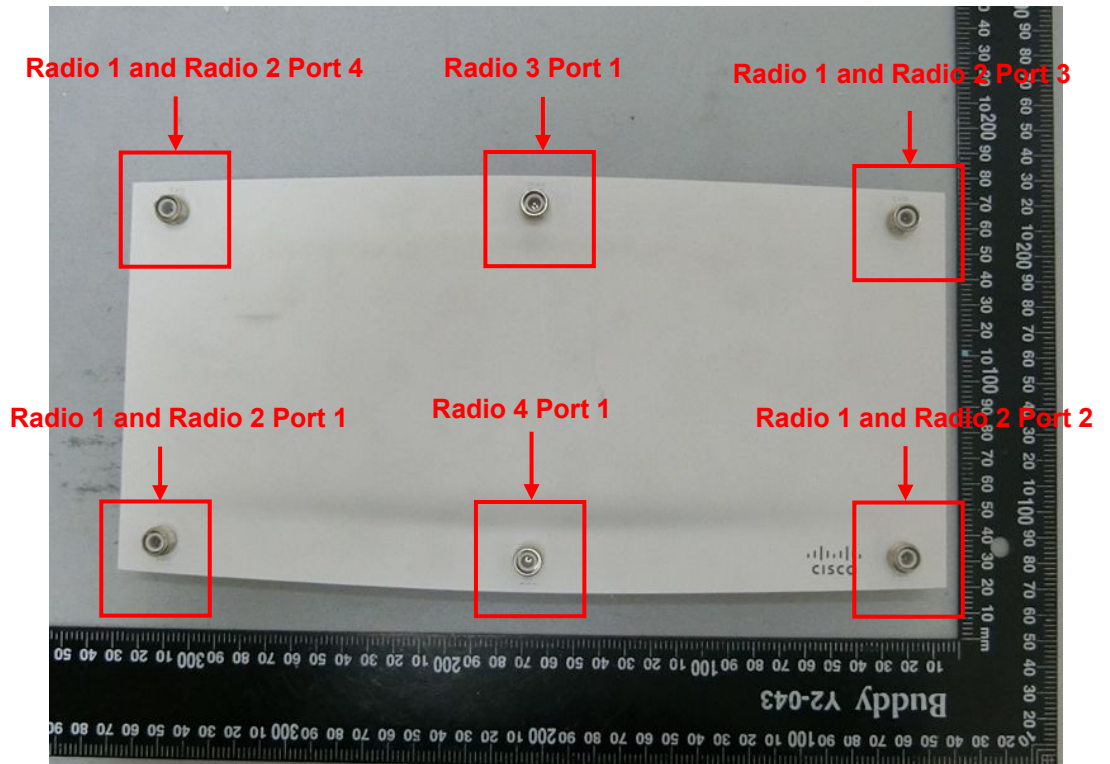

Brand Name: Cisco Model Name: MR46E-HW

Adapter 1

Adapter 2

Set 1

Set 2

Set 3

Set 4

Set 5