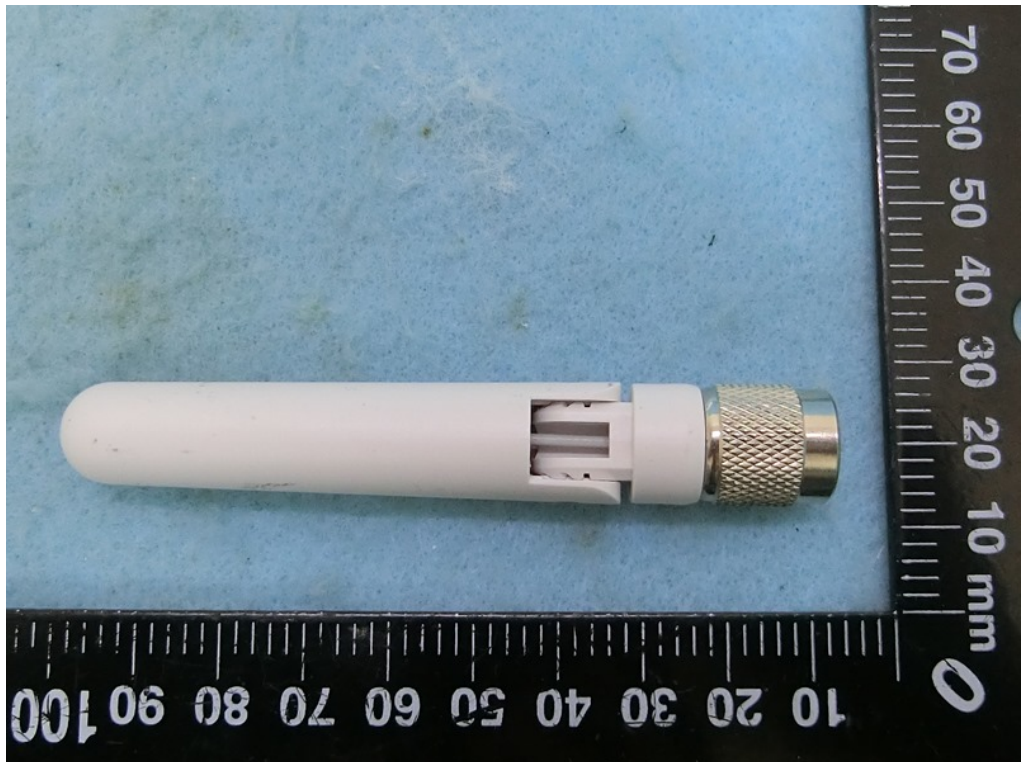

Brand Name: Cisco Model Name: MR46E-HW

Adapter 1

Adapter 2

Set 1

Set 2

Set 3

Set 4

Set 5