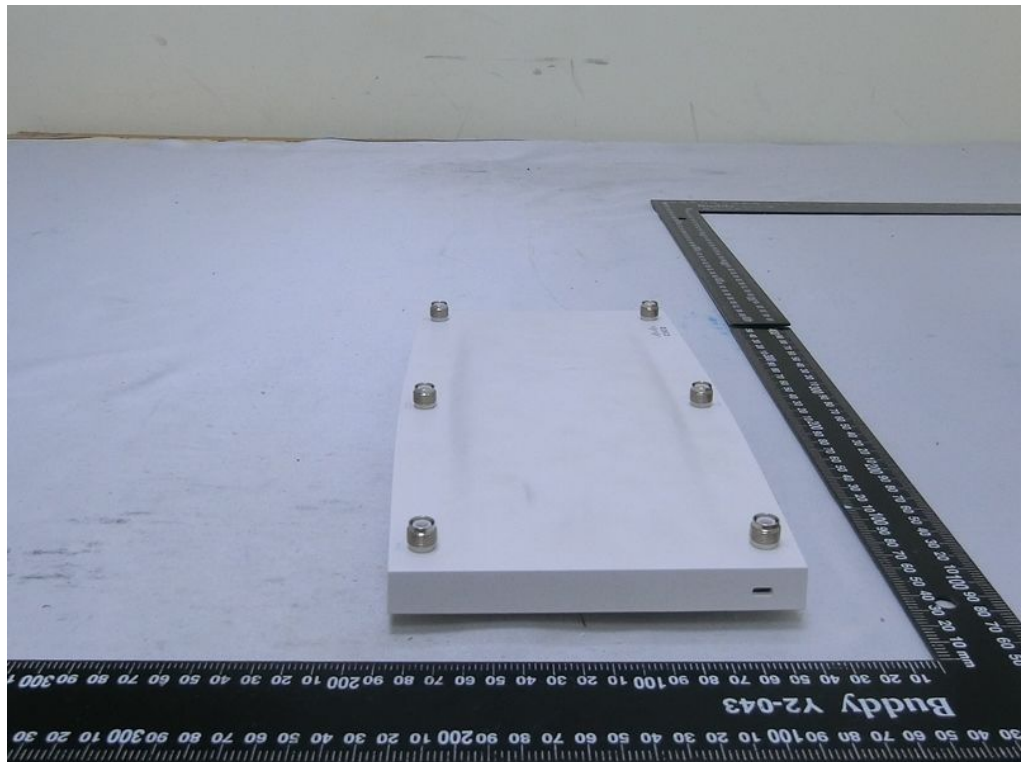

Brand Name: Cisco Model Name: MR46E-HW

Adapter 1

Adapter 2

Set 1

Set 2

Set 3

Set 4

Set 5

Set 6

Wall-mounted rack