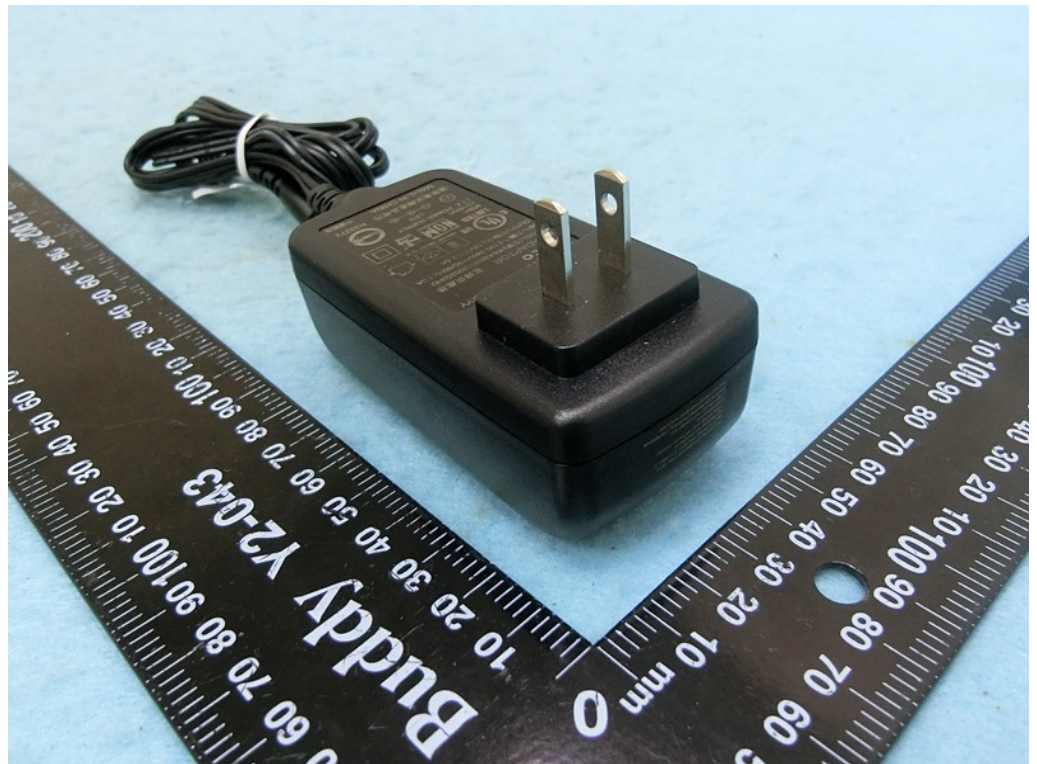

Brand Name: Cisco Model Name: MR46E-HW

Adapter 1

Adapter 2

Set 1

Set 2

Set 3

Set 4

Set 5