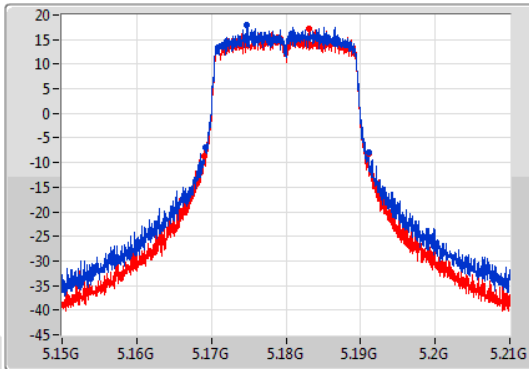

802.11ax HEW20_Nss1,(MCS0)_2TX

EBW

5180MHz

20/07/2019

CF: 5.18GHz
Span: 60MHz
RBW: 300kHz
VBW: 1MHz
Sweep Time: 100ms
Detector Type: Peak

CF: 5.18GHz
Span: 60MHz
RBW: 200kHz
VBW: 1MHz
Sweep Time: 100ms
Detector Type: Sample