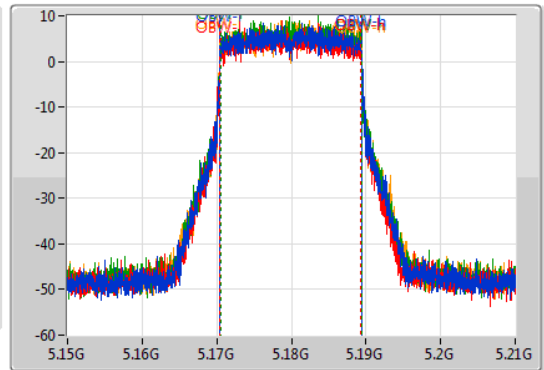

26dB(Hz)	Fl-26dB(Hz)	Fh-26dB(Hz)	OBW(Hz)	Fl-OBW(Hz)	Fh-OBW(Hz)	Limit(Hz)	Port
21.99M	5.16902G	5.19101G	18.921M	5.170465G	5.189385G	Inf	1
21.12M	5.1695G	5.19062G	18.861M	5.170465G	5.189325G	Inf	2
21.42M	5.16923G	5.19065G	18.891M	5.170495G	5.189385G	Inf	3
21.33M	5.16947G	5.1908G	18.921M	5.170465G	5.189385G	Inf	4

802.11ax HEW20-BF_Nss1,(MCS0)_4TX

EBW

5200MHz

10/07/2019

CF
5.2GHz
Span
60MHz
RBW
300kHz
VBW
1MHz
Sweep Time
100ms
Detector Type
Peak