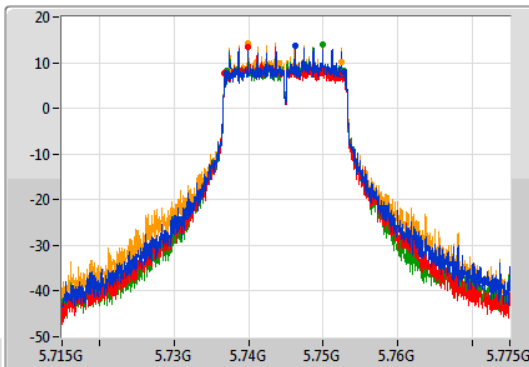

CF: 5.745GHz
Span: 60MHz
RBW: 200kHz
VBW: 1MHz
Sweep Time: 100ms
Detector Type: Sample