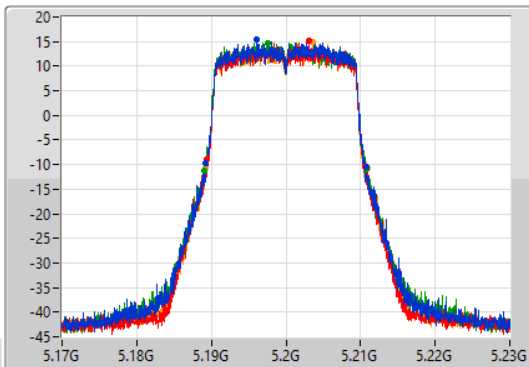

802.11ax HEW20_Nss1,(MCS0)_4TX

EBW

5200MHz

31/07/2023

CF: 5.2GHz
Span: 60MHz
RBW: 300kHz
VBW: 1MHz
Sweep Time: 100ms
Detector Type: Peak

CF: 5.2GHz
Span: 60MHz
RBW: 200kHz
VBW: 1MHz
Sweep Time: 100ms
Detector Type: Sample