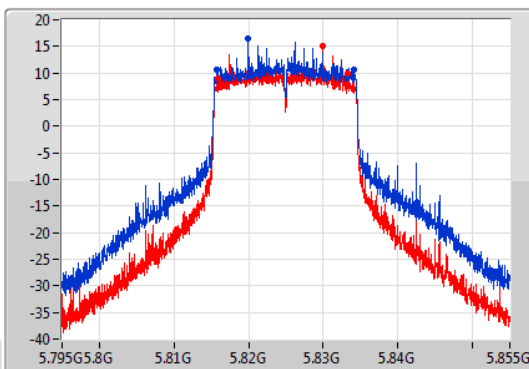

CF
5.825GHz
Span
60MHz
RBW
200kHz
VBW
1MHz
Sweep Time
100ms
Detector Type
Sample