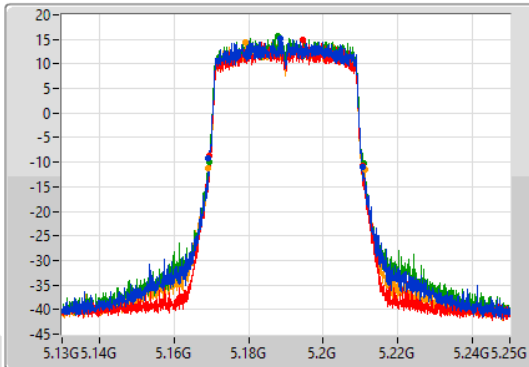

802.11ax HEW40-BF_Nss1,(MCS0)_4TX

EBW

5190MHz

31/07/2023

CF: 5.19GHz
Span: 120MHz
RBW: 500kHz
VBW: 2MHz
Sweep Time: 100ms
Detector Type: Peak

CF: 5.19GHz
Span: 120MHz
RBW: 500kHz
VBW: 2MHz
Sweep Time: 100ms
Detector Type: Sample