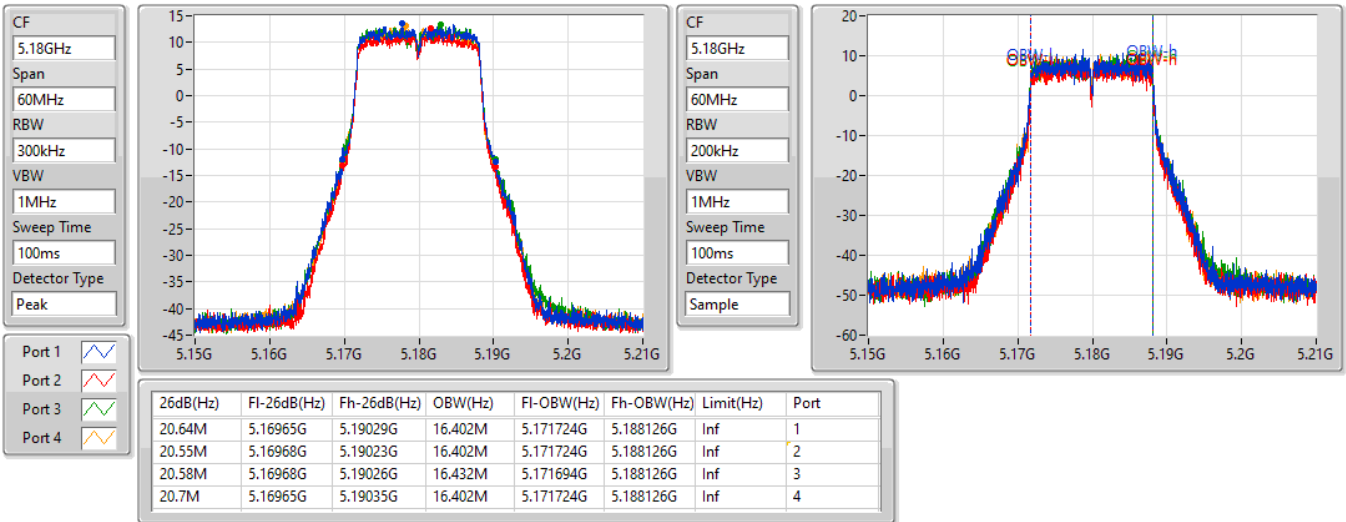

Port X-N dB = Port X 6dB down bandwidth for 5.725-5.85GHz band / 26dB down bandwidth for other band

Port X-OBW = Port X 99% occupied bandwidth;

802.11a_Nss1,(6Mbps)_4TX

EBW

5180MHz

31/07/2023

802.11a_Nss1,(6Mbps)_4TX