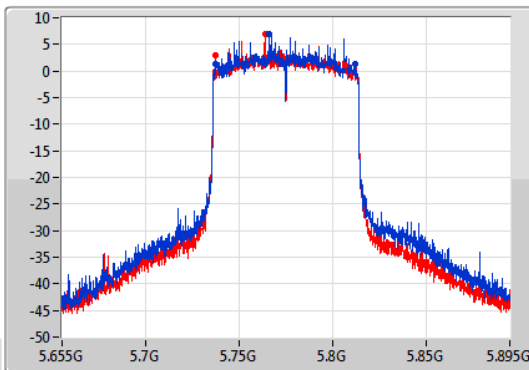

CF
5.775GHz
Span
240MHz
RBW
1MHz
VBW
3MHz
Sweep Time
100ms
Detector Type
Sample