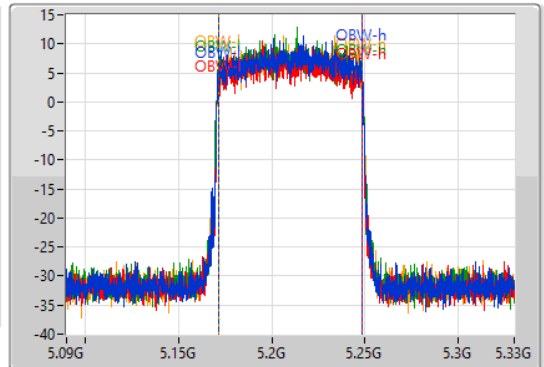

802.11ax HEW80-BF_Nss1,(MCS0)_4TX

EBW

5210MHz

31/07/2023

CF: 5.21GHz
 Span: 240MHz
 RBW: 1MHz
 VBW: 3MHz
 Sweep Time: 100ms
 Detector Type: Peak

CF: 5.21GHz
 Span: 240MHz
 RBW: 1MHz
 VBW: 3MHz
 Sweep Time: 100ms
 Detector Type: Sample