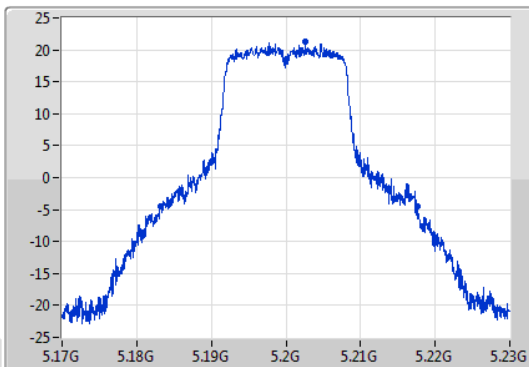

CF
5.2GHz
Span
60MHz
RBW
200kHz
VBW
1MHz
Sweep Time
100ms
Detector Type
Sample