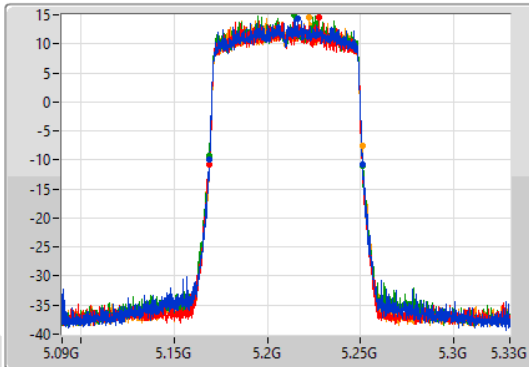

802.11ax HEW80-BF_Nss1,(MCS0)_4TX

EBW

5210MHz

31/07/2023

CF
5.21GHz
Span
240MHz
RBW
1MHz
VBW
3MHz
Sweep Time
100ms
Detector Type
Peak

CF
5.21GHz
Span
240MHz
RBW
1MHz
VBW
3MHz
Sweep Time
100ms
Detector Type
Sample