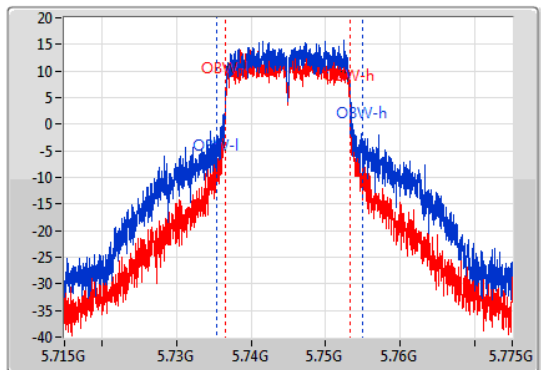

802.11a_Nss1,(6Mbps)_2TX

EBW

5745MHz

09/07/2019

CF
5.745GHz
Span
60MHz
RBW
100kHz
VBW
300kHz
Sweep Time
100ms
Detector Type
Peak

CF
5.745GHz
Span
60MHz
RBW
200kHz
VBW
1MHz
Sweep Time
100ms
Detector Type
Sample