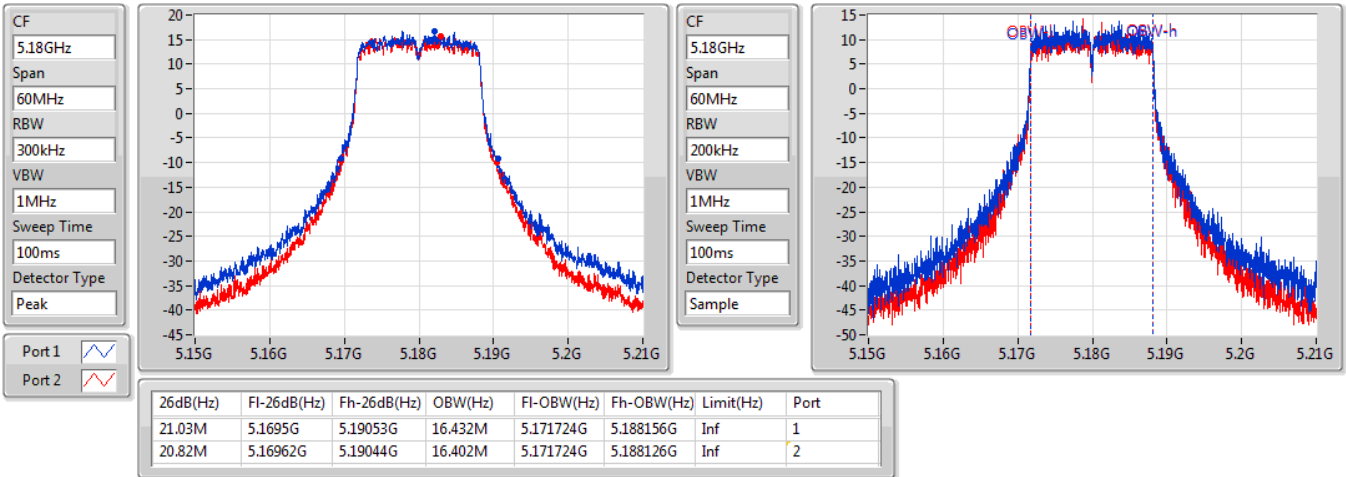

Port X-N dB = Port X 6dB down bandwidth for 5.725-5.85GHz band / 26dB down bandwidth for other band

Port X-OBW = Port X 99% occupied bandwidth;

802.11a_Nss1,(6Mbps)_2TX

EBW

5180MHz

20/07/2019

802.11a_Nss1,(6Mbps)_2TX