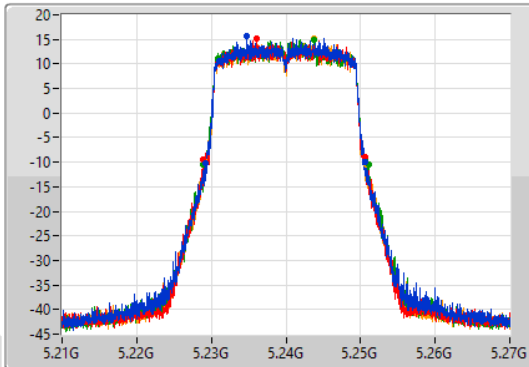

802.11ax HEW20_Nss1,(MCS0)_4TX

EBW

5240MHz

31/07/2023

CF: 5.24GHz
Span: 60MHz
RBW: 300kHz
VBW: 1MHz
Sweep Time: 100ms
Detector Type: Peak

CF: 5.24GHz
Span: 60MHz
RBW: 200kHz
VBW: 1MHz
Sweep Time: 100ms
Detector Type: Sample