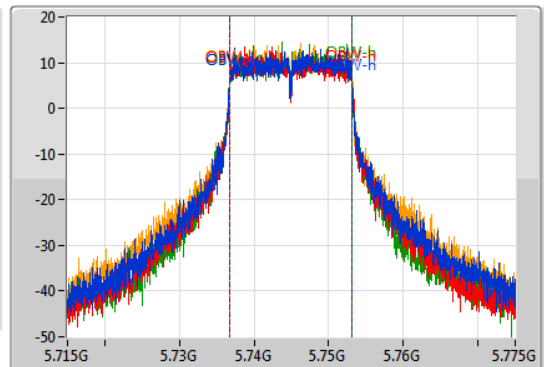

802.11a_Nss1,(6Mbps)_4TX

EBW

5745MHz

09/07/2019

CF: 5.745GHz
 Span: 60MHz
 RBW: 100kHz
 VBW: 300kHz
 Sweep Time: 100ms
 Detector Type: Peak

CF: 5.745GHz
 Span: 60MHz
 RBW: 200kHz
 VBW: 1MHz
 Sweep Time: 100ms
 Detector Type: Sample