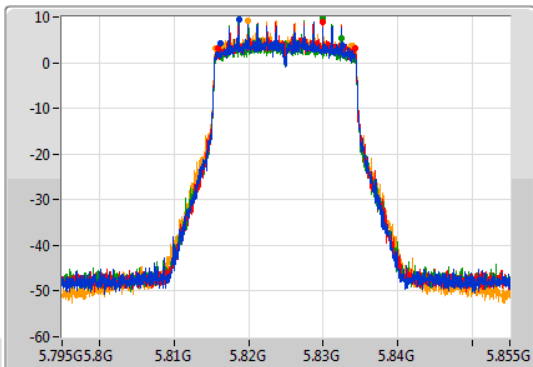

CF
5.825GHz
Span
60MHz
RBW
200kHz
VBW
1MHz
Sweep Time
100ms
Detector Type
Sample