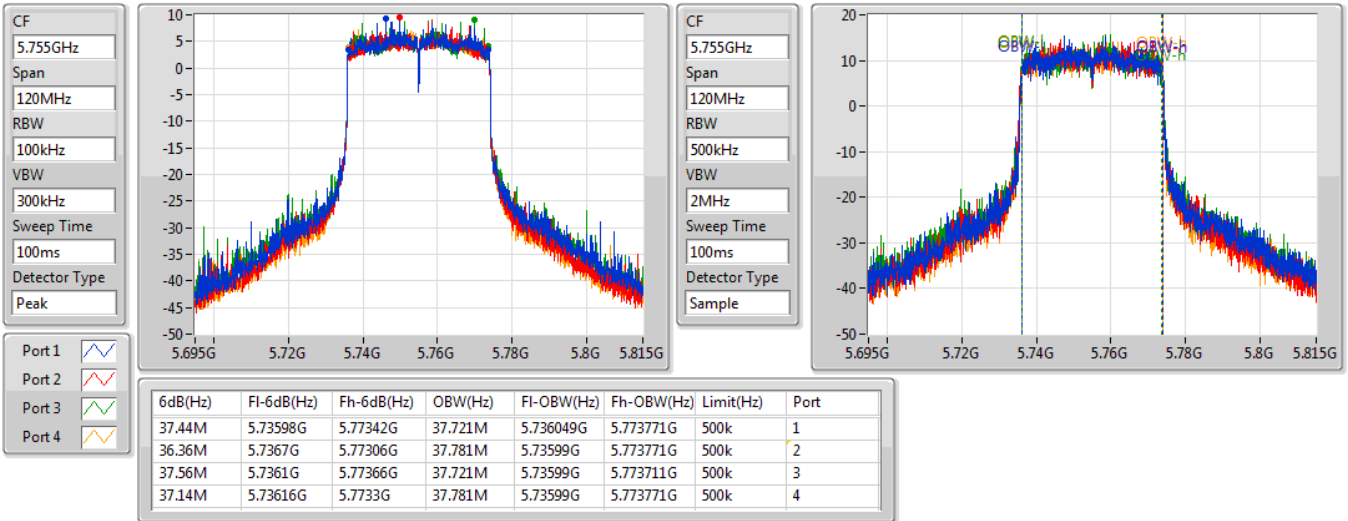

802.11ax HEW40_Nss1,(MCS0)_4TX

EBW

5755MHz

20/07/2019