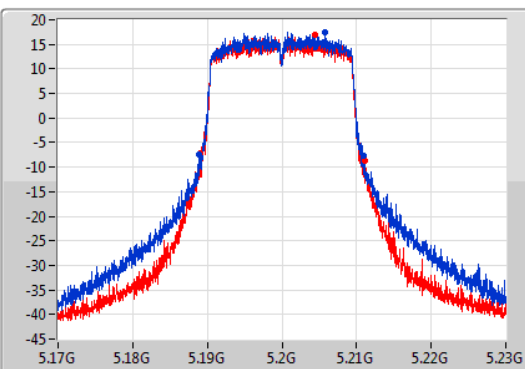

CF: 5.2GHz
Span: 60MHz
RBW: 200kHz
VBW: 1MHz
Sweep Time: 100ms
Detector Type: Sample