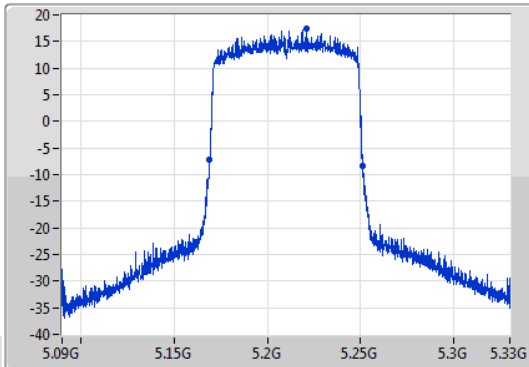

802.11ax HEW80_Nss1,(MCS0)_1TX

EBW

5210MHz

20/07/2019

CF
5.21GHz
Span
240MHz
RBW
1MHz
VBW
3MHz
Sweep Time
100ms
Detector Type
Peak

CF
5.21GHz
Span
240MHz
RBW
1MHz
VBW
3MHz
Sweep Time
100ms
Detector Type
Sample