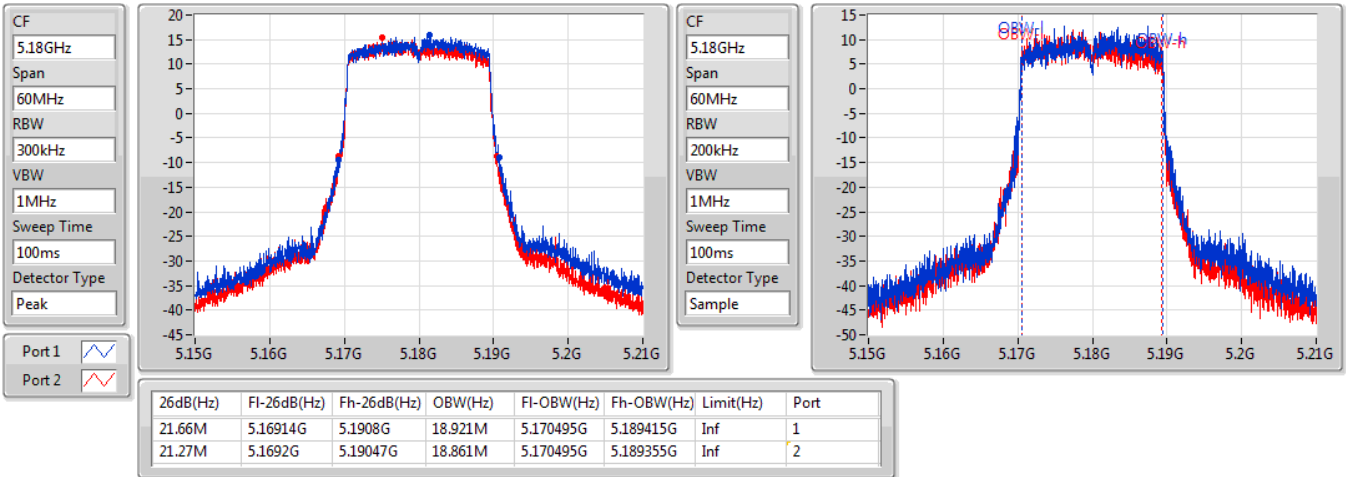

Port X-N dB = Port X 6dB down bandwidth for 5.725-5.85GHz band / 26dB down bandwidth for other band

Port X-OBW = Port X 99% occupied bandwidth;

802.11ax HEW20-BF_Nss1,(MCS0)_2TX

EBW

5180MHz

10/07/2019

802.11ax HEW20-BF_Nss1,(MCS0)_2TX