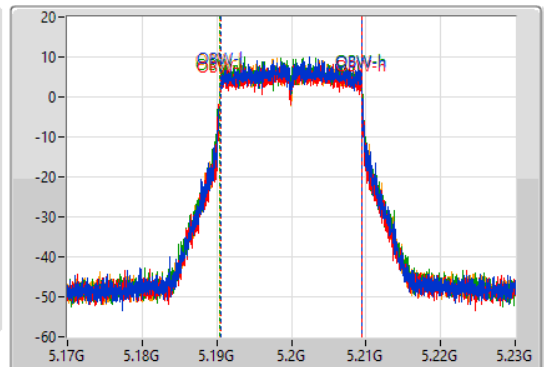

802.11ax HEW20_Nss1,(MCS0)_4TX

EBW

5200MHz

31/07/2023

CF: 5.2GHz
 Span: 60MHz
 RBW: 300kHz
 VBW: 1MHz
 Sweep Time: 100ms
 Detector Type: Peak

CF: 5.2GHz
 Span: 60MHz
 RBW: 200kHz
 VBW: 1MHz
 Sweep Time: 100ms
 Detector Type: Sample