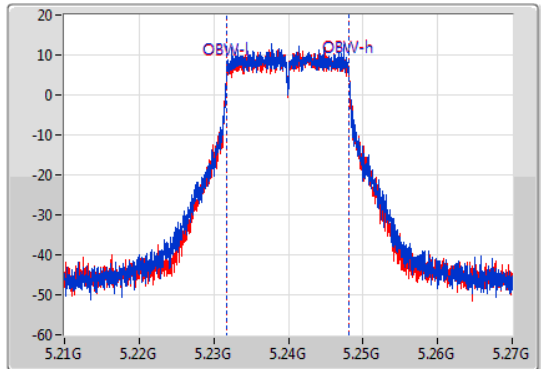

26dB(Hz)	Fl-26dB(Hz)	Fh-26dB(Hz)	OBW(Hz)	Fl-OBW(Hz)	Fh-OBW(Hz)	Limit(Hz)	Port
20.4M	5.22968G	5.25008G	16.402M	5.231724G	5.248126G	Inf	1
20.67M	5.22968G	5.25035G	16.402M	5.231724G	5.248126G	Inf	2

802.11a_Nss1,(6Mbps)_2TX

EBW

5745MHz

09/07/2019

CF
5.745GHz
Span
60MHz
RBW
100kHz
VBW
300kHz
Sweep Time
100ms
Detector Type
Peak