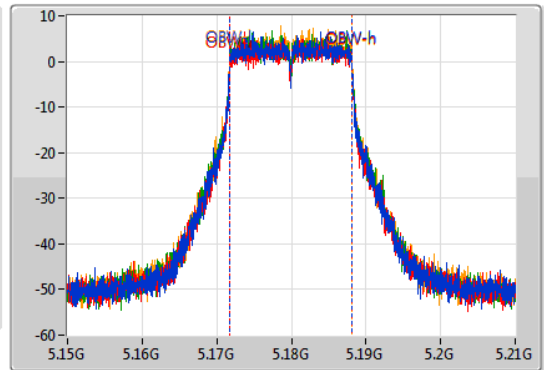

26dB(Hz)	Fl-26dB(Hz)	Fh-26dB(Hz)	OBW(Hz)	Fl-OBW(Hz)	Fh-OBW(Hz)	Limit(Hz)	Port
20.64M	5.16959G	5.19023G	16.402M	5.171724G	5.188126G	Inf	1
20.67M	5.16965G	5.19032G	16.402M	5.171724G	5.188126G	Inf	2
20.73M	5.16959G	5.19032G	16.432M	5.171694G	5.188126G	Inf	3
20.7M	5.16971G	5.19041G	16.402M	5.171724G	5.188126G	Inf	4

802.11a_Nss1,(6Mbps)_4TX

EBW

5200MHz

09/07/2019

CF
5.2GHz
Span
60MHz
RBW
300kHz
VBW
1MHz
Sweep Time
100ms
Detector Type
Peak