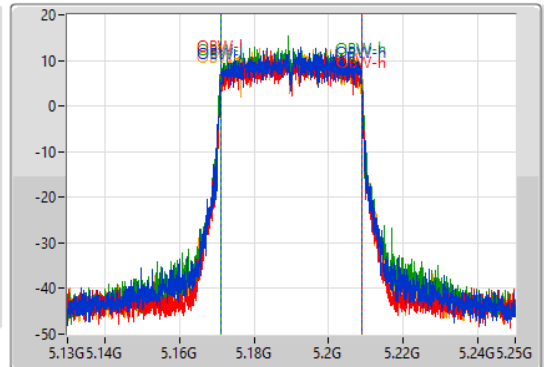

Port 1: [Waveform]
 Port 2: [Waveform]
 Port 3: [Waveform]
 Port 4: [Waveform]

26dB(Hz)	Fl-26dB(Hz)	Fh-26dB(Hz)	OBW(Hz)	Fl-OBW(Hz)	Fh-OBW(Hz)	Limit(Hz)	Port
41.34M	5.16918G	5.21052G	37.721M	5.171049G	5.208771G	Inf	1
41.04M	5.16948G	5.21052G	37.661M	5.171109G	5.208771G	Inf	2
41.28M	5.16954G	5.21082G	37.781M	5.17099G	5.208771G	Inf	3
42.06M	5.169G	5.21106G	37.721M	5.171049G	5.208771G	Inf	4