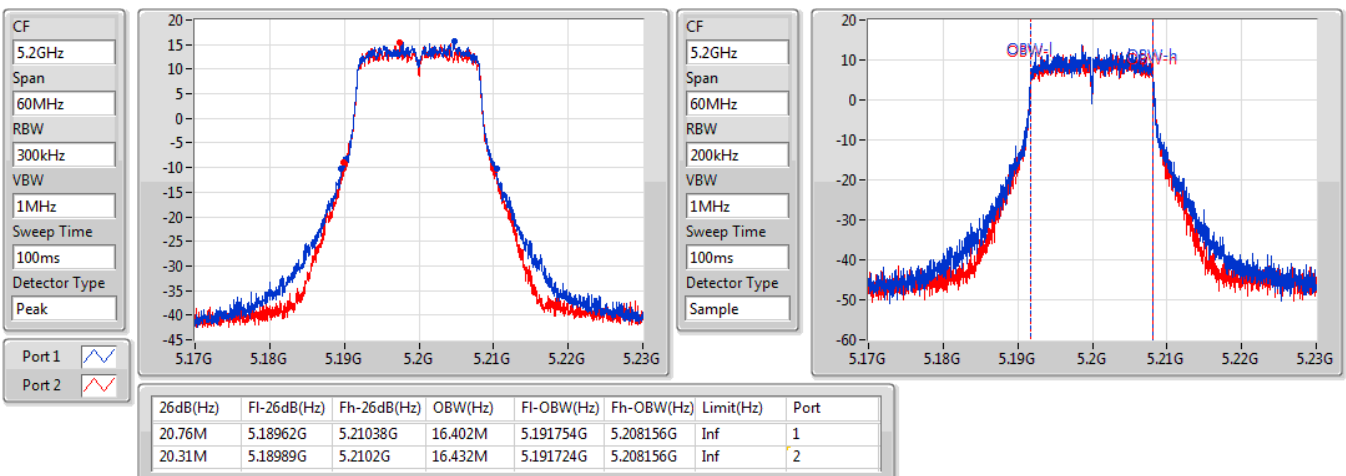

802.11a_Nss1,(6Mbps)_2TX

EBW

5200MHz

11/07/2019