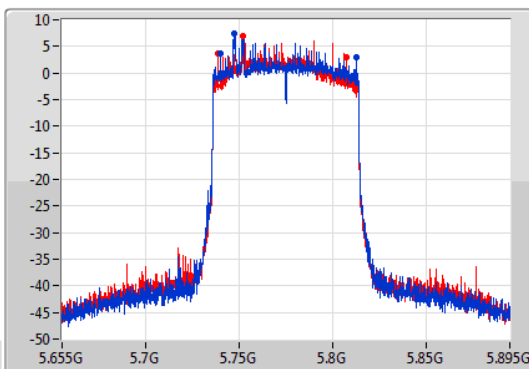

CF
5.775GHz
Span
240MHz
RBW
1MHz
VBW
3MHz
Sweep Time
100ms
Detector Type
Sample