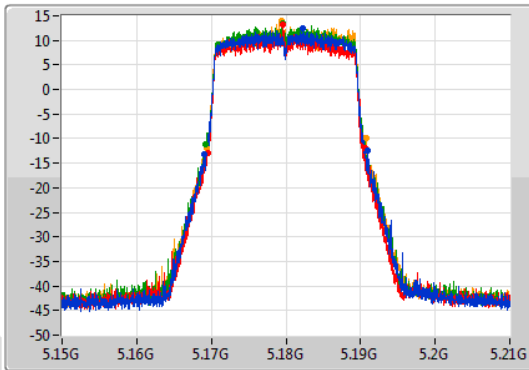

Port X-N dB = Port X 6dB down bandwidth for 5.725-5.85GHz band / 26dB down bandwidth for other band

Port X-OBW = Port X 99% occupied bandwidth;

802.11ax HEW20-BF_Nss1,(MCS0)_4TX

EBW

5180MHz

10/07/2019

CF
5.18GHz
Span
60MHz
RBW
300kHz
VBW
1MHz
Sweep Time
100ms
Detector Type
Peak