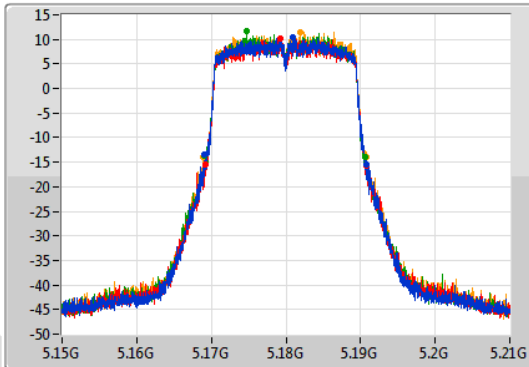

802.11ax HEW20_Nss1,(MCS0)_4TX

EBW

5180MHz

09/07/2019

CF: 5.18GHz
Span: 60MHz
RBW: 300kHz
VBW: 1MHz
Sweep Time: 100ms
Detector Type: Peak

CF: 5.18GHz
Span: 60MHz
RBW: 200kHz
VBW: 1MHz
Sweep Time: 100ms
Detector Type: Sample