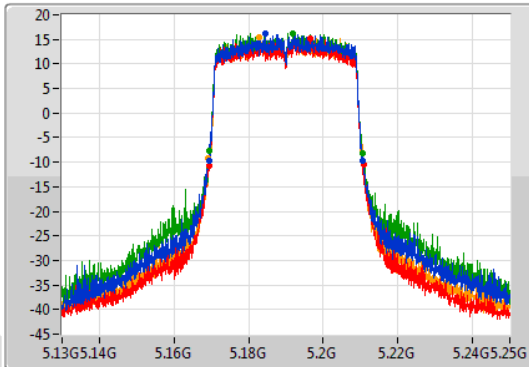

802.11ax HEW40_Nss1,(MCS0)_4TX

EBW

5190MHz

20/07/2019

CF: 5.19GHz
Span: 120MHz
RBW: 500kHz
VBW: 2MHz
Sweep Time: 100ms
Detector Type: Peak

CF: 5.19GHz
Span: 120MHz
RBW: 500kHz
VBW: 2MHz
Sweep Time: 100ms
Detector Type: Sample