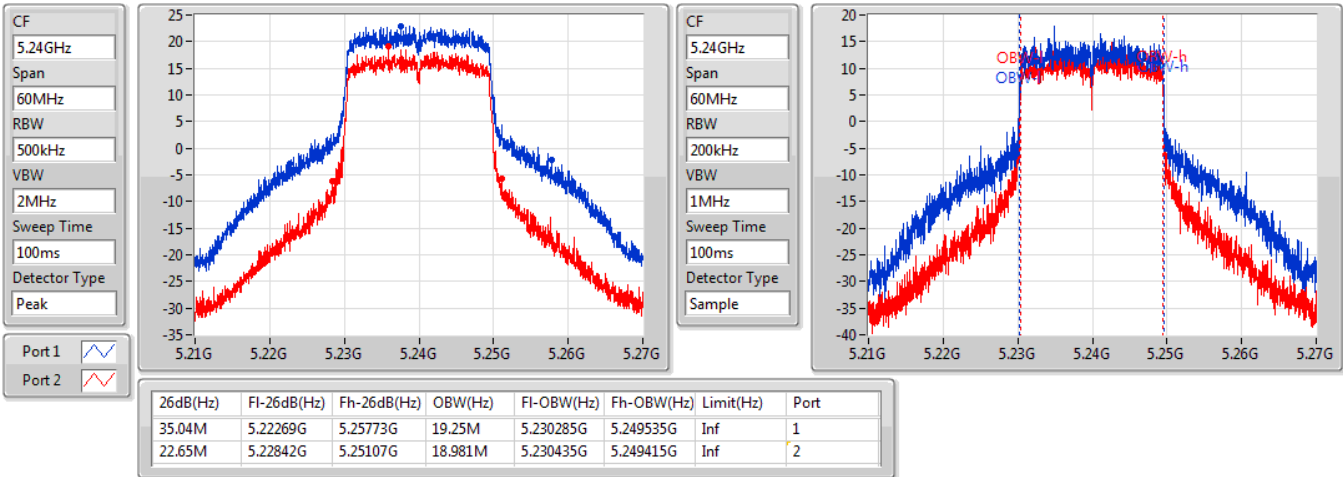

802.11ax HEW20_Nss1,(MCS0)_2TX

EBW

5240MHz

20/07/2019