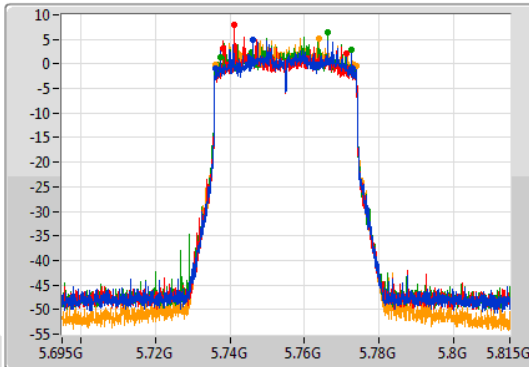

802.11ax HEW40-BF_Nss1,(MCS0)_4TX

EBW

5755MHz

10/07/2019

CF
5.755GHz
Span
120MHz
RBW
100kHz
VBW
300kHz
Sweep Time
100ms
Detector Type
Peak

CF
5.755GHz
Span
120MHz
RBW
500kHz
VBW
2MHz
Sweep Time
100ms
Detector Type
Sample