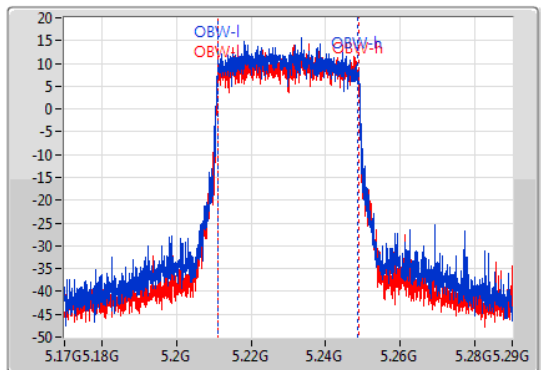

EBW

5230MHz

22/07/2019

CF: 5.23GHz
 Span: 120MHz
 RBW: 500kHz
 VBW: 2MHz
 Sweep Time: 100ms
 Detector Type: Peak

CF: 5.23GHz
 Span: 120MHz
 RBW: 500kHz
 VBW: 2MHz
 Sweep Time: 100ms
 Detector Type: Sample