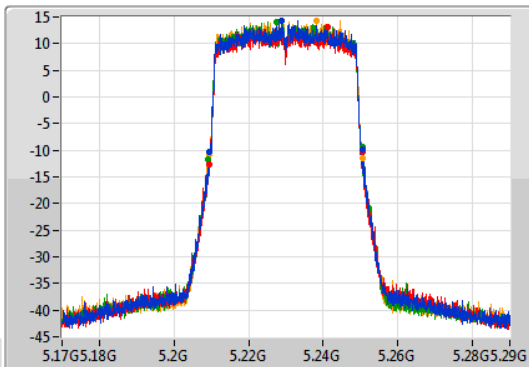

802.11ax HEW40_Nss1,(MCS0)_4TX

EBW

5230MHz

09/07/2019

CF: 5.23GHz
Span: 120MHz
RBW: 500kHz
VBW: 2MHz
Sweep Time: 100ms
Detector Type: Peak

CF: 5.23GHz
Span: 120MHz
RBW: 500kHz
VBW: 2MHz
Sweep Time: 100ms
Detector Type: Sample