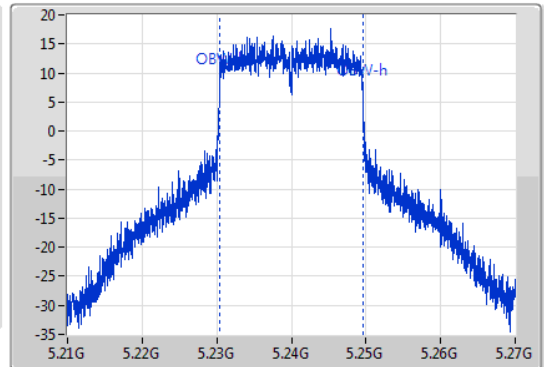

802.11ax HEW20_Nss1,(MCS0)_1TX

EBW

5240MHz

20/07/2019

CF
5.24GHz
Span
60MHz
RBW
500kHz
VBW
2MHz
Sweep Time
100ms
Detector Type
Peak

CF
5.24GHz
Span
60MHz
RBW
200kHz
VBW
1MHz
Sweep Time
100ms
Detector Type
Sample