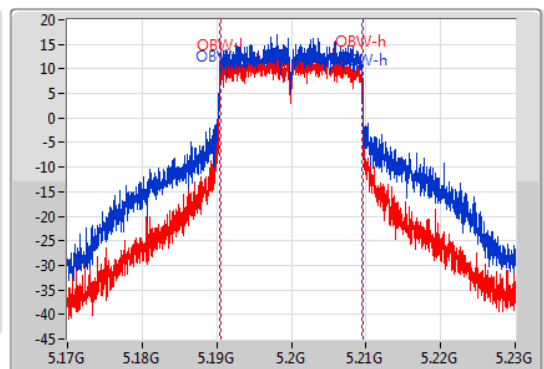

802.11ax HEW20_Nss1,(MCS0)_2TX

EBW

5200MHz

20/07/2019

CF: 5.2GHz
 Span: 60MHz
 RBW: 500kHz
 VBW: 2MHz
 Sweep Time: 100ms
 Detector Type: Peak

CF: 5.2GHz
 Span: 60MHz
 RBW: 200kHz
 VBW: 1MHz
 Sweep Time: 100ms
 Detector Type: Sample