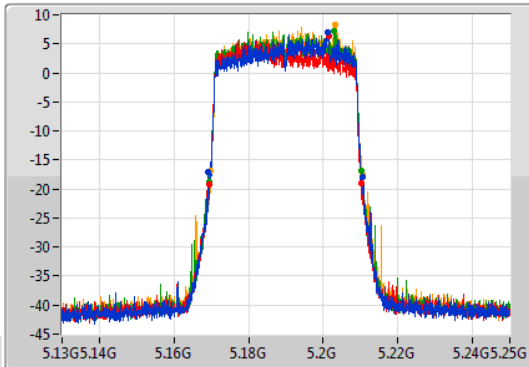

802.11ax HEW40-BF_Nss1,(MCS0)_4TX

EBW

5190MHz

10/07/2019

CF: 5.19GHz
Span: 120MHz
RBW: 500kHz
VBW: 2MHz
Sweep Time: 100ms
Detector Type: Peak

CF: 5.19GHz
Span: 120MHz
RBW: 500kHz
VBW: 2MHz
Sweep Time: 100ms
Detector Type: Sample