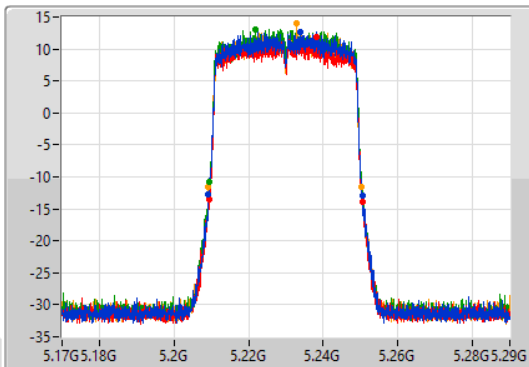

802.11ax HEW40-BF_Nss1,(MCS0)_4TX

EBW

5230MHz

31/07/2023

CF
5.23GHz
Span
120MHz
RBW
500kHz
VBW
2MHz
Sweep Time
100ms
Detector Type
Peak

CF
5.23GHz
Span
120MHz
RBW
500kHz
VBW
2MHz
Sweep Time
100ms
Detector Type
Sample