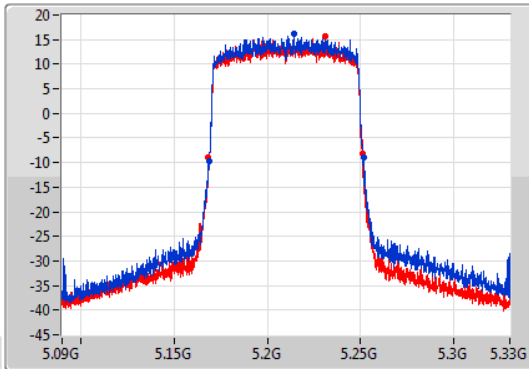

802.11ax HEW80_Nss1,(MCS0)_2TX

EBW

5210MHz

20/07/2019

CF
5.21GHz
Span
240MHz
RBW
1MHz
VBW
3MHz
Sweep Time
100ms
Detector Type
Peak

CF
5.21GHz
Span
240MHz
RBW
1MHz
VBW
3MHz
Sweep Time
100ms
Detector Type
Sample