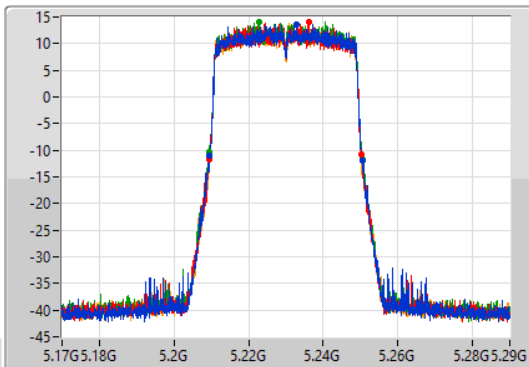

802.11ax HEW40-BF_Nss1,(MCS0)_4TX

EBW

5230MHz

31/07/2023

CF: 5.23GHz
Span: 120MHz
RBW: 500kHz
VBW: 2MHz
Sweep Time: 100ms
Detector Type: Peak

CF: 5.23GHz
Span: 120MHz
RBW: 500kHz
VBW: 2MHz
Sweep Time: 100ms
Detector Type: Sample