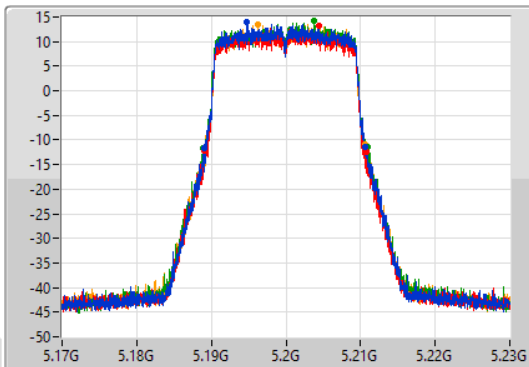

802.11ax HEW20_Nss1,(MCS0)_4TX

EBW

5200MHz

31/07/2023

CF: 5.2GHz
 Span: 60MHz
 RBW: 300kHz
 VBW: 1MHz
 Sweep Time: 100ms
 Detector Type: Peak

CF: 5.2GHz
 Span: 60MHz
 RBW: 200kHz
 VBW: 1MHz
 Sweep Time: 100ms
 Detector Type: Sample