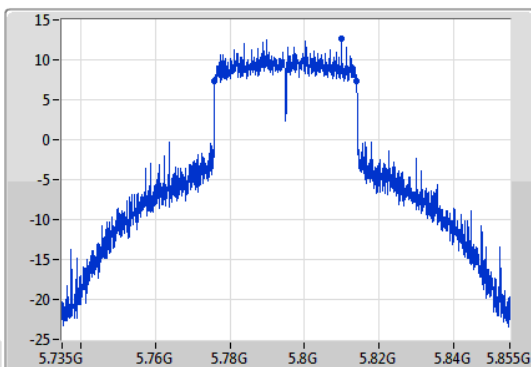

CF
5.795GHz
Span
120MHz
RBW
1MHz
VBW
3MHz
Sweep Time
100ms
Detector Type
Sample