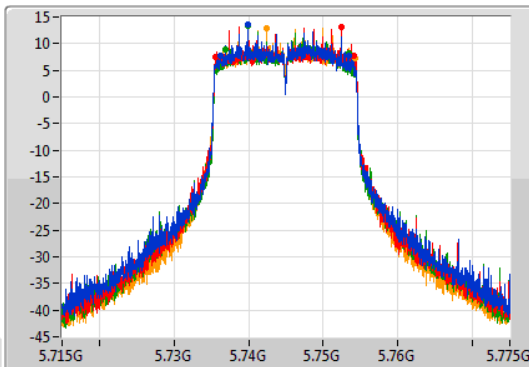

CF: 5.745GHz
Span: 60MHz
RBW: 200kHz
VBW: 1MHz
Sweep Time: 100ms
Detector Type: Sample