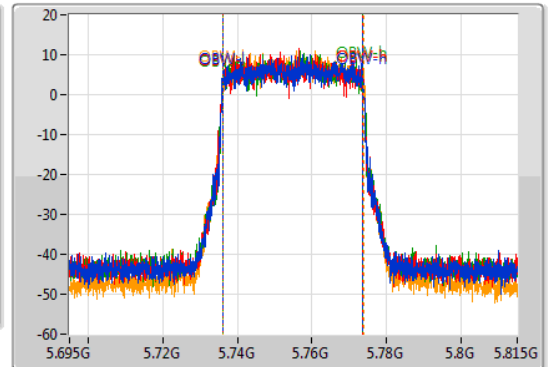

802.11ax HEW40-BF_Nss1,(MCS0)_4TX

EBW

5755MHz

10/07/2019

CF
5.755GHz
Span
120MHz
RBW
100kHz
VBW
300kHz
Sweep Time
100ms
Detector Type
Peak

CF
5.755GHz
Span
120MHz
RBW
500kHz
VBW
2MHz
Sweep Time
100ms
Detector Type
Sample

Port 1
Port 2
Port 3
Port 4

6dB(Hz)	Fl-6dB(Hz)	Fh-6dB(Hz)	OBW(Hz)	Fl-OBW(Hz)	Fh-OBW(Hz)	Limit(Hz)	Port
36.54M	5.73628G	5.77282G	37.601M	5.736049G	5.773651G	500k	1
33.18M	5.73802G	5.7712G	37.601M	5.736049G	5.773651G	500k	2
35.1M	5.73736G	5.77246G	37.661M	5.736049G	5.773711G	500k	3
37.68M	5.73616G	5.77384G	37.661M	5.736109G	5.773771G	500k	4

802.11ax HEW40-BF_Nss1,(MCS0)_4TX

EBW

5795MHz

10/07/2019

CF
5.795GHz
Span
120MHz
RBW
100kHz
VBW
300kHz
Sweep Time
100ms
Detector Type
Peak

CF
5.795GHz
Span
120MHz
RBW
500kHz
VBW
2MHz
Sweep Time
100ms
Detector Type
Sample

Port 1
Port 2
Port 3
Port 4

6dB(Hz)	Fl-6dB(Hz)	Fh-6dB(Hz)	OBW(Hz)	Fl-OBW(Hz)	Fh-OBW(Hz)	Limit(Hz)	Port
32.58M	5.77742G	5.81G	37.721M	5.77599G	5.813711G	500k	1
31.08M	5.77748G	5.80856G	37.661M	5.776049G	5.813711G	500k	2
36.3M	5.77616G	5.81246G	37.721M	5.77599G	5.813711G	500k	3
36.48M	5.77628G	5.81276G	37.721M	5.77599G	5.813711G	500k	4