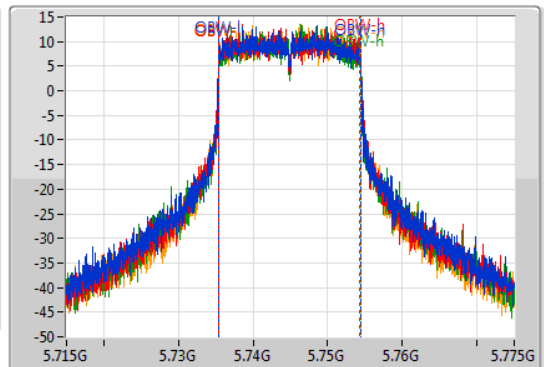

802.11ax HEW20_Nss1,(MCS0)_4TX

EBW

5745MHz

20/07/2019

CF: 5.745GHz
 Span: 60MHz
 RBW: 100kHz
 VBW: 300kHz
 Sweep Time: 100ms
 Detector Type: Peak

CF: 5.745GHz
 Span: 60MHz
 RBW: 200kHz
 VBW: 1MHz
 Sweep Time: 100ms
 Detector Type: Sample