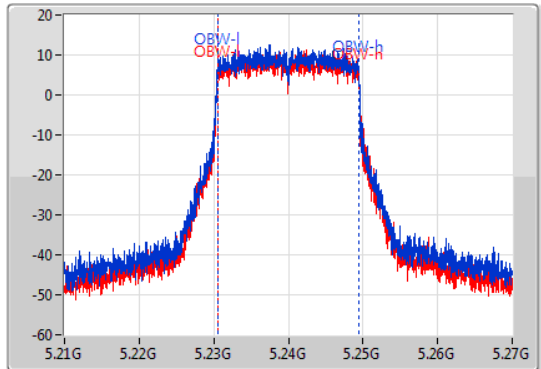

26dB(Hz)	Fl-26dB(Hz)	Fh-26dB(Hz)	OBW(Hz)	Fl-OBW(Hz)	Fh-OBW(Hz)	Limit(Hz)	Port
21.69M	5.22905G	5.25074G	18.891M	5.230495G	5.249385G	Inf	1
21.66M	5.22926G	5.25092G	18.921M	5.230495G	5.249415G	Inf	2

802.11ax HEW20-BF_Nss1,(MCS0)_2TX

EBW

5745MHz

22/07/2019

CF: 5.745GHz
Span: 60MHz
RBW: 100kHz
VBW: 300kHz
Sweep Time: 100ms
Detector Type: Peak