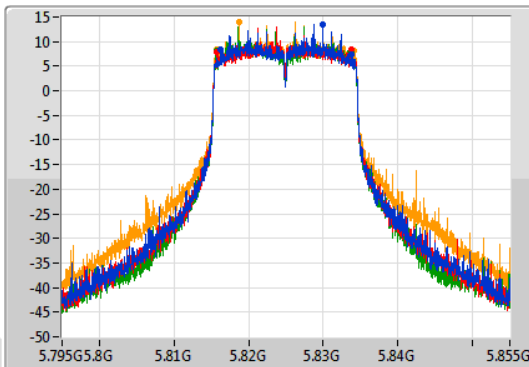

802.11ax HEW20_Nss1,(MCS0)_4TX

EBW

5825MHz

09/07/2019

CF
5.825GHz
Span
60MHz
RBW
100kHz
VBW
300kHz
Sweep Time
100ms
Detector Type
Peak

CF
5.825GHz
Span
60MHz
RBW
200kHz
VBW
1MHz
Sweep Time
100ms
Detector Type
Sample