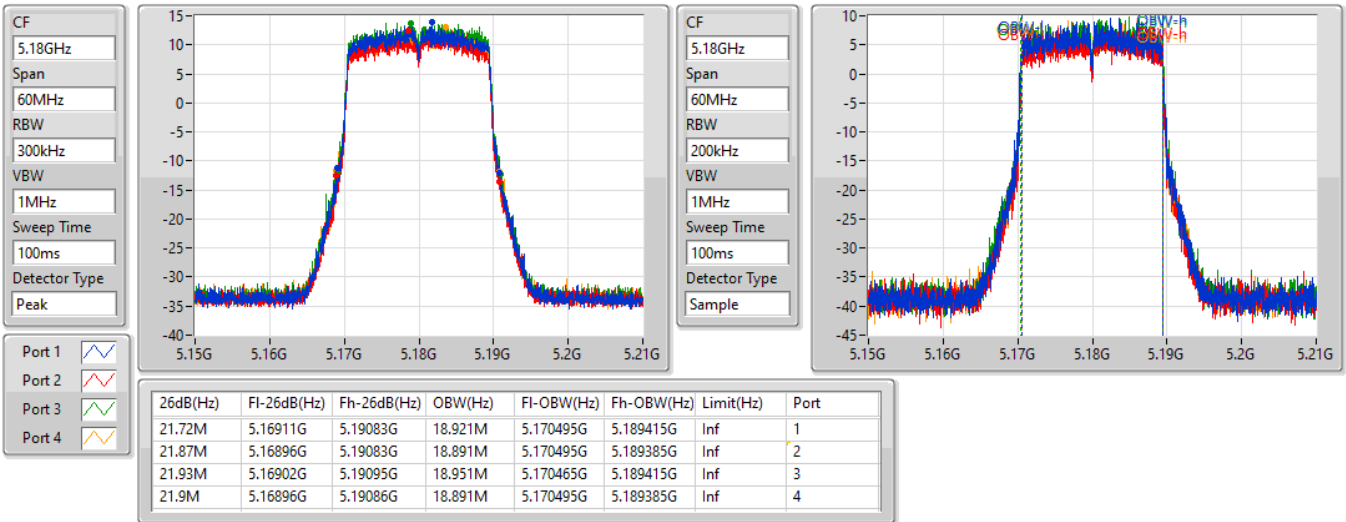

Port X-N dB = Port X 6dB down bandwidth for 5.725-5.85GHz band / 26dB down bandwidth for other band

Port X-OBW = Port X 99% occupied bandwidth;

802.11ax HEW20-BF_Nss1,(MCS0)_4TX

EBW

5180MHz

31/07/2023

802.11ax HEW20-BF_Nss1,(MCS0)_4TX