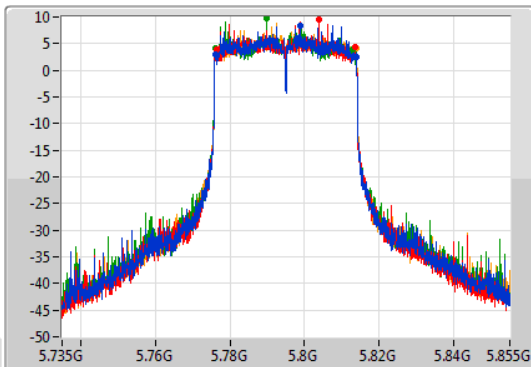

802.11ax HEW40_Nss1,(MCS0)_4TX

EBW

5795MHz

20/07/2019

CF: 5.795GHz
Span: 120MHz
RBW: 100kHz
VBW: 300kHz
Sweep Time: 100ms
Detector Type: Peak

CF: 5.795GHz
Span: 120MHz
RBW: 500kHz
VBW: 2MHz
Sweep Time: 100ms
Detector Type: Sample