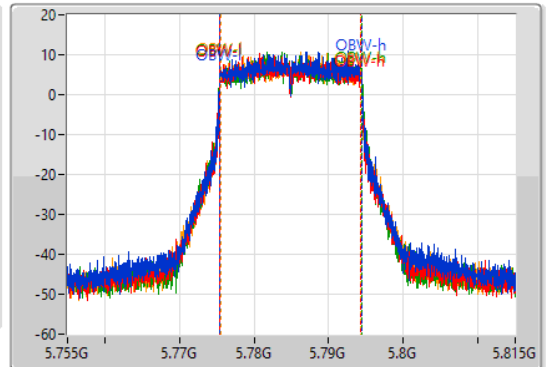

802.11ax HEW20-BF_Nss1,(MCS0)_4TX

EBW

5785MHz

31/07/2023

CF
5.785GHz
Span
60MHz
RBW
100kHz
VBW
300kHz
Sweep Time
100ms
Detector Type
Peak

CF
5.785GHz
Span
60MHz
RBW
200kHz
VBW
1MHz
Sweep Time
100ms
Detector Type
Sample

Port 1
Port 2
Port 3
Port 4

6dB(Hz)	Fl-6dB(Hz)	Fh-6dB(Hz)	OBW(Hz)	Fl-OBW(Hz)	Fh-OBW(Hz)	Limit(Hz)	Port
18.78M	5.77546G	5.79424G	18.951M	5.775435G	5.794385G	500k	1
18.18M	5.77558G	5.79376G	18.921M	5.775435G	5.794355G	500k	2
18.39M	5.77582G	5.79421G	18.981M	5.775435G	5.794415G	500k	3
18M	5.77573G	5.79373G	18.831M	5.775495G	5.794325G	500k	4

802.11ax HEW20-BF_Nss1,(MCS0)_4TX

EBW

5825MHz

31/07/2023

CF
5.825GHz
Span
60MHz
RBW
100kHz
VBW
300kHz
Sweep Time
100ms
Detector Type
Peak

CF
5.825GHz
Span
60MHz
RBW
200kHz
VBW
1MHz
Sweep Time
100ms
Detector Type
Sample

Port 1
Port 2
Port 3
Port 4

6dB(Hz)	Fl-6dB(Hz)	Fh-6dB(Hz)	OBW(Hz)	Fl-OBW(Hz)	Fh-OBW(Hz)	Limit(Hz)	Port
18.54M	5.81549G	5.83403G	18.921M	5.815435G	5.834355G	500k	1
17.88M	5.81606G	5.83394G	18.951M	5.815435G	5.834385G	500k	2
15.72M	5.8166G	5.83232G	18.861M	5.815465G	5.834325G	500k	3
16.92M	5.81678G	5.8337G	18.921M	5.815465G	5.834385G	500k	4