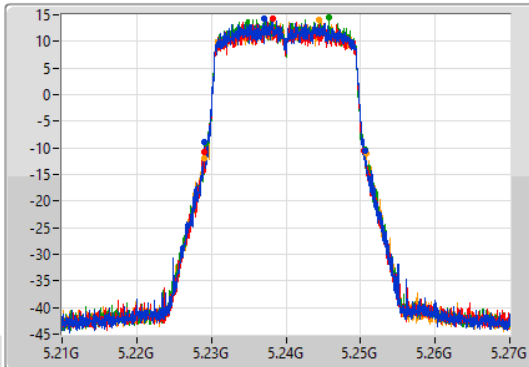

802.11ax HEW20-BF_Nss1,(MCS0)_4TX

EBW

5240MHz

31/07/2023

CF: 5.24GHz
Span: 60MHz
RBW: 300kHz
VBW: 1MHz
Sweep Time: 100ms
Detector Type: Peak

CF: 5.24GHz
Span: 60MHz
RBW: 200kHz
VBW: 1MHz
Sweep Time: 100ms
Detector Type: Sample