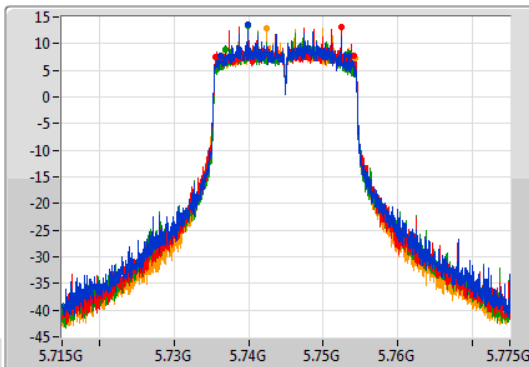

802.11ax HEW20_Nss1,(MCS0)_4TX

EBW

5745MHz

20/07/2019

CF: 5.745GHz
Span: 60MHz
RBW: 100kHz
VBW: 300kHz
Sweep Time: 100ms
Detector Type: Peak

CF: 5.745GHz
Span: 60MHz
RBW: 200kHz
VBW: 1MHz
Sweep Time: 100ms
Detector Type: Sample