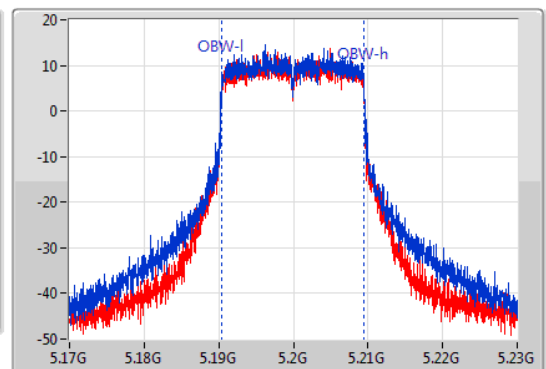

802.11ax HEW20_Nss1,(MCS0)_2TX

EBW

5200MHz

11/07/2019

CF: 5.2GHz
 Span: 60MHz
 RBW: 300kHz
 VBW: 1MHz
 Sweep Time: 100ms
 Detector Type: Peak

CF: 5.2GHz
 Span: 60MHz
 RBW: 200kHz
 VBW: 1MHz
 Sweep Time: 100ms
 Detector Type: Sample