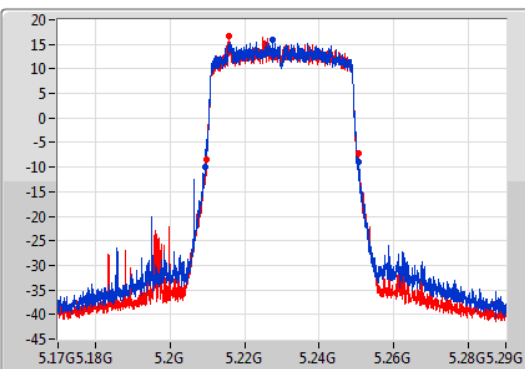

CF: 5.23GHz
Span: 120MHz
RBW: 500kHz
VBW: 2MHz
Sweep Time: 100ms
Detector Type: Sample