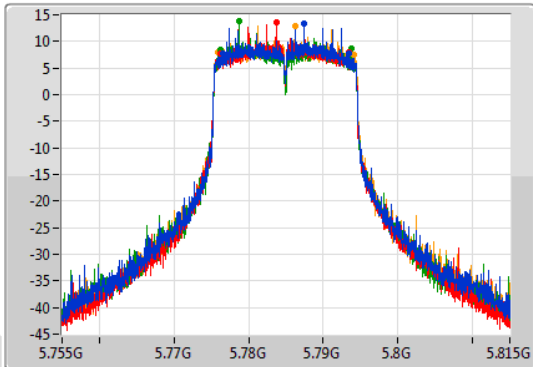

802.11ax HEW20_Nss1,(MCS0)_4TX

EBW

5785MHz

20/07/2019

CF: 5.785GHz
Span: 60MHz
RBW: 100kHz
VBW: 300kHz
Sweep Time: 100ms
Detector Type: Peak

CF: 5.785GHz
Span: 60MHz
RBW: 200kHz
VBW: 1MHz
Sweep Time: 100ms
Detector Type: Sample