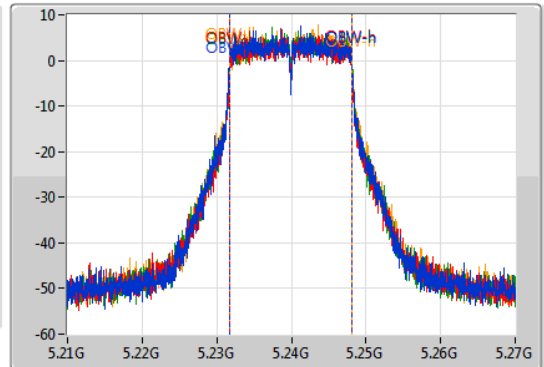

802.11a_Nss1,(6Mbps)_4TX

EBW

5240MHz

09/07/2019

CF: 5.24GHz
 Span: 60MHz
 RBW: 300kHz
 VBW: 1MHz
 Sweep Time: 100ms
 Detector Type: Peak

CF: 5.24GHz
 Span: 60MHz
 RBW: 200kHz
 VBW: 1MHz
 Sweep Time: 100ms
 Detector Type: Sample