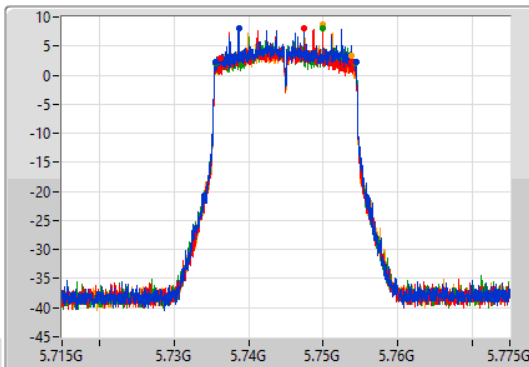

802.11ax HEW20-BF_Nss1,(MCS0)_4TX

EBW

5745MHz

31/07/2023

CF
5.745GHz
Span
60MHz
RBW
100kHz
VBW
300kHz
Sweep Time
100ms
Detector Type
Peak

CF
5.745GHz
Span
60MHz
RBW
200kHz
VBW
1MHz
Sweep Time
100ms
Detector Type
Sample