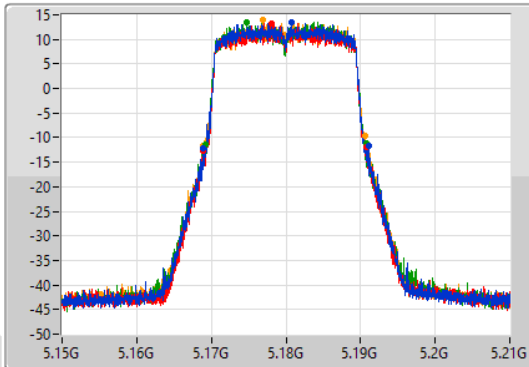

802.11ax HEW20_Nss1,(MCS0)_4TX

EBW

5180MHz

31/07/2023

CF: 5.18GHz
Span: 60MHz
RBW: 300kHz
VBW: 1MHz
Sweep Time: 100ms
Detector Type: Peak

CF: 5.18GHz
Span: 60MHz
RBW: 200kHz
VBW: 1MHz
Sweep Time: 100ms
Detector Type: Sample