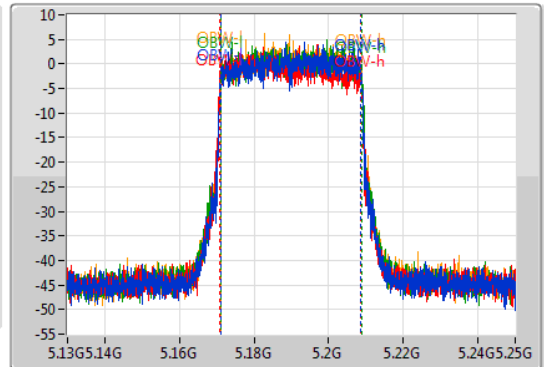

Port 1: [Waveform]
 Port 2: [Waveform]
 Port 3: [Waveform]
 Port 4: [Waveform]

26dB(Hz)	Fl-26dB(Hz)	Fh-26dB(Hz)	OBW(Hz)	Fl-OBW(Hz)	Fh-OBW(Hz)	Limit(Hz)	Port
41.4M	5.16918G	5.21058G	37.661M	5.171049G	5.208711G	Inf	1
40.86M	5.16936G	5.21022G	37.781M	5.17093G	5.208711G	Inf	2
40.92M	5.16942G	5.21034G	37.721M	5.171109G	5.208831G	Inf	3
40.5M	5.1699G	5.2104G	37.601M	5.171169G	5.208771G	Inf	4