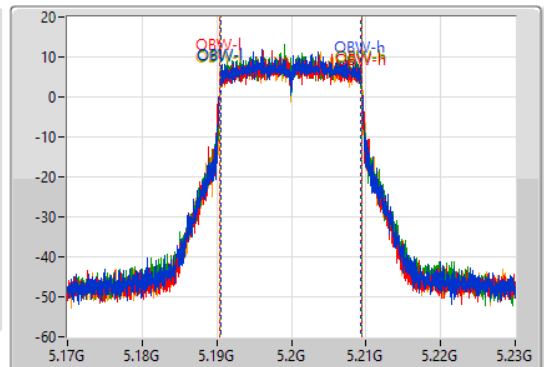

802.11ax HEW20_Nss1,(MCS0)_4TX

EBW

5200MHz

31/07/2023

CF: 5.2GHz
 Span: 60MHz
 RBW: 300kHz
 VBW: 1MHz
 Sweep Time: 100ms
 Detector Type: Peak

CF: 5.2GHz
 Span: 60MHz
 RBW: 200kHz
 VBW: 1MHz
 Sweep Time: 100ms
 Detector Type: Sample