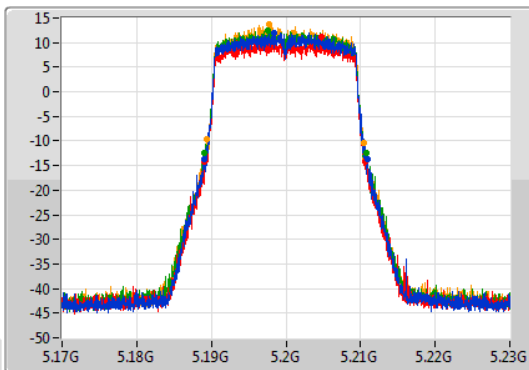

CF
5.2GHz
Span
60MHz
RBW
200kHz
VBW
1MHz
Sweep Time
100ms
Detector Type
Sample