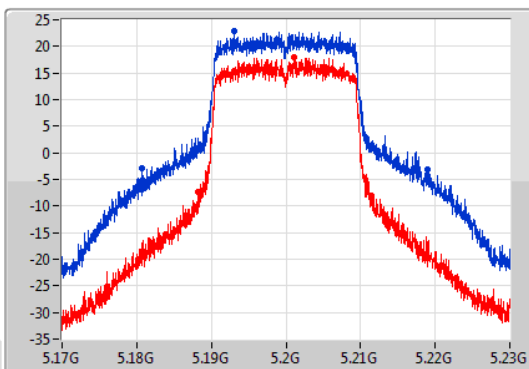

CF: 5.2GHz
Span: 60MHz
RBW: 200kHz
VBW: 1MHz
Sweep Time: 100ms
Detector Type: Sample