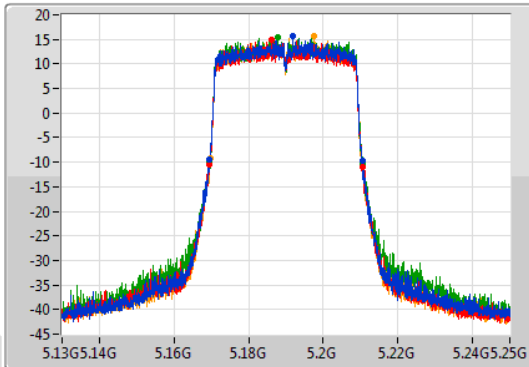

802.11ax HEW40_Nss1,(MCS0)_4TX

EBW

5190MHz

20/07/2019

CF: 5.19GHz
Span: 120MHz
RBW: 500kHz
VBW: 2MHz
Sweep Time: 100ms
Detector Type: Peak

CF: 5.19GHz
Span: 120MHz
RBW: 500kHz
VBW: 2MHz
Sweep Time: 100ms
Detector Type: Sample