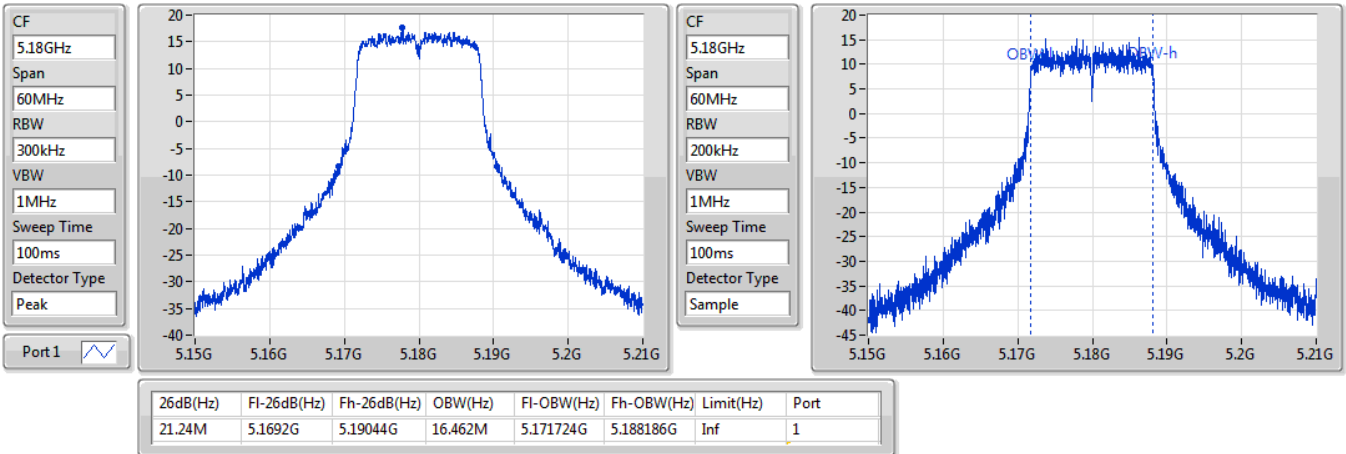

Port X-N dB = Port X 6dB down bandwidth for 5.725-5.85GHz band / 26dB down bandwidth for other band

Port X-OBW = Port X 99% occupied bandwidth;

802.11a_Nss1,(6Mbps)_1TX

EBW

5180MHz

09/07/2019

802.11a_Nss1,(6Mbps)_1TX