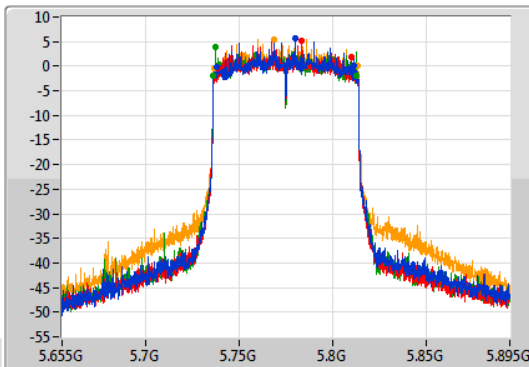

802.11ax HEW80_Nss1,(MCS0)_4TX

EBW

5775MHz

09/07/2019

CF
5.775GHz
Span
240MHz
RBW
100kHz
VBW
300kHz
Sweep Time
100ms
Detector Type
Peak

CF
5.775GHz
Span
240MHz
RBW
1MHz
VBW
3MHz
Sweep Time
100ms
Detector Type
Sample