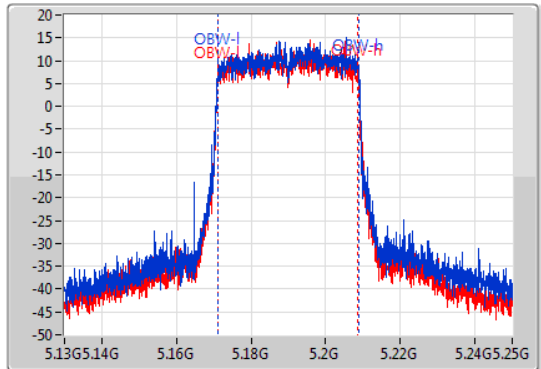

EBW

5190MHz

22/07/2019

CF: 5.19GHz
 Span: 120MHz
 RBW: 500kHz
 VBW: 2MHz
 Sweep Time: 100ms
 Detector Type: Peak

CF: 5.19GHz
 Span: 120MHz
 RBW: 500kHz
 VBW: 2MHz
 Sweep Time: 100ms
 Detector Type: Sample