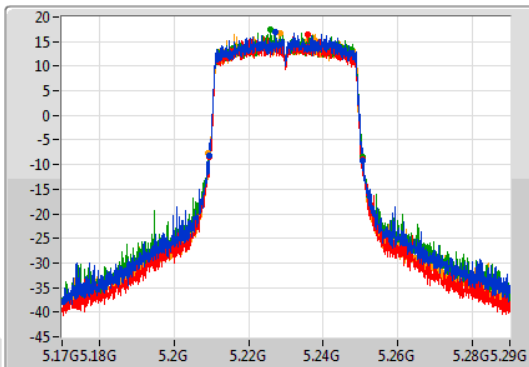

CF: 5.23GHz
Span: 120MHz
RBW: 500kHz
VBW: 2MHz
Sweep Time: 100ms
Detector Type: Sample