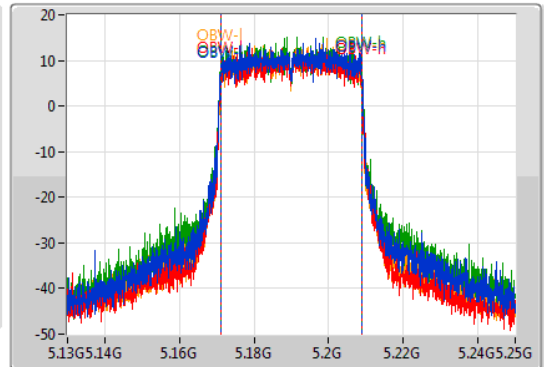

26dB(Hz)	Fl-26dB(Hz)	Fh-26dB(Hz)	OBW(Hz)	Fl-OBW(Hz)	Fh-OBW(Hz)	Limit(Hz)	Port
41.4M	5.1693G	5.2107G	37.781M	5.171049G	5.208831G	Inf	1
41.4M	5.16948G	5.21088G	37.781M	5.17099G	5.208771G	Inf	2
41.1M	5.16936G	5.21046G	37.721M	5.171049G	5.208771G	Inf	3
41.46M	5.16918G	5.21064G	37.661M	5.171109G	5.208771G	Inf	4

802.11ax HEW40_Nss1,(MCS0)_4TX

EBW

5230MHz

20/07/2019

CF: 5.23GHz
Span: 120MHz
RBW: 500kHz
VBW: 2MHz
Sweep Time: 100ms
Detector Type: Peak