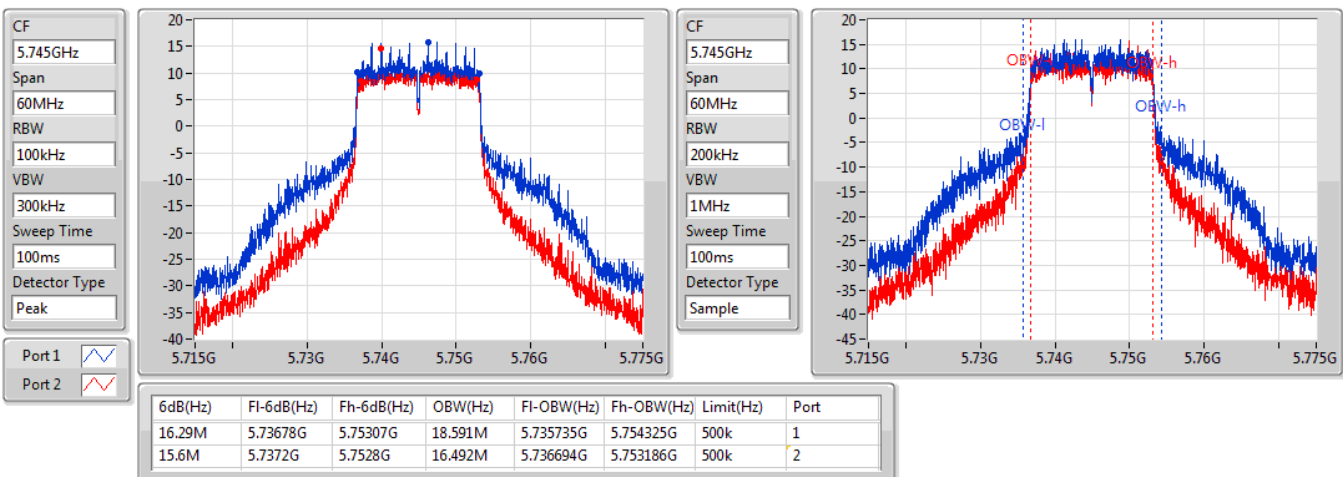

802.11a_Nss1,(6Mbps)_2TX

EBW

5745MHz

20/07/2019