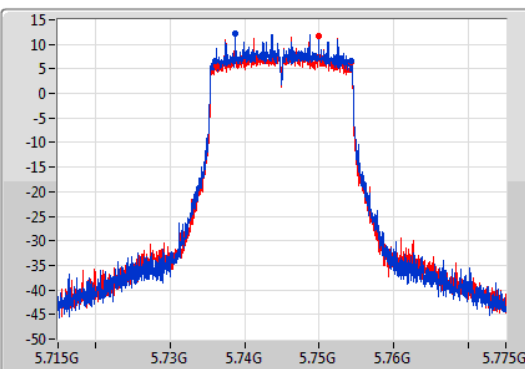

CF: 5.745GHz
Span: 60MHz
RBW: 200kHz
VBW: 1MHz
Sweep Time: 100ms
Detector Type: Sample