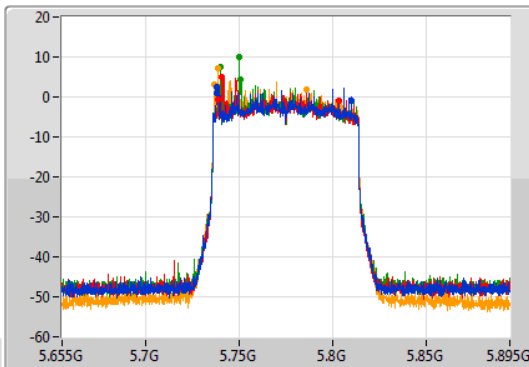

802.11ax HEW80-BF_Nss1,(MCS0)_4TX

EBW

5775MHz

10/07/2019

CF: 5.775GHz
Span: 240MHz
RBW: 100kHz
VBW: 300kHz
Sweep Time: 100ms
Detector Type: Peak

CF: 5.775GHz
Span: 240MHz
RBW: 1MHz
VBW: 3MHz
Sweep Time: 100ms
Detector Type: Sample