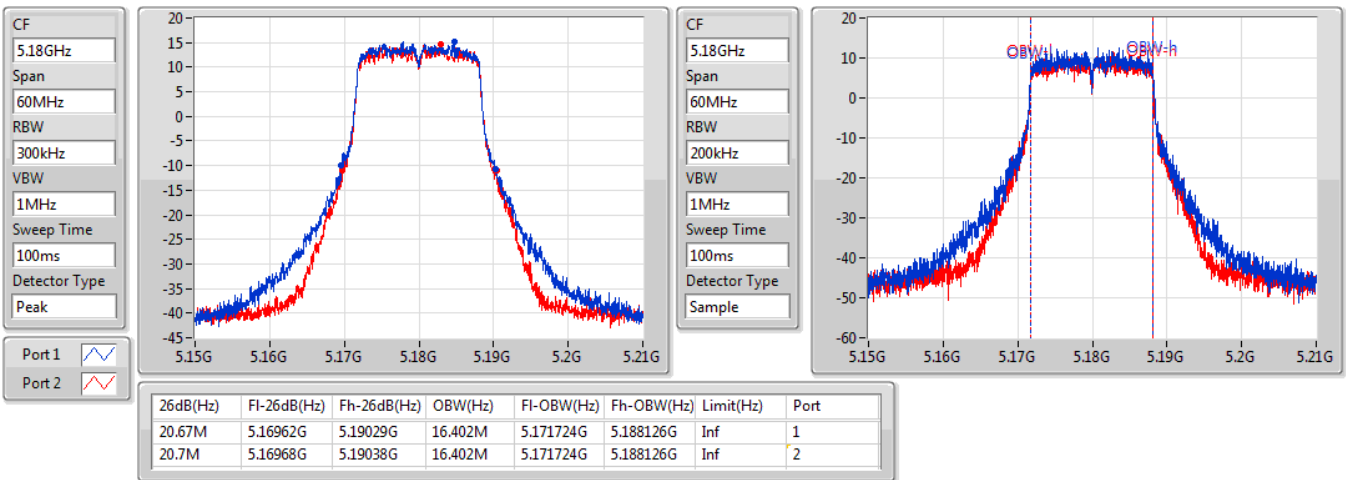

Port X-N dB = Port X 6dB down bandwidth for 5.725-5.85GHz band / 26dB down bandwidth for other band

Port X-OBW = Port X 99% occupied bandwidth;

802.11a_Nss1,(6Mbps)_2TX

EBW

5180MHz

11/07/2019

802.11a_Nss1,(6Mbps)_2TX