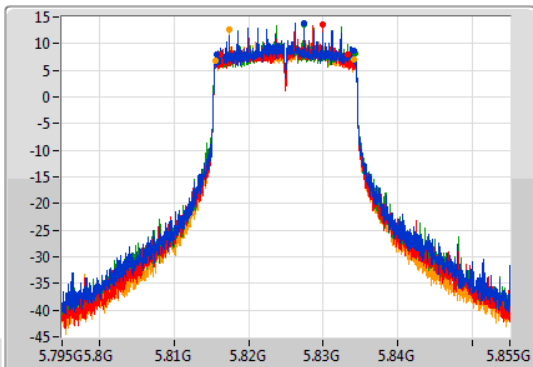

802.11ax HEW20_Nss1,(MCS0)_4TX

EBW

5825MHz

20/07/2019

CF
5.825GHz
Span
60MHz
RBW
100kHz
VBW
300kHz
Sweep Time
100ms
Detector Type
Peak

CF
5.825GHz
Span
60MHz
RBW
200kHz
VBW
1MHz
Sweep Time
100ms
Detector Type
Sample