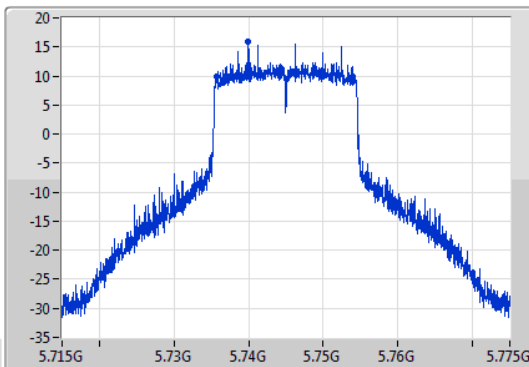

CF
5.745GHz
Span
60MHz
RBW
200kHz
VBW
1MHz
Sweep Time
100ms
Detector Type
Sample