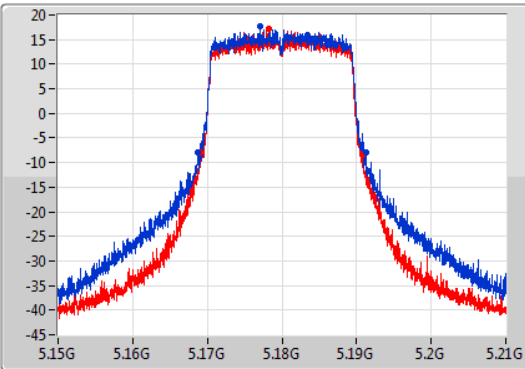

802.11ax HEW20_Nss1,(MCS0)_2TX

EBW

5180MHz

11/07/2019

CF: 5.18GHz
Span: 60MHz
RBW: 300kHz
VBW: 1MHz
Sweep Time: 100ms
Detector Type: Peak

CF: 5.18GHz
Span: 60MHz
RBW: 200kHz
VBW: 1MHz
Sweep Time: 100ms
Detector Type: Sample