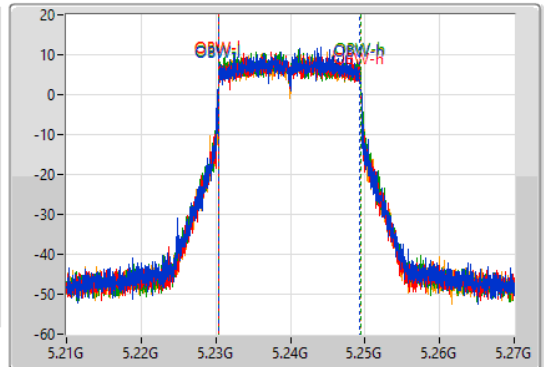

Port 1: [Blue line]
 Port 2: [Red line]
 Port 3: [Green line]
 Port 4: [Yellow line]

26dB(Hz)	Fl-26dB(Hz)	Fh-26dB(Hz)	OBW(Hz)	Fl-OBW(Hz)	Fh-OBW(Hz)	Limit(Hz)	Port
21.36M	5.22929G	5.25065G	18.891M	5.230465G	5.249355G	Inf	1
21.69M	5.22887G	5.25056G	18.891M	5.230465G	5.249355G	Inf	2
22.23M	5.22896G	5.25119G	18.951M	5.230435G	5.249385G	Inf	3
21.87M	5.22899G	5.25086G	18.921M	5.230465G	5.249385G	Inf	4