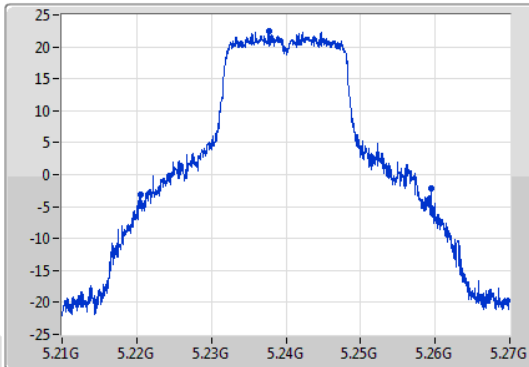

802.11a_Nss1,(6Mbps)_1TX

EBW

5240MHz

08/07/2019

CF
5.24GHz
Span
60MHz
RBW
500kHz
VBW
2MHz
Sweep Time
100ms
Detector Type
Peak

CF
5.24GHz
Span
60MHz
RBW
200kHz
VBW
1MHz
Sweep Time
100ms
Detector Type
Sample