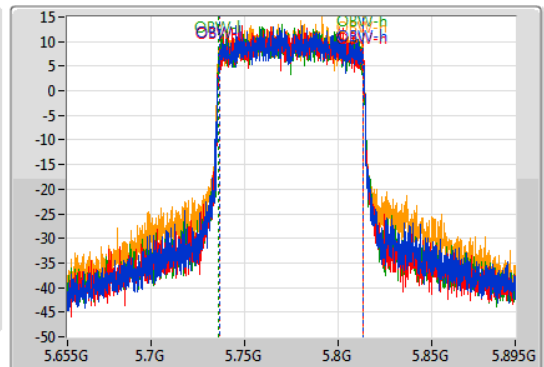

802.11ax HEW80_Nss1,(MCS0)_4TX

EBW

5775MHz

09/07/2019

CF
5.775GHz
Span
240MHz
RBW
100kHz
VBW
300kHz
Sweep Time
100ms
Detector Type
Peak

CF
5.775GHz
Span
240MHz
RBW
1MHz
VBW
3MHz
Sweep Time
100ms
Detector Type
Sample