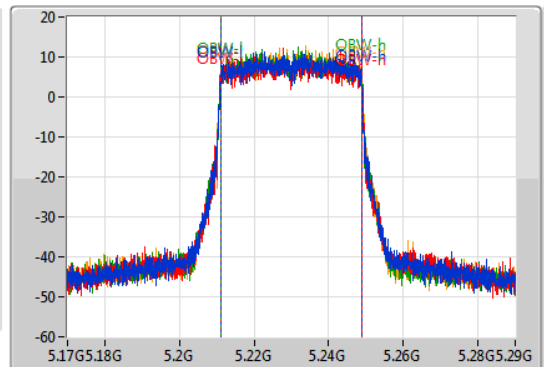

802.11ax HEW40_Nss1,(MCS0)_4TX

EBW

5230MHz

09/07/2019

CF: 5.23GHz
 Span: 120MHz
 RBW: 500kHz
 VBW: 2MHz
 Sweep Time: 100ms
 Detector Type: Peak

CF: 5.23GHz
 Span: 120MHz
 RBW: 500kHz
 VBW: 2MHz
 Sweep Time: 100ms
 Detector Type: Sample