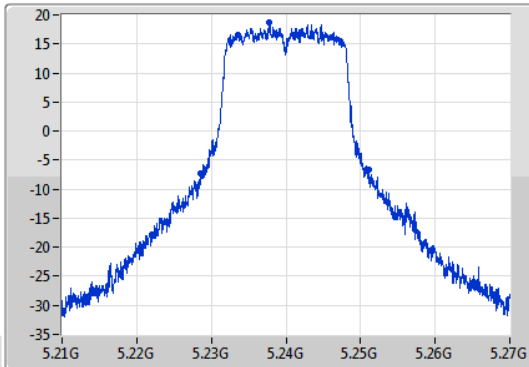

802.11a_Nss1,(6Mbps)_1TX

EBW

5240MHz

08/07/2019

CF
5.24GHz
Span
60MHz
RBW
300kHz
VBW
1MHz
Sweep Time
100ms
Detector Type
Peak

CF
5.24GHz
Span
60MHz
RBW
200kHz
VBW
1MHz
Sweep Time
100ms
Detector Type
Sample