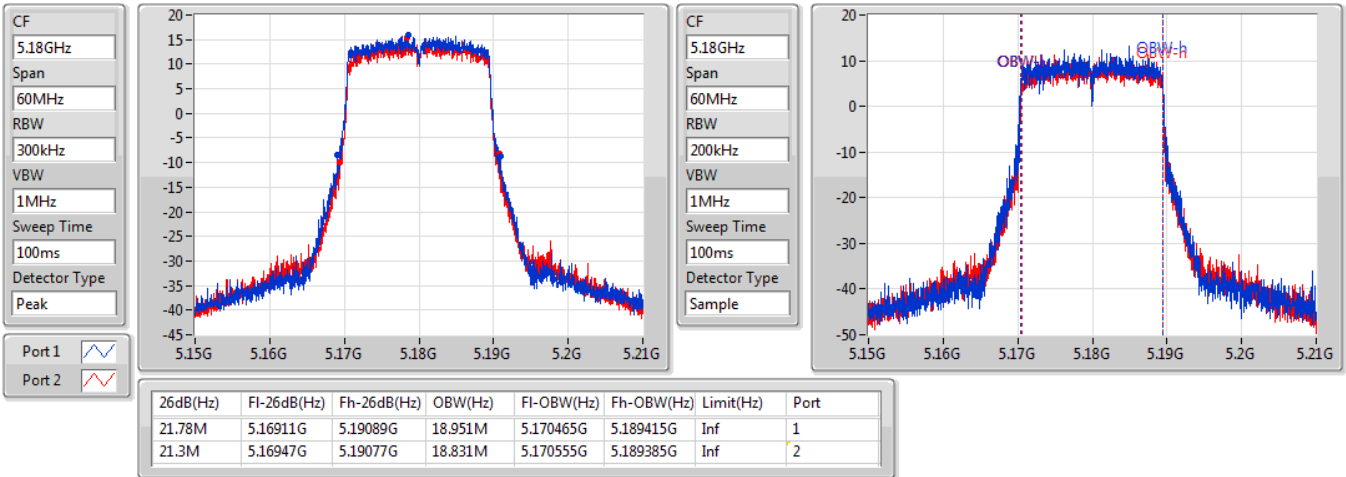

Port X-N dB = Port X 6dB down bandwidth for 5.725-5.85GHz band / 26dB down bandwidth for other band

Port X-OBW = Port X 99% occupied bandwidth;

802.11ax HEW20-BF_Nss1,(MCS0)_2TX

EBW

5180MHz

22/07/2019

802.11ax HEW20-BF_Nss1,(MCS0)_2TX