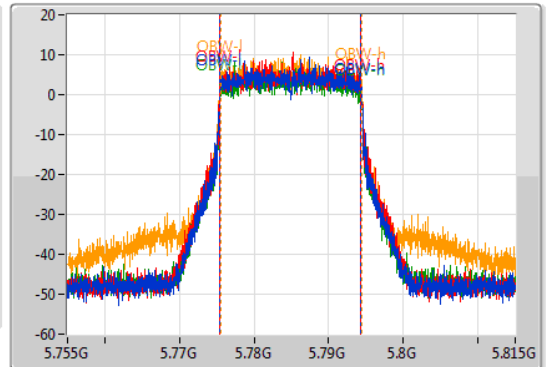

6dB(Hz)	Fl-6dB(Hz)	Fh-6dB(Hz)	OBW(Hz)	Fl-OBW(Hz)	Fh-OBW(Hz)	Limit(Hz)	Port
18.12M	5.77576G	5.79388G	18.891M	5.775465G	5.794355G	500k	1
18.27M	5.77585G	5.79412G	18.891M	5.775465G	5.794355G	500k	2
15.27M	5.77714G	5.79241G	18.921M	5.775435G	5.794355G	500k	3
18.6M	5.77561G	5.79421G	18.891M	5.775495G	5.794385G	500k	4