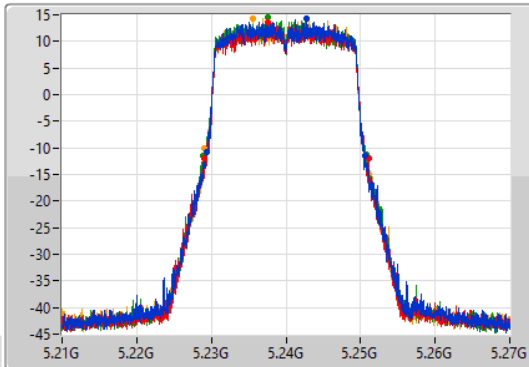

802.11ax HEW20_Nss1,(MCS0)_4TX

EBW

5240MHz

31/07/2023

CF: 5.24GHz
 Span: 60MHz
 RBW: 300kHz
 VBW: 1MHz
 Sweep Time: 100ms
 Detector Type: Peak

CF: 5.24GHz
 Span: 60MHz
 RBW: 200kHz
 VBW: 1MHz
 Sweep Time: 100ms
 Detector Type: Sample