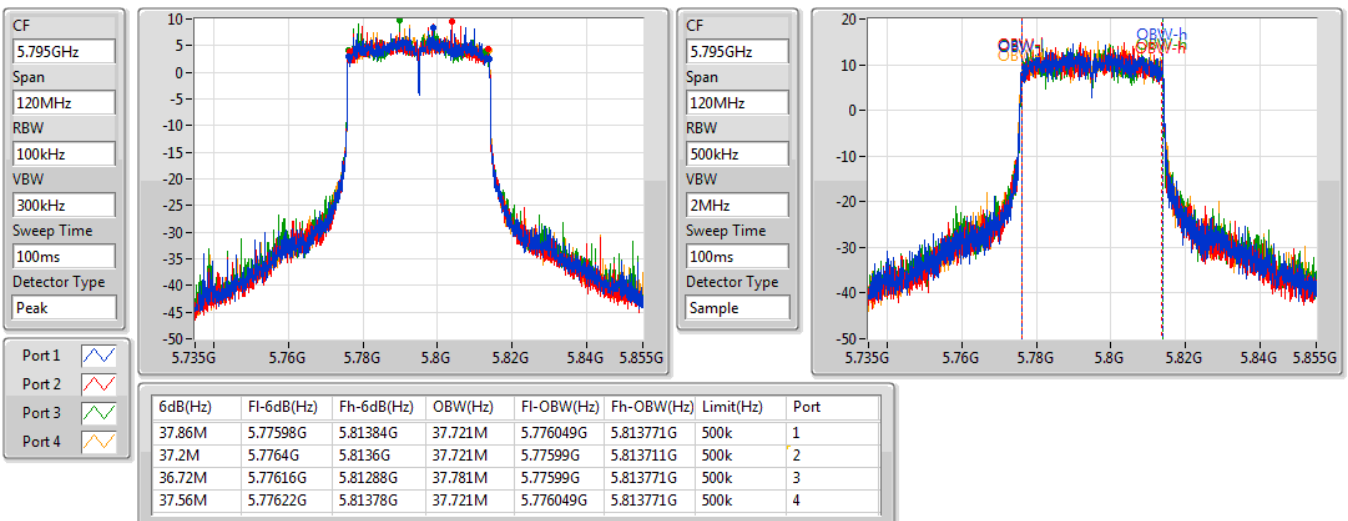

802.11ax HEW40_Nss1,(MCS0)_4TX

EBW

5755MHz

20/07/2019

802.11ax HEW40_Nss1,(MCS0)_4TX

EBW

5795MHz

20/07/2019

802.11ax HEW80_Nss1,(MCS0)_4TX

EBW

5210MHz

20/07/2019

CF: 5.21GHz
 Span: 240MHz
 RBW: 1MHz
 VBW: 3MHz
 Sweep Time: 100ms
 Detector Type: Peak

CF: 5.21GHz
 Span: 240MHz
 RBW: 1MHz
 VBW: 3MHz
 Sweep Time: 100ms
 Detector Type: Sample