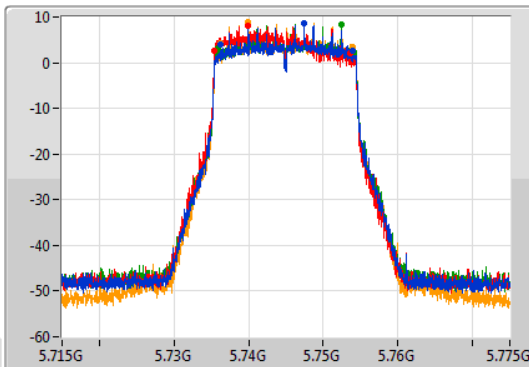

CF: 5.745GHz
Span: 60MHz
RBW: 200kHz
VBW: 1MHz
Sweep Time: 100ms
Detector Type: Sample