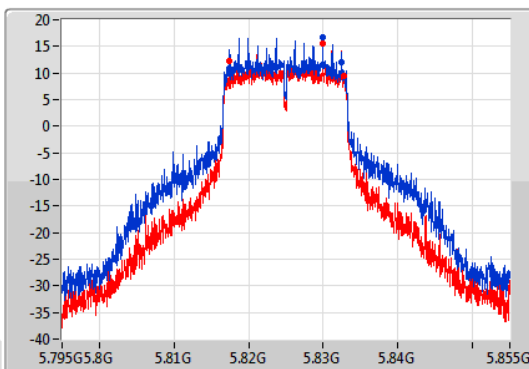

CF
5.825GHz
Span
60MHz
RBW
200kHz
VBW
1MHz
Sweep Time
100ms
Detector Type
Sample