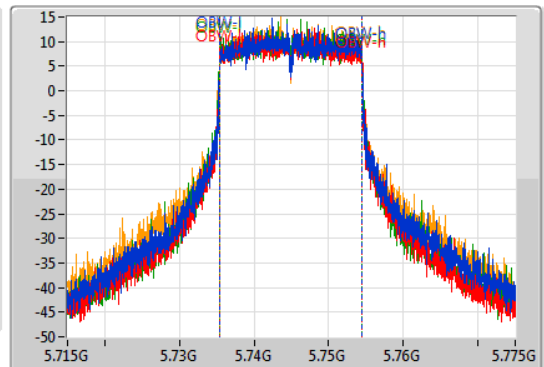

802.11ax HEW20_Nss1,(MCS0)_4TX

EBW

5745MHz

09/07/2019

CF
5.745GHz
Span
60MHz
RBW
100kHz
VBW
300kHz
Sweep Time
100ms
Detector Type
Peak

CF
5.745GHz
Span
60MHz
RBW
200kHz
VBW
1MHz
Sweep Time
100ms
Detector Type
Sample