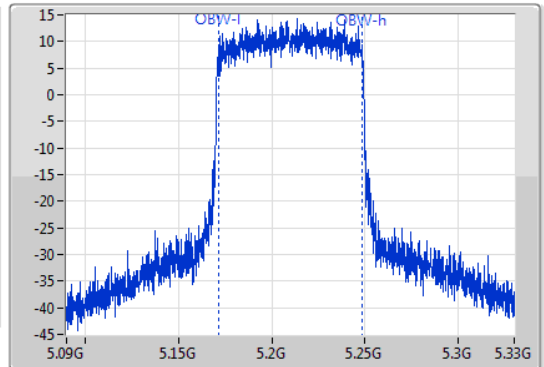

802.11ax HEW80_Nss1,(MCS0)_1TX

EBW

5210MHz

20/07/2019

CF
5.21GHz
Span
240MHz
RBW
1MHz
VBW
3MHz
Sweep Time
100ms
Detector Type
Peak

CF
5.21GHz
Span
240MHz
RBW
1MHz
VBW
3MHz
Sweep Time
100ms
Detector Type
Sample