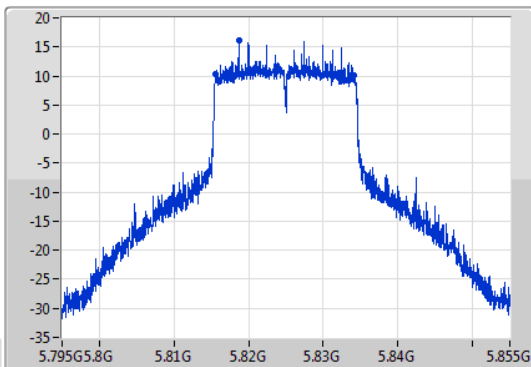

CF
5.825GHz
Span
60MHz
RBW
200kHz
VBW
1MHz
Sweep Time
100ms
Detector Type
Sample