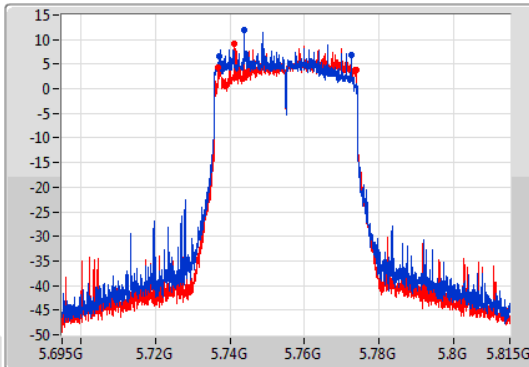

802.11ax HEW40-BF_Nss1,(MCS0)_2TX

EBW

5755MHz

22/07/2019

CF
5.755GHz
Span
120MHz
RBW
100kHz
VBW
300kHz
Sweep Time
100ms
Detector Type
Peak

CF
5.755GHz
Span
120MHz
RBW
500kHz
VBW
2MHz
Sweep Time
100ms
Detector Type
Sample