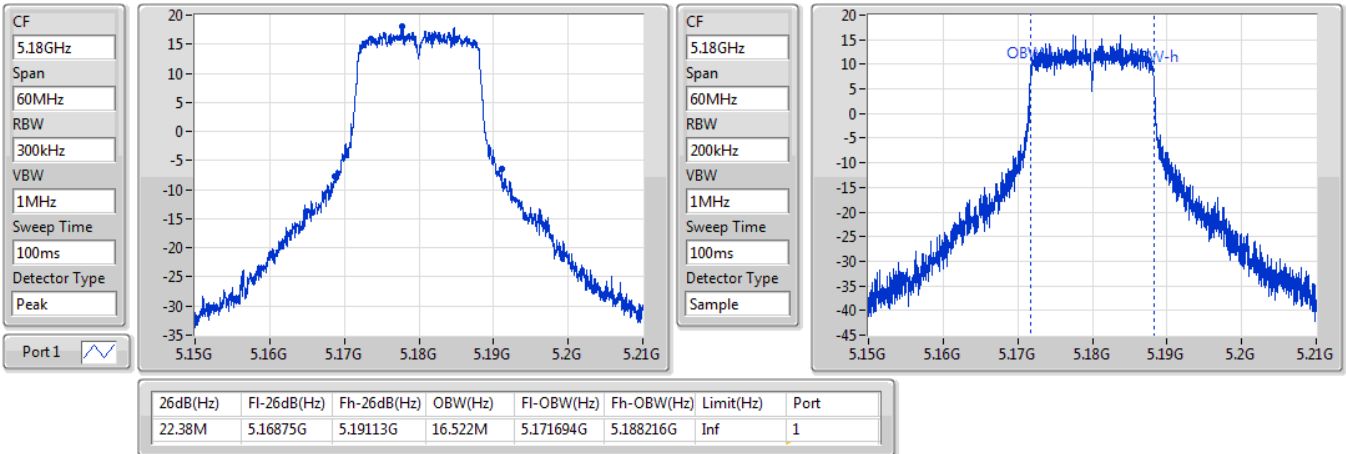

Port X-N dB = Port X 6dB down bandwidth for 5.725-5.85GHz band / 26dB down bandwidth for other band

Port X-OBW = Port X 99% occupied bandwidth;

802.11a_Nss1,(6Mbps)_1TX

EBW

5180MHz

08/07/2019

802.11a_Nss1,(6Mbps)_1TX