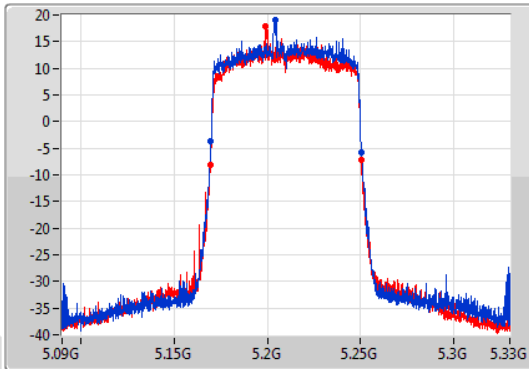

802.11ax HEW80-BF_Nss1,(MCS0)_2TX

EBW

5210MHz

22/07/2019

CF
5.21GHz
Span
240MHz
RBW
1MHz
VBW
3MHz
Sweep Time
100ms
Detector Type
Peak

CF
5.21GHz
Span
240MHz
RBW
1MHz
VBW
3MHz
Sweep Time
100ms
Detector Type
Sample