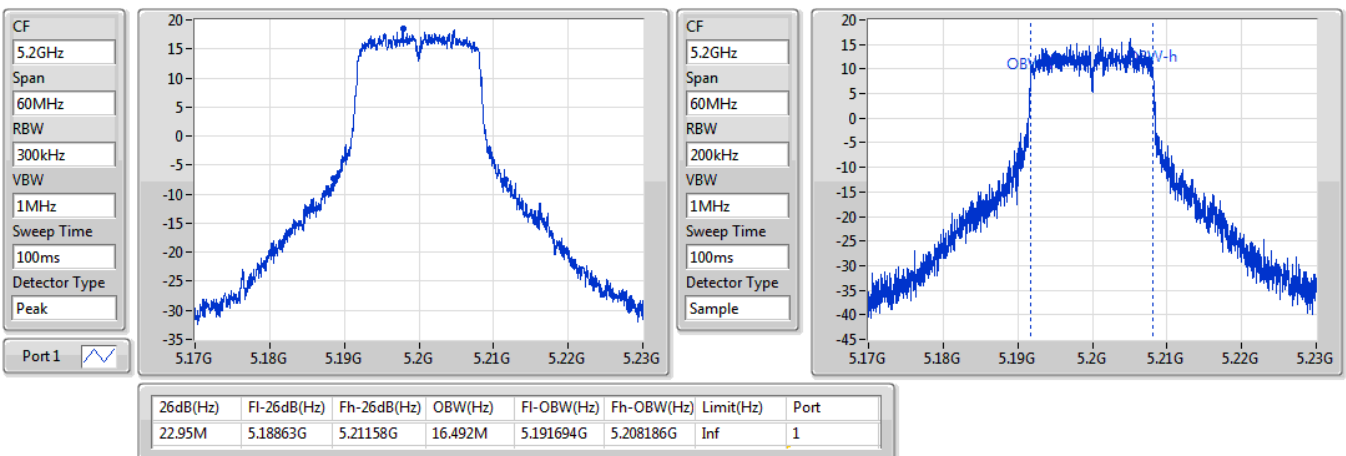

802.11a_Nss1,(6Mbps)_1TX

EBW

5200MHz

08/07/2019