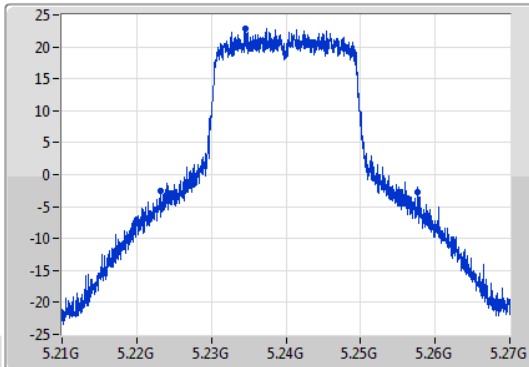

802.11ax HEW20_Nss1,(MCS0)_1TX

EBW

5240MHz

20/07/2019

CF
5.24GHz
Span
60MHz
RBW
500kHz
VBW
2MHz
Sweep Time
100ms
Detector Type
Peak

CF
5.24GHz
Span
60MHz
RBW
200kHz
VBW
1MHz
Sweep Time
100ms
Detector Type
Sample