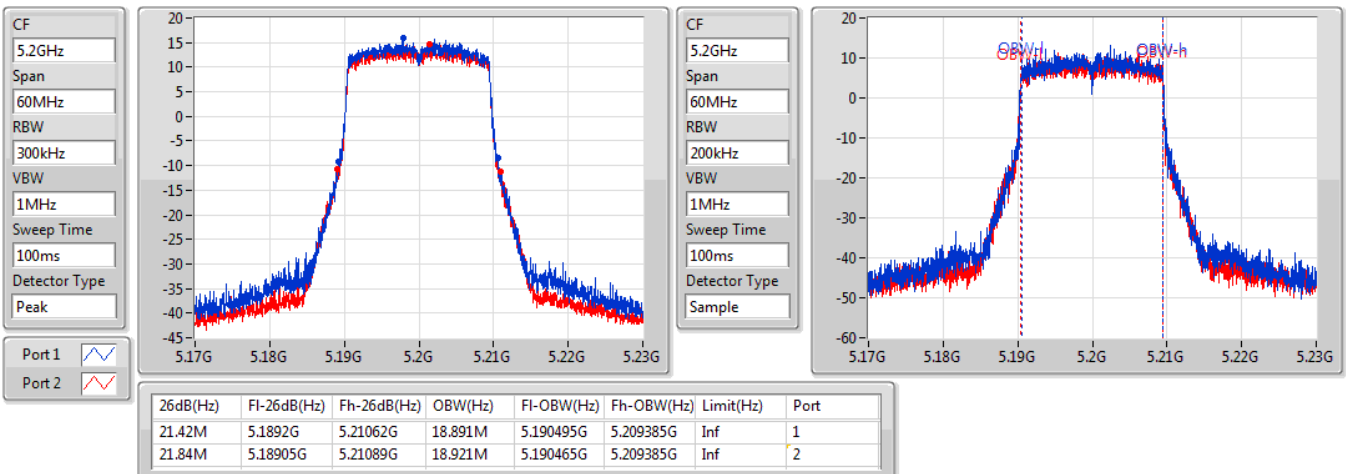

802.11ax HEW20-BF_Nss1,(MCS0)_2TX

EBW

5200MHz

10/07/2019