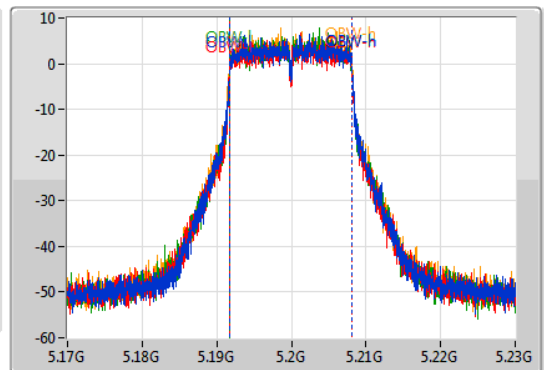

26dB(Hz)	Fl-26dB(Hz)	Fh-26dB(Hz)	OBW(Hz)	Fl-OBW(Hz)	Fh-OBW(Hz)	Limit(Hz)	Port
20.82M	5.18962G	5.21044G	16.402M	5.191724G	5.208126G	Inf	1
20.58M	5.18971G	5.21029G	16.402M	5.191724G	5.208126G	Inf	2
19.86M	5.18983G	5.20969G	16.372M	5.191754G	5.208126G	Inf	3
20.55M	5.18971G	5.21026G	16.402M	5.191724G	5.208126G	Inf	4