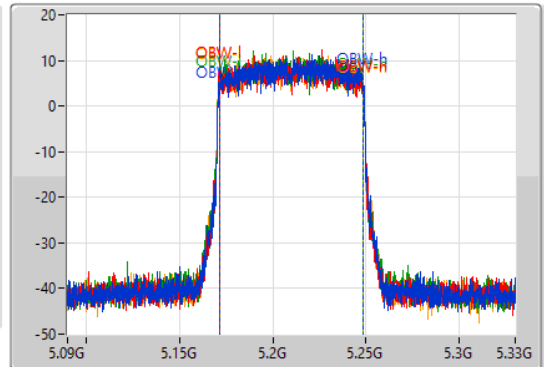

802.11ax HEW80-BF_Nss1,(MCS0)_4TX

EBW

5210MHz

31/07/2023

CF
5.21GHz
Span
240MHz
RBW
1MHz
VBW
3MHz
Sweep Time
100ms
Detector Type
Peak

CF
5.21GHz
Span
240MHz
RBW
1MHz
VBW
3MHz
Sweep Time
100ms
Detector Type
Sample