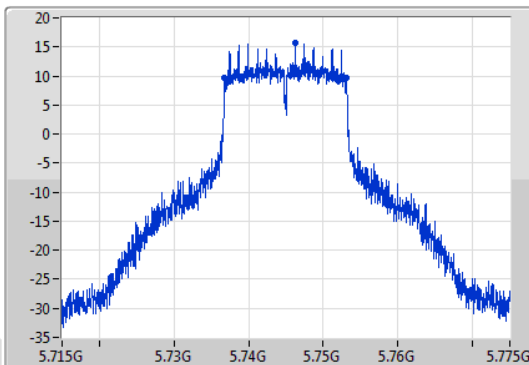

CF
5.745GHz
Span
60MHz
RBW
200kHz
VBW
1MHz
Sweep Time
100ms
Detector Type
Sample