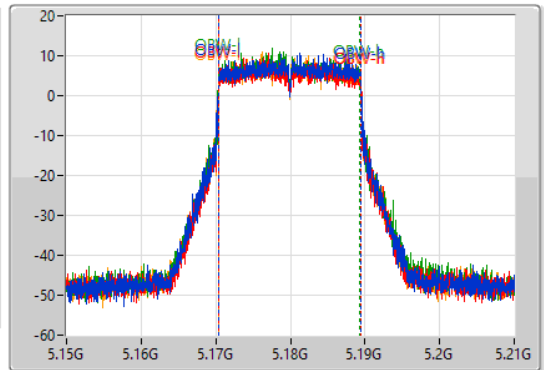

26dB(Hz)	Fl-26dB(Hz)	Fh-26dB(Hz)	OBW(Hz)	Fl-OBW(Hz)	Fh-OBW(Hz)	Limit(Hz)	Port
21.81M	5.16899G	5.1908G	18.921M	5.170465G	5.189385G	Inf	1
21.63M	5.16911G	5.19074G	18.951M	5.170435G	5.189385G	Inf	2
21.6M	5.16905G	5.19065G	18.891M	5.170465G	5.189355G	Inf	3
21.48M	5.16914G	5.19062G	18.921M	5.170435G	5.189355G	Inf	4

802.11ax HEW20-BF_Nss1,(MCS0)_4TX

EBW

5200MHz

31/07/2023

CF
5.2GHz
Span
60MHz
RBW
300kHz
VBW
1MHz
Sweep Time
100ms
Detector Type
Peak