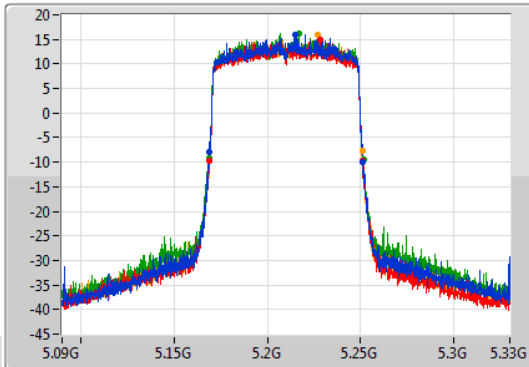

802.11ax HEW80_Nss1,(MCS0)_4TX

EBW

5210MHz

20/07/2019

CF: 5.21GHz
Span: 240MHz
RBW: 1MHz
VBW: 3MHz
Sweep Time: 100ms
Detector Type: Peak

CF: 5.21GHz
Span: 240MHz
RBW: 1MHz
VBW: 3MHz
Sweep Time: 100ms
Detector Type: Sample