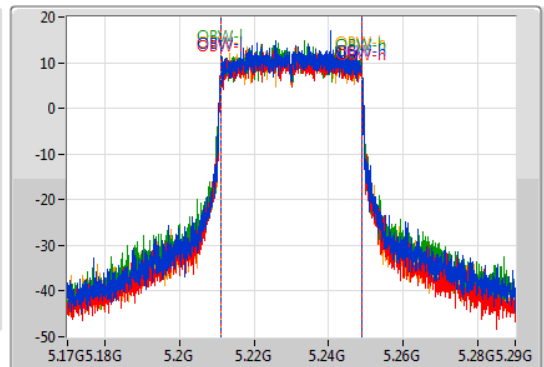

Port 1: [Waveform]
Port 2: [Waveform]
Port 3: [Waveform]
Port 4: [Waveform]

26dB(Hz)	Fl-26dB(Hz)	Fh-26dB(Hz)	OBW(Hz)	Fl-OBW(Hz)	Fh-OBW(Hz)	Limit(Hz)	Port
41.1M	5.20948G	5.25058G	37.721M	5.211109G	5.248831G	Inf	1
41.16M	5.20936G	5.25052G	37.721M	5.211049G	5.248771G	Inf	2
41.1M	5.20942G	5.25052G	37.661M	5.211109G	5.248771G	Inf	3
41.34M	5.20924G	5.25058G	37.661M	5.211109G	5.248771G	Inf	4