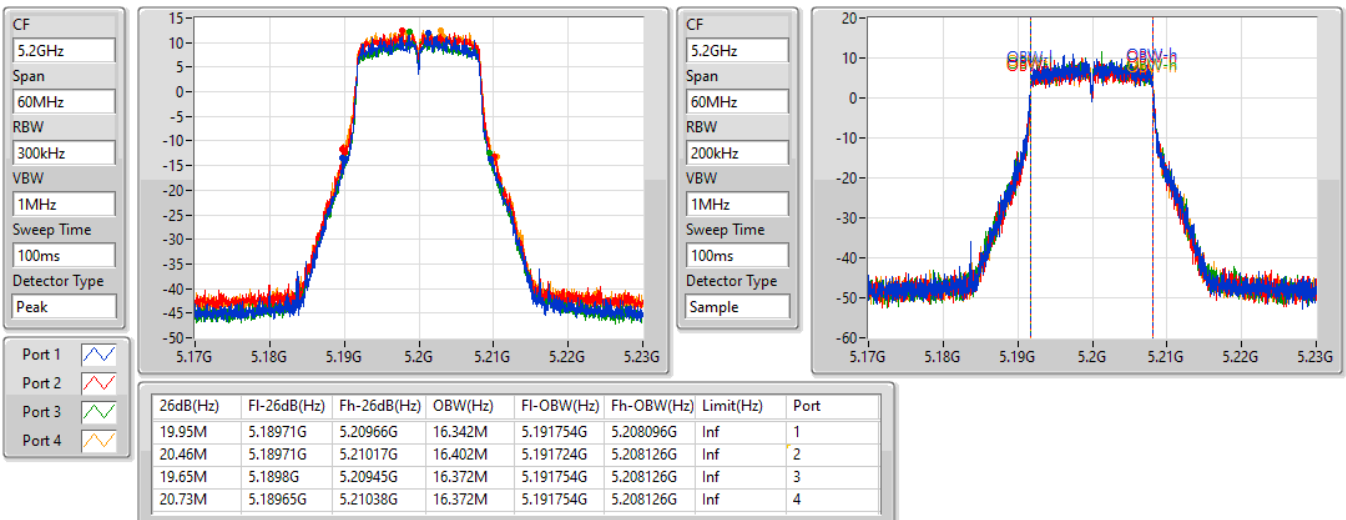

802.11a_Nss1,(6Mbps)_4TX

EBW

5200MHz

31/07/2023