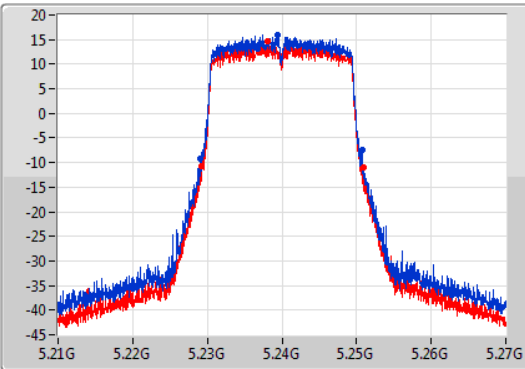

802.11ax HEW20-BF_Nss1,(MCS0)_2TX

EBW

5240MHz

22/07/2019

CF: 5.24GHz
Span: 60MHz
RBW: 300kHz
VBW: 1MHz
Sweep Time: 100ms
Detector Type: Peak

CF: 5.24GHz
Span: 60MHz
RBW: 200kHz
VBW: 1MHz
Sweep Time: 100ms
Detector Type: Sample