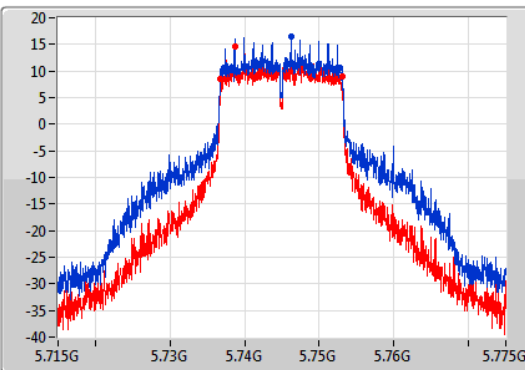

CF
5.745GHz
Span
60MHz
RBW
200kHz
VBW
1MHz
Sweep Time
100ms
Detector Type
Sample