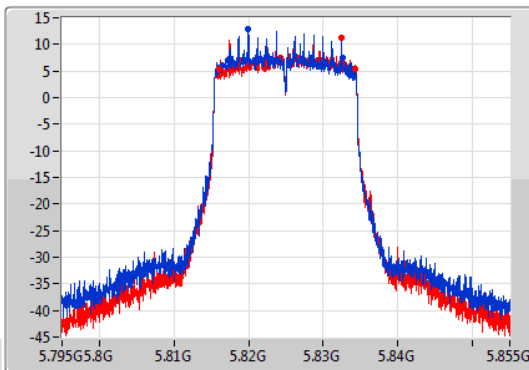

CF
5.825GHz
Span
60MHz
RBW
200kHz
VBW
1MHz
Sweep Time
100ms
Detector Type
Sample