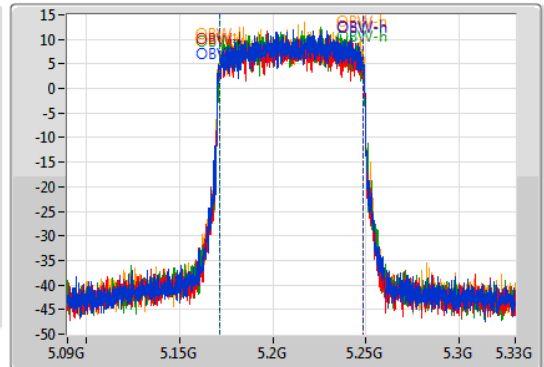

802.11ax HEW80_Nss1,(MCS0)_4TX

EBW

5210MHz

09/07/2019

CF
5.21GHz
Span
240MHz
RBW
1MHz
VBW
3MHz
Sweep Time
100ms
Detector Type
Peak

CF
5.21GHz
Span
240MHz
RBW
1MHz
VBW
3MHz
Sweep Time
100ms
Detector Type
Sample