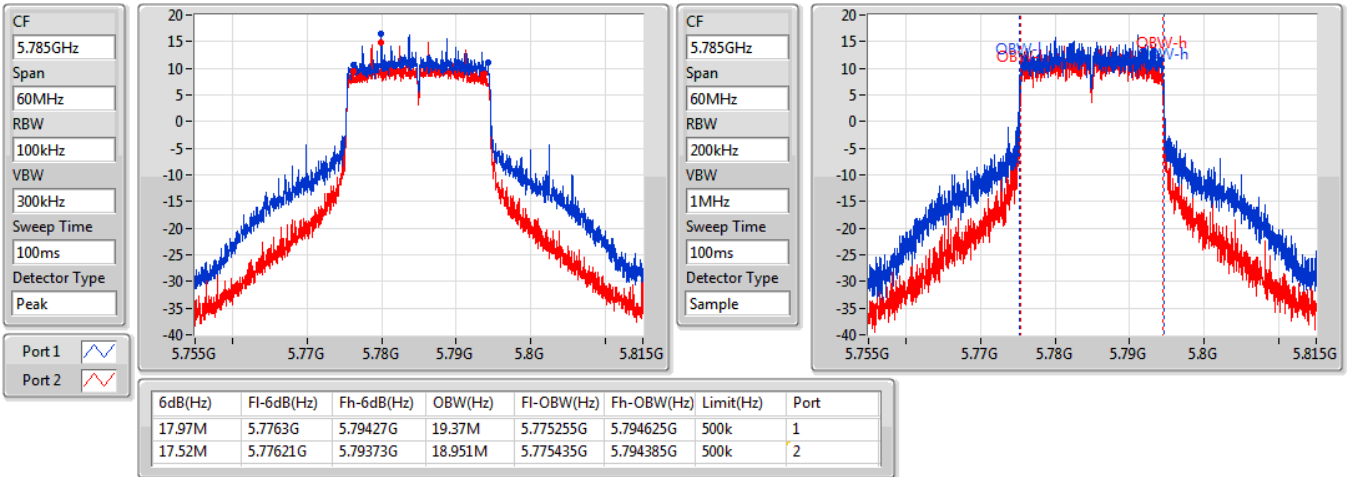

802.11ax HEW20_Nss1,(MCS0)_2TX

EBW

5785MHz

09/07/2019