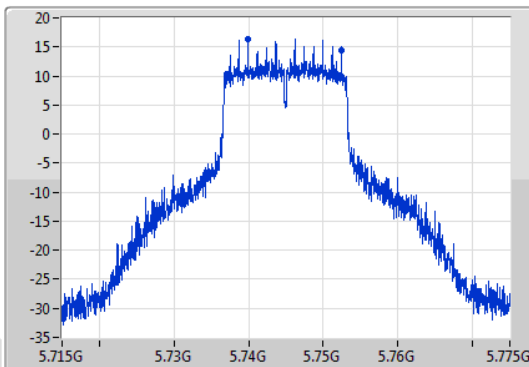

CF
5.745GHz
Span
60MHz
RBW
200kHz
VBW
1MHz
Sweep Time
100ms
Detector Type
Sample