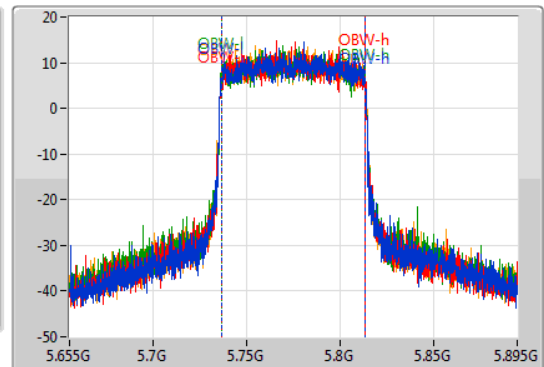

802.11ax HEW80_Nss1,(MCS0)_4TX

EBW

5775MHz

20/07/2019

CF: 5.775GHz
 Span: 240MHz
 RBW: 100kHz
 VBW: 300kHz
 Sweep Time: 100ms
 Detector Type: Peak

CF: 5.775GHz
 Span: 240MHz
 RBW: 1MHz
 VBW: 3MHz
 Sweep Time: 100ms
 Detector Type: Sample