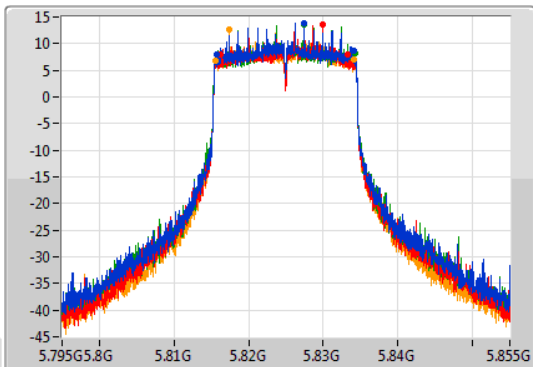

CF: 5.825GHz
Span: 60MHz
RBW: 200kHz
VBW: 1MHz
Sweep Time: 100ms
Detector Type: Sample