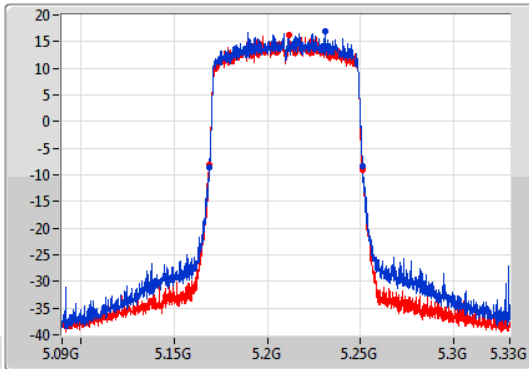

802.11ax HEW80_Nss1,(MCS0)_2TX

EBW

5210MHz

09/07/2019

CF
5.21GHz
Span
240MHz
RBW
1MHz
VBW
3MHz
Sweep Time
100ms
Detector Type
Peak

CF
5.21GHz
Span
240MHz
RBW
1MHz
VBW
3MHz
Sweep Time
100ms
Detector Type
Sample