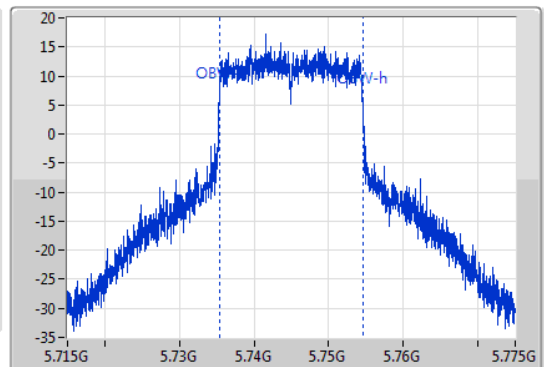

802.11ax HEW20_Nss1,(MCS0)_1TX

EBW

5745MHz

08/07/2019

CF
5.745GHz
Span
60MHz
RBW
100kHz
VBW
300kHz
Sweep Time
100ms
Detector Type
Peak

CF
5.745GHz
Span
60MHz
RBW
200kHz
VBW
1MHz
Sweep Time
100ms
Detector Type
Sample