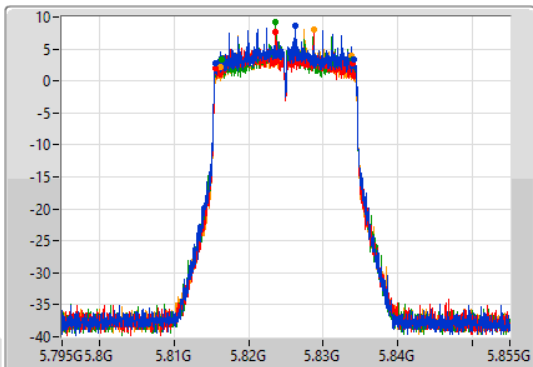

802.11ax HEW20-BF_Nss1,(MCS0)_4TX

EBW

5825MHz

31/07/2023

CF
5.825GHz
Span
60MHz
RBW
100kHz
VBW
300kHz
Sweep Time
100ms
Detector Type
Peak

CF
5.825GHz
Span
60MHz
RBW
200kHz
VBW
1MHz
Sweep Time
100ms
Detector Type
Sample