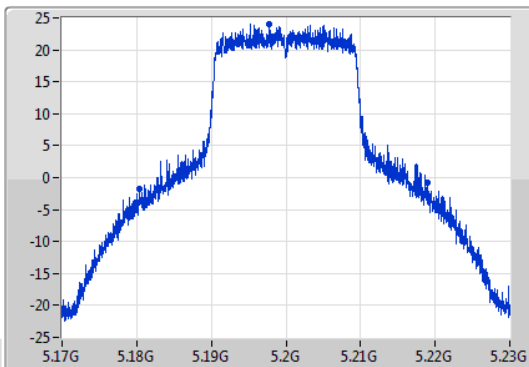

CF
5.2GHz
Span
60MHz
RBW
200kHz
VBW
1MHz
Sweep Time
100ms
Detector Type
Sample