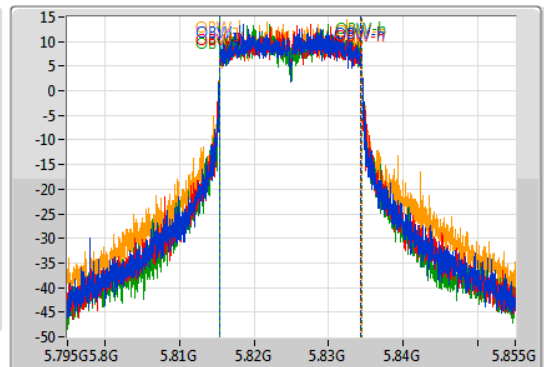

802.11ax HEW20_Nss1,(MCS0)_4TX

EBW

5825MHz

09/07/2019

CF
5.825GHz
Span
60MHz
RBW
100kHz
VBW
300kHz
Sweep Time
100ms
Detector Type
Peak

CF
5.825GHz
Span
60MHz
RBW
200kHz
VBW
1MHz
Sweep Time
100ms
Detector Type
Sample