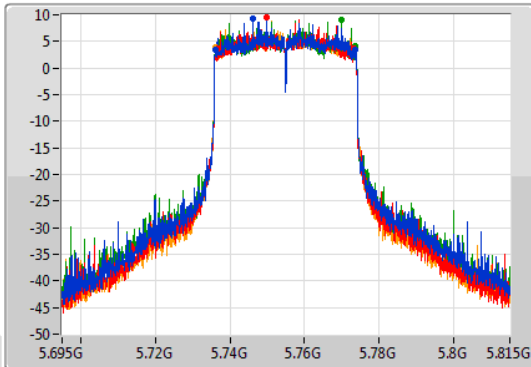

802.11ax HEW40_Nss1,(MCS0)_4TX

EBW

5755MHz

20/07/2019

CF: 5.755GHz
Span: 120MHz
RBW: 100kHz
VBW: 300kHz
Sweep Time: 100ms
Detector Type: Peak

CF: 5.755GHz
Span: 120MHz
RBW: 500kHz
VBW: 2MHz
Sweep Time: 100ms
Detector Type: Sample