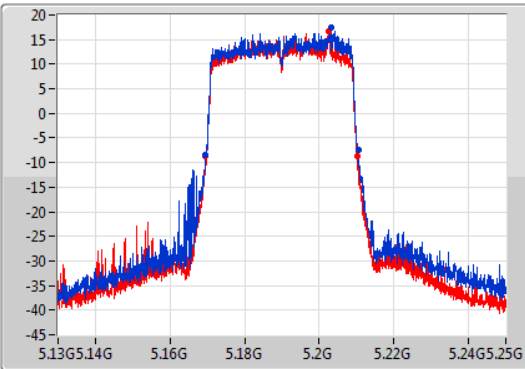

802.11ax HEW40-BF_Nss1,(MCS0)_2TX

EBW

5190MHz

22/07/2019

CF: 5.19GHz
Span: 120MHz
RBW: 500kHz
VBW: 2MHz
Sweep Time: 100ms
Detector Type: Peak

CF: 5.19GHz
Span: 120MHz
RBW: 500kHz
VBW: 2MHz
Sweep Time: 100ms
Detector Type: Sample