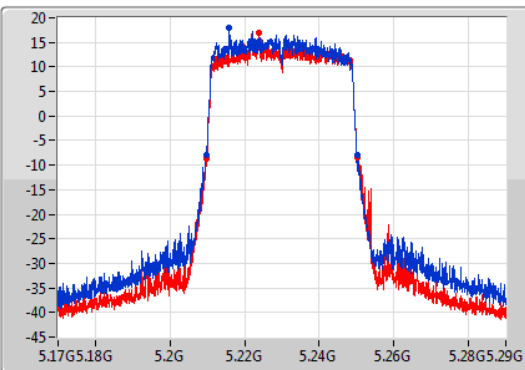

EBW

5230MHz

22/07/2019

CF: 5.23GHz
 Span: 120MHz
 RBW: 500kHz
 VBW: 2MHz
 Sweep Time: 100ms
 Detector Type: Peak

CF: 5.23GHz
 Span: 120MHz
 RBW: 500kHz
 VBW: 2MHz
 Sweep Time: 100ms
 Detector Type: Sample