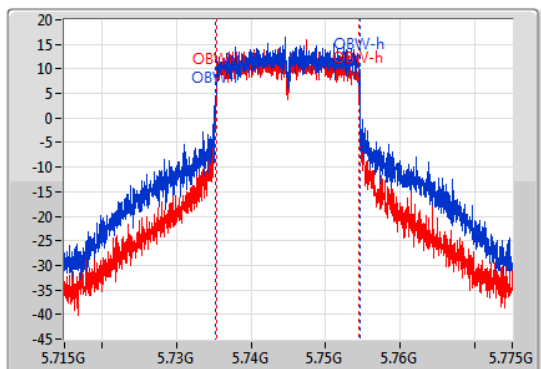

802.11ax HEW20_Nss1,(MCS0)_2TX

EBW

5745MHz

09/07/2019

CF
5.745GHz
Span
60MHz
RBW
100kHz
VBW
300kHz
Sweep Time
100ms
Detector Type
Peak

CF
5.745GHz
Span
60MHz
RBW
200kHz
VBW
1MHz
Sweep Time
100ms
Detector Type
Sample