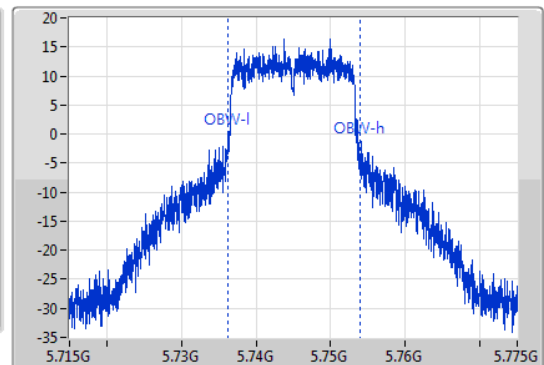

802.11a_Nss1,(6Mbps)_1TX

EBW

5745MHz

20/07/2019

CF
5.745GHz
Span
60MHz
RBW
100kHz
VBW
300kHz
Sweep Time
100ms
Detector Type
Peak

CF
5.745GHz
Span
60MHz
RBW
200kHz
VBW
1MHz
Sweep Time
100ms
Detector Type
Sample