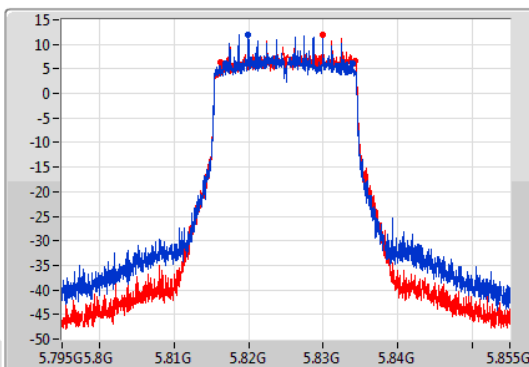

CF
5.825GHz
Span
60MHz
RBW
200kHz
VBW
1MHz
Sweep Time
100ms
Detector Type
Sample