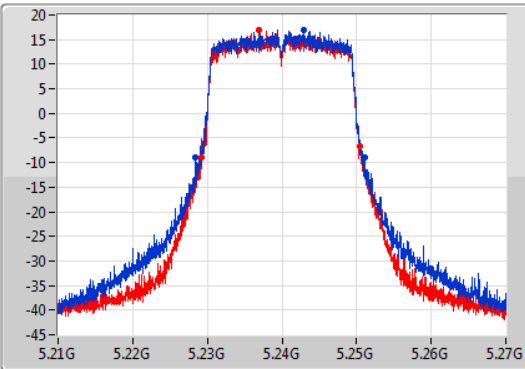

802.11ax HEW20_Nss1,(MCS0)_2TX

EBW

5240MHz

11/07/2019

CF
5.24GHz
Span
60MHz
RBW
300kHz
VBW
1MHz
Sweep Time
100ms
Detector Type
Peak

CF
5.24GHz
Span
60MHz
RBW
200kHz
VBW
1MHz
Sweep Time
100ms
Detector Type
Sample