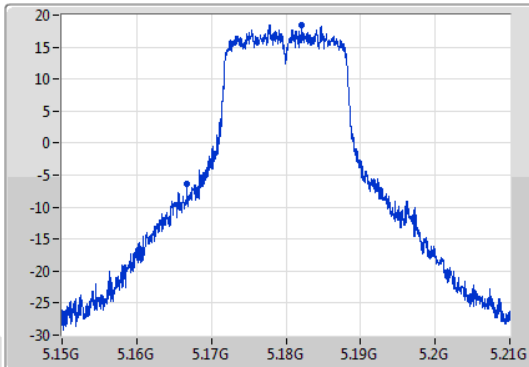

Port X-N dB = Port X 6dB down bandwidth for 5.725-5.85GHz band / 26dB down bandwidth for other band

Port X-OBW = Port X 99% occupied bandwidth;

802.11a_Nss1,(6Mbps)_1TX

EBW

5180MHz

20/07/2019

CF
5.18GHz
Span
60MHz
RBW
300kHz
VBW
1MHz
Sweep Time
100ms
Detector Type
Peak
Port1