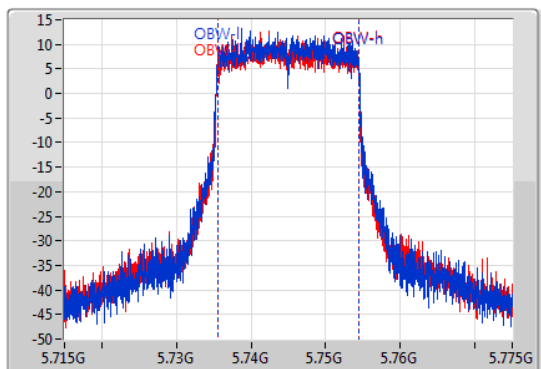

802.11ax HEW20-BF_Nss1,(MCS0)_2TX

EBW

5745MHz

22/07/2019

CF: 5.745GHz
 Span: 60MHz
 RBW: 100kHz
 VBW: 300kHz
 Sweep Time: 100ms
 Detector Type: Peak

CF: 5.745GHz
 Span: 60MHz
 RBW: 200kHz
 VBW: 1MHz
 Sweep Time: 100ms
 Detector Type: Sample