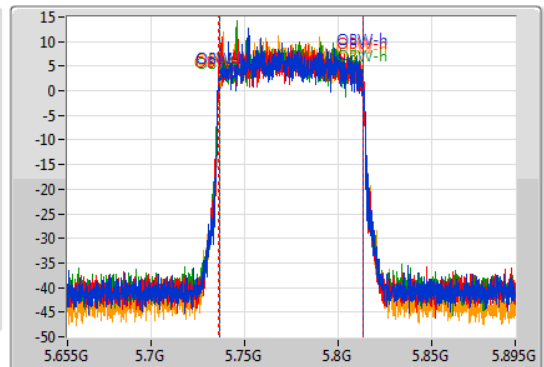

Port 1: [Waveform]
 Port 2: [Waveform]
 Port 3: [Waveform]
 Port 4: [Waveform]

6dB(Hz)	Fl-6dB(Hz)	Fh-6dB(Hz)	OBW(Hz)	Fl-OBW(Hz)	Fh-OBW(Hz)	Limit(Hz)	Port
72.36M	5.73768G	5.81004G	77.001M	5.736379G	5.813381G	500k	1
65.04M	5.73864G	5.80368G	77.121M	5.736139G	5.813261G	500k	2
10.56M	5.73996G	5.75052G	76.762M	5.736379G	5.813141G	500k	3
49.44M	5.73672G	5.78616G	76.762M	5.736499G	5.813261G	500k	4