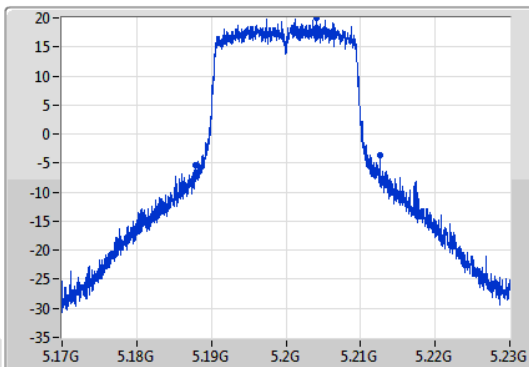

CF
5.2GHz
Span
60MHz
RBW
200kHz
VBW
1MHz
Sweep Time
100ms
Detector Type
Sample