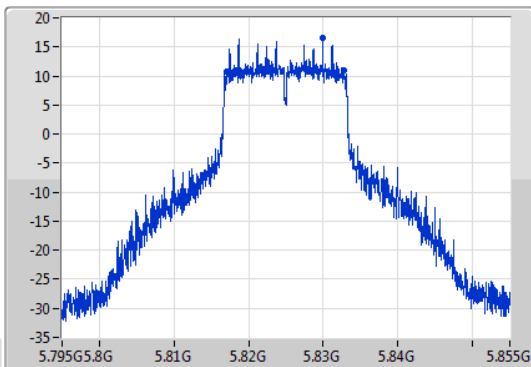

CF
5.825GHz
Span
60MHz
RBW
200kHz
VBW
1MHz
Sweep Time
100ms
Detector Type
Sample