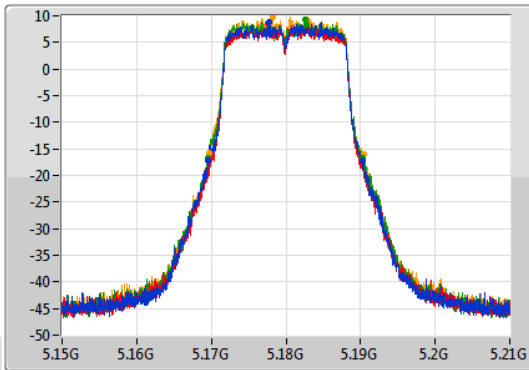

Port X-N dB = Port X 6dB down bandwidth for 5.725-5.85GHz band / 26dB down bandwidth for other band

Port X-OBW = Port X 99% occupied bandwidth;

802.11a_Nss1,(6Mbps)_4TX

EBW

5180MHz

09/07/2019

CF
5.18GHz
Span
60MHz
RBW
300kHz
VBW
1MHz
Sweep Time
100ms
Detector Type
Peak