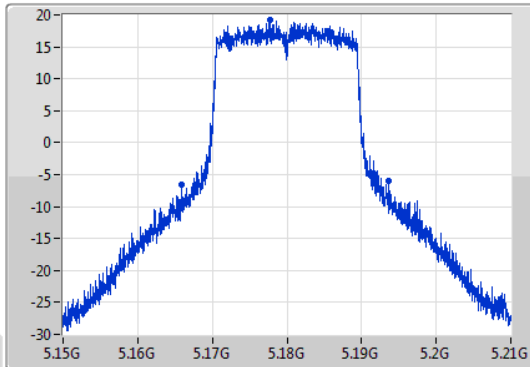

802.11ax HEW20_Nss1,(MCS0)_1TX

EBW

5180MHz

20/07/2019

CF: 5.18GHz
Span: 60MHz
RBW: 300kHz
VBW: 1MHz
Sweep Time: 100ms
Detector Type: Peak
Port 1

CF: 5.18GHz
Span: 60MHz
RBW: 200kHz
VBW: 1MHz
Sweep Time: 100ms
Detector Type: Sample