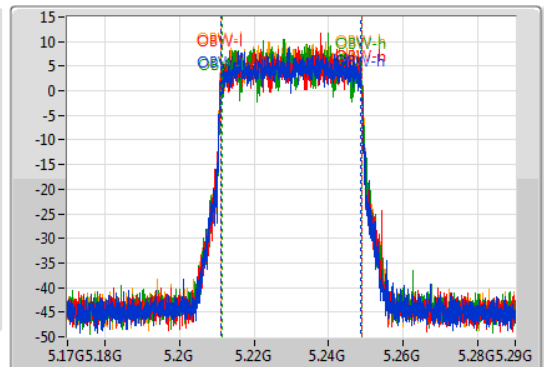

Port 1: [Waveform]
 Port 2: [Waveform]
 Port 3: [Waveform]
 Port 4: [Waveform]

26dB(Hz)	Fl-26dB(Hz)	Fh-26dB(Hz)	OBW(Hz)	Fl-OBW(Hz)	Fh-OBW(Hz)	Limit(Hz)	Port
40.98M	5.20954G	5.25052G	37.661M	5.211049G	5.248711G	Inf	1
40.62M	5.2096G	5.25022G	37.721M	5.211049G	5.248771G	Inf	2
40.62M	5.20978G	5.2504G	37.421M	5.211409G	5.248831G	Inf	3
40.92M	5.2096G	5.25052G	37.781M	5.211049G	5.248831G	Inf	4