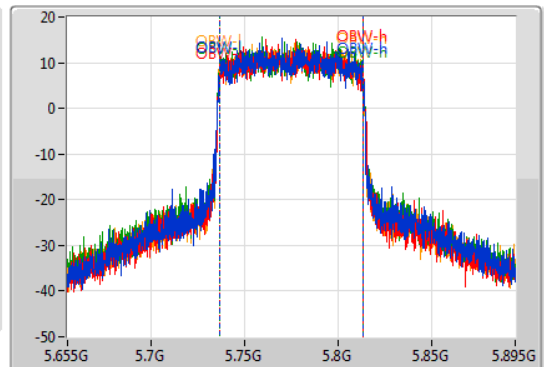

802.11ax HEW80_Nss1,(MCS0)_4TX

EBW

5775MHz

20/07/2019

CF: 5.775GHz
 Span: 240MHz
 RBW: 100kHz
 VBW: 300kHz
 Sweep Time: 100ms
 Detector Type: Peak

CF: 5.775GHz
 Span: 240MHz
 RBW: 1MHz
 VBW: 3MHz
 Sweep Time: 100ms
 Detector Type: Sample