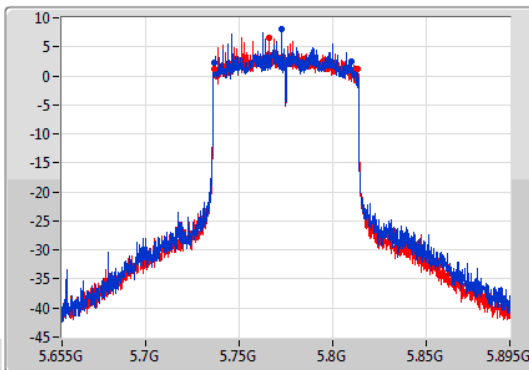

CF
5.775GHz
Span
240MHz
RBW
1MHz
VBW
3MHz
Sweep Time
100ms
Detector Type
Sample