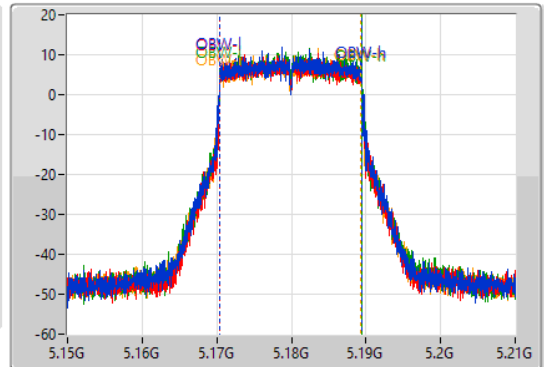

802.11ax HEW20_Nss1,(MCS0)_4TX

EBW

5180MHz

31/07/2023

CF: 5.18GHz
 Span: 60MHz
 RBW: 300kHz
 VBW: 1MHz
 Sweep Time: 100ms
 Detector Type: Peak

CF: 5.18GHz
 Span: 60MHz
 RBW: 200kHz
 VBW: 1MHz
 Sweep Time: 100ms
 Detector Type: Sample