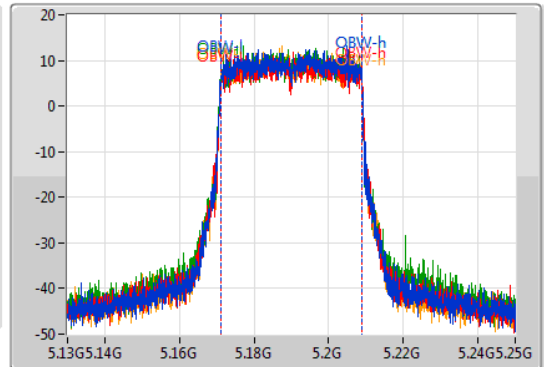

802.11ax HEW40_Nss1,(MCS0)_4TX

EBW

5190MHz

20/07/2019

CF: 5.19GHz
 Span: 120MHz
 RBW: 500kHz
 VBW: 2MHz
 Sweep Time: 100ms
 Detector Type: Peak

CF: 5.19GHz
 Span: 120MHz
 RBW: 500kHz
 VBW: 2MHz
 Sweep Time: 100ms
 Detector Type: Sample