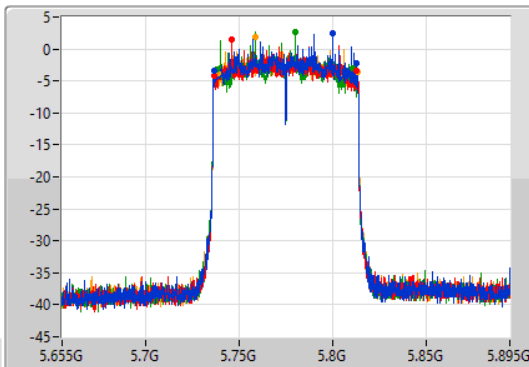

802.11ax HEW80-BF_Nss1,(MCS0)_4TX

EBW

5775MHz

31/07/2023

CF: 5.775GHz
Span: 240MHz
RBW: 100kHz
VBW: 300kHz
Sweep Time: 100ms
Detector Type: Peak

CF: 5.775GHz
Span: 240MHz
RBW: 1MHz
VBW: 3MHz
Sweep Time: 100ms
Detector Type: Sample