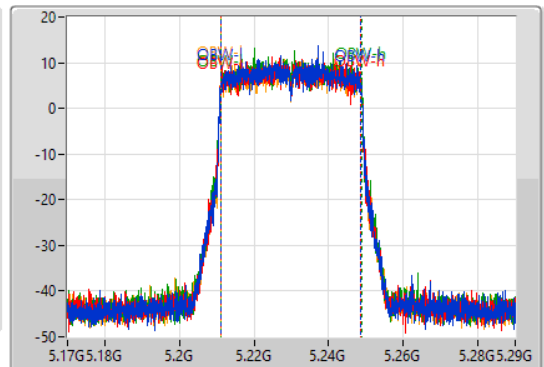

802.11ax HEW40-BF_Nss1,(MCS0)_4TX

EBW

5230MHz

31/07/2023

CF: 5.23GHz
 Span: 120MHz
 RBW: 500kHz
 VBW: 2MHz
 Sweep Time: 100ms
 Detector Type: Peak

CF: 5.23GHz
 Span: 120MHz
 RBW: 500kHz
 VBW: 2MHz
 Sweep Time: 100ms
 Detector Type: Sample