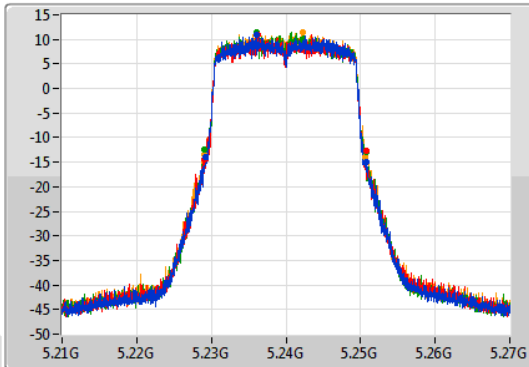

802.11ax HEW20_Nss1,(MCS0)_4TX

EBW

5240MHz

09/07/2019

CF
5.24GHz
Span
60MHz
RBW
300kHz
VBW
1MHz
Sweep Time
100ms
Detector Type
Peak

CF
5.24GHz
Span
60MHz
RBW
200kHz
VBW
1MHz
Sweep Time
100ms
Detector Type
Sample