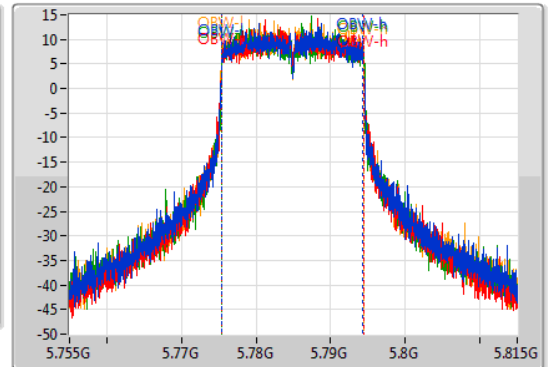

802.11ax HEW20_Nss1,(MCS0)_4TX

EBW

5785MHz

20/07/2019

CF: 5.785GHz
 Span: 60MHz
 RBW: 100kHz
 VBW: 300kHz
 Sweep Time: 100ms
 Detector Type: Peak

CF: 5.785GHz
 Span: 60MHz
 RBW: 200kHz
 VBW: 1MHz
 Sweep Time: 100ms
 Detector Type: Sample