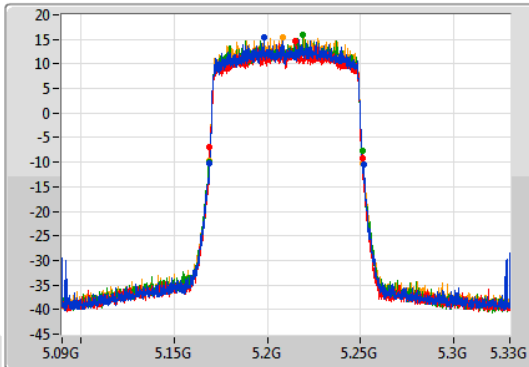

802.11ax HEW80_Nss1,(MCS0)_4TX

EBW

5210MHz

09/07/2019

CF
5.21GHz
Span
240MHz
RBW
1MHz
VBW
3MHz
Sweep Time
100ms
Detector Type
Peak

CF
5.21GHz
Span
240MHz
RBW
1MHz
VBW
3MHz
Sweep Time
100ms
Detector Type
Sample