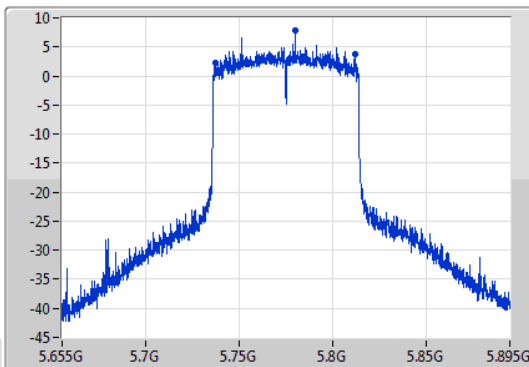

CF
5.775GHz
Span
240MHz
RBW
1MHz
VBW
3MHz
Sweep Time
100ms
Detector Type
Sample