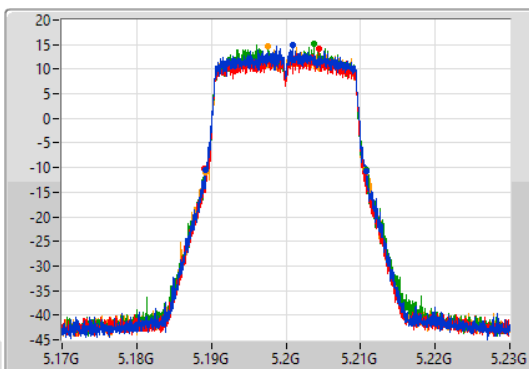

CF
5.2GHz
Span
60MHz
RBW
200kHz
VBW
1MHz
Sweep Time
100ms
Detector Type
Sample