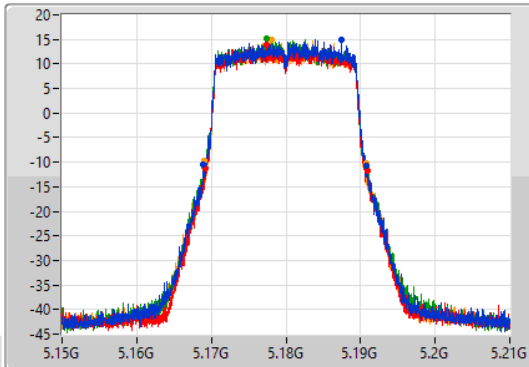

802.11ax HEW20_Nss1,(MCS0)_4TX

EBW

5180MHz

31/07/2023

CF: 5.18GHz
Span: 60MHz
RBW: 300kHz
VBW: 1MHz
Sweep Time: 100ms
Detector Type: Peak

CF: 5.18GHz
Span: 60MHz
RBW: 200kHz
VBW: 1MHz
Sweep Time: 100ms
Detector Type: Sample