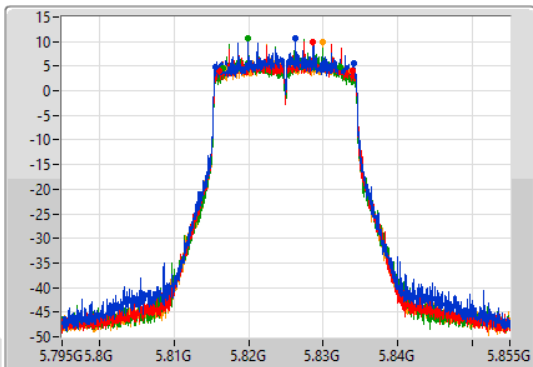

802.11ax HEW20-BF_Nss1,(MCS0)_4TX

EBW

5825MHz

31/07/2023

CF
5.825GHz
Span
60MHz
RBW
100kHz
VBW
300kHz
Sweep Time
100ms
Detector Type
Peak

CF
5.825GHz
Span
60MHz
RBW
200kHz
VBW
1MHz
Sweep Time
100ms
Detector Type
Sample