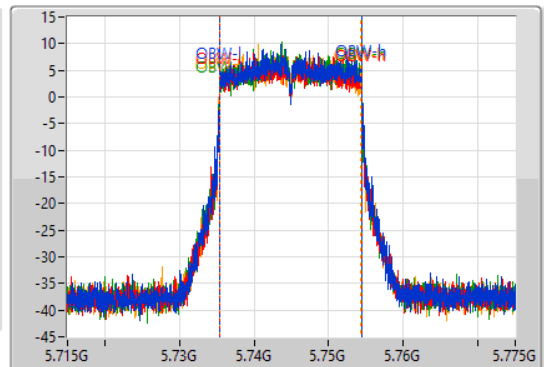

802.11ax HEW20-BF_Nss1,(MCS0)_4TX

EBW

5745MHz

31/07/2023

CF
5.745GHz
Span
60MHz
RBW
100kHz
VBW
300kHz
Sweep Time
100ms
Detector Type
Peak

CF
5.745GHz
Span
60MHz
RBW
200kHz
VBW
1MHz
Sweep Time
100ms
Detector Type
Sample