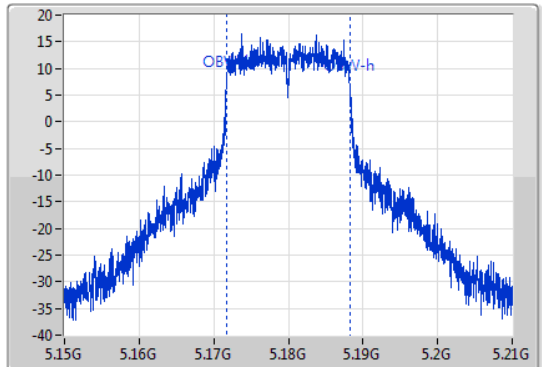

26dB(Hz)	Fl-26dB(Hz)	Fh-26dB(Hz)	OBW(Hz)	Fl-OBW(Hz)	Fh-OBW(Hz)	Limit(Hz)	Port
25.89M	5.16677G	5.19266G	16.582M	5.171664G	5.188246G	Inf	1

802.11a_Nss1,(6Mbps)_1TX

EBW

5200MHz

20/07/2019

CF
5.2GHz
Span
60MHz
RBW
500kHz
VBW
2MHz
Sweep Time
100ms
Detector Type
Peak
Port1