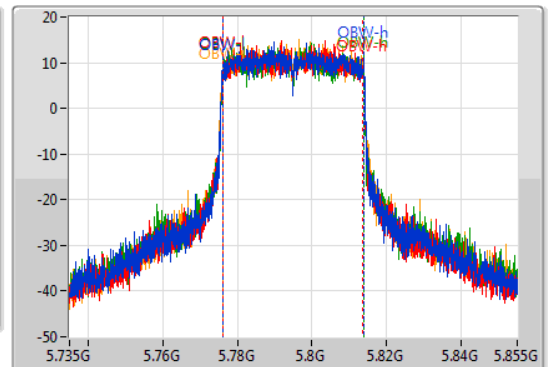

802.11ax HEW40_Nss1,(MCS0)_4TX

EBW

5795MHz

20/07/2019

CF: 5.795GHz
 Span: 120MHz
 RBW: 100kHz
 VBW: 300kHz
 Sweep Time: 100ms
 Detector Type: Peak

CF: 5.795GHz
 Span: 120MHz
 RBW: 500kHz
 VBW: 2MHz
 Sweep Time: 100ms
 Detector Type: Sample