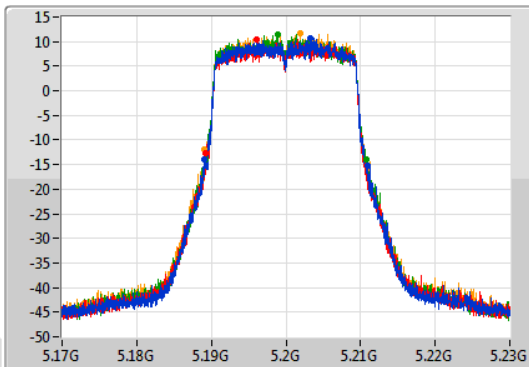

CF: 5.2GHz
Span: 60MHz
RBW: 200kHz
VBW: 1MHz
Sweep Time: 100ms
Detector Type: Sample