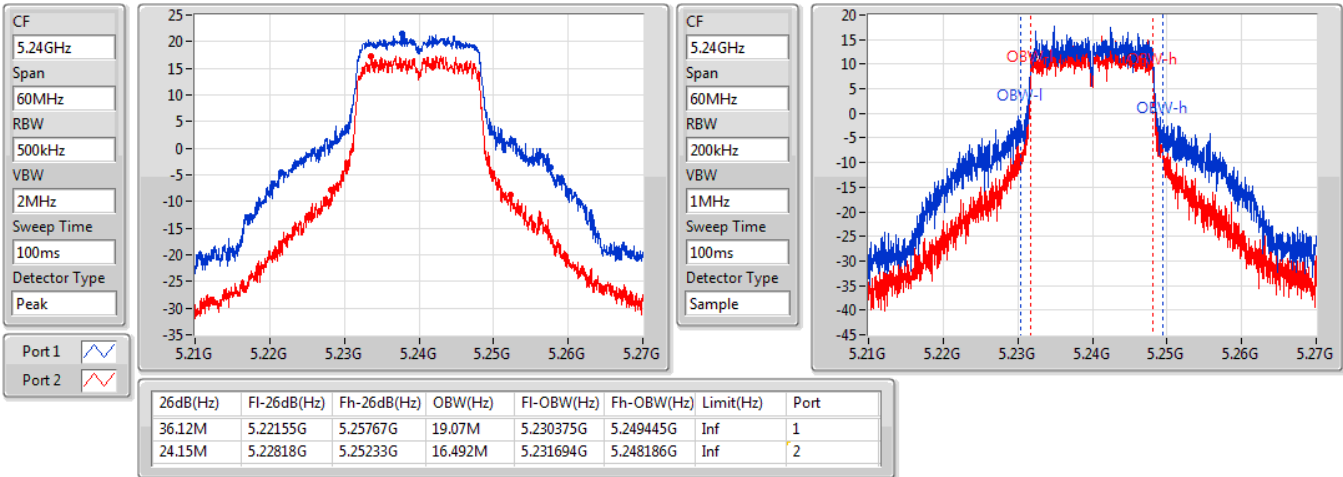

Port X-N dB = Port X 6dB down bandwidth for 5.725-5.85GHz band / 26dB down bandwidth for other band

Port X-OBW = Port X 99% occupied bandwidth;

802.11a_Nss1,(6Mbps)_2TX

EBW

5180MHz

20/07/2019

802.11a_Nss1,(6Mbps)_2TX

EBW

5200MHz

20/07/2019

802.11a_Nss1,(6Mbps)_2TX

EBW

5240MHz

20/07/2019

802.11a_Nss1,(6Mbps)_2TX