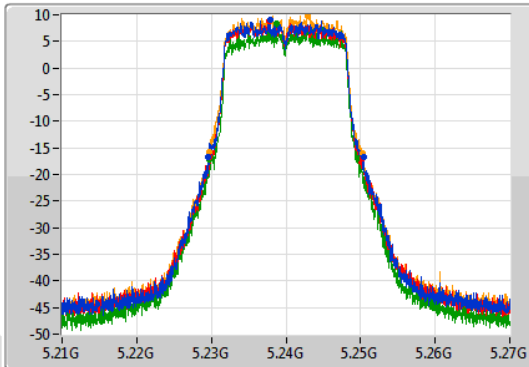

802.11a_Nss1,(6Mbps)_4TX

EBW

5240MHz

09/07/2019

CF: 5.24GHz
Span: 60MHz
RBW: 300kHz
VBW: 1MHz
Sweep Time: 100ms
Detector Type: Peak

CF: 5.24GHz
Span: 60MHz
RBW: 200kHz
VBW: 1MHz
Sweep Time: 100ms
Detector Type: Sample