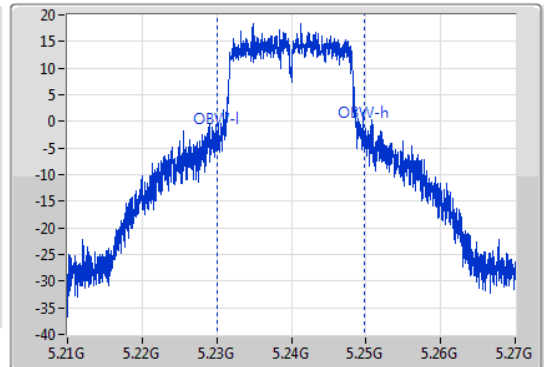

26dB(Hz)	Fl-26dB(Hz)	Fh-26dB(Hz)	OBW(Hz)	Fl-OBW(Hz)	Fh-OBW(Hz)	Limit(Hz)	Port
38.94M	5.22047G	5.25941G	19.76M	5.230075G	5.249835G	Inf	1

802.11a_Nss1,(6Mbps)_1TX

EBW

5745MHz

08/07/2019

CF
5.745GHz
Span
60MHz
RBW
100kHz
VBW
300kHz
Sweep Time
100ms
Detector Type
Peak