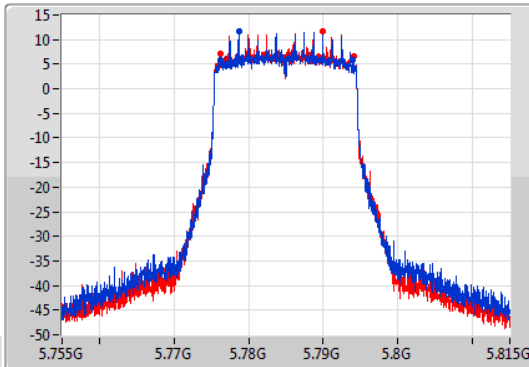

802.11ax HEW20-BF_Nss1,(MCS0)_2TX

EBW

5785MHz

10/07/2019

CF
5.785GHz
Span
60MHz
RBW
100kHz
VBW
300kHz
Sweep Time
100ms
Detector Type
Peak

CF
5.785GHz
Span
60MHz
RBW
200kHz
VBW
1MHz
Sweep Time
100ms
Detector Type
Sample