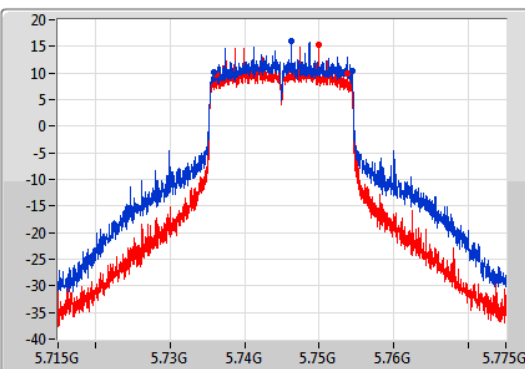

CF
5.745GHz
Span
60MHz
RBW
200kHz
VBW
1MHz
Sweep Time
100ms
Detector Type
Sample