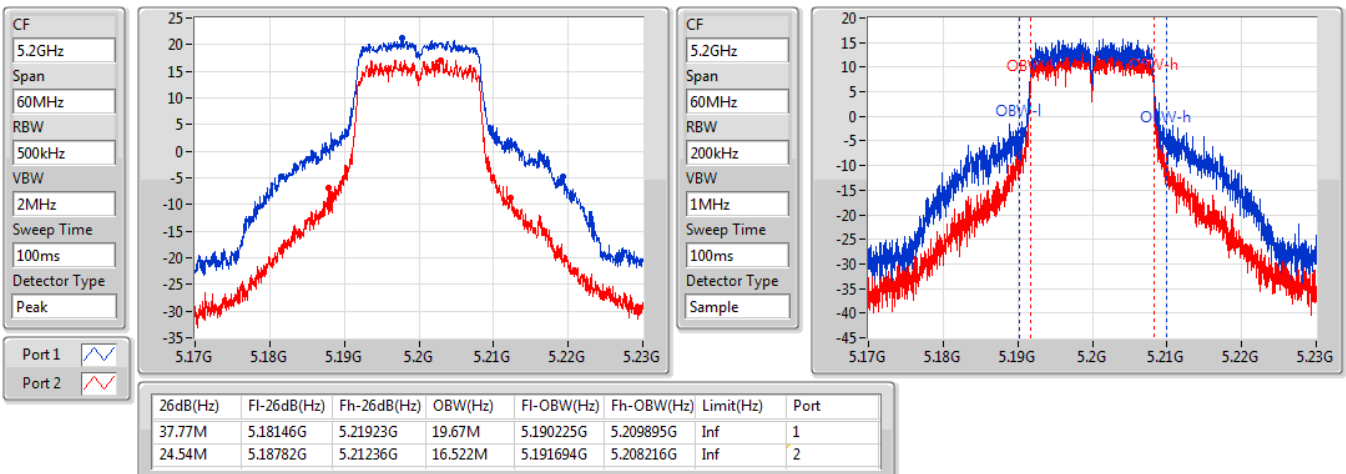

802.11a_Nss1,(6Mbps)_2TX

EBW

5200MHz

20/07/2019