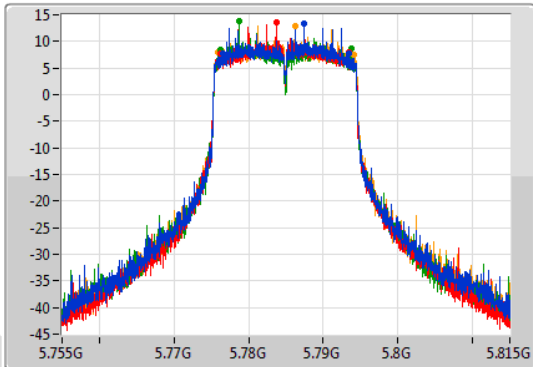

802.11ax HEW20_Nss1,(MCS0)_4TX

EBW

5785MHz

20/07/2019

CF
5.785GHz
Span
60MHz
RBW
100kHz
VBW
300kHz
Sweep Time
100ms
Detector Type
Peak

CF
5.785GHz
Span
60MHz
RBW
200kHz
VBW
1MHz
Sweep Time
100ms
Detector Type
Sample