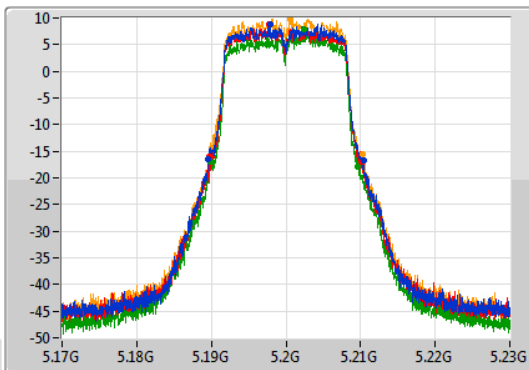

CF
5.2GHz
Span
60MHz
RBW
200kHz
VBW
1MHz
Sweep Time
100ms
Detector Type
Sample