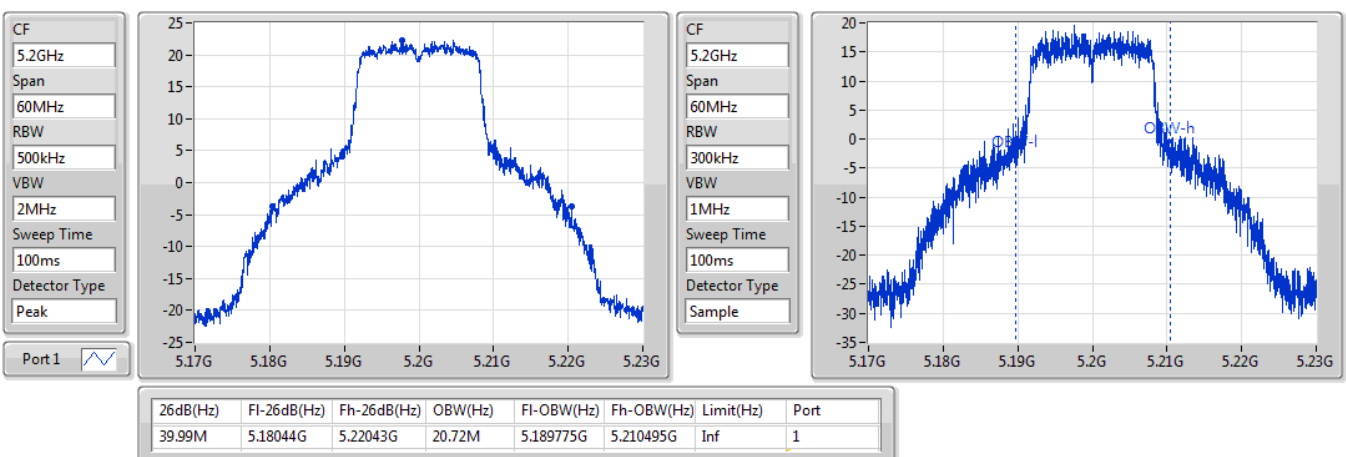

5200MHz

08/07/2019