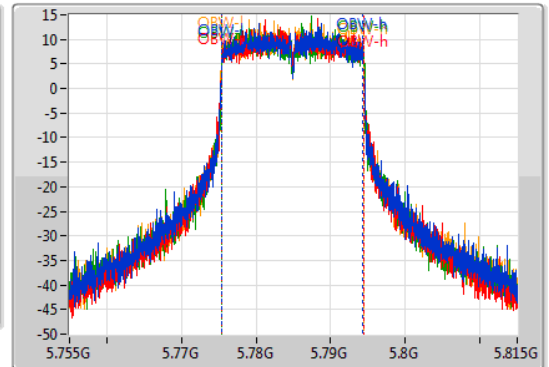

802.11ax HEW20_Nss1,(MCS0)_4TX

EBW

5785MHz

20/07/2019

CF
5.785GHz
Span
60MHz
RBW
100kHz
VBW
300kHz
Sweep Time
100ms
Detector Type
Peak

CF
5.785GHz
Span
60MHz
RBW
200kHz
VBW
1MHz
Sweep Time
100ms
Detector Type
Sample