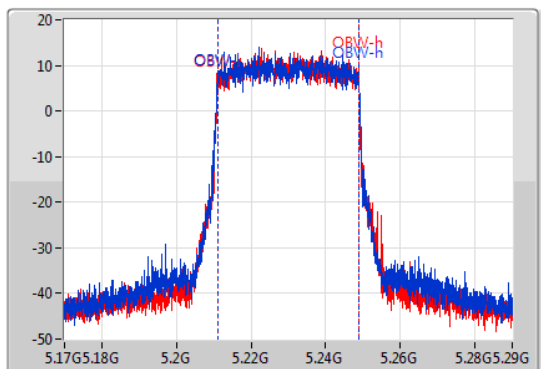

EBW

5230MHz

10/07/2019

CF: 5.23GHz
 Span: 120MHz
 RBW: 500kHz
 VBW: 2MHz
 Sweep Time: 100ms
 Detector Type: Peak

CF: 5.23GHz
 Span: 120MHz
 RBW: 500kHz
 VBW: 2MHz
 Sweep Time: 100ms
 Detector Type: Sample