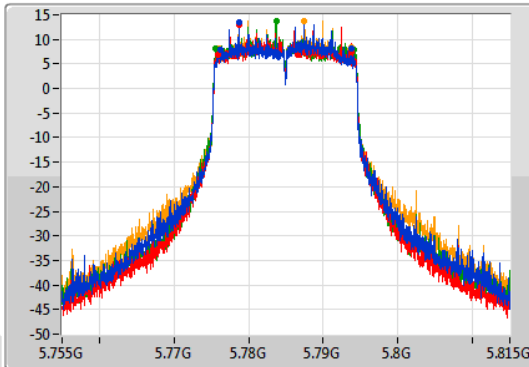

802.11ax HEW20_Nss1,(MCS0)_4TX

EBW

5785MHz

09/07/2019

CF
5.785GHz
Span
60MHz
RBW
100kHz
VBW
300kHz
Sweep Time
100ms
Detector Type
Peak

CF
5.785GHz
Span
60MHz
RBW
200kHz
VBW
1MHz
Sweep Time
100ms
Detector Type
Sample