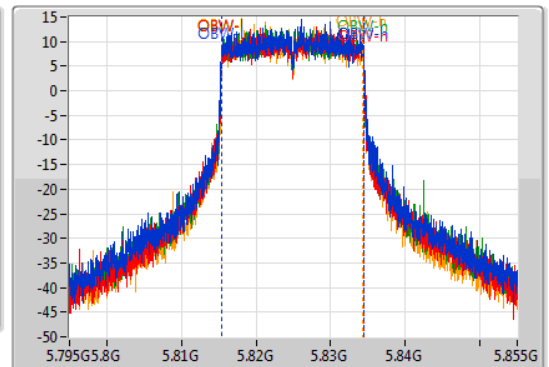

802.11ax HEW20_Nss1,(MCS0)_4TX

EBW

5825MHz

20/07/2019

CF
5.825GHz
Span
60MHz
RBW
100kHz
VBW
300kHz
Sweep Time
100ms
Detector Type
Peak

CF
5.825GHz
Span
60MHz
RBW
200kHz
VBW
1MHz
Sweep Time
100ms
Detector Type
Sample