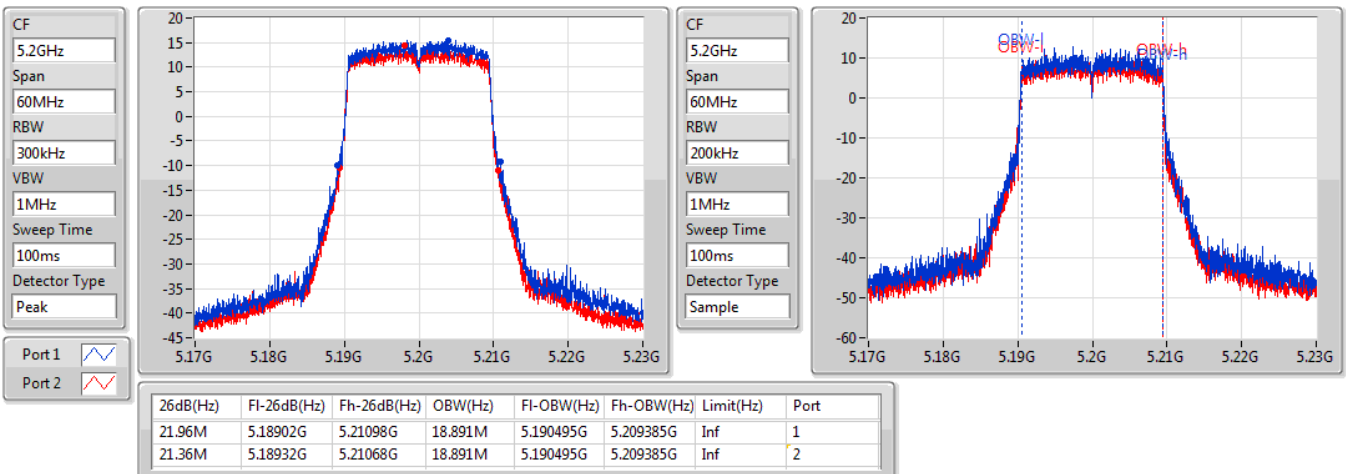

802.11ax HEW20-BF_Nss1,(MCS0)_2TX

EBW

5200MHz

22/07/2019