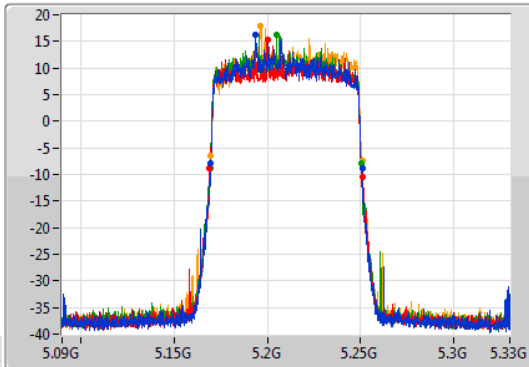

802.11ax HEW80-BF_Nss1,(MCS0)_4TX

EBW

5210MHz

10/07/2019

CF: 5.21GHz
Span: 240MHz
RBW: 1MHz
VBW: 3MHz
Sweep Time: 100ms
Detector Type: Peak

CF: 5.21GHz
Span: 240MHz
RBW: 1MHz
VBW: 3MHz
Sweep Time: 100ms
Detector Type: Sample