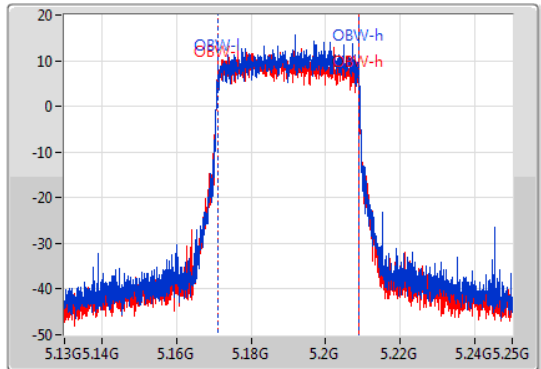

EBW

5190MHz

10/07/2019

CF: 5.19GHz
 Span: 120MHz
 RBW: 500kHz
 VBW: 2MHz
 Sweep Time: 100ms
 Detector Type: Peak

CF: 5.19GHz
 Span: 120MHz
 RBW: 500kHz
 VBW: 2MHz
 Sweep Time: 100ms
 Detector Type: Sample