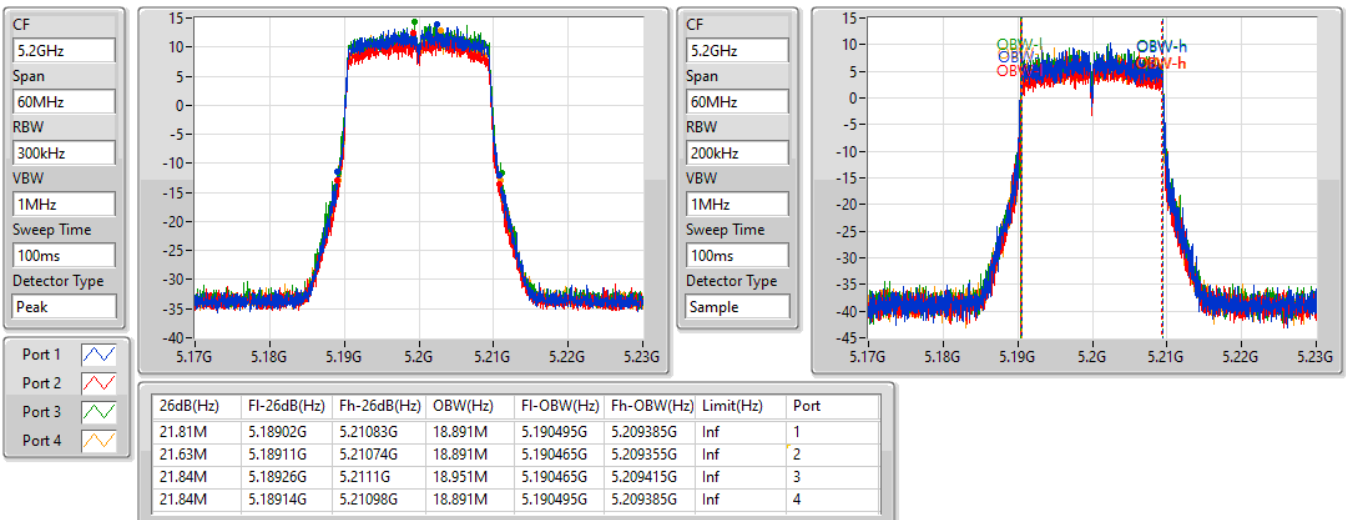

802.11ax HEW20-BF_Nss1,(MCS0)_4TX

EBW

5200MHz

31/07/2023