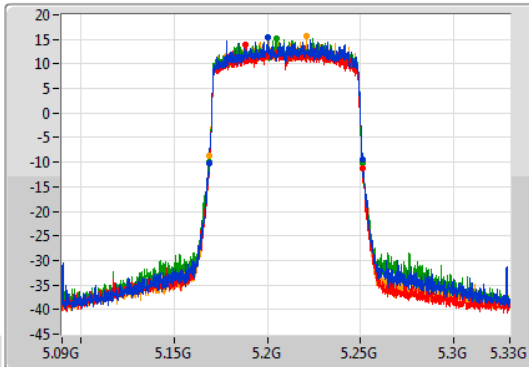

802.11ax HEW80_Nss1,(MCS0)_4TX

EBW

5210MHz

20/07/2019

CF: 5.21GHz
 Span: 240MHz
 RBW: 1MHz
 VBW: 3MHz
 Sweep Time: 100ms
 Detector Type: Peak

CF: 5.21GHz
 Span: 240MHz
 RBW: 1MHz
 VBW: 3MHz
 Sweep Time: 100ms
 Detector Type: Sample