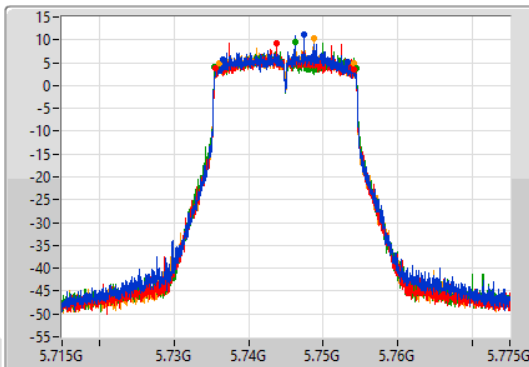

802.11ax HEW20-BF_Nss1,(MCS0)_4TX

EBW

5745MHz

31/07/2023

CF: 5.745GHz
Span: 60MHz
RBW: 100kHz
VBW: 300kHz
Sweep Time: 100ms
Detector Type: Peak

CF: 5.745GHz
Span: 60MHz
RBW: 200kHz
VBW: 1MHz
Sweep Time: 100ms
Detector Type: Sample