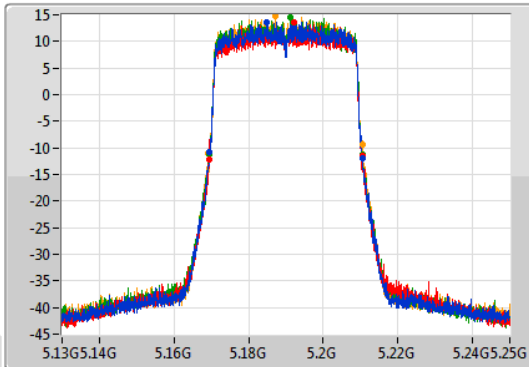

802.11ax HEW40_Nss1,(MCS0)_4TX

EBW

5190MHz

09/07/2019

CF: 5.19GHz
Span: 120MHz
RBW: 500kHz
VBW: 2MHz
Sweep Time: 100ms
Detector Type: Peak

CF: 5.19GHz
Span: 120MHz
RBW: 500kHz
VBW: 2MHz
Sweep Time: 100ms
Detector Type: Sample