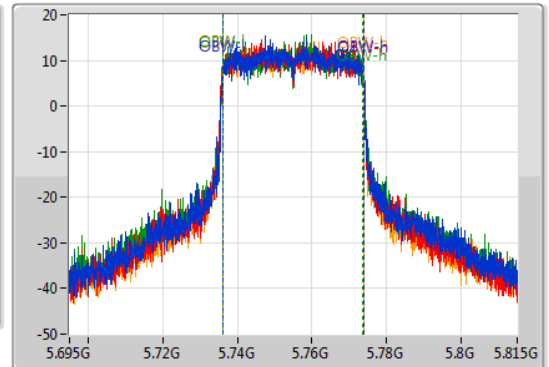

802.11ax HEW40_Nss1,(MCS0)_4TX

EBW

5755MHz

20/07/2019

CF: 5.755GHz
 Span: 120MHz
 RBW: 100kHz
 VBW: 300kHz
 Sweep Time: 100ms
 Detector Type: Peak

CF: 5.755GHz
 Span: 120MHz
 RBW: 500kHz
 VBW: 2MHz
 Sweep Time: 100ms
 Detector Type: Sample