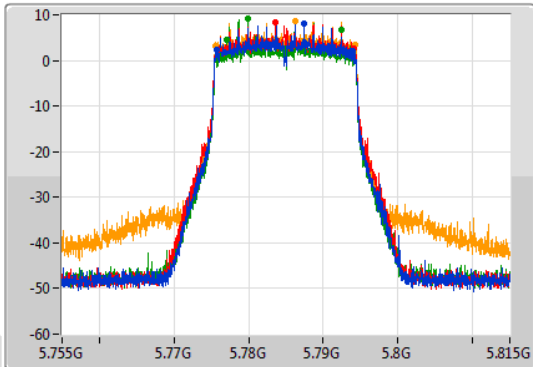

802.11ax HEW20-BF_Nss1,(MCS0)_4TX

EBW

5785MHz

10/07/2019

CF
5.785GHz
Span
60MHz
RBW
100kHz
VBW
300kHz
Sweep Time
100ms
Detector Type
Peak

CF
5.785GHz
Span
60MHz
RBW
200kHz
VBW
1MHz
Sweep Time
100ms
Detector Type
Sample