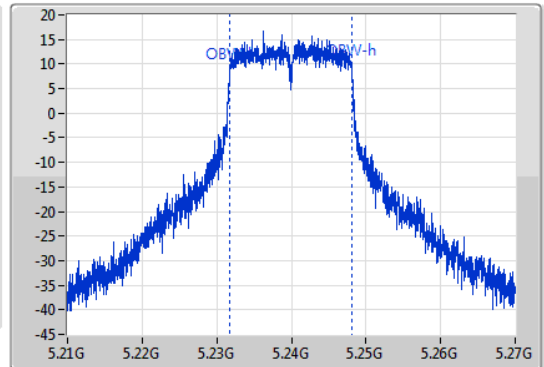

26dB(Hz)	Fl-26dB(Hz)	Fh-26dB(Hz)	OBW(Hz)	Fl-OBW(Hz)	Fh-OBW(Hz)	Limit(Hz)	Port
22.44M	5.22863G	5.25107G	16.462M	5.231694G	5.248156G	Inf	1

802.11a_Nss1,(6Mbps)_1TX

EBW

5745MHz

08/07/2019

CF
5.745GHz
Span
60MHz
RBW
100kHz
VBW
300kHz
Sweep Time
100ms
Detector Type
Peak