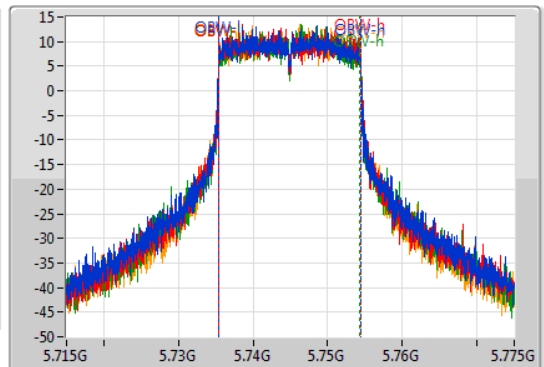

Port 1: [Blue line]
Port 2: [Red line]
Port 3: [Green line]
Port 4: [Yellow line]

6dB(Hz)	Fl-6dB(Hz)	Fh-6dB(Hz)	OBW(Hz)	Fl-OBW(Hz)	Fh-OBW(Hz)	Limit(Hz)	Port
17.28M	5.73624G	5.75352G	18.921M	5.735465G	5.754385G	500k	1
18.54M	5.73558G	5.75412G	18.951M	5.735435G	5.754385G	500k	2
16.41M	5.73696G	5.75337G	18.891M	5.735465G	5.754355G	500k	3
18.66M	5.73564G	5.7543G	18.981M	5.735405G	5.754385G	500k	4