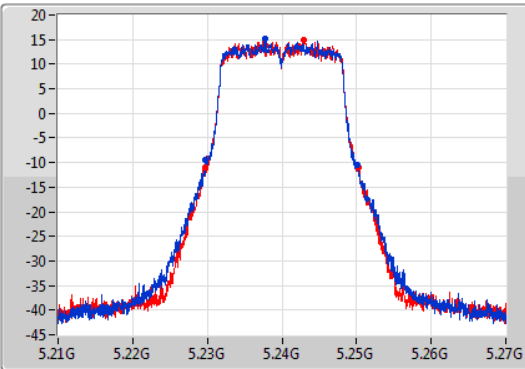

802.11a_Nss1,(6Mbps)_2TX

EBW

5240MHz

11/07/2019

CF
5.24GHz
Span
60MHz
RBW
300kHz
VBW
1MHz
Sweep Time
100ms
Detector Type
Peak

CF
5.24GHz
Span
60MHz
RBW
200kHz
VBW
1MHz
Sweep Time
100ms
Detector Type
Sample