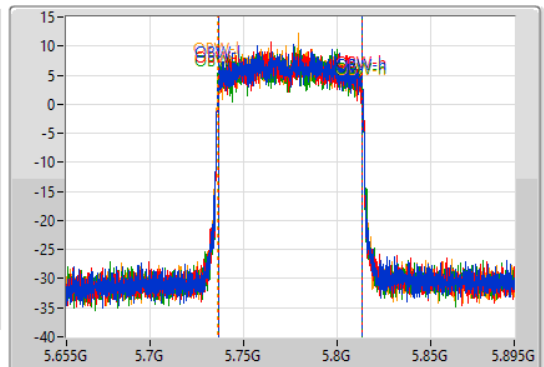

802.11ax HEW80-BF_Nss1,(MCS0)_4TX

EBW

5775MHz

31/07/2023

CF: 5.775GHz
 Span: 240MHz
 RBW: 100kHz
 VBW: 300kHz
 Sweep Time: 100ms
 Detector Type: Peak

CF: 5.775GHz
 Span: 240MHz
 RBW: 1MHz
 VBW: 3MHz
 Sweep Time: 100ms
 Detector Type: Sample