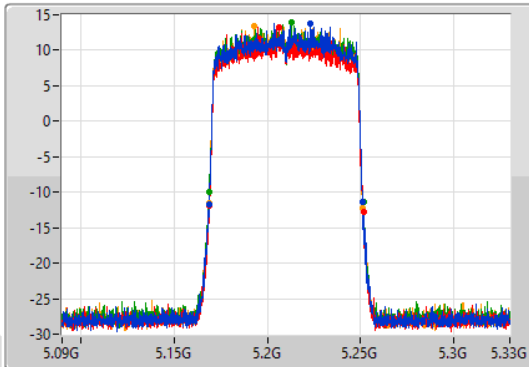

802.11ax HEW80-BF_Nss1,(MCS0)_4TX

EBW

5210MHz

31/07/2023

CF: 5.21GHz
Span: 240MHz
RBW: 1MHz
VBW: 3MHz
Sweep Time: 100ms
Detector Type: Peak

CF: 5.21GHz
Span: 240MHz
RBW: 1MHz
VBW: 3MHz
Sweep Time: 100ms
Detector Type: Sample