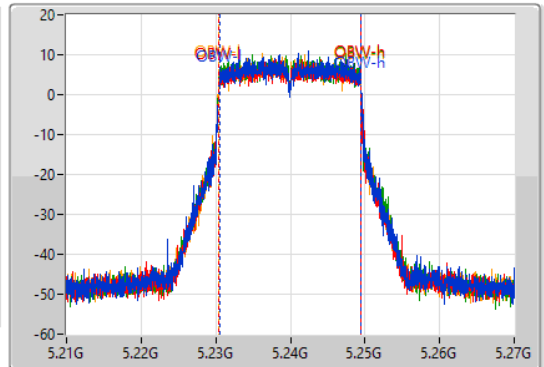

802.11ax HEW20_Nss1,(MCS0)_4TX

EBW

5240MHz

31/07/2023

CF: 5.24GHz
 Span: 60MHz
 RBW: 300kHz
 VBW: 1MHz
 Sweep Time: 100ms
 Detector Type: Peak

CF: 5.24GHz
 Span: 60MHz
 RBW: 200kHz
 VBW: 1MHz
 Sweep Time: 100ms
 Detector Type: Sample