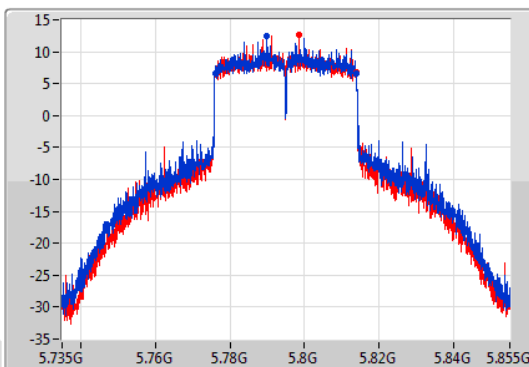

CF
5.795GHz
Span
120MHz
RBW
1MHz
VBW
3MHz
Sweep Time
100ms
Detector Type
Sample