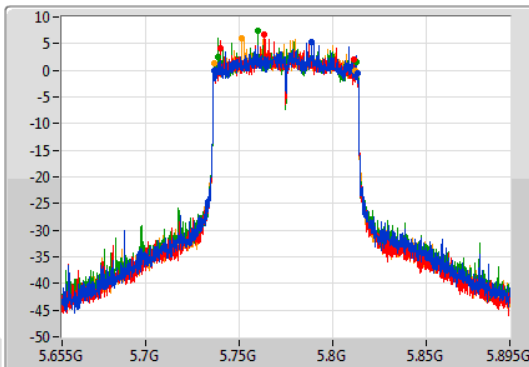

802.11ax HEW80_Nss1,(MCS0)_4TX

EBW

5775MHz

20/07/2019

CF: 5.775GHz
Span: 240MHz
RBW: 100kHz
VBW: 300kHz
Sweep Time: 100ms
Detector Type: Peak

CF: 5.775GHz
Span: 240MHz
RBW: 1MHz
VBW: 3MHz
Sweep Time: 100ms
Detector Type: Sample