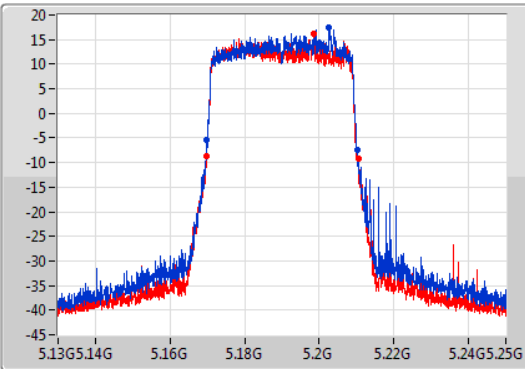

802.11ax HEW40-BF_Nss1,(MCS0)_2TX

EBW

5190MHz

10/07/2019

CF: 5.19GHz
Span: 120MHz
RBW: 500kHz
VBW: 2MHz
Sweep Time: 100ms
Detector Type: Peak

CF: 5.19GHz
Span: 120MHz
RBW: 500kHz
VBW: 2MHz
Sweep Time: 100ms
Detector Type: Sample