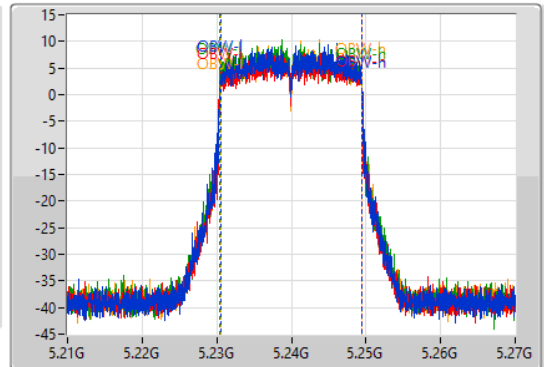

802.11ax HEW20-BF_Nss1,(MCS0)_4TX

EBW

5240MHz

31/07/2023

CF
5.24GHz
Span
60MHz
RBW
300kHz
VBW
1MHz
Sweep Time
100ms
Detector Type
Peak

CF
5.24GHz
Span
60MHz
RBW
200kHz
VBW
1MHz
Sweep Time
100ms
Detector Type
Sample

Port 1
Port 2
Port 3
Port 4

26dB(Hz)	Fl-26dB(Hz)	Fh-26dB(Hz)	OBW(Hz)	Fl-OBW(Hz)	Fh-OBW(Hz)	Limit(Hz)	Port
21.84M	5.2289G	5.25074G	18.891M	5.230495G	5.249385G	Inf	1
21.72M	5.22908G	5.2508G	18.891M	5.230495G	5.249385G	Inf	2
21.78M	5.2289G	5.25068G	18.951M	5.230465G	5.249415G	Inf	3
21.72M	5.22902G	5.25074G	18.891M	5.230495G	5.249385G	Inf	4

802.11ax HEW20-BF_Nss1,(MCS0)_4TX

EBW

5745MHz

31/07/2023

CF
5.745GHz
Span
60MHz
RBW
100kHz
VBW
300kHz
Sweep Time
100ms
Detector Type
Peak

CF
5.745GHz
Span
60MHz
RBW
200kHz
VBW
1MHz
Sweep Time
100ms
Detector Type
Sample

Port 1
Port 2
Port 3
Port 4

6dB(Hz)	Fl-6dB(Hz)	Fh-6dB(Hz)	OBW(Hz)	Fl-OBW(Hz)	Fh-OBW(Hz)	Limit(Hz)	Port
18.87M	5.73552G	5.75439G	18.921M	5.735465G	5.754385G	500k	1
17.52M	5.73624G	5.75376G	18.921M	5.735465G	5.754385G	500k	2
18.63M	5.73564G	5.75427G	18.921M	5.735465G	5.754385G	500k	3
17.49M	5.73621G	5.7537G	18.891M	5.735465G	5.754355G	500k	4