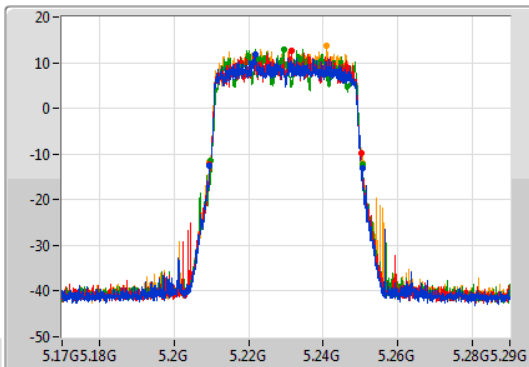

802.11ax HEW40-BF_Nss1,(MCS0)_4TX

EBW

5230MHz

10/07/2019

CF: 5.23GHz
Span: 120MHz
RBW: 500kHz
VBW: 2MHz
Sweep Time: 100ms
Detector Type: Peak

CF: 5.23GHz
Span: 120MHz
RBW: 500kHz
VBW: 2MHz
Sweep Time: 100ms
Detector Type: Sample