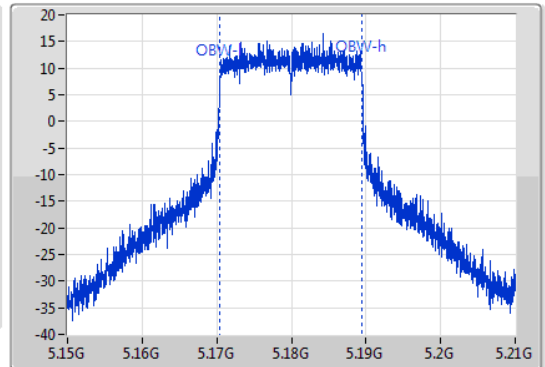

EBW

5180MHz

20/07/2019

CF: 5.18GHz
 Span: 60MHz
 RBW: 300kHz
 VBW: 1MHz
 Sweep Time: 100ms
 Detector Type: Peak
 Port 1

CF: 5.18GHz
 Span: 60MHz
 RBW: 200kHz
 VBW: 1MHz
 Sweep Time: 100ms
 Detector Type: Sample