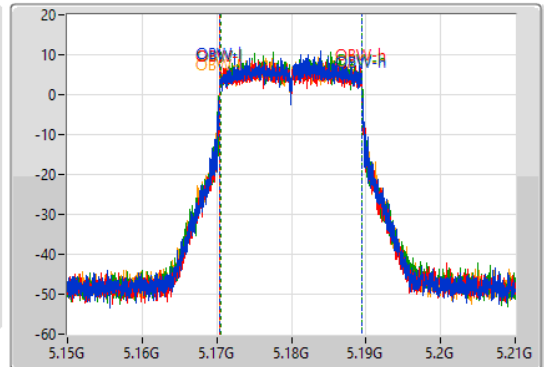

802.11ax HEW20_Nss1,(MCS0)_4TX

EBW

5180MHz

31/07/2023

CF: 5.18GHz
 Span: 60MHz
 RBW: 300kHz
 VBW: 1MHz
 Sweep Time: 100ms
 Detector Type: Peak

CF: 5.18GHz
 Span: 60MHz
 RBW: 200kHz
 VBW: 1MHz
 Sweep Time: 100ms
 Detector Type: Sample