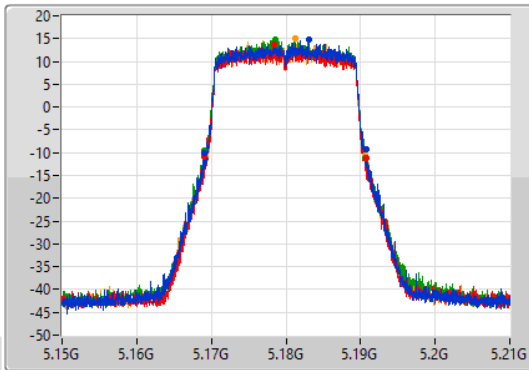

Port X-N dB = Port X 6dB down bandwidth for 5.725-5.85GHz band / 26dB down bandwidth for other band

Port X-OBW = Port X 99% occupied bandwidth;

802.11ax HEW20-BF_Nss1,(MCS0)_4TX

EBW

5180MHz

31/07/2023

CF
5.18GHz
Span
60MHz
RBW
300kHz
VBW
1MHz
Sweep Time
100ms
Detector Type
Peak