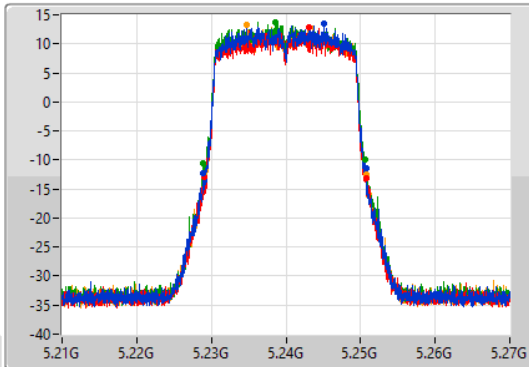

802.11ax HEW20-BF_Nss1,(MCS0)_4TX

EBW

5240MHz

31/07/2023

CF
5.24GHz
Span
60MHz
RBW
300kHz
VBW
1MHz
Sweep Time
100ms
Detector Type
Peak

CF
5.24GHz
Span
60MHz
RBW
200kHz
VBW
1MHz
Sweep Time
100ms
Detector Type
Sample