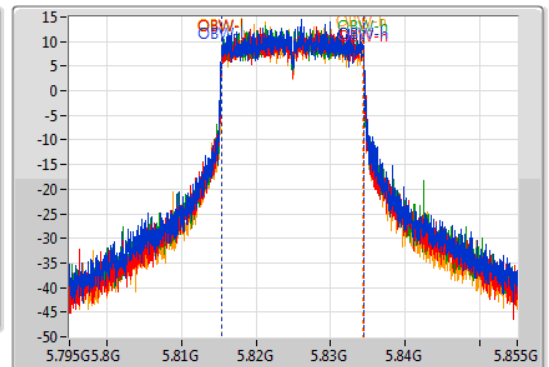

802.11ax HEW20_Nss1,(MCS0)_4TX

EBW

5825MHz

20/07/2019

CF: 5.825GHz
 Span: 60MHz
 RBW: 100kHz
 VBW: 300kHz
 Sweep Time: 100ms
 Detector Type: Peak

CF: 5.825GHz
 Span: 60MHz
 RBW: 200kHz
 VBW: 1MHz
 Sweep Time: 100ms
 Detector Type: Sample