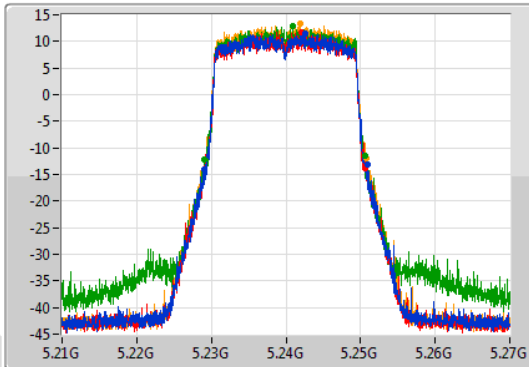

802.11ax HEW20-BF_Nss1,(MCS0)_4TX

EBW

5240MHz

10/07/2019

CF: 5.24GHz
Span: 60MHz
RBW: 300kHz
VBW: 1MHz
Sweep Time: 100ms
Detector Type: Peak

CF: 5.24GHz
Span: 60MHz
RBW: 200kHz
VBW: 1MHz
Sweep Time: 100ms
Detector Type: Sample