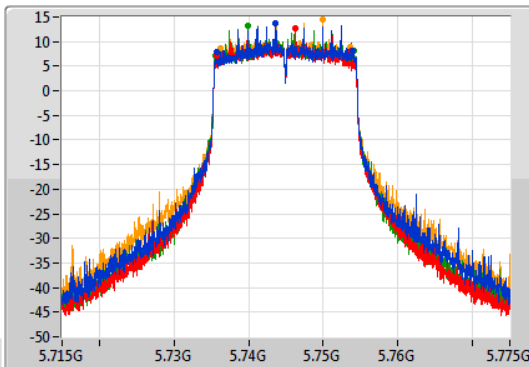

802.11ax HEW20_Nss1,(MCS0)_4TX

EBW

5745MHz

09/07/2019

CF
5.745GHz
Span
60MHz
RBW
100kHz
VBW
300kHz
Sweep Time
100ms
Detector Type
Peak

CF
5.745GHz
Span
60MHz
RBW
200kHz
VBW
1MHz
Sweep Time
100ms
Detector Type
Sample