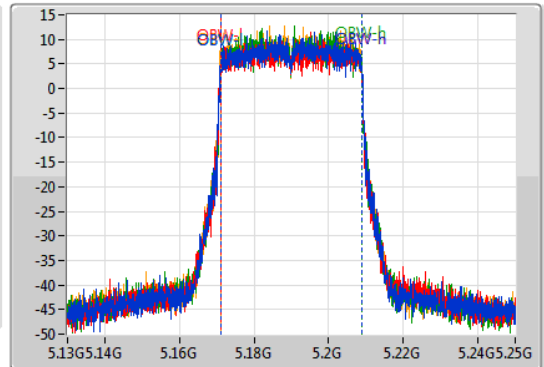

Port 1: [Waveform]
 Port 2: [Waveform]
 Port 3: [Waveform]
 Port 4: [Waveform]

26dB(Hz)	Fl-26dB(Hz)	Fh-26dB(Hz)	OBW(Hz)	Fl-OBW(Hz)	Fh-OBW(Hz)	Limit(Hz)	Port
41.34M	5.16936G	5.2107G	37.721M	5.171109G	5.208831G	Inf	1
41.1M	5.16942G	5.21052G	37.721M	5.171049G	5.208771G	Inf	2
41.16M	5.16936G	5.21052G	37.721M	5.171049G	5.208771G	Inf	3
41.34M	5.16924G	5.21058G	37.721M	5.171049G	5.208771G	Inf	4