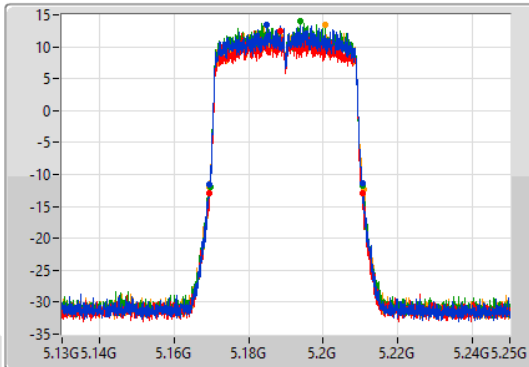

802.11ax HEW40-BF_Nss1,(MCS0)_4TX

EBW

5190MHz

31/07/2023

CF
5.19GHz
Span
120MHz
RBW
500kHz
VBW
2MHz
Sweep Time
100ms
Detector Type
Peak

CF
5.19GHz
Span
120MHz
RBW
500kHz
VBW
2MHz
Sweep Time
100ms
Detector Type
Sample