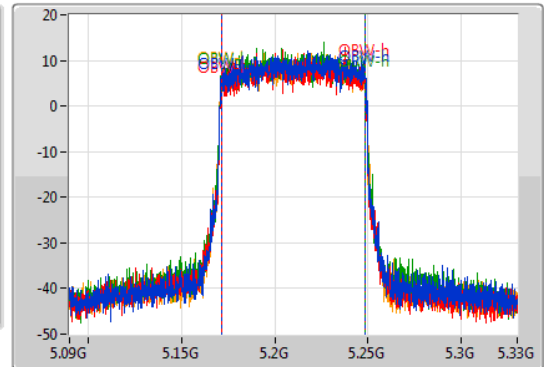

802.11ax HEW80_Nss1,(MCS0)_4TX

EBW

5210MHz

20/07/2019

CF: 5.21GHz
 Span: 240MHz
 RBW: 1MHz
 VBW: 3MHz
 Sweep Time: 100ms
 Detector Type: Peak

CF: 5.21GHz
 Span: 240MHz
 RBW: 1MHz
 VBW: 3MHz
 Sweep Time: 100ms
 Detector Type: Sample