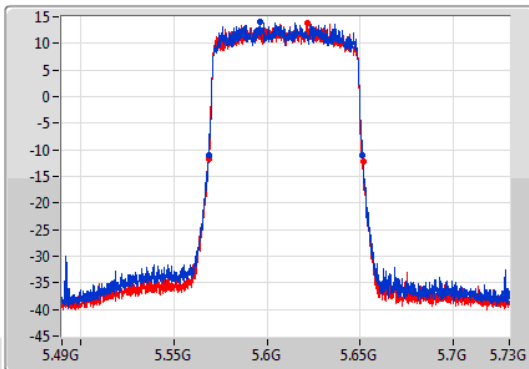

CF
5.61GHz
Span
240MHz
RBW
1MHz
VBW
3MHz
Sweep Time
100ms
Detector Type
Sample