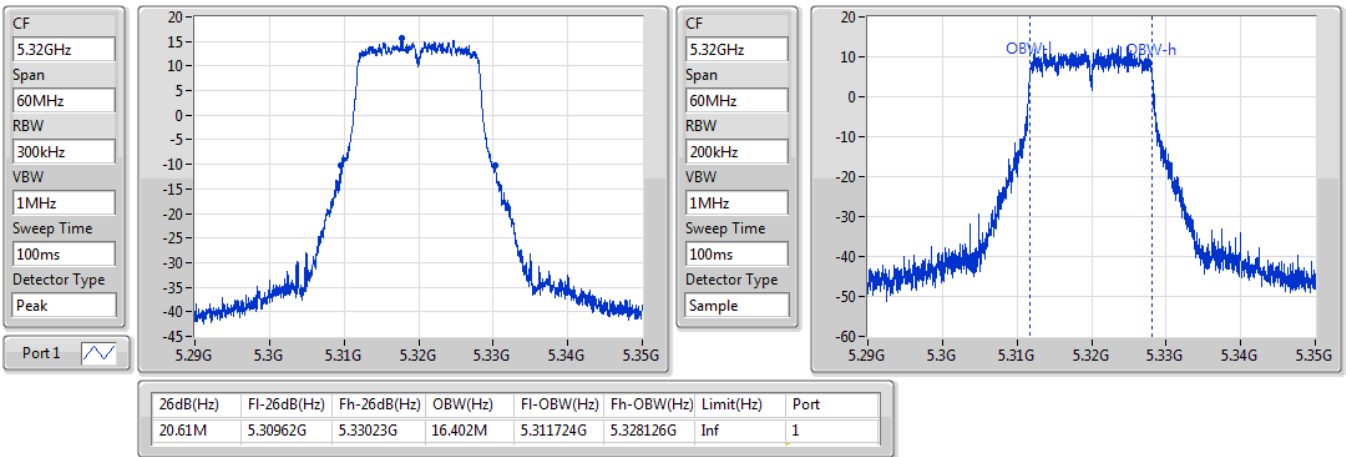

802.11a_Nss1,(6Mbps)_1TX

EBW

5320MHz

03/08/2019