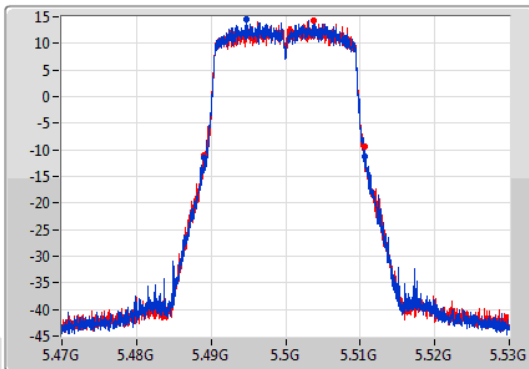

CF
5.5GHz
Span
60MHz
RBW
200kHz
VBW
1MHz
Sweep Time
100ms
Detector Type
Sample