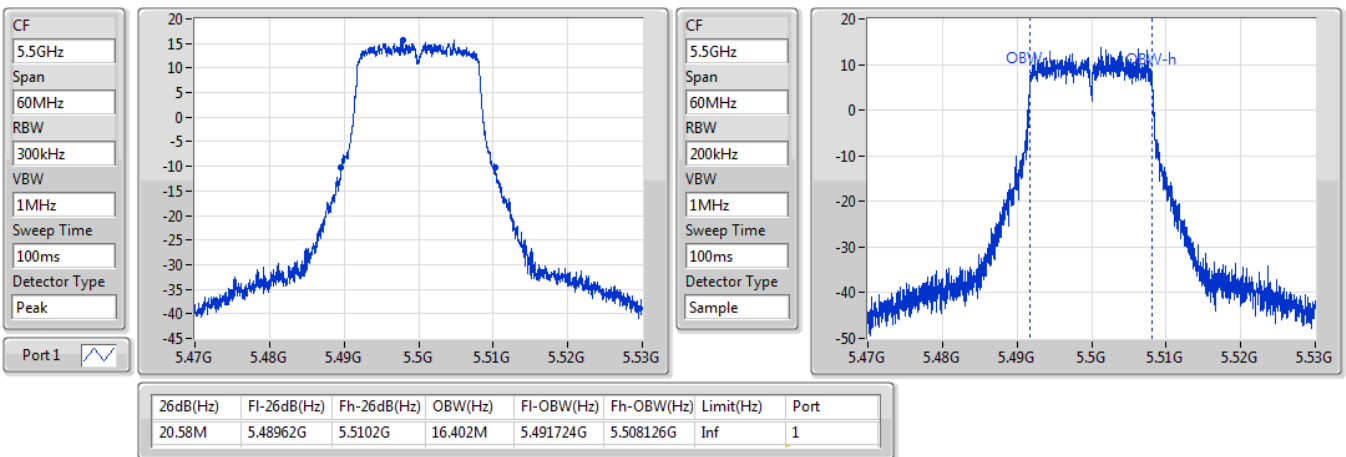

802.11a_Nss1,(6Mbps)_1TX

EBW

5500MHz

03/08/2019