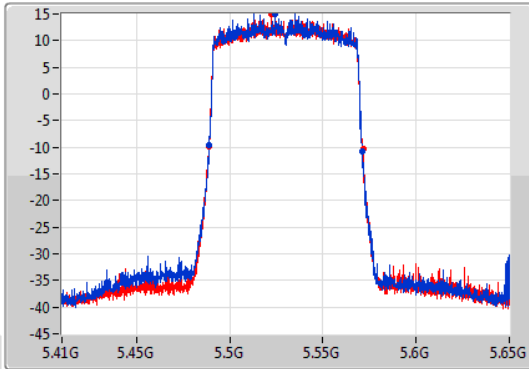

802.11ax HEW80_Nss1,(MCS0)_2TX

EBW

5530MHz

03/08/2019

CF
5.53GHz
Span
240MHz
RBW
1MHz
VBW
3MHz
Sweep Time
100ms
Detector Type
Peak

CF
5.53GHz
Span
240MHz
RBW
1MHz
VBW
3MHz
Sweep Time
100ms
Detector Type
Sample