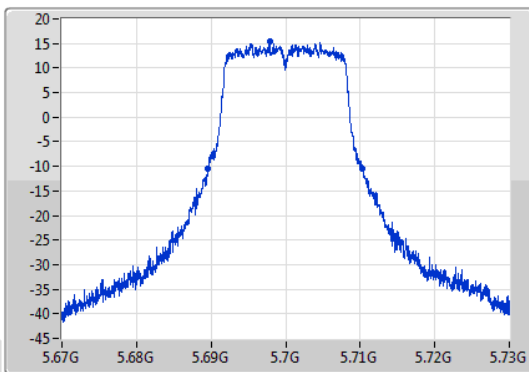

CF: 5.7GHz
Span: 60MHz
RBW: 200kHz
VBW: 1MHz
Sweep Time: 100ms
Detector Type: Sample