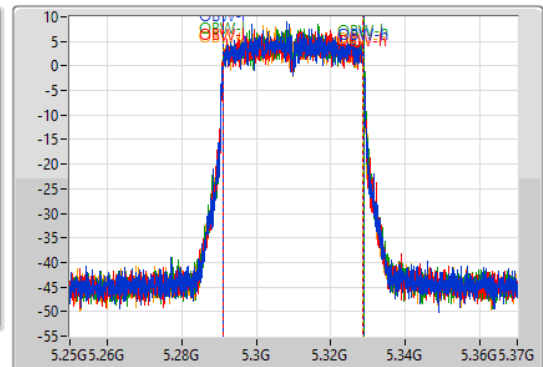

802.11ax HEW40_Nss1,(MCS0)_4TX

EBW

5310MHz

01/08/2023

CF
5.31GHz
Span
120MHz
RBW
500kHz
VBW
2MHz
Sweep Time
100ms
Detector Type
Peak

CF
5.31GHz
Span
120MHz
RBW
500kHz
VBW
2MHz
Sweep Time
100ms
Detector Type
Sample