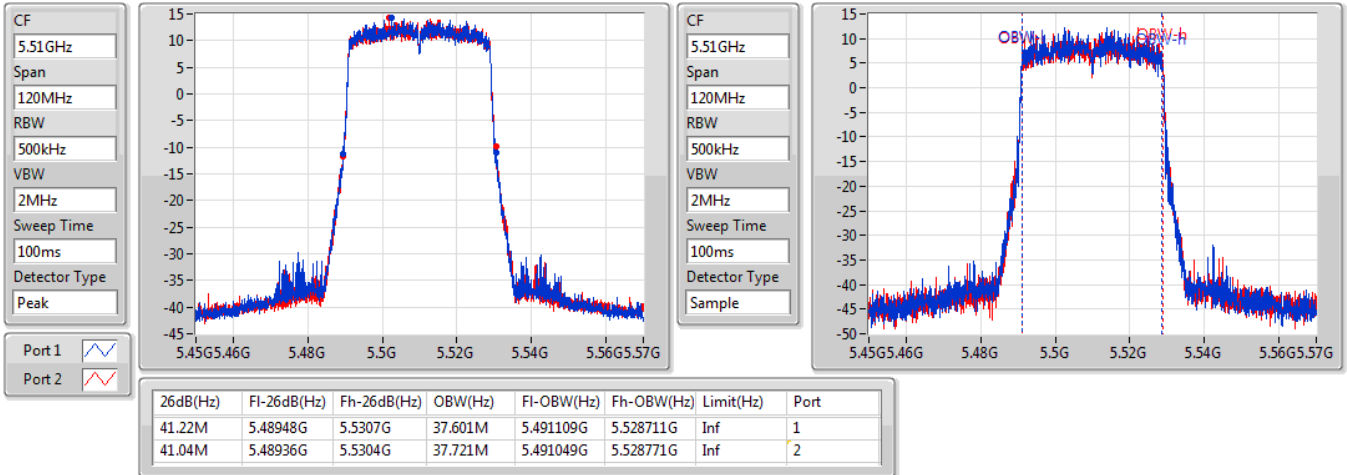

802.11ax HEW40_Nss1,(MCS0)_2TX

EBW

5510MHz

03/08/2019