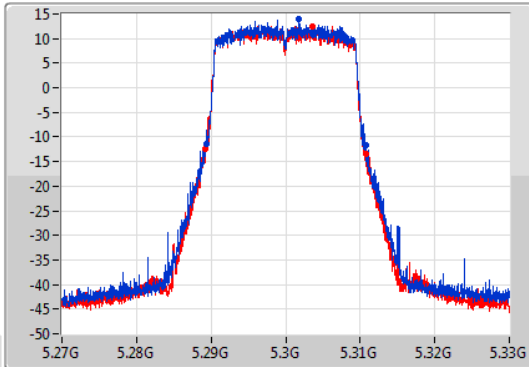

CF: 5.3GHz
Span: 60MHz
RBW: 200kHz
VBW: 1MHz
Sweep Time: 100ms
Detector Type: Sample