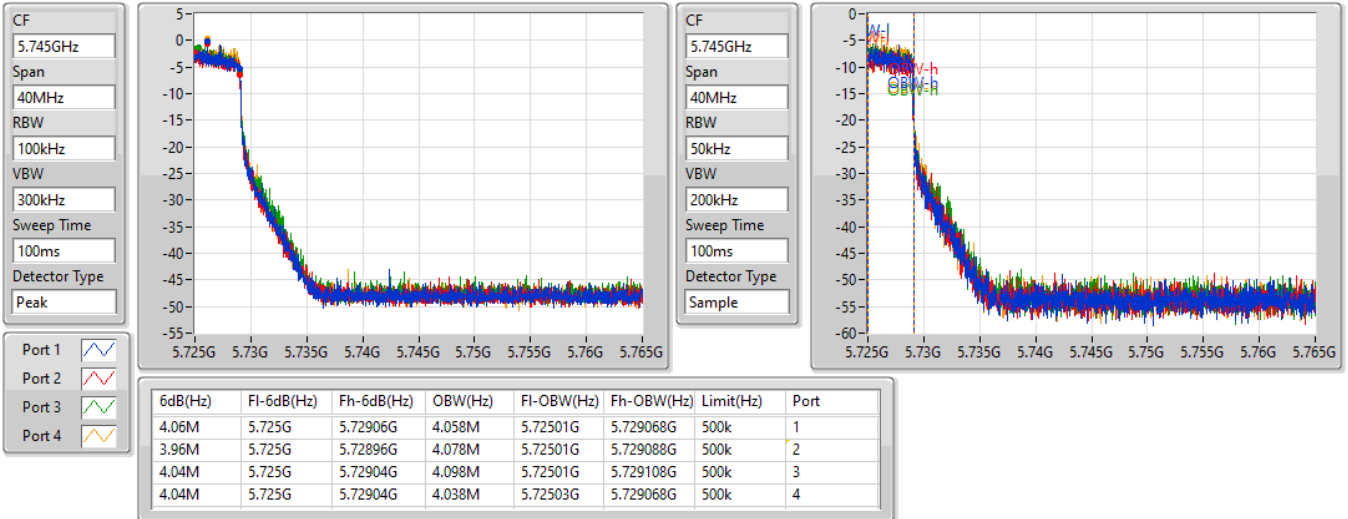

802.11ax HEW40_Nss1,(MCS0)_4TX

EBW

5710MHz Straddle 5.725-5.85GHz

01/08/2023