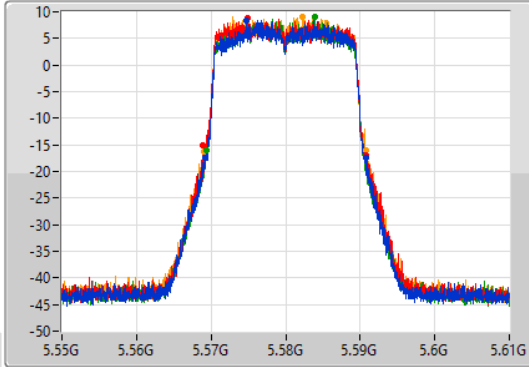

802.11ax HEW20_Nss1,(MCS0)_4TX

EBW

5580MHz

01/08/2023

CF: 5.58GHz
Span: 60MHz
RBW: 300kHz
VBW: 1MHz
Sweep Time: 100ms
Detector Type: Peak

CF: 5.58GHz
Span: 60MHz
RBW: 200kHz
VBW: 1MHz
Sweep Time: 100ms
Detector Type: Sample