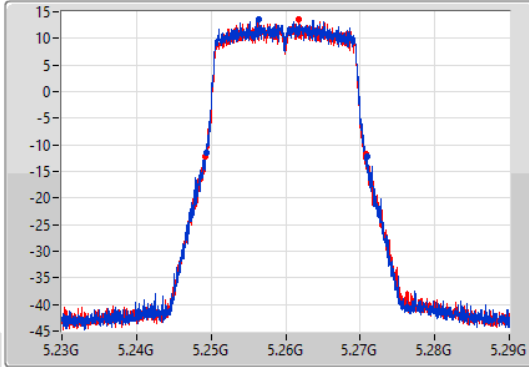

Port X-N dB = Port X 6dB down bandwidth for 5.725-5.85GHz band / 26dB down bandwidth for other band

Port X-OBW = Port X 99% occupied bandwidth;

802.11ax HEW20-BF_Nss1,(MCS0)_2TX

EBW

5260MHz

01/08/2023

CF
5.26GHz
Span
60MHz
RBW
300kHz
VBW
1MHz
Sweep Time
100ms
Detector Type
Peak