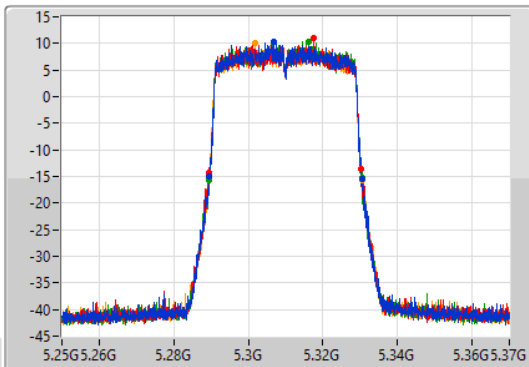

802.11ax HEW40_Nss1,(MCS0)_4TX

EBW

5310MHz

01/08/2023

CF
5.31GHz
Span
120MHz
RBW
500kHz
VBW
2MHz
Sweep Time
100ms
Detector Type
Peak

CF
5.31GHz
Span
120MHz
RBW
500kHz
VBW
2MHz
Sweep Time
100ms
Detector Type
Sample