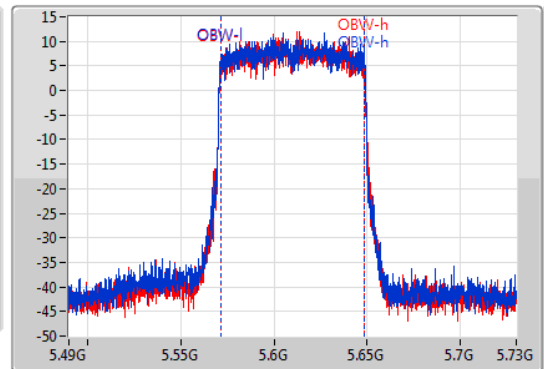

802.11ax HEW80_Nss1,(MCS0)_2TX

EBW

5610MHz

03/08/2019

CF
5.61GHz
Span
240MHz
RBW
1MHz
VBW
3MHz
Sweep Time
100ms
Detector Type
Peak

CF
5.61GHz
Span
240MHz
RBW
1MHz
VBW
3MHz
Sweep Time
100ms
Detector Type
Sample