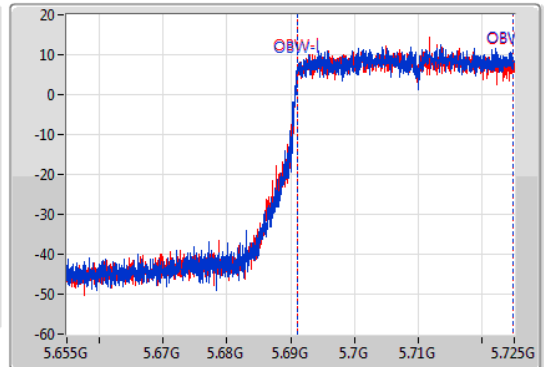

802.11ax HEW40_Nss1,(MCS0)_2TX

EBW

5710MHz Straddle 5.47-5.725GHz

03/08/2019

CF
5.69GHz
Span
70MHz
RBW
500kHz
VBW
2MHz
Sweep Time
100ms
Detector Type
Peak
Port 1
Port 2

CF
5.69GHz
Span
70MHz
RBW
500kHz
VBW
2MHz
Sweep Time
100ms
Detector Type
Sample