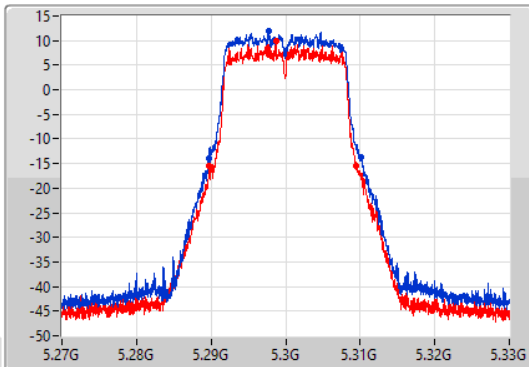

Port X-N dB = Port X 6dB down bandwidth for 5.725-5.85GHz band / 26dB down bandwidth for other band

Port X-OBW = Port X 99% occupied bandwidth;

802.11a_Nss1,(6Mbps)_2TX

EBW

5260MHz

01/08/2023

CF
5.26GHz
Span
60MHz
RBW
300kHz
VBW
1MHz
Sweep Time
100ms
Detector Type
Peak
Port 1
Port 2

802.11a_Nss1,(6Mbps)_2TX

EBW

5300MHz

01/08/2023

CF
5.3GHz
Span
60MHz
RBW
300kHz
VBW
1MHz
Sweep Time
100ms
Detector Type
Peak
Port 1
Port 2

CF
5.3GHz
Span
60MHz
RBW
200kHz
VBW
1MHz
Sweep Time
100ms
Detector Type
Sample