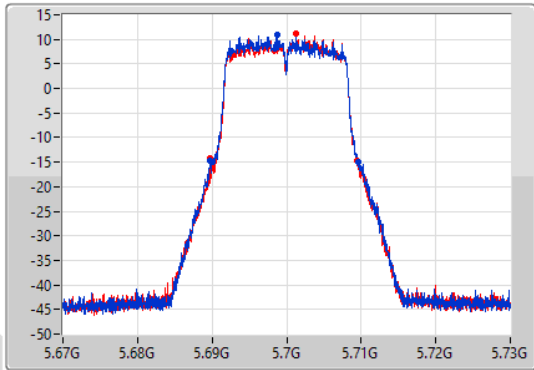

CF
5.7GHz
Span
60MHz
RBW
200kHz
VBW
1MHz
Sweep Time
100ms
Detector Type
Sample