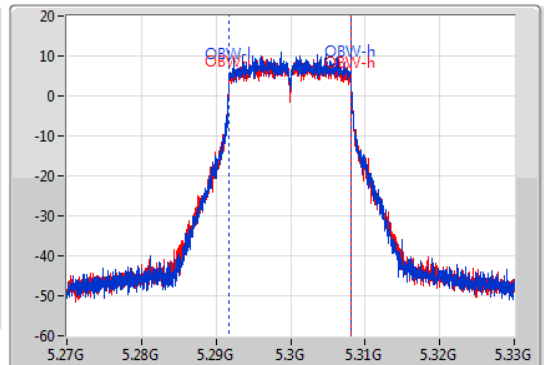

26dB(Hz)	Fl-26dB(Hz)	Fh-26dB(Hz)	OBW(Hz)	Fl-OBW(Hz)	Fh-OBW(Hz)	Limit(Hz)	Port
20.49M	5.28965G	5.31014G	16.342M	5.291754G	5.308096G	Inf	1
20.73M	5.28968G	5.31041G	16.402M	5.291724G	5.308126G	Inf	2