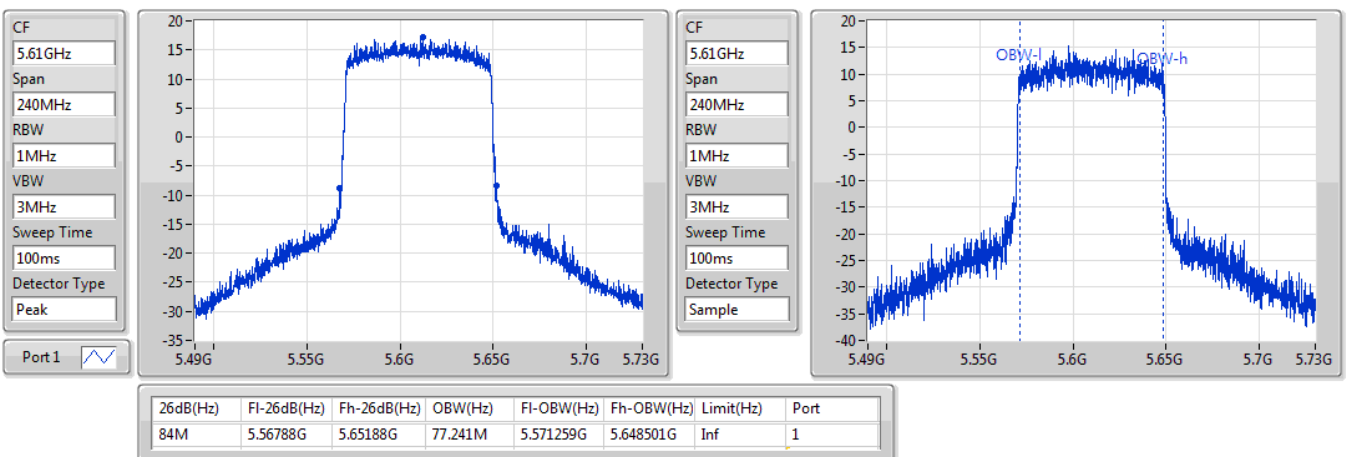

5530MHz

03/08/2019

802.11ax HEW80_Nss1,(MCS0)_1TX

EBW

5610MHz

03/08/2019

802.11ax HEW80_Nss1,(MCS0)_1TX

EBW

5690MHz Straddle 5.47-5.725GHz

03/08/2019

802.11ax HEW80_Nss1,(MCS0)_1TX

EBW

5690MHz Straddle 5.725-5.85GHz

03/08/2019

Summary

Mode	Max-N dB (Hz)	Max-OBW (Hz)	ITU-Code	Min-N dB (Hz)	Min-OBW (Hz)
5.25-5.35GHz	-	-	-	-	-
802.11a_Nss1,(6Mbps)_2TX	20.55M	16.402M	16M4D1D	19.8M	16.372M
802.11ax HEW20_Nss1,(MCS0)_2TX	21.78M	18.921M	18M9D1D	21.24M	18.891M
802.11ax HEW40_Nss1,(MCS0)_2TX	41.22M	37.721M	37M7D1D	40.56M	37.661M
802.11ax HEW80_Nss1,(MCS0)_2TX	82.2M	77.121M	77M1D1D	82.08M	77.001M
5.47-5.725GHz	-	-	-	-	-
802.11a_Nss1,(6Mbps)_2TX	20.67M	16.462M	16M5D1D	15.24M	13.238M
802.11ax HEW20_Nss1,(MCS0)_2TX	21.87M	18.951M	19M0D1D	15.885M	14.438M
802.11ax HEW40_Nss1,(MCS0)_2TX	41.34M	37.721M	37M7D1D	35.56M	33.758M
802.11ax HEW80_Nss1,(MCS0)_2TX	83.04M	77.121M	77M1D1D	76.125M	73.238M
5.725-5.85GHz	-	-	-	-	-
802.11a_Nss1,(6Mbps)_2TX	3.1M	3.478M	3M48D1D	3.08M	3.458M
802.11ax HEW20_Nss1,(MCS0)_2TX	4.4M	4.498M	4M50D1D	4.06M	4.478M
802.11ax HEW40_Nss1,(MCS0)_2TX	4M	4.058M	4M06D1D	3.9M	4.058M
802.11ax HEW80_Nss1,(MCS0)_2TX	4.08M	4.118M	4M12D1D	3.94M	4.098M