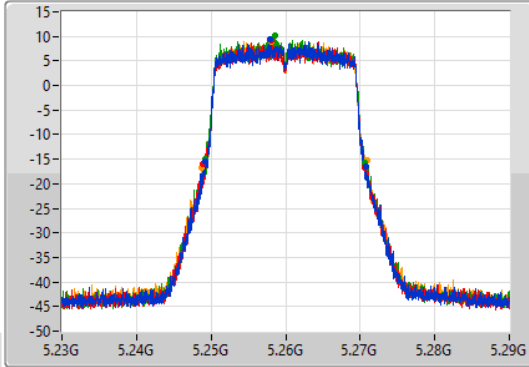

802.11ax HEW20_Nss1,(MCS0)_4TX

EBW

5260MHz

01/08/2023

CF: 5.26GHz
Span: 60MHz
RBW: 300kHz
VBW: 1MHz
Sweep Time: 100ms
Detector Type: Peak

CF: 5.26GHz
Span: 60MHz
RBW: 200kHz
VBW: 1MHz
Sweep Time: 100ms
Detector Type: Sample