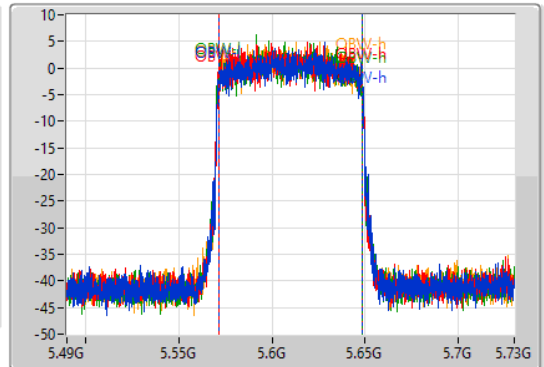

802.11ax HEW80-BF_Nss1,(MCS0)_4TX

EBW

5610MHz

01/08/2023

CF
5.61GHz
Span
240MHz
RBW
1MHz
VBW
3MHz
Sweep Time
100ms
Detector Type
Peak

CF
5.61GHz
Span
240MHz
RBW
1MHz
VBW
3MHz
Sweep Time
100ms
Detector Type
Sample