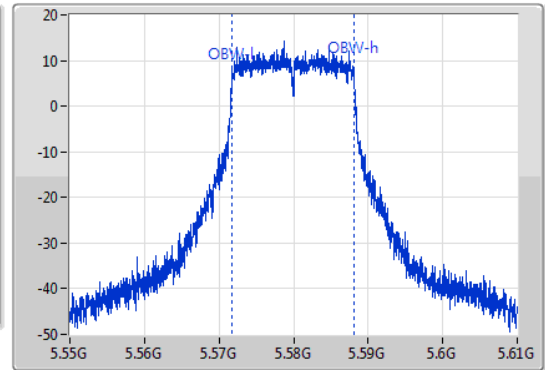

802.11a_Nss1,(6Mbps)_1TX

EBW

5580MHz

03/08/2019

CF: 5.58GHz
 Span: 60MHz
 RBW: 300kHz
 VBW: 1MHz
 Sweep Time: 100ms
 Detector Type: Peak
 Port 1

CF: 5.58GHz
 Span: 60MHz
 RBW: 200kHz
 VBW: 1MHz
 Sweep Time: 100ms
 Detector Type: Sample