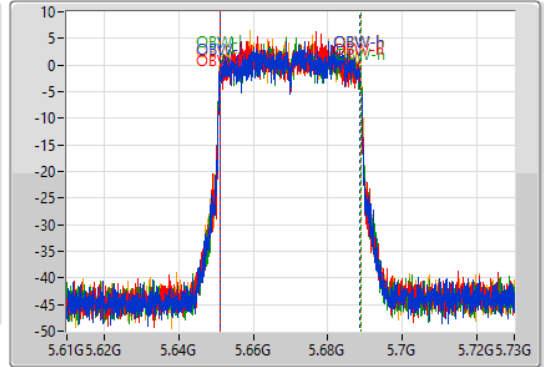

802.11ax HEW40-BF_Nss1,(MCS0)_4TX

EBW

5670MHz

01/08/2023

CF: 5.67GHz
 Span: 120MHz
 RBW: 500kHz
 VBW: 2MHz
 Sweep Time: 100ms
 Detector Type: Peak

CF: 5.67GHz
 Span: 120MHz
 RBW: 500kHz
 VBW: 2MHz
 Sweep Time: 100ms
 Detector Type: Sample