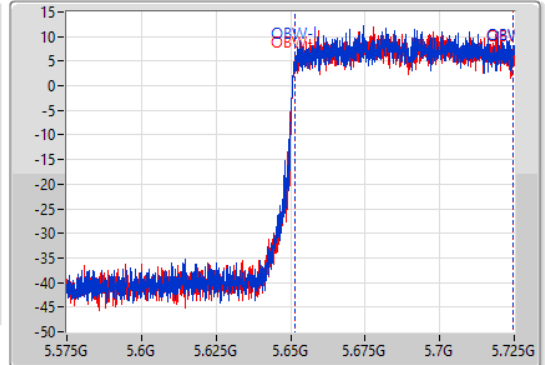

EBW

5690MHz Straddle 5.47-5.725GHz

01/08/2023

CF: 5.65GHz
 Span: 150MHz
 RBW: 1MHz
 VBW: 3MHz
 Sweep Time: 100ms
 Detector Type: Peak

CF: 5.65GHz
 Span: 150MHz
 RBW: 1MHz
 VBW: 3MHz
 Sweep Time: 100ms
 Detector Type: Sample