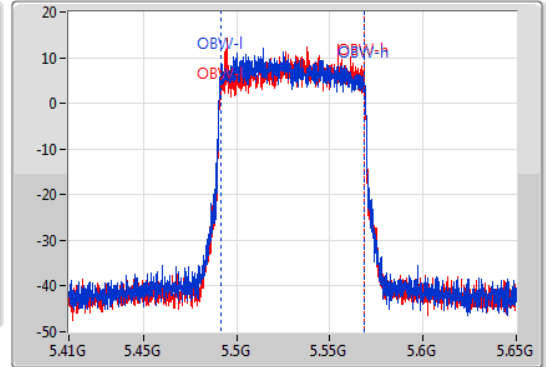

802.11ax HEW80-BF_Nss1,(MCS0)_2TX

EBW

5530MHz

08/08/2019

CF
5.53GHz
Span
240MHz
RBW
1MHz
VBW
3MHz
Sweep Time
100ms
Detector Type
Peak

CF
5.53GHz
Span
240MHz
RBW
1MHz
VBW
3MHz
Sweep Time
100ms
Detector Type
Sample