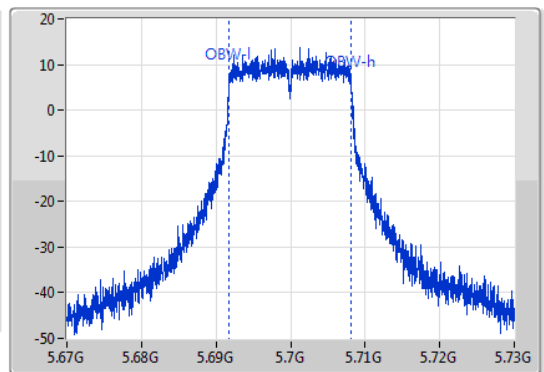

802.11a_Nss1,(6Mbps)_1TX

EBW

5700MHz

03/08/2019

CF: 5.7GHz
 Span: 60MHz
 RBW: 300kHz
 VBW: 1MHz
 Sweep Time: 100ms
 Detector Type: Peak
 Port 1

CF: 5.7GHz
 Span: 60MHz
 RBW: 200kHz
 VBW: 1MHz
 Sweep Time: 100ms
 Detector Type: Sample