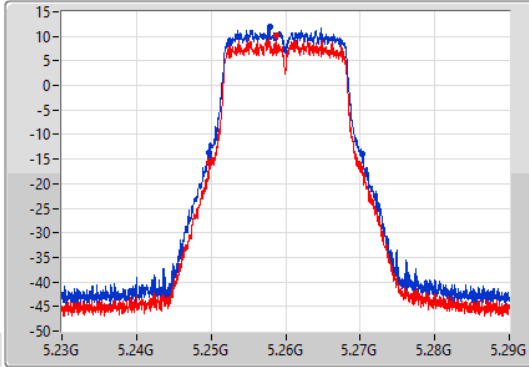

Port X-N dB = Port X 6dB down bandwidth for 5.725-5.85GHz band / 26dB down bandwidth for other band

Port X-OBW = Port X 99% occupied bandwidth;

802.11a_Nss1,(6Mbps)_2TX

EBW

5260MHz

01/08/2023

CF
5.26GHz
Span
60MHz
RBW
300kHz
VBW
1MHz
Sweep Time
100ms
Detector Type
Peak
Port 1
Port 2