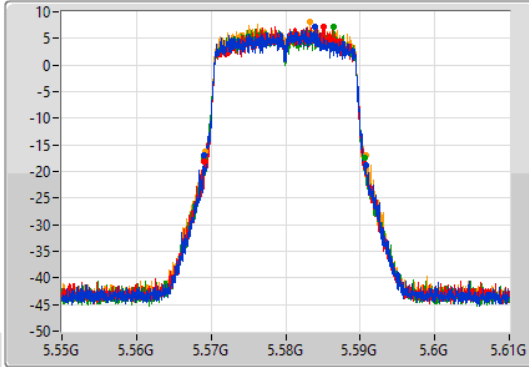

802.11ax HEW20-BF_Nss1,(MCS0)_4TX

EBW

5580MHz

01/08/2023

CF: 5.58GHz
Span: 60MHz
RBW: 300kHz
VBW: 1MHz
Sweep Time: 100ms
Detector Type: Peak

CF: 5.58GHz
Span: 60MHz
RBW: 200kHz
VBW: 1MHz
Sweep Time: 100ms
Detector Type: Sample