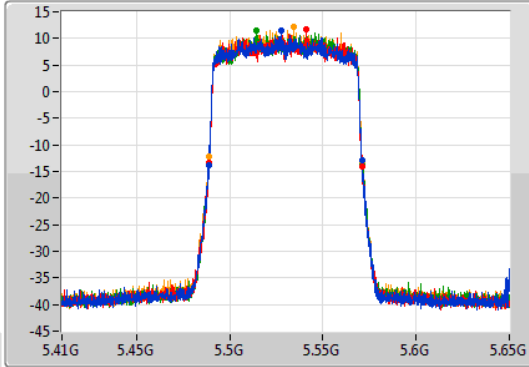

802.11ax HEW80_Nss1,(MCS0)_4TX

EBW

5530MHz

03/08/2019

CF
5.53GHz
Span
240MHz
RBW
1MHz
VBW
3MHz
Sweep Time
100ms
Detector Type
Peak

CF
5.53GHz
Span
240MHz
RBW
1MHz
VBW
3MHz
Sweep Time
100ms
Detector Type
Sample