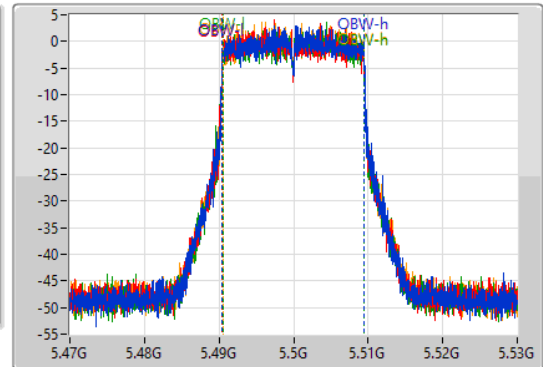

Port 1: [Waveform icon]
 Port 2: [Waveform icon]
 Port 3: [Waveform icon]
 Port 4: [Waveform icon]

26dB(Hz)	Fl-26dB(Hz)	Fh-26dB(Hz)	OBW(Hz)	Fl-OBW(Hz)	Fh-OBW(Hz)	Limit(Hz)	Port
22.02M	5.48902G	5.51104G	18.951M	5.490465G	5.509415G	Inf	1
22.02M	5.48896G	5.51098G	18.951M	5.490465G	5.509415G	Inf	2
21.69M	5.48911G	5.5108G	18.891M	5.490495G	5.509385G	Inf	3
21.72M	5.48911G	5.51083G	18.891M	5.490495G	5.509385G	Inf	4