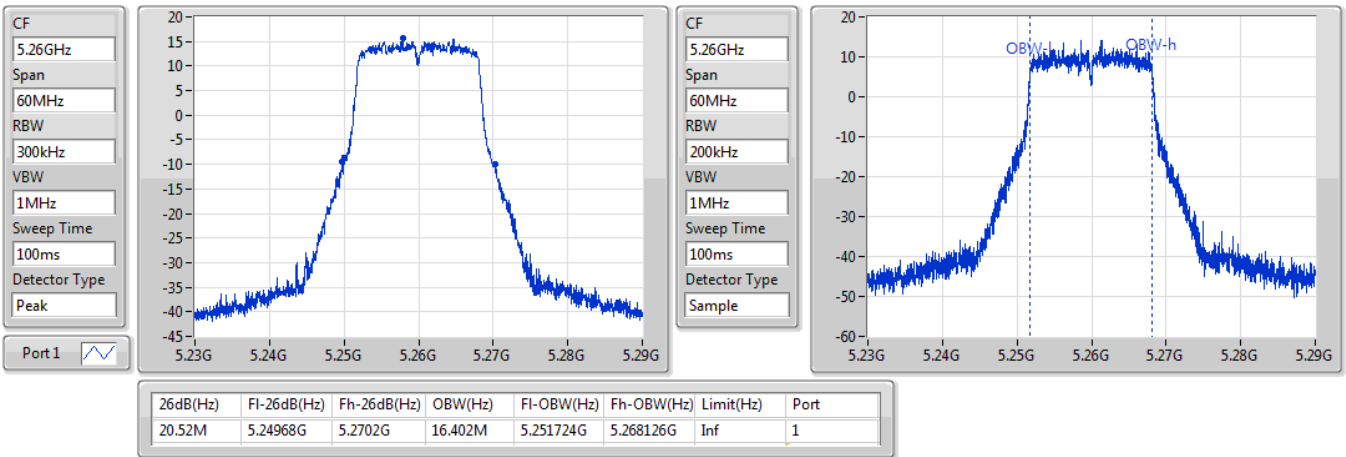

Port X-N dB = Port X 6dB down bandwidth for 5.725-5.85GHz band / 26dB down bandwidth for other band

Port X-OBW = Port X 99% occupied bandwidth;

802.11a_Nss1,(6Mbps)_1TX

EBW

5260MHz

03/08/2019

802.11a_Nss1,(6Mbps)_1TX