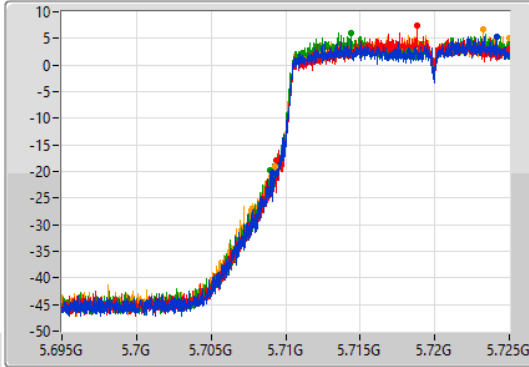

802.11ax HEW20_Nss1,(MCS0)_4TX

EBW

5720MHz Straddle 5.47-5.725GHz

01/08/2023

CF
5.71GHz
Span
30MHz
RBW
200kHz
VBW
1MHz
Sweep Time
100ms
Detector Type
Peak

CF
5.71GHz
Span
30MHz
RBW
200kHz
VBW
1MHz
Sweep Time
100ms
Detector Type
Sample