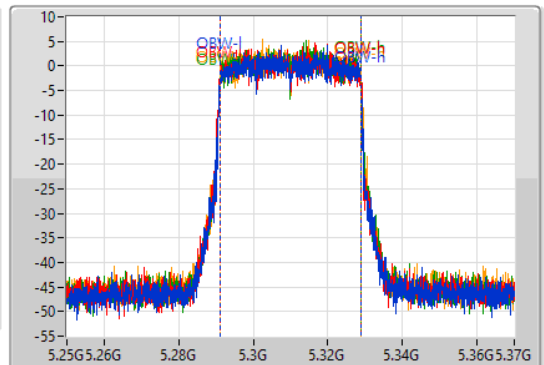

802.11ax HEW40-BF_Nss1,(MCS0)_4TX

EBW

5310MHz

01/08/2023

CF
5.31GHz
Span
120MHz
RBW
500kHz
VBW
2MHz
Sweep Time
100ms
Detector Type
Peak

CF
5.31GHz
Span
120MHz
RBW
500kHz
VBW
2MHz
Sweep Time
100ms
Detector Type
Sample