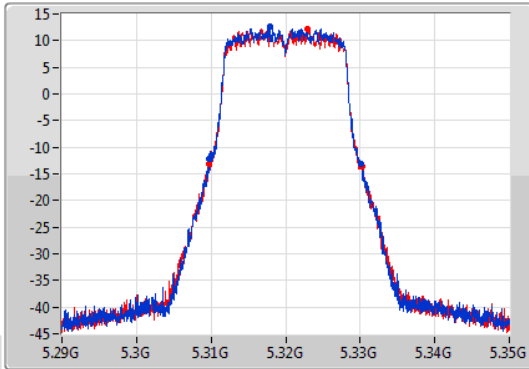

802.11a_Nss1,(6Mbps)_2TX

EBW

5320MHz

03/08/2019

CF
5.32GHz
Span
60MHz
RBW
300kHz
VBW
1MHz
Sweep Time
100ms
Detector Type
Peak

CF
5.32GHz
Span
60MHz
RBW
200kHz
VBW
1MHz
Sweep Time
100ms
Detector Type
Sample