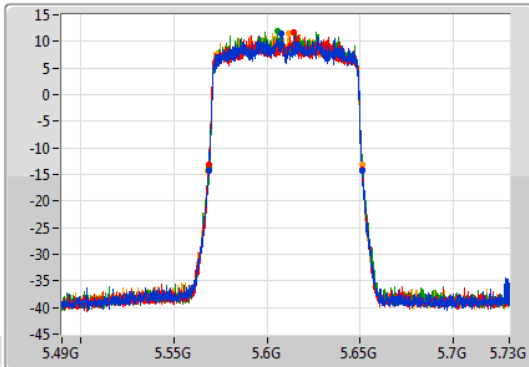

802.11ax HEW80_Nss1,(MCS0)_4TX

EBW

5610MHz

03/08/2019

CF
5.61GHz
Span
240MHz
RBW
1MHz
VBW
3MHz
Sweep Time
100ms
Detector Type
Peak

CF
5.61GHz
Span
240MHz
RBW
1MHz
VBW
3MHz
Sweep Time
100ms
Detector Type
Sample