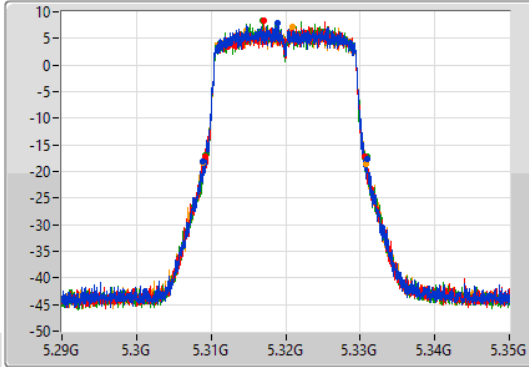

802.11ax HEW20_Nss1,(MCS0)_4TX

EBW

5320MHz

01/08/2023

CF: 5.32GHz
Span: 60MHz
RBW: 300kHz
VBW: 1MHz
Sweep Time: 100ms
Detector Type: Peak

CF: 5.32GHz
Span: 60MHz
RBW: 200kHz
VBW: 1MHz
Sweep Time: 100ms
Detector Type: Sample