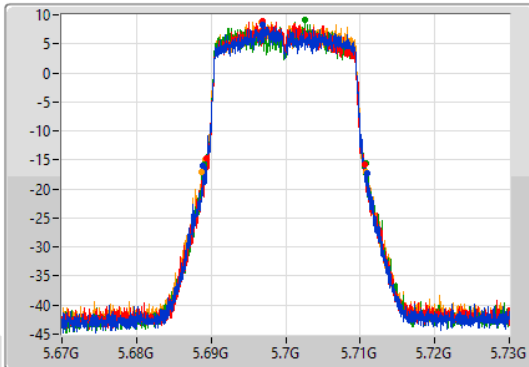

802.11ax HEW20_Nss1,(MCS0)_4TX

EBW

5700MHz

01/08/2023

CF: 5.7GHz
Span: 60MHz
RBW: 300kHz
VBW: 1MHz
Sweep Time: 100ms
Detector Type: Peak

CF: 5.7GHz
Span: 60MHz
RBW: 200kHz
VBW: 1MHz
Sweep Time: 100ms
Detector Type: Sample