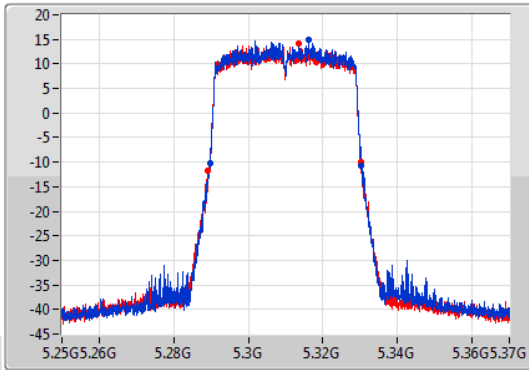

CF
5.31GHz
Span
120MHz
RBW
500kHz
VBW
2MHz
Sweep Time
100ms
Detector Type
Sample