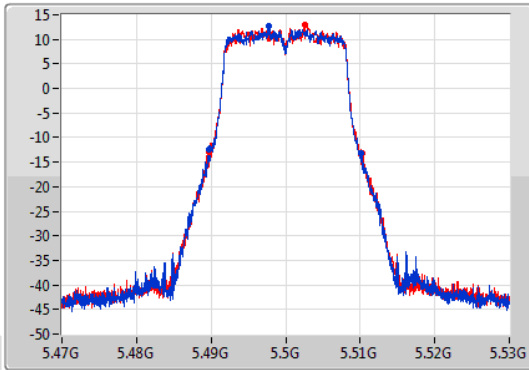

CF
5.5GHz
Span
60MHz
RBW
200kHz
VBW
1MHz
Sweep Time
100ms
Detector Type
Sample