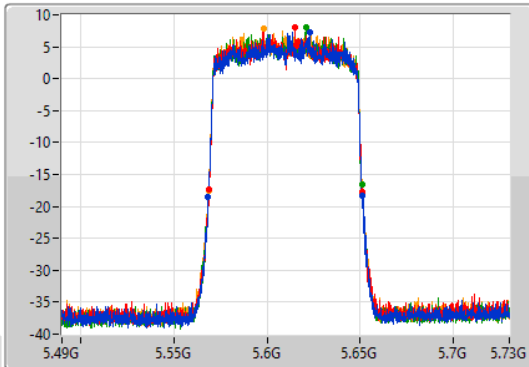

802.11ax HEW80-BF_Nss1,(MCS0)_4TX

EBW

5610MHz

01/08/2023

CF
5.61GHz
Span
240MHz
RBW
1MHz
VBW
3MHz
Sweep Time
100ms
Detector Type
Peak

CF
5.61GHz
Span
240MHz
RBW
1MHz
VBW
3MHz
Sweep Time
100ms
Detector Type
Sample