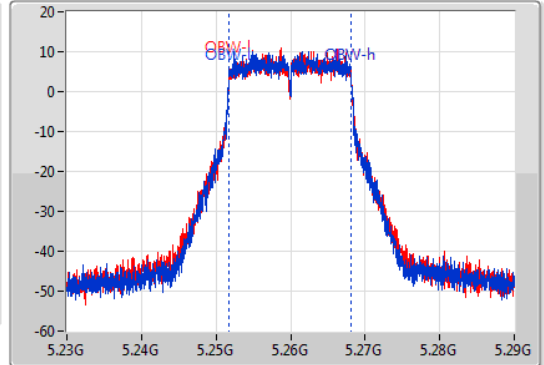

26dB(Hz)	Fl-26dB(Hz)	Fh-26dB(Hz)	OBW(Hz)	Fl-OBW(Hz)	Fh-OBW(Hz)	Limit(Hz)	Port
20.55M	5.24965G	5.2702G	16.402M	5.251724G	5.268126G	Inf	1
20.67M	5.24971G	5.27038G	16.372M	5.251754G	5.268126G	Inf	2

802.11a_Nss1,(6Mbps)_2TX

EBW

5300MHz

03/08/2019

CF
5.3GHz
Span
60MHz
RBW
300kHz
VBW
1MHz
Sweep Time
100ms
Detector Type
Peak