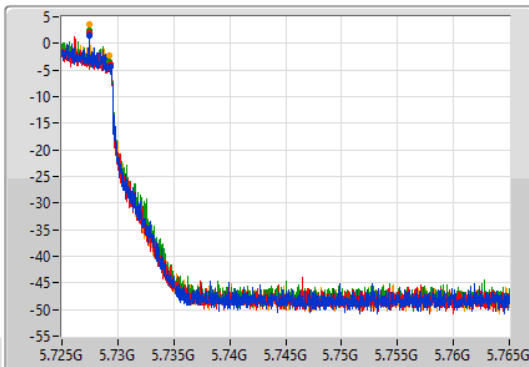

5720MHz Straddle 5.725-5.85GHz

01/08/2023

CF
5.745GHz
Span
40MHz
RBW
100kHz
VBW
300kHz
Sweep Time
100ms
Detector Type
Peak

CF
5.745GHz
Span
40MHz
RBW
50kHz
VBW
200kHz
Sweep Time
100ms
Detector Type
Sample