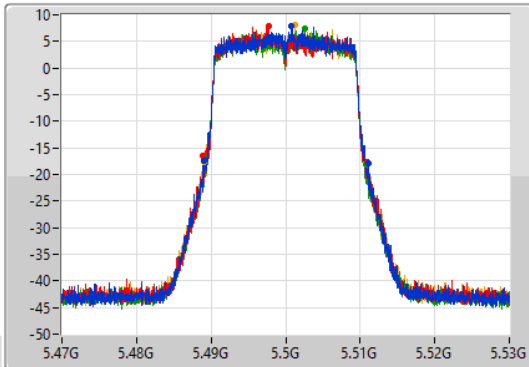

802.11ax HEW20-BF_Nss1,(MCS0)_4TX

EBW

5500MHz

01/08/2023

CF: 5.5GHz
Span: 60MHz
RBW: 300kHz
VBW: 1MHz
Sweep Time: 100ms
Detector Type: Peak

CF: 5.5GHz
Span: 60MHz
RBW: 200kHz
VBW: 1MHz
Sweep Time: 100ms
Detector Type: Sample