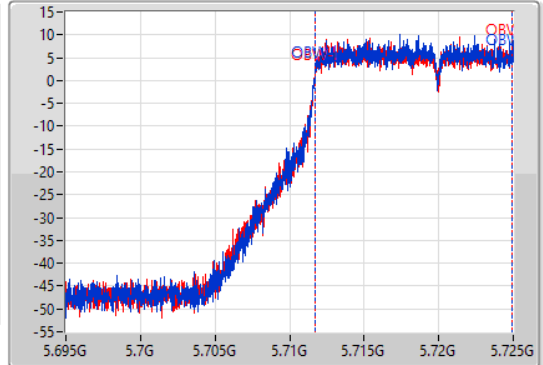

802.11a_Nss1,(6Mbps)_2TX

EBW

5720MHz Straddle 5.47-5.725GHz

01/08/2023

CF
5.71GHz
Span
30MHz
RBW
200kHz
VBW
1MHz
Sweep Time
100ms
Detector Type
Peak

CF
5.71GHz
Span
30MHz
RBW
200kHz
VBW
1MHz
Sweep Time
100ms
Detector Type
Sample