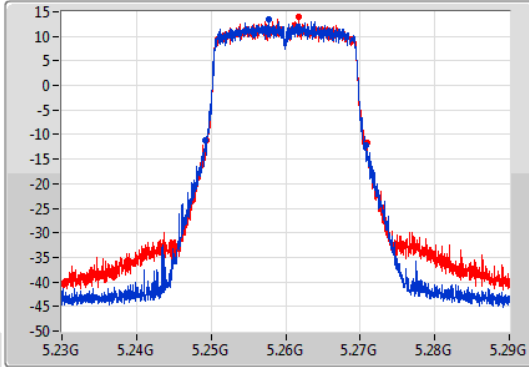

Port X-N dB = Port X 6dB down bandwidth for 5.725-5.85GHz band / 26dB down bandwidth for other band

Port X-OBW = Port X 99% occupied bandwidth;

802.11ax HEW20-BF_Nss1,(MCS0)_2TX

EBW

5260MHz

08/08/2019

CF: 5.26GHz
 Span: 60MHz
 RBW: 300kHz
 VBW: 1MHz
 Sweep Time: 100ms
 Detector Type: Peak