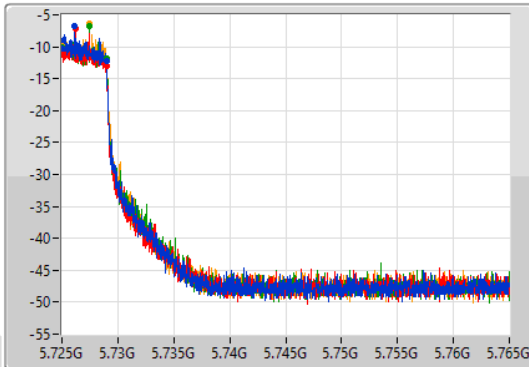

5690MHz Straddle 5.725-5.85GHz

01/08/2023

CF: 5.745GHz
Span: 40MHz
RBW: 100kHz
VBW: 300kHz
Sweep Time: 100ms
Detector Type: Peak

CF: 5.745GHz
Span: 40MHz
RBW: 50kHz
VBW: 200kHz
Sweep Time: 100ms
Detector Type: Sample