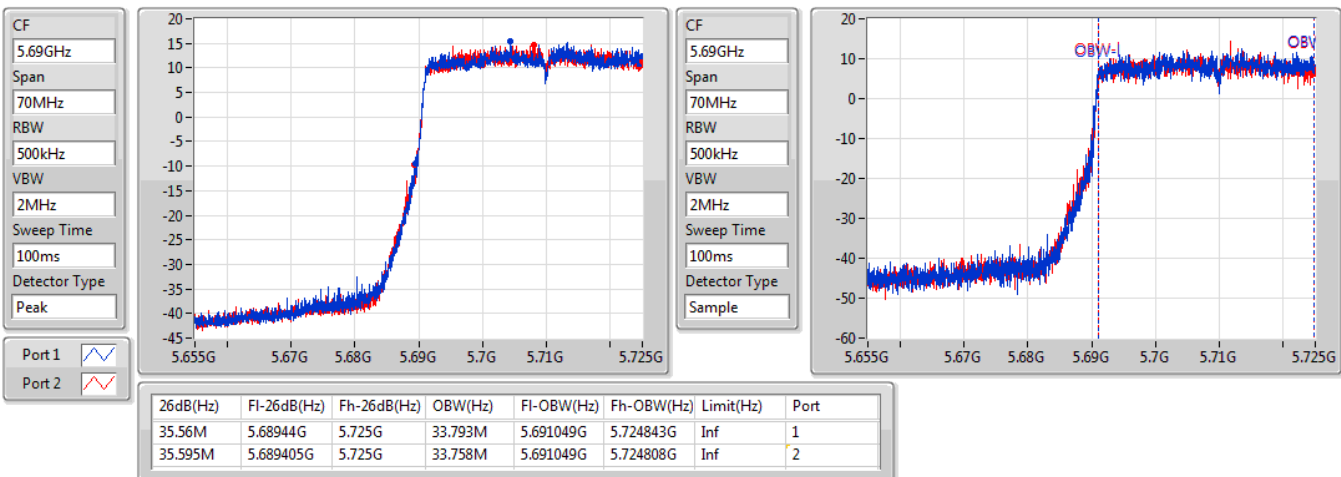

802.11ax HEW40_Nss1,(MCS0)_2TX

EBW

5670MHz

03/08/2019

802.11ax HEW40_Nss1,(MCS0)_2TX

EBW

5710MHz Straddle 5.47-5.725GHz

03/08/2019