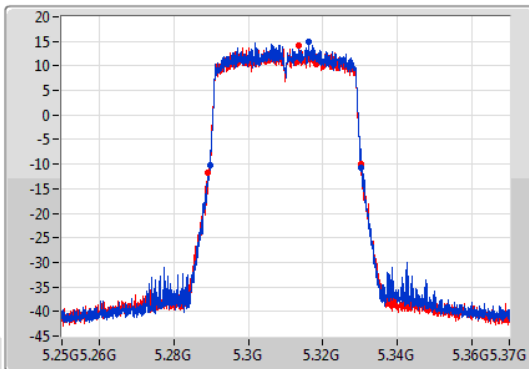

CF
5.31GHz
Span
120MHz
RBW
500kHz
VBW
2MHz
Sweep Time
100ms
Detector Type
Sample