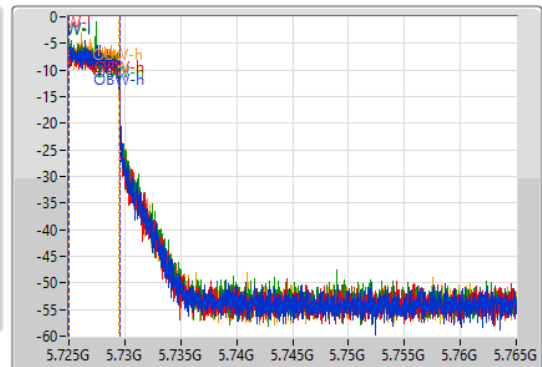

802.11ax HEW20_Nss1,(MCS0)_4TX

EBW

5720MHz Straddle 5.725-5.85GHz

01/08/2023

CF
5.745GHz
Span
40MHz
RBW
100kHz
VBW
300kHz
Sweep Time
100ms
Detector Type
Peak

CF
5.745GHz
Span
40MHz
RBW
50kHz
VBW
200kHz
Sweep Time
100ms
Detector Type
Sample