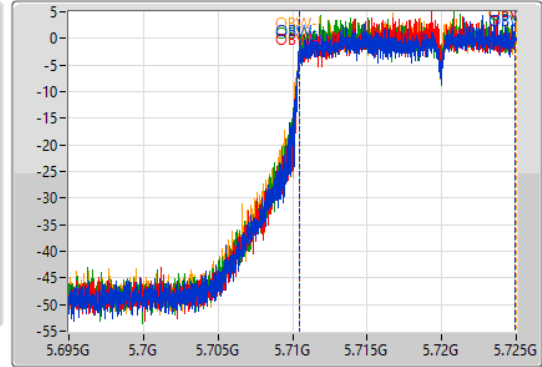

802.11ax HEW20_Nss1,(MCS0)_4TX

EBW

5720MHz Straddle 5.47-5.725GHz

01/08/2023

CF
5.71GHz
Span
30MHz
RBW
200kHz
VBW
1MHz
Sweep Time
100ms
Detector Type
Peak

CF
5.71GHz
Span
30MHz
RBW
200kHz
VBW
1MHz
Sweep Time
100ms
Detector Type
Sample