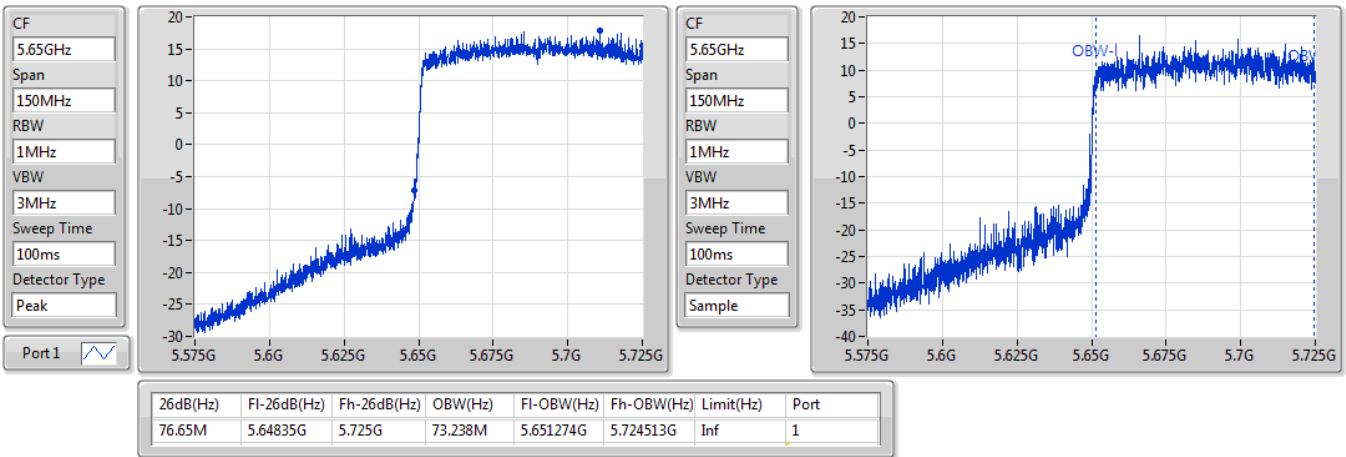

5710MHz Straddle 5.725-5.85GHz

03/08/2019

802.11ax HEW80_Nss1,(MCS0)_1TX

EBW

5290MHz

03/08/2019

802.11ax HEW80_Nss1,(MCS0)_1TX

EBW

5530MHz

03/08/2019

802.11ax HEW80_Nss1,(MCS0)_1TX

EBW

5610MHz

03/08/2019

802.11ax HEW80_Nss1,(MCS0)_1TX

EBW

5690MHz Straddle 5.47-5.725GHz

03/08/2019

802.11ax HEW80_Nss1,(MCS0)_1TX

EBW

5690MHz Straddle 5.725-5.85GHz

03/08/2019

Summary

Mode	Max-N dB (Hz)	Max-OBW (Hz)	ITU-Code	Min-N dB (Hz)	Min-OBW (Hz)
5.25-5.35GHz	-	-	-	-	-
802.11a_Nss1,(6Mbps)_2TX	20.55M	16.402M	16M4D1D	19.8M	16.372M
802.11ax HEW20_Nss1,(MCS0)_2TX	21.78M	18.921M	18M9D1D	21.24M	18.891M
802.11ax HEW40_Nss1,(MCS0)_2TX	41.22M	37.721M	37M7D1D	40.56M	37.661M
802.11ax HEW80_Nss1,(MCS0)_2TX	82.2M	77.121M	77M1D1D	82.08M	77.001M
5.47-5.725GHz	-	-	-	-	-
802.11a_Nss1,(6Mbps)_2TX	20.67M	16.462M	16M5D1D	15.24M	13.238M
802.11ax HEW20_Nss1,(MCS0)_2TX	21.87M	18.951M	19M0D1D	15.885M	14.438M
802.11ax HEW40_Nss1,(MCS0)_2TX	41.34M	37.721M	37M7D1D	35.56M	33.758M
802.11ax HEW80_Nss1,(MCS0)_2TX	83.04M	77.121M	77M1D1D	76.125M	73.238M
5.725-5.85GHz	-	-	-	-	-
802.11a_Nss1,(6Mbps)_2TX	3.1M	3.478M	3M48D1D	3.08M	3.458M
802.11ax HEW20_Nss1,(MCS0)_2TX	4.4M	4.498M	4M50D1D	4.06M	4.478M
802.11ax HEW40_Nss1,(MCS0)_2TX	4M	4.058M	4M06D1D	3.9M	4.058M
802.11ax HEW80_Nss1,(MCS0)_2TX	4.08M	4.118M	4M12D1D	3.94M	4.098M