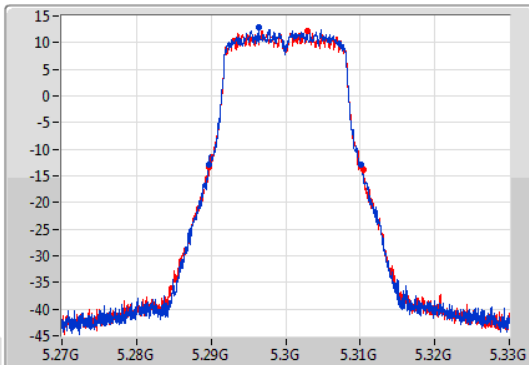

CF
5.3GHz
Span
60MHz
RBW
200kHz
VBW
1MHz
Sweep Time
100ms
Detector Type
Sample