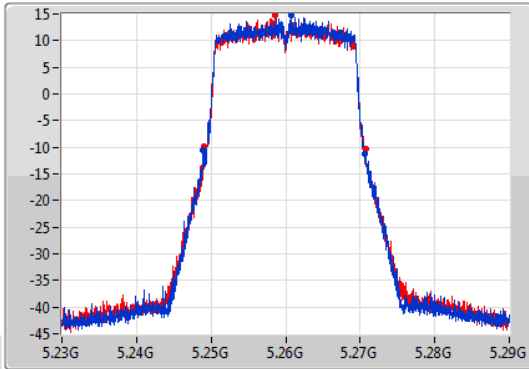

802.11ax HEW20_Nss1,(MCS0)_2TX

EBW

5260MHz

03/08/2019

CF
5.26GHz
Span
60MHz
RBW
300kHz
VBW
1MHz
Sweep Time
100ms
Detector Type
Peak

CF
5.26GHz
Span
60MHz
RBW
200kHz
VBW
1MHz
Sweep Time
100ms
Detector Type
Sample