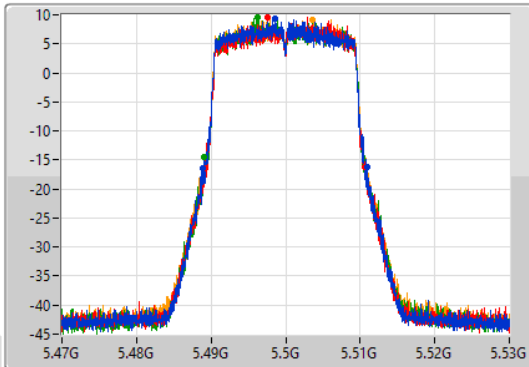

802.11ax HEW20_Nss1,(MCS0)_4TX

EBW

5500MHz

01/08/2023

CF: 5.5GHz
Span: 60MHz
RBW: 300kHz
VBW: 1MHz
Sweep Time: 100ms
Detector Type: Peak

CF: 5.5GHz
Span: 60MHz
RBW: 200kHz
VBW: 1MHz
Sweep Time: 100ms
Detector Type: Sample