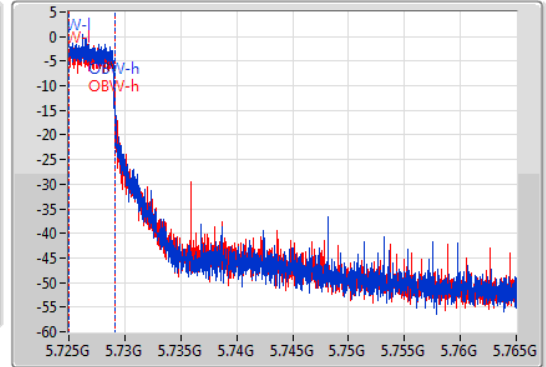

EBW

5710MHz Straddle 5.725-5.85GHz

08/08/2019

CF
5.745GHz
Span
40MHz
RBW
100kHz
VBW
300kHz
Sweep Time
100ms
Detector Type
Peak

CF
5.745GHz
Span
40MHz
RBW
50kHz
VBW
200kHz
Sweep Time
100ms
Detector Type
Sample