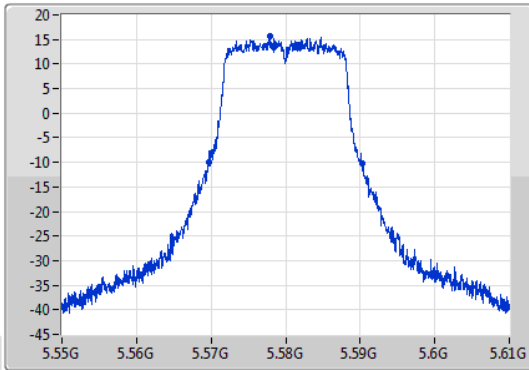

802.11a_Nss1,(6Mbps)_1TX

EBW

5580MHz

03/08/2019

CF: 5.58GHz
 Span: 60MHz
 RBW: 300kHz
 VBW: 1MHz
 Sweep Time: 100ms
 Detector Type: Peak
 Port 1

CF: 5.58GHz
 Span: 60MHz
 RBW: 200kHz
 VBW: 1MHz
 Sweep Time: 100ms
 Detector Type: Sample