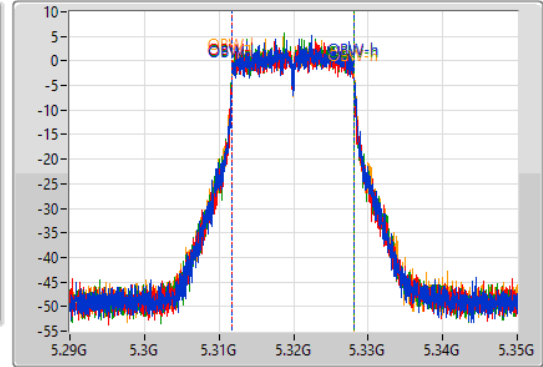

802.11a_Nss1,(6Mbps)_4TX

EBW

5320MHz

01/08/2023

CF
5.32GHz
Span
60MHz
RBW
300kHz
VBW
1MHz
Sweep Time
100ms
Detector Type
Peak

CF
5.32GHz
Span
60MHz
RBW
200kHz
VBW
1MHz
Sweep Time
100ms
Detector Type
Sample

Port 1
Port 2
Port 3
Port 4

26dB(Hz)	Fl-26dB(Hz)	Fh-26dB(Hz)	OBW(Hz)	Fl-OBW(Hz)	Fh-OBW(Hz)	Limit(Hz)	Port
20.46M	5.30968G	5.33014G	16.372M	5.311754G	5.328126G	Inf	1
20.58M	5.30968G	5.33026G	16.372M	5.311754G	5.328126G	Inf	2
20.46M	5.30974G	5.3302G	16.402M	5.311724G	5.328126G	Inf	3
20.64M	5.30971G	5.33035G	16.432M	5.311724G	5.328156G	Inf	4

802.11a_Nss1,(6Mbps)_4TX

EBW

5500MHz

01/08/2023

CF
5.5GHz
Span
60MHz
RBW
300kHz
VBW
1MHz
Sweep Time
100ms
Detector Type
Peak

CF
5.5GHz
Span
60MHz
RBW
200kHz
VBW
1MHz
Sweep Time
100ms
Detector Type
Sample

Port 1
Port 2
Port 3
Port 4

26dB(Hz)	Fl-26dB(Hz)	Fh-26dB(Hz)	OBW(Hz)	Fl-OBW(Hz)	Fh-OBW(Hz)	Limit(Hz)	Port
20.55M	5.48968G	5.51023G	16.462M	5.491694G	5.508156G	Inf	1
19.77M	5.48974G	5.50951G	16.372M	5.491754G	5.508126G	Inf	2
20.58M	5.48971G	5.51029G	16.432M	5.491724G	5.508156G	Inf	3
20.7M	5.48968G	5.51038G	16.402M	5.491724G	5.508126G	Inf	4