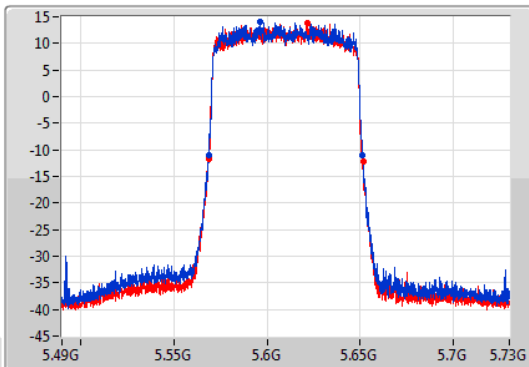

CF
5.61GHz
Span
240MHz
RBW
1MHz
VBW
3MHz
Sweep Time
100ms
Detector Type
Sample