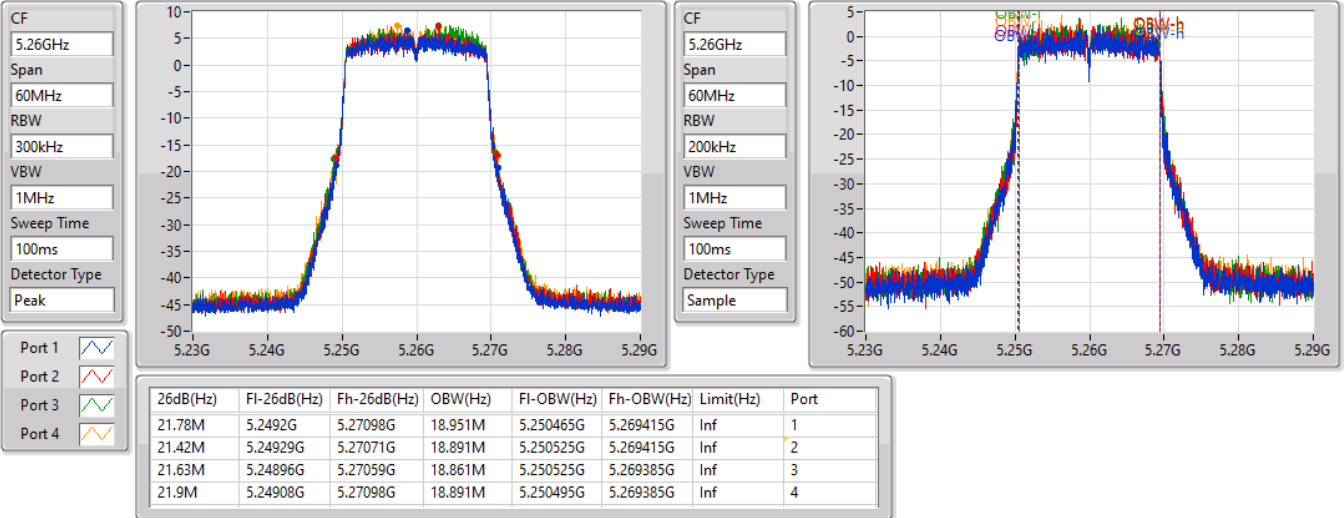

Port X-N dB = Port X 6dB down bandwidth for 5.725-5.85GHz band / 26dB down bandwidth for other band

Port X-OBW = Port X 99% occupied bandwidth;

802.11ax HEW20-BF_Nss1,(MCS0)_4TX

EBW

5260MHz

01/08/2023

802.11ax HEW20-BF_Nss1,(MCS0)_4TX