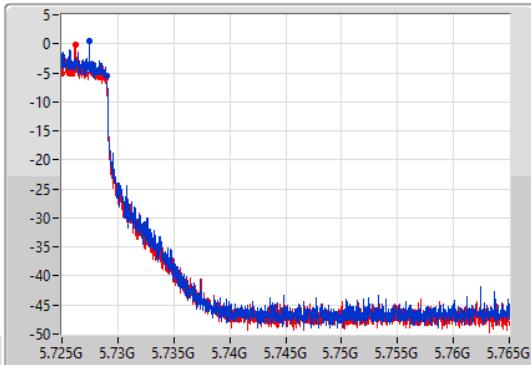

CF: 5.745GHz
Span: 40MHz
RBW: 50kHz
VBW: 200kHz
Sweep Time: 100ms
Detector Type: Sample