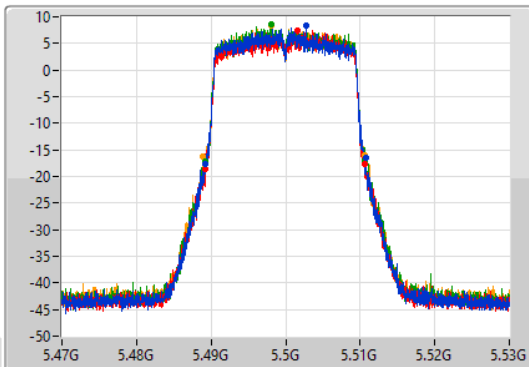

802.11ax HEW20_Nss1,(MCS0)_4TX

EBW

5500MHz

01/08/2023

CF: 5.5GHz
Span: 60MHz
RBW: 300kHz
VBW: 1MHz
Sweep Time: 100ms
Detector Type: Peak

CF: 5.5GHz
Span: 60MHz
RBW: 200kHz
VBW: 1MHz
Sweep Time: 100ms
Detector Type: Sample