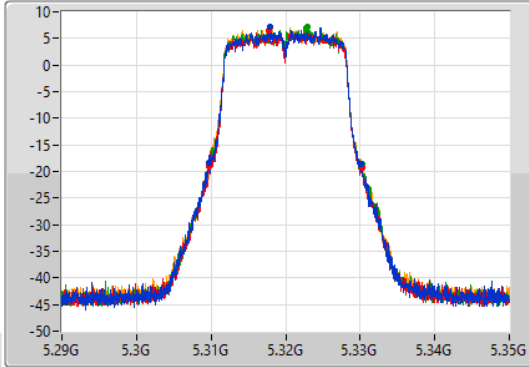

802.11a_Nss1,(6Mbps)_4TX

EBW

5320MHz

01/08/2023

CF
5.32GHz
Span
60MHz
RBW
300kHz
VBW
1MHz
Sweep Time
100ms
Detector Type
Peak

CF
5.32GHz
Span
60MHz
RBW
200kHz
VBW
1MHz
Sweep Time
100ms
Detector Type
Sample