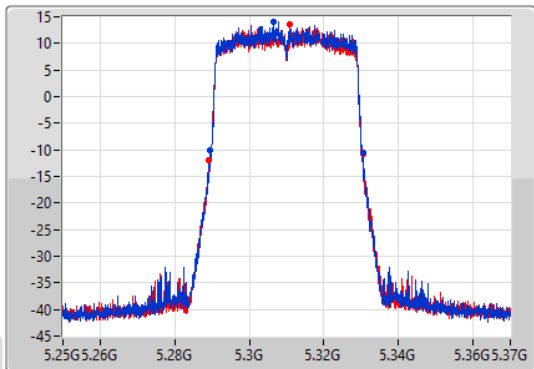

CF
5.31GHz
Span
120MHz
RBW
500kHz
VBW
2MHz
Sweep Time
100ms
Detector Type
Sample