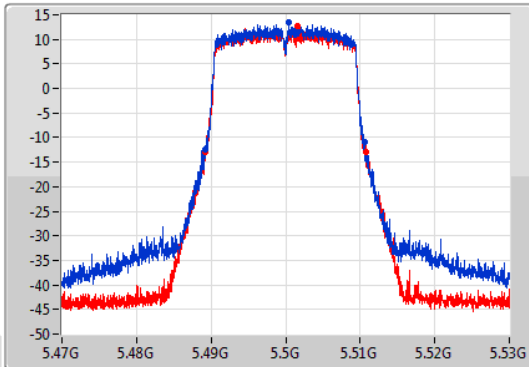

CF
5.5GHz
Span
60MHz
RBW
200kHz
VBW
1MHz
Sweep Time
100ms
Detector Type
Sample