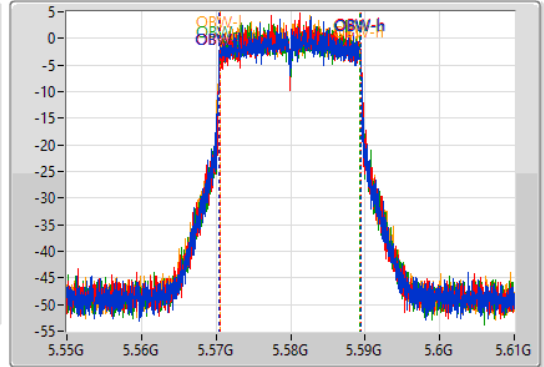

802.11ax HEW20-BF_Nss1,(MCS0)_4TX

EBW

5580MHz

01/08/2023

CF: 5.58GHz
Span: 60MHz
RBW: 300kHz
VBW: 1MHz
Sweep Time: 100ms
Detector Type: Peak

CF: 5.58GHz
Span: 60MHz
RBW: 200kHz
VBW: 1MHz
Sweep Time: 100ms
Detector Type: Sample

Port 1
Port 2
Port 3
Port 4

26dB(Hz)	Fl-26dB(Hz)	Fh-26dB(Hz)	OBW(Hz)	Fl-OBW(Hz)	Fh-OBW(Hz)	Limit(Hz)	Port
21.87M	5.56899G	5.59086G	18.951M	5.570465G	5.589415G	Inf	1
21.54M	5.56911G	5.59065G	18.861M	5.570525G	5.589385G	Inf	2
21.63M	5.56905G	5.59068G	18.861M	5.570495G	5.589355G	Inf	3
21.54M	5.56917G	5.59071G	18.861M	5.570495G	5.589355G	Inf	4

802.11ax HEW20-BF_Nss1,(MCS0)_4TX

EBW

5700MHz

01/08/2023

CF: 5.7GHz
Span: 60MHz
RBW: 300kHz
VBW: 1MHz
Sweep Time: 100ms
Detector Type: Peak

CF: 5.7GHz
Span: 60MHz
RBW: 200kHz
VBW: 1MHz
Sweep Time: 100ms
Detector Type: Sample

Port 1
Port 2
Port 3
Port 4

26dB(Hz)	Fl-26dB(Hz)	Fh-26dB(Hz)	OBW(Hz)	Fl-OBW(Hz)	Fh-OBW(Hz)	Limit(Hz)	Port
21.69M	5.68911G	5.7108G	18.891M	5.690495G	5.709385G	Inf	1
23.01M	5.688G	5.71101G	18.921M	5.690465G	5.709385G	Inf	2
21.51M	5.68917G	5.71068G	18.891M	5.690465G	5.709355G	Inf	3
21.96M	5.68887G	5.71083G	18.921M	5.690465G	5.709385G	Inf	4