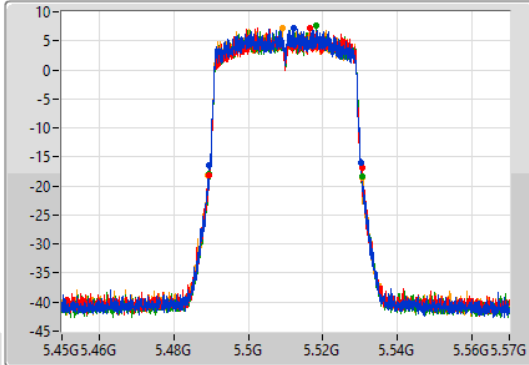

802.11ax HEW40-BF_Nss1,(MCS0)_4TX

EBW

5510MHz

01/08/2023

CF
5.51GHz
Span
120MHz
RBW
500kHz
VBW
2MHz
Sweep Time
100ms
Detector Type
Peak

CF
5.51GHz
Span
120MHz
RBW
500kHz
VBW
2MHz
Sweep Time
100ms
Detector Type
Sample