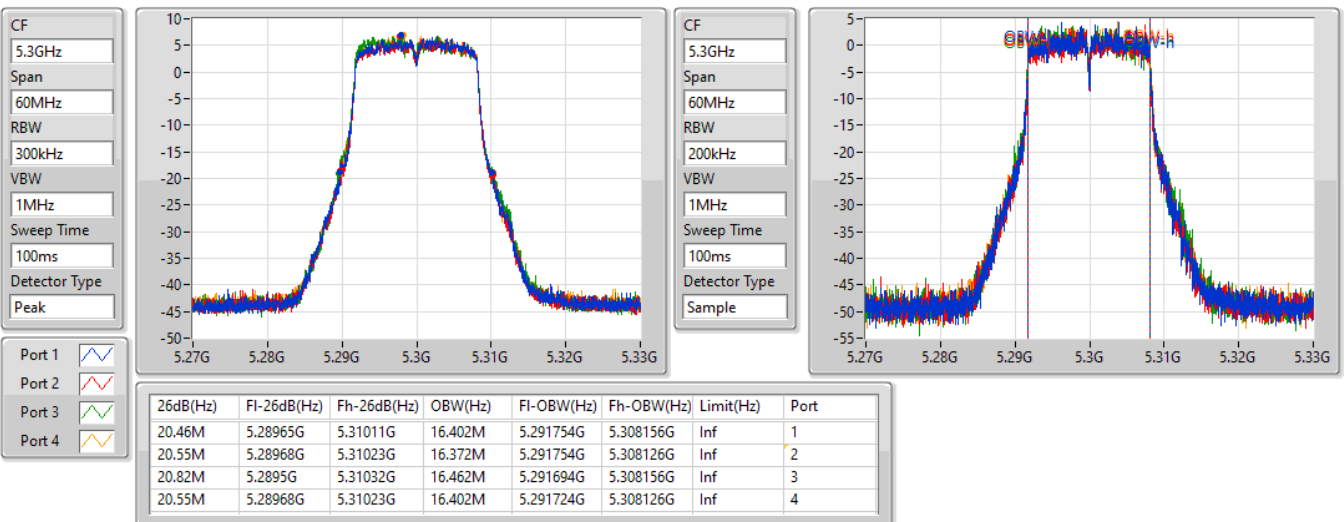

802.11a_Nss1,(6Mbps)_4TX

EBW

5300MHz

01/08/2023