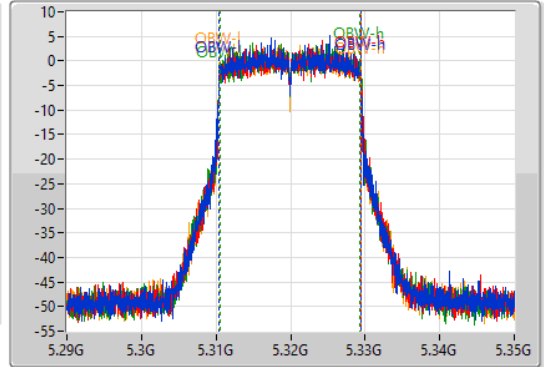

802.11ax HEW20_Nss1,(MCS0)_4TX

EBW

5320MHz

01/08/2023

CF: 5.32GHz
 Span: 60MHz
 RBW: 300kHz
 VBW: 1MHz
 Sweep Time: 100ms
 Detector Type: Peak

CF: 5.32GHz
 Span: 60MHz
 RBW: 200kHz
 VBW: 1MHz
 Sweep Time: 100ms
 Detector Type: Sample