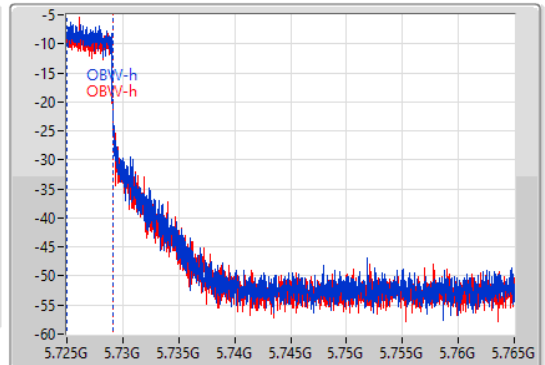

EBW

5690MHz Straddle 5.725-5.85GHz

01/08/2023

CF: 5.745GHz
 Span: 40MHz
 RBW: 100kHz
 VBW: 300kHz
 Sweep Time: 100ms
 Detector Type: Peak

CF: 5.745GHz
 Span: 40MHz
 RBW: 50kHz
 VBW: 200kHz
 Sweep Time: 100ms
 Detector Type: Sample