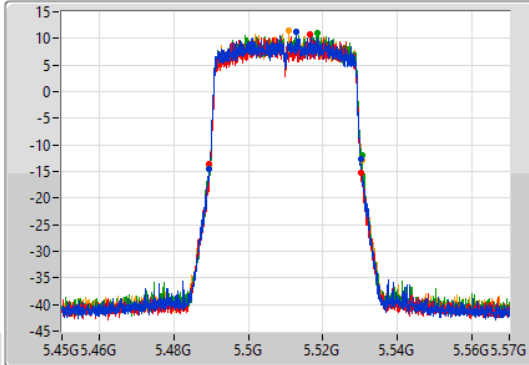

802.11ax HEW40_Nss1,(MCS0)_4TX

EBW

5510MHz

01/08/2023

CF
5.51GHz
Span
120MHz
RBW
500kHz
VBW
2MHz
Sweep Time
100ms
Detector Type
Peak

CF
5.51GHz
Span
120MHz
RBW
500kHz
VBW
2MHz
Sweep Time
100ms
Detector Type
Sample