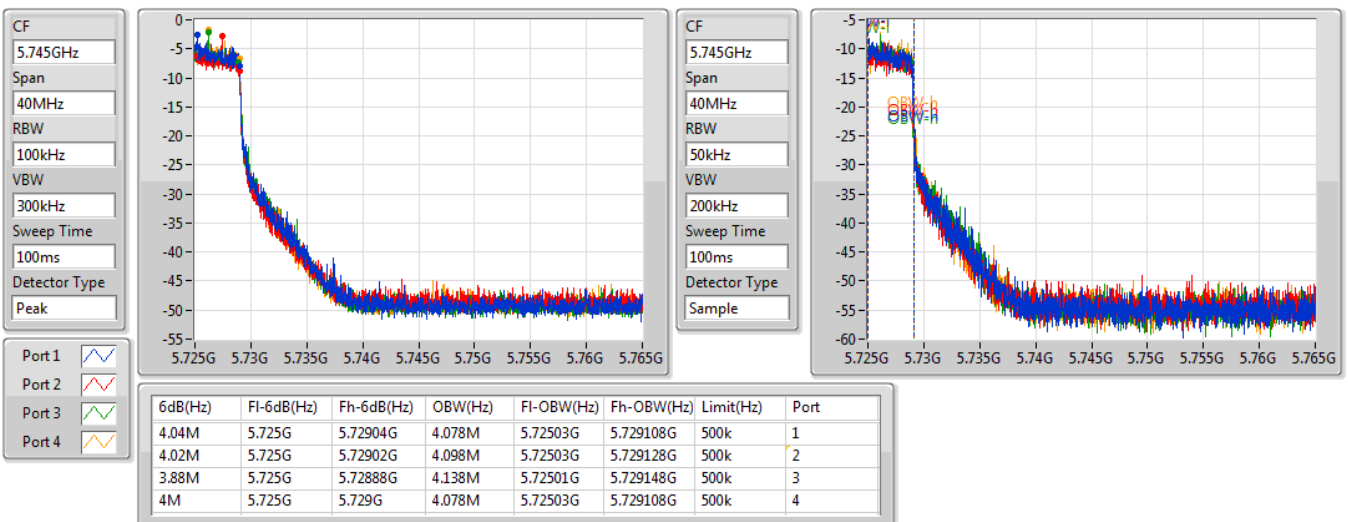

802.11ax HEW80_Nss1,(MCS0)_4TX

EBW

5690MHz Straddle 5.47-5.725GHz

03/08/2019

802.11ax HEW80_Nss1,(MCS0)_4TX

EBW

5690MHz Straddle 5.725-5.85GHz

03/08/2019