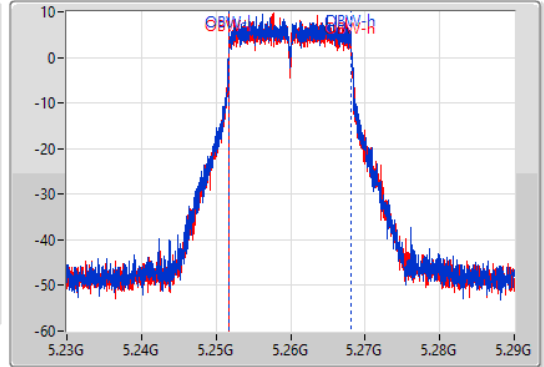

26dB(Hz)	Fl-26dB(Hz)	Fh-26dB(Hz)	OBW(Hz)	Fl-OBW(Hz)	Fh-OBW(Hz)	Limit(Hz)	Port
20.55M	5.24965G	5.2702G	16.402M	5.251754G	5.268156G	Inf	1
19.98M	5.24974G	5.26972G	16.372M	5.251754G	5.268126G	Inf	2

802.11a_Nss1,(6Mbps)_2TX

EBW

5300MHz

01/08/2023

CF
5.3GHz
Span
60MHz
RBW
300kHz
VBW
1MHz
Sweep Time
100ms
Detector Type
Peak
Port 1
Port 2