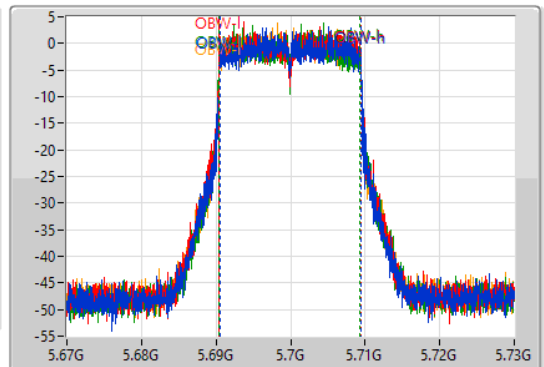

802.11ax HEW20-BF_Nss1,(MCS0)_4TX

EBW

5700MHz

01/08/2023

CF: 5.7GHz
 Span: 60MHz
 RBW: 300kHz
 VBW: 1MHz
 Sweep Time: 100ms
 Detector Type: Peak

CF: 5.7GHz
 Span: 60MHz
 RBW: 200kHz
 VBW: 1MHz
 Sweep Time: 100ms
 Detector Type: Sample