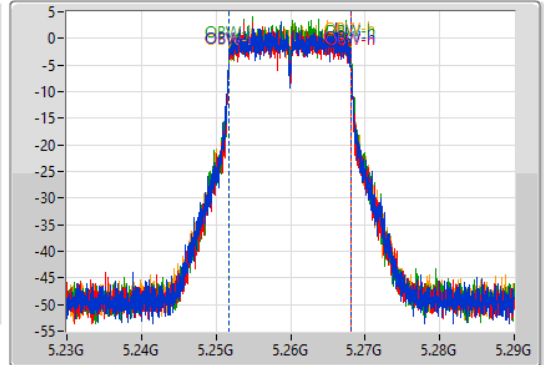

802.11a_Nss1,(6Mbps)_4TX

EBW

5260MHz

01/08/2023

CF
5.26GHz
Span
60MHz
RBW
300kHz
VBW
1MHz
Sweep Time
100ms
Detector Type
Peak

CF
5.26GHz
Span
60MHz
RBW
200kHz
VBW
1MHz
Sweep Time
100ms
Detector Type
Sample

Port 1
Port 2
Port 3
Port 4

26dB(Hz)	Fl-26dB(Hz)	Fh-26dB(Hz)	OBW(Hz)	Fl-OBW(Hz)	Fh-OBW(Hz)	Limit(Hz)	Port
20.55M	5.24965G	5.2702G	16.402M	5.251724G	5.268126G	Inf	1
20.61M	5.24968G	5.27029G	16.402M	5.251724G	5.268126G	Inf	2
20.52M	5.24968G	5.2702G	16.372M	5.251754G	5.268126G	Inf	3
20.4M	5.24977G	5.27017G	16.402M	5.251724G	5.268126G	Inf	4

802.11a_Nss1,(6Mbps)_4TX

EBW

5300MHz

01/08/2023

CF
5.3GHz
Span
60MHz
RBW
300kHz
VBW
1MHz
Sweep Time
100ms
Detector Type
Peak

CF
5.3GHz
Span
60MHz
RBW
200kHz
VBW
1MHz
Sweep Time
100ms
Detector Type
Sample

Port 1
Port 2
Port 3
Port 4

26dB(Hz)	Fl-26dB(Hz)	Fh-26dB(Hz)	OBW(Hz)	Fl-OBW(Hz)	Fh-OBW(Hz)	Limit(Hz)	Port
20.58M	5.28962G	5.3102G	16.402M	5.291724G	5.308126G	Inf	1
20.67M	5.28956G	5.31023G	16.372M	5.291724G	5.308096G	Inf	2
19.8M	5.28983G	5.30963G	16.372M	5.291754G	5.308126G	Inf	3
20.7M	5.28968G	5.31038G	16.402M	5.291724G	5.308126G	Inf	4