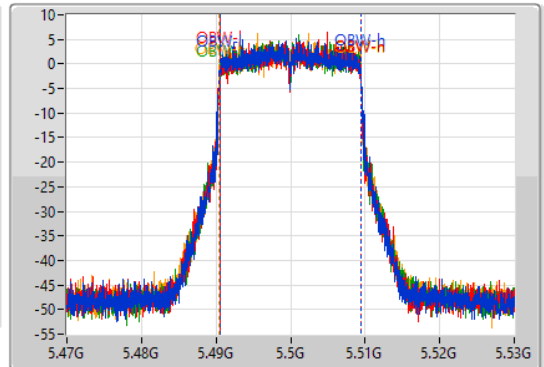

Port 1: [Waveform icon]
 Port 2: [Waveform icon]
 Port 3: [Waveform icon]
 Port 4: [Waveform icon]

26dB(Hz)	Fl-26dB(Hz)	Fh-26dB(Hz)	OBW(Hz)	Fl-OBW(Hz)	Fh-OBW(Hz)	Limit(Hz)	Port
22.05M	5.48893G	5.51098G	18.891M	5.490495G	5.509385G	Inf	1
21.39M	5.48914G	5.51053G	18.891M	5.490495G	5.509385G	Inf	2
21.69M	5.48899G	5.51068G	18.891M	5.490495G	5.509385G	Inf	3
21.96M	5.48896G	5.51092G	18.921M	5.490465G	5.509385G	Inf	4