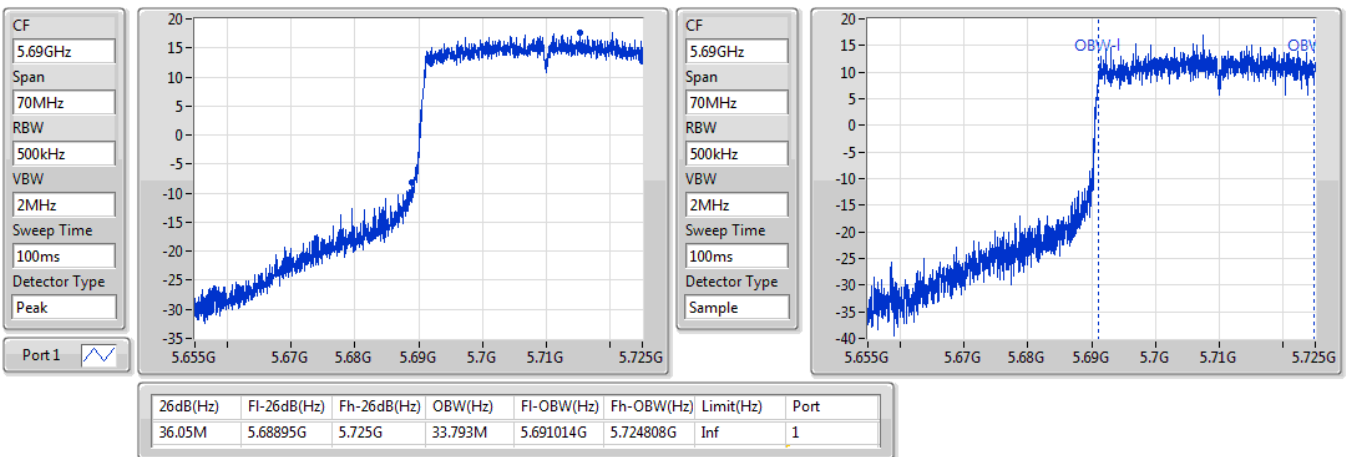

802.11ax HEW40_Nss1,(MCS0)_1TX

EBW

5710MHz Straddle 5.47-5.725GHz

03/08/2019