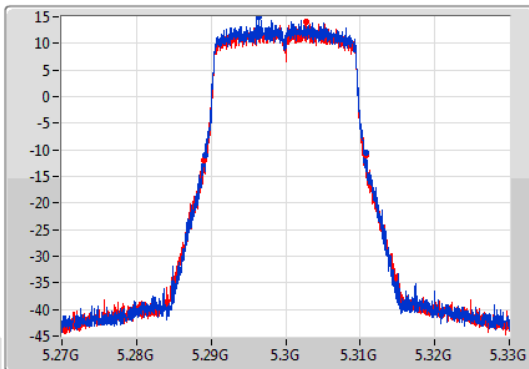

CF
5.3GHz
Span
60MHz
RBW
200kHz
VBW
1MHz
Sweep Time
100ms
Detector Type
Sample