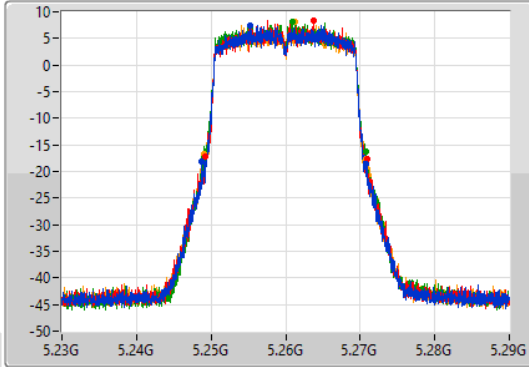

802.11ax HEW20_Nss1,(MCS0)_4TX

EBW

5260MHz

01/08/2023

CF
5.26GHz
Span
60MHz
RBW
300kHz
VBW
1MHz
Sweep Time
100ms
Detector Type
Peak

CF
5.26GHz
Span
60MHz
RBW
200kHz
VBW
1MHz
Sweep Time
100ms
Detector Type
Sample