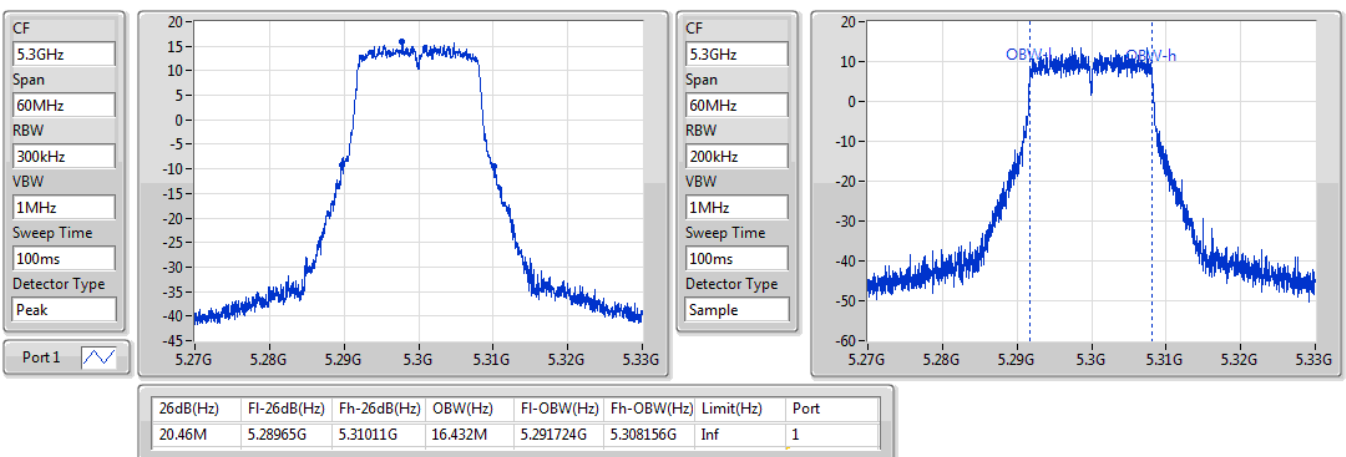

802.11a_Nss1,(6Mbps)_1TX

EBW

5300MHz

03/08/2019