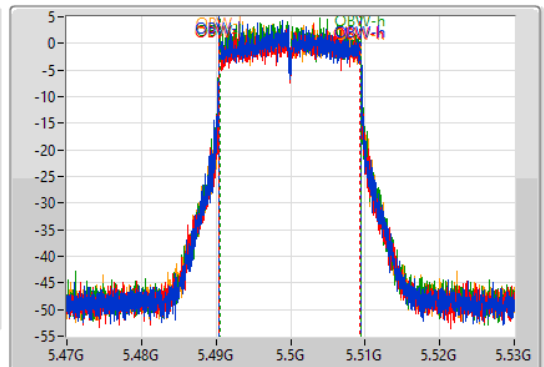

802.11ax HEW20_Nss1,(MCS0)_4TX

EBW

5500MHz

01/08/2023

CF: 5.5GHz
 Span: 60MHz
 RBW: 300kHz
 VBW: 1MHz
 Sweep Time: 100ms
 Detector Type: Peak

CF: 5.5GHz
 Span: 60MHz
 RBW: 200kHz
 VBW: 1MHz
 Sweep Time: 100ms
 Detector Type: Sample