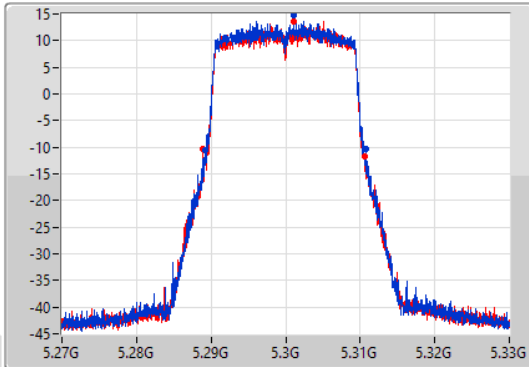

CF
5.3GHz
Span
60MHz
RBW
200kHz
VBW
1MHz
Sweep Time
100ms
Detector Type
Sample