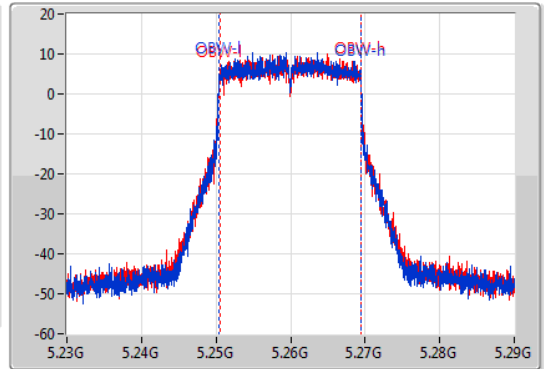

802.11ax HEW20_Nss1,(MCS0)_2TX

EBW

5260MHz

03/08/2019

CF
5.26GHz
Span
60MHz
RBW
300kHz
VBW
1MHz
Sweep Time
100ms
Detector Type
Peak

CF
5.26GHz
Span
60MHz
RBW
200kHz
VBW
1MHz
Sweep Time
100ms
Detector Type
Sample