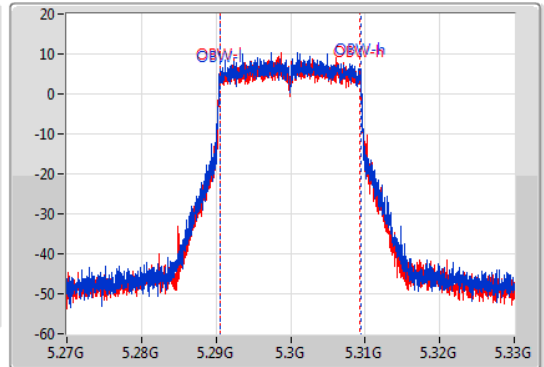

26dB(Hz)	Fl-26dB(Hz)	Fh-26dB(Hz)	OBW(Hz)	Fl-OBW(Hz)	Fh-OBW(Hz)	Limit(Hz)	Port
21.45M	5.28932G	5.31077G	18.891M	5.290495G	5.309385G	Inf	1
21.63M	5.28917G	5.3108G	18.861M	5.290495G	5.309355G	Inf	2