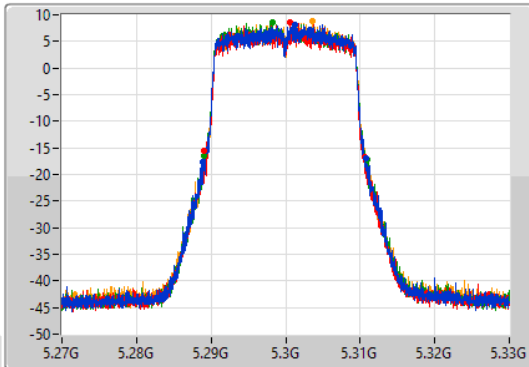

802.11ax HEW20_Nss1,(MCS0)_4TX

EBW

5300MHz

01/08/2023

CF: 5.3GHz
Span: 60MHz
RBW: 300kHz
VBW: 1MHz
Sweep Time: 100ms
Detector Type: Peak

CF: 5.3GHz
Span: 60MHz
RBW: 200kHz
VBW: 1MHz
Sweep Time: 100ms
Detector Type: Sample