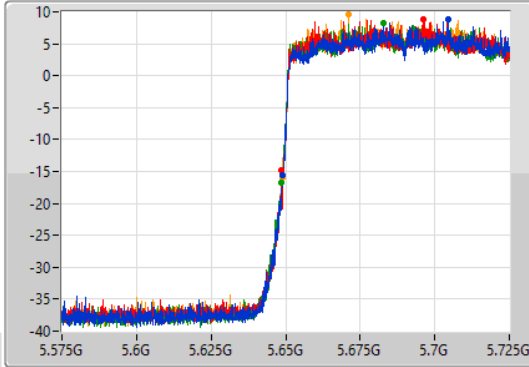

802.11ax HEW80-BF_Nss1,(MCS0)_4TX

EBW

5690MHz Straddle 5.47-5.725GHz

01/08/2023

CF: 5.65GHz
Span: 150MHz
RBW: 1MHz
VBW: 3MHz
Sweep Time: 100ms
Detector Type: Peak

CF: 5.65GHz
Span: 150MHz
RBW: 1MHz
VBW: 3MHz
Sweep Time: 100ms
Detector Type: Sample