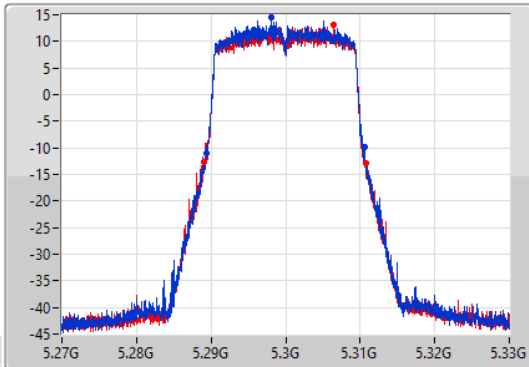

CF
5.3GHz
Span
60MHz
RBW
200kHz
VBW
1MHz
Sweep Time
100ms
Detector Type
Sample