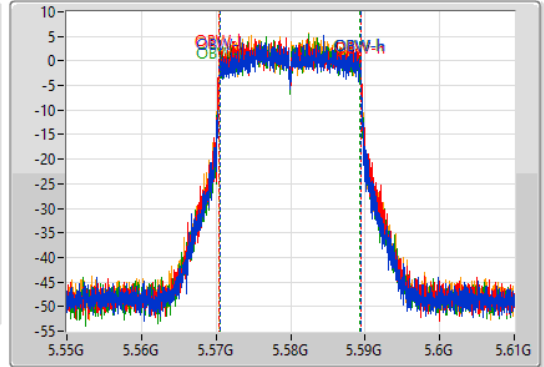

802.11ax HEW20_Nss1,(MCS0)_4TX

EBW

5580MHz

01/08/2023

CF: 5.58GHz
Span: 60MHz
RBW: 300kHz
VBW: 1MHz
Sweep Time: 100ms
Detector Type: Peak

CF: 5.58GHz
Span: 60MHz
RBW: 200kHz
VBW: 1MHz
Sweep Time: 100ms
Detector Type: Sample

Port 1
Port 2
Port 3
Port 4

26dB(Hz)	Fl-26dB(Hz)	Fh-26dB(Hz)	OBW(Hz)	Fl-OBW(Hz)	Fh-OBW(Hz)	Limit(Hz)	Port
21.57M	5.5692G	5.59077G	18.891M	5.570495G	5.589385G	Inf	1
21.9M	5.5689G	5.5908G	18.951M	5.570435G	5.589385G	Inf	2
21.45M	5.56935G	5.5908G	18.861M	5.570495G	5.589355G	Inf	3
21.72M	5.56899G	5.59071G	18.891M	5.570465G	5.589355G	Inf	4

802.11ax HEW20_Nss1,(MCS0)_4TX

EBW

5700MHz

01/08/2023

CF: 5.7GHz
Span: 60MHz
RBW: 300kHz
VBW: 1MHz
Sweep Time: 100ms
Detector Type: Peak

CF: 5.7GHz
Span: 60MHz
RBW: 200kHz
VBW: 1MHz
Sweep Time: 100ms
Detector Type: Sample

Port 1
Port 2
Port 3
Port 4

26dB(Hz)	Fl-26dB(Hz)	Fh-26dB(Hz)	OBW(Hz)	Fl-OBW(Hz)	Fh-OBW(Hz)	Limit(Hz)	Port
21.99M	5.6889G	5.71089G	18.951M	5.690465G	5.709415G	Inf	1
21.24M	5.68935G	5.71059G	18.921M	5.690465G	5.709385G	Inf	2
21.81M	5.68902G	5.71083G	18.891M	5.690465G	5.709355G	Inf	3
21.99M	5.68875G	5.71074G	18.921M	5.690465G	5.709385G	Inf	4