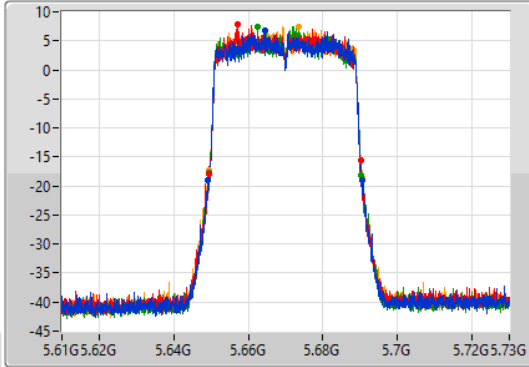

802.11ax HEW40-BF_Nss1,(MCS0)_4TX

EBW

5670MHz

01/08/2023

CF: 5.67GHz
Span: 120MHz
RBW: 500kHz
VBW: 2MHz
Sweep Time: 100ms
Detector Type: Peak

CF: 5.67GHz
Span: 120MHz
RBW: 500kHz
VBW: 2MHz
Sweep Time: 100ms
Detector Type: Sample