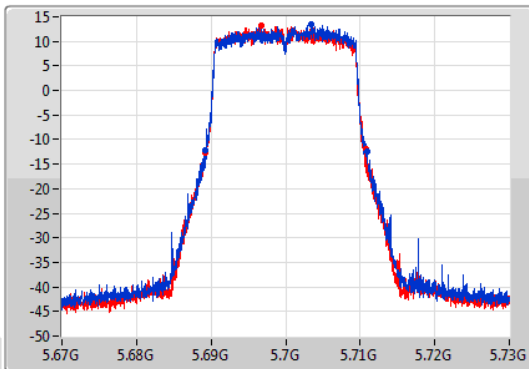

CF
5.7GHz
Span
60MHz
RBW
200kHz
VBW
1MHz
Sweep Time
100ms
Detector Type
Sample