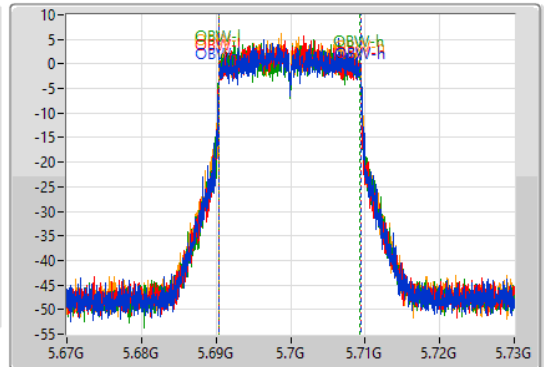

Port 1
Port 2
Port 3
Port 4

26dB(Hz)	Fl-26dB(Hz)	Fh-26dB(Hz)	OBW(Hz)	Fl-OBW(Hz)	Fh-OBW(Hz)	Limit(Hz)	Port
21.99M	5.6889G	5.71089G	18.951M	5.690465G	5.709415G	Inf	1
21.24M	5.68935G	5.71059G	18.921M	5.690465G	5.709385G	Inf	2
21.81M	5.68902G	5.71083G	18.891M	5.690465G	5.709355G	Inf	3
21.99M	5.68875G	5.71074G	18.921M	5.690465G	5.709385G	Inf	4