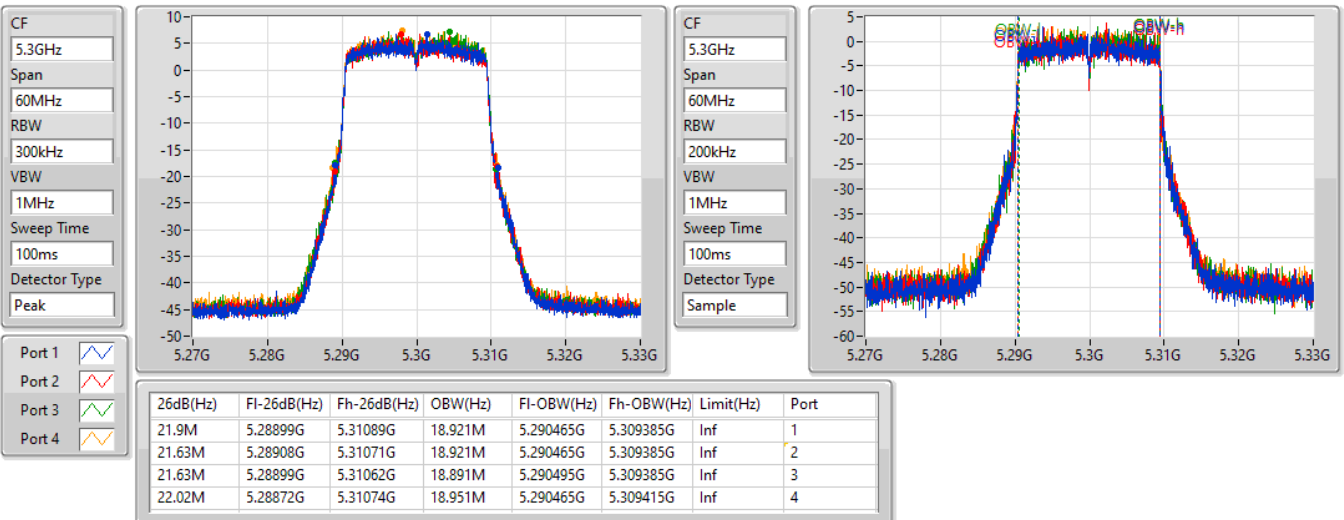

802.11ax HEW20-BF_Nss1,(MCS0)_4TX

EBW

5300MHz

01/08/2023