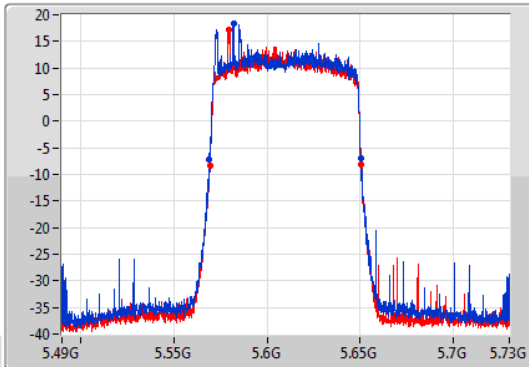

CF
5.61GHz
Span
240MHz
RBW
1MHz
VBW
3MHz
Sweep Time
100ms
Detector Type
Sample