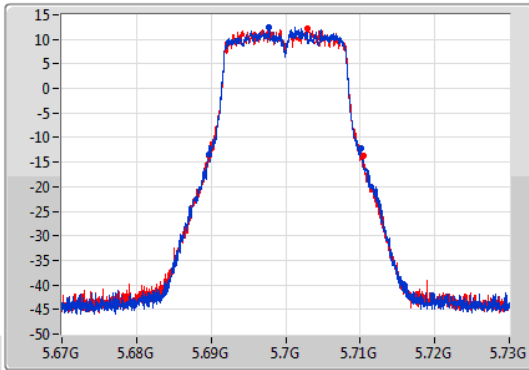

CF
5.7GHz
Span
60MHz
RBW
200kHz
VBW
1MHz
Sweep Time
100ms
Detector Type
Sample