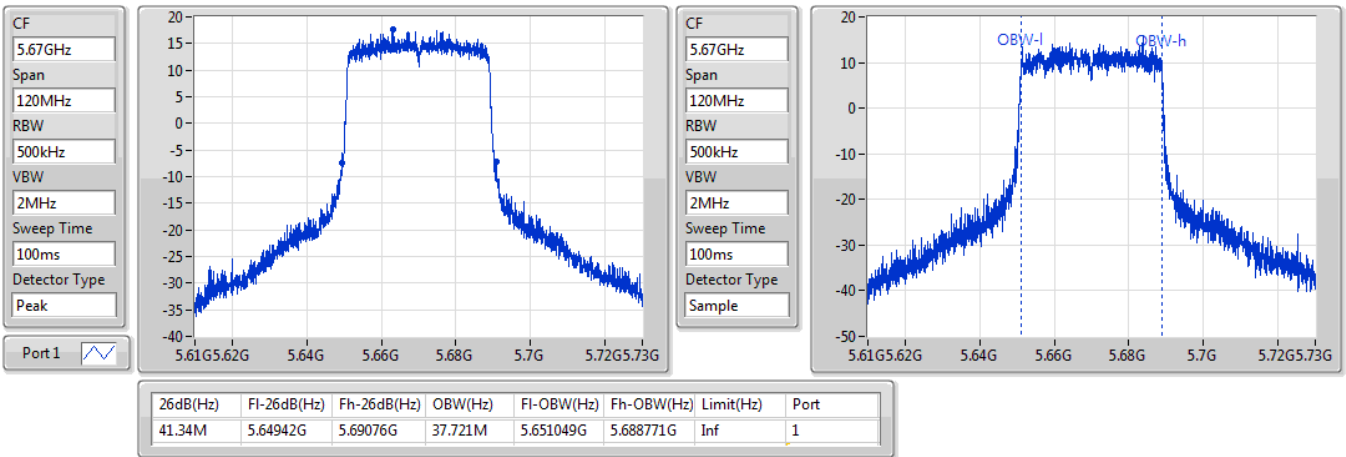

03/08/2019

802.11ax HEW40_Nss1,(MCS0)_1TX

EBW

5670MHz

03/08/2019

802.11ax HEW40_Nss1,(MCS0)_1TX

EBW

5710MHz Straddle 5.47-5.725GHz