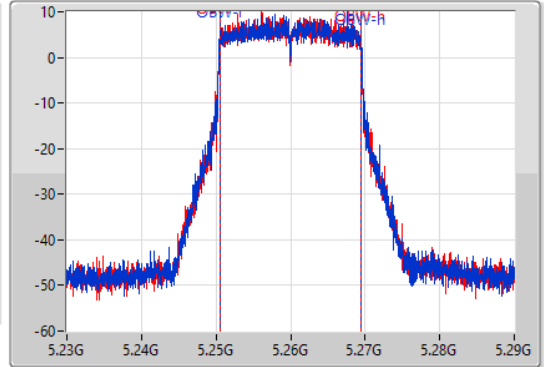

26dB(Hz)	Fl-26dB(Hz)	Fh-26dB(Hz)	OBW(Hz)	Fl-OBW(Hz)	Fh-OBW(Hz)	Limit(Hz)	Port
21.66M	5.24932G	5.27098G	18.891M	5.250495G	5.269385G	Inf	1
21.6M	5.2492G	5.2708G	18.891M	5.250495G	5.269385G	Inf	2

802.11ax HEW20-BF_Nss1,(MCS0)_2TX

EBW

5300MHz

01/08/2023

CF
5.3GHz
Span
60MHz
RBW
300kHz
VBW
1MHz
Sweep Time
100ms
Detector Type
Peak