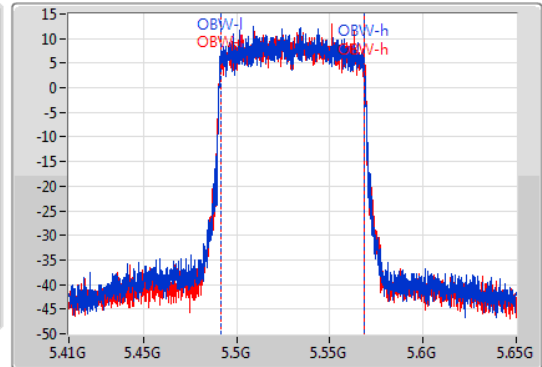

802.11ax HEW80_Nss1,(MCS0)_2TX

EBW

5530MHz

03/08/2019

CF
5.53GHz
Span
240MHz
RBW
1MHz
VBW
3MHz
Sweep Time
100ms
Detector Type
Peak

CF
5.53GHz
Span
240MHz
RBW
1MHz
VBW
3MHz
Sweep Time
100ms
Detector Type
Sample