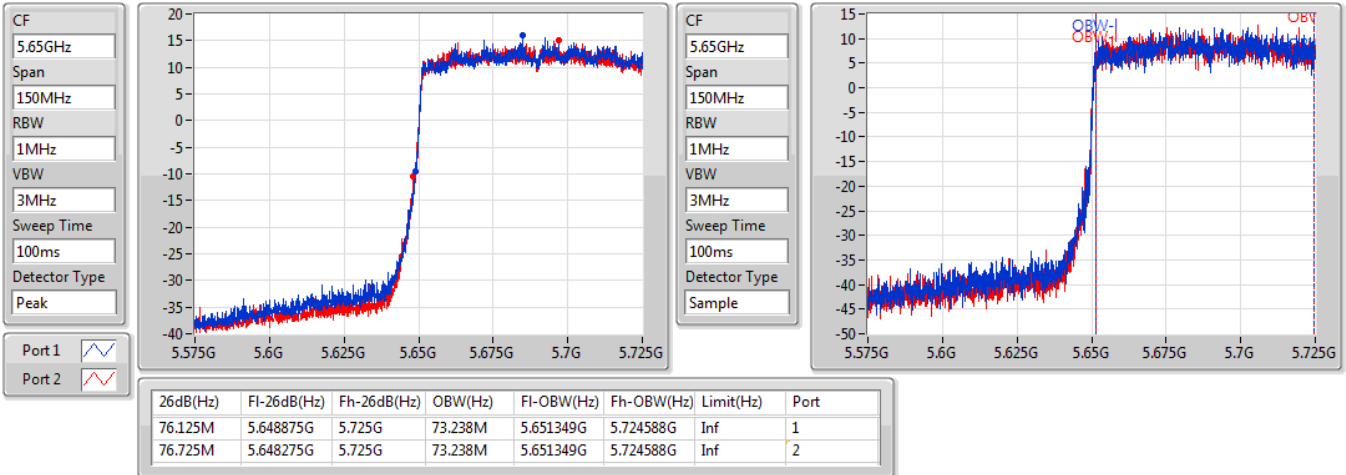

802.11ax HEW80_Nss1,(MCS0)_2TX

EBW

5690MHz Straddle 5.47-5.725GHz

03/08/2019