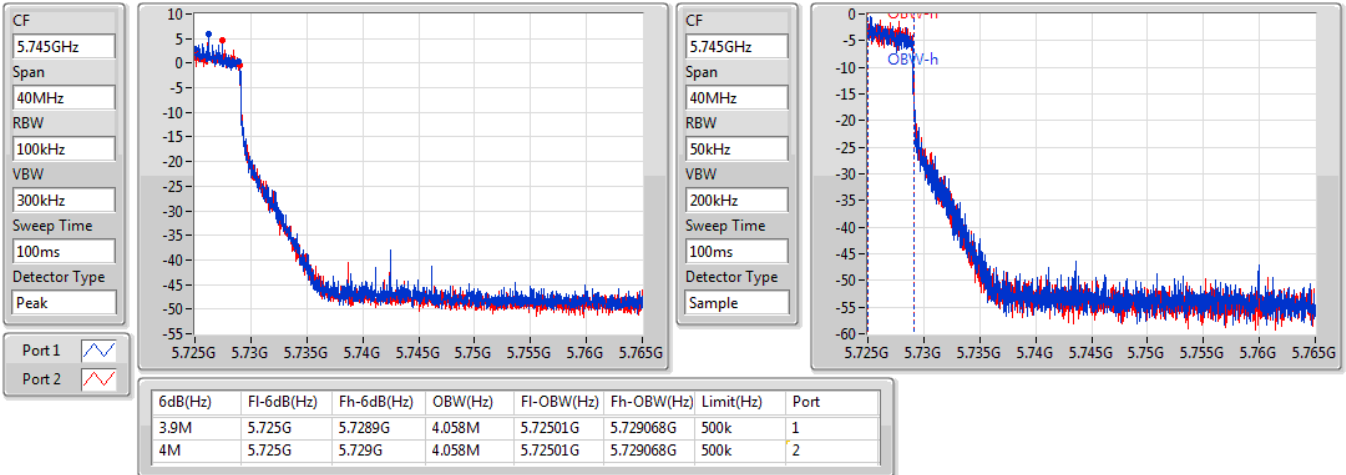

802.11ax HEW40_Nss1,(MCS0)_2TX

EBW

5710MHz Straddle 5.725-5.85GHz

03/08/2019