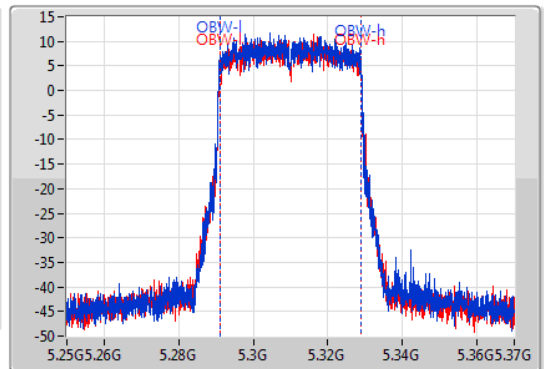

802.11ax HEW40_Nss1,(MCS0)_2TX

EBW

5310MHz

03/08/2019

CF
5.31GHz
Span
120MHz
RBW
500kHz
VBW
2MHz
Sweep Time
100ms
Detector Type
Peak

CF
5.31GHz
Span
120MHz
RBW
500kHz
VBW
2MHz
Sweep Time
100ms
Detector Type
Sample