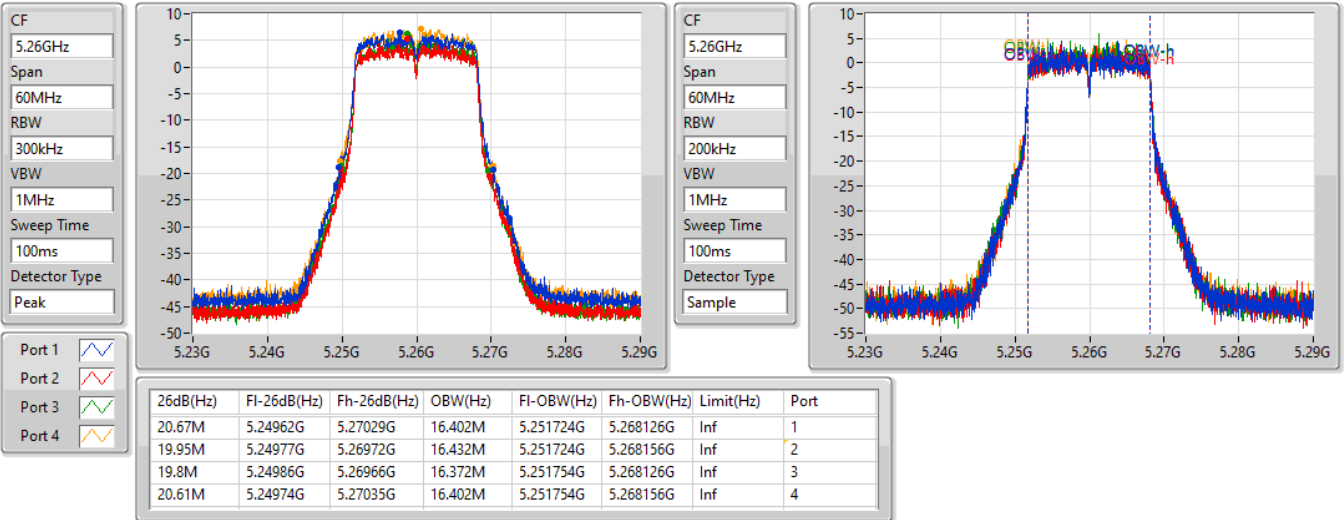

Port X-N dB = Port X 6dB down bandwidth for 5.725-5.85GHz band / 26dB down bandwidth for other band

Port X-OBW = Port X 99% occupied bandwidth;

802.11a_Nss1,(6Mbps)_4TX

EBW

5260MHz

01/08/2023

802.11a_Nss1,(6Mbps)_4TX