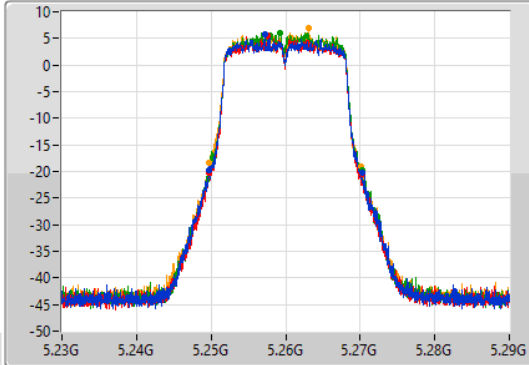

Port X-N dB = Port X 6dB down bandwidth for 5.725-5.85GHz band / 26dB down bandwidth for other band

Port X-OBW = Port X 99% occupied bandwidth;

802.11a_Nss1,(6Mbps)_4TX

EBW

5260MHz

01/08/2023

CF
5.26GHz
Span
60MHz
RBW
300kHz
VBW
1MHz
Sweep Time
100ms
Detector Type
Peak