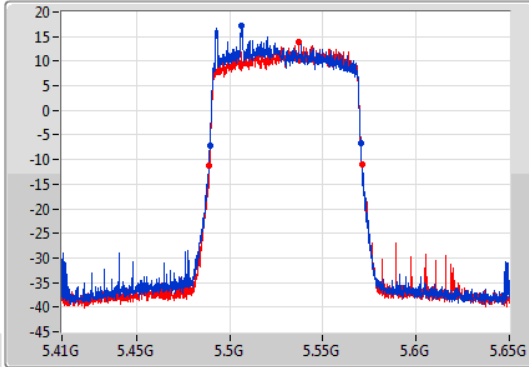

802.11ax HEW80-BF_Nss1,(MCS0)_2TX

EBW

5530MHz

08/08/2019

CF
5.53GHz
Span
240MHz
RBW
1MHz
VBW
3MHz
Sweep Time
100ms
Detector Type
Peak

CF
5.53GHz
Span
240MHz
RBW
1MHz
VBW
3MHz
Sweep Time
100ms
Detector Type
Sample