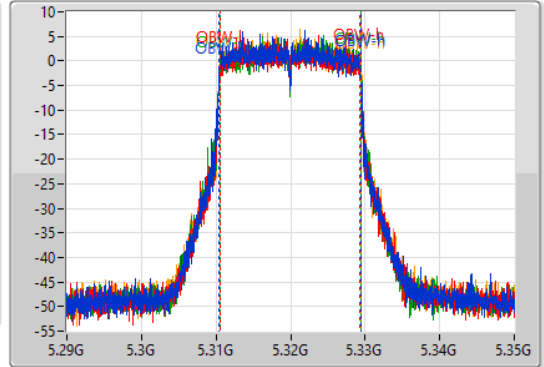

Port 1: [Waveform icon]
 Port 2: [Waveform icon]
 Port 3: [Waveform icon]
 Port 4: [Waveform icon]

26dB(Hz)	Fl-26dB(Hz)	Fh-26dB(Hz)	OBW(Hz)	Fl-OBW(Hz)	Fh-OBW(Hz)	Limit(Hz)	Port
21.78M	5.30902G	5.3308G	18.951M	5.310465G	5.329415G	Inf	1
21.51M	5.3092G	5.33071G	18.861M	5.310495G	5.329355G	Inf	2
21.75M	5.3092G	5.33095G	18.921M	5.310495G	5.329415G	Inf	3
21.84M	5.30908G	5.33092G	18.891M	5.310495G	5.329385G	Inf	4