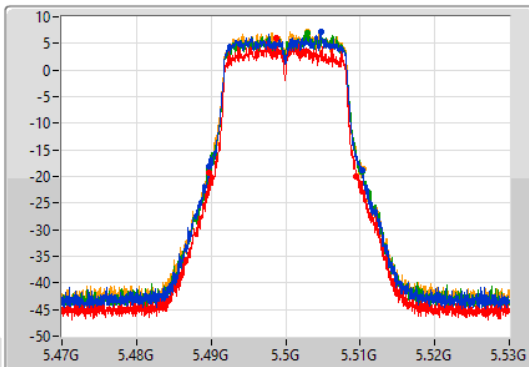

802.11a_Nss1,(6Mbps)_4TX

EBW

5500MHz

01/08/2023

CF
5.5GHz
Span
60MHz
RBW
300kHz
VBW
1MHz
Sweep Time
100ms
Detector Type
Peak

CF
5.5GHz
Span
60MHz
RBW
200kHz
VBW
1MHz
Sweep Time
100ms
Detector Type
Sample