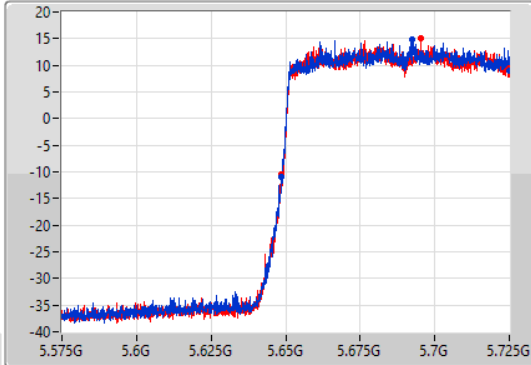

802.11ax HEW80-BF_Nss1,(MCS0)_2TX

EBW

5690MHz Straddle 5.47-5.725GHz

01/08/2023

CF: 5.65GHz
Span: 150MHz
RBW: 1MHz
VBW: 3MHz
Sweep Time: 100ms
Detector Type: Peak

CF: 5.65GHz
Span: 150MHz
RBW: 1MHz
VBW: 3MHz
Sweep Time: 100ms
Detector Type: Sample