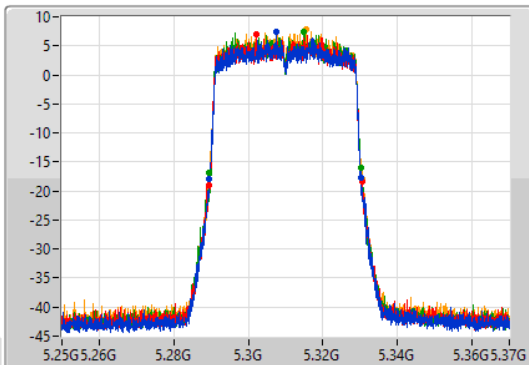

802.11ax HEW40-BF_Nss1,(MCS0)_4TX

EBW

5310MHz

01/08/2023

CF
5.31GHz
Span
120MHz
RBW
500kHz
VBW
2MHz
Sweep Time
100ms
Detector Type
Peak

CF
5.31GHz
Span
120MHz
RBW
500kHz
VBW
2MHz
Sweep Time
100ms
Detector Type
Sample