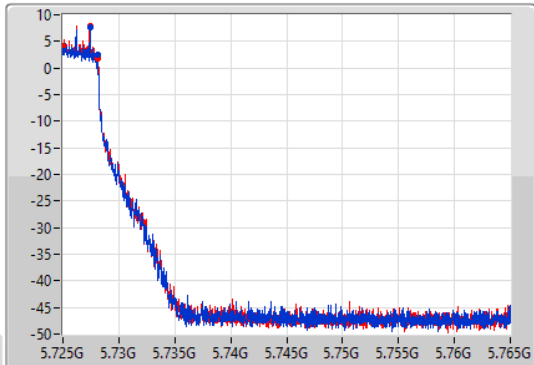

5720MHz Straddle 5.725-5.85GHz

01/08/2023

CF
5.745GHz
Span
40MHz
RBW
100kHz
VBW
300kHz
Sweep Time
100ms
Detector Type
Peak

CF
5.745GHz
Span
40MHz
RBW
50kHz
VBW
200kHz
Sweep Time
100ms
Detector Type
Sample