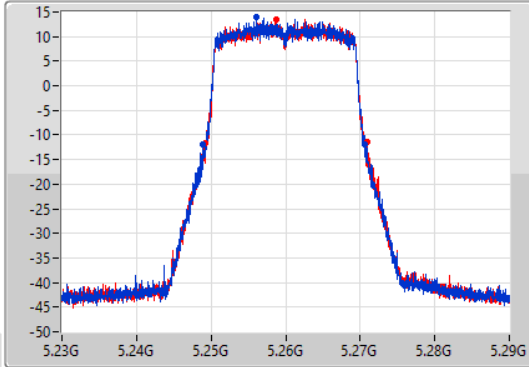

802.11ax HEW20_Nss1,(MCS0)_2TX

EBW

5260MHz

01/08/2023

CF
5.26GHz
Span
60MHz
RBW
300kHz
VBW
1MHz
Sweep Time
100ms
Detector Type
Peak

CF
5.26GHz
Span
60MHz
RBW
200kHz
VBW
1MHz
Sweep Time
100ms
Detector Type
Sample