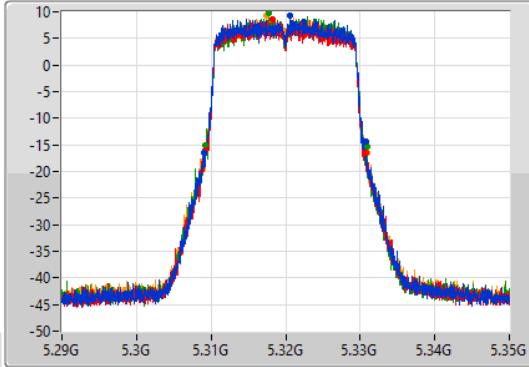

802.11ax HEW20_Nss1,(MCS0)_4TX

EBW

5320MHz

01/08/2023

CF: 5.32GHz
Span: 60MHz
RBW: 300kHz
VBW: 1MHz
Sweep Time: 100ms
Detector Type: Peak

CF: 5.32GHz
Span: 60MHz
RBW: 200kHz
VBW: 1MHz
Sweep Time: 100ms
Detector Type: Sample