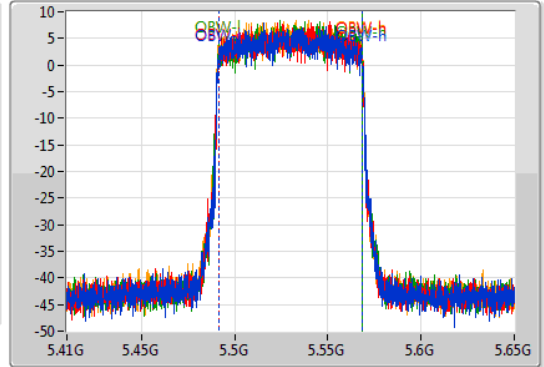

802.11ax HEW80_Nss1,(MCS0)_4TX

EBW

5530MHz

03/08/2019

CF
5.53GHz
Span
240MHz
RBW
1MHz
VBW
3MHz
Sweep Time
100ms
Detector Type
Peak

CF
5.53GHz
Span
240MHz
RBW
1MHz
VBW
3MHz
Sweep Time
100ms
Detector Type
Sample