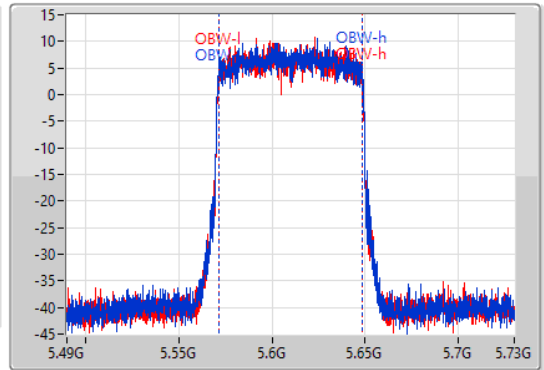

802.11ax HEW80-BF_Nss1,(MCS0)_2TX

EBW

5610MHz

01/08/2023

CF
5.61GHz
Span
240MHz
RBW
1MHz
VBW
3MHz
Sweep Time
100ms
Detector Type
Peak

CF
5.61GHz
Span
240MHz
RBW
1MHz
VBW
3MHz
Sweep Time
100ms
Detector Type
Sample