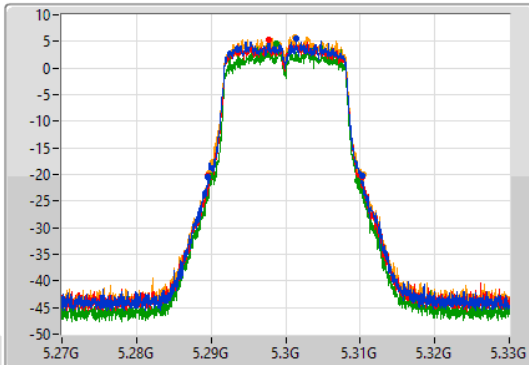

802.11a_Nss1,(6Mbps)_4TX

EBW

5300MHz

01/08/2023

CF
5.3GHz
Span
60MHz
RBW
300kHz
VBW
1MHz
Sweep Time
100ms
Detector Type
Peak

CF
5.3GHz
Span
60MHz
RBW
200kHz
VBW
1MHz
Sweep Time
100ms
Detector Type
Sample