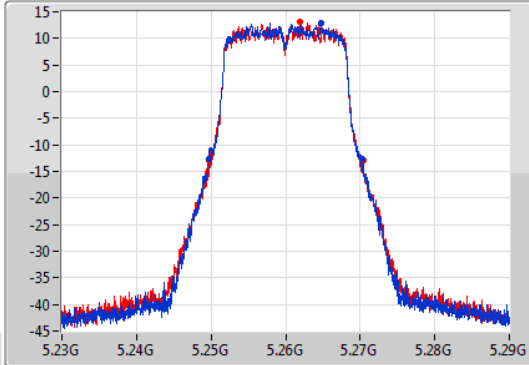

Port X-N dB = Port X 6dB down bandwidth for 5.725-5.85GHz band / 26dB down bandwidth for other band

Port X-OBW = Port X 99% occupied bandwidth;

802.11a_Nss1,(6Mbps)_2TX

EBW

5260MHz

03/08/2019

CF
5.26GHz
Span
60MHz
RBW
300kHz
VBW
1MHz
Sweep Time
100ms
Detector Type
Peak