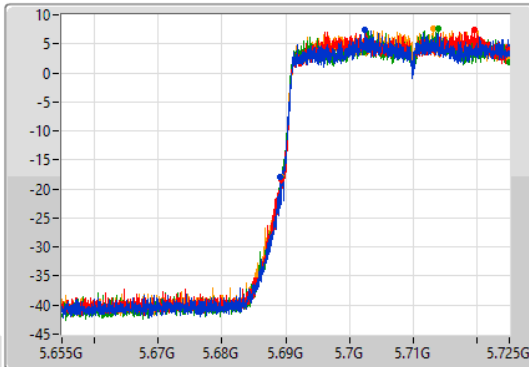

802.11ax HEW40-BF_Nss1,(MCS0)_4TX

EBW

5710MHz Straddle 5.47-5.725GHz

01/08/2023

CF: 5.69GHz
Span: 70MHz
RBW: 500kHz
VBW: 2MHz
Sweep Time: 100ms
Detector Type: Peak

CF: 5.69GHz
Span: 70MHz
RBW: 500kHz
VBW: 2MHz
Sweep Time: 100ms
Detector Type: Sample