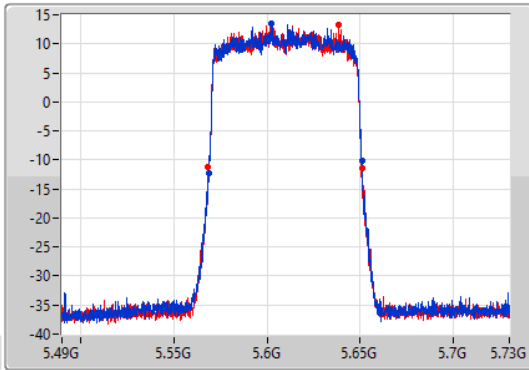

CF
5.61GHz
Span
240MHz
RBW
1MHz
VBW
3MHz
Sweep Time
100ms
Detector Type
Sample