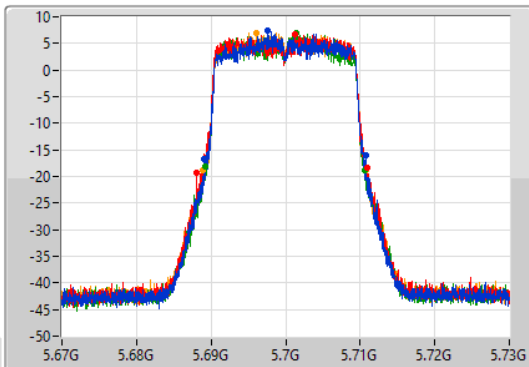

802.11ax HEW20-BF_Nss1,(MCS0)_4TX

EBW

5700MHz

01/08/2023

CF: 5.7GHz
Span: 60MHz
RBW: 300kHz
VBW: 1MHz
Sweep Time: 100ms
Detector Type: Peak

CF: 5.7GHz
Span: 60MHz
RBW: 200kHz
VBW: 1MHz
Sweep Time: 100ms
Detector Type: Sample