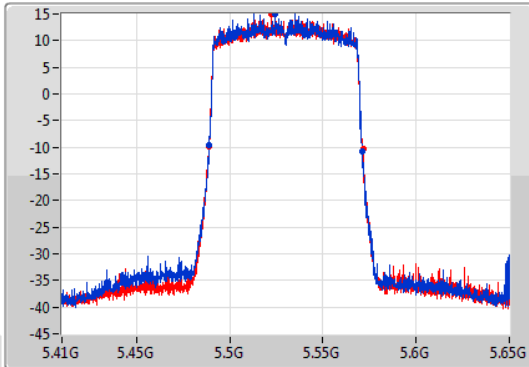

802.11ax HEW80_Nss1,(MCS0)_2TX

EBW

5530MHz

03/08/2019

CF
5.53GHz
Span
240MHz
RBW
1MHz
VBW
3MHz
Sweep Time
100ms
Detector Type
Peak

CF
5.53GHz
Span
240MHz
RBW
1MHz
VBW
3MHz
Sweep Time
100ms
Detector Type
Sample