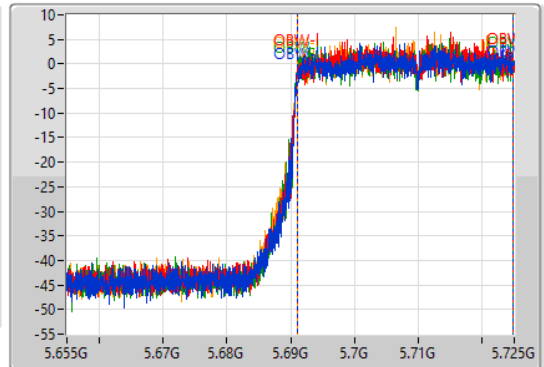

802.11ax HEW40-BF_Nss1,(MCS0)_4TX

EBW

5710MHz Straddle 5.47-5.725GHz

01/08/2023

CF: 5.69GHz
 Span: 70MHz
 RBW: 500kHz
 VBW: 2MHz
 Sweep Time: 100ms
 Detector Type: Peak

CF: 5.69GHz
 Span: 70MHz
 RBW: 500kHz
 VBW: 2MHz
 Sweep Time: 100ms
 Detector Type: Sample