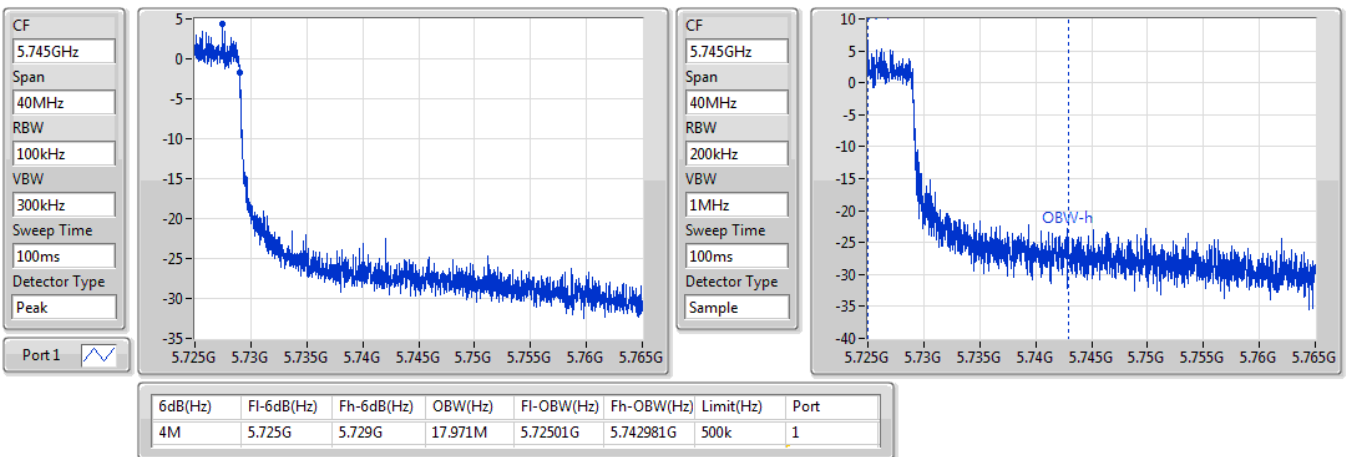

5690MHz Straddle 5.47-5.725GHz

03/08/2019

802.11ax HEW80_Nss1,(MCS0)_1TX

EBW

5690MHz Straddle 5.725-5.85GHz

03/08/2019

Summary

Mode	Max-N dB (Hz)	Max-OBW (Hz)	ITU-Code	Min-N dB (Hz)	Min-OBW (Hz)
5.25-5.35GHz	-	-	-	-	-
802.11a_Nss1,(6Mbps)_2TX	20.55M	16.402M	16M4D1D	19.8M	16.372M
802.11ax HEW20_Nss1,(MCS0)_2TX	21.78M	18.921M	18M9D1D	21.24M	18.891M
802.11ax HEW40_Nss1,(MCS0)_2TX	41.22M	37.721M	37M7D1D	40.56M	37.661M
802.11ax HEW80_Nss1,(MCS0)_2TX	82.2M	77.121M	77M1D1D	82.08M	77.001M
5.47-5.725GHz	-	-	-	-	-
802.11a_Nss1,(6Mbps)_2TX	20.67M	16.462M	16M5D1D	15.24M	13.238M
802.11ax HEW20_Nss1,(MCS0)_2TX	21.87M	18.951M	19M0D1D	15.885M	14.438M
802.11ax HEW40_Nss1,(MCS0)_2TX	41.34M	37.721M	37M7D1D	35.56M	33.758M
802.11ax HEW80_Nss1,(MCS0)_2TX	83.04M	77.121M	77M1D1D	76.125M	73.238M
5.725-5.85GHz	-	-	-	-	-
802.11a_Nss1,(6Mbps)_2TX	3.1M	3.478M	3M48D1D	3.08M	3.458M
802.11ax HEW20_Nss1,(MCS0)_2TX	4.4M	4.498M	4M50D1D	4.06M	4.478M
802.11ax HEW40_Nss1,(MCS0)_2TX	4M	4.058M	4M06D1D	3.9M	4.058M
802.11ax HEW80_Nss1,(MCS0)_2TX	4.08M	4.118M	4M12D1D	3.94M	4.098M