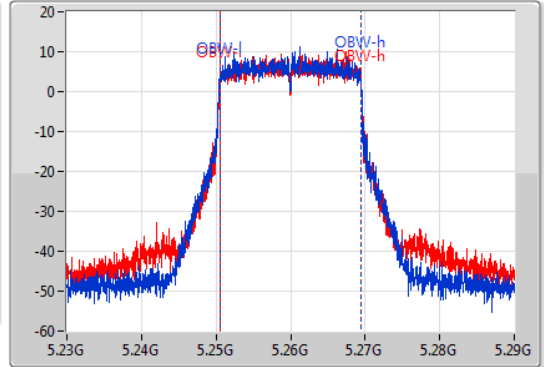

26dB(Hz)	Fl-26dB(Hz)	Fh-26dB(Hz)	OBW(Hz)	Fl-OBW(Hz)	Fh-OBW(Hz)	Limit(Hz)	Port
21.54M	5.2492G	5.27074G	18.891M	5.250495G	5.269385G	Inf	1
21.54M	5.24941G	5.27095G	18.891M	5.250495G	5.269385G	Inf	2

802.11ax HEW20-BF_Nss1,(MCS0)_2TX

EBW

5300MHz

08/08/2019

CF: 5.3GHz
Span: 60MHz
RBW: 300kHz
VBW: 1MHz
Sweep Time: 100ms
Detector Type: Peak