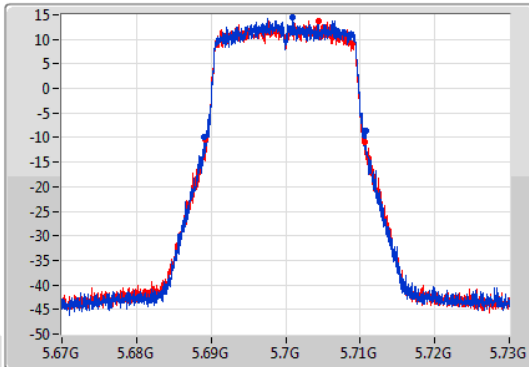

CF
5.7GHz
Span
60MHz
RBW
200kHz
VBW
1MHz
Sweep Time
100ms
Detector Type
Sample