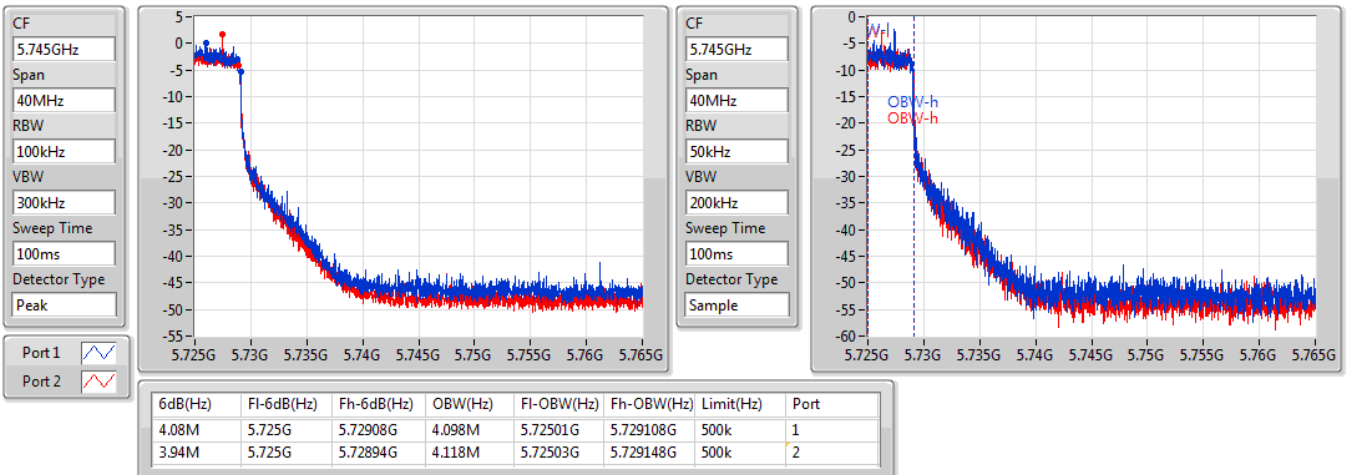

EBW

5690MHz Straddle 5.47-5.725GHz

03/08/2019

802.11ax HEW80_Nss1,(MCS0)_2TX

EBW

5690MHz Straddle 5.725-5.85GHz

03/08/2019

Summary

Mode	Max-N dB (Hz)	Max-OBW (Hz)	ITU-Code	Min-N dB (Hz)	Min-OBW (Hz)
5.25-5.35GHz	-	-	-	-	-
802.11ax HEW20-BF_Nss1,(MCS0)_2TX	21.84M	18.921M	18M9D1D	21.57M	18.891M
802.11ax HEW40-BF_Nss1,(MCS0)_2TX	41.58M	37.721M	37M7D1D	41.04M	37.601M
802.11ax HEW80-BF_Nss1,(MCS0)_2TX	82.68M	77.241M	77M2D1D	82.44M	76.882M
5.47-5.725GHz	-	-	-	-	-
802.11ax HEW20-BF_Nss1,(MCS0)_2TX	22.05M	18.951M	19M0D1D	15.75M	14.468M
802.11ax HEW40-BF_Nss1,(MCS0)_2TX	41.82M	37.721M	37M7D1D	35.385M	33.723M
802.11ax HEW80-BF_Nss1,(MCS0)_2TX	82.8M	77.121M	77M1D1D	76.35M	73.013M
5.725-5.85GHz	-	-	-	-	-
802.11ax HEW20-BF_Nss1,(MCS0)_2TX	4.46M	4.498M	4M50D1D	4.34M	4.498M
802.11ax HEW40-BF_Nss1,(MCS0)_2TX	4.08M	4.058M	4M06D1D	3.92M	4.018M
802.11ax HEW80-BF_Nss1,(MCS0)_2TX	3.96M	4.078M	4M08D1D	3.92M	4.078M