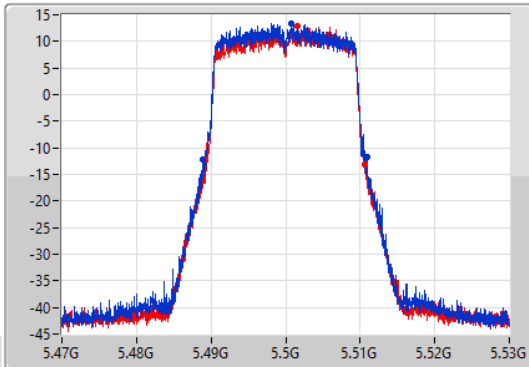

CF
5.5GHz
Span
60MHz
RBW
200kHz
VBW
1MHz
Sweep Time
100ms
Detector Type
Sample