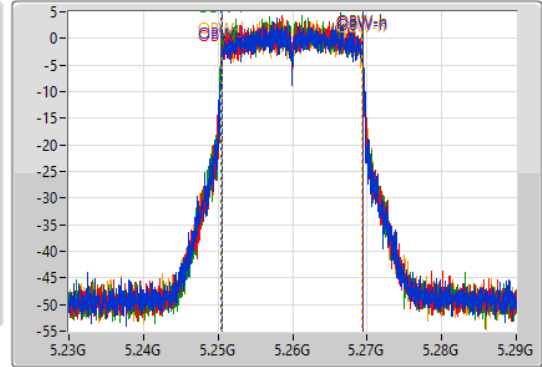

802.11ax HEW20_Nss1,(MCS0)_4TX

EBW

5260MHz

01/08/2023

CF
5.26GHz
Span
60MHz
RBW
300kHz
VBW
1MHz
Sweep Time
100ms
Detector Type
Peak

CF
5.26GHz
Span
60MHz
RBW
200kHz
VBW
1MHz
Sweep Time
100ms
Detector Type
Sample