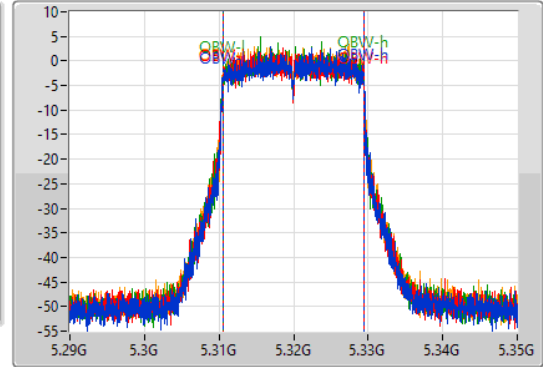

802.11ax HEW20-BF_Nss1,(MCS0)_4TX

EBW

5320MHz

01/08/2023

CF: 5.32GHz
Span: 60MHz
RBW: 300kHz
VBW: 1MHz
Sweep Time: 100ms
Detector Type: Peak

CF: 5.32GHz
Span: 60MHz
RBW: 200kHz
VBW: 1MHz
Sweep Time: 100ms
Detector Type: Sample

Port 1: [Waveform icon]
Port 2: [Waveform icon]
Port 3: [Waveform icon]
Port 4: [Waveform icon]

26dB(Hz)	Fl-26dB(Hz)	Fh-26dB(Hz)	OBW(Hz)	Fl-OBW(Hz)	Fh-OBW(Hz)	Limit(Hz)	Port
21.96M	5.30893G	5.33089G	18.891M	5.310495G	5.329385G	Inf	1
21.3M	5.30923G	5.33053G	18.891M	5.310495G	5.329385G	Inf	2
21.75M	5.30899G	5.33074G	18.861M	5.310525G	5.329385G	Inf	3
21.9M	5.30893G	5.33083G	18.891M	5.310495G	5.329385G	Inf	4

802.11ax HEW20-BF_Nss1,(MCS0)_4TX

EBW

5500MHz

01/08/2023

CF: 5.5GHz
Span: 60MHz
RBW: 300kHz
VBW: 1MHz
Sweep Time: 100ms
Detector Type: Peak

CF: 5.5GHz
Span: 60MHz
RBW: 200kHz
VBW: 1MHz
Sweep Time: 100ms
Detector Type: Sample

Port 1: [Waveform icon]
Port 2: [Waveform icon]
Port 3: [Waveform icon]
Port 4: [Waveform icon]

26dB(Hz)	Fl-26dB(Hz)	Fh-26dB(Hz)	OBW(Hz)	Fl-OBW(Hz)	Fh-OBW(Hz)	Limit(Hz)	Port
22.02M	5.48902G	5.51104G	18.951M	5.490465G	5.509415G	Inf	1
22.02M	5.48896G	5.51098G	18.951M	5.490465G	5.509415G	Inf	2
21.69M	5.48911G	5.5108G	18.891M	5.490495G	5.509385G	Inf	3
21.72M	5.48911G	5.51083G	18.891M	5.490495G	5.509385G	Inf	4