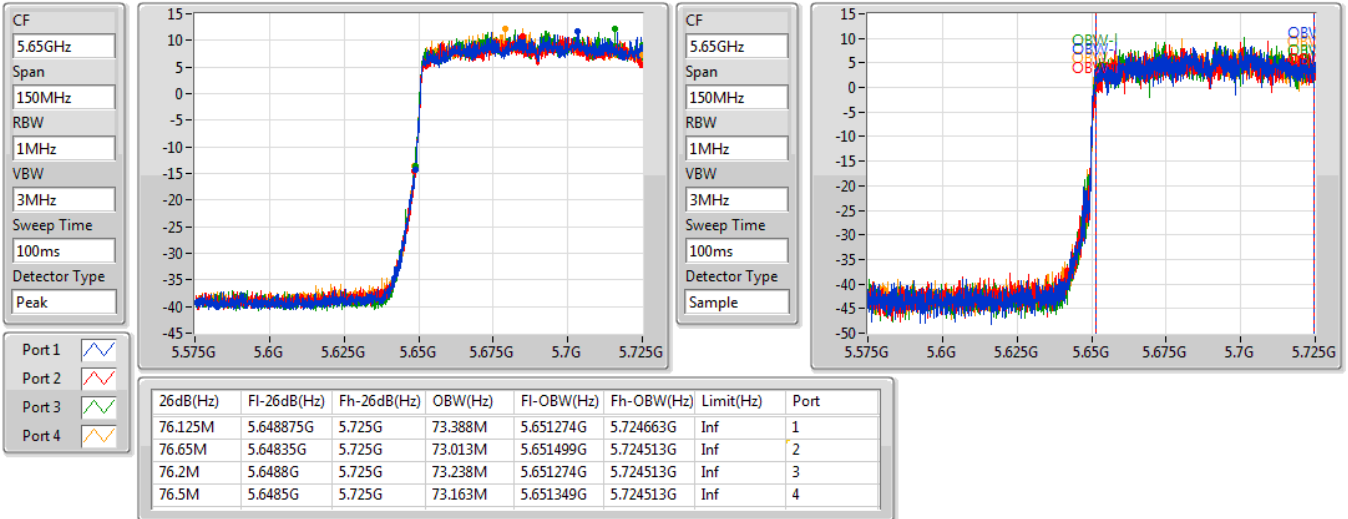

802.11ax HEW80_Nss1,(MCS0)_4TX

EBW

5690MHz Straddle 5.47-5.725GHz

03/08/2019