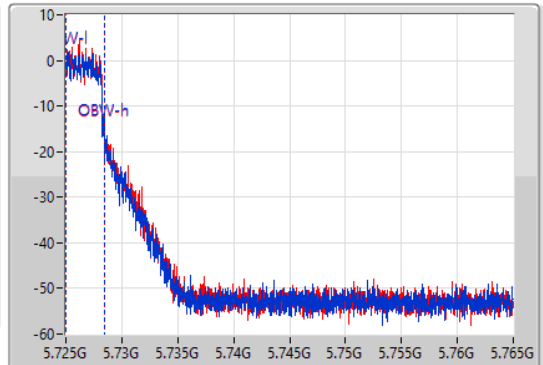

802.11a_Nss1,(6Mbps)_2TX

EBW

5720MHz Straddle 5.725-5.85GHz

01/08/2023

CF
5.745GHz
Span
40MHz
RBW
100kHz
VBW
300kHz
Sweep Time
100ms
Detector Type
Peak

CF
5.745GHz
Span
40MHz
RBW
50kHz
VBW
200kHz
Sweep Time
100ms
Detector Type
Sample