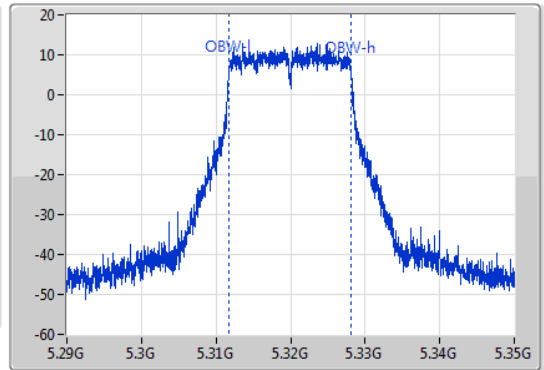

802.11a_Nss1,(6Mbps)_1TX

EBW

5320MHz

03/08/2019

CF: 5.32GHz
 Span: 60MHz
 RBW: 300kHz
 VBW: 1MHz
 Sweep Time: 100ms
 Detector Type: Peak
 Port 1

CF: 5.32GHz
 Span: 60MHz
 RBW: 200kHz
 VBW: 1MHz
 Sweep Time: 100ms
 Detector Type: Sample