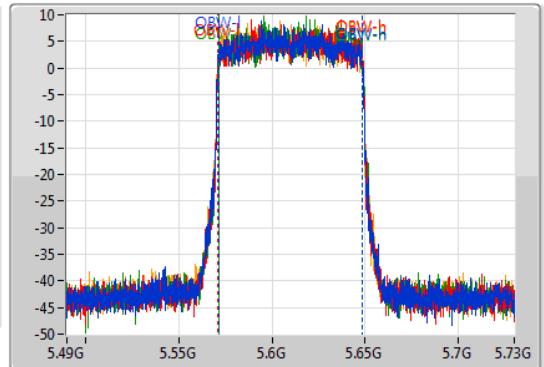

802.11ax HEW80_Nss1,(MCS0)_4TX

EBW

5610MHz

03/08/2019

CF
5.61GHz
Span
240MHz
RBW
1MHz
VBW
3MHz
Sweep Time
100ms
Detector Type
Peak

CF
5.61GHz
Span
240MHz
RBW
1MHz
VBW
3MHz
Sweep Time
100ms
Detector Type
Sample