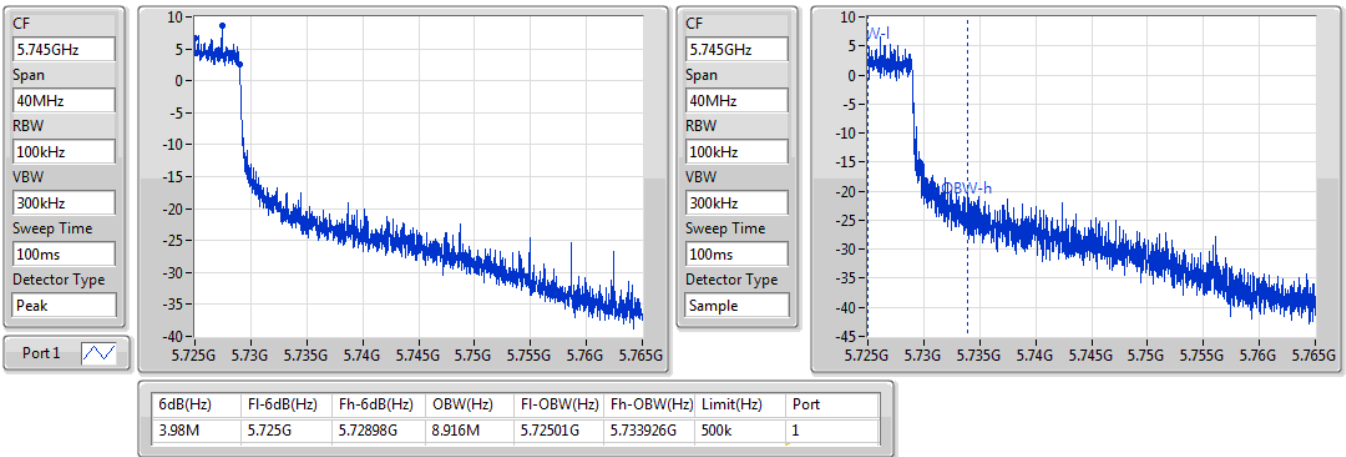

EBW

5710MHz Straddle 5.47-5.725GHz

02/08/2019

802.11ax HEW40\_Nss1,(MCS0)\_1TX

EBW

5710MHz Straddle 5.725-5.85GHz

02/08/2019

802.11ax HEW80\_Nss1,(MCS0)\_1TX