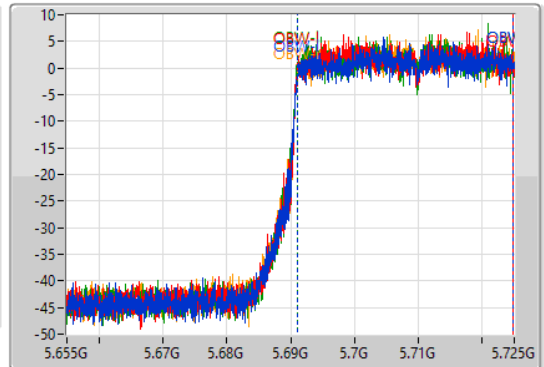

Sweep Time  
100ms

Detector Type  
Peak

CF  
5.69GHz

Span  
70MHz

RBW  
500kHz

VBW  
2MHz

Sweep Time  
100ms

Detector Type  
Sample