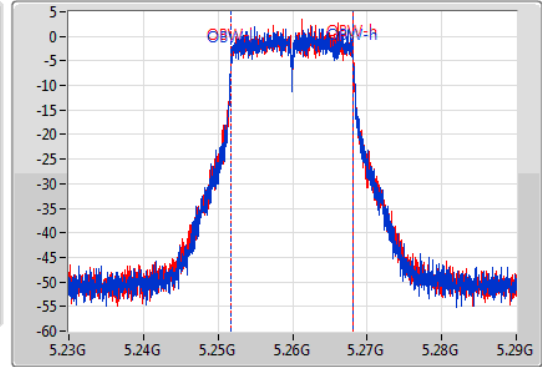

26dB(Hz)	Fl-26dB(Hz)	Fh-26dB(Hz)	OBW(Hz)	Fl-OBW(Hz)	Fh-OBW(Hz)	Limit(Hz)	Port
20.55M	5.24965G	5.2702G	16.402M	5.251754G	5.268156G	Inf	1
20.76M	5.24968G	5.27044G	16.402M	5.251754G	5.268156G	Inf	2

802.11a_Nss1,(6Mbps)_2TX

EBW

5300MHz

01/08/2019

CF
5.3GHz
Span
60MHz
RBW
300kHz
VBW
1MHz
Sweep Time
100ms
Detector Type
Peak