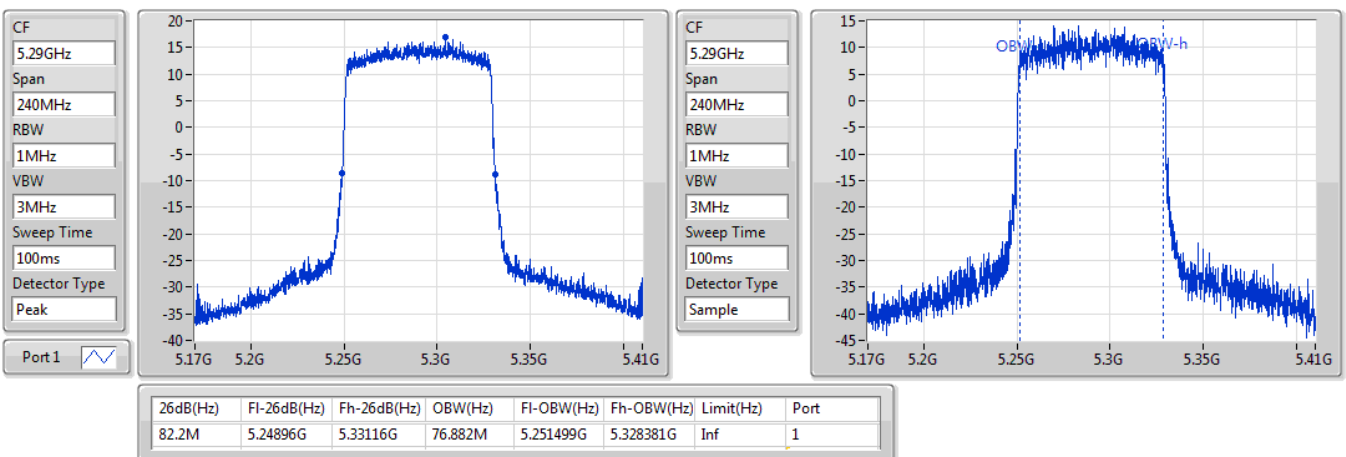

5290MHz

02/08/2019