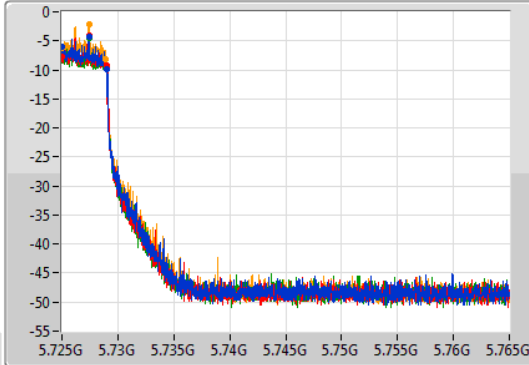

802.11ax HEW40-BF_Nss1,(MCS0)_4TX

EBW

5710MHz Straddle 5.725-5.85GHz

05/08/2019

CF
5.745GHz
Span
40MHz
RBW
100kHz
VBW
300kHz
Sweep Time
100ms
Detector Type
Peak

CF
5.745GHz
Span
40MHz
RBW
50kHz
VBW
200kHz
Sweep Time
100ms
Detector Type
Sample