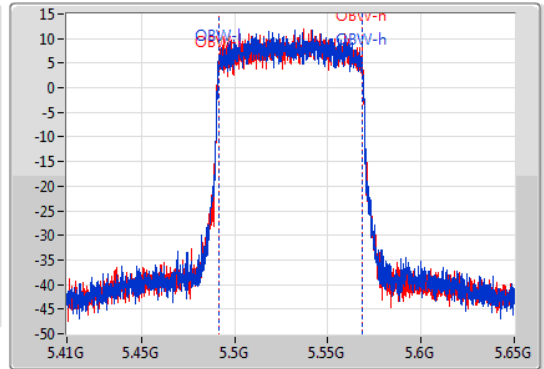

EBW

5530MHz

01/08/2019

CF  
5.53GHz  
Span  
240MHz  
RBW  
1MHz  
VBW  
3MHz  
Sweep Time  
100ms  
Detector Type  
Peak

CF  
5.53GHz  
Span  
240MHz  
RBW  
1MHz  
VBW  
3MHz  
Sweep Time  
100ms  
Detector Type  
Sample