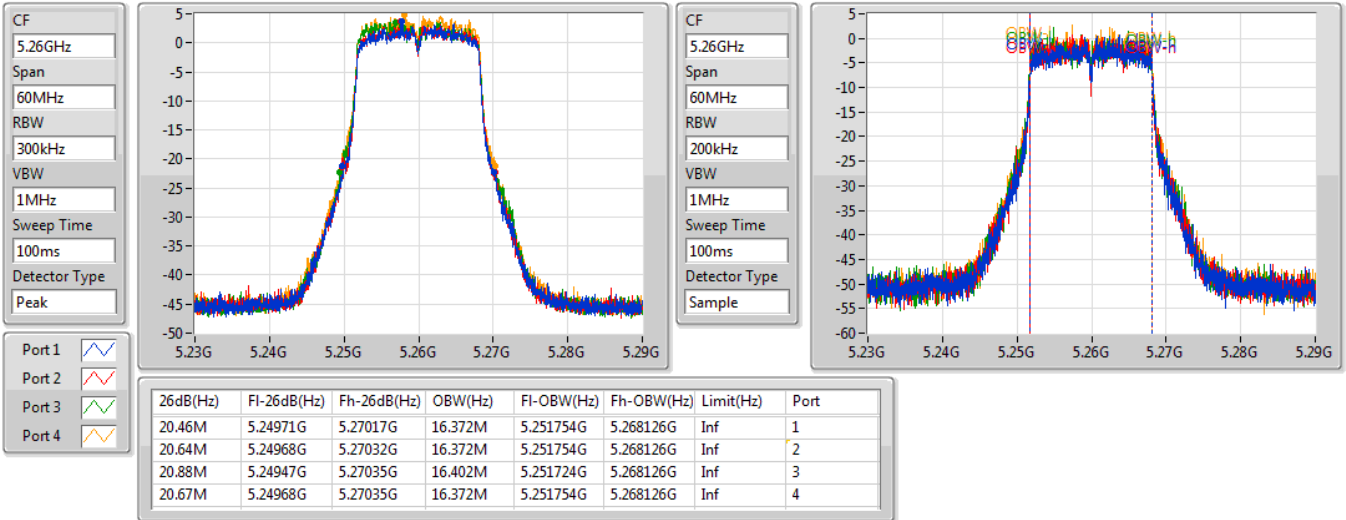

**Port X-N dB = Port X 6dB down bandwidth for 5.725-5.85GHz band / 26dB down bandwidth for other band**

**Port X-OBW = Port X 99% occupied bandwidth;**

802.11a\_Nss1,(6Mbps)\_4TX

EBW

5260MHz

31/07/2019

802.11a\_Nss1,(6Mbps)\_4TX