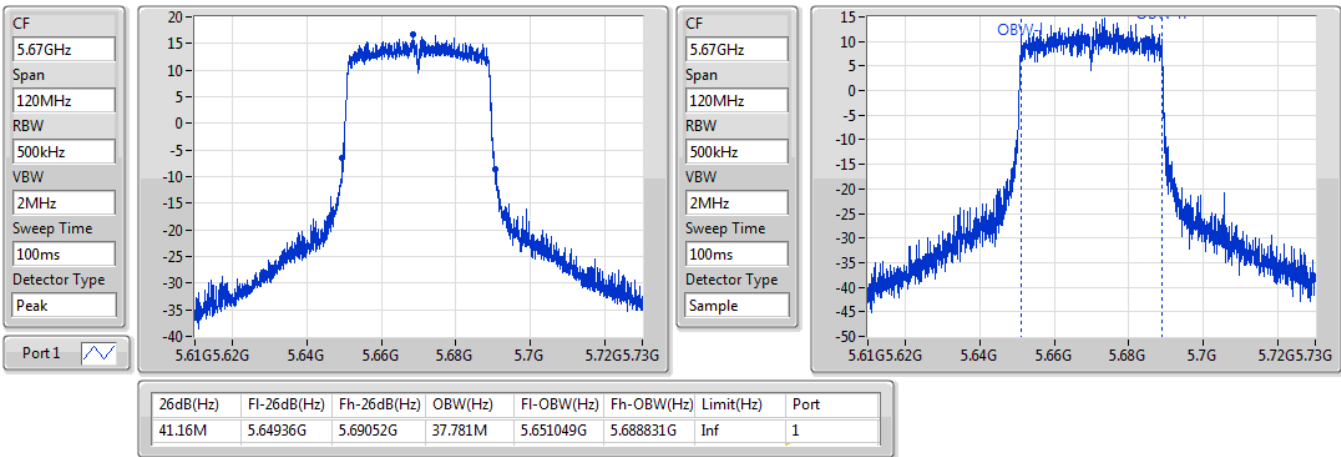

EBW

5550MHz

02/08/2019

802.11ax HEW40\_Nss1,(MCS0)\_1TX

EBW

5670MHz

02/08/2019

802.11ax HEW40\_Nss1,(MCS0)\_1TX