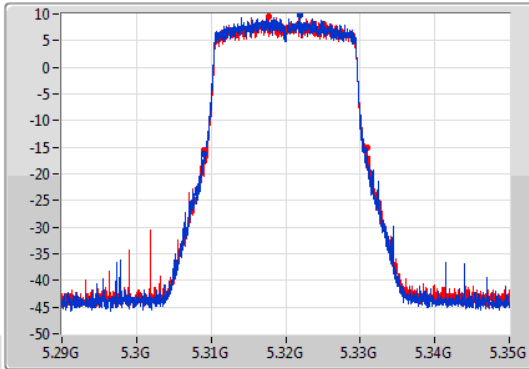

802.11ax HEW20-BF_Nss1,(MCS0)_2TX

EBW

5320MHz

06/08/2019

CF
5.32GHz
Span
60MHz
RBW
300kHz
VBW
1MHz
Sweep Time
100ms
Detector Type
Peak

CF
5.32GHz
Span
60MHz
RBW
200kHz
VBW
1MHz
Sweep Time
100ms
Detector Type
Sample