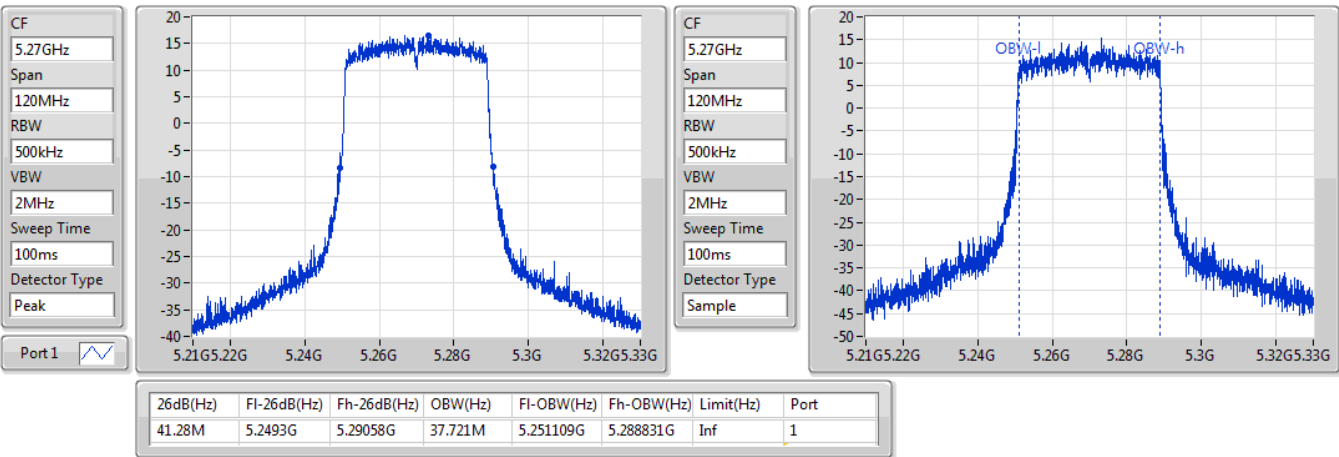

802.11ax HEW40_Nss1,(MCS0)_1TX

EBW

5270MHz

02/08/2019