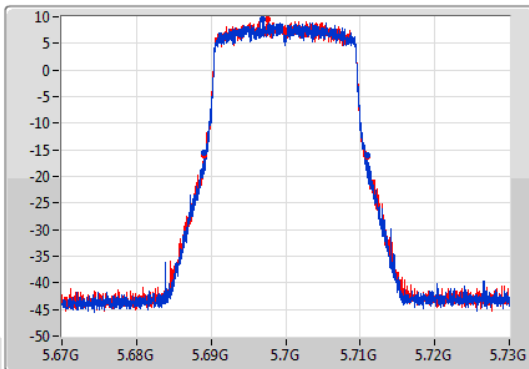

CF
5.7GHz
Span
60MHz
RBW
200kHz
VBW
1MHz
Sweep Time
100ms
Detector Type
Sample