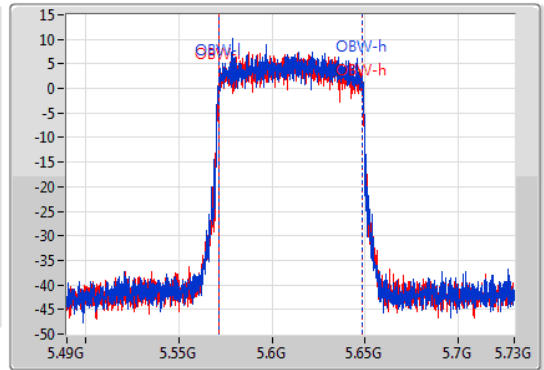

EBW

5610MHz

06/08/2019

CF  
5.61GHz  
Span  
240MHz  
RBW  
1MHz  
VBW  
3MHz  
Sweep Time  
100ms  
Detector Type  
Peak

CF  
5.61GHz  
Span  
240MHz  
RBW  
1MHz  
VBW  
3MHz  
Sweep Time  
100ms  
Detector Type  
Sample