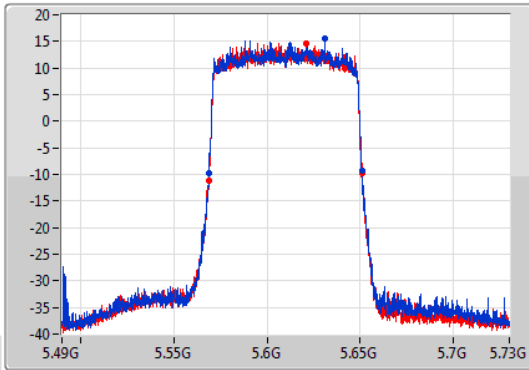

CF
5.61GHz
Span
240MHz
RBW
1MHz
VBW
3MHz
Sweep Time
100ms
Detector Type
Sample