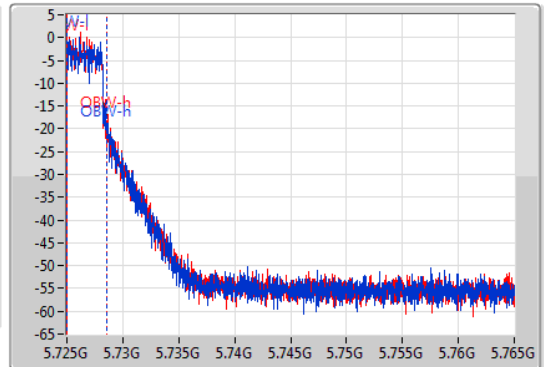

EBW

5720MHz Straddle 5.725-5.85GHz

01/08/2019

CF  
5.745GHz  
Span  
40MHz  
RBW  
100kHz  
VBW  
300kHz  
Sweep Time  
100ms  
Detector Type  
Peak

CF  
5.745GHz  
Span  
40MHz  
RBW  
50kHz  
VBW  
200kHz  
Sweep Time  
100ms  
Detector Type  
Sample