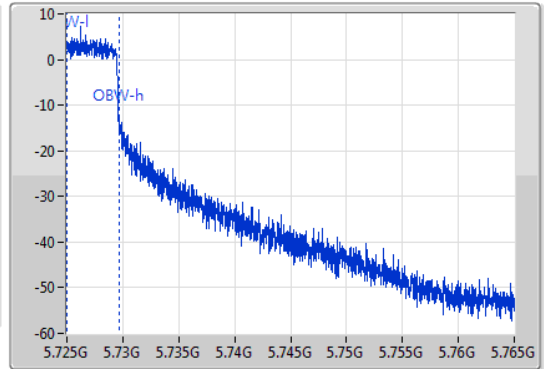

**802.11ax HEW20\_Nss1,(MCS0)\_1TX**  
**5720MHz Straddle 5.725-5.85GHz**

EBW

02/08/2019

CF: 5.745GHz  
 Span: 40MHz  
 RBW: 100kHz  
 VBW: 300kHz  
 Sweep Time: 100ms  
 Detector Type: Peak  
 Port 1

CF: 5.745GHz  
 Span: 40MHz  
 RBW: 50kHz  
 VBW: 200kHz  
 Sweep Time: 100ms  
 Detector Type: Sample