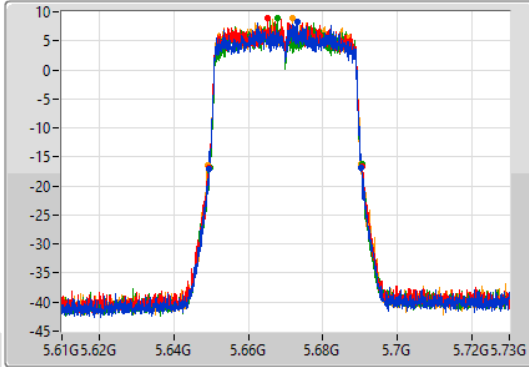

Sweep Time  
100ms

Detector Type  
Peak

CF  
5.67GHz

Span  
120MHz

RBW  
500kHz

VBW  
2MHz

Sweep Time  
100ms

Detector Type  
Sample