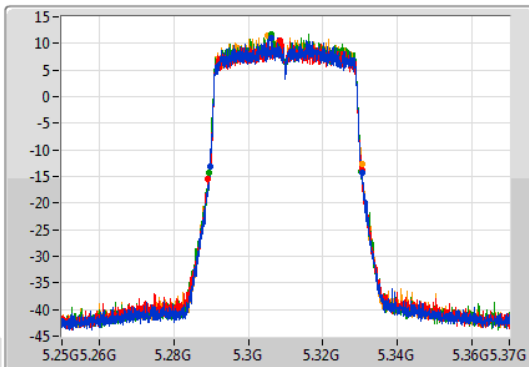

802.11ax HEW40_Nss1,(MCS0)_4TX

EBW

5310MHz

02/08/2019

CF
5.31GHz
Span
120MHz
RBW
500kHz
VBW
2MHz
Sweep Time
100ms
Detector Type
Peak

CF
5.31GHz
Span
120MHz
RBW
500kHz
VBW
2MHz
Sweep Time
100ms
Detector Type
Sample