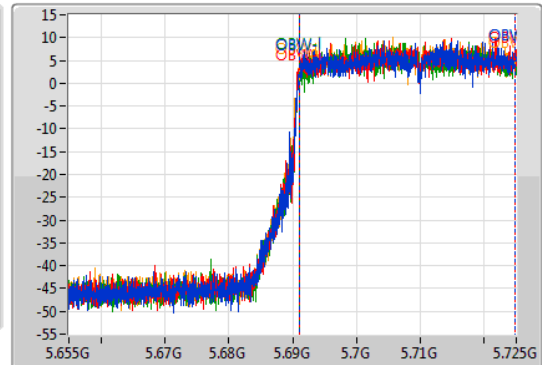

802.11ax HEW40\_Nss1,(MCS0)\_4TX

EBW

5710MHz Straddle 5.47-5.725GHz

03/08/2019

CF  
5.69GHz  
Span  
70MHz  
RBW  
500kHz  
VBW  
2MHz  
Sweep Time  
100ms  
Detector Type  
Peak

CF  
5.69GHz  
Span  
70MHz  
RBW  
500kHz  
VBW  
2MHz  
Sweep Time  
100ms  
Detector Type  
Sample