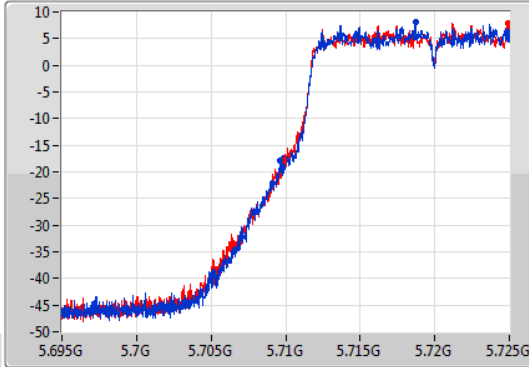

802.11a_Nss1,(6Mbps)_2TX

EBW

5720MHz Straddle 5.47-5.725GHz

01/08/2019

CF
5.71GHz
Span
30MHz
RBW
200kHz
VBW
1MHz
Sweep Time
100ms
Detector Type
Peak

CF
5.71GHz
Span
30MHz
RBW
200kHz
VBW
1MHz
Sweep Time
100ms
Detector Type
Sample