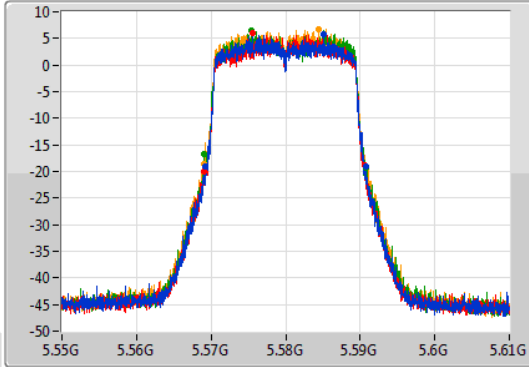

802.11ax HEW20_Nss1,(MCS0)_4TX

EBW

5580MHz

01/08/2019

CF
5.58GHz
Span
60MHz
RBW
300kHz
VBW
1MHz
Sweep Time
100ms
Detector Type
Peak

CF
5.58GHz
Span
60MHz
RBW
200kHz
VBW
1MHz
Sweep Time
100ms
Detector Type
Sample