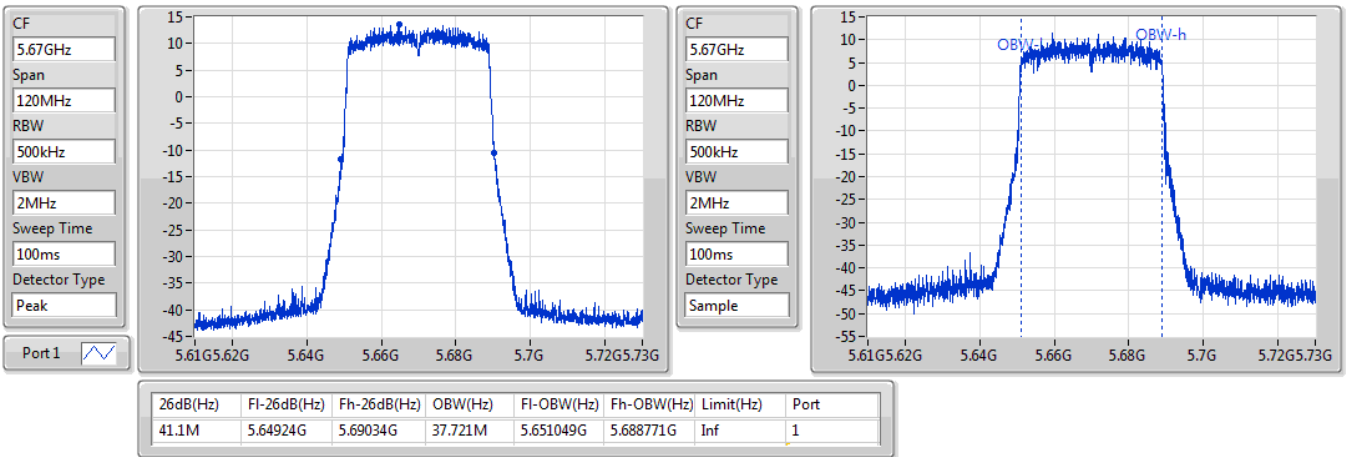

02/08/2019

802.11ax HEW40\_Nss1,(MCS0)\_1TX

EBW

5670MHz

02/08/2019

802.11ax HEW40\_Nss1,(MCS0)\_1TX

EBW

5710MHz Straddle 5.47-5.725GHz