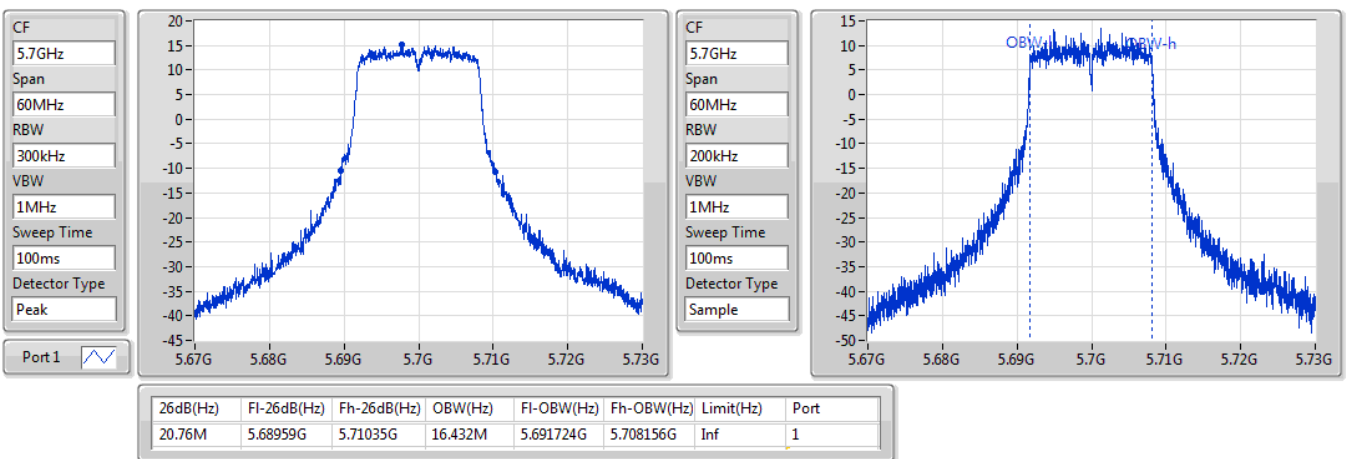

802.11a_Nss1,(6Mbps)_1TX

EBW

5700MHz

02/08/2019