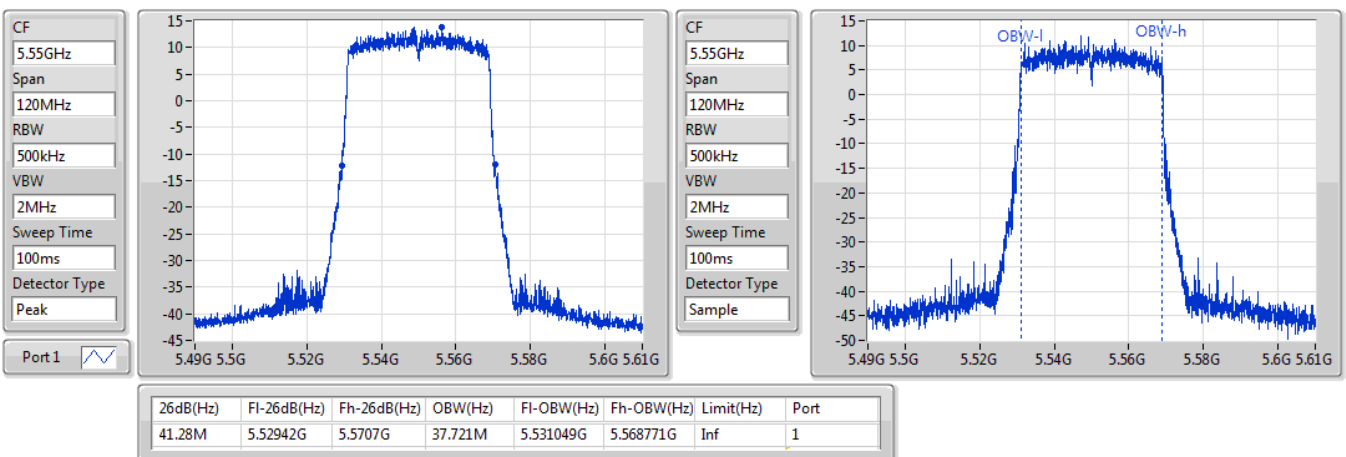

802.11ax HEW40_Nss1,(MCS0)_1TX

EBW

5550MHz

02/08/2019