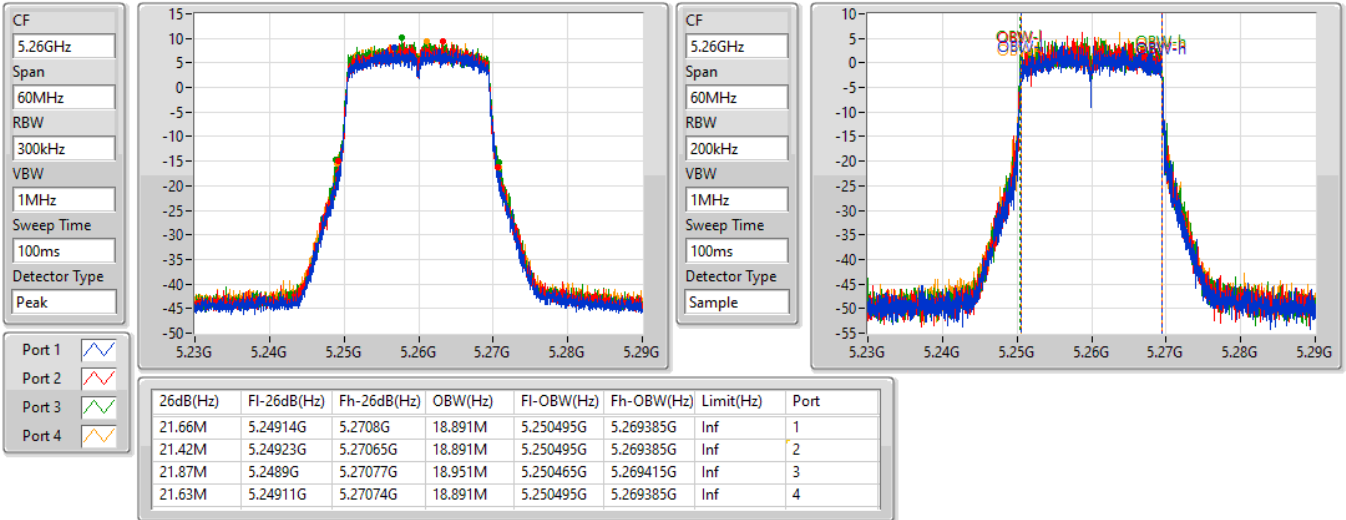

**Port X-N dB** = Port X 6dB down bandwidth for 5.725-5.85GHz band / 26dB down bandwidth for other band

**Port X-OBW** = Port X 99% occupied bandwidth;

802.11ax HEW20-BF\_Nss1,(MCS0)\_4TX

EBW

5260MHz

01/08/2023