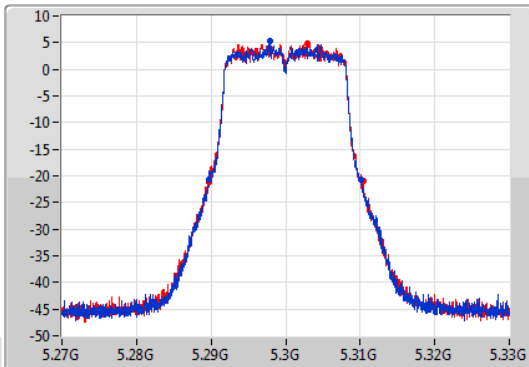

CF
5.3GHz
Span
60MHz
RBW
200kHz
VBW
1MHz
Sweep Time
100ms
Detector Type
Sample