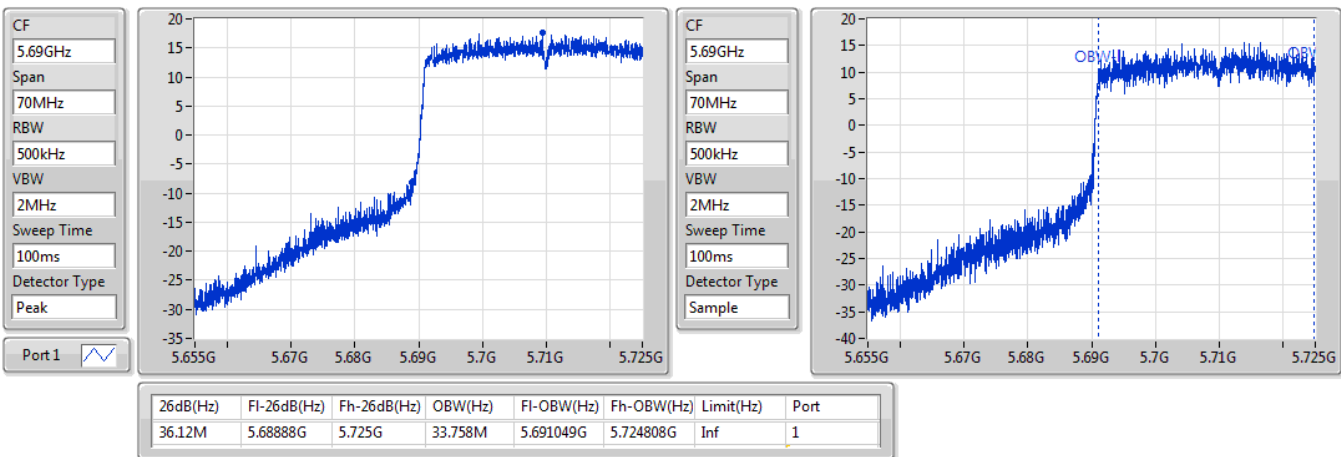

802.11ax HEW40_Nss1,(MCS0)_1TX

EBW

5710MHz Straddle 5.47-5.725GHz

02/08/2019