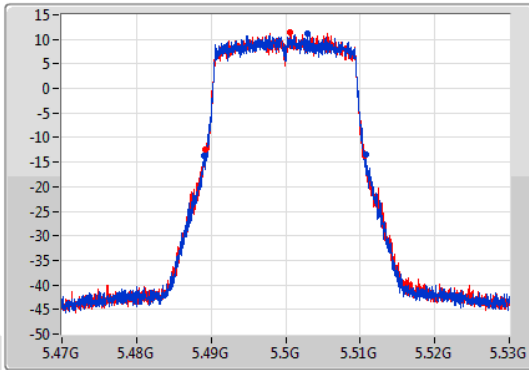

CF
5.5GHz
Span
60MHz
RBW
200kHz
VBW
1MHz
Sweep Time
100ms
Detector Type
Sample