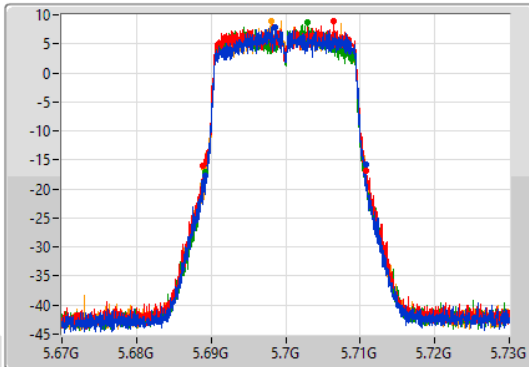

802.11ax HEW20-BF_Nss1,(MCS0)_4TX

EBW

5700MHz

01/08/2023

CF: 5.7GHz
Span: 60MHz
RBW: 300kHz
VBW: 1MHz
Sweep Time: 100ms
Detector Type: Peak

CF: 5.7GHz
Span: 60MHz
RBW: 200kHz
VBW: 1MHz
Sweep Time: 100ms
Detector Type: Sample