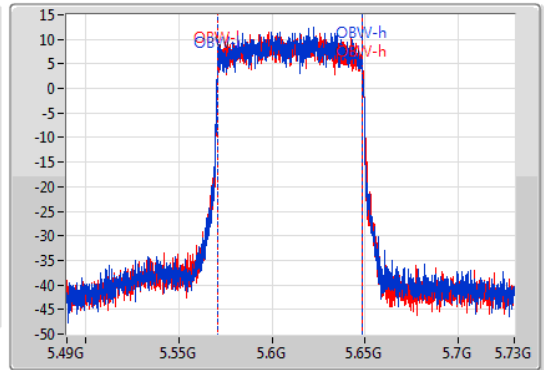

EBW

5610MHz

01/08/2019

CF  
5.61GHz  
Span  
240MHz  
RBW  
1MHz  
VBW  
3MHz  
Sweep Time  
100ms  
Detector Type  
Peak

CF  
5.61GHz  
Span  
240MHz  
RBW  
1MHz  
VBW  
3MHz  
Sweep Time  
100ms  
Detector Type  
Sample