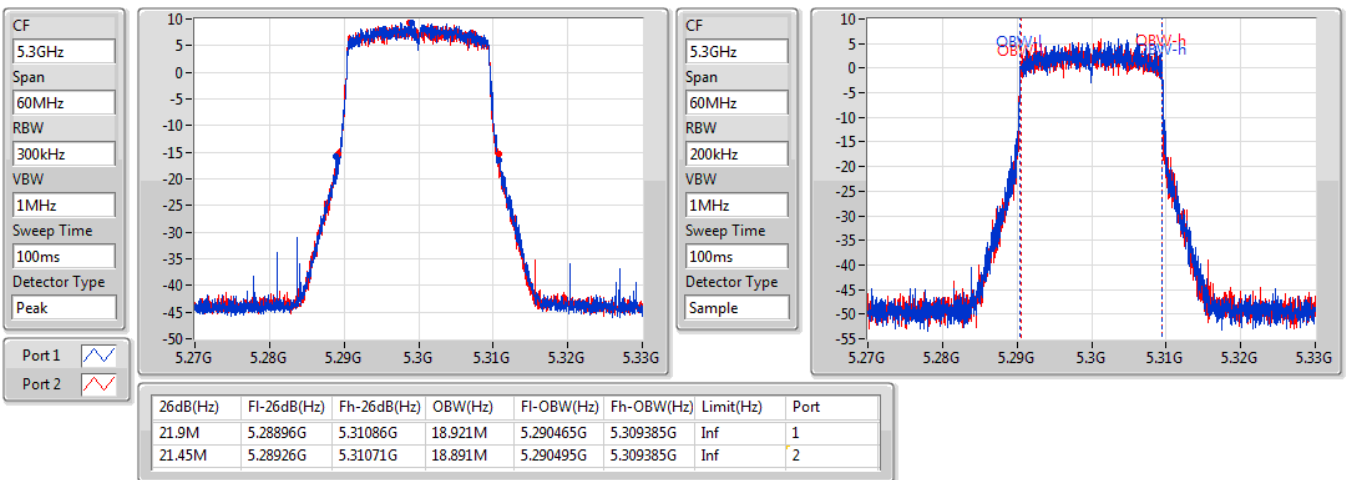

802.11ax HEW20-BF_Nss1,(MCS0)_2TX

EBW

5300MHz

06/08/2019