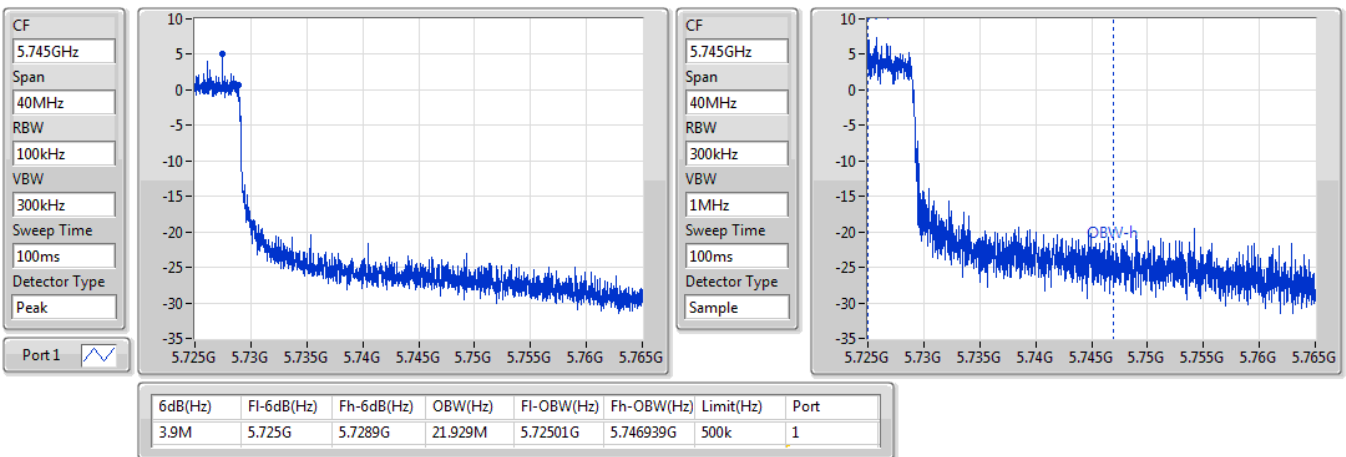

02/08/2019

802.11ax HEW80\_Nss1,(MCS0)\_1TX

EBW

5690MHz Straddle 5.725-5.85GHz

02/08/2019

**Summary**

Mode	Max-N dB (Hz)	Max-OBW (Hz)	ITU-Code	Min-N dB (Hz)	Min-OBW (Hz)
5.25-5.35GHz	-	-	-	-	-
802.11a_Nss1,(6Mbps)_2TX	20.79M	16.402M	16M4D1D	20.4M	16.372M
802.11ax HEW20_Nss1,(MCS0)_2TX	22.02M	18.921M	18M9D1D	21.54M	18.861M
802.11ax HEW40_Nss1,(MCS0)_2TX	41.28M	37.721M	37M7D1D	40.8M	37.661M
802.11ax HEW80_Nss1,(MCS0)_2TX	82.32M	77.121M	77M1D1D	82.32M	77.121M
5.47-5.725GHz	-	-	-	-	-
802.11a_Nss1,(6Mbps)_2TX	20.7M	16.432M	16M4D1D	15.15M	13.223M
802.11ax HEW20_Nss1,(MCS0)_2TX	21.9M	18.951M	19M0D1D	15.69M	14.483M
802.11ax HEW40_Nss1,(MCS0)_2TX	41.34M	37.721M	37M7D1D	35.525M	33.793M
802.11ax HEW80_Nss1,(MCS0)_2TX	82.68M	77.241M	77M2D1D	76.35M	73.163M
5.725-5.85GHz	-	-	-	-	-
802.11a_Nss1,(6Mbps)_2TX	3.1M	3.578M	3M58D1D	3.1M	3.578M
802.11ax HEW20_Nss1,(MCS0)_2TX	4.24M	4.498M	4M50D1D	4.12M	4.498M
802.11ax HEW40_Nss1,(MCS0)_2TX	3.96M	4.058M	4M06D1D	3.94M	4.038M
802.11ax HEW80_Nss1,(MCS0)_2TX	3.98M	4.098M	4M10D1D	3.9M	4.058M