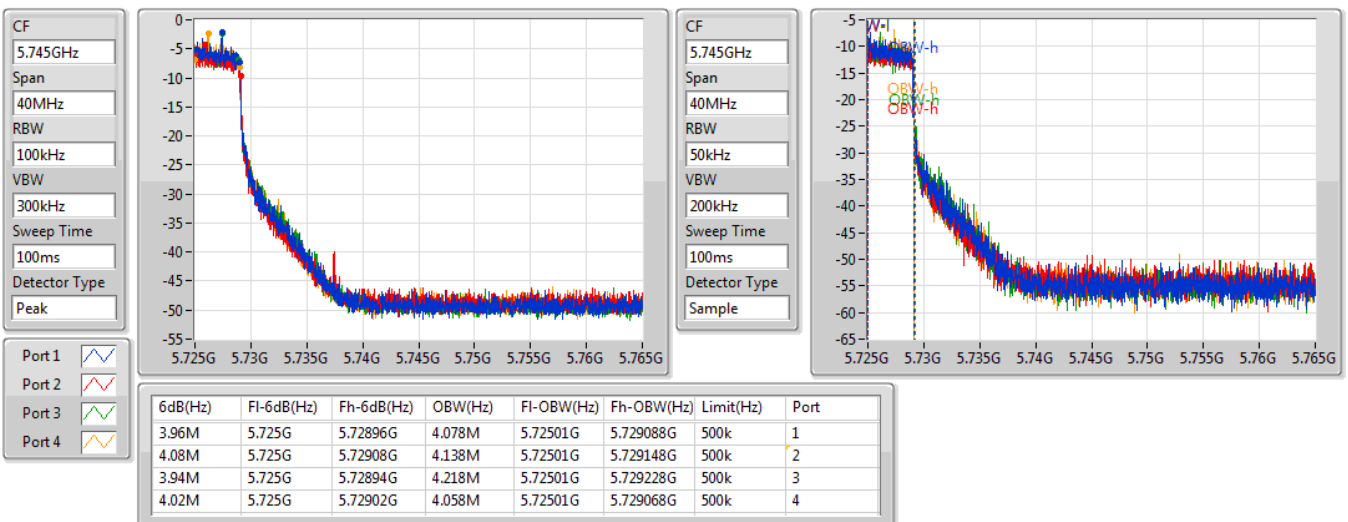

802.11ax HEW80\_Nss1,(MCS0)\_4TX

EBW

5690MHz Straddle 5.47-5.725GHz

03/08/2019

802.11ax HEW80\_Nss1,(MCS0)\_4TX

EBW

5690MHz Straddle 5.725-5.85GHz

03/08/2019

**Summary**

Mode	Max-N dB (Hz)	Max-OBW (Hz)	ITU-Code	Min-N dB (Hz)	Min-OBW (Hz)
5.25-5.35GHz	-	-	-	-	-
802.11ax HEW20-BF_Nss1,(MCS0)_4TX	22.44M	18.951M	19MOD1D	21.42M	18.891M
802.11ax HEW40-BF_Nss1,(MCS0)_4TX	41.16M	37.841M	37M8D1D	40.68M	37.661M
802.11ax HEW80-BF_Nss1,(MCS0)_4TX	82.8M	77.121M	77M1D1D	81.84M	76.882M
5.47-5.725GHz	-	-	-	-	-
802.11ax HEW20-BF_Nss1,(MCS0)_4TX	22.32M	18.951M	19MOD1D	15.705M	14.468M
802.11ax HEW40-BF_Nss1,(MCS0)_4TX	41.34M	37.781M	37M8D1D	35.455M	33.653M
802.11ax HEW80-BF_Nss1,(MCS0)_4TX	83.04M	77.361M	77M4D1D	75.975M	72.939M
5.725-5.85GHz	-	-	-	-	-
802.11ax HEW20-BF_Nss1,(MCS0)_4TX	4.4M	4.498M	4M50D1D	4.24M	4.478M
802.11ax HEW40-BF_Nss1,(MCS0)_4TX	4.08M	4.138M	4M14D1D	3.94M	4.058M
802.11ax HEW80-BF_Nss1,(MCS0)_4TX	4.06M	4.418M	4M42D1D	3.88M	4.158M