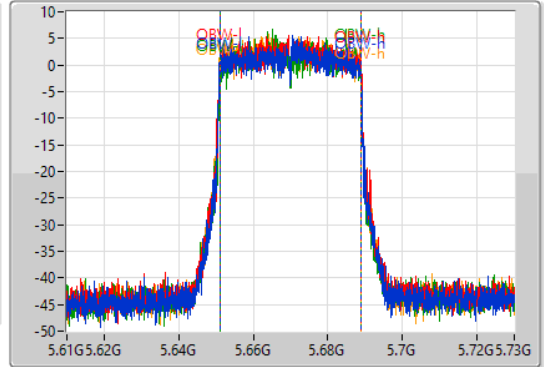

Sweep Time  
100ms

Detector Type  
Peak

CF  
5.67GHz

Span  
120MHz

RBW  
500kHz

VBW  
2MHz

Sweep Time  
100ms

Detector Type  
Sample