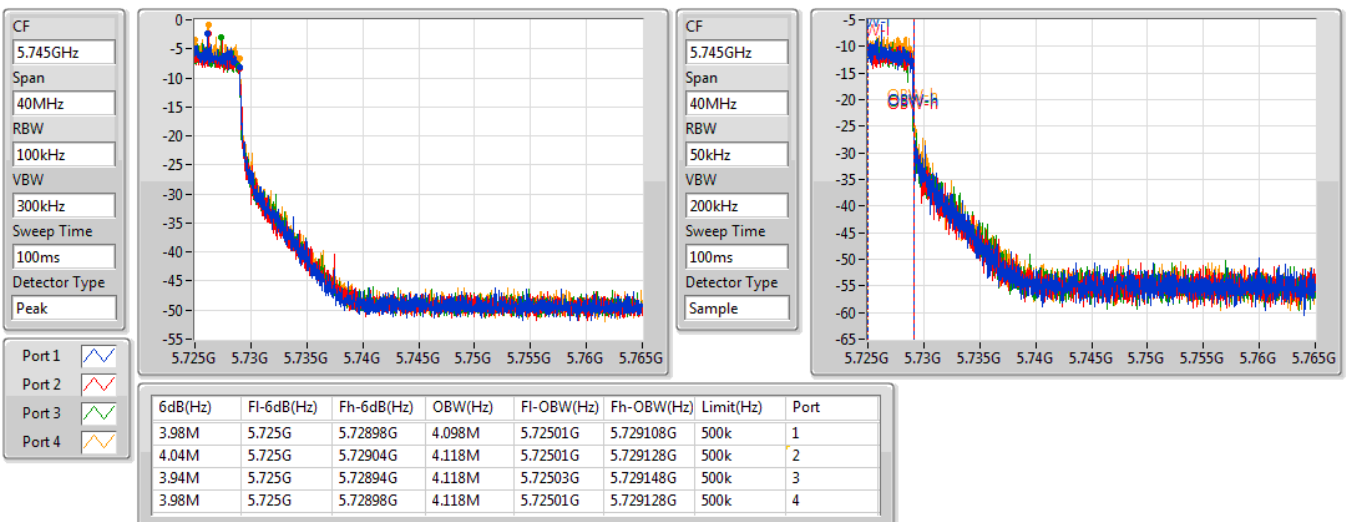

5690MHz Straddle 5.725-5.85GHz

01/08/2019