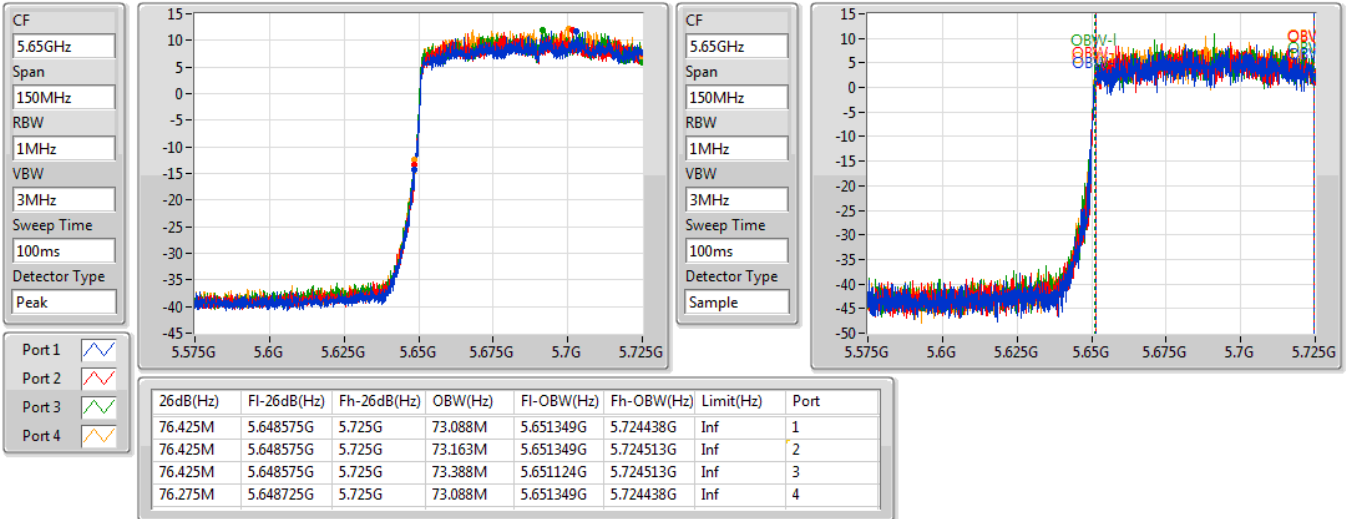

802.11ax HEW80_Nss1,(MCS0)_4TX

EBW

5690MHz Straddle 5.47-5.725GHz

01/08/2019