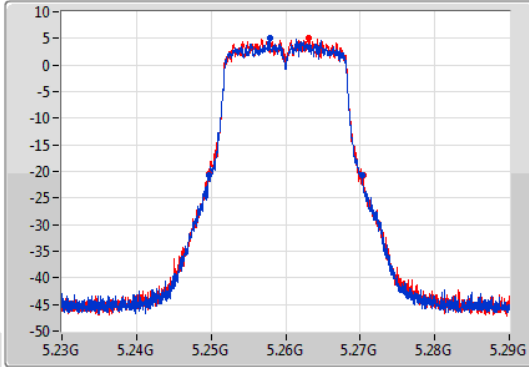

**Port X-N dB** = Port X 6dB down bandwidth for 5.725-5.85GHz band / 26dB down bandwidth for other band

**Port X-OBW** = Port X 99% occupied bandwidth;

802.11a\_Nss1,(6Mbps)\_2TX

EBW

5260MHz

01/08/2019

CF  
5.26GHz  
Span  
60MHz  
RBW  
300kHz  
VBW  
1MHz  
Sweep Time  
100ms  
Detector Type  
Peak