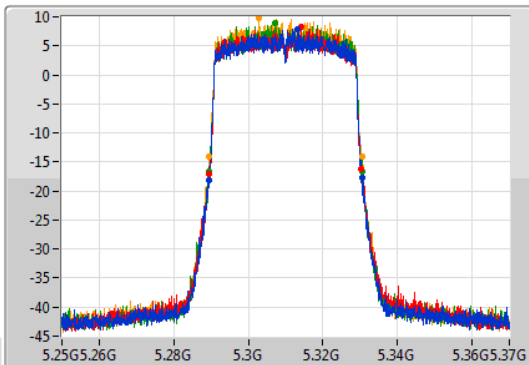

802.11ax HEW40_Nss1,(MCS0)_4TX

EBW

5310MHz

01/08/2019

CF
5.31GHz
Span
120MHz
RBW
500kHz
VBW
2MHz
Sweep Time
100ms
Detector Type
Peak

CF
5.31GHz
Span
120MHz
RBW
500kHz
VBW
2MHz
Sweep Time
100ms
Detector Type
Sample