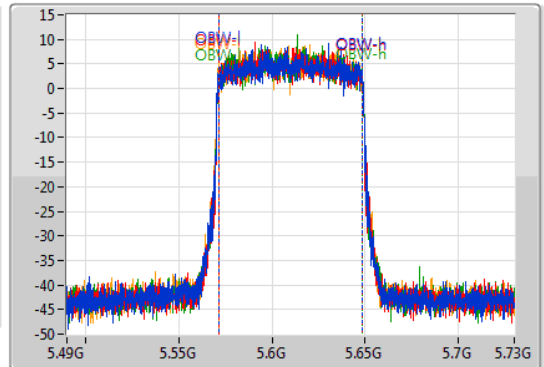

802.11ax HEW80\_Nss1,(MCS0)\_4TX

EBW

5610MHz

03/08/2019

CF  
5.61GHz  
Span  
240MHz  
RBW  
1MHz  
VBW  
3MHz  
Sweep Time  
100ms  
Detector Type  
Peak

CF  
5.61GHz  
Span  
240MHz  
RBW  
1MHz  
VBW  
3MHz  
Sweep Time  
100ms  
Detector Type  
Sample