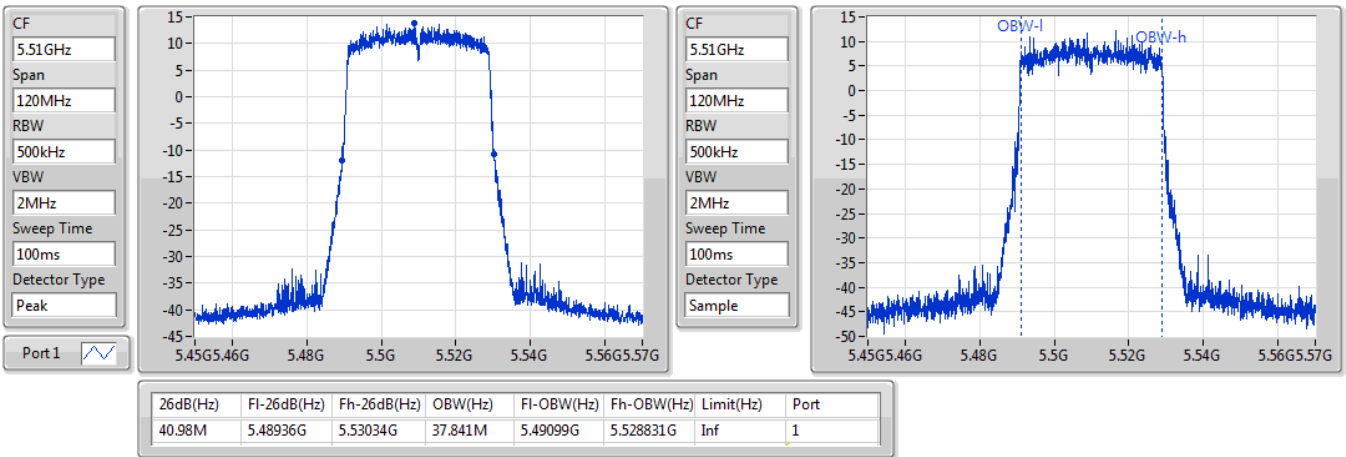

02/08/2019

802.11ax HEW40\_Nss1,(MCS0)\_1TX

EBW

5510MHz

02/08/2019

802.11ax HEW40\_Nss1,(MCS0)\_1TX

EBW

5550MHz