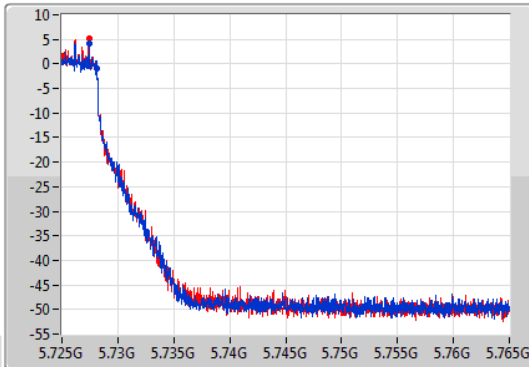

5720MHz Straddle 5.725-5.85GHz

01/08/2019

CF
5.745GHz
Span
40MHz
RBW
100kHz
VBW
300kHz
Sweep Time
100ms
Detector Type
Peak

CF
5.745GHz
Span
40MHz
RBW
50kHz
VBW
200kHz
Sweep Time
100ms
Detector Type
Sample