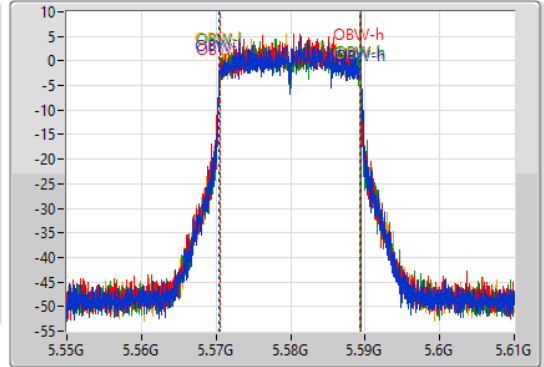

802.11ax HEW20-BF\_Nss1,(MCS0)\_4TX

EBW

5580MHz

01/08/2023

CF: 5.58GHz  
 Span: 60MHz  
 RBW: 300kHz  
 VBW: 1MHz  
 Sweep Time: 100ms  
 Detector Type: Peak

CF: 5.58GHz  
 Span: 60MHz  
 RBW: 200kHz  
 VBW: 1MHz  
 Sweep Time: 100ms  
 Detector Type: Sample