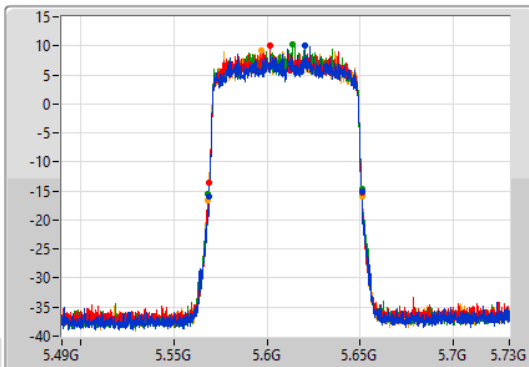

802.11ax HEW80-BF_Nss1,(MCS0)_4TX

EBW

5610MHz

01/08/2023

CF
5.61GHz
Span
240MHz
RBW
1MHz
VBW
3MHz
Sweep Time
100ms
Detector Type
Peak

CF
5.61GHz
Span
240MHz
RBW
1MHz
VBW
3MHz
Sweep Time
100ms
Detector Type
Sample