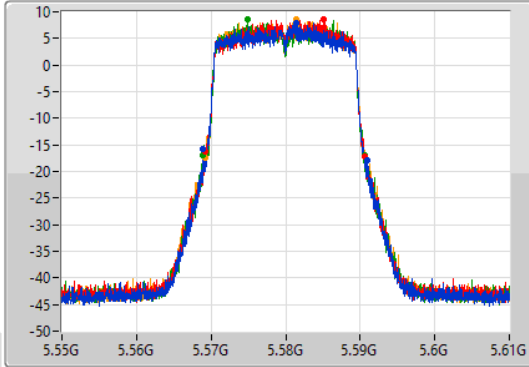

802.11ax HEW20-BF\_Nss1,(MCS0)\_4TX

EBW

5580MHz

01/08/2023

CF: 5.58GHz  
 Span: 60MHz  
 RBW: 300kHz  
 VBW: 1MHz  
 Sweep Time: 100ms  
 Detector Type: Peak

CF: 5.58GHz  
 Span: 60MHz  
 RBW: 200kHz  
 VBW: 1MHz  
 Sweep Time: 100ms  
 Detector Type: Sample