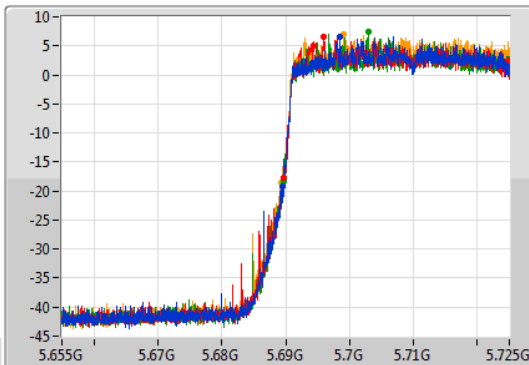

802.11ax HEW40-BF_Nss1,(MCS0)_4TX

EBW

5710MHz Straddle 5.47-5.725GHz

05/08/2019

CF
5.69GHz
Span
70MHz
RBW
500kHz
VBW
2MHz
Sweep Time
100ms
Detector Type
Peak

CF
5.69GHz
Span
70MHz
RBW
500kHz
VBW
2MHz
Sweep Time
100ms
Detector Type
Sample