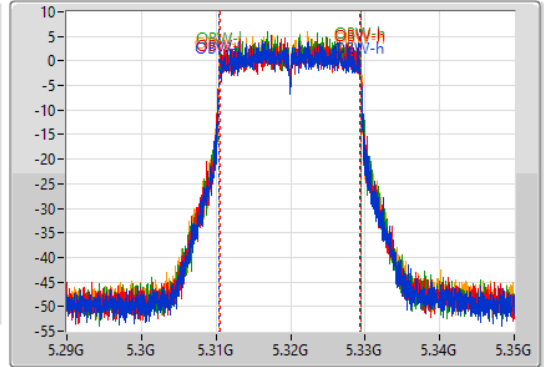

802.11ax HEW20-BF_Nss1,(MCS0)_4TX

EBW

5320MHz

01/08/2023

CF
5.32GHz
Span
60MHz
RBW
300kHz
VBW
1MHz
Sweep Time
100ms
Detector Type
Peak

CF
5.32GHz
Span
60MHz
RBW
200kHz
VBW
1MHz
Sweep Time
100ms
Detector Type
Sample

Port 1
Port 2
Port 3
Port 4

26dB(Hz)	Fl-26dB(Hz)	Fh-26dB(Hz)	OBW(Hz)	Fl-OBW(Hz)	Fh-OBW(Hz)	Limit(Hz)	Port
21.6M	5.30911G	5.33071G	18.891M	5.310465G	5.329355G	Inf	1
21.69M	5.3089G	5.33059G	18.921M	5.310495G	5.329415G	Inf	2
21.6M	5.30917G	5.33077G	18.891M	5.310495G	5.329385G	Inf	3
22.44M	5.30875G	5.33119G	18.951M	5.310465G	5.329415G	Inf	4

802.11ax HEW20-BF_Nss1,(MCS0)_4TX

EBW

5500MHz

01/08/2023

CF
5.5GHz
Span
60MHz
RBW
300kHz
VBW
1MHz
Sweep Time
100ms
Detector Type
Peak

CF
5.5GHz
Span
60MHz
RBW
200kHz
VBW
1MHz
Sweep Time
100ms
Detector Type
Sample

Port 1
Port 2
Port 3
Port 4

26dB(Hz)	Fl-26dB(Hz)	Fh-26dB(Hz)	OBW(Hz)	Fl-OBW(Hz)	Fh-OBW(Hz)	Limit(Hz)	Port
22.32M	5.48872G	5.51104G	18.951M	5.490465G	5.509415G	Inf	1
21.33M	5.48923G	5.51056G	18.951M	5.490465G	5.509415G	Inf	2
21.93M	5.4889G	5.51083G	18.951M	5.490465G	5.509415G	Inf	3
21.75M	5.48905G	5.5108G	18.891M	5.490495G	5.509385G	Inf	4