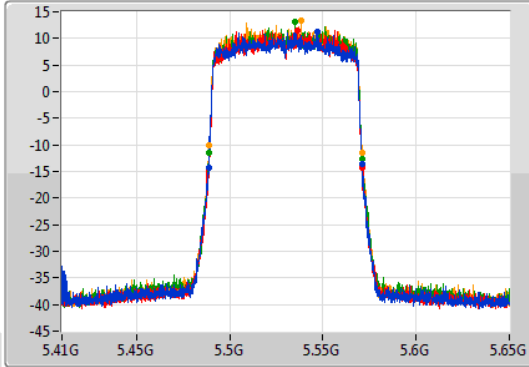

802.11ax HEW80_Nss1,(MCS0)_4TX

EBW

5530MHz

01/08/2019

CF: 5.53GHz
Span: 240MHz
RBW: 1MHz
VBW: 3MHz
Sweep Time: 100ms
Detector Type: Peak

CF: 5.53GHz
Span: 240MHz
RBW: 1MHz
VBW: 3MHz
Sweep Time: 100ms
Detector Type: Sample