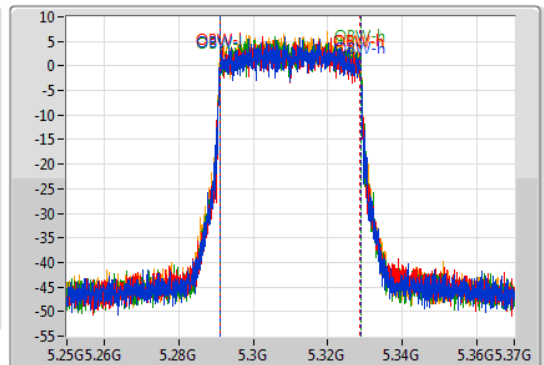

802.11ax HEW40\_Nss1,(MCS0)\_4TX

EBW

5310MHz

01/08/2019

CF  
5.31GHz  
Span  
120MHz  
RBW  
500kHz  
VBW  
2MHz  
Sweep Time  
100ms  
Detector Type  
Peak

CF  
5.31GHz  
Span  
120MHz  
RBW  
500kHz  
VBW  
2MHz  
Sweep Time  
100ms  
Detector Type  
Sample