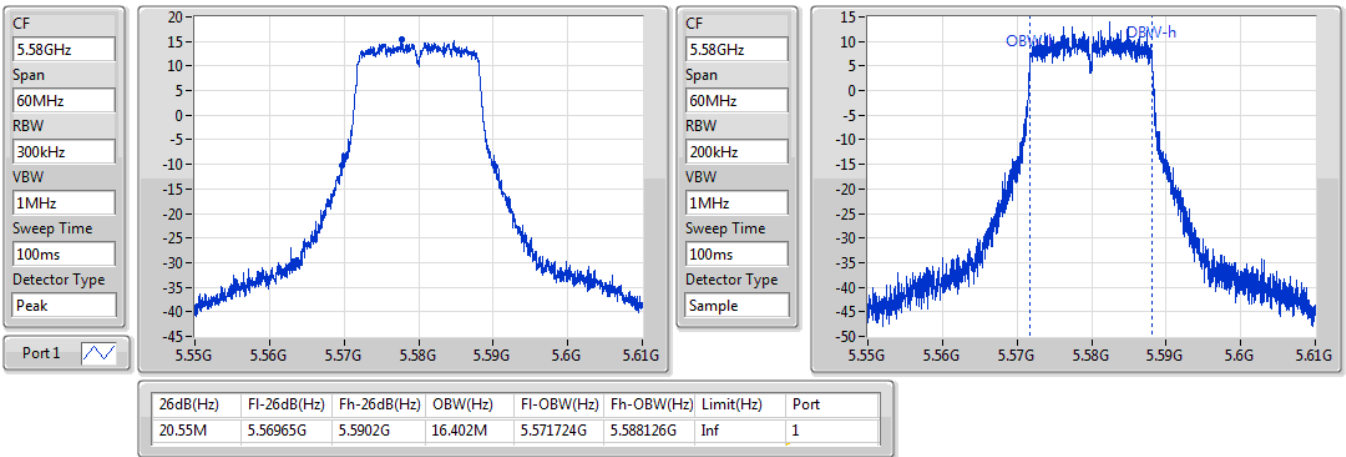

802.11a_Nss1,(6Mbps)_1TX

EBW

5580MHz

02/08/2019