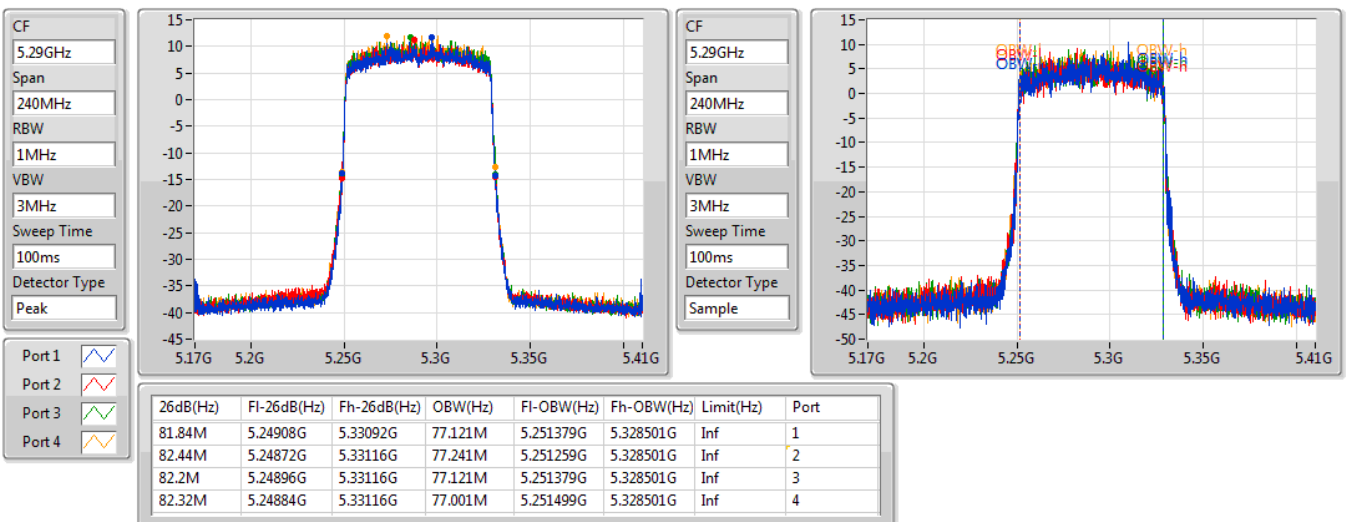

802.11ax HEW40\_Nss1,(MCS0)\_4TX

EBW

5710MHz Straddle 5.725-5.85GHz

03/08/2019

802.11ax HEW80\_Nss1,(MCS0)\_4TX

EBW

5290MHz

03/08/2019