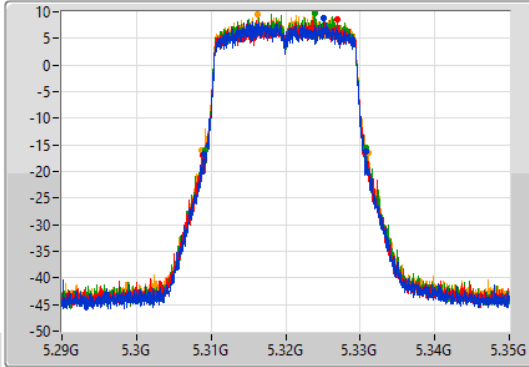

802.11ax HEW20-BF_Nss1,(MCS0)_4TX

EBW

5320MHz

01/08/2023

CF
5.32GHz
Span
60MHz
RBW
300kHz
VBW
1MHz
Sweep Time
100ms
Detector Type
Peak

CF
5.32GHz
Span
60MHz
RBW
200kHz
VBW
1MHz
Sweep Time
100ms
Detector Type
Sample