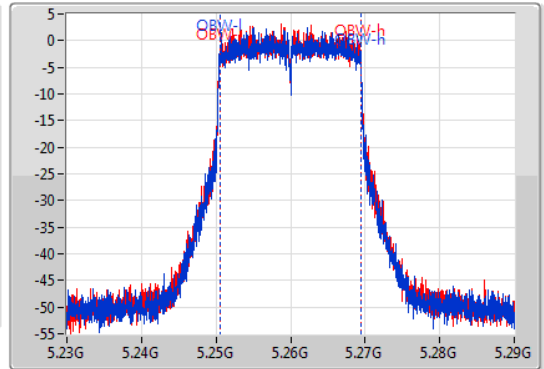

EBW

5260MHz

01/08/2019

CF  
5.26GHz  
Span  
60MHz  
RBW  
300kHz  
VBW  
1MHz  
Sweep Time  
100ms  
Detector Type  
Peak

CF  
5.26GHz  
Span  
60MHz  
RBW  
200kHz  
VBW  
1MHz  
Sweep Time  
100ms  
Detector Type  
Sample