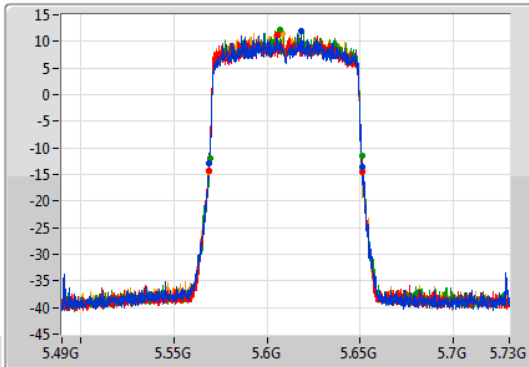

802.11ax HEW80_Nss1,(MCS0)_4TX

EBW

5610MHz

03/08/2019

CF
5.61GHz
Span
240MHz
RBW
1MHz
VBW
3MHz
Sweep Time
100ms
Detector Type
Peak

CF
5.61GHz
Span
240MHz
RBW
1MHz
VBW
3MHz
Sweep Time
100ms
Detector Type
Sample