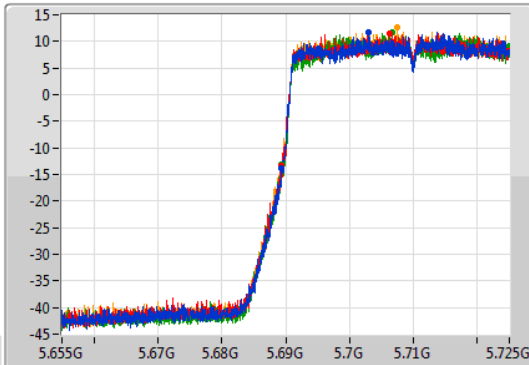

802.11ax HEW40\_Nss1,(MCS0)\_4TX

EBW

5710MHz Straddle 5.47-5.725GHz

03/08/2019

CF  
5.69GHz  
Span  
70MHz  
RBW  
500kHz  
VBW  
2MHz  
Sweep Time  
100ms  
Detector Type  
Peak

CF  
5.69GHz  
Span  
70MHz  
RBW  
500kHz  
VBW  
2MHz  
Sweep Time  
100ms  
Detector Type  
Sample