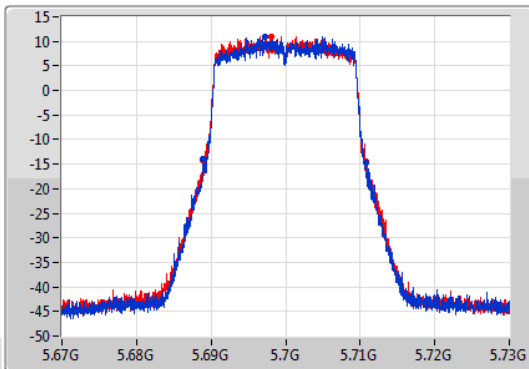

CF
5.7GHz
Span
60MHz
RBW
200kHz
VBW
1MHz
Sweep Time
100ms
Detector Type
Sample