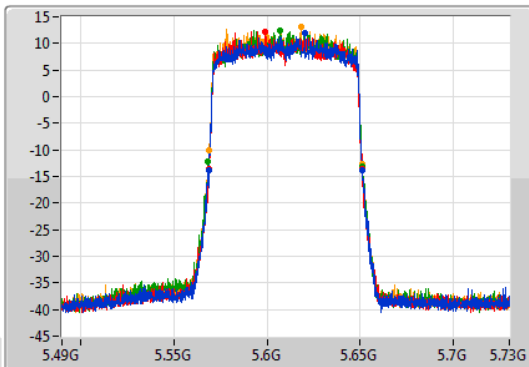

802.11ax HEW80_Nss1,(MCS0)_4TX

EBW

5610MHz

01/08/2019

CF: 5.61GHz
Span: 240MHz
RBW: 1MHz
VBW: 3MHz
Sweep Time: 100ms
Detector Type: Peak

CF: 5.61GHz
Span: 240MHz
RBW: 1MHz
VBW: 3MHz
Sweep Time: 100ms
Detector Type: Sample