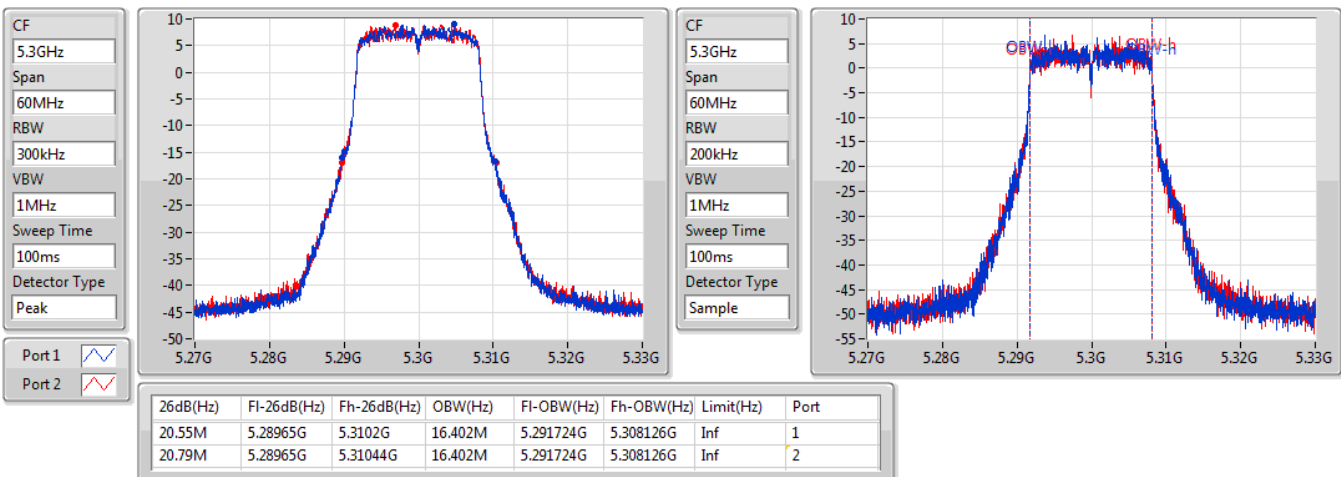

802.11a_Nss1,(6Mbps)_2TX

EBW

5300MHz

01/08/2019