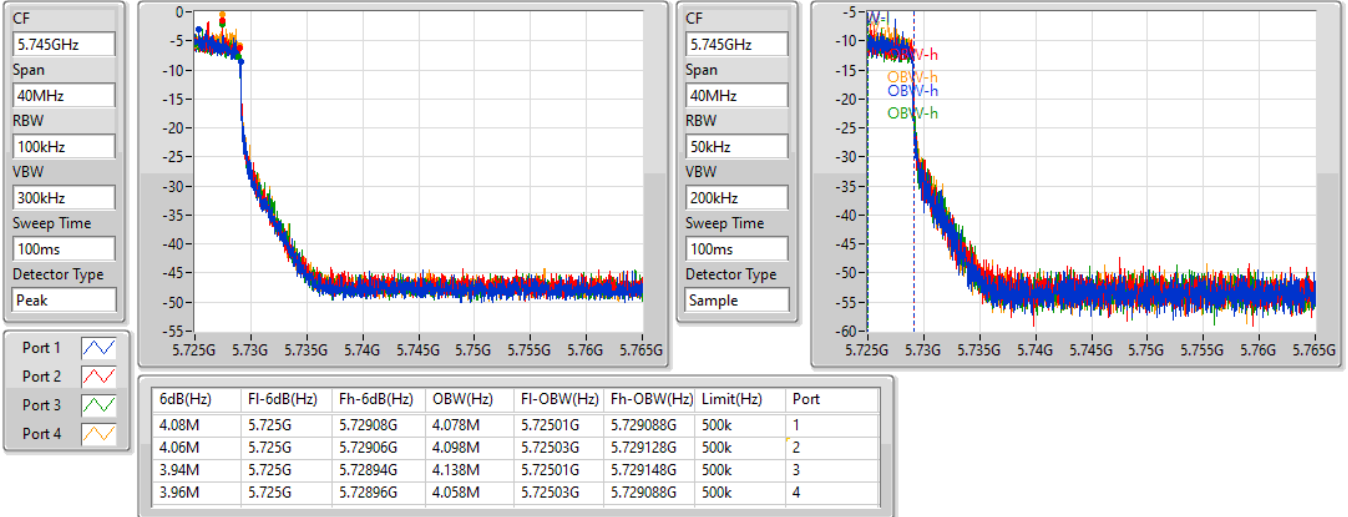

802.11ax HEW40-BF_Nss1,(MCS0)_4TX

EBW

5710MHz Straddle 5.725-5.85GHz

01/08/2023