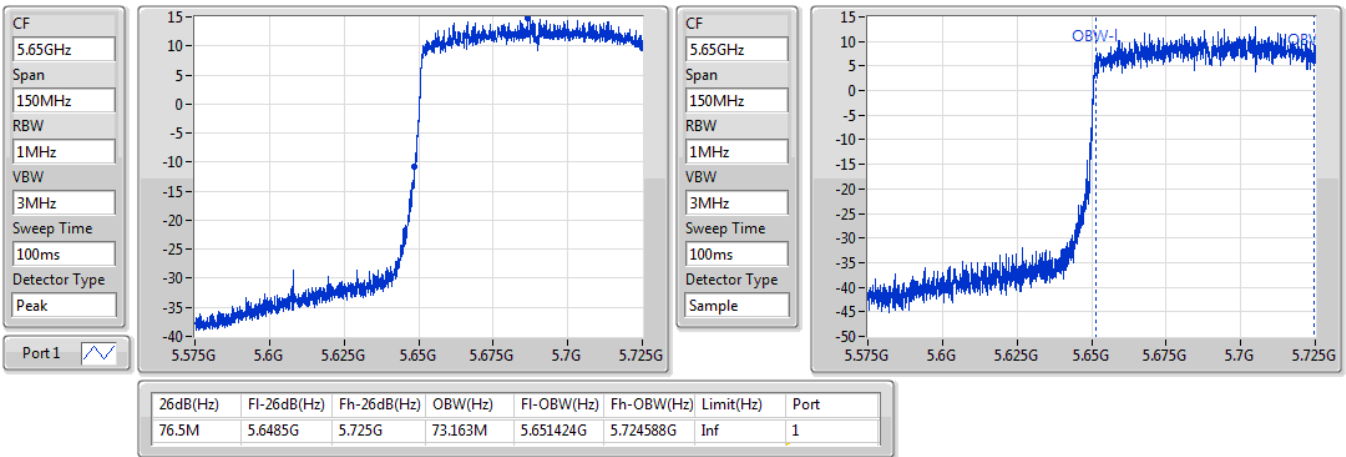

02/08/2019

802.11ax HEW80\_Nss1,(MCS0)\_1TX

EBW

5690MHz Straddle 5.47-5.725GHz

02/08/2019

802.11ax HEW80\_Nss1,(MCS0)\_1TX

EBW

5690MHz Straddle 5.725-5.85GHz