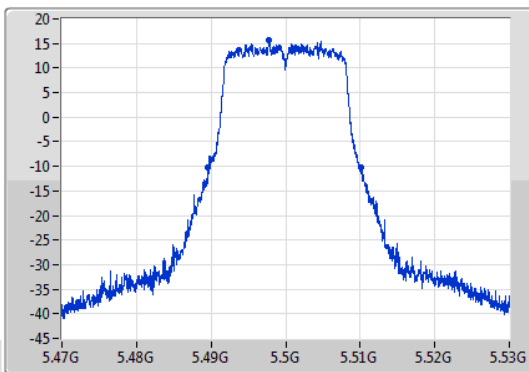

CF: 5.5GHz
Span: 60MHz
RBW: 200kHz
VBW: 1MHz
Sweep Time: 100ms
Detector Type: Sample