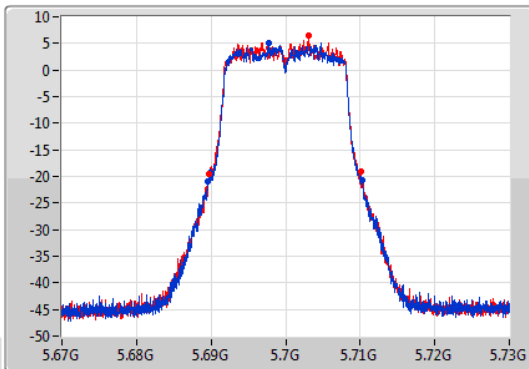

CF
5.7GHz
Span
60MHz
RBW
200kHz
VBW
1MHz
Sweep Time
100ms
Detector Type
Sample