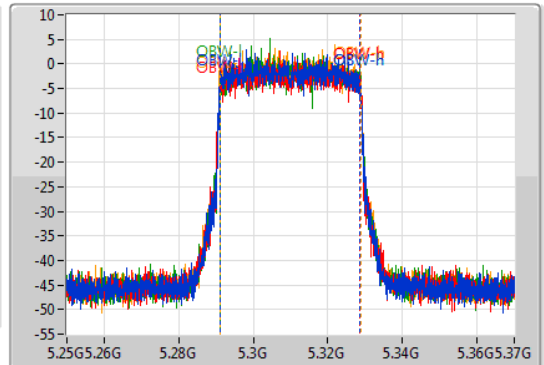

802.11ax HEW40-BF\_Nss1,(MCS0)\_4TX

EBW

5310MHz

05/08/2019

CF  
5.31GHz  
Span  
120MHz  
RBW  
500kHz  
VBW  
2MHz  
Sweep Time  
100ms  
Detector Type  
Peak

CF  
5.31GHz  
Span  
120MHz  
RBW  
500kHz  
VBW  
2MHz  
Sweep Time  
100ms  
Detector Type  
Sample