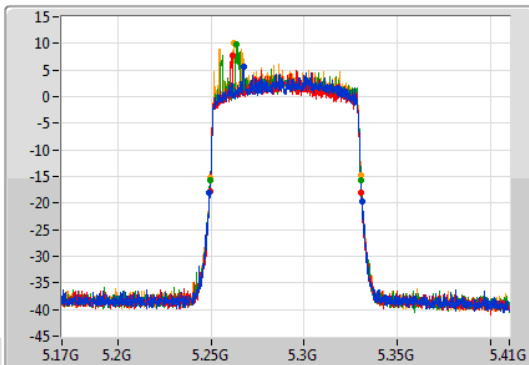

5290MHz

05/08/2019

CF
5.29GHz
Span
240MHz
RBW
1MHz
VBW
3MHz
Sweep Time
100ms
Detector Type
Peak

CF
5.29GHz
Span
240MHz
RBW
1MHz
VBW
3MHz
Sweep Time
100ms
Detector Type
Sample