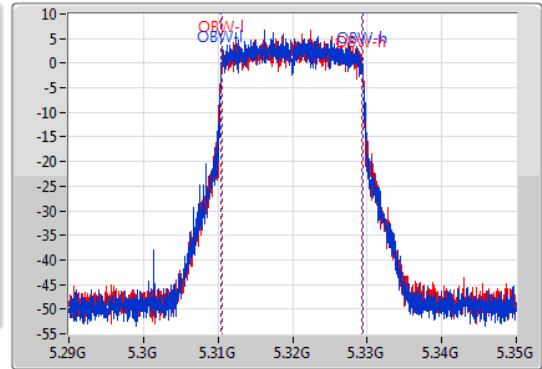

26dB(Hz)	Fl-26dB(Hz)	Fh-26dB(Hz)	OBW(Hz)	Fl-OBW(Hz)	Fh-OBW(Hz)	Limit(Hz)	Port
21.57M	5.30908G	5.33065G	18.921M	5.310465G	5.329385G	Inf	1
21.84M	5.30908G	5.33092G	18.861M	5.310495G	5.329355G	Inf	2

802.11ax HEW20-BF_Nss1,(MCS0)_2TX

EBW

5500MHz

06/08/2019

CF
5.5GHz
Span
60MHz
RBW
300kHz
VBW
1MHz
Sweep Time
100ms
Detector Type
Peak