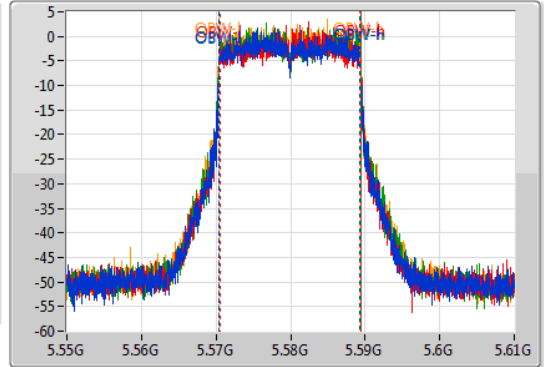

802.11ax HEW20_Nss1,(MCS0)_4TX

EBW

5580MHz

01/08/2019

CF
5.58GHz
Span
60MHz
RBW
300kHz
VBW
1MHz
Sweep Time
100ms
Detector Type
Peak

CF
5.58GHz
Span
60MHz
RBW
200kHz
VBW
1MHz
Sweep Time
100ms
Detector Type
Sample

Port 1
Port 2
Port 3
Port 4

26dB(Hz)	Fl-26dB(Hz)	Fh-26dB(Hz)	OBW(Hz)	Fl-OBW(Hz)	Fh-OBW(Hz)	Limit(Hz)	Port
21.6M	5.56914G	5.59074G	18.891M	5.570465G	5.589355G	Inf	1
21.45M	5.56908G	5.59053G	18.891M	5.570495G	5.589385G	Inf	2
21.78M	5.56902G	5.5908G	18.921M	5.570465G	5.589385G	Inf	3
21.69M	5.56911G	5.5908G	18.861M	5.570465G	5.589325G	Inf	4

802.11ax HEW20_Nss1,(MCS0)_4TX

EBW

5700MHz

01/08/2019

CF
5.7GHz
Span
60MHz
RBW
300kHz
VBW
1MHz
Sweep Time
100ms
Detector Type
Peak

CF
5.7GHz
Span
60MHz
RBW
200kHz
VBW
1MHz
Sweep Time
100ms
Detector Type
Sample

Port 1
Port 2
Port 3
Port 4

26dB(Hz)	Fl-26dB(Hz)	Fh-26dB(Hz)	OBW(Hz)	Fl-OBW(Hz)	Fh-OBW(Hz)	Limit(Hz)	Port
21.63M	5.68917G	5.7108G	18.861M	5.690465G	5.709325G	Inf	1
22.41M	5.68872G	5.71113G	18.921M	5.690465G	5.709385G	Inf	2
21.54M	5.68902G	5.71056G	18.951M	5.690465G	5.709415G	Inf	3
22.02M	5.68905G	5.71107G	18.921M	5.690465G	5.709385G	Inf	4