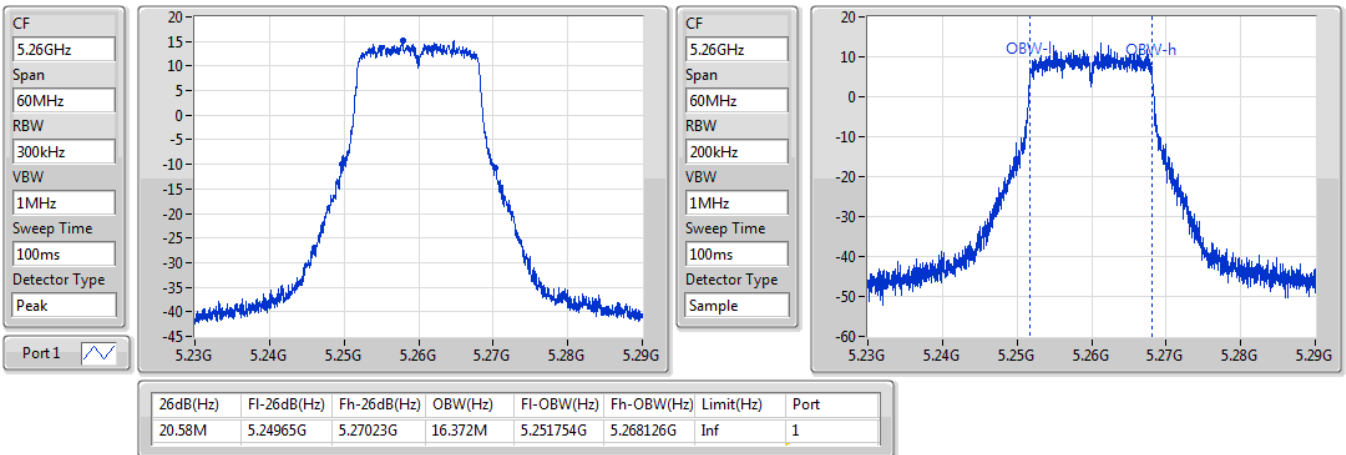

**Min-OBW** = Minimum 99% occupied bandwidth;

**Result**

Mode	Result	Limit (Hz)	Port 1-N dB (Hz)	Port 1-OBW (Hz)
802.11a_Nss1,(6Mbps)_1TX	-	-	-	-
5260MHz	Pass	Inf	20.58M	16.372M
5300MHz	Pass	Inf	20.49M	16.402M
5320MHz	Pass	Inf	20.64M	16.372M
5500MHz	Pass	Inf	20.61M	16.402M
5580MHz	Pass	Inf	20.55M	16.402M
5700MHz	Pass	Inf	20.76M	16.432M
5720MHz Straddle 5.47-5.725GHz	Pass	Inf	15.375M	13.238M
5720MHz Straddle 5.725-5.85GHz	Pass	500k	3.1M	3.718M
802.11ax HEW20_Nss1,(MCS0)_1TX	-	-	-	-
5260MHz	Pass	Inf	21.9M	18.891M
5300MHz	Pass	Inf	22.08M	18.861M
5320MHz	Pass	Inf	21.75M	18.921M
5500MHz	Pass	Inf	21.39M	18.921M
5580MHz	Pass	Inf	22.14M	18.951M
5700MHz	Pass	Inf	22.26M	18.891M
5720MHz Straddle 5.47-5.725GHz	Pass	Inf	17.055M	14.498M
5720MHz Straddle 5.725-5.85GHz	Pass	500k	4.4M	4.598M
802.11ax HEW40_Nss1,(MCS0)_1TX	-	-	-	-
5270MHz	Pass	Inf	41.28M	37.721M
5310MHz	Pass	Inf	41.58M	37.661M
5510MHz	Pass	Inf	41.34M	37.721M
5550MHz	Pass	Inf	41.34M	37.661M
5670MHz	Pass	Inf	41.16M	37.781M
5710MHz Straddle 5.47-5.725GHz	Pass	Inf	36.12M	33.758M
5710MHz Straddle 5.725-5.85GHz	Pass	500k	3.98M	8.916M
802.11ax HEW80_Nss1,(MCS0)_1TX	-	-	-	-
5290MHz	Pass	Inf	82.2M	76.882M
5530MHz	Pass	Inf	82.44M	77.121M
5610MHz	Pass	Inf	82.68M	77.121M
5690MHz Straddle 5.47-5.725GHz	Pass	Inf	76.35M	73.163M
5690MHz Straddle 5.725-5.85GHz	Pass	500k	3.9M	21.929M

**Port X-N dB** = Port X 6dB down bandwidth for 5.725-5.85GHz band / 26dB down bandwidth for other band  
**Port X-OBW** = Port X 99% occupied bandwidth;

802.11a\_Nss1,(6Mbps)\_1TX

EBW

5260MHz

02/08/2019

802.11a\_Nss1,(6Mbps)\_1TX