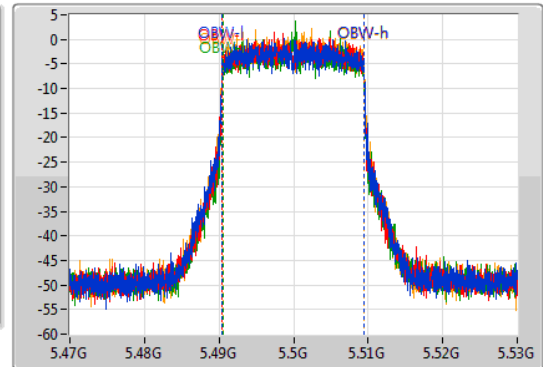

Port 1  
Port 2  
Port 3  
Port 4

26dB(Hz)	Fl-26dB(Hz)	Fh-26dB(Hz)	OBW(Hz)	Fl-OBW(Hz)	Fh-OBW(Hz)	Limit(Hz)	Port
21.72M	5.48914G	5.51086G	18.951M	5.490465G	5.509415G	Inf	1
21.45M	5.48923G	5.51068G	18.921M	5.490465G	5.509385G	Inf	2
20.82M	5.48953G	5.51035G	18.891M	5.490495G	5.509385G	Inf	3
21.81M	5.48914G	5.51095G	18.891M	5.490495G	5.509385G	Inf	4