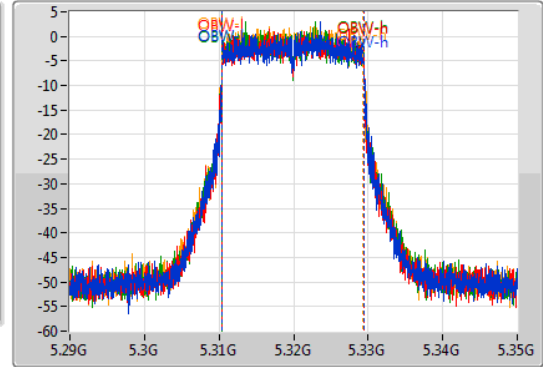

Port 1: [Waveform icon]  
 Port 2: [Waveform icon]  
 Port 3: [Waveform icon]  
 Port 4: [Waveform icon]

26dB(Hz)	Fl-26dB(Hz)	Fh-26dB(Hz)	OBW(Hz)	Fl-OBW(Hz)	Fh-OBW(Hz)	Limit(Hz)	Port
21.75M	5.30911G	5.33086G	18.951M	5.310435G	5.329385G	Inf	1
21.84M	5.3089G	5.33074G	18.921M	5.310465G	5.329385G	Inf	2
21.72M	5.3089G	5.33062G	18.921M	5.310465G	5.329385G	Inf	3
21.48M	5.3092G	5.33068G	18.921M	5.310435G	5.329355G	Inf	4