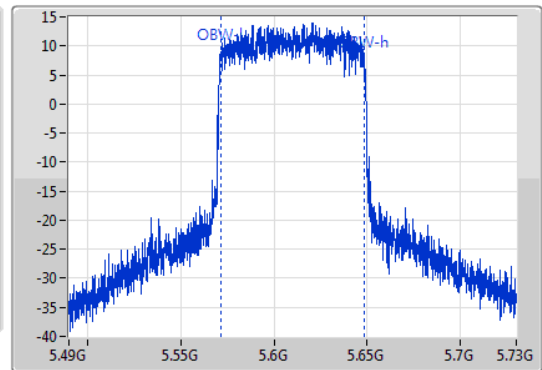

802.11ax HEW80\_Nss1,(MCS0)\_1TX

EBW

5610MHz

02/08/2019

CF  
5.61GHz  
Span  
240MHz  
RBW  
1MHz  
VBW  
3MHz  
Sweep Time  
100ms  
Detector Type  
Peak  
Port 1

CF  
5.61GHz  
Span  
240MHz  
RBW  
1MHz  
VBW  
3MHz  
Sweep Time  
100ms  
Detector Type  
Sample