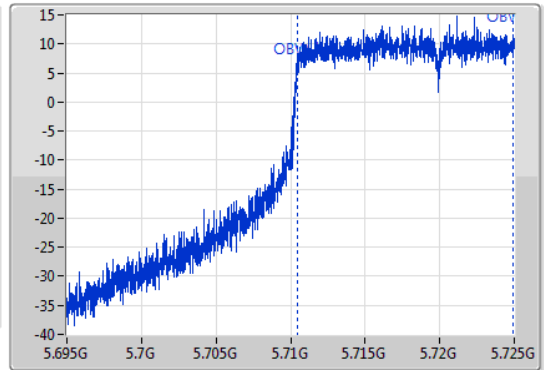

26dB(Hz)	Fl-26dB(Hz)	Fh-26dB(Hz)	OBW(Hz)	Fl-OBW(Hz)	Fh-OBW(Hz)	Limit(Hz)	Port
17.055M	5.707945G	5.725G	14.498M	5.710435G	5.724933G	Inf	1

802.11ax HEW20_Nss1,(MCS0)_1TX
5720MHz Straddle 5.725-5.85GHz

EBW

02/08/2019

CF: 5.745GHz
Span: 40MHz
RBW: 100kHz
VBW: 300kHz
Sweep Time: 100ms
Detector Type: Peak
Port 1