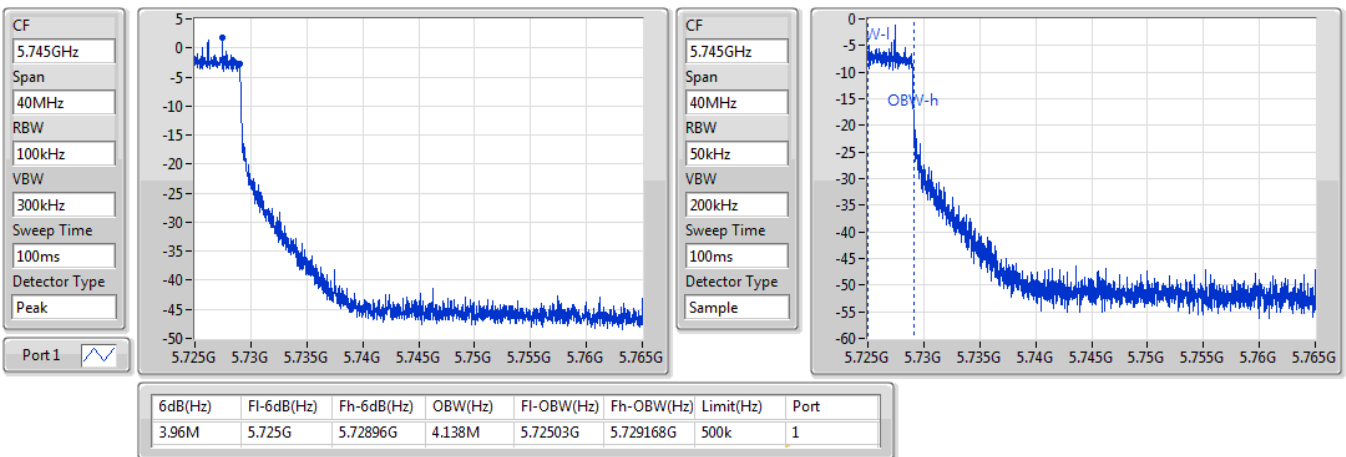

5690MHz Straddle 5.725-5.85GHz

02/08/2019