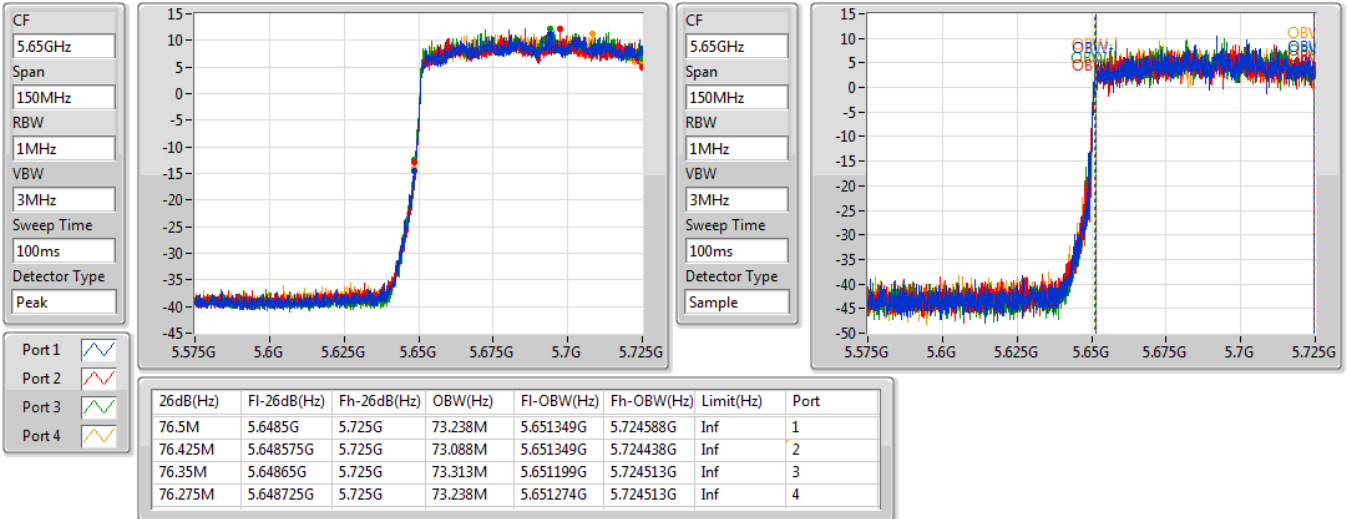

802.11ax HEW80\_Nss1,(MCS0)\_4TX

EBW

5690MHz Straddle 5.47-5.725GHz

03/08/2019

802.11ax HEW80\_Nss1,(MCS0)\_4TX

EBW

5690MHz Straddle 5.725-5.85GHz

03/08/2019