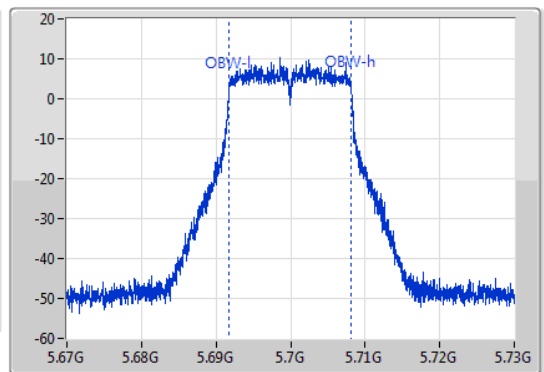

802.11a\_Nss1,(6Mbps)\_1TX

EBW

5700MHz

02/08/2019

CF: 5.7GHz  
 Span: 60MHz  
 RBW: 300kHz  
 VBW: 1MHz  
 Sweep Time: 100ms  
 Detector Type: Peak  
 Port 1

CF: 5.7GHz  
 Span: 60MHz  
 RBW: 200kHz  
 VBW: 1MHz  
 Sweep Time: 100ms  
 Detector Type: Sample