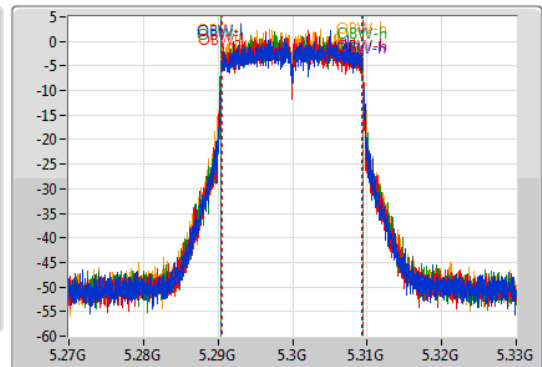

802.11ax HEW20\_Nss1,(MCS0)\_4TX

EBW

5300MHz

01/08/2019

CF  
5.3GHz  
Span  
60MHz  
RBW  
300kHz  
VBW  
1MHz  
Sweep Time  
100ms  
Detector Type  
Peak

CF  
5.3GHz  
Span  
60MHz  
RBW  
200kHz  
VBW  
1MHz  
Sweep Time  
100ms  
Detector Type  
Sample