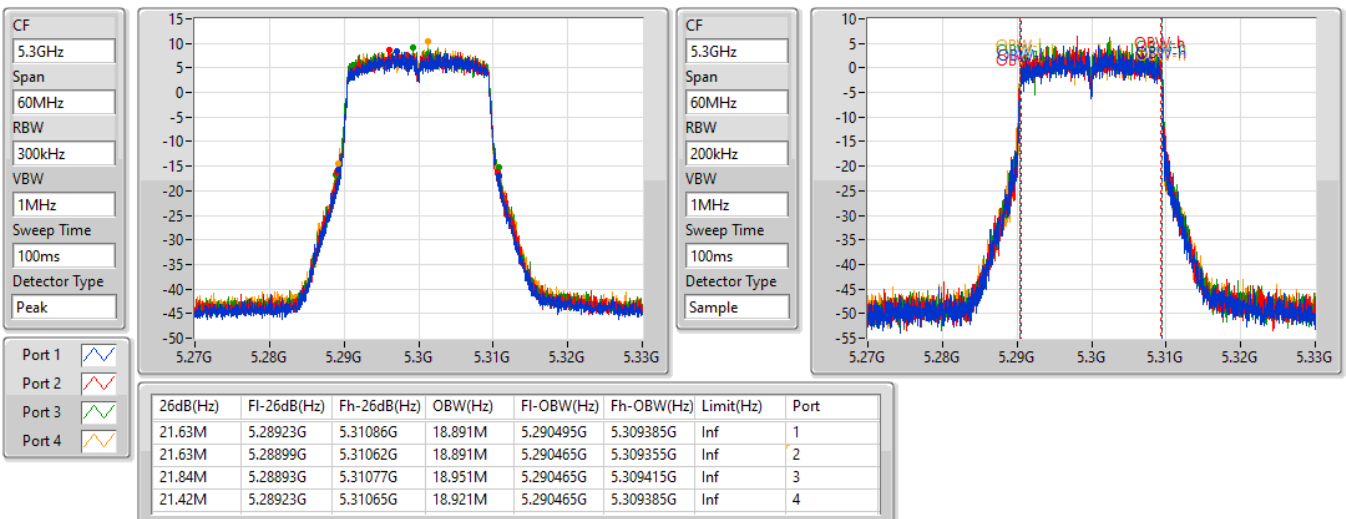

802.11ax HEW20-BF_Nss1,(MCS0)_4TX

EBW

5300MHz

01/08/2023