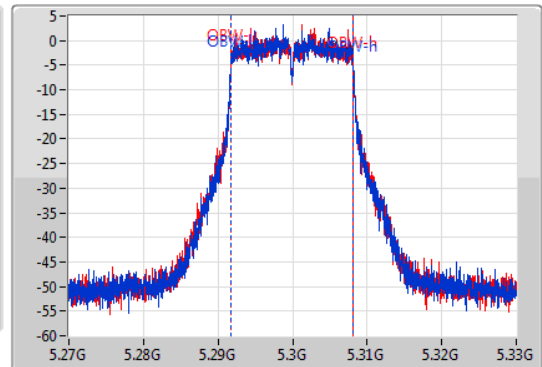

26dB(Hz)	Fl-26dB(Hz)	Fh-26dB(Hz)	OBW(Hz)	Fl-OBW(Hz)	Fh-OBW(Hz)	Limit(Hz)	Port
20.4M	5.28965G	5.31005G	16.432M	5.291724G	5.308156G	Inf	1
20.76M	5.28965G	5.31041G	16.402M	5.291754G	5.308156G	Inf	2