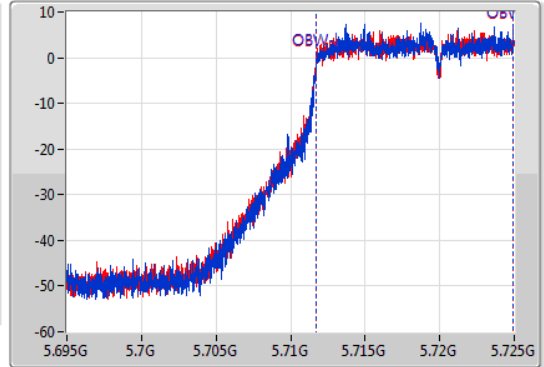

EBW

5720MHz Straddle 5.47-5.725GHz

01/08/2019

CF  
5.71GHz  
Span  
30MHz  
RBW  
200kHz  
VBW  
1MHz  
Sweep Time  
100ms  
Detector Type  
Peak

CF  
5.71GHz  
Span  
30MHz  
RBW  
200kHz  
VBW  
1MHz  
Sweep Time  
100ms  
Detector Type  
Sample