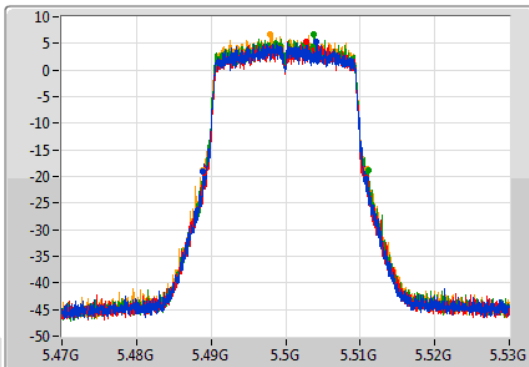

802.11ax HEW20_Nss1,(MCS0)_4TX

EBW

5500MHz

01/08/2019

CF: 5.5GHz
Span: 60MHz
RBW: 300kHz
VBW: 1MHz
Sweep Time: 100ms
Detector Type: Peak

CF: 5.5GHz
Span: 60MHz
RBW: 200kHz
VBW: 1MHz
Sweep Time: 100ms
Detector Type: Sample