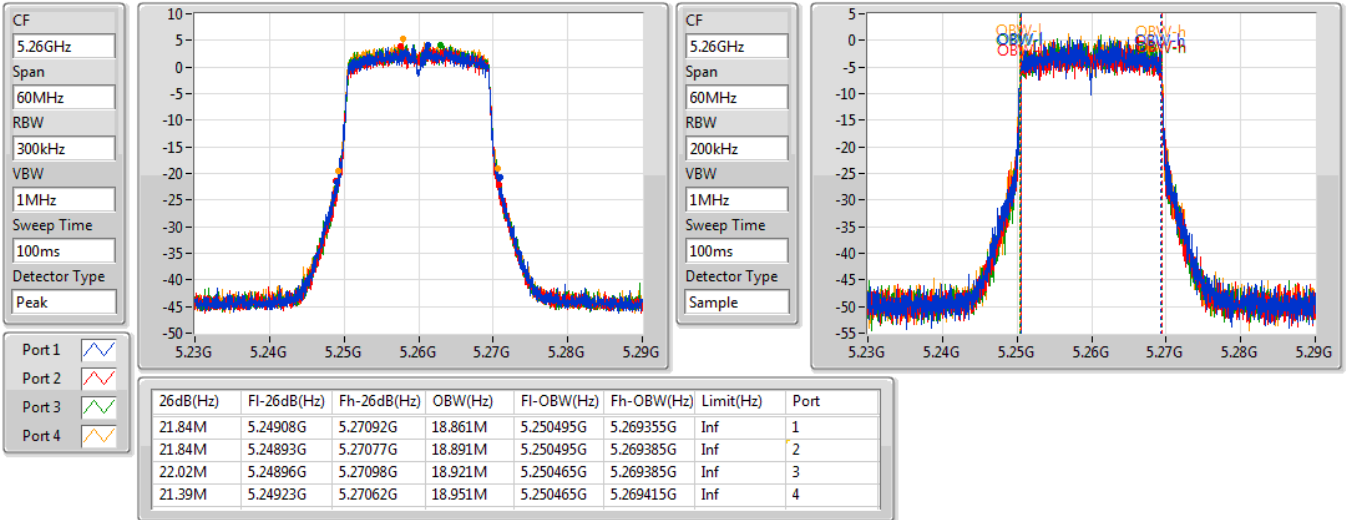

**Port X-N dB** = Port X 6dB down bandwidth for 5.725-5.85GHz band / 26dB down bandwidth for other band

**Port X-OBW** = Port X 99% occupied bandwidth;

802.11ax HEW20-BF\_Nss1,(MCS0)\_4TX

EBW

5260MHz

03/08/2019