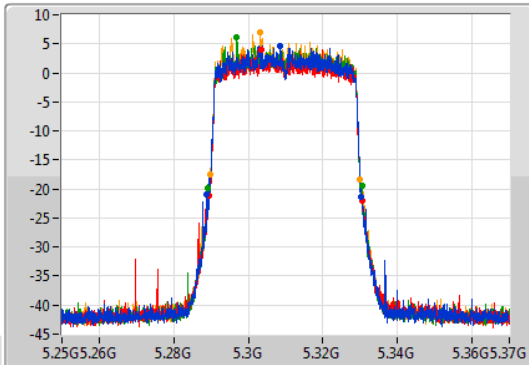

802.11ax HEW40-BF_Nss1,(MCS0)_4TX

EBW

5310MHz

05/08/2019

CF
5.31GHz
Span
120MHz
RBW
500kHz
VBW
2MHz
Sweep Time
100ms
Detector Type
Peak

CF
5.31GHz
Span
120MHz
RBW
500kHz
VBW
2MHz
Sweep Time
100ms
Detector Type
Sample