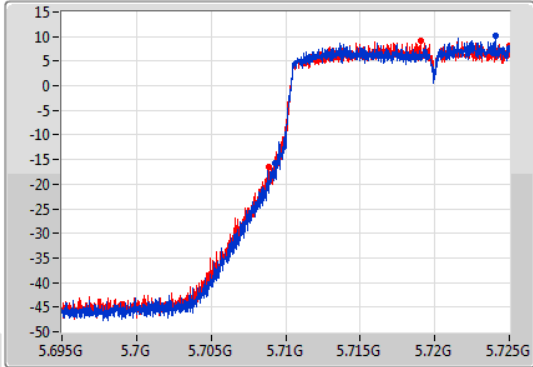

802.11ax HEW20_Nss1,(MCS0)_2TX

EBW

5720MHz Straddle 5.47-5.725GHz

01/08/2019

CF: 5.71GHz
Span: 30MHz
RBW: 200kHz
VBW: 1MHz
Sweep Time: 100ms
Detector Type: Peak
Port 1: [Waveform icon]
Port 2: [Waveform icon]

CF: 5.71GHz
Span: 30MHz
RBW: 200kHz
VBW: 1MHz
Sweep Time: 100ms
Detector Type: Sample