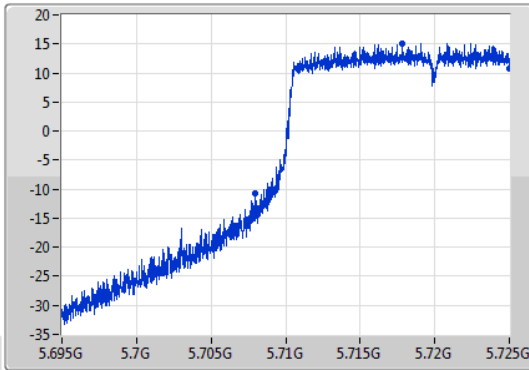

EBW

5700MHz

02/08/2019

**802.11ax HEW20\_Nss1,(MCS0)\_1TX**  
**5720MHz Straddle 5.47-5.725GHz**

EBW

02/08/2019

CF: 5.71GHz  
 Span: 30MHz  
 RBW: 200kHz  
 VBW: 1MHz  
 Sweep Time: 100ms  
 Detector Type: Peak  
 Port 1