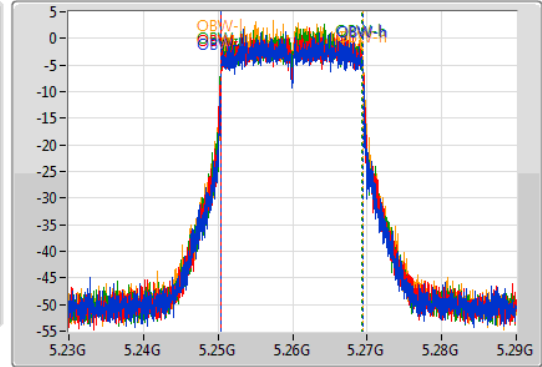

802.11ax HEW20\_Nss1,(MCS0)\_4TX

EBW

5260MHz

01/08/2019

CF  
5.26GHz  
Span  
60MHz  
RBW  
300kHz  
VBW  
1MHz  
Sweep Time  
100ms  
Detector Type  
Peak

CF  
5.26GHz  
Span  
60MHz  
RBW  
200kHz  
VBW  
1MHz  
Sweep Time  
100ms  
Detector Type  
Sample