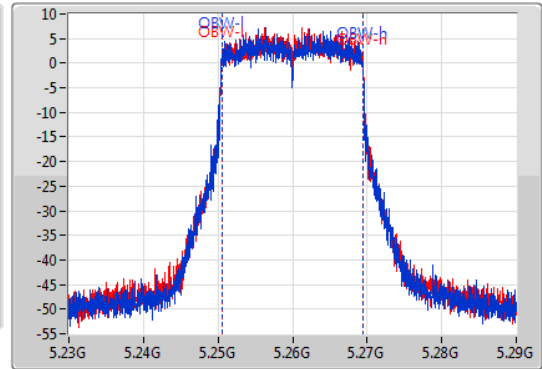

EBW

5260MHz

01/08/2019

CF  
5.26GHz  
Span  
60MHz  
RBW  
300kHz  
VBW  
1MHz  
Sweep Time  
100ms  
Detector Type  
Peak

CF  
5.26GHz  
Span  
60MHz  
RBW  
200kHz  
VBW  
1MHz  
Sweep Time  
100ms  
Detector Type  
Sample