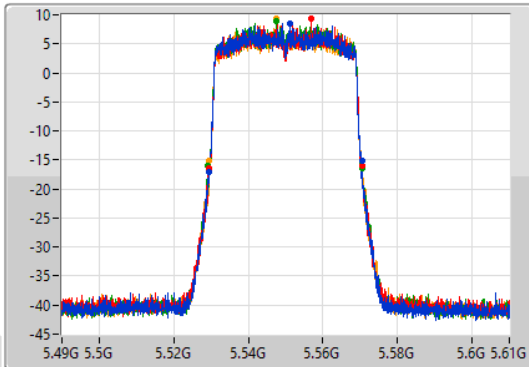

802.11ax HEW40-BF_Nss1,(MCS0)_4TX

EBW

5550MHz

01/08/2023

CF
5.55GHz
Span
120MHz
RBW
500kHz
VBW
2MHz
Sweep Time
100ms
Detector Type
Peak

CF
5.55GHz
Span
120MHz
RBW
500kHz
VBW
2MHz
Sweep Time
100ms
Detector Type
Sample