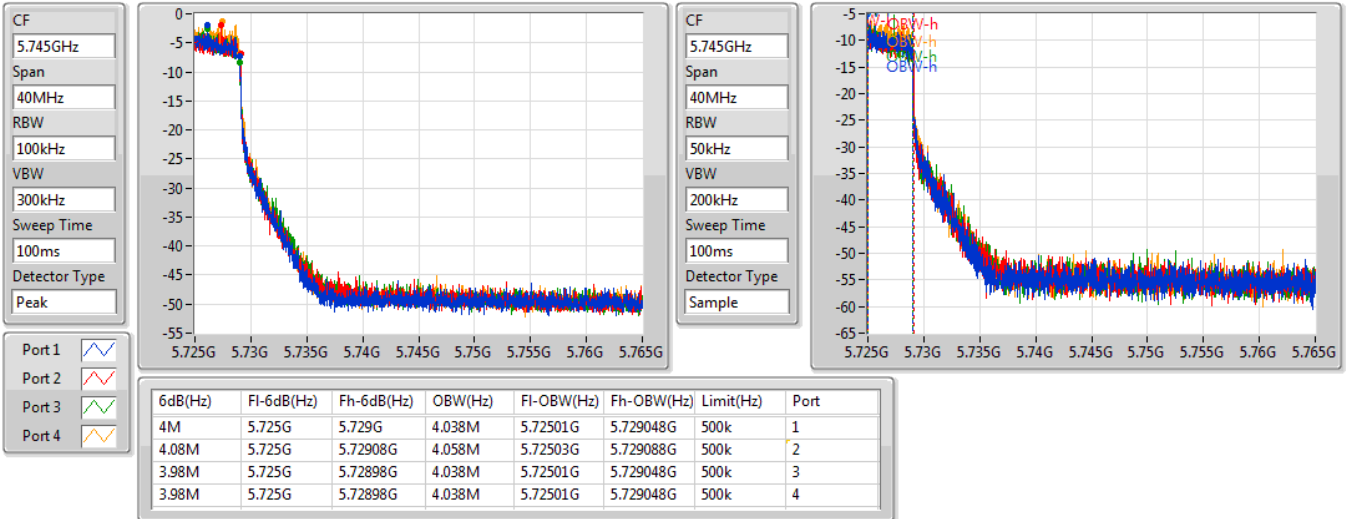

802.11ax HEW40_Nss1,(MCS0)_4TX

EBW

5710MHz Straddle 5.725-5.85GHz

01/08/2019