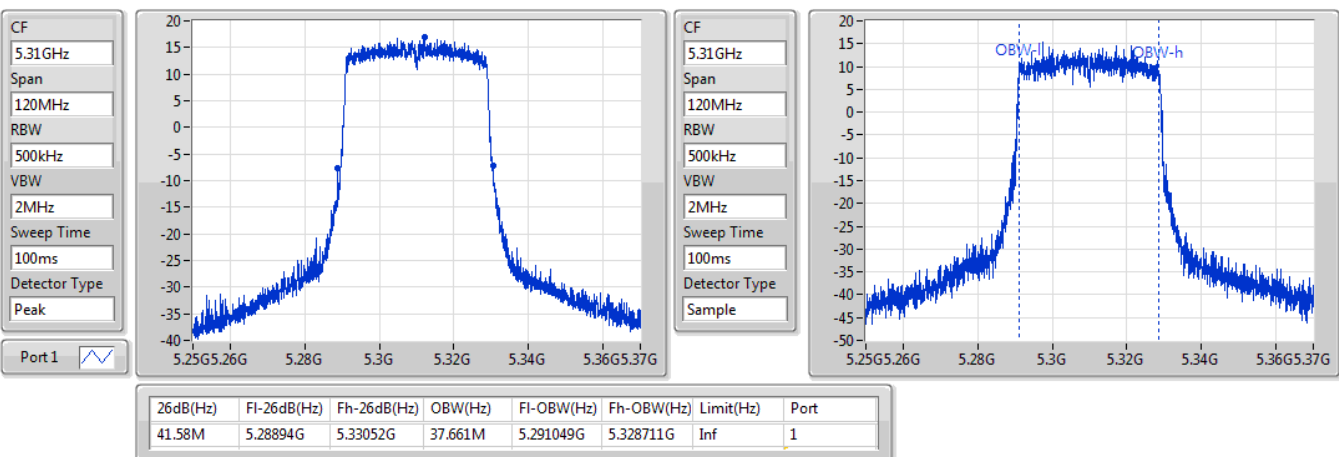

802.11ax HEW40_Nss1,(MCS0)_1TX

EBW

5310MHz

02/08/2019