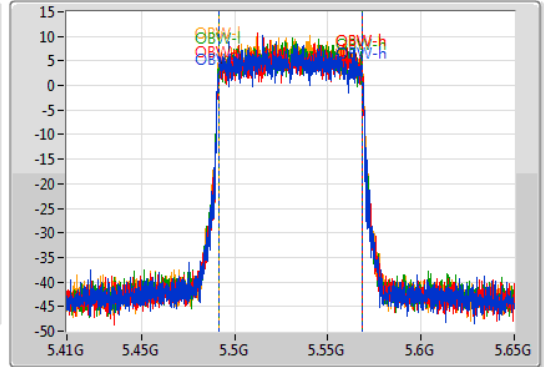

Port 1: [Waveform icon]  
 Port 2: [Waveform icon]  
 Port 3: [Waveform icon]  
 Port 4: [Waveform icon]

26dB(Hz)	Fl-26dB(Hz)	Fh-26dB(Hz)	OBW(Hz)	Fl-OBW(Hz)	Fh-OBW(Hz)	Limit(Hz)	Port
82.32M	5.48884G	5.57116G	77.121M	5.491379G	5.568501G	Inf	1
82.32M	5.48884G	5.57116G	77.121M	5.491379G	5.568501G	Inf	2
82.32M	5.48896G	5.57128G	77.121M	5.491259G	5.568381G	Inf	3
82.2M	5.48884G	5.57104G	77.121M	5.491259G	5.568381G	Inf	4