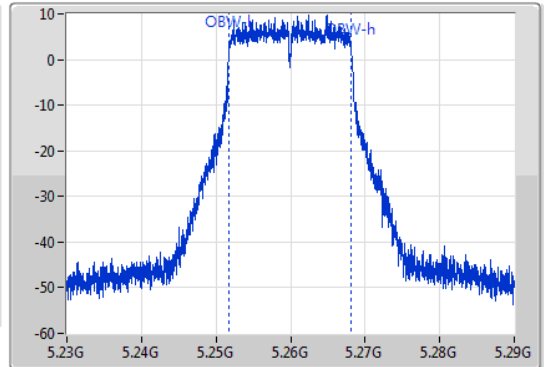

26dB(Hz)	Fl-26dB(Hz)	Fh-26dB(Hz)	OBW(Hz)	Fl-OBW(Hz)	Fh-OBW(Hz)	Limit(Hz)	Port
20.46M	5.24968G	5.27014G	16.402M	5.251754G	5.268156G	Inf	1

802.11a_Nss1,(6Mbps)_1TX

EBW

5300MHz

02/08/2019

CF
5.3GHz
Span
60MHz
RBW
300kHz
VBW
1MHz
Sweep Time
100ms
Detector Type
Peak
Port1