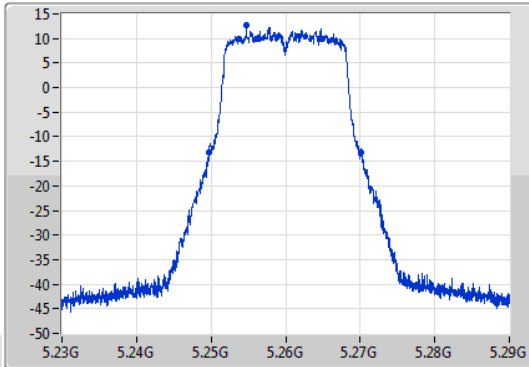

**Port X-N dB** = Port X 6dB down bandwidth for 5.725-5.85GHz band / 26dB down bandwidth for other band

**Port X-OBW** = Port X 99% occupied bandwidth;

802.11a\_Nss1,(6Mbps)\_1TX

EBW

5260MHz

02/08/2019

CF  
5.26GHz  
Span  
60MHz  
RBW  
300kHz  
VBW  
1MHz  
Sweep Time  
100ms  
Detector Type  
Peak  
Port1