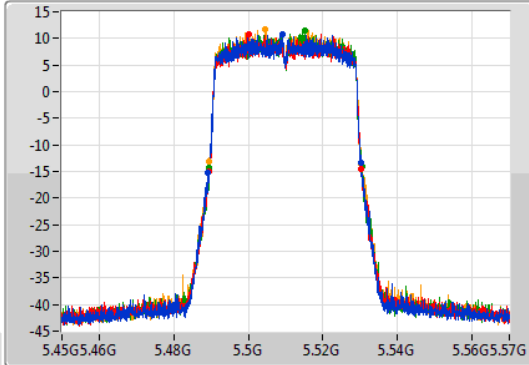

802.11ax HEW40_Nss1,(MCS0)_4TX

EBW

5510MHz

02/08/2019

CF
5.51GHz
Span
120MHz
RBW
500kHz
VBW
2MHz
Sweep Time
100ms
Detector Type
Peak

CF
5.51GHz
Span
120MHz
RBW
500kHz
VBW
2MHz
Sweep Time
100ms
Detector Type
Sample