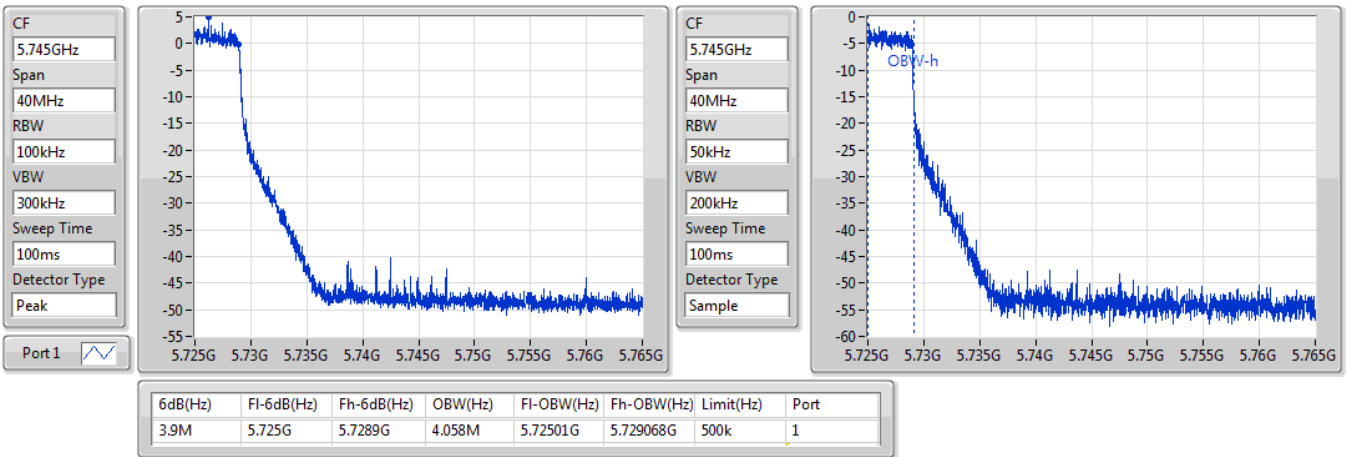

02/08/2019

802.11ax HEW40\_Nss1,(MCS0)\_1TX

EBW

5710MHz Straddle 5.725-5.85GHz

02/08/2019

802.11ax HEW80\_Nss1,(MCS0)\_1TX

EBW

5290MHz