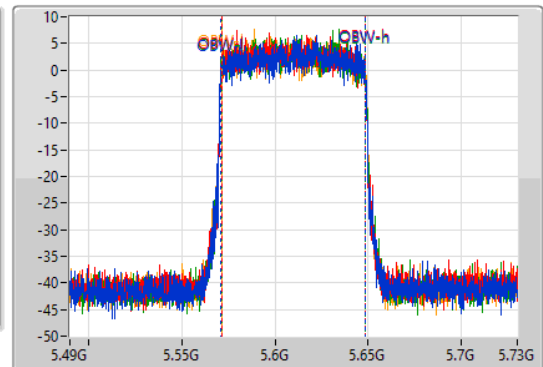

802.11ax HEW80-BF\_Nss1,(MCS0)\_4TX

EBW

5610MHz

01/08/2023

CF  
5.61GHz  
Span  
240MHz  
RBW  
1MHz  
VBW  
3MHz  
Sweep Time  
100ms  
Detector Type  
Peak

CF  
5.61GHz  
Span  
240MHz  
RBW  
1MHz  
VBW  
3MHz  
Sweep Time  
100ms  
Detector Type  
Sample