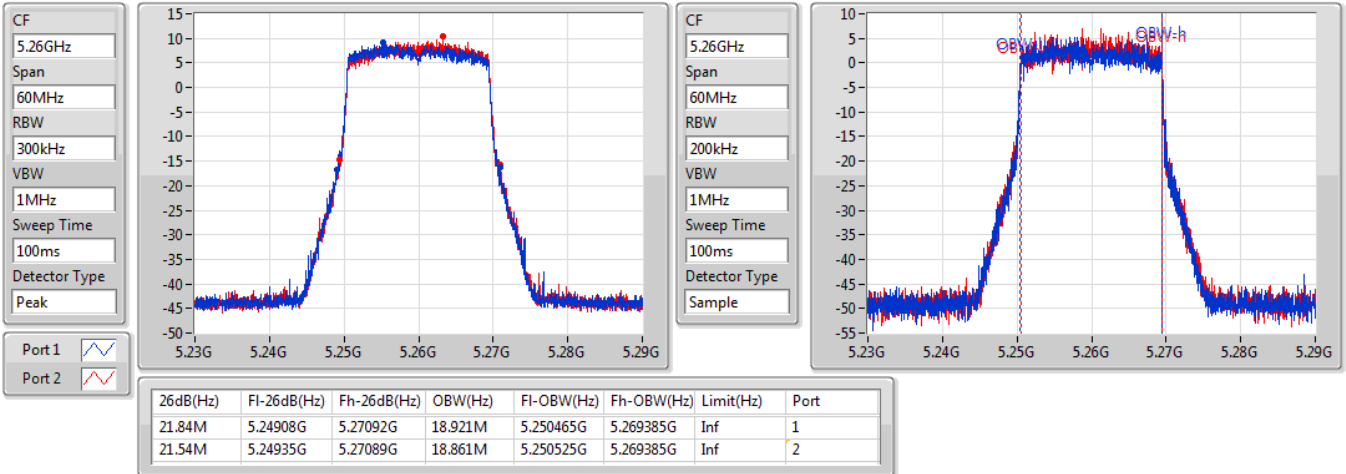

**Port X-N dB** = Port X 6dB down bandwidth for 5.725-5.85GHz band / 26dB down bandwidth for other band

**Port X-OBW** = Port X 99% occupied bandwidth;

802.11ax HEW20-BF\_Nss1,(MCS0)\_2TX

EBW

5260MHz

06/08/2019