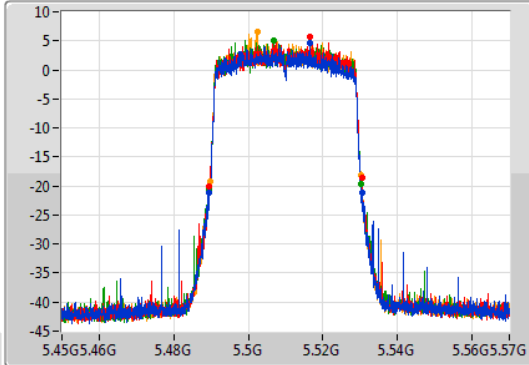

802.11ax HEW40-BF_Nss1,(MCS0)_4TX

EBW

5510MHz

05/08/2019

CF
5.51GHz
Span
120MHz
RBW
500kHz
VBW
2MHz
Sweep Time
100ms
Detector Type
Peak

CF
5.51GHz
Span
120MHz
RBW
500kHz
VBW
2MHz
Sweep Time
100ms
Detector Type
Sample