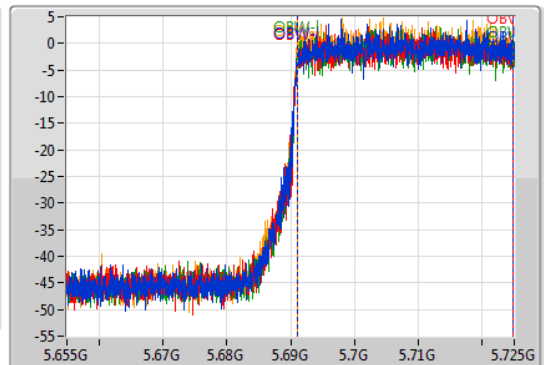

802.11ax HEW40-BF\_Nss1,(MCS0)\_4TX

EBW

5710MHz Straddle 5.47-5.725GHz

05/08/2019

CF  
5.69GHz  
Span  
70MHz  
RBW  
500kHz  
VBW  
2MHz  
Sweep Time  
100ms  
Detector Type  
Peak

CF  
5.69GHz  
Span  
70MHz  
RBW  
500kHz  
VBW  
2MHz  
Sweep Time  
100ms  
Detector Type  
Sample