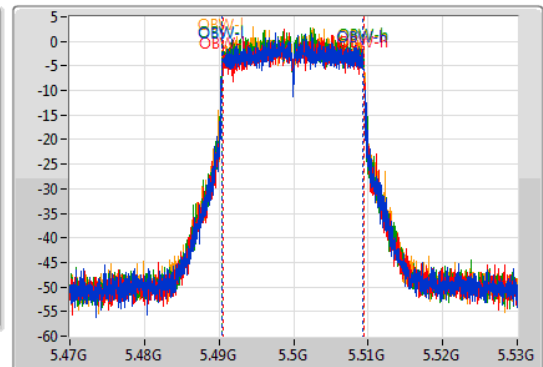

Port 1: [Waveform icon]  
 Port 2: [Waveform icon]  
 Port 3: [Waveform icon]  
 Port 4: [Waveform icon]

26dB(Hz)	Fl-26dB(Hz)	Fh-26dB(Hz)	OBW(Hz)	Fl-OBW(Hz)	Fh-OBW(Hz)	Limit(Hz)	Port
21.96M	5.4889G	5.51086G	18.891M	5.490465G	5.509355G	Inf	1
21.69M	5.48902G	5.51071G	18.891M	5.490495G	5.509385G	Inf	2
21.93M	5.48911G	5.51104G	18.921M	5.490465G	5.509385G	Inf	3
22.2M	5.48881G	5.51101G	18.921M	5.490465G	5.509385G	Inf	4