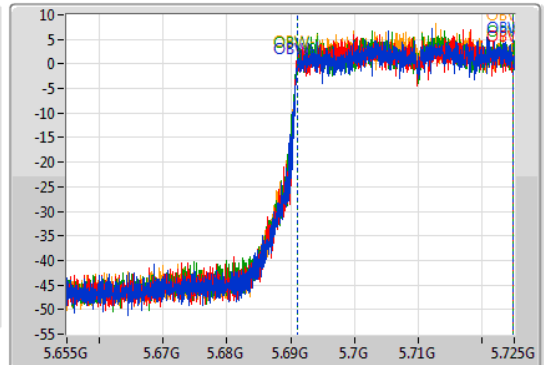

802.11ax HEW40\_Nss1,(MCS0)\_4TX

EBW

5710MHz Straddle 5.47-5.725GHz

01/08/2019

CF  
5.69GHz  
Span  
70MHz  
RBW  
500kHz  
VBW  
2MHz  
Sweep Time  
100ms  
Detector Type  
Peak

CF  
5.69GHz  
Span  
70MHz  
RBW  
500kHz  
VBW  
2MHz  
Sweep Time  
100ms  
Detector Type  
Sample