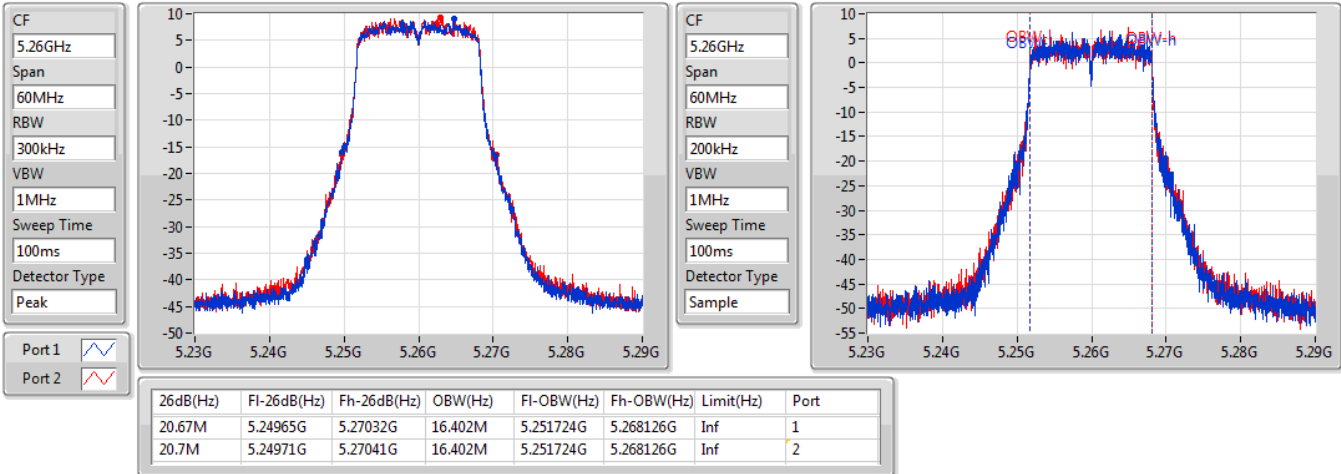

**Port X-N dB** = Port X 6dB down bandwidth for 5.725-5.85GHz band / 26dB down bandwidth for other band

**Port X-OBW** = Port X 99% occupied bandwidth;

802.11a\_Nss1,(6Mbps)\_2TX

EBW

5260MHz

01/08/2019

802.11a\_Nss1,(6Mbps)\_2TX