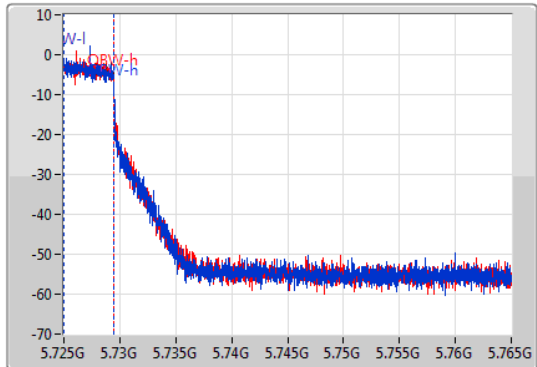

EBW

5720MHz Straddle 5.725-5.85GHz

01/08/2019

CF: 5.745GHz  
 Span: 40MHz  
 RBW: 100kHz  
 VBW: 300kHz  
 Sweep Time: 100ms  
 Detector Type: Peak  
 Port 1: [Waveform icon]  
 Port 2: [Waveform icon]

CF: 5.745GHz  
 Span: 40MHz  
 RBW: 50kHz  
 VBW: 200kHz  
 Sweep Time: 100ms  
 Detector Type: Sample