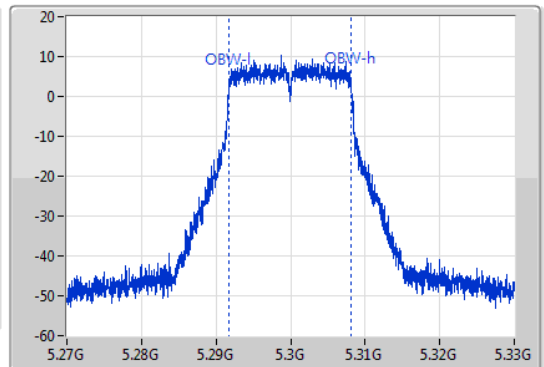

26dB(Hz)	Fl-26dB(Hz)	Fh-26dB(Hz)	OBW(Hz)	Fl-OBW(Hz)	Fh-OBW(Hz)	Limit(Hz)	Port
20.49M	5.28965G	5.31014G	16.372M	5.291754G	5.308126G	Inf	1