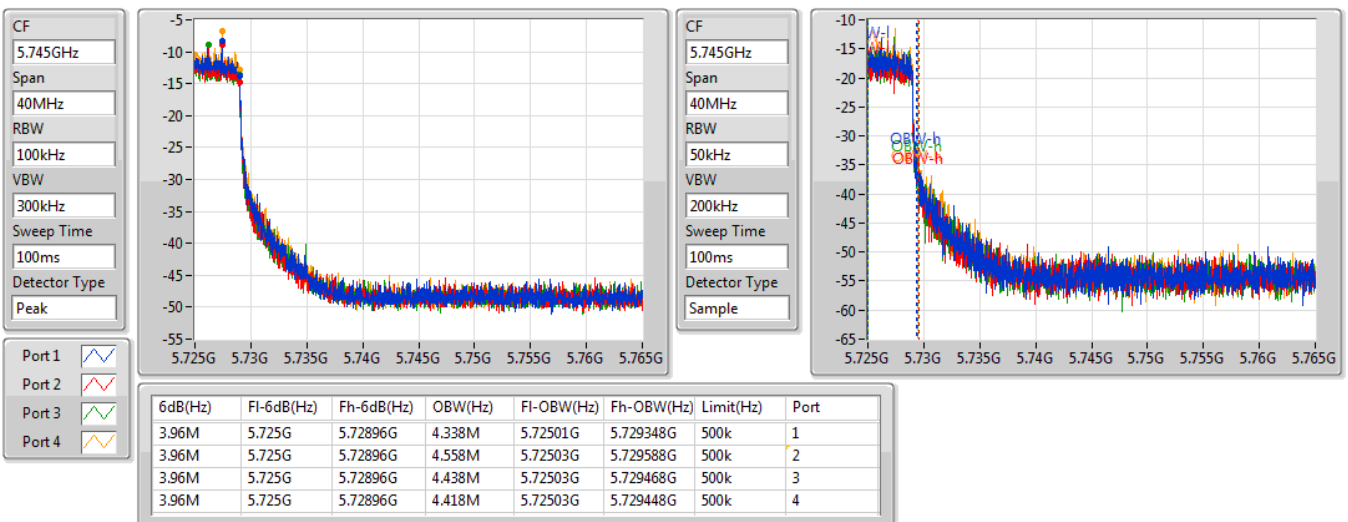

802.11ax HEW80-BF\_Nss1,(MCS0)\_4TX

EBW

5690MHz Straddle 5.47-5.725GHz

05/08/2019

802.11ax HEW80-BF\_Nss1,(MCS0)\_4TX

EBW

5690MHz Straddle 5.725-5.85GHz

05/08/2019