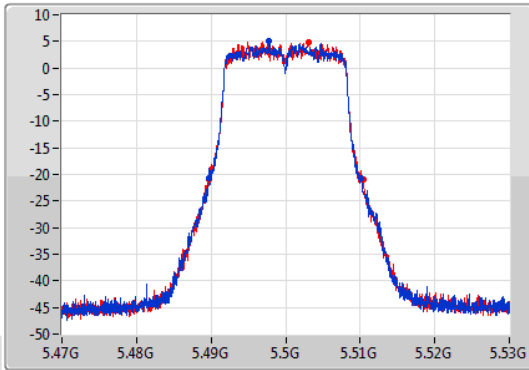

CF
5.5GHz
Span
60MHz
RBW
200kHz
VBW
1MHz
Sweep Time
100ms
Detector Type
Sample