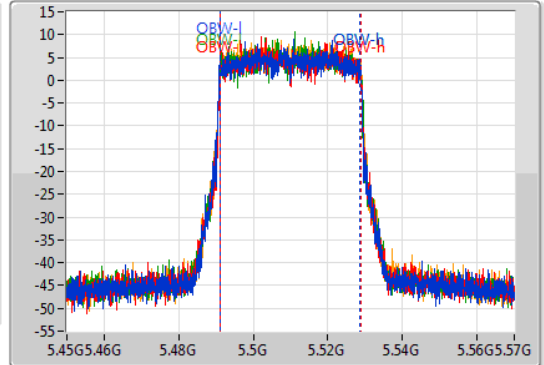

802.11ax HEW40\_Nss1,(MCS0)\_4TX

EBW

5510MHz

02/08/2019

CF  
5.51GHz  
Span  
120MHz  
RBW  
500kHz  
VBW  
2MHz  
Sweep Time  
100ms  
Detector Type  
Peak

CF  
5.51GHz  
Span  
120MHz  
RBW  
500kHz  
VBW  
2MHz  
Sweep Time  
100ms  
Detector Type  
Sample