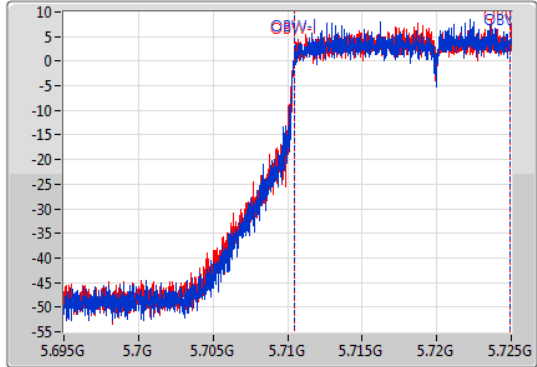

EBW

5720MHz Straddle 5.47-5.725GHz

01/08/2019

CF: 5.71GHz  
 Span: 30MHz  
 RBW: 200kHz  
 VBW: 1MHz  
 Sweep Time: 100ms  
 Detector Type: Peak  
 Port 1: [Waveform icon]  
 Port 2: [Waveform icon]

CF: 5.71GHz  
 Span: 30MHz  
 RBW: 200kHz  
 VBW: 1MHz  
 Sweep Time: 100ms  
 Detector Type: Sample