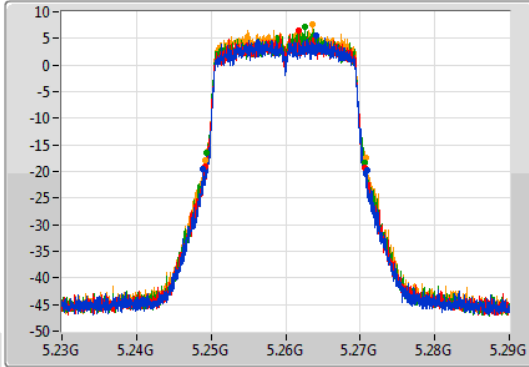

802.11ax HEW20_Nss1,(MCS0)_4TX

EBW

5260MHz

01/08/2019

CF
5.26GHz
Span
60MHz
RBW
300kHz
VBW
1MHz
Sweep Time
100ms
Detector Type
Peak

CF
5.26GHz
Span
60MHz
RBW
200kHz
VBW
1MHz
Sweep Time
100ms
Detector Type
Sample