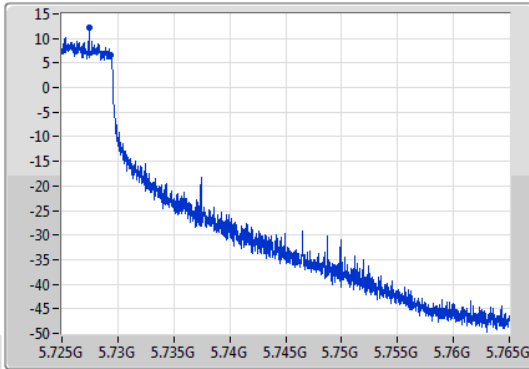

CF: 5.745GHz
Span: 40MHz
RBW: 50kHz
VBW: 200kHz
Sweep Time: 100ms
Detector Type: Sample