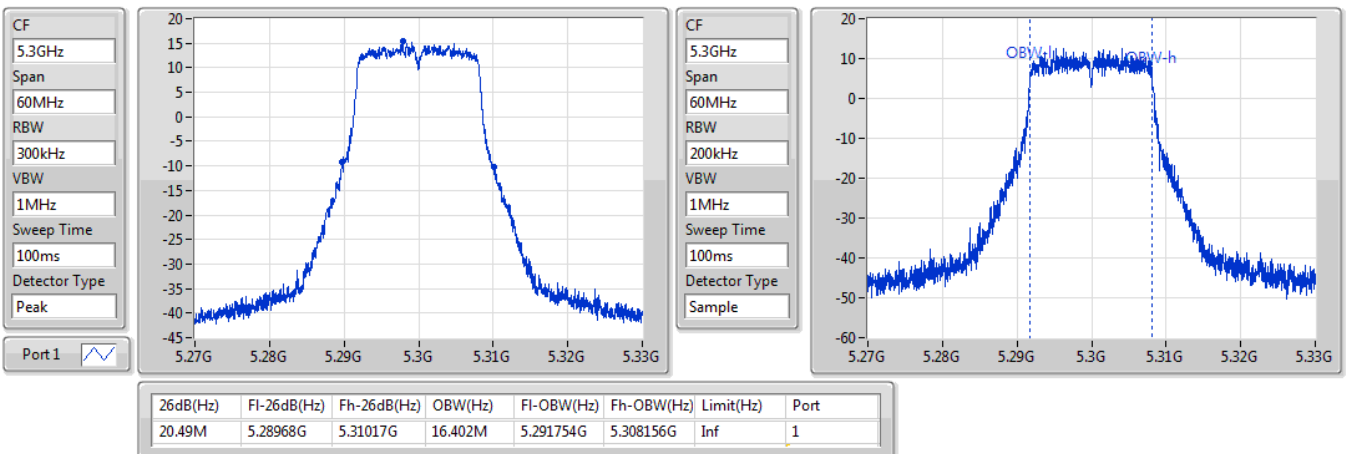

**Port X-N dB** = Port X 6dB down bandwidth for 5.725-5.85GHz band / 26dB down bandwidth for other band  
**Port X-OBW** = Port X 99% occupied bandwidth;

802.11a\_Nss1,(6Mbps)\_1TX

EBW

5260MHz

02/08/2019

802.11a\_Nss1,(6Mbps)\_1TX

EBW

5300MHz

02/08/2019

802.11a\_Nss1,(6Mbps)\_1TX

EBW

5320MHz

02/08/2019

CF: 5.32GHz  
 Span: 60MHz  
 RBW: 300kHz  
 VBW: 1MHz  
 Sweep Time: 100ms  
 Detector Type: Peak  
 Port 1