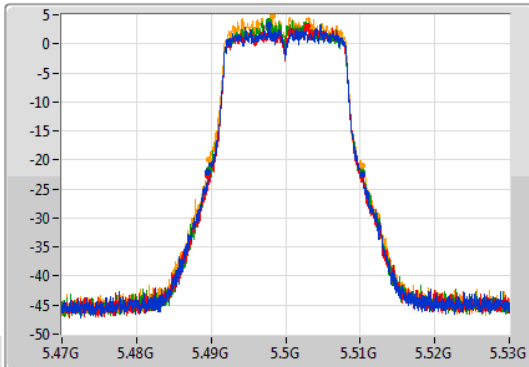

802.11a_Nss1,(6Mbps)_4TX

EBW

5500MHz

31/07/2019

CF
5.5GHz
Span
60MHz
RBW
300kHz
VBW
1MHz
Sweep Time
100ms
Detector Type
Peak

CF
5.5GHz
Span
60MHz
RBW
200kHz
VBW
1MHz
Sweep Time
100ms
Detector Type
Sample