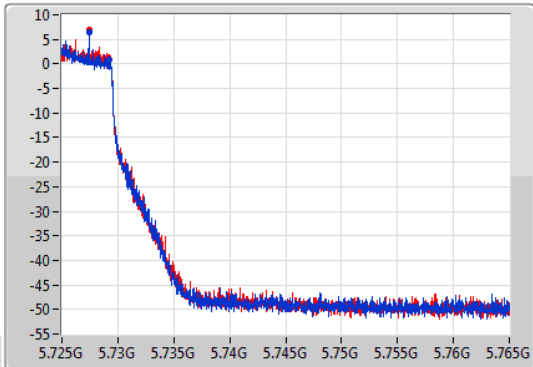

CF: 5.745GHz
Span: 40MHz
RBW: 50kHz
VBW: 200kHz
Sweep Time: 100ms
Detector Type: Sample