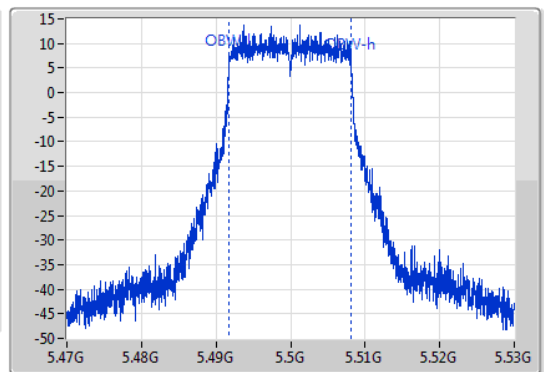

802.11a\_Nss1,(6Mbps)\_1TX

EBW

5500MHz

02/08/2019

CF: 5.5GHz  
 Span: 60MHz  
 RBW: 300kHz  
 VBW: 1MHz  
 Sweep Time: 100ms  
 Detector Type: Peak  
 Port 1

CF: 5.5GHz  
 Span: 60MHz  
 RBW: 200kHz  
 VBW: 1MHz  
 Sweep Time: 100ms  
 Detector Type: Sample