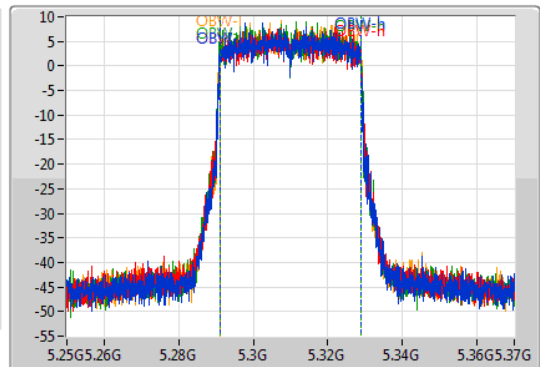

802.11ax HEW40\_Nss1,(MCS0)\_4TX

EBW

5310MHz

02/08/2019

CF  
5.31GHz  
Span  
120MHz  
RBW  
500kHz  
VBW  
2MHz  
Sweep Time  
100ms  
Detector Type  
Peak

CF  
5.31GHz  
Span  
120MHz  
RBW  
500kHz  
VBW  
2MHz  
Sweep Time  
100ms  
Detector Type  
Sample