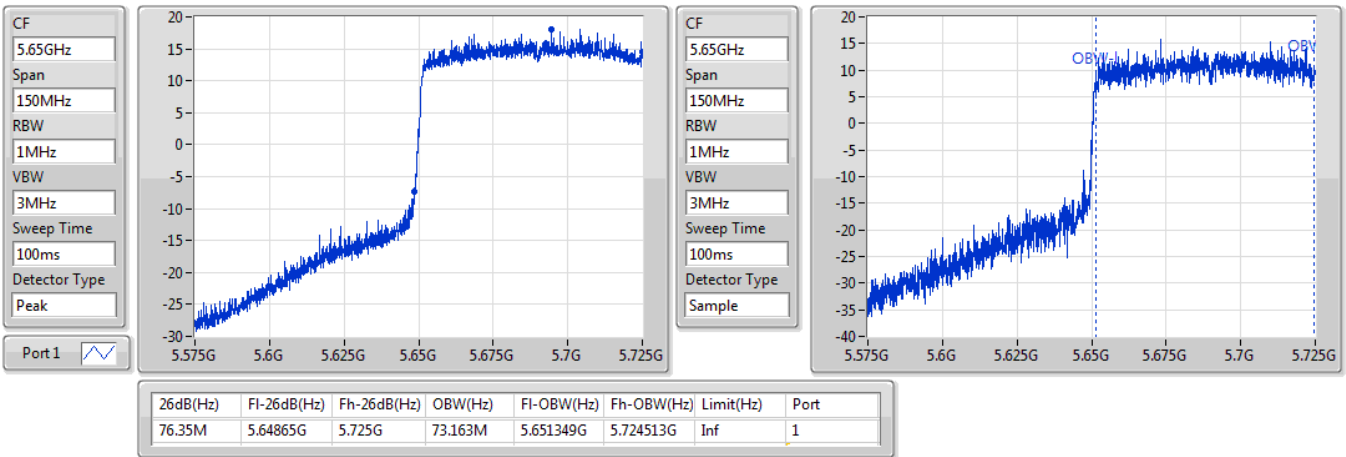

802.11ax HEW80_Nss1,(MCS0)_1TX

EBW

5690MHz Straddle 5.47-5.725GHz

02/08/2019