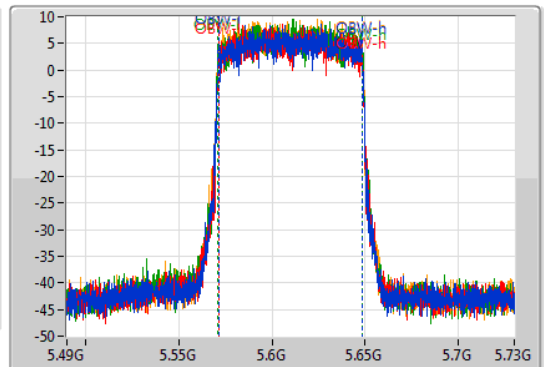

Port 1: [Waveform icon]  
 Port 2: [Waveform icon]  
 Port 3: [Waveform icon]  
 Port 4: [Waveform icon]

26dB(Hz)	Fl-26dB(Hz)	Fh-26dB(Hz)	OBW(Hz)	Fl-OBW(Hz)	Fh-OBW(Hz)	Limit(Hz)	Port
82.44M	5.5686G	5.65104G	77.121M	5.571259G	5.648381G	Inf	1
82.2M	5.56896G	5.65116G	76.762M	5.571499G	5.648261G	Inf	2
83.04M	5.56812G	5.65116G	77.241M	5.571139G	5.648381G	Inf	3
81.96M	5.56884G	5.6508G	76.882M	5.571499G	5.648381G	Inf	4