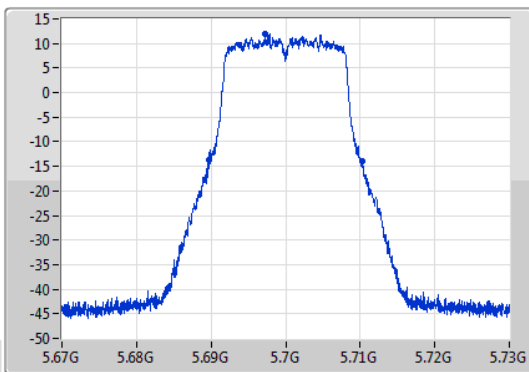

CF: 5.7GHz
Span: 60MHz
RBW: 200kHz
VBW: 1MHz
Sweep Time: 100ms
Detector Type: Sample