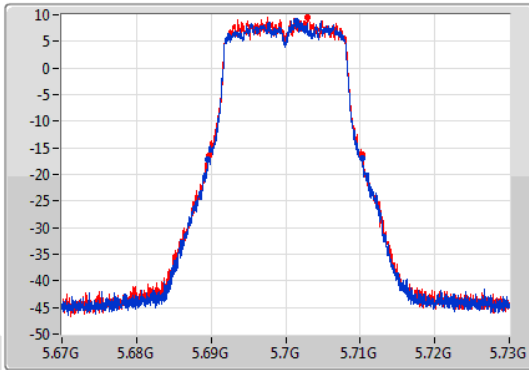

CF
5.7GHz
Span
60MHz
RBW
200kHz
VBW
1MHz
Sweep Time
100ms
Detector Type
Sample