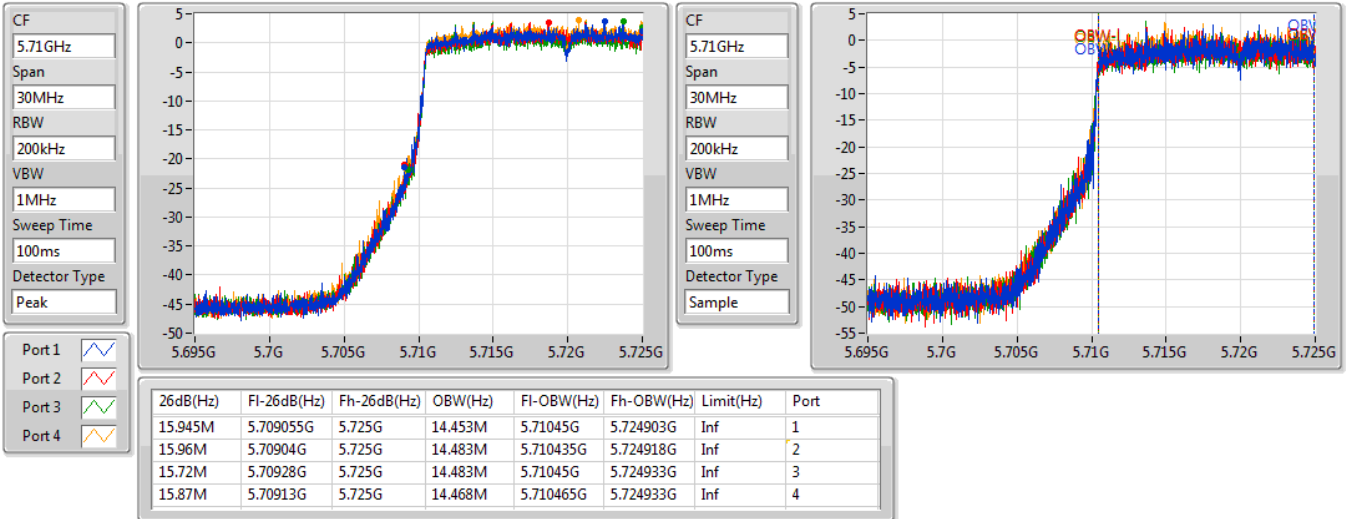

802.11ax HEW20-BF_Nss1,(MCS0)_4TX

EBW

5720MHz Straddle 5.47-5.725GHz

05/08/2019