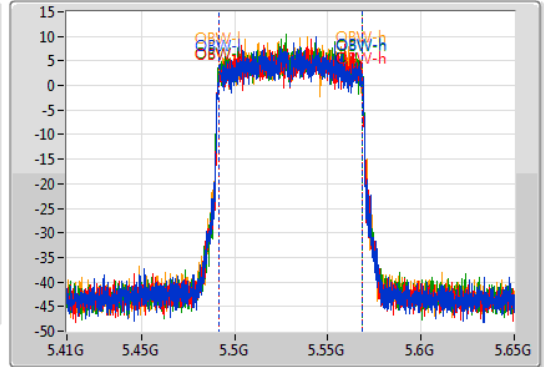

802.11ax HEW80\_Nss1,(MCS0)\_4TX

EBW

5530MHz

03/08/2019

CF  
5.53GHz  
Span  
240MHz  
RBW  
1MHz  
VBW  
3MHz  
Sweep Time  
100ms  
Detector Type  
Peak

CF  
5.53GHz  
Span  
240MHz  
RBW  
1MHz  
VBW  
3MHz  
Sweep Time  
100ms  
Detector Type  
Sample