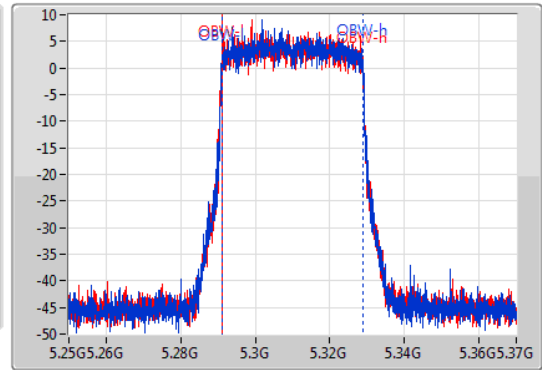

EBW

5310MHz

06/08/2019

CF  
5.31GHz  
Span  
120MHz  
RBW  
500kHz  
VBW  
2MHz  
Sweep Time  
100ms  
Detector Type  
Peak

CF  
5.31GHz  
Span  
120MHz  
RBW  
500kHz  
VBW  
2MHz  
Sweep Time  
100ms  
Detector Type  
Sample