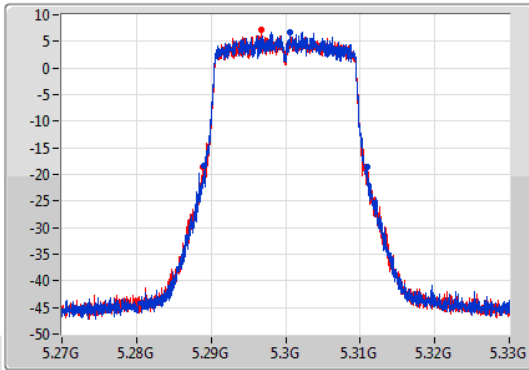

CF
5.3GHz
Span
60MHz
RBW
200kHz
VBW
1MHz
Sweep Time
100ms
Detector Type
Sample