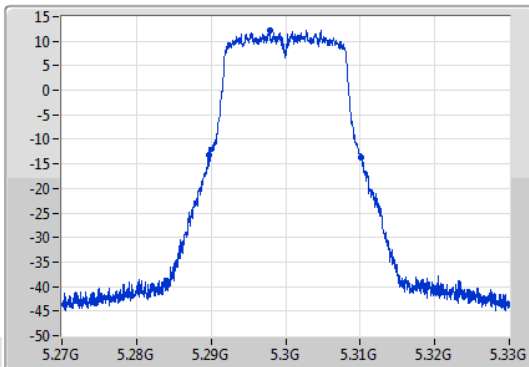

CF
5.3GHz
Span
60MHz
RBW
200kHz
VBW
1MHz
Sweep Time
100ms
Detector Type
Sample