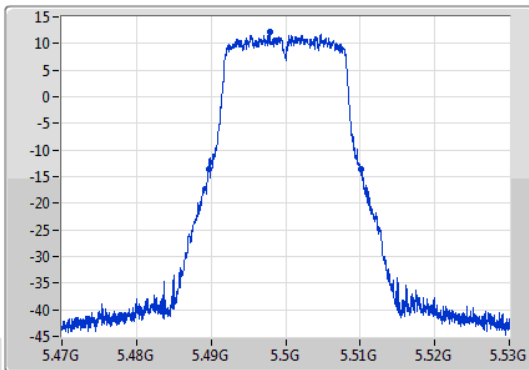

CF
5.5GHz
Span
60MHz
RBW
200kHz
VBW
1MHz
Sweep Time
100ms
Detector Type
Sample