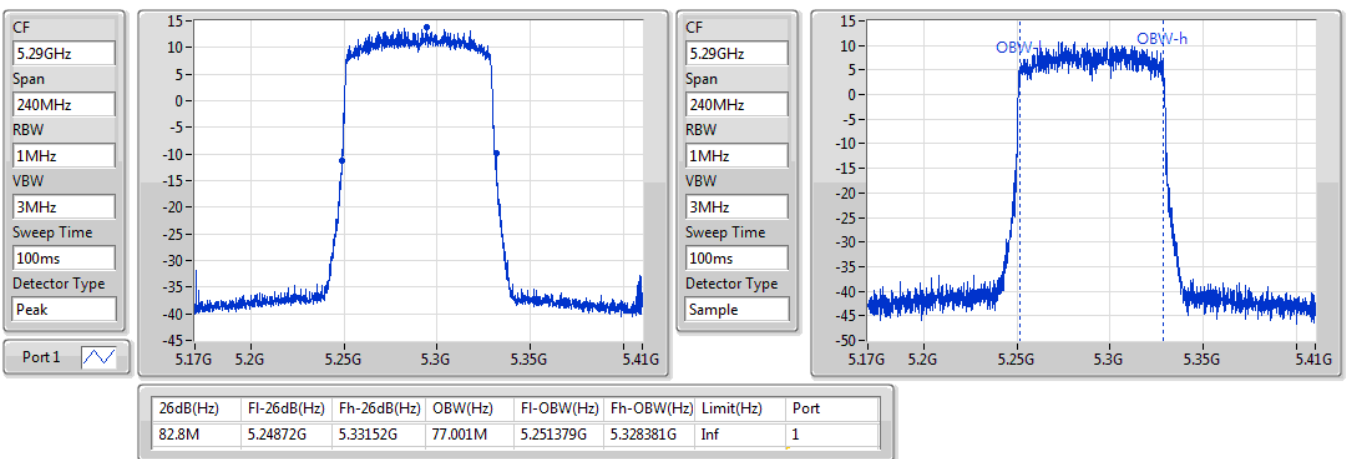

5290MHz

02/08/2019