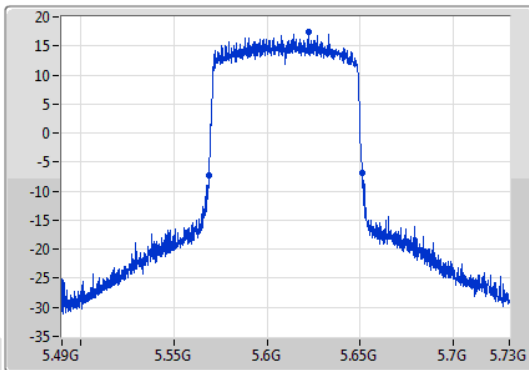

CF
5.61GHz
Span
240MHz
RBW
1MHz
VBW
3MHz
Sweep Time
100ms
Detector Type
Sample