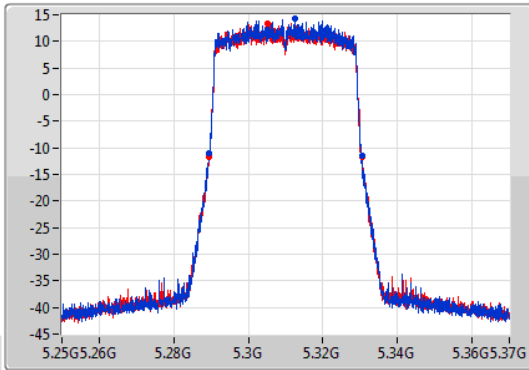

CF
5.31GHz
Span
120MHz
RBW
500kHz
VBW
2MHz
Sweep Time
100ms
Detector Type
Sample