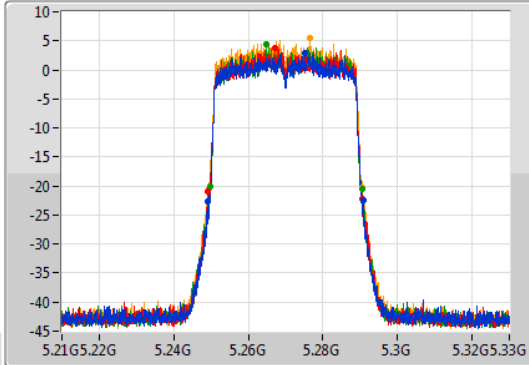

802.11ax HEW40_Nss1,(MCS0)_4TX

EBW

5270MHz

01/08/2019

CF: 5.27GHz
Span: 120MHz
RBW: 500kHz
VBW: 2MHz
Sweep Time: 100ms
Detector Type: Peak

CF: 5.27GHz
Span: 120MHz
RBW: 500kHz
VBW: 2MHz
Sweep Time: 100ms
Detector Type: Sample