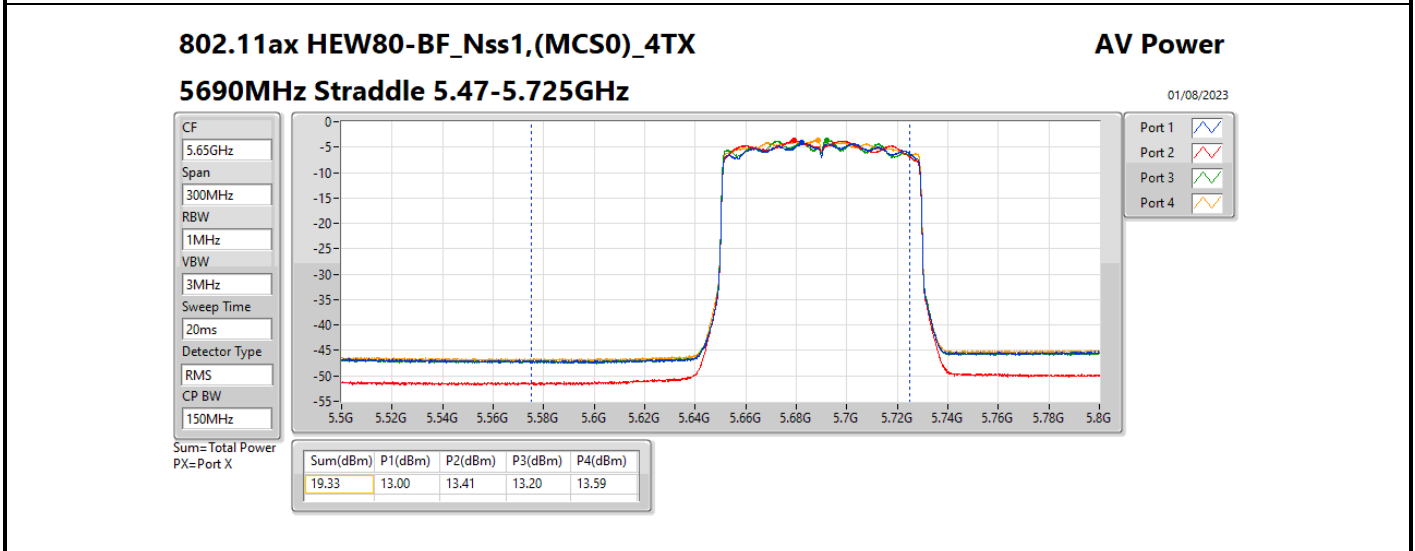

Summary

Mode	Total Power (dBm)	Total Power (W)
5.25-5.35GHz	-	-
802.11a_Nss1,(6Mbps)_1TX	23.70	0.23442
802.11ax HEW20_Nss1,(MCS0)_1TX	23.95	0.24831
802.11ax HEW40_Nss1,(MCS0)_1TX	23.96	0.24889
802.11ax HEW80_Nss1,(MCS0)_1TX	23.73	0.23605
5.47-5.725GHz	-	-
802.11a_Nss1,(6Mbps)_1TX	23.62	0.23014
802.11ax HEW20_Nss1,(MCS0)_1TX	23.91	0.24604
802.11ax HEW40_Nss1,(MCS0)_1TX	23.96	0.24889
802.11ax HEW80_Nss1,(MCS0)_1TX	23.86	0.24322
5.725-5.85GHz	-	-
802.11a_Nss1,(6Mbps)_1TX	16.01	0.03990
802.11ax HEW20_Nss1,(MCS0)_1TX	17.09	0.05117
802.11ax HEW40_Nss1,(MCS0)_1TX	13.78	0.02388
802.11ax HEW80_Nss1,(MCS0)_1TX	10.02	0.01005