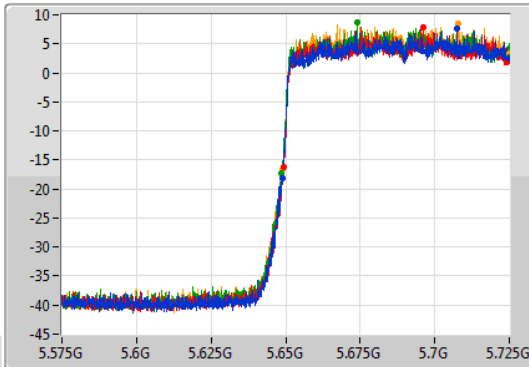

802.11ax HEW80_Nss1,(MCS0)_4TX

EBW

5690MHz Straddle 5.47-5.725GHz

01/08/2019

CF
5.65GHz
Span
150MHz
RBW
1MHz
VBW
3MHz
Sweep Time
100ms
Detector Type
Peak

CF
5.65GHz
Span
150MHz
RBW
1MHz
VBW
3MHz
Sweep Time
100ms
Detector Type
Sample