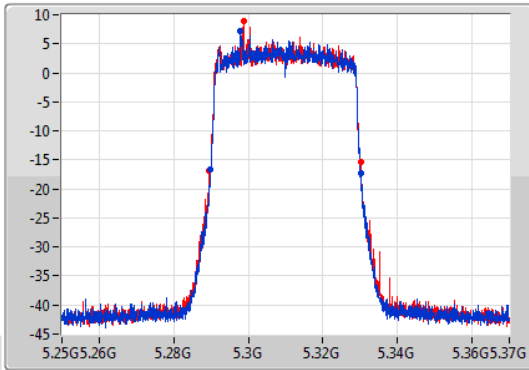

CF
5.31GHz
Span
120MHz
RBW
500kHz
VBW
2MHz
Sweep Time
100ms
Detector Type
Sample