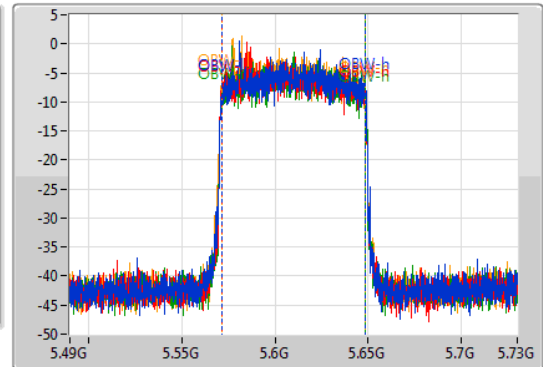

802.11ax HEW80-BF_Nss1,(MCS0)_4TX

EBW

5610MHz

05/08/2019

CF
5.61GHz
Span
240MHz
RBW
1MHz
VBW
3MHz
Sweep Time
100ms
Detector Type
Peak

CF
5.61GHz
Span
240MHz
RBW
1MHz
VBW
3MHz
Sweep Time
100ms
Detector Type
Sample