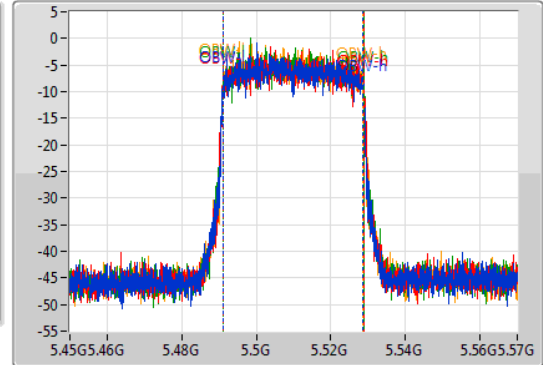

802.11ax HEW40-BF_Nss1,(MCS0)_4TX

EBW

5510MHz

05/08/2019

CF
5.51GHz
Span
120MHz
RBW
500kHz
VBW
2MHz
Sweep Time
100ms
Detector Type
Peak

CF
5.51GHz
Span
120MHz
RBW
500kHz
VBW
2MHz
Sweep Time
100ms
Detector Type
Sample