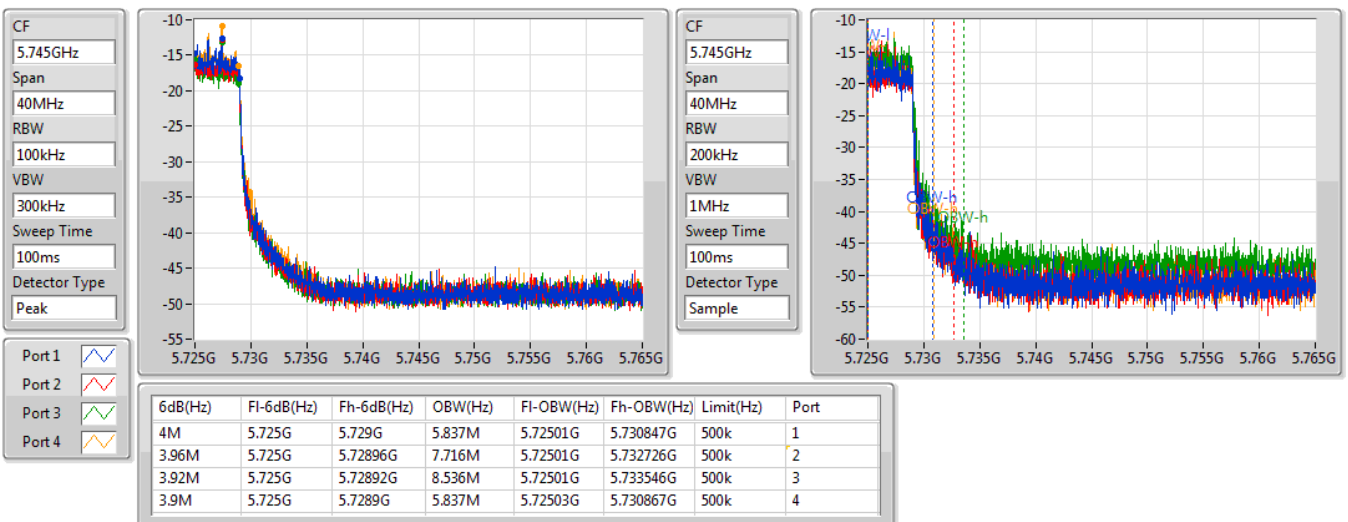

802.11ax HEW80-BF_Nss1,(MCS0)_4TX

EBW

5690MHz Straddle 5.47-5.725GHz

05/08/2019

802.11ax HEW80-BF_Nss1,(MCS0)_4TX

EBW

5690MHz Straddle 5.725-5.85GHz

05/08/2019