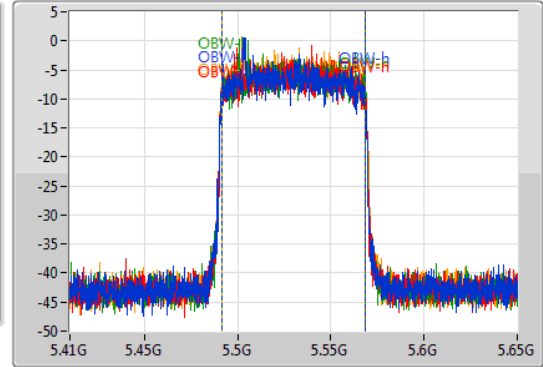

802.11ax HEW80-BF_Nss1,(MCS0)_4TX

EBW

5530MHz

05/08/2019

CF
5.53GHz
Span
240MHz
RBW
1MHz
VBW
3MHz
Sweep Time
100ms
Detector Type
Peak

CF
5.53GHz
Span
240MHz
RBW
1MHz
VBW
3MHz
Sweep Time
100ms
Detector Type
Sample