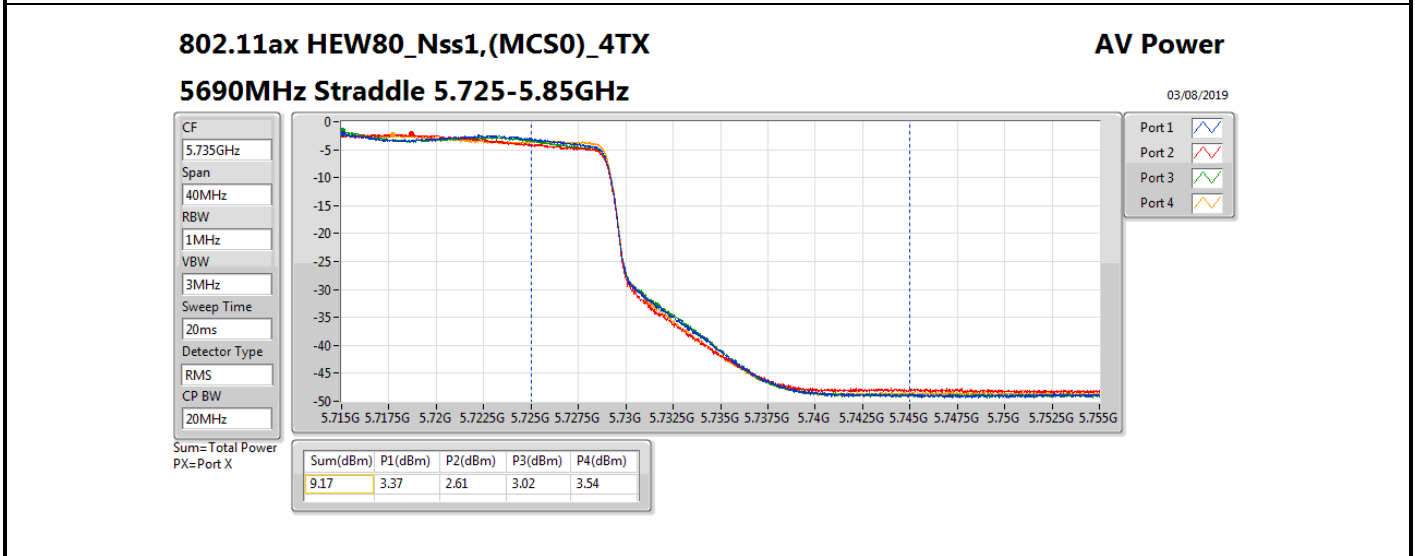

Summary

Mode	Total Power (dBm)	Total Power (W)
5.25-5.35GHz	-	-
802.11ax HEW20-BF_Nss1,(MCS0)_4TX	19.32	0.08551
802.11ax HEW40-BF_Nss1,(MCS0)_4TX	19.34	0.08590
802.11ax HEW80-BF_Nss1,(MCS0)_4TX	20.06	0.10139
5.47-5.725GHz	-	-
802.11ax HEW20-BF_Nss1,(MCS0)_4TX	19.58	0.09078
802.11ax HEW40-BF_Nss1,(MCS0)_4TX	19.68	0.09290
802.11ax HEW80-BF_Nss1,(MCS0)_4TX	19.52	0.08954
5.725-5.85GHz	-	-
802.11ax HEW20-BF_Nss1,(MCS0)_4TX	12.98	0.01986
802.11ax HEW40-BF_Nss1,(MCS0)_4TX	8.56	0.00718
802.11ax HEW80-BF_Nss1,(MCS0)_4TX	4.57	0.00286