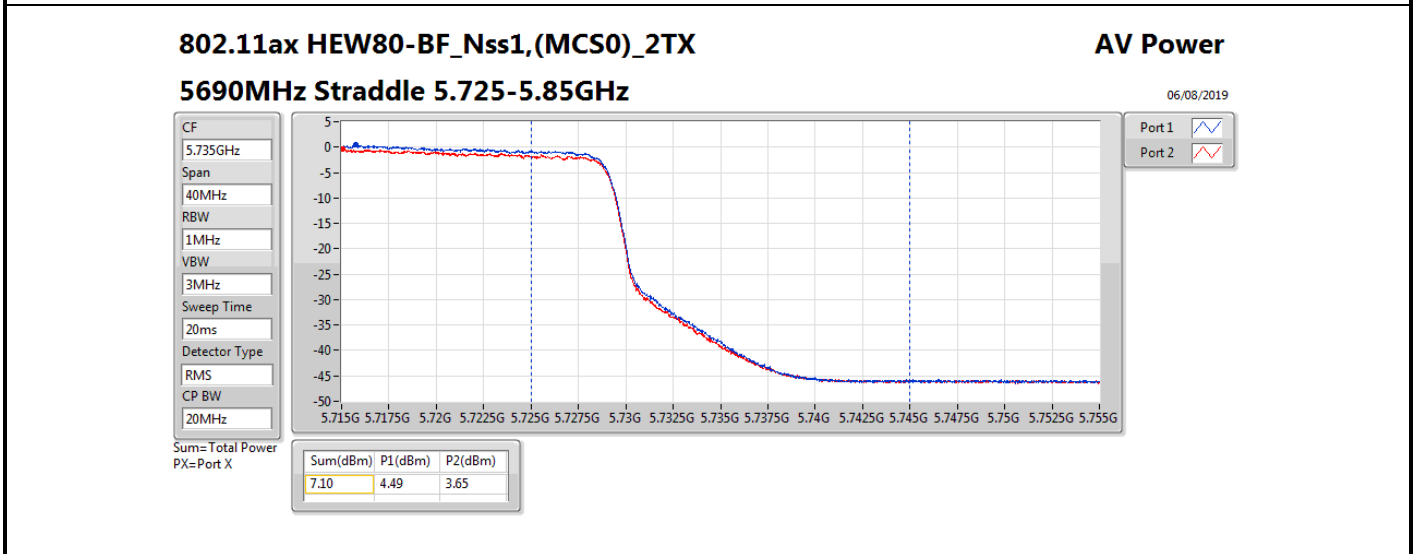

Summary

Mode	Total Power (dBm)	Total Power (W)
5.25-5.35GHz	-	-
802.11a_Nss1,(6Mbps)_4TX	18.54	0.07145
802.11ax HEW20_Nss1,(MCS0)_4TX	19.30	0.08511
802.11ax HEW40_Nss1,(MCS0)_4TX	22.05	0.16032
802.11ax HEW80_Nss1,(MCS0)_4TX	23.91	0.24604
5.47-5.725GHz	-	-
802.11a_Nss1,(6Mbps)_4TX	18.61	0.07261
802.11ax HEW20_Nss1,(MCS0)_4TX	19.23	0.08375
802.11ax HEW40_Nss1,(MCS0)_4TX	21.78	0.15066
802.11ax HEW80_Nss1,(MCS0)_4TX	23.97	0.24946
5.725-5.85GHz	-	-
802.11a_Nss1,(6Mbps)_4TX	10.92	0.01236
802.11ax HEW20_Nss1,(MCS0)_4TX	12.28	0.01690
802.11ax HEW40_Nss1,(MCS0)_4TX	10.77	0.01194
802.11ax HEW80_Nss1,(MCS0)_4TX	9.06	0.00805