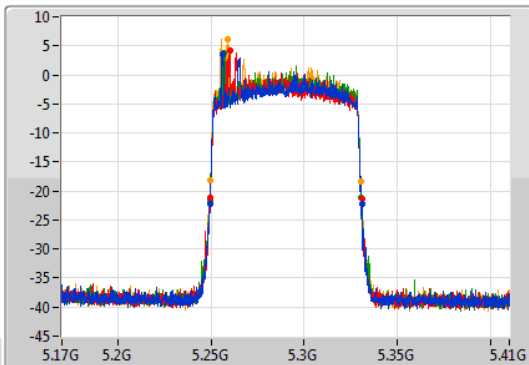

5290MHz

05/08/2019

CF
5.29GHz
Span
240MHz
RBW
1MHz
VBW
3MHz
Sweep Time
100ms
Detector Type
Peak

CF
5.29GHz
Span
240MHz
RBW
1MHz
VBW
3MHz
Sweep Time
100ms
Detector Type
Sample