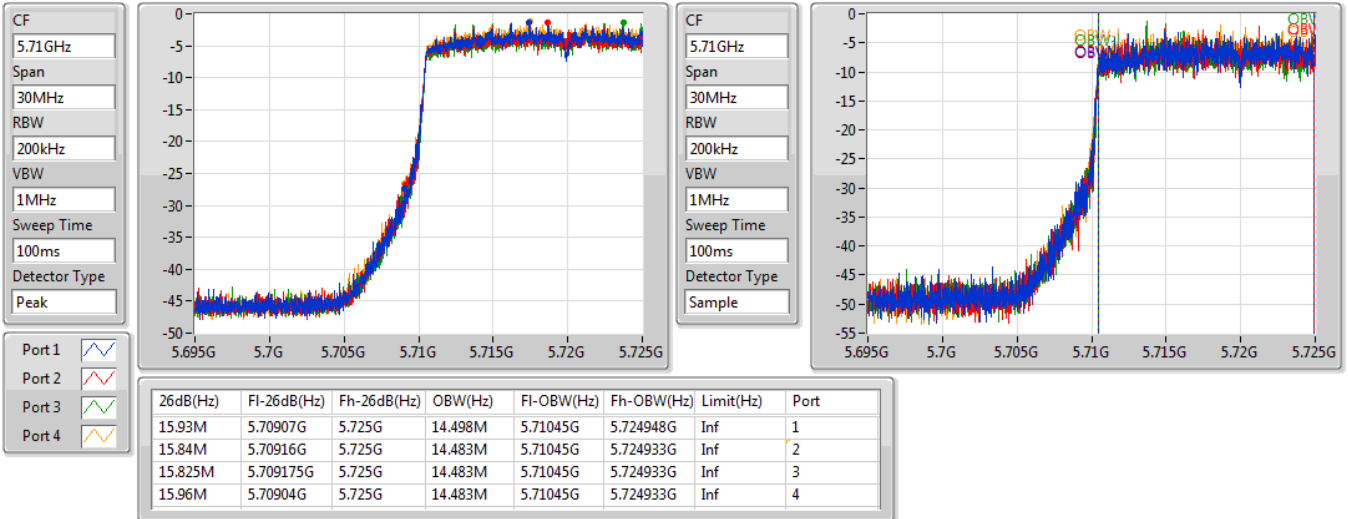

802.11ax HEW20-BF_Nss1,(MCS0)_4TX

EBW

5720MHz Straddle 5.47-5.725GHz

05/08/2019