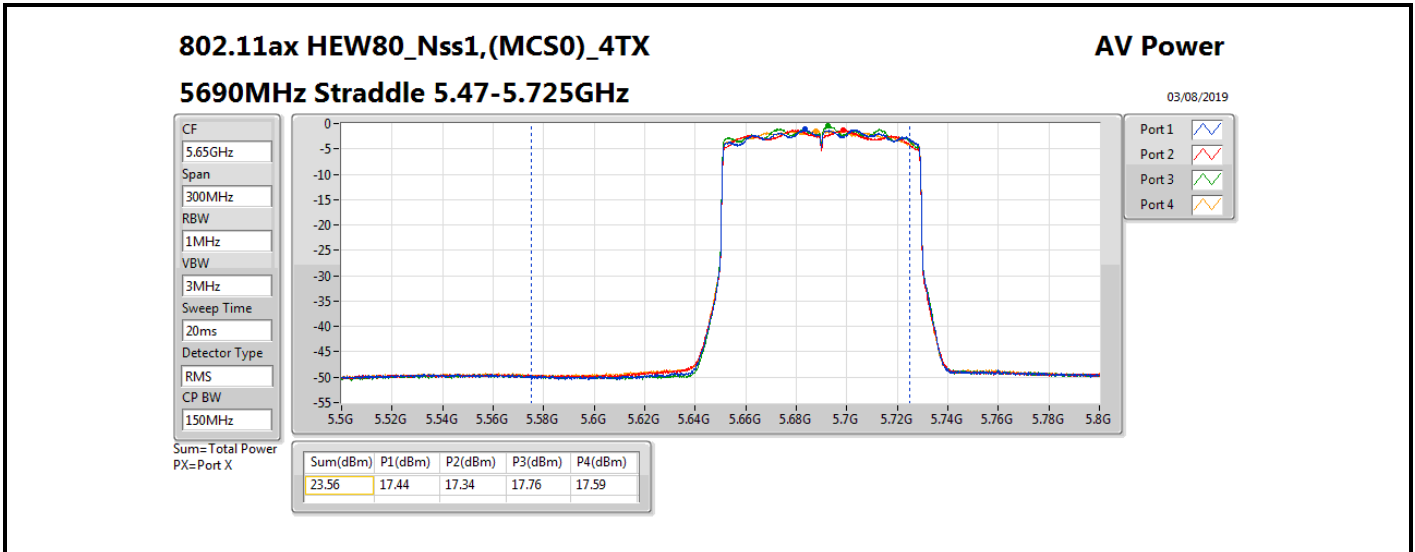

Summary

Mode	Total Power (dBm)	Total Power (W)
5.25-5.35GHz	-	-
802.11ax HEW20-BF_Nss1,(MCS0)_4TX	19.32	0.08551
802.11ax HEW40-BF_Nss1,(MCS0)_4TX	19.34	0.08590
802.11ax HEW80-BF_Nss1,(MCS0)_4TX	20.06	0.10139
5.47-5.725GHz	-	-
802.11ax HEW20-BF_Nss1,(MCS0)_4TX	19.58	0.09078
802.11ax HEW40-BF_Nss1,(MCS0)_4TX	19.68	0.09290
802.11ax HEW80-BF_Nss1,(MCS0)_4TX	19.52	0.08954
5.725-5.85GHz	-	-
802.11ax HEW20-BF_Nss1,(MCS0)_4TX	12.98	0.01986
802.11ax HEW40-BF_Nss1,(MCS0)_4TX	8.56	0.00718
802.11ax HEW80-BF_Nss1,(MCS0)_4TX	4.57	0.00286