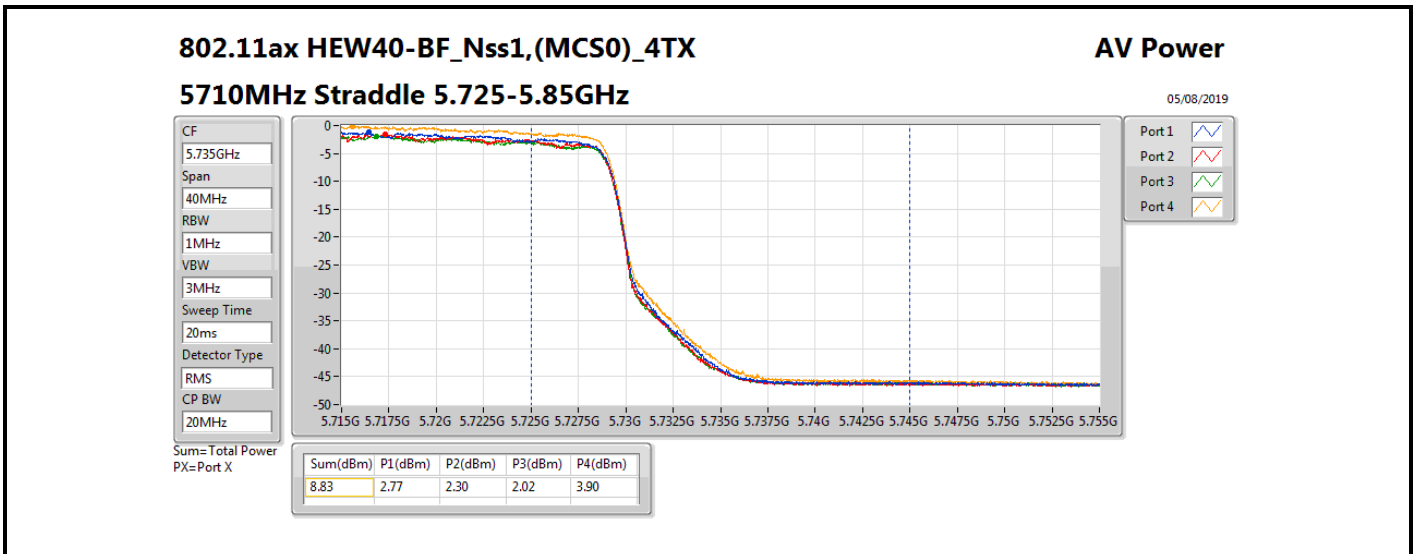

Summary

Mode	Total Power (dBm)	Total Power (W)
5.25-5.35GHz	-	-
802.11a_Nss1,(6Mbps)_1TX	23.70	0.23442
802.11ax HEW20_Nss1,(MCS0)_1TX	23.95	0.24831
802.11ax HEW40_Nss1,(MCS0)_1TX	23.96	0.24889
802.11ax HEW80_Nss1,(MCS0)_1TX	23.73	0.23605
5.47-5.725GHz	-	-
802.11a_Nss1,(6Mbps)_1TX	23.62	0.23014
802.11ax HEW20_Nss1,(MCS0)_1TX	23.91	0.24604
802.11ax HEW40_Nss1,(MCS0)_1TX	23.96	0.24889
802.11ax HEW80_Nss1,(MCS0)_1TX	23.86	0.24322
5.725-5.85GHz	-	-
802.11a_Nss1,(6Mbps)_1TX	16.01	0.03990
802.11ax HEW20_Nss1,(MCS0)_1TX	17.09	0.05117
802.11ax HEW40_Nss1,(MCS0)_1TX	13.78	0.02388
802.11ax HEW80_Nss1,(MCS0)_1TX	10.02	0.01005