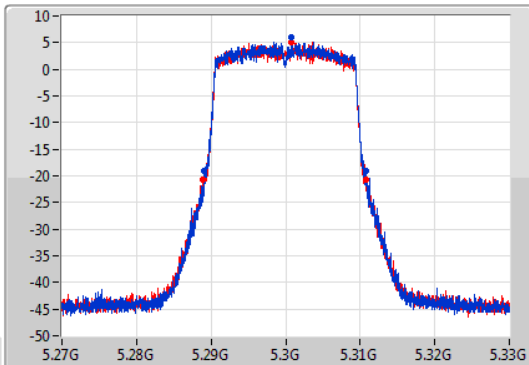

Port X-N dB = Port X 6dB down bandwidth for 5.725-5.85GHz band / 26dB down bandwidth for other band

Port X-OBW = Port X 99% occupied bandwidth;

802.11ax HEW20-BF_Nss1,(MCS0)_2TX

EBW

5260MHz

05/08/2019

CF: 5.26GHz
 Span: 60MHz
 RBW: 300kHz
 VBW: 1MHz
 Sweep Time: 100ms
 Detector Type: Peak

802.11ax HEW20-BF_Nss1,(MCS0)_2TX

EBW

5300MHz

06/08/2019

CF: 5.3GHz
 Span: 60MHz
 RBW: 300kHz
 VBW: 1MHz
 Sweep Time: 100ms
 Detector Type: Peak

CF: 5.3GHz
 Span: 60MHz
 RBW: 200kHz
 VBW: 1MHz
 Sweep Time: 100ms
 Detector Type: Sample