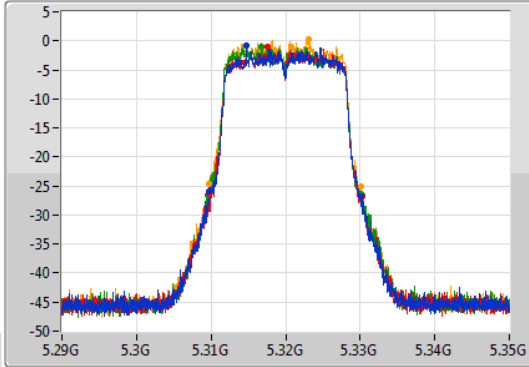

Port X-N dB = Port X 6dB down bandwidth for 5.725-5.85GHz band / 26dB down bandwidth for other band

Port X-OBW = Port X 99% occupied bandwidth;

802.11a_Nss1,(6Mbps)_4TX

EBW

5260MHz

31/07/2019

802.11a_Nss1,(6Mbps)_4TX

EBW

5300MHz

31/07/2019

802.11a_Nss1,(6Mbps)_4TX

EBW

5320MHz

31/07/2019

CF
5.32GHz
Span
60MHz
RBW
300kHz
VBW
1MHz
Sweep Time
100ms
Detector Type
Peak