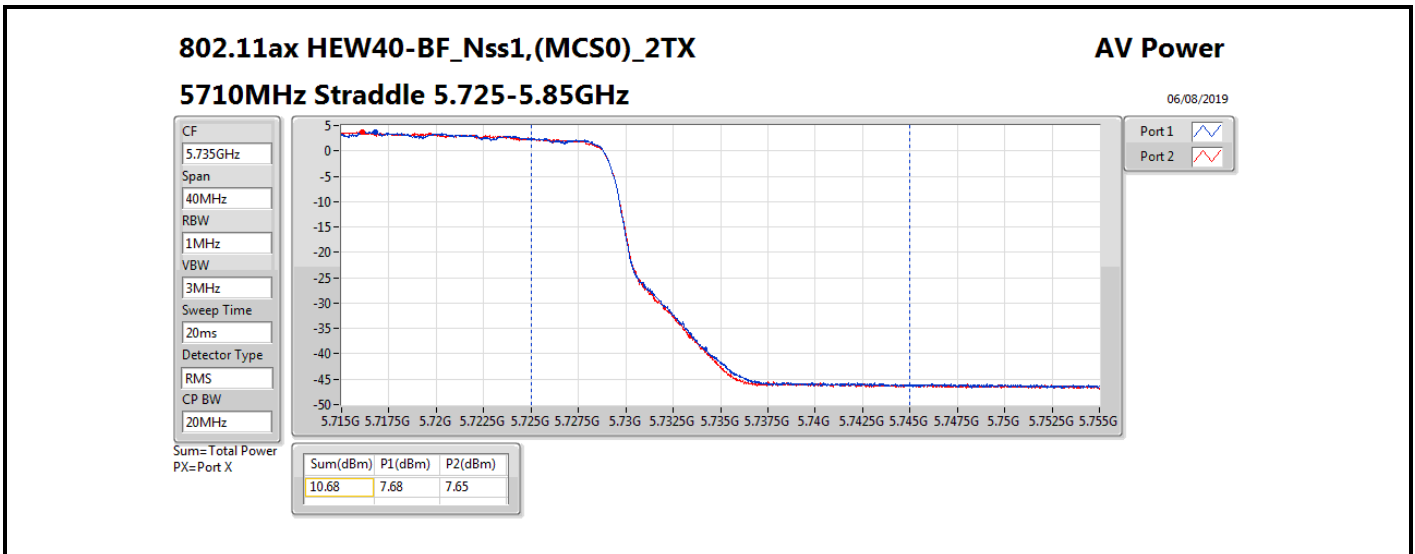

Summary

Mode	Total Power (dBm)	Total Power (W)
5.25-5.35GHz	-	-
802.11a_Nss1,(6Mbps)_4TX	18.54	0.07145
802.11ax HEW20_Nss1,(MCS0)_4TX	19.30	0.08511
802.11ax HEW40_Nss1,(MCS0)_4TX	22.05	0.16032
802.11ax HEW80_Nss1,(MCS0)_4TX	23.91	0.24604
5.47-5.725GHz	-	-
802.11a_Nss1,(6Mbps)_4TX	18.61	0.07261
802.11ax HEW20_Nss1,(MCS0)_4TX	19.23	0.08375
802.11ax HEW40_Nss1,(MCS0)_4TX	21.78	0.15066
802.11ax HEW80_Nss1,(MCS0)_4TX	23.97	0.24946
5.725-5.85GHz	-	-
802.11a_Nss1,(6Mbps)_4TX	10.92	0.01236
802.11ax HEW20_Nss1,(MCS0)_4TX	12.28	0.01690
802.11ax HEW40_Nss1,(MCS0)_4TX	10.77	0.01194
802.11ax HEW80_Nss1,(MCS0)_4TX	9.06	0.00805