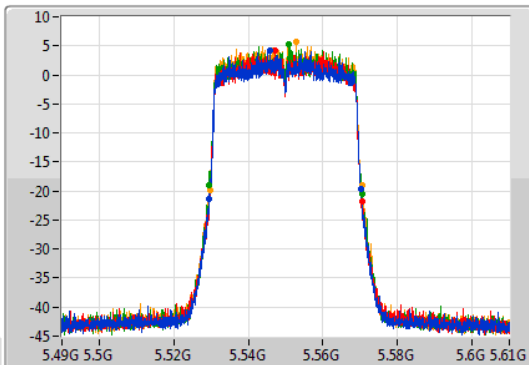

802.11ax HEW40_Nss1,(MCS0)_4TX

EBW

5550MHz

01/08/2019

CF
5.55GHz
Span
120MHz
RBW
500kHz
VBW
2MHz
Sweep Time
100ms
Detector Type
Peak

CF
5.55GHz
Span
120MHz
RBW
500kHz
VBW
2MHz
Sweep Time
100ms
Detector Type
Sample