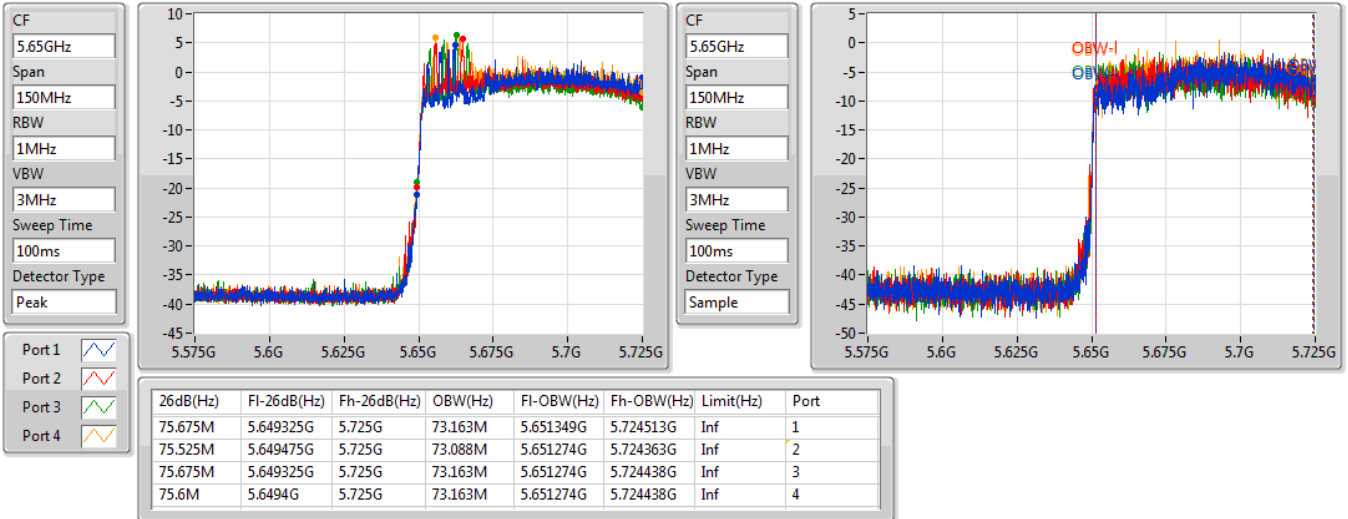

802.11ax HEW80-BF_Nss1,(MCS0)_4TX

EBW

5690MHz Straddle 5.47-5.725GHz

05/08/2019