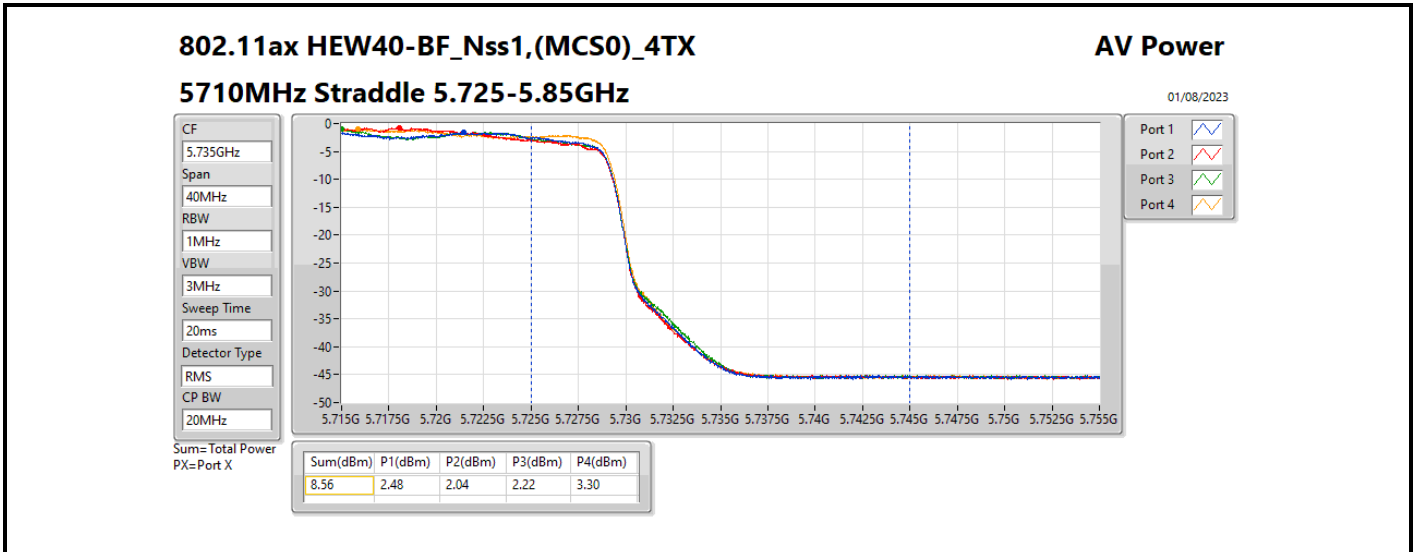

Summary

Mode	Total Power (dBm)	Total Power (W)
5.25-5.35GHz	-	-
802.11a_Nss1,(6Mbps)_1TX	23.70	0.23442
802.11ax HEW20_Nss1,(MCS0)_1TX	23.95	0.24831
802.11ax HEW40_Nss1,(MCS0)_1TX	23.96	0.24889
802.11ax HEW80_Nss1,(MCS0)_1TX	23.73	0.23605
5.47-5.725GHz	-	-
802.11a_Nss1,(6Mbps)_1TX	23.62	0.23014
802.11ax HEW20_Nss1,(MCS0)_1TX	23.91	0.24604
802.11ax HEW40_Nss1,(MCS0)_1TX	23.96	0.24889
802.11ax HEW80_Nss1,(MCS0)_1TX	23.86	0.24322
5.725-5.85GHz	-	-
802.11a_Nss1,(6Mbps)_1TX	16.01	0.03990
802.11ax HEW20_Nss1,(MCS0)_1TX	17.09	0.05117
802.11ax HEW40_Nss1,(MCS0)_1TX	13.78	0.02388
802.11ax HEW80_Nss1,(MCS0)_1TX	10.02	0.01005