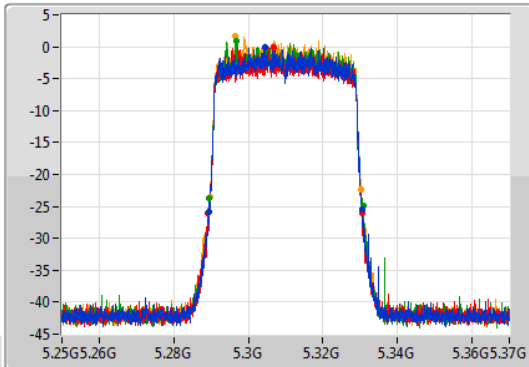

802.11ax HEW40-BF_Nss1,(MCS0)_4TX

EBW

5310MHz

05/08/2019

CF
5.31GHz
Span
120MHz
RBW
500kHz
VBW
2MHz
Sweep Time
100ms
Detector Type
Peak

CF
5.31GHz
Span
120MHz
RBW
500kHz
VBW
2MHz
Sweep Time
100ms
Detector Type
Sample