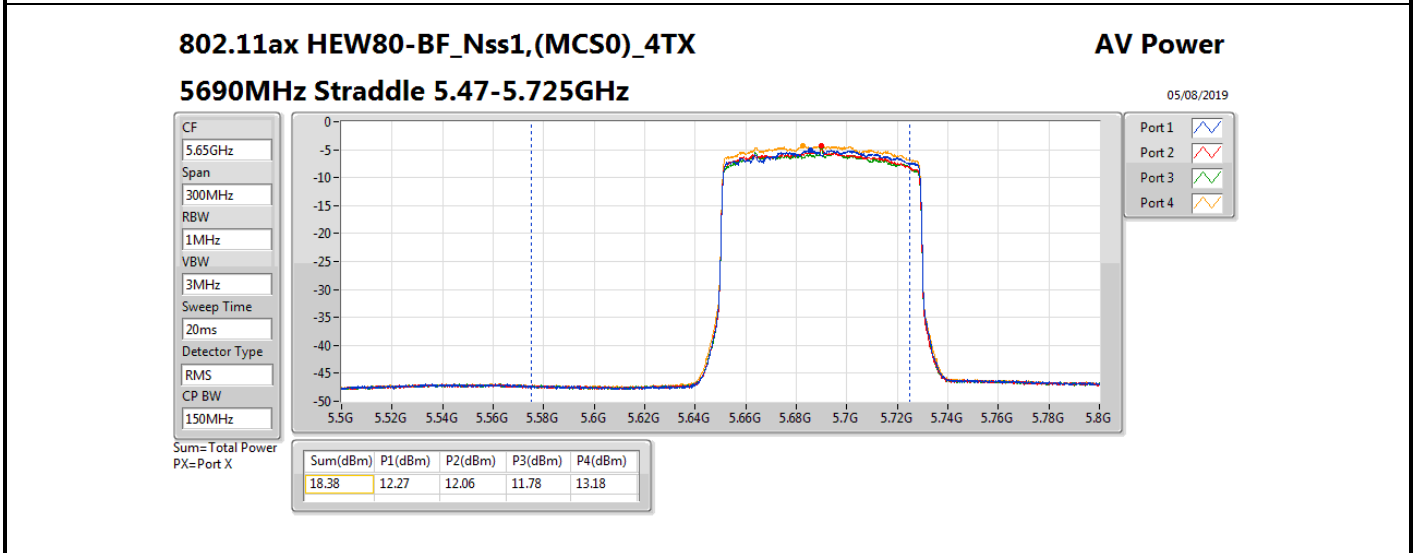

Summary

Mode	Total Power (dBm)	Total Power (W)
5.25-5.35GHz	-	-
802.11a_Nss1,(6Mbps)_1TX	23.70	0.23442
802.11ax HEW20_Nss1,(MCS0)_1TX	23.95	0.24831
802.11ax HEW40_Nss1,(MCS0)_1TX	23.96	0.24889
802.11ax HEW80_Nss1,(MCS0)_1TX	23.73	0.23605
5.47-5.725GHz	-	-
802.11a_Nss1,(6Mbps)_1TX	23.62	0.23014
802.11ax HEW20_Nss1,(MCS0)_1TX	23.91	0.24604
802.11ax HEW40_Nss1,(MCS0)_1TX	23.96	0.24889
802.11ax HEW80_Nss1,(MCS0)_1TX	23.86	0.24322
5.725-5.85GHz	-	-
802.11a_Nss1,(6Mbps)_1TX	16.01	0.03990
802.11ax HEW20_Nss1,(MCS0)_1TX	17.09	0.05117
802.11ax HEW40_Nss1,(MCS0)_1TX	13.78	0.02388
802.11ax HEW80_Nss1,(MCS0)_1TX	10.02	0.01005