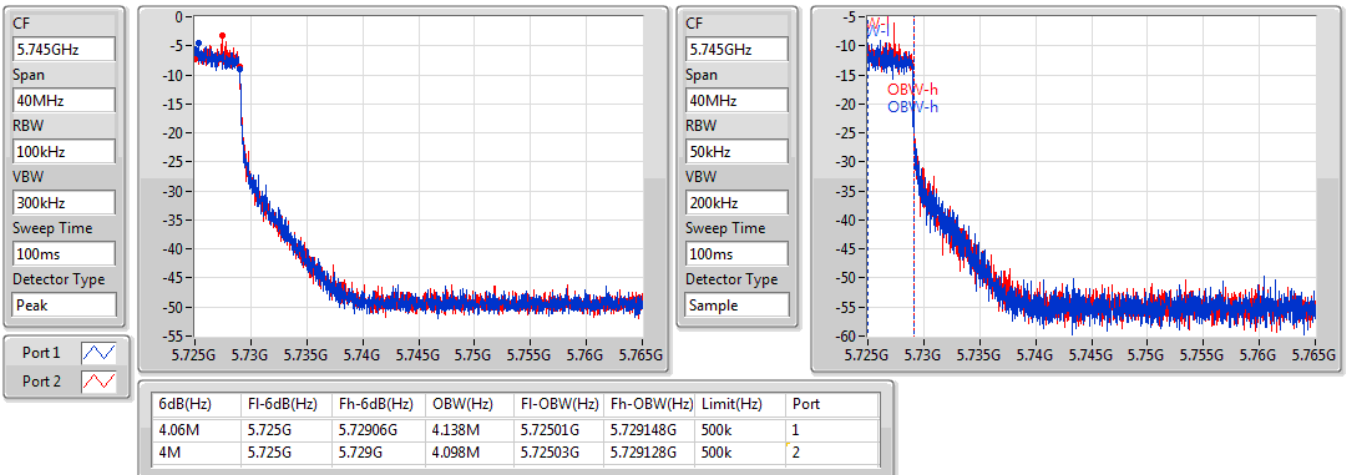

EBW

5610MHz

01/08/2019

CF
5.61GHz
Span
240MHz
RBW
1MHz
VBW
3MHz
Sweep Time
100ms
Detector Type
Peak
Port 1
Port 2

CF
5.61GHz
Span
240MHz
RBW
1MHz
VBW
3MHz
Sweep Time
100ms
Detector Type
Sample

26dB(Hz)	Fl-26dB(Hz)	Fh-26dB(Hz)	OBW(Hz)	Fl-OBW(Hz)	Fh-OBW(Hz)	Limit(Hz)	Port
82.32M	5.56872G	5.65104G	77.001M	5.571379G	5.648381G	Inf	1
82.8M	5.5686G	5.6514G	77.121M	5.571379G	5.648501G	Inf	2

802.11ax HEW80_Nss1,(MCS0)_2TX

EBW

5690MHz Straddle 5.47-5.725GHz

01/08/2019

802.11ax HEW80_Nss1,(MCS0)_2TX

EBW

5690MHz Straddle 5.725-5.85GHz

01/08/2019

Summary

Mode	Max-N dB (Hz)	Max-OBW (Hz)	ITU-Code	Min-N dB (Hz)	Min-OBW (Hz)
5.25-5.35GHz	-	-	-	-	-
802.11ax HEW20-BF_Nss1,(MCS0)_2TX	22.11M	18.921M	18M9D1D	21.69M	18.861M
802.11ax HEW40-BF_Nss1,(MCS0)_2TX	41.04M	37.841M	37M8D1D	40.32M	37.601M
802.11ax HEW80-BF_Nss1,(MCS0)_2TX	81.24M	77.001M	77M0D1D	81.12M	76.882M
5.47-5.725GHz	-	-	-	-	-
802.11ax HEW20-BF_Nss1,(MCS0)_2TX	22.05M	18.921M	18M9D1D	15.945M	14.468M
802.11ax HEW40-BF_Nss1,(MCS0)_2TX	41.4M	37.781M	37M8D1D	35.315M	33.723M
802.11ax HEW80-BF_Nss1,(MCS0)_2TX	81.48M	77.121M	77M1D1D	75.45M	72.939M
5.725-5.85GHz	-	-	-	-	-
802.11ax HEW20-BF_Nss1,(MCS0)_2TX	4.38M	4.498M	4M50D1D	4.36M	4.498M
802.11ax HEW40-BF_Nss1,(MCS0)_2TX	3.96M	4.098M	4M10D1D	3.96M	4.078M
802.11ax HEW80-BF_Nss1,(MCS0)_2TX	4M	4.278M	4M28D1D	3.9M	4.278M