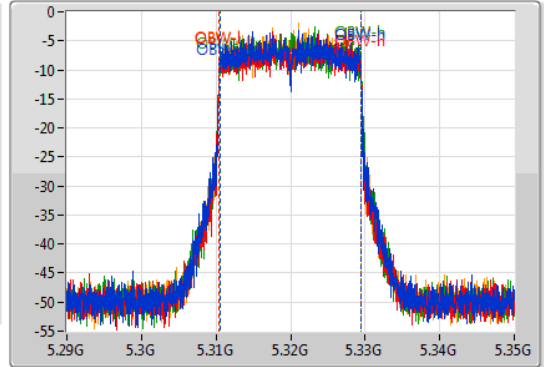

802.11ax HEW20-BF_Nss1,(MCS0)_4TX

EBW

5320MHz

03/08/2019

CF
5.32GHz
Span
60MHz
RBW
300kHz
VBW
1MHz
Sweep Time
100ms
Detector Type
Peak

CF
5.32GHz
Span
60MHz
RBW
200kHz
VBW
1MHz
Sweep Time
100ms
Detector Type
Sample

Port 1
Port 2
Port 3
Port 4

26dB(Hz)	Fl-26dB(Hz)	Fh-26dB(Hz)	OBW(Hz)	Fl-OBW(Hz)	Fh-OBW(Hz)	Limit(Hz)	Port
22.11M	5.30875G	5.33086G	18.891M	5.310495G	5.329385G	Inf	1
21.66M	5.30911G	5.33077G	18.951M	5.310465G	5.329415G	Inf	2
21.84M	5.30911G	5.33095G	18.891M	5.310495G	5.329385G	Inf	3
21.36M	5.30923G	5.33059G	18.921M	5.310465G	5.329385G	Inf	4

802.11ax HEW20-BF_Nss1,(MCS0)_4TX

EBW

5500MHz

03/08/2019

CF
5.5GHz
Span
60MHz
RBW
300kHz
VBW
1MHz
Sweep Time
100ms
Detector Type
Peak

CF
5.5GHz
Span
60MHz
RBW
200kHz
VBW
1MHz
Sweep Time
100ms
Detector Type
Sample

Port 1
Port 2
Port 3
Port 4

26dB(Hz)	Fl-26dB(Hz)	Fh-26dB(Hz)	OBW(Hz)	Fl-OBW(Hz)	Fh-OBW(Hz)	Limit(Hz)	Port
22.02M	5.4889G	5.51092G	18.891M	5.490495G	5.509385G	Inf	1
22.08M	5.4889G	5.51098G	18.891M	5.490495G	5.509385G	Inf	2
21.48M	5.48923G	5.51071G	18.861M	5.490495G	5.509355G	Inf	3
21.63M	5.48902G	5.51065G	18.891M	5.490495G	5.509385G	Inf	4