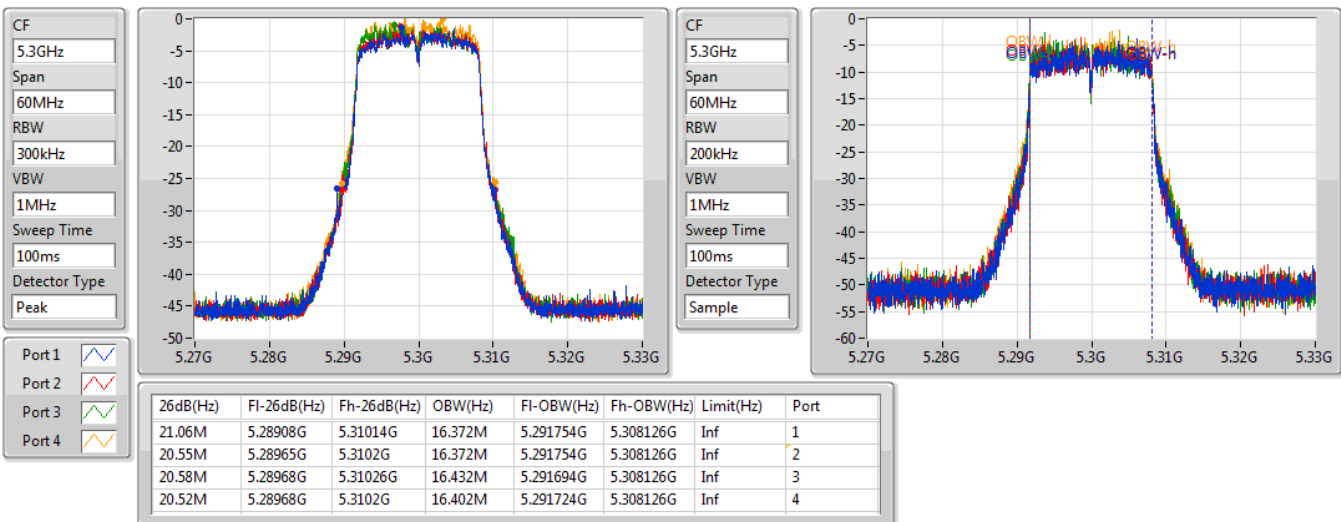

Port X-N dB = Port X 6dB down bandwidth for 5.725-5.85GHz band / 26dB down bandwidth for other band

Port X-OBW = Port X 99% occupied bandwidth;

802.11a_Nss1,(6Mbps)_4TX

EBW

5260MHz

31/07/2019

802.11a_Nss1,(6Mbps)_4TX

EBW

5300MHz

31/07/2019

802.11a_Nss1,(6Mbps)_4TX

EBW

5320MHz

31/07/2019

CF
5.32GHz
Span
60MHz
RBW
300kHz
VBW
1MHz
Sweep Time
100ms
Detector Type
Peak