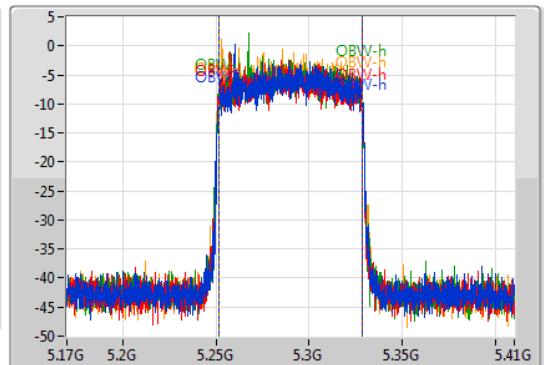

802.11ax HEW80-BF_Nss1,(MCS0)_4TX

EBW

5290MHz

05/08/2019

CF
5.29GHz
Span
240MHz
RBW
1MHz
VBW
3MHz
Sweep Time
100ms
Detector Type
Peak

CF
5.29GHz
Span
240MHz
RBW
1MHz
VBW
3MHz
Sweep Time
100ms
Detector Type
Sample