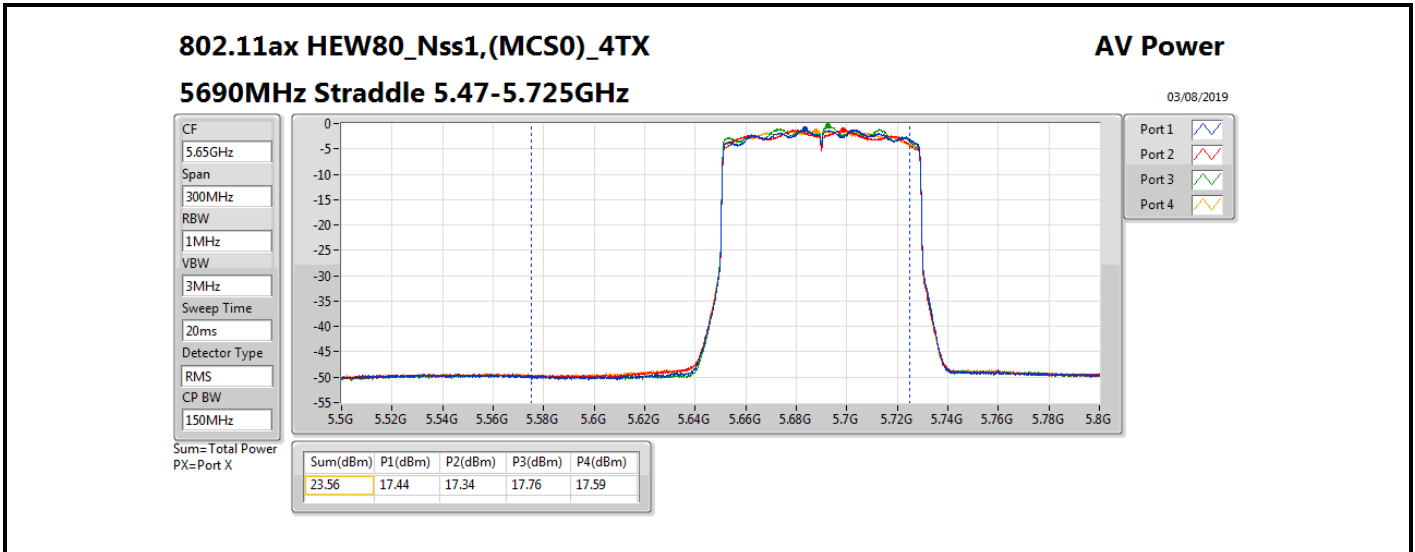

Summary

Mode	Total Power (dBm)	Total Power (W)
5.25-5.35GHz	-	-
802.11ax HEW20-BF_Nss1,(MCS0)_4TX	21.31	0.13521
802.11ax HEW40-BF_Nss1,(MCS0)_4TX	21.22	0.13243
802.11ax HEW80-BF_Nss1,(MCS0)_4TX	20.87	0.12218
5.47-5.725GHz	-	-
802.11ax HEW20-BF_Nss1,(MCS0)_4TX	20.56	0.11376
802.11ax HEW40-BF_Nss1,(MCS0)_4TX	20.72	0.11803
802.11ax HEW80-BF_Nss1,(MCS0)_4TX	21.31	0.13521
5.725-5.85GHz	-	-
802.11ax HEW20-BF_Nss1,(MCS0)_4TX	13.95	0.02483
802.11ax HEW40-BF_Nss1,(MCS0)_4TX	9.38	0.00867
802.11ax HEW80-BF_Nss1,(MCS0)_4TX	5.52	0.00356