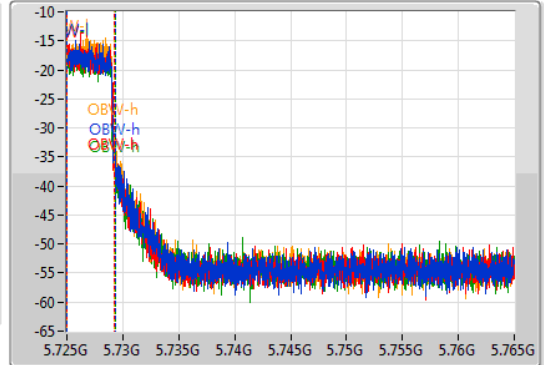

802.11ax HEW40-BF_Nss1,(MCS0)_4TX

EBW

5710MHz Straddle 5.725-5.85GHz

05/08/2019

CF
5.745GHz
Span
40MHz
RBW
100kHz
VBW
300kHz
Sweep Time
100ms
Detector Type
Peak

CF
5.745GHz
Span
40MHz
RBW
50kHz
VBW
200kHz
Sweep Time
100ms
Detector Type
Sample