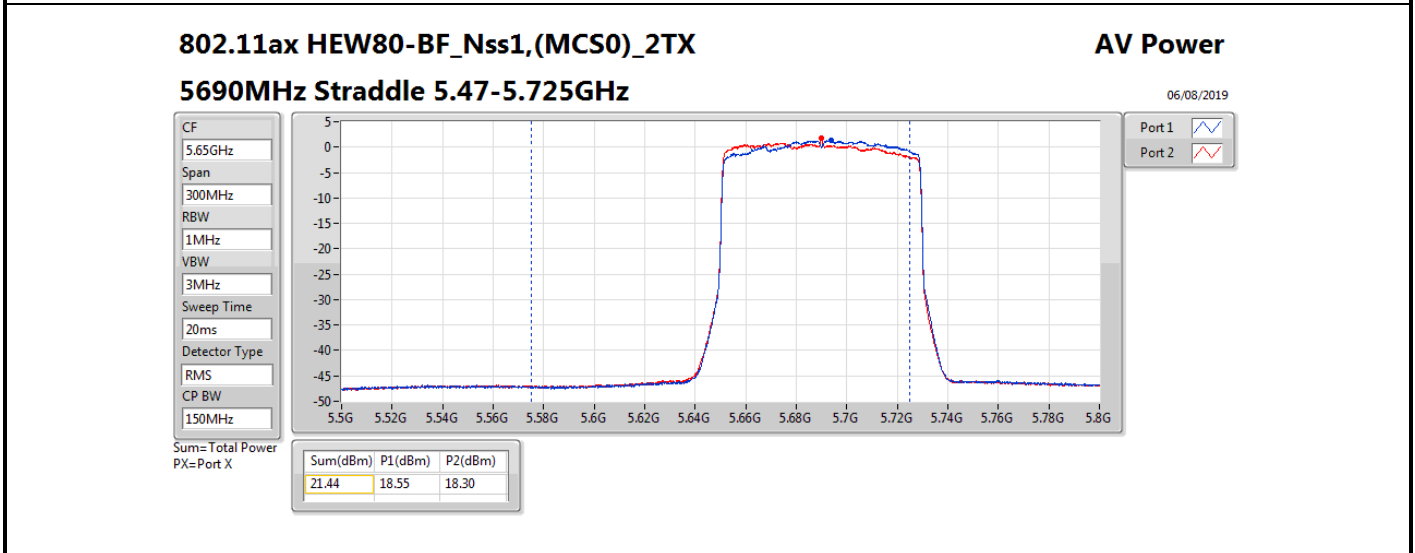

Summary

Mode	Total Power (dBm)	Total Power (W)
5.25-5.35GHz	-	-
802.11a_Nss1,(6Mbps)_4TX	18.54	0.07145
802.11ax HEW20_Nss1,(MCS0)_4TX	19.30	0.08511
802.11ax HEW40_Nss1,(MCS0)_4TX	22.05	0.16032
802.11ax HEW80_Nss1,(MCS0)_4TX	23.91	0.24604
5.47-5.725GHz	-	-
802.11a_Nss1,(6Mbps)_4TX	18.61	0.07261
802.11ax HEW20_Nss1,(MCS0)_4TX	19.23	0.08375
802.11ax HEW40_Nss1,(MCS0)_4TX	21.78	0.15066
802.11ax HEW80_Nss1,(MCS0)_4TX	23.97	0.24946
5.725-5.85GHz	-	-
802.11a_Nss1,(6Mbps)_4TX	10.92	0.01236
802.11ax HEW20_Nss1,(MCS0)_4TX	12.28	0.01690
802.11ax HEW40_Nss1,(MCS0)_4TX	10.77	0.01194
802.11ax HEW80_Nss1,(MCS0)_4TX	9.06	0.00805