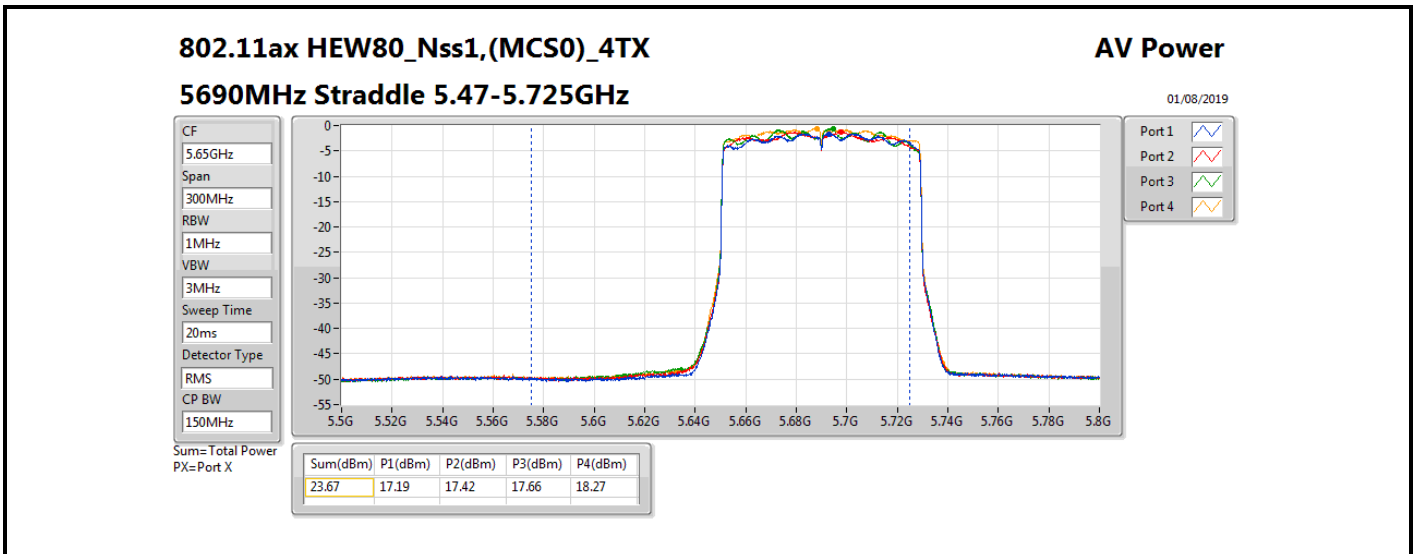

Summary

Mode	Total Power (dBm)	Total Power (W)
5.25-5.35GHz	-	-
802.11ax HEW20-BF_Nss1,(MCS0)_4TX	18.63	0.07295
802.11ax HEW40-BF_Nss1,(MCS0)_4TX	18.83	0.07638
802.11ax HEW80-BF_Nss1,(MCS0)_4TX	18.63	0.07295
5.47-5.725GHz	-	-
802.11ax HEW20-BF_Nss1,(MCS0)_4TX	18.64	0.07311
802.11ax HEW40-BF_Nss1,(MCS0)_4TX	18.85	0.07674
802.11ax HEW80-BF_Nss1,(MCS0)_4TX	18.59	0.07228
5.725-5.85GHz	-	-
802.11ax HEW20-BF_Nss1,(MCS0)_4TX	11.92	0.01556
802.11ax HEW40-BF_Nss1,(MCS0)_4TX	8.83	0.00764
802.11ax HEW80-BF_Nss1,(MCS0)_4TX	3.76	0.00238