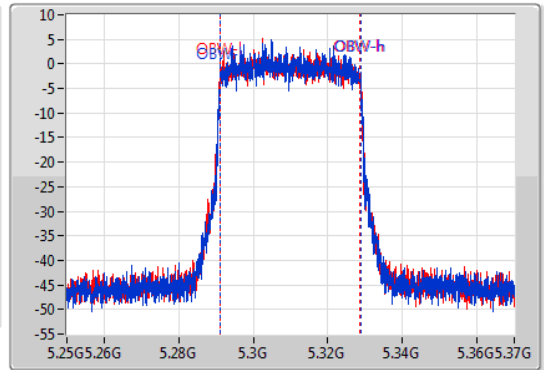

802.11ax HEW40-BF_Nss1,(MCS0)_2TX

EBW

5310MHz

06/08/2019

CF
5.31GHz
Span
120MHz
RBW
500kHz
VBW
2MHz
Sweep Time
100ms
Detector Type
Peak

CF
5.31GHz
Span
120MHz
RBW
500kHz
VBW
2MHz
Sweep Time
100ms
Detector Type
Sample