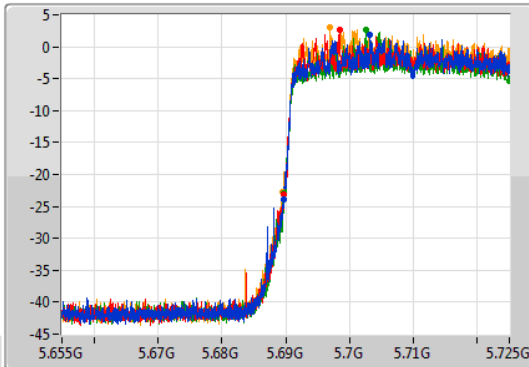

802.11ax HEW40-BF_Nss1,(MCS0)_4TX

EBW

5710MHz Straddle 5.47-5.725GHz

05/08/2019

CF
5.69GHz
Span
70MHz
RBW
500kHz
VBW
2MHz
Sweep Time
100ms
Detector Type
Peak

CF
5.69GHz
Span
70MHz
RBW
500kHz
VBW
2MHz
Sweep Time
100ms
Detector Type
Sample