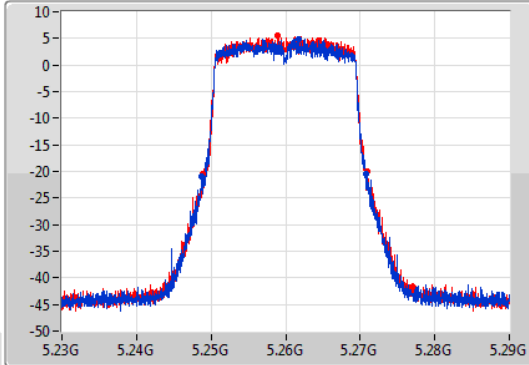

Min-OBW = Minimum 99% occupied bandwidth;

Result

Mode	Result	Limit (Hz)	Port 1-N dB (Hz)	Port 1-OBW (Hz)	Port 2-N dB (Hz)	Port 2-OBW (Hz)
802.11ax HEW20-BF_Nss1,(MCS0)_2TX	-	-	-	-	-	-
5260MHz	Pass	Inf	22.02M	18.891M	22.11M	18.861M
5300MHz	Pass	Inf	21.69M	18.921M	21.9M	18.861M
5320MHz	Pass	Inf	21.84M	18.891M	21.78M	18.891M
5500MHz	Pass	Inf	21.81M	18.921M	21.51M	18.921M
5580MHz	Pass	Inf	22.05M	18.891M	21.9M	18.921M
5700MHz	Pass	Inf	21.81M	18.891M	22.05M	18.861M
5720MHz Straddle 5.47-5.725GHz	Pass	Inf	16.065M	14.468M	15.945M	14.483M
5720MHz Straddle 5.725-5.85GHz	Pass	500k	4.36M	4.498M	4.38M	4.498M
802.11ax HEW40-BF_Nss1,(MCS0)_2TX	-	-	-	-	-	-
5270MHz	Pass	Inf	41.04M	37.841M	40.32M	37.601M
5310MHz	Pass	Inf	40.38M	37.661M	40.56M	37.661M
5510MHz	Pass	Inf	40.74M	37.781M	40.92M	37.661M
5550MHz	Pass	Inf	41.1M	37.721M	40.8M	37.721M
5670MHz	Pass	Inf	41.4M	37.721M	40.86M	37.661M
5710MHz Straddle 5.47-5.725GHz	Pass	Inf	36.575M	33.723M	35.315M	33.793M
5710MHz Straddle 5.725-5.85GHz	Pass	500k	3.96M	4.078M	3.96M	4.098M
802.11ax HEW80-BF_Nss1,(MCS0)_2TX	-	-	-	-	-	-
5290MHz	Pass	Inf	81.24M	76.882M	81.12M	77.001M
5530MHz	Pass	Inf	81.24M	77.121M	80.88M	76.762M
5610MHz	Pass	Inf	81.48M	77.001M	81.12M	77.001M
5690MHz Straddle 5.47-5.725GHz	Pass	Inf	75.975M	73.088M	75.45M	72.939M
5690MHz Straddle 5.725-5.85GHz	Pass	500k	4M	4.278M	3.9M	4.278M

Port X-N dB = Port X 6dB down bandwidth for 5.725-5.85GHz band / 26dB down bandwidth for other band

Port X-OBW = Port X 99% occupied bandwidth;

802.11ax HEW20-BF_Nss1,(MCS0)_2TX

EBW

5260MHz

05/08/2019

CF: 5.26GHz
 Span: 60MHz
 RBW: 300kHz
 VBW: 1MHz
 Sweep Time: 100ms
 Detector Type: Peak