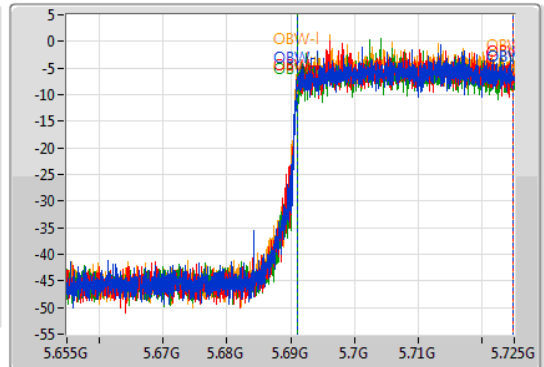

802.11ax HEW40-BF_Nss1,(MCS0)_4TX

EBW

5710MHz Straddle 5.47-5.725GHz

05/08/2019

CF
5.69GHz
Span
70MHz
RBW
500kHz
VBW
2MHz
Sweep Time
100ms
Detector Type
Peak

CF
5.69GHz
Span
70MHz
RBW
500kHz
VBW
2MHz
Sweep Time
100ms
Detector Type
Sample