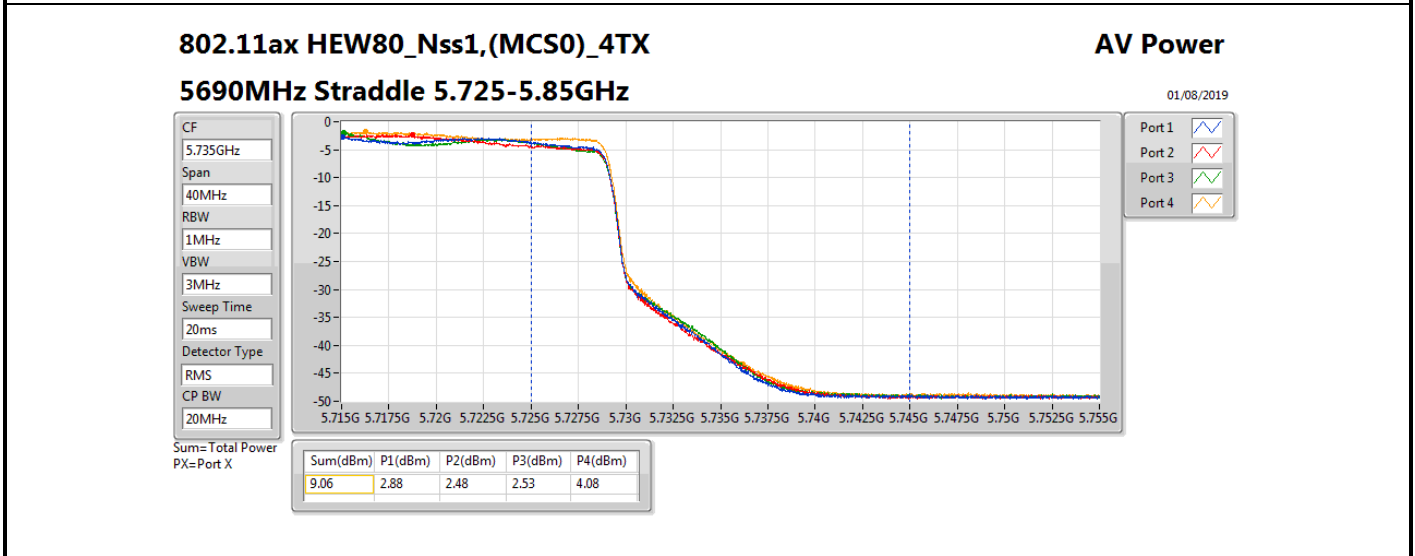

Summary

Mode	Total Power (dBm)	Total Power (W)
5.25-5.35GHz	-	-
802.11ax HEW20-BF_Nss1,(MCS0)_4TX	18.63	0.07295
802.11ax HEW40-BF_Nss1,(MCS0)_4TX	18.83	0.07638
802.11ax HEW80-BF_Nss1,(MCS0)_4TX	18.63	0.07295
5.47-5.725GHz	-	-
802.11ax HEW20-BF_Nss1,(MCS0)_4TX	18.64	0.07311
802.11ax HEW40-BF_Nss1,(MCS0)_4TX	18.85	0.07674
802.11ax HEW80-BF_Nss1,(MCS0)_4TX	18.59	0.07228
5.725-5.85GHz	-	-
802.11ax HEW20-BF_Nss1,(MCS0)_4TX	11.92	0.01556
802.11ax HEW40-BF_Nss1,(MCS0)_4TX	8.83	0.00764
802.11ax HEW80-BF_Nss1,(MCS0)_4TX	3.76	0.00238