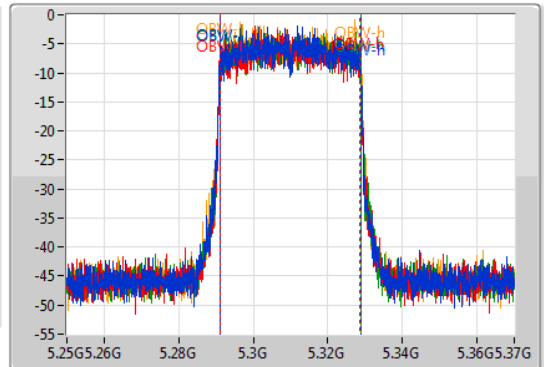

802.11ax HEW40-BF_Nss1,(MCS0)_4TX

EBW

5310MHz

05/08/2019

CF
5.31GHz
Span
120MHz
RBW
500kHz
VBW
2MHz
Sweep Time
100ms
Detector Type
Peak

CF
5.31GHz
Span
120MHz
RBW
500kHz
VBW
2MHz
Sweep Time
100ms
Detector Type
Sample