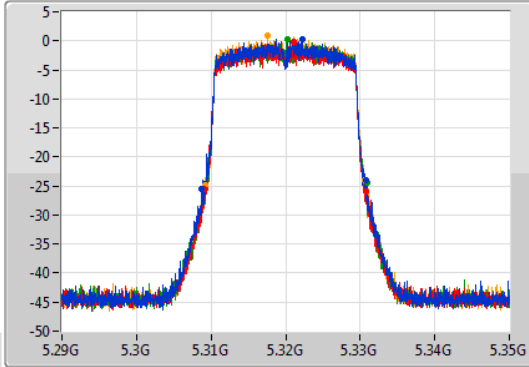

802.11ax HEW20-BF_Nss1,(MCS0)_4TX

EBW

5320MHz

03/08/2019

CF
5.32GHz
Span
60MHz
RBW
300kHz
VBW
1MHz
Sweep Time
100ms
Detector Type
Peak

CF
5.32GHz
Span
60MHz
RBW
200kHz
VBW
1MHz
Sweep Time
100ms
Detector Type
Sample