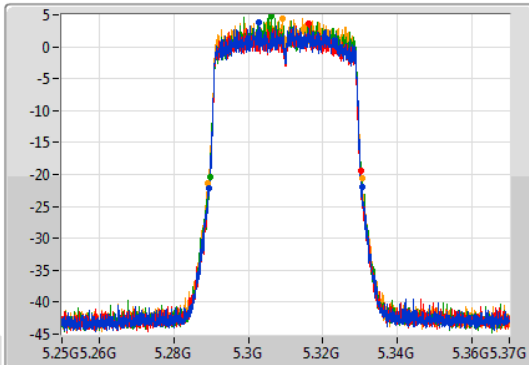

802.11ax HEW40_Nss1,(MCS0)_4TX

EBW

5310MHz

01/08/2019

CF: 5.31GHz
Span: 120MHz
RBW: 500kHz
VBW: 2MHz
Sweep Time: 100ms
Detector Type: Peak

CF: 5.31GHz
Span: 120MHz
RBW: 500kHz
VBW: 2MHz
Sweep Time: 100ms
Detector Type: Sample