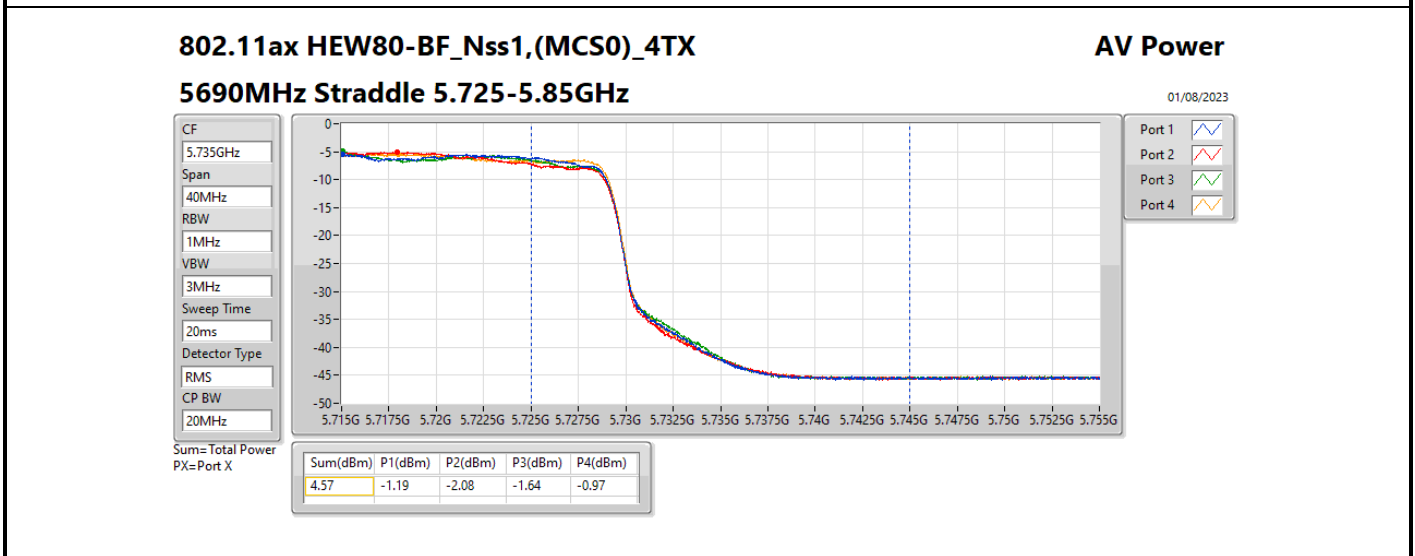

Summary

Mode	Total Power (dBm)	Total Power (W)
5.25-5.35GHz	-	-
802.11a_Nss1,(6Mbps)_1TX	23.70	0.23442
802.11ax HEW20_Nss1,(MCS0)_1TX	23.95	0.24831
802.11ax HEW40_Nss1,(MCS0)_1TX	23.96	0.24889
802.11ax HEW80_Nss1,(MCS0)_1TX	23.73	0.23605
5.47-5.725GHz	-	-
802.11a_Nss1,(6Mbps)_1TX	23.62	0.23014
802.11ax HEW20_Nss1,(MCS0)_1TX	23.91	0.24604
802.11ax HEW40_Nss1,(MCS0)_1TX	23.96	0.24889
802.11ax HEW80_Nss1,(MCS0)_1TX	23.86	0.24322
5.725-5.85GHz	-	-
802.11a_Nss1,(6Mbps)_1TX	16.01	0.03990
802.11ax HEW20_Nss1,(MCS0)_1TX	17.09	0.05117
802.11ax HEW40_Nss1,(MCS0)_1TX	13.78	0.02388
802.11ax HEW80_Nss1,(MCS0)_1TX	10.02	0.01005