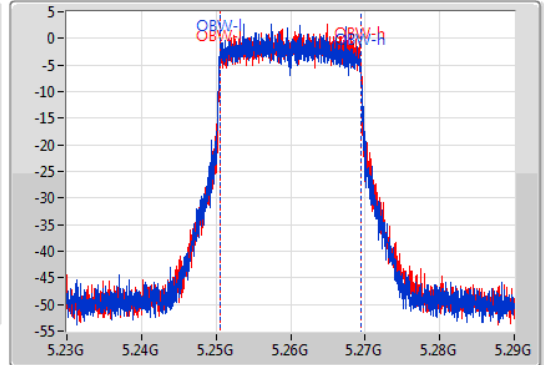

26dB(Hz)	Fl-26dB(Hz)	Fh-26dB(Hz)	OBW(Hz)	Fl-OBW(Hz)	Fh-OBW(Hz)	Limit(Hz)	Port
22.02M	5.24875G	5.27077G	18.891M	5.250495G	5.269385G	Inf	1
22.11M	5.2489G	5.27101G	18.861M	5.250525G	5.269385G	Inf	2

802.11ax HEW20-BF_Nss1,(MCS0)_2TX

EBW

5300MHz

06/08/2019

CF: 5.3GHz
Span: 60MHz
RBW: 300kHz
VBW: 1MHz
Sweep Time: 100ms
Detector Type: Peak