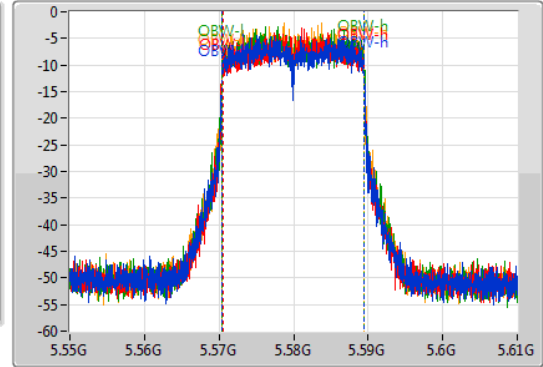

Sweep Time
100ms

Detector Type
Peak

CF
5.58GHz

Span
60MHz

RBW
200kHz

VBW
1MHz

Sweep Time
100ms

Detector Type
Sample