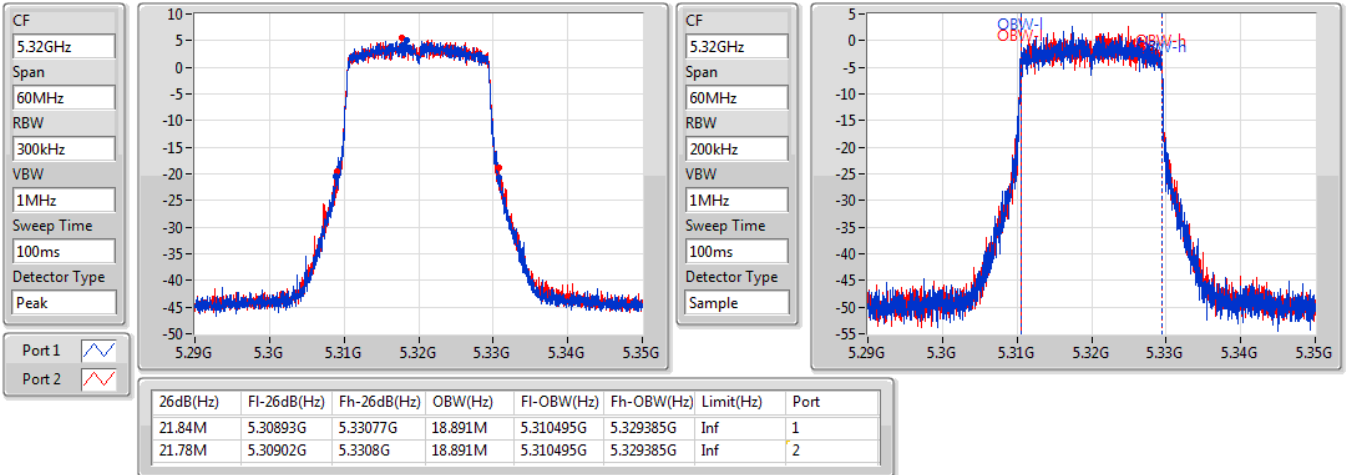

802.11ax HEW20-BF_Nss1,(MCS0)_2TX

EBW

5320MHz

06/08/2019