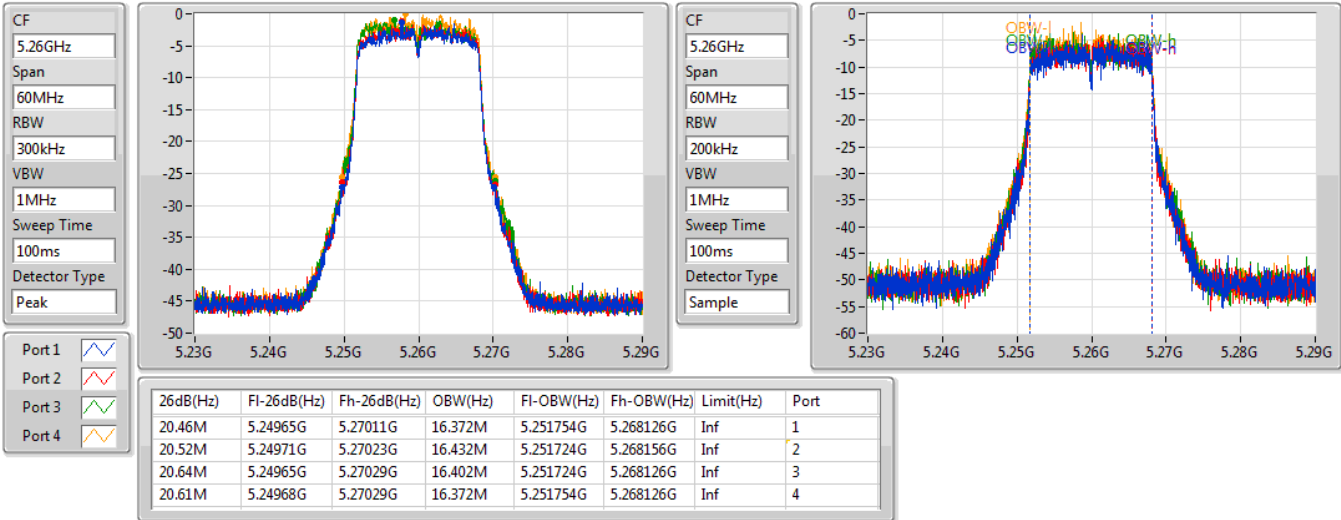

Port X-N dB = Port X 6dB down bandwidth for 5.725-5.85GHz band / 26dB down bandwidth for other band

Port X-OBW = Port X 99% occupied bandwidth;

802.11a_Nss1,(6Mbps)_4TX

EBW

5260MHz

31/07/2019

802.11a_Nss1,(6Mbps)_4TX

EBW

5300MHz

31/07/2019

802.11a_Nss1,(6Mbps)_4TX

EBW

5320MHz

31/07/2019

CF
5.32GHz
Span
60MHz
RBW
300kHz
VBW
1MHz
Sweep Time
100ms
Detector Type
Peak