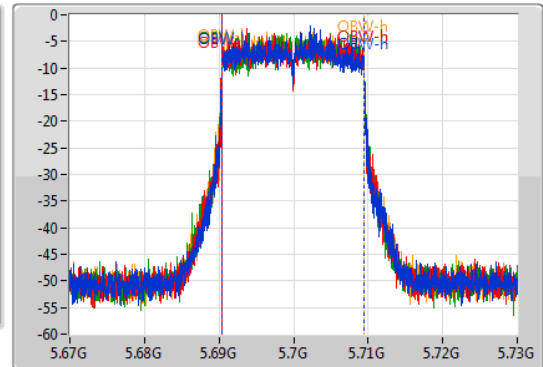

Sweep Time
100ms

Detector Type
Peak

CF
5.7GHz

Span
60MHz

RBW
200kHz

VBW
1MHz

Sweep Time
100ms

Detector Type
Sample