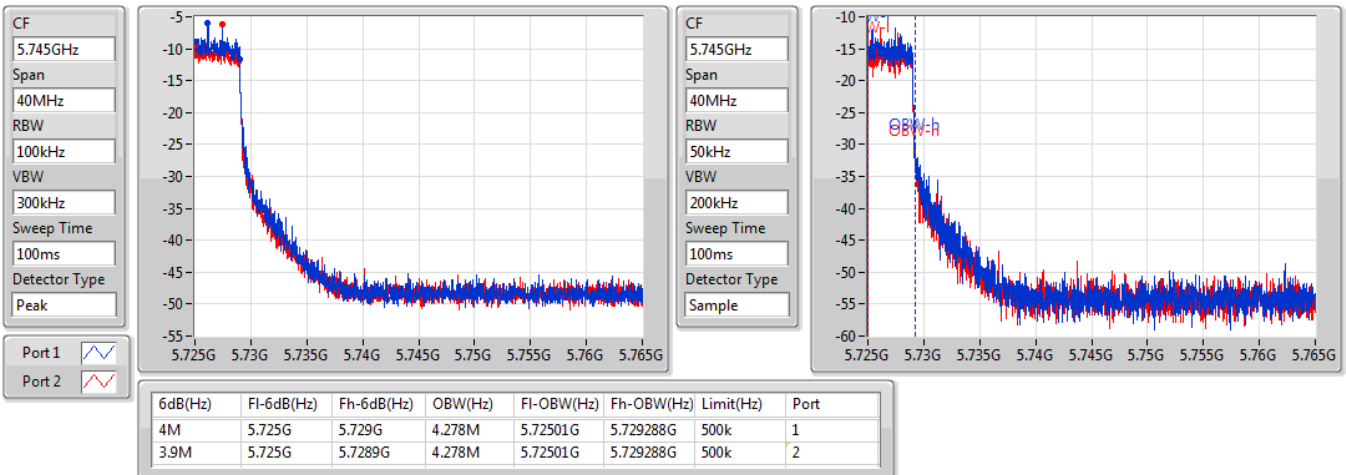

EBW

5690MHz Straddle 5.47-5.725GHz

06/08/2019

802.11ax HEW80-BF_Nss1,(MCS0)_2TX

EBW

5690MHz Straddle 5.725-5.85GHz

06/08/2019

Summary

Mode	Max-N dB (Hz)	Max-OBW (Hz)	ITU-Code	Min-N dB (Hz)	Min-OBW (Hz)
5.25-5.35GHz	-	-	-	-	-
802.11a_Nss1,(6Mbps)_4TX	21.06M	16.432M	16M4D1D	20.46M	16.372M
802.11ax HEW20_Nss1,(MCS0)_4TX	22.11M	18.951M	19M0D1D	21.3M	18.861M
802.11ax HEW40_Nss1,(MCS0)_4TX	41.76M	37.781M	37M8D1D	40.68M	37.661M
802.11ax HEW80_Nss1,(MCS0)_4TX	83.04M	77.361M	77M4D1D	82.08M	76.882M
5.47-5.725GHz	-	-	-	-	-
802.11a_Nss1,(6Mbps)_4TX	20.76M	16.462M	16M5D1D	15.195M	13.238M
802.11ax HEW20_Nss1,(MCS0)_4TX	22.08M	18.951M	19M0D1D	15.885M	14.498M
802.11ax HEW40_Nss1,(MCS0)_4TX	41.28M	37.781M	37M8D1D	35.455M	33.723M
802.11ax HEW80_Nss1,(MCS0)_4TX	82.92M	77.361M	77M4D1D	75.825M	72.864M
5.725-5.85GHz	-	-	-	-	-
802.11a_Nss1,(6Mbps)_4TX	3.12M	3.658M	3M66D1D	3.08M	3.478M
802.11ax HEW20_Nss1,(MCS0)_4TX	4.5M	4.518M	4M52D1D	4.14M	4.478M
802.11ax HEW40_Nss1,(MCS0)_4TX	4.1M	4.098M	4M10D1D	3.92M	4.038M
802.11ax HEW80_Nss1,(MCS0)_4TX	4.06M	4.258M	4M26D1D	3.94M	4.118M