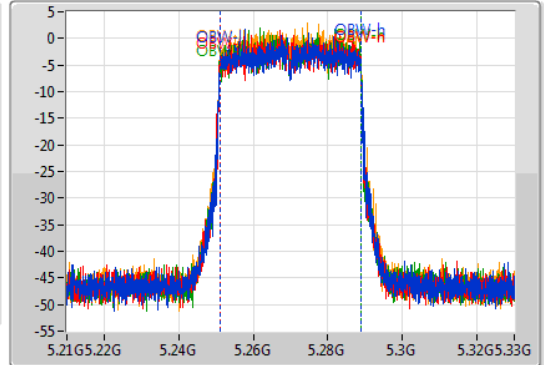

802.11ax HEW40_Nss1,(MCS0)_4TX

EBW

5270MHz

01/08/2019

CF: 5.27GHz
 Span: 120MHz
 RBW: 500kHz
 VBW: 2MHz
 Sweep Time: 100ms
 Detector Type: Peak

CF: 5.27GHz
 Span: 120MHz
 RBW: 500kHz
 VBW: 2MHz
 Sweep Time: 100ms
 Detector Type: Sample