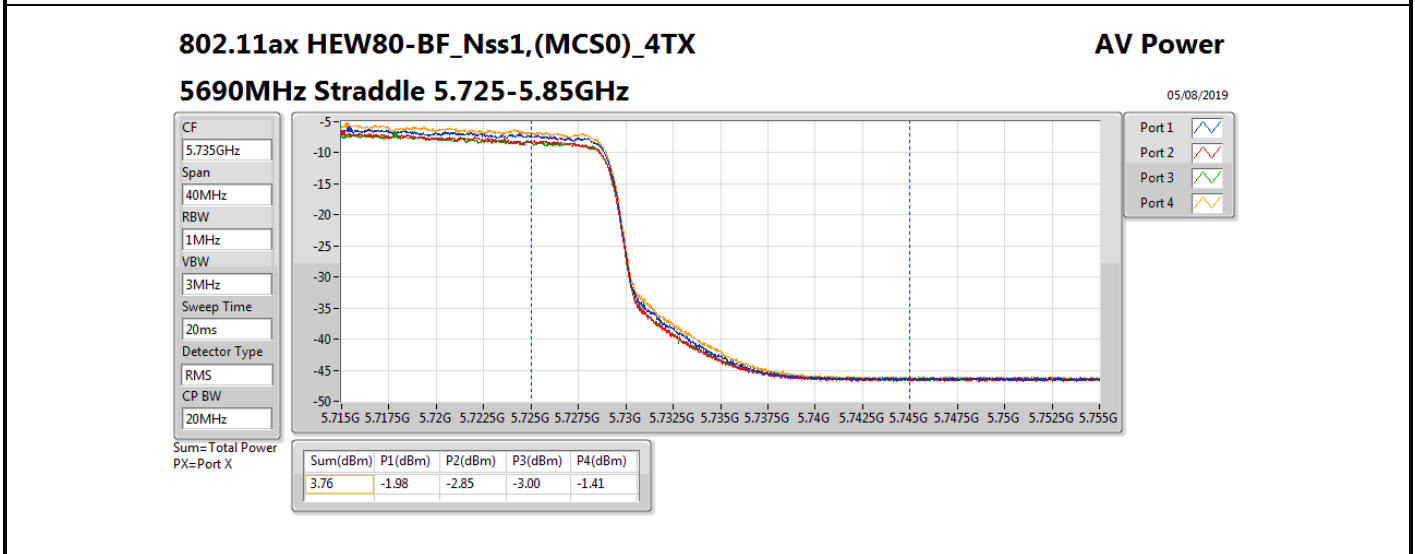

Summary

Mode	Total Power (dBm)	Total Power (W)
5.25-5.35GHz	-	-
802.11a_Nss1,(6Mbps)_1TX	23.70	0.23442
802.11ax HEW20_Nss1,(MCS0)_1TX	23.95	0.24831
802.11ax HEW40_Nss1,(MCS0)_1TX	23.96	0.24889
802.11ax HEW80_Nss1,(MCS0)_1TX	23.73	0.23605
5.47-5.725GHz	-	-
802.11a_Nss1,(6Mbps)_1TX	23.62	0.23014
802.11ax HEW20_Nss1,(MCS0)_1TX	23.91	0.24604
802.11ax HEW40_Nss1,(MCS0)_1TX	23.96	0.24889
802.11ax HEW80_Nss1,(MCS0)_1TX	23.86	0.24322
5.725-5.85GHz	-	-
802.11a_Nss1,(6Mbps)_1TX	16.01	0.03990
802.11ax HEW20_Nss1,(MCS0)_1TX	17.09	0.05117
802.11ax HEW40_Nss1,(MCS0)_1TX	13.78	0.02388
802.11ax HEW80_Nss1,(MCS0)_1TX	10.02	0.01005