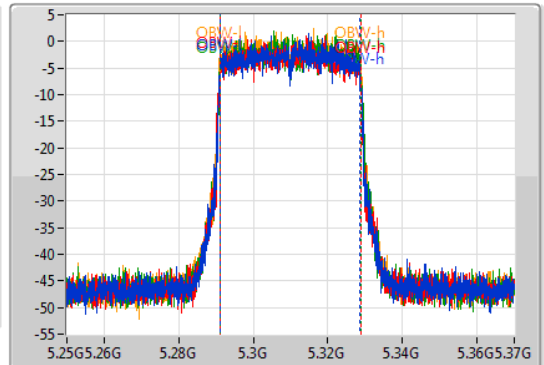

802.11ax HEW40_Nss1,(MCS0)_4TX

EBW

5310MHz

01/08/2019

CF: 5.31GHz
 Span: 120MHz
 RBW: 500kHz
 VBW: 2MHz
 Sweep Time: 100ms
 Detector Type: Peak

CF: 5.31GHz
 Span: 120MHz
 RBW: 500kHz
 VBW: 2MHz
 Sweep Time: 100ms
 Detector Type: Sample