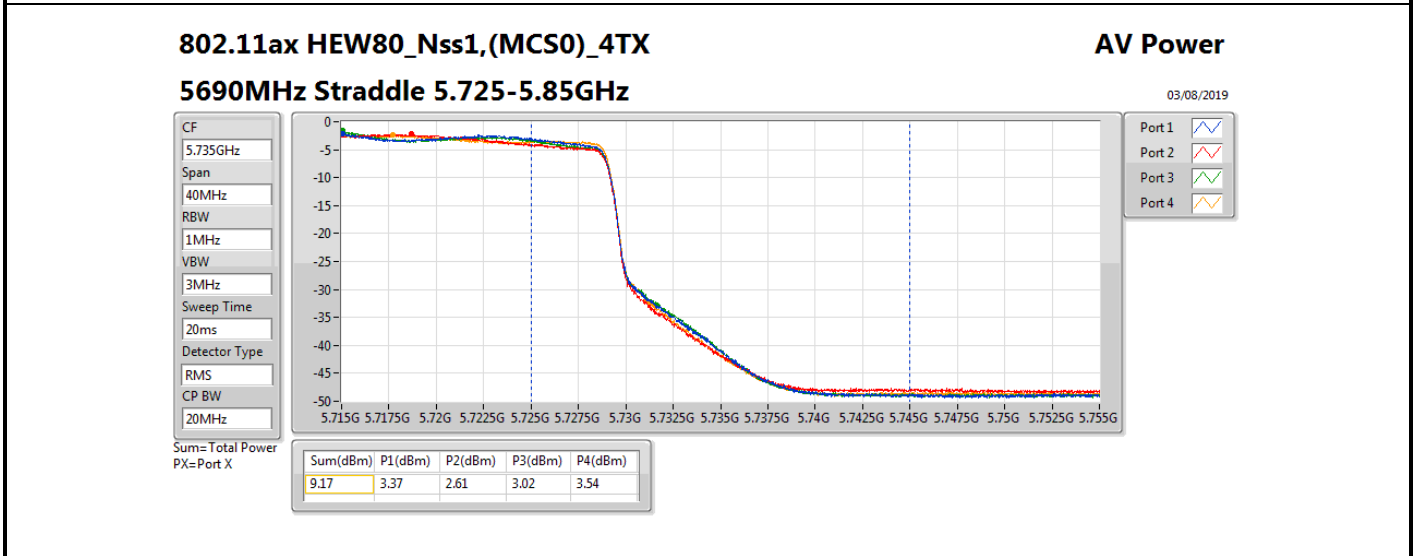

Summary

Mode	Total Power (dBm)	Total Power (W)
5.25-5.35GHz	-	-
802.11ax HEW20-BF_Nss1,(MCS0)_4TX	21.31	0.13521
802.11ax HEW40-BF_Nss1,(MCS0)_4TX	21.22	0.13243
802.11ax HEW80-BF_Nss1,(MCS0)_4TX	20.87	0.12218
5.47-5.725GHz	-	-
802.11ax HEW20-BF_Nss1,(MCS0)_4TX	20.56	0.11376
802.11ax HEW40-BF_Nss1,(MCS0)_4TX	20.72	0.11803
802.11ax HEW80-BF_Nss1,(MCS0)_4TX	21.31	0.13521
5.725-5.85GHz	-	-
802.11ax HEW20-BF_Nss1,(MCS0)_4TX	13.95	0.02483
802.11ax HEW40-BF_Nss1,(MCS0)_4TX	9.38	0.00867
802.11ax HEW80-BF_Nss1,(MCS0)_4TX	5.52	0.00356