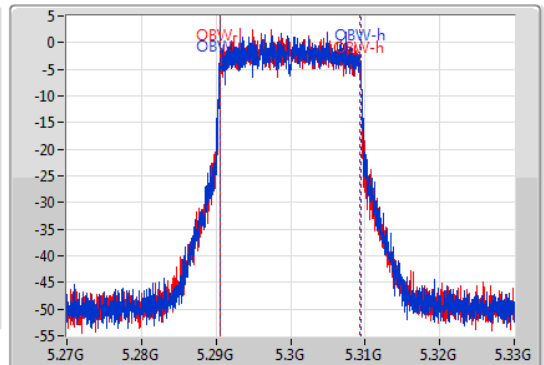

802.11ax HEW20-BF_Nss1,(MCS0)_2TX

EBW

5300MHz

06/08/2019

CF: 5.3GHz
 Span: 60MHz
 RBW: 300kHz
 VBW: 1MHz
 Sweep Time: 100ms
 Detector Type: Peak

CF: 5.3GHz
 Span: 60MHz
 RBW: 200kHz
 VBW: 1MHz
 Sweep Time: 100ms
 Detector Type: Sample