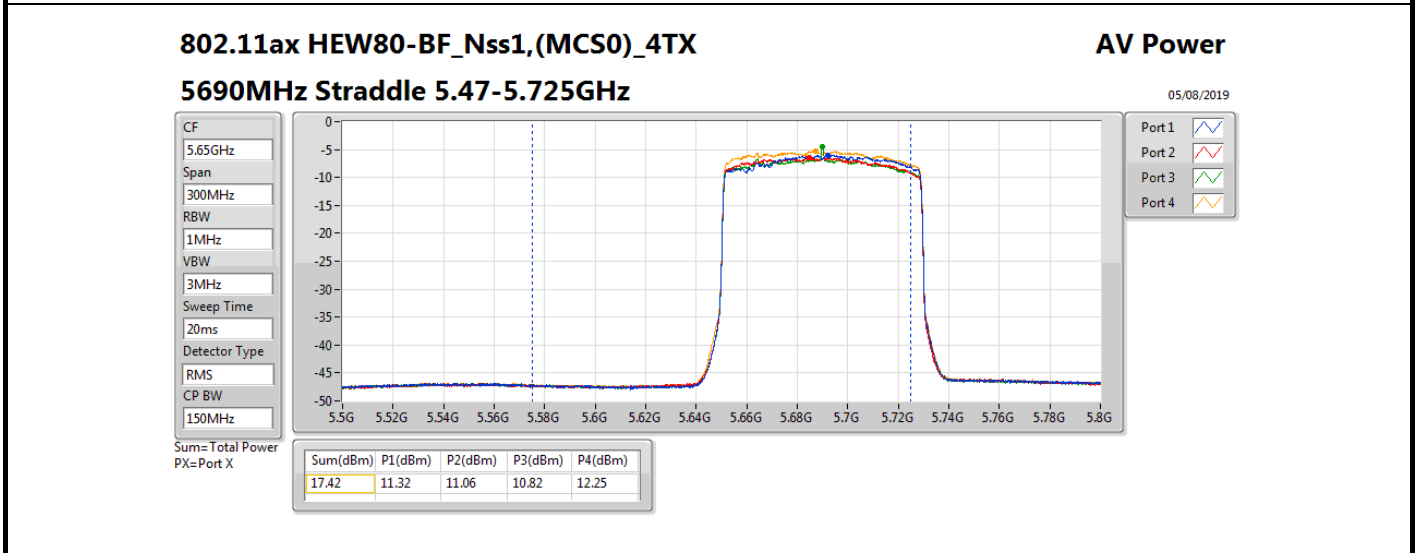

Summary

Mode	Total Power (dBm)	Total Power (W)
5.25-5.35GHz	-	-
802.11a_Nss1,(6Mbps)_1TX	20.69	0.11722
802.11ax HEW20_Nss1,(MCS0)_1TX	20.69	0.11722
802.11ax HEW40_Nss1,(MCS0)_1TX	20.69	0.11722
802.11ax HEW80_Nss1,(MCS0)_1TX	20.33	0.10789
5.47-5.725GHz	-	-
802.11a_Nss1,(6Mbps)_1TX	20.57	0.11402
802.11ax HEW20_Nss1,(MCS0)_1TX	20.68	0.11695
802.11ax HEW40_Nss1,(MCS0)_1TX	20.69	0.11722
802.11ax HEW80_Nss1,(MCS0)_1TX	20.69	0.11722
5.725-5.85GHz	-	-
802.11a_Nss1,(6Mbps)_1TX	12.54	0.01795
802.11ax HEW20_Nss1,(MCS0)_1TX	13.76	0.02377
802.11ax HEW40_Nss1,(MCS0)_1TX	10.03	0.01007
802.11ax HEW80_Nss1,(MCS0)_1TX	6.70	0.00468