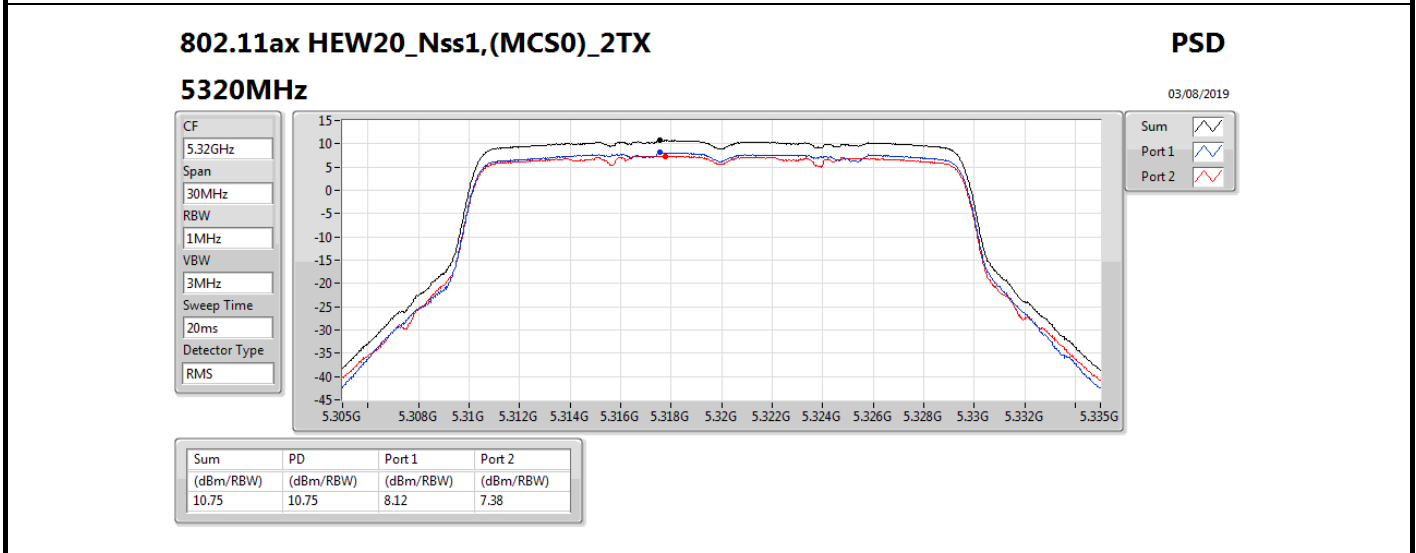

DG = Directional Gain; RBW = 500 kHz for 5.725-5.85GHz band / 1MHz for other band;
 PD = trace bin-by-bin of each transmits port summing can be performed maximum power density; Port X = Port X power density;