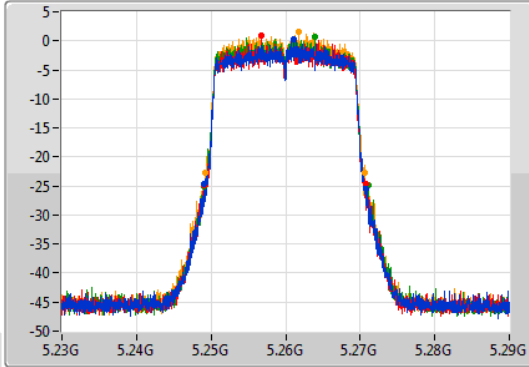

802.11ax HEW20_Nss1,(MCS0)_4TX

EBW

5260MHz

31/07/2019

CF
5.26GHz
Span
60MHz
RBW
300kHz
VBW
1MHz
Sweep Time
100ms
Detector Type
Peak

CF
5.26GHz
Span
60MHz
RBW
200kHz
VBW
1MHz
Sweep Time
100ms
Detector Type
Sample