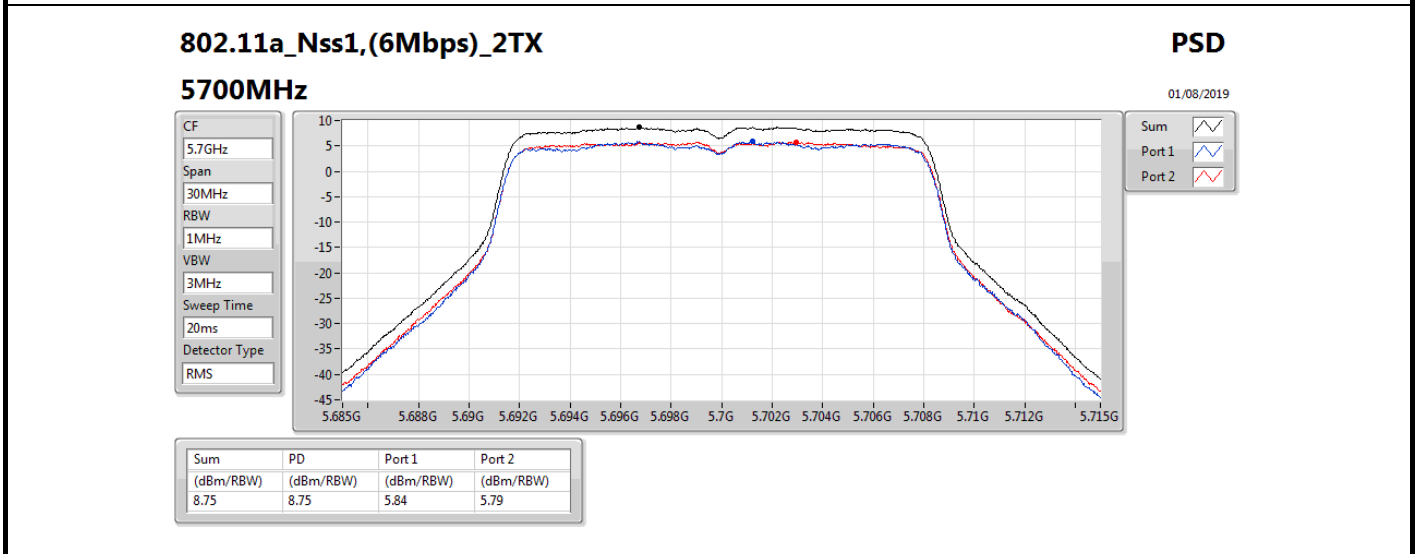

DG = Directional Gain; **RBW** = 500 kHz for 5.725-5.85GHz band / 1MHz for other band;
PD = trace bin-by-bin of each transmits port summing can be performed maximum power density; **Port X** = Port X power density;