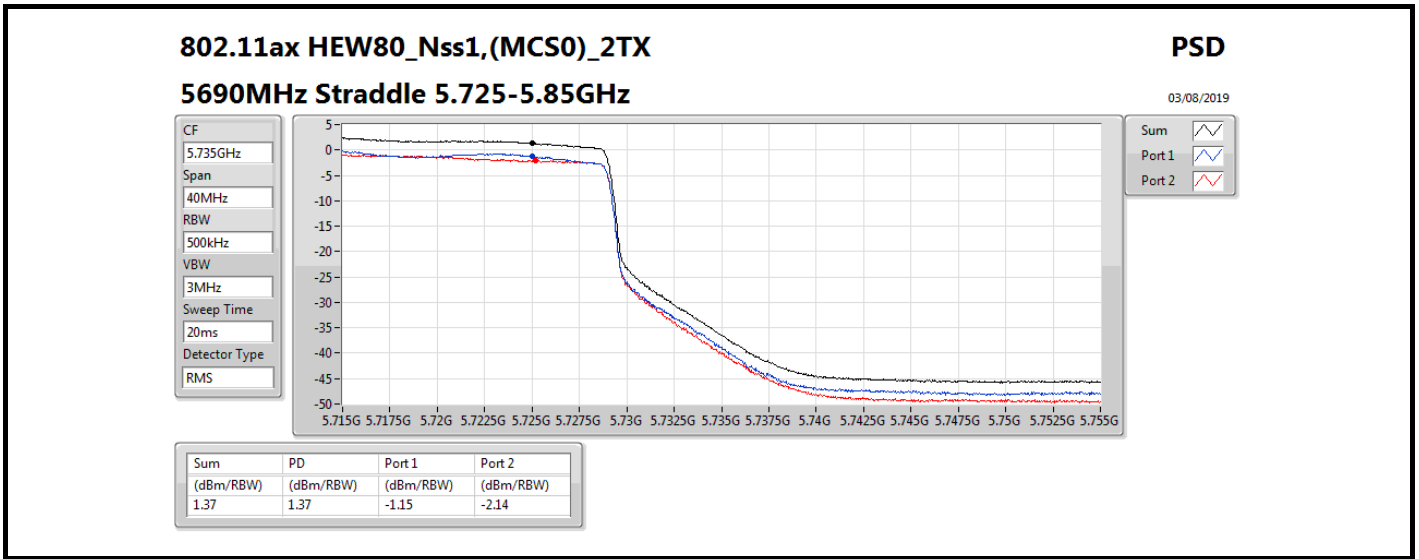

DG = Directional Gain; RBW = 500 kHz for 5.725-5.85GHz band / 1MHz for other band;
 PD = trace bin-by-bin of each transmits port summing can be performed maximum power density; Port X = Port X power density;