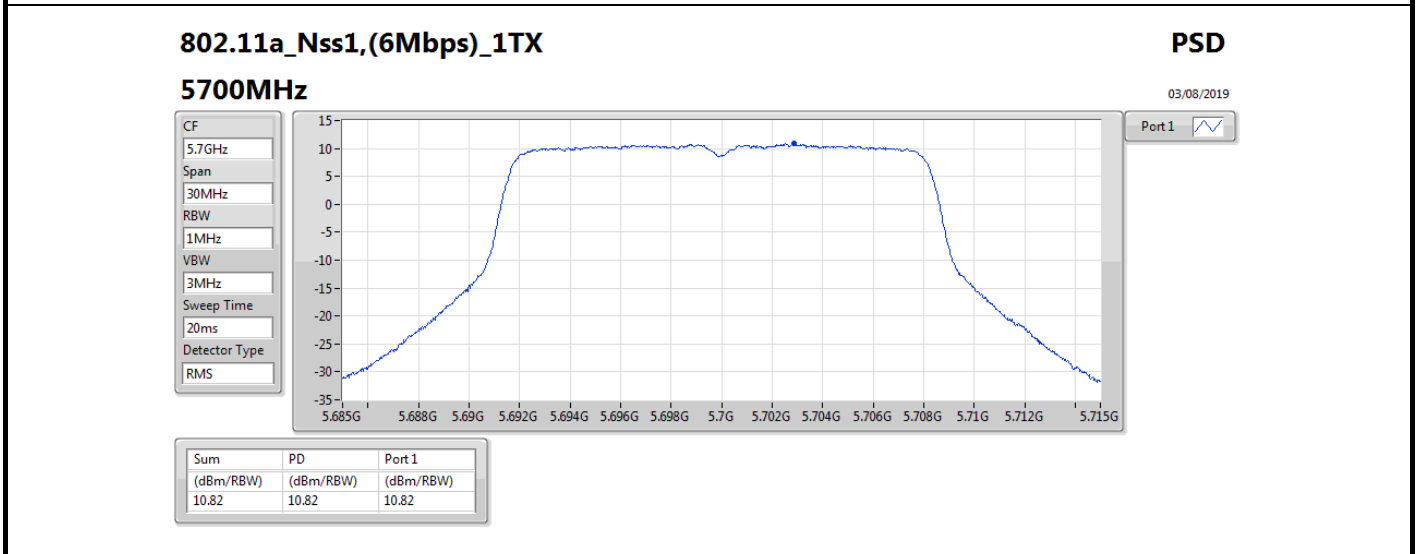

DG = Directional Gain; **RBW** = 500 kHz for 5.725-5.85GHz band / 1MHz for other band;
PD = trace bin-by-bin of each transmits port summing can be performed maximum power density; **Port X** = Port X power density;