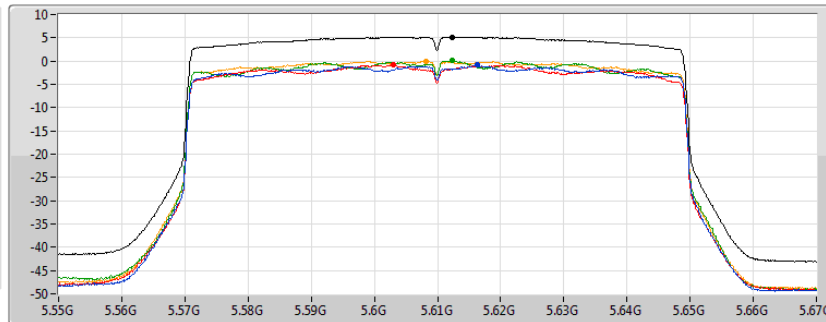

802.11ax HEW80_Nss1,(MCS0)_4TX

PSD

5610MHz

01/08/2019

CF
5.61GHz
Span
120MHz
RBW
1MHz
VBW
3MHz
Sweep Time
20ms
Detector Type
RMS

Sum
Port 1
Port 2
Port 3
Port 4

Sum	PD	Port 1	Port 2	Port 3	Port 4
(dBm/RBW)	(dBm/RBW)	(dBm/RBW)	(dBm/RBW)	(dBm/RBW)	(dBm/RBW)
5.17	5.17	-0.87	-0.89	0.15	0.02

802.11ax HEW80_Nss1,(MCS0)_4TX

PSD

5690MHz Straddle 5.47-5.725GHz

01/08/2019

CF
5.65GHz
Span
300MHz
RBW
1MHz
VBW
3MHz
Sweep Time
20ms
Detector Type
RMS