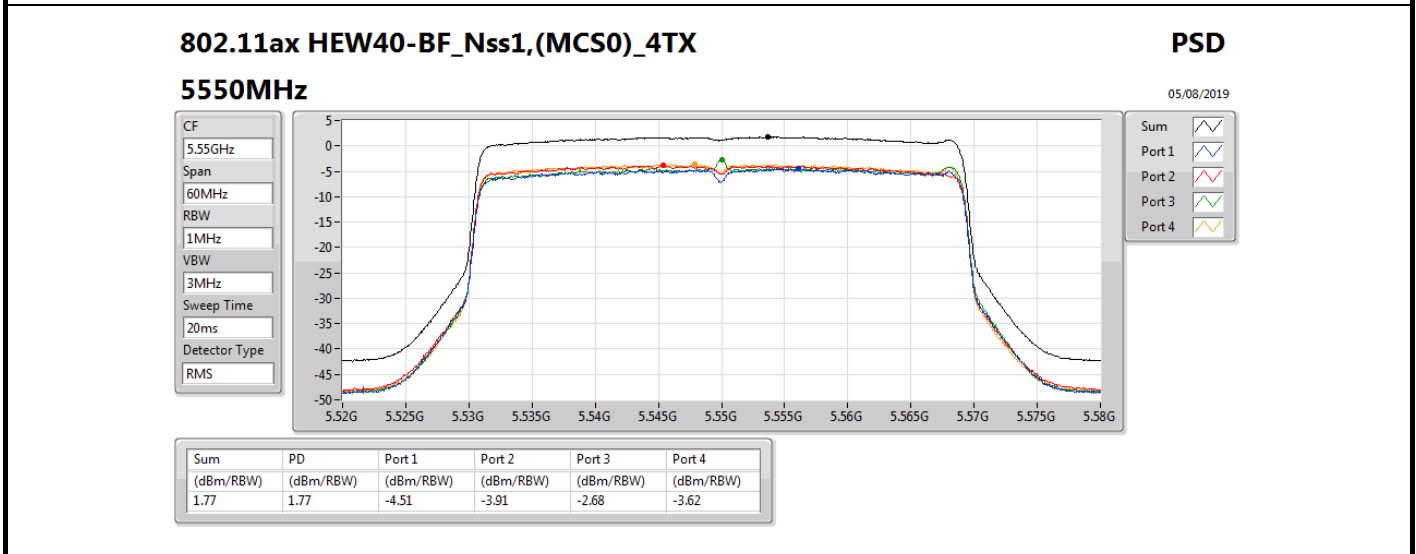

802.11ax HEW40-BF_Nss1,(MCS0)_4TX

PSD

5670MHz

05/08/2019

Sum	PD	Port 1	Port 2	Port 3	Port 4
(dBm/RBW)	(dBm/RBW)	(dBm/RBW)	(dBm/RBW)	(dBm/RBW)	(dBm/RBW)
3.42	3.42	-0.03	-3.85	-3.98	-2.59

802.11ax HEW40-BF_Nss1,(MCS0)_4TX