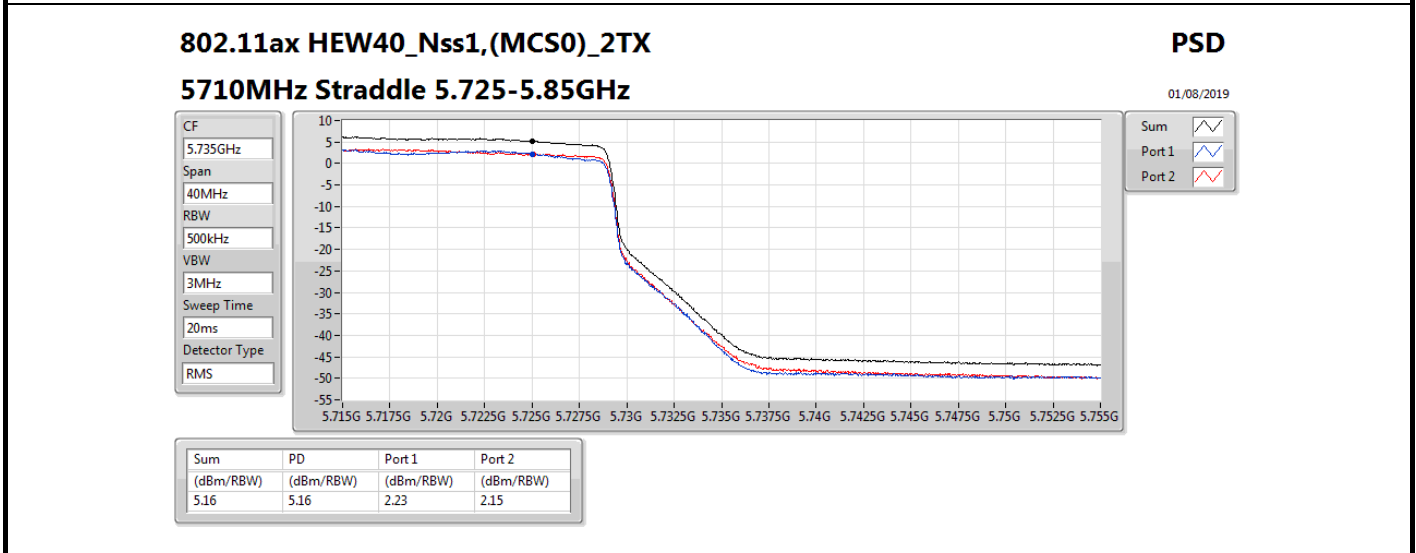

DG = Directional Gain; **RBW** = 500 kHz for 5.725-5.85GHz band / 1MHz for other band;
PD = trace bin-by-bin of each transmits port summing can be performed maximum power density; **Port X** = Port X power density;