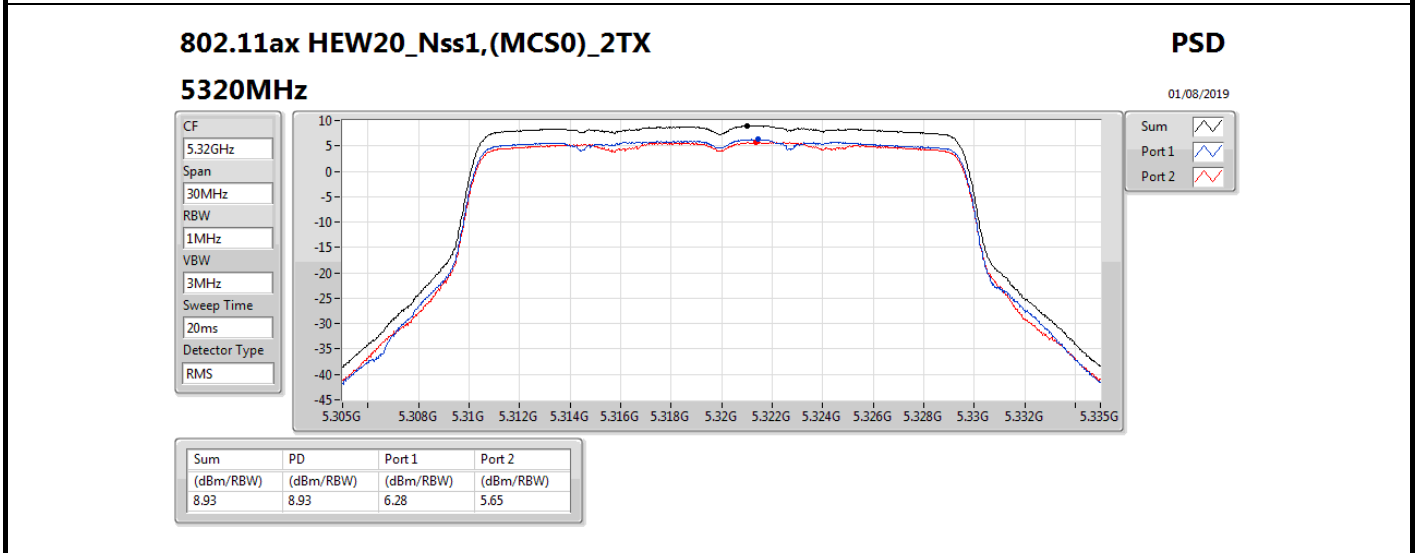

DG = Directional Gain; **RBW** = 500 kHz for 5.725-5.85GHz band / 1MHz for other band;
PD = trace bin-by-bin of each transmits port summing can be performed maximum power density; **Port X** = Port X power density;