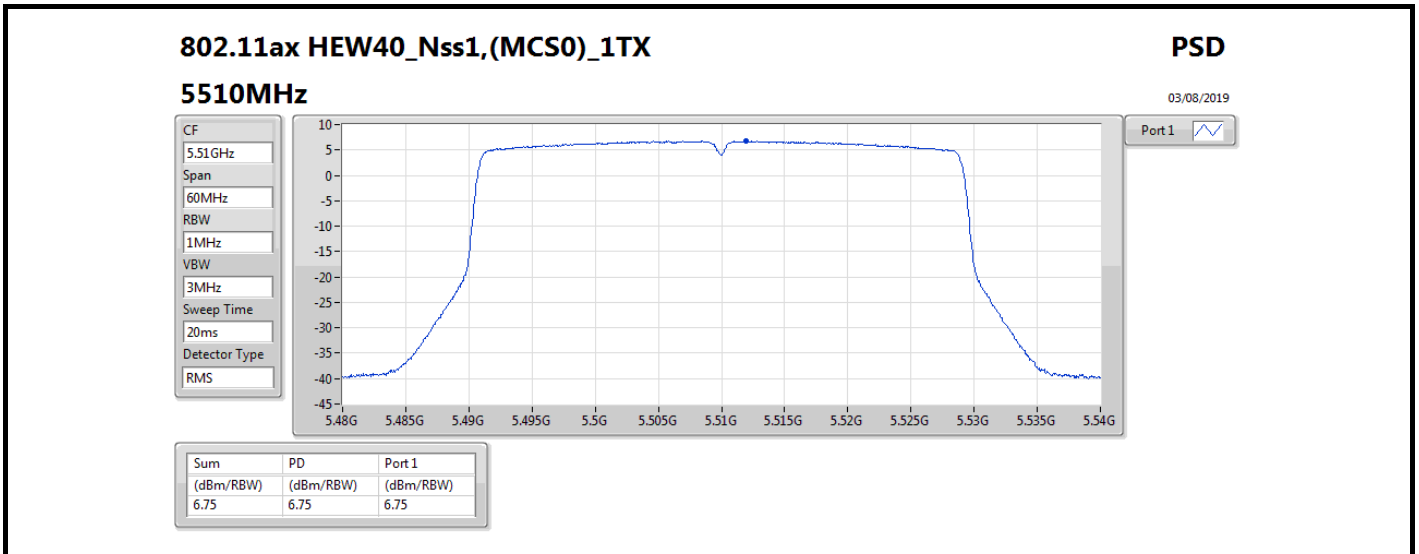

DG = Directional Gain; **RBW** = 500 kHz for 5.725-5.85GHz band / 1MHz for other band;
PD = trace bin-by-bin of each transmits port summing can be performed maximum power density; **Port X** = Port X power density;