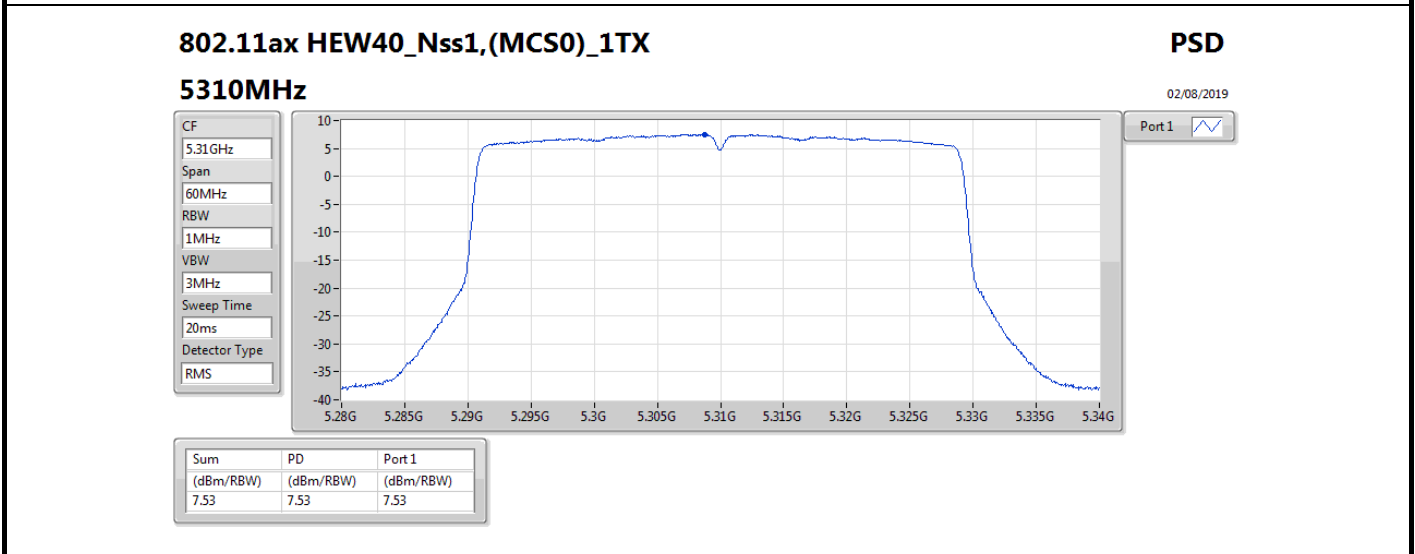

DG = Directional Gain; **RBW** = 500 kHz for 5.725-5.85GHz band / 1MHz for other band;
PD = trace bin-by-bin of each transmits port summing can be performed maximum power density; **Port X** = Port X power density;