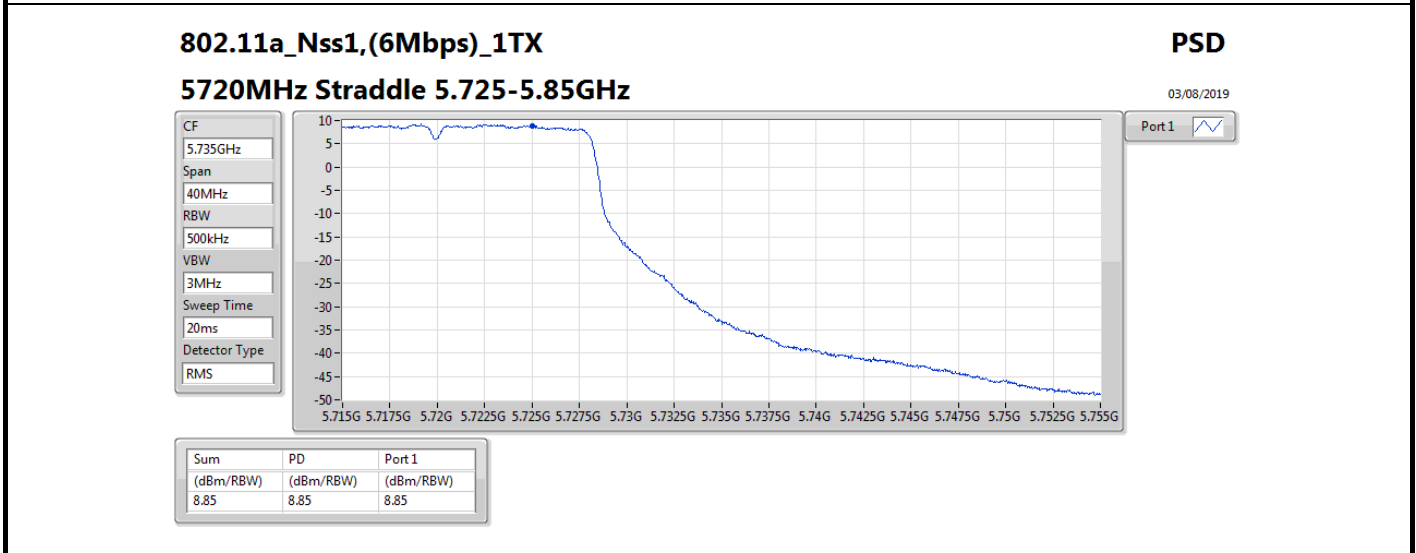

DG = Directional Gain; **RBW** = 500 kHz for 5.725-5.85GHz band / 1MHz for other band;
PD = trace bin-by-bin of each transmits port summing can be performed maximum power density; **Port X** = Port X power density;