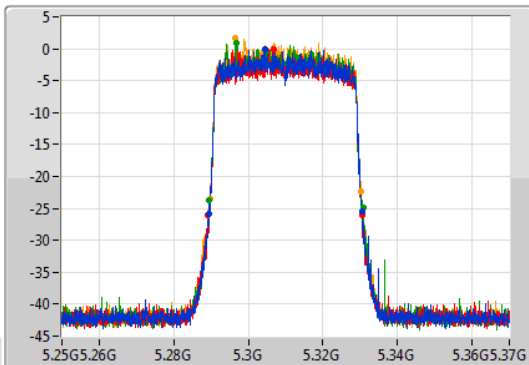

802.11ax HEW40-BF_Nss1,(MCS0)_4TX

EBW

5310MHz

05/08/2019

CF
5.31GHz
Span
120MHz
RBW
500kHz
VBW
2MHz
Sweep Time
100ms
Detector Type
Peak

CF
5.31GHz
Span
120MHz
RBW
500kHz
VBW
2MHz
Sweep Time
100ms
Detector Type
Sample