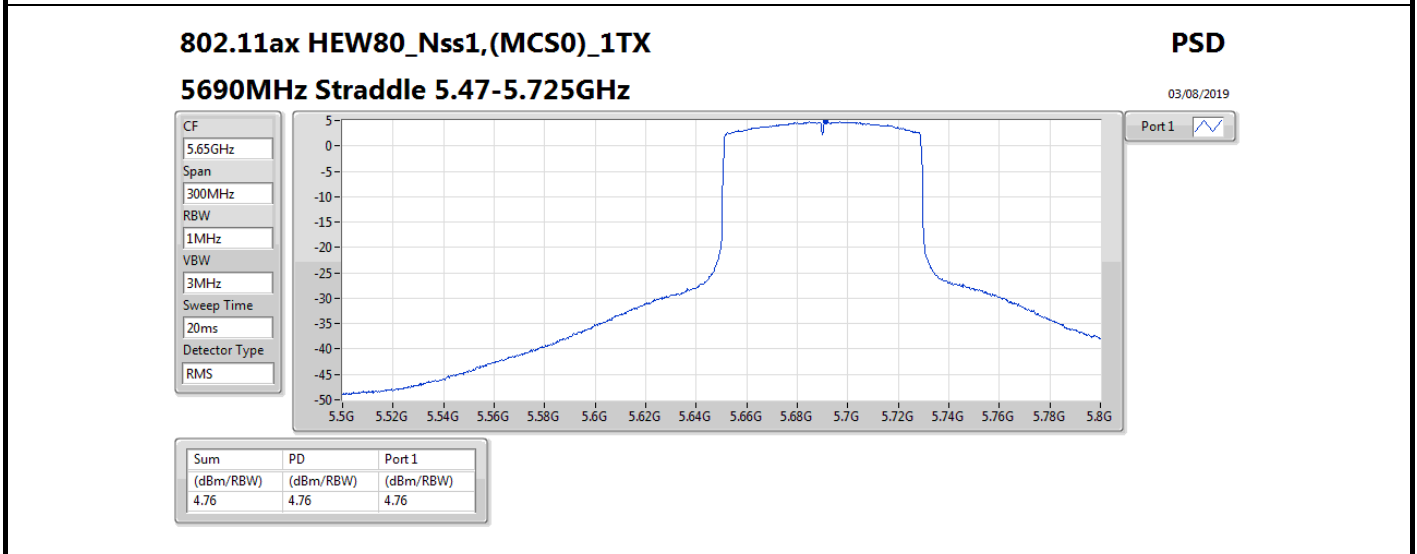

DG = Directional Gain; **RBW** = 500 kHz for 5.725-5.85GHz band / 1MHz for other band;
PD = trace bin-by-bin of each transmits port summing can be performed maximum power density; **Port X** = Port X power density;