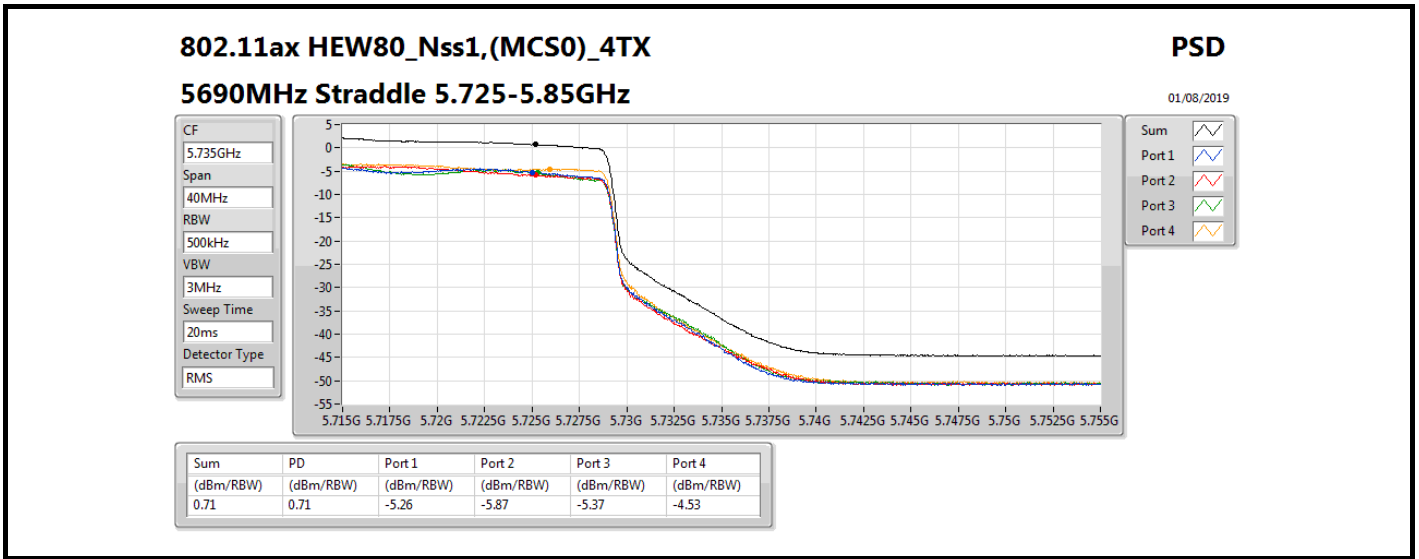

802.11ax HEW80_Nss1,(MCS0)_4TX

PSD

5690MHz Straddle 5.47-5.725GHz

01/08/2019

CF
5.65GHz
Span
300MHz
RBW
1MHz
VBW
3MHz
Sweep Time
20ms
Detector Type
RMS

Sum
Port 1
Port 2
Port 3
Port 4

Sum	PD	Port 1	Port 2	Port 3	Port 4
(dBm/RBW)	(dBm/RBW)	(dBm/RBW)	(dBm/RBW)	(dBm/RBW)	(dBm/RBW)
4.73	4.73	-1.59	-1.16	-0.48	-0.68