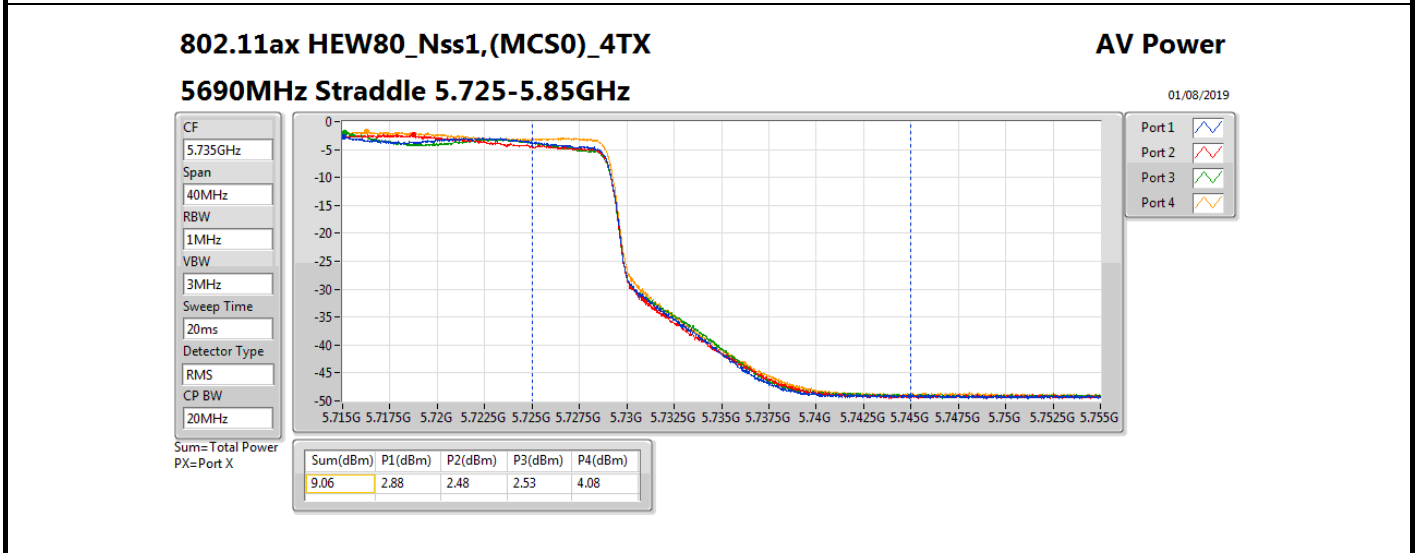

Summary

Mode	Total Power (dBm)	Total Power (W)
5.25-5.35GHz	-	-
802.11ax HEW20-BF_Nss1,(MCS0)_4TX	18.63	0.07295
802.11ax HEW40-BF_Nss1,(MCS0)_4TX	18.83	0.07638
802.11ax HEW80-BF_Nss1,(MCS0)_4TX	18.63	0.07295
5.47-5.725GHz	-	-
802.11ax HEW20-BF_Nss1,(MCS0)_4TX	18.64	0.07311
802.11ax HEW40-BF_Nss1,(MCS0)_4TX	18.85	0.07674
802.11ax HEW80-BF_Nss1,(MCS0)_4TX	18.59	0.07228
5.725-5.85GHz	-	-
802.11ax HEW20-BF_Nss1,(MCS0)_4TX	11.92	0.01556
802.11ax HEW40-BF_Nss1,(MCS0)_4TX	8.83	0.00764
802.11ax HEW80-BF_Nss1,(MCS0)_4TX	3.76	0.00238