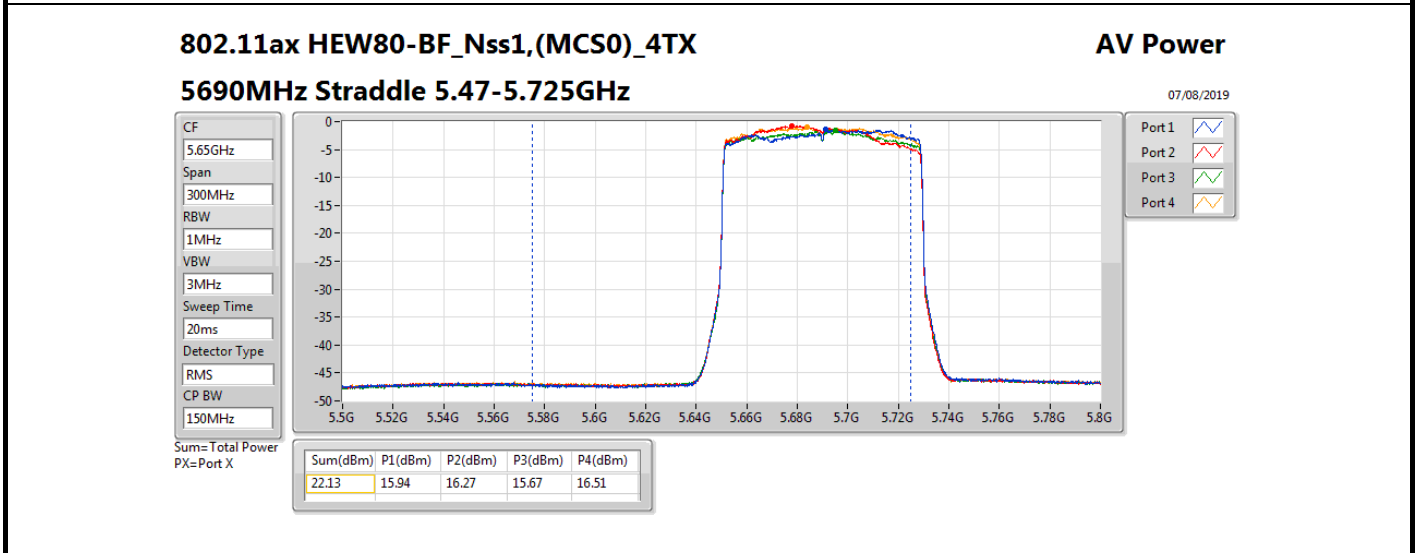

Summary

Mode	Total Power (dBm)	Total Power (W)
5.25-5.35GHz	-	-
802.11a_Nss1,(6Mbps)_1TX	23.73	0.23605
802.11ax HEW20_Nss1,(MCS0)_1TX	23.96	0.24889
802.11ax HEW40_Nss1,(MCS0)_1TX	23.96	0.24889
802.11ax HEW80_Nss1,(MCS0)_1TX	23.26	0.21184
5.47-5.725GHz	-	-
802.11a_Nss1,(6Mbps)_1TX	23.89	0.24491
802.11ax HEW20_Nss1,(MCS0)_1TX	23.96	0.24889
802.11ax HEW40_Nss1,(MCS0)_1TX	23.96	0.24889
802.11ax HEW80_Nss1,(MCS0)_1TX	23.95	0.24831
5.725-5.85GHz	-	-
802.11a_Nss1,(6Mbps)_1TX	15.80	0.03802
802.11ax HEW20_Nss1,(MCS0)_1TX	17.26	0.05321
802.11ax HEW40_Nss1,(MCS0)_1TX	13.70	0.02344
802.11ax HEW80_Nss1,(MCS0)_1TX	9.80	0.00955