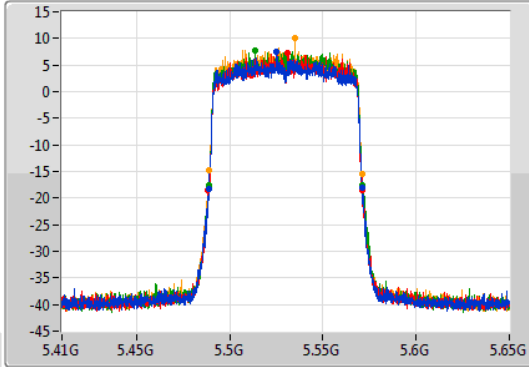

802.11ax HEW80_Nss1,(MCS0)_4TX

EBW

5530MHz

01/08/2019

CF
5.53GHz
Span
240MHz
RBW
1MHz
VBW
3MHz
Sweep Time
100ms
Detector Type
Peak

CF
5.53GHz
Span
240MHz
RBW
1MHz
VBW
3MHz
Sweep Time
100ms
Detector Type
Sample