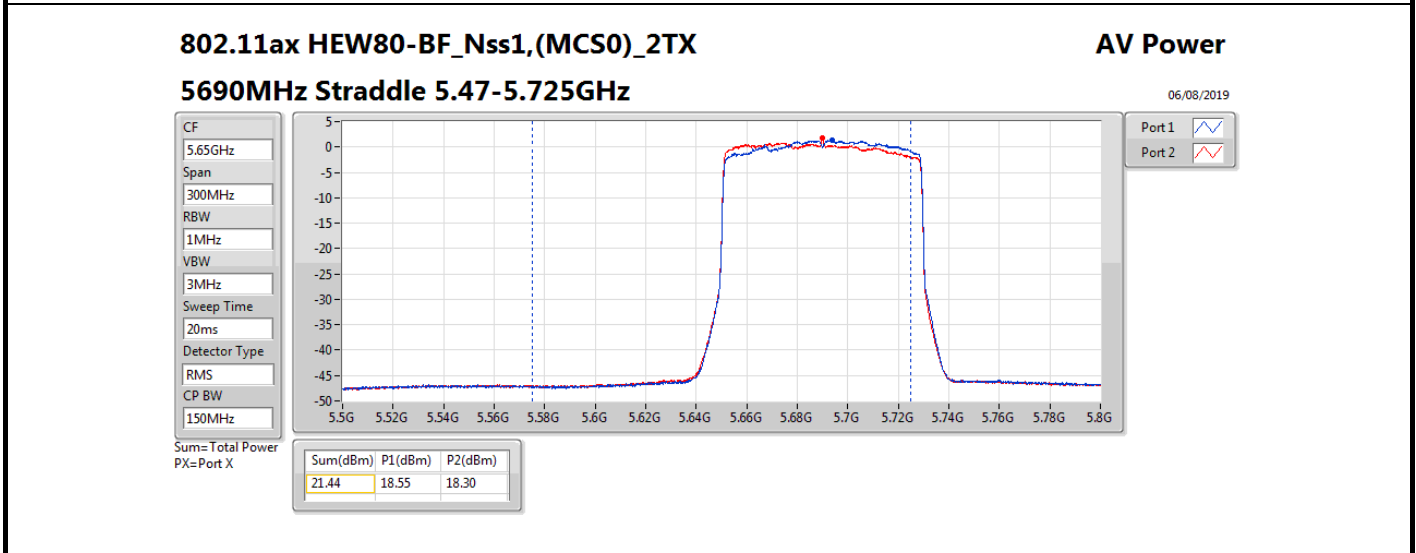

Summary

Mode	Total Power (dBm)	Total Power (W)
5.25-5.35GHz	-	-
802.11a_Nss1,(6Mbps)_4TX	18.54	0.07145
802.11ax HEW20_Nss1,(MCS0)_4TX	19.30	0.08511
802.11ax HEW40_Nss1,(MCS0)_4TX	22.05	0.16032
802.11ax HEW80_Nss1,(MCS0)_4TX	23.91	0.24604
5.47-5.725GHz	-	-
802.11a_Nss1,(6Mbps)_4TX	18.61	0.07261
802.11ax HEW20_Nss1,(MCS0)_4TX	19.23	0.08375
802.11ax HEW40_Nss1,(MCS0)_4TX	21.78	0.15066
802.11ax HEW80_Nss1,(MCS0)_4TX	23.97	0.24946
5.725-5.85GHz	-	-
802.11a_Nss1,(6Mbps)_4TX	10.92	0.01236
802.11ax HEW20_Nss1,(MCS0)_4TX	12.28	0.01690
802.11ax HEW40_Nss1,(MCS0)_4TX	10.77	0.01194
802.11ax HEW80_Nss1,(MCS0)_4TX	9.06	0.00805