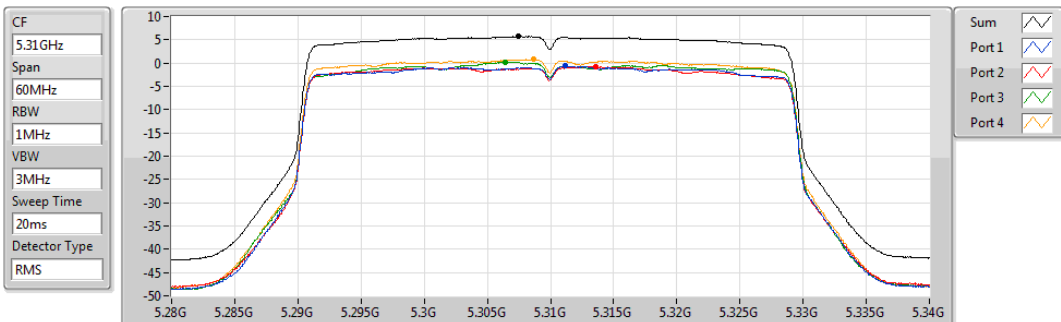

5310MHz

01/08/2019

Sum	PD	Port 1	Port 2	Port 3	Port 4
(dBm/RBW)	(dBm/RBW)	(dBm/RBW)	(dBm/RBW)	(dBm/RBW)	(dBm/RBW)
5.70	5.70	-0.65	-0.78	0.21	0.78