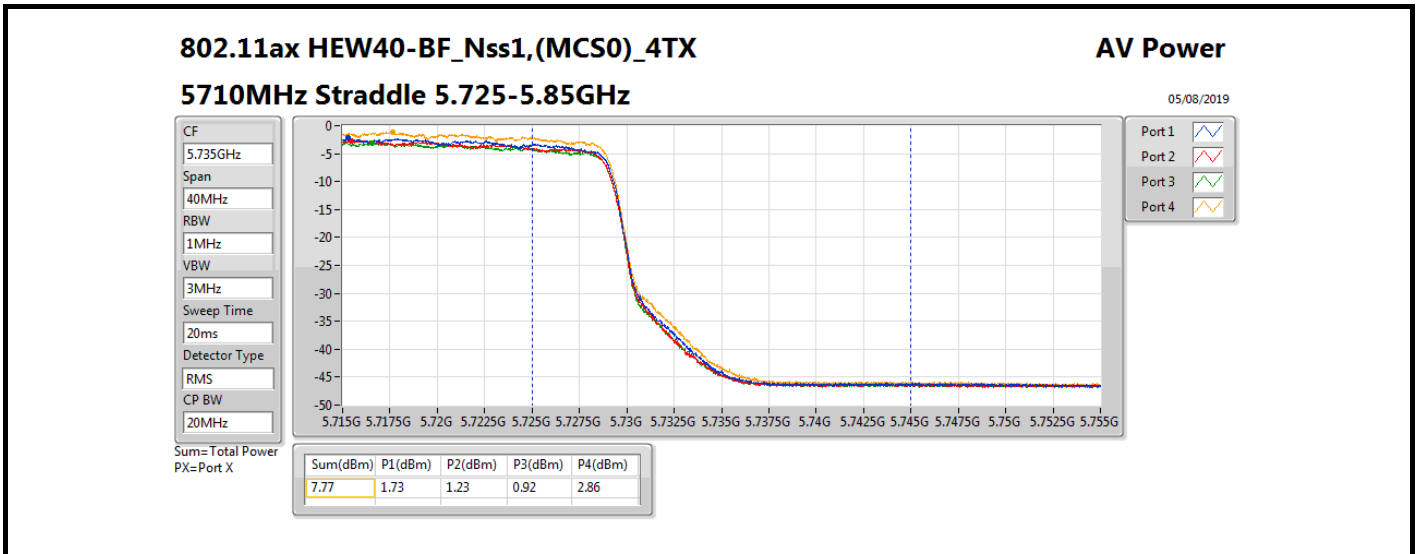

Summary

Mode	Total Power (dBm)	Total Power (W)
5.25-5.35GHz	-	-
802.11a_Nss1,(6Mbps)_1TX	20.69	0.11722
802.11ax HEW20_Nss1,(MCS0)_1TX	20.69	0.11722
802.11ax HEW40_Nss1,(MCS0)_1TX	20.69	0.11722
802.11ax HEW80_Nss1,(MCS0)_1TX	20.33	0.10789
5.47-5.725GHz	-	-
802.11a_Nss1,(6Mbps)_1TX	20.57	0.11402
802.11ax HEW20_Nss1,(MCS0)_1TX	20.68	0.11695
802.11ax HEW40_Nss1,(MCS0)_1TX	20.69	0.11722
802.11ax HEW80_Nss1,(MCS0)_1TX	20.69	0.11722
5.725-5.85GHz	-	-
802.11a_Nss1,(6Mbps)_1TX	12.54	0.01795
802.11ax HEW20_Nss1,(MCS0)_1TX	13.76	0.02377
802.11ax HEW40_Nss1,(MCS0)_1TX	10.03	0.01007
802.11ax HEW80_Nss1,(MCS0)_1TX	6.70	0.00468