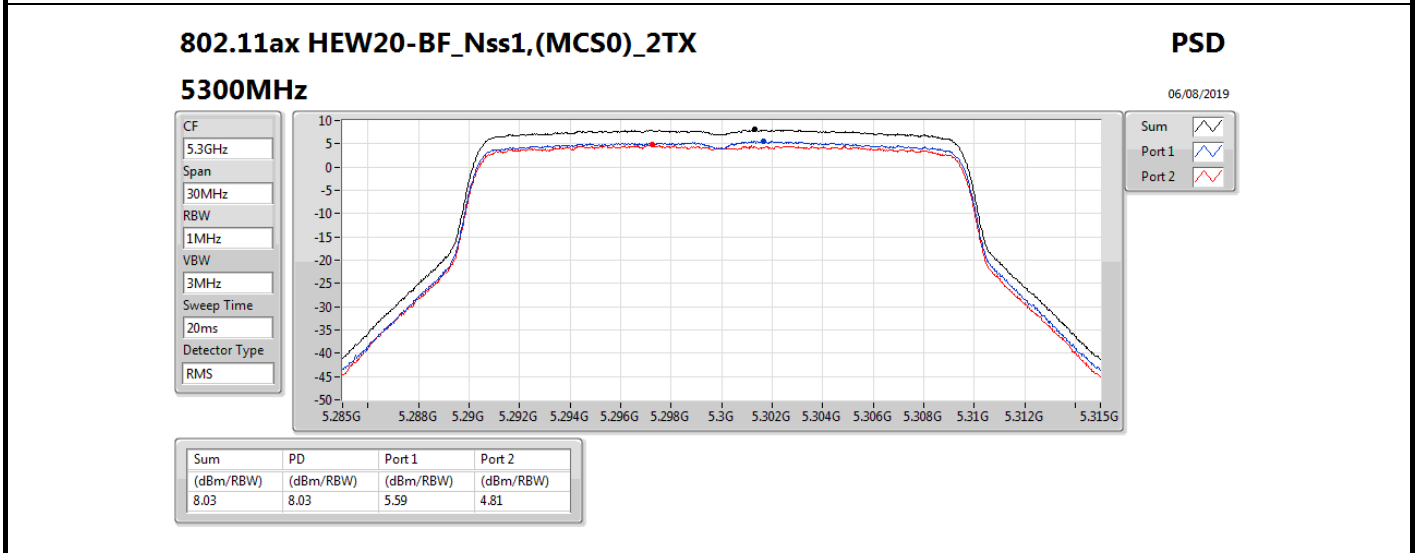

DG = Directional Gain; RBW = 500 kHz for 5.725-5.85GHz band / 1MHz for other band;

PD = trace bin-by-bin of each transmits port summing can be performed maximum power density; Port X = Port X power density;