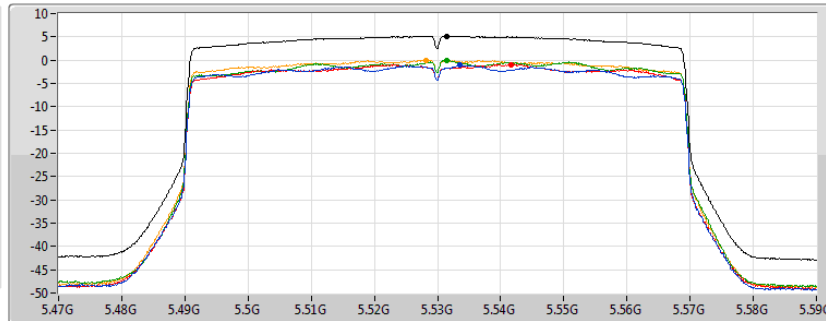

802.11ax HEW80_Nss1,(MCS0)_4TX

PSD

5530MHz

01/08/2019

CF
5.53GHz
Span
120MHz
RBW
1MHz
VBW
3MHz
Sweep Time
20ms
Detector Type
RMS

Sum
Port 1
Port 2
Port 3
Port 4

Sum	PD	Port 1	Port 2	Port 3	Port 4
(dBm/RBW)	(dBm/RBW)	(dBm/RBW)	(dBm/RBW)	(dBm/RBW)	(dBm/RBW)
5.16	5.16	-1.11	-0.98	-0.04	0.01