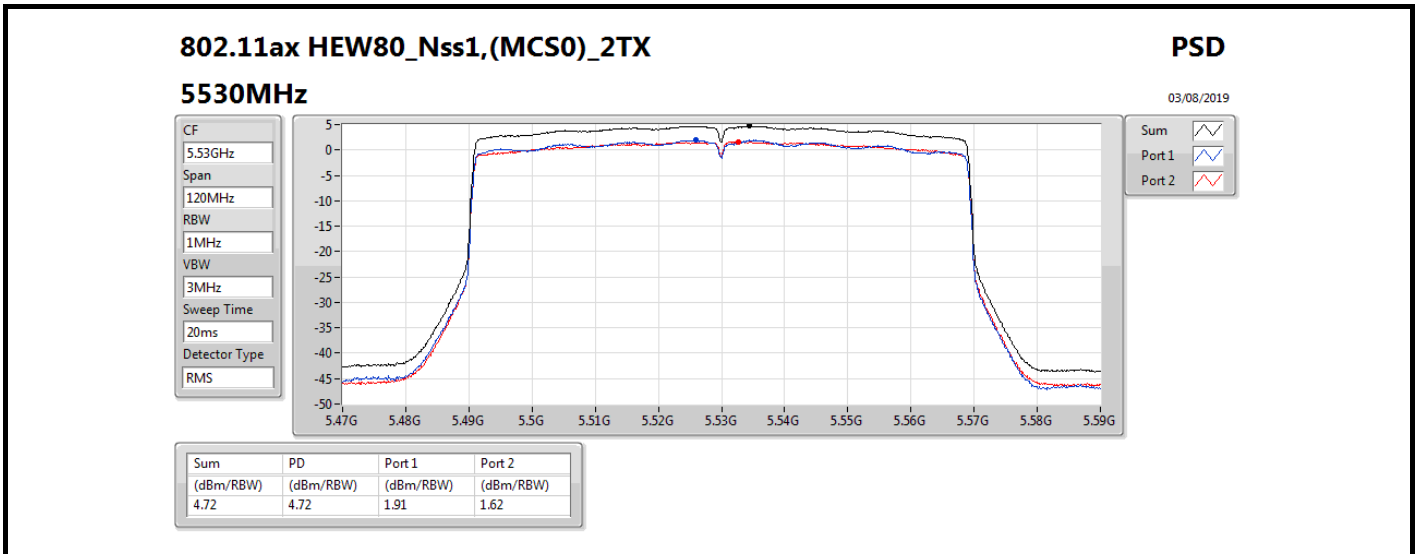

DG = Directional Gain; RBW = 500 kHz for 5.725-5.85GHz band / 1MHz for other band;
 PD = trace bin-by-bin of each transmits port summing can be performed maximum power density; Port X = Port X power density;