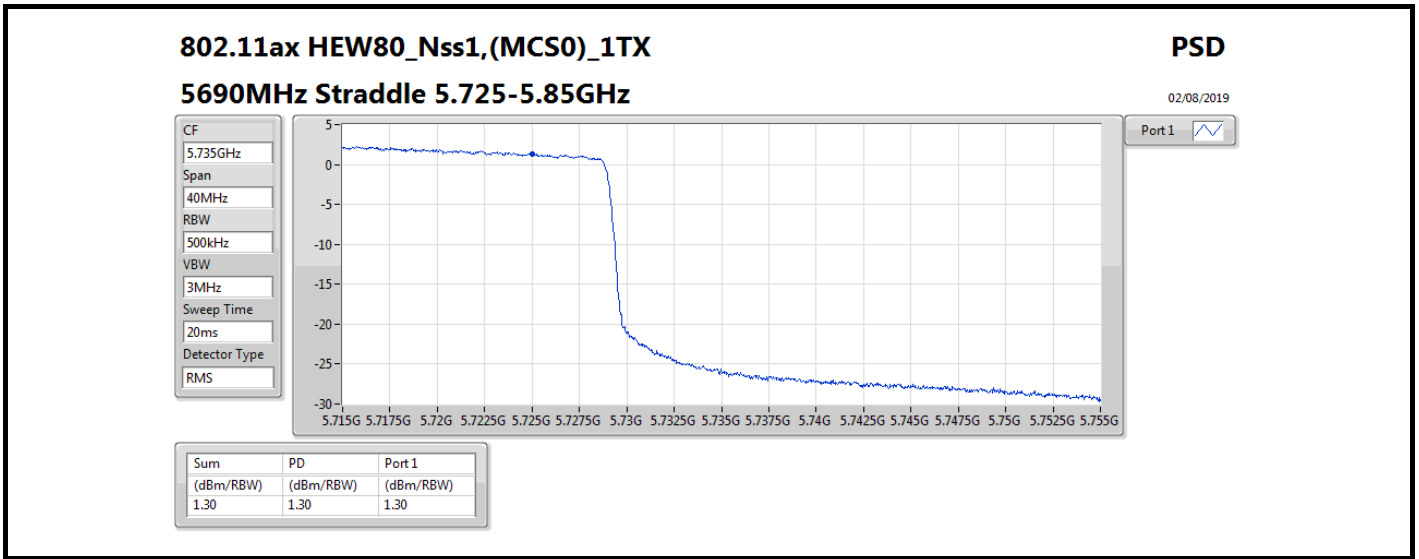

DG = Directional Gain; **RBW** = 500 kHz for 5.725-5.85GHz band / 1MHz for other band;
PD = trace bin-by-bin of each transmits port summing can be performed maximum power density; **Port X** = Port X power density;