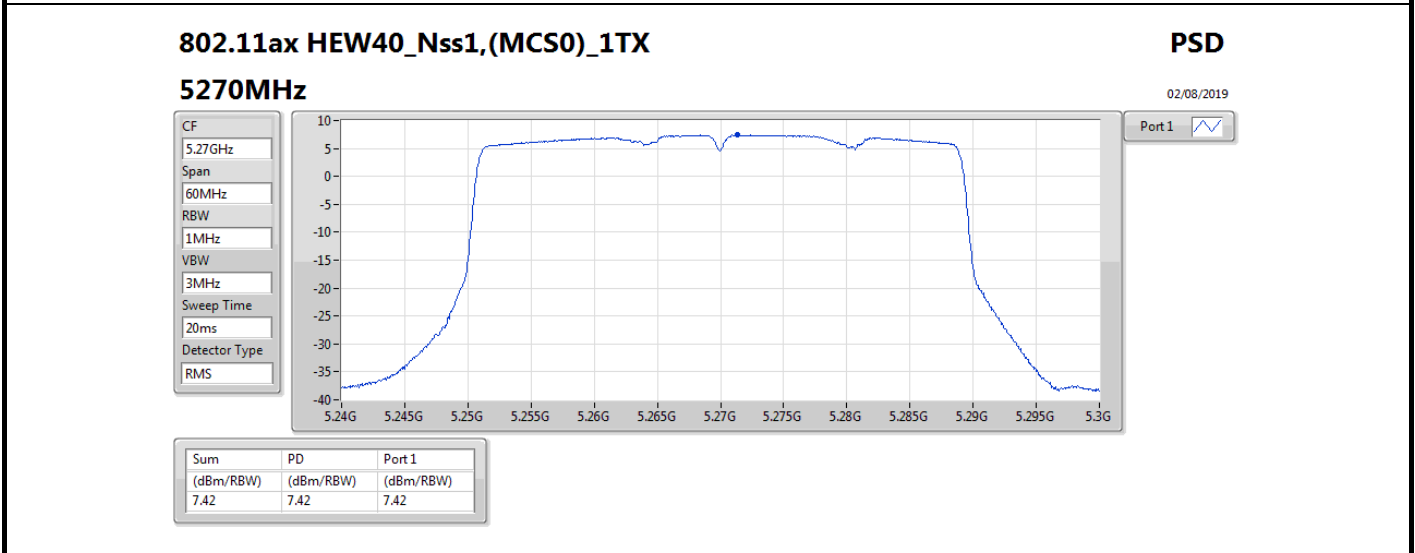

DG = Directional Gain; **RBW** = 500 kHz for 5.725-5.85GHz band / 1MHz for other band;
PD = trace bin-by-bin of each transmits port summing can be performed maximum power density; **Port X** = Port X power density;