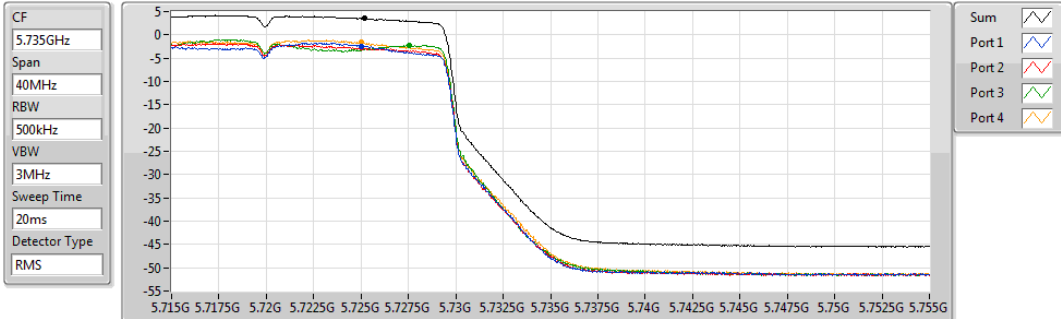

802.11ax HEW20_Nss1,(MCS0)_4TX

PSD

5720MHz Straddle 5.725-5.85GHz

01/08/2019

Sum	PD	Port 1	Port 2	Port 3	Port 4
(dBm/RBW)	(dBm/RBW)	(dBm/RBW)	(dBm/RBW)	(dBm/RBW)	(dBm/RBW)
3.50	3.50	-2.42	-2.83	-2.25	-1.64

802.11ax HEW40_Nss1,(MCS0)_4TX

PSD