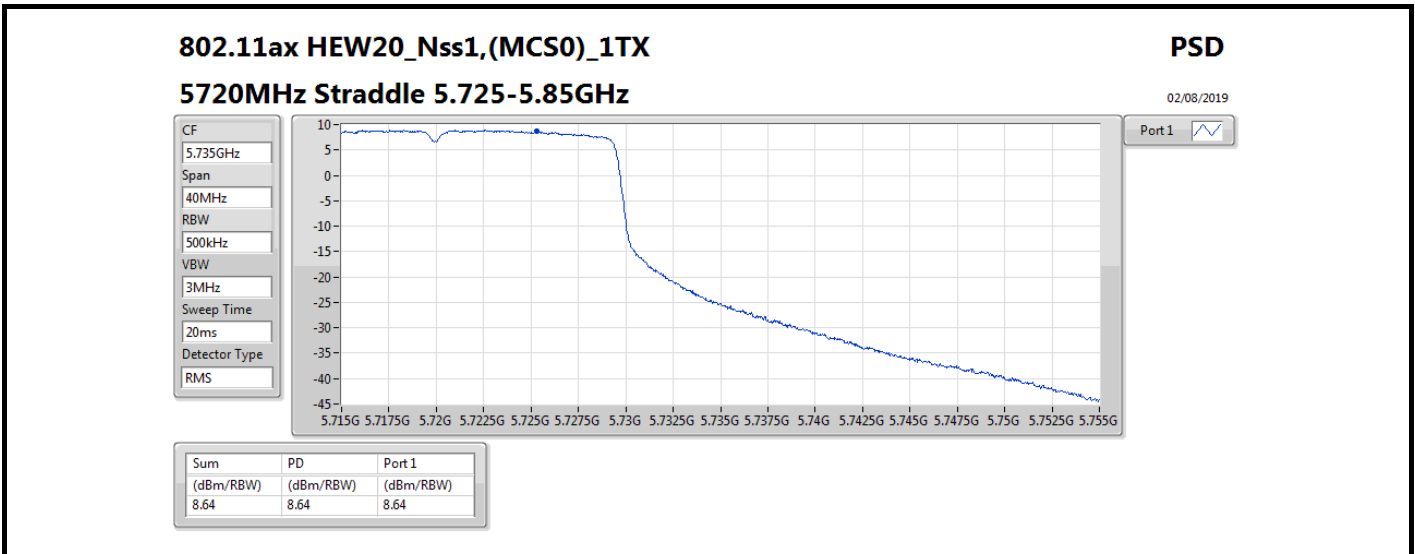

DG = Directional Gain; **RBW** = 500 kHz for 5.725-5.85GHz band / 1MHz for other band;
PD = trace bin-by-bin of each transmits port summing can be performed maximum power density; **Port X** = Port X power density;