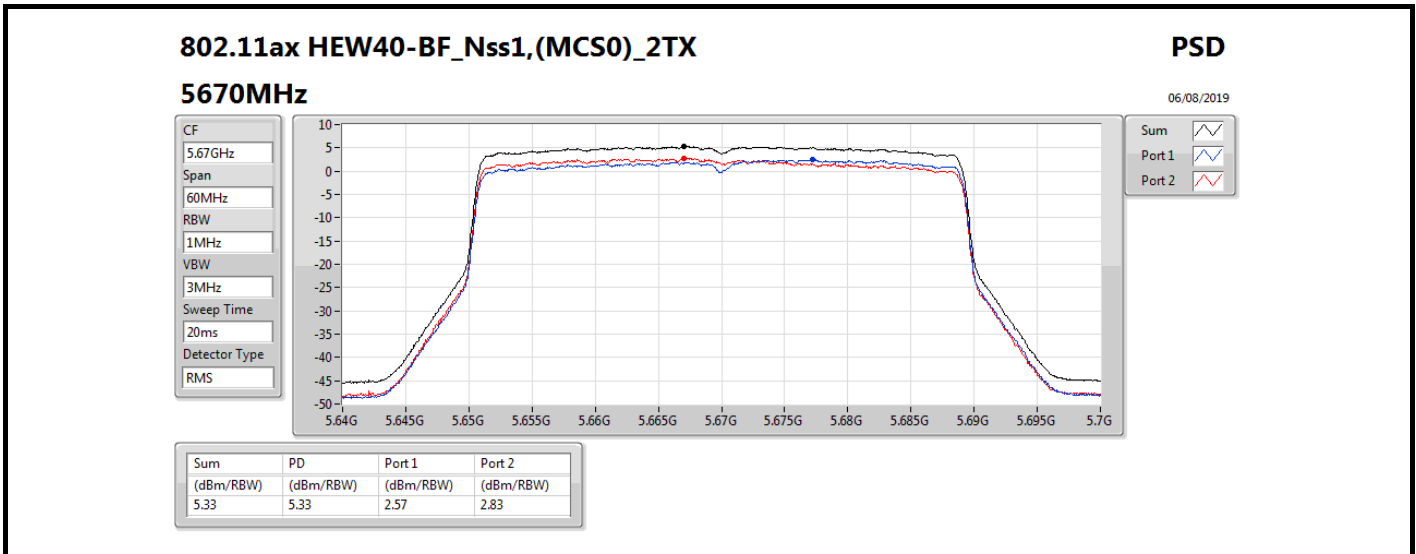

DG = Directional Gain; RBW = 500 kHz for 5.725-5.85GHz band / 1MHz for other band;

PD = trace bin-by-bin of each transmits port summing can be performed maximum power density; Port X = Port X power density;