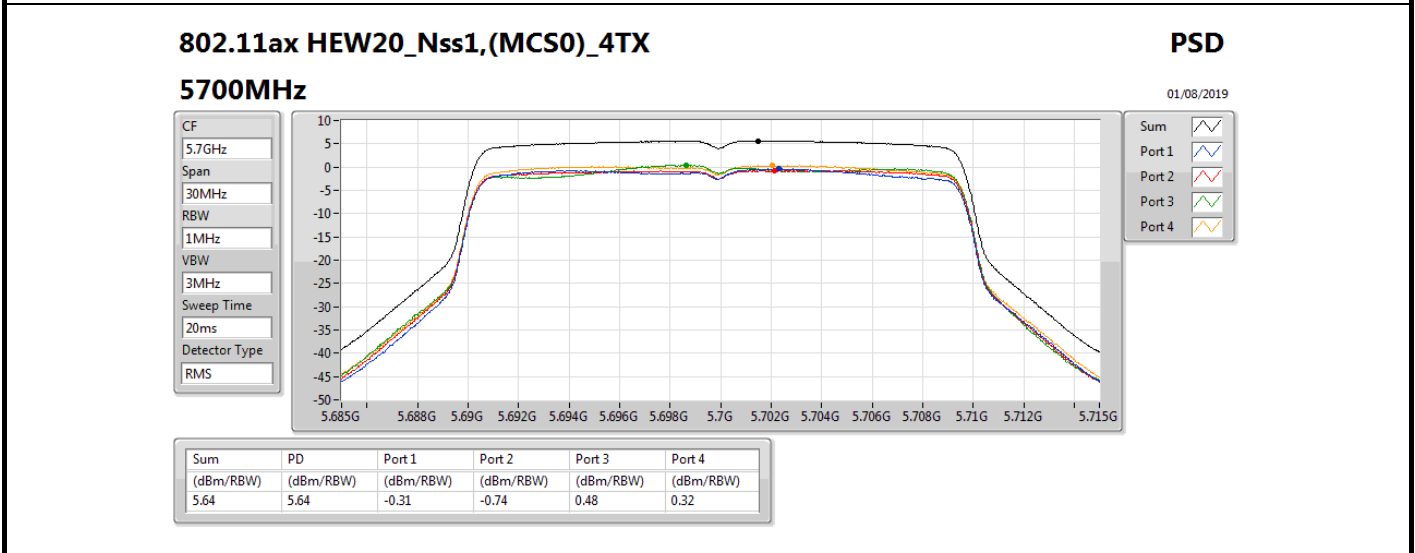

DG = Directional Gain; **RBW** = 500 kHz for 5.725-5.85GHz band / 1MHz for other band;
PD = trace bin-by-bin of each transmits port summing can be performed maximum power density; **Port X** = Port X power density;