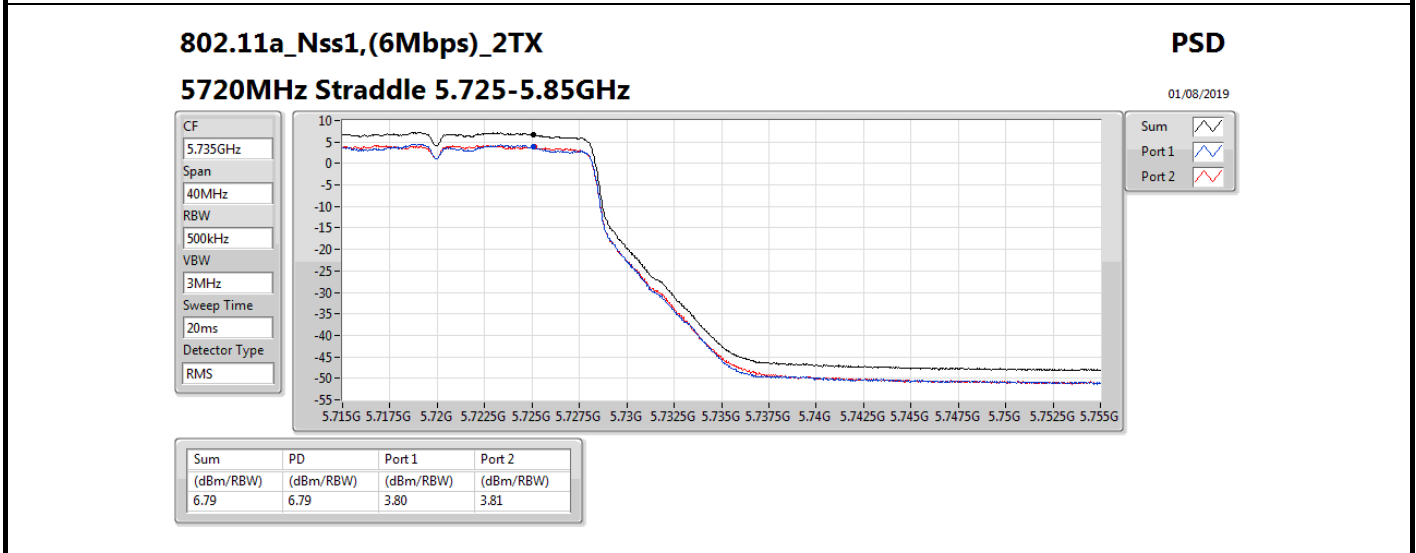

DG = Directional Gain; **RBW** = 500 kHz for 5.725-5.85GHz band / 1MHz for other band;
PD = trace bin-by-bin of each transmits port summing can be performed maximum power density; **Port X** = Port X power density;