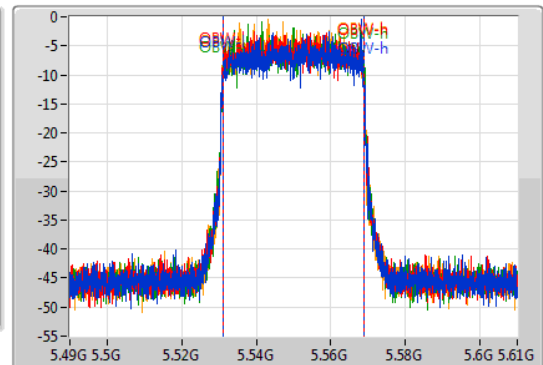

802.11ax HEW40-BF_Nss1,(MCS0)_4TX

EBW

5550MHz

05/08/2019

CF: 5.55GHz
 Span: 120MHz
 RBW: 500kHz
 VBW: 2MHz
 Sweep Time: 100ms
 Detector Type: Peak

CF: 5.55GHz
 Span: 120MHz
 RBW: 500kHz
 VBW: 2MHz
 Sweep Time: 100ms
 Detector Type: Sample