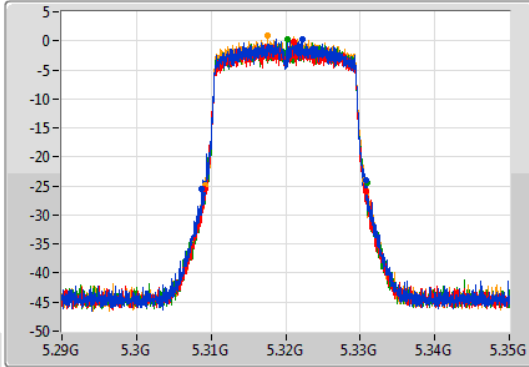

Port X-N dB = Port X 6dB down bandwidth for 5.725-5.85GHz band / 26dB down bandwidth for other band

Port X-OBW = Port X 99% occupied bandwidth;

802.11ax HEW20-BF_Nss1,(MCS0)_4TX

EBW

5260MHz

03/08/2019

802.11ax HEW20-BF_Nss1,(MCS0)_4TX

EBW

5300MHz

03/08/2019

802.11ax HEW20-BF_Nss1,(MCS0)_4TX

EBW

5320MHz

03/08/2019

CF
5.32GHz
Span
60MHz
RBW
300kHz
VBW
1MHz
Sweep Time
100ms
Detector Type
Peak