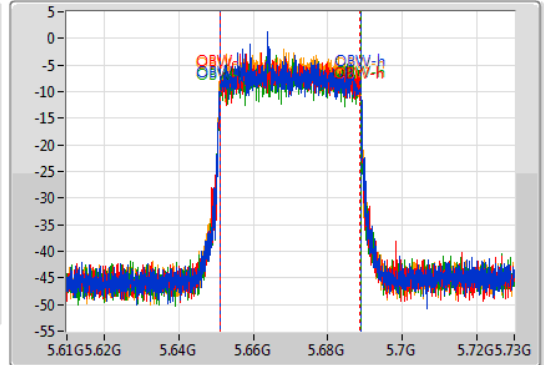

Sweep Time
100ms

Detector Type
Peak

CF
5.67GHz

Span
120MHz

RBW
500kHz

VBW
2MHz

Sweep Time
100ms

Detector Type
Sample