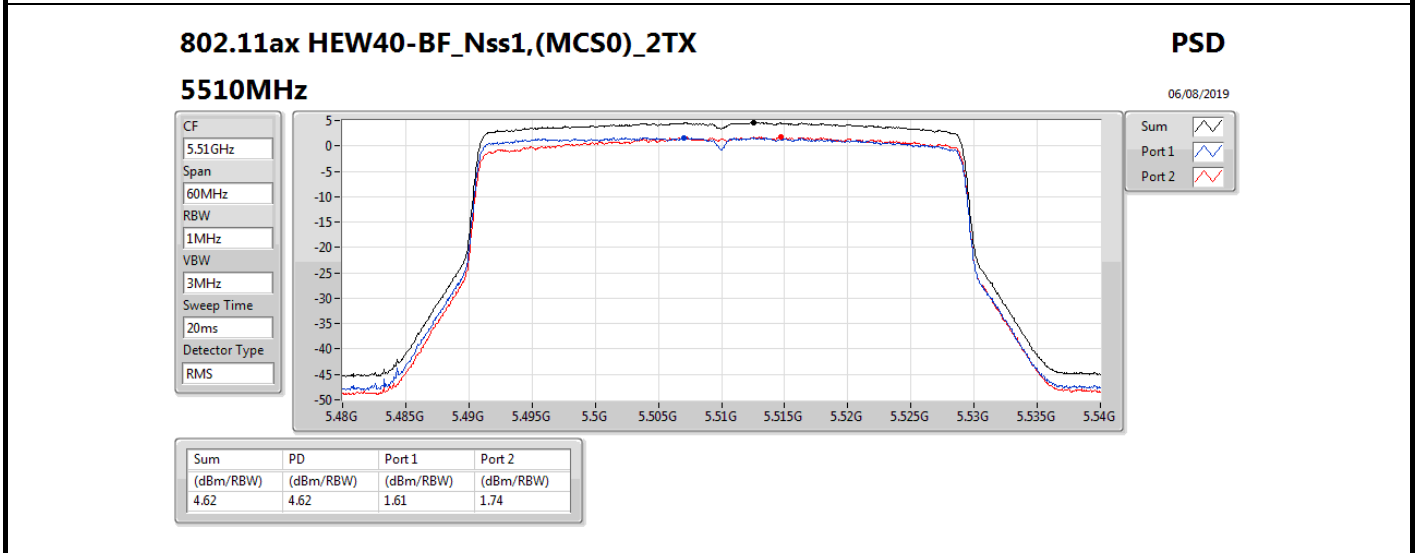

DG = Directional Gain; RBW = 500 kHz for 5.725-5.85GHz band / 1MHz for other band;

PD = trace bin-by-bin of each transmits port summing can be performed maximum power density; Port X = Port X power density;