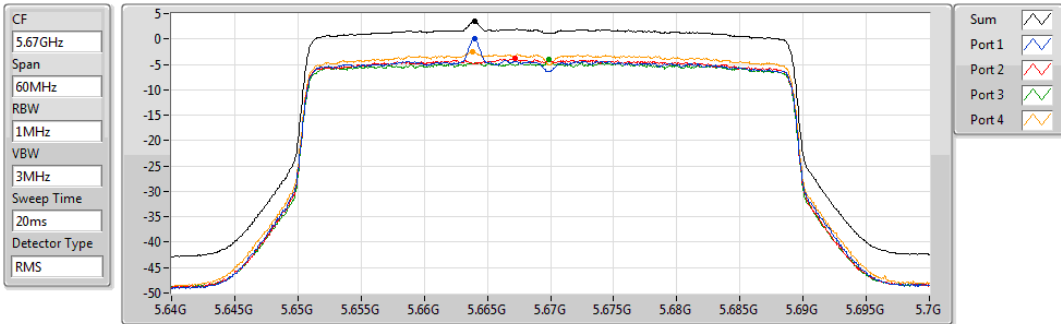

802.11ax HEW40-BF_Nss1,(MCS0)_4TX

PSD

5670MHz

05/08/2019

Sum	PD	Port 1	Port 2	Port 3	Port 4
(dBm/RBW)	(dBm/RBW)	(dBm/RBW)	(dBm/RBW)	(dBm/RBW)	(dBm/RBW)
3.42	3.42	-0.03	-3.85	-3.98	-2.59