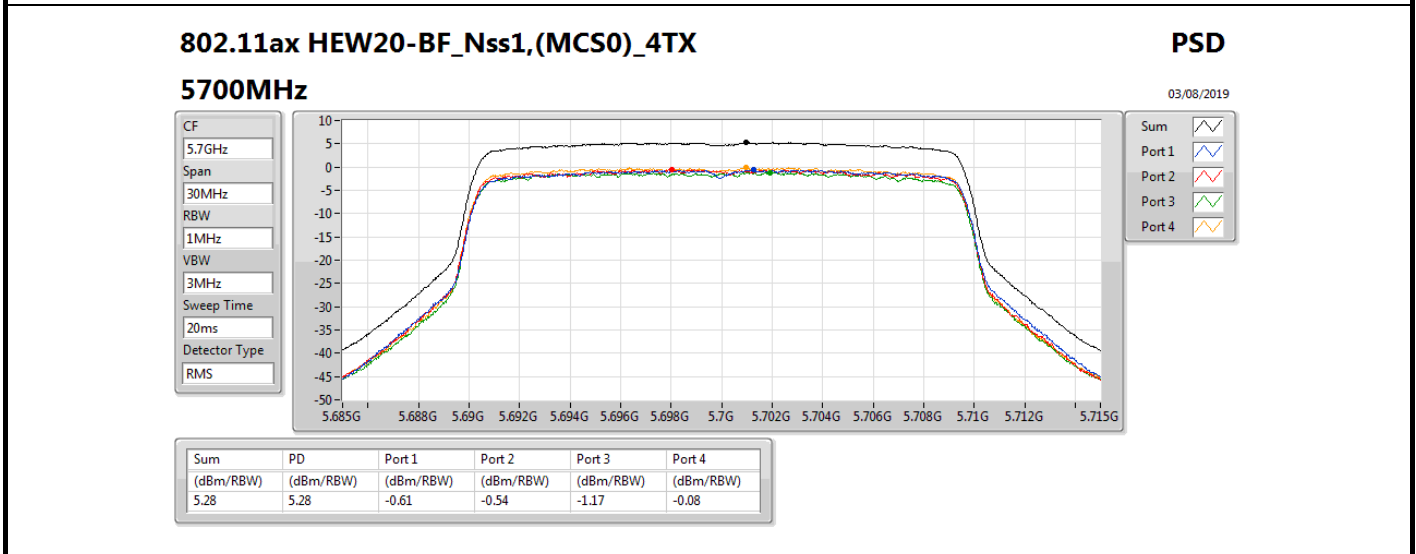

802.11ax HEW40-BF_Nss1,(MCS0)_4TX

PSD

5670MHz

05/08/2019

Sum	PD	Port 1	Port 2	Port 3	Port 4
(dBm/RBW)	(dBm/RBW)	(dBm/RBW)	(dBm/RBW)	(dBm/RBW)	(dBm/RBW)
3.42	3.42	-0.03	-3.85	-3.98	-2.59

802.11ax HEW40-BF_Nss1,(MCS0)_4TX