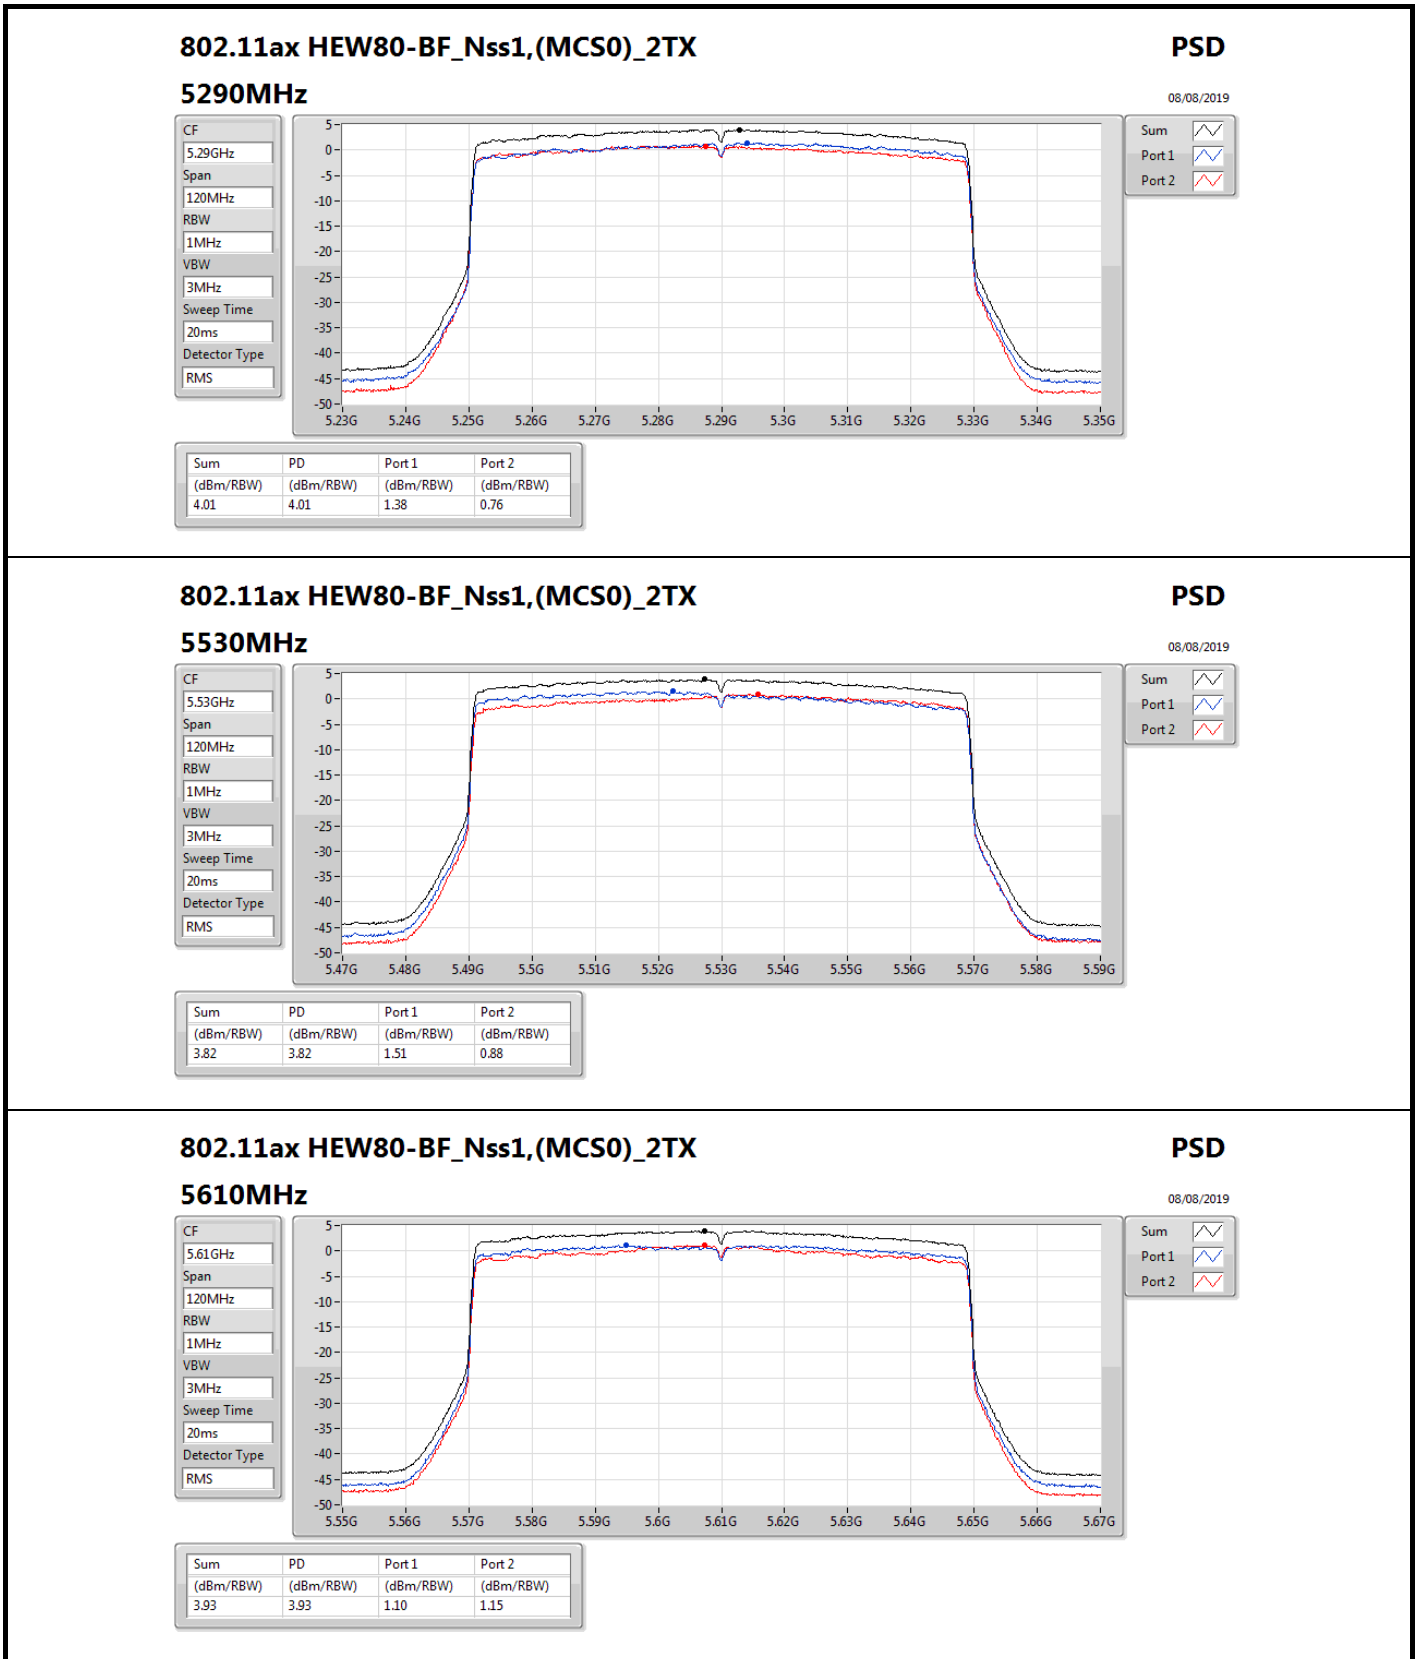

CF

5.61GHz

Span

120MHz

RBW

1MHz

VBW

3MHz

Sweep Time

20ms

Detector Type

RMS

Sum

Port 1

Port 2

Sum	PD	Port 1	Port 2
(dBm/RBW)	(dBm/RBW)	(dBm/RBW)	(dBm/RBW)
3.93	3.93	1.10	1.15