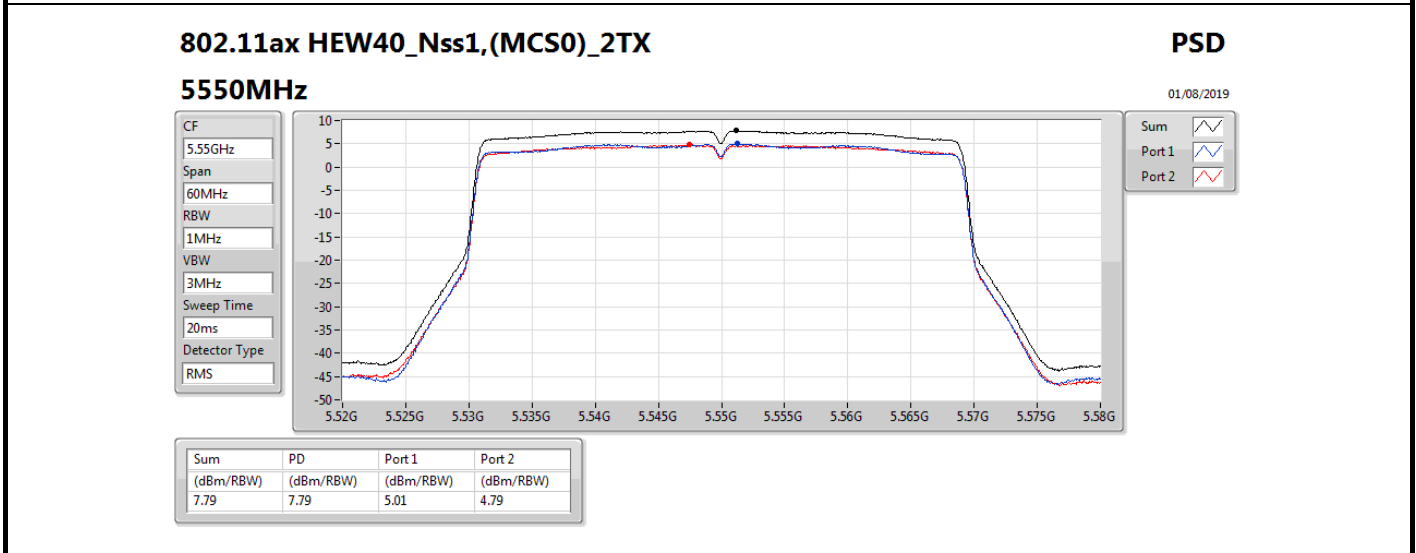

DG = Directional Gain; **RBW** = 500 kHz for 5.725-5.85GHz band / 1MHz for other band;
PD = trace bin-by-bin of each transmits port summing can be performed maximum power density; **Port X** = Port X power density;