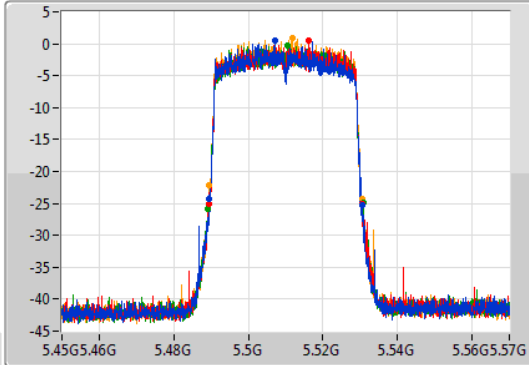

802.11ax HEW40-BF_Nss1,(MCS0)_4TX

EBW

5510MHz

05/08/2019

CF: 5.51GHz
Span: 120MHz
RBW: 500kHz
VBW: 2MHz
Sweep Time: 100ms
Detector Type: Peak

CF: 5.51GHz
Span: 120MHz
RBW: 500kHz
VBW: 2MHz
Sweep Time: 100ms
Detector Type: Sample