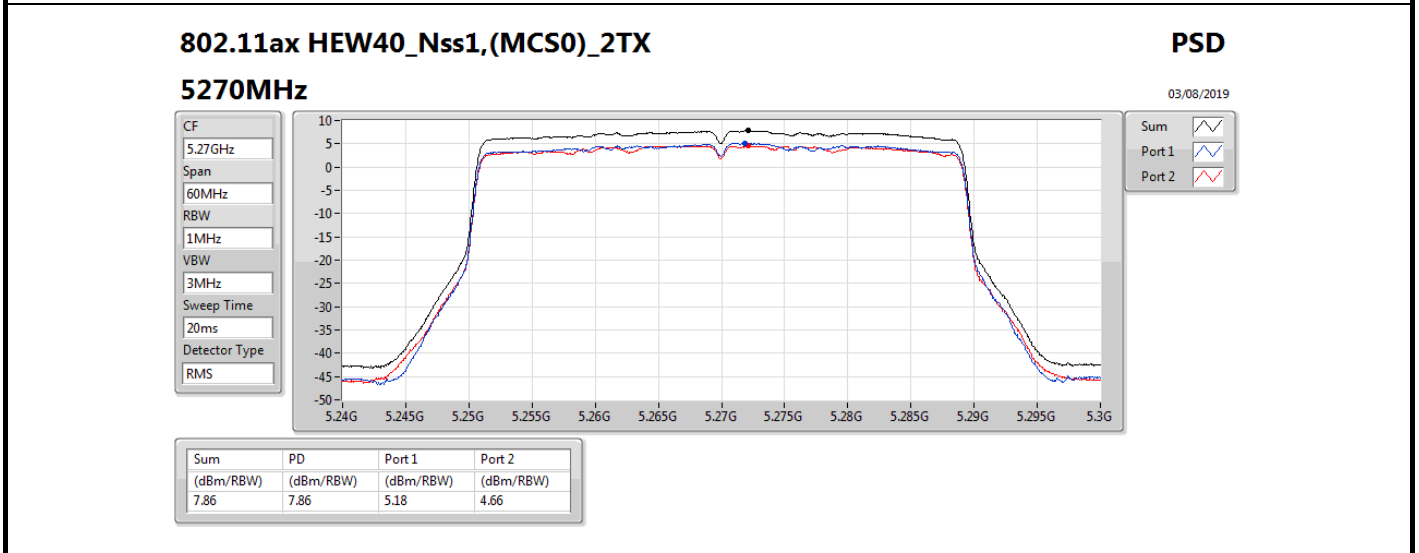

DG = Directional Gain; RBW = 500 kHz for 5.725-5.85GHz band / 1MHz for other band;
 PD = trace bin-by-bin of each transmits port summing can be performed maximum power density; Port X = Port X power density;