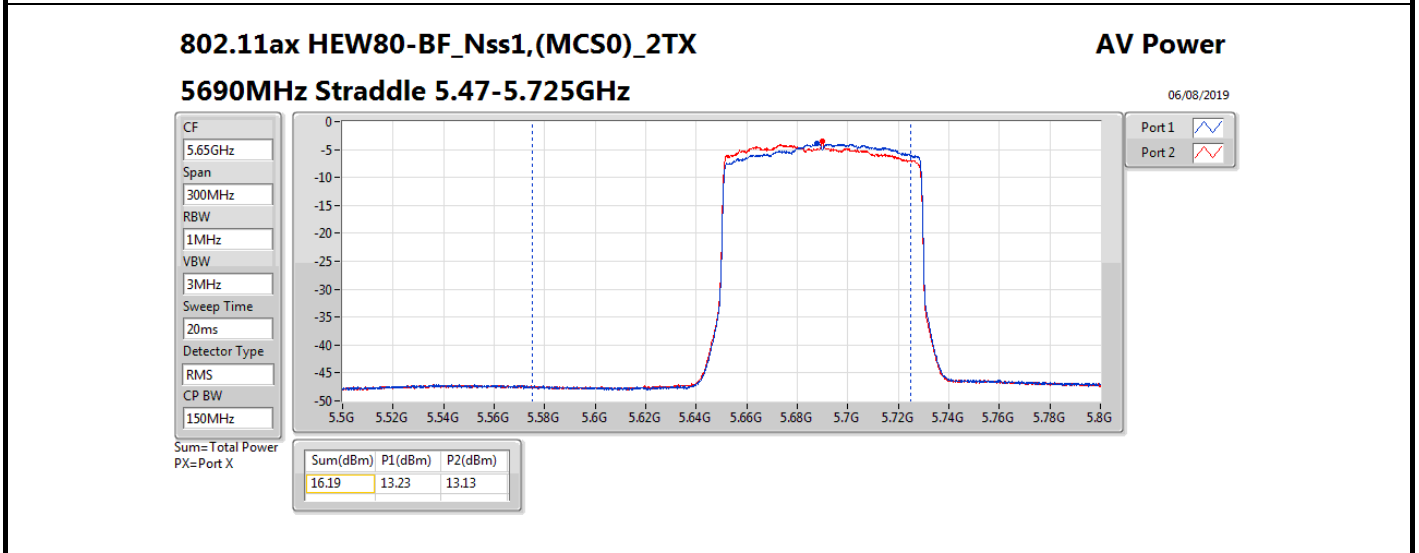

Summary

Mode	Total Power (dBm)	Total Power (W)
5.25-5.35GHz	-	-
802.11a_Nss1,(6Mbps)_4TX	13.40	0.02188
802.11ax HEW20_Nss1,(MCS0)_4TX	13.74	0.02366
802.11ax HEW40_Nss1,(MCS0)_4TX	16.76	0.04742
802.11ax HEW80_Nss1,(MCS0)_4TX	19.44	0.08790
5.47-5.725GHz	-	-
802.11a_Nss1,(6Mbps)_4TX	13.41	0.02193
802.11ax HEW20_Nss1,(MCS0)_4TX	13.69	0.02339
802.11ax HEW40_Nss1,(MCS0)_4TX	16.88	0.04875
802.11ax HEW80_Nss1,(MCS0)_4TX	19.66	0.09247
5.725-5.85GHz	-	-
802.11a_Nss1,(6Mbps)_4TX	6.11	0.00408
802.11ax HEW20_Nss1,(MCS0)_4TX	7.10	0.00513
802.11ax HEW40_Nss1,(MCS0)_4TX	5.86	0.00385
802.11ax HEW80_Nss1,(MCS0)_4TX	4.87	0.00307