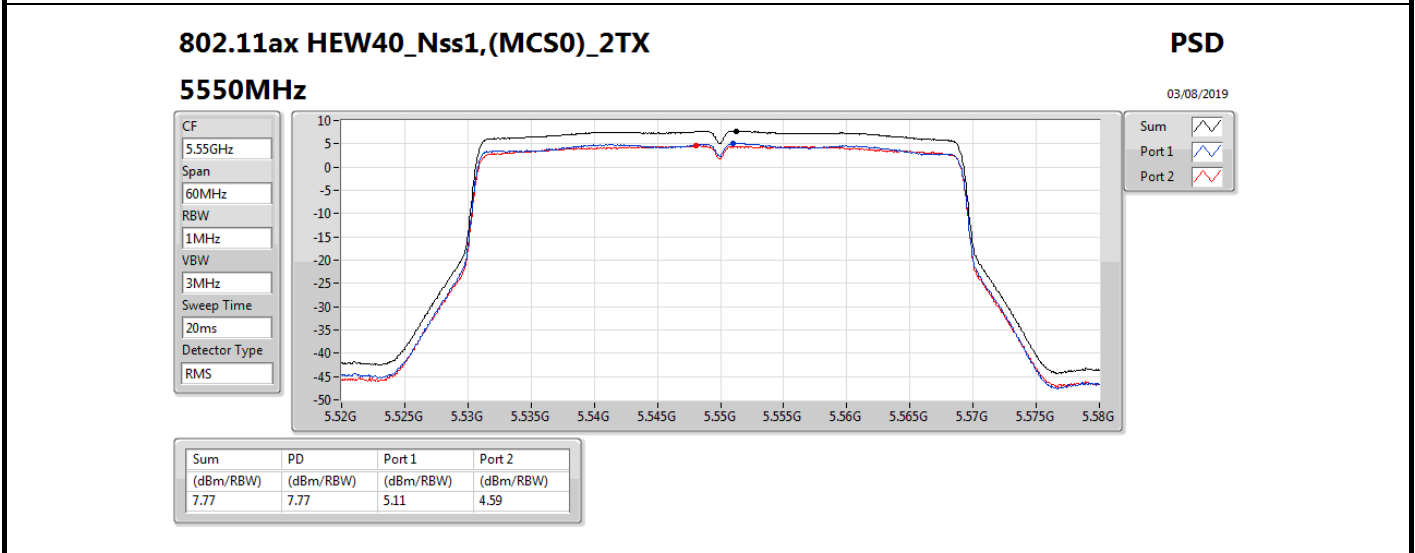

DG = Directional Gain; RBW = 500 kHz for 5.725-5.85GHz band / 1MHz for other band;
 PD = trace bin-by-bin of each transmits port summing can be performed maximum power density; Port X = Port X power density;