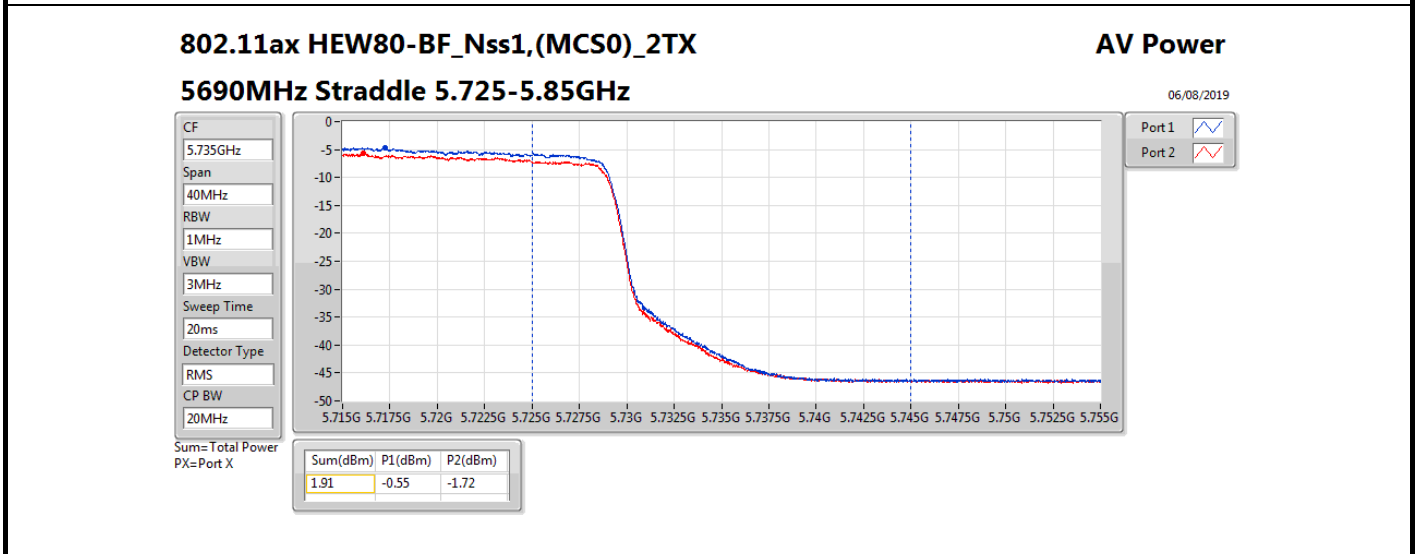

Summary

Mode	Total Power (dBm)	Total Power (W)
5.25-5.35GHz	-	-
802.11a_Nss1,(6Mbps)_4TX	13.40	0.02188
802.11ax HEW20_Nss1,(MCS0)_4TX	13.74	0.02366
802.11ax HEW40_Nss1,(MCS0)_4TX	16.76	0.04742
802.11ax HEW80_Nss1,(MCS0)_4TX	19.44	0.08790
5.47-5.725GHz	-	-
802.11a_Nss1,(6Mbps)_4TX	13.41	0.02193
802.11ax HEW20_Nss1,(MCS0)_4TX	13.69	0.02339
802.11ax HEW40_Nss1,(MCS0)_4TX	16.88	0.04875
802.11ax HEW80_Nss1,(MCS0)_4TX	19.66	0.09247
5.725-5.85GHz	-	-
802.11a_Nss1,(6Mbps)_4TX	6.11	0.00408
802.11ax HEW20_Nss1,(MCS0)_4TX	7.10	0.00513
802.11ax HEW40_Nss1,(MCS0)_4TX	5.86	0.00385
802.11ax HEW80_Nss1,(MCS0)_4TX	4.87	0.00307