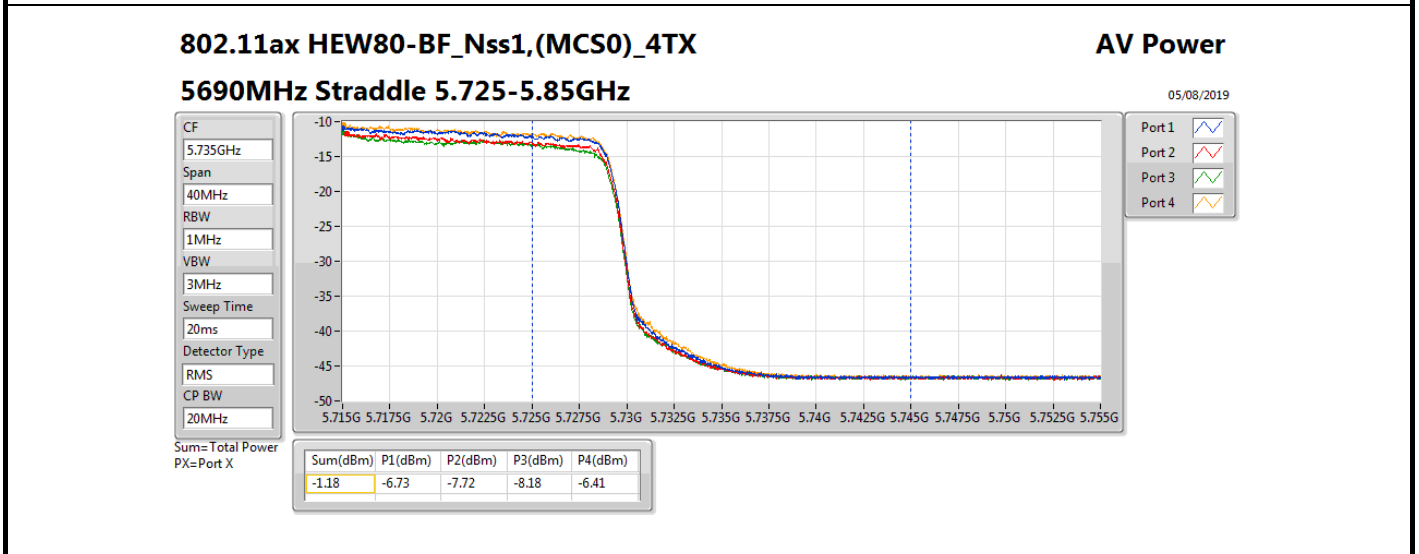

Summary

Mode	PD (dBm/RBW)
5.25-5.35GHz	-
802.11a_Nss1,(6Mbps)_1TX	10.73
802.11ax HEW20_Nss1,(MCS0)_1TX	10.26
802.11ax HEW40_Nss1,(MCS0)_1TX	7.53
802.11ax HEW80_Nss1,(MCS0)_1TX	3.79
5.47-5.725GHz	-
802.11a_Nss1,(6Mbps)_1TX	10.84
802.11ax HEW20_Nss1,(MCS0)_1TX	10.58
802.11ax HEW40_Nss1,(MCS0)_1TX	8.00
802.11ax HEW80_Nss1,(MCS0)_1TX	4.67
5.725-5.85GHz	-
802.11a_Nss1,(6Mbps)_1TX	8.57
802.11ax HEW20_Nss1,(MCS0)_1TX	8.64
802.11ax HEW40_Nss1,(MCS0)_1TX	5.20
802.11ax HEW80_Nss1,(MCS0)_1TX	1.30

RBW = 500 kHz for 5.725-5.85GHz band / 1MHz for other band;