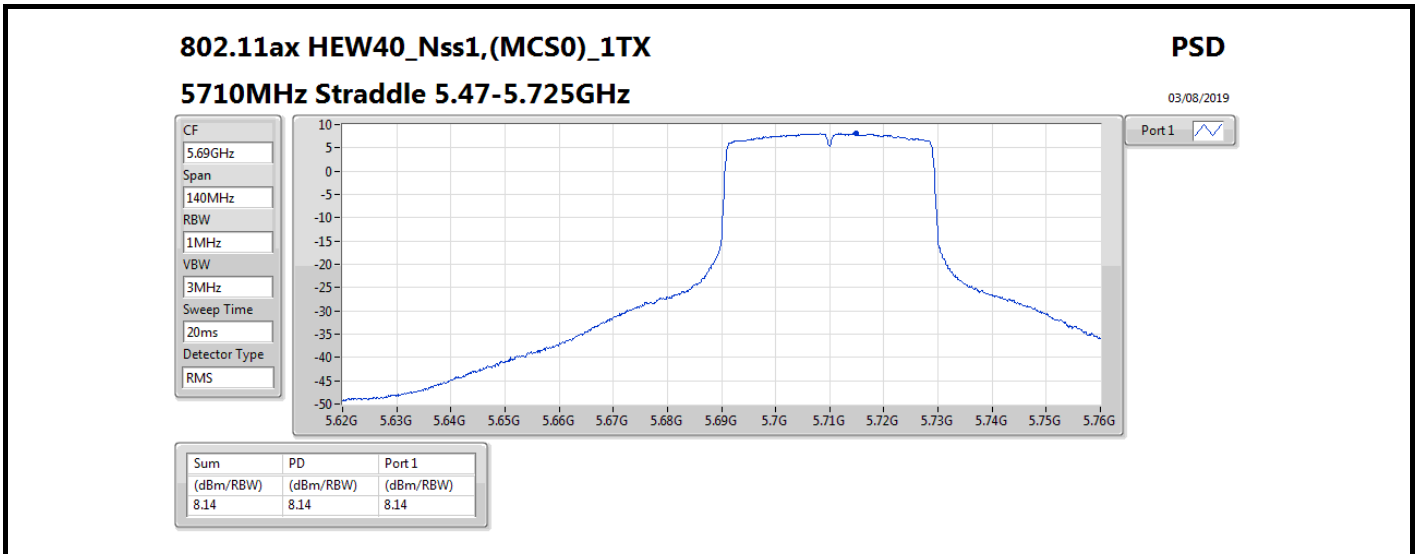

DG = Directional Gain; **RBW** = 500 kHz for 5.725-5.85GHz band / 1MHz for other band;
PD = trace bin-by-bin of each transmits port summing can be performed maximum power density; **Port X** = Port X power density;