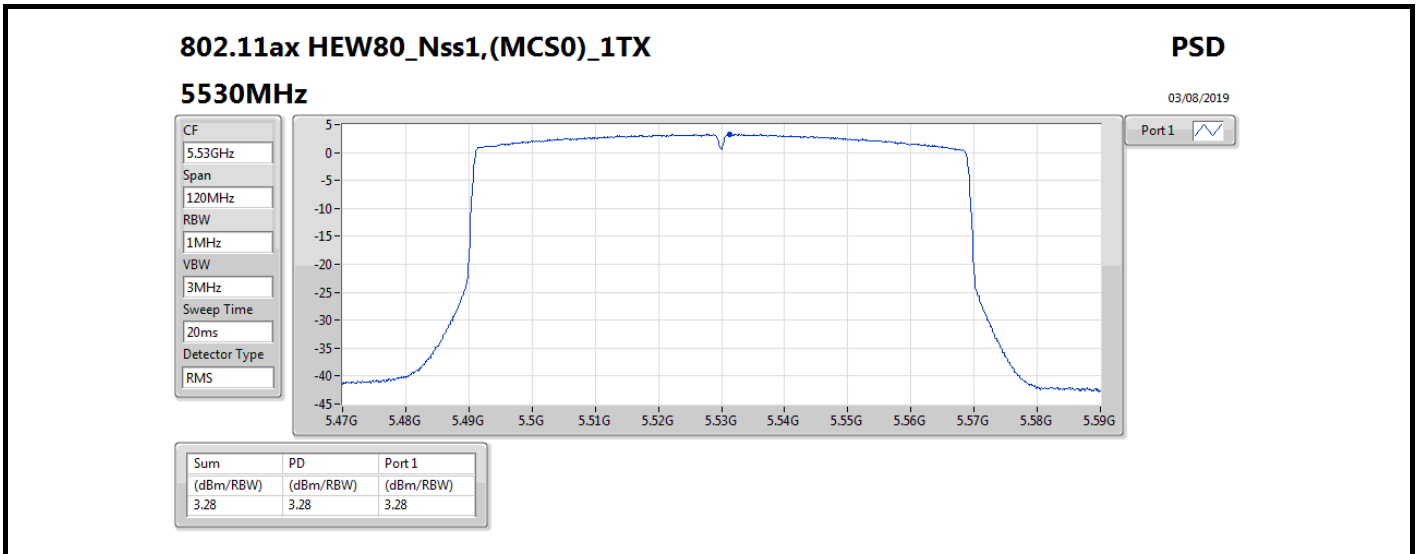

DG = Directional Gain; **RBW** = 500 kHz for 5.725-5.85GHz band / 1MHz for other band;
PD = trace bin-by-bin of each transmits port summing can be performed maximum power density; **Port X** = Port X power density;