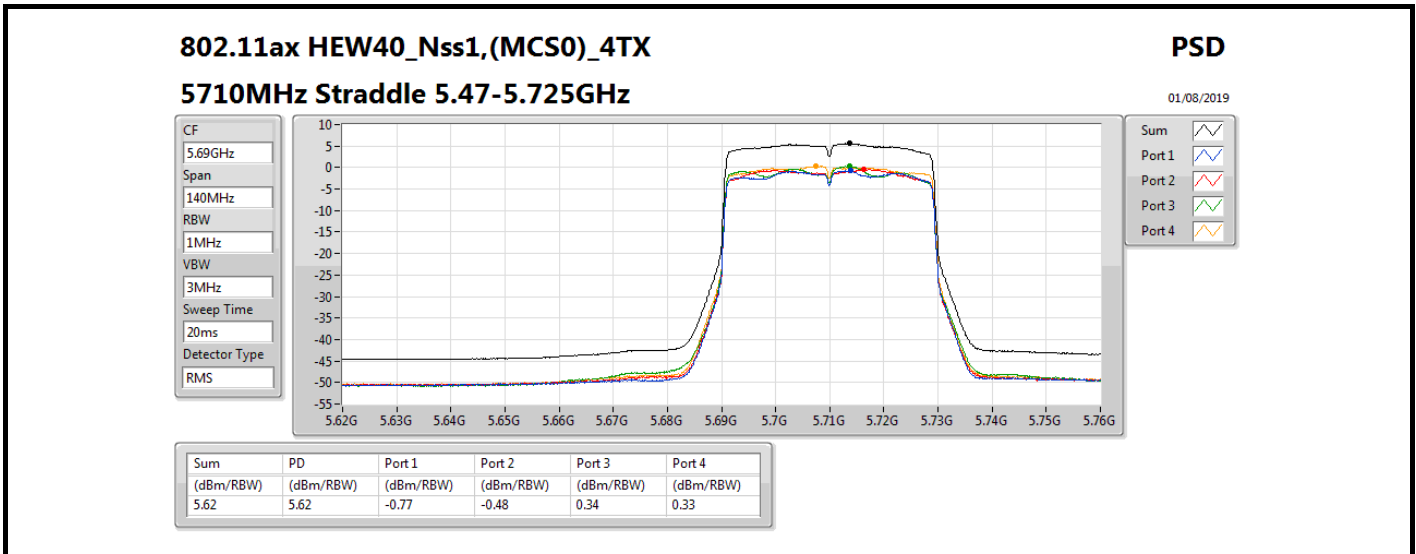

PSD

5310MHz

01/08/2019

Sum	PD	Port 1	Port 2	Port 3	Port 4
(dBm/RBW)	(dBm/RBW)	(dBm/RBW)	(dBm/RBW)	(dBm/RBW)	(dBm/RBW)
5.70	5.70	-0.65	-0.78	0.21	0.78

802.11ax HEW80_Nss1,(MCS0)_4TX

PSD

5530MHz

01/08/2019