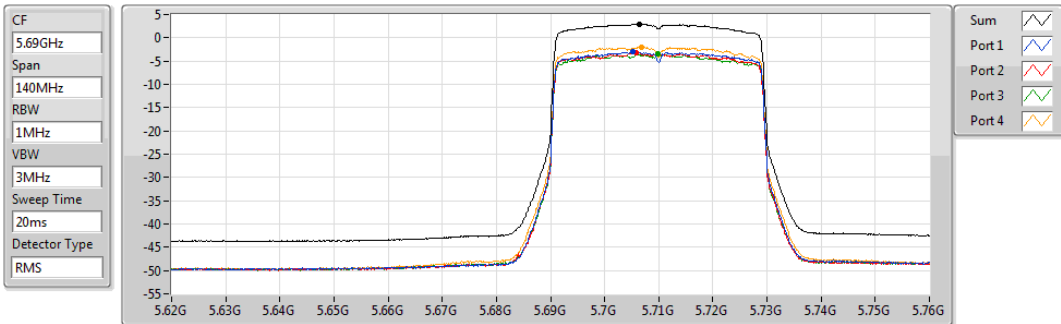

802.11ax HEW40-BF_Nss1,(MCS0)_4TX

PSD

5710MHz Straddle 5.47-5.725GHz

05/08/2019

Sum	PD	Port 1	Port 2	Port 3	Port 4
(dBm/RBW)	(dBm/RBW)	(dBm/RBW)	(dBm/RBW)	(dBm/RBW)	(dBm/RBW)
2.99	2.99	-3.08	-3.12	-3.49	-1.99