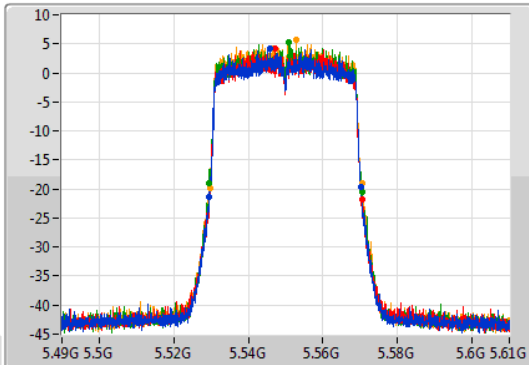

802.11ax HEW40_Nss1,(MCS0)_4TX

EBW

5550MHz

01/08/2019

CF
5.55GHz
Span
120MHz
RBW
500kHz
VBW
2MHz
Sweep Time
100ms
Detector Type
Peak

CF
5.55GHz
Span
120MHz
RBW
500kHz
VBW
2MHz
Sweep Time
100ms
Detector Type
Sample