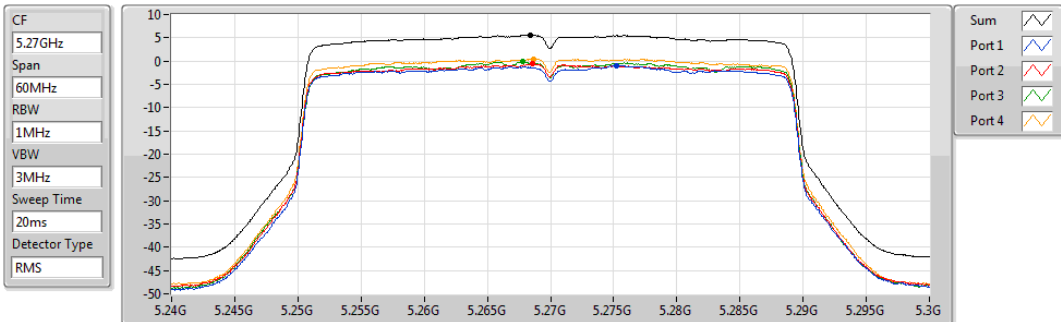

5270MHz

01/08/2019

Sum	PD	Port 1	Port 2	Port 3	Port 4
(dBm/RBW)	(dBm/RBW)	(dBm/RBW)	(dBm/RBW)	(dBm/RBW)	(dBm/RBW)
5.56	5.56	-0.99	-0.65	-0.17	0.47

802.11ax HEW40_Nss1,(MCS0)_4TX

PSD