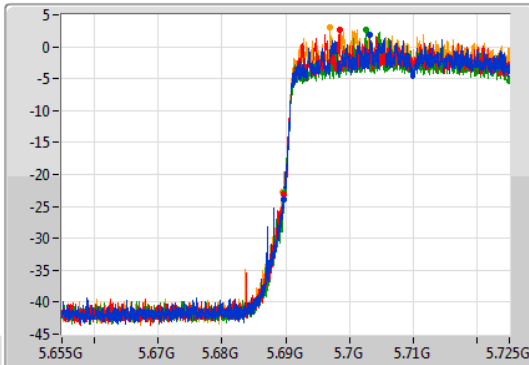

802.11ax HEW40-BF_Nss1,(MCS0)_4TX

EBW

5710MHz Straddle 5.47-5.725GHz

05/08/2019

CF
5.69GHz

Span
70MHz

RBW
500kHz

VBW
2MHz

Sweep Time
100ms

Detector Type
Peak

CF
5.69GHz

Span
70MHz

RBW
500kHz

VBW
2MHz

Sweep Time
100ms

Detector Type
Sample