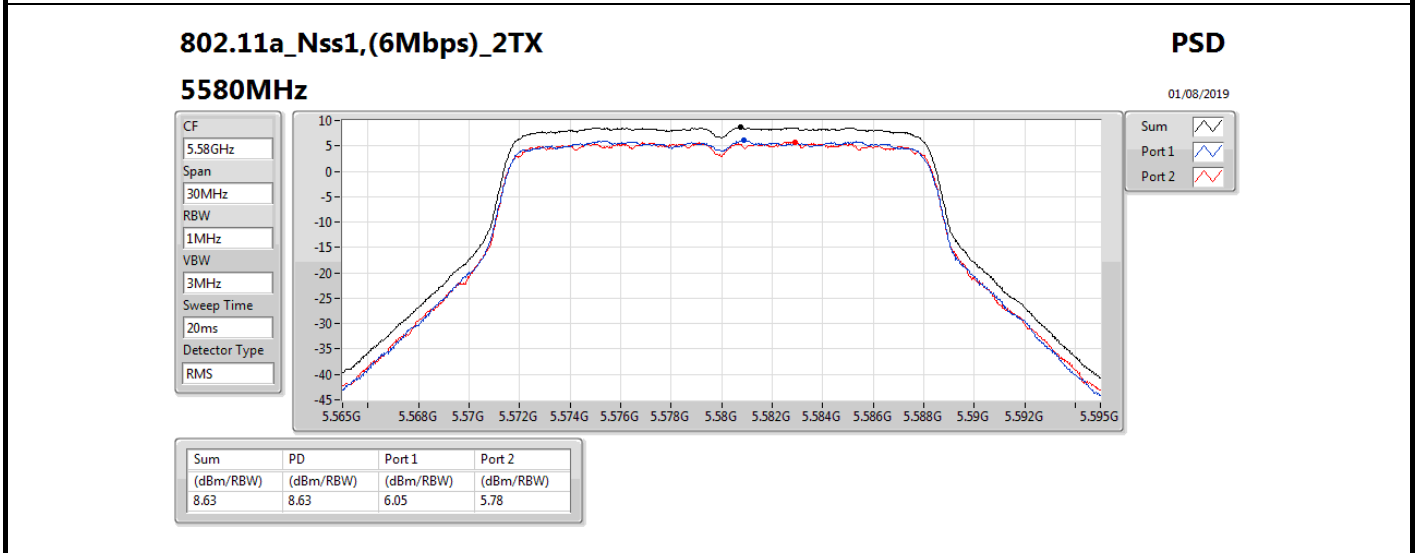

DG = Directional Gain; **RBW** = 500 kHz for 5.725-5.85GHz band / 1MHz for other band;
PD = trace bin-by-bin of each transmits port summing can be performed maximum power density; **Port X** = Port X power density;