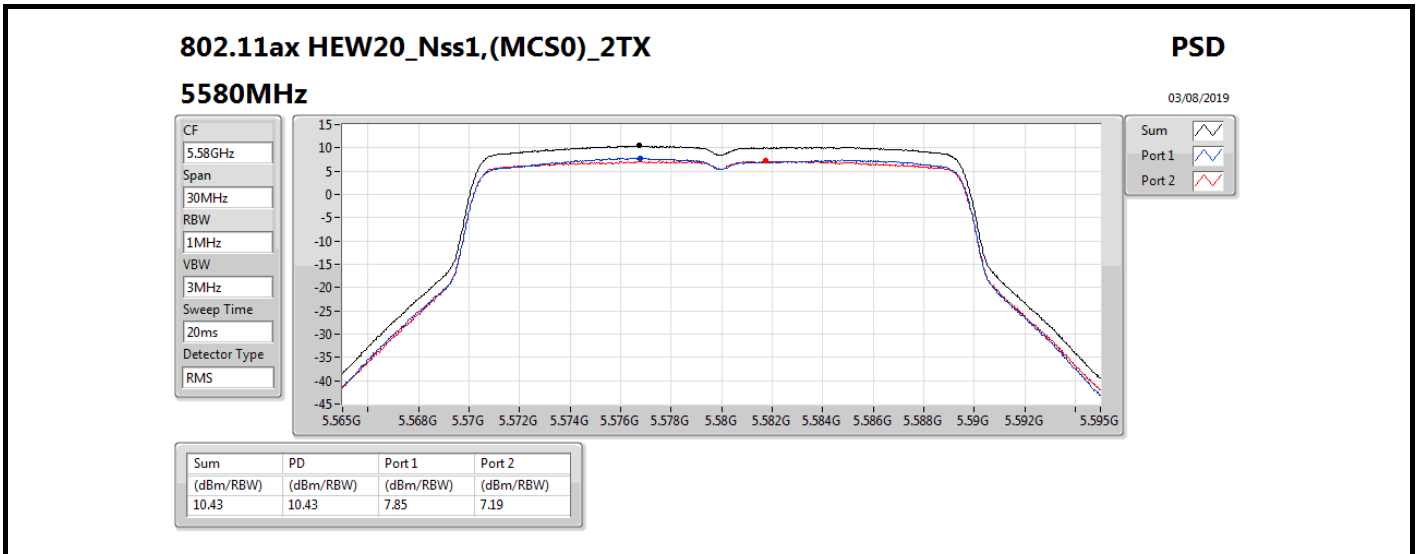

DG = Directional Gain; RBW = 500 kHz for 5.725-5.85GHz band / 1MHz for other band;
 PD = trace bin-by-bin of each transmits port summing can be performed maximum power density; Port X = Port X power density;