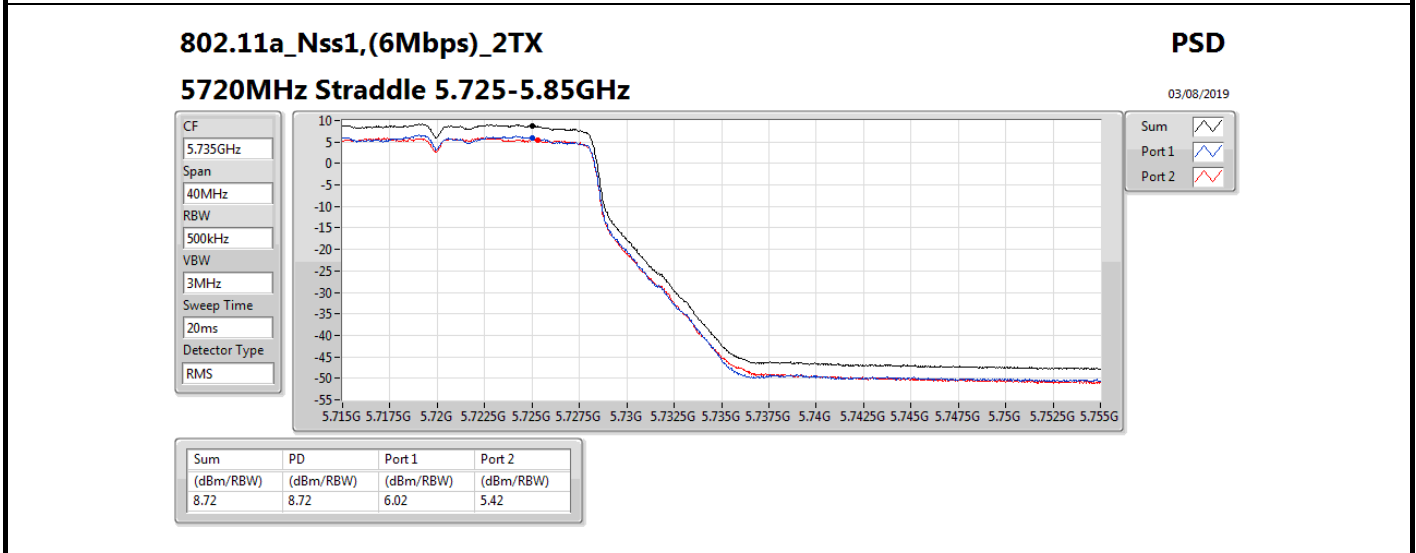

DG = Directional Gain; RBW = 500 kHz for 5.725-5.85GHz band / 1MHz for other band;
 PD = trace bin-by-bin of each transmits port summing can be performed maximum power density; Port X = Port X power density;