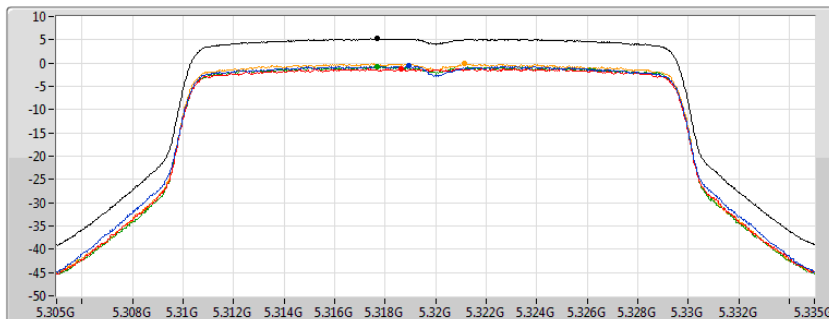

802.11ax HEW20-BF_Nss1,(MCS0)_4TX

PSD

5320MHz

03/08/2019

CF
5.32GHz
Span
30MHz
RBW
1MHz
VBW
3MHz
Sweep Time
20ms
Detector Type
RMS

Sum
Port 1
Port 2
Port 3
Port 4

Sum	PD	Port 1	Port 2	Port 3	Port 4
(dBm/RBW)	(dBm/RBW)	(dBm/RBW)	(dBm/RBW)	(dBm/RBW)	(dBm/RBW)
5.22	5.22	-0.55	-1.18	-0.67	-0.13