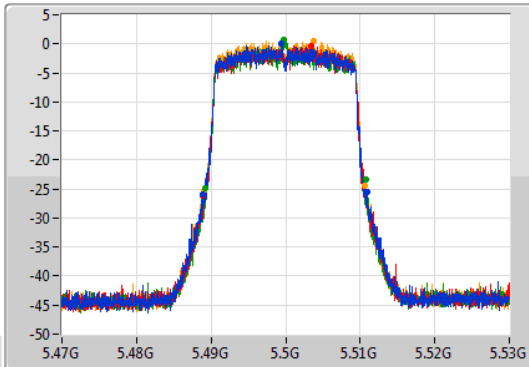

802.11ax HEW20-BF_Nss1,(MCS0)_4TX

EBW

5500MHz

03/08/2019

CF
5.5GHz
Span
60MHz
RBW
300kHz
VBW
1MHz
Sweep Time
100ms
Detector Type
Peak

CF
5.5GHz
Span
60MHz
RBW
200kHz
VBW
1MHz
Sweep Time
100ms
Detector Type
Sample