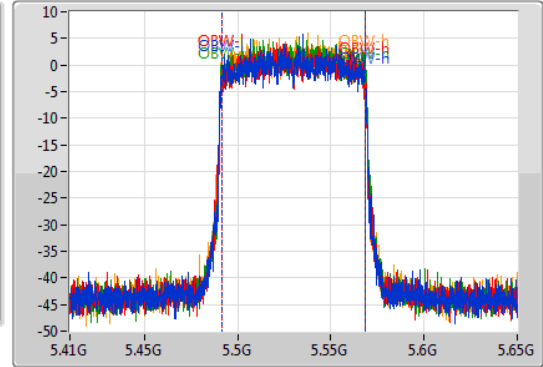

802.11ax HEW80_Nss1,(MCS0)_4TX

EBW

5530MHz

01/08/2019

CF
5.53GHz
Span
240MHz
RBW
1MHz
VBW
3MHz
Sweep Time
100ms
Detector Type
Peak

CF
5.53GHz
Span
240MHz
RBW
1MHz
VBW
3MHz
Sweep Time
100ms
Detector Type
Sample