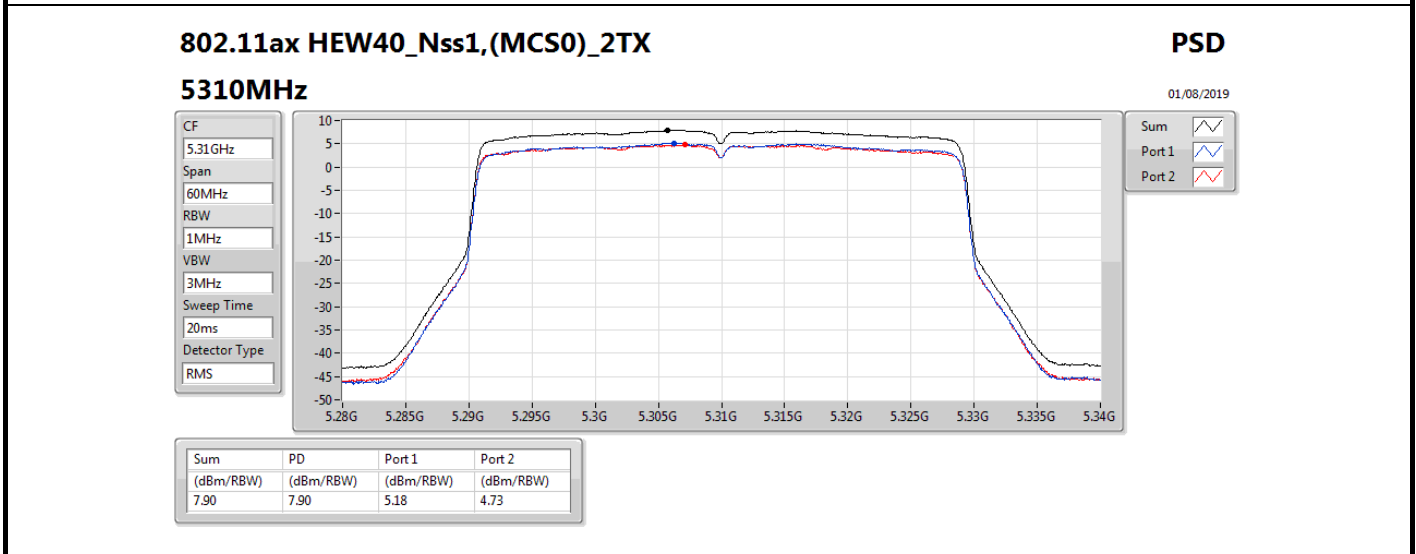

DG = Directional Gain; **RBW** = 500 kHz for 5.725-5.85GHz band / 1MHz for other band;
PD = trace bin-by-bin of each transmits port summing can be performed maximum power density; **Port X** = Port X power density;