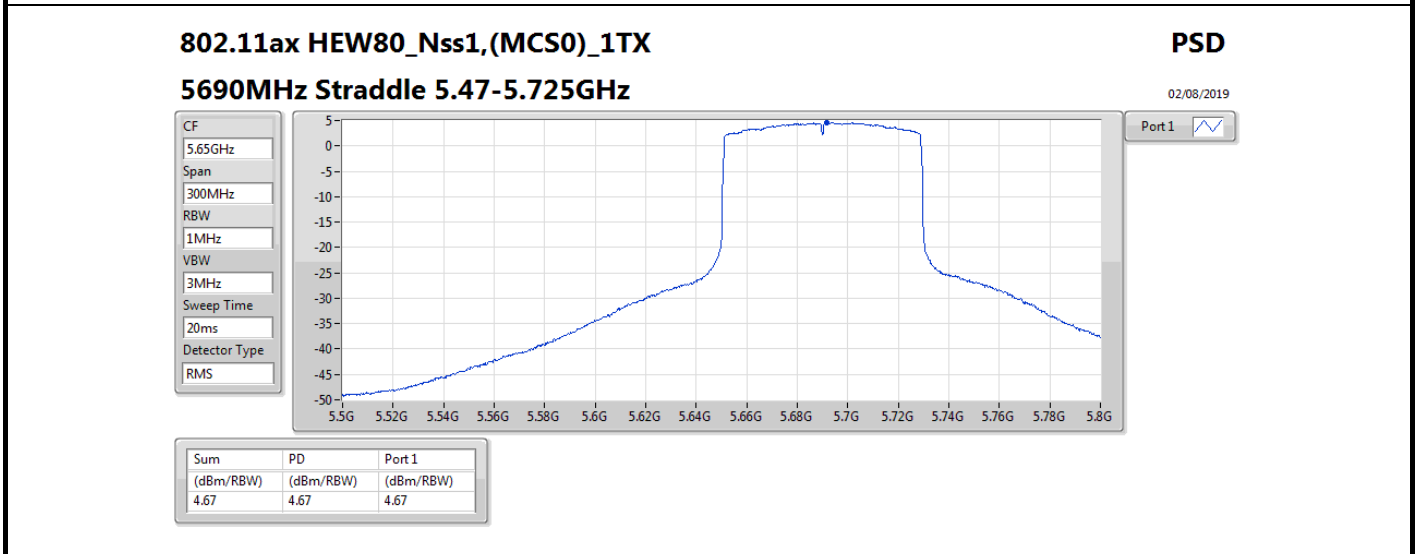

DG = Directional Gain; **RBW** = 500 kHz for 5.725-5.85GHz band / 1MHz for other band;
PD = trace bin-by-bin of each transmits port summing can be performed maximum power density; **Port X** = Port X power density;