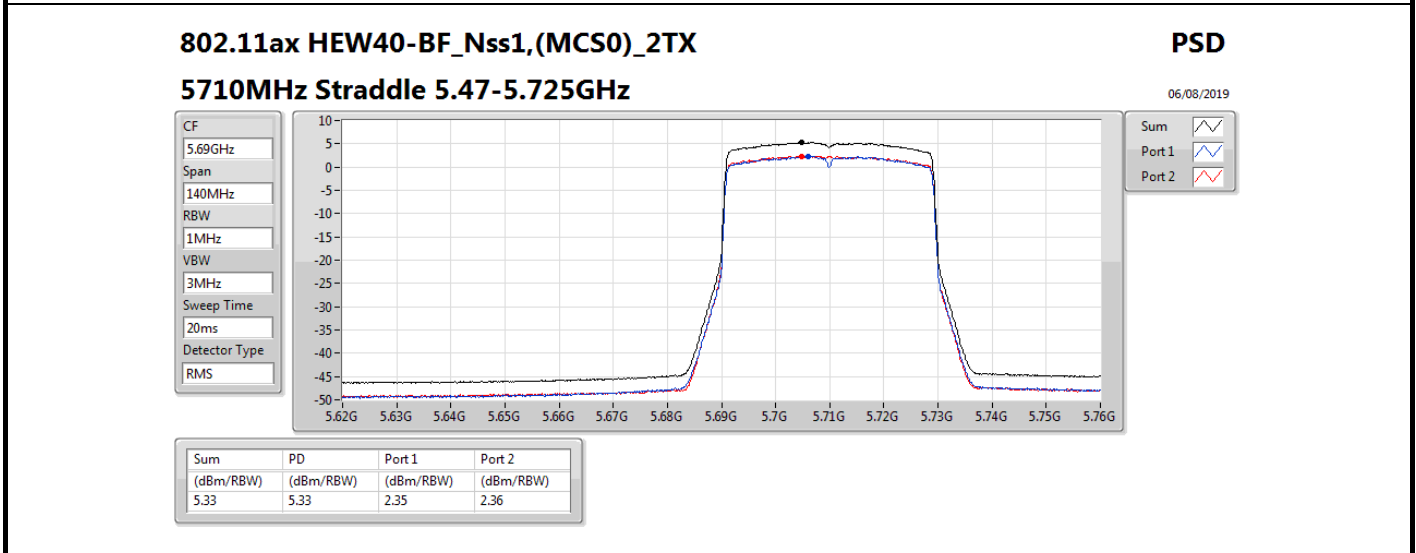

DG = Directional Gain; RBW = 500 kHz for 5.725-5.85GHz band / 1MHz for other band;

PD = trace bin-by-bin of each transmits port summing can be performed maximum power density; Port X = Port X power density;