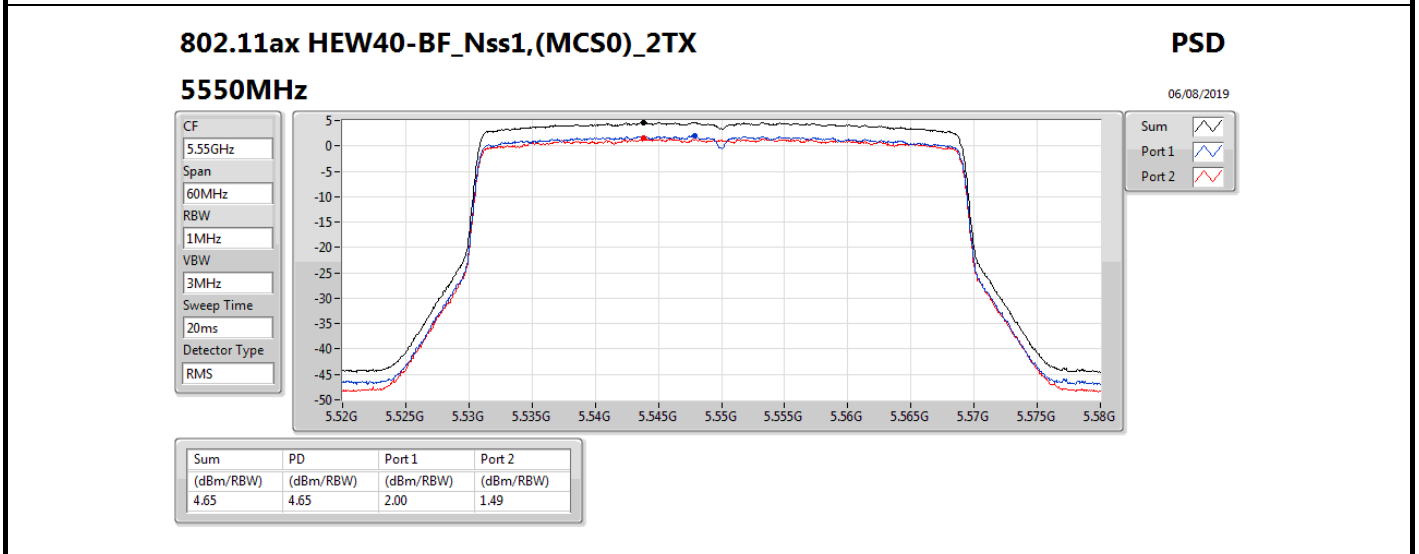

DG = Directional Gain; RBW = 500 kHz for 5.725-5.85GHz band / 1MHz for other band;

PD = trace bin-by-bin of each transmits port summing can be performed maximum power density; Port X = Port X power density;