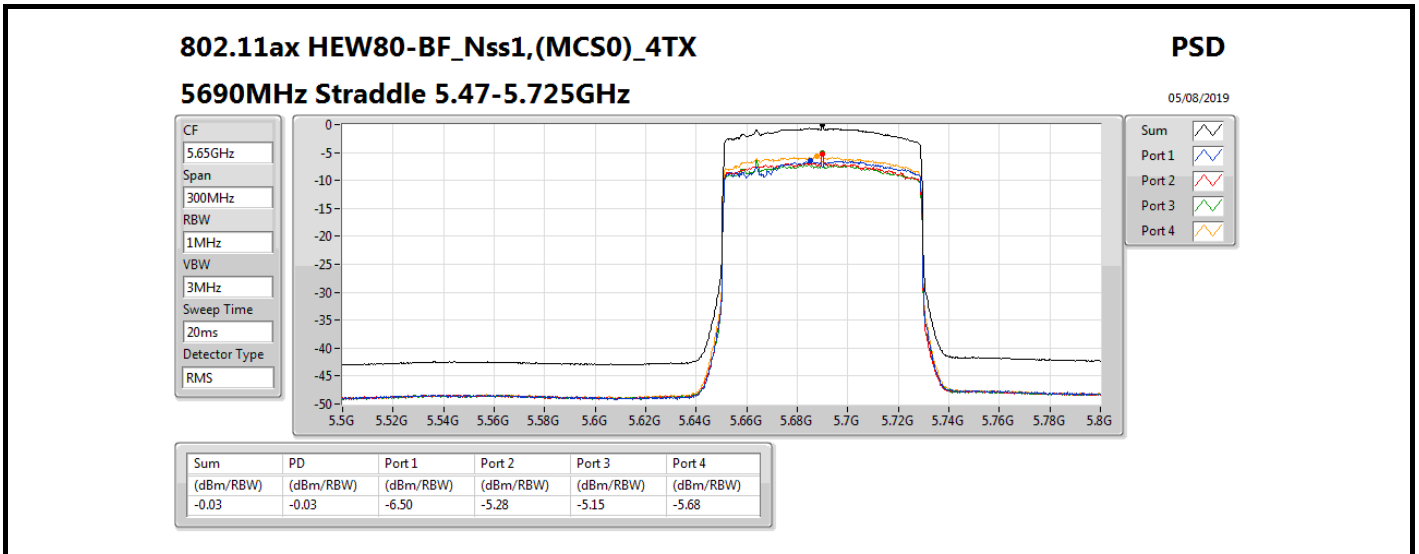

Sum	PD	Port 1	Port 2	Port 3	Port 4
(dBm/RBW)	(dBm/RBW)	(dBm/RBW)	(dBm/RBW)	(dBm/RBW)	(dBm/RBW)
-0.32	-0.32	-7.21	-5.76	-4.65	-6.47

802.11ax HEW80-BF_Nss1,(MCS0)_4TX

PSD

5610MHz

05/08/2019

Sum	PD	Port 1	Port 2	Port 3	Port 4
(dBm/RBW)	(dBm/RBW)	(dBm/RBW)	(dBm/RBW)	(dBm/RBW)	(dBm/RBW)
-0.56	-0.56	-7.05	-6.13	-5.23	-6.27