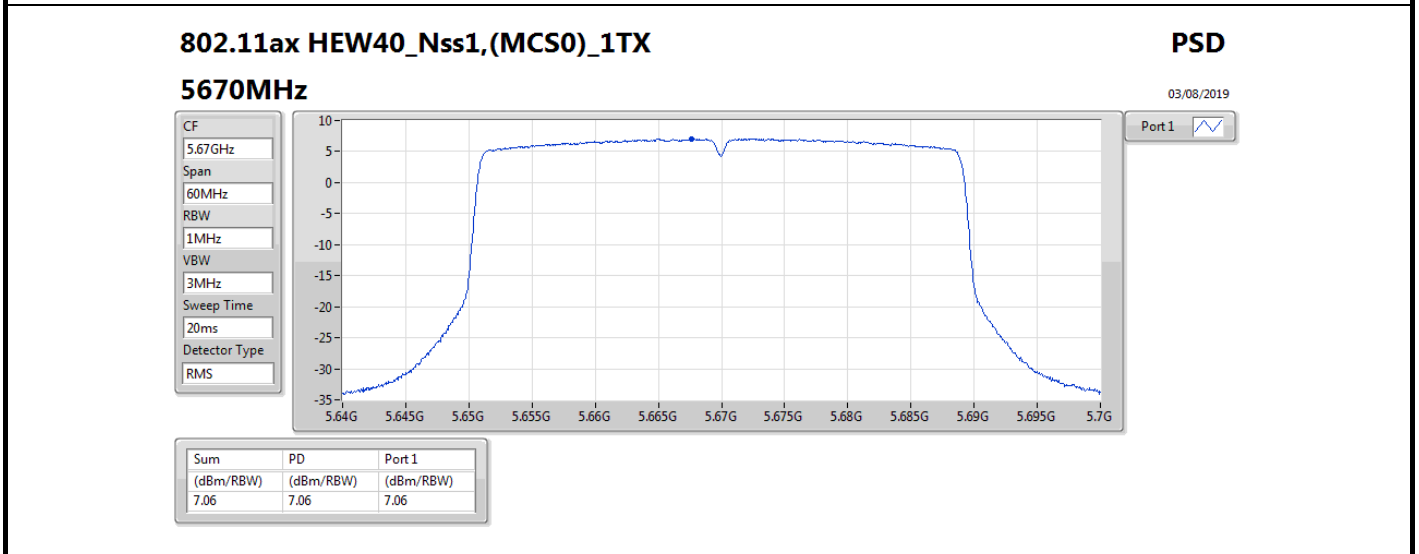

DG = Directional Gain; **RBW** = 500 kHz for 5.725-5.85GHz band / 1MHz for other band;
PD = trace bin-by-bin of each transmits port summing can be performed maximum power density; **Port X** = Port X power density;