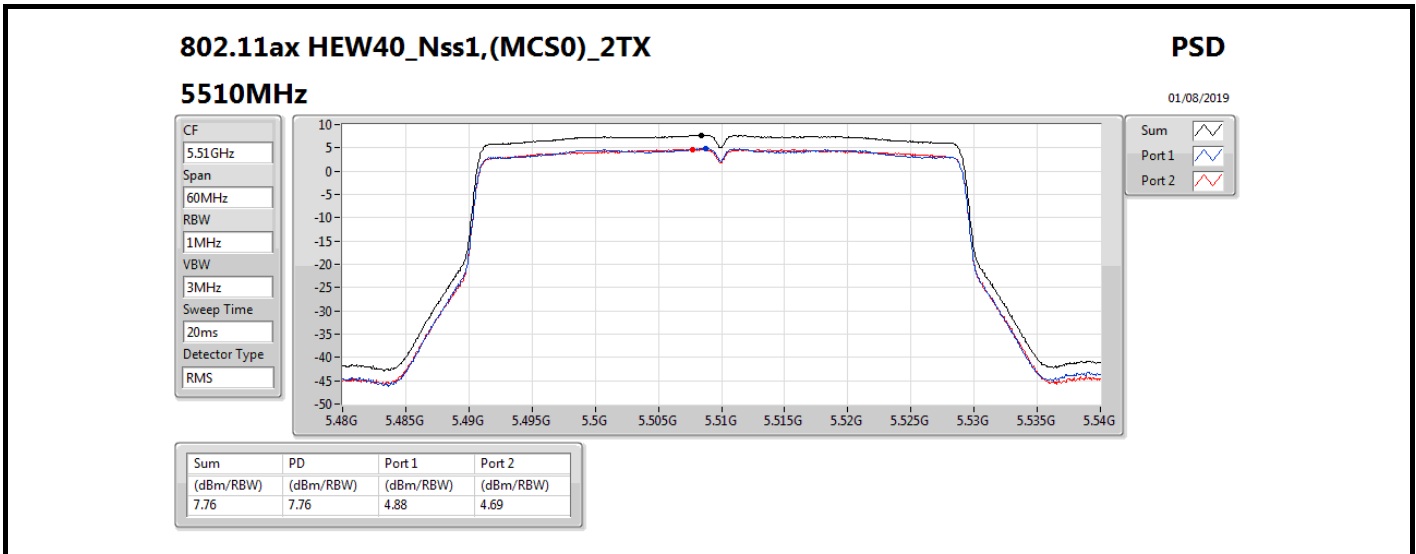

DG = Directional Gain; **RBW** = 500 kHz for 5.725-5.85GHz band / 1MHz for other band;
PD = trace bin-by-bin of each transmits port summing can be performed maximum power density; **Port X** = Port X power density;