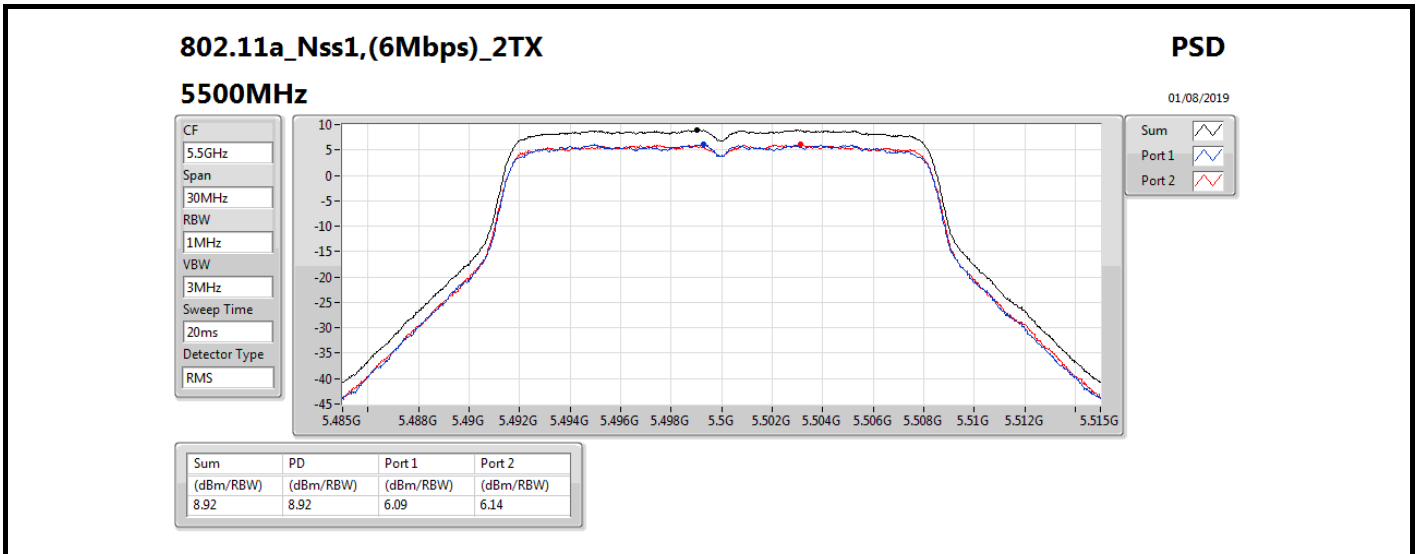

DG = Directional Gain; **RBW** = 500 kHz for 5.725-5.85GHz band / 1MHz for other band;
PD = trace bin-by-bin of each transmits port summing can be performed maximum power density; **Port X** = Port X power density;