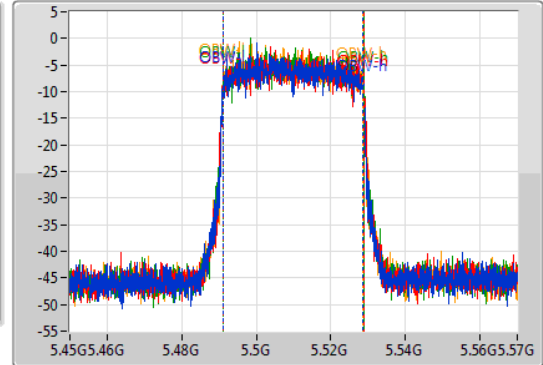

802.11ax HEW40-BF_Nss1,(MCS0)_4TX

EBW

5510MHz

05/08/2019

CF: 5.51GHz
 Span: 120MHz
 RBW: 500kHz
 VBW: 2MHz
 Sweep Time: 100ms
 Detector Type: Peak

CF: 5.51GHz
 Span: 120MHz
 RBW: 500kHz
 VBW: 2MHz
 Sweep Time: 100ms
 Detector Type: Sample