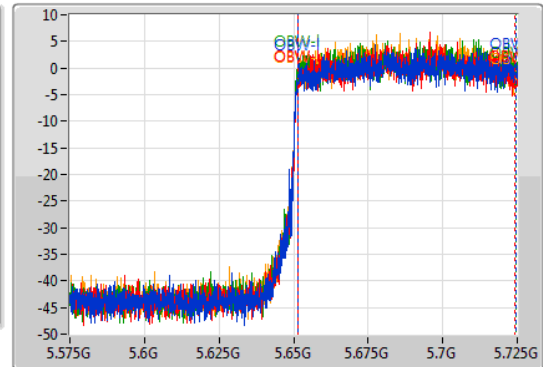

802.11ax HEW80_Nss1,(MCS0)_4TX

EBW

5690MHz Straddle 5.47-5.725GHz

01/08/2019

CF
5.65GHz
Span
150MHz
RBW
1MHz
VBW
3MHz
Sweep Time
100ms
Detector Type
Peak

CF
5.65GHz
Span
150MHz
RBW
1MHz
VBW
3MHz
Sweep Time
100ms
Detector Type
Sample