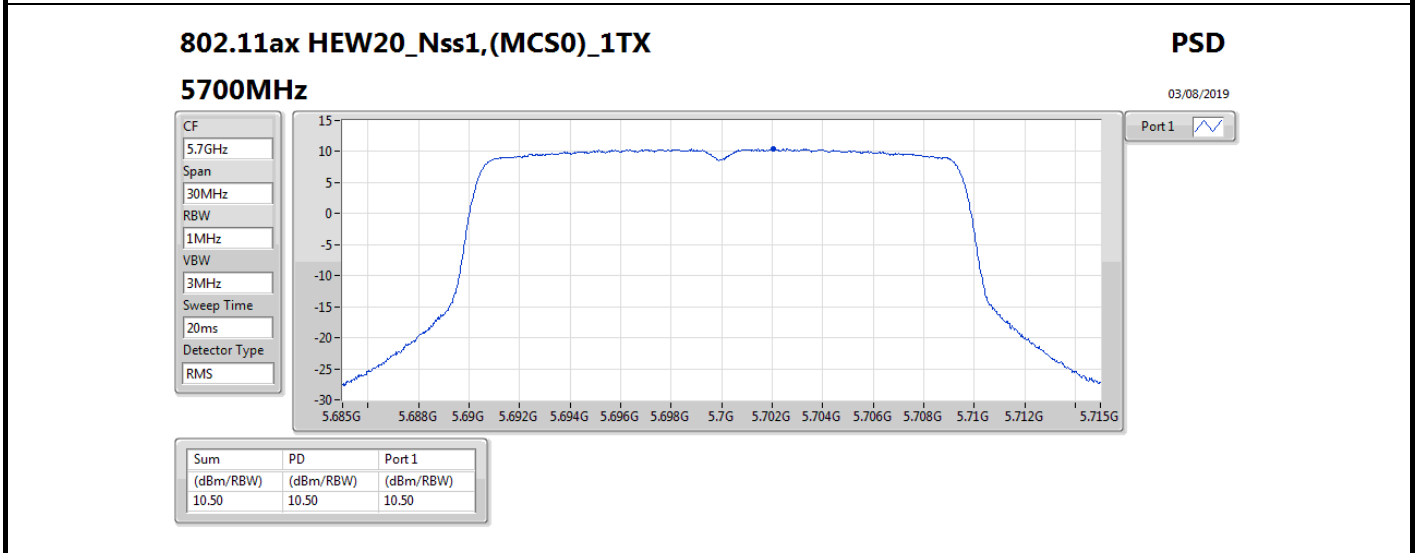

DG = Directional Gain; **RBW** = 500 kHz for 5.725-5.85GHz band / 1MHz for other band;
PD = trace bin-by-bin of each transmits port summing can be performed maximum power density; **Port X** = Port X power density;