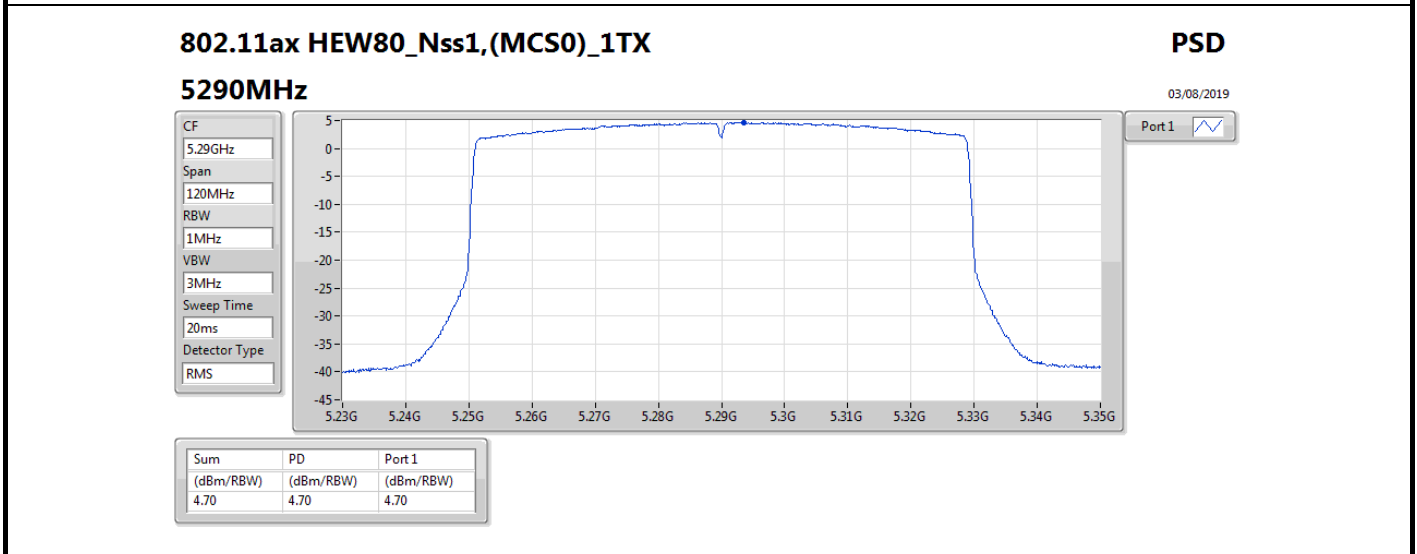

DG = Directional Gain; **RBW** = 500 kHz for 5.725-5.85GHz band / 1MHz for other band;
PD = trace bin-by-bin of each transmits port summing can be performed maximum power density; **Port X** = Port X power density;