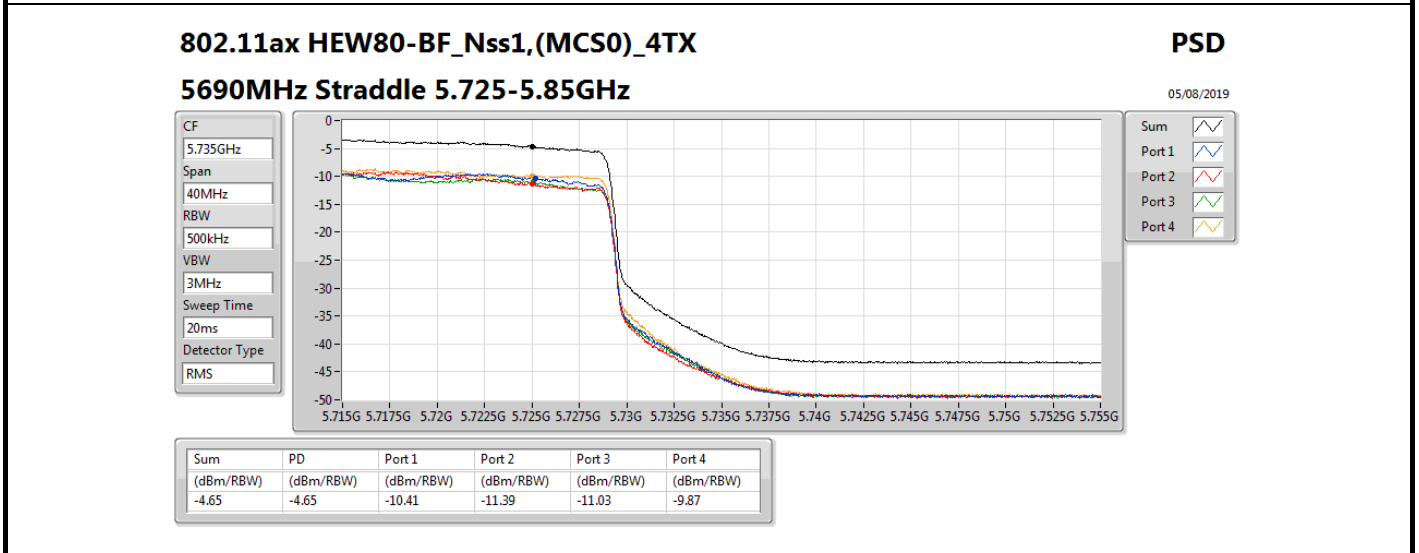

Sum	PD	Port 1	Port 2	Port 3	Port 4
(dBm/RBW)	(dBm/RBW)	(dBm/RBW)	(dBm/RBW)	(dBm/RBW)	(dBm/RBW)
-0.32	-0.32	-7.21	-5.76	-4.65	-6.47

802.11ax HEW80-BF_Nss1,(MCS0)_4TX

PSD

5610MHz

05/08/2019

Sum	PD	Port 1	Port 2	Port 3	Port 4
(dBm/RBW)	(dBm/RBW)	(dBm/RBW)	(dBm/RBW)	(dBm/RBW)	(dBm/RBW)
-0.56	-0.56	-7.05	-6.13	-5.23	-6.27