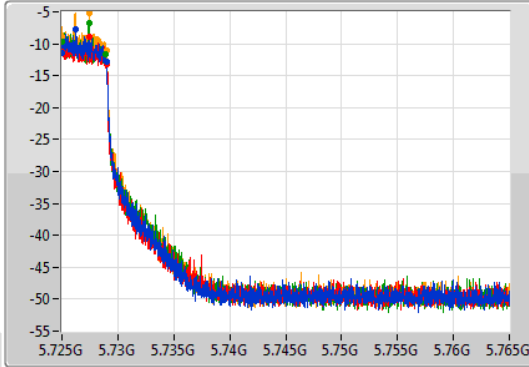

802.11ax HEW80_Nss1,(MCS0)_4TX

EBW

5690MHz Straddle 5.725-5.85GHz

01/08/2019

CF
5.745GHz
Span
40MHz
RBW
100kHz
VBW
300kHz
Sweep Time
100ms
Detector Type
Peak

CF
5.745GHz
Span
40MHz
RBW
50kHz
VBW
200kHz
Sweep Time
100ms
Detector Type
Sample