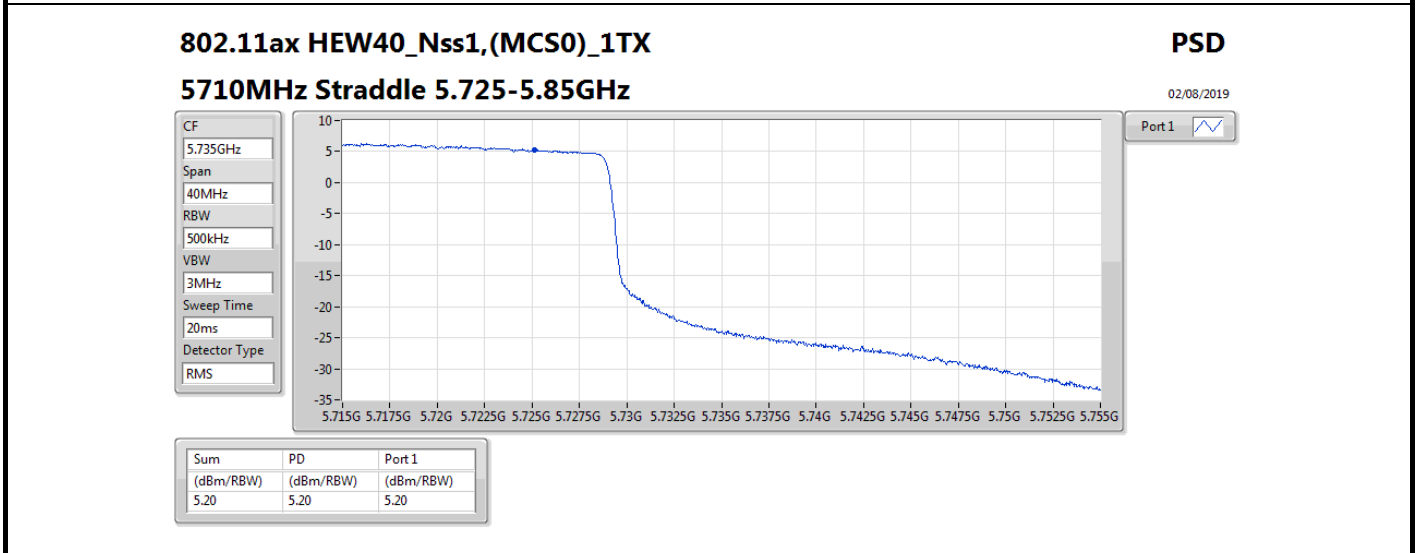

DG = Directional Gain; **RBW** = 500 kHz for 5.725-5.85GHz band / 1MHz for other band;
PD = trace bin-by-bin of each transmits port summing can be performed maximum power density; **Port X** = Port X power density;