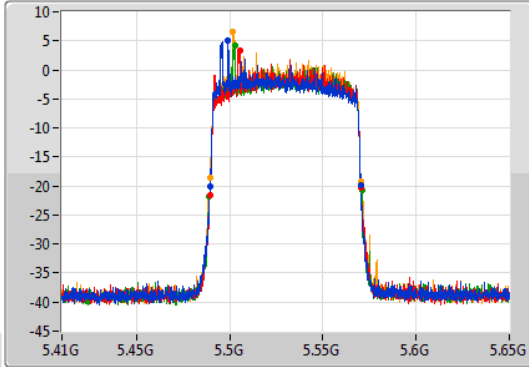

802.11ax HEW80-BF_Nss1,(MCS0)_4TX

EBW

5530MHz

05/08/2019

CF
5.53GHz
Span
240MHz
RBW
1MHz
VBW
3MHz
Sweep Time
100ms
Detector Type
Peak

CF
5.53GHz
Span
240MHz
RBW
1MHz
VBW
3MHz
Sweep Time
100ms
Detector Type
Sample