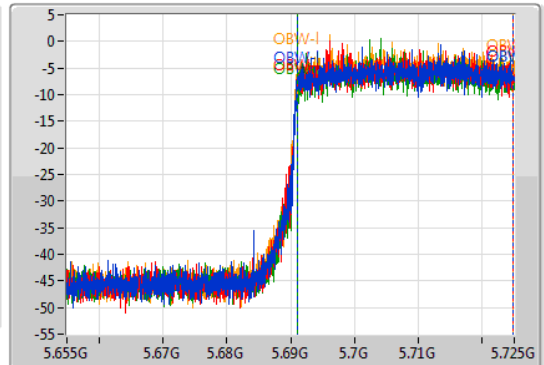

Sweep Time
100ms

Detector Type
Peak

CF
5.69GHz

Span
70MHz

RBW
500kHz

VBW
2MHz

Sweep Time
100ms

Detector Type
Sample