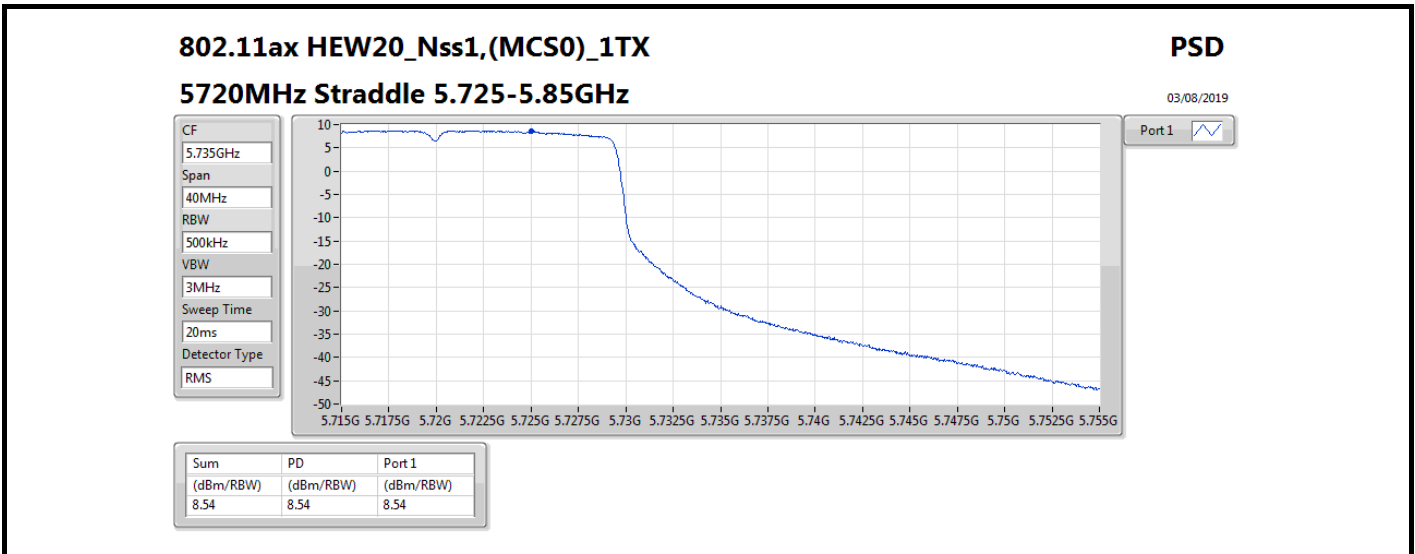

DG = Directional Gain; **RBW** = 500 kHz for 5.725-5.85GHz band / 1MHz for other band;
PD = trace bin-by-bin of each transmits port summing can be performed maximum power density; **Port X** = Port X power density;