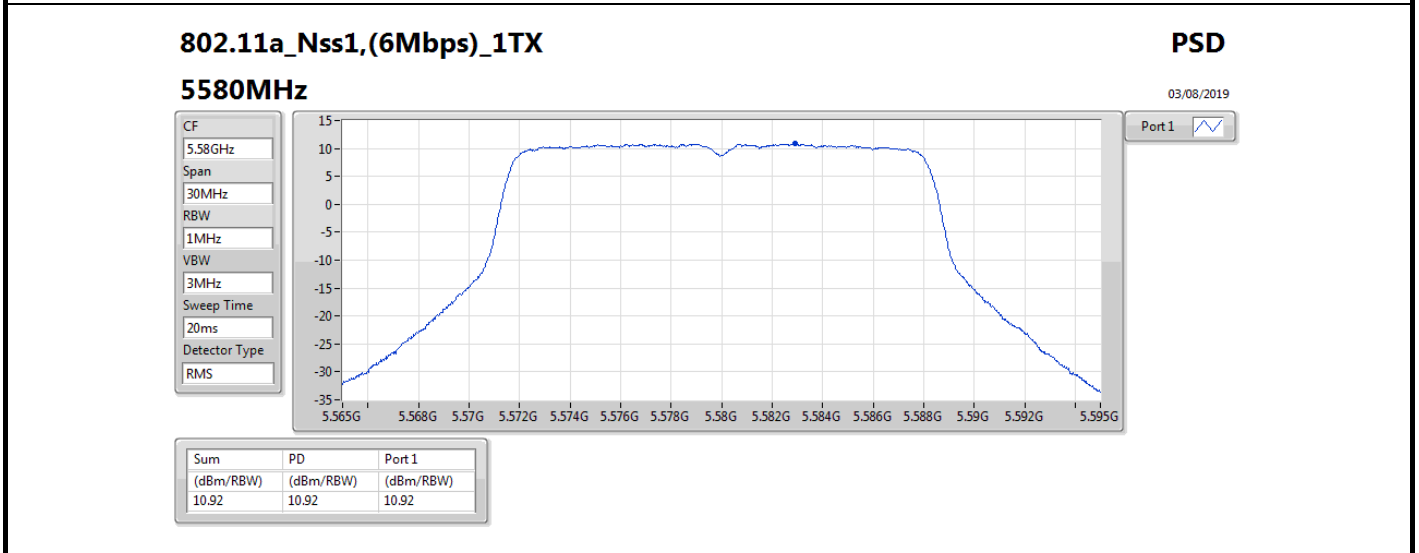

DG = Directional Gain; **RBW** = 500 kHz for 5.725-5.85GHz band / 1MHz for other band;
PD = trace bin-by-bin of each transmits port summing can be performed maximum power density; **Port X** = Port X power density;