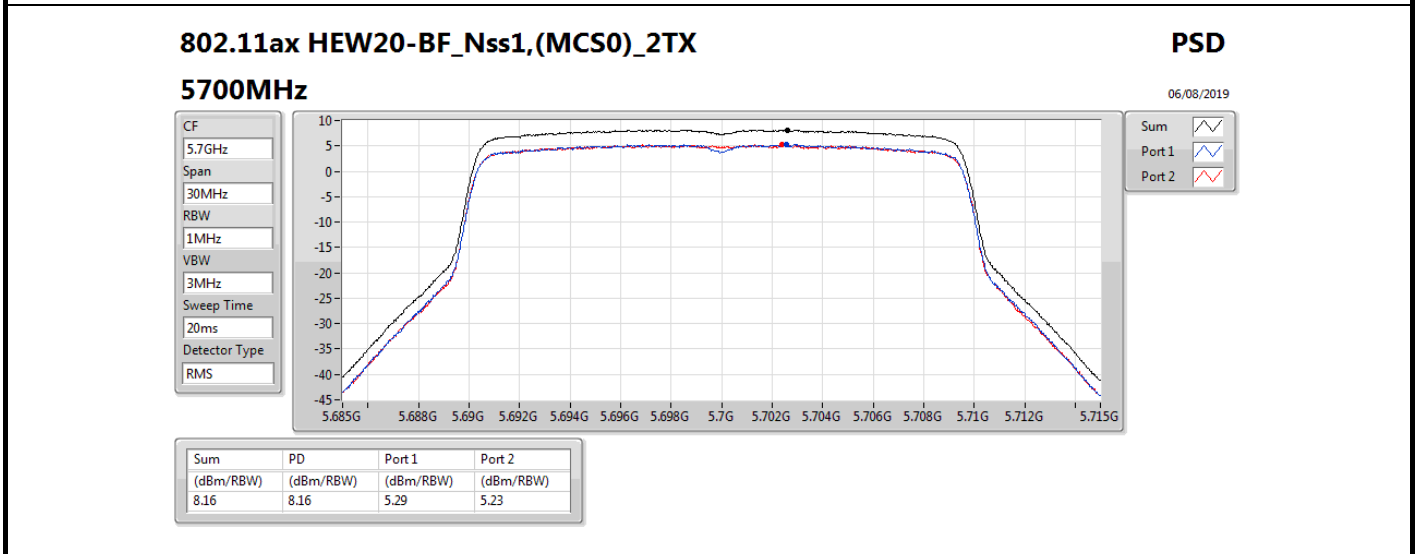

DG = Directional Gain; RBW = 500 kHz for 5.725-5.85GHz band / 1MHz for other band;

PD = trace bin-by-bin of each transmits port summing can be performed maximum power density; Port X = Port X power density;