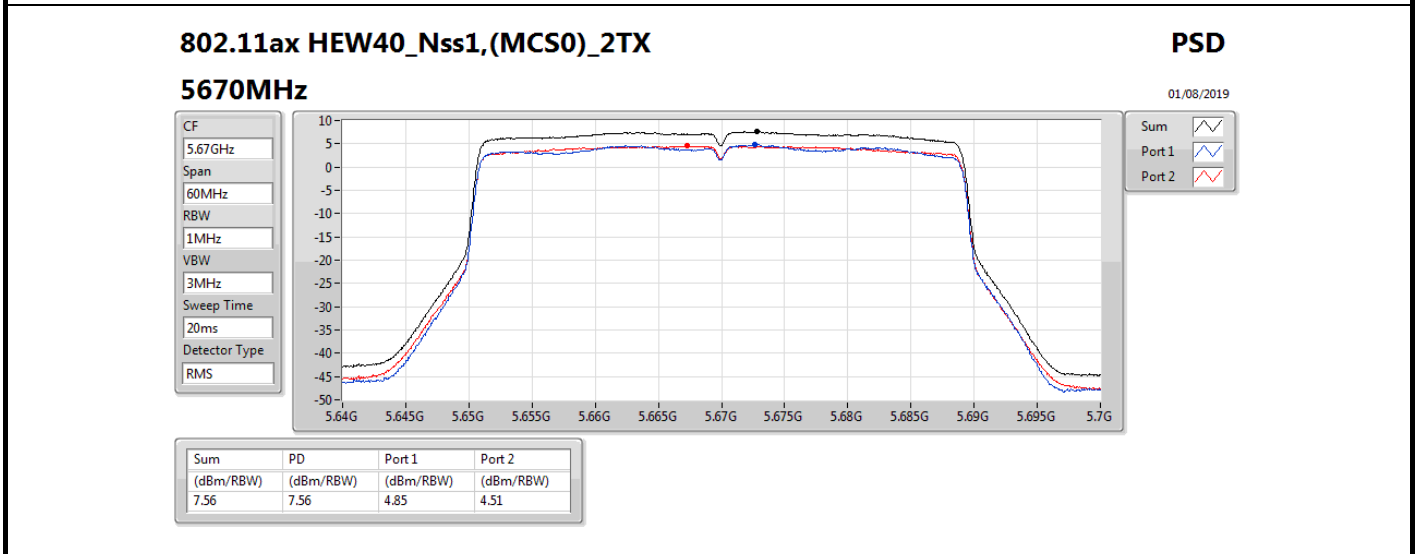

DG = Directional Gain; **RBW** = 500 kHz for 5.725-5.85GHz band / 1MHz for other band;
PD = trace bin-by-bin of each transmits port summing can be performed maximum power density; **Port X** = Port X power density;