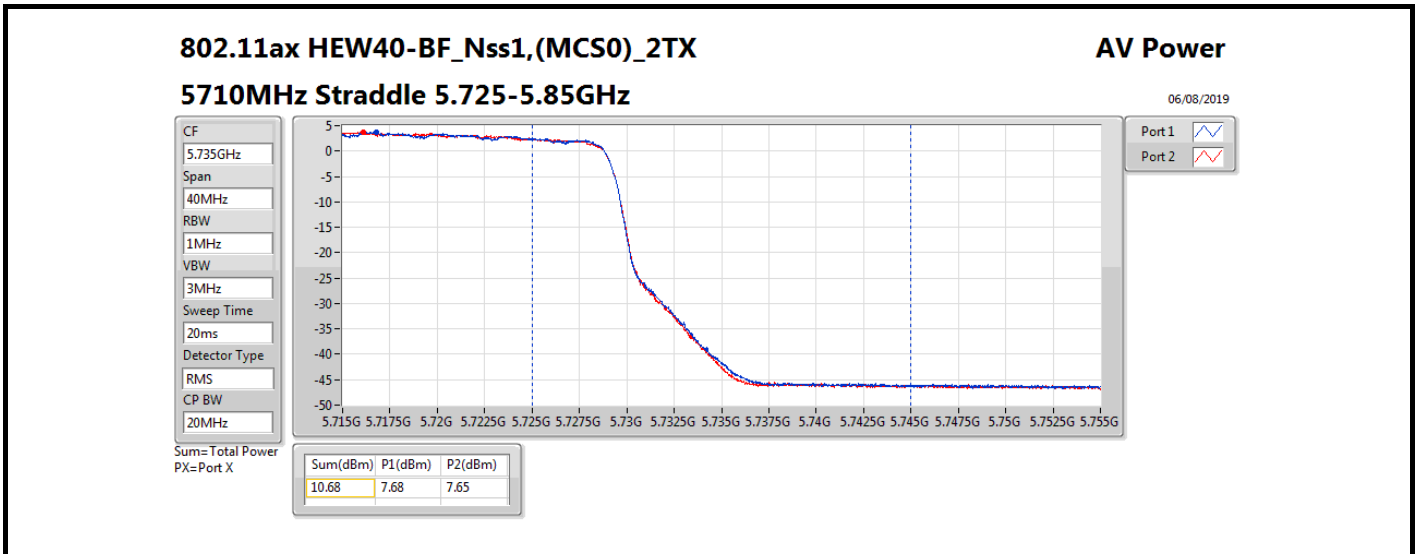

Summary

Mode	Total Power (dBm)	Total Power (W)
5.25-5.35GHz	-	-
802.11a_Nss1,(6Mbps)_4TX	18.54	0.07145
802.11ax HEW20_Nss1,(MCS0)_4TX	19.30	0.08511
802.11ax HEW40_Nss1,(MCS0)_4TX	22.05	0.16032
802.11ax HEW80_Nss1,(MCS0)_4TX	23.91	0.24604
5.47-5.725GHz	-	-
802.11a_Nss1,(6Mbps)_4TX	18.61	0.07261
802.11ax HEW20_Nss1,(MCS0)_4TX	19.23	0.08375
802.11ax HEW40_Nss1,(MCS0)_4TX	21.78	0.15066
802.11ax HEW80_Nss1,(MCS0)_4TX	23.97	0.24946
5.725-5.85GHz	-	-
802.11a_Nss1,(6Mbps)_4TX	10.92	0.01236
802.11ax HEW20_Nss1,(MCS0)_4TX	12.28	0.01690
802.11ax HEW40_Nss1,(MCS0)_4TX	10.77	0.01194
802.11ax HEW80_Nss1,(MCS0)_4TX	9.06	0.00805