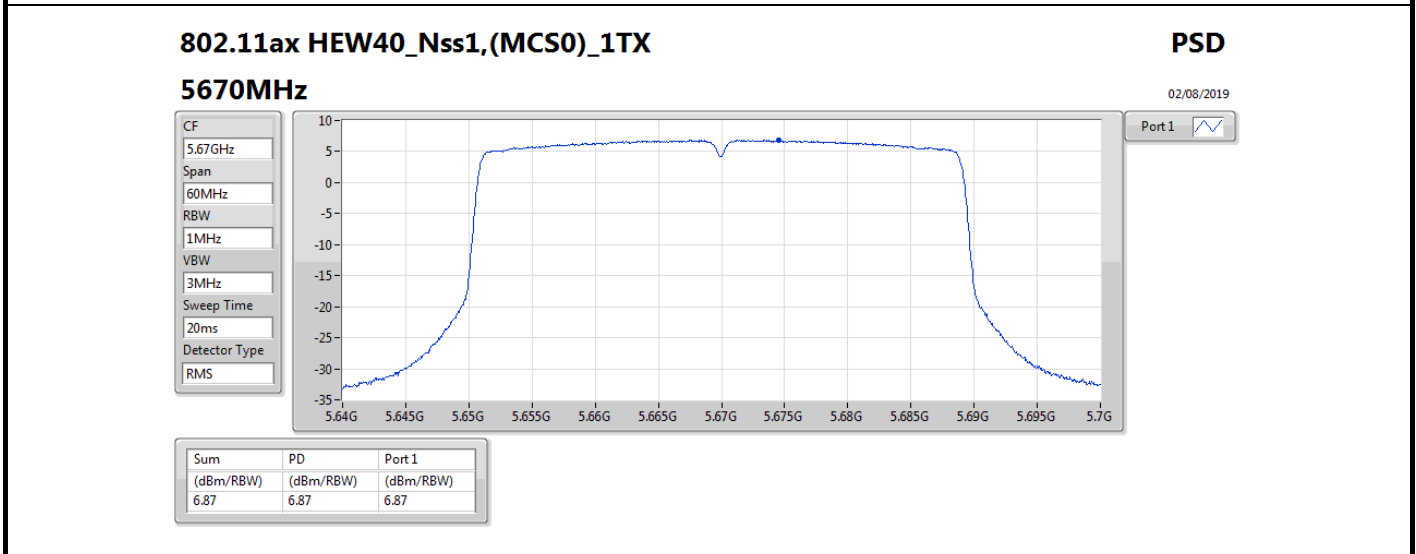

DG = Directional Gain; **RBW** = 500 kHz for 5.725-5.85GHz band / 1MHz for other band;
PD = trace bin-by-bin of each transmits port summing can be performed maximum power density; **Port X** = Port X power density;