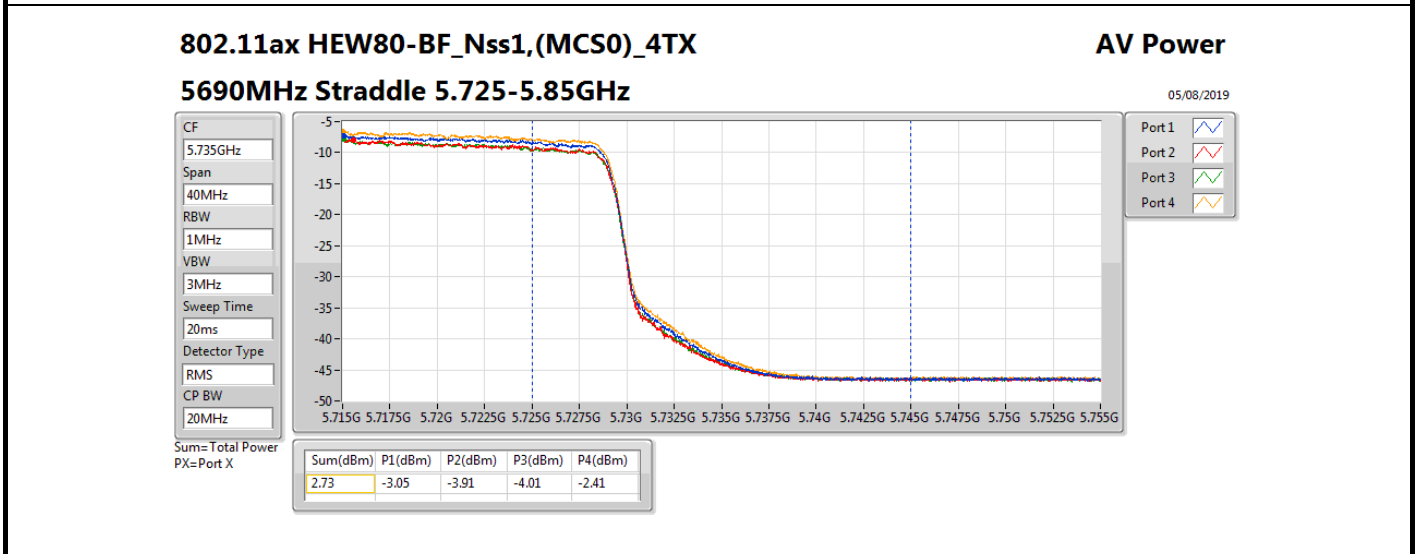

Summary

Mode	Total Power (dBm)	Total Power (W)
5.25-5.35GHz	-	-
802.11a_Nss1,(6Mbps)_1TX	20.69	0.11722
802.11ax HEW20_Nss1,(MCS0)_1TX	20.69	0.11722
802.11ax HEW40_Nss1,(MCS0)_1TX	20.69	0.11722
802.11ax HEW80_Nss1,(MCS0)_1TX	20.33	0.10789
5.47-5.725GHz	-	-
802.11a_Nss1,(6Mbps)_1TX	20.57	0.11402
802.11ax HEW20_Nss1,(MCS0)_1TX	20.68	0.11695
802.11ax HEW40_Nss1,(MCS0)_1TX	20.69	0.11722
802.11ax HEW80_Nss1,(MCS0)_1TX	20.69	0.11722
5.725-5.85GHz	-	-
802.11a_Nss1,(6Mbps)_1TX	12.54	0.01795
802.11ax HEW20_Nss1,(MCS0)_1TX	13.76	0.02377
802.11ax HEW40_Nss1,(MCS0)_1TX	10.03	0.01007
802.11ax HEW80_Nss1,(MCS0)_1TX	6.70	0.00468