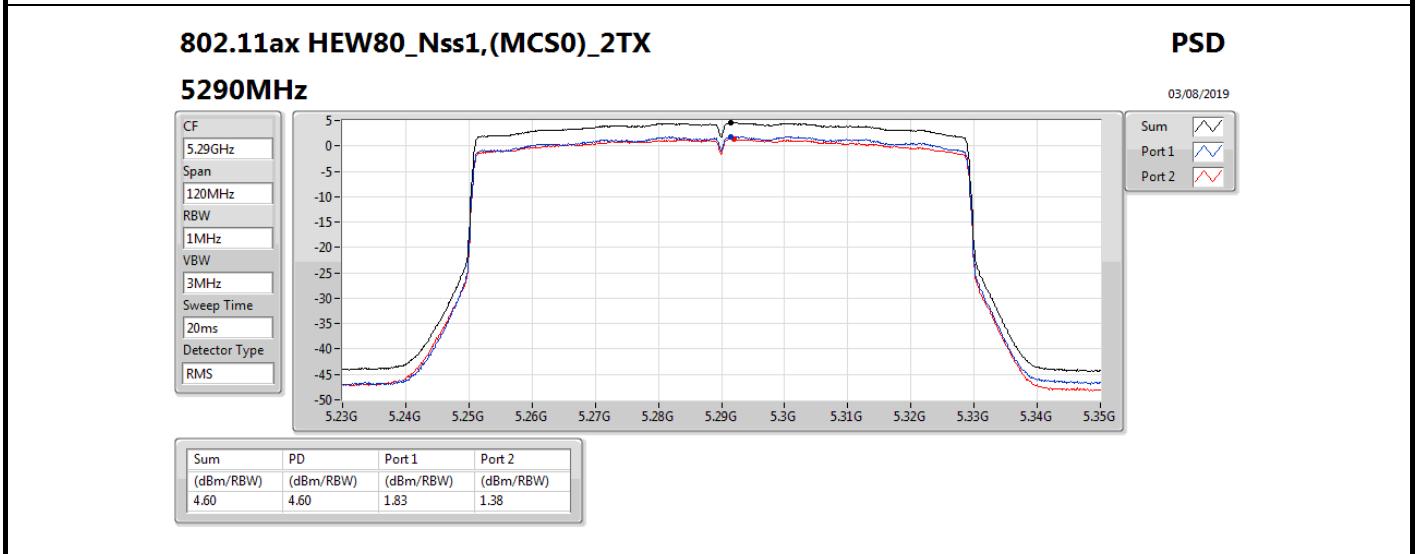

DG = Directional Gain; RBW = 500 kHz for 5.725-5.85GHz band / 1MHz for other band;
 PD = trace bin-by-bin of each transmits port summing can be performed maximum power density; Port X = Port X power density;