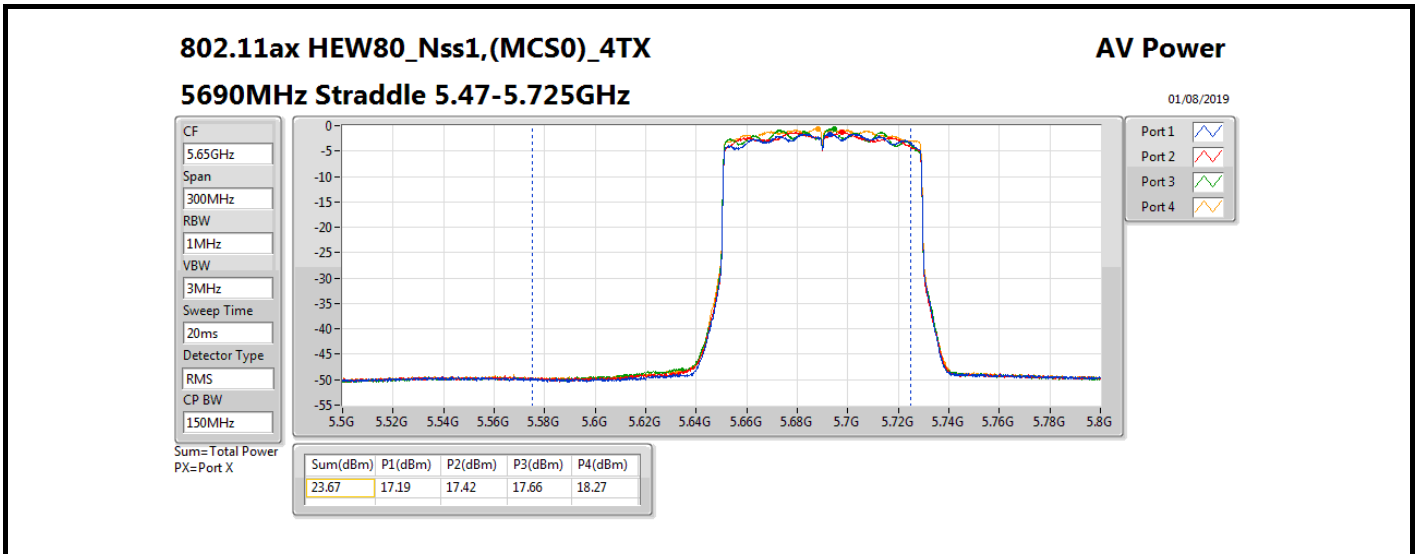

Summary

Mode	Total Power (dBm)	Total Power (W)
5.25-5.35GHz	-	-
802.11ax HEW20-BF_Nss1,(MCS0)_4TX	18.63	0.07295
802.11ax HEW40-BF_Nss1,(MCS0)_4TX	18.83	0.07638
802.11ax HEW80-BF_Nss1,(MCS0)_4TX	18.63	0.07295
5.47-5.725GHz	-	-
802.11ax HEW20-BF_Nss1,(MCS0)_4TX	18.64	0.07311
802.11ax HEW40-BF_Nss1,(MCS0)_4TX	18.85	0.07674
802.11ax HEW80-BF_Nss1,(MCS0)_4TX	18.59	0.07228
5.725-5.85GHz	-	-
802.11ax HEW20-BF_Nss1,(MCS0)_4TX	11.92	0.01556
802.11ax HEW40-BF_Nss1,(MCS0)_4TX	8.83	0.00764
802.11ax HEW80-BF_Nss1,(MCS0)_4TX	3.76	0.00238