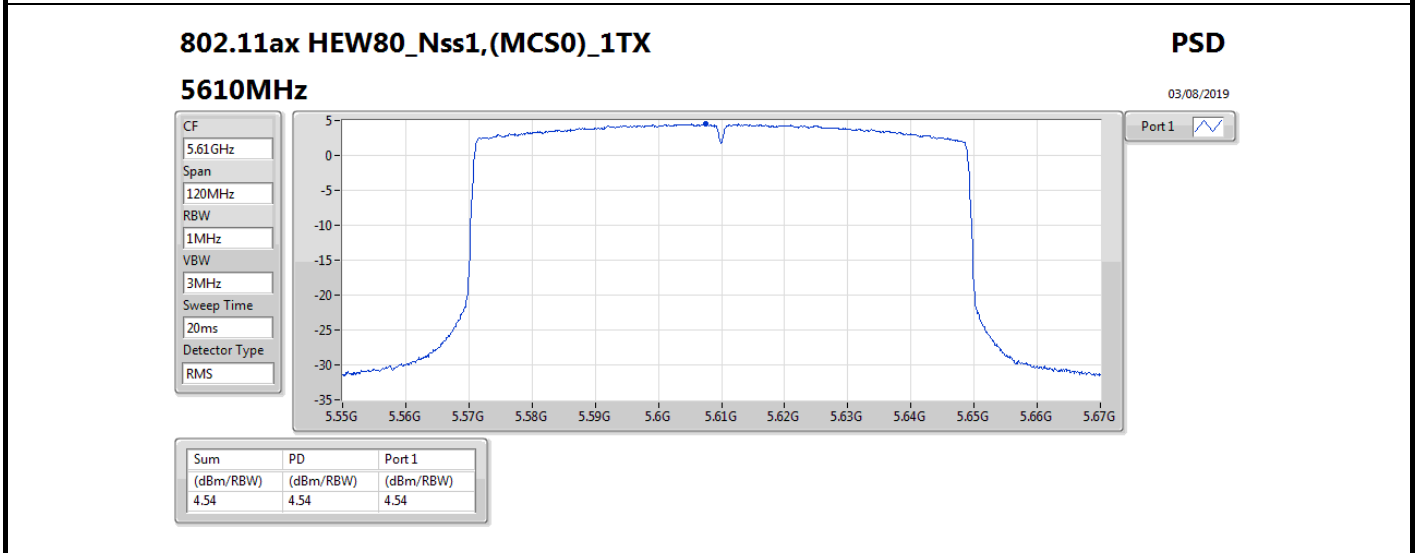

DG = Directional Gain; **RBW** = 500 kHz for 5.725-5.85GHz band / 1MHz for other band;
PD = trace bin-by-bin of each transmits port summing can be performed maximum power density; **Port X** = Port X power density;