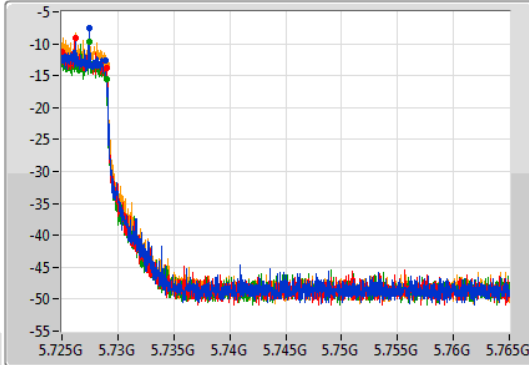

802.11ax HEW40-BF_Nss1,(MCS0)_4TX

EBW

5710MHz Straddle 5.725-5.85GHz

05/08/2019

CF
5.745GHz
Span
40MHz
RBW
100kHz
VBW
300kHz
Sweep Time
100ms
Detector Type
Peak

CF
5.745GHz
Span
40MHz
RBW
50kHz
VBW
200kHz
Sweep Time
100ms
Detector Type
Sample