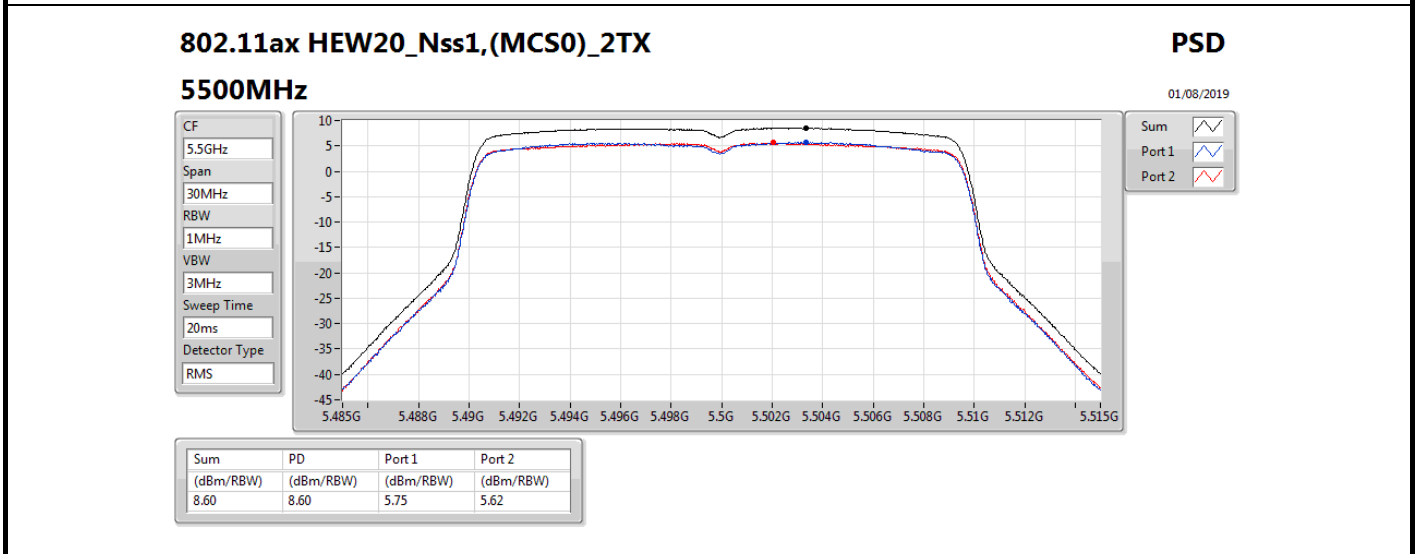

DG = Directional Gain; **RBW** = 500 kHz for 5.725-5.85GHz band / 1MHz for other band;
PD = trace bin-by-bin of each transmits port summing can be performed maximum power density; **Port X** = Port X power density;