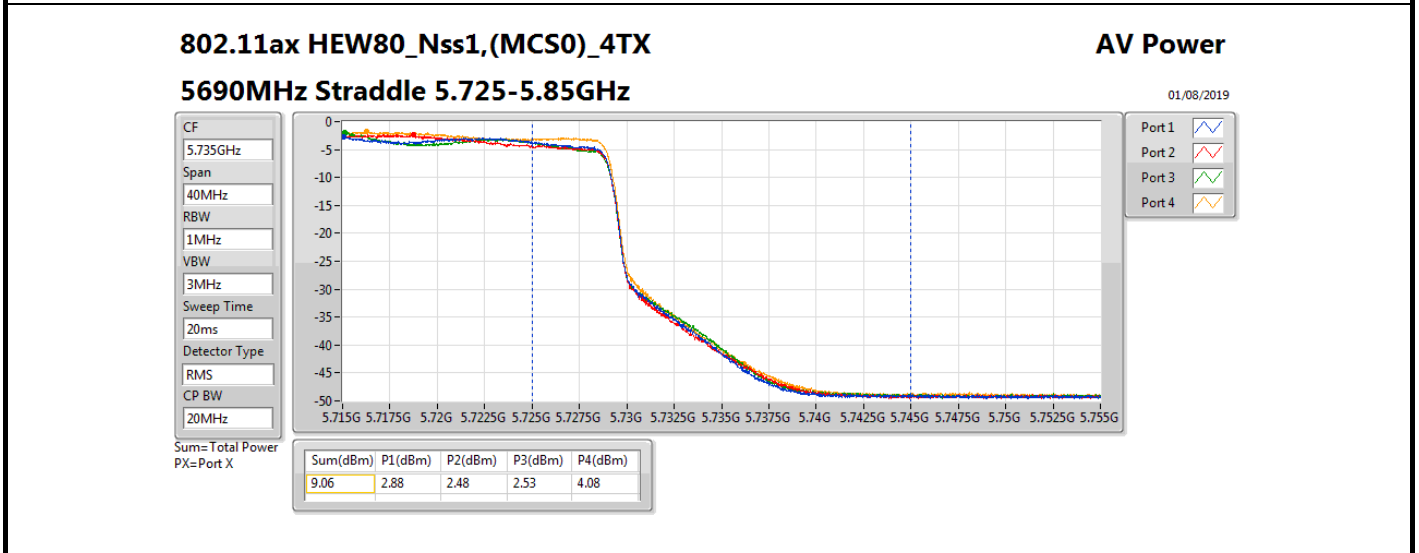

Summary

Mode	Total Power (dBm)	Total Power (W)
5.25-5.35GHz	-	-
802.11ax HEW20-BF_Nss1,(MCS0)_4TX	17.59	0.05741
802.11ax HEW40-BF_Nss1,(MCS0)_4TX	17.78	0.05998
802.11ax HEW80-BF_Nss1,(MCS0)_4TX	17.62	0.05781
5.47-5.725GHz	-	-
802.11ax HEW20-BF_Nss1,(MCS0)_4TX	17.66	0.05834
802.11ax HEW40-BF_Nss1,(MCS0)_4TX	17.97	0.06266
802.11ax HEW80-BF_Nss1,(MCS0)_4TX	17.62	0.05781
5.725-5.85GHz	-	-
802.11ax HEW20-BF_Nss1,(MCS0)_4TX	10.96	0.01247
802.11ax HEW40-BF_Nss1,(MCS0)_4TX	7.77	0.00598
802.11ax HEW80-BF_Nss1,(MCS0)_4TX	2.73	0.00187