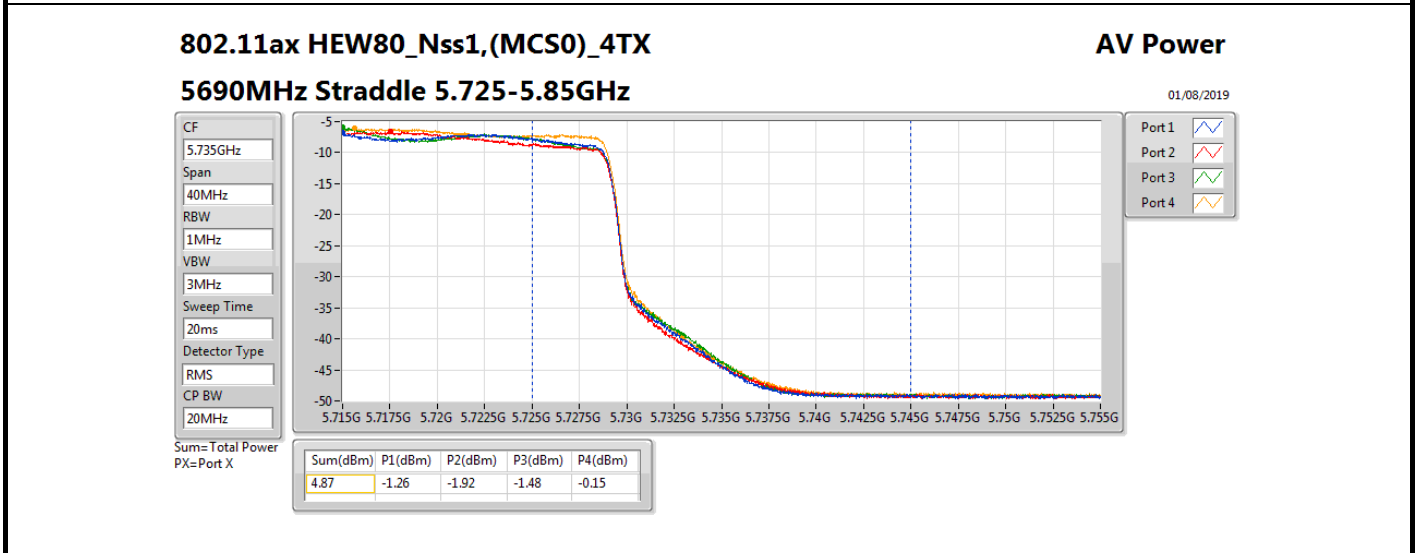

Summary

Mode	Total Power (dBm)	Total Power (W)
5.25-5.35GHz	-	-
802.11ax HEW20-BF_Nss1,(MCS0)_4TX	13.34	0.02158
802.11ax HEW40-BF_Nss1,(MCS0)_4TX	13.51	0.02244
802.11ax HEW80-BF_Nss1,(MCS0)_4TX	13.39	0.02183
5.47-5.725GHz	-	-
802.11ax HEW20-BF_Nss1,(MCS0)_4TX	13.51	0.02244
802.11ax HEW40-BF_Nss1,(MCS0)_4TX	13.48	0.02228
802.11ax HEW80-BF_Nss1,(MCS0)_4TX	13.37	0.02173
5.725-5.85GHz	-	-
802.11ax HEW20-BF_Nss1,(MCS0)_4TX	6.95	0.00495
802.11ax HEW40-BF_Nss1,(MCS0)_4TX	2.62	0.00183
802.11ax HEW80-BF_Nss1,(MCS0)_4TX	-1.18	0.00076