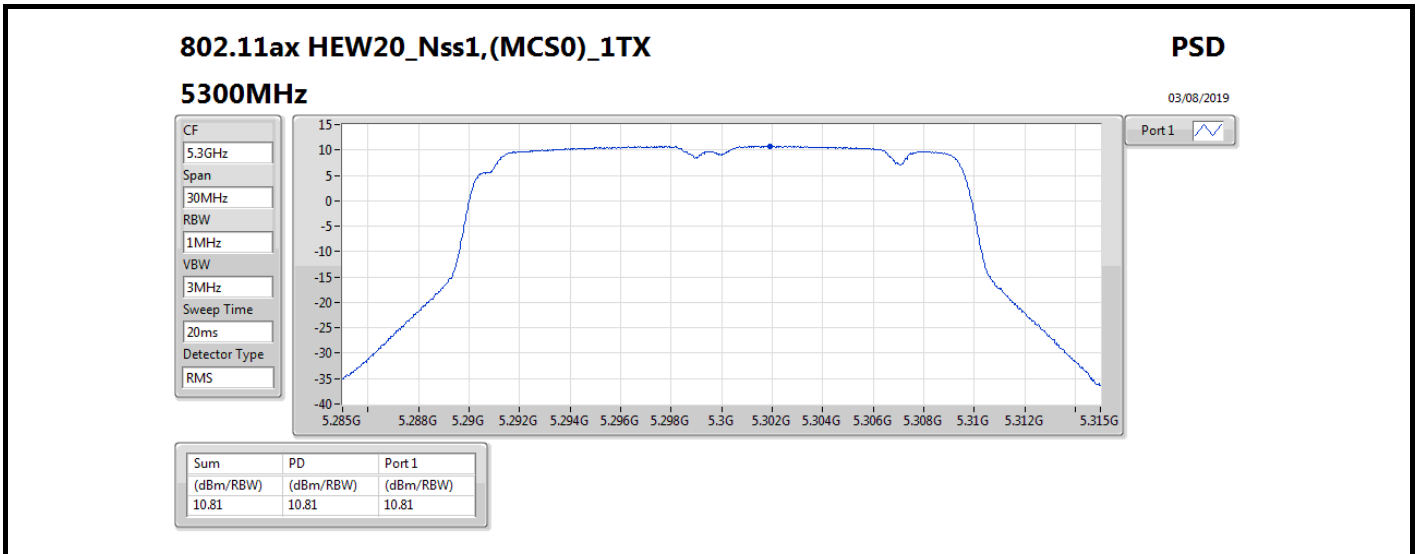

DG = Directional Gain; **RBW** = 500 kHz for 5.725-5.85GHz band / 1MHz for other band;
PD = trace bin-by-bin of each transmits port summing can be performed maximum power density; **Port X** = Port X power density;