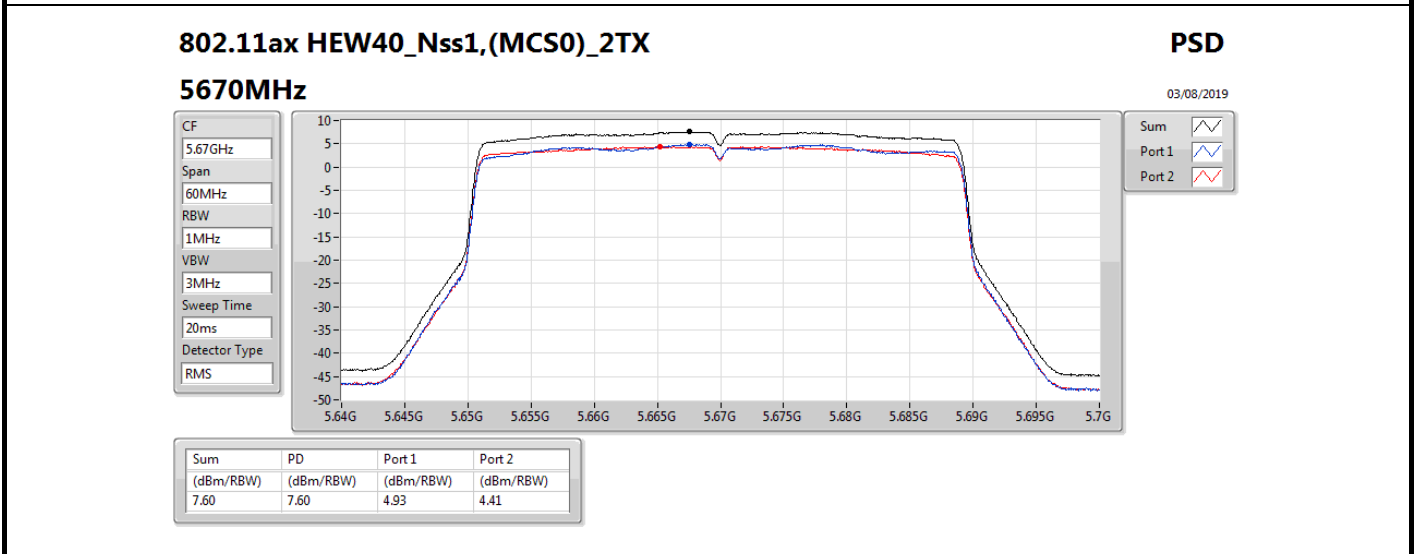

DG = Directional Gain; RBW = 500 kHz for 5.725-5.85GHz band / 1MHz for other band;
 PD = trace bin-by-bin of each transmits port summing can be performed maximum power density; Port X = Port X power density;