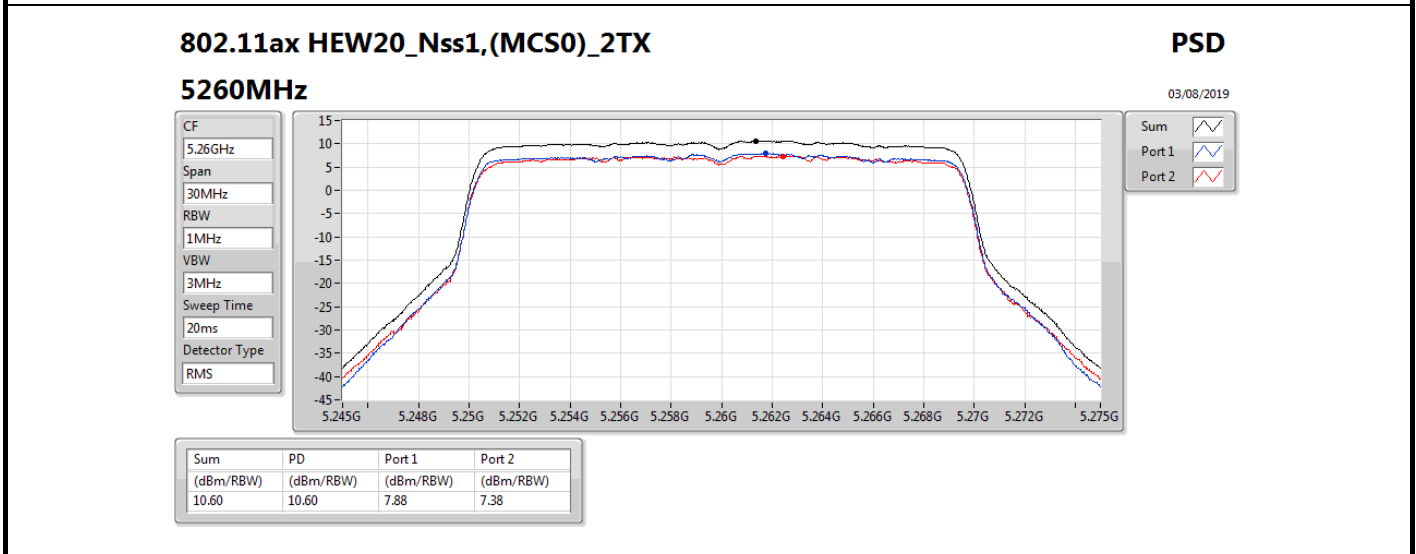

DG = Directional Gain; RBW = 500 kHz for 5.725-5.85GHz band / 1MHz for other band;
 PD = trace bin-by-bin of each transmits port summing can be performed maximum power density; Port X = Port X power density;