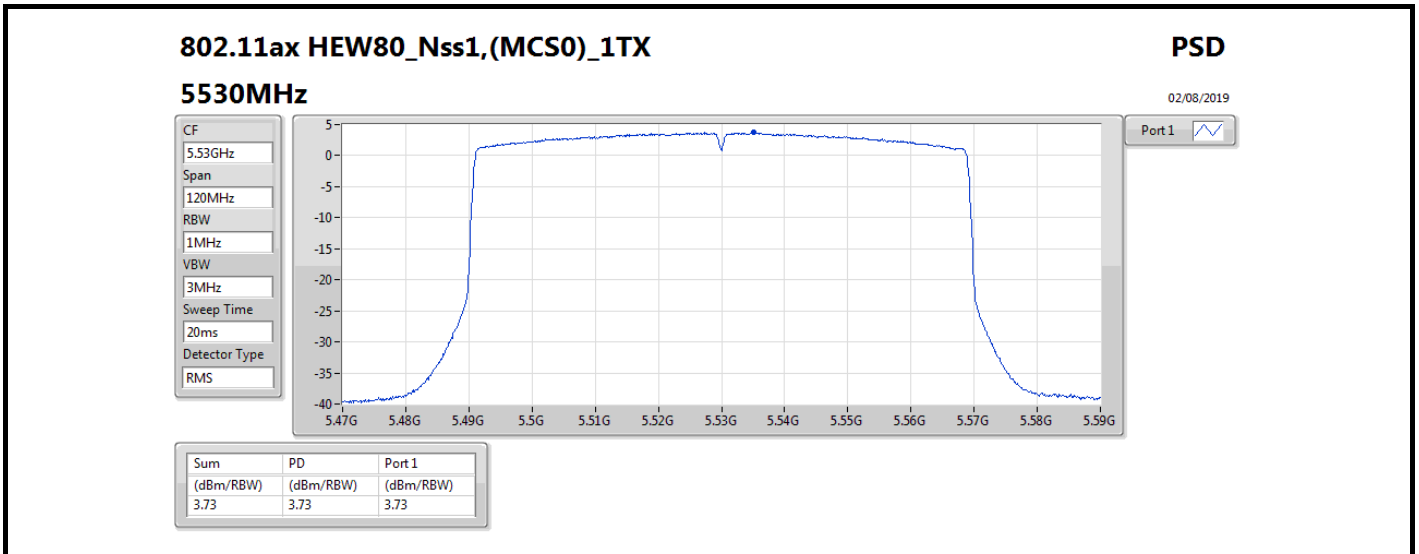

DG = Directional Gain; **RBW** = 500 kHz for 5.725-5.85GHz band / 1MHz for other band;
PD = trace bin-by-bin of each transmits port summing can be performed maximum power density; **Port X** = Port X power density;