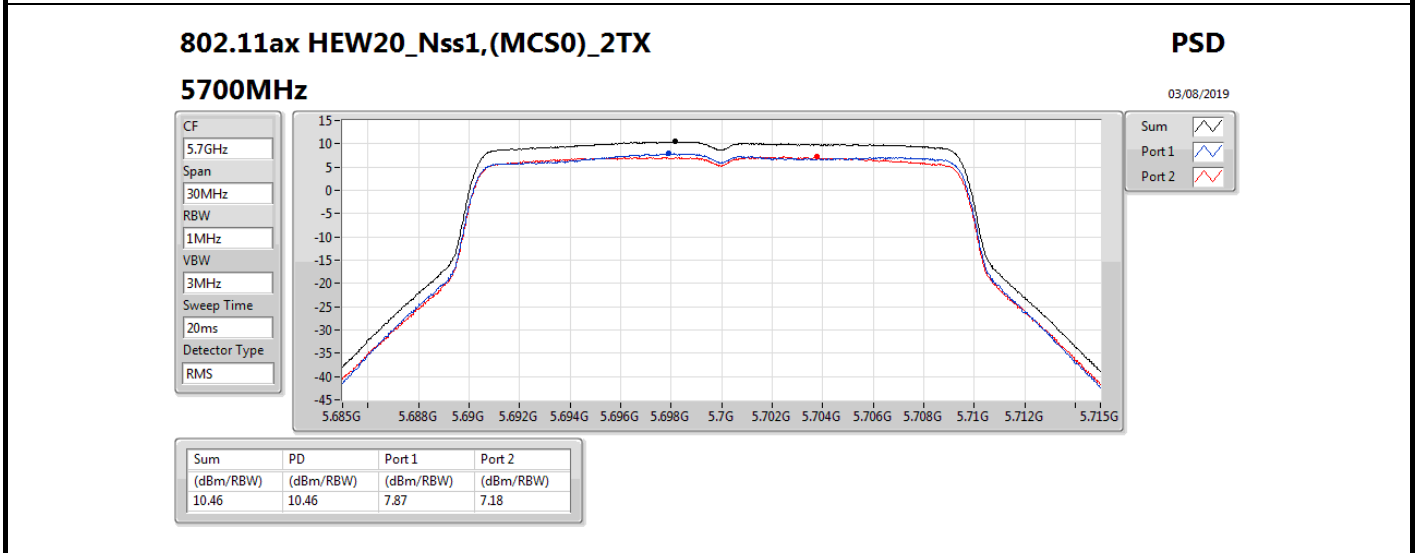

DG = Directional Gain; RBW = 500 kHz for 5.725-5.85GHz band / 1MHz for other band;
 PD = trace bin-by-bin of each transmits port summing can be performed maximum power density; Port X = Port X power density;