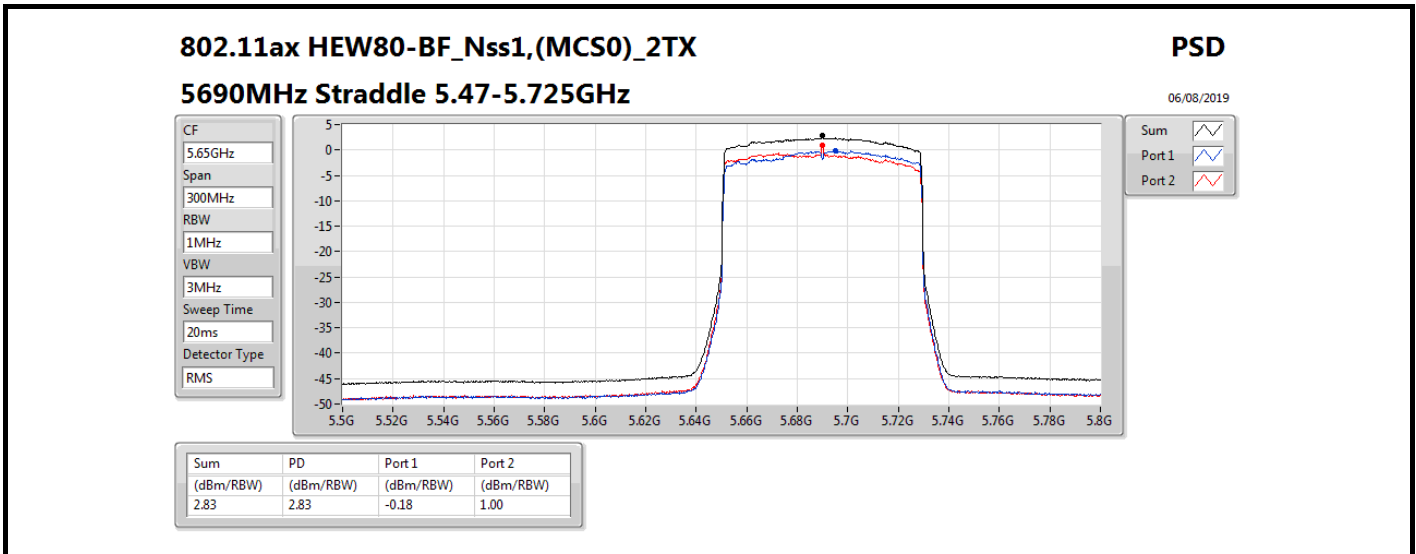

Sweep Time
20ms

Detector Type
RMS

Sum 

Port 1 

Port 2 

Summary

Mode	PD (dBm/RBW)
5.25-5.35GHz	-
802.11a_Nss1,(6Mbps)_4TX	5.70
802.11ax HEW20_Nss1,(MCS0)_4TX	5.82
802.11ax HEW40_Nss1,(MCS0)_4TX	5.70
802.11ax HEW80_Nss1,(MCS0)_4TX	5.22
5.47-5.725GHz	-
802.11a_Nss1,(6Mbps)_4TX	5.85
802.11ax HEW20_Nss1,(MCS0)_4TX	5.81
802.11ax HEW40_Nss1,(MCS0)_4TX	5.62
802.11ax HEW80_Nss1,(MCS0)_4TX	5.17
5.725-5.85GHz	-
802.11a_Nss1,(6Mbps)_4TX	3.43
802.11ax HEW20_Nss1,(MCS0)_4TX	3.50
802.11ax HEW40_Nss1,(MCS0)_4TX	2.59
802.11ax HEW80_Nss1,(MCS0)_4TX	0.71