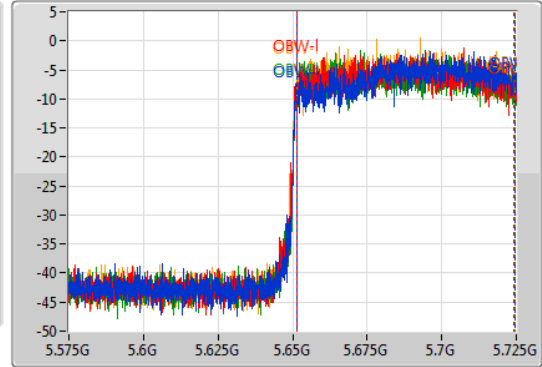

802.11ax HEW80-BF_Nss1,(MCS0)_4TX

EBW

5690MHz Straddle 5.47-5.725GHz

05/08/2019

CF
5.65GHz
Span
150MHz
RBW
1MHz
VBW
3MHz
Sweep Time
100ms
Detector Type
Peak

CF
5.65GHz
Span
150MHz
RBW
1MHz
VBW
3MHz
Sweep Time
100ms
Detector Type
Sample