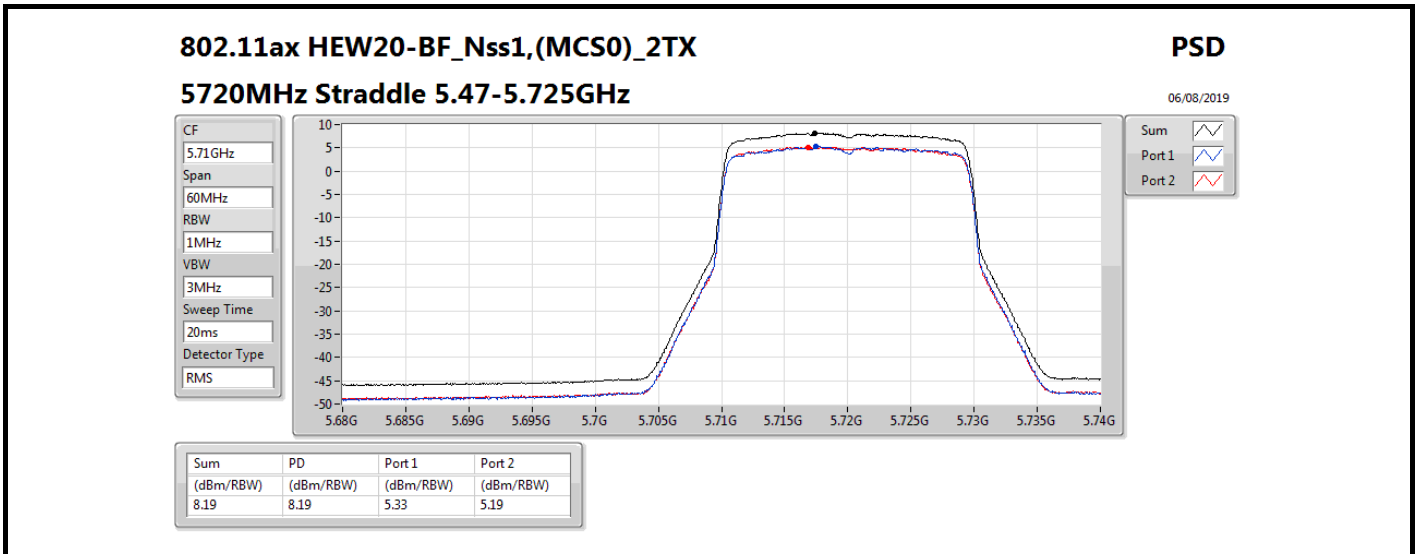

DG = Directional Gain; RBW = 500 kHz for 5.725-5.85GHz band / 1MHz for other band;

PD = trace bin-by-bin of each transmits port summing can be performed maximum power density; Port X = Port X power density;