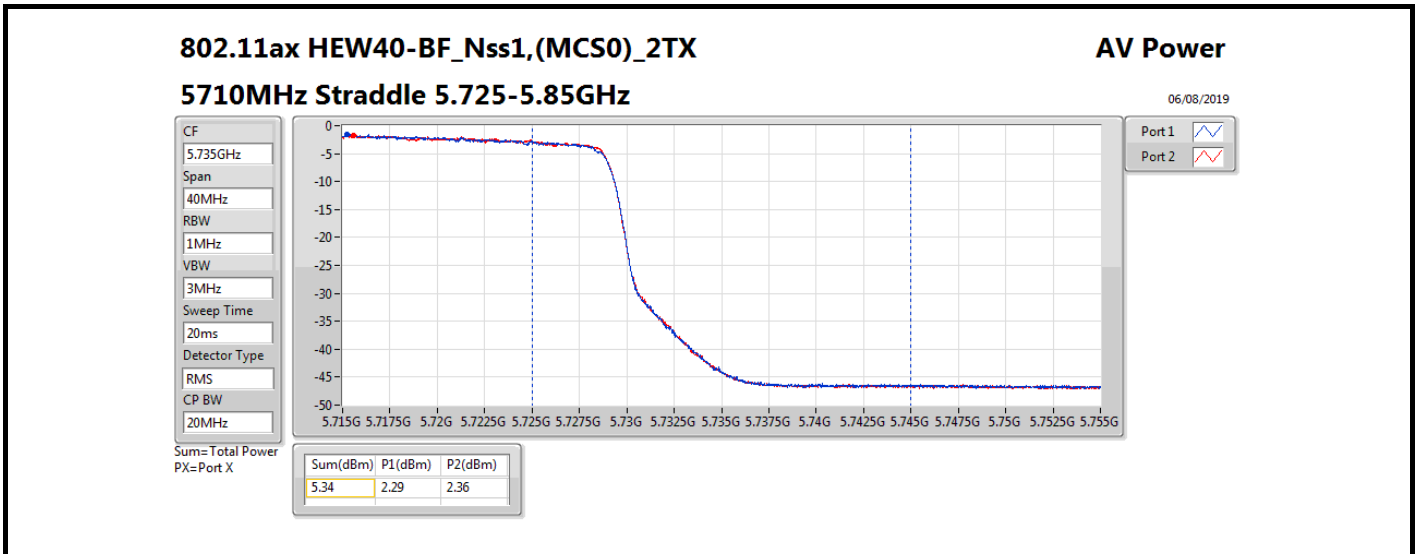

Summary

Mode	Total Power (dBm)	Total Power (W)
5.25-5.35GHz	-	-
802.11a_Nss1,(6Mbps)_4TX	13.40	0.02188
802.11ax HEW20_Nss1,(MCS0)_4TX	13.74	0.02366
802.11ax HEW40_Nss1,(MCS0)_4TX	16.76	0.04742
802.11ax HEW80_Nss1,(MCS0)_4TX	19.44	0.08790
5.47-5.725GHz	-	-
802.11a_Nss1,(6Mbps)_4TX	13.41	0.02193
802.11ax HEW20_Nss1,(MCS0)_4TX	13.69	0.02339
802.11ax HEW40_Nss1,(MCS0)_4TX	16.88	0.04875
802.11ax HEW80_Nss1,(MCS0)_4TX	19.66	0.09247
5.725-5.85GHz	-	-
802.11a_Nss1,(6Mbps)_4TX	6.11	0.00408
802.11ax HEW20_Nss1,(MCS0)_4TX	7.10	0.00513
802.11ax HEW40_Nss1,(MCS0)_4TX	5.86	0.00385
802.11ax HEW80_Nss1,(MCS0)_4TX	4.87	0.00307