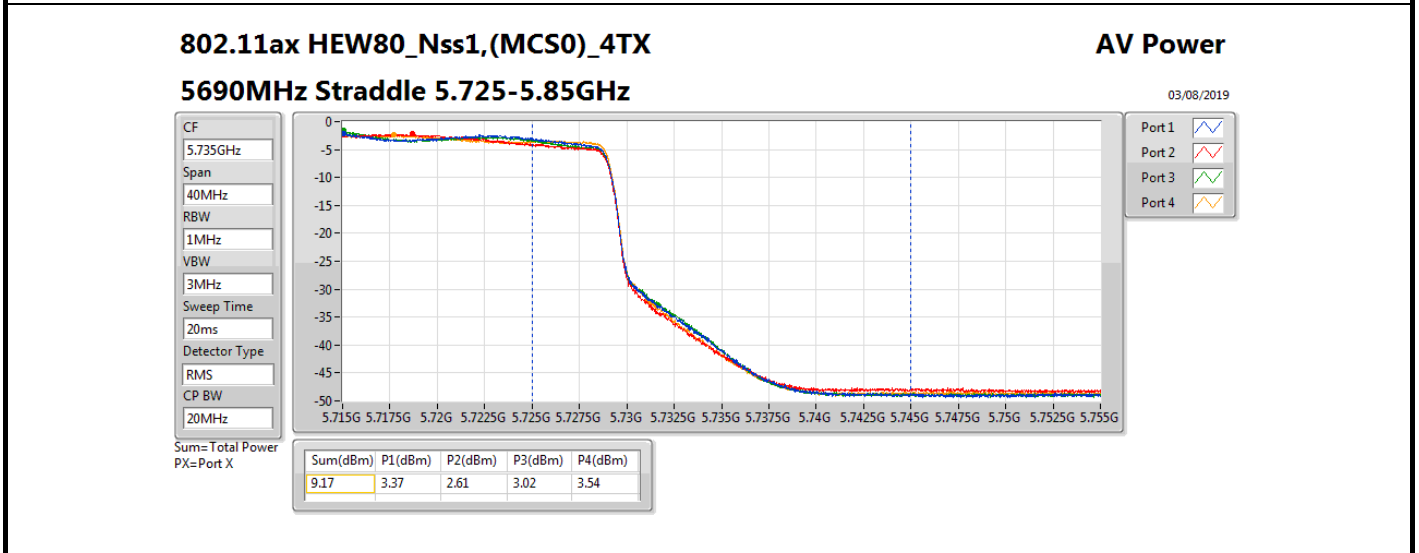

Summary

Mode	Total Power (dBm)	Total Power (W)
5.25-5.35GHz	-	-
802.11ax HEW20-BF_Nss1,(MCS0)_4TX	22.24	0.16749
802.11ax HEW40-BF_Nss1,(MCS0)_4TX	22.27	0.16866
802.11ax HEW80-BF_Nss1,(MCS0)_4TX	22.18	0.16520
5.47-5.725GHz	-	-
802.11ax HEW20-BF_Nss1,(MCS0)_4TX	21.59	0.14421
802.11ax HEW40-BF_Nss1,(MCS0)_4TX	22.23	0.16711
802.11ax HEW80-BF_Nss1,(MCS0)_4TX	22.13	0.16331
5.725-5.85GHz	-	-
802.11ax HEW20-BF_Nss1,(MCS0)_4TX	14.79	0.03013
802.11ax HEW40-BF_Nss1,(MCS0)_4TX	11.55	0.01429
802.11ax HEW80-BF_Nss1,(MCS0)_4TX	7.81	0.00604