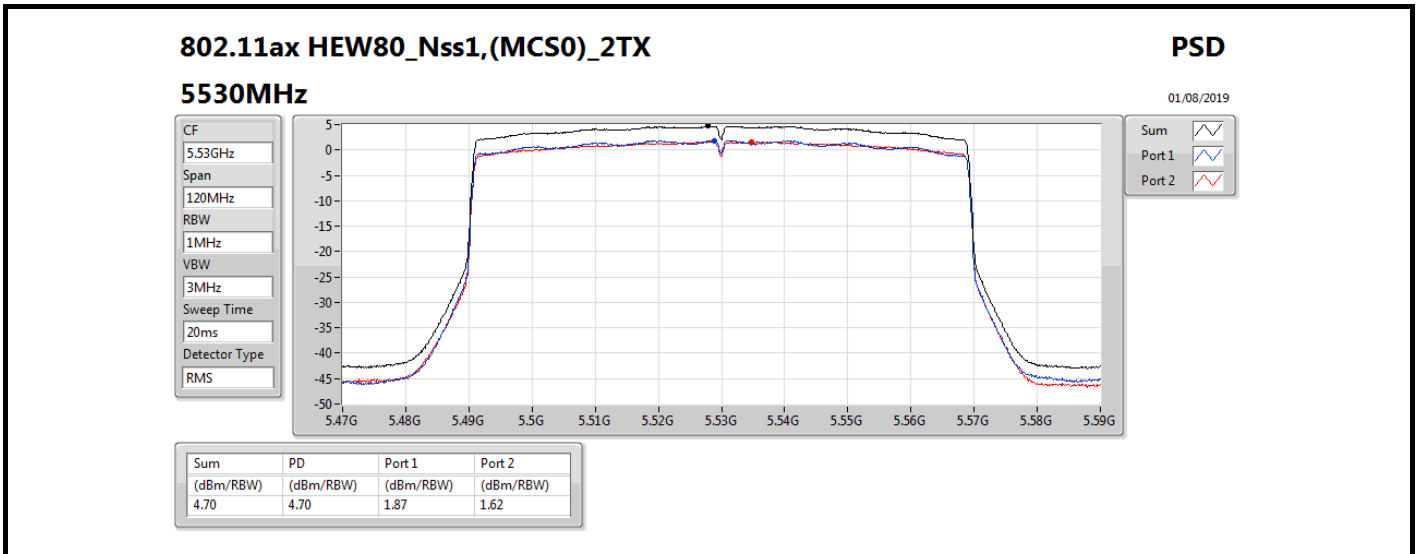

DG = Directional Gain; **RBW** = 500 kHz for 5.725-5.85GHz band / 1MHz for other band;
PD = trace bin-by-bin of each transmits port summing can be performed maximum power density; **Port X** = Port X power density;