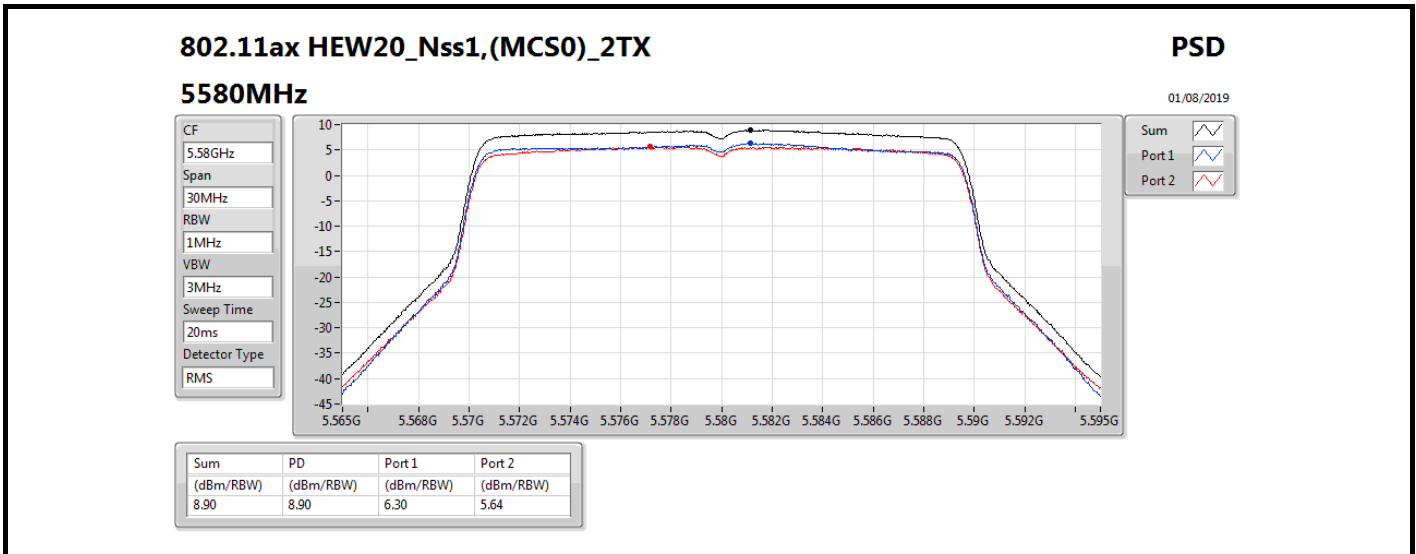

DG = Directional Gain; **RBW** = 500 kHz for 5.725-5.85GHz band / 1MHz for other band;
PD = trace bin-by-bin of each transmits port summing can be performed maximum power density; **Port X** = Port X power density;