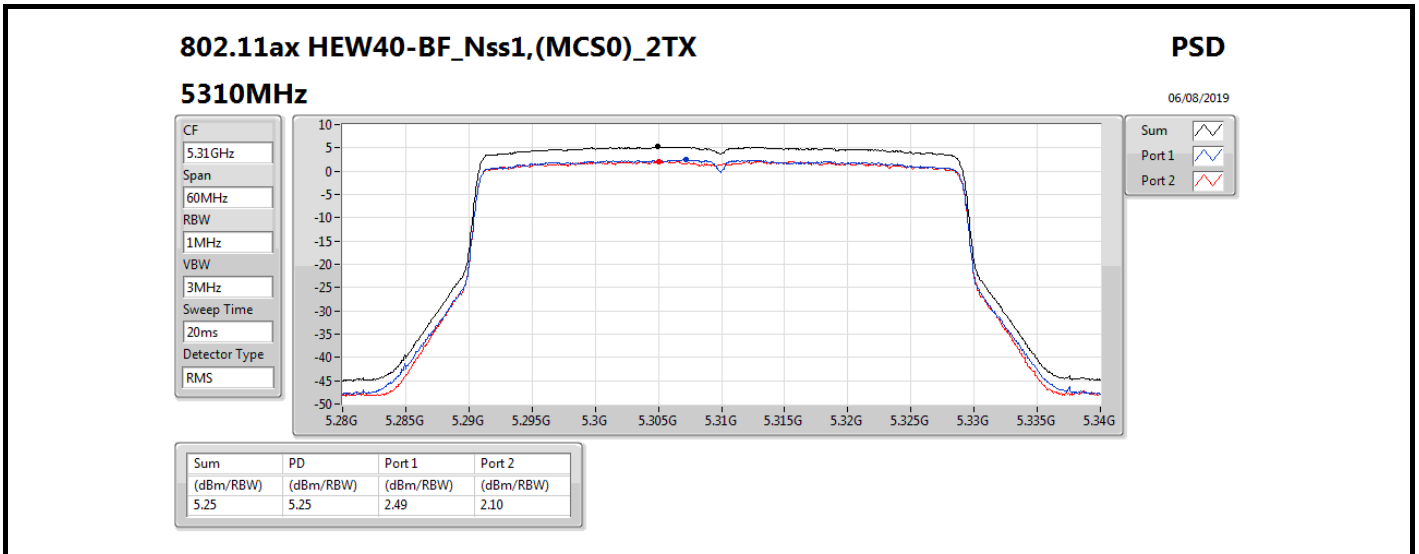

DG = Directional Gain; RBW = 500 kHz for 5.725-5.85GHz band / 1MHz for other band;

PD = trace bin-by-bin of each transmits port summing can be performed maximum power density; Port X = Port X power density;