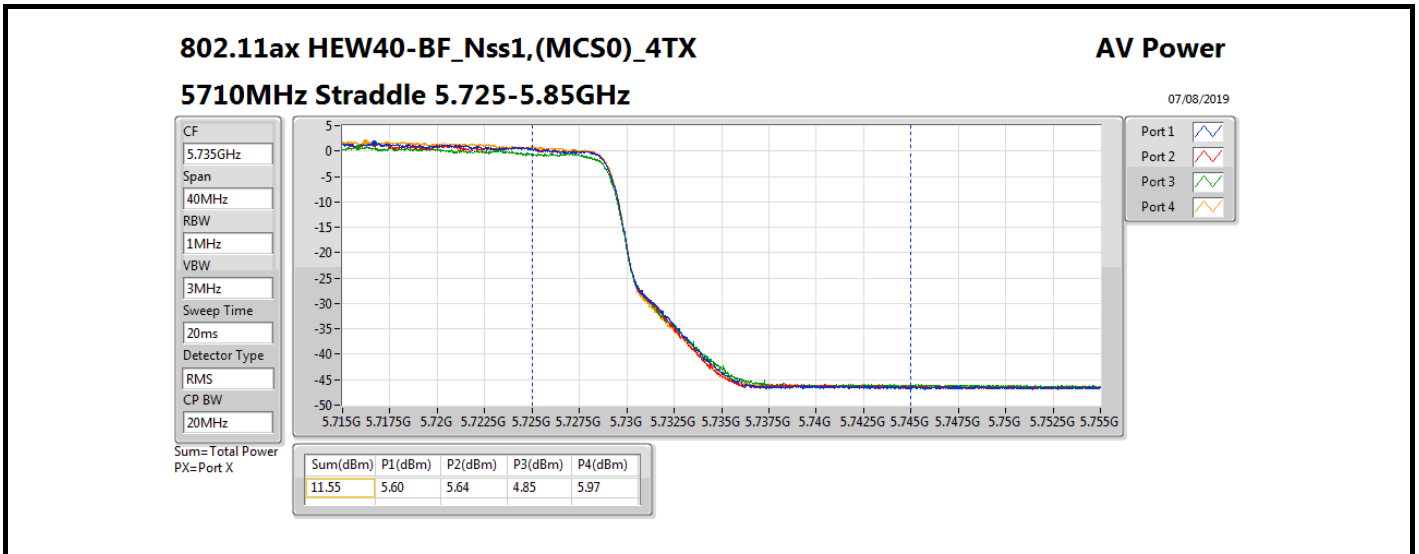

Summary

Mode	Total Power (dBm)	Total Power (W)
5.25-5.35GHz	-	-
802.11a_Nss1,(6Mbps)_1TX	23.73	0.23605
802.11ax HEW20_Nss1,(MCS0)_1TX	23.96	0.24889
802.11ax HEW40_Nss1,(MCS0)_1TX	23.96	0.24889
802.11ax HEW80_Nss1,(MCS0)_1TX	23.26	0.21184
5.47-5.725GHz	-	-
802.11a_Nss1,(6Mbps)_1TX	23.89	0.24491
802.11ax HEW20_Nss1,(MCS0)_1TX	23.96	0.24889
802.11ax HEW40_Nss1,(MCS0)_1TX	23.96	0.24889
802.11ax HEW80_Nss1,(MCS0)_1TX	23.95	0.24831
5.725-5.85GHz	-	-
802.11a_Nss1,(6Mbps)_1TX	15.80	0.03802
802.11ax HEW20_Nss1,(MCS0)_1TX	17.26	0.05321
802.11ax HEW40_Nss1,(MCS0)_1TX	13.70	0.02344
802.11ax HEW80_Nss1,(MCS0)_1TX	9.80	0.00955