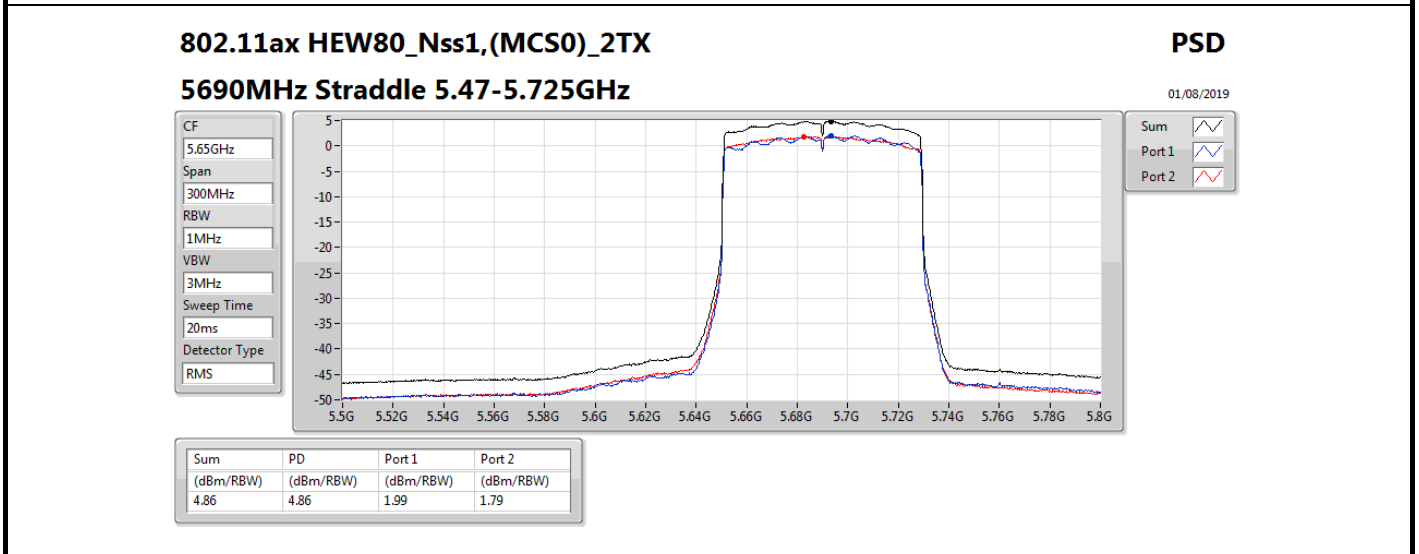

DG = Directional Gain; **RBW** = 500 kHz for 5.725-5.85GHz band / 1MHz for other band;
PD = trace bin-by-bin of each transmits port summing can be performed maximum power density; **Port X** = Port X power density;