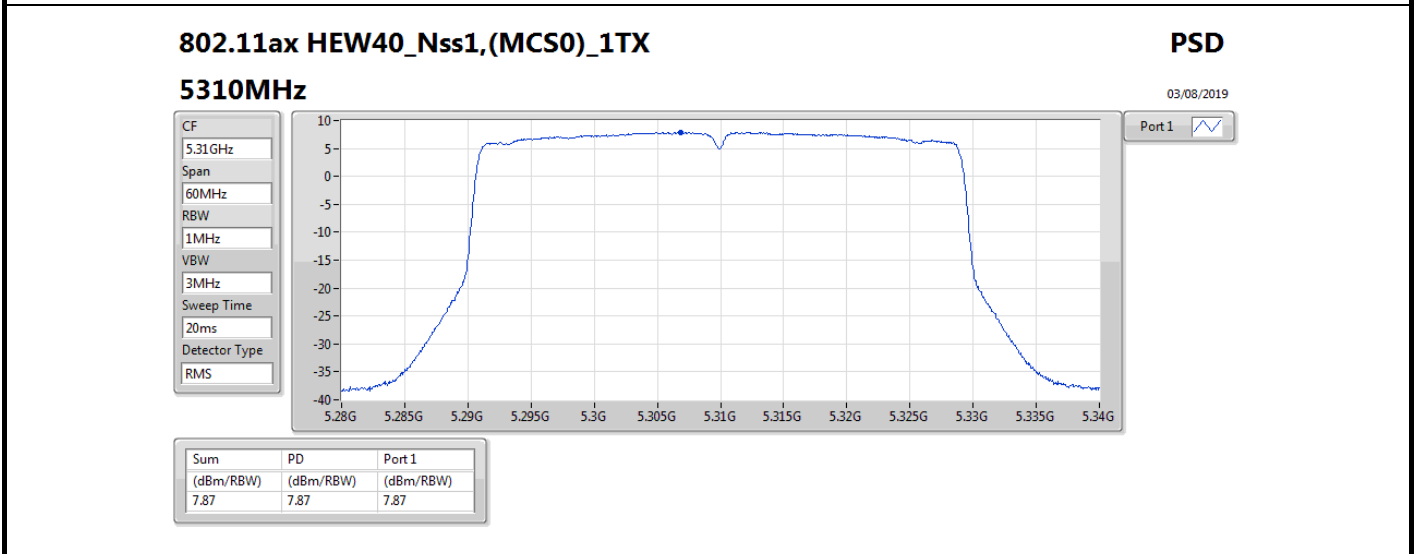

DG = Directional Gain; **RBW** = 500 kHz for 5.725-5.85GHz band / 1MHz for other band;
PD = trace bin-by-bin of each transmits port summing can be performed maximum power density; **Port X** = Port X power density;