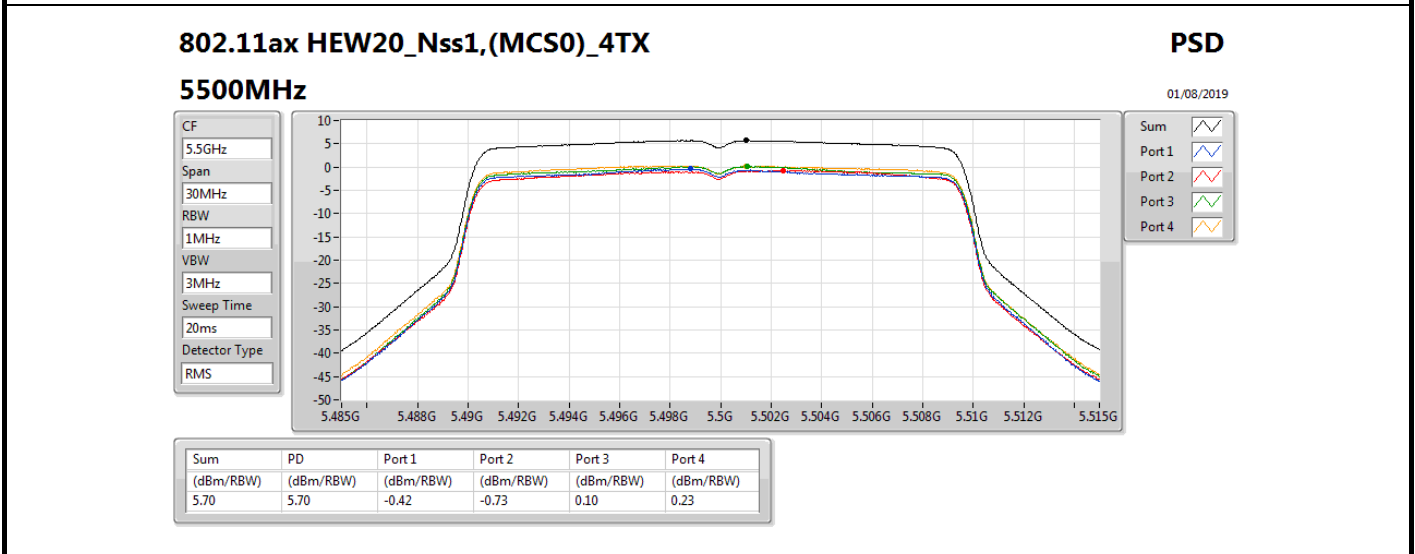

DG = Directional Gain; **RBW** = 500 kHz for 5.725-5.85GHz band / 1MHz for other band;
PD = trace bin-by-bin of each transmits port summing can be performed maximum power density; **Port X** = Port X power density;