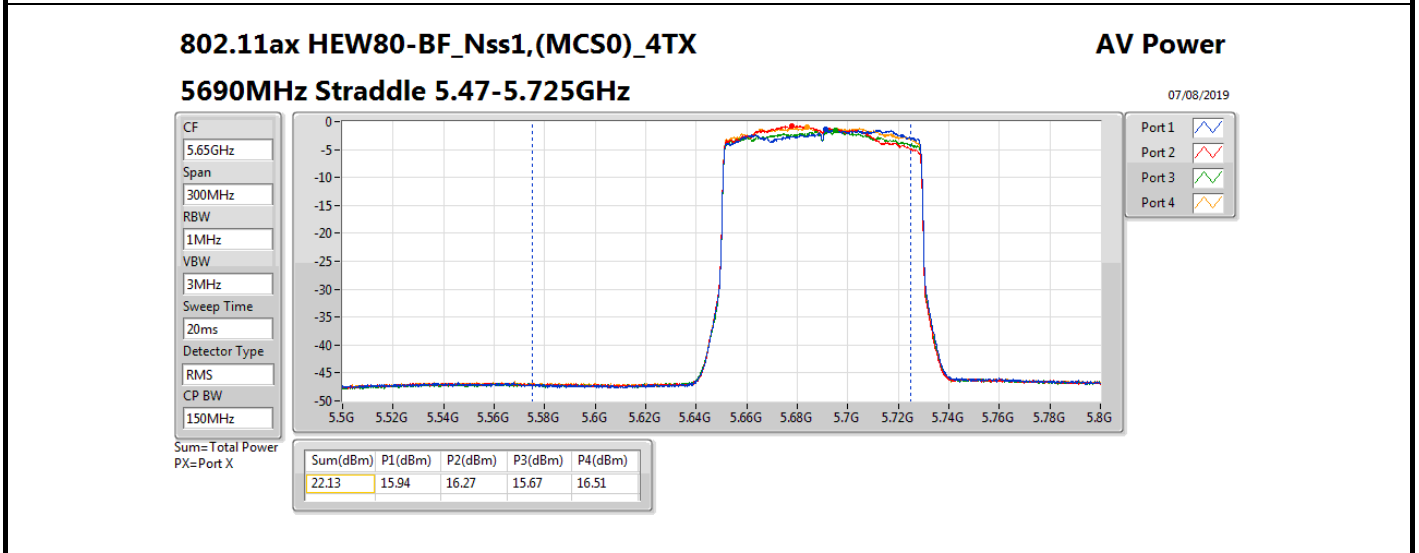

Summary

Mode	Total Power (dBm)	Total Power (W)
5.25-5.35GHz	-	-
802.11a_Nss1,(6Mbps)_1TX	23.70	0.23442
802.11ax HEW20_Nss1,(MCS0)_1TX	23.95	0.24831
802.11ax HEW40_Nss1,(MCS0)_1TX	23.96	0.24889
802.11ax HEW80_Nss1,(MCS0)_1TX	23.73	0.23605
5.47-5.725GHz	-	-
802.11a_Nss1,(6Mbps)_1TX	23.62	0.23014
802.11ax HEW20_Nss1,(MCS0)_1TX	23.91	0.24604
802.11ax HEW40_Nss1,(MCS0)_1TX	23.96	0.24889
802.11ax HEW80_Nss1,(MCS0)_1TX	23.86	0.24322
5.725-5.85GHz	-	-
802.11a_Nss1,(6Mbps)_1TX	16.01	0.03990
802.11ax HEW20_Nss1,(MCS0)_1TX	17.09	0.05117
802.11ax HEW40_Nss1,(MCS0)_1TX	13.78	0.02388
802.11ax HEW80_Nss1,(MCS0)_1TX	10.02	0.01005