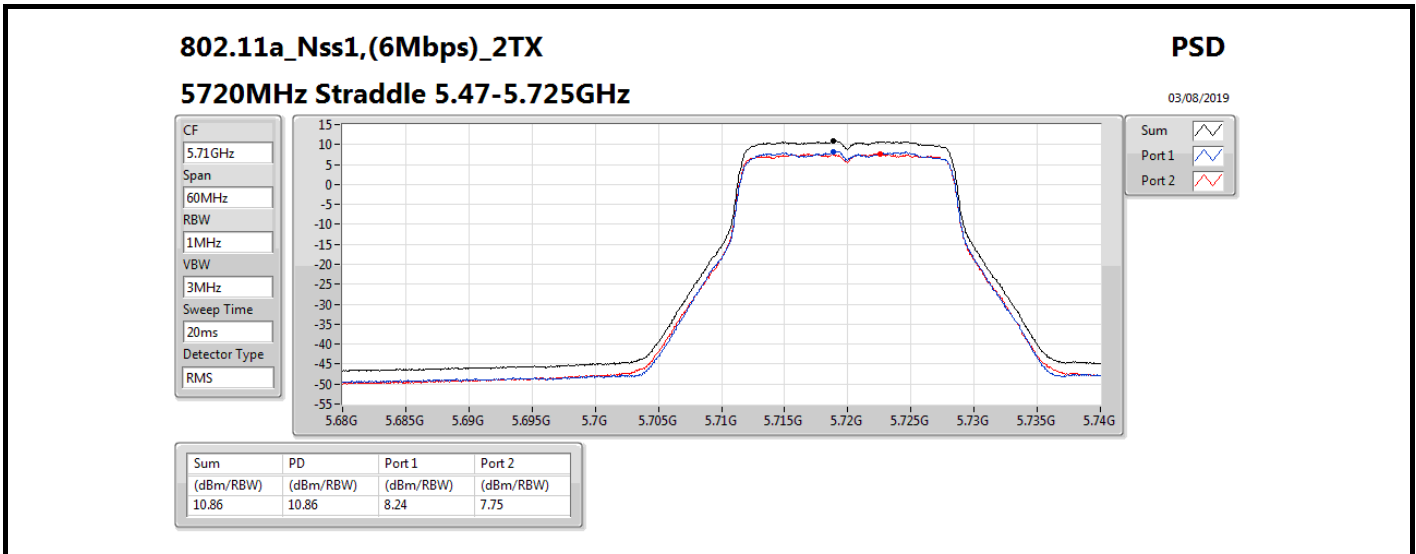

DG = Directional Gain; RBW = 500 kHz for 5.725-5.85GHz band / 1MHz for other band;
 PD = trace bin-by-bin of each transmits port summing can be performed maximum power density; Port X = Port X power density;