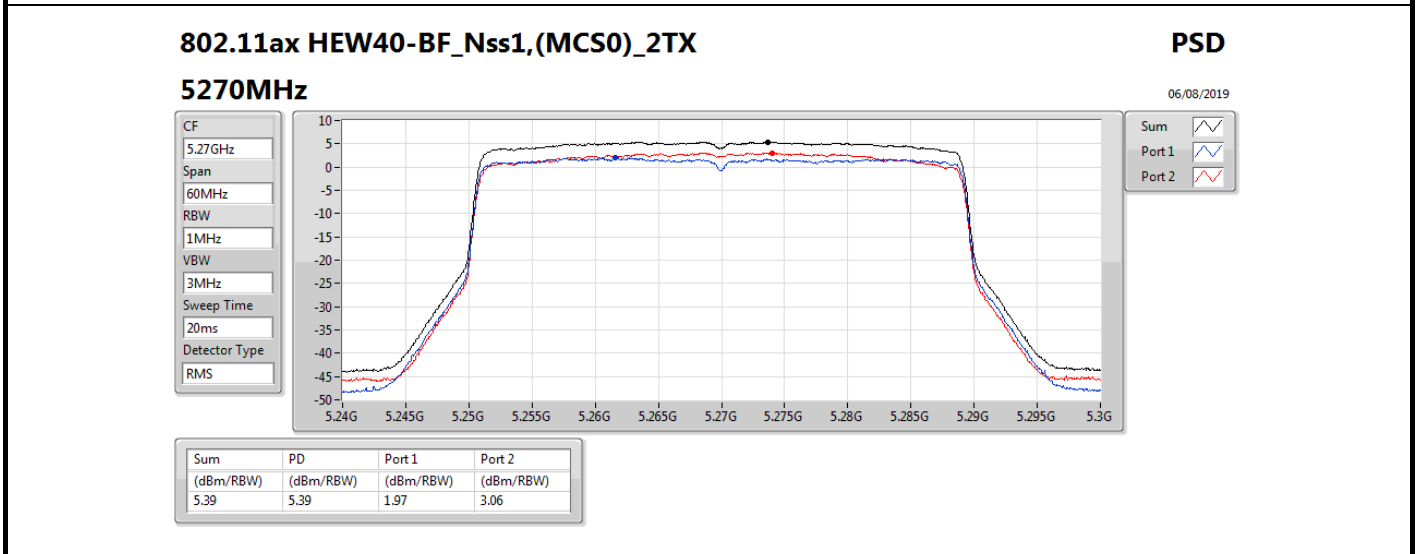

DG = Directional Gain; RBW = 500 kHz for 5.725-5.85GHz band / 1MHz for other band;

PD = trace bin-by-bin of each transmits port summing can be performed maximum power density; Port X = Port X power density;