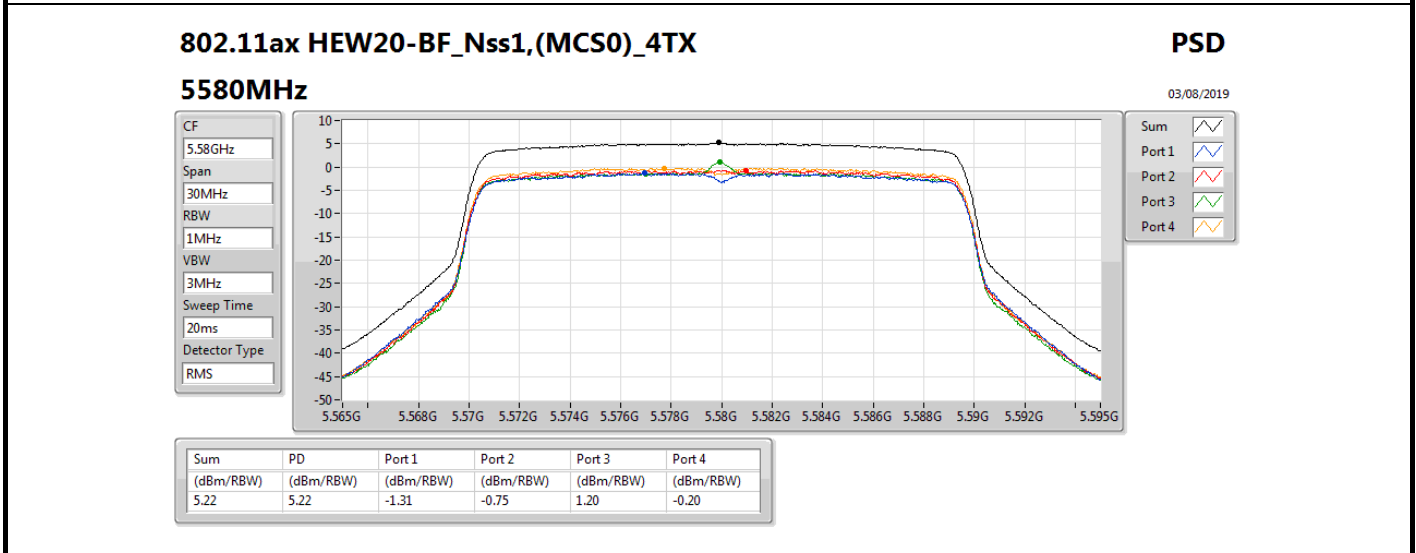

802.11ax HEW40-BF_Nss1,(MCS0)_4TX

PSD

5670MHz

05/08/2019

Sum	PD	Port 1	Port 2	Port 3	Port 4
(dBm/RBW)	(dBm/RBW)	(dBm/RBW)	(dBm/RBW)	(dBm/RBW)	(dBm/RBW)
3.42	3.42	-0.03	-3.85	-3.98	-2.59

802.11ax HEW40-BF_Nss1,(MCS0)_4TX