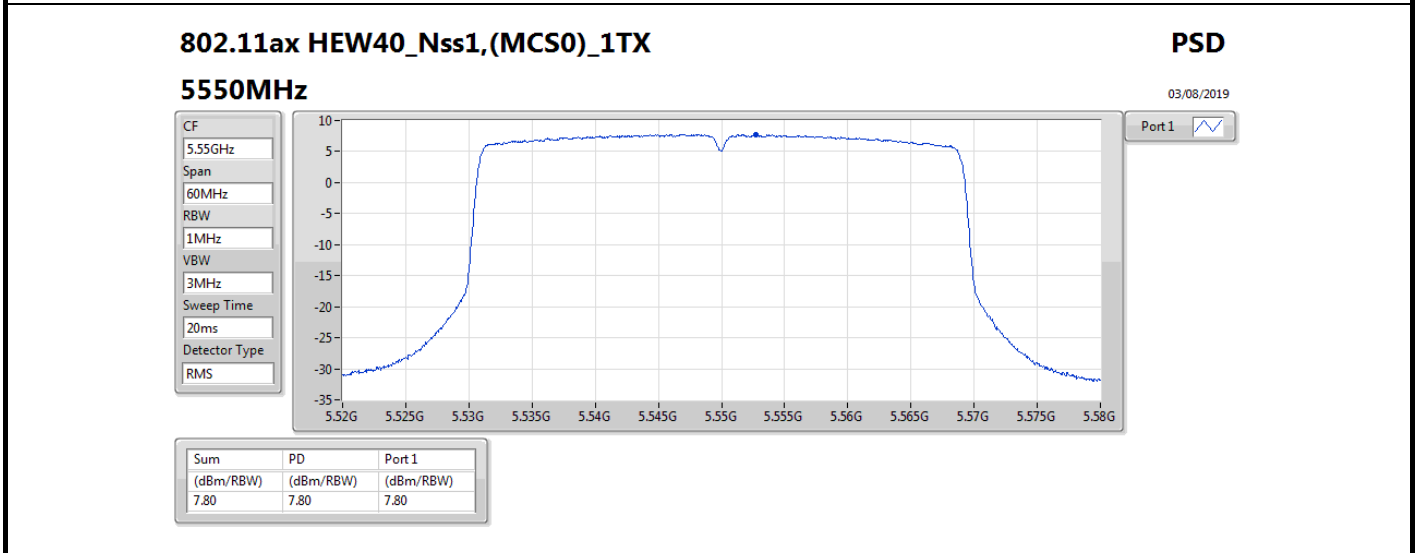

DG = Directional Gain; **RBW** = 500 kHz for 5.725-5.85GHz band / 1MHz for other band;
PD = trace bin-by-bin of each transmits port summing can be performed maximum power density; **Port X** = Port X power density;