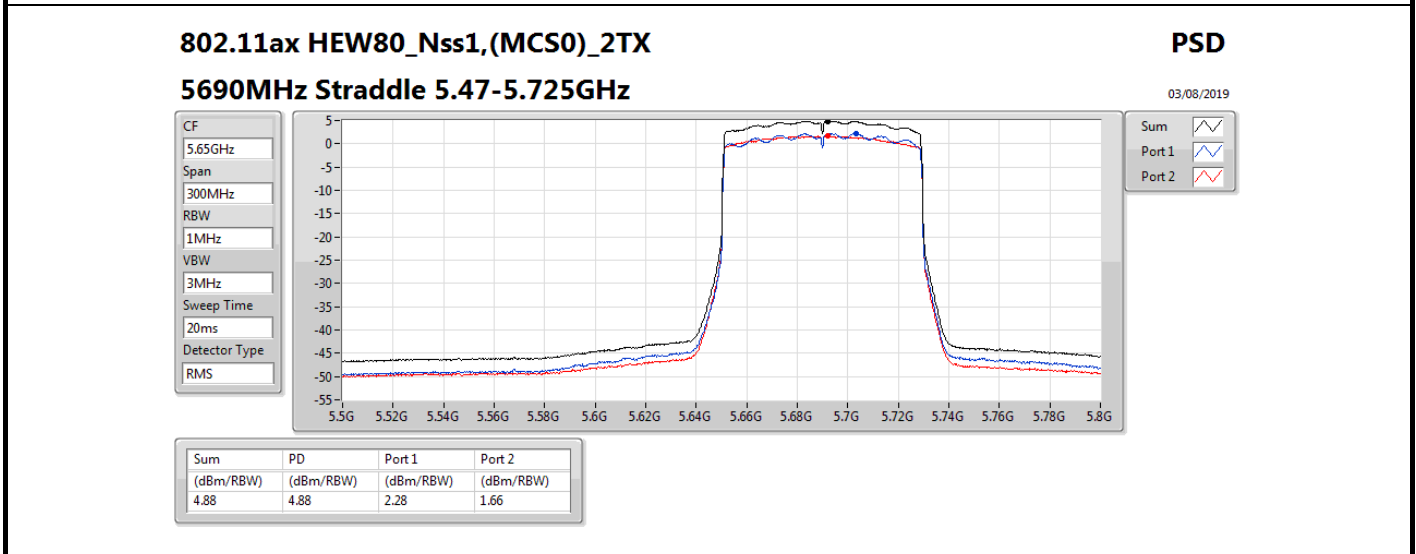

DG = Directional Gain; RBW = 500 kHz for 5.725-5.85GHz band / 1MHz for other band;
 PD = trace bin-by-bin of each transmits port summing can be performed maximum power density; Port X = Port X power density;