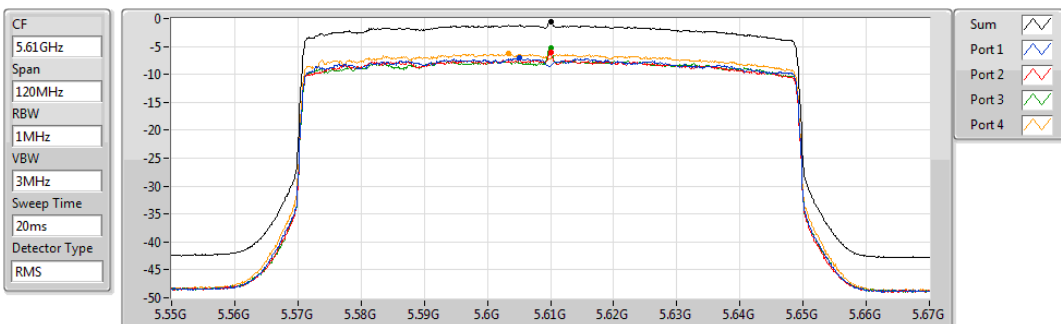

802.11ax HEW80-BF_Nss1,(MCS0)_4TX

PSD

5610MHz

05/08/2019

Sum	PD	Port 1	Port 2	Port 3	Port 4
(dBm/RBW)	(dBm/RBW)	(dBm/RBW)	(dBm/RBW)	(dBm/RBW)	(dBm/RBW)
-0.56	-0.56	-7.05	-6.13	-5.23	-6.27