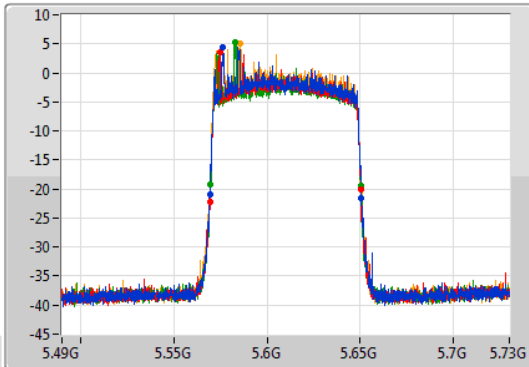

802.11ax HEW80-BF_Nss1,(MCS0)_4TX

EBW

5610MHz

05/08/2019

CF
5.61GHz
Span
240MHz
RBW
1MHz
VBW
3MHz
Sweep Time
100ms
Detector Type
Peak

CF
5.61GHz
Span
240MHz
RBW
1MHz
VBW
3MHz
Sweep Time
100ms
Detector Type
Sample