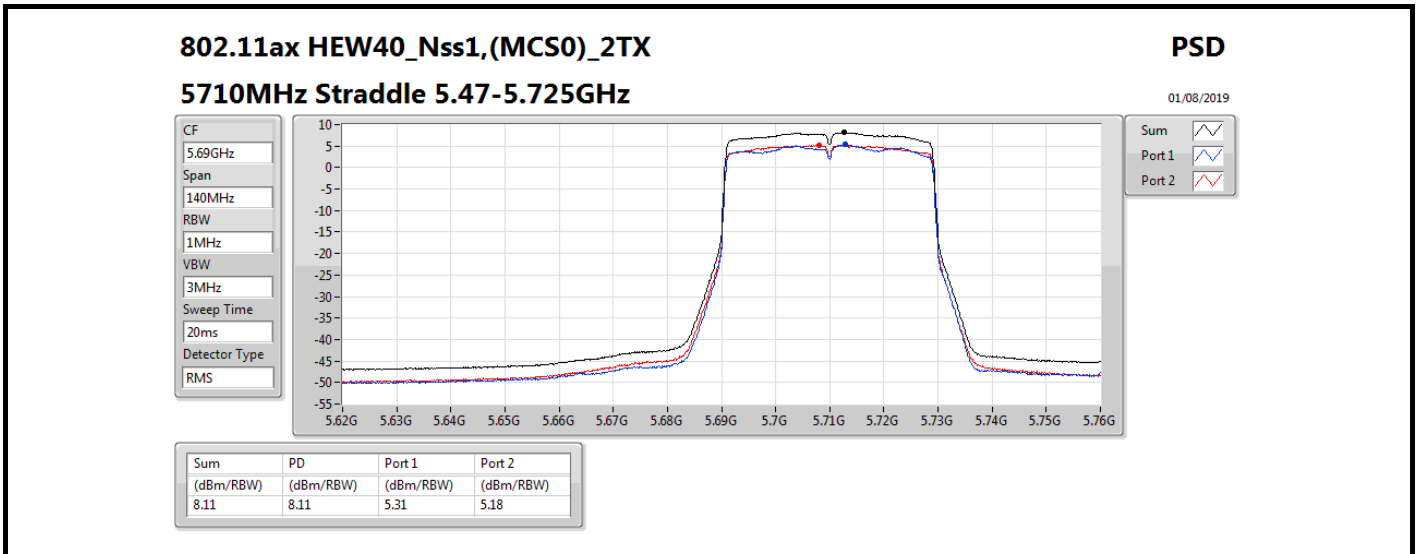

DG = Directional Gain; **RBW** = 500 kHz for 5.725-5.85GHz band / 1MHz for other band;
PD = trace bin-by-bin of each transmits port summing can be performed maximum power density; **Port X** = Port X power density;