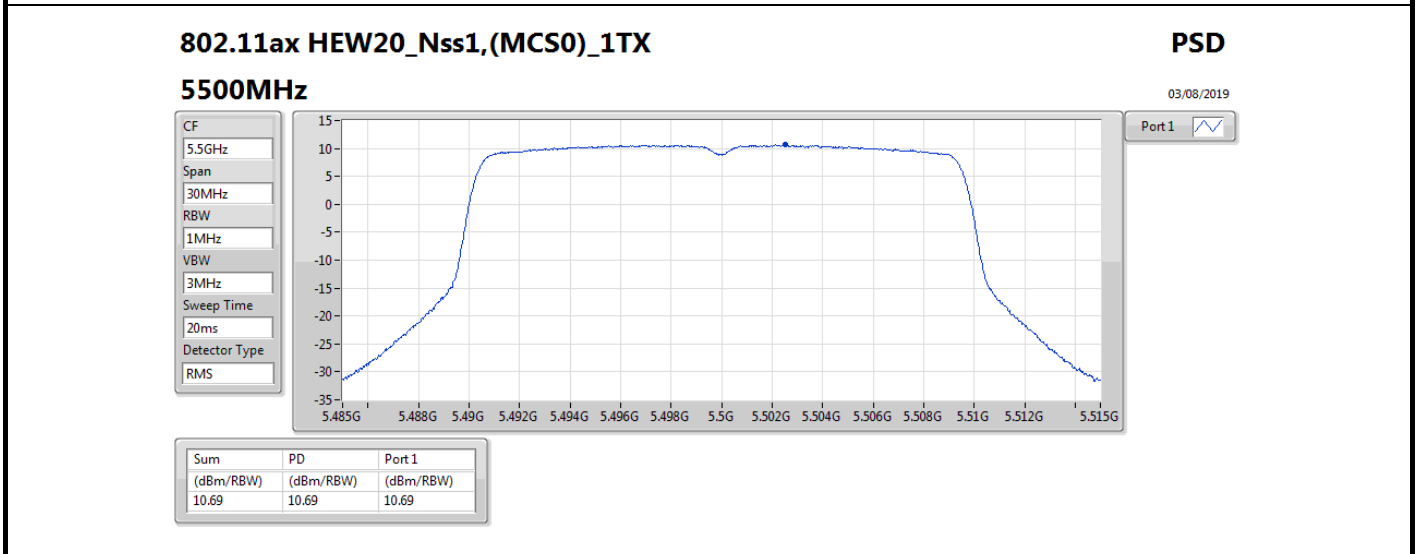

DG = Directional Gain; **RBW** = 500 kHz for 5.725-5.85GHz band / 1MHz for other band;
PD = trace bin-by-bin of each transmits port summing can be performed maximum power density; **Port X** = Port X power density;