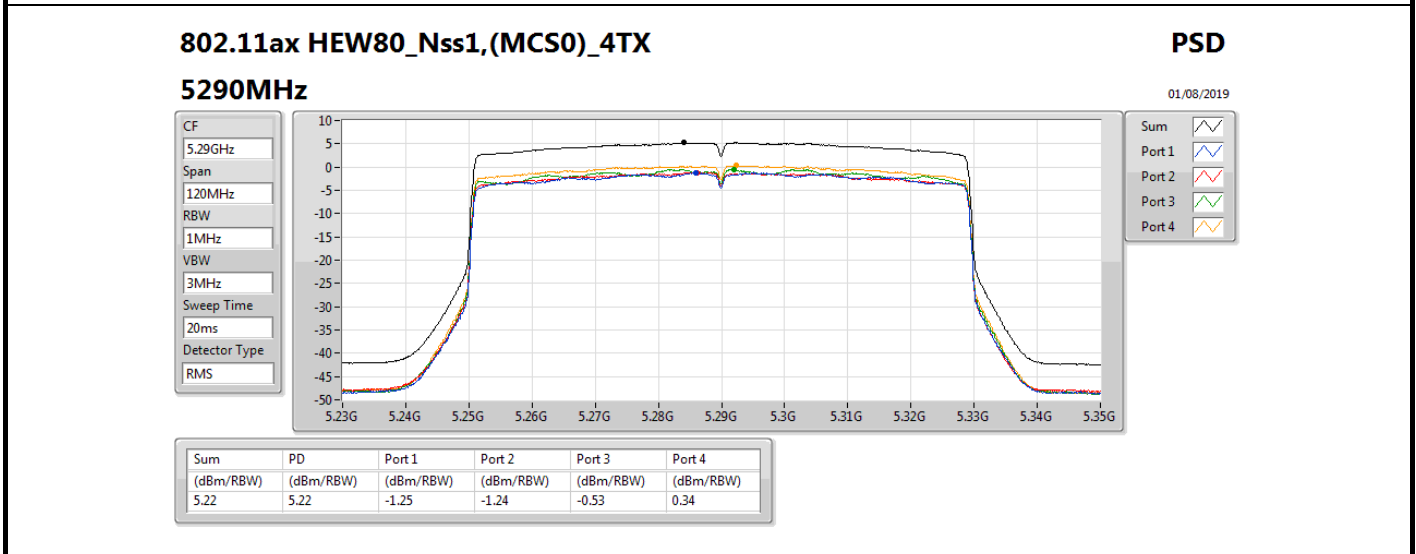

PSD

5310MHz

01/08/2019

Sum	PD	Port 1	Port 2	Port 3	Port 4
(dBm/RBW)	(dBm/RBW)	(dBm/RBW)	(dBm/RBW)	(dBm/RBW)	(dBm/RBW)
5.70	5.70	-0.65	-0.78	0.21	0.78

802.11ax HEW80_Nss1,(MCS0)_4TX

PSD

5530MHz

01/08/2019