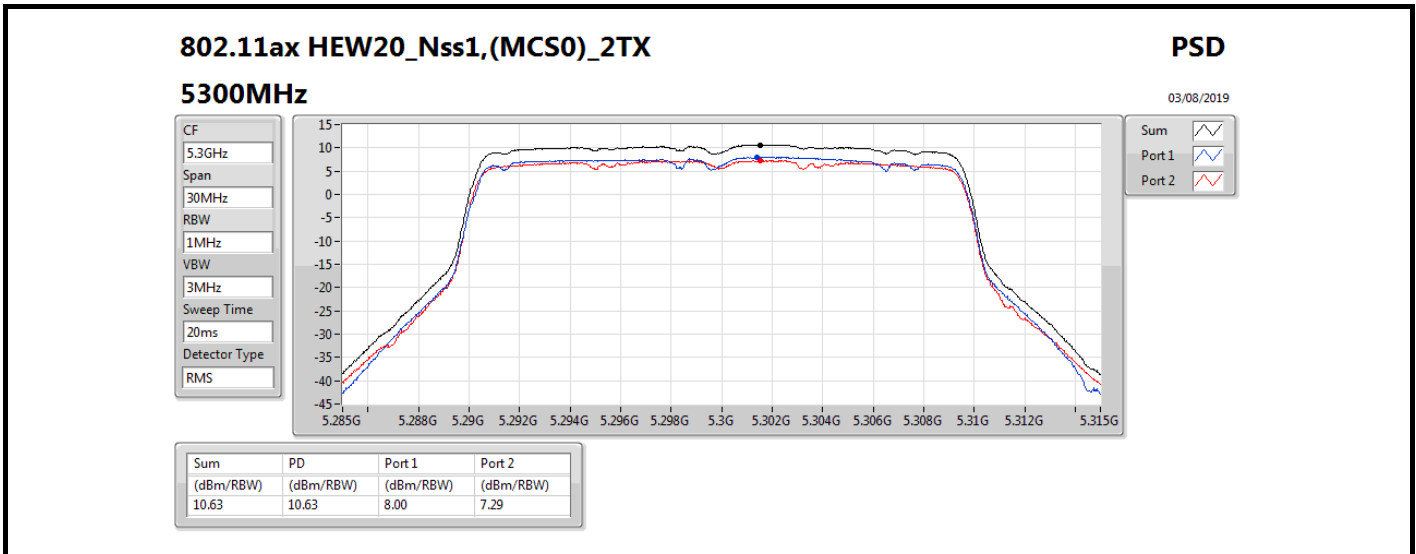

DG = Directional Gain; RBW = 500 kHz for 5.725-5.85GHz band / 1MHz for other band;
 PD = trace bin-by-bin of each transmits port summing can be performed maximum power density; Port X = Port X power density;