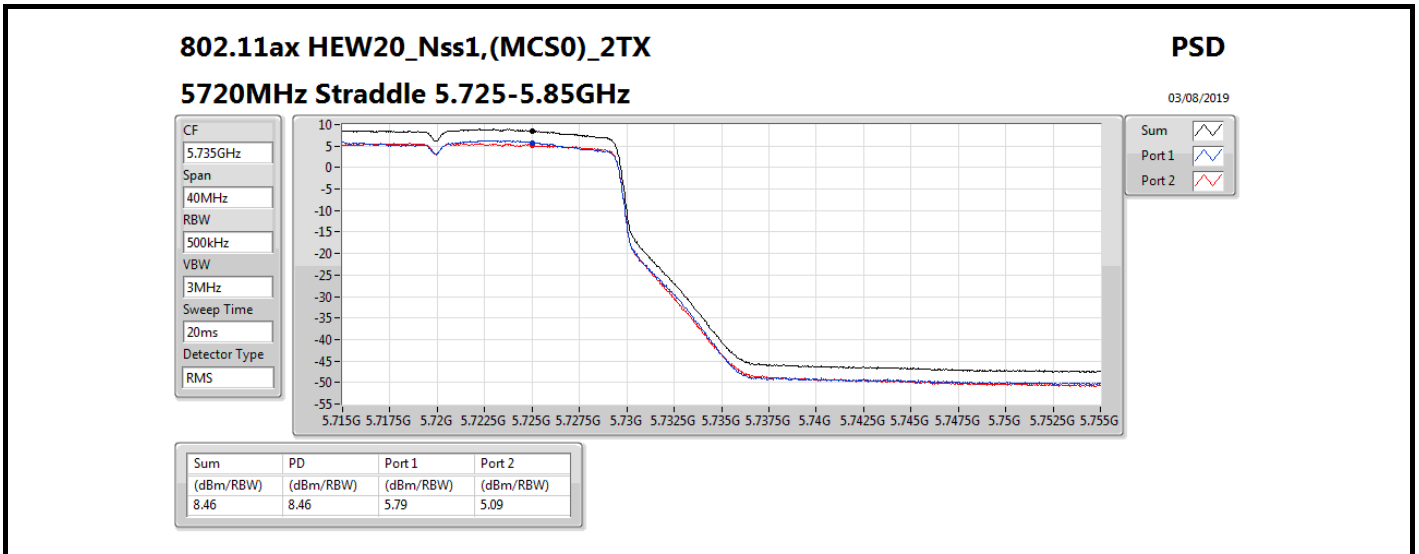

DG = Directional Gain; RBW = 500 kHz for 5.725-5.85GHz band / 1MHz for other band;
 PD = trace bin-by-bin of each transmits port summing can be performed maximum power density; Port X = Port X power density;