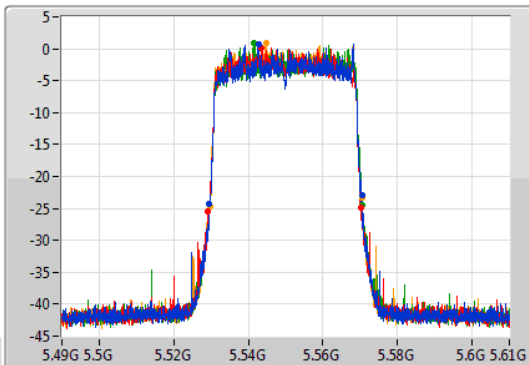

802.11ax HEW40-BF_Nss1,(MCS0)_4TX

EBW

5550MHz

05/08/2019

CF: 5.55GHz
Span: 120MHz
RBW: 500kHz
VBW: 2MHz
Sweep Time: 100ms
Detector Type: Peak

CF: 5.55GHz
Span: 120MHz
RBW: 500kHz
VBW: 2MHz
Sweep Time: 100ms
Detector Type: Sample