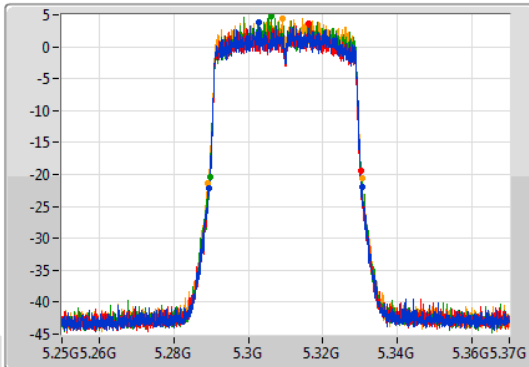

802.11ax HEW40_Nss1,(MCS0)_4TX

EBW

5310MHz

01/08/2019

CF: 5.31GHz
Span: 120MHz
RBW: 500kHz
VBW: 2MHz
Sweep Time: 100ms
Detector Type: Peak

CF: 5.31GHz
Span: 120MHz
RBW: 500kHz
VBW: 2MHz
Sweep Time: 100ms
Detector Type: Sample