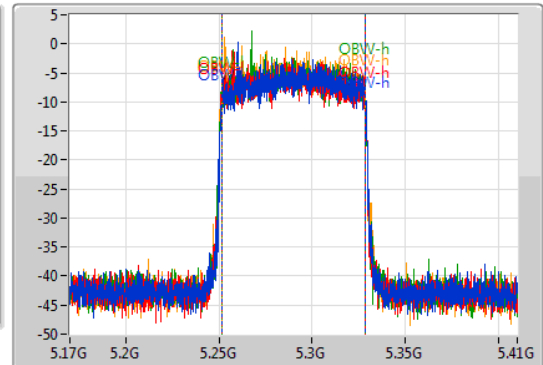

802.11ax HEW80-BF_Nss1,(MCS0)_4TX

EBW

5290MHz

05/08/2019

CF
5.29GHz
Span
240MHz
RBW
1MHz
VBW
3MHz
Sweep Time
100ms
Detector Type
Peak

CF
5.29GHz
Span
240MHz
RBW
1MHz
VBW
3MHz
Sweep Time
100ms
Detector Type
Sample