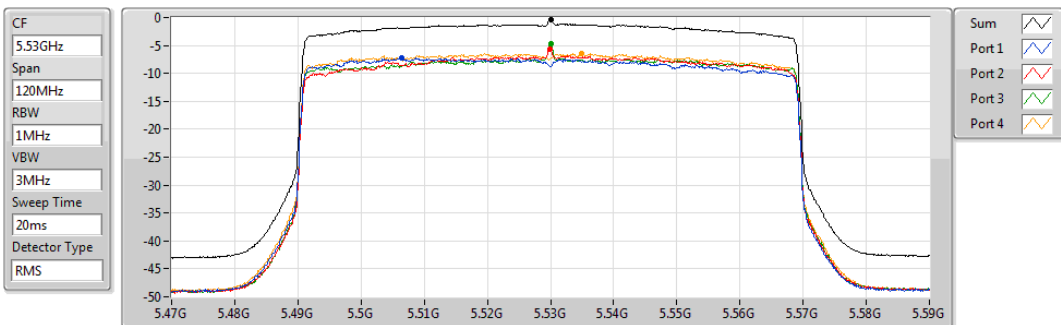

PSD

5290MHz

05/08/2019

Sum	PD	Port 1	Port 2	Port 3	Port 4
(dBm/RBW)	(dBm/RBW)	(dBm/RBW)	(dBm/RBW)	(dBm/RBW)	(dBm/RBW)
-0.84	-0.84	-7.26	-5.58	-5.70	-6.55

802.11ax HEW80-BF_Nss1,(MCS0)_4TX

PSD

5530MHz

05/08/2019