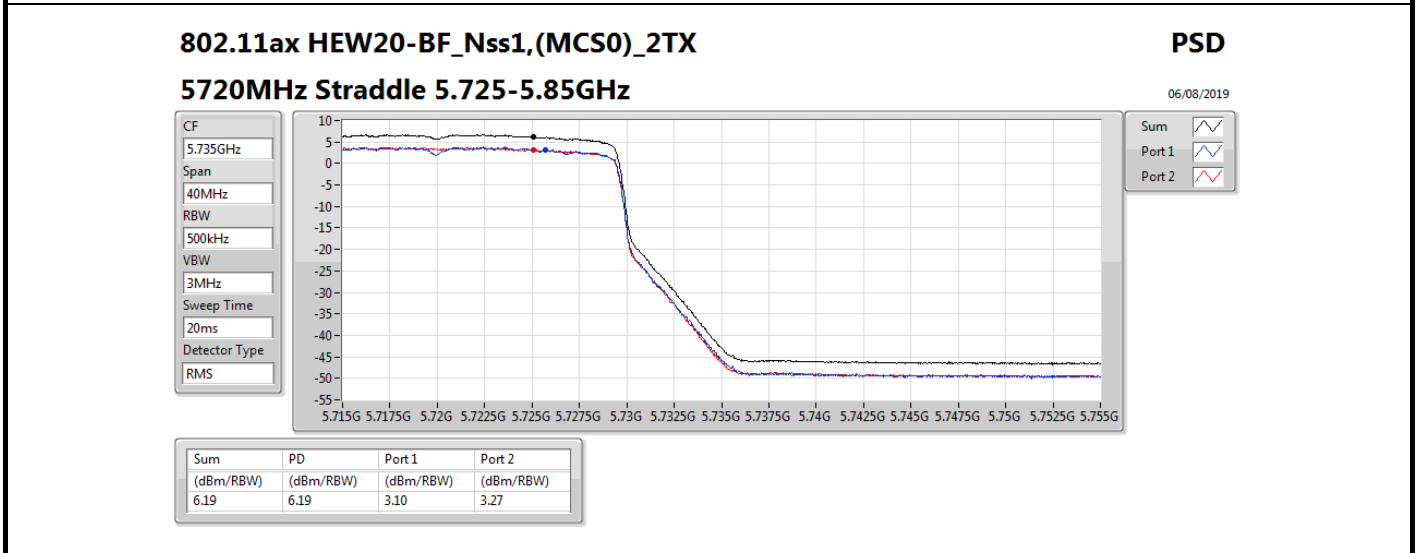

DG = Directional Gain; RBW = 500 kHz for 5.725-5.85GHz band / 1MHz for other band;

PD = trace bin-by-bin of each transmits port summing can be performed maximum power density; Port X = Port X power density;