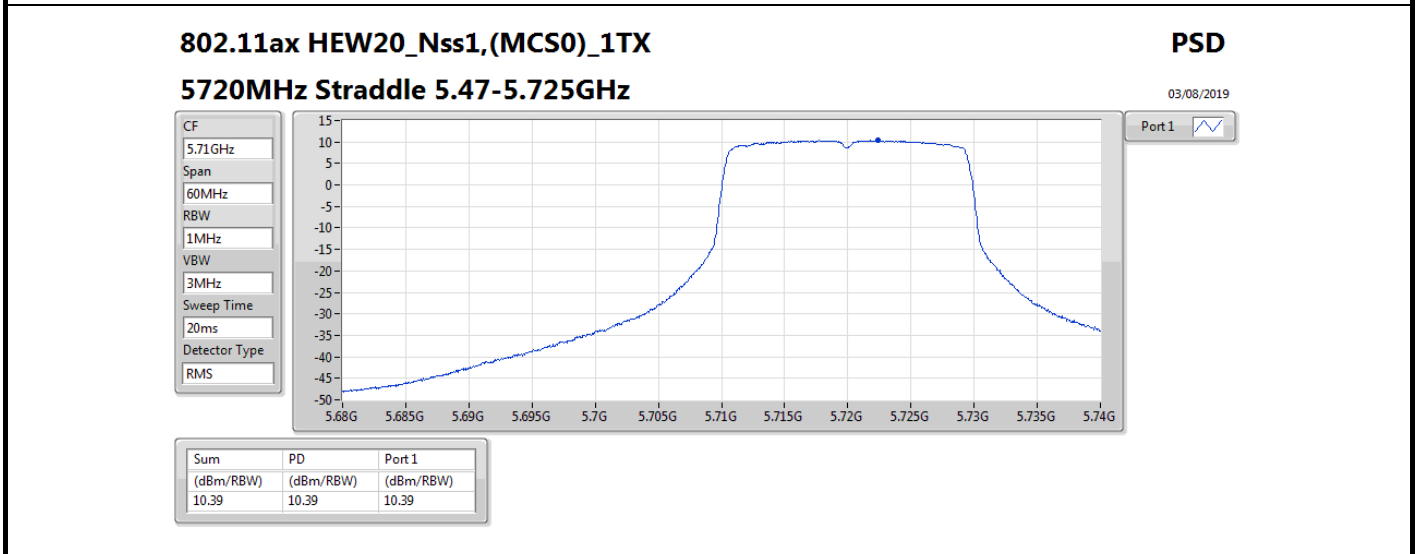

DG = Directional Gain; **RBW** = 500 kHz for 5.725-5.85GHz band / 1MHz for other band;
PD = trace bin-by-bin of each transmits port summing can be performed maximum power density; **Port X** = Port X power density;