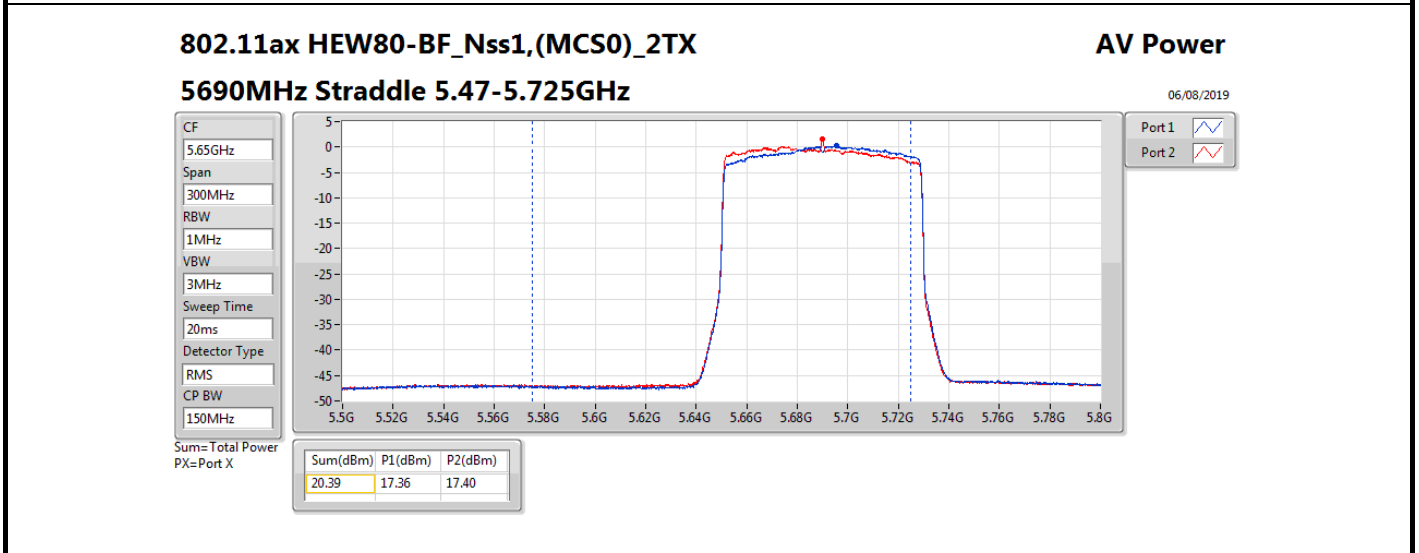

Summary

Mode	Total Power (dBm)	Total Power (W)
5.25-5.35GHz	-	-
802.11a_Nss1,(6Mbps)_4TX	18.09	0.06442
802.11ax HEW20_Nss1,(MCS0)_4TX	18.82	0.07621
802.11ax HEW40_Nss1,(MCS0)_4TX	21.48	0.14060
802.11ax HEW80_Nss1,(MCS0)_4TX	23.91	0.24604
5.47-5.725GHz	-	-
802.11a_Nss1,(6Mbps)_4TX	18.17	0.06561
802.11ax HEW20_Nss1,(MCS0)_4TX	18.77	0.07534
802.11ax HEW40_Nss1,(MCS0)_4TX	21.34	0.13614
802.11ax HEW80_Nss1,(MCS0)_4TX	23.97	0.24946
5.725-5.85GHz	-	-
802.11a_Nss1,(6Mbps)_4TX	10.41	0.01099
802.11ax HEW20_Nss1,(MCS0)_4TX	11.79	0.01510
802.11ax HEW40_Nss1,(MCS0)_4TX	10.29	0.01069
802.11ax HEW80_Nss1,(MCS0)_4TX	9.06	0.00805