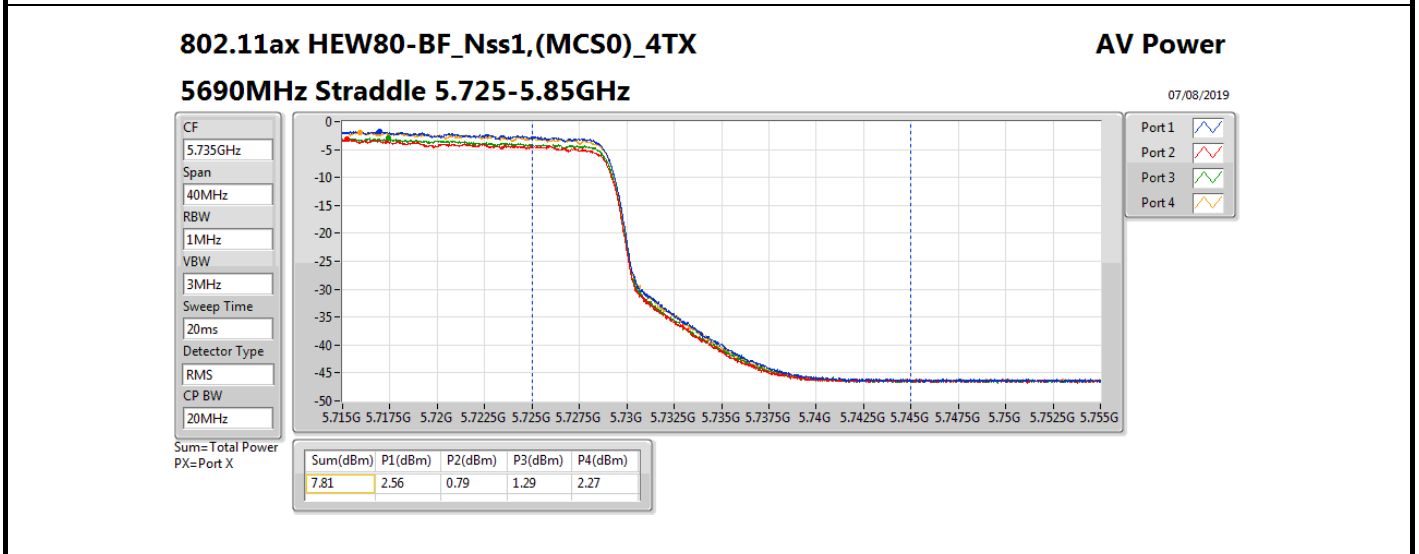

Summary

Mode	Total Power (dBm)	Total Power (W)
5.25-5.35GHz	-	-
802.11a_Nss1,(6Mbps)_1TX	23.73	0.23605
802.11ax HEW20_Nss1,(MCS0)_1TX	23.96	0.24889
802.11ax HEW40_Nss1,(MCS0)_1TX	23.96	0.24889
802.11ax HEW80_Nss1,(MCS0)_1TX	23.26	0.21184
5.47-5.725GHz	-	-
802.11a_Nss1,(6Mbps)_1TX	23.89	0.24491
802.11ax HEW20_Nss1,(MCS0)_1TX	23.96	0.24889
802.11ax HEW40_Nss1,(MCS0)_1TX	23.96	0.24889
802.11ax HEW80_Nss1,(MCS0)_1TX	23.95	0.24831
5.725-5.85GHz	-	-
802.11a_Nss1,(6Mbps)_1TX	15.80	0.03802
802.11ax HEW20_Nss1,(MCS0)_1TX	17.26	0.05321
802.11ax HEW40_Nss1,(MCS0)_1TX	13.70	0.02344
802.11ax HEW80_Nss1,(MCS0)_1TX	9.80	0.00955