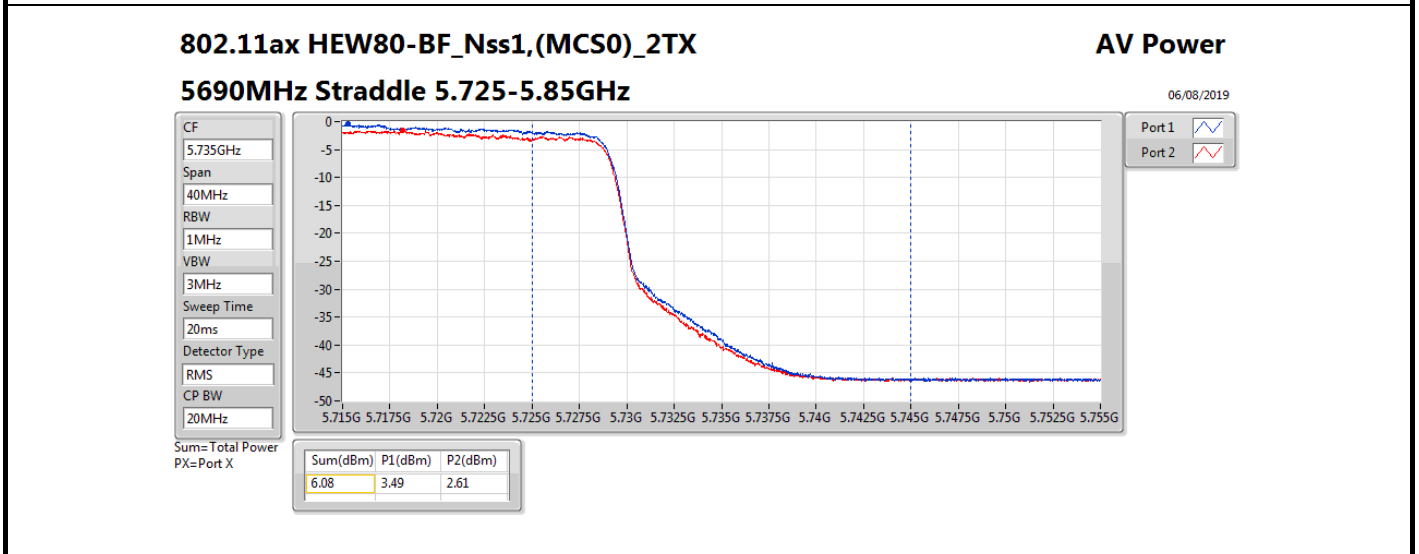

Summary

Mode	Total Power (dBm)	Total Power (W)
5.25-5.35GHz	-	-
802.11a_Nss1,(6Mbps)_4TX	18.09	0.06442
802.11ax HEW20_Nss1,(MCS0)_4TX	18.82	0.07621
802.11ax HEW40_Nss1,(MCS0)_4TX	21.48	0.14060
802.11ax HEW80_Nss1,(MCS0)_4TX	23.91	0.24604
5.47-5.725GHz	-	-
802.11a_Nss1,(6Mbps)_4TX	18.17	0.06561
802.11ax HEW20_Nss1,(MCS0)_4TX	18.77	0.07534
802.11ax HEW40_Nss1,(MCS0)_4TX	21.34	0.13614
802.11ax HEW80_Nss1,(MCS0)_4TX	23.97	0.24946
5.725-5.85GHz	-	-
802.11a_Nss1,(6Mbps)_4TX	10.41	0.01099
802.11ax HEW20_Nss1,(MCS0)_4TX	11.79	0.01510
802.11ax HEW40_Nss1,(MCS0)_4TX	10.29	0.01069
802.11ax HEW80_Nss1,(MCS0)_4TX	9.06	0.00805