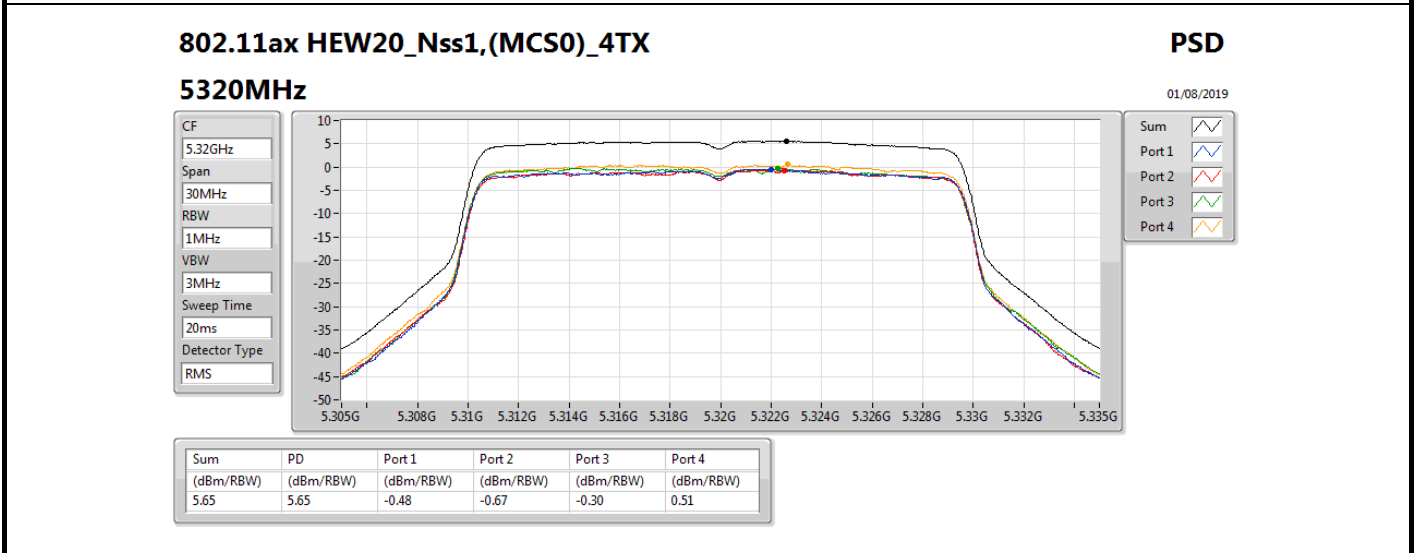

DG = Directional Gain; **RBW** = 500 kHz for 5.725-5.85GHz band / 1MHz for other band;
PD = trace bin-by-bin of each transmits port summing can be performed maximum power density; **Port X** = Port X power density;