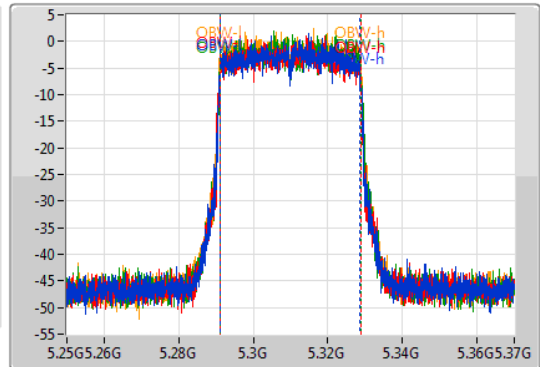

802.11ax HEW40_Nss1,(MCS0)_4TX

EBW

5310MHz

01/08/2019

CF: 5.31GHz
 Span: 120MHz
 RBW: 500kHz
 VBW: 2MHz
 Sweep Time: 100ms
 Detector Type: Peak

CF: 5.31GHz
 Span: 120MHz
 RBW: 500kHz
 VBW: 2MHz
 Sweep Time: 100ms
 Detector Type: Sample