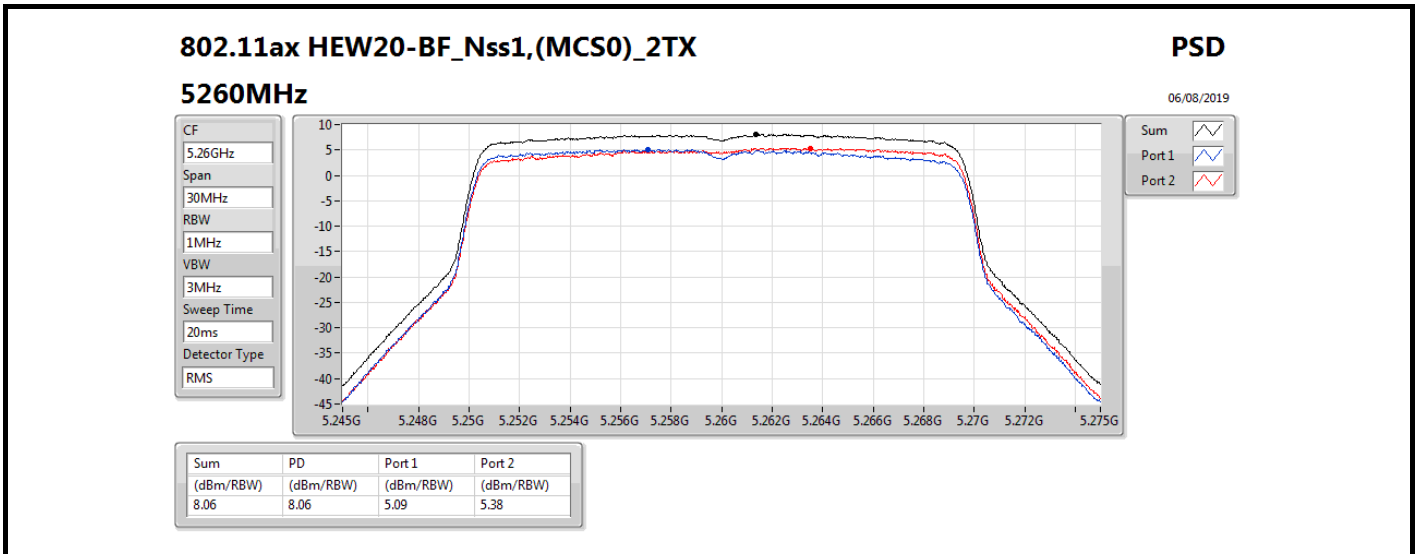

DG = Directional Gain; RBW = 500 kHz for 5.725-5.85GHz band / 1MHz for other band;

PD = trace bin-by-bin of each transmits port summing can be performed maximum power density; Port X = Port X power density;