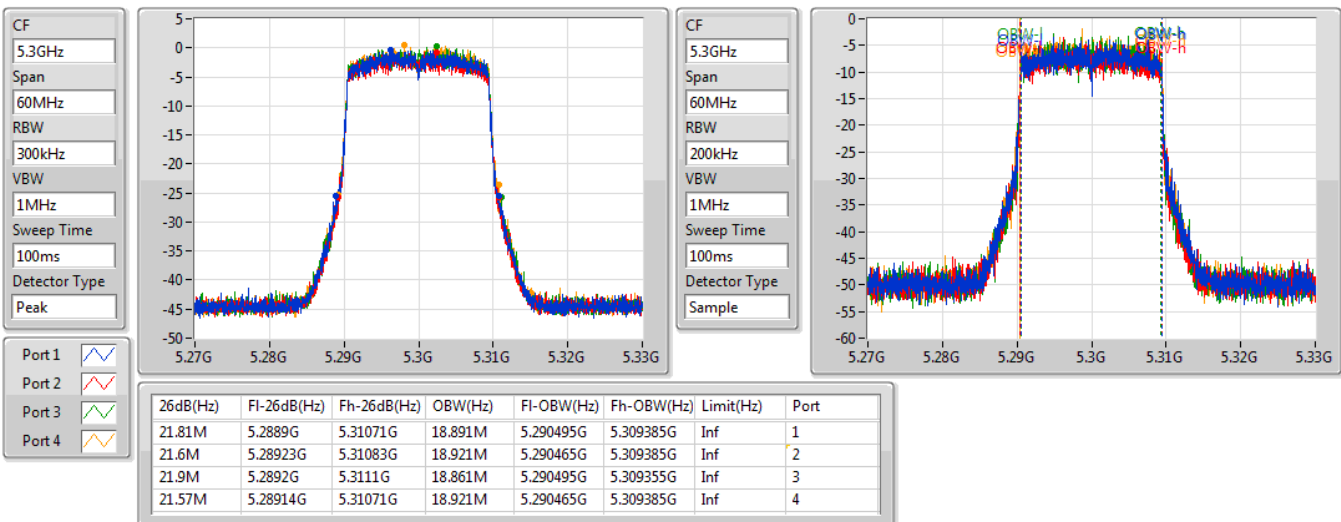

802.11ax HEW20-BF_Nss1,(MCS0)_4TX

EBW

5300MHz

03/08/2019