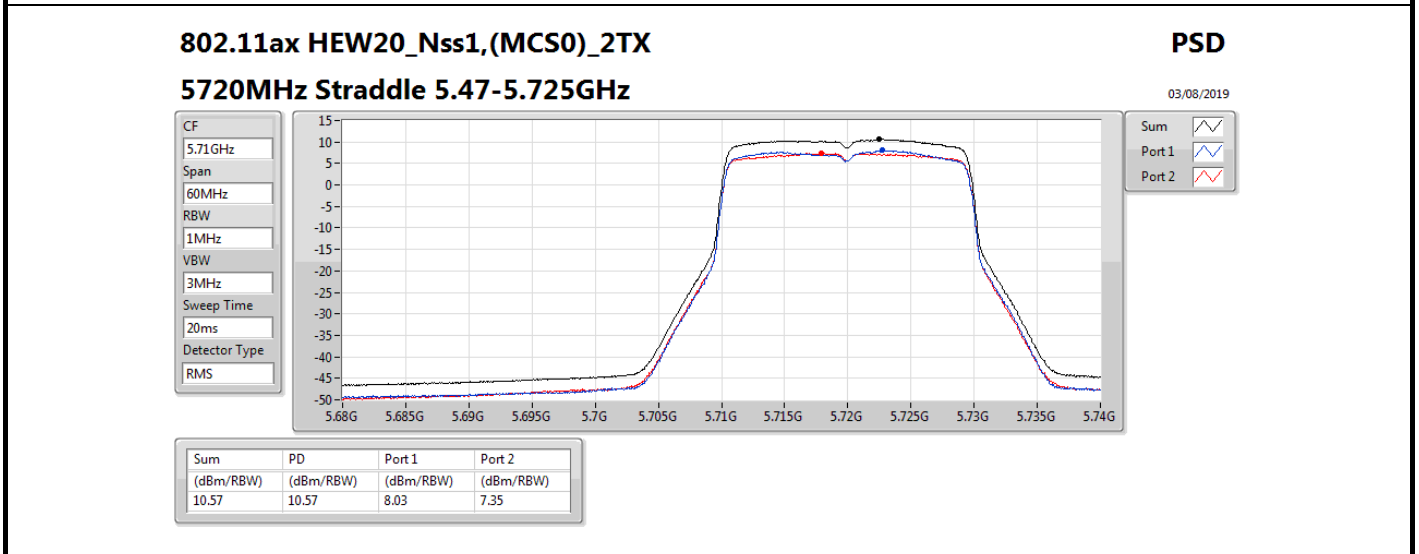

DG = Directional Gain; RBW = 500 kHz for 5.725-5.85GHz band / 1MHz for other band;
 PD = trace bin-by-bin of each transmits port summing can be performed maximum power density; Port X = Port X power density;