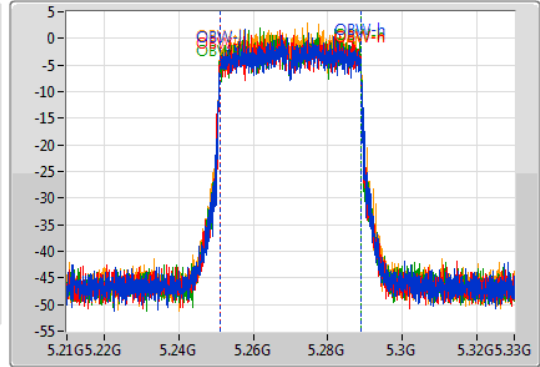

802.11ax HEW40_Nss1,(MCS0)_4TX

EBW

5270MHz

01/08/2019

CF: 5.27GHz
 Span: 120MHz
 RBW: 500kHz
 VBW: 2MHz
 Sweep Time: 100ms
 Detector Type: Peak

CF: 5.27GHz
 Span: 120MHz
 RBW: 500kHz
 VBW: 2MHz
 Sweep Time: 100ms
 Detector Type: Sample