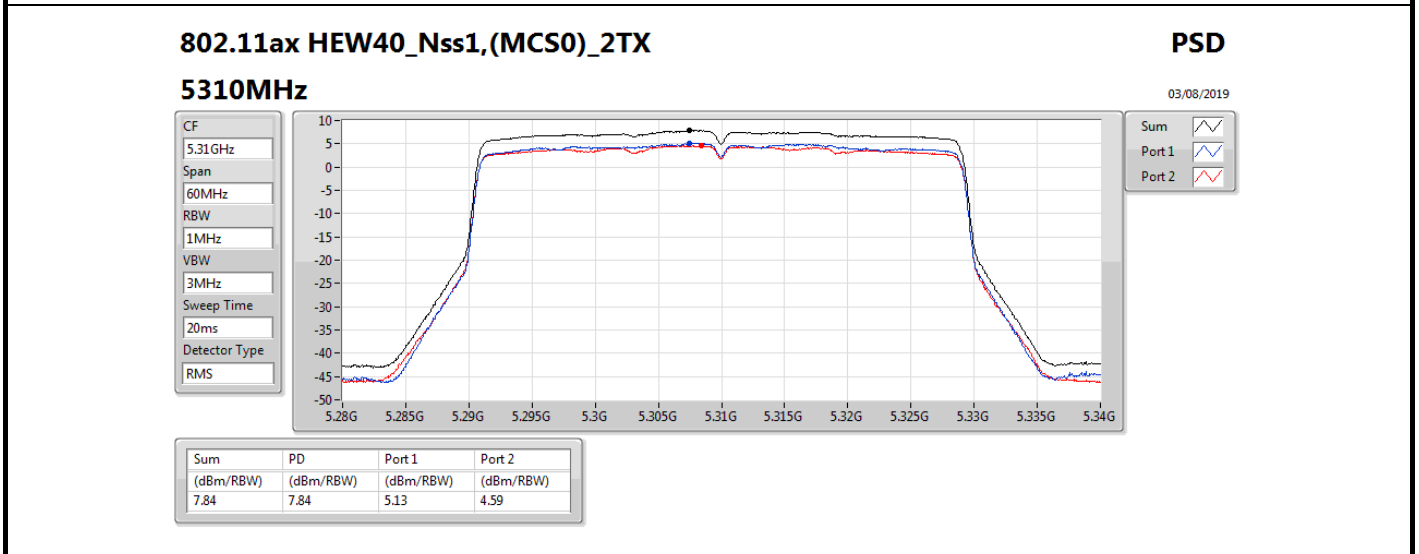

DG = Directional Gain; RBW = 500 kHz for 5.725-5.85GHz band / 1MHz for other band;
 PD = trace bin-by-bin of each transmits port summing can be performed maximum power density; Port X = Port X power density;