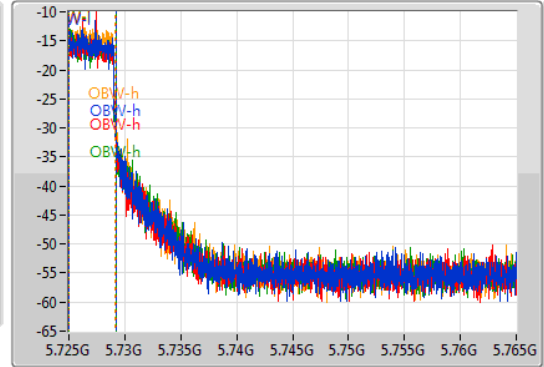

802.11ax HEW80_Nss1,(MCS0)_4TX

EBW

5690MHz Straddle 5.725-5.85GHz

01/08/2019

CF
5.745GHz
Span
40MHz
RBW
100kHz
VBW
300kHz
Sweep Time
100ms
Detector Type
Peak

CF
5.745GHz
Span
40MHz
RBW
50kHz
VBW
200kHz
Sweep Time
100ms
Detector Type
Sample