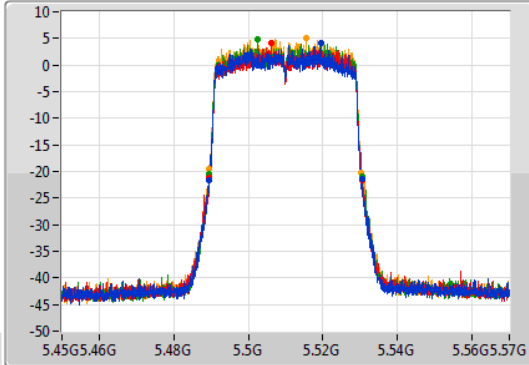

802.11ax HEW40_Nss1,(MCS0)_4TX

EBW

5510MHz

01/08/2019

CF
5.51GHz
Span
120MHz
RBW
500kHz
VBW
2MHz
Sweep Time
100ms
Detector Type
Peak

CF
5.51GHz
Span
120MHz
RBW
500kHz
VBW
2MHz
Sweep Time
100ms
Detector Type
Sample