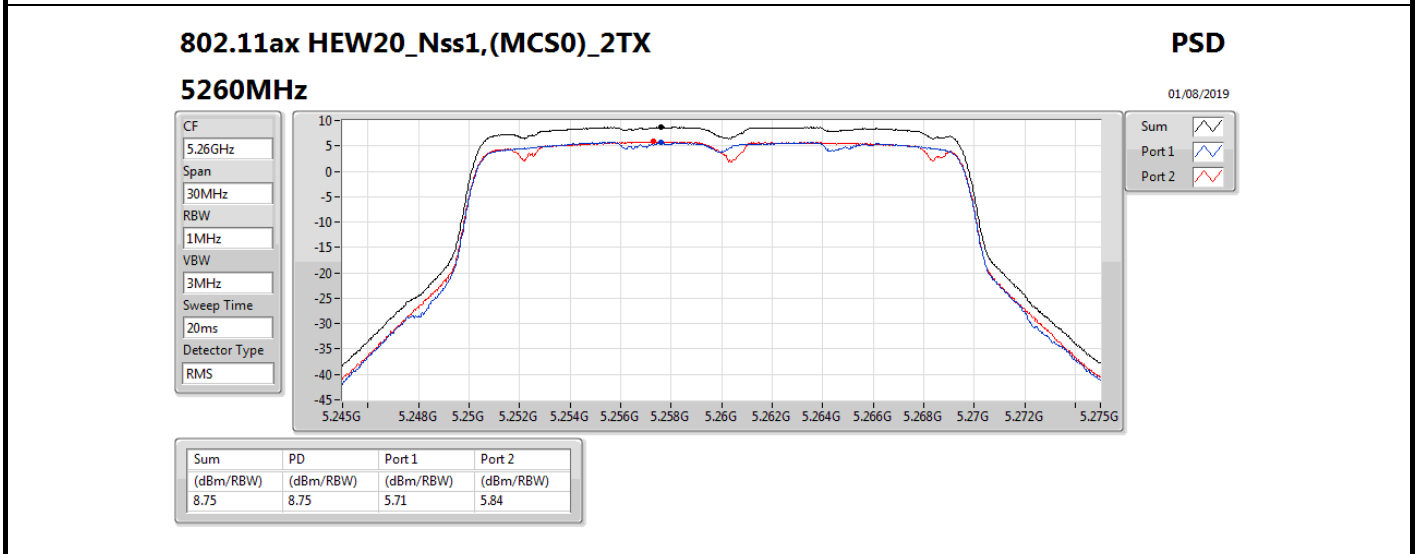

DG = Directional Gain; **RBW** = 500 kHz for 5.725-5.85GHz band / 1MHz for other band;
PD = trace bin-by-bin of each transmits port summing can be performed maximum power density; **Port X** = Port X power density;