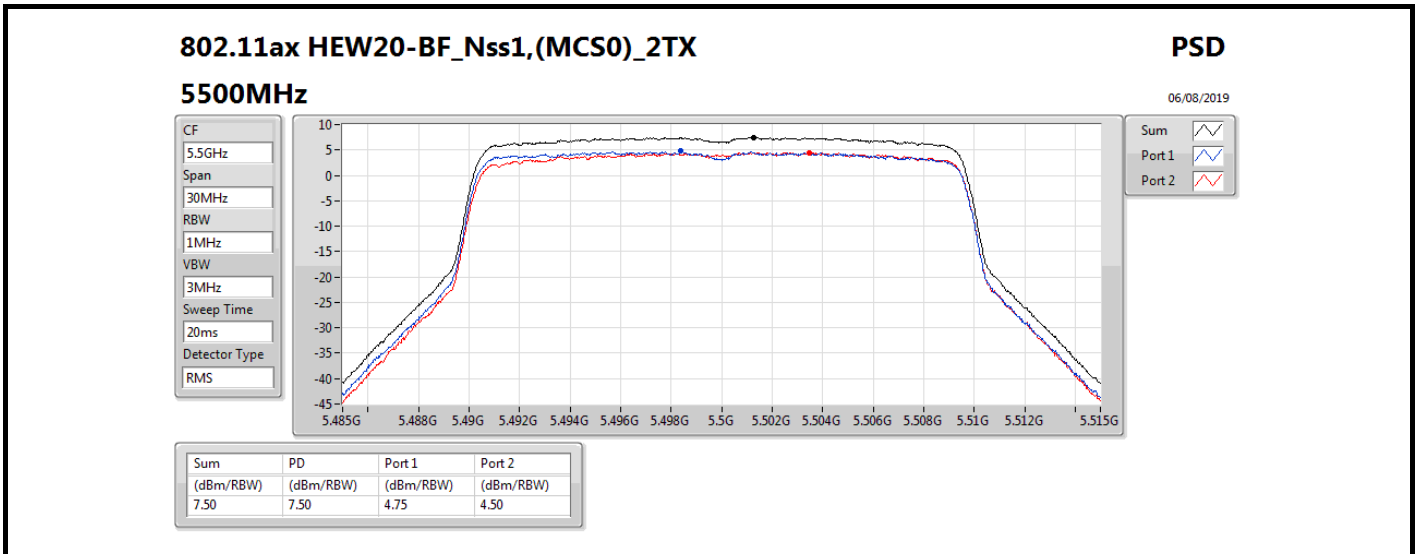

DG = Directional Gain; RBW = 500 kHz for 5.725-5.85GHz band / 1MHz for other band;

PD = trace bin-by-bin of each transmits port summing can be performed maximum power density; Port X = Port X power density;