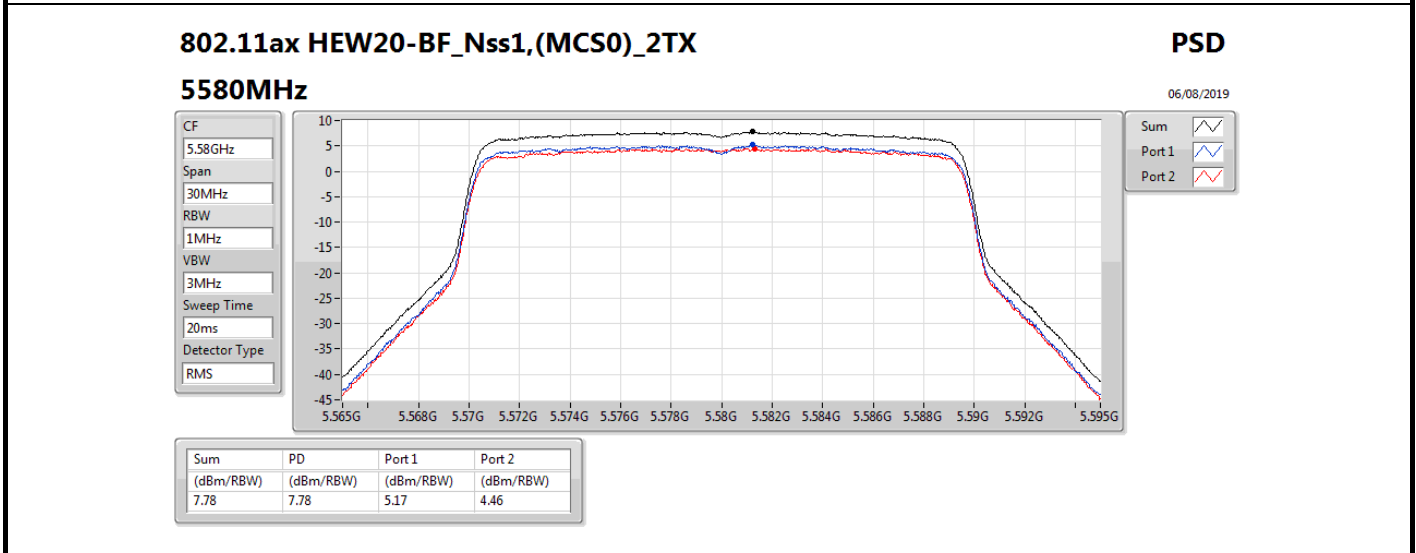

DG = Directional Gain; RBW = 500 kHz for 5.725-5.85GHz band / 1MHz for other band;

PD = trace bin-by-bin of each transmits port summing can be performed maximum power density; Port X = Port X power density;