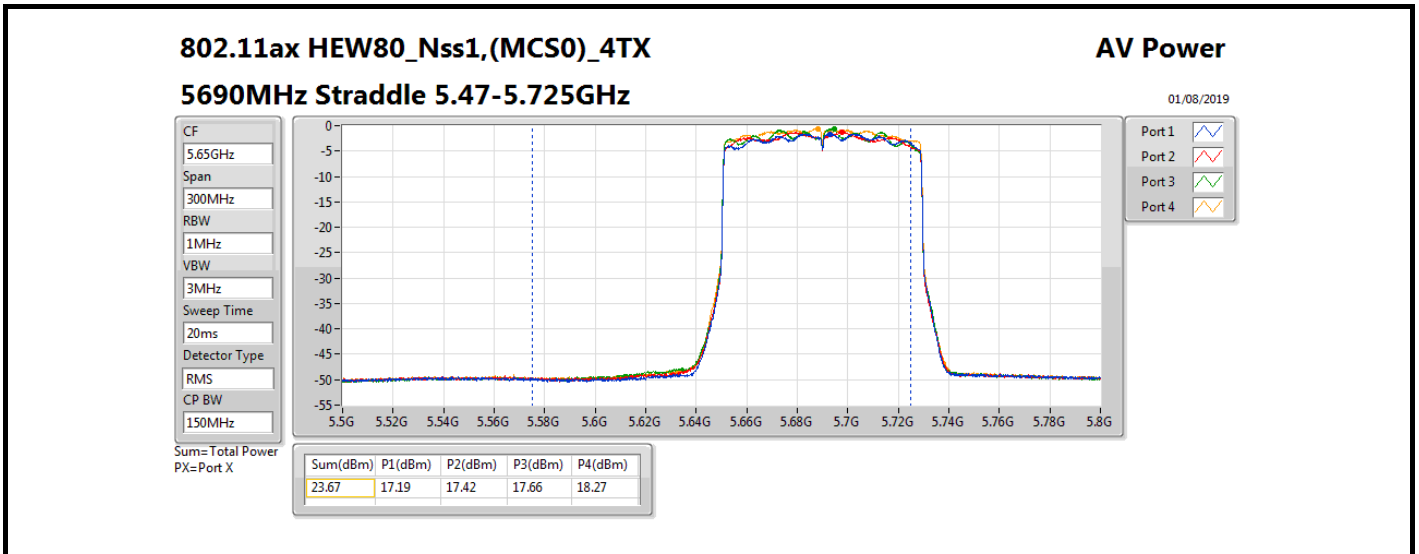

Summary

Mode	Total Power (dBm)	Total Power (W)
5.25-5.35GHz	-	-
802.11ax HEW20-BF_Nss1,(MCS0)_4TX	17.59	0.05741
802.11ax HEW40-BF_Nss1,(MCS0)_4TX	17.78	0.05998
802.11ax HEW80-BF_Nss1,(MCS0)_4TX	17.62	0.05781
5.47-5.725GHz	-	-
802.11ax HEW20-BF_Nss1,(MCS0)_4TX	17.66	0.05834
802.11ax HEW40-BF_Nss1,(MCS0)_4TX	17.97	0.06266
802.11ax HEW80-BF_Nss1,(MCS0)_4TX	17.62	0.05781
5.725-5.85GHz	-	-
802.11ax HEW20-BF_Nss1,(MCS0)_4TX	10.96	0.01247
802.11ax HEW40-BF_Nss1,(MCS0)_4TX	7.77	0.00598
802.11ax HEW80-BF_Nss1,(MCS0)_4TX	2.73	0.00187