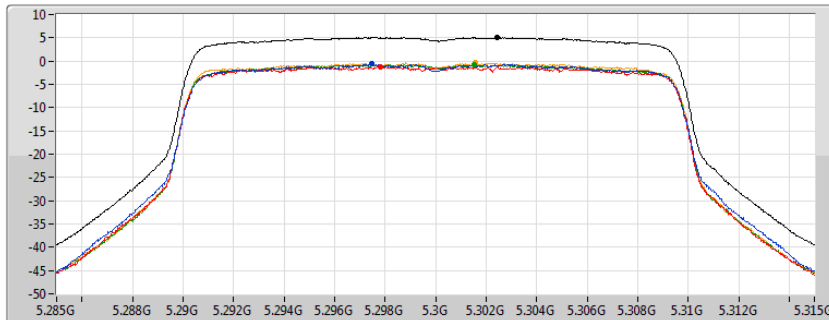

802.11ax HEW20-BF_Nss1,(MCS0)_4TX

PSD

5300MHz

03/08/2019

CF
5.3GHz
Span
30MHz
RBW
1MHz
VBW
3MHz
Sweep Time
20ms
Detector Type
RMS

Sum
Port 1
Port 2
Port 3
Port 4

Sum	PD	Port 1	Port 2	Port 3	Port 4
(dBm/RBW)	(dBm/RBW)	(dBm/RBW)	(dBm/RBW)	(dBm/RBW)	(dBm/RBW)
5.10	5.10	-0.64	-1.20	-0.80	-0.30