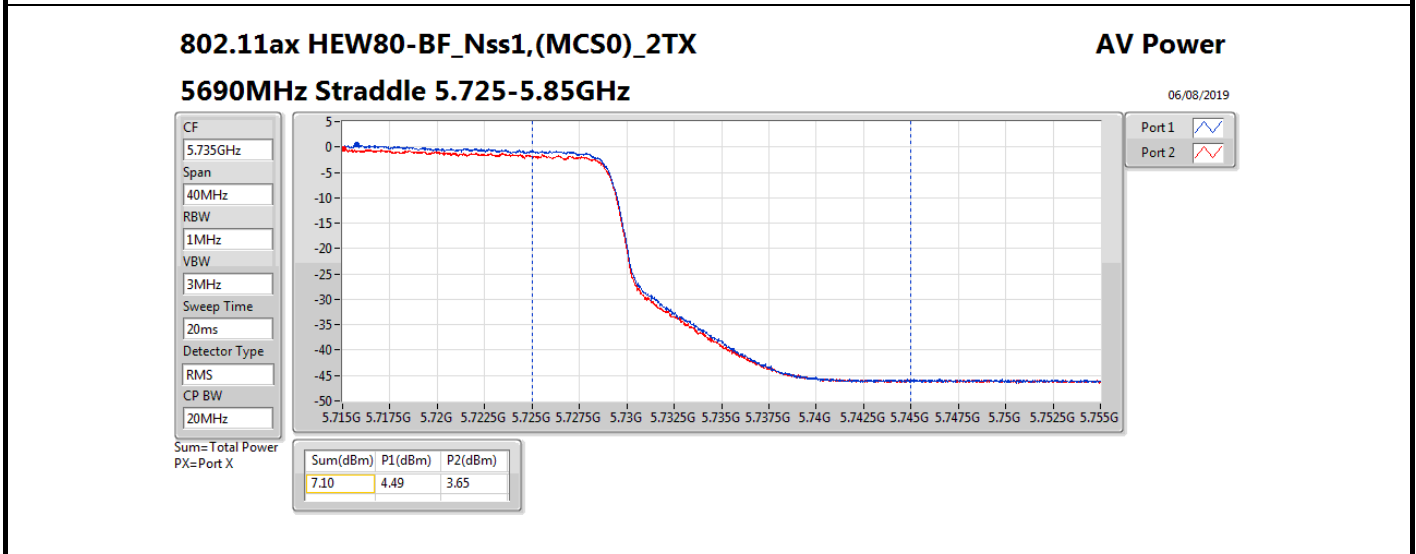

Summary

Mode	Total Power (dBm)	Total Power (W)
5.25-5.35GHz	-	-
802.11a_Nss1,(6Mbps)_4TX	18.54	0.07145
802.11ax HEW20_Nss1,(MCS0)_4TX	19.30	0.08511
802.11ax HEW40_Nss1,(MCS0)_4TX	22.05	0.16032
802.11ax HEW80_Nss1,(MCS0)_4TX	23.91	0.24604
5.47-5.725GHz	-	-
802.11a_Nss1,(6Mbps)_4TX	18.61	0.07261
802.11ax HEW20_Nss1,(MCS0)_4TX	19.23	0.08375
802.11ax HEW40_Nss1,(MCS0)_4TX	21.78	0.15066
802.11ax HEW80_Nss1,(MCS0)_4TX	23.97	0.24946
5.725-5.85GHz	-	-
802.11a_Nss1,(6Mbps)_4TX	10.92	0.01236
802.11ax HEW20_Nss1,(MCS0)_4TX	12.28	0.01690
802.11ax HEW40_Nss1,(MCS0)_4TX	10.77	0.01194
802.11ax HEW80_Nss1,(MCS0)_4TX	9.06	0.00805