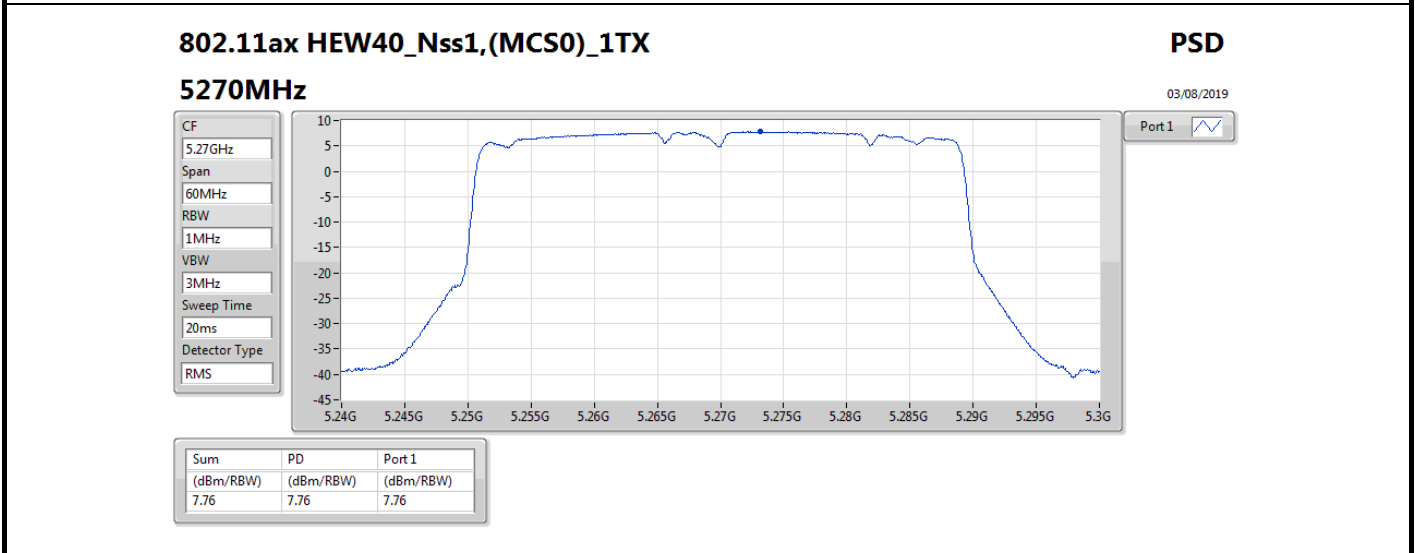

DG = Directional Gain; **RBW** = 500 kHz for 5.725-5.85GHz band / 1MHz for other band;
PD = trace bin-by-bin of each transmits port summing can be performed maximum power density; **Port X** = Port X power density;