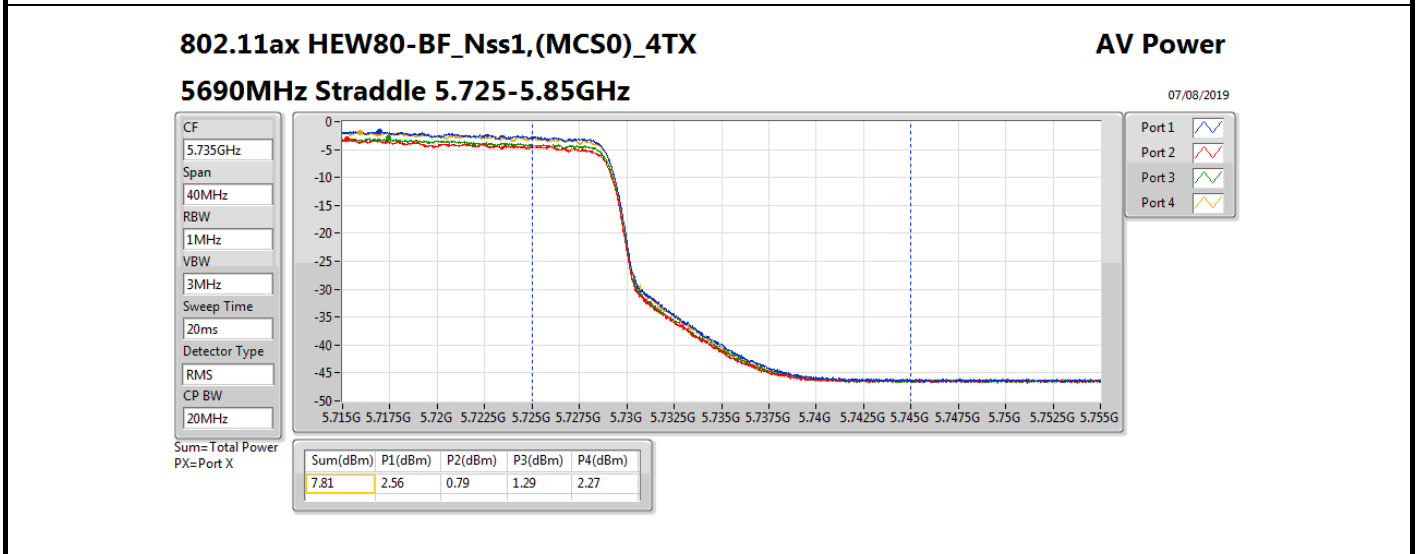

Summary

Mode	Total Power (dBm)	Total Power (W)
5.25-5.35GHz	-	-
802.11a_Nss1,(6Mbps)_1TX	23.70	0.23442
802.11ax HEW20_Nss1,(MCS0)_1TX	23.95	0.24831
802.11ax HEW40_Nss1,(MCS0)_1TX	23.96	0.24889
802.11ax HEW80_Nss1,(MCS0)_1TX	23.73	0.23605
5.47-5.725GHz	-	-
802.11a_Nss1,(6Mbps)_1TX	23.62	0.23014
802.11ax HEW20_Nss1,(MCS0)_1TX	23.91	0.24604
802.11ax HEW40_Nss1,(MCS0)_1TX	23.96	0.24889
802.11ax HEW80_Nss1,(MCS0)_1TX	23.86	0.24322
5.725-5.85GHz	-	-
802.11a_Nss1,(6Mbps)_1TX	16.01	0.03990
802.11ax HEW20_Nss1,(MCS0)_1TX	17.09	0.05117
802.11ax HEW40_Nss1,(MCS0)_1TX	13.78	0.02388
802.11ax HEW80_Nss1,(MCS0)_1TX	10.02	0.01005