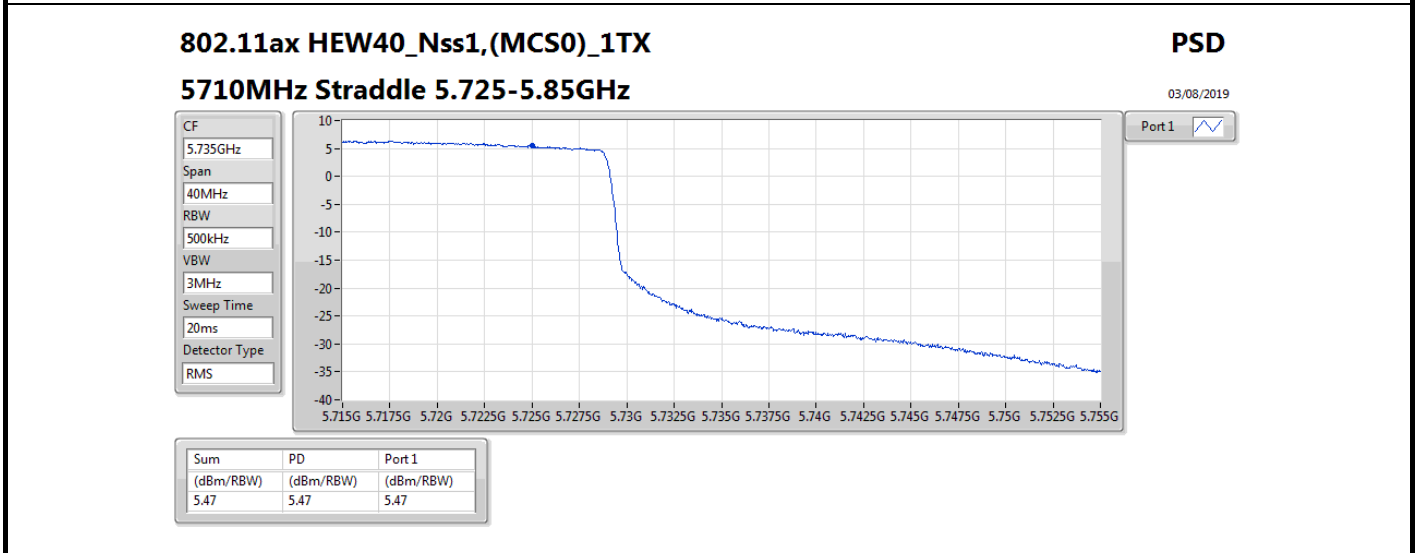

DG = Directional Gain; **RBW** = 500 kHz for 5.725-5.85GHz band / 1MHz for other band;
PD = trace bin-by-bin of each transmits port summing can be performed maximum power density; **Port X** = Port X power density;