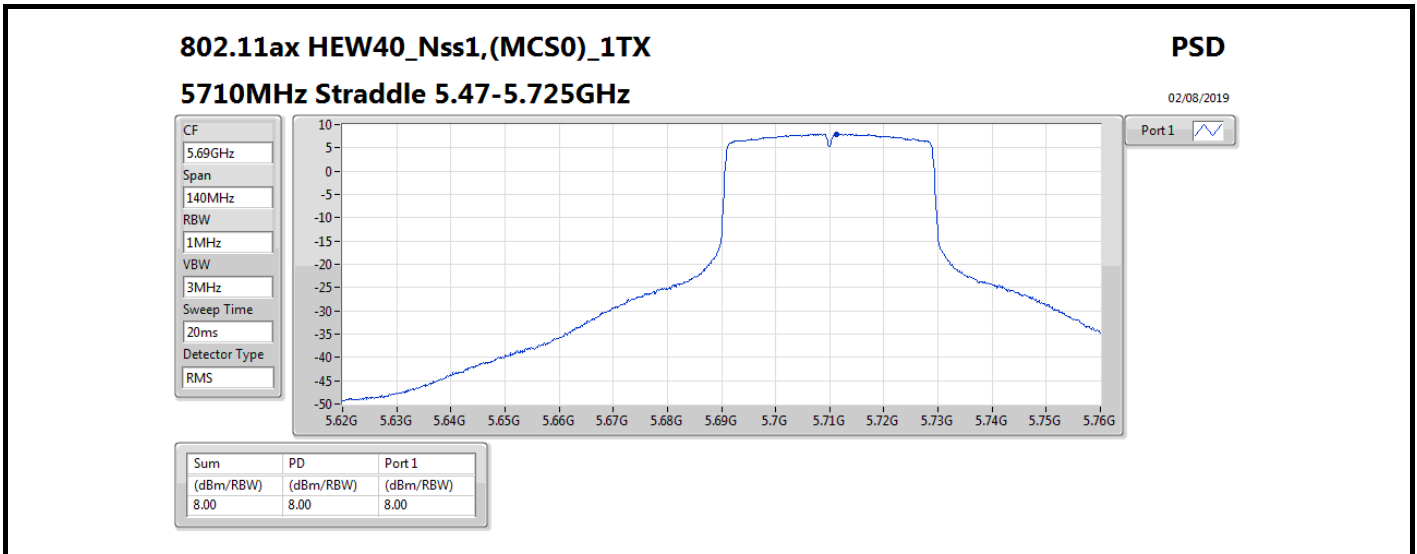

DG = Directional Gain; **RBW** = 500 kHz for 5.725-5.85GHz band / 1MHz for other band;
PD = trace bin-by-bin of each transmits port summing can be performed maximum power density; **Port X** = Port X power density;