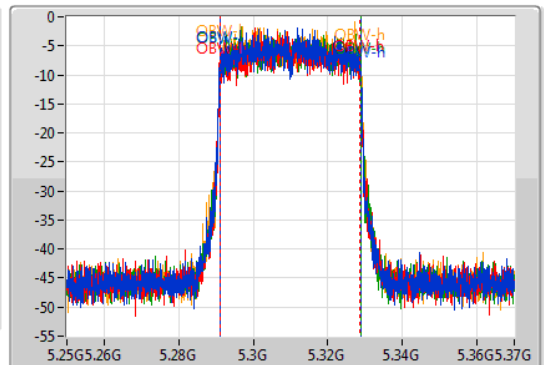

802.11ax HEW40-BF_Nss1,(MCS0)_4TX

EBW

5310MHz

05/08/2019

CF
5.31GHz
Span
120MHz
RBW
500kHz
VBW
2MHz
Sweep Time
100ms
Detector Type
Peak

CF
5.31GHz
Span
120MHz
RBW
500kHz
VBW
2MHz
Sweep Time
100ms
Detector Type
Sample