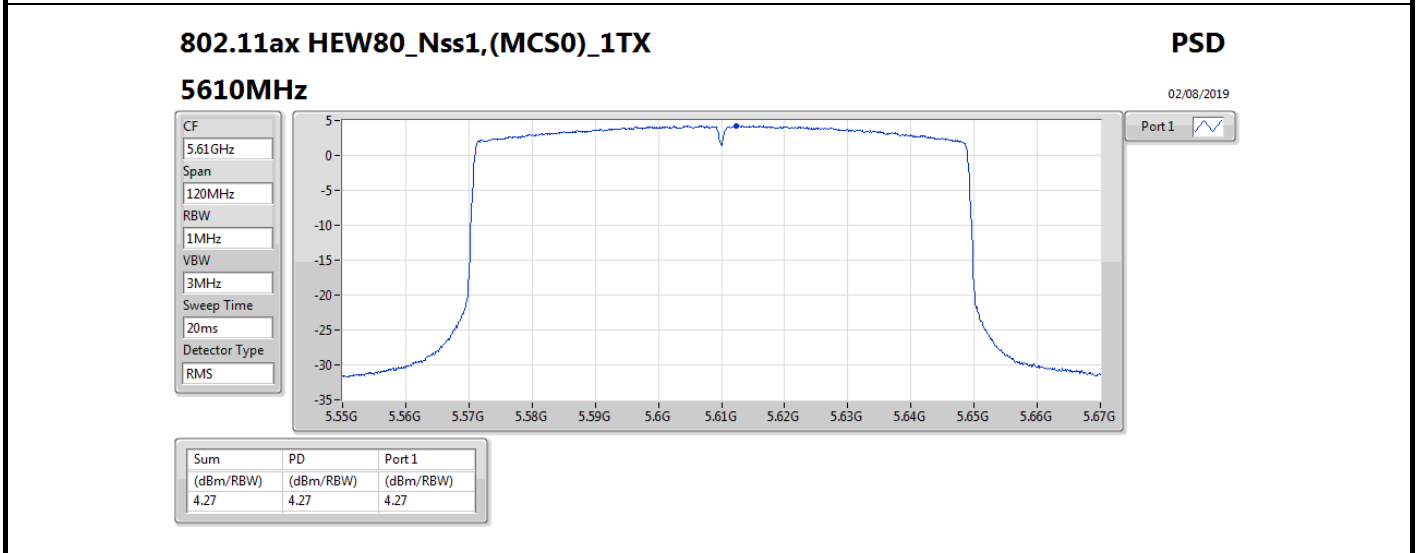

DG = Directional Gain; **RBW** = 500 kHz for 5.725-5.85GHz band / 1MHz for other band;
PD = trace bin-by-bin of each transmits port summing can be performed maximum power density; **Port X** = Port X power density;