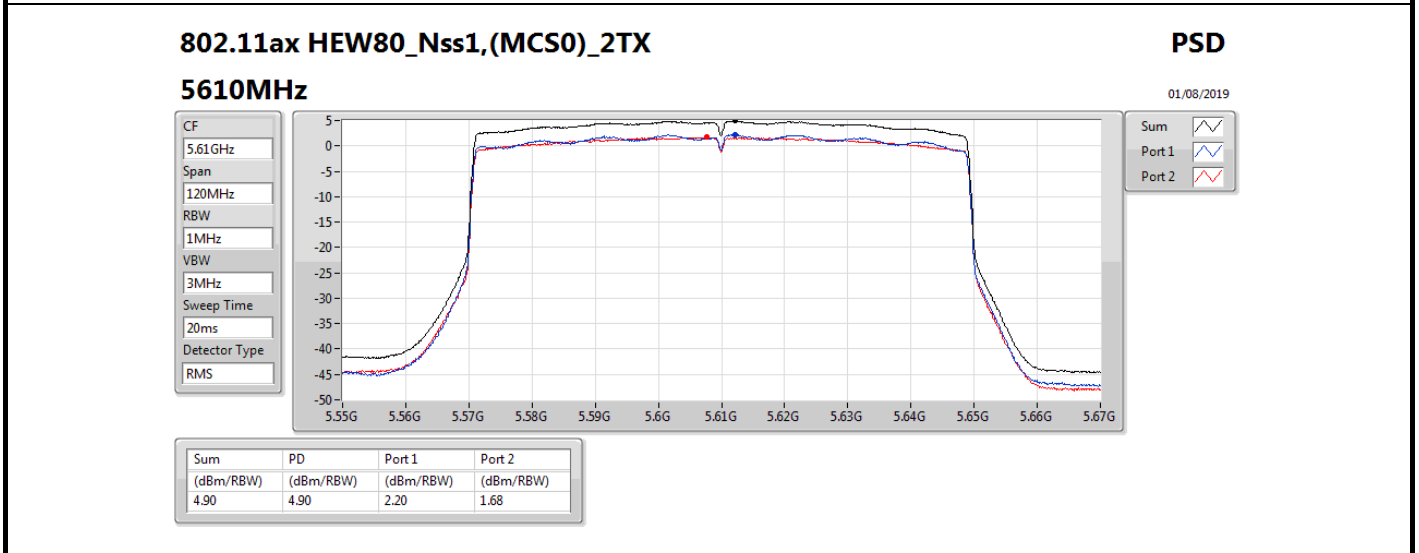

DG = Directional Gain; **RBW** = 500 kHz for 5.725-5.85GHz band / 1MHz for other band;
PD = trace bin-by-bin of each transmits port summing can be performed maximum power density; **Port X** = Port X power density;