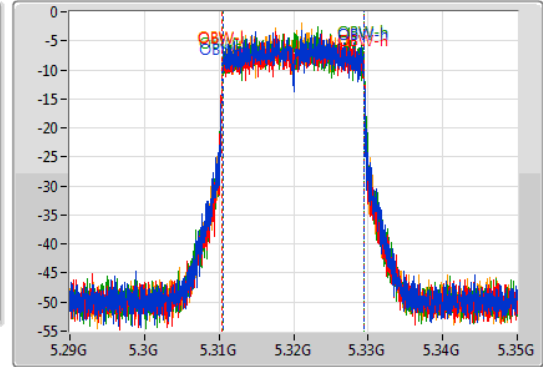

802.11ax HEW20-BF_Nss1,(MCS0)_4TX

EBW

5320MHz

03/08/2019

CF
5.32GHz
Span
60MHz
RBW
300kHz
VBW
1MHz
Sweep Time
100ms
Detector Type
Peak

CF
5.32GHz
Span
60MHz
RBW
200kHz
VBW
1MHz
Sweep Time
100ms
Detector Type
Sample

Port 1
Port 2
Port 3
Port 4

26dB(Hz)	Fl-26dB(Hz)	Fh-26dB(Hz)	OBW(Hz)	Fl-OBW(Hz)	Fh-OBW(Hz)	Limit(Hz)	Port
22.11M	5.30875G	5.33086G	18.891M	5.310495G	5.329385G	Inf	1
21.66M	5.30911G	5.33077G	18.951M	5.310465G	5.329415G	Inf	2
21.84M	5.30911G	5.33095G	18.891M	5.310495G	5.329385G	Inf	3
21.36M	5.30923G	5.33059G	18.921M	5.310465G	5.329385G	Inf	4

802.11ax HEW20-BF_Nss1,(MCS0)_4TX

EBW

5500MHz

03/08/2019

CF
5.5GHz
Span
60MHz
RBW
300kHz
VBW
1MHz
Sweep Time
100ms
Detector Type
Peak

CF
5.5GHz
Span
60MHz
RBW
200kHz
VBW
1MHz
Sweep Time
100ms
Detector Type
Sample

Port 1
Port 2
Port 3
Port 4

26dB(Hz)	Fl-26dB(Hz)	Fh-26dB(Hz)	OBW(Hz)	Fl-OBW(Hz)	Fh-OBW(Hz)	Limit(Hz)	Port
22.02M	5.4889G	5.51092G	18.891M	5.490495G	5.509385G	Inf	1
22.08M	5.4889G	5.51098G	18.891M	5.490495G	5.509385G	Inf	2
21.48M	5.48923G	5.51071G	18.861M	5.490495G	5.509355G	Inf	3
21.63M	5.48902G	5.51065G	18.891M	5.490495G	5.509385G	Inf	4