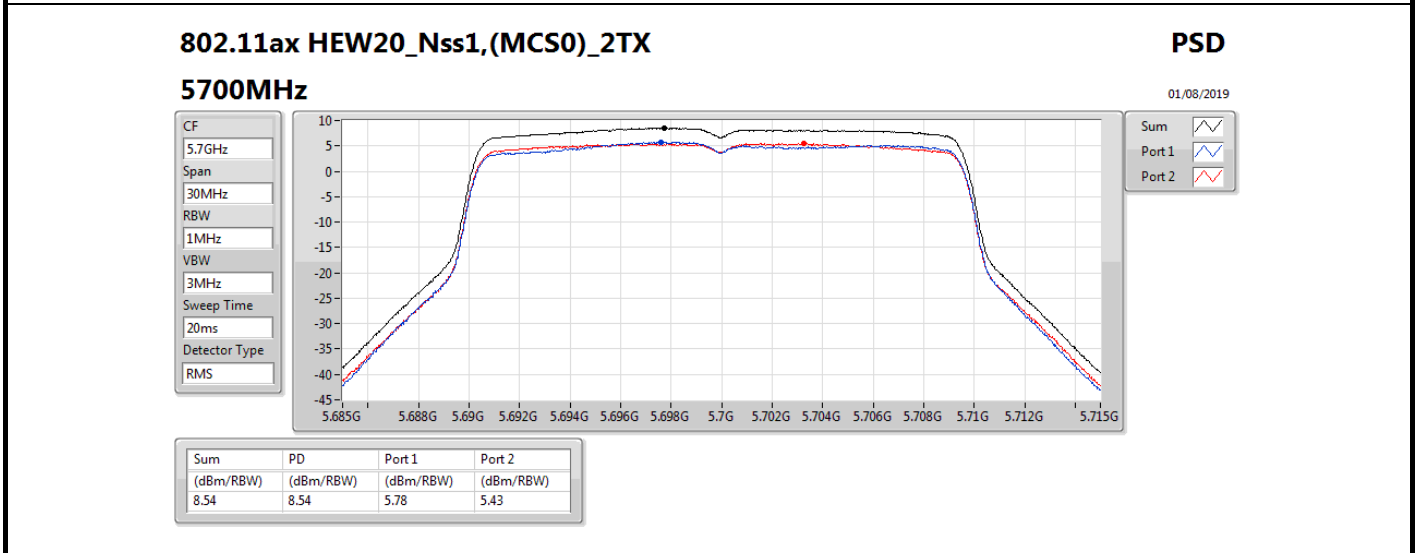

DG = Directional Gain; **RBW** = 500 kHz for 5.725-5.85GHz band / 1MHz for other band;
PD = trace bin-by-bin of each transmits port summing can be performed maximum power density; **Port X** = Port X power density;