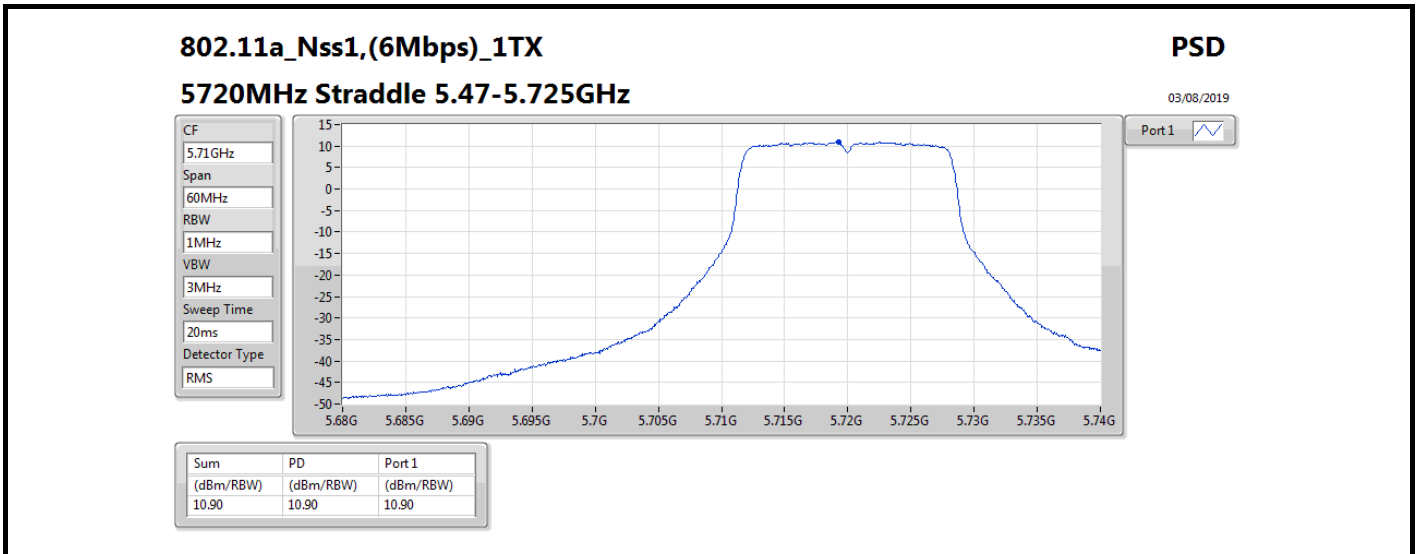

DG = Directional Gain; **RBW** = 500 kHz for 5.725-5.85GHz band / 1MHz for other band;
PD = trace bin-by-bin of each transmits port summing can be performed maximum power density; **Port X** = Port X power density;