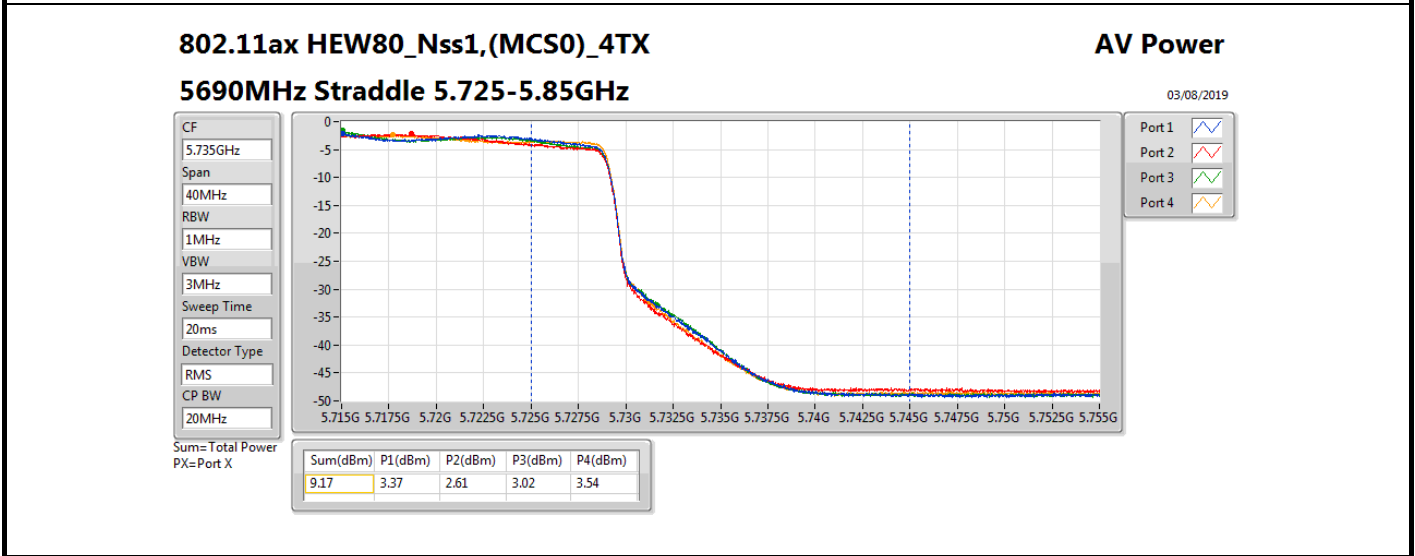

Summary

Mode	Total Power (dBm)	Total Power (W)
5.25-5.35GHz	-	-
802.11ax HEW20-BF_Nss1,(MCS0)_4TX	22.24	0.16749
802.11ax HEW40-BF_Nss1,(MCS0)_4TX	22.27	0.16866
802.11ax HEW80-BF_Nss1,(MCS0)_4TX	22.18	0.16520
5.47-5.725GHz	-	-
802.11ax HEW20-BF_Nss1,(MCS0)_4TX	22.55	0.17989
802.11ax HEW40-BF_Nss1,(MCS0)_4TX	22.54	0.17947
802.11ax HEW80-BF_Nss1,(MCS0)_4TX	22.46	0.17620
5.725-5.85GHz	-	-
802.11ax HEW20-BF_Nss1,(MCS0)_4TX	15.70	0.03715
802.11ax HEW40-BF_Nss1,(MCS0)_4TX	11.55	0.01429
802.11ax HEW80-BF_Nss1,(MCS0)_4TX	7.81	0.00604