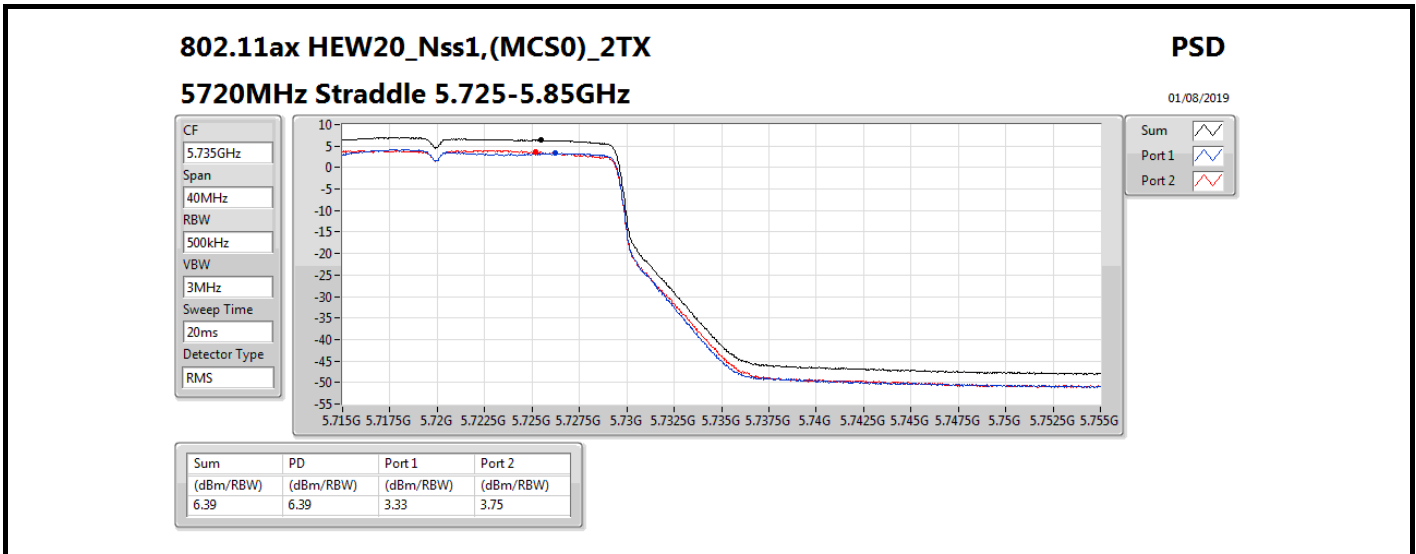

DG = Directional Gain; **RBW** = 500 kHz for 5.725-5.85GHz band / 1MHz for other band;
PD = trace bin-by-bin of each transmits port summing can be performed maximum power density; **Port X** = Port X power density;