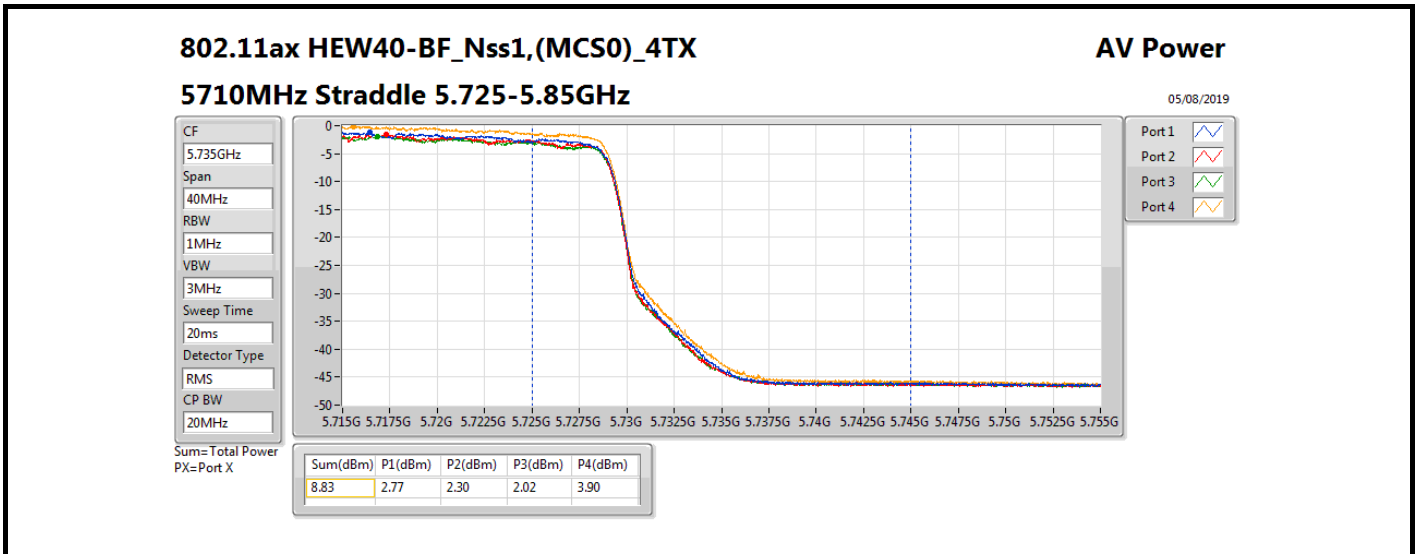

Summary

Mode	Total Power (dBm)	Total Power (W)
5.25-5.35GHz	-	-
802.11a_Nss1,(6Mbps)_1TX	23.70	0.23442
802.11ax HEW20_Nss1,(MCS0)_1TX	23.95	0.24831
802.11ax HEW40_Nss1,(MCS0)_1TX	23.96	0.24889
802.11ax HEW80_Nss1,(MCS0)_1TX	23.73	0.23605
5.47-5.725GHz	-	-
802.11a_Nss1,(6Mbps)_1TX	23.62	0.23014
802.11ax HEW20_Nss1,(MCS0)_1TX	23.91	0.24604
802.11ax HEW40_Nss1,(MCS0)_1TX	23.96	0.24889
802.11ax HEW80_Nss1,(MCS0)_1TX	23.86	0.24322
5.725-5.85GHz	-	-
802.11a_Nss1,(6Mbps)_1TX	16.01	0.03990
802.11ax HEW20_Nss1,(MCS0)_1TX	17.09	0.05117
802.11ax HEW40_Nss1,(MCS0)_1TX	13.78	0.02388
802.11ax HEW80_Nss1,(MCS0)_1TX	10.02	0.01005