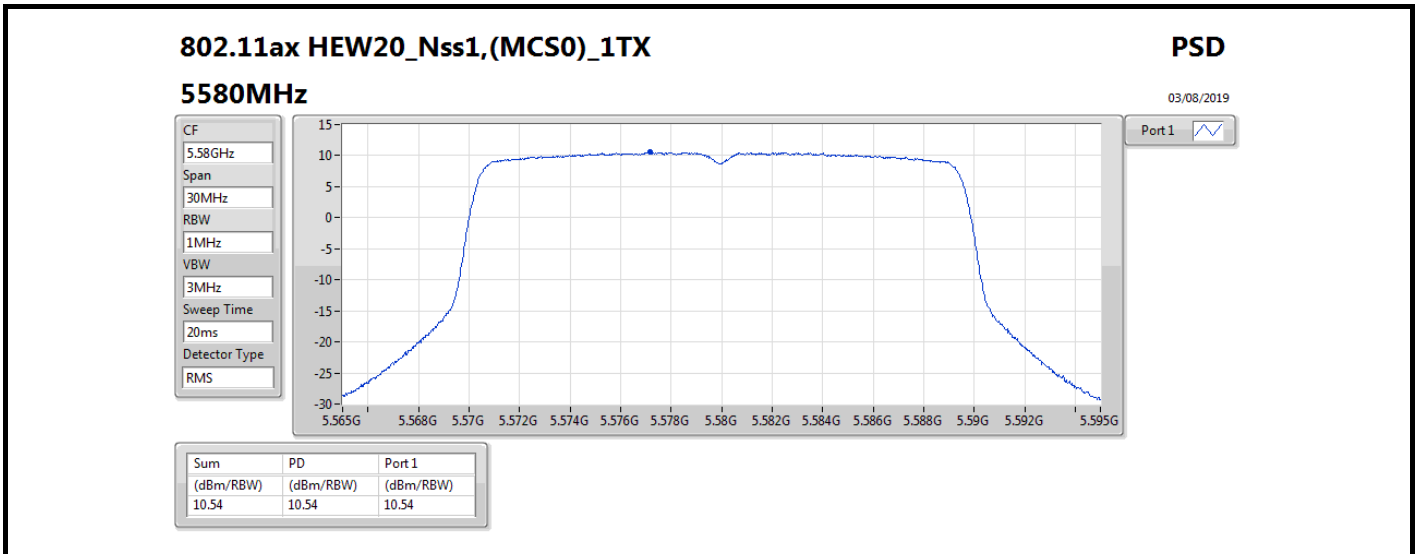

DG = Directional Gain; **RBW** = 500 kHz for 5.725-5.85GHz band / 1MHz for other band;
PD = trace bin-by-bin of each transmits port summing can be performed maximum power density; **Port X** = Port X power density;