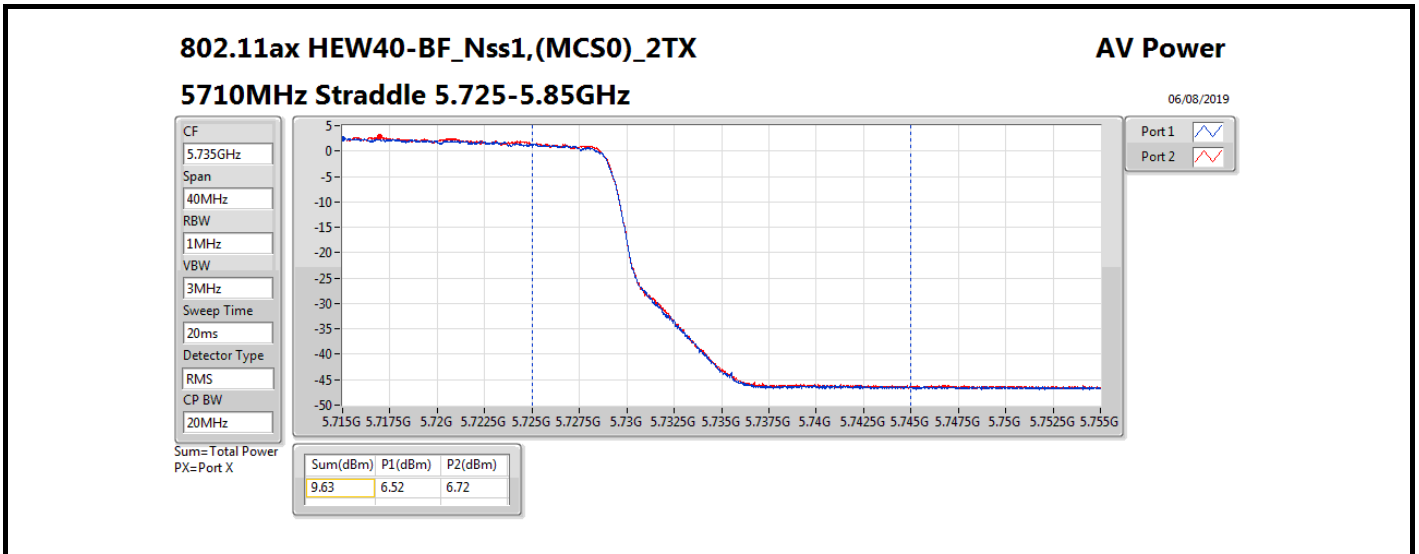

Summary

Mode	Total Power (dBm)	Total Power (W)
5.25-5.35GHz	-	-
802.11a_Nss1,(6Mbps)_4TX	18.09	0.06442
802.11ax HEW20_Nss1,(MCS0)_4TX	18.82	0.07621
802.11ax HEW40_Nss1,(MCS0)_4TX	21.48	0.14060
802.11ax HEW80_Nss1,(MCS0)_4TX	23.91	0.24604
5.47-5.725GHz	-	-
802.11a_Nss1,(6Mbps)_4TX	18.17	0.06561
802.11ax HEW20_Nss1,(MCS0)_4TX	18.77	0.07534
802.11ax HEW40_Nss1,(MCS0)_4TX	21.34	0.13614
802.11ax HEW80_Nss1,(MCS0)_4TX	23.97	0.24946
5.725-5.85GHz	-	-
802.11a_Nss1,(6Mbps)_4TX	10.41	0.01099
802.11ax HEW20_Nss1,(MCS0)_4TX	11.79	0.01510
802.11ax HEW40_Nss1,(MCS0)_4TX	10.29	0.01069
802.11ax HEW80_Nss1,(MCS0)_4TX	9.06	0.00805