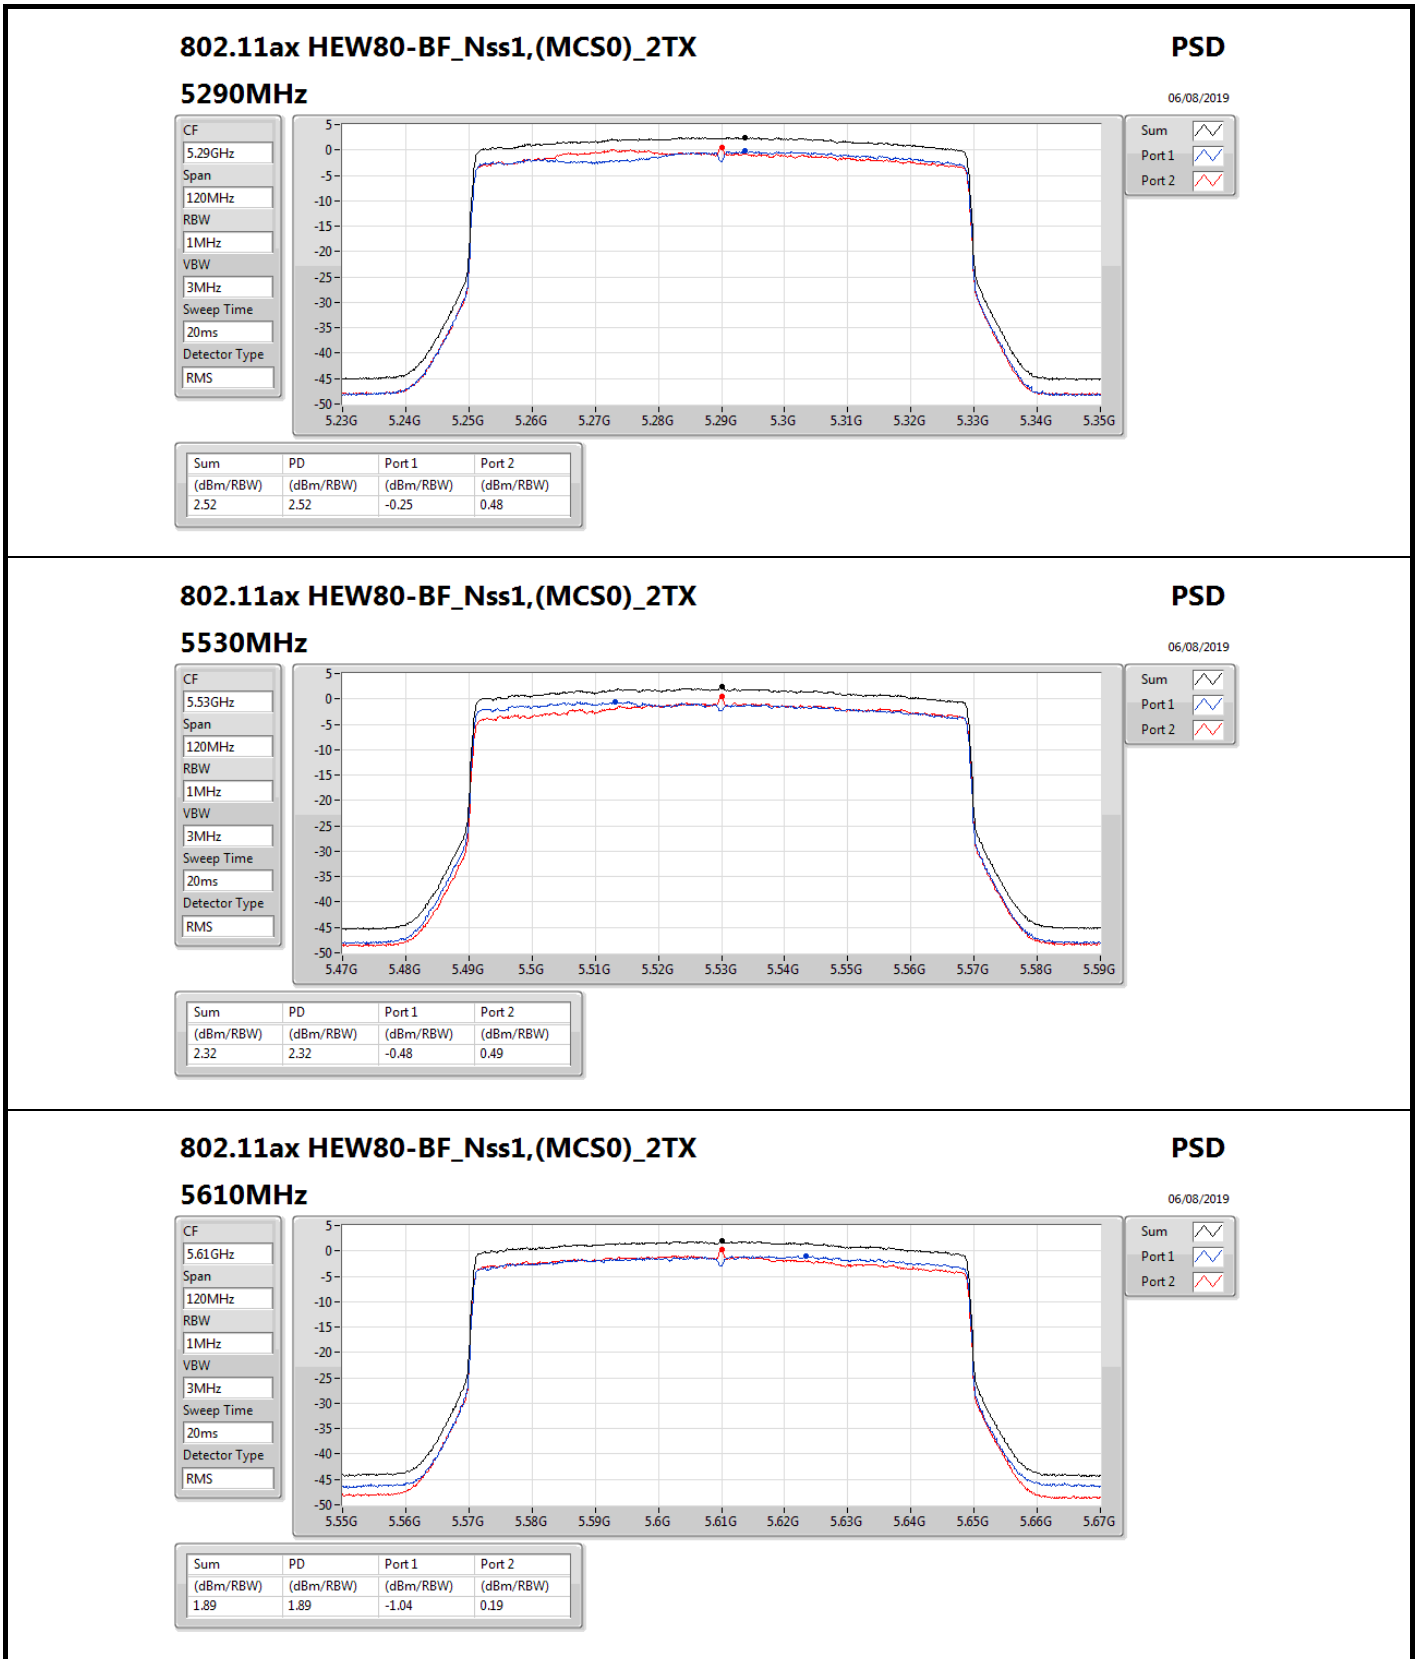

CF
5.61GHz

Span
120MHz

RBW
1MHz

VBW
3MHz

Sweep Time
20ms

Detector Type
RMS

Sum

Port 1

Port 2