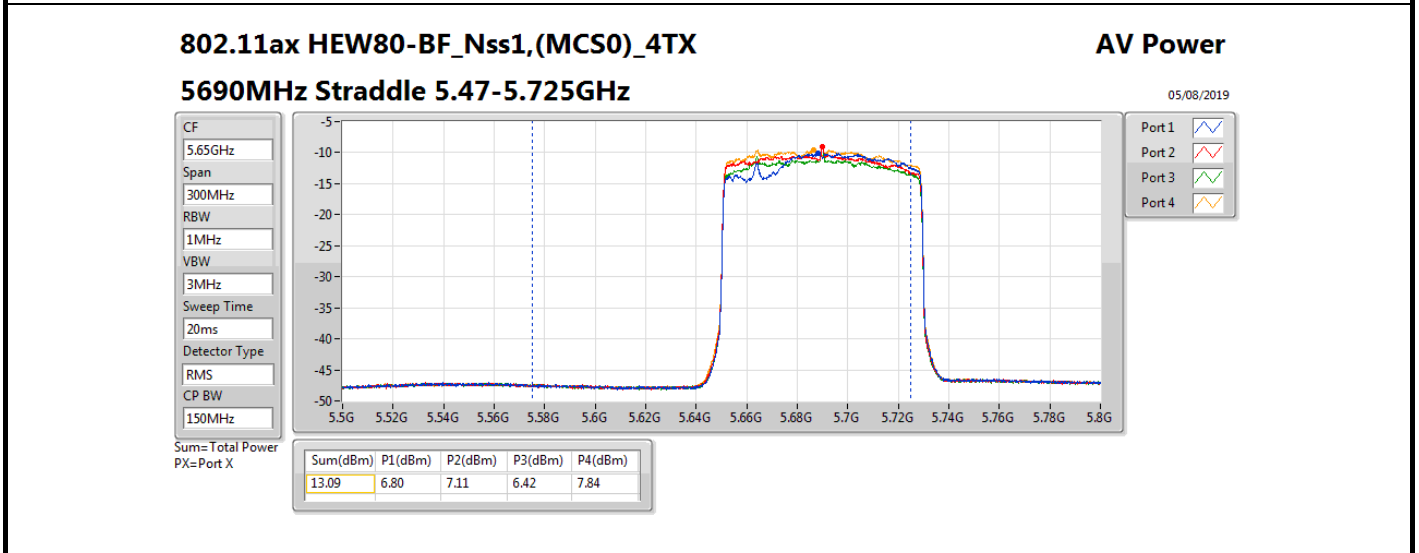

Summary

Mode	PD (dBm/RBW)
5.25-5.35GHz	-
802.11a_Nss1,(6Mbps)_1TX	10.73
802.11ax HEW20_Nss1,(MCS0)_1TX	10.26
802.11ax HEW40_Nss1,(MCS0)_1TX	7.53
802.11ax HEW80_Nss1,(MCS0)_1TX	3.79
5.47-5.725GHz	-
802.11a_Nss1,(6Mbps)_1TX	10.84
802.11ax HEW20_Nss1,(MCS0)_1TX	10.58
802.11ax HEW40_Nss1,(MCS0)_1TX	8.00
802.11ax HEW80_Nss1,(MCS0)_1TX	4.67
5.725-5.85GHz	-
802.11a_Nss1,(6Mbps)_1TX	8.57
802.11ax HEW20_Nss1,(MCS0)_1TX	8.64
802.11ax HEW40_Nss1,(MCS0)_1TX	5.20
802.11ax HEW80_Nss1,(MCS0)_1TX	1.30

RBW = 500 kHz for 5.725-5.85GHz band / 1MHz for other band;