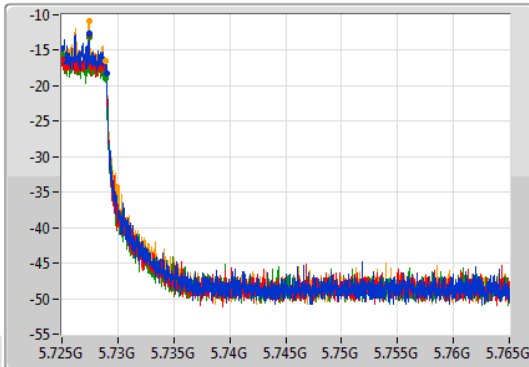

5690MHz Straddle 5.725-5.85GHz

05/08/2019

CF
5.745GHz
Span
40MHz
RBW
100kHz
VBW
300kHz
Sweep Time
100ms
Detector Type
Peak

CF
5.745GHz
Span
40MHz
RBW
200kHz
VBW
1MHz
Sweep Time
100ms
Detector Type
Sample