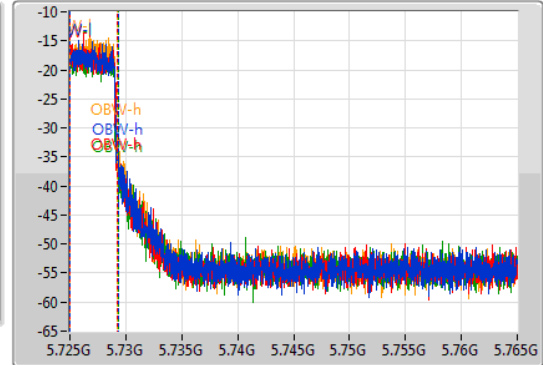

802.11ax HEW40-BF_Nss1,(MCS0)_4TX

EBW

5710MHz Straddle 5.725-5.85GHz

05/08/2019

CF
5.745GHz
Span
40MHz
RBW
100kHz
VBW
300kHz
Sweep Time
100ms
Detector Type
Peak

CF
5.745GHz
Span
40MHz
RBW
50kHz
VBW
200kHz
Sweep Time
100ms
Detector Type
Sample