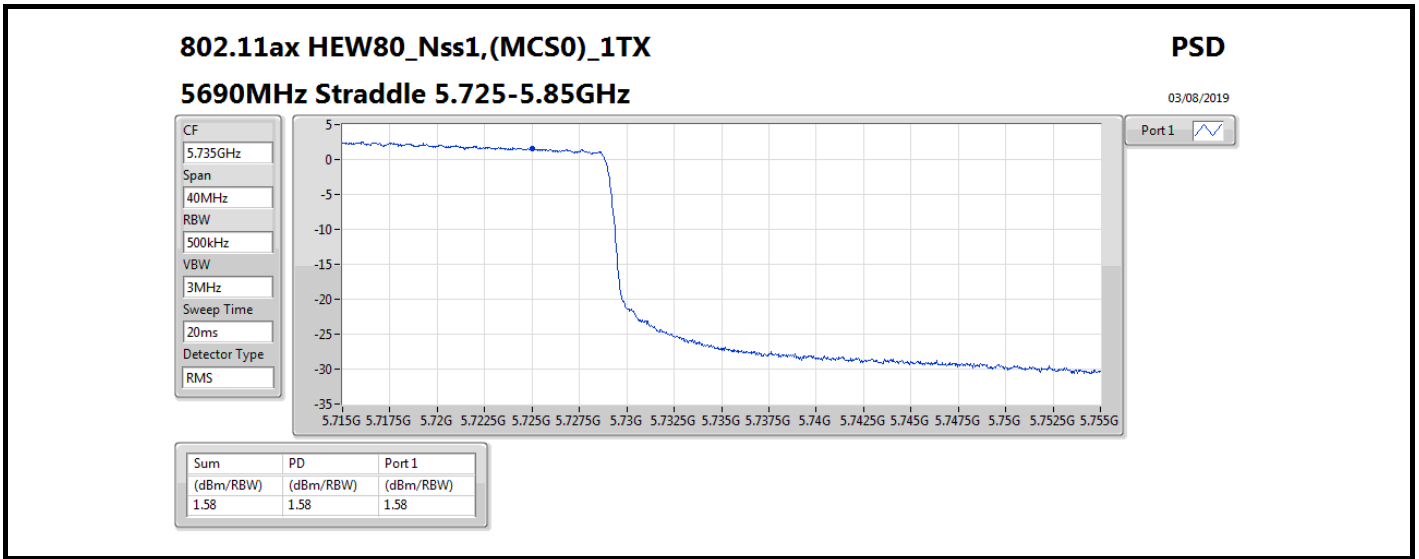

DG = Directional Gain; **RBW** = 500 kHz for 5.725-5.85GHz band / 1MHz for other band;
PD = trace bin-by-bin of each transmits port summing can be performed maximum power density; **Port X** = Port X power density;