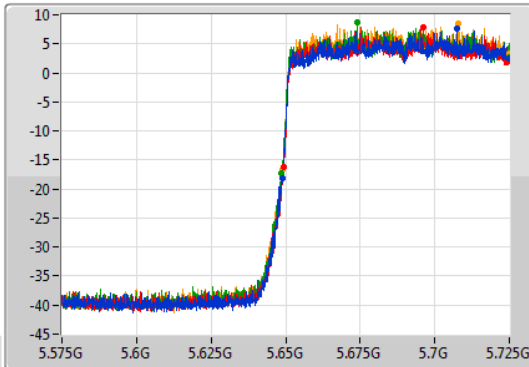

Port 1
Port 2
Port 3
Port 4

26dB(Hz)	Fl-26dB(Hz)	Fh-26dB(Hz)	OBW(Hz)	Fl-OBW(Hz)	Fh-OBW(Hz)	Limit(Hz)	Port
82.44M	5.48872G	5.57116G	77.121M	5.491259G	5.568381G	Inf	1
82.92M	5.48848G	5.5714G	77.001M	5.491379G	5.568381G	Inf	2
82.32M	5.48872G	5.57104G	77.361M	5.491259G	5.568621G	Inf	3
81.72M	5.48908G	5.5708G	77.121M	5.491259G	5.568381G	Inf	4

802.11ax HEW80_Nss1,(MCS0)_4TX

EBW

5690MHz Straddle 5.47-5.725GHz

01/08/2019

CF
5.65GHz
Span
150MHz
RBW
1MHz
VBW
3MHz
Sweep Time
100ms
Detector Type
Peak

CF
5.65GHz
Span
150MHz
RBW
1MHz
VBW
3MHz
Sweep Time
100ms
Detector Type
Sample