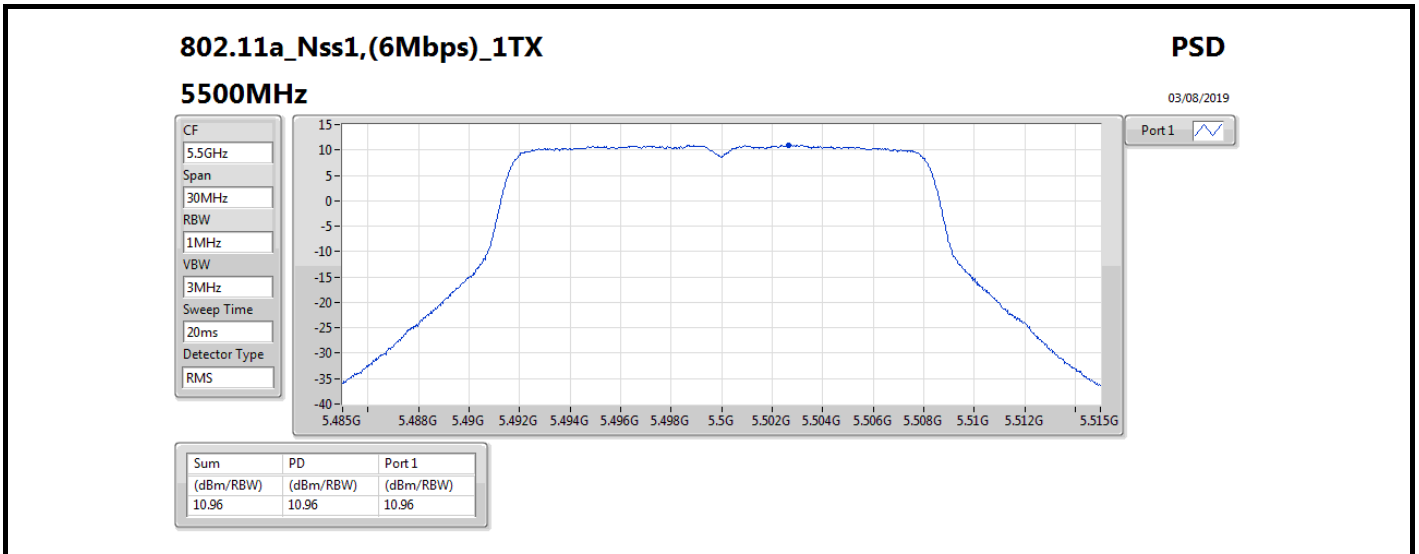

DG = Directional Gain; **RBW** = 500 kHz for 5.725-5.85GHz band / 1MHz for other band;
PD = trace bin-by-bin of each transmits port summing can be performed maximum power density; **Port X** = Port X power density;