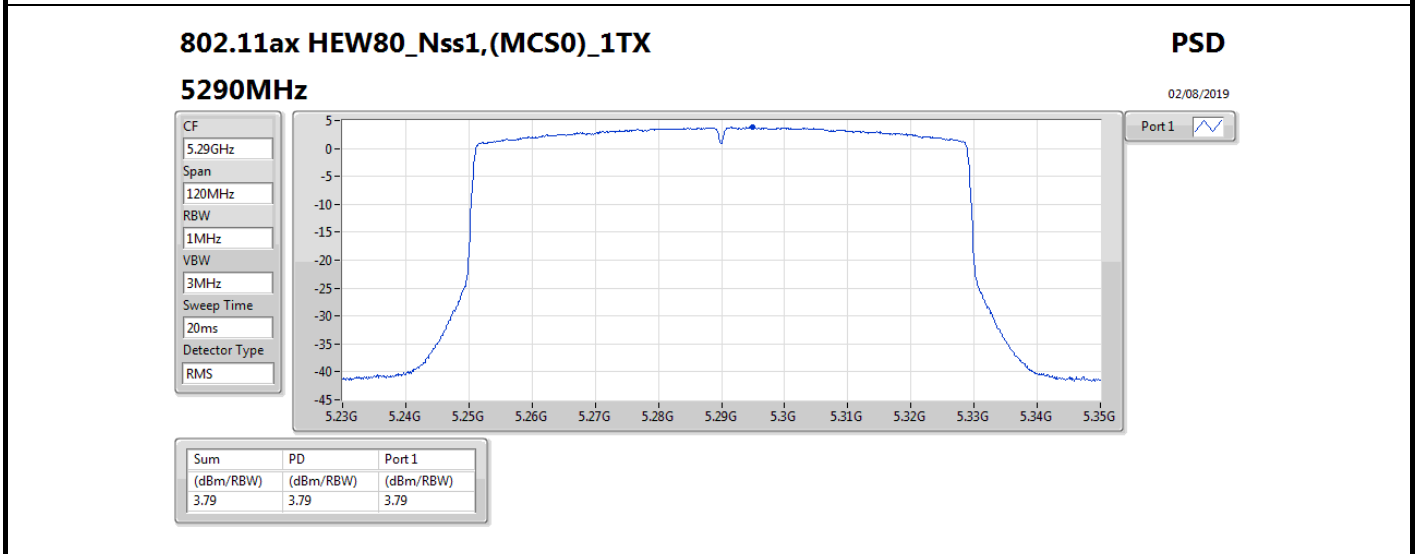

DG = Directional Gain; **RBW** = 500 kHz for 5.725-5.85GHz band / 1MHz for other band;
PD = trace bin-by-bin of each transmits port summing can be performed maximum power density; **Port X** = Port X power density;