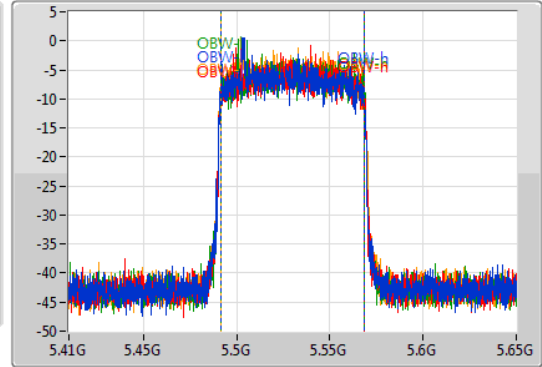

802.11ax HEW80-BF_Nss1,(MCS0)_4TX

EBW

5530MHz

05/08/2019

CF
5.53GHz
Span
240MHz
RBW
1MHz
VBW
3MHz
Sweep Time
100ms
Detector Type
Peak

CF
5.53GHz
Span
240MHz
RBW
1MHz
VBW
3MHz
Sweep Time
100ms
Detector Type
Sample