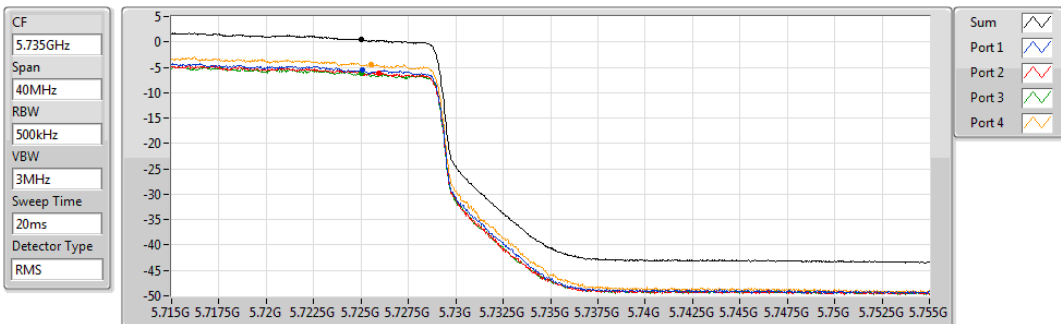

802.11ax HEW40-BF_Nss1,(MCS0)_4TX

PSD

5710MHz Straddle 5.725-5.85GHz

05/08/2019

Sum	PD	Port 1	Port 2	Port 3	Port 4
(dBm/RBW)	(dBm/RBW)	(dBm/RBW)	(dBm/RBW)	(dBm/RBW)	(dBm/RBW)
0.43	0.43	-5.54	-6.11	-6.22	-4.45