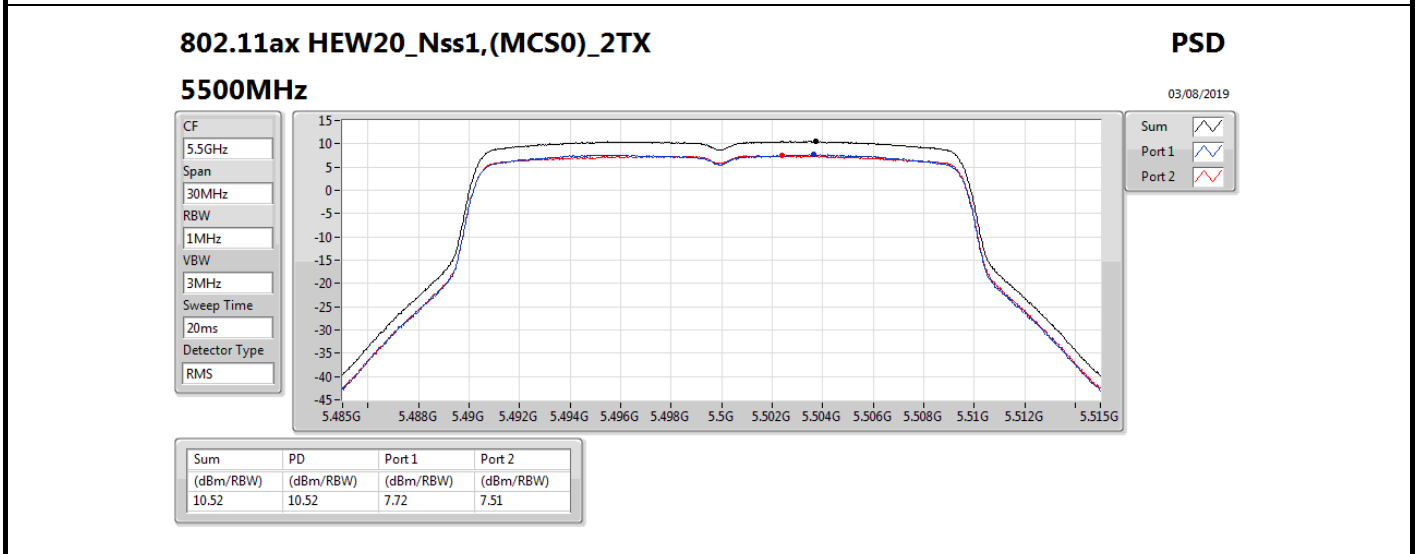

DG = Directional Gain; RBW = 500 kHz for 5.725-5.85GHz band / 1MHz for other band;
 PD = trace bin-by-bin of each transmits port summing can be performed maximum power density; Port X = Port X power density;