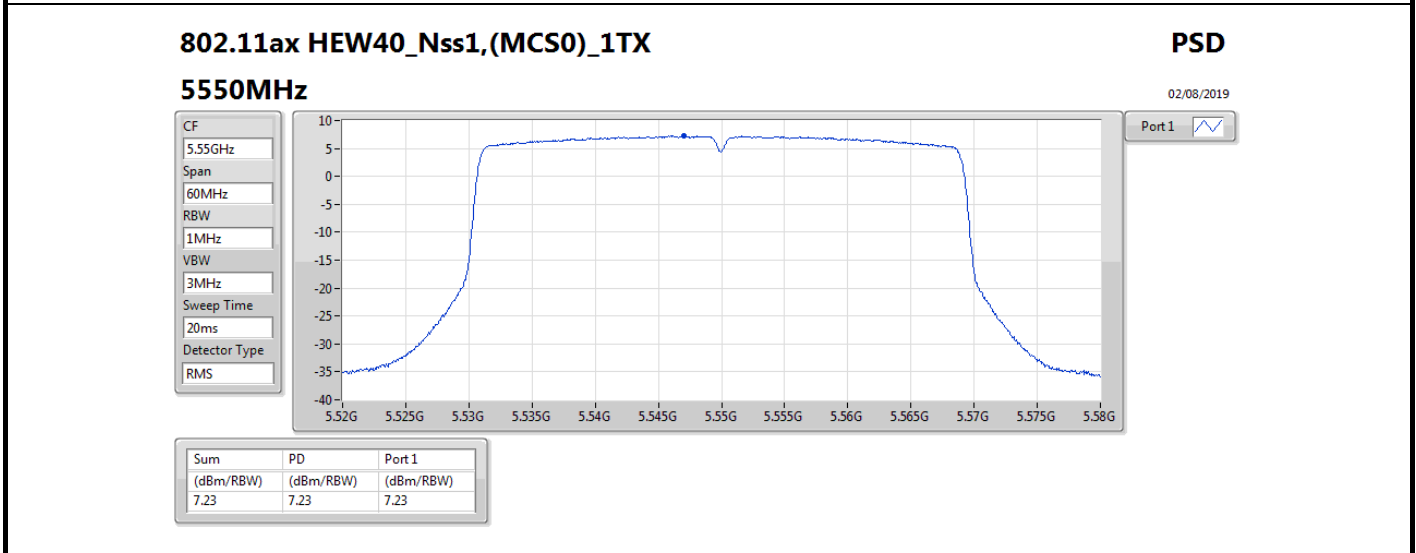

DG = Directional Gain; **RBW** = 500 kHz for 5.725-5.85GHz band / 1MHz for other band;
PD = trace bin-by-bin of each transmits port summing can be performed maximum power density; **Port X** = Port X power density;