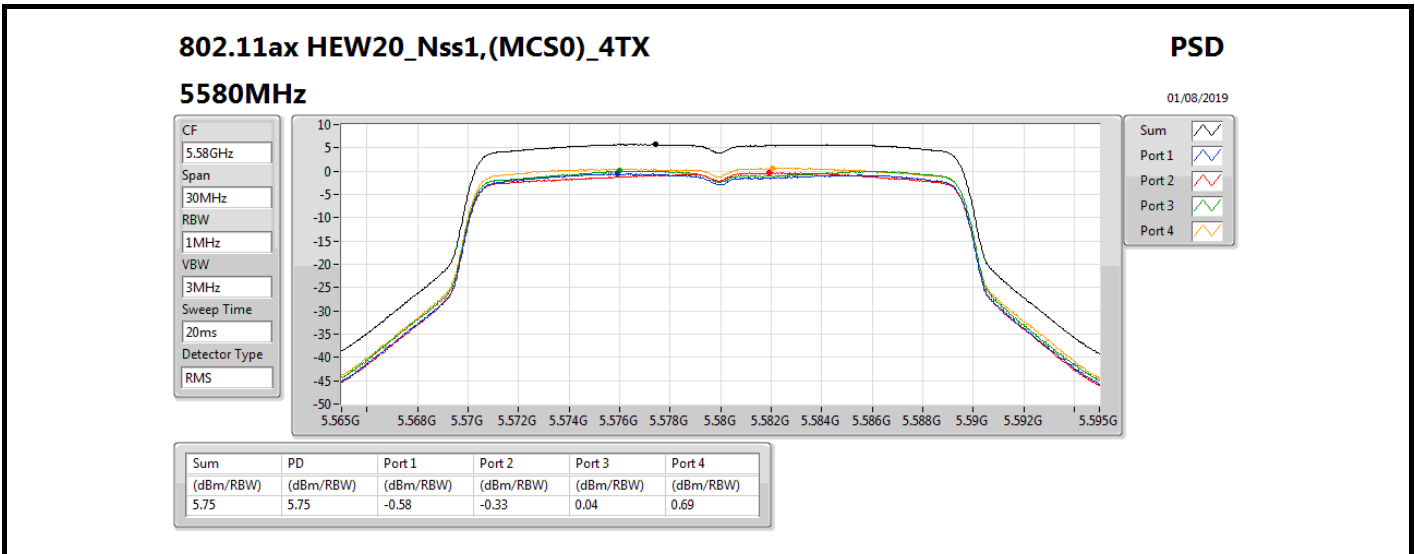

DG = Directional Gain; **RBW** = 500 kHz for 5.725-5.85GHz band / 1MHz for other band;
PD = trace bin-by-bin of each transmits port summing can be performed maximum power density; **Port X** = Port X power density;