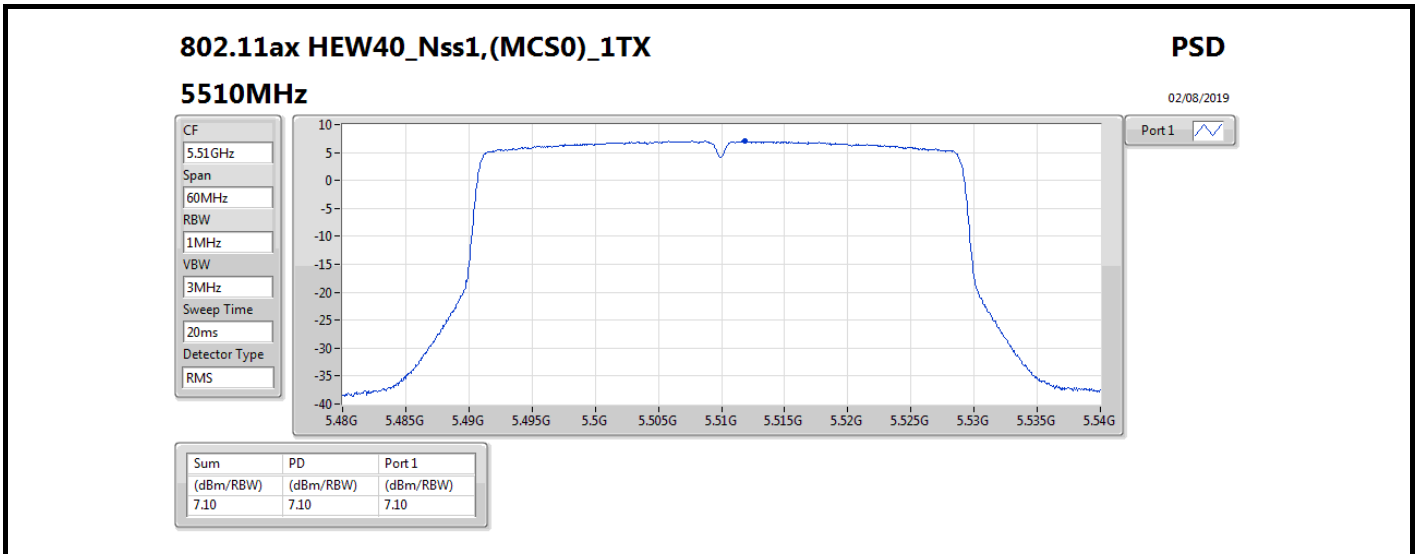

DG = Directional Gain; **RBW** = 500 kHz for 5.725-5.85GHz band / 1MHz for other band;
PD = trace bin-by-bin of each transmits port summing can be performed maximum power density; **Port X** = Port X power density;