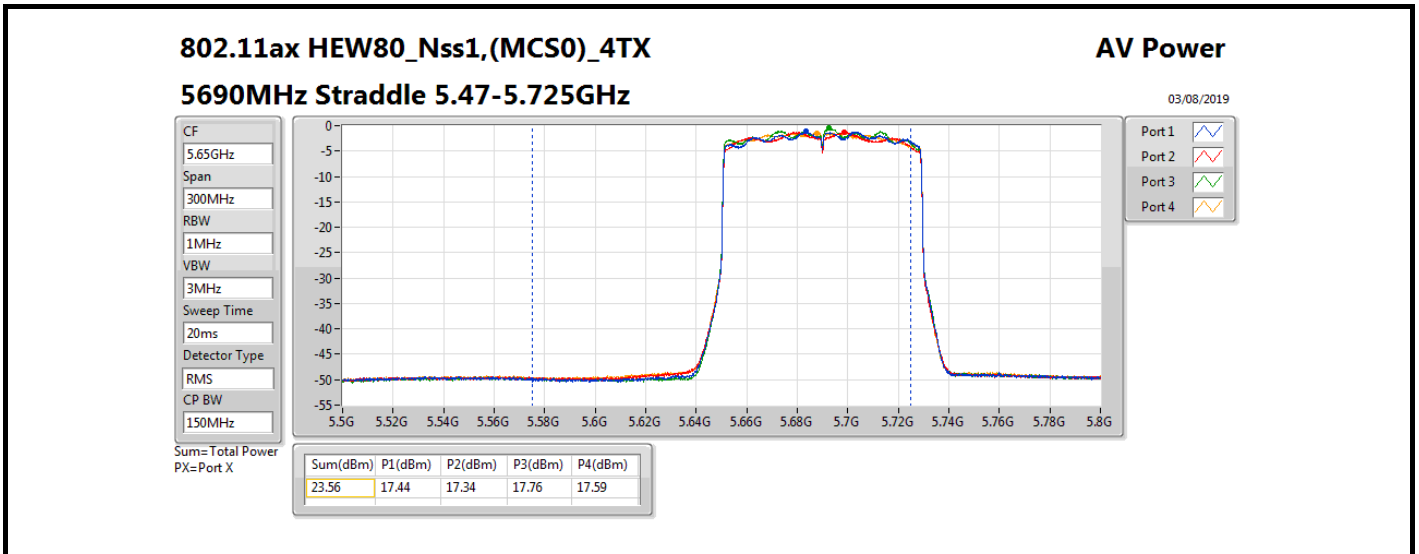

Summary

Mode	Total Power (dBm)	Total Power (W)
5.25-5.35GHz	-	-
802.11ax HEW20-BF_Nss1,(MCS0)_4TX	22.24	0.16749
802.11ax HEW40-BF_Nss1,(MCS0)_4TX	22.27	0.16866
802.11ax HEW80-BF_Nss1,(MCS0)_4TX	22.18	0.16520
5.47-5.725GHz	-	-
802.11ax HEW20-BF_Nss1,(MCS0)_4TX	21.59	0.14421
802.11ax HEW40-BF_Nss1,(MCS0)_4TX	22.23	0.16711
802.11ax HEW80-BF_Nss1,(MCS0)_4TX	22.13	0.16331
5.725-5.85GHz	-	-
802.11ax HEW20-BF_Nss1,(MCS0)_4TX	14.79	0.03013
802.11ax HEW40-BF_Nss1,(MCS0)_4TX	11.55	0.01429
802.11ax HEW80-BF_Nss1,(MCS0)_4TX	7.81	0.00604