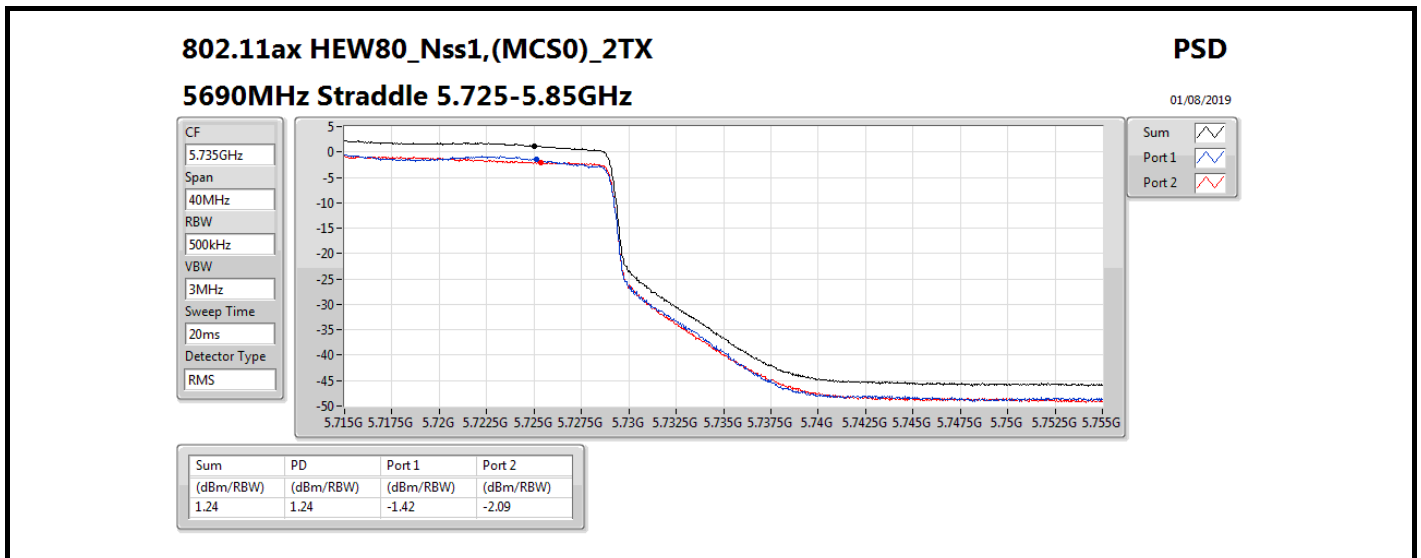

DG = Directional Gain; **RBW** = 500 kHz for 5.725-5.85GHz band / 1MHz for other band;
PD = trace bin-by-bin of each transmits port summing can be performed maximum power density; **Port X** = Port X power density;