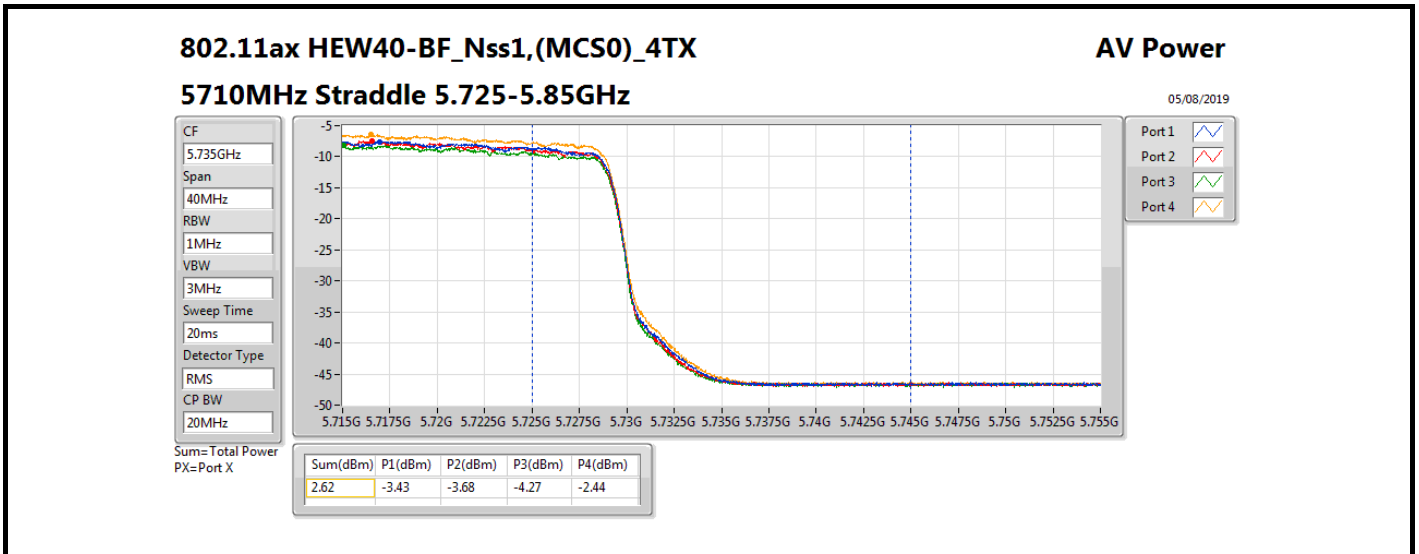

Summary

Mode	PD (dBm/RBW)
5.25-5.35GHz	-
802.11a_Nss1,(6Mbps)_1TX	10.73
802.11ax HEW20_Nss1,(MCS0)_1TX	10.26
802.11ax HEW40_Nss1,(MCS0)_1TX	7.53
802.11ax HEW80_Nss1,(MCS0)_1TX	3.79
5.47-5.725GHz	-
802.11a_Nss1,(6Mbps)_1TX	10.84
802.11ax HEW20_Nss1,(MCS0)_1TX	10.58
802.11ax HEW40_Nss1,(MCS0)_1TX	8.00
802.11ax HEW80_Nss1,(MCS0)_1TX	4.67
5.725-5.85GHz	-
802.11a_Nss1,(6Mbps)_1TX	8.57
802.11ax HEW20_Nss1,(MCS0)_1TX	8.64
802.11ax HEW40_Nss1,(MCS0)_1TX	5.20
802.11ax HEW80_Nss1,(MCS0)_1TX	1.30

RBW = 500 kHz for 5.725-5.85GHz band / 1MHz for other band;