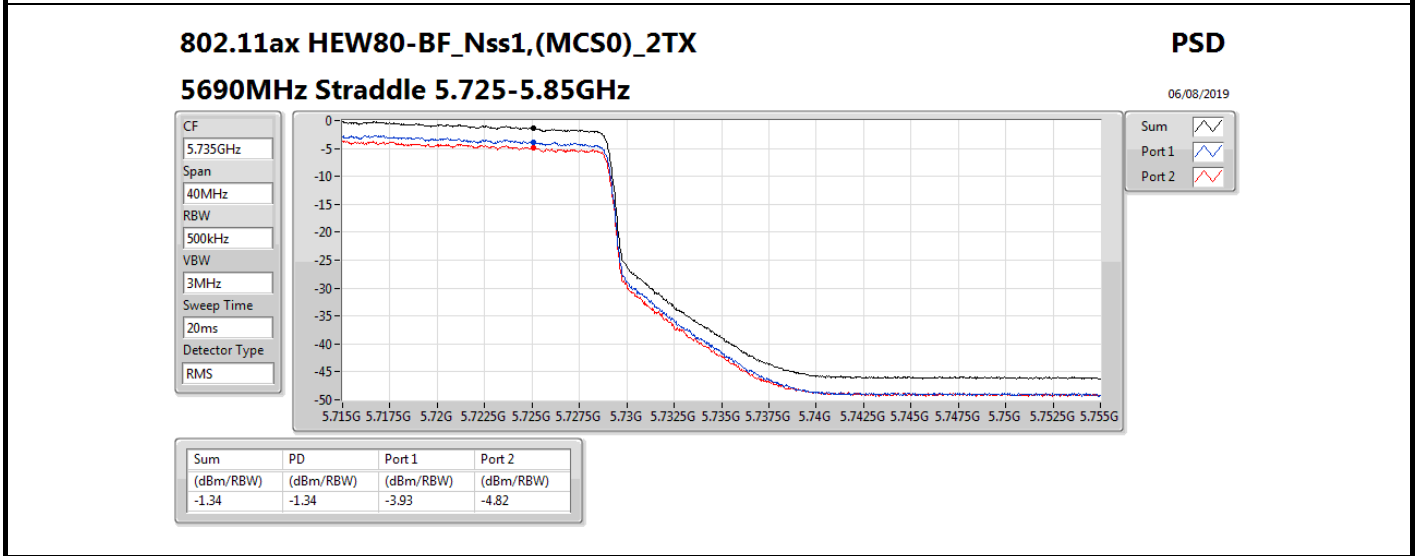

Sweep Time
20ms

Detector Type
RMS

Sum 

Port 1 

Port 2 

Summary

Mode	PD (dBm/RBW)
5.25-5.35GHz	-
802.11a_Nss1,(6Mbps)_4TX	5.70
802.11ax HEW20_Nss1,(MCS0)_4TX	5.82
802.11ax HEW40_Nss1,(MCS0)_4TX	5.70
802.11ax HEW80_Nss1,(MCS0)_4TX	5.22
5.47-5.725GHz	-
802.11a_Nss1,(6Mbps)_4TX	5.85
802.11ax HEW20_Nss1,(MCS0)_4TX	5.81
802.11ax HEW40_Nss1,(MCS0)_4TX	5.62
802.11ax HEW80_Nss1,(MCS0)_4TX	5.17
5.725-5.85GHz	-
802.11a_Nss1,(6Mbps)_4TX	3.43
802.11ax HEW20_Nss1,(MCS0)_4TX	3.50
802.11ax HEW40_Nss1,(MCS0)_4TX	2.59
802.11ax HEW80_Nss1,(MCS0)_4TX	0.71