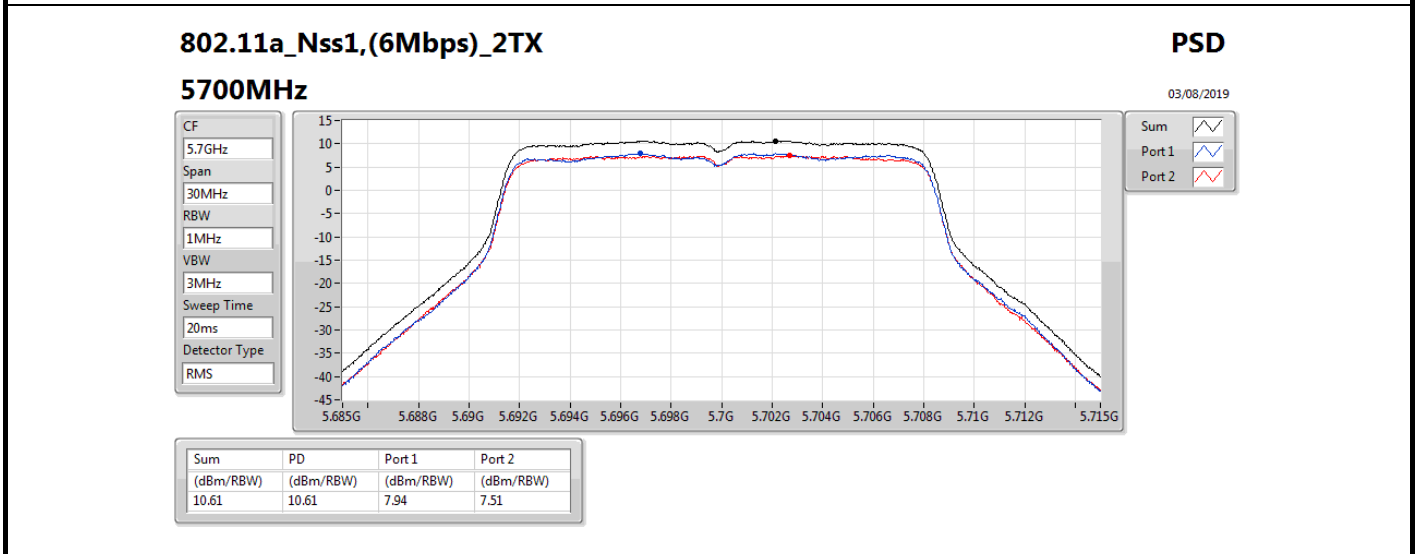

DG = Directional Gain; RBW = 500 kHz for 5.725-5.85GHz band / 1MHz for other band;
 PD = trace bin-by-bin of each transmits port summing can be performed maximum power density; Port X = Port X power density;