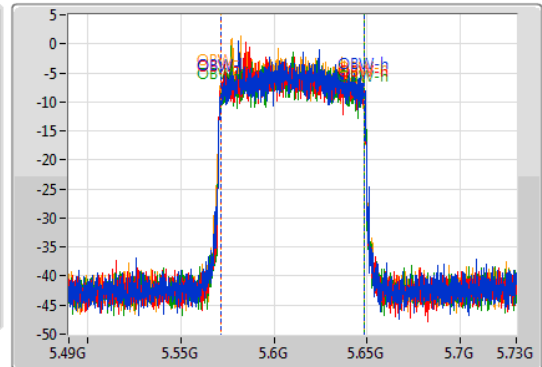

802.11ax HEW80-BF_Nss1,(MCS0)_4TX

EBW

5610MHz

05/08/2019

CF
5.61GHz
Span
240MHz
RBW
1MHz
VBW
3MHz
Sweep Time
100ms
Detector Type
Peak

CF
5.61GHz
Span
240MHz
RBW
1MHz
VBW
3MHz
Sweep Time
100ms
Detector Type
Sample