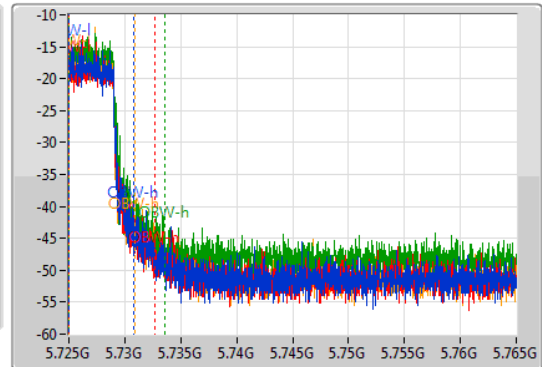

802.11ax HEW80-BF_Nss1,(MCS0)_4TX

EBW

5690MHz Straddle 5.725-5.85GHz

05/08/2019

CF
5.745GHz
Span
40MHz
RBW
100kHz
VBW
300kHz
Sweep Time
100ms
Detector Type
Peak

CF
5.745GHz
Span
40MHz
RBW
200kHz
VBW
1MHz
Sweep Time
100ms
Detector Type
Sample