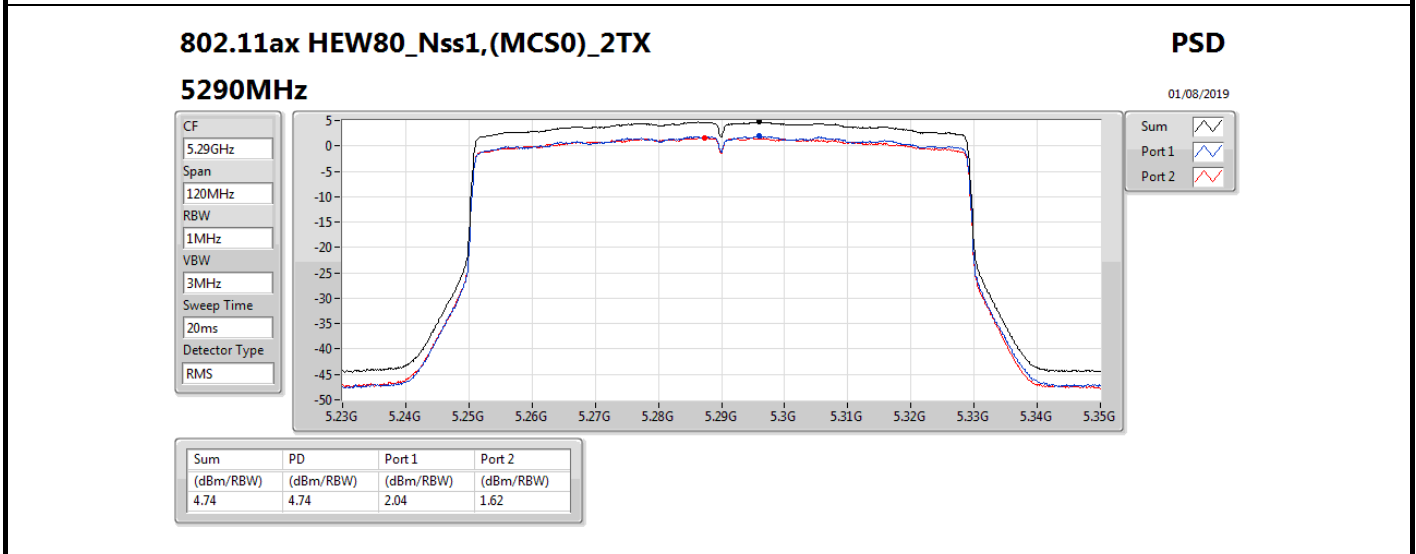

DG = Directional Gain; **RBW** = 500 kHz for 5.725-5.85GHz band / 1MHz for other band;
PD = trace bin-by-bin of each transmits port summing can be performed maximum power density; **Port X** = Port X power density;