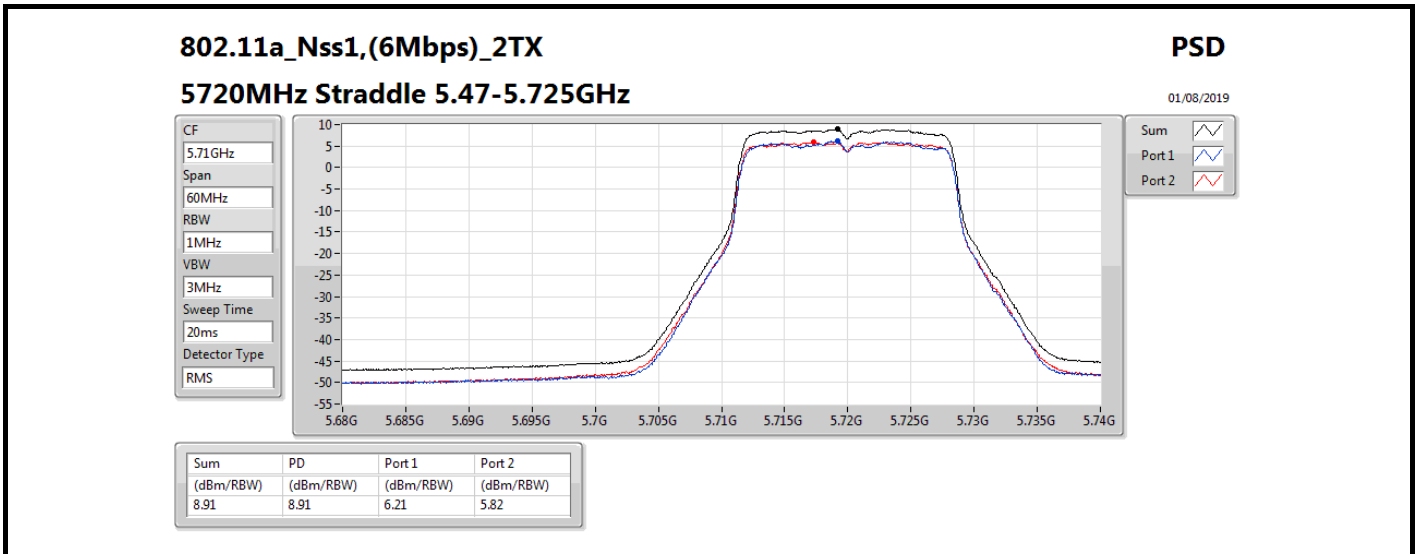

DG = Directional Gain; **RBW** = 500 kHz for 5.725-5.85GHz band / 1MHz for other band;
PD = trace bin-by-bin of each transmits port summing can be performed maximum power density; **Port X** = Port X power density;