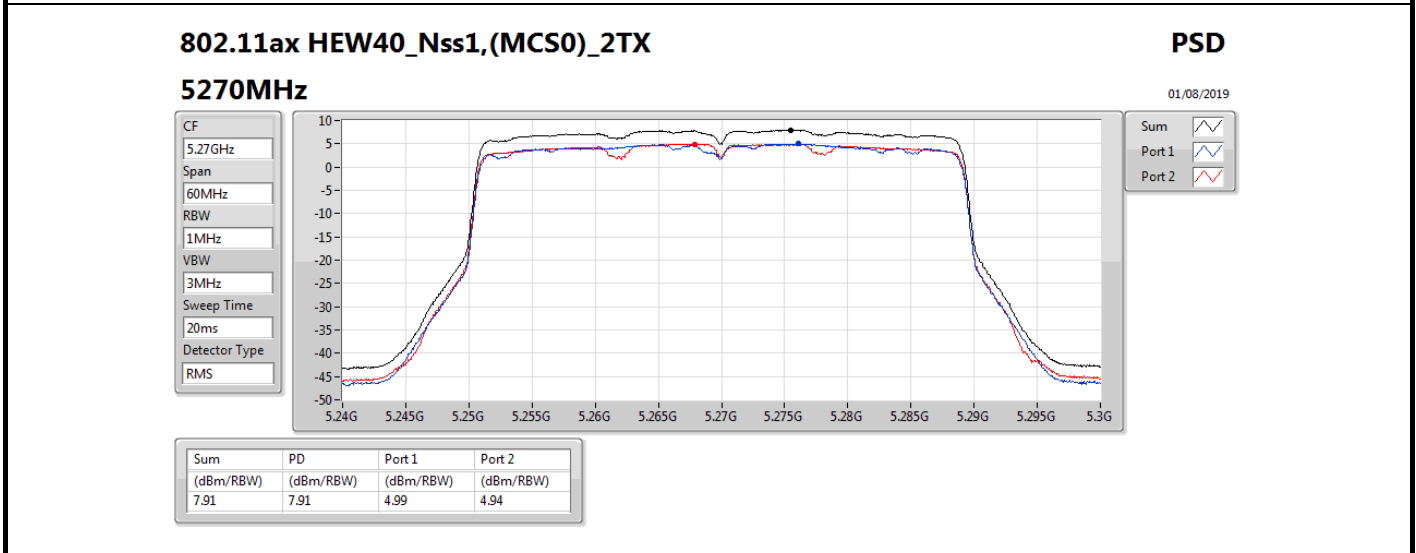

DG = Directional Gain; **RBW** = 500 kHz for 5.725-5.85GHz band / 1MHz for other band;
PD = trace bin-by-bin of each transmits port summing can be performed maximum power density; **Port X** = Port X power density;