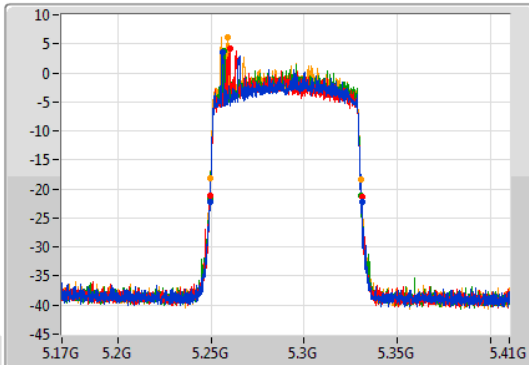

5290MHz

05/08/2019

CF
5.29GHz
Span
240MHz
RBW
1MHz
VBW
3MHz
Sweep Time
100ms
Detector Type
Peak

CF
5.29GHz
Span
240MHz
RBW
1MHz
VBW
3MHz
Sweep Time
100ms
Detector Type
Sample