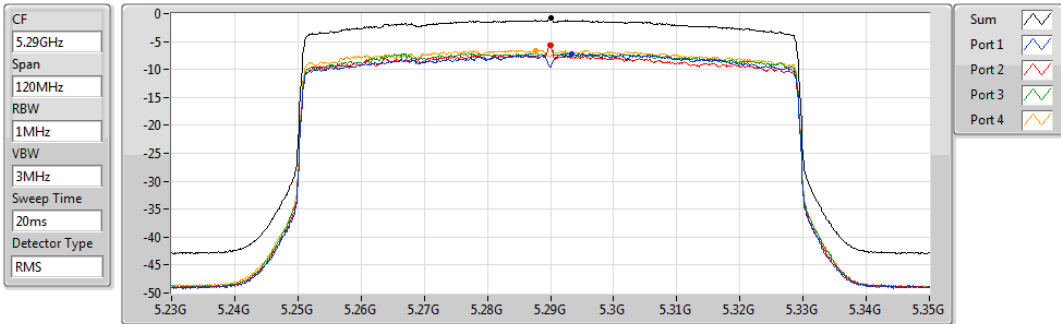

802.11ax HEW80-BF_Nss1,(MCS0)_4TX

PSD

5290MHz

05/08/2019

Sum	PD	Port 1	Port 2	Port 3	Port 4
(dBm/RBW)	(dBm/RBW)	(dBm/RBW)	(dBm/RBW)	(dBm/RBW)	(dBm/RBW)
-0.84	-0.84	-7.26	-5.58	-5.70	-6.55