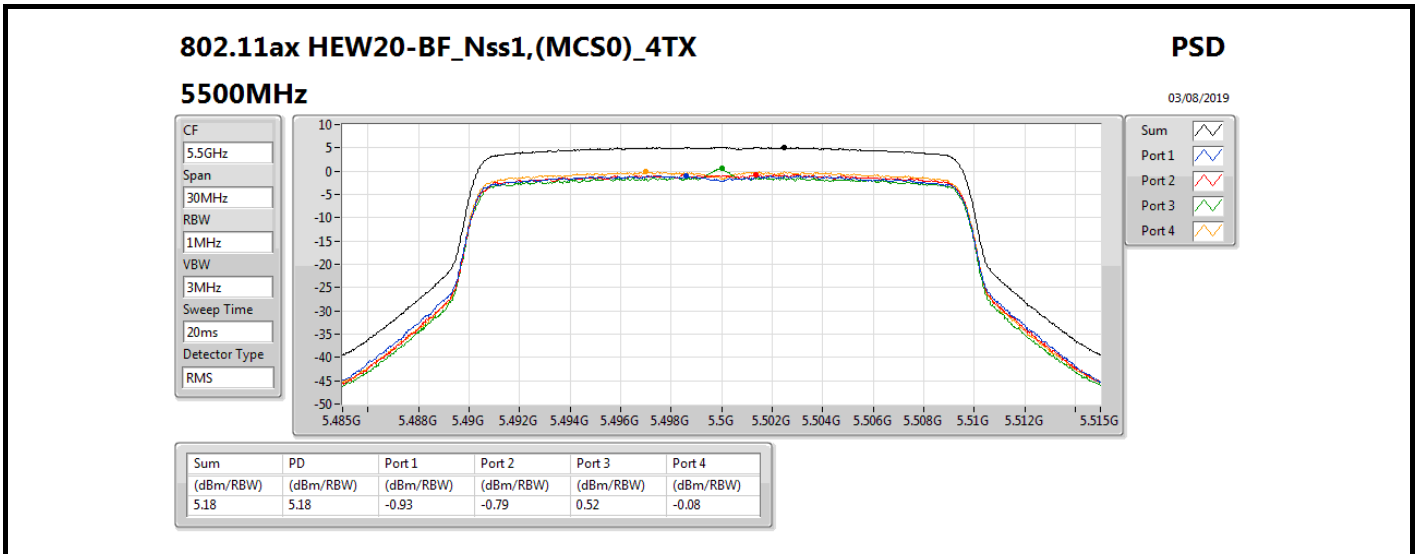

802.11ax HEW40-BF_Nss1,(MCS0)_4TX

PSD

5670MHz

05/08/2019

Sum	PD	Port 1	Port 2	Port 3	Port 4
(dBm/RBW)	(dBm/RBW)	(dBm/RBW)	(dBm/RBW)	(dBm/RBW)	(dBm/RBW)
3.42	3.42	-0.03	-3.85	-3.98	-2.59

802.11ax HEW40-BF_Nss1,(MCS0)_4TX