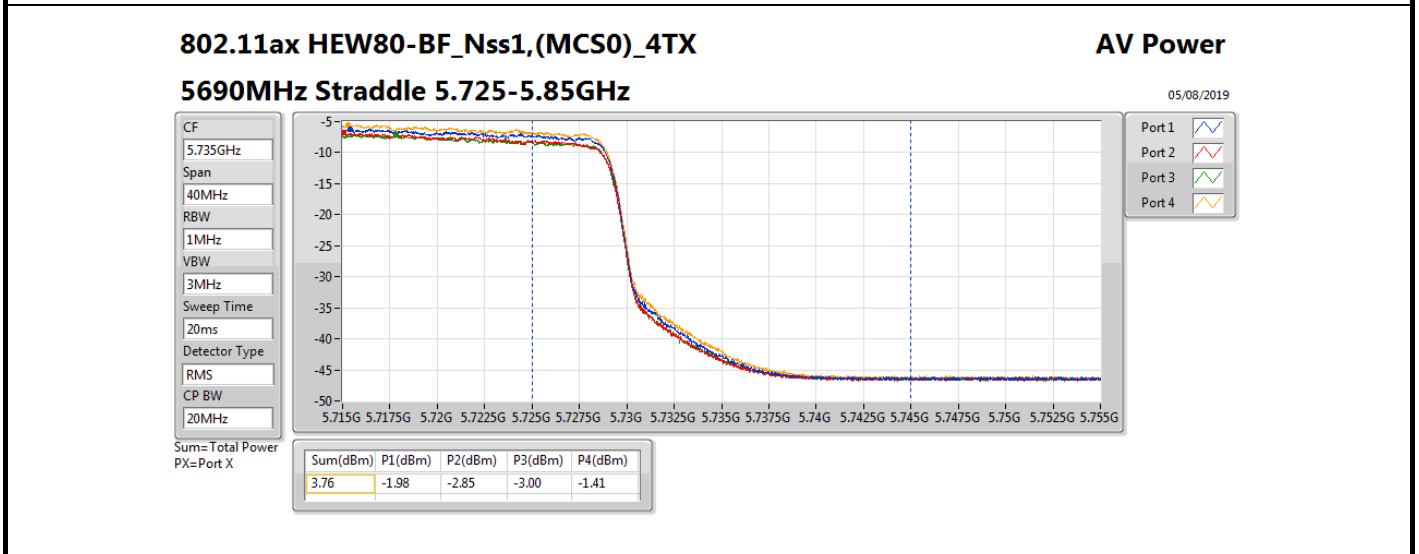

Summary

Mode	Total Power (dBm)	Total Power (W)
5.25-5.35GHz	-	-
802.11a_Nss1,(6Mbps)_1TX	23.70	0.23442
802.11ax HEW20_Nss1,(MCS0)_1TX	23.95	0.24831
802.11ax HEW40_Nss1,(MCS0)_1TX	23.96	0.24889
802.11ax HEW80_Nss1,(MCS0)_1TX	23.73	0.23605
5.47-5.725GHz	-	-
802.11a_Nss1,(6Mbps)_1TX	23.62	0.23014
802.11ax HEW20_Nss1,(MCS0)_1TX	23.91	0.24604
802.11ax HEW40_Nss1,(MCS0)_1TX	23.96	0.24889
802.11ax HEW80_Nss1,(MCS0)_1TX	23.86	0.24322
5.725-5.85GHz	-	-
802.11a_Nss1,(6Mbps)_1TX	16.01	0.03990
802.11ax HEW20_Nss1,(MCS0)_1TX	17.09	0.05117
802.11ax HEW40_Nss1,(MCS0)_1TX	13.78	0.02388
802.11ax HEW80_Nss1,(MCS0)_1TX	10.02	0.01005