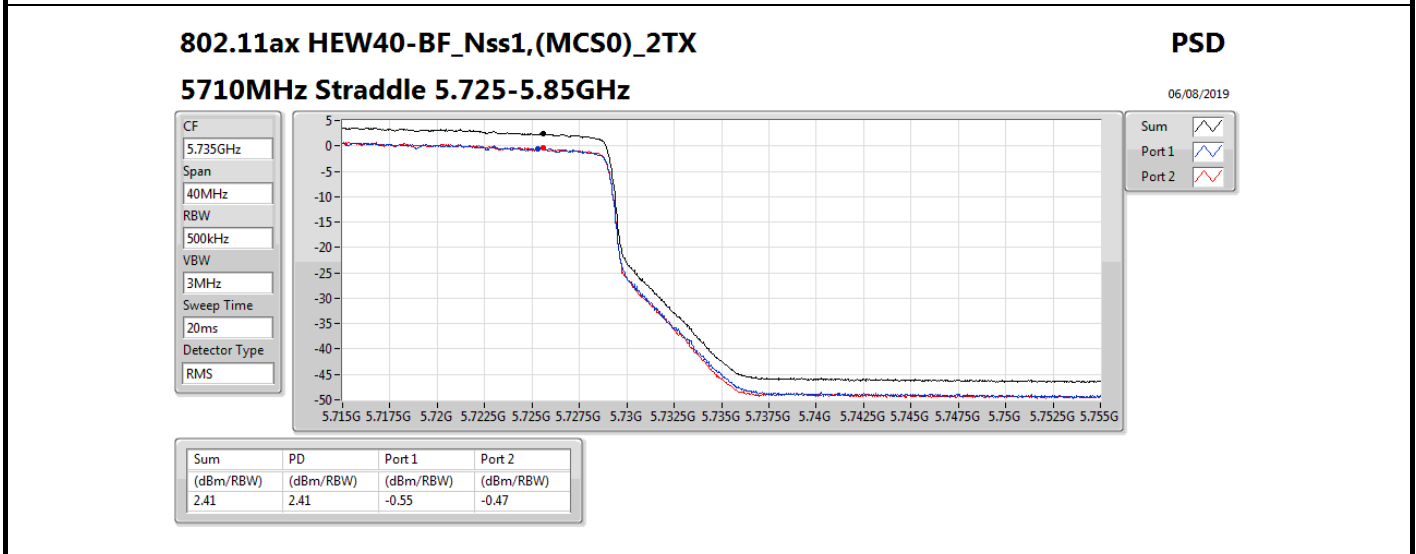

DG = Directional Gain; RBW = 500 kHz for 5.725-5.85GHz band / 1MHz for other band;

PD = trace bin-by-bin of each transmits port summing can be performed maximum power density; Port X = Port X power density;