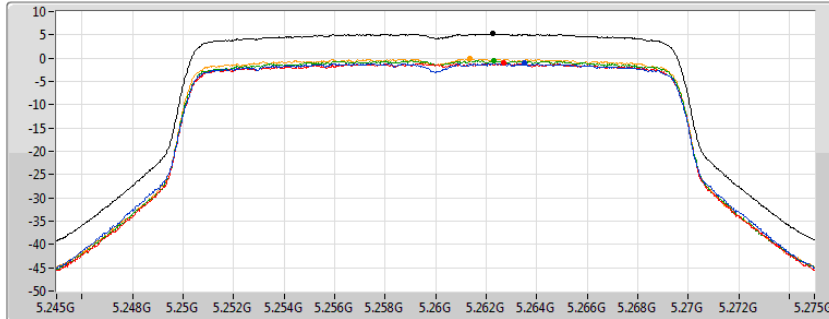

802.11ax HEW20-BF_Nss1,(MCS0)_4TX

PSD

5260MHz

03/08/2019

CF
5.26GHz
Span
30MHz
RBW
1MHz
VBW
3MHz
Sweep Time
20ms
Detector Type
RMS

Sum
Port 1
Port 2
Port 3
Port 4

Sum	PD	Port 1	Port 2	Port 3	Port 4
(dBm/RBW)	(dBm/RBW)	(dBm/RBW)	(dBm/RBW)	(dBm/RBW)	(dBm/RBW)
5.22	5.22	-1.08	-1.08	-0.52	-0.11