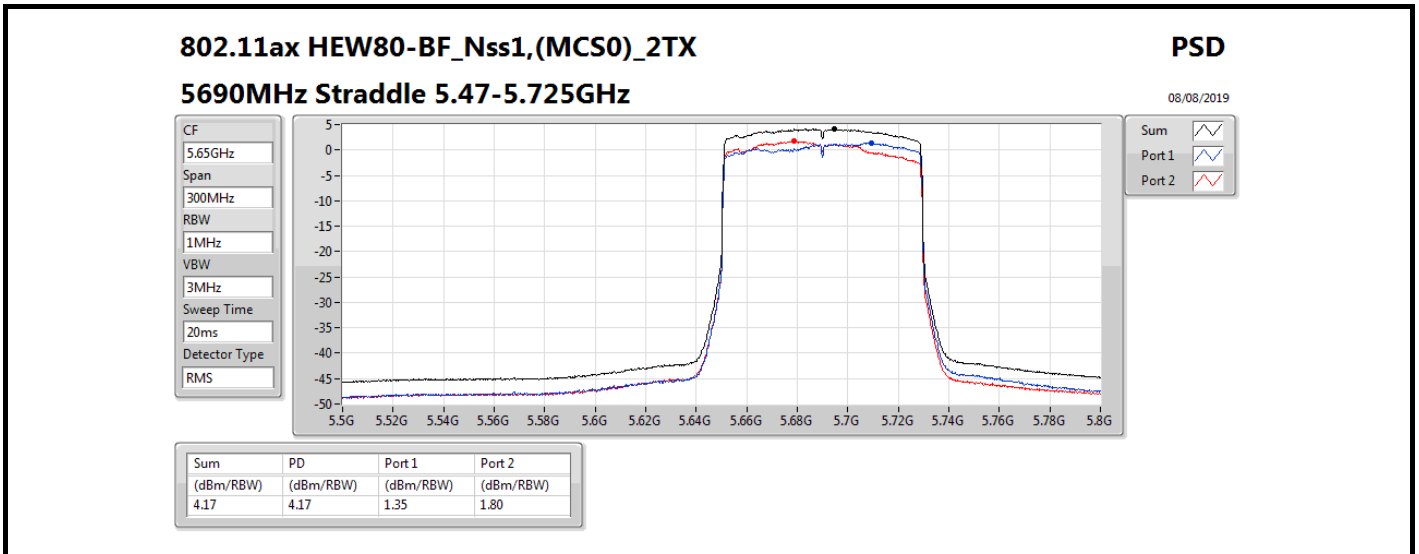

Summary

Mode	PD (dBm/RBW)
5.25-5.35GHz	-
802.11a_Nss1,(6Mbps)_4TX	9.14
802.11ax HEW20_Nss1,(MCS0)_4TX	8.94
802.11ax HEW40_Nss1,(MCS0)_4TX	7.65
802.11ax HEW80_Nss1,(MCS0)_4TX	4.56
5.47-5.725GHz	-
802.11a_Nss1,(6Mbps)_4TX	9.18
802.11ax HEW20_Nss1,(MCS0)_4TX	9.08
802.11ax HEW40_Nss1,(MCS0)_4TX	8.03
802.11ax HEW80_Nss1,(MCS0)_4TX	4.63
5.725-5.85GHz	-
802.11a_Nss1,(6Mbps)_4TX	7.22
802.11ax HEW20_Nss1,(MCS0)_4TX	7.09
802.11ax HEW40_Nss1,(MCS0)_4TX	5.40
802.11ax HEW80_Nss1,(MCS0)_4TX	0.92

RBW = 500 kHz for 5.725-5.85GHz band / 1MHz for other band;