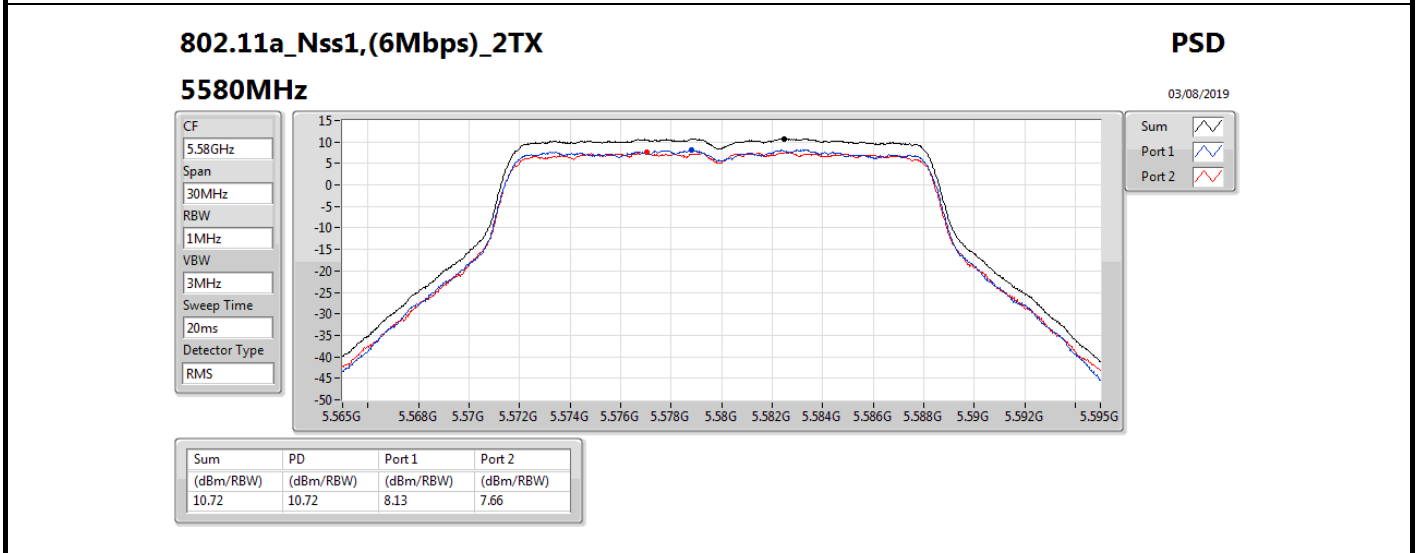

DG = Directional Gain; RBW = 500 kHz for 5.725-5.85GHz band / 1MHz for other band;
 PD = trace bin-by-bin of each transmits port summing can be performed maximum power density; Port X = Port X power density;