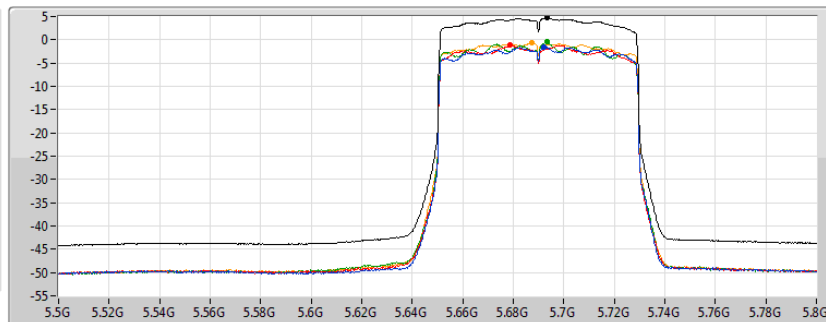

Sum
Port 1
Port 2
Port 3
Port 4

Sum	PD	Port 1	Port 2	Port 3	Port 4
(dBm/RBW)	(dBm/RBW)	(dBm/RBW)	(dBm/RBW)	(dBm/RBW)	(dBm/RBW)
4.73	4.73	-1.59	-1.16	-0.48	-0.68