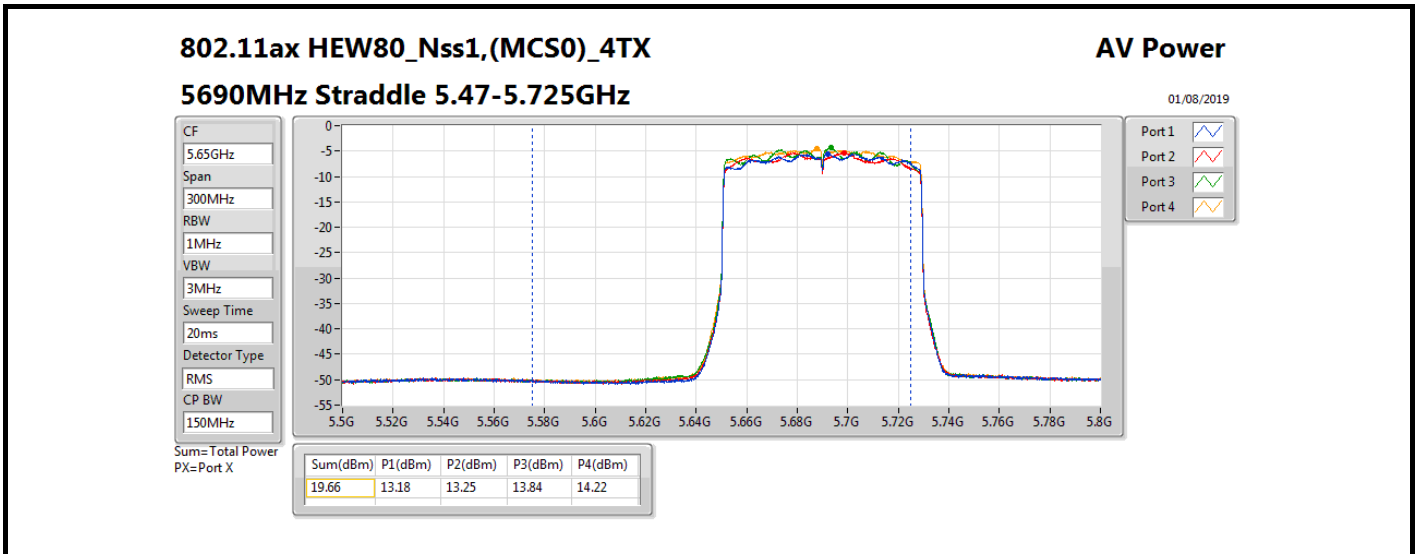

Summary

Mode	Total Power (dBm)	Total Power (W)
5.25-5.35GHz	-	-
802.11ax HEW20-BF_Nss1,(MCS0)_4TX	13.34	0.02158
802.11ax HEW40-BF_Nss1,(MCS0)_4TX	13.51	0.02244
802.11ax HEW80-BF_Nss1,(MCS0)_4TX	13.39	0.02183
5.47-5.725GHz	-	-
802.11ax HEW20-BF_Nss1,(MCS0)_4TX	13.51	0.02244
802.11ax HEW40-BF_Nss1,(MCS0)_4TX	13.48	0.02228
802.11ax HEW80-BF_Nss1,(MCS0)_4TX	13.37	0.02173
5.725-5.85GHz	-	-
802.11ax HEW20-BF_Nss1,(MCS0)_4TX	6.95	0.00495
802.11ax HEW40-BF_Nss1,(MCS0)_4TX	2.62	0.00183
802.11ax HEW80-BF_Nss1,(MCS0)_4TX	-1.18	0.00076