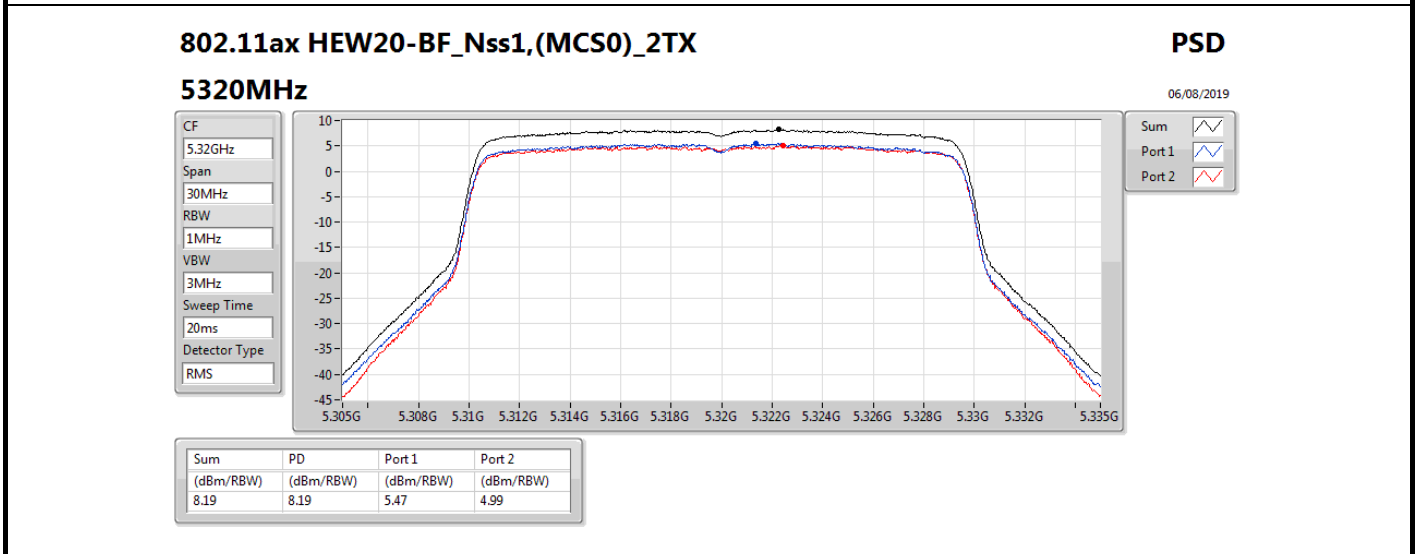

DG = Directional Gain; RBW = 500 kHz for 5.725-5.85GHz band / 1MHz for other band;

PD = trace bin-by-bin of each transmits port summing can be performed maximum power density; Port X = Port X power density;