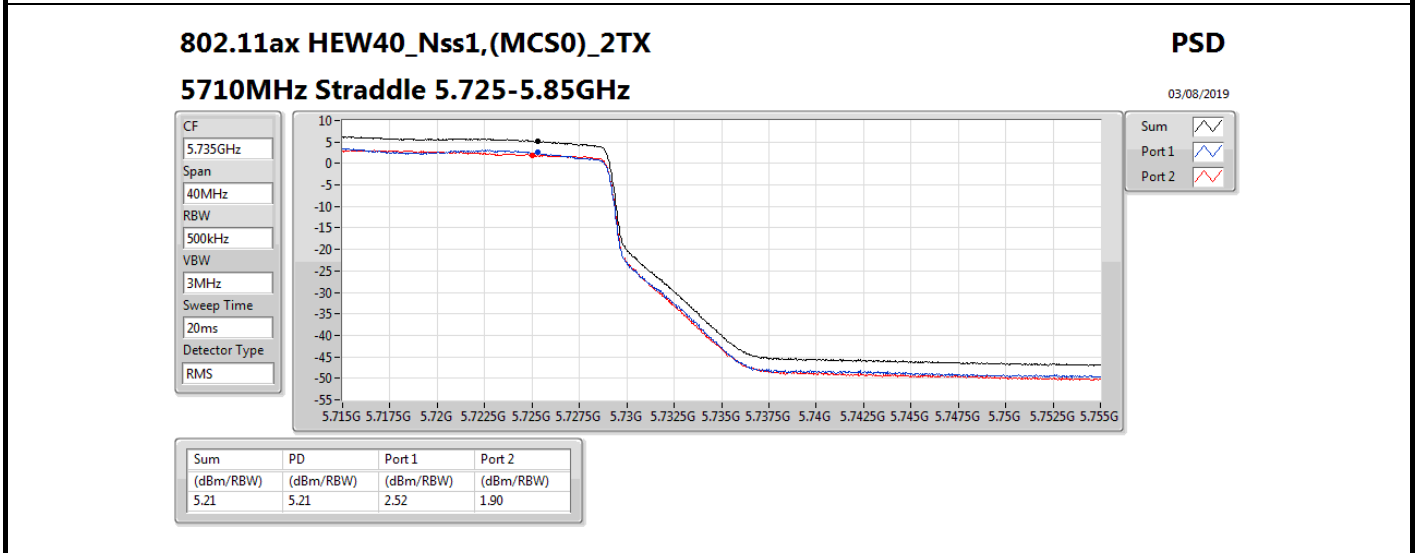

DG = Directional Gain; RBW = 500 kHz for 5.725-5.85GHz band / 1MHz for other band;
 PD = trace bin-by-bin of each transmits port summing can be performed maximum power density; Port X = Port X power density;