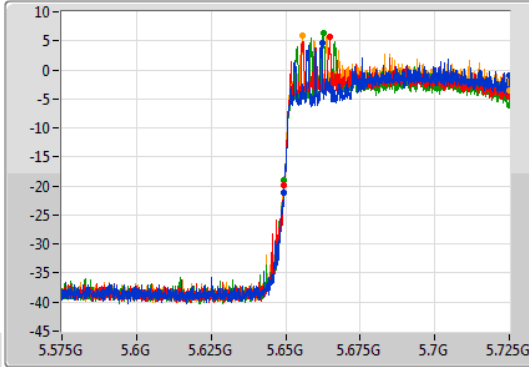

802.11ax HEW80-BF_Nss1,(MCS0)_4TX

EBW

5690MHz Straddle 5.47-5.725GHz

05/08/2019

CF
5.65GHz
Span
150MHz
RBW
1MHz
VBW
3MHz
Sweep Time
100ms
Detector Type
Peak

CF
5.65GHz
Span
150MHz
RBW
1MHz
VBW
3MHz
Sweep Time
100ms
Detector Type
Sample