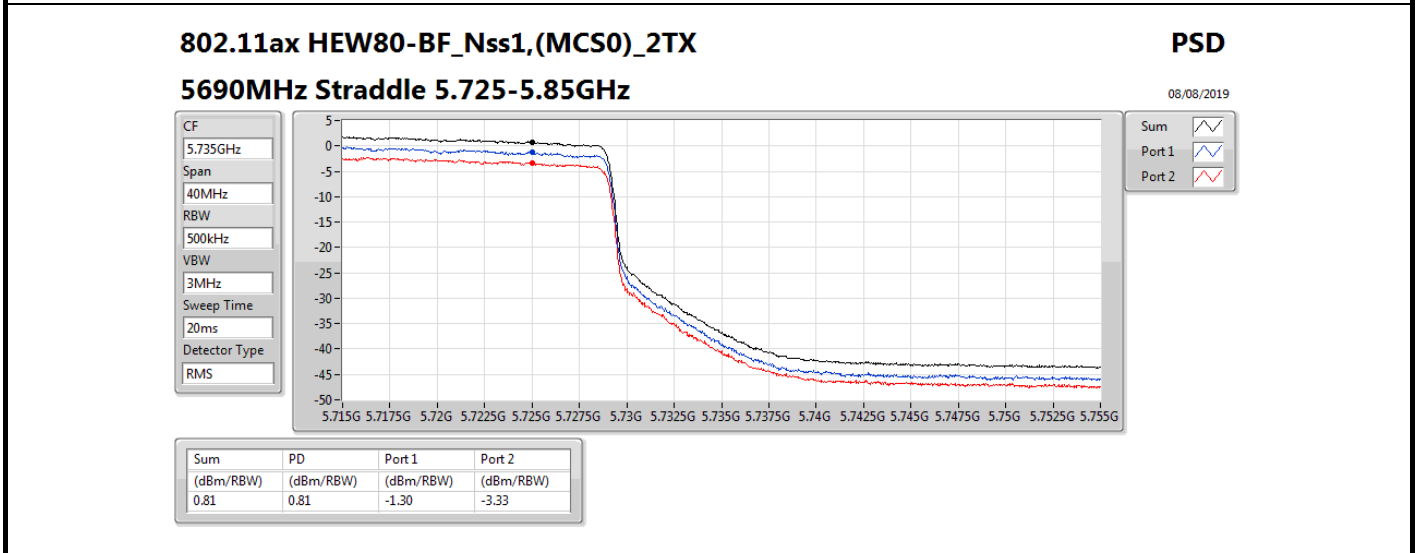

Summary

Mode	PD (dBm/RBW)
5.25-5.35GHz	-
802.11a_Nss1,(6Mbps)_4TX	9.14
802.11ax HEW20_Nss1,(MCS0)_4TX	8.94
802.11ax HEW40_Nss1,(MCS0)_4TX	7.65
802.11ax HEW80_Nss1,(MCS0)_4TX	4.56
5.47-5.725GHz	-
802.11a_Nss1,(6Mbps)_4TX	9.18
802.11ax HEW20_Nss1,(MCS0)_4TX	9.08
802.11ax HEW40_Nss1,(MCS0)_4TX	8.03
802.11ax HEW80_Nss1,(MCS0)_4TX	4.63
5.725-5.85GHz	-
802.11a_Nss1,(6Mbps)_4TX	7.22
802.11ax HEW20_Nss1,(MCS0)_4TX	7.09
802.11ax HEW40_Nss1,(MCS0)_4TX	5.40
802.11ax HEW80_Nss1,(MCS0)_4TX	0.92

RBW = 500 kHz for 5.725-5.85GHz band / 1MHz for other band;