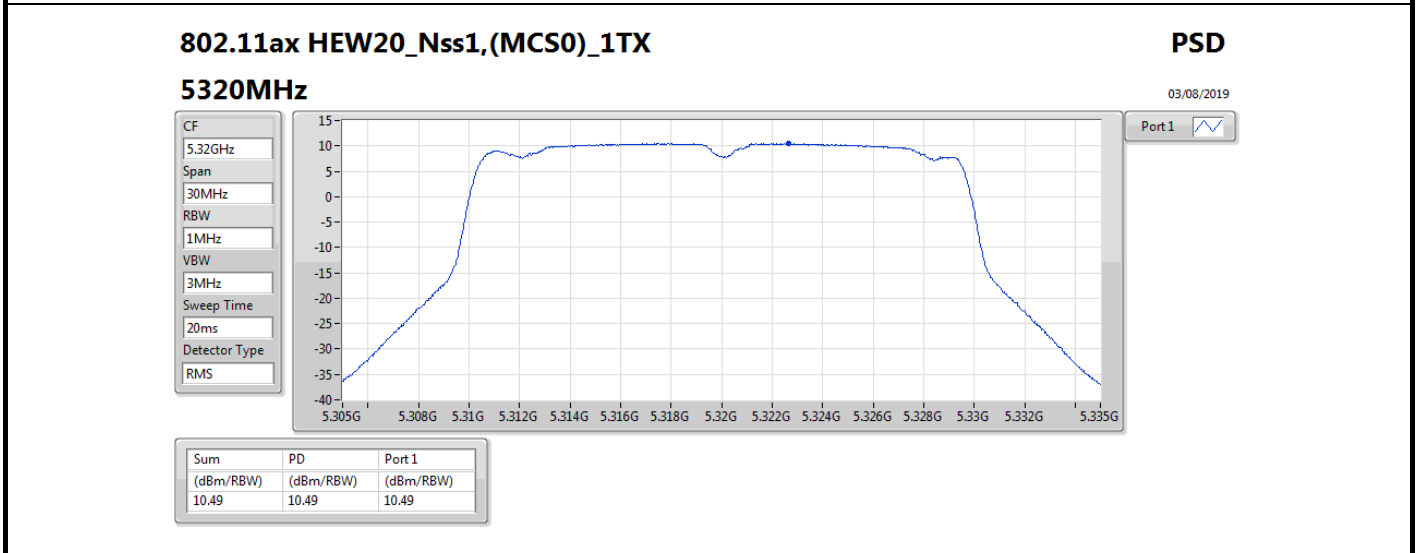

DG = Directional Gain; **RBW** = 500 kHz for 5.725-5.85GHz band / 1MHz for other band;
PD = trace bin-by-bin of each transmits port summing can be performed maximum power density; **Port X** = Port X power density;