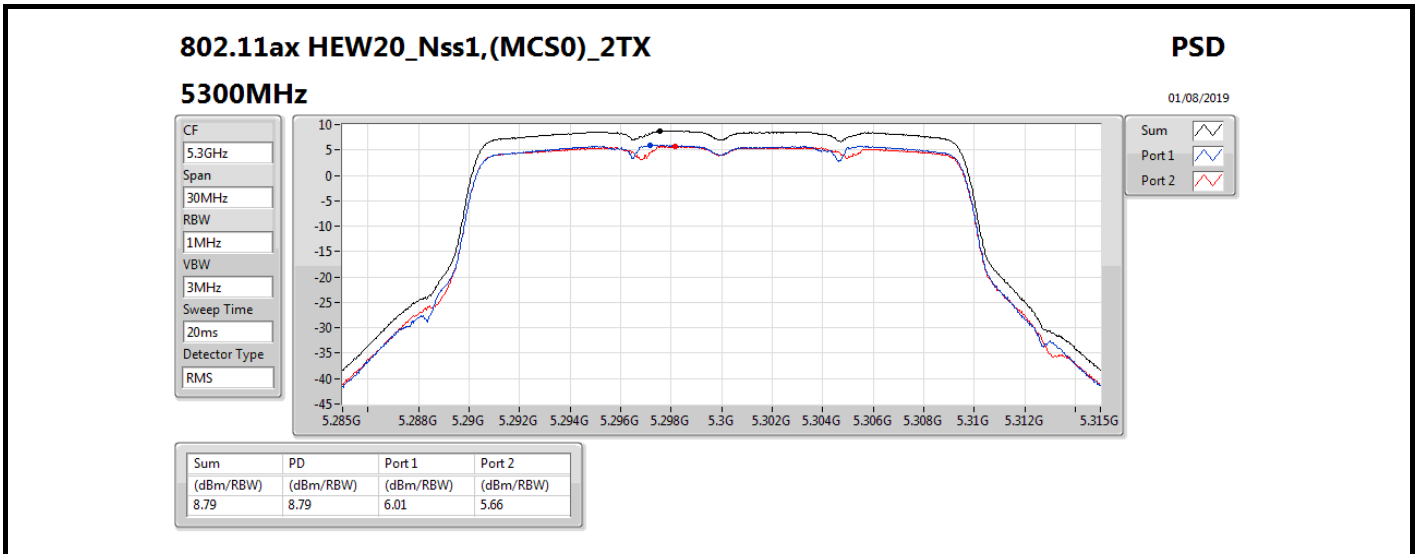

DG = Directional Gain; **RBW** = 500 kHz for 5.725-5.85GHz band / 1MHz for other band;
PD = trace bin-by-bin of each transmits port summing can be performed maximum power density; **Port X** = Port X power density;