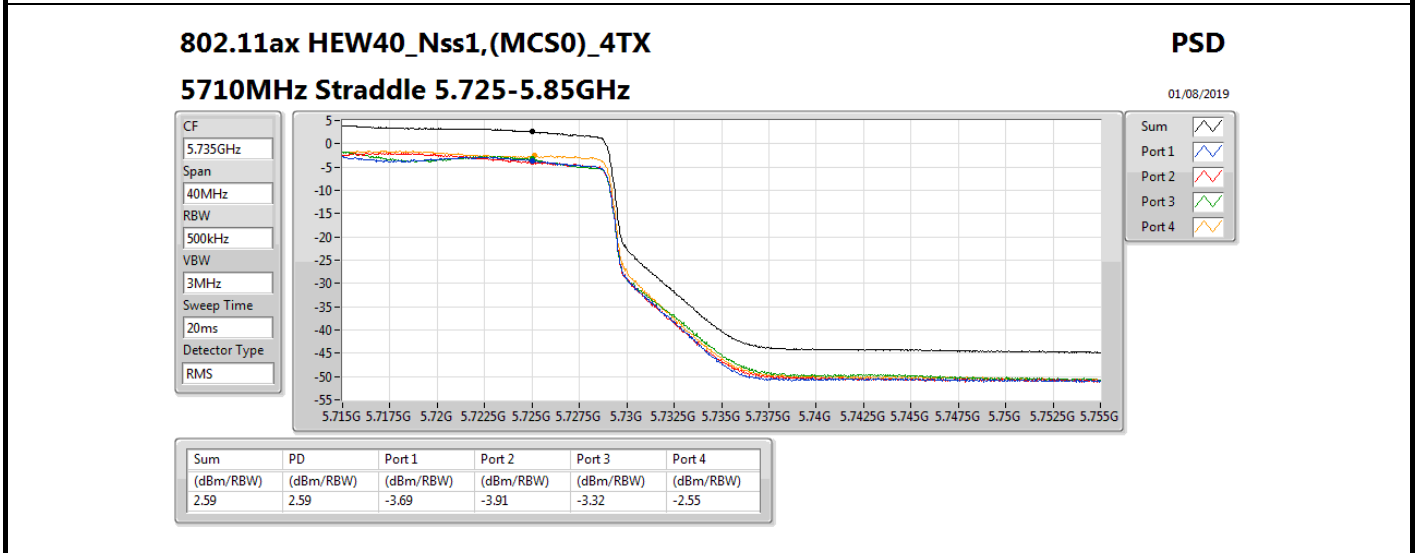

PSD

5310MHz

01/08/2019

Sum	PD	Port 1	Port 2	Port 3	Port 4
(dBm/RBW)	(dBm/RBW)	(dBm/RBW)	(dBm/RBW)	(dBm/RBW)	(dBm/RBW)
5.70	5.70	-0.65	-0.78	0.21	0.78

802.11ax HEW80_Nss1,(MCS0)_4TX

PSD

5530MHz

01/08/2019