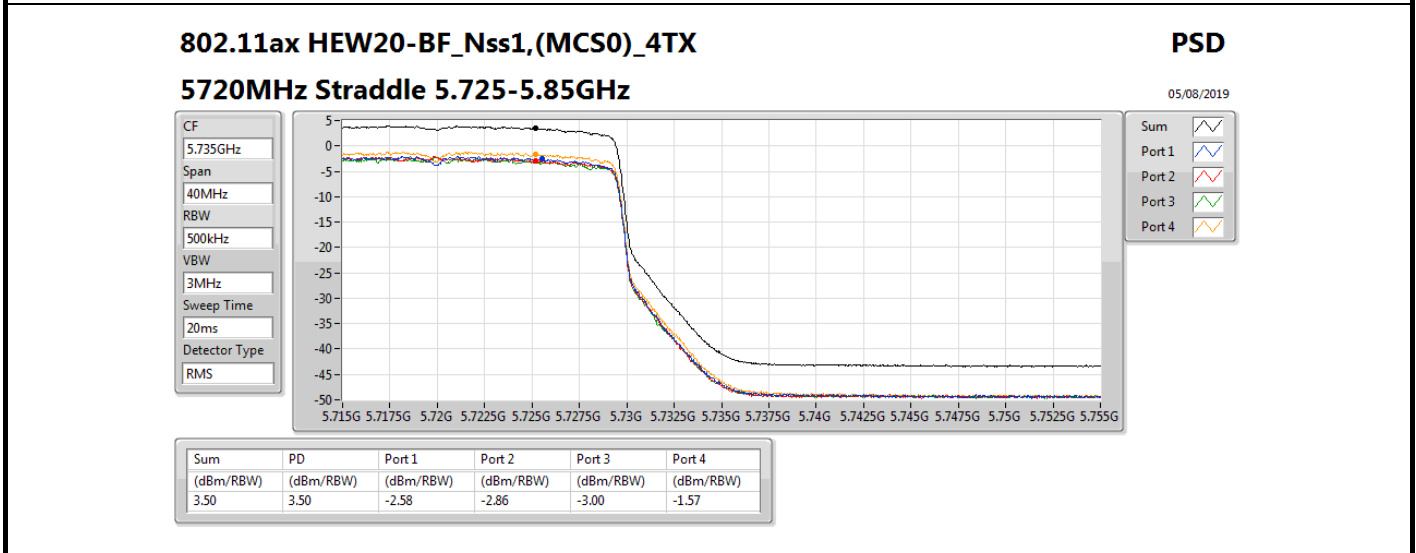

802.11ax HEW40-BF_Nss1,(MCS0)_4TX

PSD

5670MHz

05/08/2019

Sum	PD	Port 1	Port 2	Port 3	Port 4
(dBm/RBW)	(dBm/RBW)	(dBm/RBW)	(dBm/RBW)	(dBm/RBW)	(dBm/RBW)
3.42	3.42	-0.03	-3.85	-3.98	-2.59

802.11ax HEW40-BF_Nss1,(MCS0)_4TX