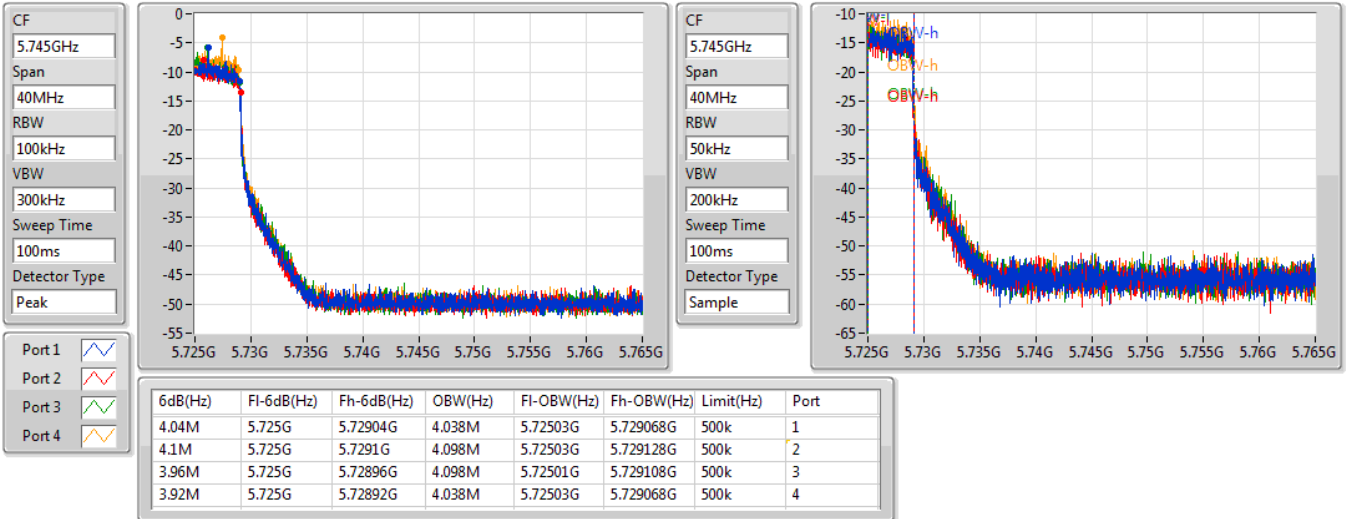

802.11ax HEW40_Nss1,(MCS0)_4TX

EBW

5710MHz Straddle 5.725-5.85GHz

01/08/2019