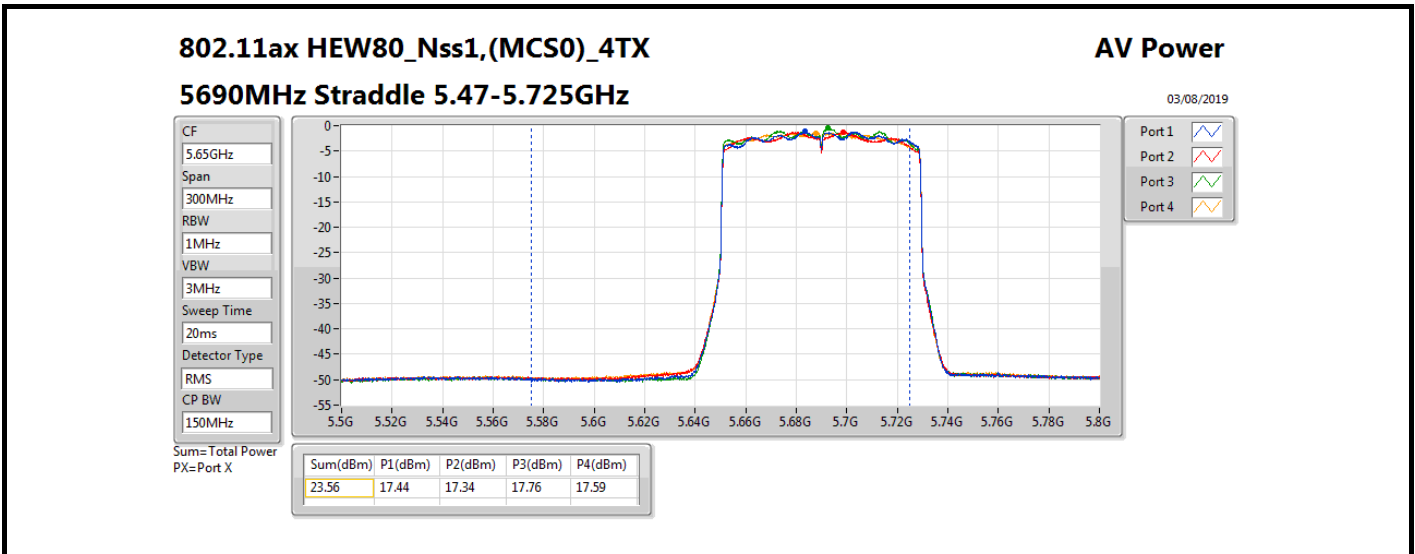

Summary

Mode	Total Power (dBm)	Total Power (W)
5.25-5.35GHz	-	-
802.11ax HEW20-BF_Nss1,(MCS0)_4TX	22.24	0.16749
802.11ax HEW40-BF_Nss1,(MCS0)_4TX	22.27	0.16866
802.11ax HEW80-BF_Nss1,(MCS0)_4TX	22.18	0.16520
5.47-5.725GHz	-	-
802.11ax HEW20-BF_Nss1,(MCS0)_4TX	22.55	0.17989
802.11ax HEW40-BF_Nss1,(MCS0)_4TX	22.54	0.17947
802.11ax HEW80-BF_Nss1,(MCS0)_4TX	22.46	0.17620
5.725-5.85GHz	-	-
802.11ax HEW20-BF_Nss1,(MCS0)_4TX	15.70	0.03715
802.11ax HEW40-BF_Nss1,(MCS0)_4TX	11.55	0.01429
802.11ax HEW80-BF_Nss1,(MCS0)_4TX	7.81	0.00604