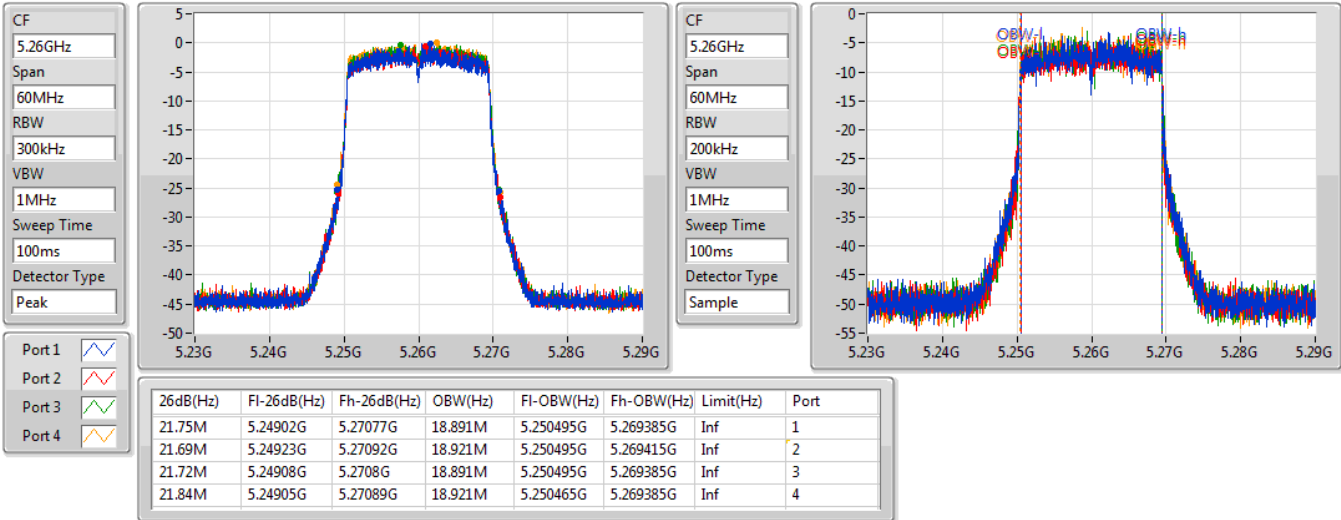

Port X-N dB = Port X 6dB down bandwidth for 5.725-5.85GHz band / 26dB down bandwidth for other band

Port X-OBW = Port X 99% occupied bandwidth;

802.11ax HEW20-BF_Nss1,(MCS0)_4TX

EBW

5260MHz

03/08/2019

802.11ax HEW20-BF_Nss1,(MCS0)_4TX