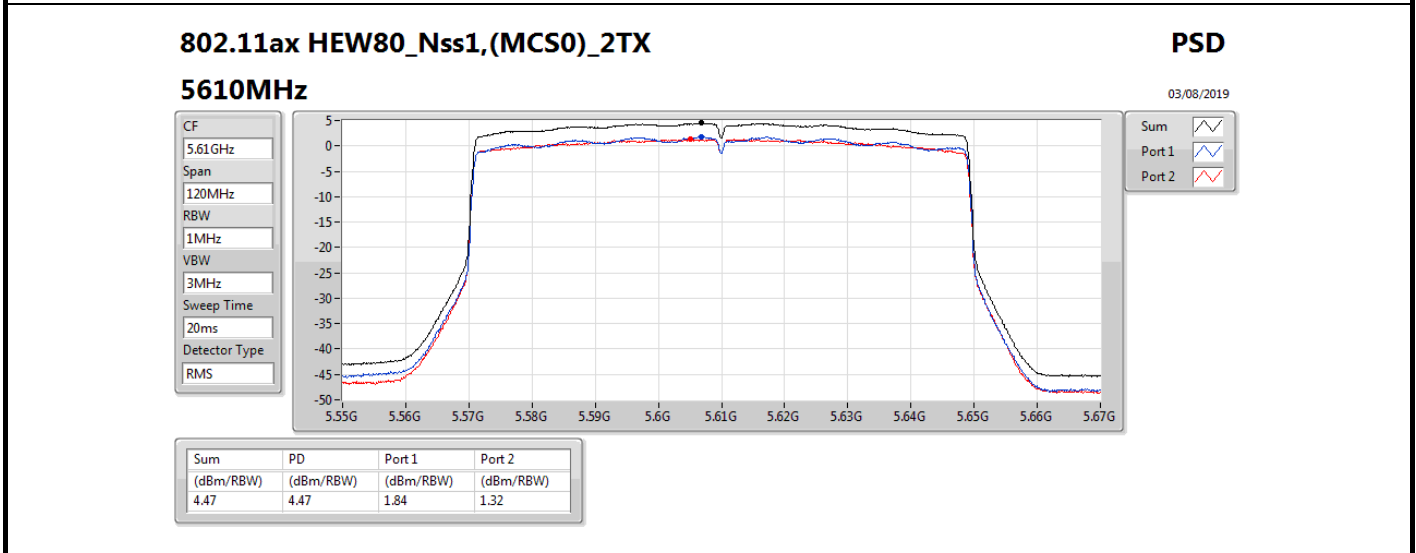

DG = Directional Gain; RBW = 500 kHz for 5.725-5.85GHz band / 1MHz for other band;
 PD = trace bin-by-bin of each transmits port summing can be performed maximum power density; Port X = Port X power density;