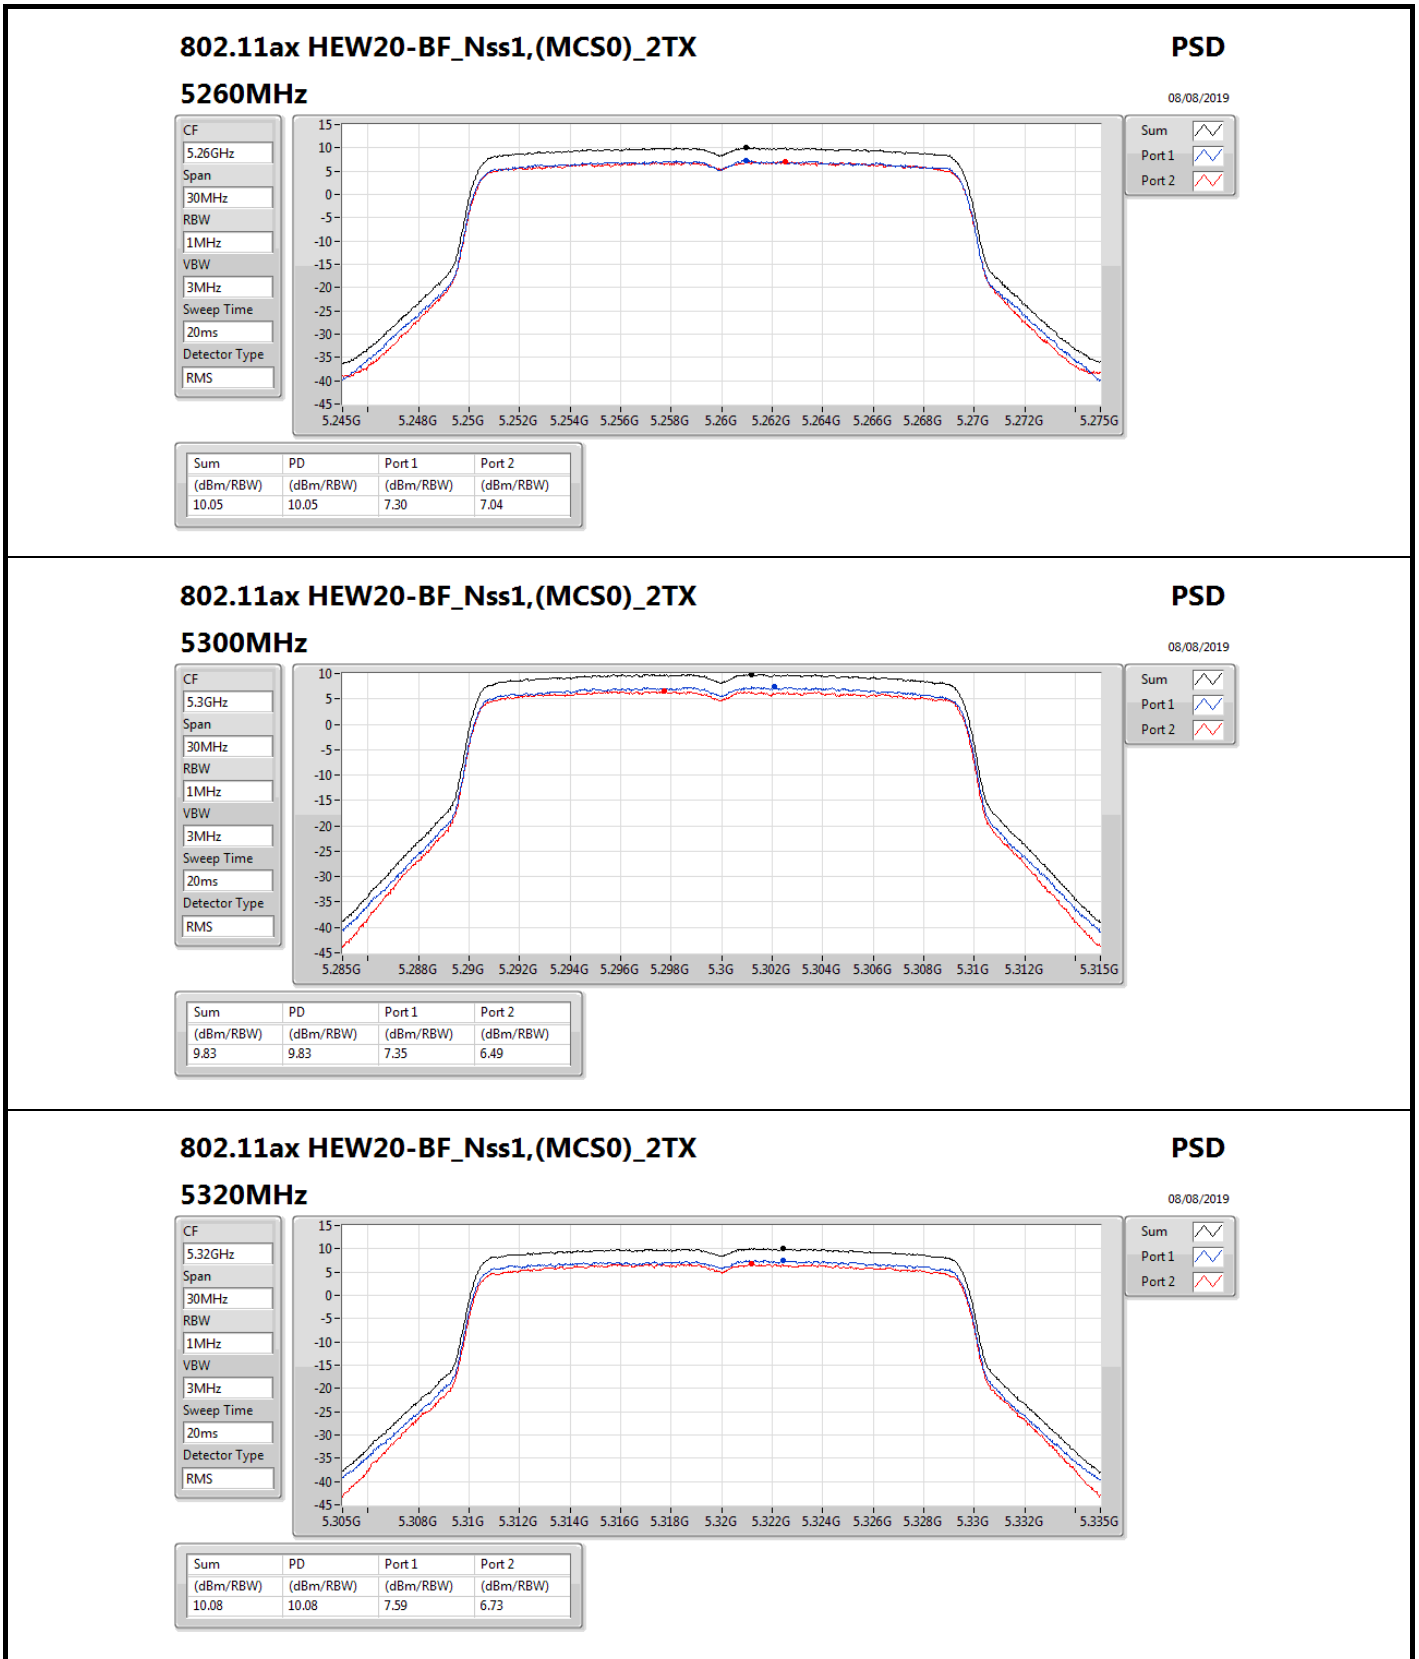

CF

5.32GHz

Span

30MHz

RBW

1MHz

VBW

3MHz

Sweep Time

20ms

Detector Type

RMS

Sum

Port 1

Port 2