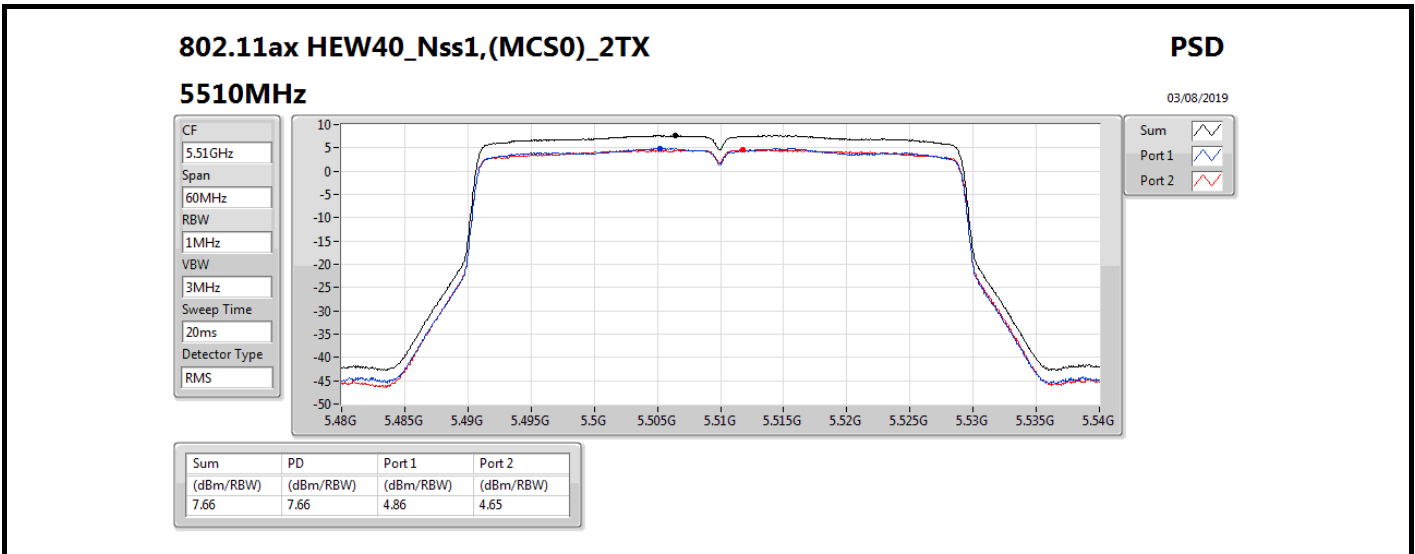

DG = Directional Gain; RBW = 500 kHz for 5.725-5.85GHz band / 1MHz for other band;
 PD = trace bin-by-bin of each transmits port summing can be performed maximum power density; Port X = Port X power density;