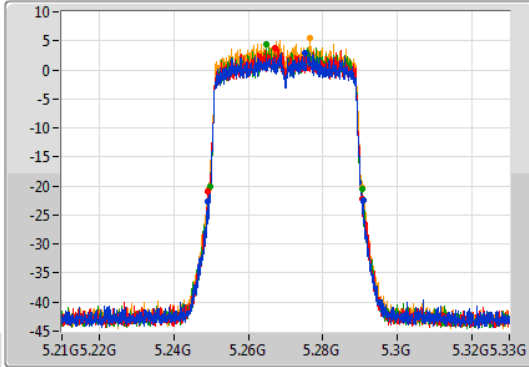

802.11ax HEW40_Nss1,(MCS0)_4TX

EBW

5270MHz

01/08/2019

CF: 5.27GHz
Span: 120MHz
RBW: 500kHz
VBW: 2MHz
Sweep Time: 100ms
Detector Type: Peak

CF: 5.27GHz
Span: 120MHz
RBW: 500kHz
VBW: 2MHz
Sweep Time: 100ms
Detector Type: Sample