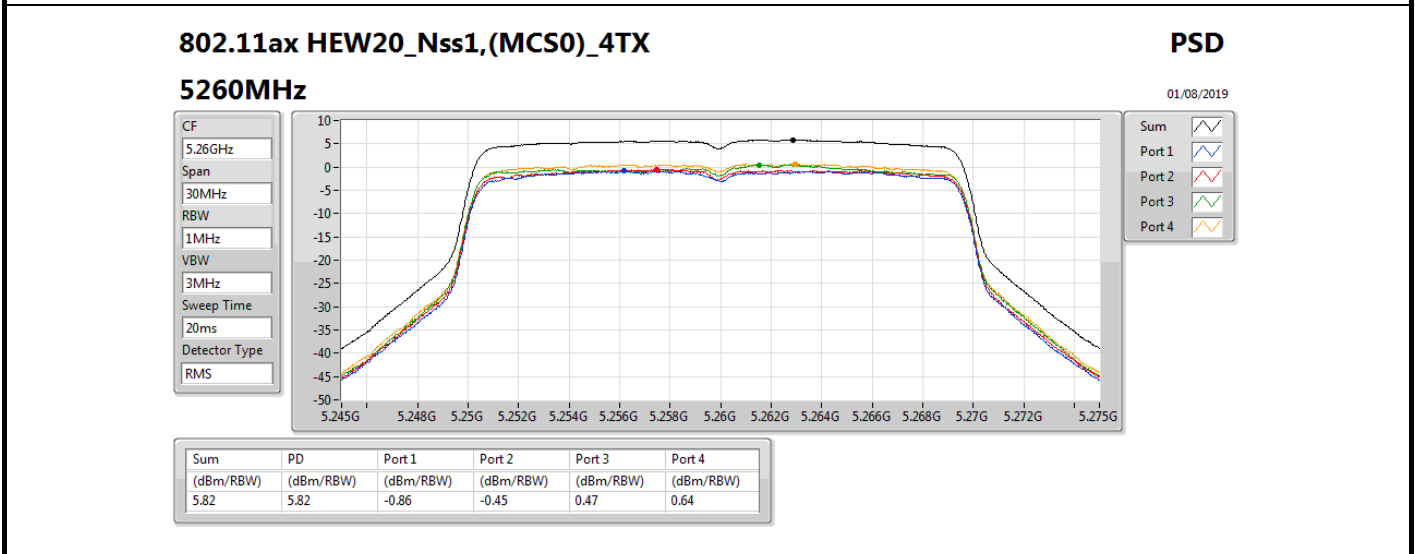

DG = Directional Gain; **RBW** = 500 kHz for 5.725-5.85GHz band / 1MHz for other band;
PD = trace bin-by-bin of each transmits port summing can be performed maximum power density; **Port X** = Port X power density;