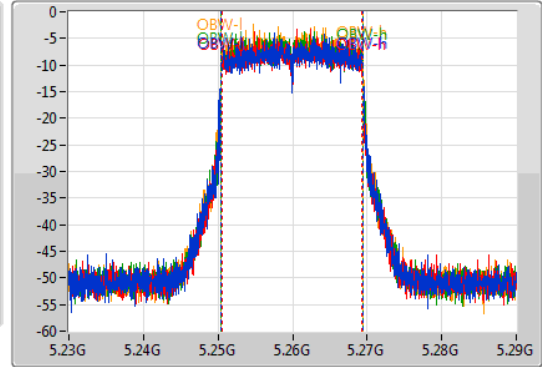

802.11ax HEW20_Nss1,(MCS0)_4TX

EBW

5260MHz

31/07/2019

CF
5.26GHz
Span
60MHz
RBW
300kHz
VBW
1MHz
Sweep Time
100ms
Detector Type
Peak

CF
5.26GHz
Span
60MHz
RBW
200kHz
VBW
1MHz
Sweep Time
100ms
Detector Type
Sample