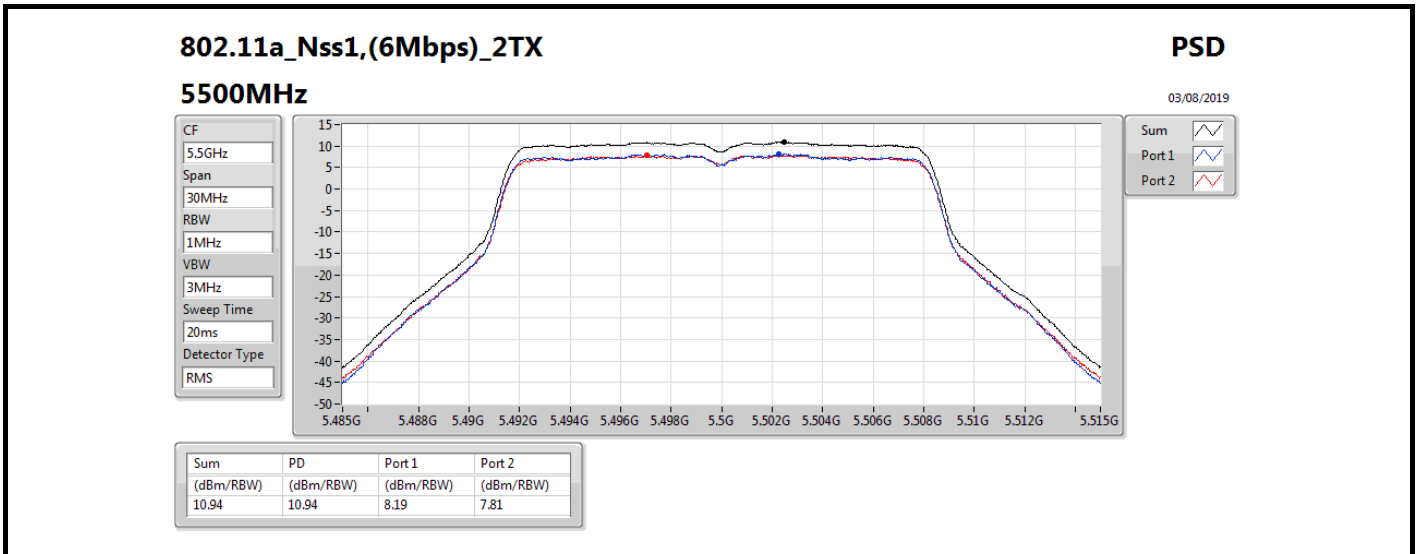

DG = Directional Gain; RBW = 500 kHz for 5.725-5.85GHz band / 1MHz for other band;
 PD = trace bin-by-bin of each transmits port summing can be performed maximum power density; Port X = Port X power density;