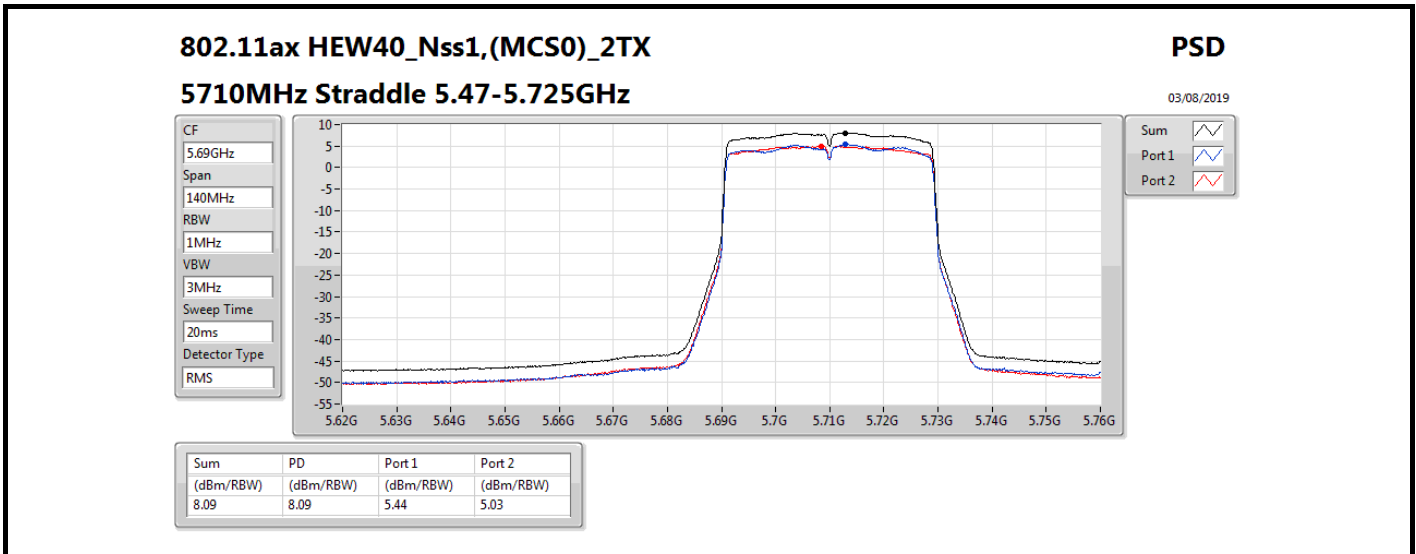

DG = Directional Gain; RBW = 500 kHz for 5.725-5.85GHz band / 1MHz for other band;
 PD = trace bin-by-bin of each transmits port summing can be performed maximum power density; Port X = Port X power density;