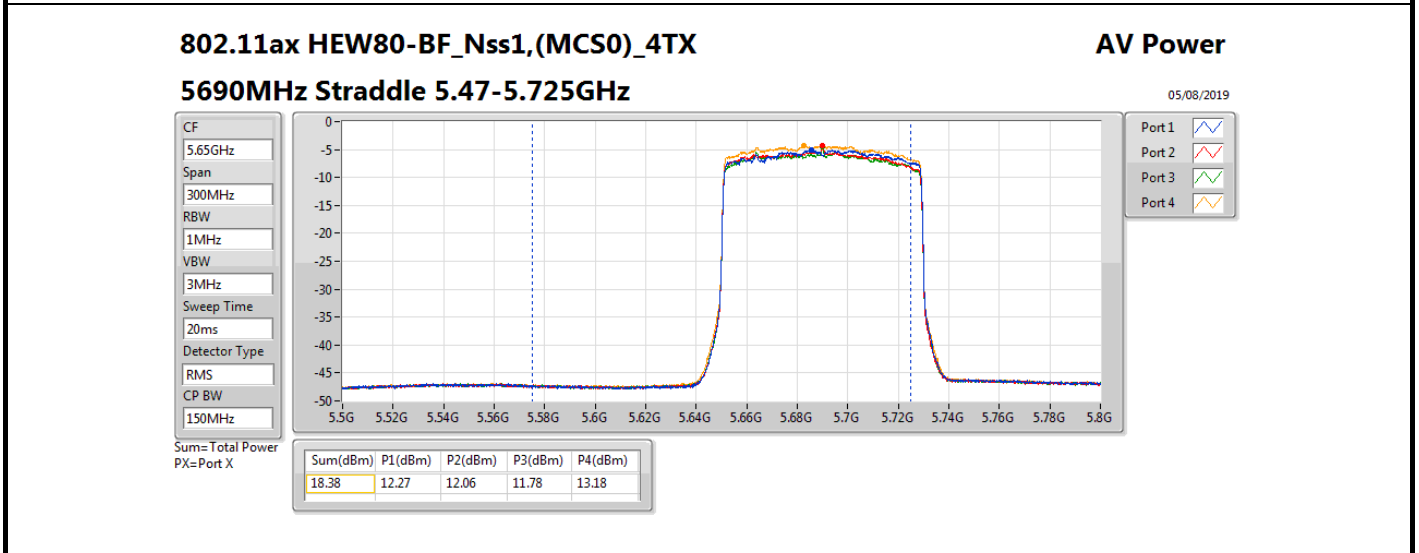

Summary

Mode	Total Power (dBm)	Total Power (W)
5.25-5.35GHz	-	-
802.11a_Nss1,(6Mbps)_1TX	23.70	0.23442
802.11ax HEW20_Nss1,(MCS0)_1TX	23.95	0.24831
802.11ax HEW40_Nss1,(MCS0)_1TX	23.96	0.24889
802.11ax HEW80_Nss1,(MCS0)_1TX	23.73	0.23605
5.47-5.725GHz	-	-
802.11a_Nss1,(6Mbps)_1TX	23.62	0.23014
802.11ax HEW20_Nss1,(MCS0)_1TX	23.91	0.24604
802.11ax HEW40_Nss1,(MCS0)_1TX	23.96	0.24889
802.11ax HEW80_Nss1,(MCS0)_1TX	23.86	0.24322
5.725-5.85GHz	-	-
802.11a_Nss1,(6Mbps)_1TX	16.01	0.03990
802.11ax HEW20_Nss1,(MCS0)_1TX	17.09	0.05117
802.11ax HEW40_Nss1,(MCS0)_1TX	13.78	0.02388
802.11ax HEW80_Nss1,(MCS0)_1TX	10.02	0.01005