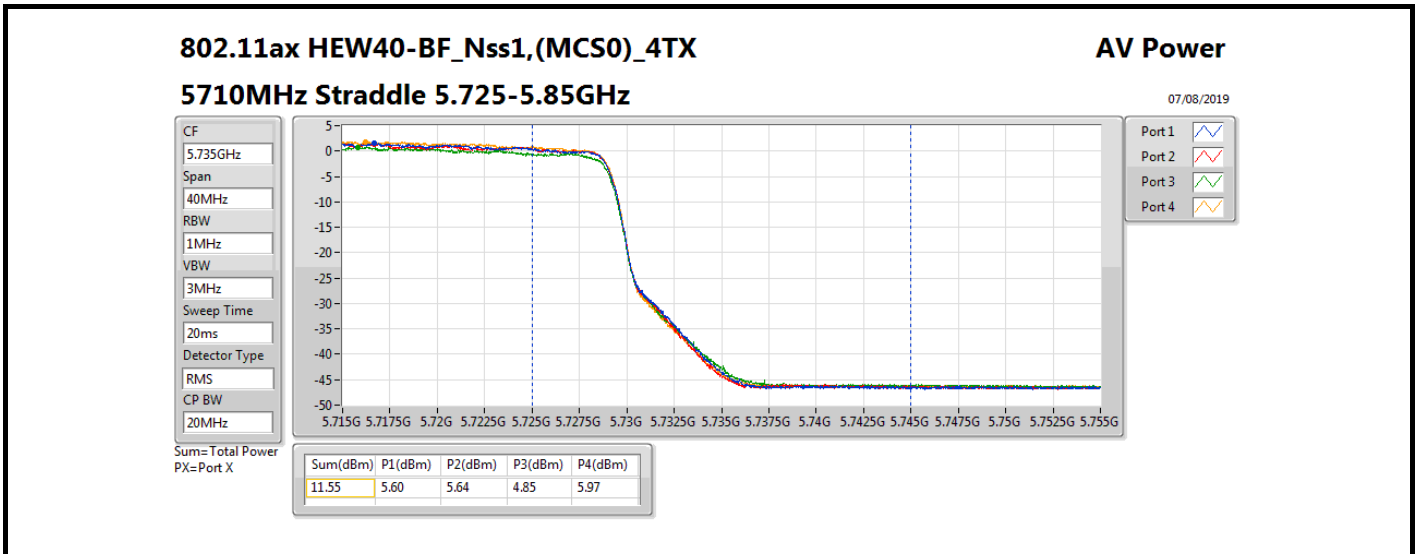

Summary

Mode	Total Power (dBm)	Total Power (W)
5.25-5.35GHz	-	-
802.11a_Nss1,(6Mbps)_1TX	23.70	0.23442
802.11ax HEW20_Nss1,(MCS0)_1TX	23.95	0.24831
802.11ax HEW40_Nss1,(MCS0)_1TX	23.96	0.24889
802.11ax HEW80_Nss1,(MCS0)_1TX	23.73	0.23605
5.47-5.725GHz	-	-
802.11a_Nss1,(6Mbps)_1TX	23.62	0.23014
802.11ax HEW20_Nss1,(MCS0)_1TX	23.91	0.24604
802.11ax HEW40_Nss1,(MCS0)_1TX	23.96	0.24889
802.11ax HEW80_Nss1,(MCS0)_1TX	23.86	0.24322
5.725-5.85GHz	-	-
802.11a_Nss1,(6Mbps)_1TX	16.01	0.03990
802.11ax HEW20_Nss1,(MCS0)_1TX	17.09	0.05117
802.11ax HEW40_Nss1,(MCS0)_1TX	13.78	0.02388
802.11ax HEW80_Nss1,(MCS0)_1TX	10.02	0.01005