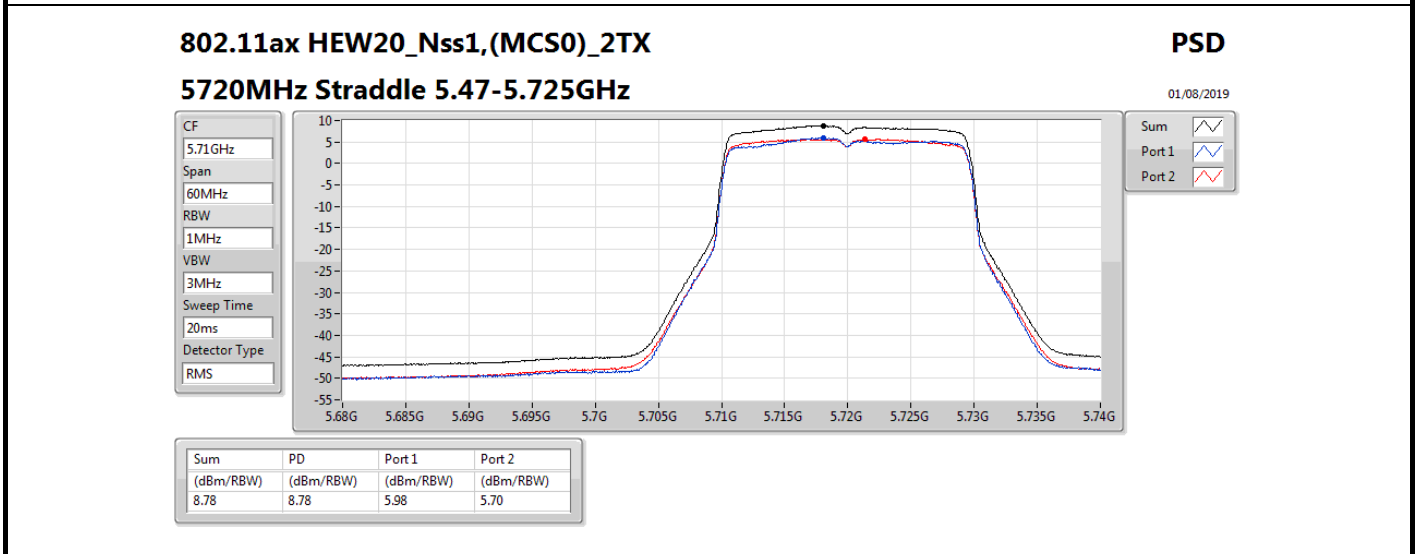

DG = Directional Gain; **RBW** = 500 kHz for 5.725-5.85GHz band / 1MHz for other band;
PD = trace bin-by-bin of each transmits port summing can be performed maximum power density; **Port X** = Port X power density;