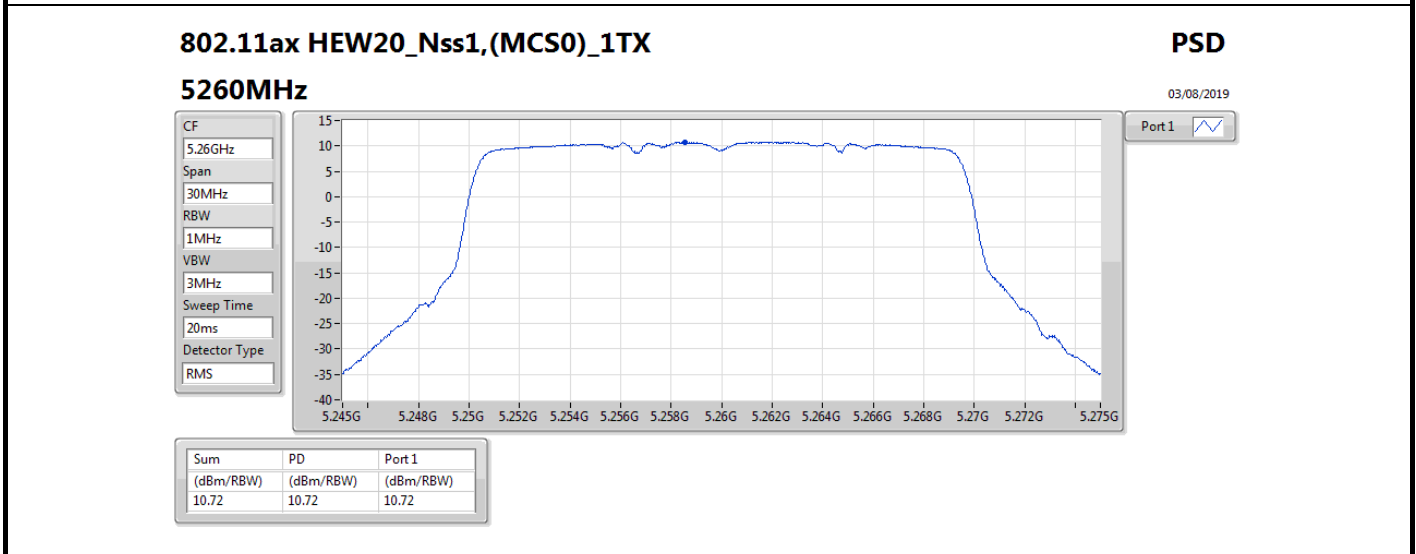

DG = Directional Gain; **RBW** = 500 kHz for 5.725-5.85GHz band / 1MHz for other band;
PD = trace bin-by-bin of each transmits port summing can be performed maximum power density; **Port X** = Port X power density;