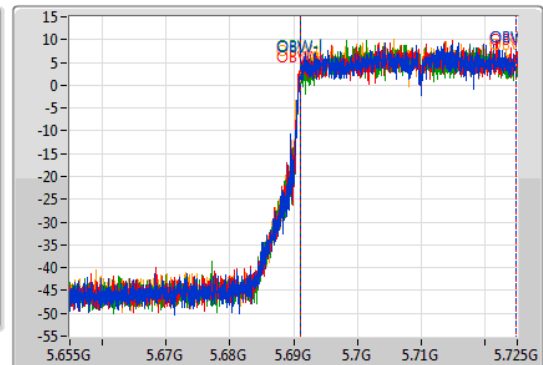

802.11ax HEW40_Nss1,(MCS0)_4TX

EBW

5710MHz Straddle 5.47-5.725GHz

03/08/2019

CF
5.69GHz
Span
70MHz
RBW
500kHz
VBW
2MHz
Sweep Time
100ms
Detector Type
Peak

CF
5.69GHz
Span
70MHz
RBW
500kHz
VBW
2MHz
Sweep Time
100ms
Detector Type
Sample