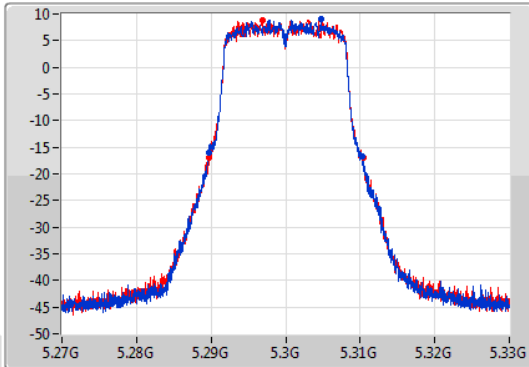

CF
5.3GHz
Span
60MHz
RBW
200kHz
VBW
1MHz
Sweep Time
100ms
Detector Type
Sample