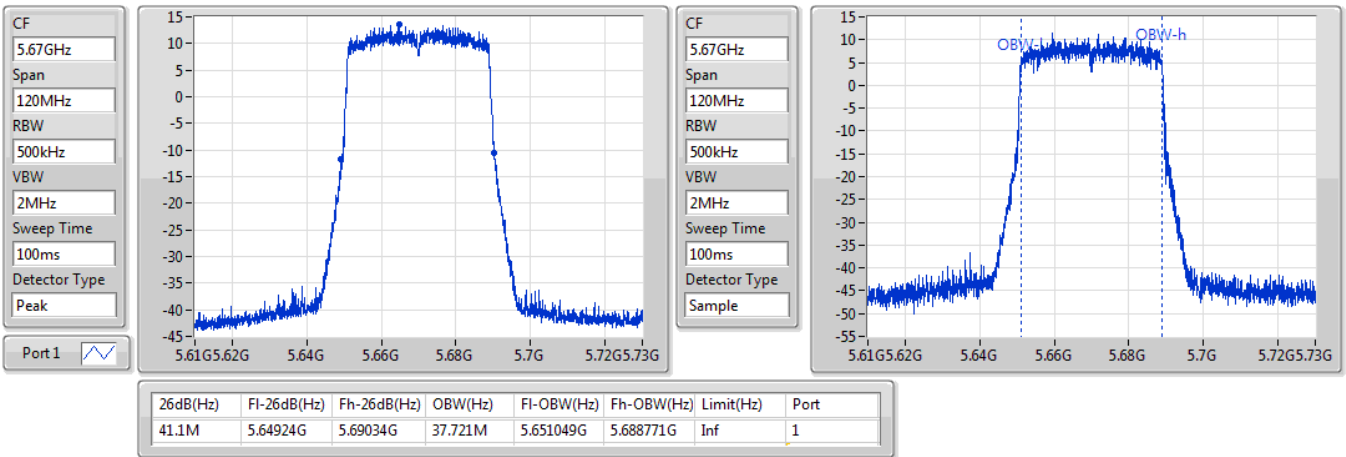

02/08/2019

802.11ax HEW40_Nss1,(MCS0)_1TX

EBW

5670MHz

02/08/2019

802.11ax HEW40_Nss1,(MCS0)_1TX

EBW

5710MHz Straddle 5.47-5.725GHz