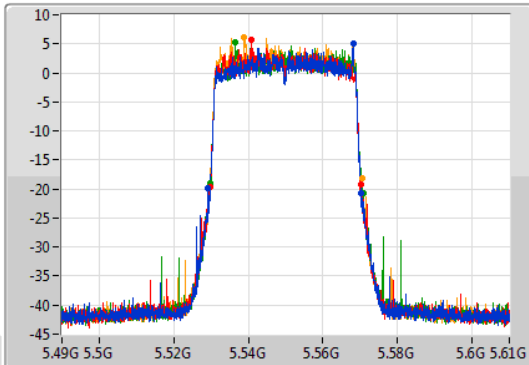

802.11ax HEW40-BF_Nss1,(MCS0)_4TX

EBW

5550MHz

05/08/2019

CF: 5.55GHz
Span: 120MHz
RBW: 500kHz
VBW: 2MHz
Sweep Time: 100ms
Detector Type: Peak

CF: 5.55GHz
Span: 120MHz
RBW: 500kHz
VBW: 2MHz
Sweep Time: 100ms
Detector Type: Sample