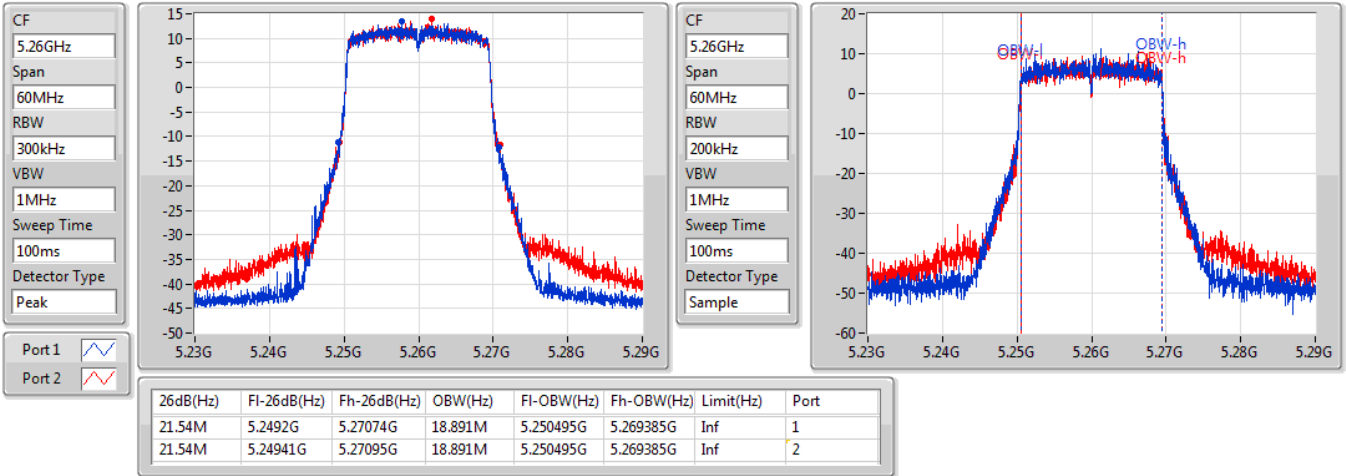

Min-OBW = Minimum 99% occupied bandwidth;

Result

Mode	Result	Limit (Hz)	Port 1-N dB (Hz)	Port 1-OBW (Hz)	Port 2-N dB (Hz)	Port 2-OBW (Hz)
802.11ax HEW20-BF_Nss1,(MCS0)_2TX	-	-	-	-	-	-
5260MHz	Pass	Inf	21.54M	18.891M	21.54M	18.891M
5300MHz	Pass	Inf	21.45M	18.891M	21.63M	18.861M
5320MHz	Pass	Inf	21.93M	18.891M	21.6M	18.921M
5500MHz	Pass	Inf	21.51M	18.891M	21.63M	18.891M
5580MHz	Pass	Inf	21.84M	18.891M	21.6M	18.921M
5700MHz	Pass	Inf	21.69M	18.861M	21.66M	18.891M
5720MHz Straddle 5.47-5.725GHz	Pass	Inf	15.75M	14.468M	15.855M	14.468M
5720MHz Straddle 5.725-5.85GHz	Pass	500k	4.46M	4.498M	4.34M	4.498M
802.11ax HEW40-BF_Nss1,(MCS0)_2TX	-	-	-	-	-	-
5270MHz	Pass	Inf	41.34M	37.661M	40.8M	37.721M
5310MHz	Pass	Inf	40.56M	37.721M	40.92M	37.661M
5510MHz	Pass	Inf	41.22M	37.781M	40.86M	37.601M
5550MHz	Pass	Inf	41.34M	37.781M	40.86M	37.661M
5670MHz	Pass	Inf	41.22M	37.781M	40.86M	37.661M
5710MHz Straddle 5.47-5.725GHz	Pass	Inf	35.42M	33.828M	35.21M	33.723M
5710MHz Straddle 5.725-5.85GHz	Pass	500k	3.98M	4.058M	4.04M	4.058M
802.11ax HEW80-BF_Nss1,(MCS0)_2TX	-	-	-	-	-	-
5290MHz	Pass	Inf	81.48M	77.121M	81.12M	77.001M
5530MHz	Pass	Inf	81.12M	77.121M	82.32M	77.001M
5610MHz	Pass	Inf	81.6M	77.121M	81M	76.882M
5690MHz Straddle 5.47-5.725GHz	Pass	Inf	75.6M	73.163M	75.6M	73.088M
5690MHz Straddle 5.725-5.85GHz	Pass	500k	4M	4.098M	3.86M	4.158M

Port X-N dB = Port X 6dB down bandwidth for 5.725-5.85GHz band / 26dB down bandwidth for other band

Port X-OBW = Port X 99% occupied bandwidth;

802.11ax HEW20-BF_Nss1,(MCS0)_2TX

EBW

5260MHz

08/08/2019

802.11ax HEW20-BF_Nss1,(MCS0)_2TX