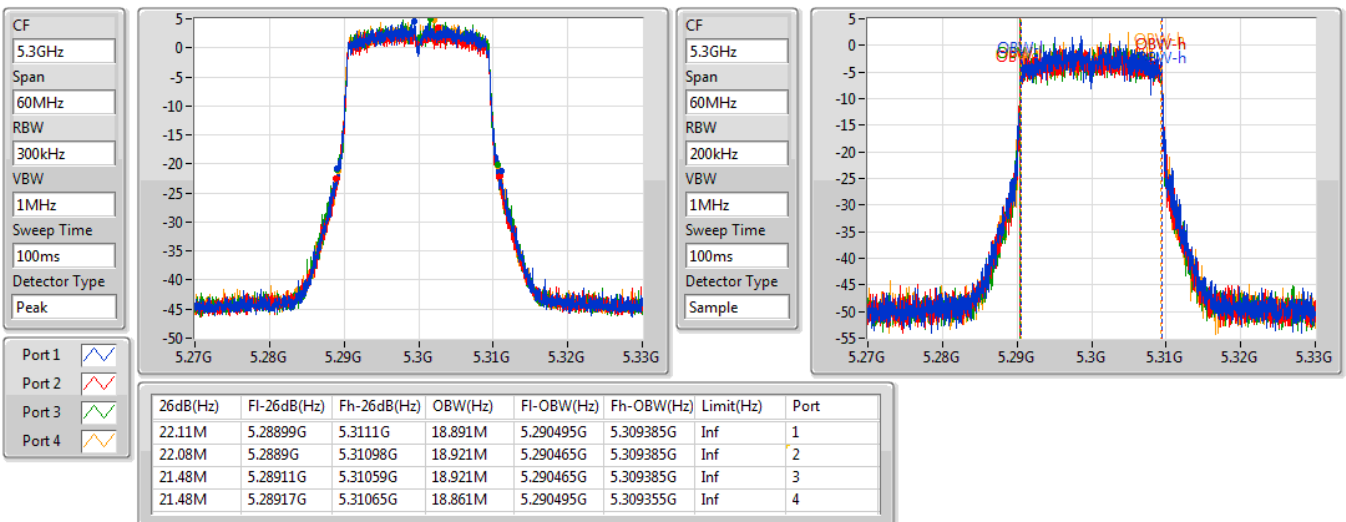

802.11ax HEW20-BF_Nss1,(MCS0)_4TX

EBW

5300MHz

03/08/2019