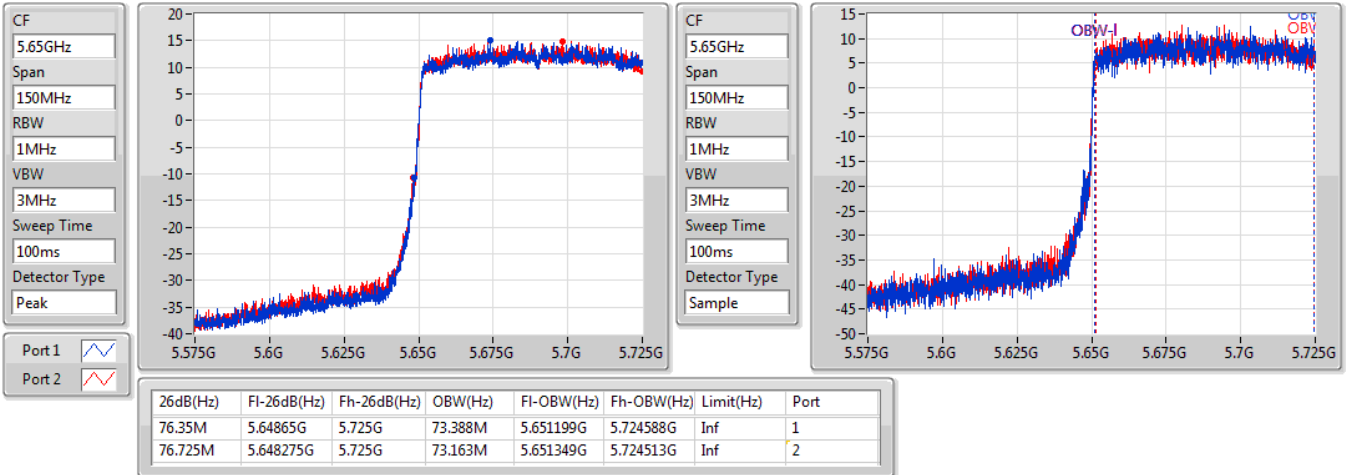

802.11ax HEW80_Nss1,(MCS0)_2TX

EBW

5690MHz Straddle 5.47-5.725GHz

01/08/2019