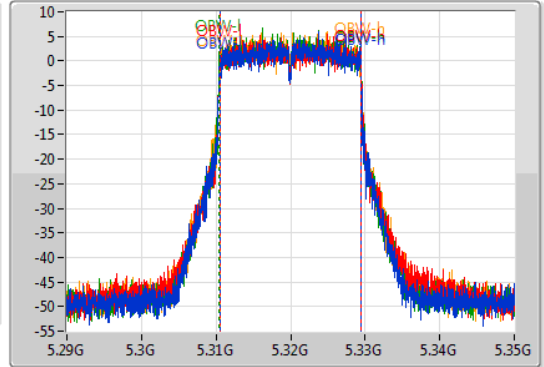

26dB(Hz)	Fl-26dB(Hz)	Fh-26dB(Hz)	OBW(Hz)	Fl-OBW(Hz)	Fh-OBW(Hz)	Limit(Hz)	Port
21.39M	5.30926G	5.33065G	18.891M	5.310495G	5.329385G	Inf	1
21.9M	5.30899G	5.33089G	18.891M	5.310495G	5.329385G	Inf	2
21.54M	5.30917G	5.33071G	18.921M	5.310465G	5.329385G	Inf	3
21.75M	5.30917G	5.33092G	18.891M	5.310495G	5.329385G	Inf	4

802.11ax HEW20-BF_Nss1,(MCS0)_4TX

EBW

5500MHz

07/08/2019

CF
5.5GHz
Span
60MHz
RBW
300kHz
VBW
1MHz
Sweep Time
100ms
Detector Type
Peak