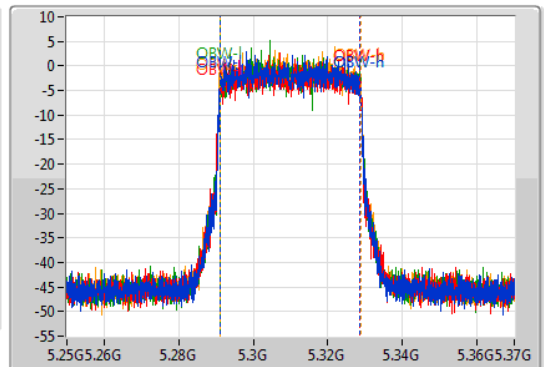

Port 1
Port 2
Port 3
Port 4

26dB(Hz)	Fl-26dB(Hz)	Fh-26dB(Hz)	OBW(Hz)	Fl-OBW(Hz)	Fh-OBW(Hz)	Limit(Hz)	Port
41.52M	5.28882G	5.33034G	37.601M	5.291109G	5.328711G	Inf	1
41.28M	5.28936G	5.33064G	37.601M	5.291109G	5.328711G	Inf	2
41.34M	5.28918G	5.33052G	37.661M	5.291049G	5.328711G	Inf	3
40.14M	5.28984G	5.32998G	37.721M	5.291049G	5.328771G	Inf	4