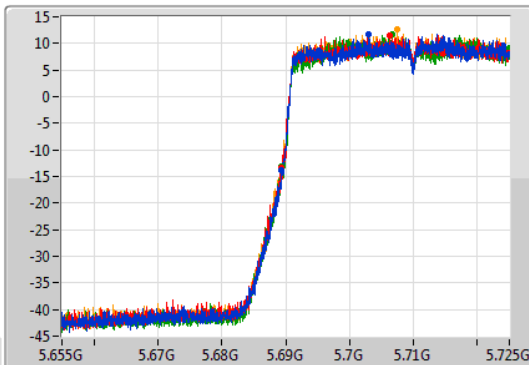

802.11ax HEW40_Nss1,(MCS0)_4TX

EBW

5710MHz Straddle 5.47-5.725GHz

03/08/2019

CF
5.69GHz
Span
70MHz
RBW
500kHz
VBW
2MHz
Sweep Time
100ms
Detector Type
Peak

CF
5.69GHz
Span
70MHz
RBW
500kHz
VBW
2MHz
Sweep Time
100ms
Detector Type
Sample