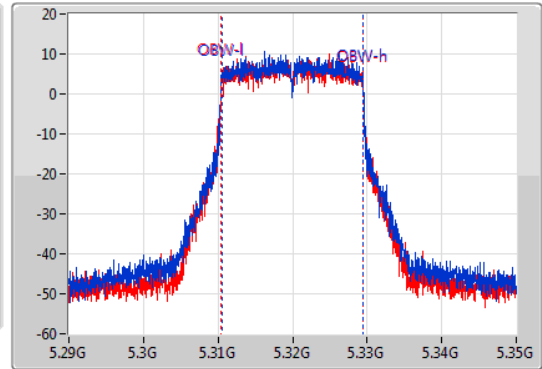

26dB(Hz)	Fl-26dB(Hz)	Fh-26dB(Hz)	OBW(Hz)	Fl-OBW(Hz)	Fh-OBW(Hz)	Limit(Hz)	Port
21.93M	5.30887G	5.3308G	18.891M	5.310495G	5.329385G	Inf	1
21.6M	5.30911G	5.33071G	18.921M	5.310465G	5.329385G	Inf	2

802.11ax HEW20-BF_Nss1,(MCS0)_2TX

EBW

5500MHz

08/08/2019

CF
5.5GHz
Span
60MHz
RBW
300kHz
VBW
1MHz
Sweep Time
100ms
Detector Type
Peak