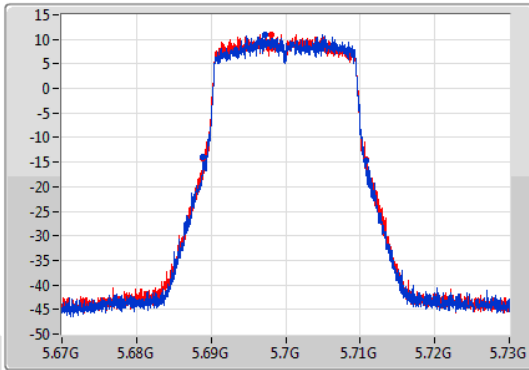

CF
5.7GHz
Span
60MHz
RBW
200kHz
VBW
1MHz
Sweep Time
100ms
Detector Type
Sample