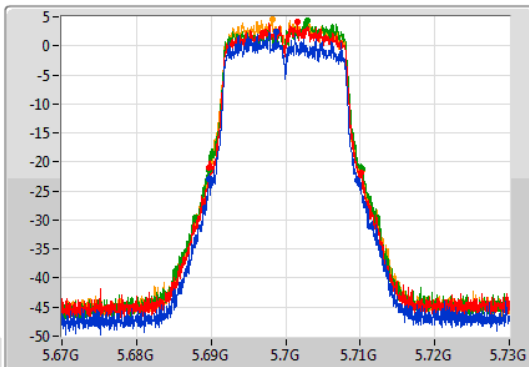

CF
5.7GHz
Span
60MHz
RBW
200kHz
VBW
1MHz
Sweep Time
100ms
Detector Type
Sample