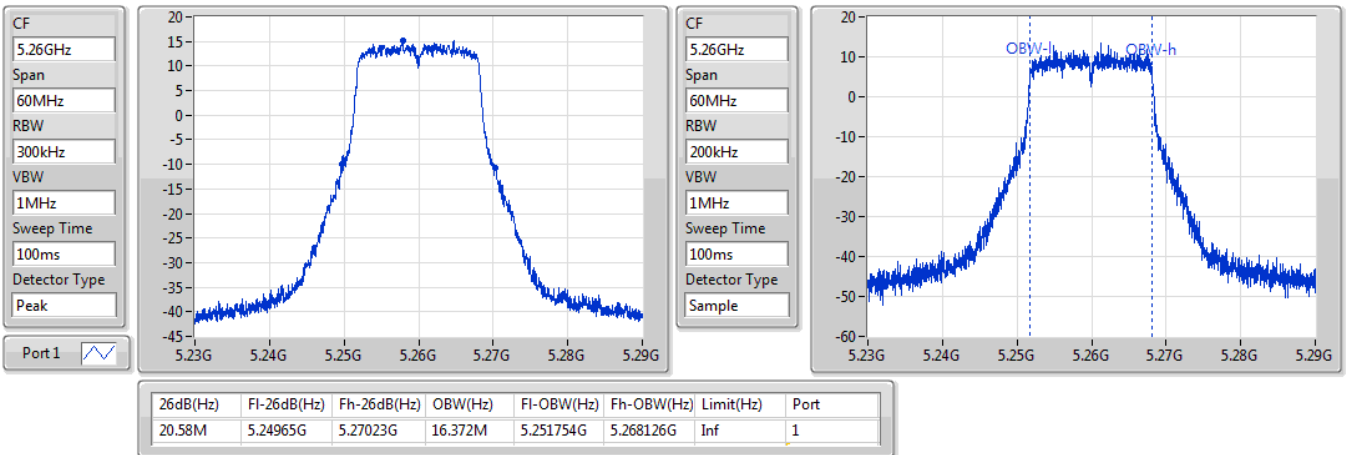

Port X-N dB = Port X 6dB down bandwidth for 5.725-5.85GHz band / 26dB down bandwidth for other band
 Port X-OBW = Port X 99% occupied bandwidth;

802.11a_Nss1,(6Mbps)_1TX

EBW

5260MHz

02/08/2019

802.11a_Nss1,(6Mbps)_1TX