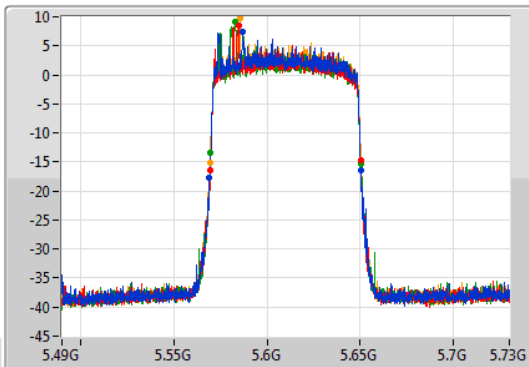

802.11ax HEW80-BF_Nss1,(MCS0)_4TX

EBW

5610MHz

05/08/2019

CF
5.61GHz
Span
240MHz
RBW
1MHz
VBW
3MHz
Sweep Time
100ms
Detector Type
Peak

CF
5.61GHz
Span
240MHz
RBW
1MHz
VBW
3MHz
Sweep Time
100ms
Detector Type
Sample