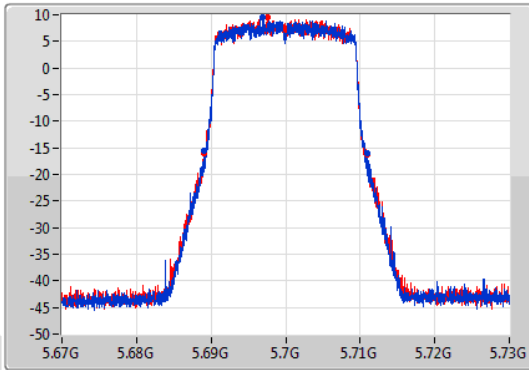

CF
5.7GHz
Span
60MHz
RBW
200kHz
VBW
1MHz
Sweep Time
100ms
Detector Type
Sample