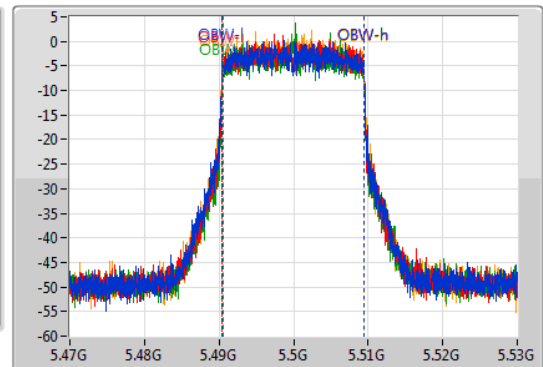

Port 1
Port 2
Port 3
Port 4

26dB(Hz)	Fl-26dB(Hz)	Fh-26dB(Hz)	OBW(Hz)	Fl-OBW(Hz)	Fh-OBW(Hz)	Limit(Hz)	Port
21.72M	5.48914G	5.51086G	18.951M	5.490465G	5.509415G	Inf	1
21.45M	5.48923G	5.51068G	18.921M	5.490465G	5.509385G	Inf	2
20.82M	5.48953G	5.51035G	18.891M	5.490495G	5.509385G	Inf	3
21.81M	5.48914G	5.51095G	18.891M	5.490495G	5.509385G	Inf	4