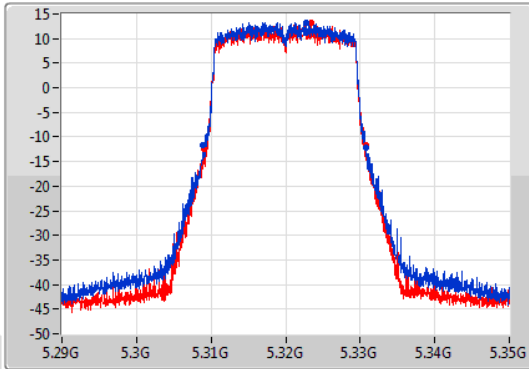

Port X-N dB = Port X 6dB down bandwidth for 5.725-5.85GHz band / 26dB down bandwidth for other band

Port X-OBW = Port X 99% occupied bandwidth;

802.11ax HEW20-BF_Nss1,(MCS0)_2TX

EBW

5260MHz

08/08/2019

802.11ax HEW20-BF_Nss1,(MCS0)_2TX

EBW

5300MHz

08/08/2019

802.11ax HEW20-BF_Nss1,(MCS0)_2TX

EBW

5320MHz

08/08/2019

CF
5.32GHz
Span
60MHz
RBW
300kHz
VBW
1MHz
Sweep Time
100ms
Detector Type
Peak