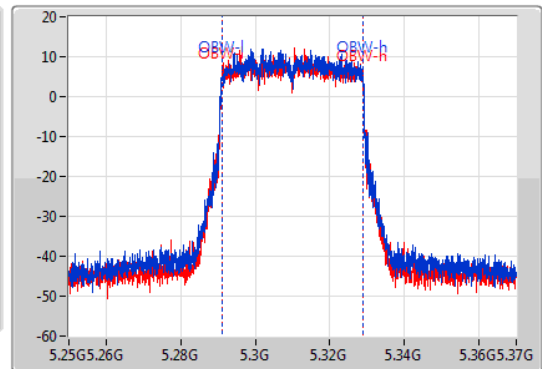

802.11ax HEW40-BF_Nss1,(MCS0)_2TX

EBW

5310MHz

08/08/2019

CF
5.31GHz
Span
120MHz
RBW
500kHz
VBW
2MHz
Sweep Time
100ms
Detector Type
Peak

CF
5.31GHz
Span
120MHz
RBW
500kHz
VBW
2MHz
Sweep Time
100ms
Detector Type
Sample