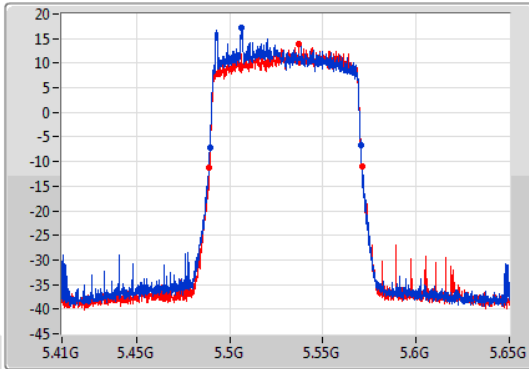

802.11ax HEW80-BF_Nss1,(MCS0)_2TX

EBW

5530MHz

08/08/2019

CF
5.53GHz
Span
240MHz
RBW
1MHz
VBW
3MHz
Sweep Time
100ms
Detector Type
Peak

CF
5.53GHz
Span
240MHz
RBW
1MHz
VBW
3MHz
Sweep Time
100ms
Detector Type
Sample