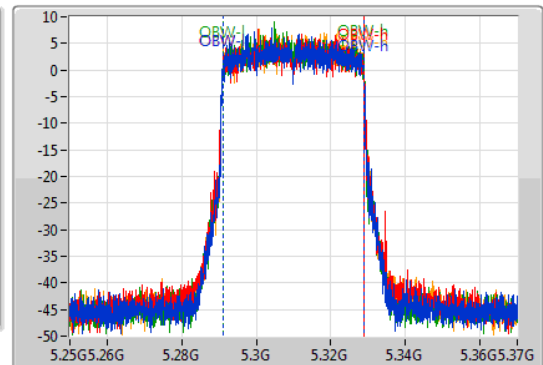

802.11ax HEW40-BF_Nss1,(MCS0)_4TX

EBW

5310MHz

07/08/2019

CF
5.31GHz
Span
120MHz
RBW
500kHz
VBW
2MHz
Sweep Time
100ms
Detector Type
Peak

CF
5.31GHz
Span
120MHz
RBW
500kHz
VBW
2MHz
Sweep Time
100ms
Detector Type
Sample