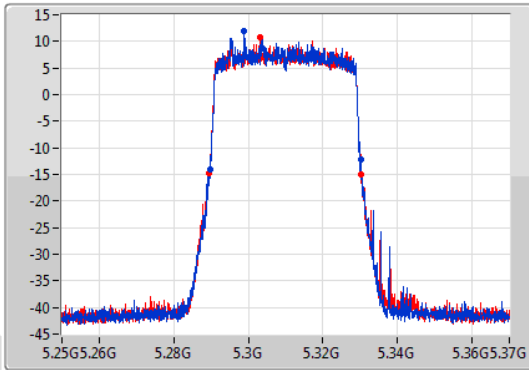

CF
5.31GHz
Span
120MHz
RBW
500kHz
VBW
2MHz
Sweep Time
100ms
Detector Type
Sample