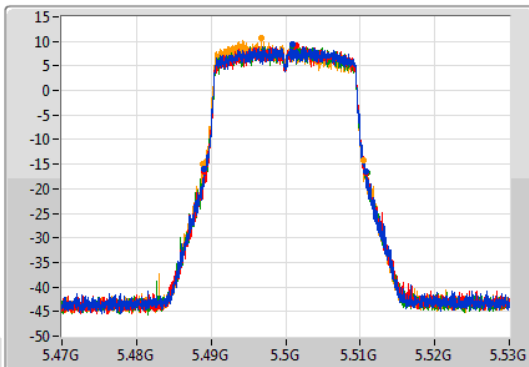

CF
5.5GHz
Span
60MHz
RBW
200kHz
VBW
1MHz
Sweep Time
100ms
Detector Type
Sample