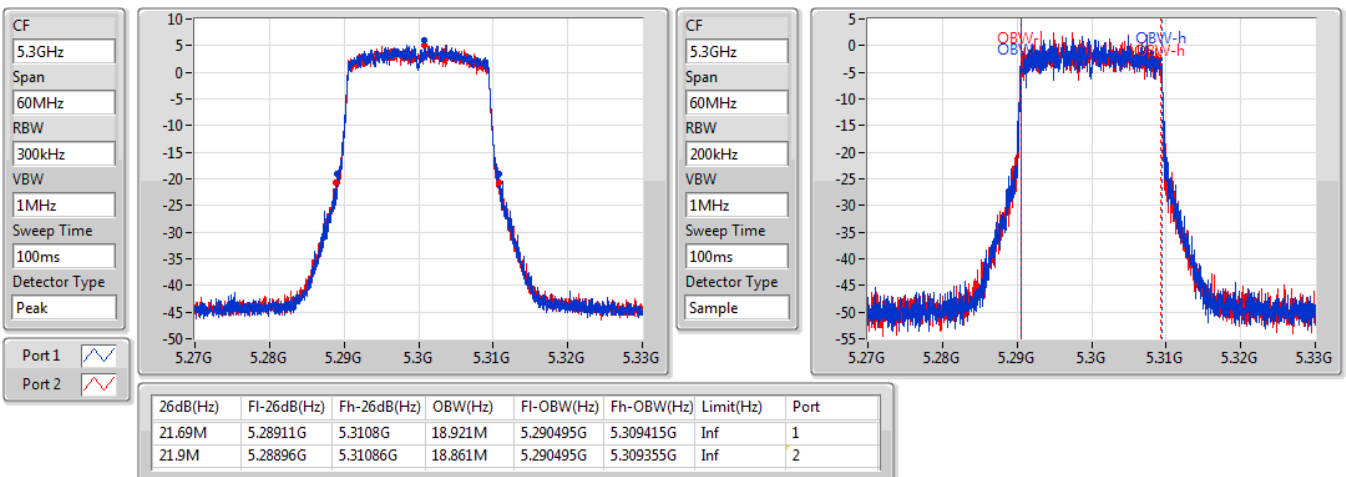

802.11ax HEW20-BF_Nss1,(MCS0)_2TX

EBW

5300MHz

06/08/2019