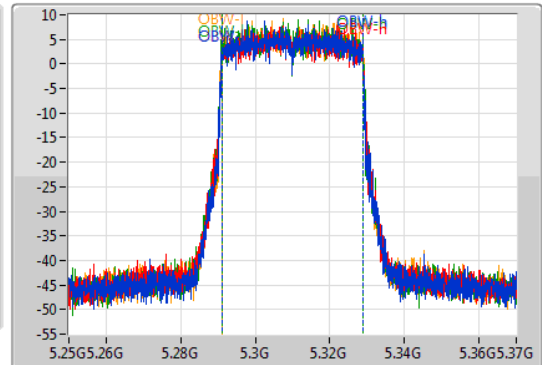

802.11ax HEW40_Nss1,(MCS0)_4TX

EBW

5310MHz

02/08/2019

CF
5.31GHz
Span
120MHz
RBW
500kHz
VBW
2MHz
Sweep Time
100ms
Detector Type
Peak

CF
5.31GHz
Span
120MHz
RBW
500kHz
VBW
2MHz
Sweep Time
100ms
Detector Type
Sample