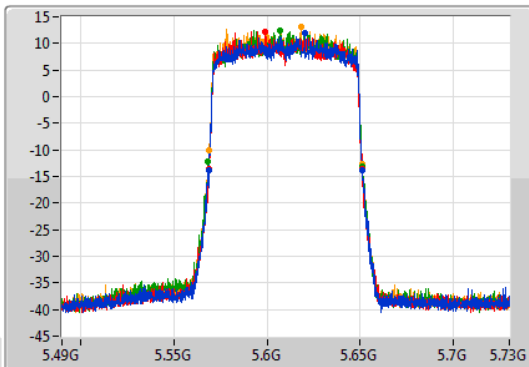

802.11ax HEW80_Nss1,(MCS0)_4TX

EBW

5610MHz

01/08/2019

CF
5.61GHz
Span
240MHz
RBW
1MHz
VBW
3MHz
Sweep Time
100ms
Detector Type
Peak

CF
5.61GHz
Span
240MHz
RBW
1MHz
VBW
3MHz
Sweep Time
100ms
Detector Type
Sample