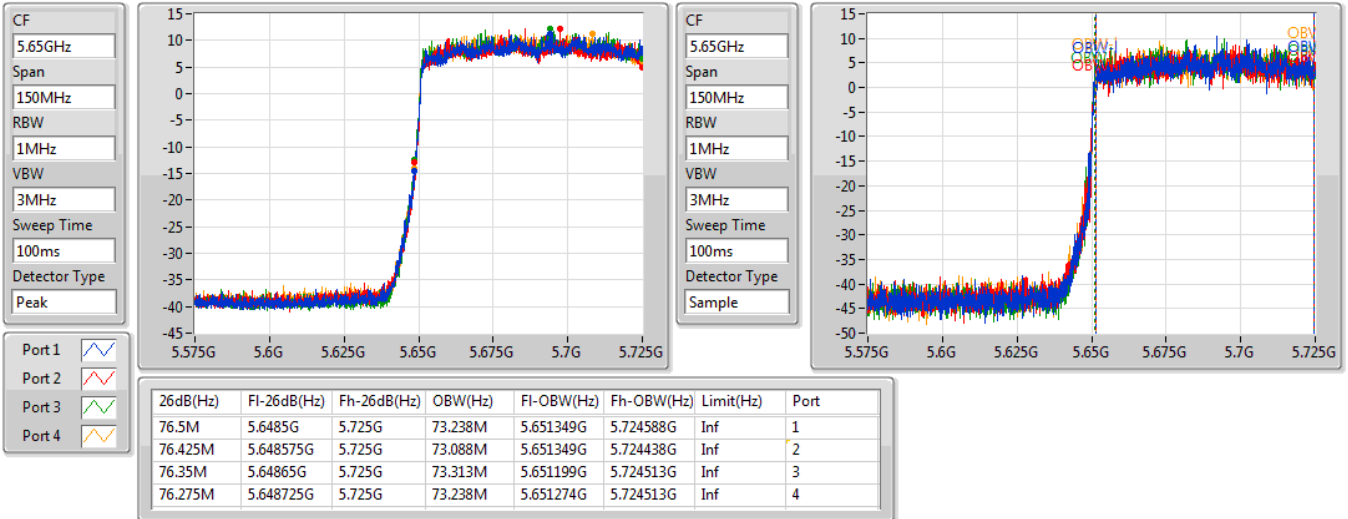

802.11ax HEW80_Nss1,(MCS0)_4TX

EBW

5690MHz Straddle 5.47-5.725GHz

03/08/2019