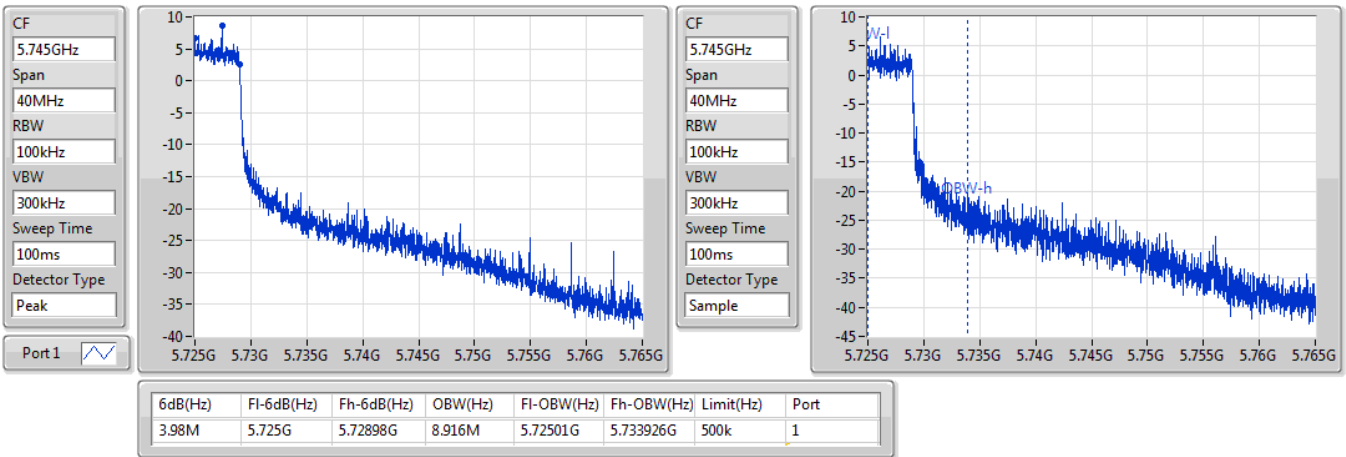

802.11ax HEW40_Nss1,(MCS0)_1TX

EBW

5710MHz Straddle 5.725-5.85GHz

02/08/2019