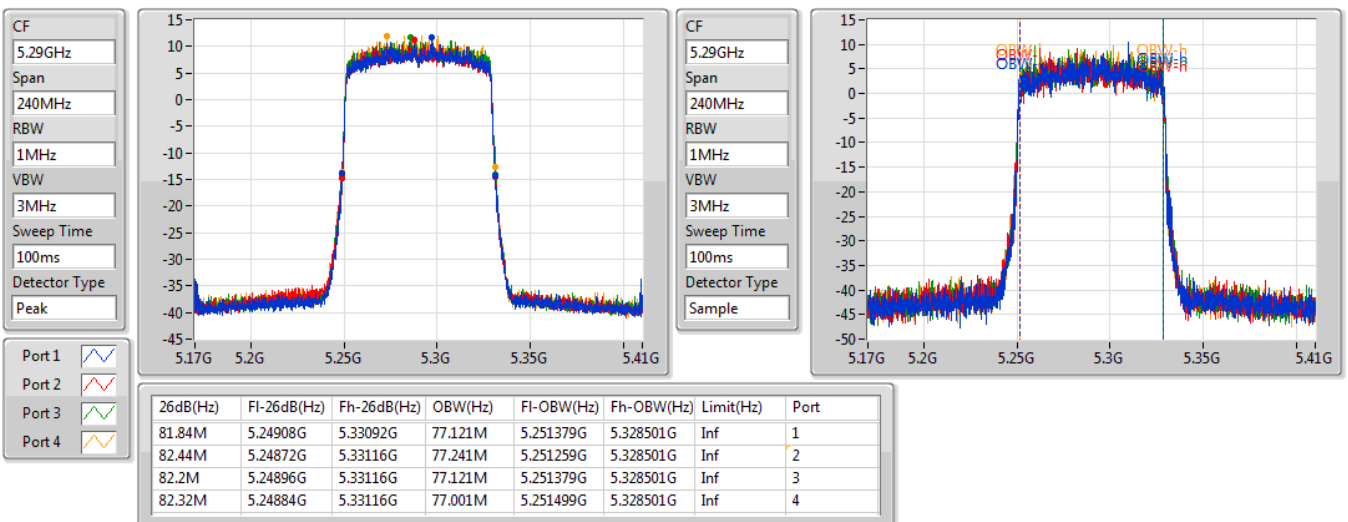

802.11ax HEW40_Nss1,(MCS0)_4TX

EBW

5710MHz Straddle 5.725-5.85GHz

03/08/2019

802.11ax HEW80_Nss1,(MCS0)_4TX

EBW

5290MHz

03/08/2019