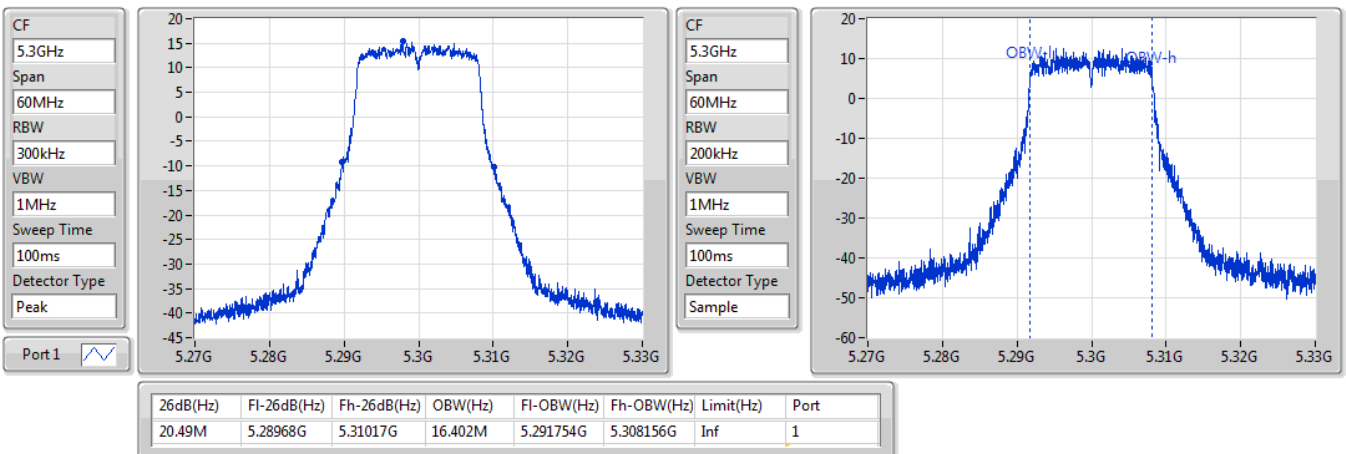

802.11a_Nss1,(6Mbps)_1TX

EBW

5300MHz

02/08/2019