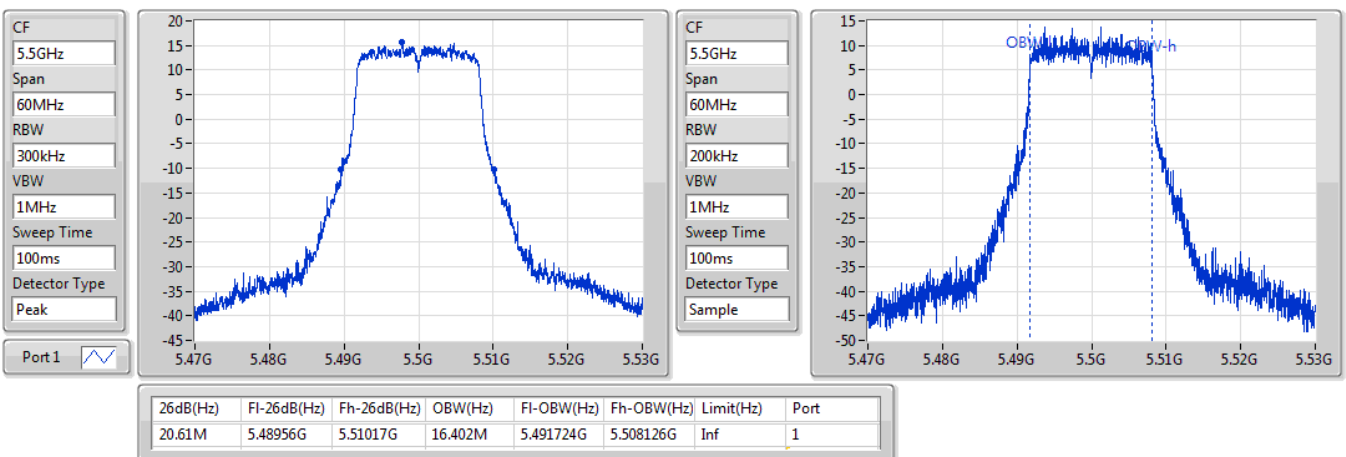

802.11a_Nss1,(6Mbps)_1TX

EBW

5500MHz

02/08/2019