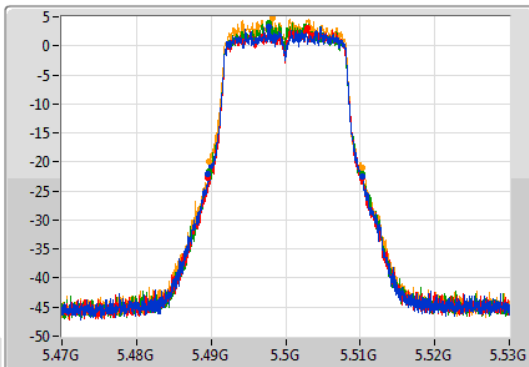

802.11a_Nss1,(6Mbps)_4TX

EBW

5500MHz

31/07/2019

CF
5.5GHz
Span
60MHz
RBW
300kHz
VBW
1MHz
Sweep Time
100ms
Detector Type
Peak

CF
5.5GHz
Span
60MHz
RBW
200kHz
VBW
1MHz
Sweep Time
100ms
Detector Type
Sample