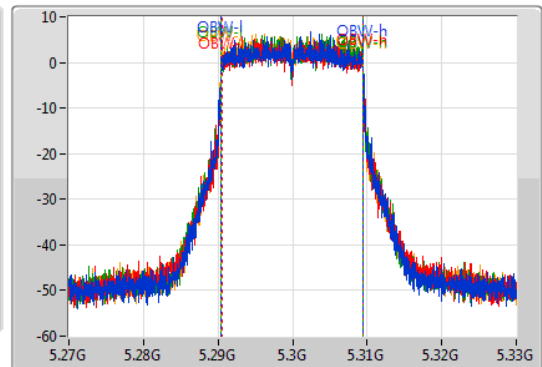

802.11ax HEW20_Nss1,(MCS0)_4TX

EBW

5300MHz

02/08/2019

CF
5.3GHz
Span
60MHz
RBW
300kHz
VBW
1MHz
Sweep Time
100ms
Detector Type
Peak

CF
5.3GHz
Span
60MHz
RBW
200kHz
VBW
1MHz
Sweep Time
100ms
Detector Type
Sample