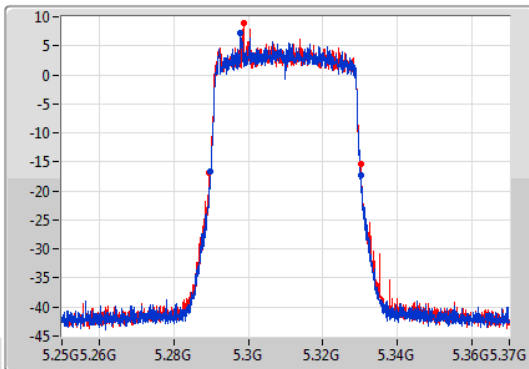

CF
5.31GHz
Span
120MHz
RBW
500kHz
VBW
2MHz
Sweep Time
100ms
Detector Type
Sample