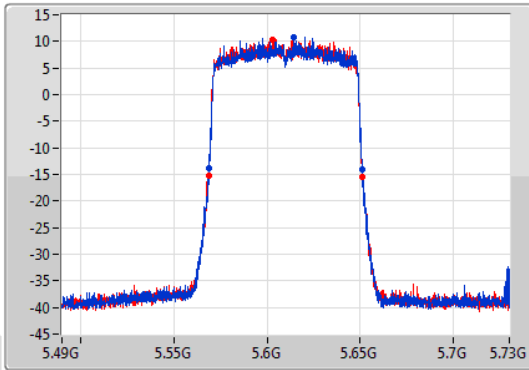

CF
5.61GHz
Span
240MHz
RBW
1MHz
VBW
3MHz
Sweep Time
100ms
Detector Type
Sample