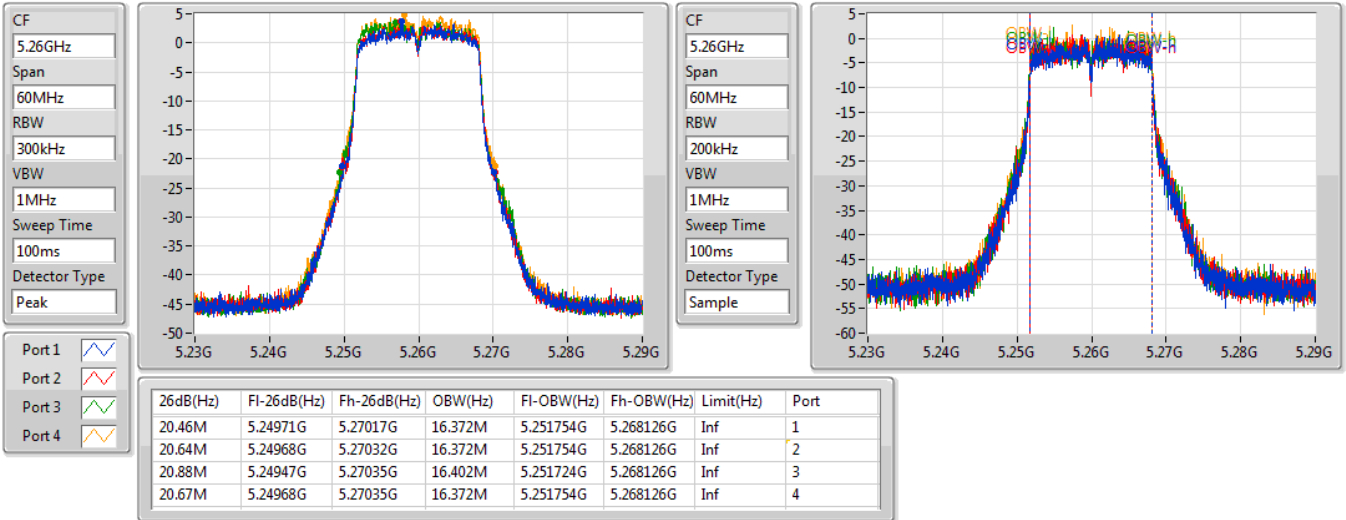

Port X-N dB = Port X 6dB down bandwidth for 5.725-5.85GHz band / 26dB down bandwidth for other band

Port X-OBW = Port X 99% occupied bandwidth;

802.11a_Nss1,(6Mbps)_4TX

EBW

5260MHz

31/07/2019

802.11a_Nss1,(6Mbps)_4TX