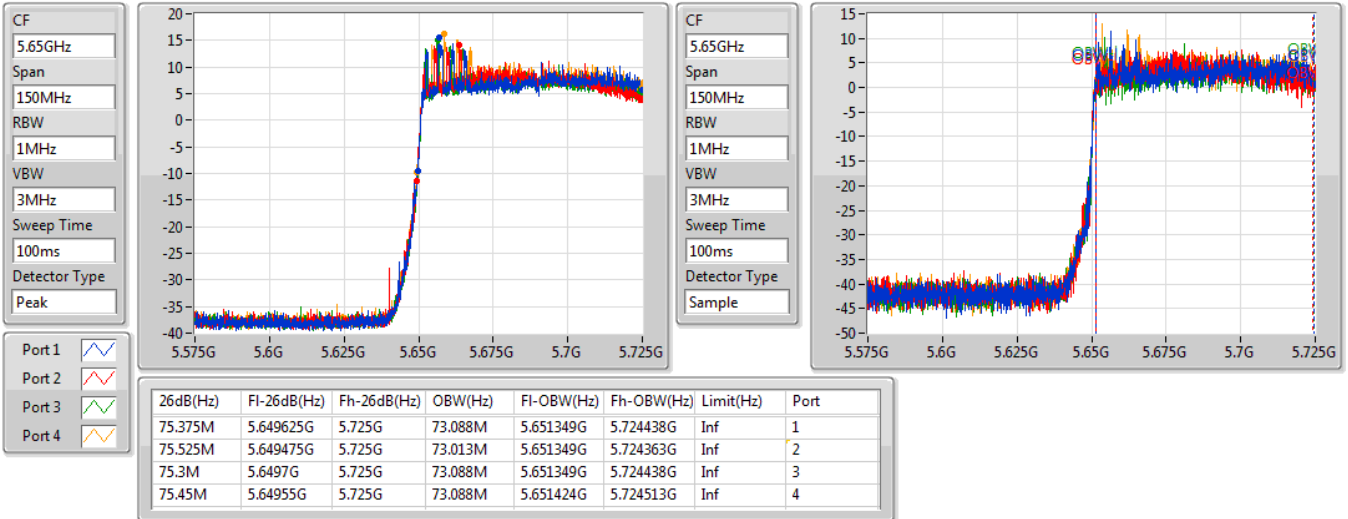

802.11ax HEW80-BF_Nss1,(MCS0)_4TX

EBW

5690MHz Straddle 5.47-5.725GHz

07/08/2019