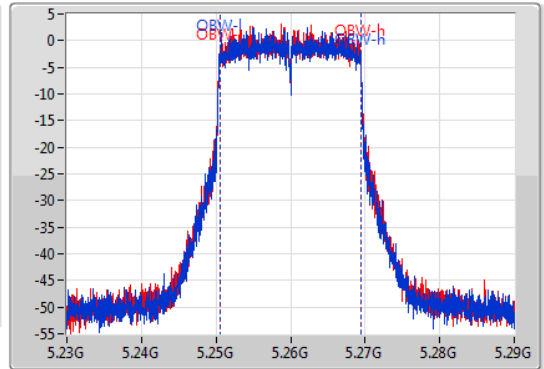

802.11ax HEW20_Nss1,(MCS0)_2TX

EBW

5260MHz

01/08/2019

CF
5.26GHz
Span
60MHz
RBW
300kHz
VBW
1MHz
Sweep Time
100ms
Detector Type
Peak

CF
5.26GHz
Span
60MHz
RBW
200kHz
VBW
1MHz
Sweep Time
100ms
Detector Type
Sample