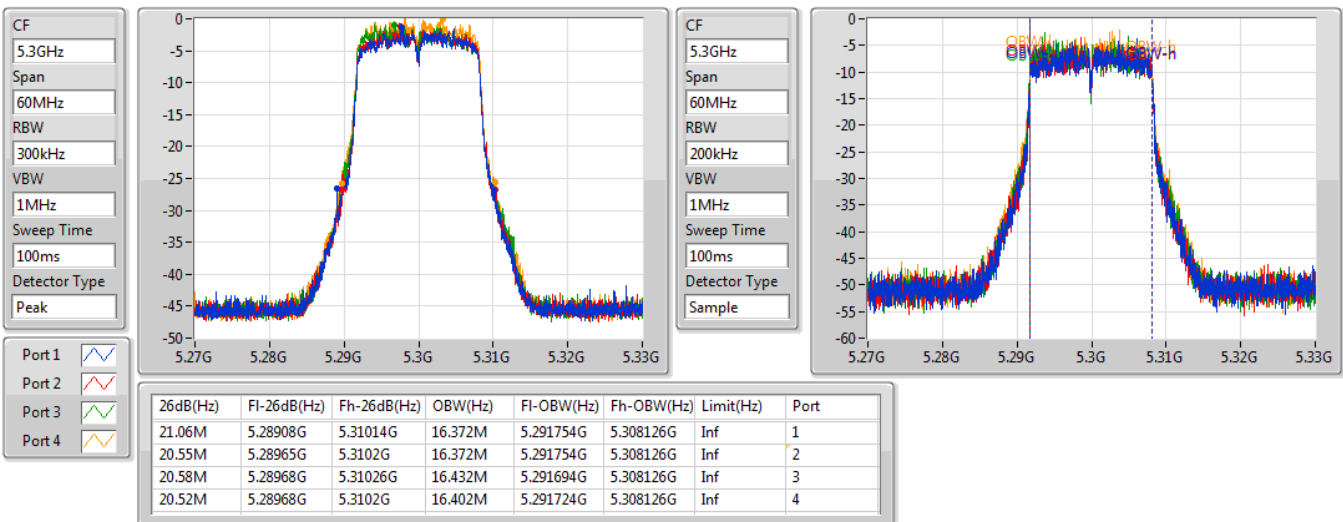

802.11a_Nss1,(6Mbps)_4TX

EBW

5300MHz

31/07/2019