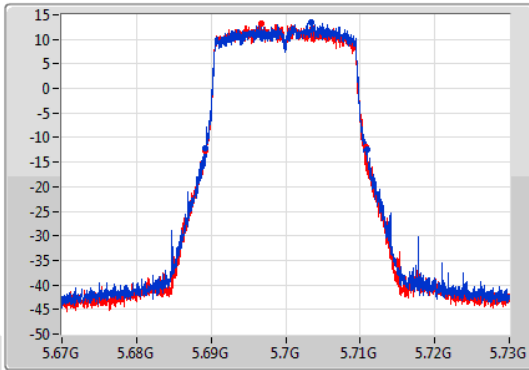

CF
5.7GHz
Span
60MHz
RBW
200kHz
VBW
1MHz
Sweep Time
100ms
Detector Type
Sample