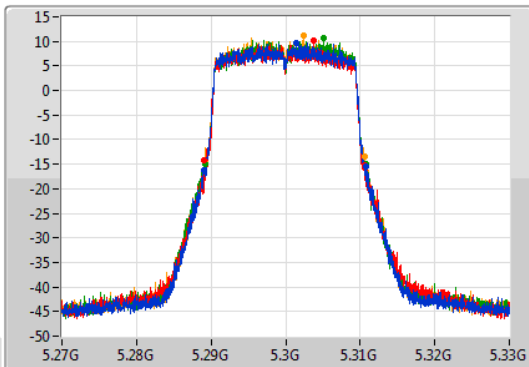

CF
5.3GHz
Span
60MHz
RBW
200kHz
VBW
1MHz
Sweep Time
100ms
Detector Type
Sample