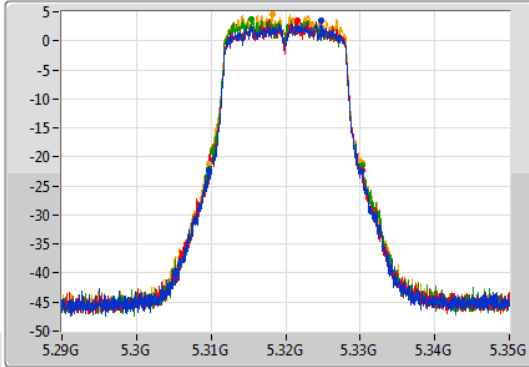

802.11a_Nss1,(6Mbps)_4TX

EBW

5320MHz

31/07/2019

CF
5.32GHz
Span
60MHz
RBW
300kHz
VBW
1MHz
Sweep Time
100ms
Detector Type
Peak

CF
5.32GHz
Span
60MHz
RBW
200kHz
VBW
1MHz
Sweep Time
100ms
Detector Type
Sample