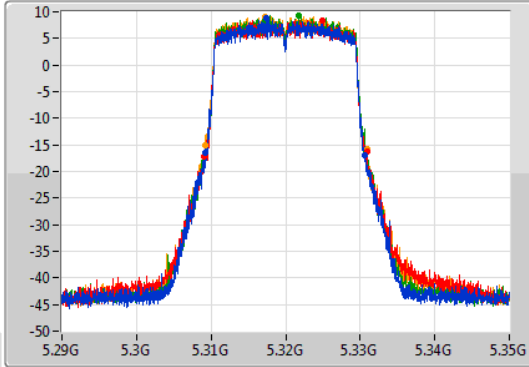

802.11ax HEW20-BF_Nss1,(MCS0)_4TX

EBW

5320MHz

07/08/2019

CF
5.32GHz
Span
60MHz
RBW
300kHz
VBW
1MHz
Sweep Time
100ms
Detector Type
Peak

CF
5.32GHz
Span
60MHz
RBW
200kHz
VBW
1MHz
Sweep Time
100ms
Detector Type
Sample