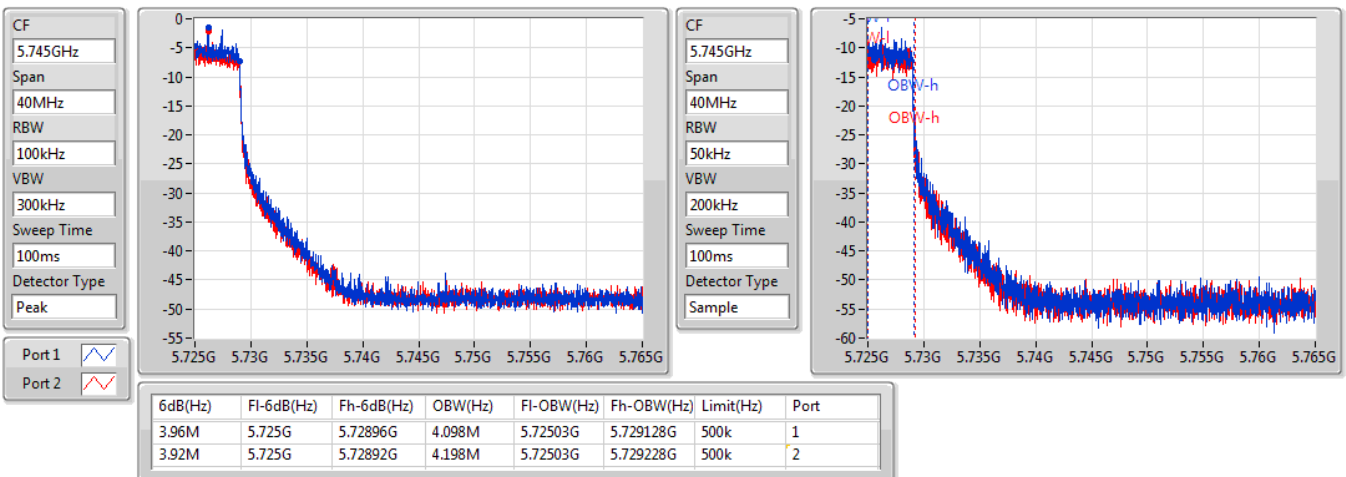

EBW

5690MHz Straddle 5.47-5.725GHz

06/08/2019

802.11ax HEW80-BF_Nss1,(MCS0)_2TX

EBW

5690MHz Straddle 5.725-5.85GHz

06/08/2019

Summary