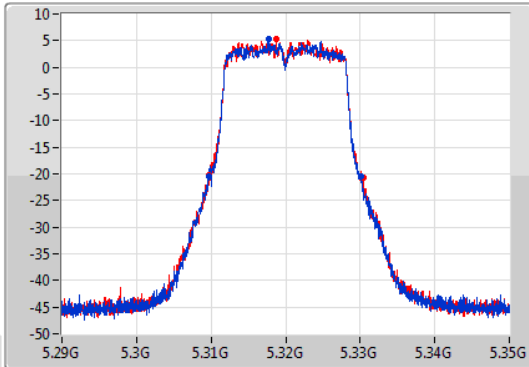

802.11a_Nss1,(6Mbps)_2TX

EBW

5320MHz

01/08/2019

CF
5.32GHz
Span
60MHz
RBW
300kHz
VBW
1MHz
Sweep Time
100ms
Detector Type
Peak

CF
5.32GHz
Span
60MHz
RBW
200kHz
VBW
1MHz
Sweep Time
100ms
Detector Type
Sample