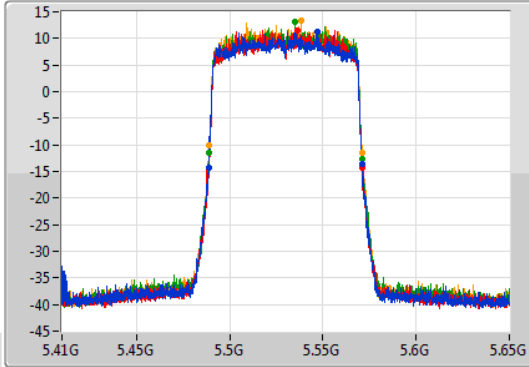

802.11ax HEW80_Nss1,(MCS0)_4TX

EBW

5530MHz

01/08/2019

CF
5.53GHz
Span
240MHz
RBW
1MHz
VBW
3MHz
Sweep Time
100ms
Detector Type
Peak

CF
5.53GHz
Span
240MHz
RBW
1MHz
VBW
3MHz
Sweep Time
100ms
Detector Type
Sample