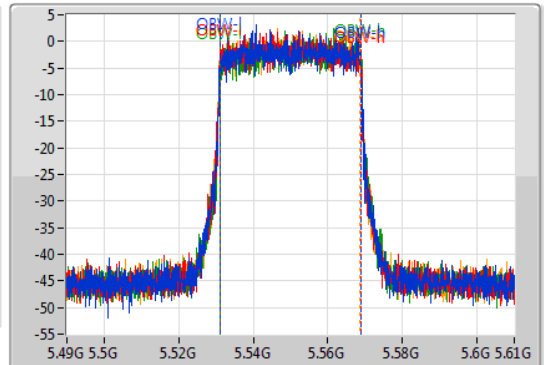

Port 1: [Waveform icon]
 Port 2: [Waveform icon]
 Port 3: [Waveform icon]
 Port 4: [Waveform icon]

26dB(Hz)	Fl-26dB(Hz)	Fh-26dB(Hz)	OBW(Hz)	Fl-OBW(Hz)	Fh-OBW(Hz)	Limit(Hz)	Port
41.04M	5.52924G	5.57028G	37.781M	5.531049G	5.568831G	Inf	1
40.44M	5.52972G	5.57016G	37.721M	5.531049G	5.568771G	Inf	2
41.22M	5.52972G	5.57094G	37.901M	5.531049G	5.568951G	Inf	3
40.74M	5.52972G	5.57046G	37.601M	5.531109G	5.568711G	Inf	4