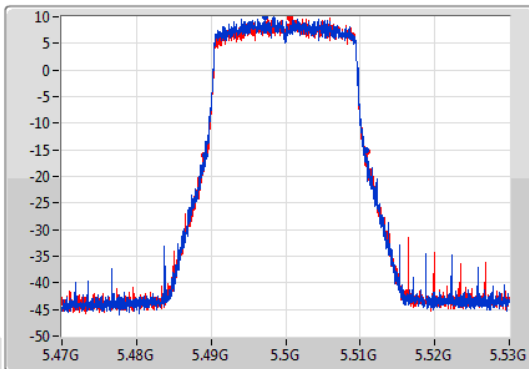

CF
5.5GHz
Span
60MHz
RBW
200kHz
VBW
1MHz
Sweep Time
100ms
Detector Type
Sample