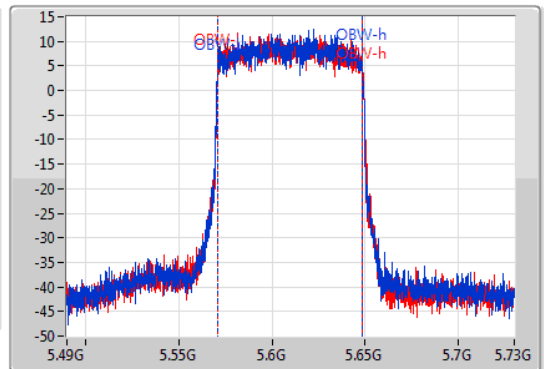

802.11ax HEW80_Nss1,(MCS0)_2TX

EBW

5610MHz

01/08/2019

CF
5.61GHz
Span
240MHz
RBW
1MHz
VBW
3MHz
Sweep Time
100ms
Detector Type
Peak

CF
5.61GHz
Span
240MHz
RBW
1MHz
VBW
3MHz
Sweep Time
100ms
Detector Type
Sample