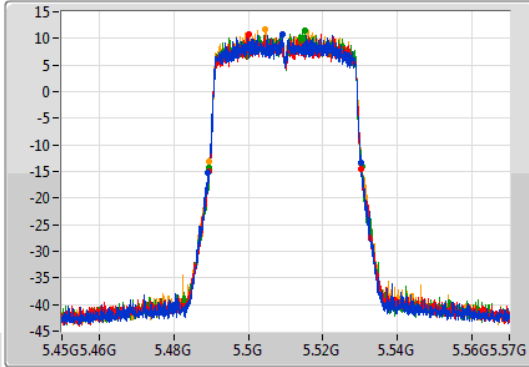

802.11ax HEW40_Nss1,(MCS0)_4TX

EBW

5510MHz

02/08/2019

CF
5.51GHz
Span
120MHz
RBW
500kHz
VBW
2MHz
Sweep Time
100ms
Detector Type
Peak

CF
5.51GHz
Span
120MHz
RBW
500kHz
VBW
2MHz
Sweep Time
100ms
Detector Type
Sample