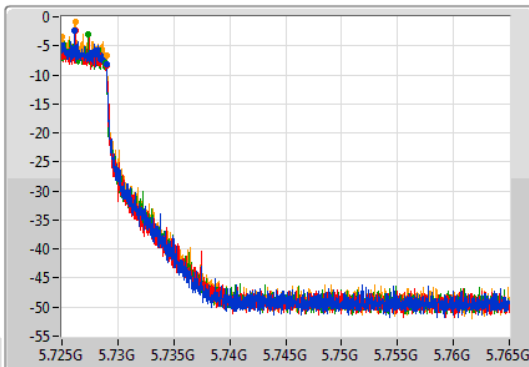

5690MHz Straddle 5.725-5.85GHz

01/08/2019

CF
5.745GHz
Span
40MHz
RBW
100kHz
VBW
300kHz
Sweep Time
100ms
Detector Type
Peak

CF
5.745GHz
Span
40MHz
RBW
50kHz
VBW
200kHz
Sweep Time
100ms
Detector Type
Sample