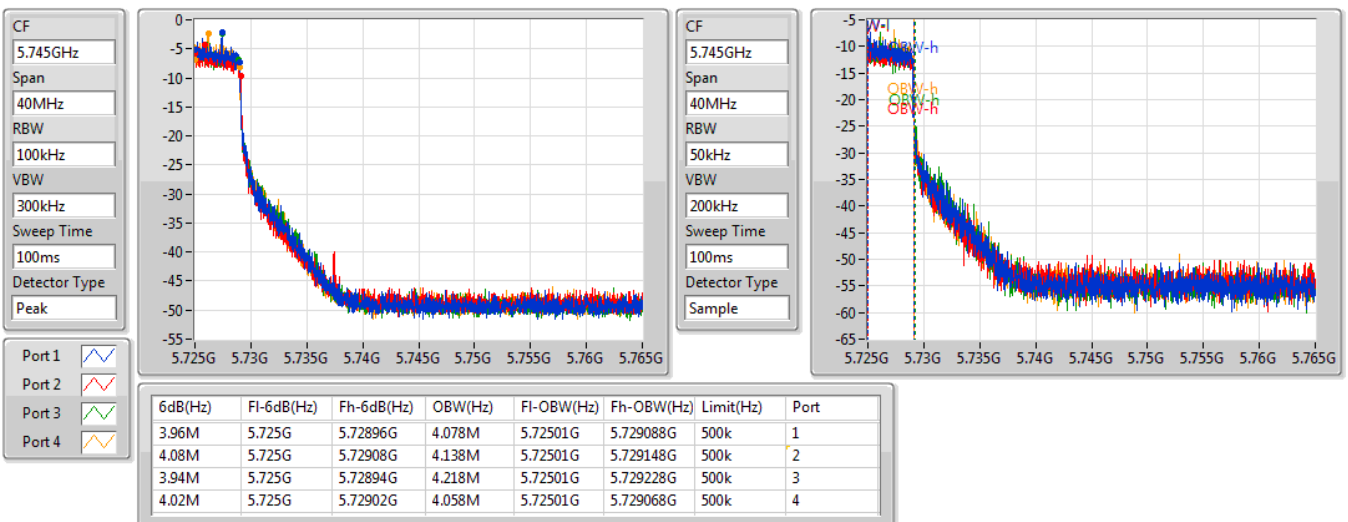

802.11ax HEW80_Nss1,(MCS0)_4TX

EBW

5690MHz Straddle 5.47-5.725GHz

03/08/2019

802.11ax HEW80_Nss1,(MCS0)_4TX

EBW

5690MHz Straddle 5.725-5.85GHz

03/08/2019