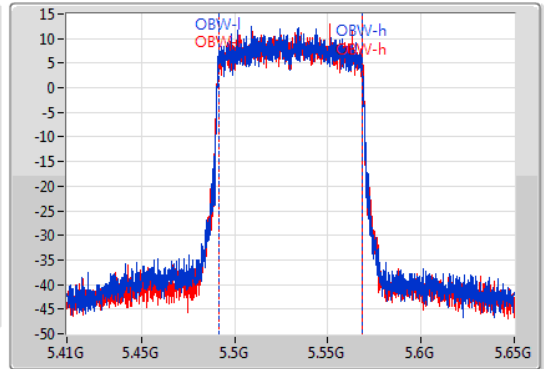

802.11ax HEW80_Nss1,(MCS0)_2TX

EBW

5530MHz

03/08/2019

CF
5.53GHz
Span
240MHz
RBW
1MHz
VBW
3MHz
Sweep Time
100ms
Detector Type
Peak
Port 1
Port 2

CF
5.53GHz
Span
240MHz
RBW
1MHz
VBW
3MHz
Sweep Time
100ms
Detector Type
Sample