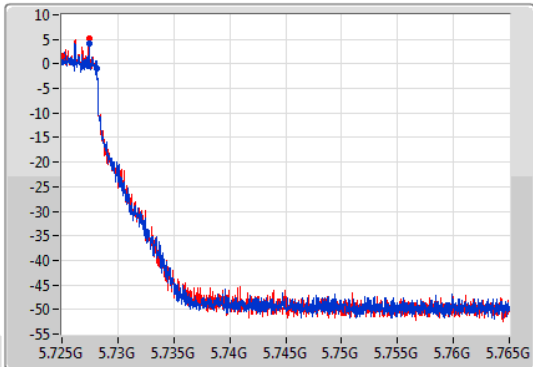

5720MHz Straddle 5.725-5.85GHz

01/08/2019

CF
5.745GHz
Span
40MHz
RBW
100kHz
VBW
300kHz
Sweep Time
100ms
Detector Type
Peak

CF
5.745GHz
Span
40MHz
RBW
50kHz
VBW
200kHz
Sweep Time
100ms
Detector Type
Sample