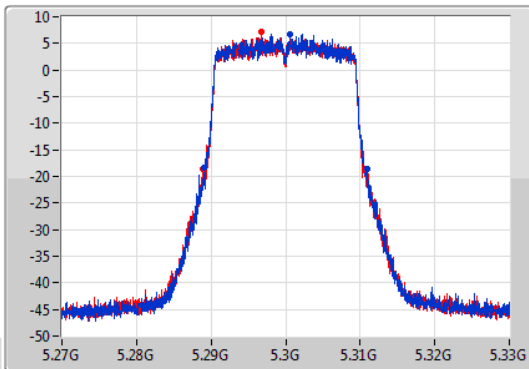

CF
5.3GHz
Span
60MHz
RBW
200kHz
VBW
1MHz
Sweep Time
100ms
Detector Type
Sample