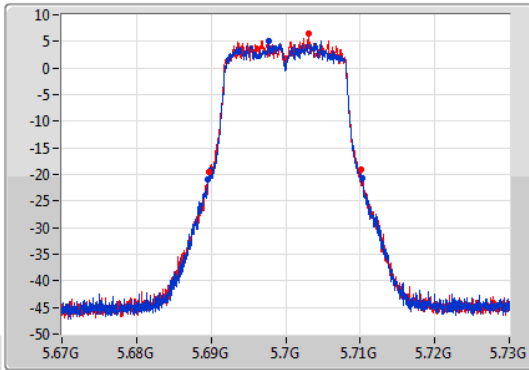

CF
5.7GHz
Span
60MHz
RBW
200kHz
VBW
1MHz
Sweep Time
100ms
Detector Type
Sample