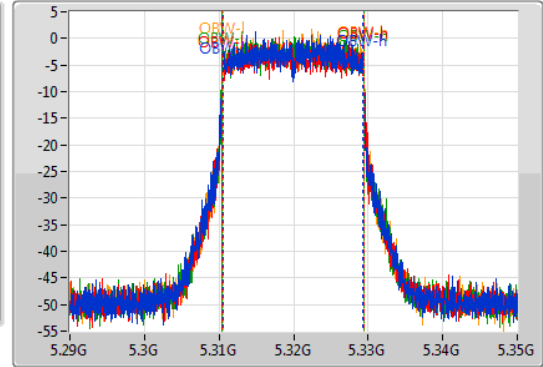

802.11ax HEW20-BF_Nss1,(MCS0)_4TX

EBW

5320MHz

03/08/2019

CF
5.32GHz
Span
60MHz
RBW
300kHz
VBW
1MHz
Sweep Time
100ms
Detector Type
Peak

CF
5.32GHz
Span
60MHz
RBW
200kHz
VBW
1MHz
Sweep Time
100ms
Detector Type
Sample

Port 1
Port 2
Port 3
Port 4

26dB(Hz)	Fl-26dB(Hz)	Fh-26dB(Hz)	OBW(Hz)	Fl-OBW(Hz)	Fh-OBW(Hz)	Limit(Hz)	Port
21.81M	5.30896G	5.33077G	18.861M	5.310495G	5.329355G	Inf	1
21.96M	5.30902G	5.33098G	18.921M	5.310465G	5.329385G	Inf	2
21.78M	5.30908G	5.33086G	18.921M	5.310465G	5.329385G	Inf	3
21.87M	5.30881G	5.33068G	18.891M	5.310495G	5.329385G	Inf	4

802.11ax HEW20-BF_Nss1,(MCS0)_4TX

EBW

5500MHz

03/08/2019

CF
5.5GHz
Span
60MHz
RBW
300kHz
VBW
1MHz
Sweep Time
100ms
Detector Type
Peak

CF
5.5GHz
Span
60MHz
RBW
200kHz
VBW
1MHz
Sweep Time
100ms
Detector Type
Sample

Port 1
Port 2
Port 3
Port 4

26dB(Hz)	Fl-26dB(Hz)	Fh-26dB(Hz)	OBW(Hz)	Fl-OBW(Hz)	Fh-OBW(Hz)	Limit(Hz)	Port
21.72M	5.48914G	5.51086G	18.951M	5.490465G	5.509415G	Inf	1
21.45M	5.48923G	5.51068G	18.921M	5.490465G	5.509385G	Inf	2
20.82M	5.48953G	5.51035G	18.891M	5.490495G	5.509385G	Inf	3
21.81M	5.48914G	5.51095G	18.891M	5.490495G	5.509385G	Inf	4