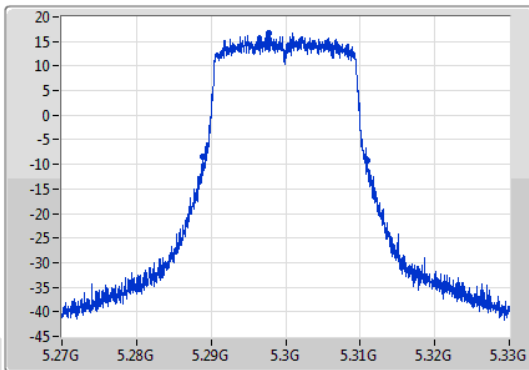

CF
5.3GHz
Span
60MHz
RBW
200kHz
VBW
1MHz
Sweep Time
100ms
Detector Type
Sample