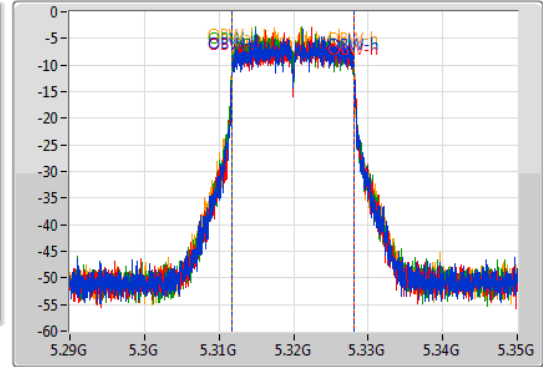

802.11a_Nss1,(6Mbps)_4TX

EBW

5320MHz

31/07/2019

CF
5.32GHz
Span
60MHz
RBW
300kHz
VBW
1MHz
Sweep Time
100ms
Detector Type
Peak

CF
5.32GHz
Span
60MHz
RBW
200kHz
VBW
1MHz
Sweep Time
100ms
Detector Type
Sample

Port 1
Port 2
Port 3
Port 4

26dB(Hz)	Fl-26dB(Hz)	Fh-26dB(Hz)	OBW(Hz)	Fl-OBW(Hz)	Fh-OBW(Hz)	Limit(Hz)	Port
20.49M	5.30968G	5.33017G	16.372M	5.311754G	5.328126G	Inf	1
20.52M	5.30968G	5.3302G	16.372M	5.311754G	5.328126G	Inf	2
20.7M	5.30956G	5.33026G	16.372M	5.311724G	5.328096G	Inf	3
20.46M	5.30971G	5.33017G	16.402M	5.311724G	5.328126G	Inf	4

802.11a_Nss1,(6Mbps)_4TX

EBW

5500MHz

31/07/2019

CF
5.5GHz
Span
60MHz
RBW
300kHz
VBW
1MHz
Sweep Time
100ms
Detector Type
Peak

CF
5.5GHz
Span
60MHz
RBW
200kHz
VBW
1MHz
Sweep Time
100ms
Detector Type
Sample

Port 1
Port 2
Port 3
Port 4

26dB(Hz)	Fl-26dB(Hz)	Fh-26dB(Hz)	OBW(Hz)	Fl-OBW(Hz)	Fh-OBW(Hz)	Limit(Hz)	Port
20.73M	5.48962G	5.51035G	16.432M	5.491724G	5.508156G	Inf	1
20.67M	5.48968G	5.51035G	16.402M	5.491754G	5.508156G	Inf	2
20.58M	5.48968G	5.51026G	16.372M	5.491754G	5.508126G	Inf	3
20.64M	5.48968G	5.51032G	16.402M	5.491724G	5.508126G	Inf	4