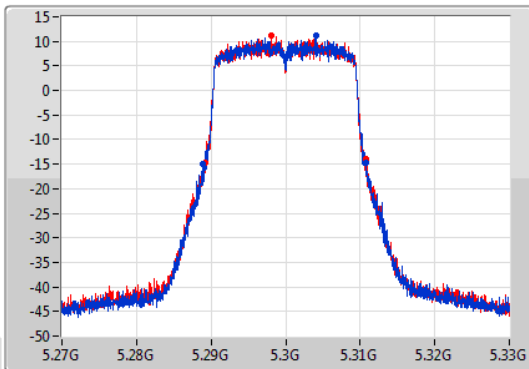

CF
5.3GHz
Span
60MHz
RBW
200kHz
VBW
1MHz
Sweep Time
100ms
Detector Type
Sample