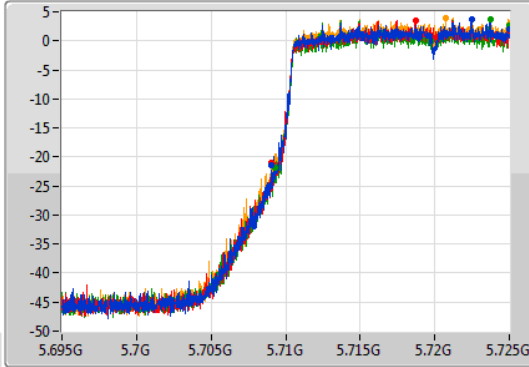

802.11ax HEW20-BF_Nss1,(MCS0)_4TX

EBW

5720MHz Straddle 5.47-5.725GHz

05/08/2019

CF
5.71GHz
Span
30MHz
RBW
200kHz
VBW
1MHz
Sweep Time
100ms
Detector Type
Peak

CF
5.71GHz
Span
30MHz
RBW
200kHz
VBW
1MHz
Sweep Time
100ms
Detector Type
Sample