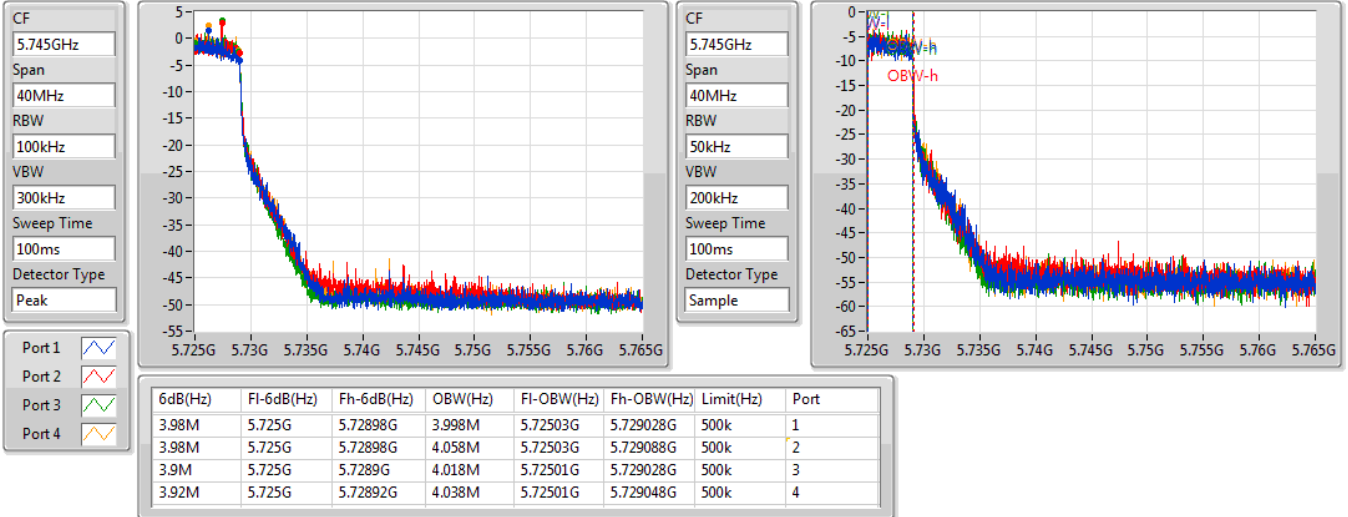

802.11ax HEW40_Nss1,(MCS0)_4TX

EBW

5710MHz Straddle 5.725-5.85GHz

03/08/2019