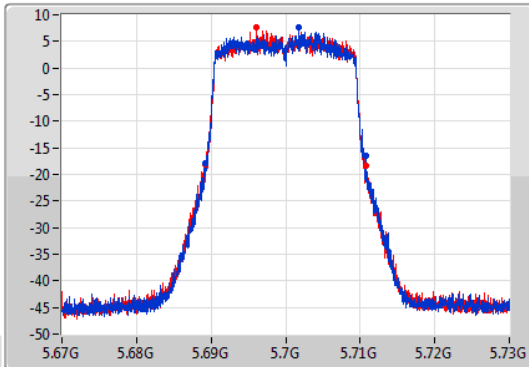

CF
5.7GHz
Span
60MHz
RBW
200kHz
VBW
1MHz
Sweep Time
100ms
Detector Type
Sample