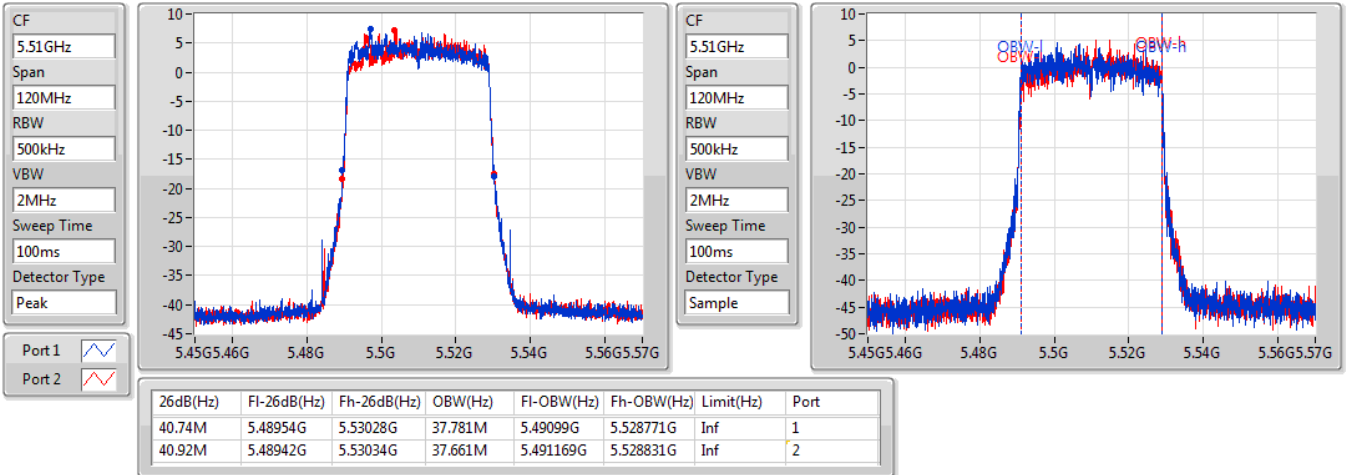

802.11ax HEW40-BF_Nss1,(MCS0)_2TX

EBW

5510MHz

06/08/2019