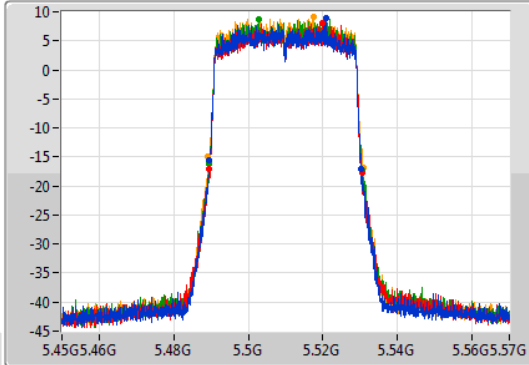

802.11ax HEW40_Nss1,(MCS0)_4TX

EBW

5510MHz

01/08/2019

CF
5.51GHz
Span
120MHz
RBW
500kHz
VBW
2MHz
Sweep Time
100ms
Detector Type
Peak

CF
5.51GHz
Span
120MHz
RBW
500kHz
VBW
2MHz
Sweep Time
100ms
Detector Type
Sample