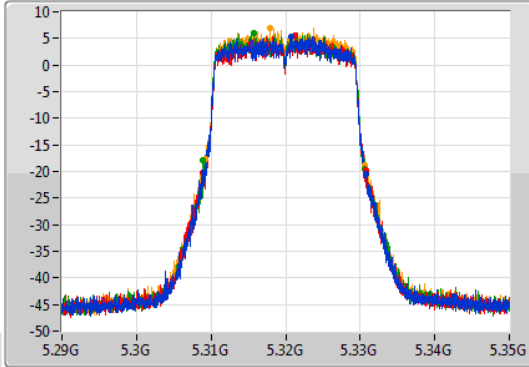

802.11ax HEW20_Nss1,(MCS0)_4TX

EBW

5320MHz

01/08/2019

CF: 5.32GHz
Span: 60MHz
RBW: 300kHz
VBW: 1MHz
Sweep Time: 100ms
Detector Type: Peak

CF: 5.32GHz
Span: 60MHz
RBW: 200kHz
VBW: 1MHz
Sweep Time: 100ms
Detector Type: Sample