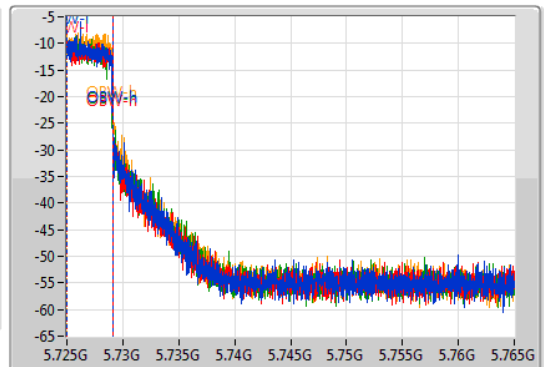

802.11ax HEW80_Nss1,(MCS0)_4TX

EBW

5690MHz Straddle 5.725-5.85GHz

01/08/2019

CF
5.745GHz
Span
40MHz
RBW
100kHz
VBW
300kHz
Sweep Time
100ms
Detector Type
Peak

CF
5.745GHz
Span
40MHz
RBW
50kHz
VBW
200kHz
Sweep Time
100ms
Detector Type
Sample