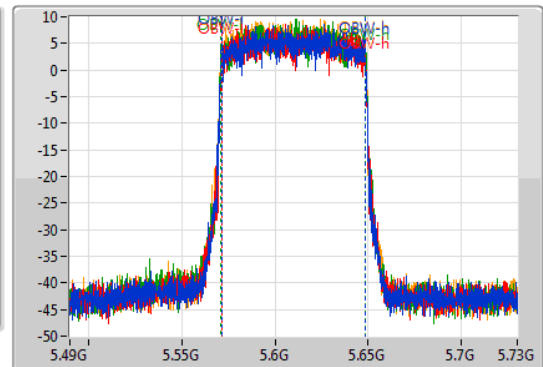

802.11ax HEW80_Nss1,(MCS0)_4TX

EBW

5610MHz

01/08/2019

CF
5.61GHz
Span
240MHz
RBW
1MHz
VBW
3MHz
Sweep Time
100ms
Detector Type
Peak

CF
5.61GHz
Span
240MHz
RBW
1MHz
VBW
3MHz
Sweep Time
100ms
Detector Type
Sample