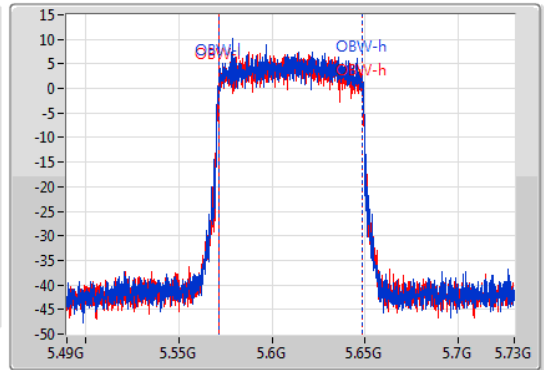

802.11ax HEW80-BF_Nss1,(MCS0)_2TX

EBW

5610MHz

06/08/2019

CF
5.61GHz
Span
240MHz
RBW
1MHz
VBW
3MHz
Sweep Time
100ms
Detector Type
Peak

CF
5.61GHz
Span
240MHz
RBW
1MHz
VBW
3MHz
Sweep Time
100ms
Detector Type
Sample