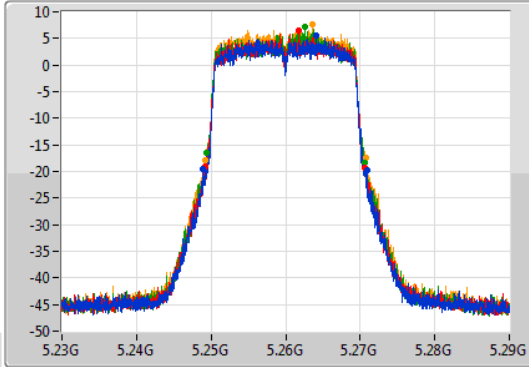

802.11ax HEW20_Nss1,(MCS0)_4TX

EBW

5260MHz

01/08/2019

CF: 5.26GHz
Span: 60MHz
RBW: 300kHz
VBW: 1MHz
Sweep Time: 100ms
Detector Type: Peak

CF: 5.26GHz
Span: 60MHz
RBW: 200kHz
VBW: 1MHz
Sweep Time: 100ms
Detector Type: Sample