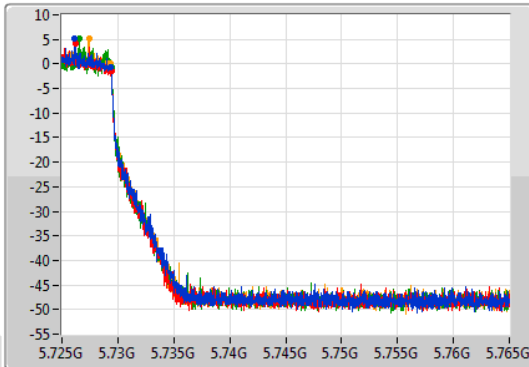

5720MHz Straddle 5.725-5.85GHz

07/08/2019

CF
5.745GHz
Span
40MHz
RBW
100kHz
VBW
300kHz
Sweep Time
100ms
Detector Type
Peak

CF
5.745GHz
Span
40MHz
RBW
50kHz
VBW
200kHz
Sweep Time
100ms
Detector Type
Sample