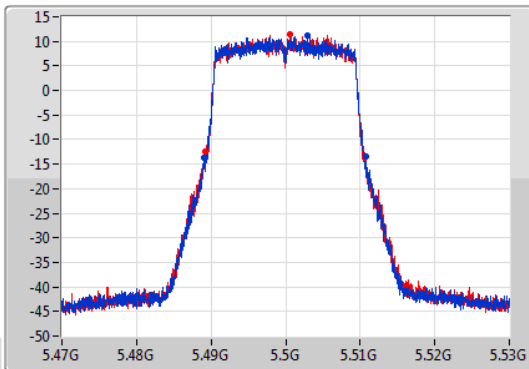

CF
5.5GHz
Span
60MHz
RBW
200kHz
VBW
1MHz
Sweep Time
100ms
Detector Type
Sample