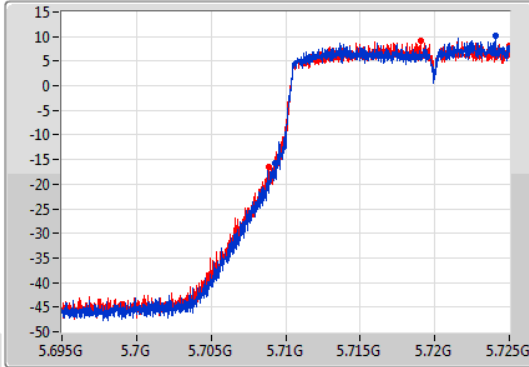

802.11ax HEW20_Nss1,(MCS0)_2TX

EBW

5720MHz Straddle 5.47-5.725GHz

01/08/2019

CF: 5.71GHz
Span: 30MHz
RBW: 200kHz
VBW: 1MHz
Sweep Time: 100ms
Detector Type: Peak
Port 1:
Port 2:

CF: 5.71GHz
Span: 30MHz
RBW: 200kHz
VBW: 1MHz
Sweep Time: 100ms
Detector Type: Sample