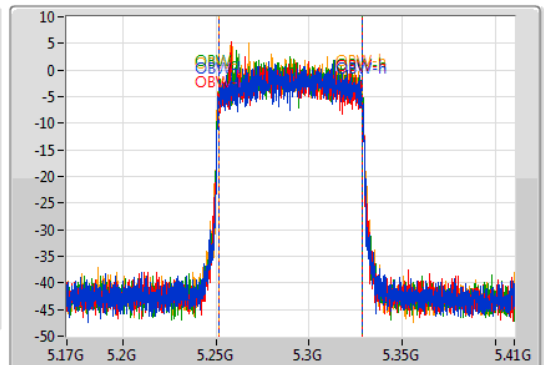

Port 1: [Waveform icon]
 Port 2: [Waveform icon]
 Port 3: [Waveform icon]
 Port 4: [Waveform icon]

26dB(Hz)	Fl-26dB(Hz)	Fh-26dB(Hz)	OBW(Hz)	Fl-OBW(Hz)	Fh-OBW(Hz)	Limit(Hz)	Port
82.2M	5.24896G	5.33116G	77.121M	5.251379G	5.328501G	Inf	1
81.24M	5.24932G	5.33056G	76.882M	5.251379G	5.328261G	Inf	2
80.88M	5.24956G	5.33044G	77.121M	5.251379G	5.328501G	Inf	3
80.88M	5.24956G	5.33044G	76.882M	5.251379G	5.328261G	Inf	4