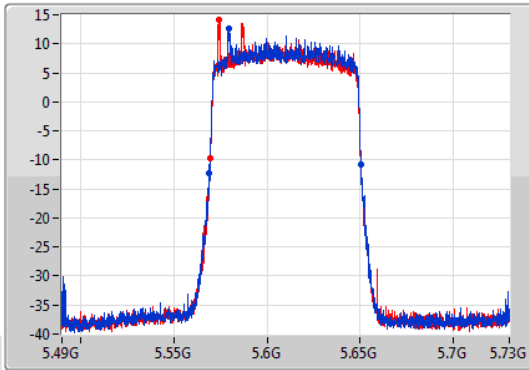

CF
5.61GHz
Span
240MHz
RBW
1MHz
VBW
3MHz
Sweep Time
100ms
Detector Type
Sample