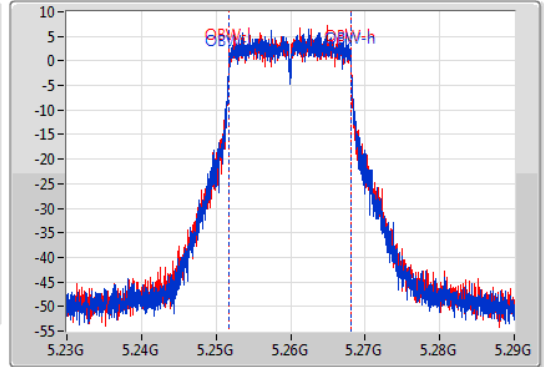

26dB(Hz)	Fl-26dB(Hz)	Fh-26dB(Hz)	OBW(Hz)	Fl-OBW(Hz)	Fh-OBW(Hz)	Limit(Hz)	Port
20.67M	5.24965G	5.27032G	16.402M	5.251724G	5.268126G	Inf	1
20.7M	5.24971G	5.27041G	16.402M	5.251724G	5.268126G	Inf	2

802.11a_Nss1,(6Mbps)_2TX

EBW

5300MHz

01/08/2019

CF
5.3GHz
Span
60MHz
RBW
300kHz
VBW
1MHz
Sweep Time
100ms
Detector Type
Peak