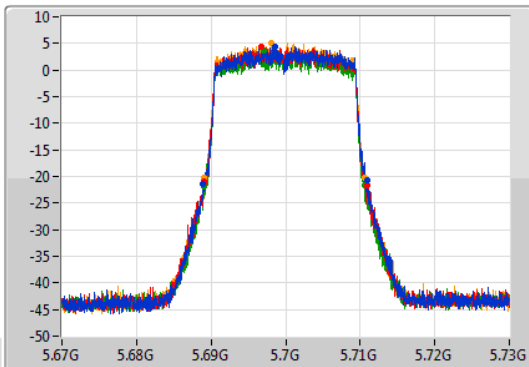

CF: 5.7GHz
Span: 60MHz
RBW: 200kHz
VBW: 1MHz
Sweep Time: 100ms
Detector Type: Sample