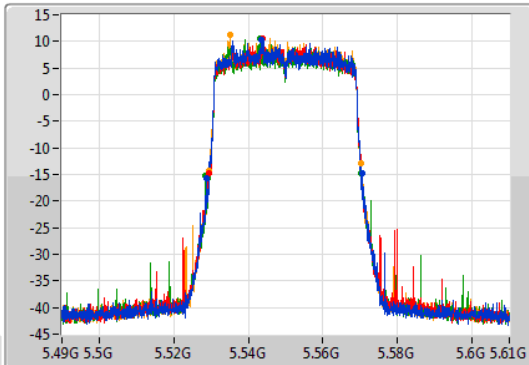

802.11ax HEW40-BF_Nss1,(MCS0)_4TX

EBW

5550MHz

07/08/2019

CF
5.55GHz
Span
120MHz
RBW
500kHz
VBW
2MHz
Sweep Time
100ms
Detector Type
Peak

CF
5.55GHz
Span
120MHz
RBW
500kHz
VBW
2MHz
Sweep Time
100ms
Detector Type
Sample