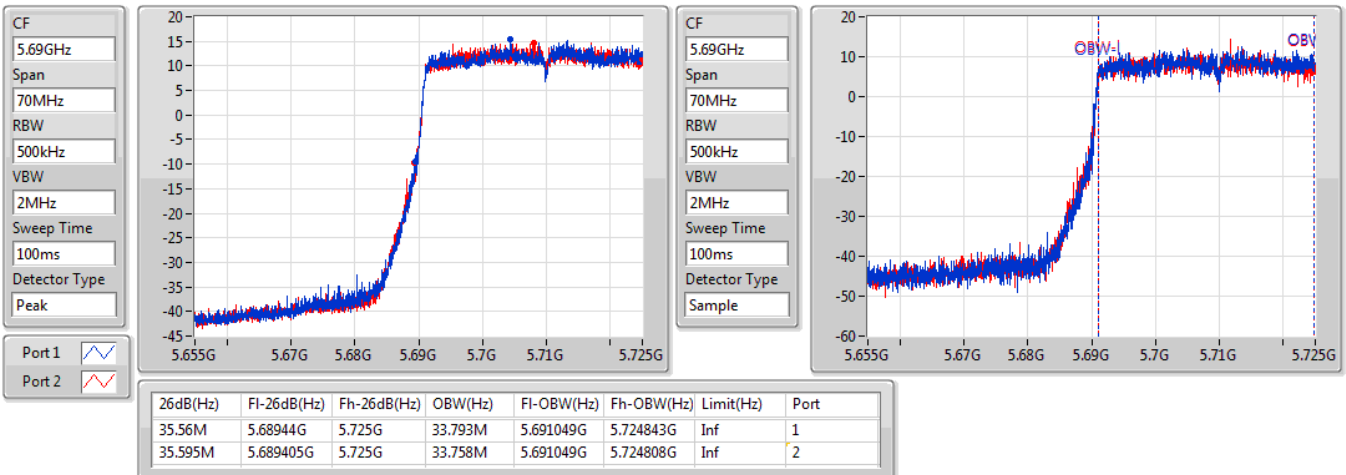

802.11ax HEW40_Nss1,(MCS0)_2TX

EBW

5670MHz

03/08/2019

802.11ax HEW40_Nss1,(MCS0)_2TX

EBW

5710MHz Straddle 5.47-5.725GHz

03/08/2019