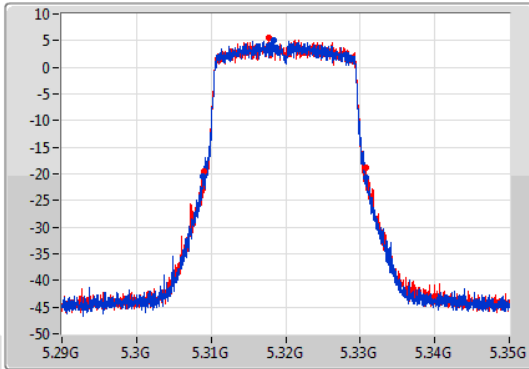

802.11ax HEW20-BF_Nss1,(MCS0)_2TX

EBW

5320MHz

06/08/2019

CF
5.32GHz
Span
60MHz
RBW
300kHz
VBW
1MHz
Sweep Time
100ms
Detector Type
Peak

CF
5.32GHz
Span
60MHz
RBW
200kHz
VBW
1MHz
Sweep Time
100ms
Detector Type
Sample