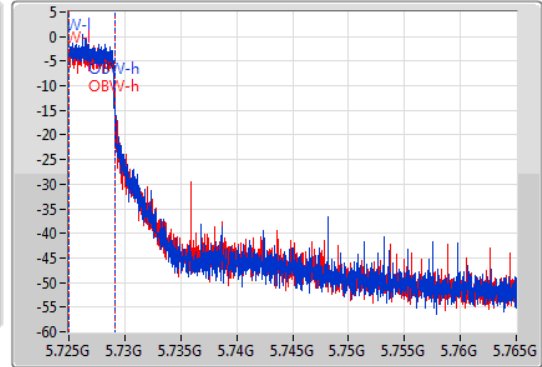

EBW

5710MHz Straddle 5.725-5.85GHz

08/08/2019

CF
5.745GHz
Span
40MHz
RBW
100kHz
VBW
300kHz
Sweep Time
100ms
Detector Type
Peak

CF
5.745GHz
Span
40MHz
RBW
50kHz
VBW
200kHz
Sweep Time
100ms
Detector Type
Sample