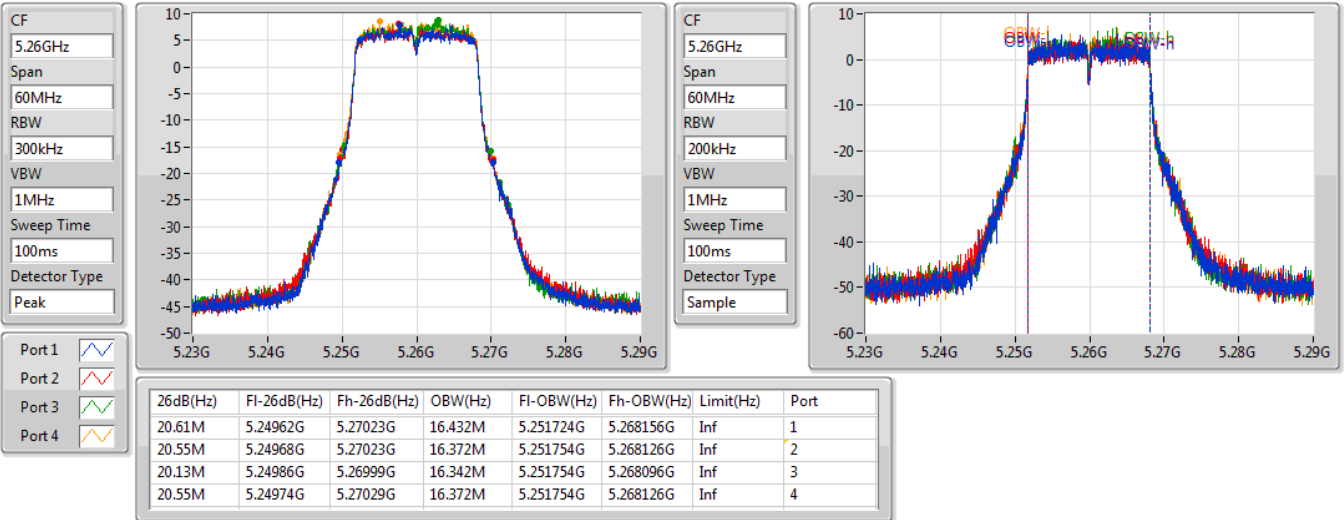

Port X-N dB = Port X 6dB down bandwidth for 5.725-5.85GHz band / 26dB down bandwidth for other band

Port X-OBW = Port X 99% occupied bandwidth;

802.11a_Nss1,(6Mbps)_4TX

EBW

5260MHz

02/08/2019

802.11a_Nss1,(6Mbps)_4TX