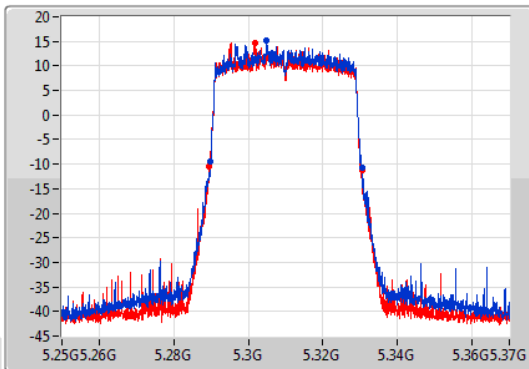

CF
5.31GHz
Span
120MHz
RBW
500kHz
VBW
2MHz
Sweep Time
100ms
Detector Type
Sample