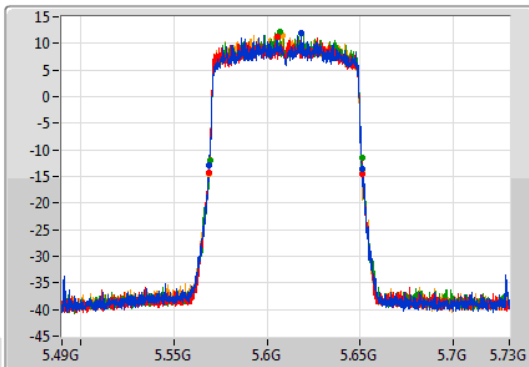

802.11ax HEW80_Nss1,(MCS0)_4TX

EBW

5610MHz

03/08/2019

CF
5.61GHz
Span
240MHz
RBW
1MHz
VBW
3MHz
Sweep Time
100ms
Detector Type
Peak

CF
5.61GHz
Span
240MHz
RBW
1MHz
VBW
3MHz
Sweep Time
100ms
Detector Type
Sample