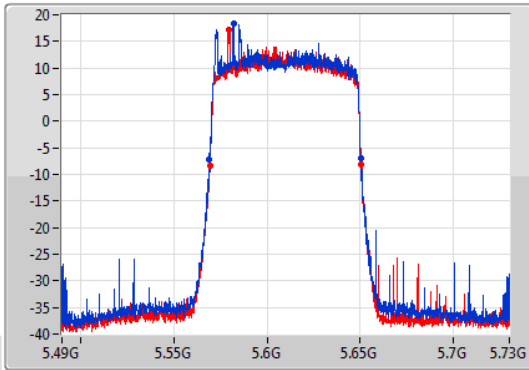

CF
5.61GHz
Span
240MHz
RBW
1MHz
VBW
3MHz
Sweep Time
100ms
Detector Type
Sample