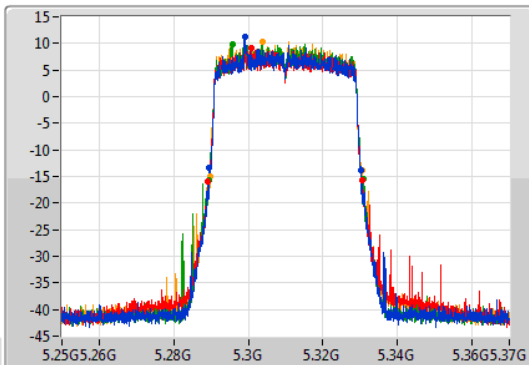

802.11ax HEW40-BF_Nss1,(MCS0)_4TX

EBW

5310MHz

07/08/2019

CF
5.31GHz
Span
120MHz
RBW
500kHz
VBW
2MHz
Sweep Time
100ms
Detector Type
Peak

CF
5.31GHz
Span
120MHz
RBW
500kHz
VBW
2MHz
Sweep Time
100ms
Detector Type
Sample