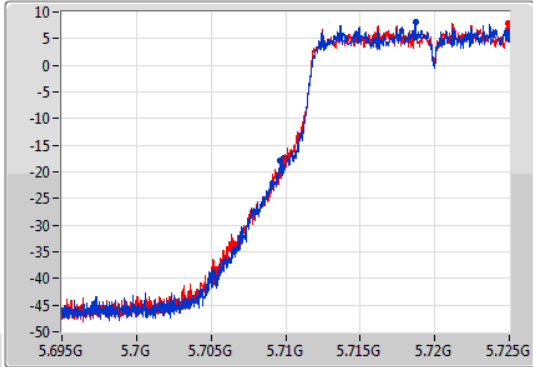

802.11a_Nss1,(6Mbps)_2TX

EBW

5720MHz Straddle 5.47-5.725GHz

01/08/2019

CF
5.71GHz
Span
30MHz
RBW
200kHz
VBW
1MHz
Sweep Time
100ms
Detector Type
Peak

CF
5.71GHz
Span
30MHz
RBW
200kHz
VBW
1MHz
Sweep Time
100ms
Detector Type
Sample