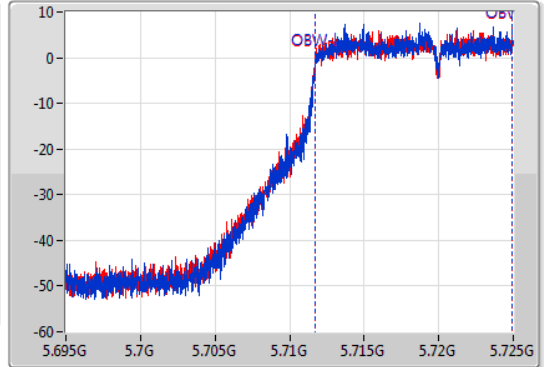

802.11a_Nss1,(6Mbps)_2TX

EBW

5720MHz Straddle 5.47-5.725GHz

01/08/2019

CF
5.71GHz
Span
30MHz
RBW
200kHz
VBW
1MHz
Sweep Time
100ms
Detector Type
Peak

CF
5.71GHz
Span
30MHz
RBW
200kHz
VBW
1MHz
Sweep Time
100ms
Detector Type
Sample