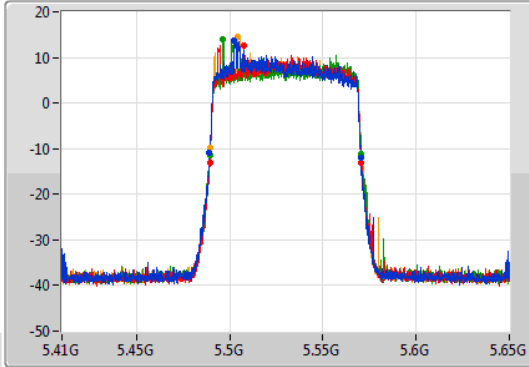

802.11ax HEW80-BF_Nss1,(MCS0)_4TX

EBW

5530MHz

07/08/2019

CF
5.53GHz
Span
240MHz
RBW
1MHz
VBW
3MHz
Sweep Time
100ms
Detector Type
Peak

CF
5.53GHz
Span
240MHz
RBW
1MHz
VBW
3MHz
Sweep Time
100ms
Detector Type
Sample