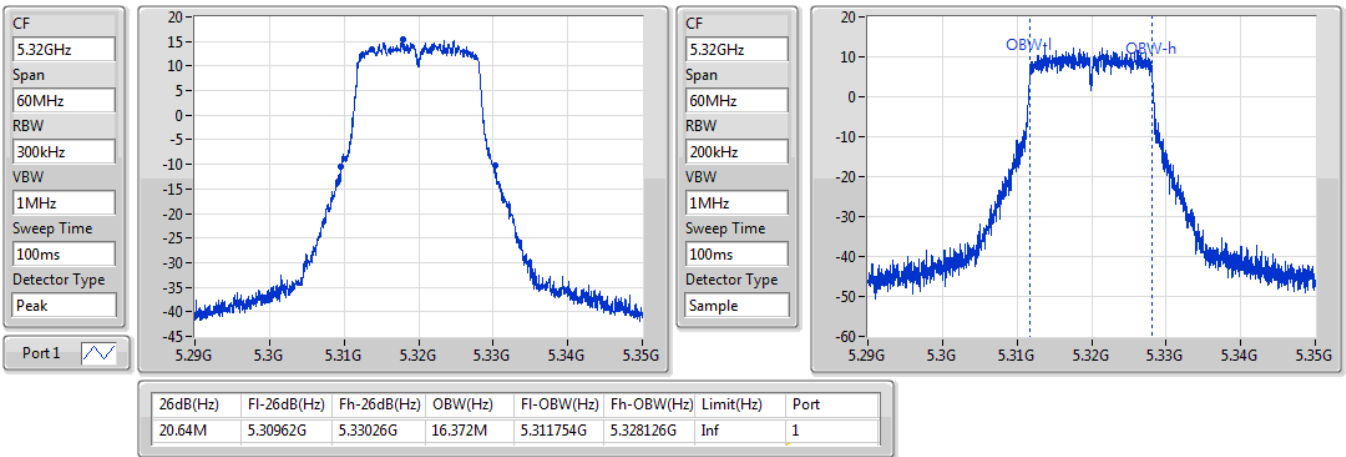

802.11a_Nss1,(6Mbps)_1TX

EBW

5320MHz

02/08/2019