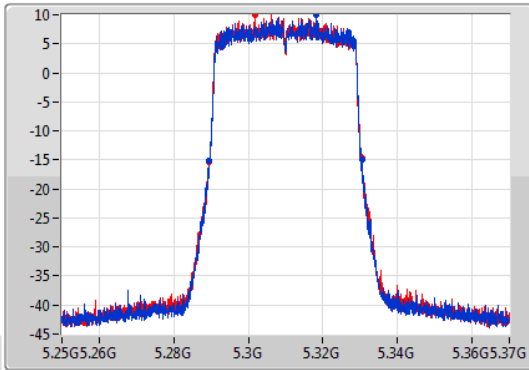

CF
5.31GHz
Span
120MHz
RBW
500kHz
VBW
2MHz
Sweep Time
100ms
Detector Type
Sample