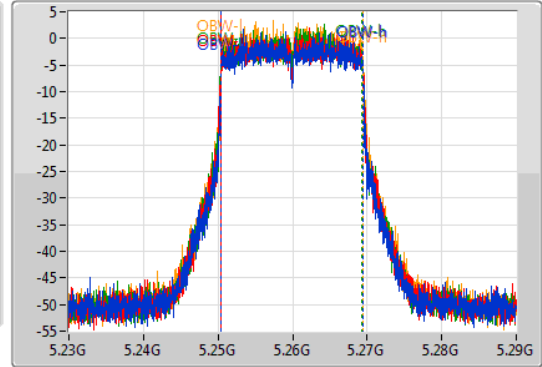

802.11ax HEW20_Nss1,(MCS0)_4TX

EBW

5260MHz

01/08/2019

CF: 5.26GHz
 Span: 60MHz
 RBW: 300kHz
 VBW: 1MHz
 Sweep Time: 100ms
 Detector Type: Peak

CF: 5.26GHz
 Span: 60MHz
 RBW: 200kHz
 VBW: 1MHz
 Sweep Time: 100ms
 Detector Type: Sample