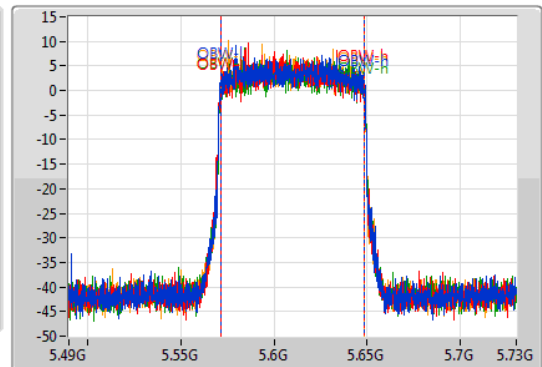

802.11ax HEW80-BF_Nss1,(MCS0)_4TX

EBW

5610MHz

07/08/2019

CF
5.61GHz
Span
240MHz
RBW
1MHz
VBW
3MHz
Sweep Time
100ms
Detector Type
Peak

CF
5.61GHz
Span
240MHz
RBW
1MHz
VBW
3MHz
Sweep Time
100ms
Detector Type
Sample