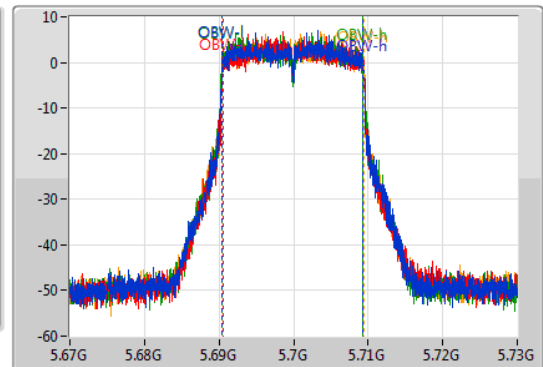

802.11ax HEW20_Nss1,(MCS0)_4TX

EBW

5700MHz

02/08/2019

CF: 5.7GHz
 Span: 60MHz
 RBW: 300kHz
 VBW: 1MHz
 Sweep Time: 100ms
 Detector Type: Peak

CF: 5.7GHz
 Span: 60MHz
 RBW: 200kHz
 VBW: 1MHz
 Sweep Time: 100ms
 Detector Type: Sample