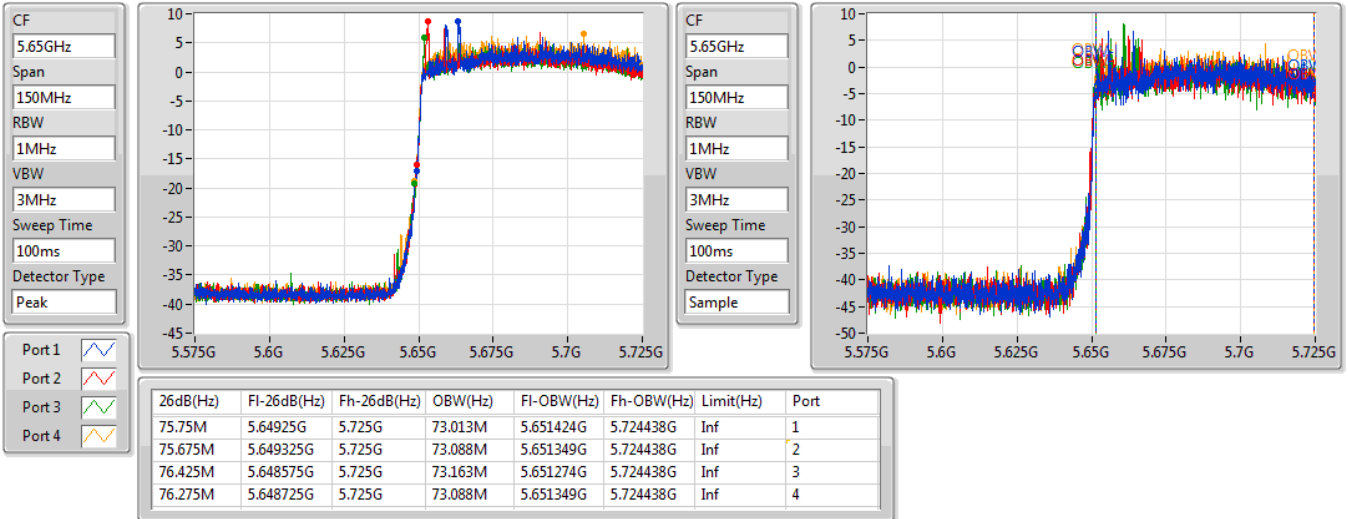

802.11ax HEW80-BF_Nss1,(MCS0)_4TX

EBW

5690MHz Straddle 5.47-5.725GHz

05/08/2019