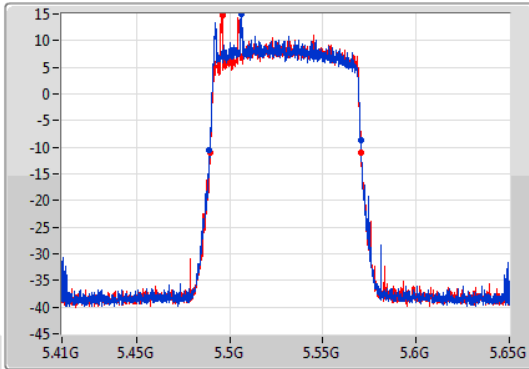

802.11ax HEW80-BF_Nss1,(MCS0)_2TX

EBW

5530MHz

06/08/2019

CF
5.53GHz
Span
240MHz
RBW
1MHz
VBW
3MHz
Sweep Time
100ms
Detector Type
Peak

CF
5.53GHz
Span
240MHz
RBW
1MHz
VBW
3MHz
Sweep Time
100ms
Detector Type
Sample