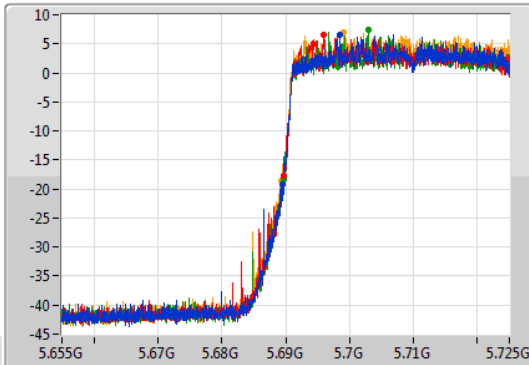

802.11ax HEW40-BF_Nss1,(MCS0)_4TX

EBW

5710MHz Straddle 5.47-5.725GHz

05/08/2019

CF
5.69GHz
Span
70MHz
RBW
500kHz
VBW
2MHz
Sweep Time
100ms
Detector Type
Peak

CF
5.69GHz
Span
70MHz
RBW
500kHz
VBW
2MHz
Sweep Time
100ms
Detector Type
Sample