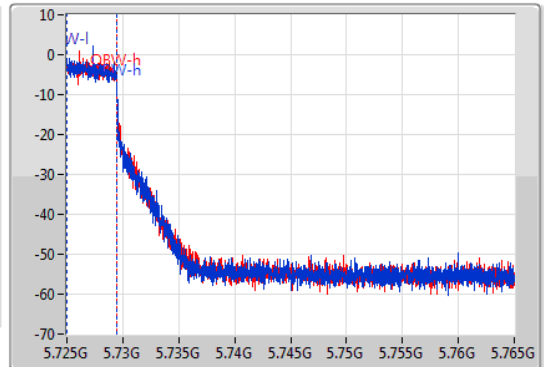

EBW

5720MHz Straddle 5.725-5.85GHz

01/08/2019

CF: 5.745GHz
 Span: 40MHz
 RBW: 100kHz
 VBW: 300kHz
 Sweep Time: 100ms
 Detector Type: Peak
 Port 1:
 Port 2:

CF: 5.745GHz
 Span: 40MHz
 RBW: 50kHz
 VBW: 200kHz
 Sweep Time: 100ms
 Detector Type: Sample