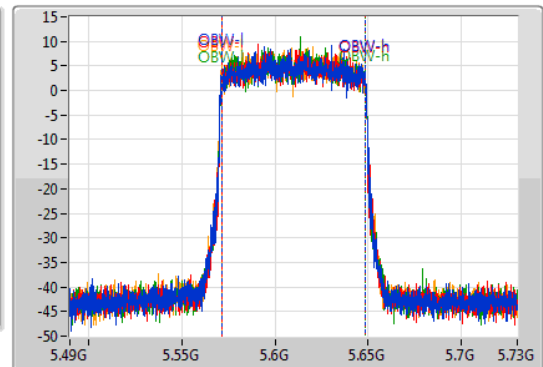

802.11ax HEW80_Nss1,(MCS0)_4TX

EBW

5610MHz

03/08/2019

CF
5.61GHz
Span
240MHz
RBW
1MHz
VBW
3MHz
Sweep Time
100ms
Detector Type
Peak

CF
5.61GHz
Span
240MHz
RBW
1MHz
VBW
3MHz
Sweep Time
100ms
Detector Type
Sample