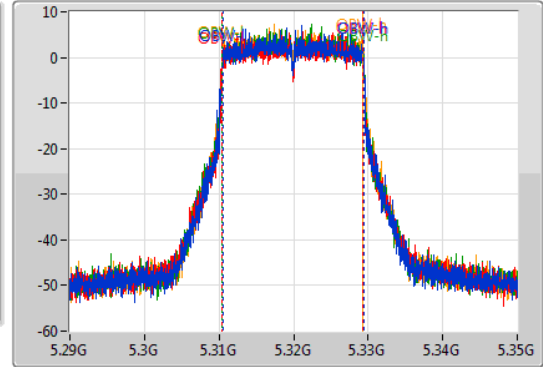

802.11ax HEW20_Nss1,(MCS0)_4TX

EBW

5320MHz

02/08/2019

CF
5.32GHz
Span
60MHz
RBW
300kHz
VBW
1MHz
Sweep Time
100ms
Detector Type
Peak

CF
5.32GHz
Span
60MHz
RBW
200kHz
VBW
1MHz
Sweep Time
100ms
Detector Type
Sample