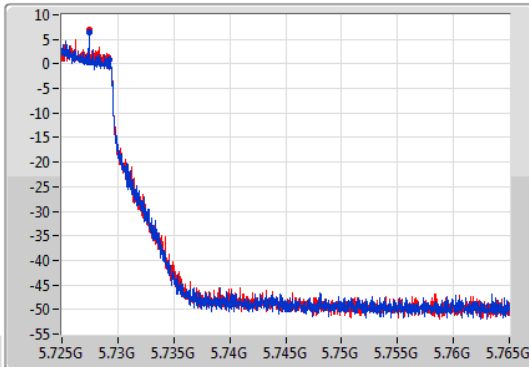

CF: 5.745GHz
Span: 40MHz
RBW: 50kHz
VBW: 200kHz
Sweep Time: 100ms
Detector Type: Sample