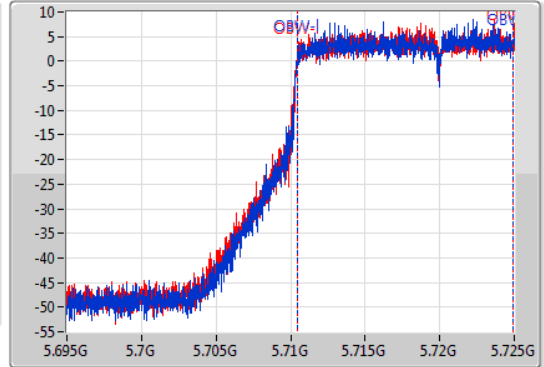

EBW

5720MHz Straddle 5.47-5.725GHz

01/08/2019

CF: 5.71GHz
 Span: 30MHz
 RBW: 200kHz
 VBW: 1MHz
 Sweep Time: 100ms
 Detector Type: Peak
 Port 1:
 Port 2:

CF: 5.71GHz
 Span: 30MHz
 RBW: 200kHz
 VBW: 1MHz
 Sweep Time: 100ms
 Detector Type: Sample