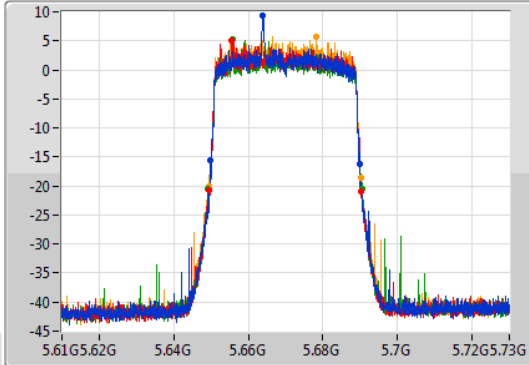

802.11ax HEW40-BF_Nss1,(MCS0)_4TX

EBW

5670MHz

05/08/2019

CF
5.67GHz
Span
120MHz
RBW
500kHz
VBW
2MHz
Sweep Time
100ms
Detector Type
Peak

CF
5.67GHz
Span
120MHz
RBW
500kHz
VBW
2MHz
Sweep Time
100ms
Detector Type
Sample