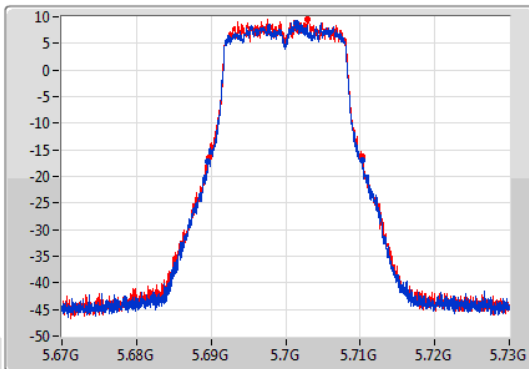

CF
5.7GHz
Span
60MHz
RBW
200kHz
VBW
1MHz
Sweep Time
100ms
Detector Type
Sample