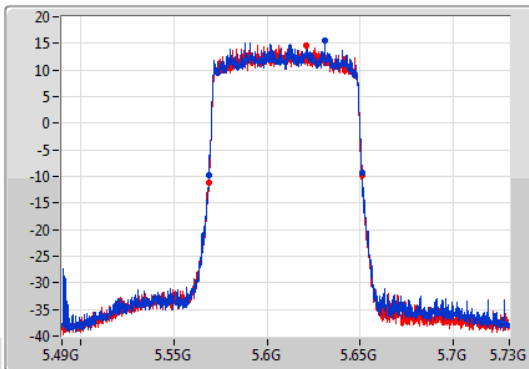

CF
5.61GHz
Span
240MHz
RBW
1MHz
VBW
3MHz
Sweep Time
100ms
Detector Type
Sample