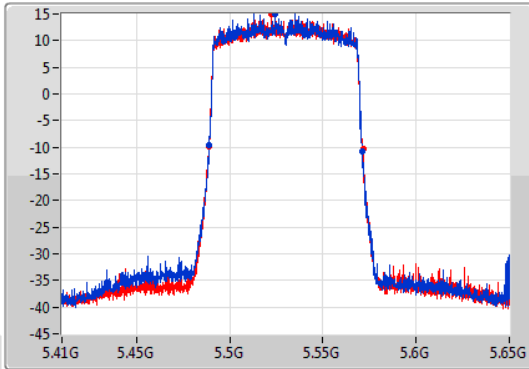

802.11ax HEW80_Nss1,(MCS0)_2TX

EBW

5530MHz

03/08/2019

CF
5.53GHz
Span
240MHz
RBW
1MHz
VBW
3MHz
Sweep Time
100ms
Detector Type
Peak
Port 1
Port 2

CF
5.53GHz
Span
240MHz
RBW
1MHz
VBW
3MHz
Sweep Time
100ms
Detector Type
Sample