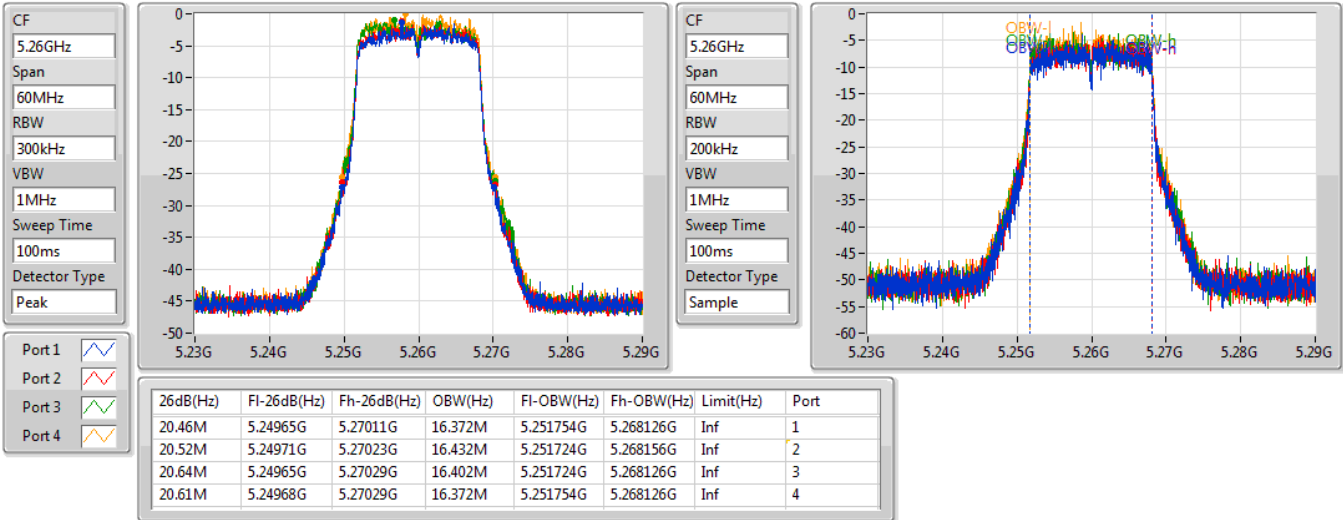

Port X-N dB = Port X 6dB down bandwidth for 5.725-5.85GHz band / 26dB down bandwidth for other band

Port X-OBW = Port X 99% occupied bandwidth;

802.11a_Nss1,(6Mbps)_4TX

EBW

5260MHz

31/07/2019

802.11a_Nss1,(6Mbps)_4TX