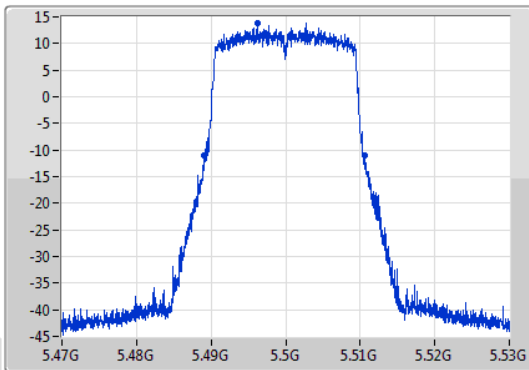

CF
5.5GHz
Span
60MHz
RBW
200kHz
VBW
1MHz
Sweep Time
100ms
Detector Type
Sample