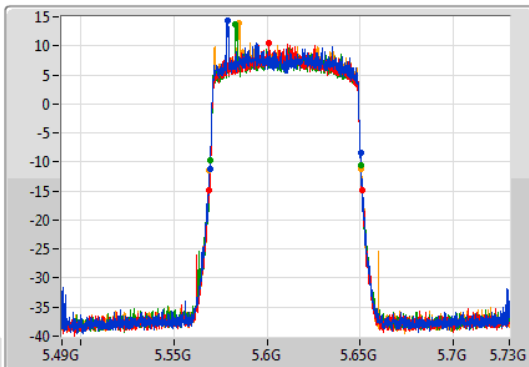

802.11ax HEW80-BF_Nss1,(MCS0)_4TX

EBW

5610MHz

07/08/2019

CF
5.61GHz
Span
240MHz
RBW
1MHz
VBW
3MHz
Sweep Time
100ms
Detector Type
Peak

CF
5.61GHz
Span
240MHz
RBW
1MHz
VBW
3MHz
Sweep Time
100ms
Detector Type
Sample