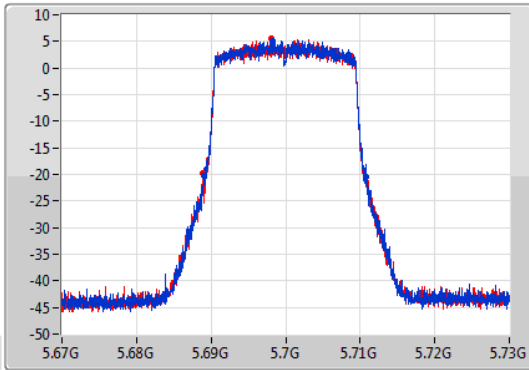

CF
5.7GHz
Span
60MHz
RBW
200kHz
VBW
1MHz
Sweep Time
100ms
Detector Type
Sample