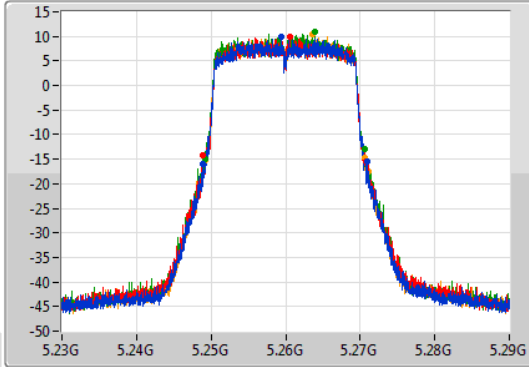

802.11ax HEW20_Nss1,(MCS0)_4TX

EBW

5260MHz

02/08/2019

CF
5.26GHz
Span
60MHz
RBW
300kHz
VBW
1MHz
Sweep Time
100ms
Detector Type
Peak

CF
5.26GHz
Span
60MHz
RBW
200kHz
VBW
1MHz
Sweep Time
100ms
Detector Type
Sample