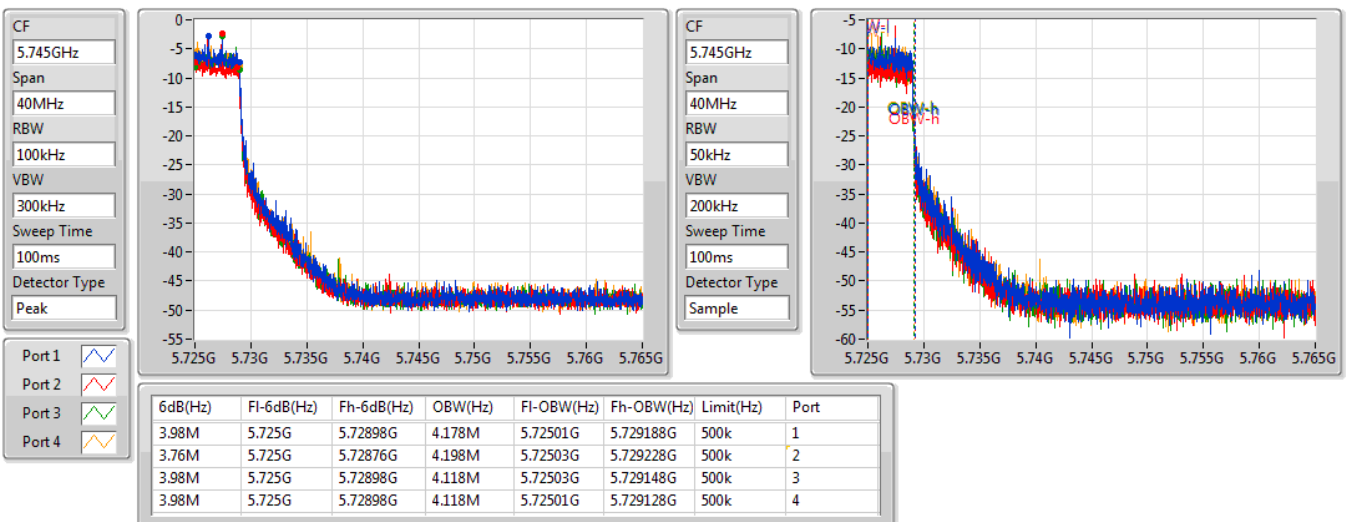

802.11ax HEW80-BF_Nss1,(MCS0)_4TX

EBW

5690MHz Straddle 5.47-5.725GHz

07/08/2019

802.11ax HEW80-BF_Nss1,(MCS0)_4TX

EBW

5690MHz Straddle 5.725-5.85GHz

07/08/2019