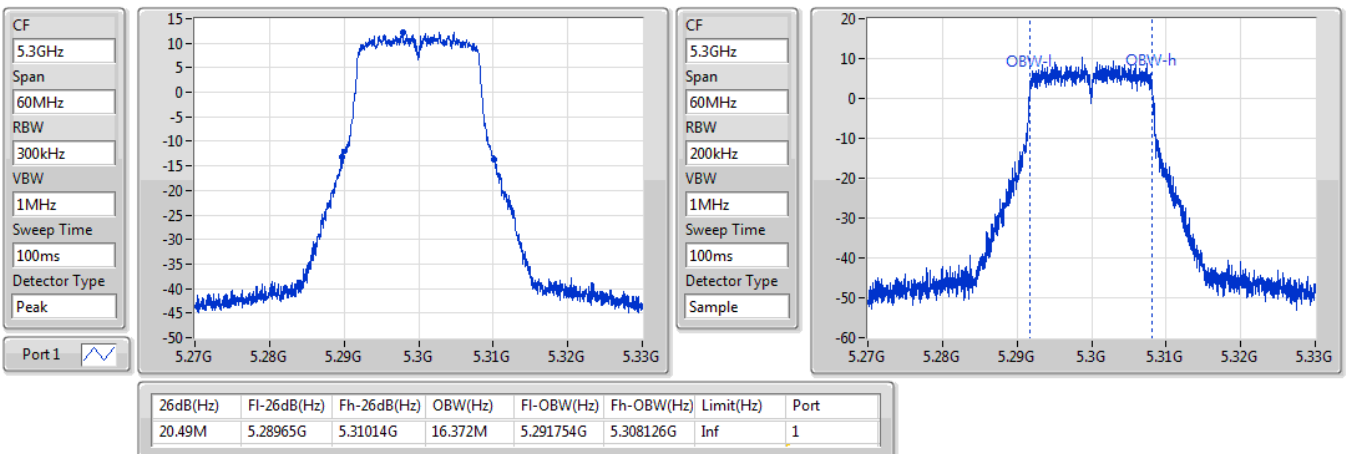

802.11a_Nss1,(6Mbps)_1TX

EBW

5300MHz

02/08/2019