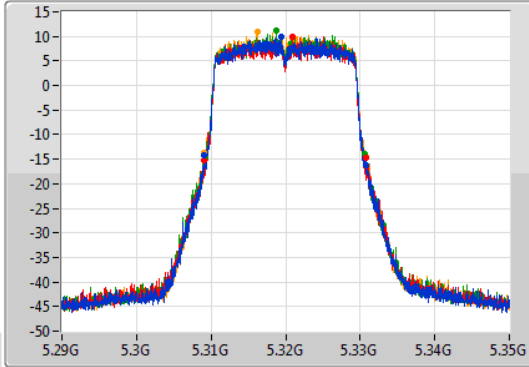

802.11ax HEW20_Nss1,(MCS0)_4TX

EBW

5320MHz

02/08/2019

CF
5.32GHz
Span
60MHz
RBW
300kHz
VBW
1MHz
Sweep Time
100ms
Detector Type
Peak

CF
5.32GHz
Span
60MHz
RBW
200kHz
VBW
1MHz
Sweep Time
100ms
Detector Type
Sample