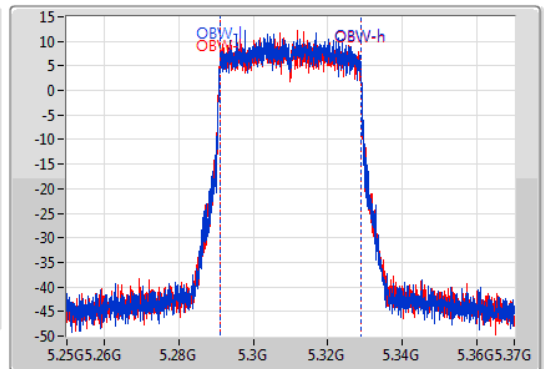

802.11ax HEW40_Nss1,(MCS0)_2TX

EBW

5310MHz

01/08/2019

CF
5.31GHz
Span
120MHz
RBW
500kHz
VBW
2MHz
Sweep Time
100ms
Detector Type
Peak

CF
5.31GHz
Span
120MHz
RBW
500kHz
VBW
2MHz
Sweep Time
100ms
Detector Type
Sample