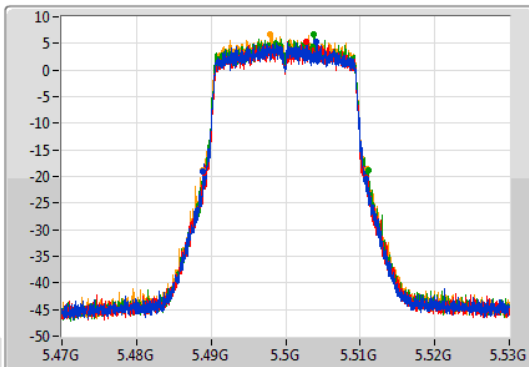

CF: 5.5GHz
Span: 60MHz
RBW: 200kHz
VBW: 1MHz
Sweep Time: 100ms
Detector Type: Sample