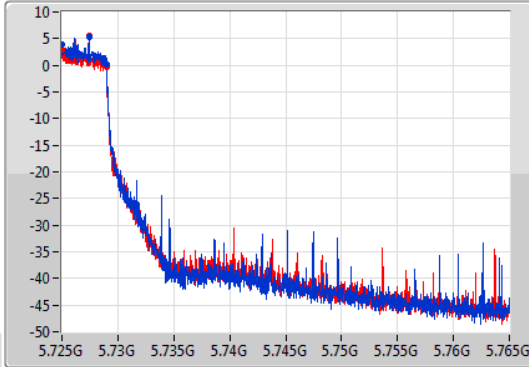

802.11ax HEW40-BF_Nss1,(MCS0)_2TX

EBW

5710MHz Straddle 5.725-5.85GHz

08/08/2019

CF
5.745GHz
Span
40MHz
RBW
100kHz
VBW
300kHz
Sweep Time
100ms
Detector Type
Peak

CF
5.745GHz
Span
40MHz
RBW
50kHz
VBW
200kHz
Sweep Time
100ms
Detector Type
Sample