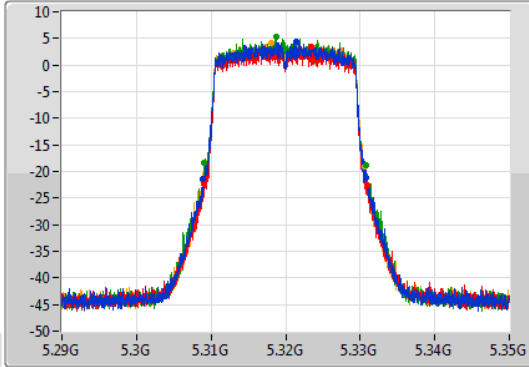

802.11ax HEW20-BF_Nss1,(MCS0)_4TX

EBW

5320MHz

03/08/2019

CF
5.32GHz
Span
60MHz
RBW
300kHz
VBW
1MHz
Sweep Time
100ms
Detector Type
Peak

CF
5.32GHz
Span
60MHz
RBW
200kHz
VBW
1MHz
Sweep Time
100ms
Detector Type
Sample