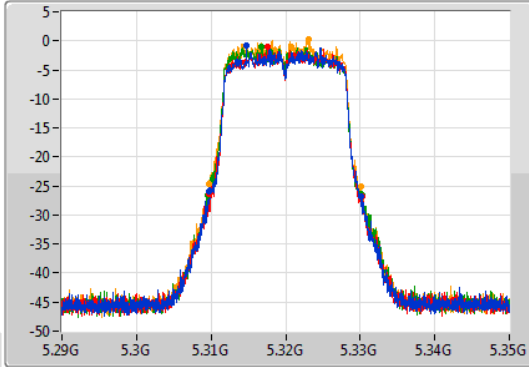

802.11a_Nss1,(6Mbps)_4TX

EBW

5320MHz

31/07/2019

CF
5.32GHz
Span
60MHz
RBW
300kHz
VBW
1MHz
Sweep Time
100ms
Detector Type
Peak

CF
5.32GHz
Span
60MHz
RBW
200kHz
VBW
1MHz
Sweep Time
100ms
Detector Type
Sample