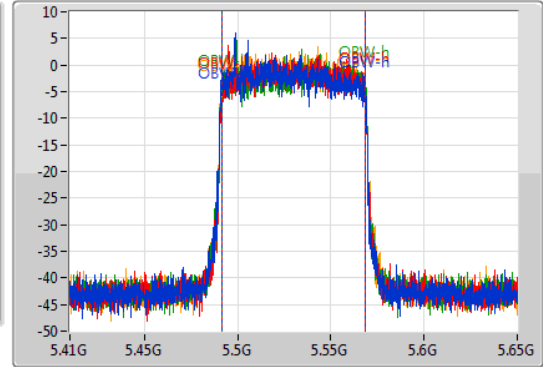

802.11ax HEW80-BF_Nss1,(MCS0)_4TX

EBW

5530MHz

05/08/2019

CF
5.53GHz
Span
240MHz
RBW
1MHz
VBW
3MHz
Sweep Time
100ms
Detector Type
Peak

CF
5.53GHz
Span
240MHz
RBW
1MHz
VBW
3MHz
Sweep Time
100ms
Detector Type
Sample

Port 1
Port 2
Port 3
Port 4

26dB(Hz)	Fl-26dB(Hz)	Fh-26dB(Hz)	OBW(Hz)	Fl-OBW(Hz)	Fh-OBW(Hz)	Limit(Hz)	Port
80.88M	5.48932G	5.5702G	77.121M	5.491259G	5.568381G	Inf	1
81.12M	5.48932G	5.57044G	76.882M	5.491499G	5.568381G	Inf	2
80.64M	5.48956G	5.5702G	77.121M	5.491379G	5.568501G	Inf	3
81.12M	5.48944G	5.57056G	77.001M	5.491379G	5.568381G	Inf	4

802.11ax HEW80-BF_Nss1,(MCS0)_4TX

EBW

5610MHz

05/08/2019

CF
5.61GHz
Span
240MHz
RBW
1MHz
VBW
3MHz
Sweep Time
100ms
Detector Type
Peak

CF
5.61GHz
Span
240MHz
RBW
1MHz
VBW
3MHz
Sweep Time
100ms
Detector Type
Sample

Port 1
Port 2
Port 3
Port 4

26dB(Hz)	Fl-26dB(Hz)	Fh-26dB(Hz)	OBW(Hz)	Fl-OBW(Hz)	Fh-OBW(Hz)	Limit(Hz)	Port
81.48M	5.56908G	5.65056G	77.001M	5.571379G	5.648381G	Inf	1
80.88M	5.56944G	5.65032G	77.121M	5.571379G	5.648501G	Inf	2
80.88M	5.56968G	5.65056G	77.001M	5.571379G	5.648381G	Inf	3
80.64M	5.56968G	5.65032G	77.001M	5.571379G	5.648381G	Inf	4