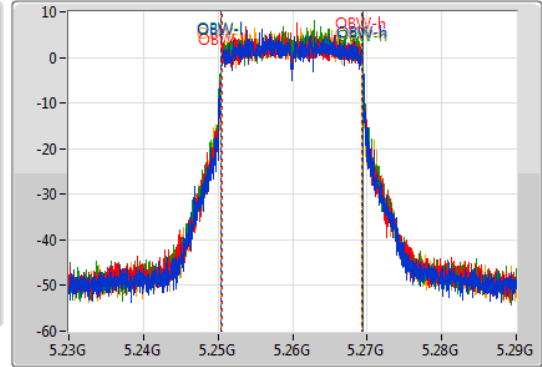

802.11ax HEW20_Nss1,(MCS0)_4TX

EBW

5260MHz

02/08/2019

CF
5.26GHz
Span
60MHz
RBW
300kHz
VBW
1MHz
Sweep Time
100ms
Detector Type
Peak

CF
5.26GHz
Span
60MHz
RBW
200kHz
VBW
1MHz
Sweep Time
100ms
Detector Type
Sample