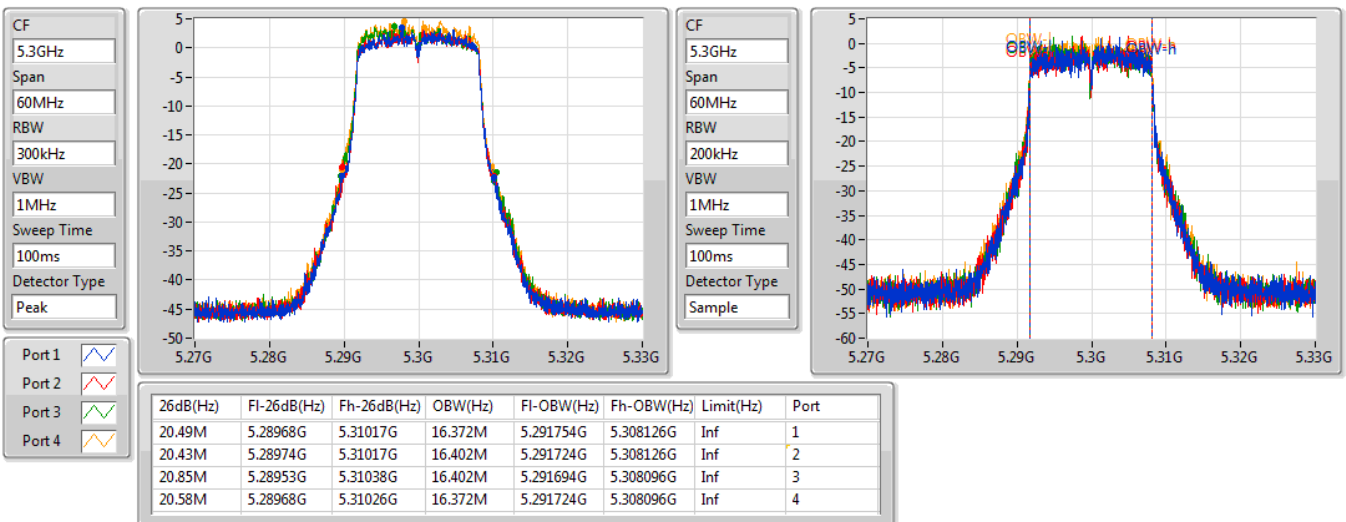

802.11a_Nss1,(6Mbps)_4TX

EBW

5300MHz

31/07/2019