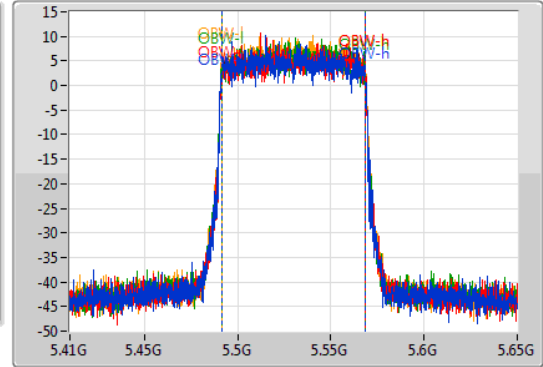

802.11ax HEW80_Nss1,(MCS0)_4TX

EBW

5530MHz

01/08/2019

CF
5.53GHz
Span
240MHz
RBW
1MHz
VBW
3MHz
Sweep Time
100ms
Detector Type
Peak

CF
5.53GHz
Span
240MHz
RBW
1MHz
VBW
3MHz
Sweep Time
100ms
Detector Type
Sample