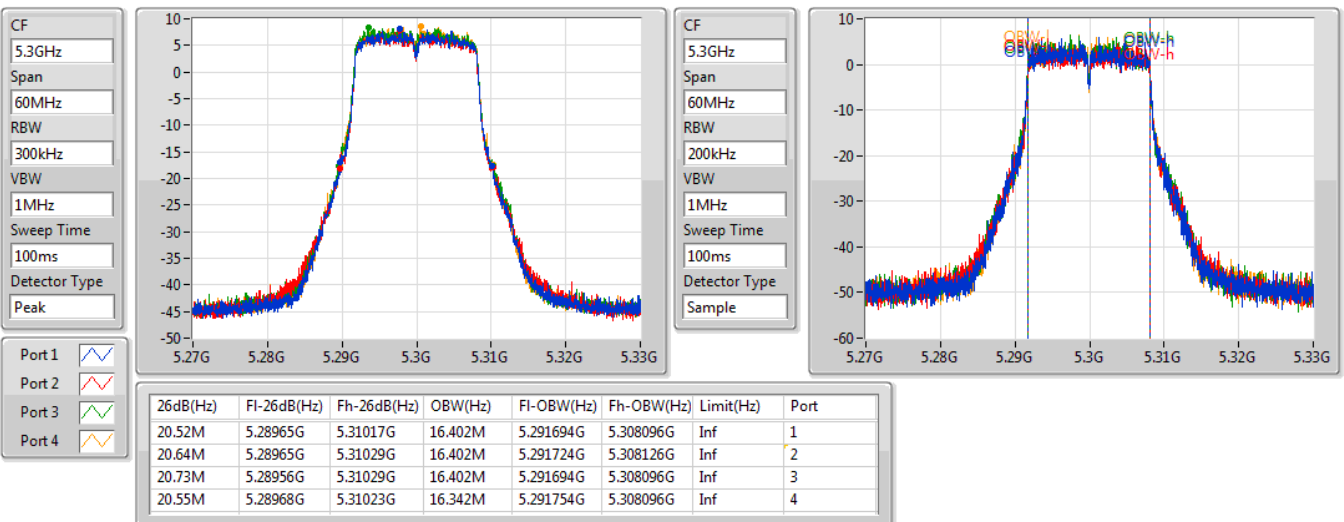

802.11a_Nss1,(6Mbps)_4TX

EBW

5300MHz

02/08/2019