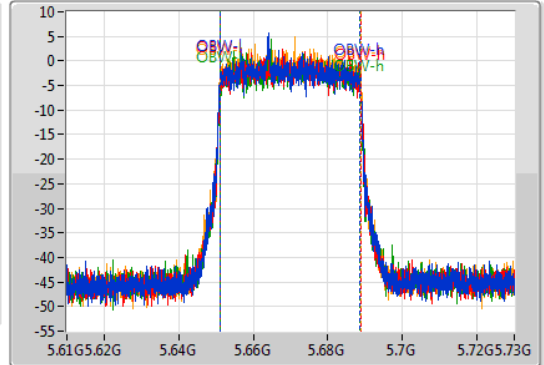

802.11ax HEW40-BF_Nss1,(MCS0)_4TX

EBW

5670MHz

05/08/2019

CF
5.67GHz
Span
120MHz
RBW
500kHz
VBW
2MHz
Sweep Time
100ms
Detector Type
Peak

CF
5.67GHz
Span
120MHz
RBW
500kHz
VBW
2MHz
Sweep Time
100ms
Detector Type
Sample

Port 1
Port 2
Port 3
Port 4

26dB(Hz)	Fl-26dB(Hz)	Fh-26dB(Hz)	OBW(Hz)	Fl-OBW(Hz)	Fh-OBW(Hz)	Limit(Hz)	Port
40.08M	5.64984G	5.68992G	37.661M	5.651049G	5.688711G	Inf	1
40.92M	5.64936G	5.69028G	37.721M	5.651049G	5.688771G	Inf	2
41.52M	5.64918G	5.6907G	37.661M	5.651049G	5.688711G	Inf	3
40.98M	5.64936G	5.69034G	37.781M	5.651049G	5.688831G	Inf	4

802.11ax HEW40-BF_Nss1,(MCS0)_4TX

EBW

5710MHz Straddle 5.47-5.725GHz

05/08/2019

CF
5.69GHz
Span
70MHz
RBW
500kHz
VBW
2MHz
Sweep Time
100ms
Detector Type
Peak

CF
5.69GHz
Span
70MHz
RBW
500kHz
VBW
2MHz
Sweep Time
100ms
Detector Type
Sample

Port 1
Port 2
Port 3
Port 4

26dB(Hz)	Fl-26dB(Hz)	Fh-26dB(Hz)	OBW(Hz)	Fl-OBW(Hz)	Fh-OBW(Hz)	Limit(Hz)	Port
35.42M	5.68958G	5.725G	33.723M	5.691084G	5.724808G	Inf	1
35.35M	5.68965G	5.725G	33.758M	5.691014G	5.724773G	Inf	2
35.21M	5.68979G	5.725G	33.688M	5.691084G	5.724773G	Inf	3
35.63M	5.68937G	5.725G	33.758M	5.691014G	5.724773G	Inf	4