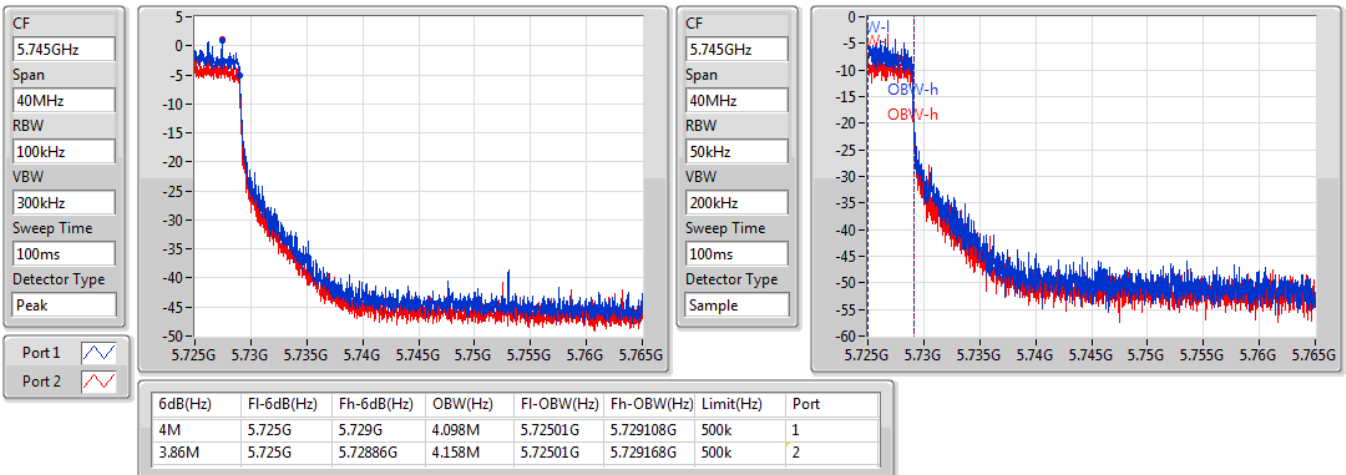

802.11ax HEW80-BF_Nss1,(MCS0)_2TX

EBW

5690MHz Straddle 5.47-5.725GHz

08/08/2019

802.11ax HEW80-BF_Nss1,(MCS0)_2TX

EBW

5690MHz Straddle 5.725-5.85GHz

08/08/2019

Summary

Mode	Max-N dB (Hz)	Max-OBW (Hz)	ITU-Code	Min-N dB (Hz)	Min-OBW (Hz)
5.25-5.35GHz	-	-	-	-	-
802.11a_Nss1,(6Mbps)_4TX	20.79M	16.432M	16M4D1D	20.13M	16.342M
802.11ax HEW20_Nss1,(MCS0)_4TX	22.17M	18.951M	19M0D1D	21.33M	18.861M
802.11ax HEW40_Nss1,(MCS0)_4TX	41.4M	37.781M	37M8D1D	40.74M	37.601M
802.11ax HEW80_Nss1,(MCS0)_4TX	82.44M	77.241M	77M2D1D	81.84M	77.001M
5.47-5.725GHz	-	-	-	-	-
802.11a_Nss1,(6Mbps)_4TX	20.82M	16.432M	16M4D1D	15.21M	13.223M
802.11ax HEW20_Nss1,(MCS0)_4TX	22.2M	18.951M	19M0D1D	15.84M	14.513M
802.11ax HEW40_Nss1,(MCS0)_4TX	41.76M	37.781M	37M8D1D	35.595M	33.758M
802.11ax HEW80_Nss1,(MCS0)_4TX	83.04M	77.241M	77M2D1D	76.275M	73.088M
5.725-5.85GHz	-	-	-	-	-
802.11a_Nss1,(6Mbps)_4TX	3.08M	3.518M	3M52D1D	3.06M	3.418M
802.11ax HEW20_Nss1,(MCS0)_4TX	4.48M	4.478M	4M48D1D	4.08M	4.478M
802.11ax HEW40_Nss1,(MCS0)_4TX	3.98M	4.058M	4M06D1D	3.9M	3.998M
802.11ax HEW80_Nss1,(MCS0)_4TX	4.08M	4.218M	4M22D1D	3.94M	4.058M