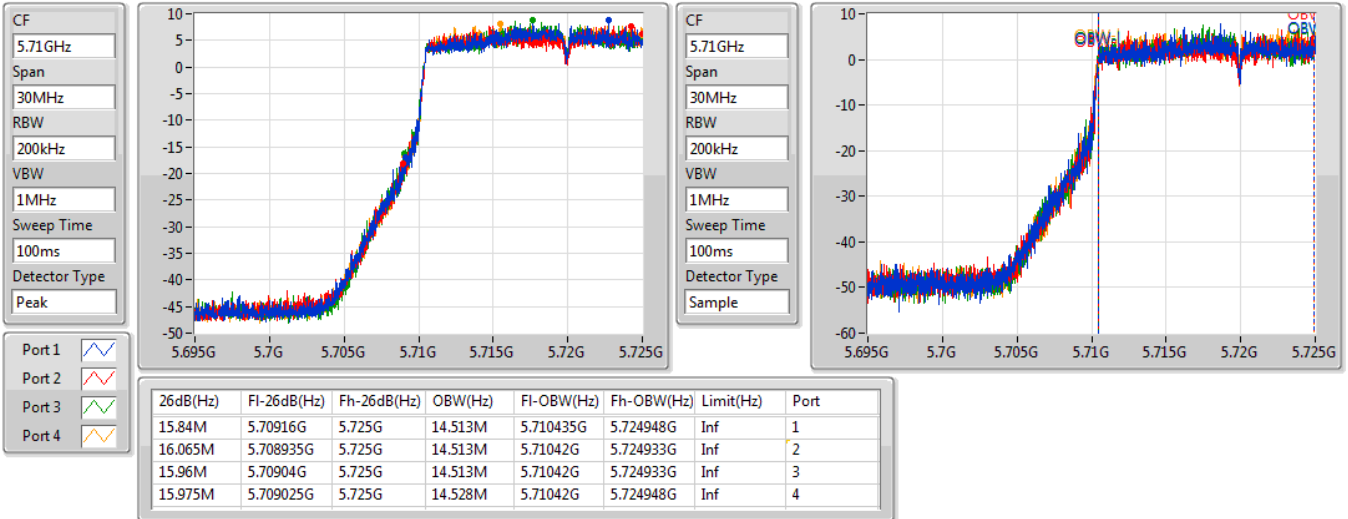

802.11ax HEW20_Nss1,(MCS0)_4TX

EBW

5720MHz Straddle 5.47-5.725GHz

02/08/2019