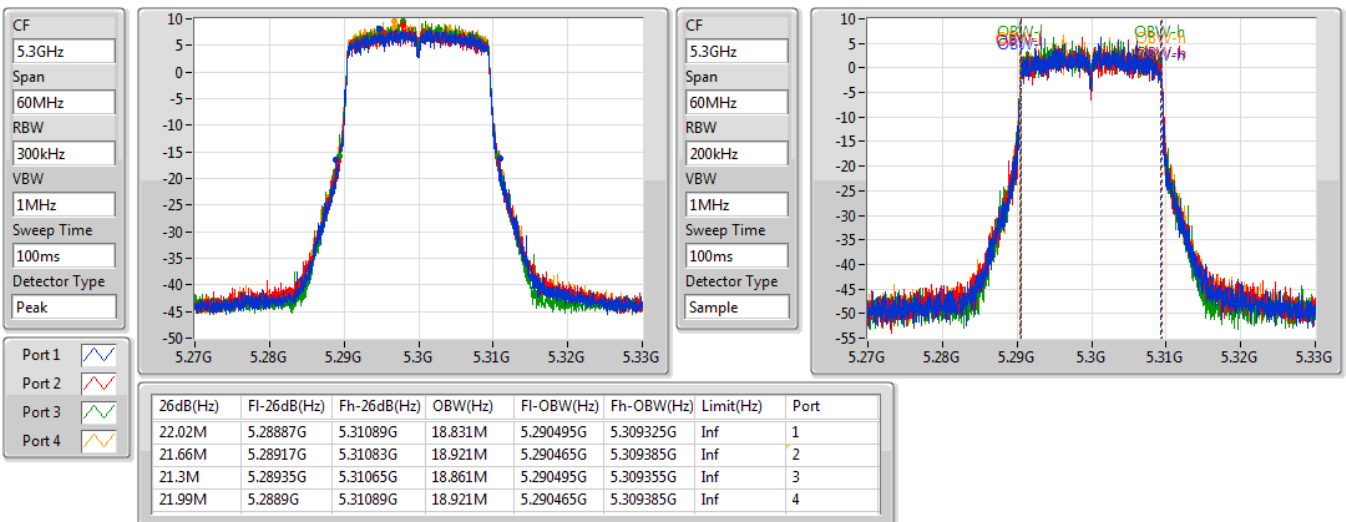

802.11ax HEW20-BF_Nss1,(MCS0)_4TX

EBW

5300MHz

07/08/2019