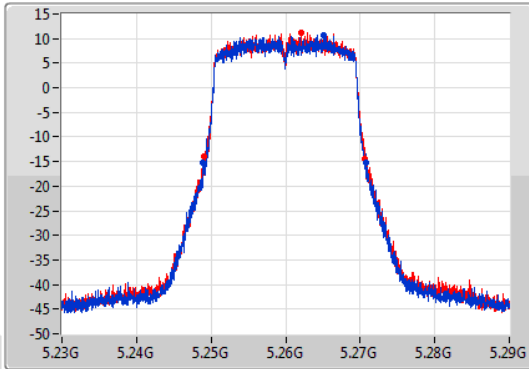

802.11ax HEW20_Nss1,(MCS0)_2TX

EBW

5260MHz

01/08/2019

CF
5.26GHz
Span
60MHz
RBW
300kHz
VBW
1MHz
Sweep Time
100ms
Detector Type
Peak

CF
5.26GHz
Span
60MHz
RBW
200kHz
VBW
1MHz
Sweep Time
100ms
Detector Type
Sample