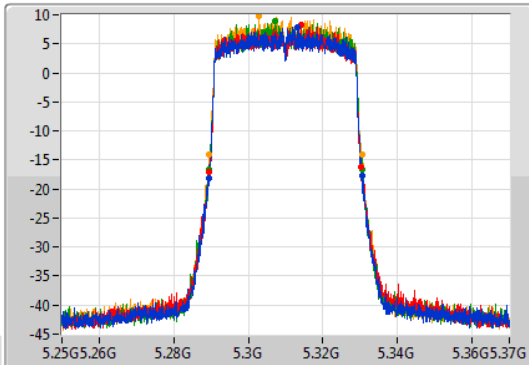

802.11ax HEW40_Nss1,(MCS0)_4TX

EBW

5310MHz

01/08/2019

CF
5.31GHz
Span
120MHz
RBW
500kHz
VBW
2MHz
Sweep Time
100ms
Detector Type
Peak

CF
5.31GHz
Span
120MHz
RBW
500kHz
VBW
2MHz
Sweep Time
100ms
Detector Type
Sample