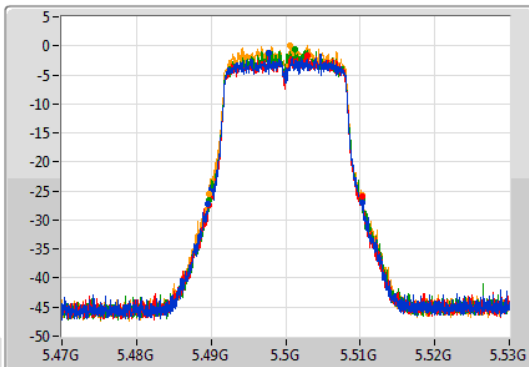

802.11a_Nss1,(6Mbps)_4TX

EBW

5500MHz

31/07/2019

CF
5.5GHz
Span
60MHz
RBW
300kHz
VBW
1MHz
Sweep Time
100ms
Detector Type
Peak

CF
5.5GHz
Span
60MHz
RBW
200kHz
VBW
1MHz
Sweep Time
100ms
Detector Type
Sample