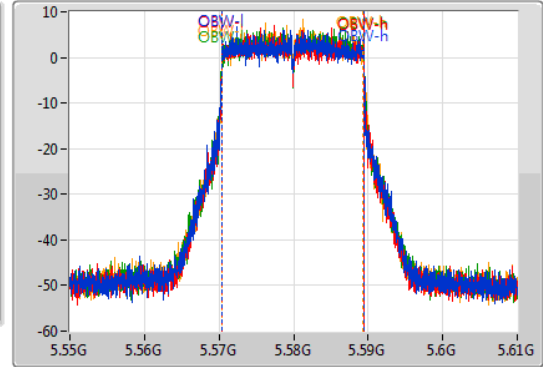

802.11ax HEW20_Nss1,(MCS0)_4TX

EBW

5580MHz

02/08/2019

CF: 5.58GHz
 Span: 60MHz
 RBW: 300kHz
 VBW: 1MHz
 Sweep Time: 100ms
 Detector Type: Peak

CF: 5.58GHz
 Span: 60MHz
 RBW: 200kHz
 VBW: 1MHz
 Sweep Time: 100ms
 Detector Type: Sample