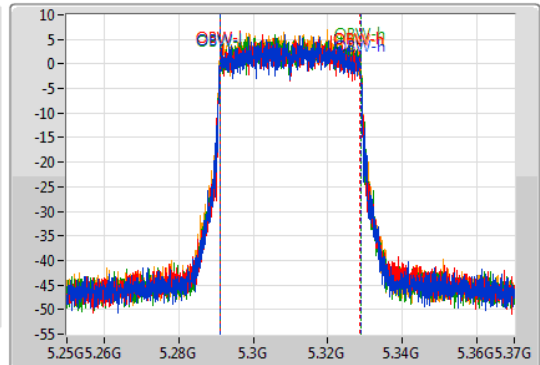

802.11ax HEW40_Nss1,(MCS0)_4TX

EBW

5310MHz

01/08/2019

CF
5.31GHz
Span
120MHz
RBW
500kHz
VBW
2MHz
Sweep Time
100ms
Detector Type
Peak

CF
5.31GHz
Span
120MHz
RBW
500kHz
VBW
2MHz
Sweep Time
100ms
Detector Type
Sample