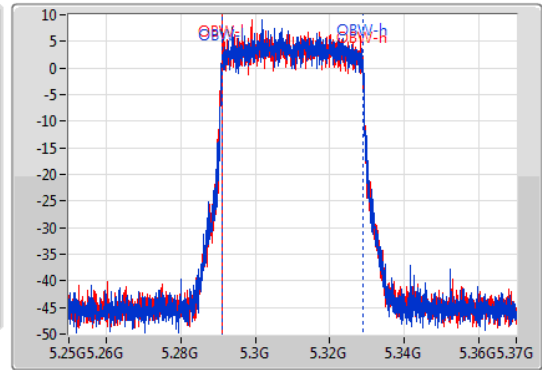

802.11ax HEW40-BF_Nss1,(MCS0)_2TX

EBW

5310MHz

06/08/2019

CF
5.31GHz
Span
120MHz
RBW
500kHz
VBW
2MHz
Sweep Time
100ms
Detector Type
Peak

CF
5.31GHz
Span
120MHz
RBW
500kHz
VBW
2MHz
Sweep Time
100ms
Detector Type
Sample