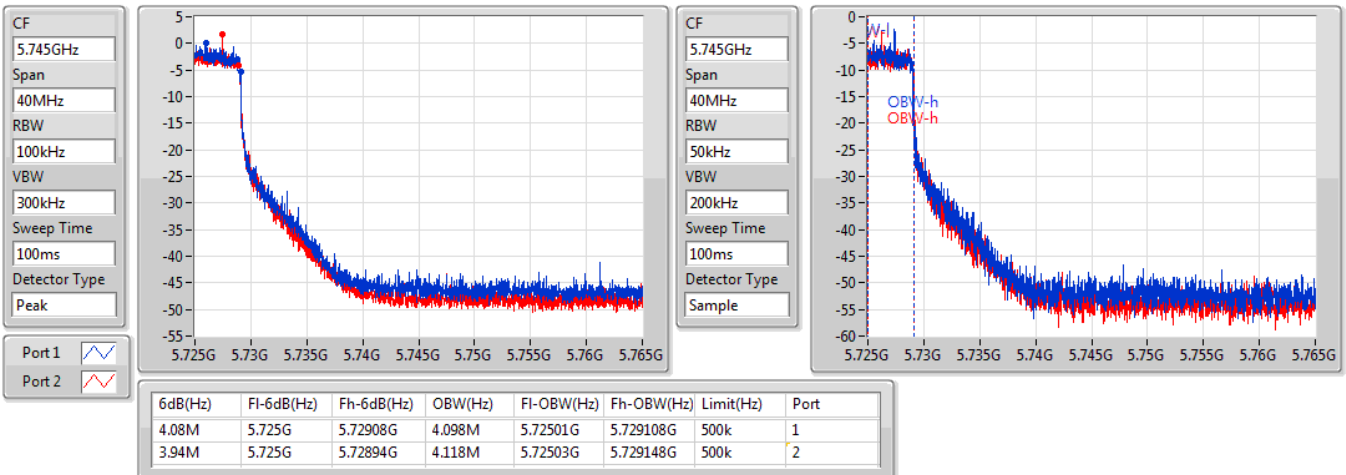

802.11ax HEW80_Nss1,(MCS0)_2TX

EBW

5690MHz Straddle 5.47-5.725GHz

03/08/2019

802.11ax HEW80_Nss1,(MCS0)_2TX

EBW

5690MHz Straddle 5.725-5.85GHz

03/08/2019

Summary

Mode	Max-N dB (Hz)	Max-OBW (Hz)	ITU-Code	Min-N dB (Hz)	Min-OBW (Hz)
5.25-5.35GHz	-	-	-	-	-
802.11ax HEW20-BF_Nss1,(MCS0)_2TX	21.93M	18.921M	18M9D1D	21.45M	18.861M
802.11ax HEW40-BF_Nss1,(MCS0)_2TX	41.34M	37.721M	37M7D1D	40.56M	37.661M
802.11ax HEW80-BF_Nss1,(MCS0)_2TX	81.48M	77.121M	77M1D1D	81.12M	77.001M
5.47-5.725GHz	-	-	-	-	-
802.11ax HEW20-BF_Nss1,(MCS0)_2TX	21.84M	18.921M	18M9D1D	15.75M	14.468M
802.11ax HEW40-BF_Nss1,(MCS0)_2TX	41.34M	37.781M	37M8D1D	35.21M	33.723M
802.11ax HEW80-BF_Nss1,(MCS0)_2TX	82.32M	77.121M	77M1D1D	75.6M	73.088M
5.725-5.85GHz	-	-	-	-	-
802.11ax HEW20-BF_Nss1,(MCS0)_2TX	4.46M	4.498M	4M50D1D	4.34M	4.498M
802.11ax HEW40-BF_Nss1,(MCS0)_2TX	4.04M	4.058M	4M06D1D	3.98M	4.058M
802.11ax HEW80-BF_Nss1,(MCS0)_2TX	4M	4.158M	4M16D1D	3.86M	4.098M