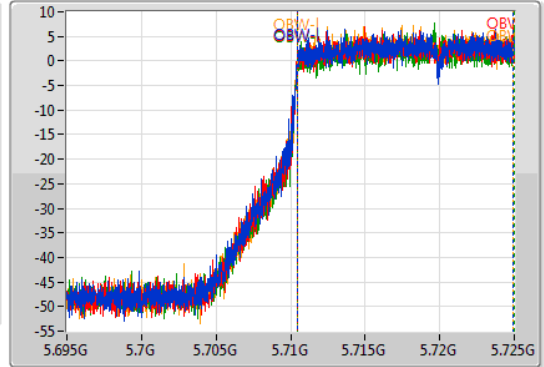

802.11ax HEW20-BF_Nss1,(MCS0)_4TX

EBW

5720MHz Straddle 5.47-5.725GHz

07/08/2019

CF
5.71GHz
Span
30MHz
RBW
200kHz
VBW
1MHz
Sweep Time
100ms
Detector Type
Peak

CF
5.71GHz
Span
30MHz
RBW
200kHz
VBW
1MHz
Sweep Time
100ms
Detector Type
Sample