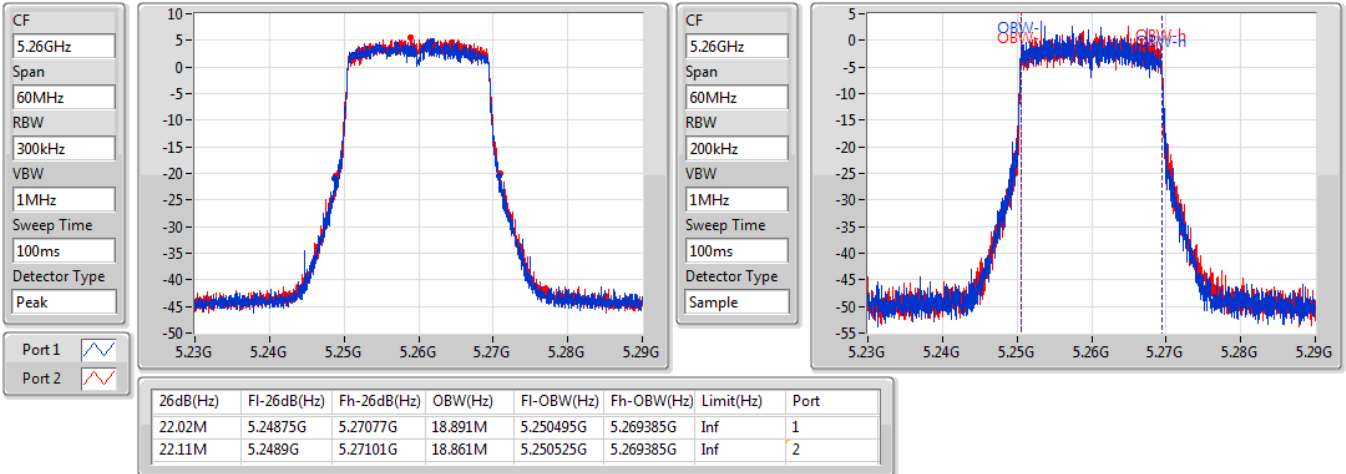

Port X-N dB = Port X 6dB down bandwidth for 5.725-5.85GHz band / 26dB down bandwidth for other band

Port X-OBW = Port X 99% occupied bandwidth;

802.11ax HEW20-BF_Nss1,(MCS0)_2TX

EBW

5260MHz

05/08/2019

802.11ax HEW20-BF_Nss1,(MCS0)_2TX