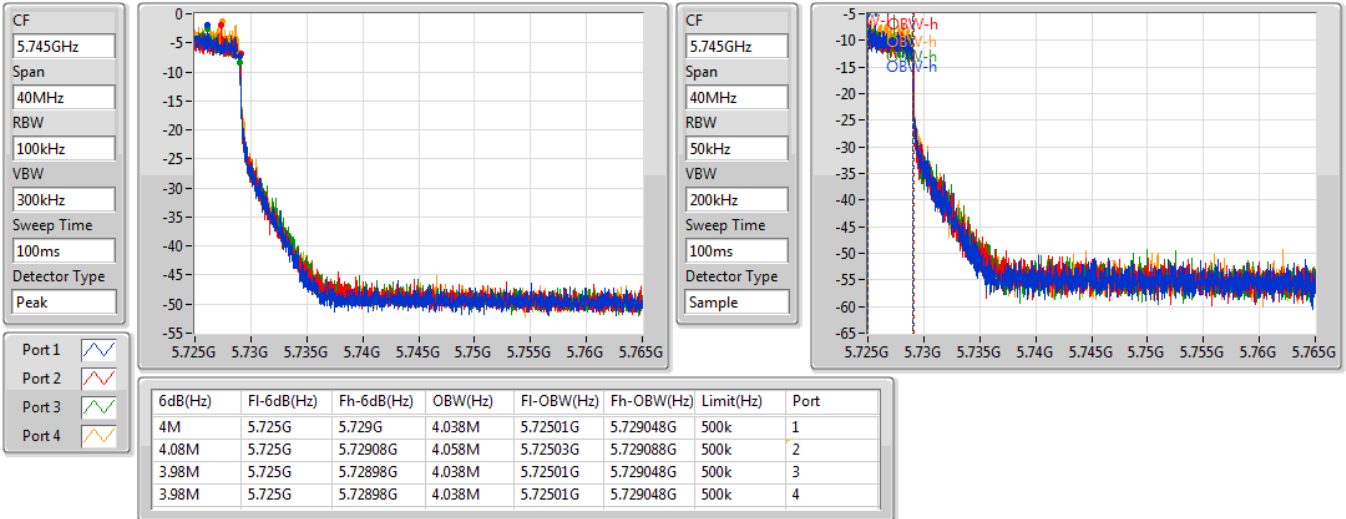

802.11ax HEW40_Nss1,(MCS0)_4TX

EBW

5710MHz Straddle 5.725-5.85GHz

01/08/2019