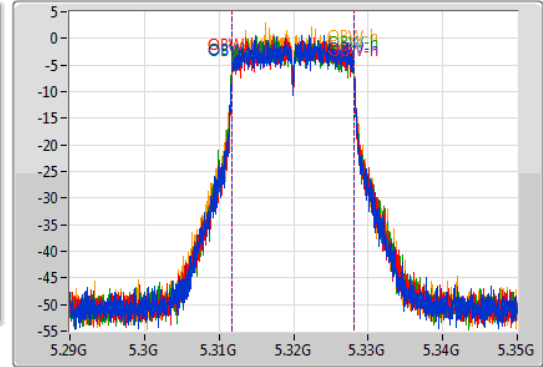

802.11a_Nss1,(6Mbps)_4TX

EBW

5320MHz

31/07/2019

CF
5.32GHz
Span
60MHz
RBW
300kHz
VBW
1MHz
Sweep Time
100ms
Detector Type
Peak

CF
5.32GHz
Span
60MHz
RBW
200kHz
VBW
1MHz
Sweep Time
100ms
Detector Type
Sample

Port 1
Port 2
Port 3
Port 4

26dB(Hz)	Fl-26dB(Hz)	Fh-26dB(Hz)	OBW(Hz)	Fl-OBW(Hz)	Fh-OBW(Hz)	Limit(Hz)	Port
20.52M	5.30965G	5.33017G	16.402M	5.311724G	5.328126G	Inf	1
20.58M	5.30965G	5.33023G	16.372M	5.311754G	5.328126G	Inf	2
20.55M	5.30968G	5.33023G	16.402M	5.311694G	5.328096G	Inf	3
20.58M	5.30965G	5.33023G	16.402M	5.311724G	5.328126G	Inf	4

802.11a_Nss1,(6Mbps)_4TX

EBW

5500MHz

31/07/2019

CF
5.5GHz
Span
60MHz
RBW
300kHz
VBW
1MHz
Sweep Time
100ms
Detector Type
Peak

CF
5.5GHz
Span
60MHz
RBW
200kHz
VBW
1MHz
Sweep Time
100ms
Detector Type
Sample

Port 1
Port 2
Port 3
Port 4

26dB(Hz)	Fl-26dB(Hz)	Fh-26dB(Hz)	OBW(Hz)	Fl-OBW(Hz)	Fh-OBW(Hz)	Limit(Hz)	Port
20.7M	5.48962G	5.51032G	16.402M	5.491724G	5.508126G	Inf	1
20.73M	5.48962G	5.51035G	16.402M	5.491724G	5.508126G	Inf	2
20.52M	5.48971G	5.51023G	16.372M	5.491754G	5.508126G	Inf	3
20.61M	5.48974G	5.51035G	16.402M	5.491724G	5.508126G	Inf	4