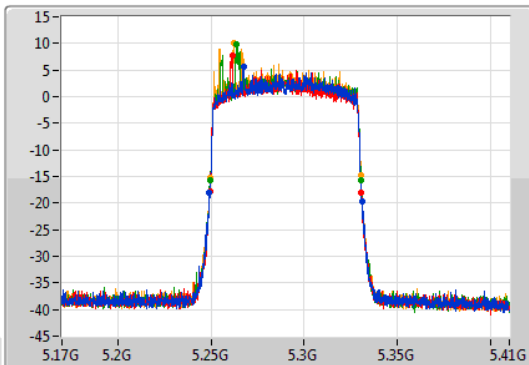

5290MHz

05/08/2019

CF: 5.29GHz
Span: 240MHz
RBW: 1MHz
VBW: 3MHz
Sweep Time: 100ms
Detector Type: Peak

CF: 5.29GHz
Span: 240MHz
RBW: 1MHz
VBW: 3MHz
Sweep Time: 100ms
Detector Type: Sample