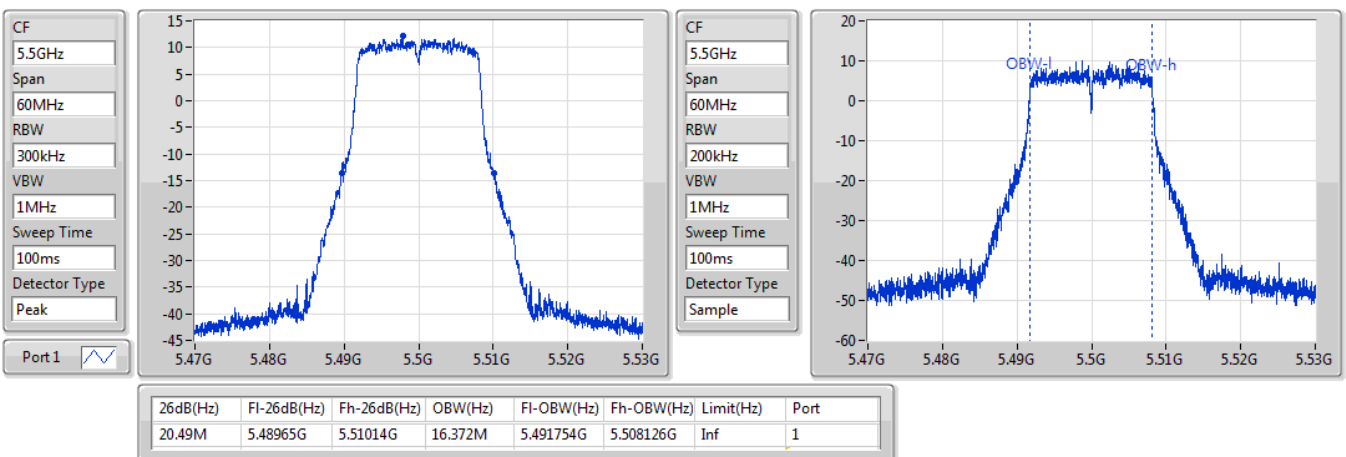

802.11a_Nss1,(6Mbps)_1TX

EBW

5500MHz

02/08/2019