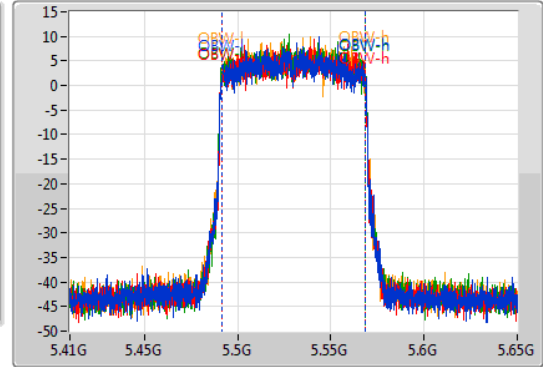

802.11ax HEW80_Nss1,(MCS0)_4TX

EBW

5530MHz

03/08/2019

CF
5.53GHz
Span
240MHz
RBW
1MHz
VBW
3MHz
Sweep Time
100ms
Detector Type
Peak

CF
5.53GHz
Span
240MHz
RBW
1MHz
VBW
3MHz
Sweep Time
100ms
Detector Type
Sample