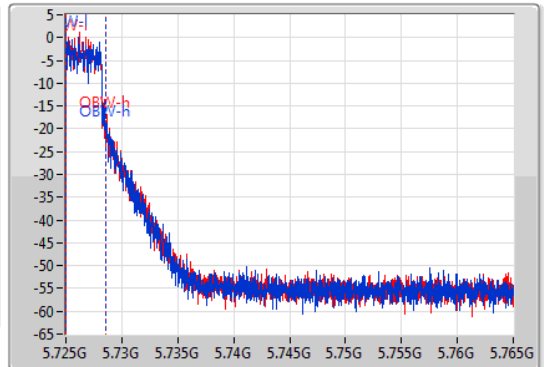

EBW

5720MHz Straddle 5.725-5.85GHz

01/08/2019

CF
5.745GHz
Span
40MHz
RBW
100kHz
VBW
300kHz
Sweep Time
100ms
Detector Type
Peak

CF
5.745GHz
Span
40MHz
RBW
50kHz
VBW
200kHz
Sweep Time
100ms
Detector Type
Sample