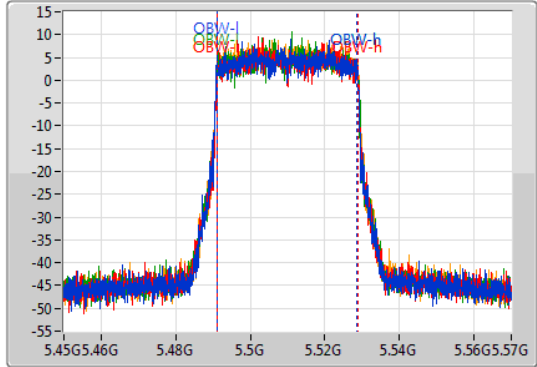

802.11ax HEW40_Nss1,(MCS0)_4TX

EBW

5510MHz

02/08/2019

CF
5.51GHz
Span
120MHz
RBW
500kHz
VBW
2MHz
Sweep Time
100ms
Detector Type
Peak

CF
5.51GHz
Span
120MHz
RBW
500kHz
VBW
2MHz
Sweep Time
100ms
Detector Type
Sample