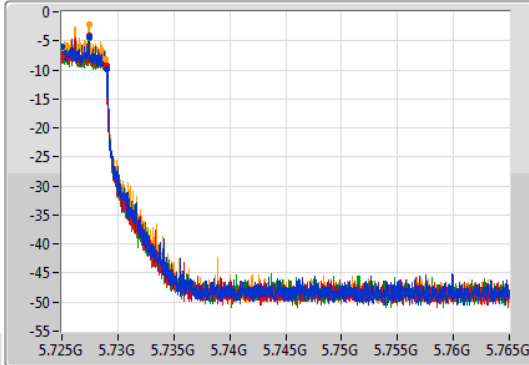

802.11ax HEW40-BF_Nss1,(MCS0)_4TX

EBW

5710MHz Straddle 5.725-5.85GHz

05/08/2019

CF: 5.745GHz
Span: 40MHz
RBW: 100kHz
VBW: 300kHz
Sweep Time: 100ms
Detector Type: Peak

CF: 5.745GHz
Span: 40MHz
RBW: 50kHz
VBW: 200kHz
Sweep Time: 100ms
Detector Type: Sample