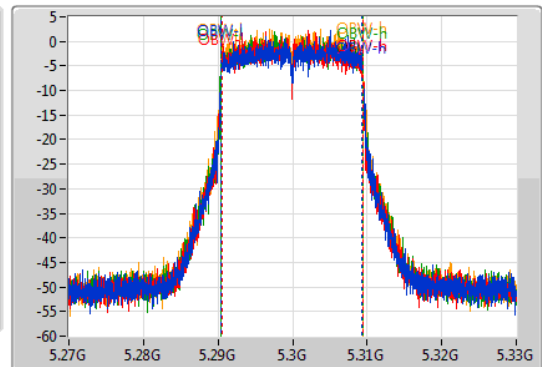

802.11ax HEW20_Nss1,(MCS0)_4TX

EBW

5300MHz

01/08/2019

CF: 5.3GHz
 Span: 60MHz
 RBW: 300kHz
 VBW: 1MHz
 Sweep Time: 100ms
 Detector Type: Peak

CF: 5.3GHz
 Span: 60MHz
 RBW: 200kHz
 VBW: 1MHz
 Sweep Time: 100ms
 Detector Type: Sample