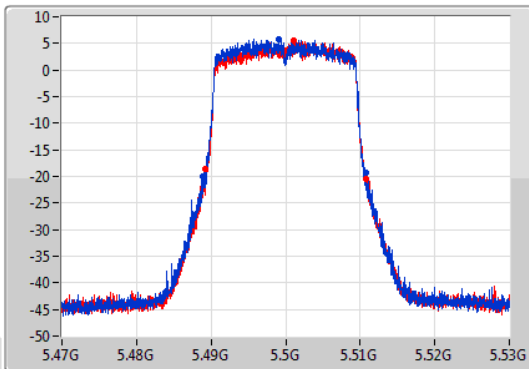

CF
5.5GHz
Span
60MHz
RBW
200kHz
VBW
1MHz
Sweep Time
100ms
Detector Type
Sample