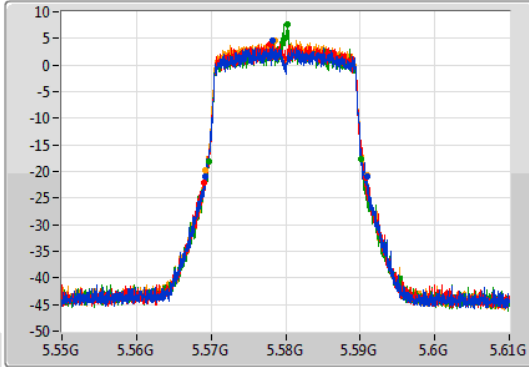

802.11ax HEW20-BF_Nss1,(MCS0)_4TX

EBW

5580MHz

03/08/2019

CF: 5.58GHz
Span: 60MHz
RBW: 300kHz
VBW: 1MHz
Sweep Time: 100ms
Detector Type: Peak

CF: 5.58GHz
Span: 60MHz
RBW: 200kHz
VBW: 1MHz
Sweep Time: 100ms
Detector Type: Sample