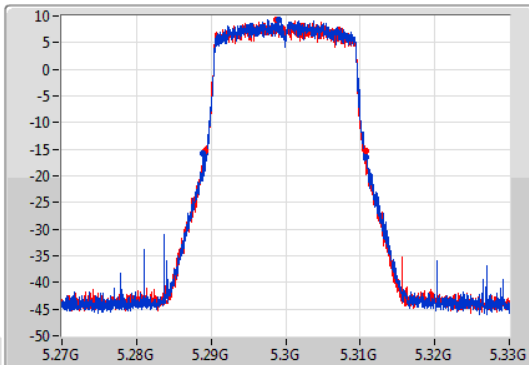

CF
5.3GHz
Span
60MHz
RBW
200kHz
VBW
1MHz
Sweep Time
100ms
Detector Type
Sample