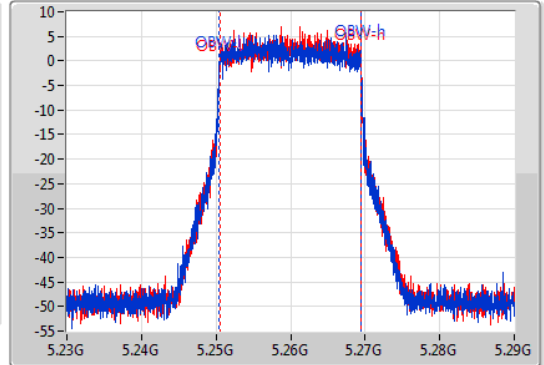

26dB(Hz)	Fl-26dB(Hz)	Fh-26dB(Hz)	OBW(Hz)	Fl-OBW(Hz)	Fh-OBW(Hz)	Limit(Hz)	Port
21.84M	5.24908G	5.27092G	18.921M	5.250465G	5.269385G	Inf	1
21.54M	5.24935G	5.27089G	18.861M	5.250525G	5.269385G	Inf	2

802.11ax HEW20-BF_Nss1,(MCS0)_2TX

EBW

5300MHz

06/08/2019

CF
5.3GHz
Span
60MHz
RBW
300kHz
VBW
1MHz
Sweep Time
100ms
Detector Type
Peak