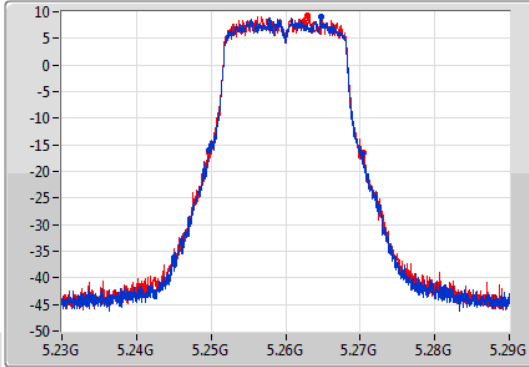

Port X-N dB = Port X 6dB down bandwidth for 5.725-5.85GHz band / 26dB down bandwidth for other band

Port X-OBW = Port X 99% occupied bandwidth;

802.11a_Nss1,(6Mbps)_2TX

EBW

5260MHz

01/08/2019

CF
5.26GHz
Span
60MHz
RBW
300kHz
VBW
1MHz
Sweep Time
100ms
Detector Type
Peak