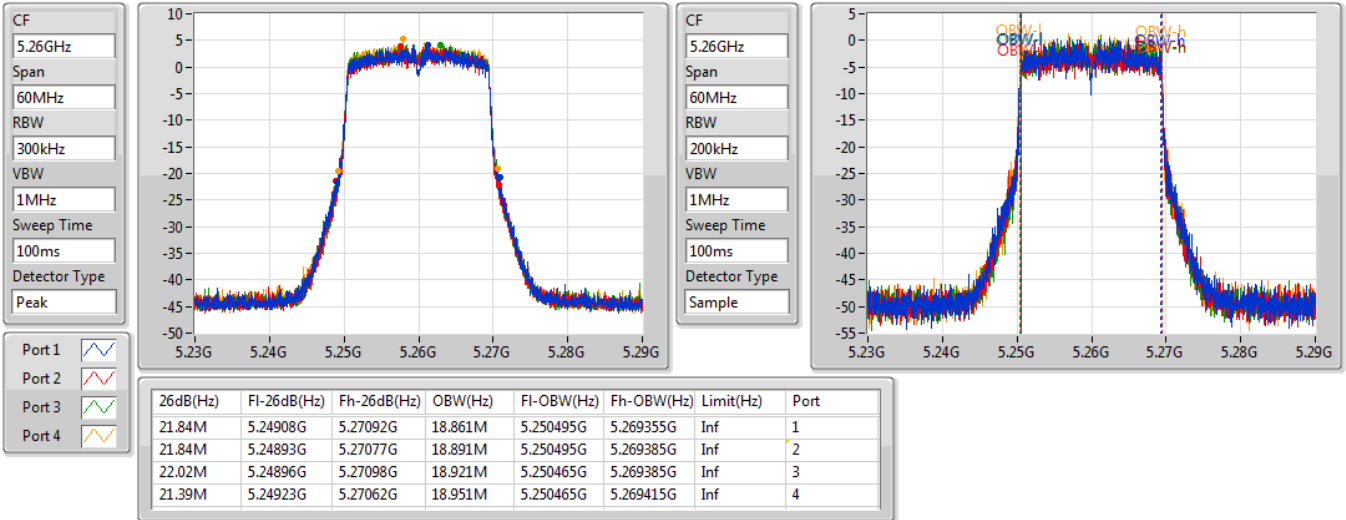

Port X-N dB = Port X 6dB down bandwidth for 5.725-5.85GHz band / 26dB down bandwidth for other band

Port X-OBW = Port X 99% occupied bandwidth;

802.11ax HEW20-BF_Nss1,(MCS0)_4TX

EBW

5260MHz

03/08/2019

802.11ax HEW20-BF_Nss1,(MCS0)_4TX