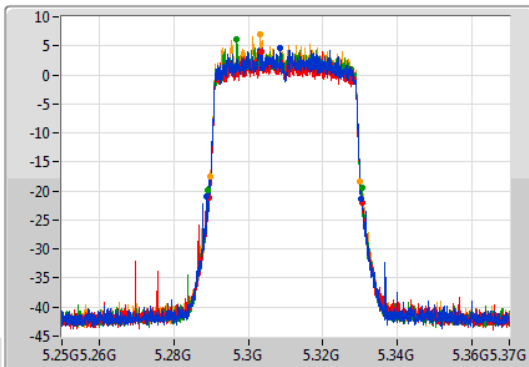

802.11ax HEW40-BF_Nss1,(MCS0)_4TX

EBW

5310MHz

05/08/2019

CF
5.31GHz
Span
120MHz
RBW
500kHz
VBW
2MHz
Sweep Time
100ms
Detector Type
Peak

CF
5.31GHz
Span
120MHz
RBW
500kHz
VBW
2MHz
Sweep Time
100ms
Detector Type
Sample