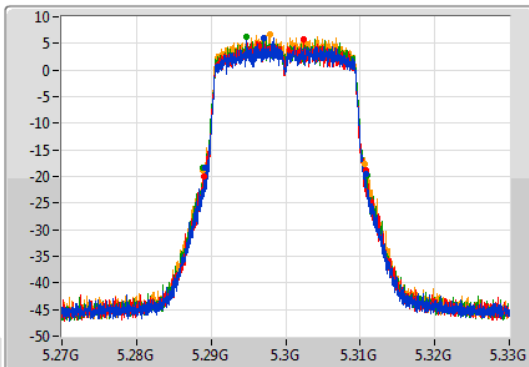

802.11ax HEW20_Nss1,(MCS0)_4TX

EBW

5300MHz

01/08/2019

CF: 5.3GHz
Span: 60MHz
RBW: 300kHz
VBW: 1MHz
Sweep Time: 100ms
Detector Type: Peak

CF: 5.3GHz
Span: 60MHz
RBW: 200kHz
VBW: 1MHz
Sweep Time: 100ms
Detector Type: Sample