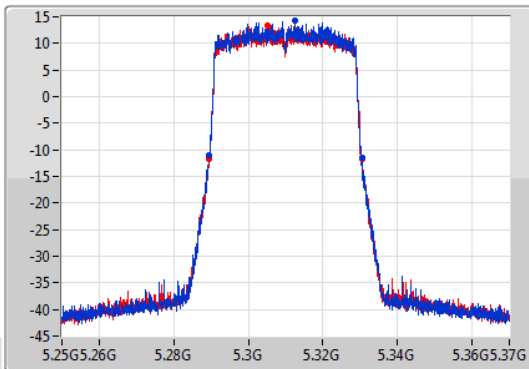

CF
5.31GHz
Span
120MHz
RBW
500kHz
VBW
2MHz
Sweep Time
100ms
Detector Type
Sample