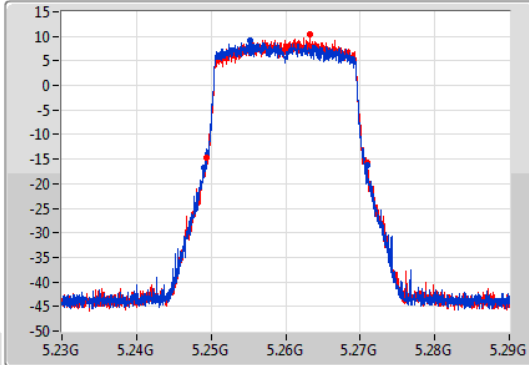

Port X-N dB = Port X 6dB down bandwidth for 5.725-5.85GHz band / 26dB down bandwidth for other band

Port X-OBW = Port X 99% occupied bandwidth;

802.11ax HEW20-BF_Nss1,(MCS0)_2TX

EBW

5260MHz

06/08/2019

CF
5.26GHz
Span
60MHz
RBW
300kHz
VBW
1MHz
Sweep Time
100ms
Detector Type
Peak