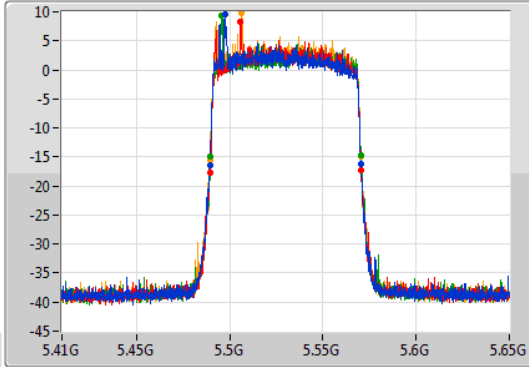

802.11ax HEW80-BF_Nss1,(MCS0)_4TX

EBW

5530MHz

05/08/2019

CF
5.53GHz
Span
240MHz
RBW
1MHz
VBW
3MHz
Sweep Time
100ms
Detector Type
Peak

CF
5.53GHz
Span
240MHz
RBW
1MHz
VBW
3MHz
Sweep Time
100ms
Detector Type
Sample