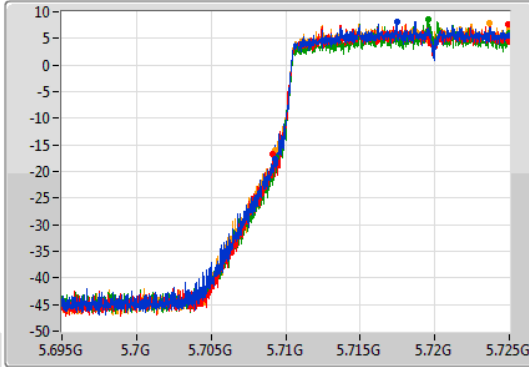

802.11ax HEW20-BF_Nss1,(MCS0)_4TX

EBW

5720MHz Straddle 5.47-5.725GHz

07/08/2019

CF
5.71GHz
Span
30MHz
RBW
200kHz
VBW
1MHz
Sweep Time
100ms
Detector Type
Peak

CF
5.71GHz
Span
30MHz
RBW
200kHz
VBW
1MHz
Sweep Time
100ms
Detector Type
Sample