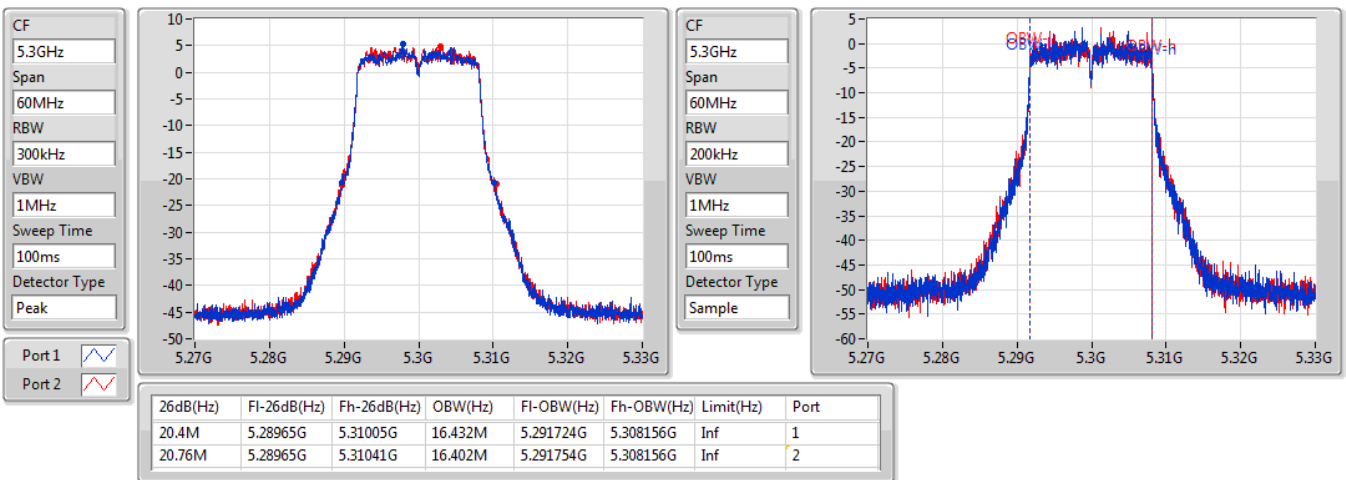

802.11a_Nss1,(6Mbps)_2TX

EBW

5300MHz

01/08/2019