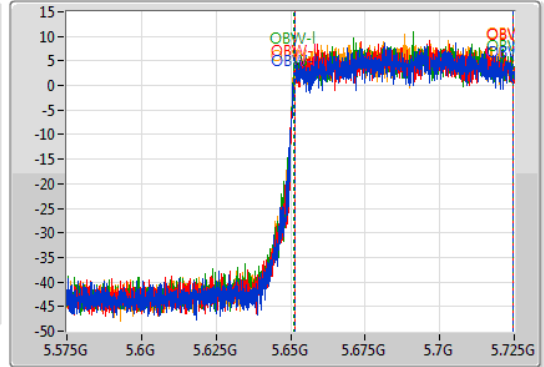

802.11ax HEW80_Nss1,(MCS0)_4TX

EBW

5690MHz Straddle 5.47-5.725GHz

01/08/2019

CF
5.65GHz
Span
150MHz
RBW
1MHz
VBW
3MHz
Sweep Time
100ms
Detector Type
Peak

CF
5.65GHz
Span
150MHz
RBW
1MHz
VBW
3MHz
Sweep Time
100ms
Detector Type
Sample