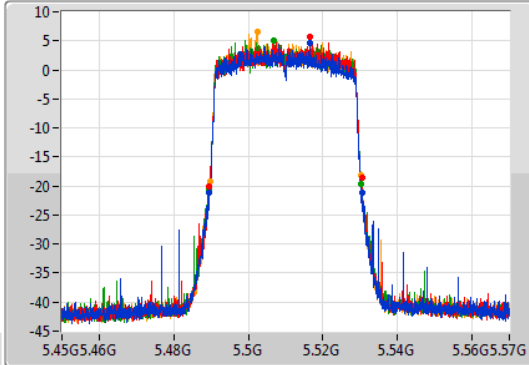

802.11ax HEW40-BF_Nss1,(MCS0)_4TX

EBW

5510MHz

05/08/2019

CF: 5.51GHz
Span: 120MHz
RBW: 500kHz
VBW: 2MHz
Sweep Time: 100ms
Detector Type: Peak

CF: 5.51GHz
Span: 120MHz
RBW: 500kHz
VBW: 2MHz
Sweep Time: 100ms
Detector Type: Sample