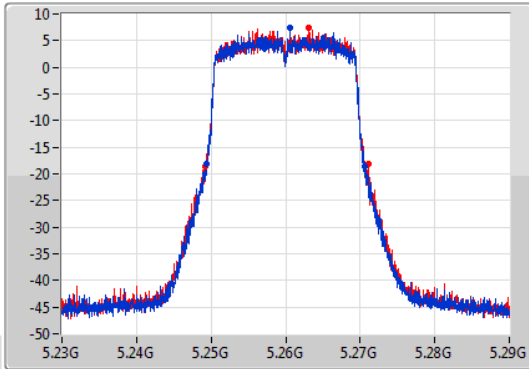

802.11ax HEW20_Nss1,(MCS0)_2TX

EBW

5260MHz

01/08/2019

CF
5.26GHz
Span
60MHz
RBW
300kHz
VBW
1MHz
Sweep Time
100ms
Detector Type
Peak

CF
5.26GHz
Span
60MHz
RBW
200kHz
VBW
1MHz
Sweep Time
100ms
Detector Type
Sample