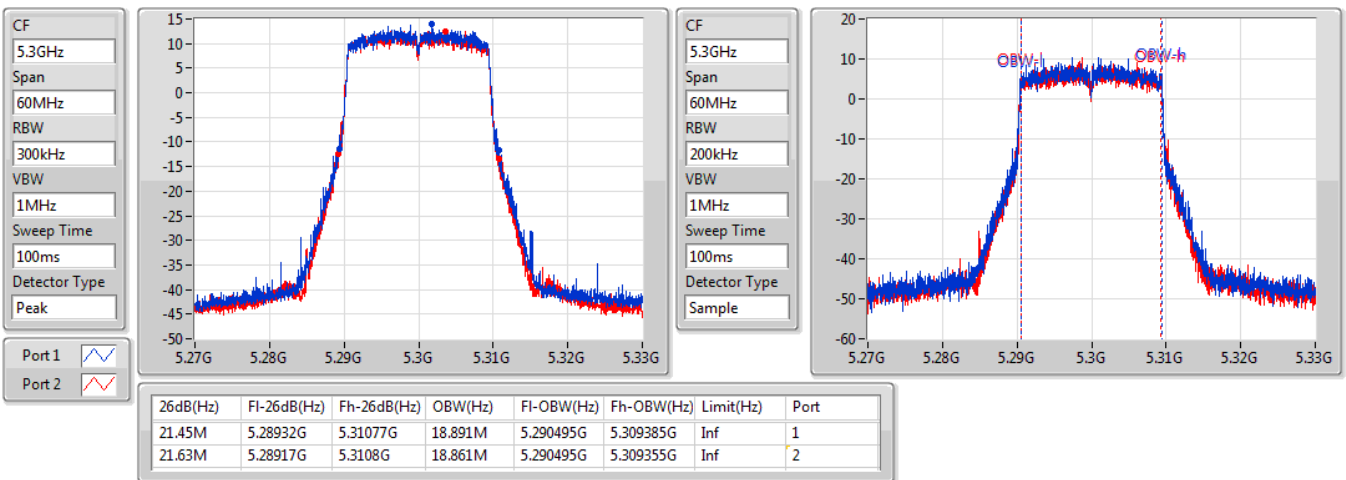

802.11ax HEW20-BF_Nss1,(MCS0)_2TX

EBW

5300MHz

08/08/2019