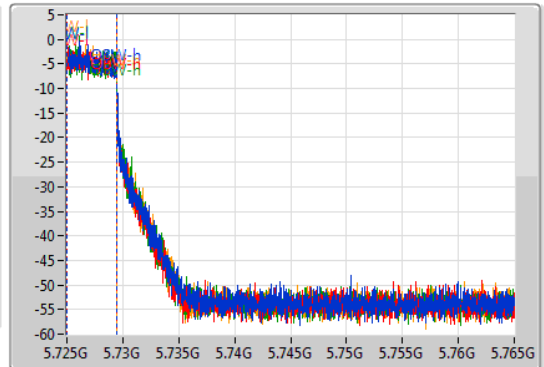

802.11ax HEW20-BF_Nss1,(MCS0)_4TX

EBW

5720MHz Straddle 5.725-5.85GHz

07/08/2019

CF
5.745GHz
Span
40MHz
RBW
100kHz
VBW
300kHz
Sweep Time
100ms
Detector Type
Peak

CF
5.745GHz
Span
40MHz
RBW
50kHz
VBW
200kHz
Sweep Time
100ms
Detector Type
Sample