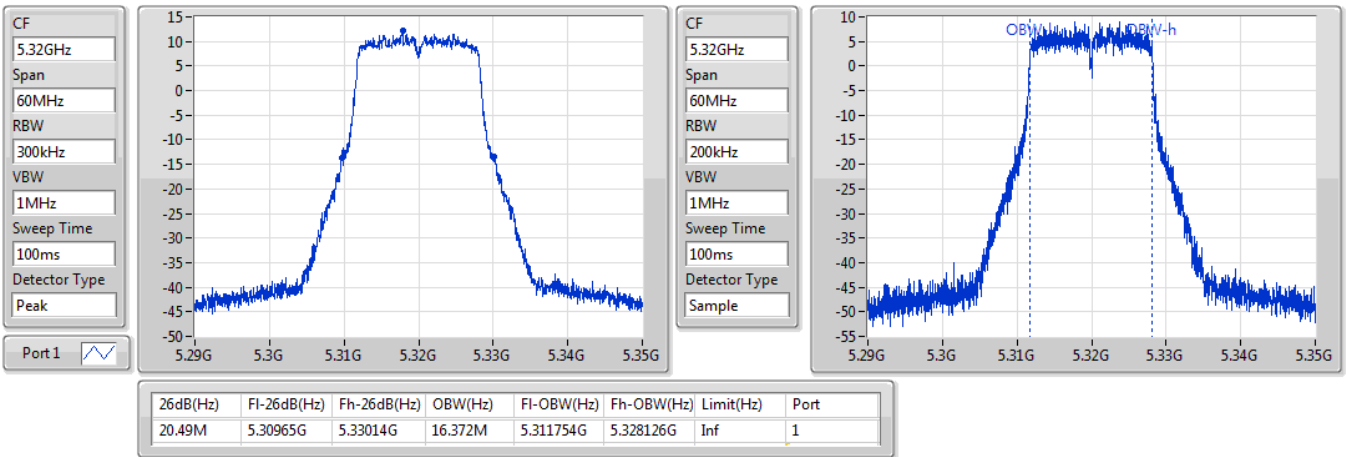

802.11a_Nss1,(6Mbps)_1TX

EBW

5320MHz

02/08/2019