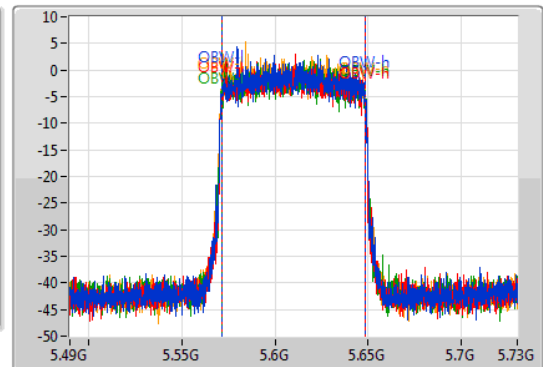

802.11ax HEW80-BF_Nss1,(MCS0)_4TX

EBW

5610MHz

05/08/2019

CF
5.61GHz
Span
240MHz
RBW
1MHz
VBW
3MHz
Sweep Time
100ms
Detector Type
Peak

CF
5.61GHz
Span
240MHz
RBW
1MHz
VBW
3MHz
Sweep Time
100ms
Detector Type
Sample