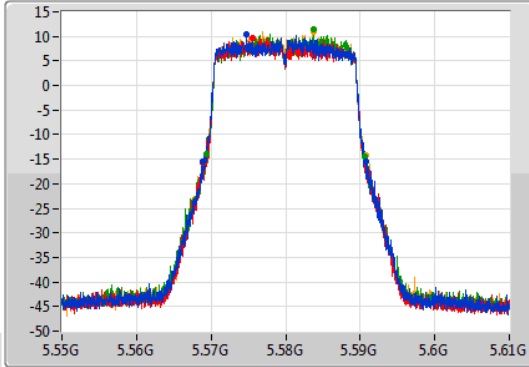

802.11ax HEW20_Nss1,(MCS0)_4TX

EBW

5580MHz

02/08/2019

CF: 5.58GHz
 Span: 60MHz
 RBW: 300kHz
 VBW: 1MHz
 Sweep Time: 100ms
 Detector Type: Peak

CF: 5.58GHz
 Span: 60MHz
 RBW: 200kHz
 VBW: 1MHz
 Sweep Time: 100ms
 Detector Type: Sample