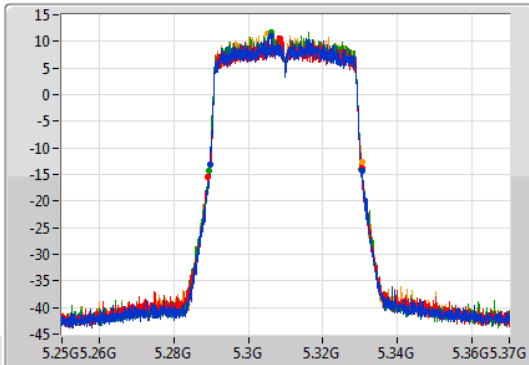

802.11ax HEW40_Nss1,(MCS0)_4TX

EBW

5310MHz

02/08/2019

CF
5.31GHz
Span
120MHz
RBW
500kHz
VBW
2MHz
Sweep Time
100ms
Detector Type
Peak

CF
5.31GHz
Span
120MHz
RBW
500kHz
VBW
2MHz
Sweep Time
100ms
Detector Type
Sample