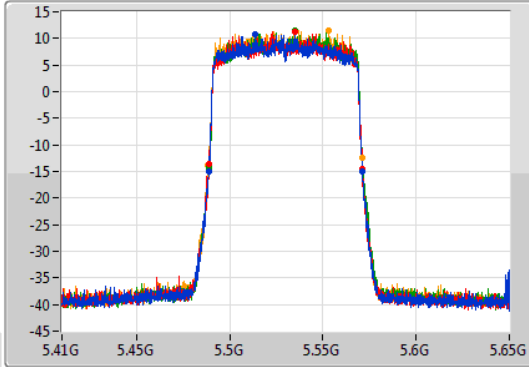

802.11ax HEW80_Nss1,(MCS0)_4TX

EBW

5530MHz

03/08/2019

CF
5.53GHz
Span
240MHz
RBW
1MHz
VBW
3MHz
Sweep Time
100ms
Detector Type
Peak

CF
5.53GHz
Span
240MHz
RBW
1MHz
VBW
3MHz
Sweep Time
100ms
Detector Type
Sample