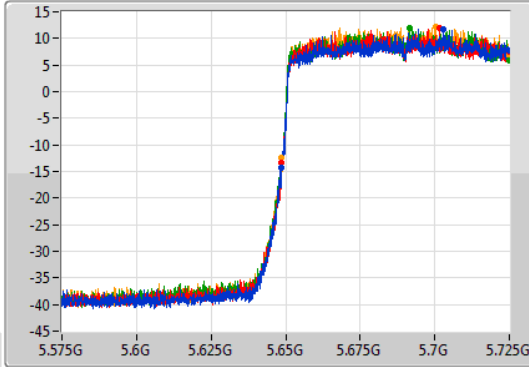

802.11ax HEW80_Nss1,(MCS0)_4TX

EBW

5690MHz Straddle 5.47-5.725GHz

01/08/2019

CF
5.65GHz
Span
150MHz
RBW
1MHz
VBW
3MHz
Sweep Time
100ms
Detector Type
Peak

CF
5.65GHz
Span
150MHz
RBW
1MHz
VBW
3MHz
Sweep Time
100ms
Detector Type
Sample