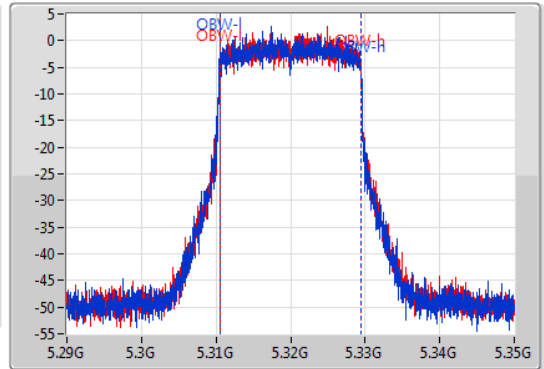

26dB(Hz)	Fl-26dB(Hz)	Fh-26dB(Hz)	OBW(Hz)	Fl-OBW(Hz)	Fh-OBW(Hz)	Limit(Hz)	Port
21.84M	5.30893G	5.33077G	18.891M	5.310495G	5.329385G	Inf	1
21.78M	5.30902G	5.3308G	18.891M	5.310495G	5.329385G	Inf	2

802.11ax HEW20-BF_Nss1,(MCS0)_2TX

EBW

5500MHz

06/08/2019

CF
5.5GHz
Span
60MHz
RBW
300kHz
VBW
1MHz
Sweep Time
100ms
Detector Type
Peak