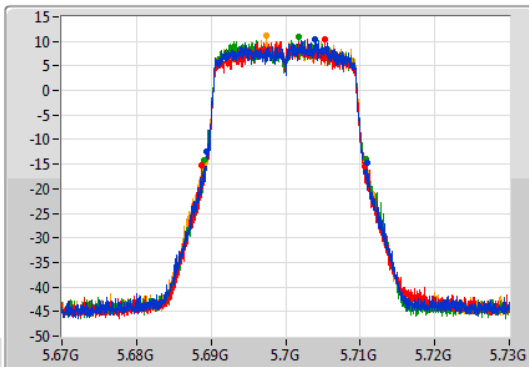

802.11ax HEW20_Nss1,(MCS0)_4TX

EBW

5700MHz

02/08/2019

CF: 5.7GHz
 Span: 60MHz
 RBW: 300kHz
 VBW: 1MHz
 Sweep Time: 100ms
 Detector Type: Peak

CF: 5.7GHz
 Span: 60MHz
 RBW: 200kHz
 VBW: 1MHz
 Sweep Time: 100ms
 Detector Type: Sample