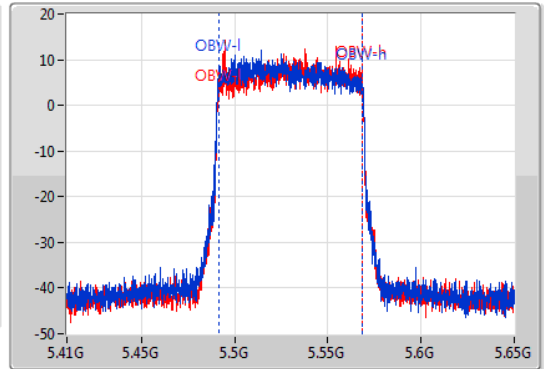

802.11ax HEW80-BF_Nss1,(MCS0)_2TX

EBW

5530MHz

08/08/2019

CF
5.53GHz
Span
240MHz
RBW
1MHz
VBW
3MHz
Sweep Time
100ms
Detector Type
Peak

CF
5.53GHz
Span
240MHz
RBW
1MHz
VBW
3MHz
Sweep Time
100ms
Detector Type
Sample