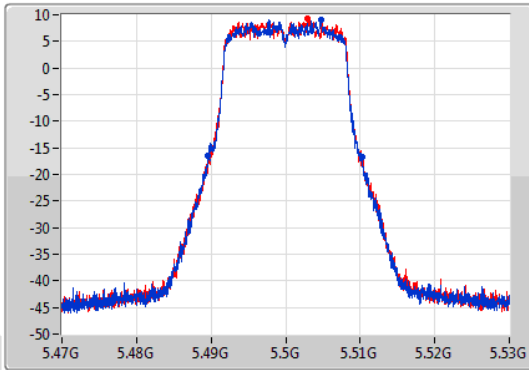

CF
5.5GHz
Span
60MHz
RBW
200kHz
VBW
1MHz
Sweep Time
100ms
Detector Type
Sample