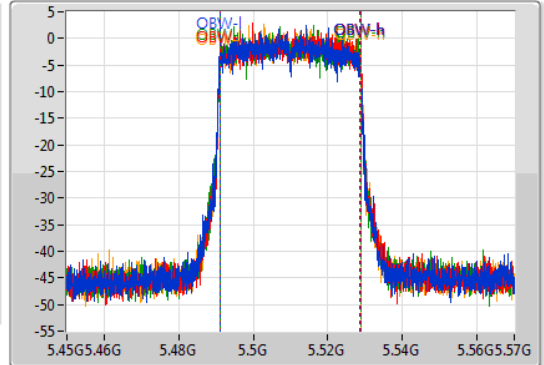

Port 1: [Waveform icon]
 Port 2: [Waveform icon]
 Port 3: [Waveform icon]
 Port 4: [Waveform icon]

26dB(Hz)	Fl-26dB(Hz)	Fh-26dB(Hz)	OBW(Hz)	Fl-OBW(Hz)	Fh-OBW(Hz)	Limit(Hz)	Port
40.86M	5.48954G	5.5304G	37.721M	5.49099G	5.528711G	Inf	1
40.92M	5.48948G	5.5304G	37.721M	5.491049G	5.528771G	Inf	2
40.98M	5.48936G	5.53034G	37.721M	5.491049G	5.528771G	Inf	3
40.44M	5.48972G	5.53016G	37.721M	5.491049G	5.528771G	Inf	4