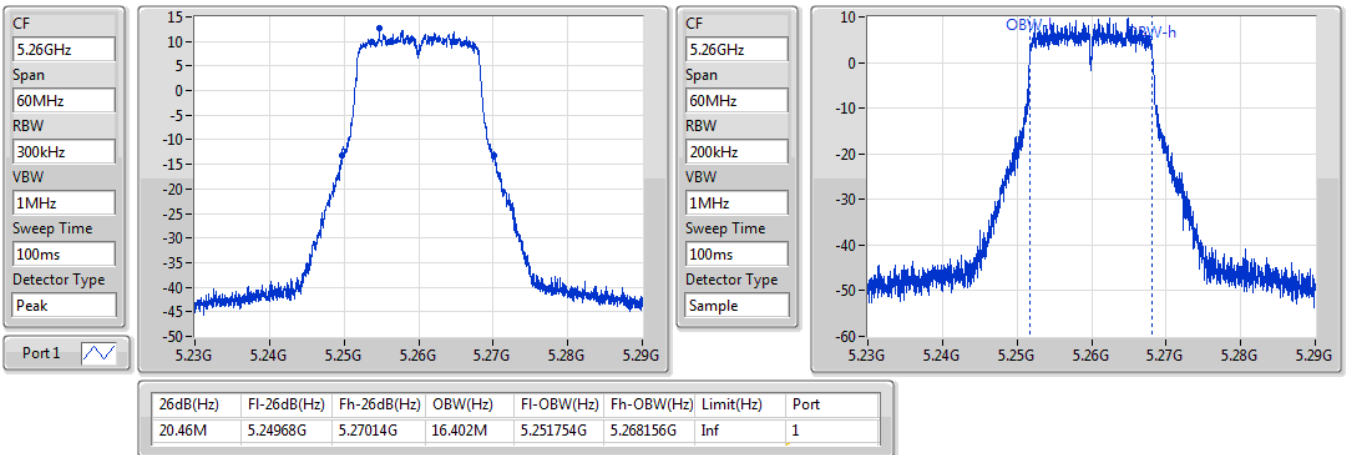

Port X-N dB = Port X 6dB down bandwidth for 5.725-5.85GHz band / 26dB down bandwidth for other band

Port X-OBW = Port X 99% occupied bandwidth;

802.11a_Nss1,(6Mbps)_1TX

EBW

5260MHz

02/08/2019

802.11a_Nss1,(6Mbps)_1TX