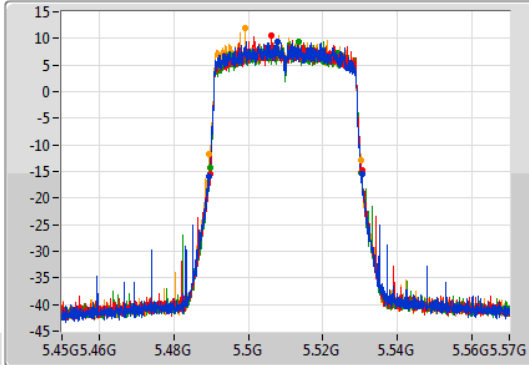

802.11ax HEW40-BF_Nss1,(MCS0)_4TX

EBW

5510MHz

07/08/2019

CF
5.51GHz
Span
120MHz
RBW
500kHz
VBW
2MHz
Sweep Time
100ms
Detector Type
Peak

CF
5.51GHz
Span
120MHz
RBW
500kHz
VBW
2MHz
Sweep Time
100ms
Detector Type
Sample