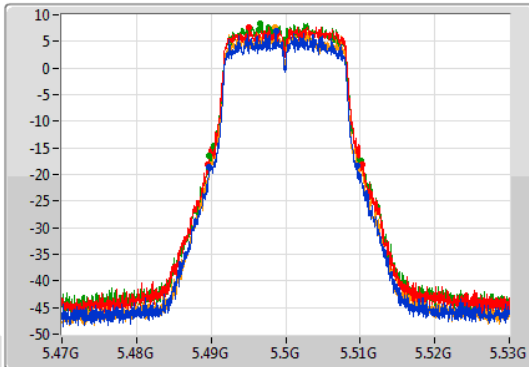

802.11a_Nss1,(6Mbps)_4TX

EBW

5500MHz

02/08/2019

CF
5.5GHz
Span
60MHz
RBW
300kHz
VBW
1MHz
Sweep Time
100ms
Detector Type
Peak

CF
5.5GHz
Span
60MHz
RBW
200kHz
VBW
1MHz
Sweep Time
100ms
Detector Type
Sample