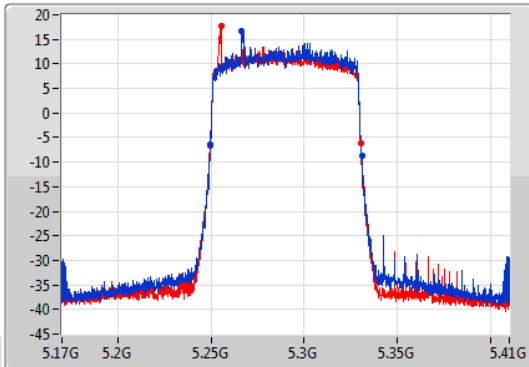

5290MHz

08/08/2019

CF
5.29GHz
Span
240MHz
RBW
1MHz
VBW
3MHz
Sweep Time
100ms
Detector Type
Peak

CF
5.29GHz
Span
240MHz
RBW
1MHz
VBW
3MHz
Sweep Time
100ms
Detector Type
Sample