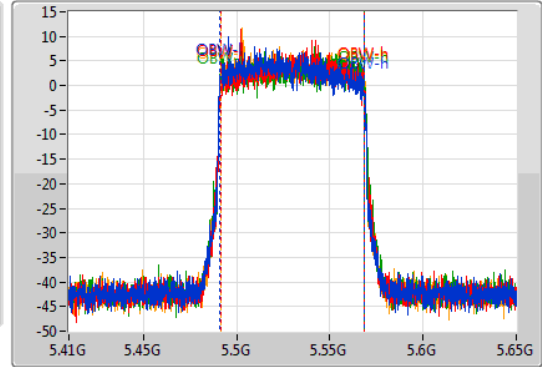

802.11ax HEW80-BF_Nss1,(MCS0)_4TX

EBW

5530MHz

07/08/2019

CF
5.53GHz
Span
240MHz
RBW
1MHz
VBW
3MHz
Sweep Time
100ms
Detector Type
Peak

CF
5.53GHz
Span
240MHz
RBW
1MHz
VBW
3MHz
Sweep Time
100ms
Detector Type
Sample