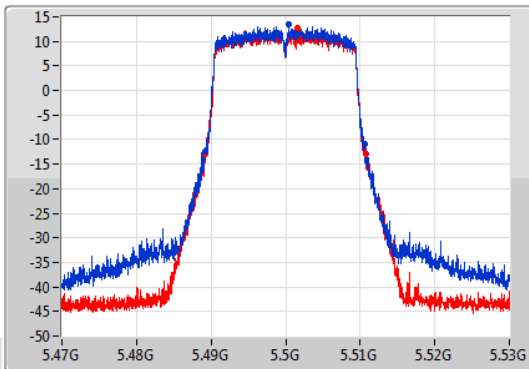

CF
5.5GHz
Span
60MHz
RBW
200kHz
VBW
1MHz
Sweep Time
100ms
Detector Type
Sample