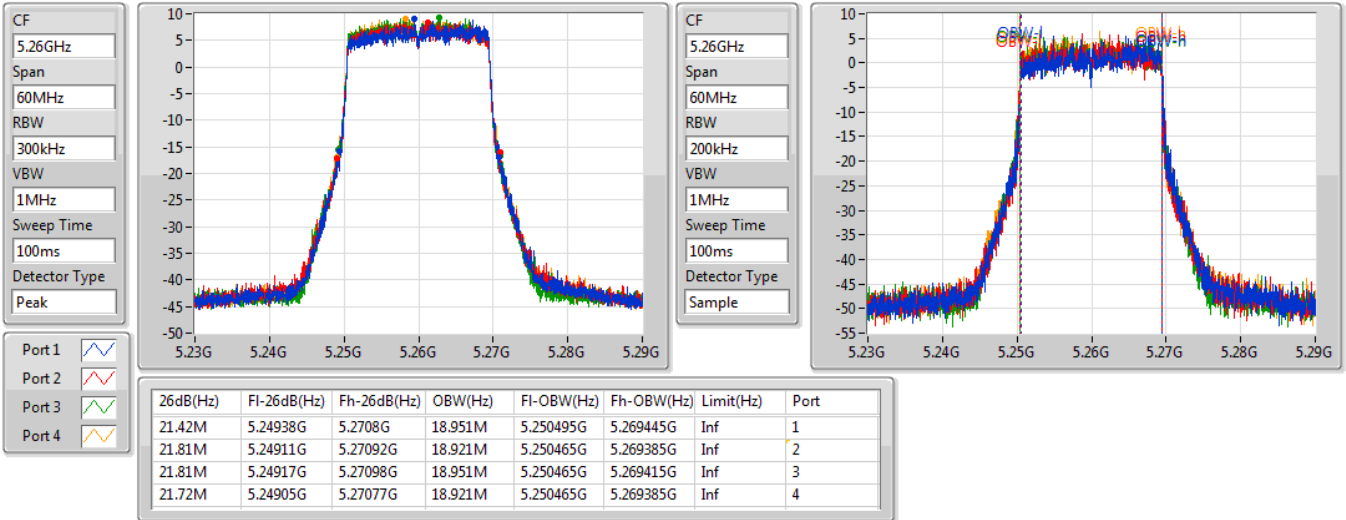

Port X-N dB = Port X 6dB down bandwidth for 5.725-5.85GHz band / 26dB down bandwidth for other band

Port X-OBW = Port X 99% occupied bandwidth;

802.11ax HEW20-BF_Nss1,(MCS0)_4TX

EBW

5260MHz

07/08/2019

802.11ax HEW20-BF_Nss1,(MCS0)_4TX