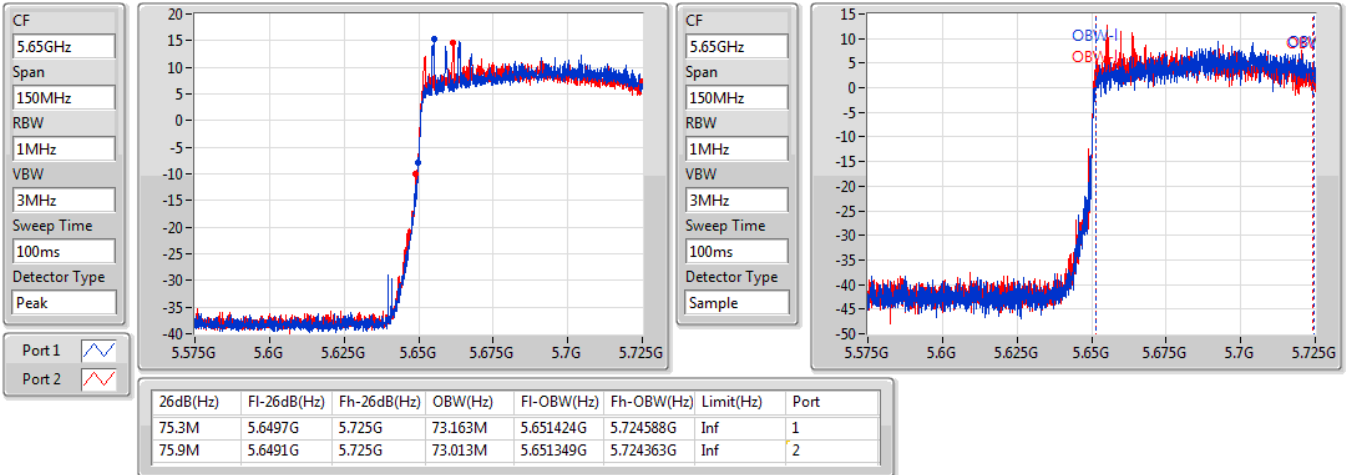

802.11ax HEW80-BF_Nss1,(MCS0)_2TX

EBW

5690MHz Straddle 5.47-5.725GHz

06/08/2019