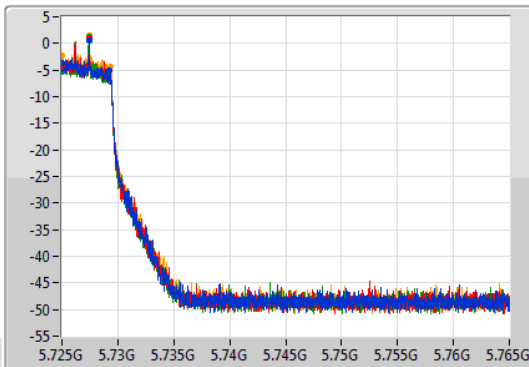

5720MHz Straddle 5.725-5.85GHz

05/08/2019

CF
5.745GHz
Span
40MHz
RBW
100kHz
VBW
300kHz
Sweep Time
100ms
Detector Type
Peak

CF
5.745GHz
Span
40MHz
RBW
50kHz
VBW
200kHz
Sweep Time
100ms
Detector Type
Sample