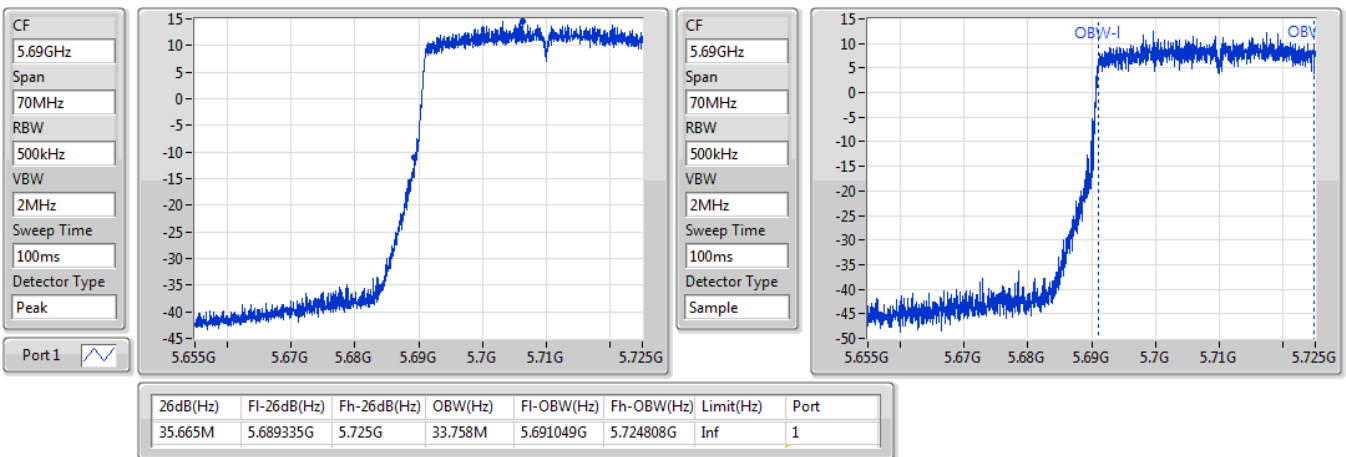

802.11ax HEW40_Nss1,(MCS0)_1TX

EBW

5710MHz Straddle 5.47-5.725GHz

02/08/2019