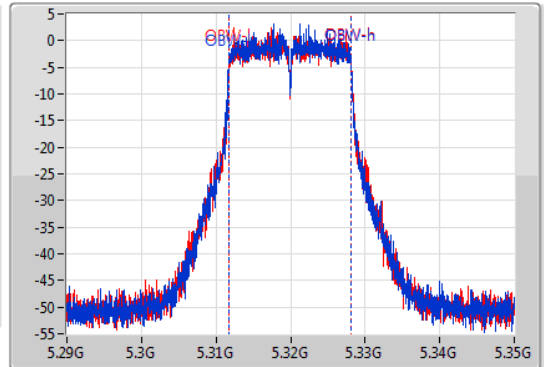

26dB(Hz)	Fl-26dB(Hz)	Fh-26dB(Hz)	OBW(Hz)	Fl-OBW(Hz)	Fh-OBW(Hz)	Limit(Hz)	Port
20.49M	5.30965G	5.33014G	16.402M	5.311724G	5.328126G	Inf	1
20.73M	5.30971G	5.33044G	16.432M	5.311724G	5.328156G	Inf	2

802.11a_Nss1,(6Mbps)_2TX

EBW

5500MHz

01/08/2019

CF
5.5GHz
Span
60MHz
RBW
300kHz
VBW
1MHz
Sweep Time
100ms
Detector Type
Peak