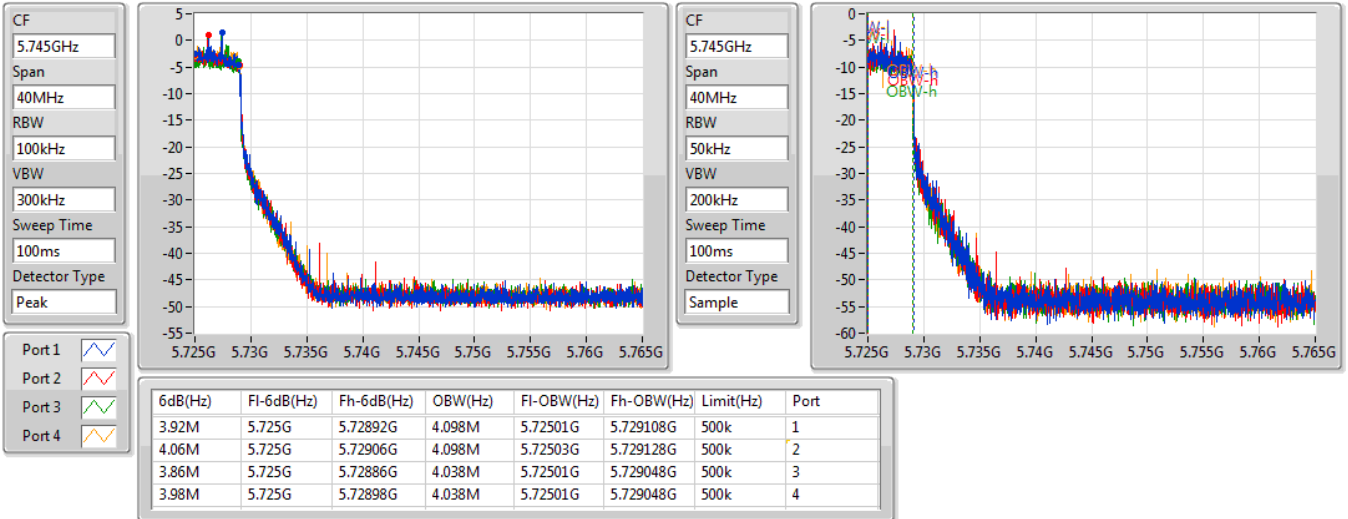

802.11ax HEW40-BF_Nss1,(MCS0)_4TX

EBW

5710MHz Straddle 5.725-5.85GHz

07/08/2019