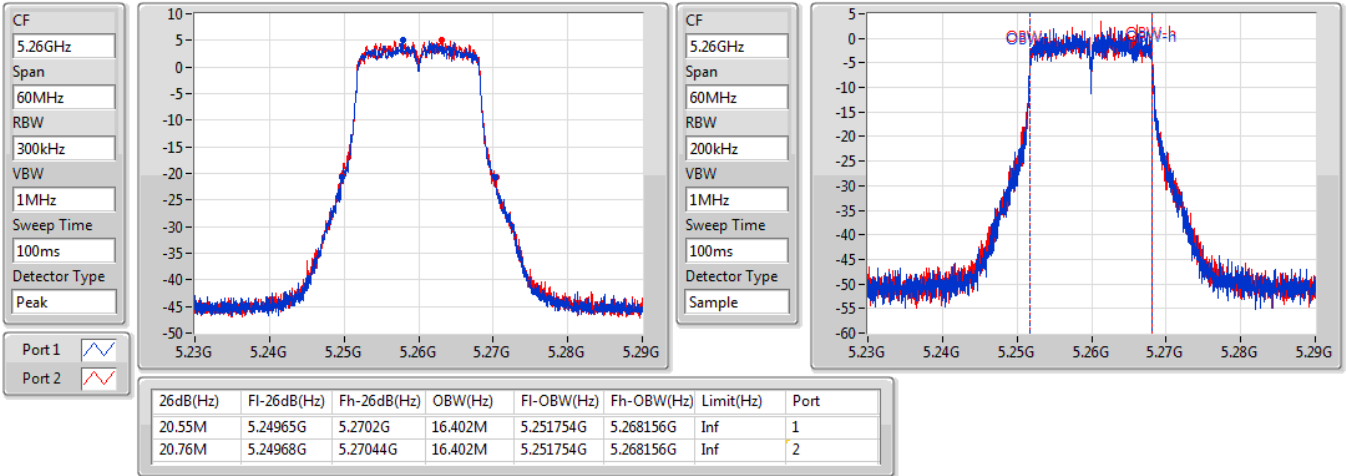

Port X-N dB = Port X 6dB down bandwidth for 5.725-5.85GHz band / 26dB down bandwidth for other band

Port X-OBW = Port X 99% occupied bandwidth;

802.11a_Nss1,(6Mbps)_2TX

EBW

5260MHz

01/08/2019

802.11a_Nss1,(6Mbps)_2TX