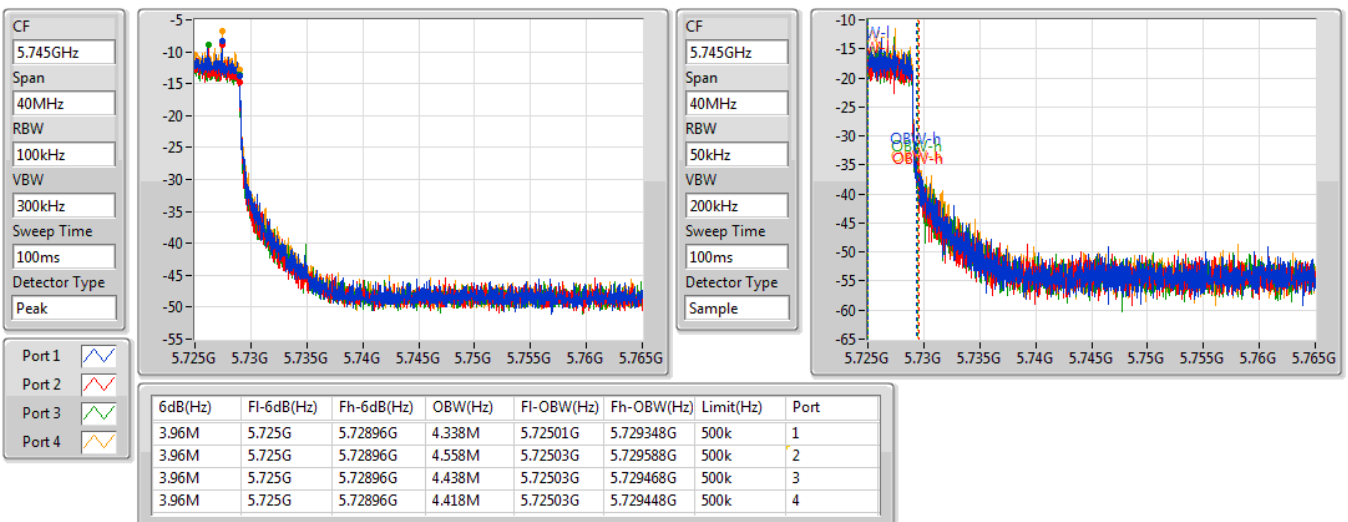

802.11ax HEW80-BF_Nss1,(MCS0)_4TX

EBW

5690MHz Straddle 5.47-5.725GHz

05/08/2019

802.11ax HEW80-BF_Nss1,(MCS0)_4TX

EBW

5690MHz Straddle 5.725-5.85GHz

05/08/2019