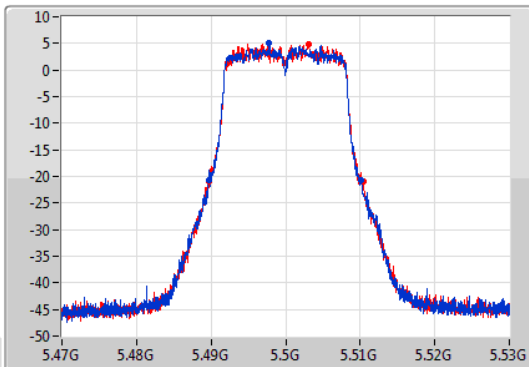

CF
5.5GHz
Span
60MHz
RBW
200kHz
VBW
1MHz
Sweep Time
100ms
Detector Type
Sample