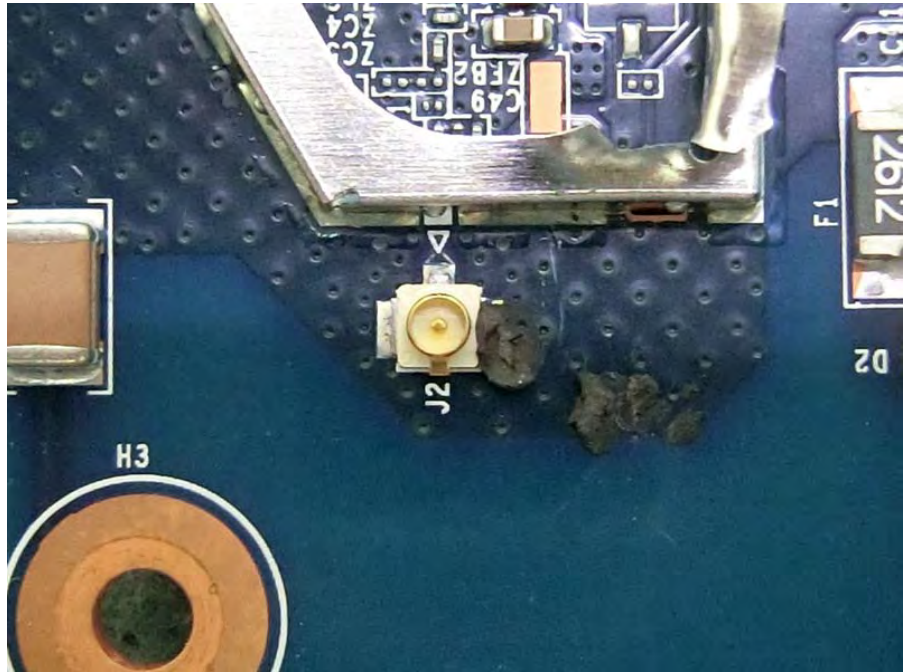

Brand Name: CISCO Model Name: MR46E-HW

DDR Second source  
(EUT 2 use only)