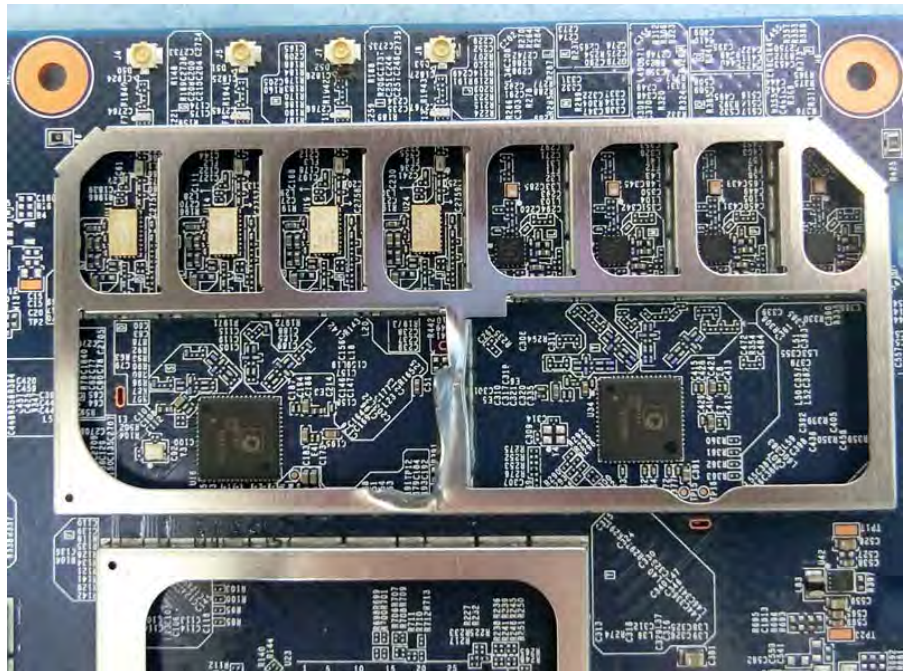

Brand Name: CISCO Model Name: MR46E-HW

DDR Second source  
(EUT 2 use only)