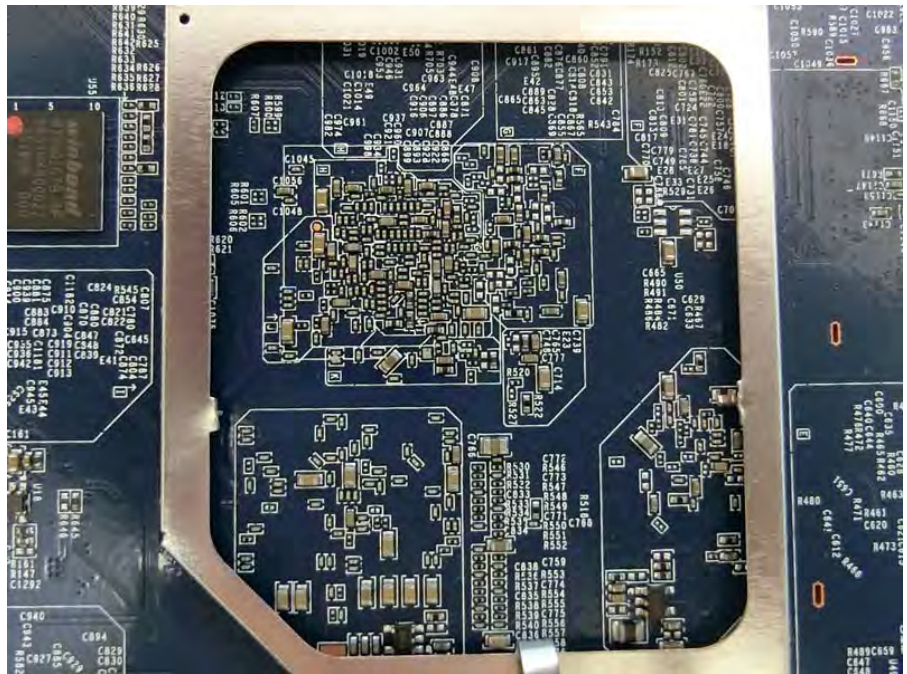

Brand Name: CISCO Model Name: MR46E-HW

DDR Second source  
(EUT 2 use only)