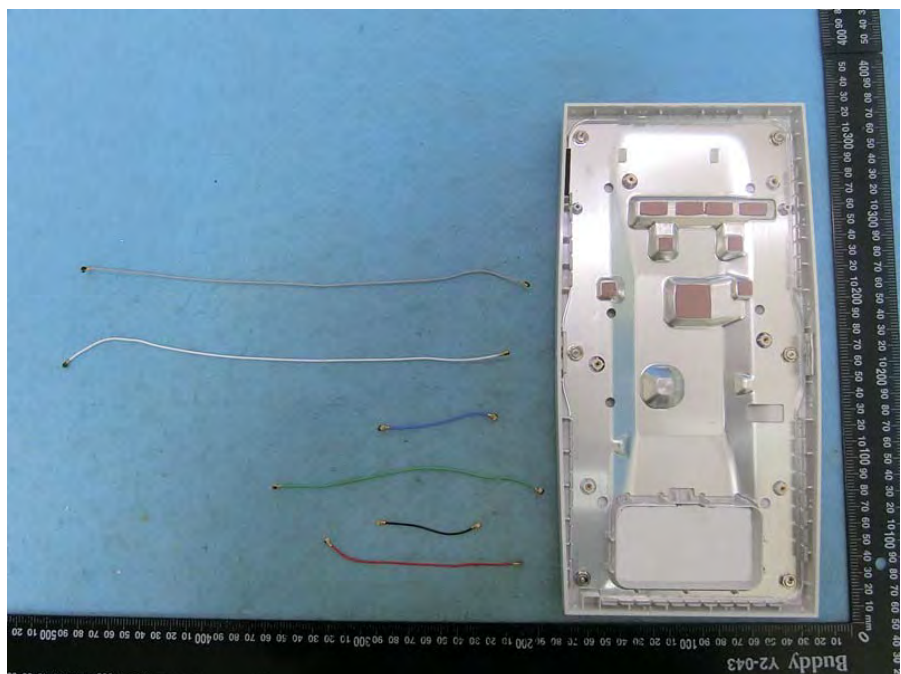

Brand Name: CISCO Model Name: MR46E-HW

DDR Second source  
(EUT 2 use only)