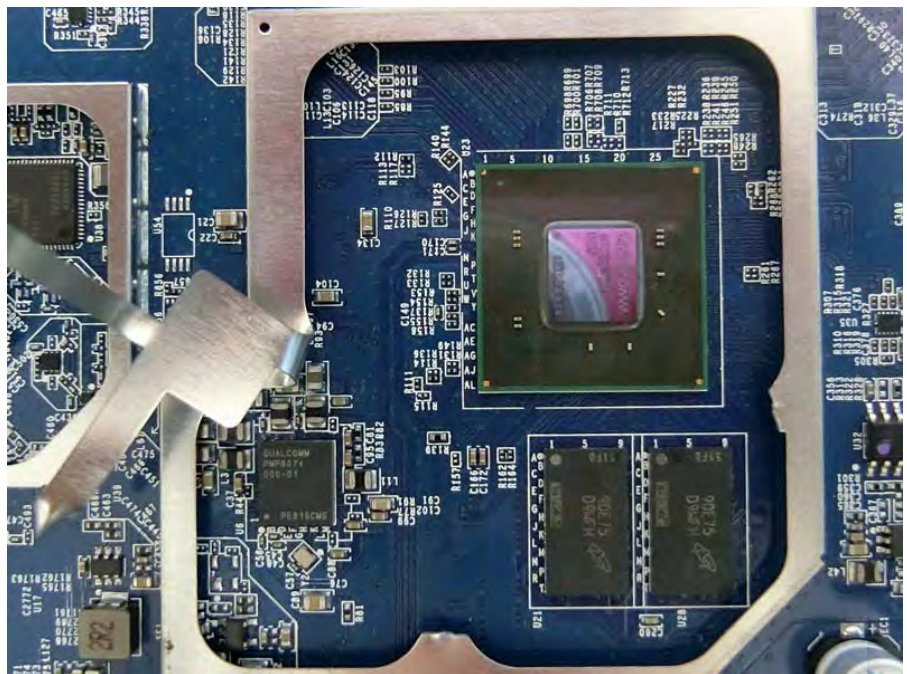

Brand Name: CISCO Model Name: MR46E-HW

DDR Second source  
(EUT 2 use only)