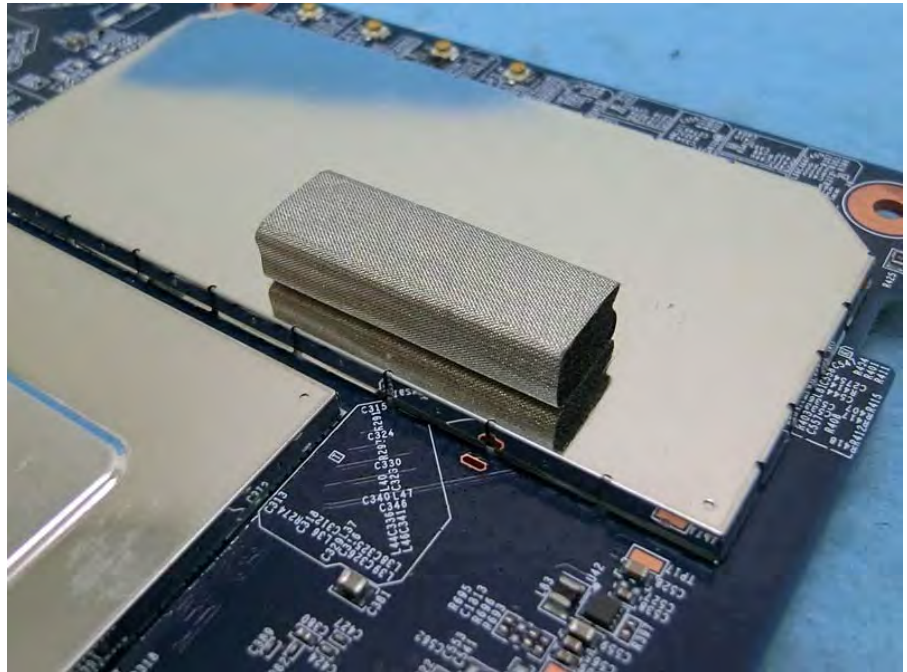

Brand Name: CISCO Model Name: MR46E-HW

DDR Second source  
(EUT 2 use only)