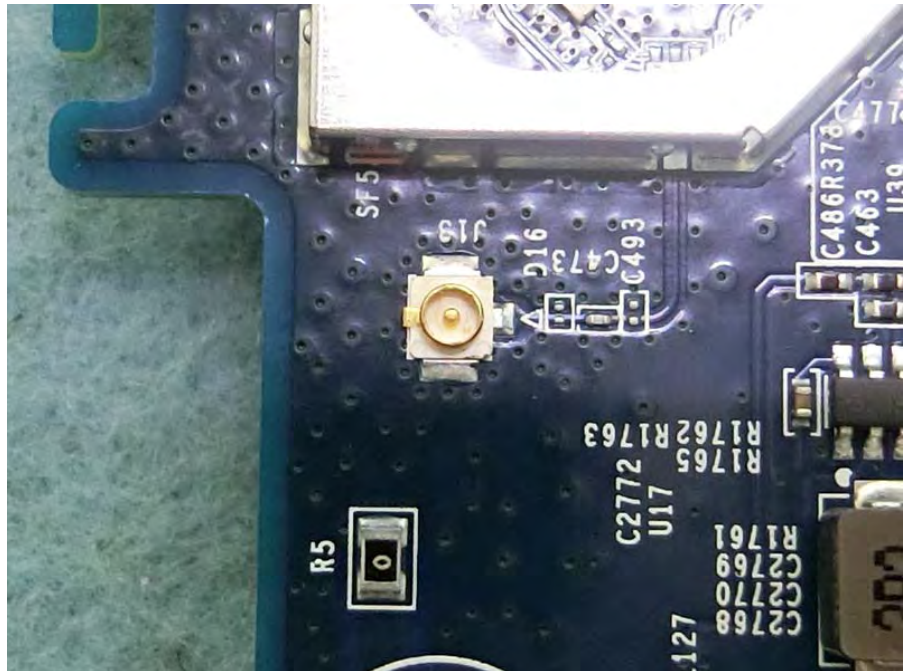

Brand Name: CISCO Model Name: MR46E-HW

DDR Second source  
(EUT 2 use only)