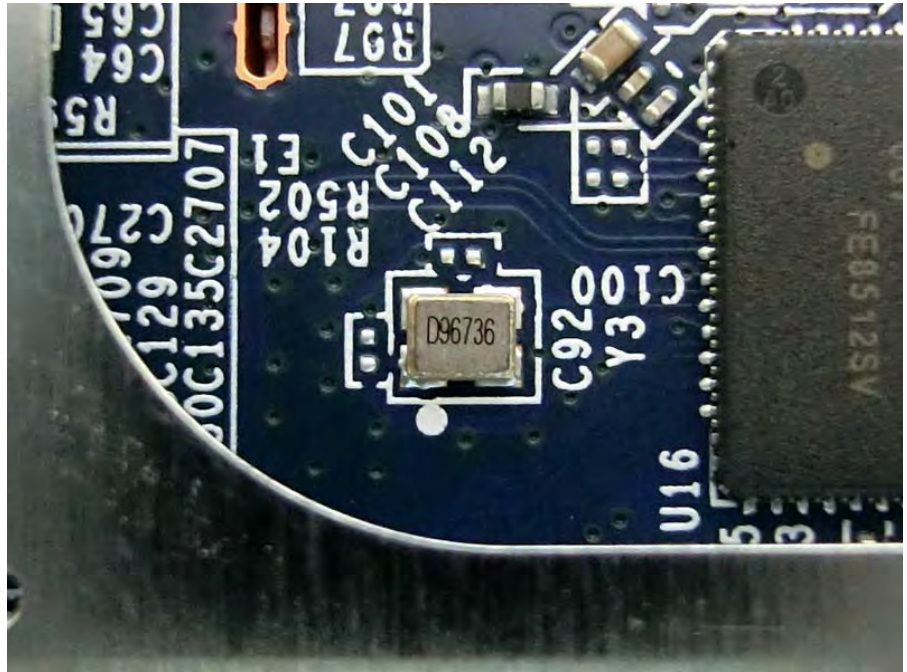

Brand Name: CISCO Model Name: MR46E-HW

DDR Second source  
(EUT 2 use only)