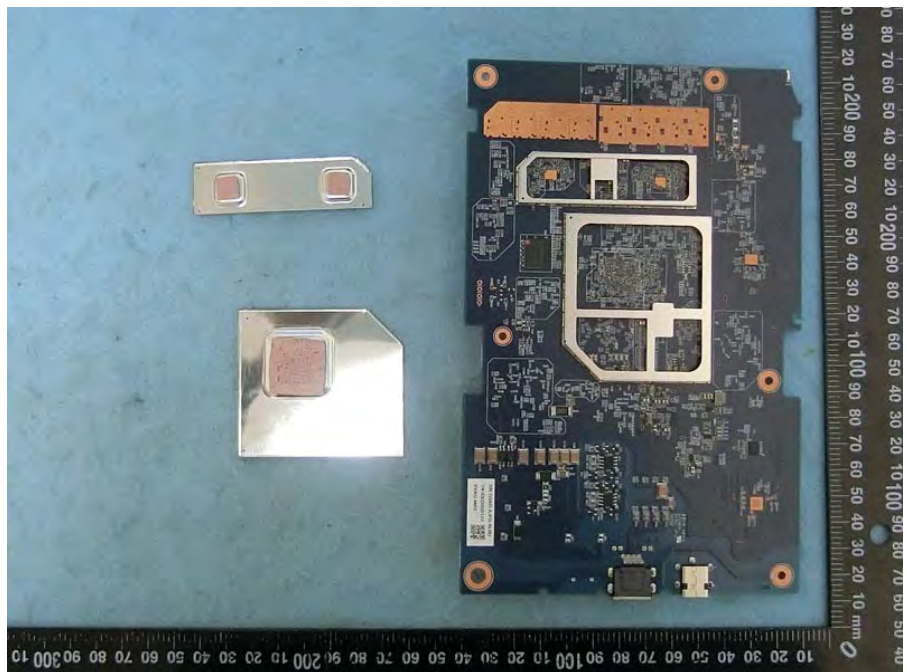

Brand Name: CISCO Model Name: MR46E-HW

DDR Second source  
(EUT 2 use only)