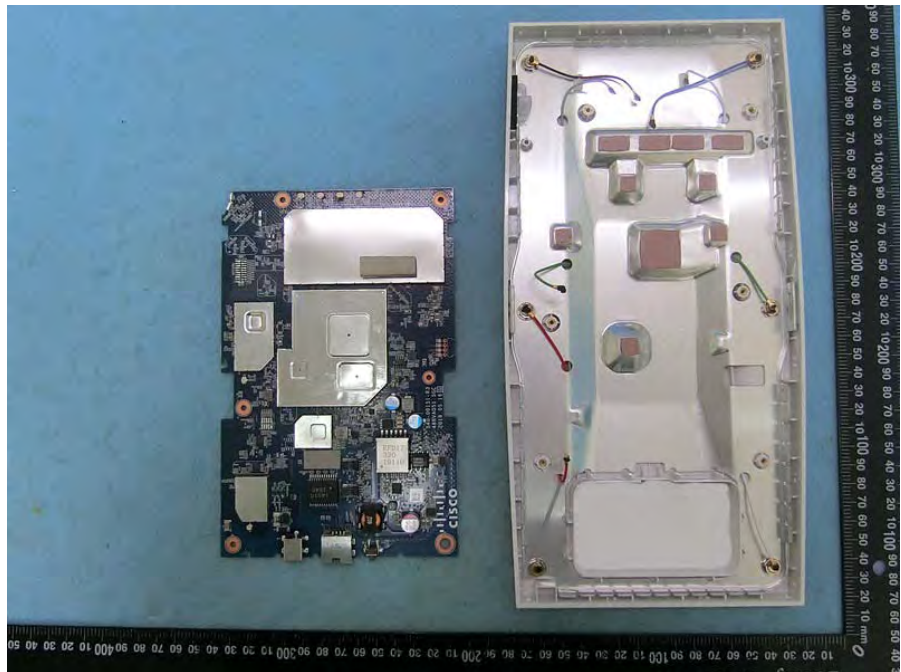

Brand Name: CISCO Model Name: MR46E-HW

DDR Second source  
(EUT 2 use only)