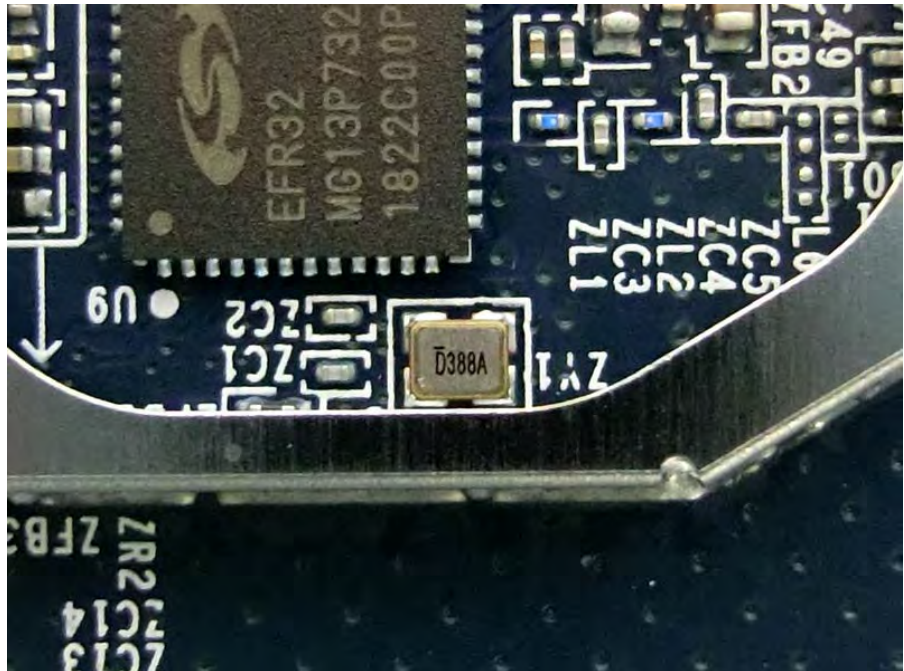

Brand Name: CISCO Model Name: MR46E-HW

DDR Second source  
(EUT 2 use only)