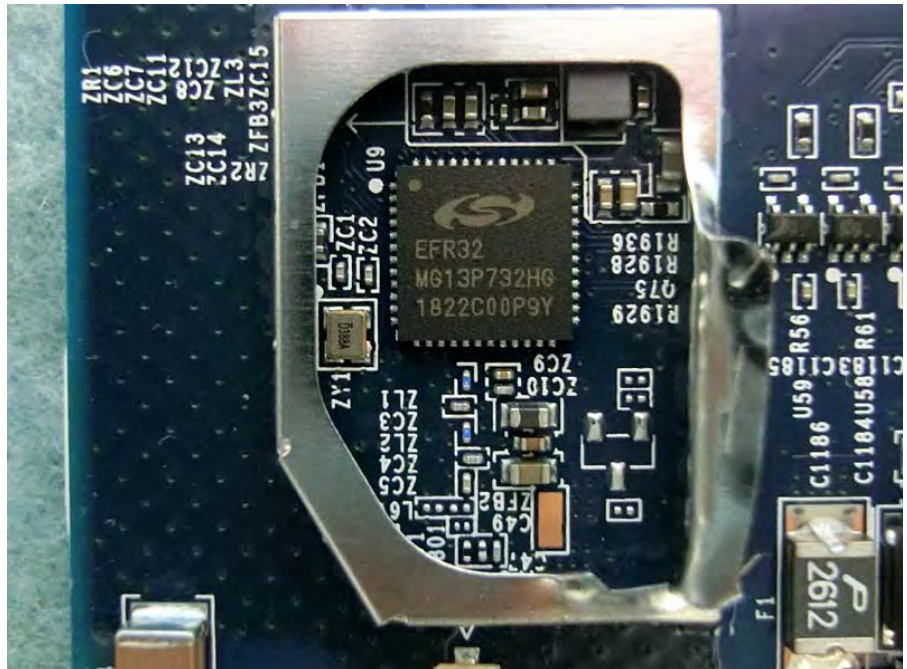

Brand Name: CISCO Model Name: MR46E-HW

DDR Second source  
(EUT 2 use only)