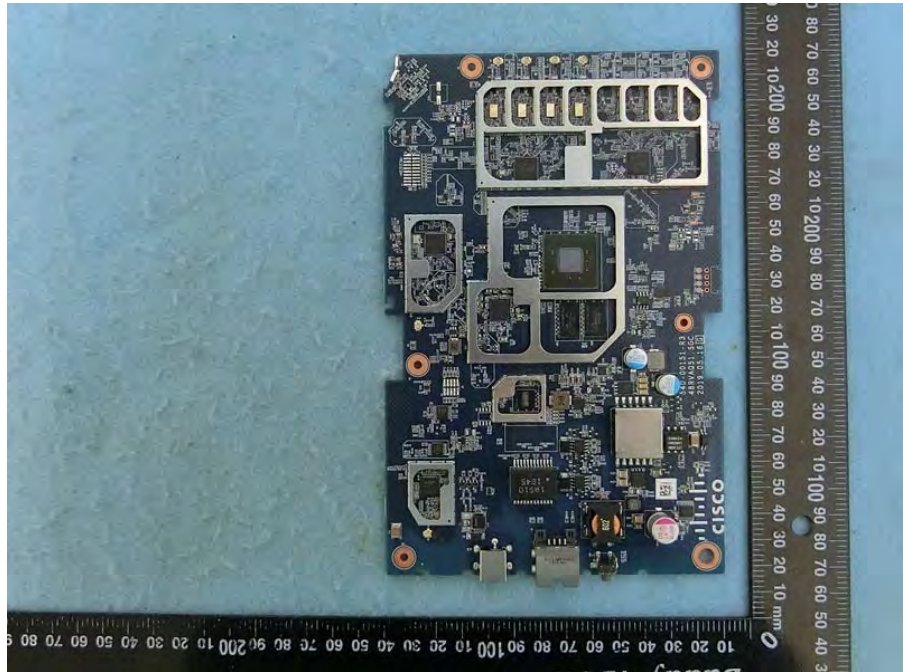

Brand Name: CISCO Model Name: MR46E-HW

DDR Second source  
(EUT 2 use only)