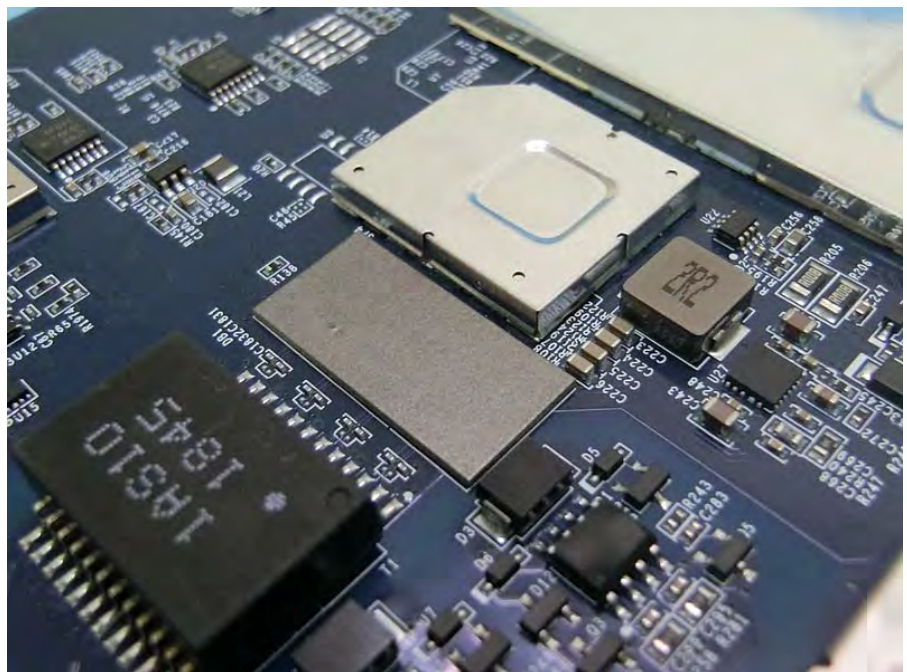

Brand Name: CISCO Model Name: MR46E-HW

DDR Second source  
(EUT 2 use only)