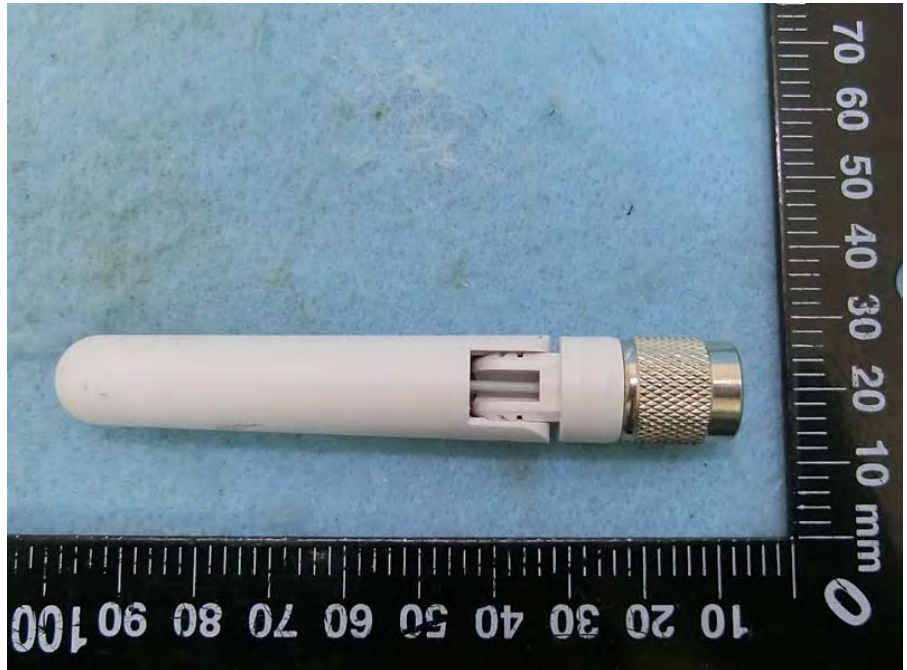

Brand Name: CISCO Model Name: MR46E-HW

Adapter 1

Adapter 2

Set 1

Set 2

Set 3

Set 4

Set 5