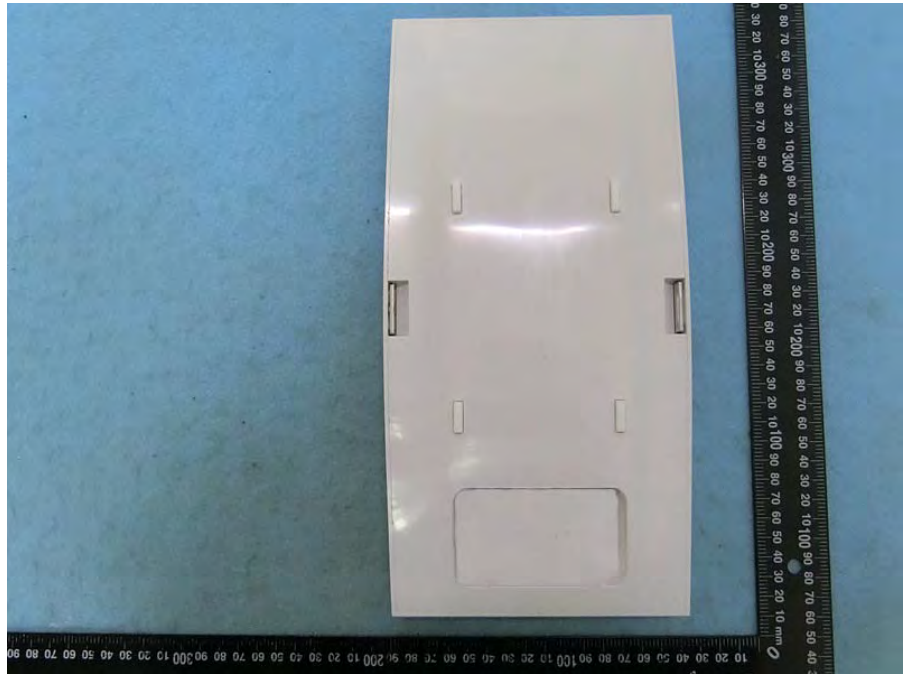

Brand Name: CISCO Model Name: MR46E-HW

Adapter 1

Adapter 2

Set 1

Set 2

Set 3

Set 4

Set 5