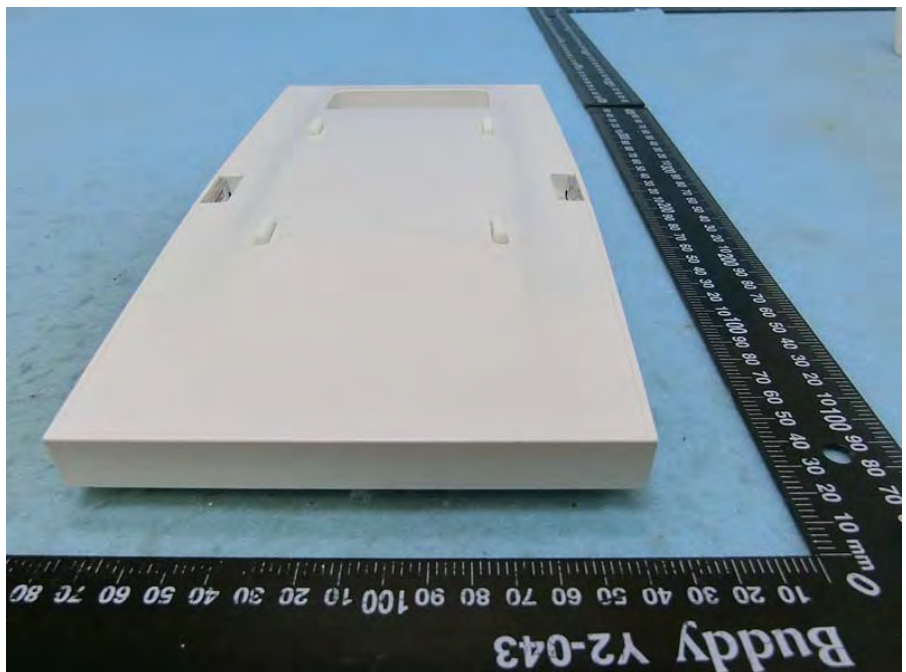

Brand Name: CISCO Model Name: MR46E-HW

Adapter 1

Adapter 2

Set 1

Set 2

Set 3

Set 4

Set 5