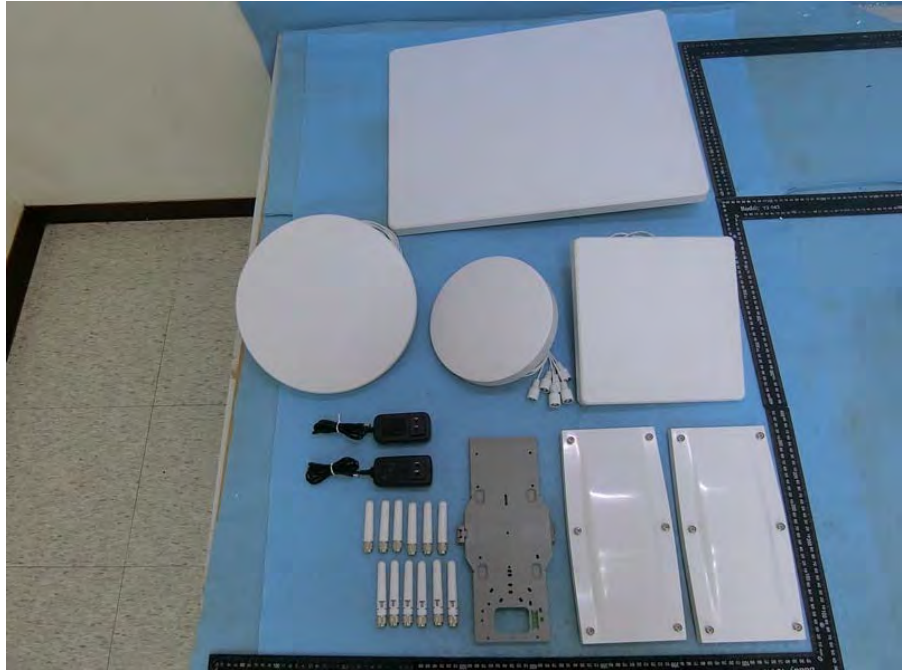

Brand Name: CISCO Model Name: MR46E-HW

Adapter 1

Adapter 2

Set 1

Set 2

Set 3

Set 4

Set 5

Set 6

Wall-mounted rack