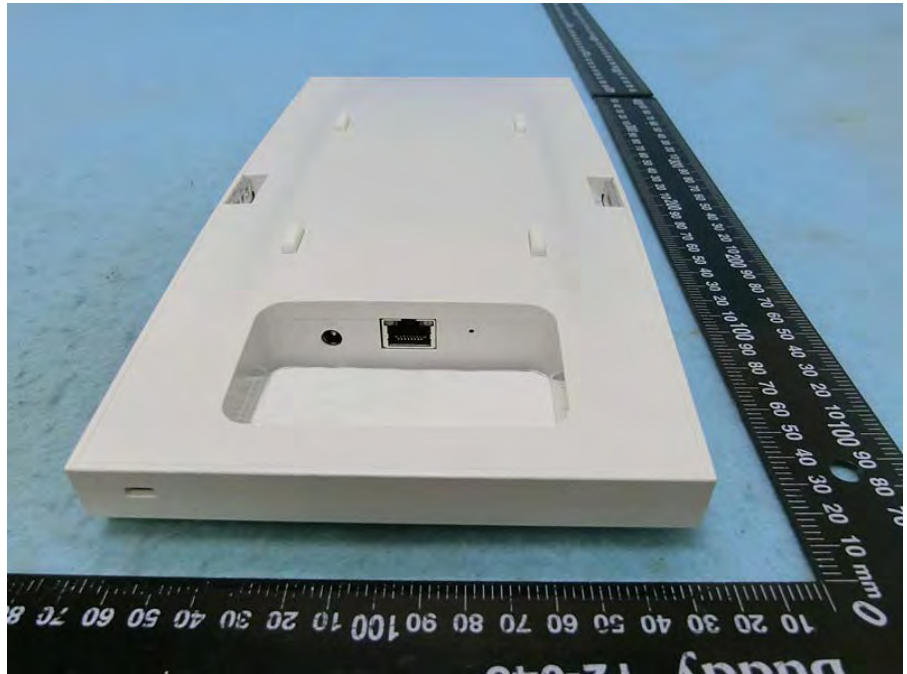

Brand Name: CISCO Model Name: MR46E-HW

Adapter 1

Adapter 2

Set 1

Set 2

Set 3

Set 4

Set 5