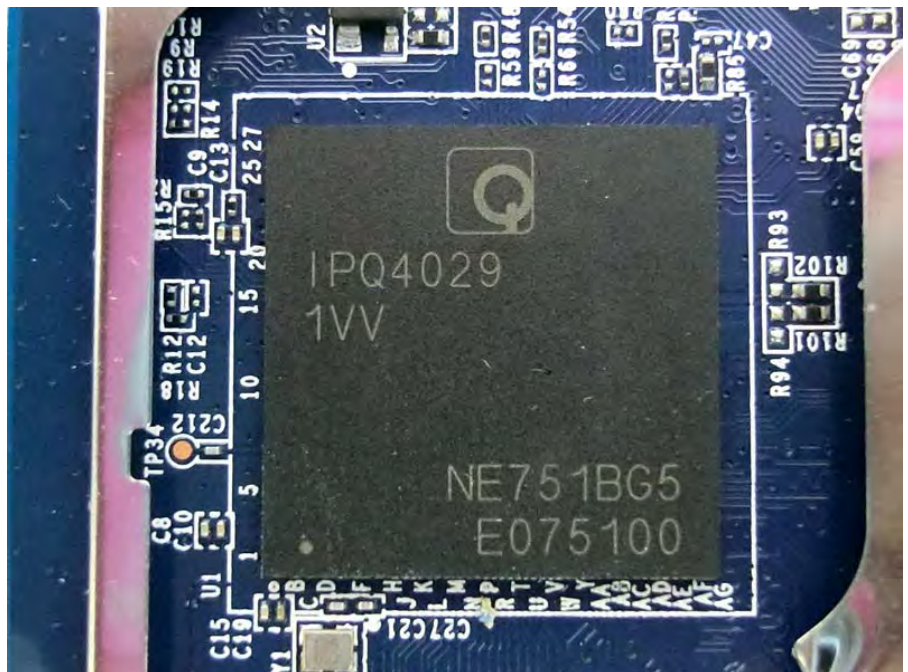

Brand Name: CISCO Model Name: MG21-HW-NA / MG21E-HW-NA

EUT 1_with Internal Antenna

EUT 2_with External Antenna