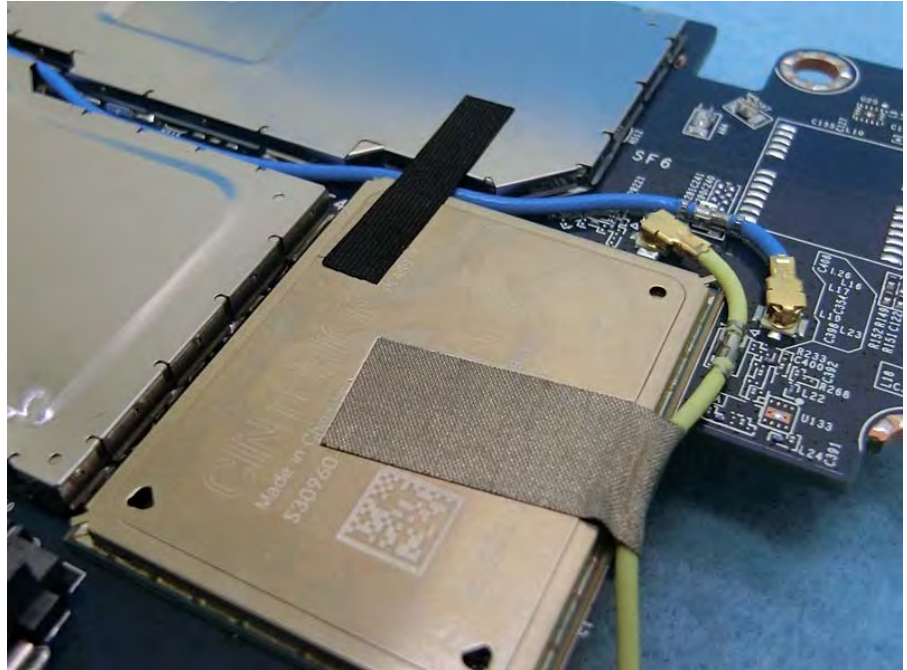

Brand Name: CISCO Model Name: MG21-HW-NA / MG21E-HW-NA

EUT 1_with Internal Antenna

EUT 2_with External Antenna