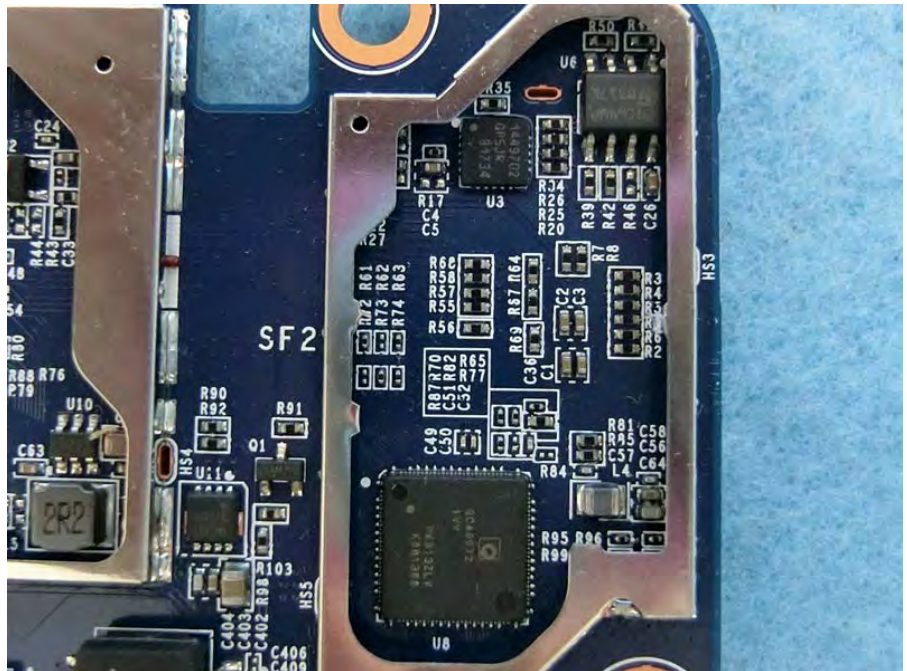

Brand Name: CISCO Model Name: MG21-HW-NA / MG21E-HW-NA

EUT 1_with Internal Antenna

EUT 2_with External Antenna