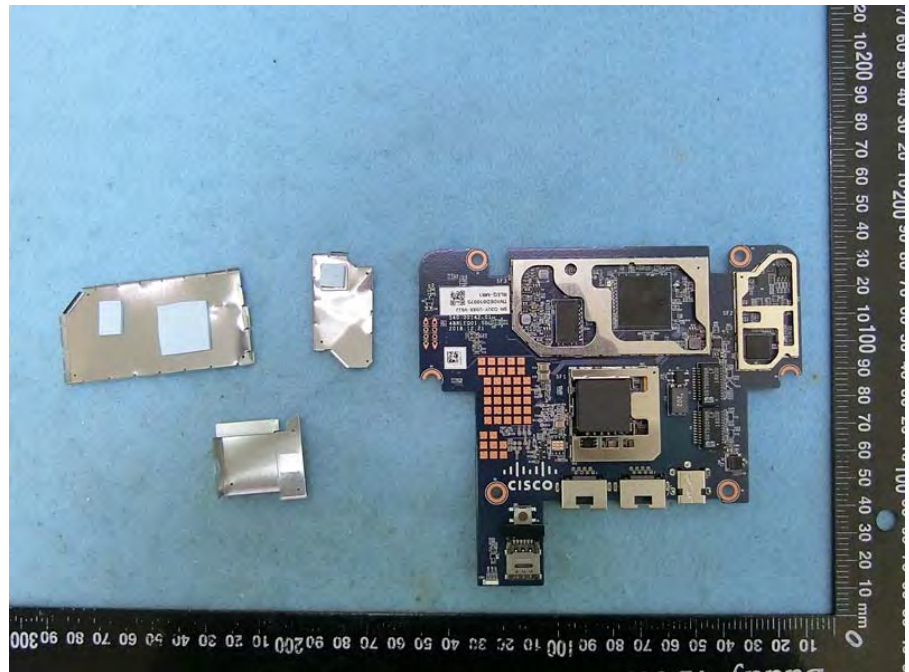

Brand Name: CISCO Model Name: MG21-HW-NA / MG21E-HW-NA

EUT 1_with Internal Antenna

EUT 2_with External Antenna