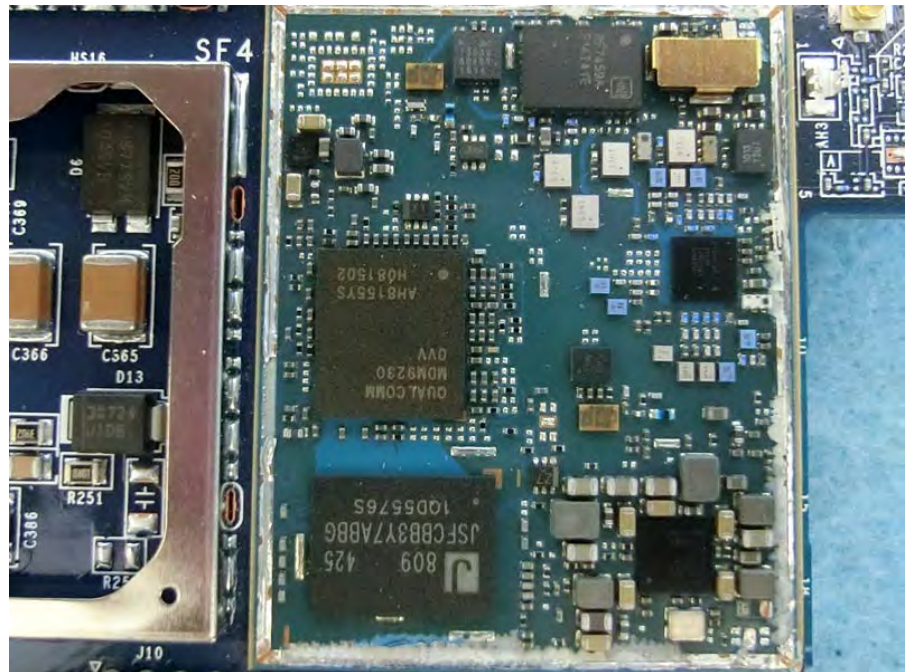

Brand Name: CISCO Model Name: MG21-HW-NA / MG21E-HW-NA

EUT 1_with Internal Antenna

EUT 2_with External Antenna