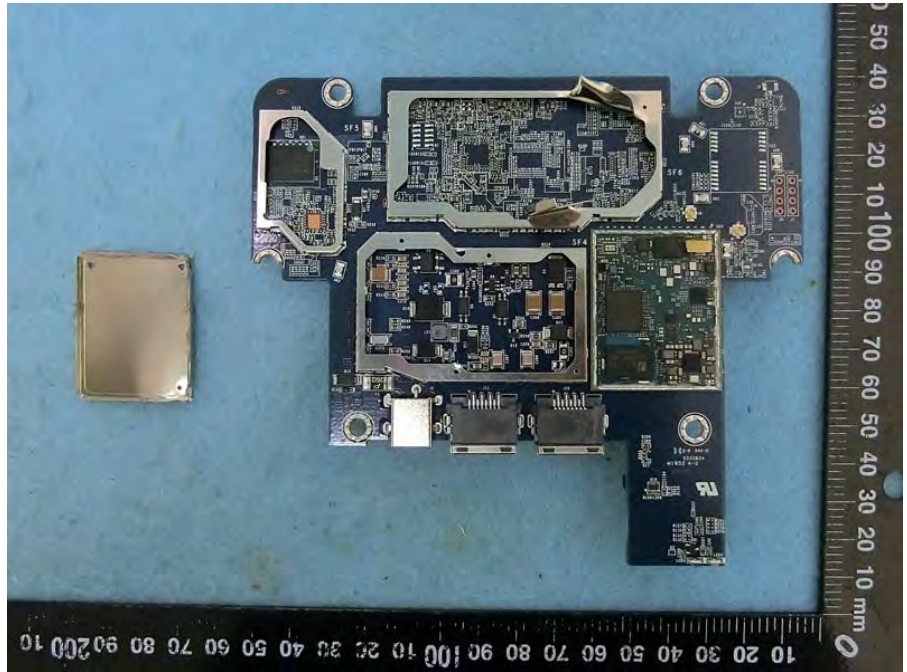

Brand Name: CISCO Model Name: MG21-HW-NA / MG21E-HW-NA

EUT 1_with Internal Antenna

EUT 2_with External Antenna