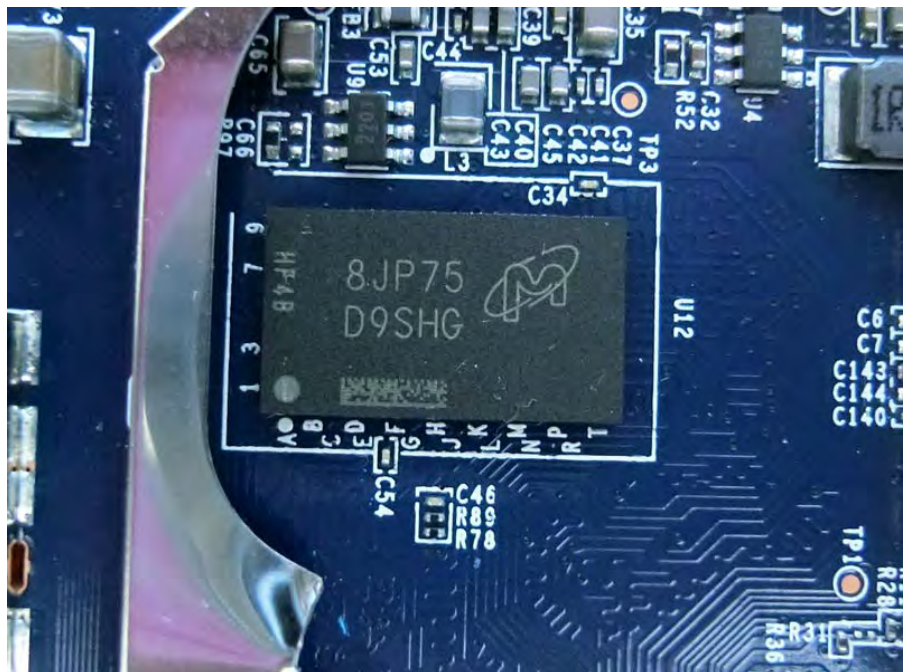

Brand Name: CISCO Model Name: MG21-HW-NA / MG21E-HW-NA

EUT 1_with Internal Antenna

EUT 2_with External Antenna