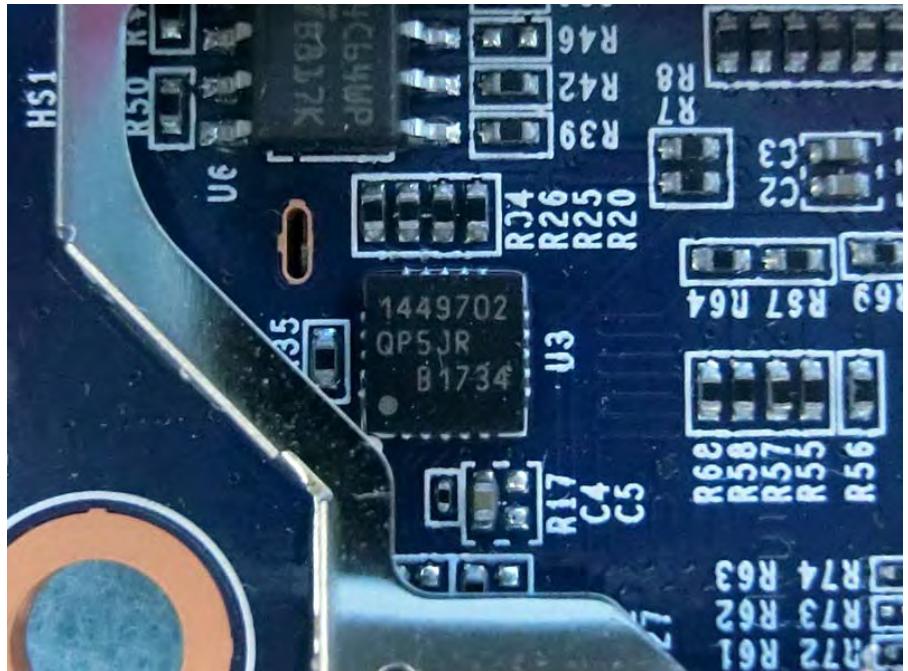

Brand Name: CISCO Model Name: MG21-HW-NA / MG21E-HW-NA

EUT 1_with Internal Antenna

EUT 2_with External Antenna