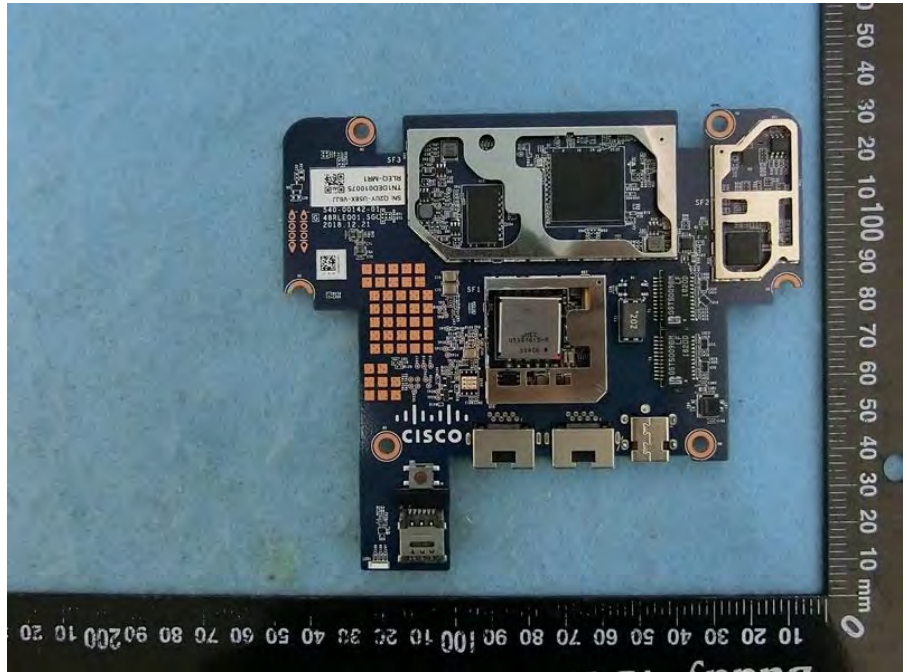

Brand Name: CISCO Model Name: MG21-HW-NA / MG21E-HW-NA

EUT 1_with Internal Antenna

EUT 2_with External Antenna