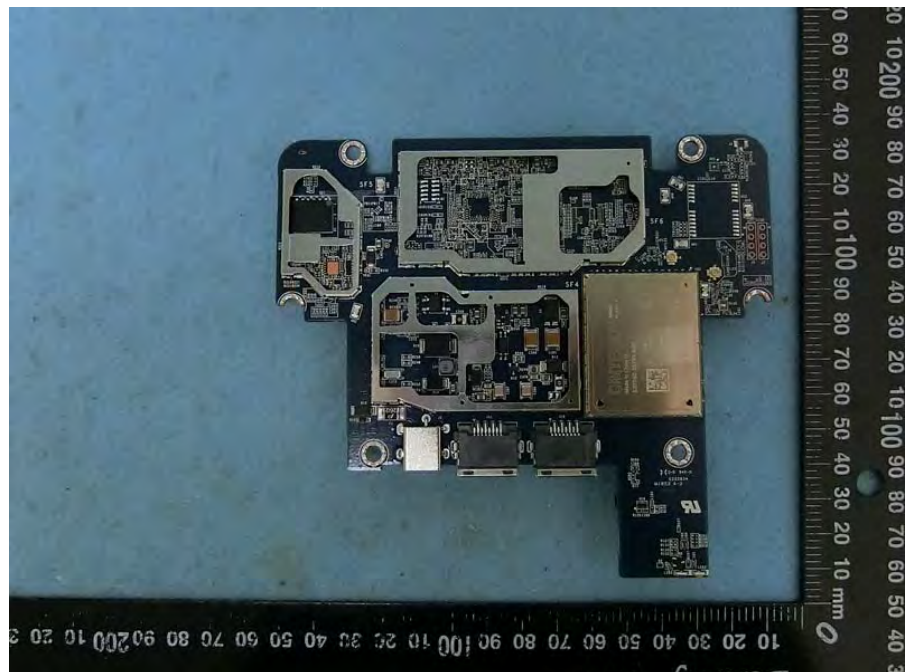

Brand Name: CISCO Model Name: MG21-HW-NA / MG21E-HW-NA

EUT 1_with Internal Antenna

EUT 2_with External Antenna