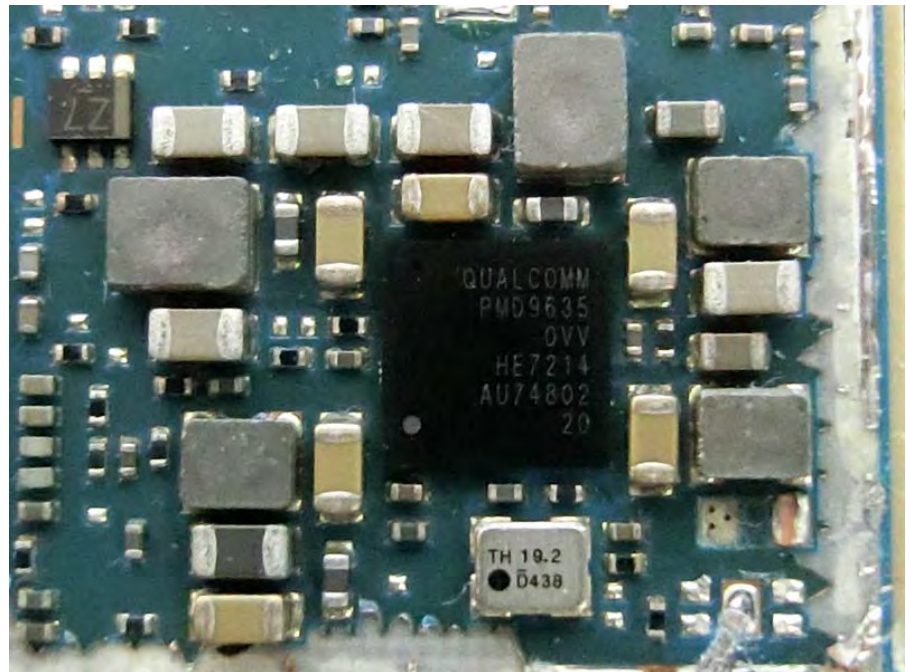

Brand Name: CISCO Model Name: MG21-HW-NA / MG21E-HW-NA

EUT 1_with Internal Antenna

EUT 2_with External Antenna