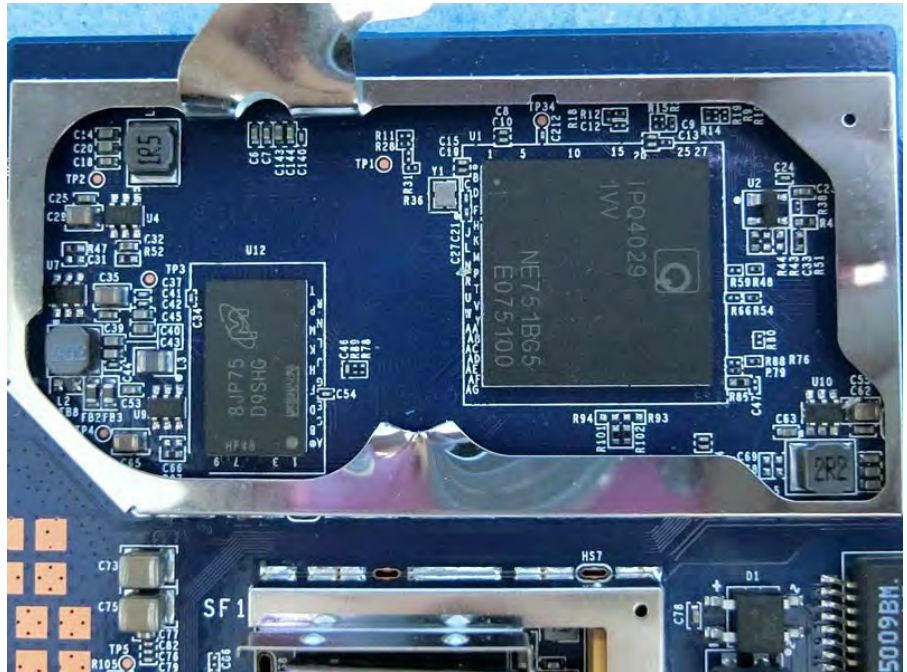

Brand Name: CISCO Model Name: MG21-HW-NA / MG21E-HW-NA

EUT 1_with Internal Antenna

EUT 2_with External Antenna