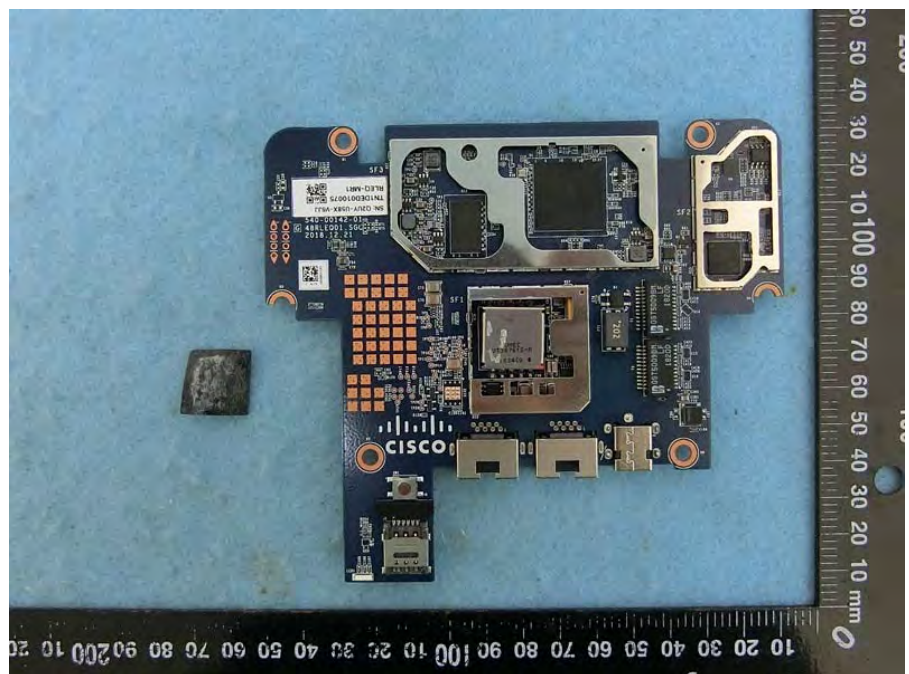

Brand Name: CISCO Model Name: MG21-HW-NA / MG21E-HW-NA

EUT 1_with Internal Antenna

EUT 2_with External Antenna