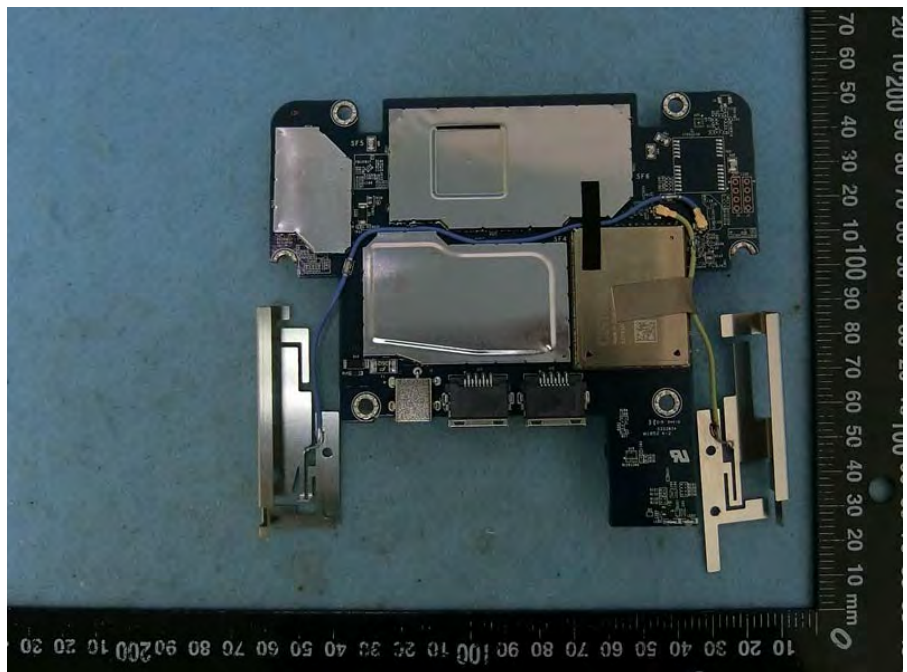

Brand Name: CISCO Model Name: MG21-HW-NA / MG21E-HW-NA

EUT 1_with Internal Antenna

EUT 2_with External Antenna