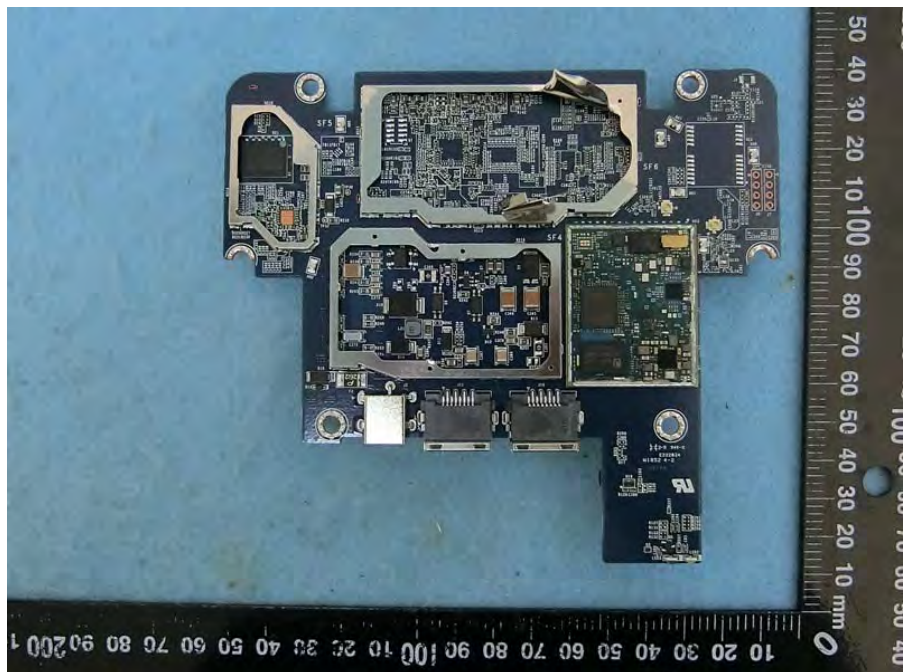

Brand Name: CISCO Model Name: MG21-HW-NA / MG21E-HW-NA

EUT 1_with Internal Antenna

EUT 2_with External Antenna