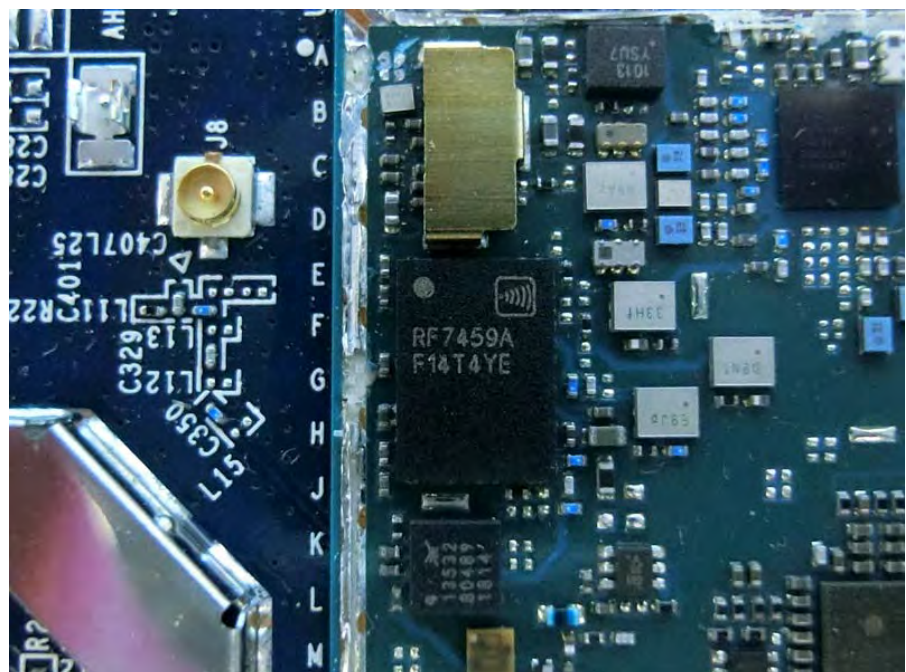

Brand Name: CISCO Model Name: MG21-HW-NA / MG21E-HW-NA

EUT 1_with Internal Antenna

EUT 2_with External Antenna