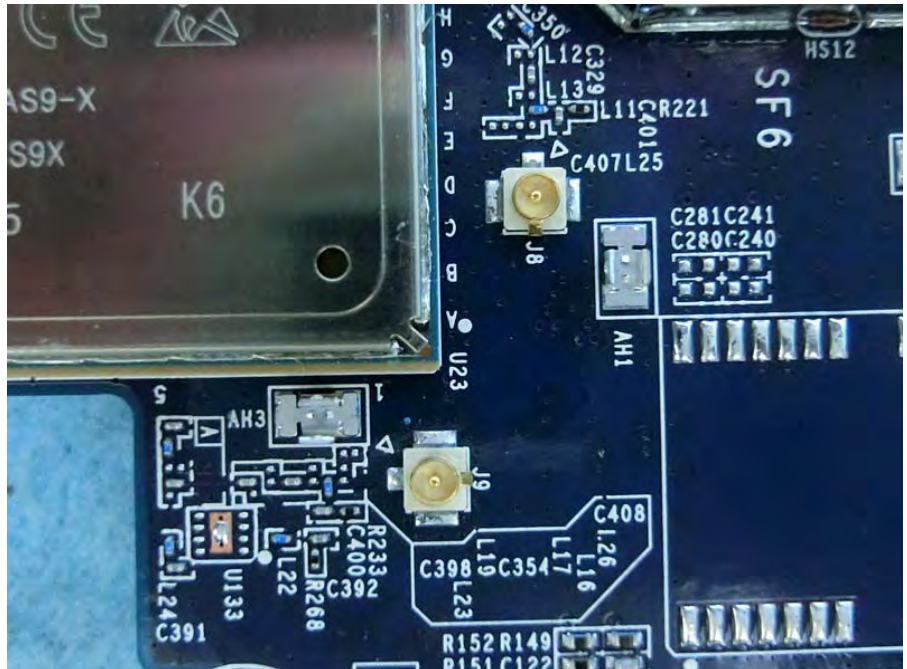

Brand Name: CISCO Model Name: MG21-HW-NA / MG21E-HW-NA

EUT 1_with Internal Antenna

EUT 2_with External Antenna