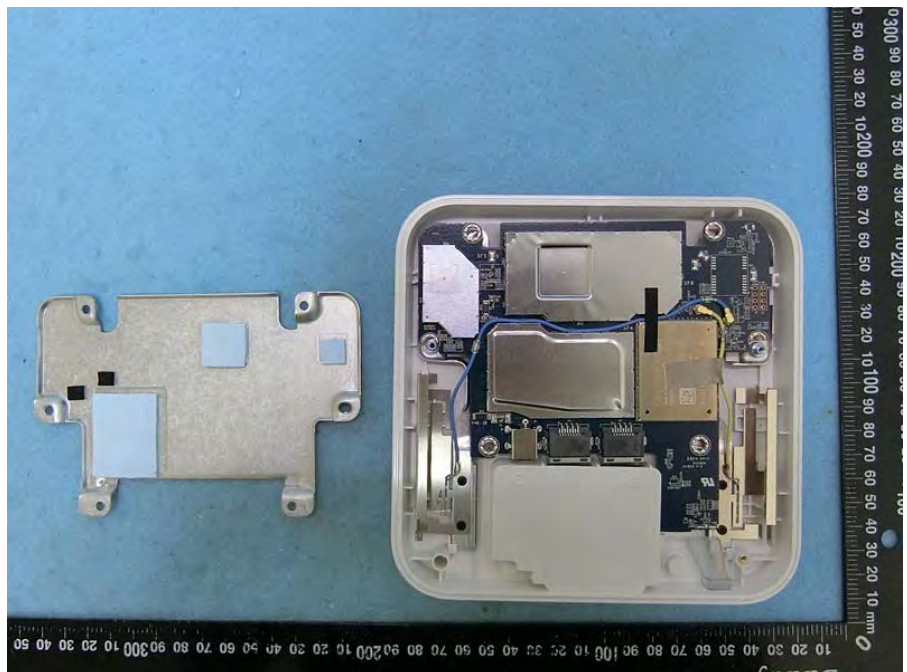

Brand Name: CISCO Model Name: MG21-HW-NA / MG21E-HW-NA

EUT 1_with Internal Antenna

EUT 2_with External Antenna