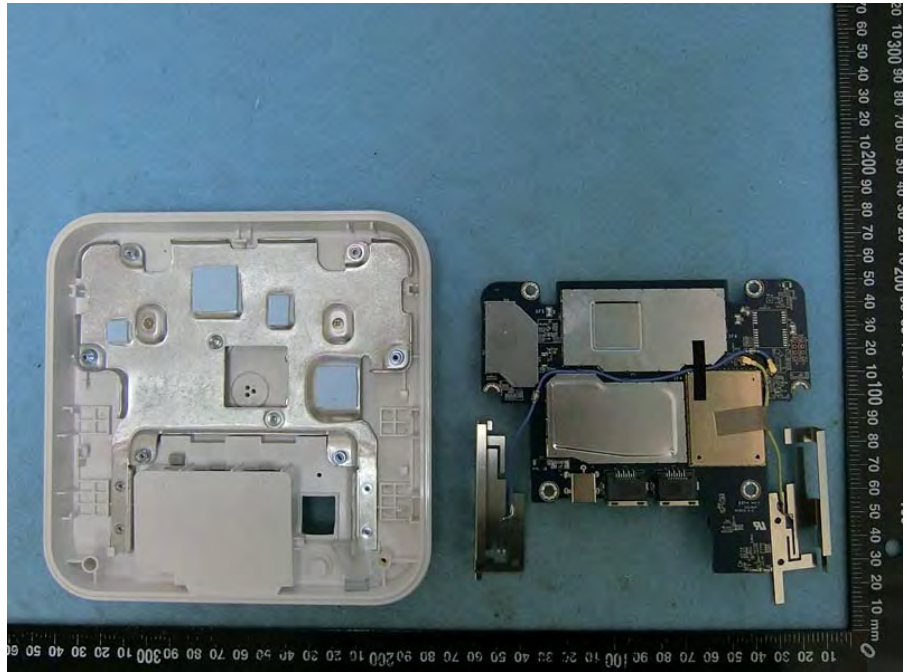

Brand Name: CISCO Model Name: MG21-HW-NA / MG21E-HW-NA

EUT 1_with Internal Antenna

EUT 2_with External Antenna