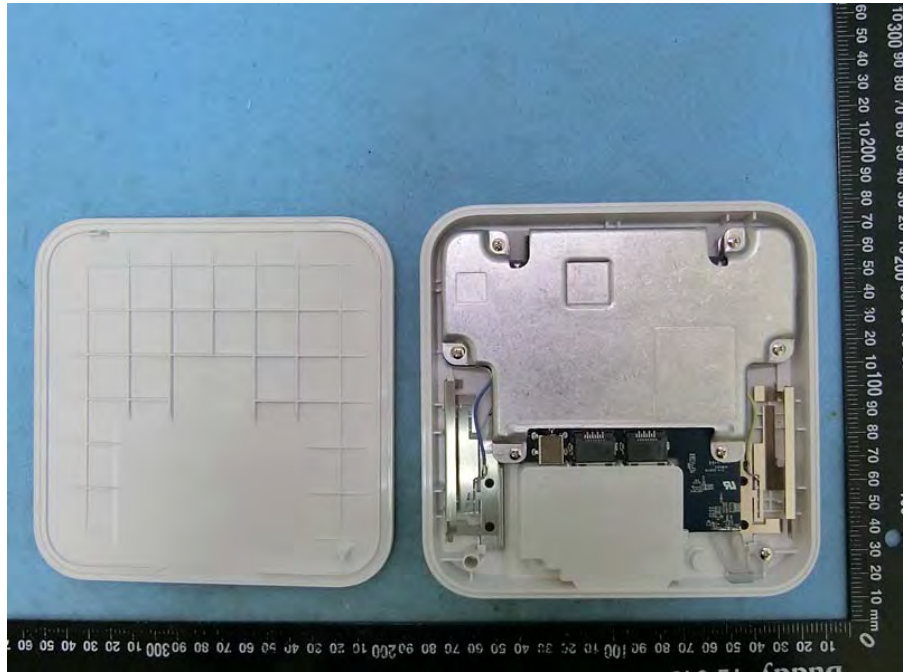

Brand Name: CISCO Model Name: MG21-HW-NA / MG21E-HW-NA

EUT 1_with Internal Antenna

EUT 2_with External Antenna