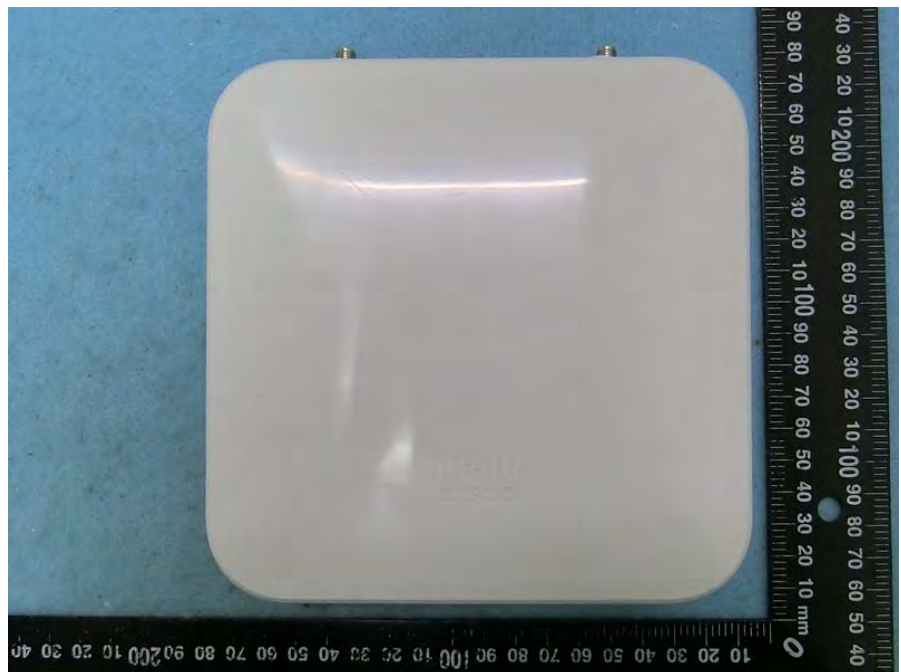

Brand Name: CISCO Model Name: MG21-HW-NA / MG21E-HW-NA

EUT 1\_with Internal Antenna

EUT 2\_with External Antenna

Antenna 2 for EUT 2 use

Antenna 3 for EUT 2 use

Adapter 1

Adapter 2

Wall-mounted rack