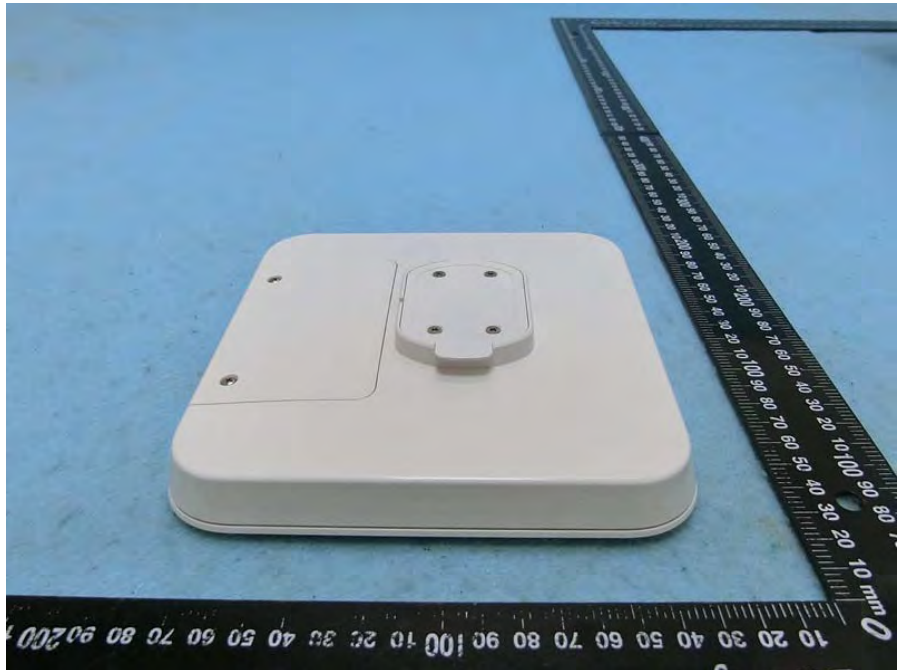

Brand Name: CISCO Model Name: MG21-HW-NA / MG21E-HW-NA

EUT 1\_with Internal Antenna

EUT 2\_with External Antenna

Antenna 2 for EUT 2 use

Antenna 3 for EUT 2 use

Adapter 1

Adapter 2

Wall-mounted rack