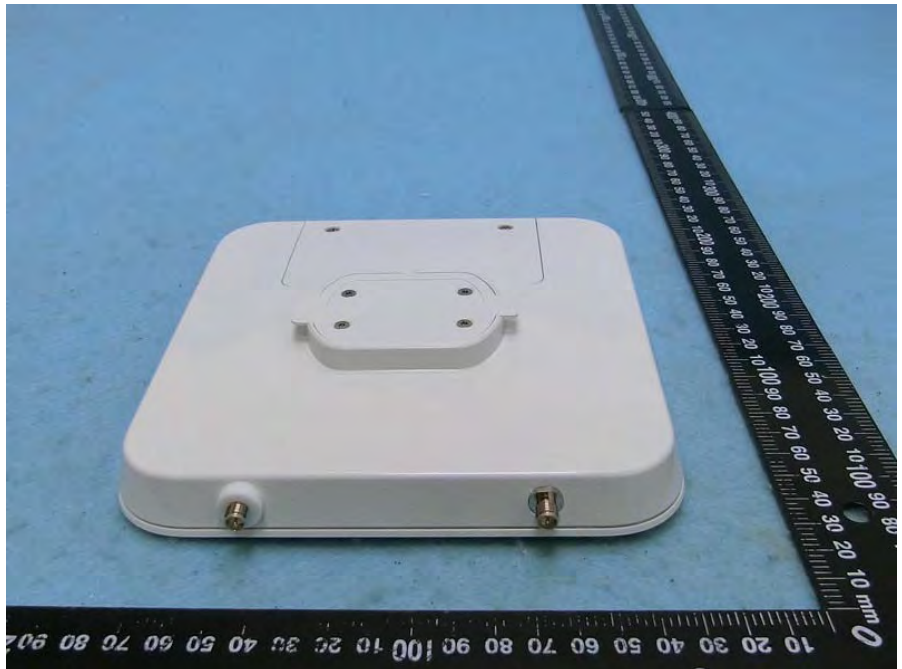

Brand Name: CISCO Model Name: MG21-HW-NA / MG21E-HW-NA

EUT 1\_with Internal Antenna

EUT 2\_with External Antenna

Antenna 2 for EUT 2 use

Antenna 3 for EUT 2 use

Adapter 1

Adapter 2

Wall-mounted rack