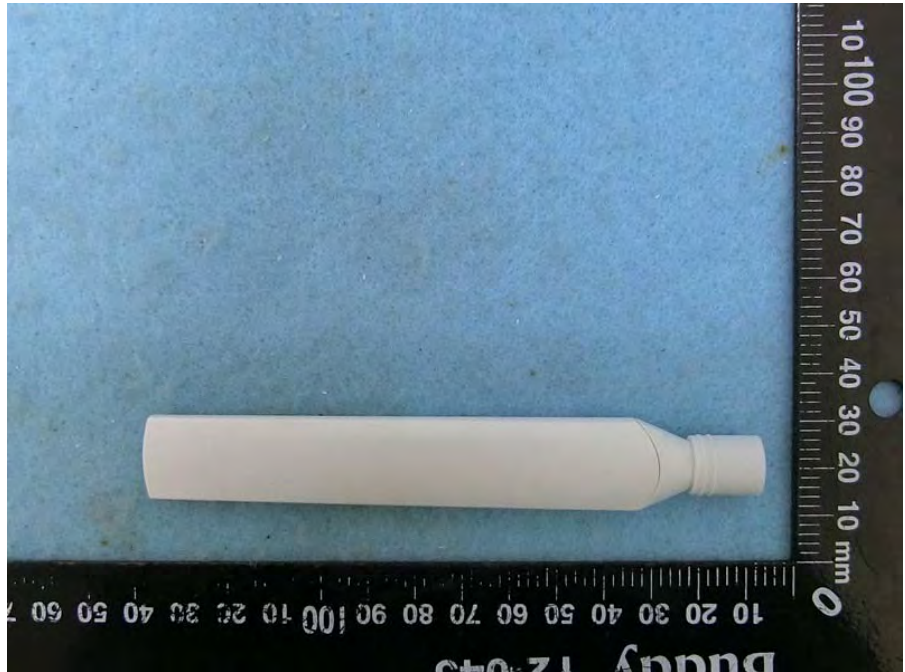

Brand Name: CISCO Model Name: MG21-HW-NA / MG21E-HW-NA

EUT 1\_with Internal Antenna

EUT 2\_with External Antenna

Antenna 2 for EUT 2 use

Antenna 3 for EUT 2 use

Adapter 1

Adapter 2

Wall-mounted rack