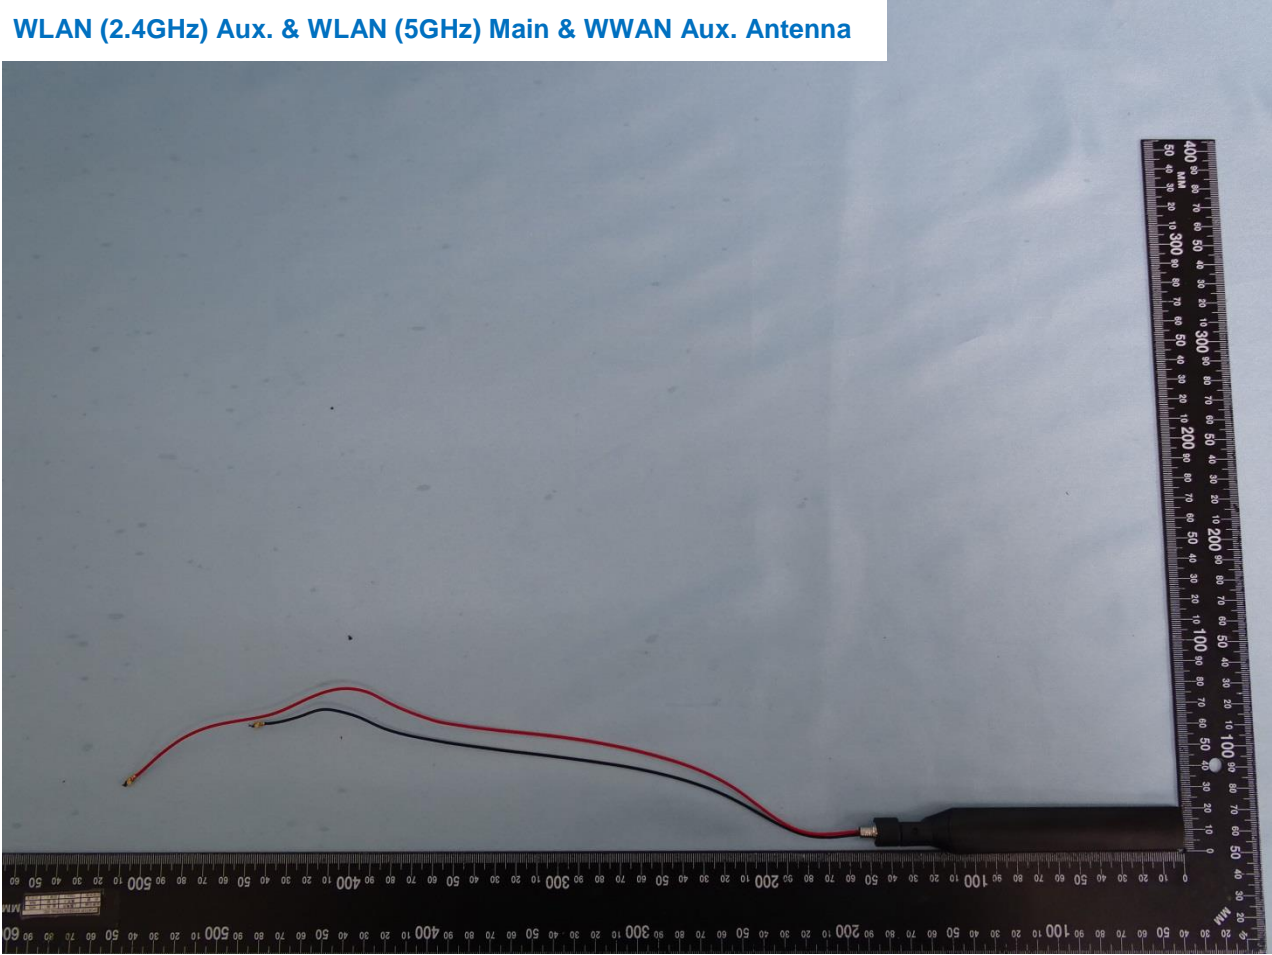

Brand Name: CISCO / Model Name: MX68CW-HW-NA

Brand Name: CISCO / Model Name: MX68CW-HW-NA

WLAN (2.4GHz) Aux. & WLAN (5GHz) Main & WWAN Aux. Antenna

Brand Name: CISCO / Model Name: MX68CW-HW-NA

WLAN (2.4GHz) Main & WLAN (5GHz) Aux. & WWAN Main Antenna