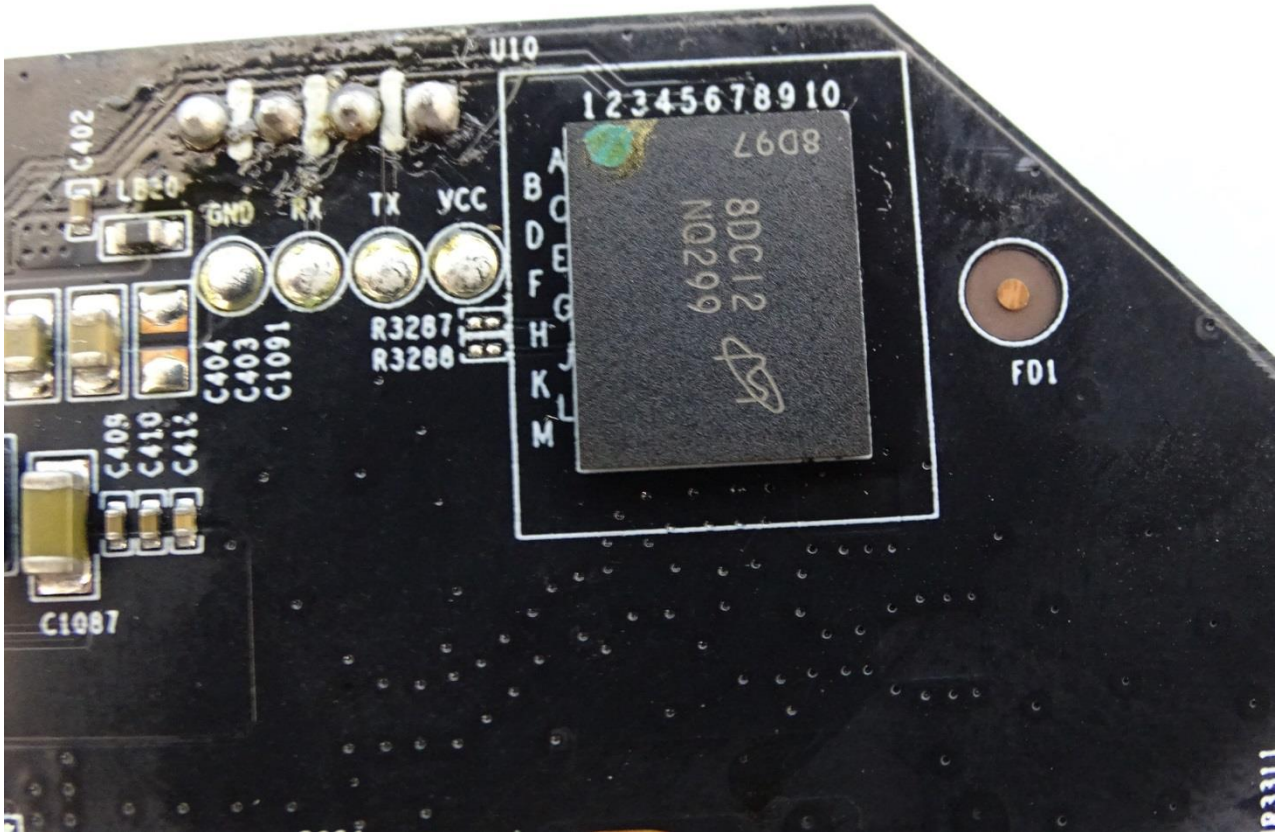

Brand Name: CISCO / Model Name: MX68CW-HW-NA

Brand Name: CISCO / Model Name: MX68CW-HW-NA

Brand Name: CISCO / Model Name: MX68CW-HW-NA

Brand Name: CISCO / Model Name: MX68CW-HW-NA

Brand Name: CISCO / Model Name: MX68CW-HW-NA

Brand Name: CISCO / Model Name: MX68CW-HW-NA

Brand Name: CISCO / Model Name: MX68CW-HW-NA

WLAN (2.4GHz) Aux. & WLAN (5GHz) Main & WWAN Aux. Antenna

Brand Name: CISCO / Model Name: MX68CW-HW-NA

WLAN (2.4GHz) Main & WLAN (5GHz) Aux. & WWAN Main Antenna