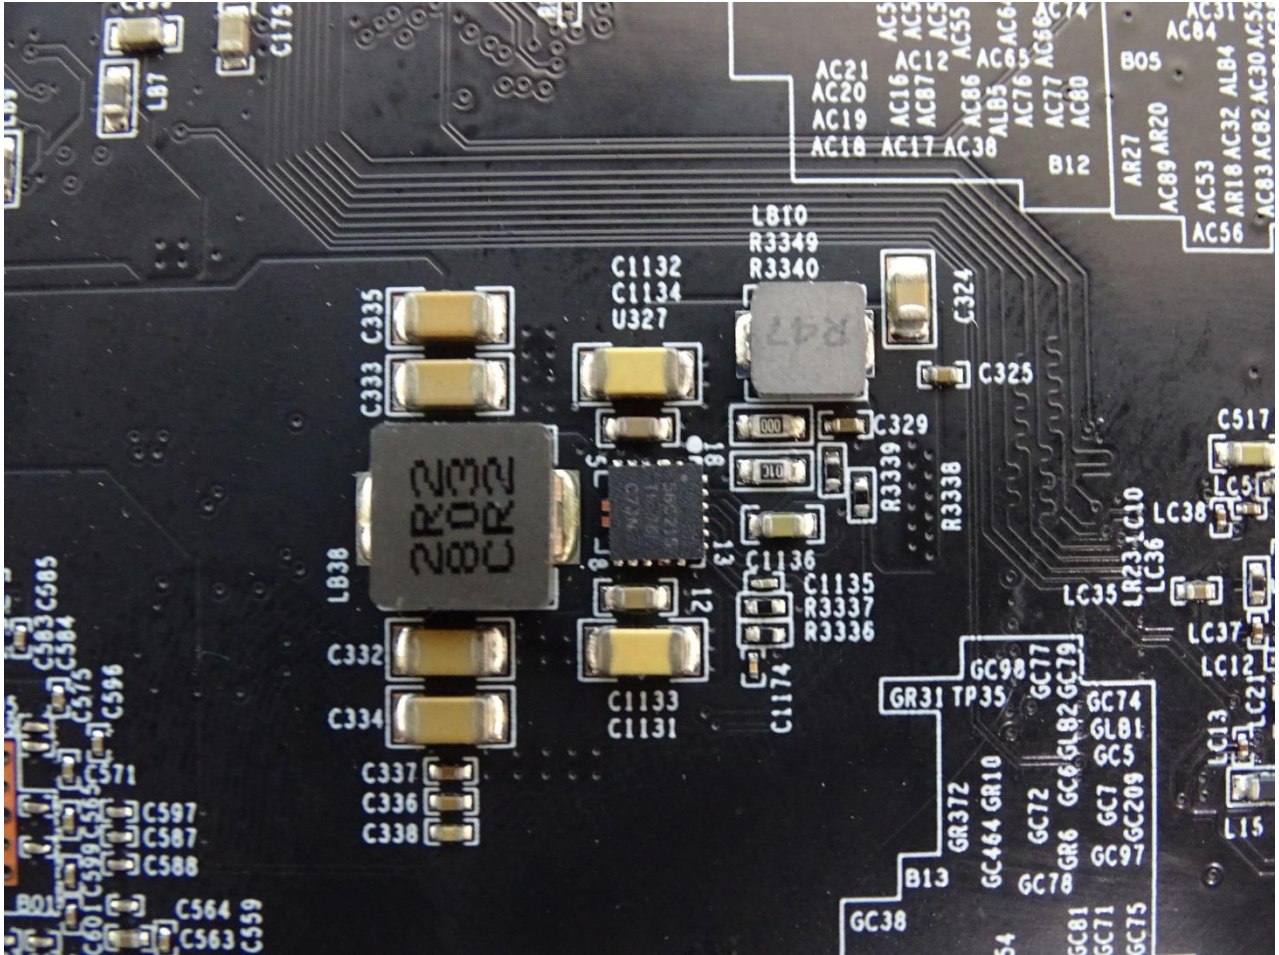

Brand Name: CISCO / Model Name: MX68CW-HW-NA

Brand Name: CISCO / Model Name: MX68CW-HW-NA

Brand Name: CISCO / Model Name: MX68CW-HW-NA

Brand Name: CISCO / Model Name: MX68CW-HW-NA

Brand Name: CISCO / Model Name: MX68CW-HW-NA

Brand Name: CISCO / Model Name: MX68CW-HW-NA

Brand Name: CISCO / Model Name: MX68CW-HW-NA

WLAN (2.4GHz) Aux. & WLAN (5GHz) Main & WWAN Aux. Antenna

Brand Name: CISCO / Model Name: MX68CW-HW-NA

WLAN (2.4GHz) Main & WLAN (5GHz) Aux. & WWAN Main Antenna