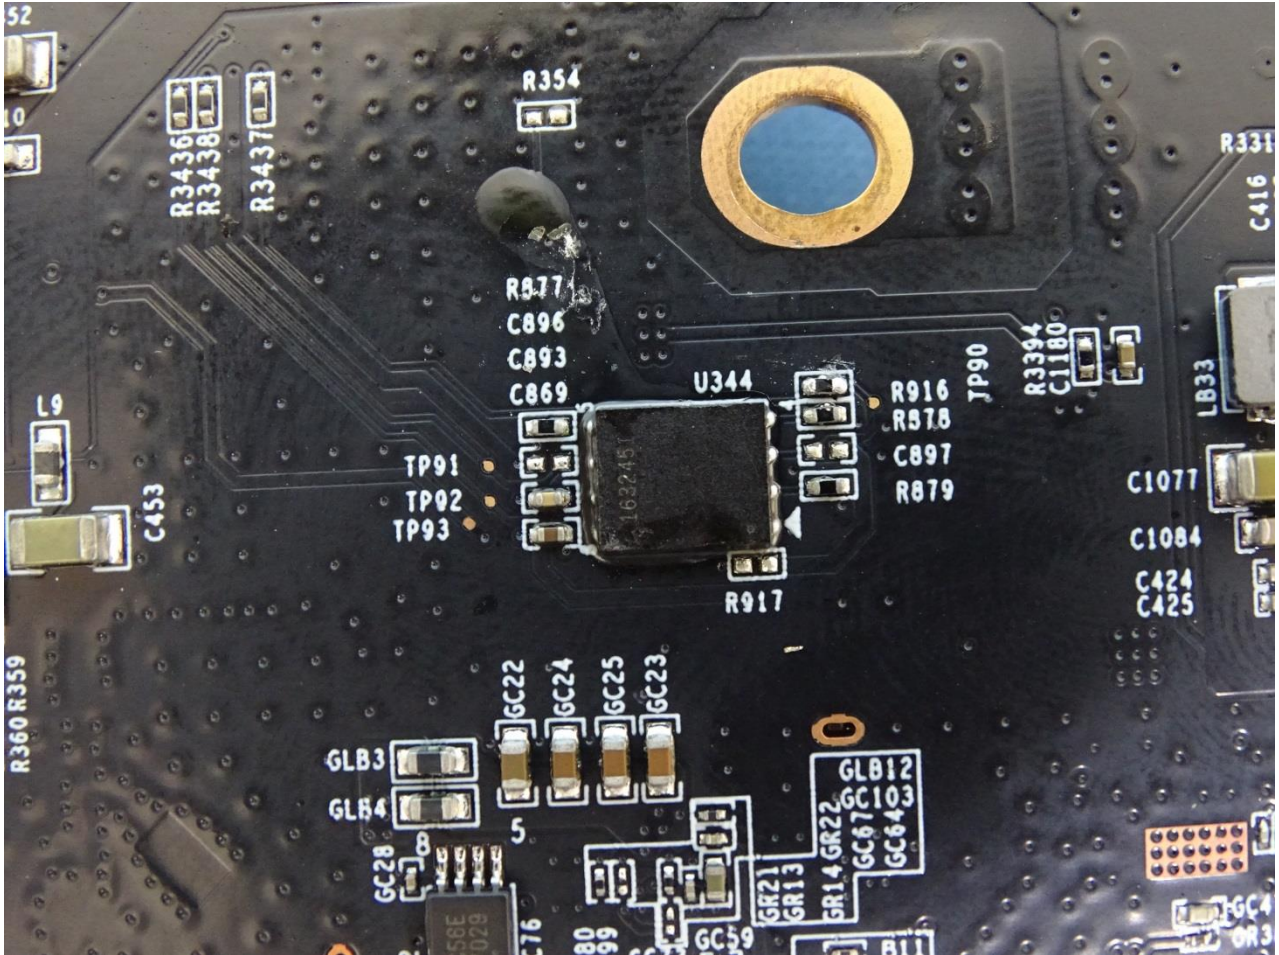

Brand Name: CISCO / Model Name: MX68CW-HW-NA

Brand Name: CISCO / Model Name: MX68CW-HW-NA

Brand Name: CISCO / Model Name: MX68CW-HW-NA

Brand Name: CISCO / Model Name: MX68CW-HW-NA

Brand Name: CISCO / Model Name: MX68CW-HW-NA

Brand Name: CISCO / Model Name: MX68CW-HW-NA

Brand Name: CISCO / Model Name: MX68CW-HW-NA

WLAN (2.4GHz) Aux. & WLAN (5GHz) Main & WWAN Aux. Antenna

Brand Name: CISCO / Model Name: MX68CW-HW-NA

WLAN (2.4GHz) Main & WLAN (5GHz) Aux. & WWAN Main Antenna