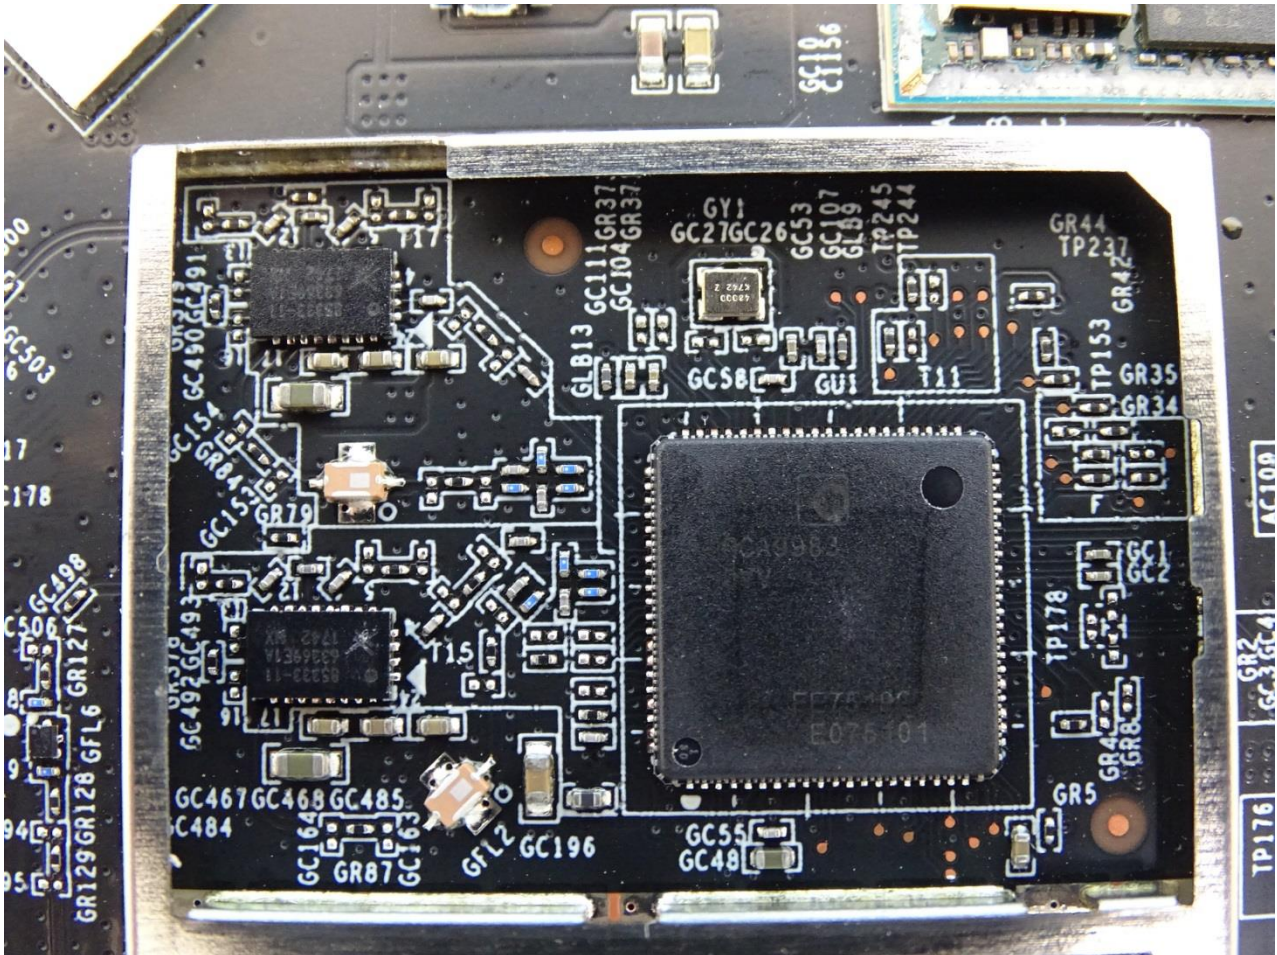

3. Internal Photograph of EUT

Brand Name: CISCO / Model Name: MX68CW-HW-NA

Brand Name: CISCO / Model Name: MX68CW-HW-NA

Brand Name: CISCO / Model Name: MX68CW-HW-NA

Brand Name: CISCO / Model Name: MX68CW-HW-NA

Brand Name: CISCO / Model Name: MX68CW-HW-NA

Brand Name: CISCO / Model Name: MX68CW-HW-NA

Brand Name: CISCO / Model Name: MX68CW-HW-NA

Brand Name: CISCO / Model Name: MX68CW-HW-NA

Brand Name: CISCO / Model Name: MX68CW-HW-NA