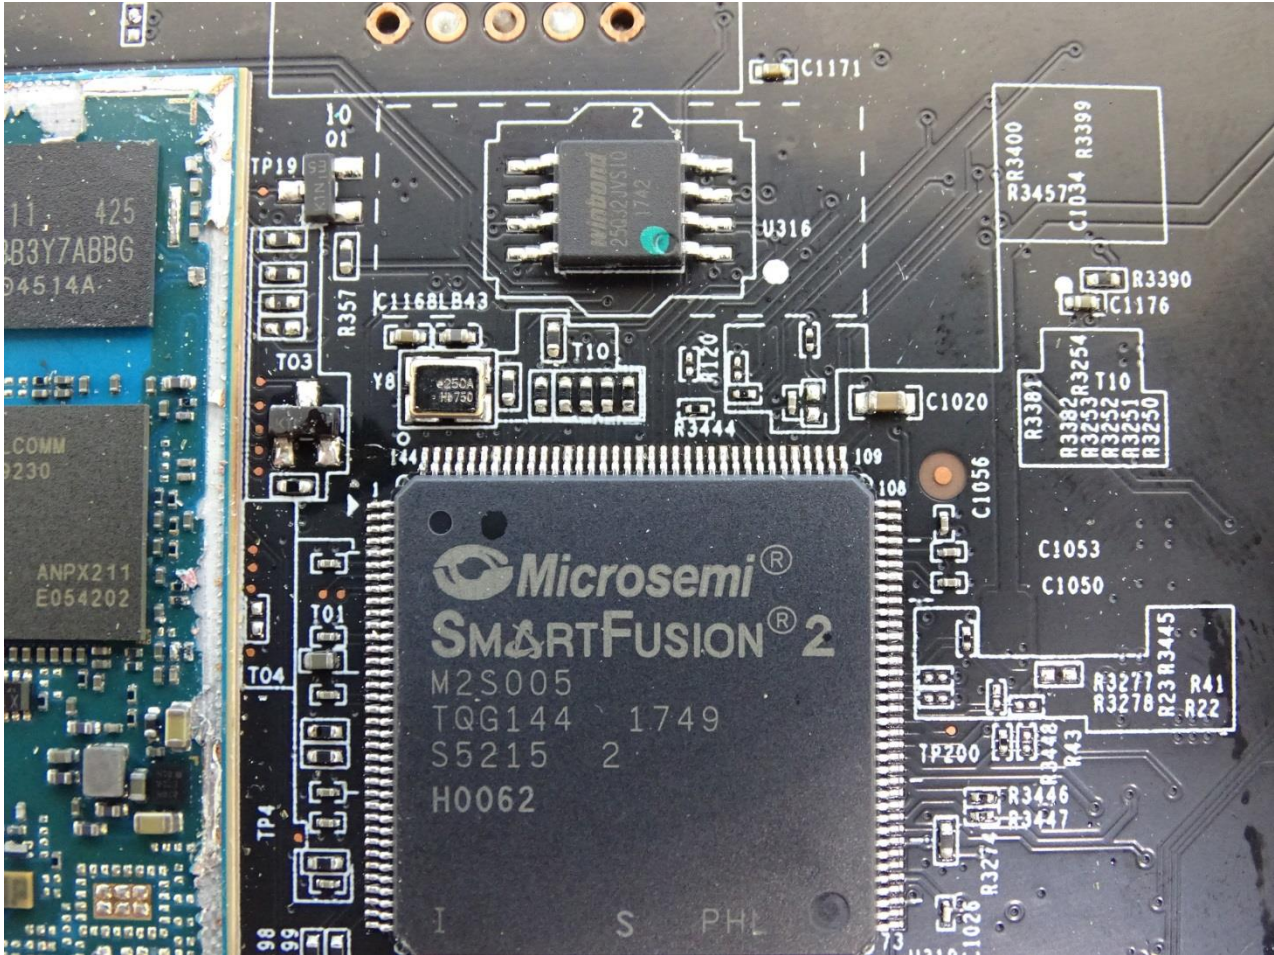

3. Internal Photograph of EUT

Brand Name: CISCO / Model Name: MX68CW-HW-NA

Brand Name: CISCO / Model Name: MX68CW-HW-NA

Brand Name: CISCO / Model Name: MX68CW-HW-NA

Brand Name: CISCO / Model Name: MX68CW-HW-NA

Brand Name: CISCO / Model Name: MX68CW-HW-NA

Brand Name: CISCO / Model Name: MX68CW-HW-NA

Brand Name: CISCO / Model Name: MX68CW-HW-NA

Brand Name: CISCO / Model Name: MX68CW-HW-NA

Brand Name: CISCO / Model Name: MX68CW-HW-NA