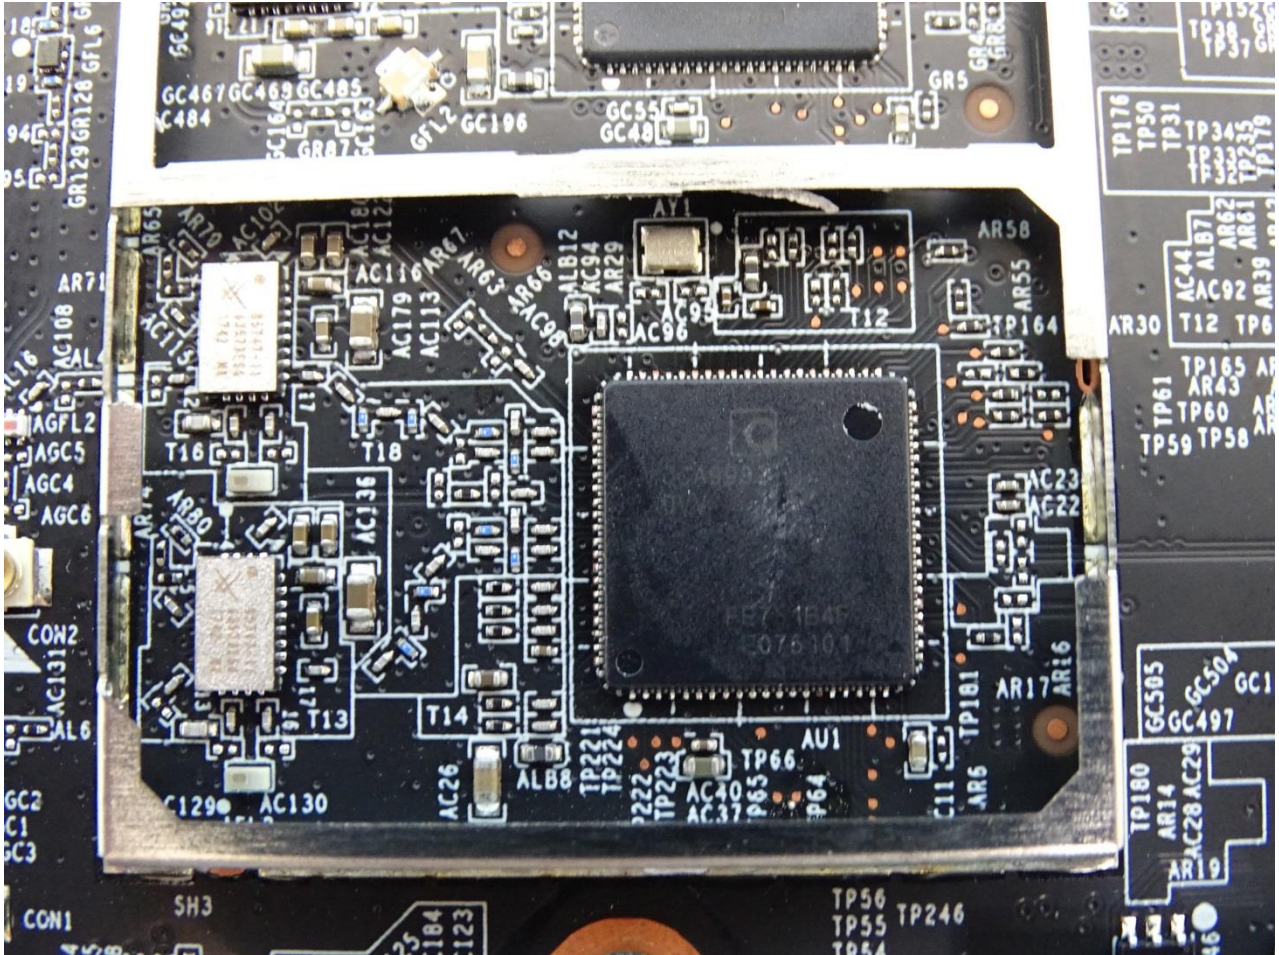

3. Internal Photograph of EUT

Brand Name: CISCO / Model Name: MX68CW-HW-NA

Brand Name: CISCO / Model Name: MX68CW-HW-NA

Brand Name: CISCO / Model Name: MX68CW-HW-NA

Brand Name: CISCO / Model Name: MX68CW-HW-NA

Brand Name: CISCO / Model Name: MX68CW-HW-NA

Brand Name: CISCO / Model Name: MX68CW-HW-NA

Brand Name: CISCO / Model Name: MX68CW-HW-NA

Brand Name: CISCO / Model Name: MX68CW-HW-NA

Brand Name: CISCO / Model Name: MX68CW-HW-NA