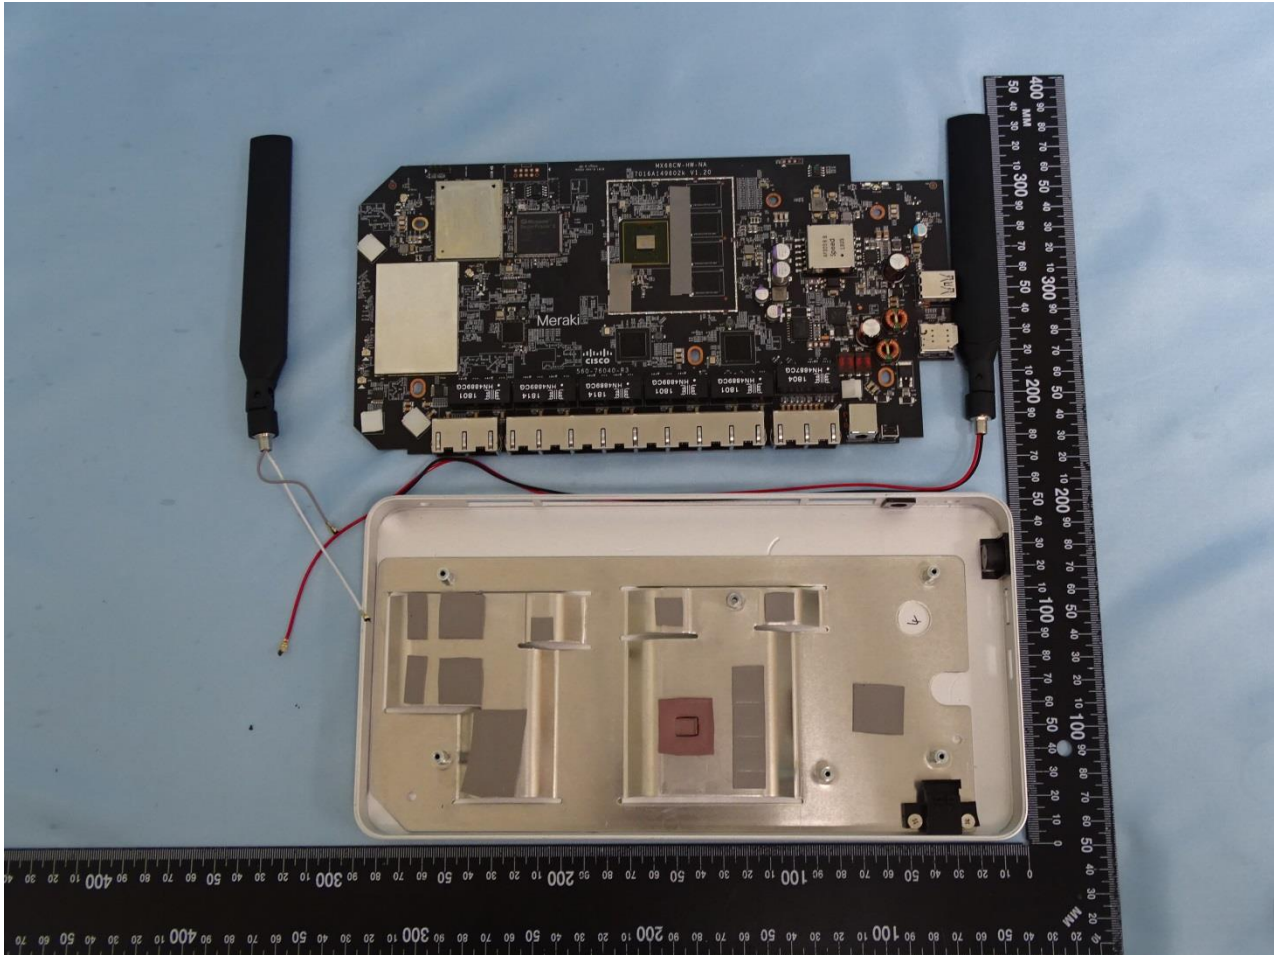

3. Internal Photograph of EUT

Brand Name: CISCO / Model Name: MX68CW-HW-NA

Brand Name: CISCO / Model Name: MX68CW-HW-NA

Brand Name: CISCO / Model Name: MX68CW-HW-NA

Brand Name: CISCO / Model Name: MX68CW-HW-NA

Brand Name: CISCO / Model Name: MX68CW-HW-NA

Brand Name: CISCO / Model Name: MX68CW-HW-NA

Brand Name: CISCO / Model Name: MX68CW-HW-NA

Brand Name: CISCO / Model Name: MX68CW-HW-NA

Brand Name: CISCO / Model Name: MX68CW-HW-NA