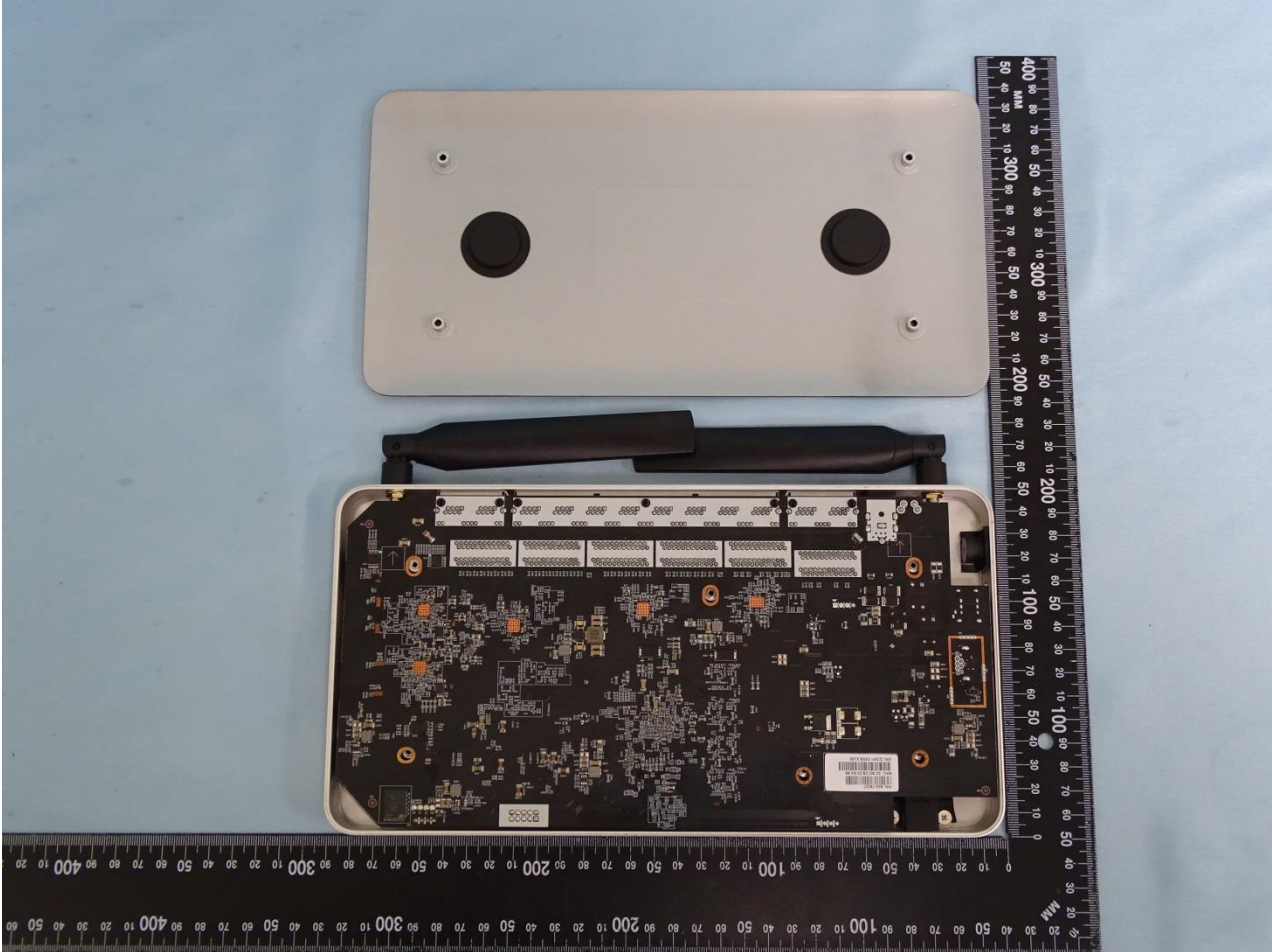

3. Internal Photograph of EUT

Brand Name: CISCO / Model Name: MX68CW-HW-NA

Brand Name: CISCO / Model Name: MX68CW-HW-NA

Brand Name: CISCO / Model Name: MX68CW-HW-NA

Brand Name: CISCO / Model Name: MX68CW-HW-NA

Brand Name: CISCO / Model Name: MX68CW-HW-NA

Brand Name: CISCO / Model Name: MX68CW-HW-NA

Brand Name: CISCO / Model Name: MX68CW-HW-NA

Brand Name: CISCO / Model Name: MX68CW-HW-NA

Brand Name: CISCO / Model Name: MX68CW-HW-NA