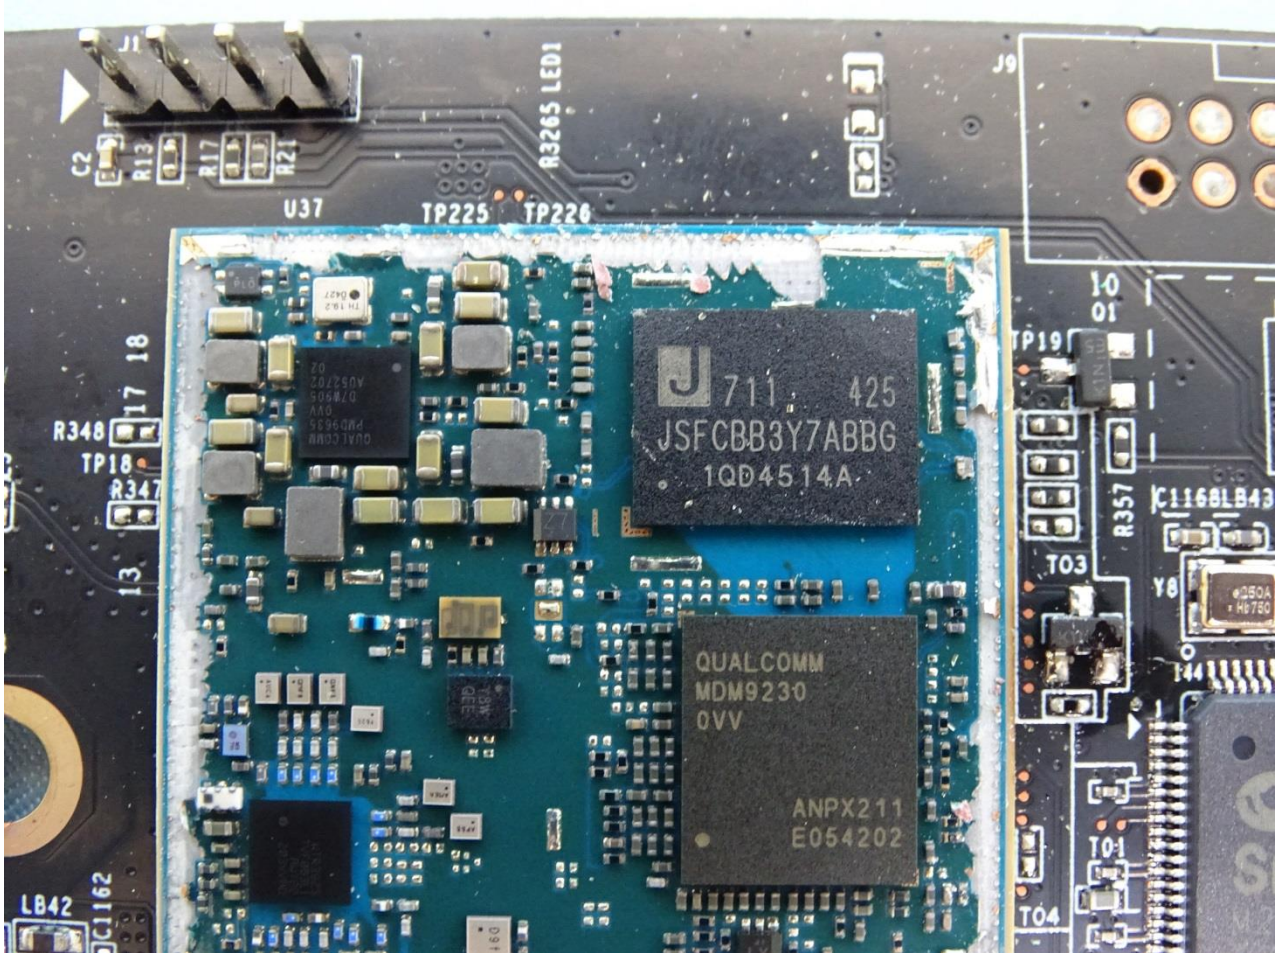

3. Internal Photograph of EUT

Brand Name: CISCO / Model Name: MX68CW-HW-NA

Brand Name: CISCO / Model Name: MX68CW-HW-NA

Brand Name: CISCO / Model Name: MX68CW-HW-NA

Brand Name: CISCO / Model Name: MX68CW-HW-NA

Brand Name: CISCO / Model Name: MX68CW-HW-NA

Brand Name: CISCO / Model Name: MX68CW-HW-NA

Brand Name: CISCO / Model Name: MX68CW-HW-NA

Brand Name: CISCO / Model Name: MX68CW-HW-NA

Brand Name: CISCO / Model Name: MX68CW-HW-NA