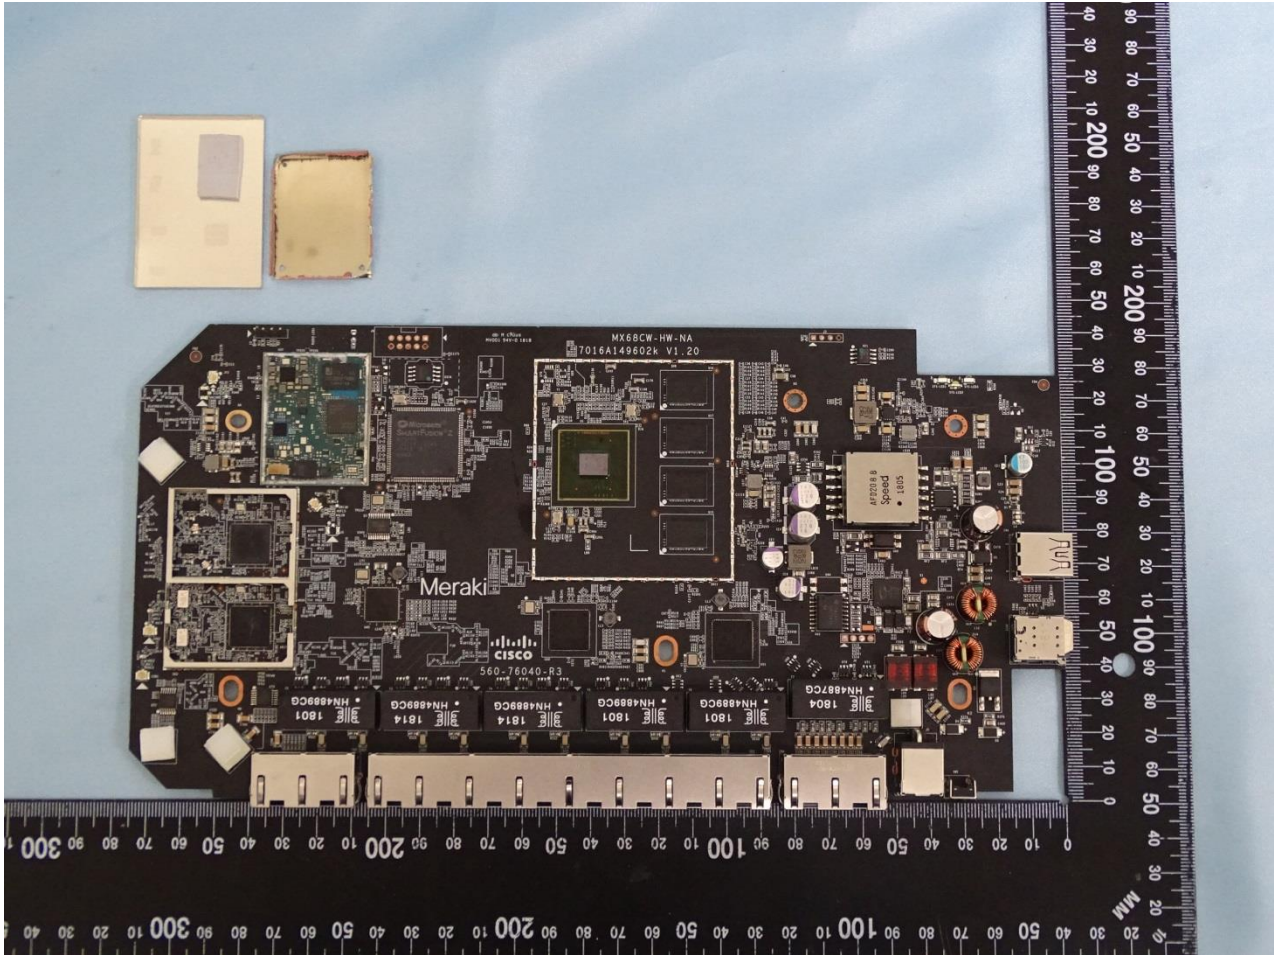

3. Internal Photograph of EUT

Brand Name: CISCO / Model Name: MX68CW-HW-NA

Brand Name: CISCO / Model Name: MX68CW-HW-NA

Brand Name: CISCO / Model Name: MX68CW-HW-NA

Brand Name: CISCO / Model Name: MX68CW-HW-NA

Brand Name: CISCO / Model Name: MX68CW-HW-NA

Brand Name: CISCO / Model Name: MX68CW-HW-NA

Brand Name: CISCO / Model Name: MX68CW-HW-NA

Brand Name: CISCO / Model Name: MX68CW-HW-NA

Brand Name: CISCO / Model Name: MX68CW-HW-NA