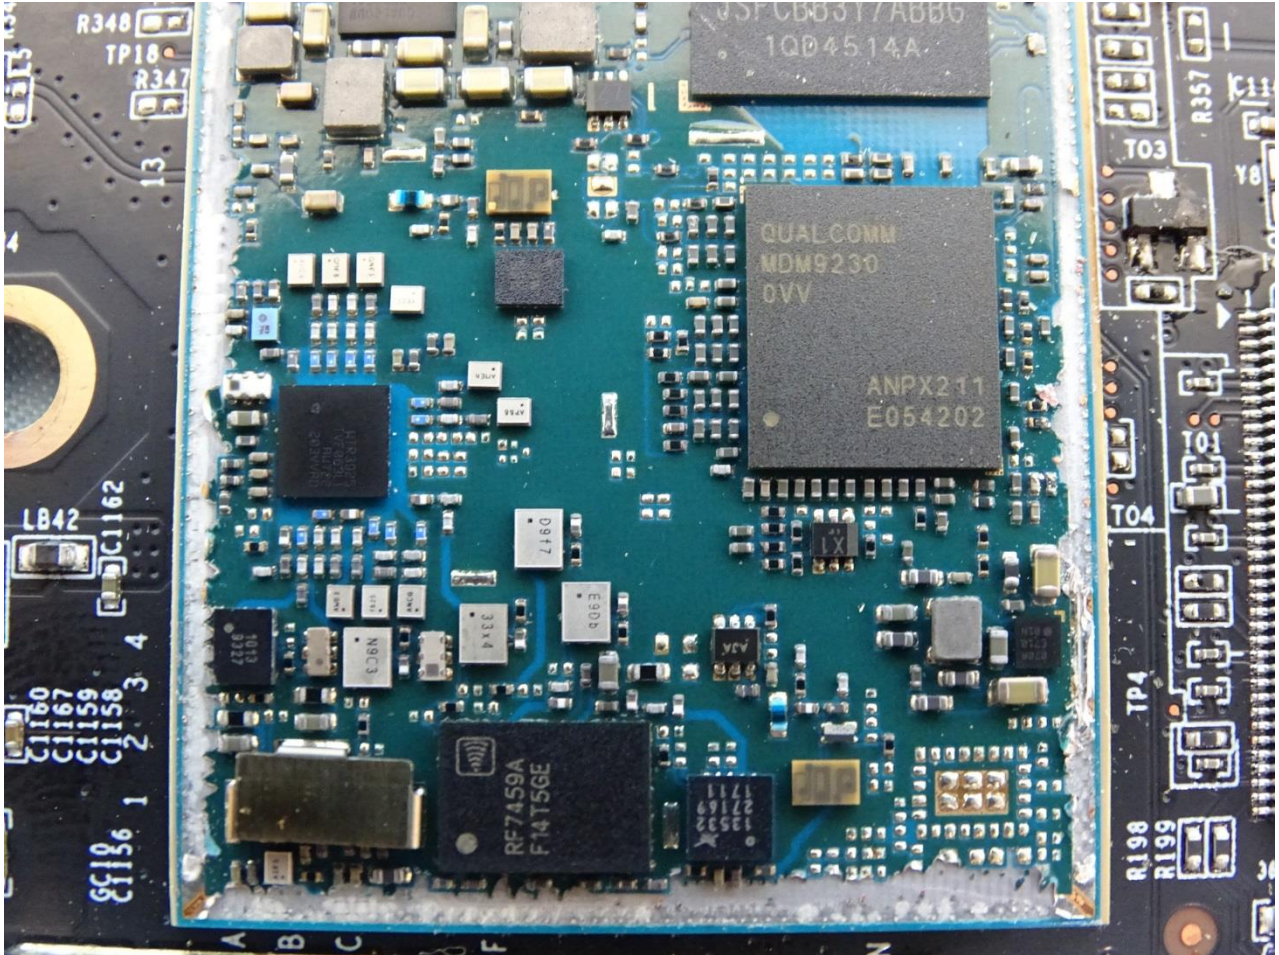

3. Internal Photograph of EUT

Brand Name: CISCO / Model Name: MX68CW-HW-NA

Brand Name: CISCO / Model Name: MX68CW-HW-NA

Brand Name: CISCO / Model Name: MX68CW-HW-NA

Brand Name: CISCO / Model Name: MX68CW-HW-NA

Brand Name: CISCO / Model Name: MX68CW-HW-NA

Brand Name: CISCO / Model Name: MX68CW-HW-NA

Brand Name: CISCO / Model Name: MX68CW-HW-NA

Brand Name: CISCO / Model Name: MX68CW-HW-NA

Brand Name: CISCO / Model Name: MX68CW-HW-NA