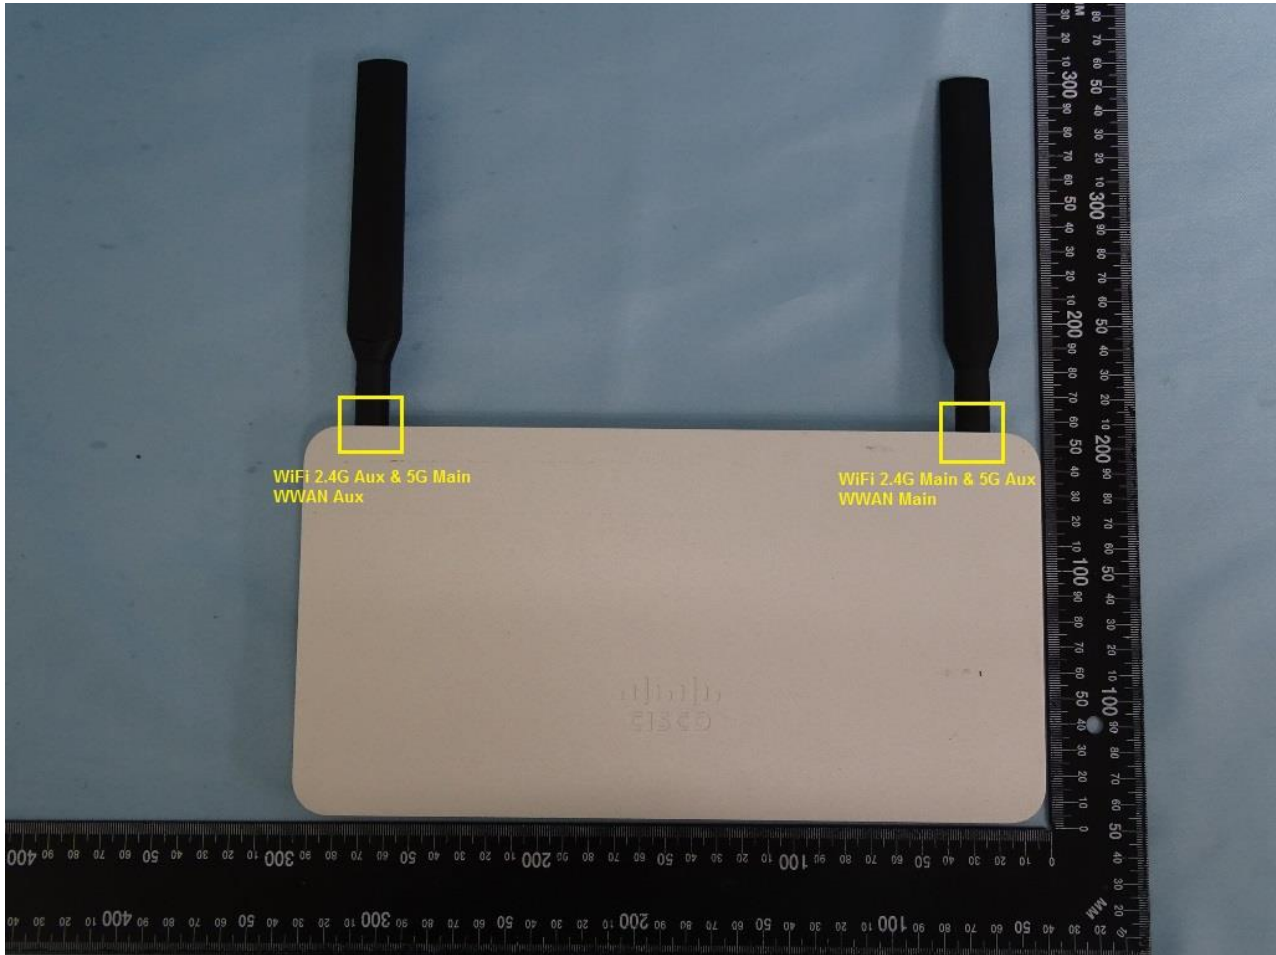

3. Internal Photograph of EUT

Brand Name: CISCO / Model Name: MX68CW-HW-NA

Brand Name: CISCO / Model Name: MX68CW-HW-NA

Brand Name: CISCO / Model Name: MX68CW-HW-NA

Brand Name: CISCO / Model Name: MX68CW-HW-NA