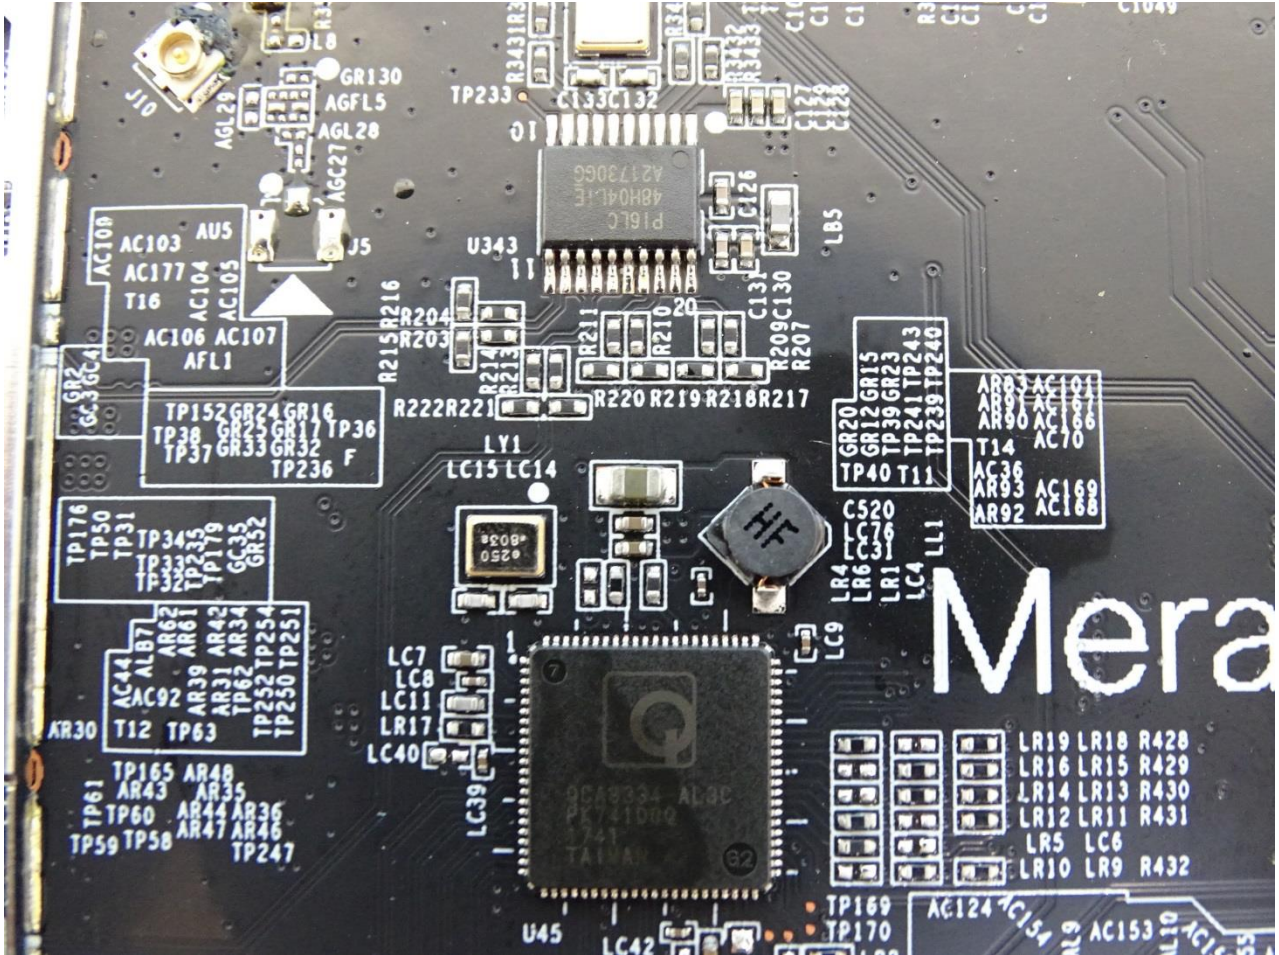

Brand Name: CISCO / Model Name: MX68CW-HW-NA