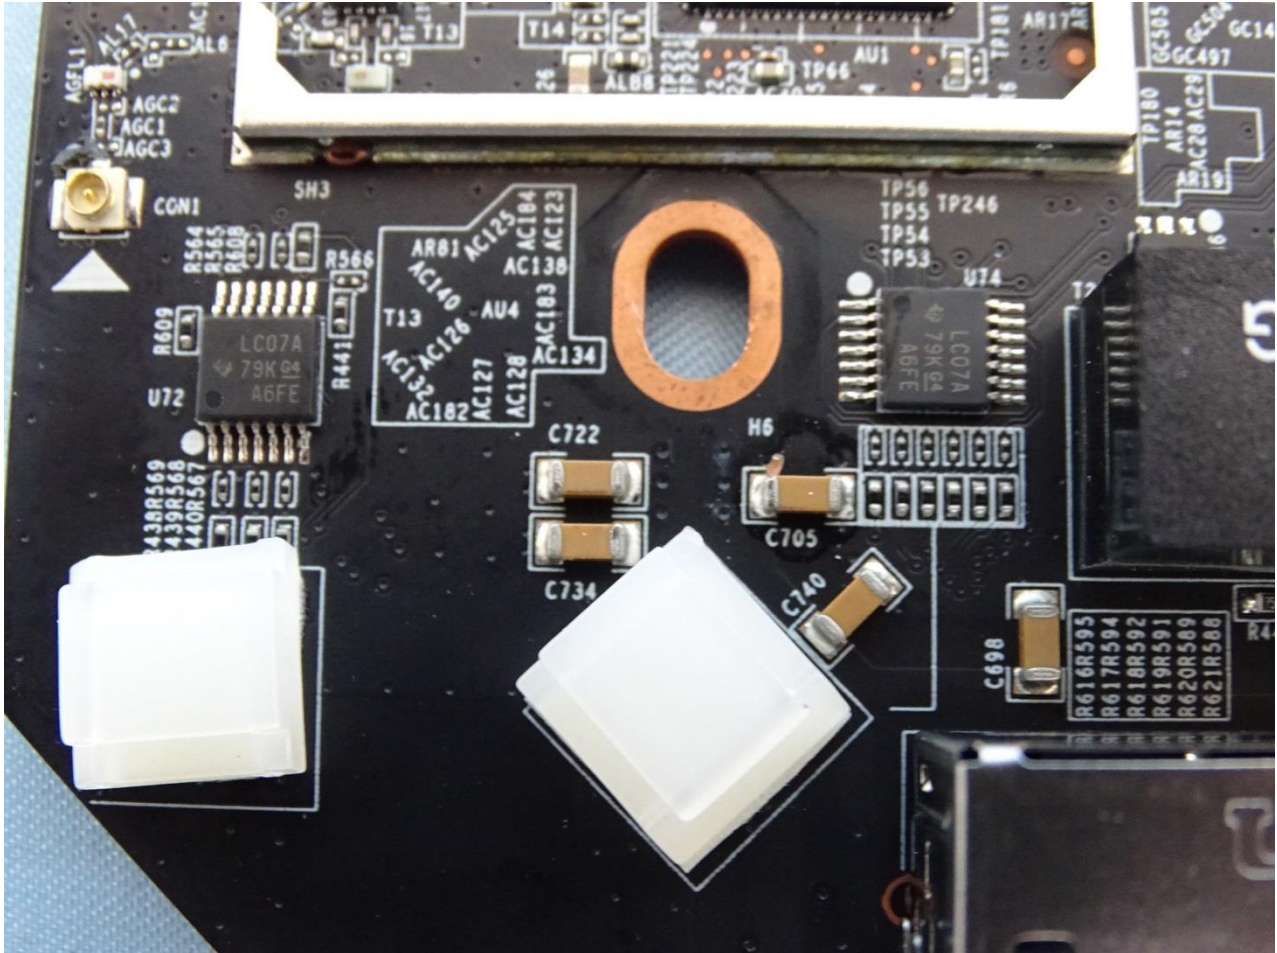

Brand Name: CISCO / Model Name: MX68CW-HW-NA