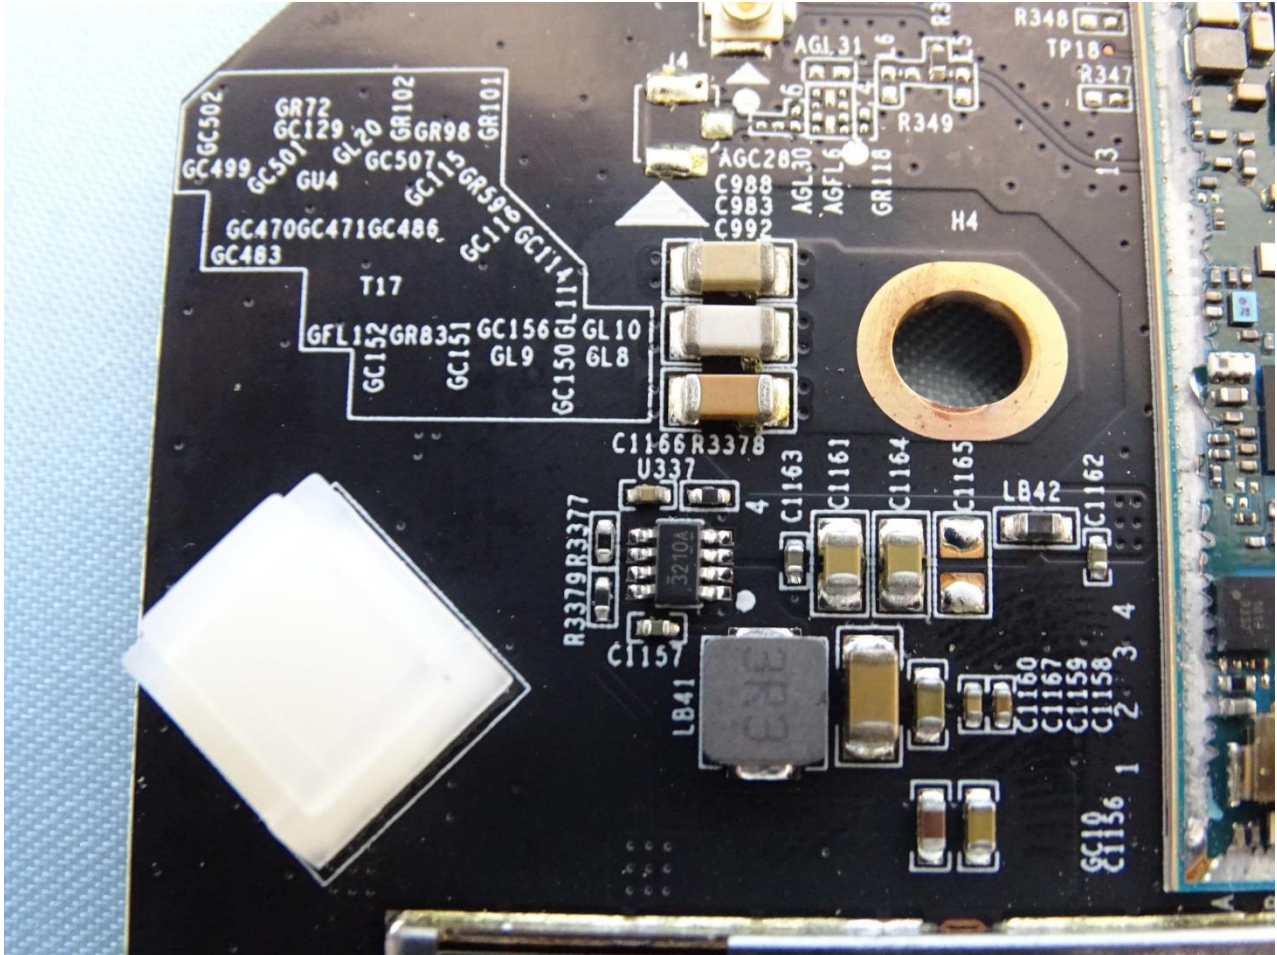

3. Internal Photograph of EUT

Brand Name: CISCO / Model Name: MX68CW-HW-NA

Brand Name: CISCO / Model Name: MX68CW-HW-NA

Brand Name: CISCO / Model Name: MX68CW-HW-NA

Brand Name: CISCO / Model Name: MX68CW-HW-NA

Brand Name: CISCO / Model Name: MX68CW-HW-NA

Brand Name: CISCO / Model Name: MX68CW-HW-NA

Brand Name: CISCO / Model Name: MX68CW-HW-NA

Brand Name: CISCO / Model Name: MX68CW-HW-NA

Brand Name: CISCO / Model Name: MX68CW-HW-NA