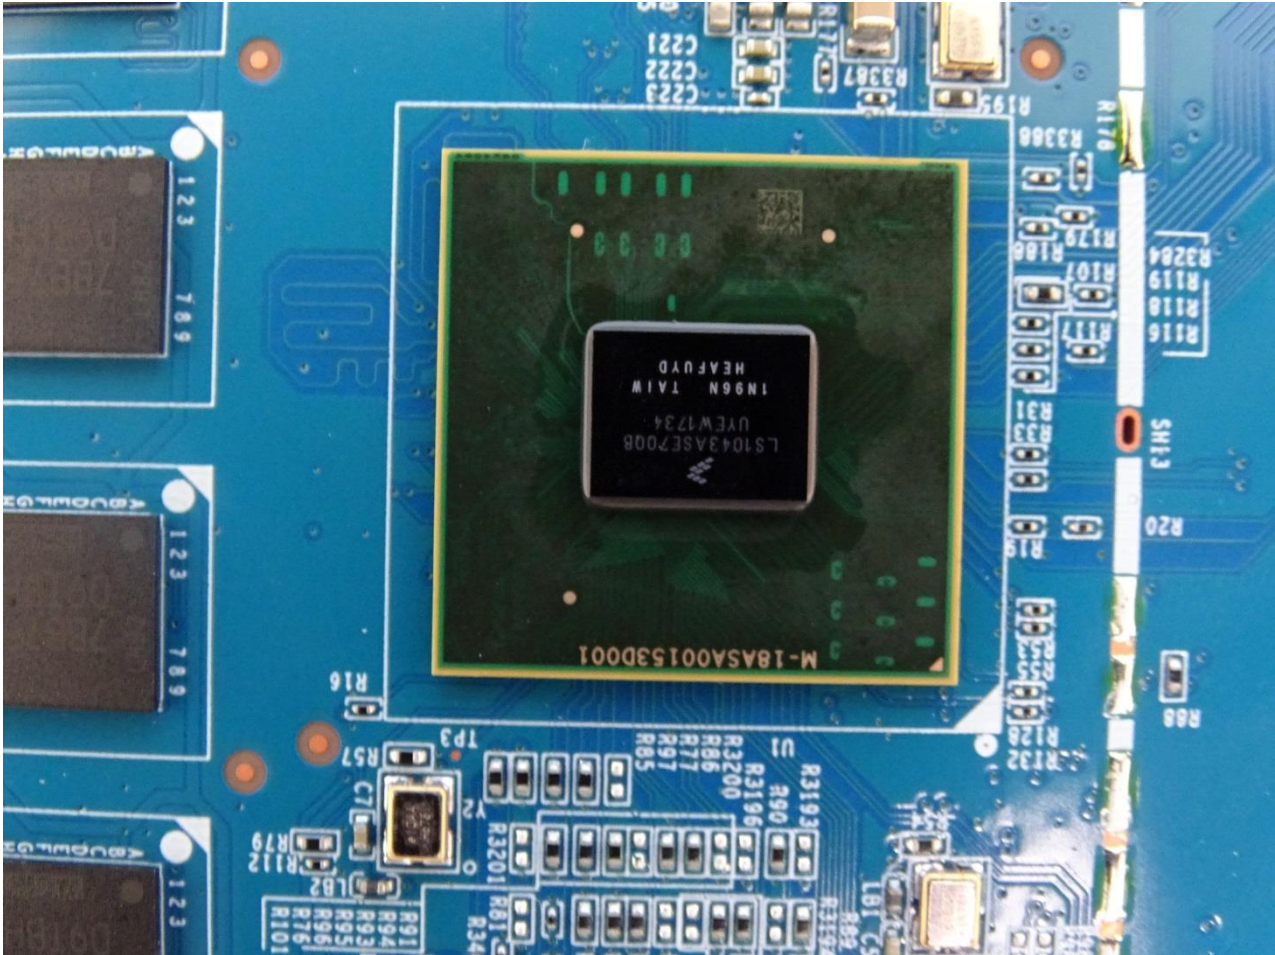

3. Internal Photograph of EUT

Brand Name: CISCO / Model Name: MX68W-HW

Brand Name: CISCO / Model Name: MX68W-HW

Brand Name: CISCO / Model Name: MX68W-HW

Brand Name: CISCO / Model Name: MX68W-HW

Brand Name: CISCO / Model Name: MX68W-HW

Brand Name: CISCO / Model Name: MX68W-HW

Brand Name: CISCO / Model Name: MX68W-HW

Brand Name: CISCO / Model Name: MX68W-HW

Brand Name: CISCO / Model Name: MX68W-HW

Brand Name: CISCO / Model Name: MX68W-HW