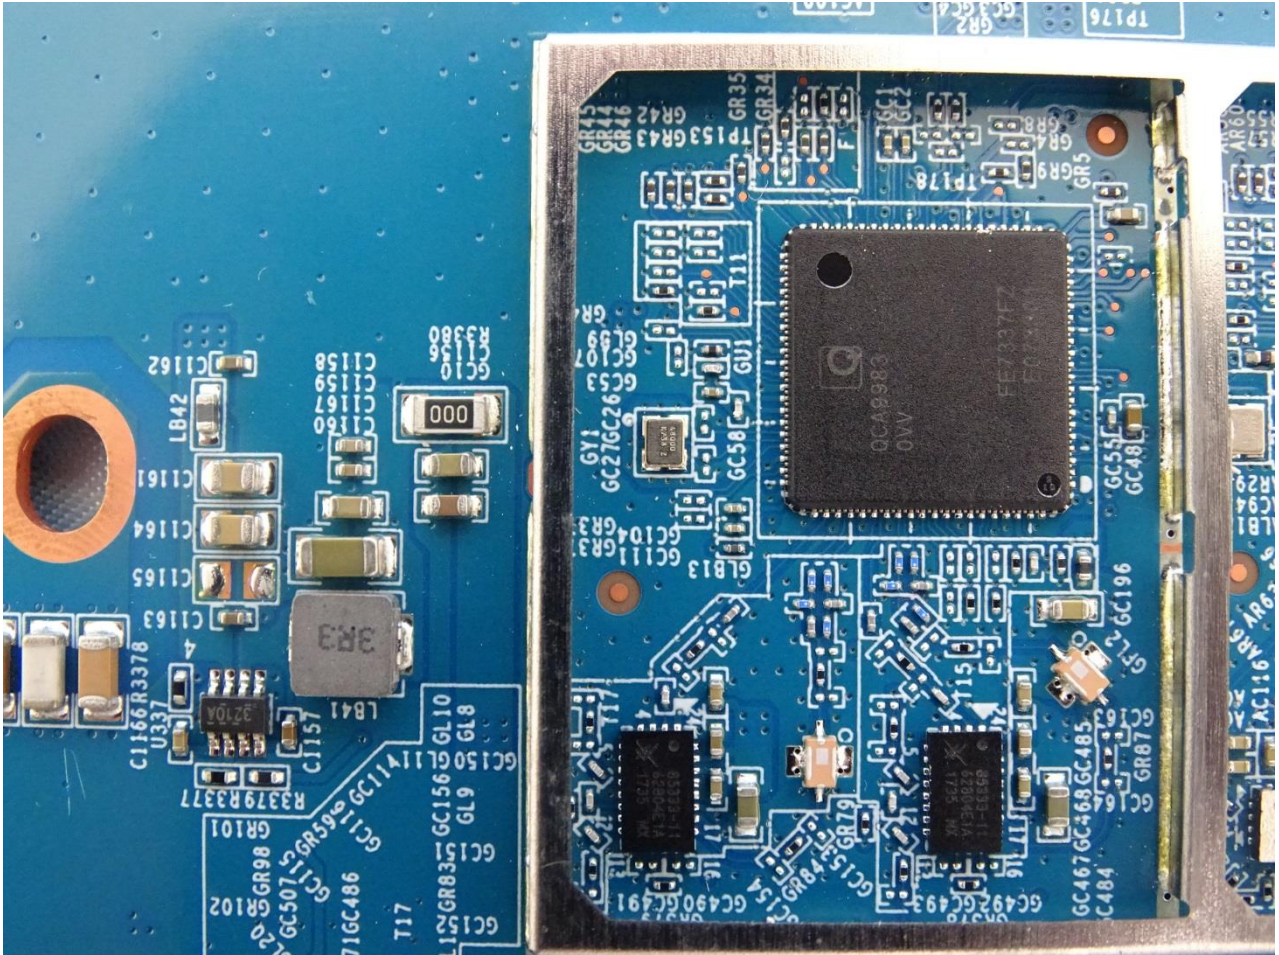

3. Internal Photograph of EUT

Brand Name: CISCO / Model Name: MX68W-HW

Brand Name: CISCO / Model Name: MX68W-HW

Brand Name: CISCO / Model Name: MX68W-HW

Brand Name: CISCO / Model Name: MX68W-HW

Brand Name: CISCO / Model Name: MX68W-HW

Brand Name: CISCO / Model Name: MX68W-HW

Brand Name: CISCO / Model Name: MX68W-HW

Brand Name: CISCO / Model Name: MX68W-HW

Brand Name: CISCO / Model Name: MX68W-HW

Brand Name: CISCO / Model Name: MX68W-HW