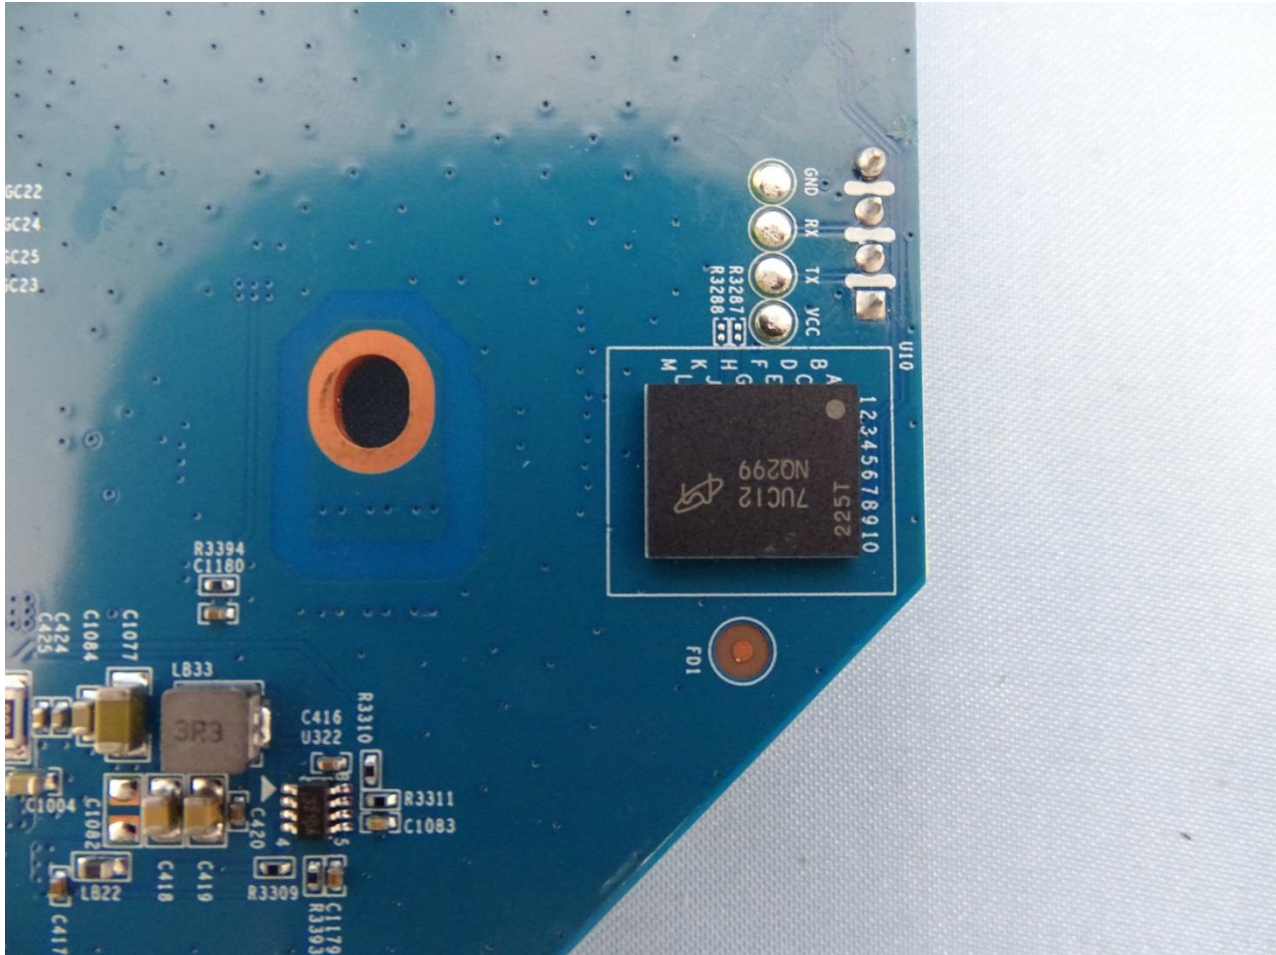

Brand Name: CISCO / Model Name: MX68W-HW