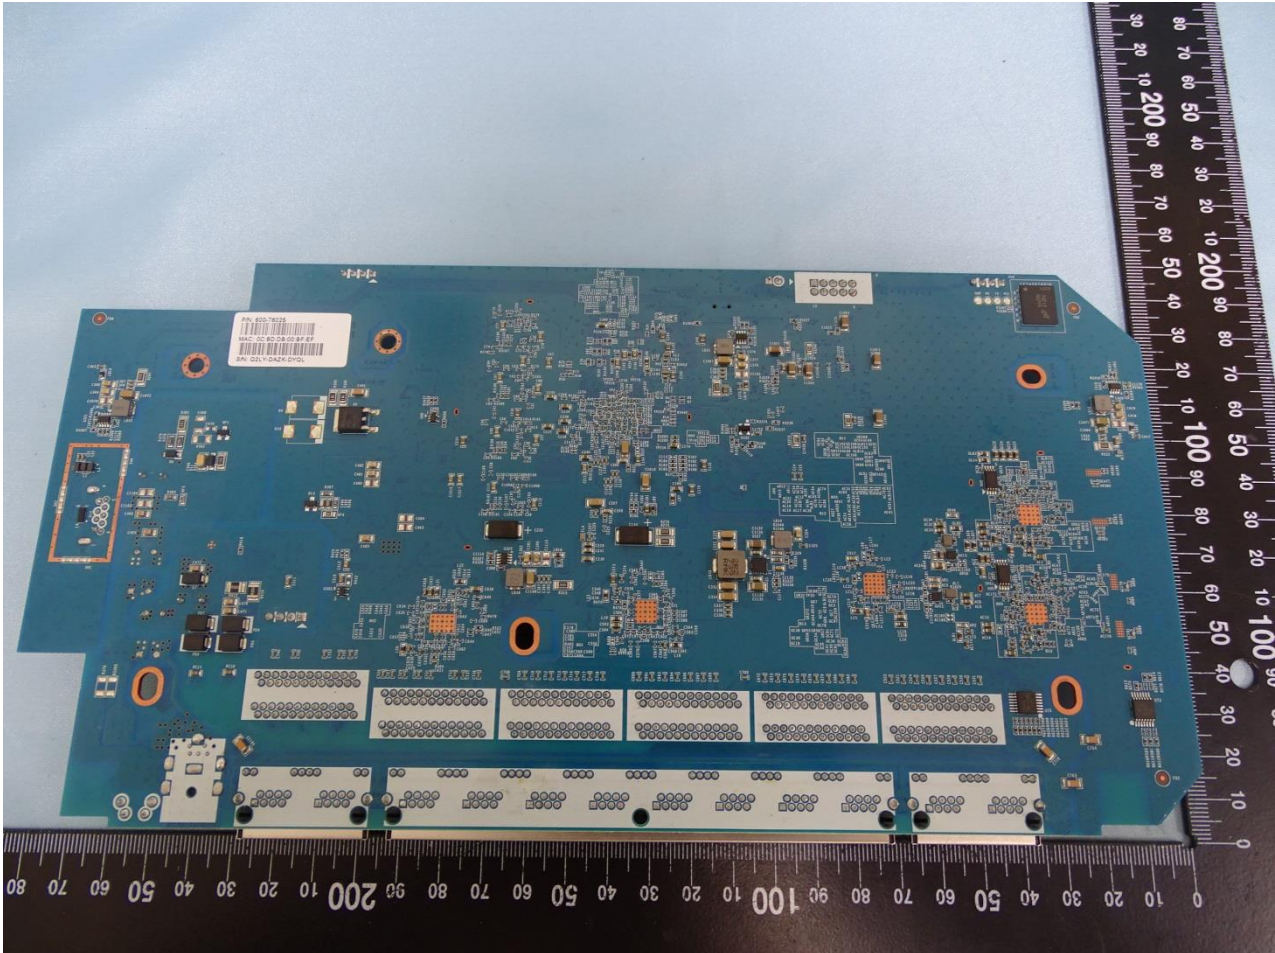

Brand Name: CISCO / Model Name: MX68W-HW