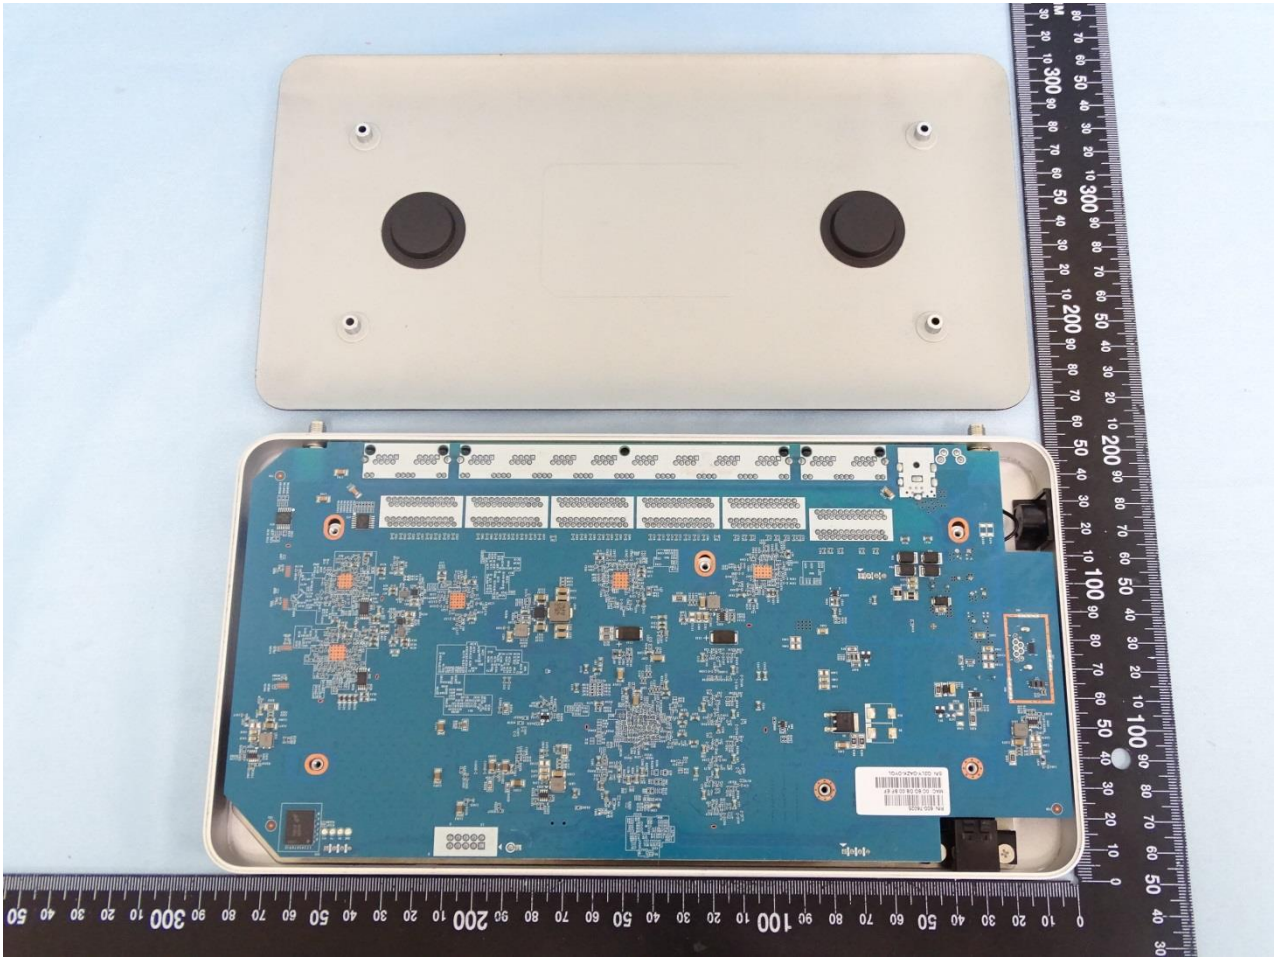

3. Internal Photograph of EUT

Brand Name: CISCO / Model Name: MX68W-HW

Brand Name: CISCO / Model Name: MX68W-HW

Brand Name: CISCO / Model Name: MX68W-HW

Brand Name: CISCO / Model Name: MX68W-HW

Brand Name: CISCO / Model Name: MX68W-HW

Brand Name: CISCO / Model Name: MX68W-HW

Brand Name: CISCO / Model Name: MX68W-HW

Brand Name: CISCO / Model Name: MX68W-HW

Brand Name: CISCO / Model Name: MX68W-HW

Brand Name: CISCO / Model Name: MX68W-HW