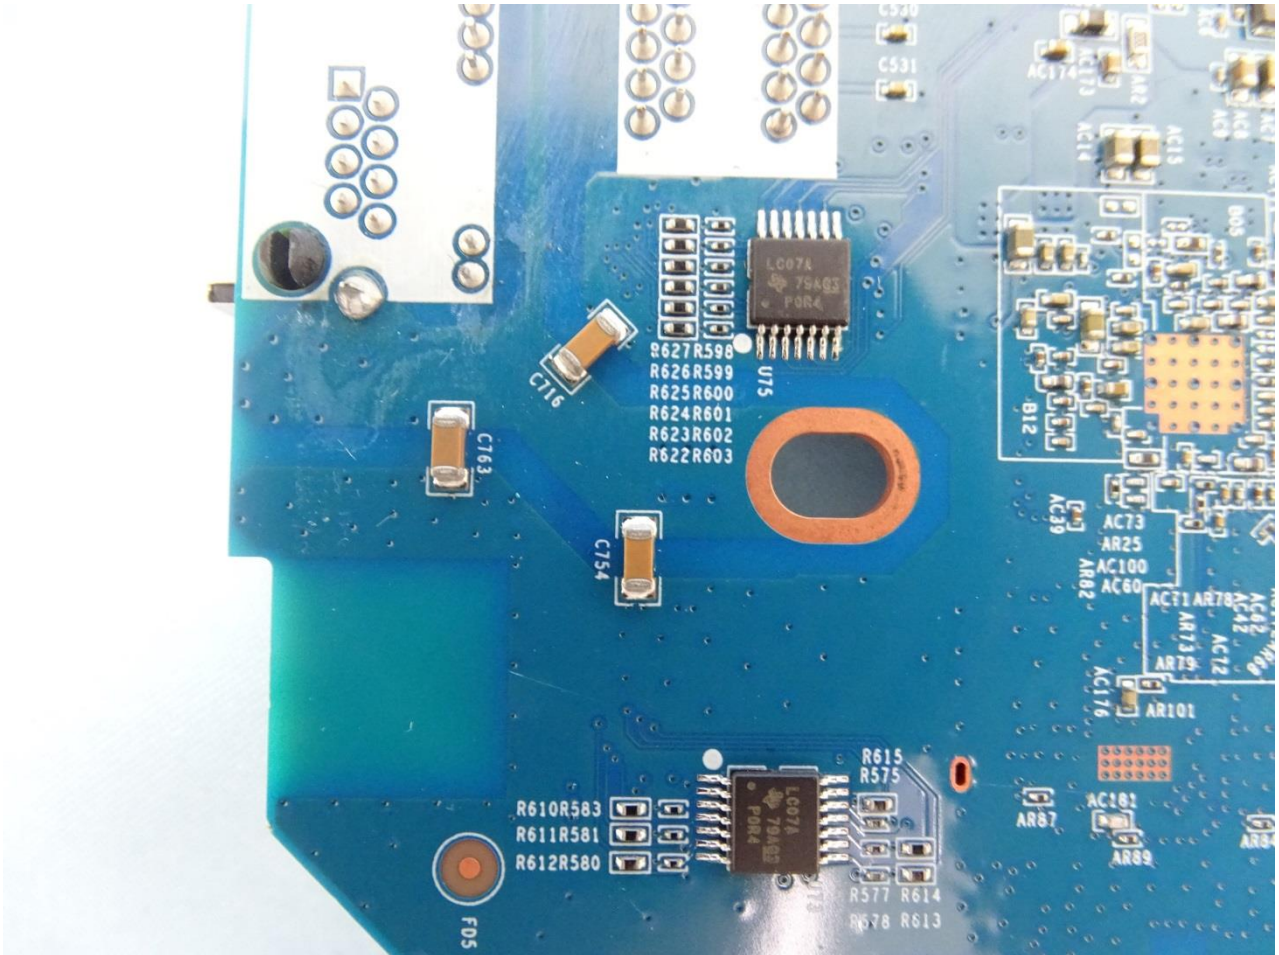

Brand Name: CISCO / Model Name: MX68W-HW

Brand Name: CISCO / Model Name: MX68W-HW

Brand Name: CISCO / Model Name: MX68W-HW

Brand Name: CISCO / Model Name: MX68W-HW

Brand Name: CISCO / Model Name: MX68W-HW

OC:8D:DB:00:BF:EF
LY-DAZK-DYQL

Brand Name: CISCO / Model Name: MX68W-HW

Brand Name: CISCO / Model Name: MX68W-HW

Brand Name: CISCO / Model Name: MX68W-HW

WLAN Antenna

Brand Name: CISCO / Model Name: MX68W-HW