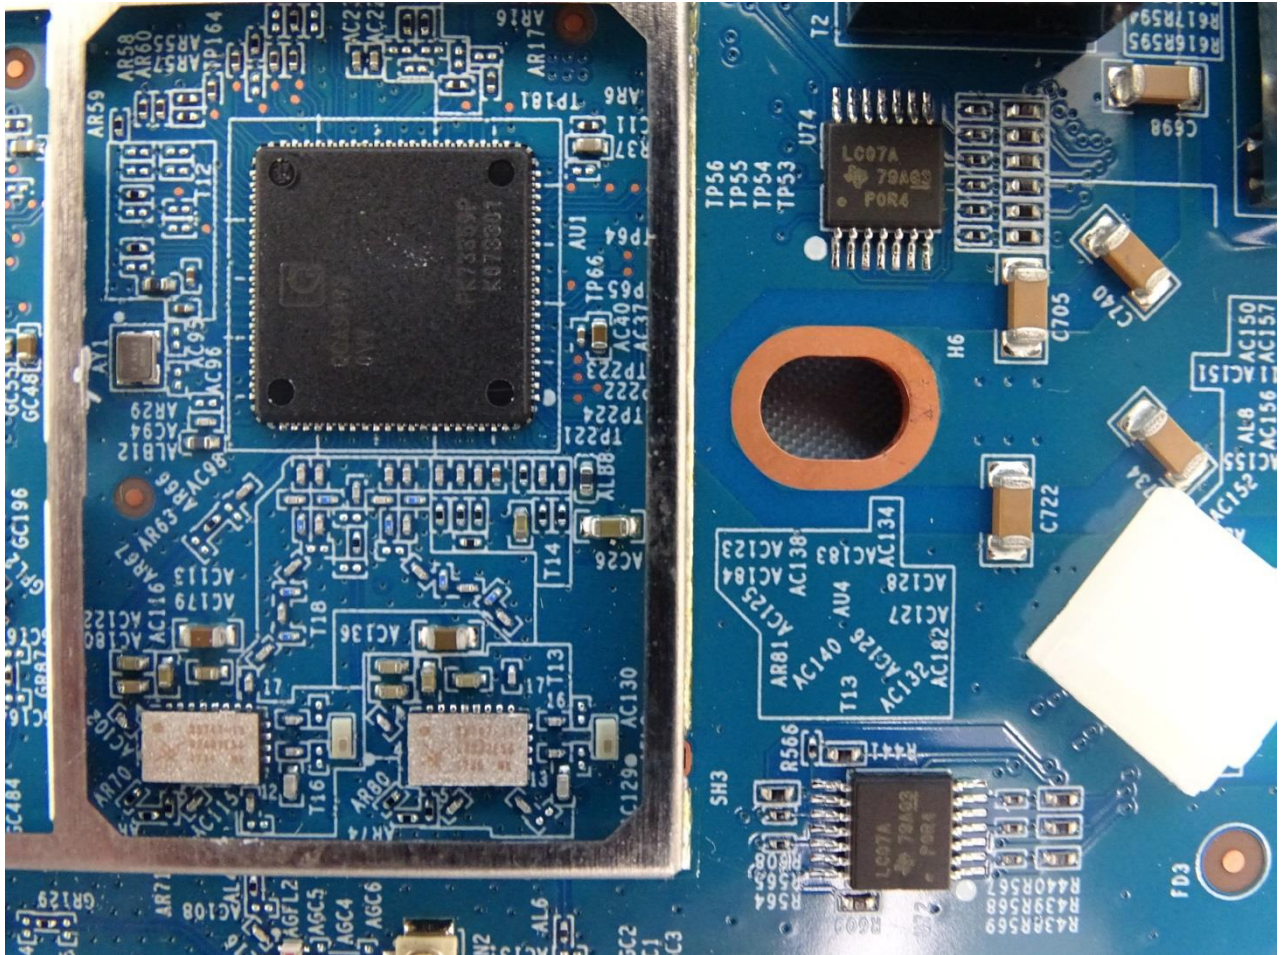

3. Internal Photograph of EUT

Brand Name: CISCO / Model Name: MX68W-HW

Brand Name: CISCO / Model Name: MX68W-HW

Brand Name: CISCO / Model Name: MX68W-HW

Brand Name: CISCO / Model Name: MX68W-HW

Brand Name: CISCO / Model Name: MX68W-HW

Brand Name: CISCO / Model Name: MX68W-HW

Brand Name: CISCO / Model Name: MX68W-HW

Brand Name: CISCO / Model Name: MX68W-HW

Brand Name: CISCO / Model Name: MX68W-HW

Brand Name: CISCO / Model Name: MX68W-HW