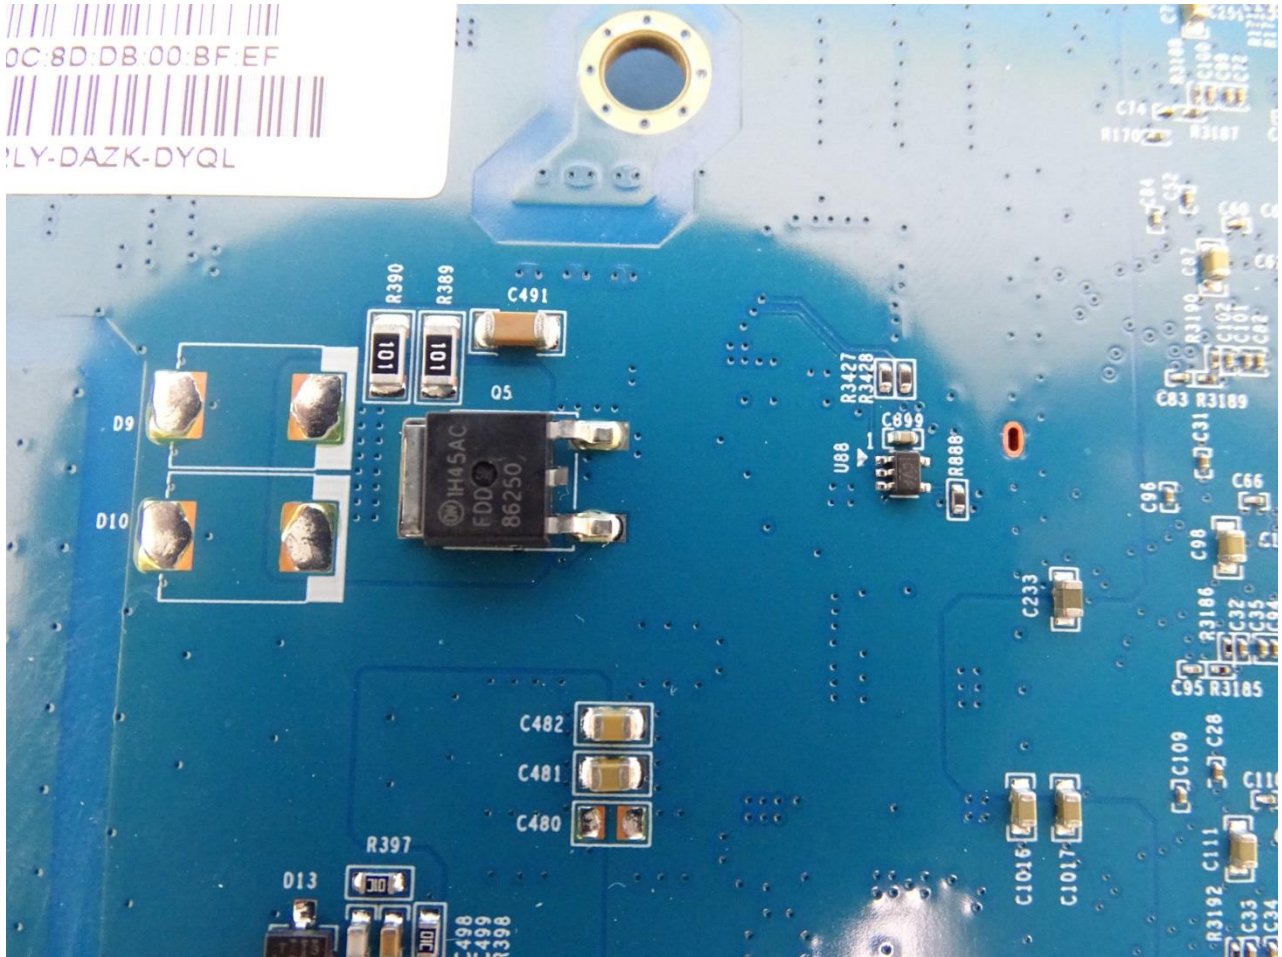

Brand Name: CISCO / Model Name: MX68W-HW

Brand Name: CISCO / Model Name: MX68W-HW

Brand Name: CISCO / Model Name: MX68W-HW

Brand Name: CISCO / Model Name: MX68W-HW

Brand Name: CISCO / Model Name: MX68W-HW

OC:8D:DB:00:BF:EF
LY-DAZK-DYQL

Brand Name: CISCO / Model Name: MX68W-HW

Brand Name: CISCO / Model Name: MX68W-HW

Brand Name: CISCO / Model Name: MX68W-HW

WLAN Antenna

Brand Name: CISCO / Model Name: MX68W-HW