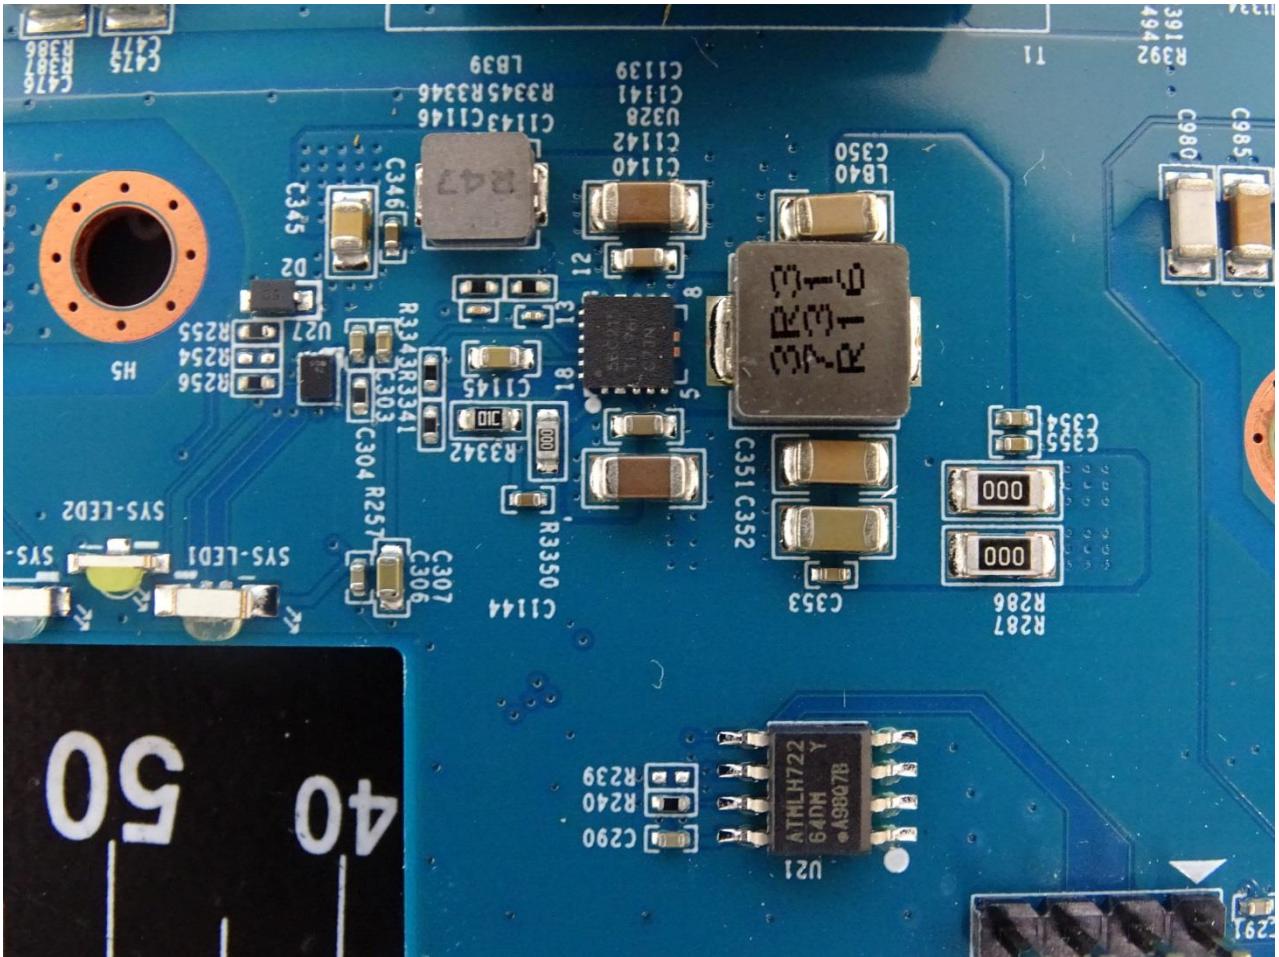

3. Internal Photograph of EUT

Brand Name: CISCO / Model Name: MX68W-HW

Brand Name: CISCO / Model Name: MX68W-HW

Brand Name: CISCO / Model Name: MX68W-HW

Brand Name: CISCO / Model Name: MX68W-HW

Brand Name: CISCO / Model Name: MX68W-HW

Brand Name: CISCO / Model Name: MX68W-HW

Brand Name: CISCO / Model Name: MX68W-HW

Brand Name: CISCO / Model Name: MX68W-HW

Brand Name: CISCO / Model Name: MX68W-HW

Brand Name: CISCO / Model Name: MX68W-HW