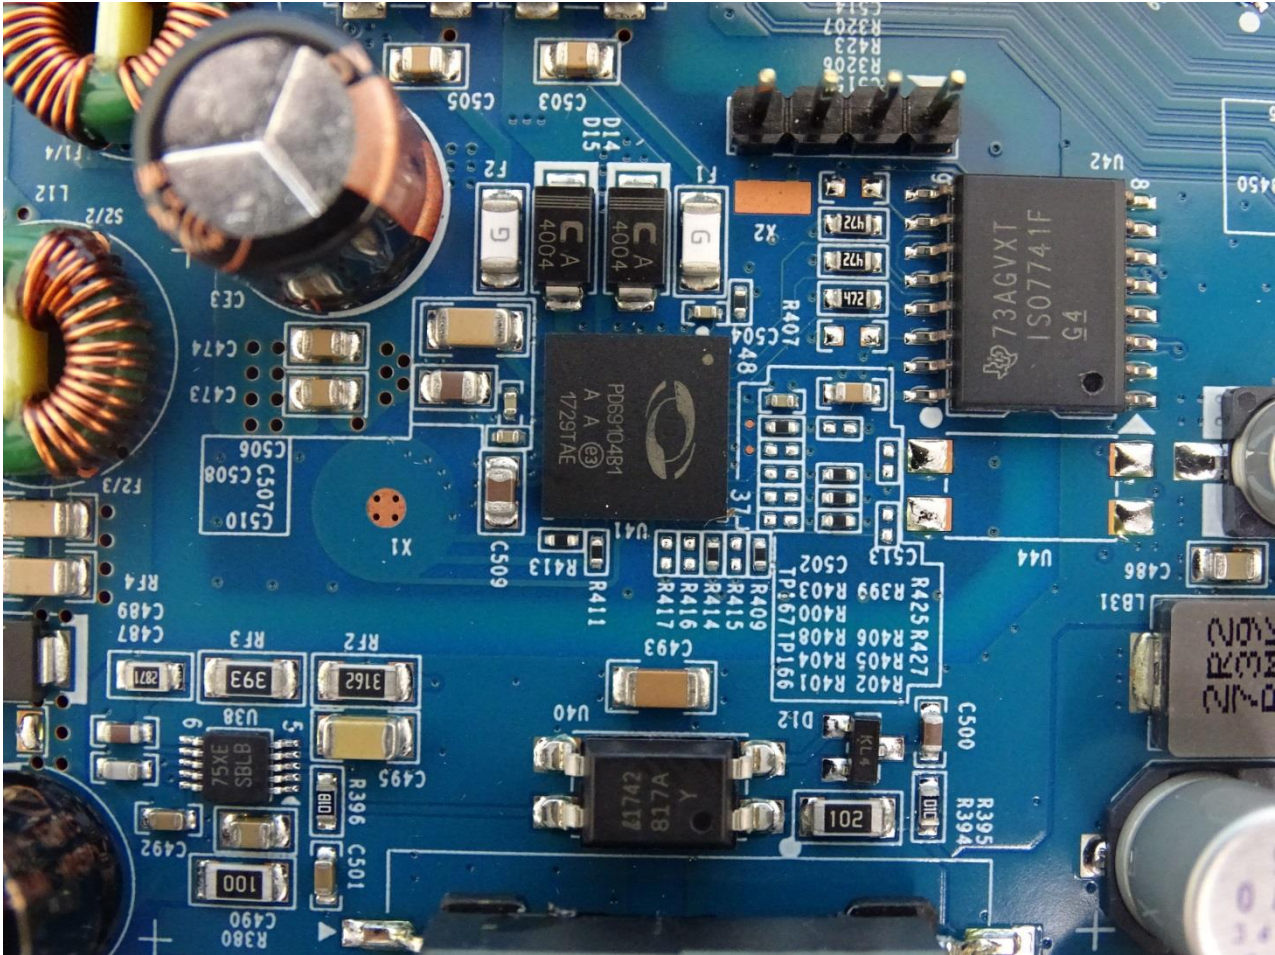

3. Internal Photograph of EUT

Brand Name: CISCO / Model Name: MX68W-HW

Brand Name: CISCO / Model Name: MX68W-HW

Brand Name: CISCO / Model Name: MX68W-HW

Brand Name: CISCO / Model Name: MX68W-HW

Brand Name: CISCO / Model Name: MX68W-HW

Brand Name: CISCO / Model Name: MX68W-HW

Brand Name: CISCO / Model Name: MX68W-HW

Brand Name: CISCO / Model Name: MX68W-HW

Brand Name: CISCO / Model Name: MX68W-HW

Brand Name: CISCO / Model Name: MX68W-HW