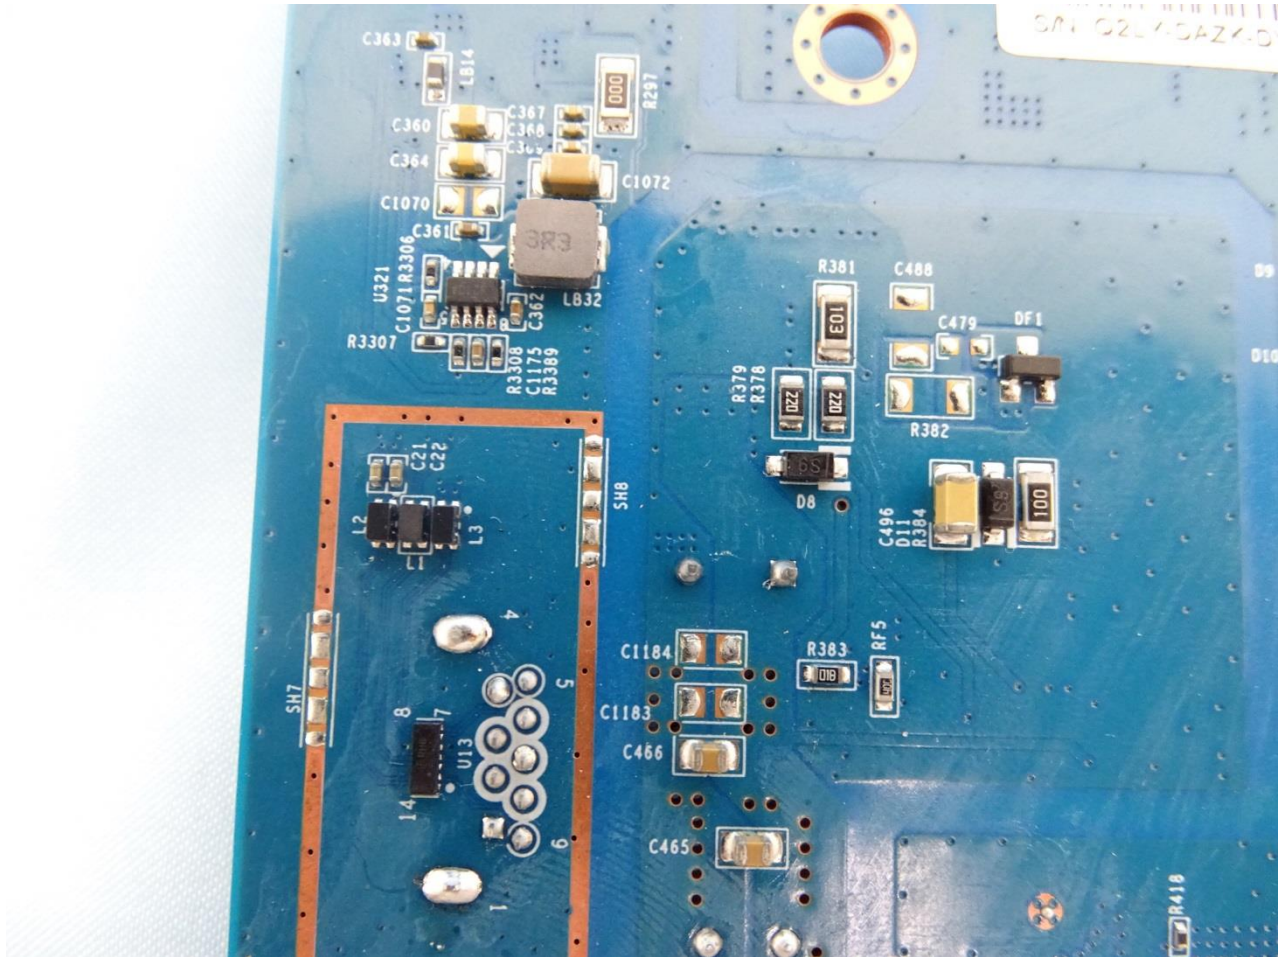

Brand Name: CISCO / Model Name: MX68W-HW

Brand Name: CISCO / Model Name: MX68W-HW

Brand Name: CISCO / Model Name: MX68W-HW

Brand Name: CISCO / Model Name: MX68W-HW

Brand Name: CISCO / Model Name: MX68W-HW

OC:8D:DB:00:BF:EF
LY-DAZK-DYQL

Brand Name: CISCO / Model Name: MX68W-HW

Brand Name: CISCO / Model Name: MX68W-HW

Brand Name: CISCO / Model Name: MX68W-HW

WLAN Antenna

Brand Name: CISCO / Model Name: MX68W-HW