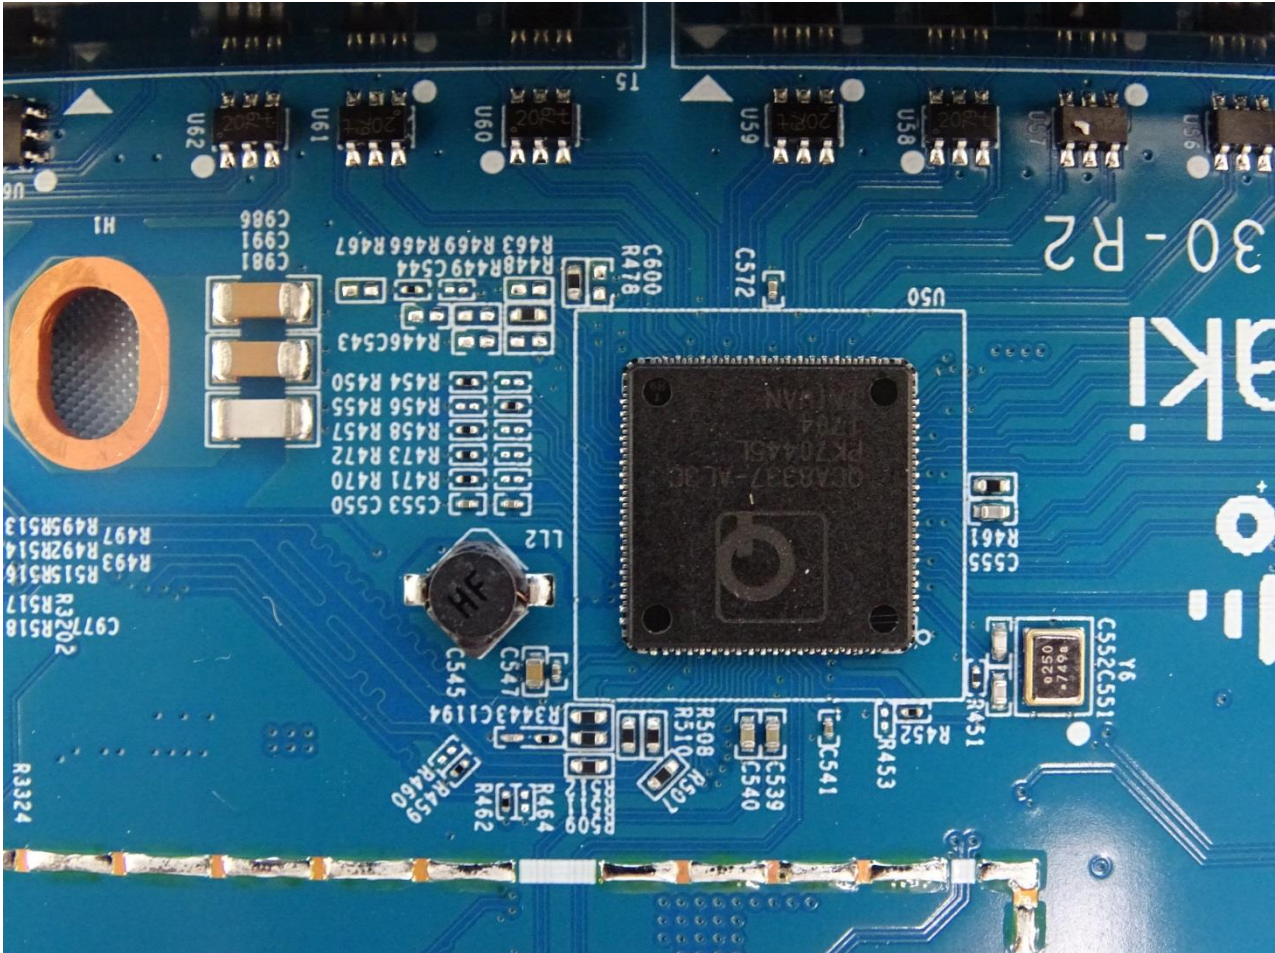

3. Internal Photograph of EUT

Brand Name: CISCO / Model Name: MX68W-HW

Brand Name: CISCO / Model Name: MX68W-HW

Brand Name: CISCO / Model Name: MX68W-HW

Brand Name: CISCO / Model Name: MX68W-HW

Brand Name: CISCO / Model Name: MX68W-HW

Brand Name: CISCO / Model Name: MX68W-HW

Brand Name: CISCO / Model Name: MX68W-HW

Brand Name: CISCO / Model Name: MX68W-HW

Brand Name: CISCO / Model Name: MX68W-HW

Brand Name: CISCO / Model Name: MX68W-HW