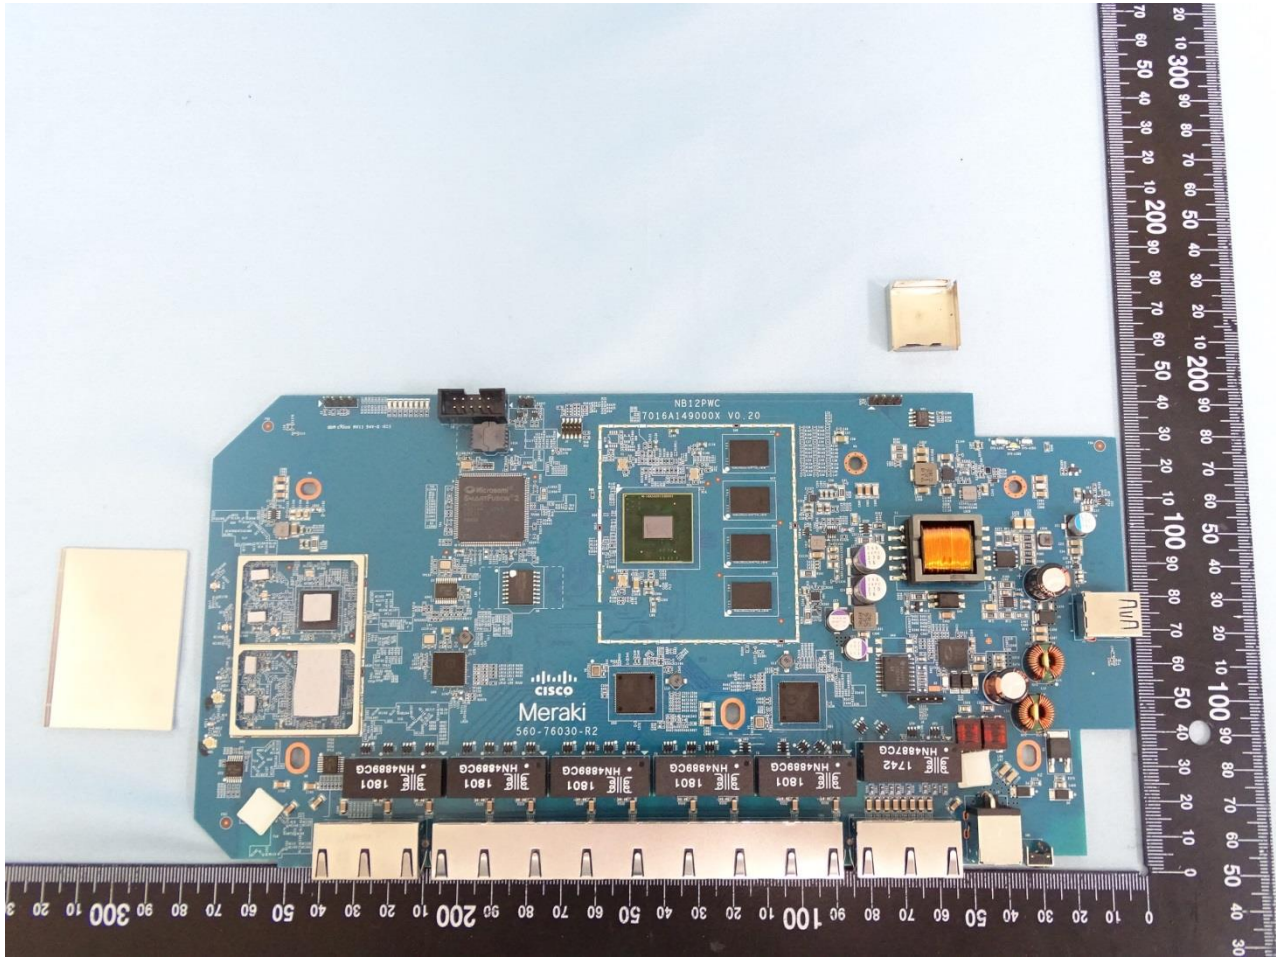

3. Internal Photograph of EUT

Brand Name: CISCO / Model Name: MX68W-HW

Brand Name: CISCO / Model Name: MX68W-HW

Brand Name: CISCO / Model Name: MX68W-HW

Brand Name: CISCO / Model Name: MX68W-HW

Brand Name: CISCO / Model Name: MX68W-HW

Brand Name: CISCO / Model Name: MX68W-HW

Brand Name: CISCO / Model Name: MX68W-HW

Brand Name: CISCO / Model Name: MX68W-HW

Brand Name: CISCO / Model Name: MX68W-HW

Brand Name: CISCO / Model Name: MX68W-HW