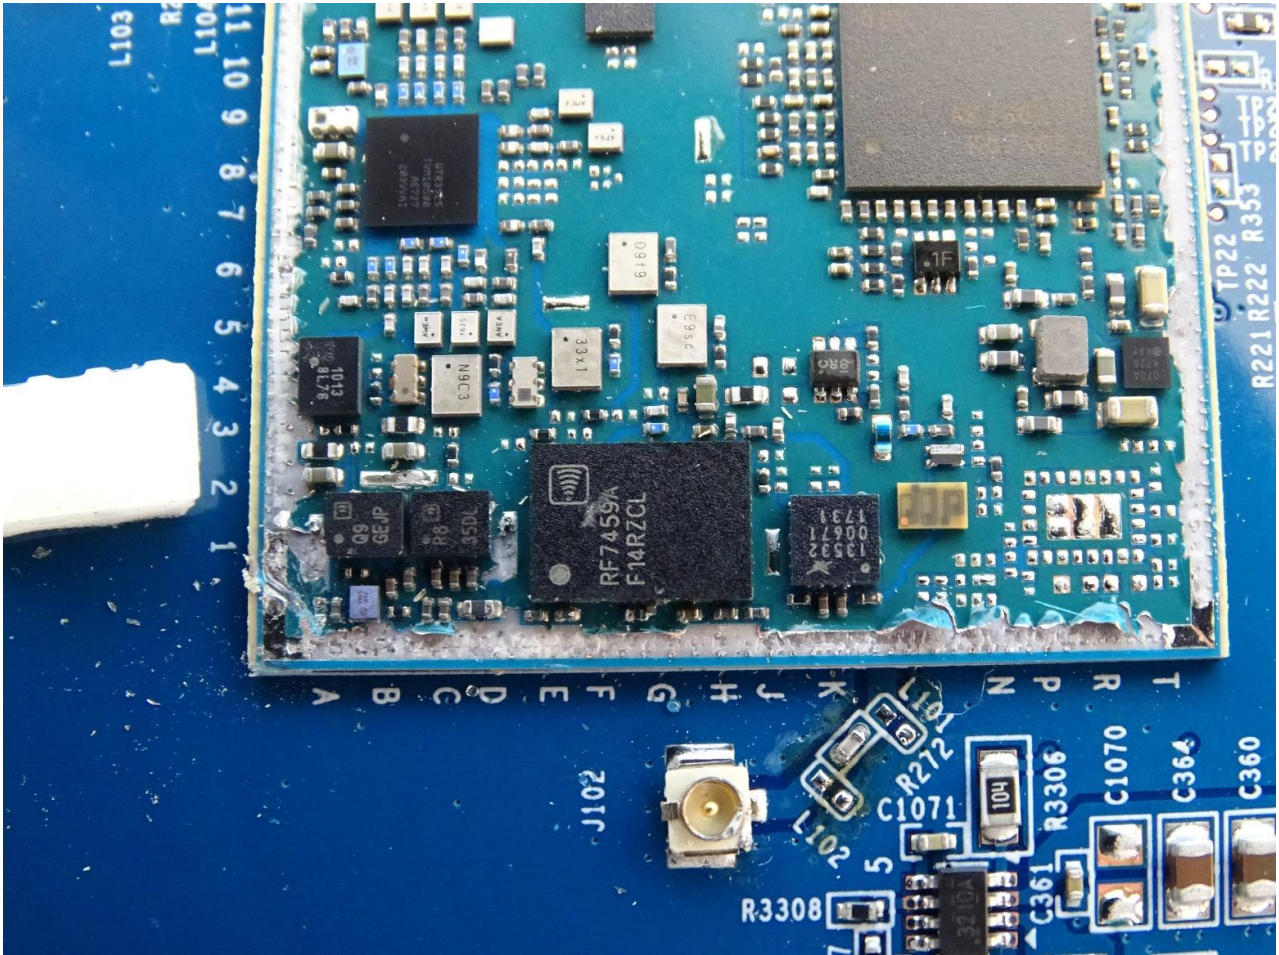

3. Internal Photograph of EUT

Brand Name: CISCO / Model Name: MX67C-HW-NA

Brand Name: CISCO / Model Name: MX67C-HW-NA

Brand Name: CISCO / Model Name: MX67C-HW-NA

Brand Name: CISCO / Model Name: MX67C-HW-NA

Brand Name: CISCO / Model Name: MX67C-HW-NA

Brand Name: CISCO / Model Name: MX67C-HW-NA

Brand Name: CISCO / Model Name: MX67C-HW-NA

Brand Name: CISCO / Model Name: MX67C-HW-NA

Brand Name: CISCO / Model Name: MX67C-HW-NA