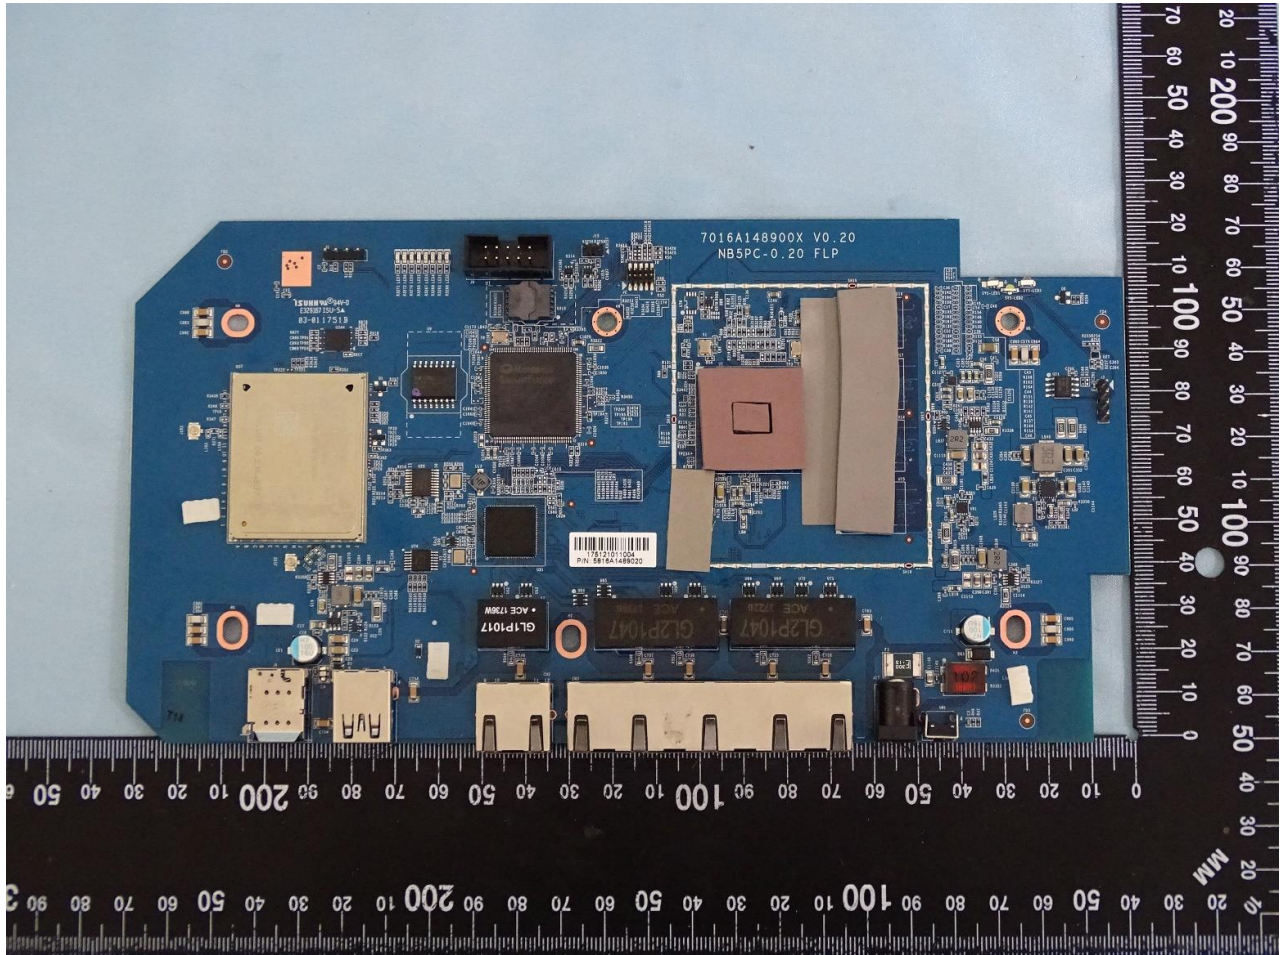

3. Internal Photograph of EUT

Brand Name: CISCO / Model Name: MX67C-HW-NA

Brand Name: CISCO / Model Name: MX67C-HW-NA

Brand Name: CISCO / Model Name: MX67C-HW-NA

Brand Name: CISCO / Model Name: MX67C-HW-NA

Brand Name: CISCO / Model Name: MX67C-HW-NA

Brand Name: CISCO / Model Name: MX67C-HW-NA

Brand Name: CISCO / Model Name: MX67C-HW-NA

Brand Name: CISCO / Model Name: MX67C-HW-NA

Brand Name: CISCO / Model Name: MX67C-HW-NA