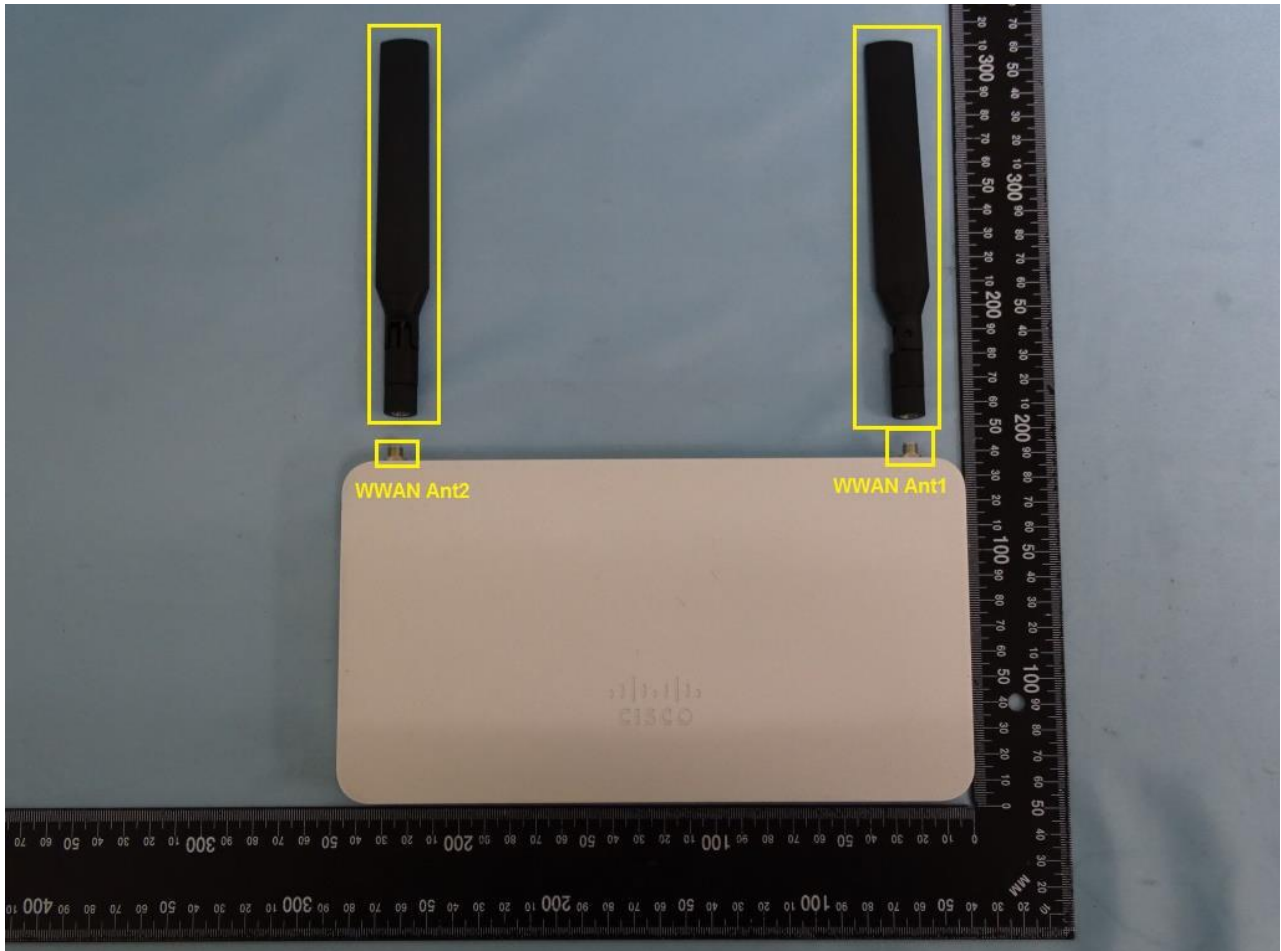

3. Internal Photograph of EUT

Brand Name: CISCO / Model Name: MX67C-HW-NA

Brand Name: CISCO / Model Name: MX67C-HW-NA

Brand Name: CISCO / Model Name: MX67C-HW-NA

Brand Name: CISCO / Model Name: MX67C-HW-NA