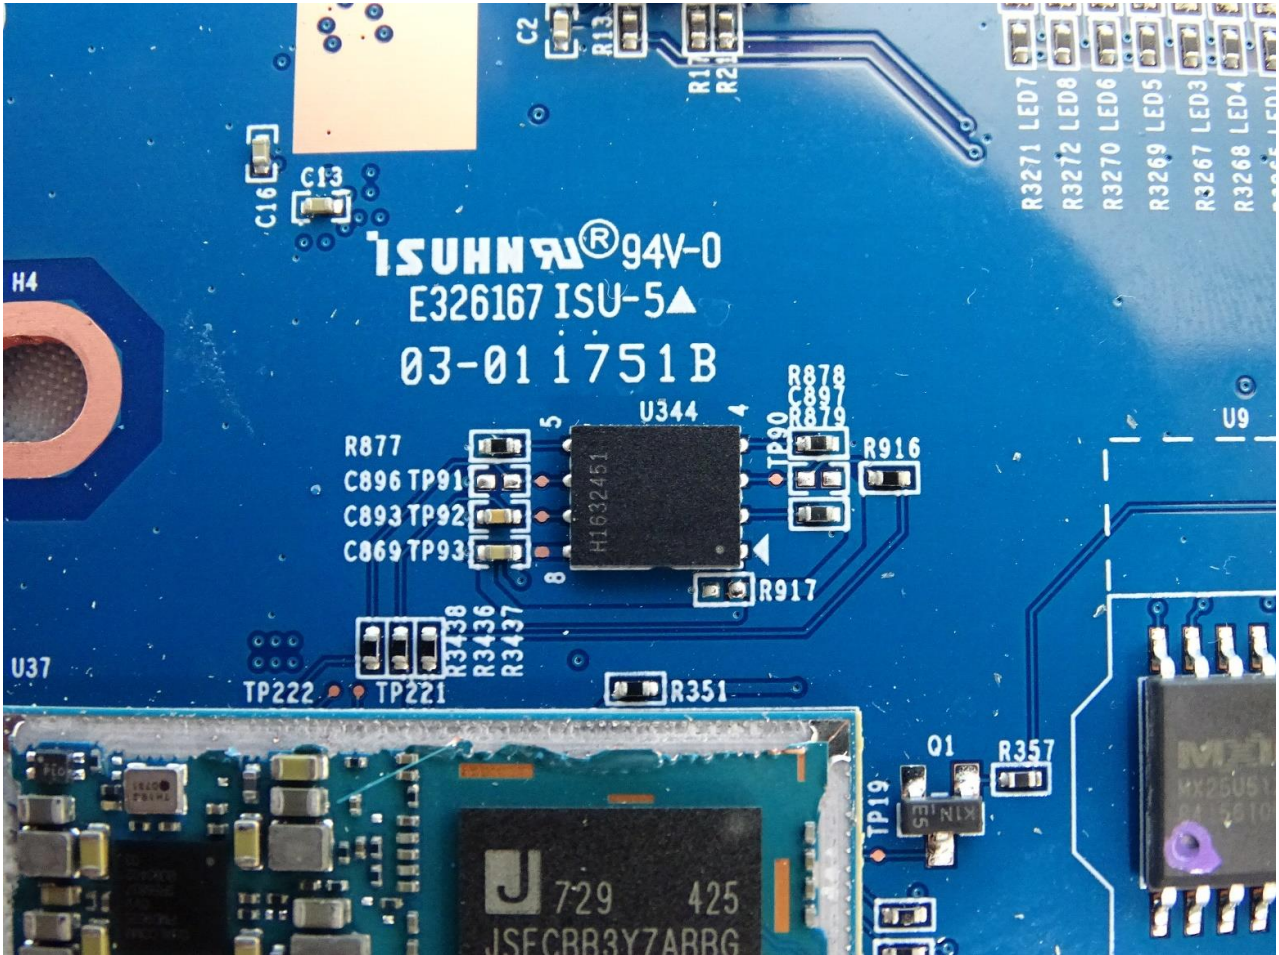

3. Internal Photograph of EUT

Brand Name: CISCO / Model Name: MX67C-HW-NA

Brand Name: CISCO / Model Name: MX67C-HW-NA

Brand Name: CISCO / Model Name: MX67C-HW-NA

Brand Name: CISCO / Model Name: MX67C-HW-NA

Brand Name: CISCO / Model Name: MX67C-HW-NA

Brand Name: CISCO / Model Name: MX67C-HW-NA

Brand Name: CISCO / Model Name: MX67C-HW-NA

Brand Name: CISCO / Model Name: MX67C-HW-NA

Brand Name: CISCO / Model Name: MX67C-HW-NA