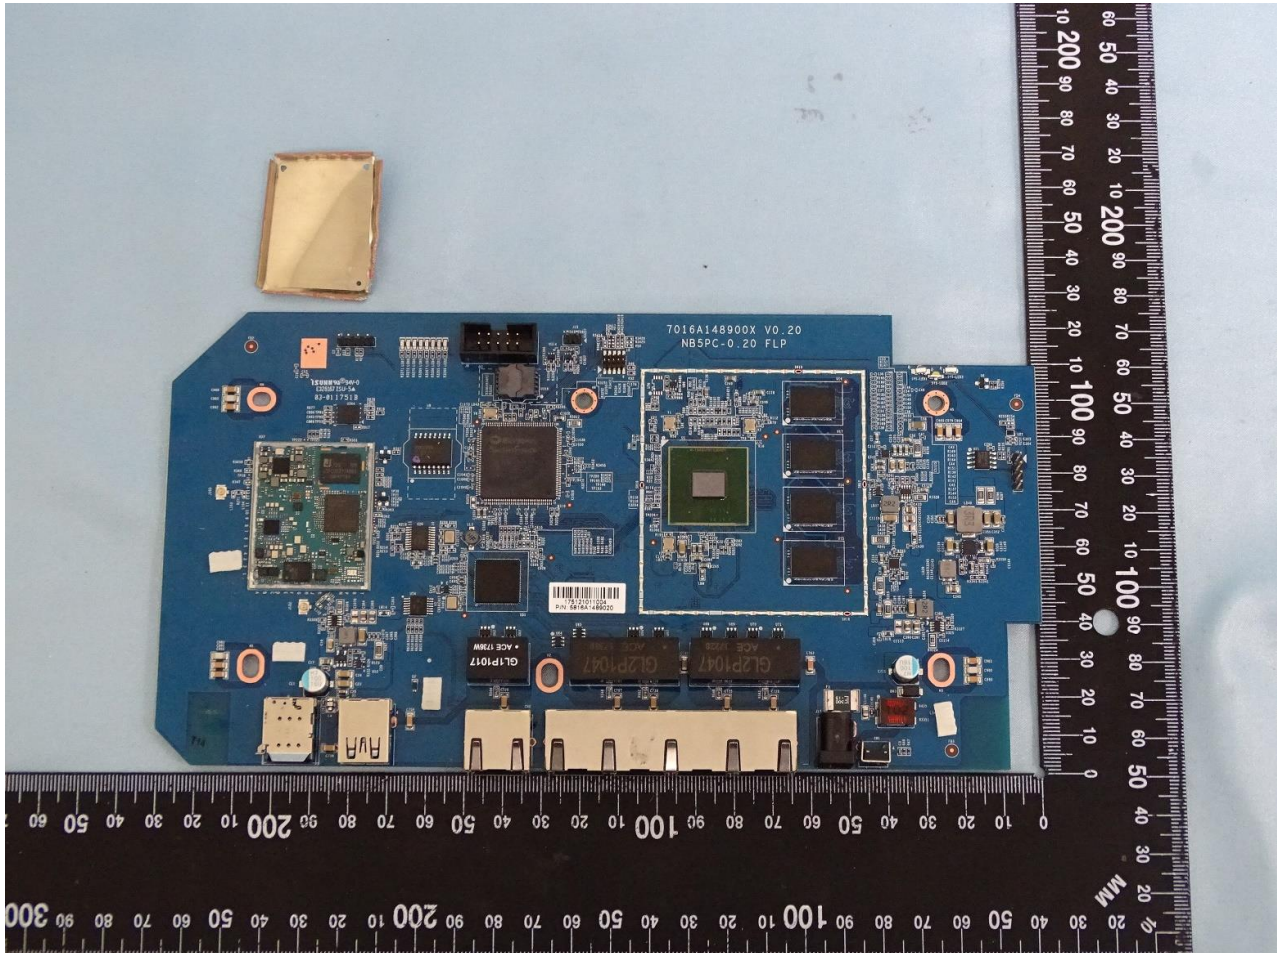

3. Internal Photograph of EUT

Brand Name: CISCO / Model Name: MX67C-HW-NA

Brand Name: CISCO / Model Name: MX67C-HW-NA

Brand Name: CISCO / Model Name: MX67C-HW-NA

Brand Name: CISCO / Model Name: MX67C-HW-NA

Brand Name: CISCO / Model Name: MX67C-HW-NA

Brand Name: CISCO / Model Name: MX67C-HW-NA

Brand Name: CISCO / Model Name: MX67C-HW-NA

Brand Name: CISCO / Model Name: MX67C-HW-NA

Brand Name: CISCO / Model Name: MX67C-HW-NA