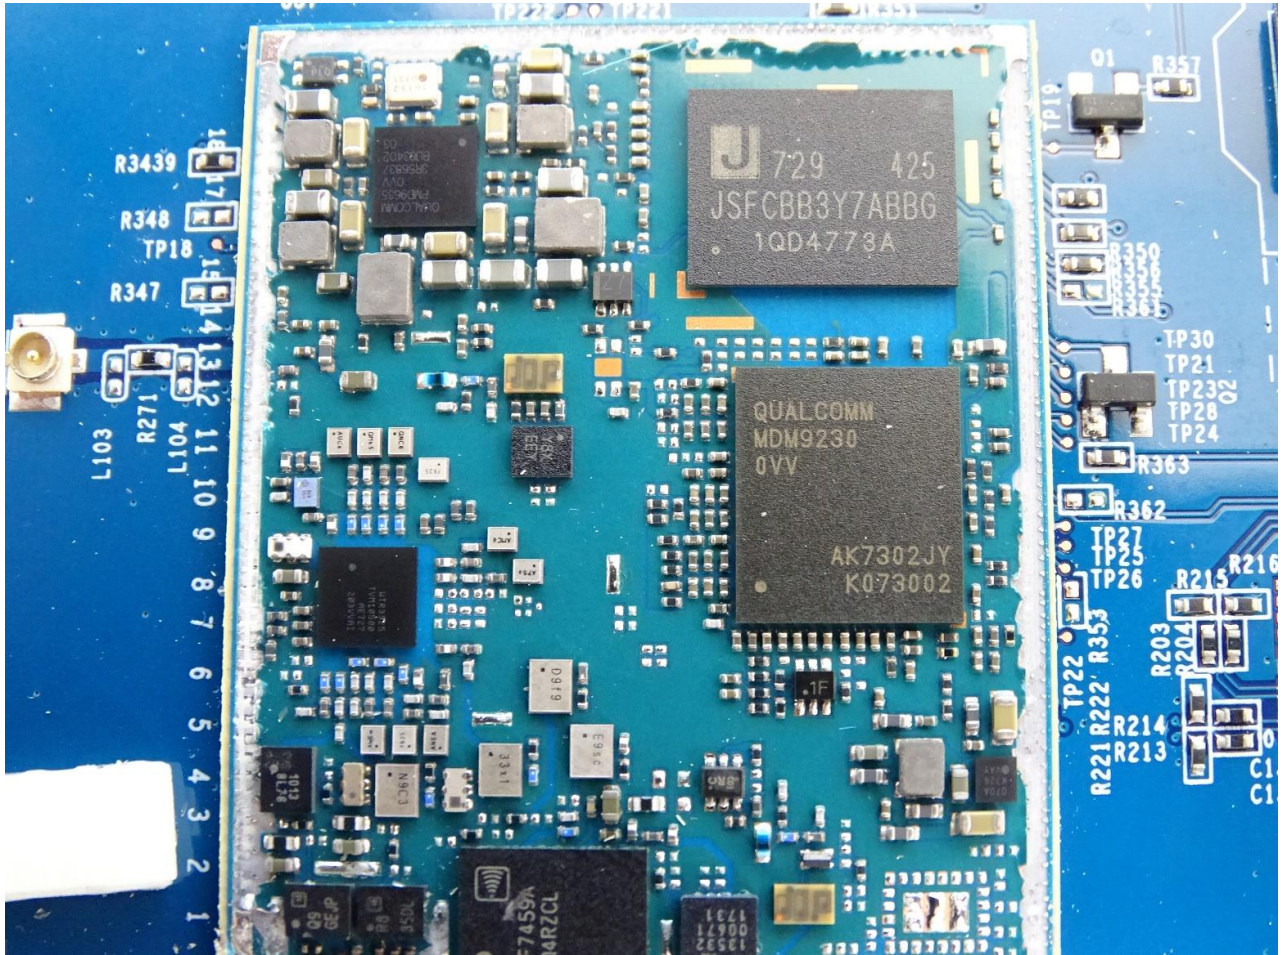

3. Internal Photograph of EUT

Brand Name: CISCO / Model Name: MX67C-HW-NA

Brand Name: CISCO / Model Name: MX67C-HW-NA

Brand Name: CISCO / Model Name: MX67C-HW-NA

Brand Name: CISCO / Model Name: MX67C-HW-NA

Brand Name: CISCO / Model Name: MX67C-HW-NA

Brand Name: CISCO / Model Name: MX67C-HW-NA

Brand Name: CISCO / Model Name: MX67C-HW-NA

Brand Name: CISCO / Model Name: MX67C-HW-NA

Brand Name: CISCO / Model Name: MX67C-HW-NA