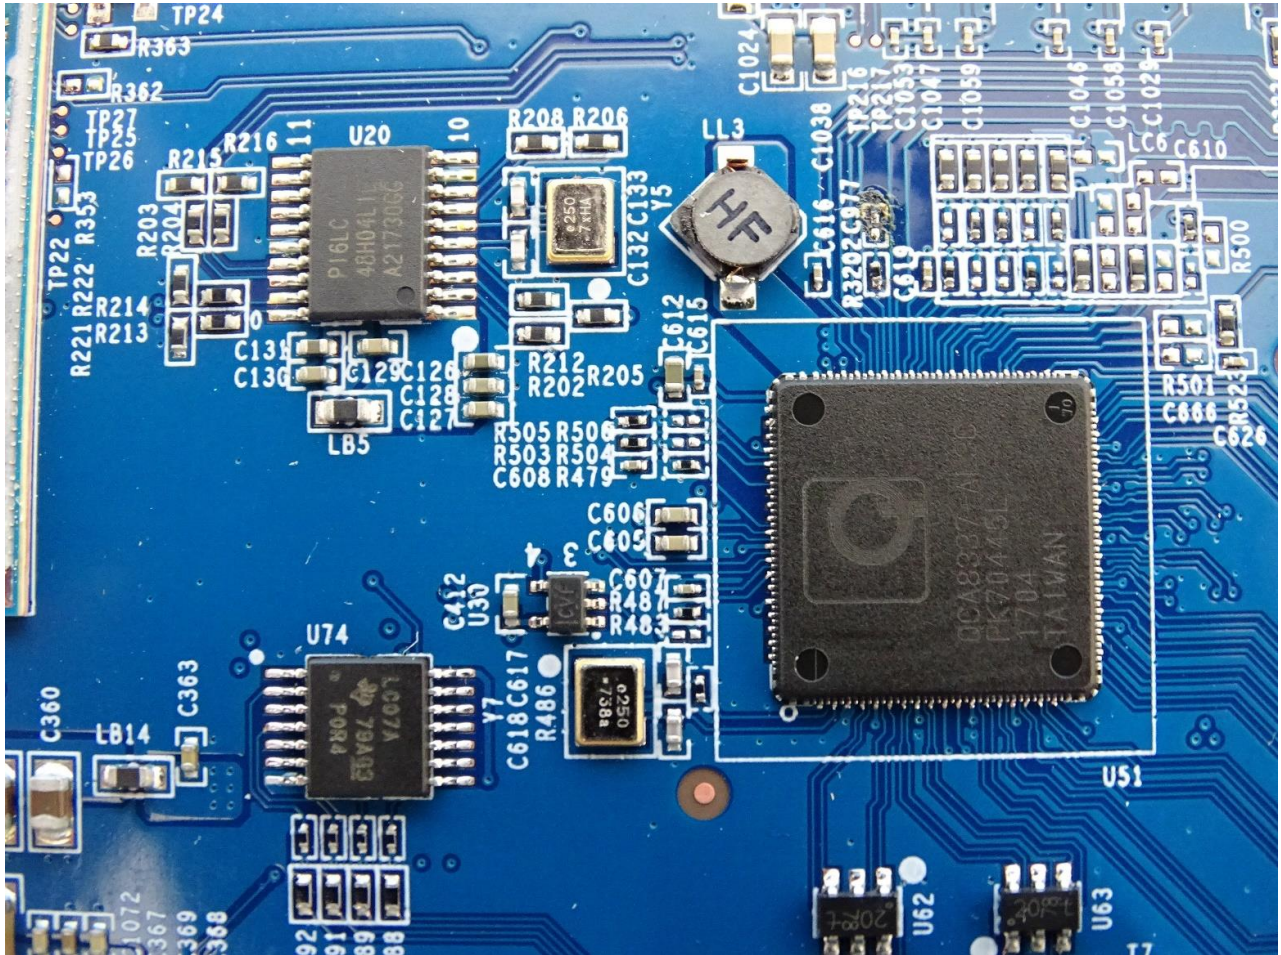

Brand Name: CISCO / Model Name: MX67C-HW-NA