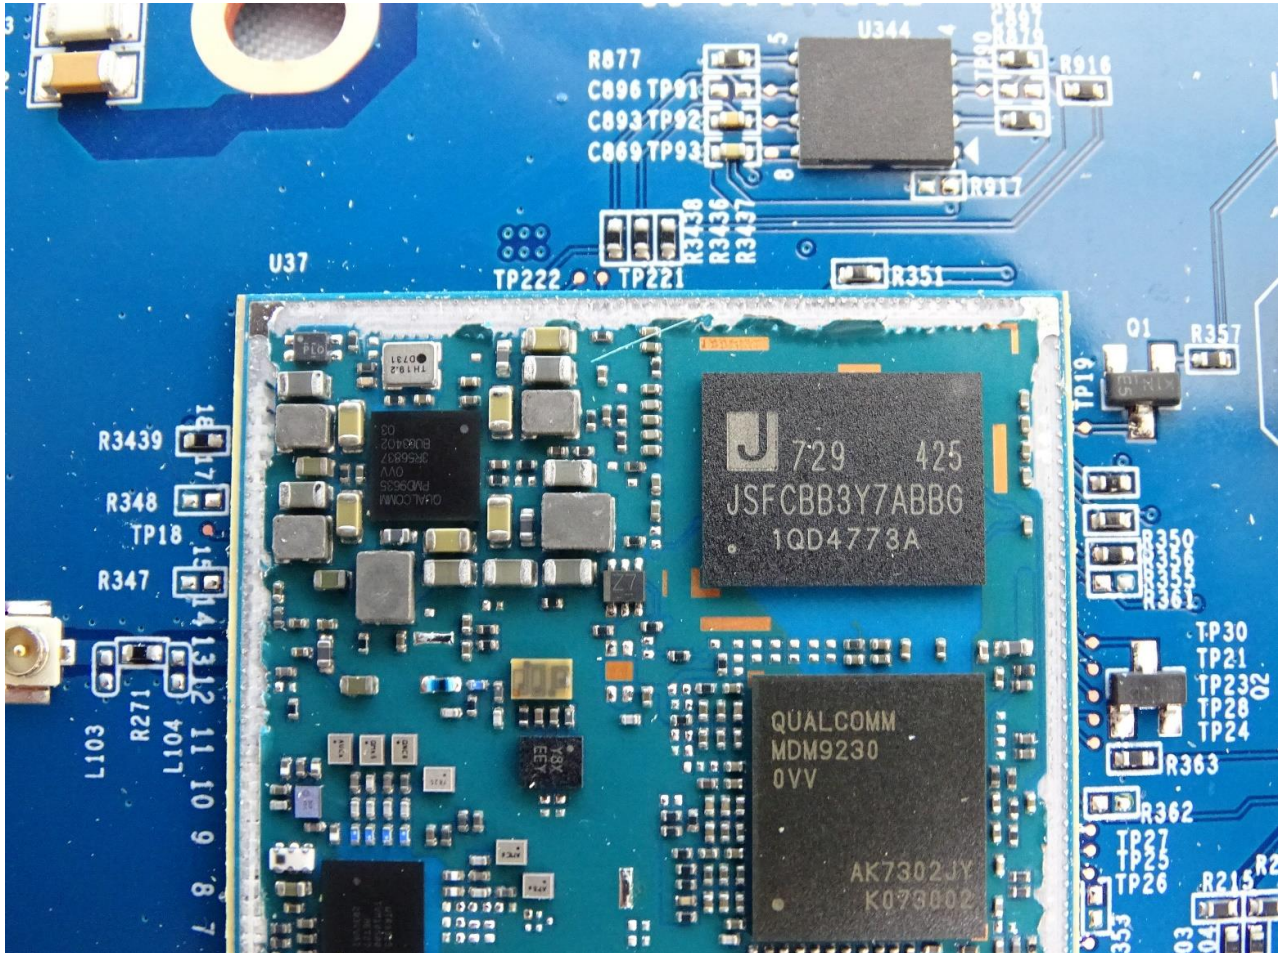

3. Internal Photograph of EUT

Brand Name: CISCO / Model Name: MX67C-HW-NA

Brand Name: CISCO / Model Name: MX67C-HW-NA

Brand Name: CISCO / Model Name: MX67C-HW-NA

Brand Name: CISCO / Model Name: MX67C-HW-NA

Brand Name: CISCO / Model Name: MX67C-HW-NA

Brand Name: CISCO / Model Name: MX67C-HW-NA

Brand Name: CISCO / Model Name: MX67C-HW-NA

Brand Name: CISCO / Model Name: MX67C-HW-NA

Brand Name: CISCO / Model Name: MX67C-HW-NA