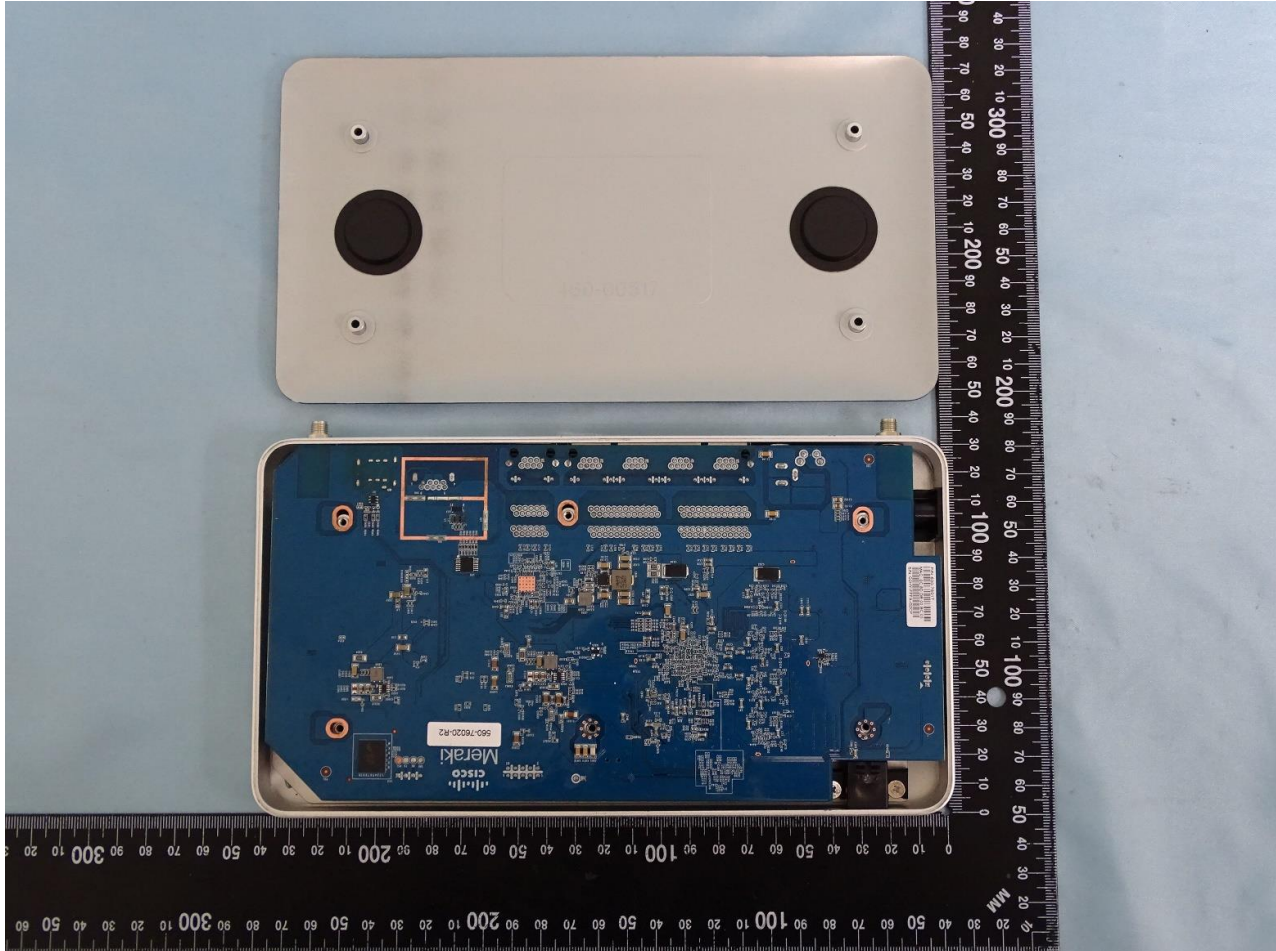

3. Internal Photograph of EUT

Brand Name: CISCO / Model Name: MX67C-HW-NA

Brand Name: CISCO / Model Name: MX67C-HW-NA

Brand Name: CISCO / Model Name: MX67C-HW-NA

Brand Name: CISCO / Model Name: MX67C-HW-NA

Brand Name: CISCO / Model Name: MX67C-HW-NA

Brand Name: CISCO / Model Name: MX67C-HW-NA

Brand Name: CISCO / Model Name: MX67C-HW-NA

Brand Name: CISCO / Model Name: MX67C-HW-NA

Brand Name: CISCO / Model Name: MX67C-HW-NA