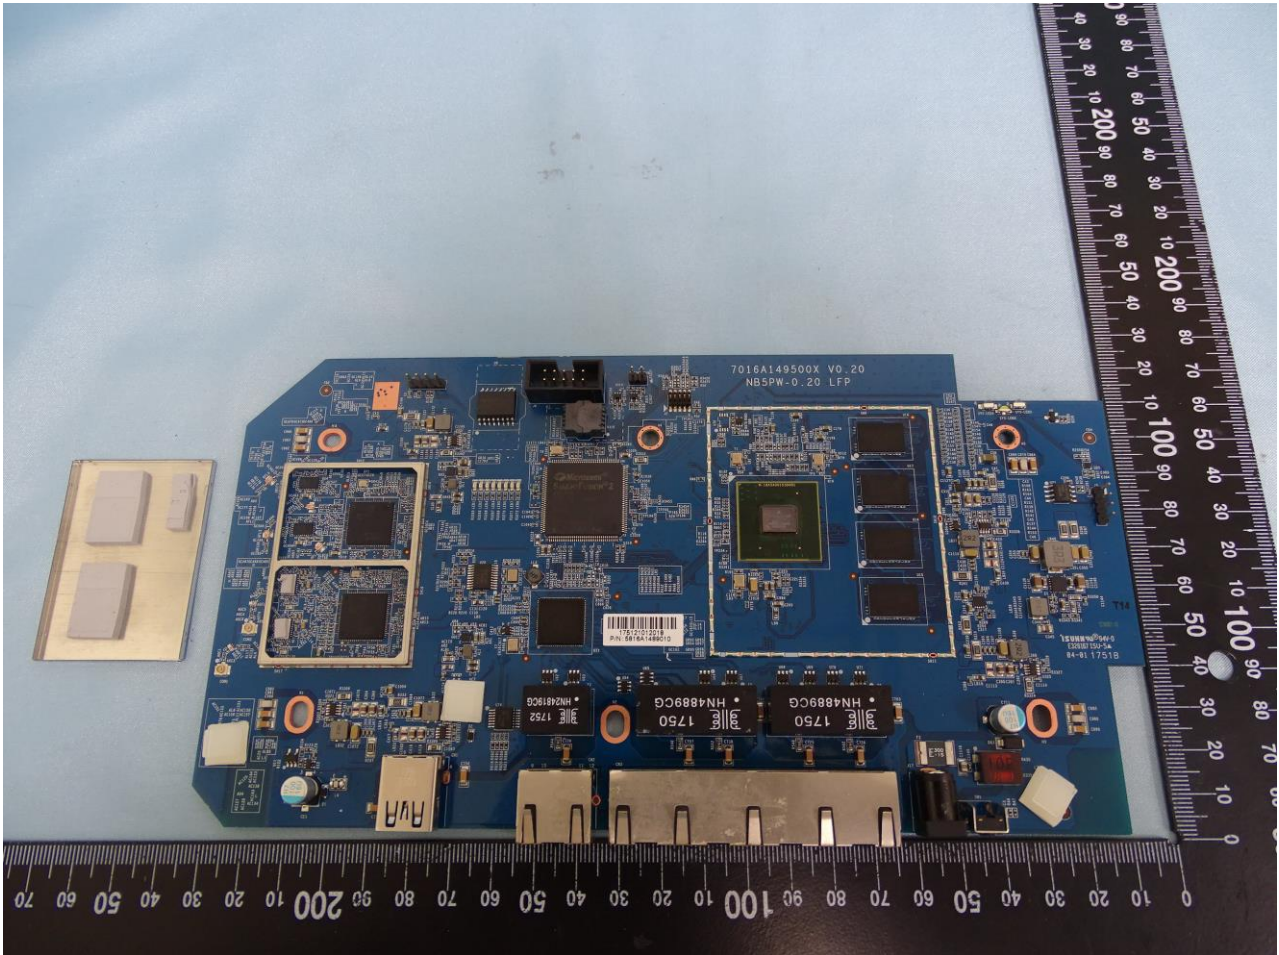

3. Internal Photograph of EUT

Brand Name: CISCO / Model Name: MX67W-HW

Brand Name: CISCO / Model Name: MX67W-HW

Brand Name: CISCO / Model Name: MX67W-HW

Brand Name: CISCO / Model Name: MX67W-HW

Brand Name: CISCO / Model Name: MX67W-HW

Brand Name: CISCO / Model Name: MX67W-HW

Brand Name: CISCO / Model Name: MX67W-HW

Brand Name: CISCO / Model Name: MX67W-HW

Brand Name: CISCO / Model Name: MX67W-HW

Brand Name: CISCO / Model Name: MX67W-HW