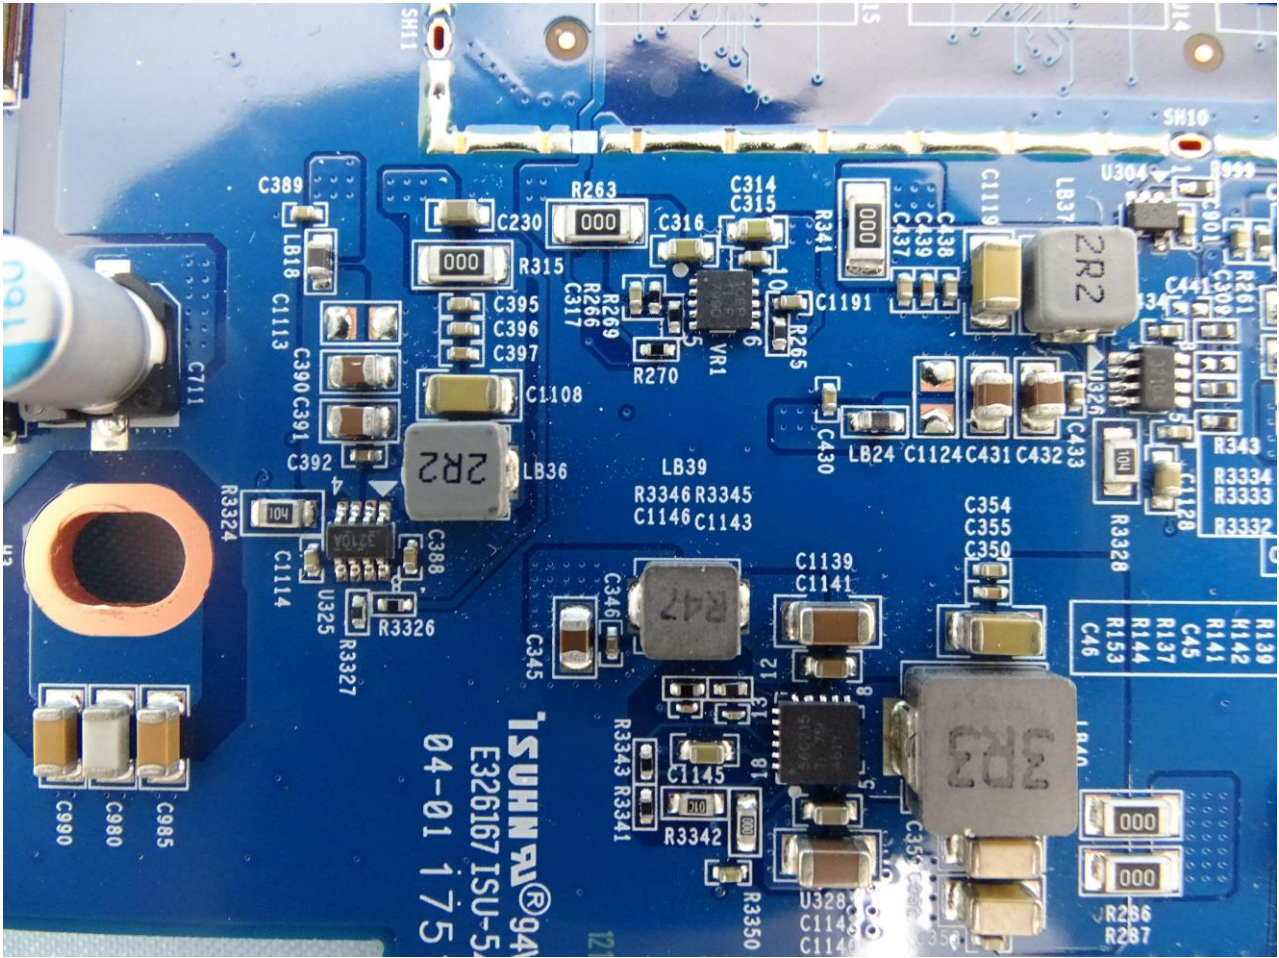

3. Internal Photograph of EUT

Brand Name: CISCO / Model Name: MX67W-HW

Brand Name: CISCO / Model Name: MX67W-HW

Brand Name: CISCO / Model Name: MX67W-HW

Brand Name: CISCO / Model Name: MX67W-HW

Brand Name: CISCO / Model Name: MX67W-HW

Brand Name: CISCO / Model Name: MX67W-HW

Brand Name: CISCO / Model Name: MX67W-HW

Brand Name: CISCO / Model Name: MX67W-HW

Brand Name: CISCO / Model Name: MX67W-HW

Brand Name: CISCO / Model Name: MX67W-HW