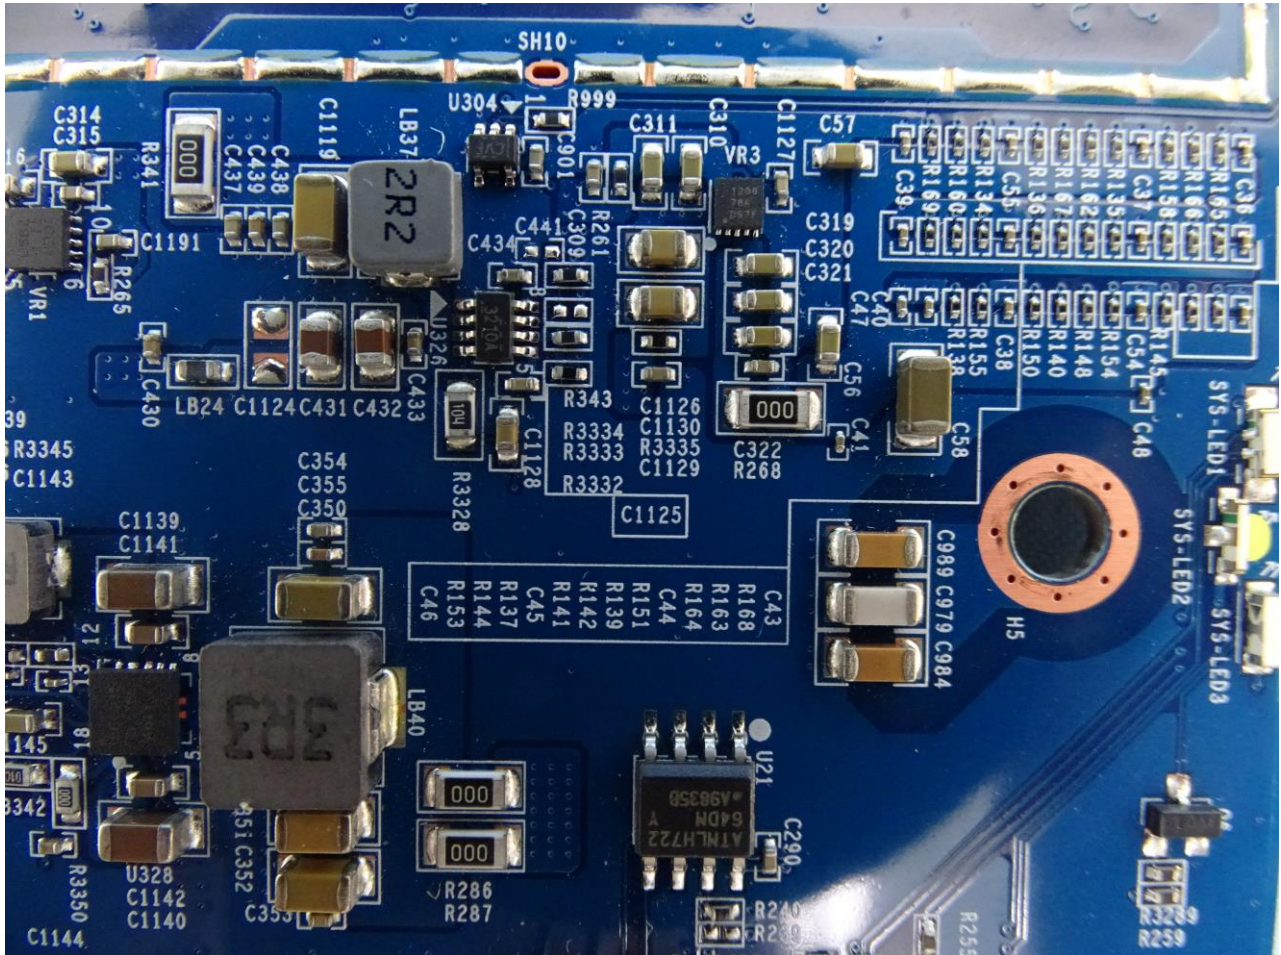

3. Internal Photograph of EUT

Brand Name: CISCO / Model Name: MX67W-HW

Brand Name: CISCO / Model Name: MX67W-HW

Brand Name: CISCO / Model Name: MX67W-HW

Brand Name: CISCO / Model Name: MX67W-HW

Brand Name: CISCO / Model Name: MX67W-HW

Brand Name: CISCO / Model Name: MX67W-HW

Brand Name: CISCO / Model Name: MX67W-HW

Brand Name: CISCO / Model Name: MX67W-HW

Brand Name: CISCO / Model Name: MX67W-HW

Brand Name: CISCO / Model Name: MX67W-HW