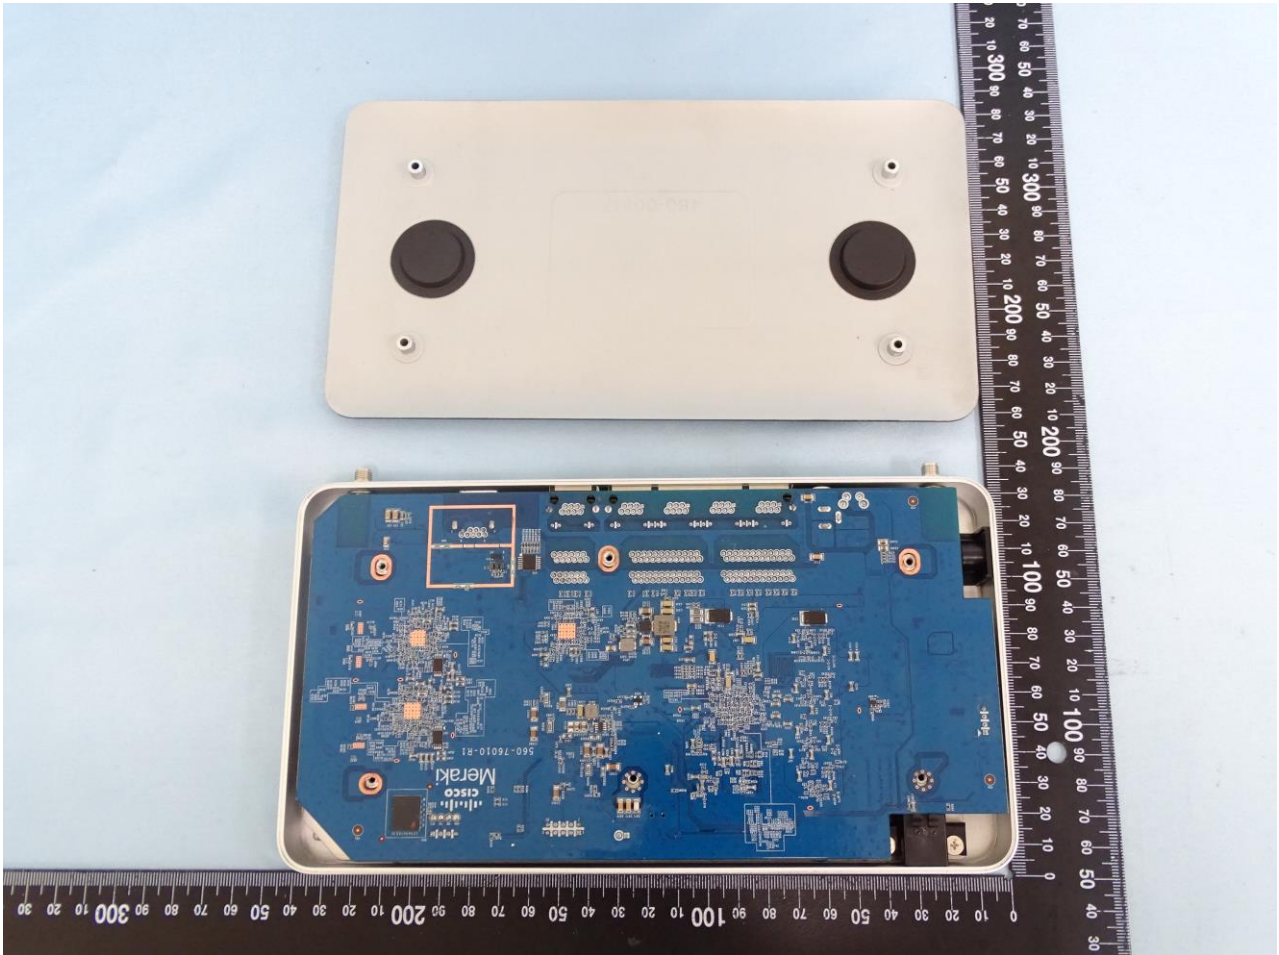

3. Internal Photograph of EUT

Brand Name: CISCO / Model Name: MX67W-HW

Brand Name: CISCO / Model Name: MX67W-HW

Brand Name: CISCO / Model Name: MX67W-HW

Brand Name: CISCO / Model Name: MX67W-HW

Brand Name: CISCO / Model Name: MX67W-HW

Brand Name: CISCO / Model Name: MX67W-HW

Brand Name: CISCO / Model Name: MX67W-HW

Brand Name: CISCO / Model Name: MX67W-HW

Brand Name: CISCO / Model Name: MX67W-HW

Brand Name: CISCO / Model Name: MX67W-HW