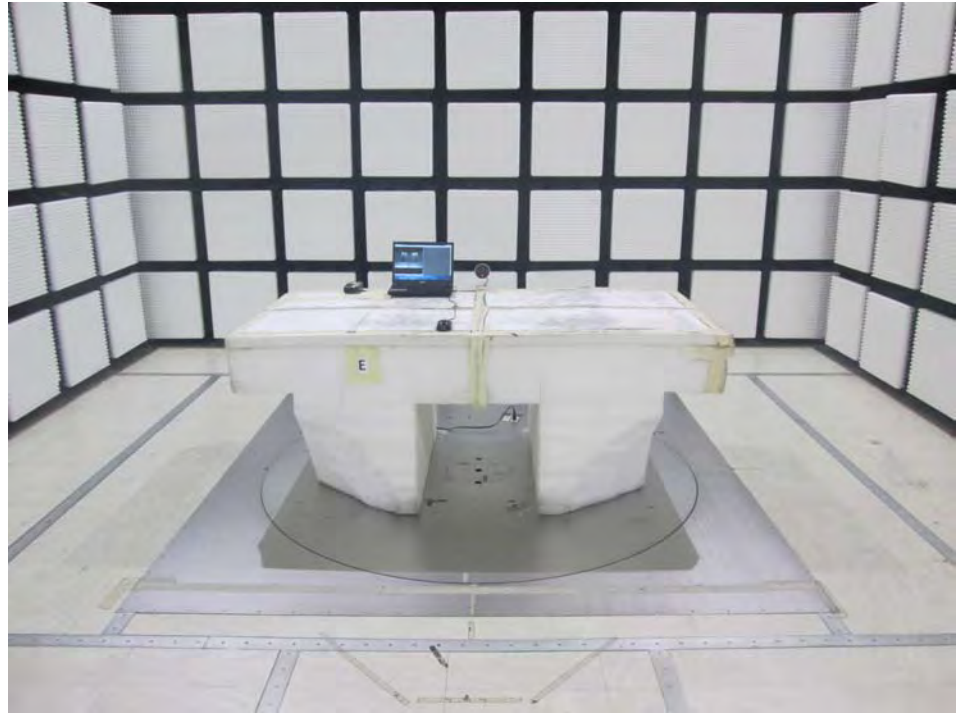

## 1. Photographs of Conducted Emissions Test Configuration

Test Mode: Mode 2

**FRONT VIEW**

**REAR VIEW**

## 2. Photographs of Radiated Emissions Test Configuration

Test Configuration: 30MHz~1GHz / Test Mode: Mode 4

FRONT VIEW

REAR VIEW

**Test Configuration: Above 1GHz**

**FRONT VIEW**

**REAR VIEW**

————THE END————