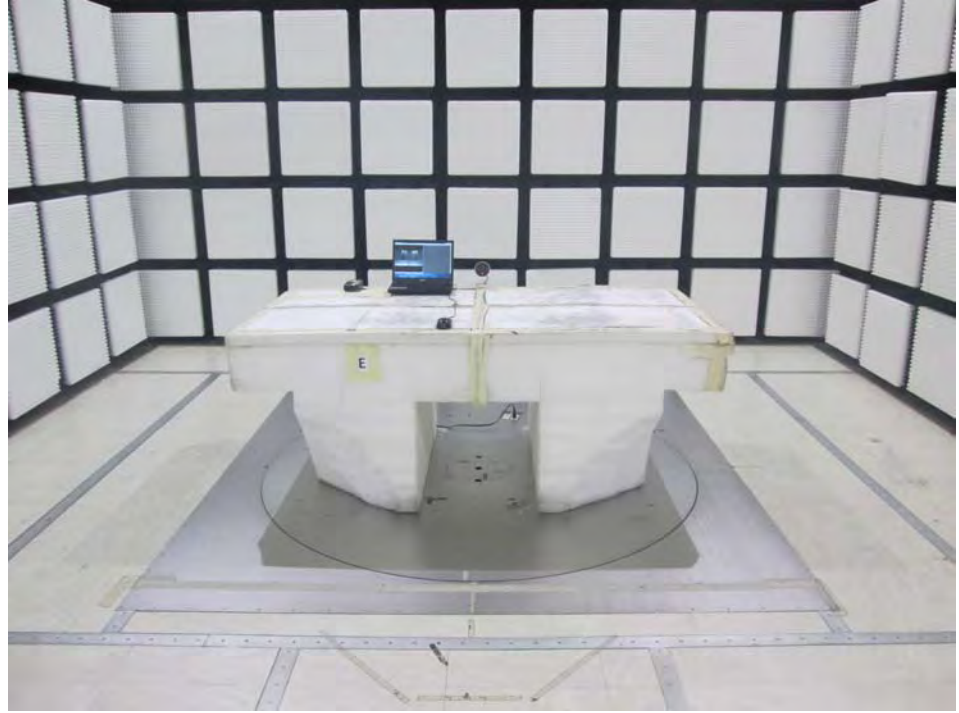

1. Photographs of Conducted Emissions Test Configuration

Test Mode: Mode 2

FRONT VIEW

REAR VIEW

2. Photographs of Radiated Emissions Test Configuration

Test Configuration: 30MHz~1GHz / Test Mode: Mode 4

FRONT VIEW

REAR VIEW

Test Configuration: Above 1GHz

FRONT VIEW

REAR VIEW

————THE END————