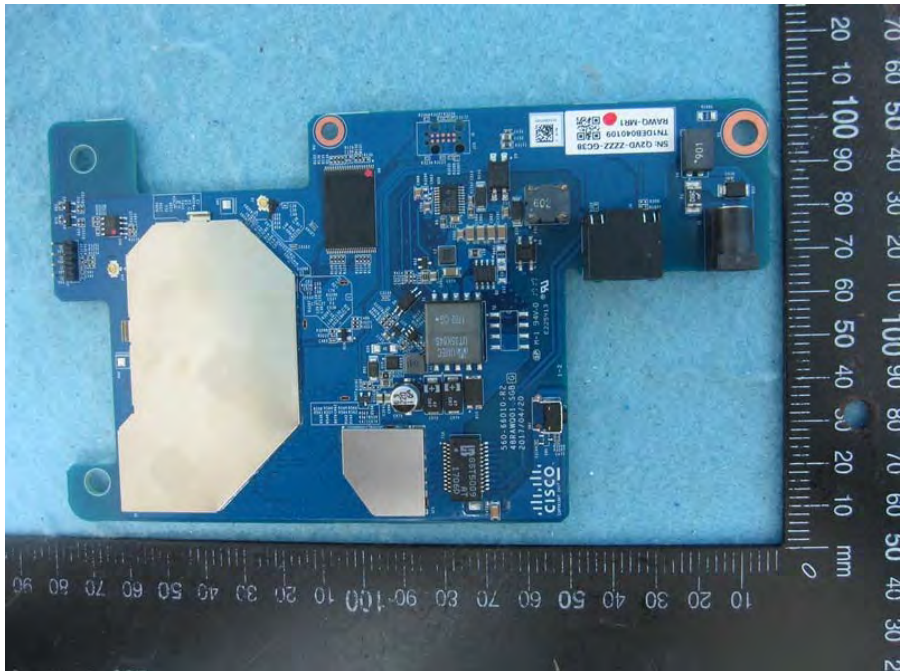

Brand Name: CISCO
Model No.: GR10-HW, GR10-HW-US, GR10-HW-INTL, MR20-HW

Adapter

Wall-mounted rack