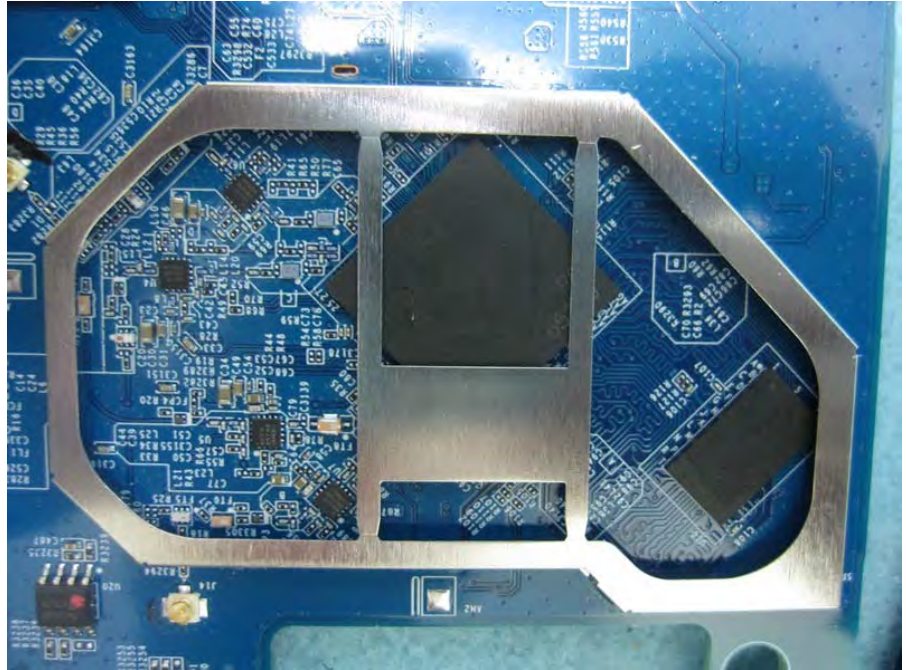

Brand Name: CISCO
Model No.: GR10-HW, GR10-HW-US, GR10-HW-INTL, MR20-HW

Adapter

Wall-mounted rack