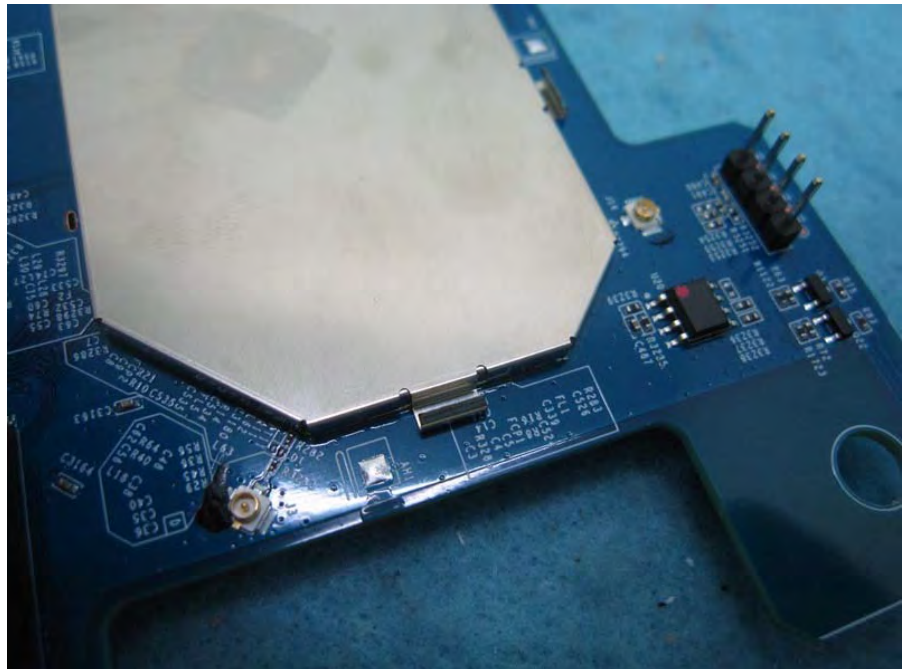

Brand Name: CISCO
Model No.: GR10-HW, GR10-HW-US, GR10-HW-INTL, MR20-HW

Adapter

Wall-mounted rack