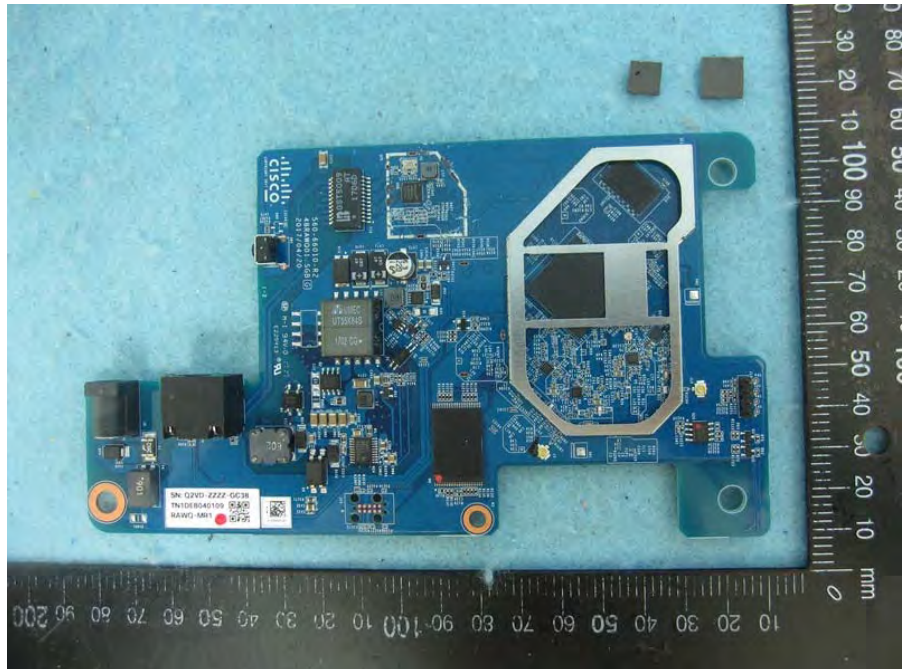

Brand Name: CISCO
Model No.: GR10-HW, GR10-HW-US, GR10-HW-INTL, MR20-HW

Adapter

Wall-mounted rack