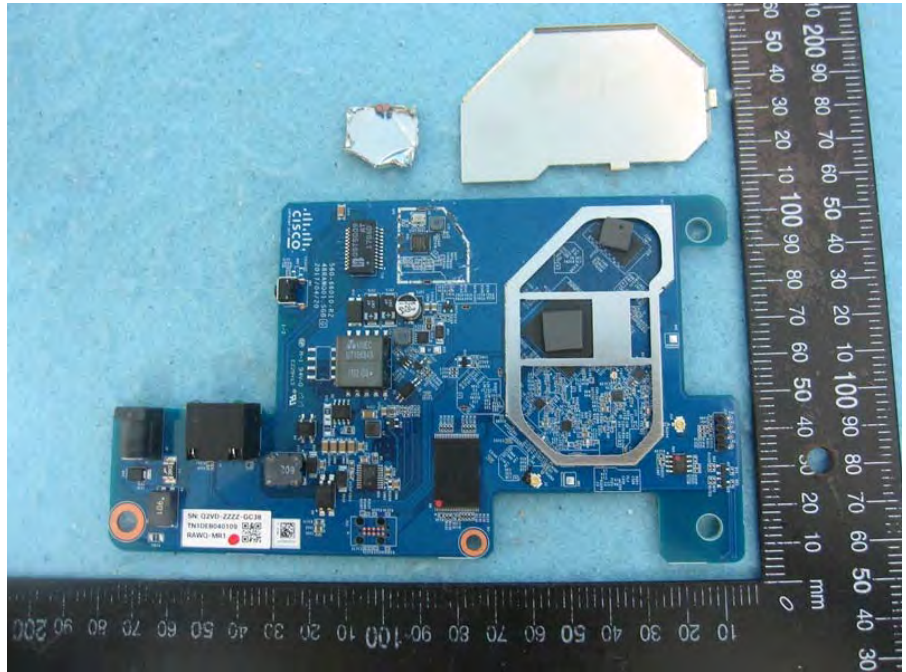

Brand Name: CISCO
Model No.: GR10-HW, GR10-HW-US, GR10-HW-INTL, MR20-HW

Adapter

Wall-mounted rack