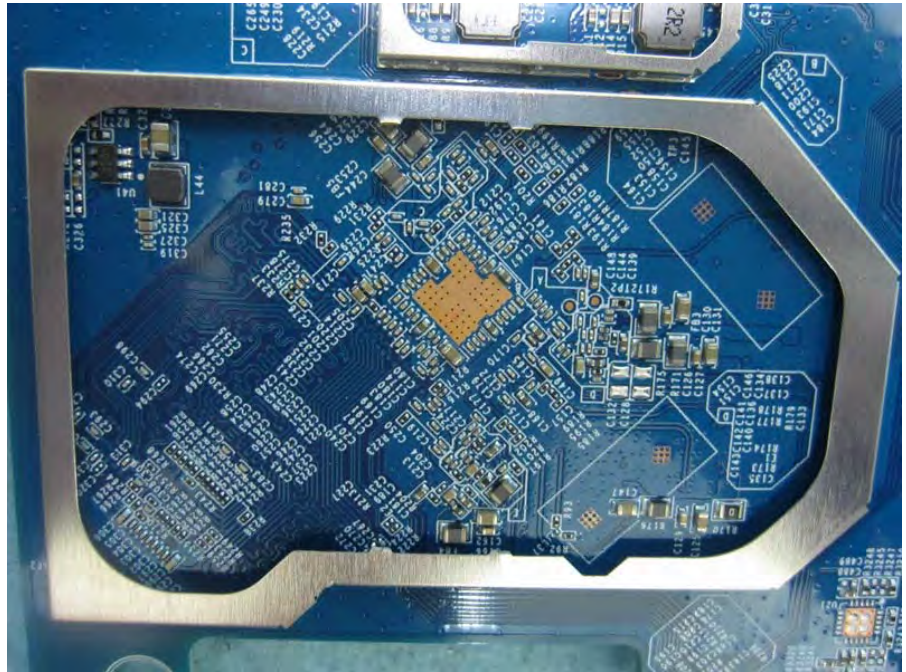

Brand Name: CISCO
Model No.: GR10-HW, GR10-HW-US, GR10-HW-INTL, MR20-HW

Adapter

Wall-mounted rack