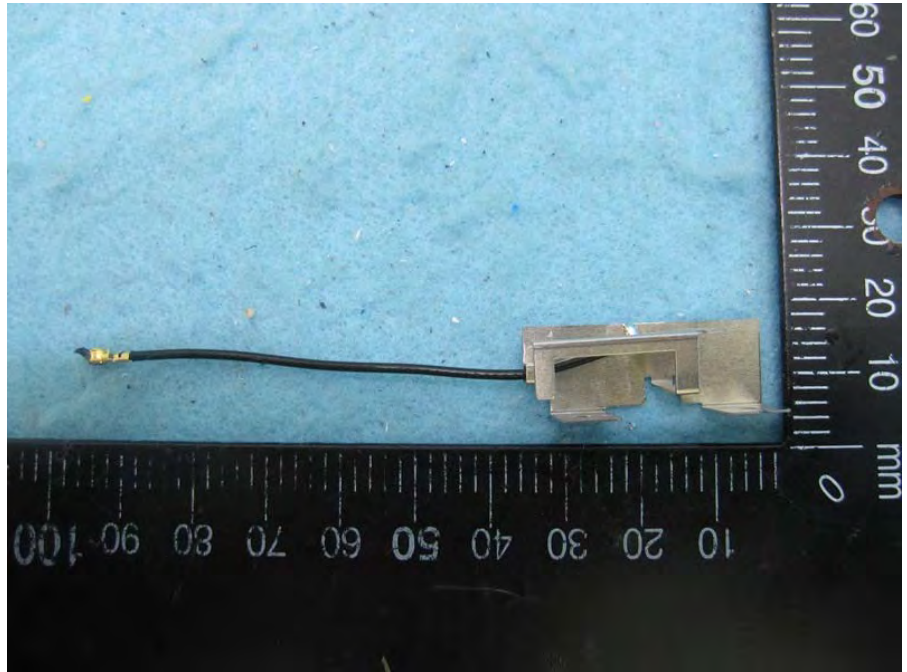

Brand Name: CISCO
Model No.: GR10-HW, GR10-HW-US, GR10-HW-INTL, MR20-HW

Adapter

Wall-mounted rack