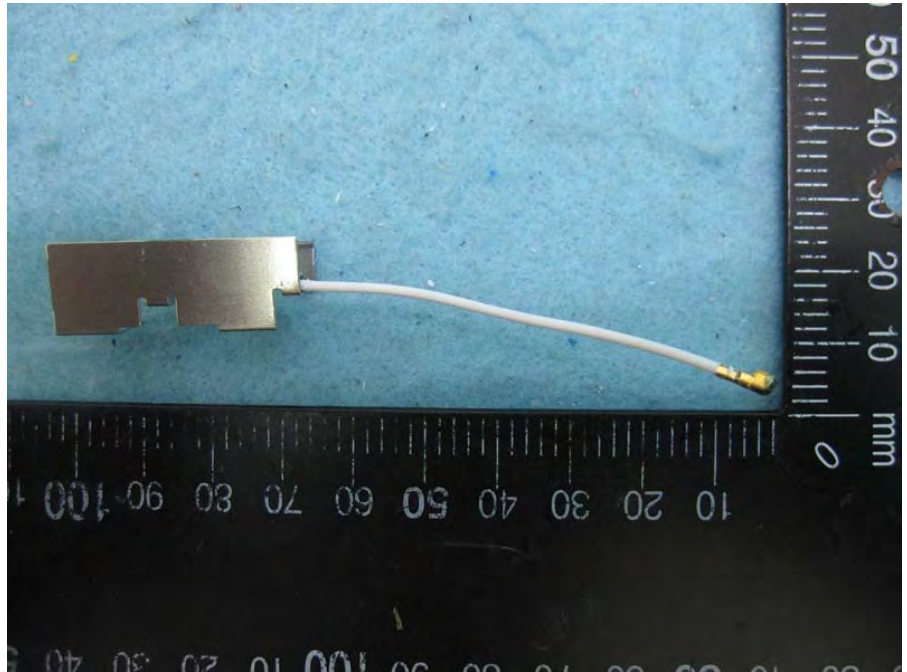

Brand Name: CISCO
Model No.: GR10-HW, GR10-HW-US, GR10-HW-INTL, MR20-HW

Adapter

Wall-mounted rack