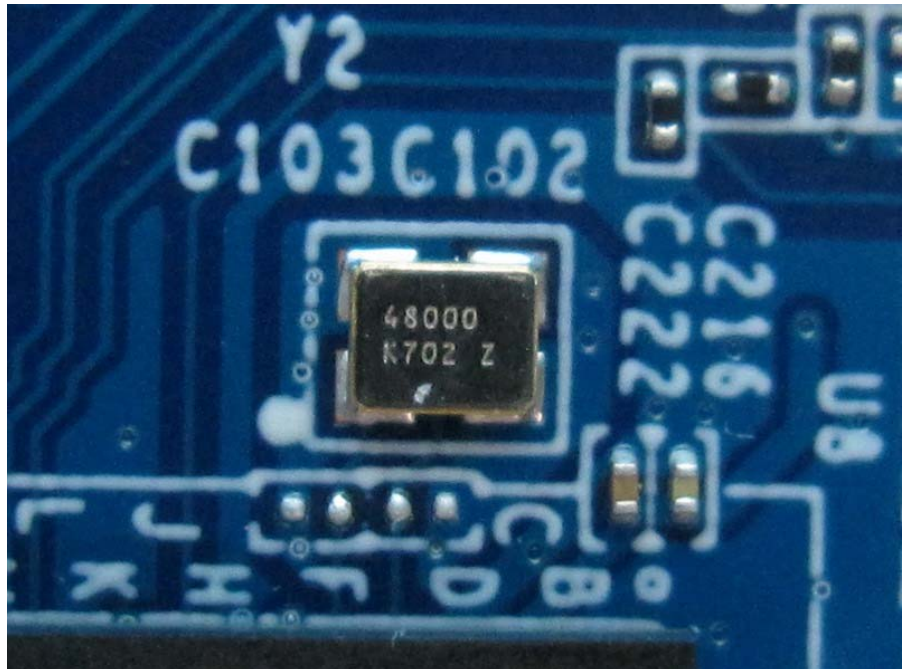

Brand Name: CISCO
Model No.: GR10-HW, GR10-HW-US, GR10-HW-INTL, MR20-HW

Adapter

Wall-mounted rack