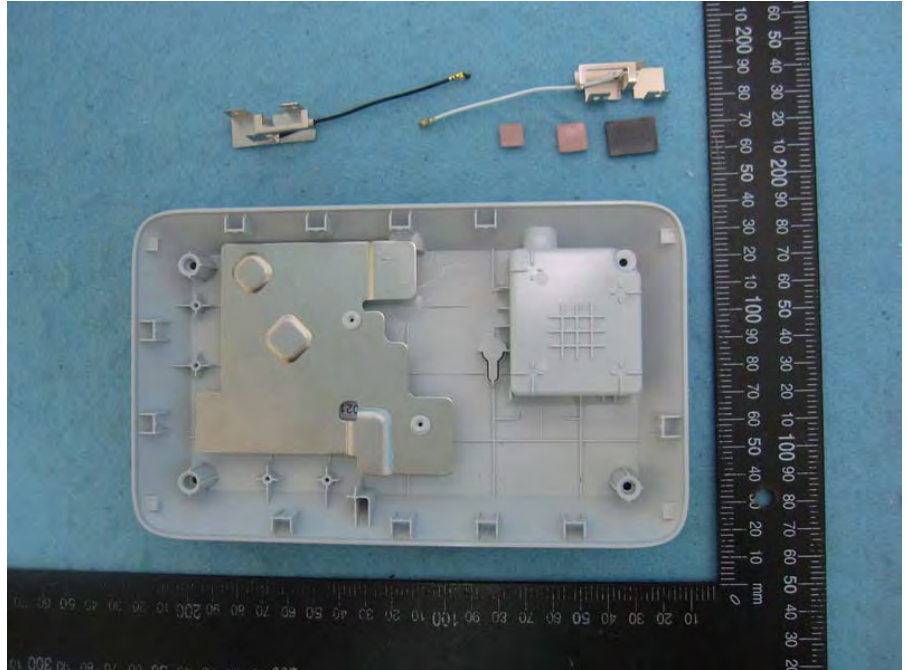

Brand Name: CISCO
Model No.: GR10-HW, GR10-HW-US, GR10-HW-INTL, MR20-HW

Adapter

Wall-mounted rack