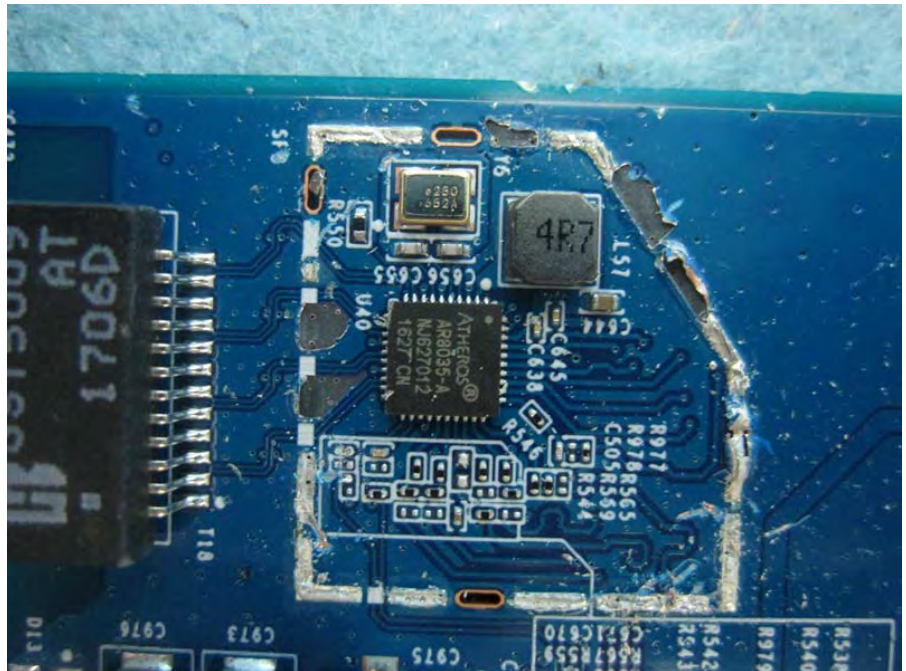

Brand Name: CISCO
Model No.: GR10-HW, GR10-HW-US, GR10-HW-INTL, MR20-HW

Adapter

Wall-mounted rack