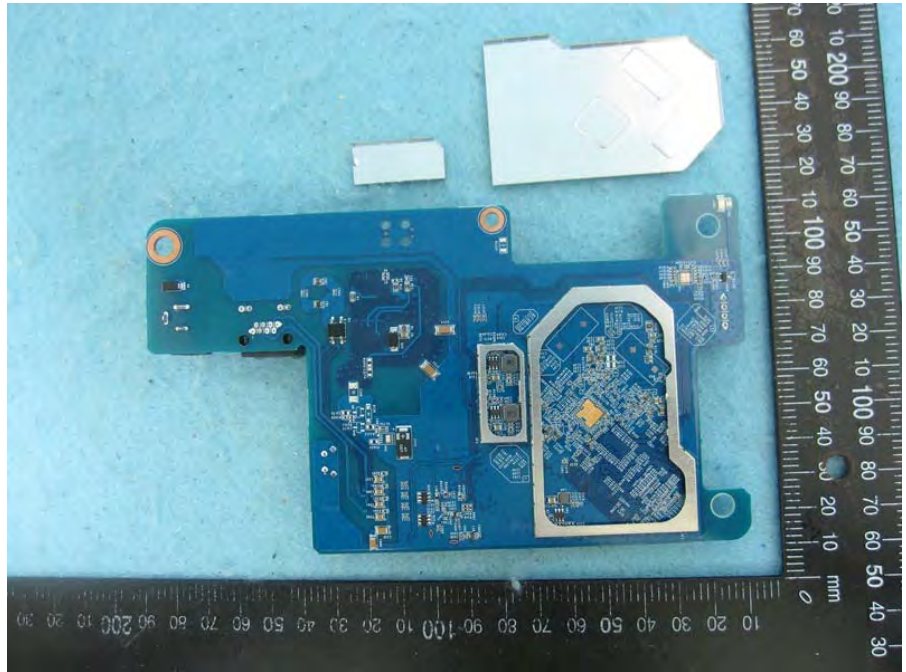

Brand Name: CISCO
Model No.: GR10-HW, GR10-HW-US, GR10-HW-INTL, MR20-HW

Adapter

Wall-mounted rack