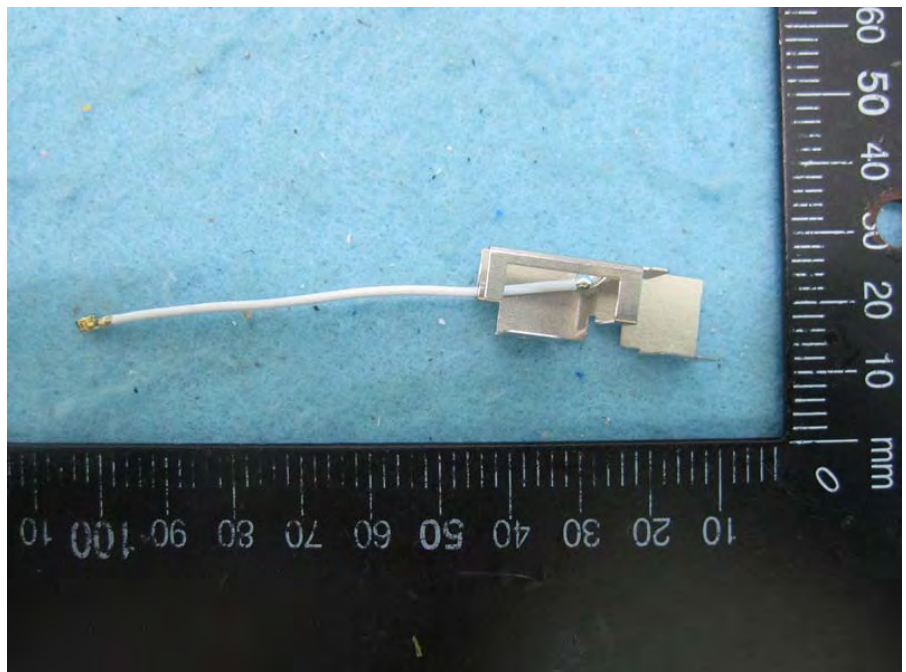

Brand Name: CISCO
Model No.: GR10-HW, GR10-HW-US, GR10-HW-INTL, MR20-HW

Adapter

Wall-mounted rack