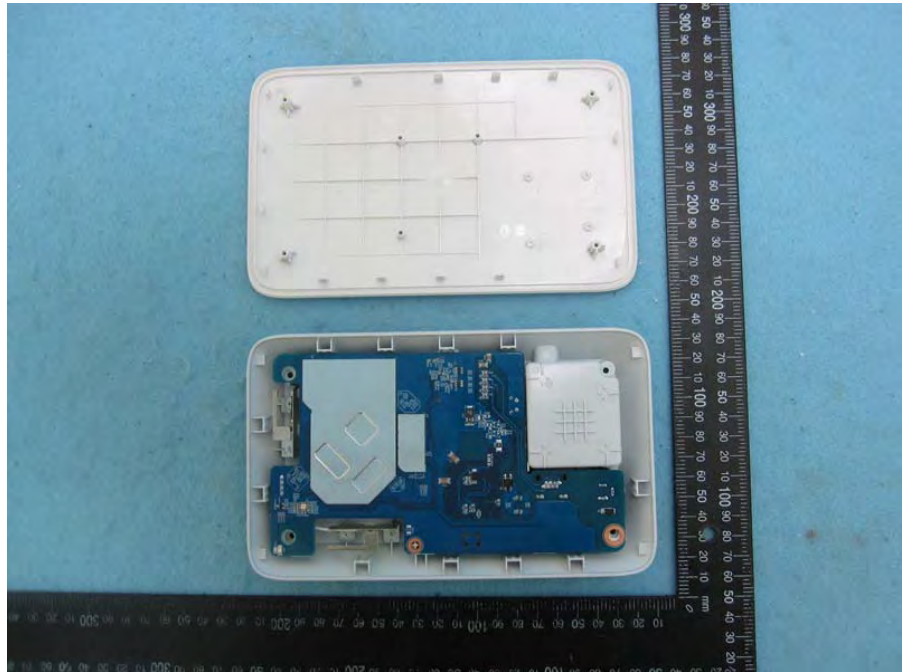

Brand Name: CISCO
Model No.: GR10-HW, GR10-HW-US, GR10-HW-INTL, MR20-HW

Adapter

Wall-mounted rack