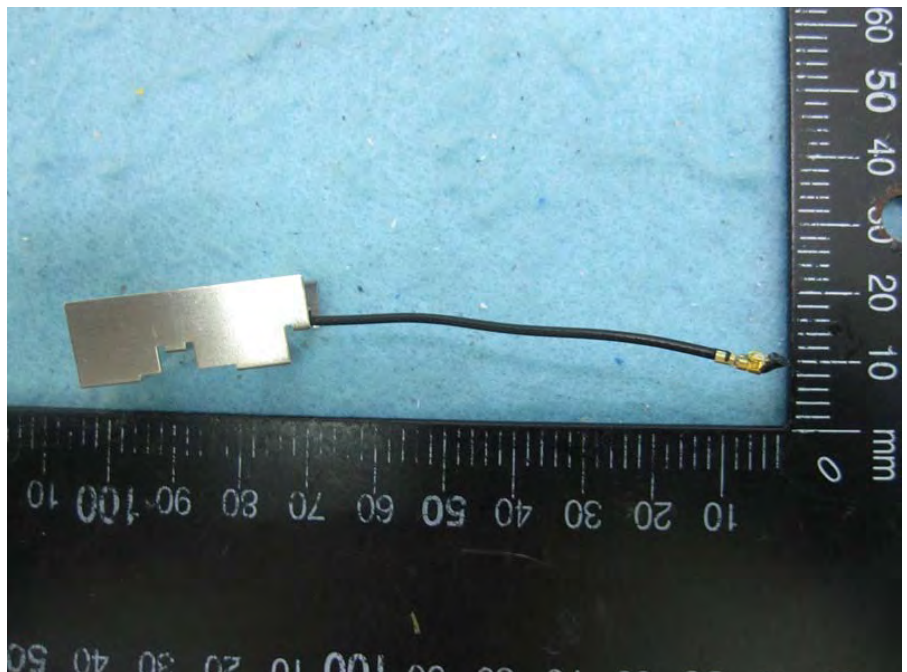

Brand Name: CISCO
Model No.: GR10-HW, GR10-HW-US, GR10-HW-INTL, MR20-HW

Adapter

Wall-mounted rack