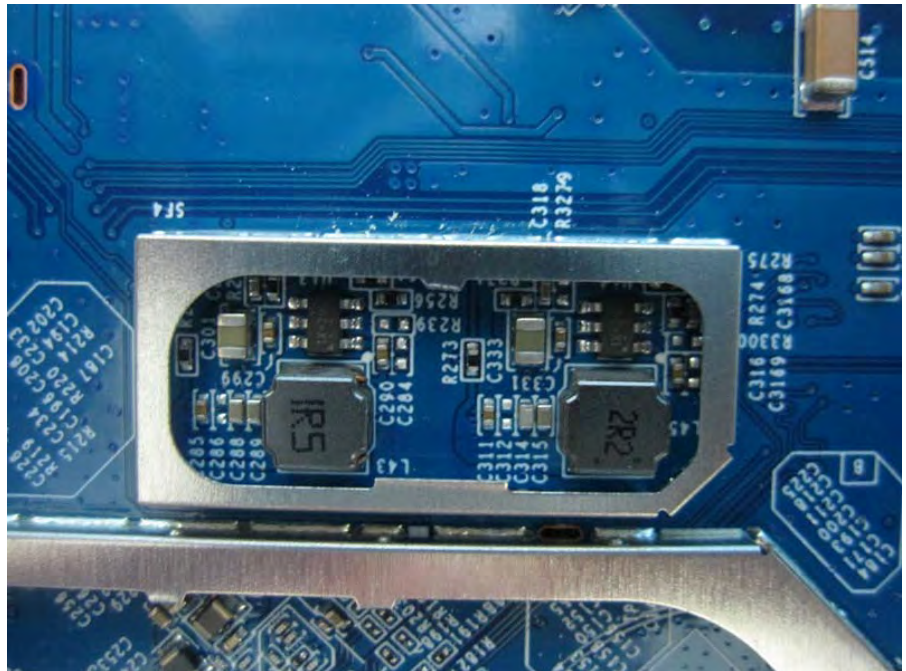

Brand Name: CISCO
Model No.: GR10-HW, GR10-HW-US, GR10-HW-INTL, MR20-HW

Adapter

Wall-mounted rack