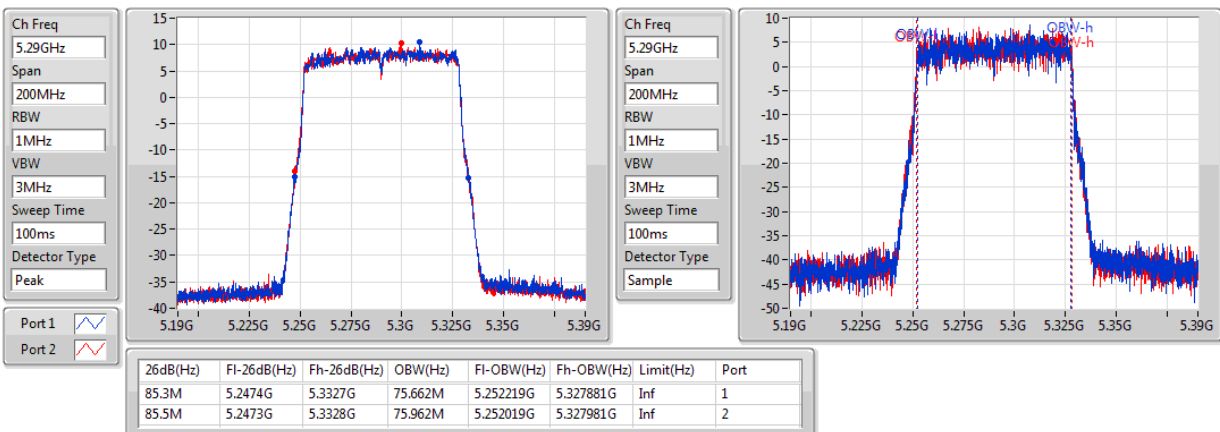

Port X-N dB = Port X 6dB down bandwidth for 5.725-5.85GHz band / 26dB down bandwidth for other band

Port X-OBW = Port X 99% occupied bandwidth;

802.11ac VHT80+80_Nss1,(MCS0)_4TX

EBW

#5210MHz,5775MHz

802.11ac VHT80+80_Nss1,(MCS0)_4TX

EBW

#5210MHz,5290MHz

802.11ac VHT80+80_Nss1,(MCS0)_4TX

EBW

#5290MHz,5530MHz

802.11ac VHT80+80_Nss1,(MCS0)_4TX

EBW

#5290MHz,5610MHz