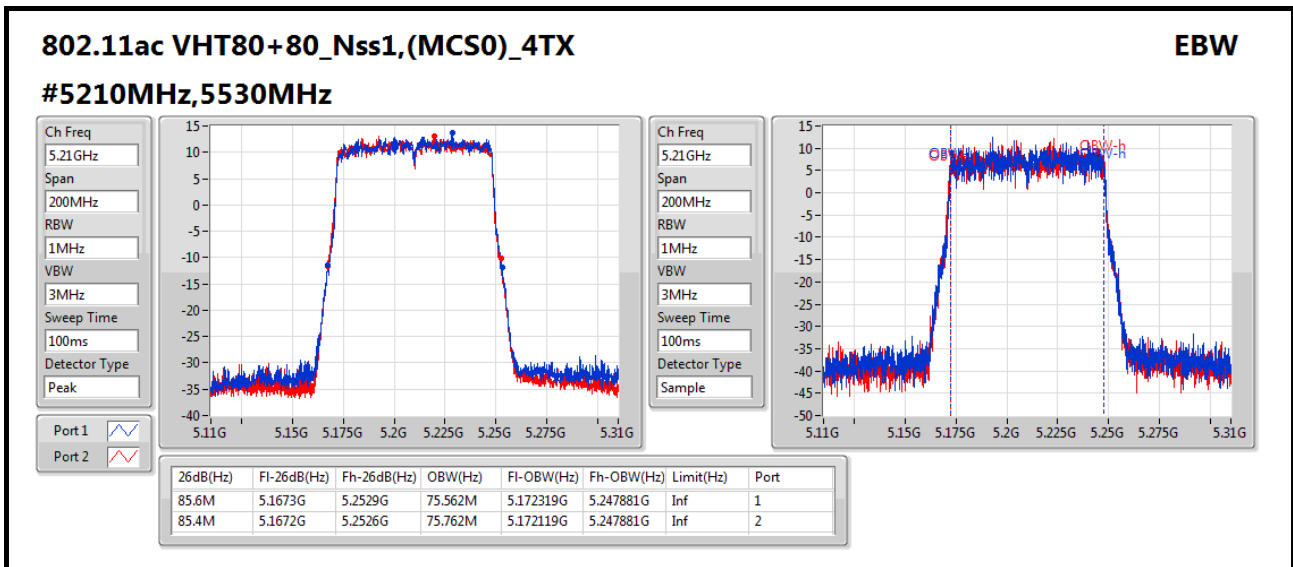

Port X-OBW = Port X 99% occupied bandwidth;