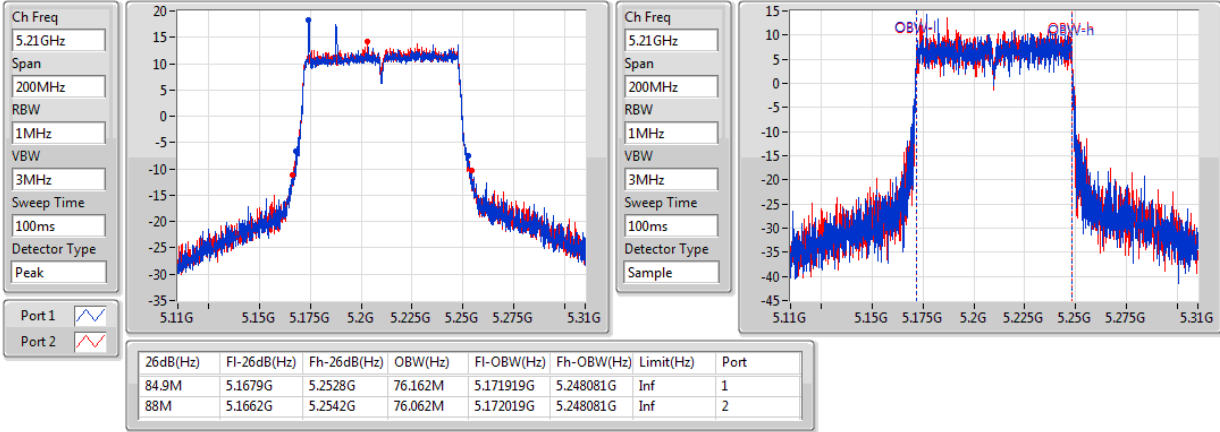

Port X-N dB = Port X 6dB down bandwidth for 5.725-5.85GHz band / 26dB down bandwidth for other band

Port X-OBW = Port X 99% occupied bandwidth;

802.11ac VHT80+80-BF_Nss1,(MCS0)_4TX

EBW

#5210MHz,5530MHz

802.11ac VHT80+80-BF_Nss1,(MCS0)_4TX

EBW

#5210MHz,5610MHz

802.11ac VHT80+80-BF_Nss1,(MCS0)_4TX

EBW

#5210MHz,5690MHz

802.11ac VHT80+80-BF_Nss1,(MCS0)_4TX

EBW

#5210MHz,5775MHz