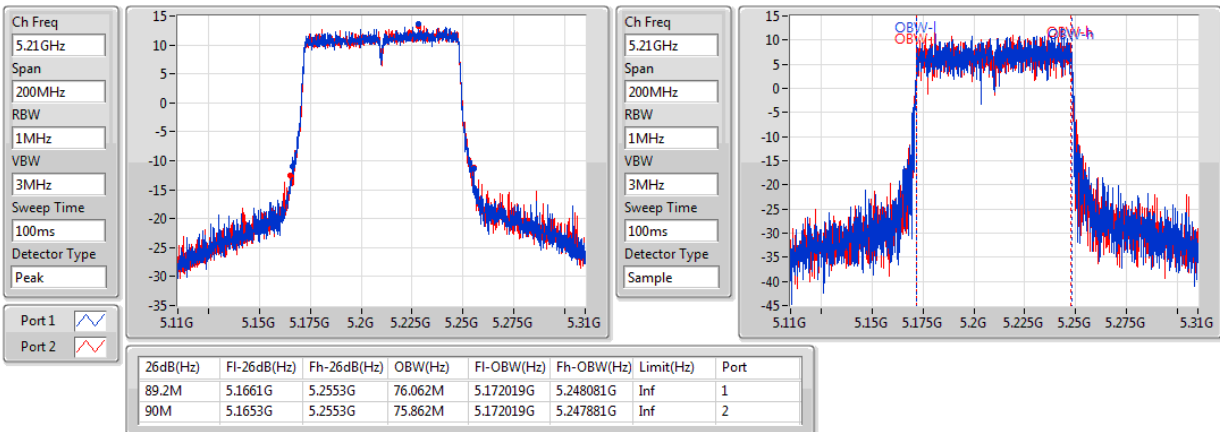

#5210MHz,5290MHz