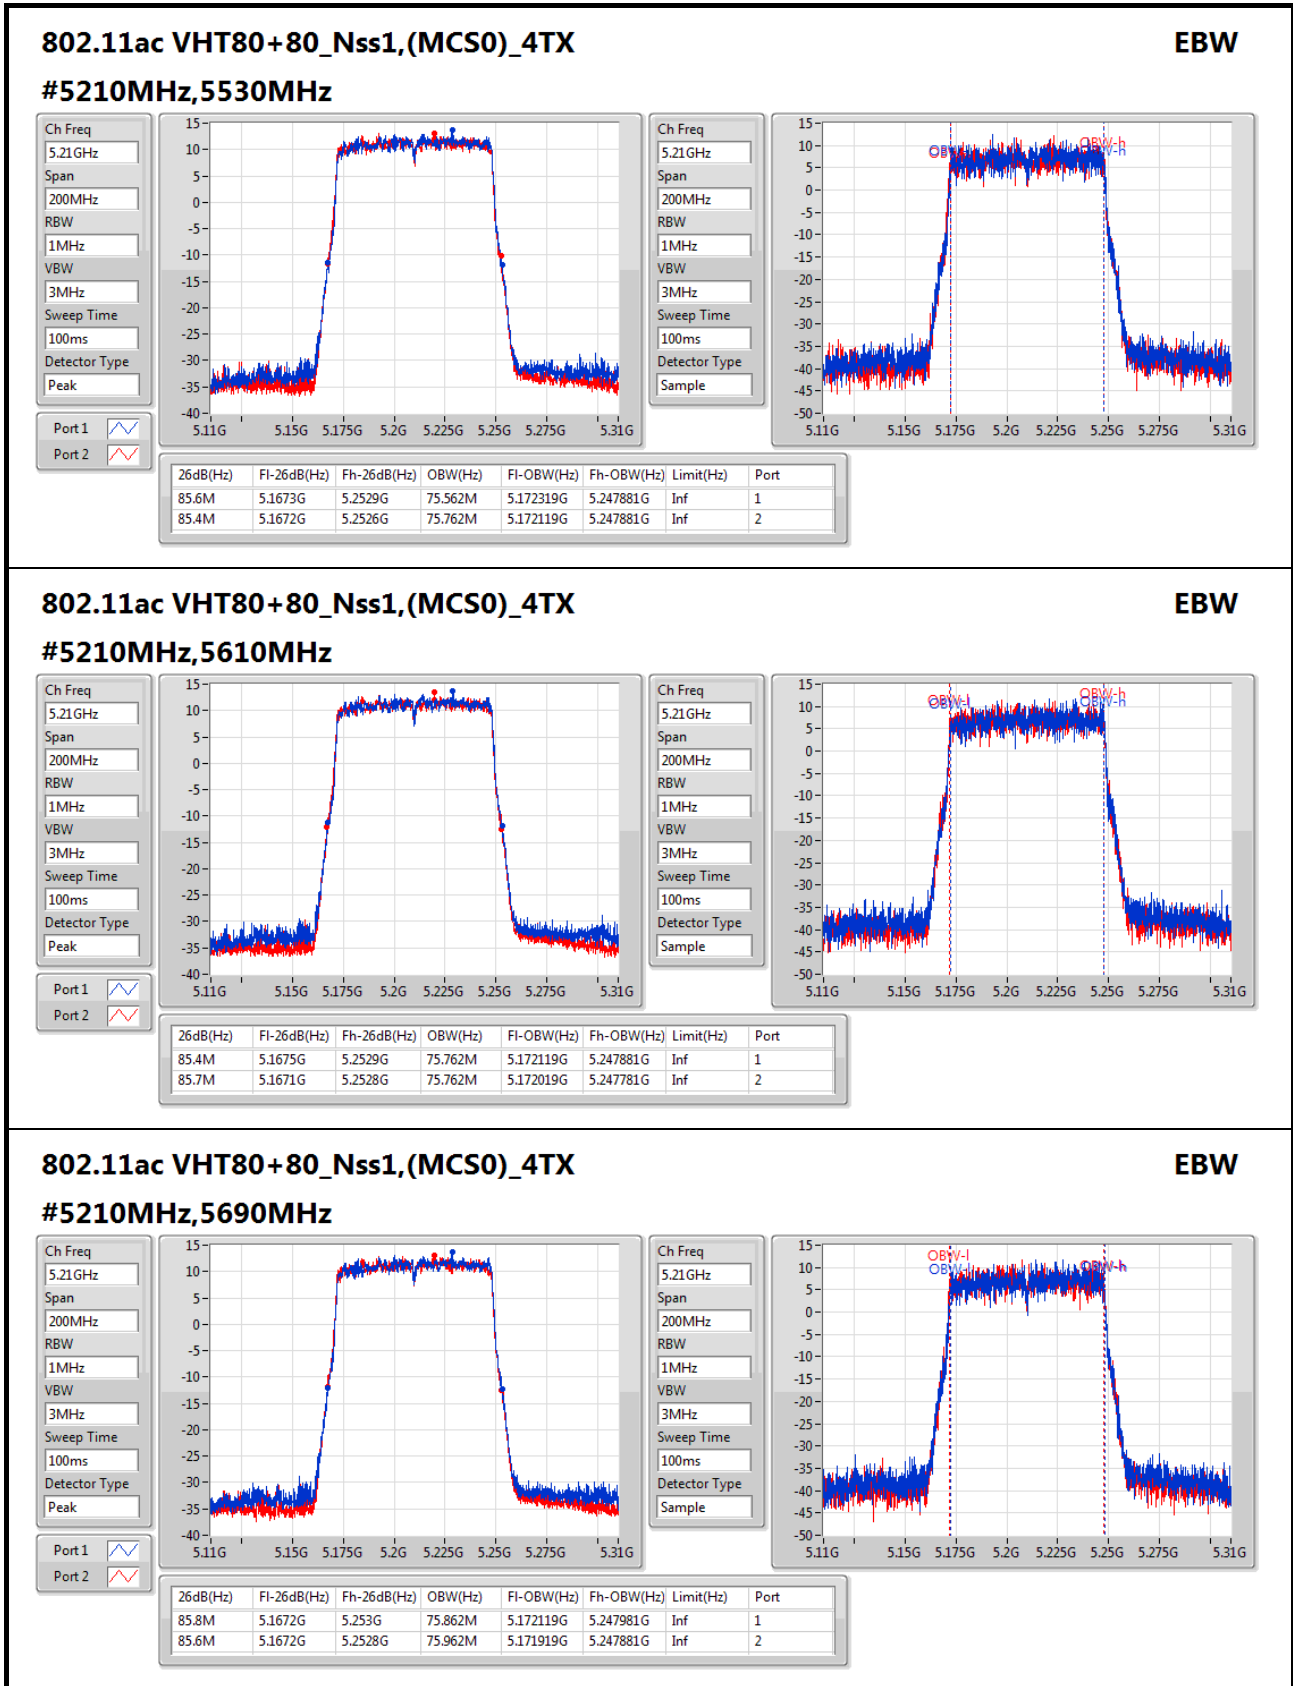

Port X-N dB = Port X 6dB down bandwidth for 5.725-5.85GHz band / 26dB down bandwidth for other band

Port X-OBW = Port X 99% occupied bandwidth;

802.11ac VHT80+80_Nss1,(MCS0)_4TX

EBW

#5210MHz,5775MHz

802.11ac VHT80+80_Nss1,(MCS0)_4TX