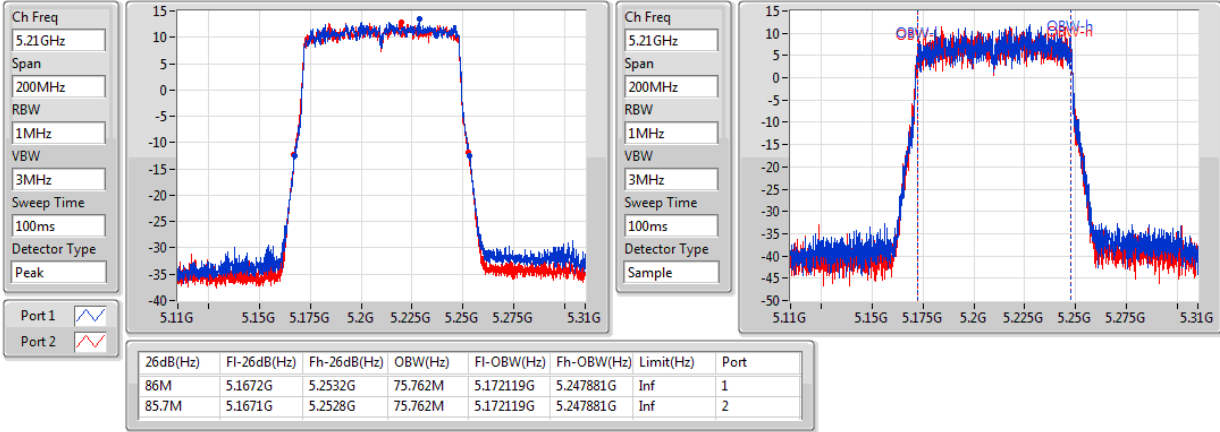

Port X-N dB = Port X dB down bandwidth for 5.725-5.85GHz band / 26dB down bandwidth for other band

Port X-OBW = Port X 99% occupied bandwidth;

802.11ac VHT80+80_Nss1,(MCS0)_4TX

EBW

#5210MHz,5530MHz

802.11ac VHT80+80_Nss1,(MCS0)_4TX