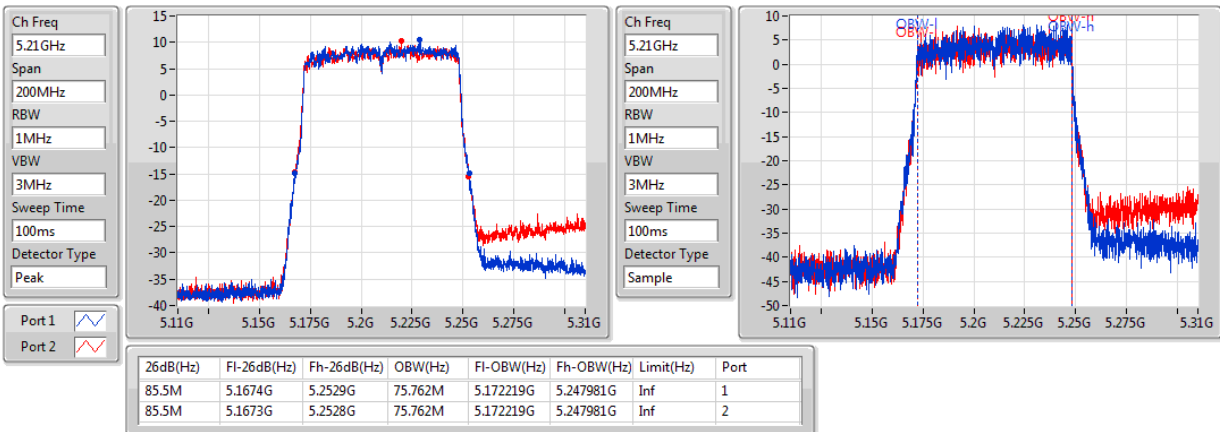

Port X-N dB = Port X 6dB down bandwidth for 5.725-5.85GHz band / 26dB down bandwidth for other band

Port X-OBW = Port X 99% occupied bandwidth;

802.11ac VHT80+80_Nss1,(MCS0)_4TX

EBW

#5210MHz,5775MHz

802.11ac VHT80+80_Nss1,(MCS0)_4TX

EBW

#5210MHz,5290MHz

802.11ac VHT80+80_Nss1,(MCS0)_4TX

EBW

#5290MHz,5530MHz

802.11ac VHT80+80_Nss1,(MCS0)_4TX

EBW

#5290MHz,5610MHz