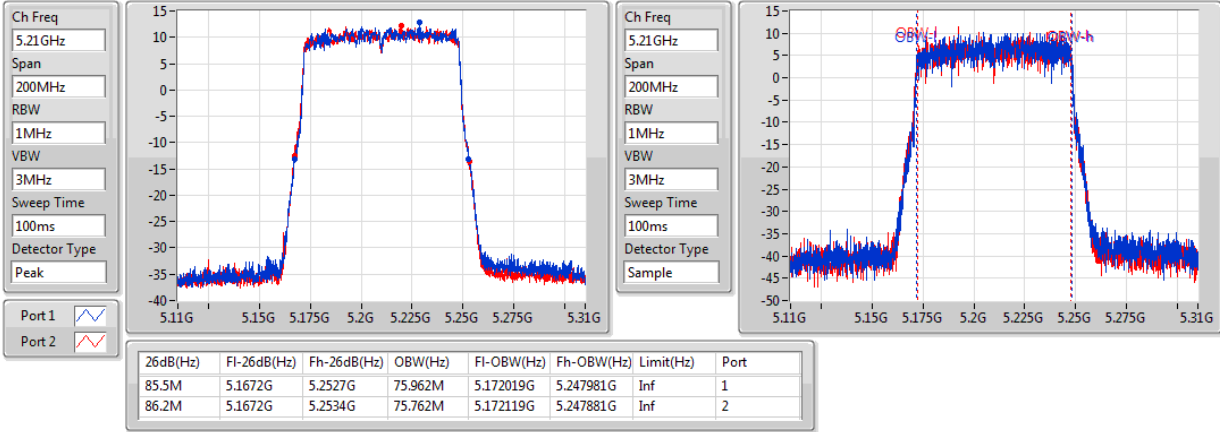

Port X-N dB = Port X 6dB down bandwidth for 5.725-5.85GHz band / 26dB down bandwidth for other band

Port X-OBW = Port X 99% occupied bandwidth;

802.11ac VHT80+80_Nss1,(MCS0)_4TX

EBW

#5210MHz,5775MHz

802.11ac VHT80+80_Nss1,(MCS0)_4TX

EBW

#5210MHz,5290MHz

802.11ac VHT80+80_Nss1,(MCS0)_4TX

EBW

#5290MHz,5530MHz

802.11ac VHT80+80_Nss1,(MCS0)_4TX

EBW

#5290MHz,5610MHz