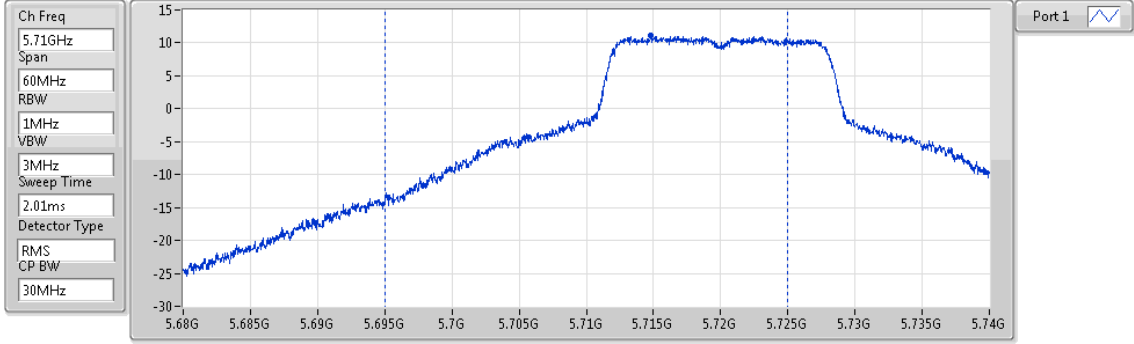

802.11a_(6Mbps)_1TX

AV Power

5720MHz Straddle 5.47-5.725GHz

Sum=Total Power
PX=Port X

Sum(dBm)	P1(dBm)
21.37	21.37

802.11a_(6Mbps)_1TX

AV Power