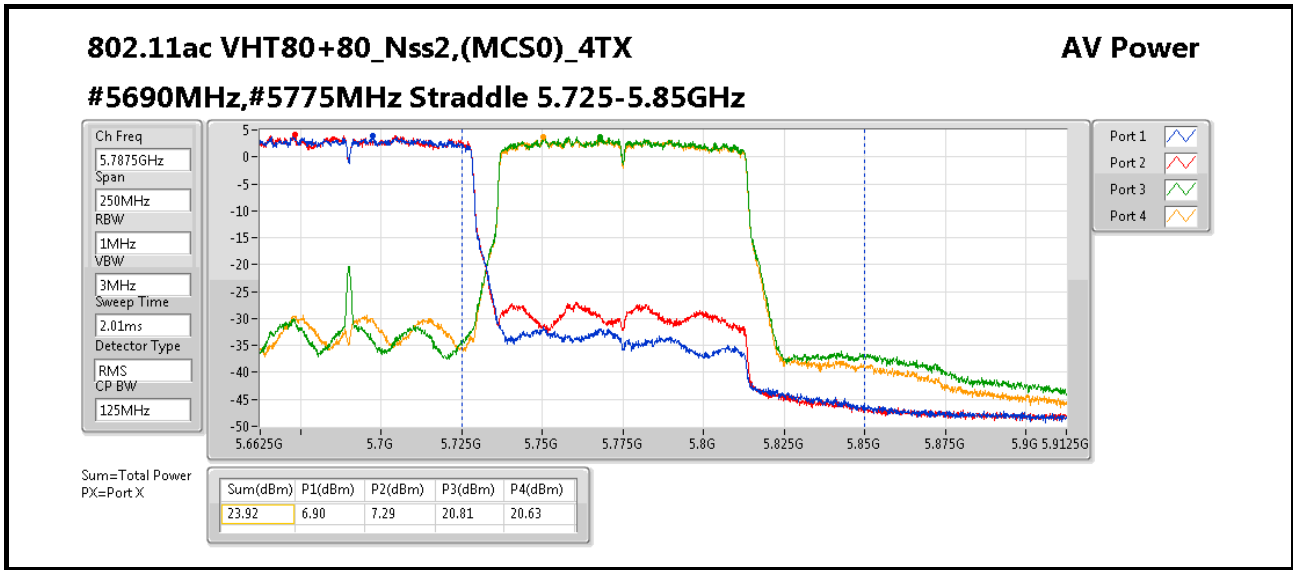

<For beamforming mode>
Summary

Mode	Total Power (dBm)	Total Power (W)	EIRP (dBm)	EIRP (W)
802.11ac VHT80+80-BF_Nss1,(MCS0)_4TX	-	-	-	-
5.15-5.25GHz	23.48	0.22284	32.13	1.63305
5.25-5.35GHz	21.23	0.13274	29.88	0.97275
802.11ac VHT80+80-BF_Nss1,(MCS0)_4TX	-	-	-	-
5.25-5.35GHz	21.13	0.12972	29.73	0.93972
5.47-5.725GHz	21.34	0.13614	29.95	0.98855
802.11ac VHT80+80-BF_Nss1,(MCS0)_4TX	-	-	-	-
5.47-5.725GHz	21.25	0.13335	29.90	0.97724
802.11ac VHT80+80-BF_Nss2,(MCS0)_4TX	-	-	-	-
5.47-5.725GHz	21.13	0.12972	29.76	0.94624
802.11ac VHT80+80-BF_Nss1,(MCS0)_4TX	-	-	-	-
5.47-5.725GHz	21.25	0.13335	29.90	0.97724
802.11ac VHT80+80-BF_Nss1,(MCS0)_4TX	-	-	-	-
5.47-5.725GHz	21.34	0.13614	29.95	0.98855
5.725-5.85GHz	23.20	0.20893	31.81	1.51705
802.11ac VHT80+80-BF_Nss2,(MCS0)_4TX	-	-	-	-
5.725-5.85GHz	21.34	0.13614	29.97	0.99312