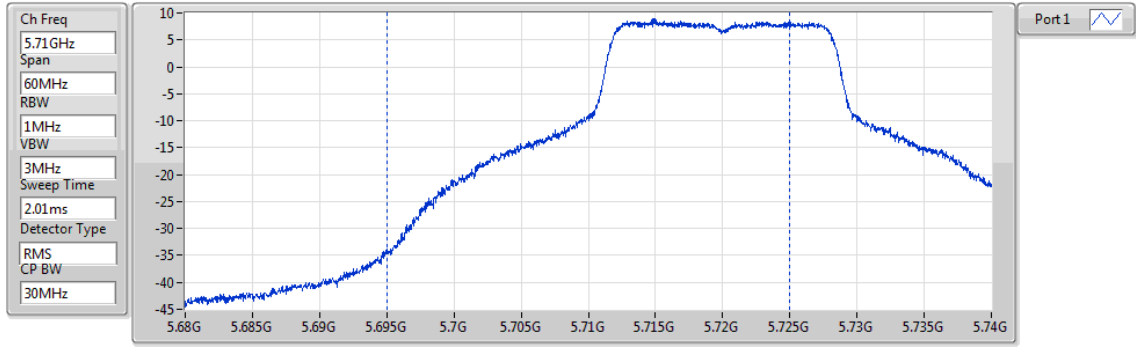

802.11a_(6Mbps)_1TX

AV Power

5720MHz Straddle 5.47-5.725GHz

Sum=Total Power
PX=Port X

Sum(dBm)	P1(dBm)
18.69	18.69

802.11a_(6Mbps)_1TX

AV Power