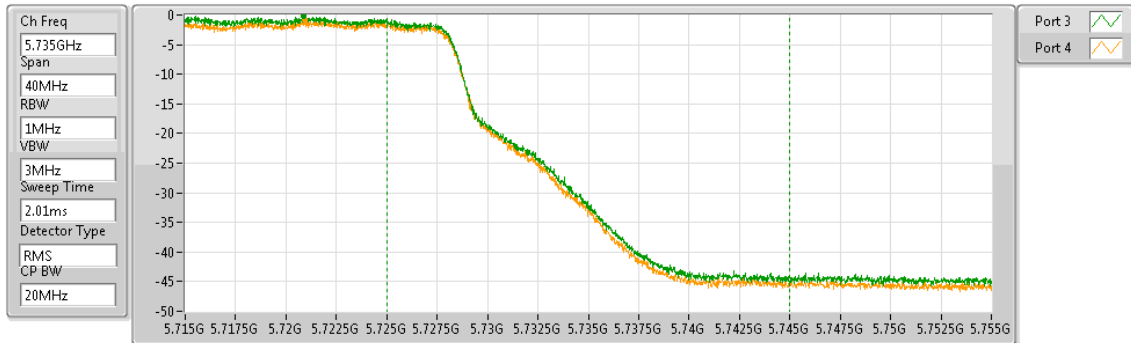

#5530MHz,#5690MHz Straddle 5.725-5.85GHz

Sum=Total Power
PX=Port X

Sum(dBm)	P1(dBm)	P2(dBm)	P3(dBm)	P4(dBm)
5.96			3.21	2.67

802.11ac VHT80+80_Nss1,(MCS0)_4TX

AV Power