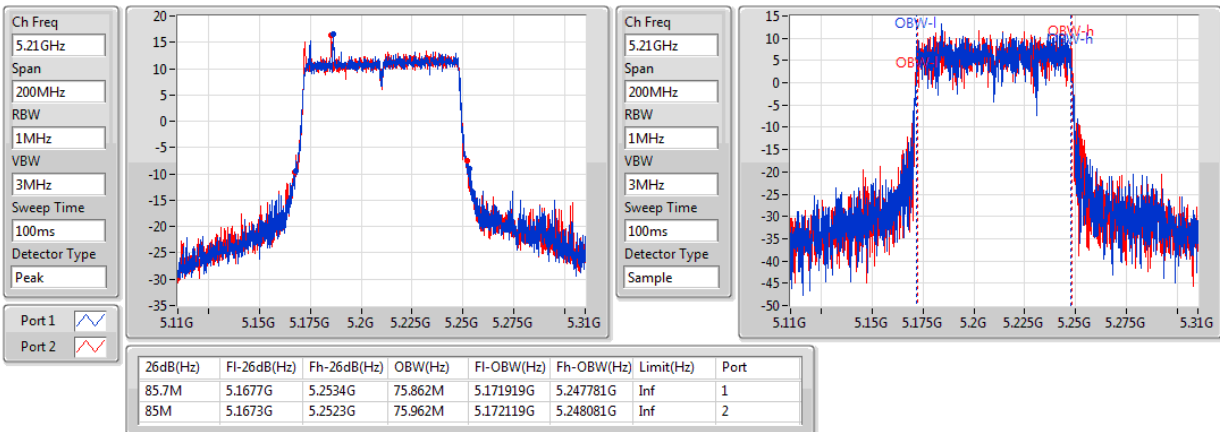

802.11ac VHT80+80-BF_Nss1,(MCS0)_4TX

EBW

#5210MHz,5610MHz