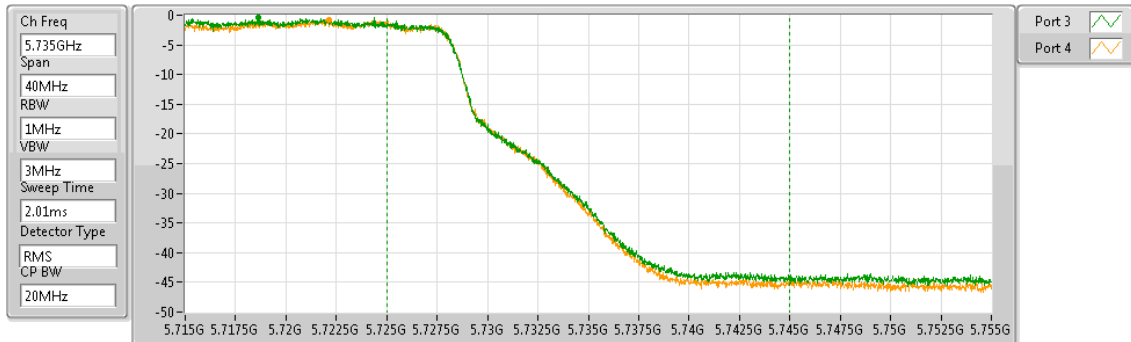

#5610MHz,#5690MHz Straddle 5.725-5.85GHz

Sum=Total Power
PX=Port X

Sum(dBm)	P1(dBm)	P2(dBm)	P3(dBm)	P4(dBm)
5.89			2.91	2.85