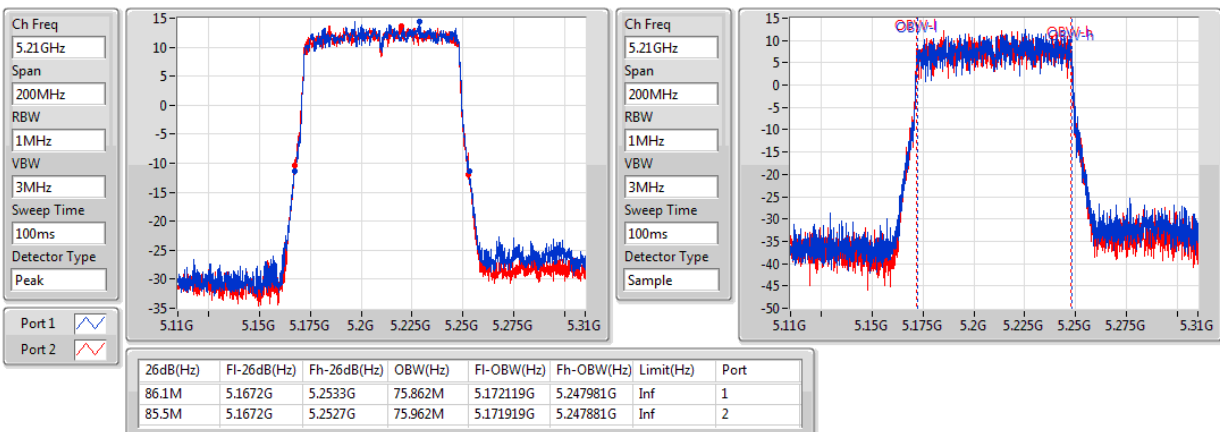

Port X-N dB = Port X dB down bandwidth for 5.725-5.85GHz band / 26dB down bandwidth for other band

Port X-OBW = Port X 99% occupied bandwidth;

802.11ac VHT80+80_Nss1,(MCS0)_4TX

EBW

#5210MHz,5530MHz

802.11ac VHT80+80_Nss1,(MCS0)_4TX

EBW

#5210MHz,5610MHz

802.11ac VHT80+80_Nss1,(MCS0)_4TX

EBW

#5210MHz,5690MHz

802.11ac VHT80+80_Nss1,(MCS0)_4TX

EBW

#5210MHz,5775MHz