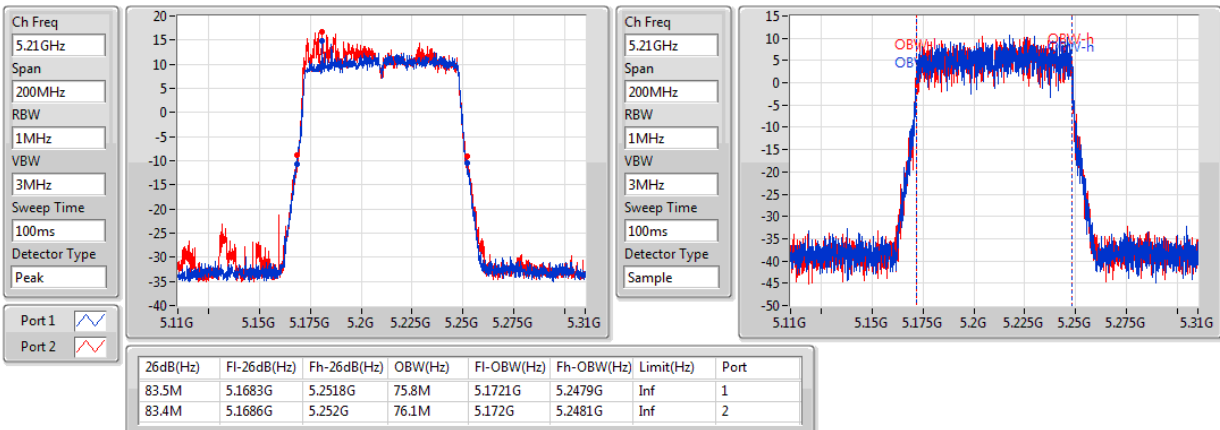

#5210MHz,5610MHz