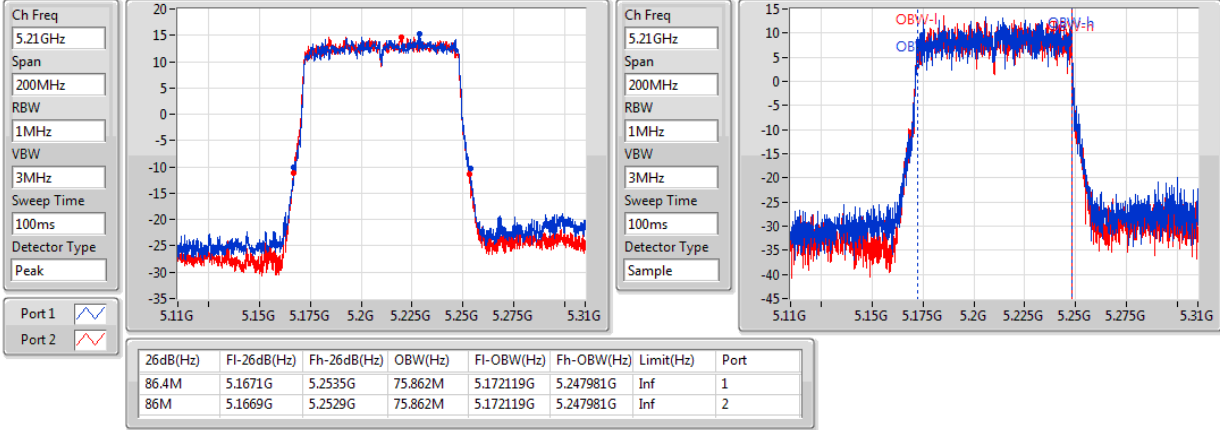

Port X-N dB = Port X 6dB down bandwidth for 5.725-5.85GHz band / 26dB down bandwidth for other band

Port X-OBW = Port X 99% occupied bandwidth;

802.11ac VHT80+80_Nss1,(MCS0)_4TX

EBW

#5210MHz,5775MHz

802.11ac VHT80+80_Nss1,(MCS0)_4TX