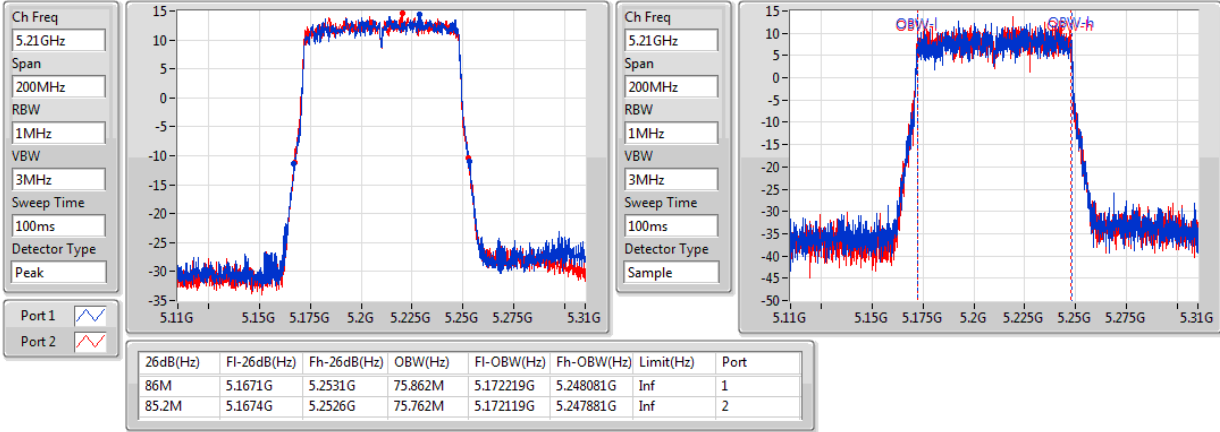

Port X-N dB = Port X 6dB down bandwidth for 5.725-5.85GHz band / 26dB down bandwidth for other band

Port X-OBW = Port X 99% occupied bandwidth;

802.11ac VHT80+80_Nss1,(MCS0)_4TX

EBW

#5210MHz,5775MHz

802.11ac VHT80+80_Nss1,(MCS0)_4TX