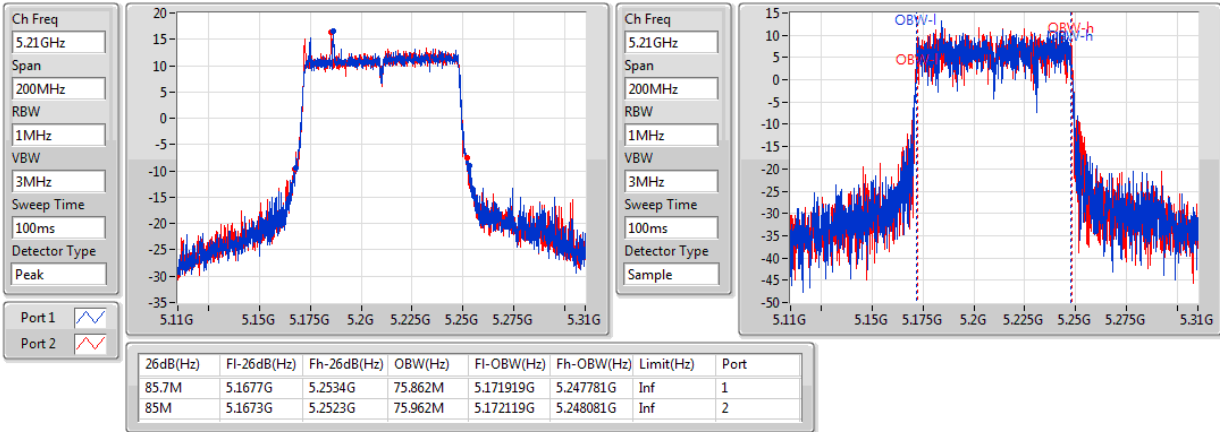

802.11ac VHT80+80-BF_Nss1,(MCS0)_4TX

EBW

#5210MHz,5610MHz