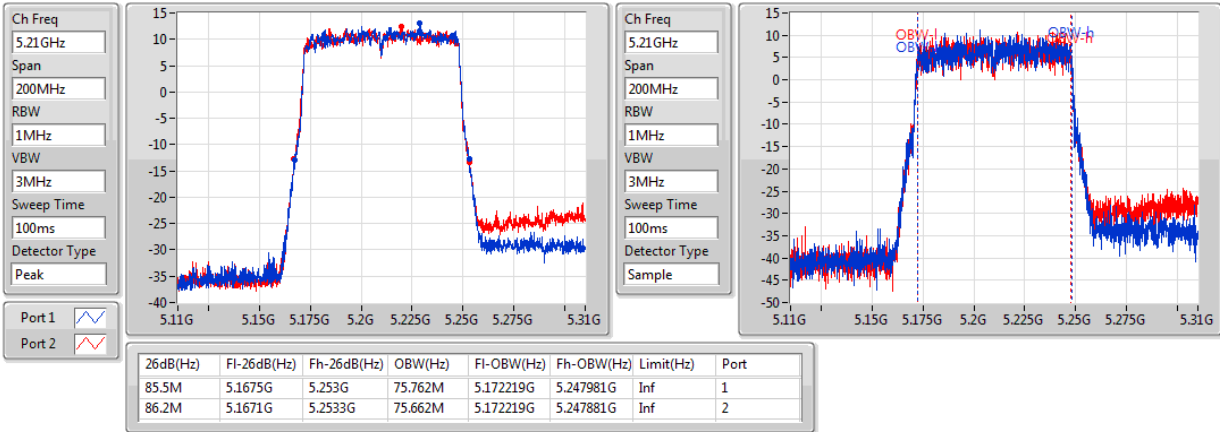

#5210MHz,5290MHz