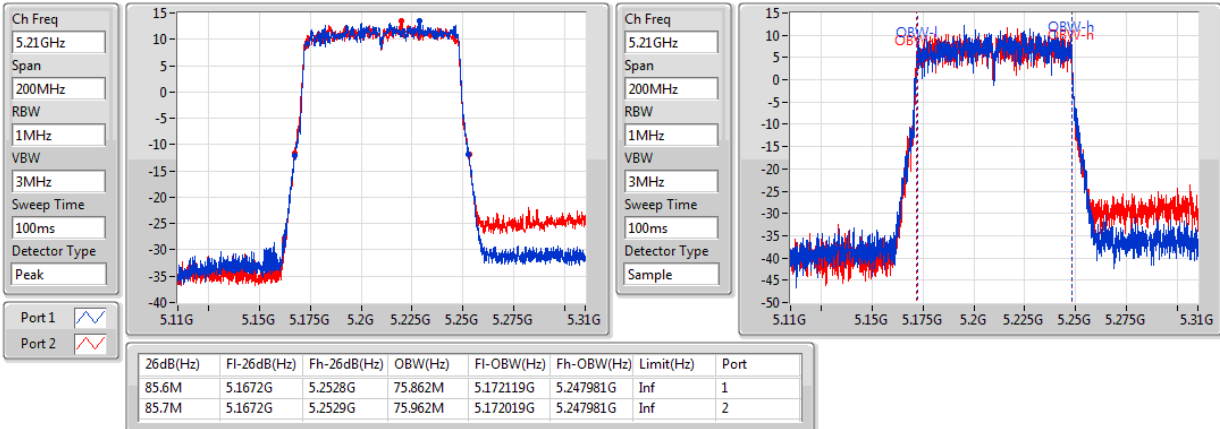

#5210MHz,5290MHz