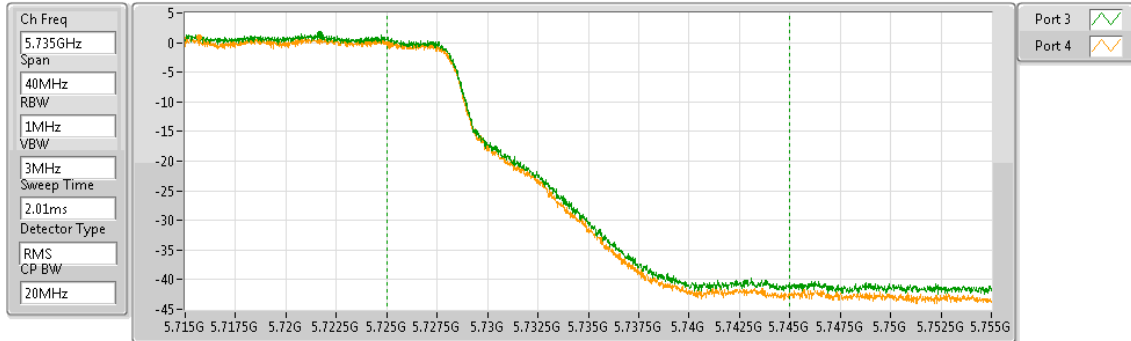

802.11ac VHT80+80_Nss1,(MCS0)_4TX

AV Power

5290MHz,#5690MHz Straddle 5.725-5.85GHz

Sum=Total Power
PX=Port X

Sum(dBm)	P1(dBm)	P2(dBm)	P3(dBm)	P4(dBm)
7.62			4.86	4.35

802.11ac VHT80+80_Nss1,(MCS0)_4TX

AV Power