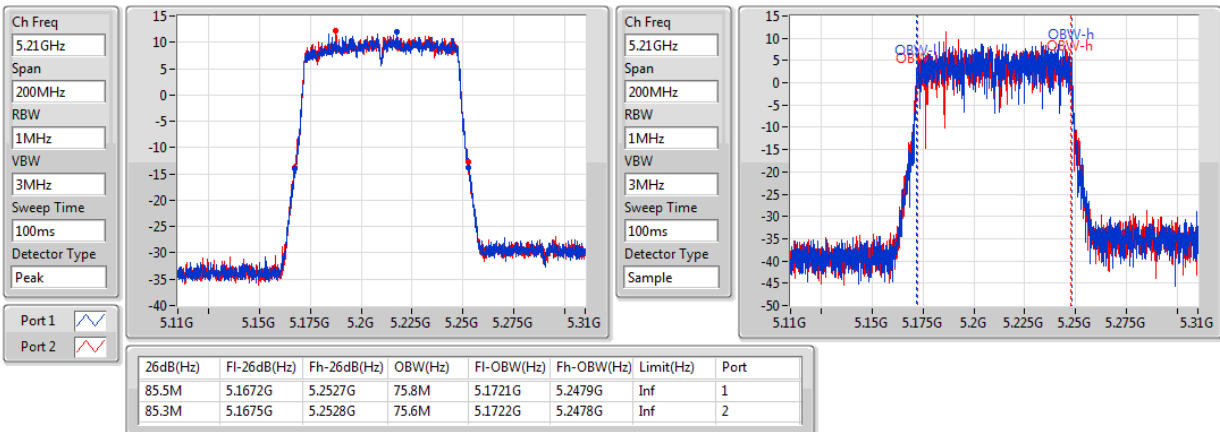

#5210MHz,5290MHz