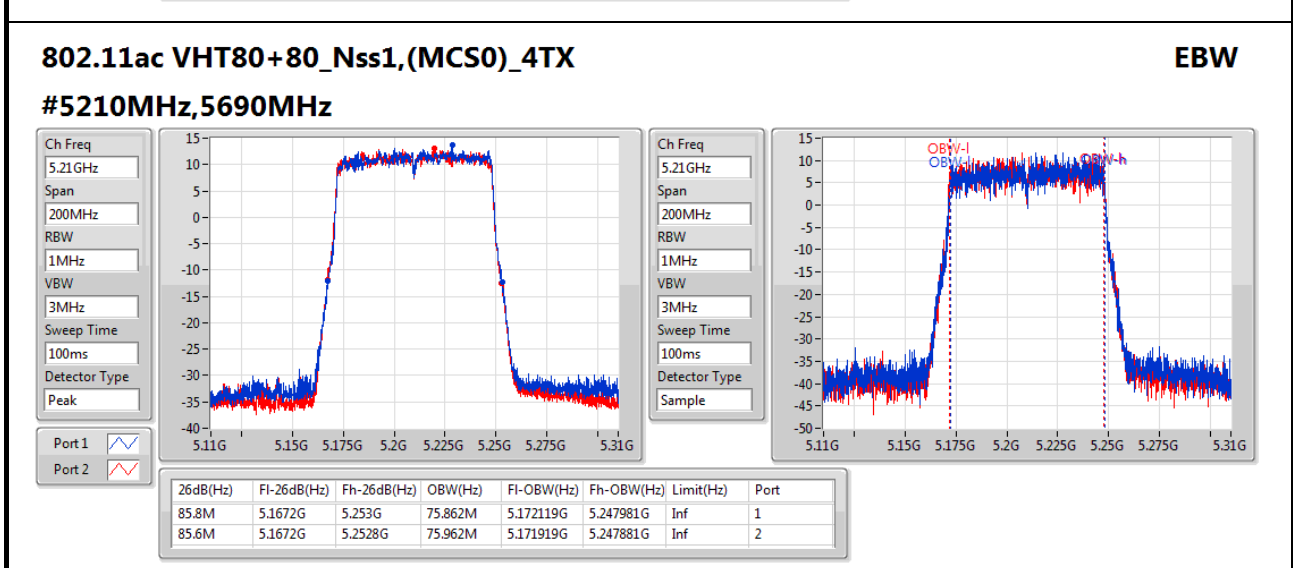

Port X-OBW = Port X 99% occupied bandwidth;