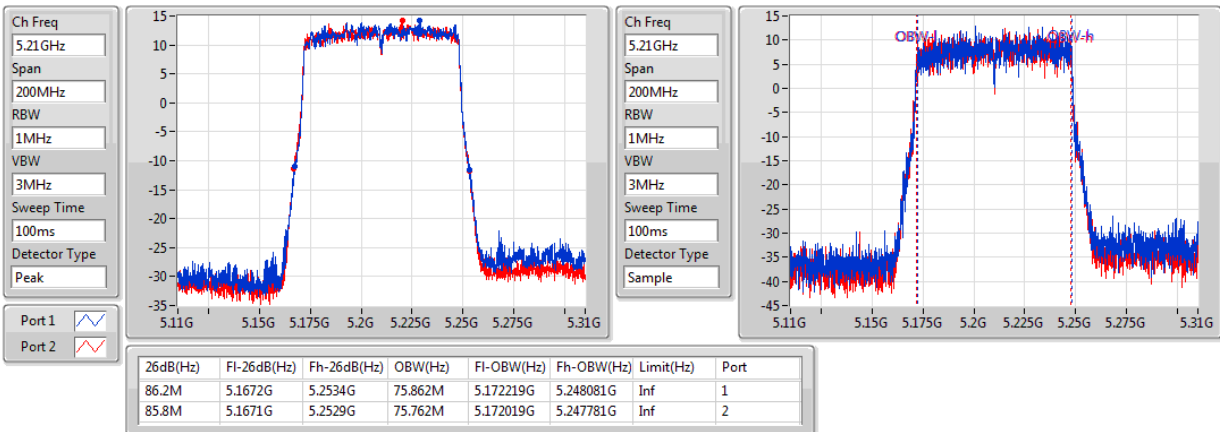

#5210MHz,5610MHz