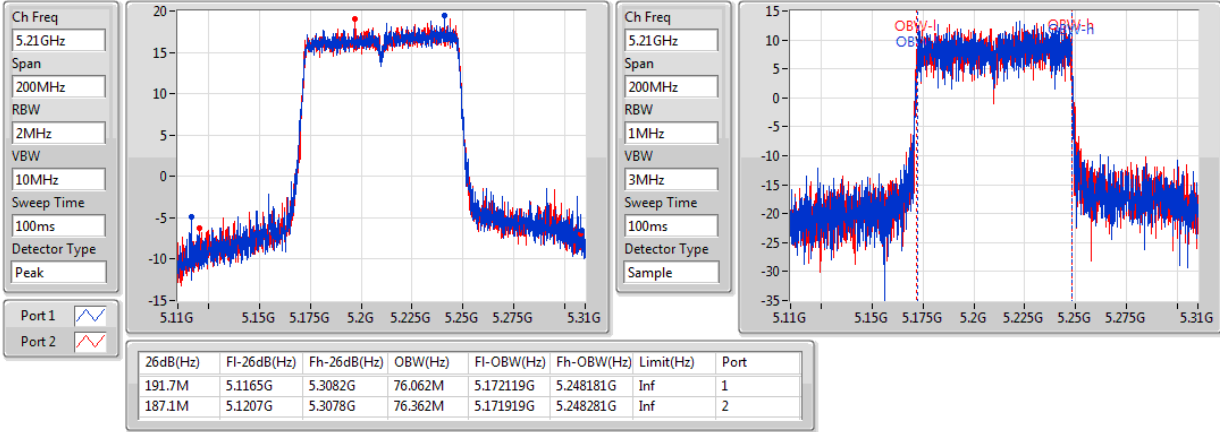

Port X-N dB = Port X 6dB down bandwidth for 5.725-5.85GHz band / 26dB down bandwidth for other band

Port X-OBW = Port X 99% occupied bandwidth;

802.11ac VHT80+80-BF_Nss1,(MCS0)_4TX

EBW

#5210MHz,5530MHz

802.11ac VHT80+80-BF_Nss1,(MCS0)_4TX

EBW

#5210MHz,5610MHz

802.11ac VHT80+80-BF_Nss1,(MCS0)_4TX

EBW

#5210MHz,5690MHz

802.11ac VHT80+80-BF_Nss1,(MCS0)_4TX

EBW

#5210MHz,5775MHz