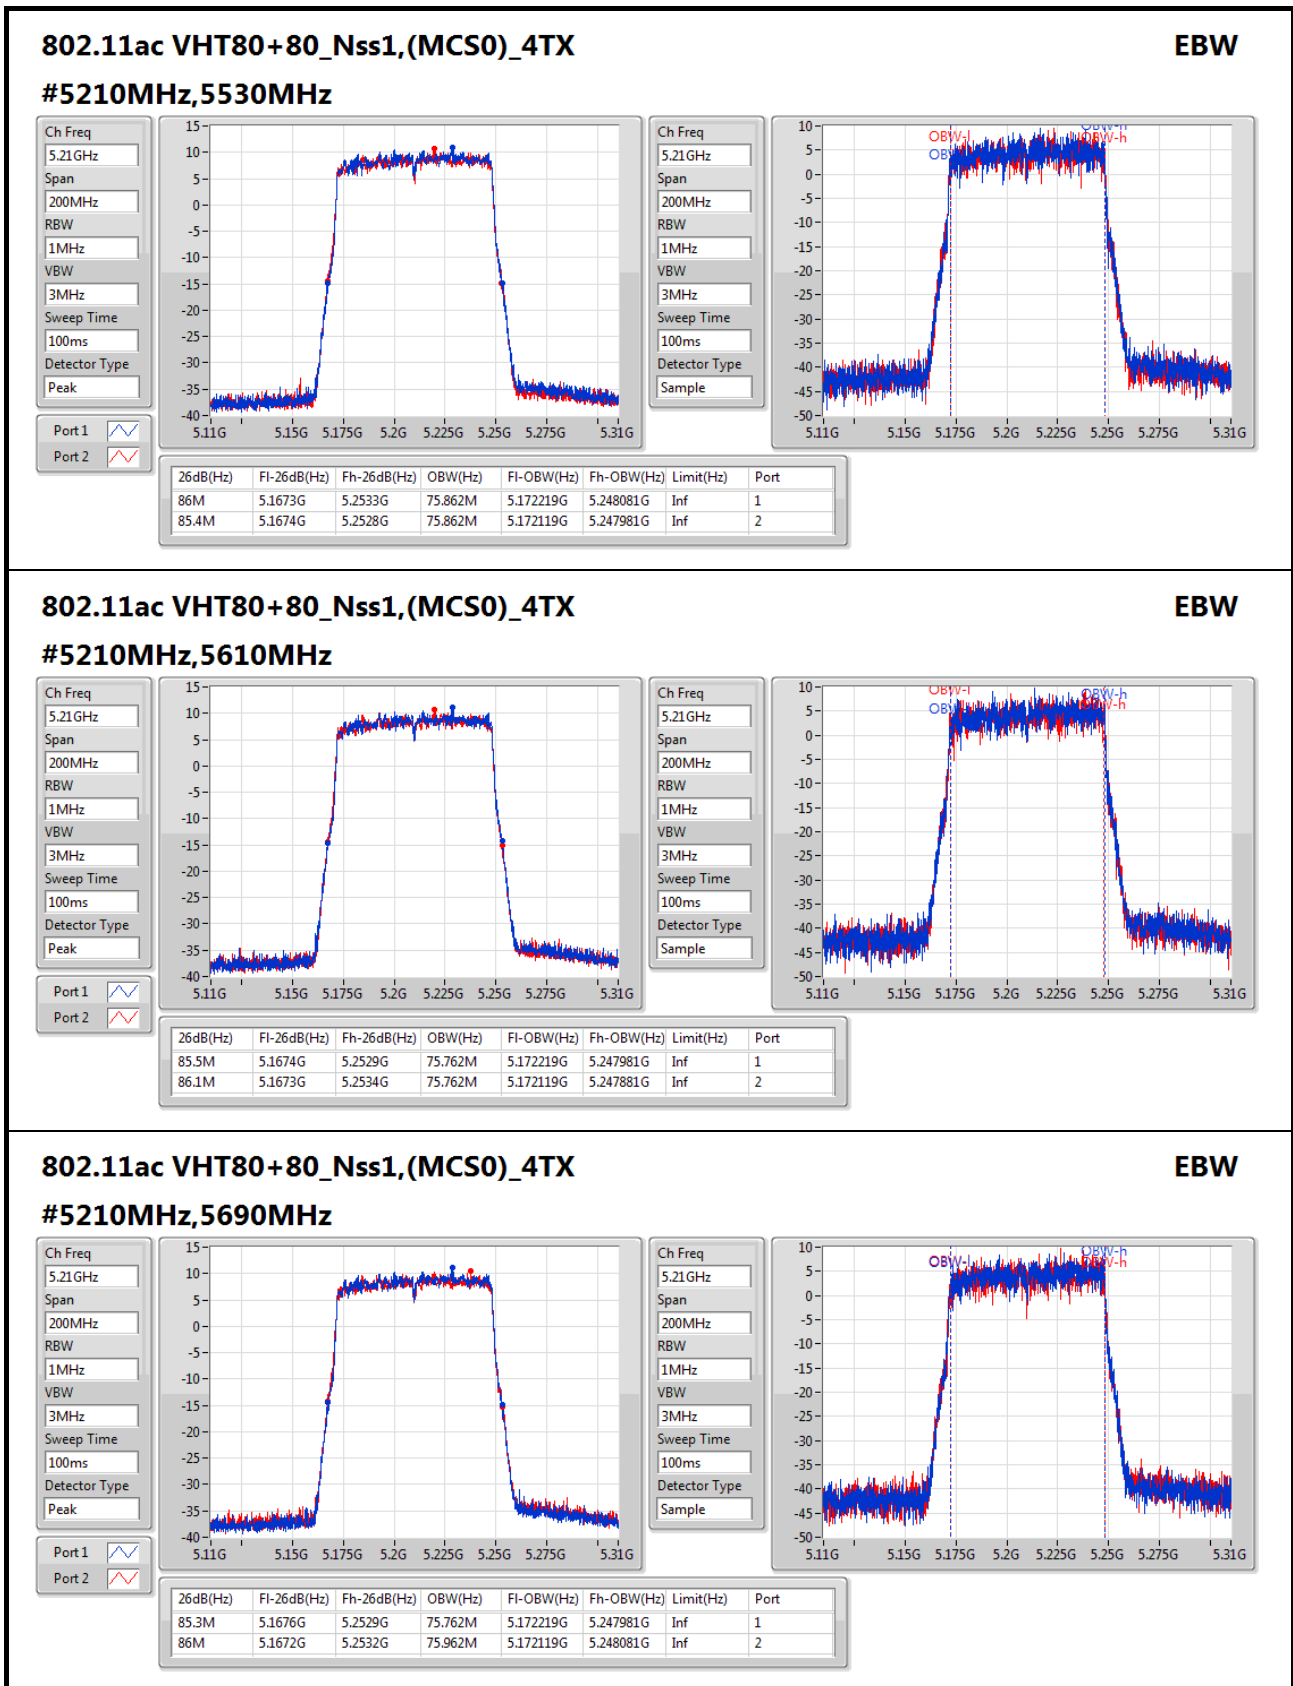

Port X-OBW = Port X 99% occupied bandwidth;