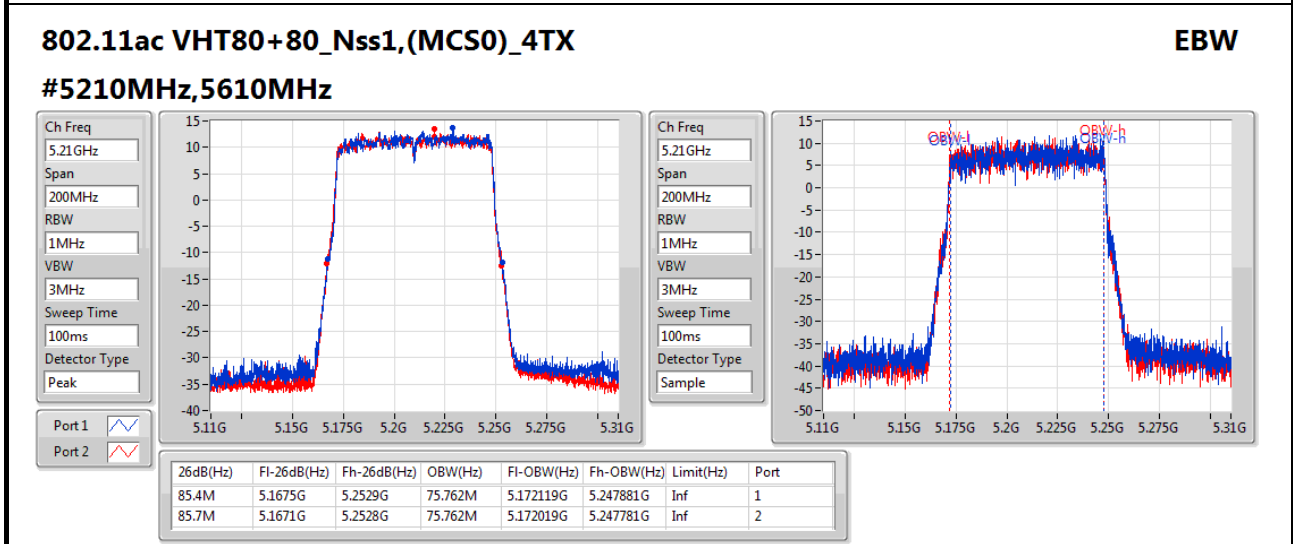

Port X-OBW = Port X 99% occupied bandwidth;