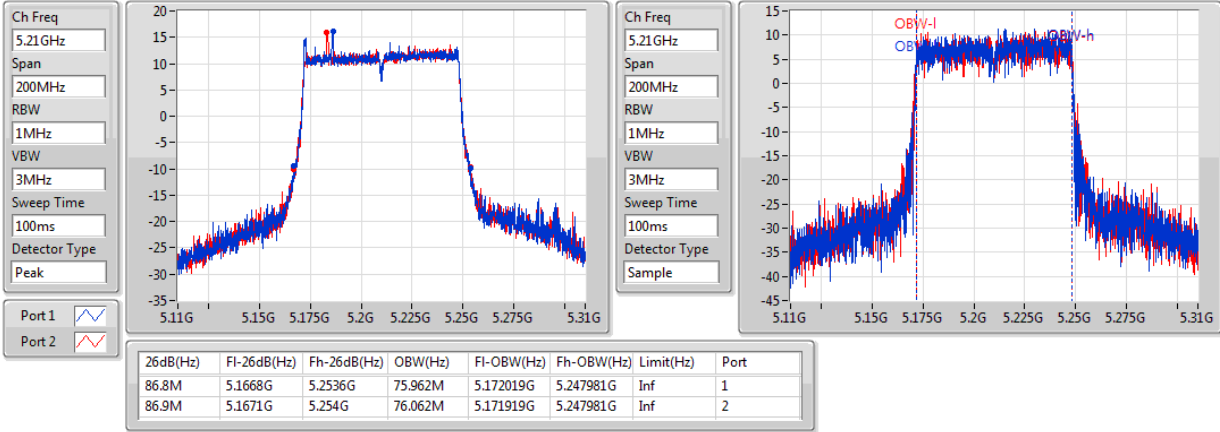

Port X-N dB = Port X 6dB down bandwidth for 5.725-5.85GHz band / 26dB down bandwidth for other band

Port X-OBW = Port X 99% occupied bandwidth;

802.11ac VHT80+80-BF_Nss1,(MCS0)_4TX

EBW

#5210MHz,5530MHz

802.11ac VHT80+80-BF_Nss1,(MCS0)_4TX