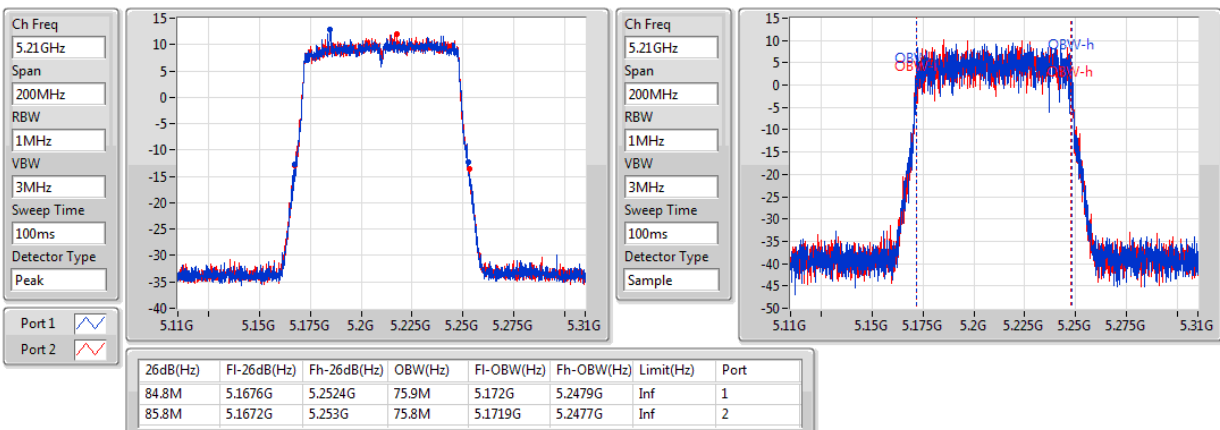

Port X-N dB = Port X 6dB down bandwidth for 5.725-5.85GHz band / 26dB down bandwidth for other band

Port X-OBW = Port X 99% occupied bandwidth;

802.11ac VHT80+80-BF_Nss1,(MCS0)_4TX

EBW

#5210MHz,5530MHz

802.11ac VHT80+80-BF_Nss1,(MCS0)_4TX

EBW

#5210MHz,5610MHz

802.11ac VHT80+80-BF_Nss1,(MCS0)_4TX

EBW

#5210MHz,5690MHz

802.11ac VHT80+80-BF_Nss1,(MCS0)_4TX

EBW

#5210MHz,5775MHz