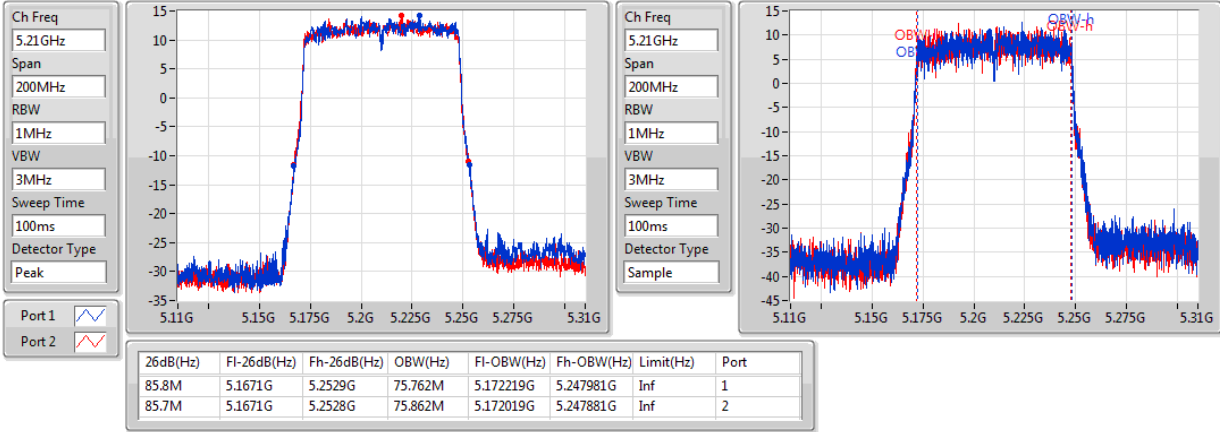

Port X-N dB = Port X dB down bandwidth for 5.725-5.85GHz band / 26dB down bandwidth for other band

Port X-OBW = Port X 99% occupied bandwidth;

802.11ac VHT80+80_Nss1,(MCS0)_4TX

EBW

#5210MHz,5530MHz

802.11ac VHT80+80_Nss1,(MCS0)_4TX

EBW

#5210MHz,5610MHz

802.11ac VHT80+80_Nss1,(MCS0)_4TX

EBW

#5210MHz,5690MHz

802.11ac VHT80+80_Nss1,(MCS0)_4TX

EBW

#5210MHz,5775MHz