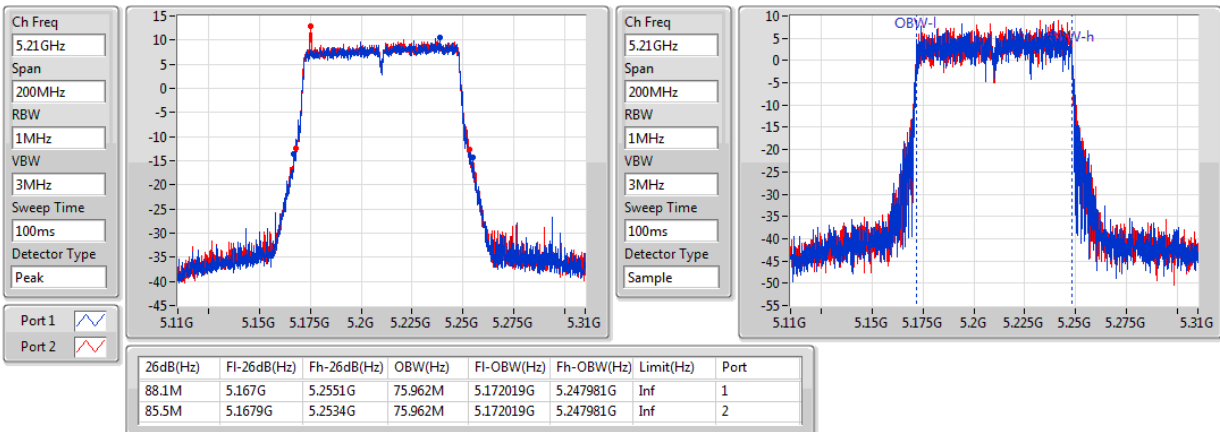

Port X-N dB = Port X 6dB down bandwidth for 5.725-5.85GHz band / 26dB down bandwidth for other band

Port X-OBW = Port X 99% occupied bandwidth;

802.11ac VHT80+80-BF_Nss1,(MCS0)_4TX

EBW

#5210MHz,5530MHz

802.11ac VHT80+80-BF_Nss1,(MCS0)_4TX

EBW

#5210MHz,5610MHz

802.11ac VHT80+80-BF_Nss1,(MCS0)_4TX

EBW

#5210MHz,5690MHz

802.11ac VHT80+80-BF_Nss1,(MCS0)_4TX

EBW

#5210MHz,5775MHz