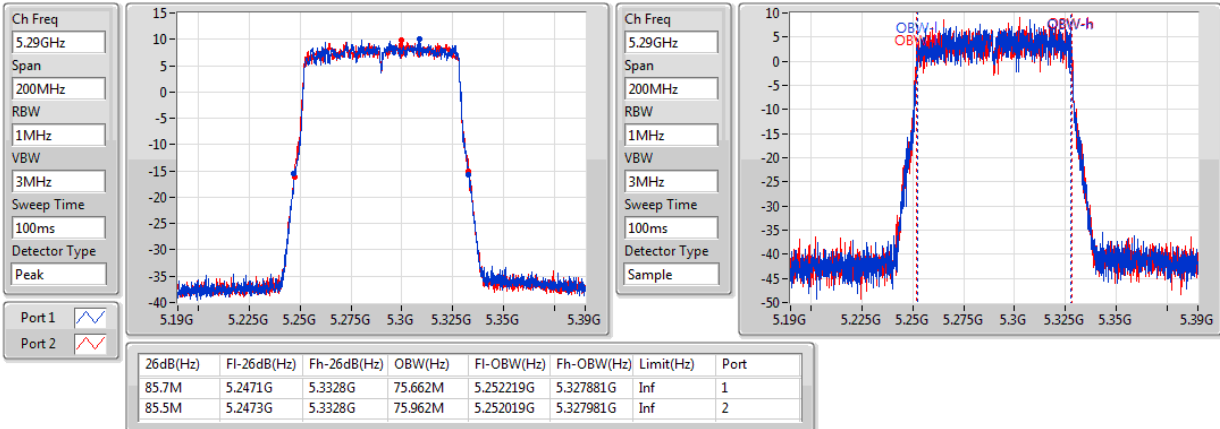

#5290MHz,5690MHz