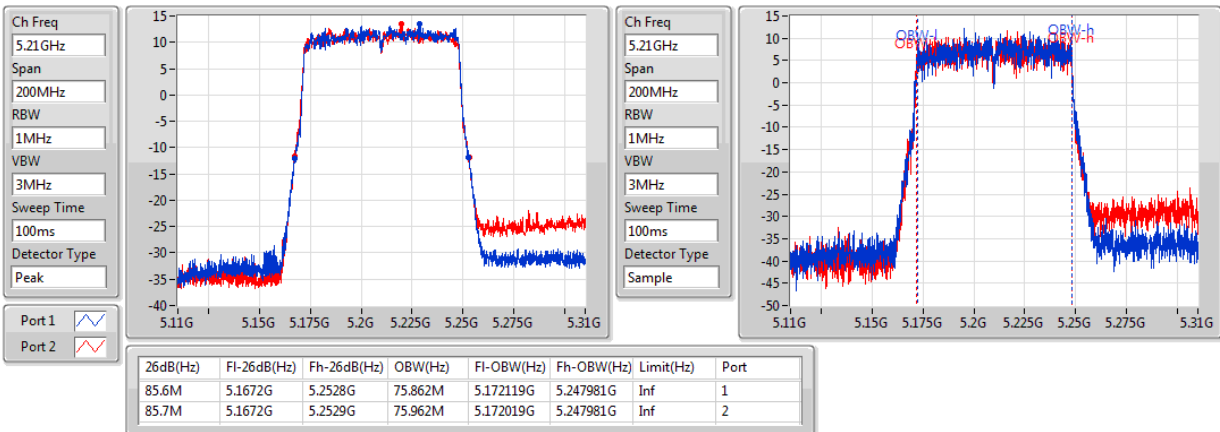

#5210MHz,5290MHz