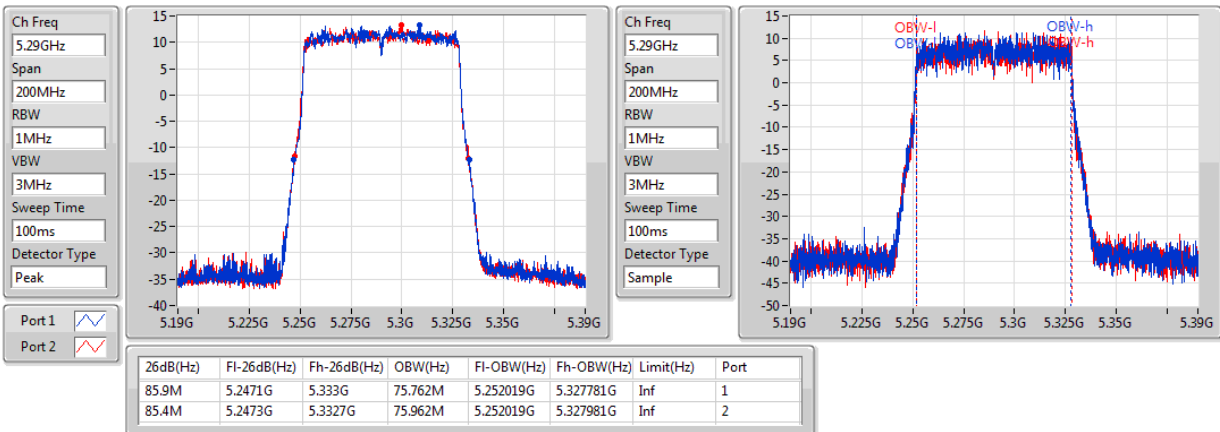

#5290MHz,5690MHz