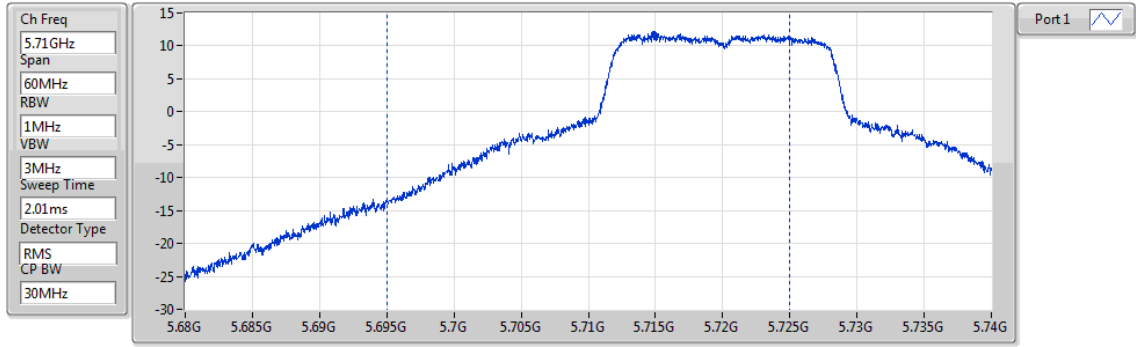

802.11a_(6Mbps)_1TX

AV Power

5720MHz Straddle 5.47-5.725GHz

Sum=Total Power
PX=Port X

Sum(dBm)	P1(dBm)
22.05	22.05

802.11a_(6Mbps)_1TX

AV Power