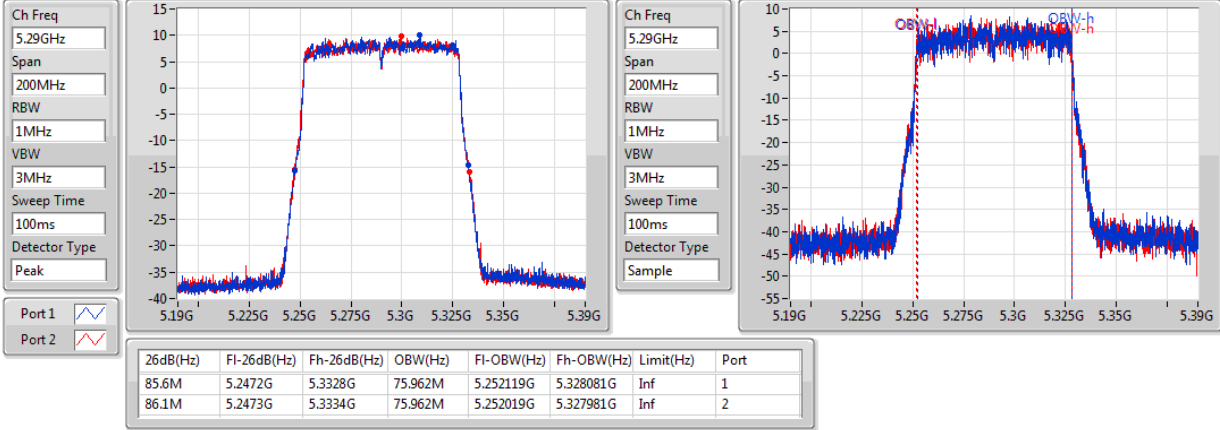

Port X-N dB = Port X 6dB down bandwidth for 5.725-5.85GHz band / 26dB down bandwidth for other band

Port X-OBW = Port X 99% occupied bandwidth;

802.11ac VHT80+80_Nss1,(MCS0)_4TX

EBW

#5210MHz,5775MHz

802.11ac VHT80+80_Nss1,(MCS0)_4TX

EBW

#5210MHz,5290MHz

802.11ac VHT80+80_Nss1,(MCS0)_4TX

EBW

#5290MHz,5530MHz

802.11ac VHT80+80_Nss1,(MCS0)_4TX

EBW

#5290MHz,5610MHz