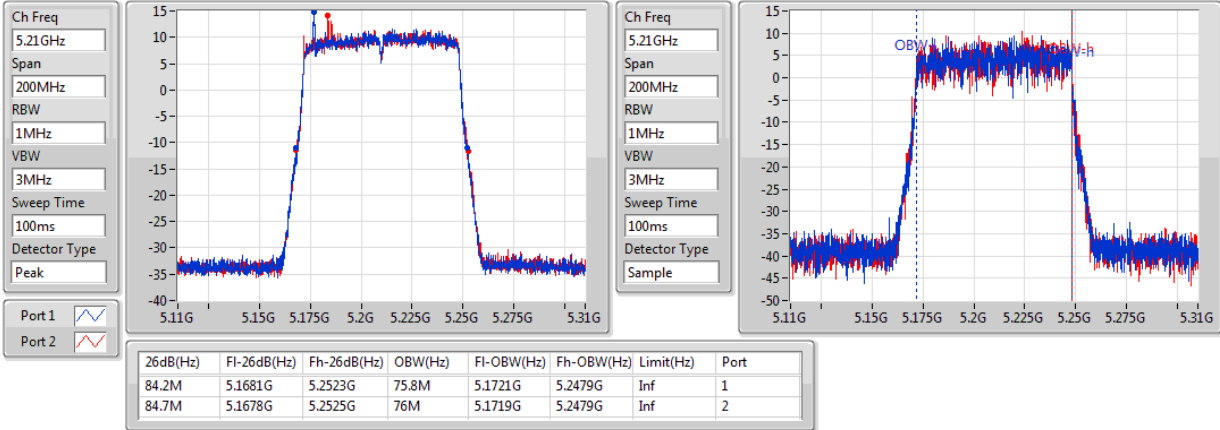

Port X-N dB = Port X 6dB down bandwidth for 5.725-5.85GHz band / 26dB down bandwidth for other band

Port X-OBW = Port X 99% occupied bandwidth;

802.11ac VHT80+80-BF_Nss1,(MCS0)_4TX

EBW

#5210MHz,5530MHz

802.11ac VHT80+80-BF_Nss1,(MCS0)_4TX