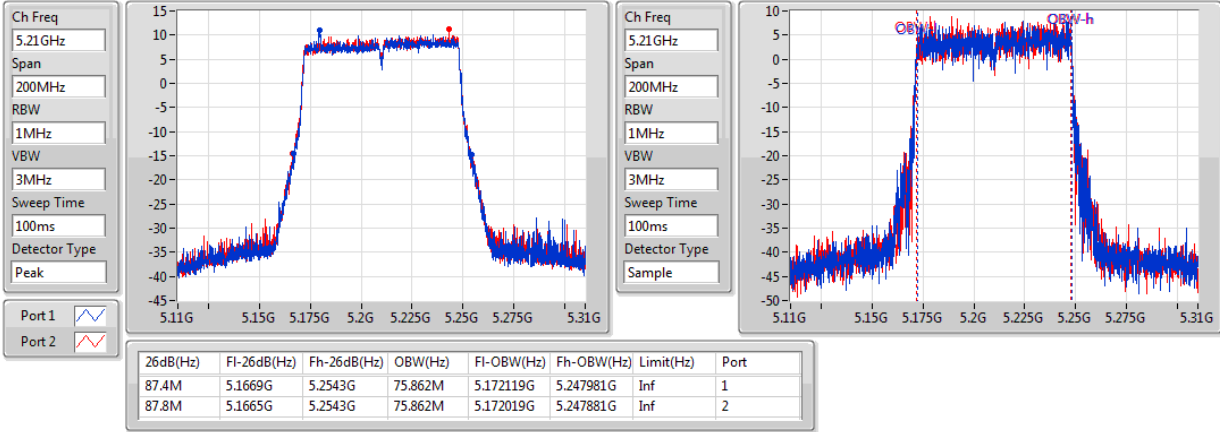

Port X-N dB = Port X 6dB down bandwidth for 5.725-5.85GHz band / 26dB down bandwidth for other band

Port X-OBW = Port X 99% occupied bandwidth;

802.11ac VHT80+80-BF_Nss1,(MCS0)_4TX

EBW

#5210MHz,5530MHz

802.11ac VHT80+80-BF_Nss1,(MCS0)_4TX

EBW

#5210MHz,5610MHz

802.11ac VHT80+80-BF_Nss1,(MCS0)_4TX

EBW

#5210MHz,5690MHz

802.11ac VHT80+80-BF_Nss1,(MCS0)_4TX

EBW

#5210MHz,5775MHz