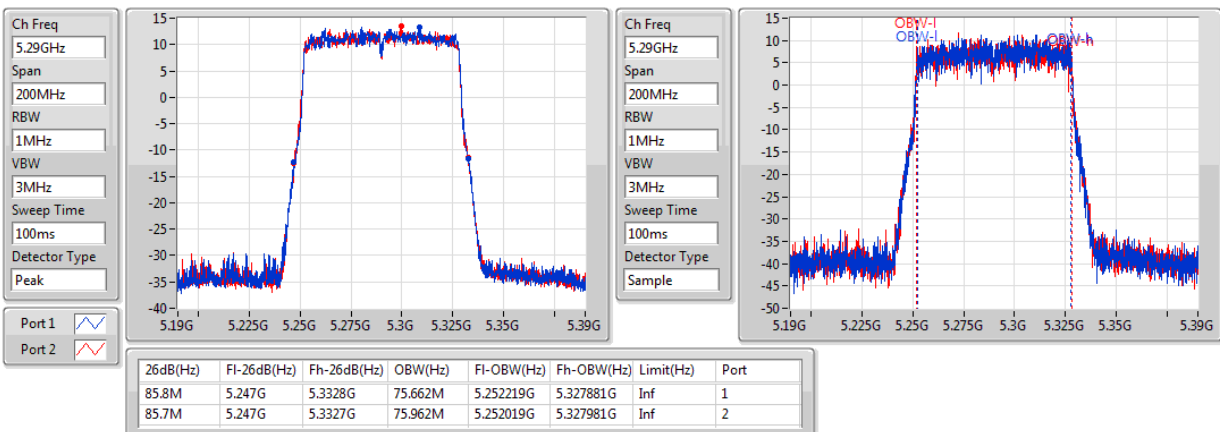

Port X-N dB = Port X 6dB down bandwidth for 5.725-5.85GHz band / 26dB down bandwidth for other band

Port X-OBW = Port X 99% occupied bandwidth;

802.11ac VHT80+80_Nss1,(MCS0)_4TX

EBW

#5210MHz,5775MHz

802.11ac VHT80+80_Nss1,(MCS0)_4TX

EBW

#5210MHz,5290MHz

802.11ac VHT80+80_Nss1,(MCS0)_4TX

EBW

#5290MHz,5530MHz

802.11ac VHT80+80_Nss1,(MCS0)_4TX

EBW

#5290MHz,5610MHz