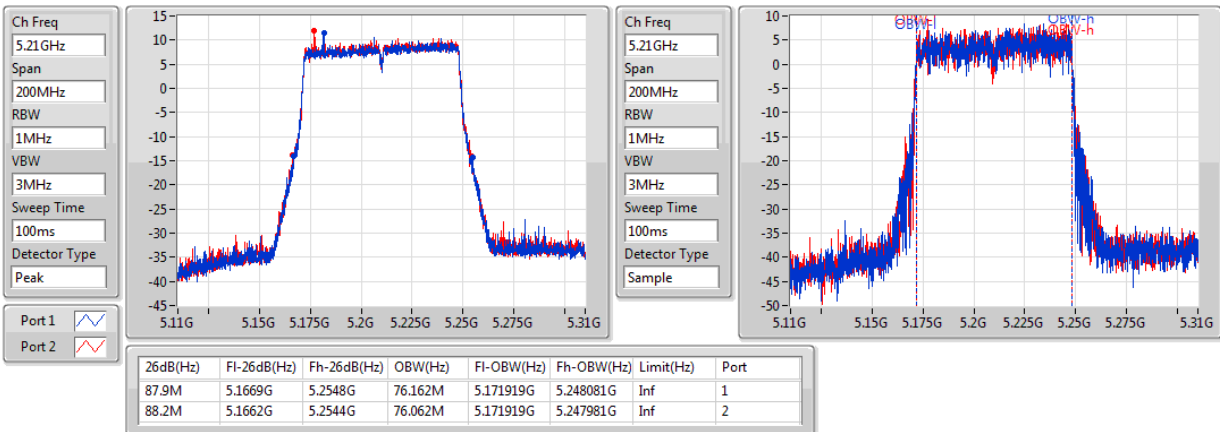

#5210MHz,5290MHz