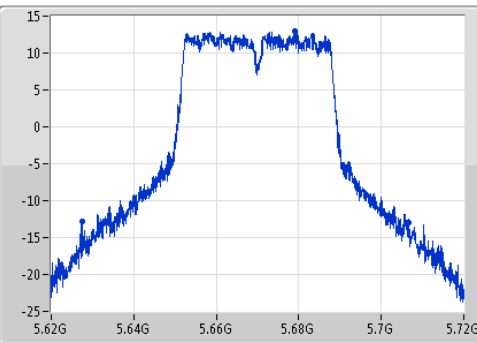

802.11ac VHT40_Nss1,(MCS0)_1TX

EBW

5670MHz

Ch Freq
5.67GHz
Span
100MHz
RBW
1MHz
VBW
3MHz
Sweep Time
100ms
Detector Type
Peak

Ch Freq
5.67GHz
Span
100MHz
RBW
500kHz
VBW
2MHz
Sweep Time
100ms
Detector Type
Sample