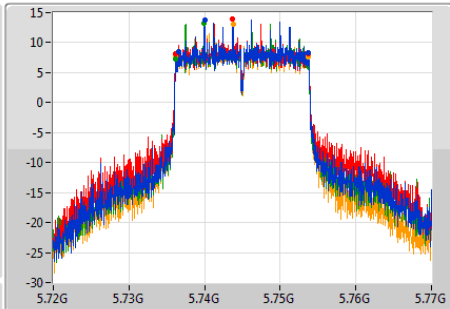

5745MHz

Ch Freq
5.745GHz
Span
50MHz
RBW
100kHz
VBW
300kHz
Sweep Time
100ms
Detector Type
Peak

Ch Freq
5.745GHz
Span
50MHz
RBW
200kHz
VBW
1MHz
Sweep Time
100ms
Detector Type
Sample