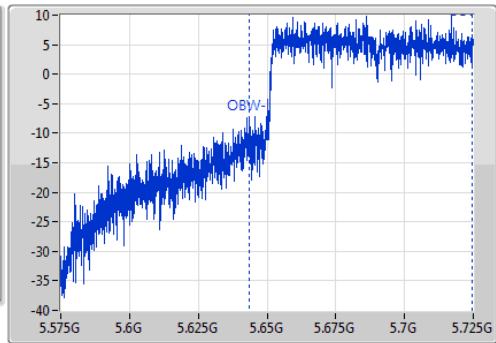

802.11ac VHT80\_Nss1,(MCS0)\_1TX

EBW

5690MHz Straddle 5.47-5.725GHz

Ch Freq  
5.65GHz  
Span  
150MHz  
RBW  
2MHz  
VBW  
10MHz  
Sweep Time  
100ms  
Detector Type  
Peak

Ch Freq  
5.65GHz  
Span  
150MHz  
RBW  
1MHz  
VBW  
3MHz  
Sweep Time  
100ms  
Detector Type  
Sample