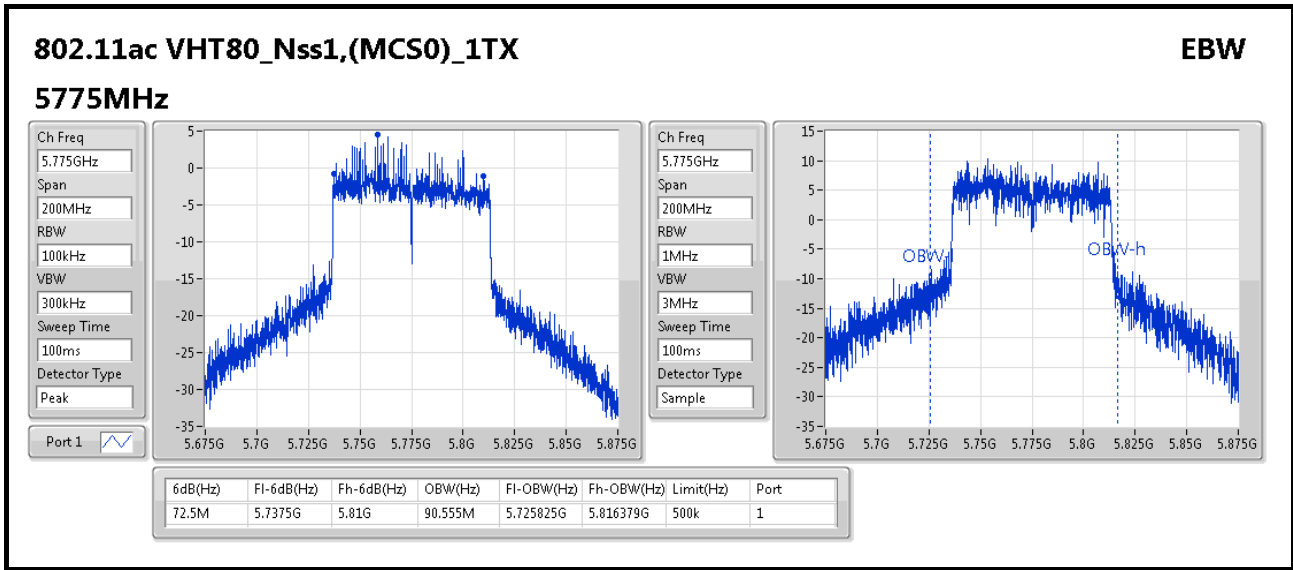

EBW

5690MHz Straddle 5.47-5.725GHz

802.11ac VHT80\_Nss1,(MCS0)\_1TX

EBW

5690MHz Straddle 5.725-5.85GHz

For set 3 antenna  
Summary

Mode	Max-N dB (Hz)	Max-OBW (Hz)	ITU-Code	Min-N dB (Hz)	Min-OBW (Hz)
802.11ac VHT20_Nss1,(MCS0)_1TX	-	-	-	-	-
5.15-5.25GHz	49.7M	32.359M	32M4D1D	33.8M	18.341M
5.25-5.35GHz	37.425M	19.665M	19M7D1D	35.075M	18.691M
5.47-5.725GHz	45.2M	22.864M	22M9D1D	25.59M	16.792M
5.725-5.85GHz	17.575M	34.983M	35M0D1D	3.76M	11.794M
802.11ac VHT40_Nss1,(MCS0)_1TX	-	-	-	-	-
5.15-5.25GHz	69.55M	37.531M	37M5D1D	51.25M	36.432M
5.25-5.35GHz	70.85M	37.531M	37M5D1D	51.75M	36.432M
5.47-5.725GHz	84.5M	43.628M	43M6D1D	51.05M	36.332M
5.725-5.85GHz	35.45M	65.717M	65M7D1D	2.88M	25.047M
802.11ac VHT80_Nss1,(MCS0)_1TX	-	-	-	-	-
5.15-5.25GHz	101M	76.162M	76M2D1D	101M	76.162M
5.25-5.35GHz	101.2M	76.062M	76M1D1D	101.2M	76.062M
5.47-5.725GHz	171.6M	87.356M	87M4D1D	95.6M	75.962M
5.725-5.85GHz	68.7M	88.056M	88M1D1D	3.22M	36.202M