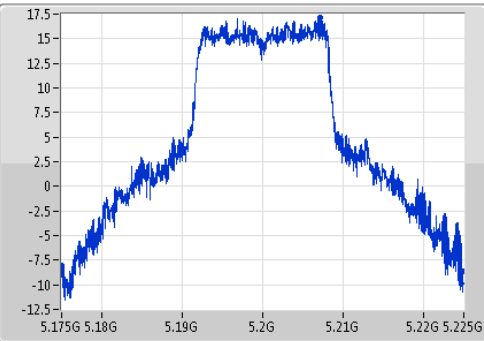

5200MHz

Ch Freq
5.2GHz
Span
50MHz
RBW
500kHz
VBW
2MHz
Sweep Time
100ms
Detector Type
Peak

Ch Freq
5.2GHz
Span
50MHz
RBW
500kHz
VBW
2MHz
Sweep Time
100ms
Detector Type
Sample