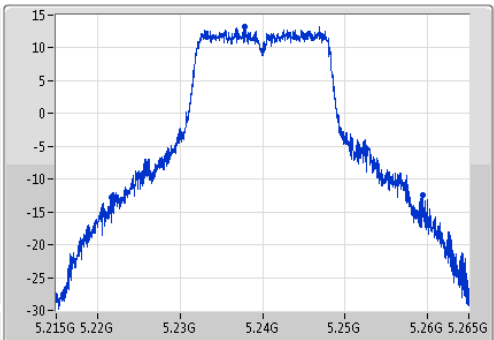

#### 5240MHz

Ch Freq  
5.24GHz

Span  
50MHz

RBW  
500kHz

VBW  
2MHz

Sweep Time  
100ms

Detector Type  
Peak

Ch Freq  
5.24GHz