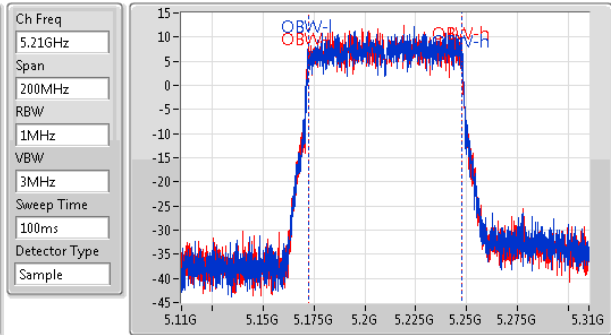

#5210MHz,5610MHz

26dB(Hz)	Fl-26dB(Hz)	Fh-26dB(Hz)	OBW(Hz)	Fl-OBW(Hz)	Fh-OBW(Hz)	Limit(Hz)	Port
86M	5.1671G	5.2531G	75.762M	5.172119G	5.247881G	Inf	1
85.7M	5.1671G	5.2528G	75.662M	5.172119G	5.247781G	Inf	2

802.11ac VHT80+80_Nss1,(MCS0)_4TX

EBW