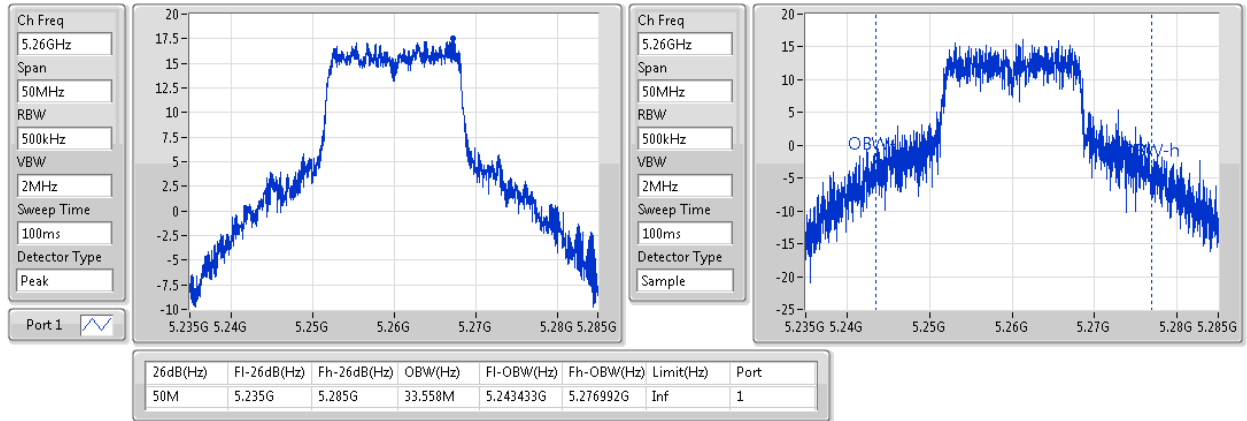

802.11a_(6Mbps)_1TX

EBW

5260MHz