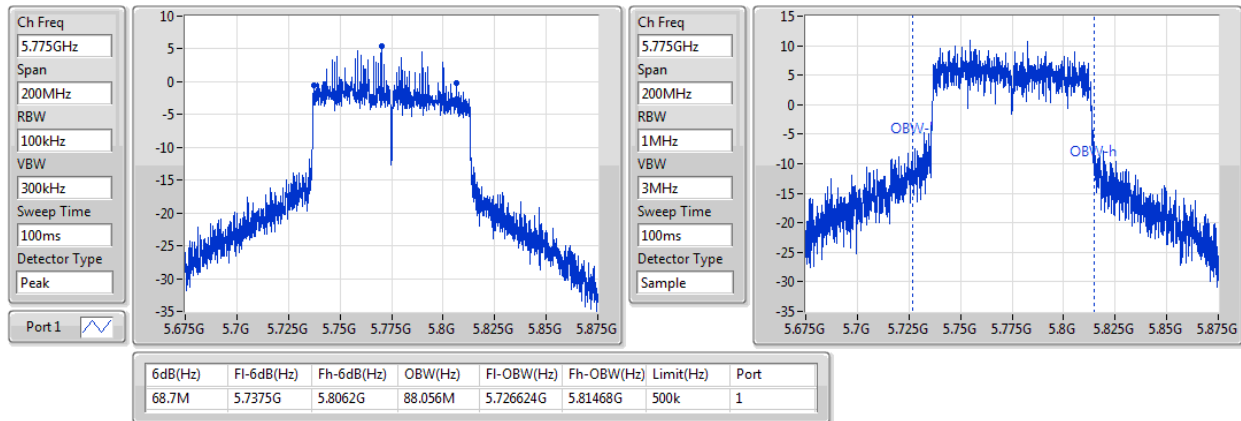

802.11ac VHT80\_Nss1,(MCS0)\_1TX

EBW

5775MHz

For set 4 antenna  
Summary

Mode	Max-N dB (Hz)	Max-OBW (Hz)	ITU-Code	Min-N dB (Hz)	Min-OBW (Hz)
802.11a_(6Mbps)_1TX	-	-	-	-	-
5.15-5.25GHz	49.875M	32.634M	32M6D1D	37.7M	19.165M
5.25-5.35GHz	50M	33.558M	33M6D1D	37.65M	19.015M
5.47-5.725GHz	50M	34.358M	34M4D1D	28.3M	16.817M
5.725-5.85GHz	16.3M	35.007M	35M0D1D	3.12M	22.509M
802.11ac VHT20_Nss1,(MCS0)_1TX	-	-	-	-	-
5.15-5.25GHz	50M	34.058M	34M1D1D	37.775M	19.165M
5.25-5.35GHz	50M	35.307M	35M3D1D	38.05M	19.19M
5.47-5.725GHz	50M	36.032M	36M0D1D	29.05M	17.891M
5.725-5.85GHz	17.65M	36.832M	36M8D1D	3.78M	22.569M
802.11ac VHT40_Nss1,(MCS0)_1TX	-	-	-	-	-
5.15-5.25GHz	73.8M	38.381M	38M4D1D	51.75M	36.482M
5.25-5.35GHz	93.4M	53.473M	53M5D1D	52M	36.432M
5.47-5.725GHz	98.65M	60.47M	60M5D1D	52.15M	36.482M
5.725-5.85GHz	36.3M	70.165M	70M2D1D	3.16M	35.662M
802.11ac VHT80_Nss1,(MCS0)_1TX	-	-	-	-	-
5.15-5.25GHz	102.4M	76.262M	76M3D1D	102.4M	76.262M
5.25-5.35GHz	101.6M	76.262M	76M3D1D	101.6M	76.262M
5.47-5.725GHz	197.7M	113.843M	114MD1D	99M	76.162M
5.725-5.85GHz	72.5M	90.555M	90M6D1D	3.24M	38.921M