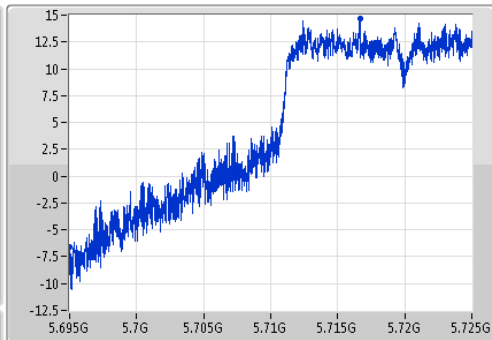

Ch Freq
5.71GHz
Span
30MHz
RBW
300kHz
VBW
1MHz
Sweep Time
100ms
Detector Type
Sample