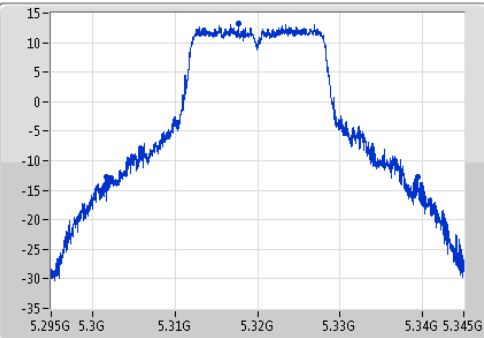

5320MHz

Ch Freq
5.32GHz
Span
50MHz
RBW
500kHz
VBW
2MHz
Sweep Time
100ms
Detector Type
Peak

Ch Freq
5.32GHz
Span
50MHz
RBW
200kHz
VBW
1MHz
Sweep Time
100ms
Detector Type
Sample