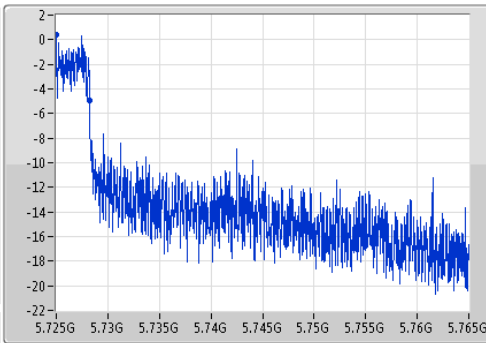

5690MHz Straddle 5.725-5.85GHz

Ch Freq
5.745GHz
Span
40MHz
RBW
100kHz
VBW
300kHz
Sweep Time
100ms
Detector Type
Peak

Ch Freq
5.745GHz
Span
40MHz
RBW
500kHz
VBW
2MHz
Sweep Time
100ms
Detector Type
Sample