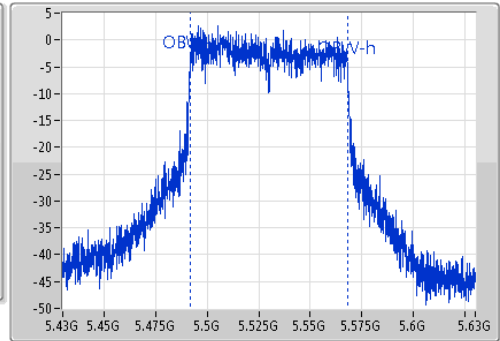

802.11ac VHT80\_Nss1,(MCS0)\_1TX

EBW

5530MHz

Ch Freq  
5.53GHz  
Span  
200MHz  
RBW  
1MHz  
VBW  
3MHz  
Sweep Time  
100ms  
Detector Type  
Peak

Ch Freq  
5.53GHz  
Span  
200MHz  
RBW  
1MHz  
VBW  
3MHz  
Sweep Time  
100ms  
Detector Type  
Sample