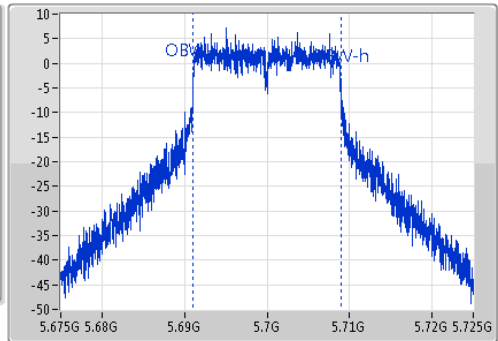

26dB(Hz)	Fl-26dB(Hz)	Fh-26dB(Hz)	OBW(Hz)	Fl-OBW(Hz)	Fh-OBW(Hz)	Limit(Hz)	Port
29.05M	5.685875G	5.714925G	17.891M	5.691029G	5.708921G	Inf	1

802.11ac VHT20_Nss1,(MCS0)_1TX

EBW

5720MHz Straddle 5.47-5.725GHz

Ch Freq
5.71GHz
Span
30MHz
RBW
300kHz
VBW
1MHz
Sweep Time
100ms
Detector Type
Peak