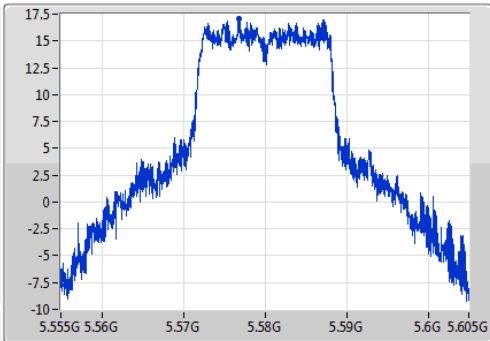

5580MHz

Ch Freq
5.58GHz
Span
50MHz
RBW
500kHz
VBW
2MHz
Sweep Time
100ms
Detector Type
Peak

Ch Freq
5.58GHz
Span
50MHz
RBW
500kHz
VBW
2MHz
Sweep Time
100ms
Detector Type
Sample