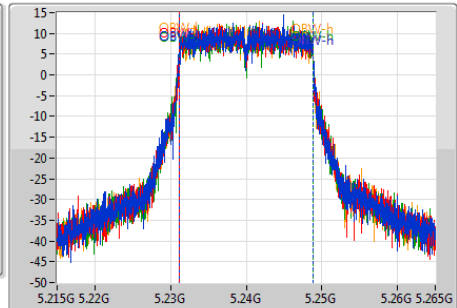

Detector Type  
Peak

Port 1  
Port 2  
Port 3  
Port 4

Ch Freq  
5.24GHz

Span  
50MHz

RBW  
200kHz

VBW  
1MHz

Sweep Time  
100ms

Detector Type  
Sample