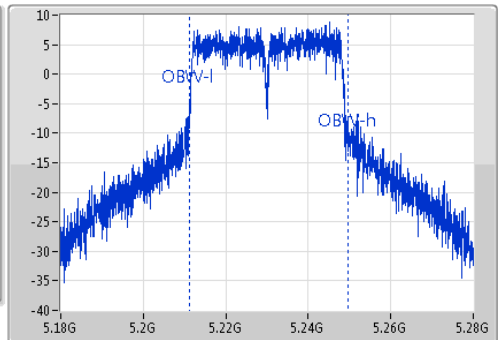

802.11ac VHT40\_Nss1,(MCS0)\_1TX

EBW

5230MHz

Ch Freq  
5.23GHz  
Span  
100MHz  
RBW  
1MHz  
VBW  
3MHz  
Sweep Time  
100ms  
Detector Type  
Peak

Ch Freq  
5.23GHz  
Span  
100MHz  
RBW  
500kHz  
VBW  
2MHz  
Sweep Time  
100ms  
Detector Type  
Sample