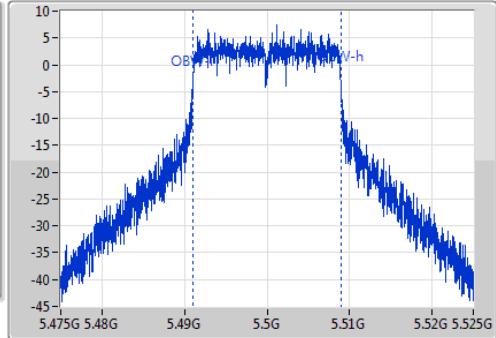

802.11ac VHT20\_Nss1,(MCS0)\_1TX

EBW

5500MHz

Ch Freq  
5.5GHz  
Span  
50MHz  
RBW  
300kHz  
VBW  
1MHz  
Sweep Time  
100ms  
Detector Type  
Peak

Ch Freq  
5.5GHz  
Span  
50MHz  
RBW  
200kHz  
VBW  
1MHz  
Sweep Time  
100ms  
Detector Type  
Sample