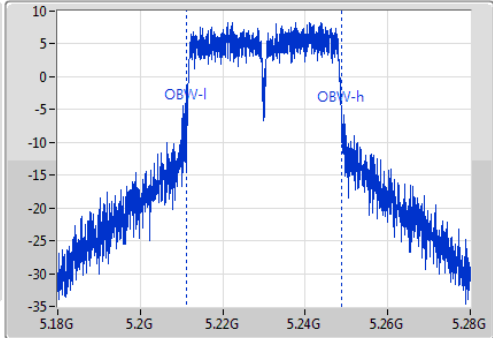

26dB(Hz)	Fl-26dB(Hz)	Fh-26dB(Hz)	OBW(Hz)	Fl-OBW(Hz)	Fh-OBW(Hz)	Limit(Hz)	Port
69.55M	5.19625G	5.2658G	37.531M	5.211259G	5.248791G	Inf	1