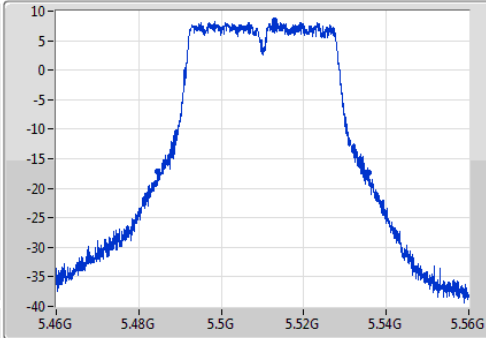

802.11ac VHT40_Nss1,(MCS0)_1TX

EBW

5510MHz

Ch Freq
5.51GHz
Span
100MHz
RBW
1MHz
VBW
3MHz
Sweep Time
100ms
Detector Type
Peak

Ch Freq
5.51GHz
Span
100MHz
RBW
500kHz
VBW
2MHz
Sweep Time
100ms
Detector Type
Sample