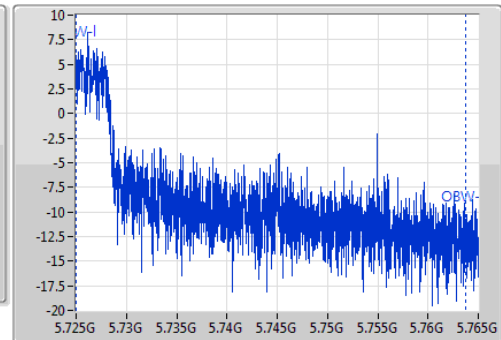

6dB(Hz)	Fl-6dB(Hz)	Fh-6dB(Hz)	OBW(Hz)	Fl-OBW(Hz)	Fh-OBW(Hz)	Limit(Hz)	Port
3.28M	5.725G	5.72828G	38.741M	5.72503G	5.763771G	500k	1

For set 6 antenna  
Summary

Mode	Max-N dB (Hz)	Max-OBW (Hz)	ITU-Code	Min-N dB (Hz)	Min-OBW (Hz)
802.11a_(6Mbps)_1TX	-	-	-	-	-
5.15-5.25GHz	48.15M	30.835M	30M8D1D	35.3M	18.391M
5.25-5.35GHz	50M	34.883M	34M9D1D	39.525M	20.915M
5.47-5.725GHz	49.975M	33.908M	33M9D1D	30M	17.191M
5.725-5.85GHz	16.35M	34.783M	34M8D1D	3.18M	21.649M
802.11ac VHT20_Nss1,(MCS0)_1TX	-	-	-	-	-
5.15-5.25GHz	49.95M	32.609M	32M6D1D	37.15M	19.415M
5.25-5.35GHz	50M	37.331M	37M3D1D	43.65M	21.989M
5.47-5.725GHz	50M	35.982M	36M0D1D	30M	18.316M
5.725-5.85GHz	17.525M	36.607M	36M6D1D	3.78M	23.148M
802.11ac VHT40_Nss1,(MCS0)_1TX	-	-	-	-	-
5.15-5.25GHz	72.65M	37.681M	37M7D1D	51.45M	36.432M
5.25-5.35GHz	99.9M	59.97M	60M0D1D	52M	36.482M
5.47-5.725GHz	99.8M	63.318M	63M3D1D	52.45M	36.382M
5.725-5.85GHz	36.3M	70.415M	70M4D1D	3.18M	35.722M
802.11ac VHT80_Nss1,(MCS0)_1TX	-	-	-	-	-
5.15-5.25GHz	103.6M	76.262M	76M3D1D	103.6M	76.262M
5.25-5.35GHz	103M	76.162M	76M2D1D	103M	76.162M
5.47-5.725GHz	199.7M	117.041M	117MD1D	98.6M	76.162M
5.725-5.85GHz	69M	89.155M	89M2D1D	3.26M	38.921M