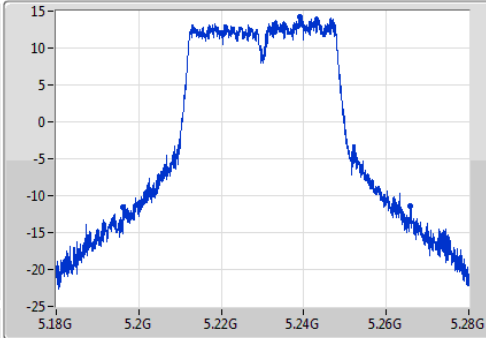

EBW

5230MHz

Ch Freq  
5.23GHz

Span  
100MHz

RBW  
1MHz

VBW  
3MHz

Sweep Time  
100ms

Detector Type  
Peak