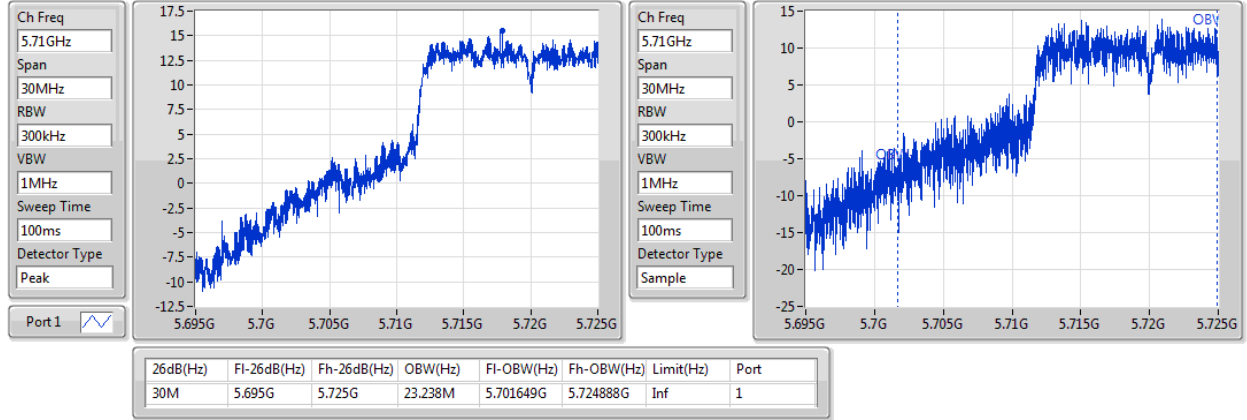

802.11a_(6Mbps)_1TX

EBW

5720MHz Straddle 5.47-5.725GHz