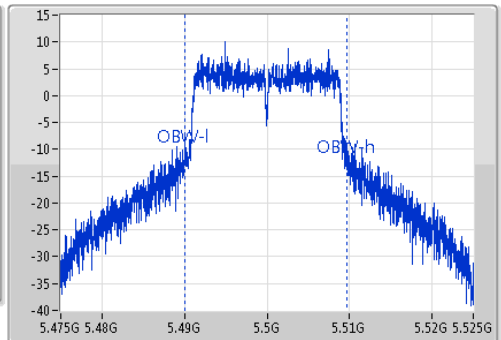

802.11ac VHT20\_Nss1,(MCS0)\_1TX

EBW

5500MHz

Ch Freq  
5.5GHz  
Span  
50MHz  
RBW  
500kHz  
VBW  
2MHz  
Sweep Time  
100ms  
Detector Type  
Peak

Ch Freq  
5.5GHz  
Span  
50MHz  
RBW  
200kHz  
VBW  
1MHz  
Sweep Time  
100ms  
Detector Type  
Sample