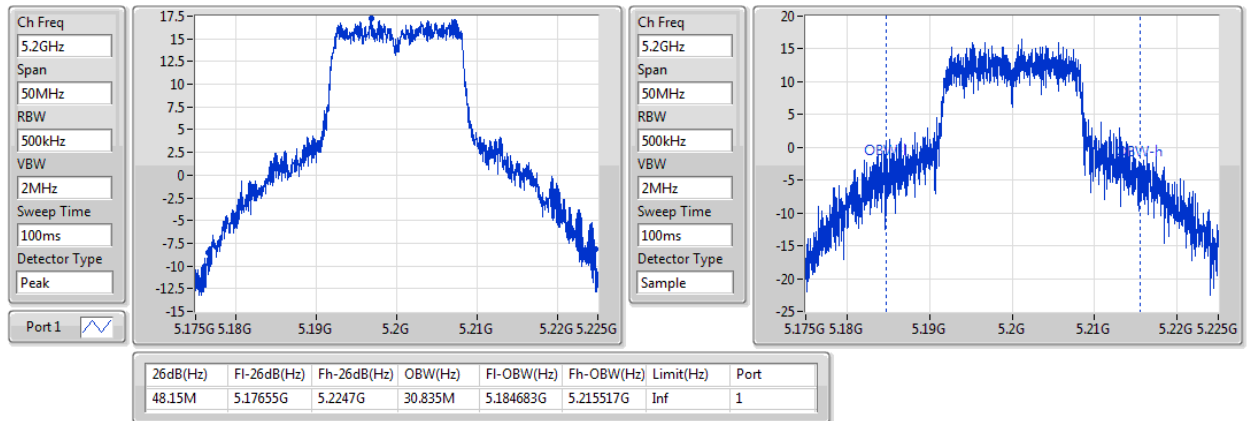

802.11a_(6Mbps)_1TX

EBW

5180MHz

802.11a_(6Mbps)_1TX

EBW

5200MHz

802.11a_(6Mbps)_1TX

EBW

5240MHz