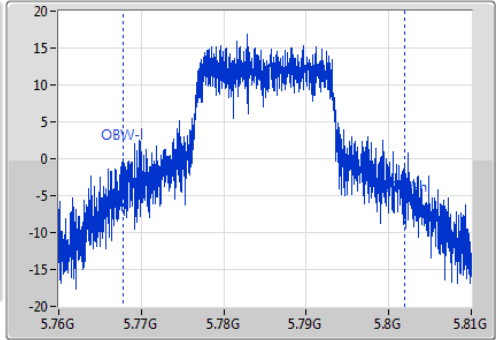

6dB(Hz)	Fl-6dB(Hz)	Fh-6dB(Hz)	OBW(Hz)	Fl-OBW(Hz)	Fh-OBW(Hz)	Limit(Hz)	Port
16.275M	5.7769G	5.793175G	34.133M	5.767834G	5.801967G	500k	1

802.11a_(6Mbps)_1TX

EBW