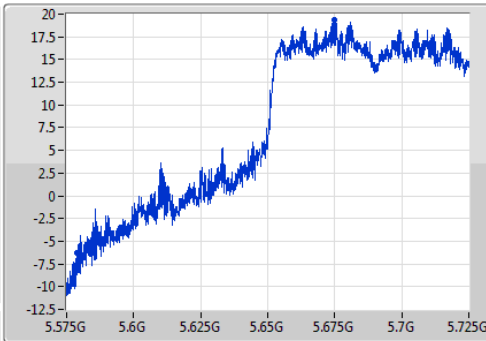

5690MHz Straddle 5.47-5.725GHz

Ch Freq
5.65GHz
Span
150MHz
RBW
2MHz
VBW
10MHz
Sweep Time
100ms
Detector Type
Peak

Ch Freq
5.65GHz
Span
150MHz
RBW
2MHz
VBW
10MHz
Sweep Time
100ms
Detector Type
Sample