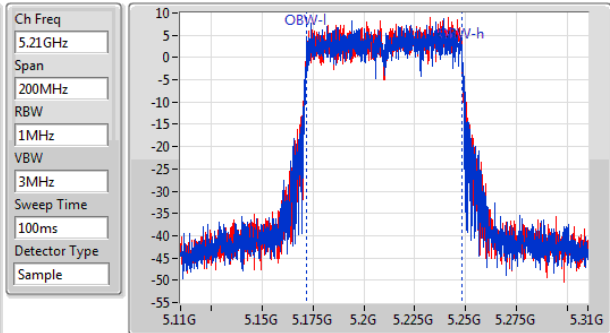

#5210MHz,5610MHz

26dB(Hz)	Fl-26dB(Hz)	Fh-26dB(Hz)	OBW(Hz)	Fl-OBW(Hz)	Fh-OBW(Hz)	Limit(Hz)	Port
88.1M	5.167G	5.2551G	75.962M	5.172019G	5.247981G	Inf	1
85.5M	5.1679G	5.2534G	75.962M	5.172019G	5.247981G	Inf	2

802.11ac VHT80+80-BF_Nss1,(MCS0)_4TX

EBW