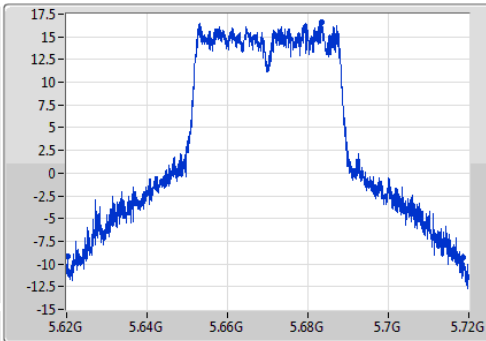

802.11ac VHT40_Nss1,(MCS0)_1TX

EBW

5670MHz

Ch Freq
5.67GHz

Span
100MHz

RBW
1MHz

VBW
3MHz

Sweep Time
100ms

Detector Type
Peak

Ch Freq
5.67GHz

Span
100MHz

RBW
1MHz

VBW
3MHz

Sweep Time
100ms

Detector Type
Sample