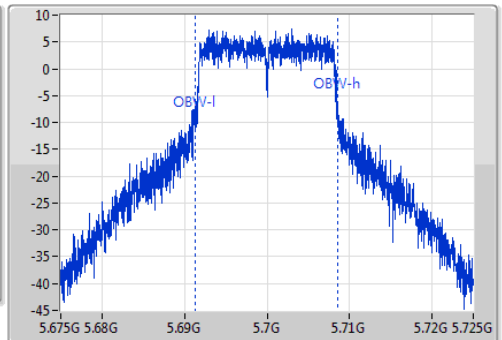

#### 5700MHz

Ch Freq  
5.7GHz  
Span  
50MHz  
RBW  
300kHz  
VBW  
1MHz  
Sweep Time  
100ms  
Detector Type  
Peak

Ch Freq  
5.7GHz  
Span  
50MHz  
RBW  
200kHz  
VBW  
1MHz  
Sweep Time  
100ms  
Detector Type  
Sample