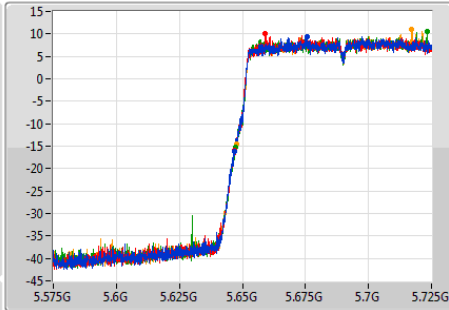

5690MHz Straddle 5.47-5.725GHz

Ch Freq
5.65GHz
Span
150MHz
RBW
1MHz
VBW
3MHz
Sweep Time
100ms
Detector Type
Peak

Ch Freq
5.65GHz
Span
150MHz
RBW
1MHz
VBW
3MHz
Sweep Time
100ms
Detector Type
Sample