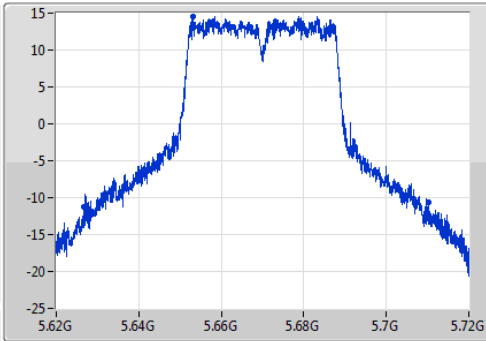

802.11ac VHT40_Nss1,(MCS0)_1TX

EBW

5670MHz

Ch Freq
5.67GHz
Span
100MHz
RBW
1MHz
VBW
3MHz
Sweep Time
100ms
Detector Type
Peak

Ch Freq
5.67GHz
Span
100MHz
RBW
500kHz
VBW
2MHz
Sweep Time
100ms
Detector Type
Sample