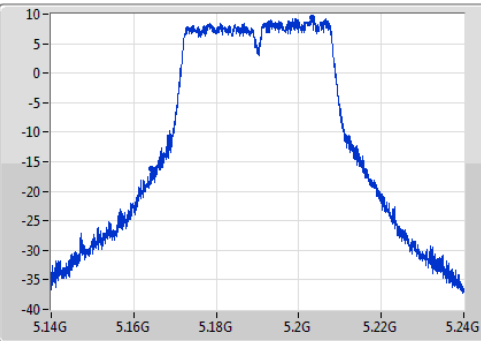

802.11ac VHT40_Nss1,(MCS0)_1TX

EBW

5190MHz

Ch Freq
5.19GHz
Span
100MHz
RBW
1MHz
VBW
3MHz
Sweep Time
100ms
Detector Type
Peak

Ch Freq
5.19GHz
Span
100MHz
RBW
500kHz
VBW
2MHz
Sweep Time
100ms
Detector Type
Sample