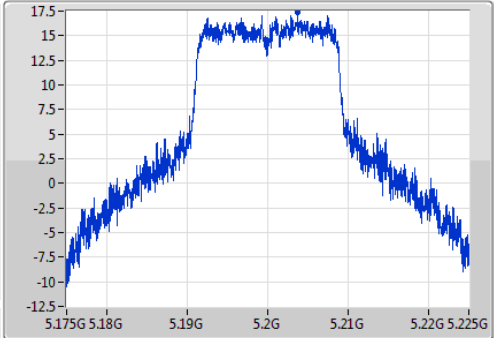

802.11ac VHT20_Nss1,(MCS0)_1TX

EBW

5200MHz

Ch Freq
5.2GHz

Span
50MHz

RBW
500kHz

VBW
2MHz

Sweep Time
100ms

Detector Type
Peak

Ch Freq
5.2GHz

Span
50MHz

RBW
500kHz

VBW
2MHz

Sweep Time
100ms

Detector Type
Sample