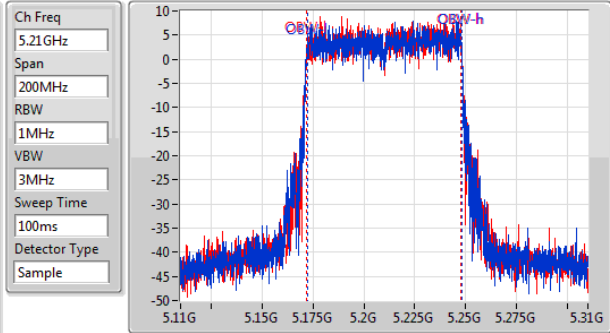

Port X-N dB = Port X 6dB down bandwidth for 5.725-5.85GHz band / 26dB down bandwidth for other band

Port X-OBW = Port X 99% occupied bandwidth;

802.11ac VHT80+80-BF\_Nss1,(MCS0)\_4TX

EBW

#5210MHz,5530MHz

26dB(Hz)	Fl-26dB(Hz)	Fh-26dB(Hz)	OBW(Hz)	Fl-OBW(Hz)	Fh-OBW(Hz)	Limit(Hz)	Port
87.4M	5.1669G	5.2543G	75.862M	5.172119G	5.247981G	Inf	1
87.8M	5.1665G	5.2543G	75.862M	5.172019G	5.247881G	Inf	2