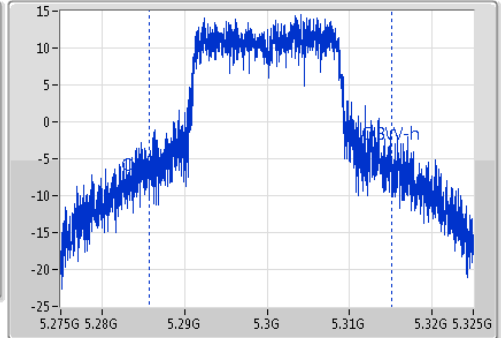

802.11ac VHT20\_Nss1,(MCS0)\_1TX

EBW

5300MHz

Ch Freq  
5.3GHz  
Span  
50MHz  
RBW  
500kHz  
VBW  
2MHz  
Sweep Time  
100ms  
Detector Type  
Peak

Ch Freq  
5.3GHz  
Span  
50MHz  
RBW  
500kHz  
VBW  
2MHz  
Sweep Time  
100ms  
Detector Type  
Sample