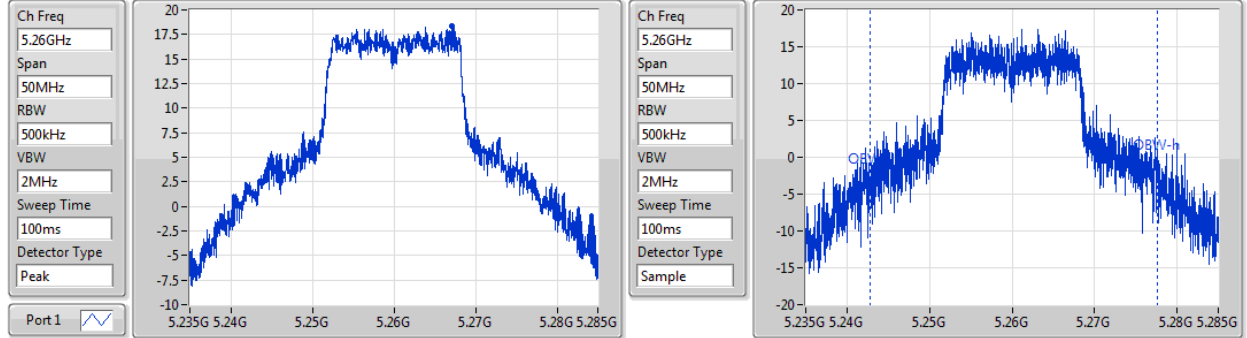

802.11a_(6Mbps)_1TX

EBW

5260MHz

26dB(Hz)	Fl-26dB(Hz)	Fh-26dB(Hz)	OBW(Hz)	Fl-OBW(Hz)	Fh-OBW(Hz)	Limit(Hz)	Port
50M	5.235G	5.285G	34.883M	5.242759G	5.277641G	Inf	1

802.11a_(6Mbps)_1TX

EBW