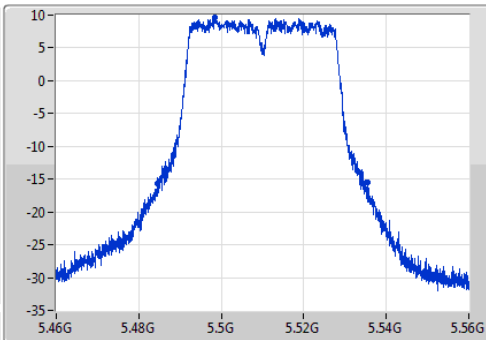

802.11ac VHT40_Nss1,(MCS0)_1TX

EBW

5510MHz

Ch Freq
5.51GHz
Span
100MHz
RBW
1MHz
VBW
3MHz
Sweep Time
100ms
Detector Type
Peak

Ch Freq
5.51GHz
Span
100MHz
RBW
500kHz
VBW
2MHz
Sweep Time
100ms
Detector Type
Sample