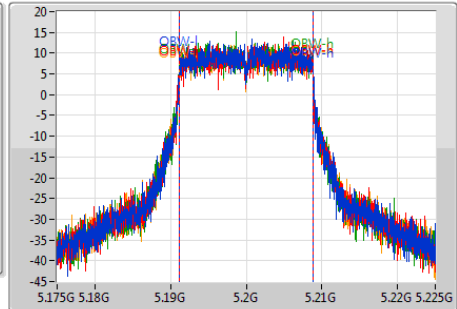

Detector Type  
Peak

Port 1  
Port 2  
Port 3  
Port 4

Ch Freq  
5.2GHz

Span  
50MHz

RBW  
200kHz

VBW  
1MHz

Sweep Time  
100ms

Detector Type  
Sample