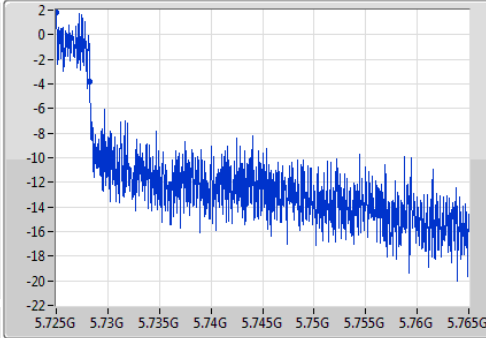

5690MHz Straddle 5.725-5.85GHz

Ch Freq
5.745GHz
Span
40MHz
RBW
100kHz
VBW
300kHz
Sweep Time
100ms
Detector Type
Peak

Ch Freq
5.745GHz
Span
40MHz
RBW
500kHz
VBW
2MHz
Sweep Time
100ms
Detector Type
Sample