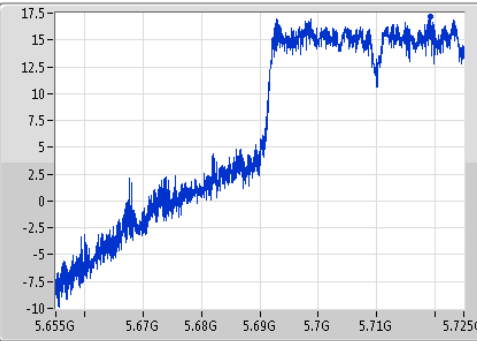

Ch Freq
5.69GHz
Span
70MHz
RBW
1MHz
VBW
3MHz
Sweep Time
100ms
Detector Type
Sample