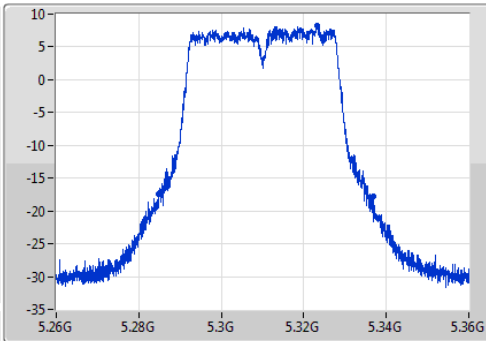

802.11ac VHT40_Nss1,(MCS0)_1TX

EBW

5310MHz

Ch Freq
5.31GHz
Span
100MHz
RBW
1MHz
VBW
3MHz
Sweep Time
100ms
Detector Type
Peak

Ch Freq
5.31GHz
Span
100MHz
RBW
500kHz
VBW
2MHz
Sweep Time
100ms
Detector Type
Sample