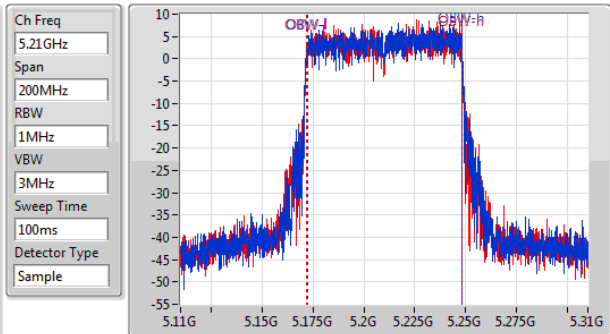

#5210MHz,5690MHz

26dB(Hz)	Fl-26dB(Hz)	Fh-26dB(Hz)	OBW(Hz)	Fl-OBW(Hz)	Fh-OBW(Hz)	Limit(Hz)	Port
87M	5.1671G	5.2541G	75.862M	5.172119G	5.247981G	Inf	1
85.6M	5.1675G	5.2531G	76.162M	5.171919G	5.248081G	Inf	2