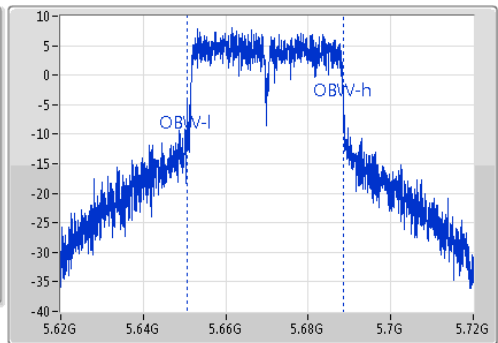

802.11ac VHT40\_Nss1,(MCS0)\_1TX

EBW

5670MHz

Ch Freq  
5.67GHz  
Span  
100MHz  
RBW  
1MHz  
VBW  
3MHz  
Sweep Time  
100ms  
Detector Type  
Peak

Ch Freq  
5.67GHz  
Span  
100MHz  
RBW  
500kHz  
VBW  
2MHz  
Sweep Time  
100ms  
Detector Type  
Sample