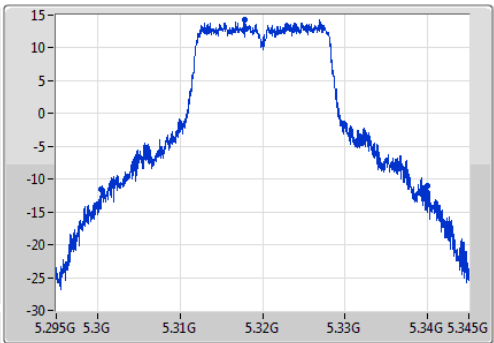

#### 5320MHz

Ch Freq  
5.32GHz

Span  
50MHz

RBW  
500kHz

VBW  
2MHz

Sweep Time  
100ms

Detector Type  
Peak

Ch Freq  
5.32GHz