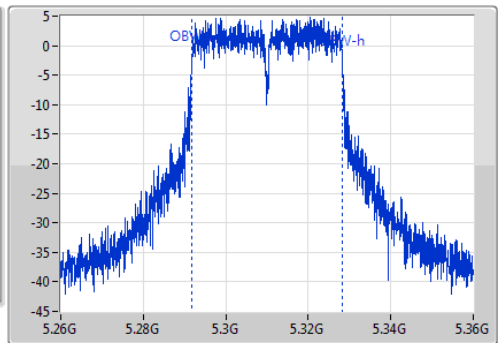

802.11ac VHT40\_Nss1,(MCS0)\_1TX

EBW

5310MHz

Ch Freq  
5.31GHz  
Span  
100MHz  
RBW  
1MHz  
VBW  
3MHz  
Sweep Time  
100ms  
Detector Type  
Peak

Ch Freq  
5.31GHz  
Span  
100MHz  
RBW  
500kHz  
VBW  
2MHz  
Sweep Time  
100ms  
Detector Type  
Sample