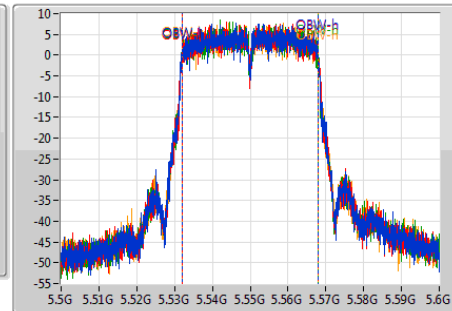

Detector Type  
Peak

Ch Freq  
5.55GHz

Span  
100MHz

RBW  
500kHz

VBW  
2MHz

Sweep Time  
100ms

Detector Type  
Sample

- Port 1
- Port 2
- Port 3
- Port 4