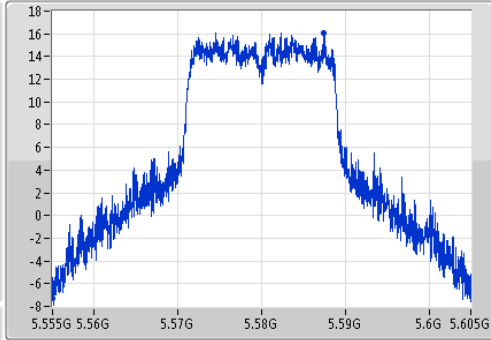

Ch Freq  
5.58GHz  
Span  
50MHz  
RBW  
500kHz  
VBW  
2MHz  
Sweep Time  
100ms  
Detector Type  
Peak

Ch Freq  
5.58GHz  
Span  
50MHz  
RBW  
500kHz  
VBW  
2MHz  
Sweep Time  
100ms  
Detector Type  
Sample