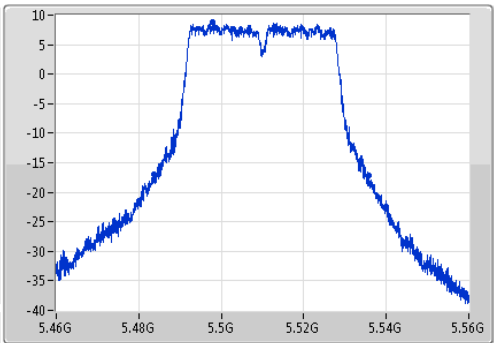

802.11ac VHT40_Nss1,(MCS0)_1TX

EBW

5510MHz

Ch Freq
5.51GHz
Span
100MHz
RBW
1MHz
VBW
3MHz
Sweep Time
100ms
Detector Type
Peak

Ch Freq
5.51GHz
Span
100MHz
RBW
500kHz
VBW
2MHz
Sweep Time
100ms
Detector Type
Sample