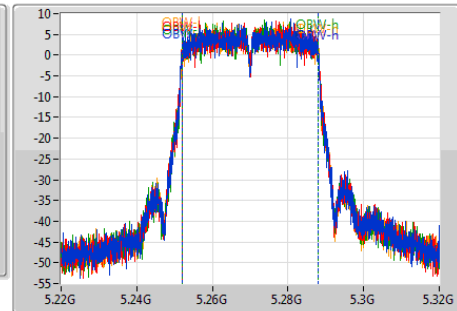

Detector Type  
Peak

Ch Freq  
5.27GHz

Span  
100MHz

RBW  
500kHz

VBW  
2MHz

Sweep Time  
100ms

Detector Type  
Sample

- Port 1
- Port 2
- Port 3
- Port 4