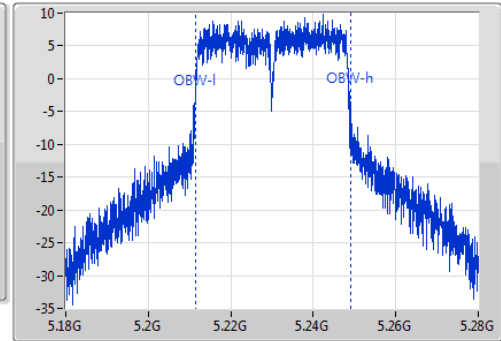

802.11ac VHT40\_Nss1,(MCS0)\_1TX

EBW

5230MHz

Ch Freq  
5.23GHz  
Span  
100MHz  
RBW  
1MHz  
VBW  
3MHz  
Sweep Time  
100ms  
Detector Type  
Peak

Ch Freq  
5.23GHz  
Span  
100MHz  
RBW  
500kHz  
VBW  
2MHz  
Sweep Time  
100ms  
Detector Type  
Sample