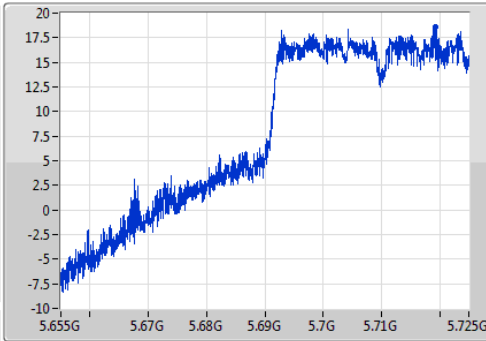

Ch Freq
5.69GHz

Span
70MHz

RBW
1MHz

VBW
3MHz

Sweep Time
100ms

Detector Type
Sample