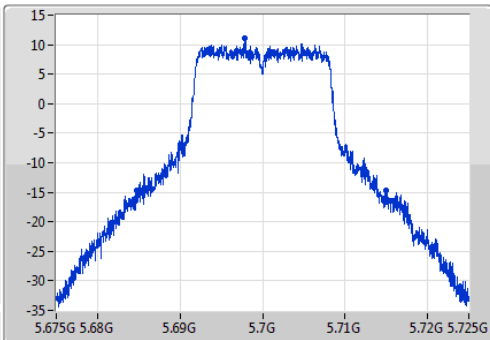

5700MHz

Ch Freq
5.7GHz
Span
50MHz
RBW
300kHz
VBW
1MHz
Sweep Time
100ms
Detector Type
Peak

Ch Freq
5.7GHz
Span
50MHz
RBW
200kHz
VBW
1MHz
Sweep Time
100ms
Detector Type
Sample