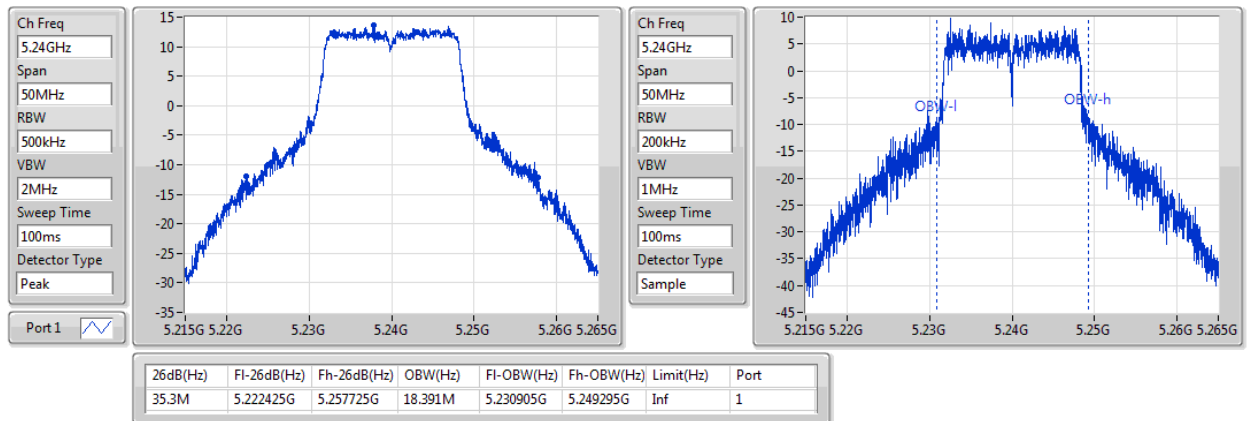

802.11a_(6Mbps)_1TX

EBW

5180MHz

802.11a_(6Mbps)_1TX

EBW

5200MHz

802.11a_(6Mbps)_1TX

EBW

5240MHz