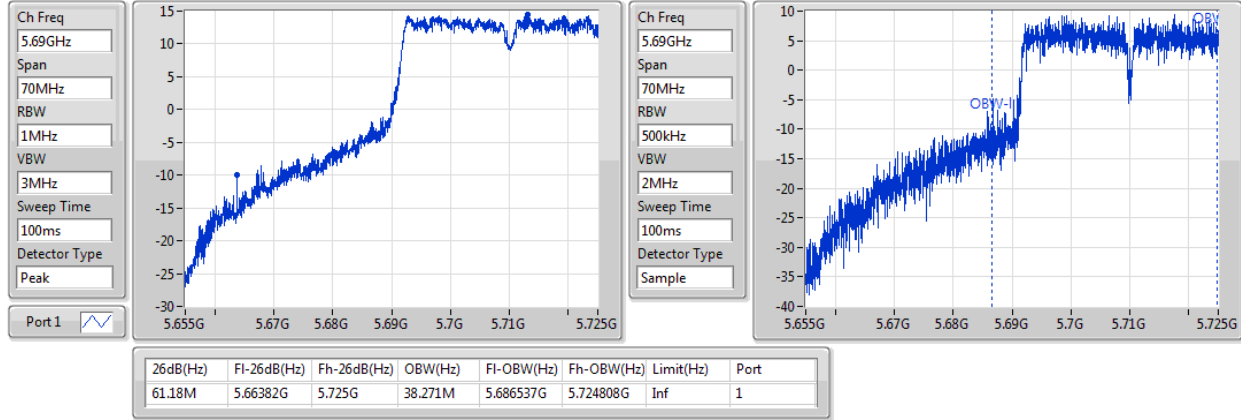

802.11ac VHT40_Nss1,(MCS0)_1TX

EBW

5710MHz Straddle 5.47-5.725GHz