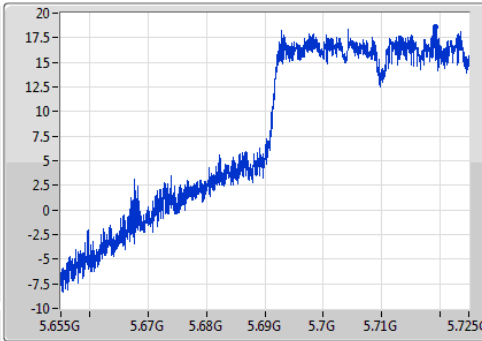

Ch Freq
5.69GHz

Span
70MHz

RBW
1MHz

VBW
3MHz

Sweep Time
100ms

Detector Type
Sample