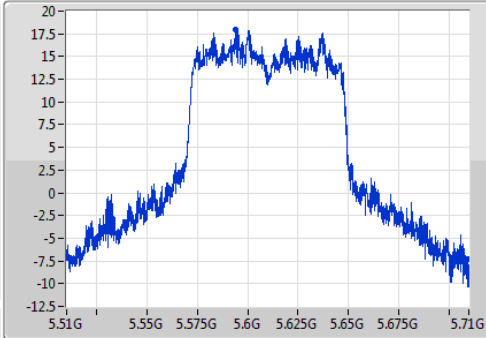

802.11ac VHT80_Nss1,(MCS0)_1TX

EBW

5610MHz

Ch Freq
5.61GHz
Span
200MHz
RBW
2MHz
VBW
10MHz
Sweep Time
100ms
Detector Type
Peak

Ch Freq
5.61GHz
Span
200MHz
RBW
2MHz
VBW
10MHz
Sweep Time
100ms
Detector Type
Sample