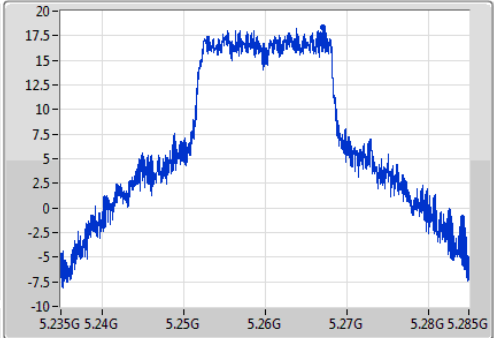

#### 5260MHz

Ch Freq  
5.26GHz

Span  
50MHz

RBW  
500kHz

VBW  
2MHz

Sweep Time  
100ms

Detector Type  
Peak

Ch Freq  
5.26GHz