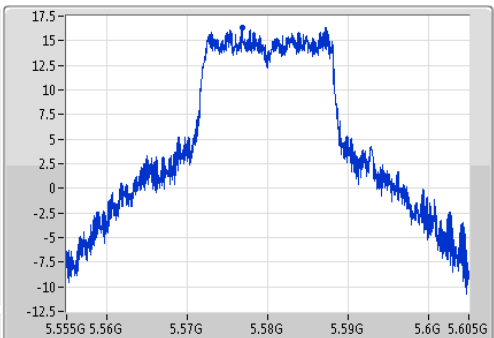

#### 5580MHz

Ch Freq  
5.58GHz

Span  
50MHz

RBW  
500kHz

VBW  
2MHz

Sweep Time  
100ms

Detector Type  
Peak

Ch Freq  
5.58GHz