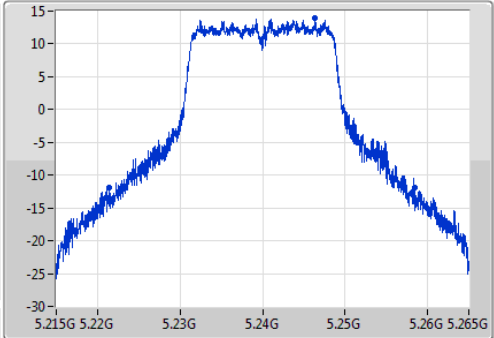

Span  
50MHz

RBW  
500kHz

VBW  
2MHz

Sweep Time  
100ms

Detector Type  
Peak

Ch Freq  
5.24GHz

Span  
50MHz

RBW  
200kHz