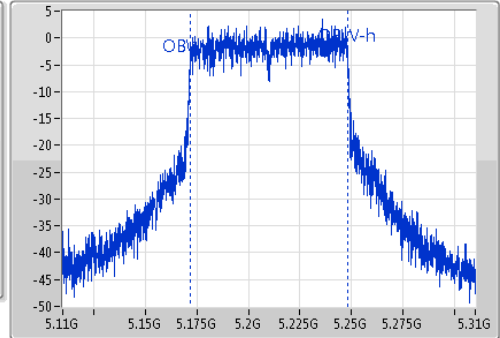

5795MHz

802.11ac VHT80\_Nss1,(MCS0)\_1TX

EBW

5210MHz

Ch Freq  
5.21GHz  
Span  
200MHz  
RBW  
2MHz  
VBW  
10MHz  
Sweep Time  
100ms  
Detector Type  
Peak

Ch Freq  
5.21GHz  
Span  
200MHz  
RBW  
1MHz  
VBW  
3MHz  
Sweep Time  
100ms  
Detector Type  
Sample