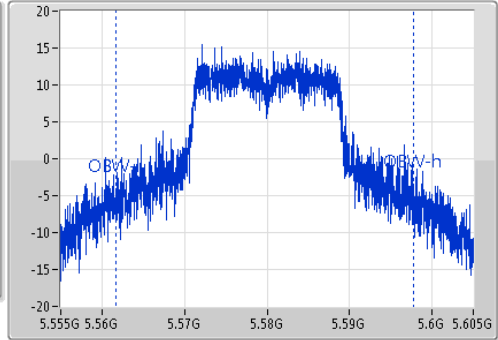

Ch Freq  
5.58GHz  
Span  
50MHz  
RBW  
500kHz  
VBW  
2MHz  
Sweep Time  
100ms  
Detector Type  
Peak

Ch Freq  
5.58GHz  
Span  
50MHz  
RBW  
500kHz  
VBW  
2MHz  
Sweep Time  
100ms  
Detector Type  
Sample