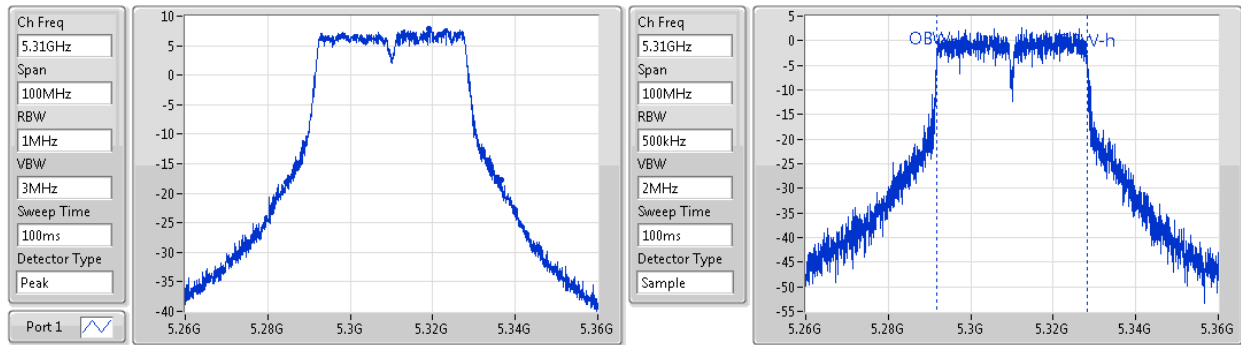

802.11ac VHT40_Nss1,(MCS0)_1TX

EBW

5310MHz

26dB(Hz)	Fl-26dB(Hz)	Fh-26dB(Hz)	OBW(Hz)	Fl-OBW(Hz)	Fh-OBW(Hz)	Limit(Hz)	Port
52.25M	5.2844G	5.33665G	36.432M	5.291809G	5.328241G	Inf	1