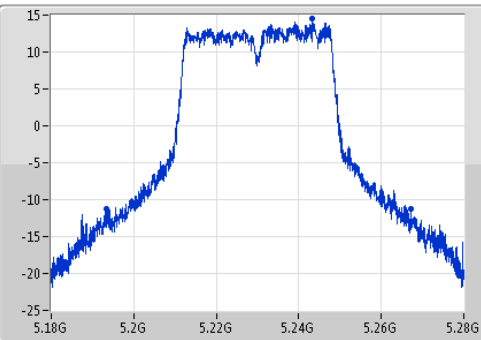

802.11ac VHT40_Nss1,(MCS0)_1TX

EBW

5230MHz

Ch Freq
5.23GHz
Span
100MHz
RBW
1MHz
VBW
3MHz
Sweep Time
100ms
Detector Type
Peak

Ch Freq
5.23GHz
Span
100MHz
RBW
500kHz
VBW
2MHz
Sweep Time
100ms
Detector Type
Sample