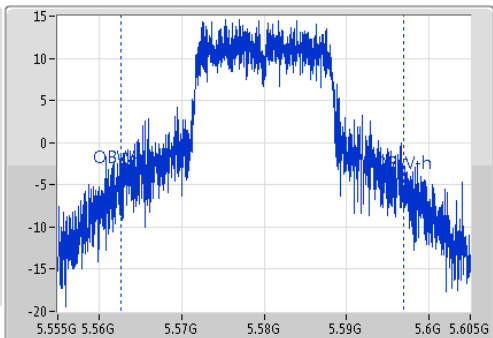

26dB(Hz)	Fl-26dB(Hz)	Fh-26dB(Hz)	OBW(Hz)	Fl-OBW(Hz)	Fh-OBW(Hz)	Limit(Hz)	Port
50M	5.555G	5.605G	34.358M	5.562609G	5.596967G	Inf	1

802.11a_(6Mbps)_1TX

EBW