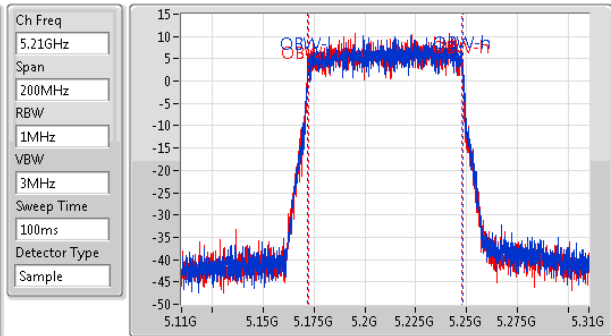

#5210MHz,5690MHz

26dB(Hz)	Fl-26dB(Hz)	Fh-26dB(Hz)	OBW(Hz)	Fl-OBW(Hz)	Fh-OBW(Hz)	Limit(Hz)	Port
85.8M	5.1671G	5.2529G	75.962M	5.172019G	5.247981G	Inf	1
85.3M	5.1672G	5.2525G	75.662M	5.172219G	5.247881G	Inf	2