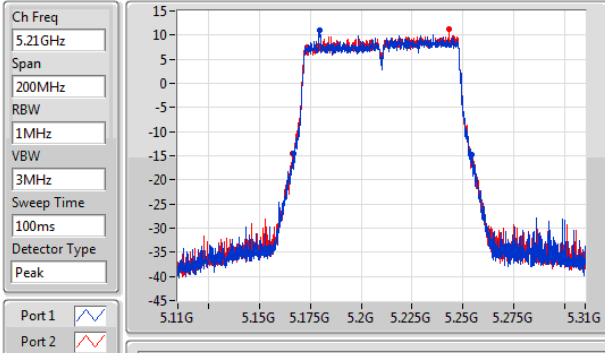

Port X-N dB = Port X 6dB down bandwidth for 5.725-5.85GHz band / 26dB down bandwidth for other band

Port X-OBW = Port X 99% occupied bandwidth;

802.11ac VHT80+80-BF\_Nss1,(MCS0)\_4TX

EBW

#5210MHz,5530MHz

26dB(Hz)	Fl-26dB(Hz)	Fh-26dB(Hz)	OBW(Hz)	Fl-OBW(Hz)	Fh-OBW(Hz)	Limit(Hz)	Port
87.4M	5.1669G	5.2543G	75.862M	5.172119G	5.247981G	Inf	1
87.8M	5.1665G	5.2543G	75.862M	5.172019G	5.247881G	Inf	2