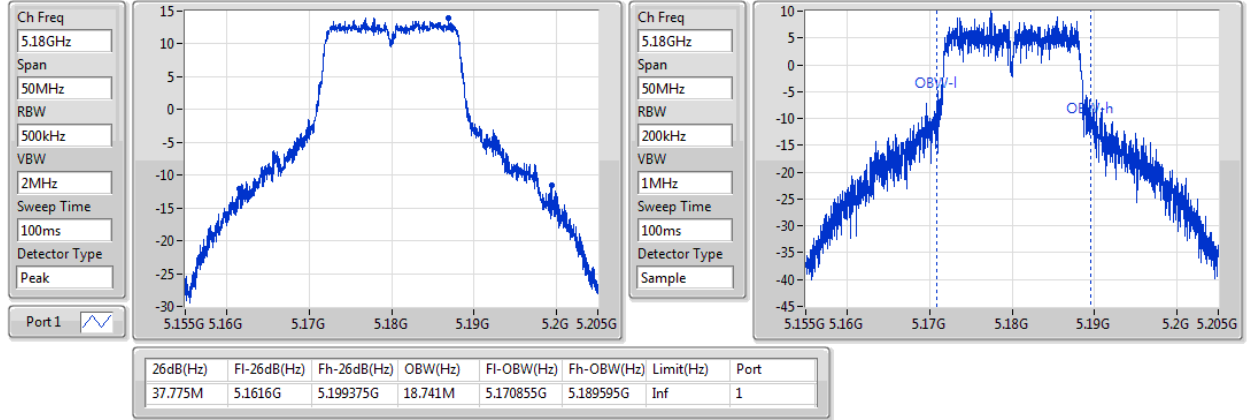

Port X-N dB = Port X 6dB down bandwidth for 5.725-5.85GHz band / 26dB down bandwidth for other band

Port X-OBW = Port X 99% occupied bandwidth;

802.11a\_(6Mbps)\_1TX

EBW

5180MHz

802.11a\_(6Mbps)\_1TX

EBW

5200MHz