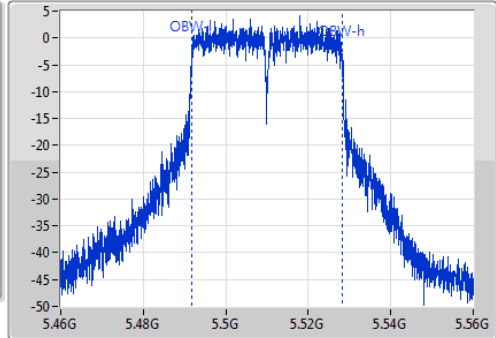

802.11ac VHT40\_Nss1,(MCS0)\_1TX

EBW

5510MHz

Ch Freq  
5.51GHz  
Span  
100MHz  
RBW  
1MHz  
VBW  
3MHz  
Sweep Time  
100ms  
Detector Type  
Peak

Ch Freq  
5.51GHz  
Span  
100MHz  
RBW  
500kHz  
VBW  
2MHz  
Sweep Time  
100ms  
Detector Type  
Sample