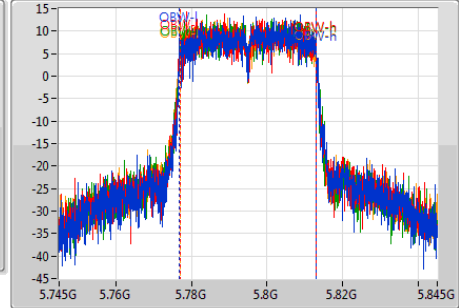

6dB(Hz)	Fl-6dB(Hz)	Fh-6dB(Hz)	OBW(Hz)	Fl-OBW(Hz)	Fh-OBW(Hz)	Limit(Hz)	Port
35M	5.7775G	5.8125G	36.182M	5.776859G	5.813041G	500k	1
35.15M	5.7773G	5.81245G	36.032M	5.776909G	5.812941G	500k	2
34.3M	5.7775G	5.8118G	36.032M	5.776959G	5.812991G	500k	3
35M	5.7779G	5.8129G	36.032M	5.776959G	5.812991G	500k	4

802.11ac VHT80-BF_Nss2,(MCS0)_4TX

EBW

5210MHz

Ch Freq
5.21GHz

Span
200MHz

RBW
1MHz

VBW
3MHz

Sweep Time
100ms

Detector Type
Peak

Port 1
Port 2
Port 3
Port 4