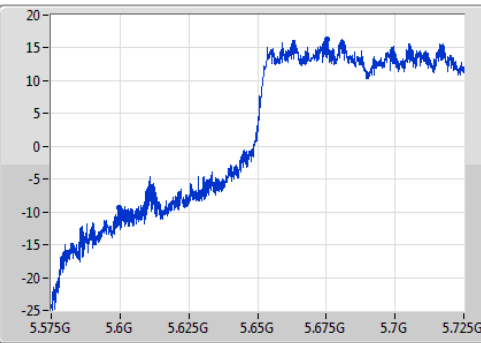

Ch Freq
5.65GHz
Span
150MHz
RBW
1MHz
VBW
3MHz
Sweep Time
100ms
Detector Type
Sample