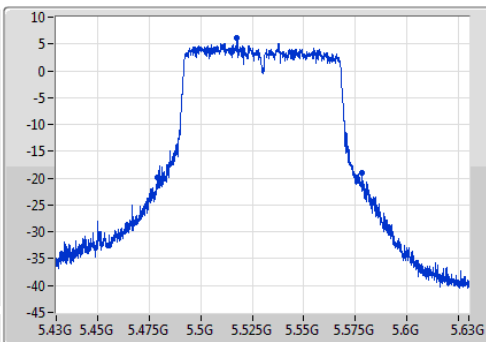

802.11ac VHT80_Nss1,(MCS0)_1TX

EBW

5530MHz

Ch Freq
5.53GHz
Span
200MHz
RBW
1MHz
VBW
3MHz
Sweep Time
100ms
Detector Type
Peak

Ch Freq
5.53GHz
Span
200MHz
RBW
1MHz
VBW
3MHz
Sweep Time
100ms
Detector Type
Sample