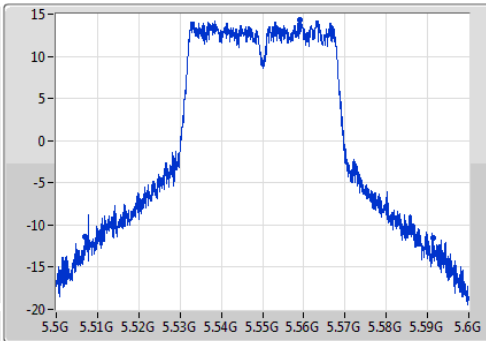

802.11ac VHT40_Nss1,(MCS0)_1TX

EBW

5550MHz

Ch Freq
5.55GHz
Span
100MHz
RBW
1MHz
VBW
3MHz
Sweep Time
100ms
Detector Type
Peak

Ch Freq
5.55GHz
Span
100MHz
RBW
500kHz
VBW
2MHz
Sweep Time
100ms
Detector Type
Sample