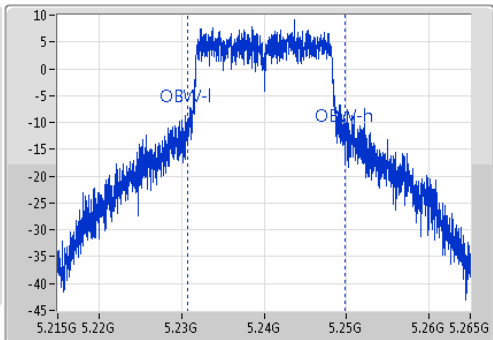

26dB(Hz)	Fl-26dB(Hz)	Fh-26dB(Hz)	OBW(Hz)	Fl-OBW(Hz)	Fh-OBW(Hz)	Limit(Hz)	Port
37.7M	5.2217G	5.2594G	19.165M	5.23068G	5.249845G	Inf	1