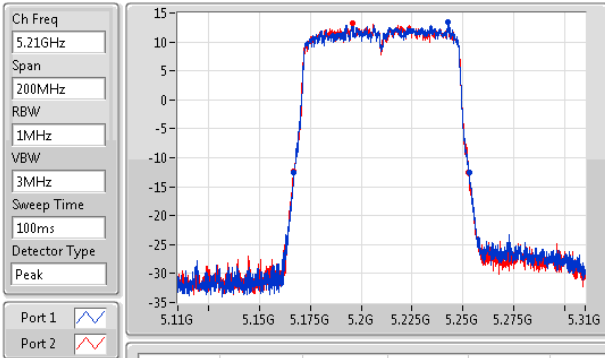

#5210MHz,5610MHz

26dB(Hz)	Fl-26dB(Hz)	Fh-26dB(Hz)	OBW(Hz)	Fl-OBW(Hz)	Fh-OBW(Hz)	Limit(Hz)	Port
86M	5.1671G	5.2531G	75.762M	5.172119G	5.247881G	Inf	1
85.7M	5.1671G	5.2528G	75.662M	5.172119G	5.247781G	Inf	2

802.11ac VHT80+80_Nss1,(MCS0)_4TX

EBW