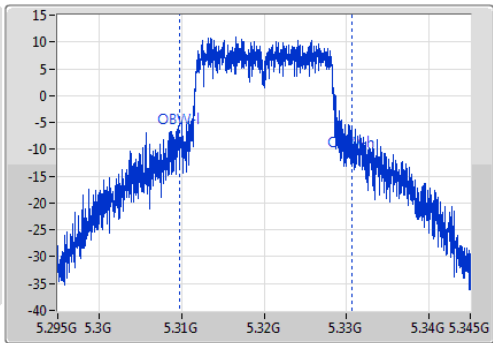

26dB(Hz)	Fl-26dB(Hz)	Fh-26dB(Hz)	OBW(Hz)	Fl-OBW(Hz)	Fh-OBW(Hz)	Limit(Hz)	Port
39.525M	5.300475G	5.34G	20.915M	5.309705G	5.33062G	Inf	1