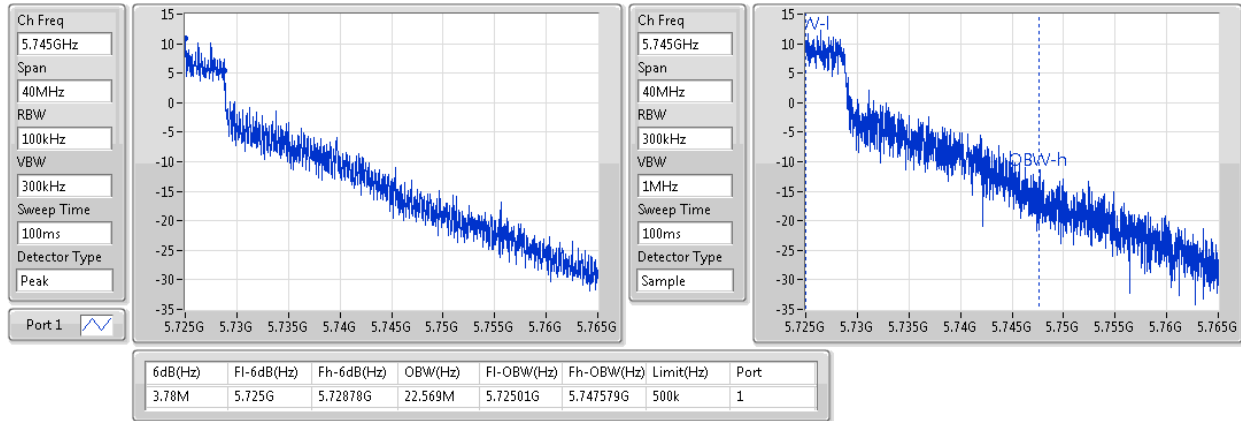

802.11ac VHT20_Nss1,(MCS0)_1TX

EBW

5720MHz Straddle 5.725-5.85GHz