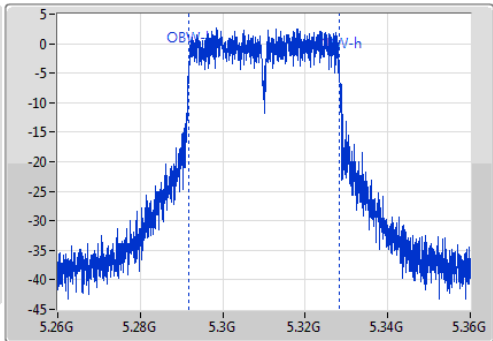

802.11ac VHT40\_Nss1,(MCS0)\_1TX

EBW

5310MHz

Ch Freq  
5.31GHz  
Span  
100MHz  
RBW  
1MHz  
VBW  
3MHz  
Sweep Time  
100ms  
Detector Type  
Peak

Ch Freq  
5.31GHz  
Span  
100MHz  
RBW  
500kHz  
VBW  
2MHz  
Sweep Time  
100ms  
Detector Type  
Sample