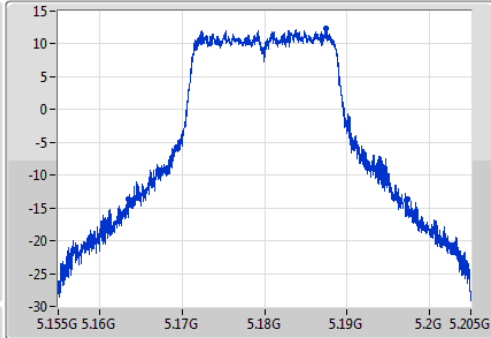

Port X-N dB = Port X 6dB down bandwidth for 5.725-5.85GHz band / 26dB down bandwidth for other band

Port X-OBW = Port X 99% occupied bandwidth;

802.11ac VHT20\_Nss1,(MCS0)\_1TX

EBW

5180MHz

Ch Freq  
5.18GHz  
Span  
50MHz  
RBW  
500kHz  
VBW  
2MHz  
Sweep Time  
100ms  
Detector Type  
Peak