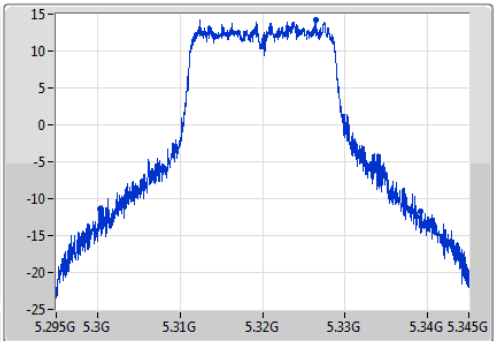

802.11ac VHT20_Nss1,(MCS0)_1TX

EBW

5320MHz

Ch Freq
5.32GHz
Span
50MHz
RBW
500kHz
VBW
2MHz
Sweep Time
100ms
Detector Type
Peak

Ch Freq
5.32GHz
Span
50MHz
RBW
200kHz
VBW
1MHz
Sweep Time
100ms
Detector Type
Sample