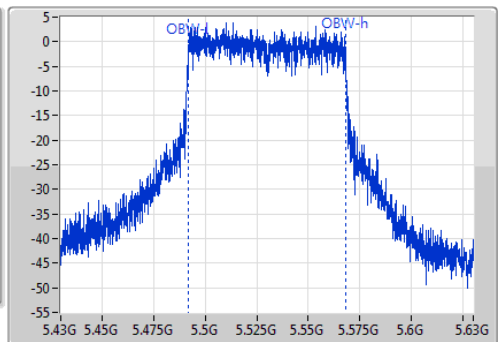

802.11ac VHT80\_Nss1,(MCS0)\_1TX

EBW

5530MHz

Ch Freq  
5.53GHz  
Span  
200MHz  
RBW  
1MHz  
VBW  
3MHz  
Sweep Time  
100ms  
Detector Type  
Peak

Ch Freq  
5.53GHz  
Span  
200MHz  
RBW  
1MHz  
VBW  
3MHz  
Sweep Time  
100ms  
Detector Type  
Sample