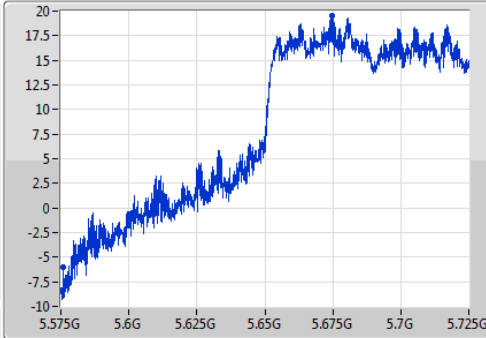

5690MHz Straddle 5.47-5.725GHz

Ch Freq
5.65GHz
Span
150MHz
RBW
2MHz
VBW
10MHz
Sweep Time
100ms
Detector Type
Peak

Ch Freq
5.65GHz
Span
150MHz
RBW
2MHz
VBW
10MHz
Sweep Time
100ms
Detector Type
Sample