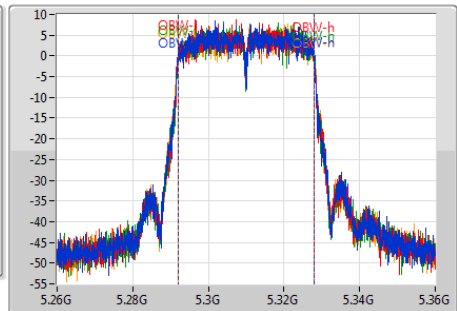

Detector Type  
Peak

Ch Freq  
5.31GHz

Span  
100MHz

RBW  
500kHz

VBW  
2MHz

Sweep Time  
100ms

Detector Type  
Sample

- Port 1
- Port 2
- Port 3
- Port 4