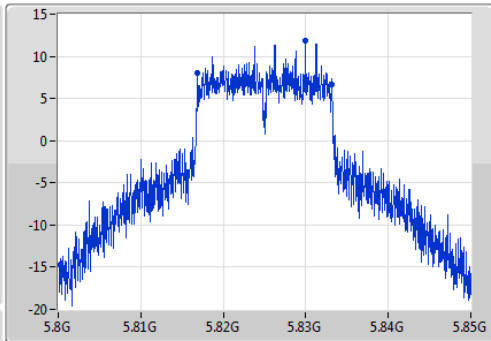

EBW

5825MHz

Ch Freq  
5.825GHz

Span  
50MHz

RBW  
100kHz

VBW  
300kHz

Sweep Time  
100ms

Detector Type  
Peak