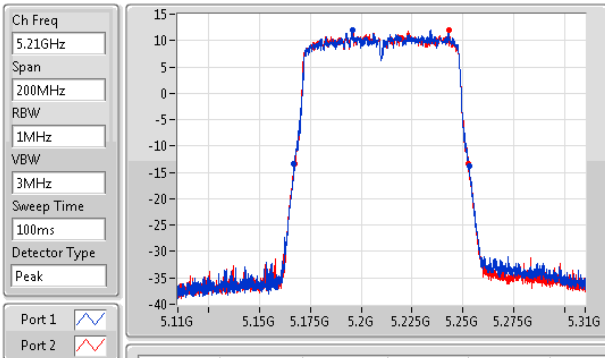

#5210MHz,5690MHz

26dB(Hz)	Fl-26dB(Hz)	Fh-26dB(Hz)	OBW(Hz)	Fl-OBW(Hz)	Fh-OBW(Hz)	Limit(Hz)	Port
85.8M	5.1671G	5.2529G	75.962M	5.172019G	5.247981G	Inf	1
85.3M	5.1672G	5.2525G	75.662M	5.172219G	5.247881G	Inf	2