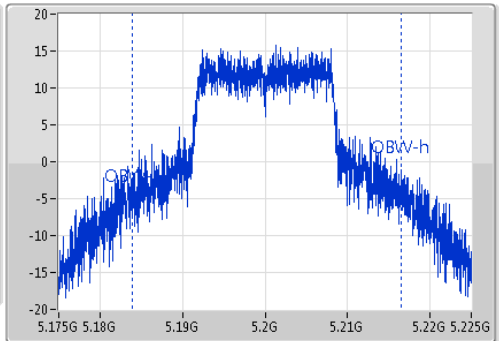

802.11a\_(6Mbps)\_1TX

EBW

5200MHz

Ch Freq  
5.2GHz  
Span  
50MHz  
RBW  
500kHz  
VBW  
2MHz  
Sweep Time  
100ms  
Detector Type  
Peak

Ch Freq  
5.2GHz  
Span  
50MHz  
RBW  
500kHz  
VBW  
2MHz  
Sweep Time  
100ms  
Detector Type  
Sample