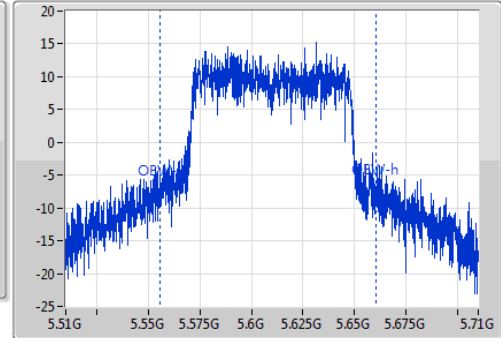

802.11ac VHT80\_Nss1,(MCS0)\_1TX

EBW

5610MHz

Ch Freq  
5.61GHz  
Span  
200MHz  
RBW  
2MHz  
VBW  
10MHz  
Sweep Time  
100ms  
Detector Type  
Peak

Ch Freq  
5.61GHz  
Span  
200MHz  
RBW  
2MHz  
VBW  
10MHz  
Sweep Time  
100ms  
Detector Type  
Sample