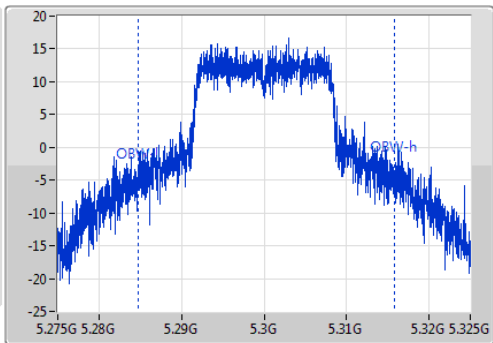

26dB(Hz)	Fl-26dB(Hz)	Fh-26dB(Hz)	OBW(Hz)	Fl-OBW(Hz)	Fh-OBW(Hz)	Limit(Hz)	Port
49.475M	5.2753G	5.324775G	31.084M	5.284708G	5.315792G	Inf	1

802.11a_(6Mbps)_1TX

EBW