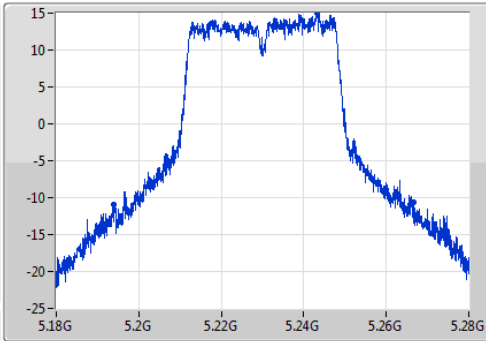

802.11ac VHT40_Nss1,(MCS0)_1TX

EBW

5230MHz

Ch Freq
5.23GHz
Span
100MHz
RBW
1MHz
VBW
3MHz
Sweep Time
100ms
Detector Type
Peak

Ch Freq
5.23GHz
Span
100MHz
RBW
500kHz
VBW
2MHz
Sweep Time
100ms
Detector Type
Sample