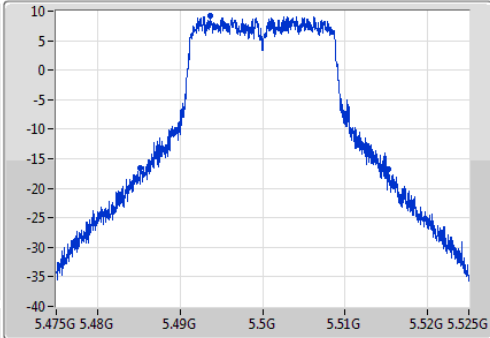

802.11ac VHT20_Nss1,(MCS0)_1TX

EBW

5500MHz

Ch Freq
5.5GHz
Span
50MHz
RBW
300kHz
VBW
1MHz
Sweep Time
100ms
Detector Type
Peak

Ch Freq
5.5GHz
Span
50MHz
RBW
200kHz
VBW
1MHz
Sweep Time
100ms
Detector Type
Sample