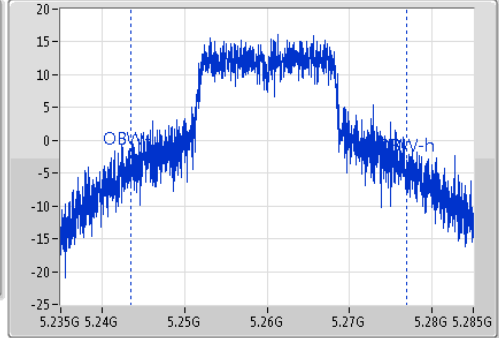

802.11a\_(6Mbps)\_1TX

EBW

5260MHz

Ch Freq  
5.26GHz  
Span  
50MHz  
RBW  
500kHz  
VBW  
2MHz  
Sweep Time  
100ms  
Detector Type  
Peak

Ch Freq  
5.26GHz  
Span  
50MHz  
RBW  
500kHz  
VBW  
2MHz  
Sweep Time  
100ms  
Detector Type  
Sample