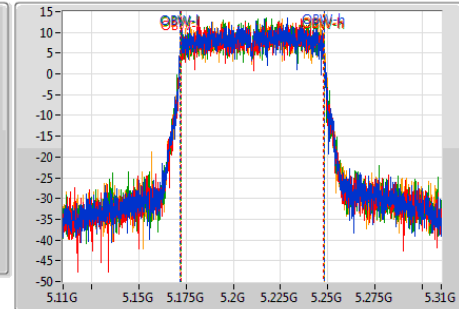

Detector Type  
Peak

Port 1  
Port 2  
Port 3  
Port 4

Ch Freq  
5.21GHz

Span  
200MHz

RBW  
1MHz

VBW  
3MHz

Sweep Time  
100ms

Detector Type  
Sample