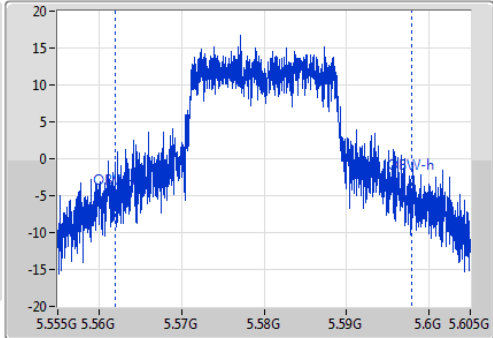

26dB(Hz)	Fl-26dB(Hz)	Fh-26dB(Hz)	OBW(Hz)	Fl-OBW(Hz)	Fh-OBW(Hz)	Limit(Hz)	Port
50M	5.555G	5.605G	35.982M	5.561909G	5.597891G	Inf	1