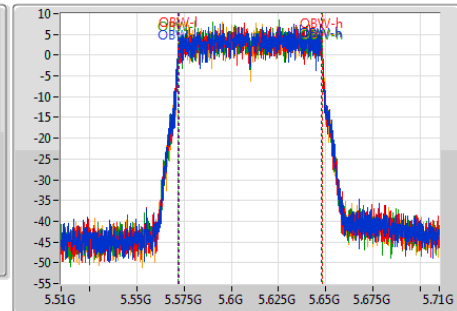

802.11ac VHT80-BF\_Nss2,(MCS0)\_4TX

EBW

5610MHz

Ch Freq  
5.61GHz  
Span  
200MHz  
RBW  
1MHz  
VBW  
3MHz  
Sweep Time  
100ms  
Detector Type  
Peak

Ch Freq  
5.61GHz  
Span  
200MHz  
RBW  
1MHz  
VBW  
3MHz  
Sweep Time  
100ms  
Detector Type  
Sample