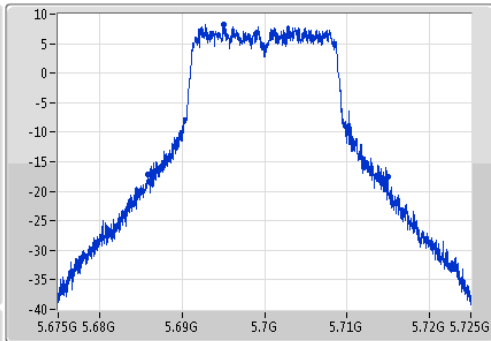

802.11ac VHT20_Nss1,(MCS0)_1TX

EBW

5700MHz

Ch Freq
5.7GHz
Span
50MHz
RBW
300kHz
VBW
1MHz
Sweep Time
100ms
Detector Type
Peak

Ch Freq
5.7GHz
Span
50MHz
RBW
200kHz
VBW
1MHz
Sweep Time
100ms
Detector Type
Sample