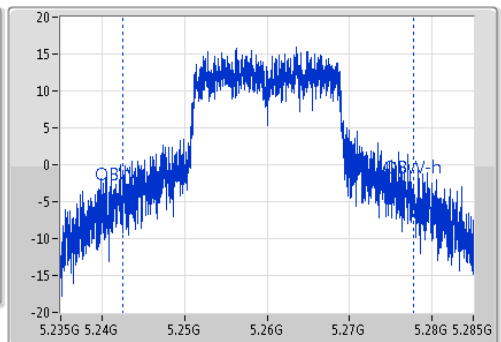

802.11ac VHT20\_Nss1,(MCS0)\_1TX

EBW

5260MHz

Ch Freq  
5.26GHz  
Span  
50MHz  
RBW  
500kHz  
VBW  
2MHz  
Sweep Time  
100ms  
Detector Type  
Peak

Ch Freq  
5.26GHz  
Span  
50MHz  
RBW  
500kHz  
VBW  
2MHz  
Sweep Time  
100ms  
Detector Type  
Sample