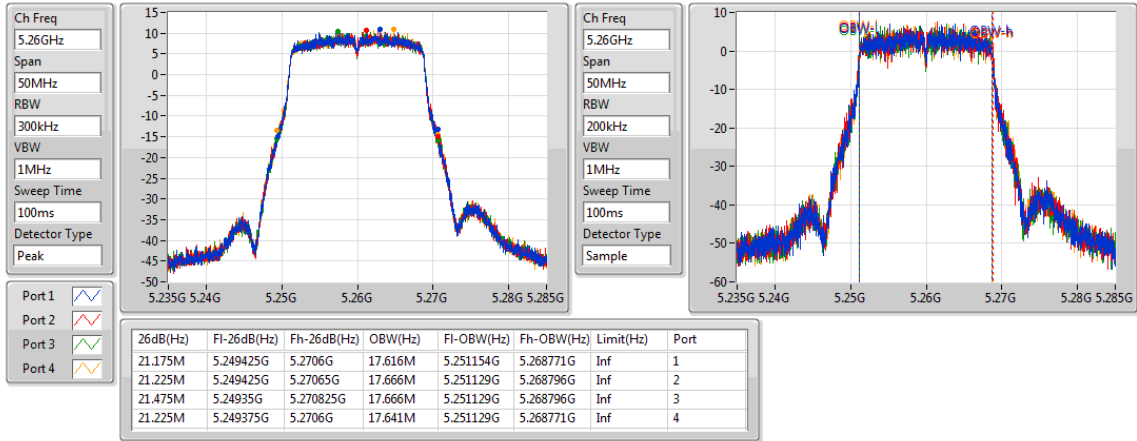

802.11ac VHT20-BF_Nss2,(MCS0)_4TX

EBW

5260MHz