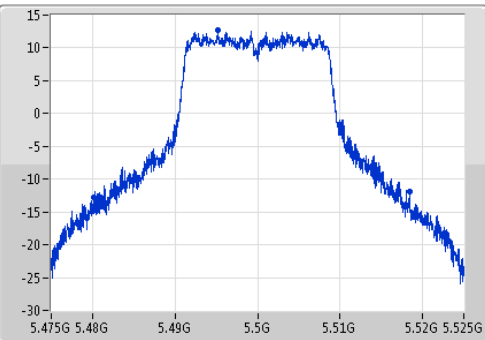

802.11ac VHT20_Nss1,(MCS0)_1TX

EBW

5500MHz

Ch Freq
5.5GHz
Span
50MHz
RBW
500kHz
VBW
2MHz
Sweep Time
100ms
Detector Type
Peak

Ch Freq
5.5GHz
Span
50MHz
RBW
200kHz
VBW
1MHz
Sweep Time
100ms
Detector Type
Sample