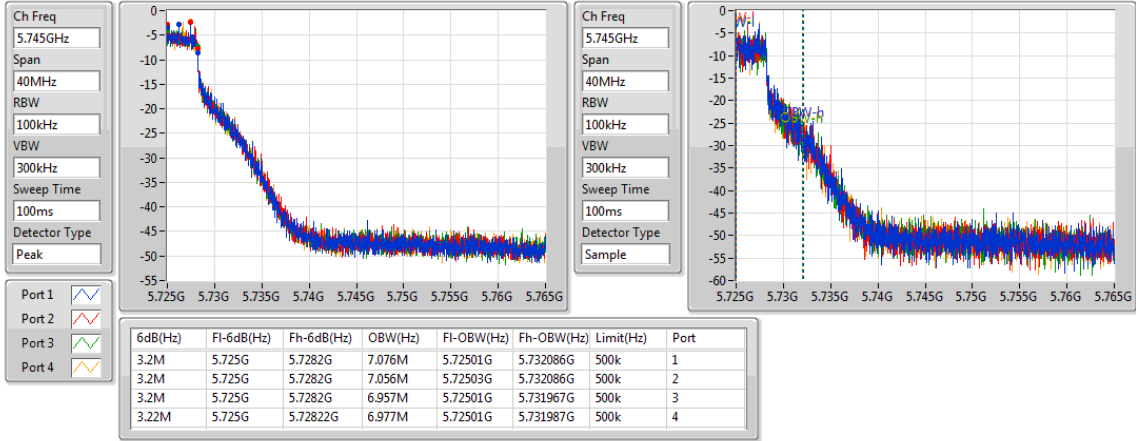

802.11ac VHT80-BF\_Nss2,(MCS0)\_4TX

EBW

5690MHz Straddle 5.725-5.85GHz

802.11ac VHT80-BF\_Nss2,(MCS0)\_4TX

EBW

5775MHz

**For Radio 3  
For set 2 antenna  
Summary**

Mode	Max-N dB (Hz)	Max-OBW (Hz)	ITU-Code	Min-N dB (Hz)	Min-OBW (Hz)
802.11a_(6Mbps)_1TX	-	-	-	-	-
5.15-5.25GHz	49.875M	32.634M	32M6D1D	37.7M	19.165M
5.25-5.35GHz	50M	33.558M	33M6D1D	37.65M	19.015M
5.47-5.725GHz	50M	34.358M	34M4D1D	28.3M	16.817M
5.725-5.85GHz	16.3M	35.007M	35M0D1D	3.12M	22.509M
802.11ac VHT20_Nss1,(MCS0)_1TX	-	-	-	-	-
5.15-5.25GHz	50M	34.058M	34M1D1D	37.775M	19.165M
5.25-5.35GHz	50M	35.307M	35M3D1D	38.125M	19.365M
5.47-5.725GHz	50M	36.032M	36M0D1D	29.05M	17.891M
5.725-5.85GHz	17.65M	36.832M	36M8D1D	3.78M	22.569M
802.11ac VHT40_Nss1,(MCS0)_1TX	-	-	-	-	-
5.15-5.25GHz	73.8M	38.381M	38M4D1D	51.5M	36.532M
5.25-5.35GHz	93.4M	53.473M	53M5D1D	52.25M	36.432M
5.47-5.725GHz	98.65M	60.47M	60M5D1D	52.15M	36.482M
5.725-5.85GHz	36.3M	70.165M	70M2D1D	3.16M	35.662M
802.11ac VHT80_Nss1,(MCS0)_1TX	-	-	-	-	-
5.15-5.25GHz	102.6M	76.262M	76M3D1D	102.6M	76.262M
5.25-5.35GHz	102.3M	76.262M	76M3D1D	102.3M	76.262M
5.47-5.725GHz	190.9M	112.219M	112MD1D	97.3M	76.262M
5.725-5.85GHz	72.5M	90.555M	90M6D1D	3.24M	38.921M