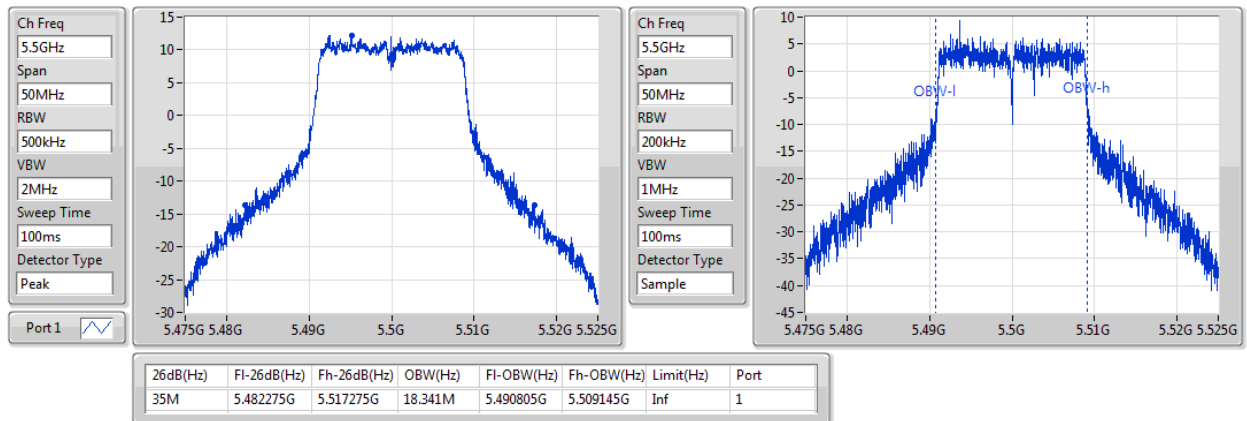

802.11ac VHT20_Nss1,(MCS0)_1TX

EBW

5500MHz