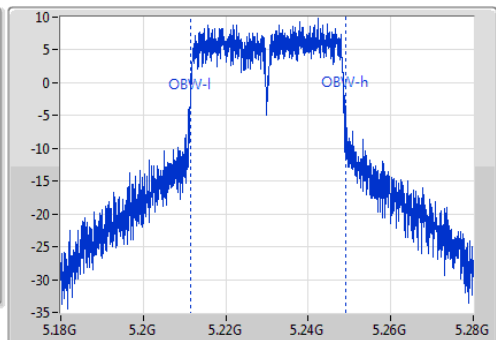

### 802.11ac VHT40\_Nss1,(MCS0)\_1TX

EBW

5230MHz

Ch Freq  
5.23GHz  
Span  
100MHz  
RBW  
1MHz  
VBW  
3MHz  
Sweep Time  
100ms  
Detector Type  
Peak

Ch Freq  
5.23GHz  
Span  
100MHz  
RBW  
500kHz  
VBW  
2MHz  
Sweep Time  
100ms  
Detector Type  
Sample