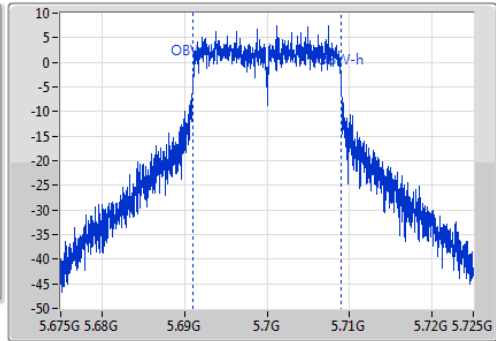

802.11ac VHT20\_Nss1,(MCS0)\_1TX

EBW

5700MHz

Ch Freq  
5.7GHz  
Span  
50MHz  
RBW  
300kHz  
VBW  
1MHz  
Sweep Time  
100ms  
Detector Type  
Peak

Ch Freq  
5.7GHz  
Span  
50MHz  
RBW  
200kHz  
VBW  
1MHz  
Sweep Time  
100ms  
Detector Type  
Sample