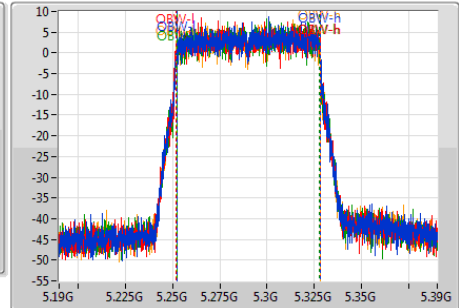

Detector Type  
Peak

Port 1  
Port 2  
Port 3  
Port 4

Ch Freq  
5.29GHz

Span  
200MHz

RBW  
1MHz

VBW  
3MHz

Sweep Time  
100ms

Detector Type  
Sample