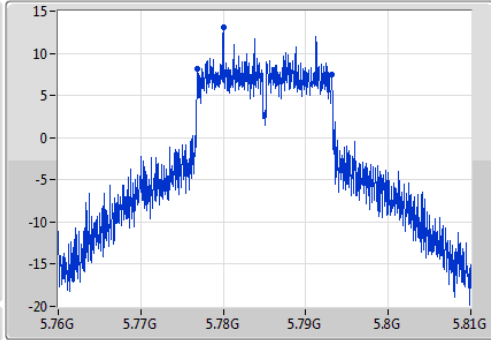

Ch Freq  
5.785GHz

Span  
50MHz

RBW  
100kHz

VBW  
300kHz

Sweep Time  
100ms

Detector Type  
Peak

Ch Freq  
5.785GHz

Span  
50MHz