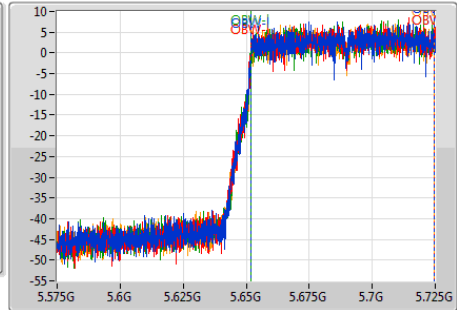

802.11ac VHT80-BF\_Nss2,(MCS0)\_4TX

EBW

5690MHz Straddle 5.47-5.725GHz

Ch Freq  
5.65GHz  
Span  
150MHz  
RBW  
1MHz  
VBW  
3MHz  
Sweep Time  
100ms  
Detector Type  
Peak

Ch Freq  
5.65GHz  
Span  
150MHz  
RBW  
1MHz  
VBW  
3MHz  
Sweep Time  
100ms  
Detector Type  
Sample