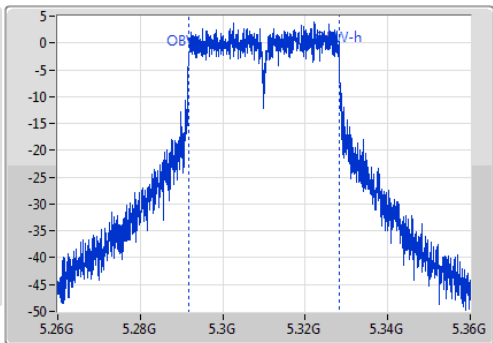

802.11ac VHT40\_Nss1,(MCS0)\_1TX

EBW

5310MHz

Ch Freq  
5.31GHz  
Span  
100MHz  
RBW  
1MHz  
VBW  
3MHz  
Sweep Time  
100ms  
Detector Type  
Peak

Ch Freq  
5.31GHz  
Span  
100MHz  
RBW  
500kHz  
VBW  
2MHz  
Sweep Time  
100ms  
Detector Type  
Sample