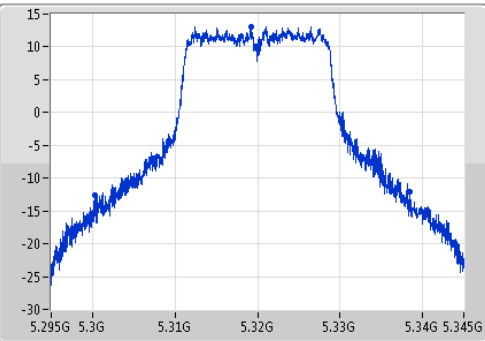

802.11ac VHT20_Nss1,(MCS0)_1TX

EBW

5320MHz

Ch Freq
5.32GHz
Span
50MHz
RBW
500kHz
VBW
2MHz
Sweep Time
100ms
Detector Type
Peak

Ch Freq
5.32GHz
Span
50MHz
RBW
200kHz
VBW
1MHz
Sweep Time
100ms
Detector Type
Sample