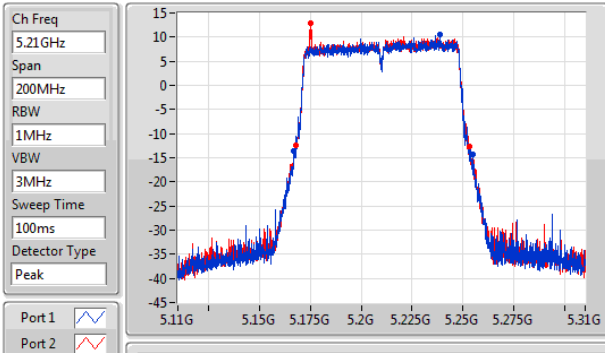

#5210MHz,5610MHz

26dB(Hz)	Fl-26dB(Hz)	Fh-26dB(Hz)	OBW(Hz)	Fl-OBW(Hz)	Fh-OBW(Hz)	Limit(Hz)	Port
88.1M	5.167G	5.2551G	75.962M	5.172019G	5.247981G	Inf	1
85.5M	5.1679G	5.2534G	75.962M	5.172019G	5.247981G	Inf	2

802.11ac VHT80+80-BF_Nss1,(MCS0)_4TX

EBW