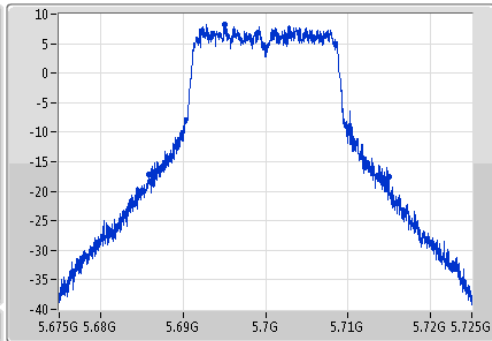

802.11ac VHT20_Nss1,(MCS0)_1TX

EBW

5700MHz

Ch Freq
5.7GHz
Span
50MHz
RBW
300kHz
VBW
1MHz
Sweep Time
100ms
Detector Type
Peak

Ch Freq
5.7GHz
Span
50MHz
RBW
200kHz
VBW
1MHz
Sweep Time
100ms
Detector Type
Sample