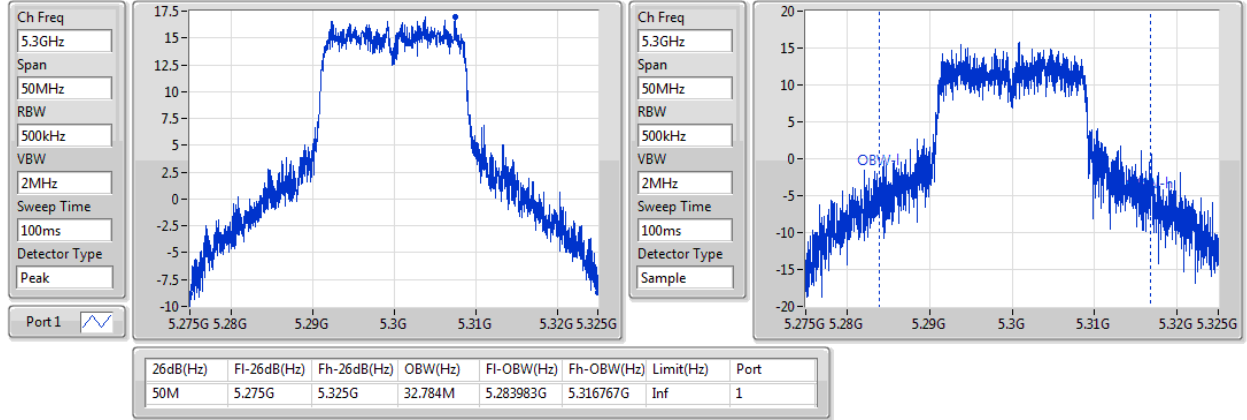

802.11ac VHT20_Nss1,(MCS0)_1TX

EBW

5300MHz