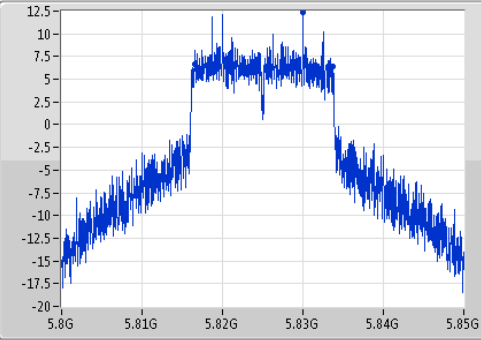

Ch Freq  
5.825GHz  
Span  
50MHz  
RBW  
100kHz  
VBW  
300kHz  
Sweep Time  
100ms  
Detector Type  
Peak

Ch Freq  
5.825GHz  
Span  
50MHz  
RBW  
500kHz  
VBW  
2MHz  
Sweep Time  
100ms  
Detector Type  
Sample