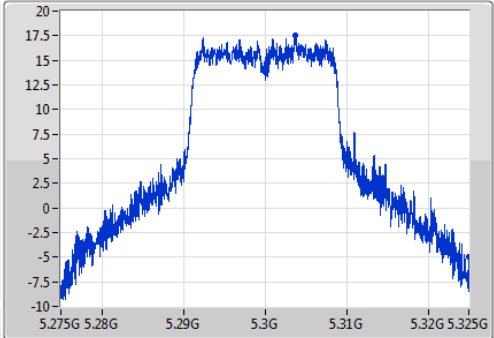

802.11ac VHT20_Nss1,(MCS0)_1TX

EBW

5300MHz

Ch Freq
5.3GHz
Span
50MHz
RBW
500kHz
VBW
2MHz
Sweep Time
100ms
Detector Type
Peak

Ch Freq
5.3GHz
Span
50MHz
RBW
500kHz
VBW
2MHz
Sweep Time
100ms
Detector Type
Sample