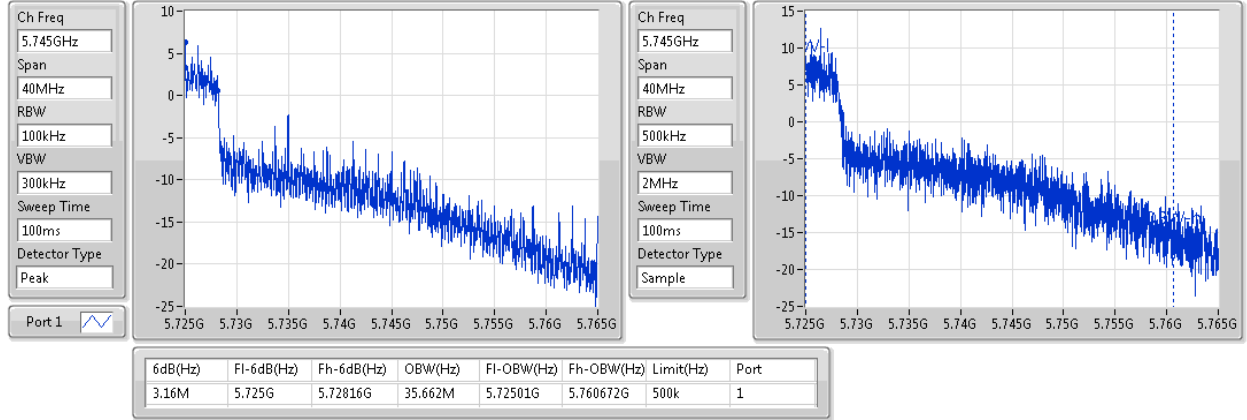

802.11ac VHT40_Nss1,(MCS0)_1TX

EBW

5710MHz Straddle 5.725-5.85GHz