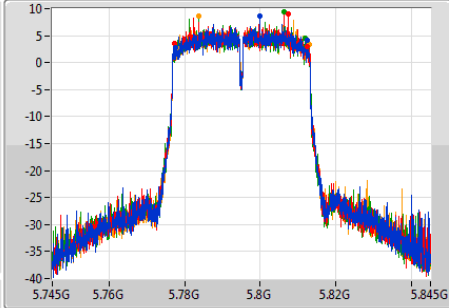

Sweep Time  
100ms

Detector Type  
Peak

Port 1  
Port 2  
Port 3  
Port 4

Ch Freq  
5.795GHz

Span  
100MHz

RBW  
500kHz

VBW  
2MHz

Sweep Time  
100ms