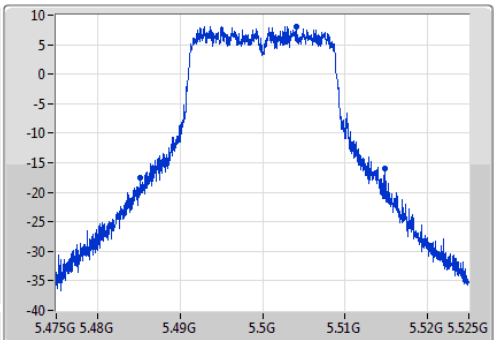

802.11ac VHT20_Nss1,(MCS0)_1TX

EBW

5500MHz

Ch Freq
5.5GHz
Span
50MHz
RBW
300kHz
VBW
1MHz
Sweep Time
100ms
Detector Type
Peak

Ch Freq
5.5GHz
Span
50MHz
RBW
200kHz
VBW
1MHz
Sweep Time
100ms
Detector Type
Sample