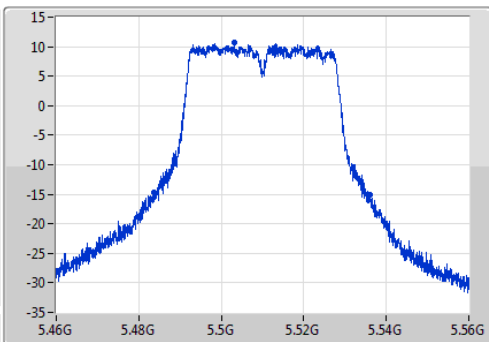

802.11ac VHT40_Nss1,(MCS0)_1TX

EBW

5510MHz

Ch Freq
5.51GHz
Span
100MHz
RBW
1MHz
VBW
3MHz
Sweep Time
100ms
Detector Type
Peak

Ch Freq
5.51GHz
Span
100MHz
RBW
500kHz
VBW
2MHz
Sweep Time
100ms
Detector Type
Sample