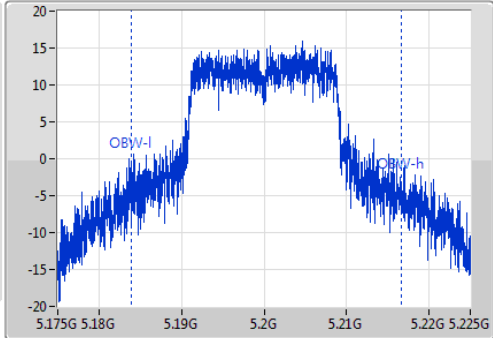

26dB(Hz)	Fl-26dB(Hz)	Fh-26dB(Hz)	OBW(Hz)	Fl-OBW(Hz)	Fh-OBW(Hz)	Limit(Hz)	Port
49.95M	5.17505G	5.225G	32.609M	5.183983G	5.216592G	Inf	1