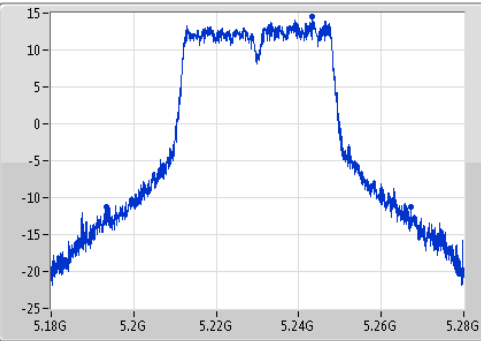

802.11ac VHT40_Nss1,(MCS0)_1TX

EBW

5230MHz

Ch Freq
5.23GHz
Span
100MHz
RBW
1MHz
VBW
3MHz
Sweep Time
100ms
Detector Type
Peak

Ch Freq
5.23GHz
Span
100MHz
RBW
500kHz
VBW
2MHz
Sweep Time
100ms
Detector Type
Sample