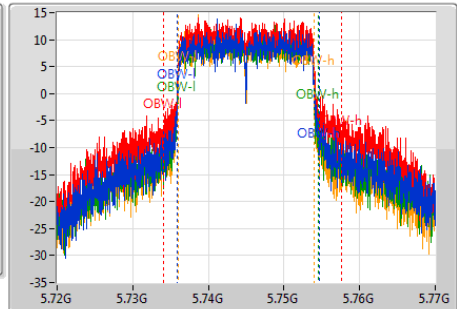

802.11ac VHT20\_Nss1,(MCS0)\_4TX

EBW

5745MHz

Ch Freq  
5.745GHz  
Span  
50MHz  
RBW  
100kHz  
VBW  
300kHz  
Sweep Time  
100ms  
Detector Type  
Peak

Ch Freq  
5.745GHz  
Span  
50MHz  
RBW  
200kHz  
VBW  
1MHz  
Sweep Time  
100ms  
Detector Type  
Sample