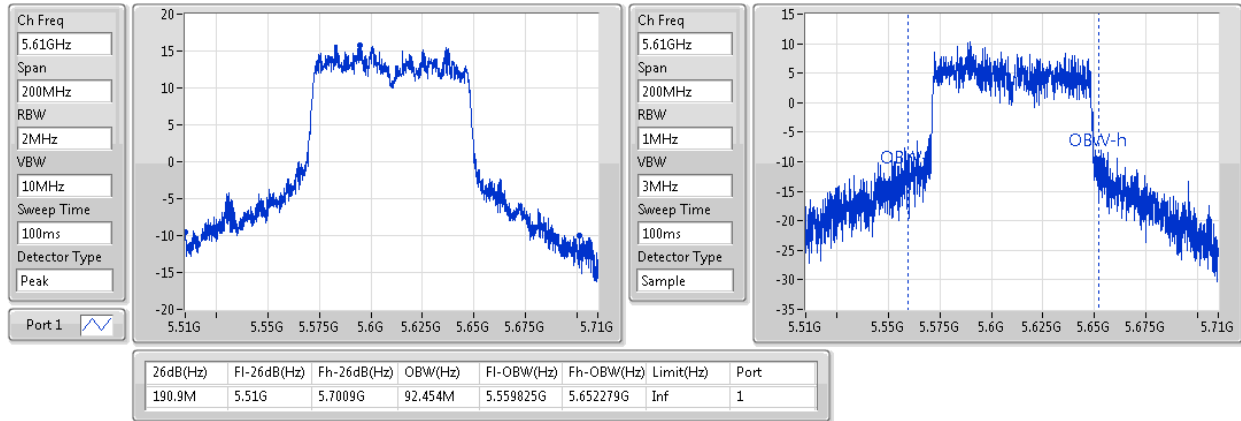

802.11ac VHT80_Nss1,(MCS0)_1TX

EBW

5610MHz