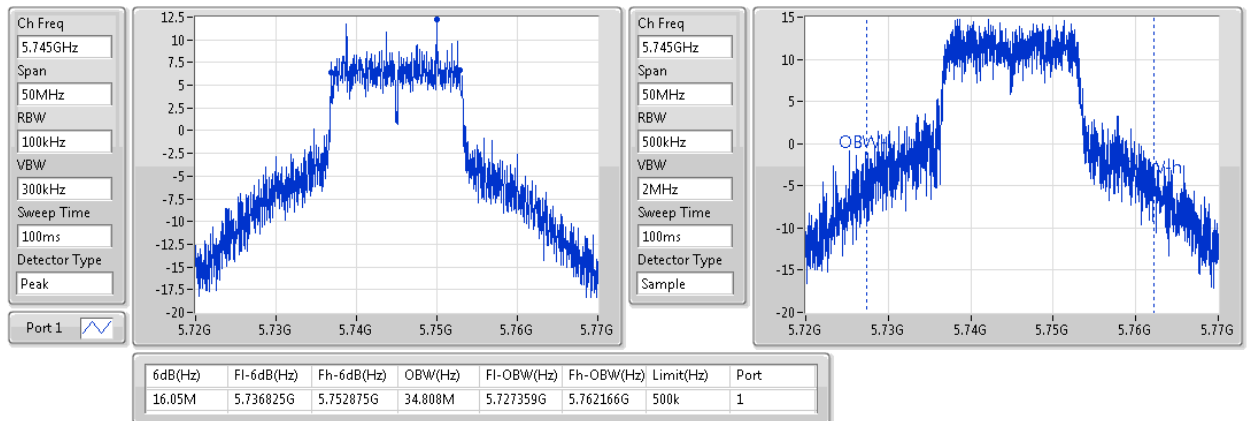

802.11a_(6Mbps)_1TX

EBW

5720MHz Straddle 5.47-5.725GHz

802.11a_(6Mbps)_1TX

EBW

5720MHz Straddle 5.725-5.85GHz

802.11a_(6Mbps)_1TX

EBW

5745MHz