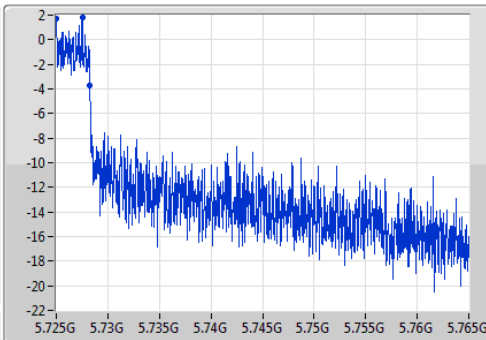

5690MHz Straddle 5.725-5.85GHz

Ch Freq
5.745GHz
Span
40MHz
RBW
100kHz
VBW
300kHz
Sweep Time
100ms
Detector Type
Peak

Ch Freq
5.745GHz
Span
40MHz
RBW
500kHz
VBW
2MHz
Sweep Time
100ms
Detector Type
Sample