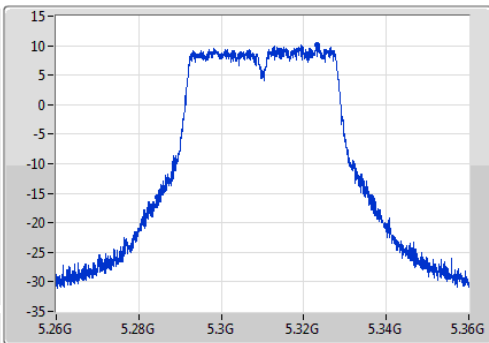

802.11ac VHT40_Nss1,(MCS0)_1TX

EBW

5310MHz

Ch Freq
5.31GHz
Span
100MHz
RBW
1MHz
VBW
3MHz
Sweep Time
100ms
Detector Type
Peak

Ch Freq
5.31GHz
Span
100MHz
RBW
500kHz
VBW
2MHz
Sweep Time
100ms
Detector Type
Sample