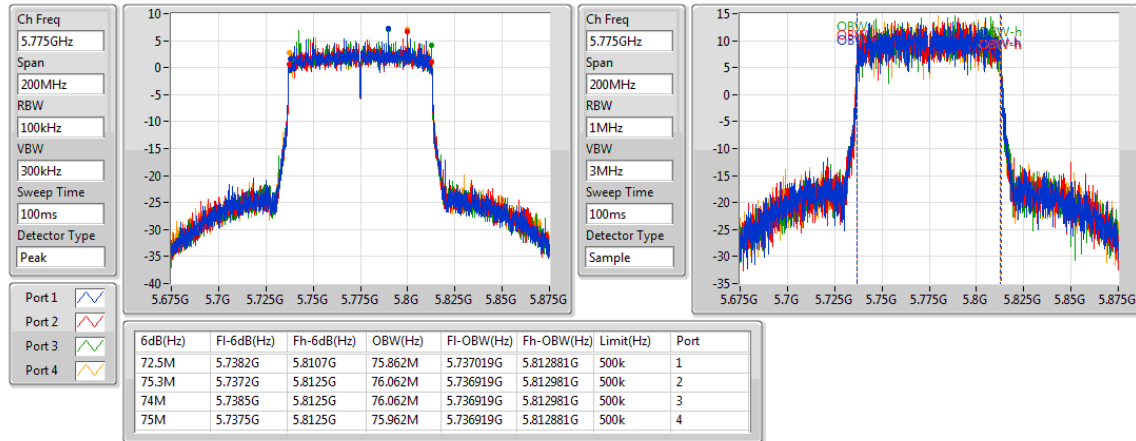

802.11ac VHT80-BF\_Nss2,(MCS0)\_4TX

EBW

5690MHz Straddle 5.725-5.85GHz

802.11ac VHT80-BF\_Nss2,(MCS0)\_4TX

EBW

5775MHz

**For Radio 3  
For set 2 antenna  
Summary**

Mode	Max-N dB (Hz)	Max-OBW (Hz)	ITU-Code	Min-N dB (Hz)	Min-OBW (Hz)
802.11a_(6Mbps)_1TX	-	-	-	-	-
5.15-5.25GHz	49.875M	32.634M	32M6D1D	37.7M	19.165M
5.25-5.35GHz	50M	33.558M	33M6D1D	37.65M	19.015M
5.47-5.725GHz	50M	34.358M	34M4D1D	28.3M	16.817M
5.725-5.85GHz	16.3M	35.007M	35M0D1D	3.12M	22.509M
802.11ac VHT20_Nss1,(MCS0)_1TX	-	-	-	-	-
5.15-5.25GHz	50M	34.058M	34M1D1D	37.775M	19.165M
5.25-5.35GHz	50M	35.307M	35M3D1D	38.125M	19.365M
5.47-5.725GHz	50M	36.032M	36M0D1D	29.05M	17.891M
5.725-5.85GHz	17.65M	36.832M	36M8D1D	3.78M	22.569M
802.11ac VHT40_Nss1,(MCS0)_1TX	-	-	-	-	-
5.15-5.25GHz	73.8M	38.381M	38M4D1D	51.5M	36.532M
5.25-5.35GHz	93.4M	53.473M	53M5D1D	52.25M	36.432M
5.47-5.725GHz	98.65M	60.47M	60M5D1D	52.15M	36.482M
5.725-5.85GHz	36.3M	70.165M	70M2D1D	3.16M	35.662M
802.11ac VHT80_Nss1,(MCS0)_1TX	-	-	-	-	-
5.15-5.25GHz	102.6M	76.262M	76M3D1D	102.6M	76.262M
5.25-5.35GHz	102.3M	76.262M	76M3D1D	102.3M	76.262M
5.47-5.725GHz	190.9M	112.219M	112MD1D	97.3M	76.262M
5.725-5.85GHz	72.5M	90.555M	90M6D1D	3.24M	38.921M