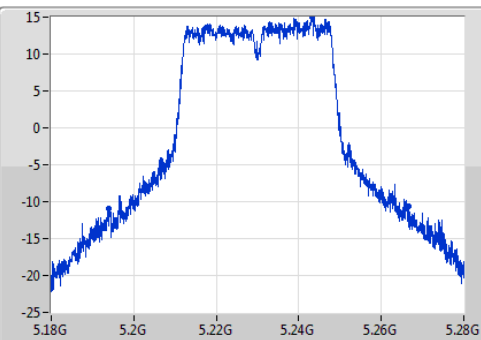

802.11ac VHT40_Nss1,(MCS0)_1TX

EBW

5230MHz

Ch Freq
5.23GHz
Span
100MHz
RBW
1MHz
VBW
3MHz
Sweep Time
100ms
Detector Type
Peak

Ch Freq
5.23GHz
Span
100MHz
RBW
500kHz
VBW
2MHz
Sweep Time
100ms
Detector Type
Sample