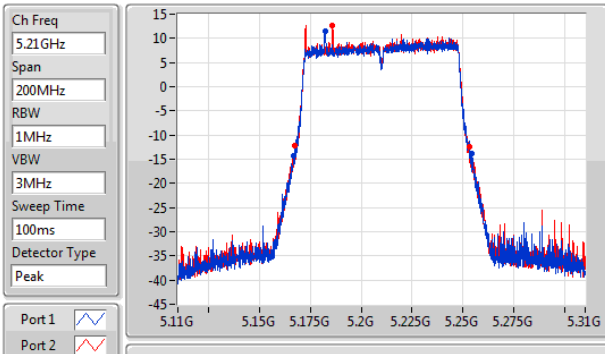

#5210MHz,5690MHz

26dB(Hz)	Fl-26dB(Hz)	Fh-26dB(Hz)	OBW(Hz)	Fl-OBW(Hz)	Fh-OBW(Hz)	Limit(Hz)	Port
87M	5.1671G	5.2541G	75.862M	5.172119G	5.247981G	Inf	1
85.6M	5.1675G	5.2531G	76.162M	5.171919G	5.248081G	Inf	2