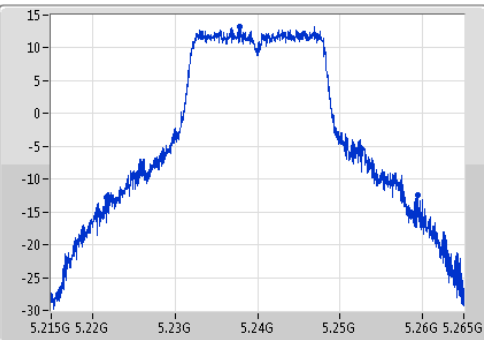

5240MHz

Ch Freq
5.24GHz
Span
50MHz
RBW
500kHz
VBW
2MHz
Sweep Time
100ms
Detector Type
Peak

Ch Freq
5.24GHz
Span
50MHz
RBW
200kHz
VBW
1MHz
Sweep Time
100ms
Detector Type
Sample