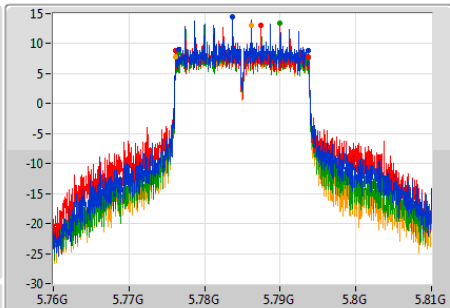

5785MHz

Ch Freq
5.785GHz
Span
50MHz
RBW
100kHz
VBW
300kHz
Sweep Time
100ms
Detector Type
Peak

Ch Freq
5.785GHz
Span
50MHz
RBW
200kHz
VBW
1MHz
Sweep Time
100ms
Detector Type
Sample