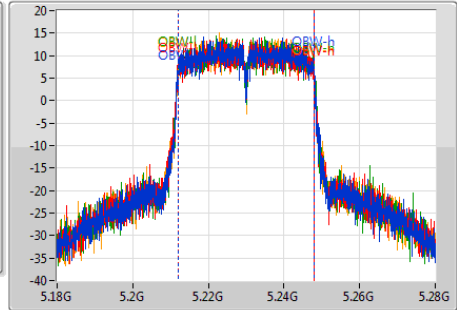

Detector Type  
Peak

Ch Freq  
5.23GHz

Span  
100MHz

RBW  
500kHz

VBW  
2MHz

Sweep Time  
100ms

Detector Type  
Sample

- Port 1
- Port 2
- Port 3
- Port 4