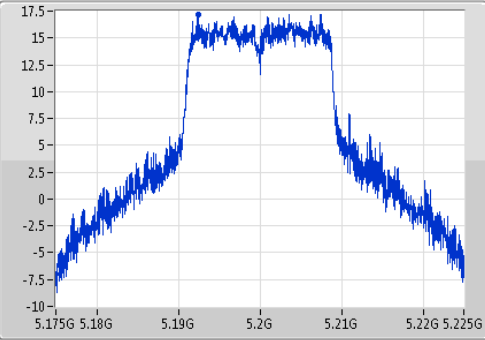

802.11ac VHT20_Nss1,(MCS0)_1TX

EBW

5200MHz

Ch Freq
5.2GHz
Span
50MHz
RBW
500kHz
VBW
2MHz
Sweep Time
100ms
Detector Type
Peak

Ch Freq
5.2GHz
Span
50MHz
RBW
500kHz
VBW
2MHz
Sweep Time
100ms
Detector Type
Sample