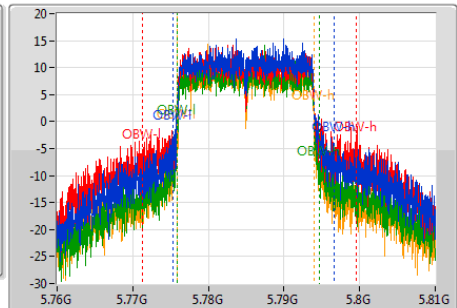

802.11ac VHT20\_Nss1,(MCS0)\_4TX

EBW

5785MHz

Ch Freq  
5.785GHz  
Span  
50MHz  
RBW  
100kHz  
VBW  
300kHz  
Sweep Time  
100ms  
Detector Type  
Peak

Ch Freq  
5.785GHz  
Span  
50MHz  
RBW  
200kHz  
VBW  
1MHz  
Sweep Time  
100ms  
Detector Type  
Sample