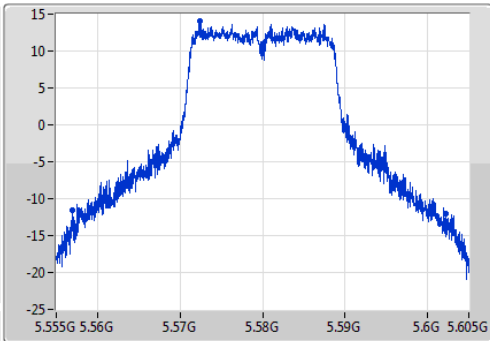

802.11ac VHT20_Nss1,(MCS0)_1TX

EBW

5580MHz

Ch Freq
5.58GHz
Span
50MHz
RBW
500kHz
VBW
2MHz
Sweep Time
100ms
Detector Type
Peak

Ch Freq
5.58GHz
Span
50MHz
RBW
300kHz
VBW
1MHz
Sweep Time
100ms
Detector Type
Sample