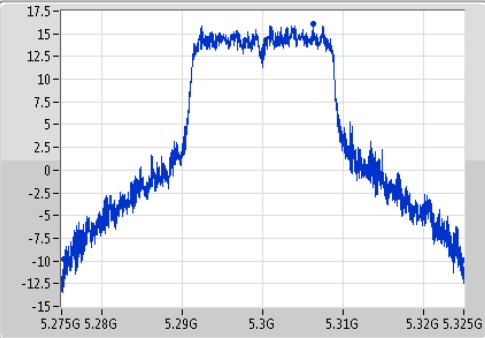

802.11ac VHT20_Nss1,(MCS0)_1TX

EBW

5300MHz

Ch Freq
5.3GHz
Span
50MHz
RBW
500kHz
VBW
2MHz
Sweep Time
100ms
Detector Type
Peak

Ch Freq
5.3GHz
Span
50MHz
RBW
500kHz
VBW
2MHz
Sweep Time
100ms
Detector Type
Sample