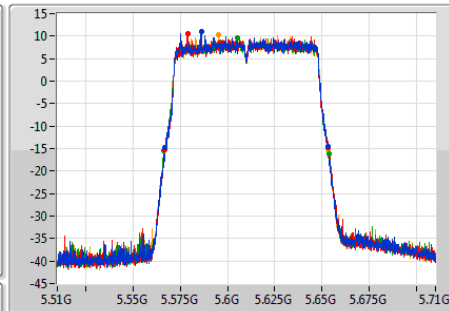

5610MHz

Ch Freq
5.61GHz
Span
200MHz
RBW
1MHz
VBW
3MHz
Sweep Time
100ms
Detector Type
Peak

Ch Freq
5.61GHz
Span
200MHz
RBW
1MHz
VBW
3MHz
Sweep Time
100ms
Detector Type
Sample