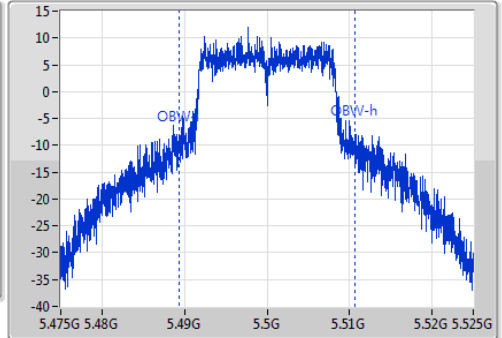

802.11a\_(6Mbps)\_1TX

EBW

5500MHz

Ch Freq  
5.5GHz  
Span  
50MHz  
RBW  
500kHz  
VBW  
2MHz  
Sweep Time  
100ms  
Detector Type  
Peak

Ch Freq  
5.5GHz  
Span  
50MHz  
RBW  
300kHz  
VBW  
1MHz  
Sweep Time  
100ms  
Detector Type  
Sample