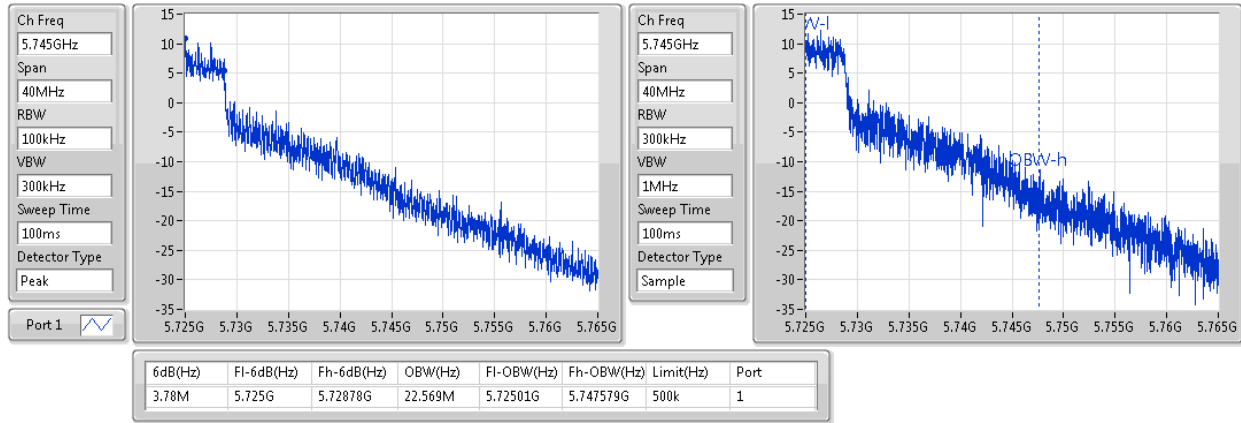

802.11ac VHT20_Nss1,(MCS0)_1TX

EBW

5720MHz Straddle 5.725-5.85GHz