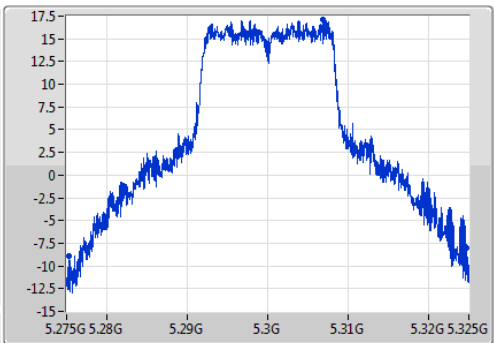

#### 5300MHz

Ch Freq  
5.3GHz

Span  
50MHz

RBW  
500kHz

VBW  
2MHz

Sweep Time  
100ms

Detector Type  
Peak

Ch Freq  
5.3GHz