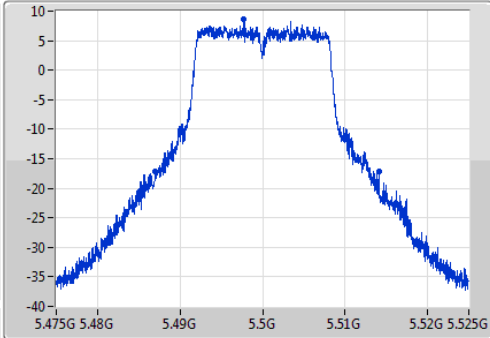

802.11a_(6Mbps)_1TX

EBW

5500MHz

Ch Freq
5.5GHz
Span
50MHz
RBW
300kHz
VBW
1MHz
Sweep Time
100ms
Detector Type
Peak

Ch Freq
5.5GHz
Span
50MHz
RBW
200kHz
VBW
1MHz
Sweep Time
100ms
Detector Type
Sample