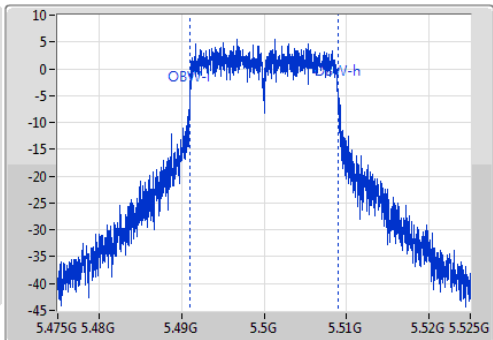

802.11ac VHT20\_Nss1,(MCS0)\_1TX

EBW

5500MHz

Ch Freq  
5.5GHz  
Span  
50MHz  
RBW  
300kHz  
VBW  
1MHz  
Sweep Time  
100ms  
Detector Type  
Peak

Ch Freq  
5.5GHz  
Span  
50MHz  
RBW  
200kHz  
VBW  
1MHz  
Sweep Time  
100ms  
Detector Type  
Sample