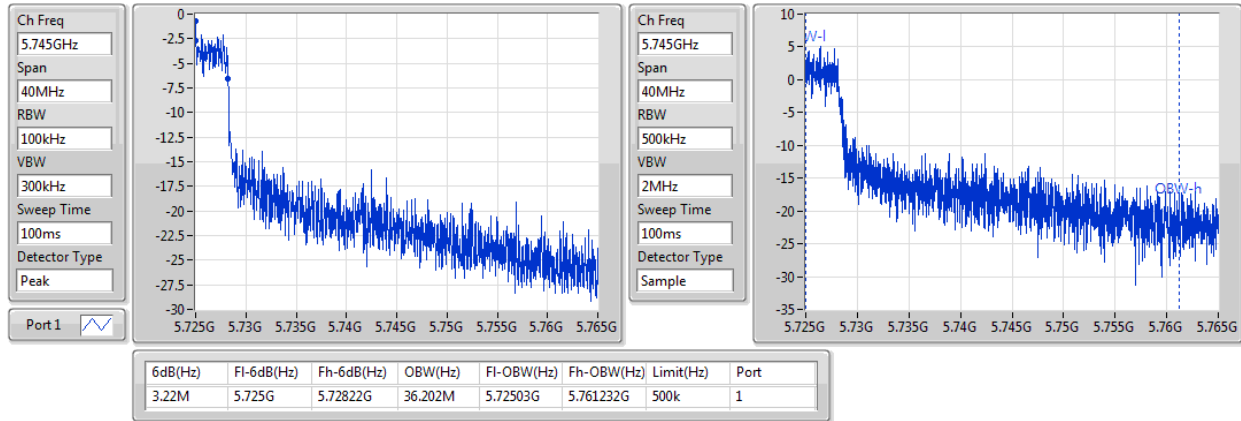

802.11ac VHT80_Nss1,(MCS0)_1TX

EBW

5690MHz Straddle 5.725-5.85GHz