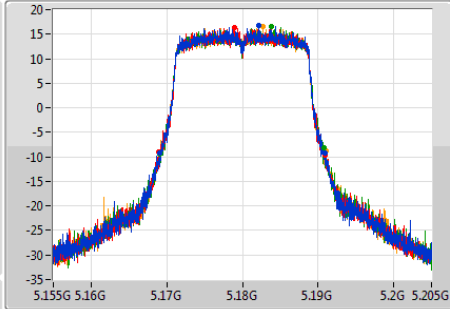

Span  
50MHz

RBW  
300kHz

VBW  
1MHz

Sweep Time  
100ms

Detector Type  
Peak

Port 1  
Port 2  
Port 3  
Port 4

Ch Freq  
5.18GHz

Span  
50MHz