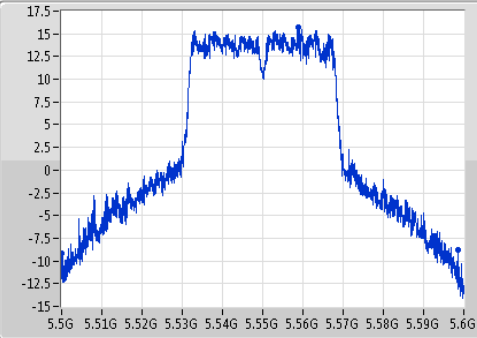

802.11ac VHT40_Nss1,(MCS0)_1TX

EBW

5550MHz

Ch Freq
5.55GHz
Span
100MHz
RBW
1MHz
VBW
3MHz
Sweep Time
100ms
Detector Type
Peak

Ch Freq
5.55GHz
Span
100MHz
RBW
1MHz
VBW
3MHz
Sweep Time
100ms
Detector Type
Sample