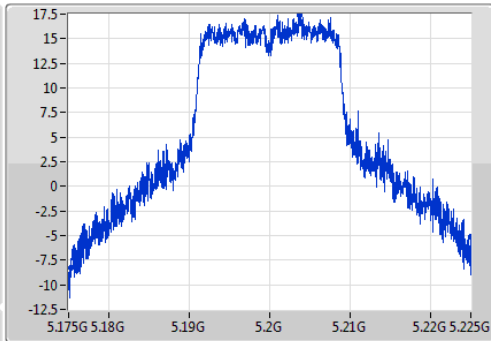

802.11ac VHT20_Nss1,(MCS0)_1TX

EBW

5200MHz

Ch Freq
5.2GHz
Span
50MHz
RBW
500kHz
VBW
2MHz
Sweep Time
100ms
Detector Type
Peak

Ch Freq
5.2GHz
Span
50MHz
RBW
500kHz
VBW
2MHz
Sweep Time
100ms
Detector Type
Sample