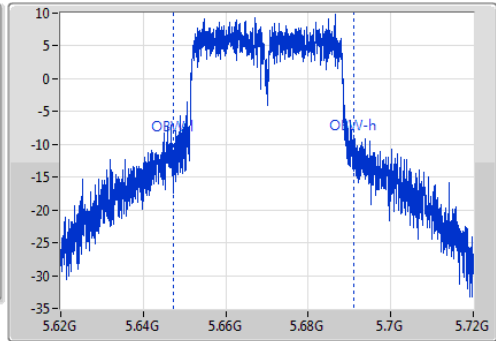

802.11ac VHT40\_Nss1,(MCS0)\_1TX

EBW

5670MHz

Ch Freq  
5.67GHz  
Span  
100MHz  
RBW  
1MHz  
VBW  
3MHz  
Sweep Time  
100ms  
Detector Type  
Peak

Ch Freq  
5.67GHz  
Span  
100MHz  
RBW  
500kHz  
VBW  
2MHz  
Sweep Time  
100ms  
Detector Type  
Sample