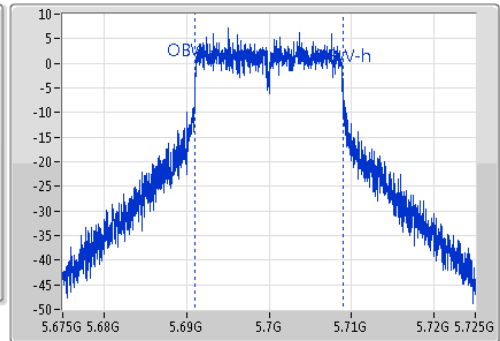

802.11ac VHT20\_Nss1,(MCS0)\_1TX

EBW

5700MHz

Ch Freq  
5.7GHz  
Span  
50MHz  
RBW  
300kHz  
VBW  
1MHz  
Sweep Time  
100ms  
Detector Type  
Peak

Ch Freq  
5.7GHz  
Span  
50MHz  
RBW  
200kHz  
VBW  
1MHz  
Sweep Time  
100ms  
Detector Type  
Sample