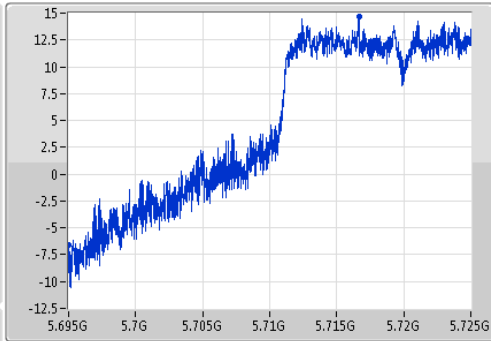

Ch Freq
5.71GHz
Span
30MHz
RBW
300kHz
VBW
1MHz
Sweep Time
100ms
Detector Type
Sample