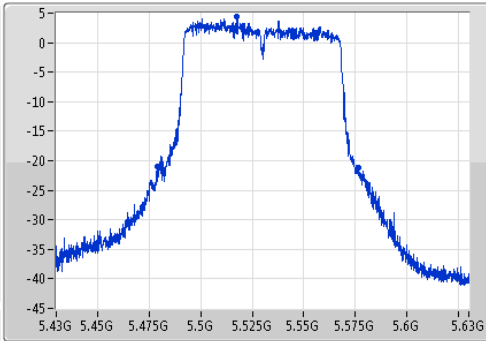

802.11ac VHT80_Nss1,(MCS0)_1TX

EBW

5530MHz

Ch Freq
5.53GHz
Span
200MHz
RBW
1MHz
VBW
3MHz
Sweep Time
100ms
Detector Type
Peak

Ch Freq
5.53GHz
Span
200MHz
RBW
1MHz
VBW
3MHz
Sweep Time
100ms
Detector Type
Sample