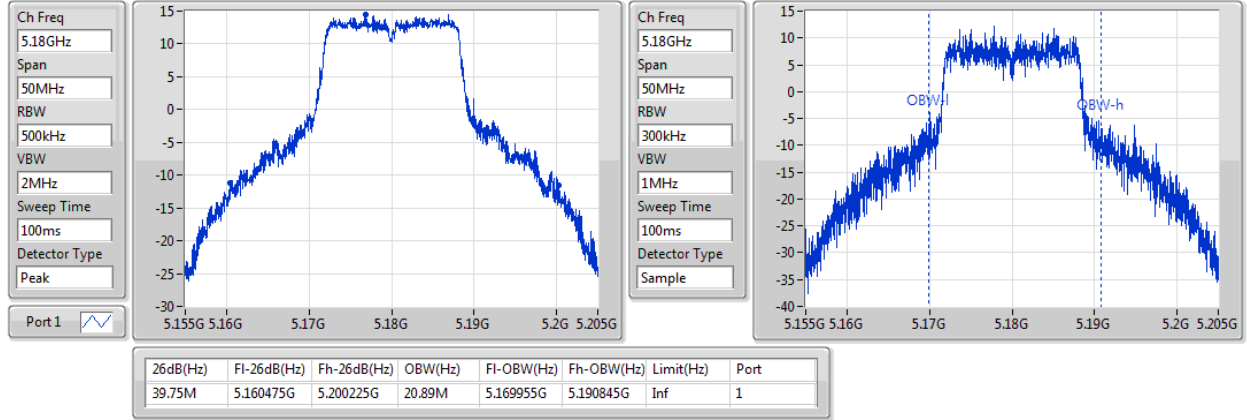

802.11a_(6Mbps)_1TX

EBW

5180MHz