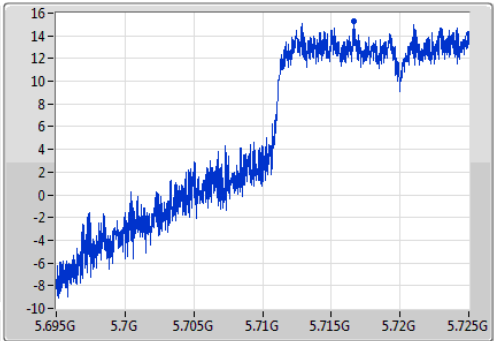

Ch Freq
5.71GHz
Span
30MHz
RBW
300kHz
VBW
1MHz
Sweep Time
100ms
Detector Type
Sample