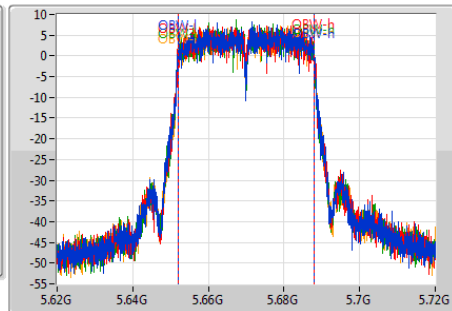

Detector Type  
Peak

Ch Freq  
5.67GHz

Span  
100MHz

RBW  
500kHz

VBW  
2MHz

Sweep Time  
100ms

Detector Type  
Sample

- Port 1
- Port 2
- Port 3
- Port 4