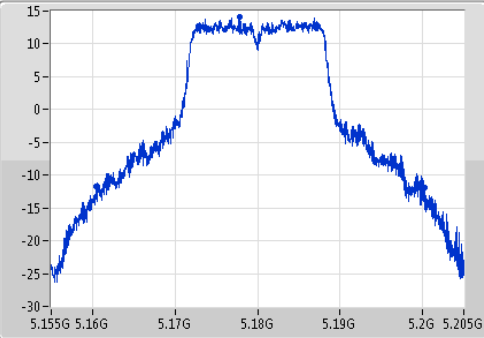

Port X-N dB = Port X 6dB down bandwidth for 5.725-5.85GHz band / 26dB down bandwidth for other band

Port X-OBW = Port X 99% occupied bandwidth;

802.11a\_(6Mbps)\_1TX

EBW

5180MHz

Ch Freq  
5.18GHz  
Span  
50MHz  
RBW  
500kHz  
VBW  
2MHz  
Sweep Time  
100ms  
Detector Type  
Peak