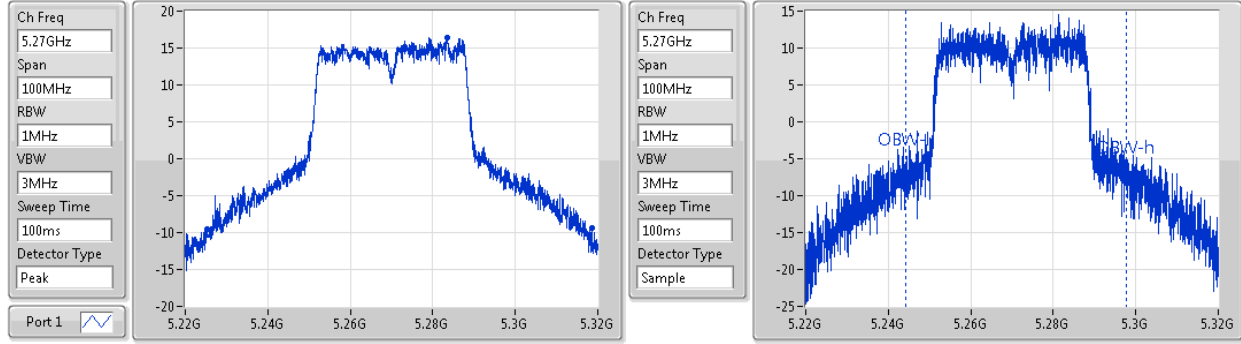

802.11ac VHT40_Nss1,(MCS0)_1TX

EBW

5270MHz

26dB(Hz)	Fl-26dB(Hz)	Fh-26dB(Hz)	OBW(Hz)	Fl-OBW(Hz)	Fh-OBW(Hz)	Limit(Hz)	Port
93.4M	5.2252G	5.3186G	53.473M	5.244113G	5.297586G	Inf	1