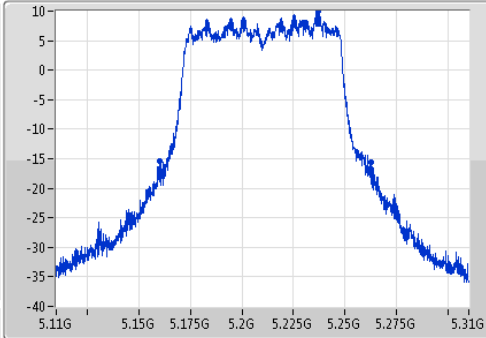

5795MHz

802.11ac VHT80\_Nss1,(MCS0)\_1TX

EBW

5210MHz

Ch Freq  
5.21GHz  
Span  
200MHz  
RBW  
2MHz  
VBW  
10MHz  
Sweep Time  
100ms  
Detector Type  
Peak

Ch Freq  
5.21GHz  
Span  
200MHz  
RBW  
1MHz  
VBW  
3MHz  
Sweep Time  
100ms  
Detector Type  
Sample