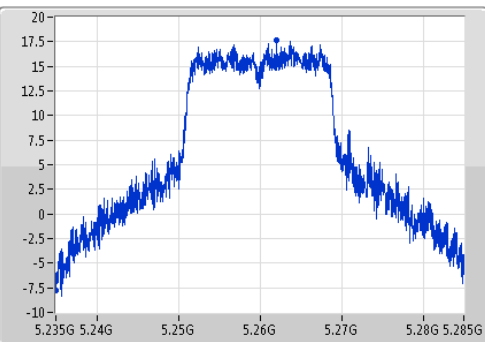

802.11ac VHT20_Nss1,(MCS0)_1TX

EBW

5260MHz

Ch Freq
5.26GHz
Span
50MHz
RBW
500kHz
VBW
2MHz
Sweep Time
100ms
Detector Type
Peak

Ch Freq
5.26GHz
Span
50MHz
RBW
500kHz
VBW
2MHz
Sweep Time
100ms
Detector Type
Sample