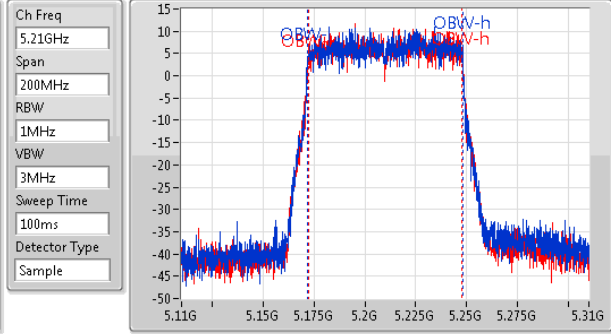

Port X-N dB = Port X 6dB down bandwidth for 5.725-5.85GHz band / 26dB down bandwidth for other band

Port X-OBW = Port X 99% occupied bandwidth;

802.11ac VHT80+80\_Nss1,(MCS0)\_4TX

EBW

#5210MHz,5530MHz

26dB(Hz)	Fl-26dB(Hz)	Fh-26dB(Hz)	OBW(Hz)	Fl-OBW(Hz)	Fh-OBW(Hz)	Limit(Hz)	Port
85.8M	5.1672G	5.253G	75.962M	5.172019G	5.247981G	Inf	1
85.2M	5.1673G	5.2525G	75.662M	5.172219G	5.247881G	Inf	2