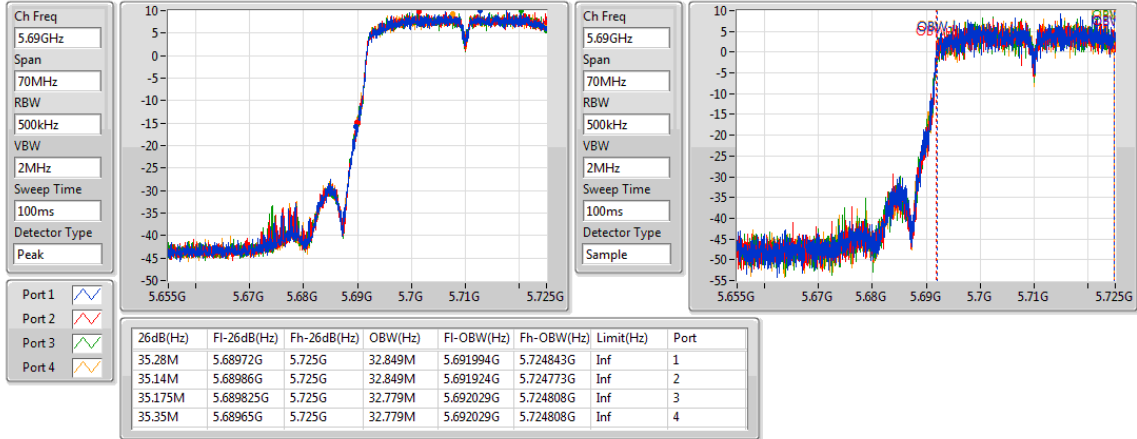

802.11ac VHT40-BF_Nss2,(MCS0)_4TX

EBW

5710MHz Straddle 5.47-5.725GHz