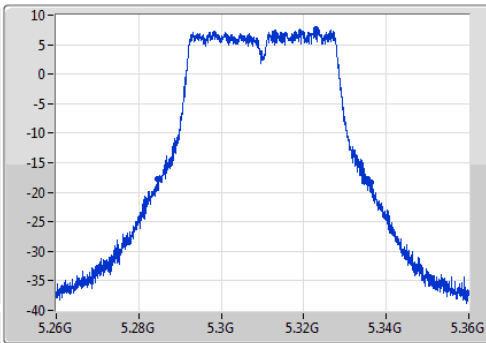

802.11ac VHT40_Nss1,(MCS0)_1TX

EBW

5310MHz

Ch Freq
5.31GHz

Span
100MHz

RBW
1MHz

VBW
3MHz

Sweep Time
100ms

Detector Type
Peak

Ch Freq
5.31GHz

Span
100MHz

RBW
500kHz

VBW
2MHz

Sweep Time
100ms

Detector Type
Sample