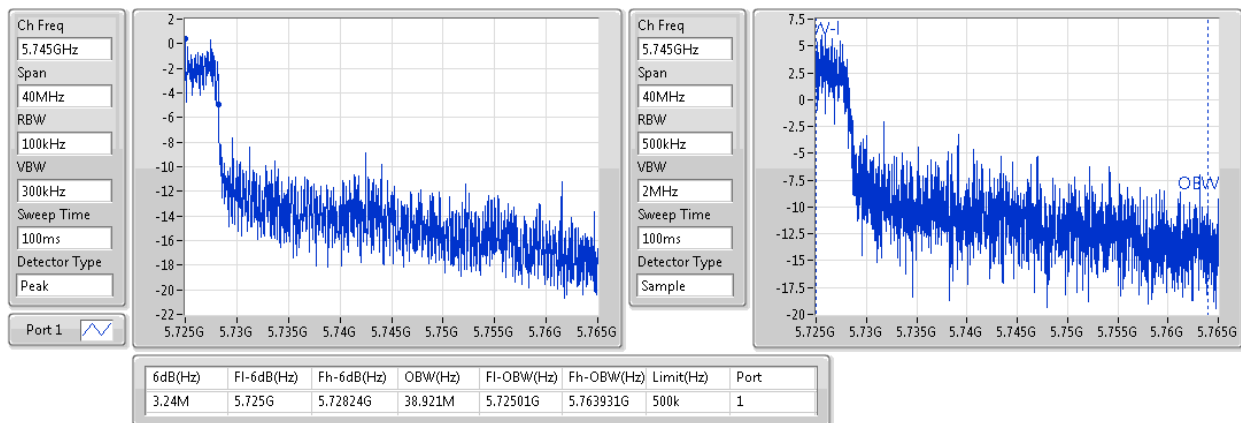

EBW

5690MHz Straddle 5.47-5.725GHz

802.11ac VHT80\_Nss1,(MCS0)\_1TX

EBW

5690MHz Straddle 5.725-5.85GHz

For set 3 antenna  
Summary

Mode	Max-N dB (Hz)	Max-OBW (Hz)	ITU-Code	Min-N dB (Hz)	Min-OBW (Hz)
802.11ac VHT20_Nss1,(MCS0)_1TX	-	-	-	-	-
5.15-5.25GHz	49.7M	32.359M	32M4D1D	33.8M	18.341M
5.25-5.35GHz	37.425M	19.665M	19M7D1D	35.075M	18.691M
5.47-5.725GHz	45.2M	22.864M	22M9D1D	25.59M	16.792M
5.725-5.85GHz	17.575M	34.983M	35M0D1D	3.76M	11.794M
802.11ac VHT40_Nss1,(MCS0)_1TX	-	-	-	-	-
5.15-5.25GHz	69.55M	37.531M	37M5D1D	51.25M	36.432M
5.25-5.35GHz	70.85M	37.531M	37M5D1D	51.75M	36.432M
5.47-5.725GHz	84.5M	43.628M	43M6D1D	51.05M	36.332M
5.725-5.85GHz	35.45M	65.717M	65M7D1D	2.88M	25.047M
802.11ac VHT80_Nss1,(MCS0)_1TX	-	-	-	-	-
5.15-5.25GHz	101M	76.162M	76M2D1D	101M	76.162M
5.25-5.35GHz	101.2M	76.062M	76M1D1D	101.2M	76.062M
5.47-5.725GHz	171.6M	87.356M	87M4D1D	95.6M	75.962M
5.725-5.85GHz	68.7M	88.056M	88M1D1D	3.22M	36.202M