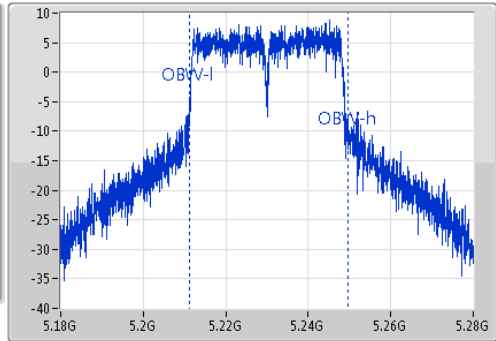

802.11ac VHT40\_Nss1,(MCS0)\_1TX

EBW

5230MHz

Ch Freq  
5.23GHz  
Span  
100MHz  
RBW  
1MHz  
VBW  
3MHz  
Sweep Time  
100ms  
Detector Type  
Peak

Ch Freq  
5.23GHz  
Span  
100MHz  
RBW  
500kHz  
VBW  
2MHz  
Sweep Time  
100ms  
Detector Type  
Sample