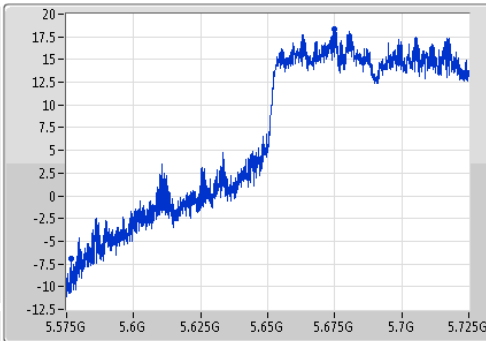

5690MHz Straddle 5.47-5.725GHz

Ch Freq
5.65GHz
Span
150MHz
RBW
2MHz
VBW
10MHz
Sweep Time
100ms
Detector Type
Peak

Ch Freq
5.65GHz
Span
150MHz
RBW
2MHz
VBW
10MHz
Sweep Time
100ms
Detector Type
Sample