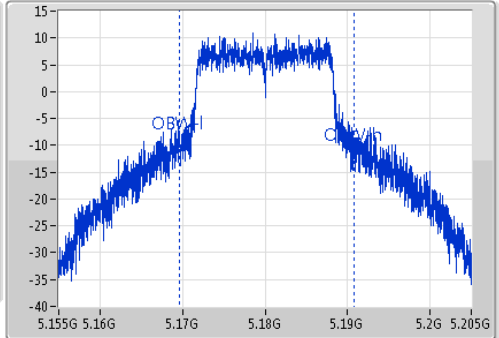

26dB(Hz)	Fl-26dB(Hz)	Fh-26dB(Hz)	OBW(Hz)	Fl-OBW(Hz)	Fh-OBW(Hz)	Limit(Hz)	Port
39.775M	5.1605G	5.200275G	21.139M	5.169655G	5.190795G	Inf	1

802.11a_(6Mbps)_1TX

EBW