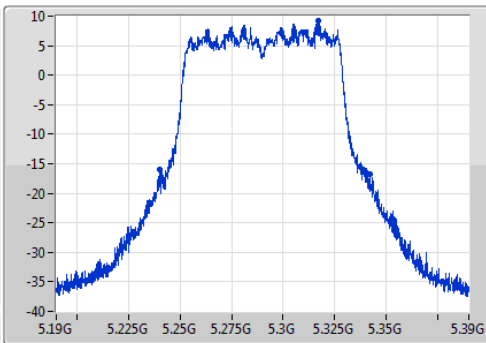

802.11ac VHT80_Nss1,(MCS0)_1TX

EBW

5290MHz

Ch Freq
5.29GHz
Span
200MHz
RBW
2MHz
VBW
10MHz
Sweep Time
100ms
Detector Type
Peak

Ch Freq
5.29GHz
Span
200MHz
RBW
1MHz
VBW
3MHz
Sweep Time
100ms
Detector Type
Sample