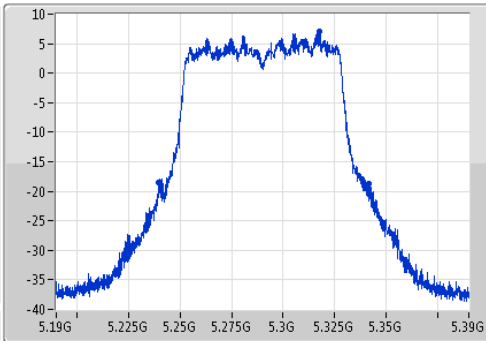

802.11ac VHT80_Nss1,(MCS0)_1TX

EBW

5290MHz

Ch Freq
5.29GHz
Span
200MHz
RBW
2MHz
VBW
10MHz
Sweep Time
100ms
Detector Type
Peak

Ch Freq
5.29GHz
Span
200MHz
RBW
1MHz
VBW
3MHz
Sweep Time
100ms
Detector Type
Sample