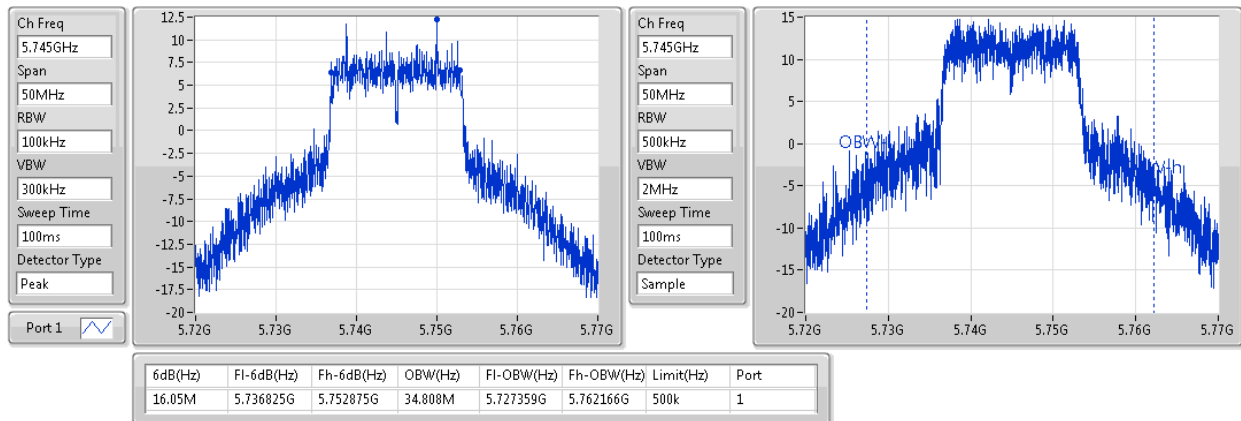

802.11a_(6Mbps)_1TX

EBW

5720MHz Straddle 5.47-5.725GHz

802.11a_(6Mbps)_1TX

EBW

5720MHz Straddle 5.725-5.85GHz

802.11a_(6Mbps)_1TX

EBW

5745MHz