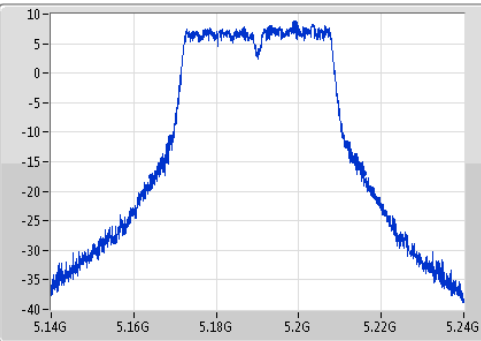

802.11ac VHT40_Nss1,(MCS0)_1TX

EBW

5190MHz

Ch Freq
5.19GHz
Span
100MHz
RBW
1MHz
VBW
3MHz
Sweep Time
100ms
Detector Type
Peak

Ch Freq
5.19GHz
Span
100MHz
RBW
500kHz
VBW
2MHz
Sweep Time
100ms
Detector Type
Sample