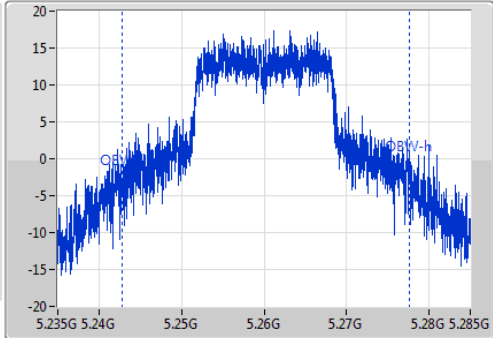

26dB(Hz)	Fl-26dB(Hz)	Fh-26dB(Hz)	OBW(Hz)	Fl-OBW(Hz)	Fh-OBW(Hz)	Limit(Hz)	Port
50M	5.235G	5.285G	34.883M	5.242759G	5.277641G	Inf	1

802.11a_(6Mbps)_1TX

EBW