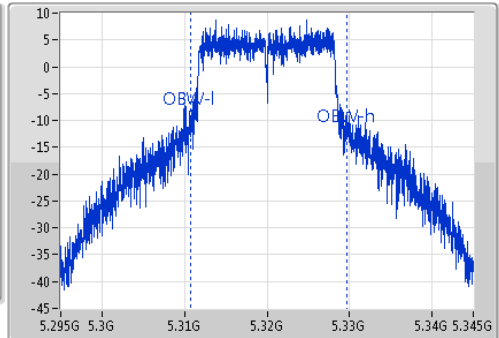

802.11a\_(6Mbps)\_1TX

EBW

5320MHz

Ch Freq  
5.32GHz  
Span  
50MHz  
RBW  
500kHz  
VBW  
2MHz  
Sweep Time  
100ms  
Detector Type  
Peak

Ch Freq  
5.32GHz  
Span  
50MHz  
RBW  
200kHz  
VBW  
1MHz  
Sweep Time  
100ms  
Detector Type  
Sample