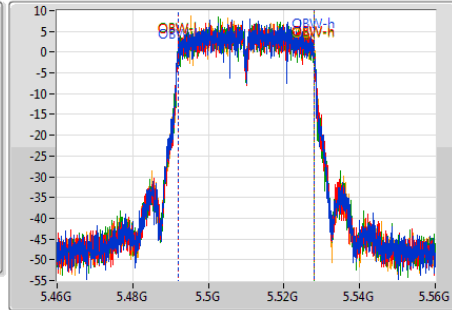

Detector Type  
Peak

Ch Freq  
5.51GHz

Span  
100MHz

RBW  
500kHz

VBW  
2MHz

Sweep Time  
100ms

Detector Type  
Sample

- Port 1
- Port 2
- Port 3
- Port 4