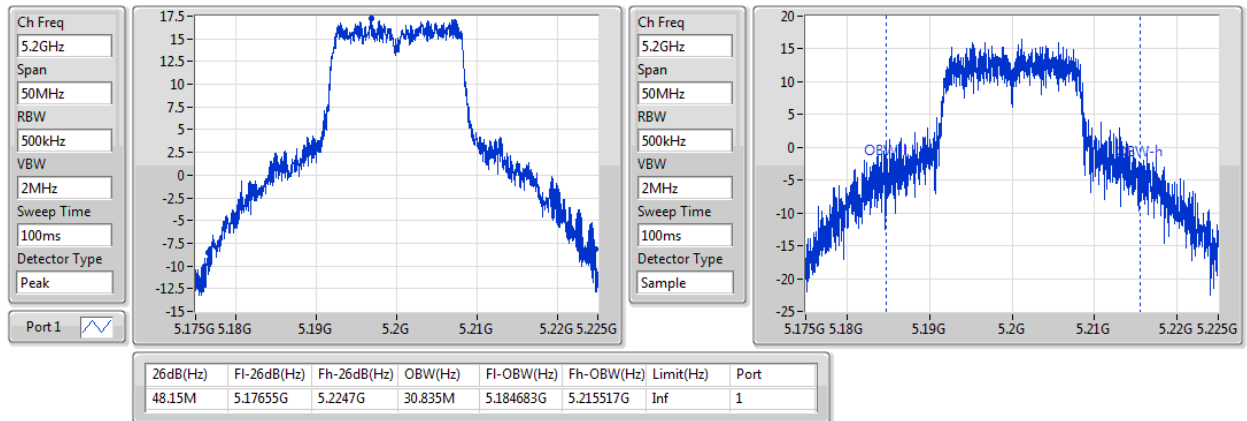

Port X-N dB = Port X 6dB down bandwidth for 5.725-5.85GHz band / 26dB down bandwidth for other band

Port X-OBW = Port X 99% occupied bandwidth;

802.11a\_(6Mbps)\_1TX

EBW

5180MHz

802.11a\_(6Mbps)\_1TX

EBW

5200MHz