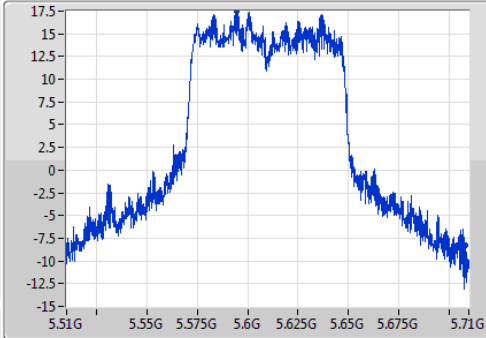

802.11ac VHT80_Nss1,(MCS0)_1TX

EBW

5610MHz

Ch Freq
5.61GHz
Span
200MHz
RBW
2MHz
VBW
10MHz
Sweep Time
100ms
Detector Type
Peak

Ch Freq
5.61GHz
Span
200MHz
RBW
2MHz
VBW
10MHz
Sweep Time
100ms
Detector Type
Sample