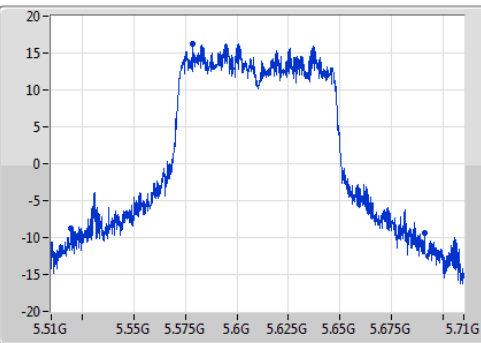

802.11ac VHT80_Nss1,(MCS0)_1TX

EBW

5610MHz

Ch Freq
5.61GHz
Span
200MHz
RBW
2MHz
VBW
10MHz
Sweep Time
100ms
Detector Type
Peak

Ch Freq
5.61GHz
Span
200MHz
RBW
1MHz
VBW
3MHz
Sweep Time
100ms
Detector Type
Sample