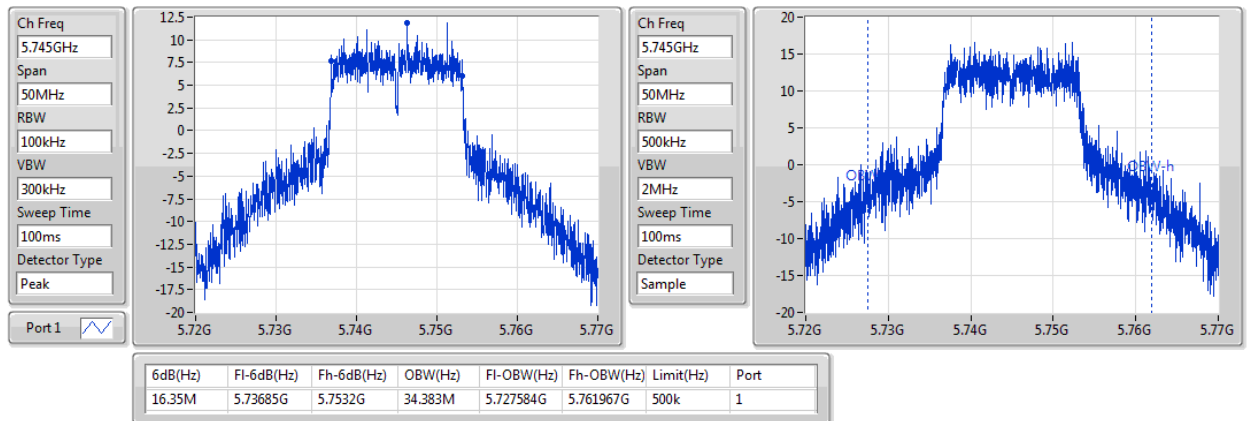

802.11a_(6Mbps)_1TX

EBW

5720MHz Straddle 5.47-5.725GHz

802.11a_(6Mbps)_1TX

EBW

5720MHz Straddle 5.725-5.85GHz

802.11a_(6Mbps)_1TX

EBW

5745MHz