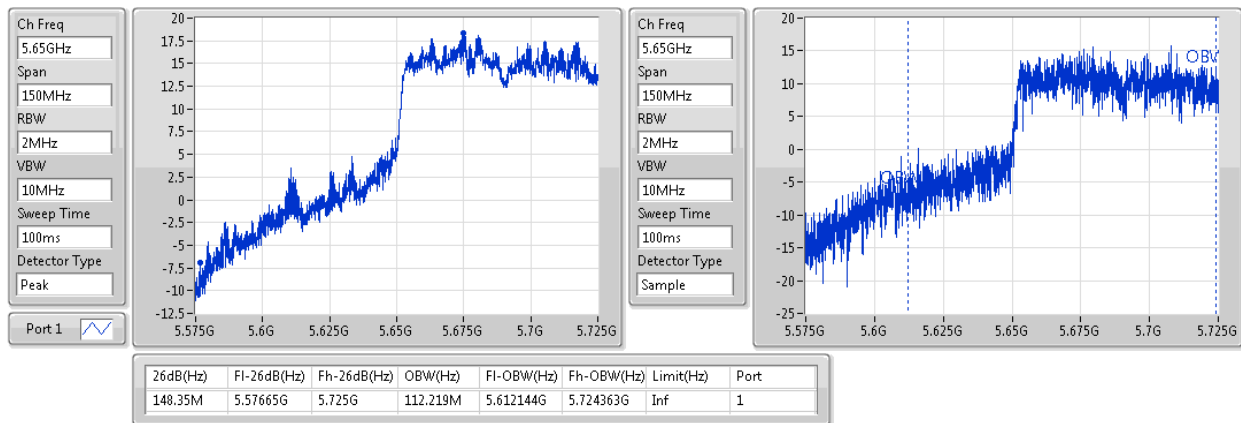

EBW

5690MHz Straddle 5.47-5.725GHz

802.11ac VHT80\_Nss1,(MCS0)\_1TX

EBW

5690MHz Straddle 5.725-5.85GHz

For set 3 antenna  
Summary

Mode	Max-N dB (Hz)	Max-OBW (Hz)	ITU-Code	Min-N dB (Hz)	Min-OBW (Hz)
802.11ac VHT20_Nss1,(MCS0)_1TX	-	-	-	-	-
5.15-5.25GHz	49.7M	32.359M	32M4D1D	33.8M	18.341M
5.25-5.35GHz	37.425M	19.665M	19M7D1D	35.075M	18.691M
5.47-5.725GHz	45.2M	22.864M	22M9D1D	25.59M	16.792M
5.725-5.85GHz	17.575M	34.983M	35M0D1D	3.76M	11.794M
802.11ac VHT40_Nss1,(MCS0)_1TX	-	-	-	-	-
5.15-5.25GHz	69.55M	37.531M	37M5D1D	51.25M	36.432M
5.25-5.35GHz	70.85M	37.531M	37M5D1D	51.75M	36.432M
5.47-5.725GHz	84.5M	43.628M	43M6D1D	51.05M	36.332M
5.725-5.85GHz	35.45M	65.717M	65M7D1D	2.88M	25.047M
802.11ac VHT80_Nss1,(MCS0)_1TX	-	-	-	-	-
5.15-5.25GHz	101M	76.162M	76M2D1D	101M	76.162M
5.25-5.35GHz	101.2M	76.062M	76M1D1D	101.2M	76.062M
5.47-5.725GHz	171.6M	87.356M	87M4D1D	95.6M	75.962M
5.725-5.85GHz	68.7M	88.056M	88M1D1D	3.22M	36.202M