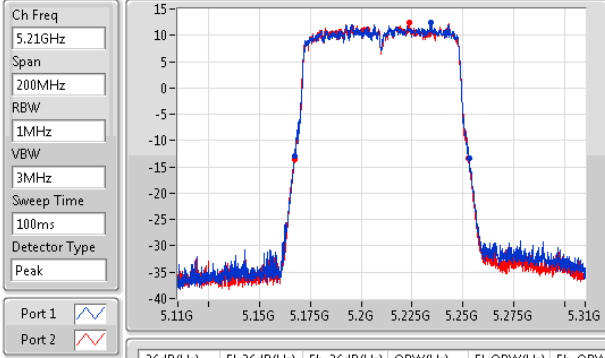

Port X-N dB = Port X 6dB down bandwidth for 5.725-5.85GHz band / 26dB down bandwidth for other band

Port X-OBW = Port X 99% occupied bandwidth;

802.11ac VHT80+80\_Nss1,(MCS0)\_4TX

EBW

#5210MHz,5530MHz

26dB(Hz)	Fl-26dB(Hz)	Fh-26dB(Hz)	OBW(Hz)	Fl-OBW(Hz)	Fh-OBW(Hz)	Limit(Hz)	Port
85.8M	5.1672G	5.253G	75.962M	5.172019G	5.247981G	Inf	1
85.2M	5.1673G	5.2525G	75.662M	5.172219G	5.247881G	Inf	2