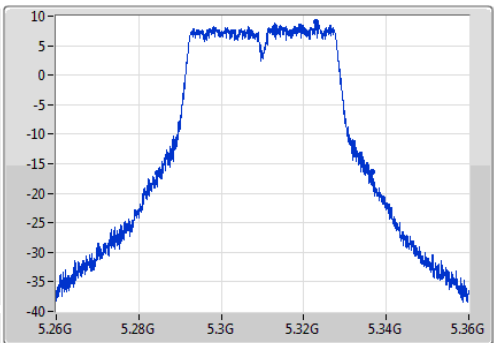

802.11ac VHT40_Nss1,(MCS0)_1TX

EBW

5310MHz

Ch Freq
5.31GHz
Span
100MHz
RBW
1MHz
VBW
3MHz
Sweep Time
100ms
Detector Type
Peak

Ch Freq
5.31GHz
Span
100MHz
RBW
500kHz
VBW
2MHz
Sweep Time
100ms
Detector Type
Sample