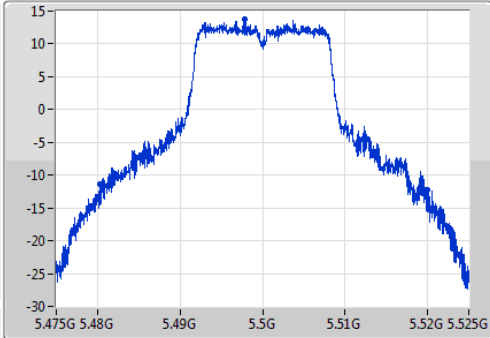

802.11a_(6Mbps)_1TX

EBW

5500MHz

Ch Freq
5.5GHz
Span
50MHz
RBW
500kHz
VBW
2MHz
Sweep Time
100ms
Detector Type
Peak

Ch Freq
5.5GHz
Span
50MHz
RBW
300kHz
VBW
1MHz
Sweep Time
100ms
Detector Type
Sample