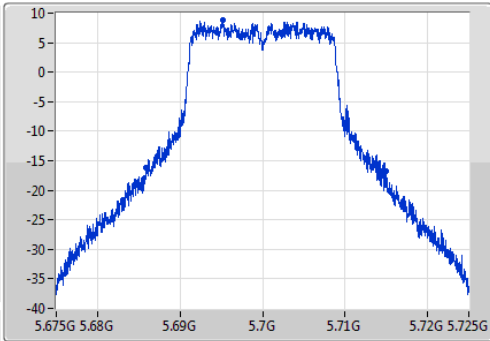

802.11ac VHT20_Nss1,(MCS0)_1TX

EBW

5700MHz

Ch Freq
5.7GHz
Span
50MHz
RBW
300kHz
VBW
1MHz
Sweep Time
100ms
Detector Type
Peak

Ch Freq
5.7GHz
Span
50MHz
RBW
200kHz
VBW
1MHz
Sweep Time
100ms
Detector Type
Sample