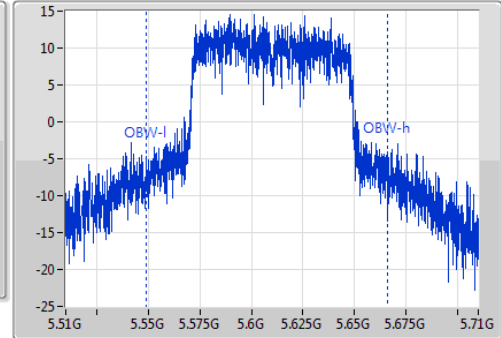

802.11ac VHT80\_Nss1,(MCS0)\_1TX

EBW

5610MHz

Ch Freq  
5.61GHz  
Span  
200MHz  
RBW  
2MHz  
VBW  
10MHz  
Sweep Time  
100ms  
Detector Type  
Peak

Ch Freq  
5.61GHz  
Span  
200MHz  
RBW  
2MHz  
VBW  
10MHz  
Sweep Time  
100ms  
Detector Type  
Sample