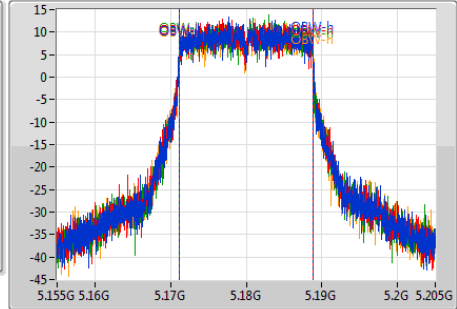

26dB(Hz)	Fl-26dB(Hz)	Fh-26dB(Hz)	OBW(Hz)	Fl-OBW(Hz)	Fh-OBW(Hz)	Limit(Hz)	Port
21.9M	5.169075G	5.190975G	17.666M	5.171129G	5.188796G	Inf	1
21.925M	5.168975G	5.1909G	17.666M	5.171129G	5.188796G	Inf	2
21.675M	5.169075G	5.19075G	17.666M	5.171129G	5.188796G	Inf	3
21.975M	5.169125G	5.1911G	17.666M	5.171129G	5.188796G	Inf	4

802.11ac VHT20-BF_Nss2,(MCS0)_4TX

EBW

5200MHz

Ch Freq
5.2GHz

Span
50MHz

RBW
300kHz

VBW
1MHz

Sweep Time
100ms

Detector Type
Peak

Port 1
Port 2
Port 3
Port 4