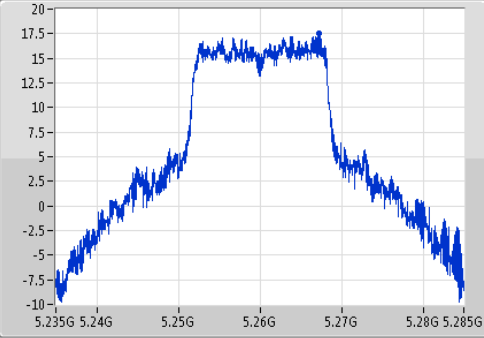

802.11a_(6Mbps)_1TX

EBW

5260MHz

Ch Freq
5.26GHz
Span
50MHz
RBW
500kHz
VBW
2MHz
Sweep Time
100ms
Detector Type
Peak

Ch Freq
5.26GHz
Span
50MHz
RBW
500kHz
VBW
2MHz
Sweep Time
100ms
Detector Type
Sample