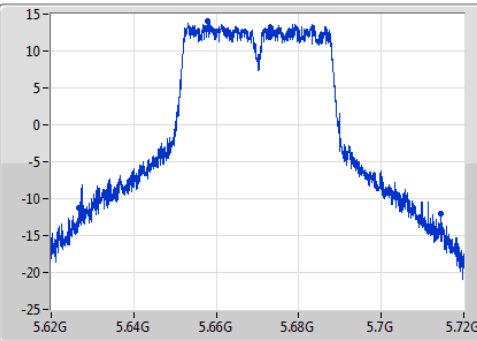

802.11ac VHT40_Nss1,(MCS0)_1TX

EBW

5670MHz

Ch Freq
5.67GHz
Span
100MHz
RBW
1MHz
VBW
3MHz
Sweep Time
100ms
Detector Type
Peak

Ch Freq
5.67GHz
Span
100MHz
RBW
500kHz
VBW
2MHz
Sweep Time
100ms
Detector Type
Sample