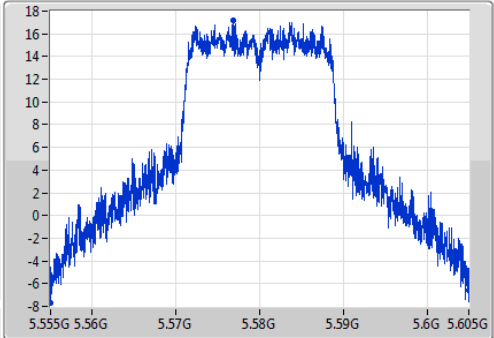

802.11ac VHT20_Nss1,(MCS0)_1TX

EBW

5580MHz

Ch Freq
5.58GHz

Span
50MHz

RBW
500kHz

VBW
2MHz

Sweep Time
100ms

Detector Type
Peak

Ch Freq
5.58GHz

Span
50MHz

RBW
500kHz

VBW
2MHz

Sweep Time
100ms

Detector Type
Sample