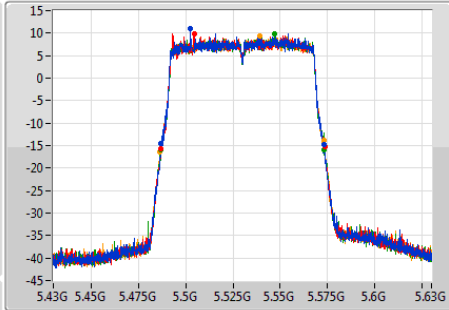

802.11ac VHT80-BF_Nss2,(MCS0)_4TX

EBW

5530MHz

Ch Freq
5.53GHz
Span
200MHz
RBW
1MHz
VBW
3MHz
Sweep Time
100ms
Detector Type
Peak

Ch Freq
5.53GHz
Span
200MHz
RBW
1MHz
VBW
3MHz
Sweep Time
100ms
Detector Type
Sample