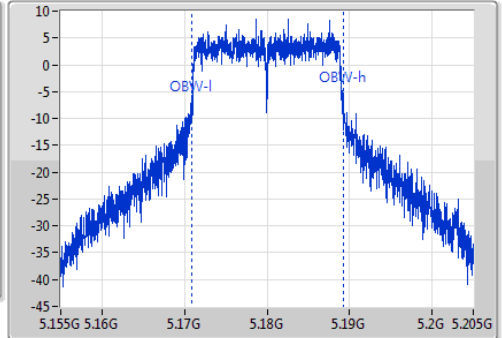

26dB(Hz)	Fl-26dB(Hz)	Fh-26dB(Hz)	OBW(Hz)	Fl-OBW(Hz)	Fh-OBW(Hz)	Limit(Hz)	Port
33.8M	5.1635G	5.1973G	18.341M	5.170905G	5.189245G	Inf	1