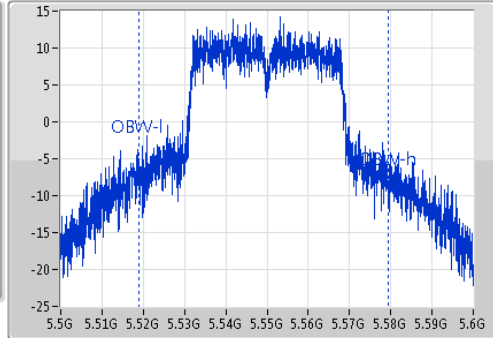

802.11ac VHT40\_Nss1,(MCS0)\_1TX

EBW

5550MHz

Ch Freq  
5.55GHz  
Span  
100MHz  
RBW  
1MHz  
VBW  
3MHz  
Sweep Time  
100ms  
Detector Type  
Peak

Ch Freq  
5.55GHz  
Span  
100MHz  
RBW  
1MHz  
VBW  
3MHz  
Sweep Time  
100ms  
Detector Type  
Sample