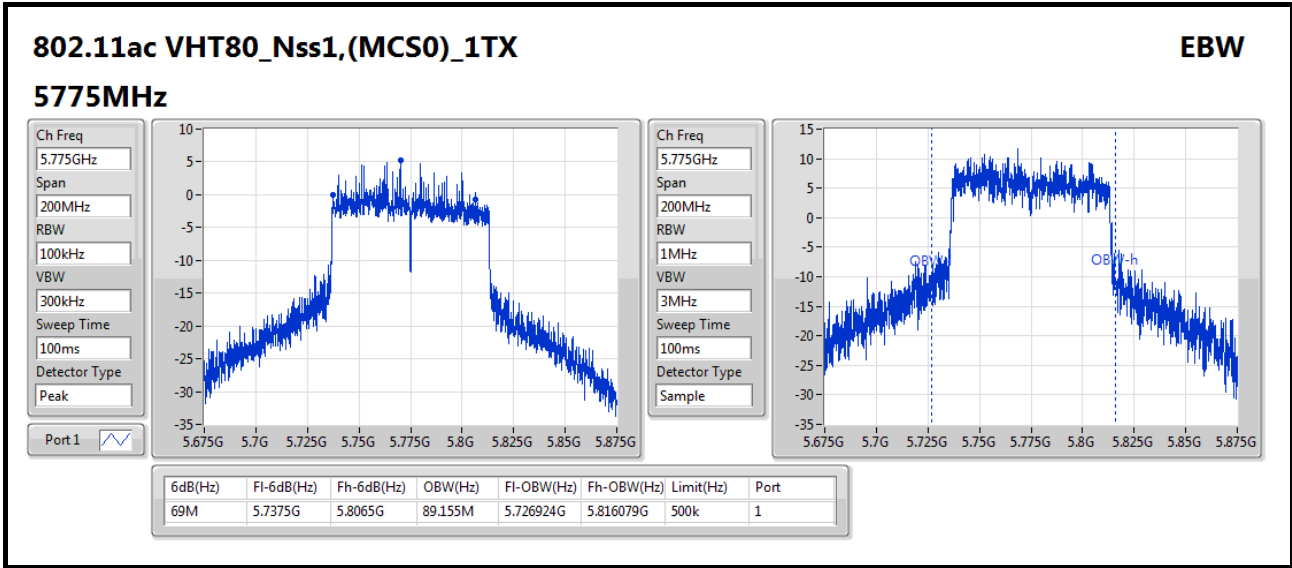

6dB(Hz)	Fl-6dB(Hz)	Fh-6dB(Hz)	OBW(Hz)	Fl-OBW(Hz)	Fh-OBW(Hz)	Limit(Hz)	Port
3.28M	5.725G	5.72828G	38.741M	5.72503G	5.763771G	500k	1

For set 6 antenna  
Summary

Mode	Max-N dB (Hz)	Max-OBW (Hz)	ITU-Code	Min-N dB (Hz)	Min-OBW (Hz)
802.11a_(6Mbps)_1TX	-	-	-	-	-
5.15-5.25GHz	48.15M	30.835M	30M8D1D	35.3M	18.391M
5.25-5.35GHz	50M	34.883M	34M9D1D	39.525M	20.915M
5.47-5.725GHz	49.975M	33.908M	33M9D1D	30M	17.191M
5.725-5.85GHz	16.35M	34.783M	34M8D1D	3.18M	21.649M
802.11ac VHT20_Nss1,(MCS0)_1TX	-	-	-	-	-
5.15-5.25GHz	49.95M	32.609M	32M6D1D	37.15M	19.415M
5.25-5.35GHz	50M	37.331M	37M3D1D	43.65M	21.989M
5.47-5.725GHz	50M	35.982M	36M0D1D	30M	18.316M
5.725-5.85GHz	17.525M	36.607M	36M6D1D	3.78M	23.148M
802.11ac VHT40_Nss1,(MCS0)_1TX	-	-	-	-	-
5.15-5.25GHz	72.65M	37.681M	37M7D1D	51.45M	36.432M
5.25-5.35GHz	99.9M	59.97M	60M0D1D	52M	36.482M
5.47-5.725GHz	99.8M	63.318M	63M3D1D	52.45M	36.382M
5.725-5.85GHz	36.3M	70.415M	70M4D1D	3.18M	35.722M
802.11ac VHT80_Nss1,(MCS0)_1TX	-	-	-	-	-
5.15-5.25GHz	103.6M	76.262M	76M3D1D	103.6M	76.262M
5.25-5.35GHz	103M	76.162M	76M2D1D	103M	76.162M
5.47-5.725GHz	199.7M	117.041M	117MD1D	98.6M	76.162M
5.725-5.85GHz	69M	89.155M	89M2D1D	3.26M	38.921M