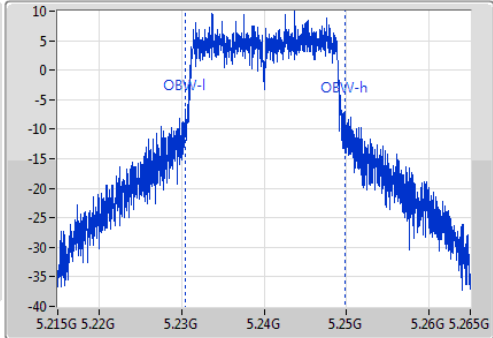

26dB(Hz)	Fl-26dB(Hz)	Fh-26dB(Hz)	OBW(Hz)	Fl-OBW(Hz)	Fh-OBW(Hz)	Limit(Hz)	Port
37.15M	5.22135G	5.2585G	19.415M	5.230405G	5.24982G	Inf	1