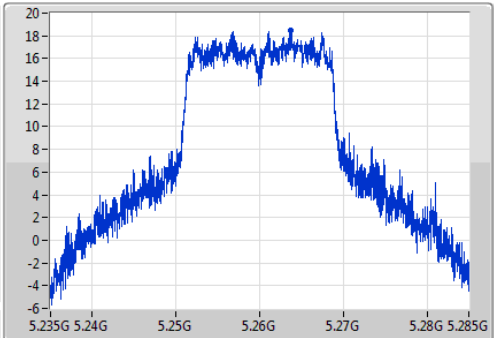

EBW

5260MHz

Ch Freq  
5.26GHz

Span  
50MHz

RBW  
500kHz

VBW  
2MHz

Sweep Time  
100ms

Detector Type  
Peak