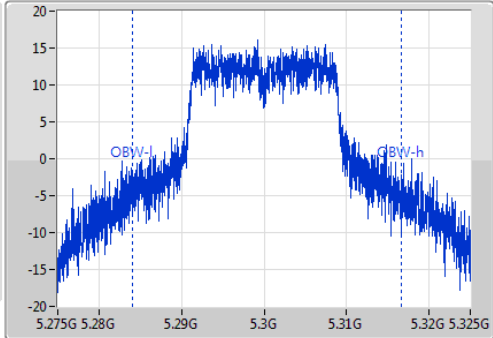

802.11ac VHT20\_Nss1,(MCS0)\_1TX

EBW

5300MHz

Ch Freq  
5.3GHz  
Span  
50MHz  
RBW  
500kHz  
VBW  
2MHz  
Sweep Time  
100ms  
Detector Type  
Peak

Ch Freq  
5.3GHz  
Span  
50MHz  
RBW  
500kHz  
VBW  
2MHz  
Sweep Time  
100ms  
Detector Type  
Sample