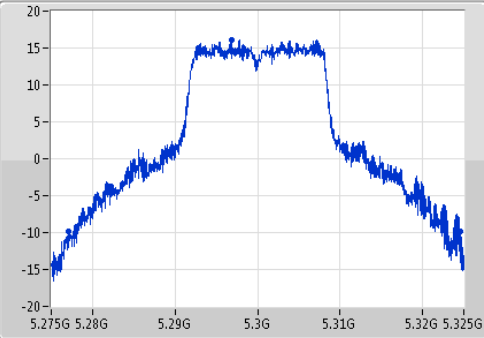

5300MHz

Ch Freq
5.3GHz
Span
50MHz
RBW
500kHz
VBW
2MHz
Sweep Time
100ms
Detector Type
Peak

Ch Freq
5.3GHz
Span
50MHz
RBW
300kHz
VBW
1MHz
Sweep Time
100ms
Detector Type
Sample