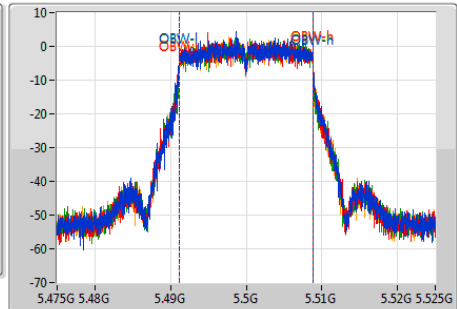

26dB(Hz)	Fl-26dB(Hz)	Fh-26dB(Hz)	OBW(Hz)	Fl-OBW(Hz)	Fh-OBW(Hz)	Limit(Hz)	Port
21.55M	5.4891G	5.51065G	17.641M	5.491154G	5.508796G	Inf	1
20.875M	5.489475G	5.51035G	17.666M	5.491129G	5.508796G	Inf	2
21.275M	5.489375G	5.51065G	17.666M	5.491129G	5.508796G	Inf	3
21.2M	5.489375G	5.510575G	17.666M	5.491129G	5.508796G	Inf	4

802.11ac VHT20-BF_Nss1,(MCS0)_4TX

EBW

5580MHz

Ch Freq: 5.58GHz
Span: 50MHz
RBW: 300kHz
VBW: 1MHz
Sweep Time: 100ms
Detector Type: Peak

Port 1: [Waveform]
Port 2: [Waveform]
Port 3: [Waveform]
Port 4: [Waveform]