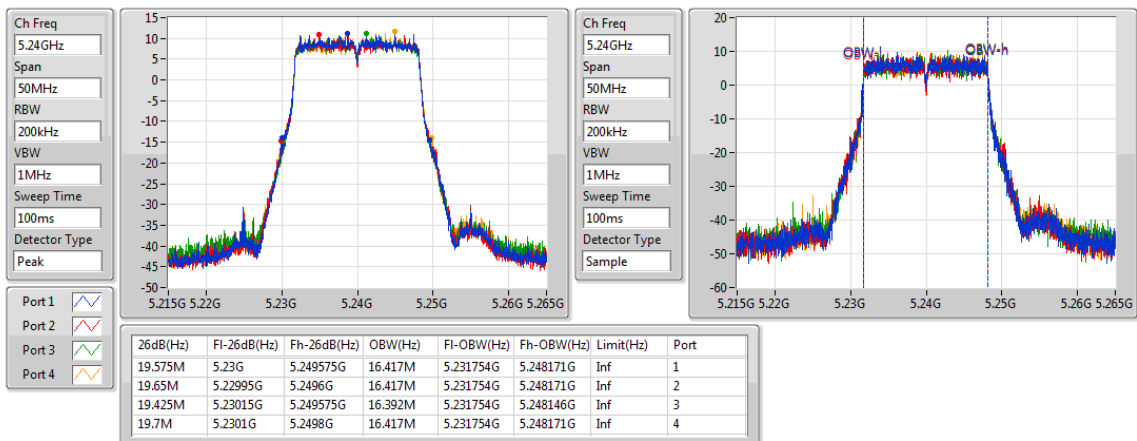

802.11a_(6Mbps)_4TX

EBW

5240MHz