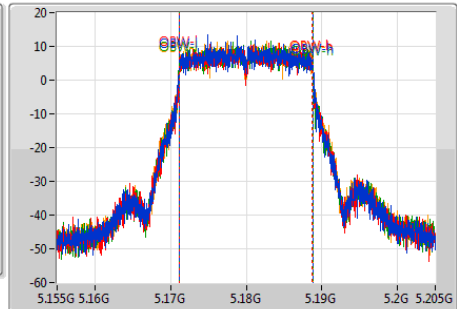

802.11ac VHT20-BF_Nss1,(MCS0)_4TX

EBW

5180MHz

Ch Freq
5.18GHz
Span
50MHz
RBW
300kHz
VBW
1MHz
Sweep Time
100ms
Detector Type
Peak

Ch Freq
5.18GHz
Span
50MHz
RBW
200kHz
VBW
1MHz
Sweep Time
100ms
Detector Type
Sample