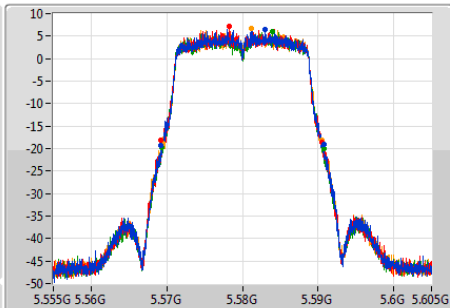

Ch Freq: 5.58GHz
Span: 50MHz
RBW: 200kHz
VBW: 1MHz
Sweep Time: 100ms
Detector Type: Sample