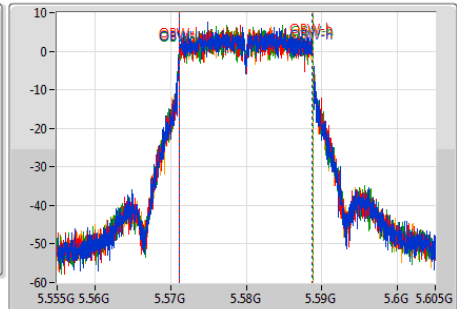

26dB(Hz)	Fl-26dB(Hz)	Fh-26dB(Hz)	OBW(Hz)	Fl-OBW(Hz)	Fh-OBW(Hz)	Limit(Hz)	Port
21.35M	5.5694G	5.59075G	17.641M	5.571129G	5.588771G	Inf	1
21.425M	5.56935G	5.590775G	17.641M	5.571129G	5.588771G	Inf	2
21.55M	5.5692G	5.59075G	17.666M	5.571129G	5.588796G	Inf	3
21.6M	5.56925G	5.59085G	17.666M	5.571129G	5.588796G	Inf	4

802.11ac VHT20-BF_Nss2,(MCS0)_4TX

EBW

5700MHz

Ch Freq: 5.7GHz
Span: 50MHz
RBW: 300kHz
VBW: 1MHz
Sweep Time: 100ms
Detector Type: Peak

Port 1: [Waveform]
Port 2: [Waveform]
Port 3: [Waveform]
Port 4: [Waveform]