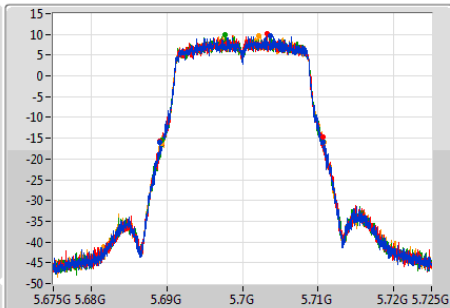

Ch Freq: 5.7GHz
Span: 50MHz
RBW: 200kHz
VBW: 1MHz
Sweep Time: 100ms
Detector Type: Sample