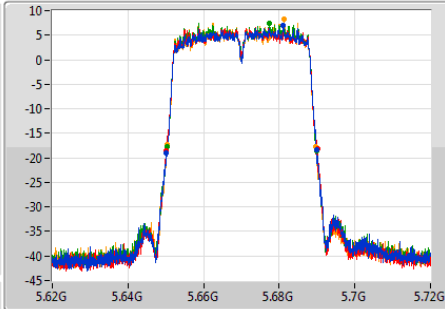

802.11ac VHT40_Nss1,(MCS0)_4TX

EBW

5670MHz

Ch Freq
5.67GHz
Span
100MHz
RBW
500kHz
VBW
2MHz
Sweep Time
100ms
Detector Type
Peak

Ch Freq
5.67GHz
Span
100MHz
RBW
500kHz
VBW
2MHz
Sweep Time
100ms
Detector Type
Sample