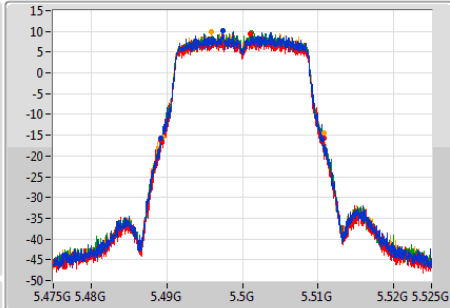

5320MHz

802.11ac VHT20-BF_Nss2,(MCS0)_4TX

EBW

5500MHz

Ch Freq: 5.5GHz
 Span: 50MHz
 RBW: 300kHz
 VBW: 1MHz
 Sweep Time: 100ms
 Detector Type: Peak

Port 1: [Waveform]
 Port 2: [Waveform]
 Port 3: [Waveform]
 Port 4: [Waveform]