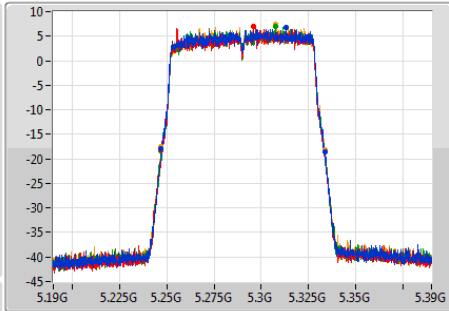

Span
200MHz

RBW
1MHz

VBW
3MHz

Sweep Time
100ms

Detector Type
Peak

Port 1
Port 2
Port 3
Port 4

Ch Freq
5.29GHz

Span
200MHz