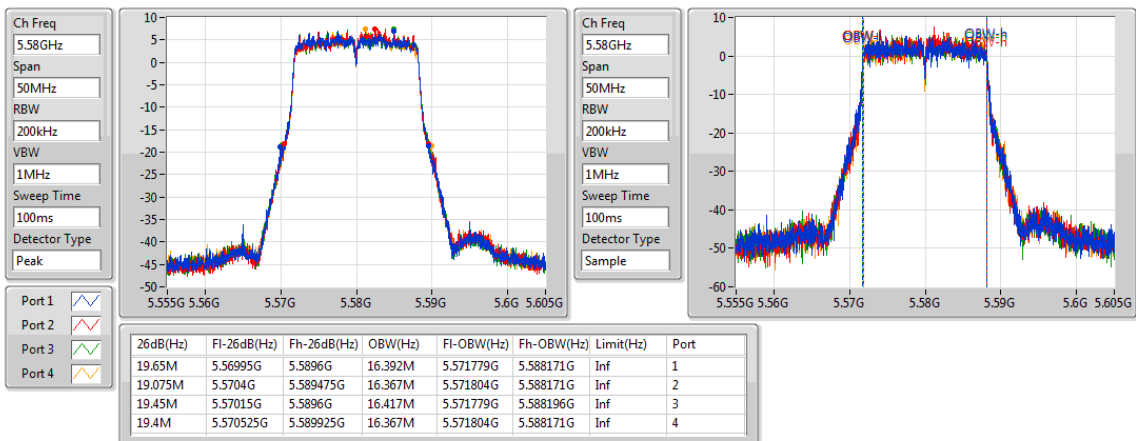

802.11a_(6Mbps)_4TX

EBW

5500MHz

802.11a_(6Mbps)_4TX

EBW

5580MHz

802.11a_(6Mbps)_4TX

EBW