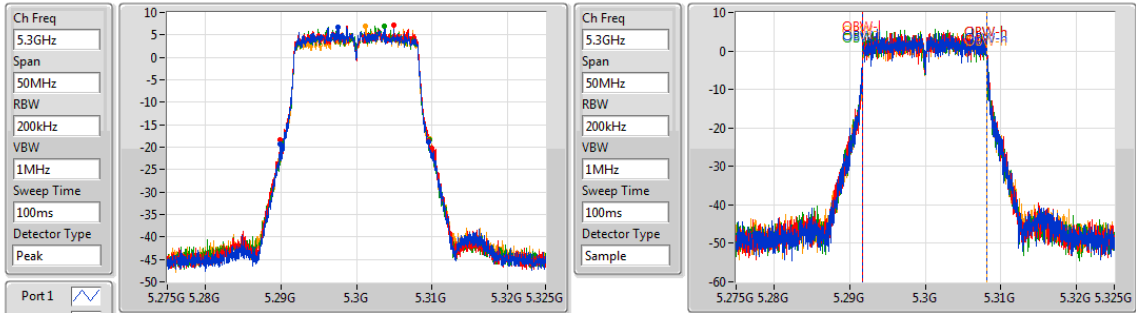

802.11a_(6Mbps)_4TX

EBW

5300MHz

26dB(Hz)	FI-26dB(Hz)	Fh-26dB(Hz)	OBW(Hz)	FI-OBW(Hz)	Fh-OBW(Hz)	Limit(Hz)	Port
19.625M	5.28995G	5.309575G	16.417M	5.291754G	5.308171G	Inf	1
19.65M	5.28995G	5.3096G	16.417M	5.291779G	5.308196G	Inf	2
19.575M	5.2901G	5.309675G	16.392M	5.291779G	5.308171G	Inf	3
19.65M	5.29005G	5.3097G	16.417M	5.291779G	5.308196G	Inf	4