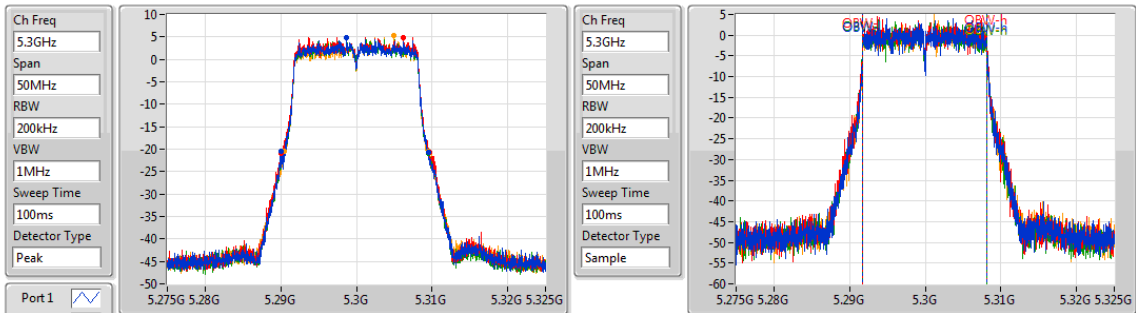

5300MHz

26dB(Hz)	Fl-26dB(Hz)	Fh-26dB(Hz)	OBW(Hz)	Fl-OBW(Hz)	Fh-OBW(Hz)	Limit(Hz)	Port
19.575M	5.29G	5.309575G	16.392M	5.291779G	5.308171G	Inf	1
19.65M	5.289975G	5.309625G	16.417M	5.291754G	5.308171G	Inf	2
19.425M	5.2901G	5.309525G	16.417M	5.291754G	5.308171G	Inf	3
19.11M	5.2905G	5.3096G	16.417M	5.291754G	5.308171G	Inf	4

802.11a_(6Mbps)_4TX

EBW