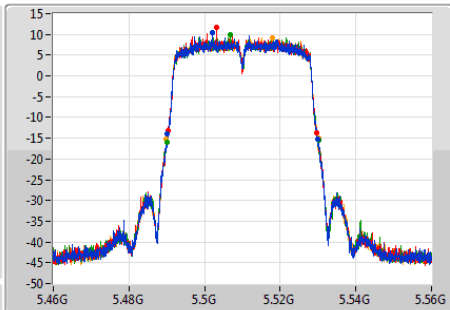

Ch Freq: 5.51GHz
Span: 100MHz
RBW: 500kHz
VBW: 2MHz
Sweep Time: 100ms
Detector Type: Sample