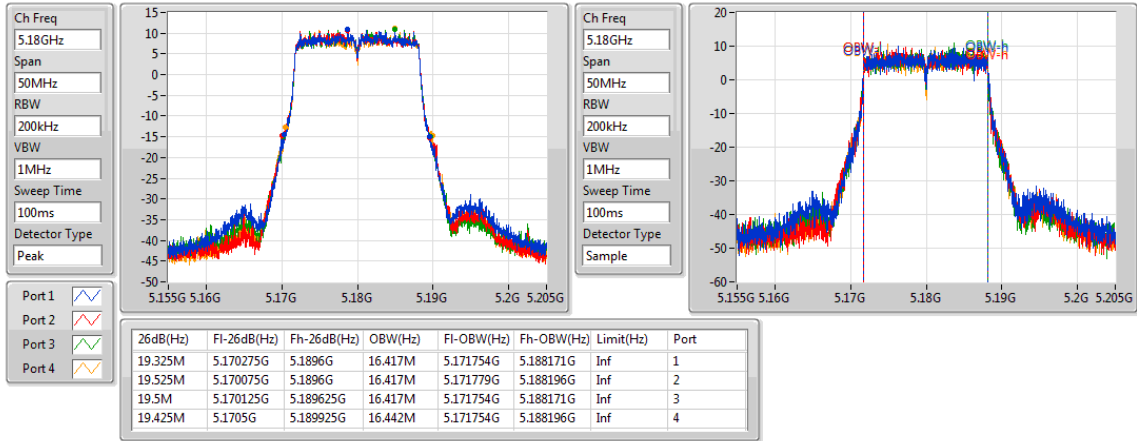

Port X-N dB = Port X 6dB down bandwidth for 5.725-5.85GHz band / 26dB down bandwidth for other band

Port X-OBW = Port X 99% occupied bandwidth;

802.11a_(6Mbps)_4TX

EBW

5180MHz

802.11a_(6Mbps)_4TX

EBW

5200MHz