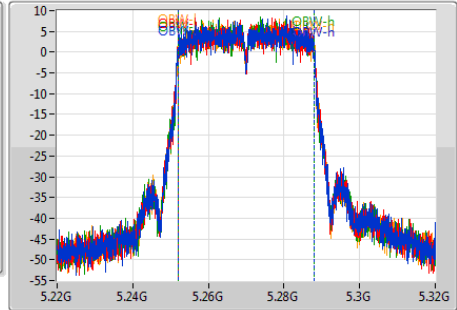

26dB(Hz)	Fl-26dB(Hz)	Fh-26dB(Hz)	OBW(Hz)	Fl-OBW(Hz)	Fh-OBW(Hz)	Limit(Hz)	Port
40.6M	5.2498G	5.2904G	35.982M	5.251959G	5.287941G	Inf	1
40.45M	5.2499G	5.29035G	36.032M	5.251959G	5.287991G	Inf	2
39.95M	5.24995G	5.2899G	36.032M	5.251959G	5.287991G	Inf	3
39.95M	5.25G	5.28995G	36.032M	5.251959G	5.287991G	Inf	4

802.11ac VHT40-BF_Nss2,(MCS0)_4TX

EBW

5310MHz

Ch Freq: 5.31GHz
Span: 100MHz
RBW: 500kHz
VBW: 2MHz
Sweep Time: 100ms
Detector Type: Peak

Port 1: [Line graph icon]
Port 2: [Line graph icon]
Port 3: [Line graph icon]
Port 4: [Line graph icon]