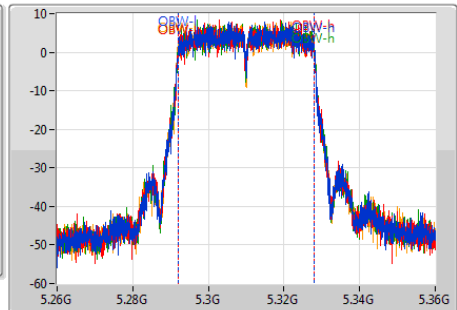

Detector Type
Peak

Port 1
Port 2
Port 3
Port 4

Ch Freq
5.31GHz

Span
100MHz

RBW
500kHz

VBW
2MHz

Sweep Time
100ms

Detector Type
Sample