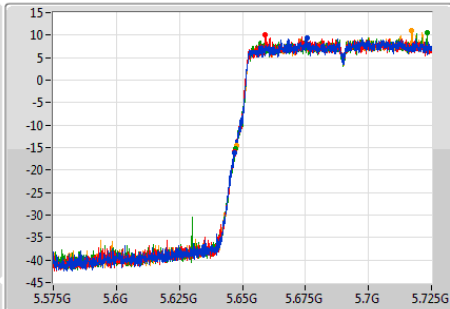

5690MHz Straddle 5.47-5.725GHz

Ch Freq
5.65GHz
Span
150MHz
RBW
1MHz
VBW
3MHz
Sweep Time
100ms
Detector Type
Peak

Ch Freq
5.65GHz
Span
150MHz
RBW
1MHz
VBW
3MHz
Sweep Time
100ms
Detector Type
Sample