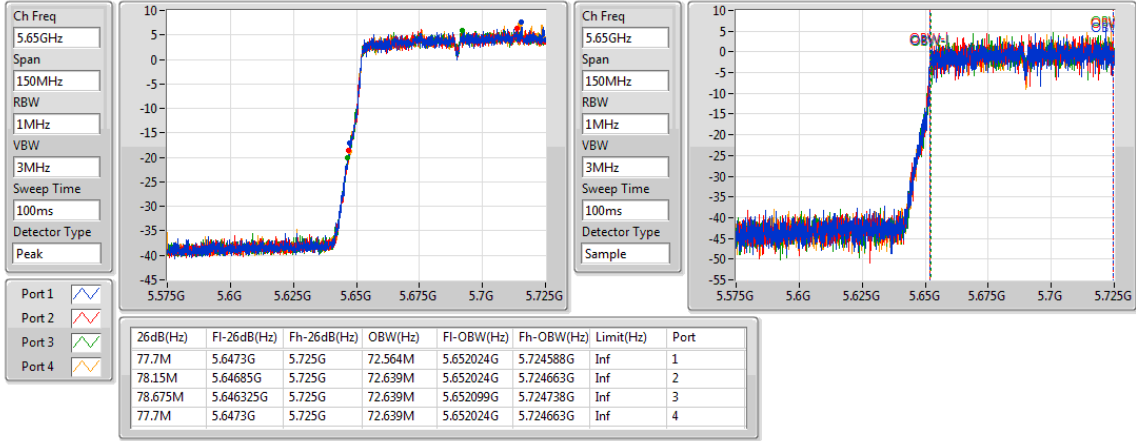

802.11ac VHT80-BF_Nss1,(MCS0)_4TX

EBW

5690MHz Straddle 5.47-5.725GHz