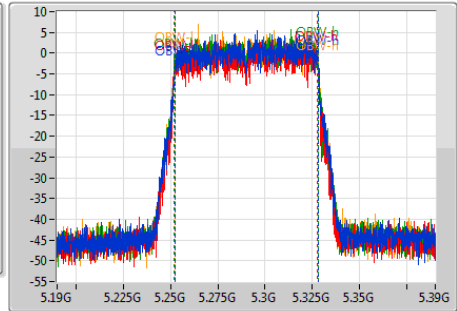

26dB(Hz)	Fl-26dB(Hz)	Fh-26dB(Hz)	OBW(Hz)	Fl-OBW(Hz)	Fh-OBW(Hz)	Limit(Hz)	Port
86.8M	5.2471G	5.3339G	75.662M	5.252319G	5.327981G	Inf	1
86.4M	5.2471G	5.3335G	75.762M	5.252119G	5.327881G	Inf	2
86.5M	5.2471G	5.3336G	75.962M	5.252019G	5.327981G	Inf	3
86.4M	5.2471G	5.3335G	75.862M	5.252219G	5.328081G	Inf	4

802.11ac VHT80-BF_Nss1,(MCS0)_4TX

EBW

5530MHz

Ch Freq
5.53GHz

Span
200MHz

RBW
1MHz

VBW
3MHz

Sweep Time
100ms

Detector Type
Peak

Port 1
Port 2
Port 3
Port 4