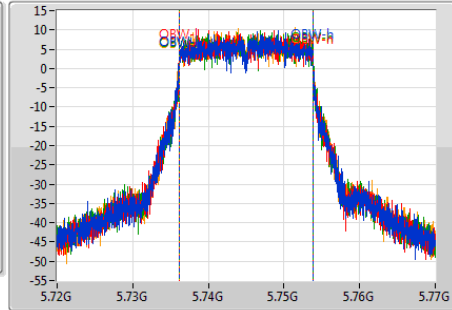

Sweep Time
100ms

Detector Type
Peak

Ch Freq
5.745GHz

Span
50MHz

RBW
200kHz

VBW
1MHz

Sweep Time
100ms

Detector Type
Sample