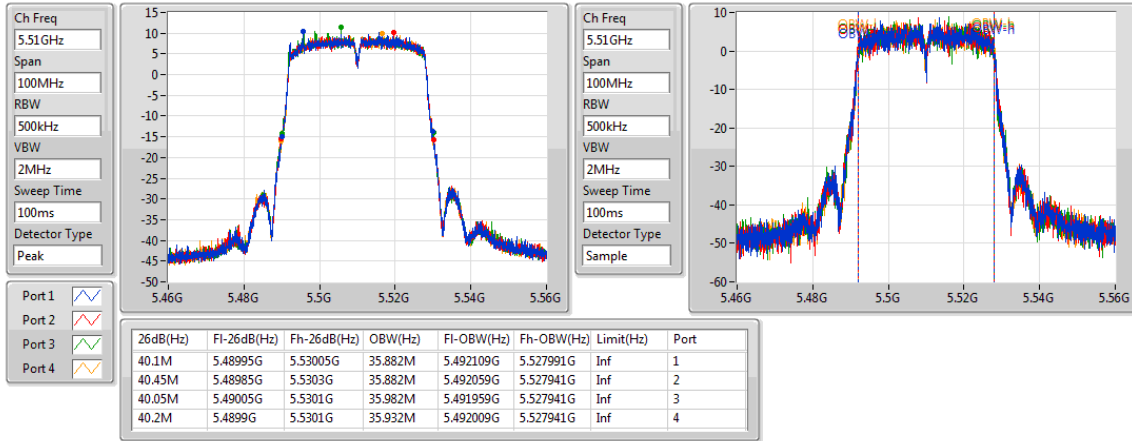

802.11ac VHT40-BF_Nss2,(MCS0)_4TX

EBW

5510MHz