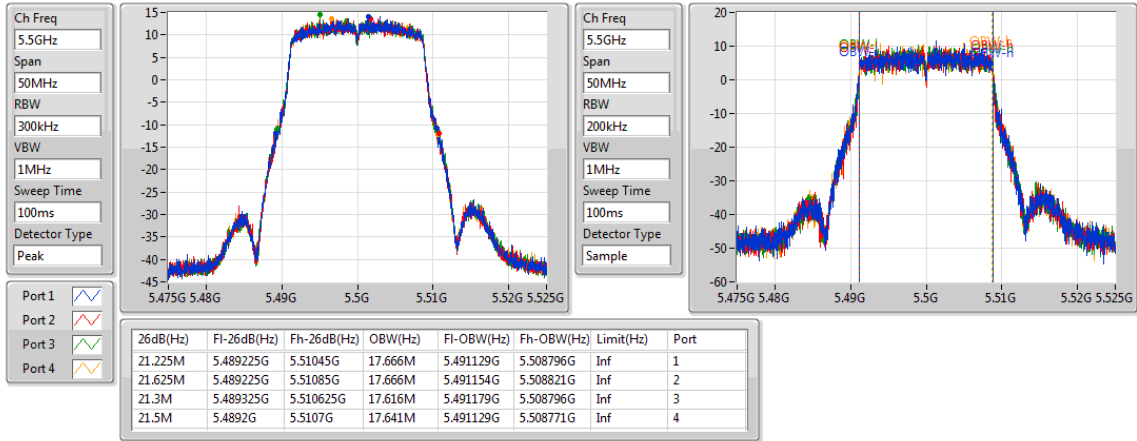

802.11ac VHT20-BF_Nss2,(MCS0)_4TX

EBW

5500MHz