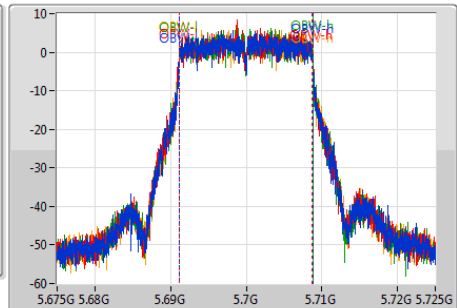

26dB(Hz)	Fl-26dB(Hz)	Fh-26dB(Hz)	OBW(Hz)	Fl-OBW(Hz)	Fh-OBW(Hz)	Limit(Hz)	Port
21.575M	5.689125G	5.7107G	17.666M	5.691129G	5.708796G	Inf	1
21.55M	5.6891G	5.71065G	17.641M	5.691129G	5.708771G	Inf	2
21.375M	5.689325G	5.7107G	17.641M	5.691154G	5.708796G	Inf	3
21.45M	5.6893G	5.71075G	17.666M	5.691154G	5.708821G	Inf	4