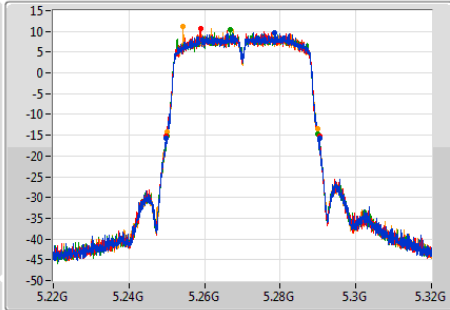

802.11ac VHT40-BF_Nss2,(MCS0)_4TX

EBW

5270MHz

Ch Freq: 5.27GHz
 Span: 100MHz
 RBW: 500kHz
 VBW: 2MHz
 Sweep Time: 100ms
 Detector Type: Peak

Port 1: [Line graph icon]
 Port 2: [Line graph icon]
 Port 3: [Line graph icon]
 Port 4: [Line graph icon]