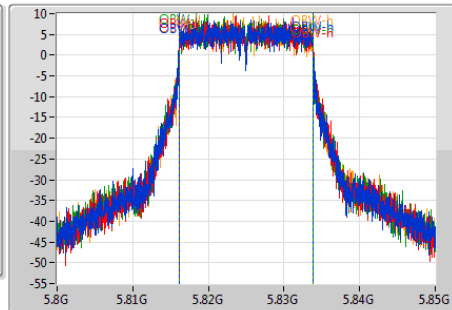

Detector Type
Peak

Ch Freq
5.825GHz

Span
50MHz

RBW
200kHz

VBW
1MHz

Sweep Time
100ms

Detector Type
Sample

- Port 1
- Port 2
- Port 3
- Port 4