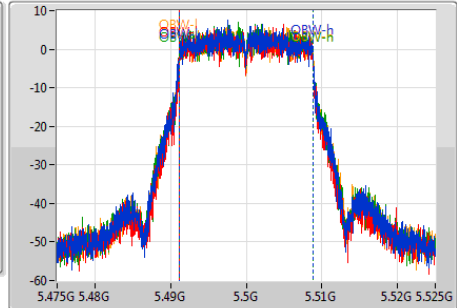

26dB(Hz)	Fl-26dB(Hz)	Fh-26dB(Hz)	OBW(Hz)	Fl-OBW(Hz)	Fh-OBW(Hz)	Limit(Hz)	Port
21.325M	5.489225G	5.51055G	17.666M	5.491129G	5.508796G	Inf	1
21.55M	5.4892G	5.51075G	17.666M	5.491129G	5.508796G	Inf	2
21.575M	5.48915G	5.510725G	17.666M	5.491129G	5.508796G	Inf	3
21.375M	5.48945G	5.510825G	17.641M	5.491154G	5.508796G	Inf	4

802.11ac VHT20-BF_Nss2,(MCS0)_4TX

EBW

5580MHz

Ch Freq: 5.58GHz
Span: 50MHz
RBW: 300kHz
VBW: 1MHz
Sweep Time: 100ms
Detector Type: Peak

Port 1: [Waveform]
Port 2: [Waveform]
Port 3: [Waveform]
Port 4: [Waveform]