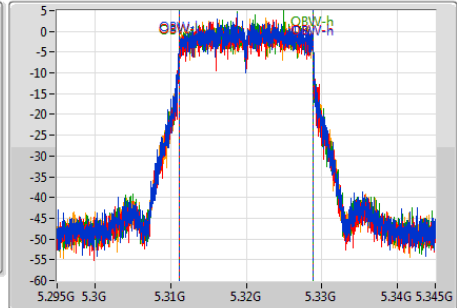

26dB(Hz)	Fl-26dB(Hz)	Fh-26dB(Hz)	OBW(Hz)	Fl-OBW(Hz)	Fh-OBW(Hz)	Limit(Hz)	Port
21.3M	5.30935G	5.33065G	17.666M	5.311154G	5.328821G	Inf	1
21.675M	5.3092G	5.330875G	17.641M	5.311154G	5.328796G	Inf	2
21.4M	5.3092G	5.3306G	17.666M	5.311129G	5.328796G	Inf	3
21.675M	5.30915G	5.330825G	17.641M	5.311154G	5.328796G	Inf	4

802.11ac VHT20-BF_Nss1,(MCS0)_4TX

EBW

5500MHz

Ch Freq: 5.5GHz
Span: 50MHz
RBW: 300kHz
VBW: 1MHz
Sweep Time: 100ms
Detector Type: Peak

Port 1: [Waveform]
Port 2: [Waveform]
Port 3: [Waveform]
Port 4: [Waveform]