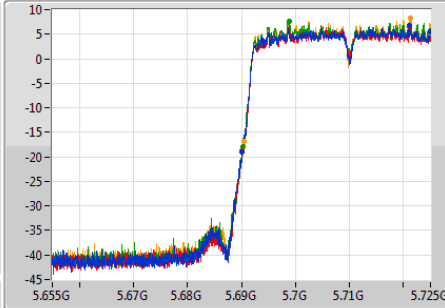

802.11ac VHT40_Nss1,(MCS0)_4TX

EBW

5710MHz Straddle 5.47-5.725GHz

Ch Freq
5.69GHz
Span
70MHz
RBW
500kHz
VBW
2MHz
Sweep Time
100ms
Detector Type
Peak

Ch Freq
5.69GHz
Span
70MHz
RBW
500kHz
VBW
2MHz
Sweep Time
100ms
Detector Type
Sample