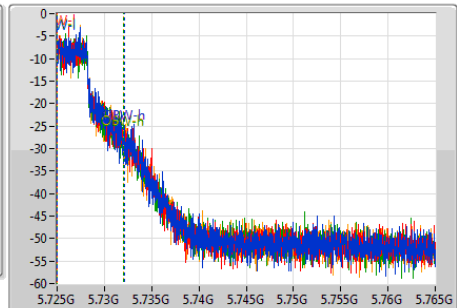

802.11ac VHT80-BF_Nss2,(MCS0)_4TX

EBW

5690MHz Straddle 5.725-5.85GHz

Ch Freq
5.745GHz
Span
40MHz
RBW
100kHz
VBW
300kHz
Sweep Time
100ms
Detector Type
Peak

Ch Freq
5.745GHz
Span
40MHz
RBW
100kHz
VBW
300kHz
Sweep Time
100ms
Detector Type
Sample