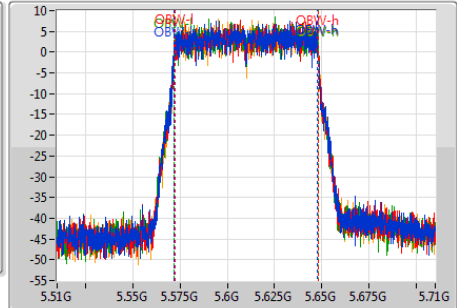

802.11ac VHT80-BF_Nss2,(MCS0)_4TX

EBW

5530MHz

802.11ac VHT80-BF_Nss2,(MCS0)_4TX

EBW

5610MHz

Ch Freq
5.61GHz
Span
200MHz
RBW
1MHz
VBW
3MHz
Sweep Time
100ms
Detector Type
Peak

Ch Freq
5.61GHz
Span
200MHz
RBW
1MHz
VBW
3MHz
Sweep Time
100ms
Detector Type
Sample