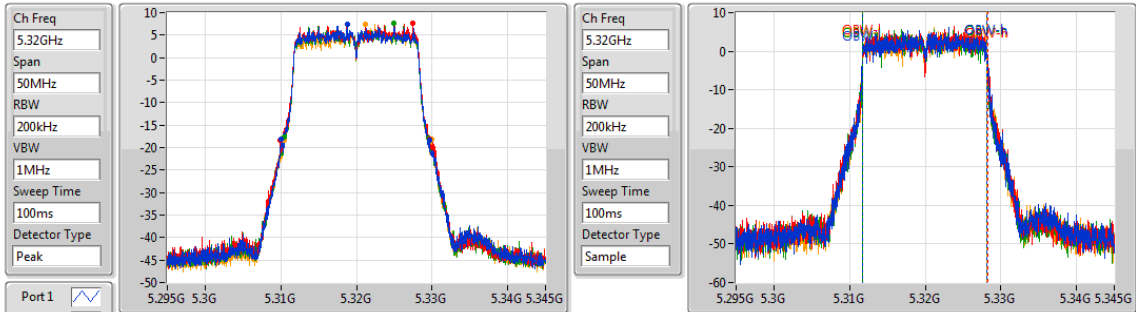

802.11a_(6Mbps)_4TX

EBW

5320MHz

26dB(Hz)	FI-26dB(Hz)	Fh-26dB(Hz)	OBW(Hz)	FI-OBW(Hz)	Fh-OBW(Hz)	Limit(Hz)	Port
19.675M	5.309975G	5.32965G	16.442M	5.311754G	5.328196G	Inf	1
19.7M	5.309925G	5.329625G	16.467M	5.311754G	5.328221G	Inf	2
19.025M	5.310525G	5.32955G	16.392M	5.311779G	5.328171G	Inf	3
19.4M	5.3105G	5.3299G	16.392M	5.311779G	5.328171G	Inf	4