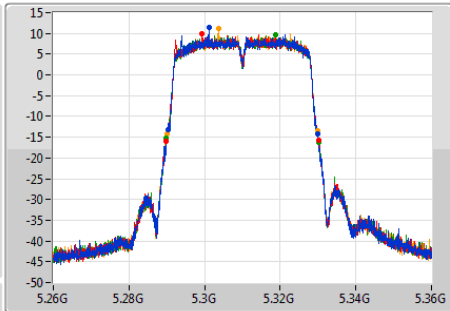

Ch Freq: 5.31GHz
Span: 100MHz
RBW: 500kHz
VBW: 2MHz
Sweep Time: 100ms
Detector Type: Sample