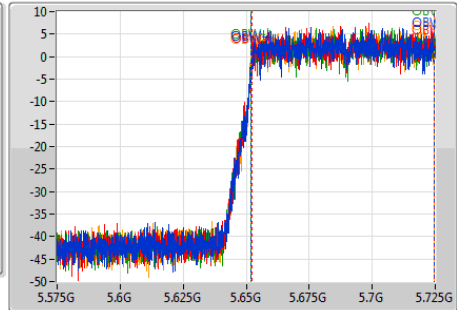

Detector Type
Peak

Port 1
Port 2
Port 3
Port 4

Ch Freq
5.65GHz

Span
150MHz

RBW
1MHz

VBW
3MHz

Sweep Time
100ms

Detector Type
Sample