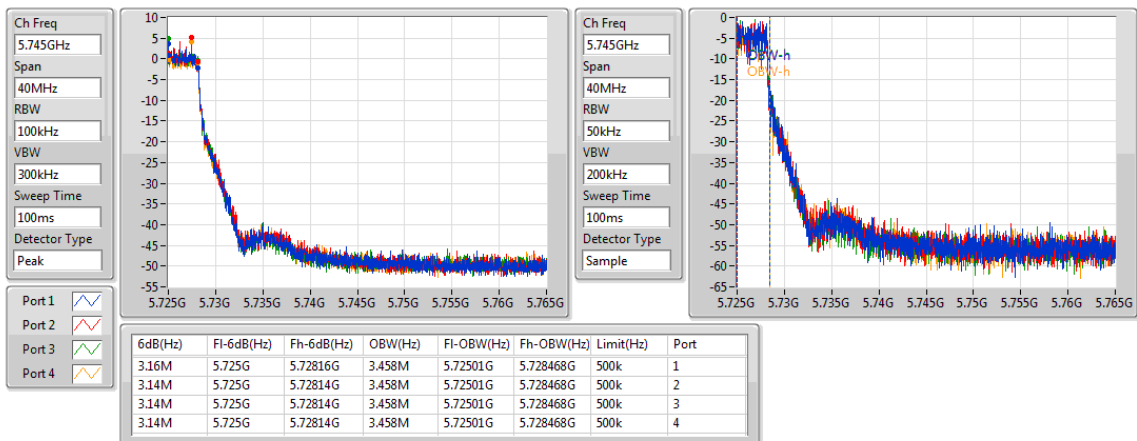

5700MHz

802.11a_(6Mbps)_4TX

EBW

5720MHz Straddle 5.47-5.725GHz

802.11a_(6Mbps)_4TX

EBW

5720MHz Straddle 5.725-5.85GHz

802.11a_(6Mbps)_4TX