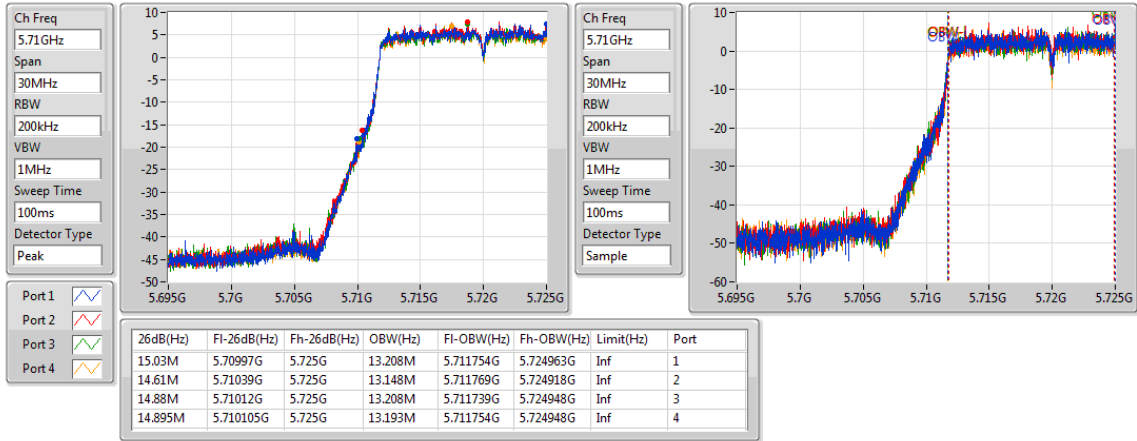

802.11a_(6Mbps)_4TX

EBW

5720MHz Straddle 5.47-5.725GHz