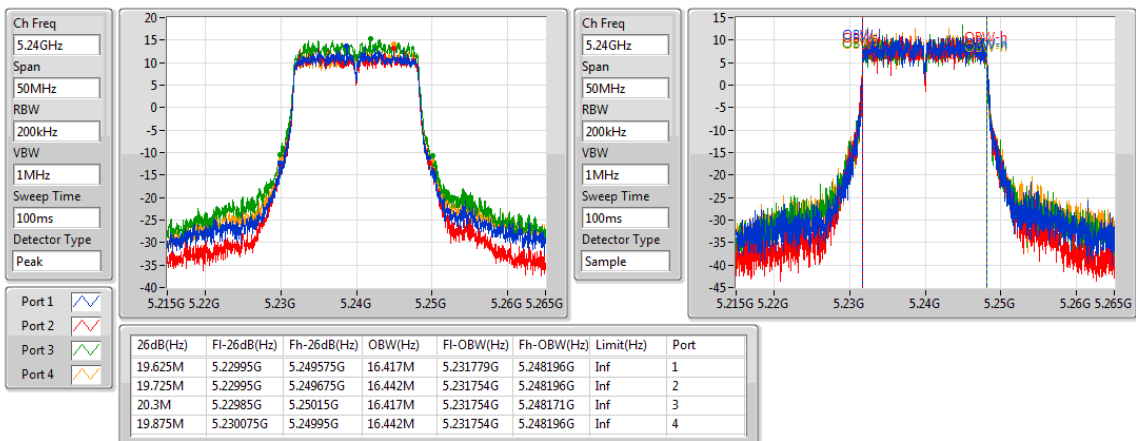

802.11a_(6Mbps)_4TX

EBW

5180MHz

802.11a_(6Mbps)_4TX

EBW

5200MHz

802.11a_(6Mbps)_4TX

EBW

5240MHz