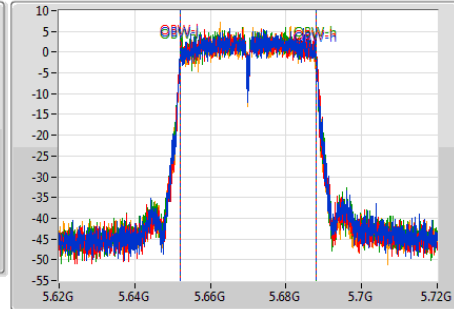

802.11ac VHT40_Nss1,(MCS0)_4TX

EBW

5670MHz

Ch Freq
5.67GHz
Span
100MHz
RBW
500kHz
VBW
2MHz
Sweep Time
100ms
Detector Type
Peak

Ch Freq
5.67GHz
Span
100MHz
RBW
500kHz
VBW
2MHz
Sweep Time
100ms
Detector Type
Sample