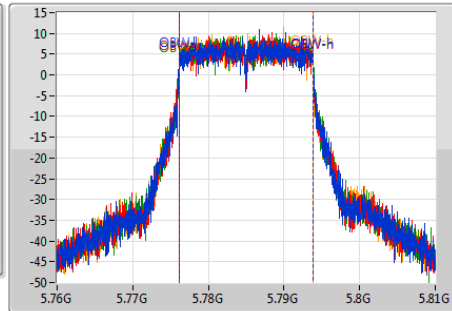

Detector Type
Peak

Ch Freq
5.785GHz

Span
50MHz

RBW
200kHz

VBW
1MHz

Sweep Time
100ms

Detector Type
Sample

- Port 1
- Port 2
- Port 3
- Port 4