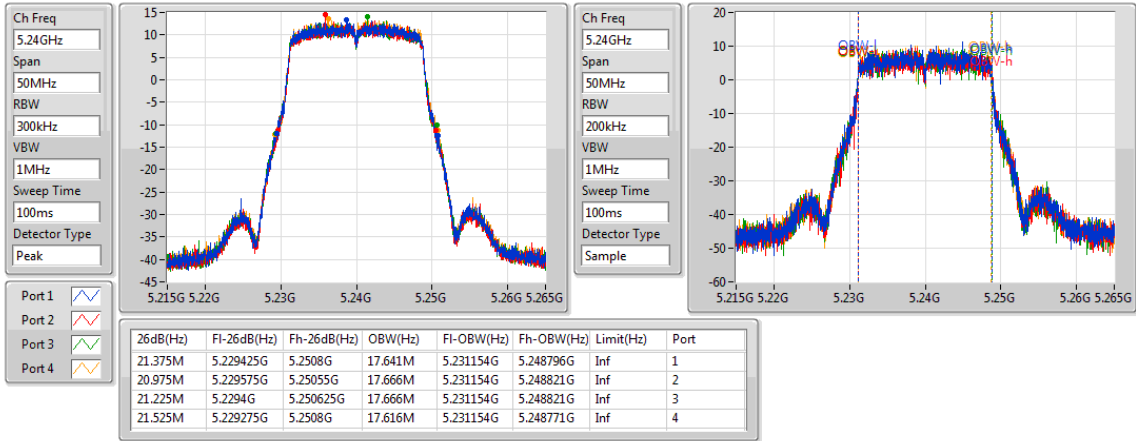

802.11ac VHT20-BF_Nss1,(MCS0)_4TX

EBW

5240MHz