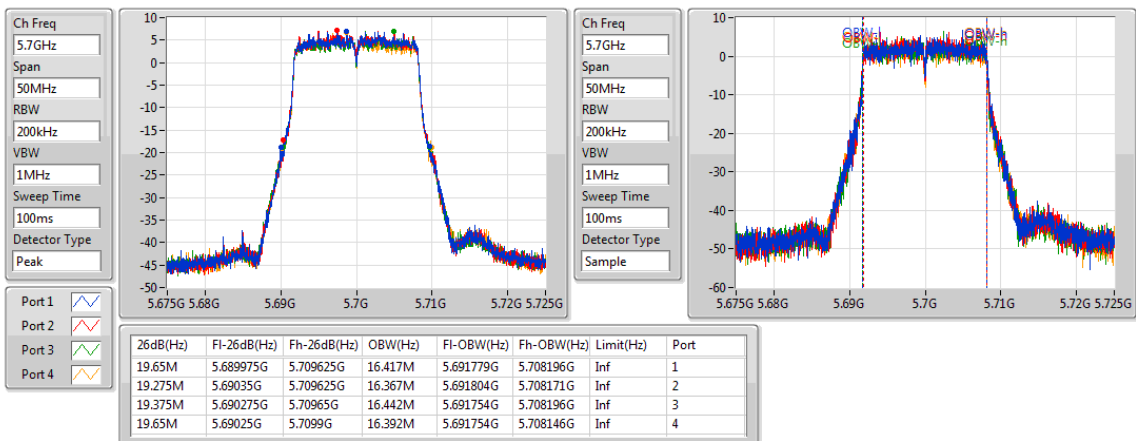

802.11a_(6Mbps)_4TX

EBW

5500MHz

802.11a_(6Mbps)_4TX

EBW

5580MHz

802.11a_(6Mbps)_4TX

EBW

5700MHz