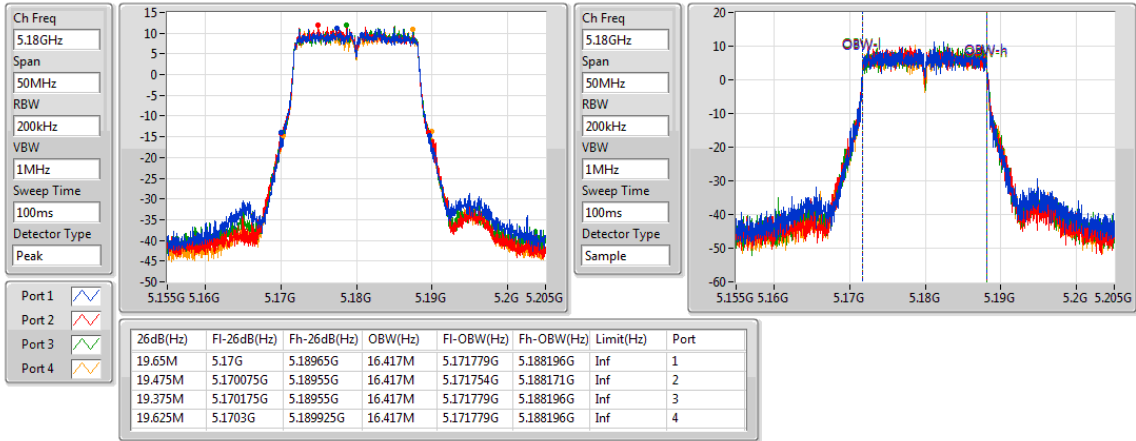

Port X-N dB = Port X 6dB down bandwidth for 5.725-5.85GHz band / 26dB down bandwidth for other band

Port X-OBW = Port X 99% occupied bandwidth;

802.11a_(6Mbps)_4TX

EBW

5180MHz

802.11a_(6Mbps)_4TX

EBW

5200MHz