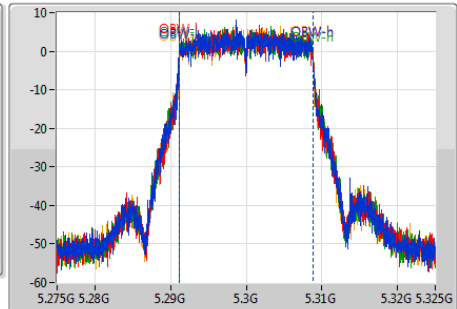

Detector Type
Peak

Port 1
Port 2
Port 3
Port 4

Ch Freq
5.3GHz

Span
50MHz

RBW
200kHz

VBW
1MHz

Sweep Time
100ms

Detector Type
Sample