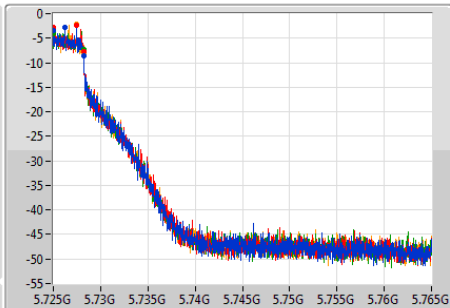

5690MHz Straddle 5.725-5.85GHz

Ch Freq
5.745GHz
Span
40MHz
RBW
100kHz
VBW
300kHz
Sweep Time
100ms
Detector Type
Peak

Ch Freq
5.745GHz
Span
40MHz
RBW
100kHz
VBW
300kHz
Sweep Time
100ms
Detector Type
Sample