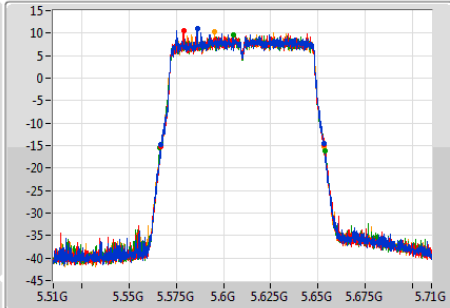

802.11ac VHT80-BF_Nss2,(MCS0)_4TX

EBW

5530MHz

802.11ac VHT80-BF_Nss2,(MCS0)_4TX

EBW

5610MHz

Ch Freq
5.61GHz
Span
200MHz
RBW
1MHz
VBW
3MHz
Sweep Time
100ms
Detector Type
Peak

Ch Freq
5.61GHz
Span
200MHz
RBW
1MHz
VBW
3MHz
Sweep Time
100ms
Detector Type
Sample