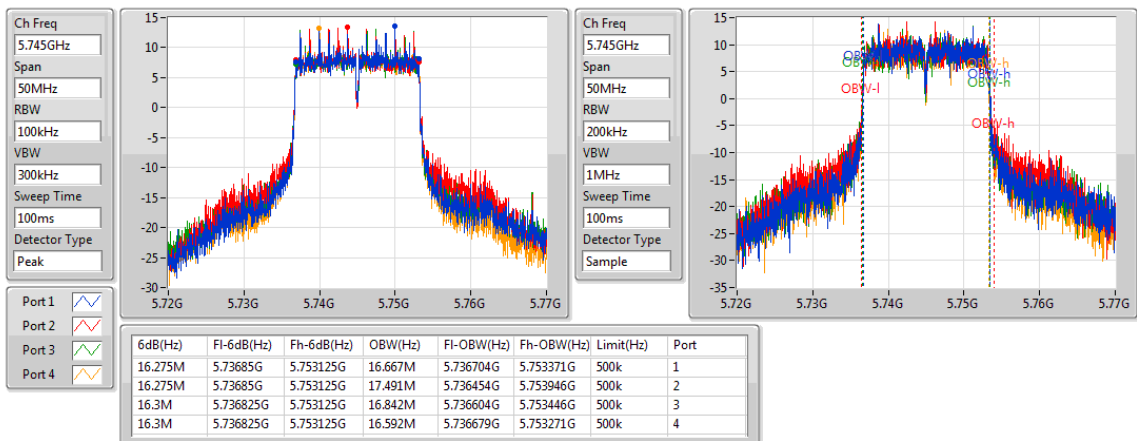

802.11a_(6Mbps)_4TX

EBW

5720MHz Straddle 5.47-5.725GHz

802.11a_(6Mbps)_4TX

EBW

5720MHz Straddle 5.725-5.85GHz

802.11a_(6Mbps)_4TX

EBW

5745MHz