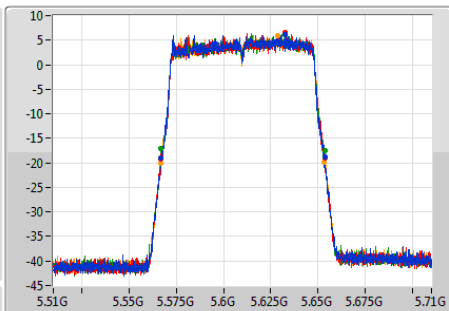

Ch Freq
5.61GHz

Span
200MHz

RBW
1MHz

VBW
3MHz

Sweep Time
100ms

Detector Type
Sample