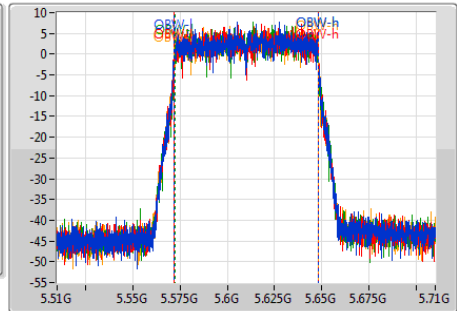

Detector Type
Peak

Port 1
Port 2
Port 3
Port 4

Ch Freq
5.61GHz

Span
200MHz

RBW
1MHz

VBW
3MHz

Sweep Time
100ms

Detector Type
Sample