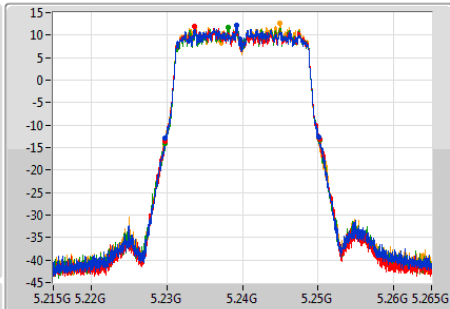

Ch Freq: 5.24GHz
Span: 50MHz
RBW: 200kHz
VBW: 1MHz
Sweep Time: 100ms
Detector Type: Sample