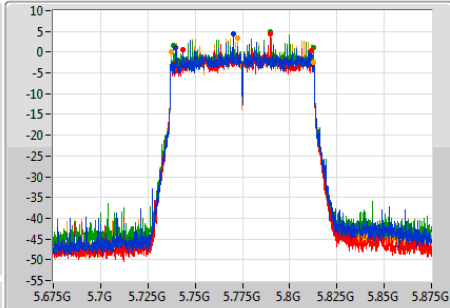

5690MHz Straddle 5.725-5.85GHz

802.11ac VHT80_Nss1,(MCS0)_4TX

EBW

5775MHz

Ch Freq
5.775GHz
Span
200MHz
RBW
100kHz
VBW
300kHz
Sweep Time
100ms
Detector Type
Peak

Ch Freq
5.775GHz
Span
200MHz
RBW
1MHz
VBW
3MHz
Sweep Time
100ms
Detector Type
Sample