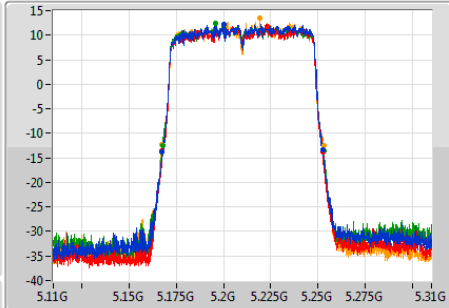

5795MHz

802.11ac VHT80_Nss1,(MCS0)_4TX

EBW

5210MHz

Ch Freq
5.21GHz
Span
200MHz
RBW
1MHz
VBW
3MHz
Sweep Time
100ms
Detector Type
Peak

Ch Freq
5.21GHz
Span
200MHz
RBW
1MHz
VBW
3MHz
Sweep Time
100ms
Detector Type
Sample