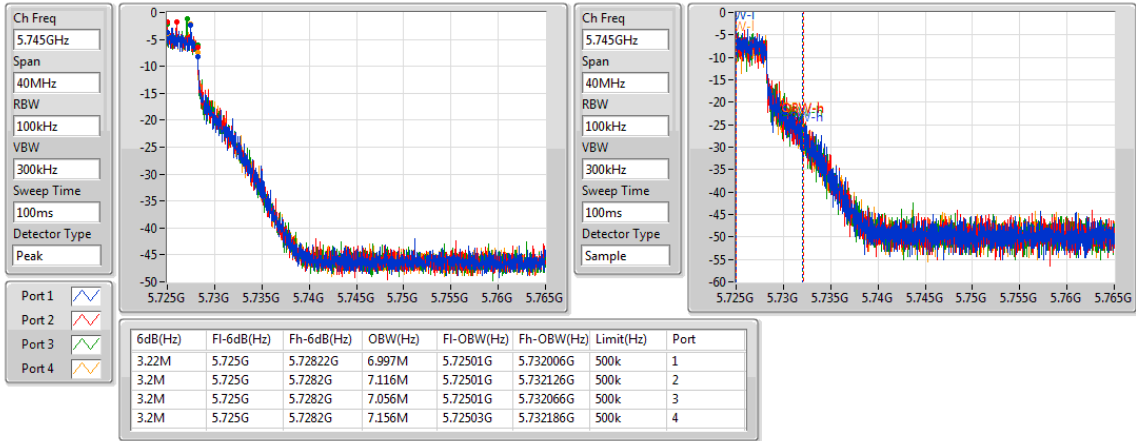

802.11ac VHT80-BF_Nss2,(MCS0)_4TX

EBW

5690MHz Straddle 5.725-5.85GHz