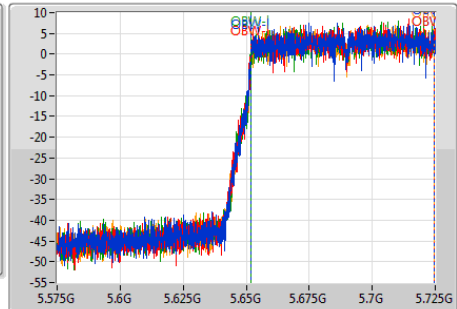

802.11ac VHT80-BF_Nss2,(MCS0)_4TX

EBW

5690MHz Straddle 5.47-5.725GHz

Ch Freq
5.65GHz
Span
150MHz
RBW
1MHz
VBW
3MHz
Sweep Time
100ms
Detector Type
Peak

Ch Freq
5.65GHz
Span
150MHz
RBW
1MHz
VBW
3MHz
Sweep Time
100ms
Detector Type
Sample