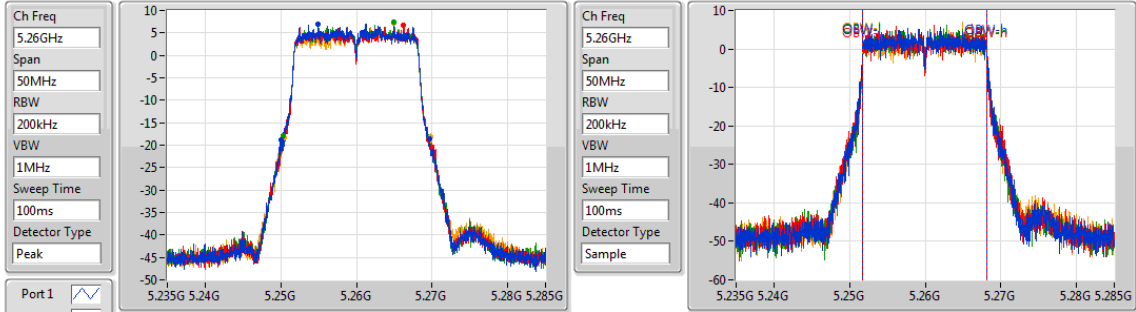

802.11a_(6Mbps)_4TX

EBW

5260MHz

26dB(Hz)	FI-26dB(Hz)	Fh-26dB(Hz)	OBW(Hz)	FI-OBW(Hz)	Fh-OBW(Hz)	Limit(Hz)	Port
19.65M	5.25G	5.26965G	16.417M	5.251754G	5.268171G	Inf	1
19.575M	5.250025G	5.2696G	16.442M	5.251754G	5.268196G	Inf	2
19.225M	5.250375G	5.2696G	16.392M	5.251779G	5.268171G	Inf	3
19.35M	5.2505G	5.26985G	16.442M	5.251754G	5.268196G	Inf	4