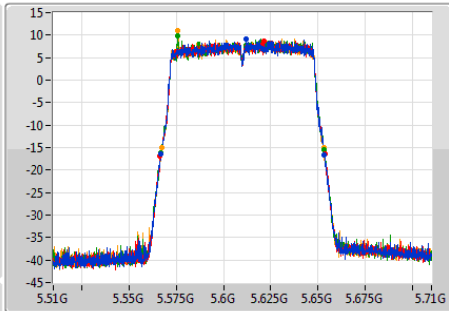

Ch Freq
5.61GHz

Span
200MHz

RBW
1MHz

VBW
3MHz

Sweep Time
100ms

Detector Type
Sample