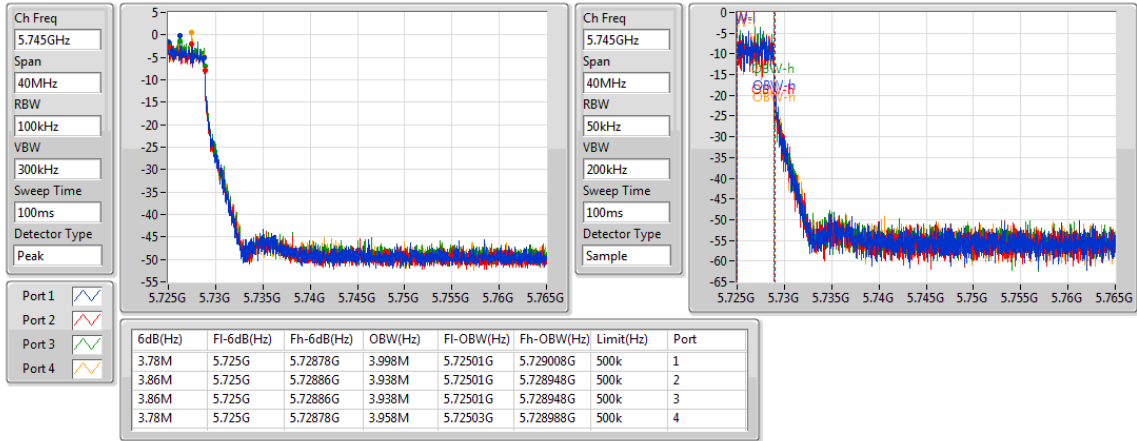

802.11ac VHT20_Nss1,(MCS0)_4TX

EBW

5720MHz Straddle 5.725-5.85GHz