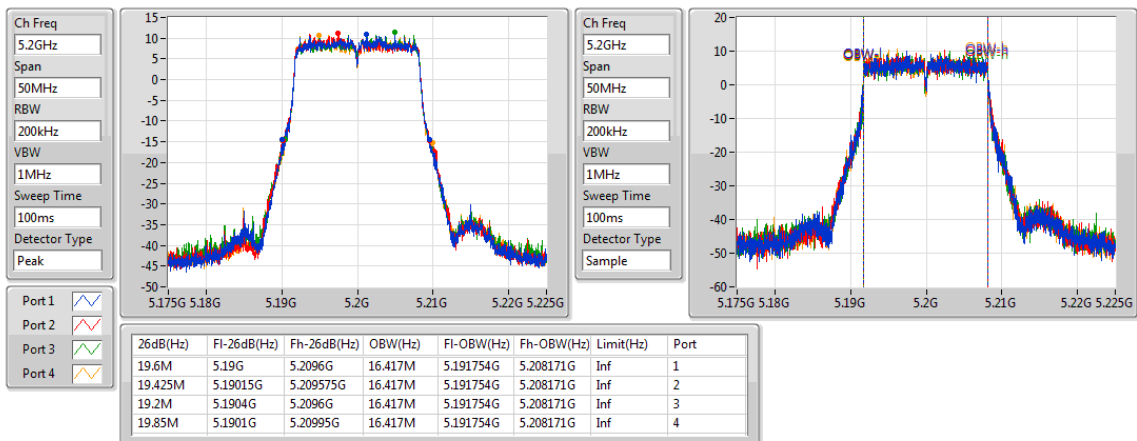

Port X-N dB = Port X 6dB down bandwidth for 5.725-5.85GHz band / 26dB down bandwidth for other band

Port X-OBW = Port X 99% occupied bandwidth;

802.11a_(6Mbps)_4TX

EBW

5180MHz

802.11a_(6Mbps)_4TX

EBW

5200MHz