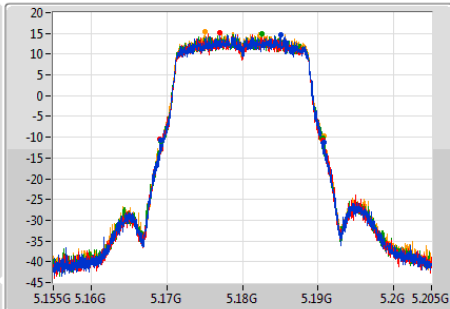

802.11ac VHT20-BF_Nss1,(MCS0)_4TX

EBW

5180MHz

Ch Freq
5.18GHz
Span
50MHz
RBW
300kHz
VBW
1MHz
Sweep Time
100ms
Detector Type
Peak

Ch Freq
5.18GHz
Span
50MHz
RBW
200kHz
VBW
1MHz
Sweep Time
100ms
Detector Type
Sample