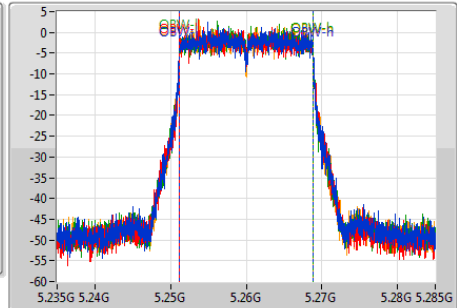

26dB(Hz)	Fl-26dB(Hz)	Fh-26dB(Hz)	OBW(Hz)	Fl-OBW(Hz)	Fh-OBW(Hz)	Limit(Hz)	Port
20.475M	5.249775G	5.27025G	17.641M	5.251179G	5.268821G	Inf	1
20.7M	5.249725G	5.270425G	17.641M	5.251179G	5.268821G	Inf	2
20.65M	5.24975G	5.2704G	17.616M	5.251179G	5.268796G	Inf	3
20.325M	5.249825G	5.27015G	17.616M	5.251204G	5.268821G	Inf	4