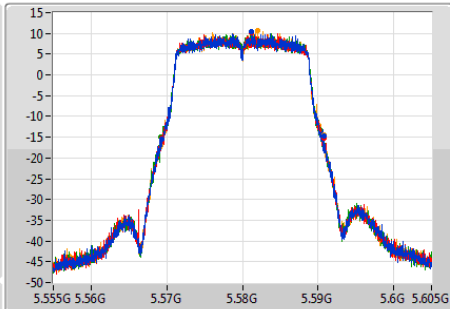

Ch Freq: 5.58GHz
Span: 50MHz
RBW: 200kHz
VBW: 1MHz
Sweep Time: 100ms
Detector Type: Sample