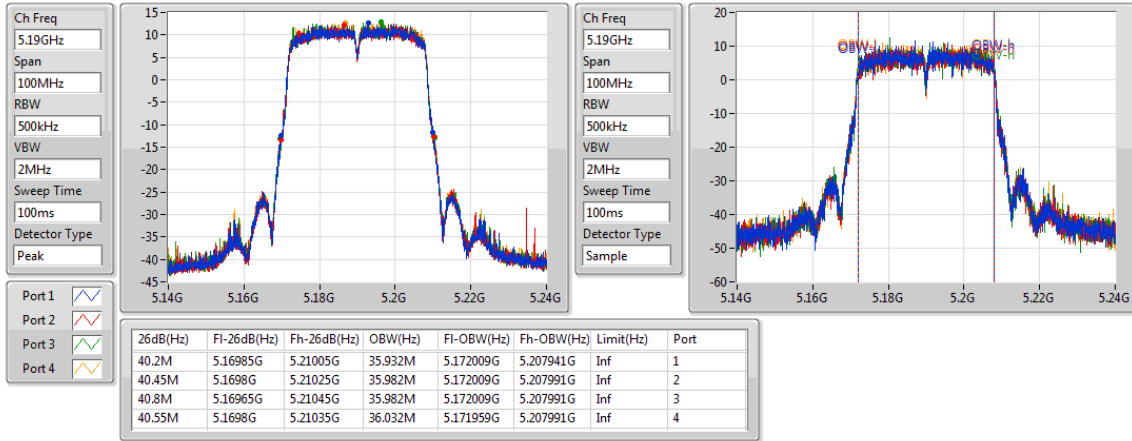

802.11ac VHT40-BF_Nss1,(MCS0)_4TX

EBW

5190MHz