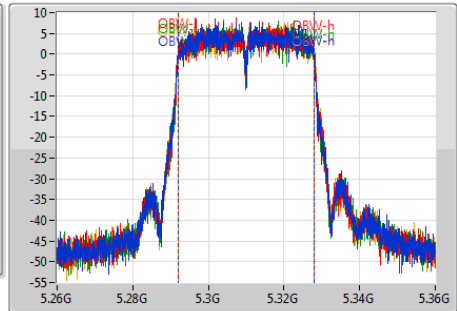

26dB(Hz)	Fl-26dB(Hz)	Fh-26dB(Hz)	OBW(Hz)	Fl-OBW(Hz)	Fh-OBW(Hz)	Limit(Hz)	Port
39.5M	5.29035G	5.32985G	35.932M	5.292009G	5.327941G	Inf	1
40.3M	5.28985G	5.33015G	35.882M	5.292059G	5.327941G	Inf	2
40.35M	5.2899G	5.33025G	35.882M	5.292059G	5.327941G	Inf	3
39.75M	5.2901G	5.32985G	35.982M	5.292009G	5.327991G	Inf	4

802.11ac VHT40-BF_Nss2,(MCS0)_4TX

EBW

5510MHz

Ch Freq: 5.51GHz
Span: 100MHz
RBW: 500kHz
VBW: 2MHz
Sweep Time: 100ms
Detector Type: Peak

Port 1: [Line graph icon]
Port 2: [Line graph icon]
Port 3: [Line graph icon]
Port 4: [Line graph icon]