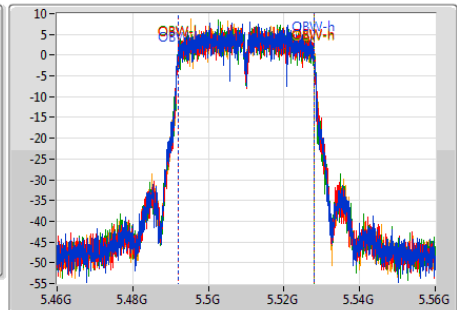

26dB(Hz)	Fl-26dB(Hz)	Fh-26dB(Hz)	OBW(Hz)	Fl-OBW(Hz)	Fh-OBW(Hz)	Limit(Hz)	Port
39.9M	5.4901G	5.53G	36.032M	5.491959G	5.527991G	Inf	1
39.4M	5.49035G	5.52975G	35.982M	5.491959G	5.527941G	Inf	2
40.3M	5.48995G	5.53025G	36.032M	5.491959G	5.527991G	Inf	3
40.35M	5.4898G	5.53015G	35.932M	5.492009G	5.527941G	Inf	4