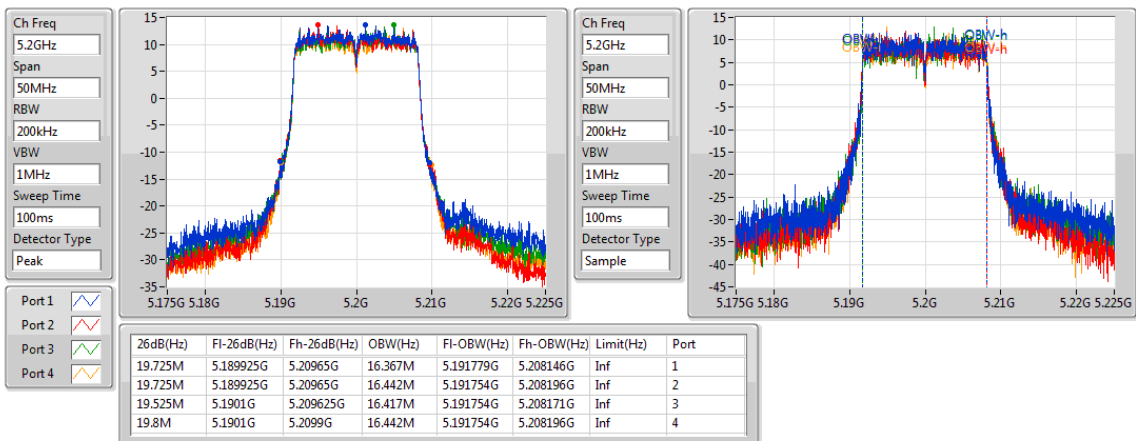

Port X-N dB = Port X 6dB down bandwidth for 5.725-5.85GHz band / 26dB down bandwidth for other band

Port X-OBW = Port X 99% occupied bandwidth;

802.11a_(6Mbps)_4TX

EBW

5180MHz

802.11a_(6Mbps)_4TX

EBW

5200MHz