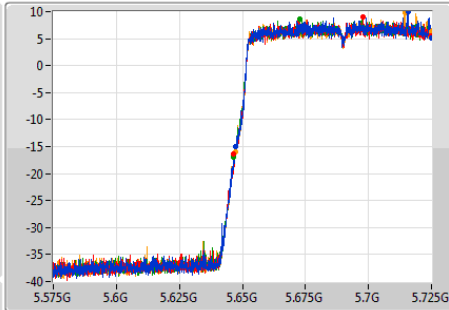

Ch Freq
5.65GHz

Span
150MHz

RBW
1MHz

VBW
3MHz

Sweep Time
100ms

Detector Type
Sample