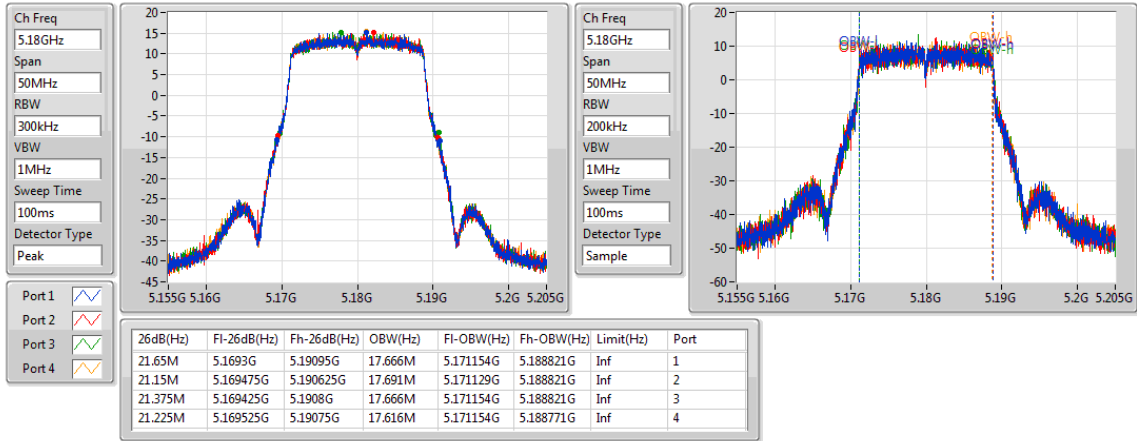

Port X-N dB = Port X 6dB down bandwidth for 5.725-5.85GHz band / 26dB down bandwidth for other band

Port X-OBW = Port X 99% occupied bandwidth;

802.11ac VHT20-BF_Nss2,(MCS0)_4TX

EBW

5180MHz

802.11ac VHT20-BF_Nss2,(MCS0)_4TX