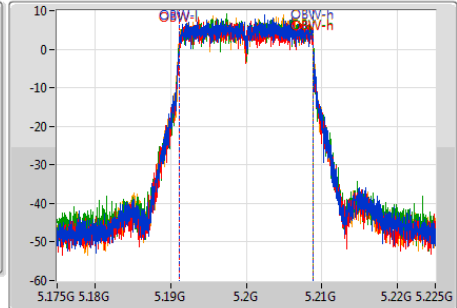

26dB(Hz)	Fl-26dB(Hz)	Fh-26dB(Hz)	OBW(Hz)	Fl-OBW(Hz)	Fh-OBW(Hz)	Limit(Hz)	Port
20.425M	5.189875G	5.2103G	17.616M	5.191179G	5.208796G	Inf	1
20.575M	5.189725G	5.2103G	17.616M	5.191179G	5.208796G	Inf	2
20.6M	5.189725G	5.210325G	17.641M	5.191154G	5.208796G	Inf	3
20.325M	5.18985G	5.210175G	17.641M	5.191154G	5.208796G	Inf	4

802.11ac VHT20_Nss1,(MCS0)_4TX

EBW

5240MHz

Ch Freq: 5.24GHz
Span: 50MHz
RBW: 300kHz
VBW: 1MHz
Sweep Time: 100ms
Detector Type: Peak

Port 1: [wavy icon]
Port 2: [wavy icon]
Port 3: [wavy icon]
Port 4: [wavy icon]