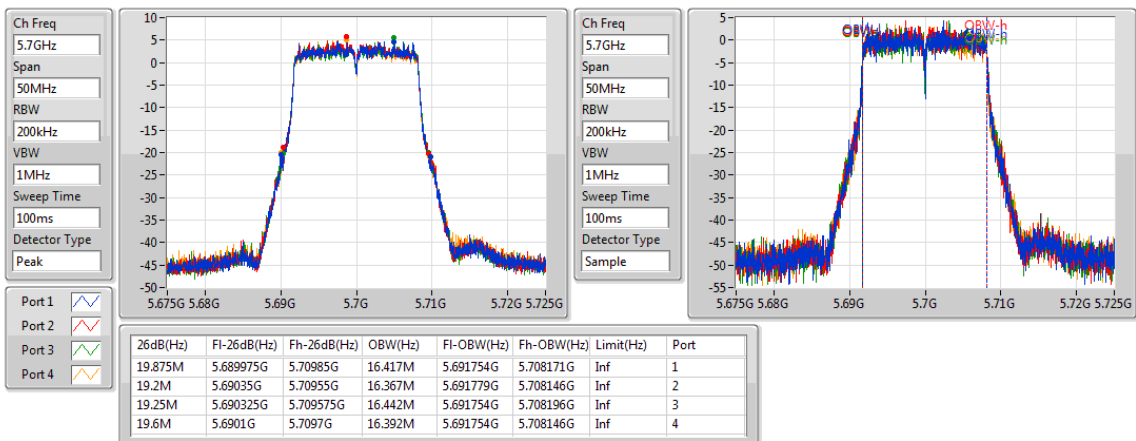

802.11a_(6Mbps)_4TX

EBW

5500MHz

802.11a_(6Mbps)_4TX

EBW

5580MHz

802.11a_(6Mbps)_4TX

EBW

5700MHz