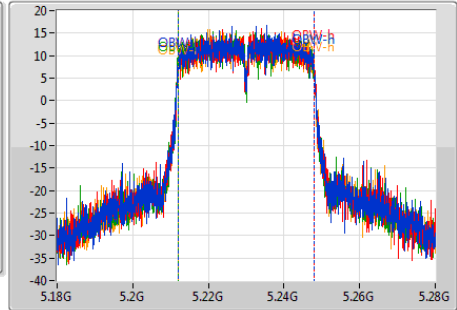

26dB(Hz)	Fl-26dB(Hz)	Fh-26dB(Hz)	OBW(Hz)	Fl-OBW(Hz)	Fh-OBW(Hz)	Limit(Hz)	Port
44.4M	5.20585G	5.25025G	35.932M	5.212009G	5.247941G	Inf	1
40.55M	5.2098G	5.25035G	35.982M	5.211959G	5.247941G	Inf	2
40.35M	5.20975G	5.2501G	36.082M	5.211909G	5.247991G	Inf	3
40.4M	5.20995G	5.25035G	35.932M	5.212009G	5.247941G	Inf	4

802.11ac VHT40-BF_Nss2,(MCS0)_4TX

EBW

5270MHz

Ch Freq
5.27GHz

Span
100MHz

RBW
500kHz

VBW
2MHz

Sweep Time
100ms

Detector Type
Peak

Port 1
Port 2
Port 3
Port 4