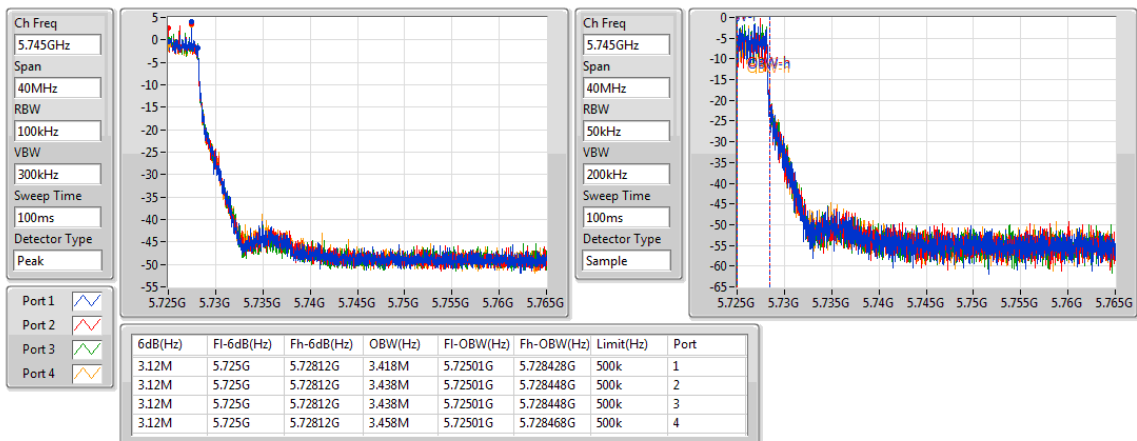

5700MHz

802.11a_(6Mbps)_4TX

EBW

5720MHz Straddle 5.47-5.725GHz

802.11a_(6Mbps)_4TX

EBW

5720MHz Straddle 5.725-5.85GHz

802.11a_(6Mbps)_4TX