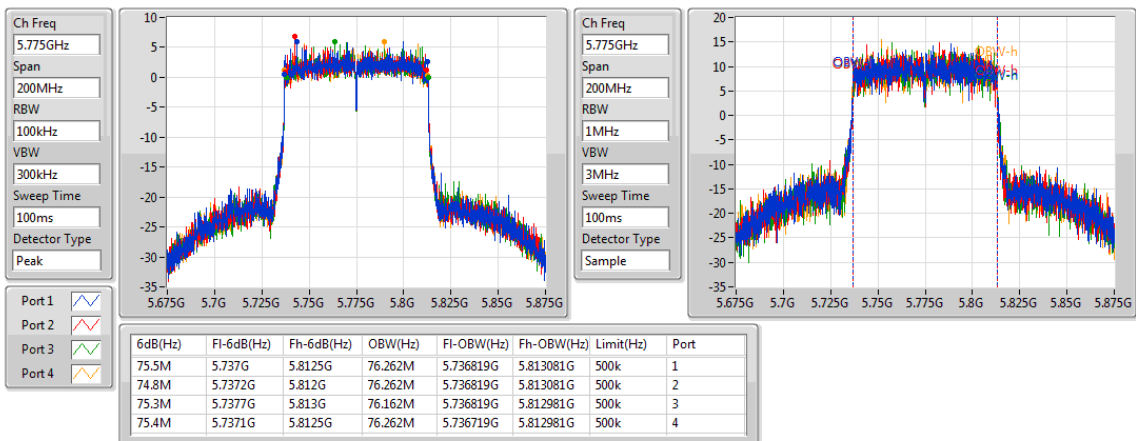

802.11ac VHT80-BF_Nss2,(MCS0)_4TX

EBW

5690MHz Straddle 5.725-5.85GHz

802.11ac VHT80-BF_Nss2,(MCS0)_4TX

EBW

5775MHz

**For set 5 antenna / 4T1S
Summary**

Mode	Max-N dB (Hz)	Max-OBW (Hz)	ITU-Code	Min-N dB (Hz)	Min-OBW (Hz)
802.11a_(6Mbps)_4TX	-	-	-	-	-
5.15-5.25GHz	19.85M	16.442M	16M4D1D	19.2M	16.392M
5.25-5.35GHz	19.775M	16.442M	16M4D1D	19.1M	16.367M
5.47-5.725GHz	19.875M	16.442M	16M4D1D	14.64M	13.178M
5.725-5.85GHz	16.3M	22.689M	22M7D1D	3.12M	3.418M
802.11ac VHT20_Nss1,(MCS0)_4TX	-	-	-	-	-
5.15-5.25GHz	20.6M	17.666M	17M7D1D	19.975M	17.591M
5.25-5.35GHz	20.675M	17.666M	17M7D1D	20.275M	17.566M
5.47-5.725GHz	20.725M	17.641M	17M6D1D	15.075M	13.778M
5.725-5.85GHz	17.575M	31.334M	31M3D1D	3.74M	3.898M
802.11ac VHT40_Nss1,(MCS0)_4TX	-	-	-	-	-
5.15-5.25GHz	40.1M	35.982M	36M0D1D	39.1M	35.882M
5.25-5.35GHz	39.95M	36.032M	36M0D1D	39.25M	35.882M
5.47-5.725GHz	40.05M	36.082M	36M1D1D	34.65M	32.849M
5.725-5.85GHz	35.3M	49.375M	49M4D1D	3.14M	3.438M
802.11ac VHT80_Nss1,(MCS0)_4TX	-	-	-	-	-
5.15-5.25GHz	85.9M	75.862M	75M9D1D	84.8M	75.662M
5.25-5.35GHz	85.8M	75.862M	75M9D1D	84.7M	75.762M
5.47-5.725GHz	86M	76.062M	76M1D1D	77.25M	72.564M
5.725-5.85GHz	75.3M	75.862M	75M9D1D	3.12M	5.397M
802.11ac VHT20-BF_Nss1,(MCS0)_4TX	-	-	-	-	-
5.15-5.25GHz	21.675M	17.691M	17M7D1D	20.95M	17.616M
5.25-5.35GHz	21.625M	17.691M	17M7D1D	21.05M	17.616M
5.47-5.725GHz	21.675M	17.666M	17M7D1D	15.57M	13.823M
5.725-5.85GHz	17.6M	17.841M	17M8D1D	3.76M	4.138M
802.11ac VHT40-BF_Nss1,(MCS0)_4TX	-	-	-	-	-
5.15-5.25GHz	40.6M	36.082M	36M1D1D	40M	35.932M
5.25-5.35GHz	40.7M	36.682M	36M7D1D	40.15M	35.932M
5.47-5.725GHz	40.75M	36.082M	36M1D1D	35M	32.814M
5.725-5.85GHz	35.9M	36.082M	36M1D1D	3.2M	3.958M
802.11ac VHT80-BF_Nss1,(MCS0)_4TX	-	-	-	-	-
5.15-5.25GHz	86.9M	76.162M	76M2D1D	86.2M	75.862M
5.25-5.35GHz	87M	75.862M	75M9D1D	85.8M	75.662M
5.47-5.725GHz	87M	76.062M	76M1D1D	77.85M	72.564M
5.725-5.85GHz	76.3M	75.962M	76M0D1D	2.72M	5.437M