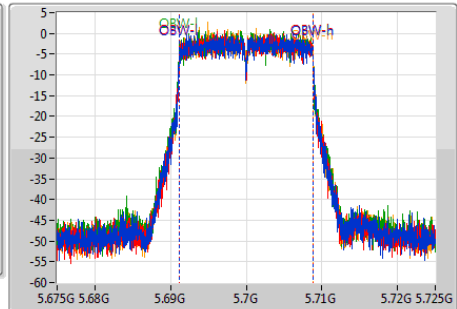

Detector Type
Peak

Port 1
Port 2
Port 3
Port 4

Ch Freq
5.7GHz

Span
50MHz

RBW
200kHz

VBW
1MHz

Sweep Time
100ms

Detector Type
Sample