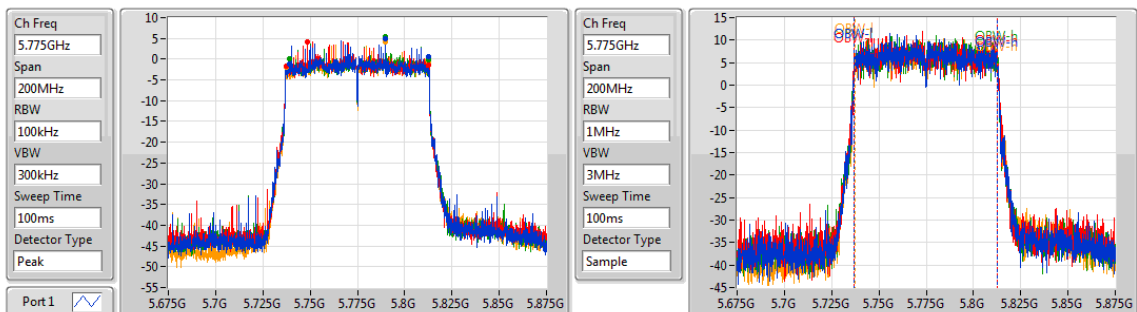

5775MHz

6dB(Hz)	Fl-6dB(Hz)	Fh-6dB(Hz)	OBW(Hz)	Fl-OBW(Hz)	Fh-OBW(Hz)	Limit(Hz)	Port
73.2M	5.7393G	5.8125G	75.762M	5.737019G	5.812781G	500k	1
75.3M	5.7372G	5.8125G	75.862M	5.736919G	5.812781G	500k	2
73.7M	5.7388G	5.8125G	75.862M	5.737019G	5.812881G	500k	3
75.1M	5.7374G	5.8125G	75.762M	5.737119G	5.812881G	500k	4