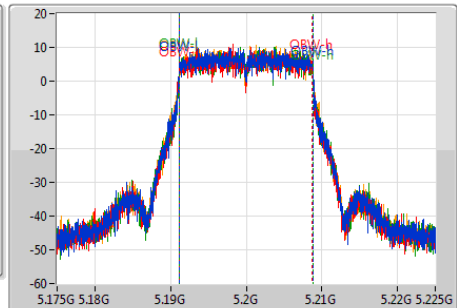

802.11ac VHT20-BF_Nss1,(MCS0)_4TX

EBW

5200MHz

Ch Freq
5.2GHz
Span
50MHz
RBW
300kHz
VBW
1MHz
Sweep Time
100ms
Detector Type
Peak

Ch Freq
5.2GHz
Span
50MHz
RBW
200kHz
VBW
1MHz
Sweep Time
100ms
Detector Type
Sample