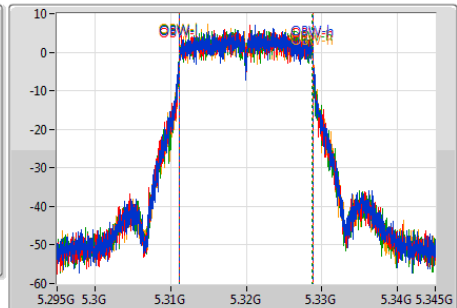

Detector Type
Peak

Port 1
Port 2
Port 3
Port 4

Ch Freq
5.32GHz

Span
50MHz

RBW
200kHz

VBW
1MHz

Sweep Time
100ms

Detector Type
Sample