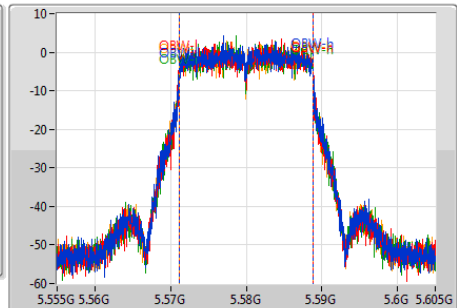

26dB(Hz)	Fl-26dB(Hz)	Fh-26dB(Hz)	OBW(Hz)	Fl-OBW(Hz)	Fh-OBW(Hz)	Limit(Hz)	Port
21.475M	5.569275G	5.59075G	17.691M	5.571129G	5.588821G	Inf	1
21.25M	5.56925G	5.5905G	17.666M	5.571154G	5.588821G	Inf	2
21.35M	5.569375G	5.590725G	17.666M	5.571154G	5.588821G	Inf	3
21.125M	5.569425G	5.59055G	17.666M	5.571129G	5.588796G	Inf	4