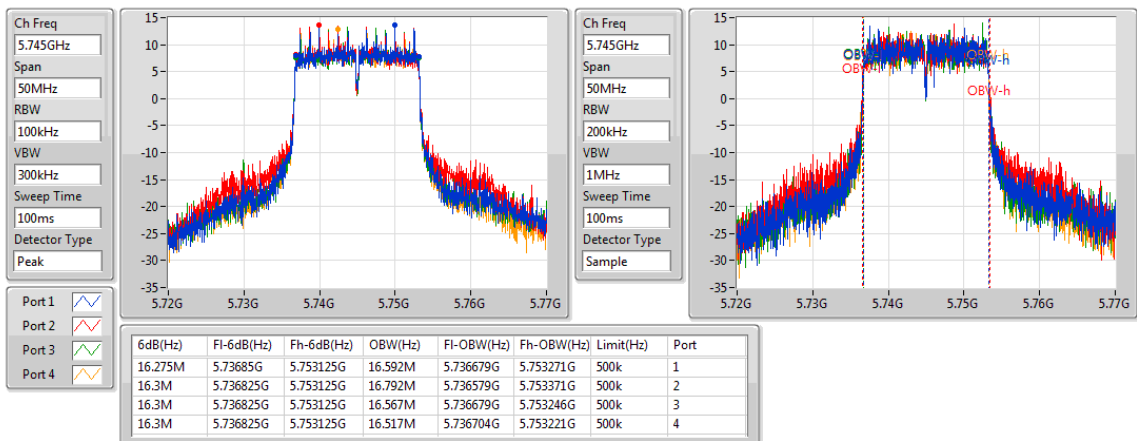

802.11a_(6Mbps)_4TX

EBW

5720MHz Straddle 5.47-5.725GHz

802.11a_(6Mbps)_4TX

EBW

5720MHz Straddle 5.725-5.85GHz

802.11a_(6Mbps)_4TX

EBW

5745MHz