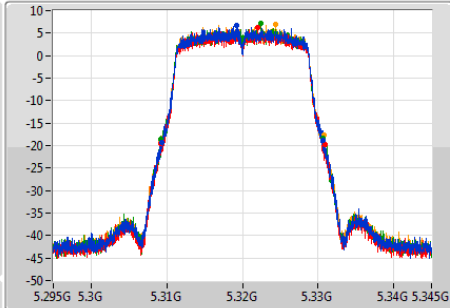

5300MHz

802.11ac VHT20-BF_Nss1,(MCS0)_4TX

EBW

5320MHz

Ch Freq: 5.32GHz
 Span: 50MHz
 RBW: 300kHz
 VBW: 1MHz
 Sweep Time: 100ms
 Detector Type: Peak

Port 1: [Waveform]
 Port 2: [Waveform]
 Port 3: [Waveform]
 Port 4: [Waveform]