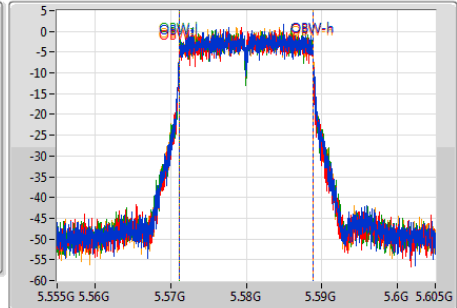

26dB(Hz)	FI-26dB(Hz)	Fh-26dB(Hz)	OBW(Hz)	FI-OBW(Hz)	Fh-OBW(Hz)	Limit(Hz)	Port
20.475M	5.5698G	5.590275G	17.616M	5.571179G	5.588796G	Inf	1
20.35M	5.569875G	5.590225G	17.616M	5.571179G	5.588796G	Inf	2
20.55M	5.56975G	5.5903G	17.616M	5.571179G	5.588796G	Inf	3
20.375M	5.5698G	5.590175G	17.616M	5.571179G	5.588796G	Inf	4

802.11ac VHT20_Nss1,(MCS0)_4TX

EBW

5700MHz

Ch Freq
5.7GHz

Span
50MHz

RBW
300kHz

VBW
1MHz

Sweep Time
100ms

Detector Type
Peak

Port 1
Port 2
Port 3
Port 4