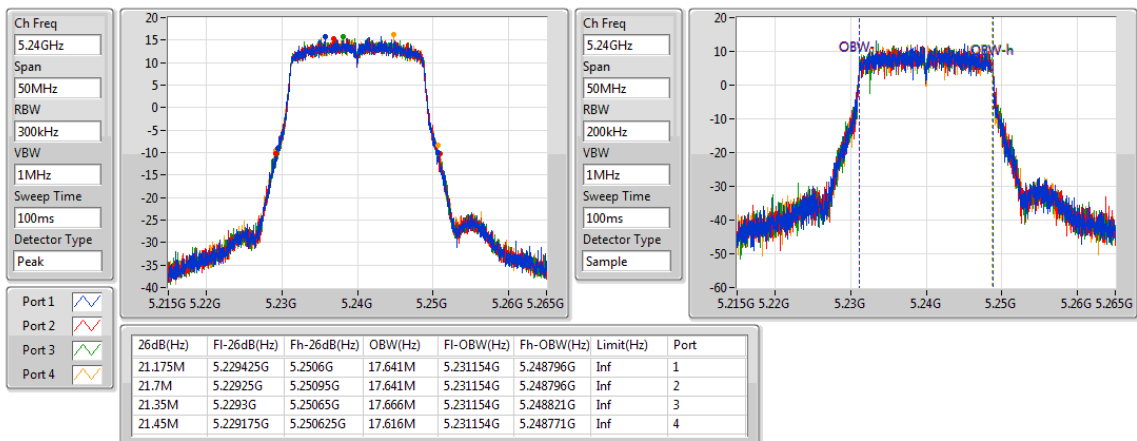

802.11ac VHT20-BF_Nss2,(MCS0)_4TX

EBW

5240MHz