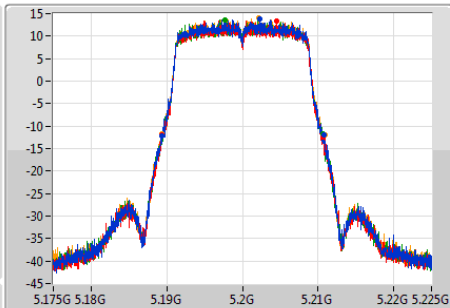

802.11ac VHT20-BF_Nss1,(MCS0)_4TX

EBW

5200MHz

Ch Freq
5.2GHz
Span
50MHz
RBW
300kHz
VBW
1MHz
Sweep Time
100ms
Detector Type
Peak

Ch Freq
5.2GHz
Span
50MHz
RBW
200kHz
VBW
1MHz
Sweep Time
100ms
Detector Type
Sample