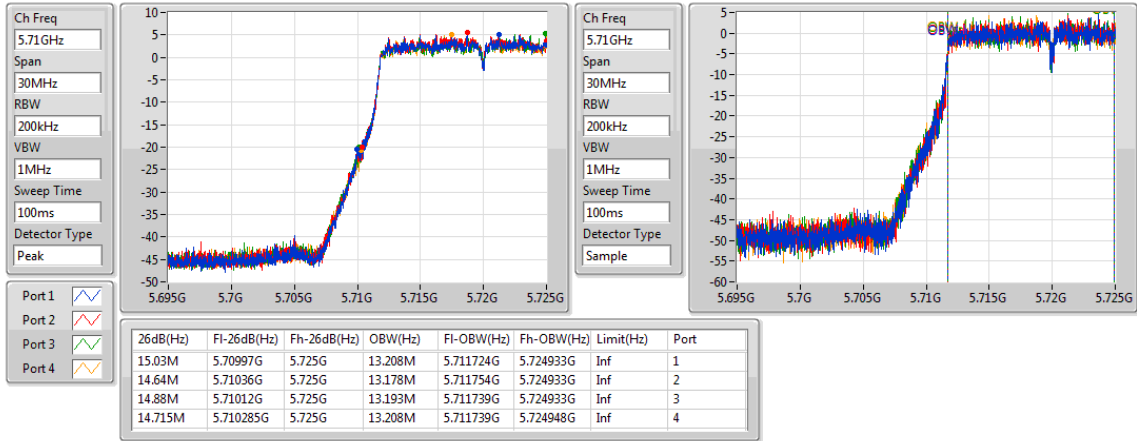

5700MHz

802.11a_(6Mbps)_4TX

EBW

5720MHz Straddle 5.47-5.725GHz

802.11a_(6Mbps)_4TX

EBW

5720MHz Straddle 5.725-5.85GHz

802.11a_(6Mbps)_4TX