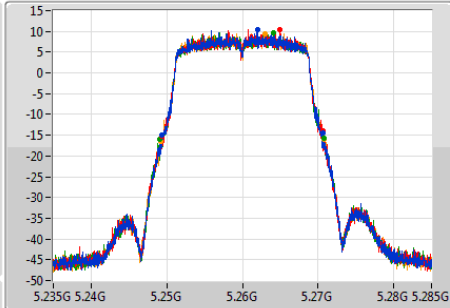

Ch Freq
5.26GHz

Span
50MHz

RBW
300kHz

VBW
1MHz

Sweep Time
100ms

Detector Type
Peak

Port 1
Port 2
Port 3
Port 4

Ch Freq
5.26GHz