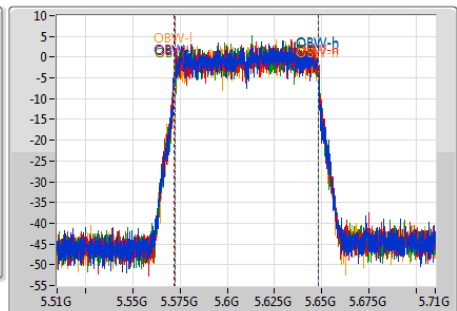

Detector Type
Peak

Port 1
Port 2
Port 3
Port 4

Ch Freq
5.61GHz

Span
200MHz

RBW
1MHz

VBW
3MHz

Sweep Time
100ms

Detector Type
Sample