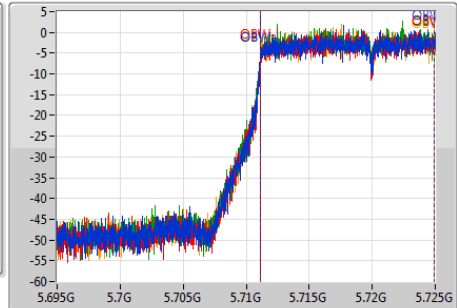

Detector Type
Peak

Port 1
Port 2
Port 3
Port 4

Ch Freq
5.71GHz

Span
30MHz

RBW
200kHz

VBW
1MHz

Sweep Time
100ms

Detector Type
Sample