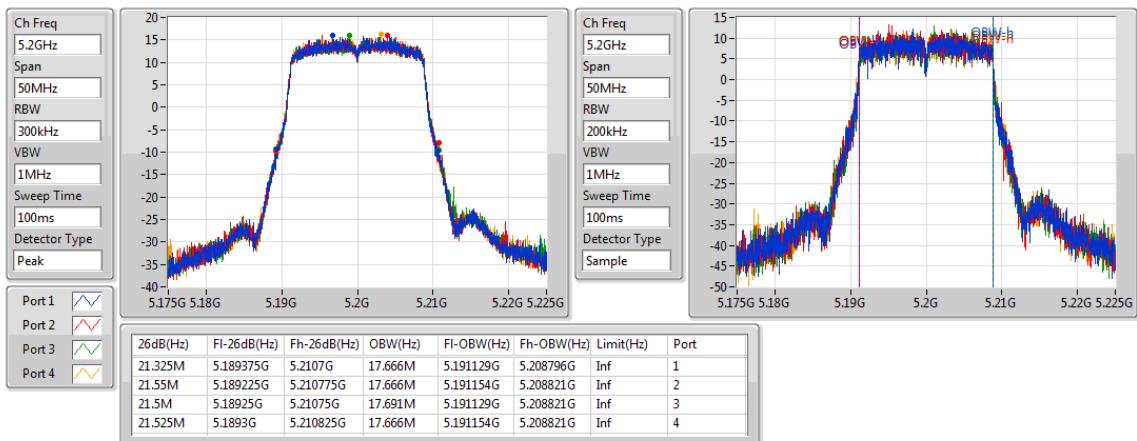

802.11ac VHT20-BF_Nss2,(MCS0)_4TX

EBW

5200MHz