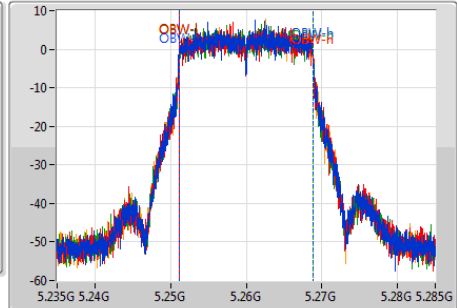

26dB(Hz)	Fl-26dB(Hz)	Fh-26dB(Hz)	OBW(Hz)	Fl-OBW(Hz)	Fh-OBW(Hz)	Limit(Hz)	Port
21.2M	5.2494G	5.2706G	17.666M	5.251154G	5.268821G	Inf	1
21.25M	5.2494G	5.27065G	17.666M	5.251154G	5.268821G	Inf	2
21.65M	5.2491G	5.27075G	17.616M	5.251179G	5.268796G	Inf	3
21.575M	5.249175G	5.27075G	17.641M	5.251179G	5.268821G	Inf	4

802.11ac VHT20-BF_Nss2,(MCS0)_4TX

EBW

5300MHz

Ch Freq
5.3GHz

Span
50MHz

RBW
300kHz

VBW
1MHz

Sweep Time
100ms

Detector Type
Peak

Port 1
Port 2
Port 3
Port 4