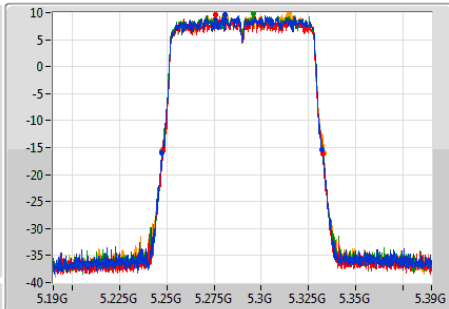

802.11ac VHT80_Nss1,(MCS0)_4TX

EBW

5290MHz

Ch Freq
5.29GHz
Span
200MHz
RBW
1MHz
VBW
3MHz
Sweep Time
100ms
Detector Type
Peak

Ch Freq
5.29GHz
Span
200MHz
RBW
1MHz
VBW
3MHz
Sweep Time
100ms
Detector Type
Sample