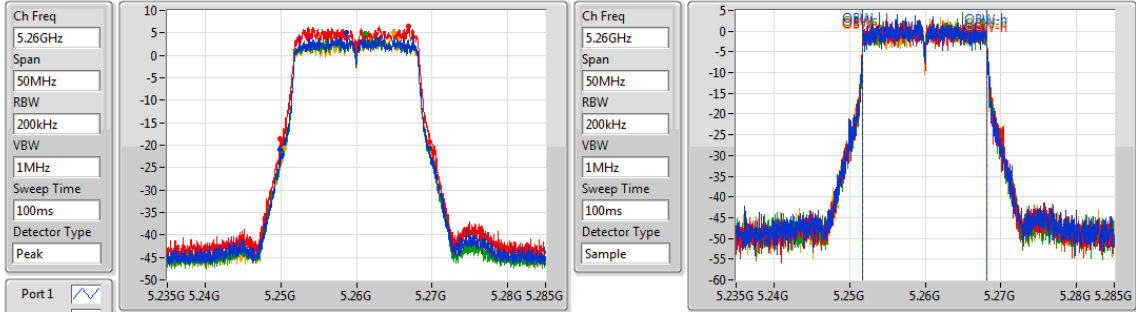

802.11a_(6Mbps)_4TX

EBW

5260MHz

26dB(Hz)	Fl-26dB(Hz)	Fh-26dB(Hz)	OBW(Hz)	Fl-OBW(Hz)	Fh-OBW(Hz)	Limit(Hz)	Port
19.7M	5.249925G	5.269625G	16.392M	5.251779G	5.268171G	Inf	1
19.775M	5.24995G	5.269725G	16.442M	5.251754G	5.268196G	Inf	2
19.525M	5.250075G	5.2696G	16.392M	5.251779G	5.268171G	Inf	3
19.45M	5.250425G	5.269875G	16.442M	5.251754G	5.268196G	Inf	4

802.11a_(6Mbps)_4TX

EBW