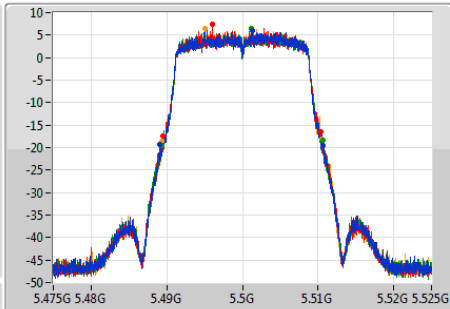

802.11ac VHT20-BF_Nss1,(MCS0)_4TX

EBW

5500MHz

Ch Freq: 5.5GHz
 Span: 50MHz
 RBW: 300kHz
 VBW: 1MHz
 Sweep Time: 100ms
 Detector Type: Peak

Port 1: [Waveform]
 Port 2: [Waveform]
 Port 3: [Waveform]
 Port 4: [Waveform]