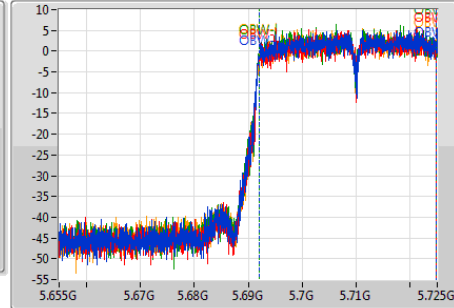

802.11ac VHT40_Nss1,(MCS0)_4TX

EBW

5710MHz Straddle 5.47-5.725GHz

Ch Freq
5.69GHz
Span
70MHz
RBW
500kHz
VBW
2MHz
Sweep Time
100ms
Detector Type
Peak

Ch Freq
5.69GHz
Span
70MHz
RBW
500kHz
VBW
2MHz
Sweep Time
100ms
Detector Type
Sample