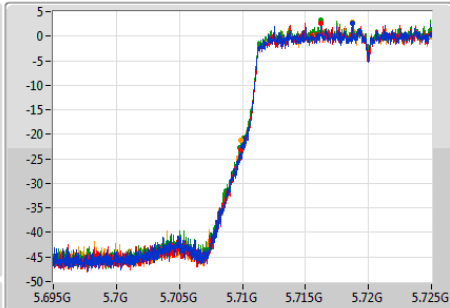

Ch Freq
5.71GHz

Span
30MHz

RBW
200kHz

VBW
1MHz

Sweep Time
100ms

Detector Type
Sample