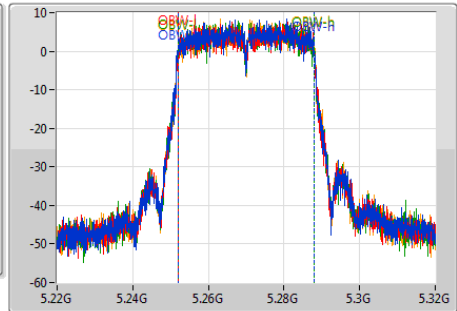

Detector Type
Peak

Port 1
Port 2
Port 3
Port 4

Ch Freq
5.27GHz

Span
100MHz

RBW
500kHz

VBW
2MHz

Sweep Time
100ms

Detector Type
Sample