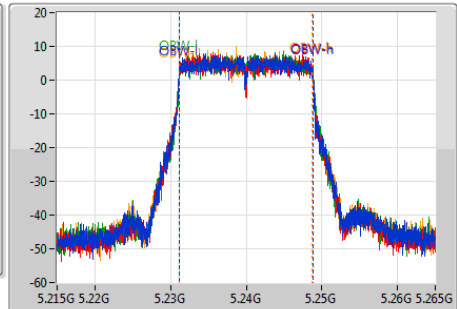

26dB(Hz)	Fl-26dB(Hz)	Fh-26dB(Hz)	OBW(Hz)	Fl-OBW(Hz)	Fh-OBW(Hz)	Limit(Hz)	Port
20.325M	5.229825G	5.25015G	17.641M	5.231154G	5.248796G	Inf	1
20.45M	5.229775G	5.250225G	17.641M	5.231154G	5.248796G	Inf	2
20.475M	5.2298G	5.250275G	17.616M	5.231179G	5.248796G	Inf	3
20.325M	5.229775G	5.2501G	17.591M	5.231179G	5.248771G	Inf	4

802.11ac VHT20_Nss1,(MCS0)_4TX

EBW

5260MHz

Ch Freq: 5.26GHz
Span: 50MHz
RBW: 300kHz
VBW: 1MHz
Sweep Time: 100ms
Detector Type: Peak

Port 1: [wavy icon]
Port 2: [wavy icon]
Port 3: [wavy icon]
Port 4: [wavy icon]