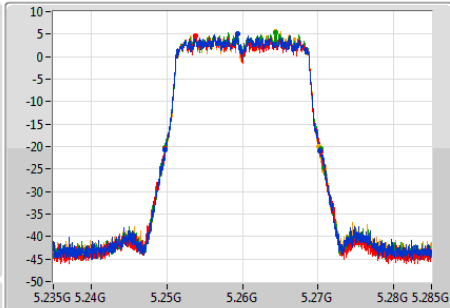

802.11ac VHT20_Nss1,(MCS0)_4TX

EBW

5260MHz

Ch Freq: 5.26GHz
 Span: 50MHz
 RBW: 300kHz
 VBW: 1MHz
 Sweep Time: 100ms
 Detector Type: Peak

Port 1: [wavy icon]
 Port 2: [wavy icon]
 Port 3: [wavy icon]
 Port 4: [wavy icon]