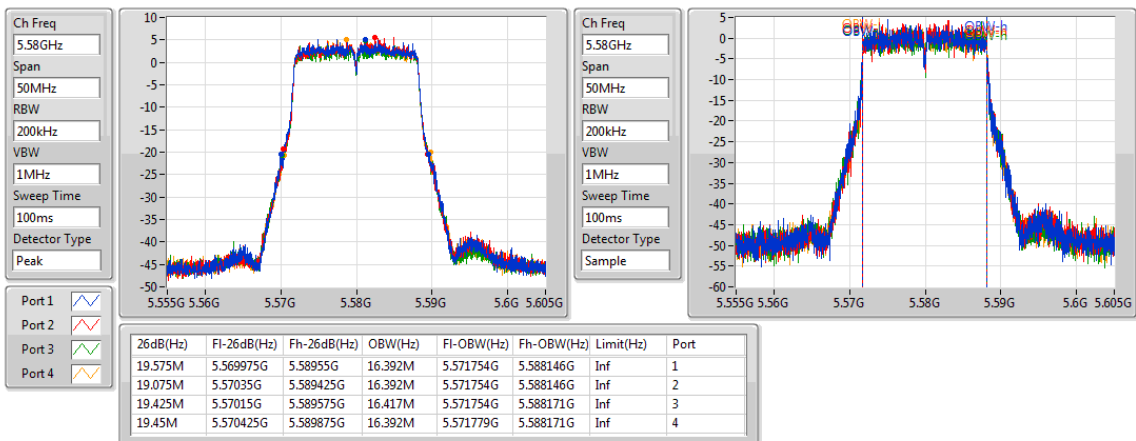

802.11a_(6Mbps)_4TX

EBW

5500MHz

802.11a_(6Mbps)_4TX

EBW

5580MHz

802.11a_(6Mbps)_4TX

EBW