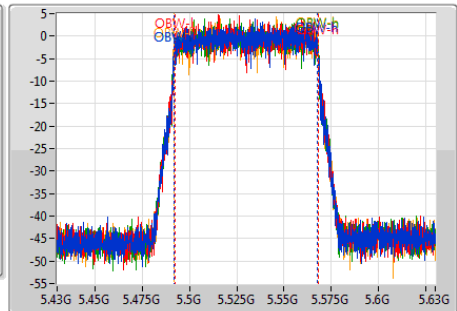

Detector Type
Peak

Port 1
Port 2
Port 3
Port 4

Ch Freq
5.53GHz

Span
200MHz

RBW
1MHz

VBW
3MHz

Sweep Time
100ms

Detector Type
Sample