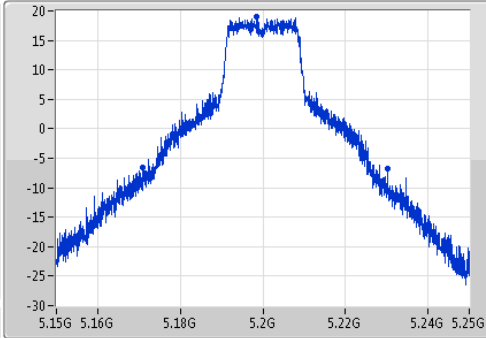

5745MHz

802.11ac VHT20_Nss1,(MCS0)_1TX

EBW

5200MHz

Ch Freq: 5.2GHz
 Span: 100MHz
 RBW: 1MHz
 VBW: 3MHz
 Sweep Time: 100ms
 Detector Type: Peak
 Port 1

Ch Freq: 5.2GHz
 Span: 100MHz
 RBW: 500kHz
 VBW: 2MHz
 Sweep Time: 100ms
 Detector Type: Sample
 Port 1