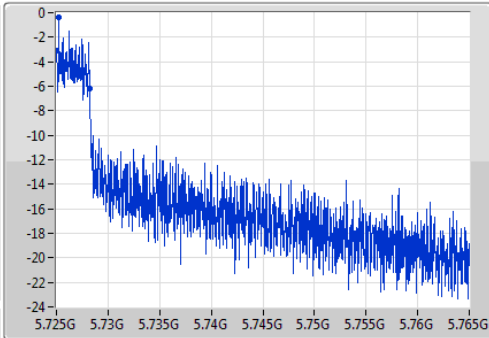

Ch Freq: 5.745GHz
Span: 40MHz
RBW: 500kHz
VBW: 2MHz
Sweep Time: 100ms
Detector Type: Sample