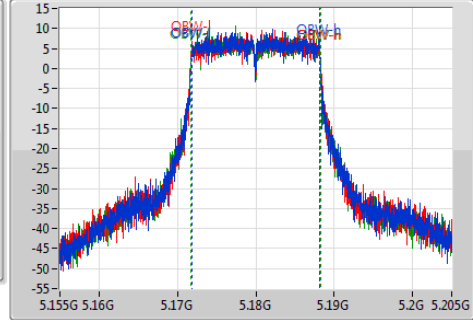

26dB(Hz)	Fl-26dB(Hz)	Fh-26dB(Hz)	OBW(Hz)	Fl-OBW(Hz)	Fh-OBW(Hz)	Limit(Hz)	Port
19.65M	5.170325G	5.189975G	16.392M	5.171804G	5.188196G	Inf	1
19.95M	5.170175G	5.190125G	16.392M	5.171804G	5.188196G	Inf	2
19.65M	5.17035G	5.19G	16.442M	5.171779G	5.188221G	Inf	3

802.11a_(6Mbps)_3TX

EBW