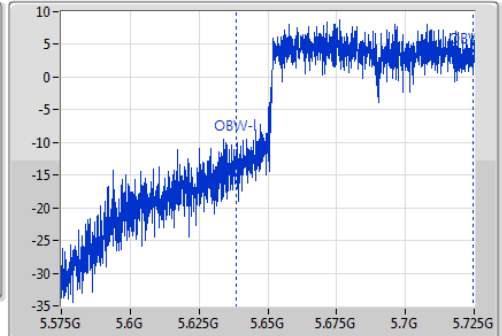

802.11ac VHT80_Nss1,(MCS0)_1TX

EBW

5690MHz Straddle 5.47-5.725GHz

Ch Freq: 5.65GHz
 Span: 150MHz
 RBW: 2MHz
 VBW: 10MHz
 Sweep Time: 100ms
 Detector Type: Peak
 Port 1

Ch Freq: 5.65GHz
 Span: 150MHz
 RBW: 1MHz
 VBW: 3MHz
 Sweep Time: 100ms
 Detector Type: Sample