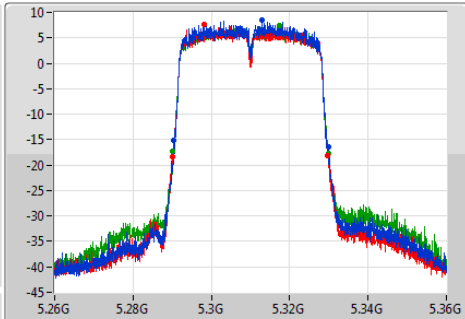

Ch Freq: 5.31GHz
Span: 100MHz
RBW: 500kHz
VBW: 2MHz
Sweep Time: 100ms
Detector Type: Sample