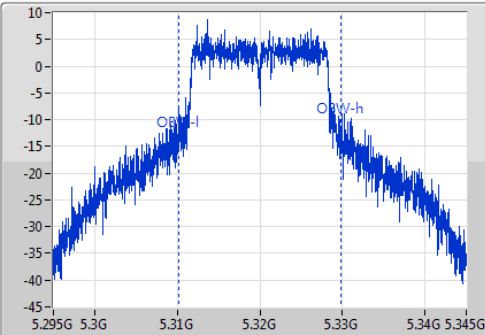

26dB(Hz)	Fl-26dB(Hz)	Fh-26dB(Hz)	OBW(Hz)	Fl-OBW(Hz)	Fh-OBW(Hz)	Limit(Hz)	Port
39.475M	5.30035G	5.339825G	19.715M	5.31013G	5.329845G	Inf	1