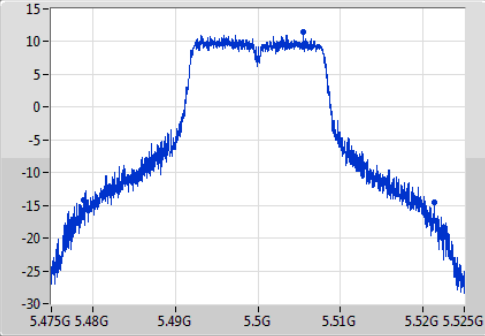

802.11a_(6Mbps)_1TX

EBW

5500MHz

Ch Freq
5.5GHz

Span
50MHz

RBW
500kHz

VBW
2MHz

Sweep Time
100ms

Detector Type
Peak

Ch Freq
5.5GHz

Span
50MHz

RBW
300kHz

VBW
1MHz

Sweep Time
100ms

Detector Type
Sample