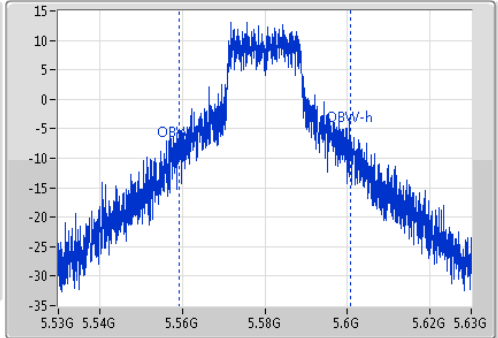

802.11ac VHT20_Nss1,(MCS0)_1TX

EBW

5580MHz

Ch Freq: 5.58GHz
 Span: 100MHz
 RBW: 1MHz
 VBW: 3MHz
 Sweep Time: 100ms
 Detector Type: Peak
 Port 1

Ch Freq: 5.58GHz
 Span: 100MHz
 RBW: 500kHz
 VBW: 2MHz
 Sweep Time: 100ms
 Detector Type: Sample