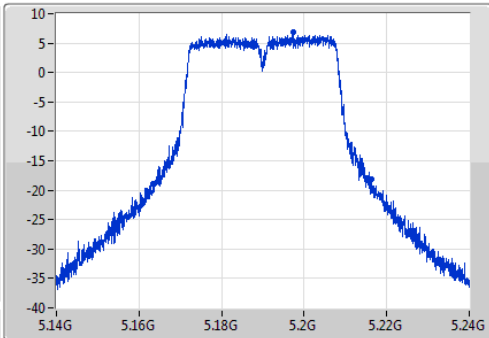

Ch Freq
5.19GHz
Span
100MHz
RBW
500kHz
VBW
2MHz
Sweep Time
100ms
Detector Type
Sample