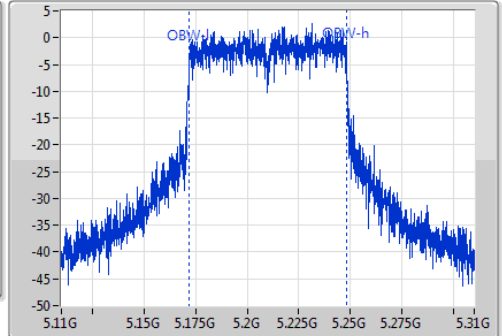

26dB(Hz)	Fl-26dB(Hz)	Fh-26dB(Hz)	OBW(Hz)	Fl-OBW(Hz)	Fh-OBW(Hz)	Limit(Hz)	Port
108.7M	5.1558G	5.2645G	76.062M	5.172019G	5.248081G	Inf	1

802.11ac VHT80_Nss1,(MCS0)_1TX

EBW

5290MHz

Ch Freq
5.29GHz

Span
200MHz

RBW
2MHz

VBW
10MHz

Sweep Time
100ms

Detector Type
Peak

Port 1