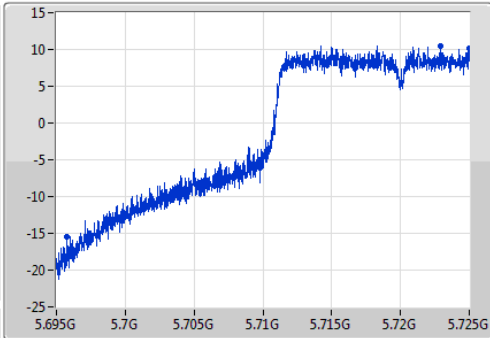

Ch Freq: 5.71GHz
Span: 30MHz
RBW: 300kHz
VBW: 1MHz
Sweep Time: 100ms
Detector Type: Sample