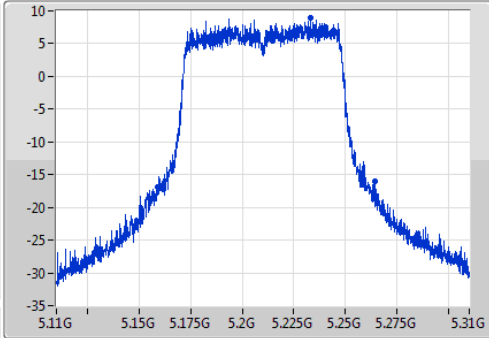

802.11ac VHT80_Nss1,(MCS0)_1TX

EBW

5210MHz

Ch Freq: 5.21GHz
Span: 200MHz
RBW: 2MHz
VBW: 10MHz
Sweep Time: 100ms
Detector Type: Peak
Port 1

Ch Freq: 5.21GHz
Span: 200MHz
RBW: 1MHz
VBW: 3MHz
Sweep Time: 100ms
Detector Type: Sample