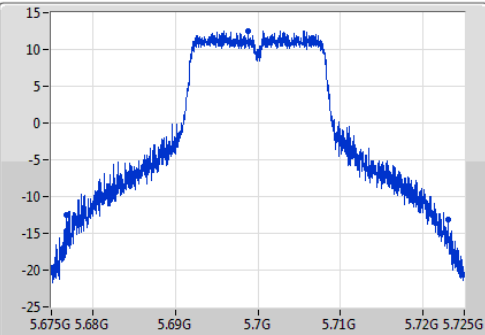

5700MHz

Ch Freq
5.7GHz
Span
50MHz
RBW
500kHz
VBW
2MHz
Sweep Time
100ms
Detector Type
Peak

Ch Freq
5.7GHz
Span
50MHz
RBW
300kHz
VBW
1MHz
Sweep Time
100ms
Detector Type
Sample