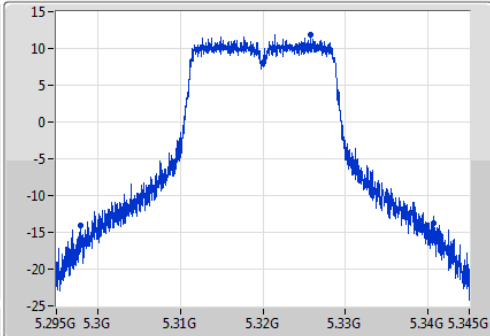

Ch Freq: 5.32GHz
Span: 50MHz
RBW: 200kHz
VBW: 1MHz
Sweep Time: 100ms
Detector Type: Sample