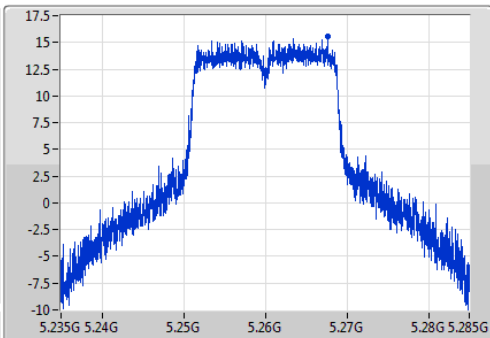

Ch Freq: 5.26GHz
Span: 50MHz
RBW: 500kHz
VBW: 2MHz
Sweep Time: 100ms
Detector Type: Sample