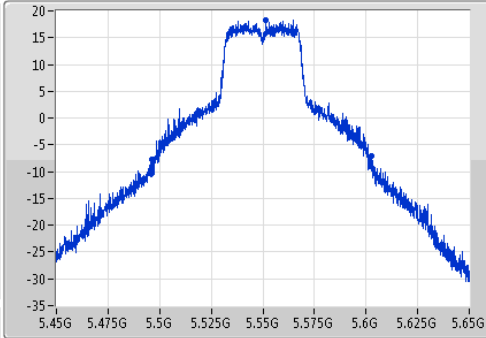

802.11ac VHT40_Nss1,(MCS0)_1TX

EBW

5550MHz

Ch Freq: 5.55GHz
Span: 200MHz
RBW: 2MHz
VBW: 10MHz
Sweep Time: 100ms
Detector Type: Peak

Ch Freq: 5.55GHz
Span: 200MHz
RBW: 1MHz
VBW: 3MHz
Sweep Time: 100ms
Detector Type: Sample