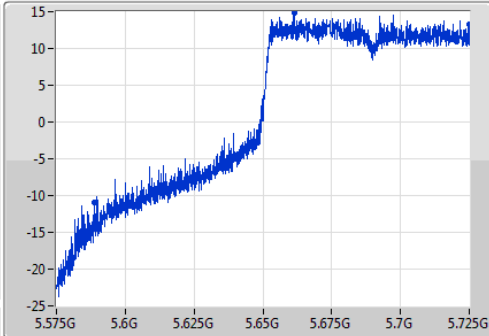

5690MHz Straddle 5.47-5.725GHz

Ch Freq: 5.65GHz
Span: 150MHz
RBW: 2MHz
VBW: 10MHz
Sweep Time: 100ms
Detector Type: Peak
Port 1

Ch Freq: 5.65GHz
Span: 150MHz
RBW: 1MHz
VBW: 3MHz
Sweep Time: 100ms
Detector Type: Sample