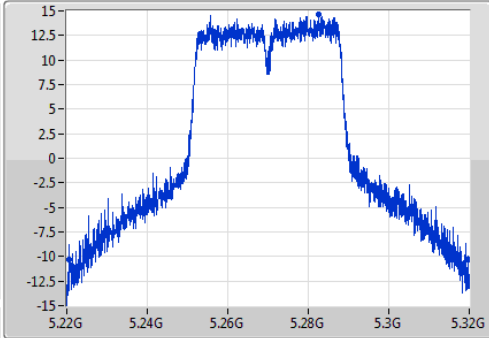

802.11ac VHT40_Nss1,(MCS0)_1TX

EBW

5270MHz

Ch Freq
5.27GHz
Span
100MHz
RBW
1MHz
VBW
3MHz
Sweep Time
100ms
Detector Type
Peak
Port 1

Ch Freq
5.27GHz
Span
100MHz
RBW
1MHz
VBW
3MHz
Sweep Time
100ms
Detector Type
Sample