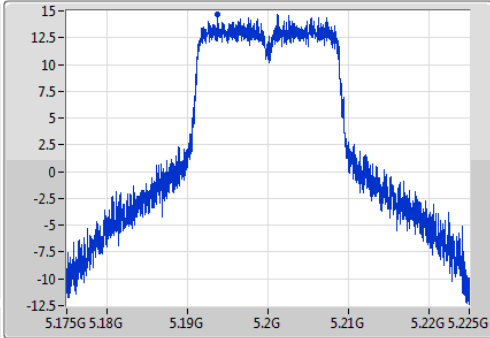

802.11ac VHT20_Nss1,(MCS0)_1TX

EBW

5200MHz

Ch Freq: 5.2GHz
Span: 50MHz
RBW: 500kHz
VBW: 2MHz
Sweep Time: 100ms
Detector Type: Peak

Ch Freq: 5.2GHz
Span: 50MHz
RBW: 500kHz
VBW: 2MHz
Sweep Time: 100ms
Detector Type: Sample