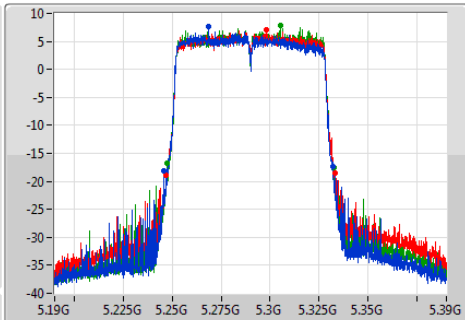

802.11ac VHT80_Nss1,(MCS0)_3TX

EBW

5290MHz

Ch Freq: 5.29GHz
 Span: 200MHz
 RBW: 1MHz
 VBW: 3MHz
 Sweep Time: 100ms
 Detector Type: Peak

Port 1
 Port 2
 Port 3

Ch Freq: 5.29GHz
 Span: 200MHz
 RBW: 1MHz
 VBW: 3MHz
 Sweep Time: 100ms
 Detector Type: Sample