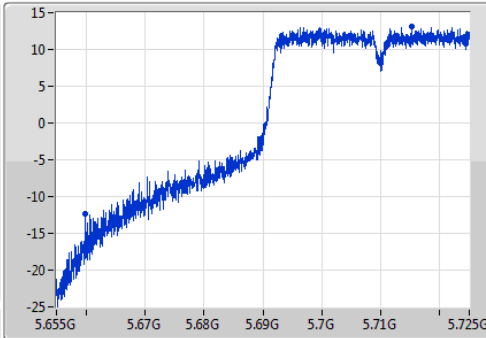

Ch Freq: 5.69GHz
Span: 70MHz
RBW: 500kHz
VBW: 2MHz
Sweep Time: 100ms
Detector Type: Sample