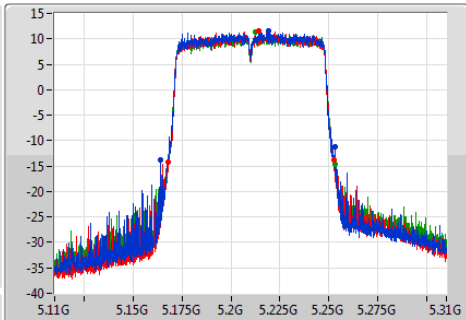

Ch Freq: 5.21GHz
Span: 200MHz
RBW: 1MHz
VBW: 3MHz
Sweep Time: 100ms
Detector Type: Sample