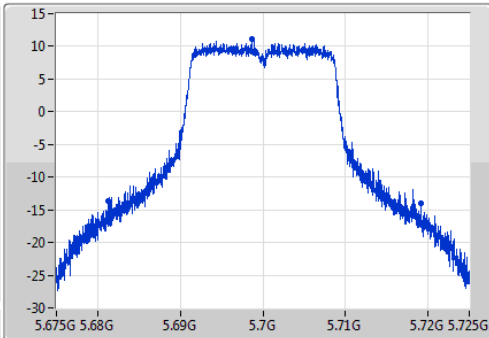

5700MHz

Ch Freq: 5.7GHz
Span: 50MHz
RBW: 500kHz
VBW: 2MHz
Sweep Time: 100ms
Detector Type: Peak
Port 1

Ch Freq: 5.7GHz
Span: 50MHz
RBW: 200kHz
VBW: 1MHz
Sweep Time: 100ms
Detector Type: Sample