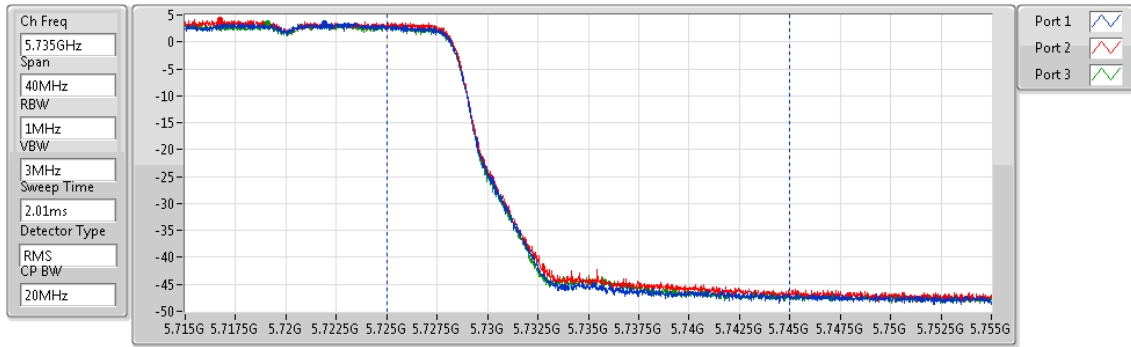

802.11a_(6Mbps)_3TX

AV Power

5720MHz Straddle 5.725-5.85GHz

Sum=Total Power
PX=Port X

Sum(dBm)	P1(dBm)	P2(dBm)	P3(dBm)
12.17	7.24	7.79	7.13