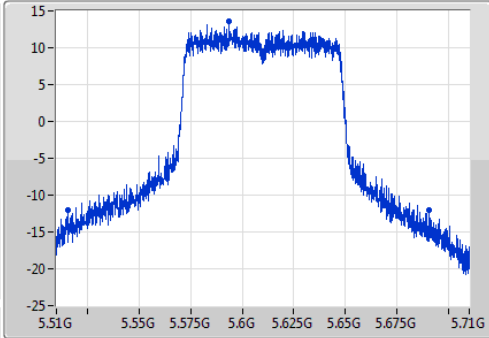

802.11ac VHT80_Nss1,(MCS0)_1TX

EBW

5610MHz

Ch Freq: 5.61GHz
Span: 200MHz
RBW: 2MHz
VBW: 10MHz
Sweep Time: 100ms
Detector Type: Peak
Port 1

Ch Freq: 5.61GHz
Span: 200MHz
RBW: 1MHz
VBW: 3MHz
Sweep Time: 100ms
Detector Type: Sample