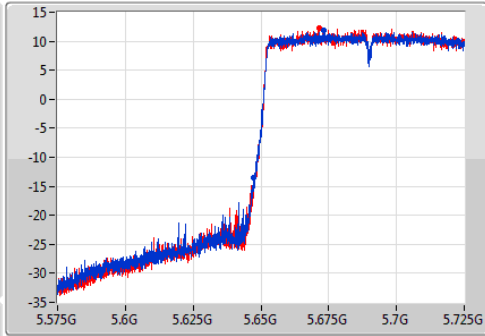

EBW

5610MHz

Ch Freq: 5.61GHz
 Span: 200MHz
 RBW: 1MHz
 VBW: 3MHz
 Sweep Time: 100ms
 Detector Type: Peak

Ch Freq: 5.61GHz
 Span: 200MHz
 RBW: 1MHz
 VBW: 3MHz
 Sweep Time: 100ms
 Detector Type: Sample

26dB(Hz)	Fl-26dB(Hz)	Fh-26dB(Hz)	OBW(Hz)	Fl-OBW(Hz)	Fh-OBW(Hz)	Limit(Hz)	Port
85.6M	5.5676G	5.6532G	75.962M	5.571919G	5.647881G	Inf	1
86.4M	5.5666G	5.653G	75.762M	5.572119G	5.647881G	Inf	2

802.11ac VHT80-BF_Nss1,(MCS0)_2TX

EBW

5690MHz Straddle 5.47-5.725GHz

Ch Freq: 5.65GHz
 Span: 150MHz
 RBW: 1MHz
 VBW: 3MHz
 Sweep Time: 100ms
 Detector Type: Peak

Ch Freq: 5.65GHz
 Span: 150MHz
 RBW: 1MHz
 VBW: 3MHz
 Sweep Time: 100ms
 Detector Type: Sample