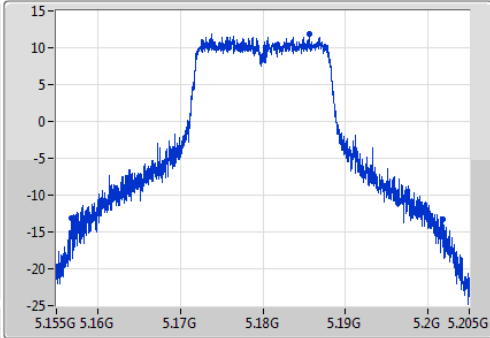

Port X-N dB = Port X 6dB down bandwidth for 5.725-5.85GHz band / 26dB down bandwidth for other band
Port X-OBW = Port X 99% occupied bandwidth;

802.11a_(6Mbps)_1TX

EBW

5180MHz

Ch Freq: 5.18GHz
 Span: 50MHz
 RBW: 500kHz
 VBW: 2MHz
 Sweep Time: 100ms
 Detector Type: Peak