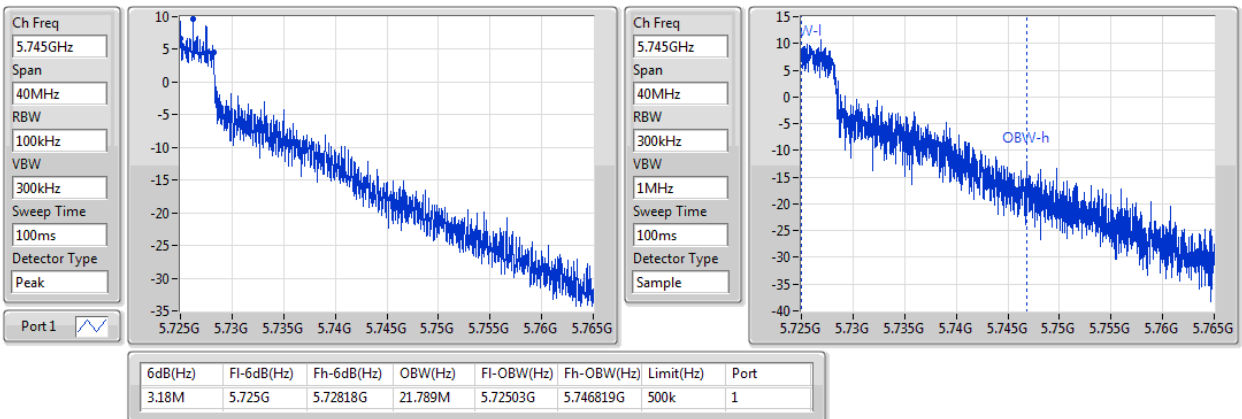

802.11a_(6Mbps)_1TX

EBW

5720MHz Straddle 5.47-5.725GHz

802.11a_(6Mbps)_1TX

EBW

5720MHz Straddle 5.725-5.85GHz

802.11a_(6Mbps)_1TX

EBW