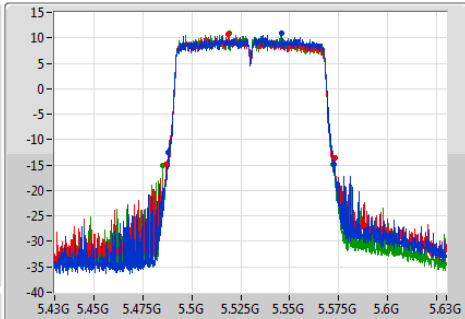

802.11ac VHT80_Nss1,(MCS0)_3TX

EBW

5530MHz

Ch Freq: 5.53GHz
 Span: 200MHz
 RBW: 1MHz
 VBW: 3MHz
 Sweep Time: 100ms
 Detector Type: Peak

Port 1
 Port 2
 Port 3

Ch Freq: 5.53GHz
 Span: 200MHz
 RBW: 1MHz
 VBW: 3MHz
 Sweep Time: 100ms
 Detector Type: Sample