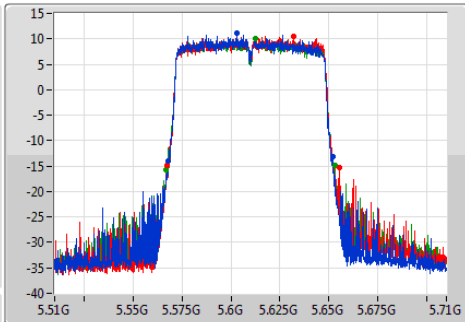

802.11ac VHT80-BF_Nss1,(MCS0)_3TX

EBW

5610MHz

Ch Freq
5.61GHz

Span
200MHz

RBW
1MHz

VBW
3MHz

Sweep Time
100ms

Detector Type
Peak

Ch Freq
5.61GHz

Span
200MHz

RBW
1MHz

VBW
3MHz

Sweep Time
100ms

Detector Type
Sample