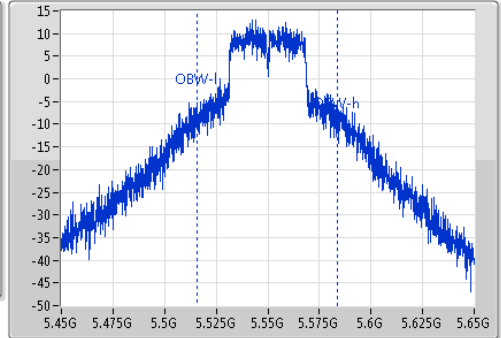

802.11ac VHT40_Nss1,(MCS0)_1TX

EBW

5550MHz

Ch Freq: 5.55GHz
 Span: 200MHz
 RBW: 2MHz
 VBW: 10MHz
 Sweep Time: 100ms
 Detector Type: Peak

Ch Freq: 5.55GHz
 Span: 200MHz
 RBW: 1MHz
 VBW: 3MHz
 Sweep Time: 100ms
 Detector Type: Sample