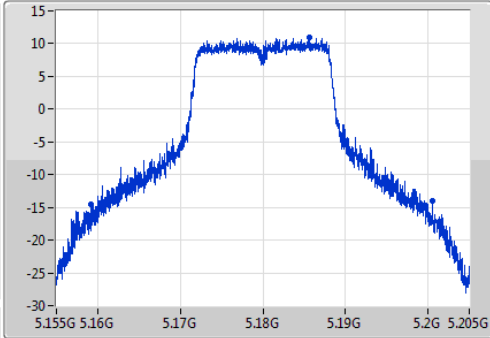

802.11a_(6Mbps)_1TX

EBW

5180MHz

Ch Freq
5.18GHz

Span
50MHz

RBW
500kHz

VBW
2MHz

Sweep Time
100ms

Detector Type
Peak

Ch Freq
5.18GHz

Span
50MHz

RBW
300kHz

VBW
1MHz

Sweep Time
100ms

Detector Type
Sample