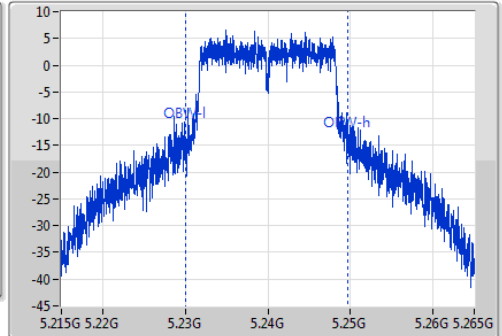

802.11ac VHT20_Nss1,(MCS0)_1TX

EBW

5240MHz

Ch Freq: 5.24GHz
 Span: 50MHz
 RBW: 500kHz
 VBW: 2MHz
 Sweep Time: 100ms
 Detector Type: Peak
 Port 1

Ch Freq: 5.24GHz
 Span: 50MHz
 RBW: 200kHz
 VBW: 1MHz
 Sweep Time: 100ms
 Detector Type: Sample