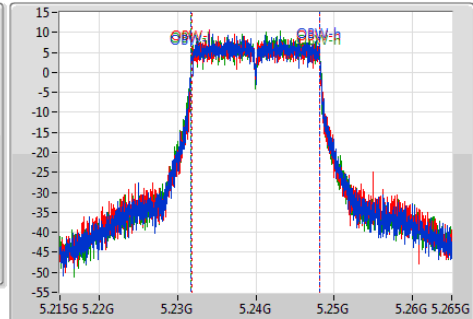

802.11a_(6Mbps)_3TX

EBW

5240MHz

Ch Freq: 5.24GHz
 Span: 50MHz
 RBW: 200kHz
 VBW: 1MHz
 Sweep Time: 100ms
 Detector Type: Peak

Ch Freq: 5.24GHz
 Span: 50MHz
 RBW: 200kHz
 VBW: 1MHz
 Sweep Time: 100ms
 Detector Type: Sample