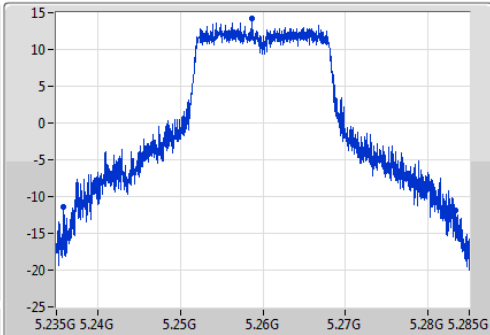

Ch Freq: 5.26GHz
Span: 50MHz
RBW: 300kHz
VBW: 1MHz
Sweep Time: 100ms
Detector Type: Sample