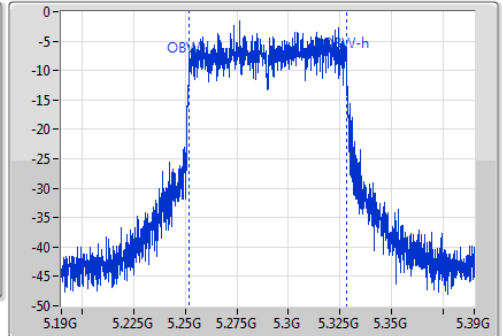

26dB(Hz)	Fl-26dB(Hz)	Fh-26dB(Hz)	OBW(Hz)	Fl-OBW(Hz)	Fh-OBW(Hz)	Limit(Hz)	Port
105.1M	5.2357G	5.3408G	76.162M	5.252019G	5.328181G	Inf	1

802.11ac VHT80_Nss1,(MCS0)_1TX

EBW

5530MHz

Ch Freq
5.53GHz

Span
200MHz

RBW
2MHz

VBW
10MHz

Sweep Time
100ms

Detector Type
Peak

Port 1