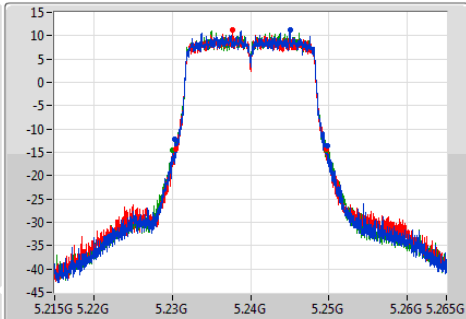

5240MHz

Ch Freq: 5.24GHz
Span: 50MHz
RBW: 200kHz
VBW: 1MHz
Sweep Time: 100ms
Detector Type: Peak

Ch Freq: 5.24GHz
Span: 50MHz
RBW: 200kHz
VBW: 1MHz
Sweep Time: 100ms
Detector Type: Sample