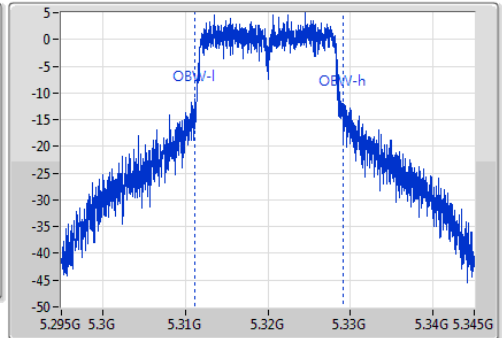

26dB(Hz)	Fl-26dB(Hz)	Fh-26dB(Hz)	OBW(Hz)	Fl-OBW(Hz)	Fh-OBW(Hz)	Limit(Hz)	Port
35.85M	5.302675G	5.338525G	17.891M	5.311204G	5.329095G	Inf	1