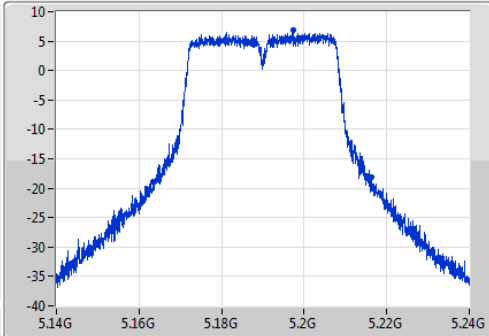

Ch Freq: 5.19GHz
Span: 100MHz
RBW: 500kHz
VBW: 2MHz
Sweep Time: 100ms
Detector Type: Sample