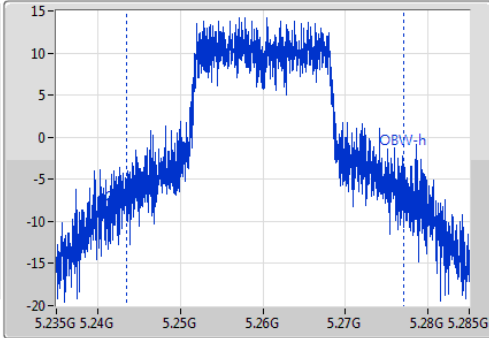

26dB(Hz)	Fl-26dB(Hz)	Fh-26dB(Hz)	OBW(Hz)	Fl-OBW(Hz)	Fh-OBW(Hz)	Limit(Hz)	Port
49.95M	5.235G	5.28495G	33.533M	5.243508G	5.277041G	Inf	1

802.11a_(6Mbps)_1TX

EBW