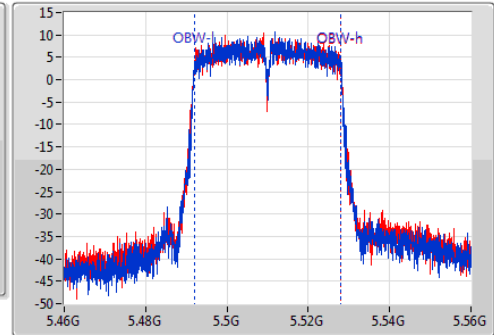

802.11ac VHT40-BF_Nss1,(MCS0)_2TX

EBW

5510MHz

Ch Freq
5.51GHz
Span
100MHz
RBW
500kHz
VBW
2MHz
Sweep Time
100ms
Detector Type
Peak

Ch Freq
5.51GHz
Span
100MHz
RBW
500kHz
VBW
2MHz
Sweep Time
100ms
Detector Type
Sample