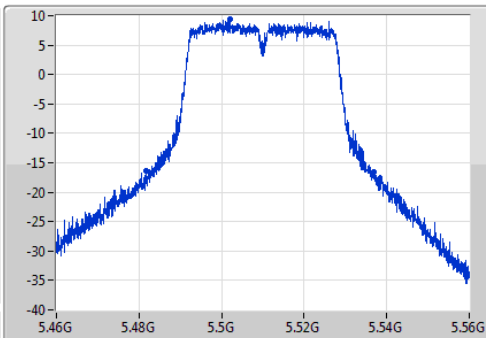

802.11ac VHT40_Nss1,(MCS0)_1TX

EBW

5510MHz

Ch Freq
5.51GHz

Span
100MHz

RBW
1MHz

VBW
3MHz

Sweep Time
100ms

Detector Type
Peak

Ch Freq
5.51GHz

Span
100MHz

RBW
500kHz

VBW
2MHz

Sweep Time
100ms

Detector Type
Sample