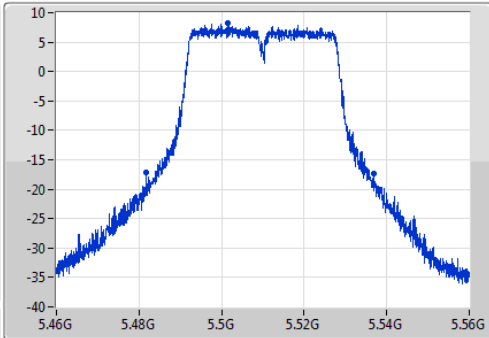

Ch Freq
5.51GHz
Span
100MHz
RBW
500kHz
VBW
2MHz
Sweep Time
100ms
Detector Type
Sample