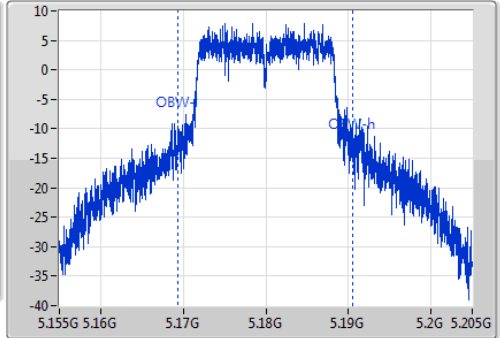

26dB(Hz)	Fl-26dB(Hz)	Fh-26dB(Hz)	OBW(Hz)	Fl-OBW(Hz)	Fh-OBW(Hz)	Limit(Hz)	Port
41.475M	5.1588G	5.200275G	21.189M	5.16938G	5.19057G	Inf	1

802.11a_(6Mbps)_1TX

EBW