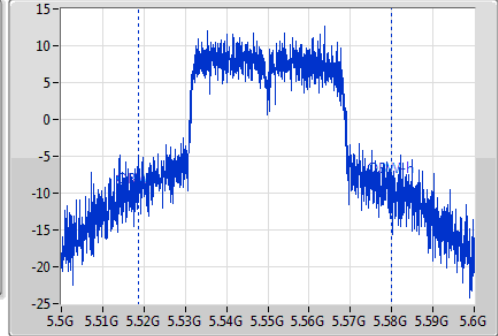

26dB(Hz)	Fl-26dB(Hz)	Fh-26dB(Hz)	OBW(Hz)	Fl-OBW(Hz)	Fh-OBW(Hz)	Limit(Hz)	Port
99.95M	5.50005G	5.6G	61.119M	5.518716G	5.579835G	Inf	1

802.11ac VHT40_Nss1,(MCS0)_1TX

EBW