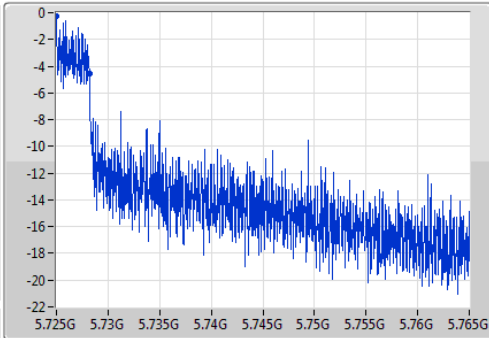

Ch Freq: 5.745GHz
Span: 40MHz
RBW: 500kHz
VBW: 2MHz
Sweep Time: 100ms
Detector Type: Sample
Port 1