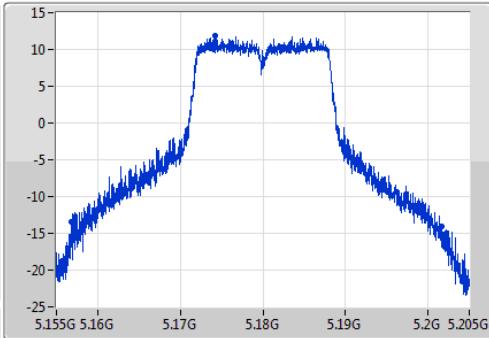

Ch Freq: 5.18GHz
Span: 50MHz
RBW: 300kHz
VBW: 1MHz
Sweep Time: 100ms
Detector Type: Sample