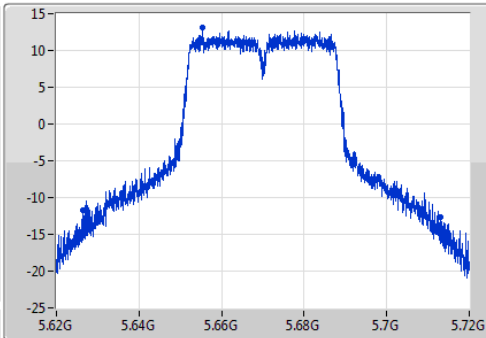

5670MHz

Ch Freq: 5.67GHz
Span: 100MHz
RBW: 1MHz
VBW: 3MHz
Sweep Time: 100ms
Detector Type: Peak

Ch Freq: 5.67GHz
Span: 100MHz
RBW: 500kHz
VBW: 2MHz
Sweep Time: 100ms
Detector Type: Sample