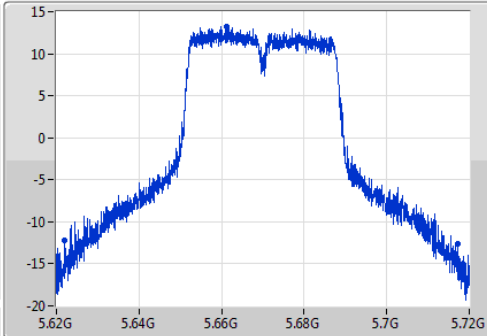

Ch Freq: 5.67GHz
Span: 100MHz
RBW: 500kHz
VBW: 2MHz
Sweep Time: 100ms
Detector Type: Sample