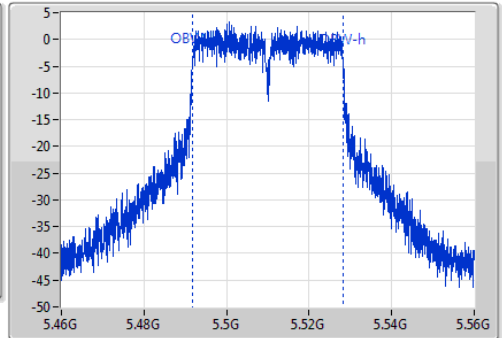

802.11ac VHT40_Nss1,(MCS0)_1TX

EBW

5510MHz

Ch Freq
5.51GHz
Span
100MHz
RBW
1MHz
VBW
3MHz
Sweep Time
100ms
Detector Type
Peak
Port 1

Ch Freq
5.51GHz
Span
100MHz
RBW
500kHz
VBW
2MHz
Sweep Time
100ms
Detector Type
Sample