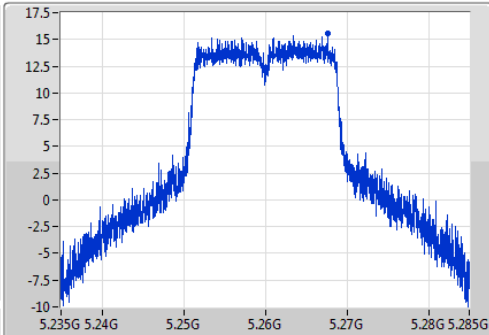

Ch Freq: 5.26GHz
Span: 50MHz
RBW: 500kHz
VBW: 2MHz
Sweep Time: 100ms
Detector Type: Sample