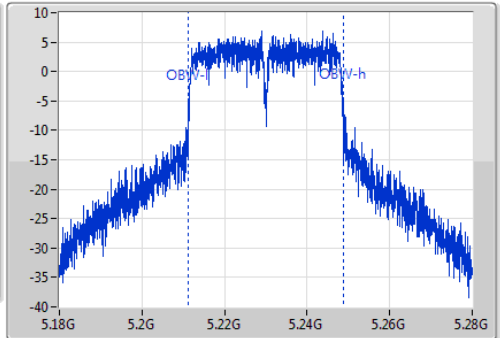

802.11ac VHT40_Nss1,(MCS0)_1TX

EBW

5230MHz

Ch Freq: 5.23GHz
 Span: 100MHz
 RBW: 1MHz
 VBW: 3MHz
 Sweep Time: 100ms
 Detector Type: Peak
 Port 1

Ch Freq: 5.23GHz
 Span: 100MHz
 RBW: 500kHz
 VBW: 2MHz
 Sweep Time: 100ms
 Detector Type: Sample
 Port 1