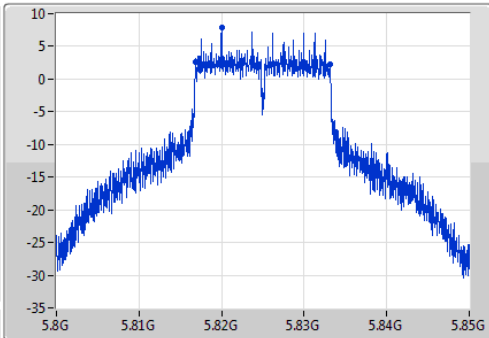

Ch Freq: 5.825GHz
Span: 50MHz
RBW: 300kHz
VBW: 1MHz
Sweep Time: 100ms
Detector Type: Sample