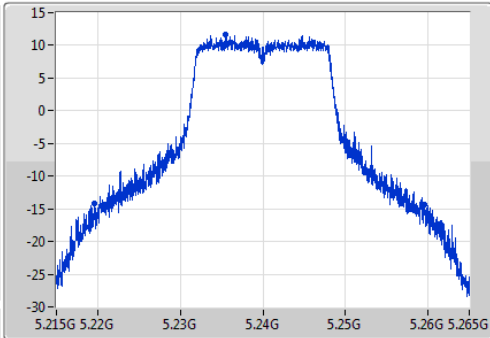

5240MHz

Ch Freq: 5.24GHz
Span: 50MHz
RBW: 500kHz
VBW: 2MHz
Sweep Time: 100ms
Detector Type: Peak

Ch Freq: 5.24GHz
Span: 50MHz
RBW: 200kHz
VBW: 1MHz
Sweep Time: 100ms
Detector Type: Sample