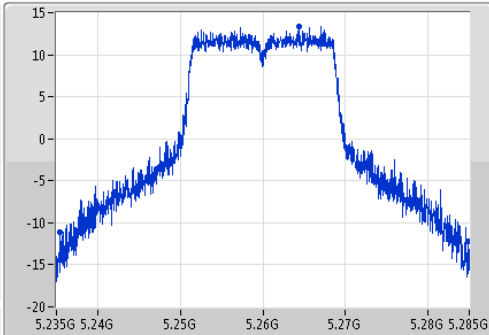

Ch Freq: 5.26GHz
Span: 50MHz
RBW: 300kHz
VBW: 1MHz
Sweep Time: 100ms
Detector Type: Sample