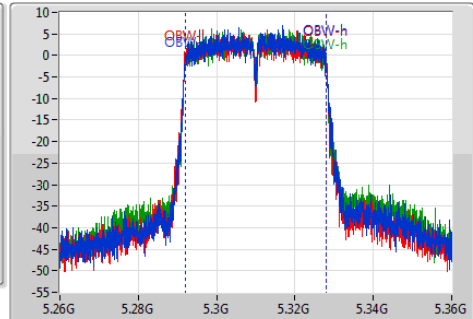

802.11ac VHT40-BF_Nss1,(MCS0)_3TX

EBW

5310MHz

Ch Freq: 5.31GHz
 Span: 100MHz
 RBW: 500kHz
 VBW: 2MHz
 Sweep Time: 100ms
 Detector Type: Peak

Port 1
 Port 2
 Port 3

Ch Freq: 5.31GHz
 Span: 100MHz
 RBW: 500kHz
 VBW: 2MHz
 Sweep Time: 100ms
 Detector Type: Sample