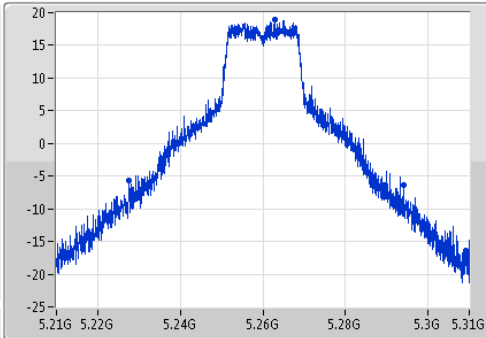

Ch Freq: 5.26GHz
Span: 100MHz
RBW: 500kHz
VBW: 2MHz
Sweep Time: 100ms
Detector Type: Sample
Port 1