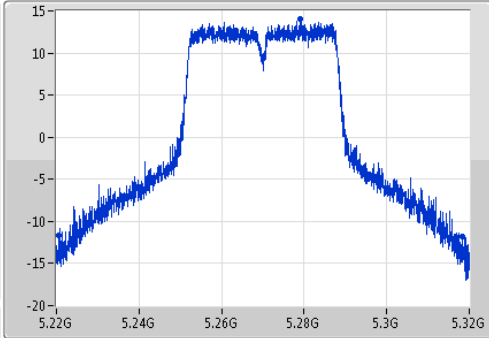

802.11ac VHT40_Nss1,(MCS0)_1TX

EBW

5270MHz

Ch Freq
5.27GHz

Span
100MHz

RBW
1MHz

VBW
3MHz

Sweep Time
100ms

Detector Type
Peak

Port 1

Ch Freq
5.27GHz

Span
100MHz

RBW
1MHz

VBW
3MHz

Sweep Time
100ms

Detector Type
Sample