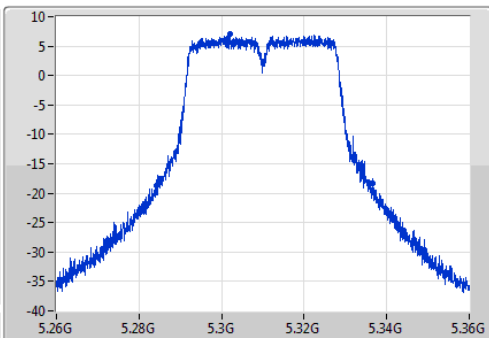

Ch Freq
5.31GHz

Span
100MHz

RBW
500kHz

VBW
2MHz

Sweep Time
100ms

Detector Type
Sample