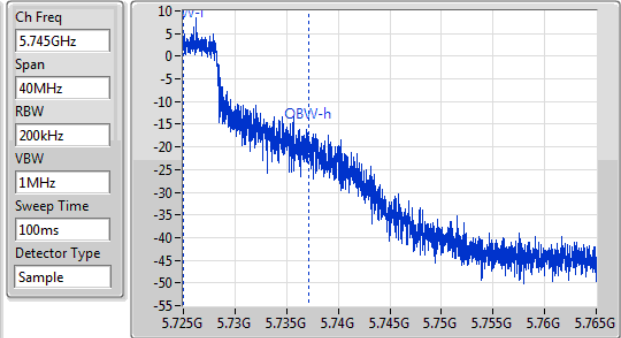

802.11ac VHT20_Nss1,(MCS0)_1TX

EBW

5720MHz Straddle 5.725-5.85GHz

6dB(Hz)	Fl-6dB(Hz)	Fh-6dB(Hz)	OBW(Hz)	Fl-OBW(Hz)	Fh-OBW(Hz)	Limit(Hz)	Port
3.14M	5.725G	5.72814G	12.174M	5.72501G	5.737184G	500k	1

802.11ac VHT20_Nss1,(MCS0)_1TX

EBW