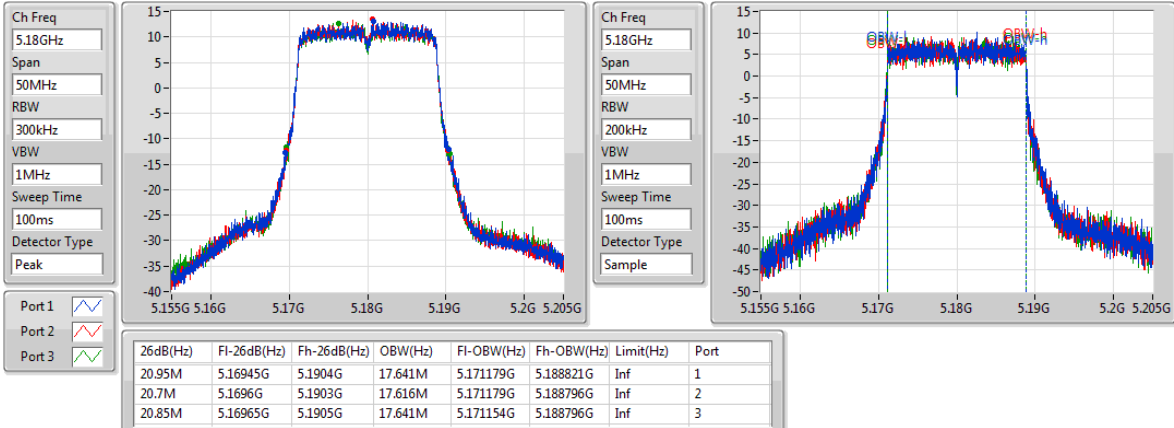

Port X-N dB = Port X 6dB down bandwidth for 5.725-5.85GHz band / 26dB down bandwidth for other band

Port X-OBW = Port X 99% occupied bandwidth;

802.11ac VHT20-BF_Nss1,(MCS0)_3TX

EBW

5180MHz

802.11ac VHT20-BF_Nss1,(MCS0)_3TX