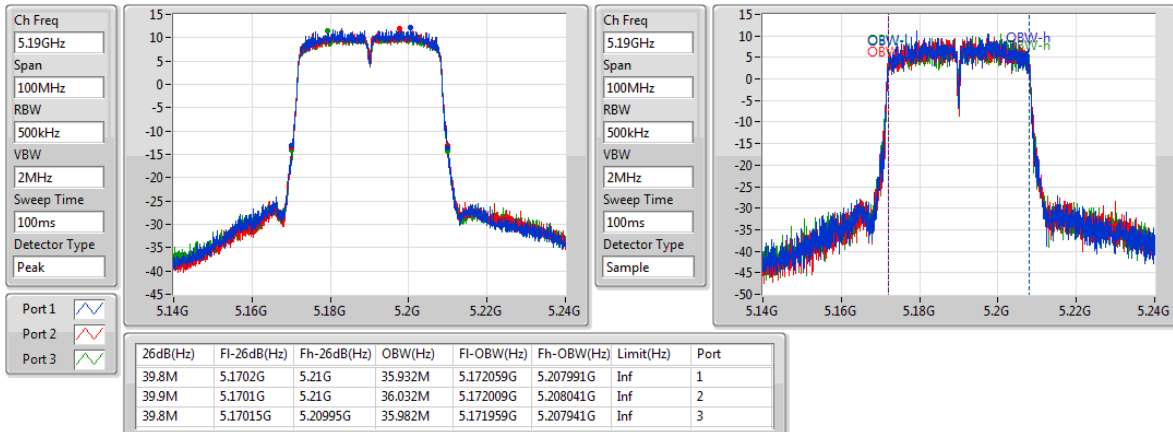

5190MHz

802.11ac VHT40-BF_Nss1,(MCS0)_3TX

EBW

5230MHz

Ch Freq: 5.23GHz
 Span: 100MHz
 RBW: 500kHz
 VBW: 2MHz
 Sweep Time: 100ms
 Detector Type: Peak

Port 1
 Port 2
 Port 3

Ch Freq: 5.23GHz
 Span: 100MHz
 RBW: 500kHz
 VBW: 2MHz
 Sweep Time: 100ms
 Detector Type: Sample