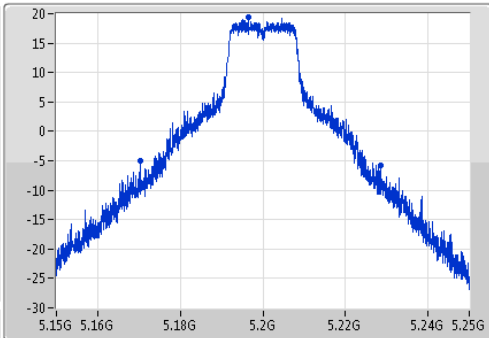

5200MHz

Ch Freq: 5.2GHz
Span: 100MHz
RBW: 1MHz
VBW: 3MHz
Sweep Time: 100ms
Detector Type: Peak
Port 1

Ch Freq: 5.2GHz
Span: 100MHz
RBW: 500kHz
VBW: 2MHz
Sweep Time: 100ms
Detector Type: Sample