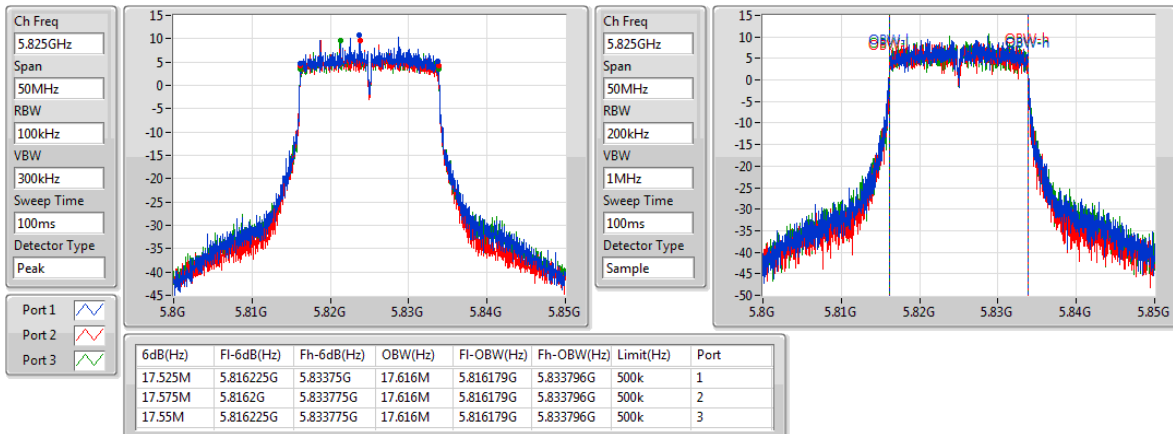

802.11ac VHT20-BF_Nss1,(MCS0)_3TX

EBW

5825MHz