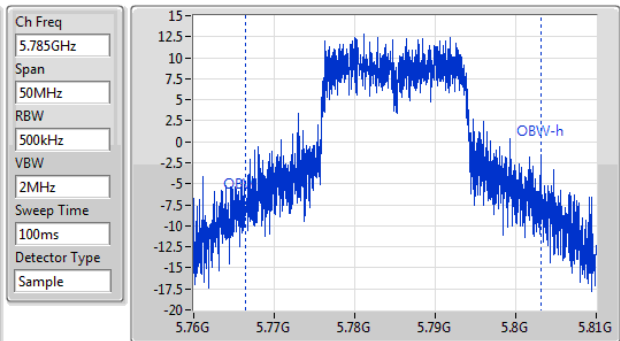

5785MHz

6dB(Hz)	Fl-6dB(Hz)	Fh-6dB(Hz)	OBW(Hz)	Fl-OBW(Hz)	Fh-OBW(Hz)	Limit(Hz)	Port
17.55M	5.77625G	5.7938G	36.707M	5.766434G	5.803141G	500k	1