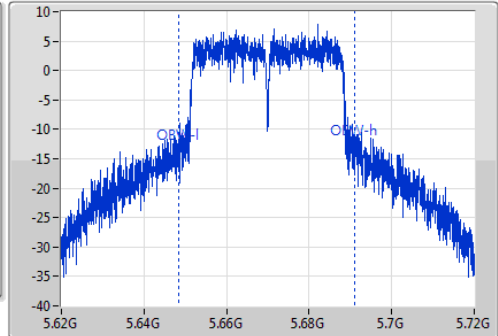

26dB(Hz)	Fl-26dB(Hz)	Fh-26dB(Hz)	OBW(Hz)	Fl-OBW(Hz)	Fh-OBW(Hz)	Limit(Hz)	Port
88.05M	5.62425G	5.7123G	42.579M	5.648511G	5.691089G	Inf	1

802.11ac VHT40_Nss1,(MCS0)_1TX

EBW