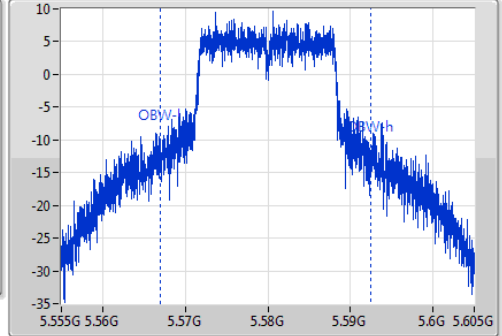

802.11ac VHT20_Nss1,(MCS0)_1TX

EBW

5580MHz

Ch Freq: 5.58GHz
 Span: 50MHz
 RBW: 500kHz
 VBW: 2MHz
 Sweep Time: 100ms
 Detector Type: Peak

Ch Freq: 5.58GHz
 Span: 50MHz
 RBW: 300kHz
 VBW: 1MHz
 Sweep Time: 100ms
 Detector Type: Sample