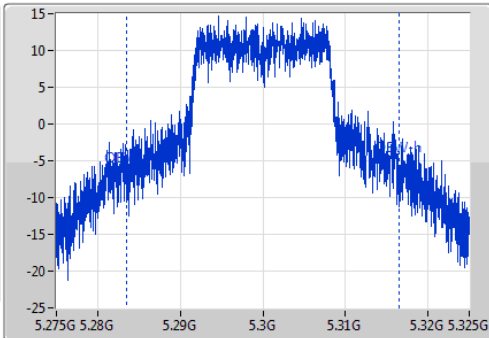

802.11a_(6Mbps)_1TX

EBW

5300MHz

Ch Freq: 5.3GHz
 Span: 50MHz
 RBW: 500kHz
 VBW: 2MHz
 Sweep Time: 100ms
 Detector Type: Peak
 Port 1

Ch Freq: 5.3GHz
 Span: 50MHz
 RBW: 500kHz
 VBW: 2MHz
 Sweep Time: 100ms
 Detector Type: Sample