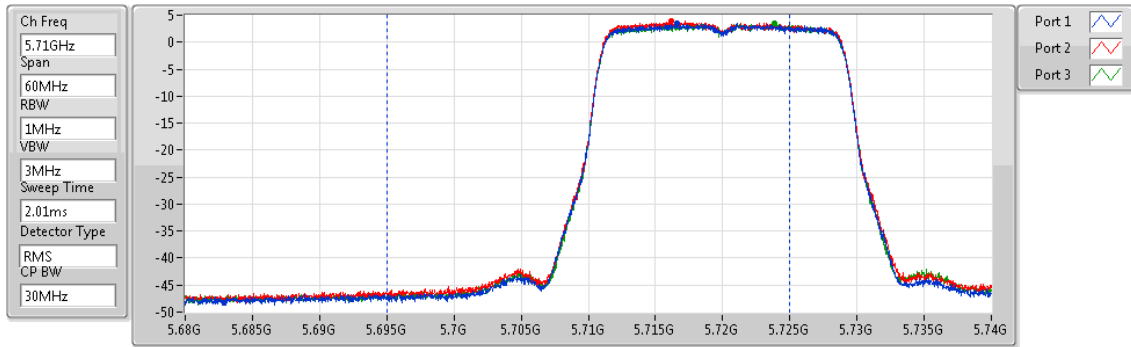

802.11ac VHT20_Nss1,(MCS0)_3TX

AV Power

5720MHz Straddle 5.47-5.725GHz

Sum=Total Power
PX=Port X

Sum(dBm)	P1(dBm)	P2(dBm)	P3(dBm)
18.57	13.68	14.04	13.66