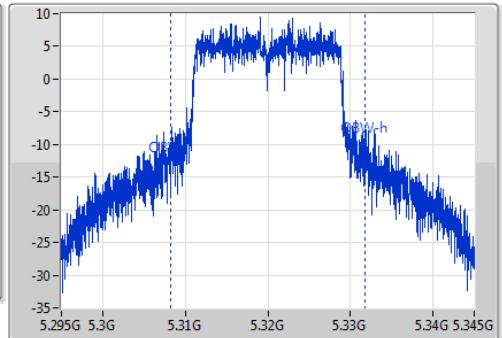

802.11ac VHT20_Nss1,(MCS0)_1TX

EBW

5320MHz

Ch Freq: 5.32GHz
 Span: 50MHz
 RBW: 500kHz
 VBW: 2MHz
 Sweep Time: 100ms
 Detector Type: Peak
 Port 1

Ch Freq: 5.32GHz
 Span: 50MHz
 RBW: 300kHz
 VBW: 1MHz
 Sweep Time: 100ms
 Detector Type: Sample
 Port 1