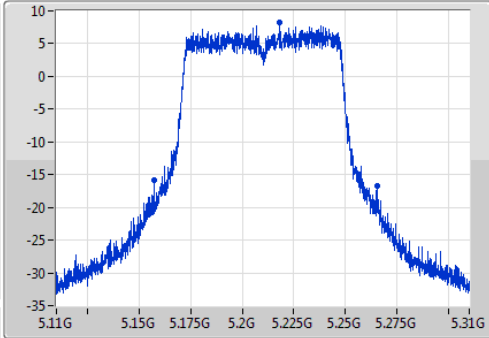

802.11ac VHT80_Nss1,(MCS0)_1TX

EBW

5210MHz

Ch Freq: 5.21GHz
Span: 200MHz
RBW: 2MHz
VBW: 10MHz
Sweep Time: 100ms
Detector Type: Peak
Port 1

Ch Freq: 5.21GHz
Span: 200MHz
RBW: 1MHz
VBW: 3MHz
Sweep Time: 100ms
Detector Type: Sample