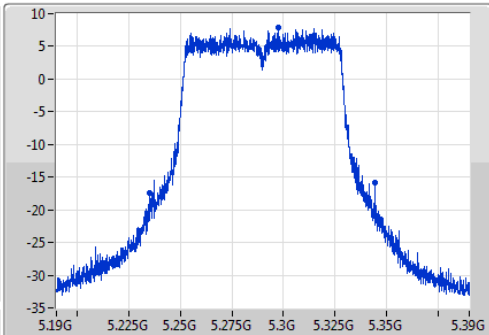

Ch Freq
5.29GHz

Span
200MHz

RBW
1MHz

VBW
3MHz

Sweep Time
100ms

Detector Type
Sample