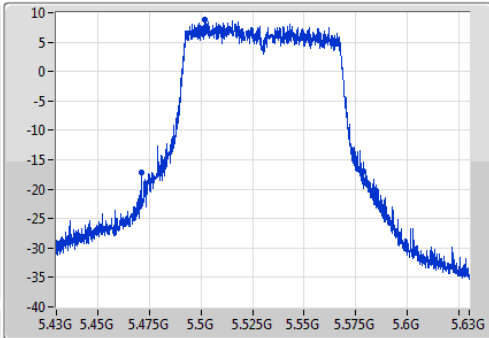

Ch Freq: 5.53GHz
Span: 200MHz
RBW: 1MHz
VBW: 3MHz
Sweep Time: 100ms
Detector Type: Sample