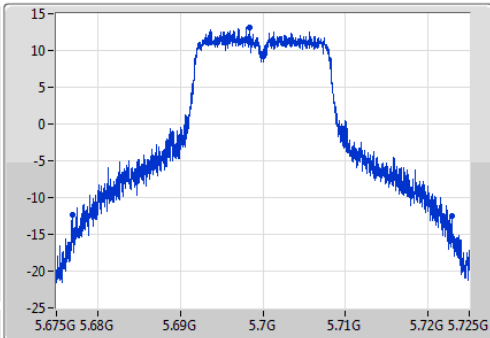

Ch Freq: 5.7GHz
Span: 50MHz
RBW: 300kHz
VBW: 1MHz
Sweep Time: 100ms
Detector Type: Sample