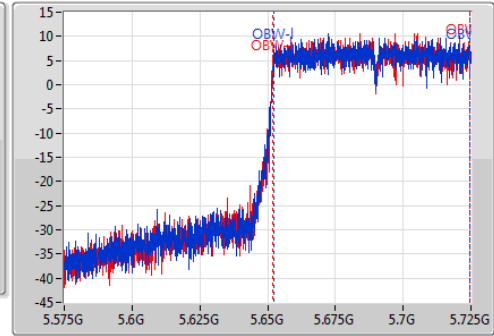

802.11ac VHT80-BF_Nss1,(MCS0)_2TX

EBW

5690MHz Straddle 5.47-5.725GHz

Ch Freq: 5.65GHz
 Span: 150MHz
 RBW: 1MHz
 VBW: 3MHz
 Sweep Time: 100ms
 Detector Type: Peak

Ch Freq: 5.65GHz
 Span: 150MHz
 RBW: 1MHz
 VBW: 3MHz
 Sweep Time: 100ms
 Detector Type: Sample

EBW

5690MHz Straddle 5.725-5.85GHz

802.11ac VHT80-BF_Nss1,(MCS0)_2TX

EBW

5775MHz

For Set 6 antennas / 3TX:
<For Non-Beamforming Mode>
Summary

Mode	Max-N dB (Hz)	Max-OBW (Hz)	ITU-Code	Min-N dB (Hz)	Min-OBW (Hz)
802.11a_(6Mbps)_3TX	-	-	-	-	-
5.15-5.25GHz	19.95M	16.442M	16M4D1D	19.3M	16.392M
5.25-5.35GHz	19.575M	16.417M	16M4D1D	19.25M	16.367M
5.47-5.725GHz	19.875M	16.417M	16M4D1D	14.61M	13.163M
5.725-5.85GHz	16.325M	16.467M	16M5D1D	3.14M	3.418M
802.11ac VHT20_Nss1,(MCS0)_3TX	-	-	-	-	-
5.15-5.25GHz	21.225M	17.641M	17M6D1D	20.675M	17.591M
5.25-5.35GHz	20.7M	17.641M	17M6D1D	20.3M	17.591M
5.47-5.725GHz	20.775M	17.616M	17M6D1D	15.09M	13.778M
5.725-5.85GHz	17.55M	17.666M	17M7D1D	3.74M	3.938M
802.11ac VHT40_Nss1,(MCS0)_3TX	-	-	-	-	-
5.15-5.25GHz	40.05M	35.982M	36M0D1D	39.4M	35.932M
5.25-5.35GHz	40.05M	36.032M	36M0D1D	39.35M	35.932M
5.47-5.725GHz	39.85M	36.032M	36M0D1D	34.93M	32.779M
5.725-5.85GHz	35.3M	36.082M	36M1D1D	3.16M	3.478M
802.11ac VHT80_Nss1,(MCS0)_3TX	-	-	-	-	-
5.15-5.25GHz	87M	75.762M	75M8D1D	84.1M	75.762M
5.25-5.35GHz	86.5M	75.762M	75M8D1D	85M	75.662M
5.47-5.725GHz	87.7M	75.862M	75M9D1D	77.475M	72.414M
5.725-5.85GHz	75.5M	75.862M	75M9D1D	3.1M	5.477M