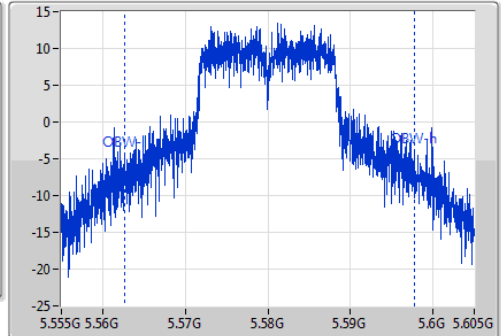

802.11a_(6Mbps)_1TX

EBW

5580MHz

Ch Freq: 5.58GHz
 Span: 50MHz
 RBW: 500kHz
 VBW: 2MHz
 Sweep Time: 100ms
 Detector Type: Peak

Ch Freq: 5.58GHz
 Span: 50MHz
 RBW: 500kHz
 VBW: 2MHz
 Sweep Time: 100ms
 Detector Type: Sample