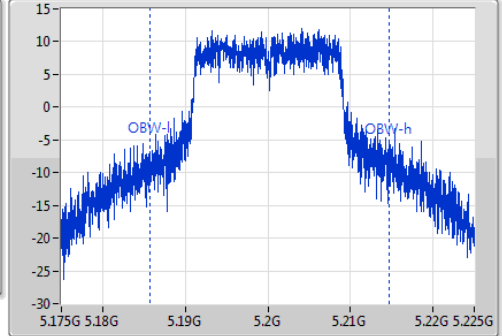

5745MHz

802.11ac VHT20_Nss1,(MCS0)_1TX

EBW

5200MHz

Ch Freq: 5.2GHz
 Span: 50MHz
 RBW: 500kHz
 VBW: 2MHz
 Sweep Time: 100ms
 Detector Type: Peak
 Port 1

Ch Freq: 5.2GHz
 Span: 50MHz
 RBW: 500kHz
 VBW: 2MHz
 Sweep Time: 100ms
 Detector Type: Sample