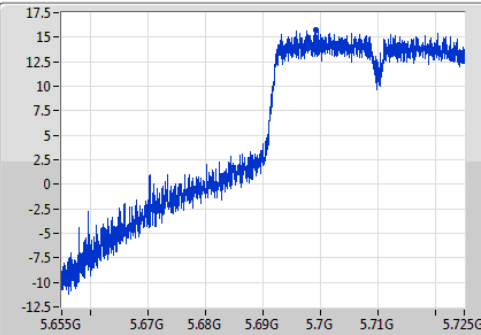

5710MHz Straddle 5.47-5.725GHz

Ch Freq
5.69GHz

Span
70MHz

RBW
1MHz

VBW
3MHz

Sweep Time
100ms

Detector Type
Peak

Ch Freq
5.69GHz

Span
70MHz

RBW
1MHz

VBW
3MHz

Sweep Time
100ms

Detector Type
Sample