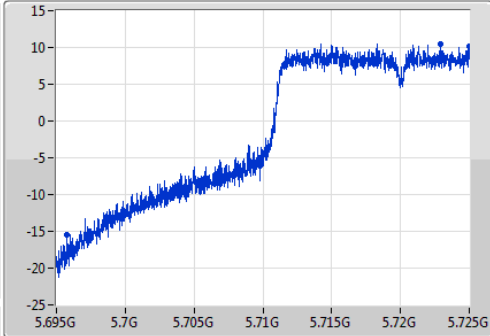

Ch Freq: 5.71GHz
Span: 30MHz
RBW: 300kHz
VBW: 1MHz
Sweep Time: 100ms
Detector Type: Sample