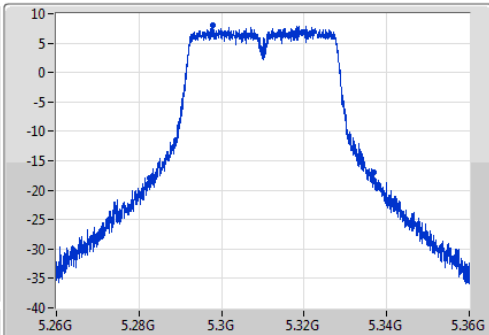

Ch Freq
5.31GHz
Span
100MHz
RBW
500kHz
VBW
2MHz
Sweep Time
100ms
Detector Type
Sample