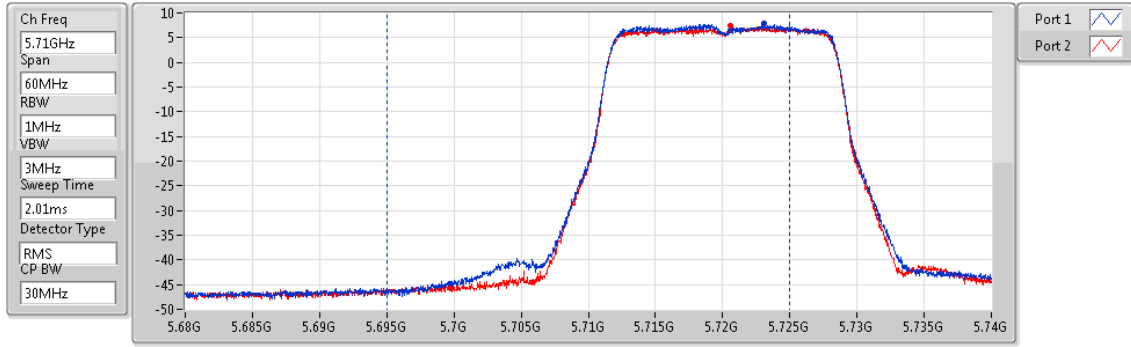

802.11a_(6Mbps)_2TX

AV Power

5720MHz Straddle 5.47-5.725GHz

Sum=Total Power
PX=Port X

802.11a_(6Mbps)_2TX

AV Power