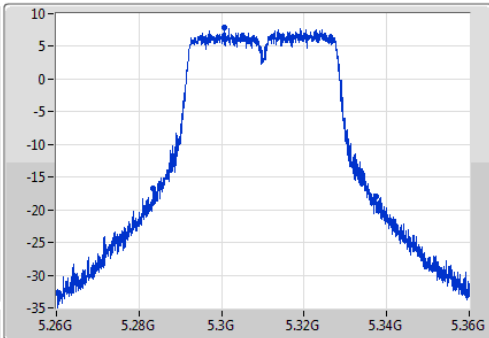

Ch Freq
5.31GHz

Span
100MHz

RBW
500kHz

VBW
2MHz

Sweep Time
100ms

Detector Type
Sample