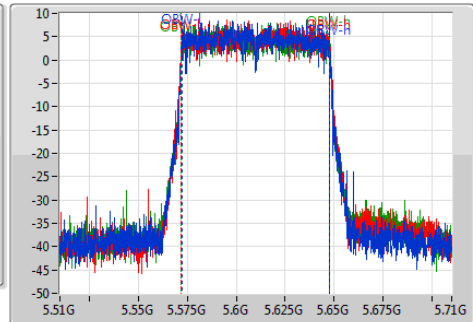

Detector Type
Peak

Ch Freq
5.61GHz

Span
200MHz

RBW
1MHz

VBW
3MHz

Sweep Time
100ms

Detector Type
Sample

Port 1