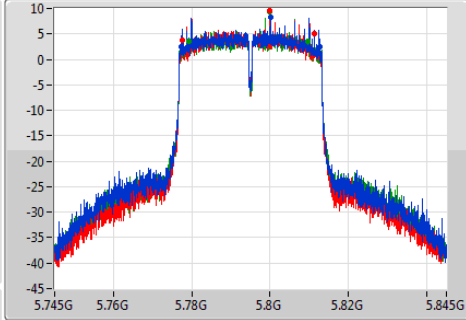

EBW

5755MHz

802.11ac VHT40-BF_Nss1,(MCS0)_3TX

EBW

5795MHz

Ch Freq: 5.795GHz
 Span: 100MHz
 RBW: 100kHz
 VBW: 300kHz
 Sweep Time: 100ms
 Detector Type: Peak
 Port 1: [Waveform icon]
 Port 2: [Waveform icon]
 Port 3: [Waveform icon]