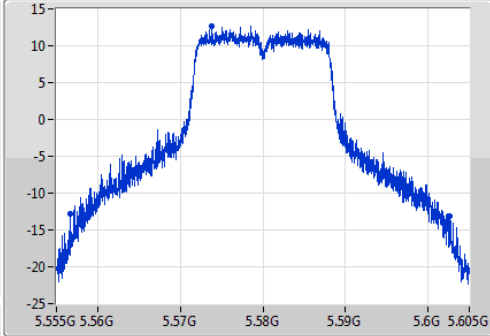

802.11ac VHT20_Nss1,(MCS0)_1TX

EBW

5580MHz

Ch Freq: 5.58GHz
Span: 50MHz
RBW: 500kHz
VBW: 2MHz
Sweep Time: 100ms
Detector Type: Peak

Ch Freq: 5.58GHz
Span: 50MHz
RBW: 300kHz
VBW: 1MHz
Sweep Time: 100ms
Detector Type: Sample