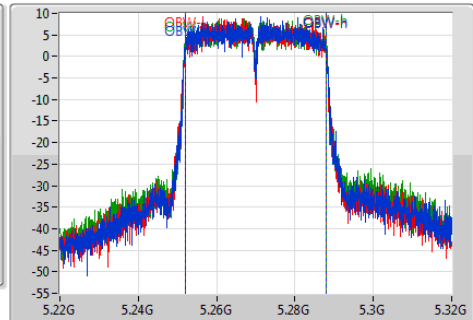

802.11ac VHT40-BF_Nss1,(MCS0)_3TX

EBW

5270MHz

Ch Freq: 5.27GHz
 Span: 100MHz
 RBW: 500kHz
 VBW: 2MHz
 Sweep Time: 100ms
 Detector Type: Peak

Port 1
 Port 2
 Port 3

Ch Freq: 5.27GHz
 Span: 100MHz
 RBW: 500kHz
 VBW: 2MHz
 Sweep Time: 100ms
 Detector Type: Sample