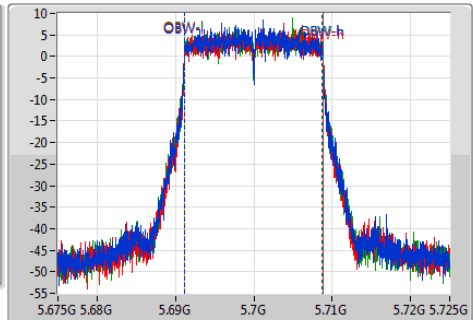

802.11ac VHT20_Nss1,(MCS0)_3TX

EBW

5700MHz

Ch Freq: 5.7GHz
 Span: 50MHz
 RBW: 300kHz
 VBW: 1MHz
 Sweep Time: 100ms
 Detector Type: Peak

Ch Freq: 5.7GHz
 Span: 50MHz
 RBW: 200kHz
 VBW: 1MHz
 Sweep Time: 100ms
 Detector Type: Sample