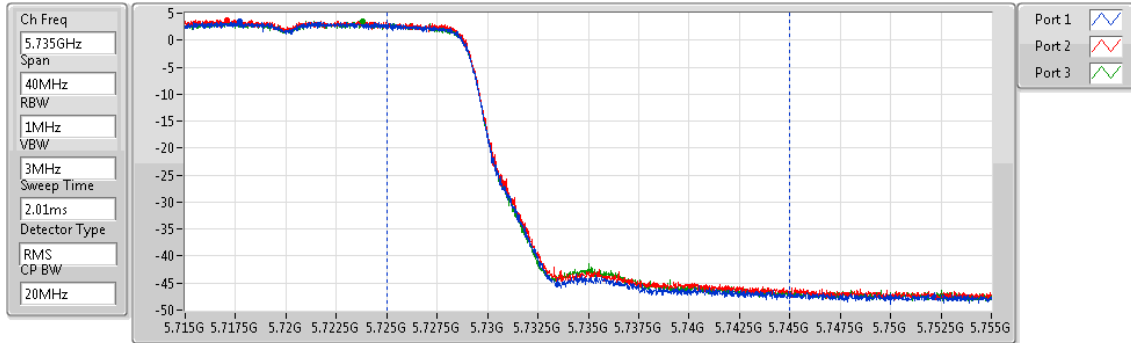

802.11ac VHT20_Nss1,(MCS0)_3TX

AV Power

5720MHz Straddle 5.725-5.85GHz

Sum=Total Power
PX=Port X

Sum(dBm)	P1(dBm)	P2(dBm)	P3(dBm)
12.71	7.82	8.10	7.91