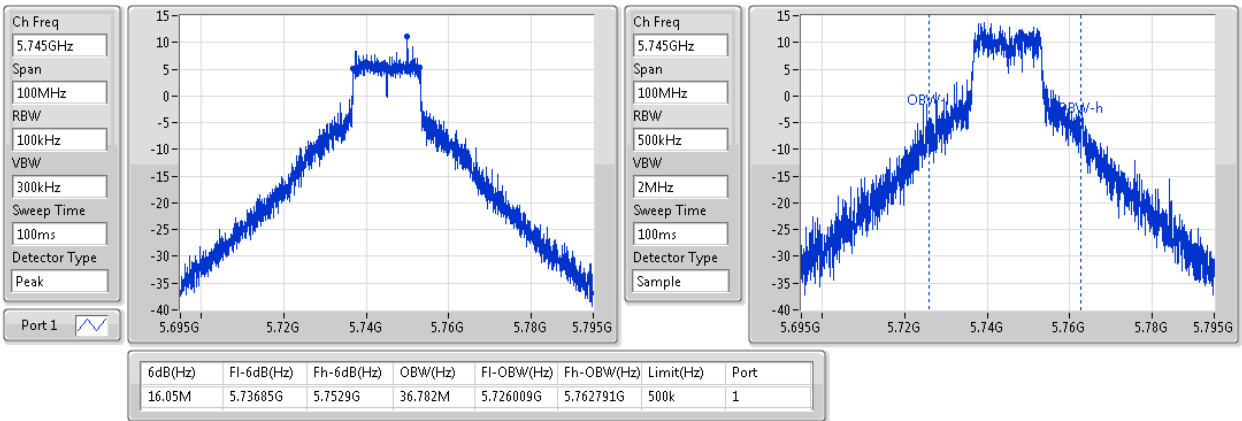

802.11a_(6Mbps)_1TX

EBW

5720MHz Straddle 5.47-5.725GHz

802.11a_(6Mbps)_1TX

EBW

5720MHz Straddle 5.725-5.85GHz

802.11a_(6Mbps)_1TX

EBW

5745MHz