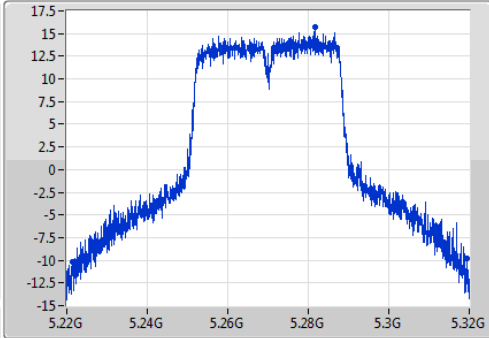

802.11ac VHT40_Nss1,(MCS0)_1TX

EBW

5270MHz

Ch Freq
5.27GHz

Span
100MHz

RBW
1MHz

VBW
3MHz

Sweep Time
100ms

Detector Type
Peak

Port 1

Ch Freq
5.27GHz

Span
100MHz

RBW
1MHz

VBW
3MHz

Sweep Time
100ms

Detector Type
Sample