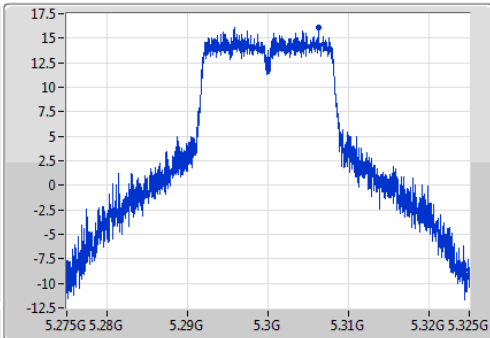

5300MHz

Ch Freq: 5.3GHz
Span: 50MHz
RBW: 500kHz
VBW: 2MHz
Sweep Time: 100ms
Detector Type: Peak
Port 1

Ch Freq: 5.3GHz
Span: 50MHz
RBW: 500kHz
VBW: 2MHz
Sweep Time: 100ms
Detector Type: Sample