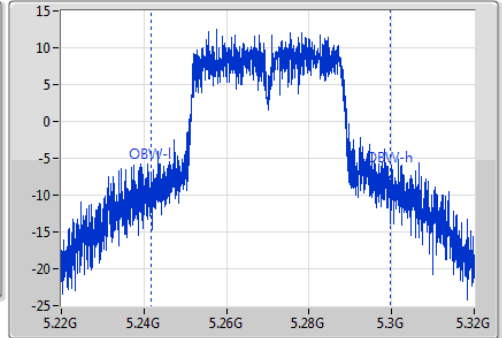

802.11ac VHT40_Nss1,(MCS0)_1TX

EBW

5270MHz

Ch Freq
5.27GHz
Span
100MHz
RBW
1MHz
VBW
3MHz
Sweep Time
100ms
Detector Type
Peak
Port 1

Ch Freq
5.27GHz
Span
100MHz
RBW
1MHz
VBW
3MHz
Sweep Time
100ms
Detector Type
Sample