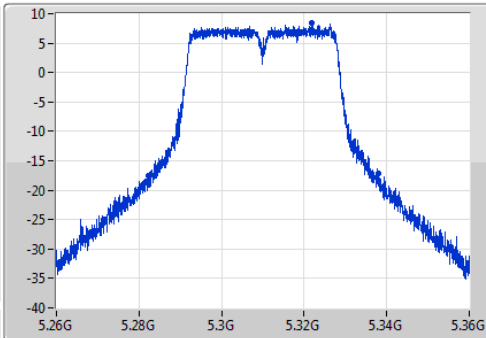

802.11ac VHT40_Nss1,(MCS0)_1TX

EBW

5310MHz

Ch Freq
5.31GHz

Span
100MHz

RBW
1MHz

VBW
3MHz

Sweep Time
100ms

Detector Type
Peak

Ch Freq
5.31GHz

Span
100MHz

RBW
500kHz

VBW
2MHz

Sweep Time
100ms

Detector Type
Sample