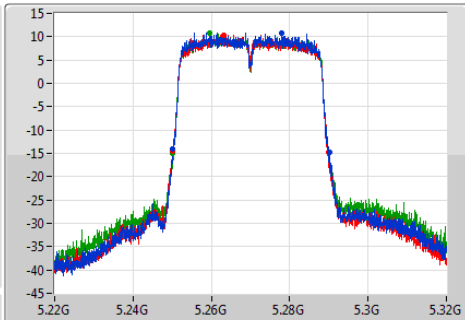

802.11ac VHT40-BF_Nss1,(MCS0)_3TX

EBW

5270MHz

Ch Freq: 5.27GHz
 Span: 100MHz
 RBW: 500kHz
 VBW: 2MHz
 Sweep Time: 100ms
 Detector Type: Peak

Port 1
 Port 2
 Port 3

Ch Freq: 5.27GHz
 Span: 100MHz
 RBW: 500kHz
 VBW: 2MHz
 Sweep Time: 100ms
 Detector Type: Sample