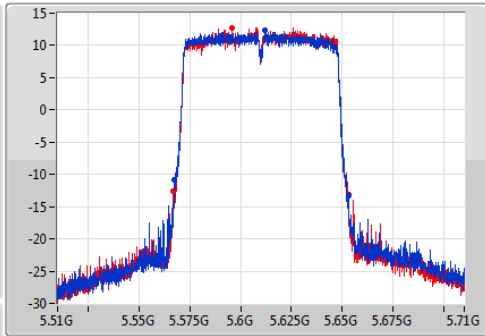

Ch Freq: 5.61GHz
Span: 200MHz
RBW: 1MHz
VBW: 3MHz
Sweep Time: 100ms
Detector Type: Sample