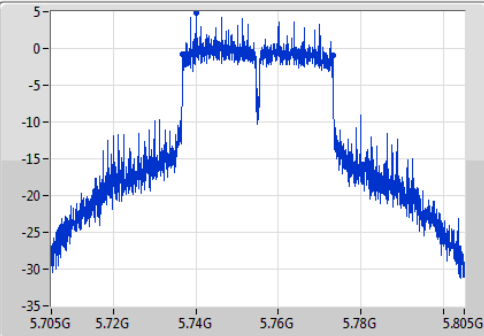

5755MHz

Ch Freq
5.755GHz

Span
100MHz

RBW
100kHz

VBW
300kHz

Sweep Time
100ms

Detector Type
Peak

Port 1

Ch Freq
5.755GHz

Span
100MHz

RBW
1MHz

VBW
3MHz

Sweep Time
100ms

Detector Type
Sample