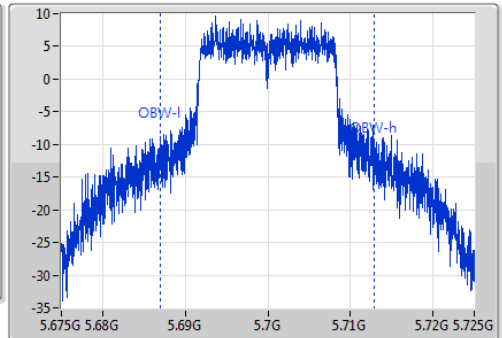

802.11ac VHT20_Nss1,(MCS0)_1TX

EBW

5700MHz

Ch Freq: 5.7GHz
 Span: 50MHz
 RBW: 500kHz
 VBW: 2MHz
 Sweep Time: 100ms
 Detector Type: Peak

Ch Freq: 5.7GHz
 Span: 50MHz
 RBW: 300kHz
 VBW: 1MHz
 Sweep Time: 100ms
 Detector Type: Sample