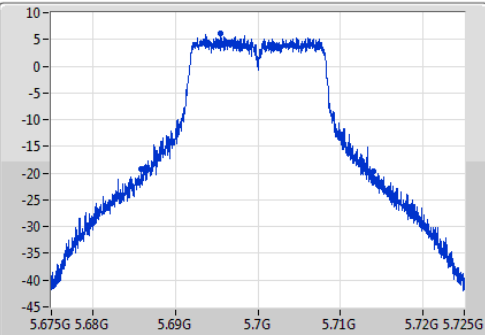

5700MHz

Ch Freq: 5.7GHz
Span: 50MHz
RBW: 300kHz
VBW: 1MHz
Sweep Time: 100ms
Detector Type: Peak

Ch Freq: 5.7GHz
Span: 50MHz
RBW: 200kHz
VBW: 1MHz
Sweep Time: 100ms
Detector Type: Sample