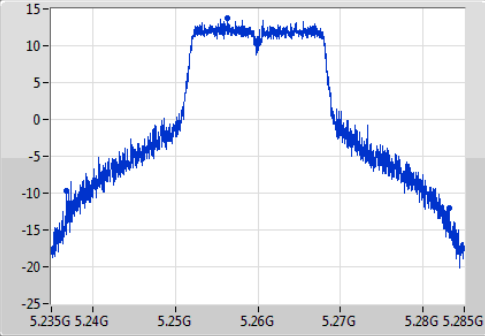

EBW

5260MHz

Ch Freq
5.26GHz

Span
50MHz

RBW
500kHz

VBW
2MHz

Sweep Time
100ms

Detector Type
Peak