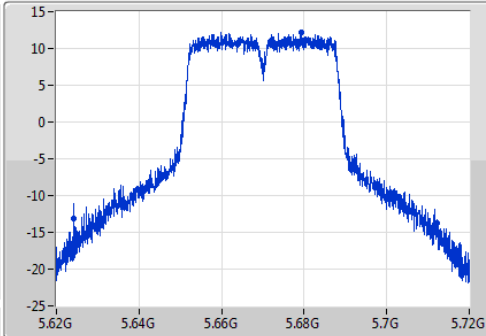

EBW

5670MHz

Ch Freq
5.67GHz

Span
100MHz

RBW
1MHz

VBW
3MHz

Sweep Time
100ms

Detector Type
Peak