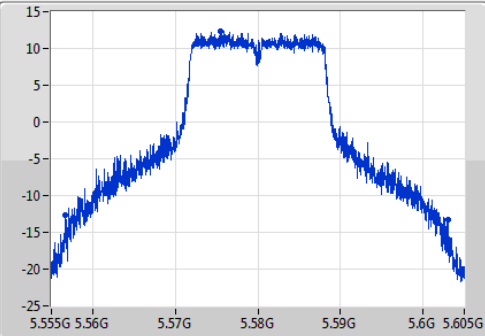

5580MHz

Ch Freq
5.58GHz

Span
50MHz

RBW
500kHz

VBW
2MHz

Sweep Time
100ms

Detector Type
Peak

Ch Freq
5.58GHz

Span
50MHz

RBW
300kHz

VBW
1MHz

Sweep Time
100ms

Detector Type
Sample