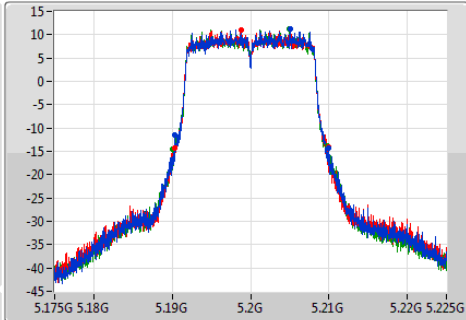

5200MHz

Ch Freq: 5.2GHz
Span: 50MHz
RBW: 200kHz
VBW: 1MHz
Sweep Time: 100ms
Detector Type: Peak

Ch Freq: 5.2GHz
Span: 50MHz
RBW: 200kHz
VBW: 1MHz
Sweep Time: 100ms
Detector Type: Sample