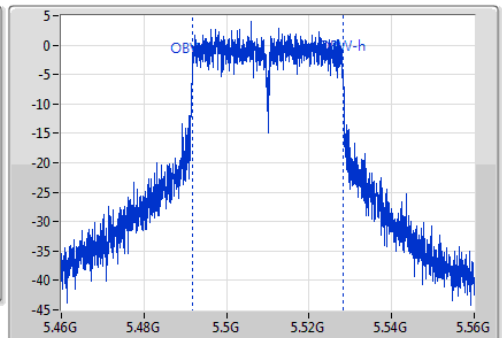

Detector Type
Peak

Port 1

Ch Freq
5.51GHz

Span
100MHz

RBW
500kHz

VBW
2MHz

Sweep Time
100ms

Detector Type
Sample