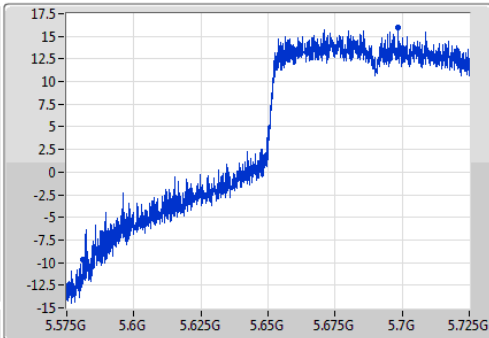

5690MHz Straddle 5.47-5.725GHz

Ch Freq: 5.65GHz
Span: 150MHz
RBW: 2MHz
VBW: 10MHz
Sweep Time: 100ms
Detector Type: Peak
Port 1

Ch Freq: 5.65GHz
Span: 150MHz
RBW: 2MHz
VBW: 10MHz
Sweep Time: 100ms
Detector Type: Sample