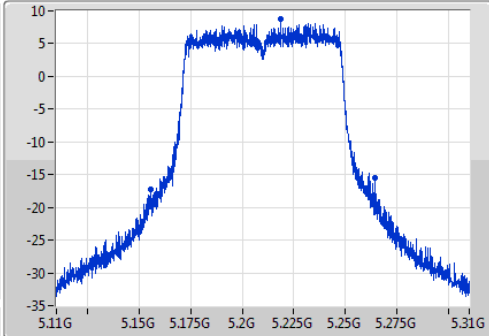

Ch Freq
5.21GHz

Span
200MHz

RBW
2MHz

VBW
10MHz

Sweep Time
100ms

Detector Type
Peak

Port 1

Ch Freq
5.21GHz