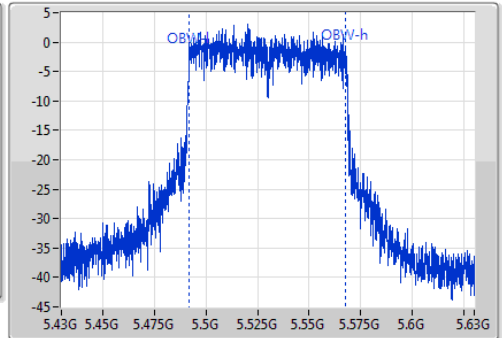

802.11ac VHT80_Nss1,(MCS0)_1TX

EBW

5530MHz

Ch Freq: 5.53GHz
 Span: 200MHz
 RBW: 2MHz
 VBW: 10MHz
 Sweep Time: 100ms
 Detector Type: Peak
 Port 1

Ch Freq: 5.53GHz
 Span: 200MHz
 RBW: 1MHz
 VBW: 3MHz
 Sweep Time: 100ms
 Detector Type: Sample