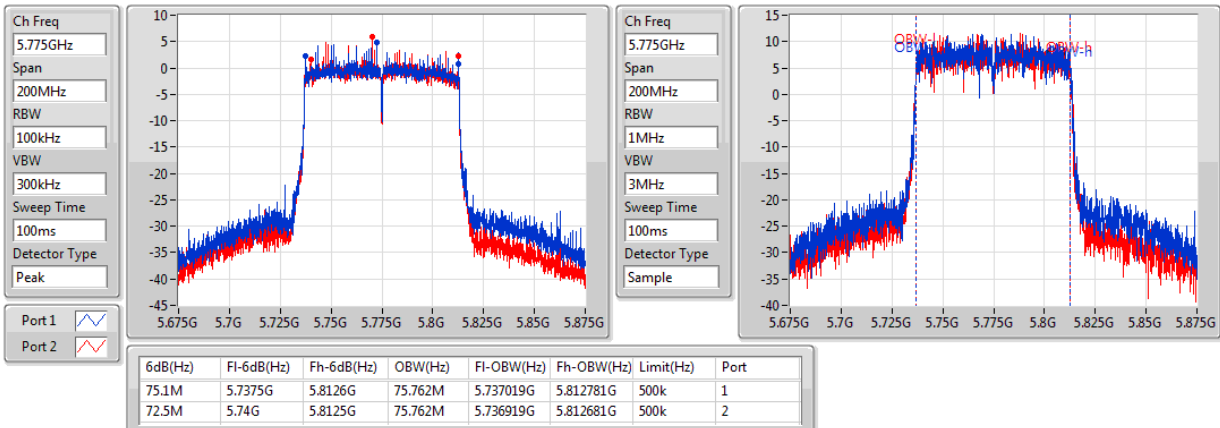

EBW

5690MHz Straddle 5.725-5.85GHz

802.11ac VHT80-BF_Nss1,(MCS0)_2TX

EBW

5775MHz

For Set 6 antennas / 3TX:
<For Non-Beamforming Mode>
Summary

Mode	Max-N dB (Hz)	Max-OBW (Hz)	ITU-Code	Min-N dB (Hz)	Min-OBW (Hz)
802.11a_(6Mbps)_3TX	-	-	-	-	-
5.15-5.25GHz	19.95M	16.442M	16M4D1D	19.3M	16.392M
5.25-5.35GHz	19.575M	16.417M	16M4D1D	19.25M	16.367M
5.47-5.725GHz	19.875M	16.417M	16M4D1D	14.61M	13.163M
5.725-5.85GHz	16.325M	16.467M	16M5D1D	3.14M	3.418M
802.11ac VHT20_Nss1,(MCS0)_3TX	-	-	-	-	-
5.15-5.25GHz	21.225M	17.641M	17M6D1D	20.675M	17.591M
5.25-5.35GHz	20.7M	17.641M	17M6D1D	20.3M	17.591M
5.47-5.725GHz	20.775M	17.616M	17M6D1D	15.09M	13.778M
5.725-5.85GHz	17.55M	17.666M	17M7D1D	3.74M	3.938M
802.11ac VHT40_Nss1,(MCS0)_3TX	-	-	-	-	-
5.15-5.25GHz	40.05M	35.982M	36M0D1D	39.4M	35.932M
5.25-5.35GHz	40.05M	36.032M	36M0D1D	39.35M	35.932M
5.47-5.725GHz	39.85M	36.032M	36M0D1D	34.93M	32.779M
5.725-5.85GHz	35.3M	36.082M	36M1D1D	3.16M	3.478M
802.11ac VHT80_Nss1,(MCS0)_3TX	-	-	-	-	-
5.15-5.25GHz	87M	75.762M	75M8D1D	84.1M	75.762M
5.25-5.35GHz	86.5M	75.762M	75M8D1D	85M	75.662M
5.47-5.725GHz	87.7M	75.862M	75M9D1D	77.475M	72.414M
5.725-5.85GHz	75.5M	75.862M	75M9D1D	3.1M	5.477M