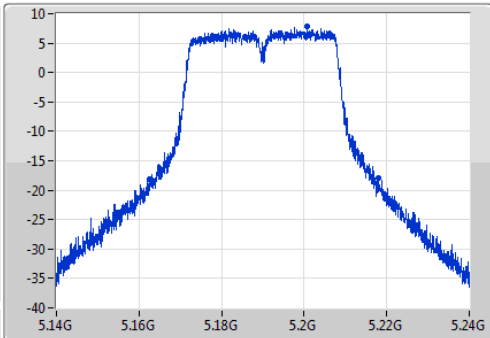

Ch Freq
5.19GHz
Span
100MHz
RBW
500kHz
VBW
2MHz
Sweep Time
100ms
Detector Type
Sample