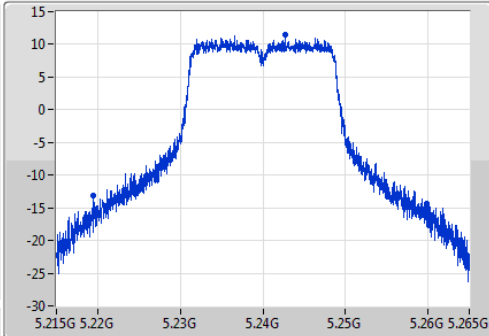

Ch Freq: 5.24GHz
Span: 50MHz
RBW: 200kHz
VBW: 1MHz
Sweep Time: 100ms
Detector Type: Sample