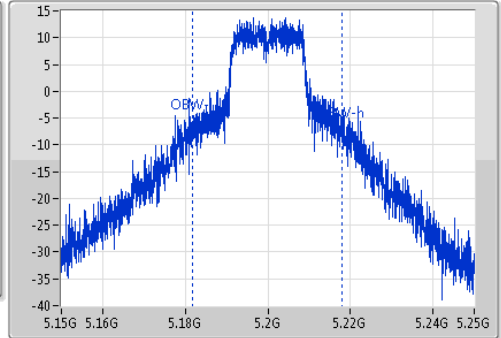

5745MHz

802.11ac VHT20_Nss1,(MCS0)_1TX

EBW

5200MHz

Ch Freq: 5.2GHz
 Span: 100MHz
 RBW: 1MHz
 VBW: 3MHz
 Sweep Time: 100ms
 Detector Type: Peak
 Port 1

Ch Freq: 5.2GHz
 Span: 100MHz
 RBW: 500kHz
 VBW: 2MHz
 Sweep Time: 100ms
 Detector Type: Sample
 Port 1