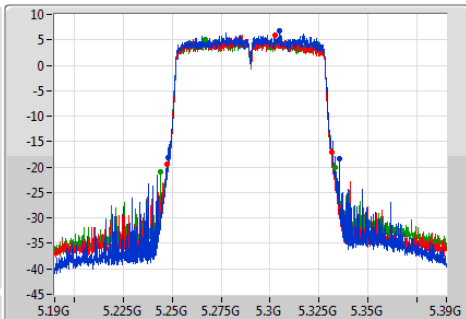

802.11ac VHT80-BF_Nss1,(MCS0)_3TX

EBW

5290MHz

Ch Freq: 5.29GHz
 Span: 200MHz
 RBW: 1MHz
 VBW: 3MHz
 Sweep Time: 100ms
 Detector Type: Peak
 Port 1: [Waveform icon]
 Port 2: [Waveform icon]
 Port 3: [Waveform icon]