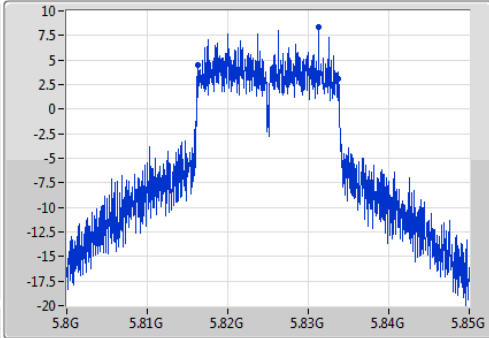

802.11ac VHT20_Nss1,(MCS0)_1TX

EBW

5825MHz

Ch Freq: 5.825GHz
Span: 50MHz
RBW: 100kHz
VBW: 300kHz
Sweep Time: 100ms
Detector Type: Peak
Port 1

Ch Freq: 5.825GHz
Span: 50MHz
RBW: 500kHz
VBW: 2MHz
Sweep Time: 100ms
Detector Type: Sample
Port 1