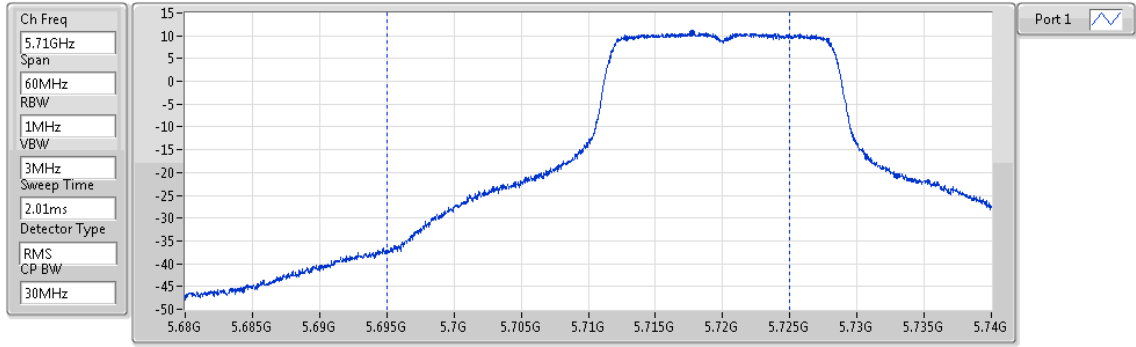

802.11a_(6Mbps)_1TX

AV Power

5720MHz Straddle 5.47-5.725GHz

Sum=Total Power
PX=Port X

Sum(dBm)	P1(dBm)
20.85	20.85

802.11a_(6Mbps)_1TX

AV Power