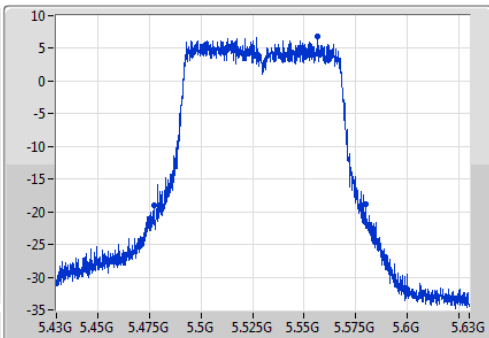

Ch Freq: 5.53GHz
Span: 200MHz
RBW: 1MHz
VBW: 3MHz
Sweep Time: 100ms
Detector Type: Sample