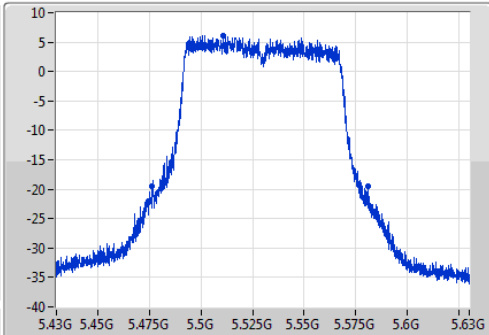

Ch Freq
5.53GHz

Span
200MHz

RBW
1MHz

VBW
3MHz

Sweep Time
100ms

Detector Type
Sample