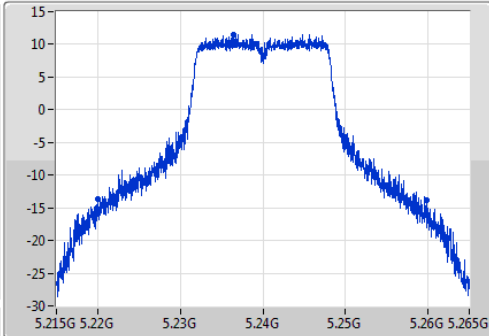

Ch Freq: 5.24GHz
Span: 50MHz
RBW: 200kHz
VBW: 1MHz
Sweep Time: 100ms
Detector Type: Sample