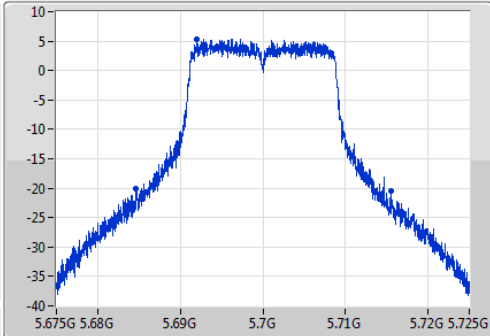

Ch Freq: 5.7GHz
Span: 50MHz
RBW: 200kHz
VBW: 1MHz
Sweep Time: 100ms
Detector Type: Sample