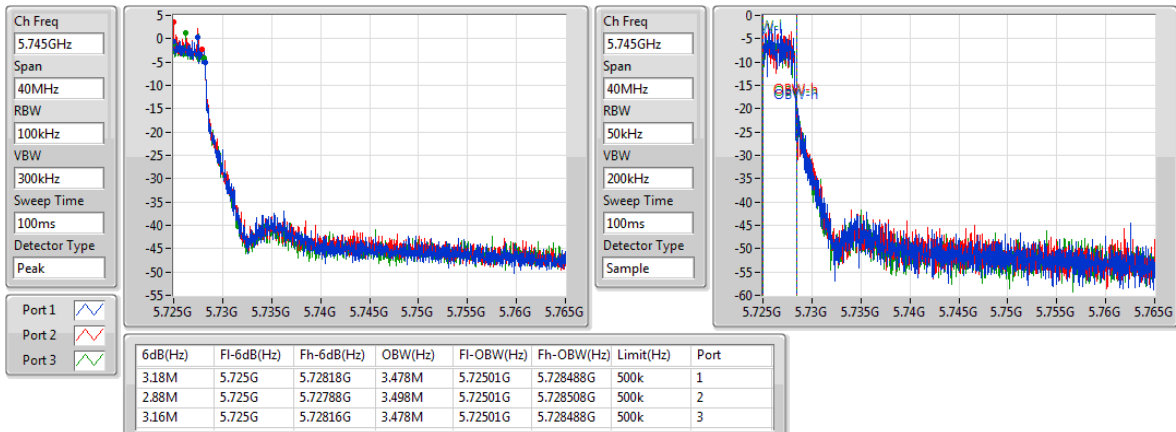

5710MHz Straddle 5.725-5.85GHz