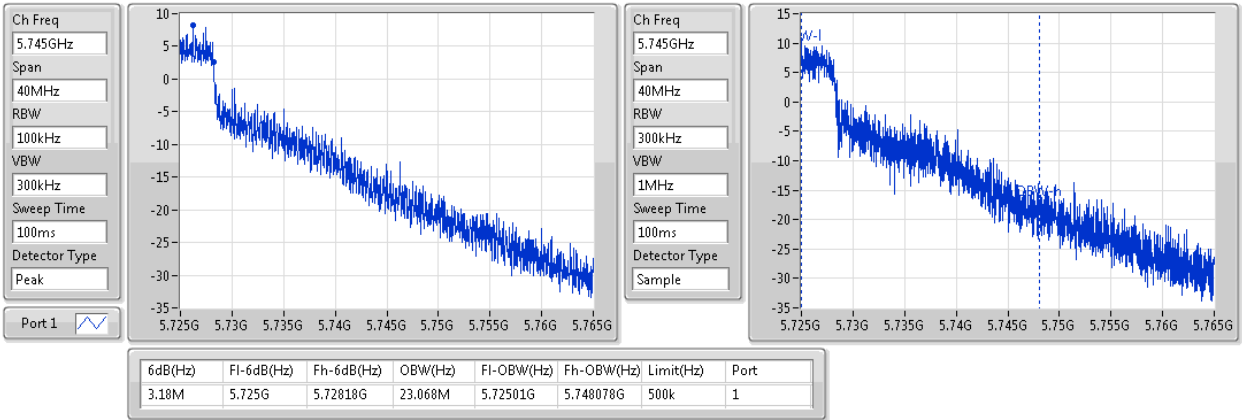

802.11a_(6Mbps)_1TX

EBW

5720MHz Straddle 5.47-5.725GHz

802.11a_(6Mbps)_1TX

EBW

5720MHz Straddle 5.725-5.85GHz

802.11a_(6Mbps)_1TX

EBW