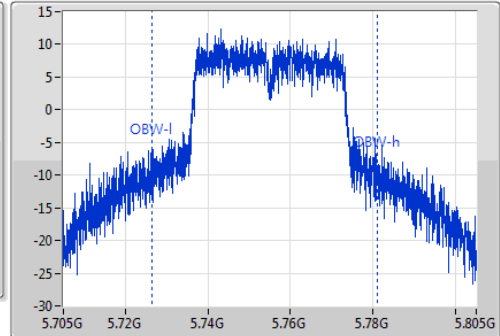

6dB(Hz)	Fl-6dB(Hz)	Fh-6dB(Hz)	OBW(Hz)	Fl-OBW(Hz)	Fh-OBW(Hz)	Limit(Hz)	Port
36.3M	5.73685G	5.77315G	54.723M	5.726314G	5.781037G	500k	1

802.11ac VHT40_Nss1,(MCS0)_1TX

EBW