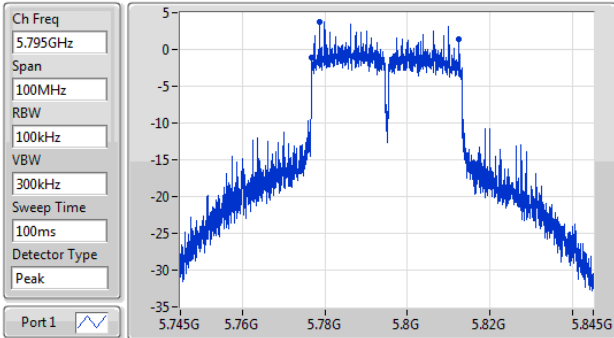

5795MHz

6dB(Hz)	Fl-6dB(Hz)	Fh-6dB(Hz)	OBW(Hz)	Fl-OBW(Hz)	Fh-OBW(Hz)	Limit(Hz)	Port
35.65M	5.77685G	5.8125G	51.874M	5.767464G	5.819338G	500k	1