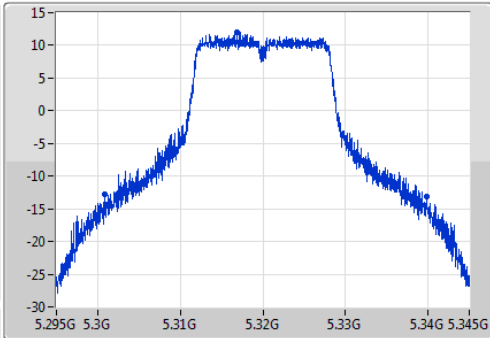

5320MHz

Ch Freq: 5.32GHz
Span: 50MHz
RBW: 500kHz
VBW: 2MHz
Sweep Time: 100ms
Detector Type: Peak
Port 1

Ch Freq: 5.32GHz
Span: 50MHz
RBW: 200kHz
VBW: 1MHz
Sweep Time: 100ms
Detector Type: Sample