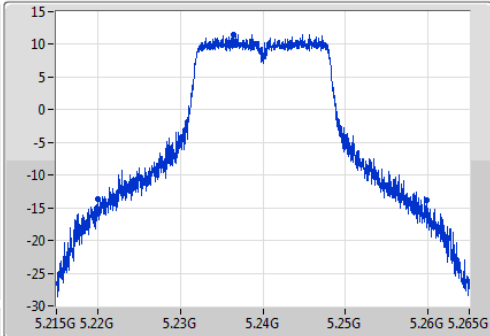

Ch Freq: 5.24GHz
Span: 50MHz
RBW: 200kHz
VBW: 1MHz
Sweep Time: 100ms
Detector Type: Sample