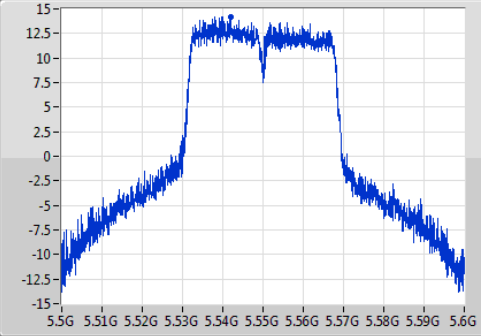

802.11ac VHT40_Nss1,(MCS0)_1TX

EBW

5550MHz

Ch Freq
5.55GHz

Span
100MHz

RBW
1MHz

VBW
3MHz

Sweep Time
100ms

Detector Type
Peak

Ch Freq
5.55GHz

Span
100MHz

RBW
1MHz

VBW
3MHz

Sweep Time
100ms

Detector Type
Sample