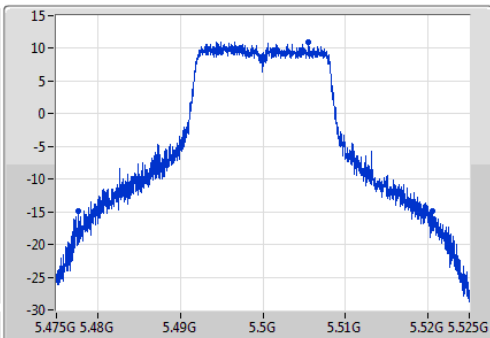

802.11ac VHT20_Nss1,(MCS0)_1TX

EBW

5500MHz

Ch Freq: 5.5GHz
 Span: 50MHz
 RBW: 500kHz
 VBW: 2MHz
 Sweep Time: 100ms
 Detector Type: Peak

Ch Freq: 5.5GHz
 Span: 50MHz
 RBW: 300kHz
 VBW: 1MHz
 Sweep Time: 100ms
 Detector Type: Sample