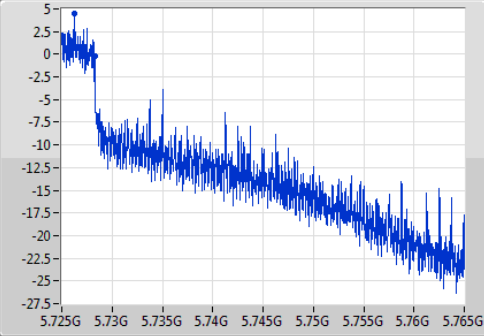

802.11ac VHT40_Nss1,(MCS0)_1TX

EBW

5710MHz Straddle 5.725-5.85GHz

Ch Freq
5.745GHz

Span
40MHz

RBW
100kHz

VBW
300kHz

Sweep Time
100ms

Detector Type
Peak

Port 1

Ch Freq
5.745GHz

Span
40MHz

RBW
500kHz

VBW
2MHz

Sweep Time
100ms

Detector Type
Sample