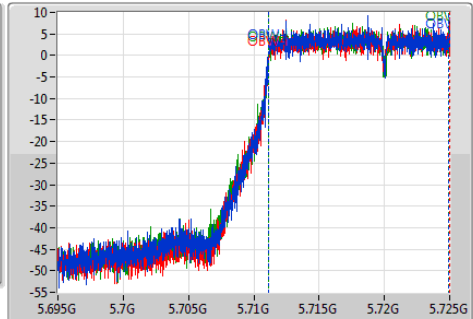

802.11ac VHT20_Nss1,(MCS0)_3TX

EBW

5720MHz Straddle 5.47-5.725GHz

Ch Freq: 5.71GHz
 Span: 30MHz
 RBW: 200kHz
 VBW: 1MHz
 Sweep Time: 100ms
 Detector Type: Peak

Ch Freq: 5.71GHz
 Span: 30MHz
 RBW: 200kHz
 VBW: 1MHz
 Sweep Time: 100ms
 Detector Type: Sample