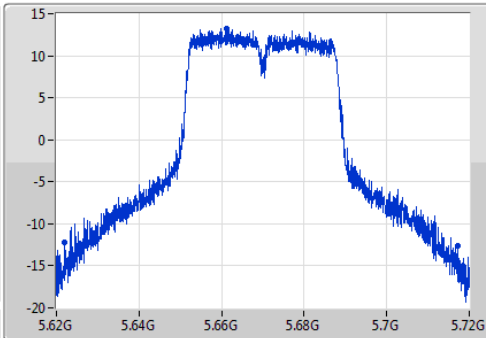

Ch Freq: 5.67GHz
Span: 100MHz
RBW: 500kHz
VBW: 2MHz
Sweep Time: 100ms
Detector Type: Sample