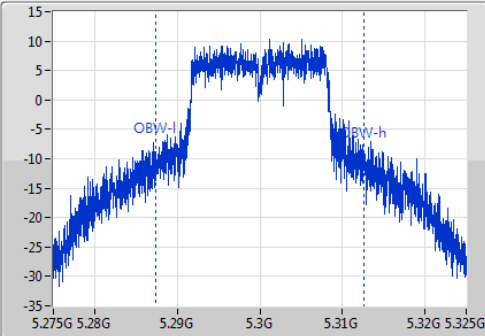

26dB(Hz)	Fl-26dB(Hz)	Fh-26dB(Hz)	OBW(Hz)	Fl-OBW(Hz)	Fh-OBW(Hz)	Limit(Hz)	Port
45.325M	5.2771G	5.322425G	25.212M	5.287406G	5.312619G	Inf	1

802.11a_(6Mbps)_1TX

EBW