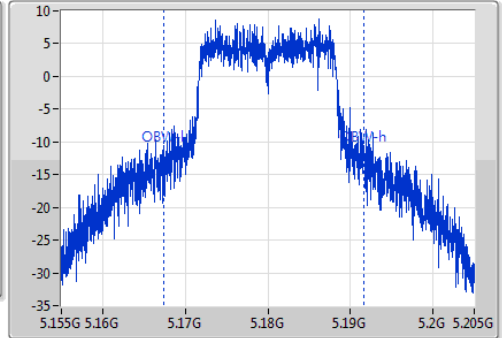

26dB(Hz)	Fl-26dB(Hz)	Fh-26dB(Hz)	OBW(Hz)	Fl-OBW(Hz)	Fh-OBW(Hz)	Limit(Hz)	Port
45.025M	5.15675G	5.201775G	24.138M	5.167456G	5.191594G	Inf	1

802.11a_(6Mbps)_1TX

EBW