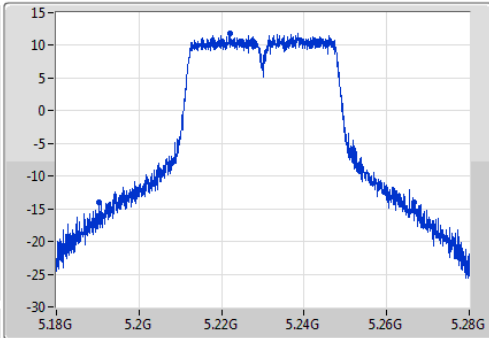

802.11ac VHT40_Nss1,(MCS0)_1TX

EBW

5230MHz

Ch Freq: 5.23GHz
 Span: 100MHz
 RBW: 1MHz
 VBW: 3MHz
 Sweep Time: 100ms
 Detector Type: Peak
 Port 1

Ch Freq: 5.23GHz
 Span: 100MHz
 RBW: 500kHz
 VBW: 2MHz
 Sweep Time: 100ms
 Detector Type: Sample
 Port 1