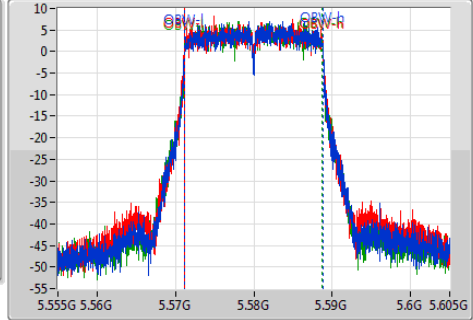

5500MHz

802.11ac VHT20_Nss1,(MCS0)_3TX

EBW

5580MHz

Ch Freq: 5.58GHz
 Span: 50MHz
 RBW: 300kHz
 VBW: 1MHz
 Sweep Time: 100ms
 Detector Type: Peak

Ch Freq: 5.58GHz
 Span: 50MHz
 RBW: 200kHz
 VBW: 1MHz
 Sweep Time: 100ms
 Detector Type: Sample