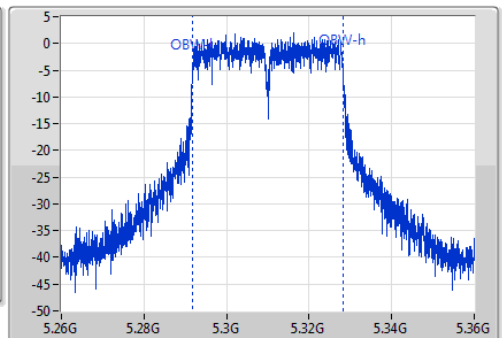

26dB(Hz)	Fl-26dB(Hz)	Fh-26dB(Hz)	OBW(Hz)	Fl-OBW(Hz)	Fh-OBW(Hz)	Limit(Hz)	Port
52.35M	5.28425G	5.3366G	36.432M	5.291809G	5.328241G	Inf	1

802.11ac VHT40_Nss1,(MCS0)_1TX

EBW

5510MHz

Ch Freq
5.51GHz

Span
100MHz

RBW
1MHz

VBW
3MHz

Sweep Time
100ms

Detector Type
Peak

Port 1