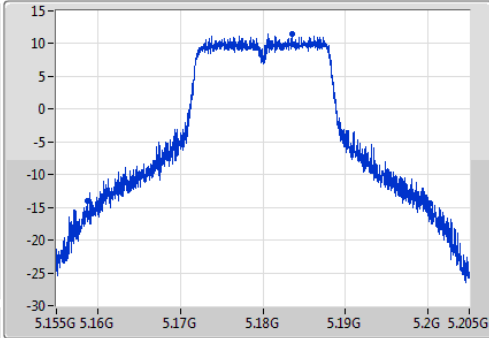

Port X-N dB = Port X 6dB down bandwidth for 5.725-5.85GHz band / 26dB down bandwidth for other band

Port X-OBW = Port X 99% occupied bandwidth;

802.11a_(6Mbps)_1TX

EBW

5180MHz

Ch Freq: 5.18GHz
 Span: 50MHz
 RBW: 500kHz
 VBW: 2MHz
 Sweep Time: 100ms
 Detector Type: Peak
 Port 1