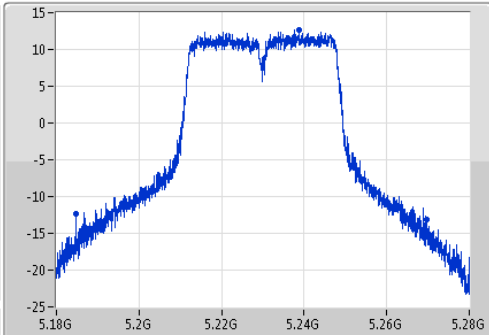

802.11ac VHT40_Nss1,(MCS0)_1TX

EBW

5230MHz

Ch Freq: 5.23GHz
 Span: 100MHz
 RBW: 1MHz
 VBW: 3MHz
 Sweep Time: 100ms
 Detector Type: Peak
 Port 1

Ch Freq: 5.23GHz
 Span: 100MHz
 RBW: 500kHz
 VBW: 2MHz
 Sweep Time: 100ms
 Detector Type: Sample