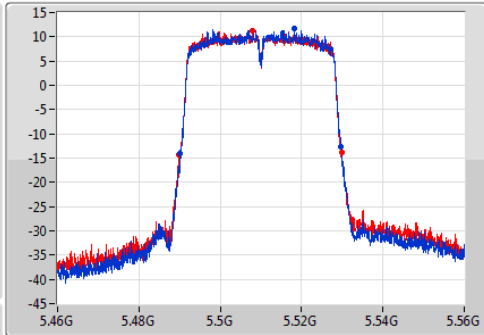

802.11ac VHT40-BF_Nss1,(MCS0)_2TX

EBW

5510MHz

Ch Freq
5.51GHz
Span
100MHz
RBW
500kHz
VBW
2MHz
Sweep Time
100ms
Detector Type
Peak

Ch Freq
5.51GHz
Span
100MHz
RBW
500kHz
VBW
2MHz
Sweep Time
100ms
Detector Type
Sample