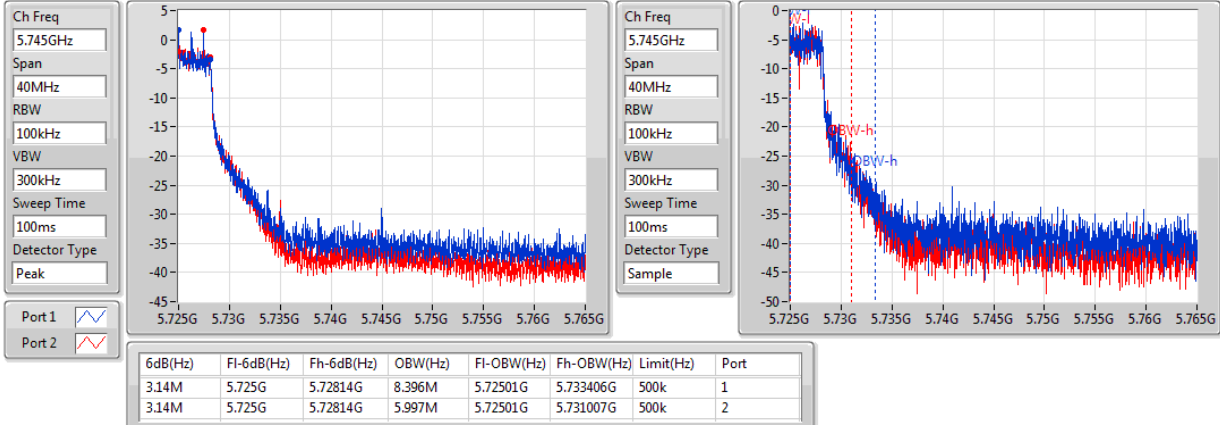

802.11ac VHT80-BF_Nss1,(MCS0)_2TX

EBW

5690MHz Straddle 5.47-5.725GHz

Ch Freq: 5.65GHz
 Span: 150MHz
 RBW: 1MHz
 VBW: 3MHz
 Sweep Time: 100ms
 Detector Type: Peak

Ch Freq: 5.65GHz
 Span: 150MHz
 RBW: 1MHz
 VBW: 3MHz
 Sweep Time: 100ms
 Detector Type: Sample

EBW

5690MHz Straddle 5.725-5.85GHz

802.11ac VHT80-BF_Nss1,(MCS0)_2TX

EBW

5775MHz

For Set 6 antennas / 3TX:
<For Non-Beamforming Mode>
Summary

Mode	Max-N dB (Hz)	Max-OBW (Hz)	ITU-Code	Min-N dB (Hz)	Min-OBW (Hz)
802.11a_(6Mbps)_3TX	-	-	-	-	-
5.15-5.25GHz	19.95M	16.442M	16M4D1D	19.3M	16.392M
5.25-5.35GHz	19.575M	16.417M	16M4D1D	19.25M	16.367M
5.47-5.725GHz	19.875M	16.417M	16M4D1D	14.61M	13.163M
5.725-5.85GHz	16.325M	16.467M	16M5D1D	3.14M	3.418M
802.11ac VHT20_Nss1,(MCS0)_3TX	-	-	-	-	-
5.15-5.25GHz	21.225M	17.641M	17M6D1D	20.675M	17.591M
5.25-5.35GHz	20.7M	17.641M	17M6D1D	20.3M	17.591M
5.47-5.725GHz	20.775M	17.616M	17M6D1D	15.09M	13.778M
5.725-5.85GHz	17.55M	17.666M	17M7D1D	3.74M	3.938M
802.11ac VHT40_Nss1,(MCS0)_3TX	-	-	-	-	-
5.15-5.25GHz	40.05M	35.982M	36M0D1D	39.4M	35.932M
5.25-5.35GHz	40.05M	36.032M	36M0D1D	39.35M	35.932M
5.47-5.725GHz	39.85M	36.032M	36M0D1D	34.93M	32.779M
5.725-5.85GHz	35.3M	36.082M	36M1D1D	3.16M	3.478M
802.11ac VHT80_Nss1,(MCS0)_3TX	-	-	-	-	-
5.15-5.25GHz	87M	75.762M	75M8D1D	84.1M	75.762M
5.25-5.35GHz	86.5M	75.762M	75M8D1D	85M	75.662M
5.47-5.725GHz	87.7M	75.862M	75M9D1D	77.475M	72.414M
5.725-5.85GHz	75.5M	75.862M	75M9D1D	3.1M	5.477M