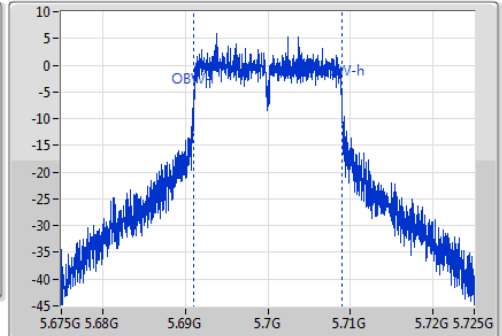

26dB(Hz)	Fl-26dB(Hz)	Fh-26dB(Hz)	OBW(Hz)	Fl-OBW(Hz)	Fh-OBW(Hz)	Limit(Hz)	Port
31.525M	5.68405G	5.715575G	17.966M	5.691004G	5.708971G	Inf	1

802.11ac VHT20_Nss1,(MCS0)_1TX

EBW

5720MHz Straddle 5.47-5.725GHz

Ch Freq
5.71GHz

Span
30MHz

RBW
300kHz

VBW
1MHz

Sweep Time
100ms

Detector Type
Peak

Port 1