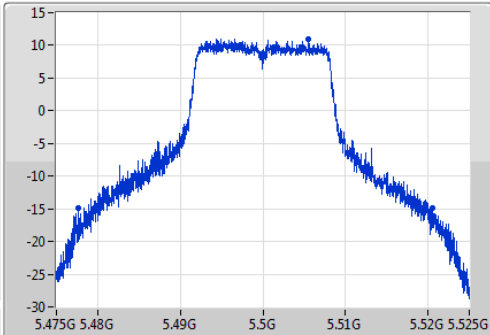

Ch Freq: 5.5GHz
Span: 50MHz
RBW: 300kHz
VBW: 1MHz
Sweep Time: 100ms
Detector Type: Sample