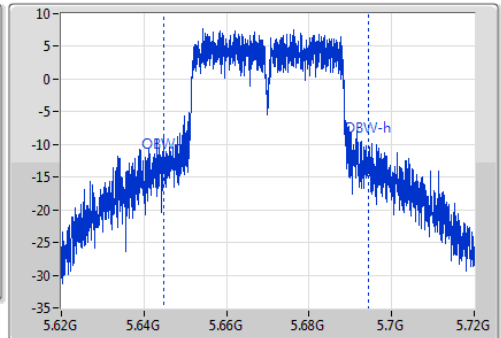

802.11ac VHT40_Nss1,(MCS0)_1TX

EBW

5670MHz

Ch Freq: 5.67GHz
 Span: 100MHz
 RBW: 1MHz
 VBW: 3MHz
 Sweep Time: 100ms
 Detector Type: Peak
 Port 1

Ch Freq: 5.67GHz
 Span: 100MHz
 RBW: 500kHz
 VBW: 2MHz
 Sweep Time: 100ms
 Detector Type: Sample