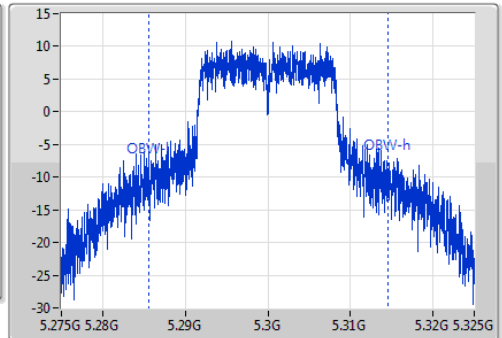

26dB(Hz)	Fl-26dB(Hz)	Fh-26dB(Hz)	OBW(Hz)	Fl-OBW(Hz)	Fh-OBW(Hz)	Limit(Hz)	Port
47.55M	5.275925G	5.323475G	29.01M	5.285582G	5.314593G	Inf	1

802.11a_(6Mbps)_1TX

EBW