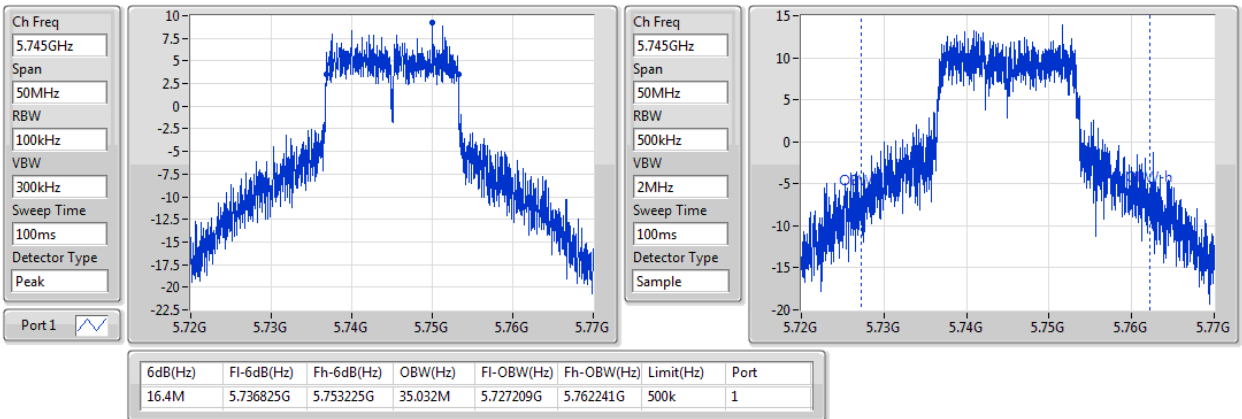

802.11a_(6Mbps)_1TX

EBW

5720MHz Straddle 5.47-5.725GHz

802.11a_(6Mbps)_1TX

EBW

5720MHz Straddle 5.725-5.85GHz

802.11a_(6Mbps)_1TX

EBW

5745MHz