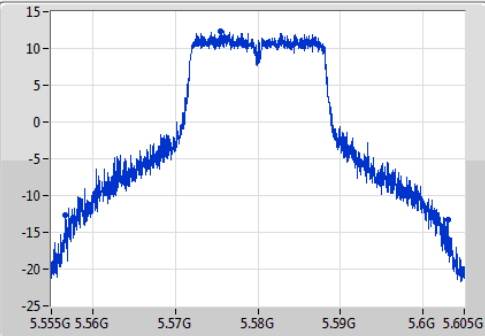

5580MHz

Ch Freq
5.58GHz
Span
50MHz
RBW
500kHz
VBW
2MHz
Sweep Time
100ms
Detector Type
Peak

Ch Freq
5.58GHz
Span
50MHz
RBW
300kHz
VBW
1MHz
Sweep Time
100ms
Detector Type
Sample