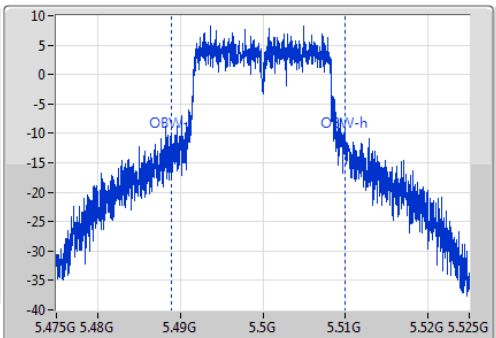

802.11ac VHT20_Nss1,(MCS0)_1TX

EBW

5500MHz

Ch Freq: 5.5GHz
 Span: 50MHz
 RBW: 500kHz
 VBW: 2MHz
 Sweep Time: 100ms
 Detector Type: Peak

Ch Freq: 5.5GHz
 Span: 50MHz
 RBW: 300kHz
 VBW: 1MHz
 Sweep Time: 100ms
 Detector Type: Sample