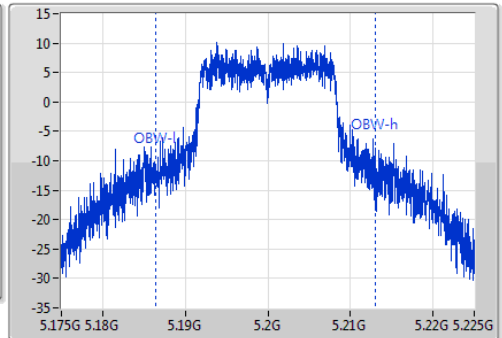

802.11a_(6Mbps)_1TX

EBW

5200MHz

Ch Freq: 5.2GHz
 Span: 50MHz
 RBW: 500kHz
 VBW: 2MHz
 Sweep Time: 100ms
 Detector Type: Peak

Ch Freq: 5.2GHz
 Span: 50MHz
 RBW: 300kHz
 VBW: 1MHz
 Sweep Time: 100ms
 Detector Type: Sample