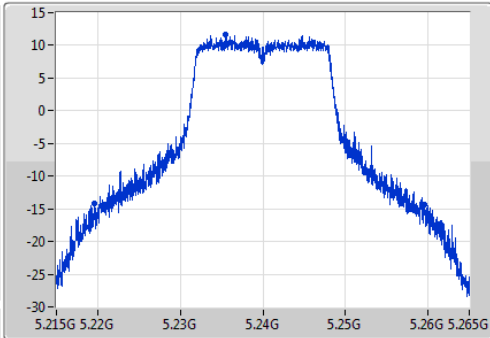

Ch Freq
5.24GHz

Span
50MHz

RBW
500kHz

VBW
2MHz

Sweep Time
100ms

Detector Type
Peak

Ch Freq
5.24GHz

Span
50MHz