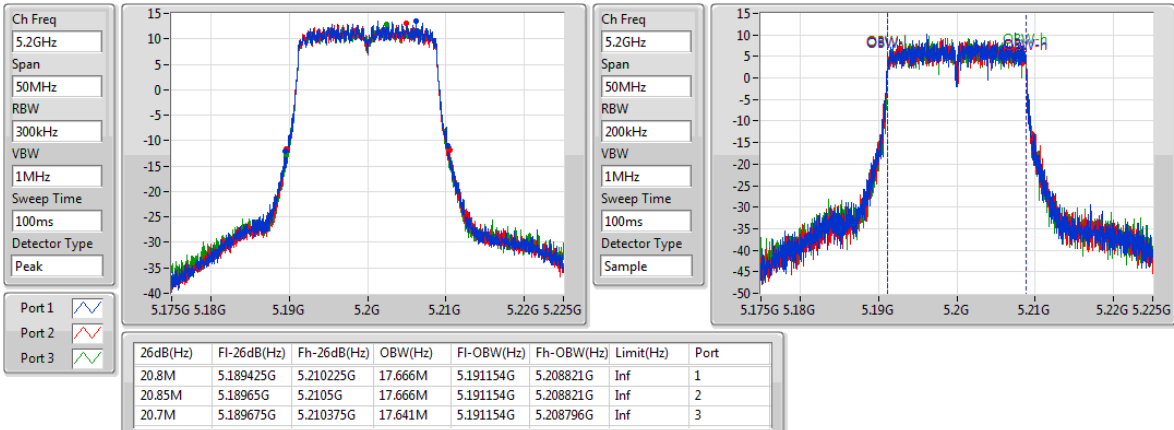

802.11ac VHT20-BF_Nss1,(MCS0)_3TX

EBW

5180MHz

802.11ac VHT20-BF_Nss1,(MCS0)_3TX

EBW

5200MHz

802.11ac VHT20-BF_Nss1,(MCS0)_3TX

EBW

5240MHz