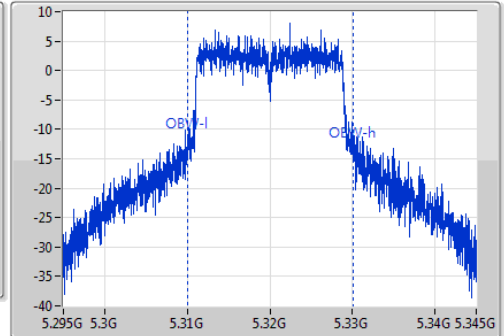

802.11ac VHT20_Nss1,(MCS0)_1TX

EBW

5320MHz

Ch Freq: 5.32GHz
 Span: 50MHz
 RBW: 500kHz
 VBW: 2MHz
 Sweep Time: 100ms
 Detector Type: Peak
 Port 1

Ch Freq: 5.32GHz
 Span: 50MHz
 RBW: 200kHz
 VBW: 1MHz
 Sweep Time: 100ms
 Detector Type: Sample