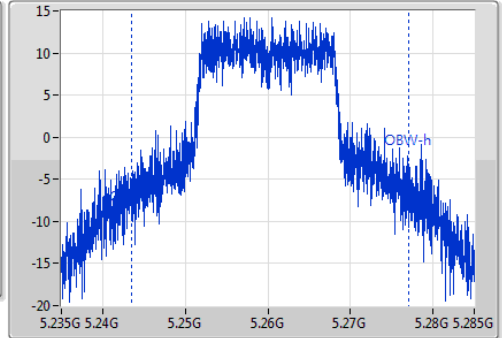

Detector Type
Peak

Port 1

Ch Freq
5.26GHz

Span
50MHz

RBW
500kHz

VBW
2MHz

Sweep Time
100ms

Detector Type
Sample