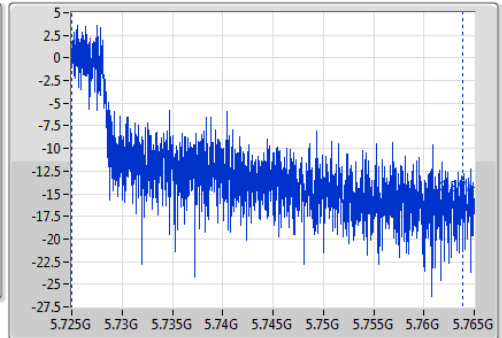

802.11ac VHT80_Nss1,(MCS0)_1TX

EBW

5690MHz Straddle 5.725-5.85GHz

Ch Freq: 5.745GHz
 Span: 40MHz
 RBW: 100kHz
 VBW: 300kHz
 Sweep Time: 100ms
 Detector Type: Peak
 Port 1

Ch Freq: 5.745GHz
 Span: 40MHz
 RBW: 500kHz
 VBW: 2MHz
 Sweep Time: 100ms
 Detector Type: Sample