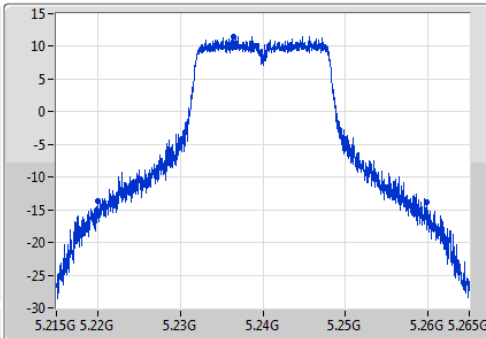

Ch Freq: 5.24GHz
Span: 50MHz
RBW: 200kHz
VBW: 1MHz
Sweep Time: 100ms
Detector Type: Sample
Port 1