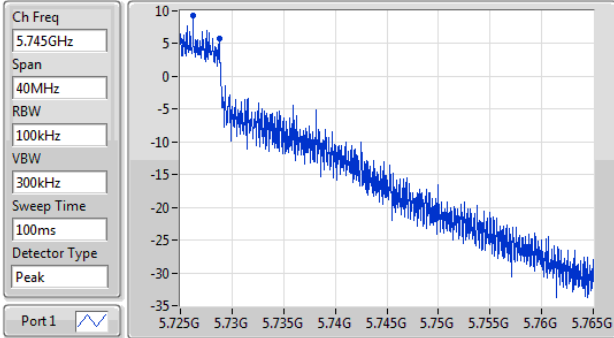

802.11ac VHT20_Nss1,(MCS0)_1TX

EBW

5720MHz Straddle 5.725-5.85GHz

6dB(Hz)	Fl-6dB(Hz)	Fh-6dB(Hz)	OBW(Hz)	Fl-OBW(Hz)	Fh-OBW(Hz)	Limit(Hz)	Port
3.76M	5.725G	5.72876G	22.309M	5.72501G	5.747319G	500k	1

802.11ac VHT20_Nss1,(MCS0)_1TX

EBW