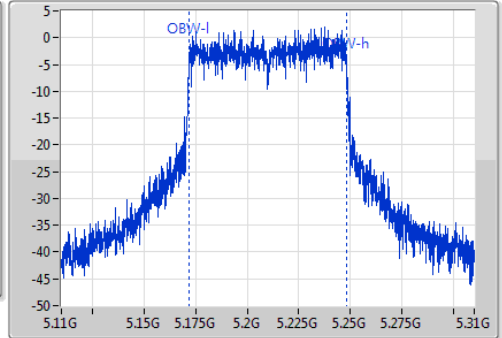

802.11ac VHT80_Nss1,(MCS0)_1TX

EBW

5210MHz

Ch Freq: 5.21GHz
 Span: 200MHz
 RBW: 2MHz
 VBW: 10MHz
 Sweep Time: 100ms
 Detector Type: Peak
 Port 1

Ch Freq: 5.21GHz
 Span: 200MHz
 RBW: 1MHz
 VBW: 3MHz
 Sweep Time: 100ms
 Detector Type: Sample