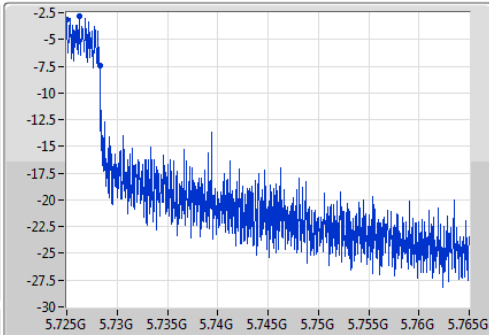

Ch Freq: 5.745GHz
Span: 40MHz
RBW: 500kHz
VBW: 2MHz
Sweep Time: 100ms
Detector Type: Sample