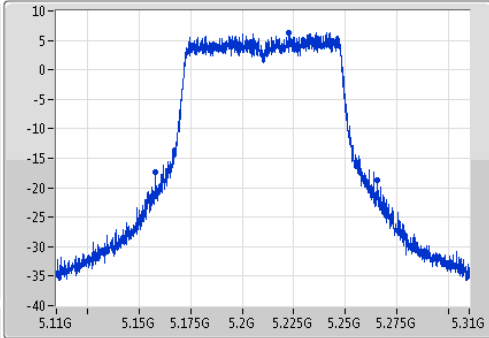

802.11ac VHT80_Nss1,(MCS0)_1TX

EBW

5210MHz

Ch Freq: 5.21GHz
Span: 200MHz
RBW: 2MHz
VBW: 10MHz
Sweep Time: 100ms
Detector Type: Peak
Port 1

Ch Freq: 5.21GHz
Span: 200MHz
RBW: 1MHz
VBW: 3MHz
Sweep Time: 100ms
Detector Type: Sample