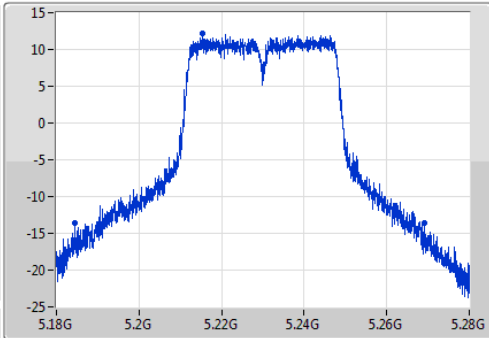

Ch Freq
5.23GHz
Span
100MHz
RBW
500kHz
VBW
2MHz
Sweep Time
100ms
Detector Type
Sample