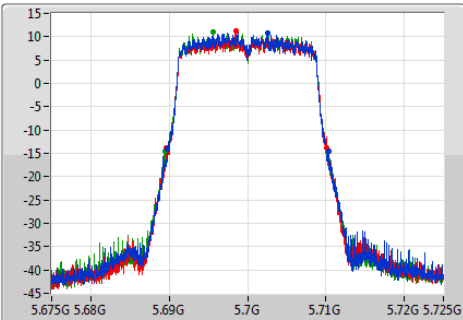

Ch Freq: 5.7GHz
Span: 50MHz
RBW: 200kHz
VBW: 1MHz
Sweep Time: 100ms
Detector Type: Sample