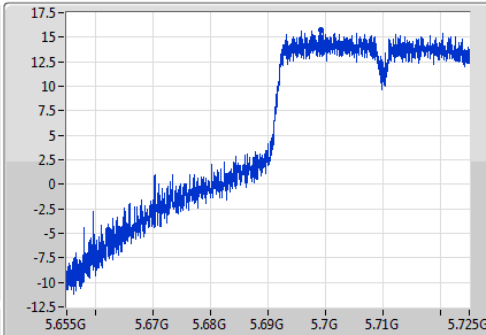

5710MHz Straddle 5.47-5.725GHz

Ch Freq
5.69GHz

Span
70MHz

RBW
1MHz

VBW
3MHz

Sweep Time
100ms

Detector Type
Peak

Ch Freq
5.69GHz

Span
70MHz

RBW
1MHz

VBW
3MHz

Sweep Time
100ms

Detector Type
Sample