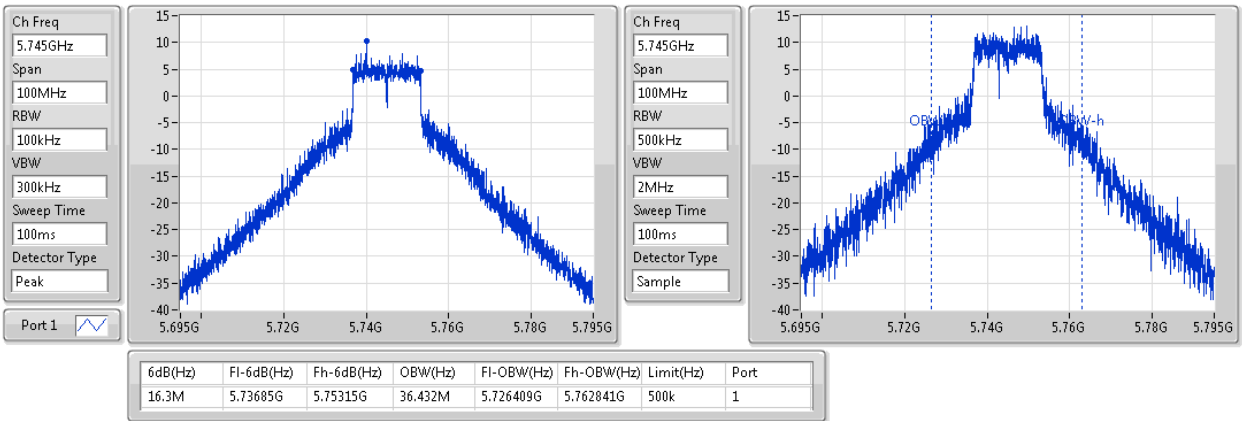

802.11a_(6Mbps)_1TX

EBW

5720MHz Straddle 5.47-5.725GHz

802.11a_(6Mbps)_1TX

EBW

5720MHz Straddle 5.725-5.85GHz

802.11a_(6Mbps)_1TX

EBW

5745MHz