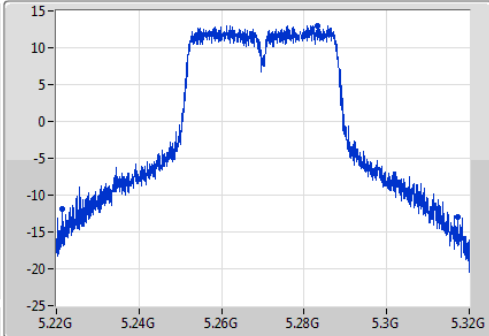

802.11ac VHT40_Nss1,(MCS0)_1TX

EBW

5270MHz

Ch Freq
5.27GHz
Span
100MHz
RBW
1MHz
VBW
3MHz
Sweep Time
100ms
Detector Type
Peak
Port 1

Ch Freq
5.27GHz
Span
100MHz
RBW
500kHz
VBW
2MHz
Sweep Time
100ms
Detector Type
Sample