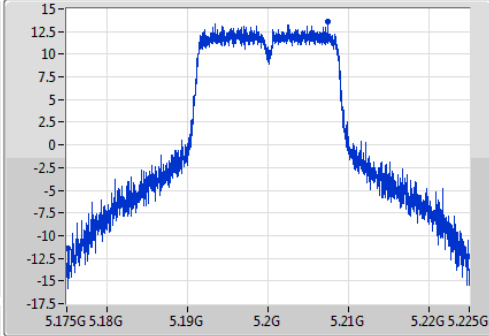

5745MHz

802.11ac VHT20_Nss1,(MCS0)_1TX

EBW

5200MHz

Ch Freq: 5.2GHz
 Span: 50MHz
 RBW: 500kHz
 VBW: 2MHz
 Sweep Time: 100ms
 Detector Type: Peak
 Port 1

Ch Freq: 5.2GHz
 Span: 50MHz
 RBW: 500kHz
 VBW: 2MHz
 Sweep Time: 100ms
 Detector Type: Sample