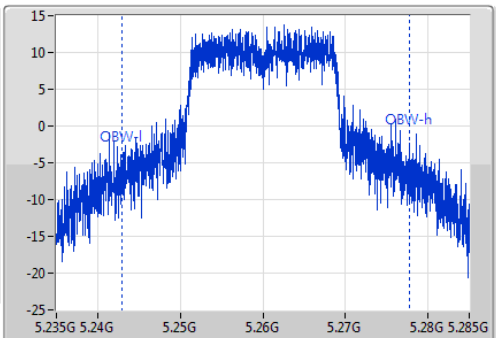

802.11ac VHT20_Nss1,(MCS0)_1TX

EBW

5260MHz

Ch Freq: 5.26GHz
 Span: 50MHz
 RBW: 500kHz
 VBW: 2MHz
 Sweep Time: 100ms
 Detector Type: Peak

Ch Freq: 5.26GHz
 Span: 50MHz
 RBW: 500kHz
 VBW: 2MHz
 Sweep Time: 100ms
 Detector Type: Sample