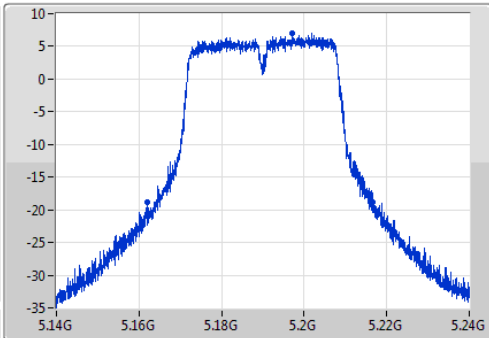

Ch Freq: 5.19GHz
Span: 100MHz
RBW: 500kHz
VBW: 2MHz
Sweep Time: 100ms
Detector Type: Sample
Port 1