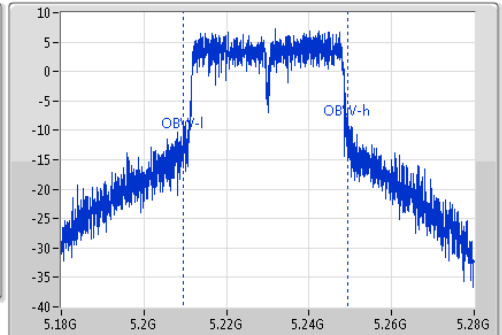

802.11ac VHT40_Nss1,(MCS0)_1TX

EBW

5230MHz

Ch Freq: 5.23GHz
 Span: 100MHz
 RBW: 1MHz
 VBW: 3MHz
 Sweep Time: 100ms
 Detector Type: Peak
 Port 1

Ch Freq: 5.23GHz
 Span: 100MHz
 RBW: 500kHz
 VBW: 2MHz
 Sweep Time: 100ms
 Detector Type: Sample