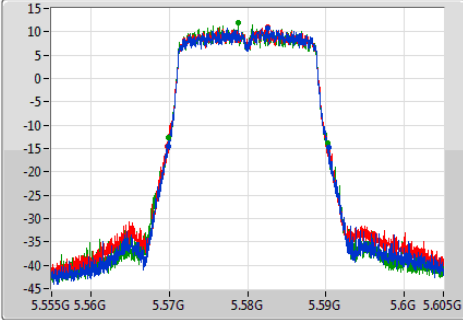

5500MHz

802.11ac VHT20_Nss1,(MCS0)_3TX

EBW

5580MHz

Ch Freq: 5.58GHz
 Span: 50MHz
 RBW: 300kHz
 VBW: 1MHz
 Sweep Time: 100ms
 Detector Type: Peak

Ch Freq: 5.58GHz
 Span: 50MHz
 RBW: 200kHz
 VBW: 1MHz
 Sweep Time: 100ms
 Detector Type: Sample