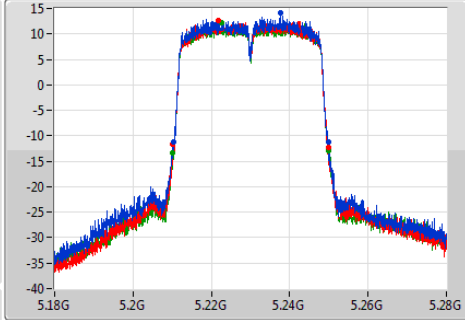

5190MHz

802.11ac VHT40-BF_Nss1,(MCS0)_3TX

EBW

5230MHz

Ch Freq: 5.23GHz
 Span: 100MHz
 RBW: 500kHz
 VBW: 2MHz
 Sweep Time: 100ms
 Detector Type: Peak

Port 1
 Port 2
 Port 3

Ch Freq: 5.23GHz
 Span: 100MHz
 RBW: 500kHz
 VBW: 2MHz
 Sweep Time: 100ms
 Detector Type: Sample