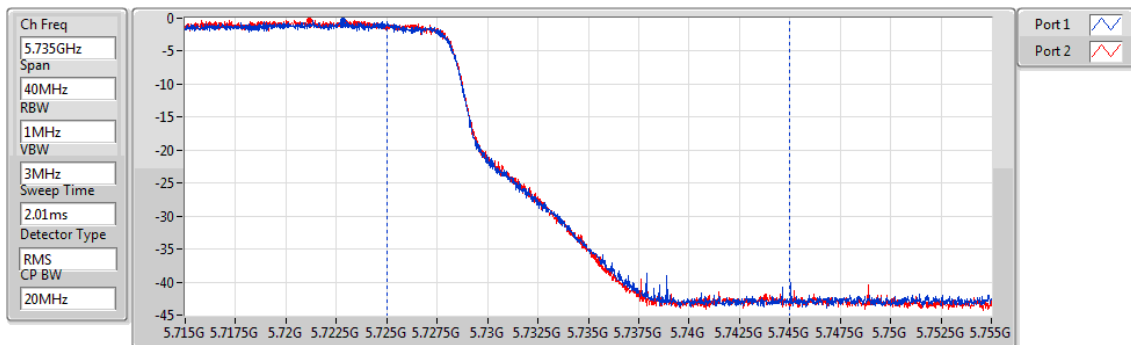

802.11ac VHT80_Nss1,(MCS0)_2TX

AV Power

5690MHz Straddle 5.725-5.85GHz

Sum=Total Power
PX=Port X

Sum(dBm)	P1(dBm)	P2(dBm)
6.33	3.24	3.39