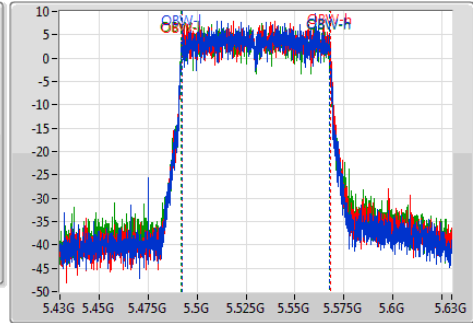

Detector Type
Peak

Ch Freq
5.53GHz

Span
200MHz

RBW
1MHz

VBW
3MHz

Sweep Time
100ms

Detector Type
Sample

Port 1