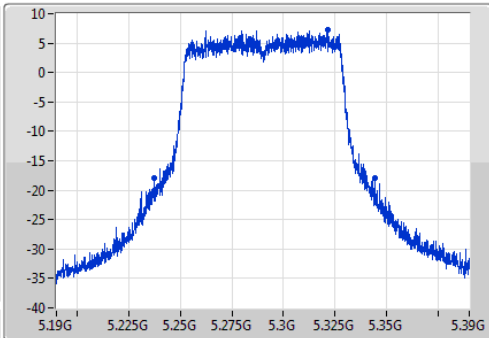

Ch Freq: 5.29GHz
Span: 200MHz
RBW: 1MHz
VBW: 3MHz
Sweep Time: 100ms
Detector Type: Sample