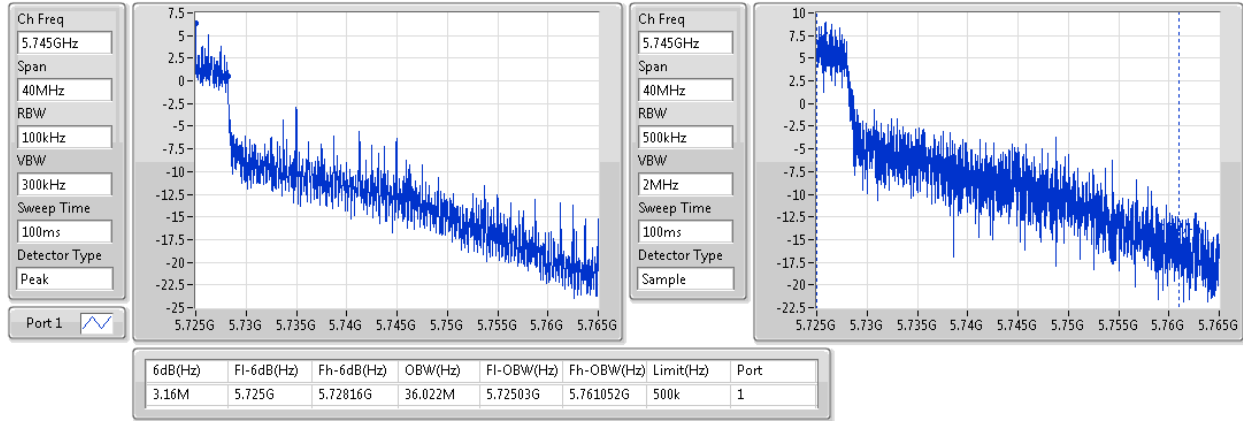

802.11ac VHT40_Nss1,(MCS0)_1TX

EBW

5710MHz Straddle 5.725-5.85GHz