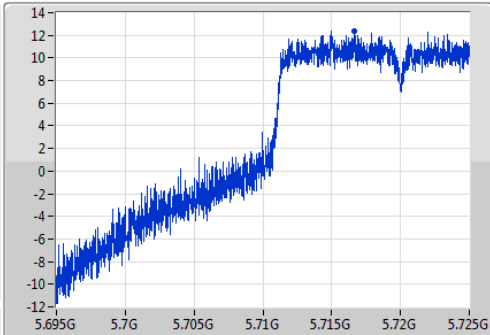

Ch Freq: 5.71GHz
Span: 30MHz
RBW: 300kHz
VBW: 1MHz
Sweep Time: 100ms
Detector Type: Sample