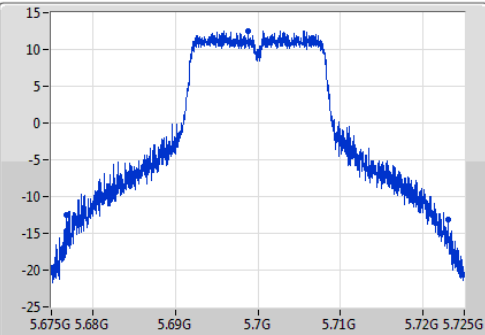

5700MHz

Ch Freq
5.7GHz

Span
50MHz

RBW
500kHz

VBW
2MHz

Sweep Time
100ms

Detector Type
Peak

Ch Freq
5.7GHz

Span
50MHz

RBW
300kHz

VBW
1MHz

Sweep Time
100ms

Detector Type
Sample