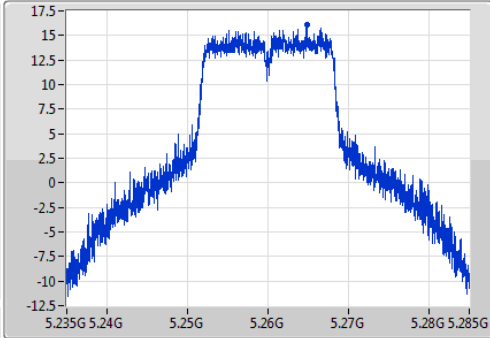

802.11a_(6Mbps)_1TX

EBW

5260MHz

Ch Freq
5.26GHz

Span
50MHz

RBW
500kHz

VBW
2MHz

Sweep Time
100ms

Detector Type
Peak

Port 1

Ch Freq
5.26GHz

Span
50MHz

RBW
500kHz

VBW
2MHz

Sweep Time
100ms

Detector Type
Sample