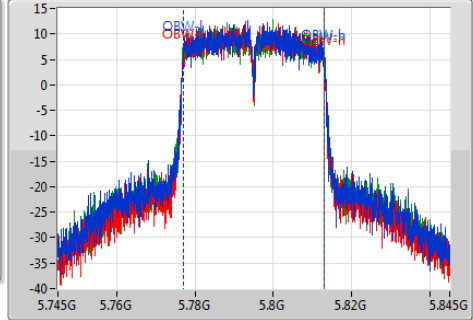

6dB(Hz)	Fl-6dB(Hz)	Fh-6dB(Hz)	OBW(Hz)	Fl-OBW(Hz)	Fh-OBW(Hz)	Limit(Hz)	Port
35.35M	5.7772G	5.81255G	36.082M	5.776959G	5.813041G	500k	1
33.75M	5.77755G	5.8113G	35.982M	5.776959G	5.812941G	500k	2
30.4M	5.77935G	5.80975G	36.032M	5.776909G	5.812941G	500k	3

802.11ac VHT80-BF_Nss1,(MCS0)_3TX

EBW

5210MHz

Ch Freq: 5.21GHz
Span: 200MHz
RBW: 1MHz
VBW: 3MHz
Sweep Time: 100ms
Detector Type: Peak
Port 1: [Waveform icon]
Port 2: [Waveform icon]
Port 3: [Waveform icon]