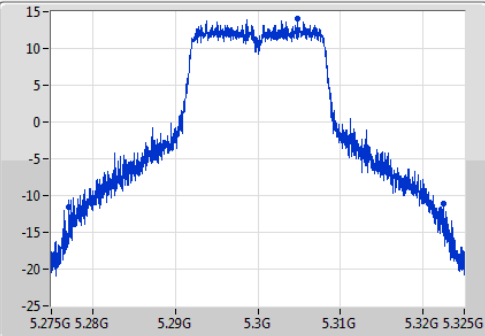

5300MHz

Ch Freq
5.3GHz

Span
50MHz

RBW
500kHz

VBW
2MHz

Sweep Time
100ms

Detector Type
Peak

Ch Freq
5.3GHz

Span
50MHz

RBW
300kHz

VBW
1MHz

Sweep Time
100ms

Detector Type
Sample