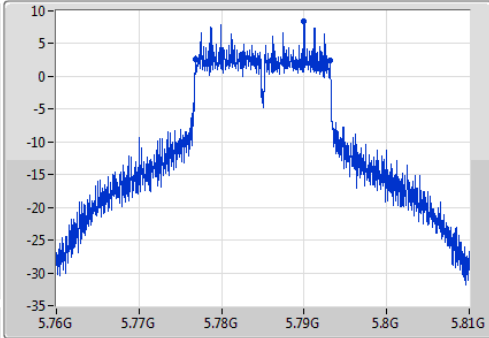

5745MHz

802.11a_(6Mbps)_1TX

EBW

5785MHz

Ch Freq: 5.785GHz
 Span: 50MHz
 RBW: 100kHz
 VBW: 300kHz
 Sweep Time: 100ms
 Detector Type: Peak

Ch Freq: 5.785GHz
 Span: 50MHz
 RBW: 300kHz
 VBW: 1MHz
 Sweep Time: 100ms
 Detector Type: Sample