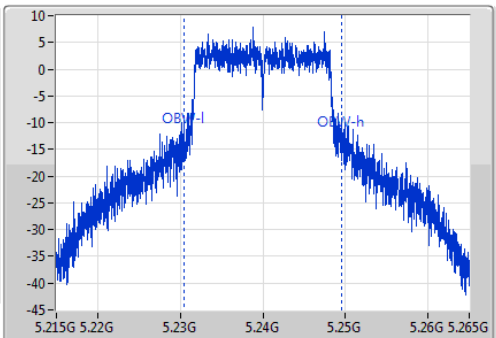

26dB(Hz)	Fl-26dB(Hz)	Fh-26dB(Hz)	OBW(Hz)	Fl-OBW(Hz)	Fh-OBW(Hz)	Limit(Hz)	Port
38.4M	5.2203G	5.2587G	19.015M	5.230505G	5.24952G	Inf	1