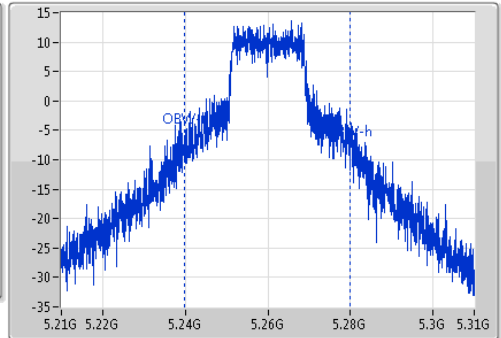

802.11ac VHT20_Nss1,(MCS0)_1TX

EBW

5260MHz

Ch Freq: 5.26GHz
 Span: 100MHz
 RBW: 1MHz
 VBW: 3MHz
 Sweep Time: 100ms
 Detector Type: Peak
 Port 1

Ch Freq: 5.26GHz
 Span: 100MHz
 RBW: 500kHz
 VBW: 2MHz
 Sweep Time: 100ms
 Detector Type: Sample
 Port 1