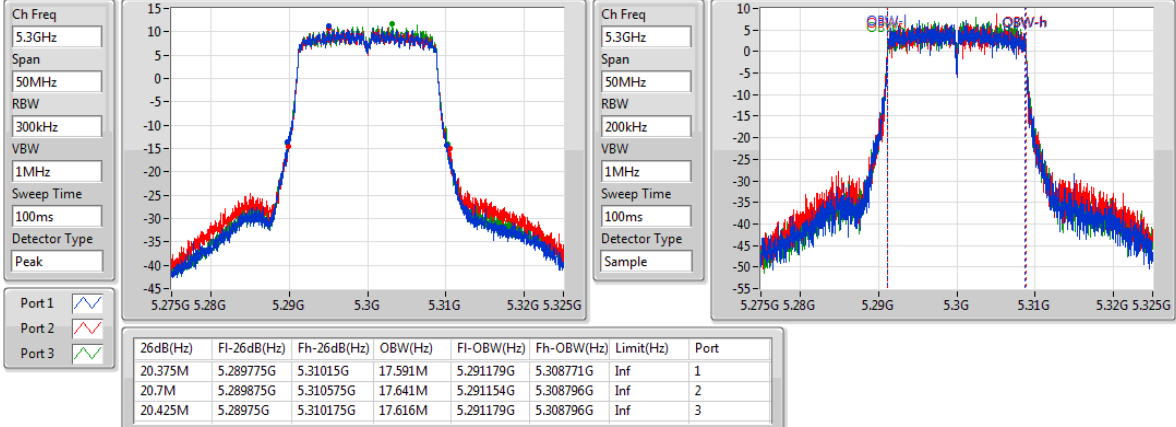

802.11ac VHT20_Nss1,(MCS0)_3TX

EBW

5300MHz