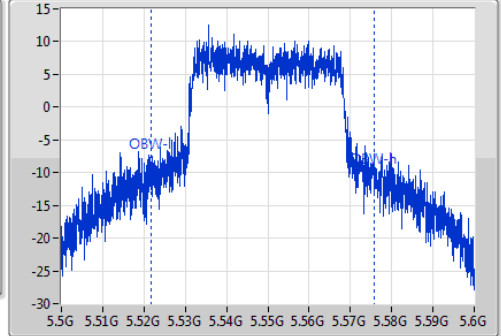

26dB(Hz)	Fl-26dB(Hz)	Fh-26dB(Hz)	OBW(Hz)	Fl-OBW(Hz)	Fh-OBW(Hz)	Limit(Hz)	Port
99.15M	5.50005G	5.5992G	54.023M	5.521814G	5.575837G	Inf	1

802.11ac VHT40_Nss1,(MCS0)_1TX

EBW