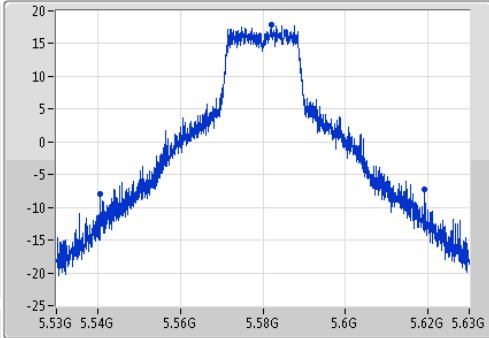

802.11ac VHT20_Nss1,(MCS0)_1TX

EBW

5580MHz

Ch Freq: 5.58GHz
Span: 100MHz
RBW: 1MHz
VBW: 3MHz
Sweep Time: 100ms
Detector Type: Peak
Port 1

Ch Freq: 5.58GHz
Span: 100MHz
RBW: 500kHz
VBW: 2MHz
Sweep Time: 100ms
Detector Type: Sample