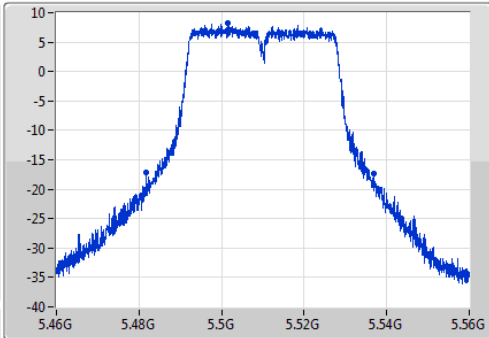

Ch Freq
5.51GHz

Span
100MHz

RBW
500kHz

VBW
2MHz

Sweep Time
100ms

Detector Type
Sample