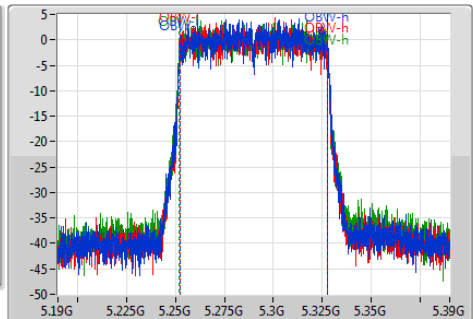

26dB(Hz)	Fl-26dB(Hz)	Fh-26dB(Hz)	OBW(Hz)	Fl-OBW(Hz)	Fh-OBW(Hz)	Limit(Hz)	Port
87.1M	5.2481G	5.3352G	75.662M	5.252119G	5.327781G	Inf	1
84M	5.2476G	5.3316G	75.662M	5.252119G	5.327781G	Inf	2
89.3M	5.2439G	5.3332G	75.862M	5.251919G	5.327781G	Inf	3