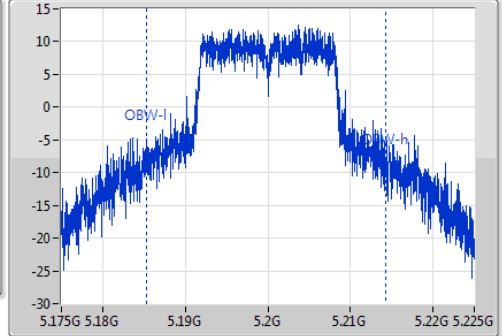

802.11ac VHT20_Nss1,(MCS0)_1TX

EBW

5200MHz

Ch Freq: 5.2GHz
 Span: 50MHz
 RBW: 500kHz
 VBW: 2MHz
 Sweep Time: 100ms
 Detector Type: Peak
 Port 1

Ch Freq: 5.2GHz
 Span: 50MHz
 RBW: 500kHz
 VBW: 2MHz
 Sweep Time: 100ms
 Detector Type: Sample