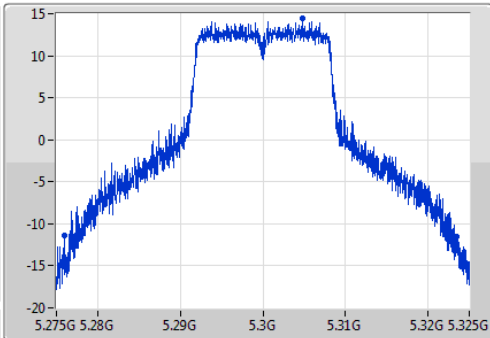

Sweep Time
100ms

Detector Type
Peak

Port 1

Ch Freq
5.3GHz

Span
50MHz

RBW
300kHz

VBW
1MHz

Sweep Time
100ms