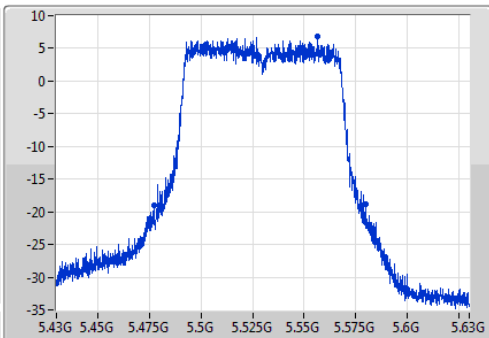

802.11ac VHT80_Nss1,(MCS0)_1TX

EBW

5530MHz

Ch Freq: 5.53GHz
 Span: 200MHz
 RBW: 2MHz
 VBW: 10MHz
 Sweep Time: 100ms
 Detector Type: Peak
 Port 1

Ch Freq: 5.53GHz
 Span: 200MHz
 RBW: 1MHz
 VBW: 3MHz
 Sweep Time: 100ms
 Detector Type: Sample