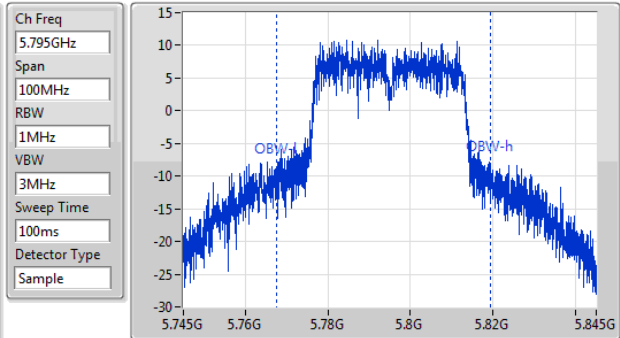

5795MHz

6dB(Hz)	Fl-6dB(Hz)	Fh-6dB(Hz)	OBW(Hz)	Fl-OBW(Hz)	Fh-OBW(Hz)	Limit(Hz)	Port
35.65M	5.77685G	5.8125G	51.874M	5.767464G	5.819338G	500k	1