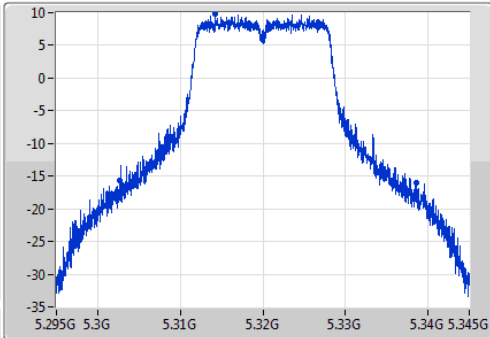

Span
50MHz

RBW
500kHz

VBW
2MHz

Sweep Time
100ms

Detector Type
Peak

Port 1

Ch Freq
5.32GHz

Span
50MHz