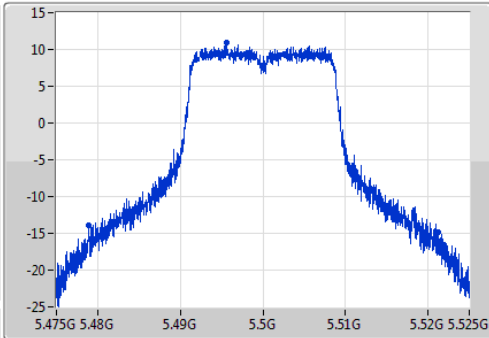

Ch Freq
5.5GHz
Span
50MHz
RBW
300kHz
VBW
1MHz
Sweep Time
100ms
Detector Type
Sample