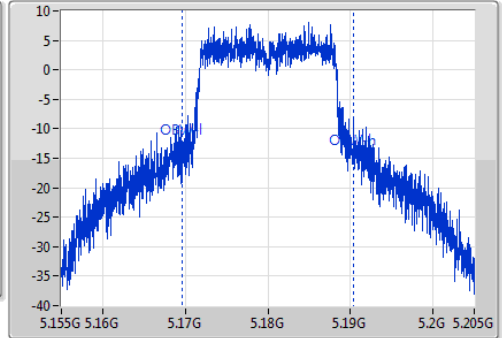

26dB(Hz)	Fl-26dB(Hz)	Fh-26dB(Hz)	OBW(Hz)	Fl-OBW(Hz)	Fh-OBW(Hz)	Limit(Hz)	Port
41.325M	5.159225G	5.20055G	20.64M	5.16968G	5.19032G	Inf	1

802.11a_(6Mbps)_1TX

EBW