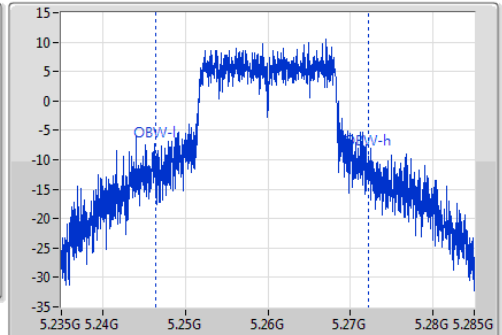

802.11ac VHT20_Nss1,(MCS0)_1TX

EBW

5260MHz

Ch Freq: 5.26GHz
 Span: 50MHz
 RBW: 500kHz
 VBW: 2MHz
 Sweep Time: 100ms
 Detector Type: Peak
 Port 1

Ch Freq: 5.26GHz
 Span: 50MHz
 RBW: 300kHz
 VBW: 1MHz
 Sweep Time: 100ms
 Detector Type: Sample