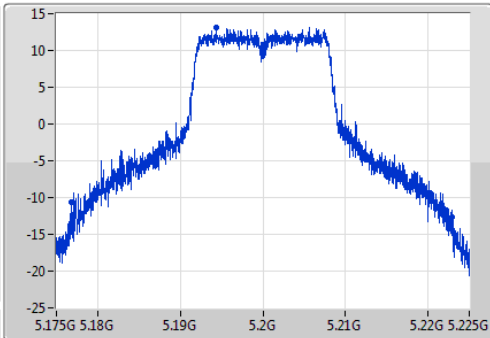

5200MHz

Ch Freq: 5.2GHz
Span: 50MHz
RBW: 500kHz
VBW: 2MHz
Sweep Time: 100ms
Detector Type: Peak

Ch Freq: 5.2GHz
Span: 50MHz
RBW: 300kHz
VBW: 1MHz
Sweep Time: 100ms
Detector Type: Sample