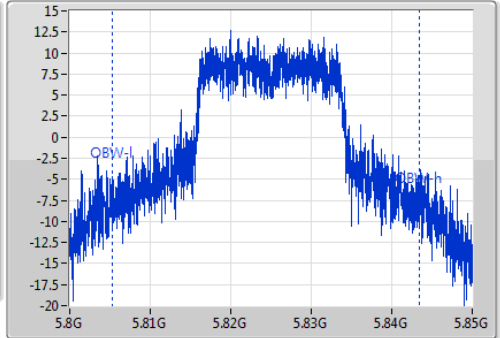

802.11ac VHT20_Nss1,(MCS0)_1TX

EBW

5825MHz

Ch Freq: 5.825GHz
 Span: 50MHz
 RBW: 100kHz
 VBW: 300kHz
 Sweep Time: 100ms
 Detector Type: Peak
 Port 1

Ch Freq: 5.825GHz
 Span: 50MHz
 RBW: 500kHz
 VBW: 2MHz
 Sweep Time: 100ms
 Detector Type: Sample
 Port 1