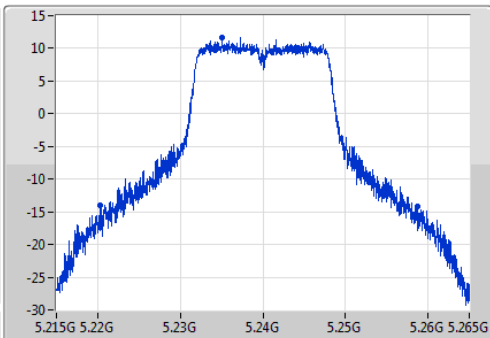

EBW

5240MHz

Ch Freq
5.24GHz

Span
50MHz

RBW
500kHz

VBW
2MHz

Sweep Time
100ms

Detector Type
Peak