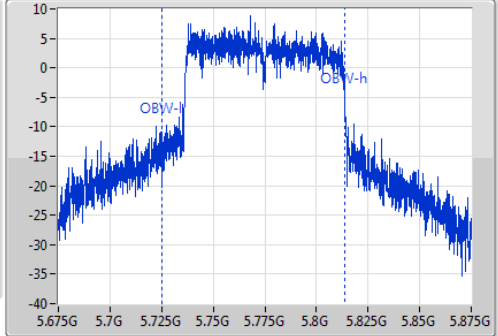

6dB(Hz)	F1-6dB(Hz)	Fh-6dB(Hz)	OBW(Hz)	F1-OBW(Hz)	Fh-OBW(Hz)	Limit(Hz)	Port
68.8M	5.7375G	5.8063G	88.656M	5.725025G	5.813681G	500k	1