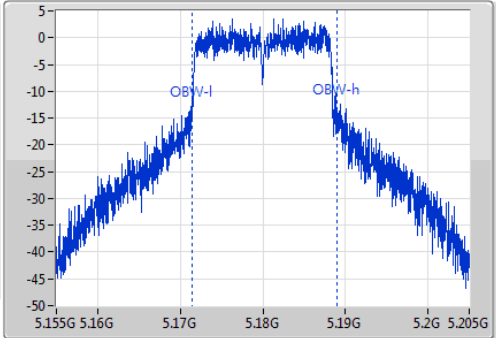

26dB(Hz)	Fl-26dB(Hz)	Fh-26dB(Hz)	OBW(Hz)	Fl-OBW(Hz)	Fh-OBW(Hz)	Limit(Hz)	Port
34.5M	5.162825G	5.197325G	17.641M	5.171404G	5.189045G	Inf	1

802.11a_(6Mbps)_1TX

EBW