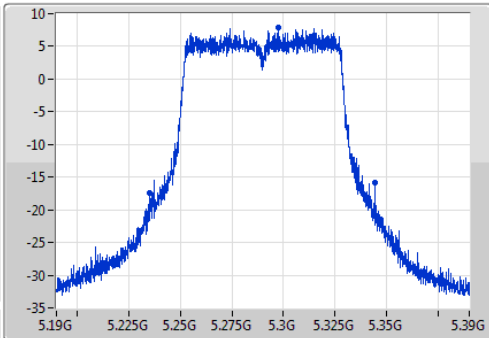

Ch Freq: 5.29GHz
Span: 200MHz
RBW: 1MHz
VBW: 3MHz
Sweep Time: 100ms
Detector Type: Sample