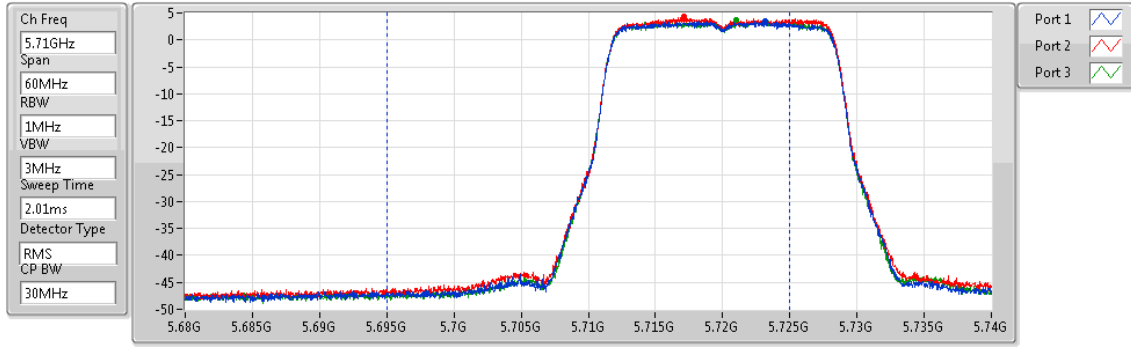

802.11a_(6Mbps)_3TX

AV Power

5720MHz Straddle 5.47-5.725GHz

Sum=Total Power
PX=Port X

Sum(dBm)	P1(dBm)	P2(dBm)	P3(dBm)
18.57	13.62	14.09	13.68