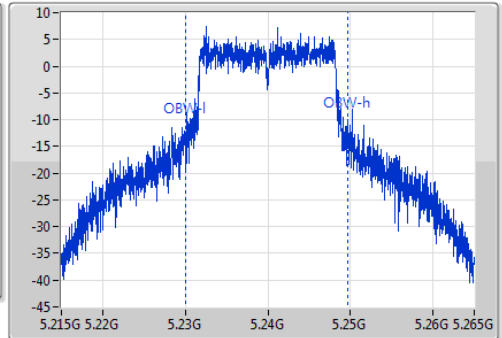

26dB(Hz)	Fl-26dB(Hz)	Fh-26dB(Hz)	OBW(Hz)	Fl-OBW(Hz)	Fh-OBW(Hz)	Limit(Hz)	Port
40.05M	5.21955G	5.2596G	19.665M	5.230055G	5.24972G	Inf	1