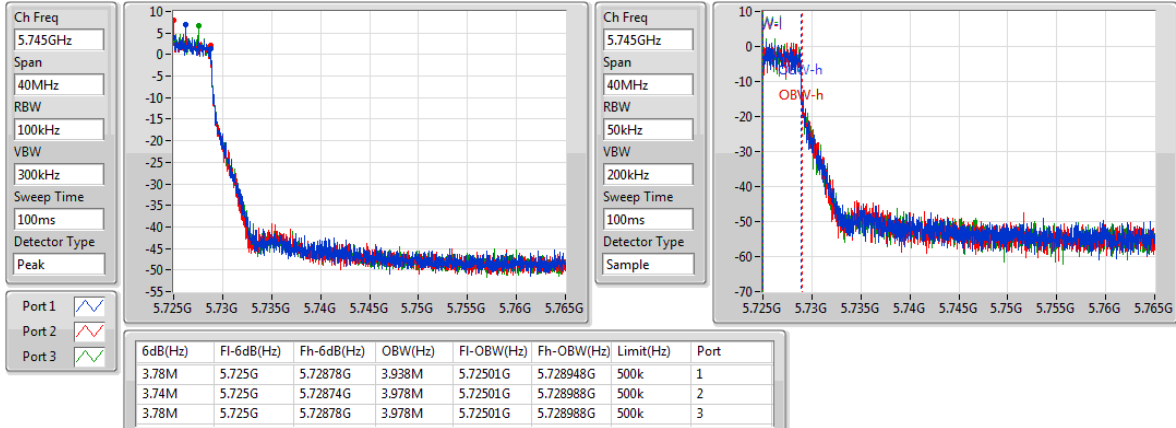

802.11ac VHT20_Nss1,(MCS0)_3TX

EBW

5720MHz Straddle 5.725-5.85GHz