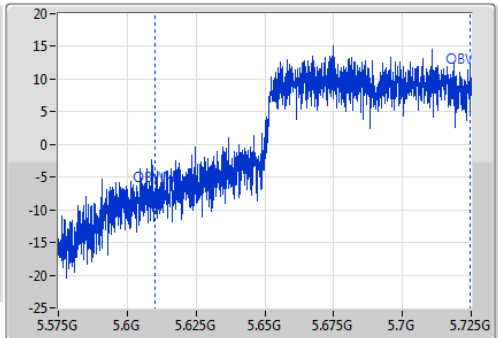

802.11ac VHT80_Nss1,(MCS0)_1TX

EBW

5690MHz Straddle 5.47-5.725GHz

Ch Freq: 5.65GHz
 Span: 150MHz
 RBW: 2MHz
 VBW: 10MHz
 Sweep Time: 100ms
 Detector Type: Peak
 Port 1

Ch Freq: 5.65GHz
 Span: 150MHz
 RBW: 2MHz
 VBW: 10MHz
 Sweep Time: 100ms
 Detector Type: Sample
 Port 1