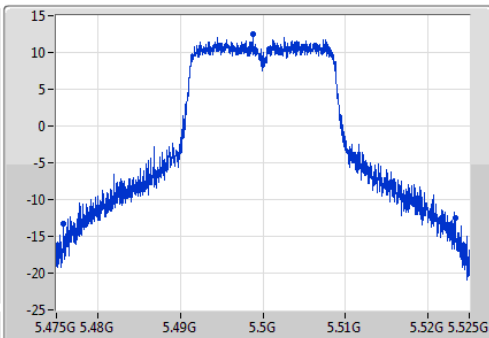

Ch Freq: 5.5GHz
Span: 50MHz
RBW: 300kHz
VBW: 1MHz
Sweep Time: 100ms
Detector Type: Sample
Port 1