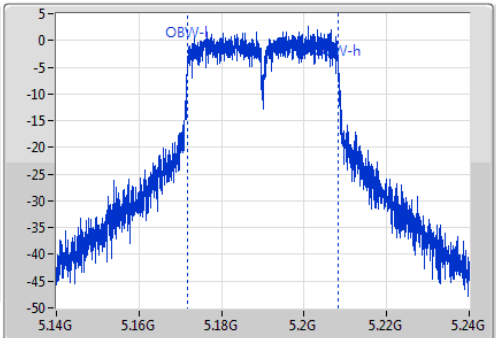

802.11ac VHT40_Nss1,(MCS0)_1TX

EBW

5190MHz

Ch Freq
5.19GHz
Span
100MHz
RBW
1MHz
VBW
3MHz
Sweep Time
100ms
Detector Type
Peak
Port 1

Ch Freq
5.19GHz
Span
100MHz
RBW
500kHz
VBW
2MHz
Sweep Time
100ms
Detector Type
Sample