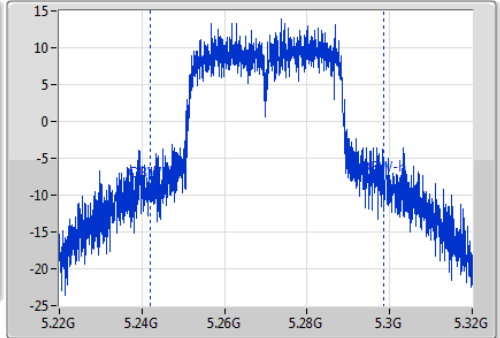

26dB(Hz)	Fl-26dB(Hz)	Fh-26dB(Hz)	OBW(Hz)	Fl-OBW(Hz)	Fh-OBW(Hz)	Limit(Hz)	Port
97.9M	5.2215G	5.3194G	56.522M	5.241964G	5.298486G	Inf	1

802.11ac VHT40_Nss1,(MCS0)_1TX

EBW

5310MHz

Ch Freq
5.31GHz

Span
100MHz

RBW
1MHz

VBW
3MHz

Sweep Time
100ms

Detector Type
Peak

Port 1