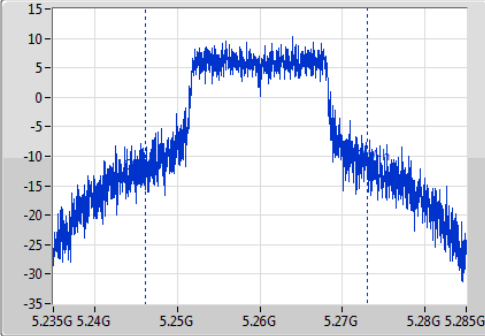

26dB(Hz)	Fl-26dB(Hz)	Fh-26dB(Hz)	OBW(Hz)	Fl-OBW(Hz)	Fh-OBW(Hz)	Limit(Hz)	Port
46.4M	5.23685G	5.28325G	26.987M	5.246082G	5.273068G	Inf	1

802.11a_(6Mbps)_1TX

EBW