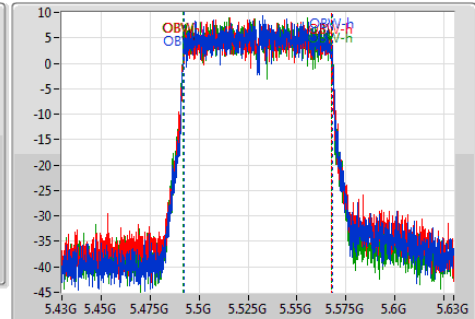

802.11ac VHT80_Nss1,(MCS0)_3TX

EBW

5530MHz

Ch Freq: 5.53GHz
 Span: 200MHz
 RBW: 1MHz
 VBW: 3MHz
 Sweep Time: 100ms
 Detector Type: Peak

Port 1
 Port 2
 Port 3

Ch Freq: 5.53GHz
 Span: 200MHz
 RBW: 1MHz
 VBW: 3MHz
 Sweep Time: 100ms
 Detector Type: Sample