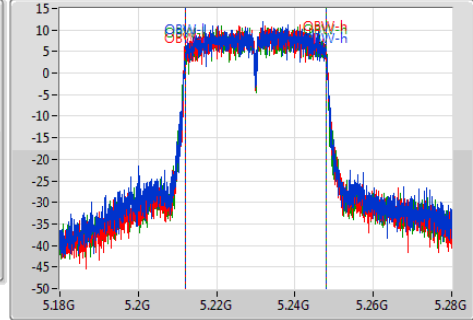

5190MHz

802.11ac VHT40-BF_Nss1,(MCS0)_3TX

EBW

5230MHz

Ch Freq: 5.23GHz
 Span: 100MHz
 RBW: 500kHz
 VBW: 2MHz
 Sweep Time: 100ms
 Detector Type: Peak

Port 1
 Port 2
 Port 3

Ch Freq: 5.23GHz
 Span: 100MHz
 RBW: 500kHz
 VBW: 2MHz
 Sweep Time: 100ms
 Detector Type: Sample