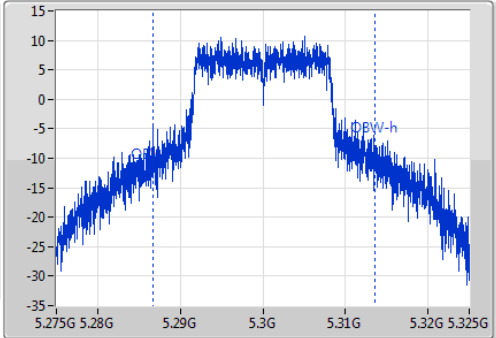

802.11ac VHT20_Nss1,(MCS0)_1TX

EBW

5300MHz

Ch Freq: 5.3GHz
 Span: 50MHz
 RBW: 500kHz
 VBW: 2MHz
 Sweep Time: 100ms
 Detector Type: Peak

Ch Freq: 5.3GHz
 Span: 50MHz
 RBW: 300kHz
 VBW: 1MHz
 Sweep Time: 100ms
 Detector Type: Sample