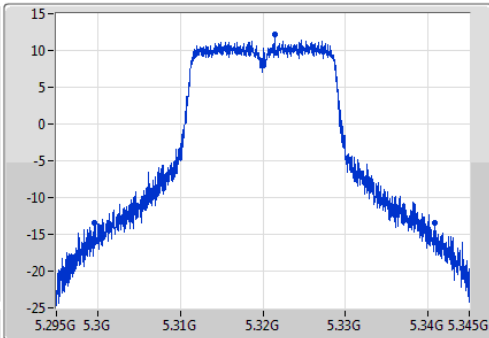

Ch Freq
5.32GHz
Span
50MHz
RBW
300kHz
VBW
1MHz
Sweep Time
100ms
Detector Type
Sample