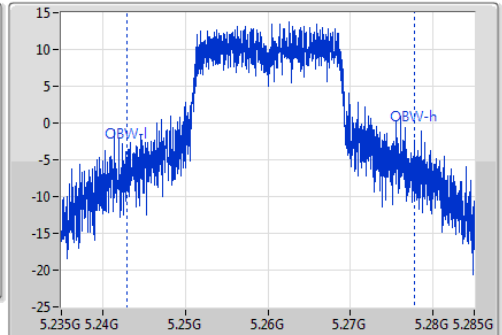

802.11ac VHT20_Nss1,(MCS0)_1TX

EBW

5260MHz

Ch Freq: 5.26GHz
 Span: 50MHz
 RBW: 500kHz
 VBW: 2MHz
 Sweep Time: 100ms
 Detector Type: Peak
 Port 1

Ch Freq: 5.26GHz
 Span: 50MHz
 RBW: 500kHz
 VBW: 2MHz
 Sweep Time: 100ms
 Detector Type: Sample