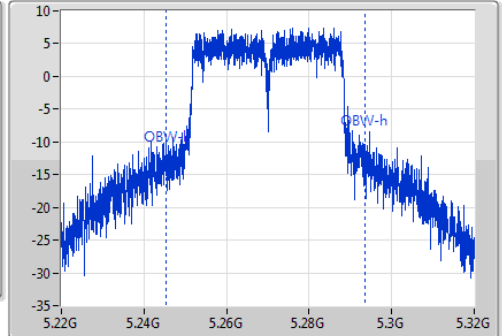

802.11ac VHT40_Nss1,(MCS0)_1TX

EBW

5270MHz

Ch Freq
5.27GHz
Span
100MHz
RBW
1MHz
VBW
3MHz
Sweep Time
100ms
Detector Type
Peak
Port 1

Ch Freq
5.27GHz
Span
100MHz
RBW
500kHz
VBW
2MHz
Sweep Time
100ms
Detector Type
Sample