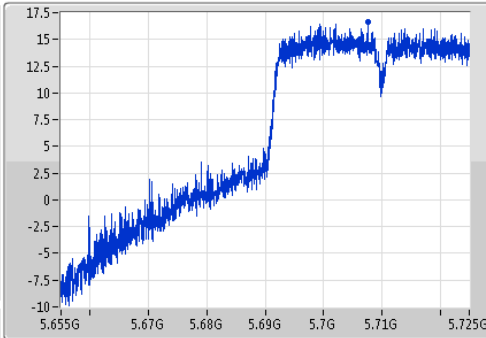

5710MHz Straddle 5.47-5.725GHz

Ch Freq: 5.69GHz
Span: 70MHz
RBW: 1MHz
VBW: 3MHz
Sweep Time: 100ms
Detector Type: Peak

Ch Freq: 5.69GHz
Span: 70MHz
RBW: 1MHz
VBW: 3MHz
Sweep Time: 100ms
Detector Type: Sample