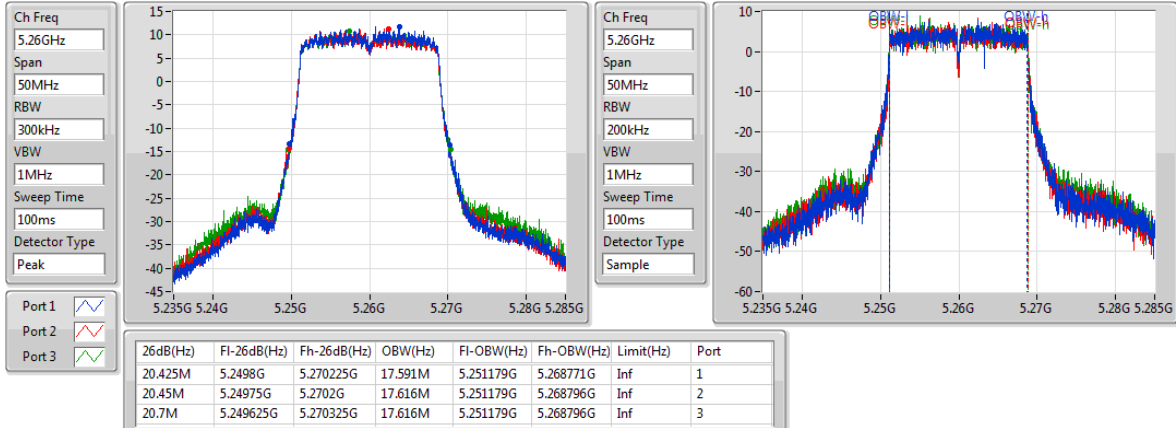

Port X-N dB = Port X 6dB down bandwidth for 5.725-5.85GHz band / 26dB down bandwidth for other band

Port X-OBW = Port X 99% occupied bandwidth;

802.11ac VHT20-BF_Nss1,(MCS0)_3TX

EBW

5180MHz

802.11ac VHT20-BF_Nss1,(MCS0)_3TX

EBW

5200MHz

802.11ac VHT20-BF_Nss1,(MCS0)_3TX

EBW

5240MHz

802.11ac VHT20-BF_Nss1,(MCS0)_3TX

EBW

5260MHz