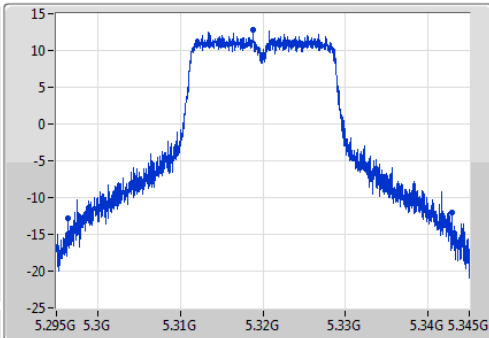

Ch Freq: 5.32GHz
Span: 50MHz
RBW: 300kHz
VBW: 1MHz
Sweep Time: 100ms
Detector Type: Sample
Port 1