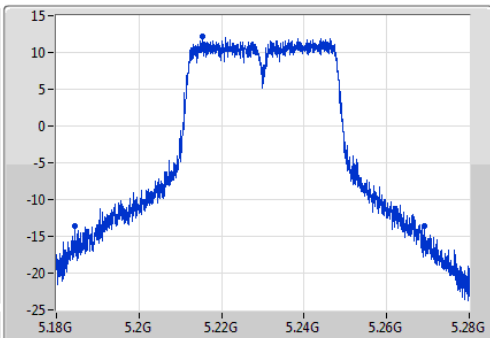

Ch Freq
5.23GHz
Span
100MHz
RBW
500kHz
VBW
2MHz
Sweep Time
100ms
Detector Type
Sample