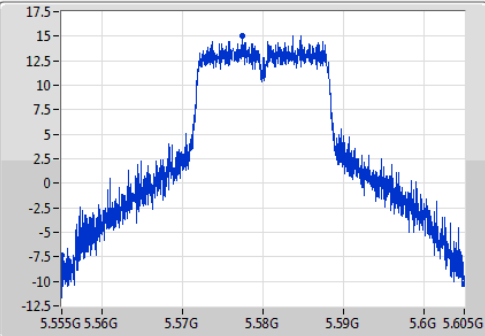

5580MHz

Ch Freq: 5.58GHz
Span: 50MHz
RBW: 500kHz
VBW: 2MHz
Sweep Time: 100ms
Detector Type: Peak

Ch Freq: 5.58GHz
Span: 50MHz
RBW: 500kHz
VBW: 2MHz
Sweep Time: 100ms
Detector Type: Sample