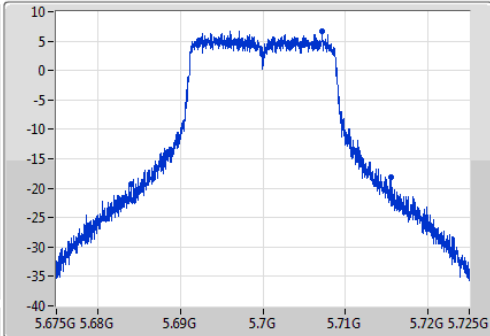

Ch Freq
5.7GHz

Span
50MHz

RBW
200kHz

VBW
1MHz

Sweep Time
100ms

Detector Type
Sample