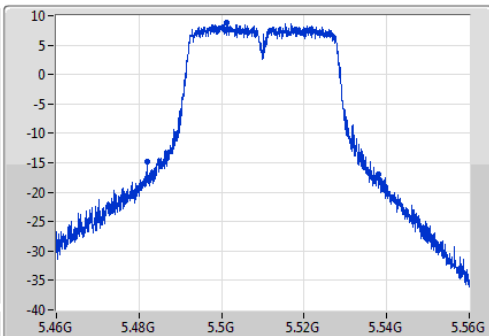

Ch Freq
5.51GHz
Span
100MHz
RBW
500kHz
VBW
2MHz
Sweep Time
100ms
Detector Type
Sample