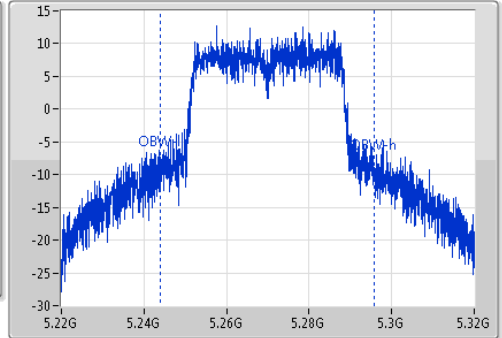

26dB(Hz)	Fl-26dB(Hz)	Fh-26dB(Hz)	OBW(Hz)	Fl-OBW(Hz)	Fh-OBW(Hz)	Limit(Hz)	Port
97.85M	5.2206G	5.31845G	51.874M	5.243913G	5.295787G	Inf	1

802.11ac VHT40_Nss1,(MCS0)_1TX

EBW

5310MHz

Ch Freq
5.31GHz

Span
100MHz

RBW
1MHz

VBW
3MHz

Sweep Time
100ms

Detector Type
Peak

Port 1