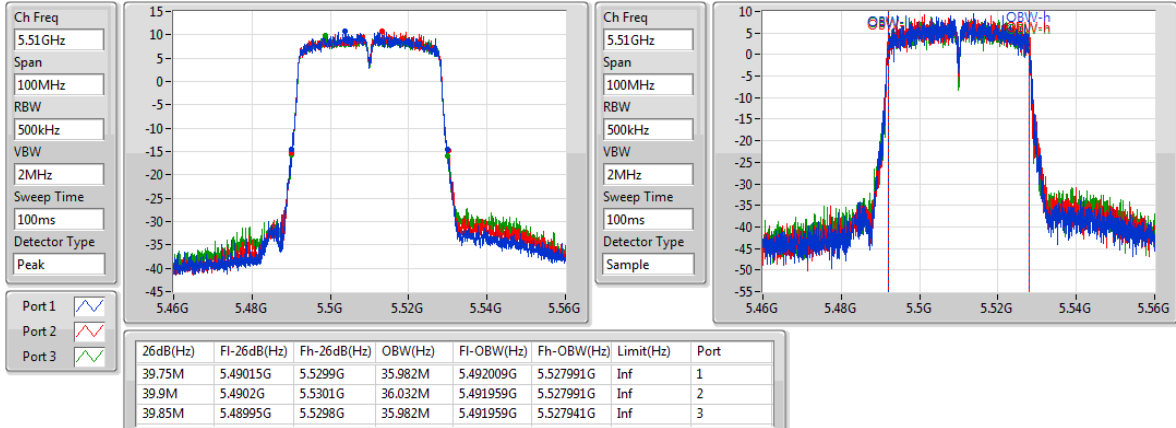

802.11ac VHT40-BF_Nss1,(MCS0)_3TX

EBW

5510MHz