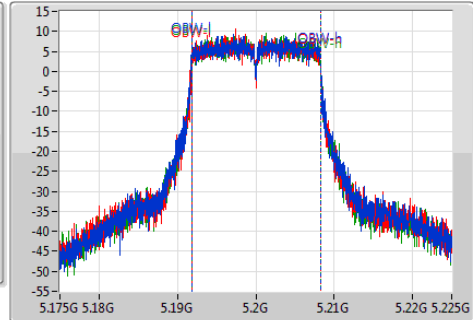

802.11a_(6Mbps)_3TX

EBW

5200MHz

Ch Freq: 5.2GHz
 Span: 50MHz
 RBW: 200kHz
 VBW: 1MHz
 Sweep Time: 100ms
 Detector Type: Peak

Ch Freq: 5.2GHz
 Span: 50MHz
 RBW: 200kHz
 VBW: 1MHz
 Sweep Time: 100ms
 Detector Type: Sample