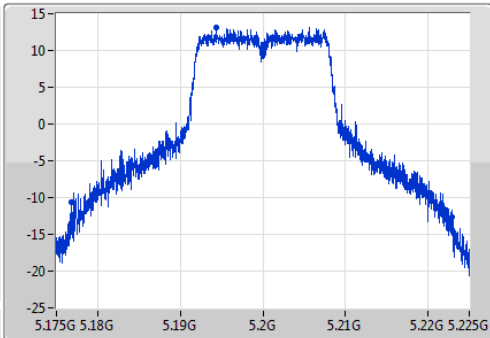

5200MHz

Ch Freq
5.2GHz

Span
50MHz

RBW
500kHz

VBW
2MHz

Sweep Time
100ms

Detector Type
Peak

Ch Freq
5.2GHz

Span
50MHz

RBW
300kHz

VBW
1MHz

Sweep Time
100ms

Detector Type
Sample