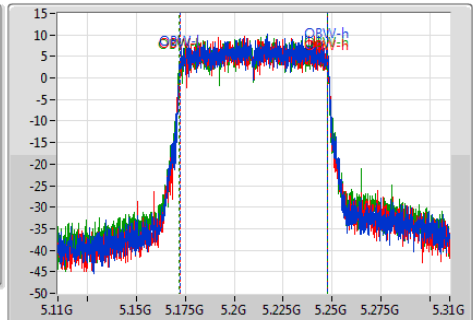

26dB(Hz)	Fl-26dB(Hz)	Fh-26dB(Hz)	OBW(Hz)	Fl-OBW(Hz)	Fh-OBW(Hz)	Limit(Hz)	Port
88.7M	5.1642G	5.2529G	75.662M	5.172219G	5.247881G	Inf	1
84.8M	5.168G	5.2528G	75.662M	5.172219G	5.247881G	Inf	2
85.1M	5.1678G	5.2529G	75.762M	5.172019G	5.247781G	Inf	3

802.11ac VHT80-BF_Nss1,(MCS0)_3TX

EBW

5290MHz

Ch Freq: 5.29GHz
Span: 200MHz
RBW: 1MHz
VBW: 3MHz
Sweep Time: 100ms
Detector Type: Peak
Port 1: [Waveform icon]
Port 2: [Waveform icon]
Port 3: [Waveform icon]