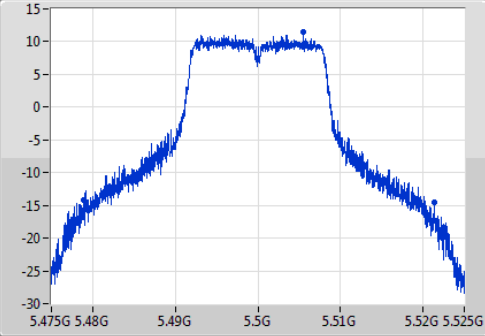

802.11a_(6Mbps)_1TX

EBW

5500MHz

Ch Freq
5.5GHz
Span
50MHz
RBW
500kHz
VBW
2MHz
Sweep Time
100ms
Detector Type
Peak

Ch Freq
5.5GHz
Span
50MHz
RBW
300kHz
VBW
1MHz
Sweep Time
100ms
Detector Type
Sample