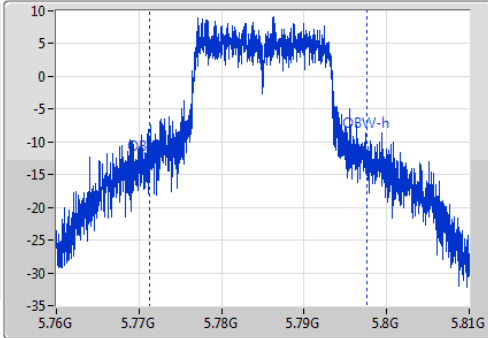

5745MHz

802.11a_(6Mbps)_1TX

EBW

5785MHz

Ch Freq: 5.785GHz
 Span: 50MHz
 RBW: 100kHz
 VBW: 300kHz
 Sweep Time: 100ms
 Detector Type: Peak

Ch Freq: 5.785GHz
 Span: 50MHz
 RBW: 300kHz
 VBW: 1MHz
 Sweep Time: 100ms
 Detector Type: Sample