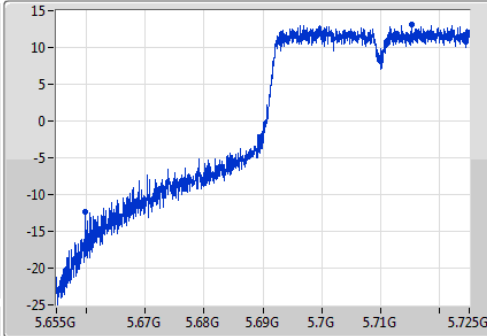

Ch Freq: 5.69GHz
Span: 70MHz
RBW: 500kHz
VBW: 2MHz
Sweep Time: 100ms
Detector Type: Sample