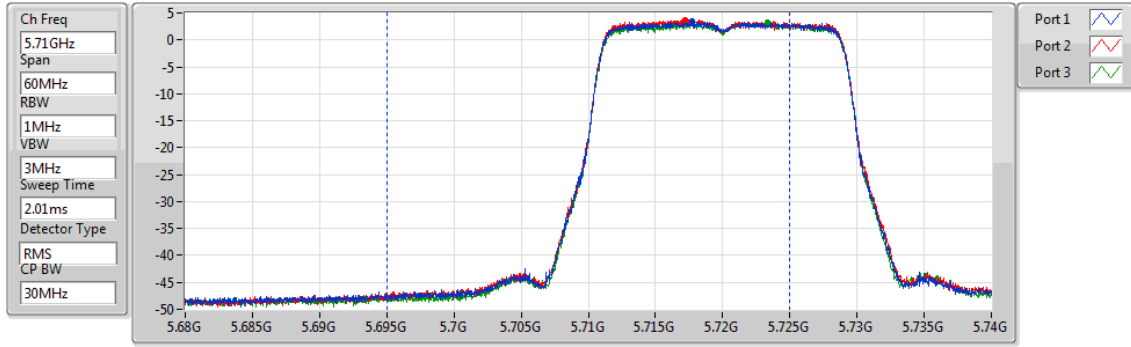

802.11ac VHT20-BF_Nss1,(MCS0)_3TX

AV Power

5720MHz Straddle 5.47-5.725GHz

Sum=Total Power
PX=Port X

Sum(dBm)	P1(dBm)	P2(dBm)	P3(dBm)
18.47	13.67	13.96	13.45