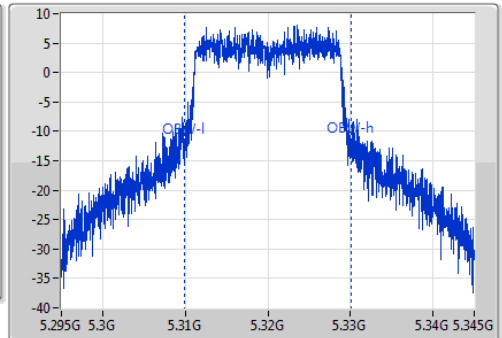

802.11ac VHT20_Nss1,(MCS0)_1TX

EBW

5320MHz

Ch Freq
5.32GHz
Span
50MHz
RBW
500kHz
VBW
2MHz
Sweep Time
100ms
Detector Type
Peak
Port 1

Ch Freq
5.32GHz
Span
50MHz
RBW
300kHz
VBW
1MHz
Sweep Time
100ms
Detector Type
Sample