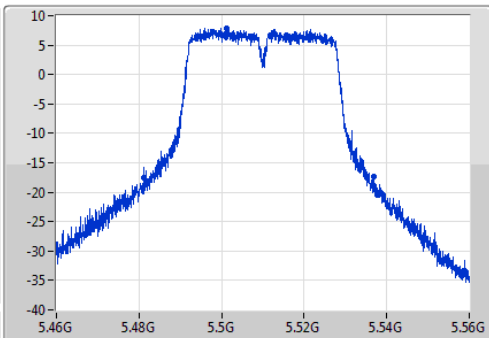

Ch Freq
5.51GHz

Span
100MHz

RBW
500kHz

VBW
2MHz

Sweep Time
100ms

Detector Type
Sample