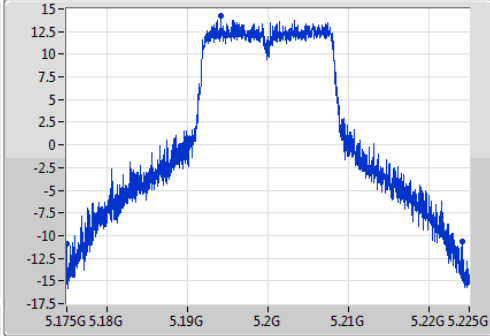

802.11ac VHT20_Nss1,(MCS0)_1TX

EBW

5200MHz

Ch Freq: 5.2GHz
Span: 50MHz
RBW: 500kHz
VBW: 2MHz
Sweep Time: 100ms
Detector Type: Peak
Port 1

Ch Freq: 5.2GHz
Span: 50MHz
RBW: 500kHz
VBW: 2MHz
Sweep Time: 100ms
Detector Type: Sample