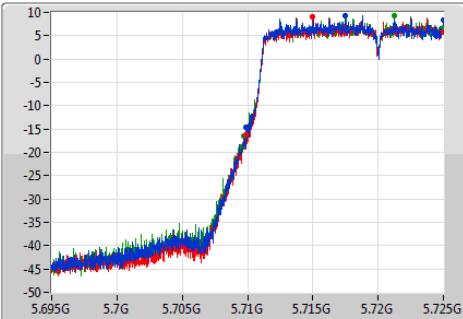

Ch Freq: 5.71GHz
Span: 30MHz
RBW: 200kHz
VBW: 1MHz
Sweep Time: 100ms
Detector Type: Sample