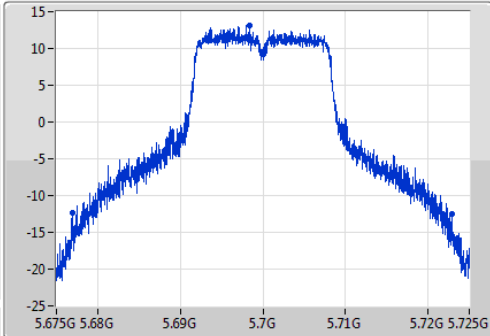

Ch Freq: 5.7GHz
Span: 50MHz
RBW: 300kHz
VBW: 1MHz
Sweep Time: 100ms
Detector Type: Sample