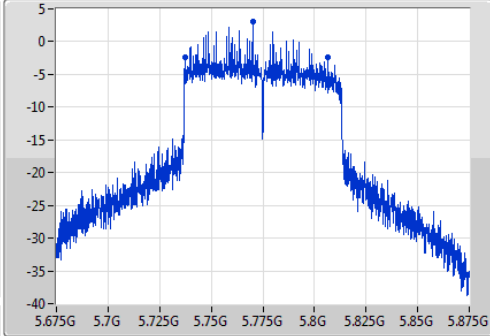

802.11ac VHT80_Nss1,(MCS0)_1TX

EBW

5775MHz

Ch Freq
5.775GHz

Span
200MHz

RBW
100kHz

VBW
300kHz

Sweep Time
100ms

Detector Type
Peak

Ch Freq
5.775GHz

Span
200MHz

RBW
1MHz

VBW
3MHz

Sweep Time
100ms

Detector Type
Sample