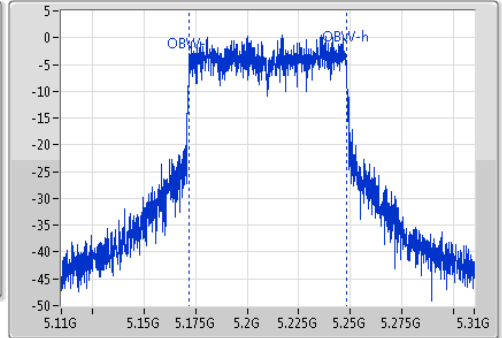

802.11ac VHT80_Nss1,(MCS0)_1TX

EBW

5210MHz

Ch Freq: 5.21GHz
 Span: 200MHz
 RBW: 2MHz
 VBW: 10MHz
 Sweep Time: 100ms
 Detector Type: Peak
 Port 1

Ch Freq: 5.21GHz
 Span: 200MHz
 RBW: 1MHz
 VBW: 3MHz
 Sweep Time: 100ms
 Detector Type: Sample