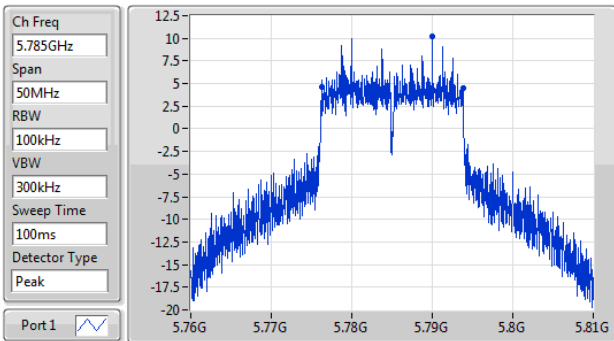

5785MHz

6dB(Hz)	Fl-6dB(Hz)	Fh-6dB(Hz)	OBW(Hz)	Fl-OBW(Hz)	Fh-OBW(Hz)	Limit(Hz)	Port
17.55M	5.77625G	5.7938G	36.707M	5.766434G	5.803141G	500k	1