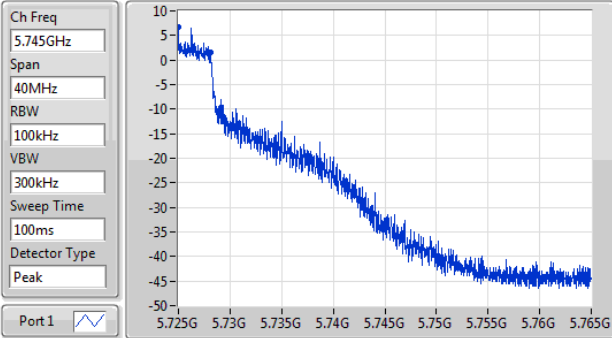

802.11ac VHT20_Nss1,(MCS0)_1TX

EBW

5720MHz Straddle 5.725-5.85GHz

6dB(Hz)	Fl-6dB(Hz)	Fh-6dB(Hz)	OBW(Hz)	Fl-OBW(Hz)	Fh-OBW(Hz)	Limit(Hz)	Port
3.14M	5.725G	5.72814G	12.174M	5.72501G	5.737184G	500k	1

802.11ac VHT20_Nss1,(MCS0)_1TX

EBW