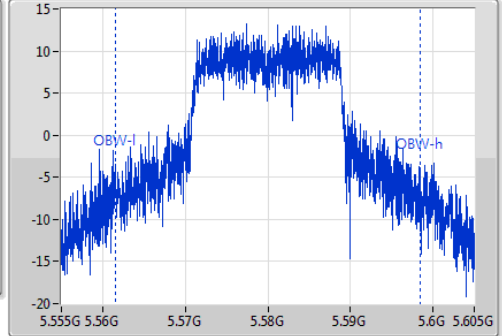

Detector Type
Peak

Port 1

Ch Freq
5.58GHz

Span
50MHz

RBW
500kHz

VBW
2MHz

Sweep Time
100ms

Detector Type
Sample