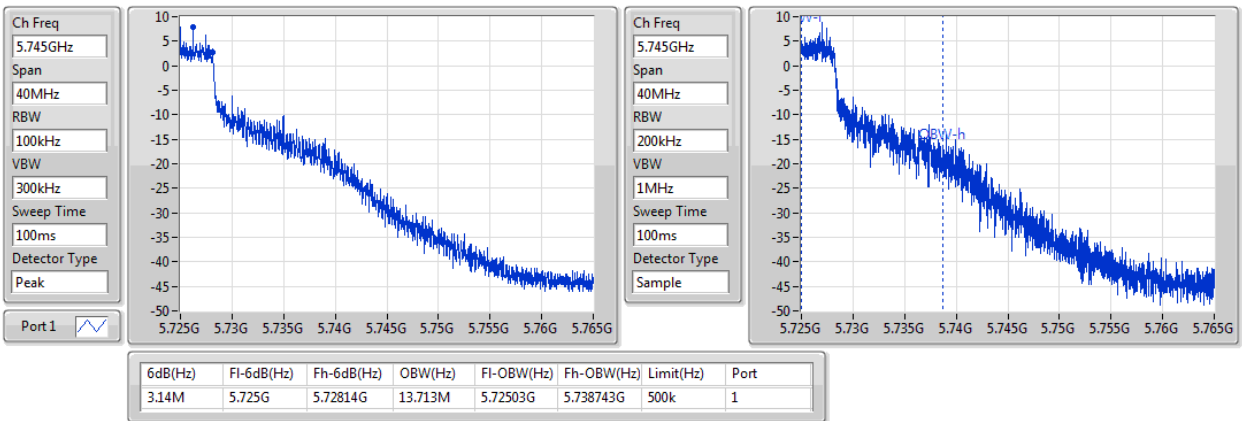

802.11a_(6Mbps)_1TX

EBW

5720MHz Straddle 5.47-5.725GHz

802.11a_(6Mbps)_1TX

EBW

5720MHz Straddle 5.725-5.85GHz

802.11a_(6Mbps)_1TX

EBW