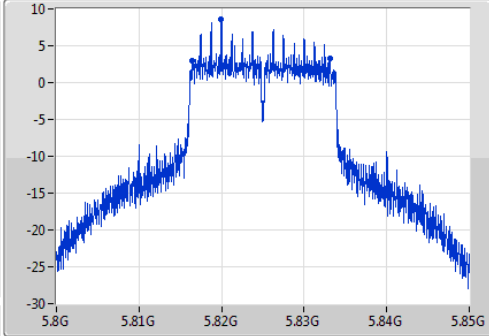

802.11ac VHT20_Nss1,(MCS0)_1TX

EBW

5825MHz

Ch Freq: 5.825GHz
Span: 50MHz
RBW: 100kHz
VBW: 300kHz
Sweep Time: 100ms
Detector Type: Peak
Port 1

Ch Freq: 5.825GHz
Span: 50MHz
RBW: 500kHz
VBW: 2MHz
Sweep Time: 100ms
Detector Type: Sample