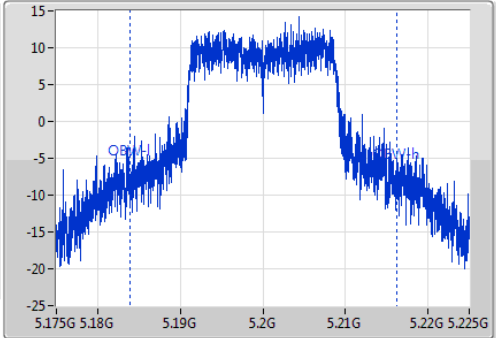

802.11ac VHT20_Nss1,(MCS0)_1TX

EBW

5200MHz

Ch Freq: 5.2GHz
 Span: 50MHz
 RBW: 500kHz
 VBW: 2MHz
 Sweep Time: 100ms
 Detector Type: Peak

Ch Freq: 5.2GHz
 Span: 50MHz
 RBW: 500kHz
 VBW: 2MHz
 Sweep Time: 100ms
 Detector Type: Sample