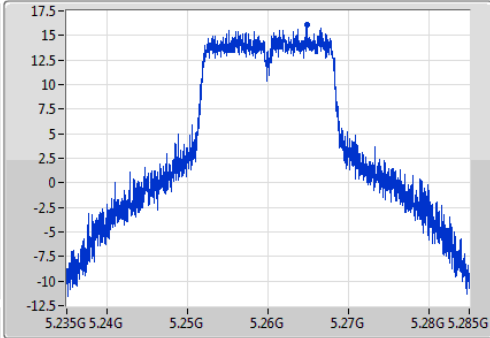

Port X-N dB = Port X 6dB down bandwidth for 5.725-5.85GHz band / 26dB down bandwidth for other band

Port X-OBW = Port X 99% occupied bandwidth;

802.11a_(6Mbps)_1TX

EBW

5260MHz

Ch Freq: 5.26GHz
 Span: 50MHz
 RBW: 500kHz
 VBW: 2MHz
 Sweep Time: 100ms
 Detector Type: Peak
 Port 1