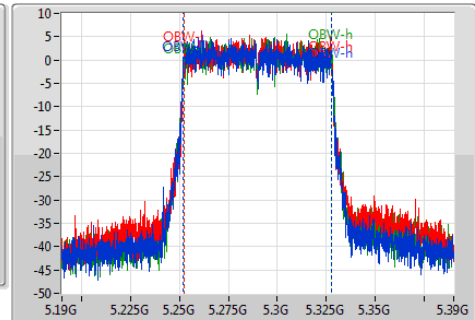

802.11ac VHT80_Nss1,(MCS0)_3TX

EBW

5290MHz

Ch Freq: 5.29GHz
 Span: 200MHz
 RBW: 1MHz
 VBW: 3MHz
 Sweep Time: 100ms
 Detector Type: Peak

Port 1
 Port 2
 Port 3

Ch Freq: 5.29GHz
 Span: 200MHz
 RBW: 1MHz
 VBW: 3MHz
 Sweep Time: 100ms
 Detector Type: Sample