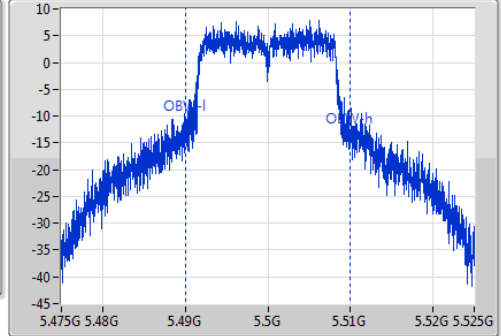

26dB(Hz)	Fl-26dB(Hz)	Fh-26dB(Hz)	OBW(Hz)	Fl-OBW(Hz)	Fh-OBW(Hz)	Limit(Hz)	Port
41.125M	5.478925G	5.52005G	19.815M	5.49008G	5.509895G	Inf	1

802.11a_(6Mbps)_1TX

EBW