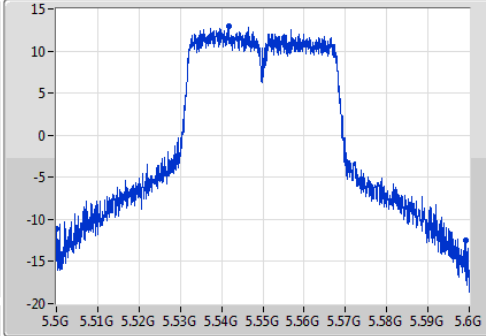

802.11ac VHT40_Nss1,(MCS0)_1TX

EBW

5550MHz

Ch Freq
5.55GHz

Span
100MHz

RBW
1MHz

VBW
3MHz

Sweep Time
100ms

Detector Type
Peak

Ch Freq
5.55GHz

Span
100MHz

RBW
1MHz

VBW
3MHz

Sweep Time
100ms

Detector Type
Sample