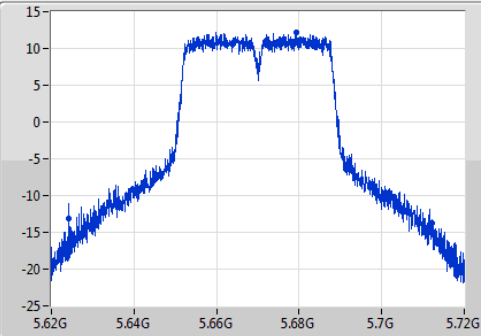

5670MHz

Ch Freq
5.67GHz

Span
100MHz

RBW
1MHz

VBW
3MHz

Sweep Time
100ms

Detector Type
Peak

Ch Freq
5.67GHz