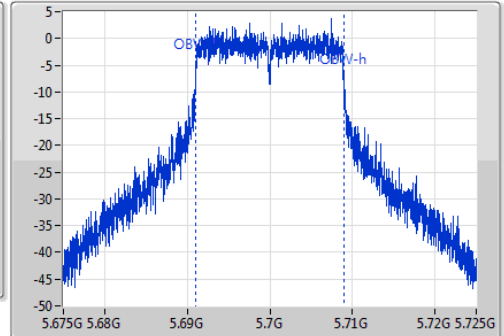

802.11ac VHT20_Nss1,(MCS0)_1TX

EBW

5700MHz

Ch Freq: 5.7GHz
 Span: 50MHz
 RBW: 300kHz
 VBW: 1MHz
 Sweep Time: 100ms
 Detector Type: Peak
 Port 1

Ch Freq: 5.7GHz
 Span: 50MHz
 RBW: 200kHz
 VBW: 1MHz
 Sweep Time: 100ms
 Detector Type: Sample