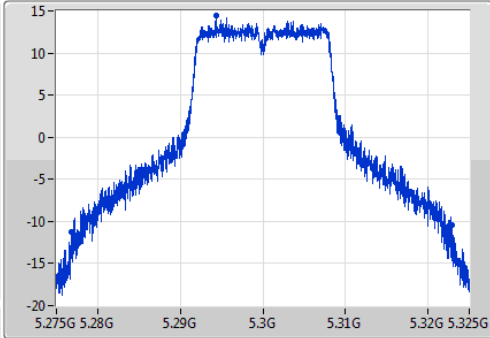

802.11ac VHT20_Nss1,(MCS0)_1TX

EBW

5300MHz

Ch Freq: 5.3GHz
Span: 50MHz
RBW: 500kHz
VBW: 2MHz
Sweep Time: 100ms
Detector Type: Peak

Ch Freq: 5.3GHz
Span: 50MHz
RBW: 300kHz
VBW: 1MHz
Sweep Time: 100ms
Detector Type: Sample