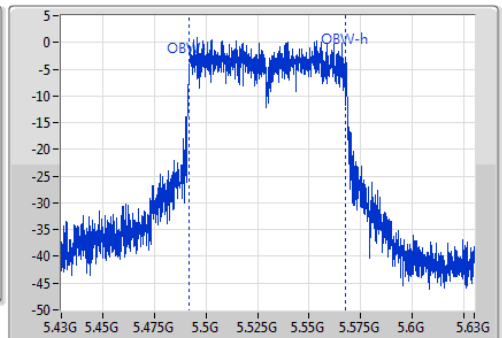

802.11ac VHT80_Nss1,(MCS0)_1TX

EBW

5530MHz

Ch Freq: 5.53GHz
 Span: 200MHz
 RBW: 2MHz
 VBW: 10MHz
 Sweep Time: 100ms
 Detector Type: Peak
 Port 1

Ch Freq: 5.53GHz
 Span: 200MHz
 RBW: 1MHz
 VBW: 3MHz
 Sweep Time: 100ms
 Detector Type: Sample