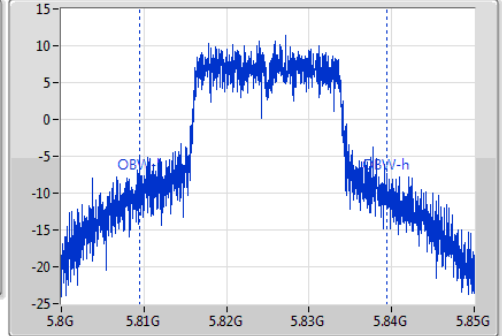

802.11ac VHT20_Nss1,(MCS0)_1TX

EBW

5825MHz

Ch Freq: 5.825GHz
 Span: 50MHz
 RBW: 100kHz
 VBW: 300kHz
 Sweep Time: 100ms
 Detector Type: Peak
 Port 1

Ch Freq: 5.825GHz
 Span: 50MHz
 RBW: 500kHz
 VBW: 2MHz
 Sweep Time: 100ms
 Detector Type: Sample