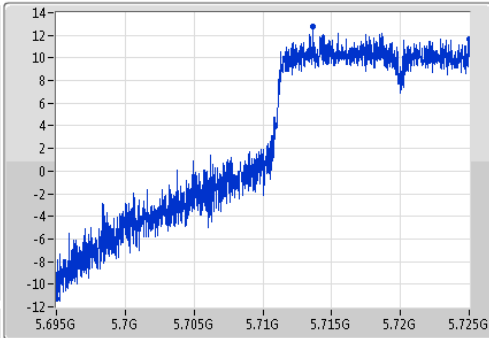

5720MHz Straddle 5.47-5.725GHz

Ch Freq: 5.71GHz
Span: 30MHz
RBW: 300kHz
VBW: 1MHz
Sweep Time: 100ms
Detector Type: Peak
Port 1

Ch Freq: 5.71GHz
Span: 30MHz
RBW: 300kHz
VBW: 1MHz
Sweep Time: 100ms
Detector Type: Sample