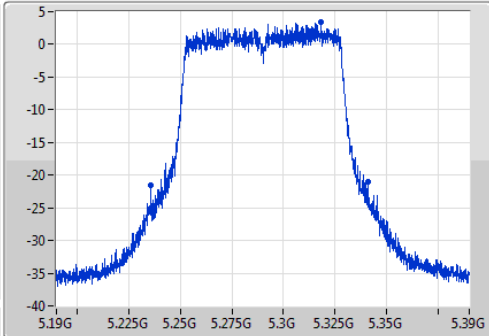

Ch Freq
5.29GHz

Span
200MHz

RBW
1MHz

VBW
3MHz

Sweep Time
100ms

Detector Type
Sample