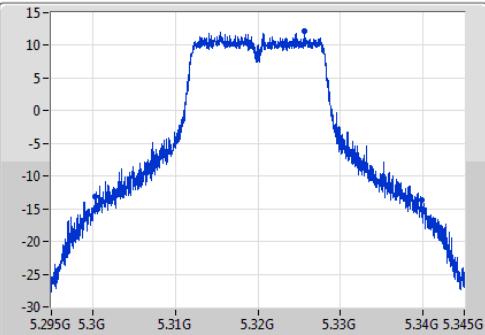

5320MHz

Ch Freq
5.32GHz

Span
50MHz

RBW
500kHz

VBW
2MHz

Sweep Time
100ms

Detector Type
Peak

Ch Freq
5.32GHz

Span
50MHz

RBW
200kHz

VBW
1MHz

Sweep Time
100ms

Detector Type
Sample