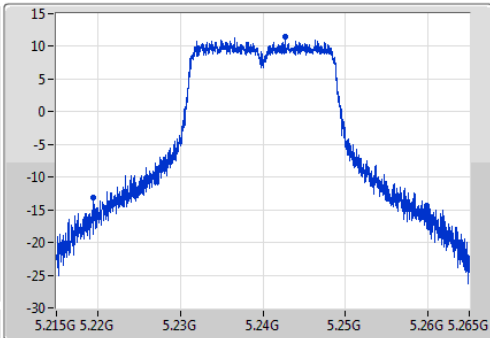

Ch Freq: 5.24GHz
Span: 50MHz
RBW: 200kHz
VBW: 1MHz
Sweep Time: 100ms
Detector Type: Sample