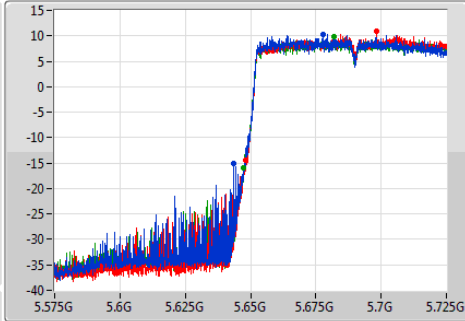

802.11ac VHT80-BF_Nss1,(MCS0)_3TX

EBW

5690MHz Straddle 5.47-5.725GHz

Ch Freq
5.65GHz

Span
150MHz

RBW
1MHz

VBW
3MHz

Sweep Time
100ms

Detector Type
Peak

Ch Freq
5.65GHz

Span
150MHz

RBW
1MHz

VBW
3MHz

Sweep Time
100ms

Detector Type
Sample