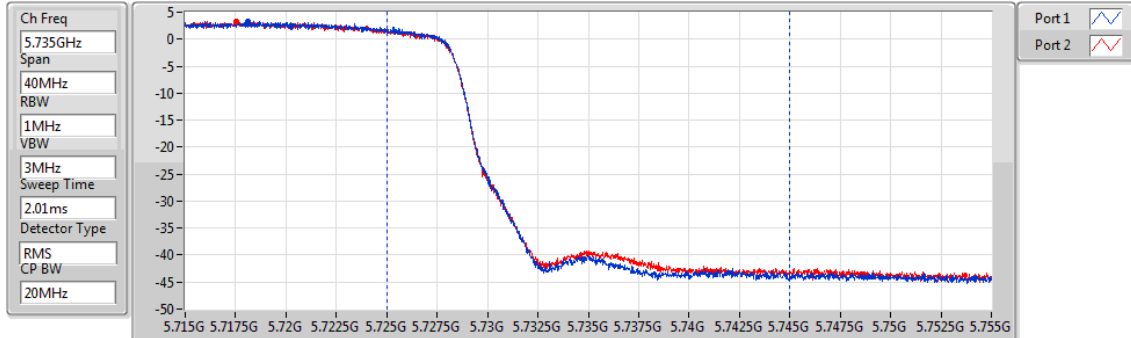

5710MHz Straddle 5.725-5.85GHz

Sum=Total Power
PX=Port X

Sum(dBm)	P1(dBm)	P2(dBm)
8.67	5.75	5.57