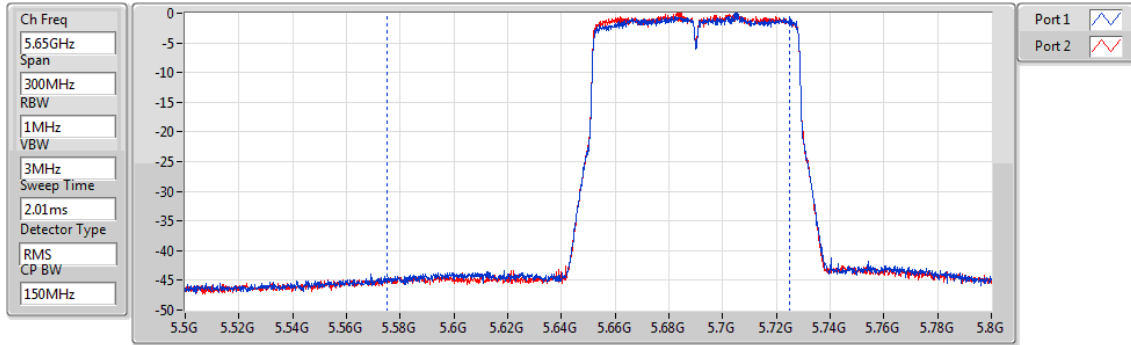

802.11ac VHT80_Nss1,(MCS0)_2TX

AV Power

5690MHz Straddle 5.47-5.725GHz

Sum=Total Power
PX=Port X

Sum(dBm)	P1(dBm)	P2(dBm)
19.99	16.82	17.14