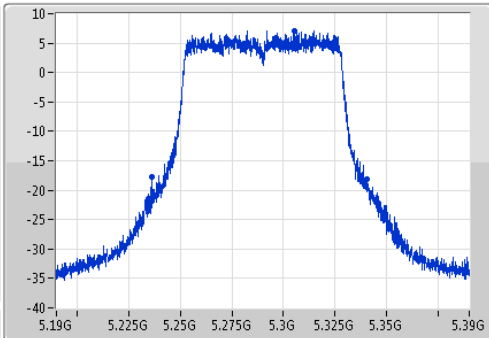

Ch Freq: 5.29GHz
Span: 200MHz
RBW: 1MHz
VBW: 3MHz
Sweep Time: 100ms
Detector Type: Sample