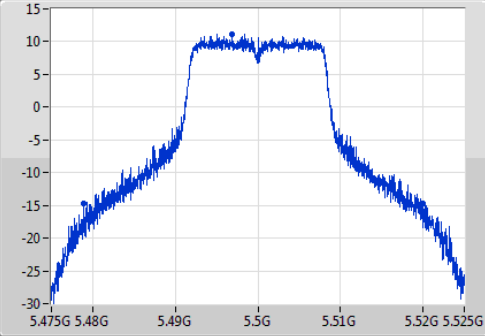

802.11a_(6Mbps)_1TX

EBW

5500MHz

Ch Freq: 5.5GHz
Span: 50MHz
RBW: 500kHz
VBW: 2MHz
Sweep Time: 100ms
Detector Type: Peak

Ch Freq: 5.5GHz
Span: 50MHz
RBW: 300kHz
VBW: 1MHz
Sweep Time: 100ms
Detector Type: Sample