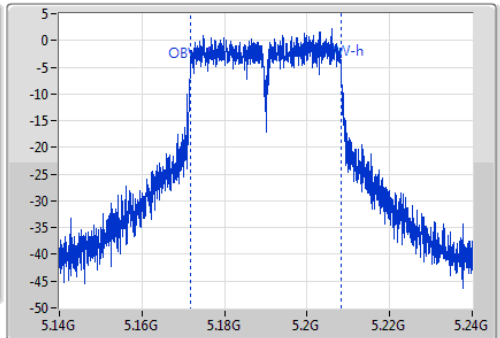

802.11ac VHT40_Nss1,(MCS0)_1TX

EBW

5190MHz

Ch Freq
5.19GHz
Span
100MHz
RBW
1MHz
VBW
3MHz
Sweep Time
100ms
Detector Type
Peak
Port 1

Ch Freq
5.19GHz
Span
100MHz
RBW
500kHz
VBW
2MHz
Sweep Time
100ms
Detector Type
Sample