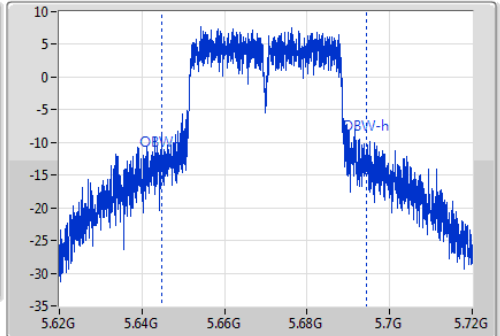

802.11ac VHT40_Nss1,(MCS0)_1TX

EBW

5670MHz

Ch Freq: 5.67GHz
 Span: 100MHz
 RBW: 1MHz
 VBW: 3MHz
 Sweep Time: 100ms
 Detector Type: Peak
 Port 1

Ch Freq: 5.67GHz
 Span: 100MHz
 RBW: 500kHz
 VBW: 2MHz
 Sweep Time: 100ms
 Detector Type: Sample