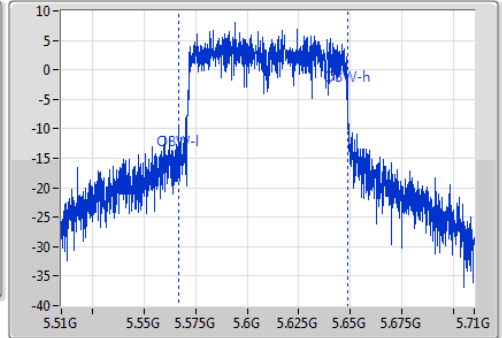

802.11ac VHT80_Nss1,(MCS0)_1TX

EBW

5610MHz

Ch Freq: 5.61GHz
 Span: 200MHz
 RBW: 2MHz
 VBW: 10MHz
 Sweep Time: 100ms
 Detector Type: Peak
 Port 1

Ch Freq: 5.61GHz
 Span: 200MHz
 RBW: 1MHz
 VBW: 3MHz
 Sweep Time: 100ms
 Detector Type: Sample