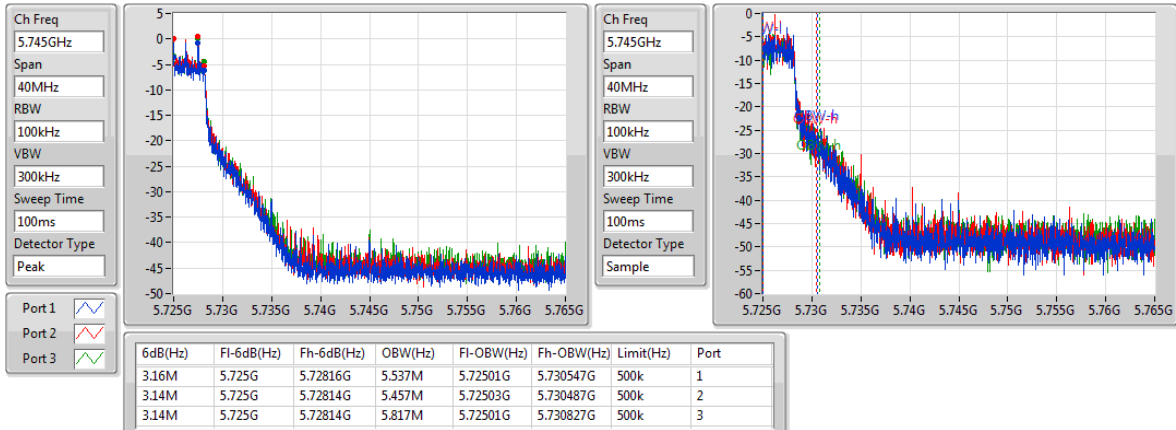

802.11ac VHT80-BF_Nss1,(MCS0)_3TX

EBW

5690MHz Straddle 5.725-5.85GHz

802.11ac VHT80-BF_Nss1,(MCS0)_3TX

EBW

5775MHz

**For Radio 3:
For Set 2 antennas / 1TX:
Summary**

Mode	Max-N dB (Hz)	Max-OBW (Hz)	ITU-Code	Min-N dB (Hz)	Min-OBW (Hz)
802.11a_(6Mbps)_1TX	-	-	-	-	-
5.15-5.25GHz	46.225M	26.687M	26M7D1D	40.05M	19.665M
5.25-5.35GHz	46.675M	26.812M	26M8D1D	35.975M	17.791M
5.47-5.725GHz	46.35M	26.087M	26M1D1D	27.855M	18.501M
5.725-5.85GHz	16.325M	36.782M	36M8D1D	3.14M	13.713M
802.11ac VHT20_Nss1,(MCS0)_1TX	-	-	-	-	-
5.15-5.25GHz	49.175M	28.961M	29M0D1D	39.775M	19.615M
5.25-5.35GHz	49.4M	28.061M	28M1D1D	35.025M	18.091M
5.47-5.725GHz	46.05M	25.862M	25M9D1D	29.265M	20.42M
5.725-5.85GHz	17.6M	39.03M	39M0D1D	3.14M	12.174M
802.11ac VHT40_Nss1,(MCS0)_1TX	-	-	-	-	-
5.15-5.25GHz	84.9M	39.78M	39M8D1D	52.95M	36.582M
5.25-5.35GHz	97.85M	51.874M	51M9D1D	52.35M	36.432M
5.47-5.725GHz	98.45M	54.473M	54M5D1D	55.85M	36.482M
5.725-5.85GHz	35.65M	54.673M	54M7D1D	3.12M	27.466M
802.11ac VHT80_Nss1,(MCS0)_1TX	-	-	-	-	-
5.15-5.25GHz	108.1M	76.262M	76M3D1D	108.1M	76.262M
5.25-5.35GHz	109.2M	76.362M	76M4D1D	109.2M	76.362M
5.47-5.725GHz	198.7M	99.45M	99M4D1D	102.9M	76.062M
5.725-5.85GHz	66.6M	87.256M	87M3D1D	3.26M	37.401M