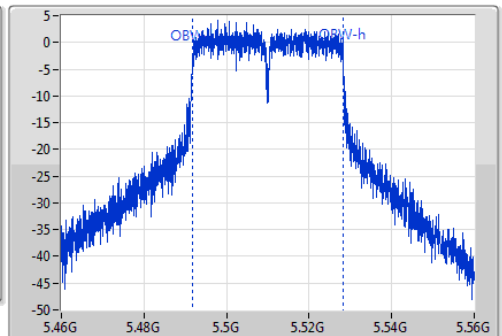

802.11ac VHT40_Nss1,(MCS0)_1TX

EBW

5510MHz

Ch Freq
5.51GHz
Span
100MHz
RBW
1MHz
VBW
3MHz
Sweep Time
100ms
Detector Type
Peak
Port 1

Ch Freq
5.51GHz
Span
100MHz
RBW
500kHz
VBW
2MHz
Sweep Time
100ms
Detector Type
Sample