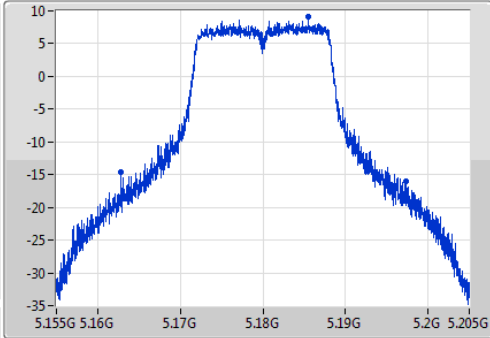

802.11a_(6Mbps)_1TX

EBW

5180MHz

Ch Freq
5.18GHz

Span
50MHz

RBW
500kHz

VBW
2MHz

Sweep Time
100ms

Detector Type
Peak

Ch Freq
5.18GHz

Span
50MHz

RBW
200kHz

VBW
1MHz

Sweep Time
100ms

Detector Type
Sample