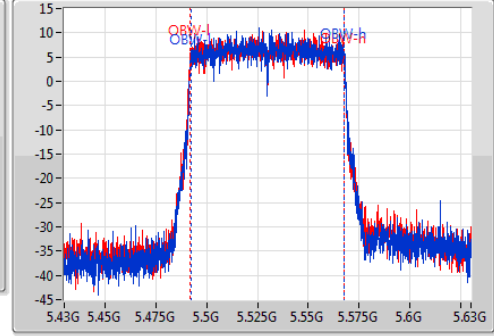

802.11ac VHT80-BF_Nss1,(MCS0)_2TX

EBW

5530MHz

Ch Freq: 5.53GHz
 Span: 200MHz
 RBW: 1MHz
 VBW: 3MHz
 Sweep Time: 100ms
 Detector Type: Peak

Ch Freq: 5.53GHz
 Span: 200MHz
 RBW: 1MHz
 VBW: 3MHz
 Sweep Time: 100ms
 Detector Type: Sample