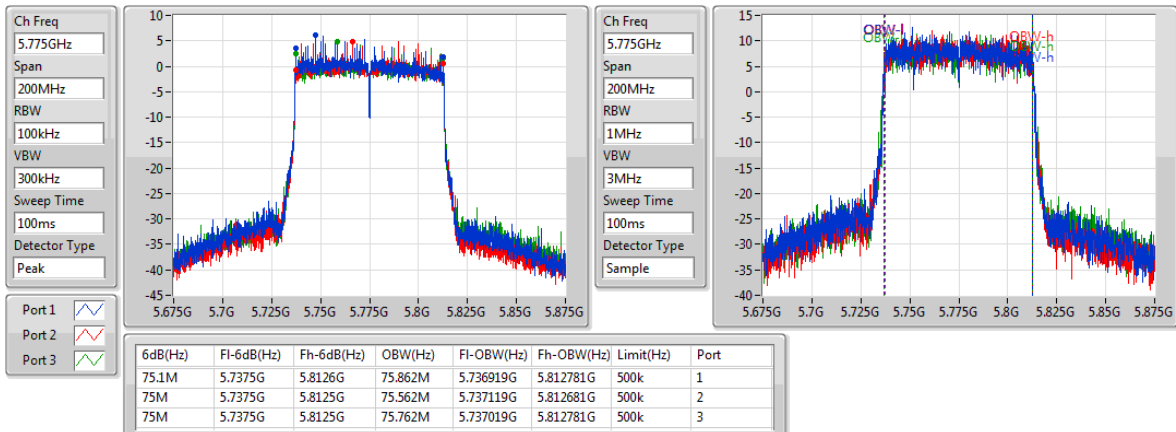

802.11ac VHT80-BF_Nss1,(MCS0)_3TX

EBW

5690MHz Straddle 5.725-5.85GHz

802.11ac VHT80-BF_Nss1,(MCS0)_3TX

EBW

5775MHz

**For Radio 3:
For Set 2 antennas / 1TX:
Summary**

Mode	Max-N dB (Hz)	Max-OBW (Hz)	ITU-Code	Min-N dB (Hz)	Min-OBW (Hz)
802.11a_(6Mbps)_1TX	-	-	-	-	-
5.15-5.25GHz	46.225M	26.687M	26M7D1D	40.05M	19.665M
5.25-5.35GHz	46.675M	26.812M	26M8D1D	35.975M	17.791M
5.47-5.725GHz	46.35M	26.087M	26M1D1D	27.855M	18.501M
5.725-5.85GHz	16.325M	36.782M	36M8D1D	3.14M	13.713M
802.11ac VHT20_Nss1,(MCS0)_1TX	-	-	-	-	-
5.15-5.25GHz	49.175M	28.961M	29M0D1D	39.775M	19.615M
5.25-5.35GHz	49.4M	28.061M	28M1D1D	35.025M	18.091M
5.47-5.725GHz	46.05M	25.862M	25M9D1D	29.265M	20.42M
5.725-5.85GHz	17.6M	39.03M	39M0D1D	3.14M	12.174M
802.11ac VHT40_Nss1,(MCS0)_1TX	-	-	-	-	-
5.15-5.25GHz	84.9M	39.78M	39M8D1D	52.95M	36.582M
5.25-5.35GHz	97.85M	51.874M	51M9D1D	52.35M	36.432M
5.47-5.725GHz	98.45M	54.473M	54M5D1D	55.85M	36.482M
5.725-5.85GHz	35.65M	54.673M	54M7D1D	3.12M	27.466M
802.11ac VHT80_Nss1,(MCS0)_1TX	-	-	-	-	-
5.15-5.25GHz	108.1M	76.262M	76M3D1D	108.1M	76.262M
5.25-5.35GHz	109.2M	76.362M	76M4D1D	109.2M	76.362M
5.47-5.725GHz	198.7M	99.45M	99M4D1D	102.9M	76.062M
5.725-5.85GHz	66.6M	87.256M	87M3D1D	3.26M	37.401M