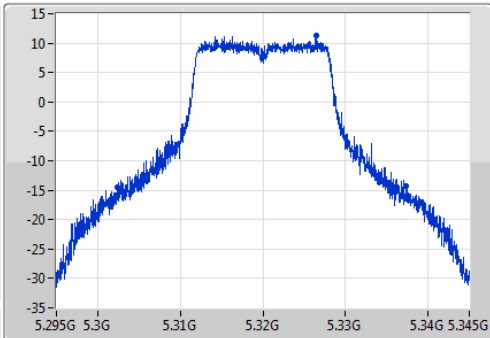

Ch Freq: 5.32GHz
Span: 50MHz
RBW: 200kHz
VBW: 1MHz
Sweep Time: 100ms
Detector Type: Sample