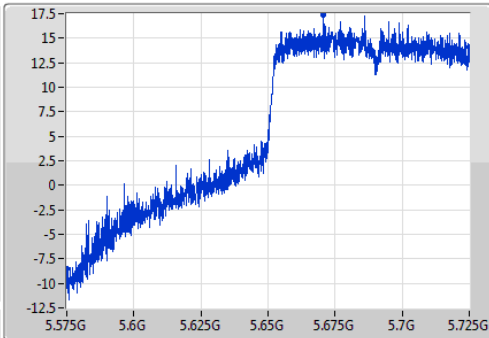

5690MHz Straddle 5.47-5.725GHz

Ch Freq: 5.65GHz
Span: 150MHz
RBW: 2MHz
VBW: 10MHz
Sweep Time: 100ms
Detector Type: Peak
Port 1

Ch Freq: 5.65GHz
Span: 150MHz
RBW: 2MHz
VBW: 10MHz
Sweep Time: 100ms
Detector Type: Sample
Port 1