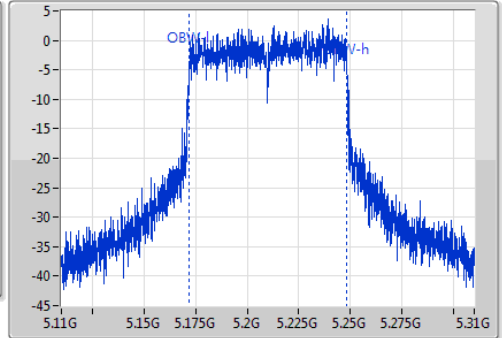

802.11ac VHT80_Nss1,(MCS0)_1TX

EBW

5210MHz

Ch Freq: 5.21GHz
 Span: 200MHz
 RBW: 2MHz
 VBW: 10MHz
 Sweep Time: 100ms
 Detector Type: Peak
 Port 1

Ch Freq: 5.21GHz
 Span: 200MHz
 RBW: 1MHz
 VBW: 3MHz
 Sweep Time: 100ms
 Detector Type: Sample