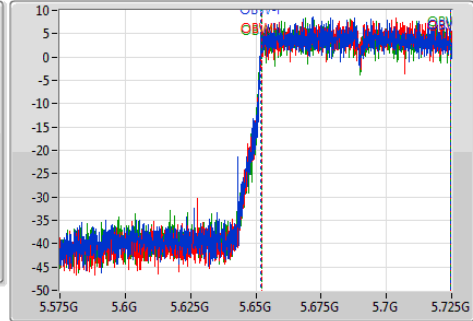

Detector Type
Peak

Ch Freq
5.65GHz

Span
150MHz

RBW
1MHz

VBW
3MHz

Sweep Time
100ms

Detector Type
Sample

Port 1