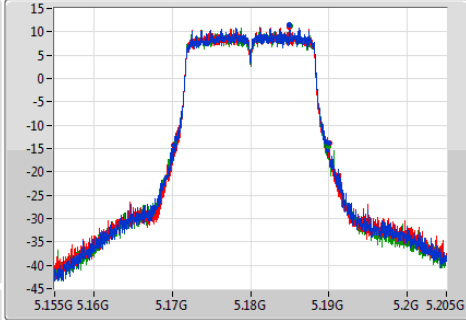

Port X-N dB = Port X 6dB down bandwidth for 5.725-5.85GHz band / 26dB down bandwidth for other band
 Port X-OBW = Port X 99% occupied bandwidth;

802.11a_(6Mbps)_3TX

EBW

5180MHz

Ch Freq: 5.18GHz
 Span: 50MHz
 RBW: 200kHz
 VBW: 1MHz
 Sweep Time: 100ms
 Detector Type: Peak