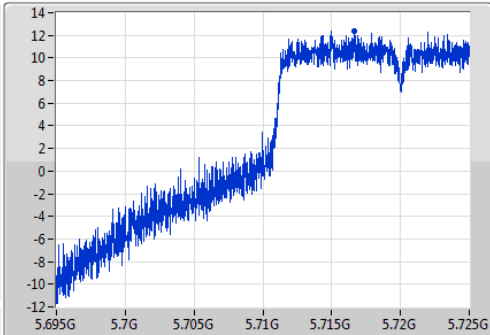

Ch Freq
5.71GHz

Span
30MHz

RBW
300kHz

VBW
1MHz

Sweep Time
100ms

Detector Type
Sample