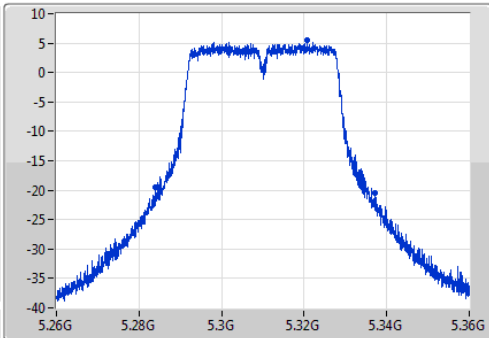

Ch Freq
5.31GHz
Span
100MHz
RBW
500kHz
VBW
2MHz
Sweep Time
100ms
Detector Type
Sample