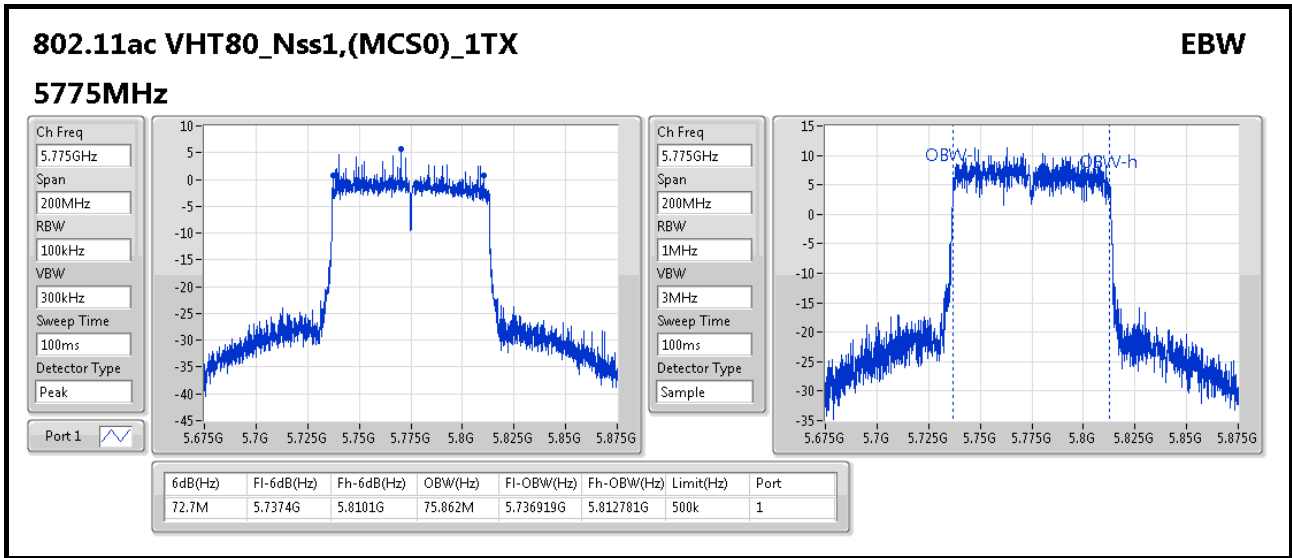

EBW

5755MHz

802.11ac VHT40_Nss1,(MCS0)_1TX

EBW

5795MHz

For Set 5 antennas / 2TX:
<For Non-Beamforming Mode>
Summary

Mode	Max-N dB (Hz)	Max-OBW (Hz)	ITU-Code	Min-N dB (Hz)	Min-OBW (Hz)
802.11a_(6Mbps)_2TX	-	-	-	-	-
5.15-5.25GHz	20.075M	16.442M	16M4D1D	19.375M	16.392M
5.25-5.35GHz	19.8M	16.442M	16M4D1D	19.45M	16.417M
5.47-5.725GHz	19.775M	16.417M	16M4D1D	15.105M	13.163M
5.725-5.85GHz	16.325M	16.442M	16M4D1D	3.16M	3.498M
802.11ac VHT20_Nss1,(MCS0)_2TX	-	-	-	-	-
5.15-5.25GHz	20.825M	17.641M	17M6D1D	20.45M	17.591M
5.25-5.35GHz	20.75M	17.641M	17M6D1D	20.5M	17.591M
5.47-5.725GHz	21.075M	17.616M	17M6D1D	15.42M	13.778M
5.725-5.85GHz	17.575M	17.666M	17M7D1D	3.78M	4.038M
802.11ac VHT40_Nss1,(MCS0)_2TX	-	-	-	-	-
5.15-5.25GHz	40M	35.982M	36M0D1D	39.65M	35.982M
5.25-5.35GHz	40M	36.032M	36M0D1D	39.7M	35.932M
5.47-5.725GHz	40.15M	36.032M	36M0D1D	34.685M	32.849M
5.725-5.85GHz	36M	35.982M	36M0D1D	3.16M	3.778M
802.11ac VHT80_Nss1,(MCS0)_2TX	-	-	-	-	-
5.15-5.25GHz	86.1M	75.762M	75M8D1D	84.2M	75.762M
5.25-5.35GHz	85.9M	75.762M	75M8D1D	85.4M	75.762M
5.47-5.725GHz	86.5M	75.862M	75M9D1D	76.95M	72.489M
5.725-5.85GHz	73.7M	75.862M	75M9D1D	3.14M	5.897M