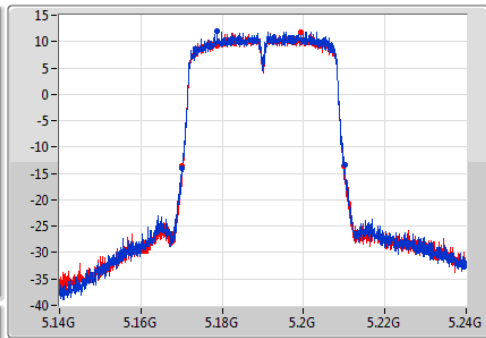

Ch Freq: 5.19GHz
Span: 100MHz
RBW: 500kHz
VBW: 2MHz
Sweep Time: 100ms
Detector Type: Sample