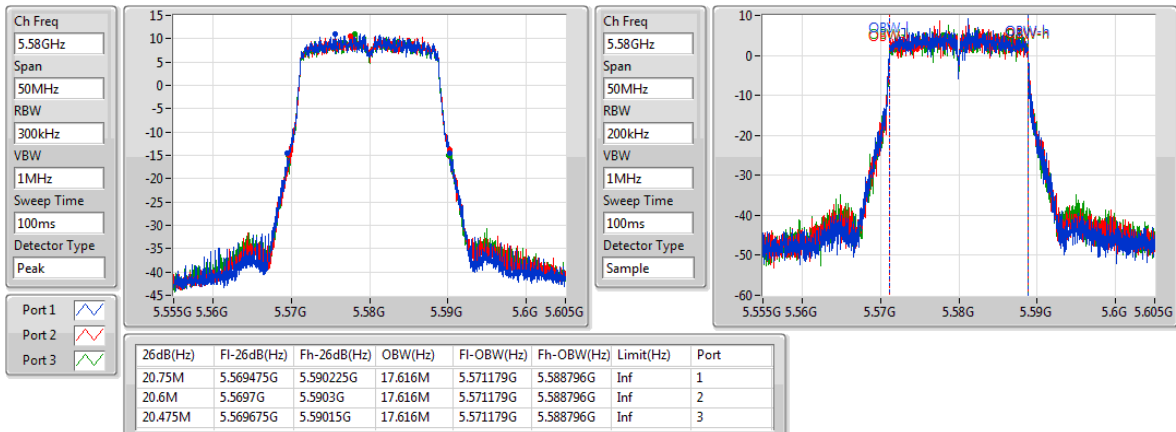

802.11ac VHT20-BF_Nss1,(MCS0)_3TX

EBW

5580MHz