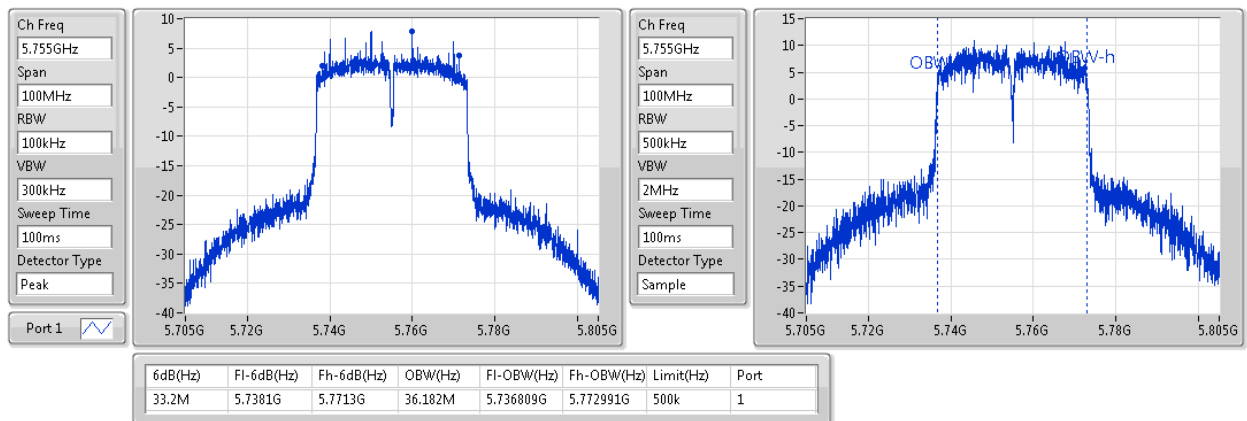

26dB(Hz)	Fl-26dB(Hz)	Fh-26dB(Hz)	OBW(Hz)	Fl-OBW(Hz)	Fh-OBW(Hz)	Limit(Hz)	Port
39.41M	5.68559G	5.725G	32.919M	5.691889G	5.724808G	Inf	1

802.11ac VHT40_Nss1,(MCS0)_1TX

EBW

5710MHz Straddle 5.725-5.85GHz

802.11ac VHT40_Nss1,(MCS0)_1TX

EBW

5755MHz

802.11ac VHT40_Nss1,(MCS0)_1TX

EBW

5795MHz

For Set 5 antennas / 2TX:
<For Non-Beamforming Mode>
Summary

Mode	Max-N dB (Hz)	Max-OBW (Hz)	ITU-Code	Min-N dB (Hz)	Min-OBW (Hz)
802.11a_(6Mbps)_2TX	-	-	-	-	-
5.15-5.25GHz	20.075M	16.442M	16M4D1D	19.375M	16.392M
5.25-5.35GHz	19.8M	16.442M	16M4D1D	19.45M	16.417M
5.47-5.725GHz	19.775M	16.417M	16M4D1D	15.105M	13.163M
5.725-5.85GHz	16.325M	16.442M	16M4D1D	3.16M	3.498M
802.11ac VHT20_Nss1,(MCS0)_2TX	-	-	-	-	-
5.15-5.25GHz	20.825M	17.641M	17M6D1D	20.45M	17.591M
5.25-5.35GHz	20.75M	17.641M	17M6D1D	20.5M	17.591M
5.47-5.725GHz	21.075M	17.616M	17M6D1D	15.42M	13.778M
5.725-5.85GHz	17.575M	17.666M	17M7D1D	3.78M	4.038M
802.11ac VHT40_Nss1,(MCS0)_2TX	-	-	-	-	-
5.15-5.25GHz	40M	35.982M	36M0D1D	39.65M	35.982M
5.25-5.35GHz	40M	36.032M	36M0D1D	39.7M	35.932M
5.47-5.725GHz	40.15M	36.032M	36M0D1D	34.685M	32.849M
5.725-5.85GHz	36M	35.982M	36M0D1D	3.16M	3.778M
802.11ac VHT80_Nss1,(MCS0)_2TX	-	-	-	-	-
5.15-5.25GHz	86.1M	75.762M	75M8D1D	84.2M	75.762M
5.25-5.35GHz	85.9M	75.762M	75M8D1D	85.4M	75.762M
5.47-5.725GHz	86.5M	75.862M	75M9D1D	76.95M	72.489M
5.725-5.85GHz	73.7M	75.862M	75M9D1D	3.14M	5.897M