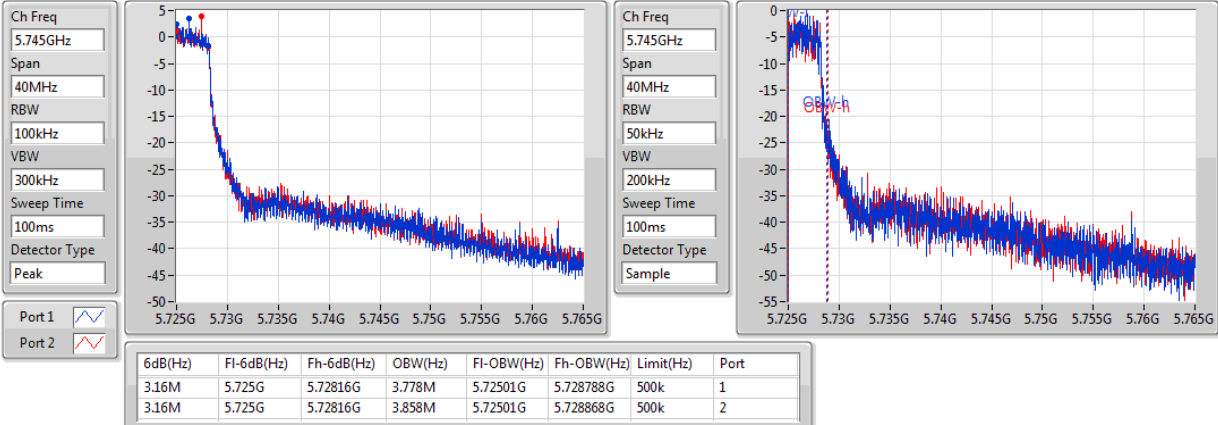

802.11ac VHT40_Nss1,(MCS0)_2TX

EBW

5710MHz Straddle 5.725-5.85GHz