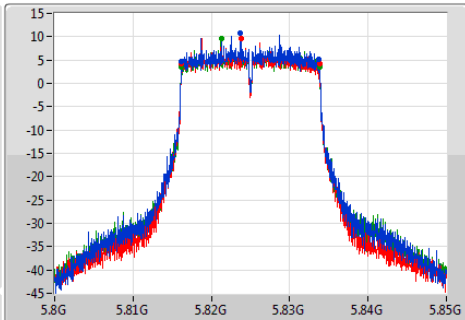

Ch Freq: 5.825GHz
Span: 50MHz
RBW: 200kHz
VBW: 1MHz
Sweep Time: 100ms
Detector Type: Sample