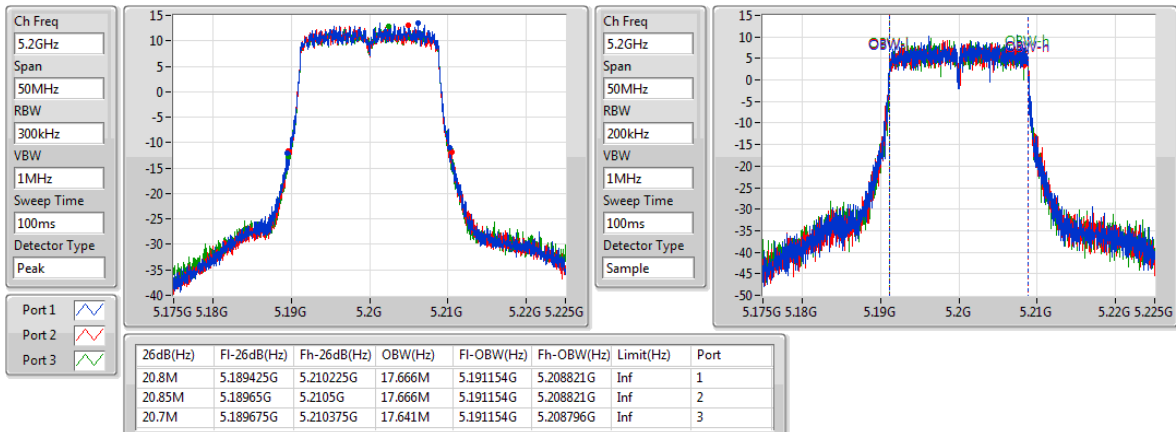

802.11ac VHT20-BF_Nss1,(MCS0)_3TX

EBW

5180MHz

802.11ac VHT20-BF_Nss1,(MCS0)_3TX

EBW

5200MHz

802.11ac VHT20-BF_Nss1,(MCS0)_3TX

EBW

5240MHz