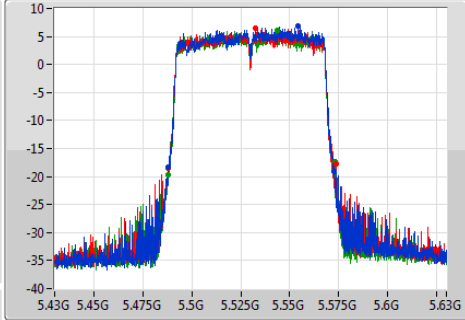

802.11ac VHT80-BF_Nss1,(MCS0)_3TX

EBW

5290MHz

802.11ac VHT80-BF_Nss1,(MCS0)_3TX

EBW

5530MHz

Ch Freq
5.53GHz
Span
200MHz
RBW
1MHz
VBW
3MHz
Sweep Time
100ms
Detector Type
Peak

Ch Freq
5.53GHz
Span
200MHz
RBW
1MHz
VBW
3MHz
Sweep Time
100ms
Detector Type
Sample