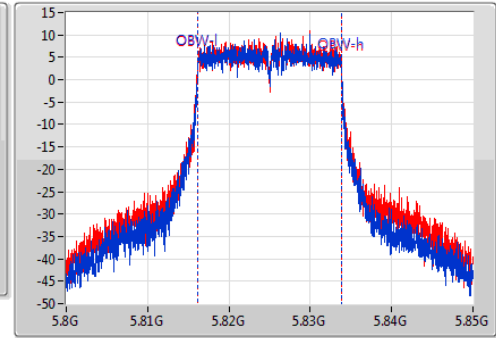

EBW

5825MHz

Ch Freq: 5.825GHz
 Span: 50MHz
 RBW: 100kHz
 VBW: 300kHz
 Sweep Time: 100ms
 Detector Type: Peak

Ch Freq: 5.825GHz
 Span: 50MHz
 RBW: 200kHz
 VBW: 1MHz
 Sweep Time: 100ms
 Detector Type: Sample