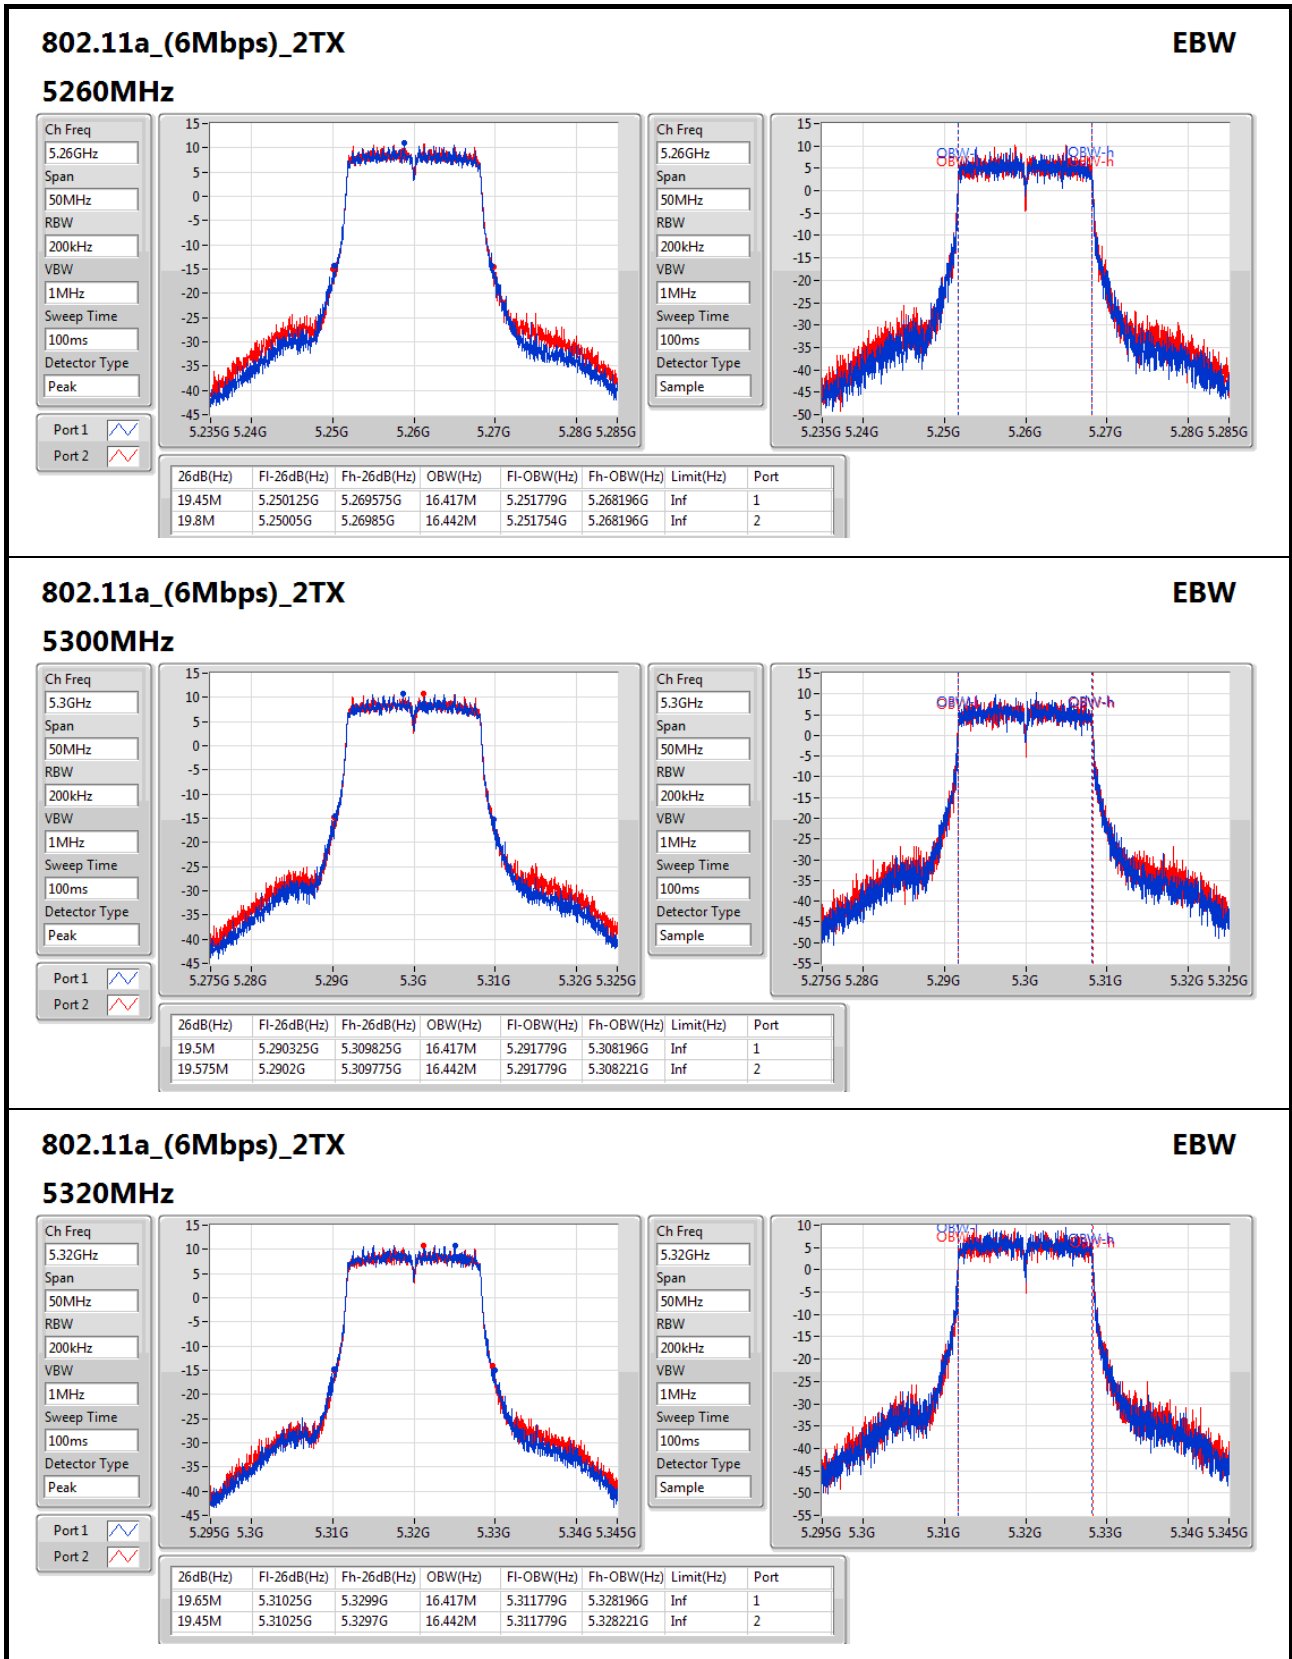

Port X-N dB = Port X 6dB down bandwidth for 5.725-5.85GHz band / 26dB down bandwidth for other band
Port X-OBW = Port X 99% occupied bandwidth;

802.11ac VHT20_Nss1,(MCS0)_2TX

EBW

5300MHz

Ch Freq: 5.3GHz
 Span: 50MHz
 RBW: 300kHz
 VBW: 1MHz
 Sweep Time: 100ms
 Detector Type: Peak