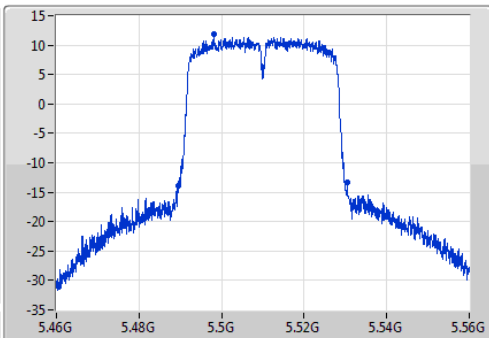

Ch Freq
5.51GHz
Span
100MHz
RBW
500kHz
VBW
2MHz
Sweep Time
100ms
Detector Type
Sample