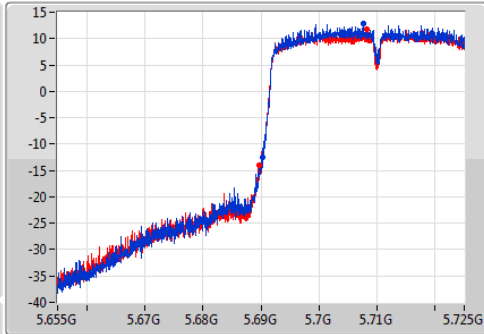

802.11ac VHT40_Nss1,(MCS0)_2TX

EBW

5710MHz Straddle 5.47-5.725GHz

Ch Freq
5.69GHz
Span
70MHz
RBW
500kHz
VBW
2MHz
Sweep Time
100ms
Detector Type
Peak

Ch Freq
5.69GHz
Span
70MHz
RBW
500kHz
VBW
2MHz
Sweep Time
100ms
Detector Type
Sample