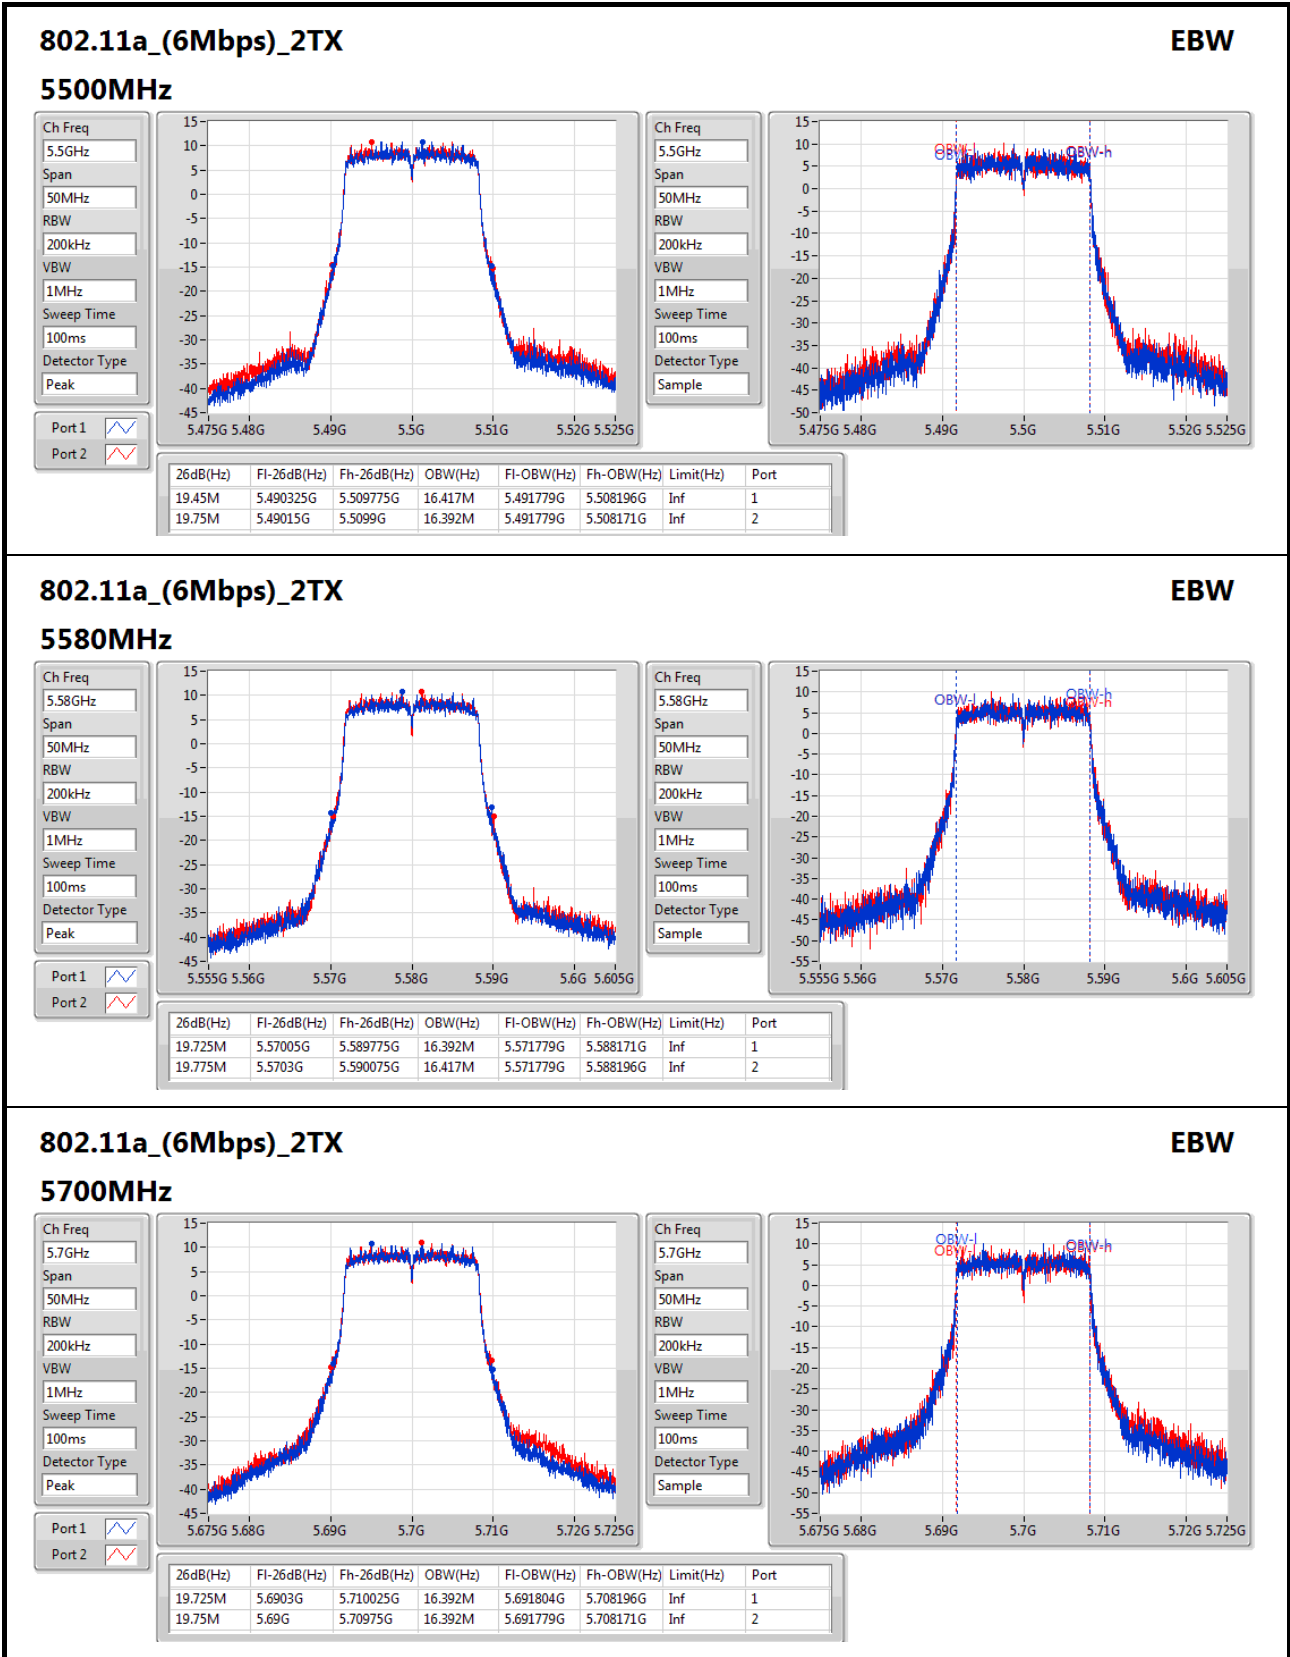

Port X-N dB = Port X 6dB down bandwidth for 5.725-5.85GHz band / 26dB down bandwidth for other band
Port X-OBW = Port X 99% occupied bandwidth;

802.11a_(6Mbps)_2TX

EBW

5785MHz

Ch Freq: 5.785GHz
 Span: 50MHz
 RBW: 100kHz
 VBW: 300kHz
 Sweep Time: 100ms
 Detector Type: Peak