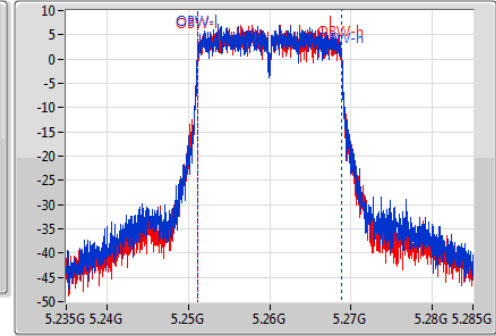

802.11ac VHT20-BF_Nss1,(MCS0)_2TX

EBW

5260MHz

Ch Freq: 5.26GHz
 Span: 50MHz
 RBW: 300kHz
 VBW: 1MHz
 Sweep Time: 100ms
 Detector Type: Peak

Ch Freq: 5.26GHz
 Span: 50MHz
 RBW: 200kHz
 VBW: 1MHz
 Sweep Time: 100ms
 Detector Type: Sample