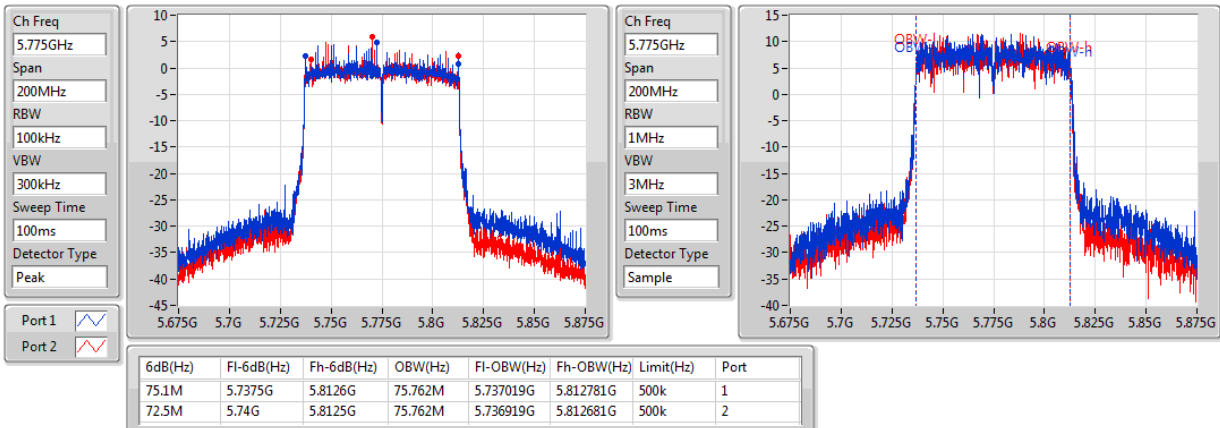

EBW

5690MHz Straddle 5.725-5.85GHz

802.11ac VHT80-BF_Nss1,(MCS0)_2TX

EBW

5775MHz

For Set 5 antennas / 3TX:
<For Non-Beamforming Mode>
Summary

Mode	Max-N dB (Hz)	Max-OBW (Hz)	ITU-Code	Min-N dB (Hz)	Min-OBW (Hz)
802.11a_(6Mbps)_3TX	-	-	-	-	-
5.15-5.25GHz	19.95M	16.442M	16M4D1D	19.3M	16.392M
5.25-5.35GHz	19.575M	16.417M	16M4D1D	19.25M	16.367M
5.47-5.725GHz	19.875M	16.417M	16M4D1D	14.61M	13.163M
5.725-5.85GHz	16.325M	16.467M	16M5D1D	3.14M	3.418M
802.11ac VHT20_Nss1,(MCS0)_3TX	-	-	-	-	-
5.15-5.25GHz	21.225M	17.641M	17M6D1D	20.675M	17.591M
5.25-5.35GHz	20.7M	17.641M	17M6D1D	20.3M	17.591M
5.47-5.725GHz	20.775M	17.616M	17M6D1D	15.09M	13.778M
5.725-5.85GHz	17.55M	17.666M	17M7D1D	3.74M	3.938M
802.11ac VHT40_Nss1,(MCS0)_3TX	-	-	-	-	-
5.15-5.25GHz	39.95M	35.982M	36M0D1D	39.4M	35.882M
5.25-5.35GHz	40.05M	36.032M	36M0D1D	39.4M	35.882M
5.47-5.725GHz	39.85M	36.032M	36M0D1D	34.93M	32.779M
5.725-5.85GHz	35.3M	36.082M	36M1D1D	3.16M	3.478M
802.11ac VHT80_Nss1,(MCS0)_3TX	-	-	-	-	-
5.15-5.25GHz	86.2M	75.662M	75M7D1D	84.2M	75.562M
5.25-5.35GHz	86.3M	75.862M	75M9D1D	85.4M	75.762M
5.47-5.725GHz	90.2M	75.862M	75M9D1D	77.475M	72.414M
5.725-5.85GHz	75.5M	75.862M	75M9D1D	3.1M	5.477M