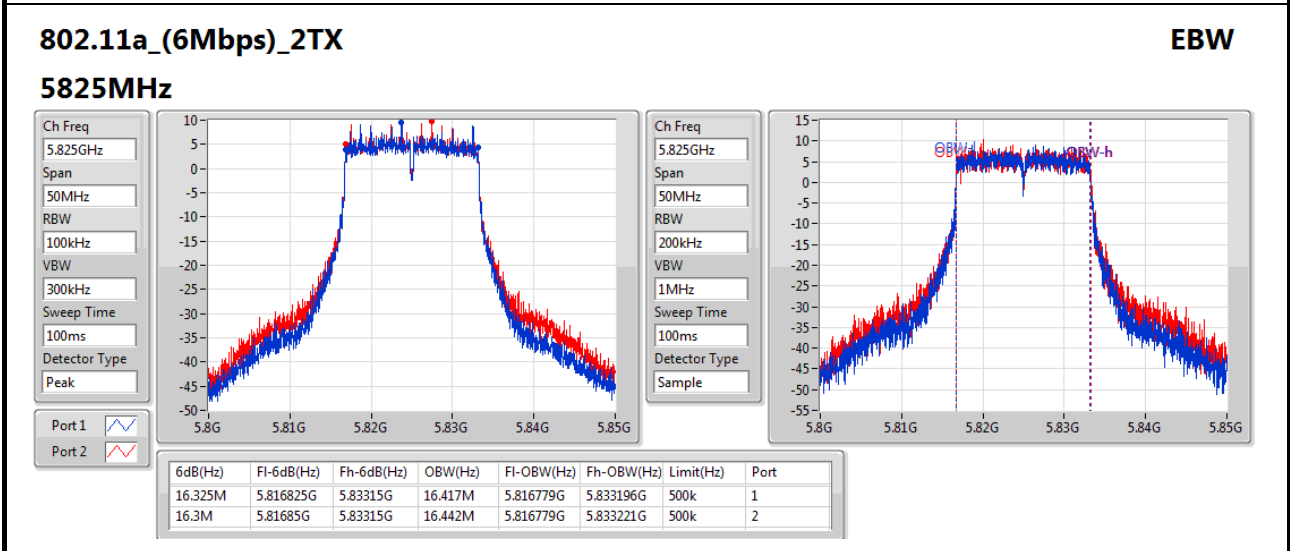

Port X-N dB = Port X 6dB down bandwidth for 5.725-5.85GHz band / 26dB down bandwidth for other band
Port X-OBW = Port X 99% occupied bandwidth;

802.11ac VHT20_Nss1,(MCS0)_2TX

EBW

5300MHz

Ch Freq: 5.3GHz
 Span: 50MHz
 RBW: 300kHz
 VBW: 1MHz
 Sweep Time: 100ms
 Detector Type: Peak