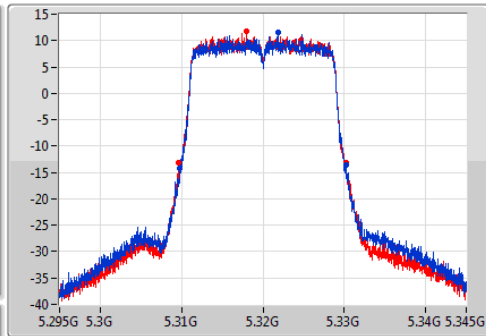

Ch Freq: 5.32GHz
Span: 50MHz
RBW: 200kHz
VBW: 1MHz
Sweep Time: 100ms
Detector Type: Sample