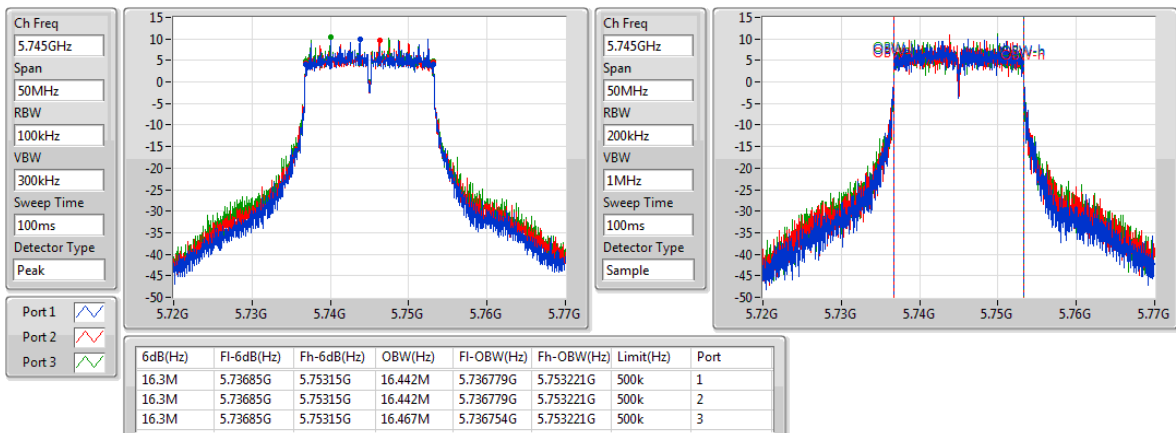

802.11a_(6Mbps)_3TX

EBW

5720MHz Straddle 5.47-5.725GHz

802.11a_(6Mbps)_3TX

EBW

5720MHz Straddle 5.725-5.85GHz

802.11a_(6Mbps)_3TX

EBW

5745MHz