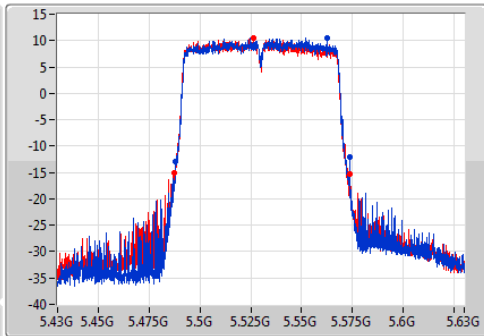

802.11ac VHT80_Nss1,(MCS0)_2TX

EBW

5530MHz

Ch Freq: 5.53GHz
Span: 200MHz
RBW: 1MHz
VBW: 3MHz
Sweep Time: 100ms
Detector Type: Peak

Ch Freq: 5.53GHz
Span: 200MHz
RBW: 1MHz
VBW: 3MHz
Sweep Time: 100ms
Detector Type: Sample