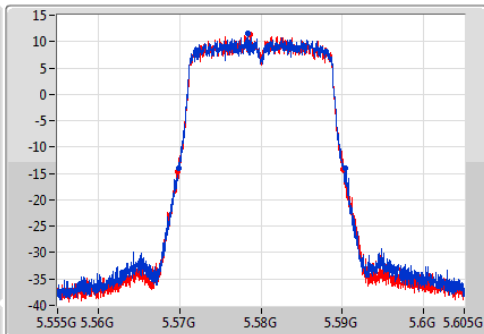

Ch Freq: 5.58GHz
Span: 50MHz
RBW: 200kHz
VBW: 1MHz
Sweep Time: 100ms
Detector Type: Sample