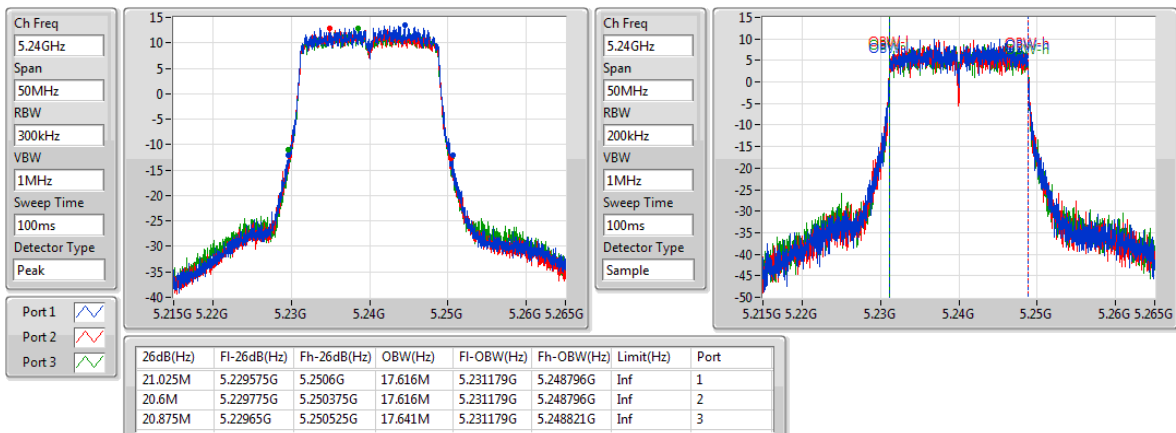

802.11ac VHT20-BF_Nss1,(MCS0)_3TX

EBW

5180MHz

802.11ac VHT20-BF_Nss1,(MCS0)_3TX

EBW

5200MHz

802.11ac VHT20-BF_Nss1,(MCS0)_3TX

EBW

5240MHz