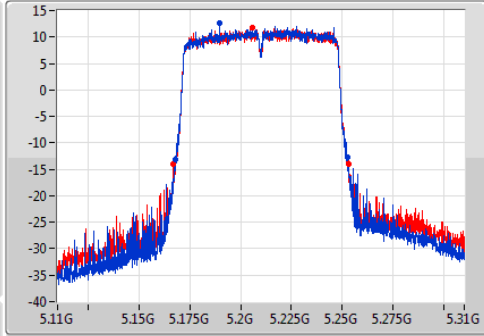

5795MHz

802.11ac VHT80_Nss1,(MCS0)_2TX

EBW

5210MHz

Ch Freq: 5.21GHz
 Span: 200MHz
 RBW: 1MHz
 VBW: 3MHz
 Sweep Time: 100ms
 Detector Type: Peak

Ch Freq: 5.21GHz
 Span: 200MHz
 RBW: 1MHz
 VBW: 3MHz
 Sweep Time: 100ms
 Detector Type: Sample