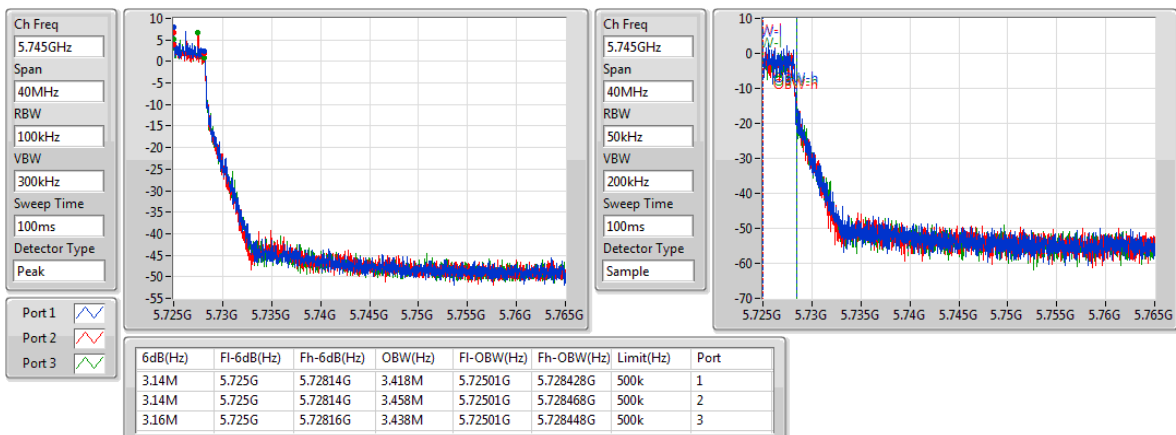

5700MHz

802.11a_(6Mbps)_3TX

EBW

5720MHz Straddle 5.47-5.725GHz

802.11a_(6Mbps)_3TX

EBW

5720MHz Straddle 5.725-5.85GHz

802.11a_(6Mbps)_3TX