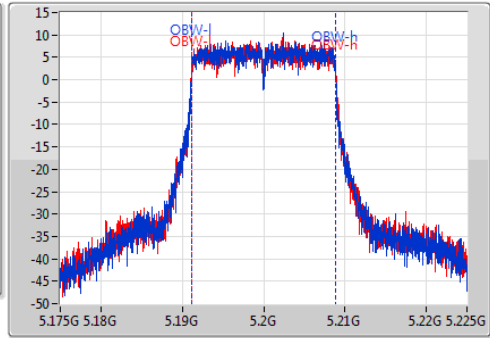

802.11ac VHT20_Nss1,(MCS0)_2TX

EBW

5200MHz

Ch Freq: 5.2GHz
 Span: 50MHz
 RBW: 300kHz
 VBW: 1MHz
 Sweep Time: 100ms
 Detector Type: Peak

Ch Freq: 5.2GHz
 Span: 50MHz
 RBW: 200kHz
 VBW: 1MHz
 Sweep Time: 100ms
 Detector Type: Sample