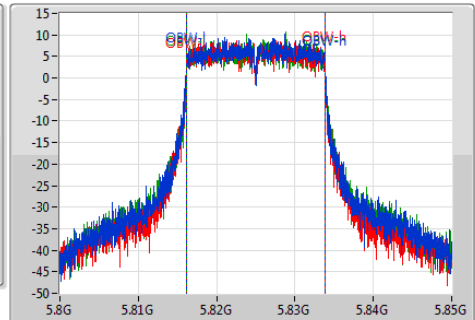

6dB(Hz)	Fl-6dB(Hz)	Fh-6dB(Hz)	OBW(Hz)	Fl-OBW(Hz)	Fh-OBW(Hz)	Limit(Hz)	Port
17.525M	5.816225G	5.83375G	17.616M	5.816179G	5.833796G	500k	1
17.575M	5.8162G	5.833775G	17.616M	5.816179G	5.833796G	500k	2
17.55M	5.816225G	5.833775G	17.616M	5.816179G	5.833796G	500k	3

802.11ac VHT40-BF_Nss1,(MCS0)_3TX

EBW

5190MHz

Ch Freq: 5.19GHz
Span: 100MHz
RBW: 500kHz
VBW: 2MHz
Sweep Time: 100ms
Detector Type: Peak

Port 1: [Blue line]
Port 2: [Red line]
Port 3: [Green line]