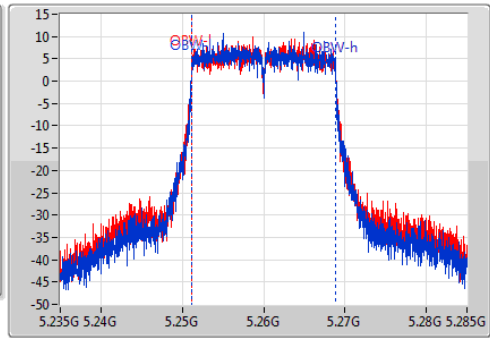

802.11ac VHT20_Nss1,(MCS0)_2TX

EBW

5260MHz

Ch Freq: 5.26GHz
 Span: 50MHz
 RBW: 300kHz
 VBW: 1MHz
 Sweep Time: 100ms
 Detector Type: Peak

Ch Freq: 5.26GHz
 Span: 50MHz
 RBW: 200kHz
 VBW: 1MHz
 Sweep Time: 100ms
 Detector Type: Sample