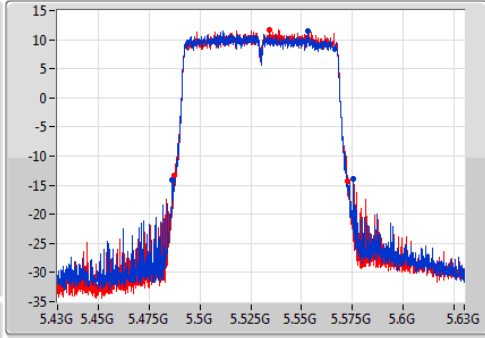

5290MHz

802.11ac VHT80-BF_Nss1,(MCS0)_2TX

EBW

5530MHz

Ch Freq: 5.53GHz
 Span: 200MHz
 RBW: 1MHz
 VBW: 3MHz
 Sweep Time: 100ms
 Detector Type: Peak

Ch Freq: 5.53GHz
 Span: 200MHz
 RBW: 1MHz
 VBW: 3MHz
 Sweep Time: 100ms
 Detector Type: Sample