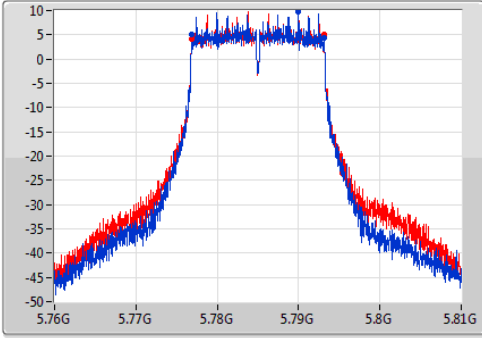

Port X-N dB = Port X 6dB down bandwidth for 5.725-5.85GHz band / 26dB down bandwidth for other band
Port X-OBW = Port X 99% occupied bandwidth;

802.11a_(6Mbps)_2TX

EBW

5785MHz

Ch Freq: 5.785GHz
 Span: 50MHz
 RBW: 100kHz
 VBW: 300kHz
 Sweep Time: 100ms
 Detector Type: Peak