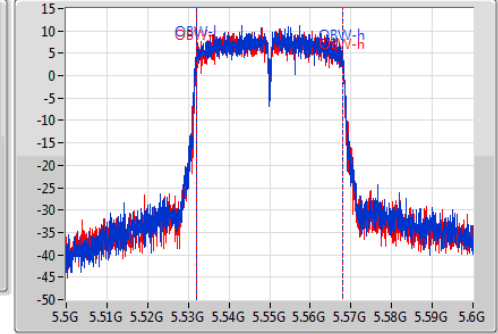

Port1
Port2

26dB(Hz)	Fl-26dB(Hz)	Fh-26dB(Hz)	OBW(Hz)	Fl-OBW(Hz)	Fh-OBW(Hz)	Limit(Hz)	Port
40.1M	5.53005G	5.57015G	36.032M	5.531959G	5.567991G	Inf	1
40.1M	5.53G	5.5701G	35.982M	5.531959G	5.567941G	Inf	2