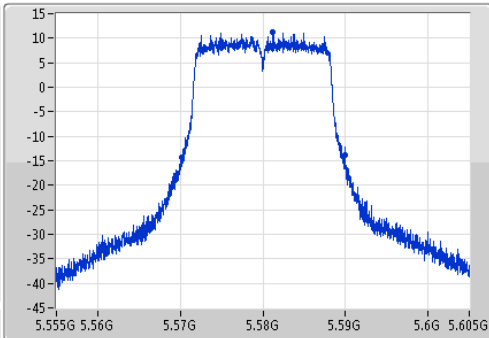

5580MHz

Ch Freq: 5.58GHz
Span: 50MHz
RBW: 200kHz
VBW: 1MHz
Sweep Time: 100ms
Detector Type: Peak
Port 1

Ch Freq: 5.58GHz
Span: 50MHz
RBW: 200kHz
VBW: 1MHz
Sweep Time: 100ms
Detector Type: Sample
Port 1