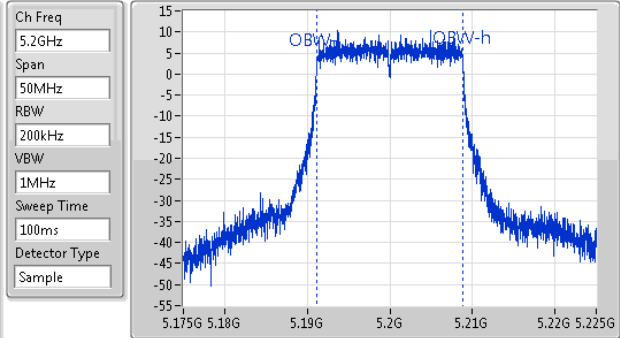

802.11ac VHT20_Nss1,(MCS0)_1TX

EBW

5200MHz

26dB(Hz)	Fl-26dB(Hz)	Fh-26dB(Hz)	OBW(Hz)	Fl-OBW(Hz)	Fh-OBW(Hz)	Limit(Hz)	Port
20.75M	5.189575G	5.210325G	17.641M	5.191179G	5.208821G	Inf	1