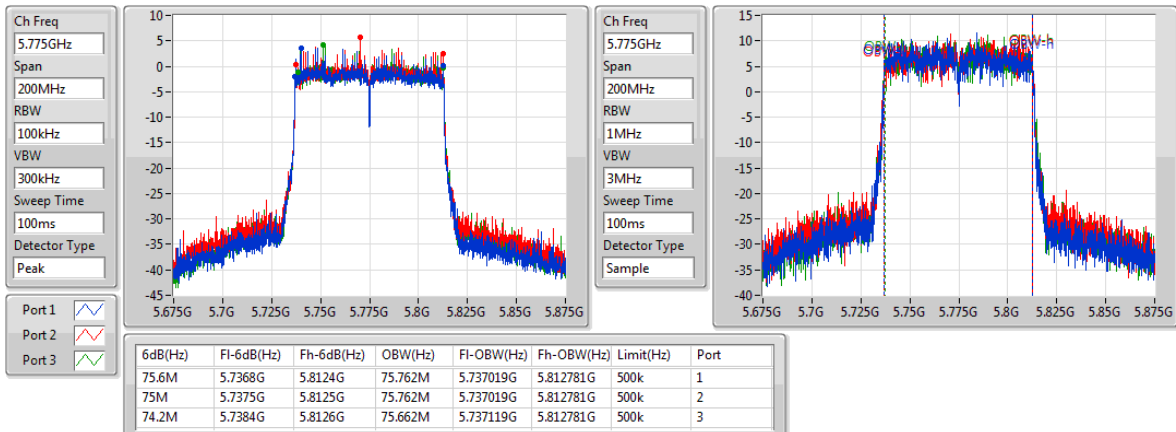

802.11ac VHT80-BF_Nss1,(MCS0)_3TX

EBW

5690MHz Straddle 5.725-5.85GHz

802.11ac VHT80-BF_Nss1,(MCS0)_3TX

EBW

5775MHz

**For Set 5 antennas / 1TX:
Summary**

Mode	Max-N dB (Hz)	Max-OBW (Hz)	ITU-Code	Min-N dB (Hz)	Min-OBW (Hz)
802.11a_(6Mbps)_1TX	-	-	-	-	-
5.15-5.25GHz	19.875M	16.417M	16M4D1D	19.425M	16.392M
5.25-5.35GHz	19.875M	16.417M	16M4D1D	19.675M	16.417M
5.47-5.725GHz	20.225M	16.442M	16M4D1D	16.185M	13.223M
5.725-5.85GHz	16.3M	16.417M	16M4D1D	3.14M	4.158M
802.11ac VHT20_Nss1,(MCS0)_1TX	-	-	-	-	-
5.15-5.25GHz	20.8M	17.641M	17M6D1D	20.75M	17.616M
5.25-5.35GHz	21.1M	17.641M	17M6D1D	20.75M	17.591M
5.47-5.725GHz	21.425M	17.666M	17M7D1D	16.29M	13.838M
5.725-5.85GHz	17.525M	17.641M	17M6D1D	3.78M	4.378M
802.11ac VHT40_Nss1,(MCS0)_1TX	-	-	-	-	-
5.15-5.25GHz	40.25M	36.032M	36M0D1D	39.5M	35.982M
5.25-5.35GHz	39.9M	35.982M	36M0D1D	39.7M	35.882M
5.47-5.725GHz	45.2M	36.082M	36M1D1D	39.41M	32.919M
5.725-5.85GHz	35.35M	36.182M	36M2D1D	3.14M	14.673M
802.11ac VHT80_Nss1,(MCS0)_1TX	-	-	-	-	-
5.15-5.25GHz	85M	75.762M	75M8D1D	85M	75.762M
5.25-5.35GHz	86.1M	75.762M	75M8D1D	86.1M	75.762M
5.47-5.725GHz	87.4M	75.762M	75M8D1D	77.475M	72.564M
5.725-5.85GHz	72.7M	75.862M	75M9D1D	3.16M	28.466M

Max-N dB = Maximum 6dB down bandwidth for 5.725-5.85GHz band / Maximum 26dB down bandwidth for other band;
Max-OBW = Maximum 99% occupied bandwidth;
Min-N dB = Minimum 6dB down bandwidth for 5.725-5.85GHz band / Maximum 26dB down bandwidth for other band;
Min-OBW = Minimum 99% occupied bandwidth;