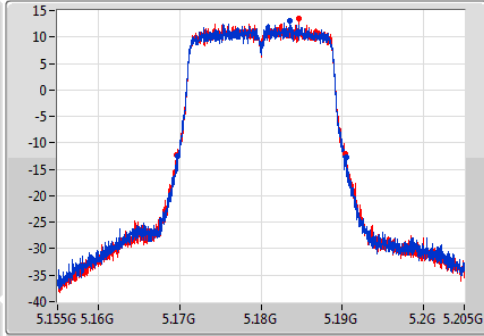

Port X-N dB = Port X 6dB down bandwidth for 5.725-5.85GHz band / 26dB down bandwidth for other band

Port X-OBW = Port X 99% occupied bandwidth;

802.11ac VHT20-BF_Nss1,(MCS0)_2TX

EBW

5180MHz

Ch Freq
5.18GHz
Span
50MHz
RBW
300kHz
VBW
1MHz
Sweep Time
100ms
Detector Type
Peak