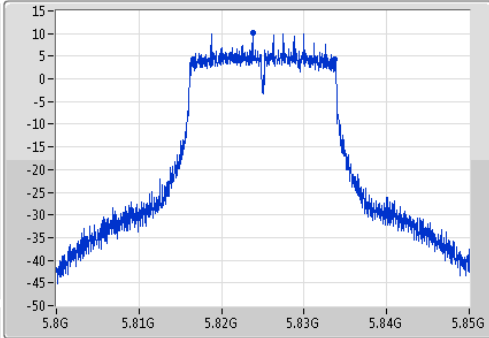

EBW

5825MHz

Ch Freq: 5.825GHz
 Span: 50MHz
 RBW: 100kHz
 VBW: 300kHz
 Sweep Time: 100ms
 Detector Type: Peak
 Port 1

Ch Freq: 5.825GHz
 Span: 50MHz
 RBW: 200kHz
 VBW: 1MHz
 Sweep Time: 100ms
 Detector Type: Sample
 Port 1