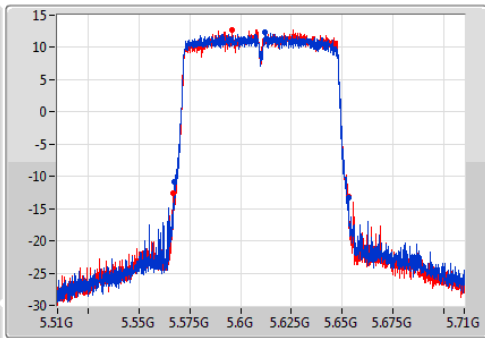

Ch Freq: 5.61GHz
Span: 200MHz
RBW: 1MHz
VBW: 3MHz
Sweep Time: 100ms
Detector Type: Sample