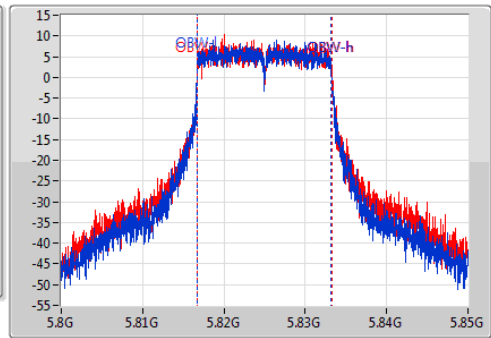

802.11a_(6Mbps)_2TX

EBW

5825MHz

Ch Freq: 5.825GHz
 Span: 50MHz
 RBW: 100kHz
 VBW: 300kHz
 Sweep Time: 100ms
 Detector Type: Peak

Ch Freq: 5.825GHz
 Span: 50MHz
 RBW: 200kHz
 VBW: 1MHz
 Sweep Time: 100ms
 Detector Type: Sample