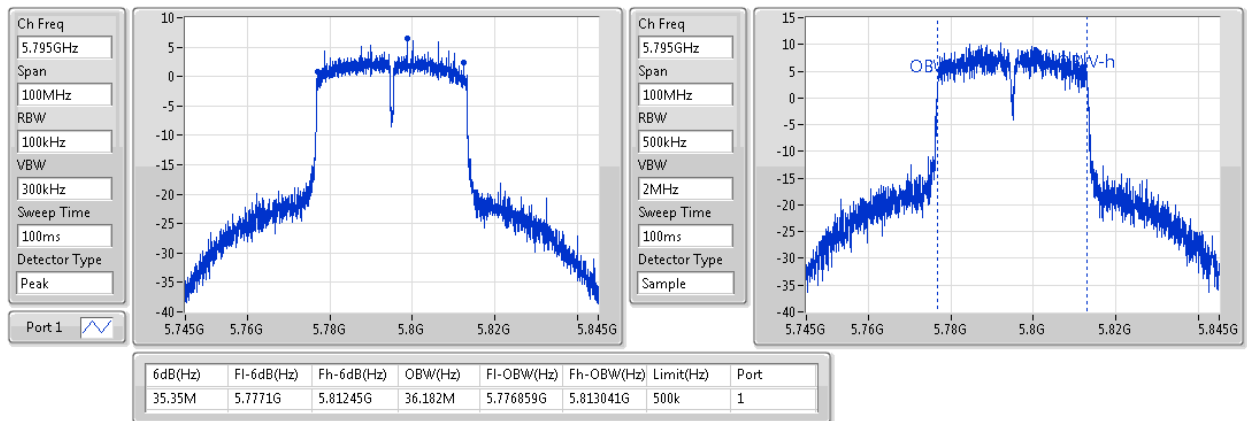

EBW

5755MHz

802.11ac VHT40_Nss1,(MCS0)_1TX

EBW

5795MHz

For Set 6 antennas / 2TX:
<For Non-Beamforming Mode>
Summary

Mode	Max-N dB (Hz)	Max-OBW (Hz)	ITU-Code	Min-N dB (Hz)	Min-OBW (Hz)
802.11a_(6Mbps)_2TX	-	-	-	-	-
5.15-5.25GHz	20.075M	16.442M	16M4D1D	19.375M	16.392M
5.25-5.35GHz	19.8M	16.442M	16M4D1D	19.45M	16.417M
5.47-5.725GHz	19.775M	16.417M	16M4D1D	15.105M	13.163M
5.725-5.85GHz	16.325M	16.442M	16M4D1D	3.16M	3.498M
802.11ac VHT20_Nss1,(MCS0)_2TX	-	-	-	-	-
5.15-5.25GHz	20.825M	17.641M	17M6D1D	20.45M	17.591M
5.25-5.35GHz	20.75M	17.641M	17M6D1D	20.5M	17.591M
5.47-5.725GHz	21.075M	17.616M	17M6D1D	15.42M	13.778M
5.725-5.85GHz	17.575M	17.666M	17M7D1D	3.78M	4.038M
802.11ac VHT40_Nss1,(MCS0)_2TX	-	-	-	-	-
5.15-5.25GHz	39.75M	35.982M	36M0D1D	39.65M	35.932M
5.25-5.35GHz	40M	36.082M	36M1D1D	39.45M	35.932M
5.47-5.725GHz	40.15M	36.032M	36M0D1D	34.685M	32.849M
5.725-5.85GHz	36M	35.982M	36M0D1D	3.16M	3.778M
802.11ac VHT80_Nss1,(MCS0)_2TX	-	-	-	-	-
5.15-5.25GHz	84.9M	75.862M	75M9D1D	84.6M	75.662M
5.25-5.35GHz	87.5M	75.862M	75M9D1D	86.1M	75.662M
5.47-5.725GHz	87.2M	75.762M	75M8D1D	76.95M	72.489M
5.725-5.85GHz	73.7M	75.862M	75M9D1D	3.14M	5.897M