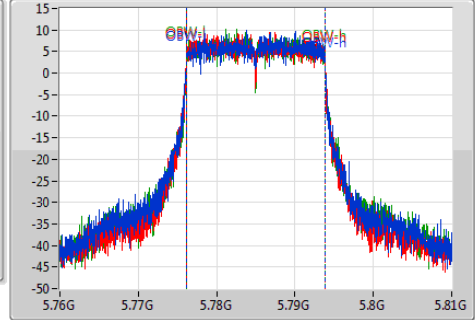

6dB(Hz)	Fl-6dB(Hz)	Fh-6dB(Hz)	OBW(Hz)	Fl-OBW(Hz)	Fh-OBW(Hz)	Limit(Hz)	Port
17.525M	5.77625G	5.793775G	17.616M	5.776179G	5.793796G	500k	1
17.125M	5.77625G	5.793375G	17.641M	5.776154G	5.793796G	500k	2
17.55M	5.776225G	5.793775G	17.616M	5.776179G	5.793796G	500k	3

802.11ac VHT20-BF_Nss1,(MCS0)_3TX

EBW

5825MHz

Ch Freq: 5.825GHz
Span: 50MHz
RBW: 100kHz
VBW: 300kHz
Sweep Time: 100ms
Detector Type: Peak

Port 1: [Blue line]
Port 2: [Red line]
Port 3: [Green line]