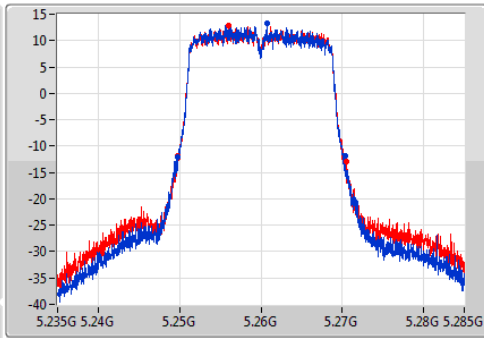

Ch Freq: 5.26GHz
Span: 50MHz
RBW: 200kHz
VBW: 1MHz
Sweep Time: 100ms
Detector Type: Sample