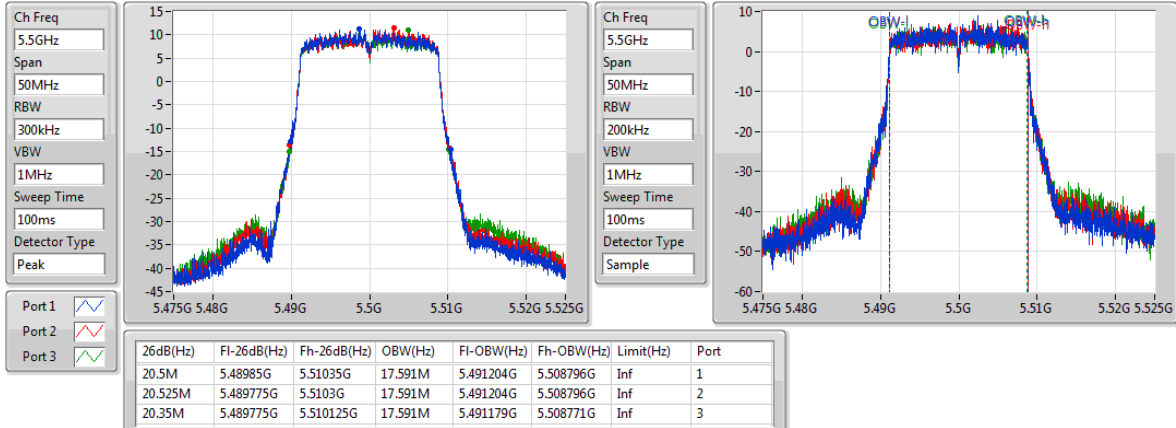

802.11ac VHT20-BF_Nss1,(MCS0)_3TX

EBW

5500MHz