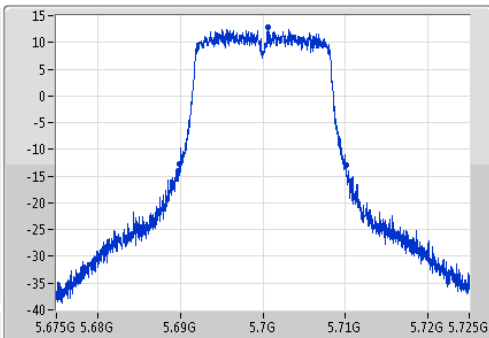

5700MHz

Ch Freq: 5.7GHz
Span: 50MHz
RBW: 300kHz
VBW: 1MHz
Sweep Time: 100ms
Detector Type: Peak
Port 1

Ch Freq: 5.7GHz
Span: 50MHz
RBW: 200kHz
VBW: 1MHz
Sweep Time: 100ms
Detector Type: Sample
Port 1