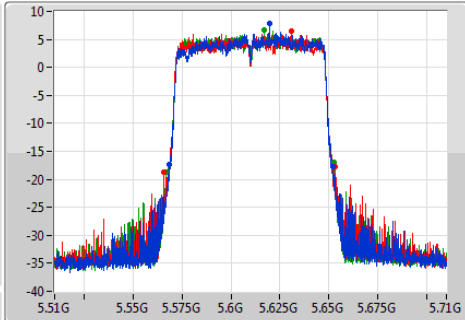

5610MHz

Ch Freq
5.61GHz
Span
200MHz
RBW
1MHz
VBW
3MHz
Sweep Time
100ms
Detector Type
Peak

Ch Freq
5.61GHz
Span
200MHz
RBW
1MHz
VBW
3MHz
Sweep Time
100ms
Detector Type
Sample