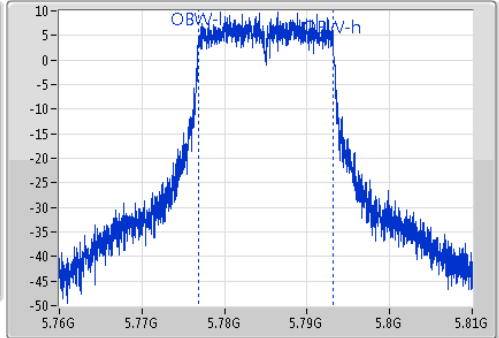

802.11a_(6Mbps)_1TX

EBW

5785MHz

Ch Freq: 5.785GHz
 Span: 50MHz
 RBW: 100kHz
 VBW: 300kHz
 Sweep Time: 100ms
 Detector Type: Peak
 Port 1

Ch Freq: 5.785GHz
 Span: 50MHz
 RBW: 200kHz
 VBW: 1MHz
 Sweep Time: 100ms
 Detector Type: Sample