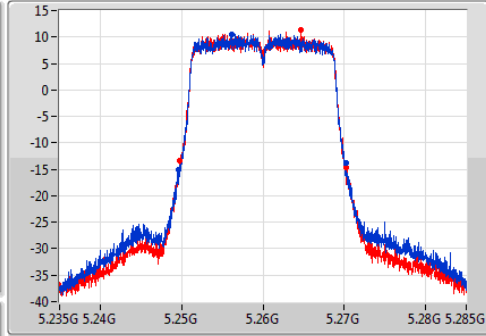

802.11ac VHT20-BF_Nss1,(MCS0)_2TX

EBW

5260MHz

Ch Freq: 5.26GHz
Span: 50MHz
RBW: 300kHz
VBW: 1MHz
Sweep Time: 100ms
Detector Type: Peak

Ch Freq: 5.26GHz
Span: 50MHz
RBW: 200kHz
VBW: 1MHz
Sweep Time: 100ms
Detector Type: Sample