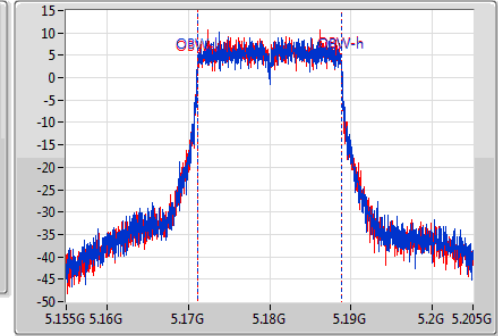

26dB(Hz)	Fl-26dB(Hz)	Fh-26dB(Hz)	OBW(Hz)	Fl-OBW(Hz)	Fh-OBW(Hz)	Limit(Hz)	Port
20.675M	5.169825G	5.1905G	17.666M	5.171154G	5.188821G	Inf	1
20.675M	5.16965G	5.190325G	17.641M	5.171179G	5.188821G	Inf	2

802.11ac VHT20-BF_Nss1,(MCS0)_2TX

EBW

5200MHz

Ch Freq: 5.2GHz
Span: 50MHz
RBW: 300kHz
VBW: 1MHz
Sweep Time: 100ms
Detector Type: Peak