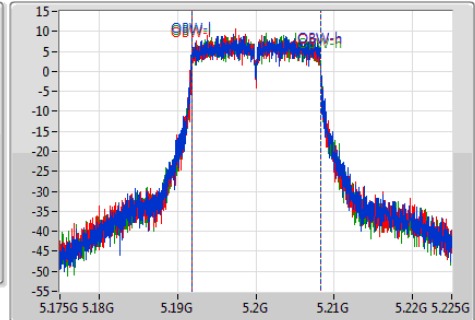

26dB(Hz)	Fl-26dB(Hz)	Fh-26dB(Hz)	OBW(Hz)	Fl-OBW(Hz)	Fh-OBW(Hz)	Limit(Hz)	Port
19.625M	5.190375G	5.21G	16.417M	5.191804G	5.208221G	Inf	1
19.6M	5.19035G	5.20995G	16.417M	5.191804G	5.208221G	Inf	2
19.75M	5.19G	5.20975G	16.417M	5.191804G	5.208221G	Inf	3

802.11a_(6Mbps)_3TX

EBW