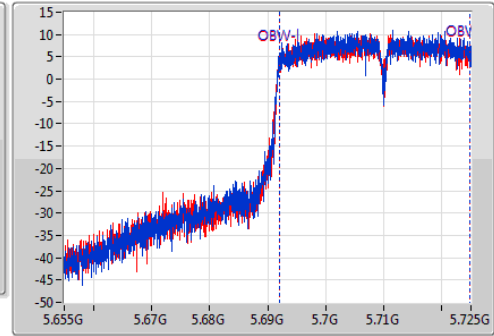

802.11ac VHT40_Nss1,(MCS0)_2TX

EBW

5710MHz Straddle 5.47-5.725GHz

Ch Freq
5.69GHz
Span
70MHz
RBW
500kHz
VBW
2MHz
Sweep Time
100ms
Detector Type
Peak

Ch Freq
5.69GHz
Span
70MHz
RBW
500kHz
VBW
2MHz
Sweep Time
100ms
Detector Type
Sample