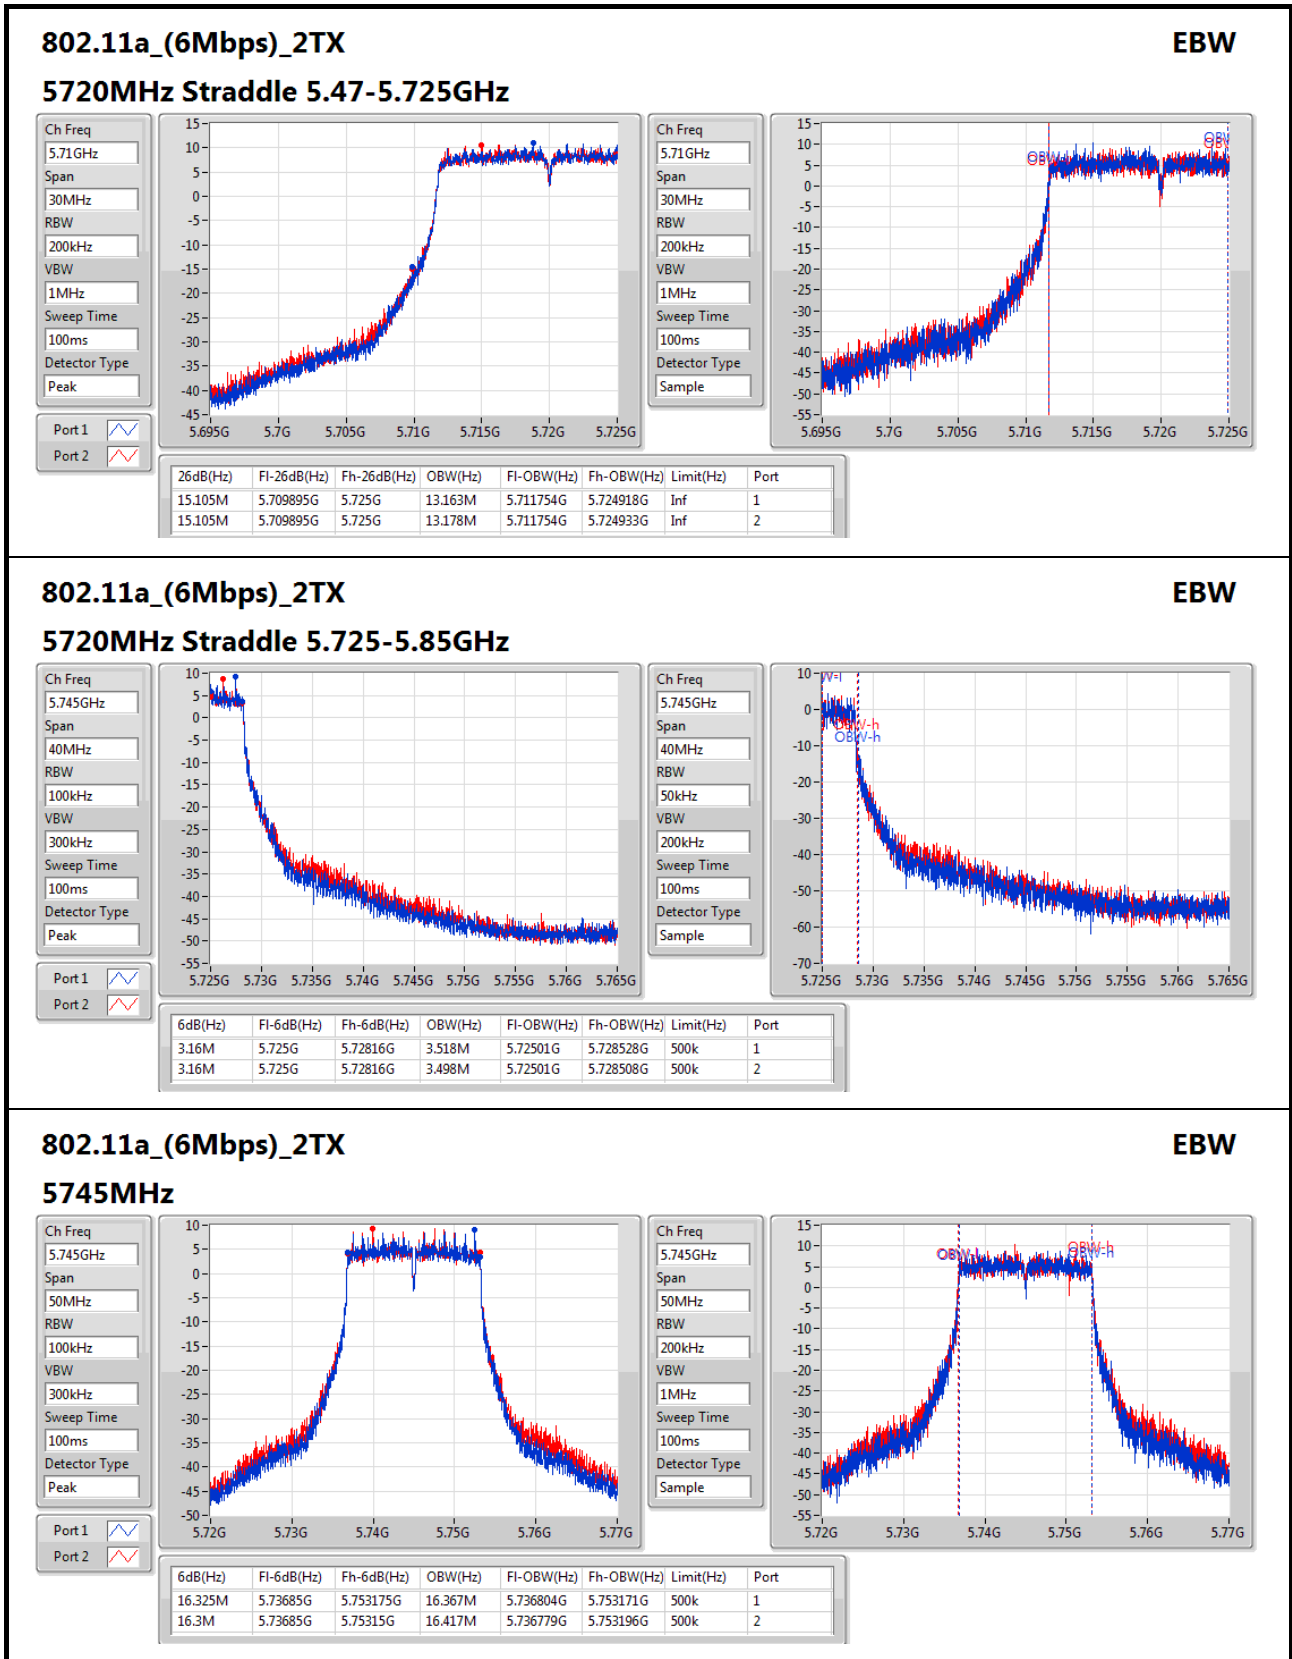

Port X-N dB = Port X 6dB down bandwidth for 5.725-5.85GHz band / 26dB down bandwidth for other band
Port X-OBW = Port X 99% occupied bandwidth;

802.11ac VHT20_Nss1,(MCS0)_2TX

EBW

5300MHz

Ch Freq: 5.3GHz
 Span: 50MHz
 RBW: 300kHz
 VBW: 1MHz
 Sweep Time: 100ms
 Detector Type: Peak