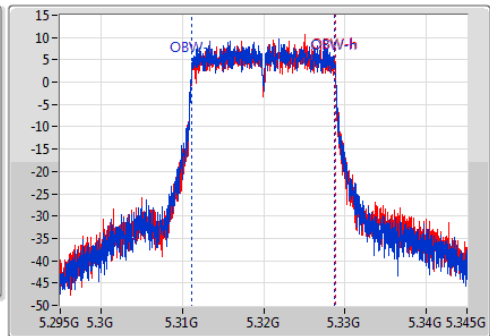

Port 1: [Blue line]
 Port 2: [Red line]

26dB(Hz)	Fl-26dB(Hz)	Fh-26dB(Hz)	OBW(Hz)	Fl-OBW(Hz)	Fh-OBW(Hz)	Limit(Hz)	Port
20.725M	5.3096G	5.330325G	17.591M	5.311179G	5.328771G	Inf	1
20.65M	5.3098G	5.33045G	17.616M	5.311179G	5.328796G	Inf	2