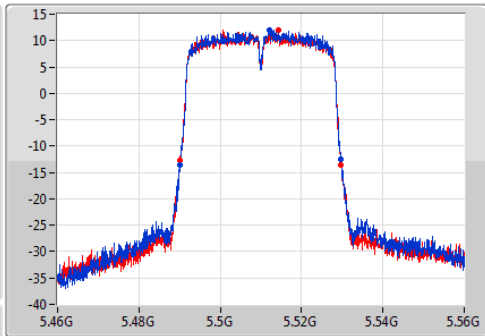

Ch Freq: 5.51GHz
Span: 100MHz
RBW: 500kHz
VBW: 2MHz
Sweep Time: 100ms
Detector Type: Sample