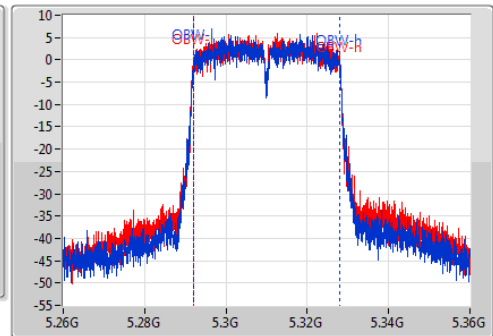

EBW

5310MHz

Ch Freq: 5.31GHz
 Span: 100MHz
 RBW: 500kHz
 VBW: 2MHz
 Sweep Time: 100ms
 Detector Type: Peak
 Port 1:
 Port 2:

Ch Freq: 5.31GHz
 Span: 100MHz
 RBW: 500kHz
 VBW: 2MHz
 Sweep Time: 100ms
 Detector Type: Sample