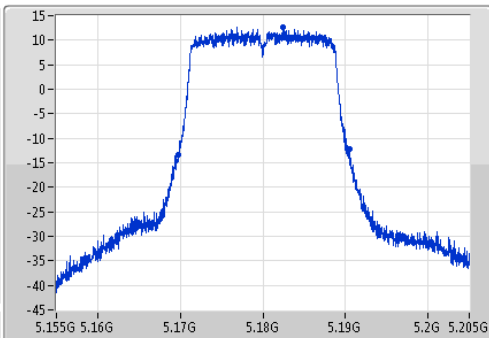

Ch Freq: 5.18GHz
Span: 50MHz
RBW: 200kHz
VBW: 1MHz
Sweep Time: 100ms
Detector Type: Sample