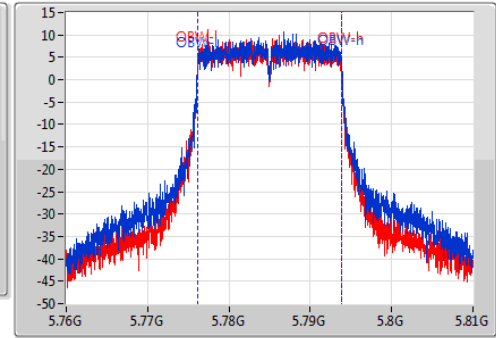

802.11ac VHT20-BF_Nss1,(MCS0)_2TX

EBW

5785MHz

Ch Freq: 5.785GHz
 Span: 50MHz
 RBW: 100kHz
 VBW: 300kHz
 Sweep Time: 100ms
 Detector Type: Peak

Ch Freq: 5.785GHz
 Span: 50MHz
 RBW: 200kHz
 VBW: 1MHz
 Sweep Time: 100ms
 Detector Type: Sample