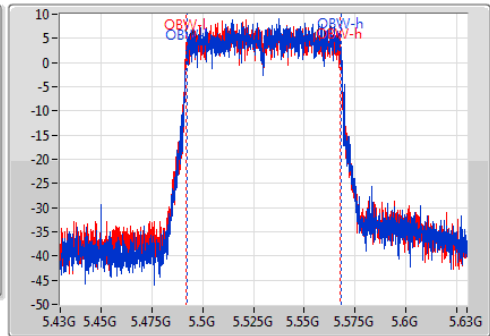

802.11ac VHT80_Nss1,(MCS0)_2TX

EBW

5530MHz

Ch Freq: 5.53GHz
 Span: 200MHz
 RBW: 1MHz
 VBW: 3MHz
 Sweep Time: 100ms
 Detector Type: Peak

Ch Freq: 5.53GHz
 Span: 200MHz
 RBW: 1MHz
 VBW: 3MHz
 Sweep Time: 100ms
 Detector Type: Sample