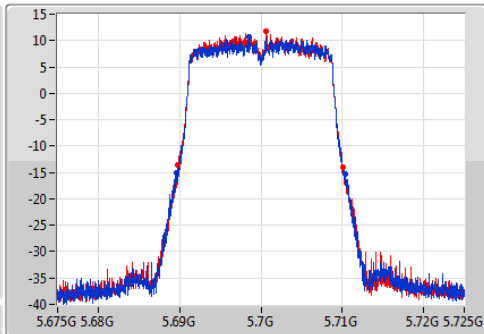

Ch Freq: 5.7GHz
Span: 50MHz
RBW: 200kHz
VBW: 1MHz
Sweep Time: 100ms
Detector Type: Sample