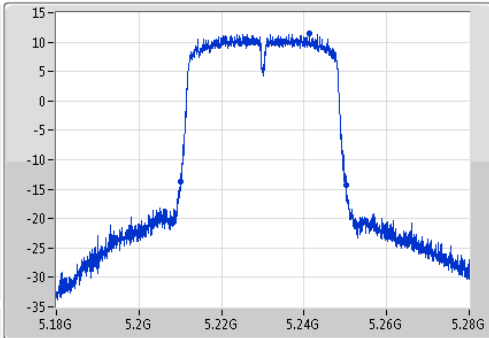

Ch Freq: 5.23GHz
Span: 100MHz
RBW: 500kHz
VBW: 2MHz
Sweep Time: 100ms
Detector Type: Sample
Port 1