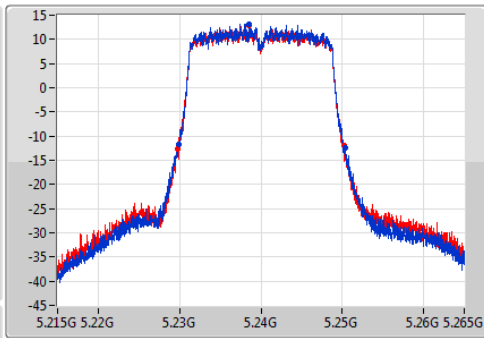

Ch Freq: 5.24GHz
Span: 50MHz
RBW: 200kHz
VBW: 1MHz
Sweep Time: 100ms
Detector Type: Sample