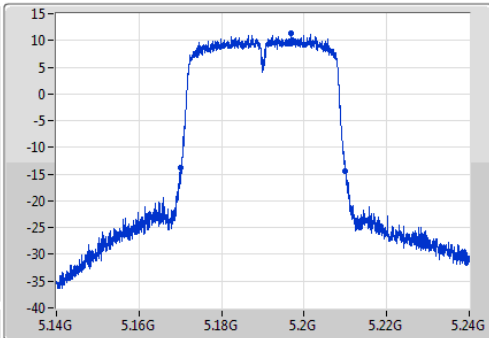

Ch Freq: 5.19GHz
Span: 100MHz
RBW: 500kHz
VBW: 2MHz
Sweep Time: 100ms
Detector Type: Sample
Port 1