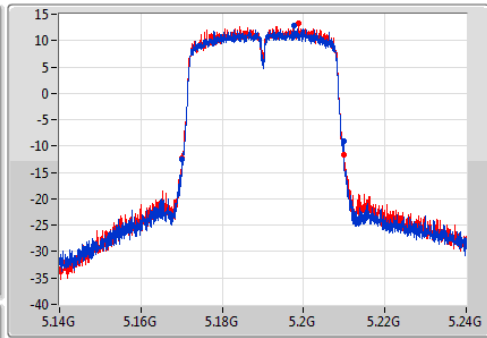

Ch Freq: 5.19GHz
Span: 100MHz
RBW: 500kHz
VBW: 2MHz
Sweep Time: 100ms
Detector Type: Sample