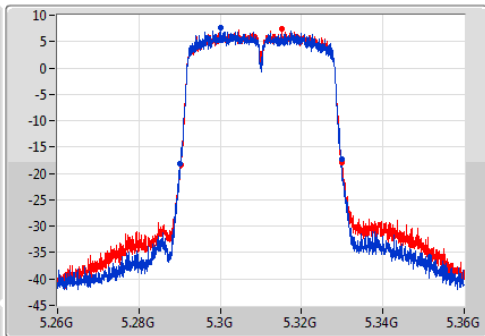

Ch Freq: 5.31GHz
Span: 100MHz
RBW: 500kHz
VBW: 2MHz
Sweep Time: 100ms
Detector Type: Sample