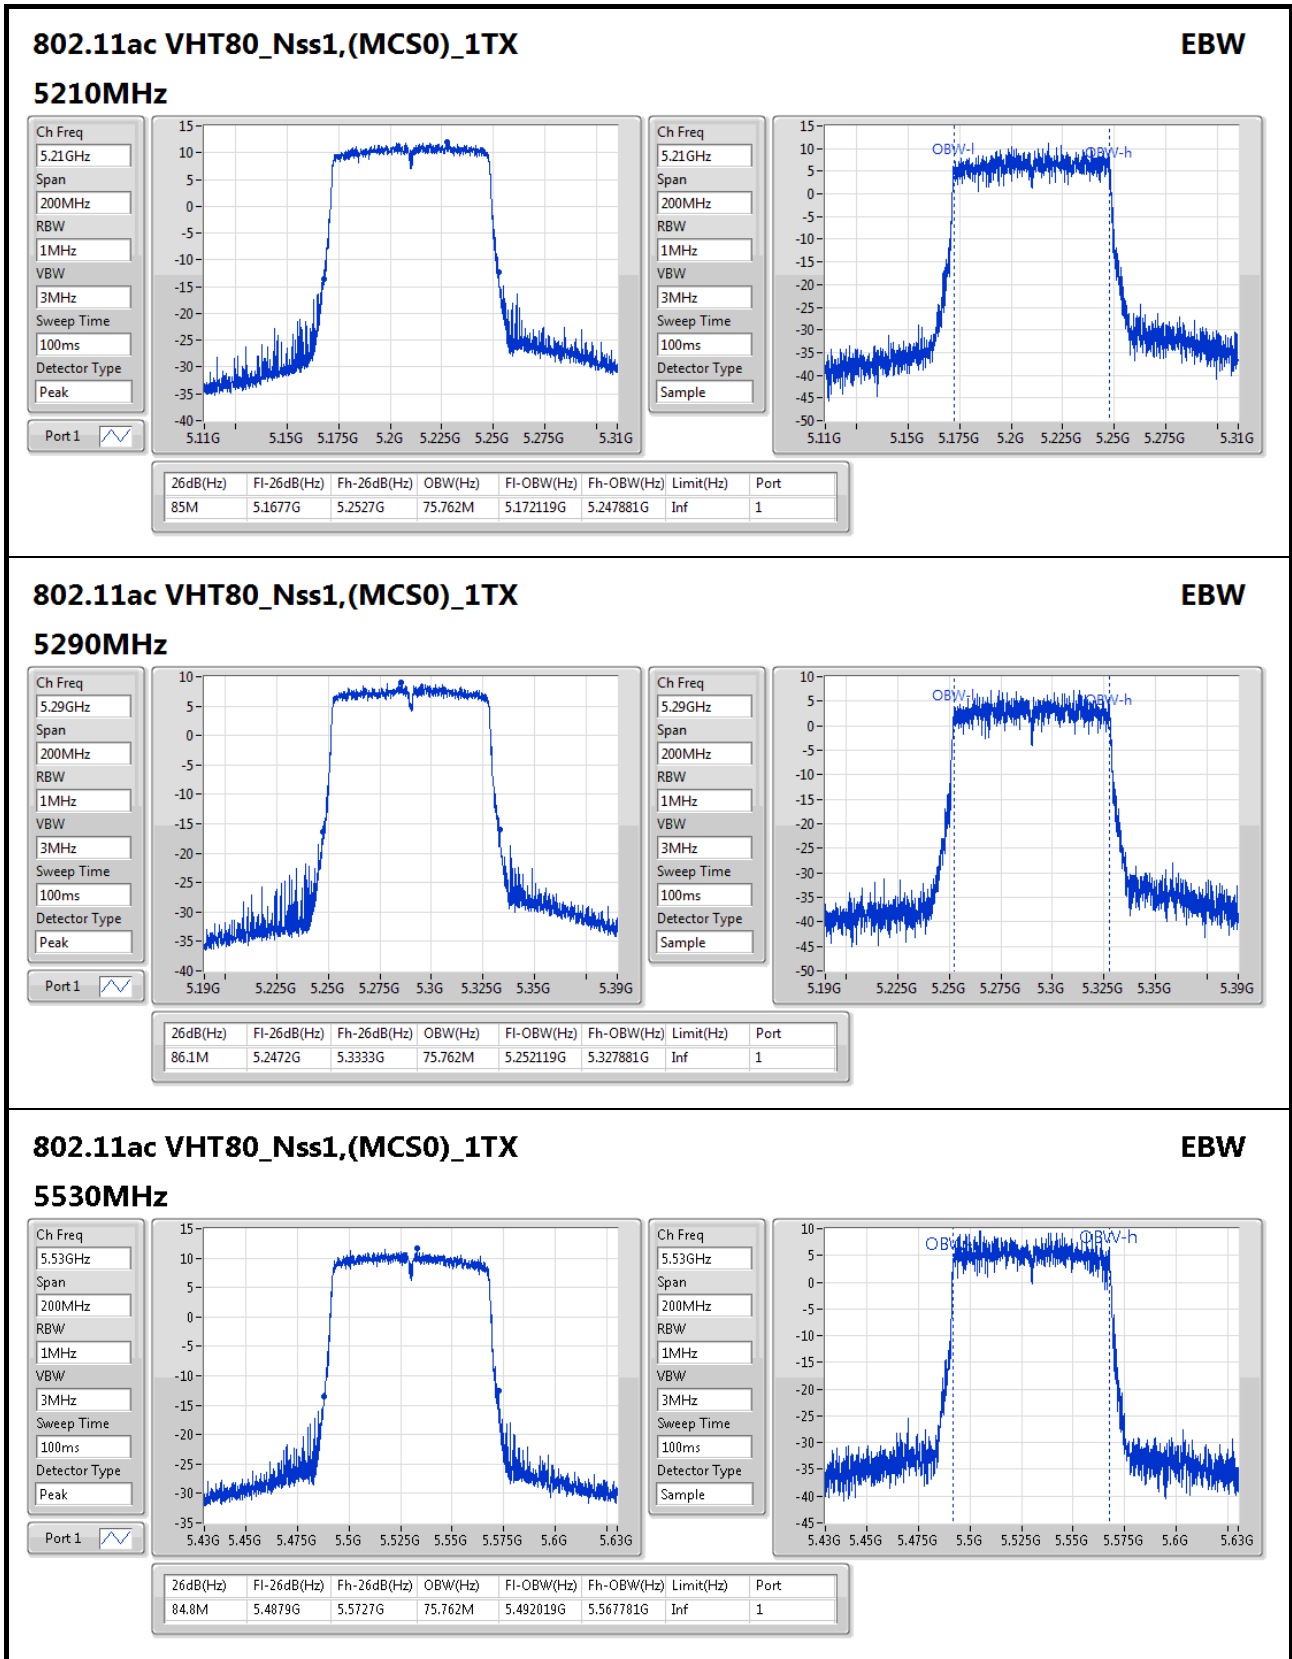

EBW

5755MHz

802.11ac VHT40_Nss1,(MCS0)_1TX

EBW

5795MHz

For Set 5 antennas / 2TX:
<For Non-Beamforming Mode>
Summary

Mode	Max-N dB (Hz)	Max-OBW (Hz)	ITU-Code	Min-N dB (Hz)	Min-OBW (Hz)
802.11a_(6Mbps)_2TX	-	-	-	-	-
5.15-5.25GHz	20.075M	16.442M	16M4D1D	19.375M	16.392M
5.25-5.35GHz	19.8M	16.442M	16M4D1D	19.45M	16.417M
5.47-5.725GHz	19.775M	16.417M	16M4D1D	15.105M	13.163M
5.725-5.85GHz	16.325M	16.442M	16M4D1D	3.16M	3.498M
802.11ac VHT20_Nss1,(MCS0)_2TX	-	-	-	-	-
5.15-5.25GHz	20.825M	17.641M	17M6D1D	20.45M	17.591M
5.25-5.35GHz	20.75M	17.641M	17M6D1D	20.5M	17.591M
5.47-5.725GHz	21.075M	17.616M	17M6D1D	15.42M	13.778M
5.725-5.85GHz	17.575M	17.666M	17M7D1D	3.78M	4.038M
802.11ac VHT40_Nss1,(MCS0)_2TX	-	-	-	-	-
5.15-5.25GHz	40M	35.982M	36M0D1D	39.65M	35.982M
5.25-5.35GHz	40M	36.032M	36M0D1D	39.7M	35.932M
5.47-5.725GHz	40.15M	36.032M	36M0D1D	34.685M	32.849M
5.725-5.85GHz	36M	35.982M	36M0D1D	3.16M	3.778M
802.11ac VHT80_Nss1,(MCS0)_2TX	-	-	-	-	-
5.15-5.25GHz	86.1M	75.762M	75M8D1D	84.2M	75.762M
5.25-5.35GHz	85.9M	75.762M	75M8D1D	85.4M	75.762M
5.47-5.725GHz	86.5M	75.862M	75M9D1D	76.95M	72.489M
5.725-5.85GHz	73.7M	75.862M	75M9D1D	3.14M	5.897M