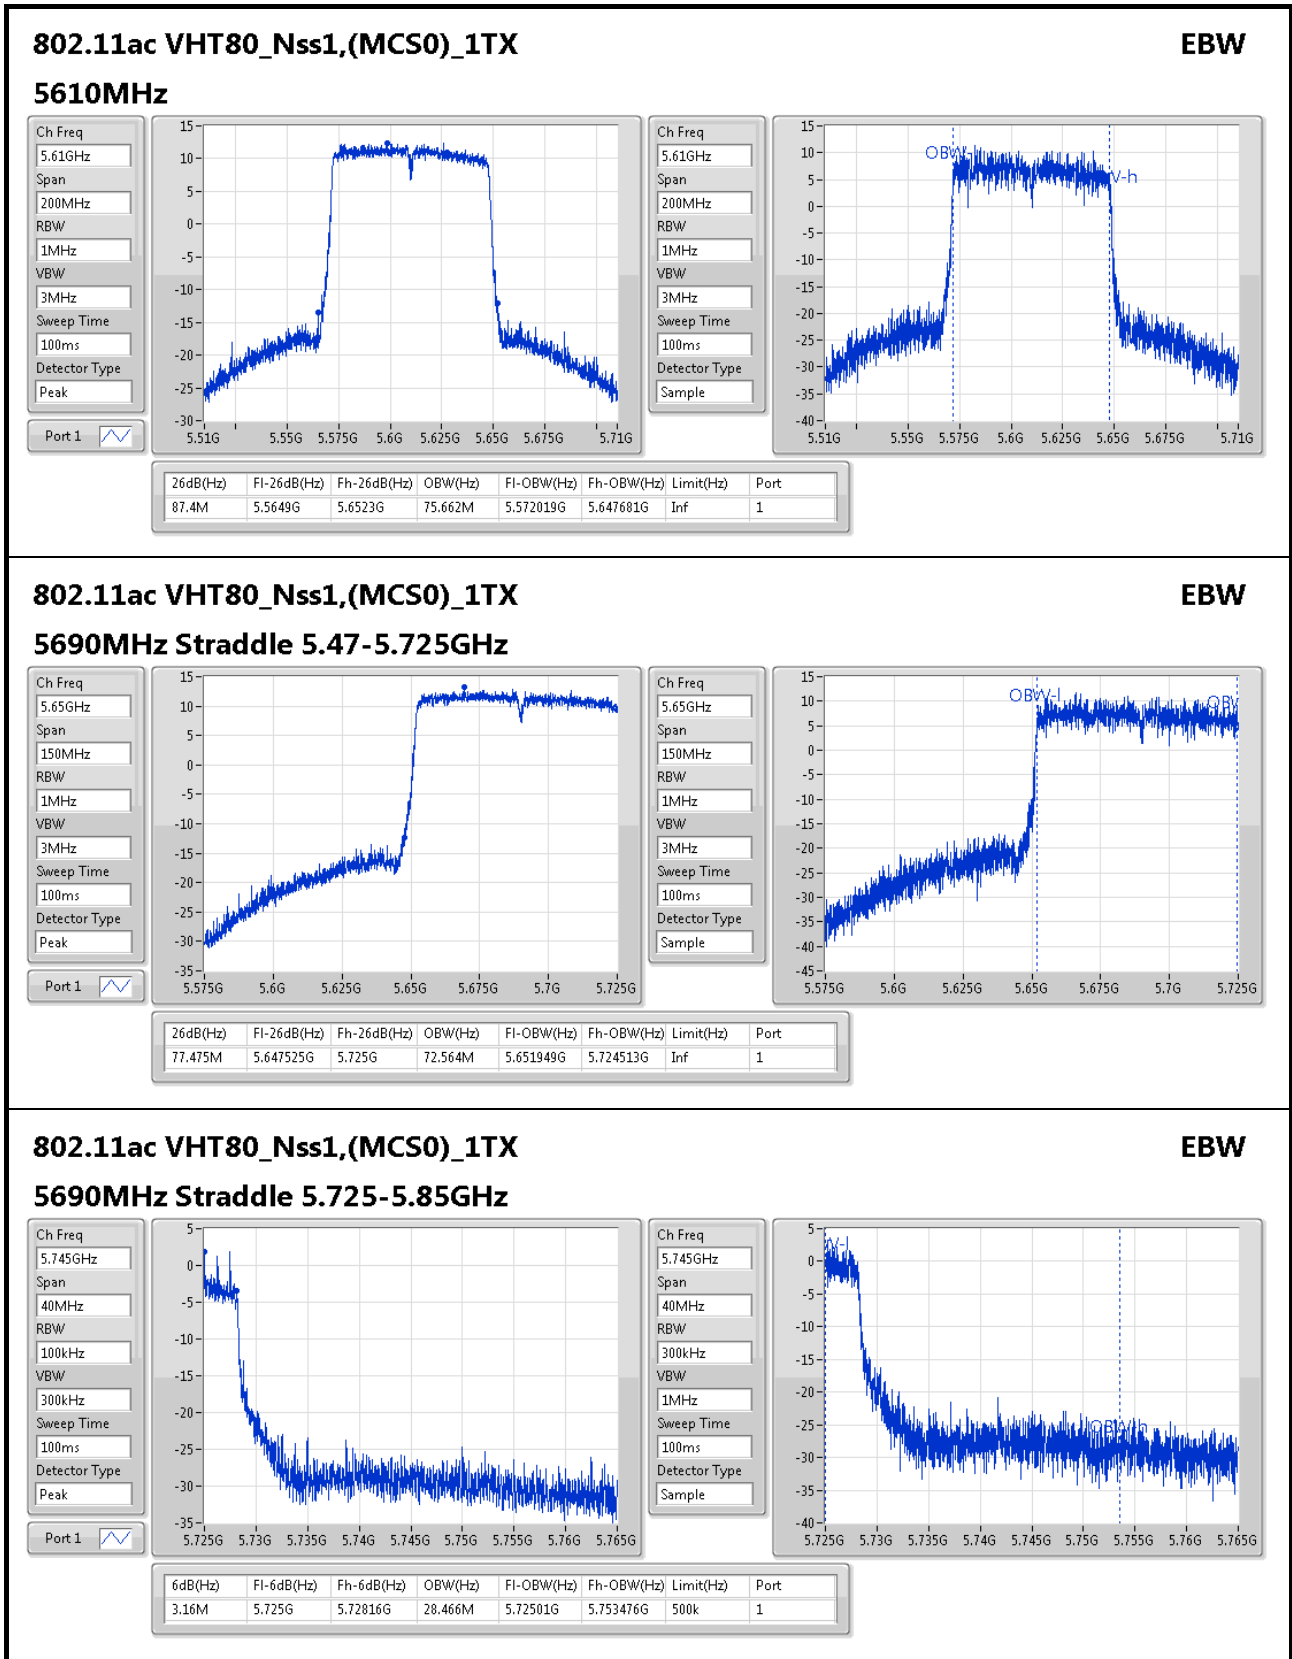

EBW

5755MHz

802.11ac VHT40_Nss1,(MCS0)_1TX

EBW

5795MHz

For Set 5 antennas / 2TX:
<For Non-Beamforming Mode>
Summary

Mode	Max-N dB (Hz)	Max-OBW (Hz)	ITU-Code	Min-N dB (Hz)	Min-OBW (Hz)
802.11a_(6Mbps)_2TX	-	-	-	-	-
5.15-5.25GHz	20.075M	16.442M	16M4D1D	19.375M	16.392M
5.25-5.35GHz	19.8M	16.442M	16M4D1D	19.45M	16.417M
5.47-5.725GHz	19.775M	16.417M	16M4D1D	15.105M	13.163M
5.725-5.85GHz	16.325M	16.442M	16M4D1D	3.16M	3.498M
802.11ac VHT20_Nss1,(MCS0)_2TX	-	-	-	-	-
5.15-5.25GHz	20.825M	17.641M	17M6D1D	20.45M	17.591M
5.25-5.35GHz	20.75M	17.641M	17M6D1D	20.5M	17.591M
5.47-5.725GHz	21.075M	17.616M	17M6D1D	15.42M	13.778M
5.725-5.85GHz	17.575M	17.666M	17M7D1D	3.78M	4.038M
802.11ac VHT40_Nss1,(MCS0)_2TX	-	-	-	-	-
5.15-5.25GHz	40M	35.982M	36M0D1D	39.65M	35.982M
5.25-5.35GHz	40M	36.032M	36M0D1D	39.7M	35.932M
5.47-5.725GHz	40.15M	36.032M	36M0D1D	34.685M	32.849M
5.725-5.85GHz	36M	35.982M	36M0D1D	3.16M	3.778M
802.11ac VHT80_Nss1,(MCS0)_2TX	-	-	-	-	-
5.15-5.25GHz	86.1M	75.762M	75M8D1D	84.2M	75.762M
5.25-5.35GHz	85.9M	75.762M	75M8D1D	85.4M	75.762M
5.47-5.725GHz	86.5M	75.862M	75M9D1D	76.95M	72.489M
5.725-5.85GHz	73.7M	75.862M	75M9D1D	3.14M	5.897M