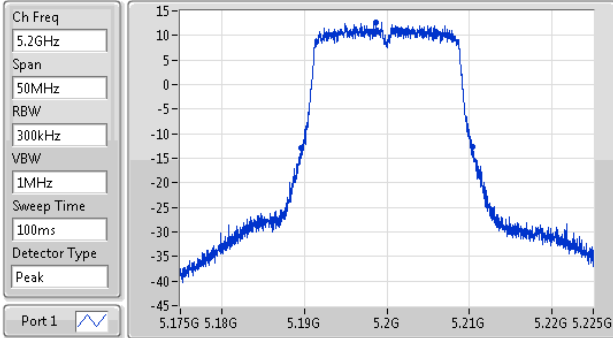

802.11ac VHT20_Nss1,(MCS0)_1TX

EBW

5200MHz

26dB(Hz)	Fl-26dB(Hz)	Fh-26dB(Hz)	OBW(Hz)	Fl-OBW(Hz)	Fh-OBW(Hz)	Limit(Hz)	Port
20.75M	5.189575G	5.210325G	17.641M	5.191179G	5.208821G	Inf	1