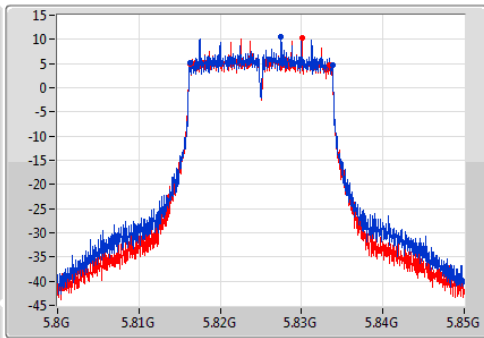

Ch Freq
5.825GHz
Span
50MHz
RBW
200kHz
VBW
1MHz
Sweep Time
100ms
Detector Type
Sample