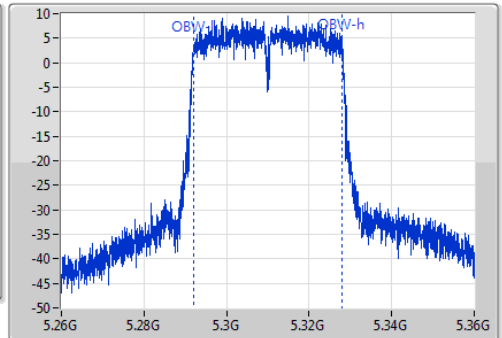

802.11ac VHT40_Nss1,(MCS0)_1TX

EBW

5310MHz

Ch Freq
5.31GHz
Span
100MHz
RBW
500kHz
VBW
2MHz
Sweep Time
100ms
Detector Type
Peak
Port 1

Ch Freq
5.31GHz
Span
100MHz
RBW
500kHz
VBW
2MHz
Sweep Time
100ms
Detector Type
Sample