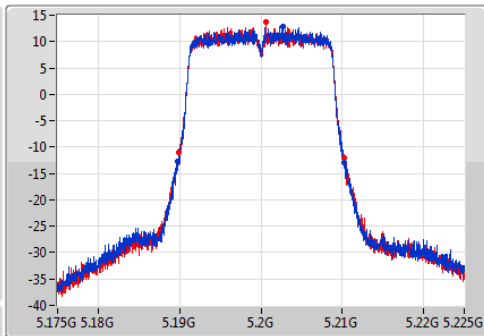

802.11ac VHT20-BF_Nss1,(MCS0)_2TX

EBW

5200MHz

Ch Freq
5.2GHz
Span
50MHz
RBW
300kHz
VBW
1MHz
Sweep Time
100ms
Detector Type
Peak

Ch Freq
5.2GHz
Span
50MHz
RBW
200kHz
VBW
1MHz
Sweep Time
100ms
Detector Type
Sample