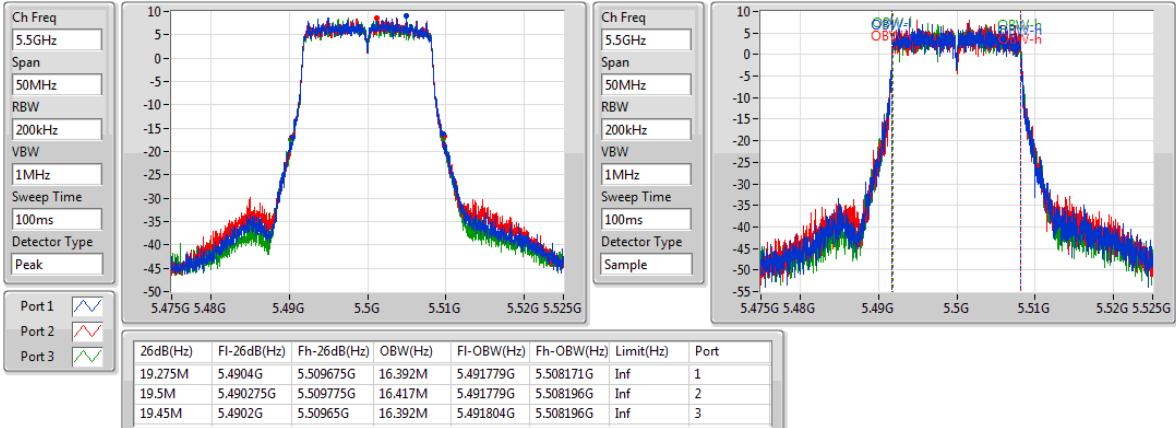

802.11a_(6Mbps)_3TX

EBW

5500MHz