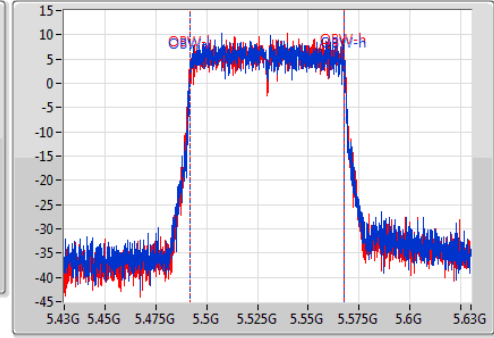

5290MHz

802.11ac VHT80-BF_Nss1,(MCS0)_2TX

EBW

5530MHz

Ch Freq: 5.53GHz
 Span: 200MHz
 RBW: 1MHz
 VBW: 3MHz
 Sweep Time: 100ms
 Detector Type: Peak

Ch Freq: 5.53GHz
 Span: 200MHz
 RBW: 1MHz
 VBW: 3MHz
 Sweep Time: 100ms
 Detector Type: Sample