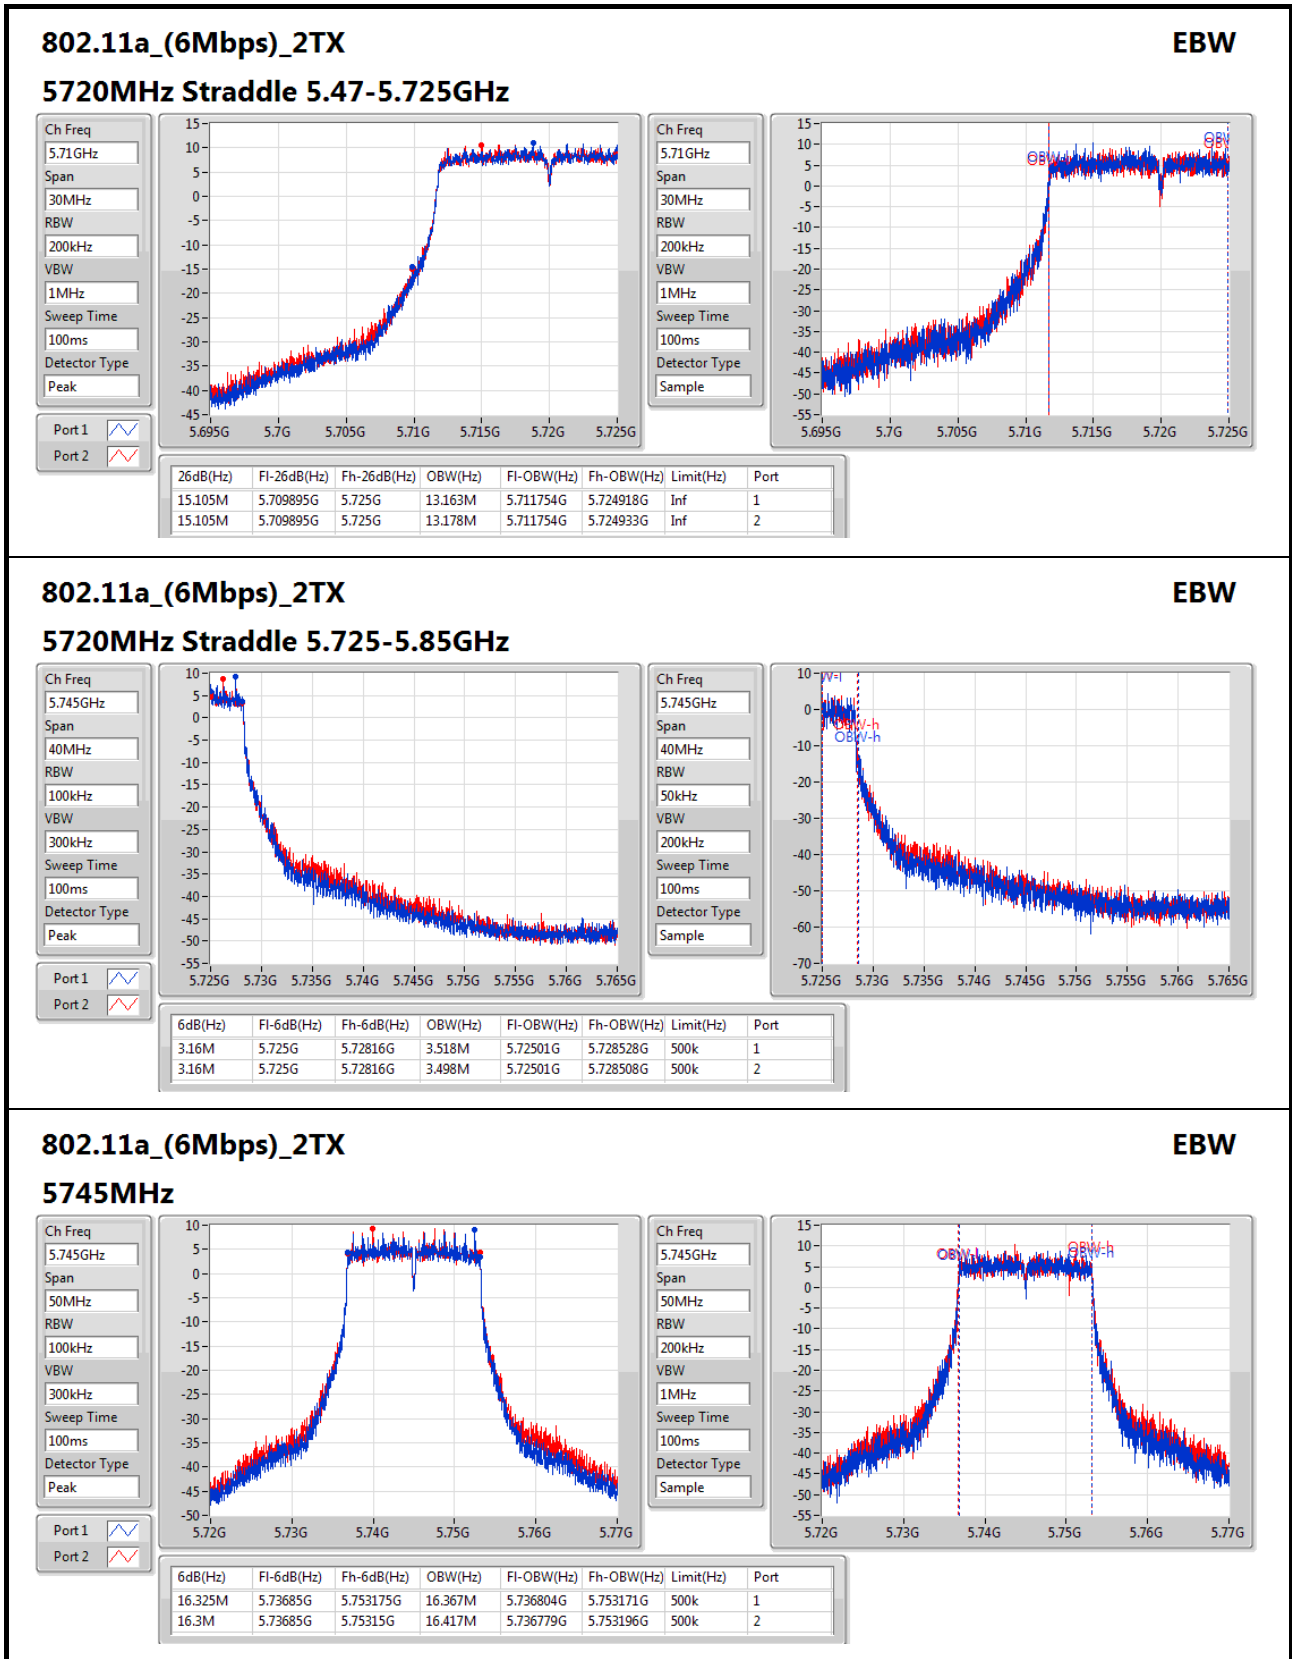

Port X-N dB = Port X 6dB down bandwidth for 5.725-5.85GHz band / 26dB down bandwidth for other band
Port X-OBW = Port X 99% occupied bandwidth;

802.11a_(6Mbps)_2TX

EBW

5785MHz

Ch Freq: 5.785GHz
 Span: 50MHz
 RBW: 100kHz
 VBW: 300kHz
 Sweep Time: 100ms
 Detector Type: Peak