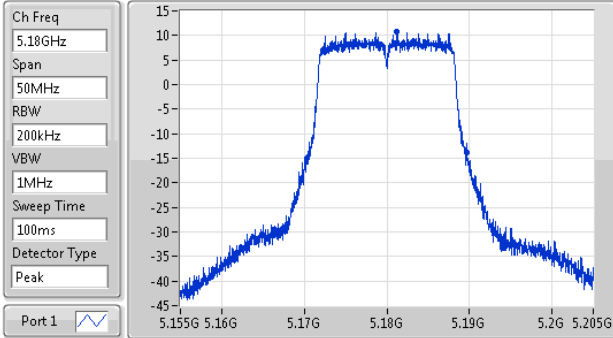

Port X-N dB = Port X 6dB down bandwidth for 5.725-5.85GHz band / 26dB down bandwidth for other band

Port X-OBW = Port X 99% occupied bandwidth;

802.11a_(6Mbps)_1TX

EBW

5180MHz

26dB(Hz)	Fl-26dB(Hz)	Fh-26dB(Hz)	OBW(Hz)	Fl-OBW(Hz)	Fh-OBW(Hz)	Limit(Hz)	Port
19.425M	5.170275G	5.1897G	16.417M	5.171779G	5.188196G	Inf	1