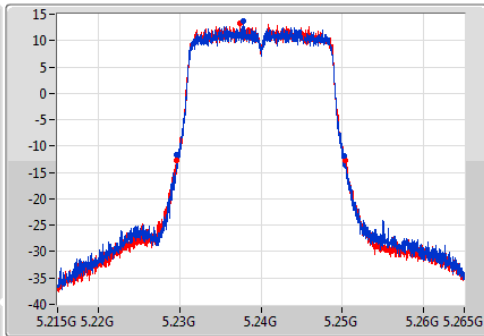

802.11ac VHT20-BF_Nss1,(MCS0)_2TX

EBW

5240MHz

Ch Freq
5.24GHz
Span
50MHz
RBW
300kHz
VBW
1MHz
Sweep Time
100ms
Detector Type
Peak

Ch Freq
5.24GHz
Span
50MHz
RBW
200kHz
VBW
1MHz
Sweep Time
100ms
Detector Type
Sample