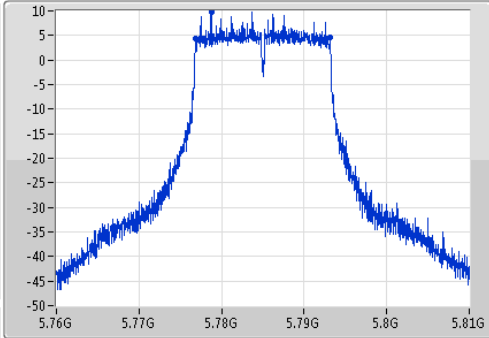

802.11a_(6Mbps)_1TX

EBW

5785MHz

Ch Freq: 5.785GHz
Span: 50MHz
RBW: 100kHz
VBW: 300kHz
Sweep Time: 100ms
Detector Type: Peak
Port 1

Ch Freq: 5.785GHz
Span: 50MHz
RBW: 200kHz
VBW: 1MHz
Sweep Time: 100ms
Detector Type: Sample