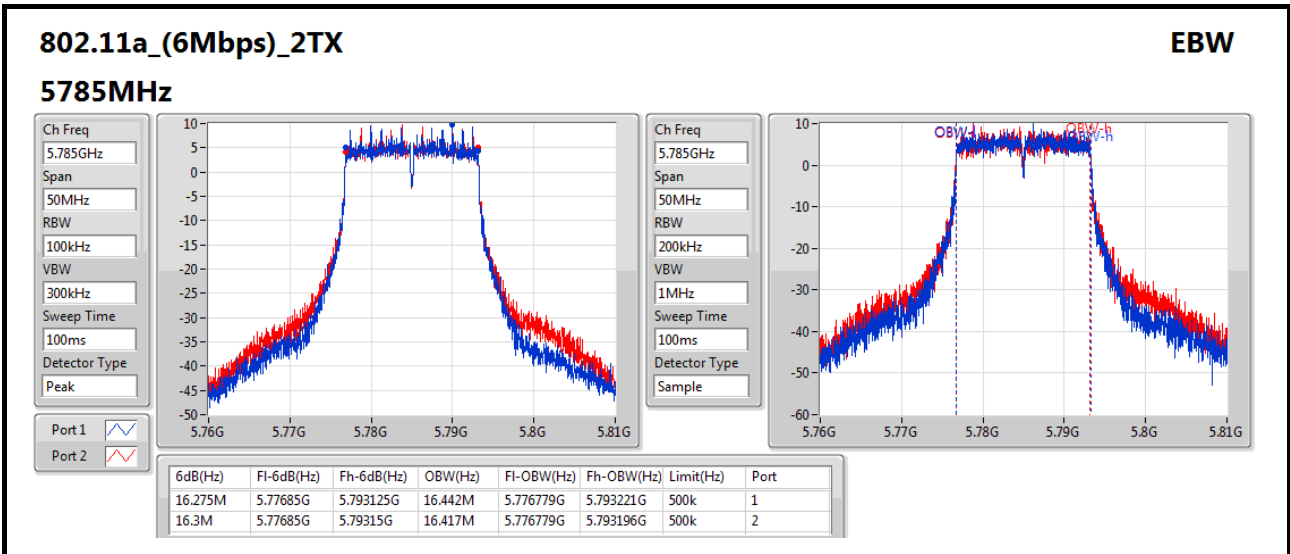

Port X-N dB = Port X 6dB down bandwidth for 5.725-5.85GHz band / 26dB down bandwidth for other band
Port X-OBW = Port X 99% occupied bandwidth;

802.11ac VHT20_Nss1,(MCS0)_2TX

EBW

5300MHz

Ch Freq: 5.3GHz
 Span: 50MHz
 RBW: 300kHz
 VBW: 1MHz
 Sweep Time: 100ms
 Detector Type: Peak