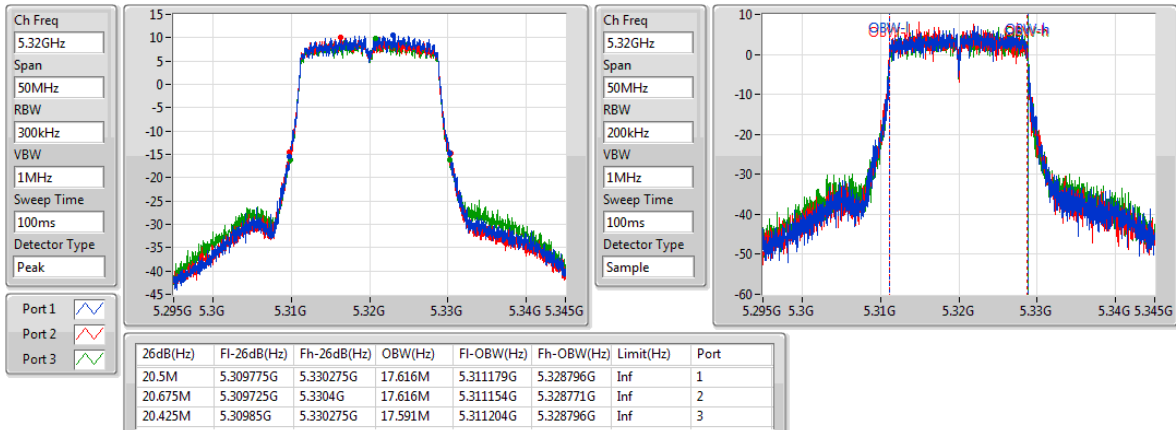

802.11ac VHT20-BF_Nss1,(MCS0)_3TX

EBW

5320MHz