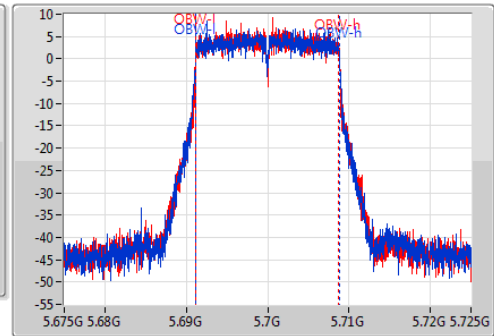

802.11ac VHT20-BF_Nss1,(MCS0)_2TX

EBW

5700MHz

Ch Freq: 5.7GHz
 Span: 50MHz
 RBW: 300kHz
 VBW: 1MHz
 Sweep Time: 100ms
 Detector Type: Peak

Ch Freq: 5.7GHz
 Span: 50MHz
 RBW: 200kHz
 VBW: 1MHz
 Sweep Time: 100ms
 Detector Type: Sample