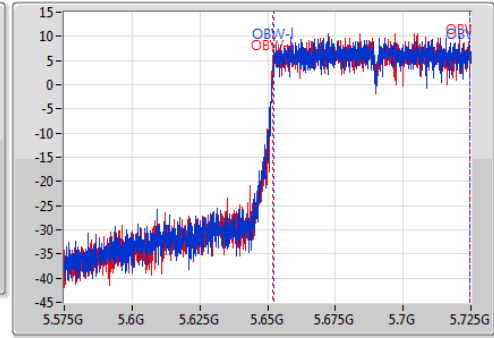

802.11ac VHT80-BF_Nss1,(MCS0)_2TX

EBW

5690MHz Straddle 5.47-5.725GHz

Ch Freq: 5.65GHz
 Span: 150MHz
 RBW: 1MHz
 VBW: 3MHz
 Sweep Time: 100ms
 Detector Type: Peak

Ch Freq: 5.65GHz
 Span: 150MHz
 RBW: 1MHz
 VBW: 3MHz
 Sweep Time: 100ms
 Detector Type: Sample