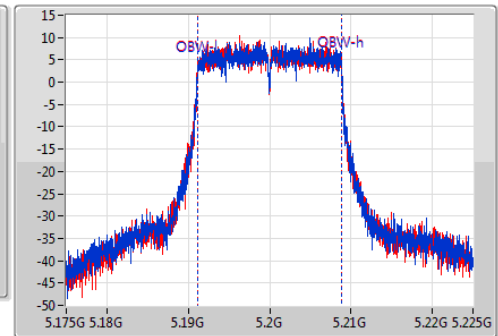

802.11ac VHT20-BF_Nss1,(MCS0)_2TX

EBW

5200MHz

Ch Freq: 5.2GHz
 Span: 50MHz
 RBW: 300kHz
 VBW: 1MHz
 Sweep Time: 100ms
 Detector Type: Peak

Ch Freq: 5.2GHz
 Span: 50MHz
 RBW: 200kHz
 VBW: 1MHz
 Sweep Time: 100ms
 Detector Type: Sample