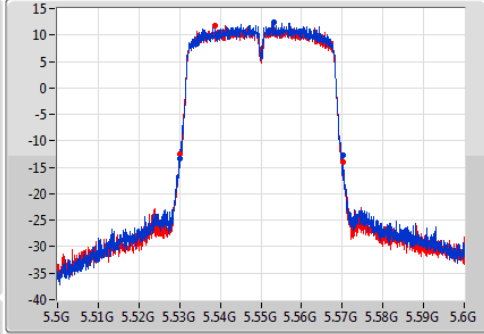

802.11ac VHT40_Nss1,(MCS0)_2TX

EBW

5550MHz

Ch Freq
5.55GHz
Span
100MHz
RBW
500kHz
VBW
2MHz
Sweep Time
100ms
Detector Type
Peak

Ch Freq
5.55GHz
Span
100MHz
RBW
500kHz
VBW
2MHz
Sweep Time
100ms
Detector Type
Sample