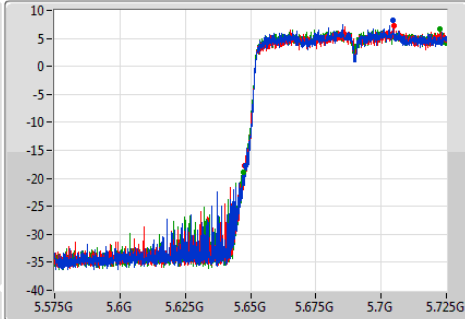

Port 1
Port 2
Port 3

26dB(Hz)	Fl-26dB(Hz)	Fh-26dB(Hz)	OBW(Hz)	Fl-OBW(Hz)	Fh-OBW(Hz)	Limit(Hz)	Port
83.4M	5.5687G	5.6521G	75.562M	5.572219G	5.647781G	Inf	1
87.9M	5.5655G	5.6534G	75.762M	5.572119G	5.647881G	Inf	2
85.3M	5.5671G	5.6524G	75.662M	5.572119G	5.647781G	Inf	3

802.11ac VHT80-BF_Nss1,(MCS0)_3TX

EBW

5690MHz Straddle 5.47-5.725GHz

Ch Freq
5.65GHz
Span
150MHz
RBW
1MHz
VBW
3MHz
Sweep Time
100ms
Detector Type
Peak

Ch Freq
5.65GHz
Span
150MHz
RBW
1MHz
VBW
3MHz
Sweep Time
100ms
Detector Type
Sample