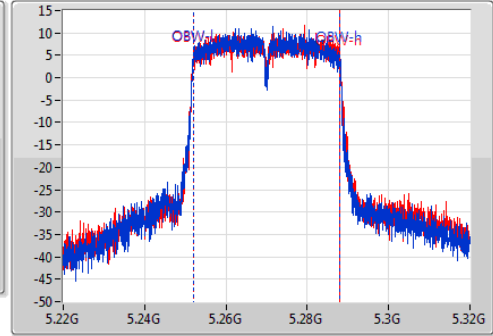

26dB(Hz)	Fl-26dB(Hz)	Fh-26dB(Hz)	OBW(Hz)	Fl-OBW(Hz)	Fh-OBW(Hz)	Limit(Hz)	Port
40M	5.25G	5.29G	36.032M	5.251959G	5.287991G	Inf	1
39.9M	5.2501G	5.29G	36.032M	5.251959G	5.287991G	Inf	2

802.11ac VHT40_Nss1,(MCS0)_2TX

EBW

5310MHz

Ch Freq: 5.31GHz
Span: 100MHz
RBW: 500kHz
VBW: 2MHz
Sweep Time: 100ms
Detector Type: Peak
Port 1: ☒
Port 2: ☒