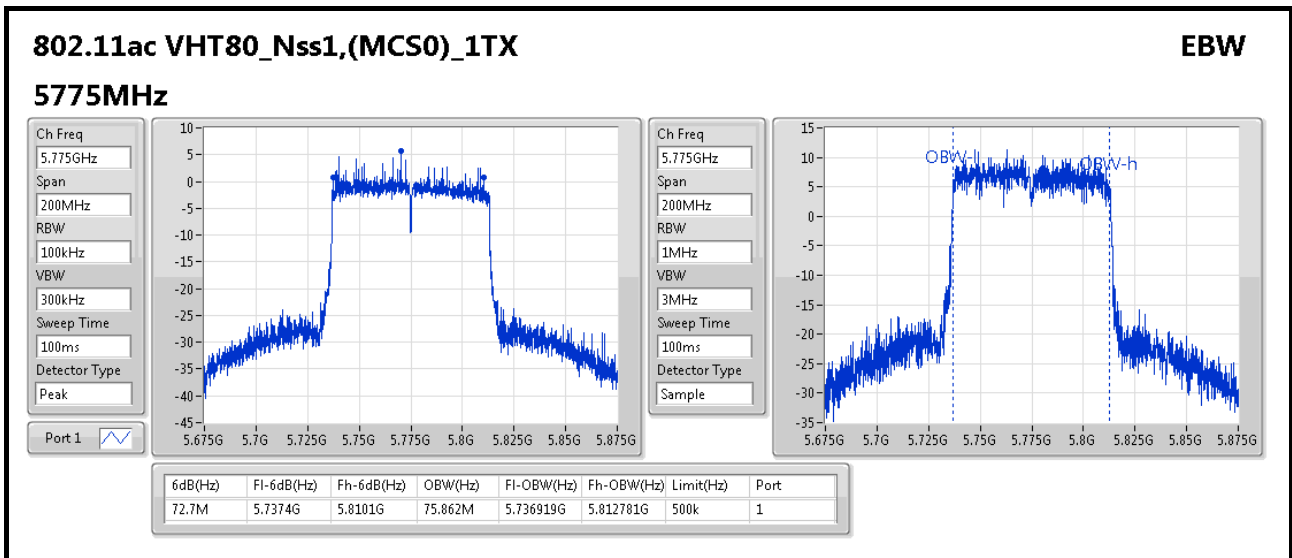

EBW

5755MHz

802.11ac VHT40_Nss1,(MCS0)_1TX

EBW

5795MHz

For Set 6 antennas / 2TX:
<For Non-Beamforming Mode>
Summary

Mode	Max-N dB (Hz)	Max-OBW (Hz)	ITU-Code	Min-N dB (Hz)	Min-OBW (Hz)
802.11a_(6Mbps)_2TX	-	-	-	-	-
5.15-5.25GHz	20.075M	16.442M	16M4D1D	19.375M	16.392M
5.25-5.35GHz	19.8M	16.442M	16M4D1D	19.45M	16.417M
5.47-5.725GHz	19.775M	16.417M	16M4D1D	15.105M	13.163M
5.725-5.85GHz	16.325M	16.442M	16M4D1D	3.16M	3.498M
802.11ac VHT20_Nss1,(MCS0)_2TX	-	-	-	-	-
5.15-5.25GHz	20.825M	17.641M	17M6D1D	20.45M	17.591M
5.25-5.35GHz	20.75M	17.641M	17M6D1D	20.5M	17.591M
5.47-5.725GHz	21.075M	17.616M	17M6D1D	15.42M	13.778M
5.725-5.85GHz	17.575M	17.666M	17M7D1D	3.78M	4.038M
802.11ac VHT40_Nss1,(MCS0)_2TX	-	-	-	-	-
5.15-5.25GHz	39.75M	35.982M	36M0D1D	39.65M	35.932M
5.25-5.35GHz	40M	36.082M	36M1D1D	39.45M	35.932M
5.47-5.725GHz	40.15M	36.032M	36M0D1D	34.685M	32.849M
5.725-5.85GHz	36M	35.982M	36M0D1D	3.16M	3.778M
802.11ac VHT80_Nss1,(MCS0)_2TX	-	-	-	-	-
5.15-5.25GHz	84.9M	75.862M	75M9D1D	84.6M	75.662M
5.25-5.35GHz	87.5M	75.862M	75M9D1D	86.1M	75.662M
5.47-5.725GHz	87.2M	75.762M	75M8D1D	76.95M	72.489M
5.725-5.85GHz	73.7M	75.862M	75M9D1D	3.14M	5.897M