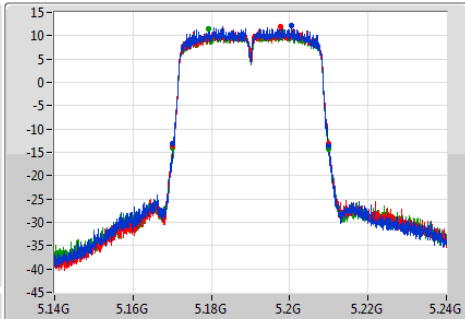

Ch Freq: 5.19GHz
Span: 100MHz
RBW: 500kHz
VBW: 2MHz
Sweep Time: 100ms
Detector Type: Sample