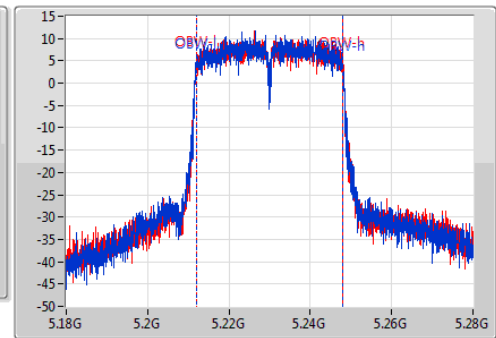

EBW

5230MHz

Ch Freq: 5.23GHz
 Span: 100MHz
 RBW: 500kHz
 VBW: 2MHz
 Sweep Time: 100ms
 Detector Type: Peak

Ch Freq: 5.23GHz
 Span: 100MHz
 RBW: 500kHz
 VBW: 2MHz
 Sweep Time: 100ms
 Detector Type: Sample