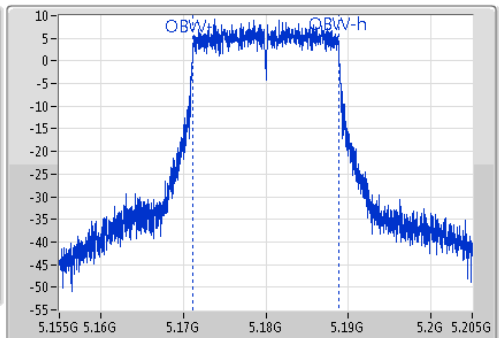

802.11ac VHT20_Nss1,(MCS0)_1TX

EBW

5180MHz

Ch Freq: 5.18GHz
 Span: 50MHz
 RBW: 300kHz
 VBW: 1MHz
 Sweep Time: 100ms
 Detector Type: Peak
 Port 1

Ch Freq: 5.18GHz
 Span: 50MHz
 RBW: 200kHz
 VBW: 1MHz
 Sweep Time: 100ms
 Detector Type: Sample