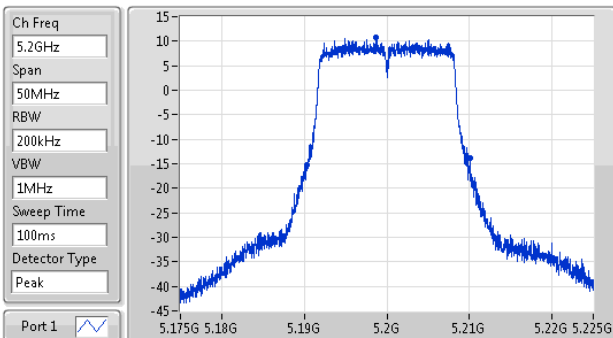

5200MHz

26dB(Hz)	Fl-26dB(Hz)	Fh-26dB(Hz)	OBW(Hz)	Fl-OBW(Hz)	Fh-OBW(Hz)	Limit(Hz)	Port
19.825M	5.190275G	5.2101G	16.417M	5.191779G	5.208196G	Inf	1

802.11a_(6Mbps)_1TX

EBW