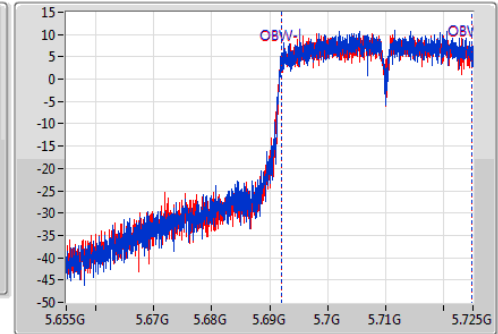

802.11ac VHT40_Nss1,(MCS0)_2TX

EBW

5710MHz Straddle 5.47-5.725GHz

Ch Freq
5.69GHz
Span
70MHz
RBW
500kHz
VBW
2MHz
Sweep Time
100ms
Detector Type
Peak

Ch Freq
5.69GHz
Span
70MHz
RBW
500kHz
VBW
2MHz
Sweep Time
100ms
Detector Type
Sample