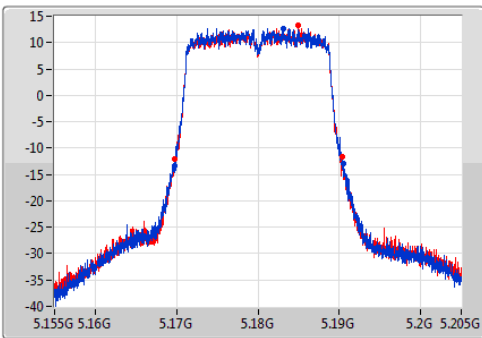

Ch Freq: 5.18GHz
Span: 50MHz
RBW: 200kHz
VBW: 1MHz
Sweep Time: 100ms
Detector Type: Sample