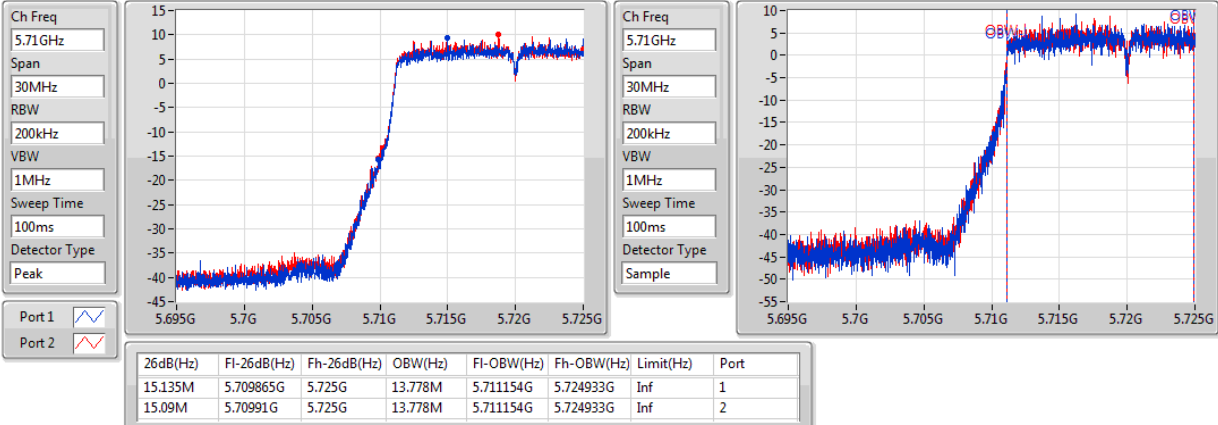

802.11ac VHT20-BF_Nss1,(MCS0)_2TX

EBW

5720MHz Straddle 5.47-5.725GHz