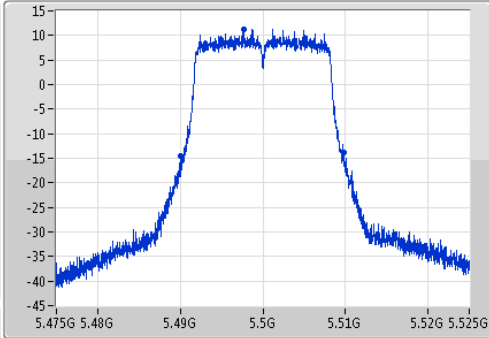

Port X-N dB = Port X 6dB down bandwidth for 5.725-5.85GHz band / 26dB down bandwidth for other band
Port X-OBW = Port X 99% occupied bandwidth;

802.11a_(6Mbps)_1TX

EBW

5500MHz

Ch Freq: 5.5GHz
 Span: 50MHz
 RBW: 200kHz
 VBW: 1MHz
 Sweep Time: 100ms
 Detector Type: Peak
 Port 1