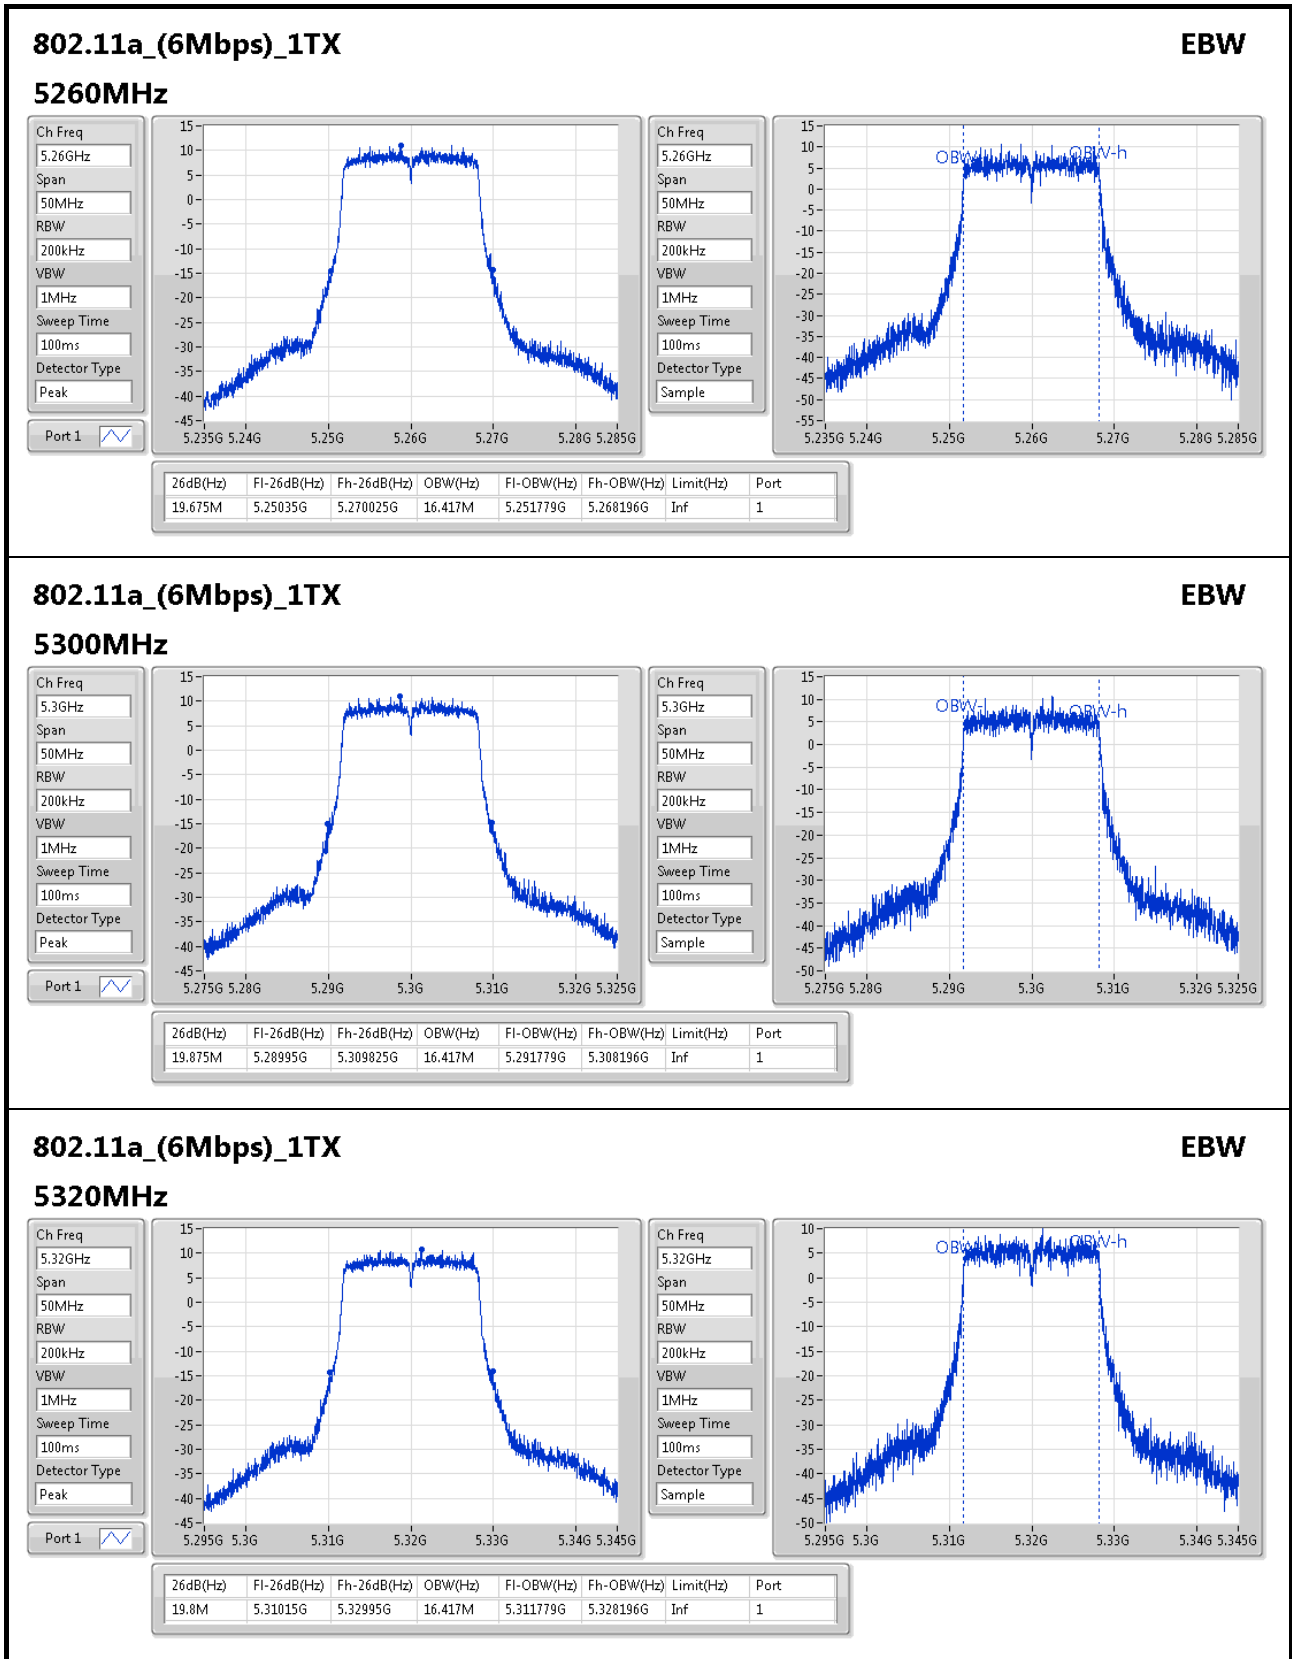

Port X-N dB = Port X 6dB down bandwidth for 5.725-5.85GHz band / 26dB down bandwidth for other band
Port X-OBW = Port X 99% occupied bandwidth;

802.11a_(6Mbps)_1TX

EBW

5500MHz

Ch Freq: 5.5GHz
 Span: 50MHz
 RBW: 200kHz
 VBW: 1MHz
 Sweep Time: 100ms
 Detector Type: Peak
 Port 1