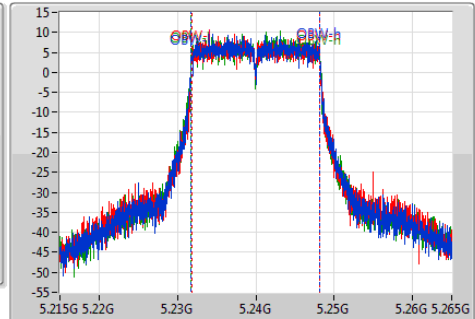

26dB(Hz)	Fl-26dB(Hz)	Fh-26dB(Hz)	OBW(Hz)	Fl-OBW(Hz)	Fh-OBW(Hz)	Limit(Hz)	Port
19.45M	5.2303G	5.24975G	16.417M	5.231779G	5.248196G	Inf	1
19.3M	5.2304G	5.2497G	16.392M	5.231804G	5.248196G	Inf	2
19.7M	5.229975G	5.249675G	16.417M	5.231779G	5.248196G	Inf	3