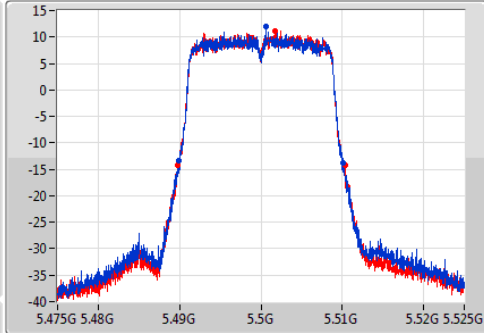

802.11ac VHT20-BF_Nss1,(MCS0)_2TX

EBW

5500MHz

Ch Freq: 5.5GHz
Span: 50MHz
RBW: 300kHz
VBW: 1MHz
Sweep Time: 100ms
Detector Type: Peak

Ch Freq: 5.5GHz
Span: 50MHz
RBW: 200kHz
VBW: 1MHz
Sweep Time: 100ms
Detector Type: Sample