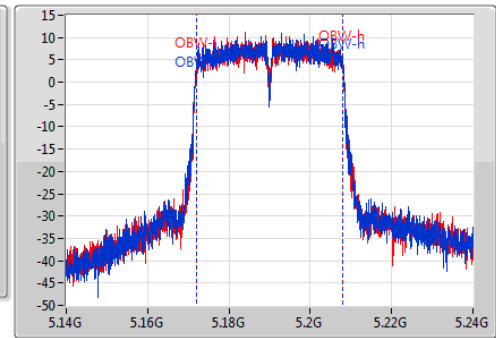

26dB(Hz)	Fl-26dB(Hz)	Fh-26dB(Hz)	OBW(Hz)	Fl-OBW(Hz)	Fh-OBW(Hz)	Limit(Hz)	Port
40M	5.1701G	5.2101G	35.982M	5.172009G	5.207991G	Inf	1
39.7M	5.1701G	5.2098G	35.982M	5.172059G	5.208041G	Inf	2

802.11ac VHT40_Nss1,(MCS0)_2TX

EBW

5230MHz

Ch Freq: 5.23GHz
Span: 100MHz
RBW: 500kHz
VBW: 2MHz
Sweep Time: 100ms
Detector Type: Peak