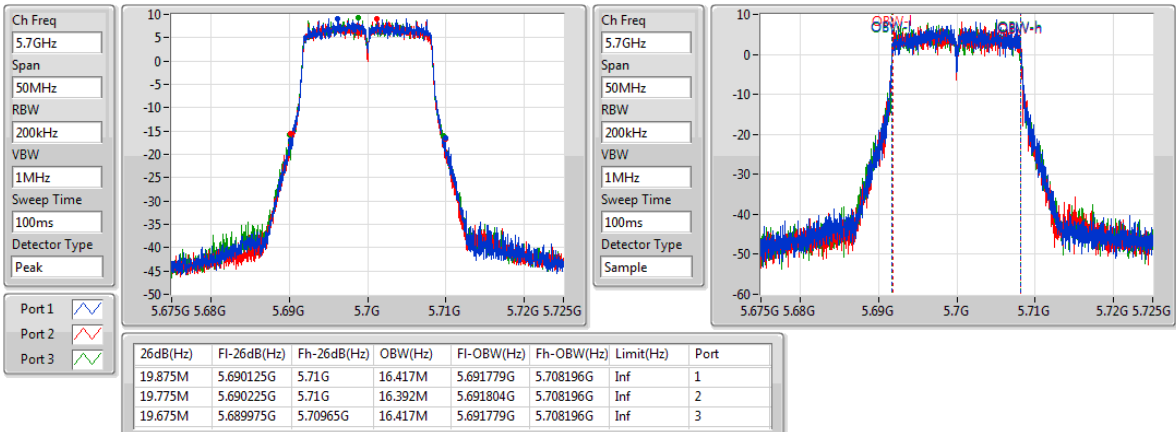

802.11a_(6Mbps)_3TX

EBW

5700MHz