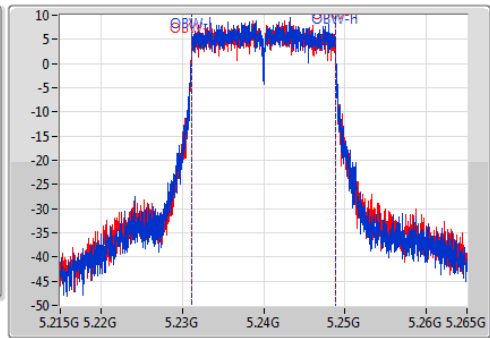

26dB(Hz)	Fl-26dB(Hz)	Fh-26dB(Hz)	OBW(Hz)	Fl-OBW(Hz)	Fh-OBW(Hz)	Limit(Hz)	Port
20.525M	5.22985G	5.250375G	17.616M	5.231179G	5.248796G	Inf	1
20.45M	5.2298G	5.25025G	17.616M	5.231179G	5.248796G	Inf	2

802.11ac VHT20_Nss1,(MCS0)_2TX

EBW

5260MHz

Ch Freq: 5.26GHz
Span: 50MHz
RBW: 300kHz
VBW: 1MHz
Sweep Time: 100ms
Detector Type: Peak