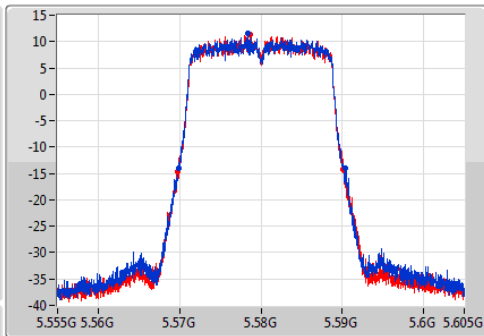

5580MHz

Ch Freq: 5.58GHz
Span: 50MHz
RBW: 300kHz
VBW: 1MHz
Sweep Time: 100ms
Detector Type: Peak

Ch Freq: 5.58GHz
Span: 50MHz
RBW: 200kHz
VBW: 1MHz
Sweep Time: 100ms
Detector Type: Sample