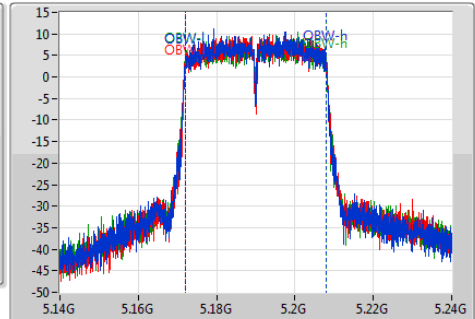

802.11ac VHT40-BF_Nss1,(MCS0)_3TX

EBW

5190MHz

Ch Freq: 5.19GHz
 Span: 100MHz
 RBW: 500kHz
 VBW: 2MHz
 Sweep Time: 100ms
 Detector Type: Peak

Port 1: [Blue line]
 Port 2: [Red line]
 Port 3: [Green line]

Ch Freq: 5.19GHz
 Span: 100MHz
 RBW: 500kHz
 VBW: 2MHz
 Sweep Time: 100ms
 Detector Type: Sample