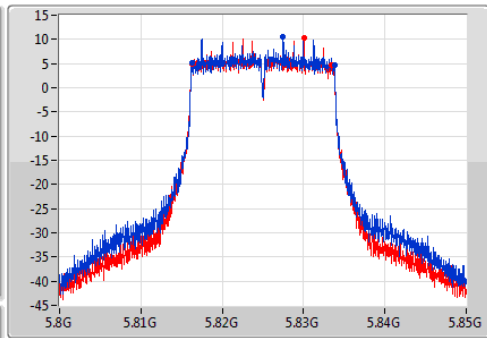

Ch Freq: 5.825GHz
Span: 50MHz
RBW: 200kHz
VBW: 1MHz
Sweep Time: 100ms
Detector Type: Sample