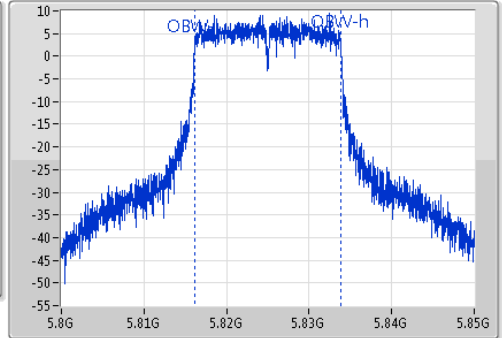

EBW

5825MHz

Ch Freq: 5.825GHz
 Span: 50MHz
 RBW: 100kHz
 VBW: 300kHz
 Sweep Time: 100ms
 Detector Type: Peak
 Port 1

Ch Freq: 5.825GHz
 Span: 50MHz
 RBW: 200kHz
 VBW: 1MHz
 Sweep Time: 100ms
 Detector Type: Sample
 Port 1