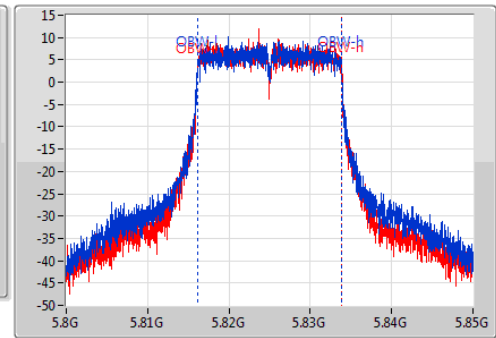

EBW

5825MHz

Ch Freq: 5.825GHz
 Span: 50MHz
 RBW: 100kHz
 VBW: 300kHz
 Sweep Time: 100ms
 Detector Type: Peak

Ch Freq: 5.825GHz
 Span: 50MHz
 RBW: 200kHz
 VBW: 1MHz
 Sweep Time: 100ms
 Detector Type: Sample