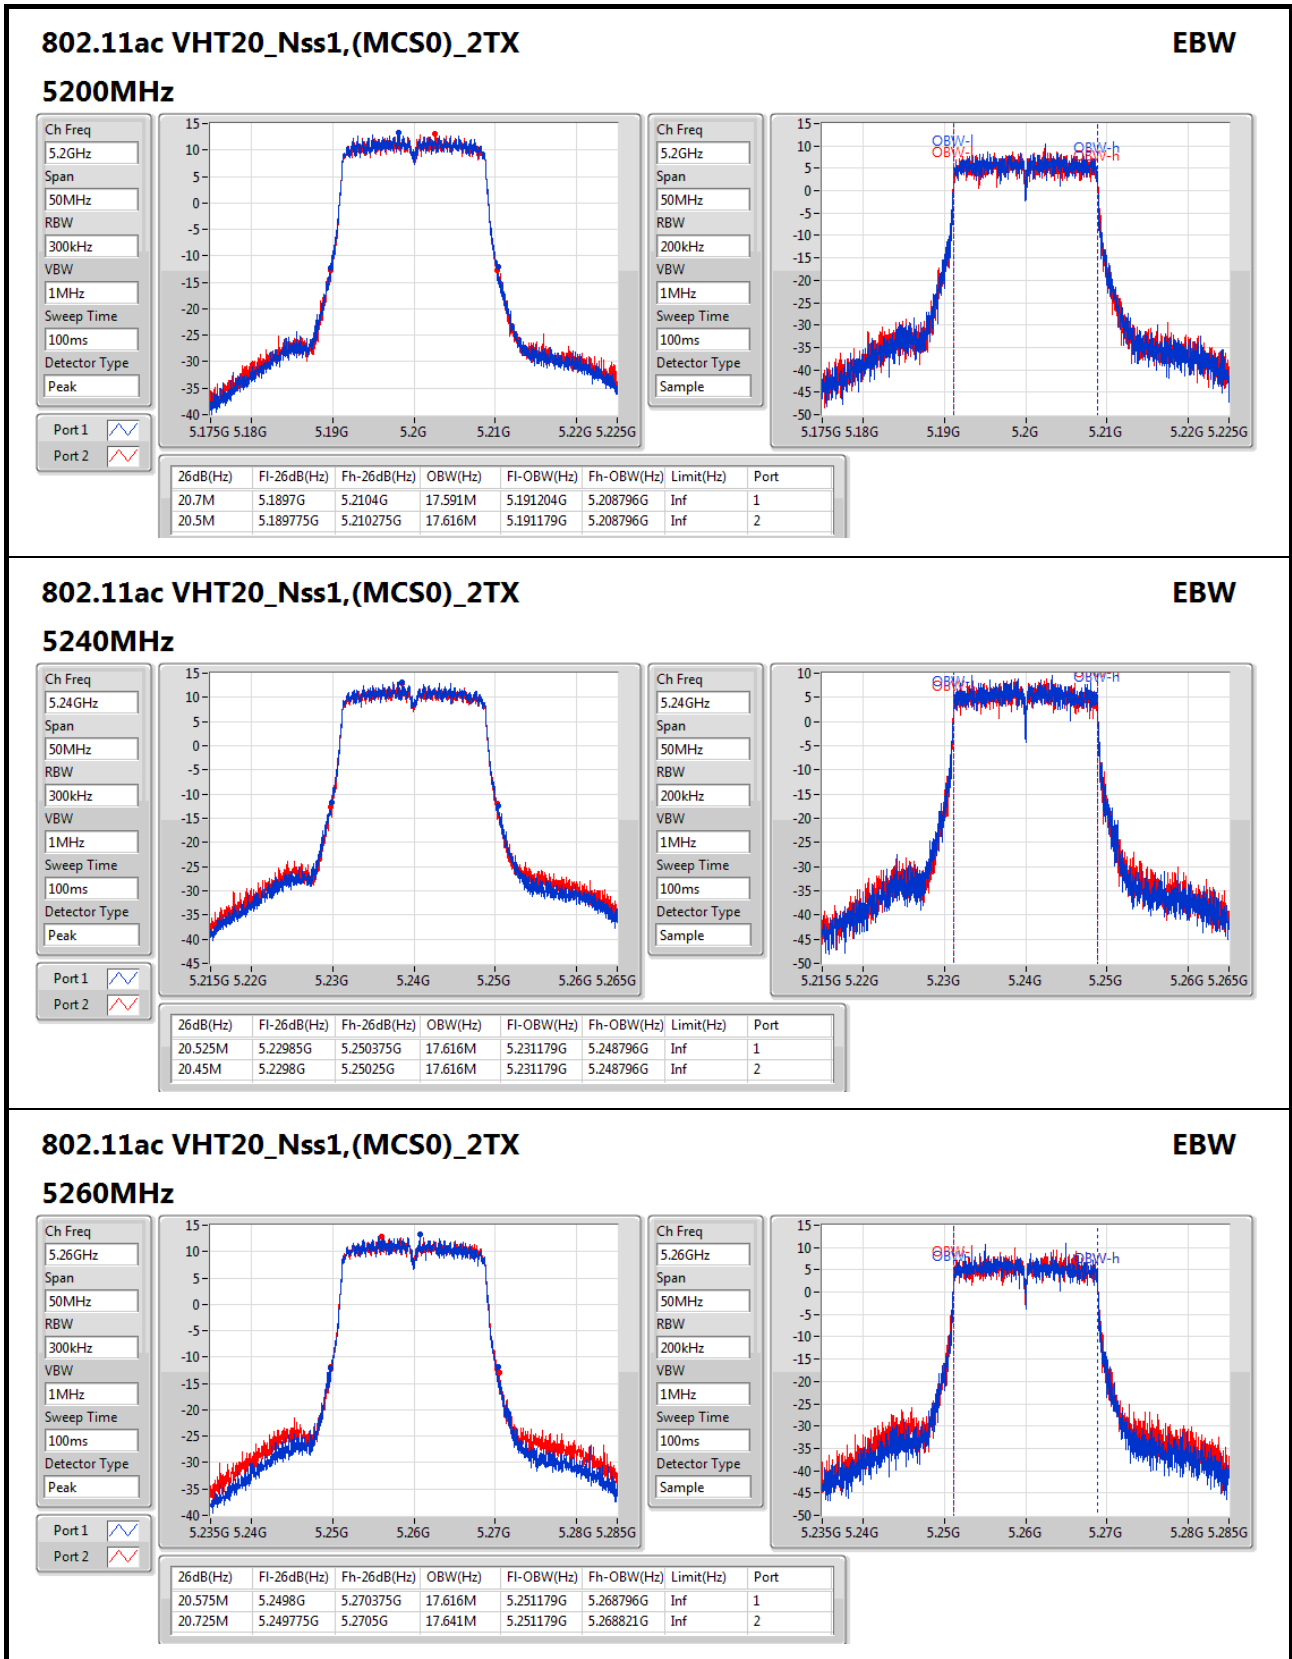

Port X-N dB = Port X 6dB down bandwidth for 5.725-5.85GHz band / 26dB down bandwidth for other band
Port X-OBW = Port X 99% occupied bandwidth;

802.11ac VHT20_Nss1,(MCS0)_2TX

EBW

5300MHz

Ch Freq: 5.3GHz
 Span: 50MHz
 RBW: 300kHz
 VBW: 1MHz
 Sweep Time: 100ms
 Detector Type: Peak