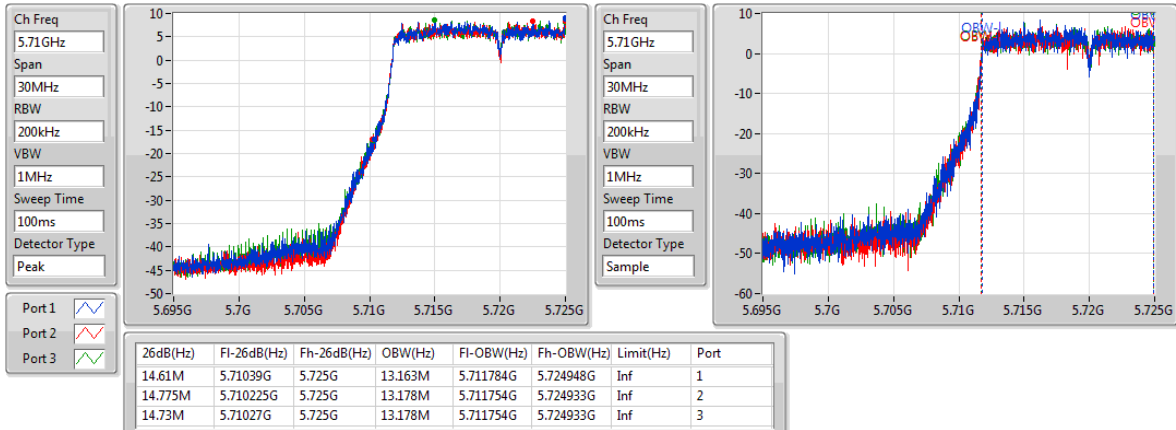

5700MHz

802.11a_(6Mbps)_3TX

EBW

5720MHz Straddle 5.47-5.725GHz

802.11a_(6Mbps)_3TX

EBW

5720MHz Straddle 5.725-5.85GHz

802.11a_(6Mbps)_3TX