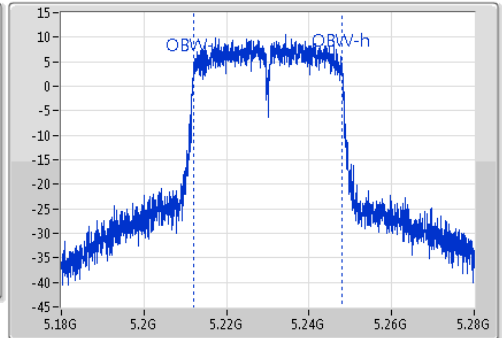

802.11ac VHT40_Nss1,(MCS0)_1TX

EBW

5230MHz

Ch Freq: 5.23GHz
 Span: 100MHz
 RBW: 500kHz
 VBW: 2MHz
 Sweep Time: 100ms
 Detector Type: Peak
 Port 1

Ch Freq: 5.23GHz
 Span: 100MHz
 RBW: 500kHz
 VBW: 2MHz
 Sweep Time: 100ms
 Detector Type: Sample
 Port 1