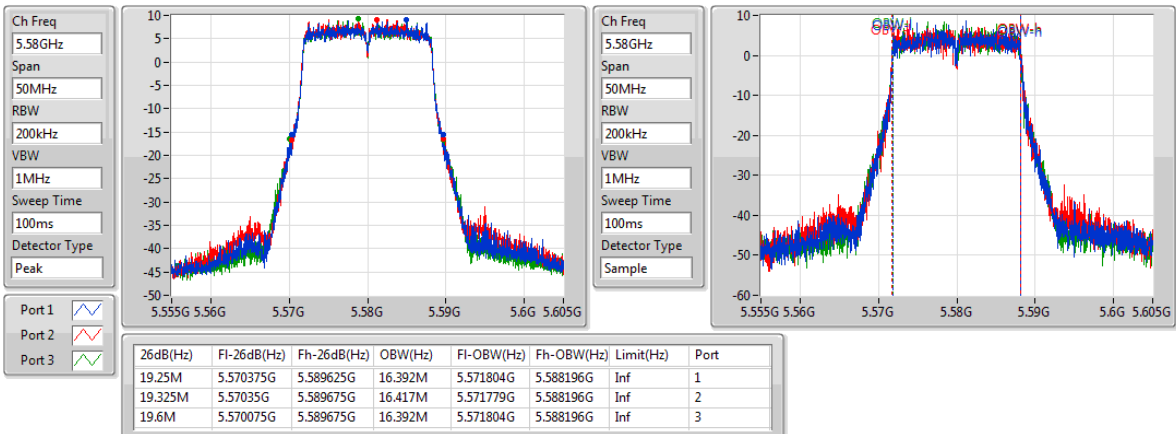

802.11a_(6Mbps)_3TX

EBW

5500MHz

802.11a_(6Mbps)_3TX

EBW

5580MHz

802.11a_(6Mbps)_3TX

EBW