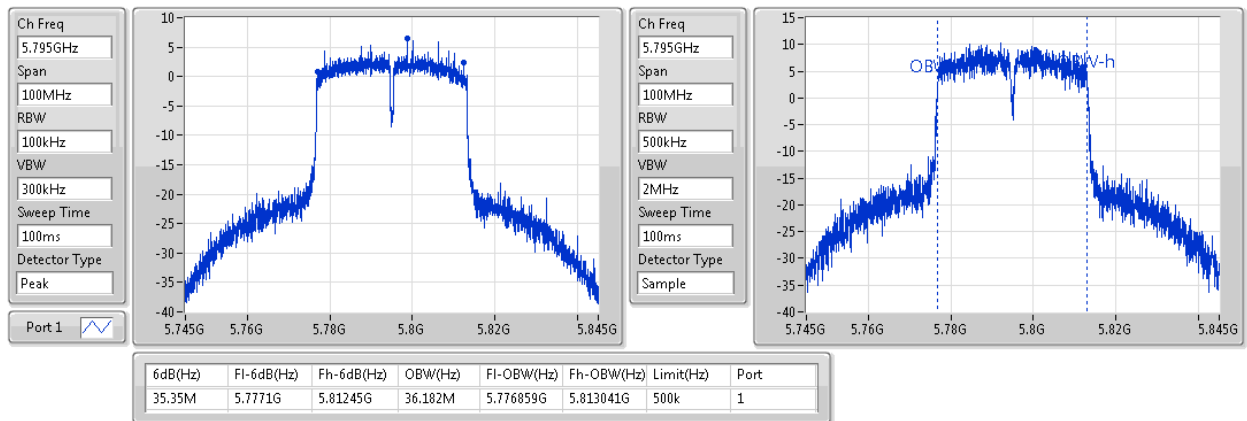

EBW

5755MHz

802.11ac VHT40_Nss1,(MCS0)_1TX

EBW

5795MHz

For Set 5 antennas / 2TX:
<For Non-Beamforming Mode>
Summary

Mode	Max-N dB (Hz)	Max-OBW (Hz)	ITU-Code	Min-N dB (Hz)	Min-OBW (Hz)
802.11a_(6Mbps)_2TX	-	-	-	-	-
5.15-5.25GHz	20.075M	16.442M	16M4D1D	19.375M	16.392M
5.25-5.35GHz	19.8M	16.442M	16M4D1D	19.45M	16.417M
5.47-5.725GHz	19.775M	16.417M	16M4D1D	15.105M	13.163M
5.725-5.85GHz	16.325M	16.442M	16M4D1D	3.16M	3.498M
802.11ac VHT20_Nss1,(MCS0)_2TX	-	-	-	-	-
5.15-5.25GHz	20.825M	17.641M	17M6D1D	20.45M	17.591M
5.25-5.35GHz	20.75M	17.641M	17M6D1D	20.5M	17.591M
5.47-5.725GHz	21.075M	17.616M	17M6D1D	15.42M	13.778M
5.725-5.85GHz	17.575M	17.666M	17M7D1D	3.78M	4.038M
802.11ac VHT40_Nss1,(MCS0)_2TX	-	-	-	-	-
5.15-5.25GHz	40M	35.982M	36M0D1D	39.65M	35.982M
5.25-5.35GHz	40M	36.032M	36M0D1D	39.7M	35.932M
5.47-5.725GHz	40.15M	36.032M	36M0D1D	34.685M	32.849M
5.725-5.85GHz	36M	35.982M	36M0D1D	3.16M	3.778M
802.11ac VHT80_Nss1,(MCS0)_2TX	-	-	-	-	-
5.15-5.25GHz	86.1M	75.762M	75M8D1D	84.2M	75.762M
5.25-5.35GHz	85.9M	75.762M	75M8D1D	85.4M	75.762M
5.47-5.725GHz	86.5M	75.862M	75M9D1D	76.95M	72.489M
5.725-5.85GHz	73.7M	75.862M	75M9D1D	3.14M	5.897M

Max-N dB = Maximum 6dB down bandwidth for 5.725-5.85GHz band / Maximum 26dB down bandwidth for other band;
Max-OBW = Maximum 99% occupied bandwidth;
Min-N dB = Minimum 6dB down bandwidth for 5.725-5.85GHz band / Maximum 26dB down bandwidth for other band;
Min-OBW = Minimum 99% occupied bandwidth;