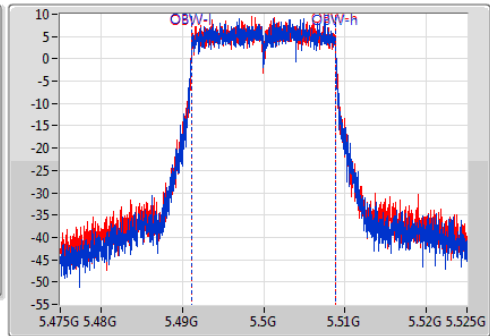

802.11ac VHT20_Nss1,(MCS0)_2TX

EBW

5500MHz

Ch Freq: 5.5GHz
 Span: 50MHz
 RBW: 200kHz
 VBW: 1MHz
 Sweep Time: 100ms
 Detector Type: Peak

Ch Freq: 5.5GHz
 Span: 50MHz
 RBW: 200kHz
 VBW: 1MHz
 Sweep Time: 100ms
 Detector Type: Sample