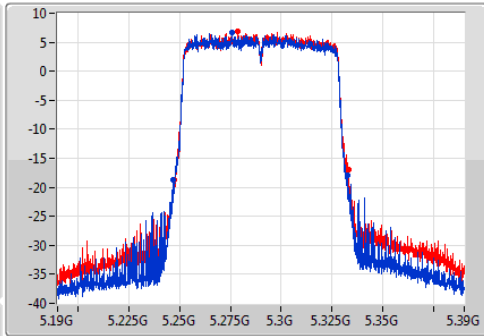

802.11ac VHT80_Nss1,(MCS0)_2TX

EBW

5290MHz

Ch Freq: 5.29GHz
Span: 200MHz
RBW: 1MHz
VBW: 3MHz
Sweep Time: 100ms
Detector Type: Peak

Ch Freq: 5.29GHz
Span: 200MHz
RBW: 1MHz
VBW: 3MHz
Sweep Time: 100ms
Detector Type: Sample