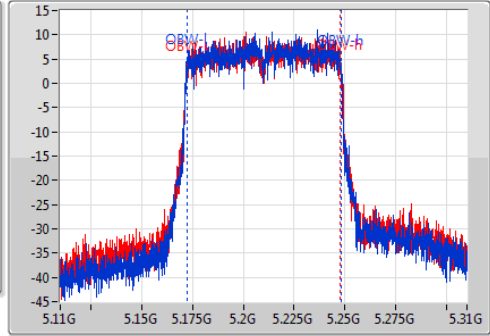

5795MHz

802.11ac VHT80_Nss1,(MCS0)_2TX

EBW

5210MHz

Ch Freq: 5.21GHz
 Span: 200MHz
 RBW: 1MHz
 VBW: 3MHz
 Sweep Time: 100ms
 Detector Type: Peak

Ch Freq: 5.21GHz
 Span: 200MHz
 RBW: 1MHz
 VBW: 3MHz
 Sweep Time: 100ms
 Detector Type: Sample