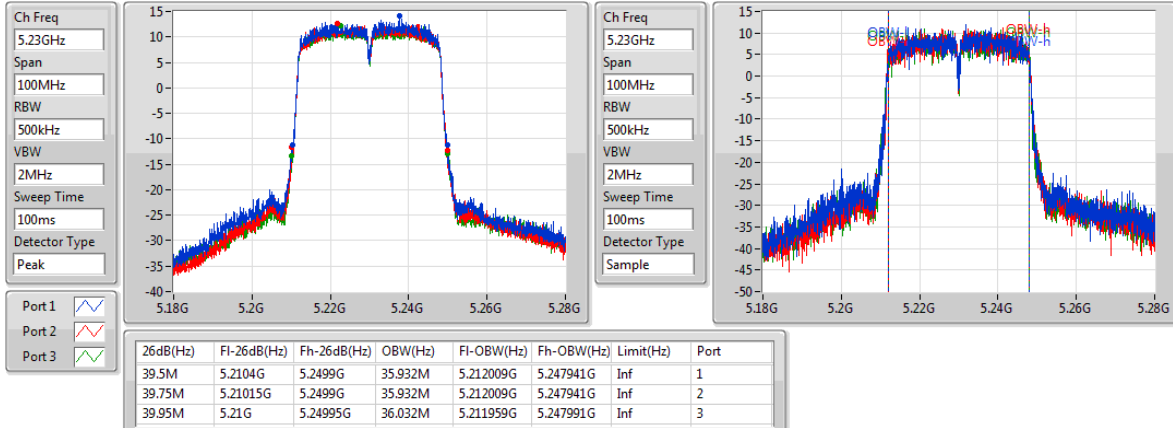

802.11ac VHT40-BF_Nss1,(MCS0)_3TX

EBW

5230MHz