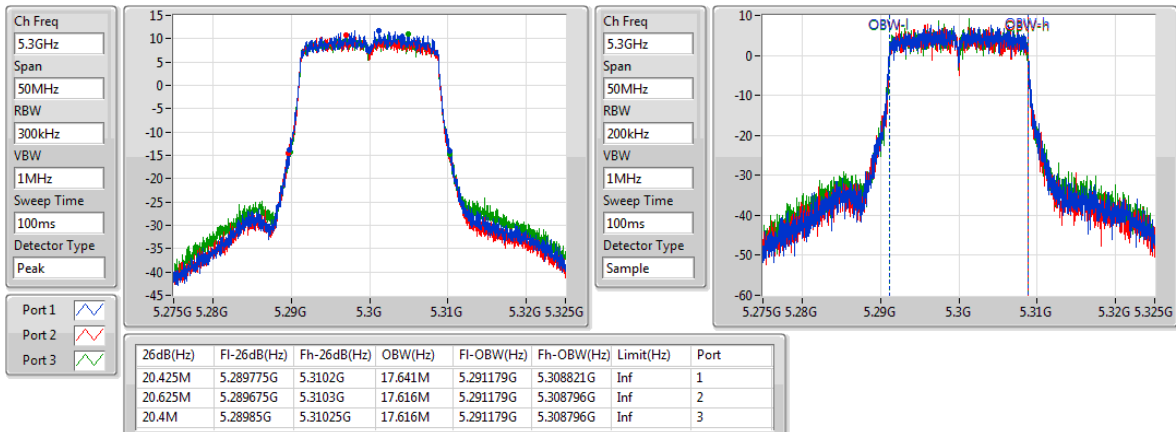

802.11ac VHT20-BF_Nss1,(MCS0)_3TX

EBW

5300MHz