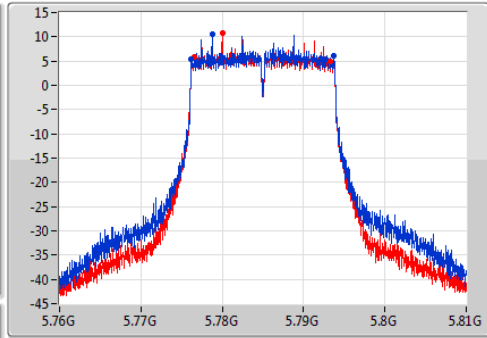

802.11ac VHT20-BF_Nss1,(MCS0)_2TX

EBW

5785MHz

Ch Freq: 5.785GHz
Span: 50MHz
RBW: 100kHz
VBW: 300kHz
Sweep Time: 100ms
Detector Type: Peak

Ch Freq: 5.785GHz
Span: 50MHz
RBW: 200kHz
VBW: 1MHz
Sweep Time: 100ms
Detector Type: Sample