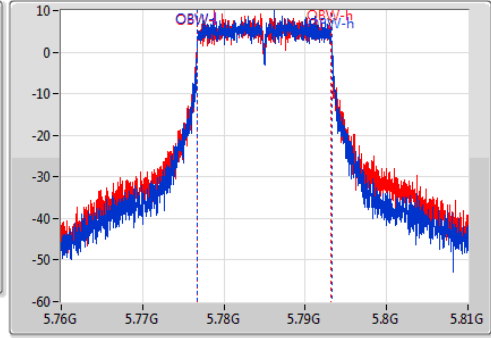

6dB(Hz)	Fl-6dB(Hz)	Fh-6dB(Hz)	OBW(Hz)	Fl-OBW(Hz)	Fh-OBW(Hz)	Limit(Hz)	Port
16.275M	5.77685G	5.793125G	16.442M	5.776779G	5.793221G	500k	1
16.3M	5.77685G	5.79315G	16.417M	5.776779G	5.793196G	500k	2

802.11a_(6Mbps)_2TX

EBW

5825MHz

Ch Freq: 5.825GHz
Span: 50MHz
RBW: 100kHz
VBW: 300kHz
Sweep Time: 100ms
Detector Type: Peak