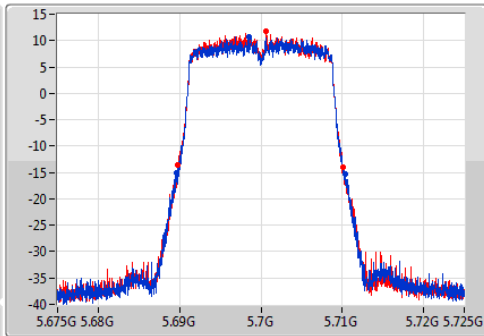

5700MHz

Ch Freq: 5.7GHz
Span: 50MHz
RBW: 300kHz
VBW: 1MHz
Sweep Time: 100ms
Detector Type: Peak

Ch Freq: 5.7GHz
Span: 50MHz
RBW: 200kHz
VBW: 1MHz
Sweep Time: 100ms
Detector Type: Sample