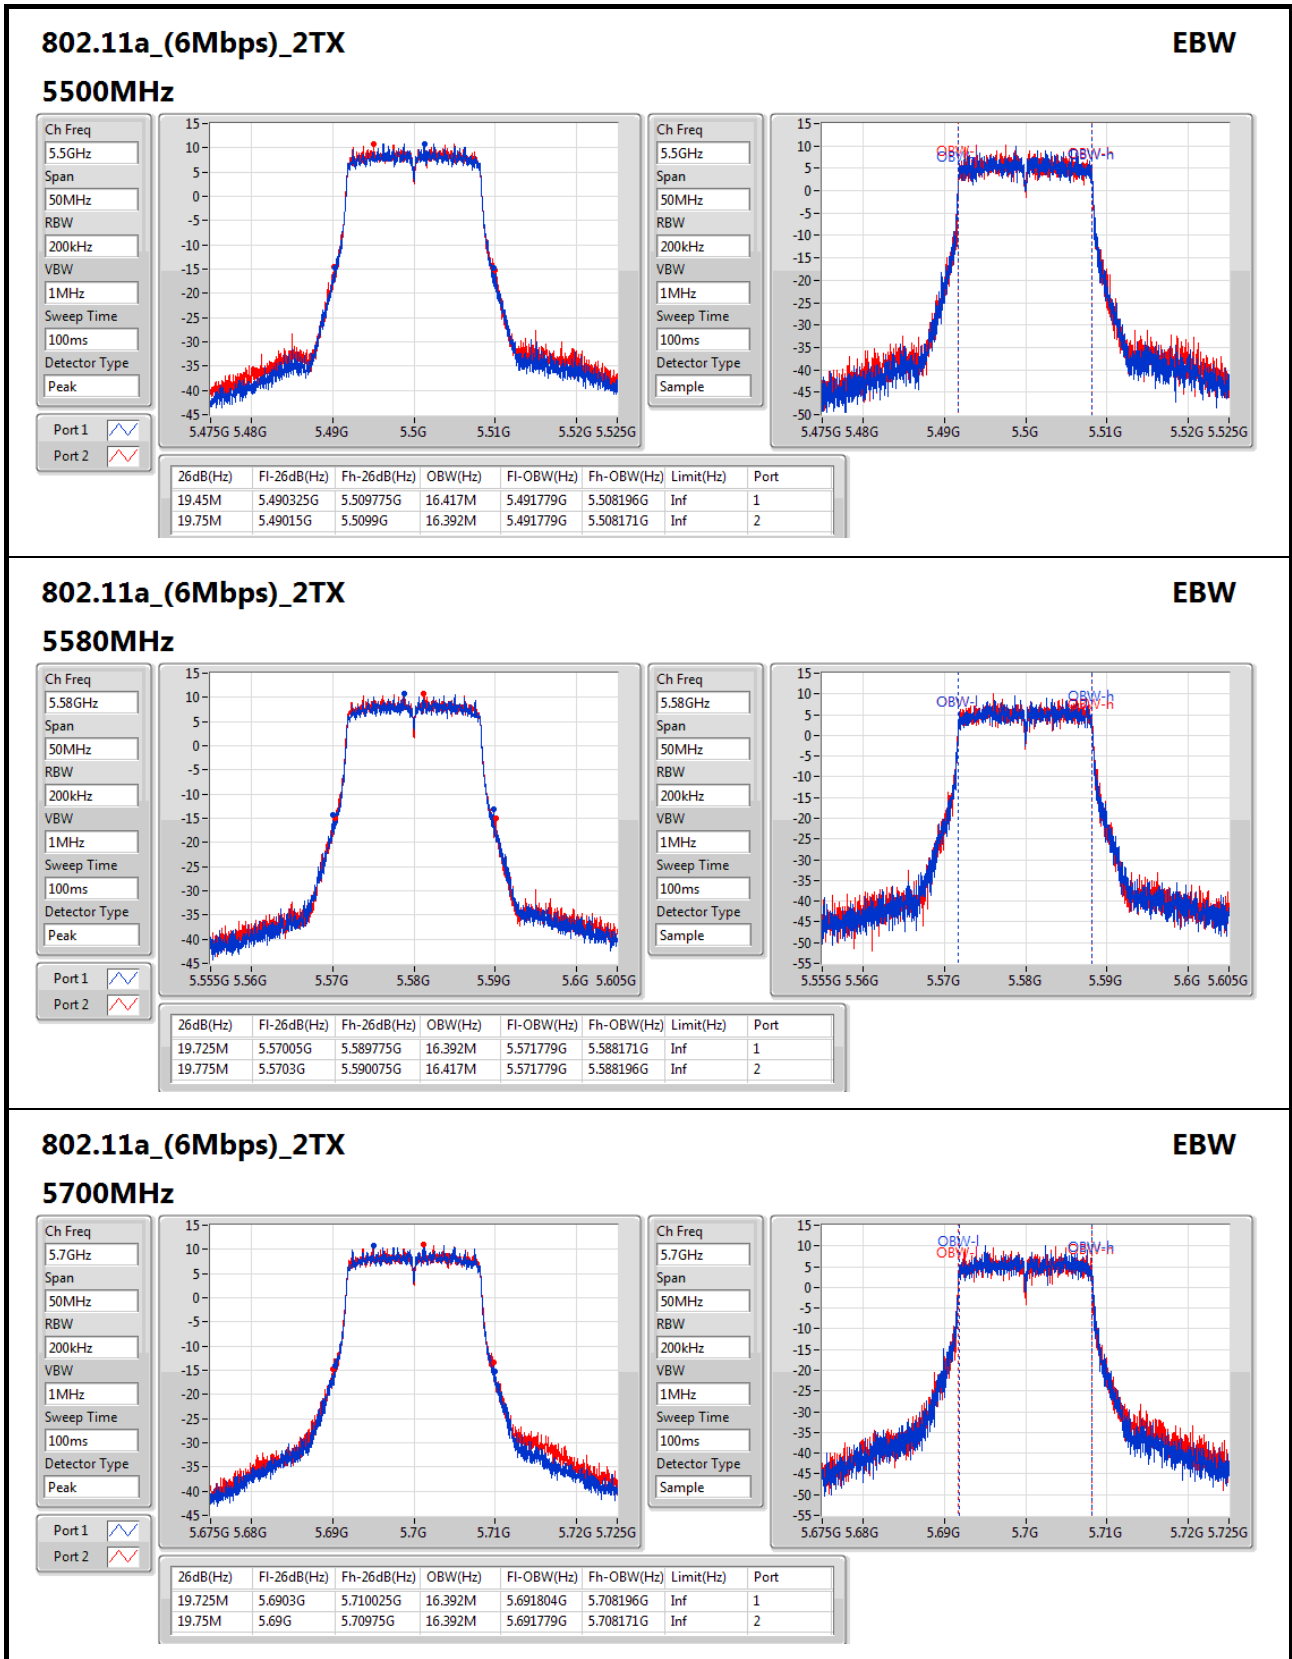

Port X-N dB = Port X 6dB down bandwidth for 5.725-5.85GHz band / 26dB down bandwidth for other band
Port X-OBW = Port X 99% occupied bandwidth;

802.11ac VHT20_Nss1,(MCS0)_2TX

EBW

5300MHz

Ch Freq: 5.3GHz
 Span: 50MHz
 RBW: 300kHz
 VBW: 1MHz
 Sweep Time: 100ms
 Detector Type: Peak