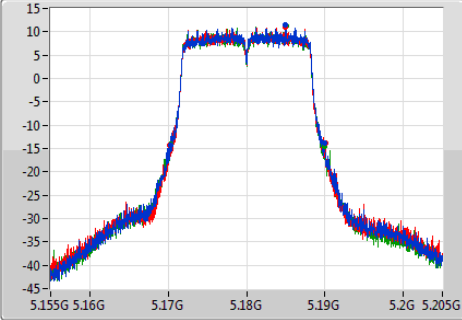

802.11a_(6Mbps)_3TX

EBW

5180MHz

Ch Freq
5.18GHz

Span
50MHz

RBW
200kHz

VBW
1MHz

Sweep Time
100ms

Detector Type
Peak

Ch Freq
5.18GHz

Span
50MHz

RBW
200kHz

VBW
1MHz

Sweep Time
100ms

Detector Type
Sample