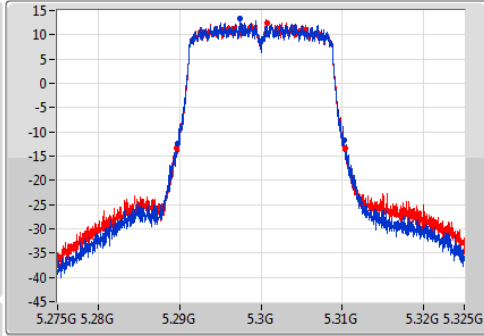

Port X-N dB = Port X 6dB down bandwidth for 5.725-5.85GHz band / 26dB down bandwidth for other band
Port X-OBW = Port X 99% occupied bandwidth;

802.11ac VHT20_Nss1,(MCS0)_2TX

EBW

5300MHz

Ch Freq: 5.3GHz
 Span: 50MHz
 RBW: 300kHz
 VBW: 1MHz
 Sweep Time: 100ms
 Detector Type: Peak