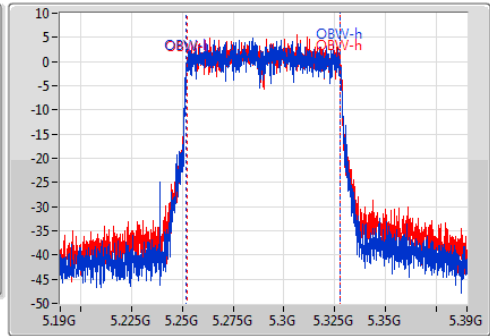

802.11ac VHT80_Nss1,(MCS0)_2TX

EBW

5290MHz

Ch Freq: 5.29GHz
 Span: 200MHz
 RBW: 1MHz
 VBW: 3MHz
 Sweep Time: 100ms
 Detector Type: Peak

Ch Freq: 5.29GHz
 Span: 200MHz
 RBW: 1MHz
 VBW: 3MHz
 Sweep Time: 100ms
 Detector Type: Sample