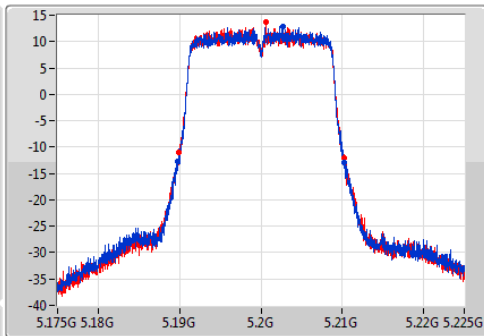

Ch Freq: 5.2GHz
Span: 50MHz
RBW: 200kHz
VBW: 1MHz
Sweep Time: 100ms
Detector Type: Sample