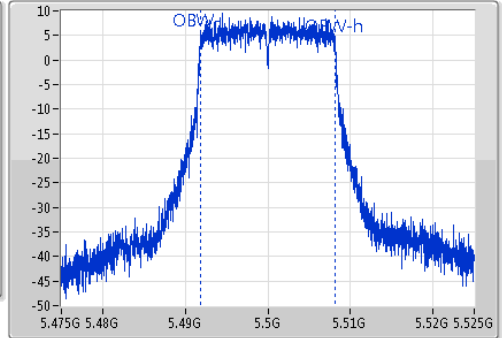

26dB(Hz)	Fl-26dB(Hz)	Fh-26dB(Hz)	OBW(Hz)	Fl-OBW(Hz)	Fh-OBW(Hz)	Limit(Hz)	Port
19.825M	5.489975G	5.5098G	16.392M	5.491804G	5.508196G	Inf	1

802.11a_(6Mbps)_1TX

EBW