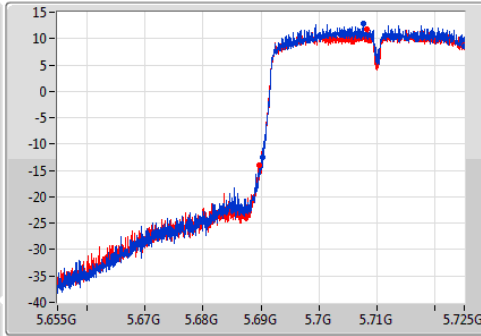

802.11ac VHT40_Nss1,(MCS0)_2TX

EBW

5710MHz Straddle 5.47-5.725GHz

Ch Freq
5.69GHz
Span
70MHz
RBW
500kHz
VBW
2MHz
Sweep Time
100ms
Detector Type
Peak

Ch Freq
5.69GHz
Span
70MHz
RBW
500kHz
VBW
2MHz
Sweep Time
100ms
Detector Type
Sample