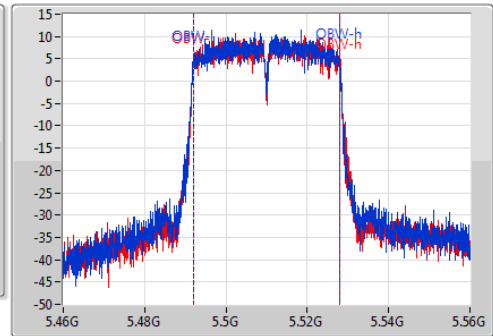

EBW

5510MHz

Ch Freq: 5.51GHz
 Span: 100MHz
 RBW: 500kHz
 VBW: 2MHz
 Sweep Time: 100ms
 Detector Type: Peak
 Port 1:
 Port 2:

Ch Freq: 5.51GHz
 Span: 100MHz
 RBW: 500kHz
 VBW: 2MHz
 Sweep Time: 100ms
 Detector Type: Sample