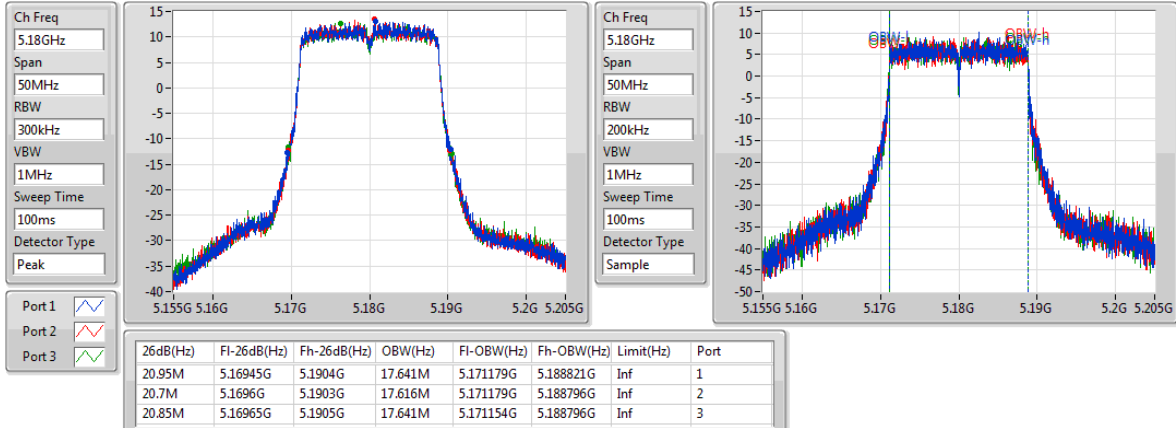

Port X-N dB = Port X 6dB down bandwidth for 5.725-5.85GHz band / 26dB down bandwidth for other band

Port X-OBW = Port X 99% occupied bandwidth;

802.11ac VHT20-BF_Nss1,(MCS0)_3TX

EBW

5180MHz

802.11ac VHT20-BF_Nss1,(MCS0)_3TX