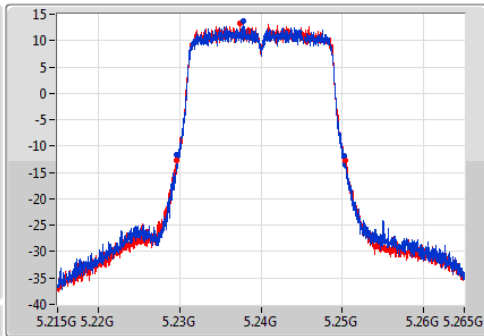

Ch Freq: 5.24GHz
Span: 50MHz
RBW: 200kHz
VBW: 1MHz
Sweep Time: 100ms
Detector Type: Sample