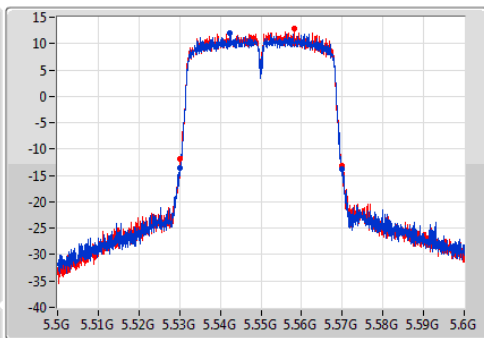

802.11ac VHT40-BF_Nss1,(MCS0)_2TX

EBW

5550MHz

Ch Freq
5.55GHz
Span
100MHz
RBW
500kHz
VBW
2MHz
Sweep Time
100ms
Detector Type
Peak

Ch Freq
5.55GHz
Span
100MHz
RBW
500kHz
VBW
2MHz
Sweep Time
100ms
Detector Type
Sample