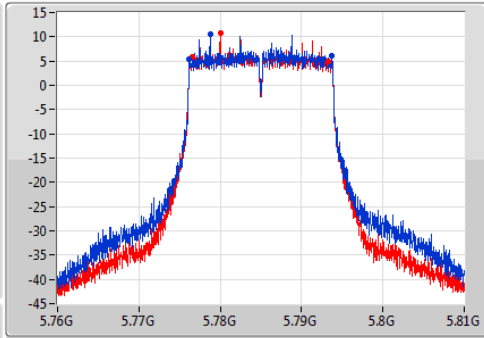

5745MHz

802.11ac VHT20-BF_Nss1,(MCS0)_2TX

EBW

5785MHz

Ch Freq
5.785GHz
Span
50MHz
RBW
100kHz
VBW
300kHz
Sweep Time
100ms
Detector Type
Peak

Ch Freq
5.785GHz
Span
50MHz
RBW
200kHz
VBW
1MHz
Sweep Time
100ms
Detector Type
Sample