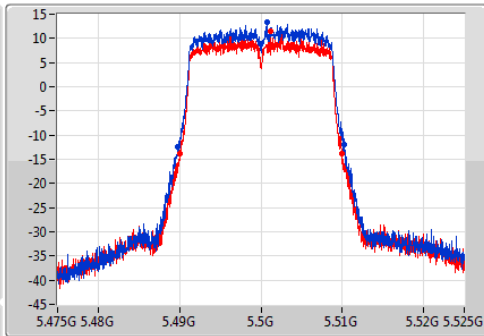

802.11ac VHT20_Nss1,(MCS0)_2TX

EBW

5500MHz

Ch Freq: 5.5GHz
Span: 50MHz
RBW: 200kHz
VBW: 1MHz
Sweep Time: 100ms
Detector Type: Peak

Ch Freq: 5.5GHz
Span: 50MHz
RBW: 200kHz
VBW: 1MHz
Sweep Time: 100ms
Detector Type: Sample