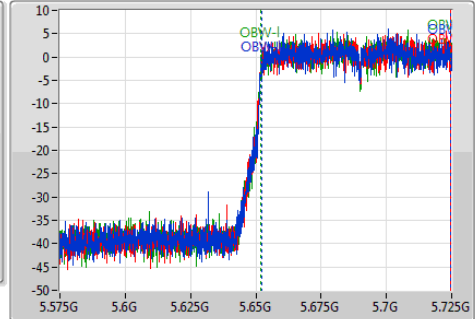

802.11ac VHT80-BF_Nss1,(MCS0)_3TX

EBW

5690MHz Straddle 5.47-5.725GHz

Ch Freq
5.65GHz
Span
150MHz
RBW
1MHz
VBW
3MHz
Sweep Time
100ms
Detector Type
Peak

Ch Freq
5.65GHz
Span
150MHz
RBW
1MHz
VBW
3MHz
Sweep Time
100ms
Detector Type
Sample

802.11ac VHT80-BF_Nss1,(MCS0)_3TX

EBW

5690MHz Straddle 5.725-5.85GHz

802.11ac VHT80-BF_Nss1,(MCS0)_3TX

EBW

5775MHz

**For Set 5 antennas / 1TX:
Summary**

Mode	Max-N dB (Hz)	Max-OBW (Hz)	ITU-Code	Min-N dB (Hz)	Min-OBW (Hz)
802.11a_(6Mbps)_1TX	-	-	-	-	-
5.15-5.25GHz	19.875M	16.417M	16M4D1D	19.425M	16.392M
5.25-5.35GHz	19.875M	16.417M	16M4D1D	19.675M	16.417M
5.47-5.725GHz	20.225M	16.442M	16M4D1D	16.185M	13.223M
5.725-5.85GHz	16.3M	16.417M	16M4D1D	3.14M	4.158M
802.11ac VHT20_Nss1,(MCS0)_1TX	-	-	-	-	-
5.15-5.25GHz	20.8M	17.641M	17M6D1D	20.75M	17.616M
5.25-5.35GHz	21.1M	17.641M	17M6D1D	20.75M	17.591M
5.47-5.725GHz	21.425M	17.666M	17M7D1D	16.29M	13.838M
5.725-5.85GHz	17.525M	17.641M	17M6D1D	3.78M	4.378M
802.11ac VHT40_Nss1,(MCS0)_1TX	-	-	-	-	-
5.15-5.25GHz	40.25M	36.032M	36M0D1D	39.5M	35.982M
5.25-5.35GHz	39.9M	35.982M	36M0D1D	39.7M	35.882M
5.47-5.725GHz	45.2M	36.082M	36M1D1D	39.41M	32.919M
5.725-5.85GHz	35.35M	36.182M	36M2D1D	3.14M	14.673M
802.11ac VHT80_Nss1,(MCS0)_1TX	-	-	-	-	-
5.15-5.25GHz	85M	75.762M	75M8D1D	85M	75.762M
5.25-5.35GHz	86.1M	75.762M	75M8D1D	86.1M	75.762M
5.47-5.725GHz	87.4M	75.762M	75M8D1D	77.475M	72.564M
5.725-5.85GHz	72.7M	75.862M	75M9D1D	3.16M	28.466M