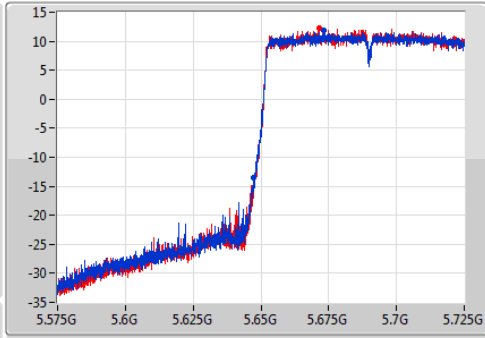

Ch Freq: 5.65GHz
Span: 150MHz
RBW: 1MHz
VBW: 3MHz
Sweep Time: 100ms
Detector Type: Sample