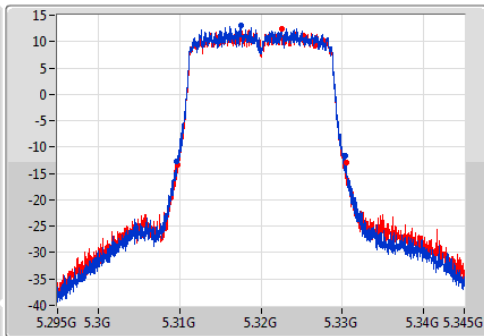

802.11ac VHT20_Nss1,(MCS0)_2TX

EBW

5320MHz

Ch Freq: 5.32GHz
Span: 50MHz
RBW: 300kHz
VBW: 1MHz
Sweep Time: 100ms
Detector Type: Peak

Ch Freq: 5.32GHz
Span: 50MHz
RBW: 200kHz
VBW: 1MHz
Sweep Time: 100ms
Detector Type: Sample