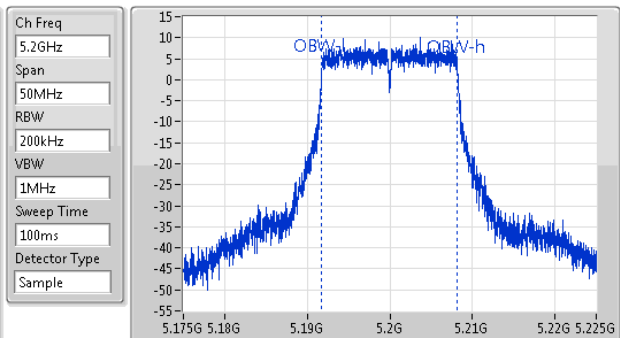

5200MHz

26dB(Hz)	Fl-26dB(Hz)	Fh-26dB(Hz)	OBW(Hz)	Fl-OBW(Hz)	Fh-OBW(Hz)	Limit(Hz)	Port
19.825M	5.190275G	5.2101G	16.417M	5.191779G	5.208196G	Inf	1

802.11a_(6Mbps)_1TX

EBW