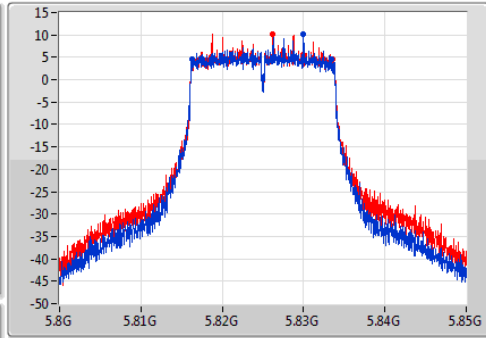

EBW

5825MHz

Ch Freq: 5.825GHz
 Span: 50MHz
 RBW: 100kHz
 VBW: 300kHz
 Sweep Time: 100ms
 Detector Type: Peak

Ch Freq: 5.825GHz
 Span: 50MHz
 RBW: 200kHz
 VBW: 1MHz
 Sweep Time: 100ms
 Detector Type: Sample