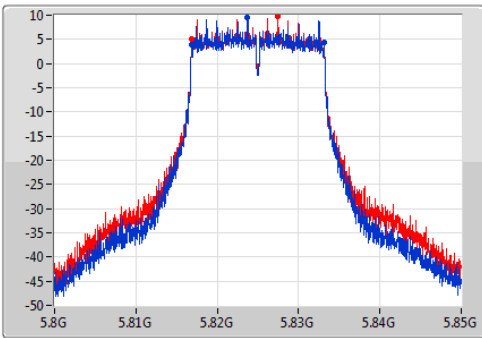

Port X-N dB = Port X 6dB down bandwidth for 5.725-5.85GHz band / 26dB down bandwidth for other band
Port X-OBW = Port X 99% occupied bandwidth;

802.11a_(6Mbps)_2TX

EBW

5785MHz

Ch Freq: 5.785GHz
 Span: 50MHz
 RBW: 100kHz
 VBW: 300kHz
 Sweep Time: 100ms
 Detector Type: Peak

802.11a_(6Mbps)_2TX

EBW

5825MHz

Ch Freq: 5.825GHz
 Span: 50MHz
 RBW: 100kHz
 VBW: 300kHz
 Sweep Time: 100ms
 Detector Type: Peak

Ch Freq: 5.825GHz
 Span: 50MHz
 RBW: 200kHz
 VBW: 1MHz
 Sweep Time: 100ms
 Detector Type: Sample