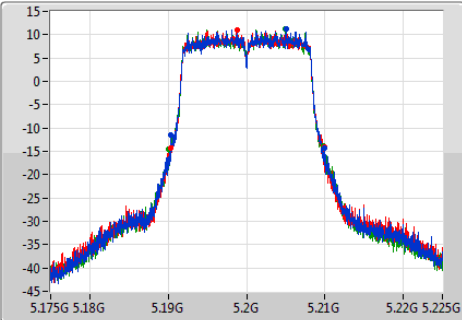

5200MHz

Ch Freq
5.2GHz

Span
50MHz

RBW
200kHz

VBW
1MHz

Sweep Time
100ms

Detector Type
Peak

Ch Freq
5.2GHz

Span
50MHz

RBW
200kHz

VBW
1MHz

Sweep Time
100ms

Detector Type
Sample