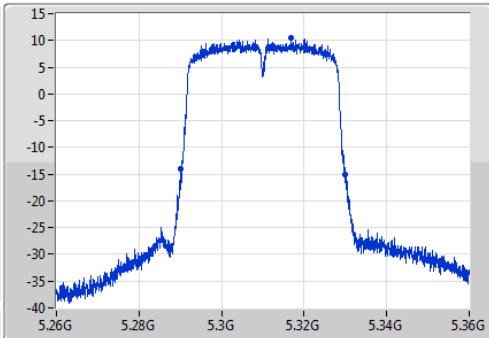

Ch Freq
5.31GHz
Span
100MHz
RBW
500kHz
VBW
2MHz
Sweep Time
100ms
Detector Type
Sample