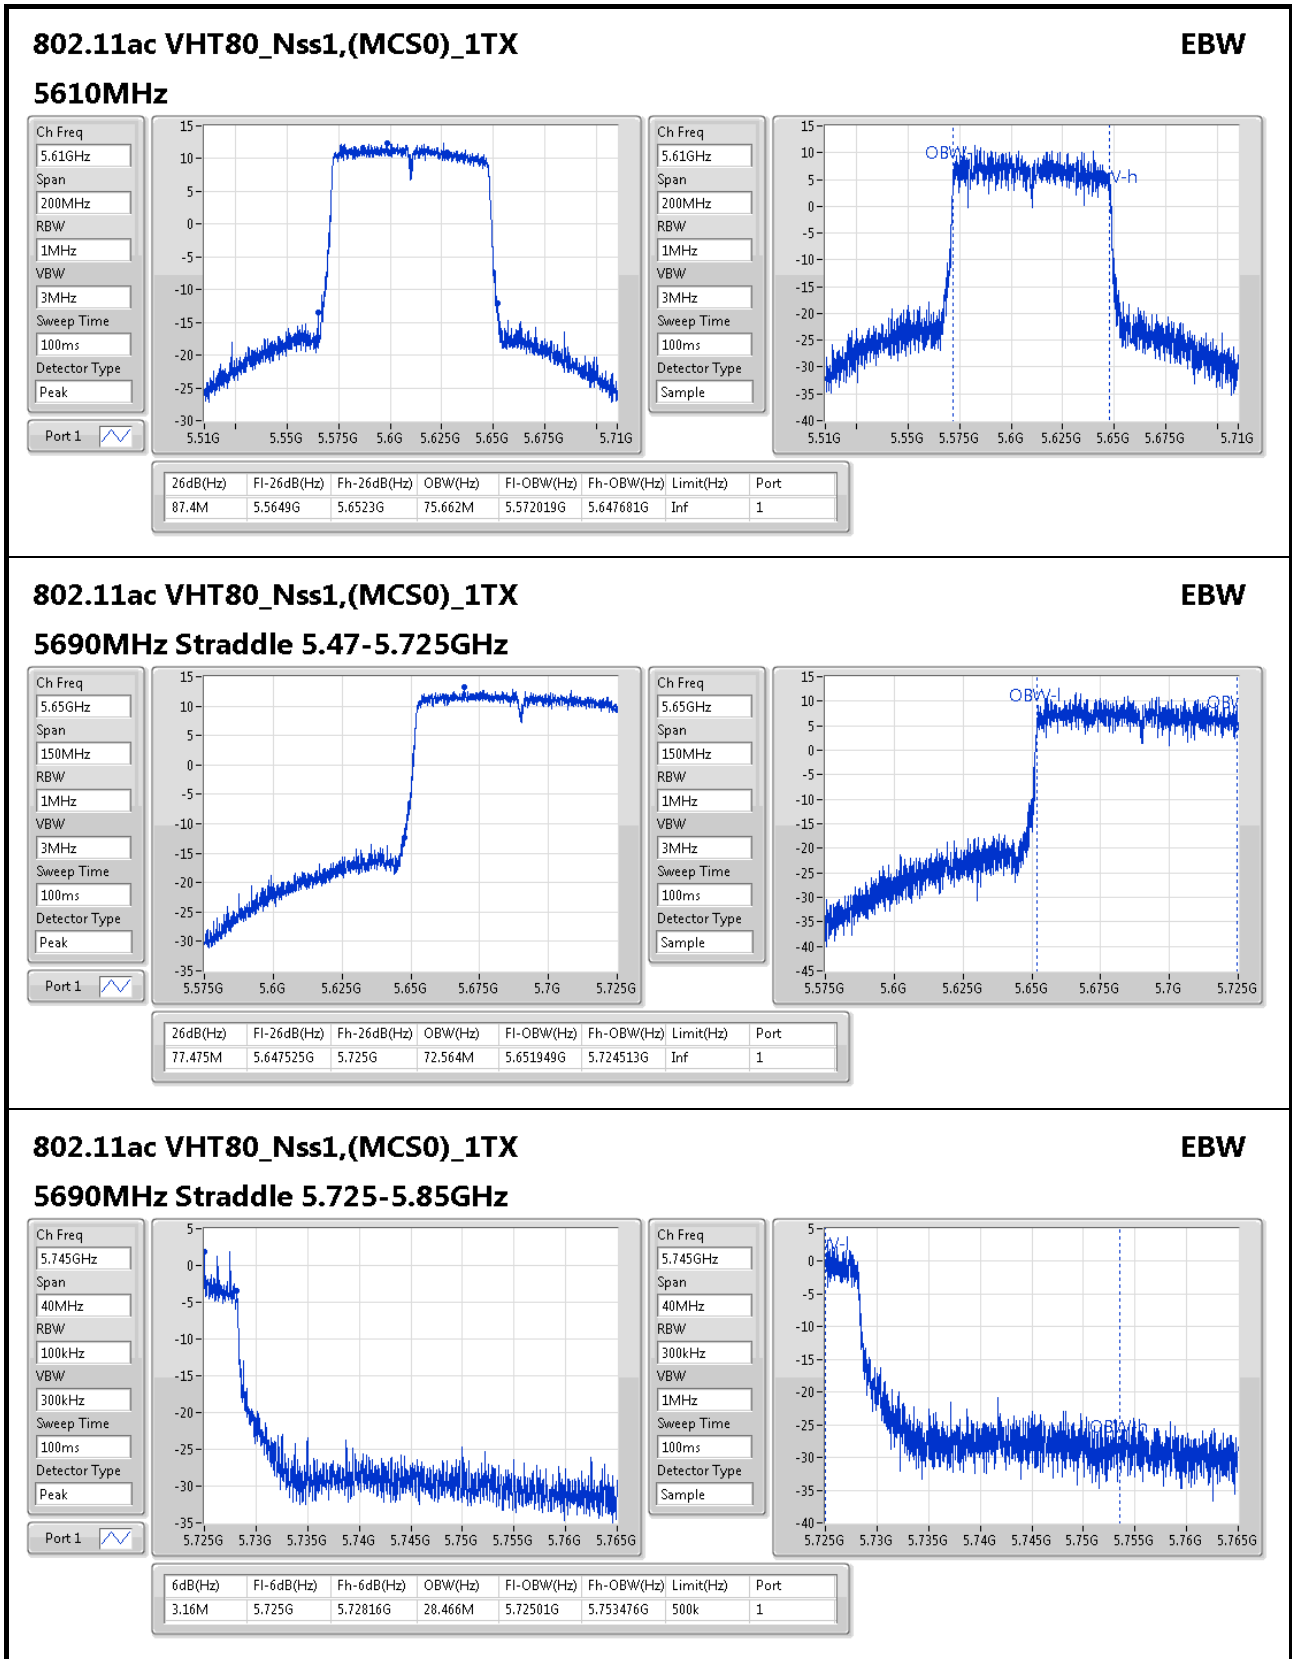

EBW

5755MHz

802.11ac VHT40_Nss1,(MCS0)_1TX

EBW

5795MHz

For Set 6 antennas / 2TX:
<For Non-Beamforming Mode>
Summary

Mode	Max-N dB (Hz)	Max-OBW (Hz)	ITU-Code	Min-N dB (Hz)	Min-OBW (Hz)
802.11a_(6Mbps)_2TX	-	-	-	-	-
5.15-5.25GHz	20.075M	16.442M	16M4D1D	19.375M	16.392M
5.25-5.35GHz	19.8M	16.442M	16M4D1D	19.45M	16.417M
5.47-5.725GHz	19.775M	16.417M	16M4D1D	15.105M	13.163M
5.725-5.85GHz	16.325M	16.442M	16M4D1D	3.16M	3.498M
802.11ac VHT20_Nss1,(MCS0)_2TX	-	-	-	-	-
5.15-5.25GHz	20.825M	17.641M	17M6D1D	20.45M	17.591M
5.25-5.35GHz	20.75M	17.641M	17M6D1D	20.5M	17.591M
5.47-5.725GHz	21.075M	17.616M	17M6D1D	15.42M	13.778M
5.725-5.85GHz	17.575M	17.666M	17M7D1D	3.78M	4.038M
802.11ac VHT40_Nss1,(MCS0)_2TX	-	-	-	-	-
5.15-5.25GHz	39.75M	35.982M	36M0D1D	39.65M	35.932M
5.25-5.35GHz	40M	36.082M	36M1D1D	39.45M	35.932M
5.47-5.725GHz	40.15M	36.032M	36M0D1D	34.685M	32.849M
5.725-5.85GHz	36M	35.982M	36M0D1D	3.16M	3.778M
802.11ac VHT80_Nss1,(MCS0)_2TX	-	-	-	-	-
5.15-5.25GHz	84.9M	75.862M	75M9D1D	84.6M	75.662M
5.25-5.35GHz	87.5M	75.862M	75M9D1D	86.1M	75.662M
5.47-5.725GHz	87.2M	75.762M	75M8D1D	76.95M	72.489M
5.725-5.85GHz	73.7M	75.862M	75M9D1D	3.14M	5.897M