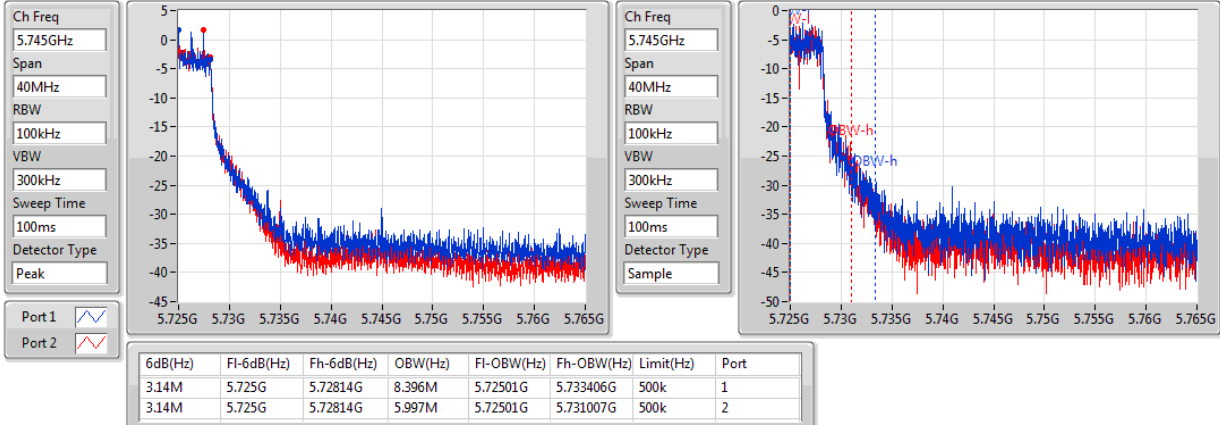

802.11ac VHT80-BF_Nss1,(MCS0)_2TX

EBW

5690MHz Straddle 5.725-5.85GHz