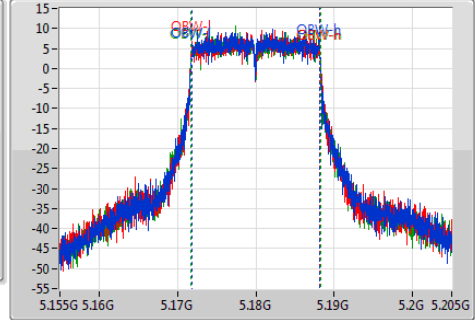

26dB(Hz)	Fl-26dB(Hz)	Fh-26dB(Hz)	OBW(Hz)	Fl-OBW(Hz)	Fh-OBW(Hz)	Limit(Hz)	Port
19.65M	5.170325G	5.189975G	16.392M	5.171804G	5.188196G	Inf	1
19.95M	5.170175G	5.190125G	16.392M	5.171804G	5.188196G	Inf	2
19.65M	5.17035G	5.19G	16.442M	5.171779G	5.188221G	Inf	3

802.11a_(6Mbps)_3TX

EBW