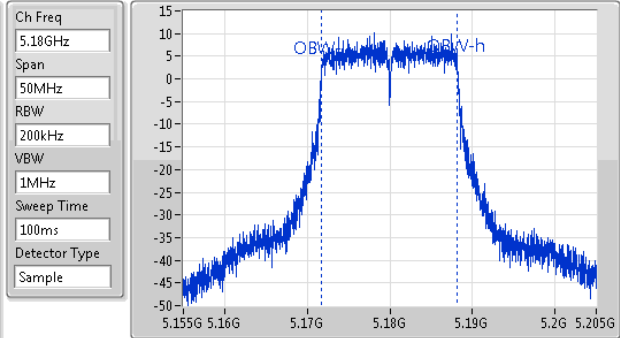

Port X-N dB = Port X 6dB down bandwidth for 5.725-5.85GHz band / 26dB down bandwidth for other band

Port X-OBW = Port X 99% occupied bandwidth;

802.11a_(6Mbps)_1TX

EBW

5180MHz

26dB(Hz)	Fl-26dB(Hz)	Fh-26dB(Hz)	OBW(Hz)	Fl-OBW(Hz)	Fh-OBW(Hz)	Limit(Hz)	Port
19.425M	5.170275G	5.1897G	16.417M	5.171779G	5.188196G	Inf	1