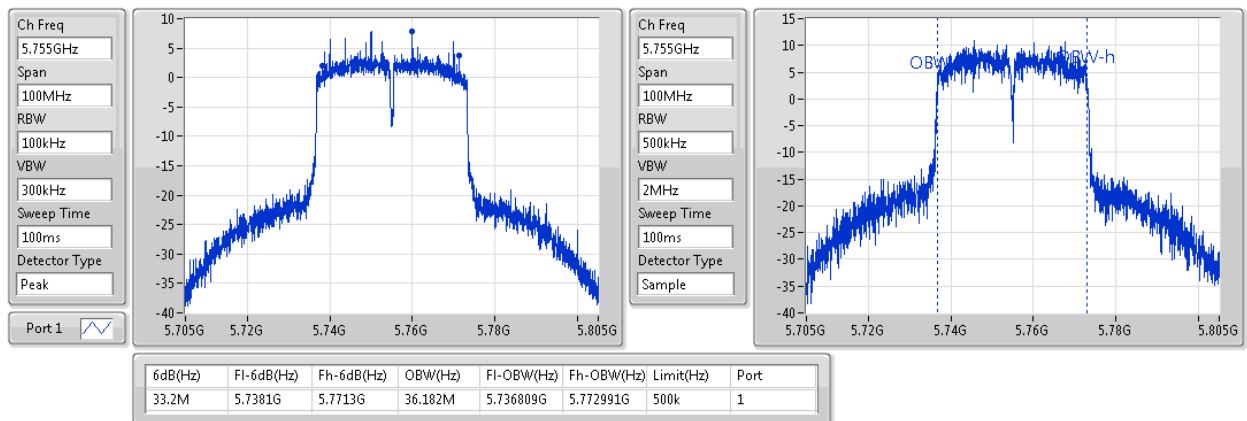

EBW

5755MHz

802.11ac VHT40_Nss1,(MCS0)_1TX

EBW

5795MHz

For Set 6 antennas / 2TX:
<For Non-Beamforming Mode>
Summary

Mode	Max-N dB (Hz)	Max-OBW (Hz)	ITU-Code	Min-N dB (Hz)	Min-OBW (Hz)
802.11a_(6Mbps)_2TX	-	-	-	-	-
5.15-5.25GHz	20.075M	16.442M	16M4D1D	19.375M	16.392M
5.25-5.35GHz	19.8M	16.442M	16M4D1D	19.45M	16.417M
5.47-5.725GHz	19.775M	16.417M	16M4D1D	15.105M	13.163M
5.725-5.85GHz	16.325M	16.442M	16M4D1D	3.16M	3.498M
802.11ac VHT20_Nss1,(MCS0)_2TX	-	-	-	-	-
5.15-5.25GHz	20.825M	17.641M	17M6D1D	20.45M	17.591M
5.25-5.35GHz	20.75M	17.641M	17M6D1D	20.5M	17.591M
5.47-5.725GHz	21.075M	17.616M	17M6D1D	15.42M	13.778M
5.725-5.85GHz	17.575M	17.666M	17M7D1D	3.78M	4.038M
802.11ac VHT40_Nss1,(MCS0)_2TX	-	-	-	-	-
5.15-5.25GHz	39.75M	35.982M	36M0D1D	39.65M	35.932M
5.25-5.35GHz	40M	36.082M	36M1D1D	39.45M	35.932M
5.47-5.725GHz	40.15M	36.032M	36M0D1D	34.685M	32.849M
5.725-5.85GHz	36M	35.982M	36M0D1D	3.16M	3.778M
802.11ac VHT80_Nss1,(MCS0)_2TX	-	-	-	-	-
5.15-5.25GHz	84.9M	75.862M	75M9D1D	84.6M	75.662M
5.25-5.35GHz	87.5M	75.862M	75M9D1D	86.1M	75.662M
5.47-5.725GHz	87.2M	75.762M	75M8D1D	76.95M	72.489M
5.725-5.85GHz	73.7M	75.862M	75M9D1D	3.14M	5.897M