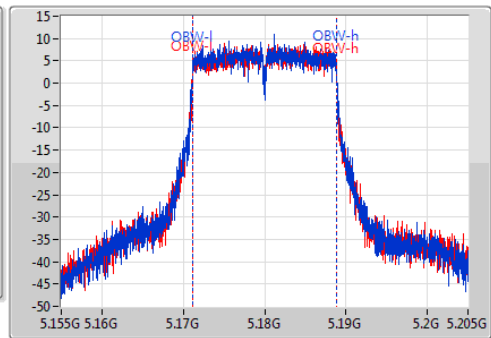

26dB(Hz)	Fl-26dB(Hz)	Fh-26dB(Hz)	OBW(Hz)	Fl-OBW(Hz)	Fh-OBW(Hz)	Limit(Hz)	Port
20.825M	5.1697G	5.190525G	17.616M	5.171179G	5.188796G	Inf	1
20.625M	5.16975G	5.190375G	17.641M	5.171179G	5.188821G	Inf	2