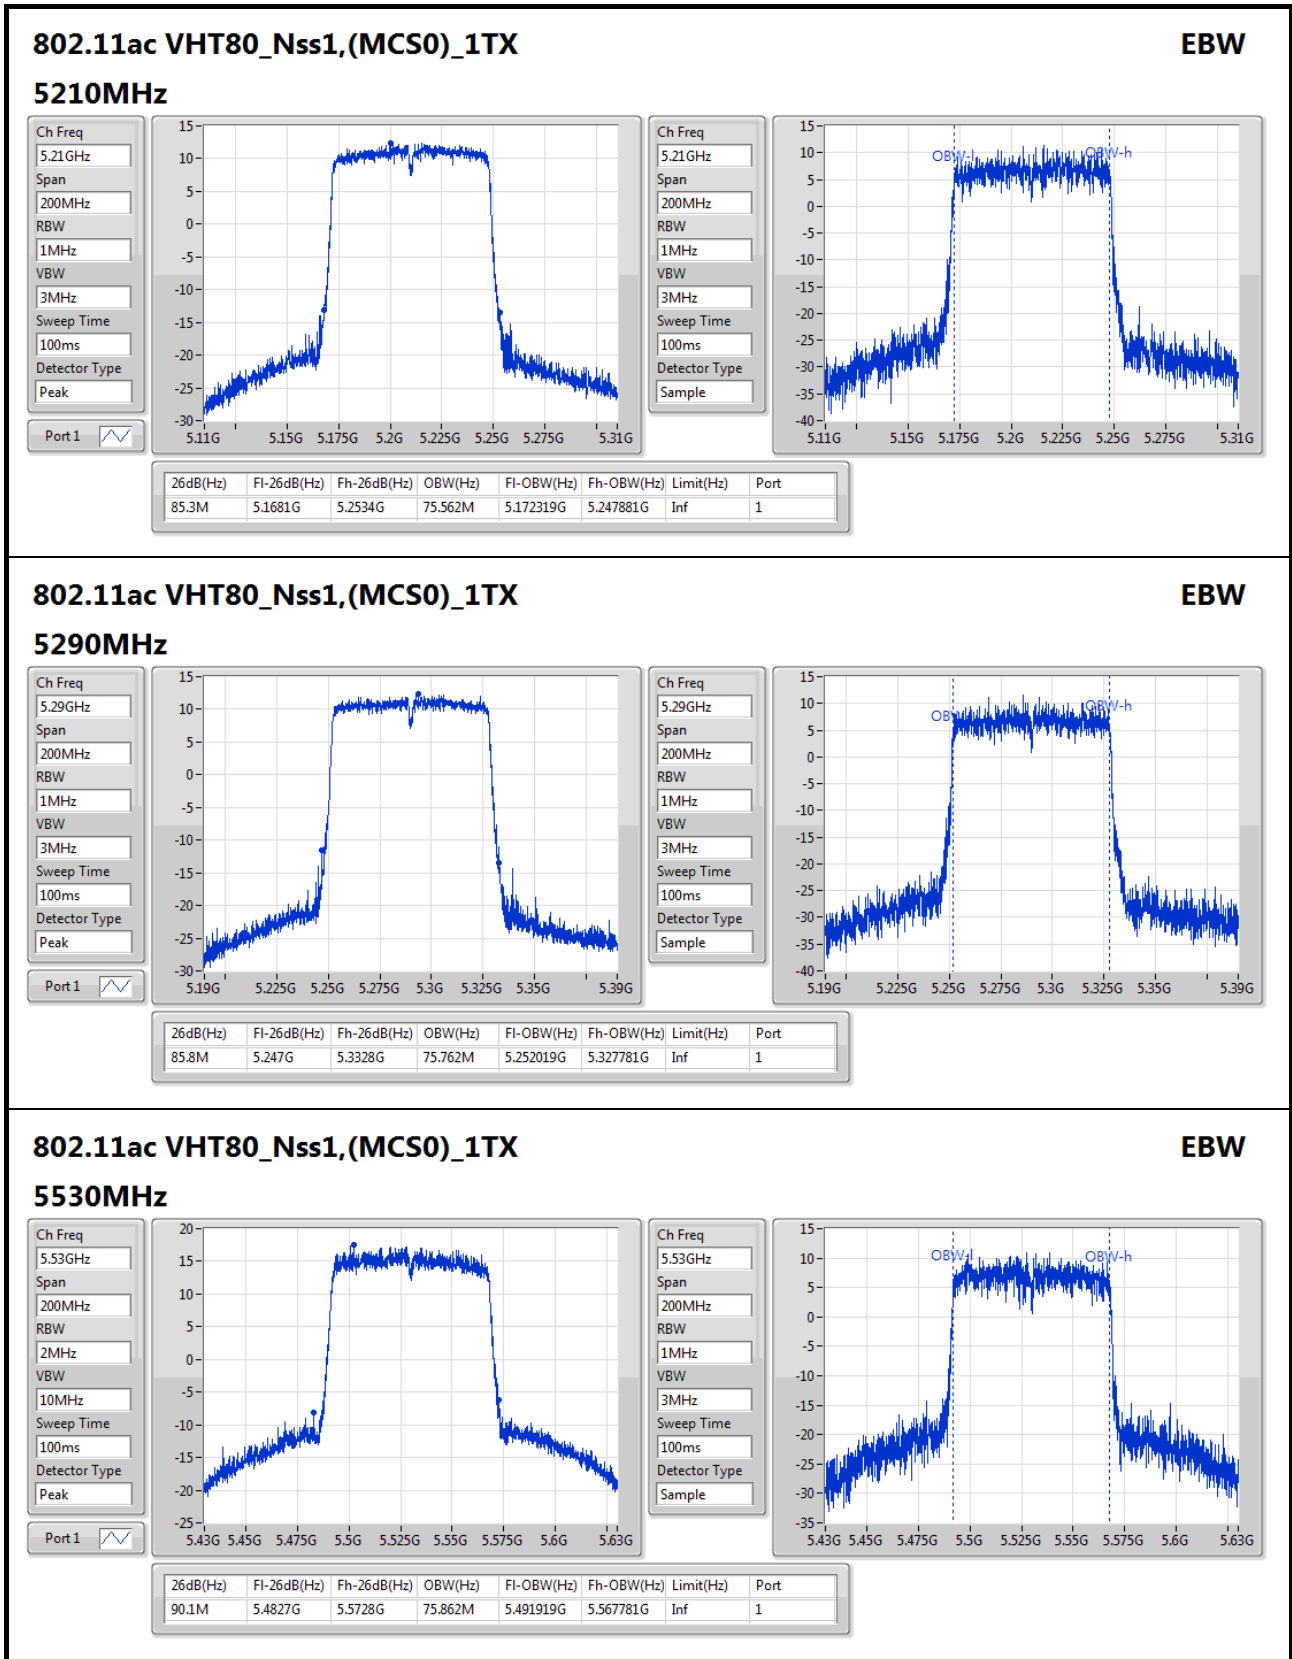

EBW

5755MHz

802.11ac VHT40_Nss1,(MCS0)_1TX

EBW

5795MHz

For Set 6 antennas / 2TX:
<For Non-Beamforming Mode>
Summary

Mode	Max-N dB (Hz)	Max-OBW (Hz)	ITU-Code	Min-N dB (Hz)	Min-OBW (Hz)
802.11a_(6Mbps)_2TX	-	-	-	-	-
5.15-5.25GHz	20.075M	16.442M	16M4D1D	19.375M	16.392M
5.25-5.35GHz	19.8M	16.442M	16M4D1D	19.45M	16.417M
5.47-5.725GHz	19.775M	16.417M	16M4D1D	15.105M	13.163M
5.725-5.85GHz	16.325M	16.442M	16M4D1D	3.16M	3.498M
802.11ac VHT20_Nss1,(MCS0)_2TX	-	-	-	-	-
5.15-5.25GHz	20.825M	17.641M	17M6D1D	20.45M	17.591M
5.25-5.35GHz	20.75M	17.641M	17M6D1D	20.5M	17.591M
5.47-5.725GHz	21.075M	17.616M	17M6D1D	15.42M	13.778M
5.725-5.85GHz	17.575M	17.666M	17M7D1D	3.78M	4.038M
802.11ac VHT40_Nss1,(MCS0)_2TX	-	-	-	-	-
5.15-5.25GHz	39.75M	35.982M	36M0D1D	39.65M	35.932M
5.25-5.35GHz	40M	36.082M	36M1D1D	39.45M	35.932M
5.47-5.725GHz	40.15M	36.032M	36M0D1D	34.685M	32.849M
5.725-5.85GHz	36M	35.982M	36M0D1D	3.16M	3.778M
802.11ac VHT80_Nss1,(MCS0)_2TX	-	-	-	-	-
5.15-5.25GHz	84.9M	75.862M	75M9D1D	84.6M	75.662M
5.25-5.35GHz	87.5M	75.862M	75M9D1D	86.1M	75.662M
5.47-5.725GHz	87.2M	75.762M	75M8D1D	76.95M	72.489M
5.725-5.85GHz	73.7M	75.862M	75M9D1D	3.14M	5.897M