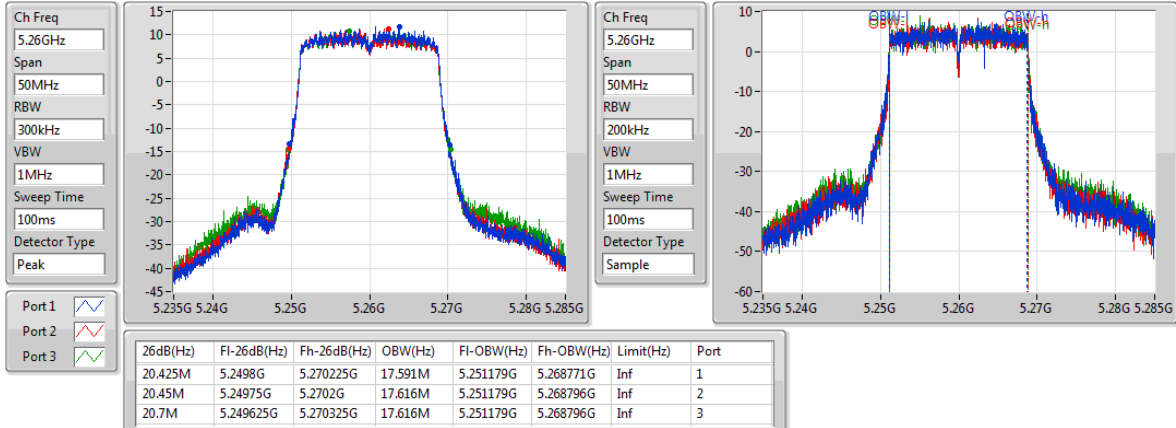

802.11ac VHT20-BF_Nss1,(MCS0)_3TX

EBW

5260MHz