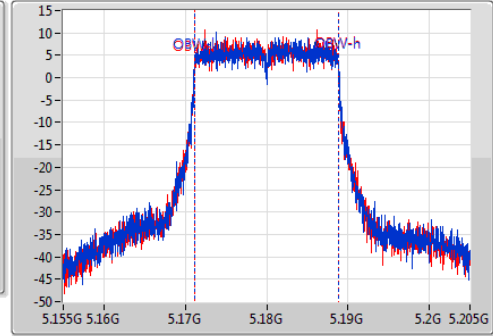

26dB(Hz)	Fl-26dB(Hz)	Fh-26dB(Hz)	OBW(Hz)	Fl-OBW(Hz)	Fh-OBW(Hz)	Limit(Hz)	Port
20.675M	5.169825G	5.1905G	17.666M	5.171154G	5.188821G	Inf	1
20.675M	5.16965G	5.190325G	17.641M	5.171179G	5.188821G	Inf	2