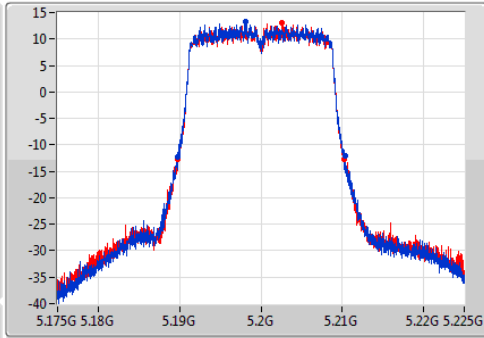

802.11ac VHT20_Nss1,(MCS0)_2TX

EBW

5200MHz

Ch Freq: 5.2GHz
Span: 50MHz
RBW: 300kHz
VBW: 1MHz
Sweep Time: 100ms
Detector Type: Peak

Ch Freq: 5.2GHz
Span: 50MHz
RBW: 200kHz
VBW: 1MHz
Sweep Time: 100ms
Detector Type: Sample