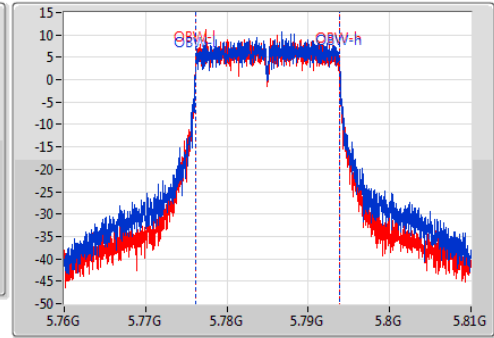

5745MHz

802.11ac VHT20-BF_Nss1,(MCS0)_2TX

EBW

5785MHz

Ch Freq
5.785GHz
Span
50MHz
RBW
100kHz
VBW
300kHz
Sweep Time
100ms
Detector Type
Peak

Ch Freq
5.785GHz
Span
50MHz
RBW
200kHz
VBW
1MHz
Sweep Time
100ms
Detector Type
Sample