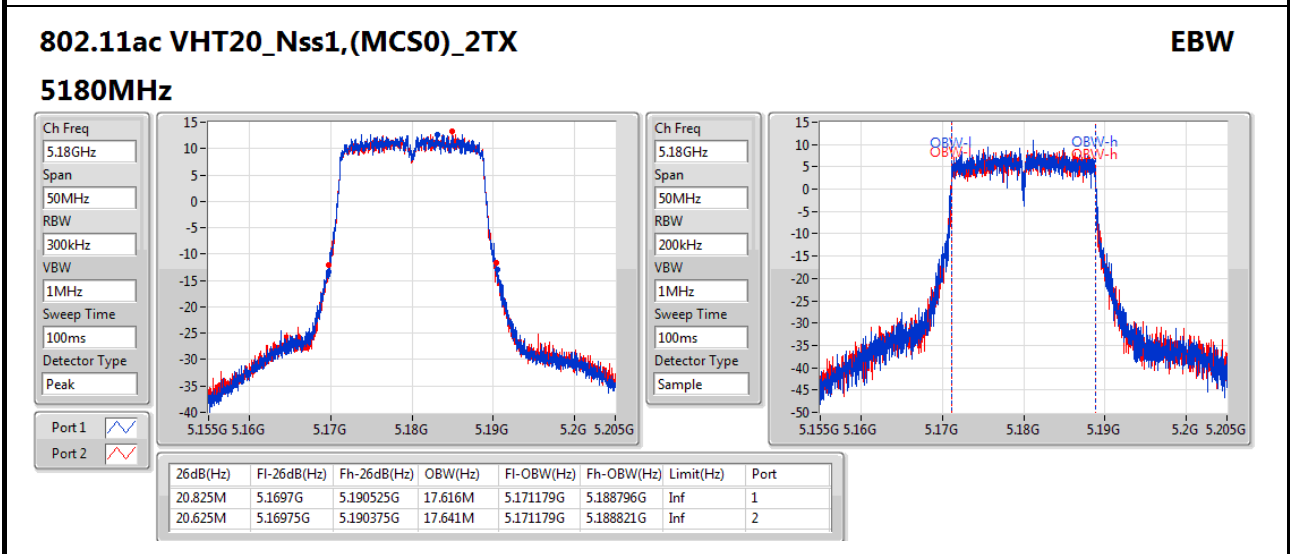

Port X-N dB = Port X 6dB down bandwidth for 5.725-5.85GHz band / 26dB down bandwidth for other band
Port X-OBW = Port X 99% occupied bandwidth;

802.11ac VHT20_Nss1,(MCS0)_2TX

EBW

5300MHz

Ch Freq: 5.3GHz
 Span: 50MHz
 RBW: 300kHz
 VBW: 1MHz
 Sweep Time: 100ms
 Detector Type: Peak