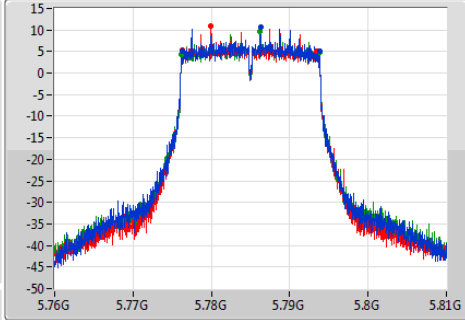

802.11ac VHT20-BF_Nss1,(MCS0)_3TX

EBW

5785MHz

Ch Freq: 5.785GHz
Span: 50MHz
RBW: 100kHz
VBW: 300kHz
Sweep Time: 100ms
Detector Type: Peak

Port 1: [Blue line]
Port 2: [Red line]
Port 3: [Green line]

Ch Freq: 5.785GHz
Span: 50MHz
RBW: 200kHz
VBW: 1MHz
Sweep Time: 100ms
Detector Type: Sample