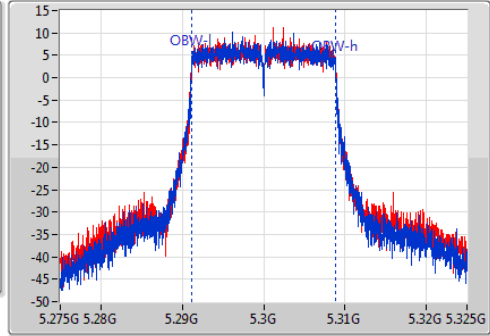

802.11ac VHT20_Nss1,(MCS0)_2TX

EBW

5300MHz

Ch Freq: 5.3GHz
Span: 50MHz
RBW: 300kHz
VBW: 1MHz
Sweep Time: 100ms
Detector Type: Peak

Ch Freq: 5.3GHz
Span: 50MHz
RBW: 200kHz
VBW: 1MHz
Sweep Time: 100ms
Detector Type: Sample

Port 1: [Blue line]
Port 2: [Red line]

26dB(Hz)	Fl-26dB(Hz)	Fh-26dB(Hz)	OBW(Hz)	Fl-OBW(Hz)	Fh-OBW(Hz)	Limit(Hz)	Port
20.5M	5.289725G	5.310225G	17.616M	5.291179G	5.308796G	Inf	1
20.75M	5.28965G	5.3104G	17.616M	5.291179G	5.308796G	Inf	2

802.11ac VHT20_Nss1,(MCS0)_2TX

EBW

5320MHz

Ch Freq: 5.32GHz
Span: 50MHz
RBW: 300kHz
VBW: 1MHz
Sweep Time: 100ms
Detector Type: Peak

Ch Freq: 5.32GHz
Span: 50MHz
RBW: 200kHz
VBW: 1MHz
Sweep Time: 100ms
Detector Type: Sample

Port 1: [Blue line]
Port 2: [Red line]

26dB(Hz)	Fl-26dB(Hz)	Fh-26dB(Hz)	OBW(Hz)	Fl-OBW(Hz)	Fh-OBW(Hz)	Limit(Hz)	Port
20.725M	5.3096G	5.330325G	17.591M	5.311179G	5.328771G	Inf	1
20.65M	5.3098G	5.33045G	17.616M	5.311179G	5.328796G	Inf	2

802.11ac VHT20_Nss1,(MCS0)_2TX

EBW

5500MHz

Ch Freq: 5.5GHz
Span: 50MHz
RBW: 200kHz
VBW: 1MHz
Sweep Time: 100ms
Detector Type: Peak

Ch Freq: 5.5GHz
Span: 50MHz
RBW: 200kHz
VBW: 1MHz
Sweep Time: 100ms
Detector Type: Sample

Port 1: [Blue line]
Port 2: [Red line]

26dB(Hz)	Fl-26dB(Hz)	Fh-26dB(Hz)	OBW(Hz)	Fl-OBW(Hz)	Fh-OBW(Hz)	Limit(Hz)	Port
20.4M	5.4898G	5.5102G	17.616M	5.491179G	5.508796G	Inf	1
20M	5.49G	5.51G	17.591M	5.491204G	5.508796G	Inf	2