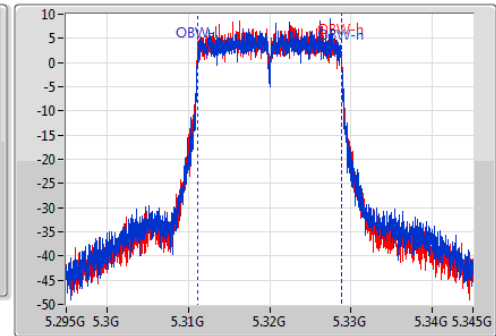

802.11ac VHT20-BF_Nss1,(MCS0)_2TX

EBW

5320MHz

Ch Freq: 5.32GHz
 Span: 50MHz
 RBW: 300kHz
 VBW: 1MHz
 Sweep Time: 100ms
 Detector Type: Peak

Ch Freq: 5.32GHz
 Span: 50MHz
 RBW: 200kHz
 VBW: 1MHz
 Sweep Time: 100ms
 Detector Type: Sample