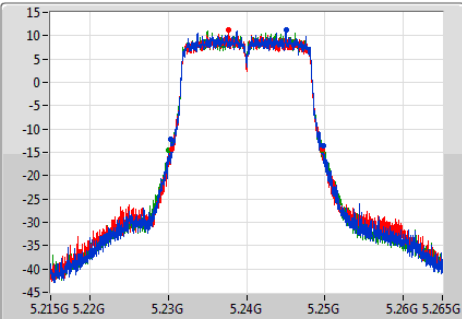

5240MHz

Ch Freq
5.24GHz

Span
50MHz

RBW
200kHz

VBW
1MHz

Sweep Time
100ms

Detector Type
Peak

Ch Freq
5.24GHz

Span
50MHz

RBW
200kHz

VBW
1MHz

Sweep Time
100ms

Detector Type
Sample