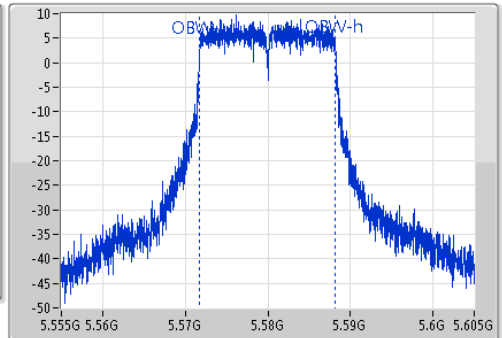

802.11a_(6Mbps)_1TX

EBW

5580MHz

Ch Freq: 5.58GHz
 Span: 50MHz
 RBW: 200kHz
 VBW: 1MHz
 Sweep Time: 100ms
 Detector Type: Peak
 Port 1

Ch Freq: 5.58GHz
 Span: 50MHz
 RBW: 200kHz
 VBW: 1MHz
 Sweep Time: 100ms
 Detector Type: Sample
 Port 1