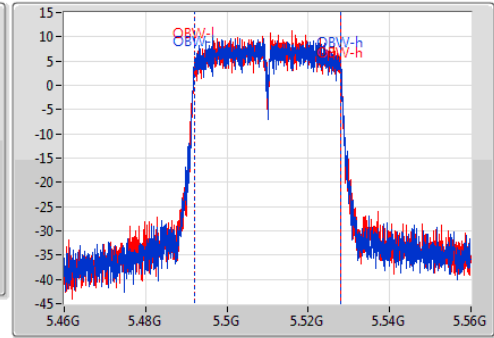

802.11ac VHT40-BF_Nss1,(MCS0)_2TX

EBW

5510MHz

Ch Freq
5.51GHz
Span
100MHz
RBW
500kHz
VBW
2MHz
Sweep Time
100ms
Detector Type
Peak

Ch Freq
5.51GHz
Span
100MHz
RBW
500kHz
VBW
2MHz
Sweep Time
100ms
Detector Type
Sample