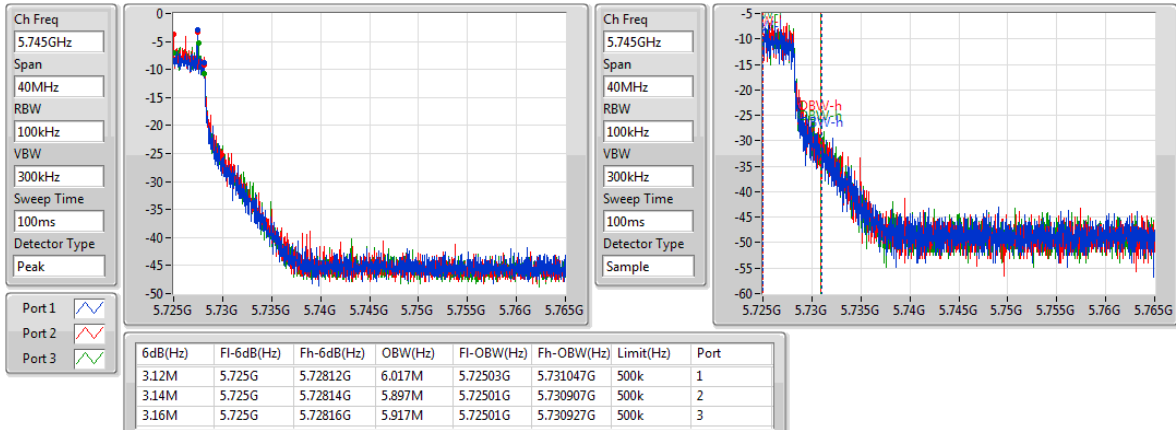

802.11ac VHT80-BF_Nss1,(MCS0)_3TX

EBW

5690MHz Straddle 5.725-5.85GHz

802.11ac VHT80-BF_Nss1,(MCS0)_3TX

EBW

5775MHz

**For Set 5 antennas / 1TX:
Summary**

Mode	Max-N dB (Hz)	Max-OBW (Hz)	ITU-Code	Min-N dB (Hz)	Min-OBW (Hz)
802.11a_(6Mbps)_1TX	-	-	-	-	-
5.15-5.25GHz	19.875M	16.417M	16M4D1D	19.425M	16.392M
5.25-5.35GHz	19.875M	16.417M	16M4D1D	19.675M	16.417M
5.47-5.725GHz	20.225M	16.442M	16M4D1D	16.185M	13.223M
5.725-5.85GHz	16.3M	16.417M	16M4D1D	3.14M	4.158M
802.11ac VHT20_Nss1,(MCS0)_1TX	-	-	-	-	-
5.15-5.25GHz	20.8M	17.641M	17M6D1D	20.75M	17.616M
5.25-5.35GHz	21.1M	17.641M	17M6D1D	20.75M	17.591M
5.47-5.725GHz	21.425M	17.666M	17M7D1D	16.29M	13.838M
5.725-5.85GHz	17.525M	17.641M	17M6D1D	3.78M	4.378M
802.11ac VHT40_Nss1,(MCS0)_1TX	-	-	-	-	-
5.15-5.25GHz	40.25M	36.032M	36M0D1D	39.5M	35.982M
5.25-5.35GHz	39.9M	35.982M	36M0D1D	39.7M	35.882M
5.47-5.725GHz	45.2M	36.082M	36M1D1D	39.41M	32.919M
5.725-5.85GHz	35.35M	36.182M	36M2D1D	3.14M	14.673M
802.11ac VHT80_Nss1,(MCS0)_1TX	-	-	-	-	-
5.15-5.25GHz	85M	75.762M	75M8D1D	85M	75.762M
5.25-5.35GHz	86.1M	75.762M	75M8D1D	86.1M	75.762M
5.47-5.725GHz	87.4M	75.762M	75M8D1D	77.475M	72.564M
5.725-5.85GHz	72.7M	75.862M	75M9D1D	3.16M	28.466M