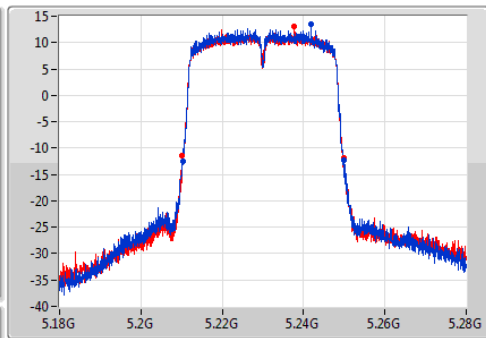

Ch Freq: 5.23GHz
Span: 100MHz
RBW: 500kHz
VBW: 2MHz
Sweep Time: 100ms
Detector Type: Sample