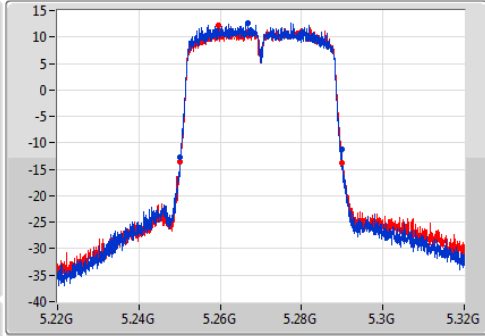

802.11ac VHT40_Nss1,(MCS0)_2TX

EBW

5270MHz

Ch Freq: 5.27GHz
Span: 100MHz
RBW: 500kHz
VBW: 2MHz
Sweep Time: 100ms
Detector Type: Peak
Port 1: ☒
Port 2: ☒

Ch Freq: 5.27GHz
Span: 100MHz
RBW: 500kHz
VBW: 2MHz
Sweep Time: 100ms
Detector Type: Sample