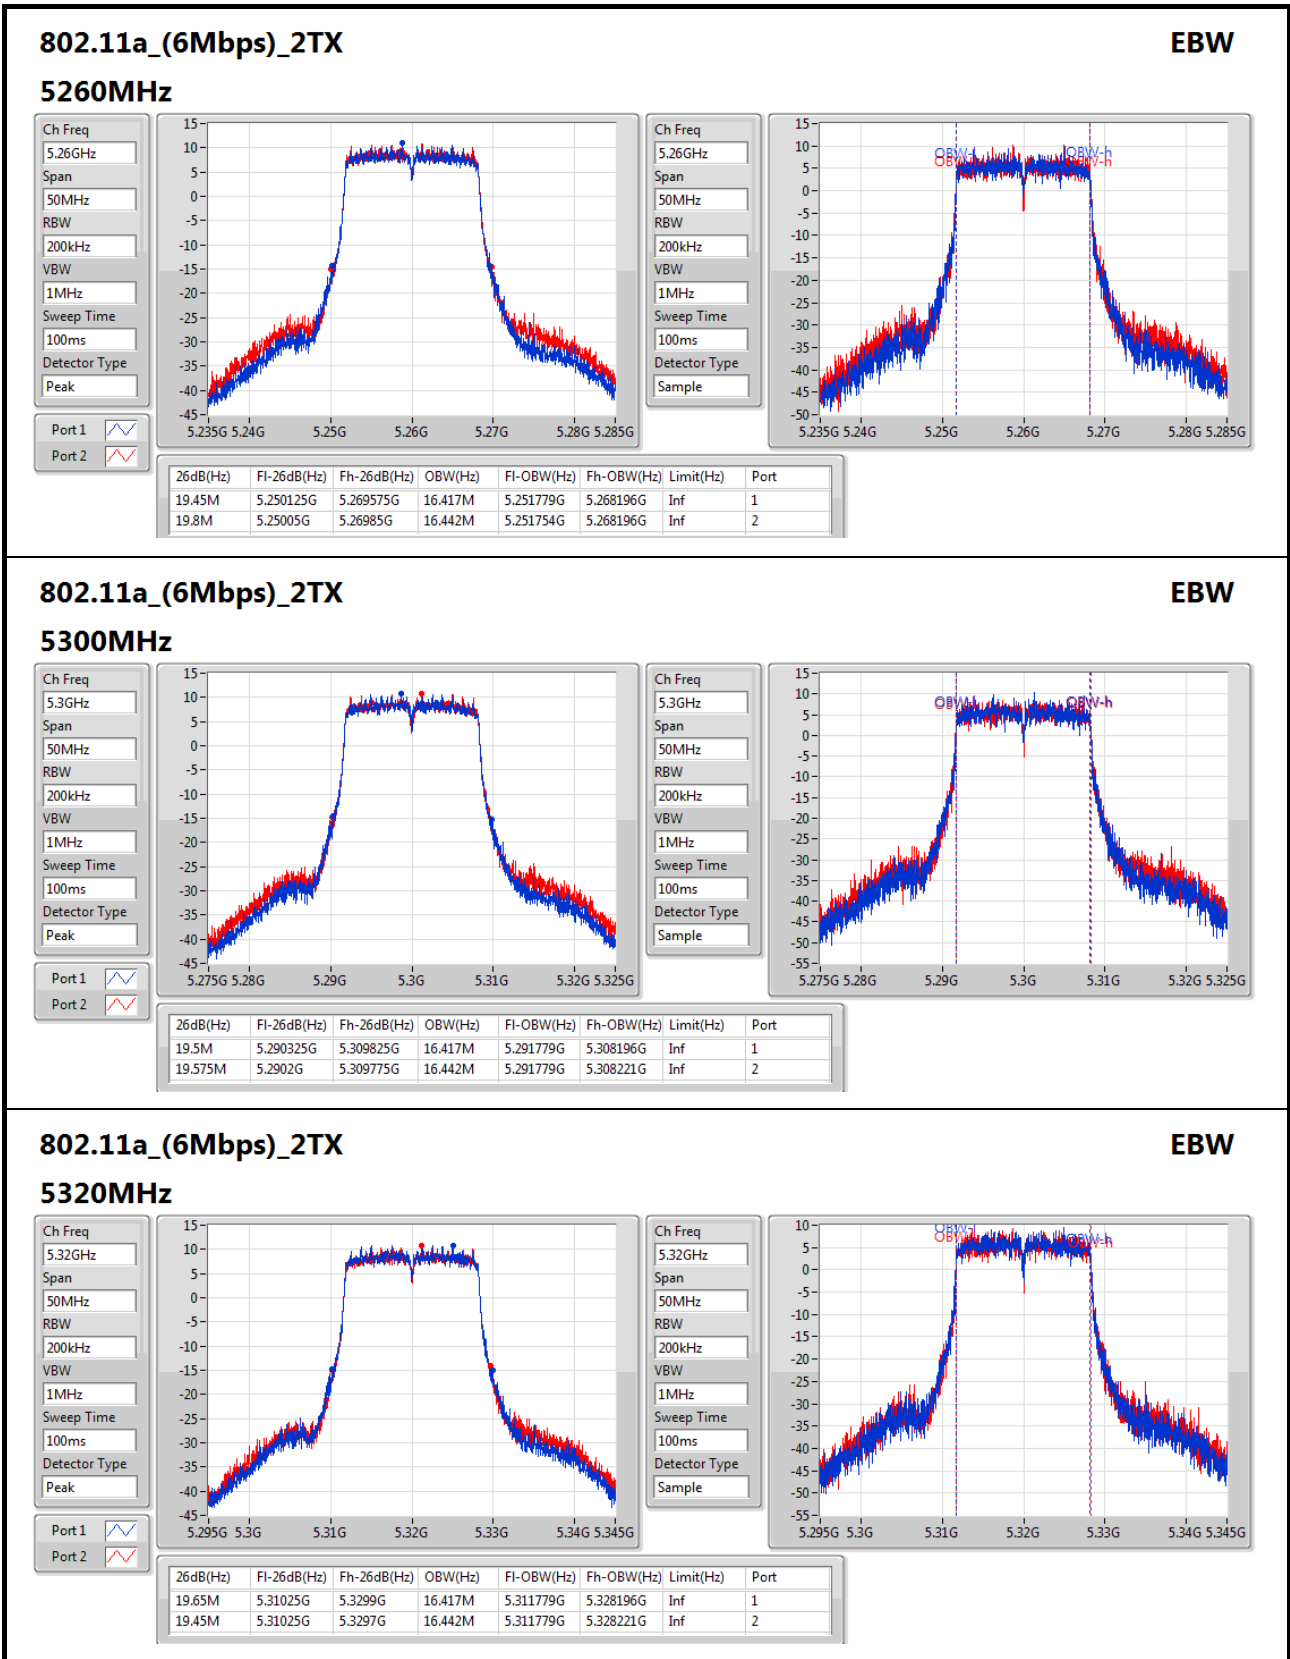

Port X-N dB = Port X 6dB down bandwidth for 5.725-5.85GHz band / 26dB down bandwidth for other band
Port X-OBW = Port X 99% occupied bandwidth;

802.11a_(6Mbps)_2TX

EBW

5785MHz

Ch Freq: 5.785GHz
 Span: 50MHz
 RBW: 100kHz
 VBW: 300kHz
 Sweep Time: 100ms
 Detector Type: Peak