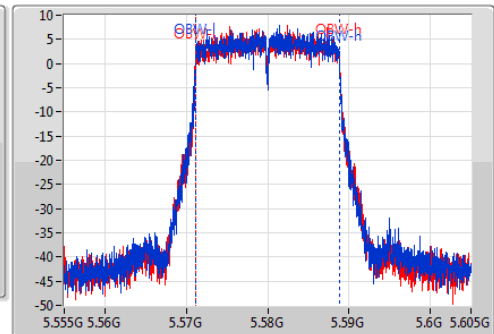

802.11ac VHT20-BF_Nss1,(MCS0)_2TX

EBW

5580MHz

Ch Freq: 5.58GHz
 Span: 50MHz
 RBW: 300kHz
 VBW: 1MHz
 Sweep Time: 100ms
 Detector Type: Peak

Ch Freq: 5.58GHz
 Span: 50MHz
 RBW: 200kHz
 VBW: 1MHz
 Sweep Time: 100ms
 Detector Type: Sample