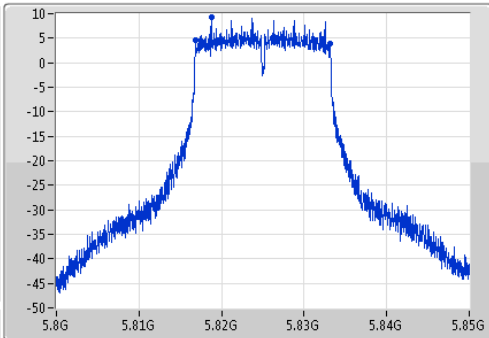

Ch Freq: 5.825GHz
Span: 50MHz
RBW: 200kHz
VBW: 1MHz
Sweep Time: 100ms
Detector Type: Sample