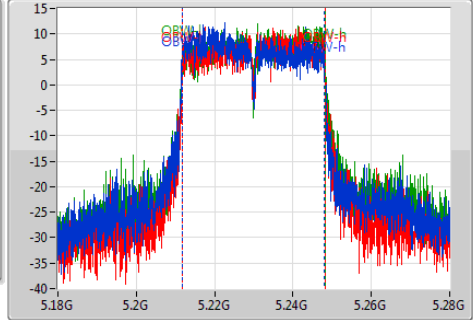

26dB(Hz)	Fl-26dB(Hz)	Fh-26dB(Hz)	OBW(Hz)	Fl-OBW(Hz)	Fh-OBW(Hz)	Limit(Hz)	Port
42.7M	5.2084G	5.2511G	36.332M	5.211709G	5.248041G	Inf	1
44.3M	5.2082G	5.2525G	36.332M	5.211859G	5.248191G	Inf	2
67.1M	5.19995G	5.26705G	36.532M	5.211709G	5.248241G	Inf	3