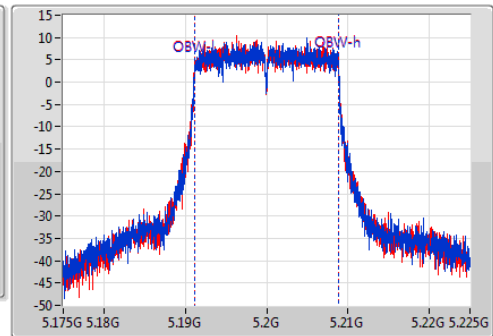

802.11ac VHT20-BF_Nss1,(MCS0)_2TX

EBW

5200MHz

Ch Freq
5.2GHz
Span
50MHz
RBW
300kHz
VBW
1MHz
Sweep Time
100ms
Detector Type
Peak

Ch Freq
5.2GHz
Span
50MHz
RBW
200kHz
VBW
1MHz
Sweep Time
100ms
Detector Type
Sample