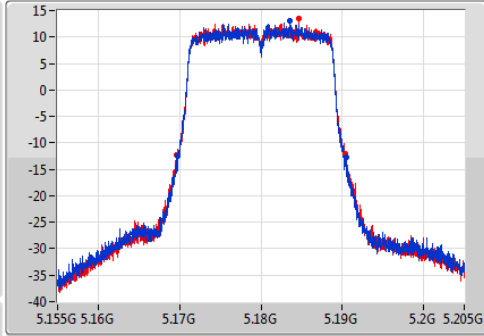

Port X-N dB = Port X 6dB down bandwidth for 5.725-5.85GHz band / 26dB down bandwidth for other band

Port X-OBW = Port X 99% occupied bandwidth;

802.11ac VHT20-BF_Nss1,(MCS0)_2TX

EBW

5180MHz

Ch Freq: 5.18GHz
 Span: 50MHz
 RBW: 300kHz
 VBW: 1MHz
 Sweep Time: 100ms
 Detector Type: Peak