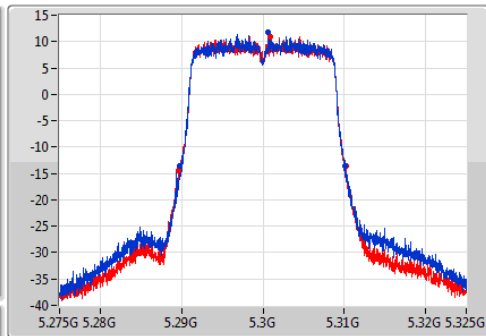

Ch Freq: 5.3GHz
Span: 50MHz
RBW: 200kHz
VBW: 1MHz
Sweep Time: 100ms
Detector Type: Sample