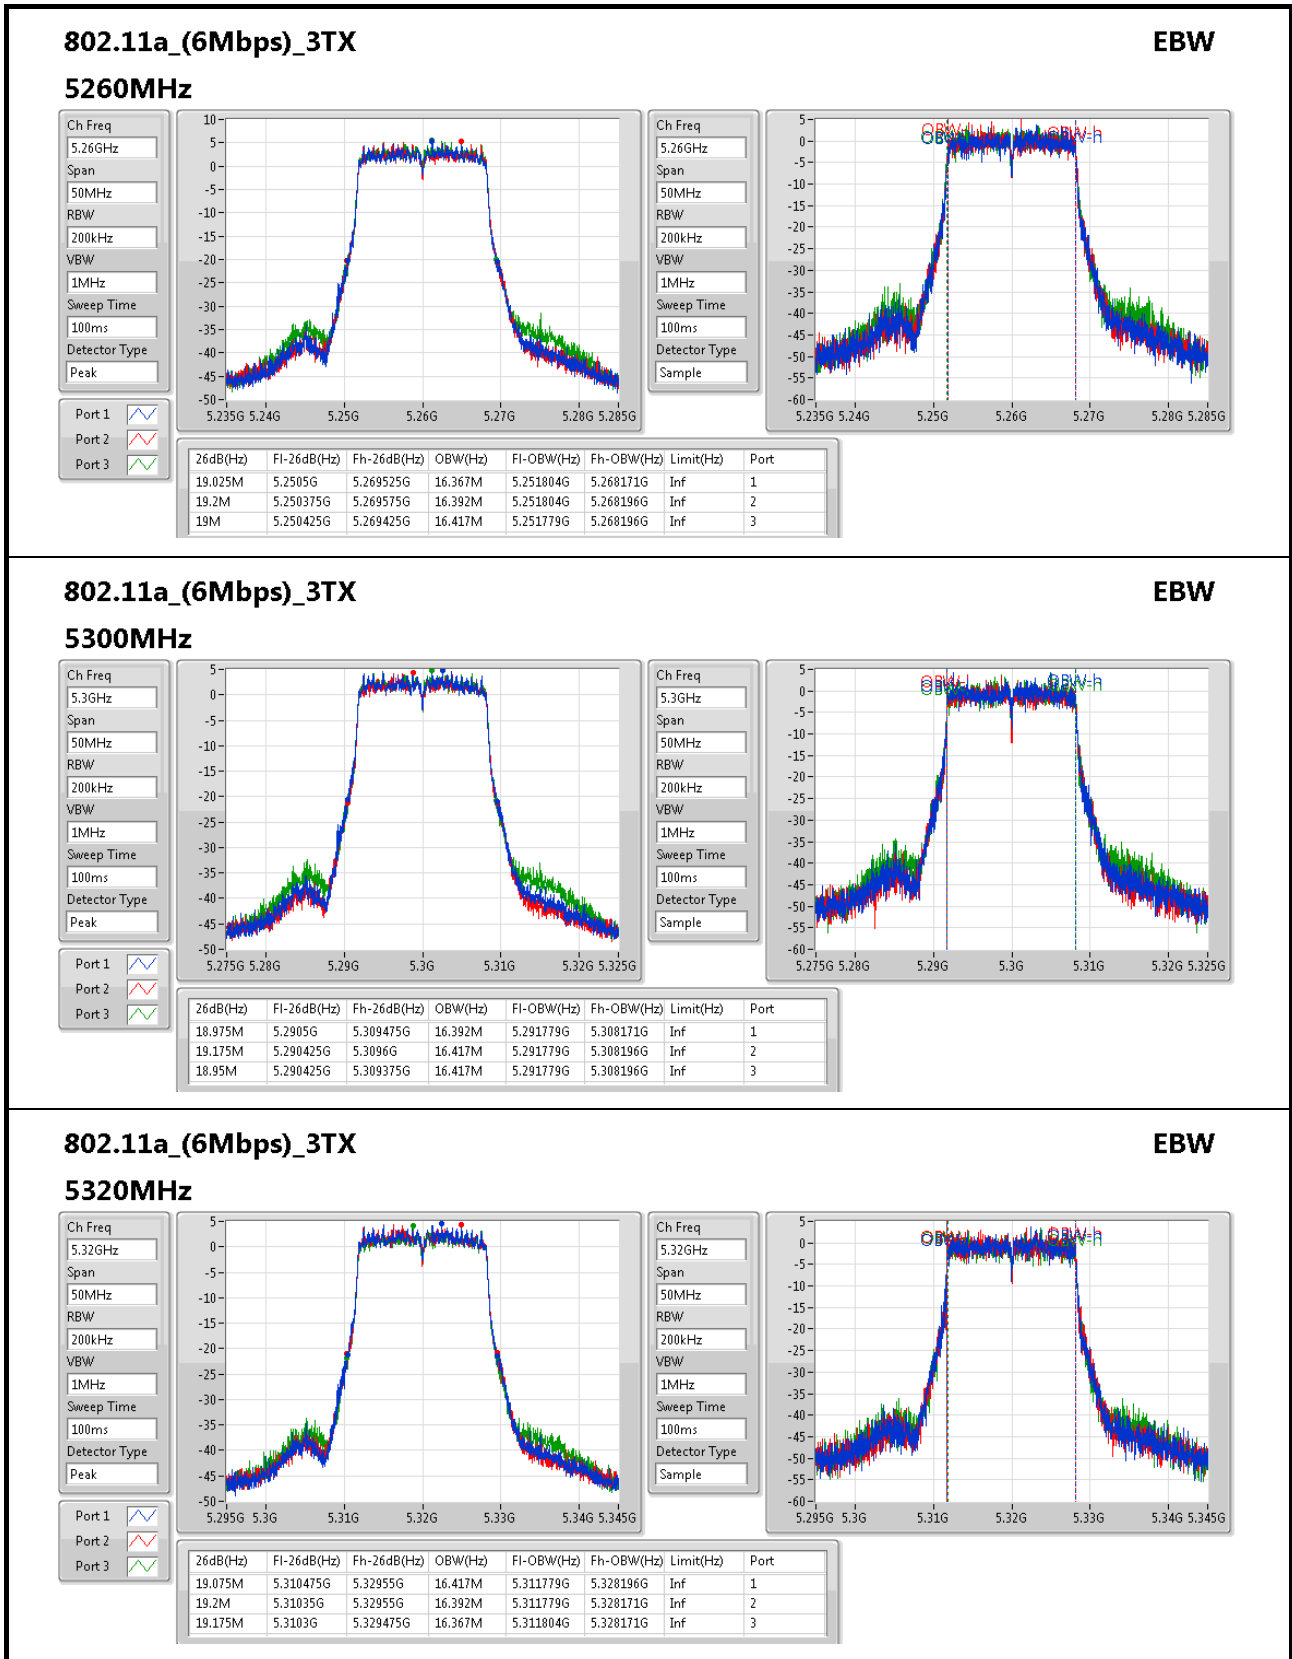

802.11a_(6Mbps)_3TX
EBW