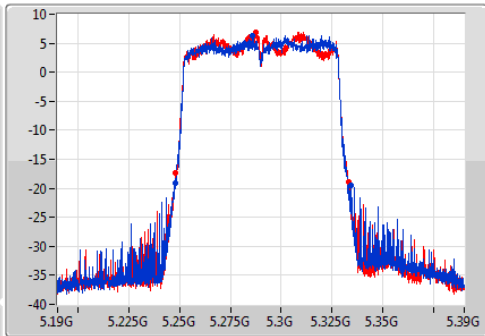

802.11ac VHT80-BF_Nss1,(MCS0)_2TX

EBW

5290MHz

Ch Freq
5.29GHz
Span
200MHz
RBW
1MHz
VBW
3MHz
Sweep Time
100ms
Detector Type
Peak

Ch Freq
5.29GHz
Span
200MHz
RBW
1MHz
VBW
3MHz
Sweep Time
100ms
Detector Type
Sample