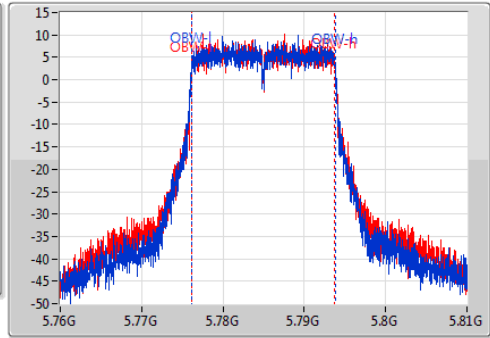

802.11ac VHT20-BF_Nss1,(MCS0)_2TX

EBW

5785MHz

Ch Freq: 5.785GHz
 Span: 50MHz
 RBW: 100kHz
 VBW: 300kHz
 Sweep Time: 100ms
 Detector Type: Peak

Ch Freq: 5.785GHz
 Span: 50MHz
 RBW: 200kHz
 VBW: 1MHz
 Sweep Time: 100ms
 Detector Type: Sample