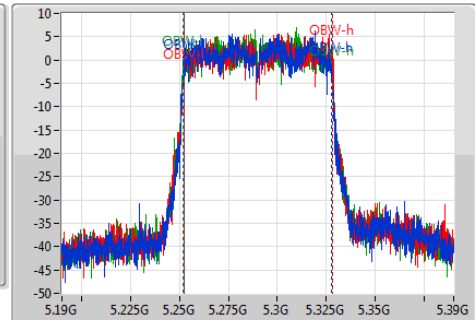

802.11ac VHT80_Nss1,(MCS0)_3TX

EBW

5290MHz

Ch Freq
5.29GHz
Span
200MHz
RBW
1MHz
VBW
3MHz
Sweep Time
100ms
Detector Type
Peak

Ch Freq
5.29GHz
Span
200MHz
RBW
1MHz
VBW
3MHz
Sweep Time
100ms
Detector Type
Sample