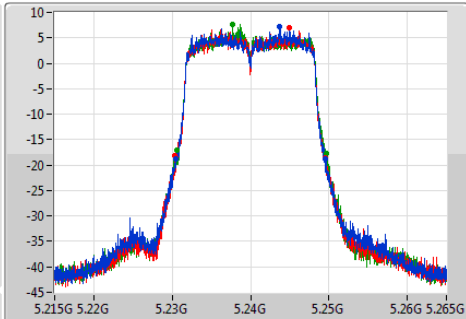

5240MHz

Ch Freq: 5.24GHz
Span: 50MHz
RBW: 200kHz
VBW: 1MHz
Sweep Time: 100ms
Detector Type: Peak

Ch Freq: 5.24GHz
Span: 50MHz
RBW: 200kHz
VBW: 1MHz
Sweep Time: 100ms
Detector Type: Sample