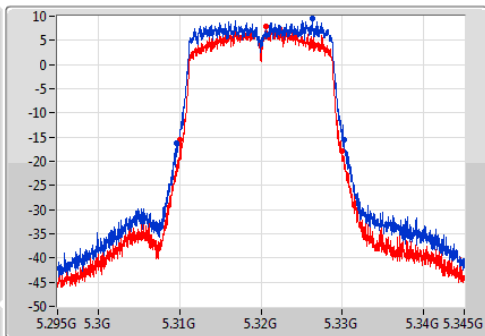

Ch Freq: 5.32GHz
Span: 50MHz
RBW: 200kHz
VBW: 1MHz
Sweep Time: 100ms
Detector Type: Sample