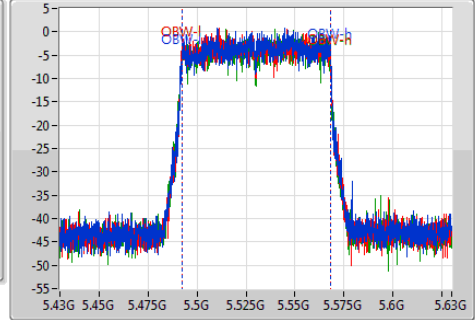

802.11ac VHT80-BF_Nss1,(MCS0)_3TX

EBW

5530MHz

Ch Freq
5.53GHz
Span
200MHz
RBW
1MHz
VBW
3MHz
Sweep Time
100ms
Detector Type
Peak

Ch Freq
5.53GHz
Span
200MHz
RBW
1MHz
VBW
3MHz
Sweep Time
100ms
Detector Type
Sample