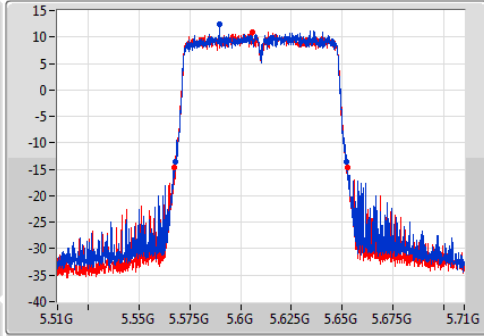

802.11ac VHT80_Nss1,(MCS0)_2TX

EBW

5610MHz

Ch Freq: 5.61GHz
Span: 200MHz
RBW: 1MHz
VBW: 3MHz
Sweep Time: 100ms
Detector Type: Peak

Ch Freq: 5.61GHz
Span: 200MHz
RBW: 1MHz
VBW: 3MHz
Sweep Time: 100ms
Detector Type: Sample