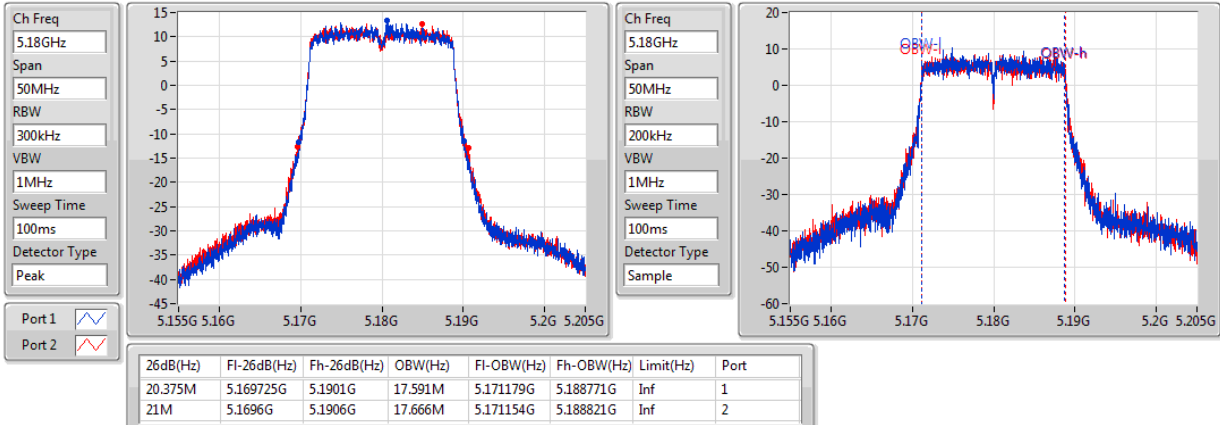

Port X-N dB = Port X 6dB down bandwidth for 5.725-5.85GHz band / 26dB down bandwidth for other band

Port X-OBW = Port X 99% occupied bandwidth;

802.11ac VHT20-BF_Nss1,(MCS0)_2TX

EBW

5180MHz

802.11ac VHT20-BF_Nss1,(MCS0)_2TX