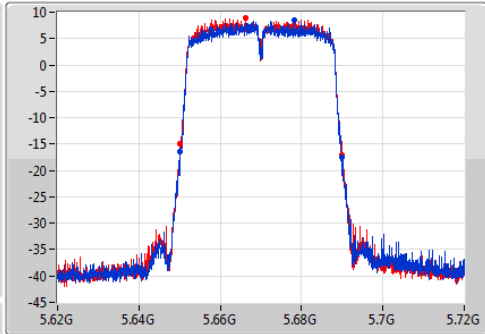

5670MHz

Ch Freq
5.67GHz
Span
100MHz
RBW
500kHz
VBW
2MHz
Sweep Time
100ms
Detector Type
Peak

Ch Freq
5.67GHz
Span
100MHz
RBW
500kHz
VBW
2MHz
Sweep Time
100ms
Detector Type
Sample