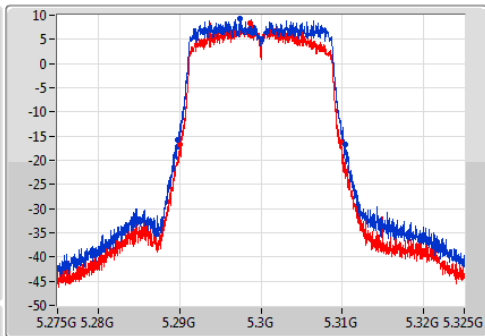

Ch Freq: 5.3GHz
Span: 50MHz
RBW: 200kHz
VBW: 1MHz
Sweep Time: 100ms
Detector Type: Sample