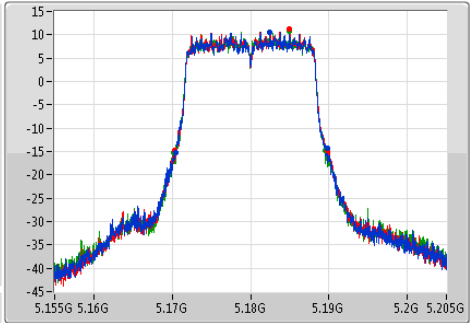

Port X-N dB = Port X 6dB down bandwidth for 5.725-5.85GHz band / 26dB down bandwidth for other band
Port X-OBW = Port X 99% occupied bandwidth;

802.11a_(6Mbps)_3TX

EBW

5180MHz

Ch Freq: 5.18GHz
 Span: 50MHz
 RBW: 200kHz
 VBW: 1MHz
 Sweep Time: 100ms
 Detector Type: Peak