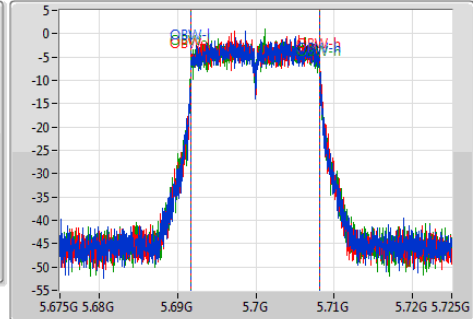

802.11a_(6Mbps)_3TX

EBW

5700MHz

Ch Freq: 5.7GHz
 Span: 50MHz
 RBW: 200kHz
 VBW: 1MHz
 Sweep Time: 100ms
 Detector Type: Peak

Ch Freq: 5.7GHz
 Span: 50MHz
 RBW: 200kHz
 VBW: 1MHz
 Sweep Time: 100ms
 Detector Type: Peak