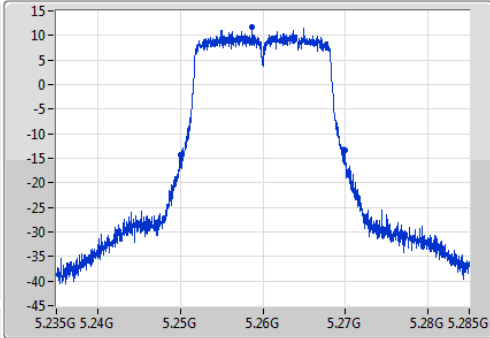

802.11a_(6Mbps)_1TX

EBW

5260MHz

Ch Freq
5.26GHz

Span
50MHz

RBW
200kHz

VBW
1MHz

Sweep Time
100ms

Detector Type
Peak

Ch Freq
5.26GHz

Span
50MHz

RBW
200kHz

VBW
1MHz

Sweep Time
100ms

Detector Type
Sample