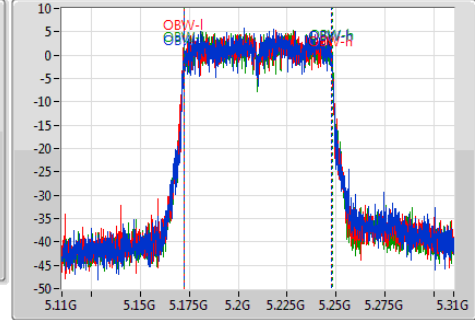

EBW

5795MHz

802.11ac VHT80_Nss1,(MCS0)_3TX

EBW

5210MHz

Ch Freq
5.21GHz
Span
200MHz
RBW
1MHz
VBW
3MHz
Sweep Time
100ms
Detector Type
Peak

Ch Freq
5.21GHz
Span
200MHz
RBW
1MHz
VBW
3MHz
Sweep Time
100ms
Detector Type
Sample