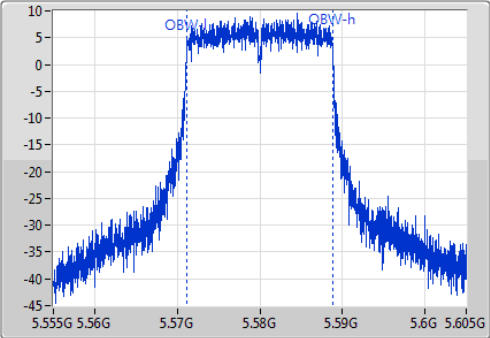

802.11ac VHT20_Nss1,(MCS0)_1TX

EBW

5580MHz

Ch Freq: 5.58GHz
 Span: 50MHz
 RBW: 300kHz
 VBW: 1MHz
 Sweep Time: 100ms
 Detector Type: Peak

Ch Freq: 5.58GHz
 Span: 50MHz
 RBW: 200kHz
 VBW: 1MHz
 Sweep Time: 100ms
 Detector Type: Sample