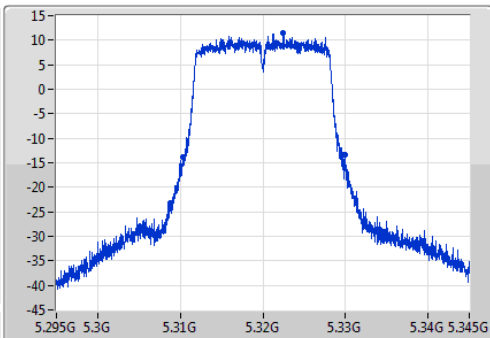

5320MHz

Ch Freq
5.32GHz

Span
50MHz

RBW
200kHz

VBW
1MHz

Sweep Time
100ms

Detector Type
Peak

Ch Freq
5.32GHz

Span
50MHz

RBW
200kHz

VBW
1MHz

Sweep Time
100ms

Detector Type
Sample