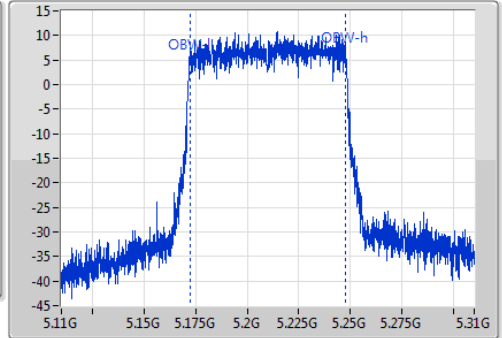

26dB(Hz)	Fl-26dB(Hz)	Fh-26dB(Hz)	OBW(Hz)	Fl-OBW(Hz)	Fh-OBW(Hz)	Limit(Hz)	Port
86.7M	5.1674G	5.2541G	75.762M	5.172119G	5.247881G	Inf	1

802.11ac VHT80_Nss1,(MCS0)_1TX

EBW

5290MHz

Ch Freq
5.29GHz

Span
200MHz

RBW
1MHz

VBW
3MHz

Sweep Time
100ms

Detector Type
Peak

Port 1