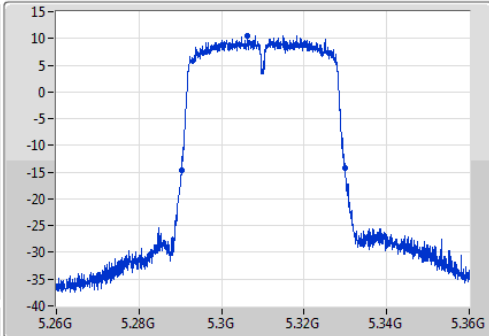

Ch Freq
5.31GHz
Span
100MHz
RBW
500kHz
VBW
2MHz
Sweep Time
100ms
Detector Type
Sample