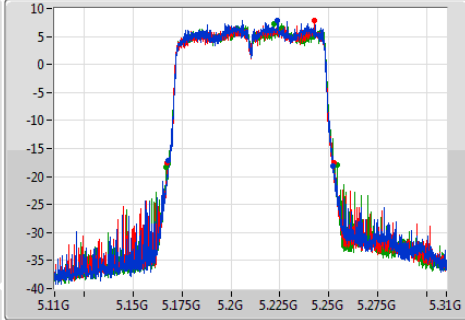

EBW

5795MHz

802.11ac VHT80_Nss1,(MCS0)_3TX

EBW

5210MHz

Ch Freq
5.21GHz
Span
200MHz
RBW
1MHz
VBW
3MHz
Sweep Time
100ms
Detector Type
Peak

Ch Freq
5.21GHz
Span
200MHz
RBW
1MHz
VBW
3MHz
Sweep Time
100ms
Detector Type
Sample