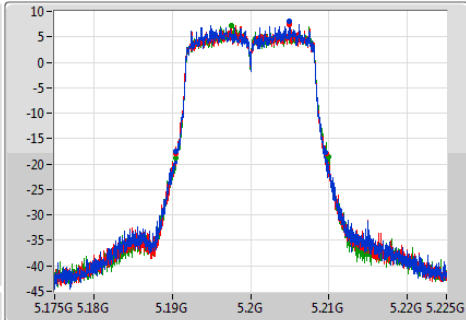

Port X-N dB = Port X 6dB down bandwidth for 5.725-5.85GHz band / 26dB down bandwidth for other band

Port X-OBW = Port X 99% occupied bandwidth;

802.11a_(6Mbps)_3TX

EBW

5180MHz

Ch Freq: 5.18GHz
 Span: 50MHz
 RBW: 200kHz
 VBW: 1MHz
 Sweep Time: 100ms
 Detector Type: Peak

802.11a_(6Mbps)_3TX

EBW

5200MHz

Ch Freq: 5.2GHz
 Span: 50MHz
 RBW: 200kHz
 VBW: 1MHz
 Sweep Time: 100ms
 Detector Type: Peak

Ch Freq: 5.2GHz
 Span: 50MHz
 RBW: 200kHz
 VBW: 1MHz
 Sweep Time: 100ms
 Detector Type: Sample