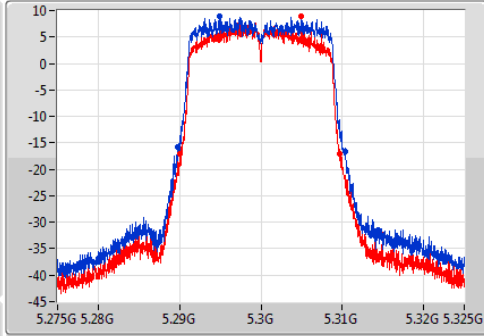

802.11ac VHT20_Nss1,(MCS0)_2TX

EBW

5300MHz

Ch Freq
5.3GHz
Span
50MHz
RBW
200kHz
VBW
1MHz
Sweep Time
100ms
Detector Type
Peak

Ch Freq
5.3GHz
Span
50MHz
RBW
200kHz
VBW
1MHz
Sweep Time
100ms
Detector Type
Sample