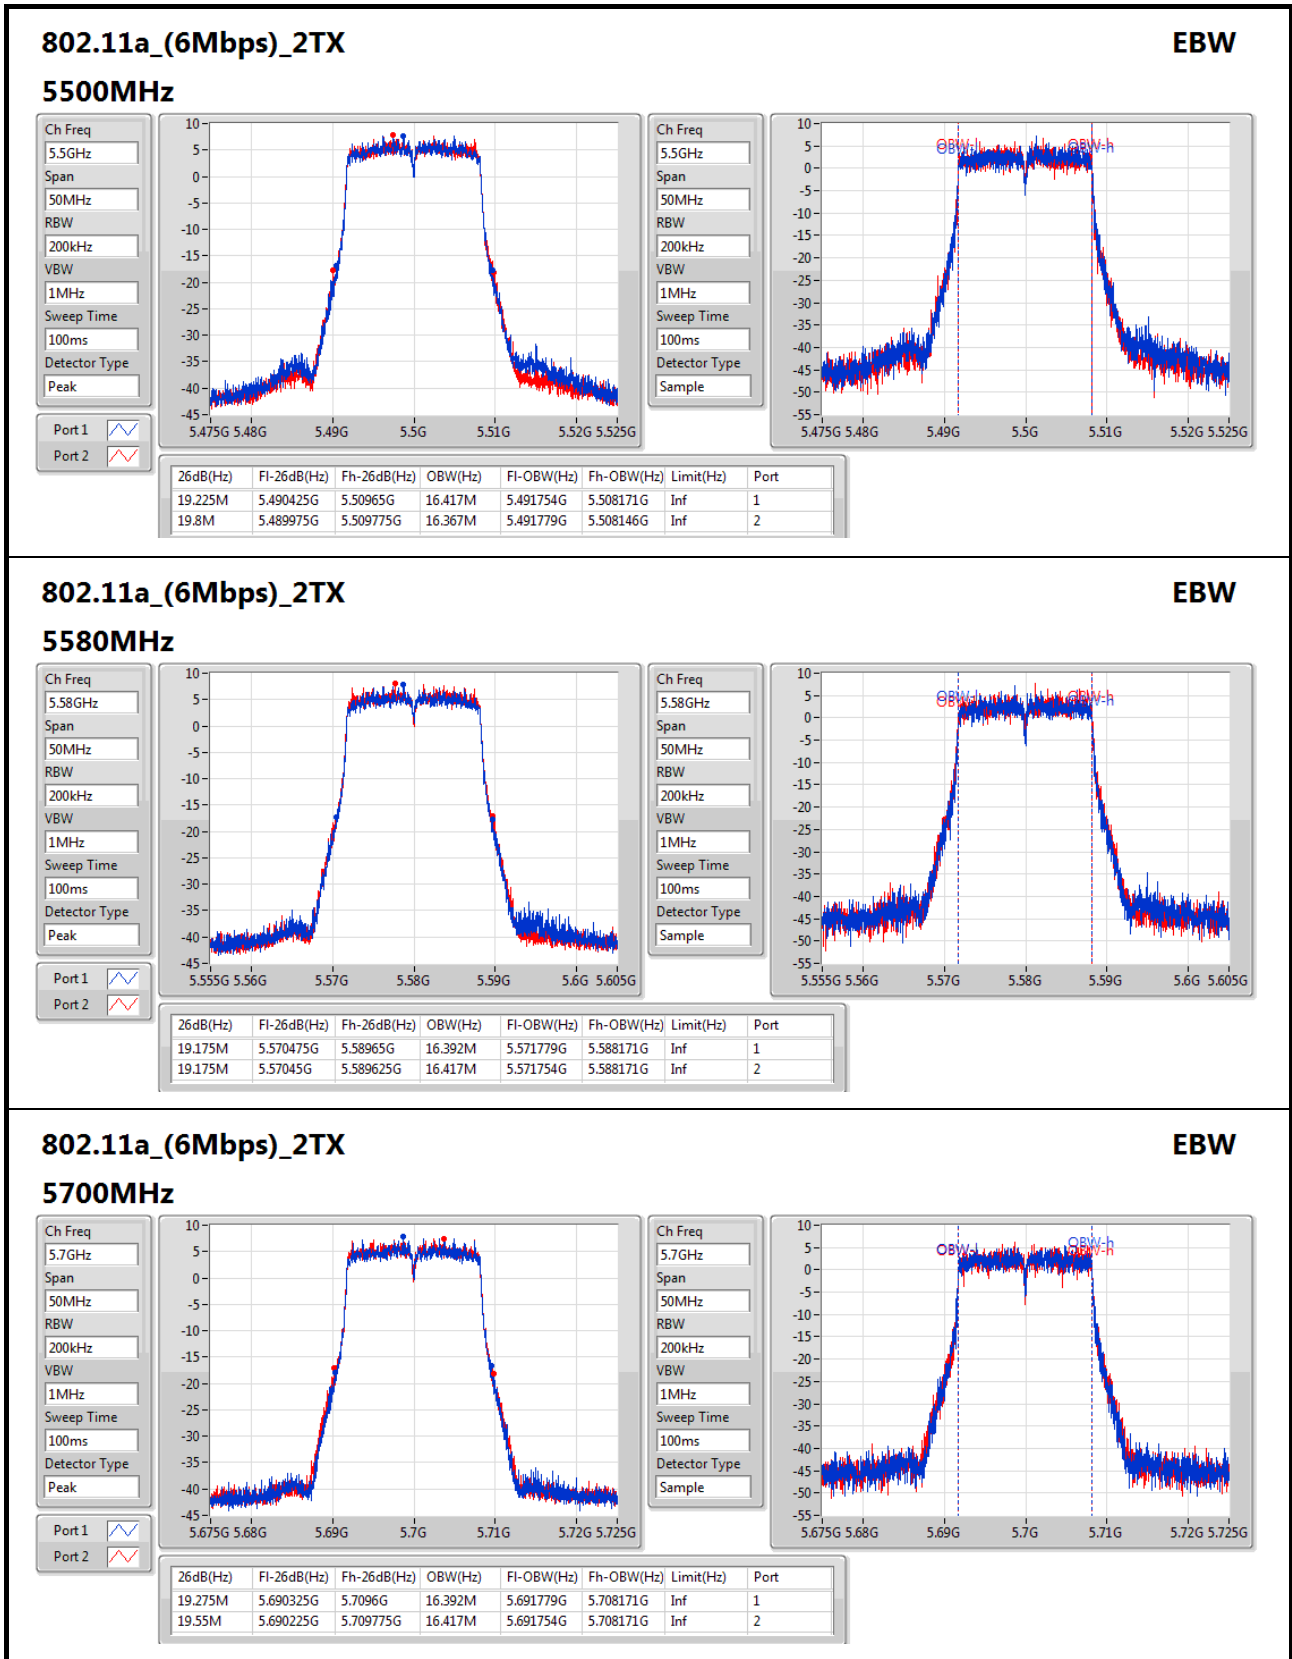

802.11a_(6Mbps)_2TX
EBW

5700MHz