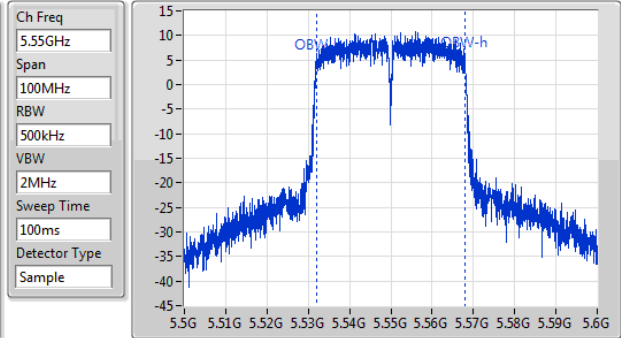

802.11ac VHT40_Nss1,(MCS0)_1TX

EBW

5550MHz

26dB(Hz)	Fl-26dB(Hz)	Fh-26dB(Hz)	OBW(Hz)	Fl-OBW(Hz)	Fh-OBW(Hz)	Limit(Hz)	Port
40.9M	5.52965G	5.57055G	36.082M	5.531909G	5.567991G	Inf	1