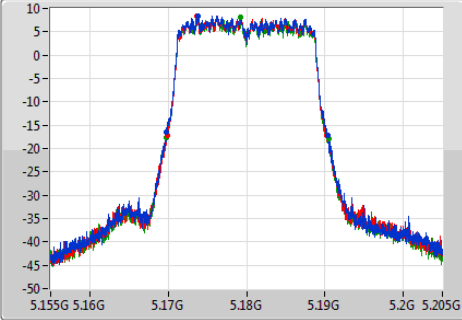

802.11ac VHT20-BF_Nss1,(MCS0)_3TX

EBW

5180MHz

Ch Freq: 5.18GHz
Span: 50MHz
RBW: 300kHz
VBW: 1MHz
Sweep Time: 100ms
Detector Type: Peak

Port 1
Port 2
Port 3

Ch Freq: 5.18GHz
Span: 50MHz
RBW: 200kHz
VBW: 1MHz
Sweep Time: 100ms
Detector Type: Sample