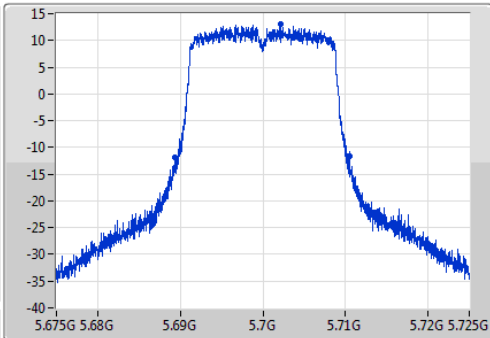

Ch Freq: 5.7GHz
Span: 50MHz
RBW: 200kHz
VBW: 1MHz
Sweep Time: 100ms
Detector Type: Sample