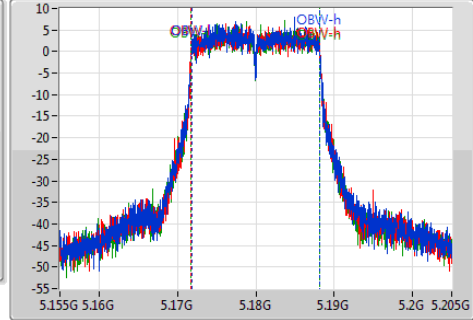

26dB(Hz)	Fl-26dB(Hz)	Fh-26dB(Hz)	OBW(Hz)	Fl-OBW(Hz)	Fh-OBW(Hz)	Limit(Hz)	Port
19.225M	5.1705G	5.189725G	16.367M	5.171804G	5.188171G	Inf	1
19.3M	5.170375G	5.189675G	16.417M	5.171779G	5.188196G	Inf	2
19.85M	5.1701G	5.18995G	16.417M	5.171779G	5.188196G	Inf	3

802.11a_(6Mbps)_3TX

EBW