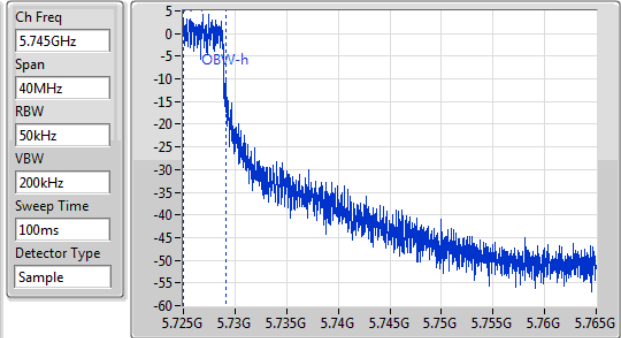

802.11ac VHT20_Nss1,(MCS0)_1TX

EBW

5720MHz Straddle 5.725-5.85GHz

6dB(Hz)	Fl-6dB(Hz)	Fh-6dB(Hz)	OBW(Hz)	Fl-OBW(Hz)	Fh-OBW(Hz)	Limit(Hz)	Port
3.78M	5.725G	5.72878G	4.098M	5.72503G	5.729128G	500k	1

802.11ac VHT20_Nss1,(MCS0)_1TX

EBW