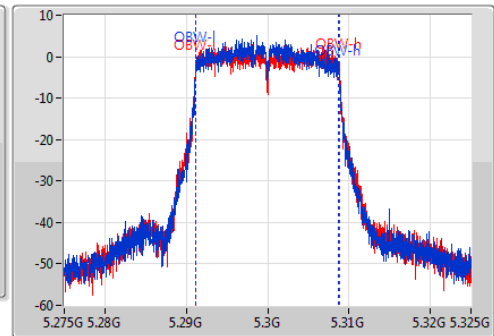

802.11ac VHT20-BF_Nss1,(MCS0)_2TX

EBW

5300MHz

Ch Freq: 5.3GHz
 Span: 50MHz
 RBW: 300kHz
 VBW: 1MHz
 Sweep Time: 100ms
 Detector Type: Peak

Ch Freq: 5.3GHz
 Span: 50MHz
 RBW: 200kHz
 VBW: 1MHz
 Sweep Time: 100ms
 Detector Type: Sample