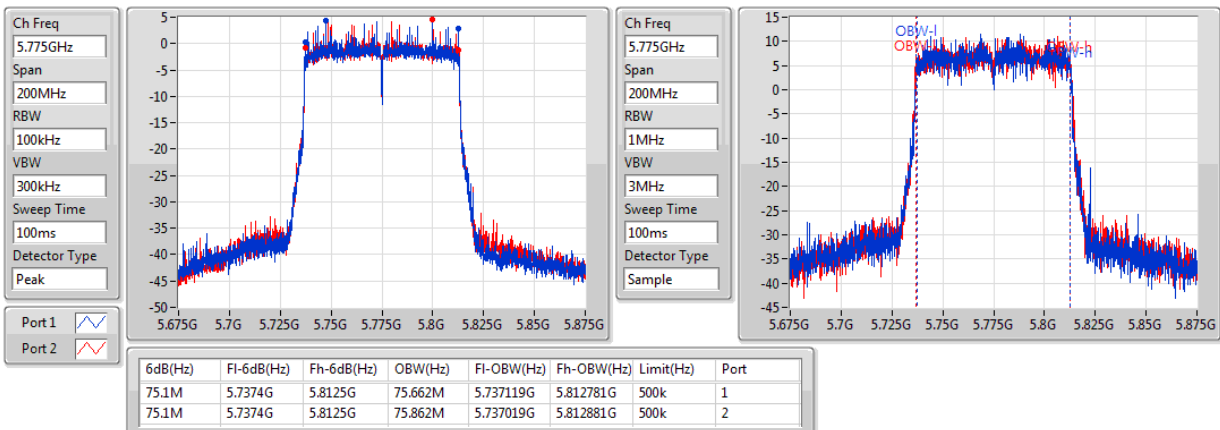

802.11ac VHT80-BF_Nss1,(MCS0)_2TX

EBW

5690MHz Straddle 5.725-5.85GHz

802.11ac VHT80-BF_Nss1,(MCS0)_2TX

EBW

5775MHz

For Set 4 antennas / 3TX:
<For Non-Beamforming Mode>
Summary

Mode	Max-N dB (Hz)	Max-OBW (Hz)	ITU-Code	Min-N dB (Hz)	Min-OBW (Hz)
802.11a_(6Mbps)_3TX	-	-	-	-	-
5.15-5.25GHz	20M	16.417M	16M4D1D	19.25M	16.392M
5.25-5.35GHz	19.2M	16.417M	16M4D1D	18.95M	16.367M
5.47-5.725GHz	19.725M	16.417M	16M4D1D	14.475M	13.163M
5.725-5.85GHz	16.3M	16.467M	16M5D1D	3.14M	3.378M
802.11ac VHT20_Nss1,(MCS0)_3TX	-	-	-	-	-
5.15-5.25GHz	20.9M	17.641M	17M6D1D	20.5M	17.591M
5.25-5.35GHz	20.5M	17.641M	17M6D1D	19.75M	17.566M
5.47-5.725GHz	20.575M	17.616M	17M6D1D	15.045M	13.778M
5.725-5.85GHz	17.55M	17.666M	17M7D1D	3.78M	3.918M
802.11ac VHT40_Nss1,(MCS0)_3TX	-	-	-	-	-
5.15-5.25GHz	40.15M	35.982M	36M0D1D	39.5M	35.932M
5.25-5.35GHz	40.2M	36.032M	36M0D1D	39.25M	35.782M
5.47-5.725GHz	40.2M	36.032M	36M0D1D	34.755M	32.779M
5.725-5.85GHz	35.65M	36.032M	36M0D1D	3.16M	3.438M
802.11ac VHT80_Nss1,(MCS0)_3TX	-	-	-	-	-
5.15-5.25GHz	86.4M	75.762M	75M8D1D	84.2M	75.562M
5.25-5.35GHz	87.2M	75.862M	75M9D1D	85.3M	75.862M
5.47-5.725GHz	89.9M	75.962M	76M0D1D	77.4M	72.564M
5.725-5.85GHz	74M	75.962M	76M0D1D	3.14M	5.557M