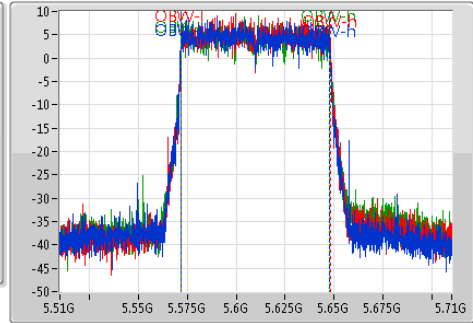

Sweep Time
100ms

Detector Type
Sample

26dB(Hz)	Fl-26dB(Hz)	Fh-26dB(Hz)	OBW(Hz)	Fl-OBW(Hz)	Fh-OBW(Hz)	Limit(Hz)	Port
89.9M	5.5626G	5.6525G	75.862M	5.571919G	5.647781G	Inf	1
85.6M	5.5668G	5.6524G	75.962M	5.572019G	5.647981G	Inf	2
87.2M	5.5672G	5.6544G	75.762M	5.571919G	5.647681G	Inf	3