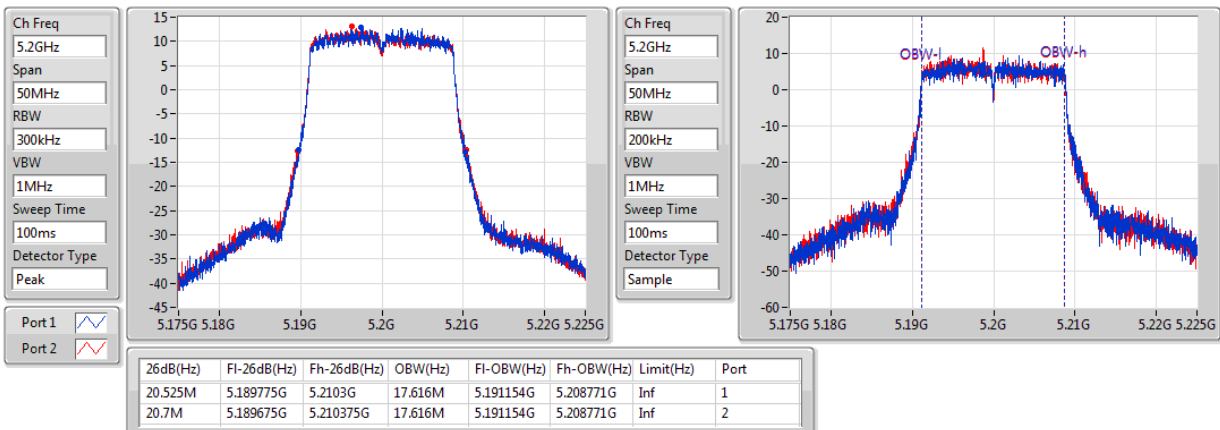

802.11ac VHT20-BF_Nss1,(MCS0)_2TX

EBW

5200MHz