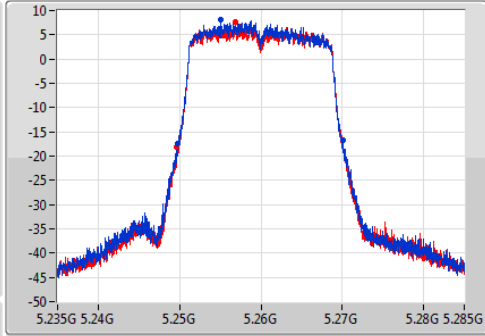

802.11ac VHT20-BF_Nss1,(MCS0)_2TX

EBW

5260MHz

Ch Freq: 5.26GHz
 Span: 50MHz
 RBW: 300kHz
 VBW: 1MHz
 Sweep Time: 100ms
 Detector Type: Peak

Ch Freq: 5.26GHz
 Span: 50MHz
 RBW: 200kHz
 VBW: 1MHz
 Sweep Time: 100ms
 Detector Type: Sample