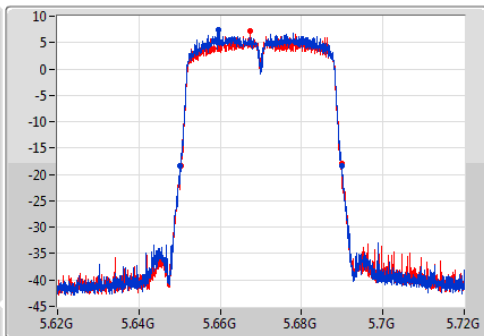

Ch Freq: 5.67GHz
Span: 100MHz
RBW: 500kHz
VBW: 2MHz
Sweep Time: 100ms
Detector Type: Sample