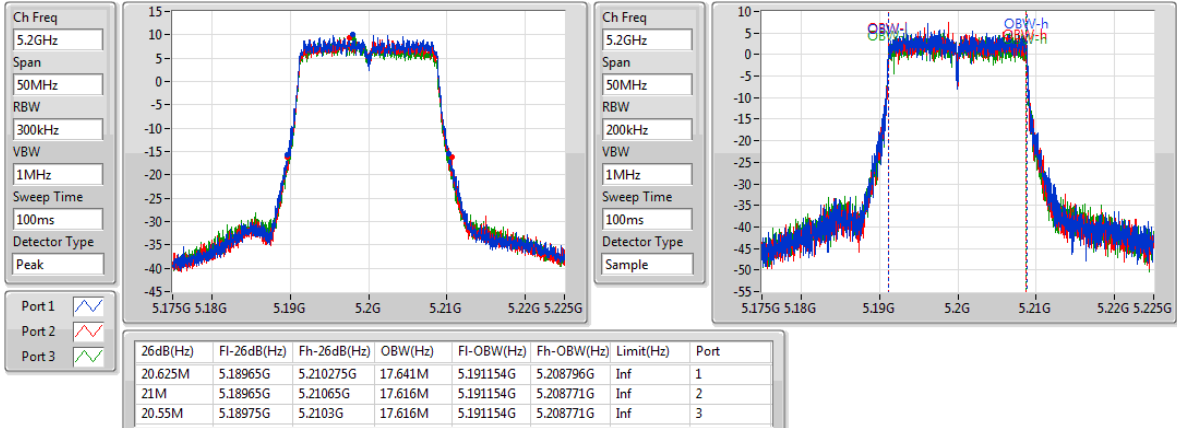

802.11ac VHT20_Nss1,(MCS0)_3TX

EBW

5200MHz