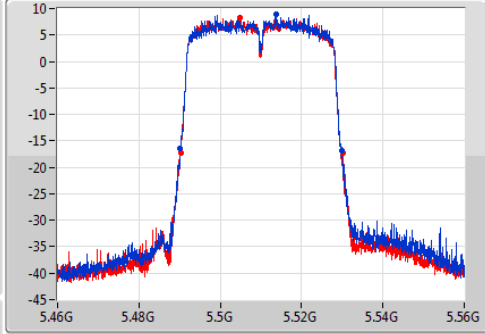

802.11ac VHT40-BF_Nss1,(MCS0)_2TX

EBW

5510MHz

Ch Freq
5.51GHz
Span
100MHz
RBW
500kHz
VBW
2MHz
Sweep Time
100ms
Detector Type
Peak

Ch Freq
5.51GHz
Span
100MHz
RBW
500kHz
VBW
2MHz
Sweep Time
100ms
Detector Type
Sample