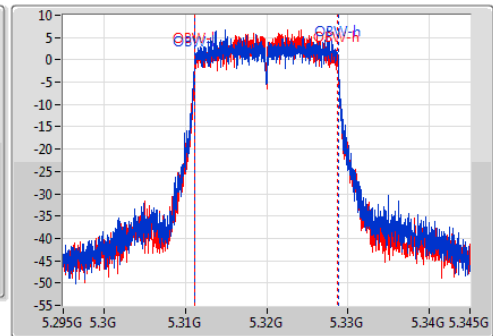

802.11ac VHT20_Nss1,(MCS0)_2TX

EBW

5320MHz

Ch Freq
5.32GHz
Span
50MHz
RBW
300kHz
VBW
1MHz
Sweep Time
100ms
Detector Type
Peak

Ch Freq
5.32GHz
Span
50MHz
RBW
200kHz
VBW
1MHz
Sweep Time
100ms
Detector Type
Sample