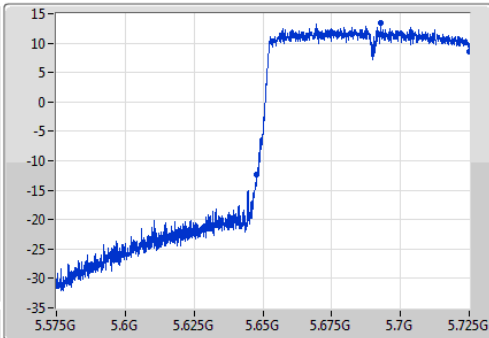

5690MHz Straddle 5.47-5.725GHz

Ch Freq: 5.65GHz
Span: 150MHz
RBW: 1MHz
VBW: 3MHz
Sweep Time: 100ms
Detector Type: Peak
Port 1

Ch Freq: 5.65GHz
Span: 150MHz
RBW: 1MHz
VBW: 3MHz
Sweep Time: 100ms
Detector Type: Sample