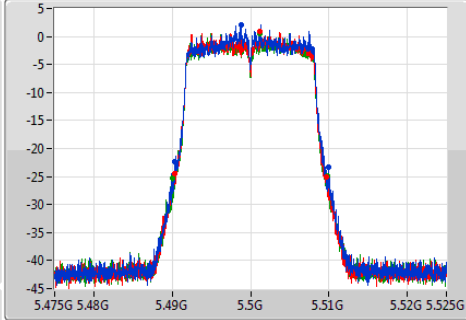

802.11a_(6Mbps)_3TX

EBW

5500MHz

Ch Freq: 5.5GHz
 Span: 50MHz
 RBW: 200kHz
 VBW: 1MHz
 Sweep Time: 100ms
 Detector Type: Peak

Ch Freq: 5.5GHz
 Span: 50MHz
 RBW: 200kHz
 VBW: 1MHz
 Sweep Time: 100ms
 Detector Type: Peak