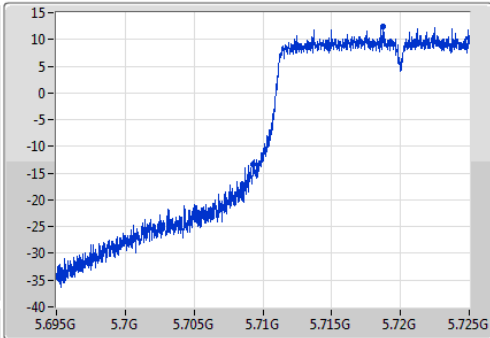

Ch Freq: 5.71GHz
Span: 30MHz
RBW: 200kHz
VBW: 1MHz
Sweep Time: 100ms
Detector Type: Sample