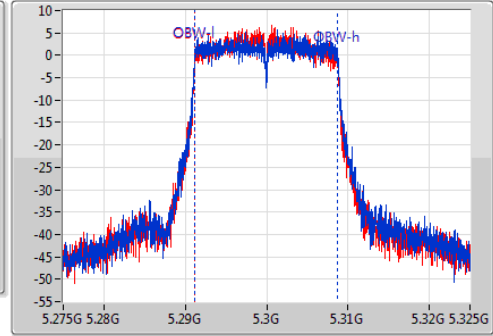

Port 1
Port 2

26dB(Hz)	Fl-26dB(Hz)	Fh-26dB(Hz)	OBW(Hz)	Fl-OBW(Hz)	Fh-OBW(Hz)	Limit(Hz)	Port
20.675M	5.28975G	5.310425G	17.616M	5.291154G	5.308771G	Inf	1
19.7M	5.290025G	5.309725G	17.491M	5.291204G	5.308696G	Inf	2