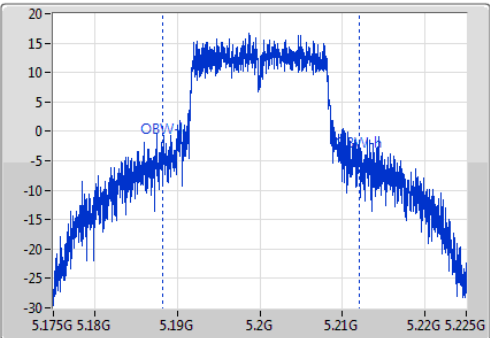

802.11a_(6Mbps)_1TX

EBW

5200MHz

Ch Freq: 5.2GHz
 Span: 50MHz
 RBW: 500kHz
 VBW: 2MHz
 Sweep Time: 100ms
 Detector Type: Peak

Ch Freq: 5.2GHz
 Span: 50MHz
 RBW: 300kHz
 VBW: 1MHz
 Sweep Time: 100ms
 Detector Type: Sample