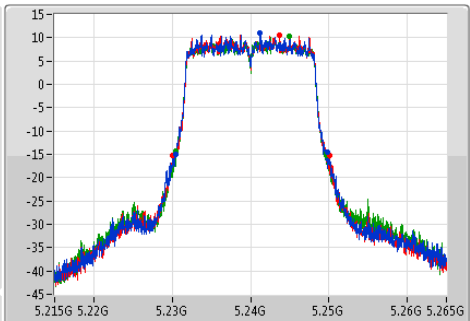

Ch Freq: 5.24GHz
Span: 50MHz
RBW: 200kHz
VBW: 1MHz
Sweep Time: 100ms
Detector Type: Sample