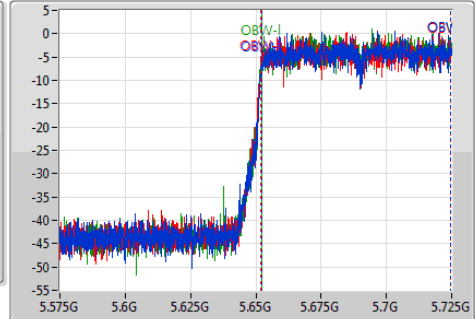

802.11ac VHT80-BF_Nss1,(MCS0)_3TX

EBW

5690MHz Straddle 5.47-5.725GHz

Ch Freq
5.65GHz
Span
150MHz
RBW
1MHz
VBW
3MHz
Sweep Time
100ms
Detector Type
Peak

Ch Freq
5.65GHz
Span
150MHz
RBW
1MHz
VBW
3MHz
Sweep Time
100ms
Detector Type
Sample