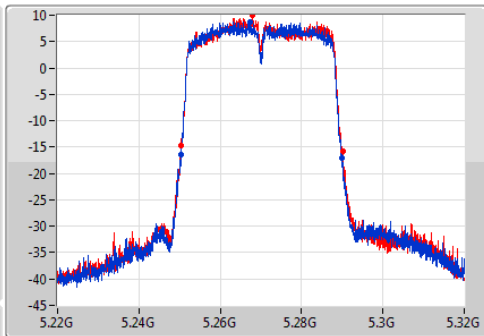

Ch Freq: 5.27GHz
Span: 100MHz
RBW: 500kHz
VBW: 2MHz
Sweep Time: 100ms
Detector Type: Sample