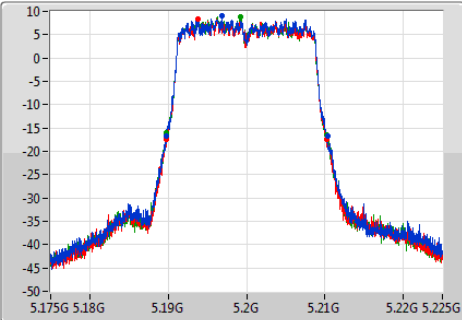

Ch Freq: 5.2GHz
Span: 50MHz
RBW: 200kHz
VBW: 1MHz
Sweep Time: 100ms
Detector Type: Sample