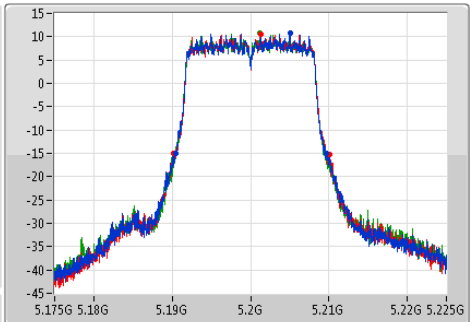

Ch Freq: 5.2GHz
Span: 50MHz
RBW: 200kHz
VBW: 1MHz
Sweep Time: 100ms
Detector Type: Sample