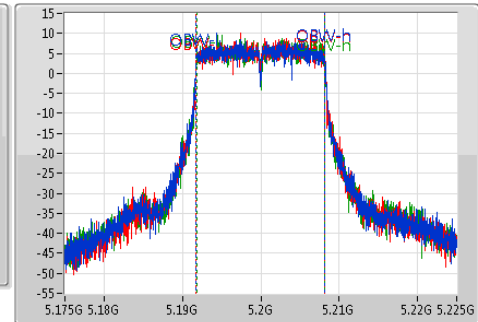

802.11a_(6Mbps)_3TX

EBW

5200MHz

Ch Freq: 5.2GHz
 Span: 50MHz
 RBW: 200kHz
 VBW: 1MHz
 Sweep Time: 100ms
 Detector Type: Peak

Ch Freq: 5.2GHz
 Span: 50MHz
 RBW: 200kHz
 VBW: 1MHz
 Sweep Time: 100ms
 Detector Type: Sample