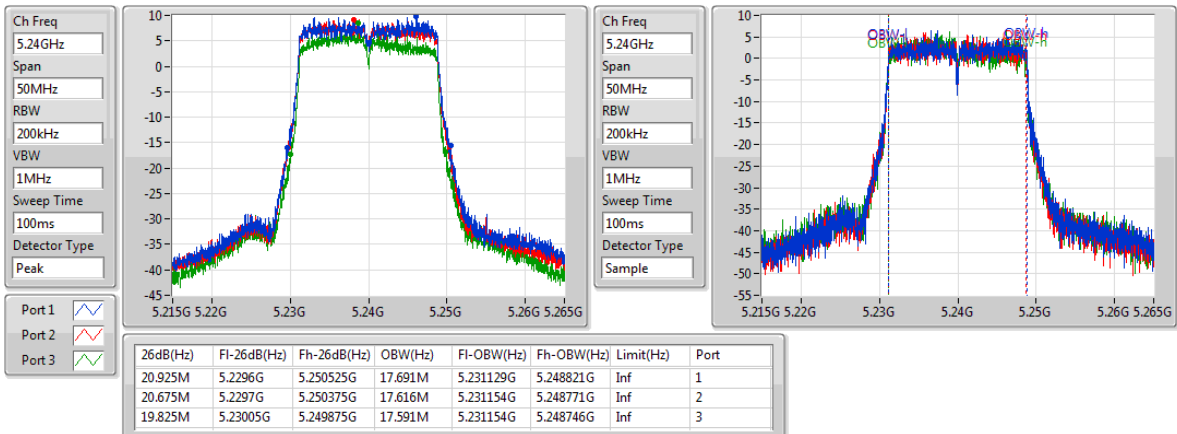

802.11ac VHT20_Nss1,(MCS0)_3TX

EBW

5240MHz