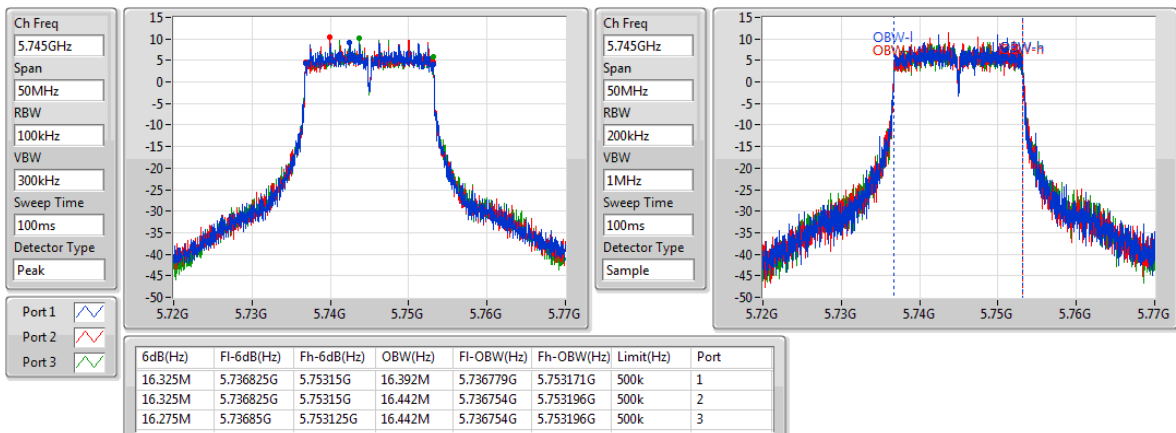

802.11a_(6Mbps)_3TX

EBW

5720MHz Straddle 5.47-5.725GHz

802.11a_(6Mbps)_3TX

EBW

5720MHz Straddle 5.725-5.85GHz

802.11a_(6Mbps)_3TX

EBW

5745MHz