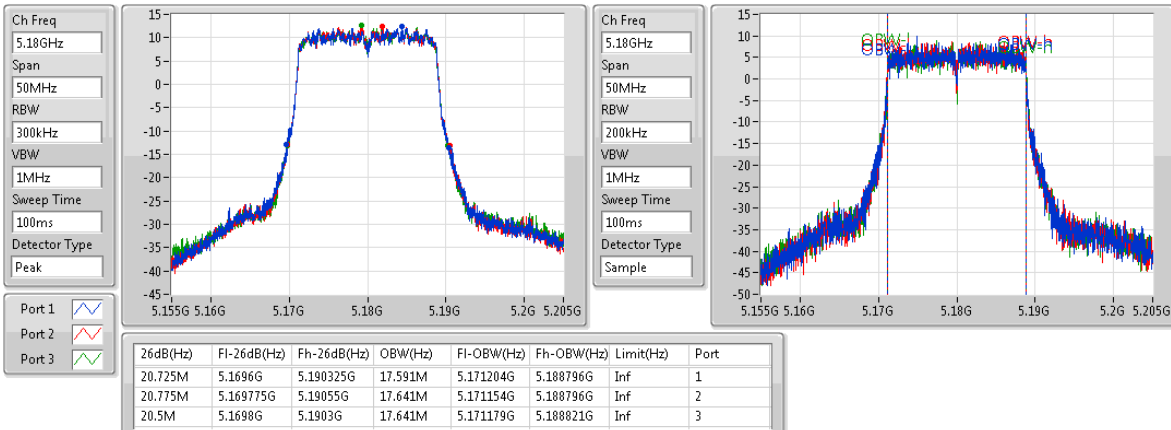

802.11a_(6Mbps)_3TX

EBW

5785MHz

802.11a_(6Mbps)_3TX

EBW

5825MHz

802.11ac VHT20_Nss1,(MCS0)_3TX

EBW

5180MHz