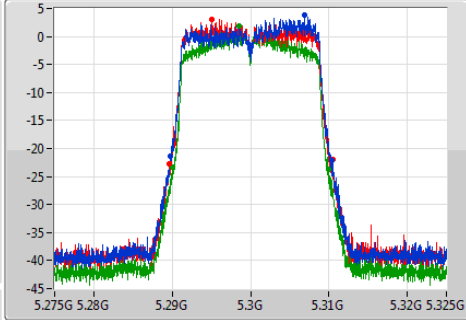

VBW
1MHz

Sweep Time
100ms

Detector Type
Peak

Port 1

Port 2

Port 3

Ch Freq
5.3GHz

Span
50MHz