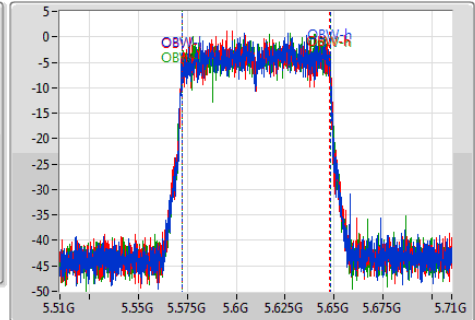

802.11ac VHT80-BF_Nss1,(MCS0)_3TX

EBW

5610MHz

Ch Freq
5.61GHz
Span
200MHz
RBW
1MHz
VBW
3MHz
Sweep Time
100ms
Detector Type
Peak

Ch Freq
5.61GHz
Span
200MHz
RBW
1MHz
VBW
3MHz
Sweep Time
100ms
Detector Type
Sample