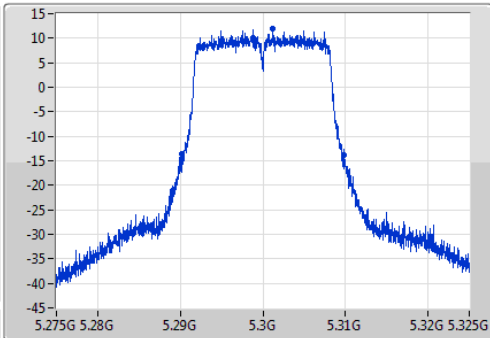

5300MHz

Ch Freq
5.3GHz

Span
50MHz

RBW
200kHz

VBW
1MHz

Sweep Time
100ms

Detector Type
Peak

Ch Freq
5.3GHz

Span
50MHz

RBW
200kHz

VBW
1MHz

Sweep Time
100ms

Detector Type
Sample