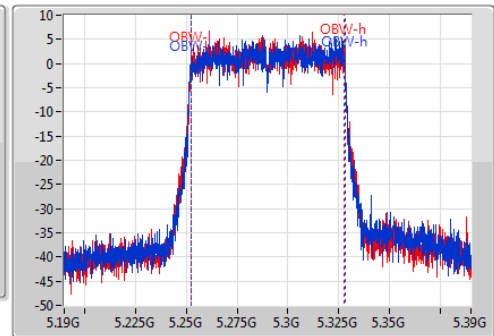

Port 1: [Blue Arrow]
 Port 2: [Red Arrow]

26dB(Hz)	Fl-26dB(Hz)	Fh-26dB(Hz)	OBW(Hz)	Fl-OBW(Hz)	Fh-OBW(Hz)	Limit(Hz)	Port
84.9M	5.2477G	5.3326G	75.862M	5.252119G	5.327981G	Inf	1
85.5M	5.2476G	5.3331G	75.662M	5.252219G	5.327881G	Inf	2