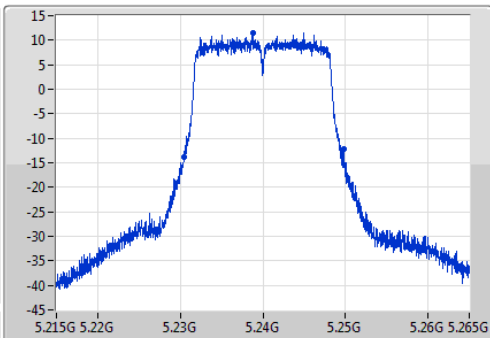

5240MHz

Ch Freq: 5.24GHz
Span: 50MHz
RBW: 200kHz
VBW: 1MHz
Sweep Time: 100ms
Detector Type: Peak

Ch Freq: 5.24GHz
Span: 50MHz
RBW: 200kHz
VBW: 1MHz
Sweep Time: 100ms
Detector Type: Sample