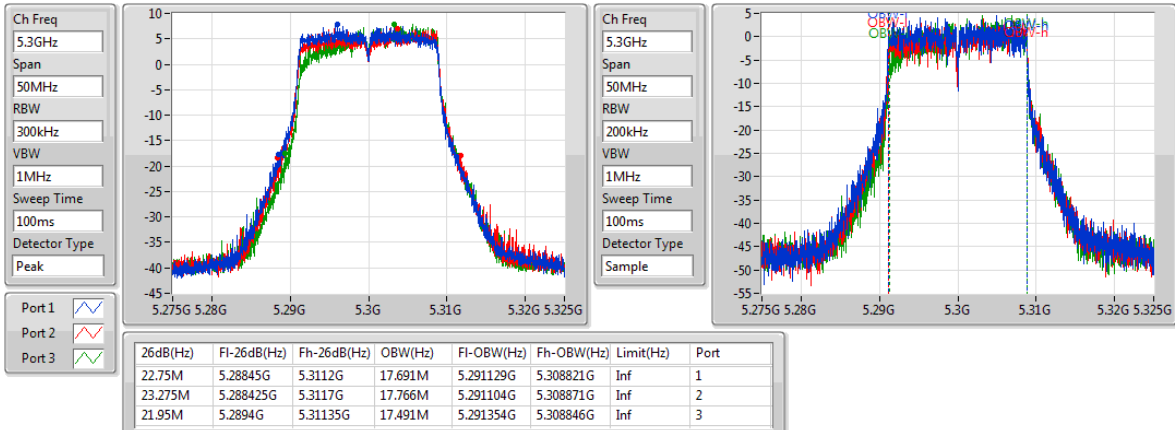

802.11ac VHT20-BF_Nss1,(MCS0)_3TX

EBW

5300MHz