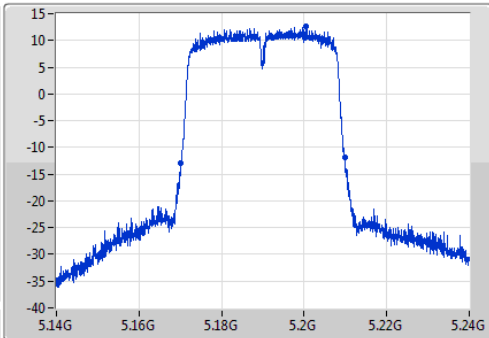

Ch Freq
5.19GHz
Span
100MHz
RBW
500kHz
VBW
2MHz
Sweep Time
100ms
Detector Type
Sample