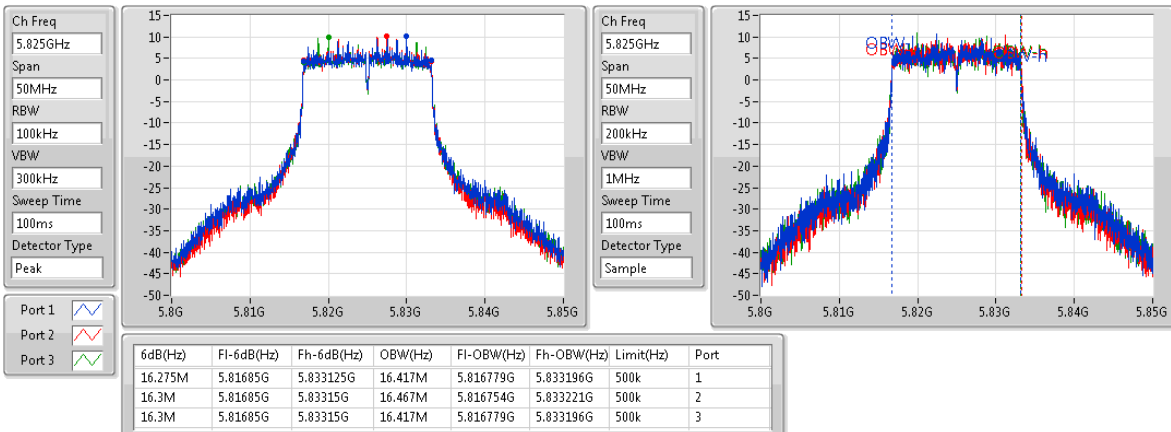

5745MHz

802.11a_(6Mbps)_3TX

EBW

5785MHz

802.11a_(6Mbps)_3TX

EBW

5825MHz

802.11ac VHT20_Nss1,(MCS0)_3TX