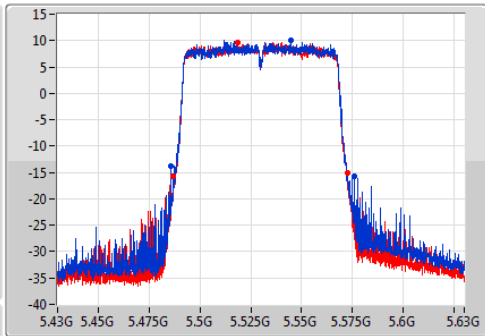

802.11ac VHT80_Nss1,(MCS0)_2TX

EBW

5530MHz

Ch Freq: 5.53GHz
Span: 200MHz
RBW: 1MHz
VBW: 3MHz
Sweep Time: 100ms
Detector Type: Peak

Ch Freq: 5.53GHz
Span: 200MHz
RBW: 1MHz
VBW: 3MHz
Sweep Time: 100ms
Detector Type: Sample