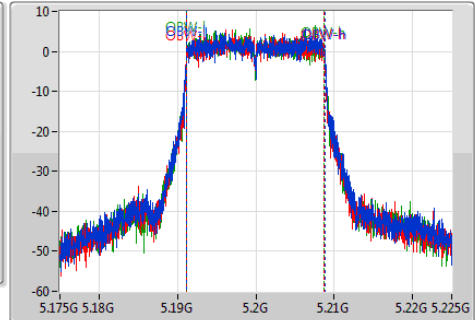

802.11ac VHT20-BF_Nss1,(MCS0)_3TX

EBW

5200MHz

Ch Freq: 5.2GHz
 Span: 50MHz
 RBW: 300kHz
 VBW: 1MHz
 Sweep Time: 100ms
 Detector Type: Peak

Port 1
 Port 2
 Port 3

Ch Freq: 5.2GHz
 Span: 50MHz
 RBW: 200kHz
 VBW: 1MHz
 Sweep Time: 100ms
 Detector Type: Sample