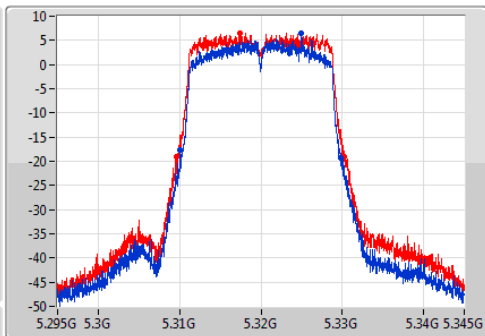

802.11ac VHT20-BF_Nss1,(MCS0)_2TX

EBW

5320MHz

Ch Freq: 5.32GHz
Span: 50MHz
RBW: 300kHz
VBW: 1MHz
Sweep Time: 100ms
Detector Type: Peak

Ch Freq: 5.32GHz
Span: 50MHz
RBW: 200kHz
VBW: 1MHz
Sweep Time: 100ms
Detector Type: Sample