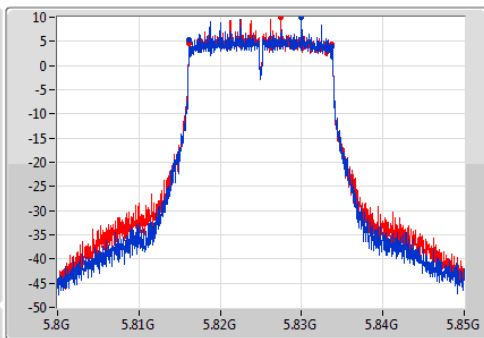

Ch Freq: 5.825GHz
Span: 50MHz
RBW: 200kHz
VBW: 1MHz
Sweep Time: 100ms
Detector Type: Sample