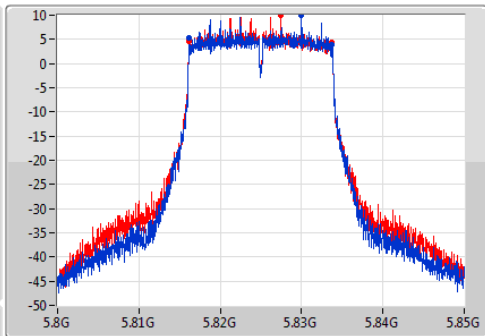

Ch Freq: 5.825GHz
Span: 50MHz
RBW: 200kHz
VBW: 1MHz
Sweep Time: 100ms
Detector Type: Sample