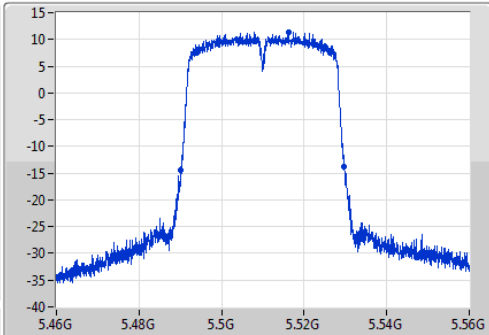

Ch Freq
5.51GHz
Span
100MHz
RBW
500kHz
VBW
2MHz
Sweep Time
100ms
Detector Type
Sample