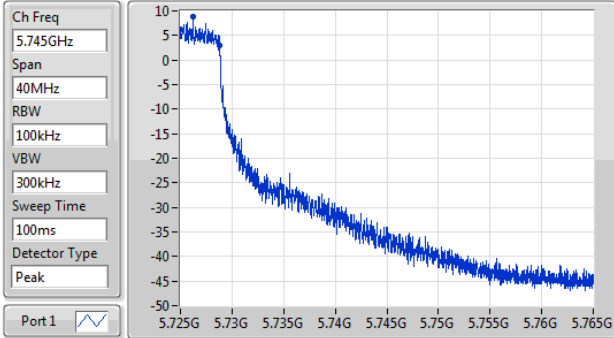

802.11ac VHT20_Nss1,(MCS0)_1TX

EBW

5720MHz Straddle 5.725-5.85GHz

6dB(Hz)	Fl-6dB(Hz)	Fh-6dB(Hz)	OBW(Hz)	Fl-OBW(Hz)	Fh-OBW(Hz)	Limit(Hz)	Port
3.78M	5.725G	5.72878G	4.098M	5.72503G	5.729128G	500k	1

802.11ac VHT20_Nss1,(MCS0)_1TX

EBW