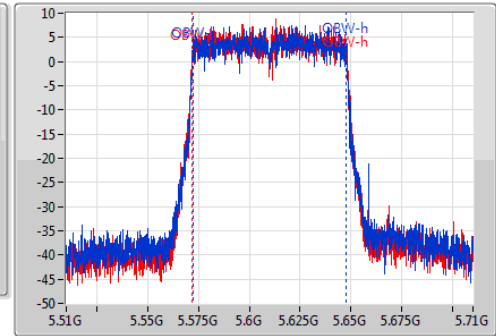

802.11ac VHT80-BF_Nss1,(MCS0)_2TX

EBW

5530MHz

Ch Freq: 5.53GHz
Span: 200MHz
RBW: 1MHz
VBW: 3MHz
Sweep Time: 100ms
Detector Type: Peak

Ch Freq: 5.53GHz
Span: 200MHz
RBW: 1MHz
VBW: 3MHz
Sweep Time: 100ms
Detector Type: Sample

Port 1: [Blue line]
Port 2: [Red line]

26dB(Hz)	Fl-26dB(Hz)	Fh-26dB(Hz)	OBW(Hz)	Fl-OBW(Hz)	Fh-OBW(Hz)	Limit(Hz)	Port
88.7M	5.4874G	5.5761G	75.962M	5.492019G	5.567981G	Inf	1
85M	5.4876G	5.5726G	75.662M	5.492119G	5.567781G	Inf	2

802.11ac VHT80-BF_Nss1,(MCS0)_2TX

EBW

5610MHz

Ch Freq: 5.61GHz
Span: 200MHz
RBW: 1MHz
VBW: 3MHz
Sweep Time: 100ms
Detector Type: Peak

Ch Freq: 5.61GHz
Span: 200MHz
RBW: 1MHz
VBW: 3MHz
Sweep Time: 100ms
Detector Type: Sample

Port 1: [Blue line]
Port 2: [Red line]

26dB(Hz)	Fl-26dB(Hz)	Fh-26dB(Hz)	OBW(Hz)	Fl-OBW(Hz)	Fh-OBW(Hz)	Limit(Hz)	Port
84.3M	5.5679G	5.6522G	75.762M	5.572119G	5.647881G	Inf	1
87.6M	5.5676G	5.6552G	75.862M	5.572019G	5.647881G	Inf	2

802.11ac VHT80-BF_Nss1,(MCS0)_2TX

EBW

5690MHz Straddle 5.47-5.725GHz

Ch Freq: 5.65GHz
Span: 150MHz
RBW: 1MHz
VBW: 3MHz
Sweep Time: 100ms
Detector Type: Peak

Ch Freq: 5.65GHz
Span: 150MHz
RBW: 1MHz
VBW: 3MHz
Sweep Time: 100ms
Detector Type: Sample

Port 1: [Blue line]
Port 2: [Red line]

26dB(Hz)	Fl-26dB(Hz)	Fh-26dB(Hz)	OBW(Hz)	Fl-OBW(Hz)	Fh-OBW(Hz)	Limit(Hz)	Port
77.625M	5.647375G	5.725G	72.564M	5.652024G	5.724588G	Inf	1
77.625M	5.647375G	5.725G	72.414M	5.652174G	5.724588G	Inf	2