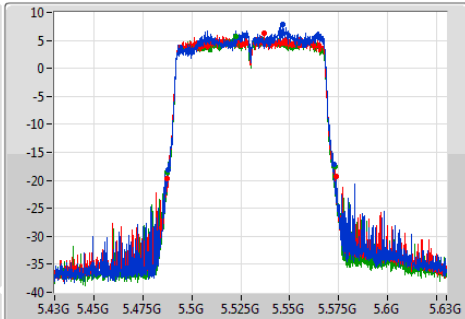

802.11ac VHT80_Nss1,(MCS0)_3TX

EBW

5530MHz

Ch Freq
5.53GHz
Span
200MHz
RBW
1MHz
VBW
3MHz
Sweep Time
100ms
Detector Type
Peak

Ch Freq
5.53GHz
Span
200MHz
RBW
1MHz
VBW
3MHz
Sweep Time
100ms
Detector Type
Sample