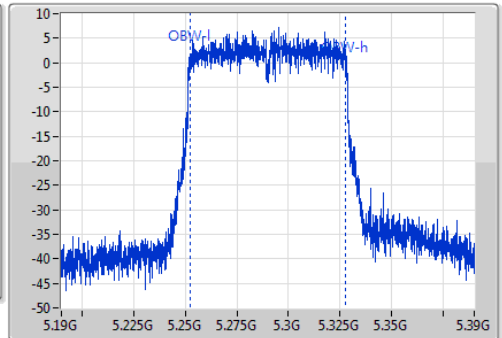

Detector Type
Peak

Port 1

Ch Freq
5.29GHz

Span
200MHz

RBW
1MHz

VBW
3MHz

Sweep Time
100ms

Detector Type
Sample