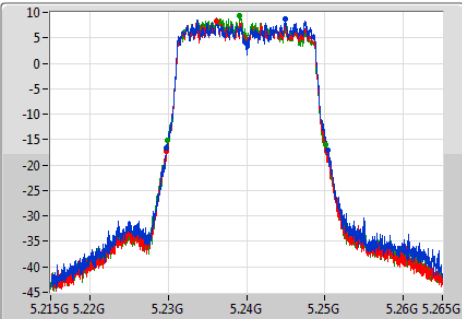

Ch Freq: 5.24GHz
Span: 50MHz
RBW: 200kHz
VBW: 1MHz
Sweep Time: 100ms
Detector Type: Sample