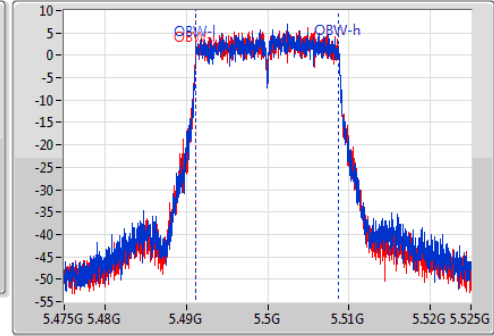

802.11ac VHT20-BF_Nss1,(MCS0)_2TX

EBW

5500MHz

Ch Freq: 5.5GHz
 Span: 50MHz
 RBW: 300kHz
 VBW: 1MHz
 Sweep Time: 100ms
 Detector Type: Peak

Ch Freq: 5.5GHz
 Span: 50MHz
 RBW: 200kHz
 VBW: 1MHz
 Sweep Time: 100ms
 Detector Type: Sample