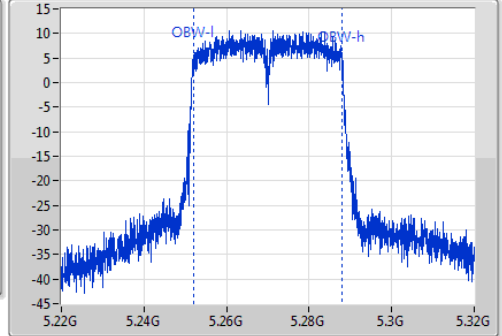

802.11ac VHT40_Nss1,(MCS0)_1TX

EBW

5270MHz

Ch Freq
5.27GHz
Span
100MHz
RBW
500kHz
VBW
2MHz
Sweep Time
100ms
Detector Type
Peak
Port 1

Ch Freq
5.27GHz
Span
100MHz
RBW
500kHz
VBW
2MHz
Sweep Time
100ms
Detector Type
Sample