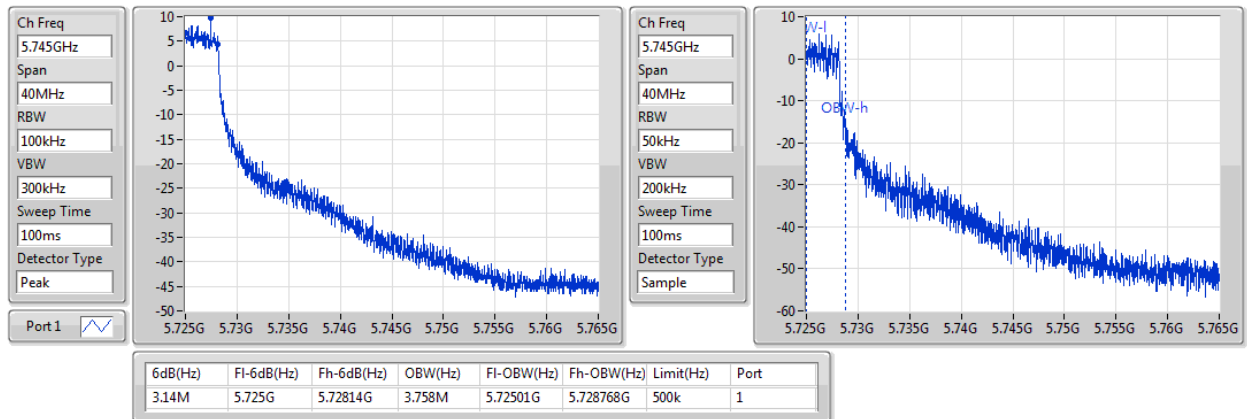

802.11a_(6Mbps)_1TX

EBW

5720MHz Straddle 5.47-5.725GHz

802.11a_(6Mbps)_1TX

EBW

5720MHz Straddle 5.725-5.85GHz

802.11a_(6Mbps)_1TX

EBW