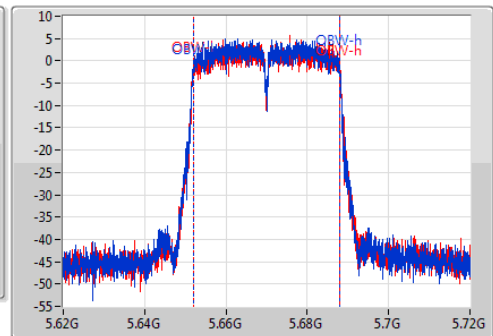

EBW

5670MHz

Ch Freq: 5.67GHz
 Span: 100MHz
 RBW: 500kHz
 VBW: 2MHz
 Sweep Time: 100ms
 Detector Type: Peak

Ch Freq: 5.67GHz
 Span: 100MHz
 RBW: 500kHz
 VBW: 2MHz
 Sweep Time: 100ms
 Detector Type: Sample