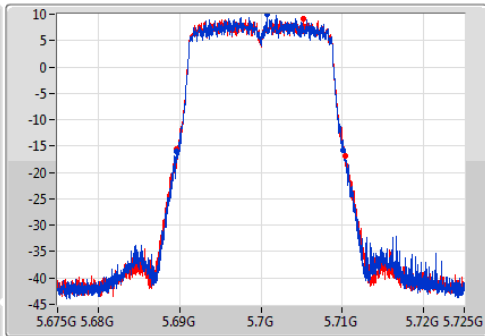

Ch Freq: 5.7GHz
Span: 50MHz
RBW: 200kHz
VBW: 1MHz
Sweep Time: 100ms
Detector Type: Sample