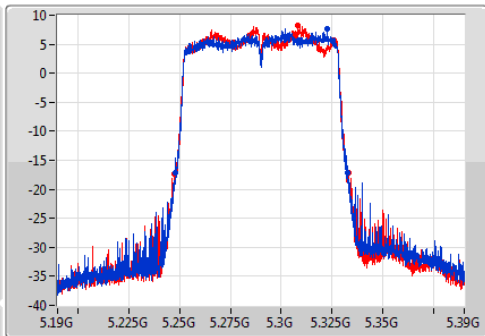

802.11ac VHT80_Nss1,(MCS0)_2TX

EBW

5290MHz

Ch Freq: 5.29GHz
Span: 200MHz
RBW: 1MHz
VBW: 3MHz
Sweep Time: 100ms
Detector Type: Peak

Ch Freq: 5.29GHz
Span: 200MHz
RBW: 1MHz
VBW: 3MHz
Sweep Time: 100ms
Detector Type: Sample