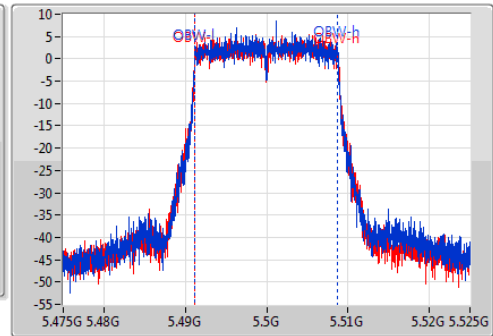

802.11ac VHT20_Nss1,(MCS0)_2TX

EBW

5500MHz

Ch Freq
5.5GHz
Span
50MHz
RBW
300kHz
VBW
1MHz
Sweep Time
100ms
Detector Type
Peak

Ch Freq
5.5GHz
Span
50MHz
RBW
200kHz
VBW
1MHz
Sweep Time
100ms
Detector Type
Sample