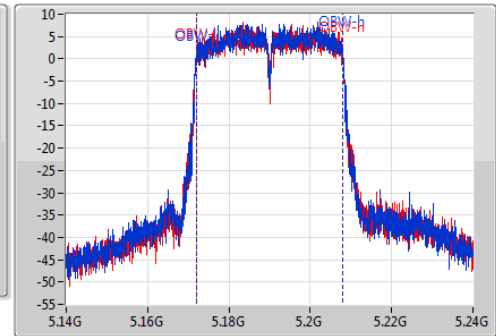

26dB(Hz)	Fl-26dB(Hz)	Fh-26dB(Hz)	OBW(Hz)	Fl-OBW(Hz)	Fh-OBW(Hz)	Limit(Hz)	Port
39.75M	5.1702G	5.20995G	35.932M	5.172059G	5.207991G	Inf	1
39.75M	5.17025G	5.21G	35.932M	5.172009G	5.207941G	Inf	2