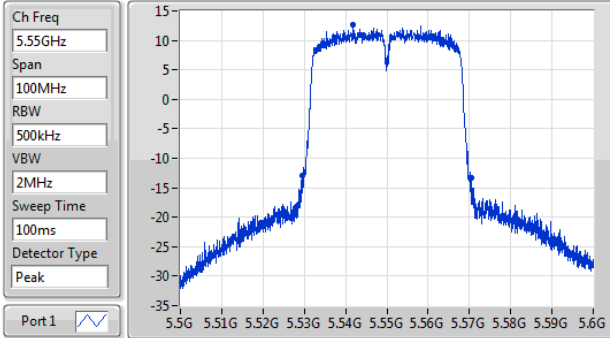

802.11ac VHT40_Nss1,(MCS0)_1TX

EBW

5550MHz

26dB(Hz)	Fl-26dB(Hz)	Fh-26dB(Hz)	OBW(Hz)	Fl-OBW(Hz)	Fh-OBW(Hz)	Limit(Hz)	Port
40.9M	5.52965G	5.57055G	36.082M	5.531909G	5.567991G	Inf	1