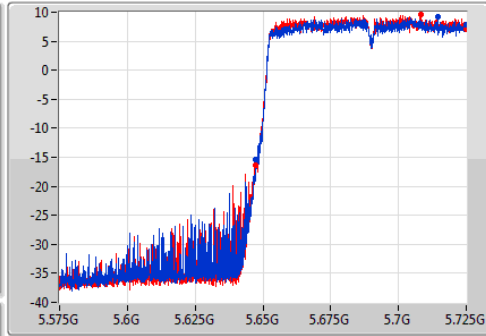

802.11ac VHT80-BF_Nss1,(MCS0)_2TX

EBW

5690MHz Straddle 5.47-5.725GHz

Ch Freq: 5.65GHz
Span: 150MHz
RBW: 1MHz
VBW: 3MHz
Sweep Time: 100ms
Detector Type: Peak

Ch Freq: 5.65GHz
Span: 150MHz
RBW: 1MHz
VBW: 3MHz
Sweep Time: 100ms
Detector Type: Sample