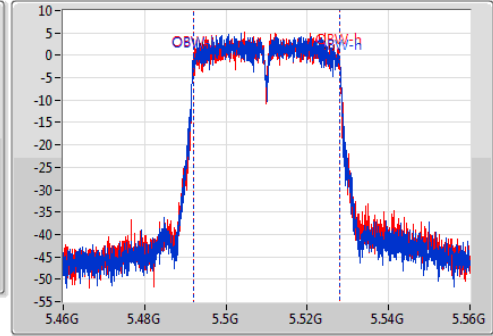

802.11ac VHT40-BF_Nss1,(MCS0)_2TX

EBW

5510MHz

Ch Freq: 5.51GHz
 Span: 100MHz
 RBW: 500kHz
 VBW: 2MHz
 Sweep Time: 100ms
 Detector Type: Peak

Ch Freq: 5.51GHz
 Span: 100MHz
 RBW: 500kHz
 VBW: 2MHz
 Sweep Time: 100ms
 Detector Type: Sample