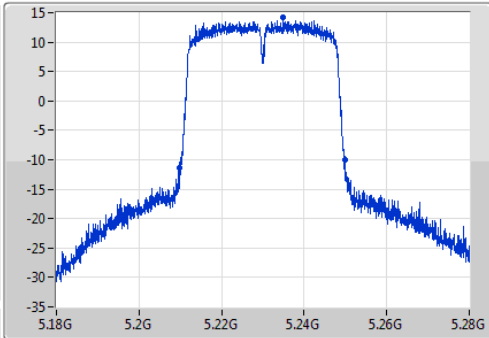

Ch Freq
5.23GHz
Span
100MHz
RBW
500kHz
VBW
2MHz
Sweep Time
100ms
Detector Type
Sample