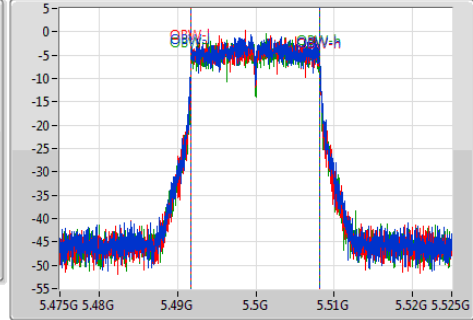

802.11a_(6Mbps)_3TX

EBW

5500MHz

Ch Freq: 5.5GHz
 Span: 50MHz
 RBW: 200kHz
 VBW: 1MHz
 Sweep Time: 100ms
 Detector Type: Peak

Ch Freq: 5.5GHz
 Span: 50MHz
 RBW: 200kHz
 VBW: 1MHz
 Sweep Time: 100ms
 Detector Type: Peak

802.11a_(6Mbps)_3TX

EBW

5580MHz

Ch Freq: 5.58GHz
 Span: 50MHz
 RBW: 200kHz
 VBW: 1MHz
 Sweep Time: 100ms
 Detector Type: Peak

Ch Freq: 5.58GHz
 Span: 50MHz
 RBW: 200kHz
 VBW: 1MHz
 Sweep Time: 100ms
 Detector Type: Peak