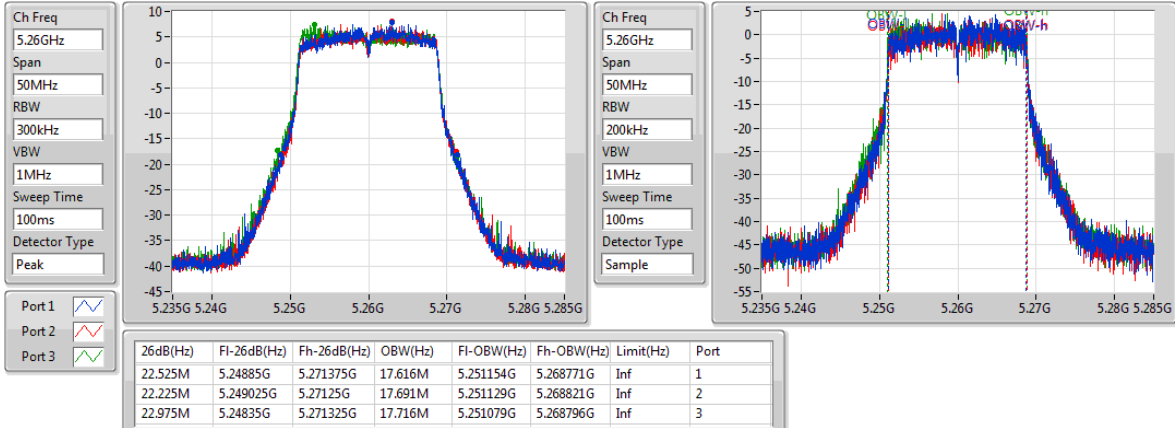

802.11ac VHT20-BF_Nss1,(MCS0)_3TX

EBW

5260MHz