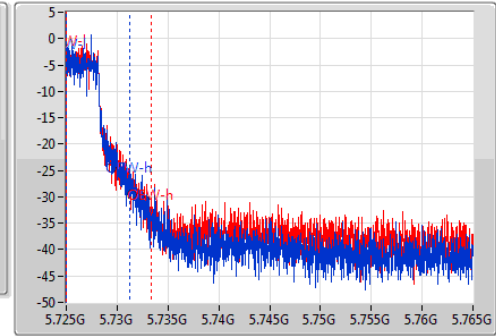

802.11ac VHT80_Nss1,(MCS0)_2TX

EBW

5690MHz Straddle 5.725-5.85GHz

Ch Freq: 5.745GHz
 Span: 40MHz
 RBW: 100kHz
 VBW: 300kHz
 Sweep Time: 100ms
 Detector Type: Peak

Ch Freq: 5.745GHz
 Span: 40MHz
 RBW: 100kHz
 VBW: 300kHz
 Sweep Time: 100ms
 Detector Type: Sample