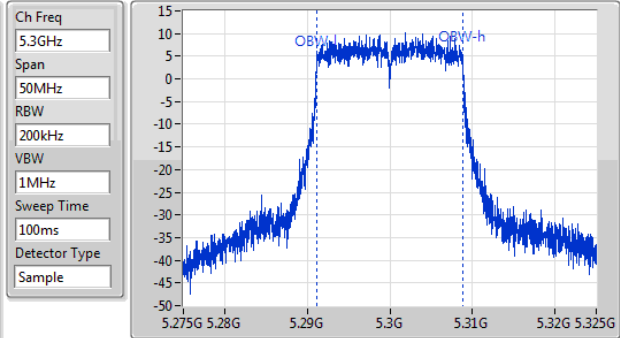

802.11ac VHT20_Nss1,(MCS0)_1TX

EBW

5300MHz

26dB(Hz)	Fl-26dB(Hz)	Fh-26dB(Hz)	OBW(Hz)	Fl-OBW(Hz)	Fh-OBW(Hz)	Limit(Hz)	Port
20.65M	5.2897G	5.31035G	17.616M	5.291179G	5.308796G	Inf	1