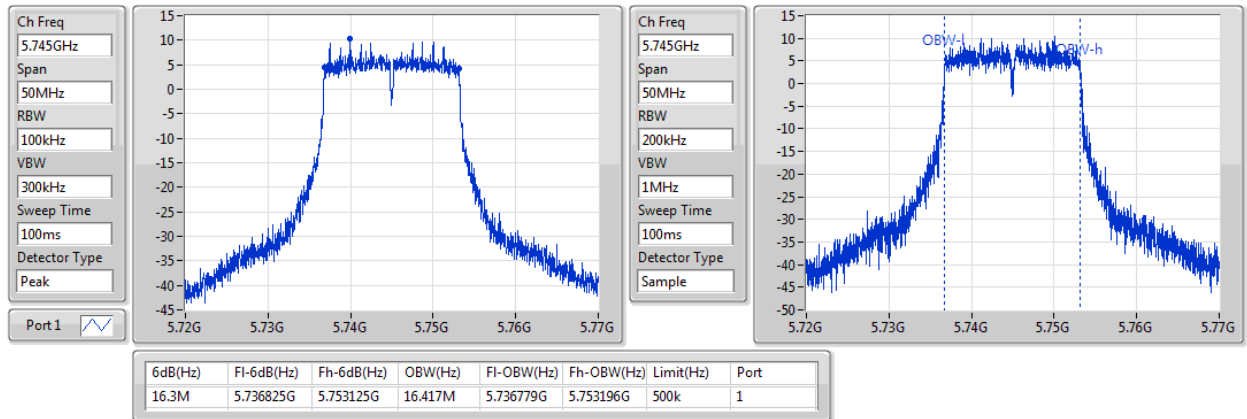

802.11a_(6Mbps)_1TX

EBW

5720MHz Straddle 5.47-5.725GHz

802.11a_(6Mbps)_1TX

EBW

5720MHz Straddle 5.725-5.85GHz

802.11a_(6Mbps)_1TX

EBW

5745MHz