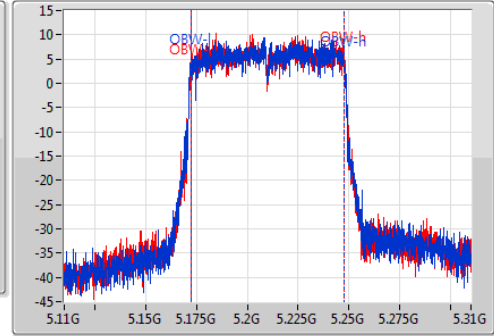

802.11ac VHT80_Nss1,(MCS0)_2TX

EBW

5210MHz

Ch Freq: 5.21GHz
Span: 200MHz
RBW: 1MHz
VBW: 3MHz
Sweep Time: 100ms
Detector Type: Peak

Ch Freq: 5.21GHz
Span: 200MHz
RBW: 1MHz
VBW: 3MHz
Sweep Time: 100ms
Detector Type: Sample

Port 1: [Blue Arrow]
Port 2: [Red Arrow]

26dB(Hz)	Fl-26dB(Hz)	Fh-26dB(Hz)	OBW(Hz)	Fl-OBW(Hz)	Fh-OBW(Hz)	Limit(Hz)	Port
88.1M	5.1654G	5.2535G	75.762M	5.172119G	5.247881G	Inf	1
86.5M	5.1683G	5.2548G	75.562M	5.172319G	5.247881G	Inf	2

802.11ac VHT80_Nss1,(MCS0)_2TX

EBW

5290MHz

Ch Freq: 5.29GHz
Span: 200MHz
RBW: 1MHz
VBW: 3MHz
Sweep Time: 100ms
Detector Type: Peak

Ch Freq: 5.29GHz
Span: 200MHz
RBW: 1MHz
VBW: 3MHz
Sweep Time: 100ms
Detector Type: Sample

Port 1: [Blue Arrow]
Port 2: [Red Arrow]

26dB(Hz)	Fl-26dB(Hz)	Fh-26dB(Hz)	OBW(Hz)	Fl-OBW(Hz)	Fh-OBW(Hz)	Limit(Hz)	Port
84.9M	5.2477G	5.3326G	75.862M	5.252119G	5.327981G	Inf	1
85.5M	5.2476G	5.3331G	75.662M	5.252219G	5.327881G	Inf	2

802.11ac VHT80_Nss1,(MCS0)_2TX

EBW

5530MHz

Ch Freq: 5.53GHz
Span: 200MHz
RBW: 1MHz
VBW: 3MHz
Sweep Time: 100ms
Detector Type: Peak

Ch Freq: 5.53GHz
Span: 200MHz
RBW: 1MHz
VBW: 3MHz
Sweep Time: 100ms
Detector Type: Sample

Port 1: [Blue Arrow]
Port 2: [Red Arrow]

26dB(Hz)	Fl-26dB(Hz)	Fh-26dB(Hz)	OBW(Hz)	Fl-OBW(Hz)	Fh-OBW(Hz)	Limit(Hz)	Port
90.2M	5.4858G	5.576G	75.662M	5.492119G	5.567781G	Inf	1
85.6M	5.4871G	5.5727G	75.662M	5.492119G	5.567781G	Inf	2