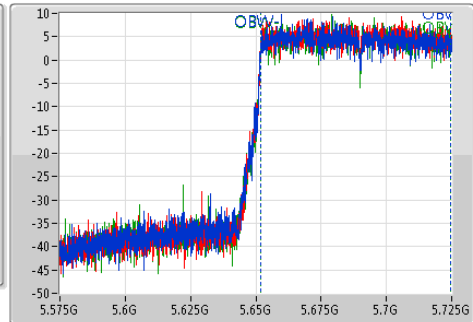

26dB(Hz)	Fl-26dB(Hz)	Fh-26dB(Hz)	OBW(Hz)	Fl-OBW(Hz)	Fh-OBW(Hz)	Limit(Hz)	Port
79.275M	5.645725G	5.725G	72.564M	5.651949G	5.724513G	Inf	1
77.4M	5.6476G	5.725G	72.564M	5.652024G	5.724588G	Inf	2
77.85M	5.64715G	5.725G	72.564M	5.652024G	5.724588G	Inf	3

802.11ac VHT80_Nss1,(MCS0)_3TX

EBW