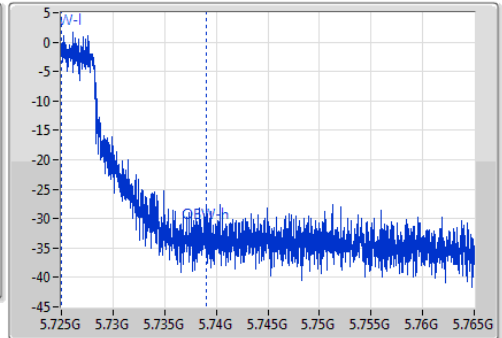

6dB(Hz)	Fl-6dB(Hz)	Fh-6dB(Hz)	OBW(Hz)	Fl-OBW(Hz)	Fh-OBW(Hz)	Limit(Hz)	Port
3.14M	5.725G	5.72814G	14.053M	5.72501G	5.739063G	500k	1

For Set 4 antennas / 2TX:
<For Non-Beamforming Mode>
Summary

Mode	Max-N dB (Hz)	Max-OBW (Hz)	ITU-Code	Min-N dB (Hz)	Min-OBW (Hz)
802.11a_(6Mbps)_2TX	-	-	-	-	-
5.15-5.25GHz	20.325M	16.467M	16M5D1D	19.7M	16.392M
5.25-5.35GHz	19.425M	16.442M	16M4D1D	19.025M	16.317M
5.47-5.725GHz	19.8M	16.417M	16M4D1D	14.625M	13.178M
5.725-5.85GHz	16.325M	16.992M	17M0D1D	3.14M	3.458M
802.11ac VHT20_Nss1,(MCS0)_2TX	-	-	-	-	-
5.15-5.25GHz	21.425M	17.691M	17M7D1D	20.7M	17.616M
5.25-5.35GHz	20.8M	17.641M	17M6D1D	19.7M	17.491M
5.47-5.725GHz	20.875M	17.641M	17M6D1D	15.105M	13.793M
5.725-5.85GHz	17.55M	17.916M	17M9D1D	3.72M	3.918M
802.11ac VHT40_Nss1,(MCS0)_2TX	-	-	-	-	-
5.15-5.25GHz	50.6M	36.132M	36M1D1D	39.8M	35.982M
5.25-5.35GHz	40.05M	36.082M	36M1D1D	39.6M	35.882M
5.47-5.725GHz	39.95M	36.082M	36M1D1D	34.895M	32.779M
5.725-5.85GHz	35.6M	36.482M	36M5D1D	3.12M	3.638M
802.11ac VHT80_Nss1,(MCS0)_2TX	-	-	-	-	-
5.15-5.25GHz	88.1M	75.762M	75M8D1D	86.5M	75.562M
5.25-5.35GHz	85.5M	75.862M	75M9D1D	84.9M	75.662M
5.47-5.725GHz	90.2M	75.862M	75M9D1D	77.25M	72.489M
5.725-5.85GHz	75M	75.762M	75M8D1D	3.12M	6.177M