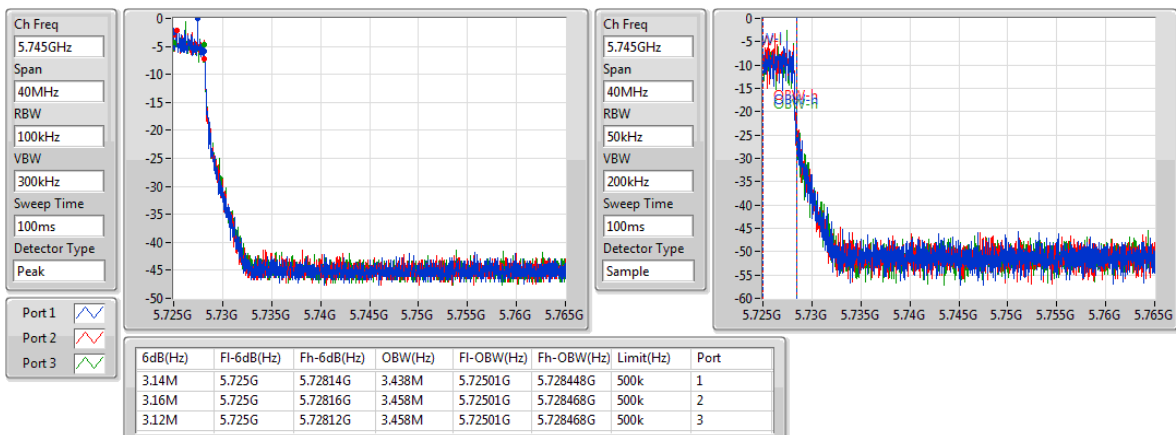

802.11a_(6Mbps)_3TX

EBW

5720MHz Straddle 5.47-5.725GHz

802.11a_(6Mbps)_3TX

EBW

5720MHz Straddle 5.725-5.85GHz

802.11a_(6Mbps)_3TX

EBW