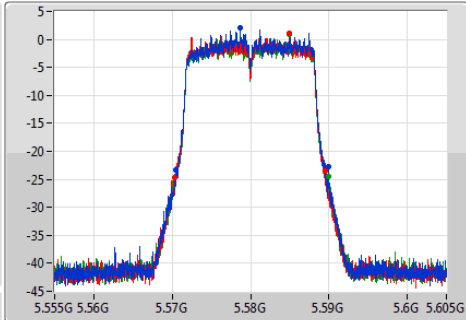

Ch Freq: 5.58GHz
Span: 50MHz
RBW: 200kHz
VBW: 1MHz
Sweep Time: 100ms
Detector Type: Peak