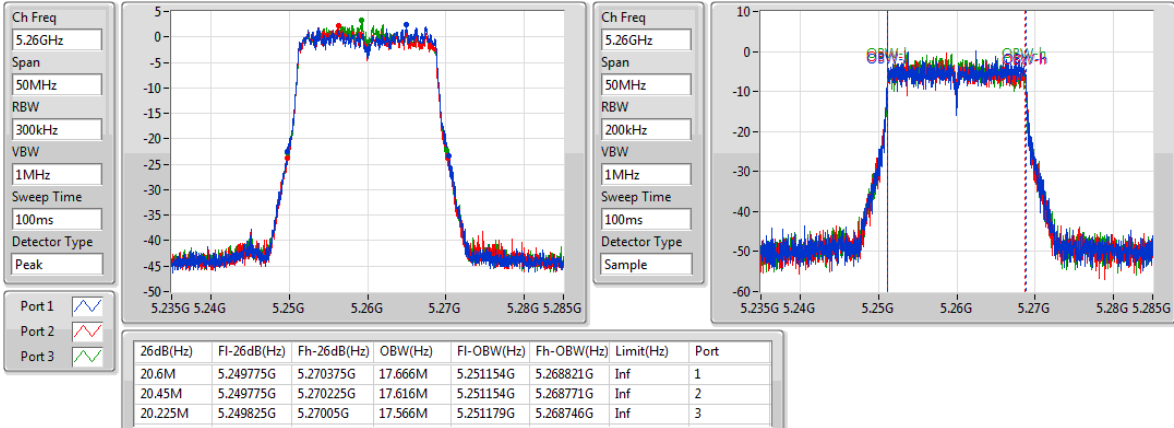

802.11ac VHT20-BF_Nss1,(MCS0)_3TX

EBW

5260MHz