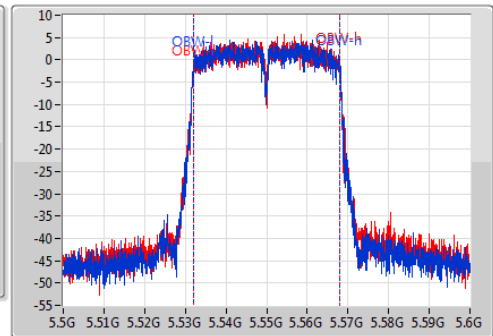

EBW

5550MHz

Ch Freq: 5.55GHz
 Span: 100MHz
 RBW: 500kHz
 VBW: 2MHz
 Sweep Time: 100ms
 Detector Type: Peak

Ch Freq: 5.55GHz
 Span: 100MHz
 RBW: 500kHz
 VBW: 2MHz
 Sweep Time: 100ms
 Detector Type: Sample