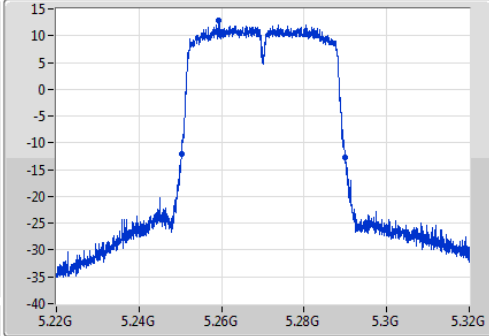

802.11ac VHT40_Nss1,(MCS0)_1TX

EBW

5270MHz

Ch Freq
5.27GHz
Span
100MHz
RBW
500kHz
VBW
2MHz
Sweep Time
100ms
Detector Type
Peak
Port 1

Ch Freq
5.27GHz
Span
100MHz
RBW
500kHz
VBW
2MHz
Sweep Time
100ms
Detector Type
Sample