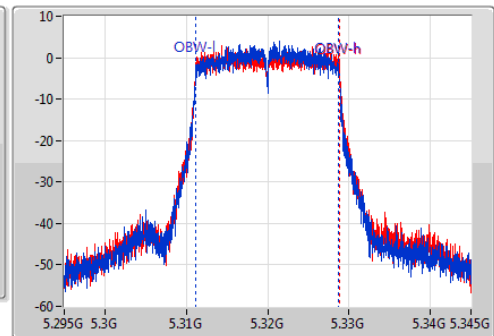

802.11ac VHT20-BF_Nss1,(MCS0)_2TX

EBW

5320MHz

Ch Freq: 5.32GHz
 Span: 50MHz
 RBW: 300kHz
 VBW: 1MHz
 Sweep Time: 100ms
 Detector Type: Peak

Ch Freq: 5.32GHz
 Span: 50MHz
 RBW: 200kHz
 VBW: 1MHz
 Sweep Time: 100ms
 Detector Type: Sample