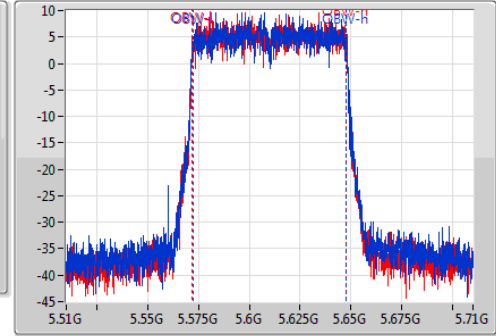

802.11ac VHT80_Nss1,(MCS0)_2TX

EBW

5610MHz

Ch Freq: 5.61GHz
 Span: 200MHz
 RBW: 1MHz
 VBW: 3MHz
 Sweep Time: 100ms
 Detector Type: Peak

Ch Freq: 5.61GHz
 Span: 200MHz
 RBW: 1MHz
 VBW: 3MHz
 Sweep Time: 100ms
 Detector Type: Sample