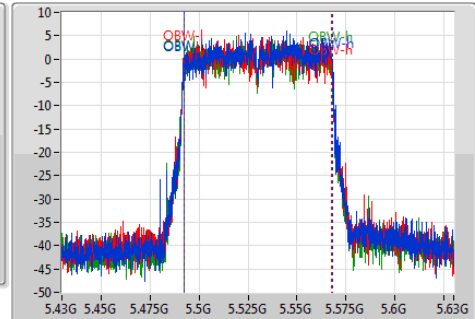

802.11ac VHT80_Nss1,(MCS0)_3TX

EBW

5530MHz

Ch Freq
5.53GHz
Span
200MHz
RBW
1MHz
VBW
3MHz
Sweep Time
100ms
Detector Type
Peak

Ch Freq
5.53GHz
Span
200MHz
RBW
1MHz
VBW
3MHz
Sweep Time
100ms
Detector Type
Sample