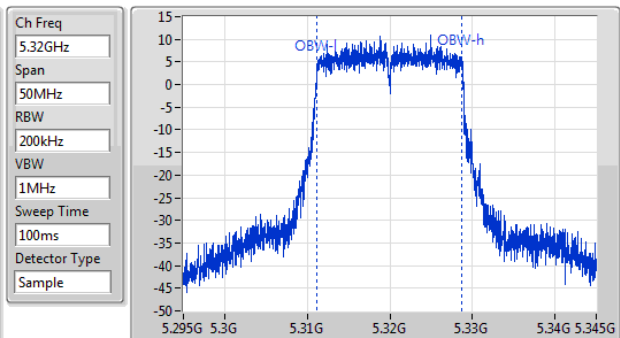

802.11ac VHT20_Nss1,(MCS0)_1TX

EBW

5320MHz

26dB(Hz)	Fl-26dB(Hz)	Fh-26dB(Hz)	OBW(Hz)	Fl-OBW(Hz)	Fh-OBW(Hz)	Limit(Hz)	Port
20.675M	5.309725G	5.3304G	17.591M	5.311179G	5.328771G	Inf	1