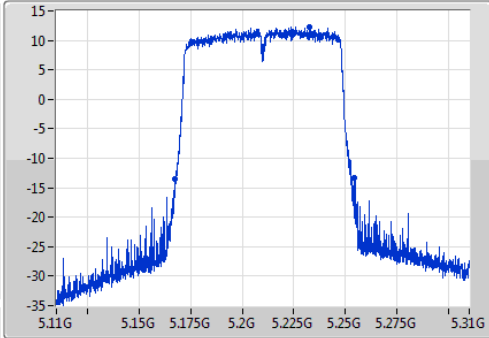

802.11ac VHT80_Nss1,(MCS0)_1TX

EBW

5210MHz

Ch Freq
5.21GHz

Span
200MHz

RBW
1MHz

VBW
3MHz

Sweep Time
100ms

Detector Type
Peak

Port 1

Ch Freq
5.21GHz

Span
200MHz

RBW
1MHz

VBW
3MHz

Sweep Time
100ms

Detector Type
Sample