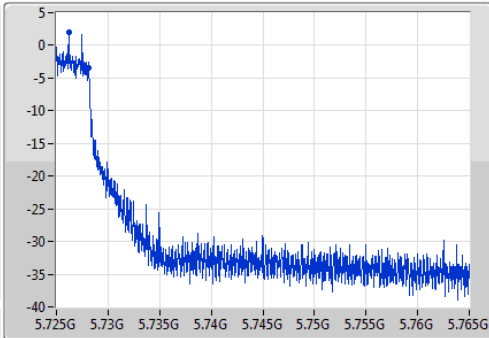

Ch Freq: 5.745GHz
Span: 40MHz
RBW: 200kHz
VBW: 1MHz
Sweep Time: 100ms
Detector Type: Sample