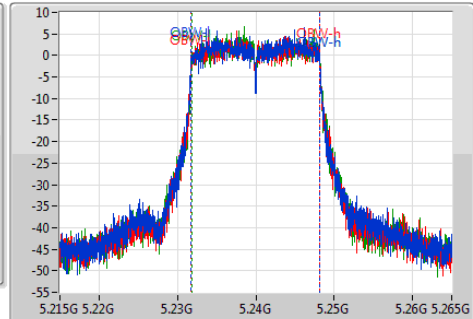

802.11a_(6Mbps)_3TX

EBW

5240MHz

Ch Freq: 5.24GHz
 Span: 50MHz
 RBW: 200kHz
 VBW: 1MHz
 Sweep Time: 100ms
 Detector Type: Peak

Ch Freq: 5.24GHz
 Span: 50MHz
 RBW: 200kHz
 VBW: 1MHz
 Sweep Time: 100ms
 Detector Type: Sample