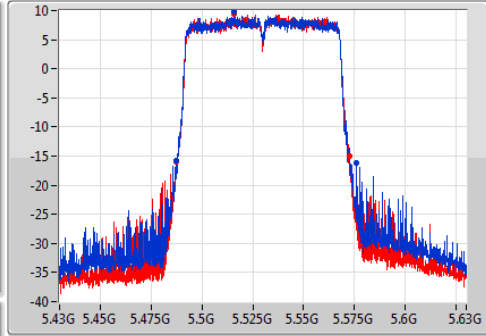

EBW

5530MHz

Ch Freq: 5.53GHz
 Span: 200MHz
 RBW: 1MHz
 VBW: 3MHz
 Sweep Time: 100ms
 Detector Type: Peak

Ch Freq: 5.53GHz
 Span: 200MHz
 RBW: 1MHz
 VBW: 3MHz
 Sweep Time: 100ms
 Detector Type: Sample

Port 1: [Blue line]
 Port 2: [Red line]