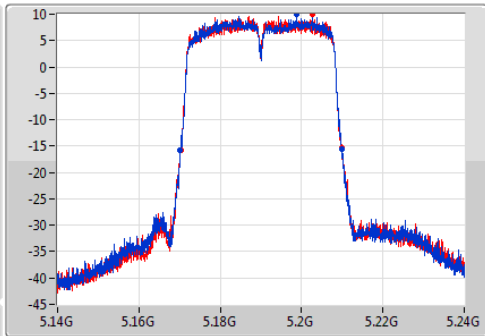

Ch Freq: 5.19GHz
Span: 100MHz
RBW: 500kHz
VBW: 2MHz
Sweep Time: 100ms
Detector Type: Sample