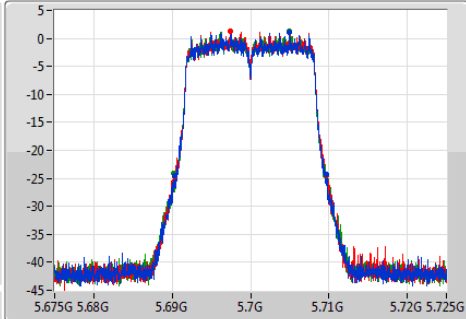

Ch Freq: 5.7GHz
Span: 50MHz
RBW: 200kHz
VBW: 1MHz
Sweep Time: 100ms
Detector Type: Peak