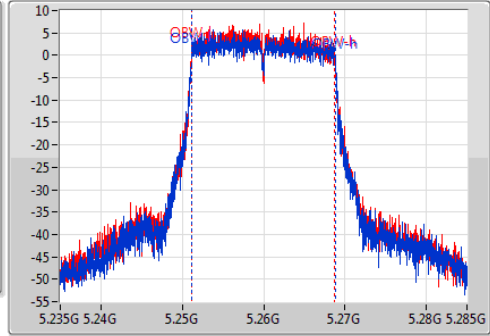

26dB(Hz)	Fl-26dB(Hz)	Fh-26dB(Hz)	OBW(Hz)	Fl-OBW(Hz)	Fh-OBW(Hz)	Limit(Hz)	Port
20.25M	5.24985G	5.2701G	17.666M	5.251129G	5.268796G	Inf	1
20.375M	5.2498G	5.270175G	17.591M	5.251154G	5.268746G	Inf	2

802.11ac VHT20-BF_Nss1,(MCS0)_2TX

EBW

5300MHz

Ch Freq: 5.3GHz
Span: 50MHz
RBW: 200kHz
VBW: 1MHz
Sweep Time: 100ms
Detector Type: Peak