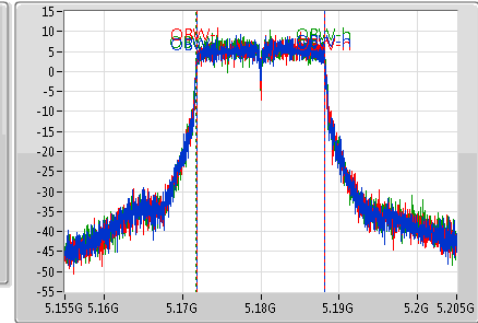

26dB(Hz)	Fl-26dB(Hz)	Fh-26dB(Hz)	OBW(Hz)	Fl-OBW(Hz)	Fh-OBW(Hz)	Limit(Hz)	Port
19.4M	5.1704G	5.1898G	16.392M	5.171804G	5.188196G	Inf	1
19.4M	5.170375G	5.189775G	16.392M	5.171804G	5.188196G	Inf	2
19.375M	5.1702G	5.189575G	16.417M	5.171779G	5.188196G	Inf	3

802.11a_(6Mbps)_3TX

EBW

5200MHz

Ch Freq: 5.2GHz
Span: 50MHz
RBW: 200kHz
VBW: 1MHz
Sweep Time: 100ms
Detector Type: Peak