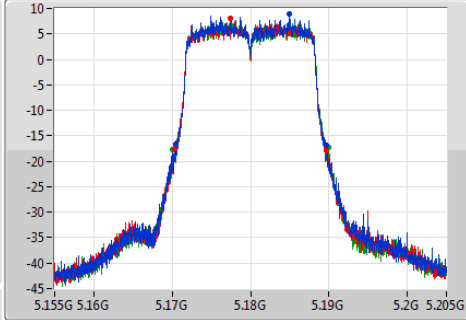

Port X-N dB = Port X 6dB down bandwidth for 5.725-5.85GHz band / 26dB down bandwidth for other band

Port X-OBW = Port X 99% occupied bandwidth;

802.11a_(6Mbps)_3TX

EBW

5180MHz

Ch Freq: 5.18GHz
 Span: 50MHz
 RBW: 200kHz
 VBW: 1MHz
 Sweep Time: 100ms
 Detector Type: Peak