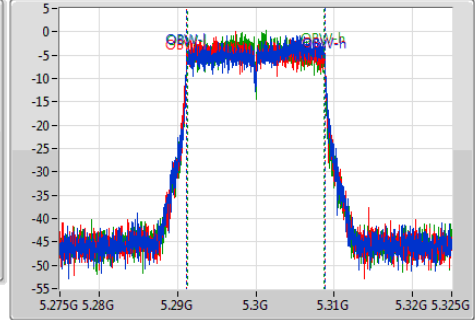

26dB(Hz)	Fl-26dB(Hz)	Fh-26dB(Hz)	OBW(Hz)	Fl-OBW(Hz)	Fh-OBW(Hz)	Limit(Hz)	Port
20.625M	5.28975G	5.310375G	17.666M	5.291154G	5.308821G	Inf	1
20.85M	5.28965G	5.3105G	17.666M	5.291129G	5.308796G	Inf	2
19.875M	5.290075G	5.30995G	17.516M	5.291229G	5.308746G	Inf	3

802.11ac VHT20_Nss1,(MCS0)_3TX

EBW

5320MHz

Ch Freq
5.32GHz

Span
50MHz

RBW
200kHz

VBW
1MHz

Sweep Time
100ms

Detector Type
Peak

Port 1

Port 2

Port 3