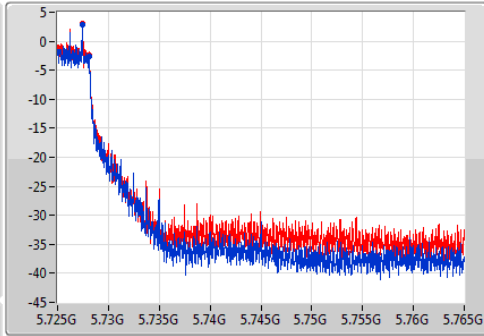

5690MHz Straddle 5.725-5.85GHz

Ch Freq: 5.745GHz
Span: 40MHz
RBW: 100kHz
VBW: 300kHz
Sweep Time: 100ms
Detector Type: Peak

Ch Freq: 5.745GHz
Span: 40MHz
RBW: 100kHz
VBW: 300kHz
Sweep Time: 100ms
Detector Type: Sample