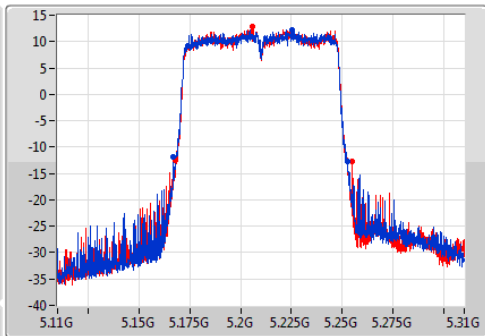

802.11ac VHT80-BF_Nss1,(MCS0)_2TX

EBW

5210MHz

Ch Freq
5.21GHz
Span
200MHz
RBW
1MHz
VBW
3MHz
Sweep Time
100ms
Detector Type
Peak

Ch Freq
5.21GHz
Span
200MHz
RBW
1MHz
VBW
3MHz
Sweep Time
100ms
Detector Type
Sample