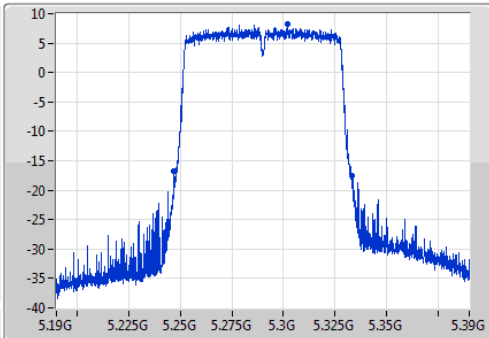

Ch Freq
5.29GHz

Span
200MHz

RBW
1MHz

VBW
3MHz

Sweep Time
100ms

Detector Type
Sample