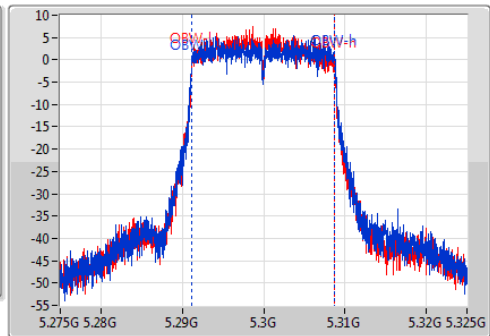

802.11ac VHT20-BF_Nss1,(MCS0)_2TX

EBW

5300MHz

Ch Freq: 5.3GHz
 Span: 50MHz
 RBW: 200kHz
 VBW: 1MHz
 Sweep Time: 100ms
 Detector Type: Peak

Ch Freq: 5.3GHz
 Span: 50MHz
 RBW: 200kHz
 VBW: 1MHz
 Sweep Time: 100ms
 Detector Type: Sample