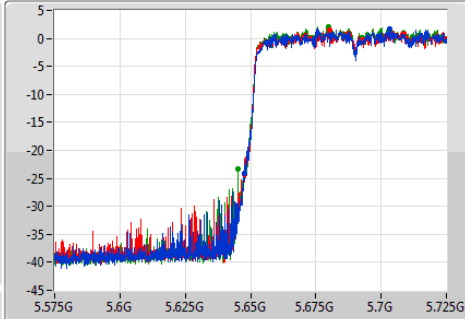

5690MHz Straddle 5.47-5.725GHz

Ch Freq
5.65GHz
Span
150MHz
RBW
1MHz
VBW
3MHz
Sweep Time
100ms
Detector Type
Peak

Ch Freq
5.65GHz
Span
150MHz
RBW
1MHz
VBW
3MHz
Sweep Time
100ms
Detector Type
Sample