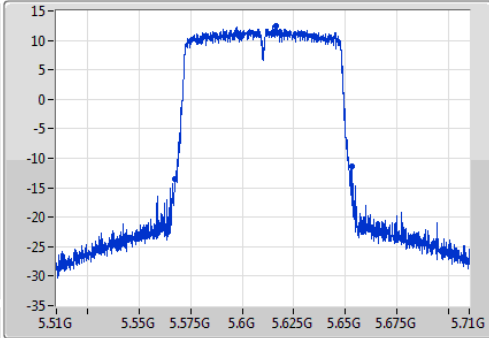

802.11ac VHT80_Nss1,(MCS0)_1TX

EBW

5610MHz

Ch Freq: 5.61GHz
Span: 200MHz
RBW: 1MHz
VBW: 3MHz
Sweep Time: 100ms
Detector Type: Peak
Port 1

Ch Freq: 5.61GHz
Span: 200MHz
RBW: 1MHz
VBW: 3MHz
Sweep Time: 100ms
Detector Type: Sample