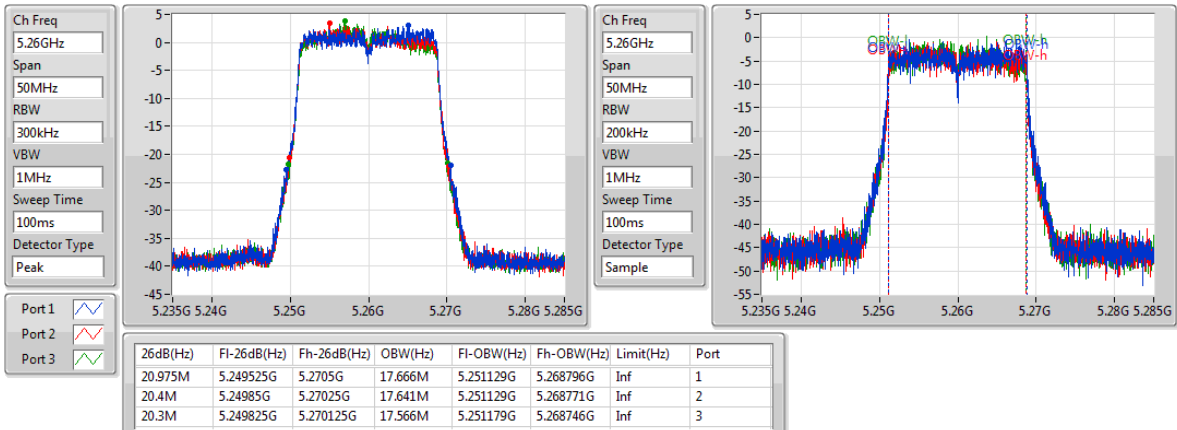

802.11ac VHT20_Nss1,(MCS0)_3TX

EBW

5260MHz