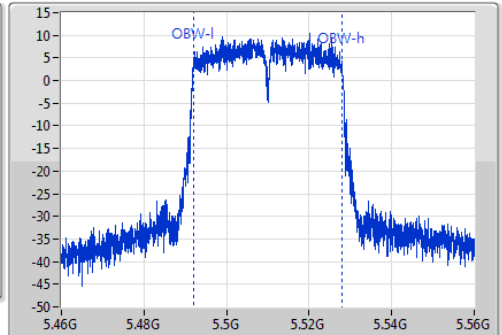

802.11ac VHT40_Nss1,(MCS0)_1TX

EBW

5510MHz

Ch Freq
5.51GHz
Span
100MHz
RBW
500kHz
VBW
2MHz
Sweep Time
100ms
Detector Type
Peak
Port 1

Ch Freq
5.51GHz
Span
100MHz
RBW
500kHz
VBW
2MHz
Sweep Time
100ms
Detector Type
Sample