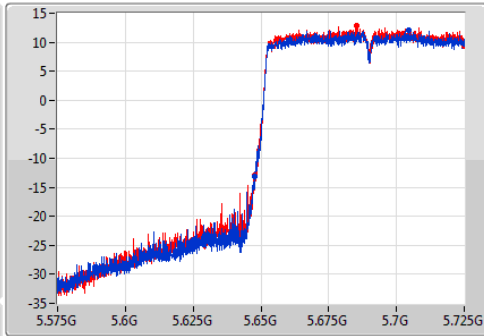

5690MHz Straddle 5.47-5.725GHz

Ch Freq: 5.65GHz
Span: 150MHz
RBW: 1MHz
VBW: 3MHz
Sweep Time: 100ms
Detector Type: Peak

Ch Freq: 5.65GHz
Span: 150MHz
RBW: 1MHz
VBW: 3MHz
Sweep Time: 100ms
Detector Type: Sample