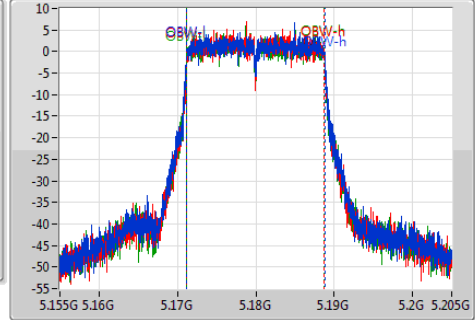

26dB(Hz)	Fl-26dB(Hz)	Fh-26dB(Hz)	OBW(Hz)	Fl-OBW(Hz)	Fh-OBW(Hz)	Limit(Hz)	Port
20.6M	5.16975G	5.19035G	17.666M	5.171154G	5.188821G	Inf	1
20.375M	5.16985G	5.190225G	17.591M	5.171179G	5.188771G	Inf	2
20.775M	5.16975G	5.190525G	17.616M	5.171154G	5.188771G	Inf	3

802.11ac VHT20-BF_Nss1,(MCS0)_3TX

EBW

5200MHz

Ch Freq: 5.2GHz
Span: 50MHz
RBW: 300kHz
VBW: 1MHz
Sweep Time: 100ms
Detector Type: Peak

Port 1
Port 2
Port 3