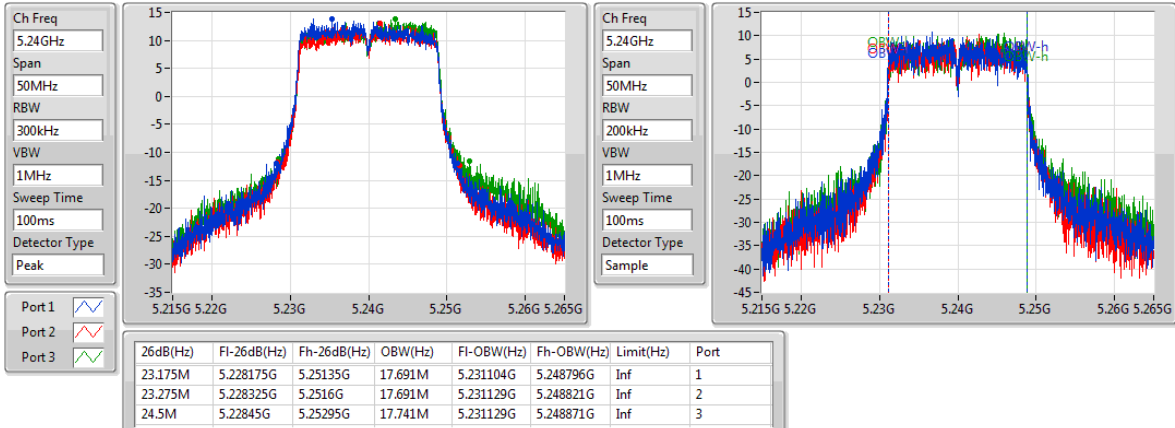

802.11ac VHT20-BF_Nss1,(MCS0)_3TX

EBW

5180MHz

802.11ac VHT20-BF_Nss1,(MCS0)_3TX

EBW

5200MHz

802.11ac VHT20-BF_Nss1,(MCS0)_3TX

EBW

5240MHz