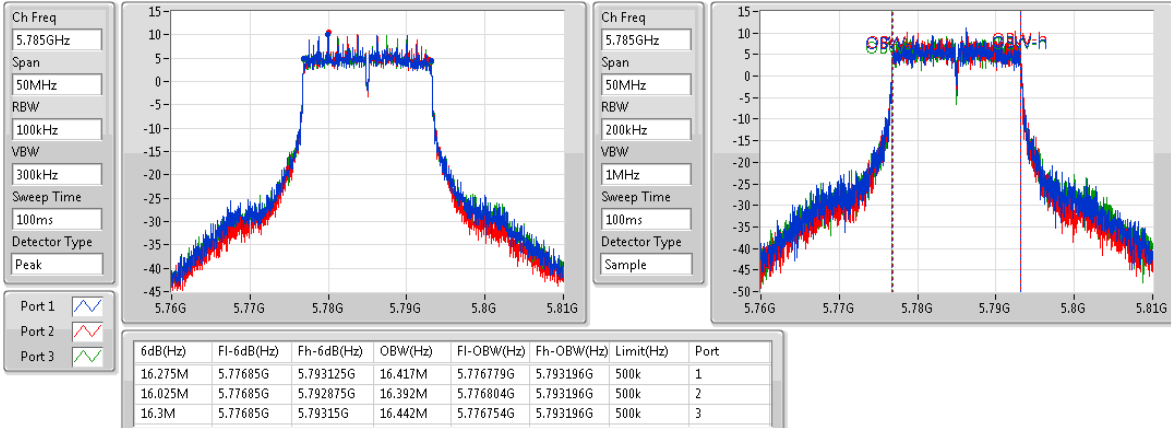

5745MHz

802.11a_(6Mbps)_3TX

EBW

5785MHz

802.11a_(6Mbps)_3TX

EBW

5825MHz

802.11ac VHT20_Nss1,(MCS0)_3TX