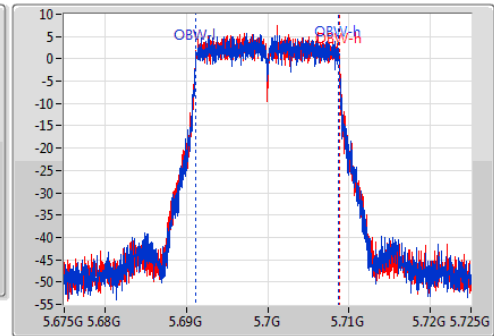

802.11ac VHT20-BF_Nss1,(MCS0)_2TX

EBW

5700MHz

Ch Freq: 5.7GHz
 Span: 50MHz
 RBW: 300kHz
 VBW: 1MHz
 Sweep Time: 100ms
 Detector Type: Peak

Ch Freq: 5.7GHz
 Span: 50MHz
 RBW: 200kHz
 VBW: 1MHz
 Sweep Time: 100ms
 Detector Type: Sample