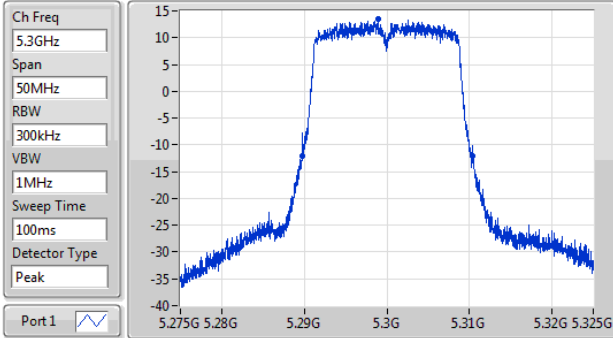

802.11ac VHT20_Nss1,(MCS0)_1TX

EBW

5300MHz

26dB(Hz)	Fl-26dB(Hz)	Fh-26dB(Hz)	OBW(Hz)	Fl-OBW(Hz)	Fh-OBW(Hz)	Limit(Hz)	Port
20.65M	5.2897G	5.31035G	17.616M	5.291179G	5.308796G	Inf	1