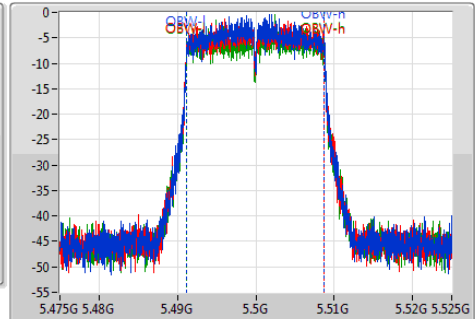

26dB(Hz)	Fl-26dB(Hz)	Fh-26dB(Hz)	OBW(Hz)	Fl-OBW(Hz)	Fh-OBW(Hz)	Limit(Hz)	Port
20.15M	5.489925G	5.510075G	17.566M	5.491179G	5.508746G	Inf	1
20.55M	5.48965G	5.5102G	17.616M	5.491154G	5.508771G	Inf	2
21.1M	5.489525G	5.510625G	17.616M	5.491154G	5.508771G	Inf	3