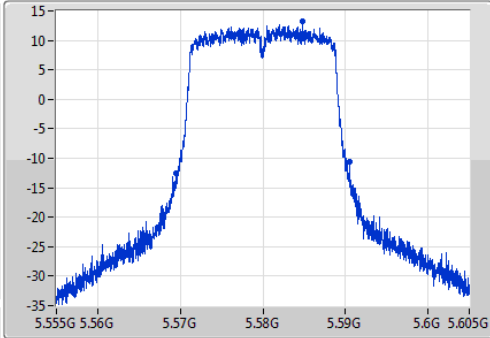

802.11ac VHT20_Nss1,(MCS0)_1TX

EBW

5580MHz

Ch Freq: 5.58GHz
Span: 50MHz
RBW: 300kHz
VBW: 1MHz
Sweep Time: 100ms
Detector Type: Peak

Ch Freq: 5.58GHz
Span: 50MHz
RBW: 200kHz
VBW: 1MHz
Sweep Time: 100ms
Detector Type: Sample