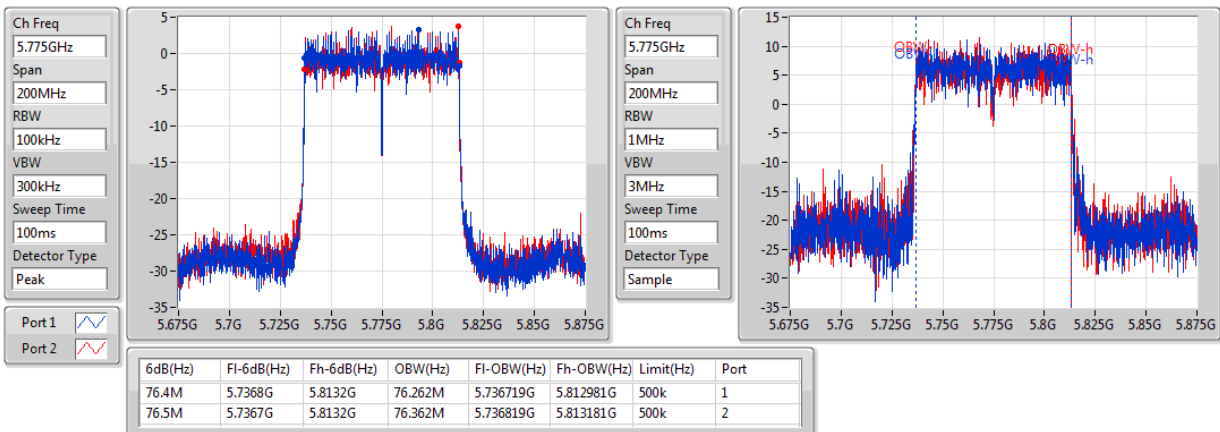

5290MHz

802.11ac VHT80-BF_Nss1,(MCS0)_2TX

EBW

5690MHz Straddle 5.725-5.85GHz

802.11ac VHT80-BF_Nss1,(MCS0)_2TX

EBW

5775MHz

For Set 3 antennas / 3TX:
<For Non-Beamforming Mode>
Summary

Mode	Max-N dB (Hz)	Max-OBW (Hz)	ITU-Code	Min-N dB (Hz)	Min-OBW (Hz)
802.11a_(6Mbps)_3TX	-	-	-	-	-
5.15-5.25GHz	19.85M	16.417M	16M4D1D	19.05M	16.367M
5.25-5.35GHz	19.7M	16.442M	16M4D1D	18.8M	16.342M
5.47-5.725GHz	19.8M	16.442M	16M4D1D	14.625M	13.178M
5.725-5.85GHz	16.325M	16.467M	16M5D1D	3.12M	3.438M
802.11ac VHT20_Nss1,(MCS0)_3TX	-	-	-	-	-
5.15-5.25GHz	21M	17.691M	17M7D1D	19.825M	17.591M
5.25-5.35GHz	20.975M	17.691M	17M7D1D	19.875M	17.516M
5.47-5.725GHz	21.1M	17.641M	17M6D1D	15.135M	13.808M
5.725-5.85GHz	17.575M	17.666M	17M7D1D	3.72M	3.998M
802.11ac VHT40_Nss1,(MCS0)_3TX	-	-	-	-	-
5.15-5.25GHz	39.8M	36.032M	36M0D1D	39.5M	35.832M
5.25-5.35GHz	39.95M	36.082M	36M1D1D	39.1M	35.732M
5.47-5.725GHz	40.05M	36.032M	36M0D1D	34.755M	32.744M
5.725-5.85GHz	36.25M	36.232M	36M2D1D	3.12M	3.458M
802.11ac VHT80_Nss1,(MCS0)_3TX	-	-	-	-	-
5.15-5.25GHz	87.1M	75.662M	75M7D1D	84.5M	75.562M
5.25-5.35GHz	85.5M	75.962M	76M0D1D	84.5M	75.462M
5.47-5.725GHz	88.2M	75.862M	75M9D1D	76.725M	72.339M
5.725-5.85GHz	75M	75.662M	75M7D1D	3.1M	5.997M