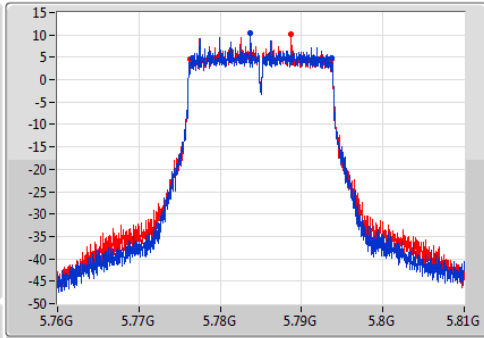

802.11ac VHT20-BF_Nss1,(MCS0)_2TX

EBW

5785MHz

Ch Freq: 5.785GHz
Span: 50MHz
RBW: 100kHz
VBW: 300kHz
Sweep Time: 100ms
Detector Type: Peak

Ch Freq: 5.785GHz
Span: 50MHz
RBW: 200kHz
VBW: 1MHz
Sweep Time: 100ms
Detector Type: Sample