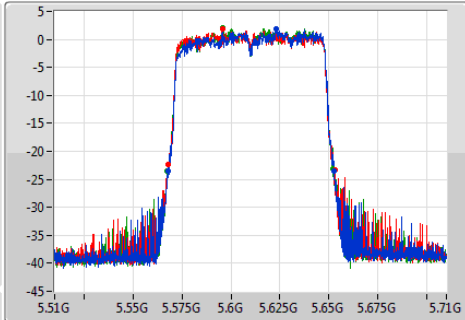

5610MHz

Ch Freq
5.61GHz
Span
200MHz
RBW
1MHz
VBW
3MHz
Sweep Time
100ms
Detector Type
Peak

Ch Freq
5.61GHz
Span
200MHz
RBW
1MHz
VBW
3MHz
Sweep Time
100ms
Detector Type
Sample