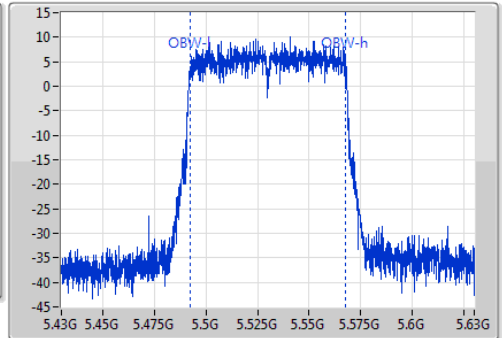

26dB(Hz)	Fl-26dB(Hz)	Fh-26dB(Hz)	OBW(Hz)	Fl-OBW(Hz)	Fh-OBW(Hz)	Limit(Hz)	Port
85.2M	5.4876G	5.5728G	75.662M	5.492219G	5.567881G	Inf	1