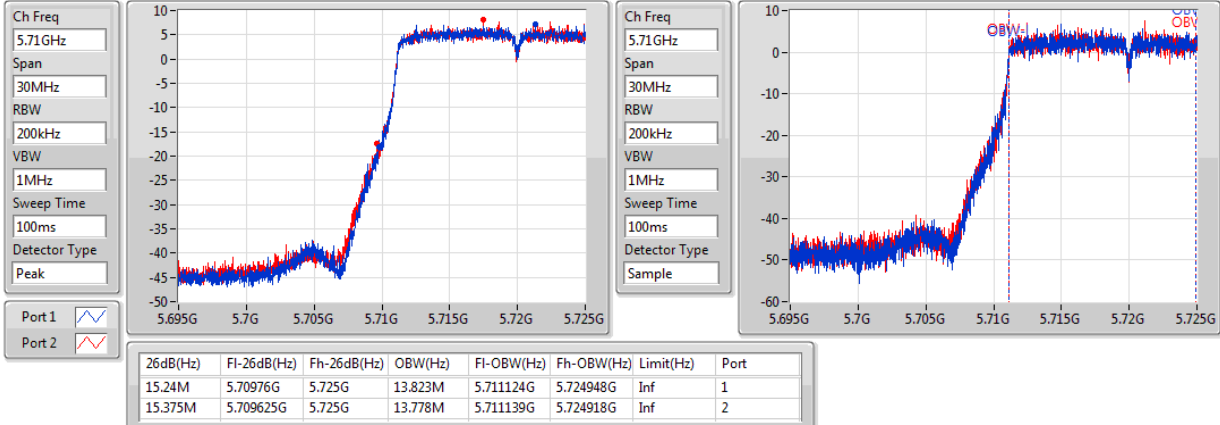

802.11ac VHT20-BF_Nss1,(MCS0)_2TX

EBW

5720MHz Straddle 5.47-5.725GHz