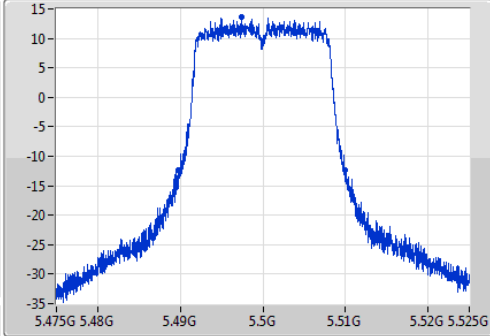

802.11a_(6Mbps)_1TX

EBW

5500MHz

Ch Freq
5.5GHz
Span
50MHz
RBW
300kHz
VBW
1MHz
Sweep Time
100ms
Detector Type
Peak

Ch Freq
5.5GHz
Span
50MHz
RBW
200kHz
VBW
1MHz
Sweep Time
100ms
Detector Type
Sample