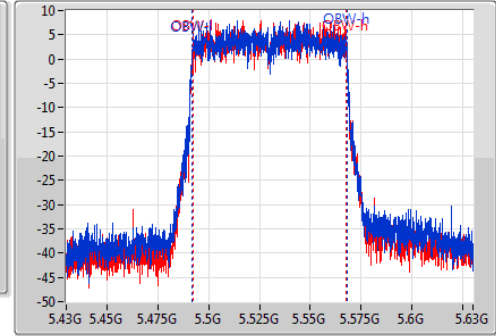

802.11ac VHT80-BF_Nss1,(MCS0)_2TX

EBW

5530MHz

Ch Freq: 5.53GHz
Span: 200MHz
RBW: 1MHz
VBW: 3MHz
Sweep Time: 100ms
Detector Type: Peak

Ch Freq: 5.53GHz
Span: 200MHz
RBW: 1MHz
VBW: 3MHz
Sweep Time: 100ms
Detector Type: Sample

Port 1: [Blue line]
Port 2: [Red line]

26dB(Hz)	Fl-26dB(Hz)	Fh-26dB(Hz)	OBW(Hz)	Fl-OBW(Hz)	Fh-OBW(Hz)	Limit(Hz)	Port
88.7M	5.4874G	5.5761G	75.962M	5.492019G	5.567981G	Inf	1
85M	5.4876G	5.5726G	75.662M	5.492119G	5.567781G	Inf	2

802.11ac VHT80-BF_Nss1,(MCS0)_2TX

EBW

5610MHz

Ch Freq: 5.61GHz
Span: 200MHz
RBW: 1MHz
VBW: 3MHz
Sweep Time: 100ms
Detector Type: Peak

Ch Freq: 5.61GHz
Span: 200MHz
RBW: 1MHz
VBW: 3MHz
Sweep Time: 100ms
Detector Type: Sample

Port 1: [Blue line]
Port 2: [Red line]

26dB(Hz)	Fl-26dB(Hz)	Fh-26dB(Hz)	OBW(Hz)	Fl-OBW(Hz)	Fh-OBW(Hz)	Limit(Hz)	Port
84.3M	5.5679G	5.6522G	75.762M	5.572119G	5.647881G	Inf	1
87.6M	5.5676G	5.6552G	75.862M	5.572019G	5.647881G	Inf	2

802.11ac VHT80-BF_Nss1,(MCS0)_2TX

EBW

5690MHz Straddle 5.47-5.725GHz

Ch Freq: 5.65GHz
Span: 150MHz
RBW: 1MHz
VBW: 3MHz
Sweep Time: 100ms
Detector Type: Peak

Ch Freq: 5.65GHz
Span: 150MHz
RBW: 1MHz
VBW: 3MHz
Sweep Time: 100ms
Detector Type: Sample

Port 1: [Blue line]
Port 2: [Red line]

26dB(Hz)	Fl-26dB(Hz)	Fh-26dB(Hz)	OBW(Hz)	Fl-OBW(Hz)	Fh-OBW(Hz)	Limit(Hz)	Port
77.625M	5.647375G	5.725G	72.564M	5.652024G	5.724588G	Inf	1
77.625M	5.647375G	5.725G	72.414M	5.652174G	5.724588G	Inf	2