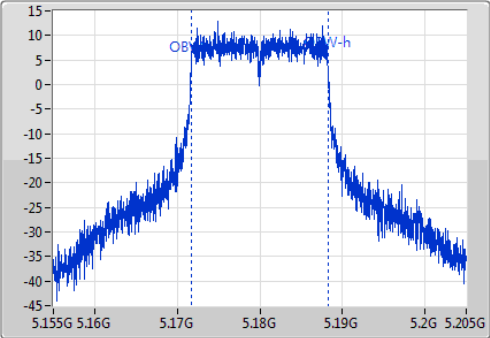

26dB(Hz)	Fl-26dB(Hz)	Fh-26dB(Hz)	OBW(Hz)	Fl-OBW(Hz)	Fh-OBW(Hz)	Limit(Hz)	Port
21.875M	5.16935G	5.191225G	16.492M	5.171729G	5.188221G	Inf	1

802.11a_(6Mbps)_1TX

EBW