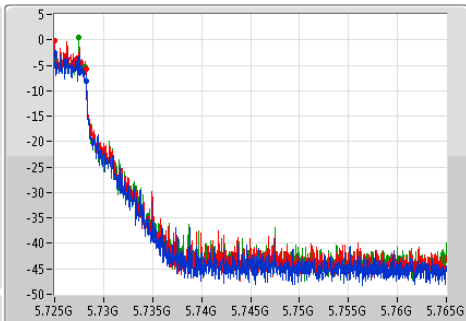

5690MHz Straddle 5.725-5.85GHz

Ch Freq
5.745GHz

Span
40MHz

RBW
100kHz

VBW
300kHz

Sweep Time
100ms

Detector Type
Peak

Ch Freq
5.745GHz

Span
40MHz

RBW
100kHz

VBW
300kHz

Sweep Time
100ms

Detector Type
Sample