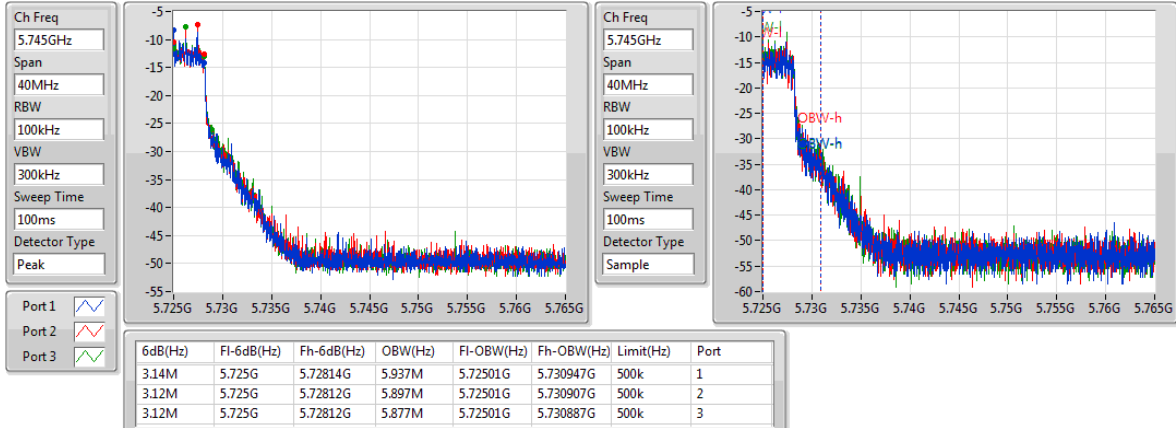

802.11ac VHT80-BF_Nss1,(MCS0)_3TX

EBW

5690MHz Straddle 5.725-5.85GHz