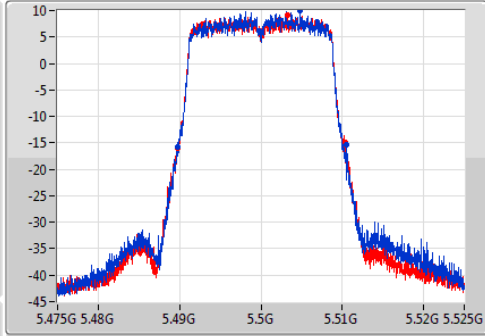

802.11ac VHT20-BF_Nss1,(MCS0)_2TX

EBW

5500MHz

Ch Freq: 5.5GHz
Span: 50MHz
RBW: 300kHz
VBW: 1MHz
Sweep Time: 100ms
Detector Type: Peak

Ch Freq: 5.5GHz
Span: 50MHz
RBW: 200kHz
VBW: 1MHz
Sweep Time: 100ms
Detector Type: Sample