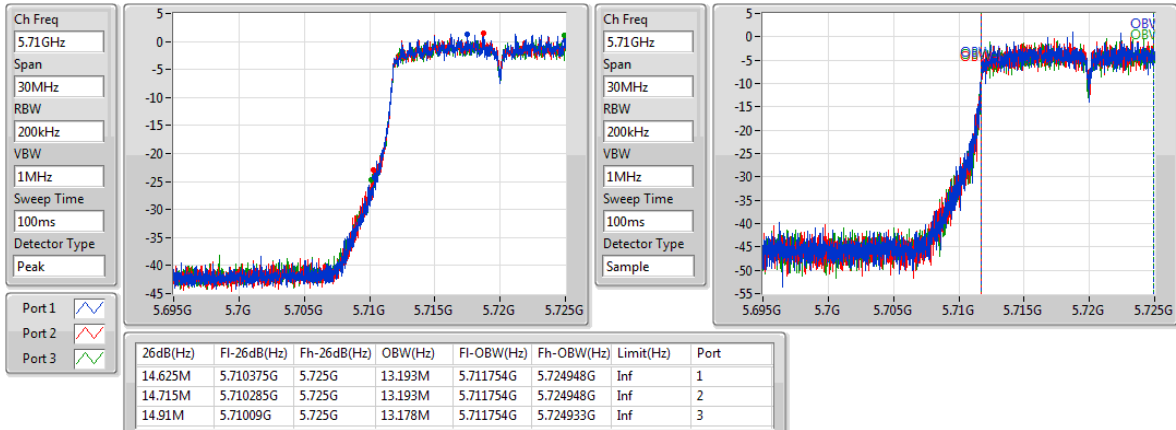

802.11a_(6Mbps)_3TX

EBW

5720MHz Straddle 5.47-5.725GHz