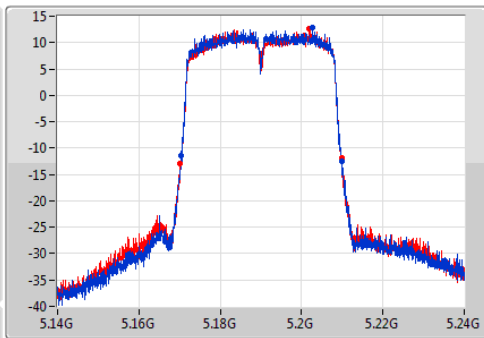

Ch Freq: 5.19GHz
Span: 100MHz
RBW: 500kHz
VBW: 2MHz
Sweep Time: 100ms
Detector Type: Sample