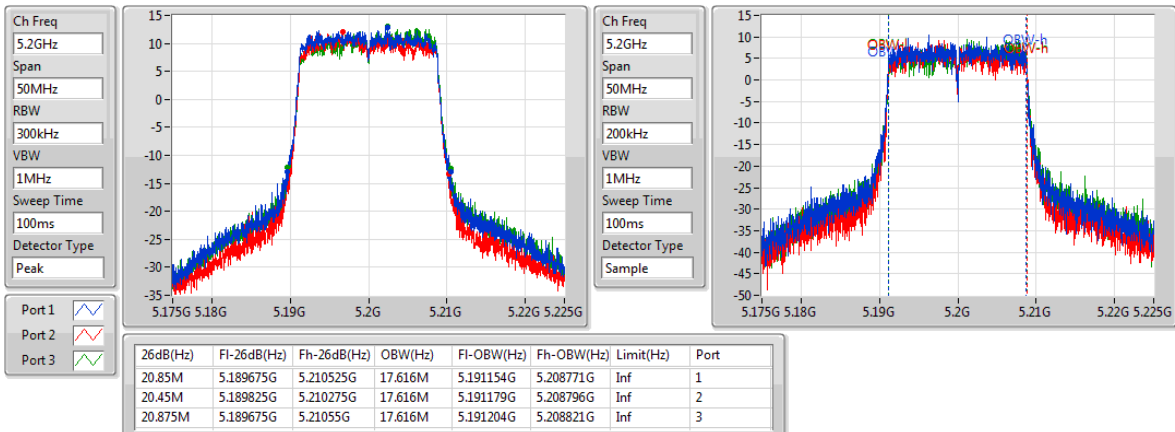

802.11ac VHT20-BF_Nss1,(MCS0)_3TX

EBW

5180MHz

802.11ac VHT20-BF_Nss1,(MCS0)_3TX

EBW

5200MHz

802.11ac VHT20-BF_Nss1,(MCS0)_3TX

EBW

5240MHz