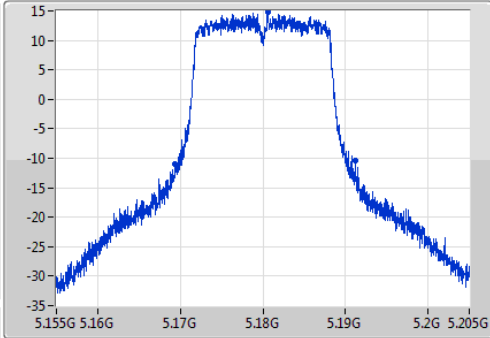

Port X-N dB = Port X 6dB down bandwidth for 5.725-5.85GHz band / 26dB down bandwidth for other band

Port X-OBW = Port X 99% occupied bandwidth;

802.11a_(6Mbps)_1TX

EBW

5180MHz

Ch Freq: 5.18GHz
 Span: 50MHz
 RBW: 300kHz
 VBW: 1MHz
 Sweep Time: 100ms
 Detector Type: Peak