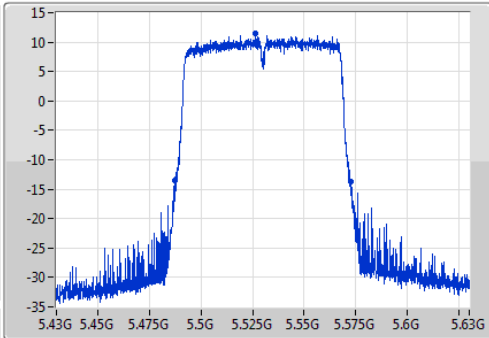

Ch Freq
5.53GHz

Span
200MHz

RBW
1MHz

VBW
3MHz

Sweep Time
100ms

Detector Type
Sample