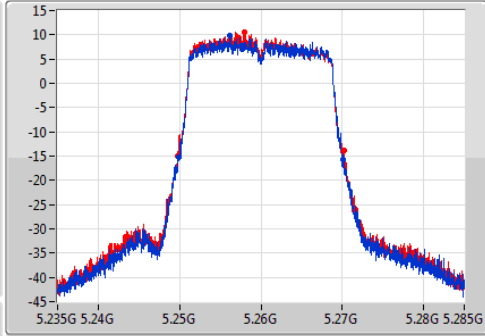

802.11ac VHT20-BF_Nss1,(MCS0)_2TX

EBW

5260MHz

Ch Freq: 5.26GHz
Span: 50MHz
RBW: 300kHz
VBW: 1MHz
Sweep Time: 100ms
Detector Type: Peak

Ch Freq: 5.26GHz
Span: 50MHz
RBW: 200kHz
VBW: 1MHz
Sweep Time: 100ms
Detector Type: Sample