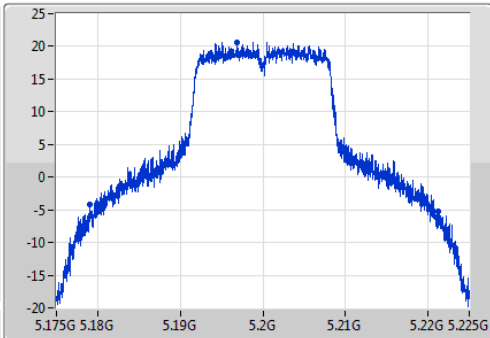

5200MHz

Ch Freq: 5.2GHz
Span: 50MHz
RBW: 500kHz
VBW: 2MHz
Sweep Time: 100ms
Detector Type: Peak

Ch Freq: 5.2GHz
Span: 50MHz
RBW: 300kHz
VBW: 1MHz
Sweep Time: 100ms
Detector Type: Sample