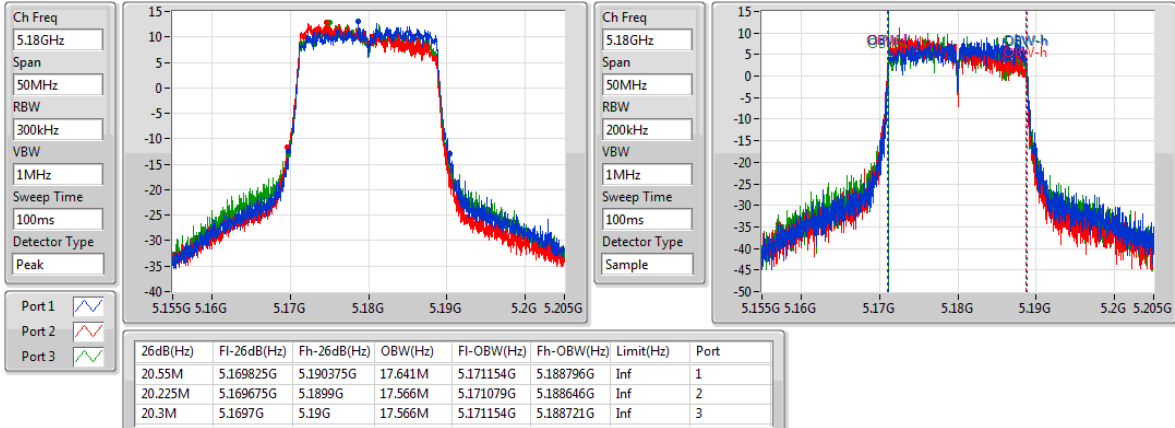

Port X-N dB = Port X 6dB down bandwidth for 5.725-5.85GHz band / 26dB down bandwidth for other band

Port X-OBW = Port X 99% occupied bandwidth;

802.11ac VHT20-BF_Nss1,(MCS0)_3TX

EBW

5180MHz

802.11ac VHT20-BF_Nss1,(MCS0)_3TX