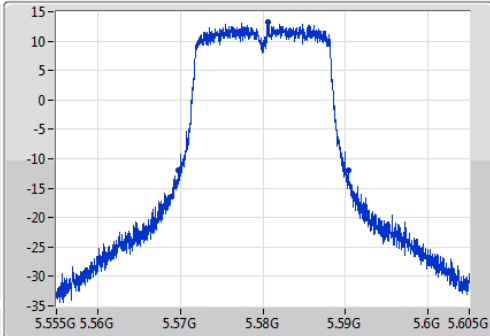

5580MHz

Ch Freq
5.58GHz
Span
50MHz
RBW
300kHz
VBW
1MHz
Sweep Time
100ms
Detector Type
Peak

Ch Freq
5.58GHz
Span
50MHz
RBW
200kHz
VBW
1MHz
Sweep Time
100ms
Detector Type
Sample