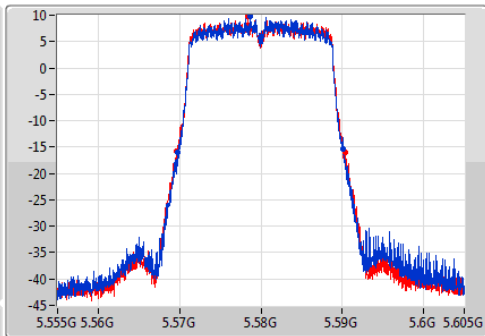

Ch Freq: 5.58GHz
Span: 50MHz
RBW: 200kHz
VBW: 1MHz
Sweep Time: 100ms
Detector Type: Sample