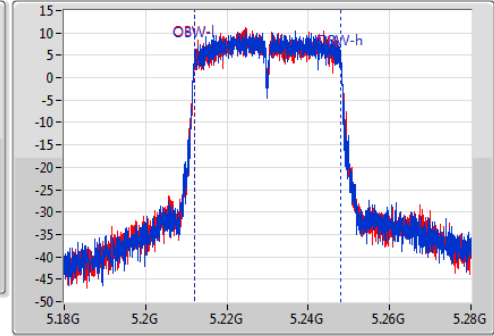

EBW

5230MHz

Ch Freq: 5.23GHz
 Span: 100MHz
 RBW: 500kHz
 VBW: 2MHz
 Sweep Time: 100ms
 Detector Type: Peak

Ch Freq: 5.23GHz
 Span: 100MHz
 RBW: 500kHz
 VBW: 2MHz
 Sweep Time: 100ms
 Detector Type: Sample