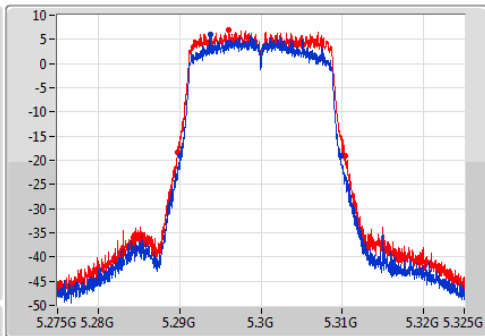

802.11ac VHT20-BF_Nss1,(MCS0)_2TX

EBW

5300MHz

Ch Freq: 5.3GHz
Span: 50MHz
RBW: 300kHz
VBW: 1MHz
Sweep Time: 100ms
Detector Type: Peak

Ch Freq: 5.3GHz
Span: 50MHz
RBW: 200kHz
VBW: 1MHz
Sweep Time: 100ms
Detector Type: Sample