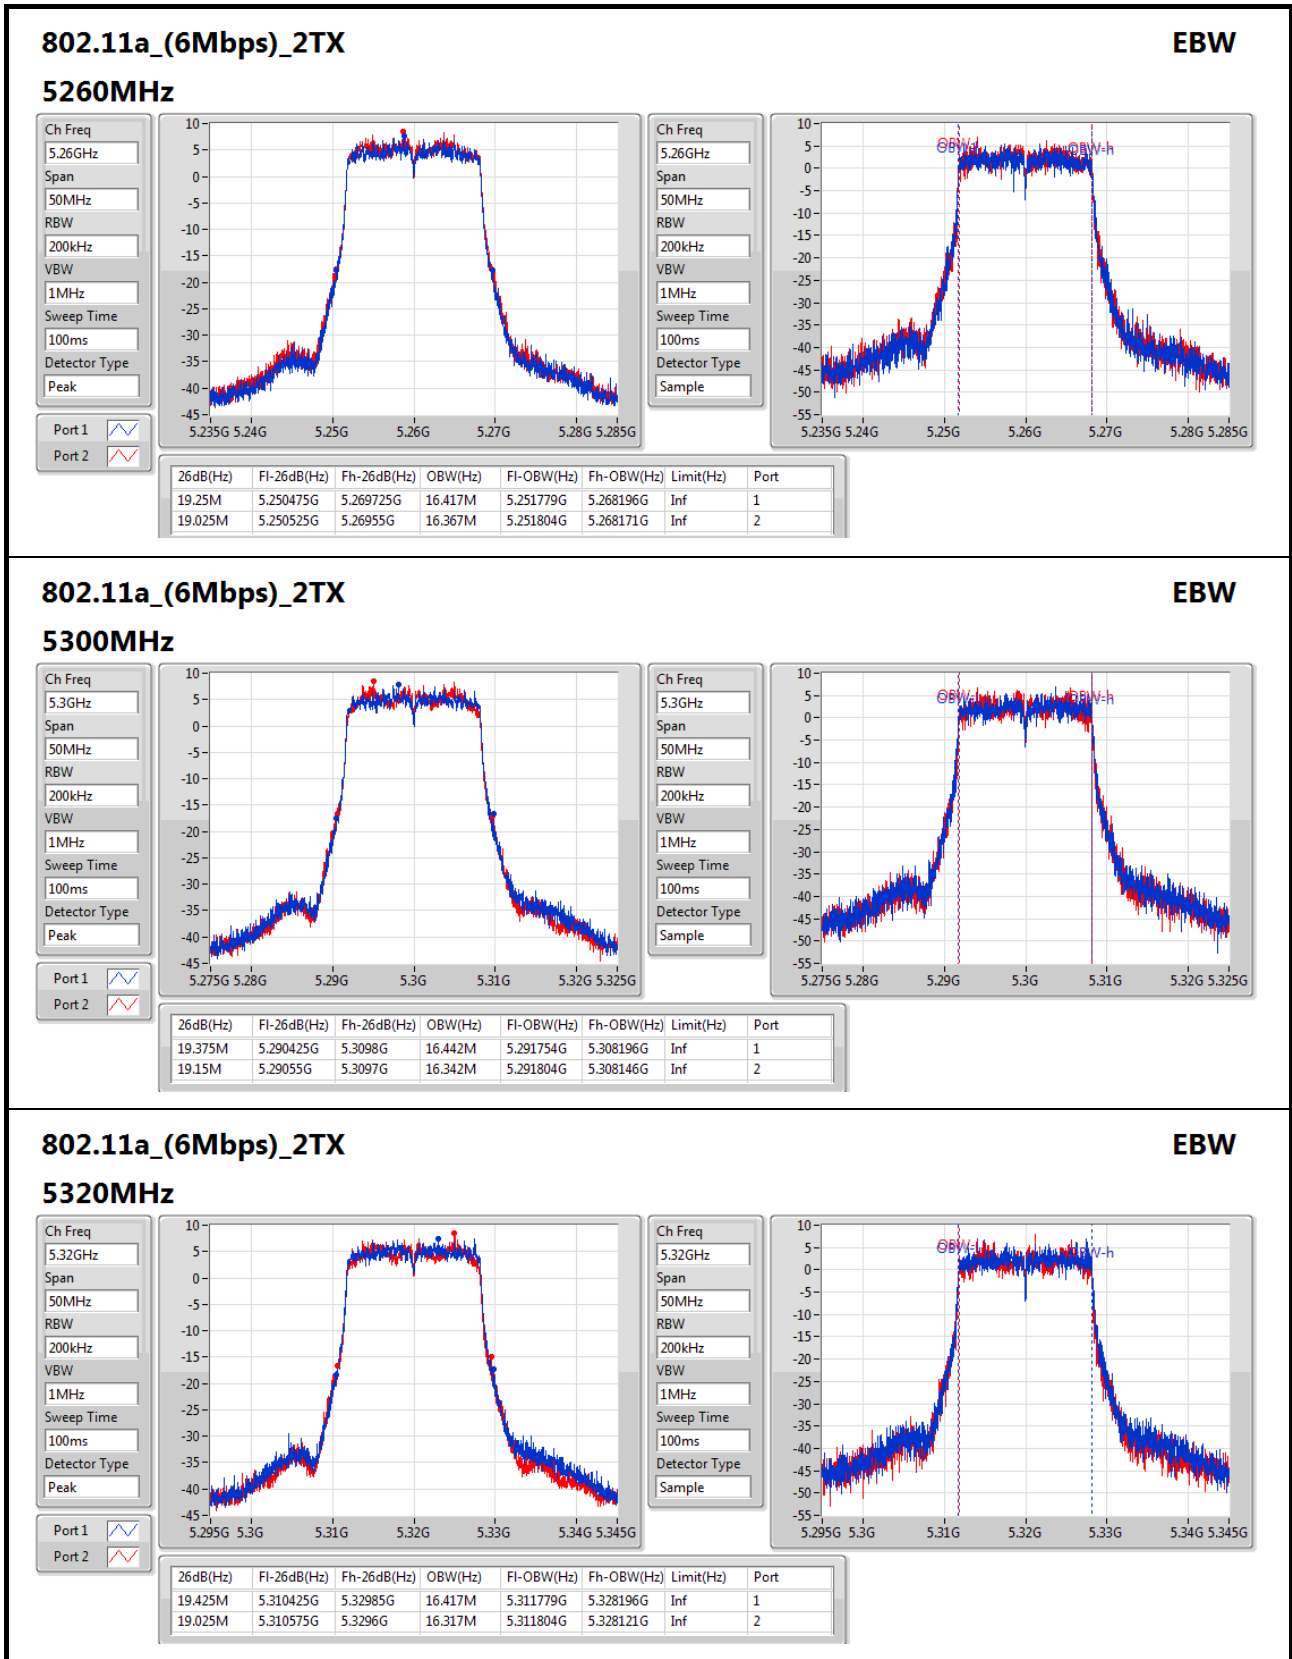

Port X-N dB = Port X 6dB down bandwidth for 5.725-5.85GHz band / 26dB down bandwidth for other band
Port X-OBW = Port X 99% occupied bandwidth;

802.11a_(6Mbps)_2TX
EBW
5700MHz

Ch Freq: 5.7GHz
Span: 50MHz
RBW: 200kHz
VBW: 1MHz
Sweep Time: 100ms
Detector Type: Peak