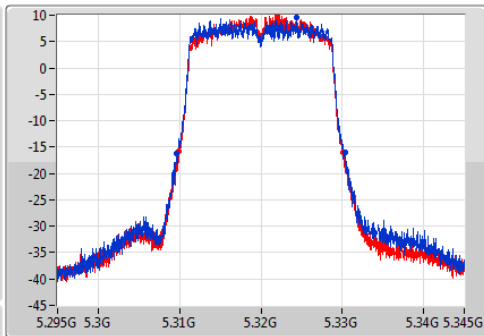

802.11ac VHT20_Nss1,(MCS0)_2TX

EBW

5320MHz

Ch Freq
5.32GHz
Span
50MHz
RBW
300kHz
VBW
1MHz
Sweep Time
100ms
Detector Type
Peak

Ch Freq
5.32GHz
Span
50MHz
RBW
200kHz
VBW
1MHz
Sweep Time
100ms
Detector Type
Sample