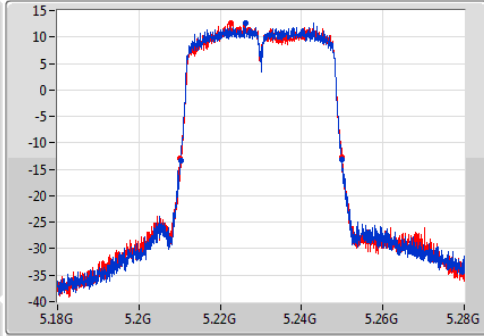

EBW

5230MHz

Ch Freq: 5.23GHz
 Span: 100MHz
 RBW: 500kHz
 VBW: 2MHz
 Sweep Time: 100ms
 Detector Type: Peak

Ch Freq: 5.23GHz
 Span: 100MHz
 RBW: 500kHz
 VBW: 2MHz
 Sweep Time: 100ms
 Detector Type: Sample