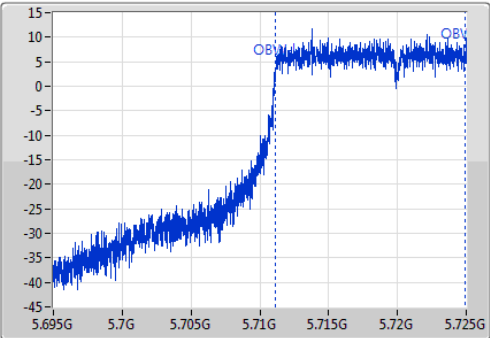

802.11ac VHT20_Nss1,(MCS0)_1TX

EBW

5720MHz Straddle 5.47-5.725GHz

Ch Freq: 5.71GHz
 Span: 30MHz
 RBW: 200kHz
 VBW: 1MHz
 Sweep Time: 100ms
 Detector Type: Peak

Ch Freq: 5.71GHz
 Span: 30MHz
 RBW: 200kHz
 VBW: 1MHz
 Sweep Time: 100ms
 Detector Type: Sample