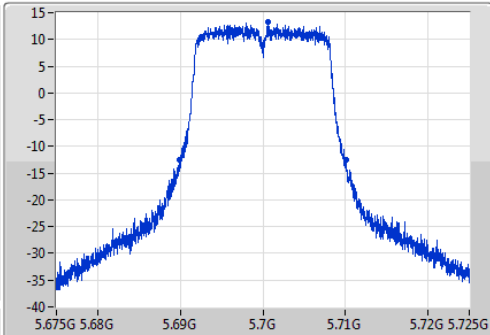

5700MHz

Ch Freq
5.7GHz
Span
50MHz
RBW
300kHz
VBW
1MHz
Sweep Time
100ms
Detector Type
Peak

Ch Freq
5.7GHz
Span
50MHz
RBW
200kHz
VBW
1MHz
Sweep Time
100ms
Detector Type
Sample