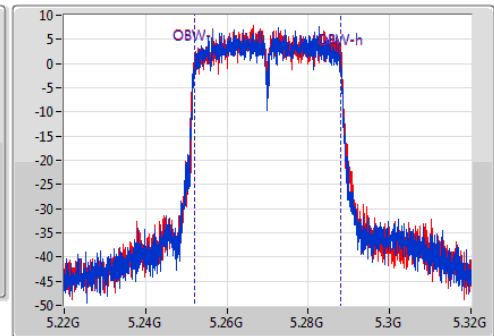

26dB(Hz)	Fl-26dB(Hz)	Fh-26dB(Hz)	OBW(Hz)	Fl-OBW(Hz)	Fh-OBW(Hz)	Limit(Hz)	Port
39.6M	5.25035G	5.28995G	35.832M	5.252109G	5.287941G	Inf	1
39.75M	5.2504G	5.29015G	36.082M	5.252009G	5.288091G	Inf	2

802.11ac VHT40-BF_Nss1,(MCS0)_2TX

EBW

5310MHz

Ch Freq: 5.31GHz
Span: 100MHz
RBW: 500kHz
VBW: 2MHz
Sweep Time: 100ms
Detector Type: Peak