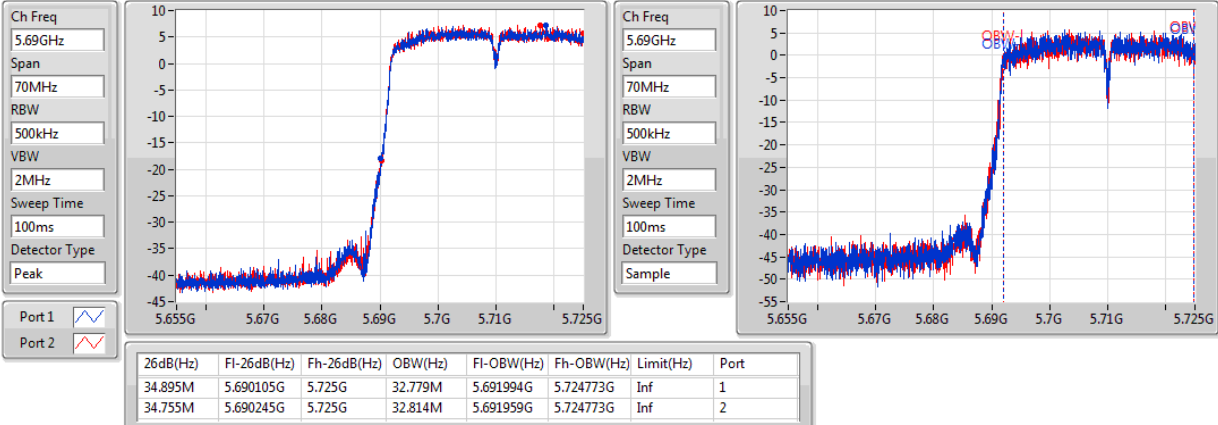

802.11ac VHT40-BF_Nss1,(MCS0)_2TX

EBW

5710MHz Straddle 5.47-5.725GHz