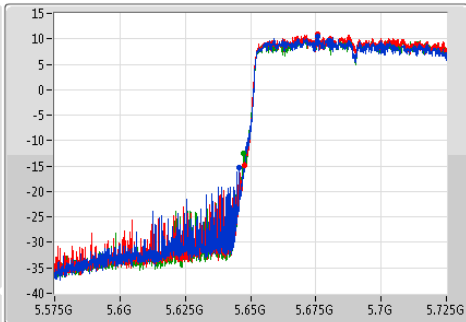

5690MHz Straddle 5.47-5.725GHz

Ch Freq
5.65GHz

Span
150MHz

RBW
1MHz

VBW
3MHz

Sweep Time
100ms

Detector Type
Peak

Ch Freq
5.65GHz

Span
150MHz

RBW
1MHz

VBW
3MHz

Sweep Time
100ms

Detector Type
Sample