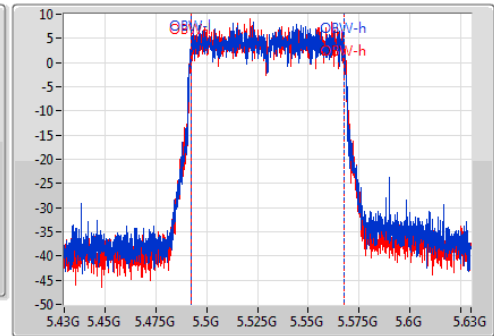

802.11ac VHT80_Nss1,(MCS0)_2TX

EBW

5530MHz

Ch Freq: 5.53GHz
 Span: 200MHz
 RBW: 1MHz
 VBW: 3MHz
 Sweep Time: 100ms
 Detector Type: Peak

Ch Freq: 5.53GHz
 Span: 200MHz
 RBW: 1MHz
 VBW: 3MHz
 Sweep Time: 100ms
 Detector Type: Sample