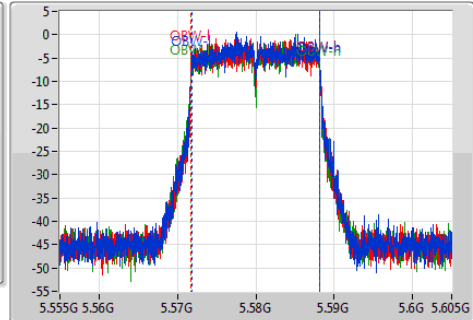

802.11a_(6Mbps)_3TX

EBW

5580MHz

Ch Freq: 5.58GHz
 Span: 50MHz
 RBW: 200kHz
 VBW: 1MHz
 Sweep Time: 100ms
 Detector Type: Peak

Ch Freq: 5.58GHz
 Span: 50MHz
 RBW: 200kHz
 VBW: 1MHz
 Sweep Time: 100ms
 Detector Type: Peak