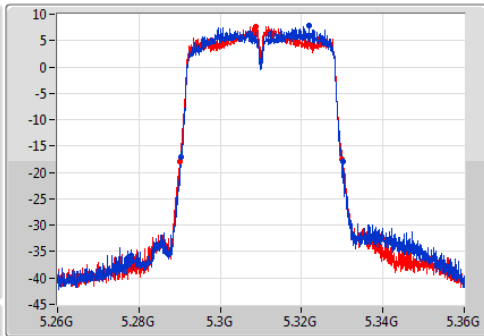

Ch Freq: 5.31GHz
Span: 100MHz
RBW: 500kHz
VBW: 2MHz
Sweep Time: 100ms
Detector Type: Sample