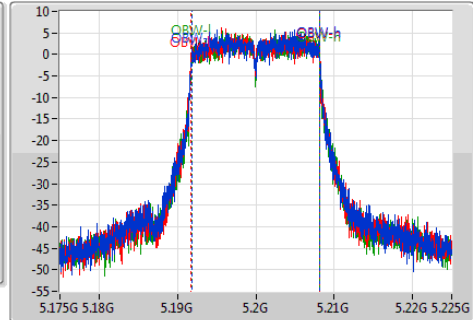

802.11a_(6Mbps)_3TX

EBW

5200MHz

Ch Freq: 5.2GHz
 Span: 50MHz
 RBW: 200kHz
 VBW: 1MHz
 Sweep Time: 100ms
 Detector Type: Peak

Ch Freq: 5.2GHz
 Span: 50MHz
 RBW: 200kHz
 VBW: 1MHz
 Sweep Time: 100ms
 Detector Type: Sample