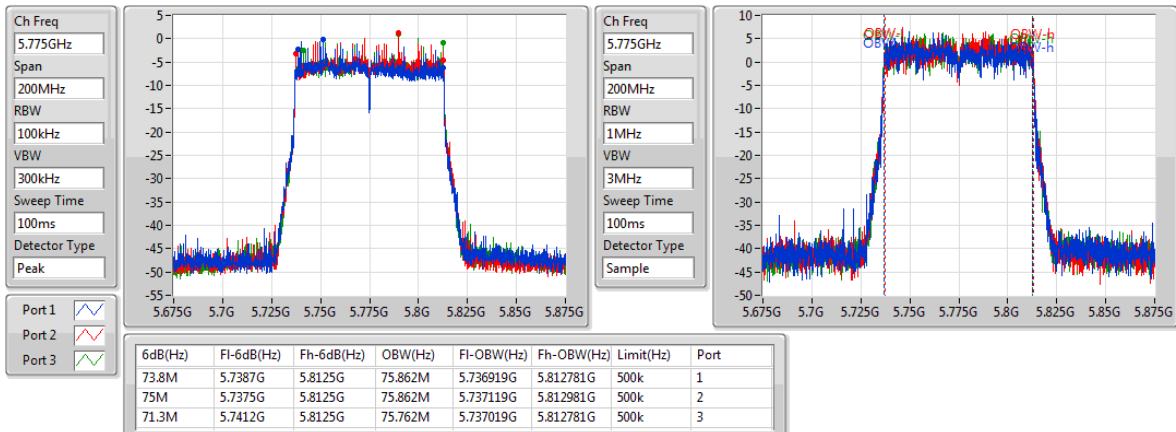

802.11ac VHT80-BF_Nss1,(MCS0)_3TX

EBW

5690MHz Straddle 5.725-5.85GHz

802.11ac VHT80-BF_Nss1,(MCS0)_3TX

EBW

5775MHz

**For Set 4 antennas / 1TX:
Summary**

Mode	Max-N dB (Hz)	Max-OBW (Hz)	ITU-Code	Min-N dB (Hz)	Min-OBW (Hz)
802.11a_(6Mbps)_1TX	-	-	-	-	-
5.15-5.25GHz	42.2M	23.813M	23M8D1D	19.325M	16.392M
5.25-5.35GHz	19.95M	16.442M	16M4D1D	19.675M	16.417M
5.47-5.725GHz	20.675M	16.442M	16M4D1D	15.705M	13.238M
5.725-5.85GHz	16.3M	16.442M	16M4D1D	3.14M	3.758M
802.11ac VHT20_Nss1,(MCS0)_1TX	-	-	-	-	-
5.15-5.25GHz	42.925M	22.364M	22M4D1D	20.85M	17.616M
5.25-5.35GHz	20.975M	17.641M	17M6D1D	20.65M	17.591M
5.47-5.725GHz	21.175M	17.641M	17M6D1D	15.72M	13.838M
5.725-5.85GHz	17.525M	17.666M	17M7D1D	3.78M	4.098M
802.11ac VHT40_Nss1,(MCS0)_1TX	-	-	-	-	-
5.15-5.25GHz	40.15M	36.032M	36M0D1D	39.85M	35.982M
5.25-5.35GHz	39.75M	36.082M	36M1D1D	39.65M	35.932M
5.47-5.725GHz	40.9M	36.082M	36M1D1D	35.175M	32.814M
5.725-5.85GHz	36.25M	64.868M	64M9D1D	3.14M	4.878M
802.11ac VHT80_Nss1,(MCS0)_1TX	-	-	-	-	-
5.15-5.25GHz	86.7M	75.762M	75M8D1D	86.7M	75.762M
5.25-5.35GHz	85.9M	75.762M	75M8D1D	85.9M	75.762M
5.47-5.725GHz	85.6M	75.662M	75M7D1D	77.175M	72.489M
5.725-5.85GHz	75.4M	76.062M	76M1D1D	3.14M	14.053M