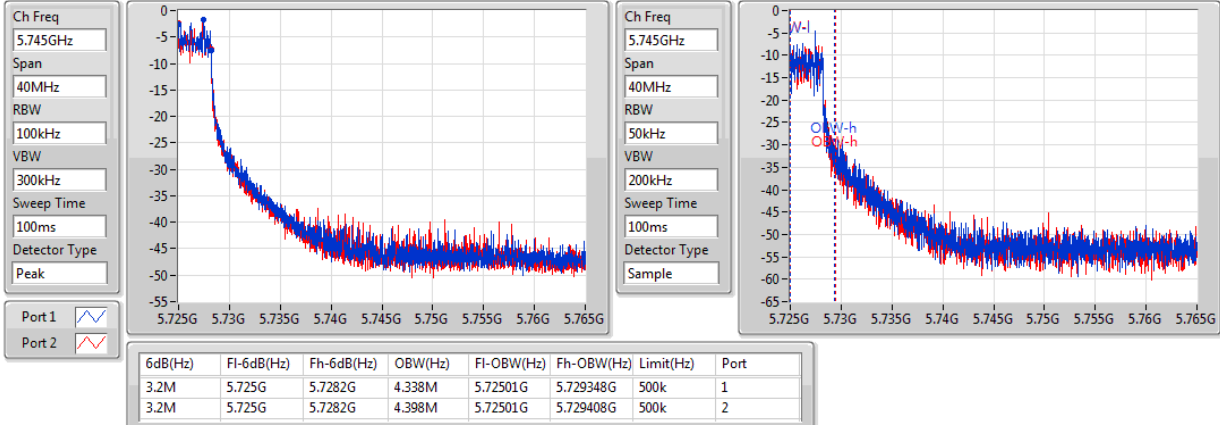

5290MHz

802.11ac VHT80-BF_Nss1,(MCS0)_2TX

EBW

5690MHz Straddle 5.725-5.85GHz

802.11ac VHT80-BF_Nss1,(MCS0)_2TX

EBW

5775MHz

For Set 3 antennas / 3TX:
<For Non-Beamforming Mode>
Summary

Mode	Max-N dB (Hz)	Max-OBW (Hz)	ITU-Code	Min-N dB (Hz)	Min-OBW (Hz)
802.11a_(6Mbps)_3TX	-	-	-	-	-
5.15-5.25GHz	19.85M	16.417M	16M4D1D	19.05M	16.367M
5.25-5.35GHz	19.7M	16.442M	16M4D1D	18.8M	16.342M
5.47-5.725GHz	19.8M	16.442M	16M4D1D	14.625M	13.178M
5.725-5.85GHz	16.325M	16.467M	16M5D1D	3.12M	3.438M
802.11ac VHT20_Nss1,(MCS0)_3TX	-	-	-	-	-
5.15-5.25GHz	21M	17.691M	17M7D1D	19.825M	17.591M
5.25-5.35GHz	20.975M	17.691M	17M7D1D	19.875M	17.516M
5.47-5.725GHz	21.1M	17.641M	17M6D1D	15.135M	13.808M
5.725-5.85GHz	17.575M	17.666M	17M7D1D	3.72M	3.998M
802.11ac VHT40_Nss1,(MCS0)_3TX	-	-	-	-	-
5.15-5.25GHz	39.8M	36.032M	36M0D1D	39.5M	35.832M
5.25-5.35GHz	39.95M	36.082M	36M1D1D	39.1M	35.732M
5.47-5.725GHz	40.05M	36.032M	36M0D1D	34.755M	32.744M
5.725-5.85GHz	36.25M	36.232M	36M2D1D	3.12M	3.458M
802.11ac VHT80_Nss1,(MCS0)_3TX	-	-	-	-	-
5.15-5.25GHz	87.1M	75.662M	75M7D1D	84.5M	75.562M
5.25-5.35GHz	85.5M	75.962M	76M0D1D	84.5M	75.462M
5.47-5.725GHz	88.2M	75.862M	75M9D1D	76.725M	72.339M
5.725-5.85GHz	75M	75.662M	75M7D1D	3.1M	5.997M