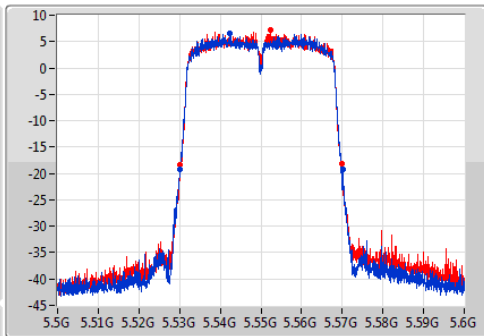

Ch Freq: 5.55GHz
Span: 100MHz
RBW: 500kHz
VBW: 2MHz
Sweep Time: 100ms
Detector Type: Sample