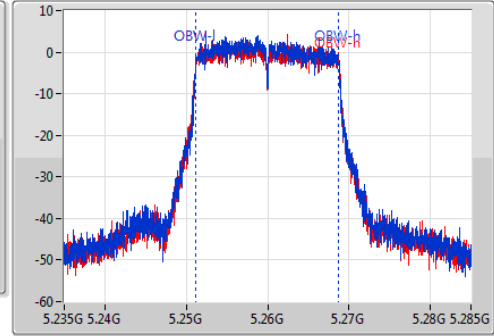

802.11ac VHT20-BF_Nss1,(MCS0)_2TX

EBW

5260MHz

Ch Freq: 5.26GHz
 Span: 50MHz
 RBW: 300kHz
 VBW: 1MHz
 Sweep Time: 100ms
 Detector Type: Peak

Ch Freq: 5.26GHz
 Span: 50MHz
 RBW: 200kHz
 VBW: 1MHz
 Sweep Time: 100ms
 Detector Type: Sample