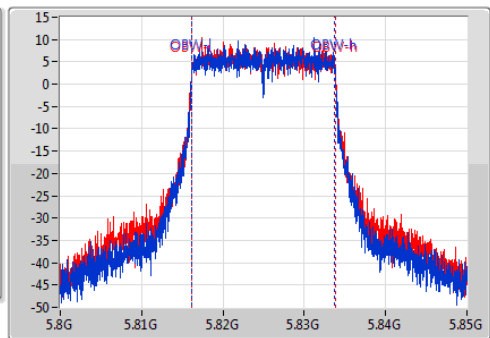

EBW

5825MHz

Ch Freq: 5.825GHz
 Span: 50MHz
 RBW: 100kHz
 VBW: 300kHz
 Sweep Time: 100ms
 Detector Type: Peak

Ch Freq: 5.825GHz
 Span: 50MHz
 RBW: 200kHz
 VBW: 1MHz
 Sweep Time: 100ms
 Detector Type: Sample