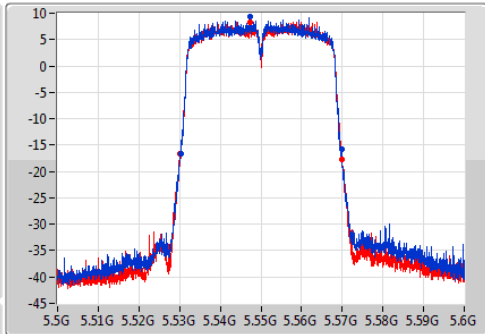

5550MHz

Ch Freq
5.55GHz
Span
100MHz
RBW
500kHz
VBW
2MHz
Sweep Time
100ms
Detector Type
Peak

Ch Freq
5.55GHz
Span
100MHz
RBW
500kHz
VBW
2MHz
Sweep Time
100ms
Detector Type
Sample