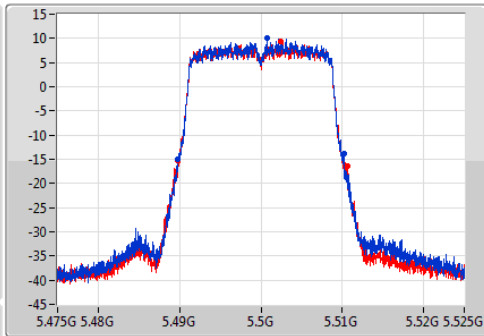

802.11ac VHT20_Nss1,(MCS0)_2TX

EBW

5500MHz

Ch Freq
5.5GHz
Span
50MHz
RBW
300kHz
VBW
1MHz
Sweep Time
100ms
Detector Type
Peak

Ch Freq
5.5GHz
Span
50MHz
RBW
200kHz
VBW
1MHz
Sweep Time
100ms
Detector Type
Sample