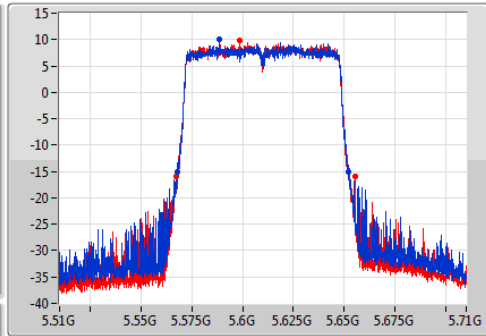

802.11ac VHT80-BF_Nss1,(MCS0)_2TX

EBW

5610MHz

Ch Freq: 5.61GHz
Span: 200MHz
RBW: 1MHz
VBW: 3MHz
Sweep Time: 100ms
Detector Type: Peak

Ch Freq: 5.61GHz
Span: 200MHz
RBW: 1MHz
VBW: 3MHz
Sweep Time: 100ms
Detector Type: Sample