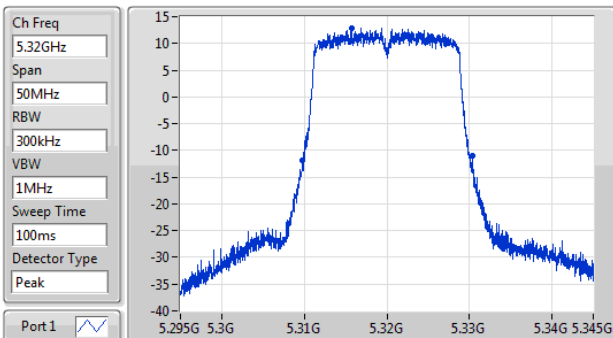

802.11ac VHT20_Nss1,(MCS0)_1TX

EBW

5320MHz

26dB(Hz)	Fl-26dB(Hz)	Fh-26dB(Hz)	OBW(Hz)	Fl-OBW(Hz)	Fh-OBW(Hz)	Limit(Hz)	Port
20.675M	5.309725G	5.3304G	17.591M	5.311179G	5.328771G	Inf	1