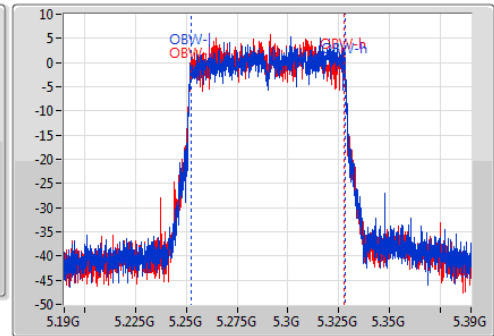

802.11ac VHT80-BF_Nss1,(MCS0)_2TX

EBW

5290MHz

Ch Freq
5.29GHz
Span
200MHz
RBW
1MHz
VBW
3MHz
Sweep Time
100ms
Detector Type
Peak

Ch Freq
5.29GHz
Span
200MHz
RBW
1MHz
VBW
3MHz
Sweep Time
100ms
Detector Type
Sample