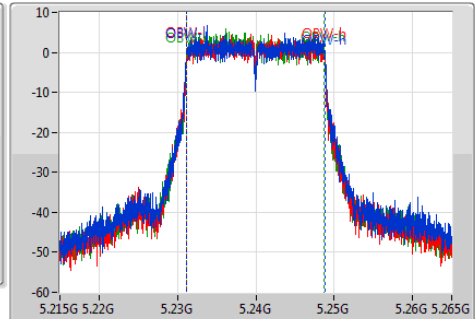

802.11ac VHT20-BF_Nss1,(MCS0)_3TX

EBW

5240MHz

Ch Freq: 5.24GHz
 Span: 50MHz
 RBW: 300kHz
 VBW: 1MHz
 Sweep Time: 100ms
 Detector Type: Peak

Port 1
 Port 2
 Port 3

Ch Freq: 5.24GHz
 Span: 50MHz
 RBW: 200kHz
 VBW: 1MHz
 Sweep Time: 100ms
 Detector Type: Sample