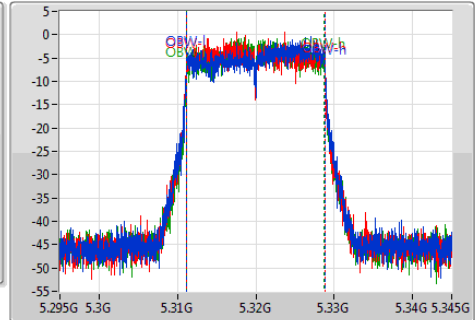

26dB(Hz)	Fl-26dB(Hz)	Fh-26dB(Hz)	OBW(Hz)	Fl-OBW(Hz)	Fh-OBW(Hz)	Limit(Hz)	Port
20.475M	5.3097G	5.330175G	17.691M	5.311154G	5.328846G	Inf	1
20.475M	5.3098G	5.330275G	17.641M	5.311154G	5.328796G	Inf	2
19.95M	5.3101G	5.33005G	17.541M	5.311204G	5.328746G	Inf	3

802.11ac VHT20_Nss1,(MCS0)_3TX

EBW

5500MHz

Ch Freq
5.5GHz

Span
50MHz

RBW
300kHz

VBW
1MHz

Sweep Time
100ms

Detector Type
Peak

Port 1

Port 2

Port 3