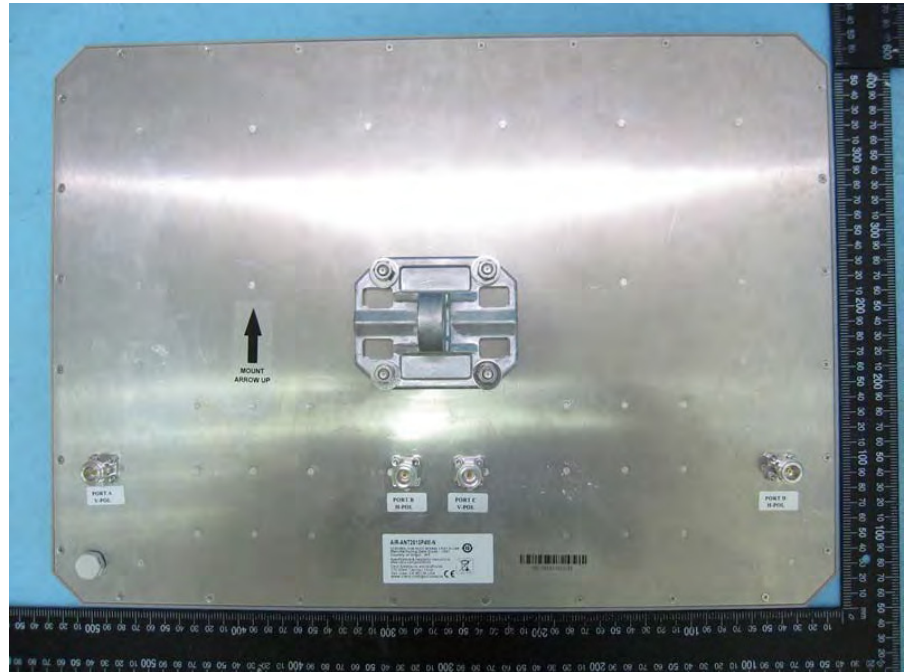

Photographs of EUT

Wall-mounted rack

Set 1

Set 2

Set 3

Set 4

Long antenna cable
(For Set 4 use only)

Middle antenna cable
(For Set 4 use only)

Short antenna cable
(For Set 4 use only)